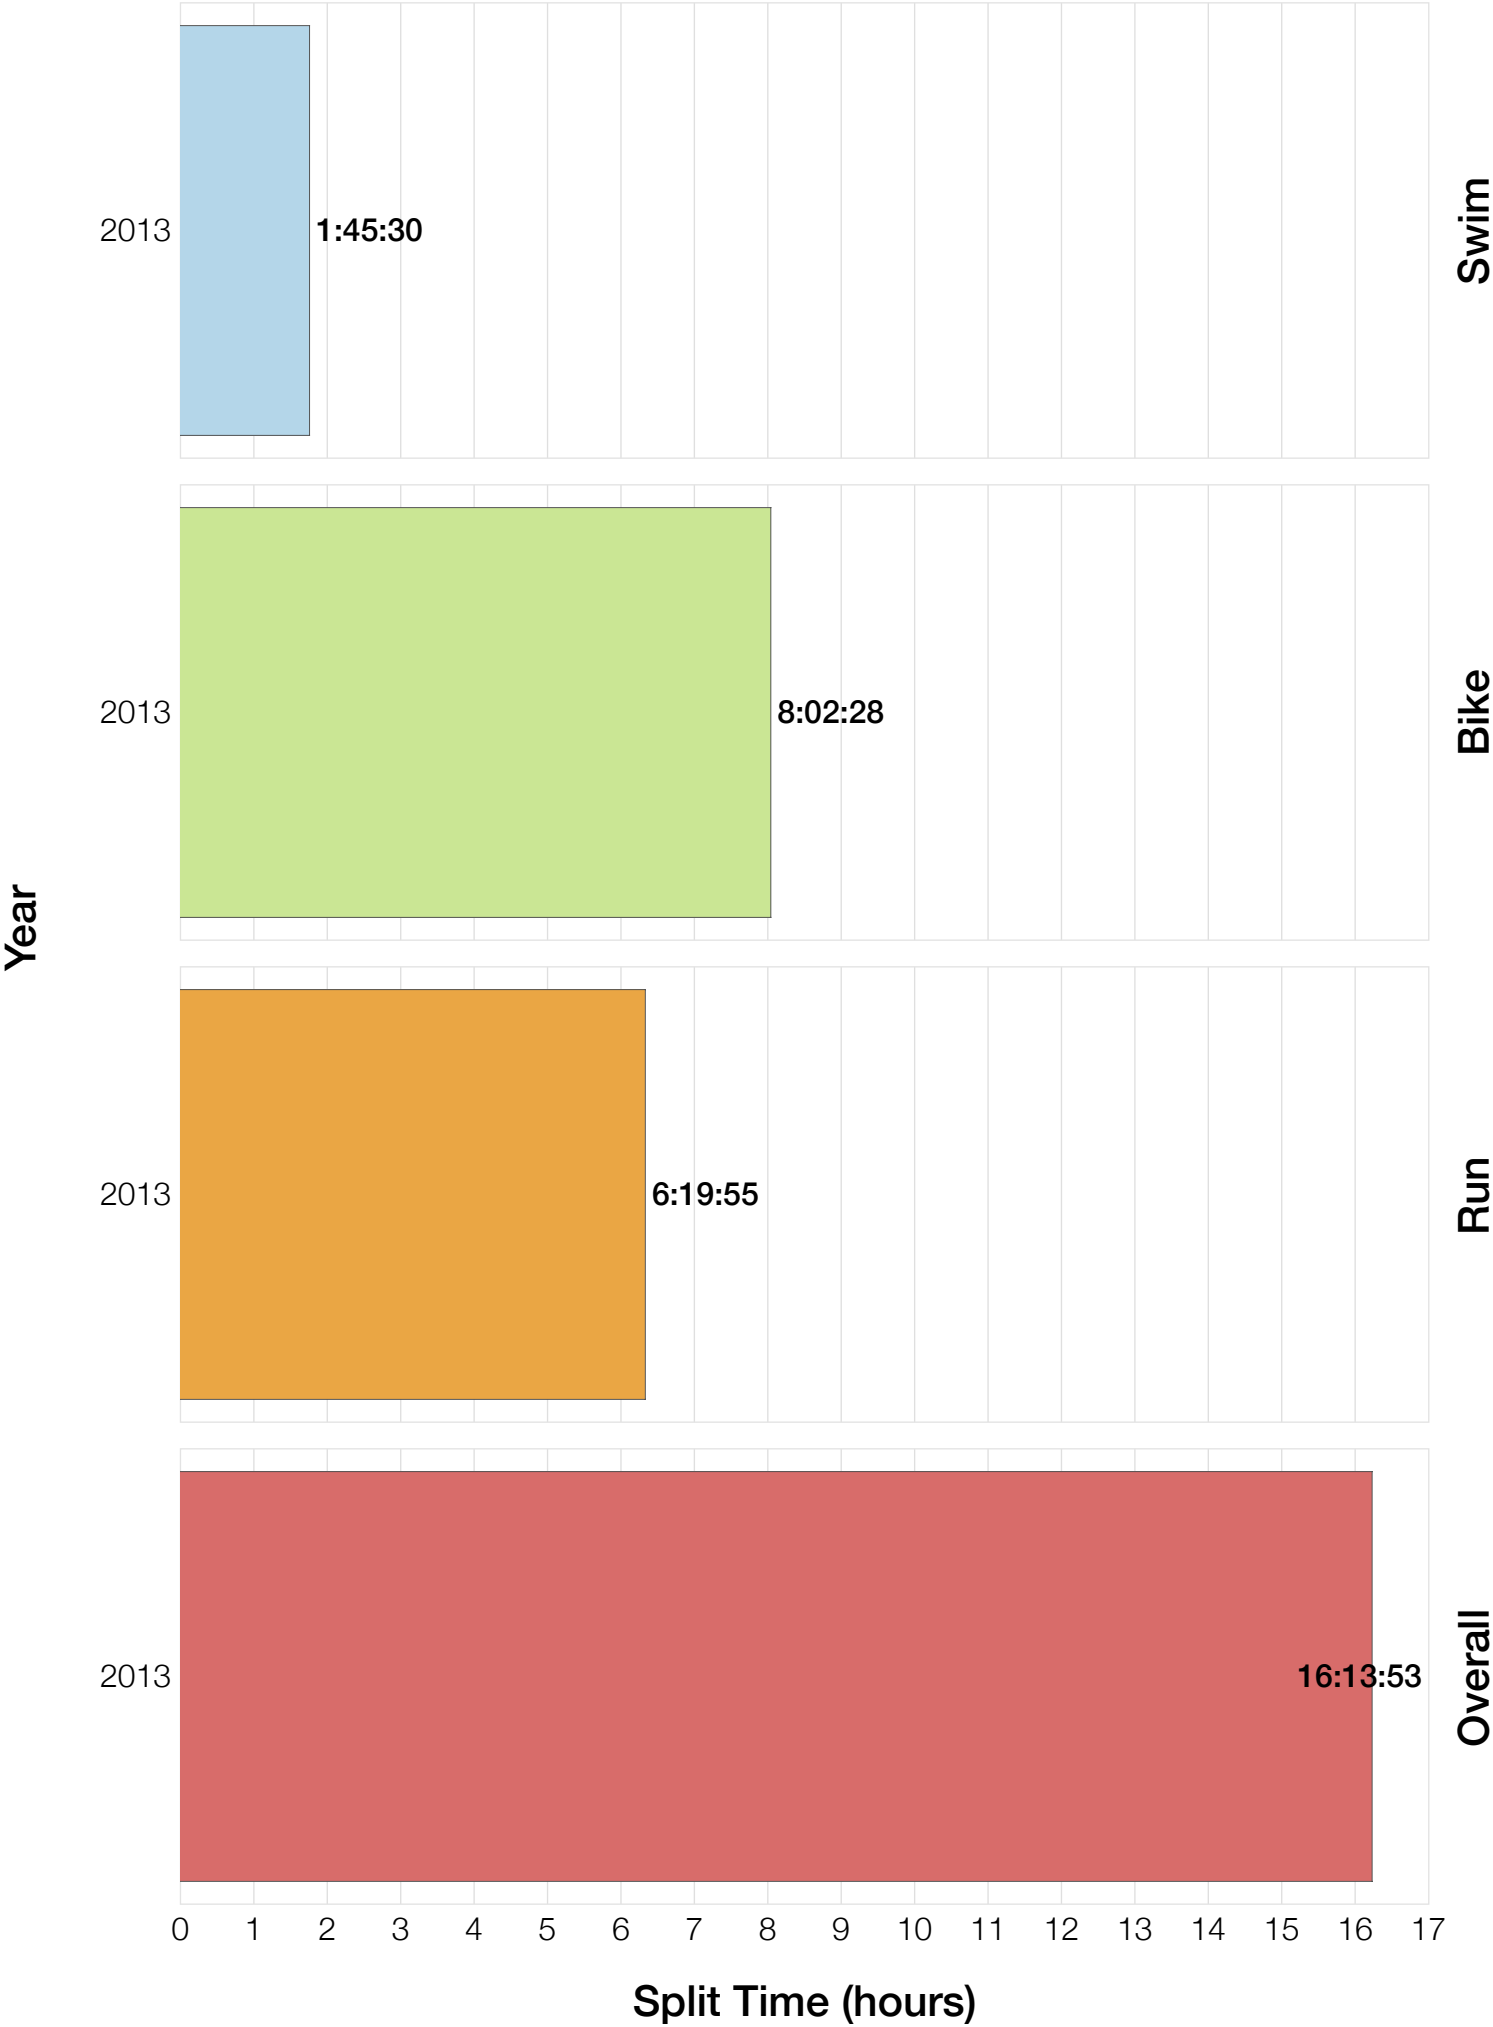

F50-54 Swim

F50-54 Bike

F50-54 Run

F50-54 Overall

F50-54 Fastest Splits

F50-54 Median Splits

F50-54 Slowest Splits

F50-54 Top 30 Finishing Splits

Estimated Kona Slot Average Finishing Time Finishing Time

F50-54 Top 10 and Kona Times and Splits

Summary Statistics

Position	Swim Time	Bike Time	Run Time	Overall Time
Average Male Winner	0:49:22	4:52:28	3:01:09	8:47:53
Average Female Winner	1:12:47	5:39:36	3:13:20	10:12:42
Average 1st Age Grouper	1:08:25	6:30:18	3:46:35	11:42:22
Average 2nd Age Grouper	1:12:18	6:34:34	3:56:30	11:53:37
Average 3rd Age Grouper	1:13:30	6:34:15	3:54:39	11:58:33
Average 4th Age Grouper	1:16:22	6:50:59	4:27:42	12:49:19
Average 5th Age Grouper	1:31:46	6:43:15	4:28:25	13:01:58
Average 6th Age Grouper	1:20:55	6:58:47	4:30:13	13:06:04
Average 7th Age Grouper	1:16:20	7:17:32	4:34:40	13:29:19
Average 8th Age Grouper	1:19:21	7:28:22	4:34:30	13:40:29
Average 9th Age Grouper	1:29:14	7:27:53	4:46:18	14:11:26
Average 10th Age Grouper	1:23:07	7:14:06	5:27:21	14:27:39
Kona Qualifier Average	1:10:21	6:32:26	3:51:32	11:47:59
Top 10 Age Grouper Average	1:19:07	6:58:00	4:26:41	13:02:04

Japan 2013

Position	Swim Time	Bike Time	Run Time	Overall Time
Male Winner	0:49:22	4:52:28	3:01:09	8:47:53
Female Winner	1:12:47	5:39:36	3:13:20	10:12:42
1st Age Grouper	1:08:25	6:30:18	3:46:35	11:42:22
2nd Age Grouper	1:12:18	6:34:34	3:56:30	11:53:37
3rd Age Grouper	1:13:30	6:34:15	3:54:39	11:58:33
4th Age Grouper	1:16:22	6:50:59	4:27:42	12:49:19
5th Age Grouper	1:31:46	6:43:15	4:28:25	13:01:58
6th Age Grouper	1:20:55	6:58:47	4:30:13	13:06:04
7th Age Grouper	1:16:20	7:17:32	4:34:40	13:29:19
8th Age Grouper	1:19:21	7:28:22	4:34:30	13:40:29
9th Age Grouper	1:29:14	7:27:53	4:46:18	14:11:26
10th Age Grouper	1:23:07	7:14:06	5:27:21	14:27:39
Kona Qualifier Average	1:10:21	6:32:26	3:51:32	11:47:59
Top 10 Age Grouper Average	1:19:07	6:58:00	4:26:41	13:02:04