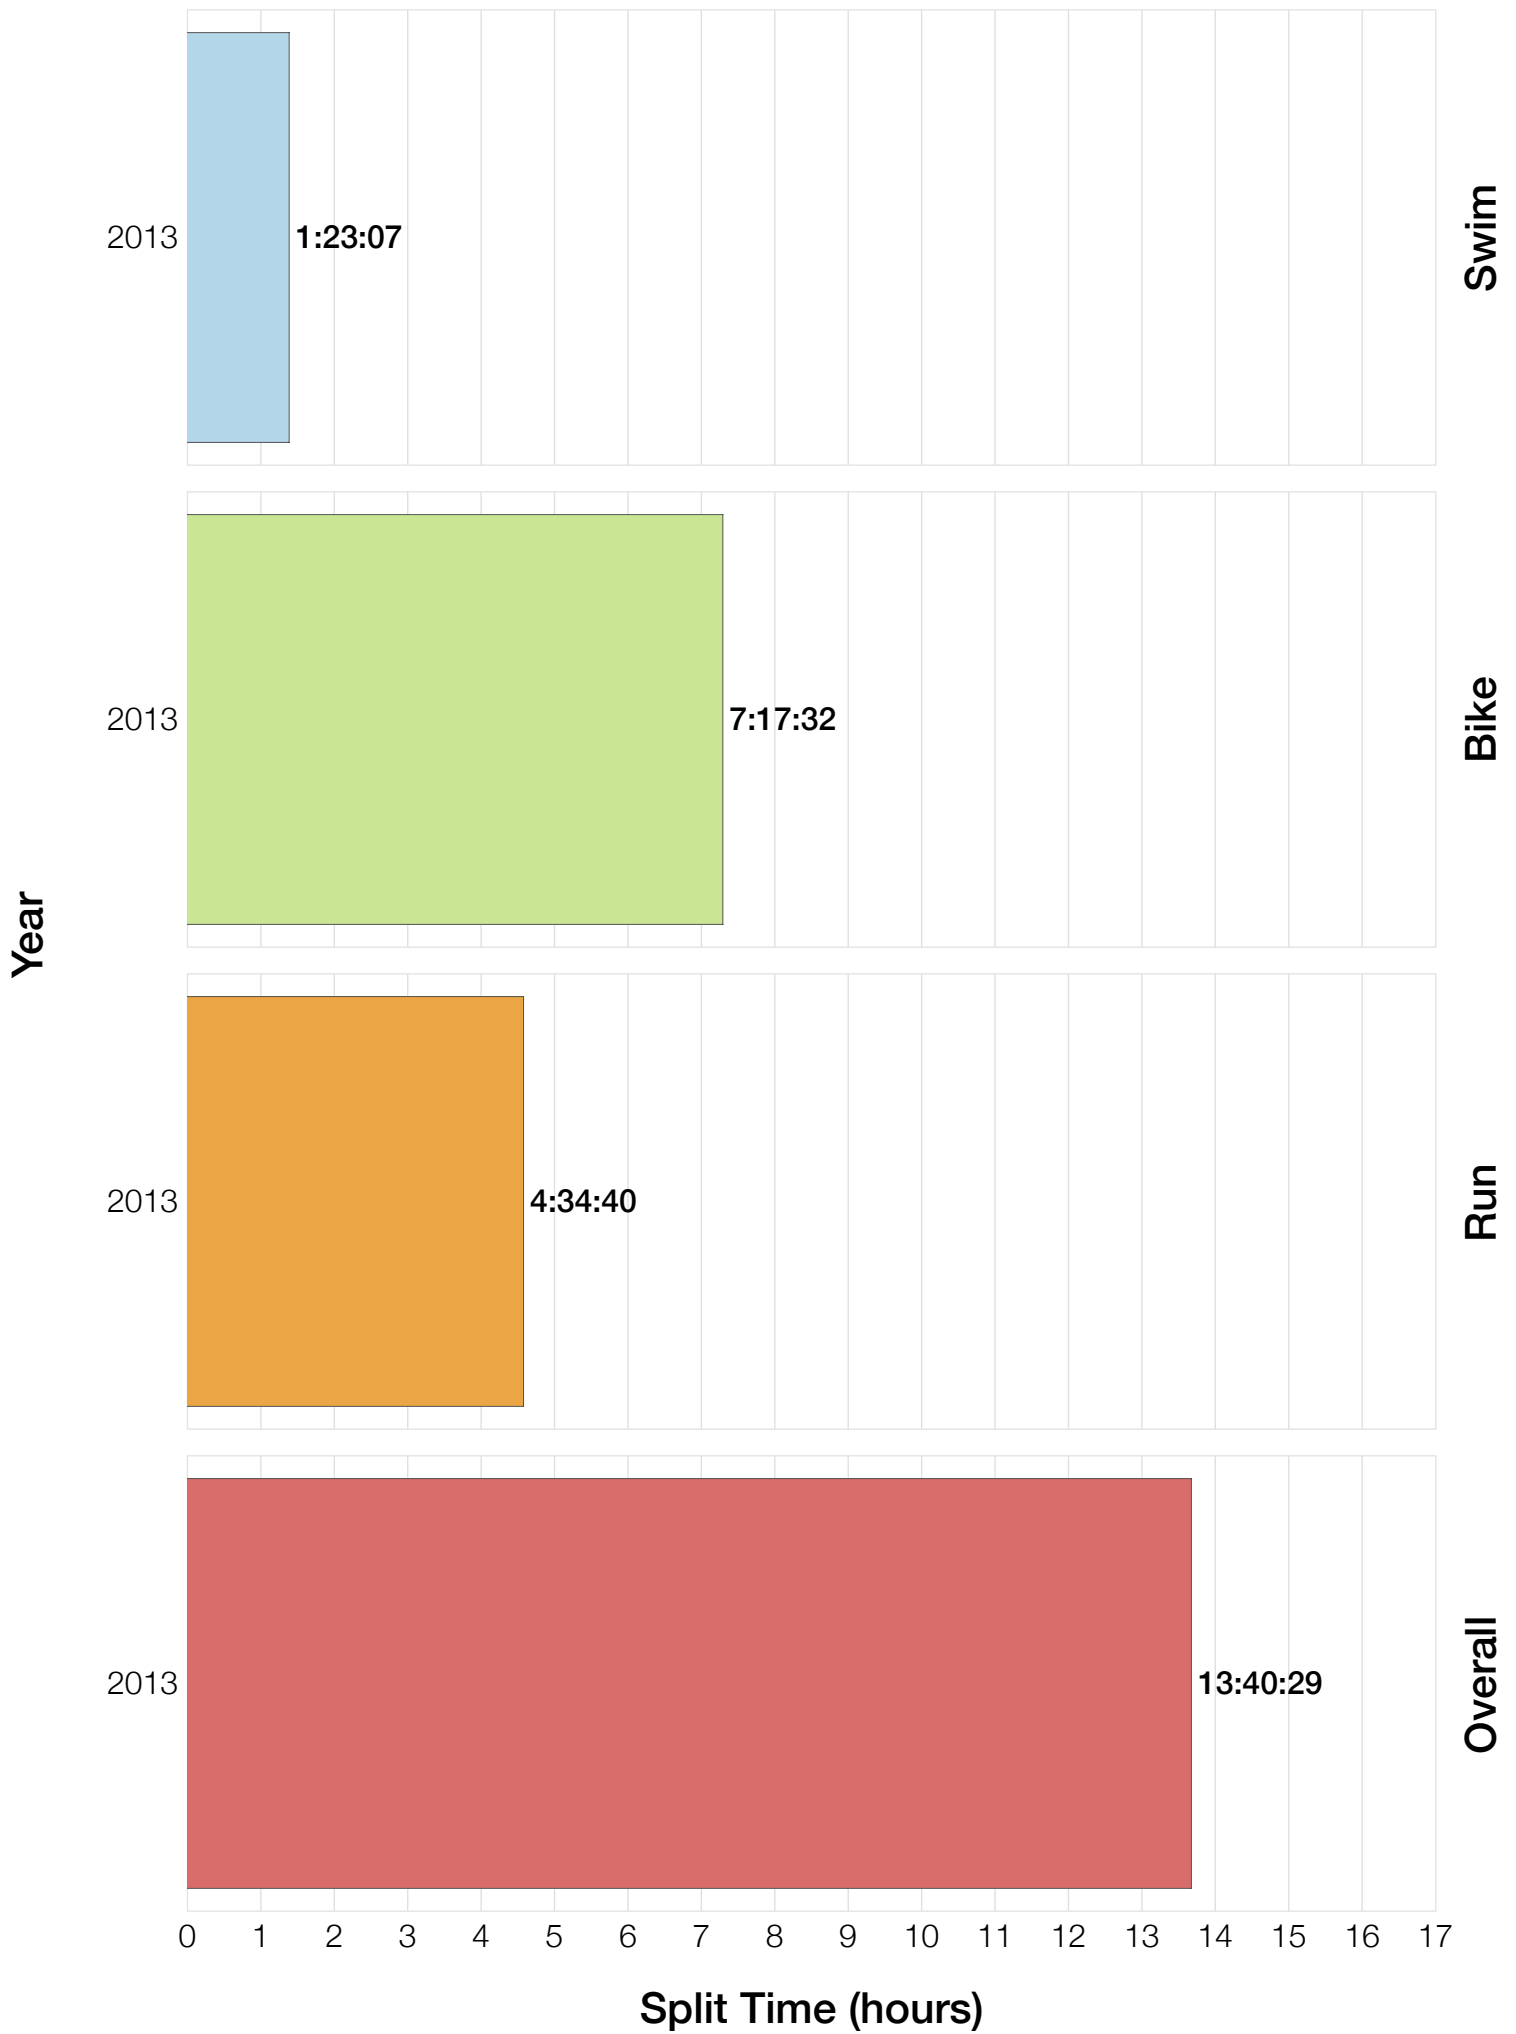

F50-54 Swim

F50-54 Bike

F50-54 Run

F50-54 Overall

F50-54 Fastest Splits

F50-54 Median Splits

F50-54 Slowest Splits

F50-54 Top 30 Finishing Splits

Estimated Kona Slot Average Finishing Time Finishing Time

F50-54 Top 10 and Kona Times and Splits

Summary Statistics

Position	Swim Time	Bike Time	Run Time	Overall Time
Average Male Winner	0:49:22	4:52:28	3:01:09	8:47:53
Average Female Winner	1:12:47	5:39:36	3:13:20	10:12:42
Average 1st Age Grouper	1:08:25	6:30:18	3:46:35	11:42:22
Average 2nd Age Grouper	1:12:18	6:34:34	3:56:30	11:53:37
Average 3rd Age Grouper	1:13:30	6:34:15	3:54:39	11:58:33
Average 4th Age Grouper	1:16:22	6:50:59	4:27:42	12:49:19
Average 5th Age Grouper	1:31:46	6:43:15	4:28:25	13:01:58
Average 6th Age Grouper	1:20:55	6:58:47	4:30:13	13:06:04
Average 7th Age Grouper	1:16:20	7:17:32	4:34:40	13:29:19
Average 8th Age Grouper	1:19:21	7:28:22	4:34:30	13:40:29
Average 9th Age Grouper	1:29:14	7:27:53	4:46:18	14:11:26
Average 10th Age Grouper	1:23:07	7:14:06	5:27:21	14:27:39
Kona Qualifier Average	1:10:21	6:32:26	3:51:32	11:47:59
Top 10 Age Grouper Average	1:19:07	6:58:00	4:26:41	13:02:04

Japan 2013

Position	Swim Time	Bike Time	Run Time	Overall Time
Male Winner	0:49:22	4:52:28	3:01:09	8:47:53
Female Winner	1:12:47	5:39:36	3:13:20	10:12:42
1st Age Grouper	1:08:25	6:30:18	3:46:35	11:42:22
2nd Age Grouper	1:12:18	6:34:34	3:56:30	11:53:37
3rd Age Grouper	1:13:30	6:34:15	3:54:39	11:58:33
4th Age Grouper	1:16:22	6:50:59	4:27:42	12:49:19
5th Age Grouper	1:31:46	6:43:15	4:28:25	13:01:58
6th Age Grouper	1:20:55	6:58:47	4:30:13	13:06:04
7th Age Grouper	1:16:20	7:17:32	4:34:40	13:29:19
8th Age Grouper	1:19:21	7:28:22	4:34:30	13:40:29
9th Age Grouper	1:29:14	7:27:53	4:46:18	14:11:26
10th Age Grouper	1:23:07	7:14:06	5:27:21	14:27:39
Kona Qualifier Average	1:10:21	6:32:26	3:51:32	11:47:59
Top 10 Age Grouper Average	1:19:07	6:58:00	4:26:41	13:02:04