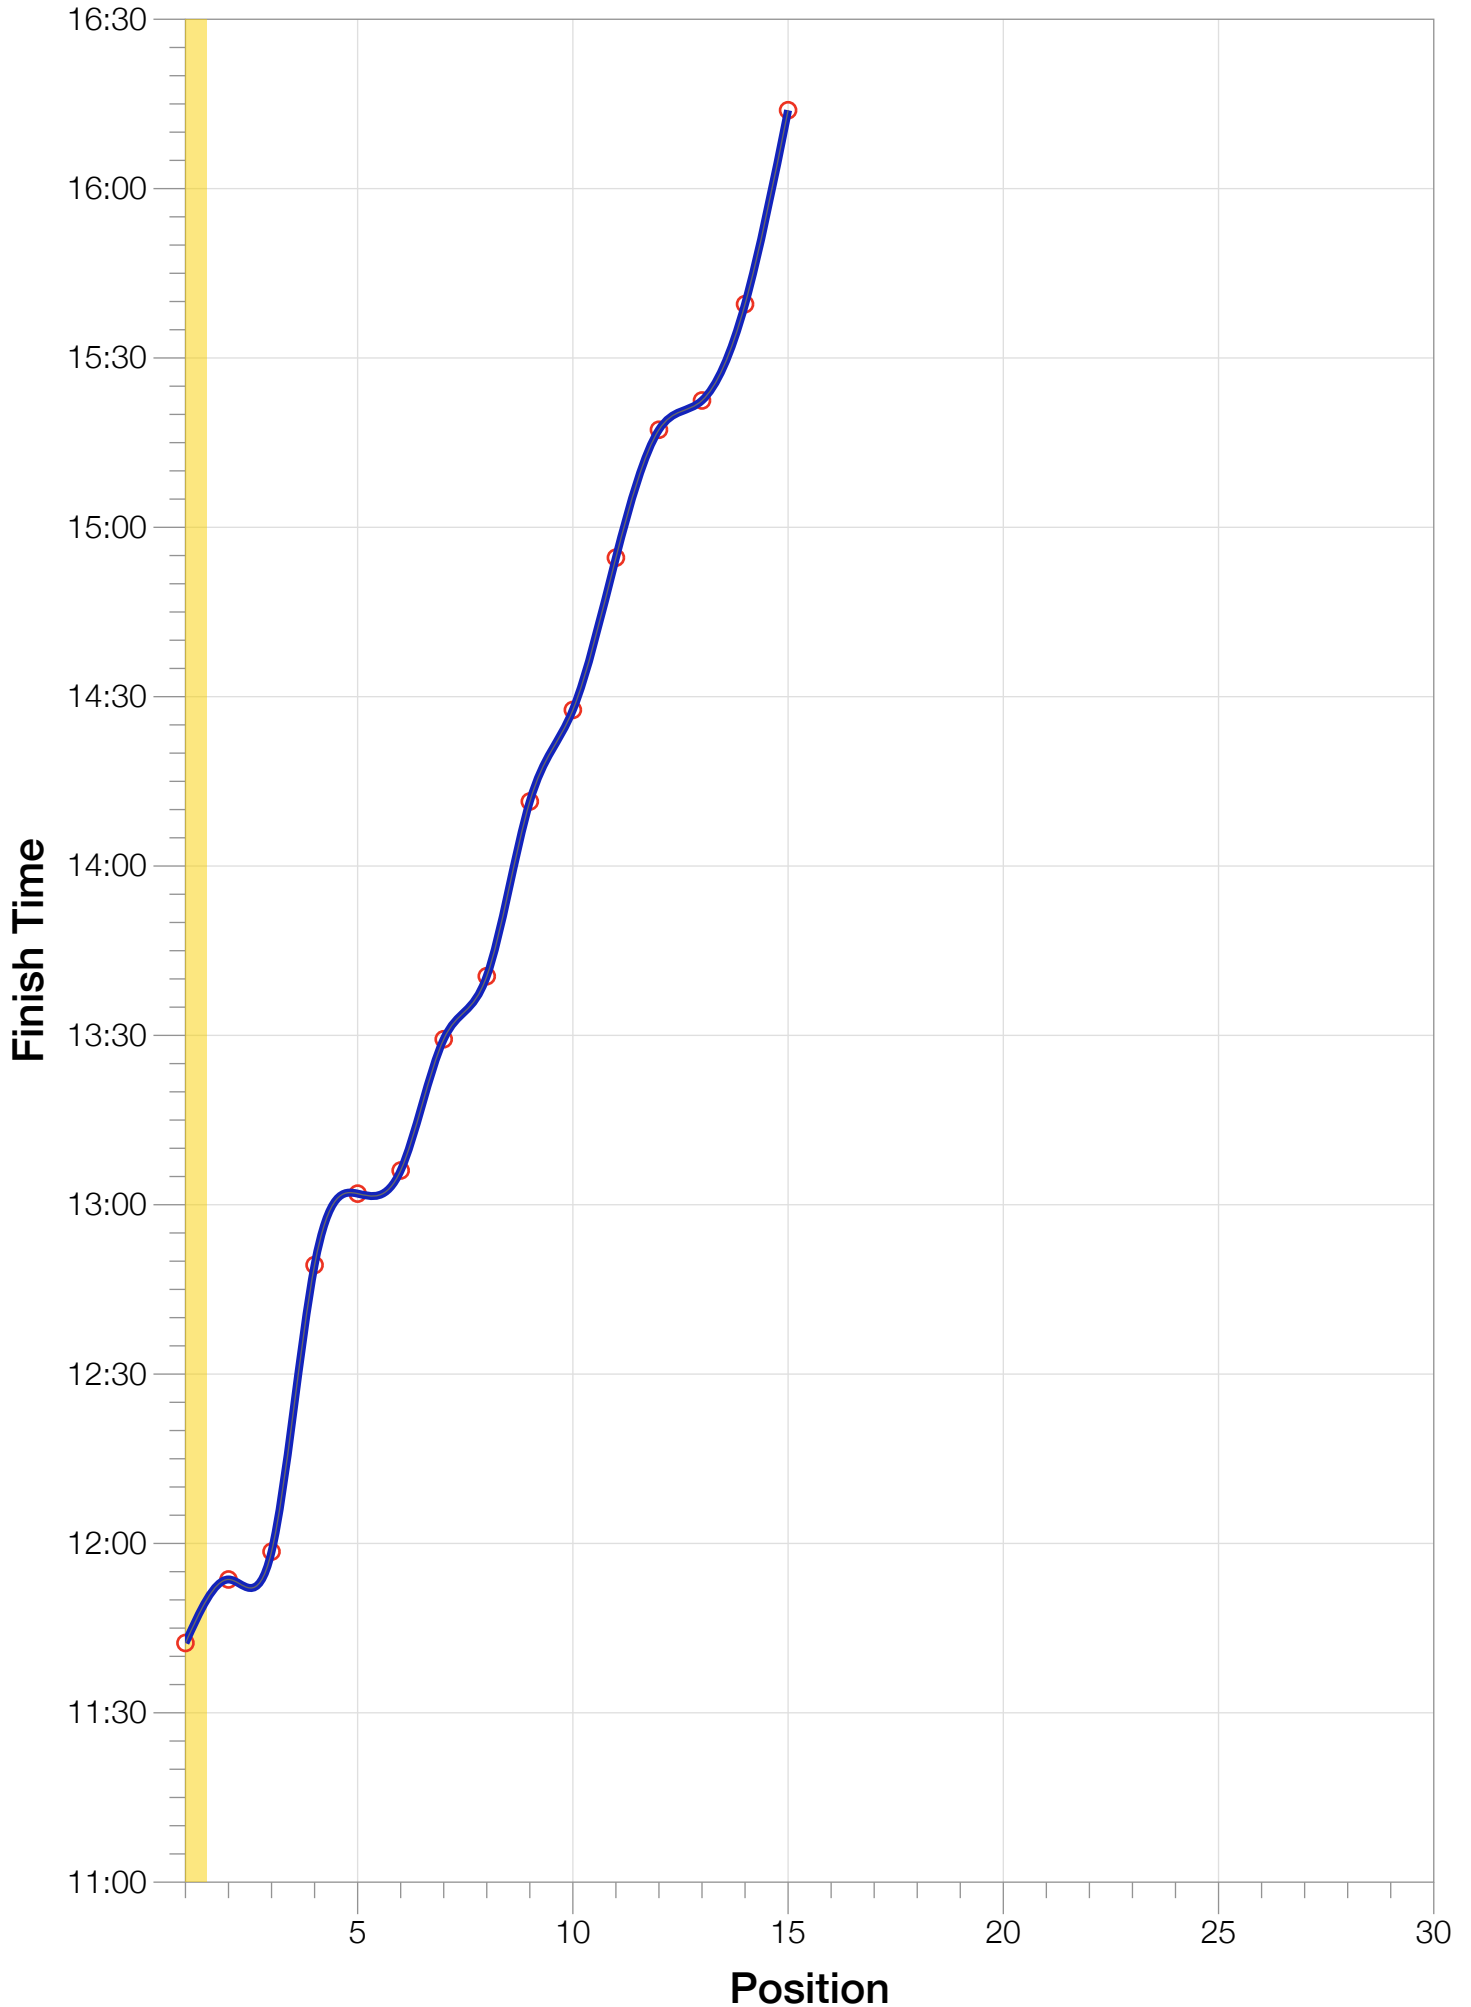

Ironman Japan F50-54 Stats

F50-54 Summary Statistics

Year	Finishers	F50-54 Finishers	Male Winner's Time	Female Winner's Time	F50-54 Winner's Time
2013	1239	15	8:47:53	10:12:42	11:42:22
Average	1239	15	8:47:53	10:12:42	11:42:22

F50-54 Swim

F50-54 Bike

F50-54 Run

F50-54 Overall

F50-54 Fastest Splits

F50-54 Median Splits

F50-54 Slowest Splits

F50-54 Top 30 Finishing Splits

Estimated Kona Slot Average Finishing Time Finishing Time

F50-54 Top 10 and Kona Times and Splits

Summary Statistics

Position	Swim Time	Bike Time	Run Time	Overall Time
Average Male Winner	0:49:22	4:52:28	3:01:09	8:47:53
Average Female Winner	1:12:47	5:39:36	3:13:20	10:12:42
Average 1st Age Grouper	1:08:25	6:30:18	3:46:35	11:42:22
Average 2nd Age Grouper	1:12:18	6:34:34	3:56:30	11:53:37
Average 3rd Age Grouper	1:13:30	6:34:15	3:54:39	11:58:33
Average 4th Age Grouper	1:16:22	6:50:59	4:27:42	12:49:19
Average 5th Age Grouper	1:31:46	6:43:15	4:28:25	13:01:58
Average 6th Age Grouper	1:20:55	6:58:47	4:30:13	13:06:04
Average 7th Age Grouper	1:16:20	7:17:32	4:34:40	13:29:19
Average 8th Age Grouper	1:19:21	7:28:22	4:34:30	13:40:29
Average 9th Age Grouper	1:29:14	7:27:53	4:46:18	14:11:26
Average 10th Age Grouper	1:23:07	7:14:06	5:27:21	14:27:39
Kona Qualifier Average	1:10:21	6:32:26	3:51:32	11:47:59
Top 10 Age Grouper Average	1:19:07	6:58:00	4:26:41	13:02:04