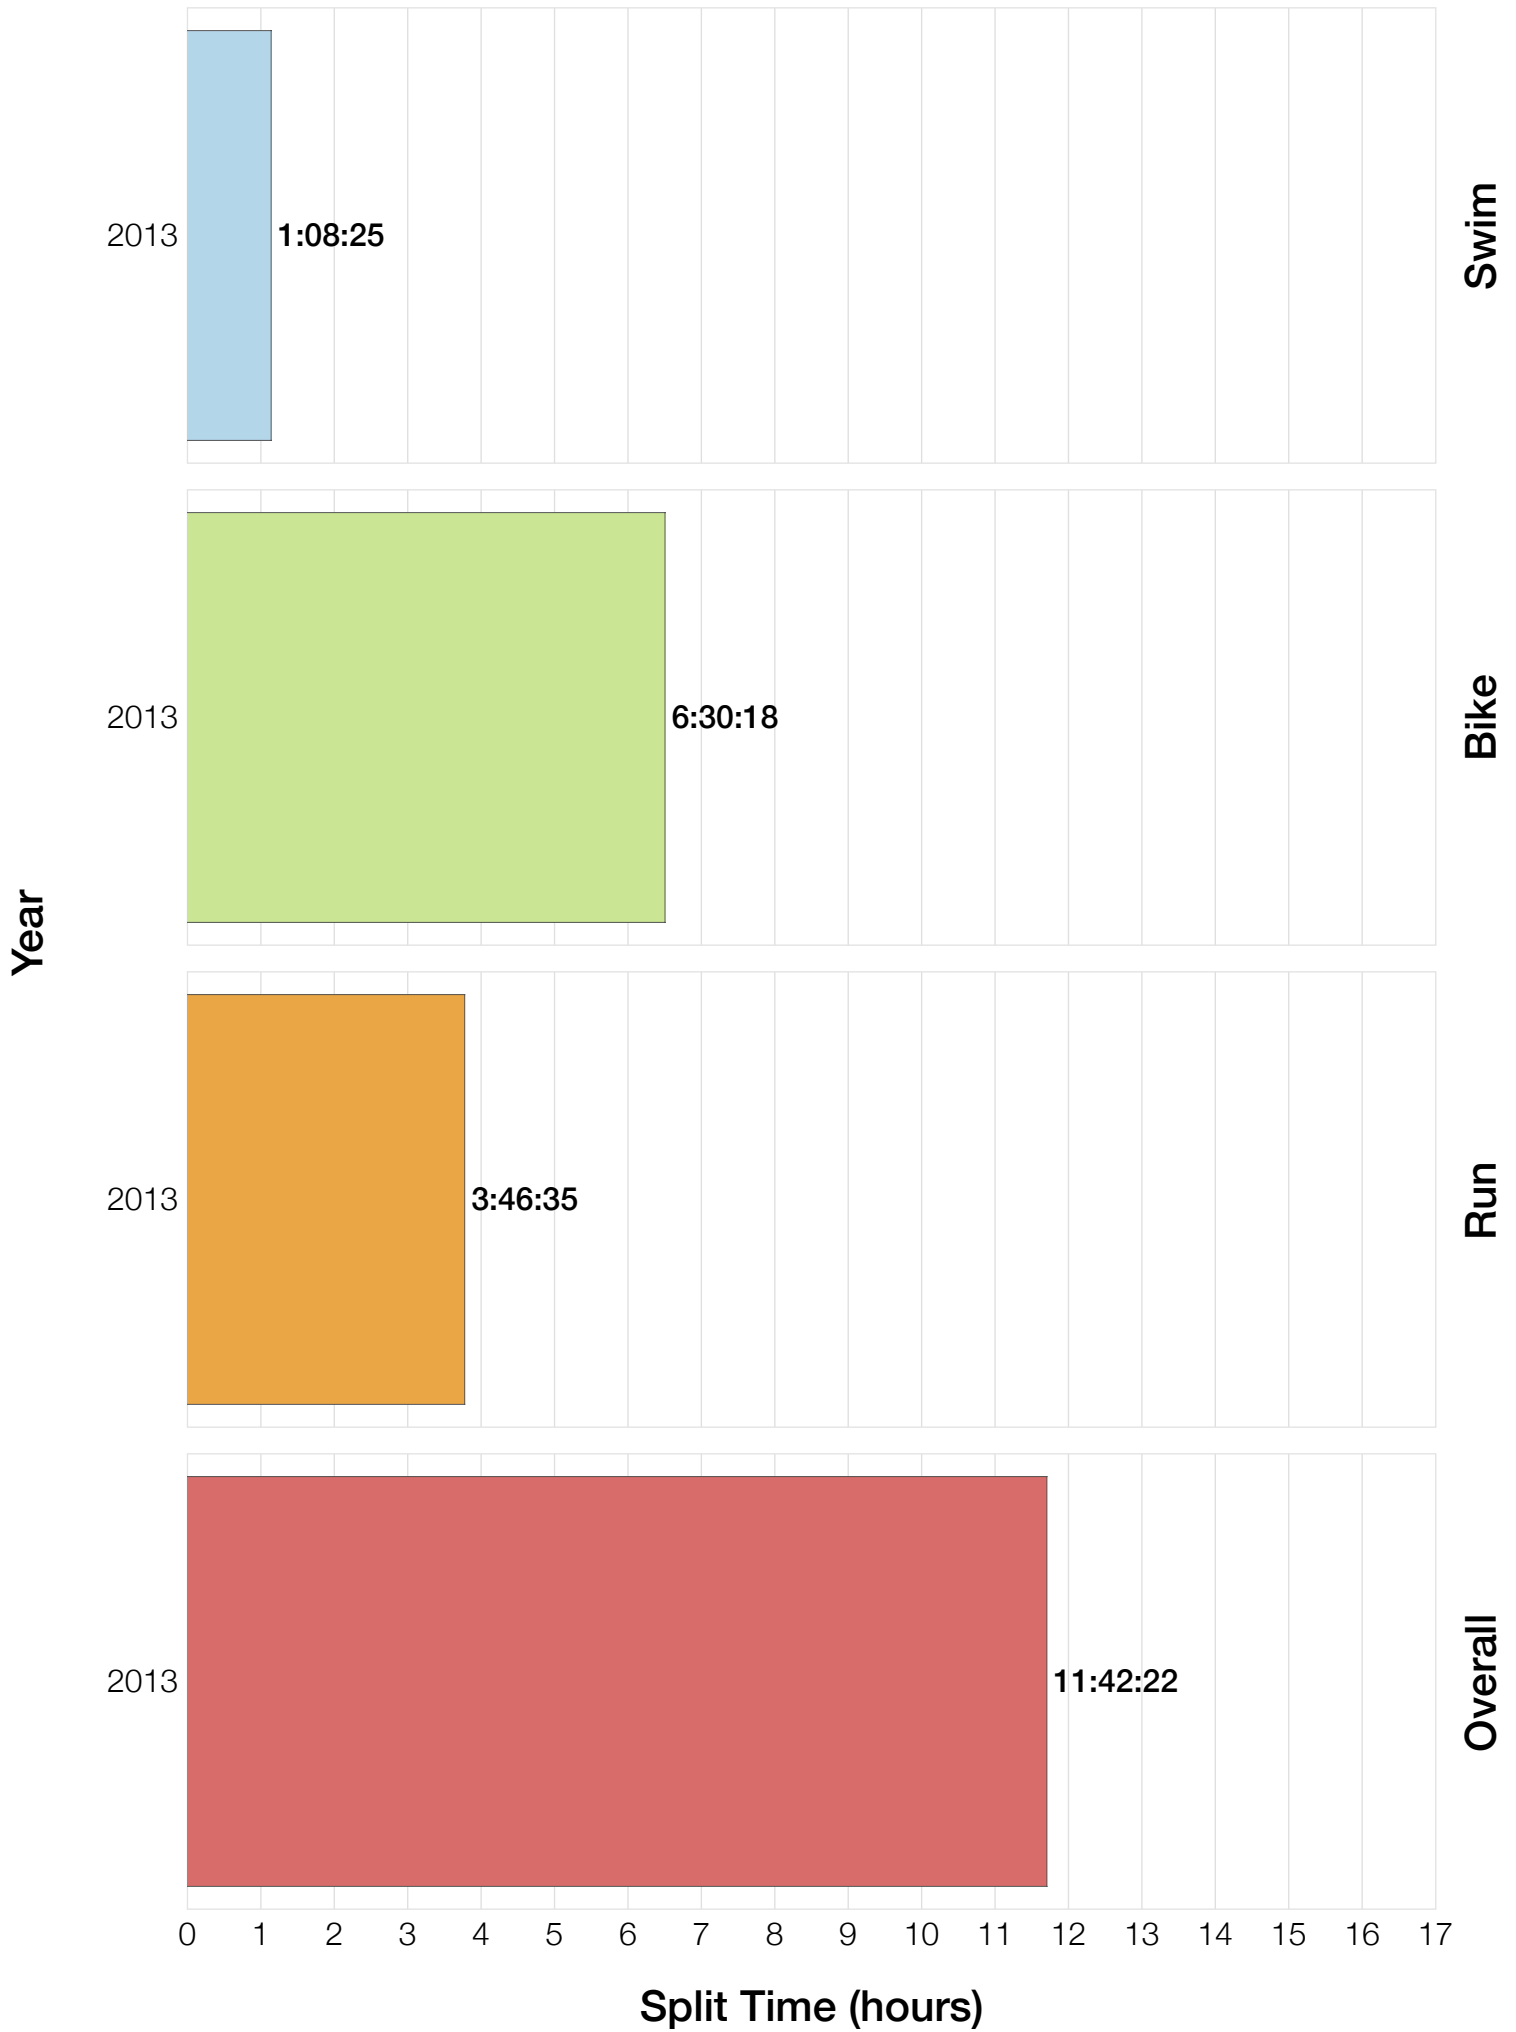

F50-54 Swim

F50-54 Bike

F50-54 Run

F50-54 Overall

F50-54 Fastest Splits

F50-54 Median Splits

F50-54 Slowest Splits

F50-54 Top 30 Finishing Splits

Estimated Kona Slot Average Finishing Time Finishing Time

F50-54 Top 10 and Kona Times and Splits

Summary Statistics

Position	Swim Time	Bike Time	Run Time	Overall Time
Average Male Winner	0:49:22	4:52:28	3:01:09	8:47:53
Average Female Winner	1:12:47	5:39:36	3:13:20	10:12:42
Average 1st Age Grouper	1:08:25	6:30:18	3:46:35	11:42:22
Average 2nd Age Grouper	1:12:18	6:34:34	3:56:30	11:53:37
Average 3rd Age Grouper	1:13:30	6:34:15	3:54:39	11:58:33
Average 4th Age Grouper	1:16:22	6:50:59	4:27:42	12:49:19
Average 5th Age Grouper	1:31:46	6:43:15	4:28:25	13:01:58
Average 6th Age Grouper	1:20:55	6:58:47	4:30:13	13:06:04
Average 7th Age Grouper	1:16:20	7:17:32	4:34:40	13:29:19
Average 8th Age Grouper	1:19:21	7:28:22	4:34:30	13:40:29
Average 9th Age Grouper	1:29:14	7:27:53	4:46:18	14:11:26
Average 10th Age Grouper	1:23:07	7:14:06	5:27:21	14:27:39
Kona Qualifier Average	1:10:21	6:32:26	3:51:32	11:47:59
Top 10 Age Grouper Average	1:19:07	6:58:00	4:26:41	13:02:04

Japan 2013

Position	Swim Time	Bike Time	Run Time	Overall Time
Male Winner	0:49:22	4:52:28	3:01:09	8:47:53
Female Winner	1:12:47	5:39:36	3:13:20	10:12:42
1st Age Grouper	1:08:25	6:30:18	3:46:35	11:42:22
2nd Age Grouper	1:12:18	6:34:34	3:56:30	11:53:37
3rd Age Grouper	1:13:30	6:34:15	3:54:39	11:58:33
4th Age Grouper	1:16:22	6:50:59	4:27:42	12:49:19
5th Age Grouper	1:31:46	6:43:15	4:28:25	13:01:58
6th Age Grouper	1:20:55	6:58:47	4:30:13	13:06:04
7th Age Grouper	1:16:20	7:17:32	4:34:40	13:29:19
8th Age Grouper	1:19:21	7:28:22	4:34:30	13:40:29
9th Age Grouper	1:29:14	7:27:53	4:46:18	14:11:26
10th Age Grouper	1:23:07	7:14:06	5:27:21	14:27:39
Kona Qualifier Average	1:10:21	6:32:26	3:51:32	11:47:59
Top 10 Age Grouper Average	1:19:07	6:58:00	4:26:41	13:02:04