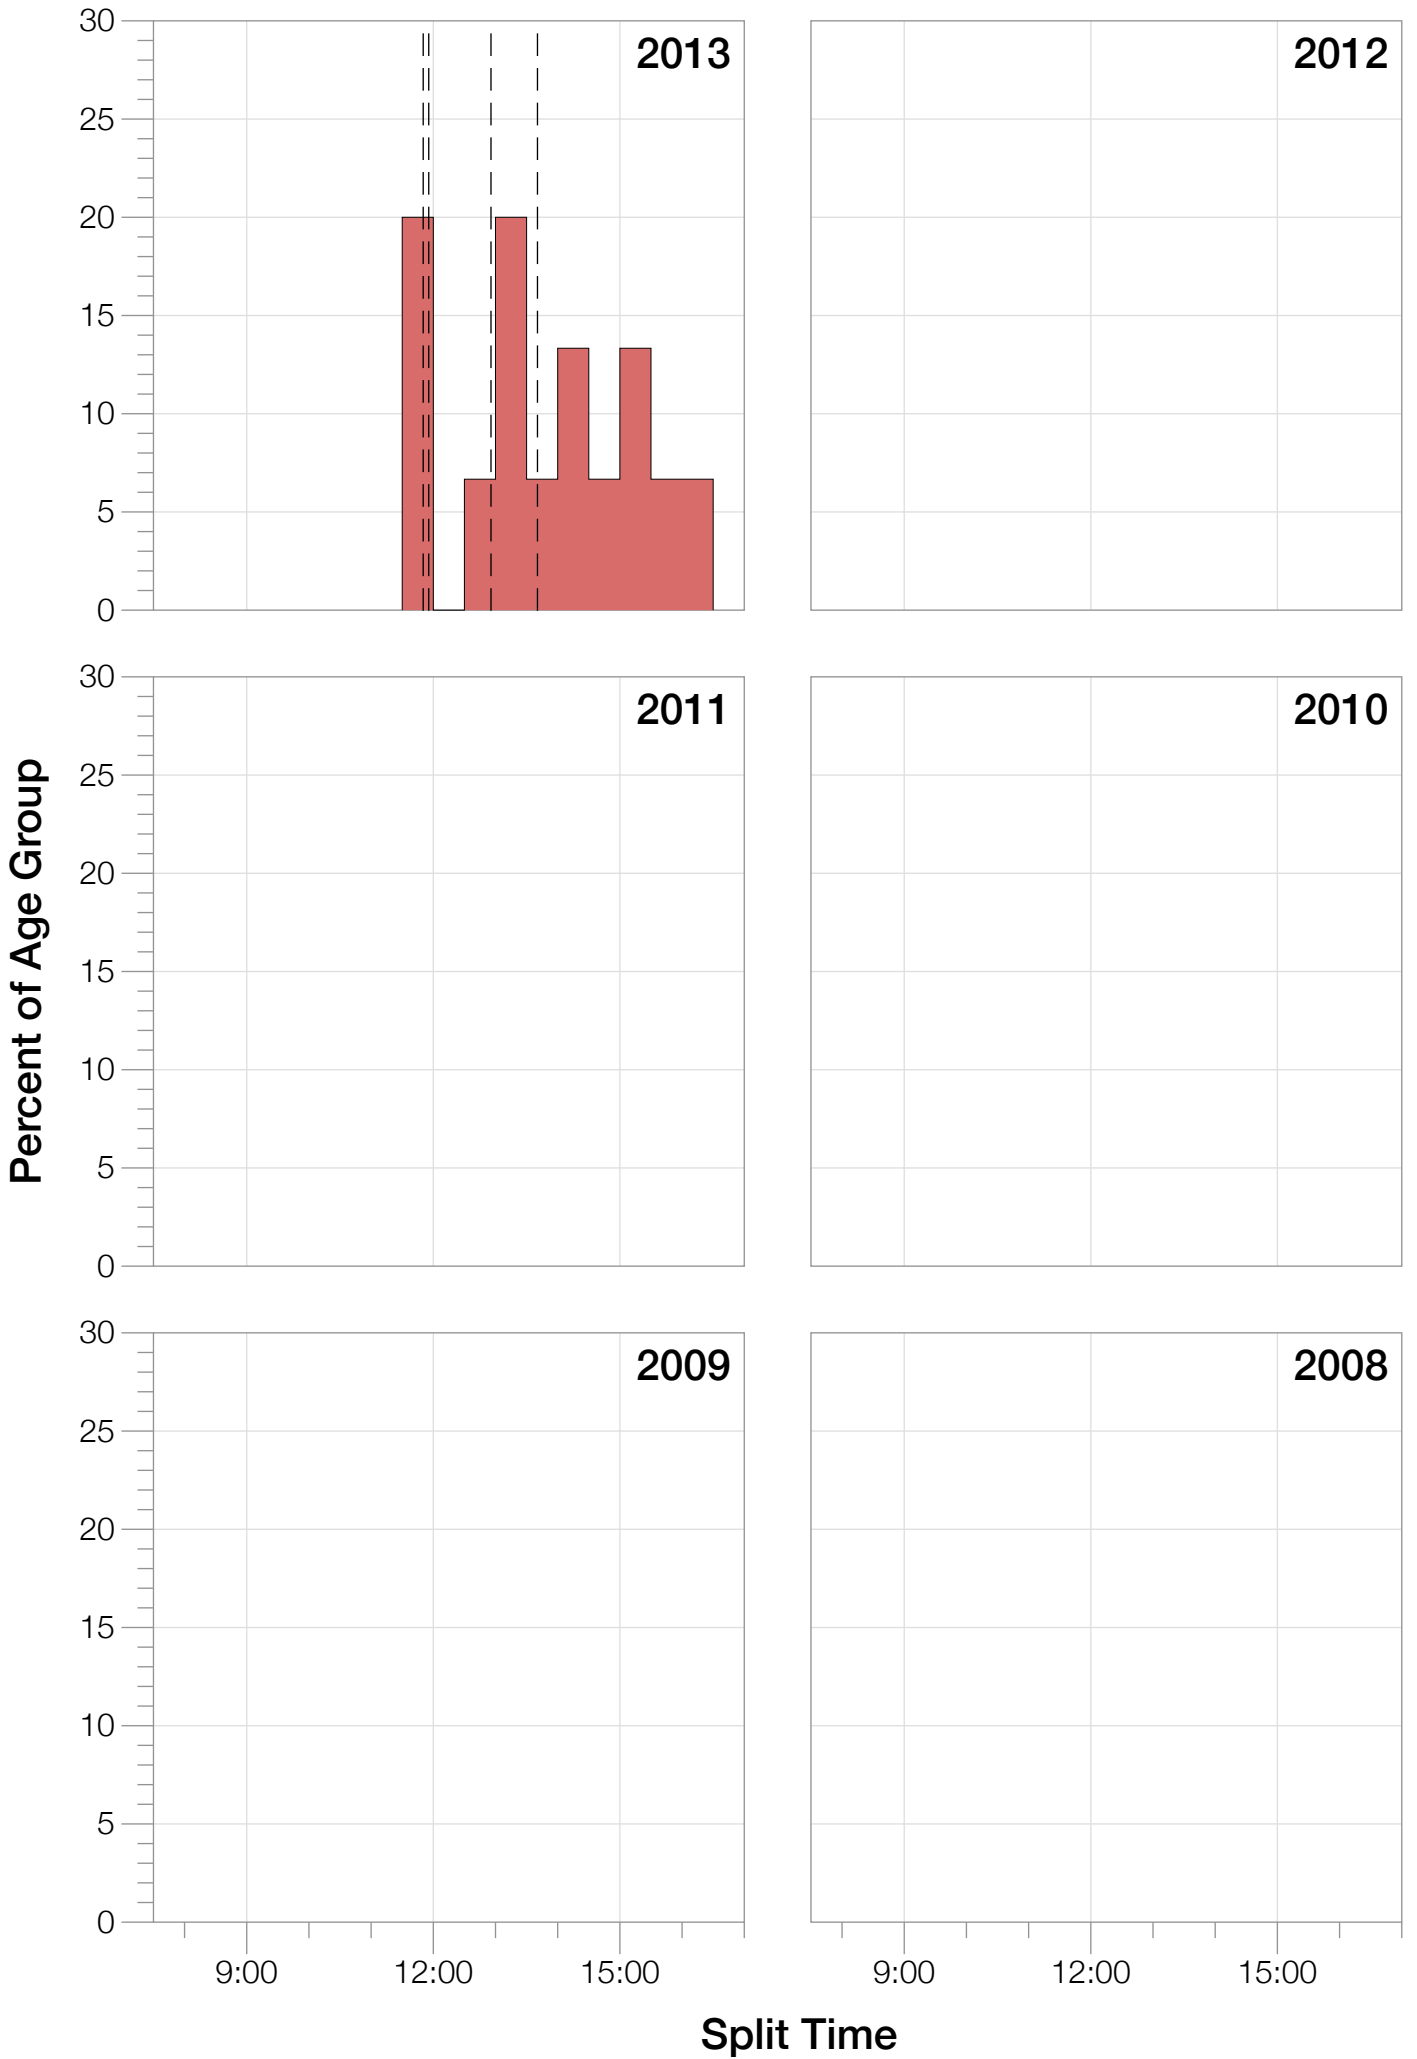

Ironman Japan F50-54 Stats

F50-54 Summary Statistics

Year	Finishers	F50-54 Finishers	Male Winner's Time	Female Winner's Time	F50-54 Winner's Time
2013	1239	15	8:47:53	10:12:42	11:42:22
Average	1239	15	8:47:53	10:12:42	11:42:22

F50-54 Swim

F50-54 Bike

F50-54 Run

F50-54 Overall

F50-54 Fastest Splits

F50-54 Median Splits

F50-54 Slowest Splits

F50-54 Top 30 Finishing Splits

Estimated Kona Slot Average Finishing Time Finishing Time

F50-54 Top 10 and Kona Times and Splits

Summary Statistics

Position	Swim Time	Bike Time	Run Time	Overall Time
Average Male Winner	0:49:22	4:52:28	3:01:09	8:47:53
Average Female Winner	1:12:47	5:39:36	3:13:20	10:12:42
Average 1st Age Grouper	1:08:25	6:30:18	3:46:35	11:42:22
Average 2nd Age Grouper	1:12:18	6:34:34	3:56:30	11:53:37
Average 3rd Age Grouper	1:13:30	6:34:15	3:54:39	11:58:33
Average 4th Age Grouper	1:16:22	6:50:59	4:27:42	12:49:19
Average 5th Age Grouper	1:31:46	6:43:15	4:28:25	13:01:58
Average 6th Age Grouper	1:20:55	6:58:47	4:30:13	13:06:04
Average 7th Age Grouper	1:16:20	7:17:32	4:34:40	13:29:19
Average 8th Age Grouper	1:19:21	7:28:22	4:34:30	13:40:29
Average 9th Age Grouper	1:29:14	7:27:53	4:46:18	14:11:26
Average 10th Age Grouper	1:23:07	7:14:06	5:27:21	14:27:39
Kona Qualifier Average	1:10:21	6:32:26	3:51:32	11:47:59
Top 10 Age Grouper Average	1:19:07	6:58:00	4:26:41	13:02:04