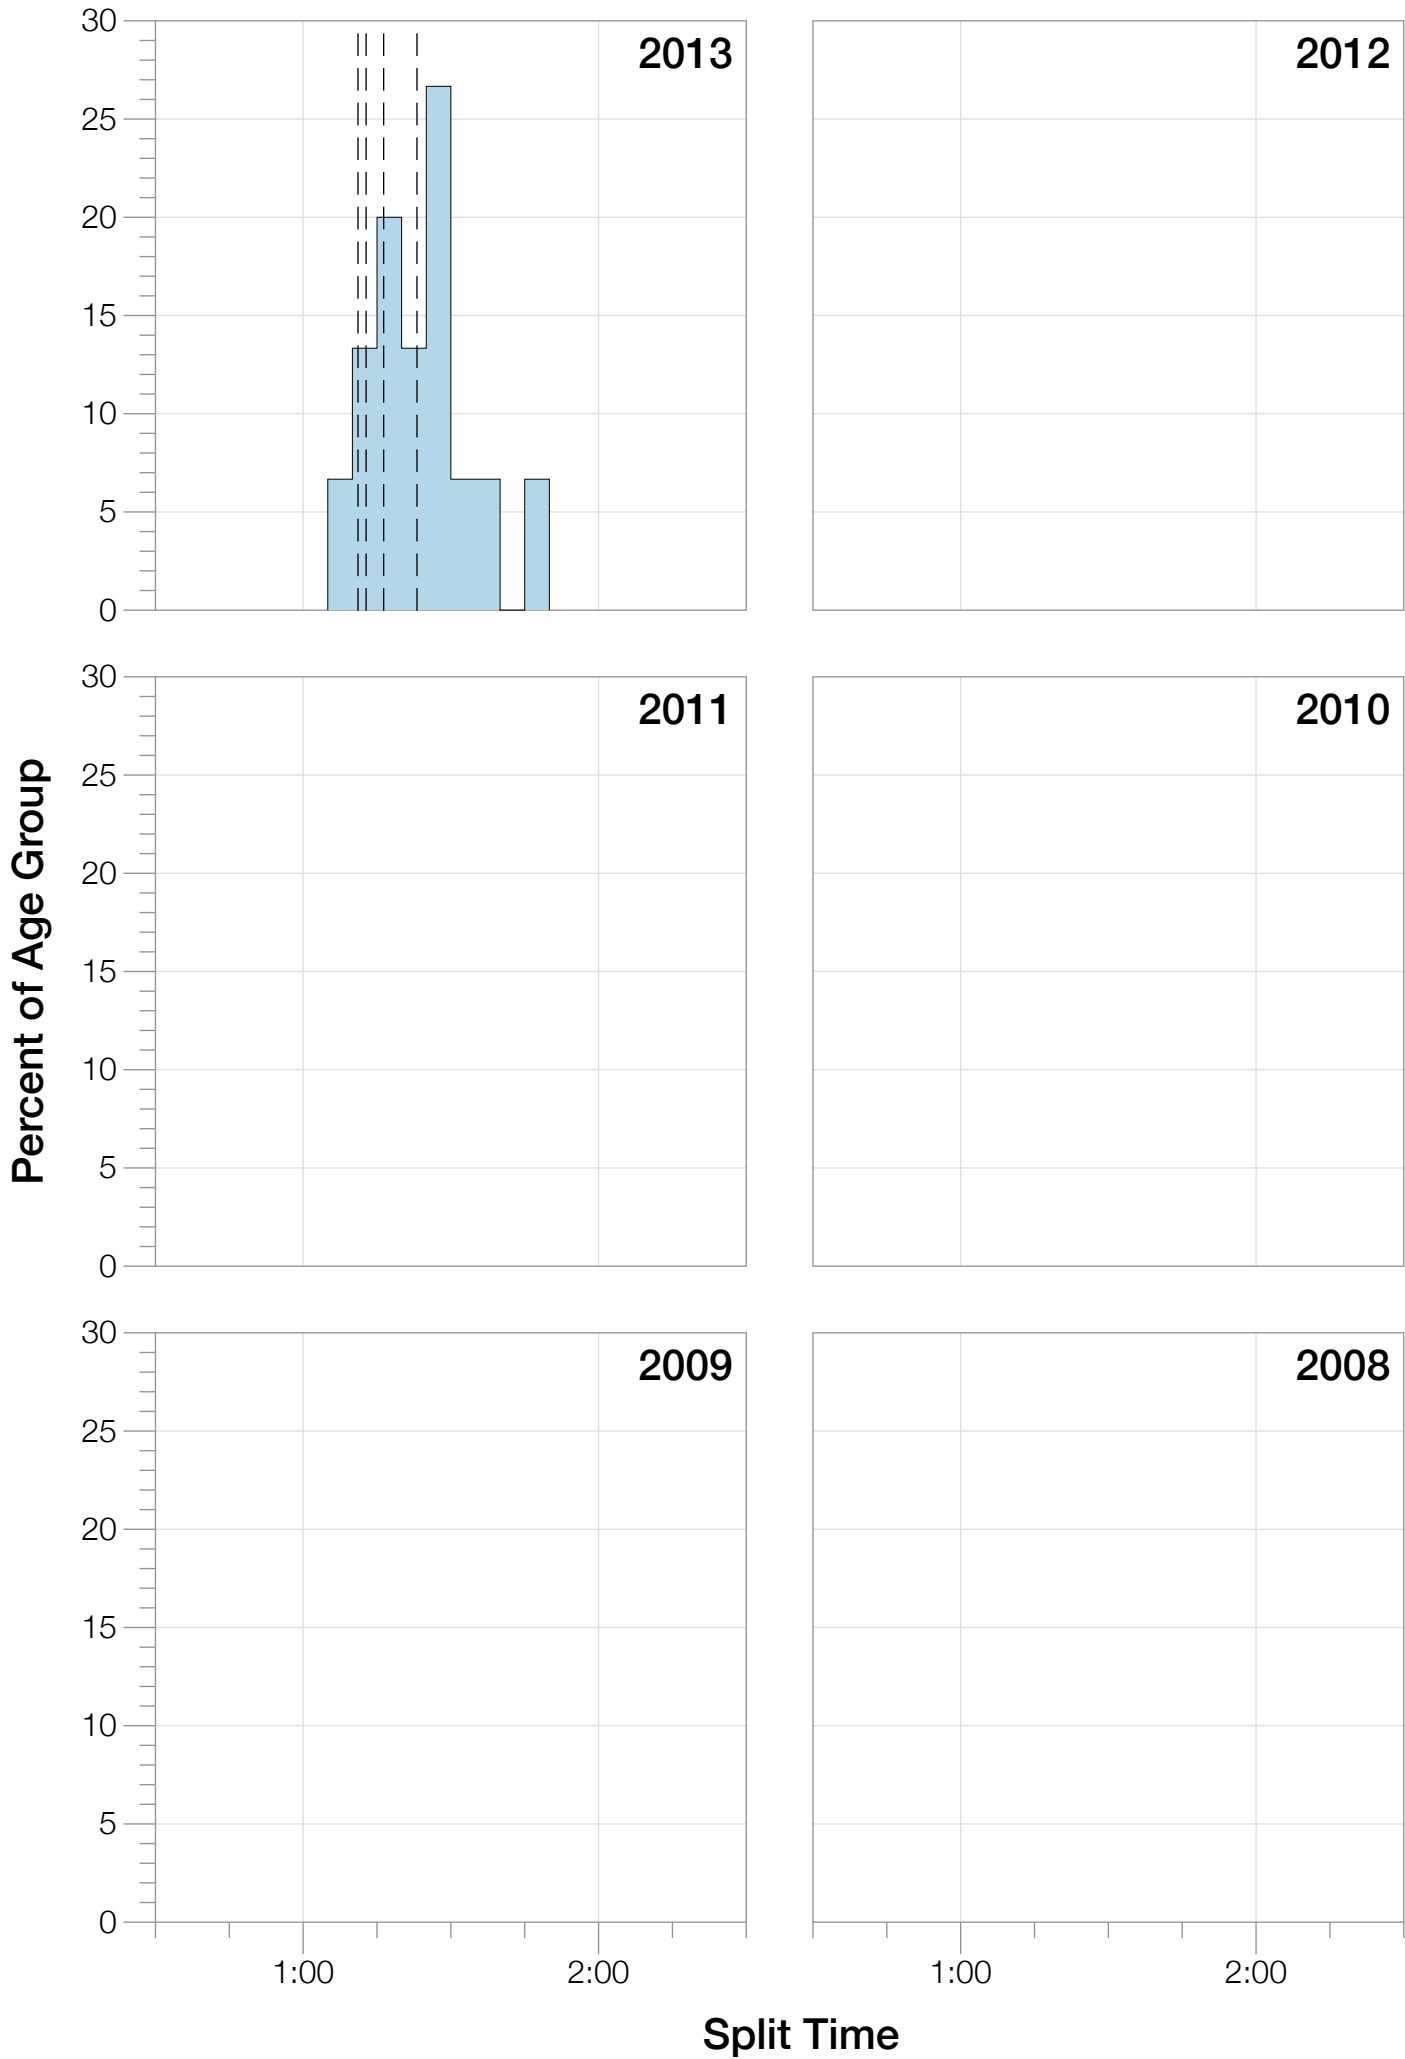

F50-54 Swim