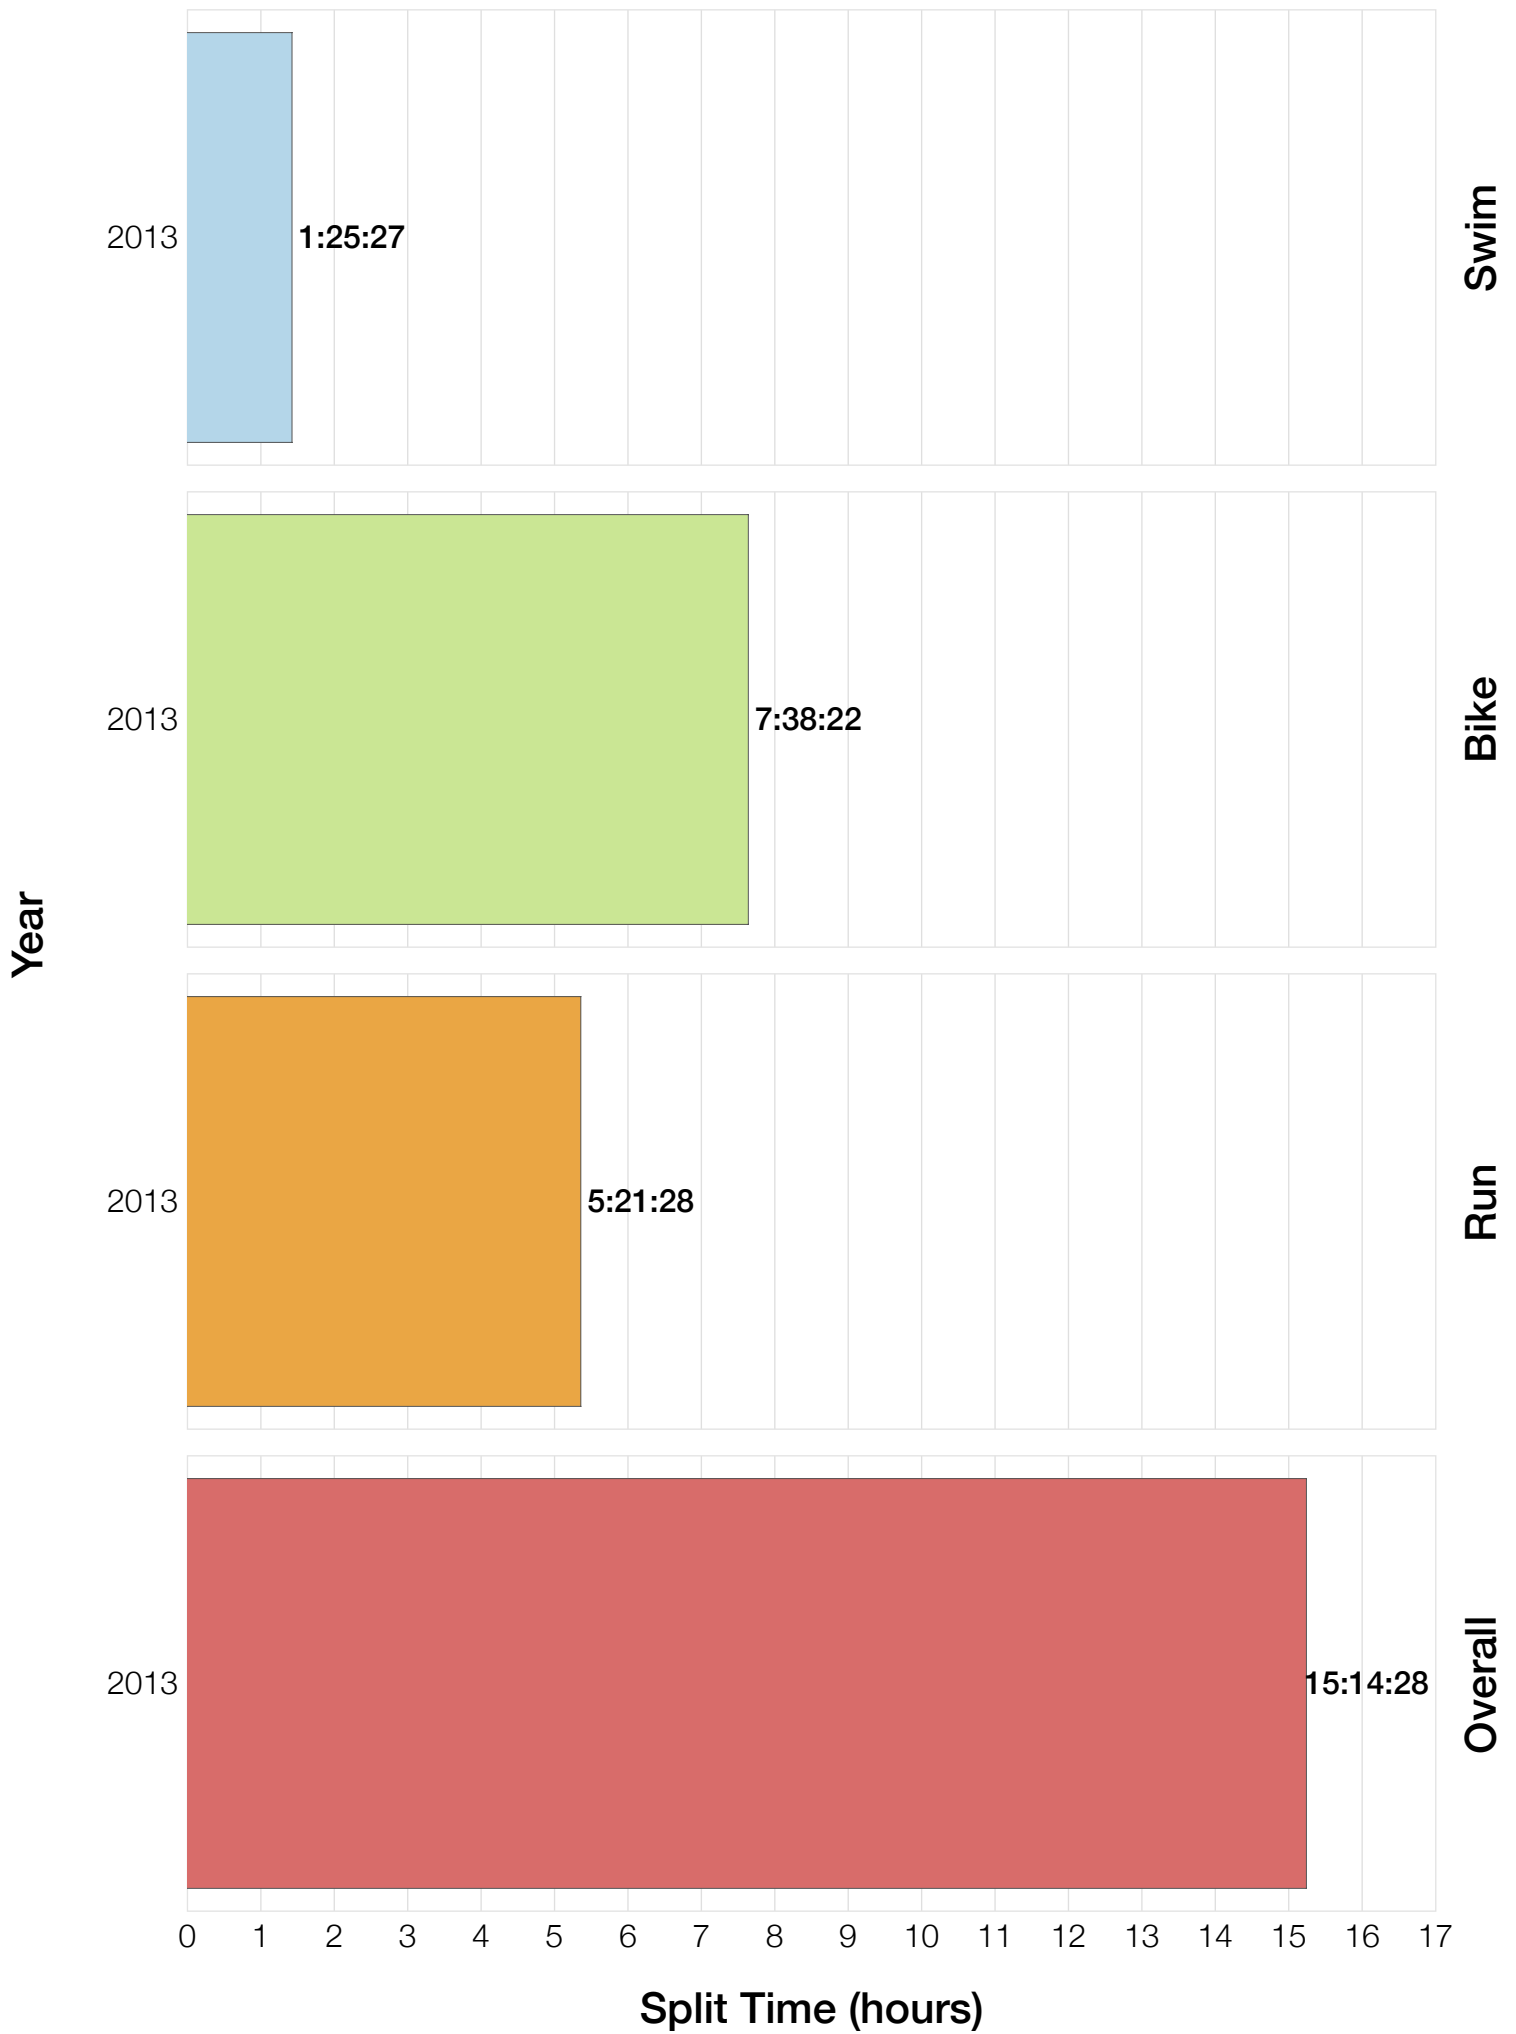

Ironman Japan F55-59 Stats

F55-59 Summary Statistics

Year	Finishers	F55-59 Finishers	Male Winner's Time	Female Winner's Time	F55-59 Winner's Time
2013	1239	8	8:47:53	10:12:42	12:38:41
Average	1239	8	8:47:53	10:12:42	12:38:41

F55-59 Swim

F55-59 Bike

F55-59 Run

F55-59 Overall

F55-59 Fastest Splits

F55-59 Median Splits

F55-59 Slowest Splits

F55-59 Top 30 Finishing Splits

Estimated Kona Slot Average Finishing Time Finishing Time

F55-59 Top 10 and Kona Times and Splits

Summary Statistics

Position	Swim Time	Bike Time	Run Time	Overall Time
Average Male Winner	0:49:22	4:52:28	3:01:09	8:47:53
Average Female Winner	1:12:47	5:39:36	3:13:20	10:12:42
Average 1st Age Grouper	1:10:29	6:58:33	4:18:02	12:38:41
Average 2nd Age Grouper	1:13:45	7:33:43	4:46:04	13:51:28
Average 3rd Age Grouper	1:19:30	7:32:32	5:03:00	14:24:47
Average 4th Age Grouper	1:32:57	7:46:25	5:24:07	15:02:13
Average 5th Age Grouper	1:20:58	8:25:42	5:22:52	15:26:44
Average 6th Age Grouper	1:34:23	8:01:40	5:20:04	15:29:41
Average 7th Age Grouper	1:29:57	7:43:02	6:06:30	15:39:19
Average 8th Age Grouper	1:34:16	7:15:26	6:37:52	15:48:55
Kona Qualifier Average	1:10:29	6:58:33	4:18:02	12:38:41
Top 10 Age Grouper Average	1:24:31	7:39:37	5:22:18	14:47:43

Japan 2013

Position	Swim Time	Bike Time	Run Time	Overall Time
Male Winner	0:49:22	4:52:28	3:01:09	8:47:53
Female Winner	1:12:47	5:39:36	3:13:20	10:12:42
1st Age Grouper	1:10:29	6:58:33	4:18:02	12:38:41
2nd Age Grouper	1:13:45	7:33:43	4:46:04	13:51:28
3rd Age Grouper	1:19:30	7:32:32	5:03:00	14:24:47
4th Age Grouper	1:32:57	7:46:25	5:24:07	15:02:13
5th Age Grouper	1:20:58	8:25:42	5:22:52	15:26:44
6th Age Grouper	1:34:23	8:01:40	5:20:04	15:29:41
7th Age Grouper	1:29:57	7:43:02	6:06:30	15:39:19
8th Age Grouper	1:34:16	7:15:26	6:37:52	15:48:55
Kona Qualifier Average	1:10:29	6:58:33	4:18:02	12:38:41
Top 10 Age Grouper Average	1:24:31	7:39:37	5:22:18	14:47:43