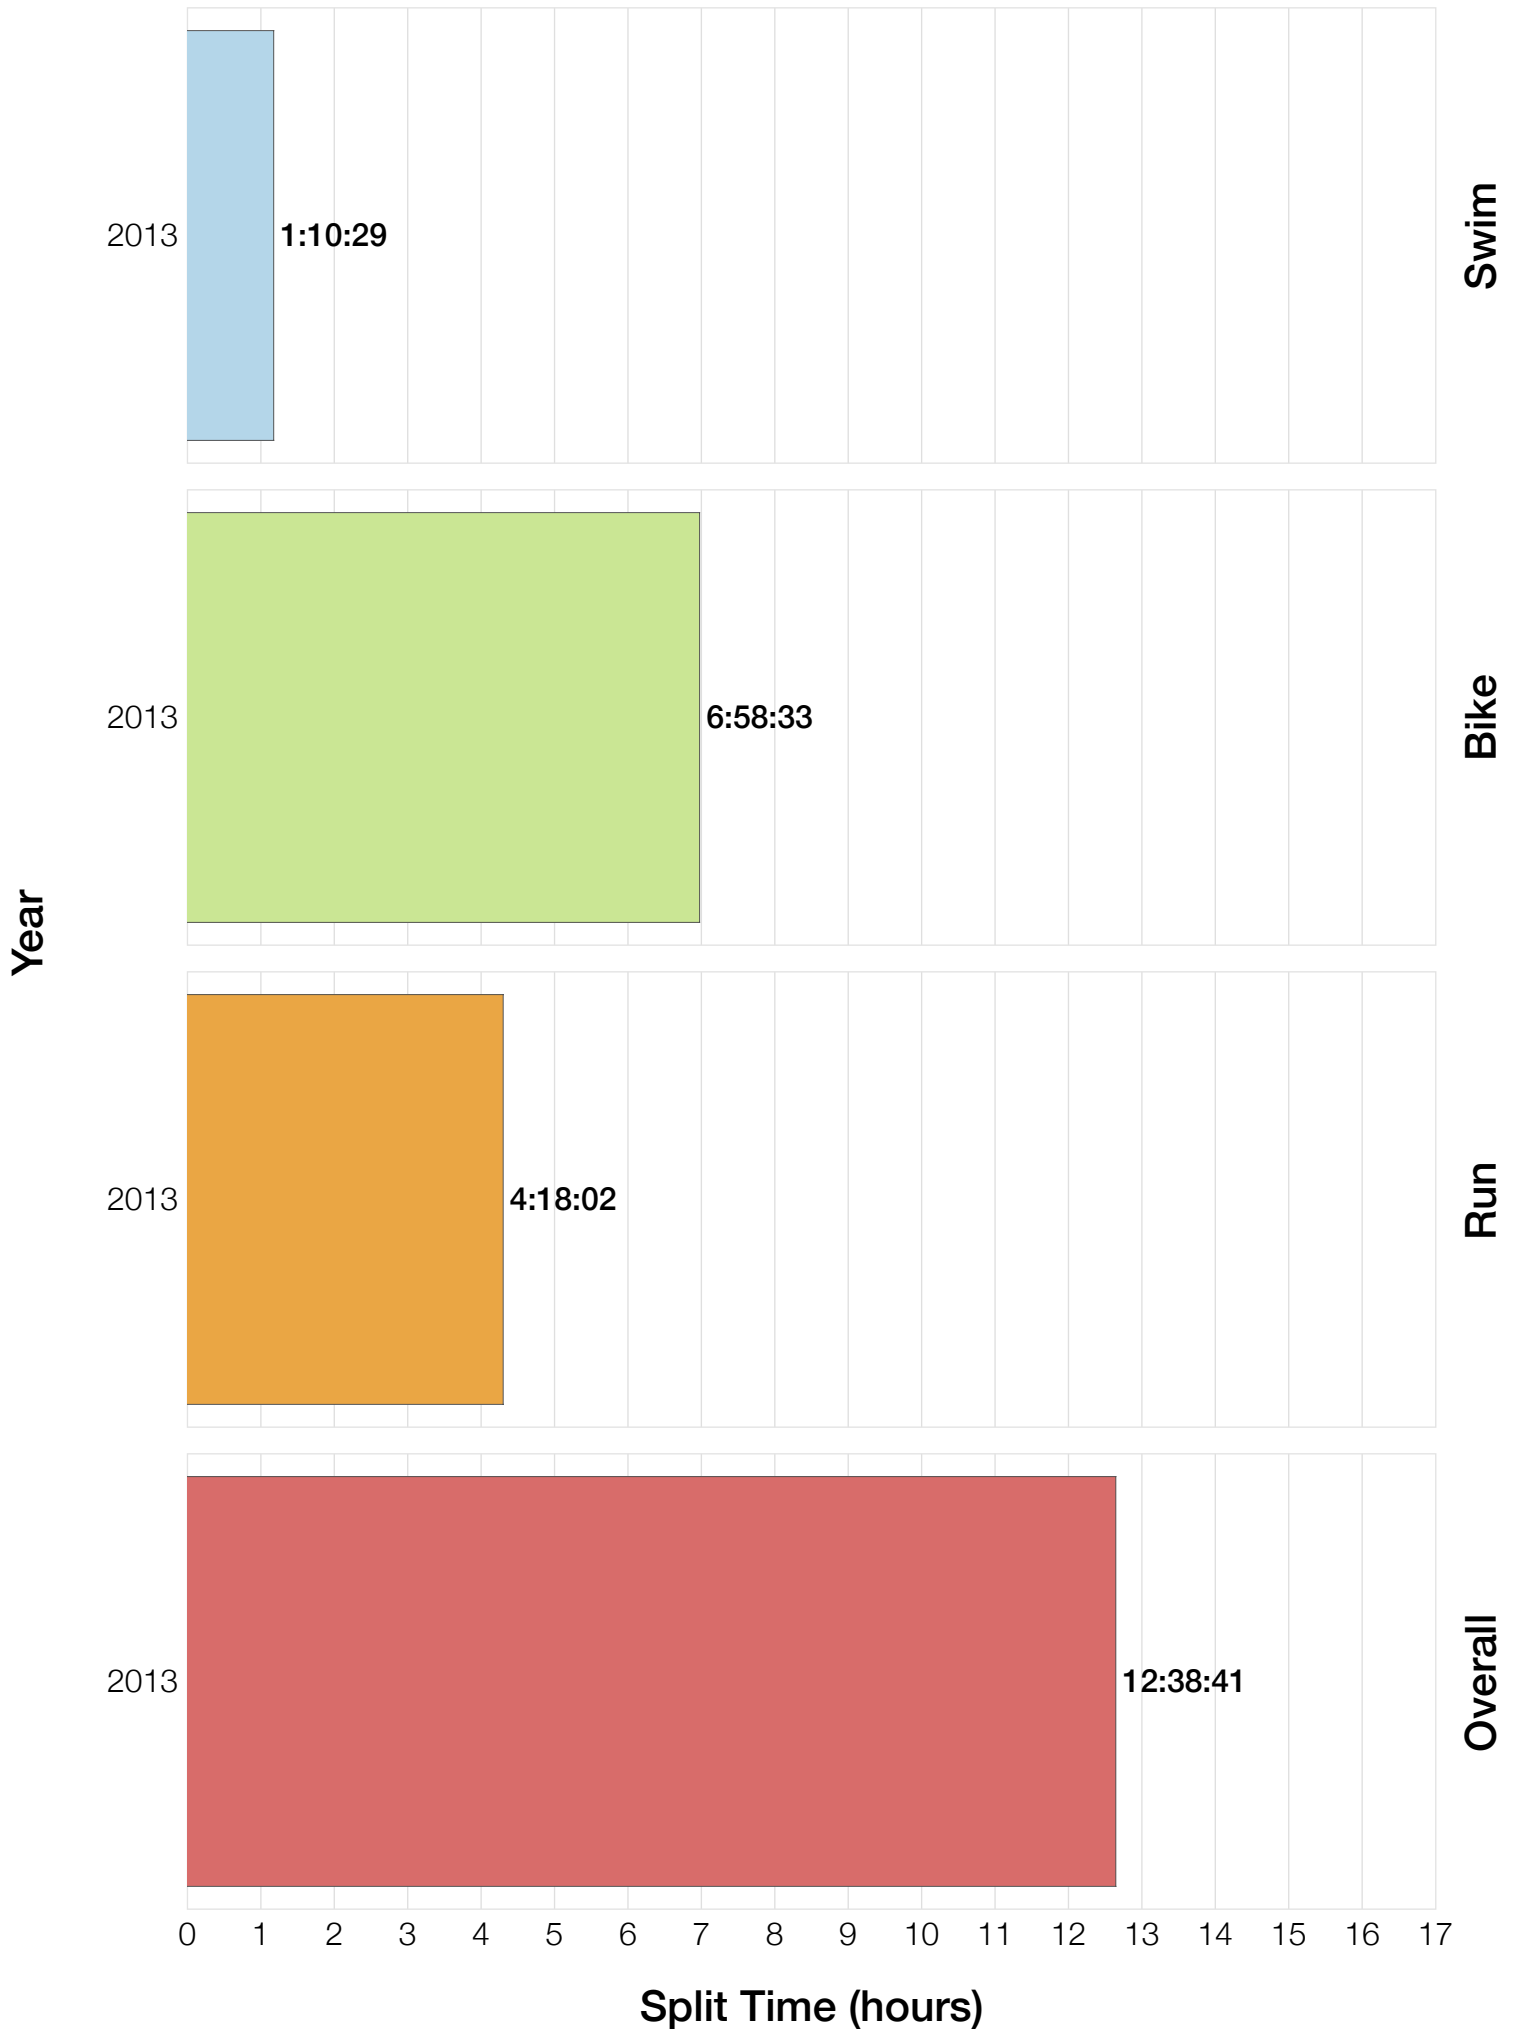

Ironman Japan F55-59 Stats

F55-59 Summary Statistics

Year	Finishers	F55-59 Finishers	Male Winner's Time	Female Winner's Time	F55-59 Winner's Time
2013	1239	8	8:47:53	10:12:42	12:38:41
Average	1239	8	8:47:53	10:12:42	12:38:41

F55-59 Swim

F55-59 Bike

F55-59 Run

F55-59 Overall

F55-59 Fastest Splits

F55-59 Median Splits

F55-59 Slowest Splits

F55-59 Top 30 Finishing Splits

Estimated Kona Slot Average Finishing Time Finishing Time

F55-59 Top 10 and Kona Times and Splits

Summary Statistics

Position	Swim Time	Bike Time	Run Time	Overall Time
Average Male Winner	0:49:22	4:52:28	3:01:09	8:47:53
Average Female Winner	1:12:47	5:39:36	3:13:20	10:12:42
Average 1st Age Grouper	1:10:29	6:58:33	4:18:02	12:38:41
Average 2nd Age Grouper	1:13:45	7:33:43	4:46:04	13:51:28
Average 3rd Age Grouper	1:19:30	7:32:32	5:03:00	14:24:47
Average 4th Age Grouper	1:32:57	7:46:25	5:24:07	15:02:13
Average 5th Age Grouper	1:20:58	8:25:42	5:22:52	15:26:44
Average 6th Age Grouper	1:34:23	8:01:40	5:20:04	15:29:41
Average 7th Age Grouper	1:29:57	7:43:02	6:06:30	15:39:19
Average 8th Age Grouper	1:34:16	7:15:26	6:37:52	15:48:55
Kona Qualifier Average	1:10:29	6:58:33	4:18:02	12:38:41
Top 10 Age Grouper Average	1:24:31	7:39:37	5:22:18	14:47:43

Japan 2013

Position	Swim Time	Bike Time	Run Time	Overall Time
Male Winner	0:49:22	4:52:28	3:01:09	8:47:53
Female Winner	1:12:47	5:39:36	3:13:20	10:12:42
1st Age Grouper	1:10:29	6:58:33	4:18:02	12:38:41
2nd Age Grouper	1:13:45	7:33:43	4:46:04	13:51:28
3rd Age Grouper	1:19:30	7:32:32	5:03:00	14:24:47
4th Age Grouper	1:32:57	7:46:25	5:24:07	15:02:13
5th Age Grouper	1:20:58	8:25:42	5:22:52	15:26:44
6th Age Grouper	1:34:23	8:01:40	5:20:04	15:29:41
7th Age Grouper	1:29:57	7:43:02	6:06:30	15:39:19
8th Age Grouper	1:34:16	7:15:26	6:37:52	15:48:55
Kona Qualifier Average	1:10:29	6:58:33	4:18:02	12:38:41
Top 10 Age Grouper Average	1:24:31	7:39:37	5:22:18	14:47:43