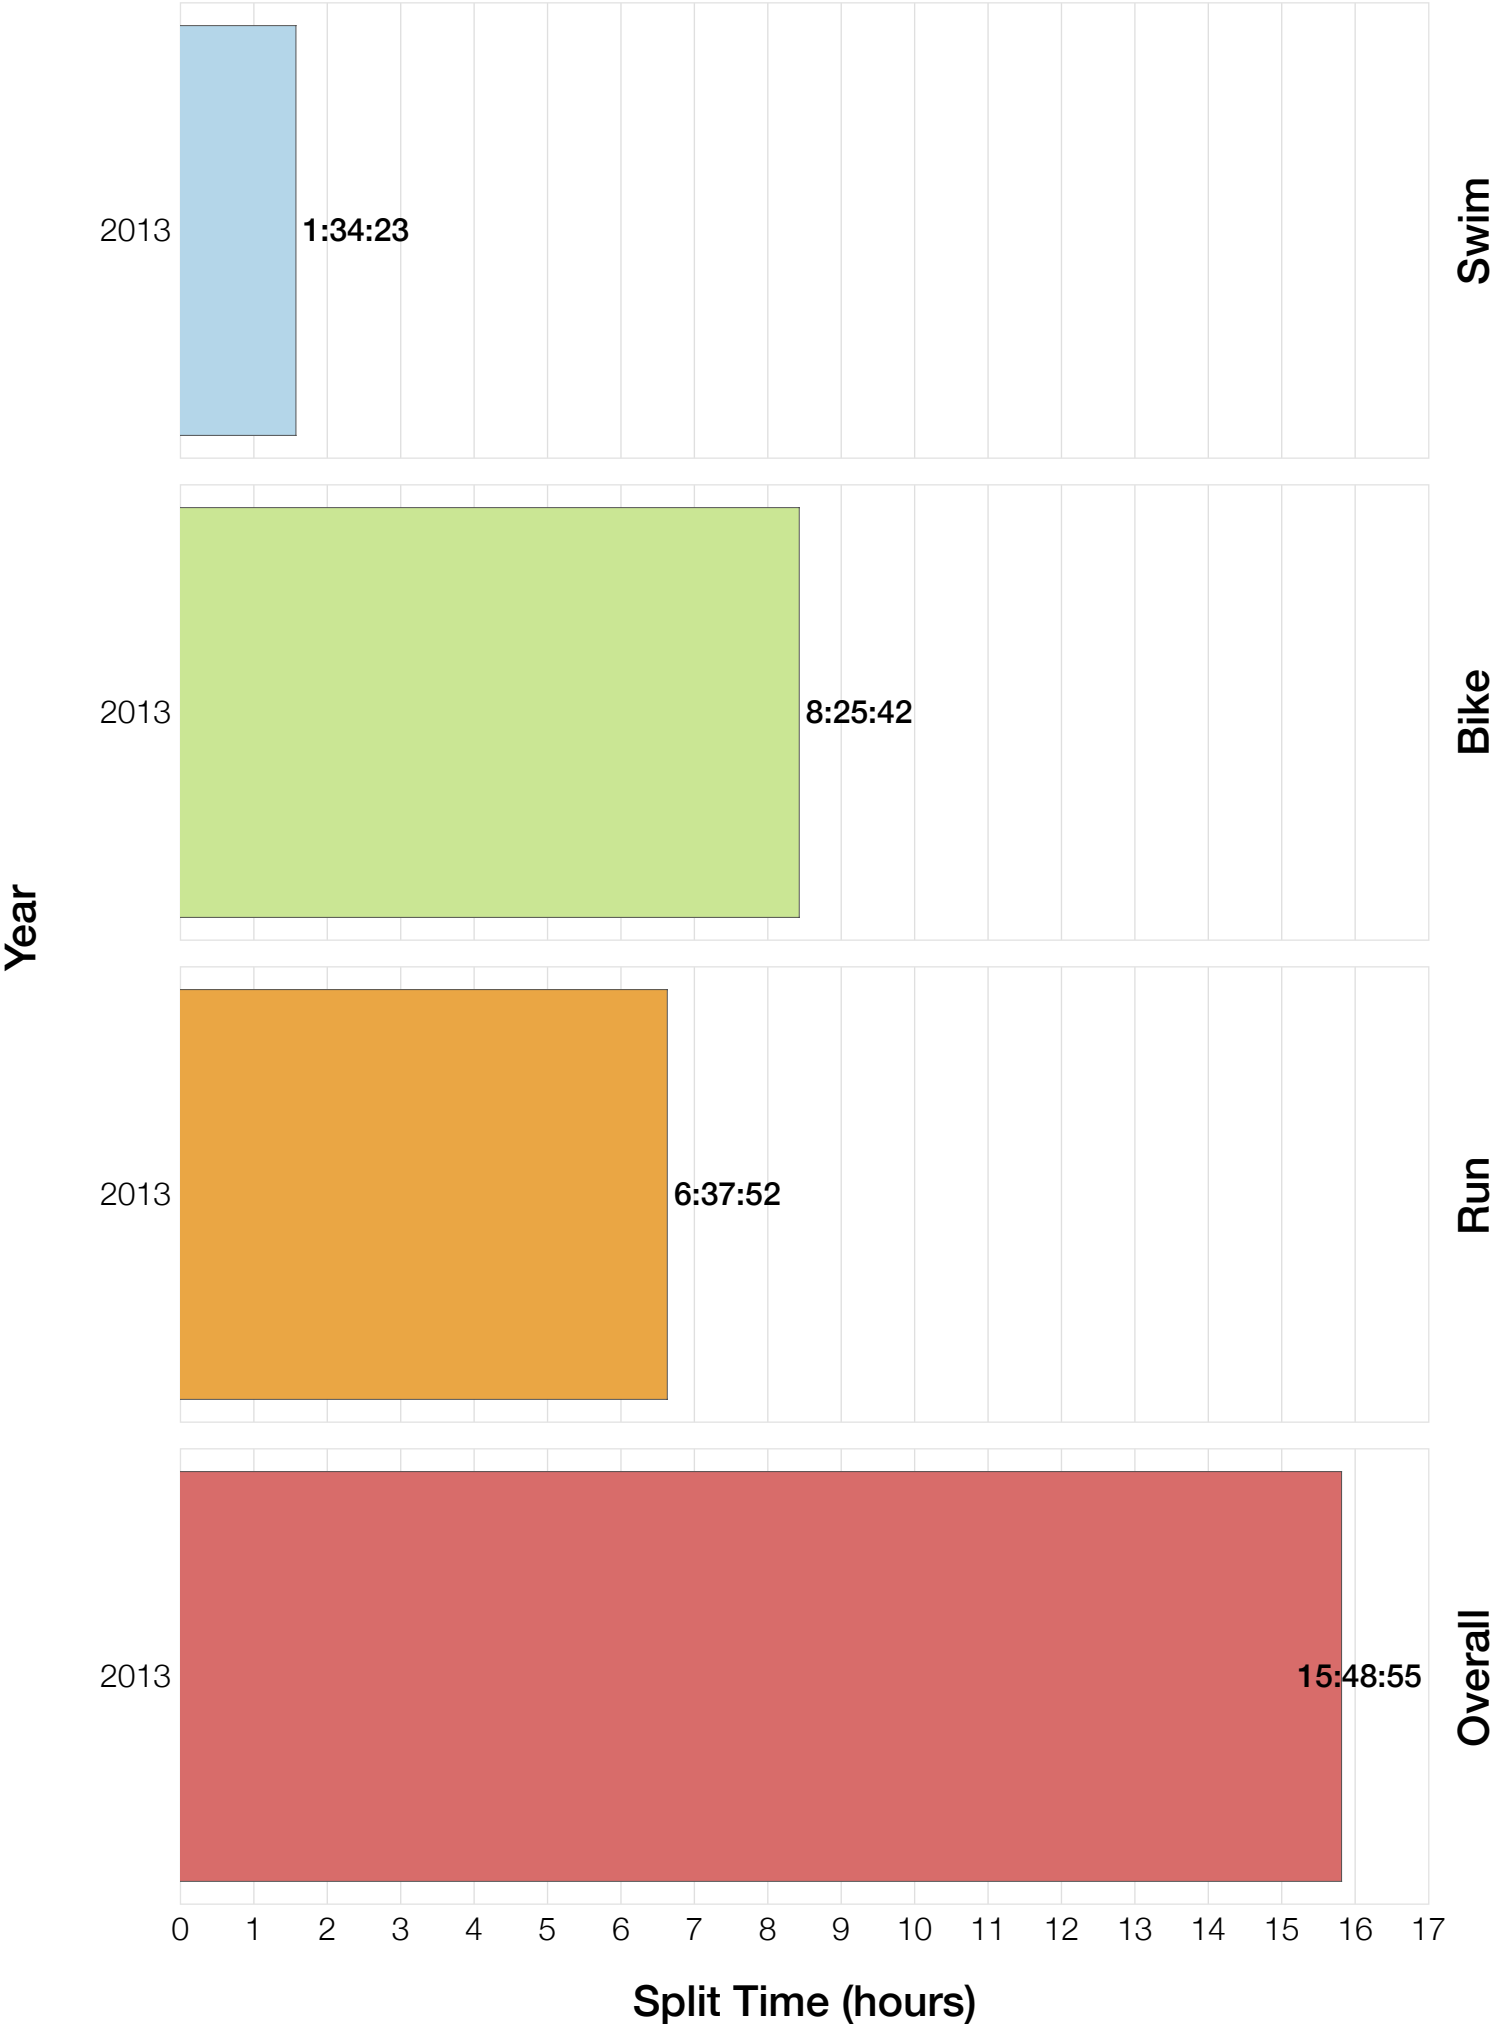

Ironman Japan F55-59 Stats

F55-59 Summary Statistics

Year	Finishers	F55-59 Finishers	Male Winner's Time	Female Winner's Time	F55-59 Winner's Time
2013	1239	8	8:47:53	10:12:42	12:38:41
Average	1239	8	8:47:53	10:12:42	12:38:41

F55-59 Swim

F55-59 Bike

F55-59 Run

F55-59 Overall

F55-59 Fastest Splits

F55-59 Median Splits

F55-59 Slowest Splits

F55-59 Top 30 Finishing Splits

Estimated Kona Slot Average Finishing Time Finishing Time

F55-59 Top 10 and Kona Times and Splits

Summary Statistics

Position	Swim Time	Bike Time	Run Time	Overall Time
Average Male Winner	0:49:22	4:52:28	3:01:09	8:47:53
Average Female Winner	1:12:47	5:39:36	3:13:20	10:12:42
Average 1st Age Grouper	1:10:29	6:58:33	4:18:02	12:38:41
Average 2nd Age Grouper	1:13:45	7:33:43	4:46:04	13:51:28
Average 3rd Age Grouper	1:19:30	7:32:32	5:03:00	14:24:47
Average 4th Age Grouper	1:32:57	7:46:25	5:24:07	15:02:13
Average 5th Age Grouper	1:20:58	8:25:42	5:22:52	15:26:44
Average 6th Age Grouper	1:34:23	8:01:40	5:20:04	15:29:41
Average 7th Age Grouper	1:29:57	7:43:02	6:06:30	15:39:19
Average 8th Age Grouper	1:34:16	7:15:26	6:37:52	15:48:55
Kona Qualifier Average	1:10:29	6:58:33	4:18:02	12:38:41
Top 10 Age Grouper Average	1:24:31	7:39:37	5:22:18	14:47:43

Japan 2013

Position	Swim Time	Bike Time	Run Time	Overall Time
Male Winner	0:49:22	4:52:28	3:01:09	8:47:53
Female Winner	1:12:47	5:39:36	3:13:20	10:12:42
1st Age Grouper	1:10:29	6:58:33	4:18:02	12:38:41
2nd Age Grouper	1:13:45	7:33:43	4:46:04	13:51:28
3rd Age Grouper	1:19:30	7:32:32	5:03:00	14:24:47
4th Age Grouper	1:32:57	7:46:25	5:24:07	15:02:13
5th Age Grouper	1:20:58	8:25:42	5:22:52	15:26:44
6th Age Grouper	1:34:23	8:01:40	5:20:04	15:29:41
7th Age Grouper	1:29:57	7:43:02	6:06:30	15:39:19
8th Age Grouper	1:34:16	7:15:26	6:37:52	15:48:55
Kona Qualifier Average	1:10:29	6:58:33	4:18:02	12:38:41
Top 10 Age Grouper Average	1:24:31	7:39:37	5:22:18	14:47:43