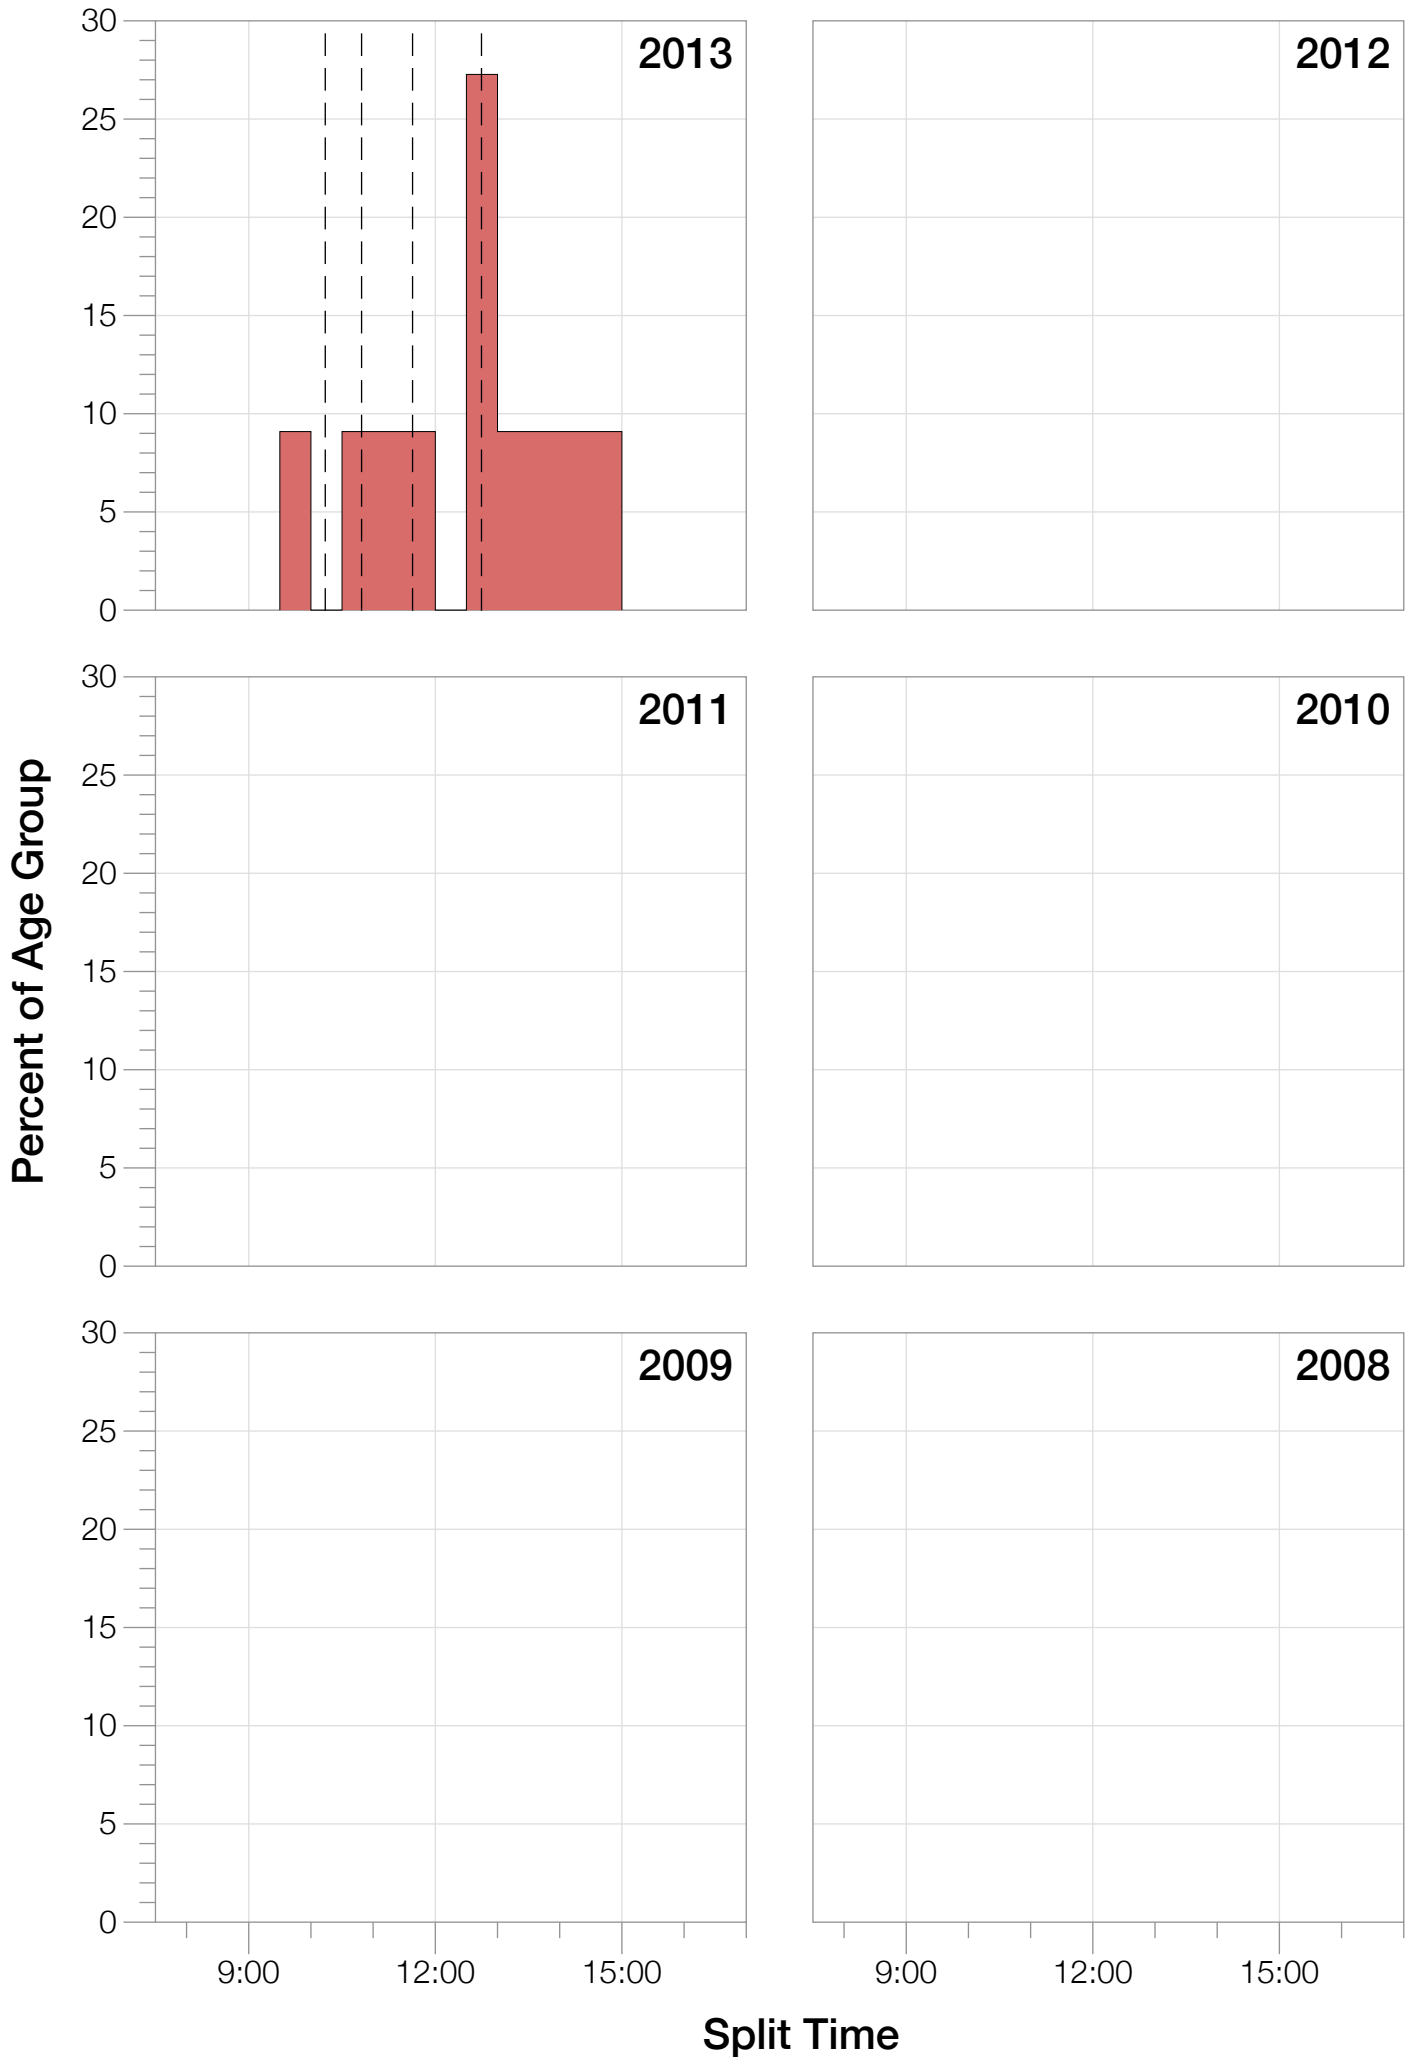

M18-24 Overall