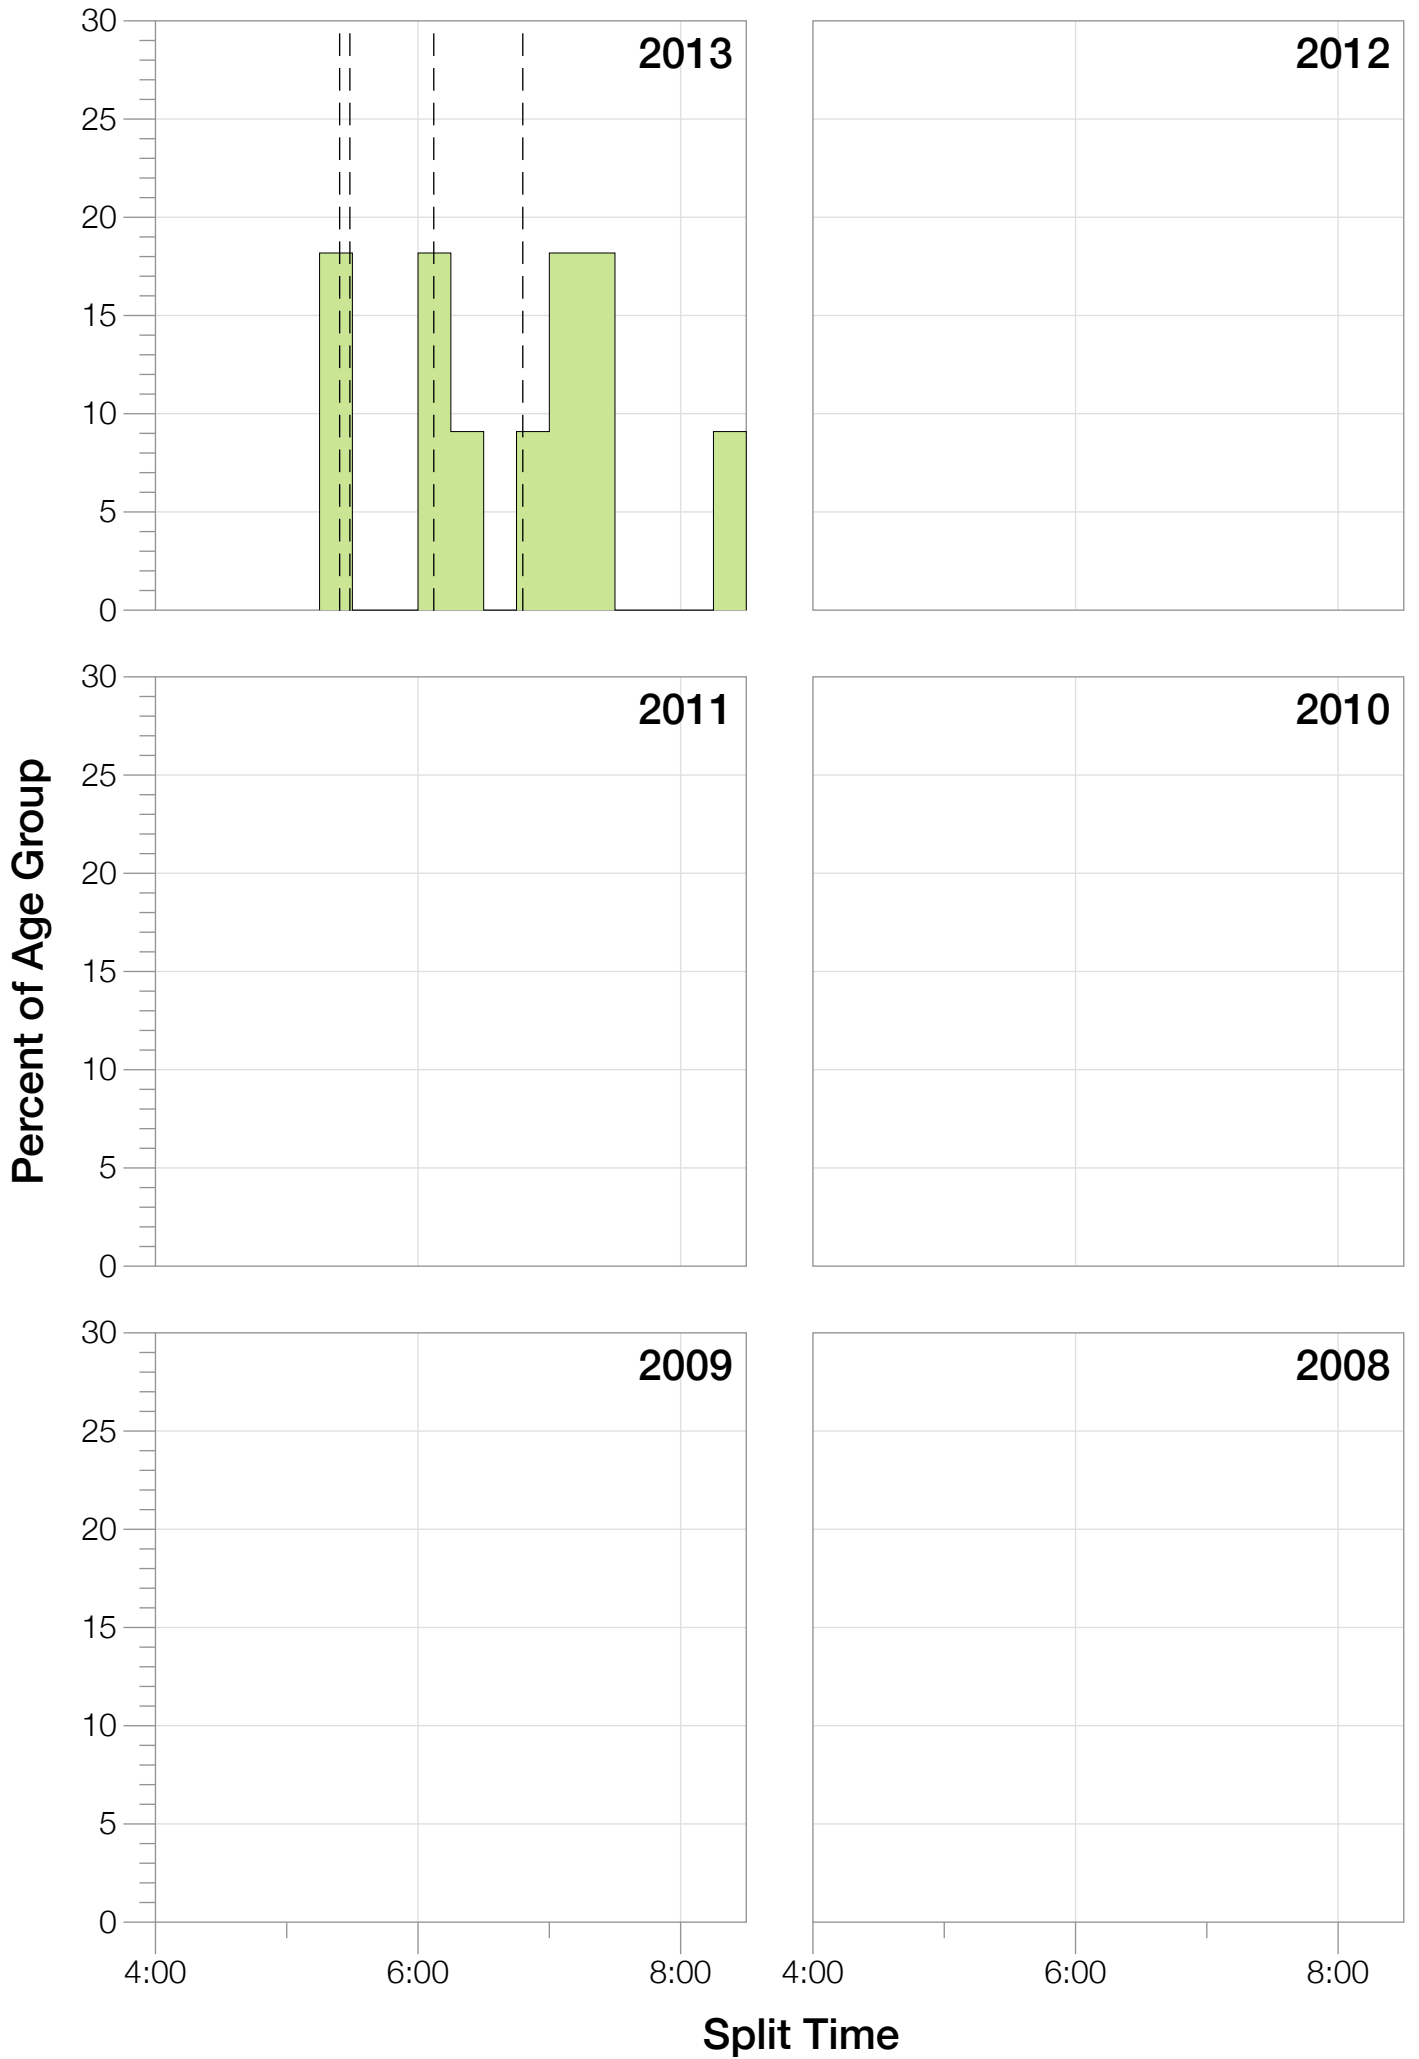

M18-24 Bike