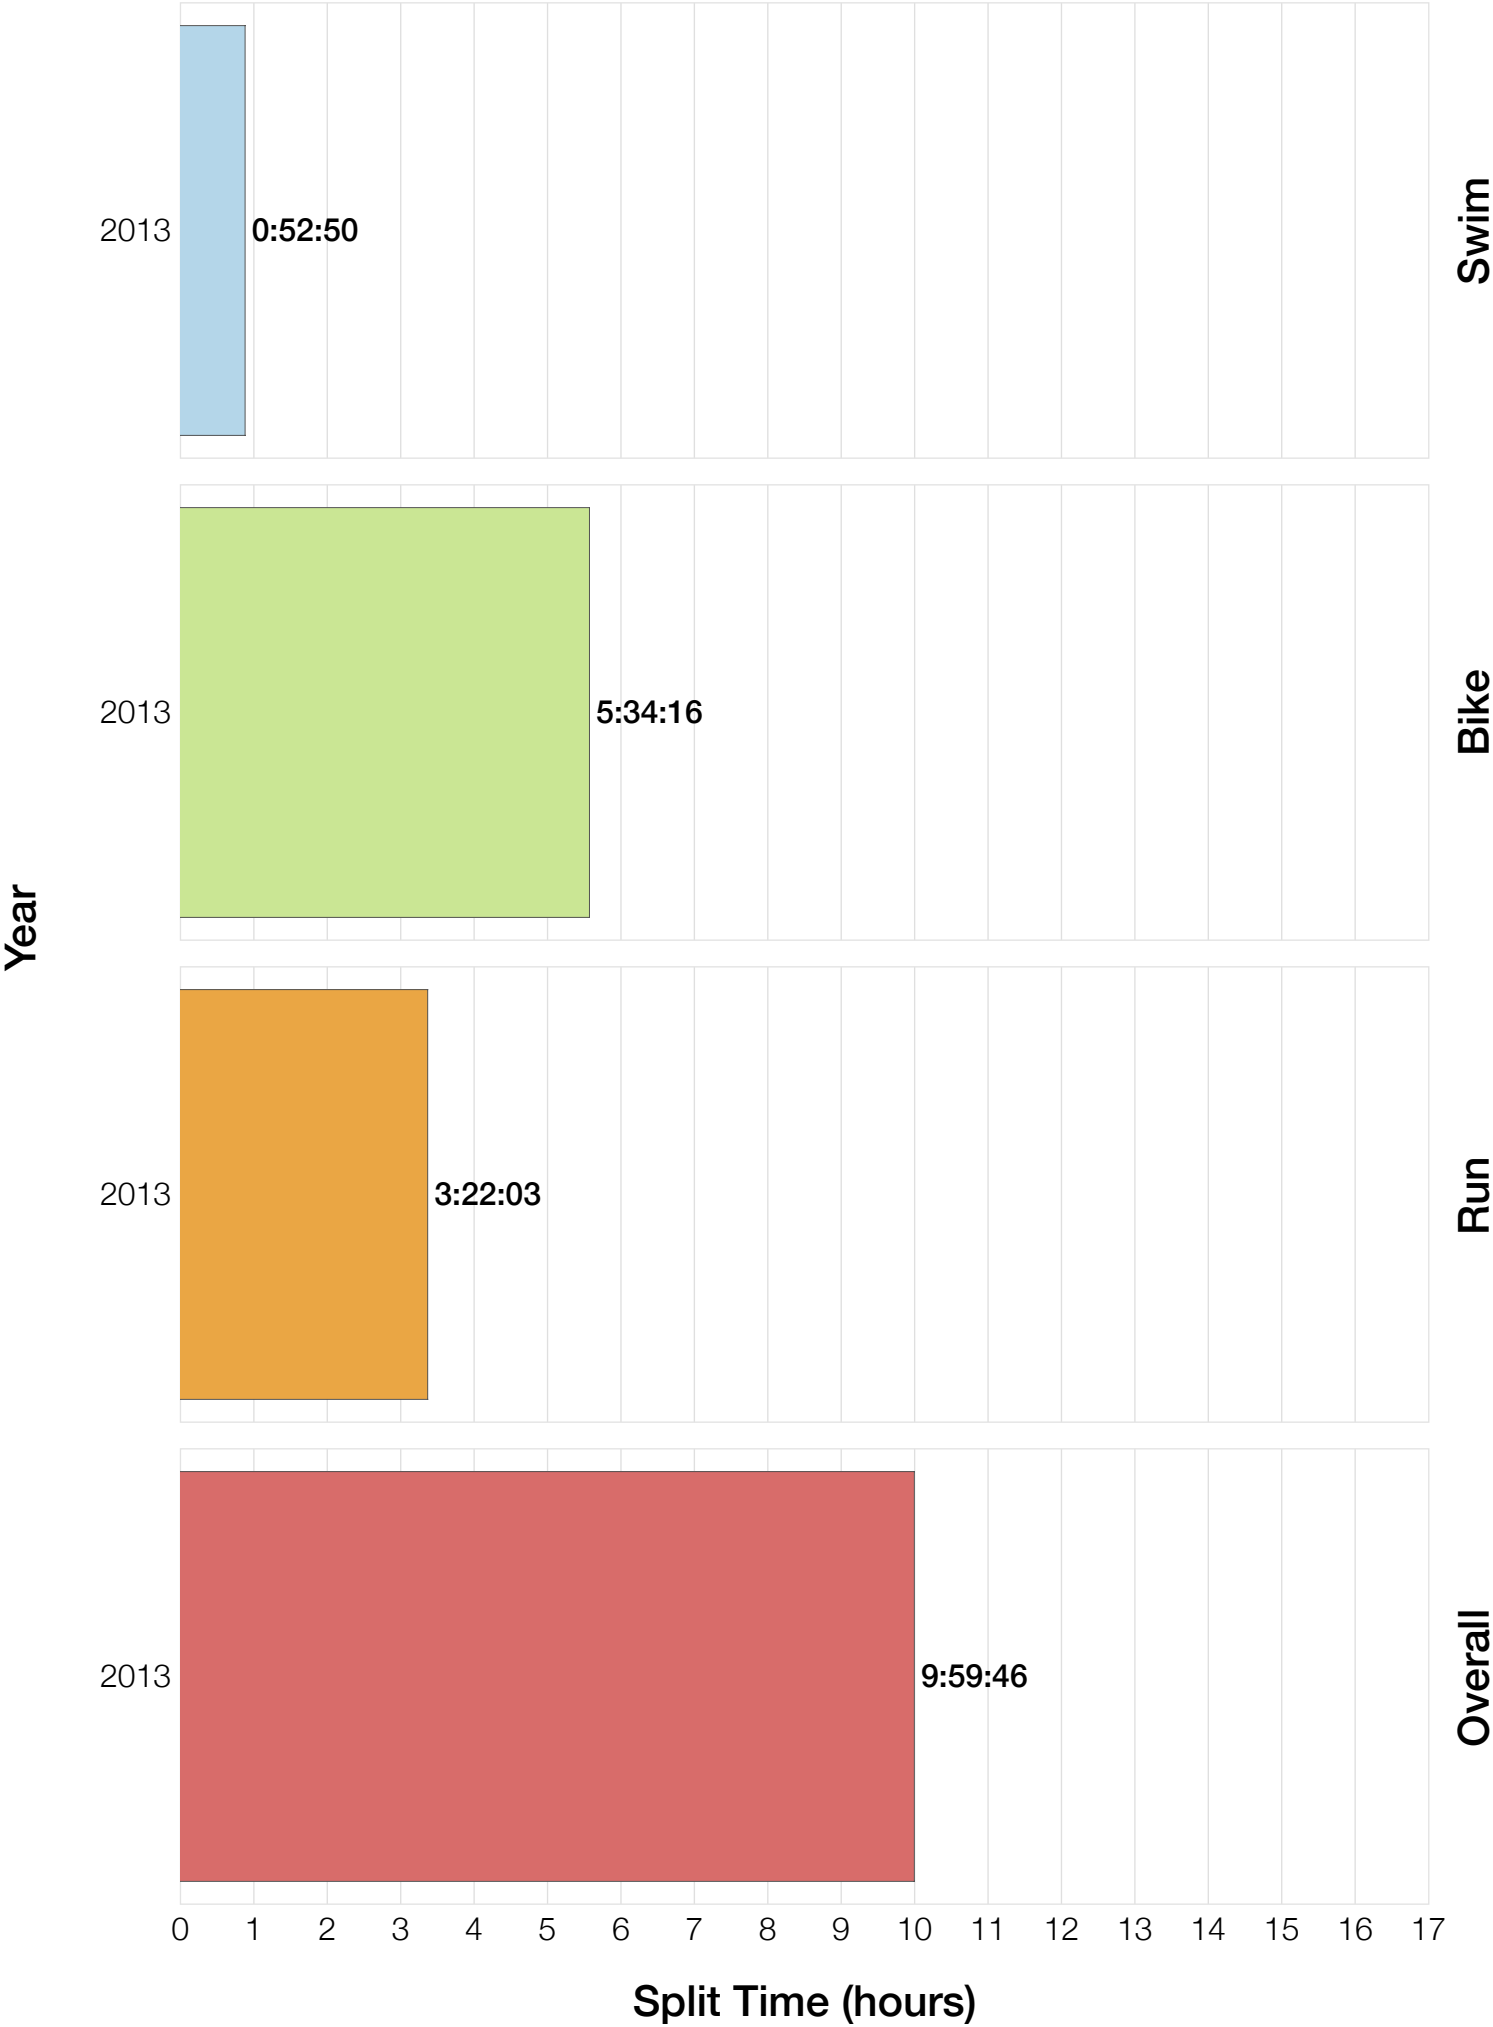

Ironman Japan M25-29 Stats

M25-29 Summary Statistics

Year	Finishers	M25-29 Finishers	Male Winner's Time	Female Winner's Time	M25-29 Winner's Time
2013	1239	48	8:47:53	10:12:42	9:59:46
Average	1239	48	8:47:53	10:12:42	9:59:46

M25-29 Swim

M25-29 Bike

M25-29 Run

M25-29 Overall

M25-29 Fastest Splits

M25-29 Median Splits

M25-29 Slowest Splits

M25-29 Top 30 Finishing Splits

Estimated Kona Slot Average Finishing Time Finishing Time

M25-29 Top 10 and Kona Times and Splits

Summary Statistics

Position	Swim Time	Bike Time	Run Time	Overall Time
Average Male Winner	0:49:22	4:52:28	3:01:09	8:47:53
Average Female Winner	1:12:47	5:39:36	3:13:20	10:12:42
Average 1st Age Grouper	0:52:50	5:34:16	3:24:21	9:59:46
Average 2nd Age Grouper	1:06:02	5:38:10	3:22:03	10:15:09
Average 3rd Age Grouper	1:01:15	5:51:22	3:28:45	10:27:37
Average 4th Age Grouper	0:57:59	5:54:54	3:53:19	10:52:37
Average 5th Age Grouper	1:02:13	6:00:04	3:58:41	11:08:46
Average 6th Age Grouper	0:58:47	6:26:19	4:40:25	12:16:31
Average 7th Age Grouper	1:22:25	6:26:06	4:13:31	12:19:26
Average 8th Age Grouper	1:11:44	6:29:44	4:25:52	12:21:38
Average 9th Age Grouper	1:22:55	6:44:50	3:57:37	12:32:57
Average 10th Age Grouper	1:02:55	6:32:44	4:43:52	12:33:30
Kona Qualifier Average	0:59:26	5:36:13	3:23:12	10:07:27
Top 10 Age Grouper Average	1:05:54	6:09:50	4:00:50	11:28:47