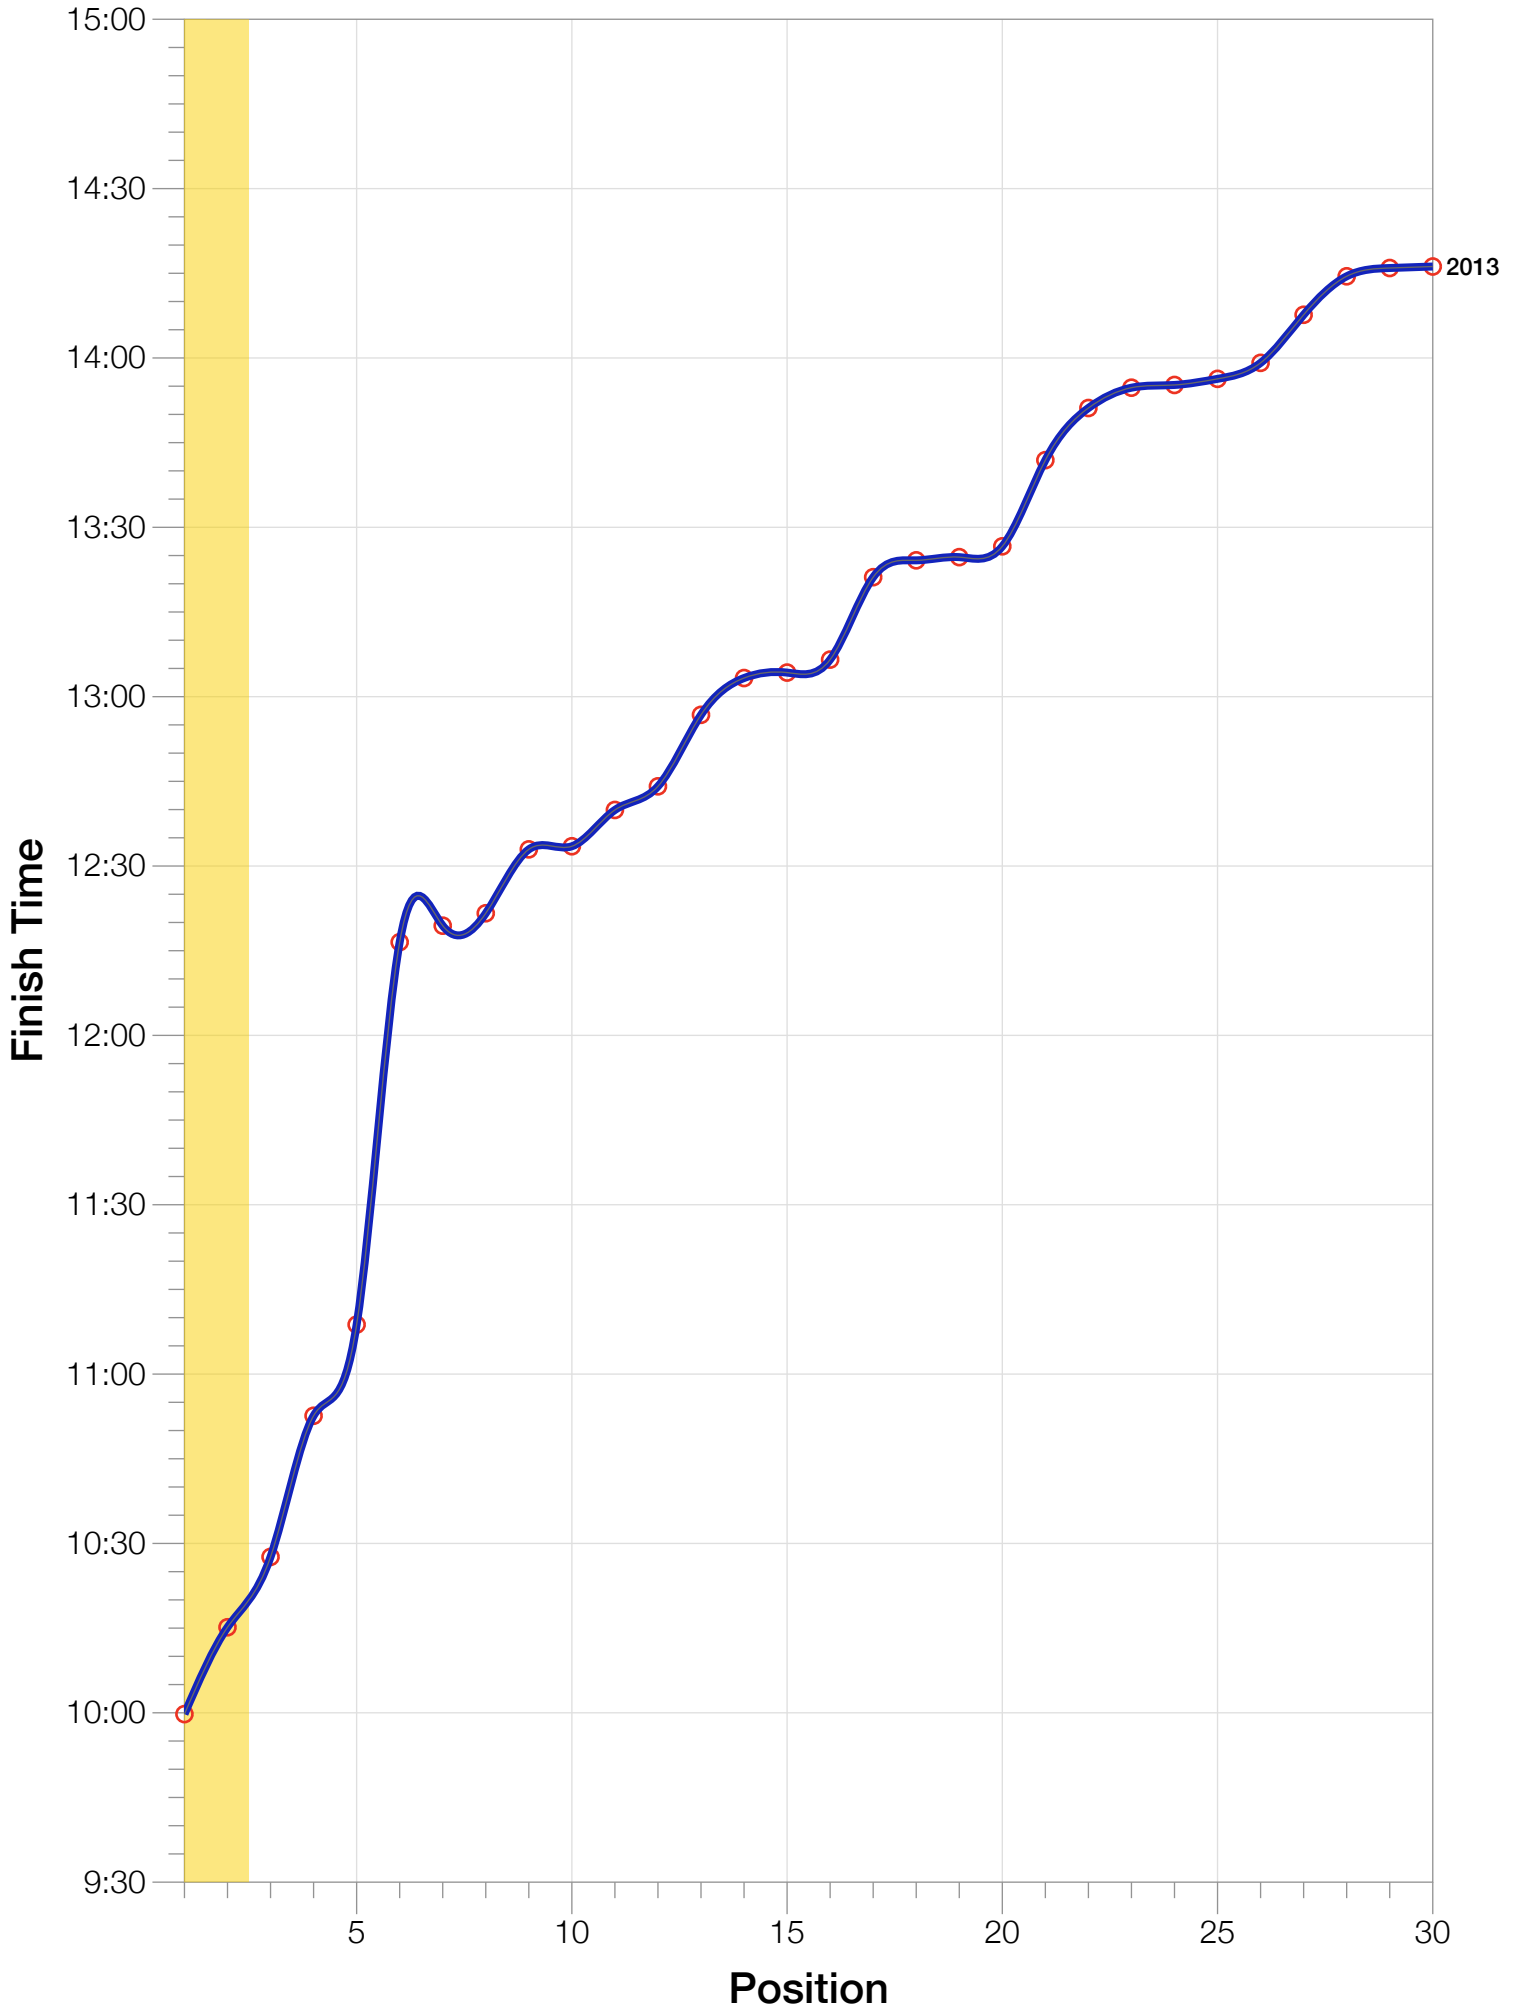

Ironman Japan M25-29 Stats

M25-29 Summary Statistics

Year	Finishers	M25-29 Finishers	Male Winner's Time	Female Winner's Time	M25-29 Winner's Time
2013	1239	48	8:47:53	10:12:42	9:59:46
Average	1239	48	8:47:53	10:12:42	9:59:46

M25-29 Swim

M25-29 Bike

M25-29 Run

M25-29 Overall

M25-29 Fastest Splits

M25-29 Median Splits

M25-29 Slowest Splits

M25-29 Top 30 Finishing Splits

Estimated Kona Slot Average Finishing Time Finishing Time

M25-29 Top 10 and Kona Times and Splits

Summary Statistics

Position	Swim Time	Bike Time	Run Time	Overall Time
Average Male Winner	0:49:22	4:52:28	3:01:09	8:47:53
Average Female Winner	1:12:47	5:39:36	3:13:20	10:12:42
Average 1st Age Grouper	0:52:50	5:34:16	3:24:21	9:59:46
Average 2nd Age Grouper	1:06:02	5:38:10	3:22:03	10:15:09
Average 3rd Age Grouper	1:01:15	5:51:22	3:28:45	10:27:37
Average 4th Age Grouper	0:57:59	5:54:54	3:53:19	10:52:37
Average 5th Age Grouper	1:02:13	6:00:04	3:58:41	11:08:46
Average 6th Age Grouper	0:58:47	6:26:19	4:40:25	12:16:31
Average 7th Age Grouper	1:22:25	6:26:06	4:13:31	12:19:26
Average 8th Age Grouper	1:11:44	6:29:44	4:25:52	12:21:38
Average 9th Age Grouper	1:22:55	6:44:50	3:57:37	12:32:57
Average 10th Age Grouper	1:02:55	6:32:44	4:43:52	12:33:30
Kona Qualifier Average	0:59:26	5:36:13	3:23:12	10:07:27
Top 10 Age Grouper Average	1:05:54	6:09:50	4:00:50	11:28:47