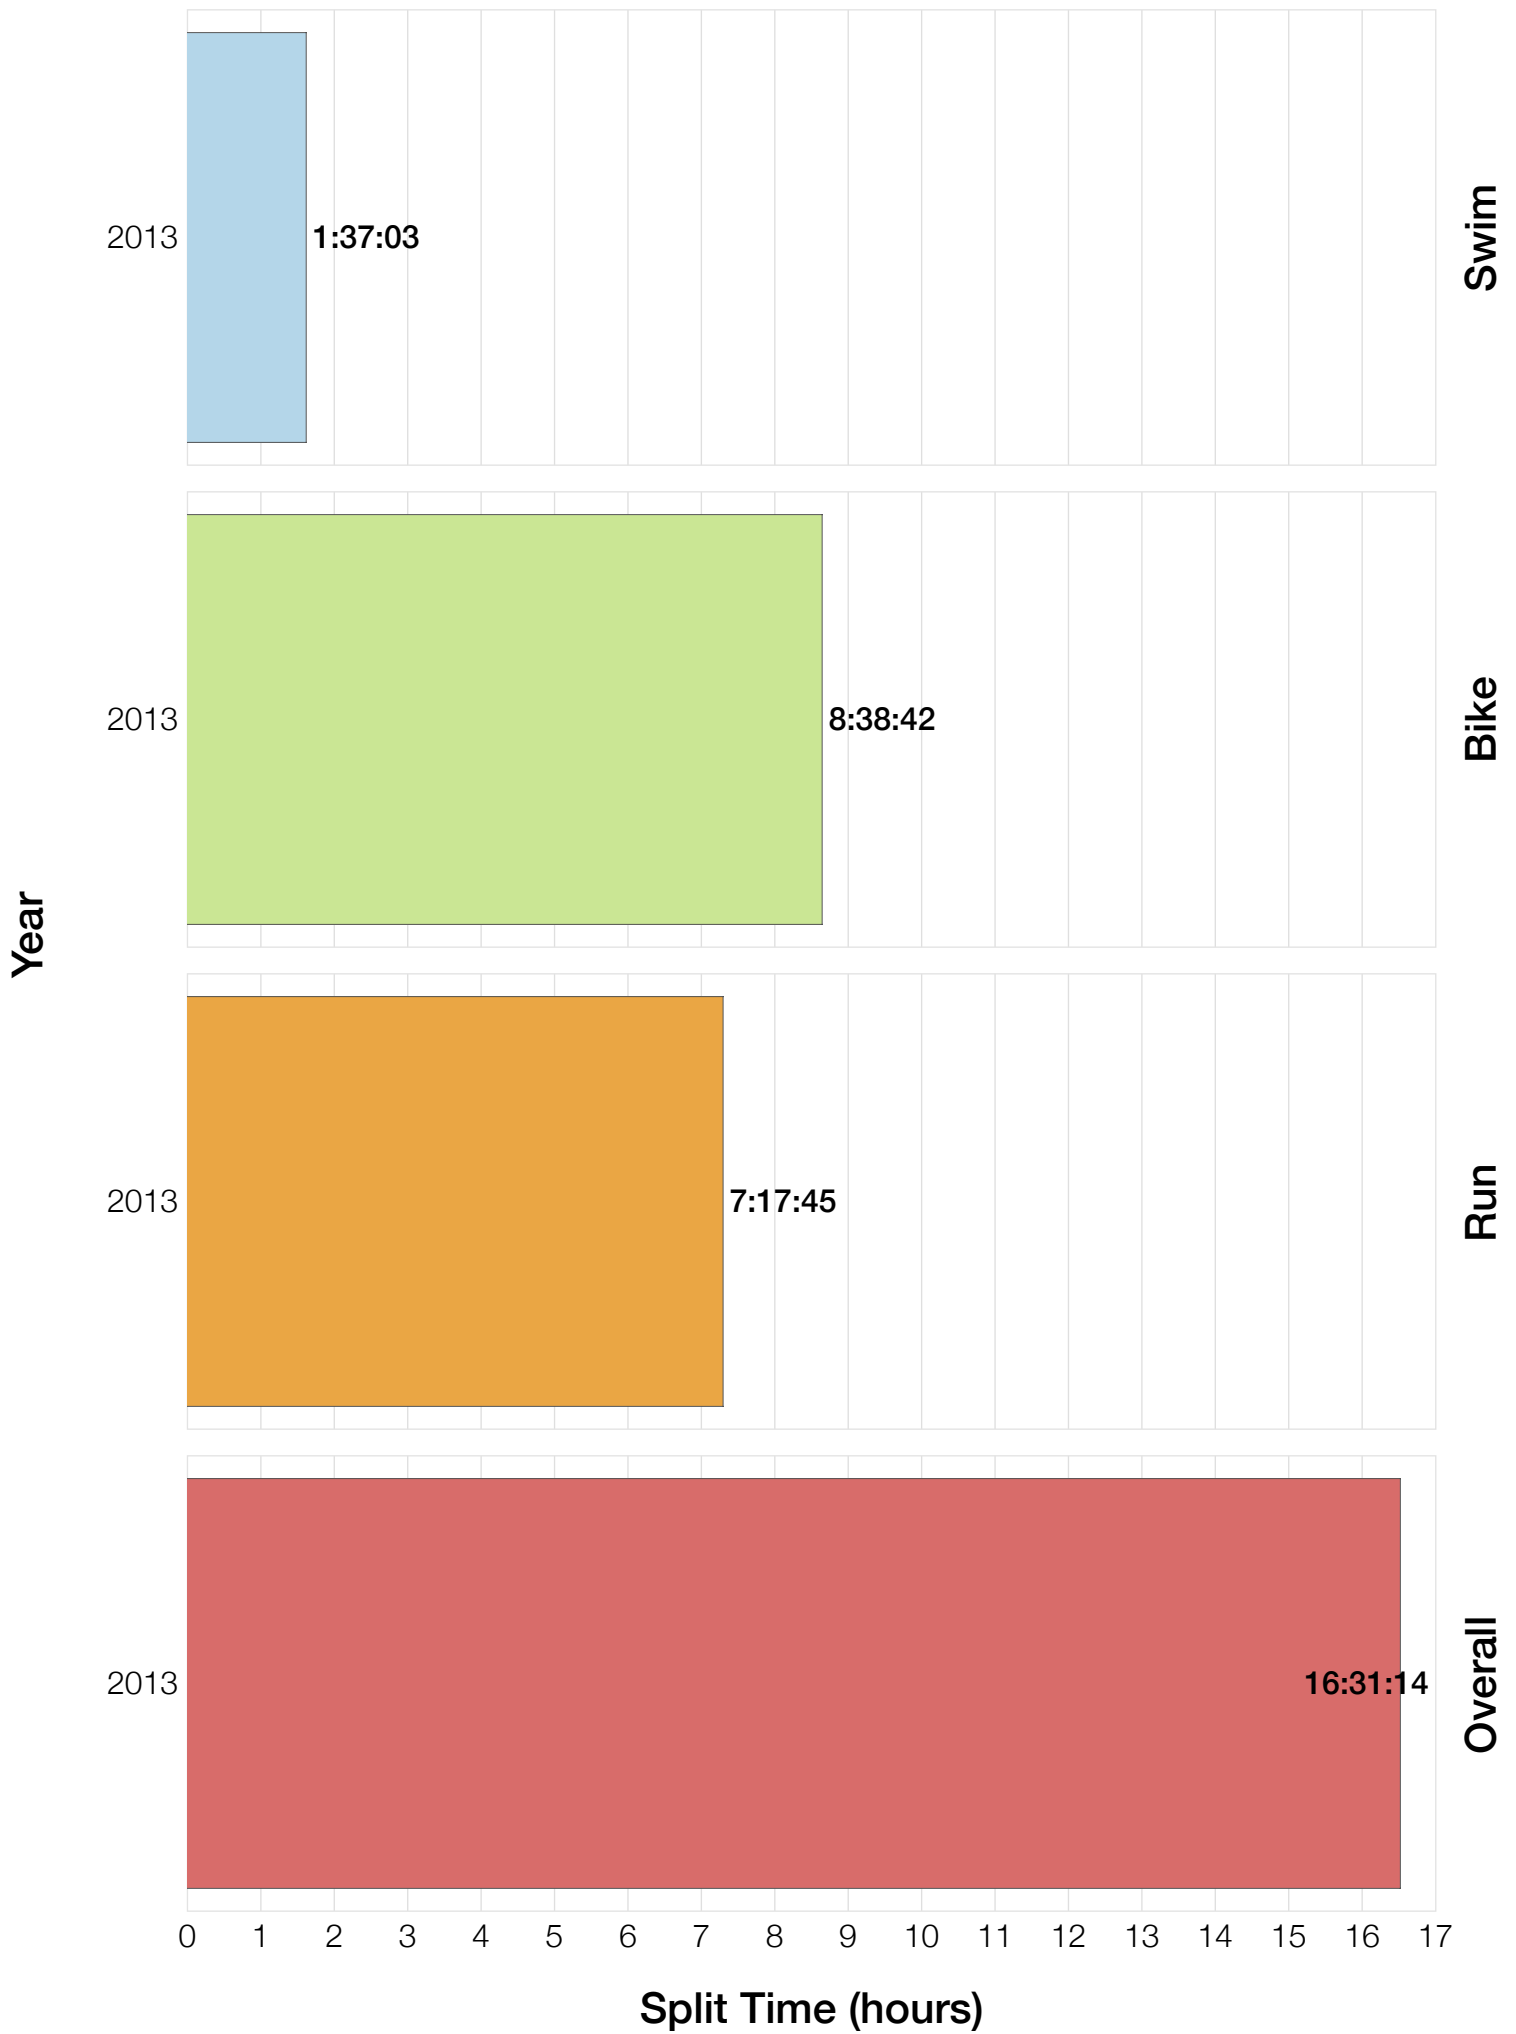

Ironman Japan M25-29 Stats

M25-29 Summary Statistics

Year	Finishers	M25-29 Finishers	Male Winner's Time	Female Winner's Time	M25-29 Winner's Time
2013	1239	48	8:47:53	10:12:42	9:59:46
Average	1239	48	8:47:53	10:12:42	9:59:46

M25-29 Swim

M25-29 Bike

M25-29 Run

M25-29 Overall

M25-29 Fastest Splits

M25-29 Median Splits

M25-29 Slowest Splits

M25-29 Top 30 Finishing Splits

Estimated Kona Slot Average Finishing Time Finishing Time

M25-29 Top 10 and Kona Times and Splits

Summary Statistics

Position	Swim Time	Bike Time	Run Time	Overall Time
Average Male Winner	0:49:22	4:52:28	3:01:09	8:47:53
Average Female Winner	1:12:47	5:39:36	3:13:20	10:12:42
Average 1st Age Grouper	0:52:50	5:34:16	3:24:21	9:59:46
Average 2nd Age Grouper	1:06:02	5:38:10	3:22:03	10:15:09
Average 3rd Age Grouper	1:01:15	5:51:22	3:28:45	10:27:37
Average 4th Age Grouper	0:57:59	5:54:54	3:53:19	10:52:37
Average 5th Age Grouper	1:02:13	6:00:04	3:58:41	11:08:46
Average 6th Age Grouper	0:58:47	6:26:19	4:40:25	12:16:31
Average 7th Age Grouper	1:22:25	6:26:06	4:13:31	12:19:26
Average 8th Age Grouper	1:11:44	6:29:44	4:25:52	12:21:38
Average 9th Age Grouper	1:22:55	6:44:50	3:57:37	12:32:57
Average 10th Age Grouper	1:02:55	6:32:44	4:43:52	12:33:30
Kona Qualifier Average	0:59:26	5:36:13	3:23:12	10:07:27
Top 10 Age Grouper Average	1:05:54	6:09:50	4:00:50	11:28:47