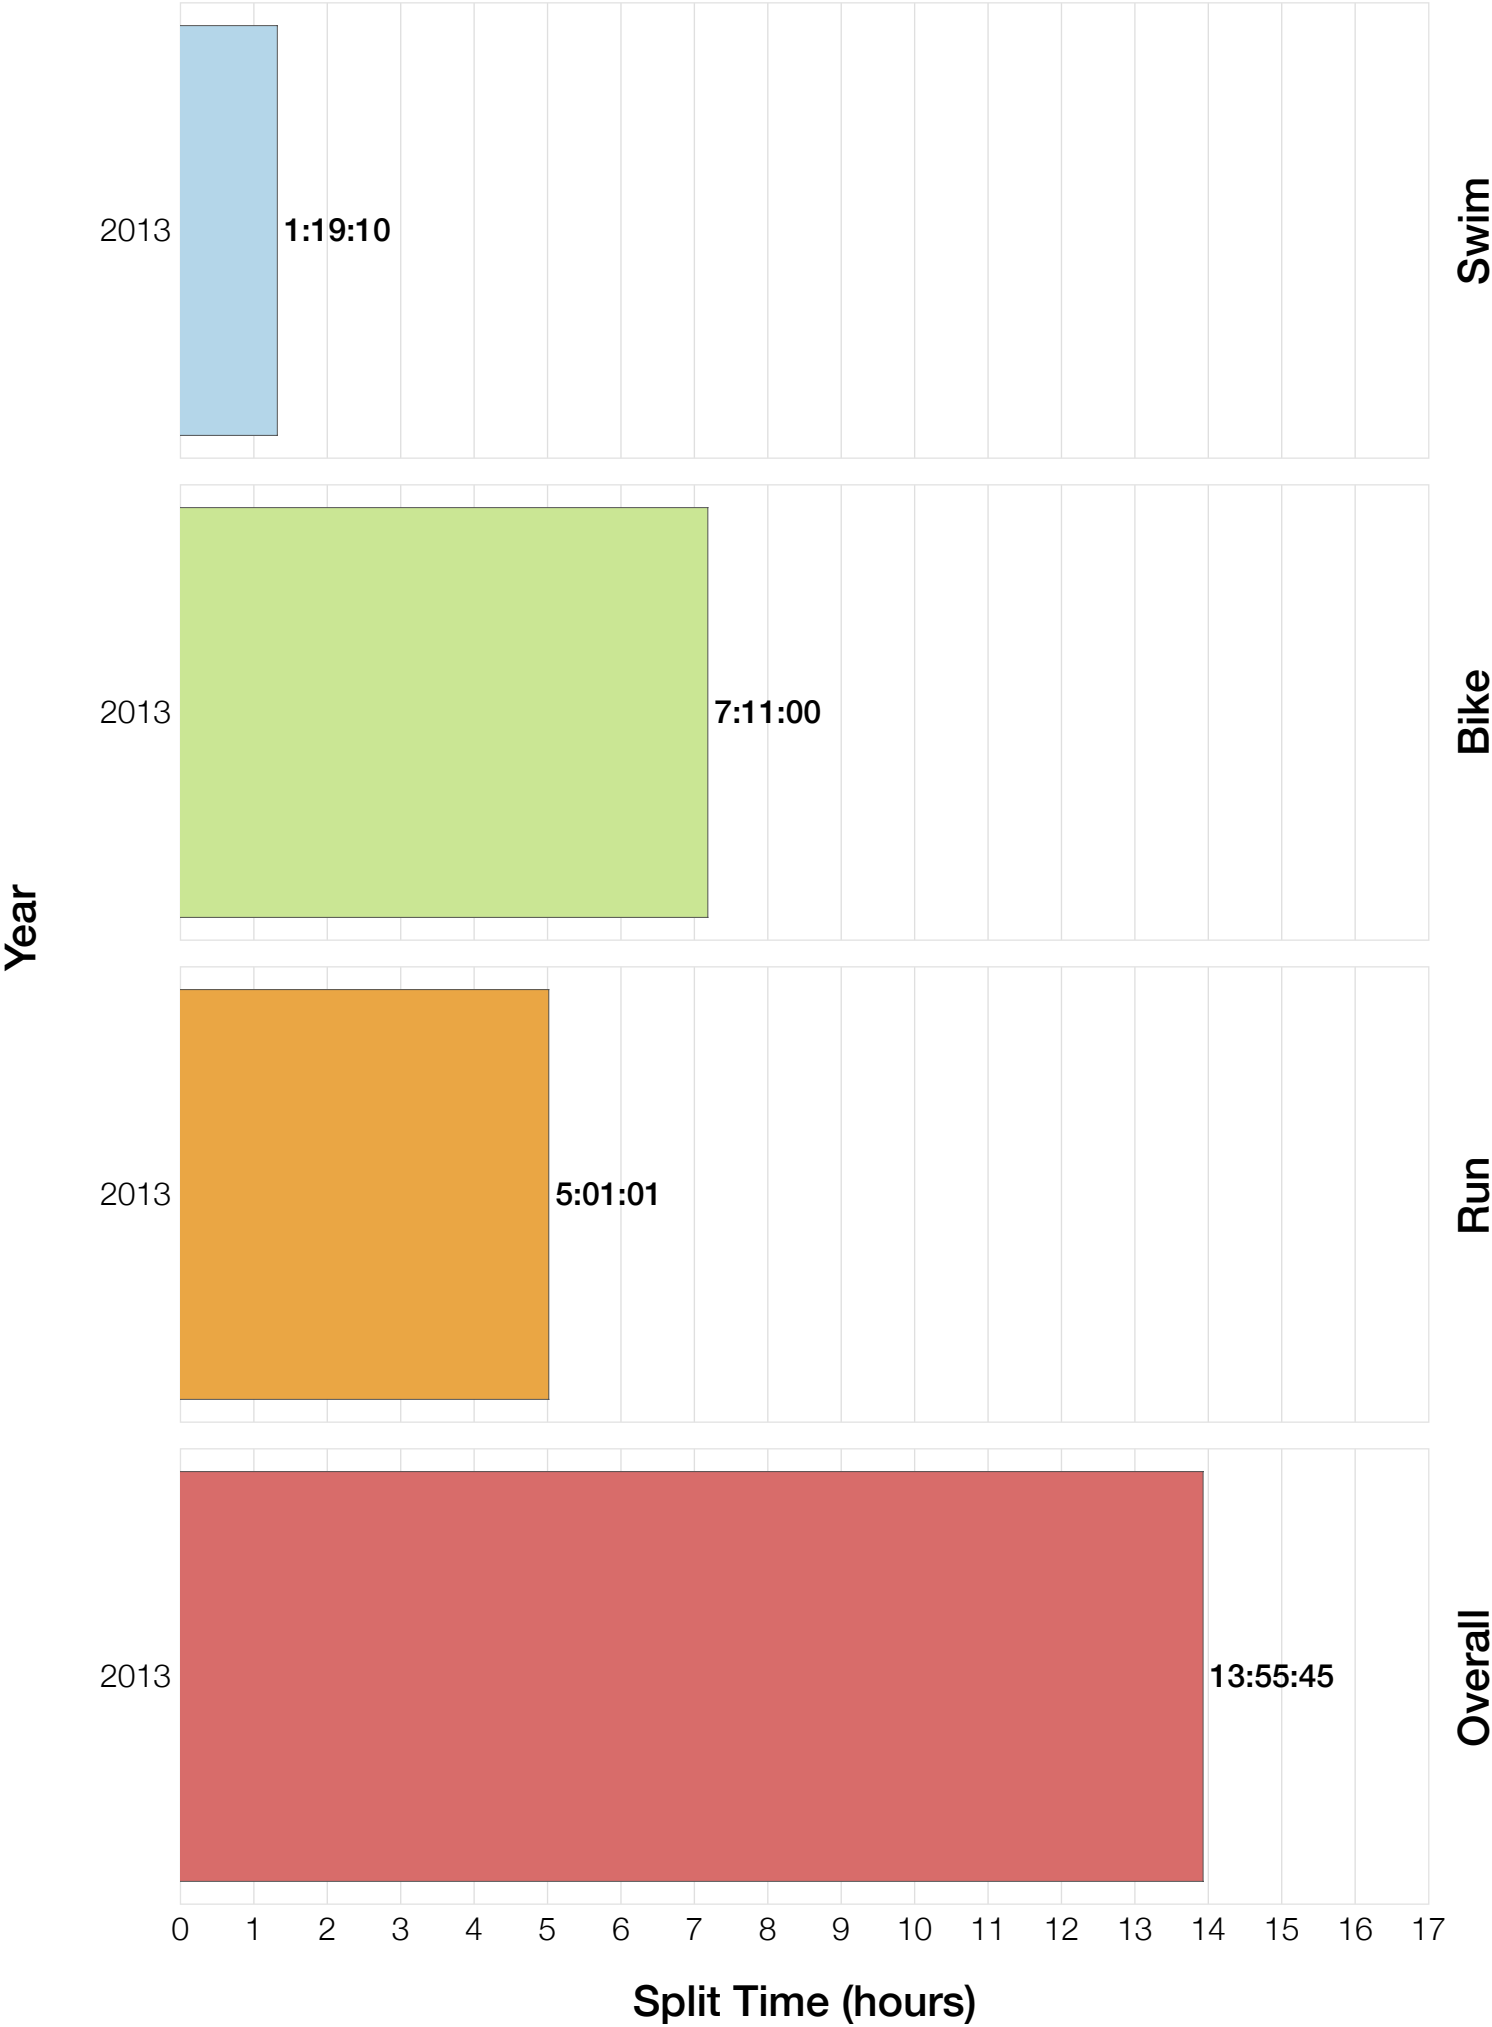

Ironman Japan M25-29 Stats

M25-29 Summary Statistics

Year	Finishers	M25-29 Finishers	Male Winner's Time	Female Winner's Time	M25-29 Winner's Time
2013	1239	48	8:47:53	10:12:42	9:59:46
Average	1239	48	8:47:53	10:12:42	9:59:46

M25-29 Swim

M25-29 Bike

M25-29 Run

M25-29 Overall

M25-29 Fastest Splits

M25-29 Median Splits

M25-29 Slowest Splits

M25-29 Top 30 Finishing Splits

Estimated Kona Slot Average Finishing Time Finishing Time

M25-29 Top 10 and Kona Times and Splits

Summary Statistics

Position	Swim Time	Bike Time	Run Time	Overall Time
Average Male Winner	0:49:22	4:52:28	3:01:09	8:47:53
Average Female Winner	1:12:47	5:39:36	3:13:20	10:12:42
Average 1st Age Grouper	0:52:50	5:34:16	3:24:21	9:59:46
Average 2nd Age Grouper	1:06:02	5:38:10	3:22:03	10:15:09
Average 3rd Age Grouper	1:01:15	5:51:22	3:28:45	10:27:37
Average 4th Age Grouper	0:57:59	5:54:54	3:53:19	10:52:37
Average 5th Age Grouper	1:02:13	6:00:04	3:58:41	11:08:46
Average 6th Age Grouper	0:58:47	6:26:19	4:40:25	12:16:31
Average 7th Age Grouper	1:22:25	6:26:06	4:13:31	12:19:26
Average 8th Age Grouper	1:11:44	6:29:44	4:25:52	12:21:38
Average 9th Age Grouper	1:22:55	6:44:50	3:57:37	12:32:57
Average 10th Age Grouper	1:02:55	6:32:44	4:43:52	12:33:30
Kona Qualifier Average	0:59:26	5:36:13	3:23:12	10:07:27
Top 10 Age Grouper Average	1:05:54	6:09:50	4:00:50	11:28:47