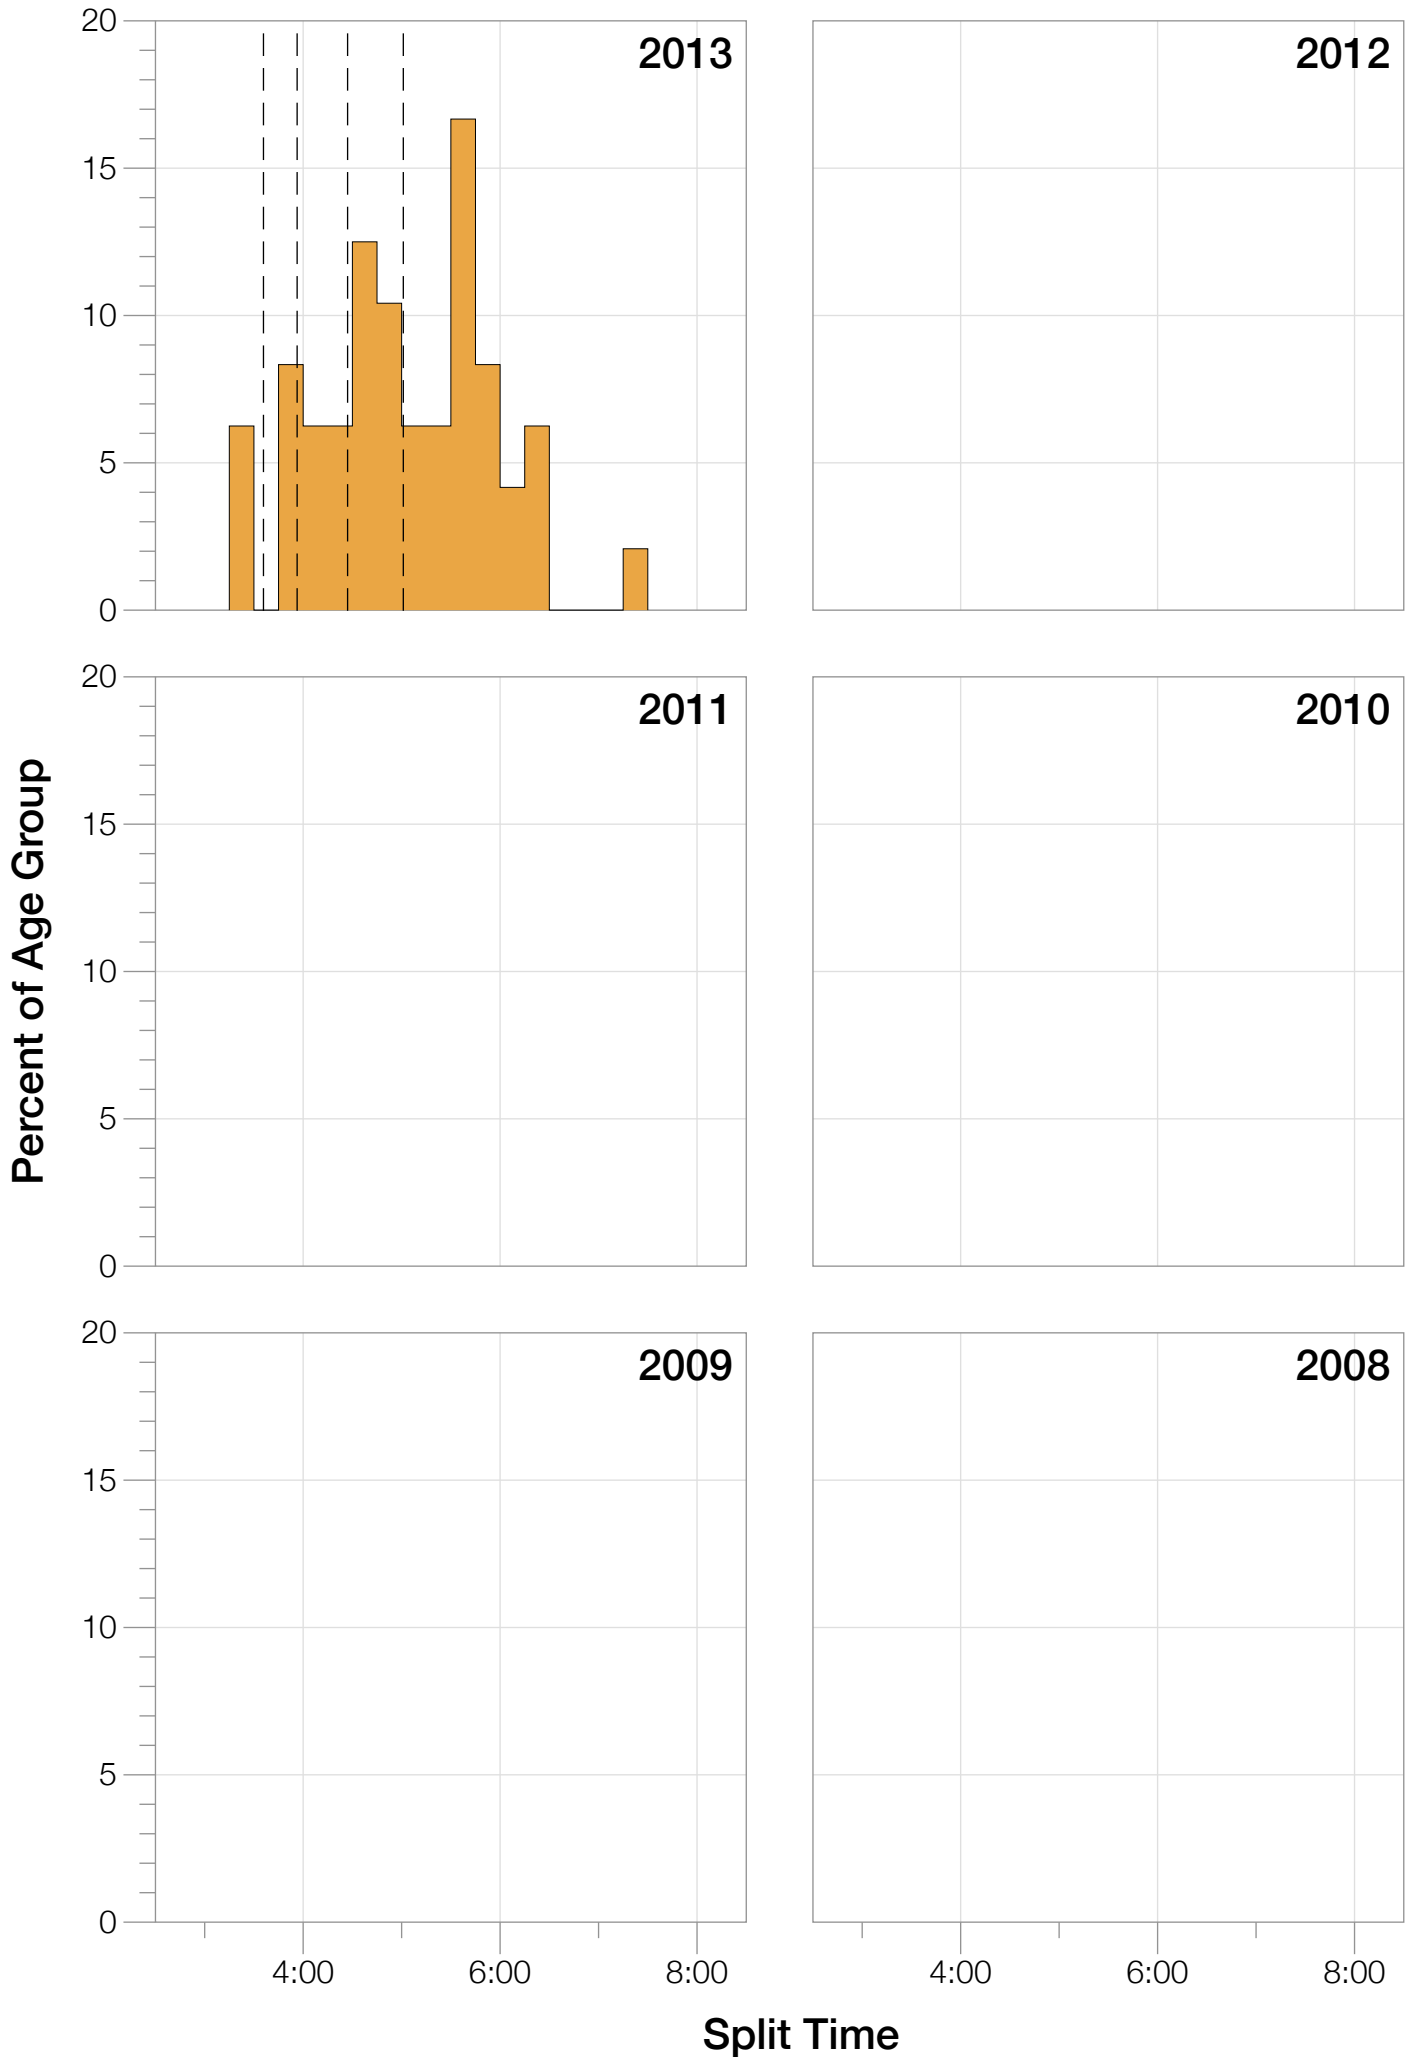

Ironman Japan M25-29 Stats

M25-29 Summary Statistics

Year	Finishers	M25-29 Finishers	Male Winner's Time	Female Winner's Time	M25-29 Winner's Time
2013	1239	48	8:47:53	10:12:42	9:59:46
Average	1239	48	8:47:53	10:12:42	9:59:46

M25-29 Swim

M25-29 Bike

M25-29 Run

M25-29 Overall

M25-29 Fastest Splits

M25-29 Median Splits

M25-29 Slowest Splits

M25-29 Top 30 Finishing Splits

Estimated Kona Slot Average Finishing Time Finishing Time

M25-29 Top 10 and Kona Times and Splits

Summary Statistics

Position	Swim Time	Bike Time	Run Time	Overall Time
Average Male Winner	0:49:22	4:52:28	3:01:09	8:47:53
Average Female Winner	1:12:47	5:39:36	3:13:20	10:12:42
Average 1st Age Grouper	0:52:50	5:34:16	3:24:21	9:59:46
Average 2nd Age Grouper	1:06:02	5:38:10	3:22:03	10:15:09
Average 3rd Age Grouper	1:01:15	5:51:22	3:28:45	10:27:37
Average 4th Age Grouper	0:57:59	5:54:54	3:53:19	10:52:37
Average 5th Age Grouper	1:02:13	6:00:04	3:58:41	11:08:46
Average 6th Age Grouper	0:58:47	6:26:19	4:40:25	12:16:31
Average 7th Age Grouper	1:22:25	6:26:06	4:13:31	12:19:26
Average 8th Age Grouper	1:11:44	6:29:44	4:25:52	12:21:38
Average 9th Age Grouper	1:22:55	6:44:50	3:57:37	12:32:57
Average 10th Age Grouper	1:02:55	6:32:44	4:43:52	12:33:30
Kona Qualifier Average	0:59:26	5:36:13	3:23:12	10:07:27
Top 10 Age Grouper Average	1:05:54	6:09:50	4:00:50	11:28:47