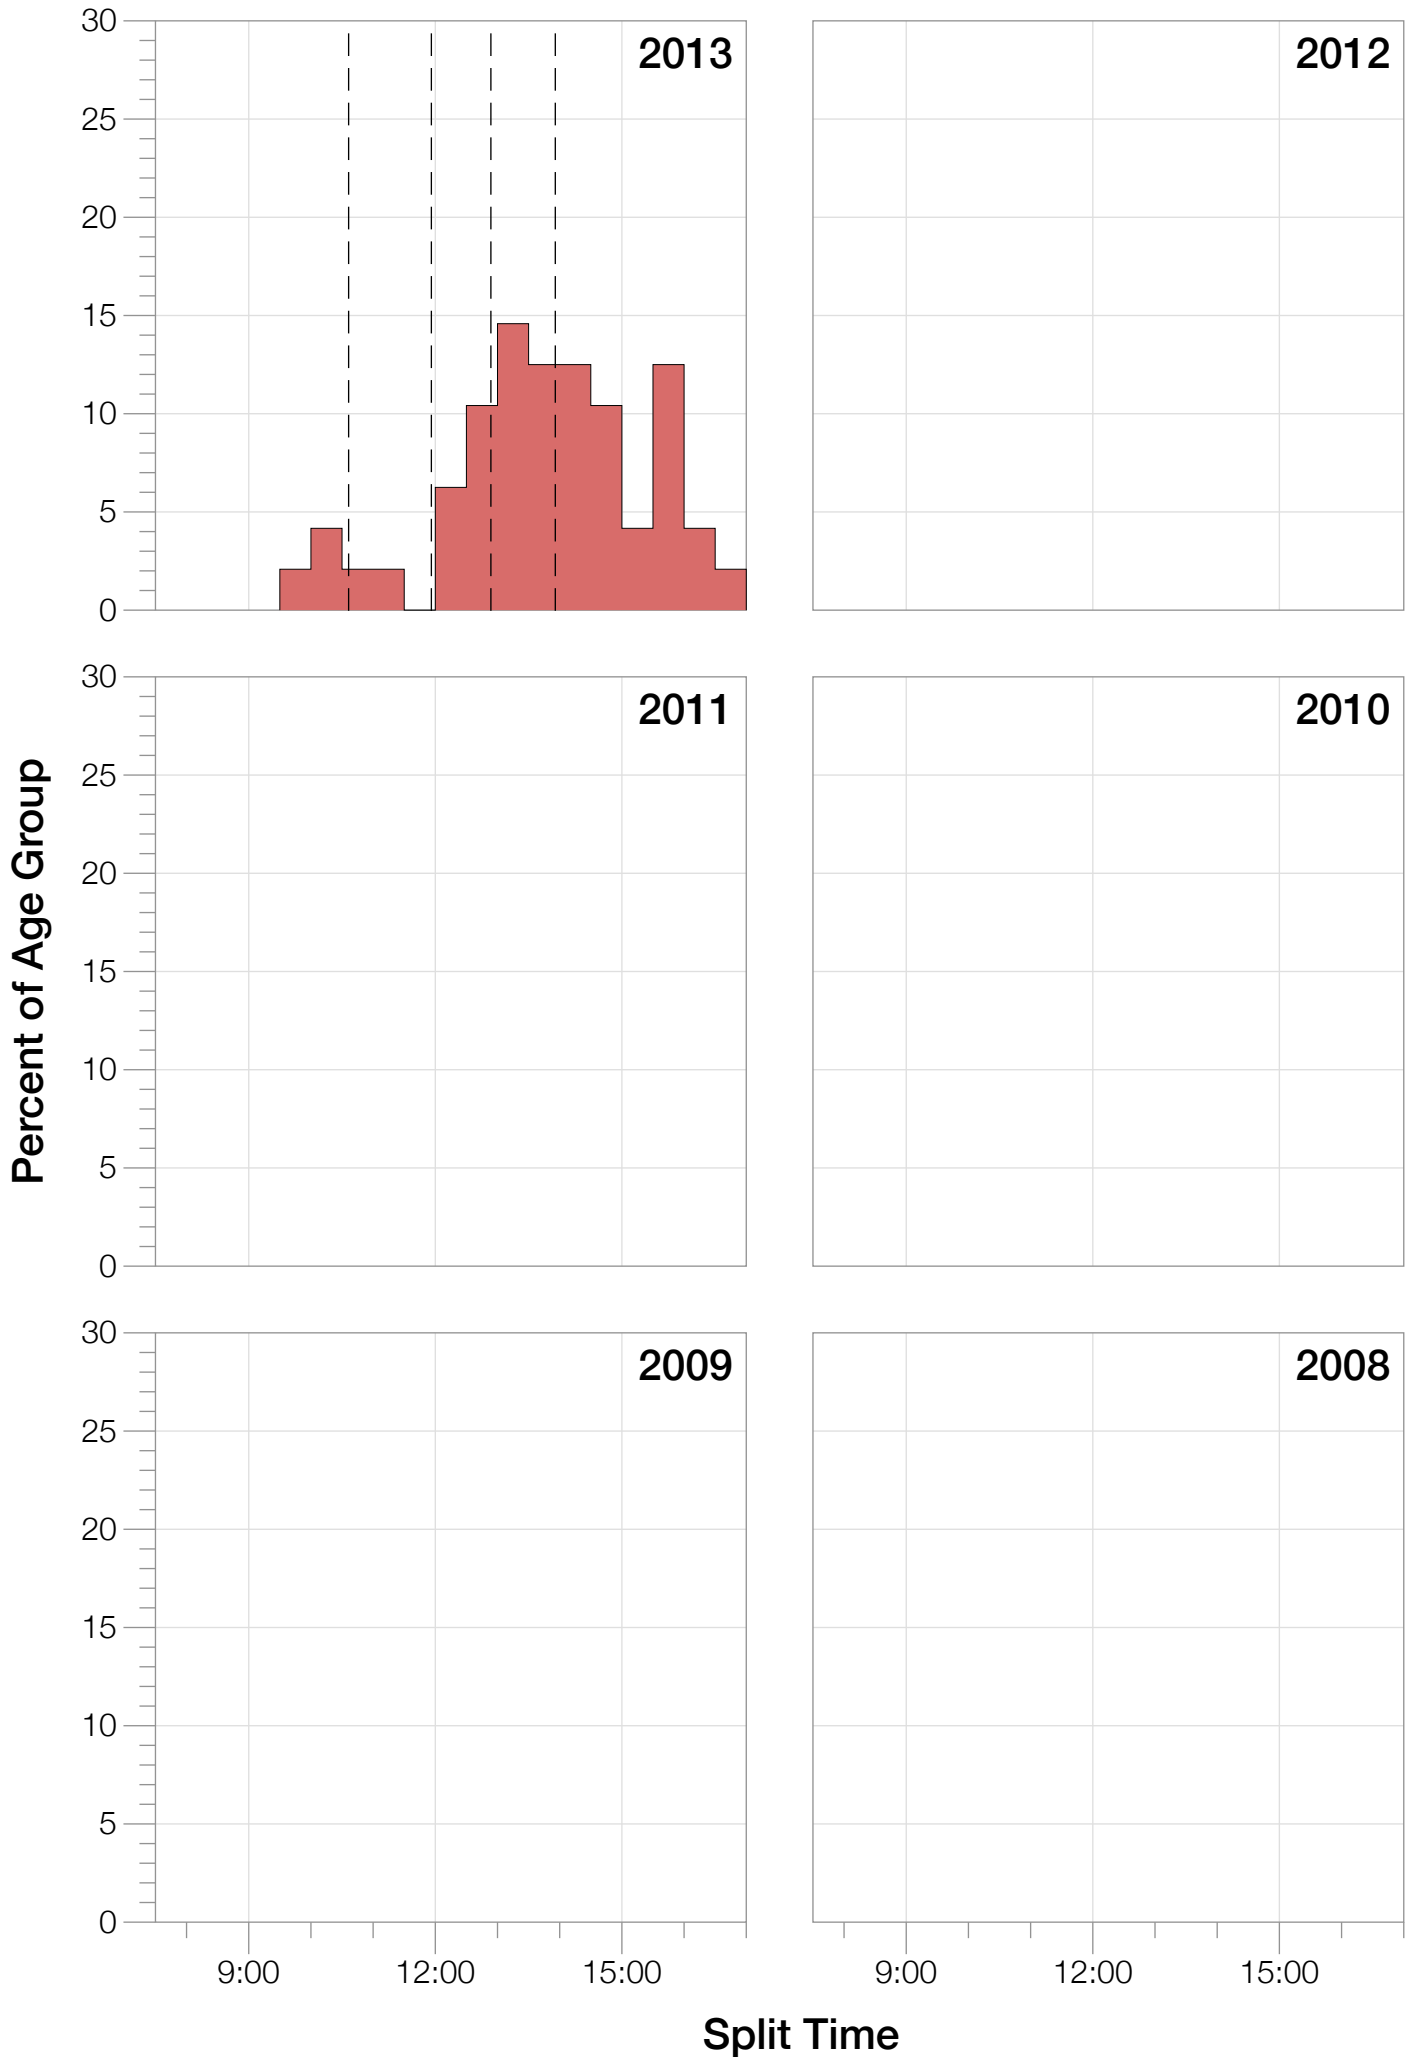

Ironman Japan M25-29 Stats

M25-29 Summary Statistics

Year	Finishers	M25-29 Finishers	Male Winner's Time	Female Winner's Time	M25-29 Winner's Time
2013	1239	48	8:47:53	10:12:42	9:59:46
Average	1239	48	8:47:53	10:12:42	9:59:46

M25-29 Swim

M25-29 Bike

M25-29 Run

M25-29 Overall

M25-29 Fastest Splits

M25-29 Median Splits

M25-29 Slowest Splits

M25-29 Top 30 Finishing Splits

Estimated Kona Slot Average Finishing Time Finishing Time

M25-29 Top 10 and Kona Times and Splits

Summary Statistics

Position	Swim Time	Bike Time	Run Time	Overall Time
Average Male Winner	0:49:22	4:52:28	3:01:09	8:47:53
Average Female Winner	1:12:47	5:39:36	3:13:20	10:12:42
Average 1st Age Grouper	0:52:50	5:34:16	3:24:21	9:59:46
Average 2nd Age Grouper	1:06:02	5:38:10	3:22:03	10:15:09
Average 3rd Age Grouper	1:01:15	5:51:22	3:28:45	10:27:37
Average 4th Age Grouper	0:57:59	5:54:54	3:53:19	10:52:37
Average 5th Age Grouper	1:02:13	6:00:04	3:58:41	11:08:46
Average 6th Age Grouper	0:58:47	6:26:19	4:40:25	12:16:31
Average 7th Age Grouper	1:22:25	6:26:06	4:13:31	12:19:26
Average 8th Age Grouper	1:11:44	6:29:44	4:25:52	12:21:38
Average 9th Age Grouper	1:22:55	6:44:50	3:57:37	12:32:57
Average 10th Age Grouper	1:02:55	6:32:44	4:43:52	12:33:30
Kona Qualifier Average	0:59:26	5:36:13	3:23:12	10:07:27
Top 10 Age Grouper Average	1:05:54	6:09:50	4:00:50	11:28:47