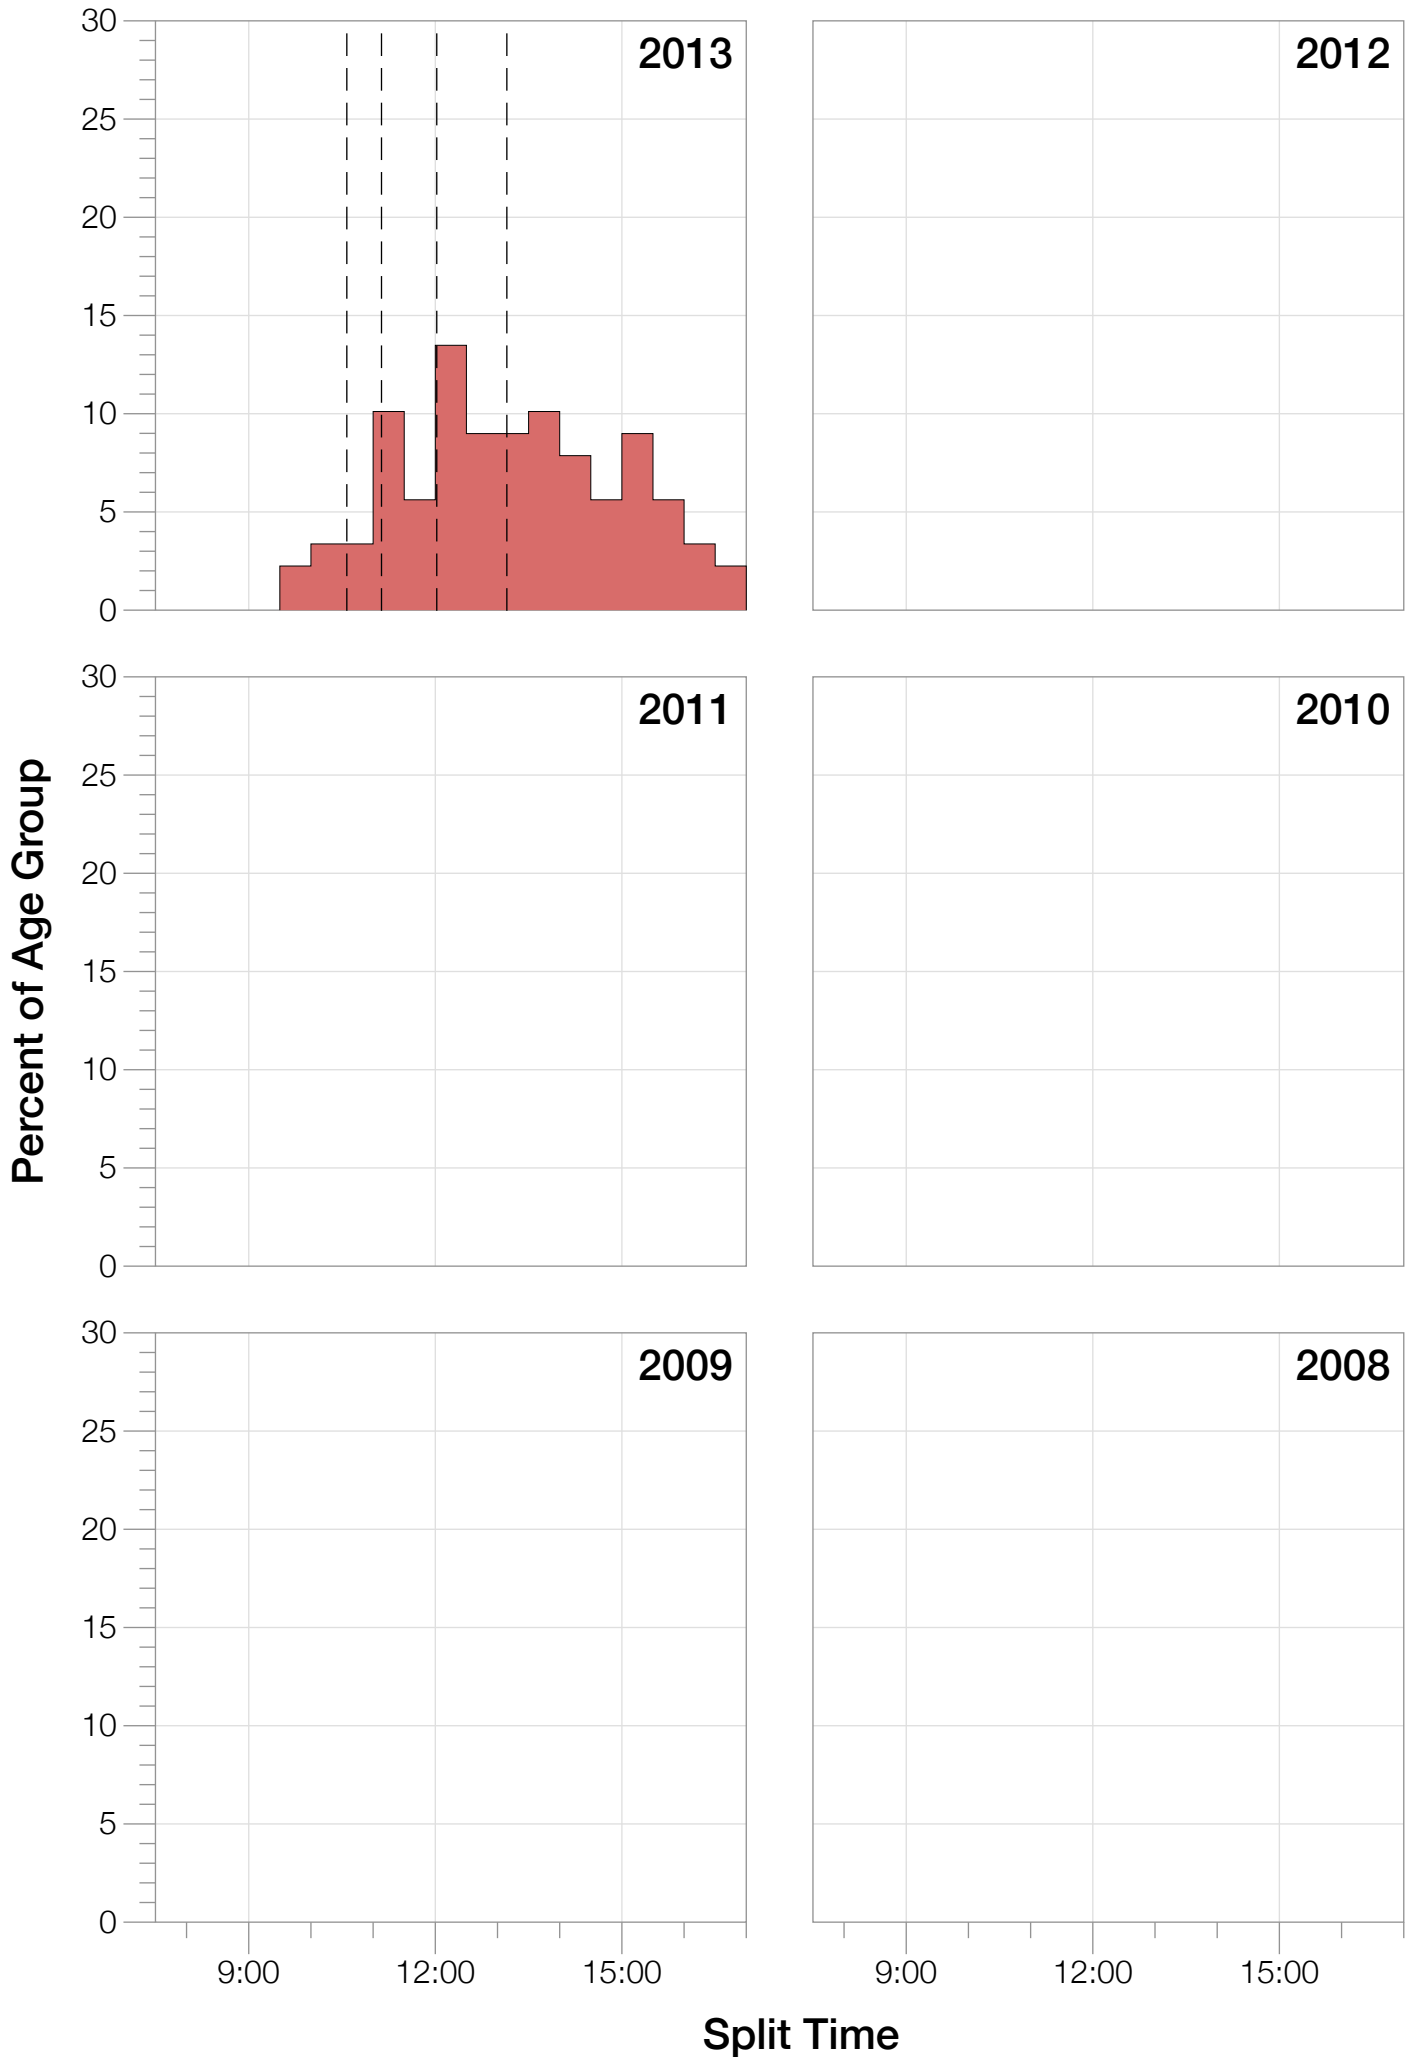

Ironman Japan M30-34 Stats

M30-34 Summary Statistics

Year	Finishers	M30-34 Finishers	Male Winner's Time	Female Winner's Time	M30-34 Winner's Time
2013	1239	89	8:47:53	10:12:42	9:41:32
Average	1239	89	8:47:53	10:12:42	9:41:32

M30-34 Swim

M30-34 Bike

M30-34 Run

M30-34 Overall

M30-34 Fastest Splits

M30-34 Median Splits

M30-34 Slowest Splits

M30-34 Top 30 Finishing Splits

Estimated Kona Slot Average Finishing Time Finishing Time

M30-34 Top 10 and Kona Times and Splits

Summary Statistics

Position	Swim Time	Bike Time	Run Time	Overall Time
Average Male Winner	0:49:22	4:52:28	3:01:09	8:47:53
Average Female Winner	1:12:47	5:39:36	3:13:20	10:12:42
Average 1st Age Grouper	0:55:49	5:23:04	3:14:24	9:41:32
Average 2nd Age Grouper	0:52:47	5:28:29	3:13:29	9:42:23
Average 3rd Age Grouper	1:01:20	5:42:01	3:22:51	10:13:38
Average 4th Age Grouper	1:02:34	5:37:49	3:27:07	10:18:46
Average 5th Age Grouper	0:57:59	5:51:53	3:25:33	10:23:25
Average 6th Age Grouper	1:08:52	5:57:51	3:35:52	10:51:27
Average 7th Age Grouper	1:01:48	5:51:58	3:50:45	10:53:37
Average 8th Age Grouper	0:58:20	6:20:14	3:27:53	10:57:11
Average 9th Age Grouper	1:11:14	6:04:59	3:39:05	11:02:41
Average 10th Age Grouper	0:54:50	6:06:25	3:50:02	11:09:26
Kona Qualifier Average	0:58:07	5:32:50	3:19:27	9:59:04
Top 10 Age Grouper Average	1:00:33	5:50:28	3:30:42	10:31:24