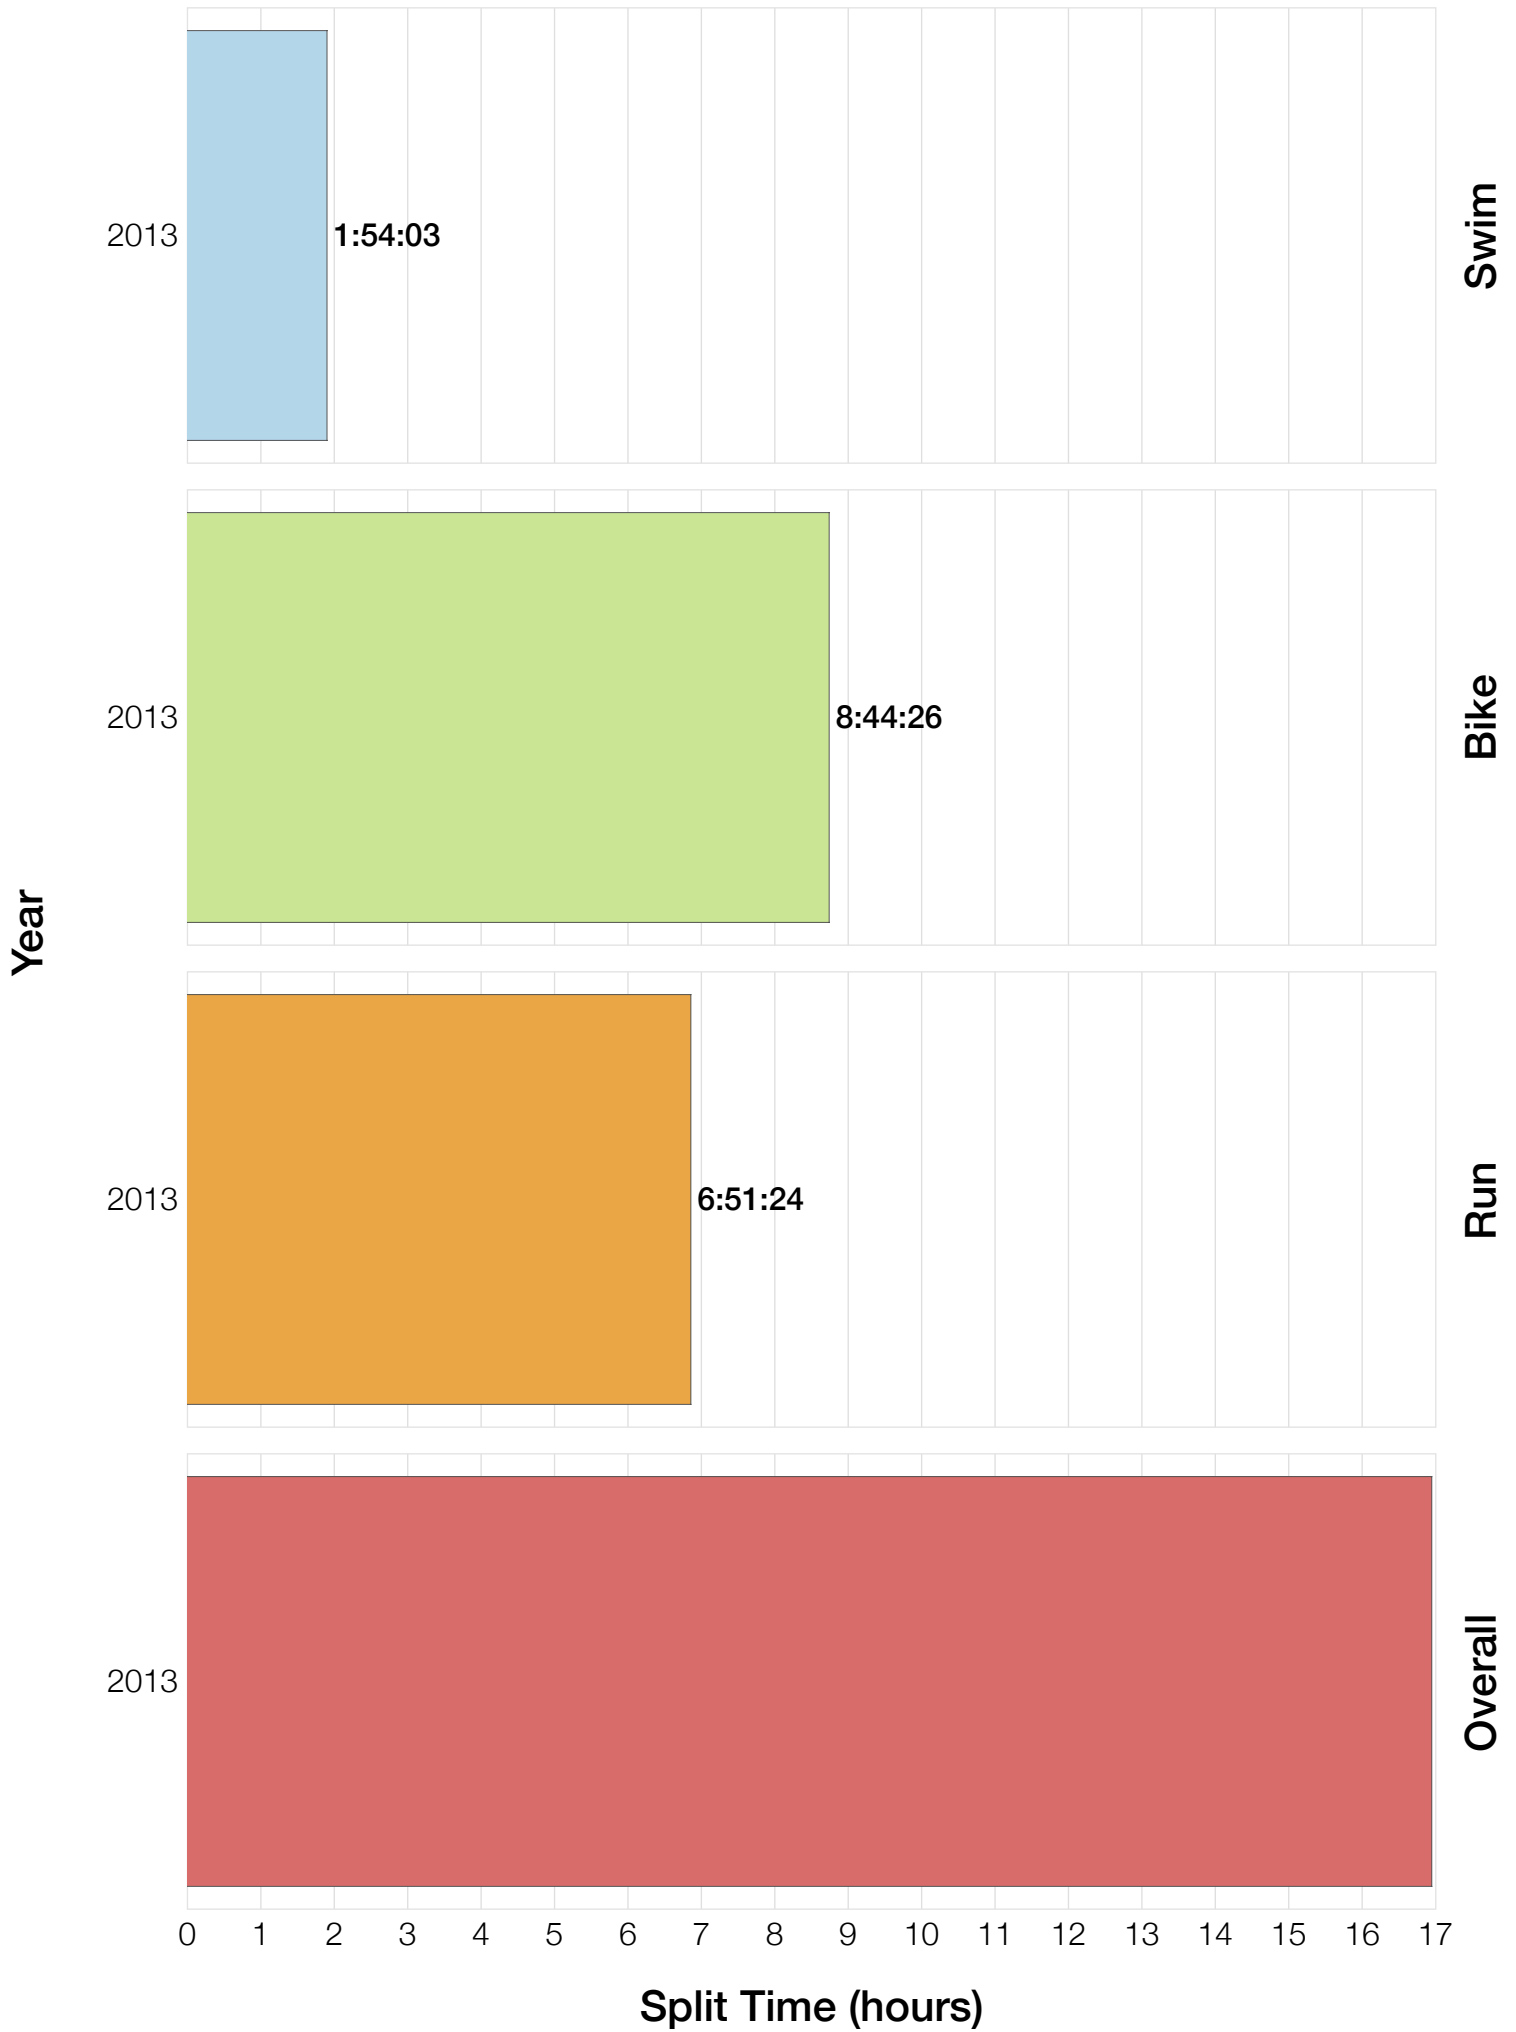

Ironman Japan M30-34 Stats

M30-34 Summary Statistics

Year	Finishers	M30-34 Finishers	Male Winner's Time	Female Winner's Time	M30-34 Winner's Time
2013	1239	89	8:47:53	10:12:42	9:41:32
Average	1239	89	8:47:53	10:12:42	9:41:32

M30-34 Swim

M30-34 Bike

M30-34 Run

M30-34 Overall

M30-34 Fastest Splits

M30-34 Median Splits

M30-34 Slowest Splits

M30-34 Top 30 Finishing Splits

Estimated Kona Slot Average Finishing Time Finishing Time

M30-34 Top 10 and Kona Times and Splits

Summary Statistics

Position	Swim Time	Bike Time	Run Time	Overall Time
Average Male Winner	0:49:22	4:52:28	3:01:09	8:47:53
Average Female Winner	1:12:47	5:39:36	3:13:20	10:12:42
Average 1st Age Grouper	0:55:49	5:23:04	3:14:24	9:41:32
Average 2nd Age Grouper	0:52:47	5:28:29	3:13:29	9:42:23
Average 3rd Age Grouper	1:01:20	5:42:01	3:22:51	10:13:38
Average 4th Age Grouper	1:02:34	5:37:49	3:27:07	10:18:46
Average 5th Age Grouper	0:57:59	5:51:53	3:25:33	10:23:25
Average 6th Age Grouper	1:08:52	5:57:51	3:35:52	10:51:27
Average 7th Age Grouper	1:01:48	5:51:58	3:50:45	10:53:37
Average 8th Age Grouper	0:58:20	6:20:14	3:27:53	10:57:11
Average 9th Age Grouper	1:11:14	6:04:59	3:39:05	11:02:41
Average 10th Age Grouper	0:54:50	6:06:25	3:50:02	11:09:26
Kona Qualifier Average	0:58:07	5:32:50	3:19:27	9:59:04
Top 10 Age Grouper Average	1:00:33	5:50:28	3:30:42	10:31:24