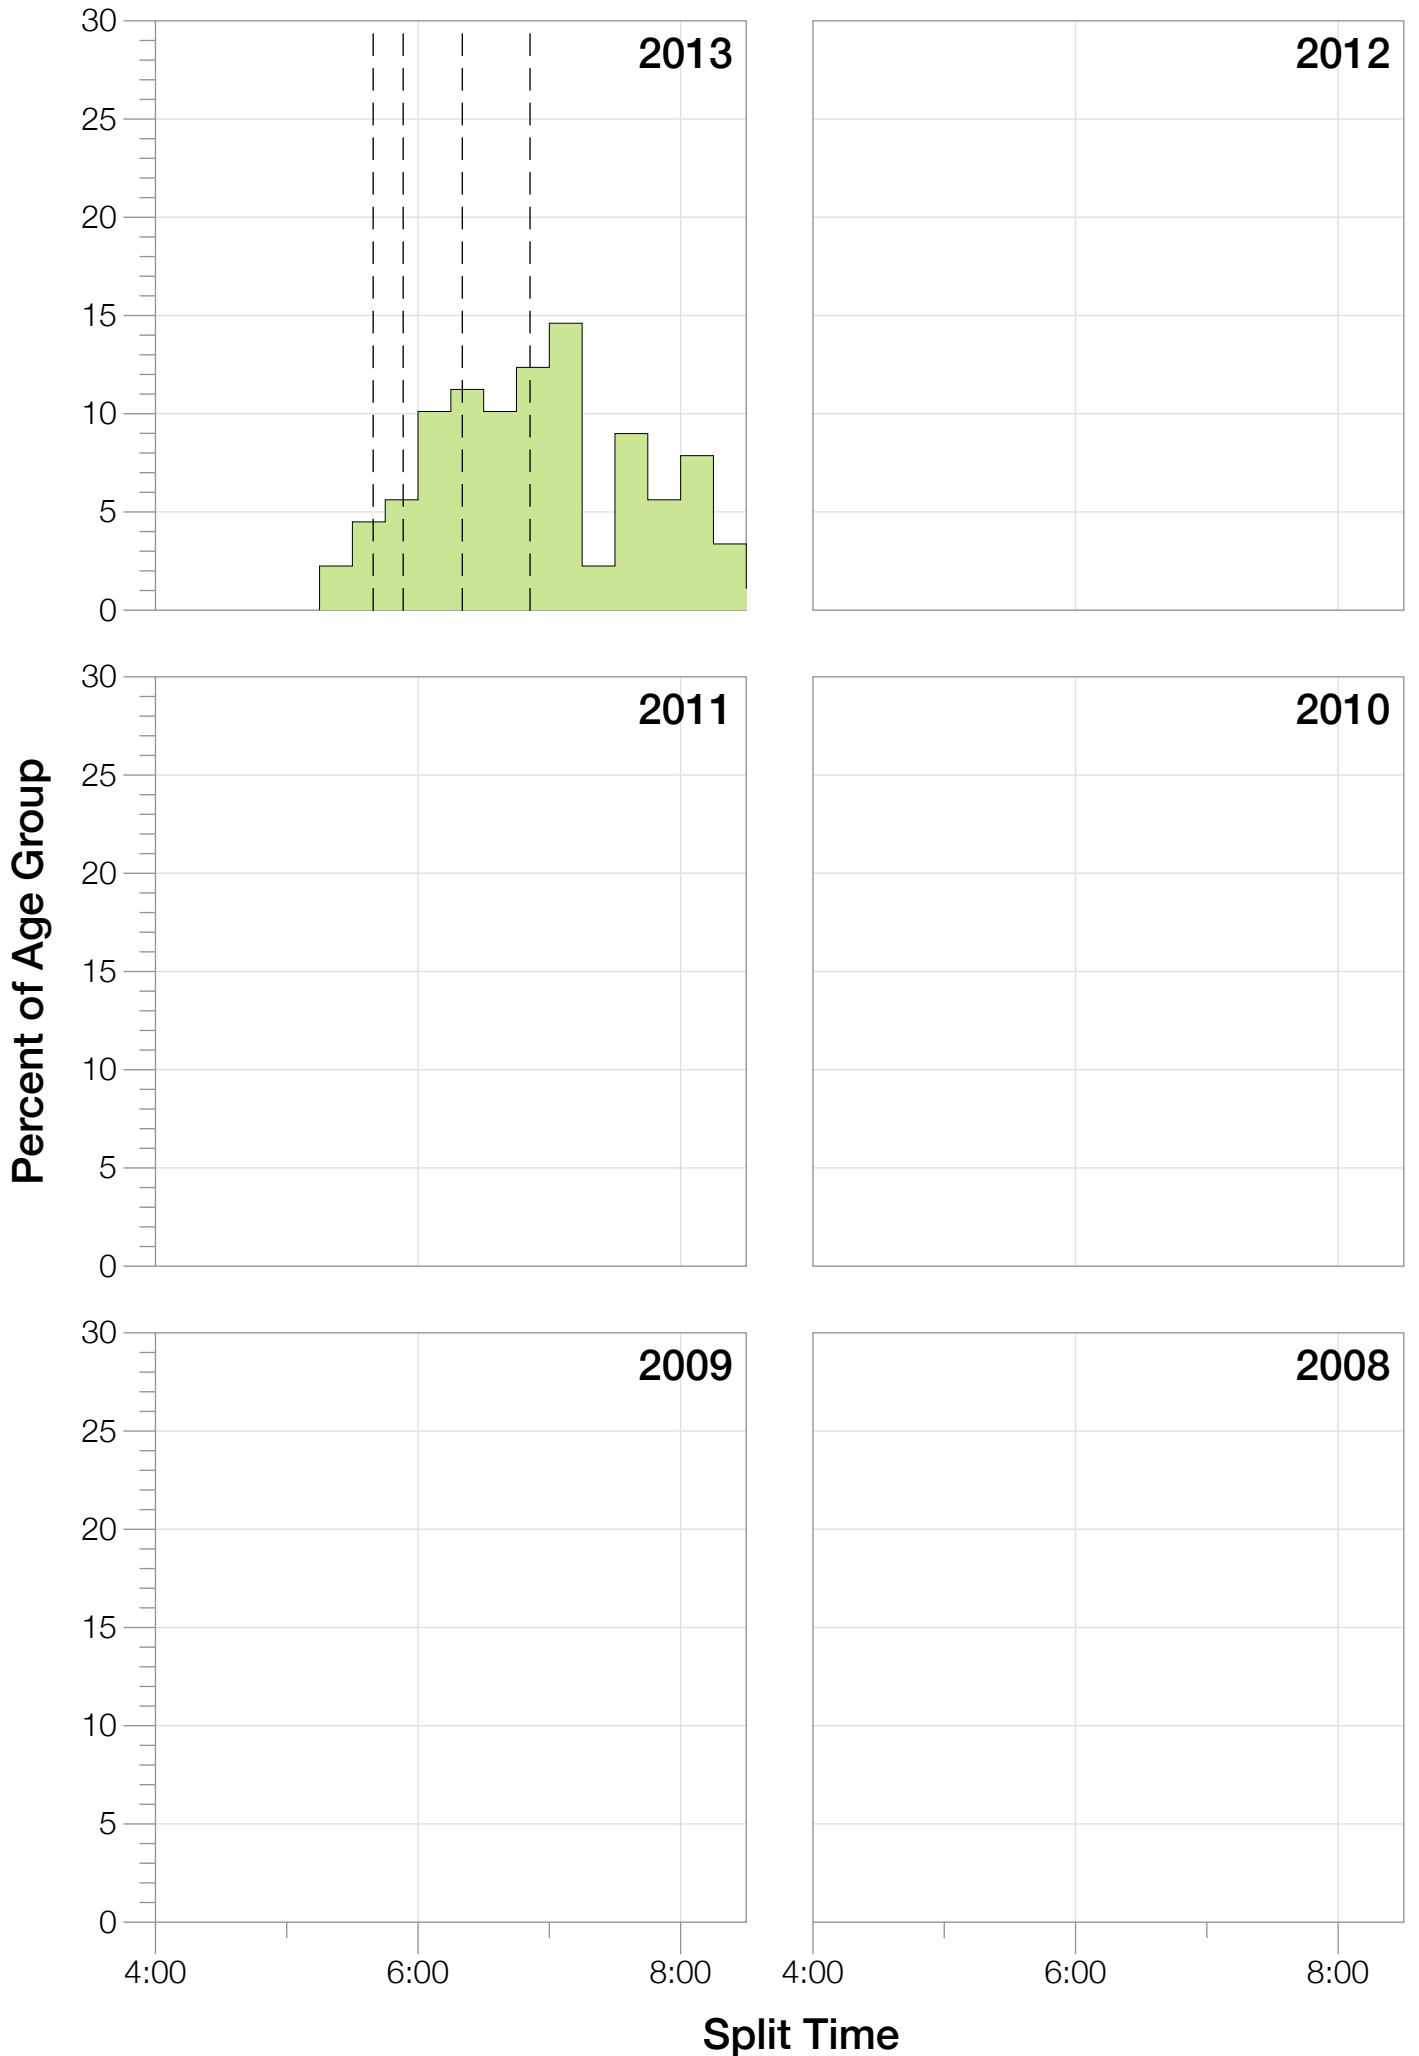

Ironman Japan M30-34 Stats

M30-34 Summary Statistics

Year	Finishers	M30-34 Finishers	Male Winner's Time	Female Winner's Time	M30-34 Winner's Time
2013	1239	89	8:47:53	10:12:42	9:41:32
Average	1239	89	8:47:53	10:12:42	9:41:32

M30-34 Swim

M30-34 Bike

M30-34 Run

M30-34 Overall

M30-34 Fastest Splits

M30-34 Median Splits

M30-34 Slowest Splits

M30-34 Top 30 Finishing Splits

Estimated Kona Slot Average Finishing Time Finishing Time

M30-34 Top 10 and Kona Times and Splits

Summary Statistics

Position	Swim Time	Bike Time	Run Time	Overall Time
Average Male Winner	0:49:22	4:52:28	3:01:09	8:47:53
Average Female Winner	1:12:47	5:39:36	3:13:20	10:12:42
Average 1st Age Grouper	0:55:49	5:23:04	3:14:24	9:41:32
Average 2nd Age Grouper	0:52:47	5:28:29	3:13:29	9:42:23
Average 3rd Age Grouper	1:01:20	5:42:01	3:22:51	10:13:38
Average 4th Age Grouper	1:02:34	5:37:49	3:27:07	10:18:46
Average 5th Age Grouper	0:57:59	5:51:53	3:25:33	10:23:25
Average 6th Age Grouper	1:08:52	5:57:51	3:35:52	10:51:27
Average 7th Age Grouper	1:01:48	5:51:58	3:50:45	10:53:37
Average 8th Age Grouper	0:58:20	6:20:14	3:27:53	10:57:11
Average 9th Age Grouper	1:11:14	6:04:59	3:39:05	11:02:41
Average 10th Age Grouper	0:54:50	6:06:25	3:50:02	11:09:26
Kona Qualifier Average	0:58:07	5:32:50	3:19:27	9:59:04
Top 10 Age Grouper Average	1:00:33	5:50:28	3:30:42	10:31:24