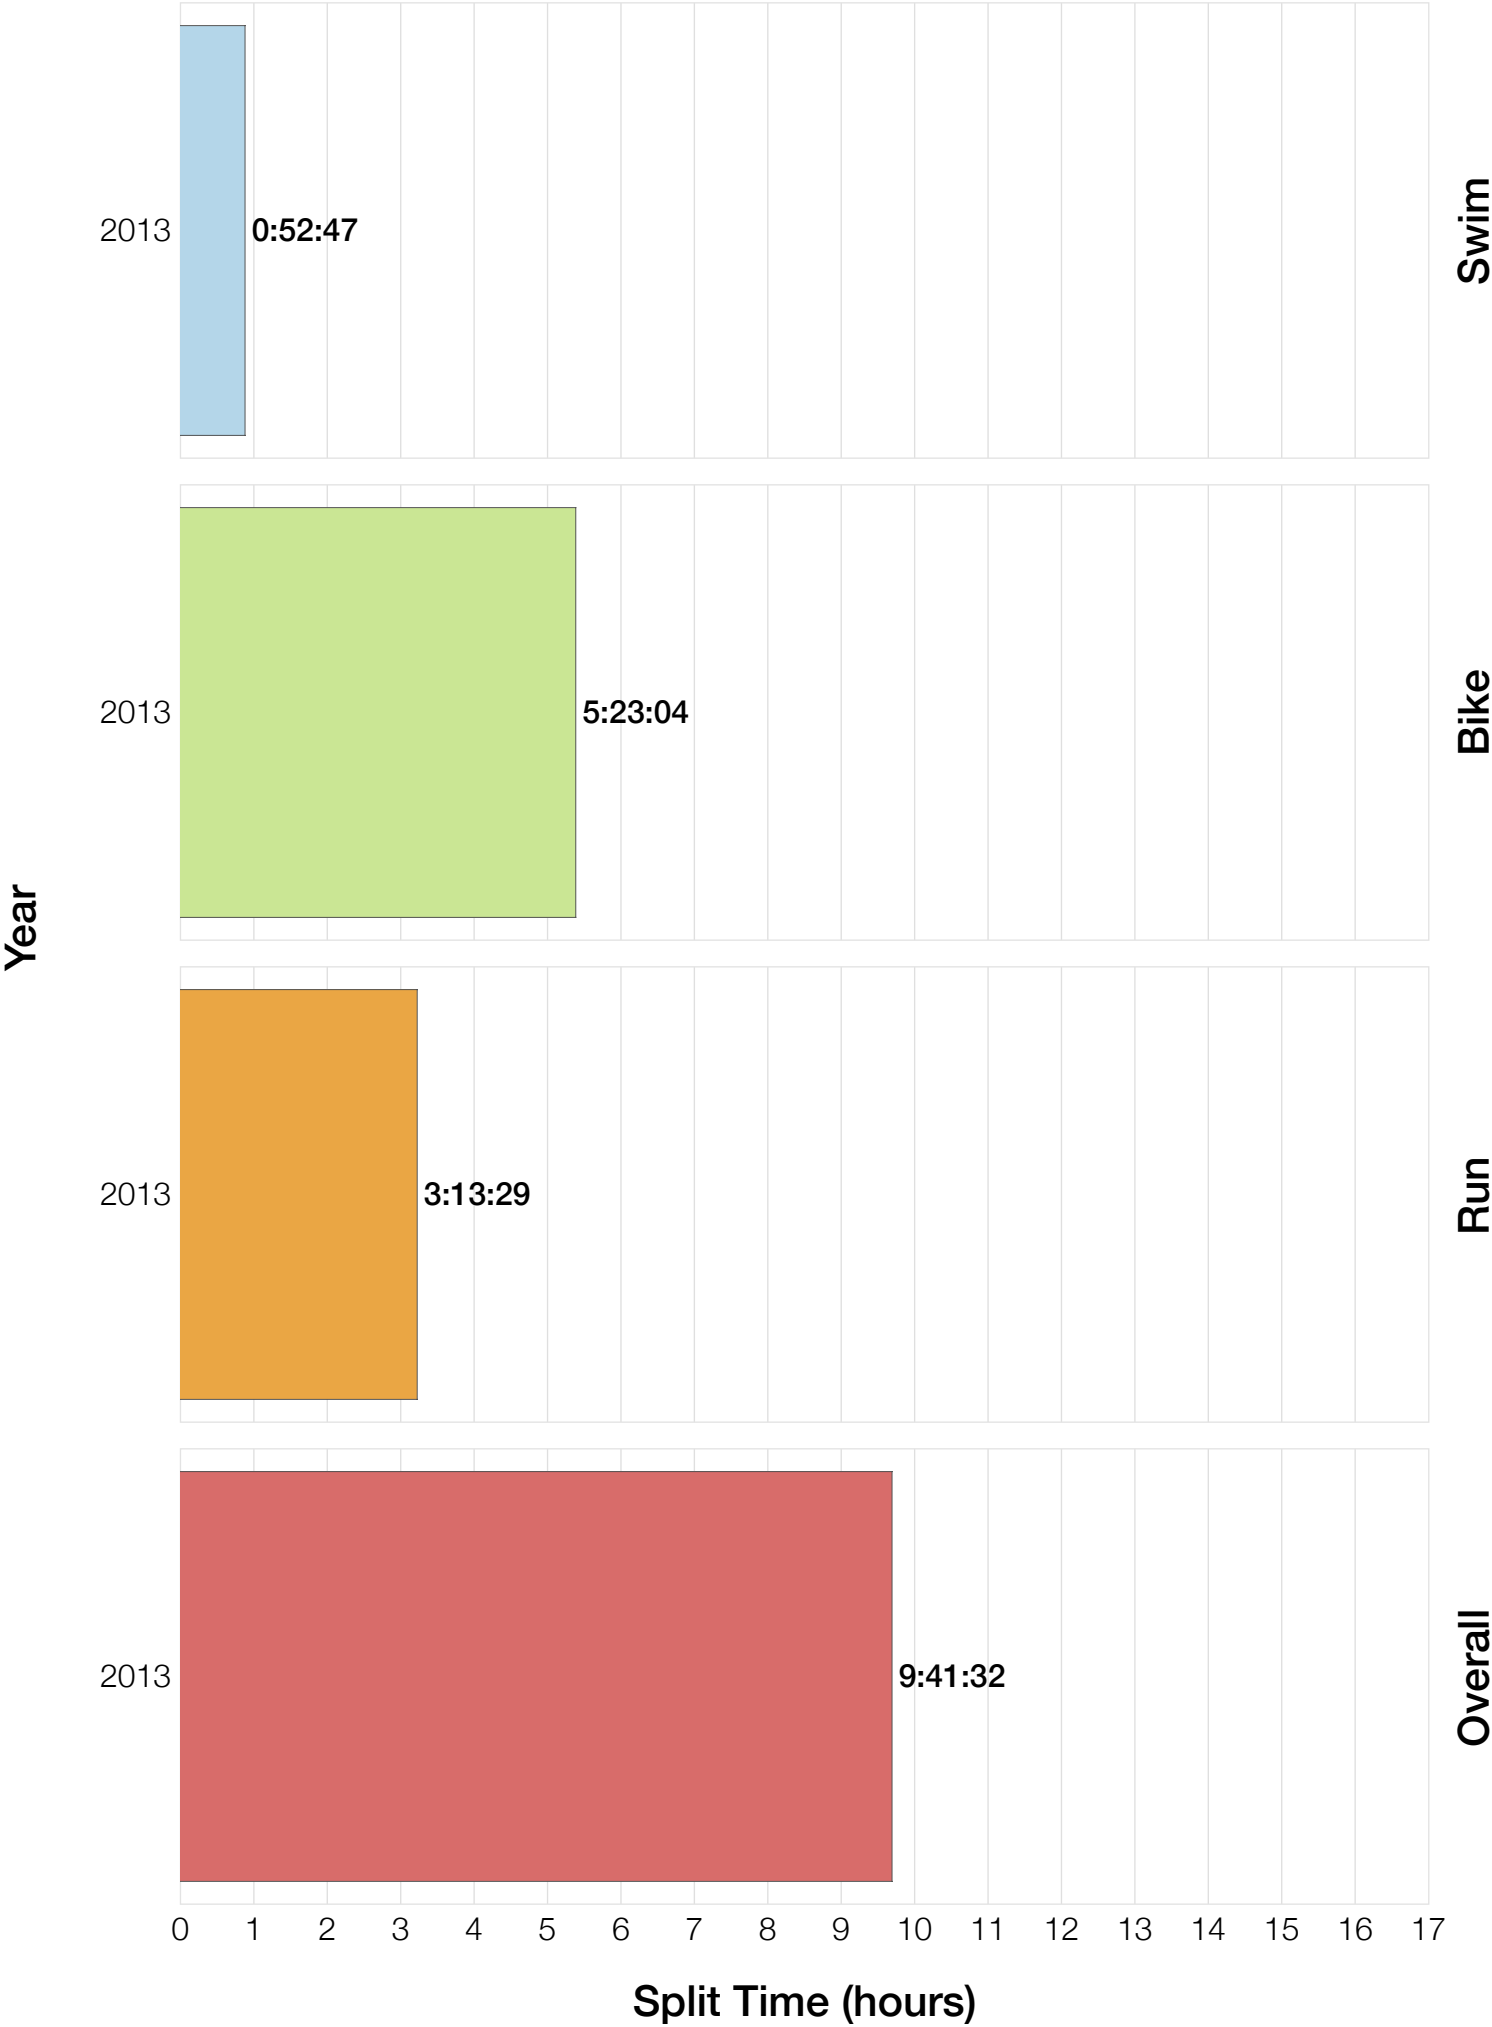

Ironman Japan M30-34 Stats

M30-34 Summary Statistics

Year	Finishers	M30-34 Finishers	Male Winner's Time	Female Winner's Time	M30-34 Winner's Time
2013	1239	89	8:47:53	10:12:42	9:41:32
Average	1239	89	8:47:53	10:12:42	9:41:32

M30-34 Swim

M30-34 Bike

M30-34 Run

M30-34 Overall

M30-34 Fastest Splits

M30-34 Median Splits

M30-34 Slowest Splits

M30-34 Top 30 Finishing Splits

Estimated Kona Slot Average Finishing Time Finishing Time

M30-34 Top 10 and Kona Times and Splits

Summary Statistics

Position	Swim Time	Bike Time	Run Time	Overall Time
Average Male Winner	0:49:22	4:52:28	3:01:09	8:47:53
Average Female Winner	1:12:47	5:39:36	3:13:20	10:12:42
Average 1st Age Grouper	0:55:49	5:23:04	3:14:24	9:41:32
Average 2nd Age Grouper	0:52:47	5:28:29	3:13:29	9:42:23
Average 3rd Age Grouper	1:01:20	5:42:01	3:22:51	10:13:38
Average 4th Age Grouper	1:02:34	5:37:49	3:27:07	10:18:46
Average 5th Age Grouper	0:57:59	5:51:53	3:25:33	10:23:25
Average 6th Age Grouper	1:08:52	5:57:51	3:35:52	10:51:27
Average 7th Age Grouper	1:01:48	5:51:58	3:50:45	10:53:37
Average 8th Age Grouper	0:58:20	6:20:14	3:27:53	10:57:11
Average 9th Age Grouper	1:11:14	6:04:59	3:39:05	11:02:41
Average 10th Age Grouper	0:54:50	6:06:25	3:50:02	11:09:26
Kona Qualifier Average	0:58:07	5:32:50	3:19:27	9:59:04
Top 10 Age Grouper Average	1:00:33	5:50:28	3:30:42	10:31:24