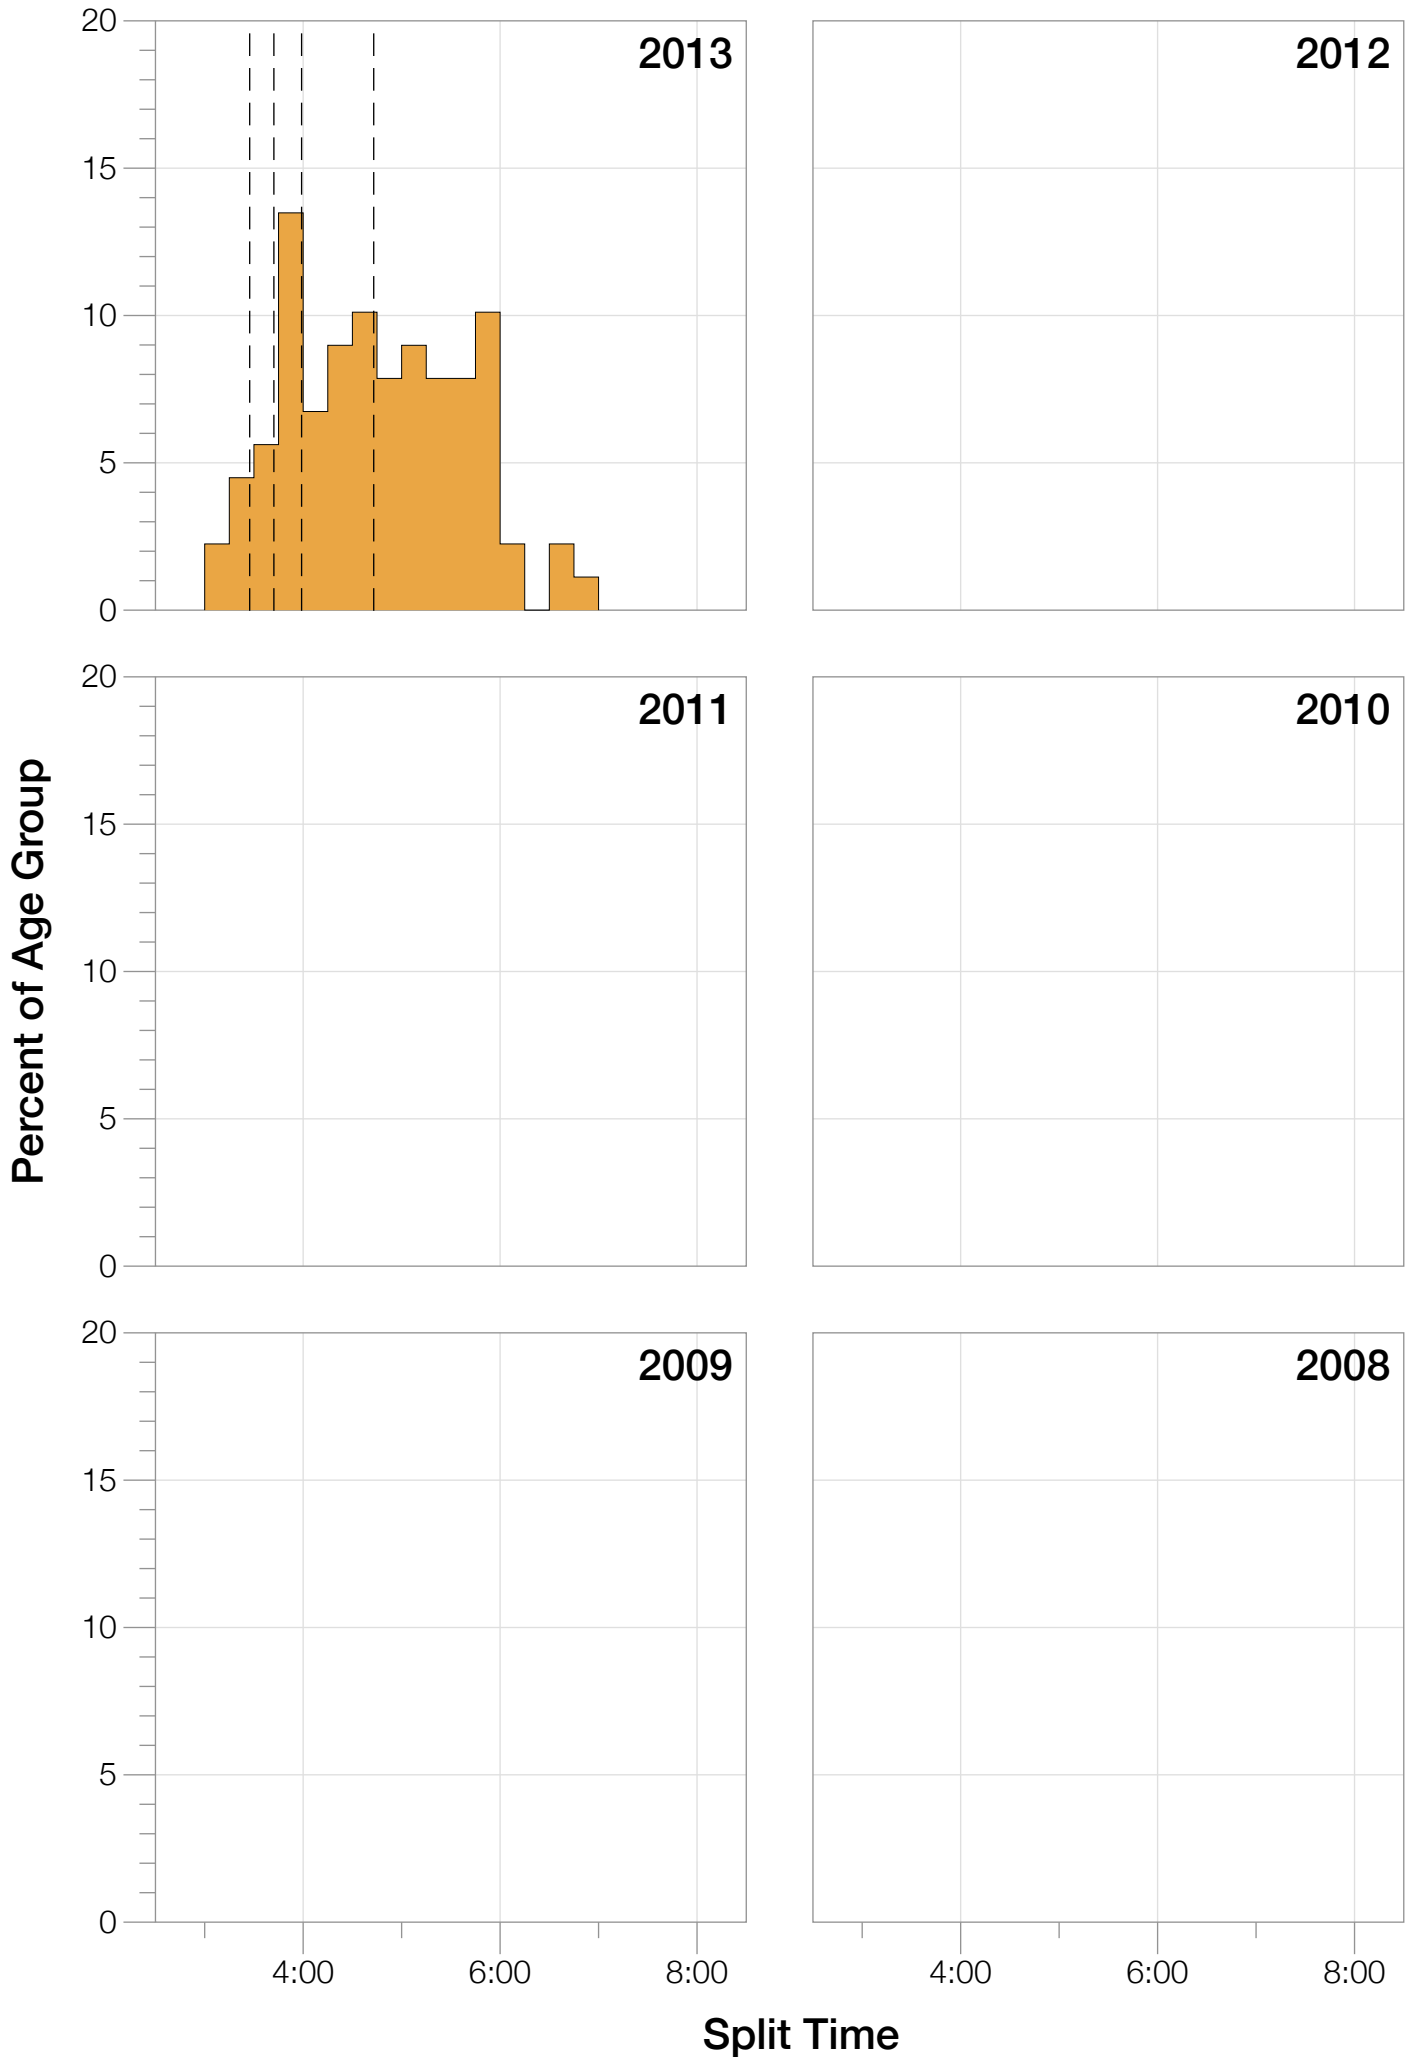

Ironman Japan M30-34 Stats

M30-34 Summary Statistics

Year	Finishers	M30-34 Finishers	Male Winner's Time	Female Winner's Time	M30-34 Winner's Time
2013	1239	89	8:47:53	10:12:42	9:41:32
Average	1239	89	8:47:53	10:12:42	9:41:32

M30-34 Swim

M30-34 Bike

M30-34 Run

M30-34 Overall

M30-34 Fastest Splits

M30-34 Median Splits

M30-34 Slowest Splits

M30-34 Top 30 Finishing Splits

Estimated Kona Slot Average Finishing Time Finishing Time

M30-34 Top 10 and Kona Times and Splits

Summary Statistics

Position	Swim Time	Bike Time	Run Time	Overall Time
Average Male Winner	0:49:22	4:52:28	3:01:09	8:47:53
Average Female Winner	1:12:47	5:39:36	3:13:20	10:12:42
Average 1st Age Grouper	0:55:49	5:23:04	3:14:24	9:41:32
Average 2nd Age Grouper	0:52:47	5:28:29	3:13:29	9:42:23
Average 3rd Age Grouper	1:01:20	5:42:01	3:22:51	10:13:38
Average 4th Age Grouper	1:02:34	5:37:49	3:27:07	10:18:46
Average 5th Age Grouper	0:57:59	5:51:53	3:25:33	10:23:25
Average 6th Age Grouper	1:08:52	5:57:51	3:35:52	10:51:27
Average 7th Age Grouper	1:01:48	5:51:58	3:50:45	10:53:37
Average 8th Age Grouper	0:58:20	6:20:14	3:27:53	10:57:11
Average 9th Age Grouper	1:11:14	6:04:59	3:39:05	11:02:41
Average 10th Age Grouper	0:54:50	6:06:25	3:50:02	11:09:26
Kona Qualifier Average	0:58:07	5:32:50	3:19:27	9:59:04
Top 10 Age Grouper Average	1:00:33	5:50:28	3:30:42	10:31:24