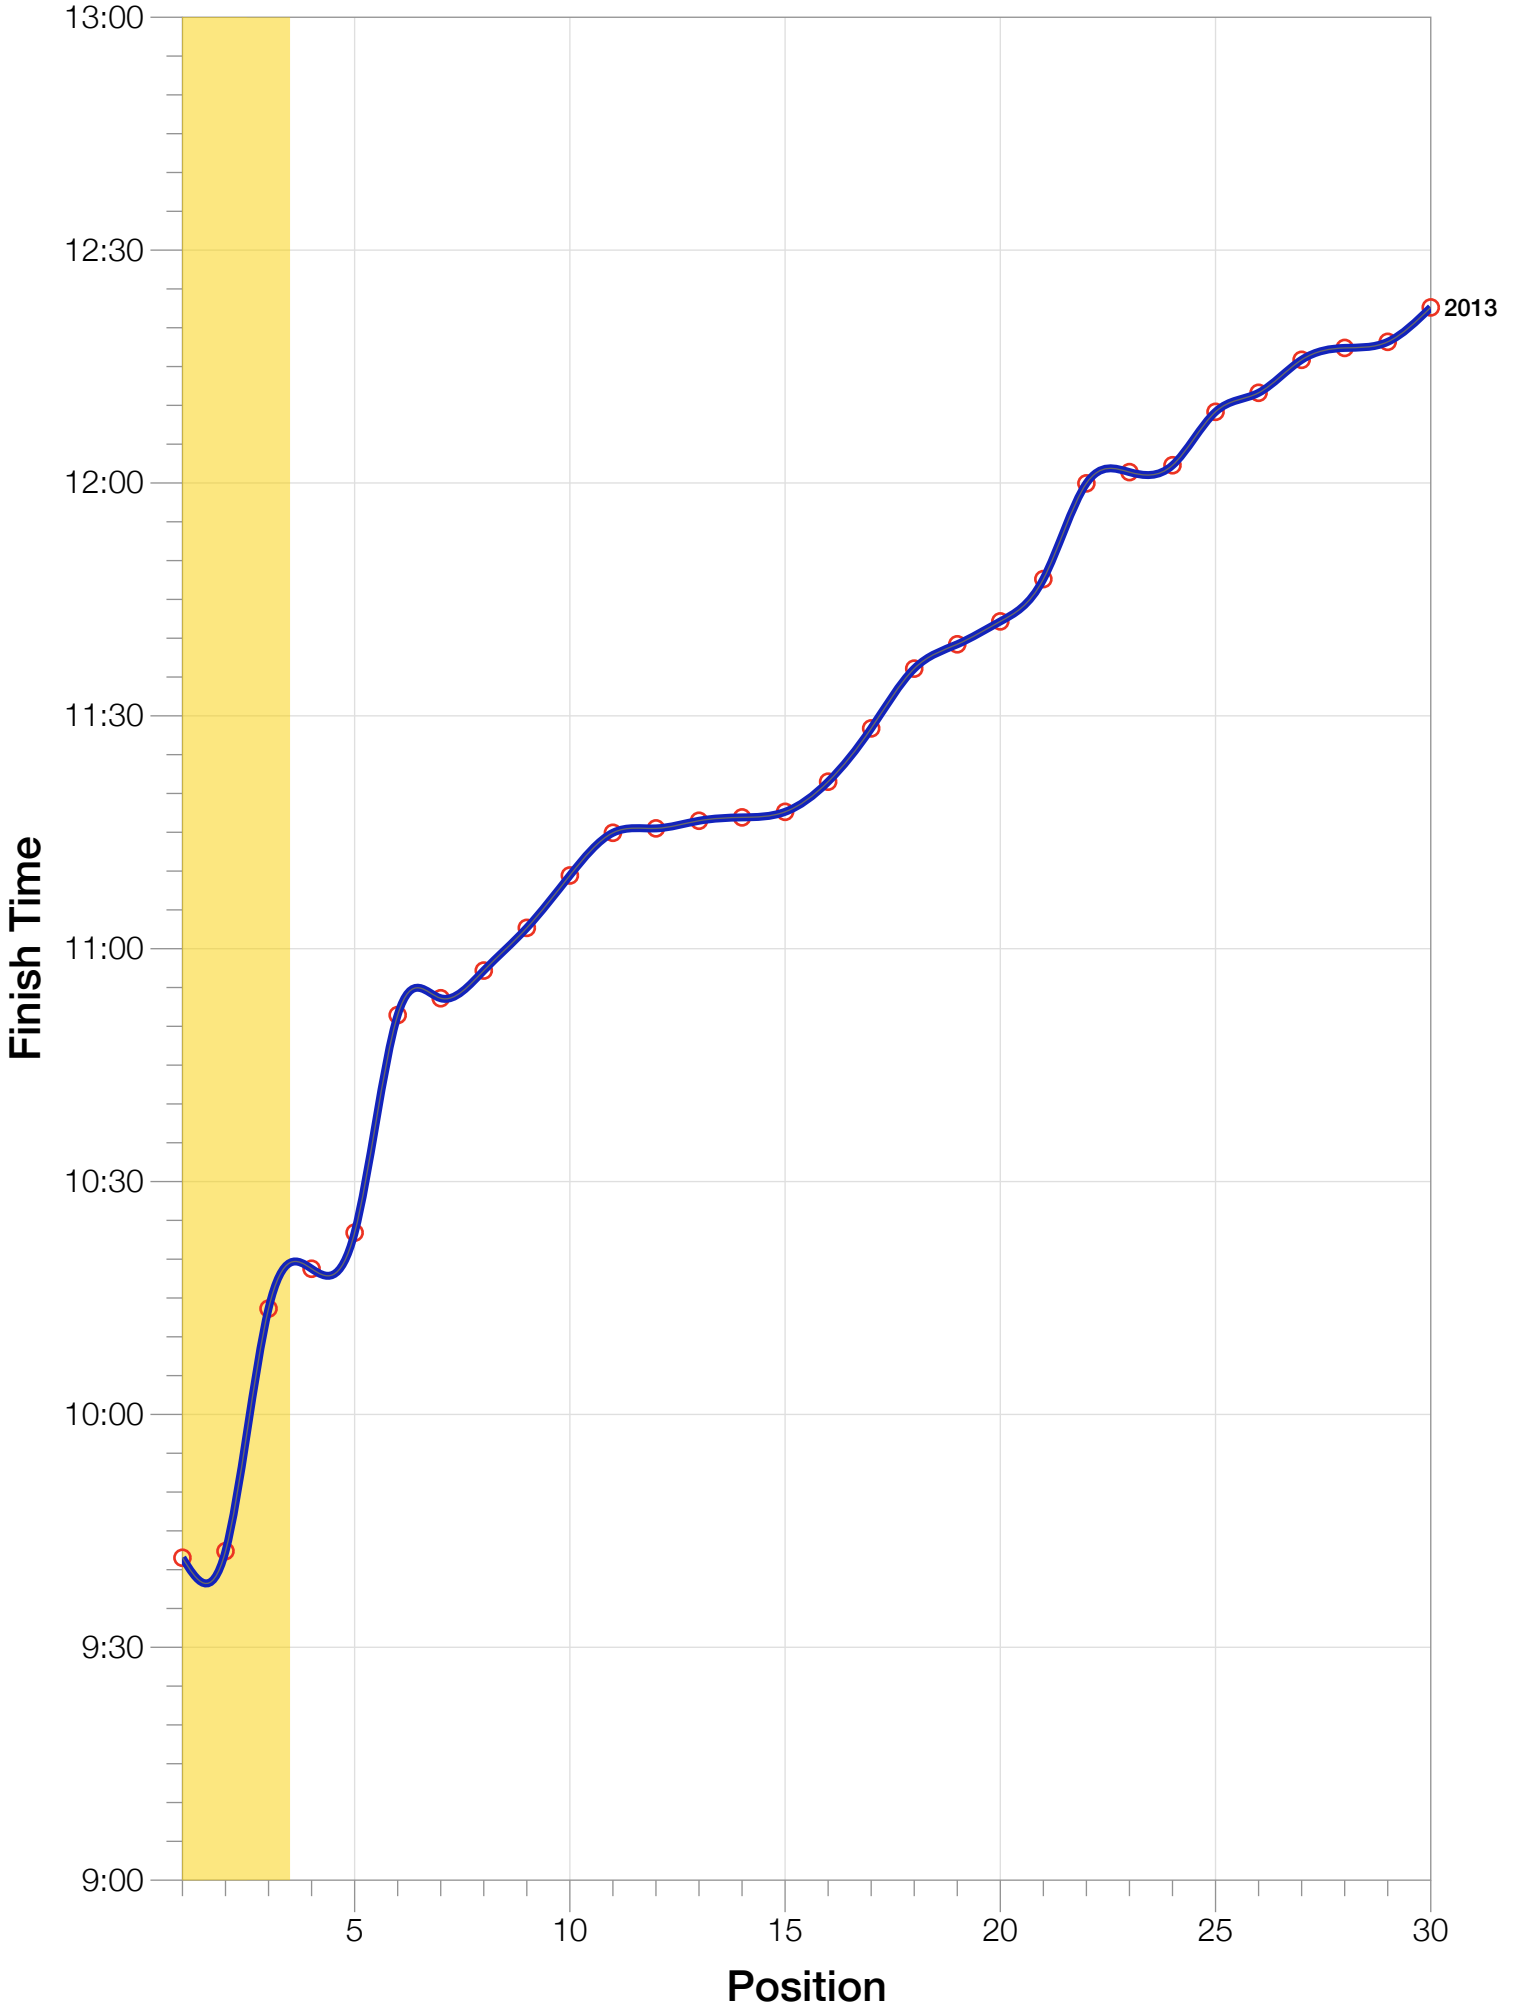

Ironman Japan M30-34 Stats

M30-34 Summary Statistics

Year	Finishers	M30-34 Finishers	Male Winner's Time	Female Winner's Time	M30-34 Winner's Time
2013	1239	89	8:47:53	10:12:42	9:41:32
Average	1239	89	8:47:53	10:12:42	9:41:32

M30-34 Swim

M30-34 Bike

M30-34 Run

M30-34 Overall

M30-34 Fastest Splits

M30-34 Median Splits

M30-34 Slowest Splits

M30-34 Top 30 Finishing Splits

Estimated Kona Slot Average Finishing Time Finishing Time

M30-34 Top 10 and Kona Times and Splits

Summary Statistics

Position	Swim Time	Bike Time	Run Time	Overall Time
Average Male Winner	0:49:22	4:52:28	3:01:09	8:47:53
Average Female Winner	1:12:47	5:39:36	3:13:20	10:12:42
Average 1st Age Grouper	0:55:49	5:23:04	3:14:24	9:41:32
Average 2nd Age Grouper	0:52:47	5:28:29	3:13:29	9:42:23
Average 3rd Age Grouper	1:01:20	5:42:01	3:22:51	10:13:38
Average 4th Age Grouper	1:02:34	5:37:49	3:27:07	10:18:46
Average 5th Age Grouper	0:57:59	5:51:53	3:25:33	10:23:25
Average 6th Age Grouper	1:08:52	5:57:51	3:35:52	10:51:27
Average 7th Age Grouper	1:01:48	5:51:58	3:50:45	10:53:37
Average 8th Age Grouper	0:58:20	6:20:14	3:27:53	10:57:11
Average 9th Age Grouper	1:11:14	6:04:59	3:39:05	11:02:41
Average 10th Age Grouper	0:54:50	6:06:25	3:50:02	11:09:26
Kona Qualifier Average	0:58:07	5:32:50	3:19:27	9:59:04
Top 10 Age Grouper Average	1:00:33	5:50:28	3:30:42	10:31:24