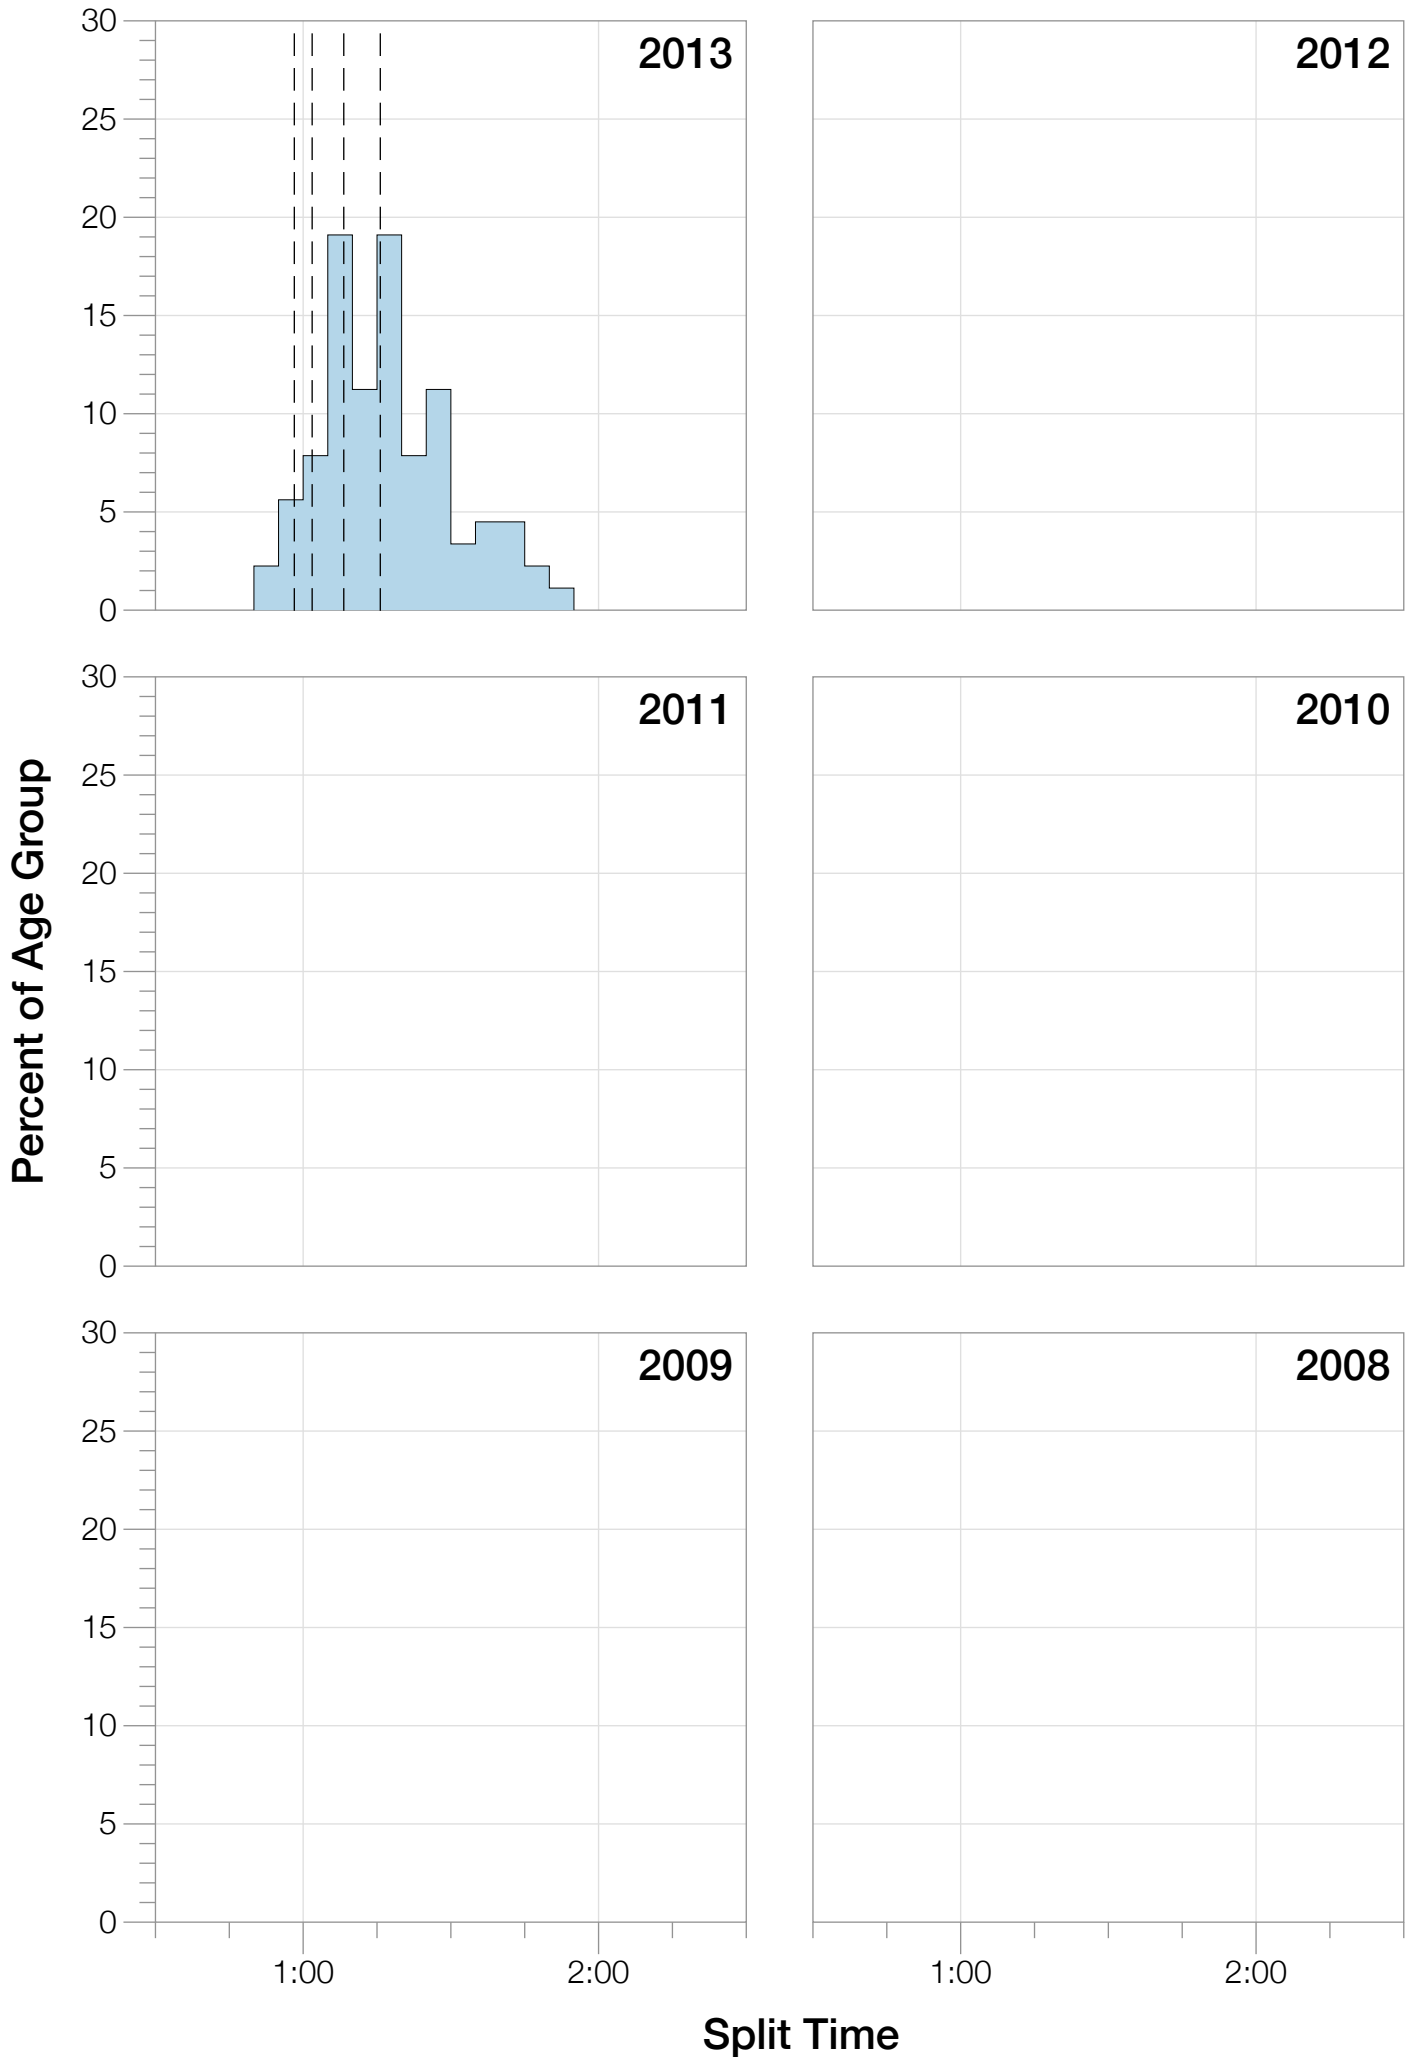

Ironman Japan M30-34 Stats

M30-34 Summary Statistics

Year	Finishers	M30-34 Finishers	Male Winner's Time	Female Winner's Time	M30-34 Winner's Time
2013	1239	89	8:47:53	10:12:42	9:41:32
Average	1239	89	8:47:53	10:12:42	9:41:32

M30-34 Swim

M30-34 Bike

M30-34 Run

M30-34 Overall

M30-34 Fastest Splits

M30-34 Median Splits

M30-34 Slowest Splits

M30-34 Top 30 Finishing Splits

Estimated Kona Slot Average Finishing Time Finishing Time

M30-34 Top 10 and Kona Times and Splits

Summary Statistics

Position	Swim Time	Bike Time	Run Time	Overall Time
Average Male Winner	0:49:22	4:52:28	3:01:09	8:47:53
Average Female Winner	1:12:47	5:39:36	3:13:20	10:12:42
Average 1st Age Grouper	0:55:49	5:23:04	3:14:24	9:41:32
Average 2nd Age Grouper	0:52:47	5:28:29	3:13:29	9:42:23
Average 3rd Age Grouper	1:01:20	5:42:01	3:22:51	10:13:38
Average 4th Age Grouper	1:02:34	5:37:49	3:27:07	10:18:46
Average 5th Age Grouper	0:57:59	5:51:53	3:25:33	10:23:25
Average 6th Age Grouper	1:08:52	5:57:51	3:35:52	10:51:27
Average 7th Age Grouper	1:01:48	5:51:58	3:50:45	10:53:37
Average 8th Age Grouper	0:58:20	6:20:14	3:27:53	10:57:11
Average 9th Age Grouper	1:11:14	6:04:59	3:39:05	11:02:41
Average 10th Age Grouper	0:54:50	6:06:25	3:50:02	11:09:26
Kona Qualifier Average	0:58:07	5:32:50	3:19:27	9:59:04
Top 10 Age Grouper Average	1:00:33	5:50:28	3:30:42	10:31:24