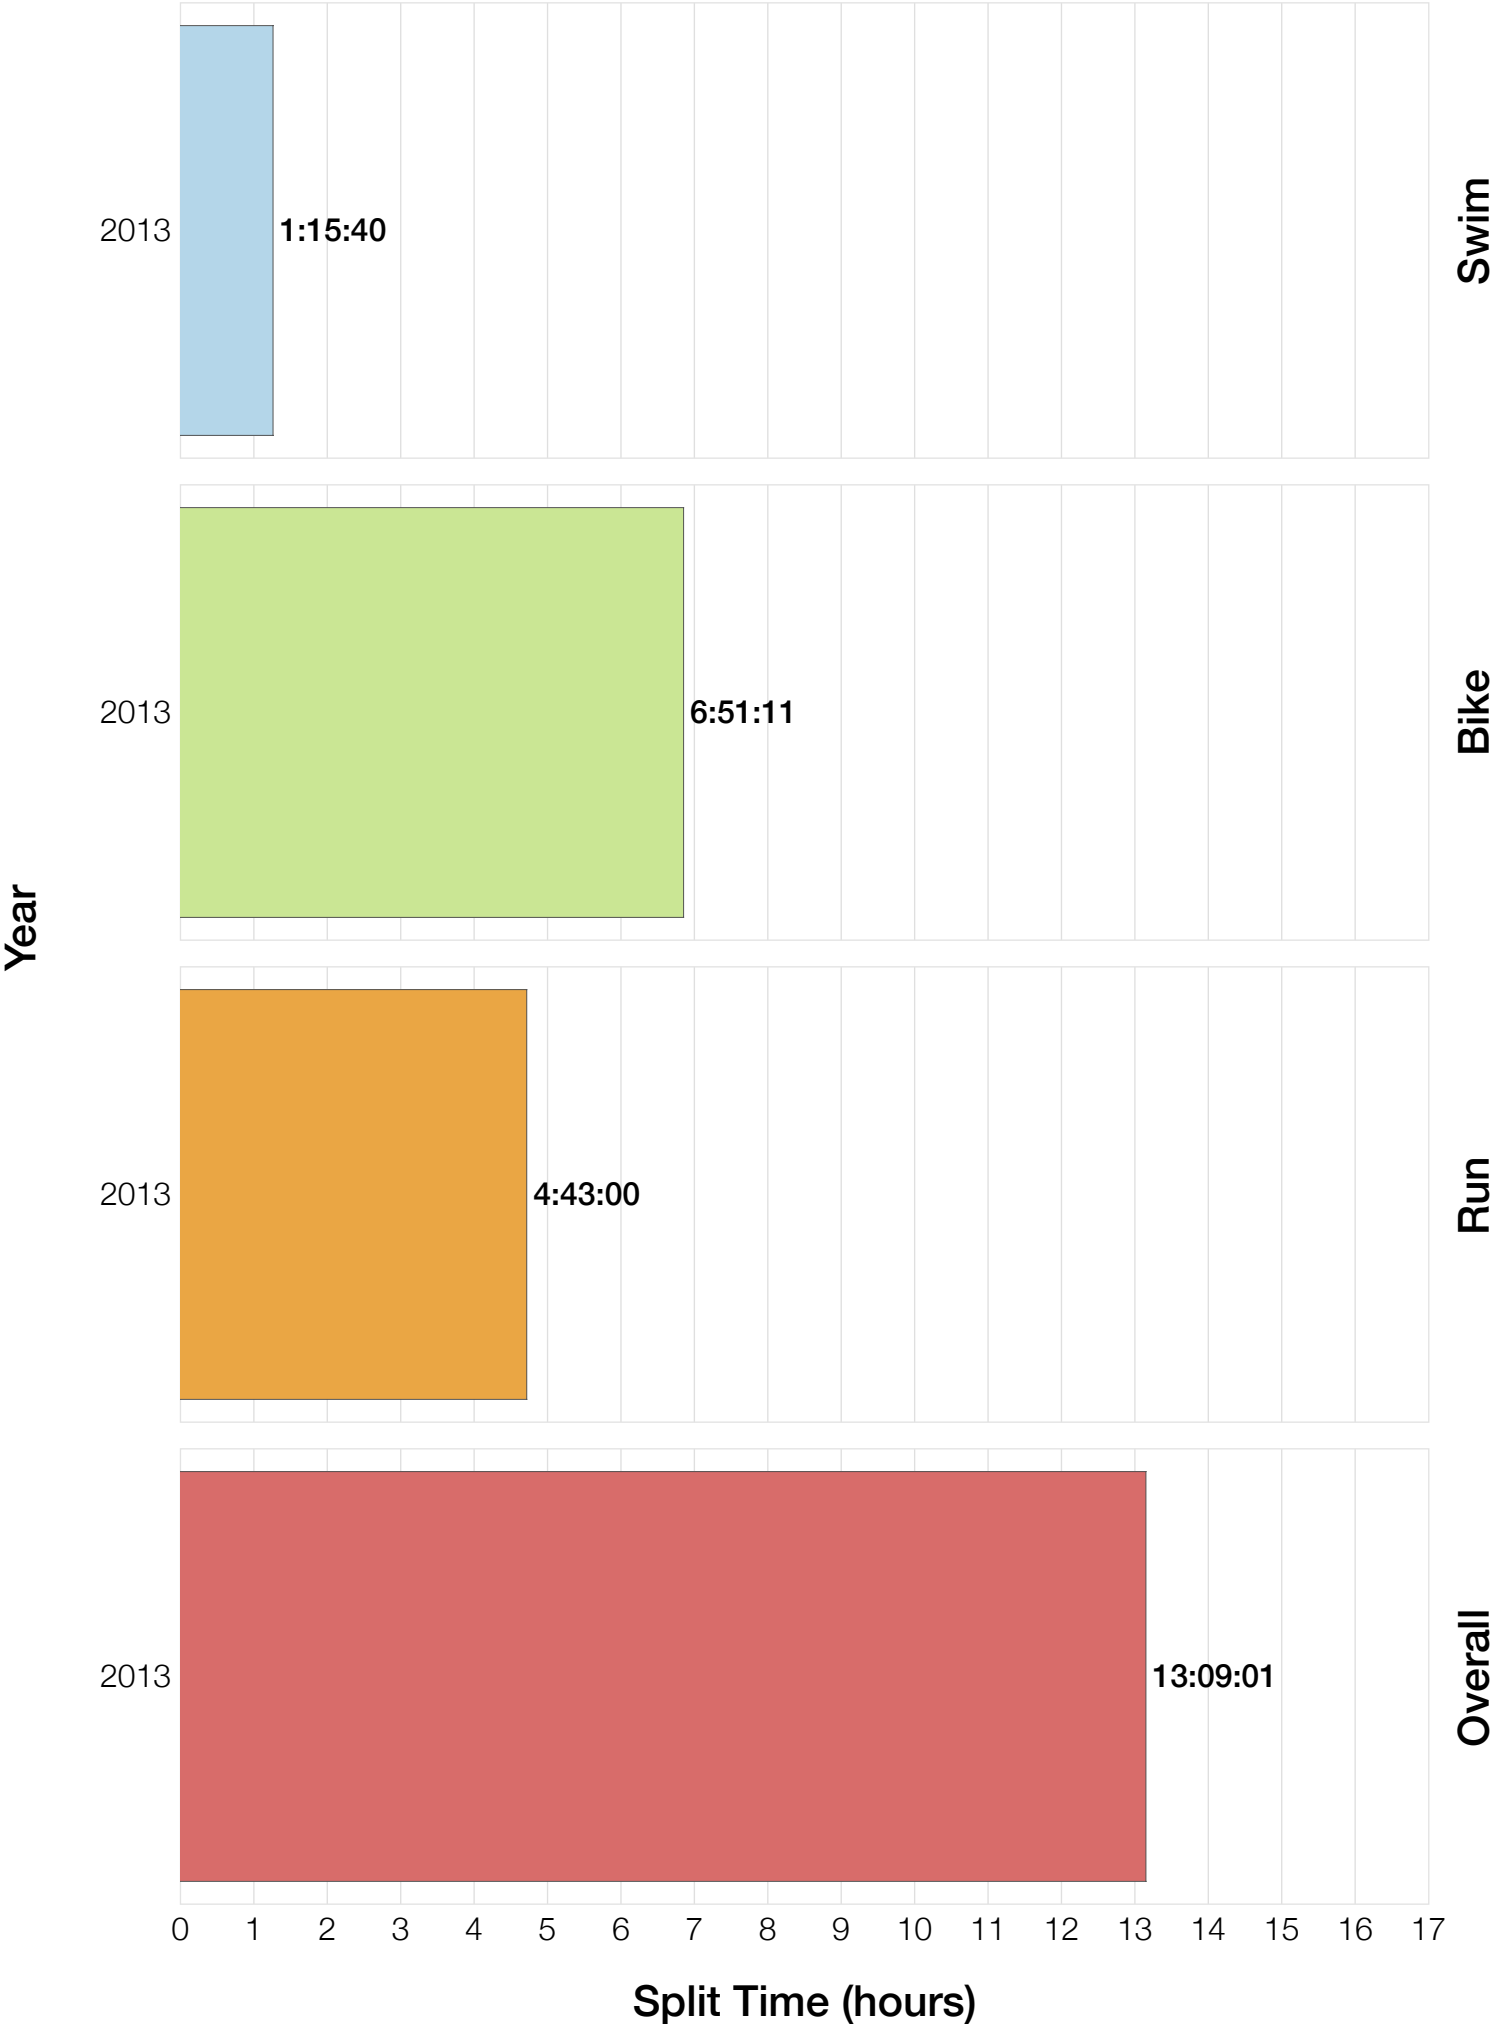

Ironman Japan M30-34 Stats

M30-34 Summary Statistics

Year	Finishers	M30-34 Finishers	Male Winner's Time	Female Winner's Time	M30-34 Winner's Time
2013	1239	89	8:47:53	10:12:42	9:41:32
Average	1239	89	8:47:53	10:12:42	9:41:32

M30-34 Swim

M30-34 Bike

M30-34 Run

M30-34 Overall

M30-34 Fastest Splits

M30-34 Median Splits

M30-34 Slowest Splits

M30-34 Top 30 Finishing Splits

Estimated Kona Slot Average Finishing Time Finishing Time

M30-34 Top 10 and Kona Times and Splits

Summary Statistics

Position	Swim Time	Bike Time	Run Time	Overall Time
Average Male Winner	0:49:22	4:52:28	3:01:09	8:47:53
Average Female Winner	1:12:47	5:39:36	3:13:20	10:12:42
Average 1st Age Grouper	0:55:49	5:23:04	3:14:24	9:41:32
Average 2nd Age Grouper	0:52:47	5:28:29	3:13:29	9:42:23
Average 3rd Age Grouper	1:01:20	5:42:01	3:22:51	10:13:38
Average 4th Age Grouper	1:02:34	5:37:49	3:27:07	10:18:46
Average 5th Age Grouper	0:57:59	5:51:53	3:25:33	10:23:25
Average 6th Age Grouper	1:08:52	5:57:51	3:35:52	10:51:27
Average 7th Age Grouper	1:01:48	5:51:58	3:50:45	10:53:37
Average 8th Age Grouper	0:58:20	6:20:14	3:27:53	10:57:11
Average 9th Age Grouper	1:11:14	6:04:59	3:39:05	11:02:41
Average 10th Age Grouper	0:54:50	6:06:25	3:50:02	11:09:26
Kona Qualifier Average	0:58:07	5:32:50	3:19:27	9:59:04
Top 10 Age Grouper Average	1:00:33	5:50:28	3:30:42	10:31:24