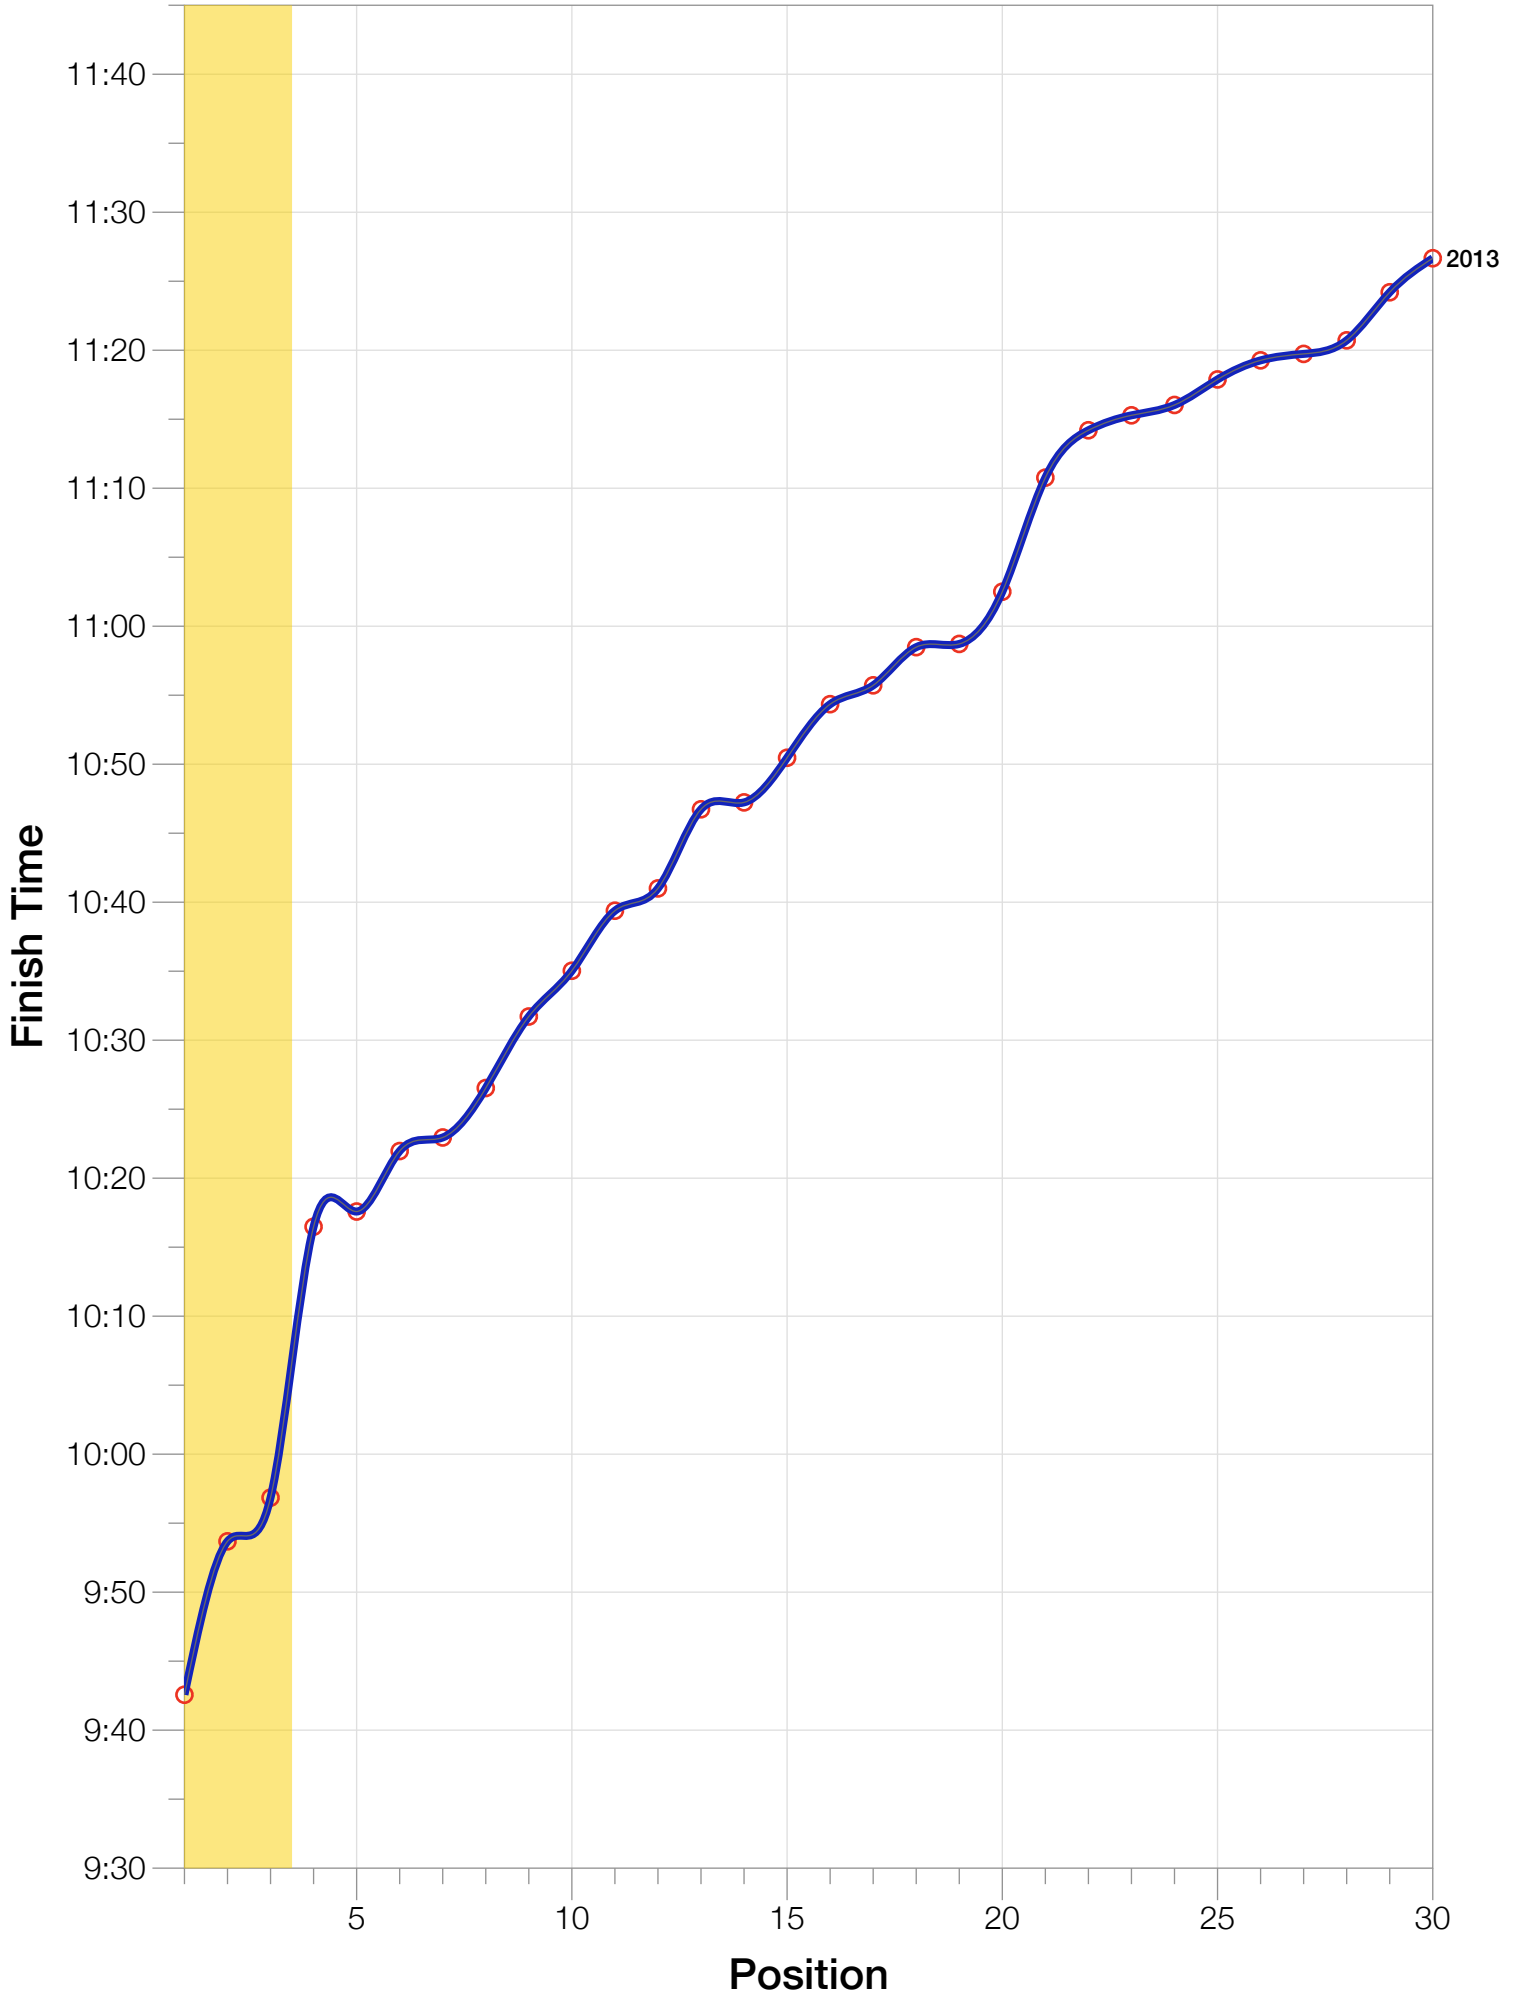

Ironman Japan M35-39 Stats

M35-39 Summary Statistics

Year	Finishers	M35-39 Finishers	Male Winner's Time	Female Winner's Time	M35-39 Winner's Time
2013	1239	155	8:47:53	10:12:42	9:42:34
Average	1239	155	8:47:53	10:12:42	9:42:34

M35-39 Swim

M35-39 Bike

M35-39 Run

M35-39 Overall

M35-39 Fastest Splits

M35-39 Median Splits

M35-39 Slowest Splits

M35-39 Top 30 Finishing Splits

Estimated Kona Slot Average Finishing Time Finishing Time

M35-39 Top 10 and Kona Times and Splits

Summary Statistics

Position	Swim Time	Bike Time	Run Time	Overall Time
Average Male Winner	0:49:22	4:52:28	3:01:09	8:47:53
Average Female Winner	1:12:47	5:39:36	3:13:20	10:12:42
Average 1st Age Grouper	0:58:28	5:10:35	3:26:44	9:42:34
Average 2nd Age Grouper	0:58:44	5:21:45	3:21:09	9:53:41
Average 3rd Age Grouper	1:04:32	5:37:22	3:07:19	9:56:51
Average 4th Age Grouper	0:58:10	5:25:57	3:46:28	10:16:29
Average 5th Age Grouper	1:07:43	5:37:01	3:24:26	10:17:35
Average 6th Age Grouper	0:52:53	5:46:45	3:35:35	10:21:58
Average 7th Age Grouper	1:03:27	5:37:51	3:34:15	10:22:57
Average 8th Age Grouper	1:11:25	5:44:11	3:23:34	10:26:32
Average 9th Age Grouper	1:07:19	5:46:31	3:30:22	10:31:43
Average 10th Age Grouper	0:58:28	5:38:39	3:47:16	10:35:02
Kona Qualifier Average	1:01:31	5:26:32	3:25:13	10:01:26
Top 10 Age Grouper Average	1:02:06	5:34:39	3:29:42	10:14:32