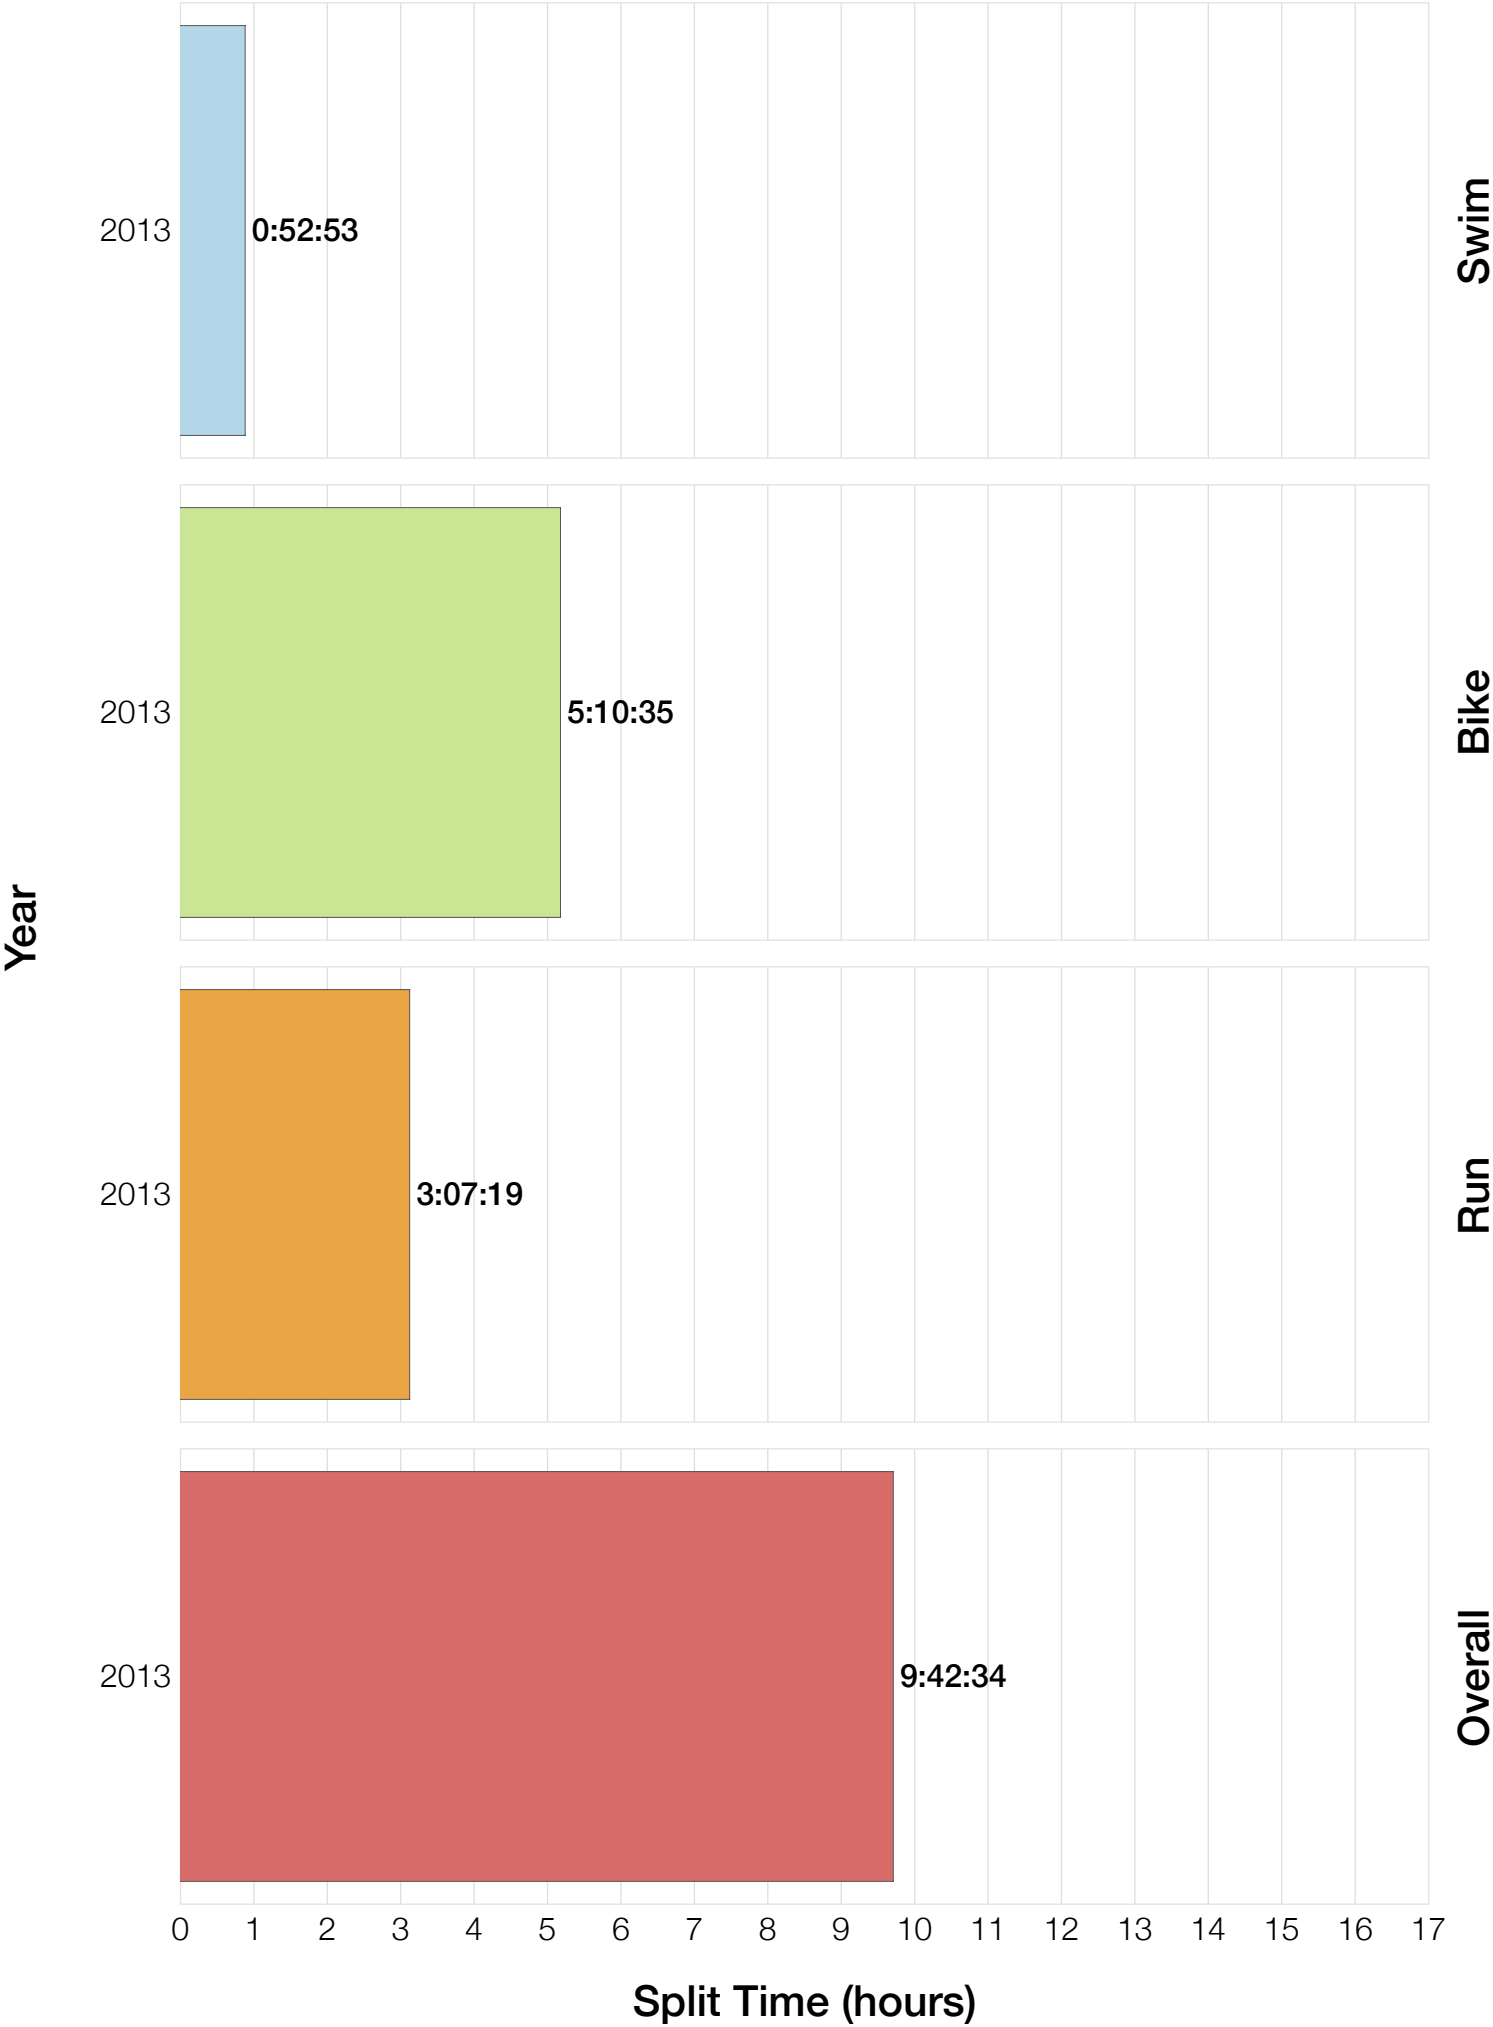

Ironman Japan M35-39 Stats

M35-39 Summary Statistics

Year	Finishers	M35-39 Finishers	Male Winner's Time	Female Winner's Time	M35-39 Winner's Time
2013	1239	155	8:47:53	10:12:42	9:42:34
Average	1239	155	8:47:53	10:12:42	9:42:34

M35-39 Swim

M35-39 Bike

M35-39 Run

M35-39 Overall

M35-39 Fastest Splits

M35-39 Median Splits

M35-39 Slowest Splits

M35-39 Top 30 Finishing Splits

Estimated Kona Slot Average Finishing Time Finishing Time

M35-39 Top 10 and Kona Times and Splits

Summary Statistics

Position	Swim Time	Bike Time	Run Time	Overall Time
Average Male Winner	0:49:22	4:52:28	3:01:09	8:47:53
Average Female Winner	1:12:47	5:39:36	3:13:20	10:12:42
Average 1st Age Grouper	0:58:28	5:10:35	3:26:44	9:42:34
Average 2nd Age Grouper	0:58:44	5:21:45	3:21:09	9:53:41
Average 3rd Age Grouper	1:04:32	5:37:22	3:07:19	9:56:51
Average 4th Age Grouper	0:58:10	5:25:57	3:46:28	10:16:29
Average 5th Age Grouper	1:07:43	5:37:01	3:24:26	10:17:35
Average 6th Age Grouper	0:52:53	5:46:45	3:35:35	10:21:58
Average 7th Age Grouper	1:03:27	5:37:51	3:34:15	10:22:57
Average 8th Age Grouper	1:11:25	5:44:11	3:23:34	10:26:32
Average 9th Age Grouper	1:07:19	5:46:31	3:30:22	10:31:43
Average 10th Age Grouper	0:58:28	5:38:39	3:47:16	10:35:02
Kona Qualifier Average	1:01:31	5:26:32	3:25:13	10:01:26
Top 10 Age Grouper Average	1:02:06	5:34:39	3:29:42	10:14:32