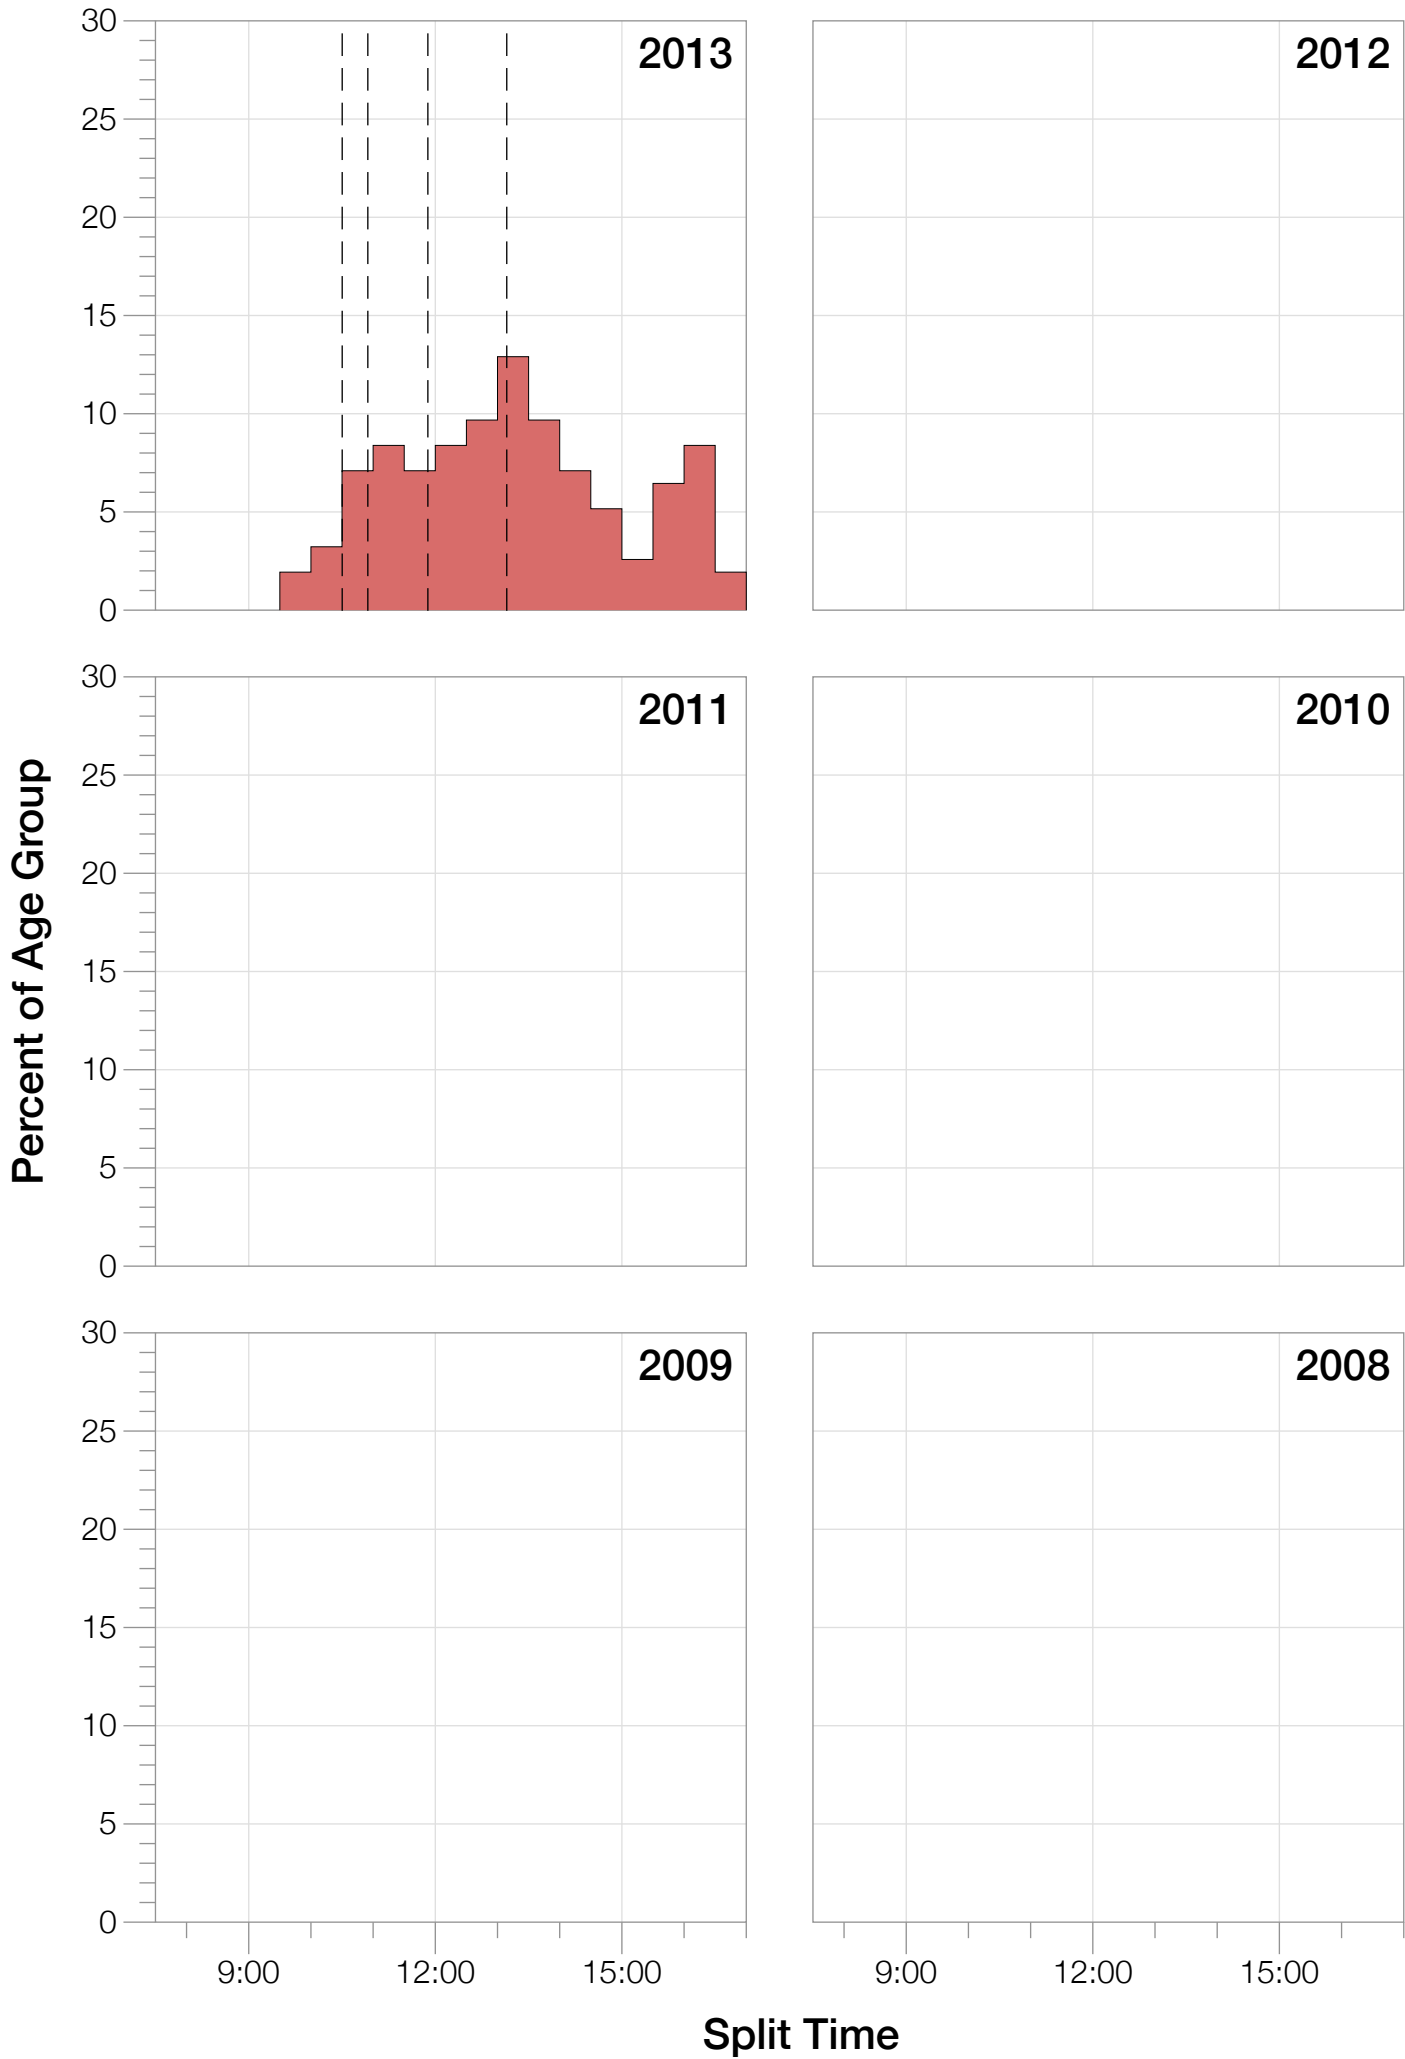

Ironman Japan M35-39 Stats

M35-39 Summary Statistics

Year	Finishers	M35-39 Finishers	Male Winner's Time	Female Winner's Time	M35-39 Winner's Time
2013	1239	155	8:47:53	10:12:42	9:42:34
Average	1239	155	8:47:53	10:12:42	9:42:34

M35-39 Swim

M35-39 Bike

M35-39 Run

M35-39 Overall

M35-39 Fastest Splits

M35-39 Median Splits

M35-39 Slowest Splits

M35-39 Top 30 Finishing Splits

Estimated Kona Slot Average Finishing Time Finishing Time

M35-39 Top 10 and Kona Times and Splits

Summary Statistics

Position	Swim Time	Bike Time	Run Time	Overall Time
Average Male Winner	0:49:22	4:52:28	3:01:09	8:47:53
Average Female Winner	1:12:47	5:39:36	3:13:20	10:12:42
Average 1st Age Grouper	0:58:28	5:10:35	3:26:44	9:42:34
Average 2nd Age Grouper	0:58:44	5:21:45	3:21:09	9:53:41
Average 3rd Age Grouper	1:04:32	5:37:22	3:07:19	9:56:51
Average 4th Age Grouper	0:58:10	5:25:57	3:46:28	10:16:29
Average 5th Age Grouper	1:07:43	5:37:01	3:24:26	10:17:35
Average 6th Age Grouper	0:52:53	5:46:45	3:35:35	10:21:58
Average 7th Age Grouper	1:03:27	5:37:51	3:34:15	10:22:57
Average 8th Age Grouper	1:11:25	5:44:11	3:23:34	10:26:32
Average 9th Age Grouper	1:07:19	5:46:31	3:30:22	10:31:43
Average 10th Age Grouper	0:58:28	5:38:39	3:47:16	10:35:02
Kona Qualifier Average	1:01:31	5:26:32	3:25:13	10:01:26
Top 10 Age Grouper Average	1:02:06	5:34:39	3:29:42	10:14:32