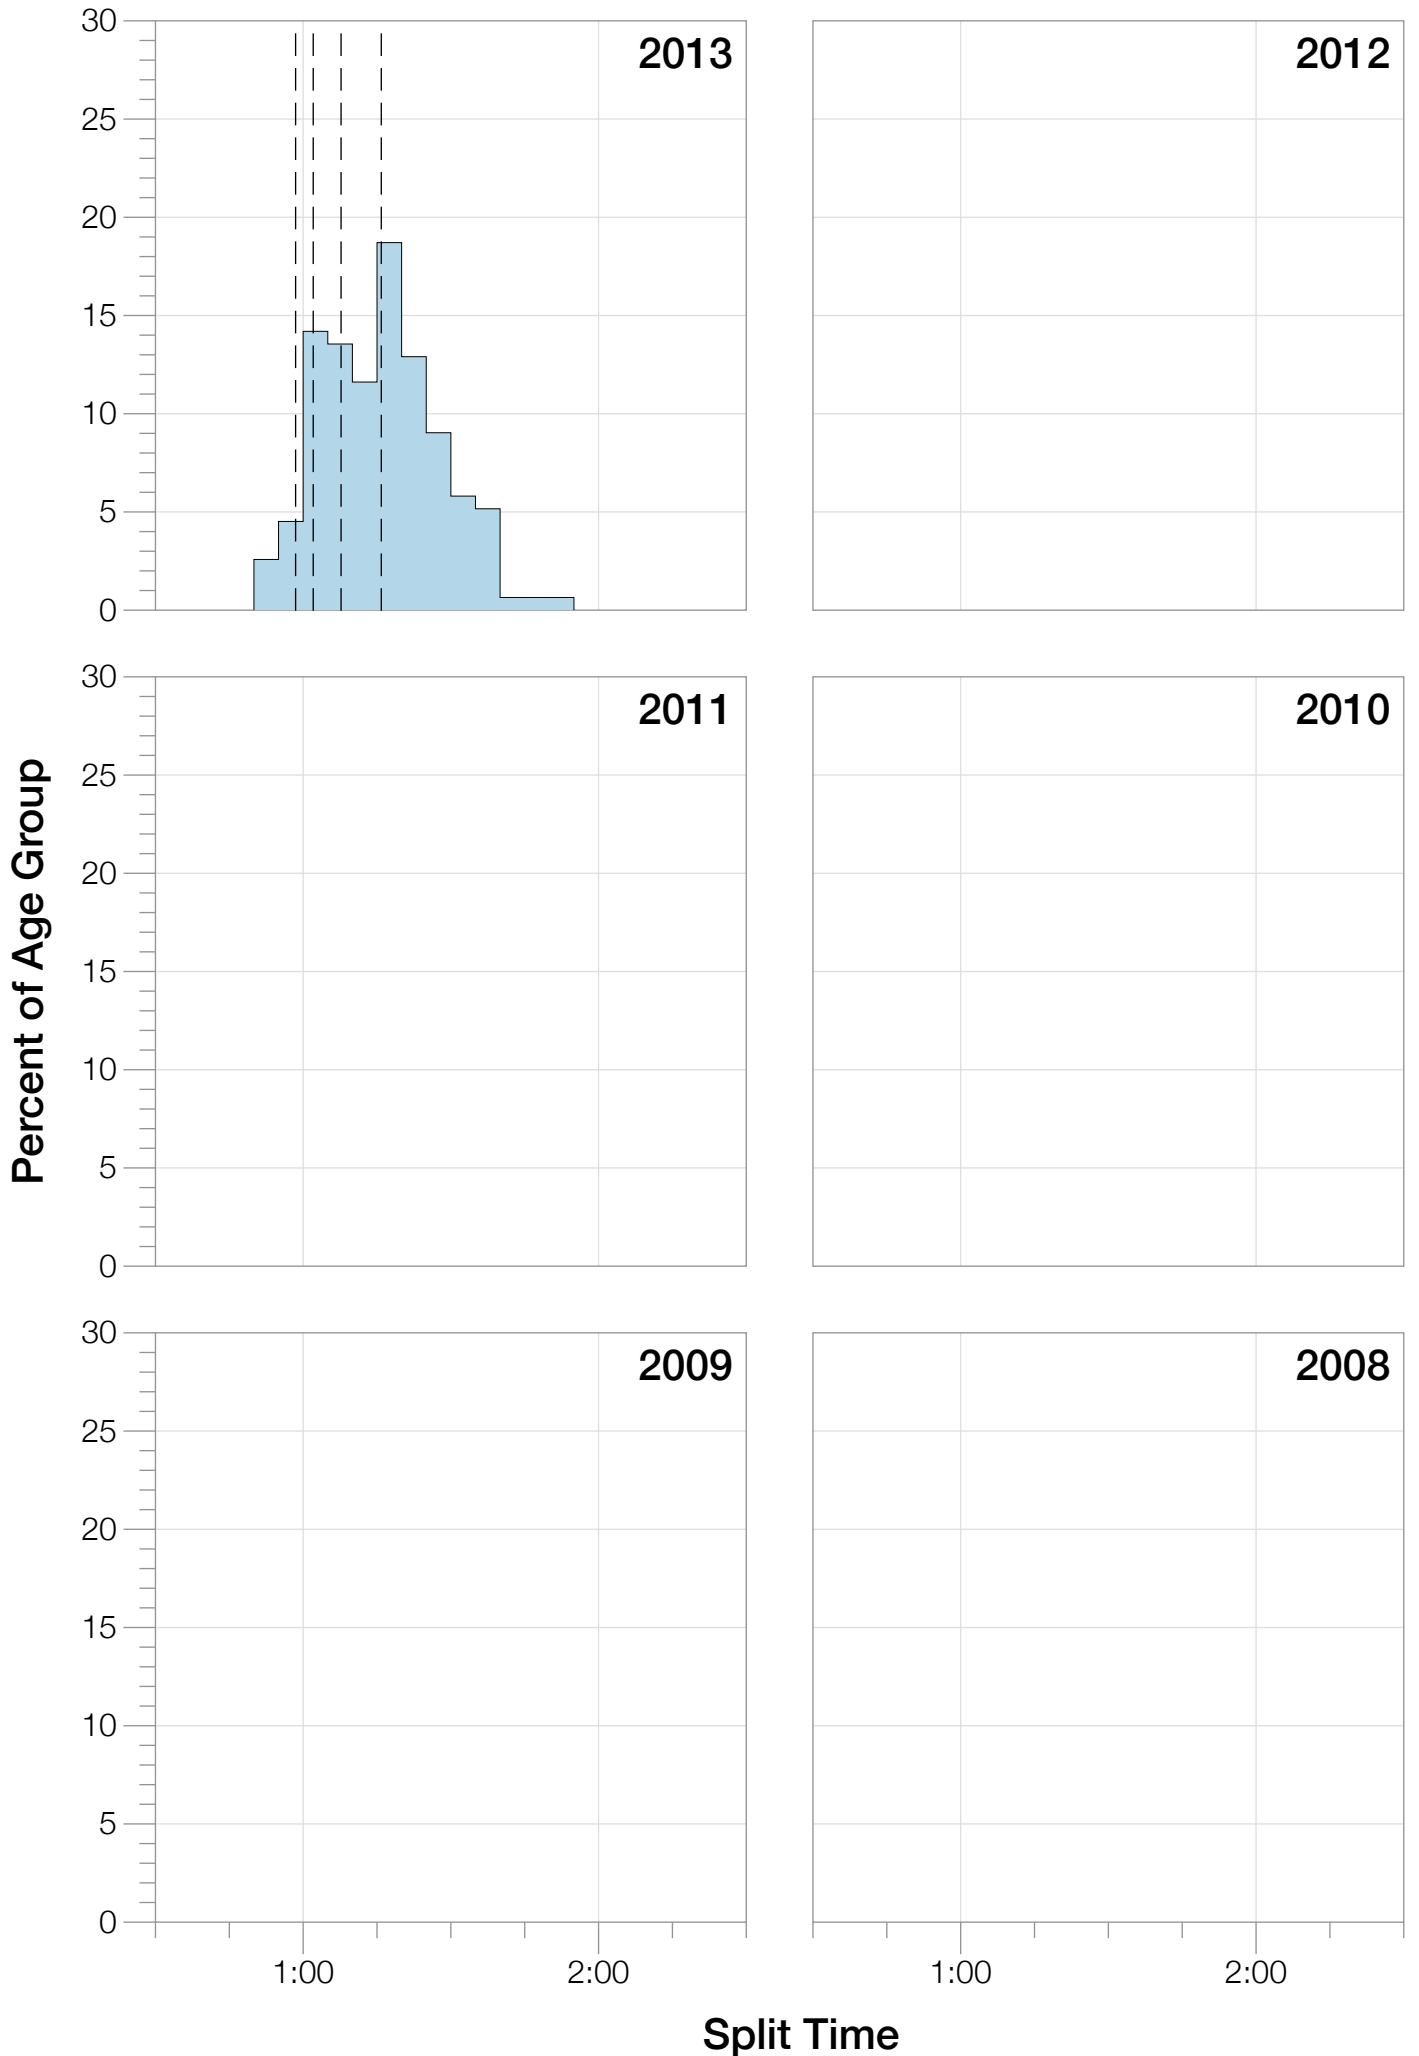

Ironman Japan M35-39 Stats

M35-39 Summary Statistics

Year	Finishers	M35-39 Finishers	Male Winner's Time	Female Winner's Time	M35-39 Winner's Time
2013	1239	155	8:47:53	10:12:42	9:42:34
Average	1239	155	8:47:53	10:12:42	9:42:34

M35-39 Swim

M35-39 Bike

M35-39 Run

M35-39 Overall

M35-39 Fastest Splits

M35-39 Median Splits

M35-39 Slowest Splits

M35-39 Top 30 Finishing Splits

Estimated Kona Slot Average Finishing Time Finishing Time

M35-39 Top 10 and Kona Times and Splits

Summary Statistics

Position	Swim Time	Bike Time	Run Time	Overall Time
Average Male Winner	0:49:22	4:52:28	3:01:09	8:47:53
Average Female Winner	1:12:47	5:39:36	3:13:20	10:12:42
Average 1st Age Grouper	0:58:28	5:10:35	3:26:44	9:42:34
Average 2nd Age Grouper	0:58:44	5:21:45	3:21:09	9:53:41
Average 3rd Age Grouper	1:04:32	5:37:22	3:07:19	9:56:51
Average 4th Age Grouper	0:58:10	5:25:57	3:46:28	10:16:29
Average 5th Age Grouper	1:07:43	5:37:01	3:24:26	10:17:35
Average 6th Age Grouper	0:52:53	5:46:45	3:35:35	10:21:58
Average 7th Age Grouper	1:03:27	5:37:51	3:34:15	10:22:57
Average 8th Age Grouper	1:11:25	5:44:11	3:23:34	10:26:32
Average 9th Age Grouper	1:07:19	5:46:31	3:30:22	10:31:43
Average 10th Age Grouper	0:58:28	5:38:39	3:47:16	10:35:02
Kona Qualifier Average	1:01:31	5:26:32	3:25:13	10:01:26
Top 10 Age Grouper Average	1:02:06	5:34:39	3:29:42	10:14:32