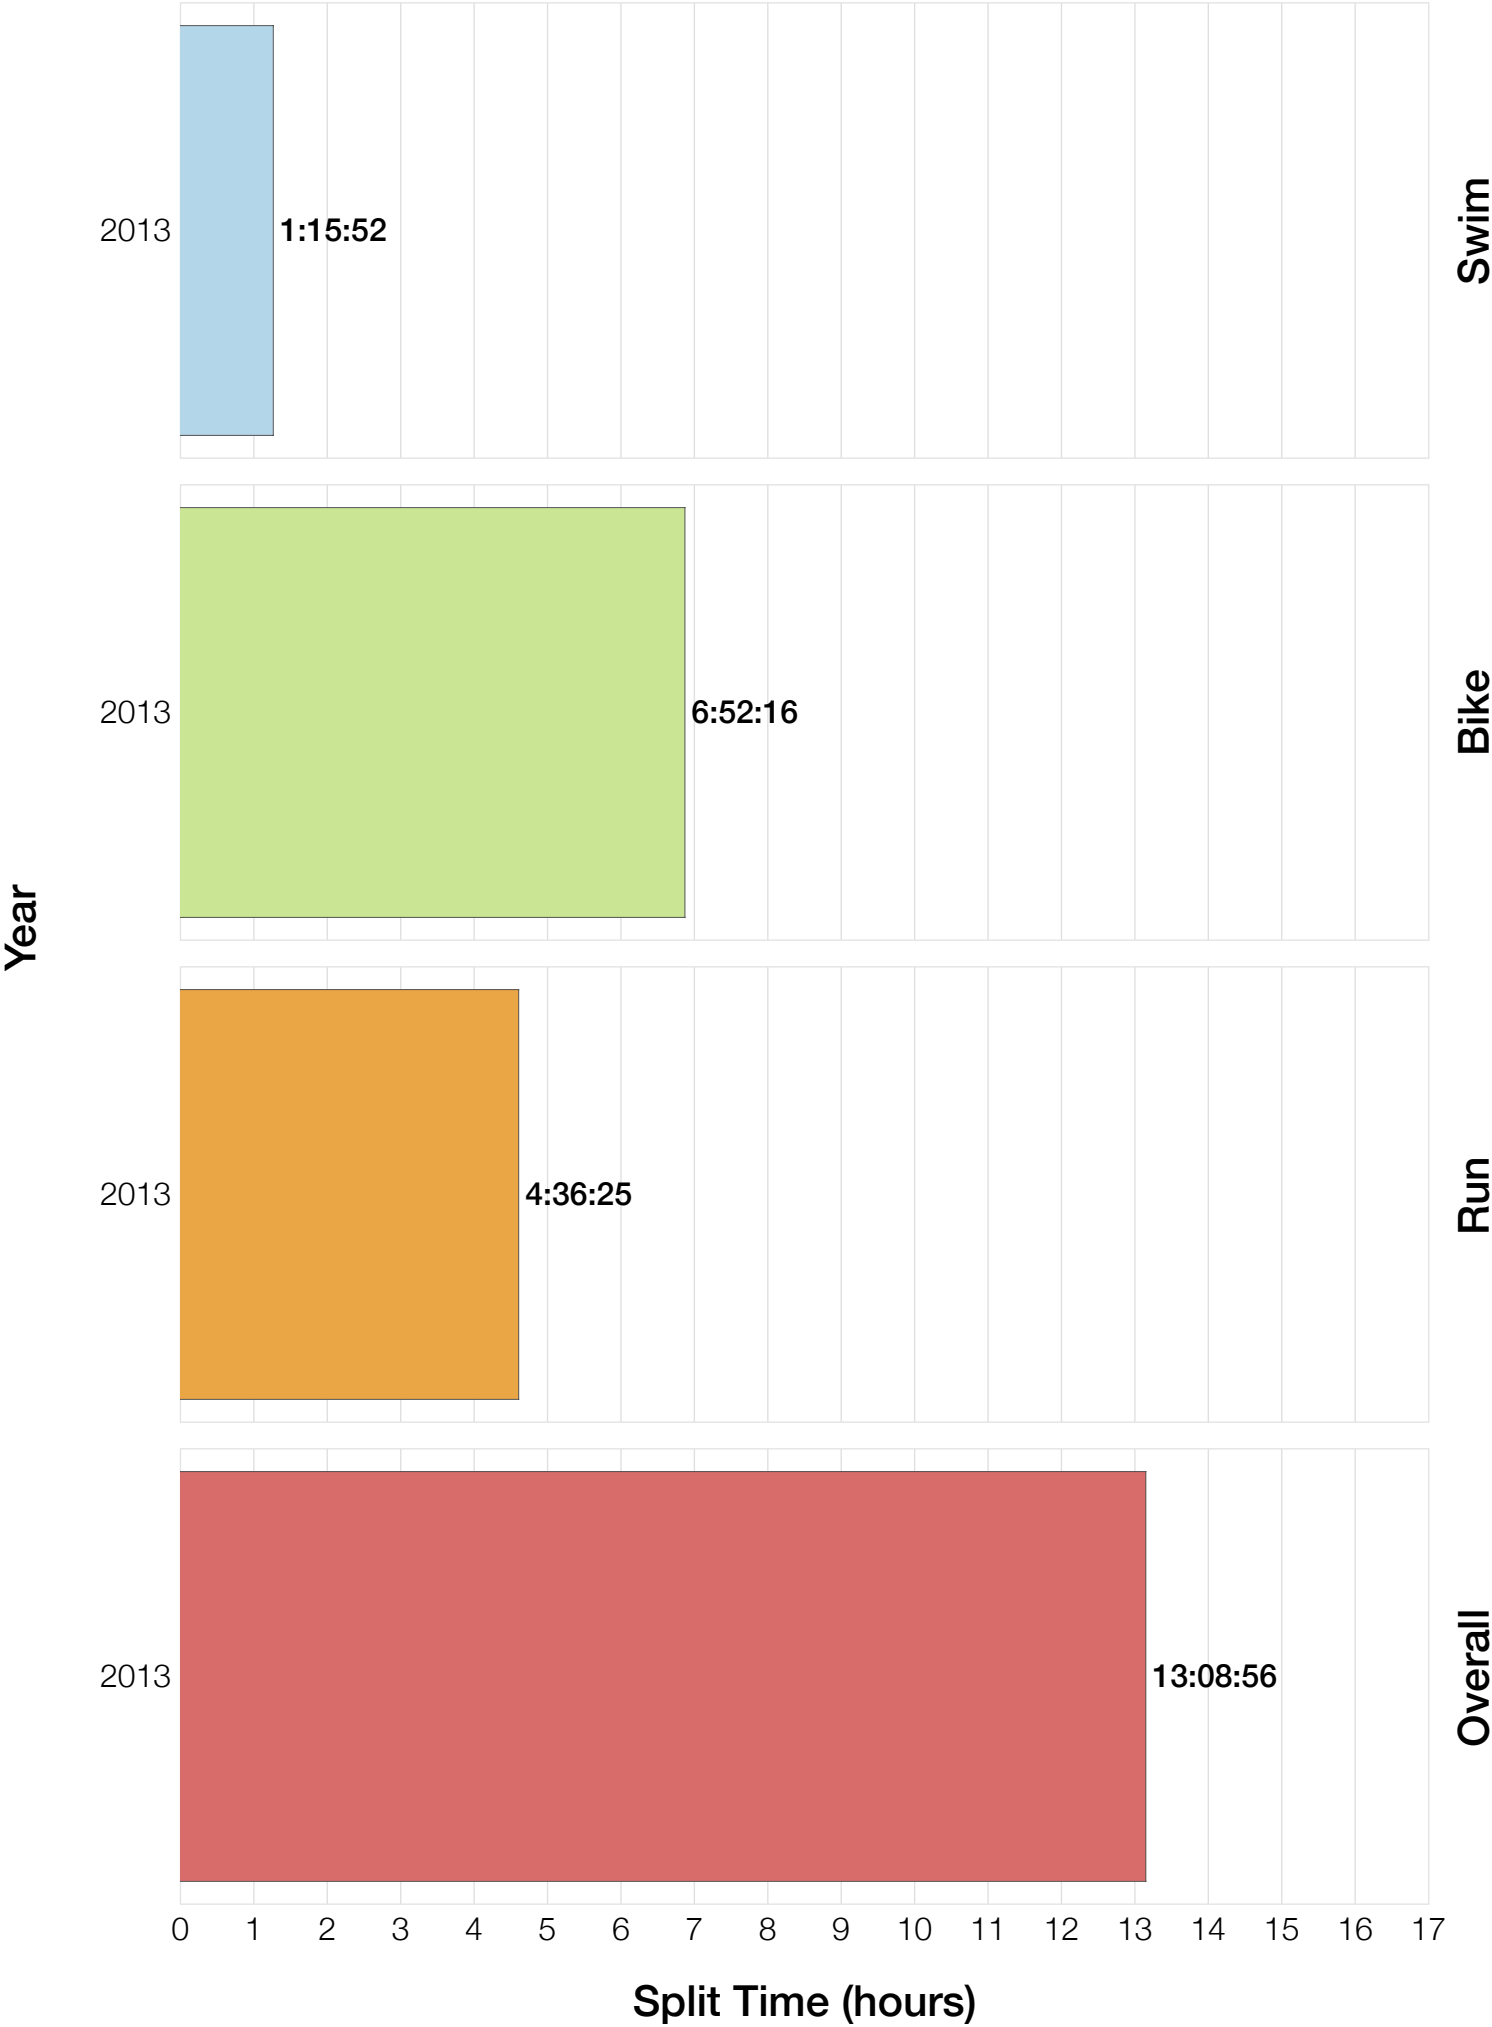

Ironman Japan M35-39 Stats

M35-39 Summary Statistics

Year	Finishers	M35-39 Finishers	Male Winner's Time	Female Winner's Time	M35-39 Winner's Time
2013	1239	155	8:47:53	10:12:42	9:42:34
Average	1239	155	8:47:53	10:12:42	9:42:34

M35-39 Swim

M35-39 Bike

M35-39 Run

M35-39 Overall

M35-39 Fastest Splits

M35-39 Median Splits

M35-39 Slowest Splits

M35-39 Top 30 Finishing Splits

Estimated Kona Slot Average Finishing Time Finishing Time

M35-39 Top 10 and Kona Times and Splits

Summary Statistics

Position	Swim Time	Bike Time	Run Time	Overall Time
Average Male Winner	0:49:22	4:52:28	3:01:09	8:47:53
Average Female Winner	1:12:47	5:39:36	3:13:20	10:12:42
Average 1st Age Grouper	0:58:28	5:10:35	3:26:44	9:42:34
Average 2nd Age Grouper	0:58:44	5:21:45	3:21:09	9:53:41
Average 3rd Age Grouper	1:04:32	5:37:22	3:07:19	9:56:51
Average 4th Age Grouper	0:58:10	5:25:57	3:46:28	10:16:29
Average 5th Age Grouper	1:07:43	5:37:01	3:24:26	10:17:35
Average 6th Age Grouper	0:52:53	5:46:45	3:35:35	10:21:58
Average 7th Age Grouper	1:03:27	5:37:51	3:34:15	10:22:57
Average 8th Age Grouper	1:11:25	5:44:11	3:23:34	10:26:32
Average 9th Age Grouper	1:07:19	5:46:31	3:30:22	10:31:43
Average 10th Age Grouper	0:58:28	5:38:39	3:47:16	10:35:02
Kona Qualifier Average	1:01:31	5:26:32	3:25:13	10:01:26
Top 10 Age Grouper Average	1:02:06	5:34:39	3:29:42	10:14:32