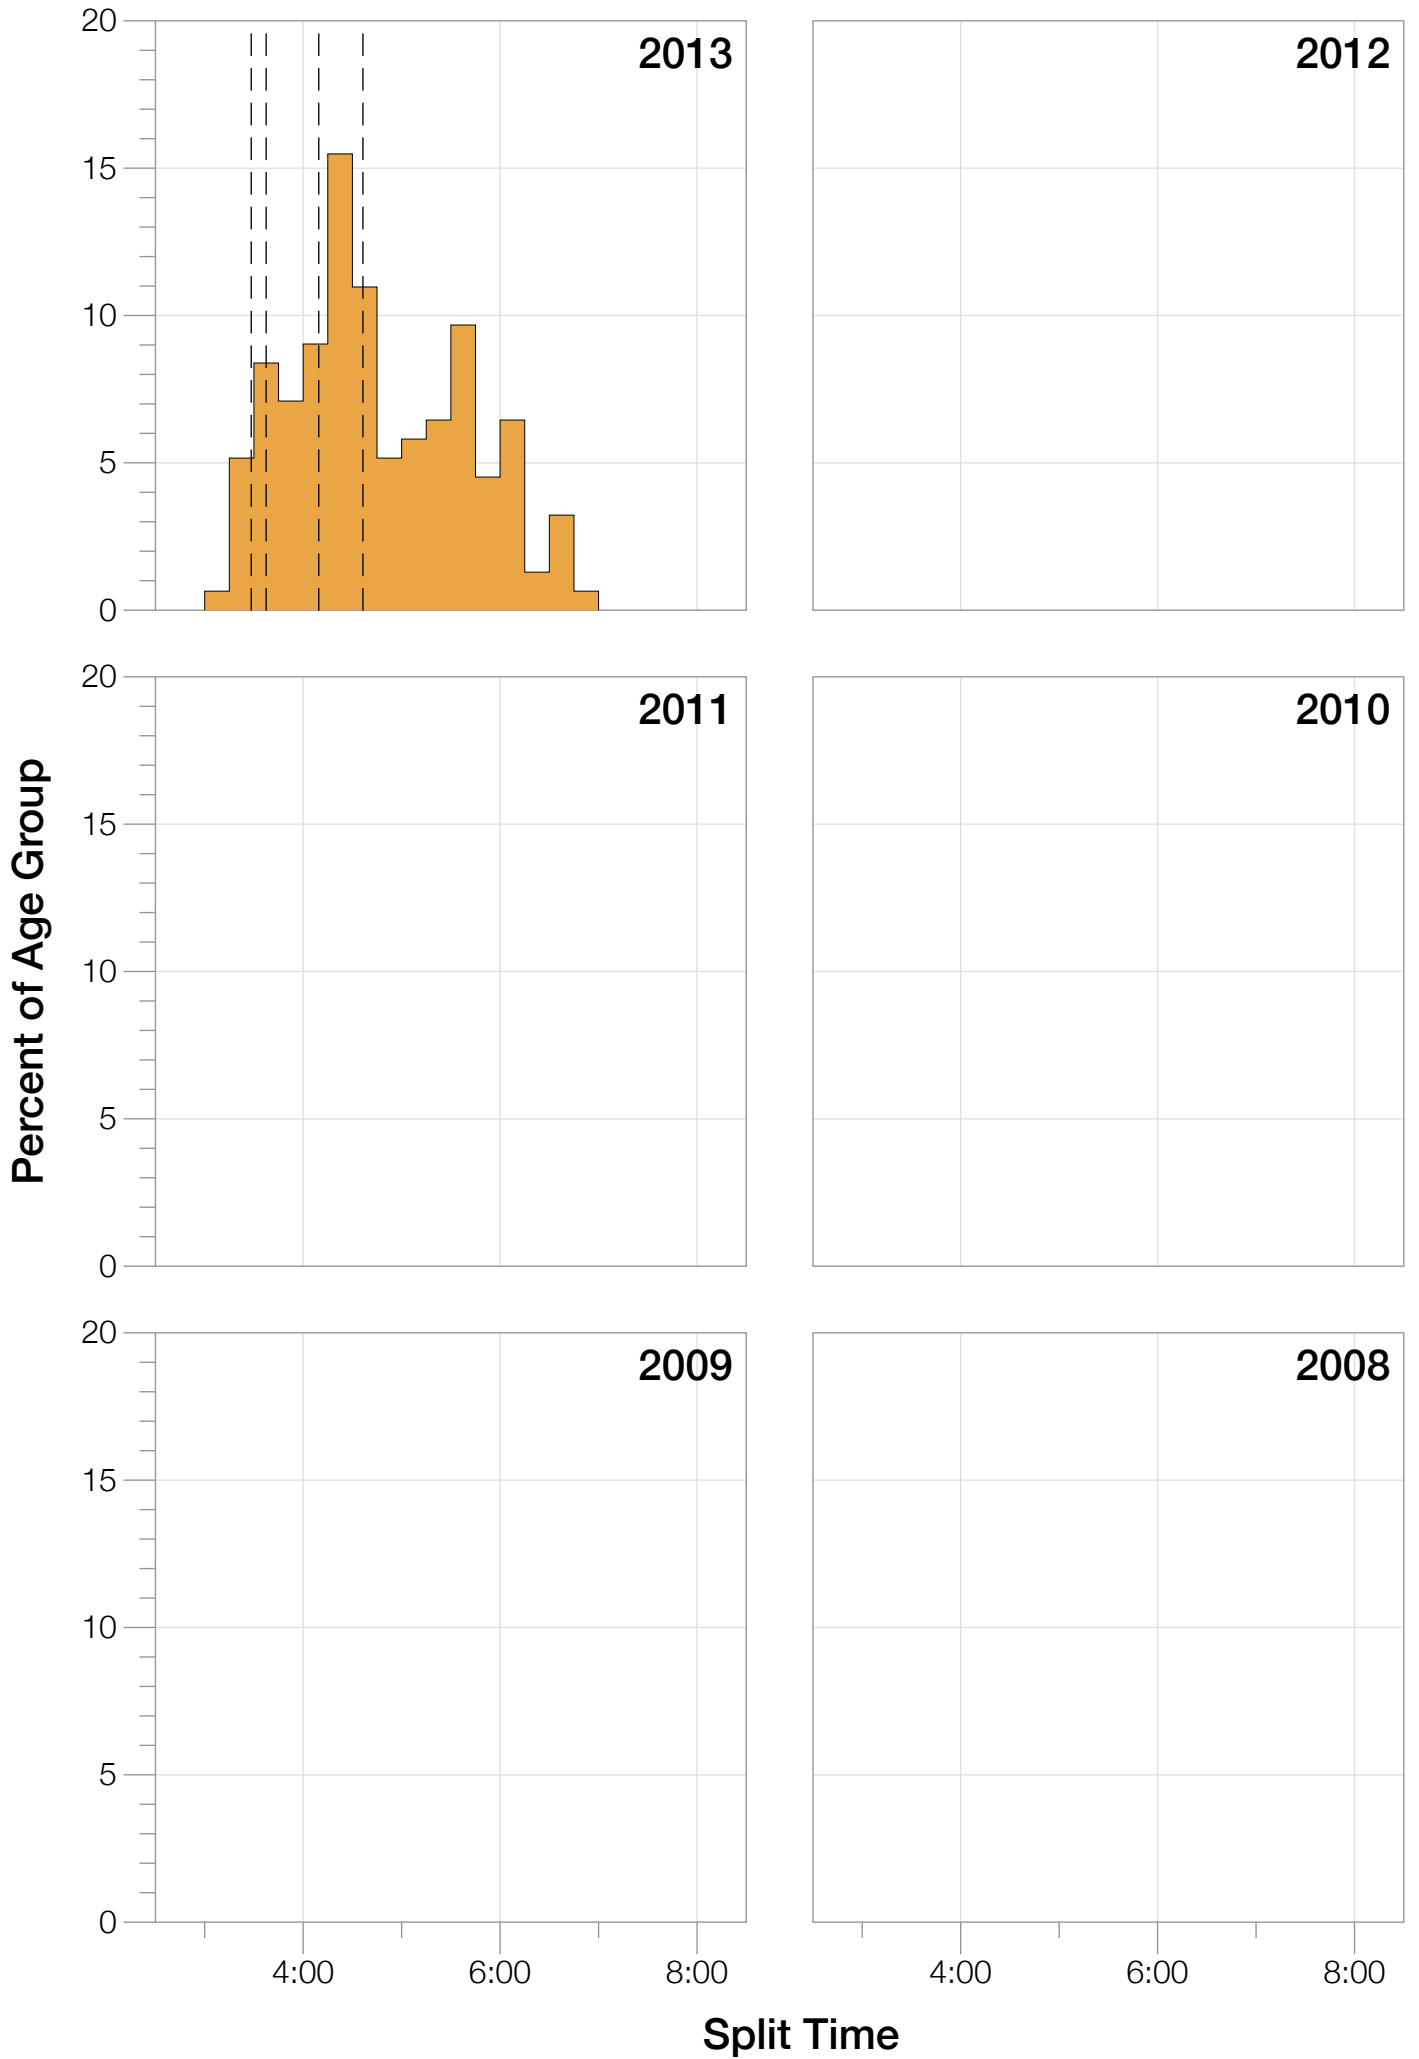

Ironman Japan M35-39 Stats

M35-39 Summary Statistics

Year	Finishers	M35-39 Finishers	Male Winner's Time	Female Winner's Time	M35-39 Winner's Time
2013	1239	155	8:47:53	10:12:42	9:42:34
Average	1239	155	8:47:53	10:12:42	9:42:34

M35-39 Swim

M35-39 Bike

M35-39 Run

M35-39 Overall

M35-39 Fastest Splits

M35-39 Median Splits

M35-39 Slowest Splits

M35-39 Top 30 Finishing Splits

Estimated Kona Slot Average Finishing Time Finishing Time

M35-39 Top 10 and Kona Times and Splits

Summary Statistics

Position	Swim Time	Bike Time	Run Time	Overall Time
Average Male Winner	0:49:22	4:52:28	3:01:09	8:47:53
Average Female Winner	1:12:47	5:39:36	3:13:20	10:12:42
Average 1st Age Grouper	0:58:28	5:10:35	3:26:44	9:42:34
Average 2nd Age Grouper	0:58:44	5:21:45	3:21:09	9:53:41
Average 3rd Age Grouper	1:04:32	5:37:22	3:07:19	9:56:51
Average 4th Age Grouper	0:58:10	5:25:57	3:46:28	10:16:29
Average 5th Age Grouper	1:07:43	5:37:01	3:24:26	10:17:35
Average 6th Age Grouper	0:52:53	5:46:45	3:35:35	10:21:58
Average 7th Age Grouper	1:03:27	5:37:51	3:34:15	10:22:57
Average 8th Age Grouper	1:11:25	5:44:11	3:23:34	10:26:32
Average 9th Age Grouper	1:07:19	5:46:31	3:30:22	10:31:43
Average 10th Age Grouper	0:58:28	5:38:39	3:47:16	10:35:02
Kona Qualifier Average	1:01:31	5:26:32	3:25:13	10:01:26
Top 10 Age Grouper Average	1:02:06	5:34:39	3:29:42	10:14:32