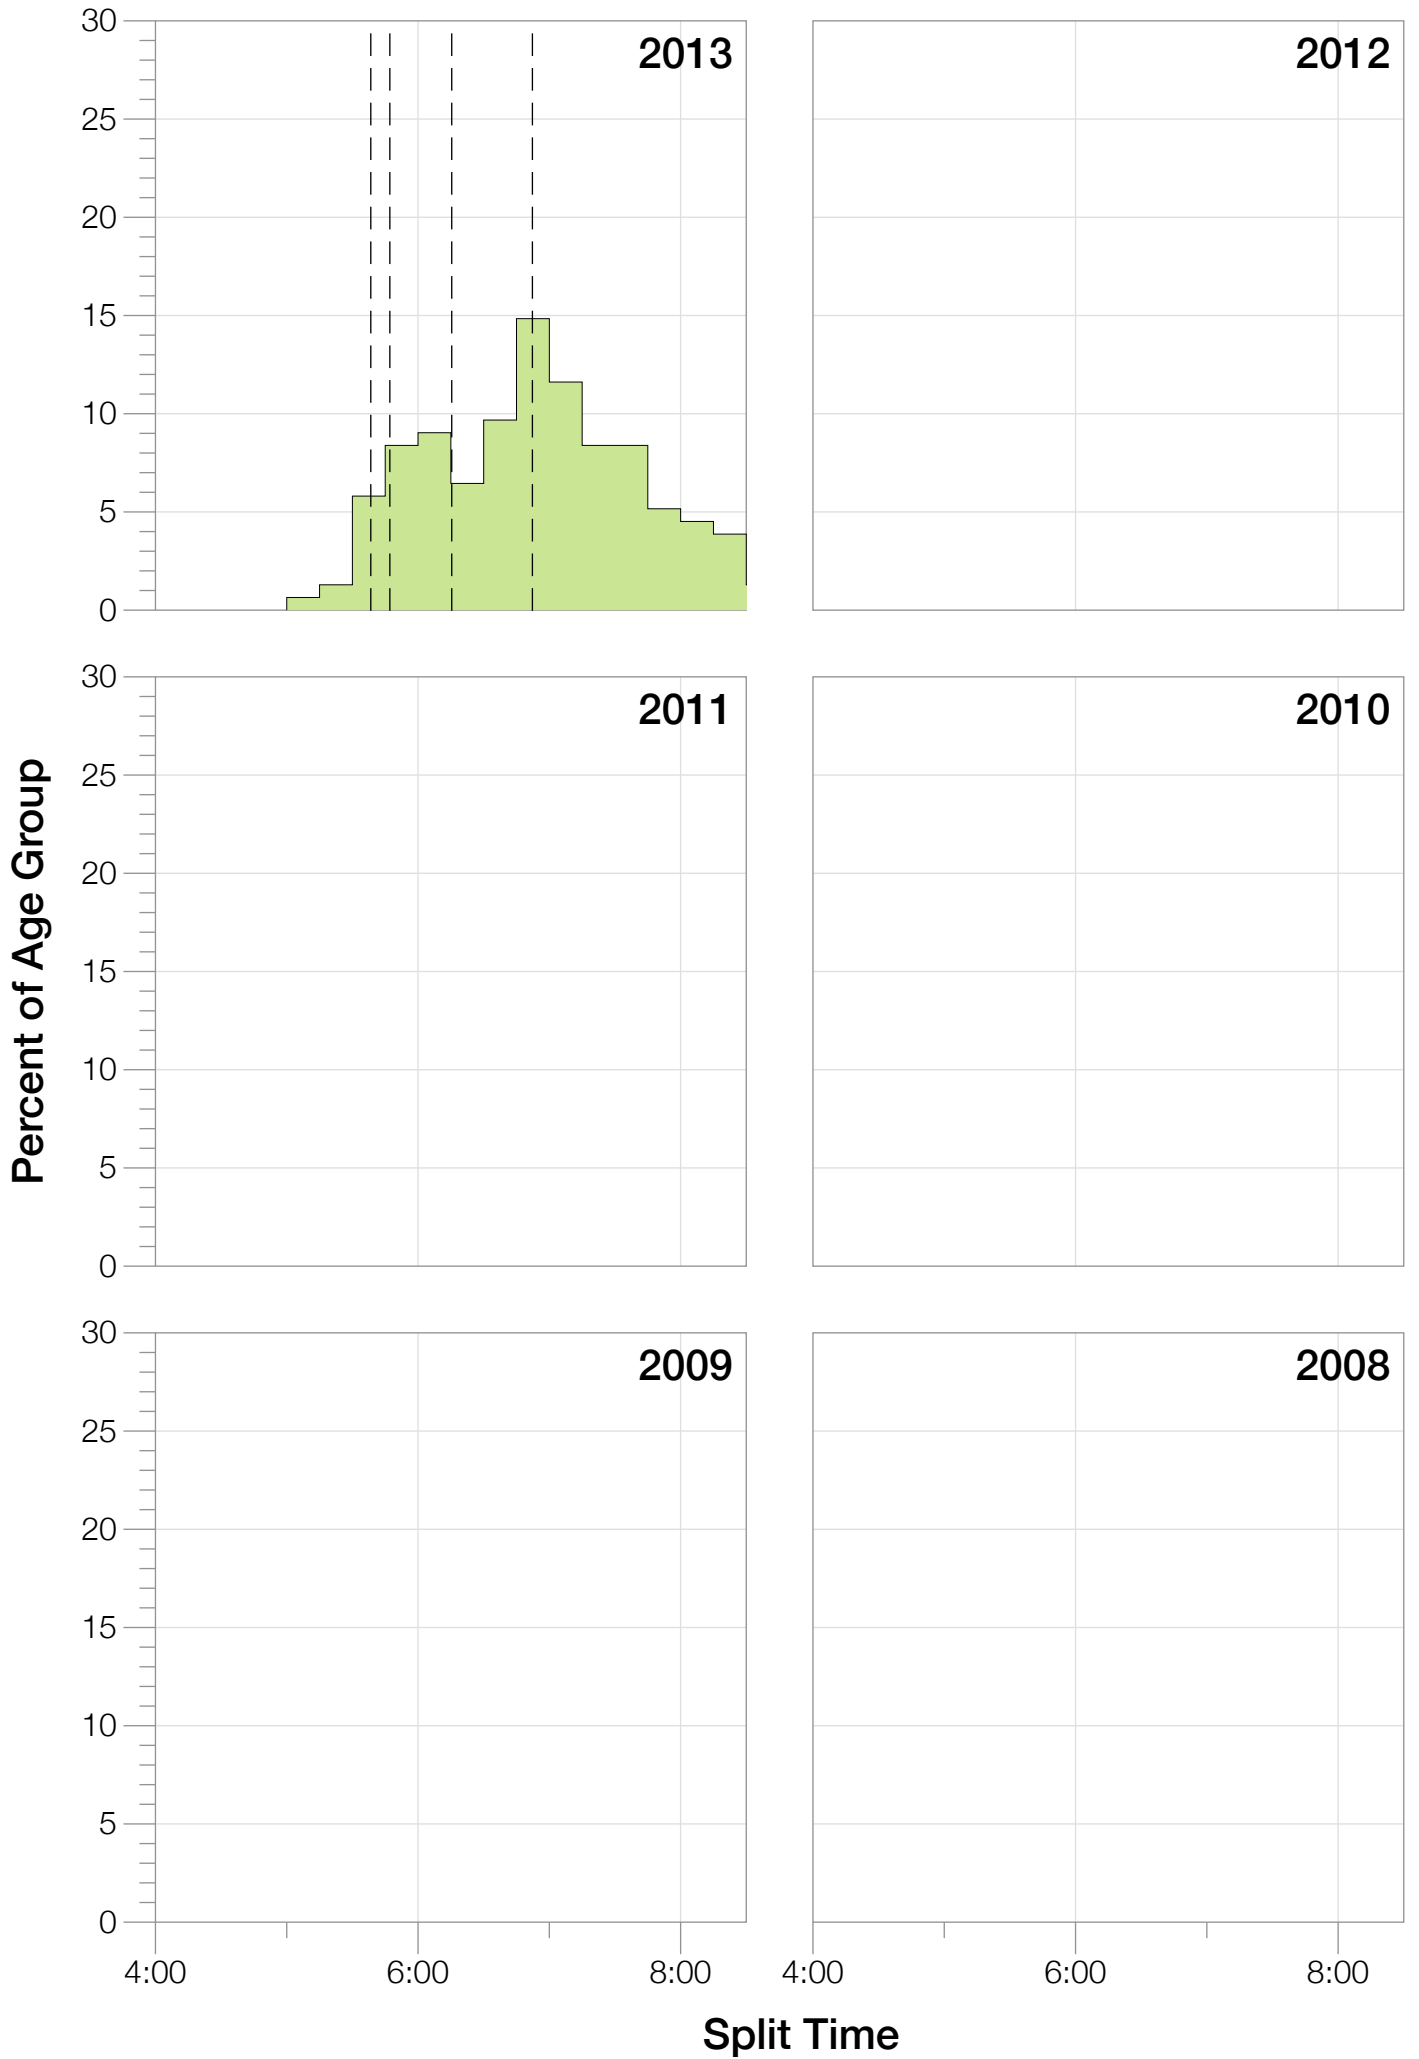

Ironman Japan M35-39 Stats

M35-39 Summary Statistics

Year	Finishers	M35-39 Finishers	Male Winner's Time	Female Winner's Time	M35-39 Winner's Time
2013	1239	155	8:47:53	10:12:42	9:42:34
Average	1239	155	8:47:53	10:12:42	9:42:34

M35-39 Swim

M35-39 Bike

M35-39 Run

M35-39 Overall

M35-39 Fastest Splits

M35-39 Median Splits

M35-39 Slowest Splits

M35-39 Top 30 Finishing Splits

Estimated Kona Slot Average Finishing Time Finishing Time

M35-39 Top 10 and Kona Times and Splits

Summary Statistics

Position	Swim Time	Bike Time	Run Time	Overall Time
Average Male Winner	0:49:22	4:52:28	3:01:09	8:47:53
Average Female Winner	1:12:47	5:39:36	3:13:20	10:12:42
Average 1st Age Grouper	0:58:28	5:10:35	3:26:44	9:42:34
Average 2nd Age Grouper	0:58:44	5:21:45	3:21:09	9:53:41
Average 3rd Age Grouper	1:04:32	5:37:22	3:07:19	9:56:51
Average 4th Age Grouper	0:58:10	5:25:57	3:46:28	10:16:29
Average 5th Age Grouper	1:07:43	5:37:01	3:24:26	10:17:35
Average 6th Age Grouper	0:52:53	5:46:45	3:35:35	10:21:58
Average 7th Age Grouper	1:03:27	5:37:51	3:34:15	10:22:57
Average 8th Age Grouper	1:11:25	5:44:11	3:23:34	10:26:32
Average 9th Age Grouper	1:07:19	5:46:31	3:30:22	10:31:43
Average 10th Age Grouper	0:58:28	5:38:39	3:47:16	10:35:02
Kona Qualifier Average	1:01:31	5:26:32	3:25:13	10:01:26
Top 10 Age Grouper Average	1:02:06	5:34:39	3:29:42	10:14:32