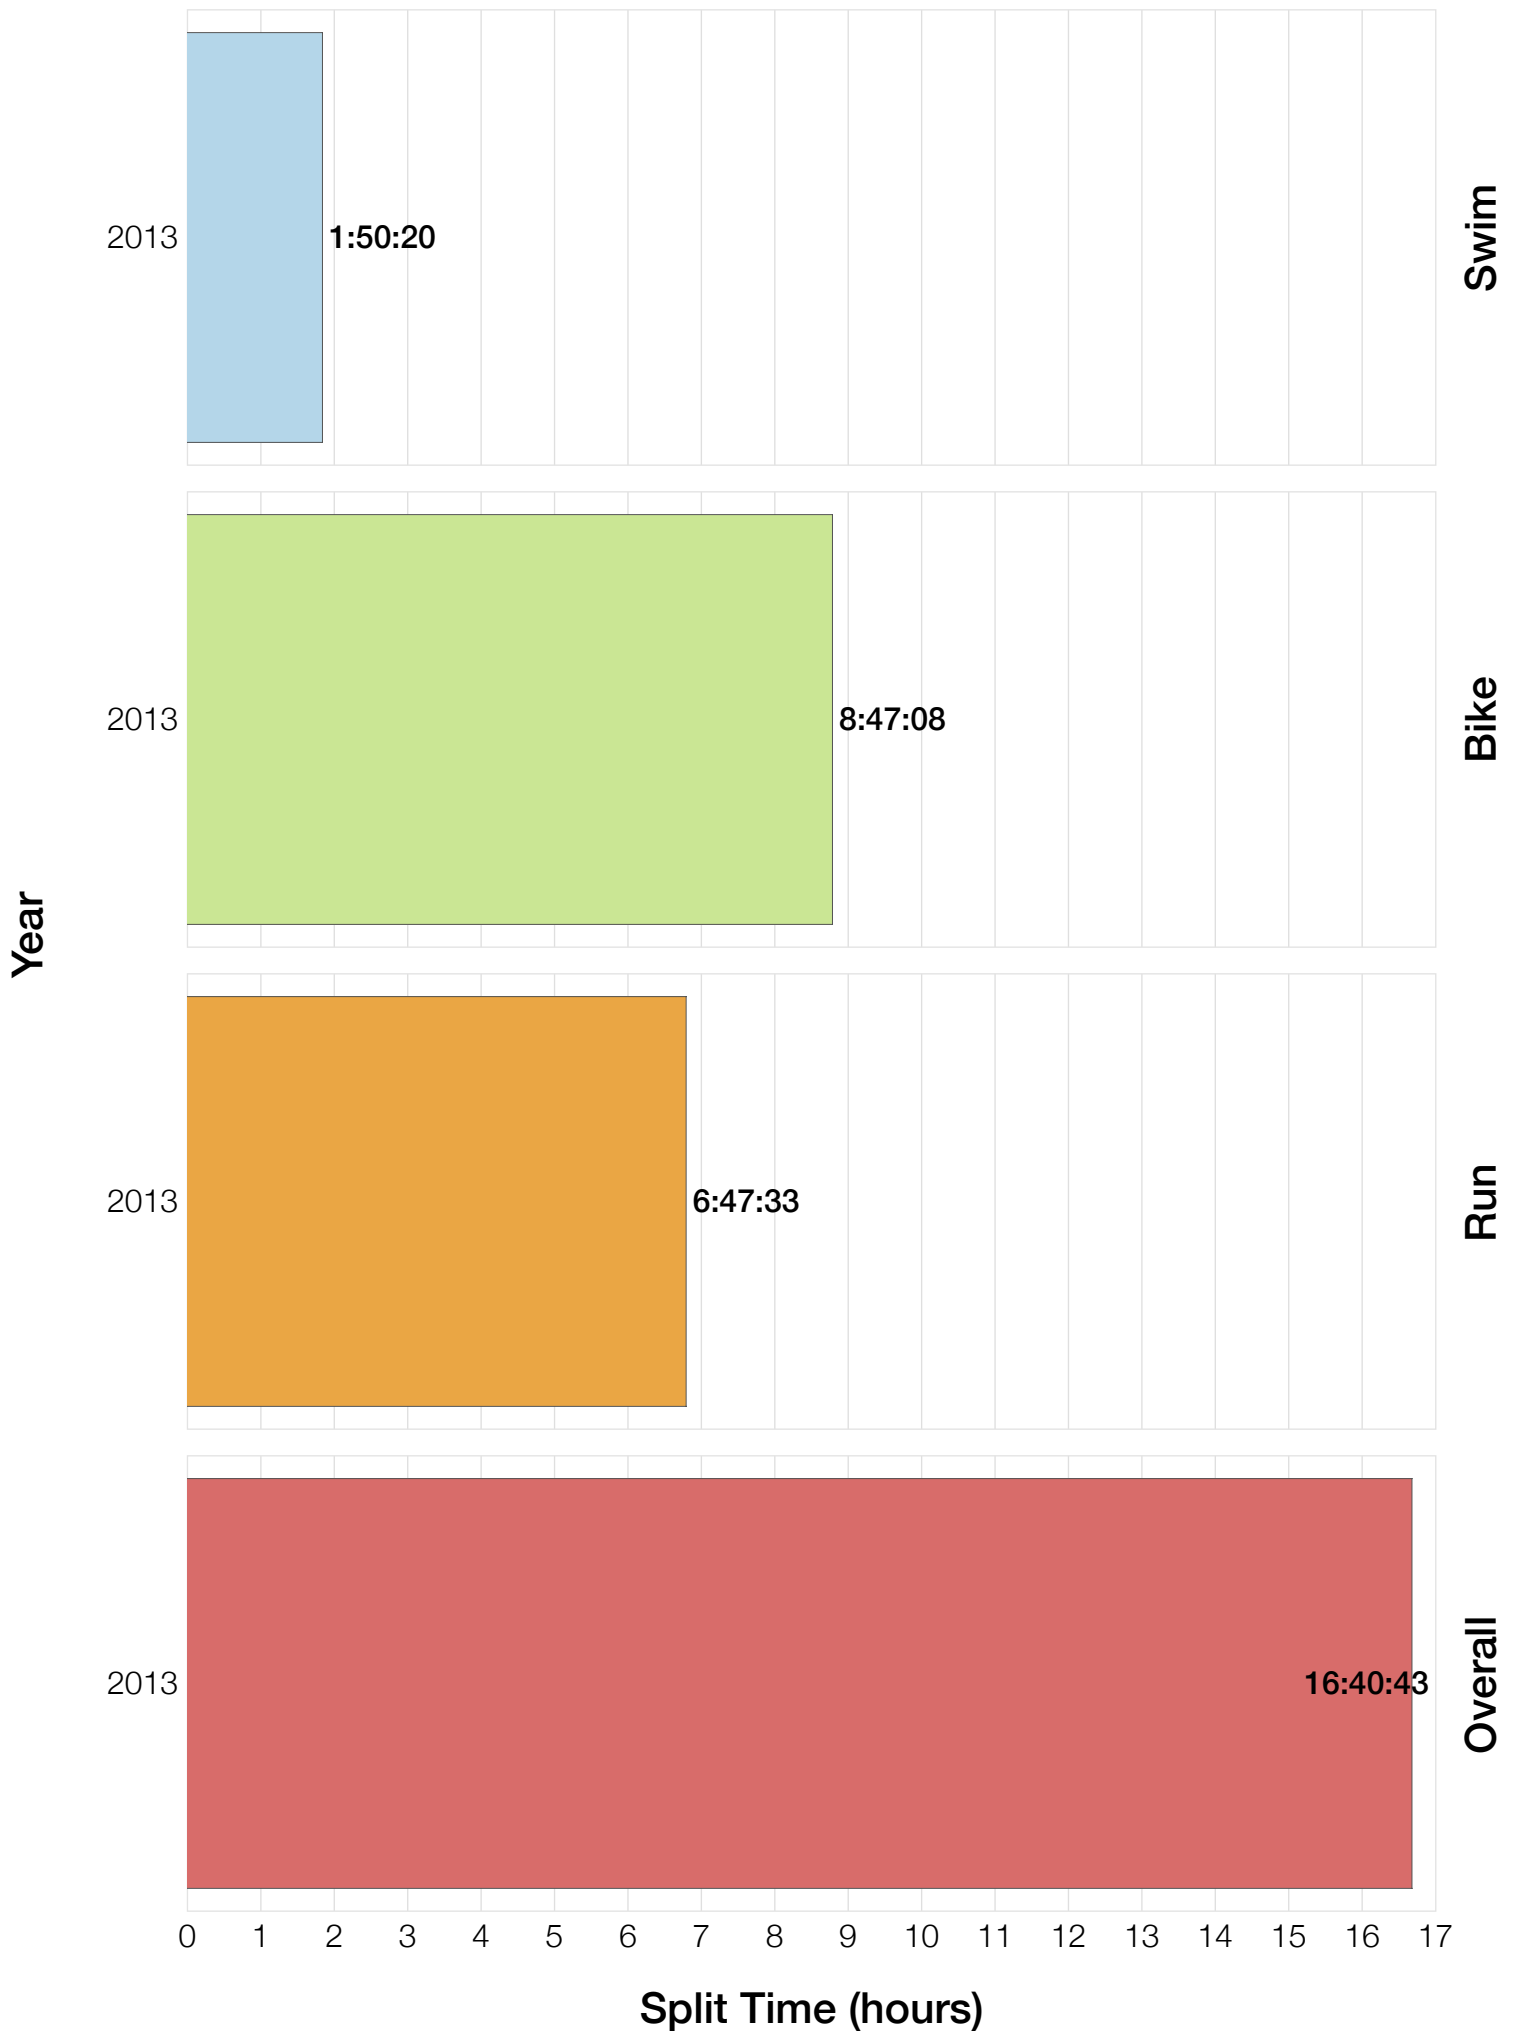

M35-39 Swim

M35-39 Bike

M35-39 Run

M35-39 Overall

M35-39 Fastest Splits

M35-39 Median Splits

M35-39 Slowest Splits

M35-39 Top 30 Finishing Splits

Estimated Kona Slot Average Finishing Time Finishing Time

M35-39 Top 10 and Kona Times and Splits

Summary Statistics

Position	Swim Time	Bike Time	Run Time	Overall Time
Average Male Winner	0:49:22	4:52:28	3:01:09	8:47:53
Average Female Winner	1:12:47	5:39:36	3:13:20	10:12:42
Average 1st Age Grouper	0:58:28	5:10:35	3:26:44	9:42:34
Average 2nd Age Grouper	0:58:44	5:21:45	3:21:09	9:53:41
Average 3rd Age Grouper	1:04:32	5:37:22	3:07:19	9:56:51
Average 4th Age Grouper	0:58:10	5:25:57	3:46:28	10:16:29
Average 5th Age Grouper	1:07:43	5:37:01	3:24:26	10:17:35
Average 6th Age Grouper	0:52:53	5:46:45	3:35:35	10:21:58
Average 7th Age Grouper	1:03:27	5:37:51	3:34:15	10:22:57
Average 8th Age Grouper	1:11:25	5:44:11	3:23:34	10:26:32
Average 9th Age Grouper	1:07:19	5:46:31	3:30:22	10:31:43
Average 10th Age Grouper	0:58:28	5:38:39	3:47:16	10:35:02
Kona Qualifier Average	1:01:31	5:26:32	3:25:13	10:01:26
Top 10 Age Grouper Average	1:02:06	5:34:39	3:29:42	10:14:32

Japan 2013

Position	Swim Time	Bike Time	Run Time	Overall Time
Male Winner	0:49:22	4:52:28	3:01:09	8:47:53
Female Winner	1:12:47	5:39:36	3:13:20	10:12:42
1st Age Grouper	0:58:28	5:10:35	3:26:44	9:42:34
2nd Age Grouper	0:58:44	5:21:45	3:21:09	9:53:41
3rd Age Grouper	1:04:32	5:37:22	3:07:19	9:56:51
4th Age Grouper	0:58:10	5:25:57	3:46:28	10:16:29
5th Age Grouper	1:07:43	5:37:01	3:24:26	10:17:35
6th Age Grouper	0:52:53	5:46:45	3:35:35	10:21:58
7th Age Grouper	1:03:27	5:37:51	3:34:15	10:22:57
8th Age Grouper	1:11:25	5:44:11	3:23:34	10:26:32
9th Age Grouper	1:07:19	5:46:31	3:30:22	10:31:43
10th Age Grouper	0:58:28	5:38:39	3:47:16	10:35:02
Kona Qualifier Average	1:01:31	5:26:32	3:25:13	10:01:26
Top 10 Age Grouper Average	1:02:06	5:34:39	3:29:42	10:14:32