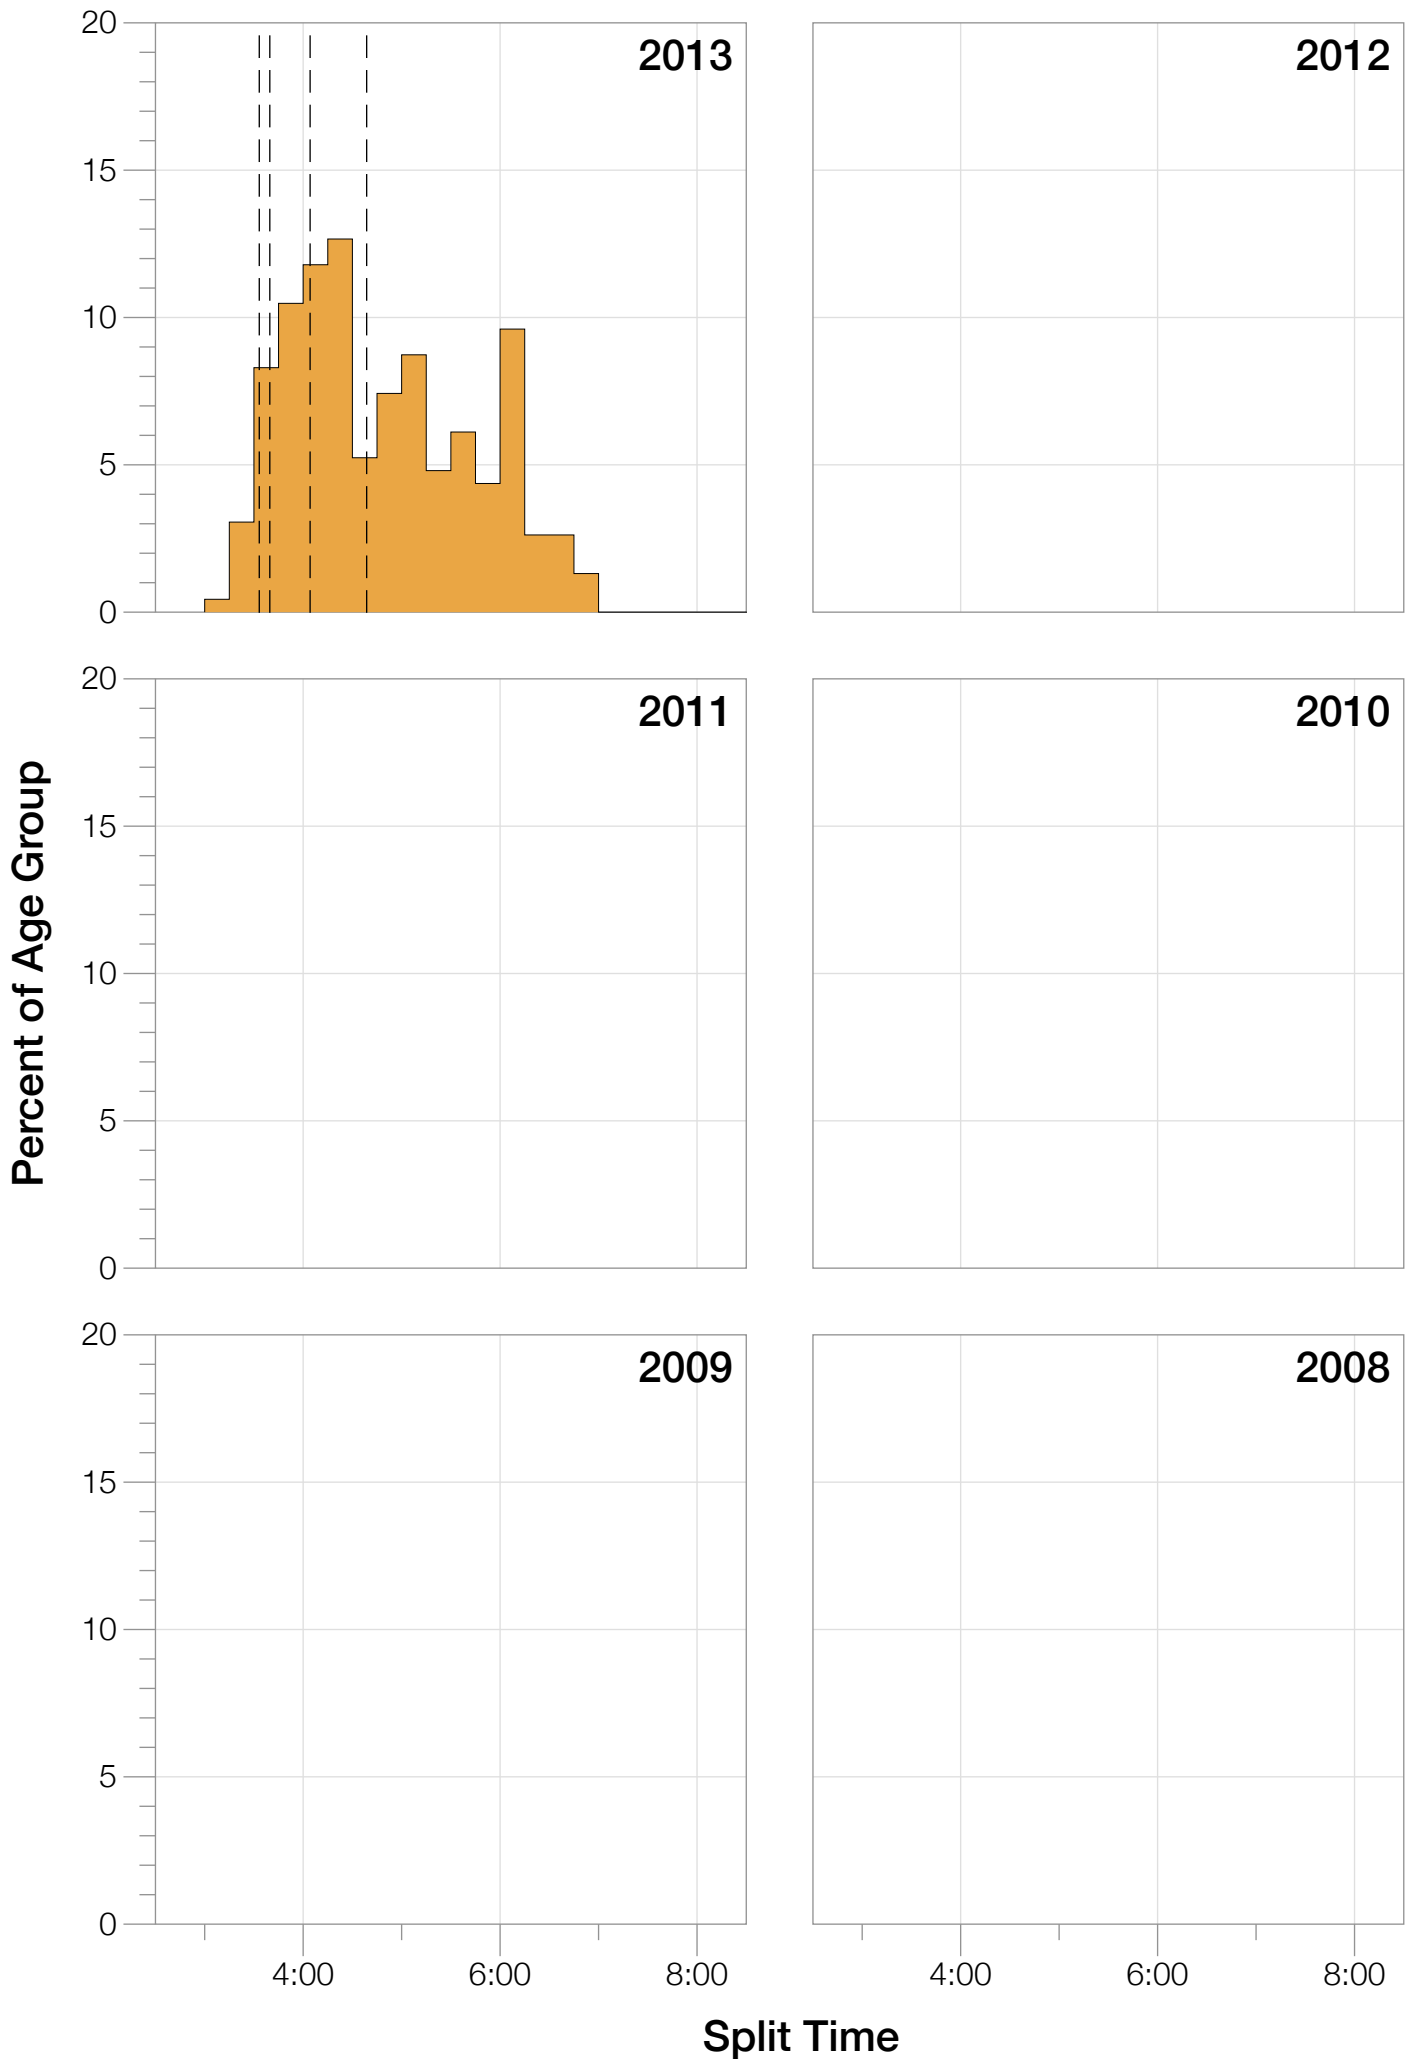

Ironman Japan M40-44 Stats

M40-44 Summary Statistics

Year	Finishers	M40-44 Finishers	Male Winner's Time	Female Winner's Time	M40-44 Winner's Time
2013	1239	230	8:47:53	10:12:42	9:54:56
Average	1239	230	8:47:53	10:12:42	9:54:56

M40-44 Swim

M40-44 Bike

M40-44 Run

M40-44 Overall

M40-44 Fastest Splits

M40-44 Median Splits

M40-44 Slowest Splits

M40-44 Top 30 Finishing Splits

Estimated Kona Slot Average Finishing Time Finishing Time

M40-44 Top 10 and Kona Times and Splits

Summary Statistics

Position	Swim Time	Bike Time	Run Time	Overall Time
Average Male Winner	0:49:22	4:52:28	3:01:09	8:47:53
Average Female Winner	1:12:47	5:39:36	3:13:20	10:12:42
Average 1st Age Grouper	0:54:58	5:30:32	3:21:43	9:54:56
Average 2nd Age Grouper	1:07:58	5:13:22	3:34:23	10:02:14
Average 3rd Age Grouper	1:10:56	5:31:18	3:18:39	10:08:21
Average 4th Age Grouper	0:58:05	5:30:40	3:32:43	10:08:38
Average 5th Age Grouper	0:58:10	5:36:43	3:28:59	10:10:10
Average 6th Age Grouper	1:00:28	5:33:36	3:30:39	10:13:11
Average 7th Age Grouper	1:12:46	5:36:41	3:20:35	10:18:34
Average 8th Age Grouper	0:58:08	5:39:49	3:33:24	10:20:41
Average 9th Age Grouper	1:10:57	5:40:40	3:27:43	10:28:50
Average 10th Age Grouper	1:04:34	5:48:17	3:35:30	10:36:30
Kona Qualifier Average	1:01:45	5:29:21	3:27:51	10:06:15
Top 10 Age Grouper Average	1:03:42	5:34:09	3:28:25	10:14:12