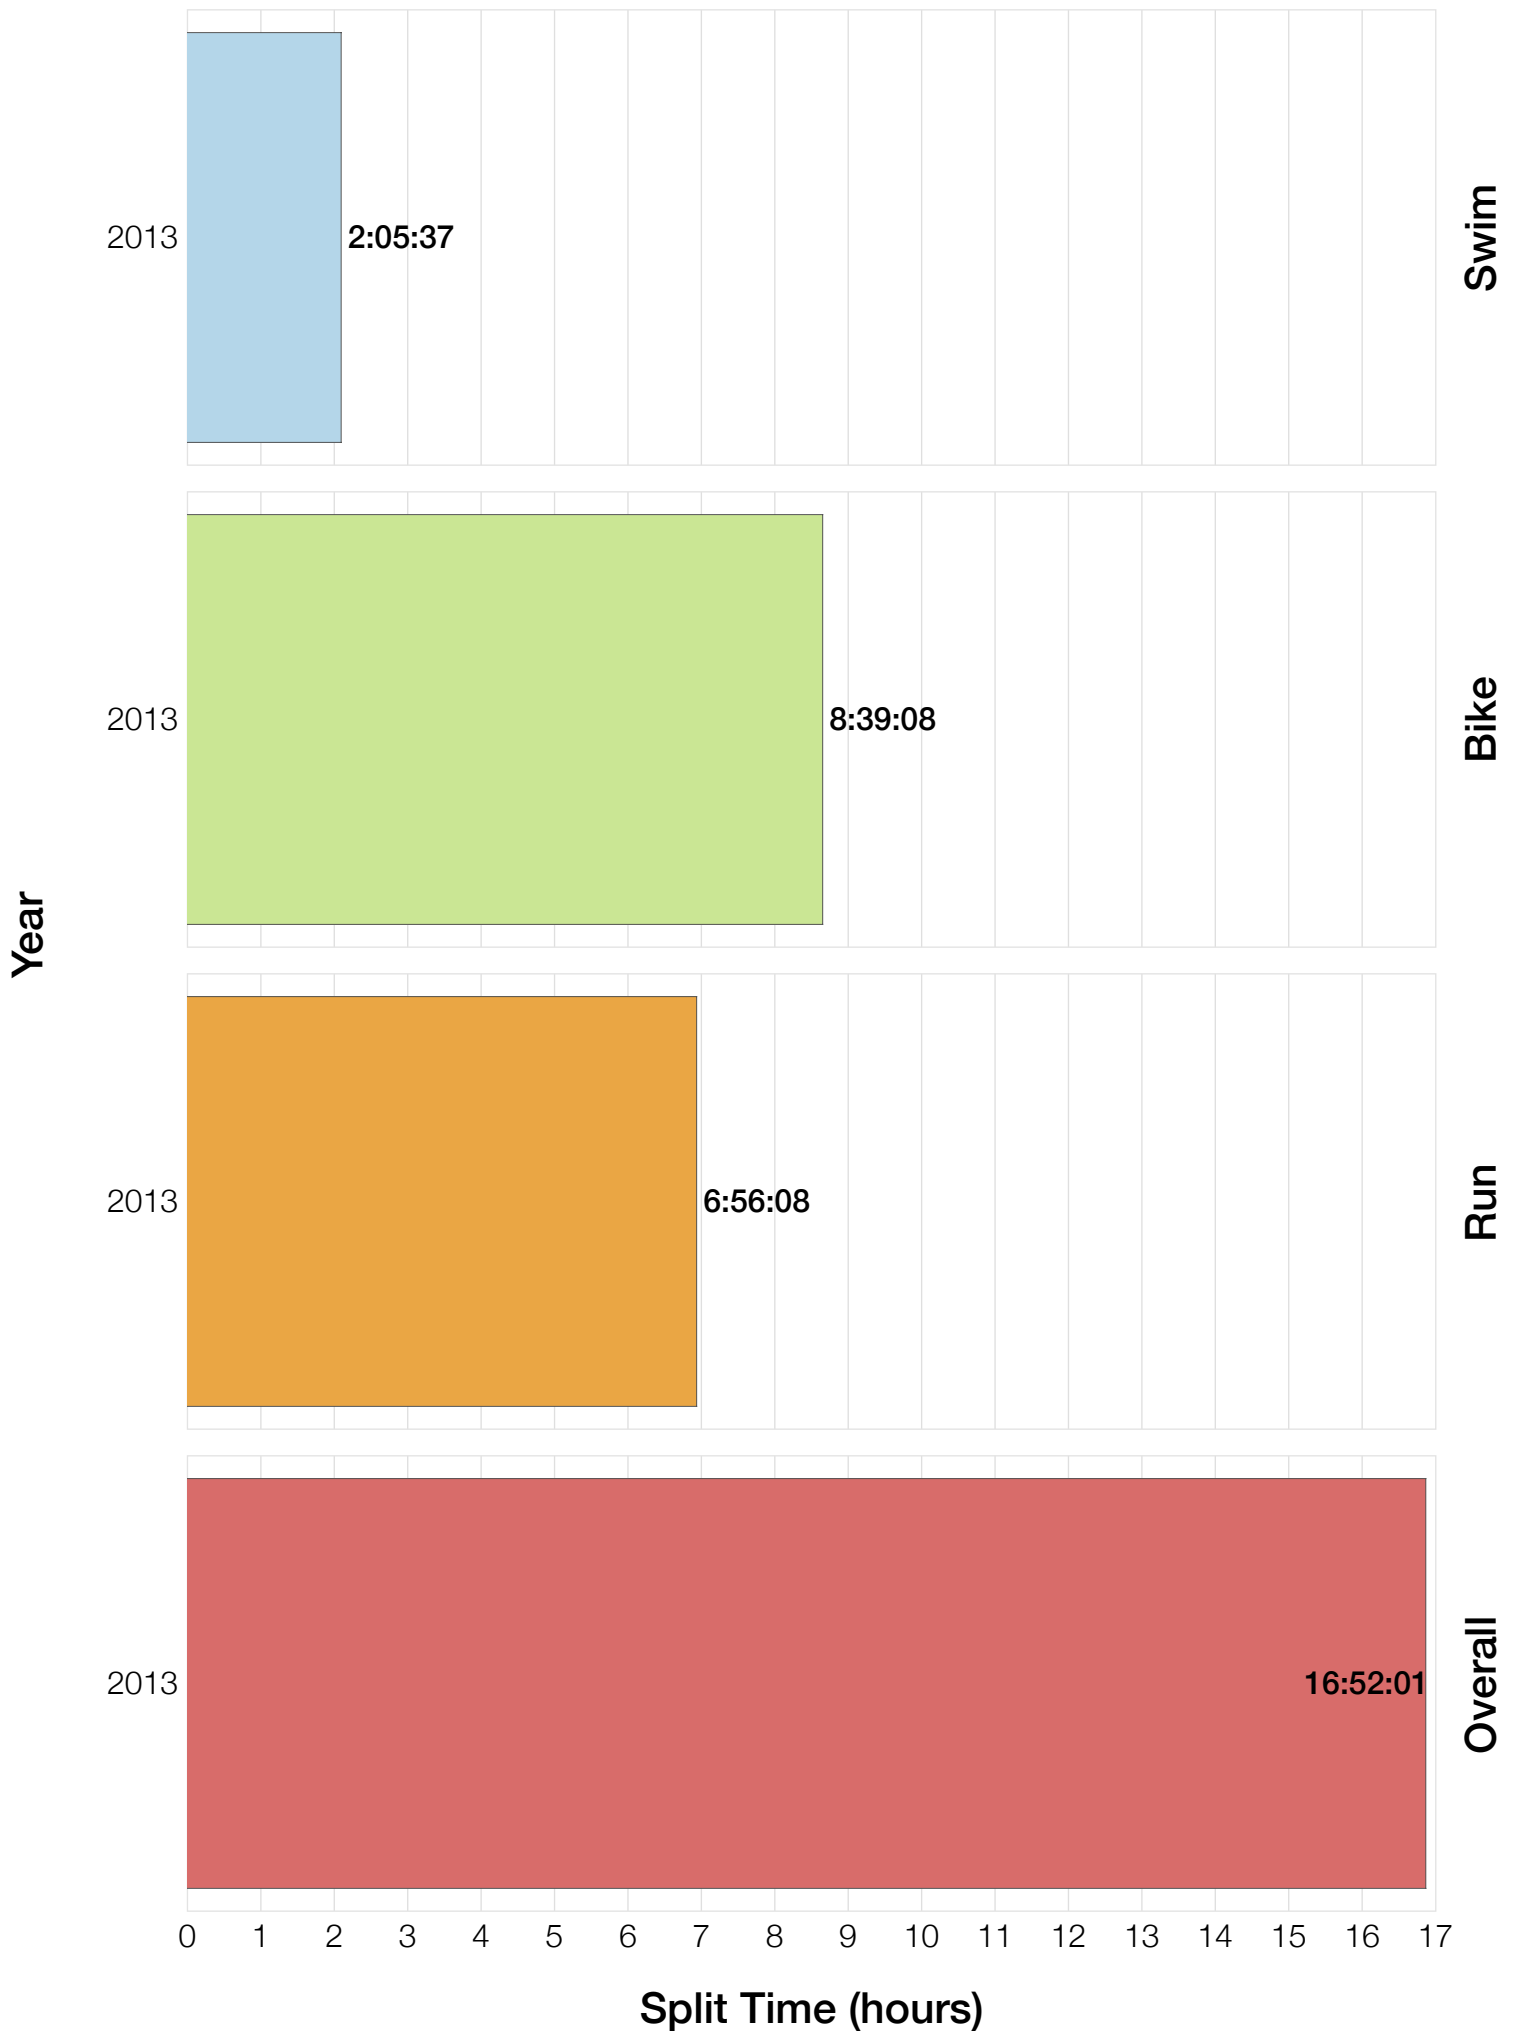

M40-44 Swim

M40-44 Bike

M40-44 Run

M40-44 Overall

M40-44 Fastest Splits

M40-44 Median Splits

M40-44 Slowest Splits

M40-44 Top 30 Finishing Splits

Estimated Kona Slot Average Finishing Time Finishing Time

M40-44 Top 10 and Kona Times and Splits

Summary Statistics

Position	Swim Time	Bike Time	Run Time	Overall Time
Average Male Winner	0:49:22	4:52:28	3:01:09	8:47:53
Average Female Winner	1:12:47	5:39:36	3:13:20	10:12:42
Average 1st Age Grouper	0:54:58	5:30:32	3:21:43	9:54:56
Average 2nd Age Grouper	1:07:58	5:13:22	3:34:23	10:02:14
Average 3rd Age Grouper	1:10:56	5:31:18	3:18:39	10:08:21
Average 4th Age Grouper	0:58:05	5:30:40	3:32:43	10:08:38
Average 5th Age Grouper	0:58:10	5:36:43	3:28:59	10:10:10
Average 6th Age Grouper	1:00:28	5:33:36	3:30:39	10:13:11
Average 7th Age Grouper	1:12:46	5:36:41	3:20:35	10:18:34
Average 8th Age Grouper	0:58:08	5:39:49	3:33:24	10:20:41
Average 9th Age Grouper	1:10:57	5:40:40	3:27:43	10:28:50
Average 10th Age Grouper	1:04:34	5:48:17	3:35:30	10:36:30
Kona Qualifier Average	1:01:45	5:29:21	3:27:51	10:06:15
Top 10 Age Grouper Average	1:03:42	5:34:09	3:28:25	10:14:12

Japan 2013

Position	Swim Time	Bike Time	Run Time	Overall Time
Male Winner	0:49:22	4:52:28	3:01:09	8:47:53
Female Winner	1:12:47	5:39:36	3:13:20	10:12:42
1st Age Grouper	0:54:58	5:30:32	3:21:43	9:54:56
2nd Age Grouper	1:07:58	5:13:22	3:34:23	10:02:14
3rd Age Grouper	1:10:56	5:31:18	3:18:39	10:08:21
4th Age Grouper	0:58:05	5:30:40	3:32:43	10:08:38
5th Age Grouper	0:58:10	5:36:43	3:28:59	10:10:10
6th Age Grouper	1:00:28	5:33:36	3:30:39	10:13:11
7th Age Grouper	1:12:46	5:36:41	3:20:35	10:18:34
8th Age Grouper	0:58:08	5:39:49	3:33:24	10:20:41
9th Age Grouper	1:10:57	5:40:40	3:27:43	10:28:50
10th Age Grouper	1:04:34	5:48:17	3:35:30	10:36:30
Kona Qualifier Average	1:01:45	5:29:21	3:27:51	10:06:15
Top 10 Age Grouper Average	1:03:42	5:34:09	3:28:25	10:14:12