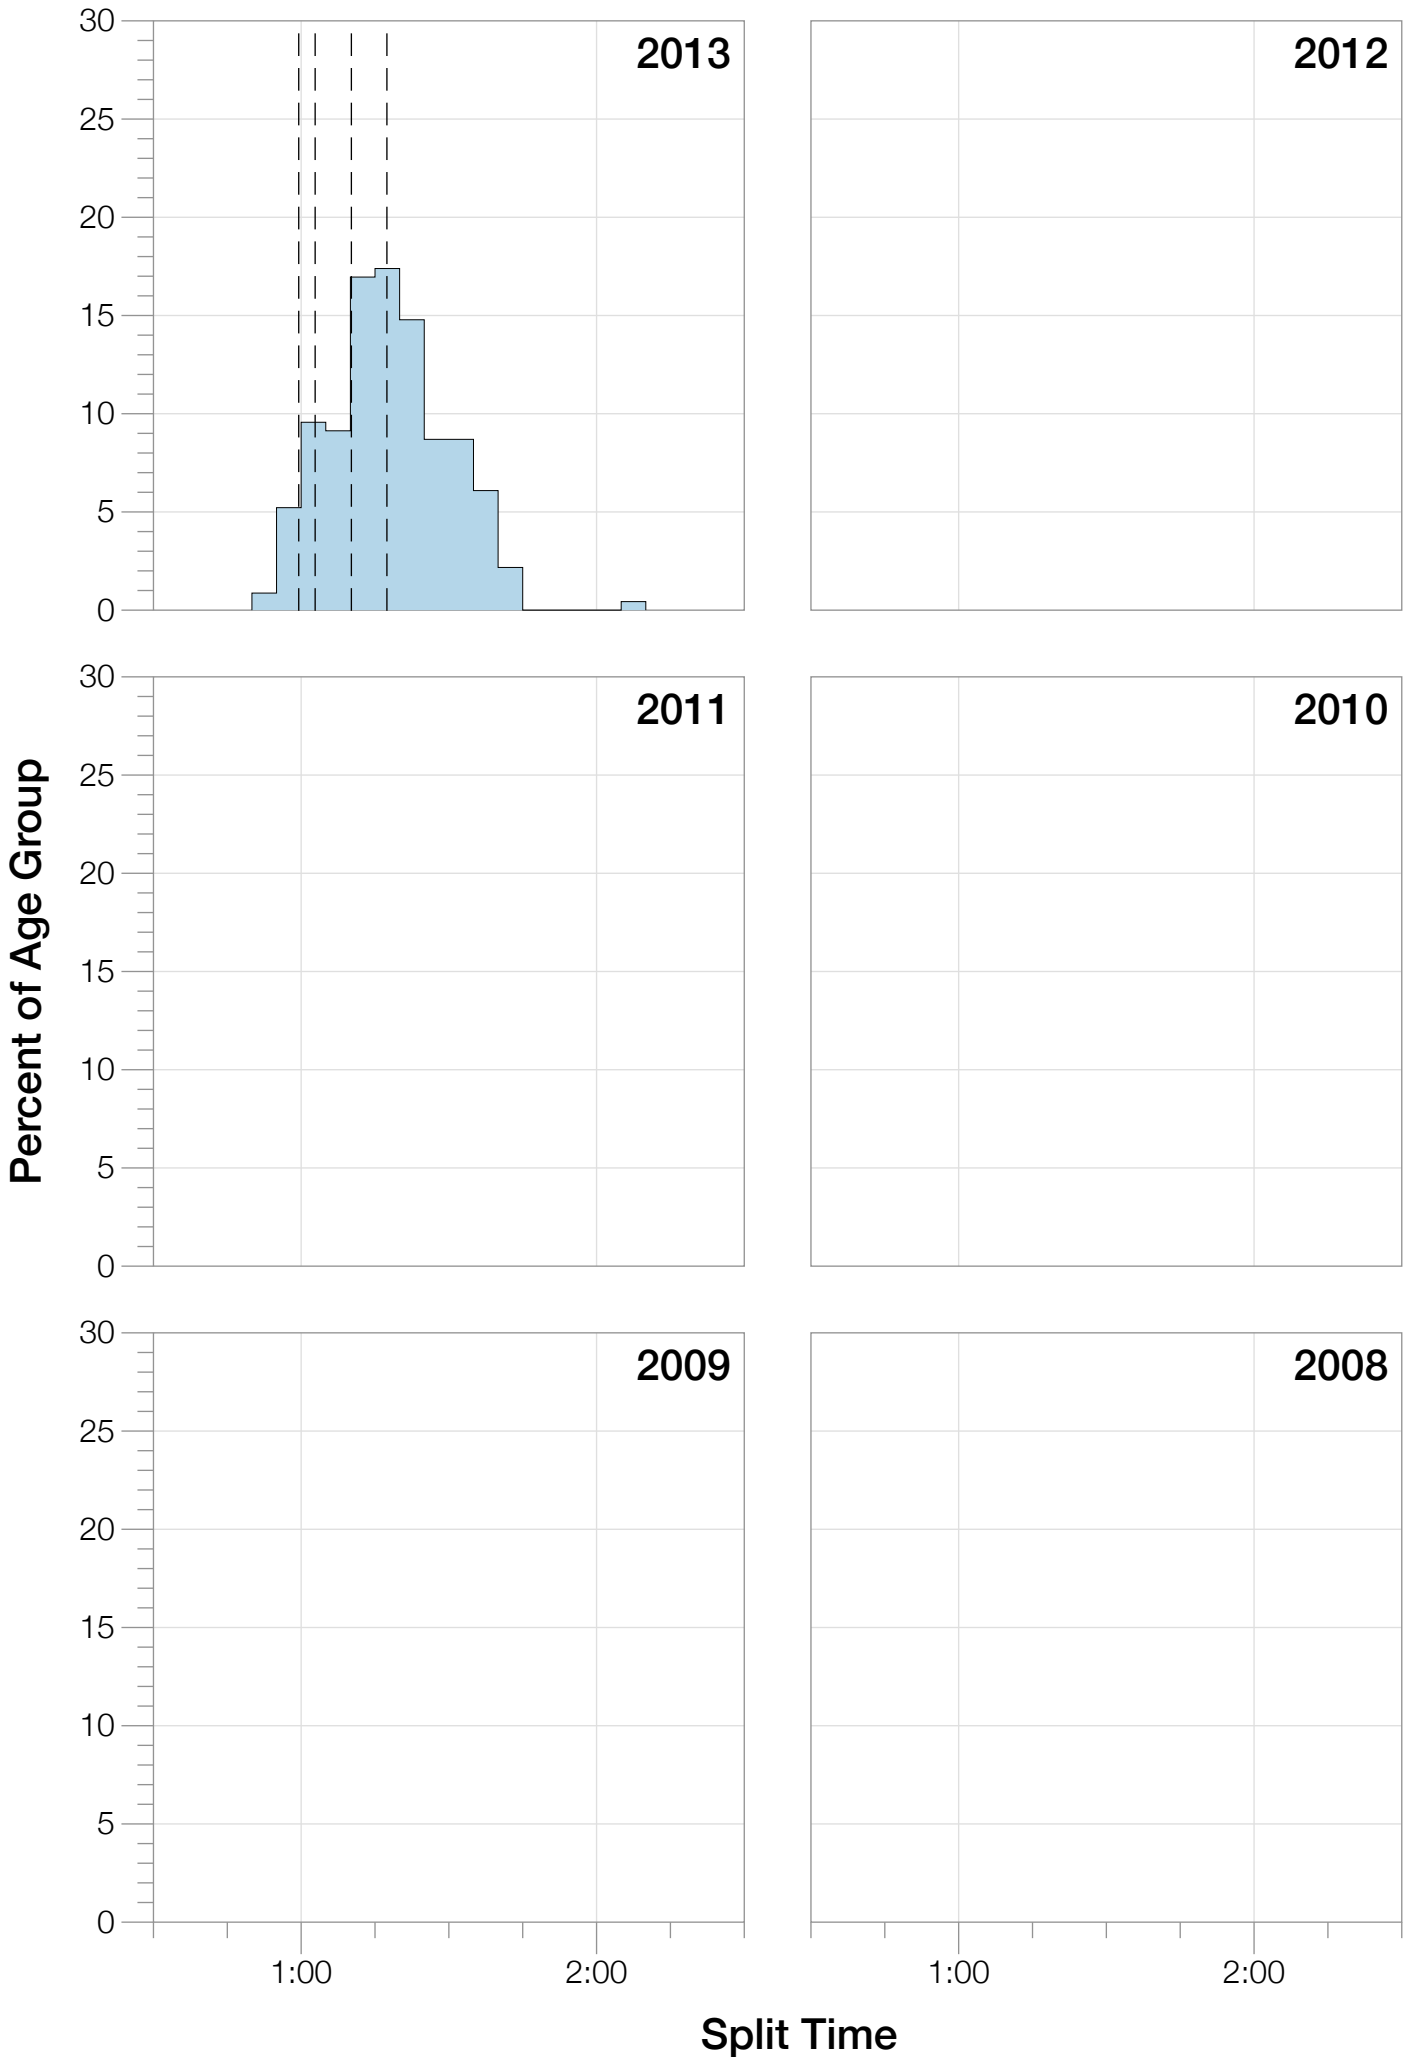

Ironman Japan M40-44 Stats

M40-44 Summary Statistics

Year	Finishers	M40-44 Finishers	Male Winner's Time	Female Winner's Time	M40-44 Winner's Time
2013	1239	230	8:47:53	10:12:42	9:54:56
Average	1239	230	8:47:53	10:12:42	9:54:56

M40-44 Swim

M40-44 Bike

M40-44 Run

M40-44 Overall

M40-44 Fastest Splits

M40-44 Median Splits

M40-44 Slowest Splits

M40-44 Top 30 Finishing Splits

Estimated Kona Slot Average Finishing Time Finishing Time

M40-44 Top 10 and Kona Times and Splits

Summary Statistics

Position	Swim Time	Bike Time	Run Time	Overall Time
Average Male Winner	0:49:22	4:52:28	3:01:09	8:47:53
Average Female Winner	1:12:47	5:39:36	3:13:20	10:12:42
Average 1st Age Grouper	0:54:58	5:30:32	3:21:43	9:54:56
Average 2nd Age Grouper	1:07:58	5:13:22	3:34:23	10:02:14
Average 3rd Age Grouper	1:10:56	5:31:18	3:18:39	10:08:21
Average 4th Age Grouper	0:58:05	5:30:40	3:32:43	10:08:38
Average 5th Age Grouper	0:58:10	5:36:43	3:28:59	10:10:10
Average 6th Age Grouper	1:00:28	5:33:36	3:30:39	10:13:11
Average 7th Age Grouper	1:12:46	5:36:41	3:20:35	10:18:34
Average 8th Age Grouper	0:58:08	5:39:49	3:33:24	10:20:41
Average 9th Age Grouper	1:10:57	5:40:40	3:27:43	10:28:50
Average 10th Age Grouper	1:04:34	5:48:17	3:35:30	10:36:30
Kona Qualifier Average	1:01:45	5:29:21	3:27:51	10:06:15
Top 10 Age Grouper Average	1:03:42	5:34:09	3:28:25	10:14:12