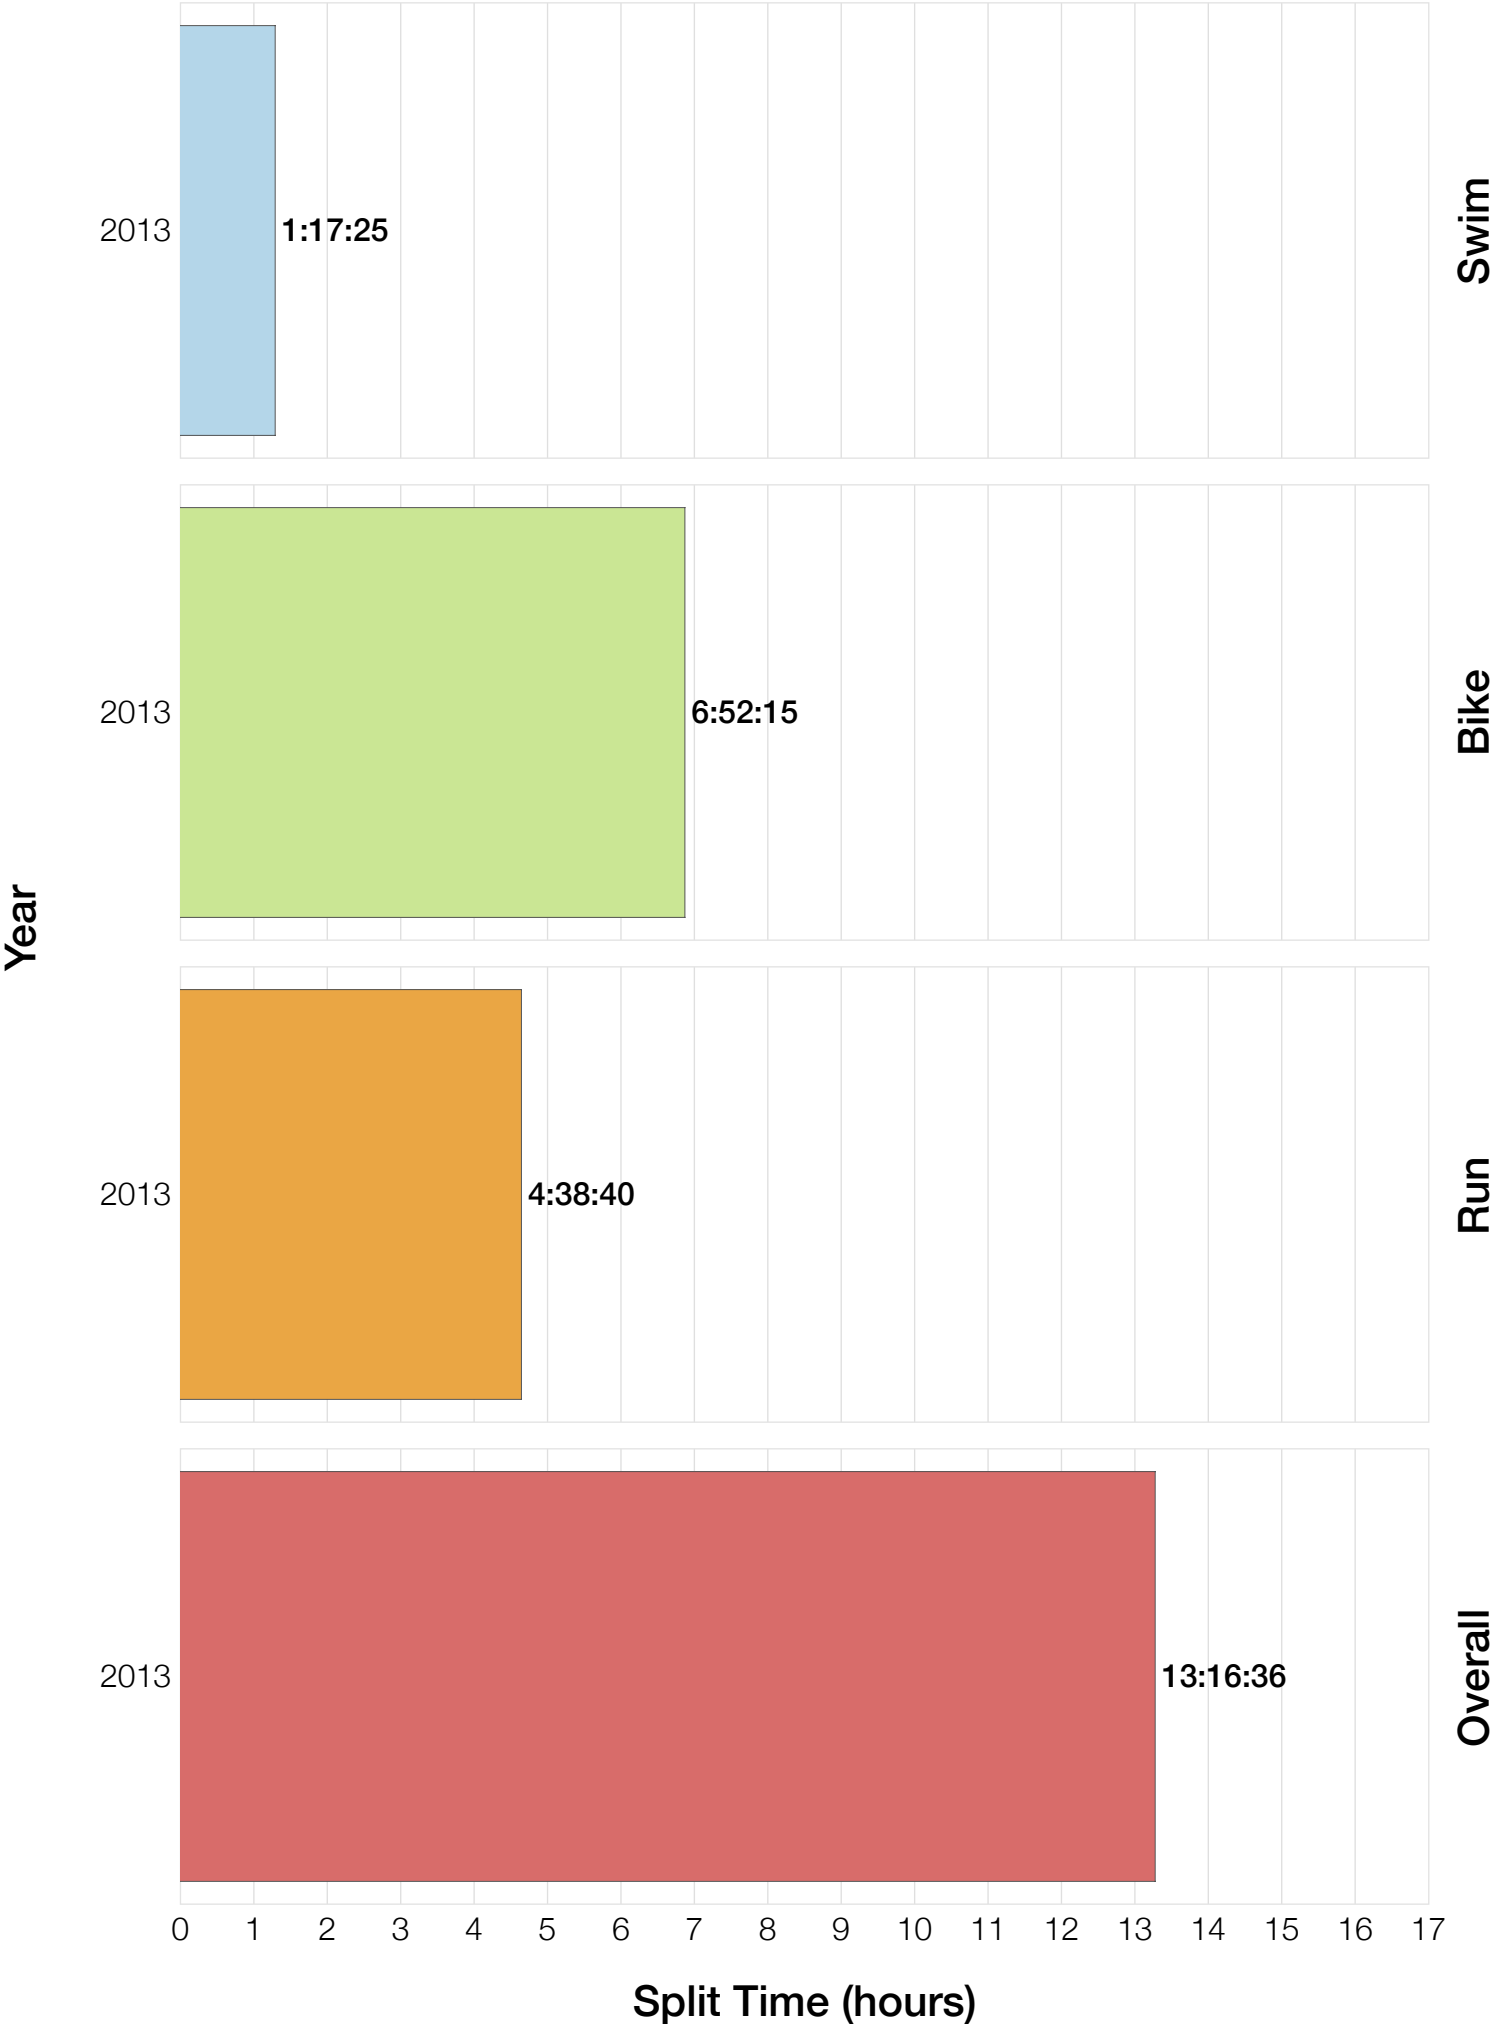

Ironman Japan M40-44 Stats

M40-44 Summary Statistics

Year	Finishers	M40-44 Finishers	Male Winner's Time	Female Winner's Time	M40-44 Winner's Time
2013	1239	230	8:47:53	10:12:42	9:54:56
Average	1239	230	8:47:53	10:12:42	9:54:56

M40-44 Swim

M40-44 Bike

M40-44 Run

M40-44 Overall

M40-44 Fastest Splits

M40-44 Median Splits

M40-44 Slowest Splits

M40-44 Top 30 Finishing Splits

Estimated Kona Slot Average Finishing Time Finishing Time

M40-44 Top 10 and Kona Times and Splits

Summary Statistics

Position	Swim Time	Bike Time	Run Time	Overall Time
Average Male Winner	0:49:22	4:52:28	3:01:09	8:47:53
Average Female Winner	1:12:47	5:39:36	3:13:20	10:12:42
Average 1st Age Grouper	0:54:58	5:30:32	3:21:43	9:54:56
Average 2nd Age Grouper	1:07:58	5:13:22	3:34:23	10:02:14
Average 3rd Age Grouper	1:10:56	5:31:18	3:18:39	10:08:21
Average 4th Age Grouper	0:58:05	5:30:40	3:32:43	10:08:38
Average 5th Age Grouper	0:58:10	5:36:43	3:28:59	10:10:10
Average 6th Age Grouper	1:00:28	5:33:36	3:30:39	10:13:11
Average 7th Age Grouper	1:12:46	5:36:41	3:20:35	10:18:34
Average 8th Age Grouper	0:58:08	5:39:49	3:33:24	10:20:41
Average 9th Age Grouper	1:10:57	5:40:40	3:27:43	10:28:50
Average 10th Age Grouper	1:04:34	5:48:17	3:35:30	10:36:30
Kona Qualifier Average	1:01:45	5:29:21	3:27:51	10:06:15
Top 10 Age Grouper Average	1:03:42	5:34:09	3:28:25	10:14:12