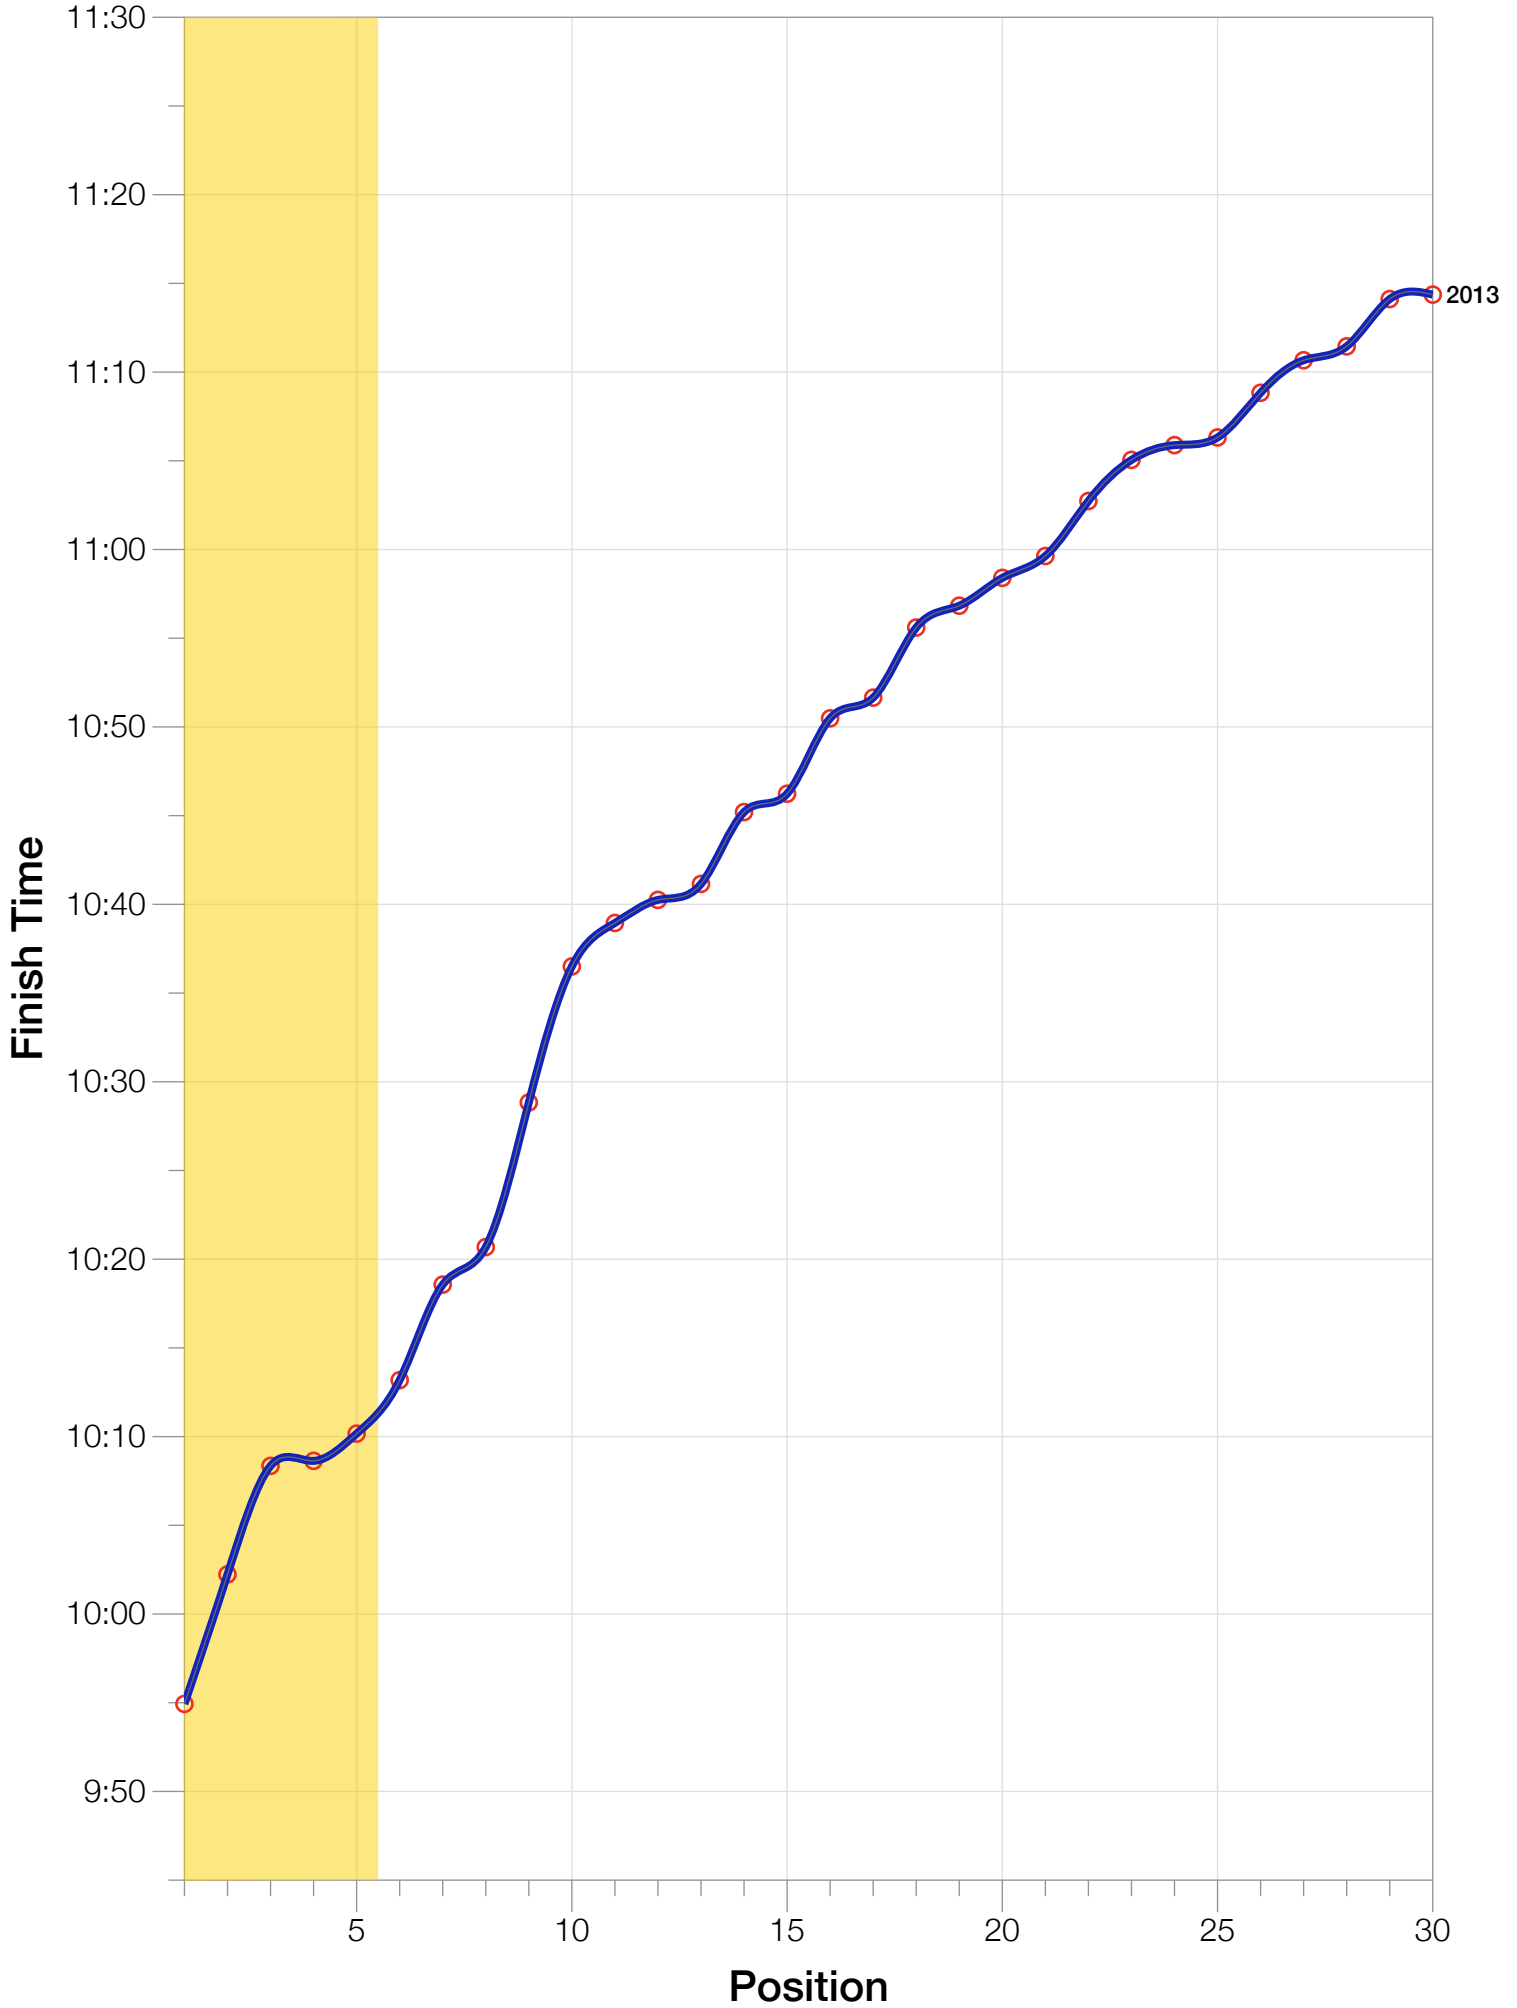

Ironman Japan M40-44 Stats

M40-44 Summary Statistics

Year	Finishers	M40-44 Finishers	Male Winner's Time	Female Winner's Time	M40-44 Winner's Time
2013	1239	230	8:47:53	10:12:42	9:54:56
Average	1239	230	8:47:53	10:12:42	9:54:56

M40-44 Swim

M40-44 Bike

M40-44 Run

M40-44 Overall

M40-44 Fastest Splits

M40-44 Median Splits

M40-44 Slowest Splits

M40-44 Top 30 Finishing Splits

Estimated Kona Slot Average Finishing Time Finishing Time

M40-44 Top 10 and Kona Times and Splits

Summary Statistics

Position	Swim Time	Bike Time	Run Time	Overall Time
Average Male Winner	0:49:22	4:52:28	3:01:09	8:47:53
Average Female Winner	1:12:47	5:39:36	3:13:20	10:12:42
Average 1st Age Grouper	0:54:58	5:30:32	3:21:43	9:54:56
Average 2nd Age Grouper	1:07:58	5:13:22	3:34:23	10:02:14
Average 3rd Age Grouper	1:10:56	5:31:18	3:18:39	10:08:21
Average 4th Age Grouper	0:58:05	5:30:40	3:32:43	10:08:38
Average 5th Age Grouper	0:58:10	5:36:43	3:28:59	10:10:10
Average 6th Age Grouper	1:00:28	5:33:36	3:30:39	10:13:11
Average 7th Age Grouper	1:12:46	5:36:41	3:20:35	10:18:34
Average 8th Age Grouper	0:58:08	5:39:49	3:33:24	10:20:41
Average 9th Age Grouper	1:10:57	5:40:40	3:27:43	10:28:50
Average 10th Age Grouper	1:04:34	5:48:17	3:35:30	10:36:30
Kona Qualifier Average	1:01:45	5:29:21	3:27:51	10:06:15
Top 10 Age Grouper Average	1:03:42	5:34:09	3:28:25	10:14:12