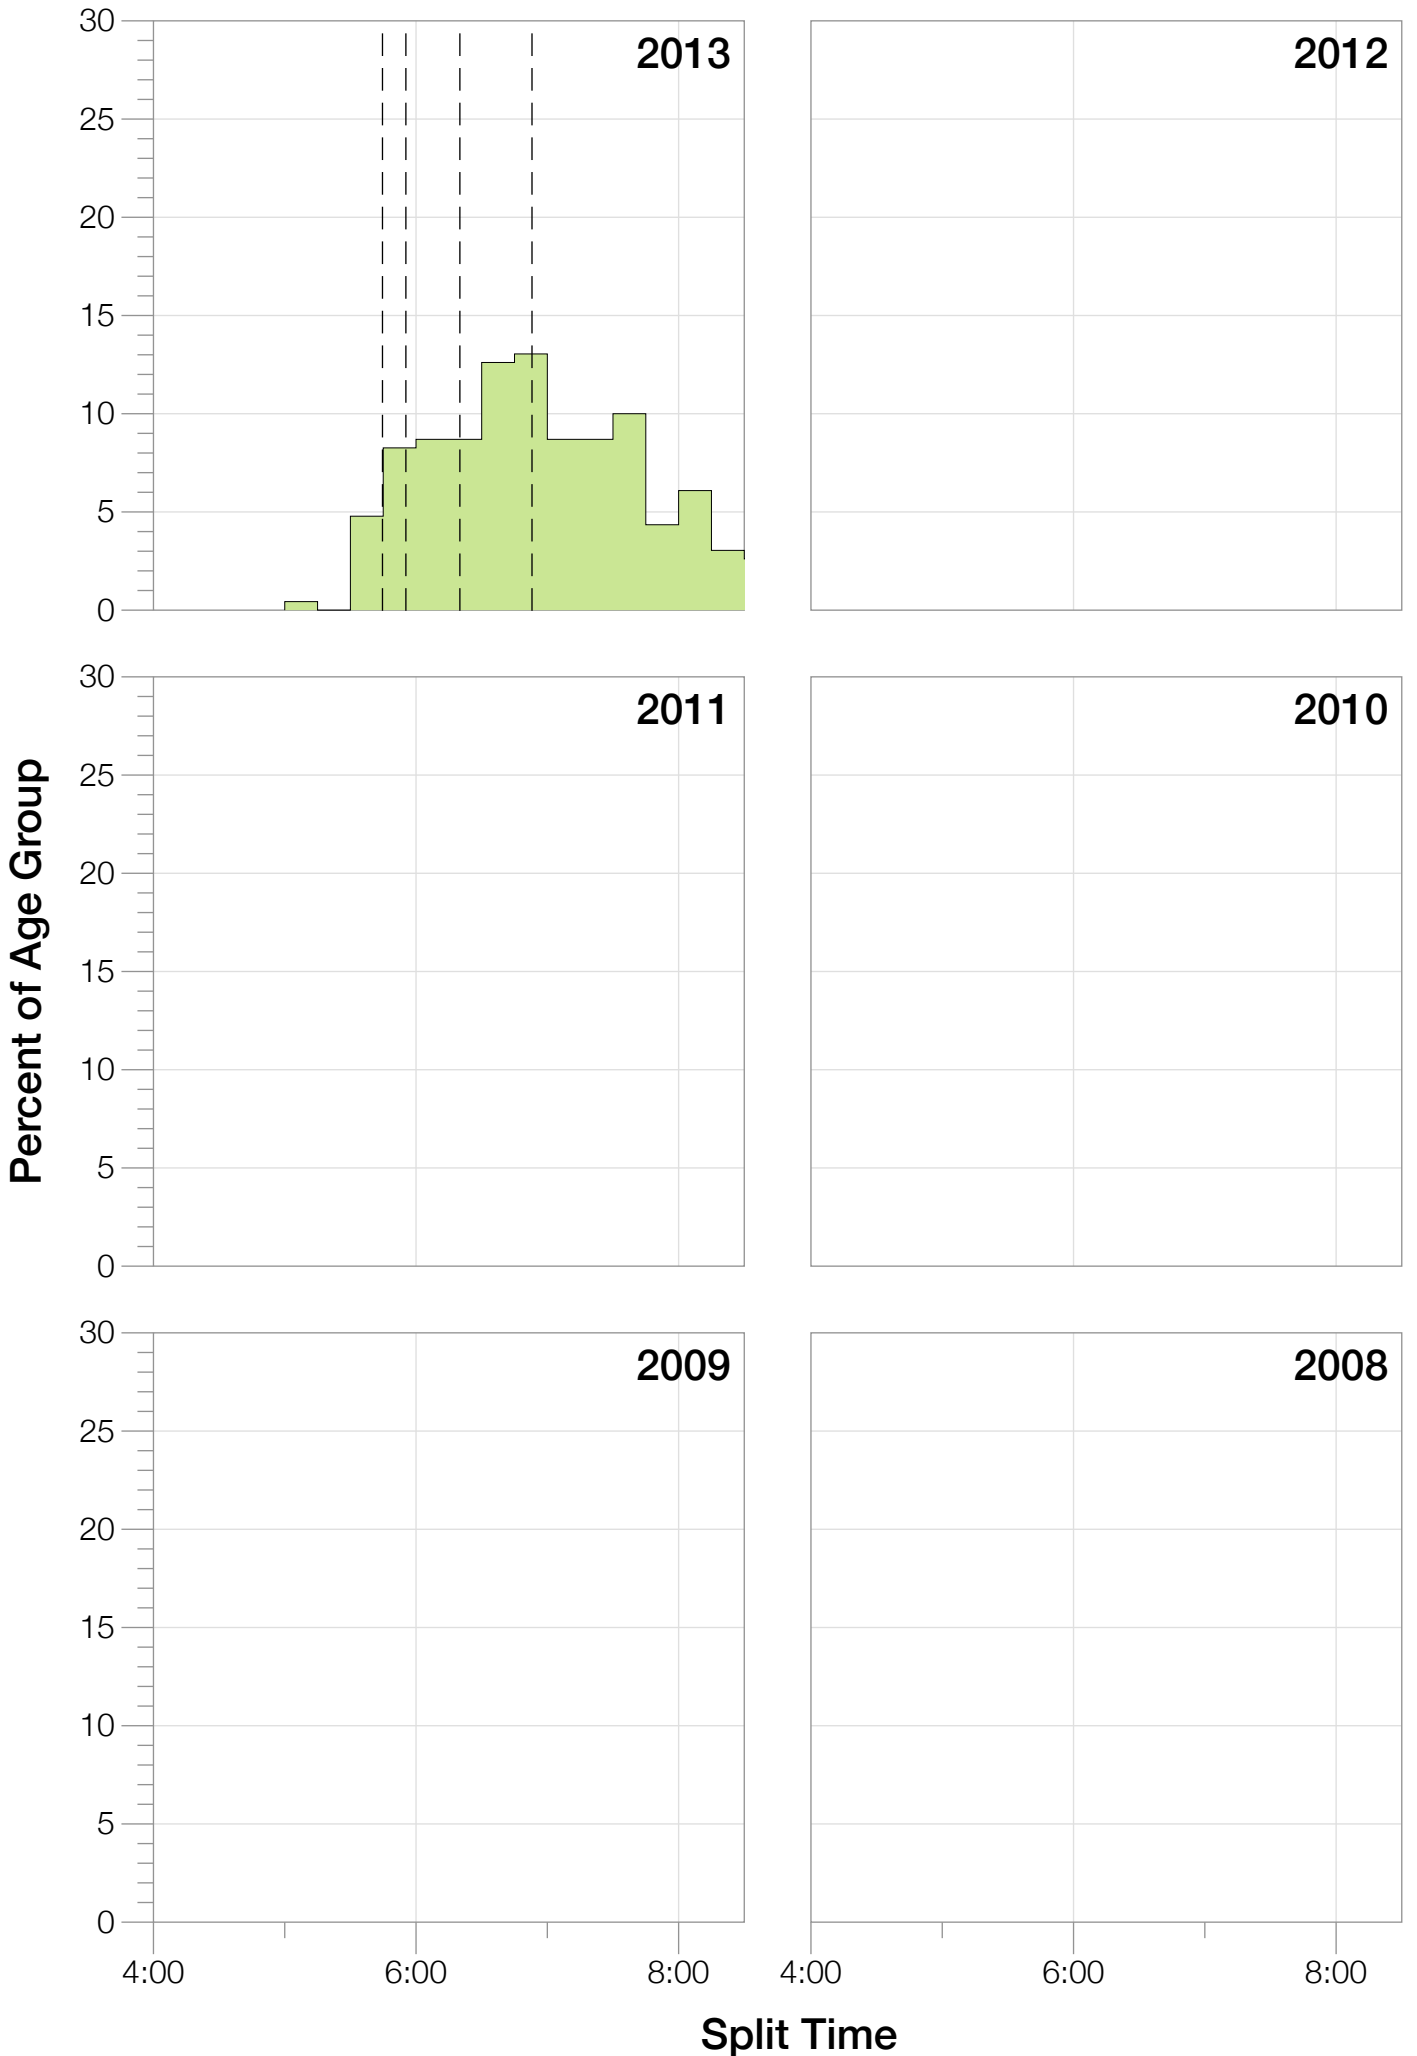

Ironman Japan M40-44 Stats

M40-44 Summary Statistics

Year	Finishers	M40-44 Finishers	Male Winner's Time	Female Winner's Time	M40-44 Winner's Time
2013	1239	230	8:47:53	10:12:42	9:54:56
Average	1239	230	8:47:53	10:12:42	9:54:56

M40-44 Swim

M40-44 Bike

M40-44 Run

M40-44 Overall

M40-44 Fastest Splits

M40-44 Median Splits

M40-44 Slowest Splits

M40-44 Top 30 Finishing Splits

Estimated Kona Slot Average Finishing Time Finishing Time

M40-44 Top 10 and Kona Times and Splits

Summary Statistics

Position	Swim Time	Bike Time	Run Time	Overall Time
Average Male Winner	0:49:22	4:52:28	3:01:09	8:47:53
Average Female Winner	1:12:47	5:39:36	3:13:20	10:12:42
Average 1st Age Grouper	0:54:58	5:30:32	3:21:43	9:54:56
Average 2nd Age Grouper	1:07:58	5:13:22	3:34:23	10:02:14
Average 3rd Age Grouper	1:10:56	5:31:18	3:18:39	10:08:21
Average 4th Age Grouper	0:58:05	5:30:40	3:32:43	10:08:38
Average 5th Age Grouper	0:58:10	5:36:43	3:28:59	10:10:10
Average 6th Age Grouper	1:00:28	5:33:36	3:30:39	10:13:11
Average 7th Age Grouper	1:12:46	5:36:41	3:20:35	10:18:34
Average 8th Age Grouper	0:58:08	5:39:49	3:33:24	10:20:41
Average 9th Age Grouper	1:10:57	5:40:40	3:27:43	10:28:50
Average 10th Age Grouper	1:04:34	5:48:17	3:35:30	10:36:30
Kona Qualifier Average	1:01:45	5:29:21	3:27:51	10:06:15
Top 10 Age Grouper Average	1:03:42	5:34:09	3:28:25	10:14:12