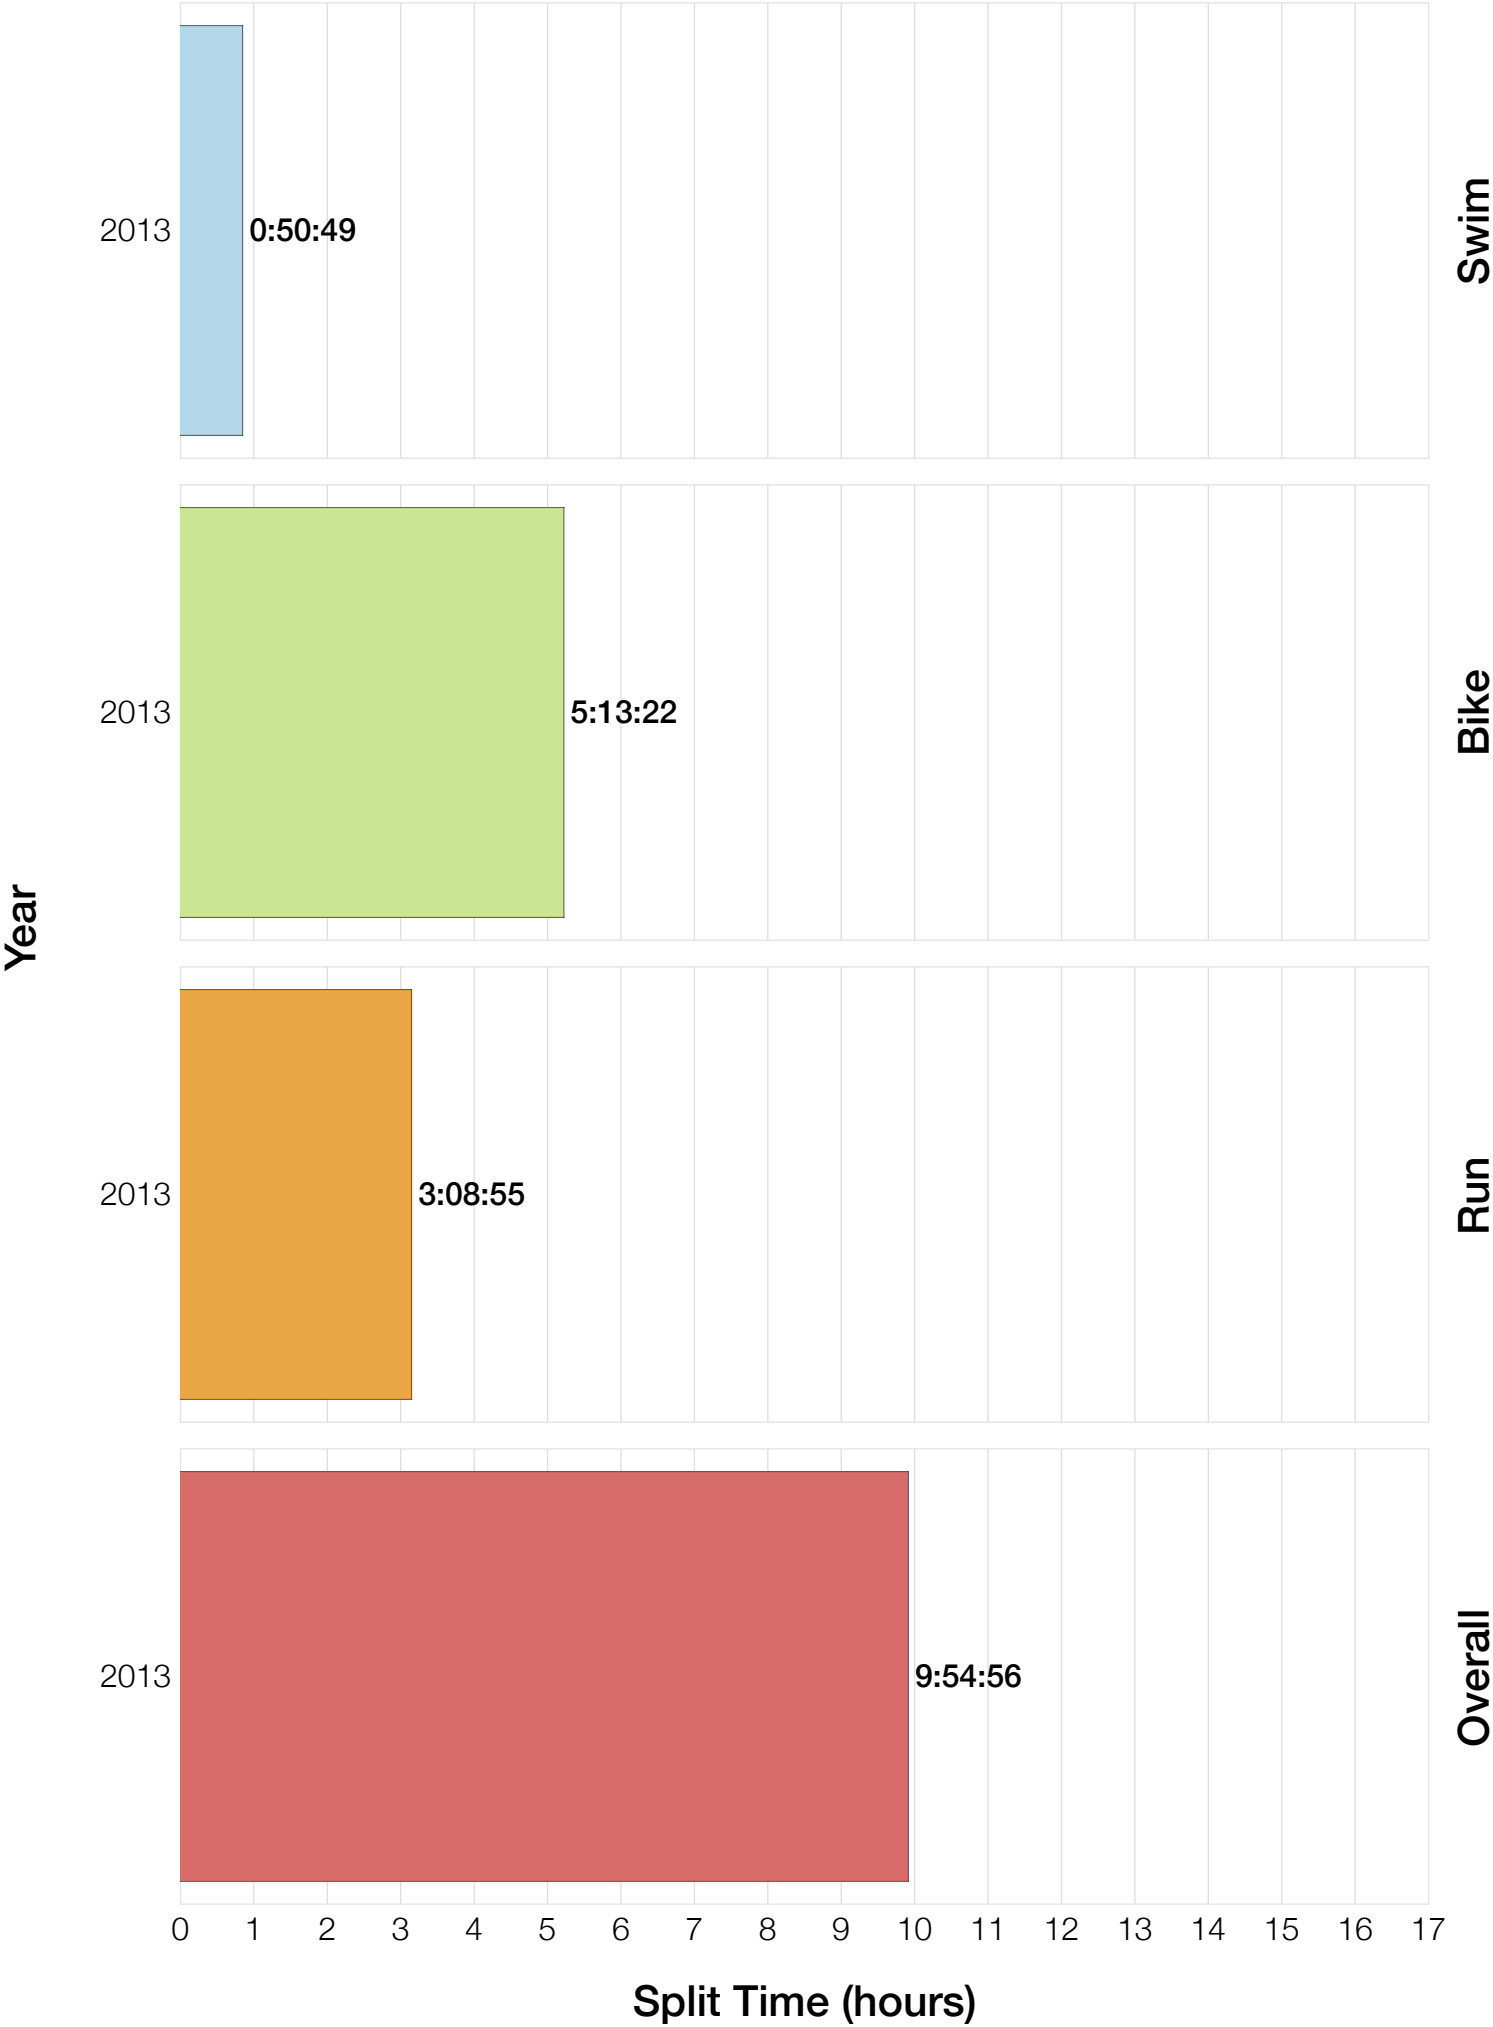

Ironman Japan M40-44 Stats

M40-44 Summary Statistics

Year	Finishers	M40-44 Finishers	Male Winner's Time	Female Winner's Time	M40-44 Winner's Time
2013	1239	230	8:47:53	10:12:42	9:54:56
Average	1239	230	8:47:53	10:12:42	9:54:56

M40-44 Swim

M40-44 Bike

M40-44 Run

M40-44 Overall

M40-44 Fastest Splits

M40-44 Median Splits

M40-44 Slowest Splits

M40-44 Top 30 Finishing Splits

Estimated Kona Slot Average Finishing Time Finishing Time

M40-44 Top 10 and Kona Times and Splits

Summary Statistics

Position	Swim Time	Bike Time	Run Time	Overall Time
Average Male Winner	0:49:22	4:52:28	3:01:09	8:47:53
Average Female Winner	1:12:47	5:39:36	3:13:20	10:12:42
Average 1st Age Grouper	0:54:58	5:30:32	3:21:43	9:54:56
Average 2nd Age Grouper	1:07:58	5:13:22	3:34:23	10:02:14
Average 3rd Age Grouper	1:10:56	5:31:18	3:18:39	10:08:21
Average 4th Age Grouper	0:58:05	5:30:40	3:32:43	10:08:38
Average 5th Age Grouper	0:58:10	5:36:43	3:28:59	10:10:10
Average 6th Age Grouper	1:00:28	5:33:36	3:30:39	10:13:11
Average 7th Age Grouper	1:12:46	5:36:41	3:20:35	10:18:34
Average 8th Age Grouper	0:58:08	5:39:49	3:33:24	10:20:41
Average 9th Age Grouper	1:10:57	5:40:40	3:27:43	10:28:50
Average 10th Age Grouper	1:04:34	5:48:17	3:35:30	10:36:30
Kona Qualifier Average	1:01:45	5:29:21	3:27:51	10:06:15
Top 10 Age Grouper Average	1:03:42	5:34:09	3:28:25	10:14:12