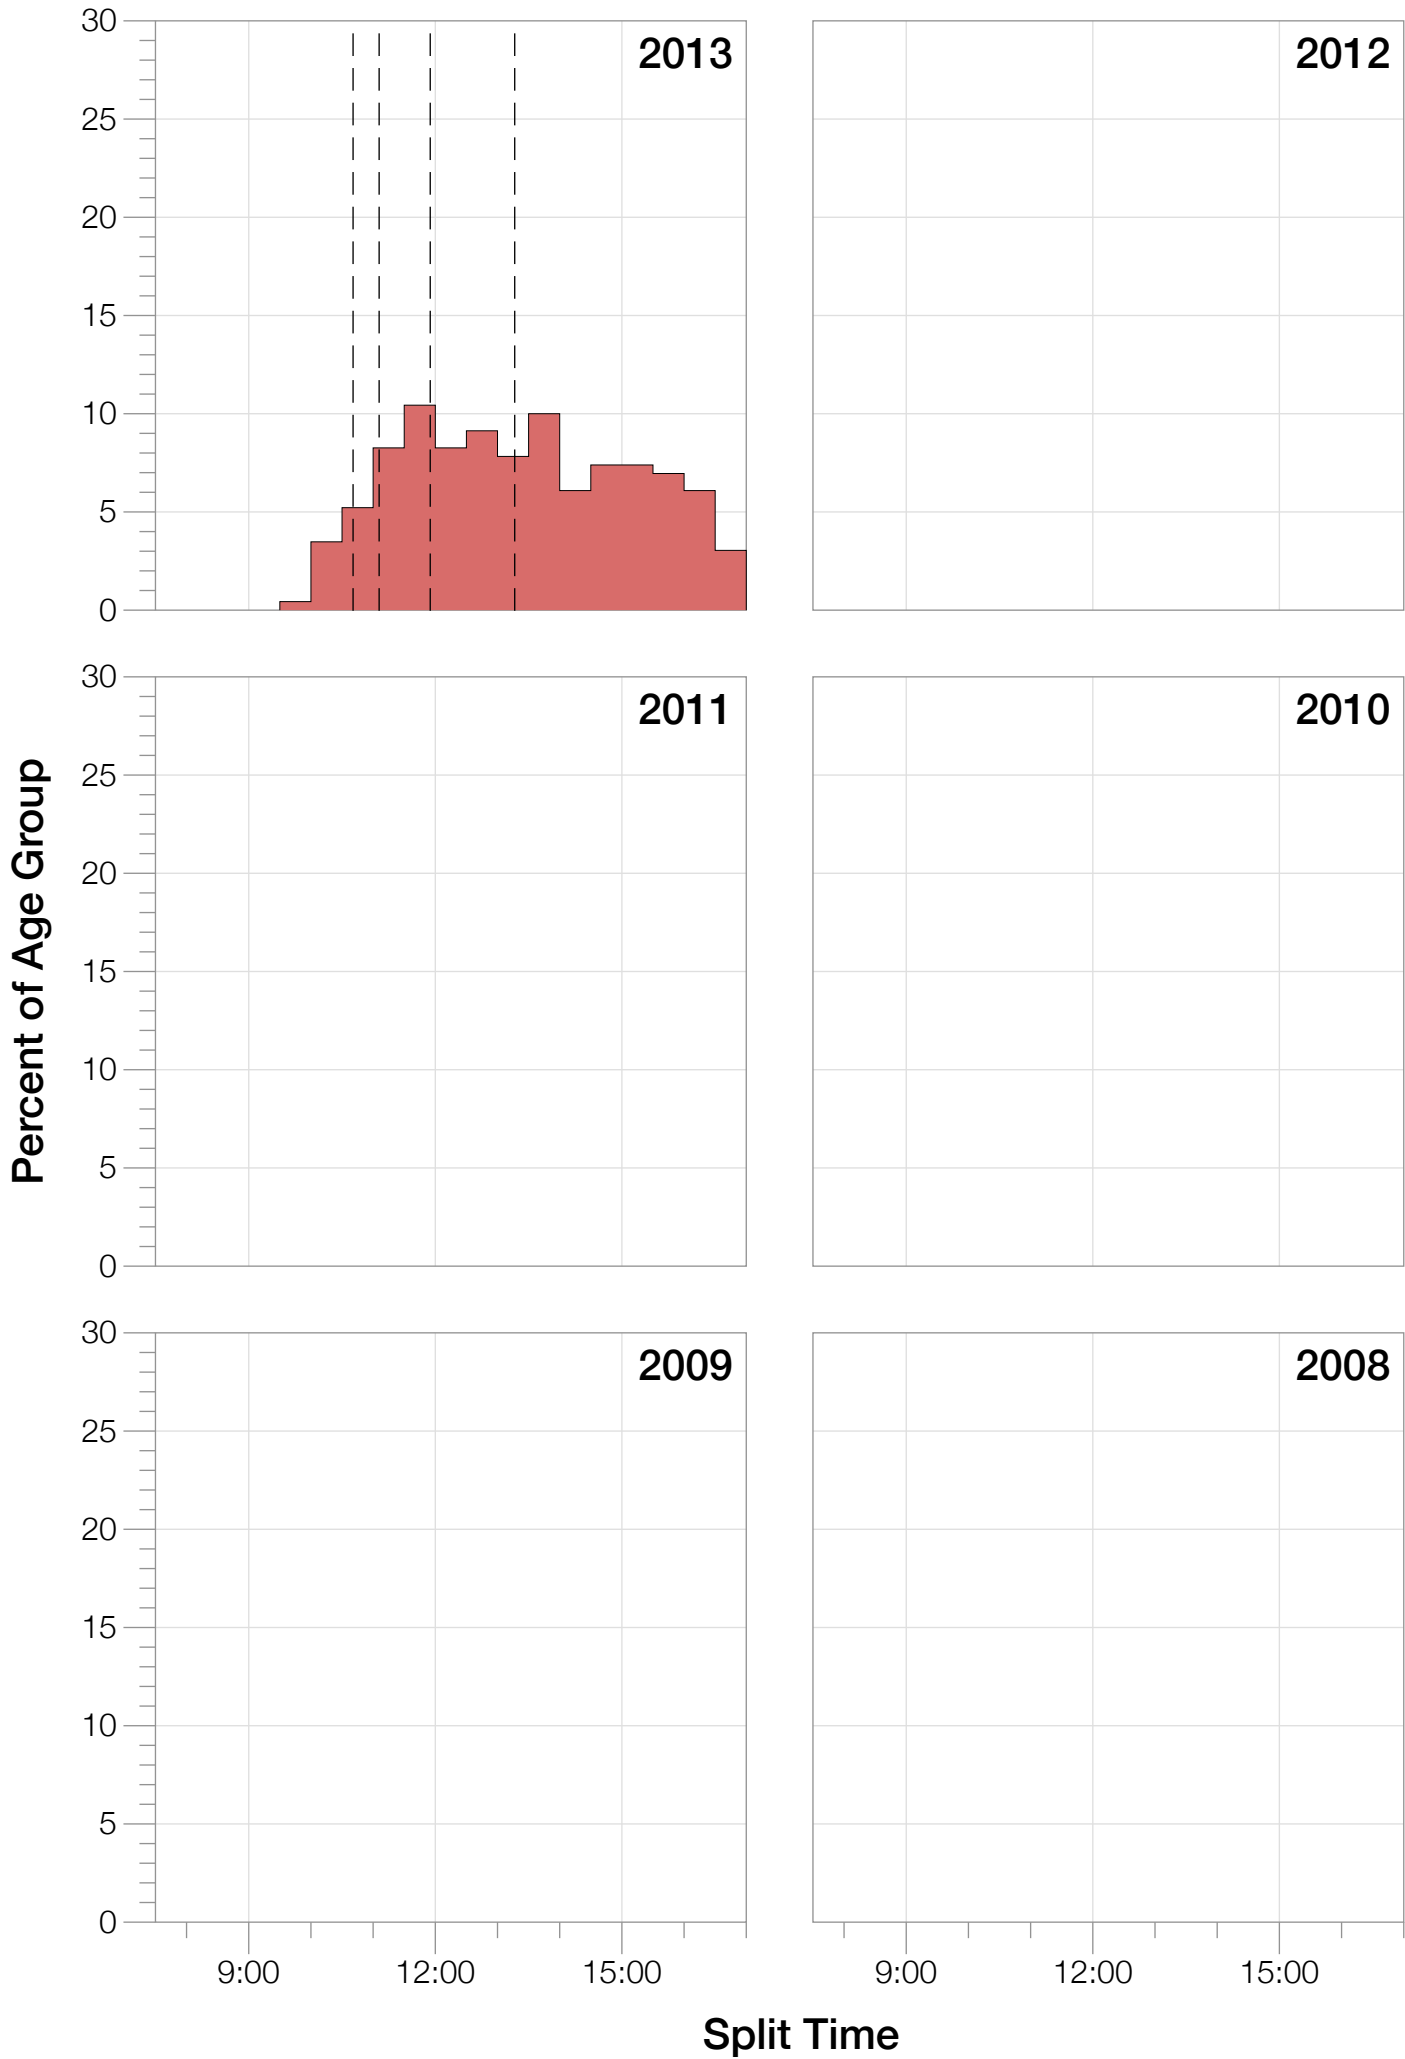

Ironman Japan M40-44 Stats

M40-44 Summary Statistics

Year	Finishers	M40-44 Finishers	Male Winner's Time	Female Winner's Time	M40-44 Winner's Time
2013	1239	230	8:47:53	10:12:42	9:54:56
Average	1239	230	8:47:53	10:12:42	9:54:56

M40-44 Swim

M40-44 Bike

M40-44 Run

M40-44 Overall

M40-44 Fastest Splits

M40-44 Median Splits

M40-44 Slowest Splits

M40-44 Top 30 Finishing Splits

Estimated Kona Slot Average Finishing Time Finishing Time

M40-44 Top 10 and Kona Times and Splits

Summary Statistics

Position	Swim Time	Bike Time	Run Time	Overall Time
Average Male Winner	0:49:22	4:52:28	3:01:09	8:47:53
Average Female Winner	1:12:47	5:39:36	3:13:20	10:12:42
Average 1st Age Grouper	0:54:58	5:30:32	3:21:43	9:54:56
Average 2nd Age Grouper	1:07:58	5:13:22	3:34:23	10:02:14
Average 3rd Age Grouper	1:10:56	5:31:18	3:18:39	10:08:21
Average 4th Age Grouper	0:58:05	5:30:40	3:32:43	10:08:38
Average 5th Age Grouper	0:58:10	5:36:43	3:28:59	10:10:10
Average 6th Age Grouper	1:00:28	5:33:36	3:30:39	10:13:11
Average 7th Age Grouper	1:12:46	5:36:41	3:20:35	10:18:34
Average 8th Age Grouper	0:58:08	5:39:49	3:33:24	10:20:41
Average 9th Age Grouper	1:10:57	5:40:40	3:27:43	10:28:50
Average 10th Age Grouper	1:04:34	5:48:17	3:35:30	10:36:30
Kona Qualifier Average	1:01:45	5:29:21	3:27:51	10:06:15
Top 10 Age Grouper Average	1:03:42	5:34:09	3:28:25	10:14:12