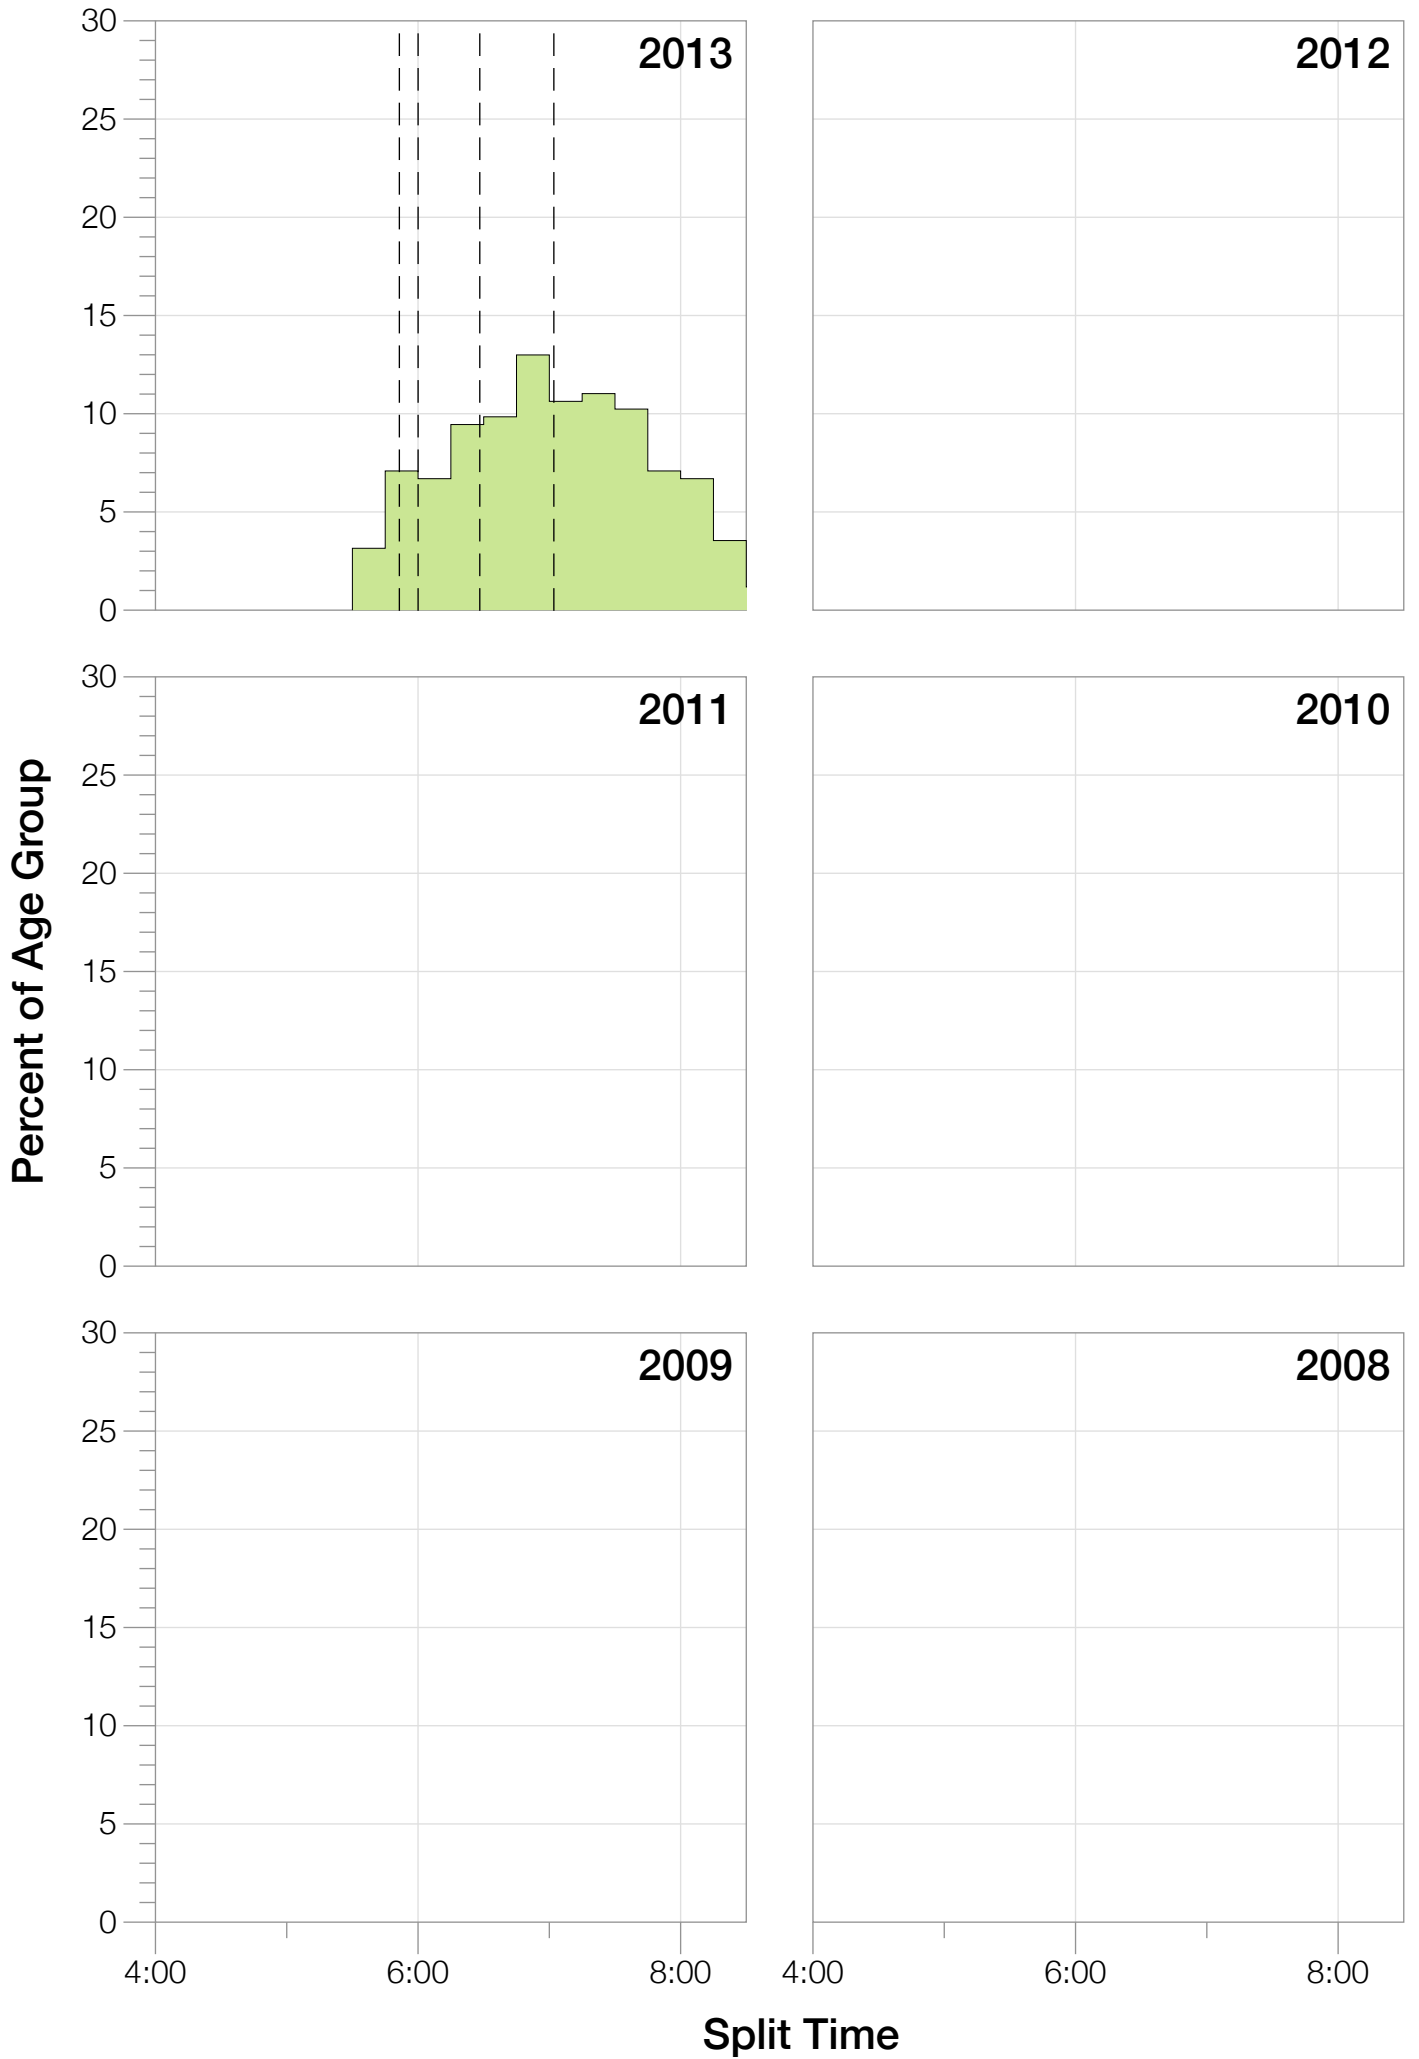

M45-49 Bike