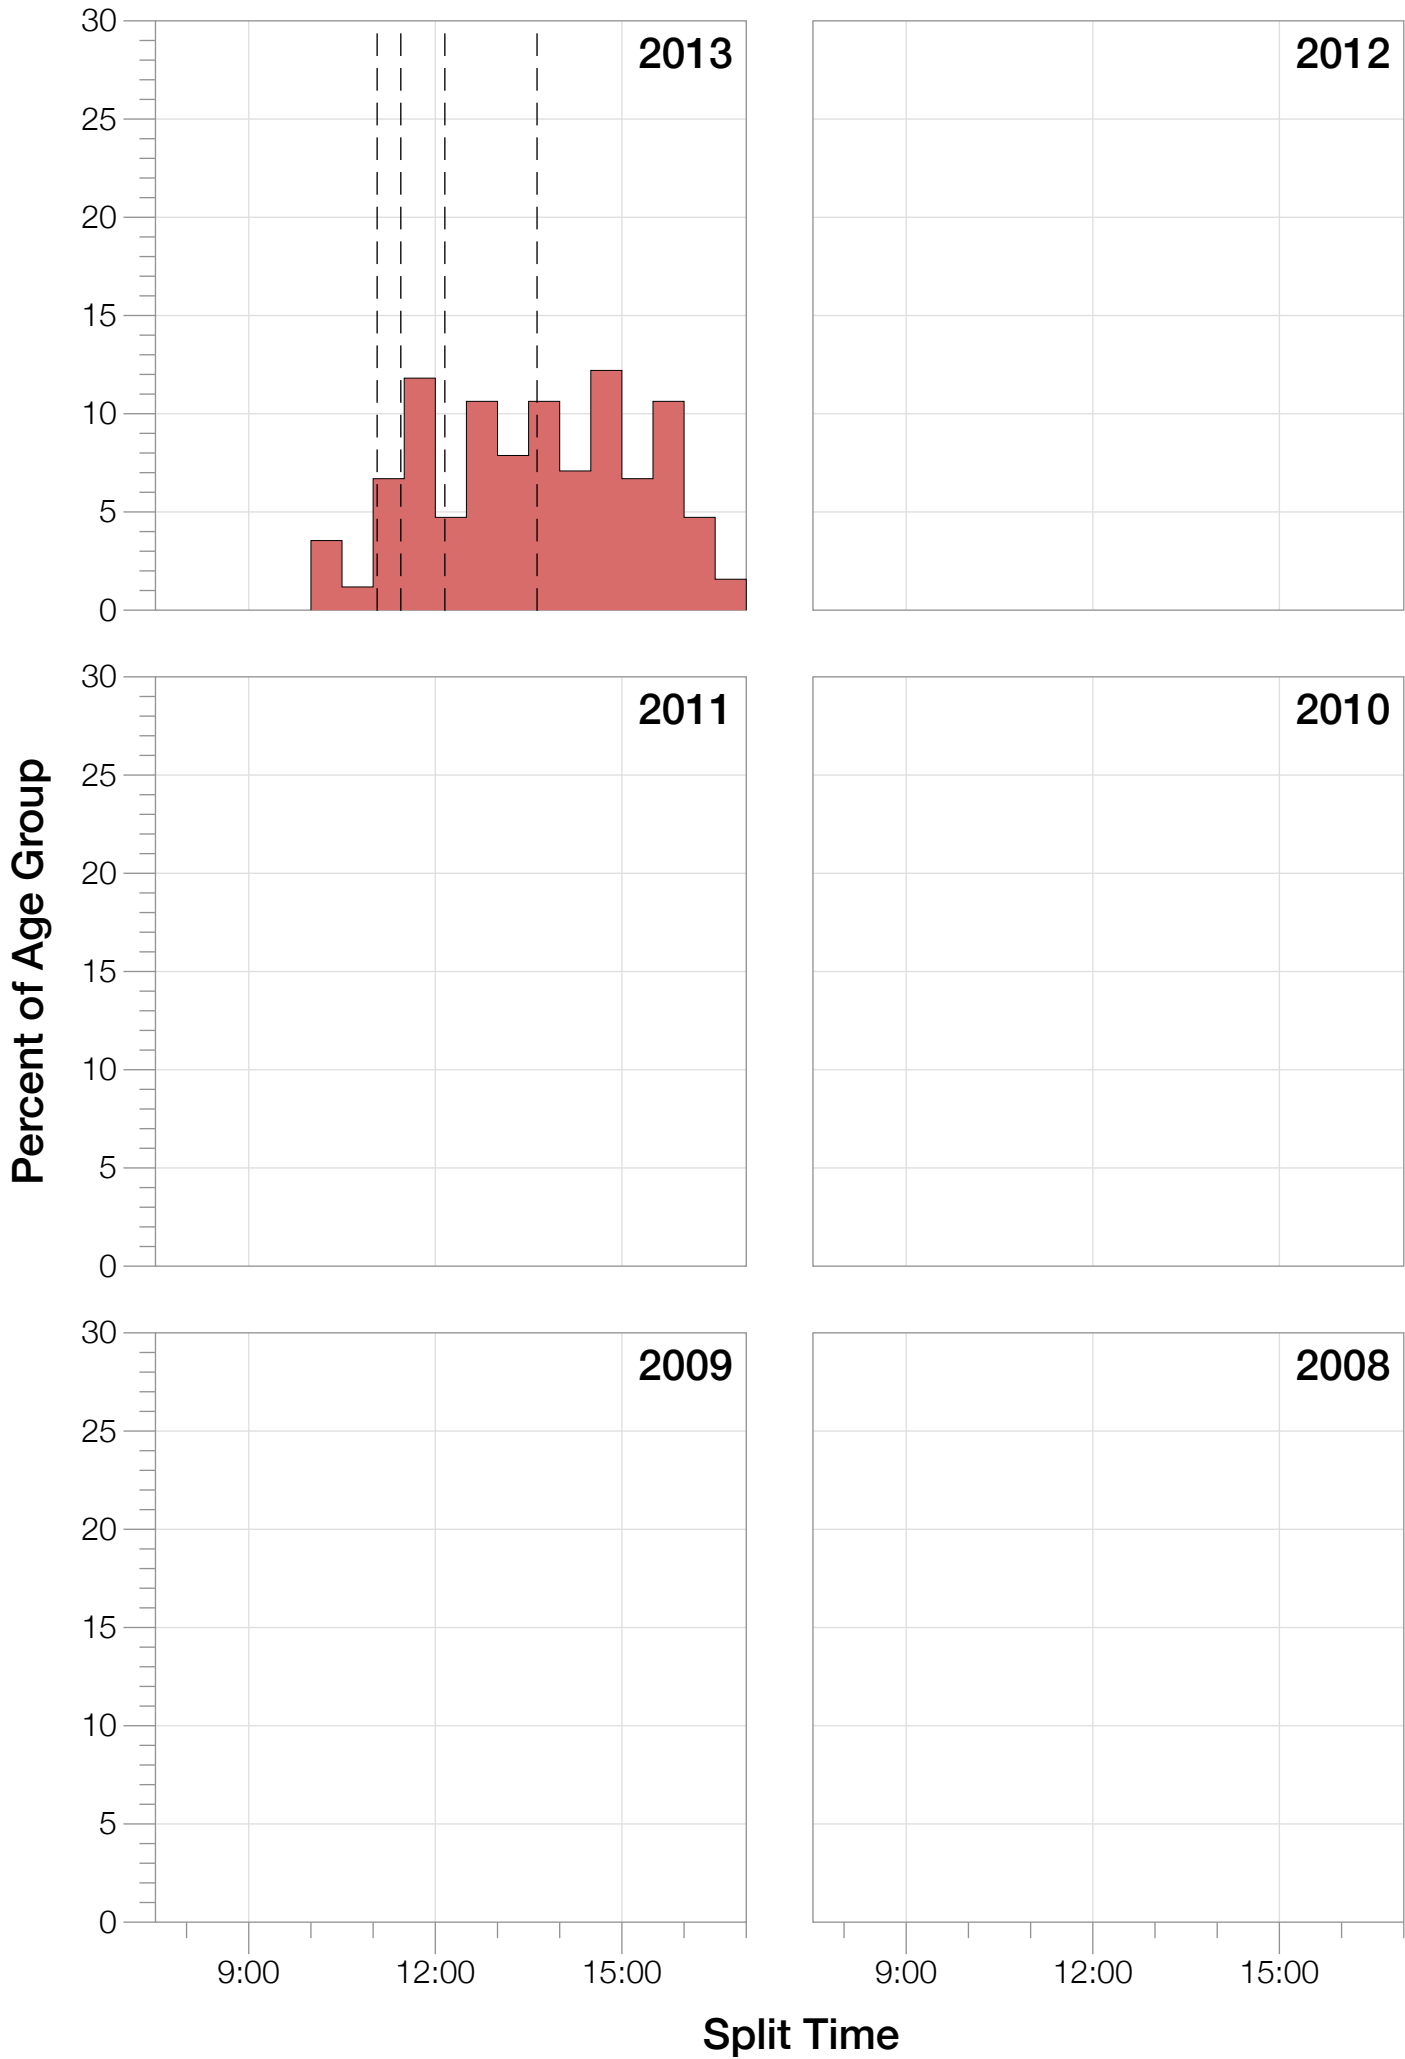

M45-49 Overall