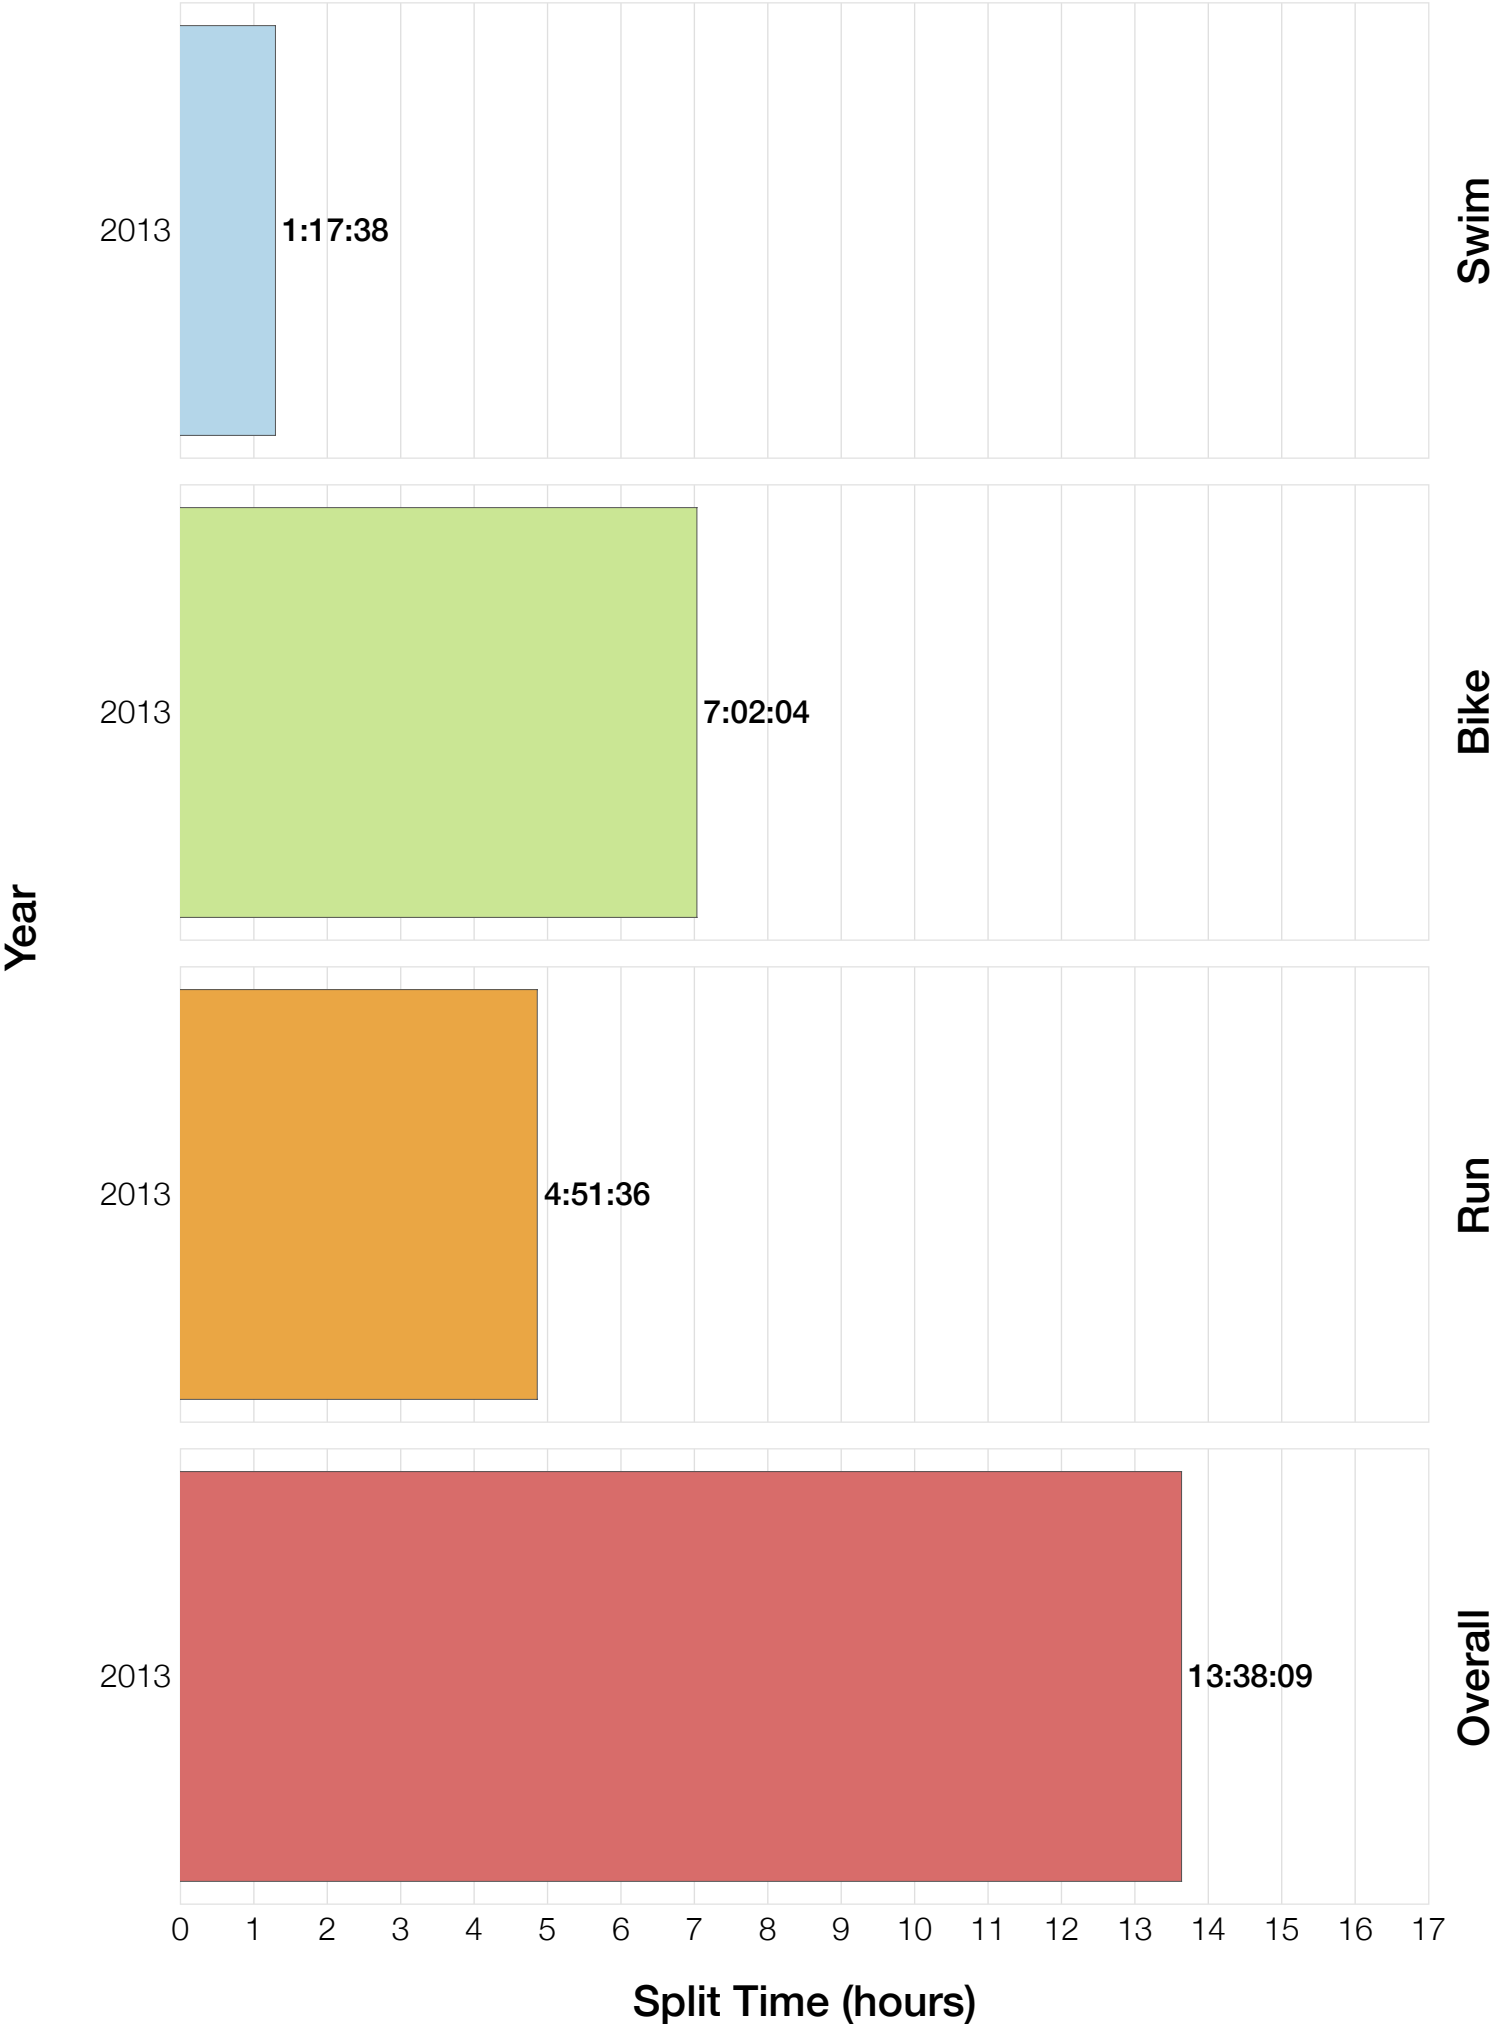

M45-49 Median Splits