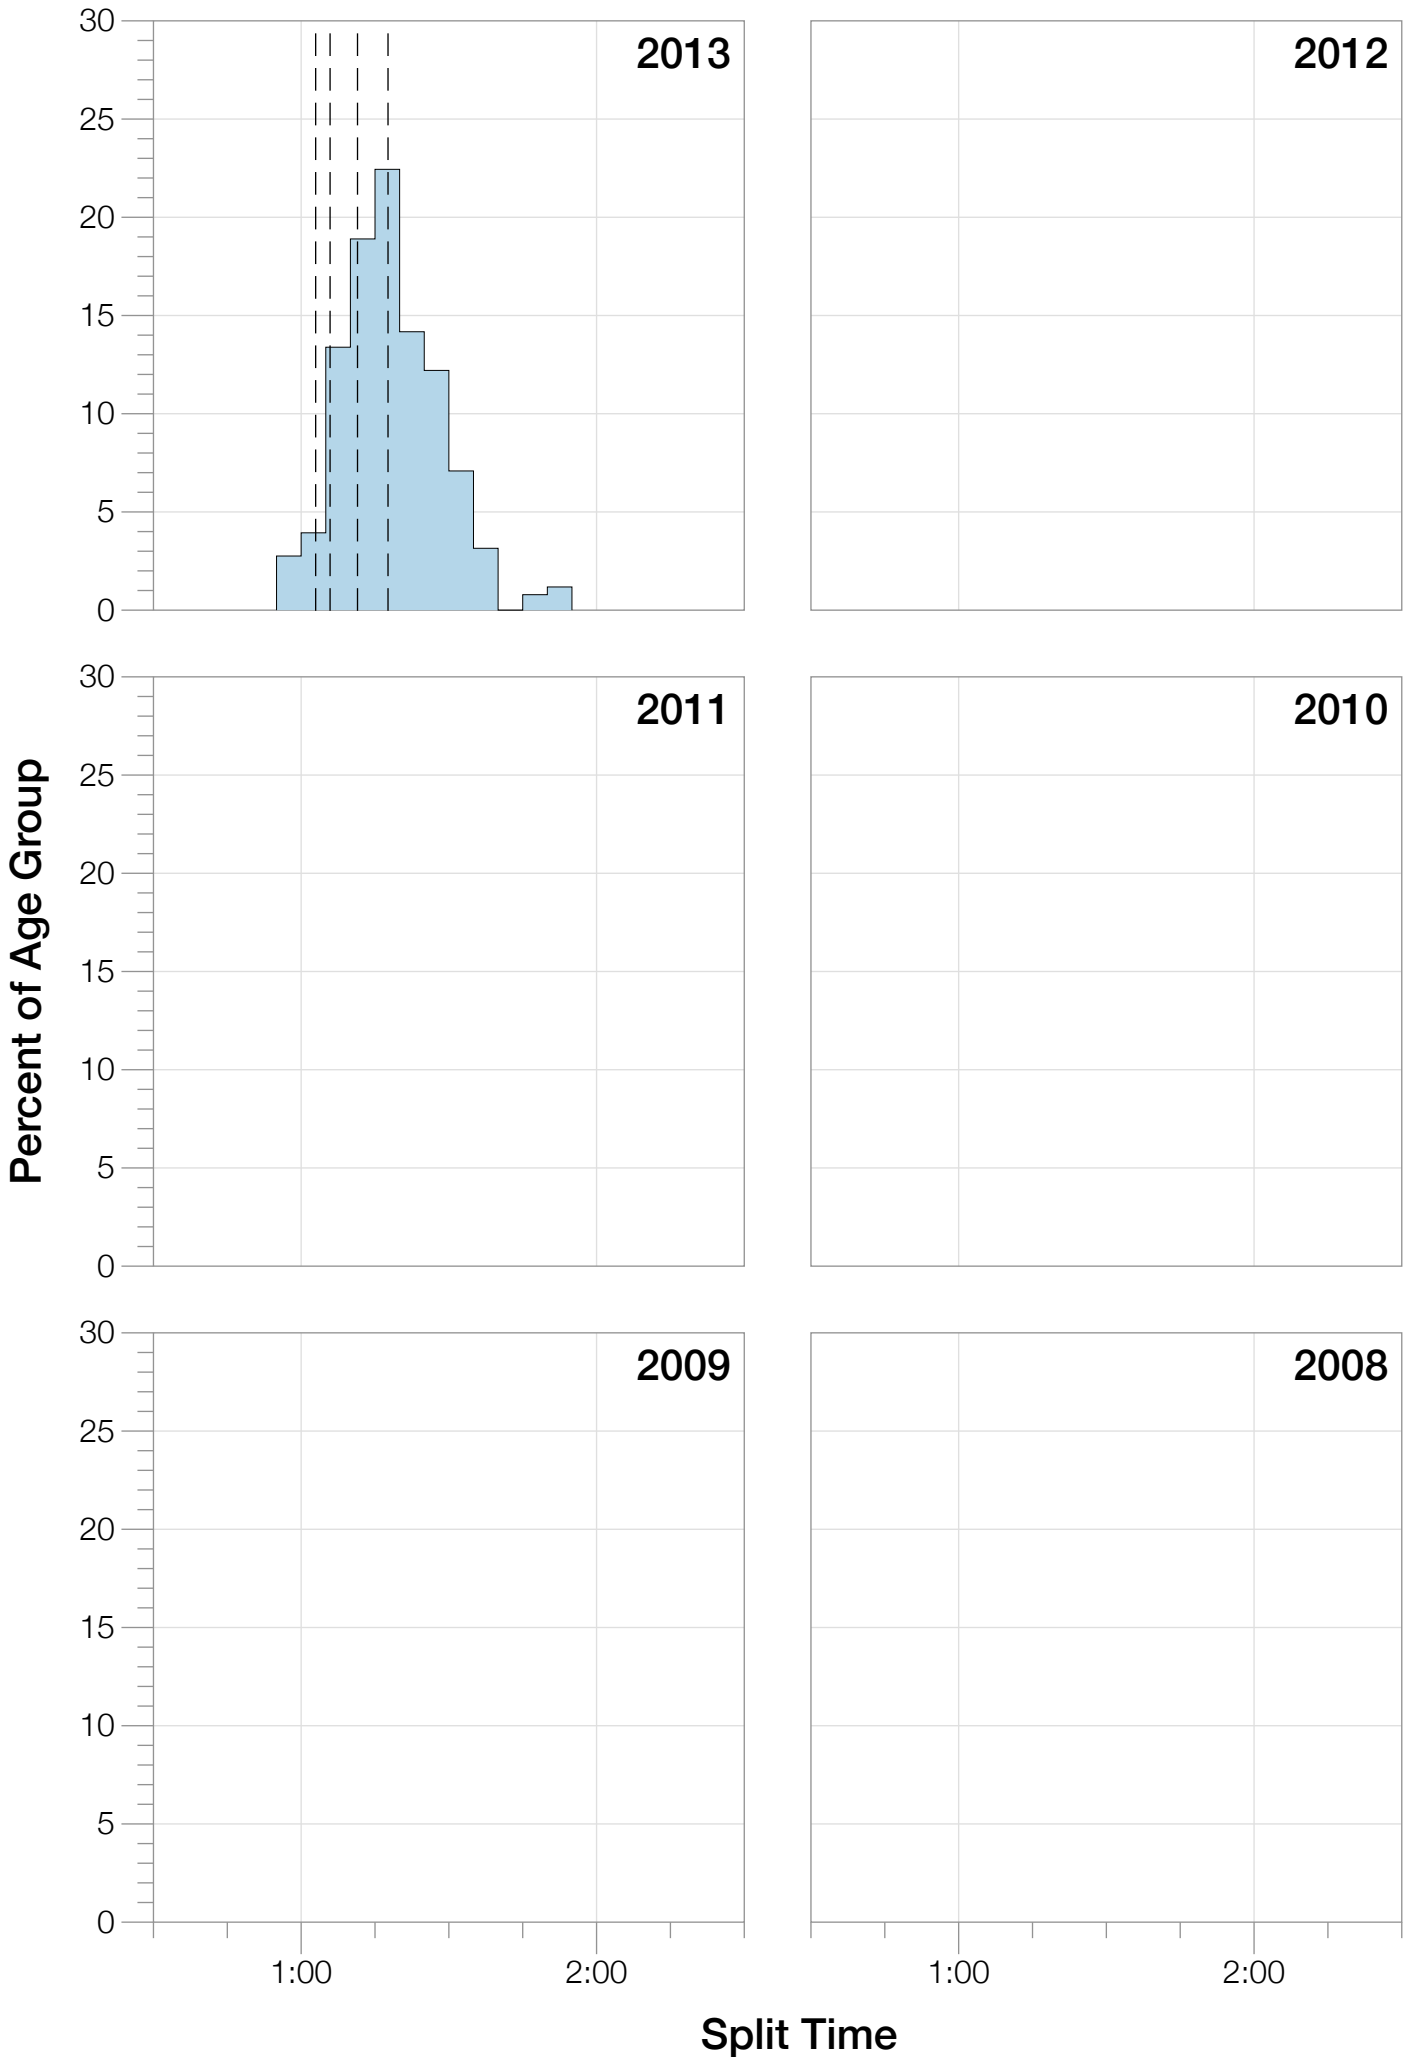

M45-49 Swim