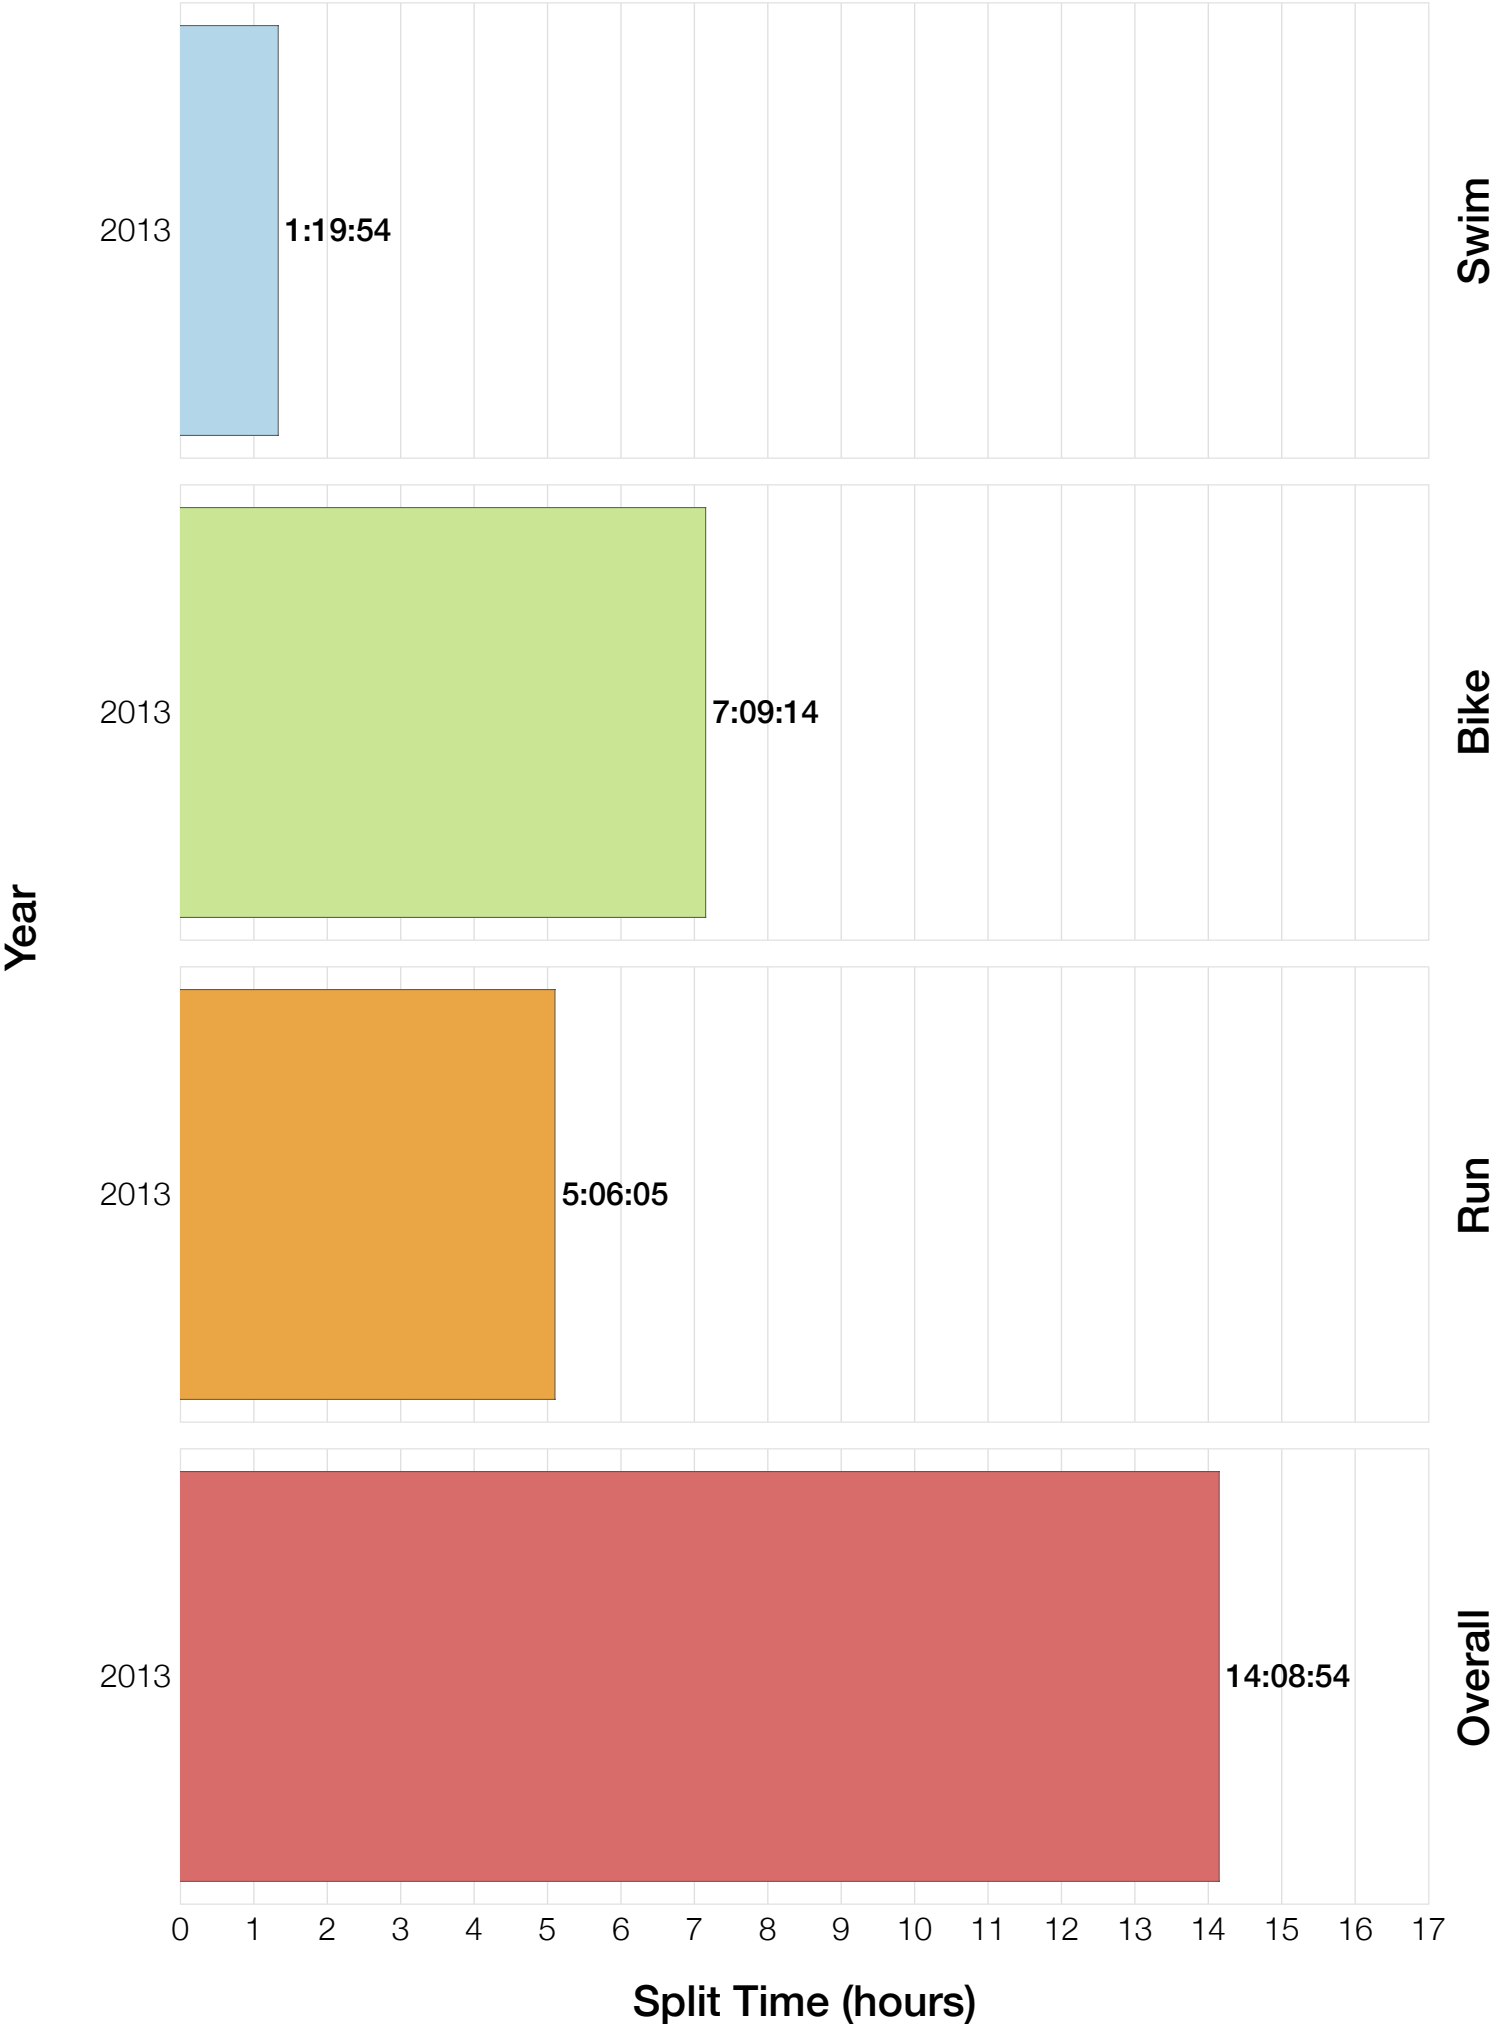

M50-54 Swim

M50-54 Bike

M50-54 Run

M50-54 Overall

M50-54 Fastest Splits

M50-54 Median Splits

M50-54 Slowest Splits

M50-54 Top 30 Finishing Splits

Estimated Kona Slot Average Finishing Time Finishing Time

M50-54 Top 10 and Kona Times and Splits

Summary Statistics

Position	Swim Time	Bike Time	Run Time	Overall Time
Average Male Winner	0:49:22	4:52:28	3:01:09	8:47:53
Average Female Winner	1:12:47	5:39:36	3:13:20	10:12:42
Average 1st Age Grouper	1:04:49	5:23:45	3:14:59	9:52:53
Average 2nd Age Grouper	1:00:28	5:24:06	3:35:40	10:08:28
Average 3rd Age Grouper	1:03:29	5:35:07	3:27:59	10:13:31
Average 4th Age Grouper	1:16:41	5:43:33	3:26:39	10:37:07
Average 5th Age Grouper	1:20:35	5:49:20	3:14:01	10:38:17
Average 6th Age Grouper	0:59:43	5:47:38	3:41:59	10:38:43
Average 7th Age Grouper	1:08:04	5:50:27	3:42:30	10:49:26
Average 8th Age Grouper	1:11:44	5:48:36	3:41:00	10:51:57
Average 9th Age Grouper	1:12:39	6:16:12	3:33:24	11:10:20
Average 10th Age Grouper	1:09:14	5:58:46	3:58:19	11:14:56
Kona Qualifier Average	1:02:55	5:27:39	3:26:12	10:04:57
Top 10 Age Grouper Average	1:08:44	5:45:45	3:33:39	10:37:33

Japan 2013

Position	Swim Time	Bike Time	Run Time	Overall Time
Male Winner	0:49:22	4:52:28	3:01:09	8:47:53
Female Winner	1:12:47	5:39:36	3:13:20	10:12:42
1st Age Grouper	1:04:49	5:23:45	3:14:59	9:52:53
2nd Age Grouper	1:00:28	5:24:06	3:35:40	10:08:28
3rd Age Grouper	1:03:29	5:35:07	3:27:59	10:13:31
4th Age Grouper	1:16:41	5:43:33	3:26:39	10:37:07
5th Age Grouper	1:20:35	5:49:20	3:14:01	10:38:17
6th Age Grouper	0:59:43	5:47:38	3:41:59	10:38:43
7th Age Grouper	1:08:04	5:50:27	3:42:30	10:49:26
8th Age Grouper	1:11:44	5:48:36	3:41:00	10:51:57
9th Age Grouper	1:12:39	6:16:12	3:33:24	11:10:20
10th Age Grouper	1:09:14	5:58:46	3:58:19	11:14:56
Kona Qualifier Average	1:02:55	5:27:39	3:26:12	10:04:57
Top 10 Age Grouper Average	1:08:44	5:45:45	3:33:39	10:37:33