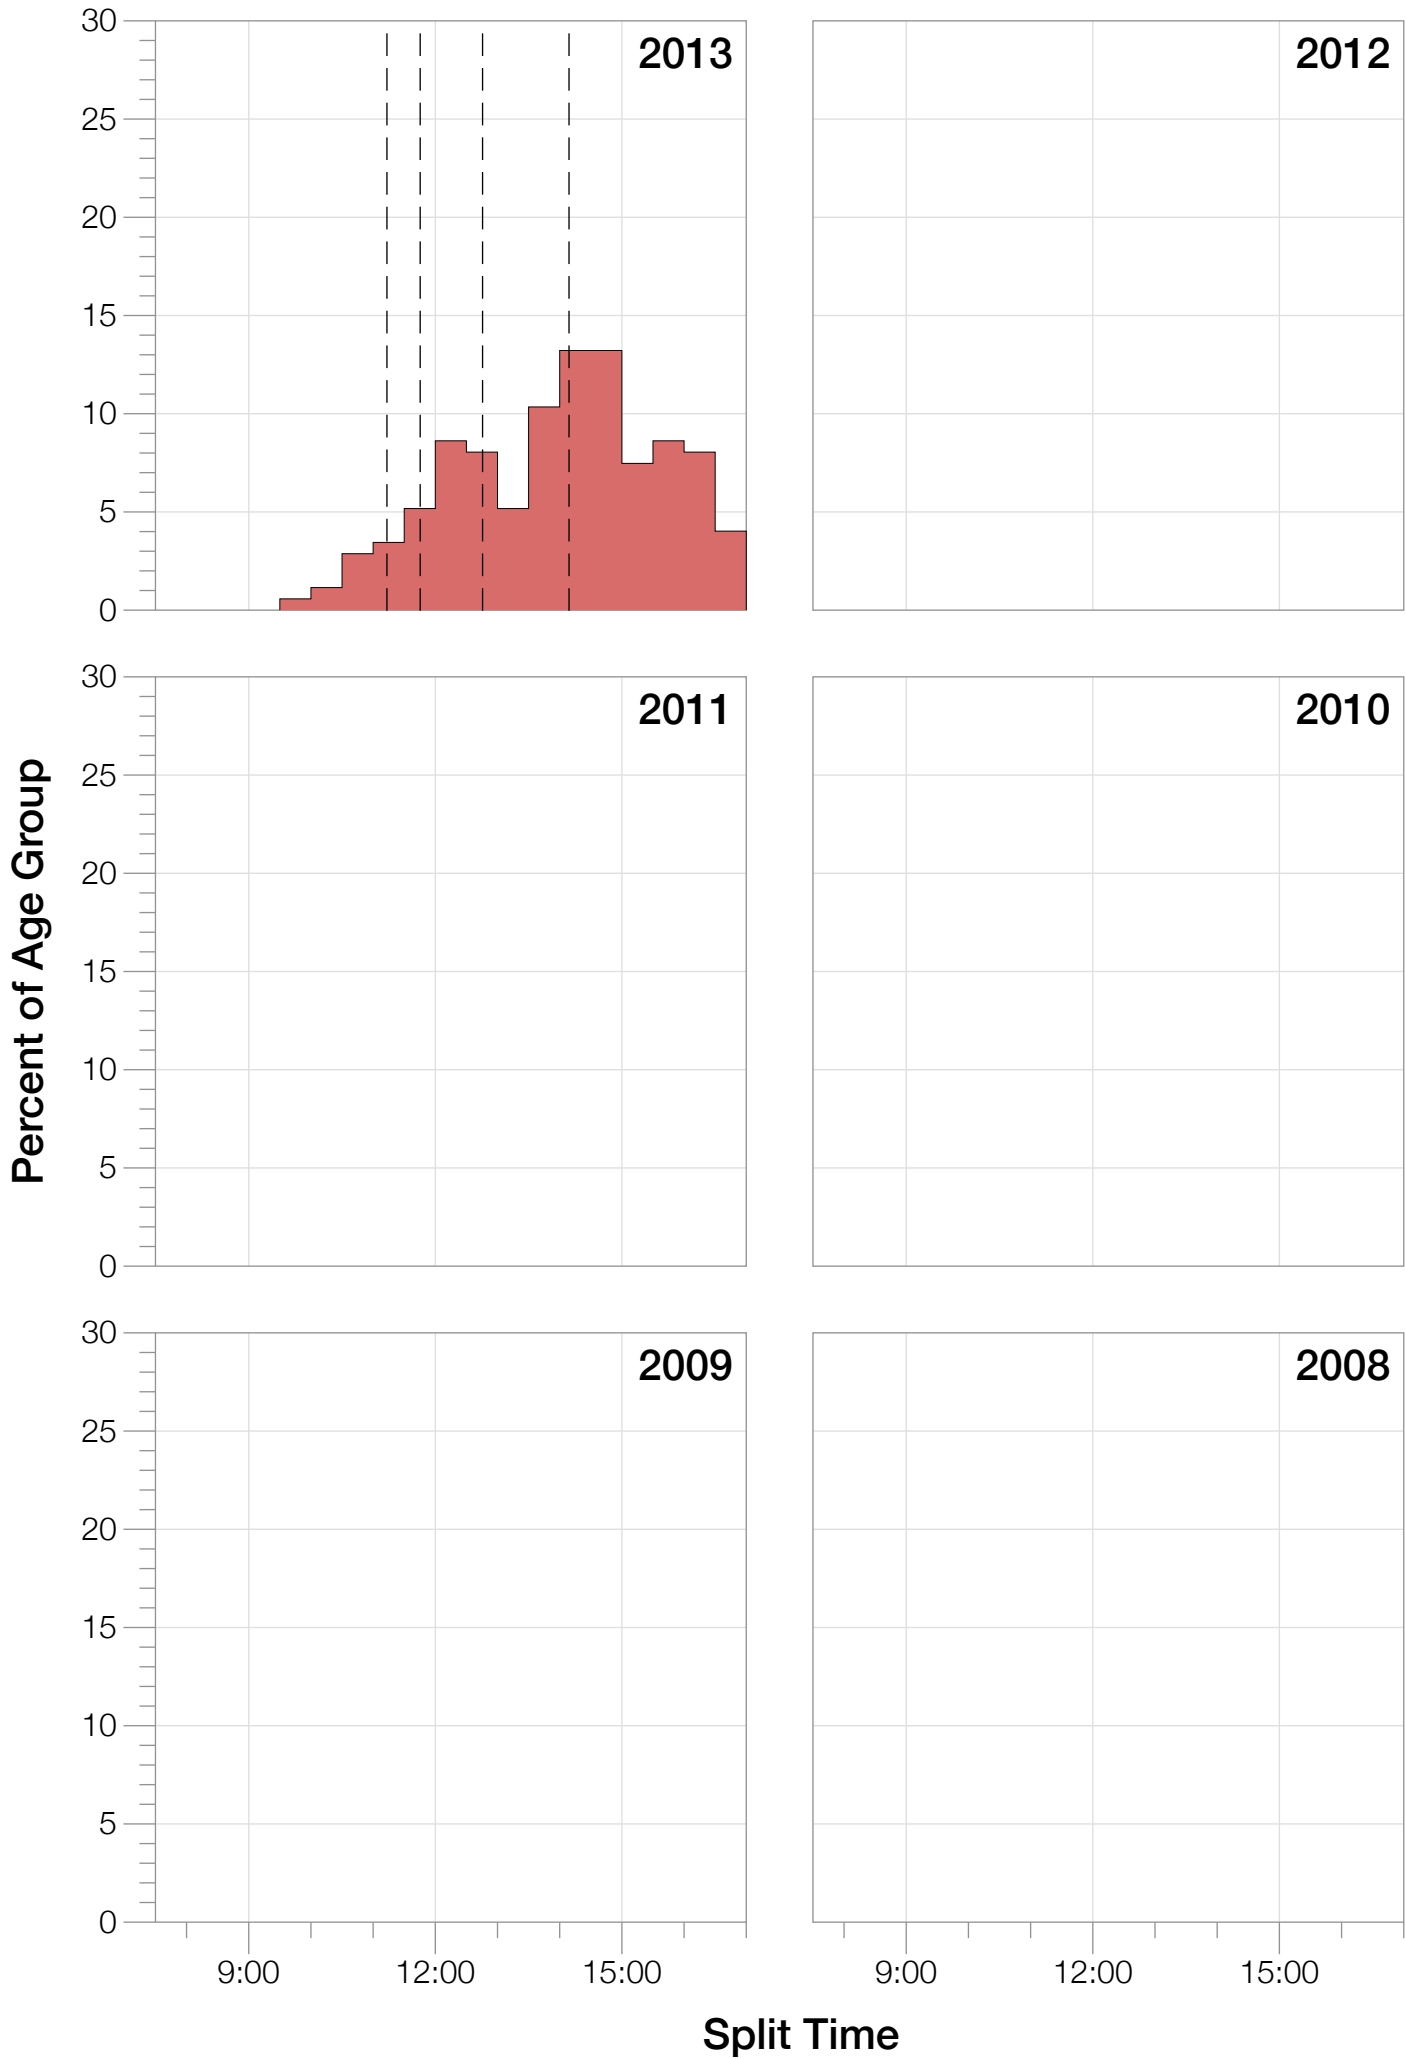

Ironman Japan M50-54 Stats

M50-54 Summary Statistics

Year	Finishers	M50-54 Finishers	Male Winner's Time	Female Winner's Time	M50-54 Winner's Time
2013	1239	174	8:47:53	10:12:42	9:52:53
Average	1239	174	8:47:53	10:12:42	9:52:53

M50-54 Swim

M50-54 Bike

M50-54 Run

M50-54 Overall

M50-54 Fastest Splits

M50-54 Median Splits

M50-54 Slowest Splits

M50-54 Top 30 Finishing Splits

Estimated Kona Slot Average Finishing Time Finishing Time

M50-54 Top 10 and Kona Times and Splits

Summary Statistics

Position	Swim Time	Bike Time	Run Time	Overall Time
Average Male Winner	0:49:22	4:52:28	3:01:09	8:47:53
Average Female Winner	1:12:47	5:39:36	3:13:20	10:12:42
Average 1st Age Grouper	1:04:49	5:23:45	3:14:59	9:52:53
Average 2nd Age Grouper	1:00:28	5:24:06	3:35:40	10:08:28
Average 3rd Age Grouper	1:03:29	5:35:07	3:27:59	10:13:31
Average 4th Age Grouper	1:16:41	5:43:33	3:26:39	10:37:07
Average 5th Age Grouper	1:20:35	5:49:20	3:14:01	10:38:17
Average 6th Age Grouper	0:59:43	5:47:38	3:41:59	10:38:43
Average 7th Age Grouper	1:08:04	5:50:27	3:42:30	10:49:26
Average 8th Age Grouper	1:11:44	5:48:36	3:41:00	10:51:57
Average 9th Age Grouper	1:12:39	6:16:12	3:33:24	11:10:20
Average 10th Age Grouper	1:09:14	5:58:46	3:58:19	11:14:56
Kona Qualifier Average	1:02:55	5:27:39	3:26:12	10:04:57
Top 10 Age Grouper Average	1:08:44	5:45:45	3:33:39	10:37:33