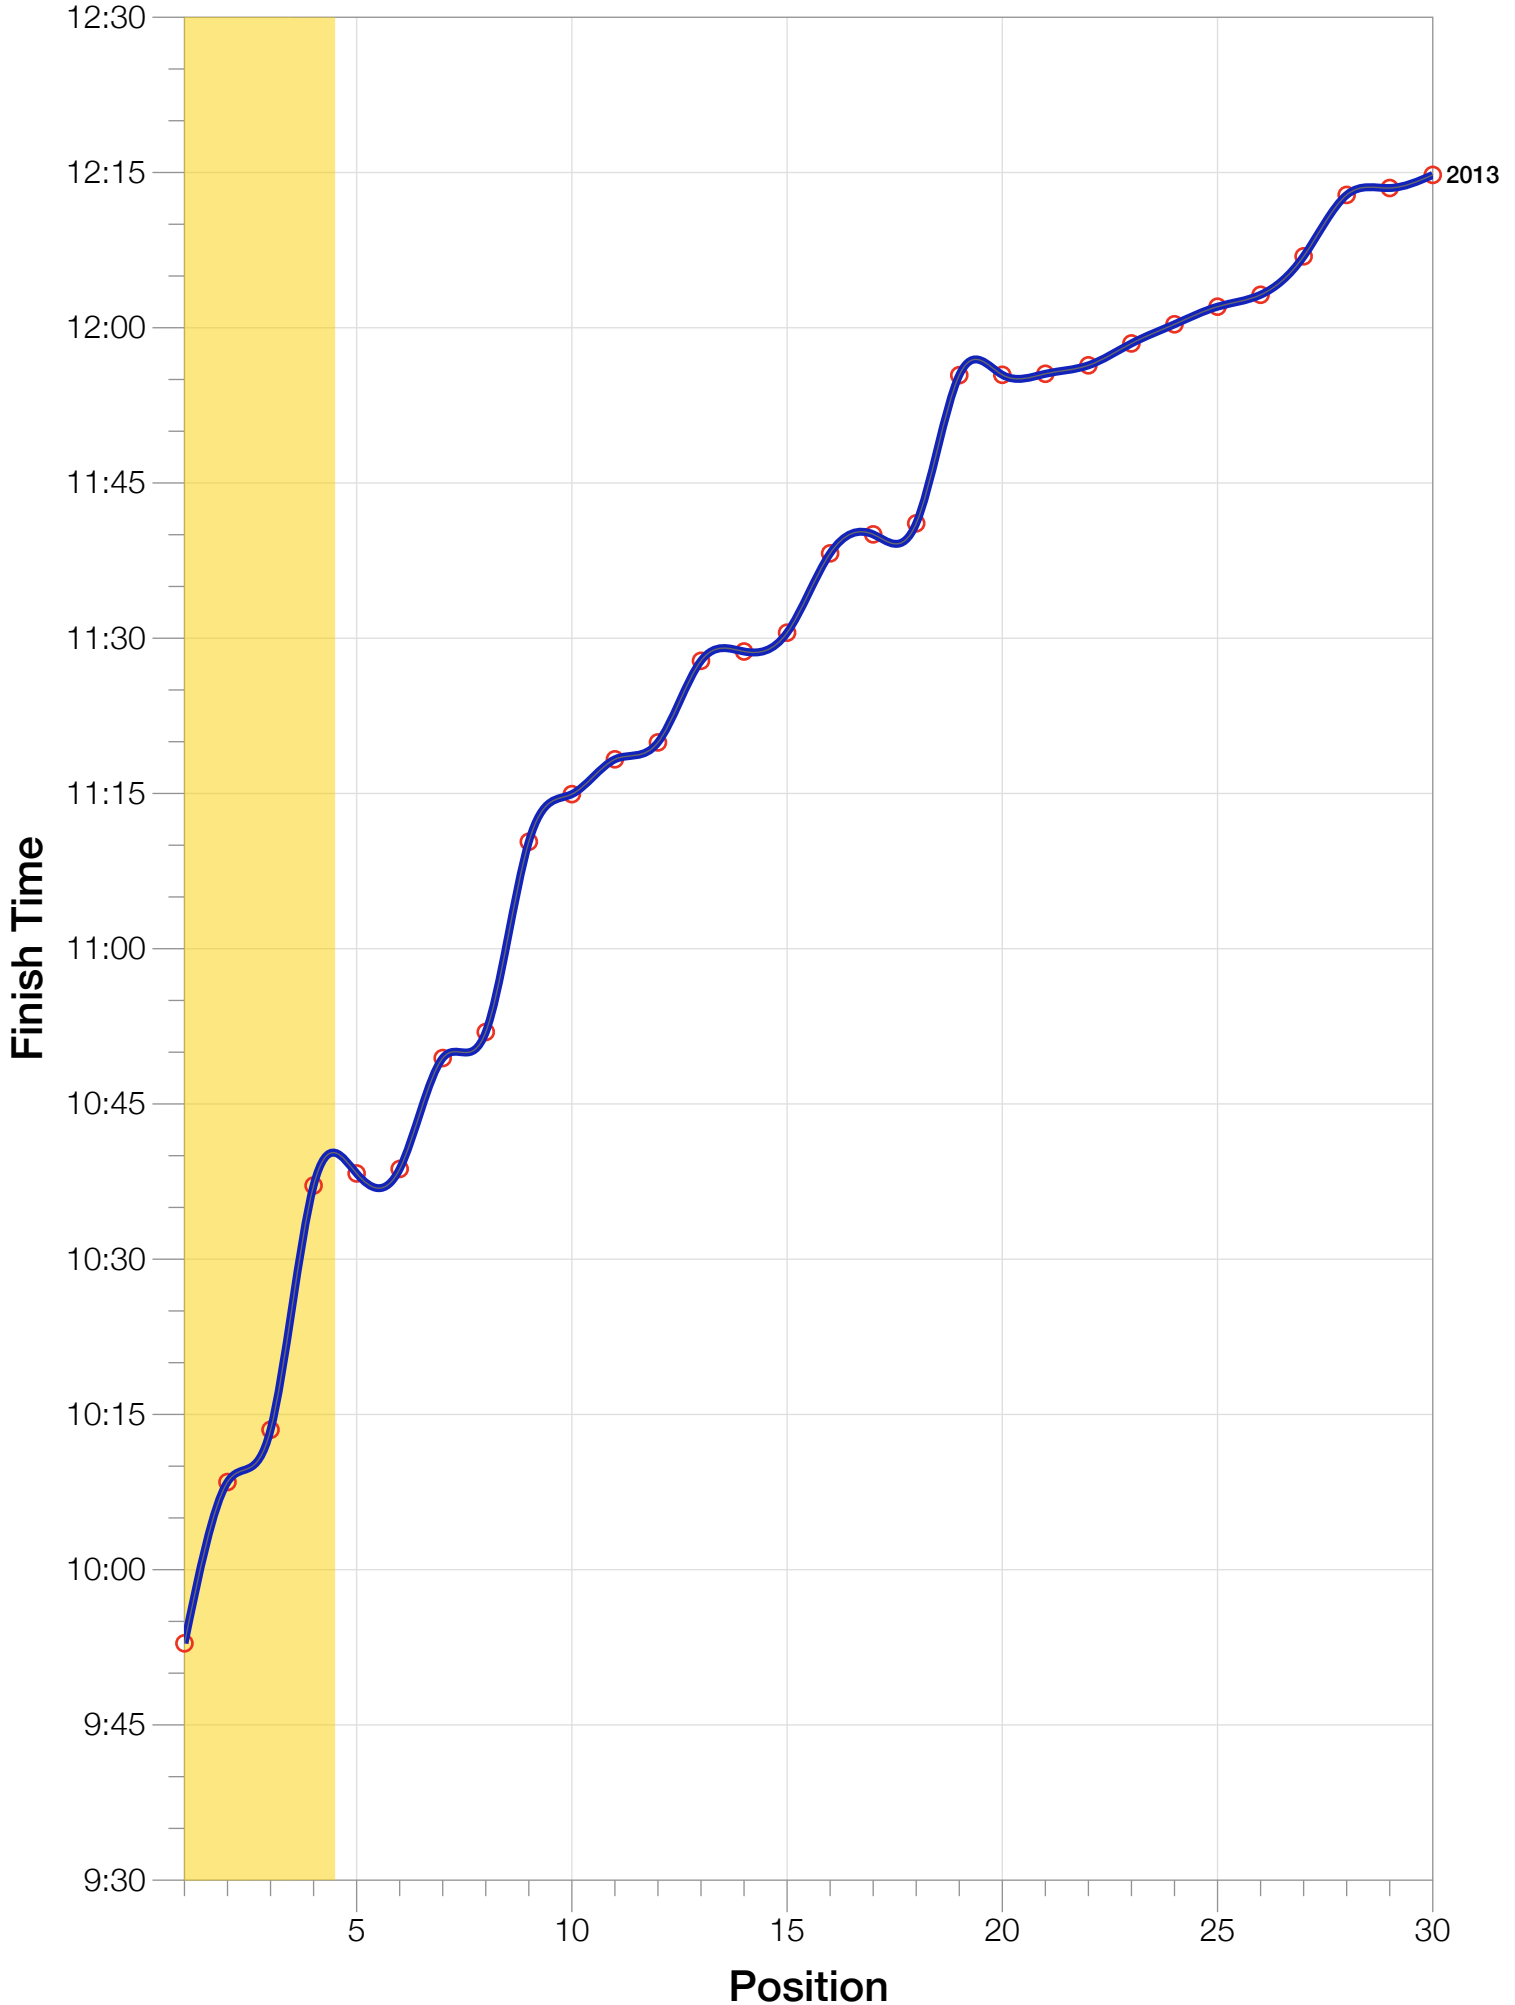

Ironman Japan M50-54 Stats

M50-54 Summary Statistics

Year	Finishers	M50-54 Finishers	Male Winner's Time	Female Winner's Time	M50-54 Winner's Time
2013	1239	174	8:47:53	10:12:42	9:52:53
Average	1239	174	8:47:53	10:12:42	9:52:53

M50-54 Swim

M50-54 Bike

M50-54 Run

M50-54 Overall

M50-54 Fastest Splits

M50-54 Median Splits

M50-54 Slowest Splits

M50-54 Top 30 Finishing Splits

Estimated Kona Slot Average Finishing Time Finishing Time

M50-54 Top 10 and Kona Times and Splits

Summary Statistics

Position	Swim Time	Bike Time	Run Time	Overall Time
Average Male Winner	0:49:22	4:52:28	3:01:09	8:47:53
Average Female Winner	1:12:47	5:39:36	3:13:20	10:12:42
Average 1st Age Grouper	1:04:49	5:23:45	3:14:59	9:52:53
Average 2nd Age Grouper	1:00:28	5:24:06	3:35:40	10:08:28
Average 3rd Age Grouper	1:03:29	5:35:07	3:27:59	10:13:31
Average 4th Age Grouper	1:16:41	5:43:33	3:26:39	10:37:07
Average 5th Age Grouper	1:20:35	5:49:20	3:14:01	10:38:17
Average 6th Age Grouper	0:59:43	5:47:38	3:41:59	10:38:43
Average 7th Age Grouper	1:08:04	5:50:27	3:42:30	10:49:26
Average 8th Age Grouper	1:11:44	5:48:36	3:41:00	10:51:57
Average 9th Age Grouper	1:12:39	6:16:12	3:33:24	11:10:20
Average 10th Age Grouper	1:09:14	5:58:46	3:58:19	11:14:56
Kona Qualifier Average	1:02:55	5:27:39	3:26:12	10:04:57
Top 10 Age Grouper Average	1:08:44	5:45:45	3:33:39	10:37:33