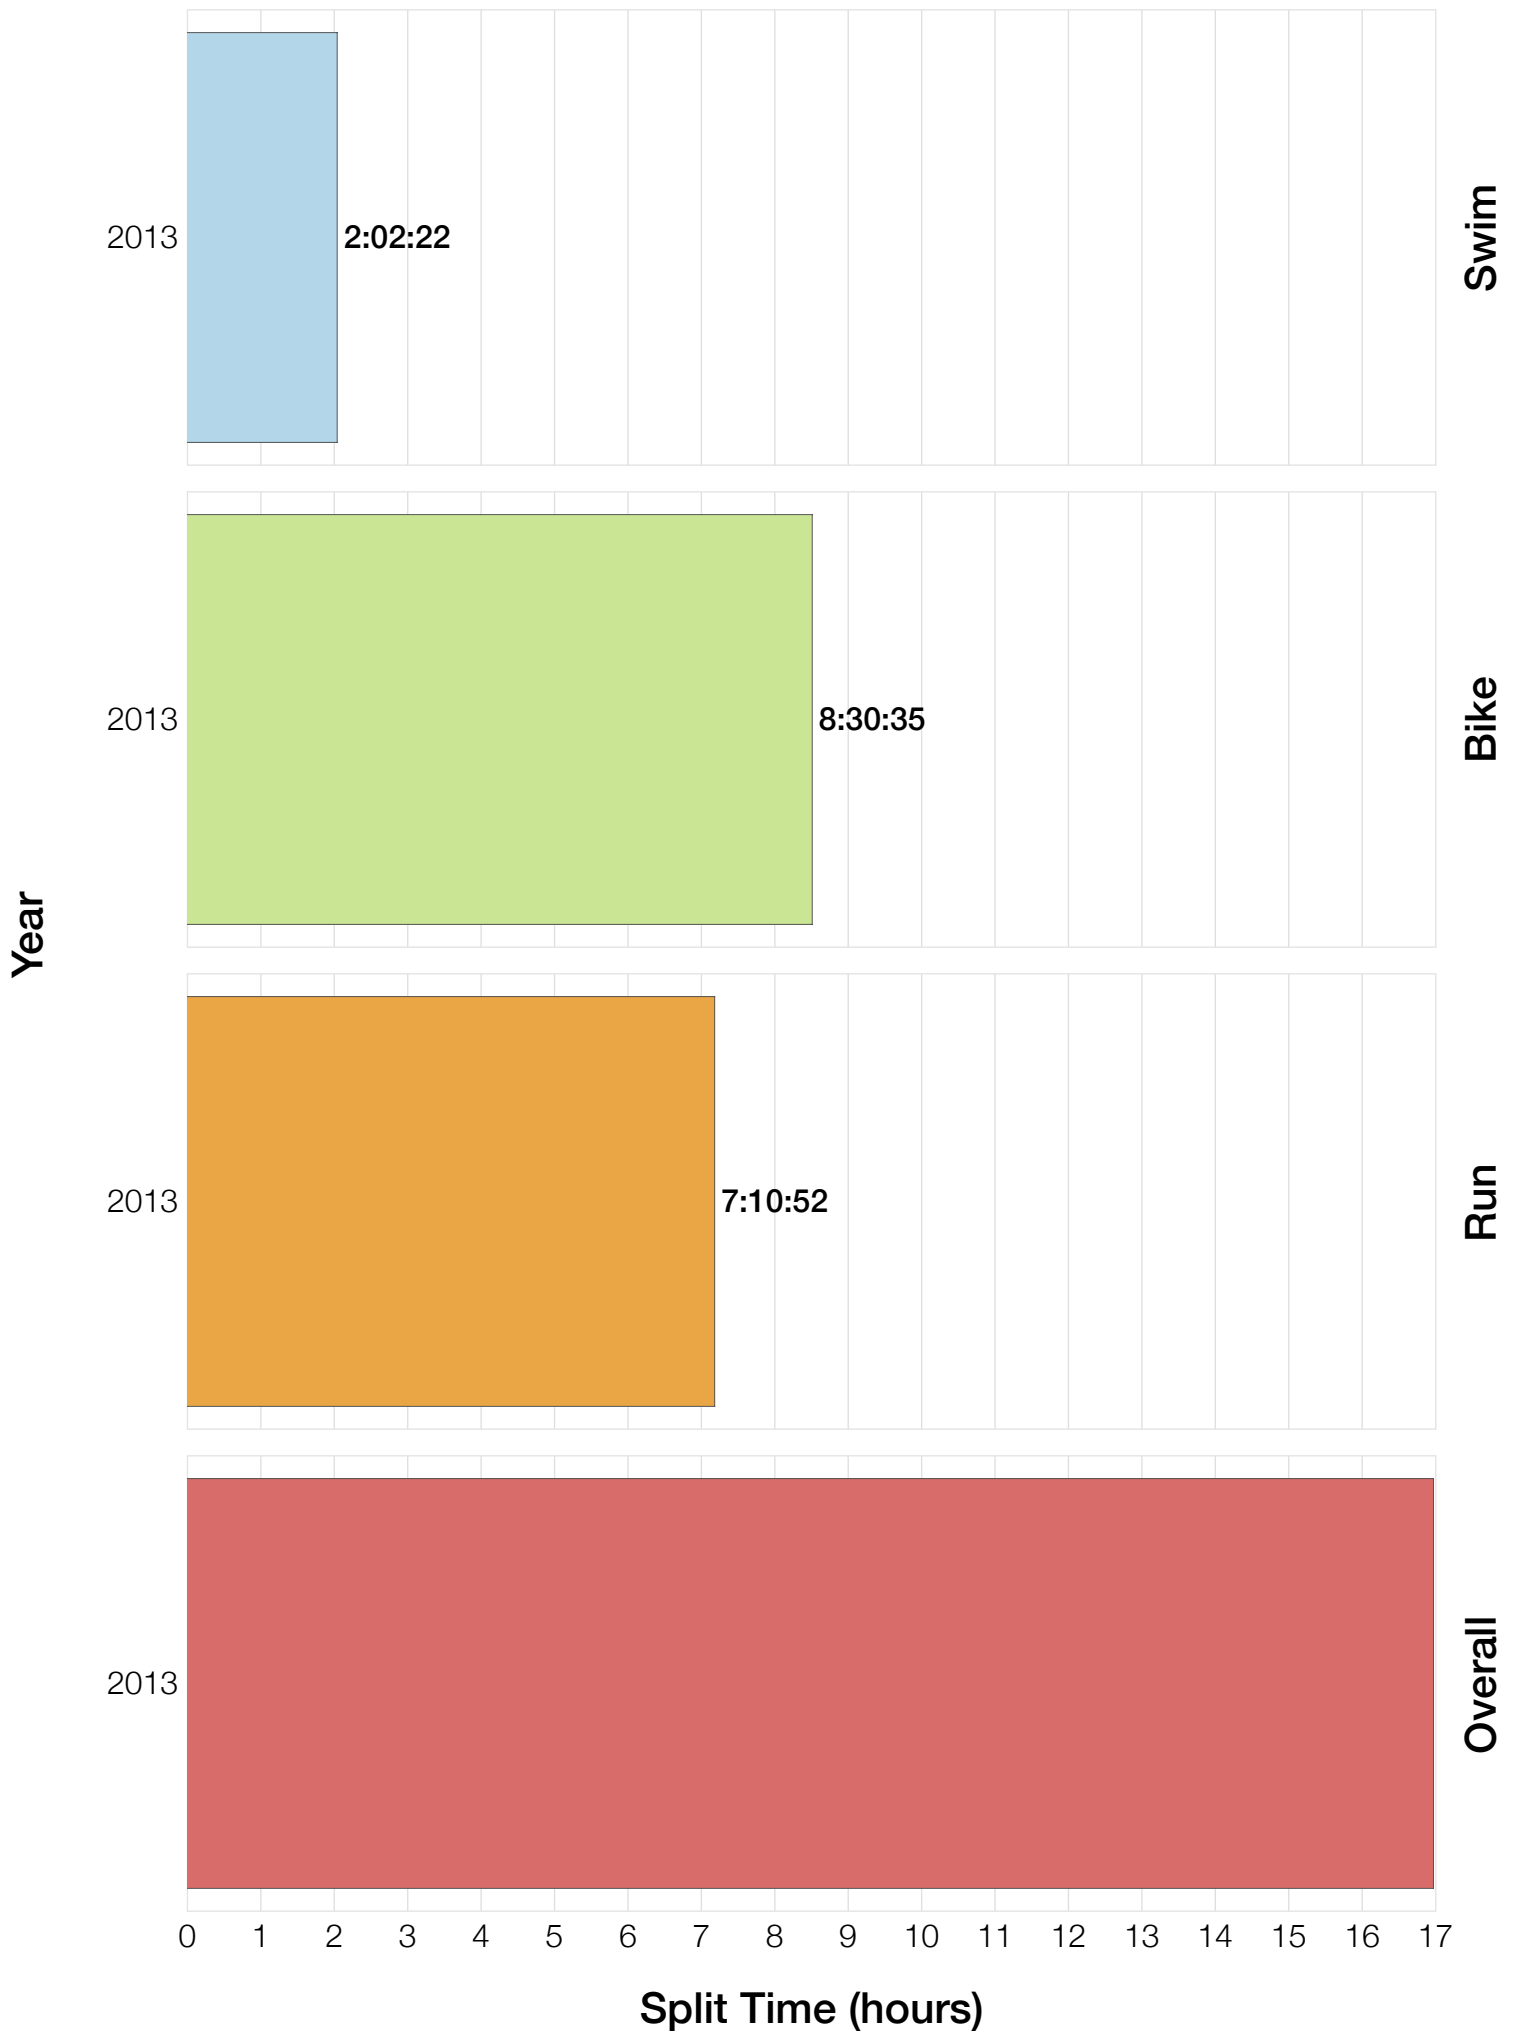

M50-54 Swim

M50-54 Bike

M50-54 Run

M50-54 Overall

M50-54 Fastest Splits

M50-54 Median Splits

M50-54 Slowest Splits

M50-54 Top 30 Finishing Splits

Estimated Kona Slot Average Finishing Time Finishing Time

M50-54 Top 10 and Kona Times and Splits

Summary Statistics

Position	Swim Time	Bike Time	Run Time	Overall Time
Average Male Winner	0:49:22	4:52:28	3:01:09	8:47:53
Average Female Winner	1:12:47	5:39:36	3:13:20	10:12:42
Average 1st Age Grouper	1:04:49	5:23:45	3:14:59	9:52:53
Average 2nd Age Grouper	1:00:28	5:24:06	3:35:40	10:08:28
Average 3rd Age Grouper	1:03:29	5:35:07	3:27:59	10:13:31
Average 4th Age Grouper	1:16:41	5:43:33	3:26:39	10:37:07
Average 5th Age Grouper	1:20:35	5:49:20	3:14:01	10:38:17
Average 6th Age Grouper	0:59:43	5:47:38	3:41:59	10:38:43
Average 7th Age Grouper	1:08:04	5:50:27	3:42:30	10:49:26
Average 8th Age Grouper	1:11:44	5:48:36	3:41:00	10:51:57
Average 9th Age Grouper	1:12:39	6:16:12	3:33:24	11:10:20
Average 10th Age Grouper	1:09:14	5:58:46	3:58:19	11:14:56
Kona Qualifier Average	1:02:55	5:27:39	3:26:12	10:04:57
Top 10 Age Grouper Average	1:08:44	5:45:45	3:33:39	10:37:33

Japan 2013

Position	Swim Time	Bike Time	Run Time	Overall Time
Male Winner	0:49:22	4:52:28	3:01:09	8:47:53
Female Winner	1:12:47	5:39:36	3:13:20	10:12:42
1st Age Grouper	1:04:49	5:23:45	3:14:59	9:52:53
2nd Age Grouper	1:00:28	5:24:06	3:35:40	10:08:28
3rd Age Grouper	1:03:29	5:35:07	3:27:59	10:13:31
4th Age Grouper	1:16:41	5:43:33	3:26:39	10:37:07
5th Age Grouper	1:20:35	5:49:20	3:14:01	10:38:17
6th Age Grouper	0:59:43	5:47:38	3:41:59	10:38:43
7th Age Grouper	1:08:04	5:50:27	3:42:30	10:49:26
8th Age Grouper	1:11:44	5:48:36	3:41:00	10:51:57
9th Age Grouper	1:12:39	6:16:12	3:33:24	11:10:20
10th Age Grouper	1:09:14	5:58:46	3:58:19	11:14:56
Kona Qualifier Average	1:02:55	5:27:39	3:26:12	10:04:57
Top 10 Age Grouper Average	1:08:44	5:45:45	3:33:39	10:37:33