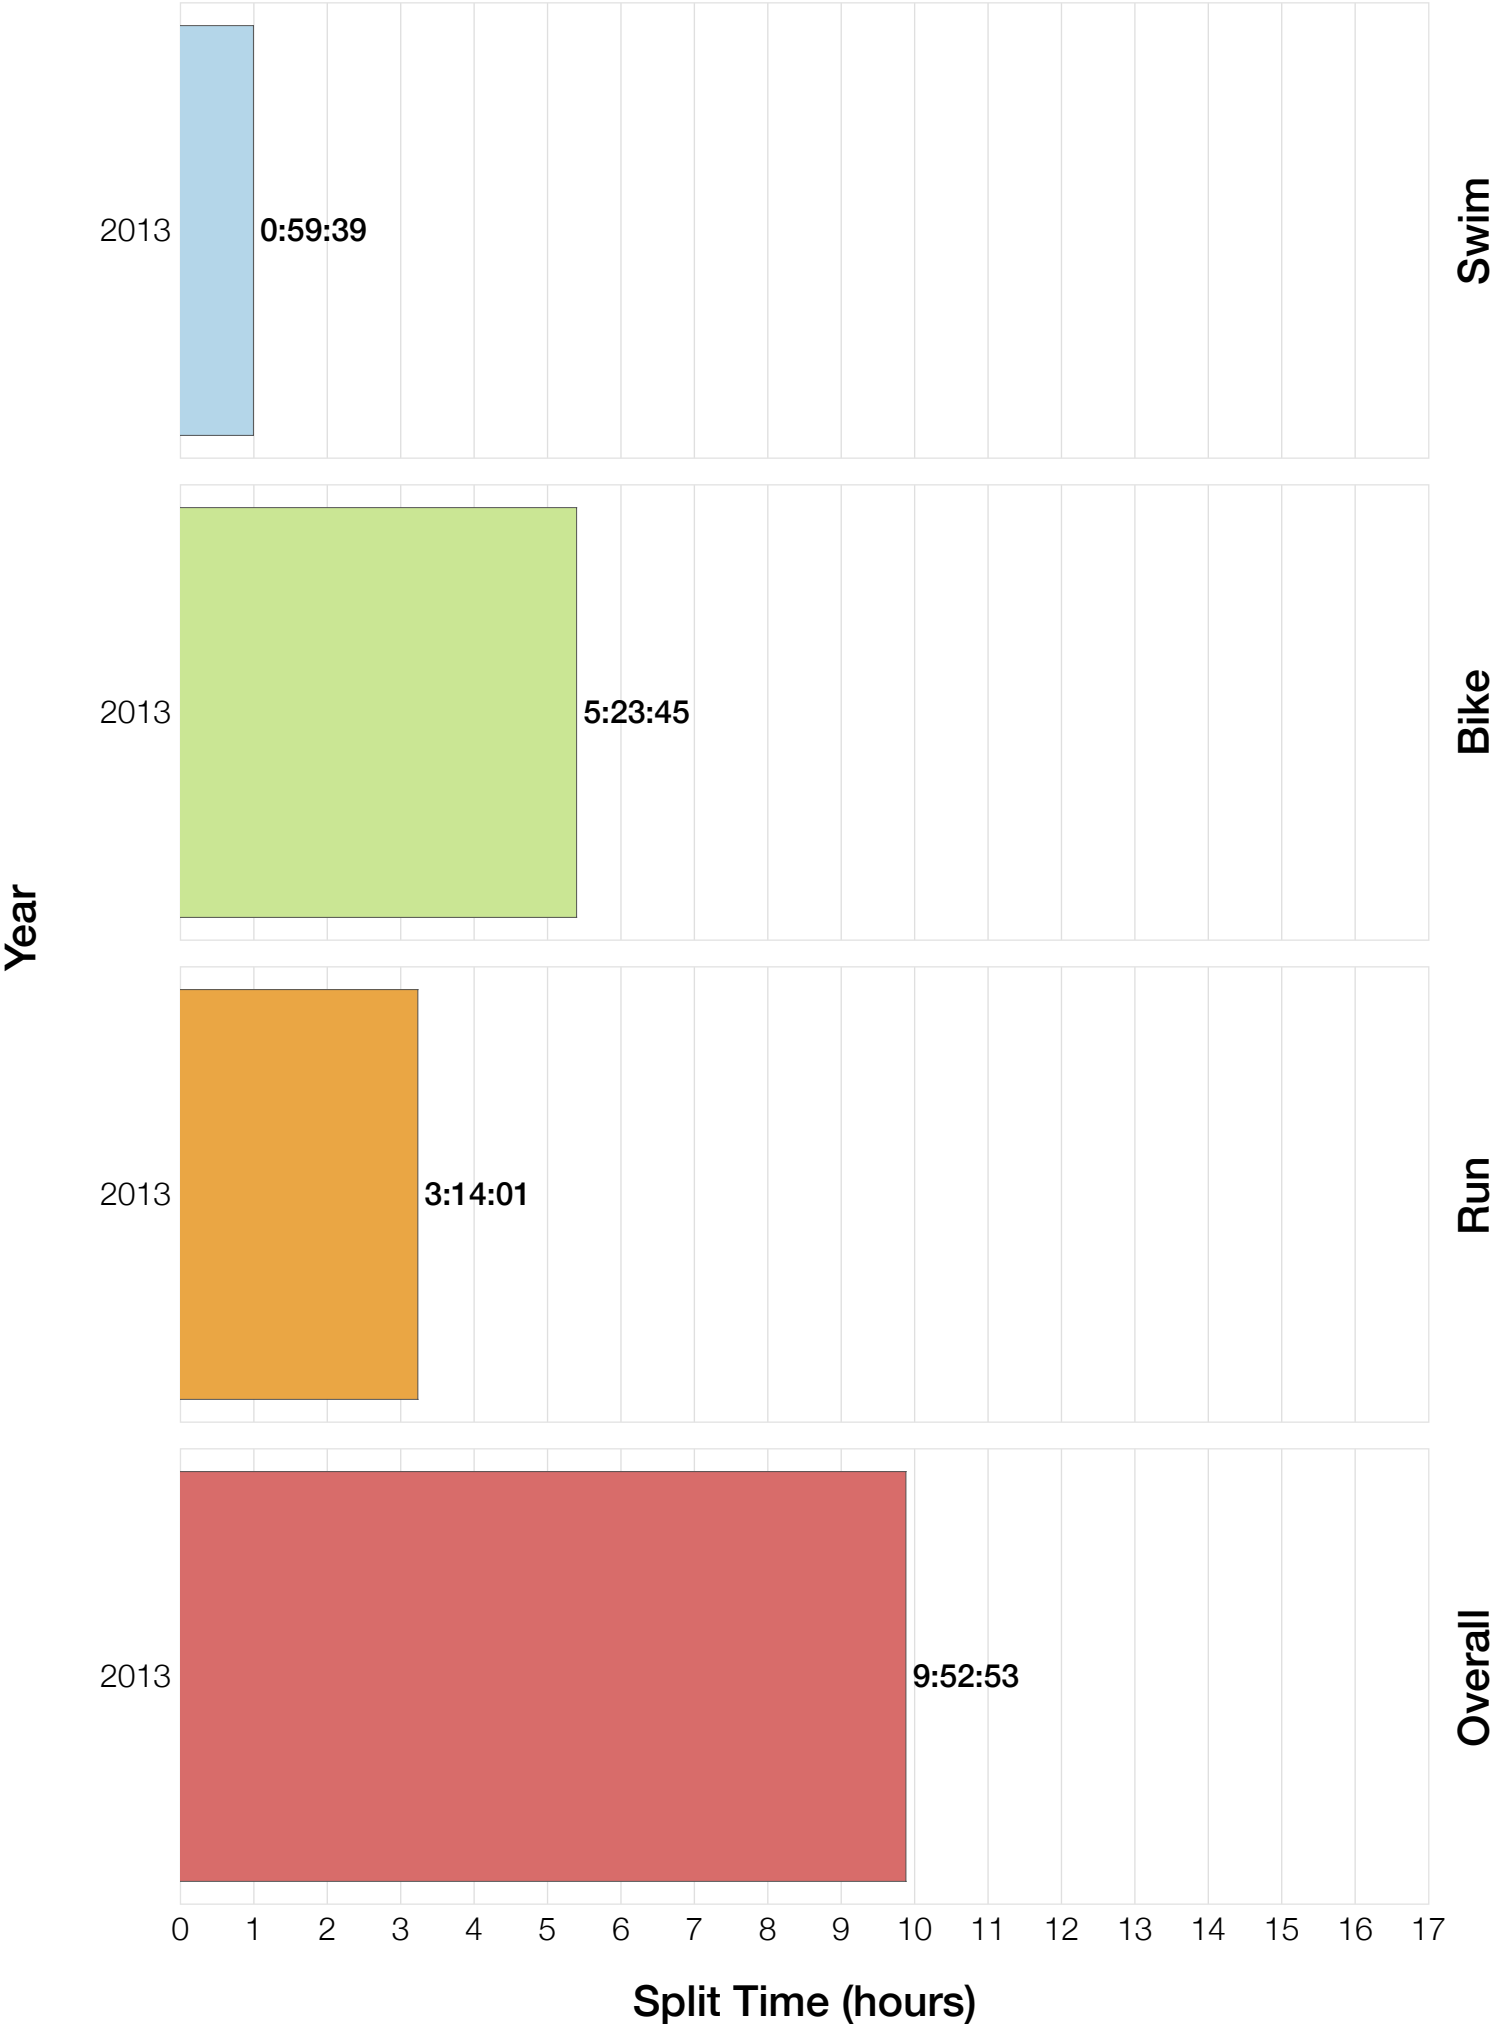

M50-54 Swim

M50-54 Bike

M50-54 Run

M50-54 Overall

M50-54 Fastest Splits

M50-54 Median Splits

M50-54 Slowest Splits

M50-54 Top 30 Finishing Splits

Estimated Kona Slot Average Finishing Time Finishing Time

M50-54 Top 10 and Kona Times and Splits

Summary Statistics

Position	Swim Time	Bike Time	Run Time	Overall Time
Average Male Winner	0:49:22	4:52:28	3:01:09	8:47:53
Average Female Winner	1:12:47	5:39:36	3:13:20	10:12:42
Average 1st Age Grouper	1:04:49	5:23:45	3:14:59	9:52:53
Average 2nd Age Grouper	1:00:28	5:24:06	3:35:40	10:08:28
Average 3rd Age Grouper	1:03:29	5:35:07	3:27:59	10:13:31
Average 4th Age Grouper	1:16:41	5:43:33	3:26:39	10:37:07
Average 5th Age Grouper	1:20:35	5:49:20	3:14:01	10:38:17
Average 6th Age Grouper	0:59:43	5:47:38	3:41:59	10:38:43
Average 7th Age Grouper	1:08:04	5:50:27	3:42:30	10:49:26
Average 8th Age Grouper	1:11:44	5:48:36	3:41:00	10:51:57
Average 9th Age Grouper	1:12:39	6:16:12	3:33:24	11:10:20
Average 10th Age Grouper	1:09:14	5:58:46	3:58:19	11:14:56
Kona Qualifier Average	1:02:55	5:27:39	3:26:12	10:04:57
Top 10 Age Grouper Average	1:08:44	5:45:45	3:33:39	10:37:33

Japan 2013

Position	Swim Time	Bike Time	Run Time	Overall Time
Male Winner	0:49:22	4:52:28	3:01:09	8:47:53
Female Winner	1:12:47	5:39:36	3:13:20	10:12:42
1st Age Grouper	1:04:49	5:23:45	3:14:59	9:52:53
2nd Age Grouper	1:00:28	5:24:06	3:35:40	10:08:28
3rd Age Grouper	1:03:29	5:35:07	3:27:59	10:13:31
4th Age Grouper	1:16:41	5:43:33	3:26:39	10:37:07
5th Age Grouper	1:20:35	5:49:20	3:14:01	10:38:17
6th Age Grouper	0:59:43	5:47:38	3:41:59	10:38:43
7th Age Grouper	1:08:04	5:50:27	3:42:30	10:49:26
8th Age Grouper	1:11:44	5:48:36	3:41:00	10:51:57
9th Age Grouper	1:12:39	6:16:12	3:33:24	11:10:20
10th Age Grouper	1:09:14	5:58:46	3:58:19	11:14:56
Kona Qualifier Average	1:02:55	5:27:39	3:26:12	10:04:57
Top 10 Age Grouper Average	1:08:44	5:45:45	3:33:39	10:37:33