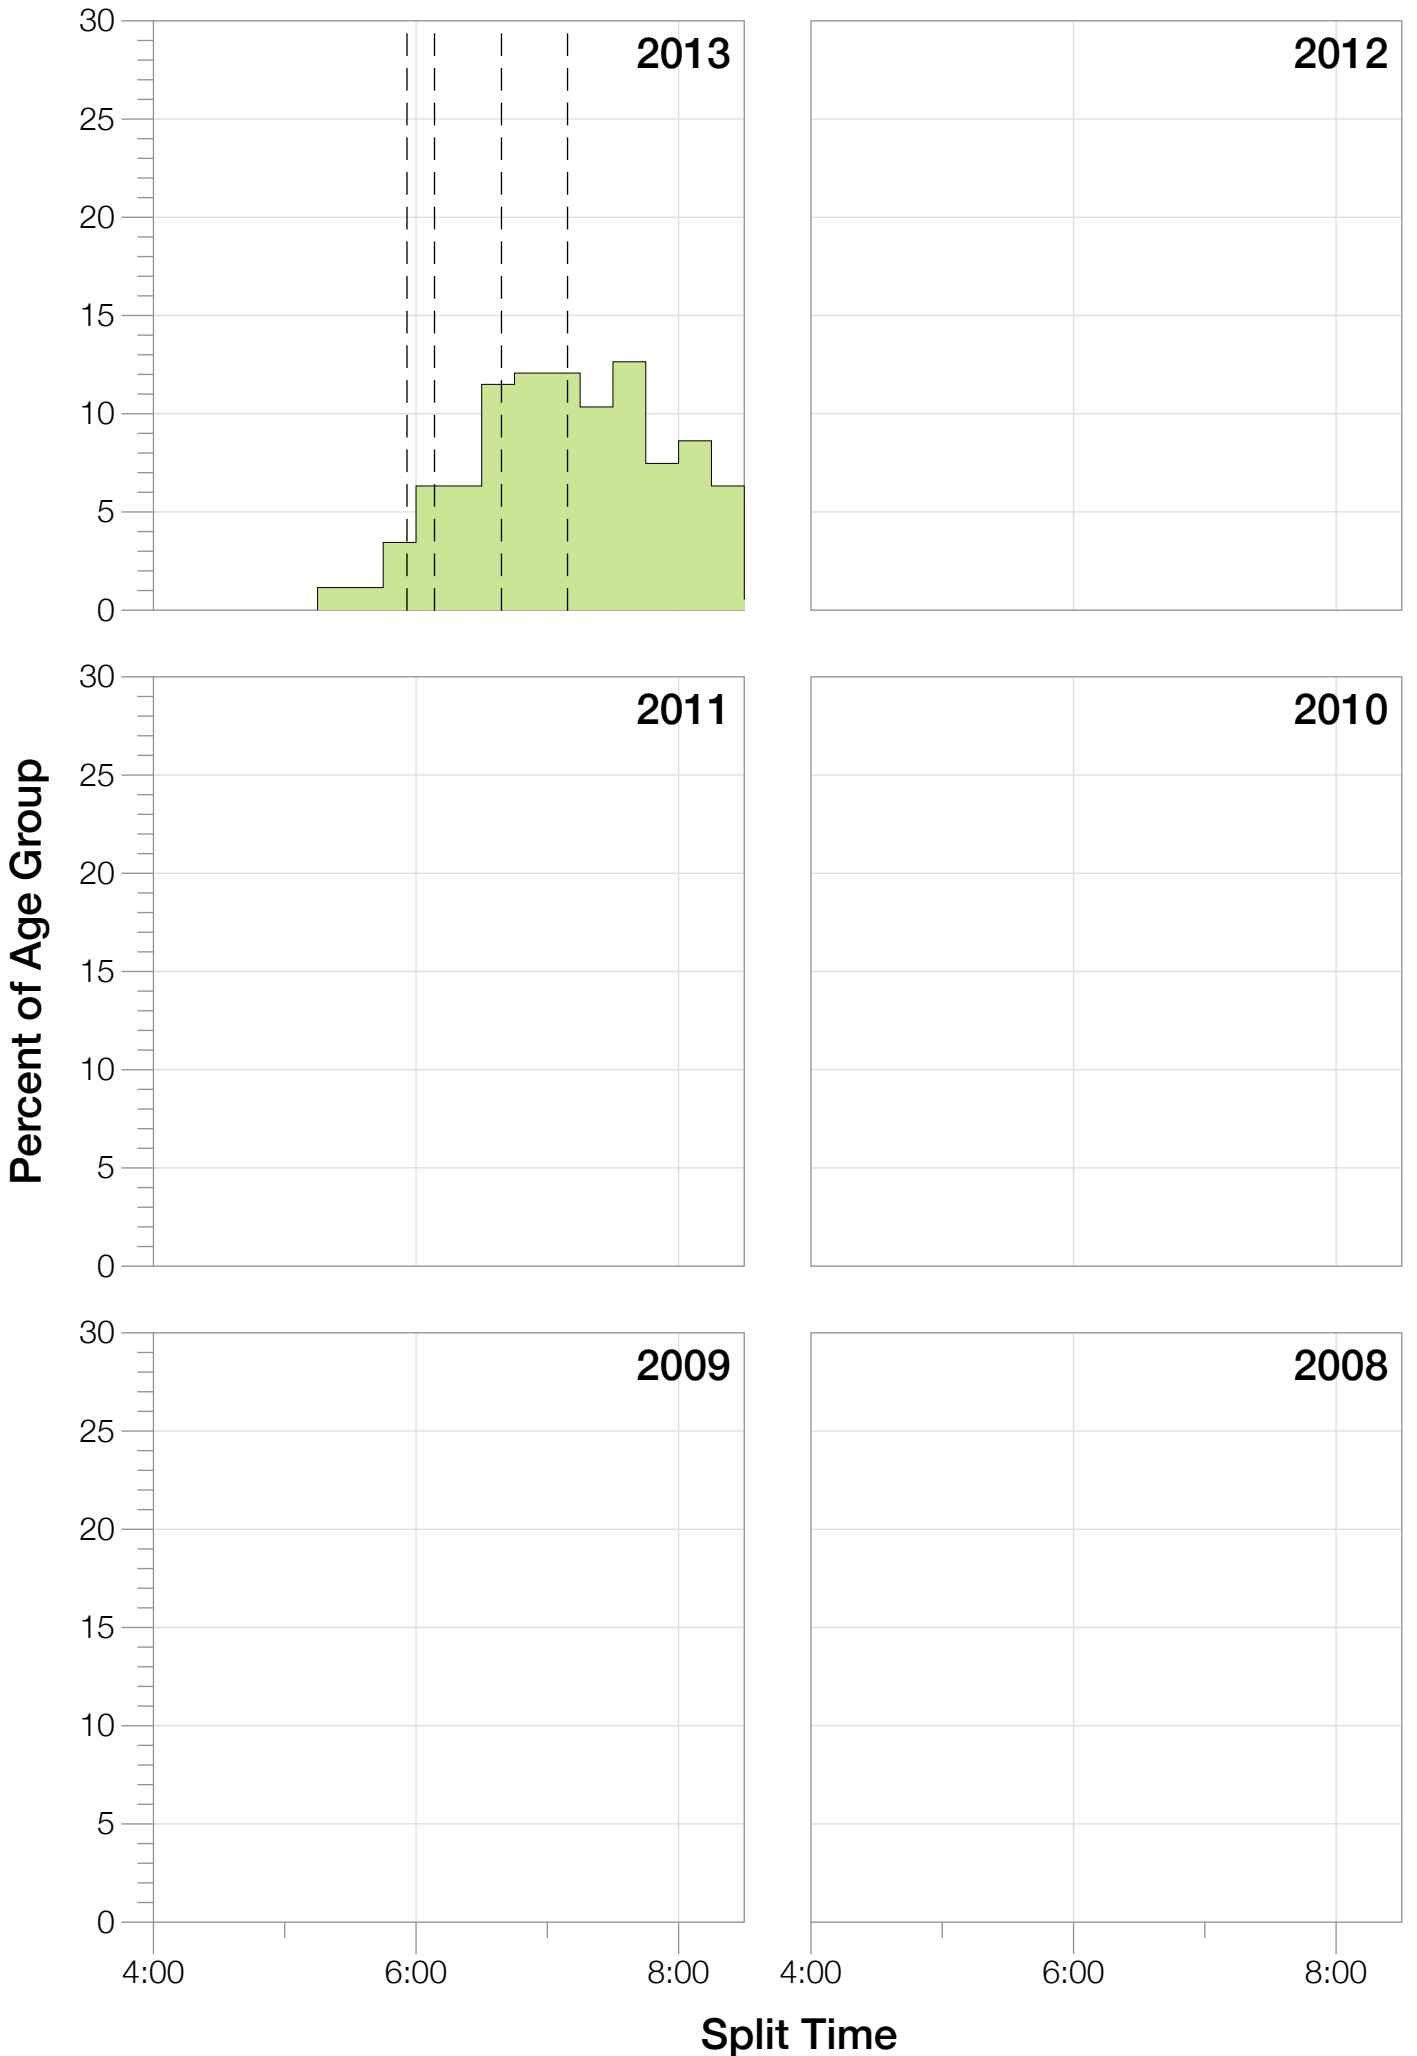

M50-54 Bike