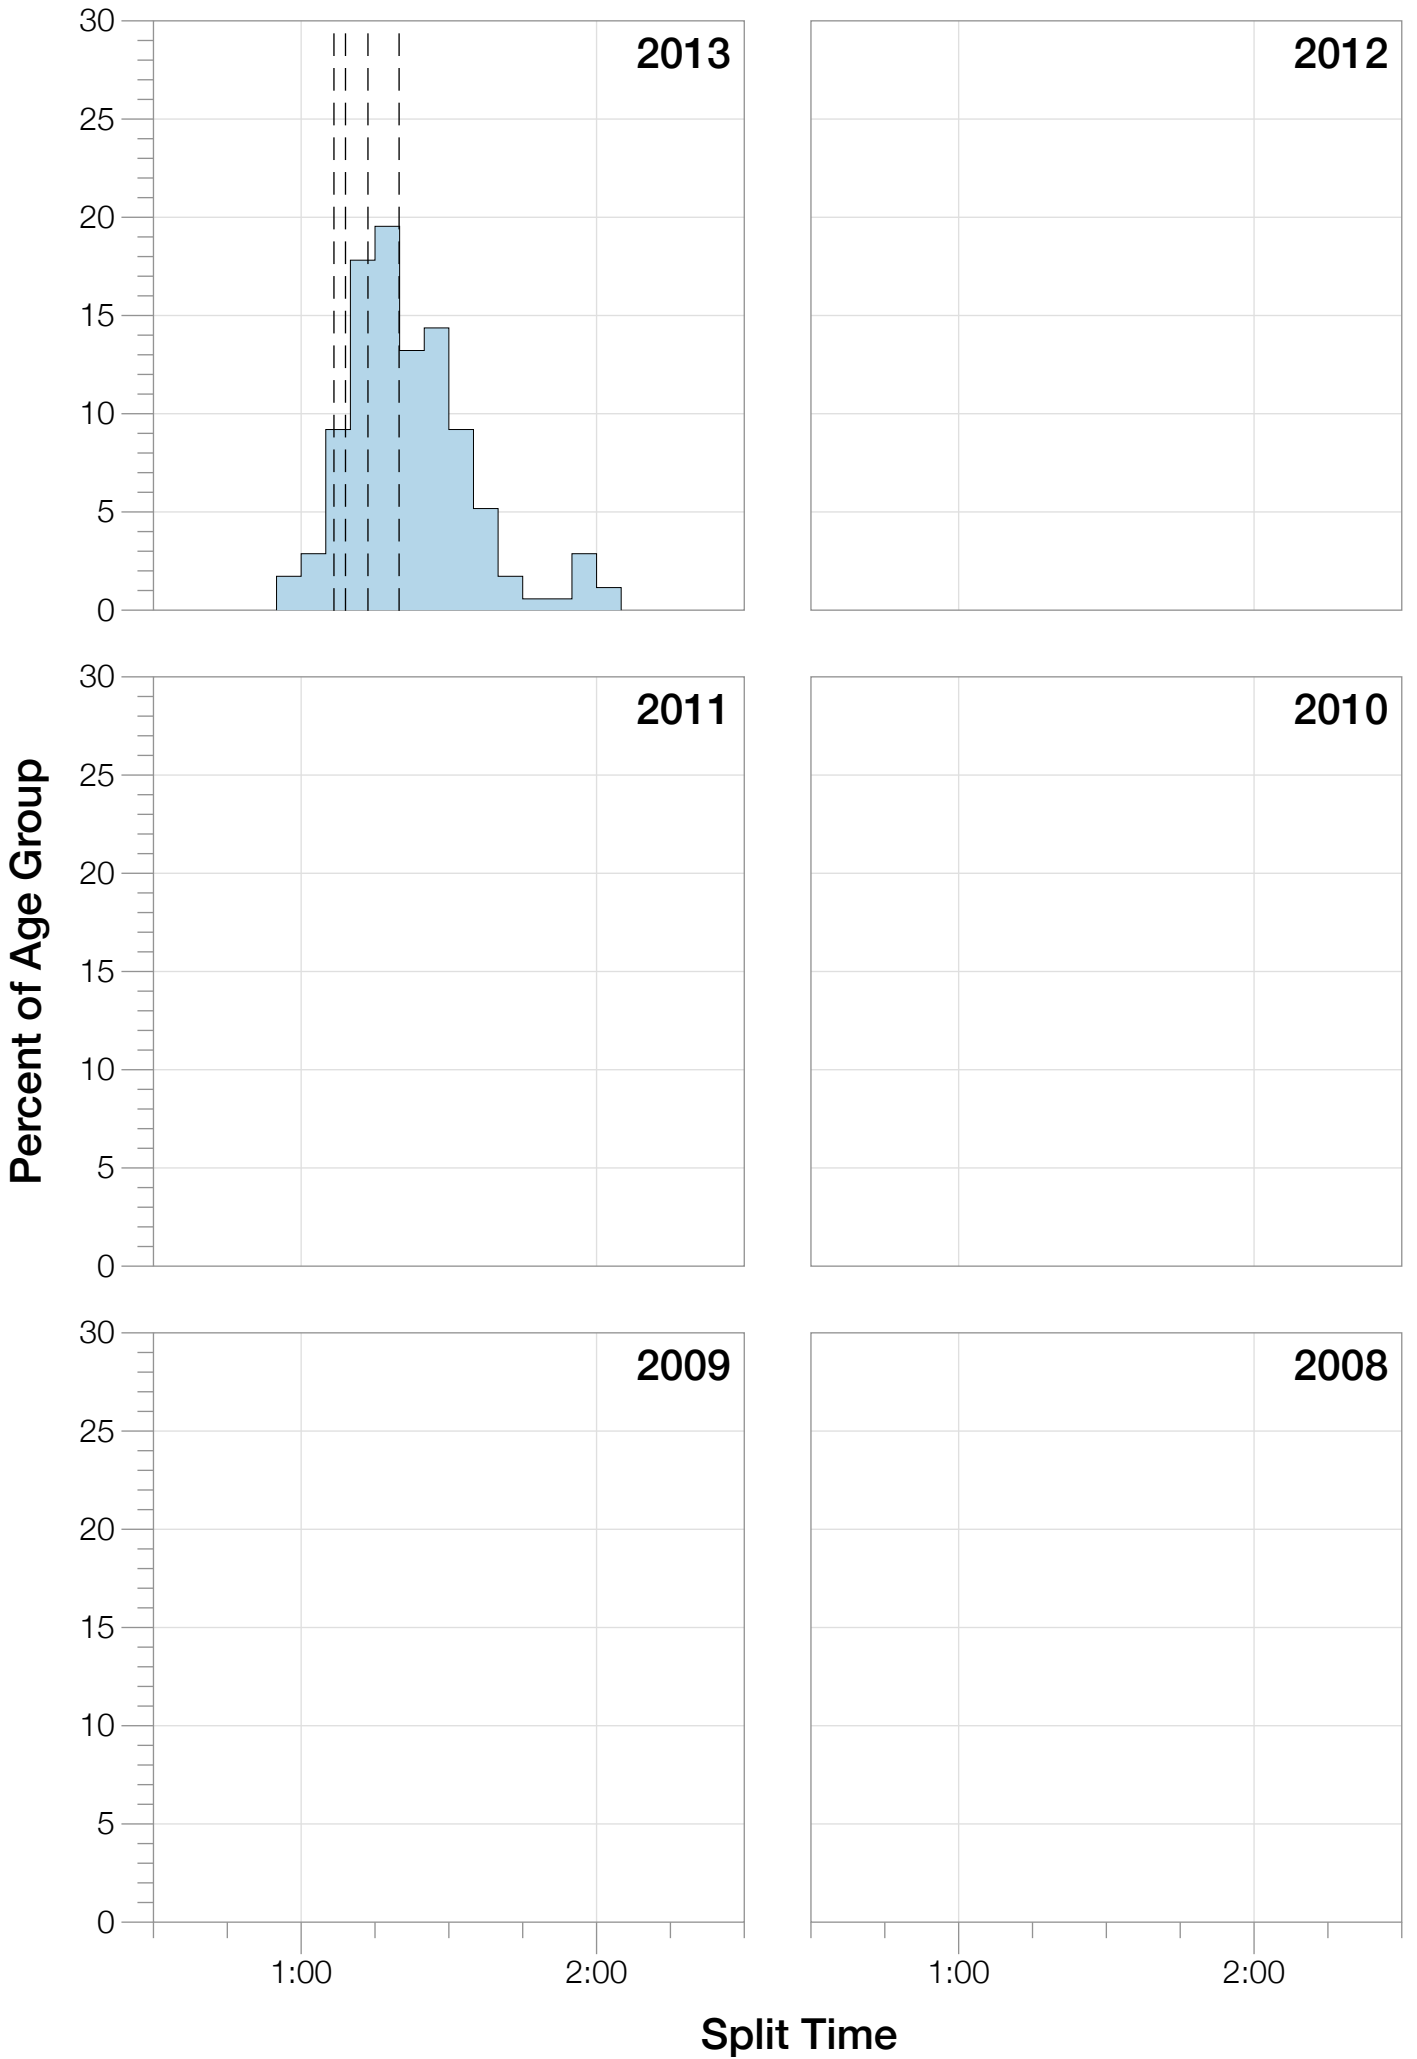

M50-54 Swim