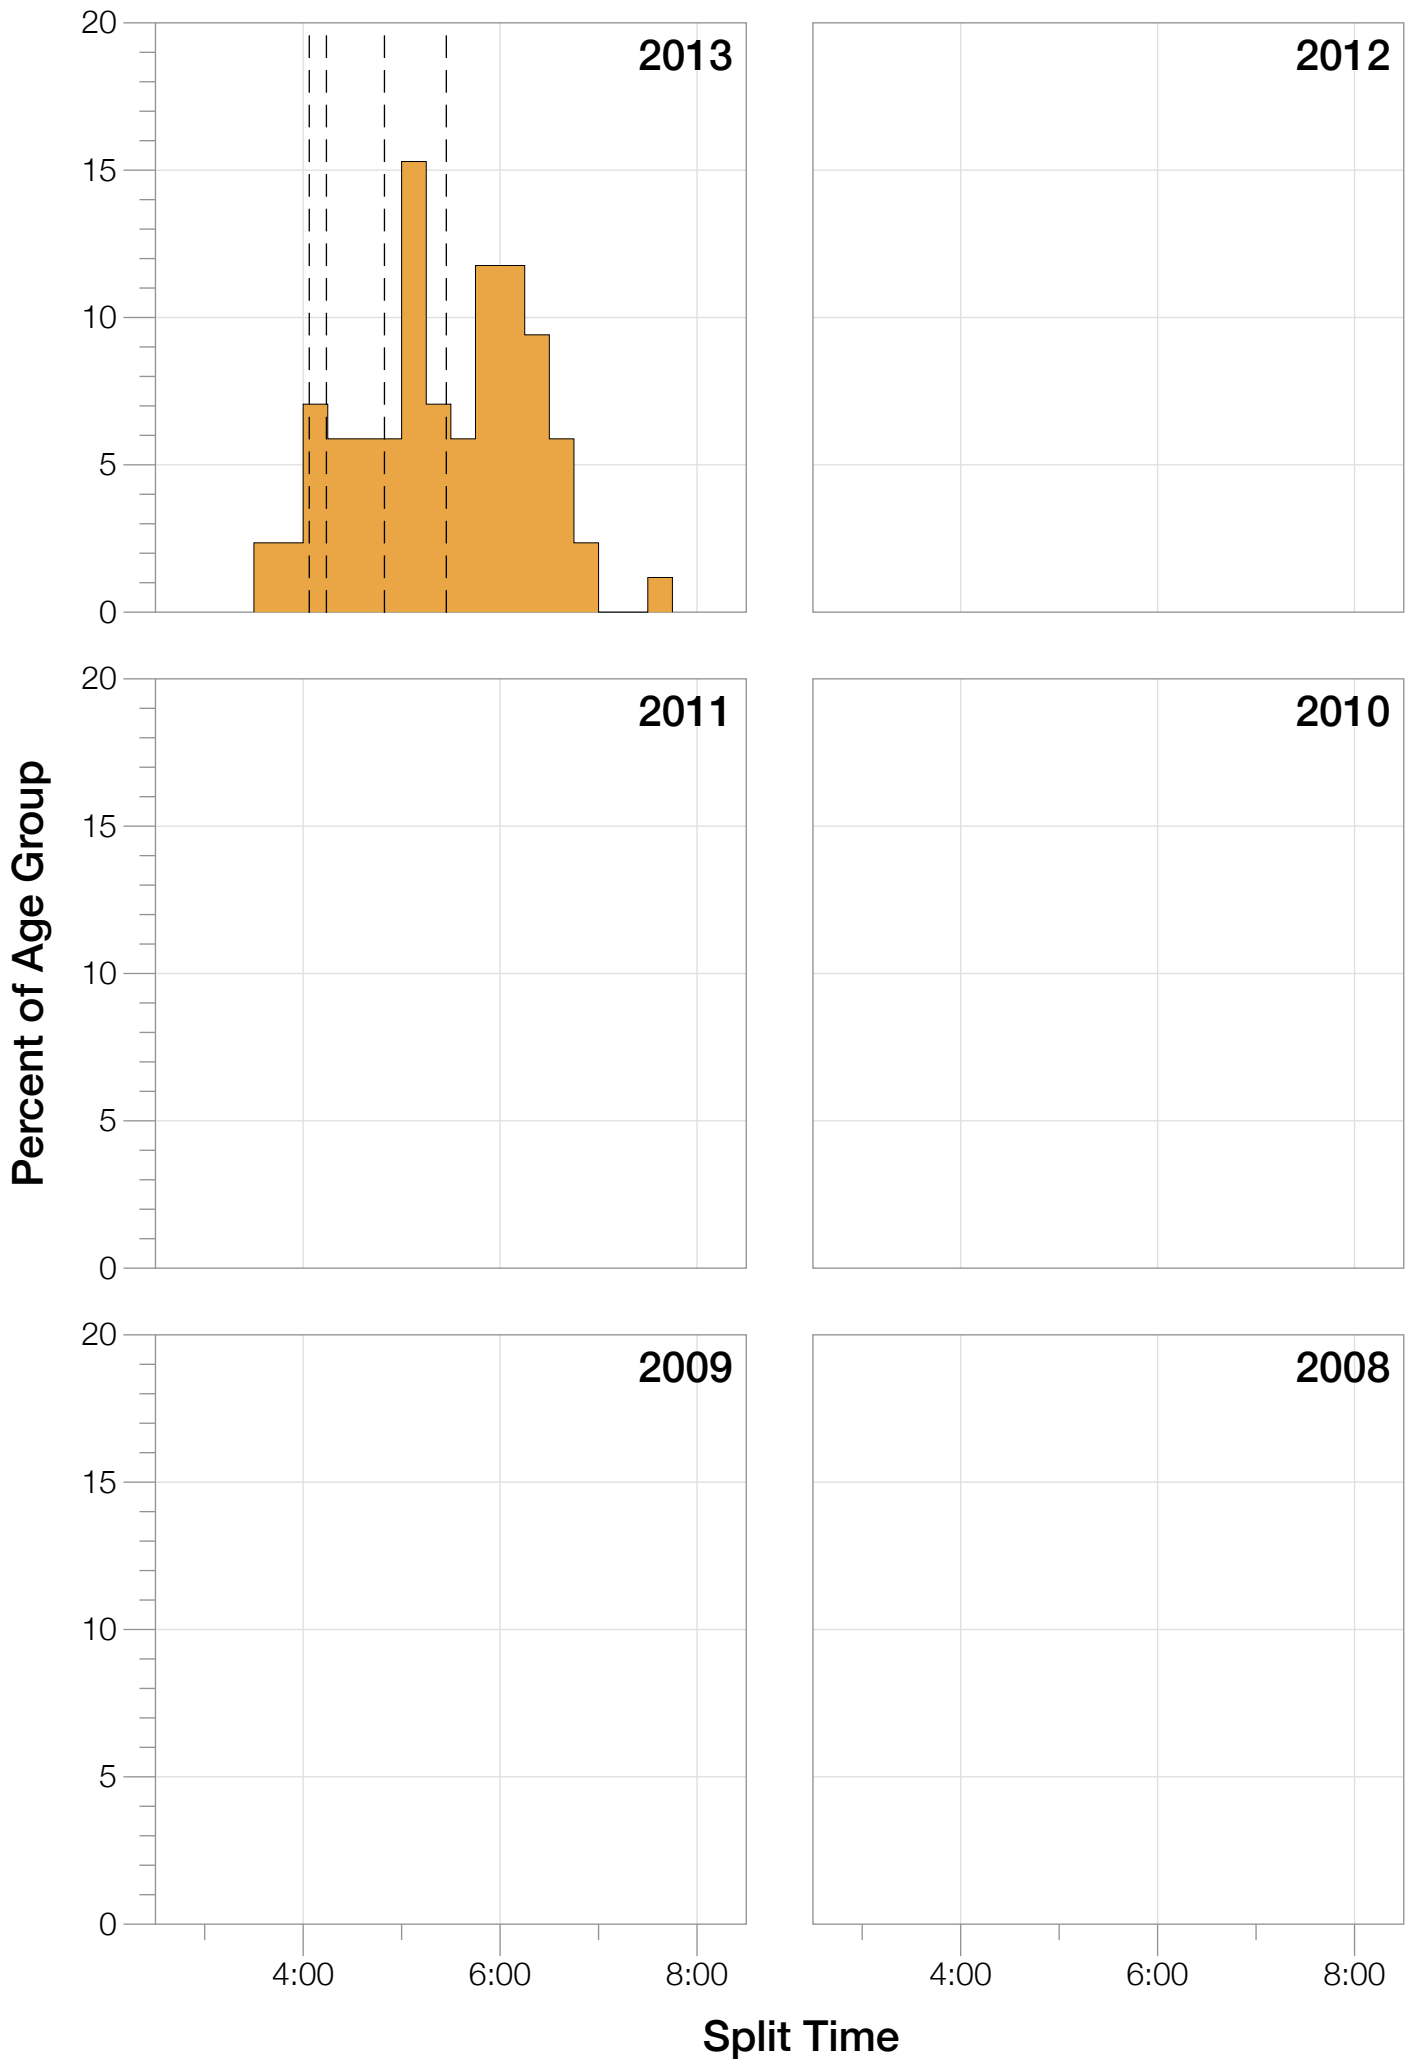

Ironman Louisville

M55-59 Stats

M55-59 Summary Statistics

Year	Finishers	M55-59 Finishers	Male Winner's Time	Female Winner's Time	M55-59 Winner's Time
2013	1239	85	8:47:53	10:12:42	10:46:31
Average	1239	85	8:47:53	10:12:42	10:46:31

M55-59 Swim

M55-59 Bike

M55-59 Run

M55-59 Overall

M55-59 Fastest Splits

M55-59 Median Splits

M55-59 Slowest Splits

M55-59 Top 30 Finishing Splits

Estimated Kona Slot Average Finishing Time Finishing Time

M55-59 Top 10 and Kona Times and Splits

Summary Statistics

Position	Swim Time	Bike Time	Run Time	Overall Time
Average Male Winner	0:49:22	4:52:28	3:01:09	8:47:53
Average Female Winner	1:12:47	5:39:36	3:13:20	10:12:42
Average 1st Age Grouper	1:08:00	5:48:35	3:42:25	10:46:31
Average 2nd Age Grouper	1:09:13	5:59:39	3:49:27	11:07:59
Average 3rd Age Grouper	1:09:33	6:01:41	4:10:40	11:35:36
Average 4th Age Grouper	1:10:56	6:04:52	4:14:00	11:39:26
Average 5th Age Grouper	1:16:50	6:14:14	4:02:32	11:50:57
Average 6th Age Grouper	1:06:28	6:26:09	4:08:28	11:52:08
Average 7th Age Grouper	1:15:43	6:37:59	3:57:38	12:03:32
Average 8th Age Grouper	1:24:01	6:41:43	3:41:20	12:03:35
Average 9th Age Grouper	1:10:24	6:13:07	4:22:54	12:04:06
Average 10th Age Grouper	1:10:29	6:31:17	4:12:04	12:10:09
Kona Qualifier Average	1:08:36	5:54:07	3:45:56	10:57:15
Top 10 Age Grouper Average	1:12:09	6:15:55	4:02:08	11:43:23