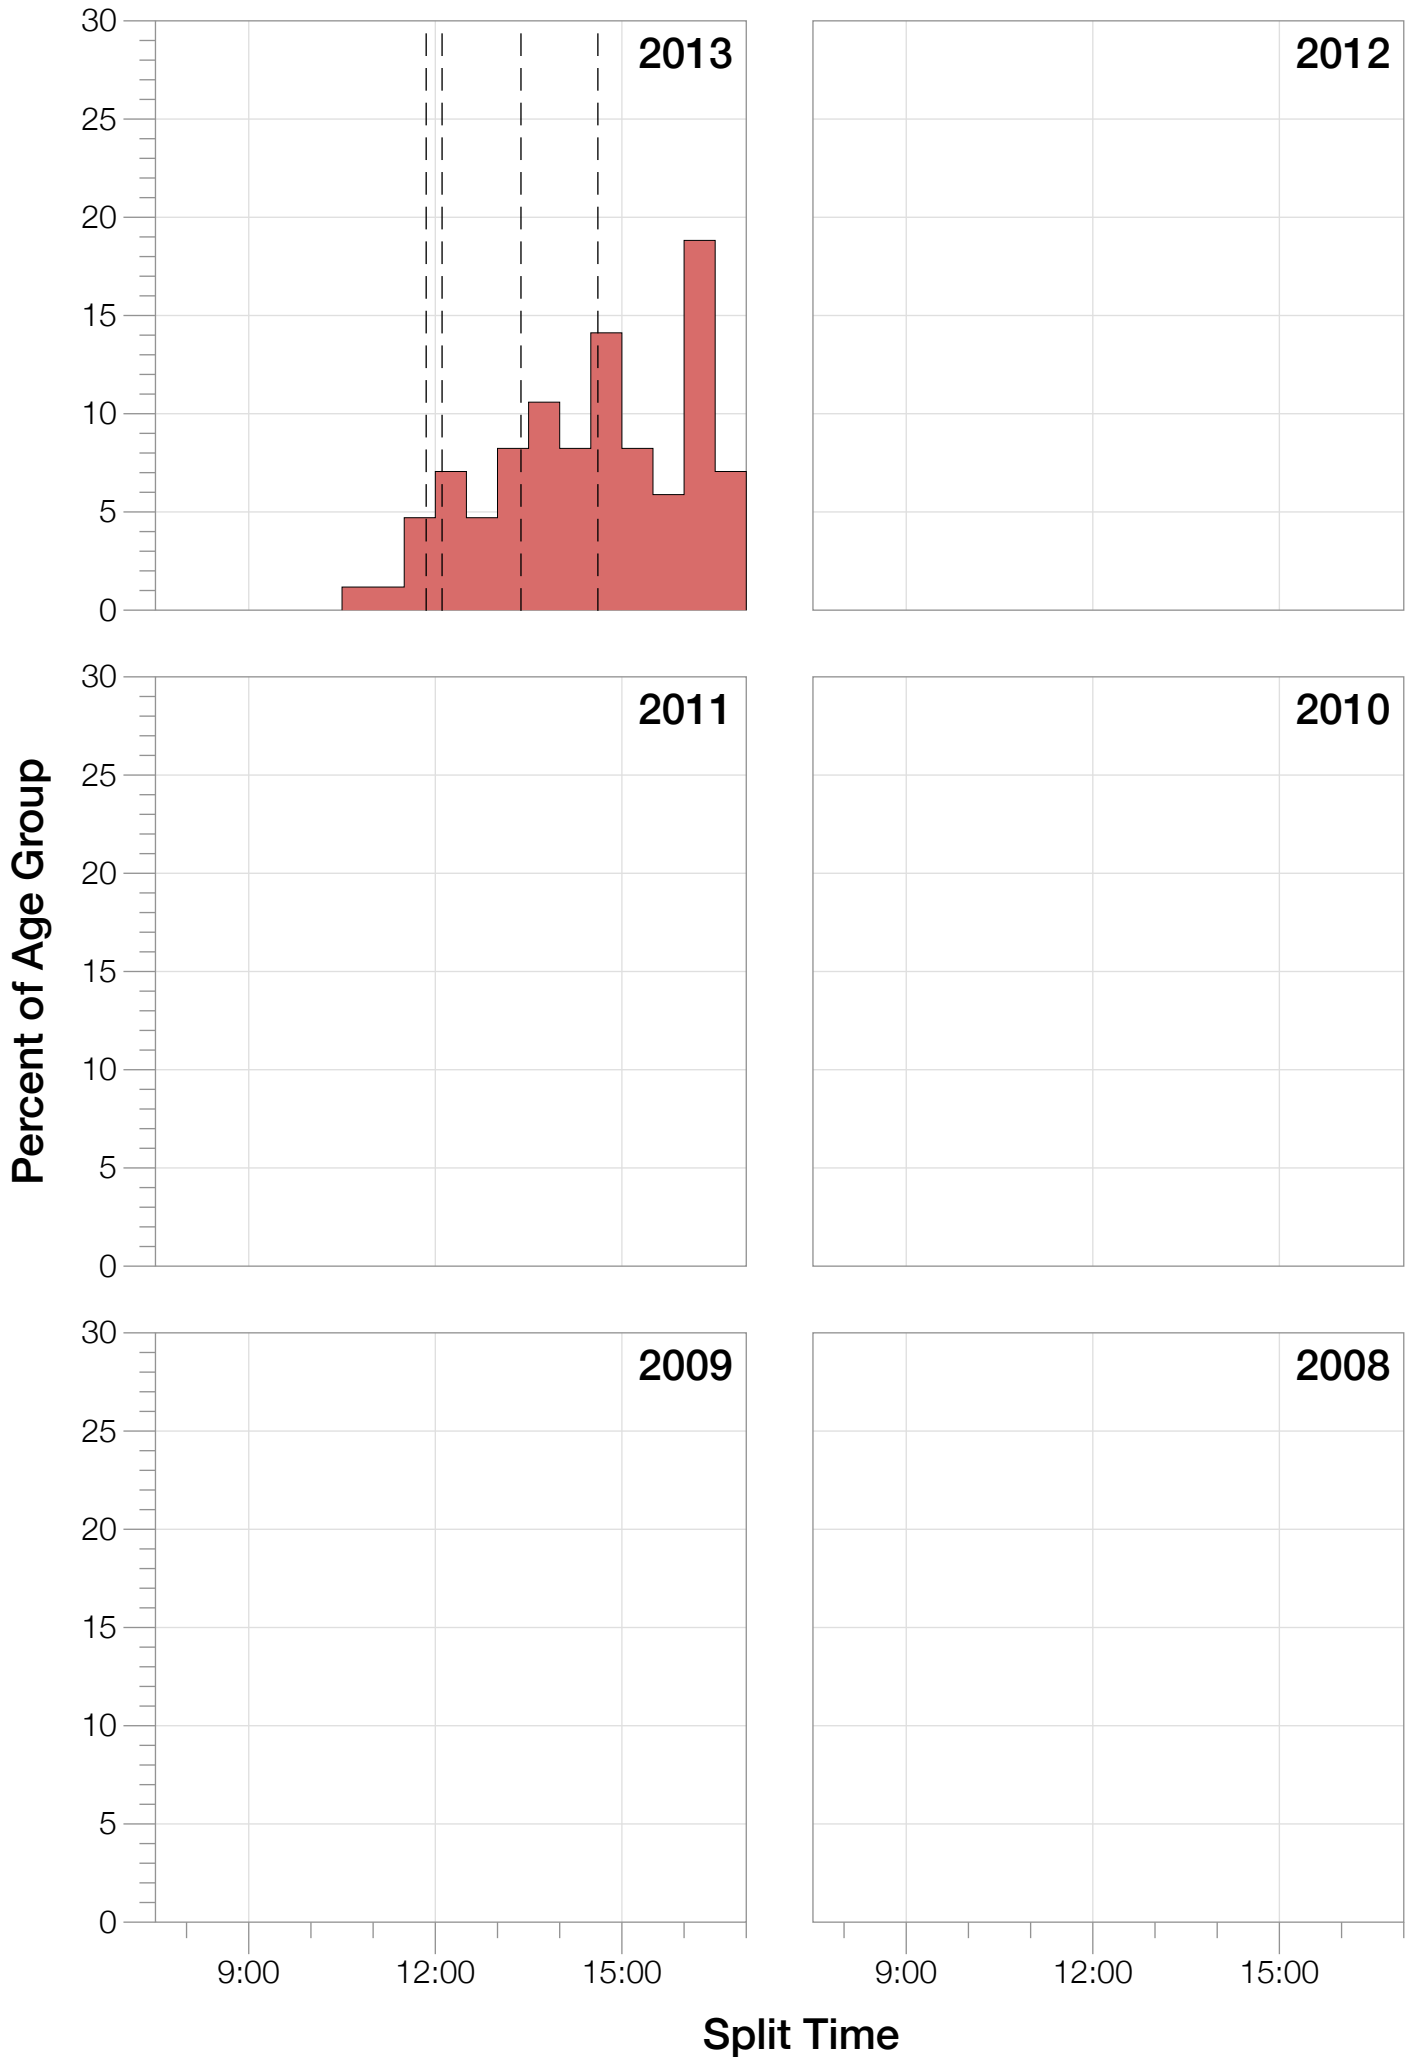

Ironman Louisville

M55-59 Stats

M55-59 Summary Statistics

Year	Finishers	M55-59 Finishers	Male Winner's Time	Female Winner's Time	M55-59 Winner's Time
2013	1239	85	8:47:53	10:12:42	10:46:31
Average	1239	85	8:47:53	10:12:42	10:46:31

M55-59 Swim

M55-59 Bike

M55-59 Run

M55-59 Overall

M55-59 Fastest Splits

M55-59 Median Splits

M55-59 Slowest Splits

M55-59 Top 30 Finishing Splits

Estimated Kona Slot Average Finishing Time Finishing Time

M55-59 Top 10 and Kona Times and Splits

Summary Statistics

Position	Swim Time	Bike Time	Run Time	Overall Time
Average Male Winner	0:49:22	4:52:28	3:01:09	8:47:53
Average Female Winner	1:12:47	5:39:36	3:13:20	10:12:42
Average 1st Age Grouper	1:08:00	5:48:35	3:42:25	10:46:31
Average 2nd Age Grouper	1:09:13	5:59:39	3:49:27	11:07:59
Average 3rd Age Grouper	1:09:33	6:01:41	4:10:40	11:35:36
Average 4th Age Grouper	1:10:56	6:04:52	4:14:00	11:39:26
Average 5th Age Grouper	1:16:50	6:14:14	4:02:32	11:50:57
Average 6th Age Grouper	1:06:28	6:26:09	4:08:28	11:52:08
Average 7th Age Grouper	1:15:43	6:37:59	3:57:38	12:03:32
Average 8th Age Grouper	1:24:01	6:41:43	3:41:20	12:03:35
Average 9th Age Grouper	1:10:24	6:13:07	4:22:54	12:04:06
Average 10th Age Grouper	1:10:29	6:31:17	4:12:04	12:10:09
Kona Qualifier Average	1:08:36	5:54:07	3:45:56	10:57:15
Top 10 Age Grouper Average	1:12:09	6:15:55	4:02:08	11:43:23