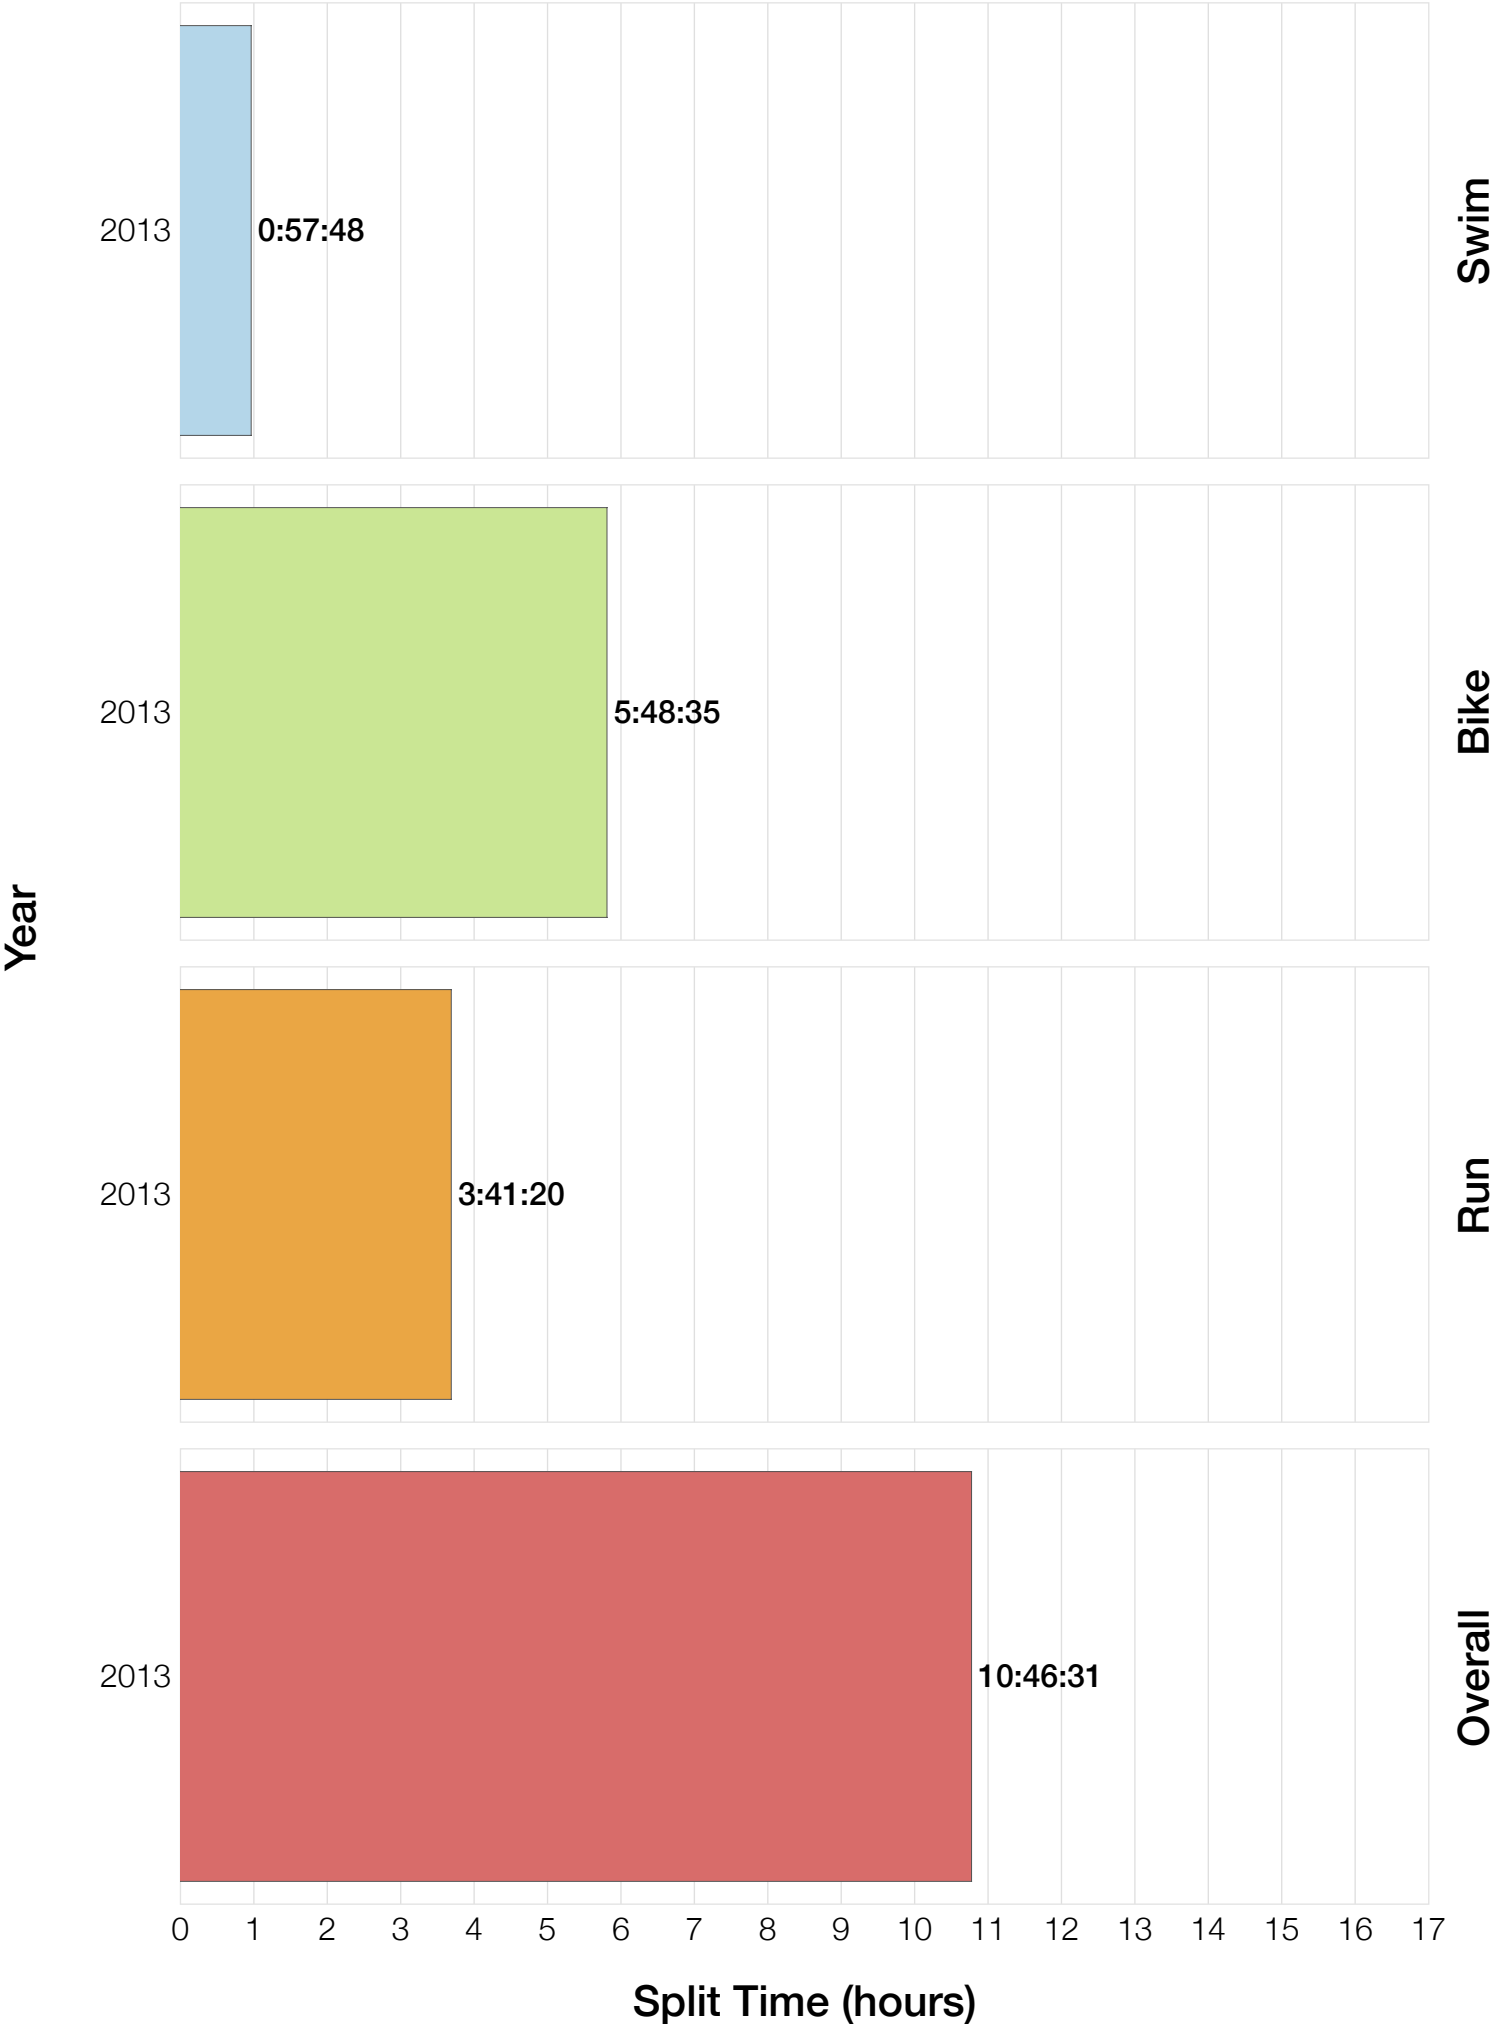

M55-59 Swim

M55-59 Bike

M55-59 Run

M55-59 Overall

M55-59 Fastest Splits

M55-59 Median Splits

M55-59 Slowest Splits

M55-59 Top 30 Finishing Splits

Estimated Kona Slot Average Finishing Time Finishing Time

M55-59 Top 10 and Kona Times and Splits

Summary Statistics

Position	Swim Time	Bike Time	Run Time	Overall Time
Average Male Winner	0:49:22	4:52:28	3:01:09	8:47:53
Average Female Winner	1:12:47	5:39:36	3:13:20	10:12:42
Average 1st Age Grouper	1:08:00	5:48:35	3:42:25	10:46:31
Average 2nd Age Grouper	1:09:13	5:59:39	3:49:27	11:07:59
Average 3rd Age Grouper	1:09:33	6:01:41	4:10:40	11:35:36
Average 4th Age Grouper	1:10:56	6:04:52	4:14:00	11:39:26
Average 5th Age Grouper	1:16:50	6:14:14	4:02:32	11:50:57
Average 6th Age Grouper	1:06:28	6:26:09	4:08:28	11:52:08
Average 7th Age Grouper	1:15:43	6:37:59	3:57:38	12:03:32
Average 8th Age Grouper	1:24:01	6:41:43	3:41:20	12:03:35
Average 9th Age Grouper	1:10:24	6:13:07	4:22:54	12:04:06
Average 10th Age Grouper	1:10:29	6:31:17	4:12:04	12:10:09
Kona Qualifier Average	1:08:36	5:54:07	3:45:56	10:57:15
Top 10 Age Grouper Average	1:12:09	6:15:55	4:02:08	11:43:23

Japan 2013

Position	Swim Time	Bike Time	Run Time	Overall Time
Male Winner	0:49:22	4:52:28	3:01:09	8:47:53
Female Winner	1:12:47	5:39:36	3:13:20	10:12:42
1st Age Grouper	1:08:00	5:48:35	3:42:25	10:46:31
2nd Age Grouper	1:09:13	5:59:39	3:49:27	11:07:59
3rd Age Grouper	1:09:33	6:01:41	4:10:40	11:35:36
4th Age Grouper	1:10:56	6:04:52	4:14:00	11:39:26
5th Age Grouper	1:16:50	6:14:14	4:02:32	11:50:57
6th Age Grouper	1:06:28	6:26:09	4:08:28	11:52:08
7th Age Grouper	1:15:43	6:37:59	3:57:38	12:03:32
8th Age Grouper	1:24:01	6:41:43	3:41:20	12:03:35
9th Age Grouper	1:10:24	6:13:07	4:22:54	12:04:06
10th Age Grouper	1:10:29	6:31:17	4:12:04	12:10:09
Kona Qualifier Average	1:08:36	5:54:07	3:45:56	10:57:15
Top 10 Age Grouper Average	1:12:09	6:15:55	4:02:08	11:43:23