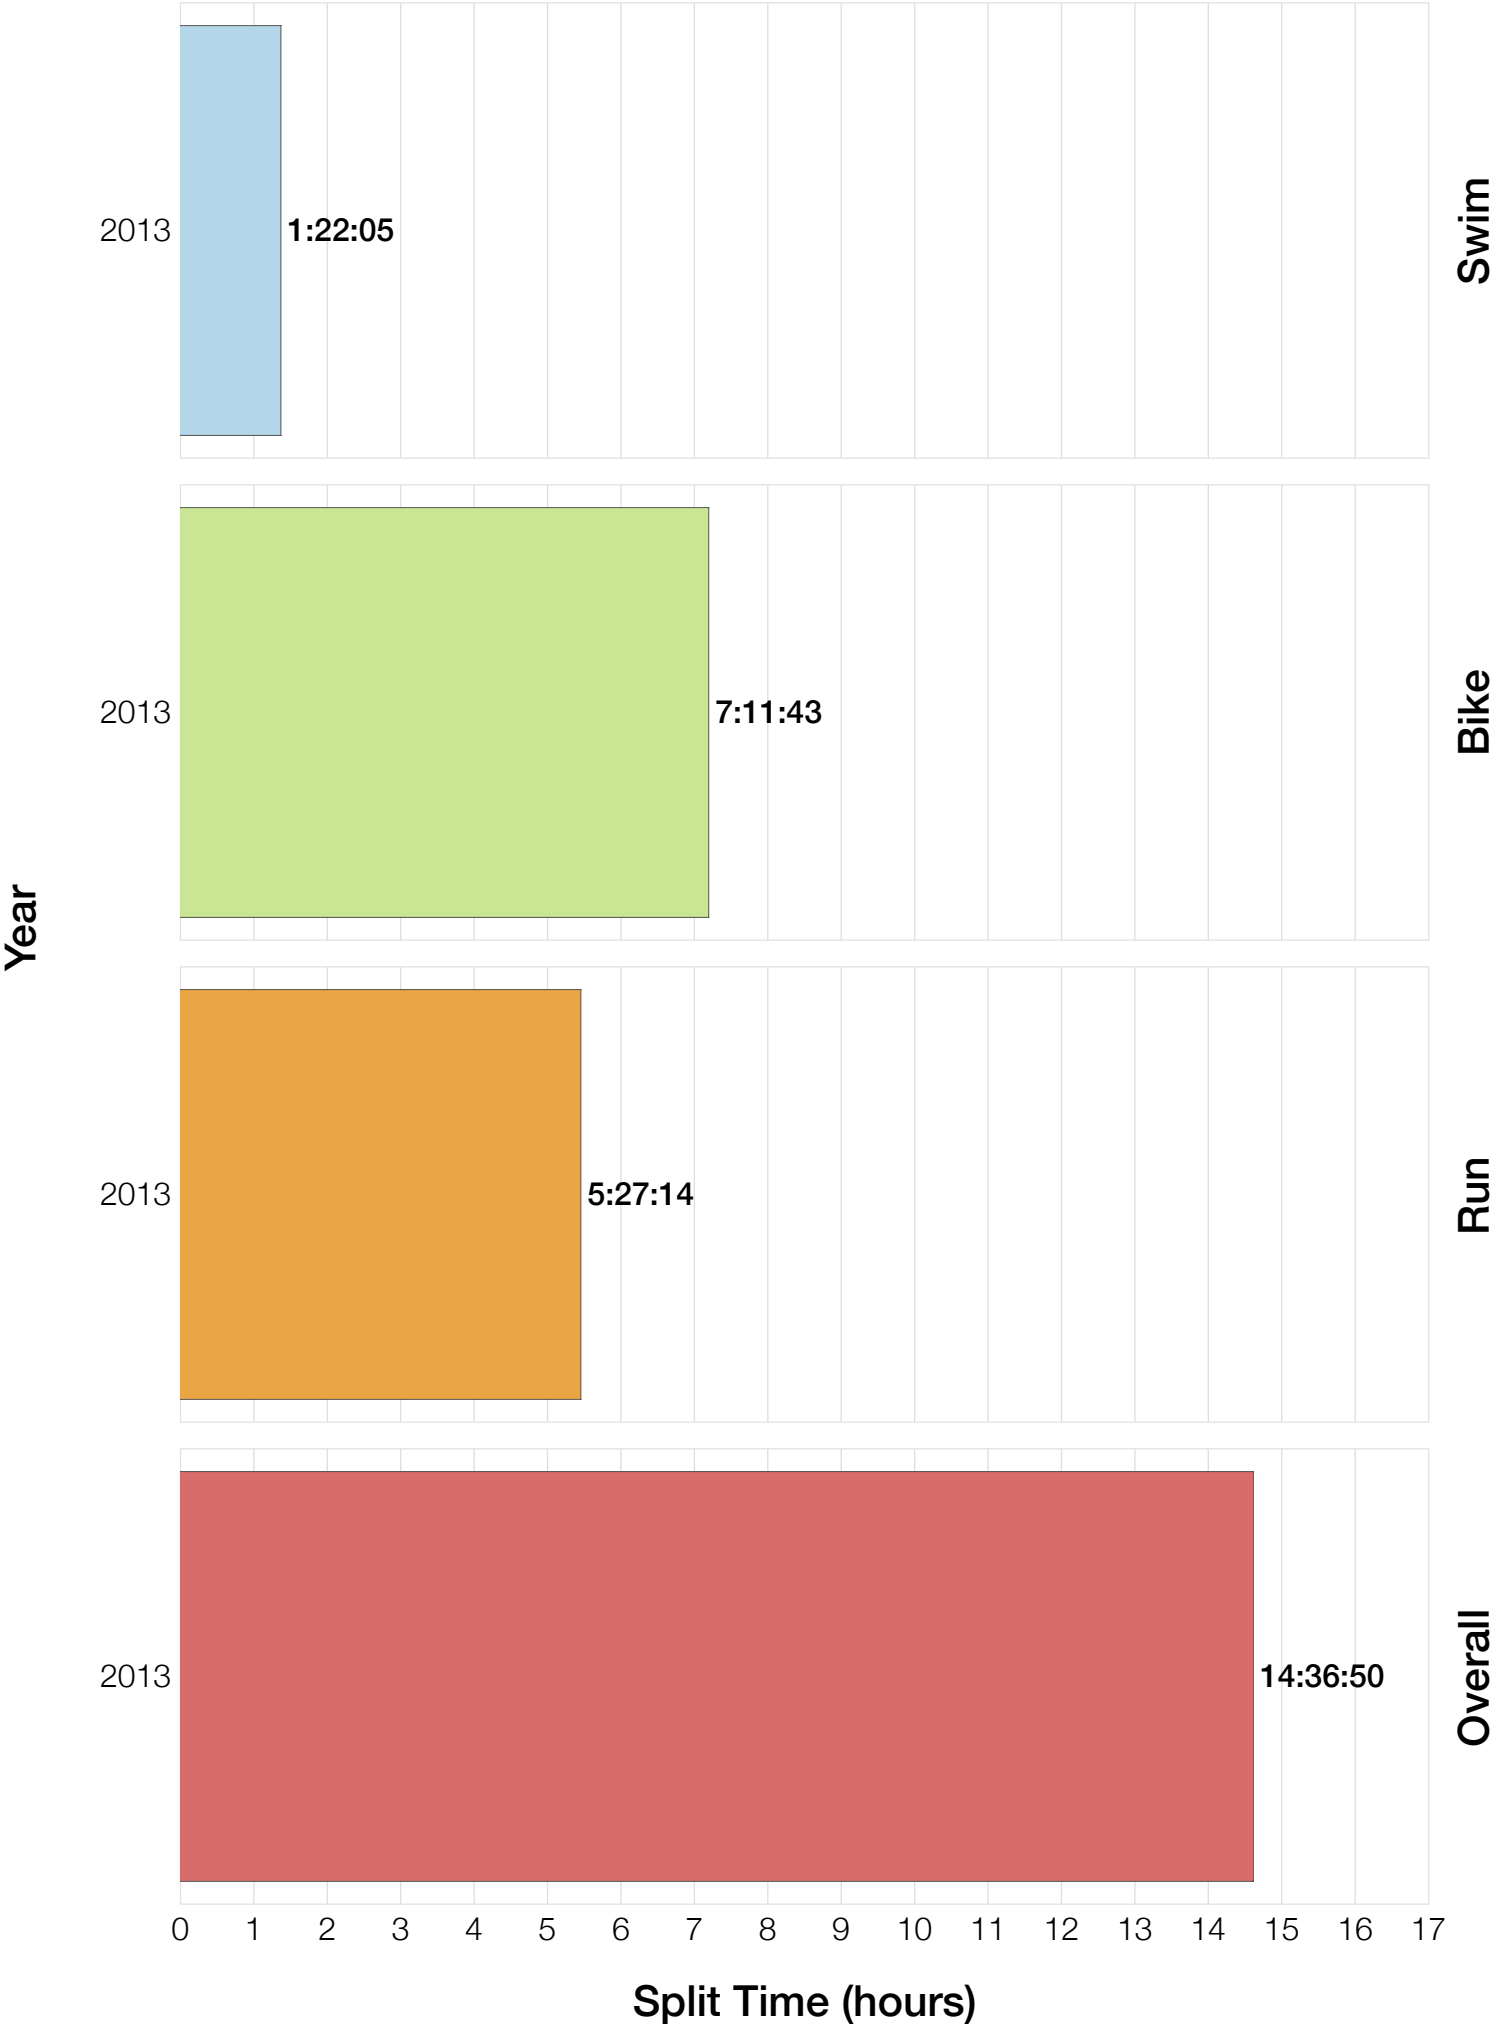

M55-59 Swim

M55-59 Bike

M55-59 Run

M55-59 Overall

M55-59 Fastest Splits

M55-59 Median Splits

M55-59 Slowest Splits

M55-59 Top 30 Finishing Splits

Estimated Kona Slot Average Finishing Time Finishing Time

M55-59 Top 10 and Kona Times and Splits

Summary Statistics

Position	Swim Time	Bike Time	Run Time	Overall Time
Average Male Winner	0:49:22	4:52:28	3:01:09	8:47:53
Average Female Winner	1:12:47	5:39:36	3:13:20	10:12:42
Average 1st Age Grouper	1:08:00	5:48:35	3:42:25	10:46:31
Average 2nd Age Grouper	1:09:13	5:59:39	3:49:27	11:07:59
Average 3rd Age Grouper	1:09:33	6:01:41	4:10:40	11:35:36
Average 4th Age Grouper	1:10:56	6:04:52	4:14:00	11:39:26
Average 5th Age Grouper	1:16:50	6:14:14	4:02:32	11:50:57
Average 6th Age Grouper	1:06:28	6:26:09	4:08:28	11:52:08
Average 7th Age Grouper	1:15:43	6:37:59	3:57:38	12:03:32
Average 8th Age Grouper	1:24:01	6:41:43	3:41:20	12:03:35
Average 9th Age Grouper	1:10:24	6:13:07	4:22:54	12:04:06
Average 10th Age Grouper	1:10:29	6:31:17	4:12:04	12:10:09
Kona Qualifier Average	1:08:36	5:54:07	3:45:56	10:57:15
Top 10 Age Grouper Average	1:12:09	6:15:55	4:02:08	11:43:23

Japan 2013

Position	Swim Time	Bike Time	Run Time	Overall Time
Male Winner	0:49:22	4:52:28	3:01:09	8:47:53
Female Winner	1:12:47	5:39:36	3:13:20	10:12:42
1st Age Grouper	1:08:00	5:48:35	3:42:25	10:46:31
2nd Age Grouper	1:09:13	5:59:39	3:49:27	11:07:59
3rd Age Grouper	1:09:33	6:01:41	4:10:40	11:35:36
4th Age Grouper	1:10:56	6:04:52	4:14:00	11:39:26
5th Age Grouper	1:16:50	6:14:14	4:02:32	11:50:57
6th Age Grouper	1:06:28	6:26:09	4:08:28	11:52:08
7th Age Grouper	1:15:43	6:37:59	3:57:38	12:03:32
8th Age Grouper	1:24:01	6:41:43	3:41:20	12:03:35
9th Age Grouper	1:10:24	6:13:07	4:22:54	12:04:06
10th Age Grouper	1:10:29	6:31:17	4:12:04	12:10:09
Kona Qualifier Average	1:08:36	5:54:07	3:45:56	10:57:15
Top 10 Age Grouper Average	1:12:09	6:15:55	4:02:08	11:43:23