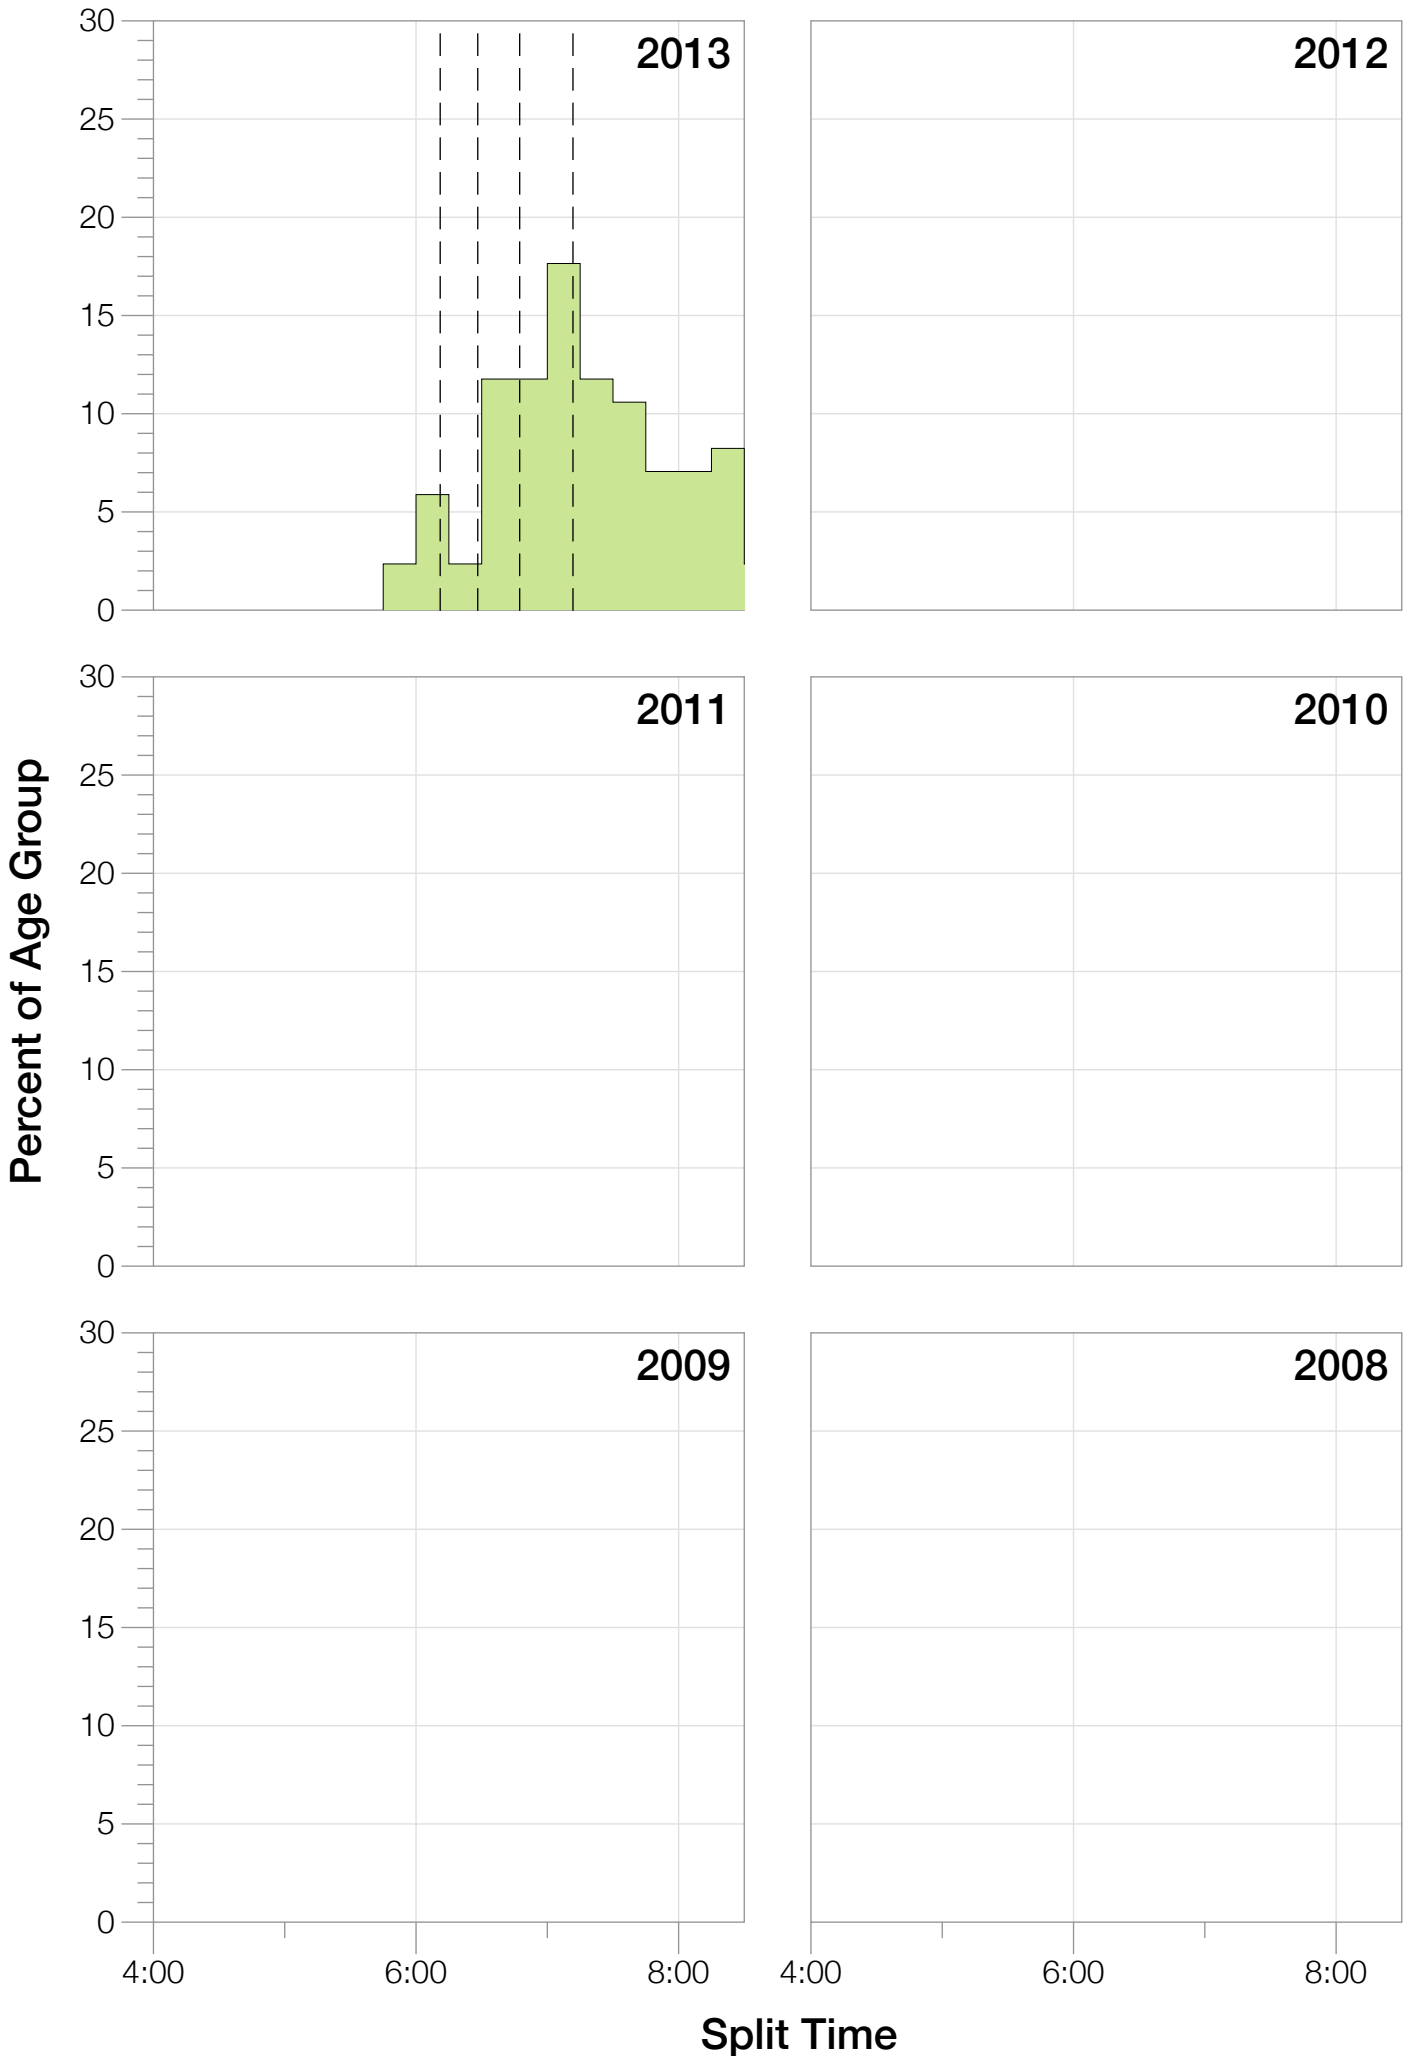

Ironman Louisville

M55-59 Stats

M55-59 Summary Statistics

Year	Finishers	M55-59 Finishers	Male Winner's Time	Female Winner's Time	M55-59 Winner's Time
2013	1239	85	8:47:53	10:12:42	10:46:31
Average	1239	85	8:47:53	10:12:42	10:46:31

M55-59 Swim

M55-59 Bike

M55-59 Run

M55-59 Overall

M55-59 Fastest Splits

M55-59 Median Splits

M55-59 Slowest Splits

M55-59 Top 30 Finishing Splits

Estimated Kona Slot Average Finishing Time Finishing Time

M55-59 Top 10 and Kona Times and Splits

Summary Statistics

Position	Swim Time	Bike Time	Run Time	Overall Time
Average Male Winner	0:49:22	4:52:28	3:01:09	8:47:53
Average Female Winner	1:12:47	5:39:36	3:13:20	10:12:42
Average 1st Age Grouper	1:08:00	5:48:35	3:42:25	10:46:31
Average 2nd Age Grouper	1:09:13	5:59:39	3:49:27	11:07:59
Average 3rd Age Grouper	1:09:33	6:01:41	4:10:40	11:35:36
Average 4th Age Grouper	1:10:56	6:04:52	4:14:00	11:39:26
Average 5th Age Grouper	1:16:50	6:14:14	4:02:32	11:50:57
Average 6th Age Grouper	1:06:28	6:26:09	4:08:28	11:52:08
Average 7th Age Grouper	1:15:43	6:37:59	3:57:38	12:03:32
Average 8th Age Grouper	1:24:01	6:41:43	3:41:20	12:03:35
Average 9th Age Grouper	1:10:24	6:13:07	4:22:54	12:04:06
Average 10th Age Grouper	1:10:29	6:31:17	4:12:04	12:10:09
Kona Qualifier Average	1:08:36	5:54:07	3:45:56	10:57:15
Top 10 Age Grouper Average	1:12:09	6:15:55	4:02:08	11:43:23