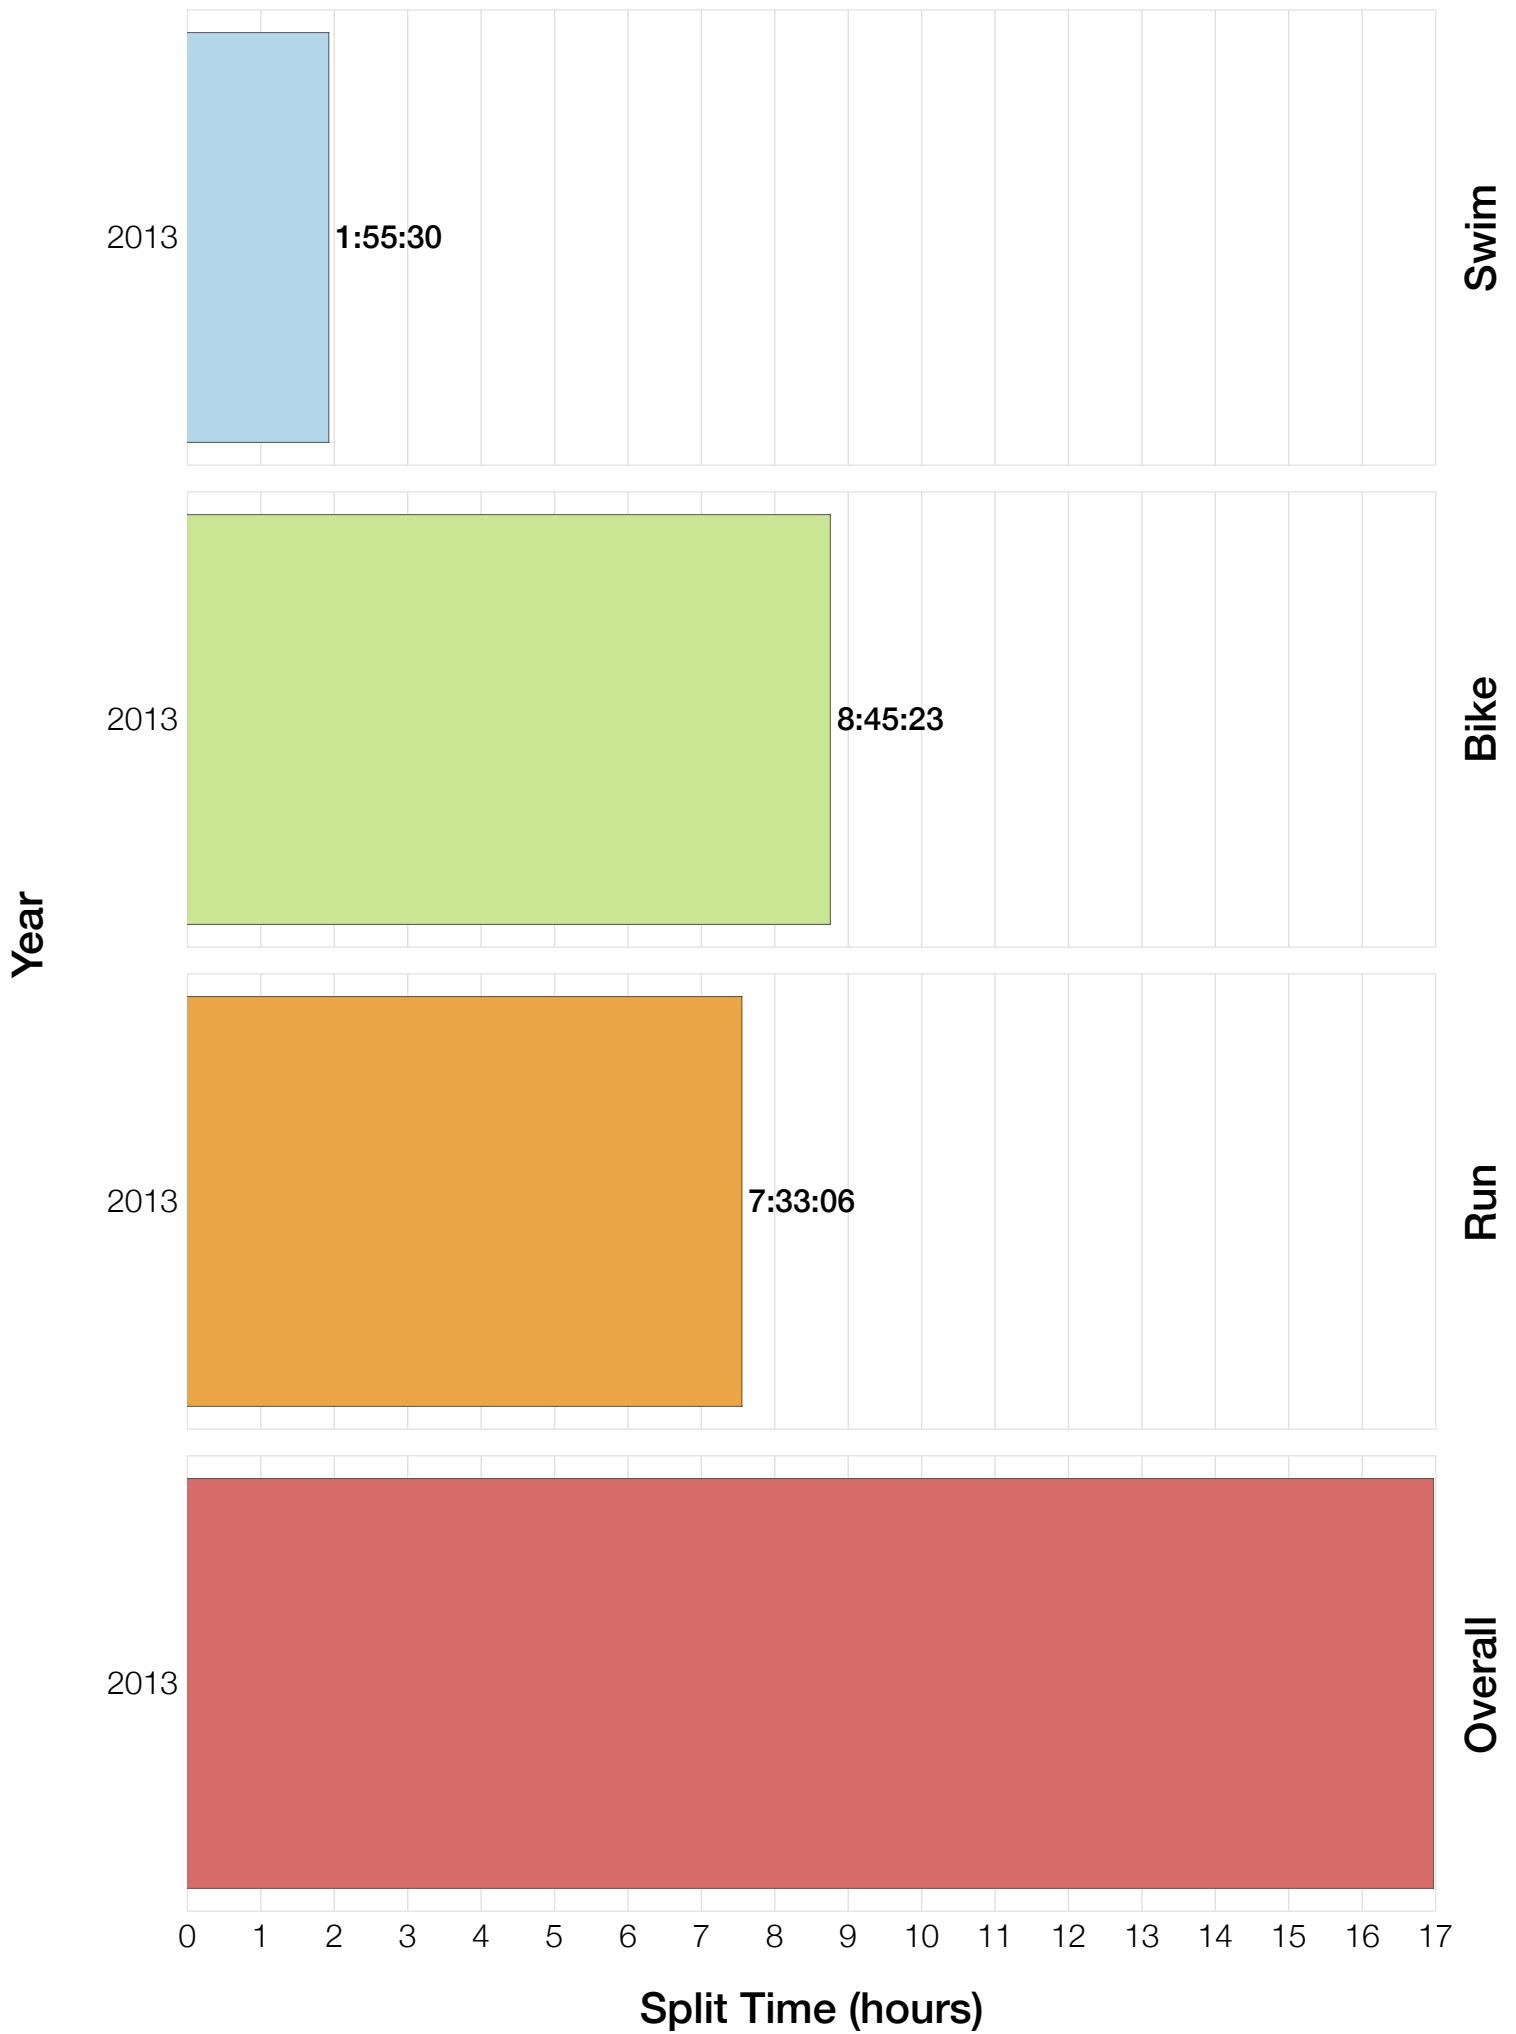

M55-59 Swim

M55-59 Bike

M55-59 Run

M55-59 Overall

M55-59 Fastest Splits

M55-59 Median Splits

M55-59 Slowest Splits

M55-59 Top 30 Finishing Splits

Estimated Kona Slot Average Finishing Time Finishing Time

M55-59 Top 10 and Kona Times and Splits

Summary Statistics

Position	Swim Time	Bike Time	Run Time	Overall Time
Average Male Winner	0:49:22	4:52:28	3:01:09	8:47:53
Average Female Winner	1:12:47	5:39:36	3:13:20	10:12:42
Average 1st Age Grouper	1:08:00	5:48:35	3:42:25	10:46:31
Average 2nd Age Grouper	1:09:13	5:59:39	3:49:27	11:07:59
Average 3rd Age Grouper	1:09:33	6:01:41	4:10:40	11:35:36
Average 4th Age Grouper	1:10:56	6:04:52	4:14:00	11:39:26
Average 5th Age Grouper	1:16:50	6:14:14	4:02:32	11:50:57
Average 6th Age Grouper	1:06:28	6:26:09	4:08:28	11:52:08
Average 7th Age Grouper	1:15:43	6:37:59	3:57:38	12:03:32
Average 8th Age Grouper	1:24:01	6:41:43	3:41:20	12:03:35
Average 9th Age Grouper	1:10:24	6:13:07	4:22:54	12:04:06
Average 10th Age Grouper	1:10:29	6:31:17	4:12:04	12:10:09
Kona Qualifier Average	1:08:36	5:54:07	3:45:56	10:57:15
Top 10 Age Grouper Average	1:12:09	6:15:55	4:02:08	11:43:23

Japan 2013

Position	Swim Time	Bike Time	Run Time	Overall Time
Male Winner	0:49:22	4:52:28	3:01:09	8:47:53
Female Winner	1:12:47	5:39:36	3:13:20	10:12:42
1st Age Grouper	1:08:00	5:48:35	3:42:25	10:46:31
2nd Age Grouper	1:09:13	5:59:39	3:49:27	11:07:59
3rd Age Grouper	1:09:33	6:01:41	4:10:40	11:35:36
4th Age Grouper	1:10:56	6:04:52	4:14:00	11:39:26
5th Age Grouper	1:16:50	6:14:14	4:02:32	11:50:57
6th Age Grouper	1:06:28	6:26:09	4:08:28	11:52:08
7th Age Grouper	1:15:43	6:37:59	3:57:38	12:03:32
8th Age Grouper	1:24:01	6:41:43	3:41:20	12:03:35
9th Age Grouper	1:10:24	6:13:07	4:22:54	12:04:06
10th Age Grouper	1:10:29	6:31:17	4:12:04	12:10:09
Kona Qualifier Average	1:08:36	5:54:07	3:45:56	10:57:15
Top 10 Age Grouper Average	1:12:09	6:15:55	4:02:08	11:43:23