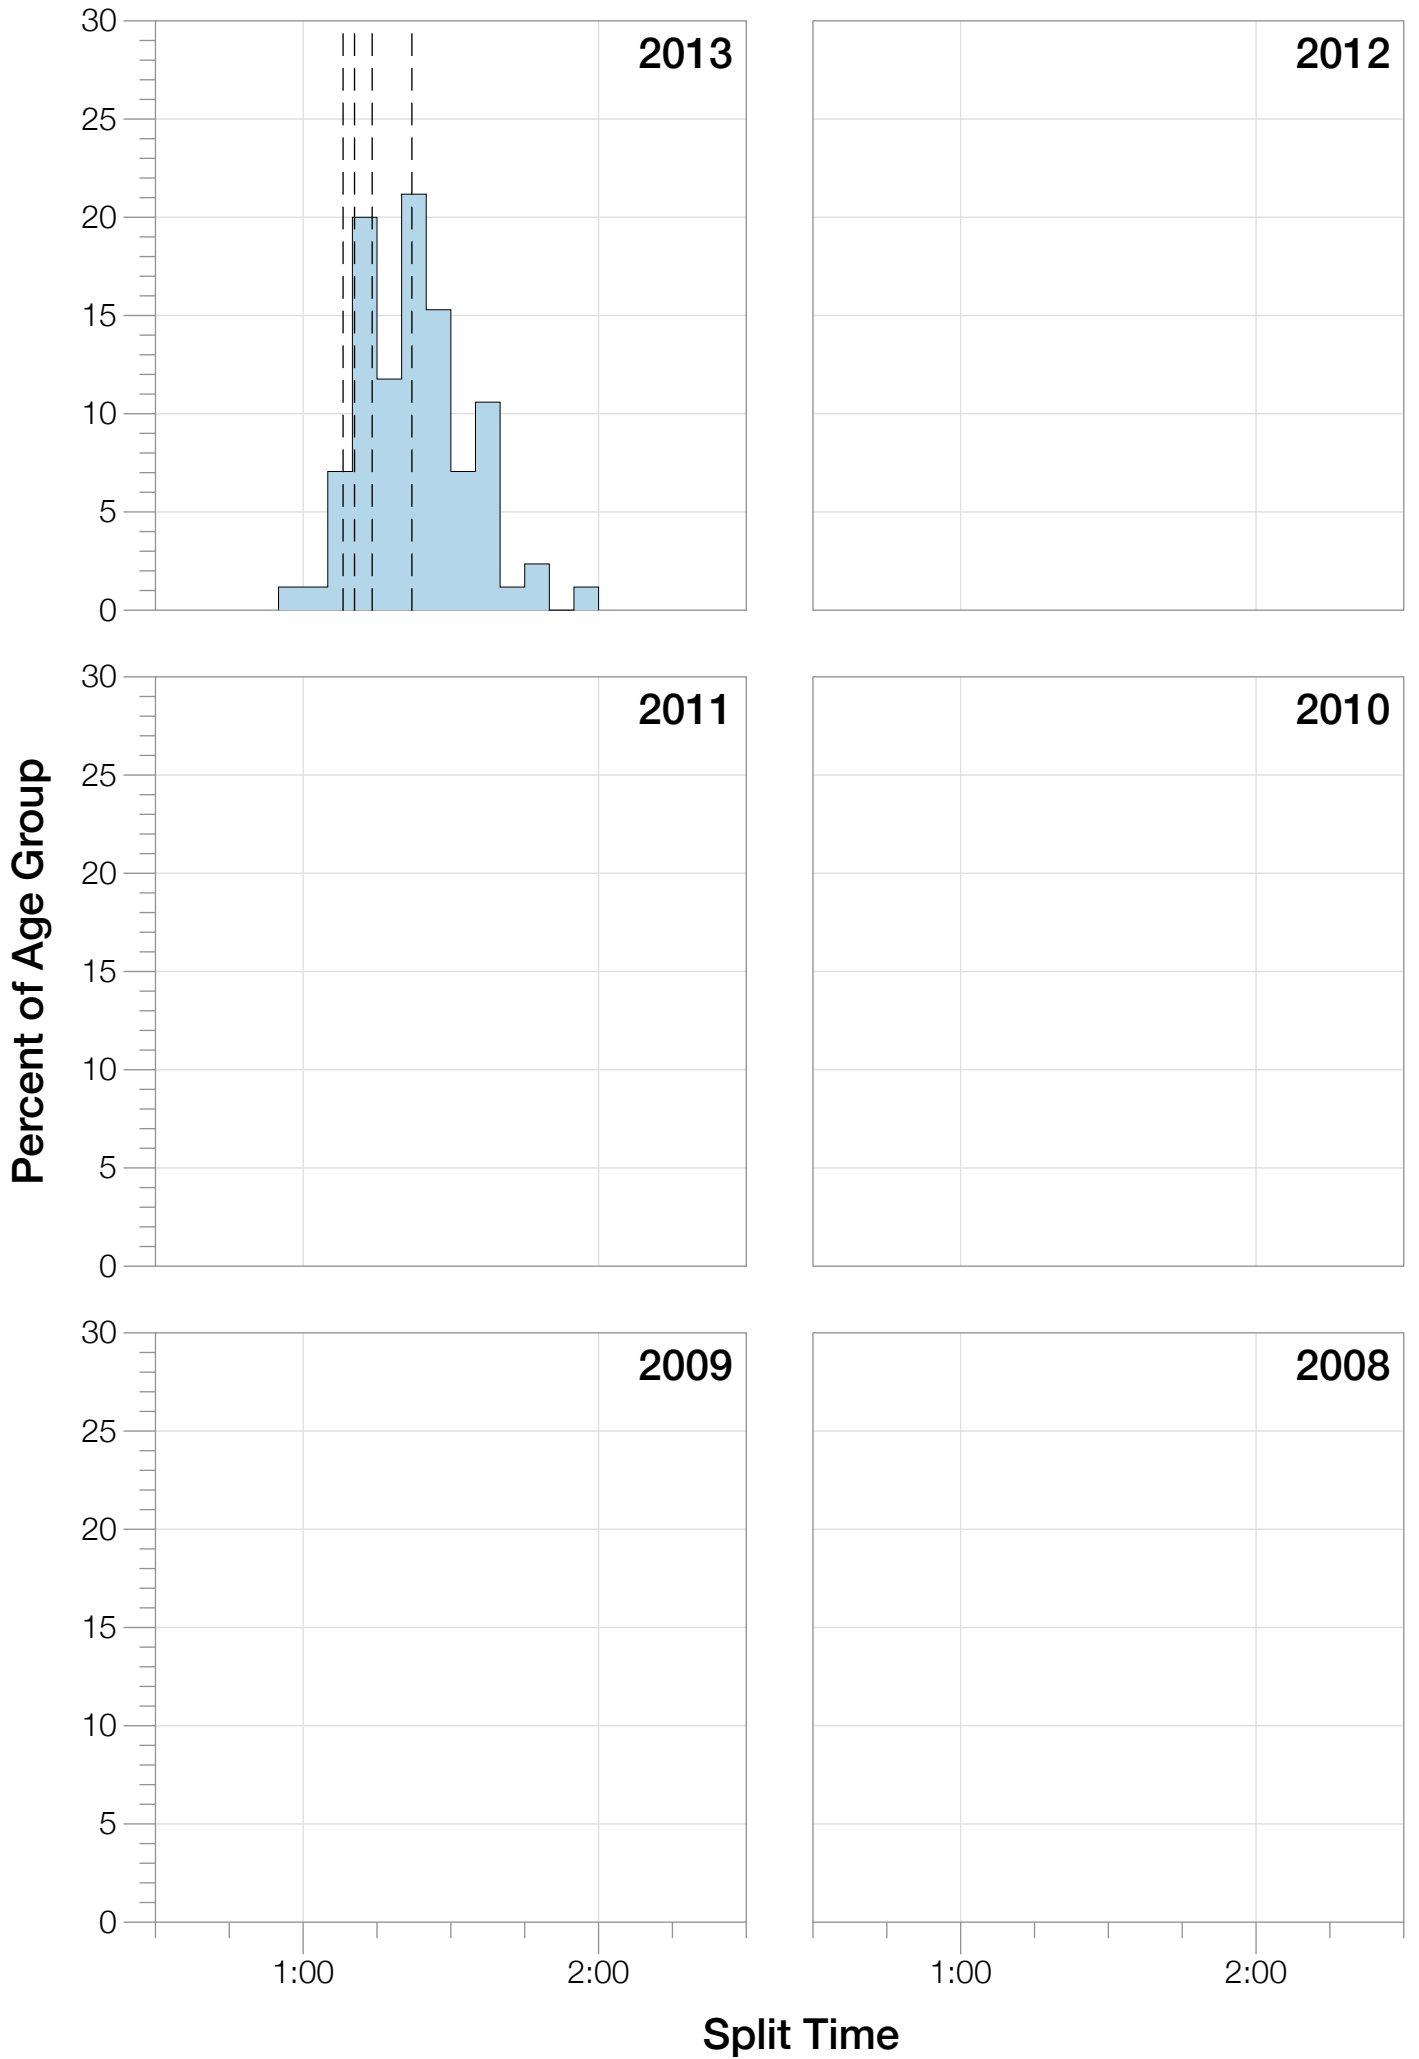

M55-59 Swim