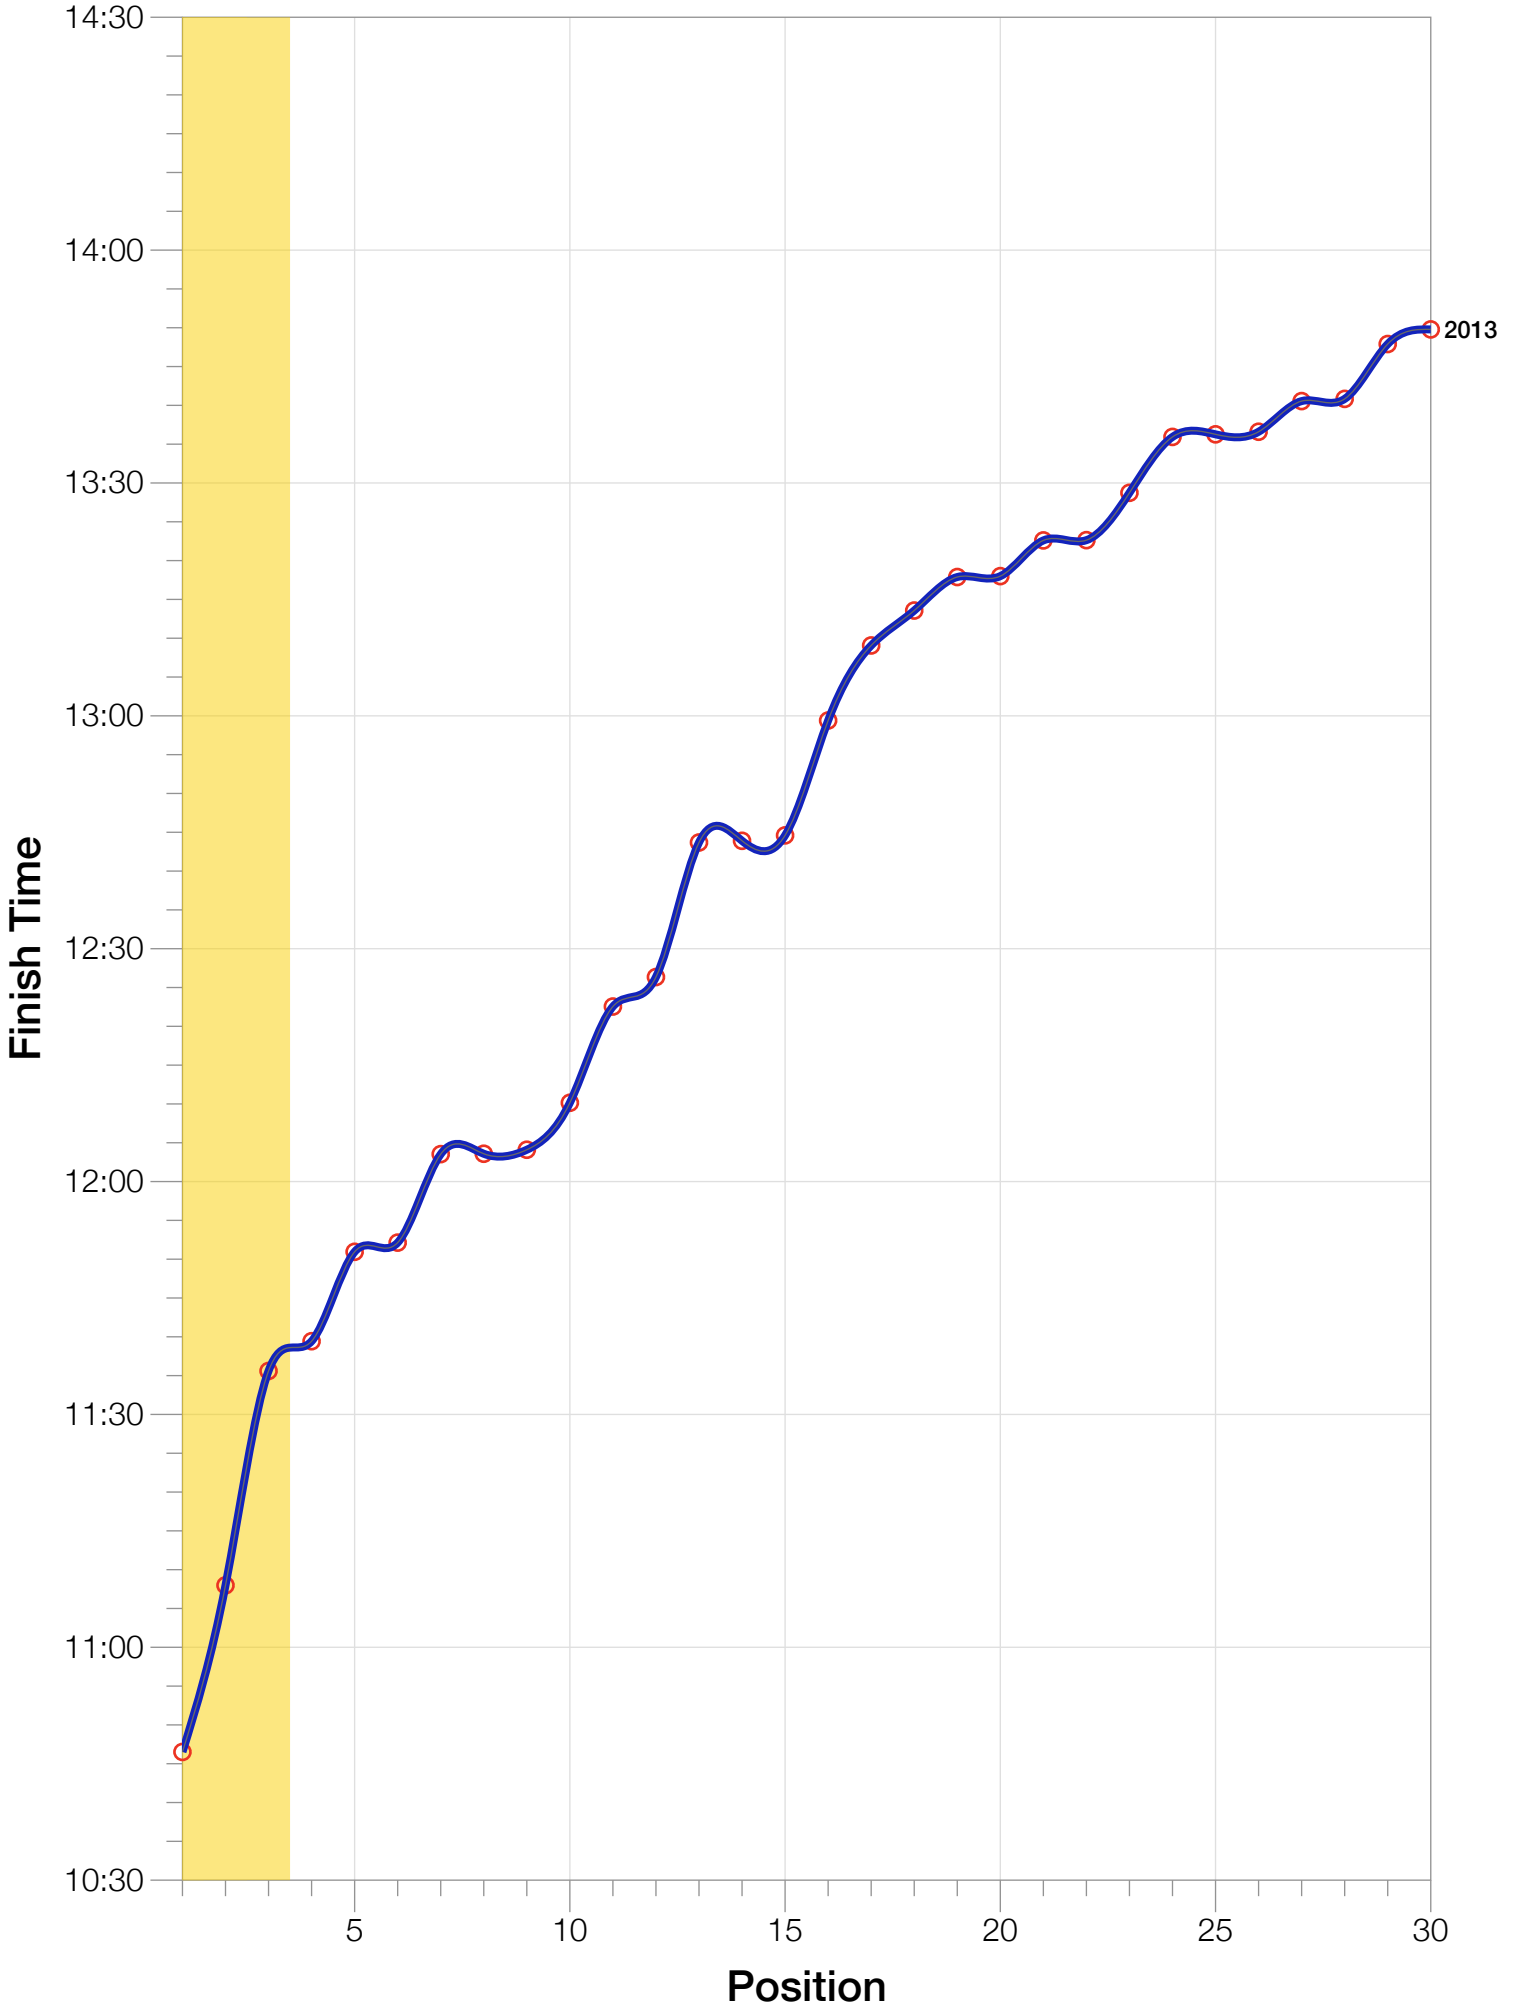

Ironman Louisville

M55-59 Stats

M55-59 Summary Statistics

Year	Finishers	M55-59 Finishers	Male Winner's Time	Female Winner's Time	M55-59 Winner's Time
2013	1239	85	8:47:53	10:12:42	10:46:31
Average	1239	85	8:47:53	10:12:42	10:46:31

M55-59 Swim

M55-59 Bike

M55-59 Run

M55-59 Overall

M55-59 Fastest Splits

M55-59 Median Splits

M55-59 Slowest Splits

M55-59 Top 30 Finishing Splits

Estimated Kona Slot Average Finishing Time Finishing Time

M55-59 Top 10 and Kona Times and Splits

Summary Statistics

Position	Swim Time	Bike Time	Run Time	Overall Time
Average Male Winner	0:49:22	4:52:28	3:01:09	8:47:53
Average Female Winner	1:12:47	5:39:36	3:13:20	10:12:42
Average 1st Age Grouper	1:08:00	5:48:35	3:42:25	10:46:31
Average 2nd Age Grouper	1:09:13	5:59:39	3:49:27	11:07:59
Average 3rd Age Grouper	1:09:33	6:01:41	4:10:40	11:35:36
Average 4th Age Grouper	1:10:56	6:04:52	4:14:00	11:39:26
Average 5th Age Grouper	1:16:50	6:14:14	4:02:32	11:50:57
Average 6th Age Grouper	1:06:28	6:26:09	4:08:28	11:52:08
Average 7th Age Grouper	1:15:43	6:37:59	3:57:38	12:03:32
Average 8th Age Grouper	1:24:01	6:41:43	3:41:20	12:03:35
Average 9th Age Grouper	1:10:24	6:13:07	4:22:54	12:04:06
Average 10th Age Grouper	1:10:29	6:31:17	4:12:04	12:10:09
Kona Qualifier Average	1:08:36	5:54:07	3:45:56	10:57:15
Top 10 Age Grouper Average	1:12:09	6:15:55	4:02:08	11:43:23