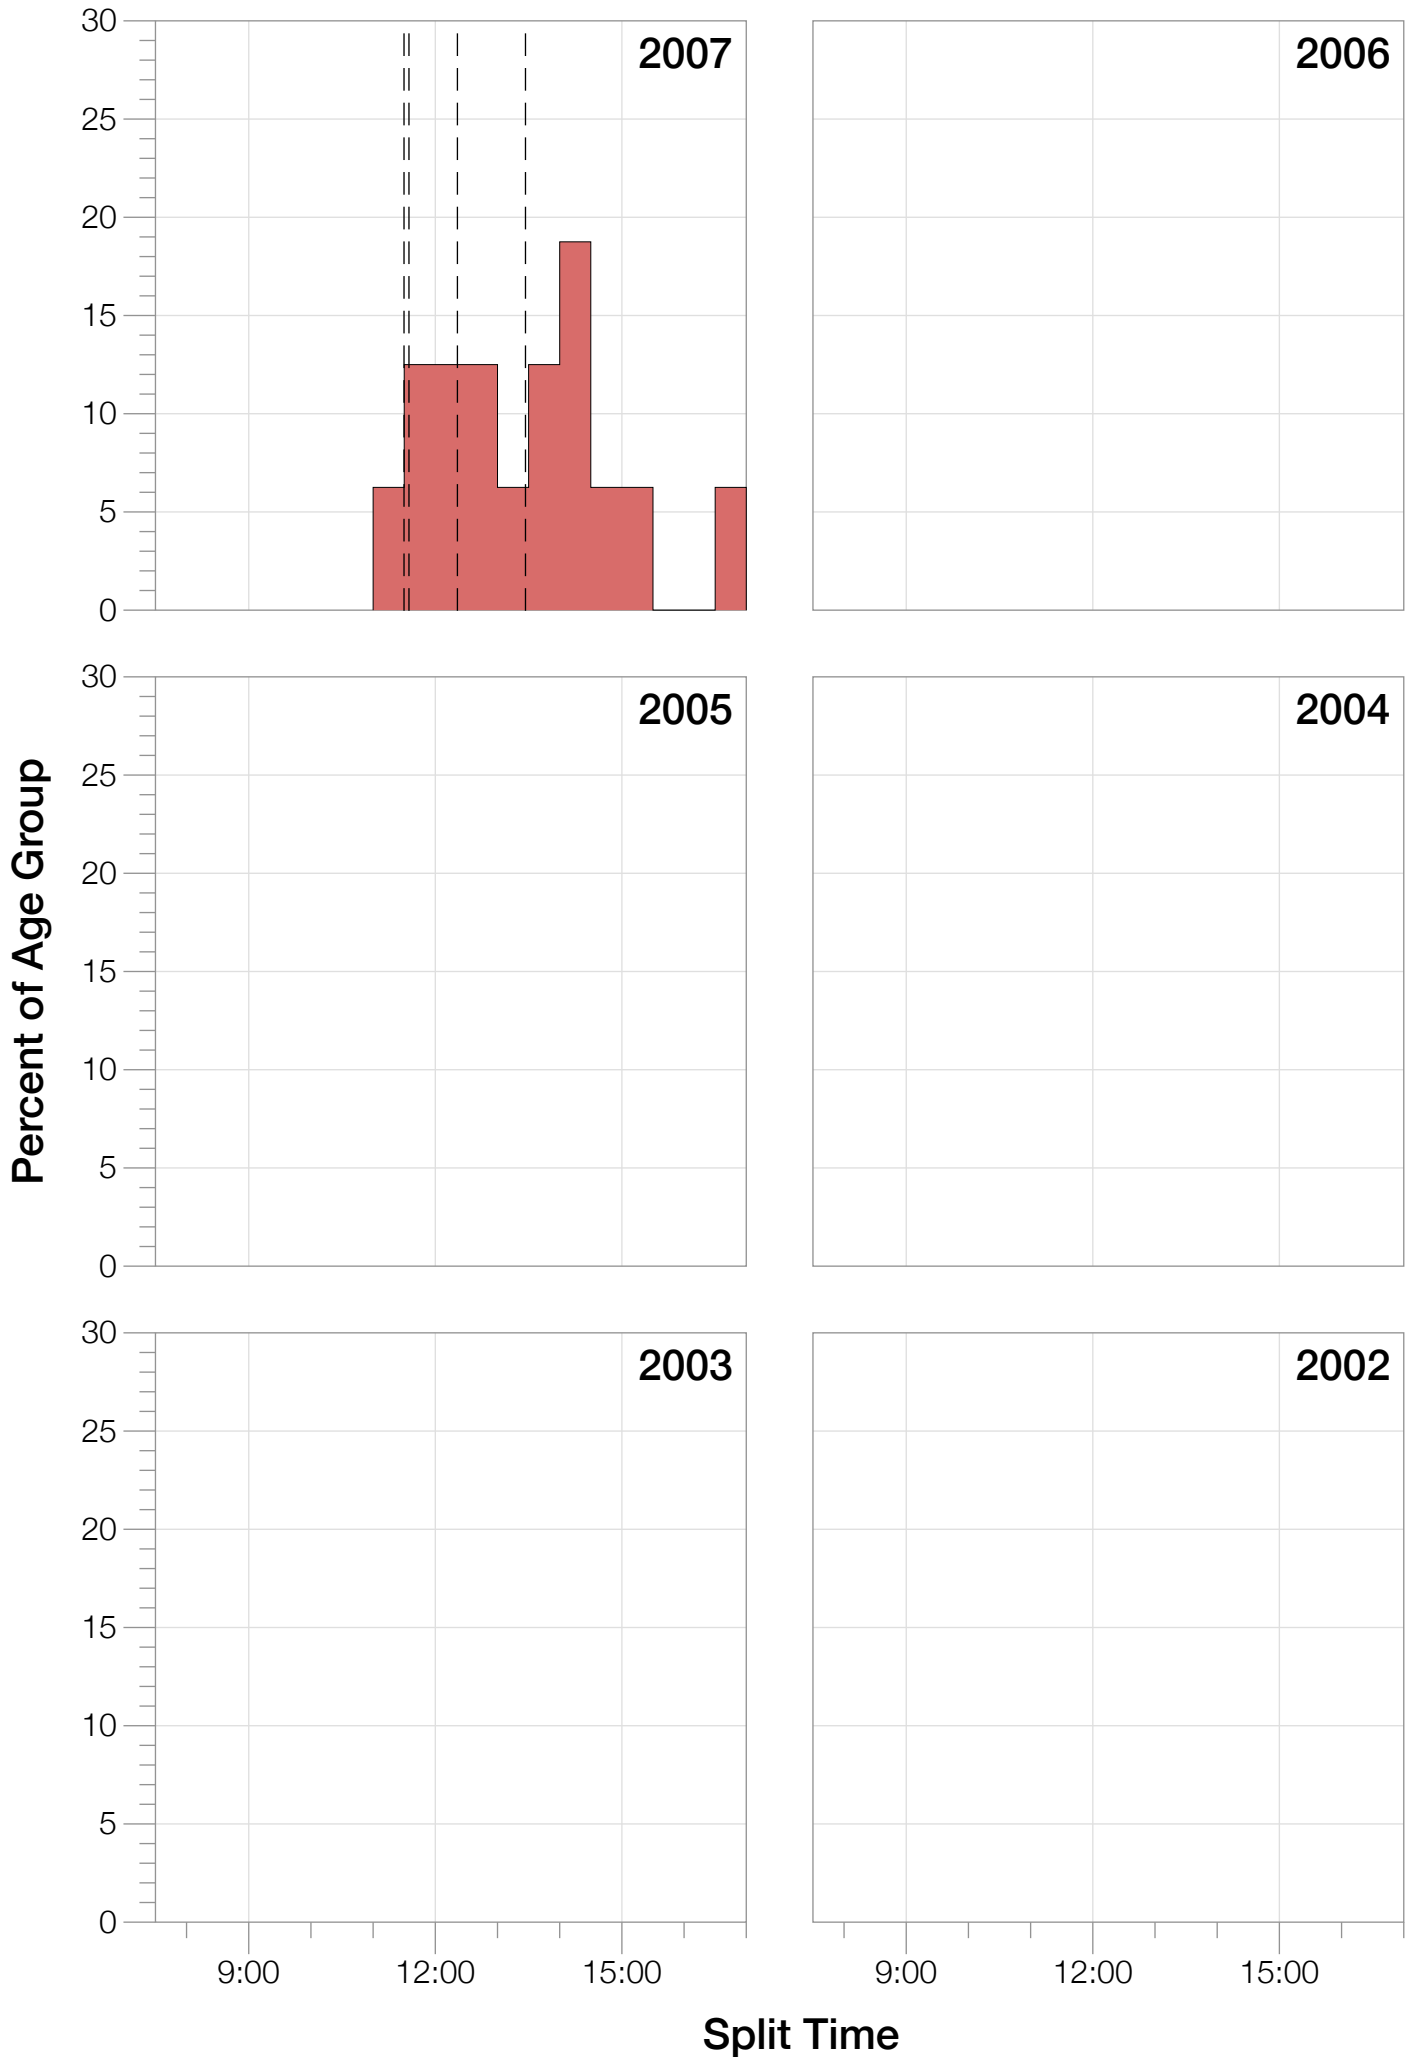

F18-24 Overall