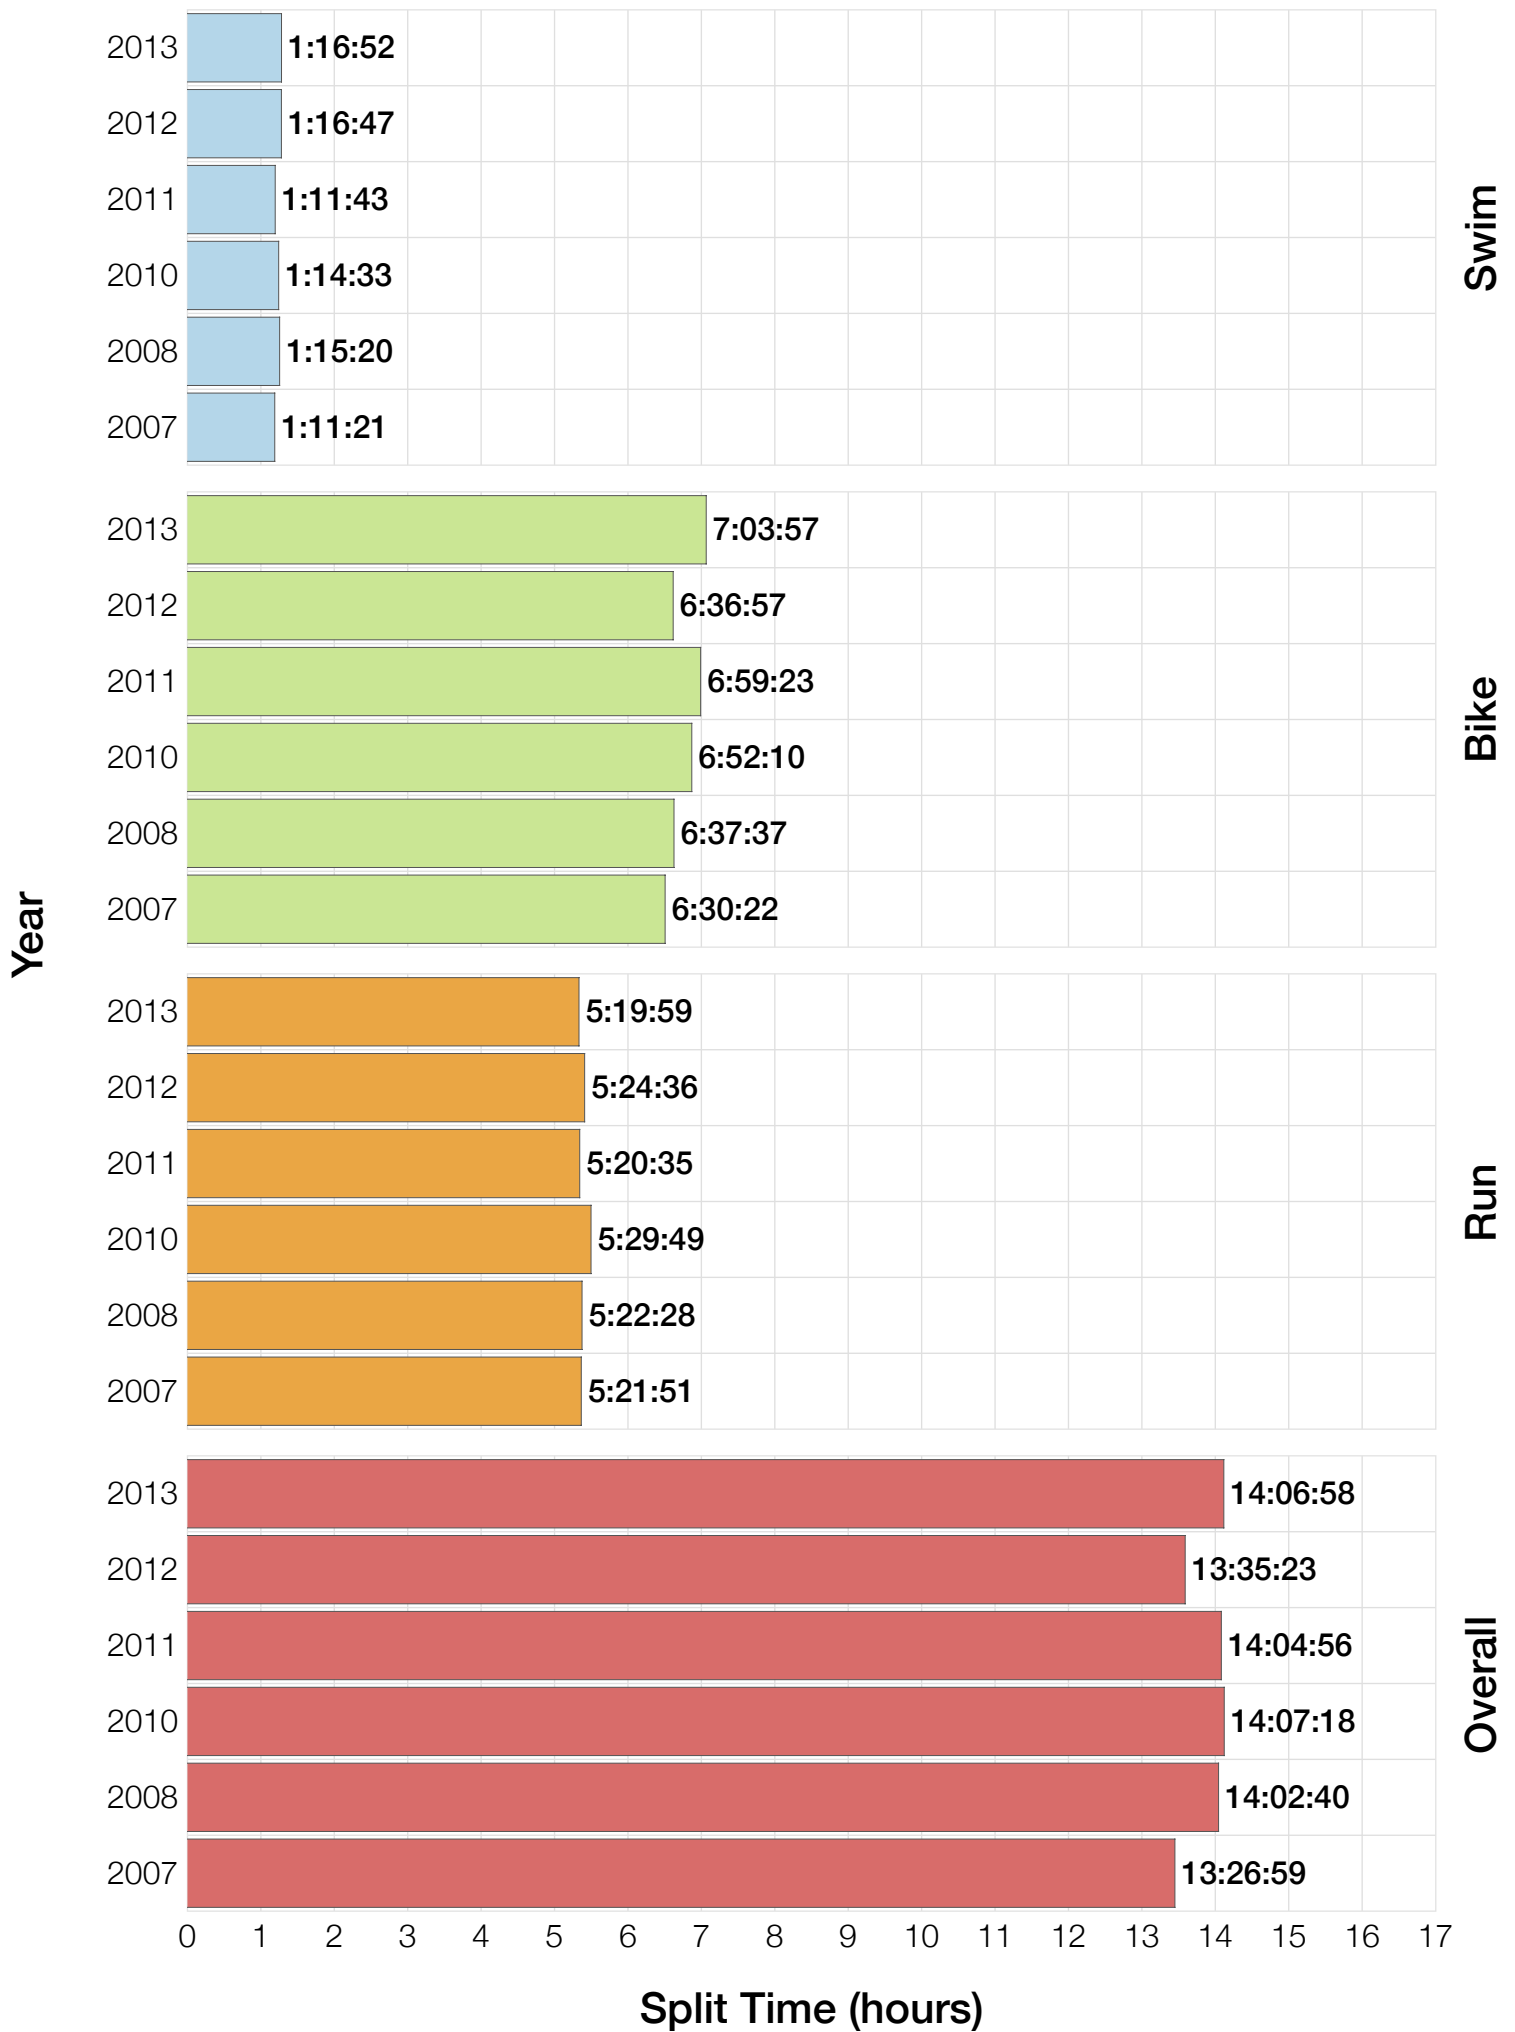

F18-24 Median Splits