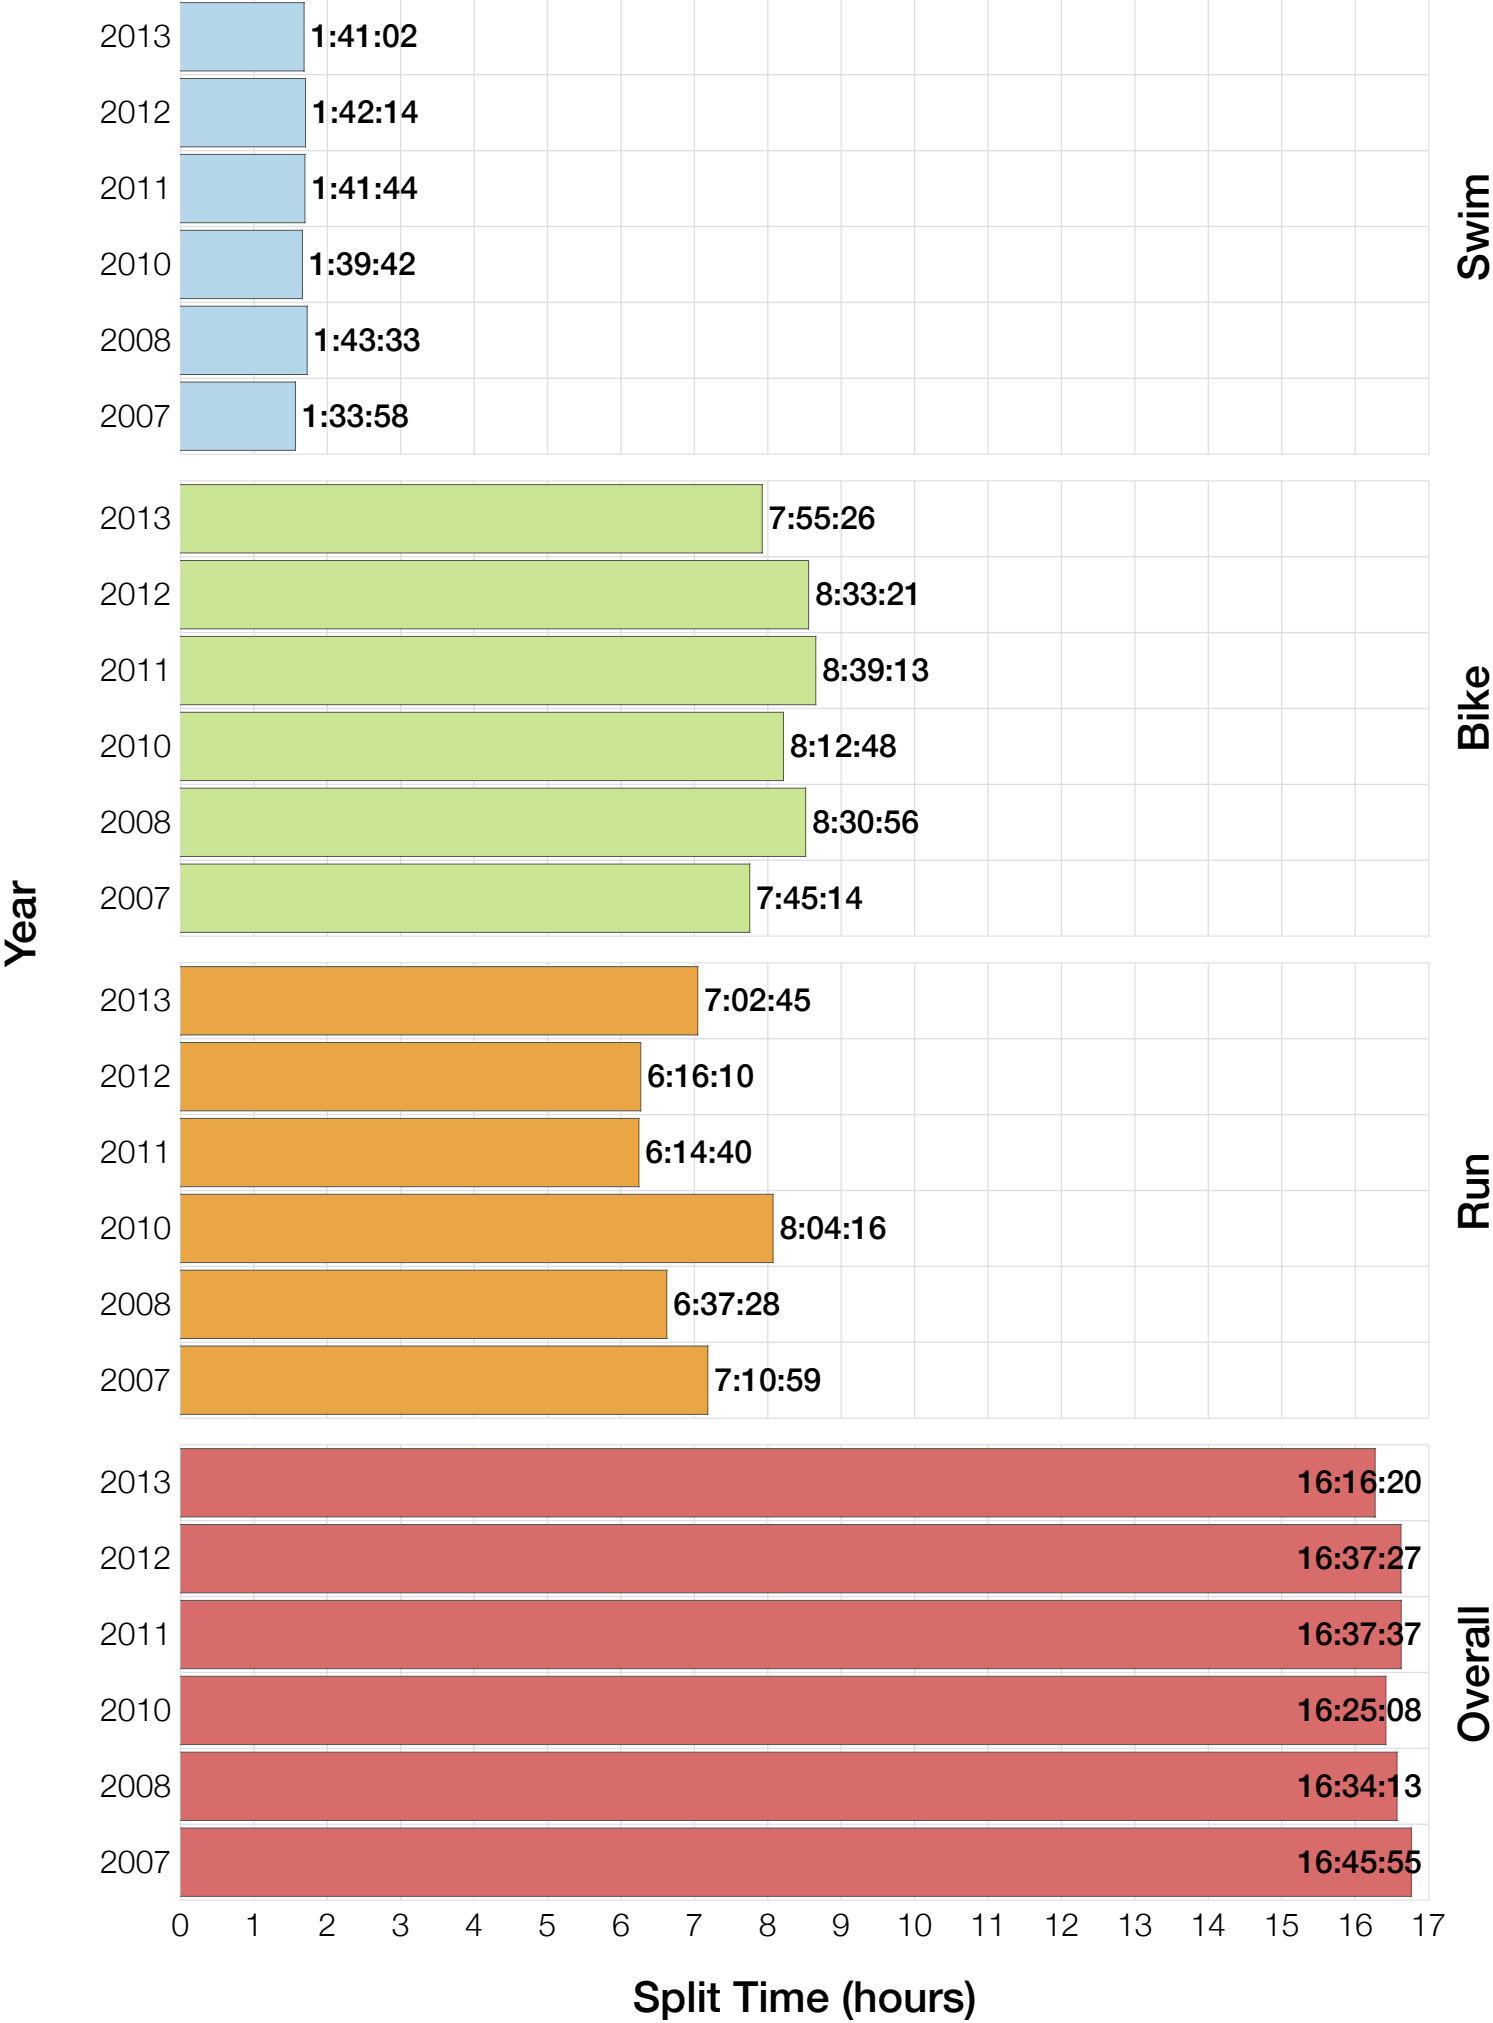

F18-24 Slowest Splits