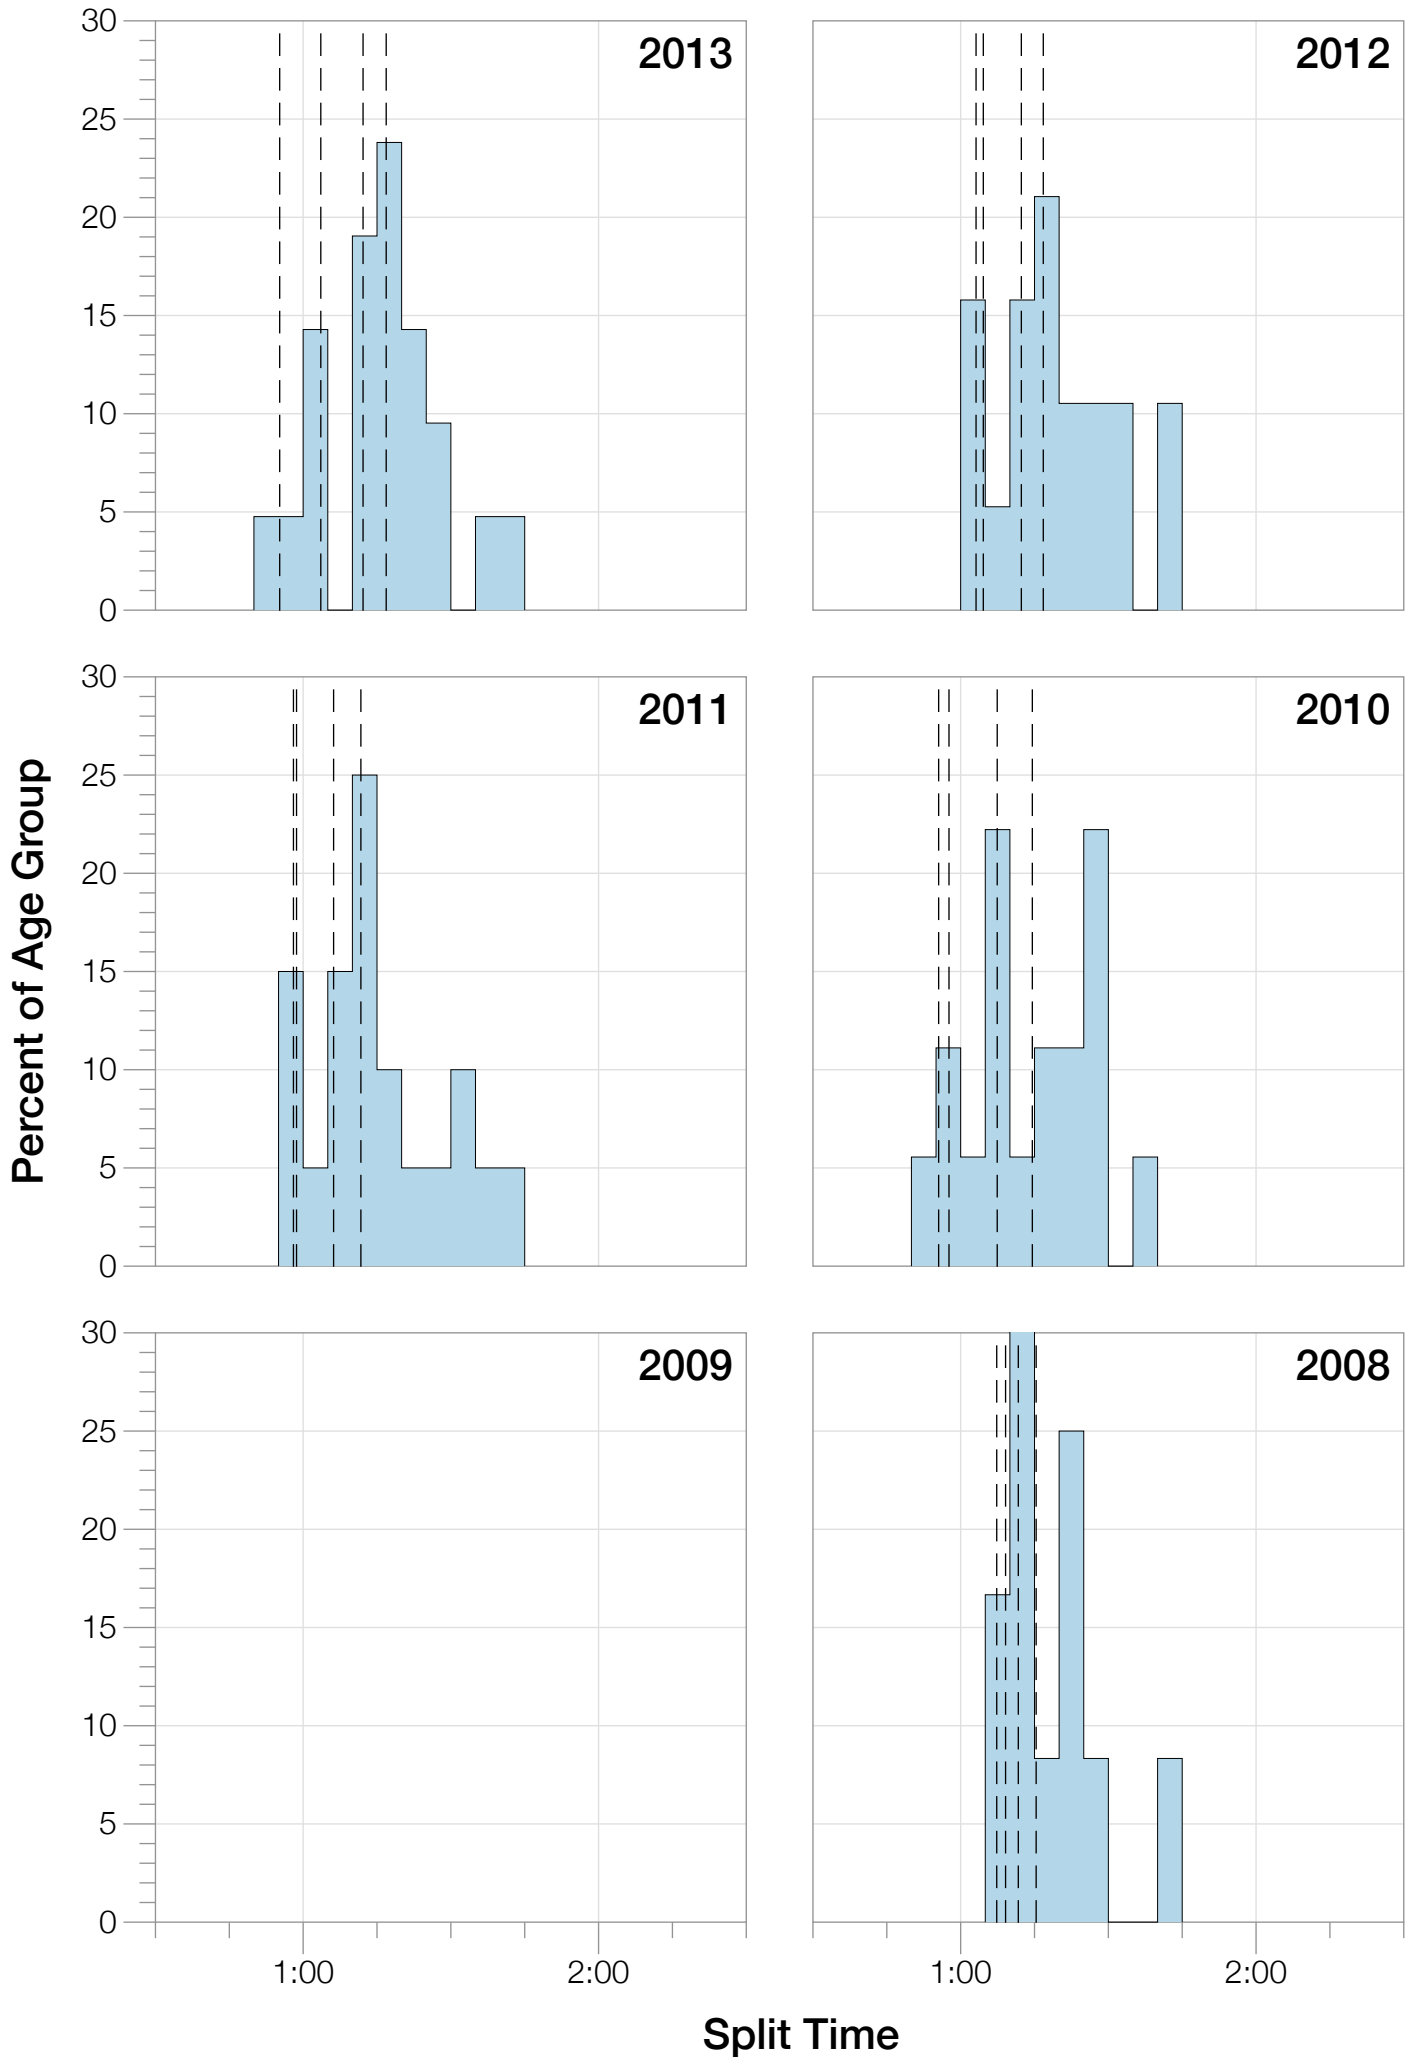

F18-24 Swim