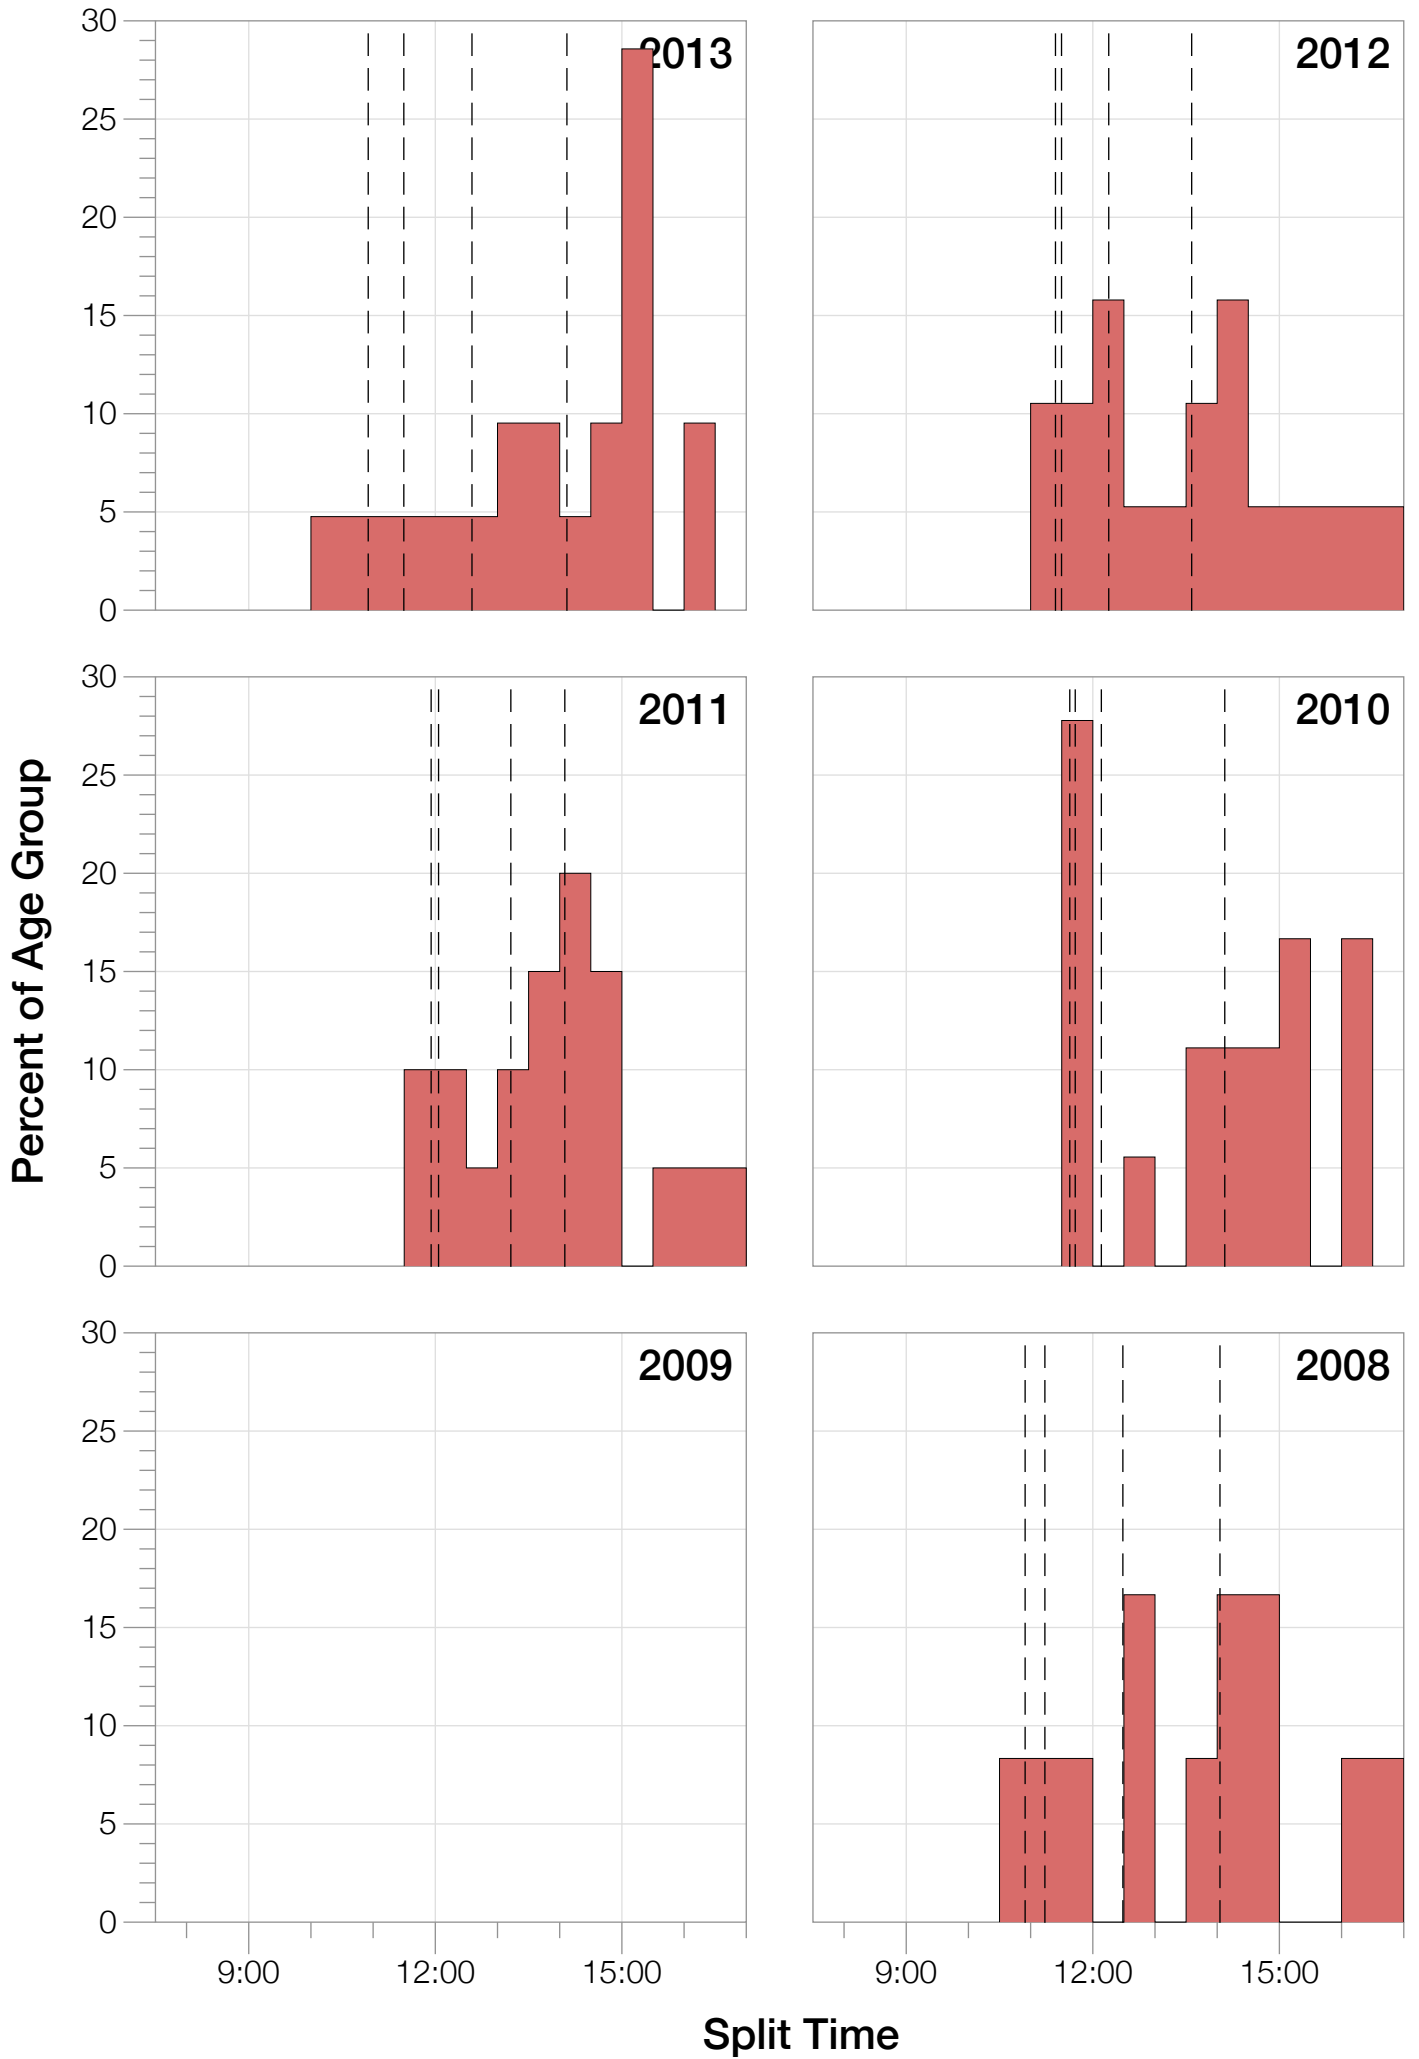

F18-24 Overall