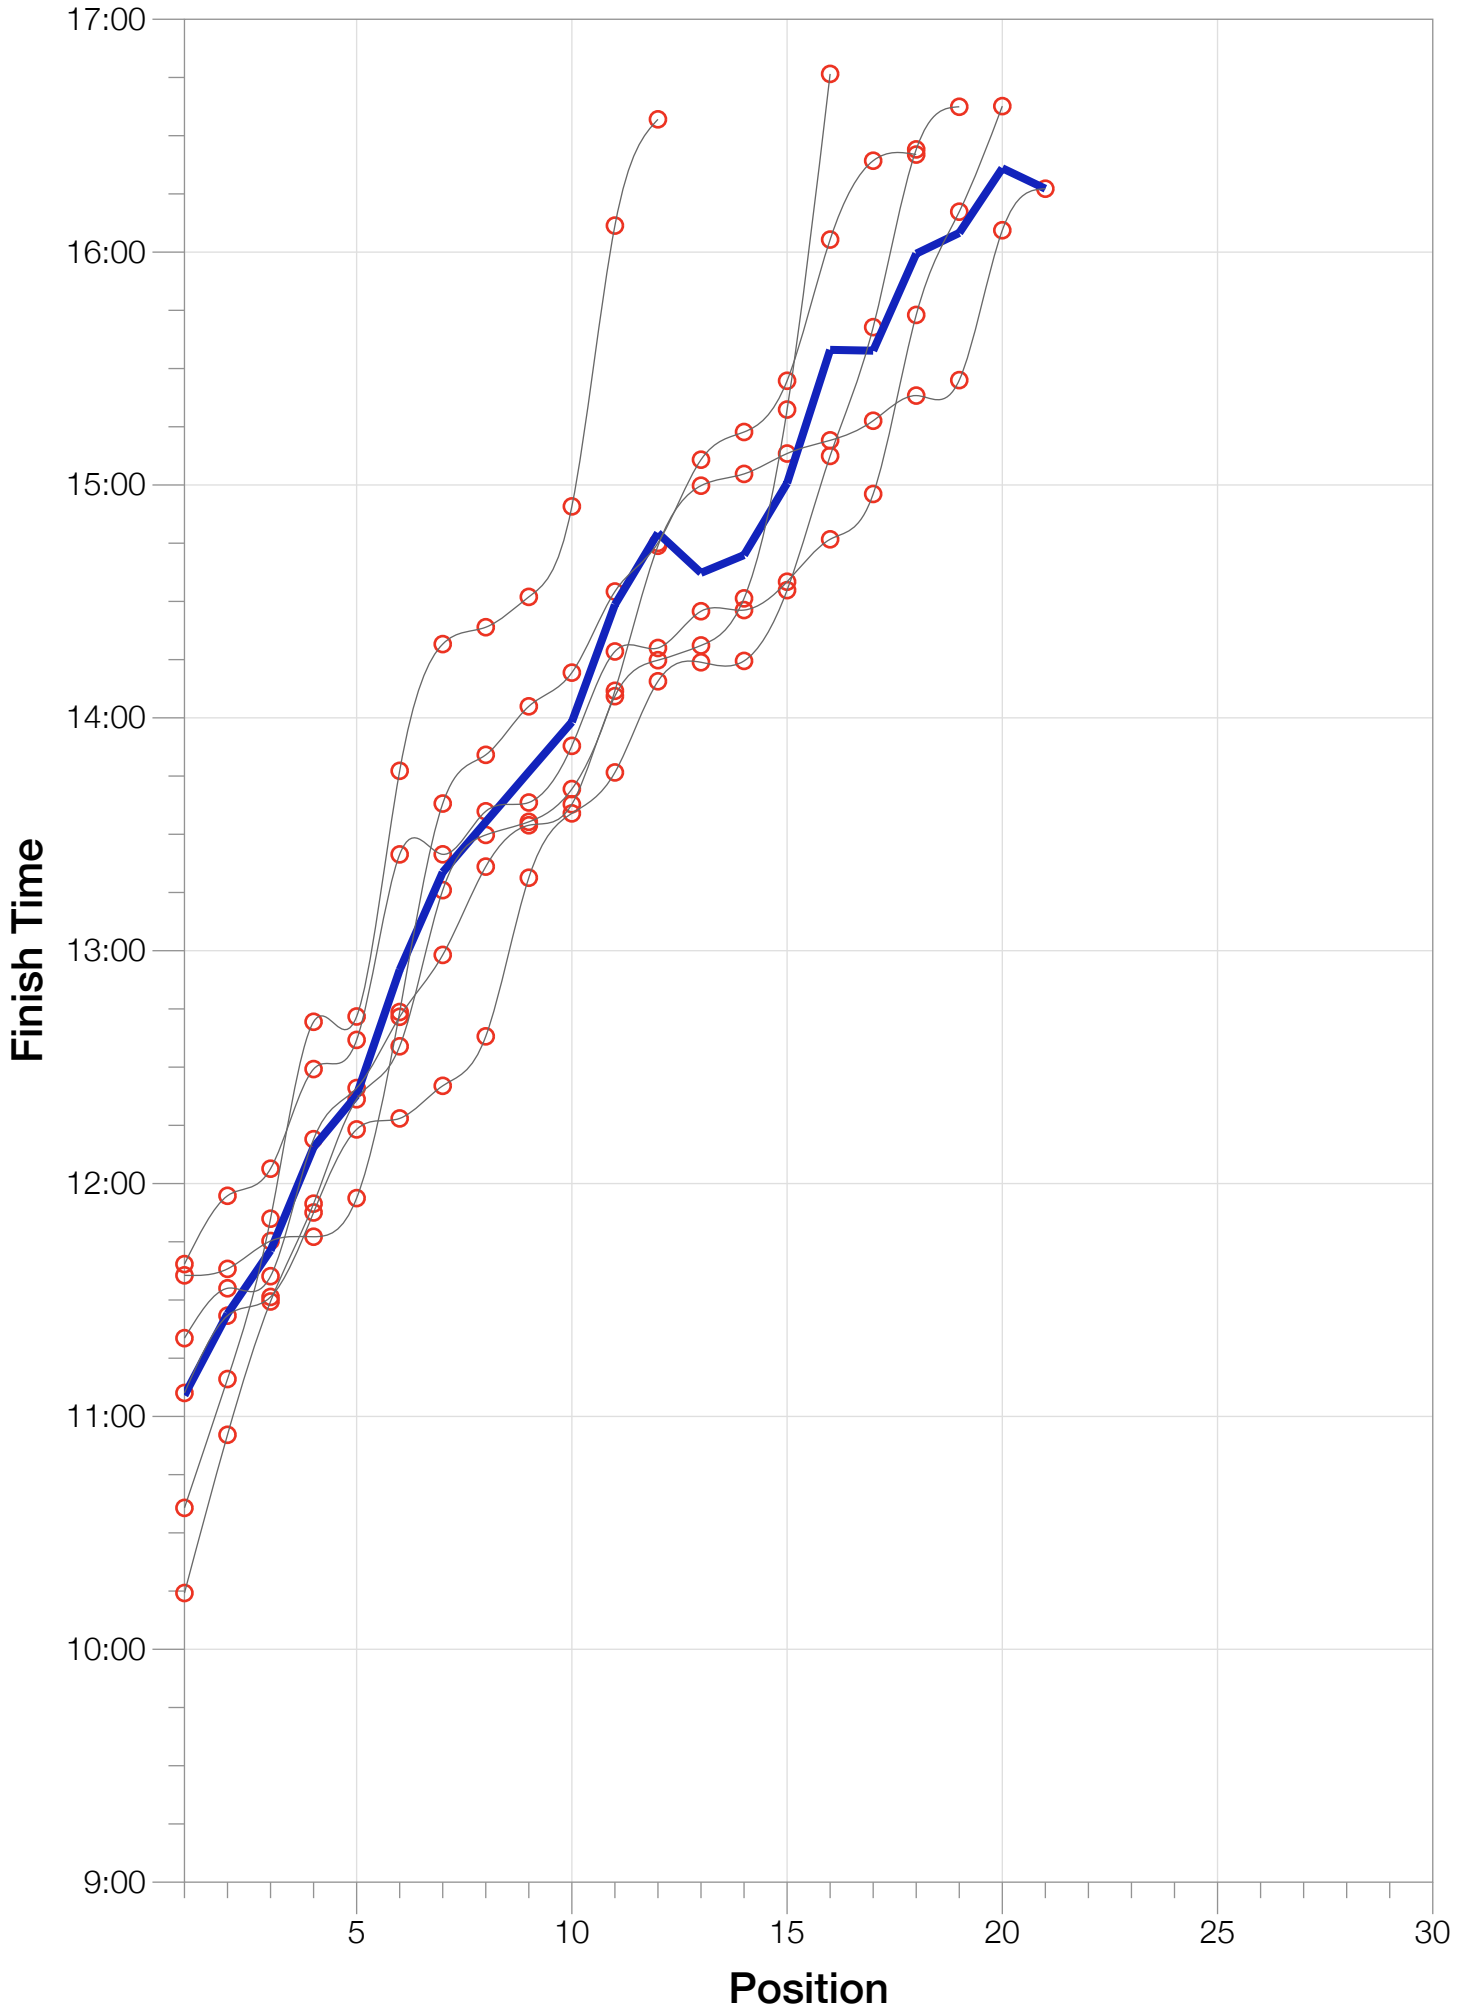

F18-24 Top 30 Finishing Splits

Estimated Kona Slot   Average Finishing Time   Finishing Time