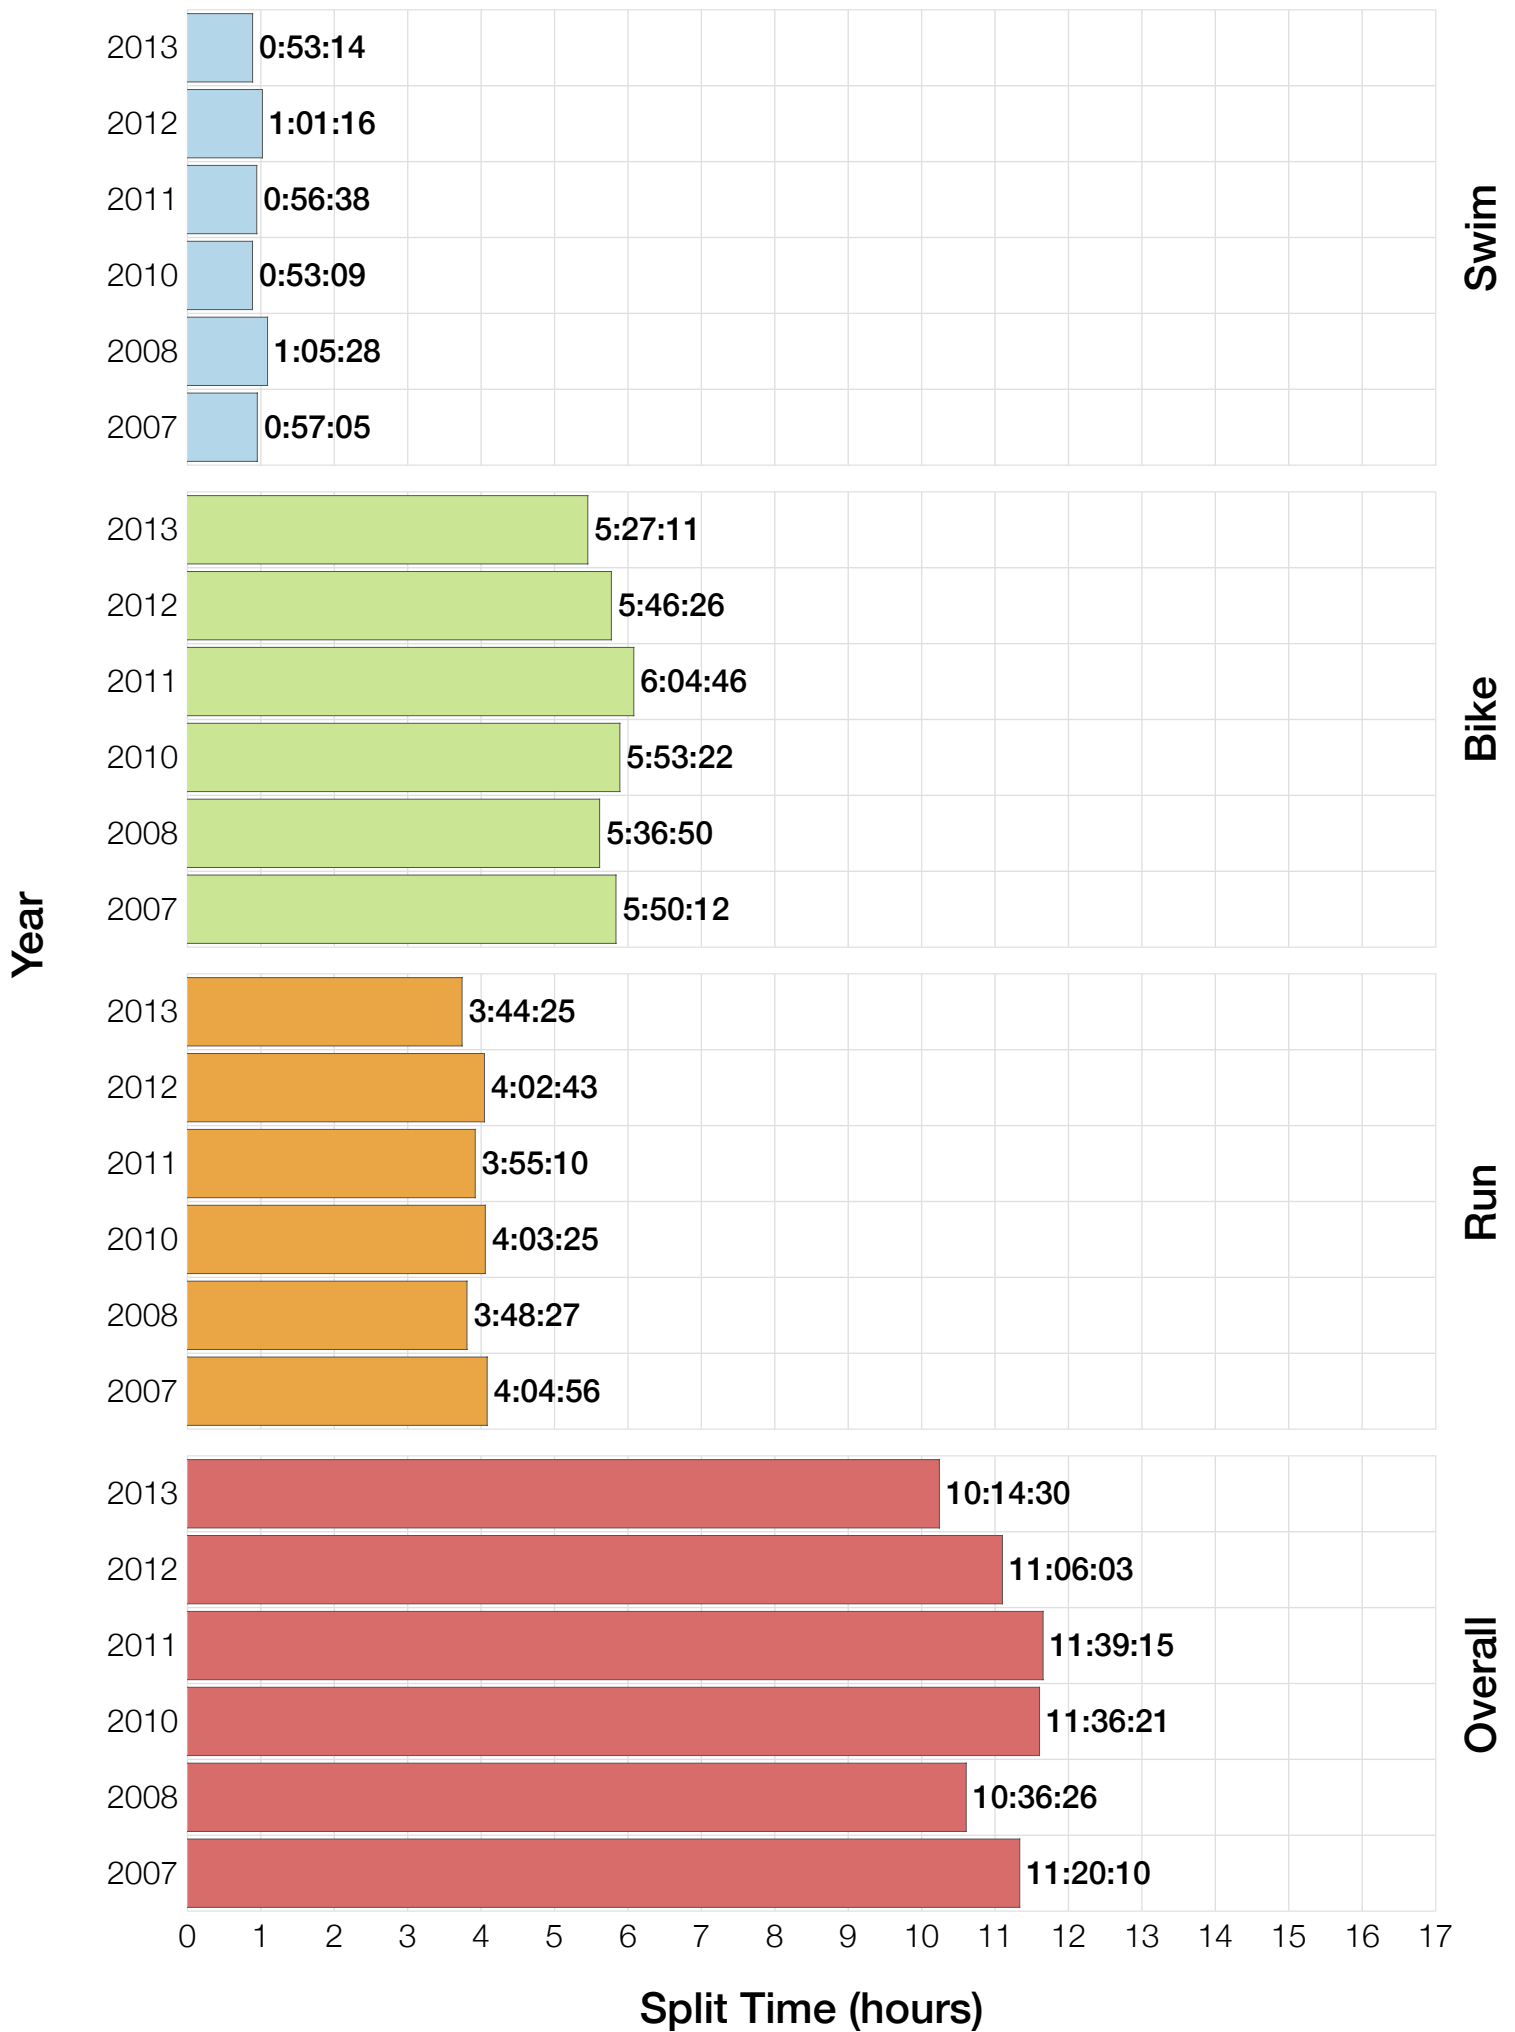

F18-24 Fastest Splits