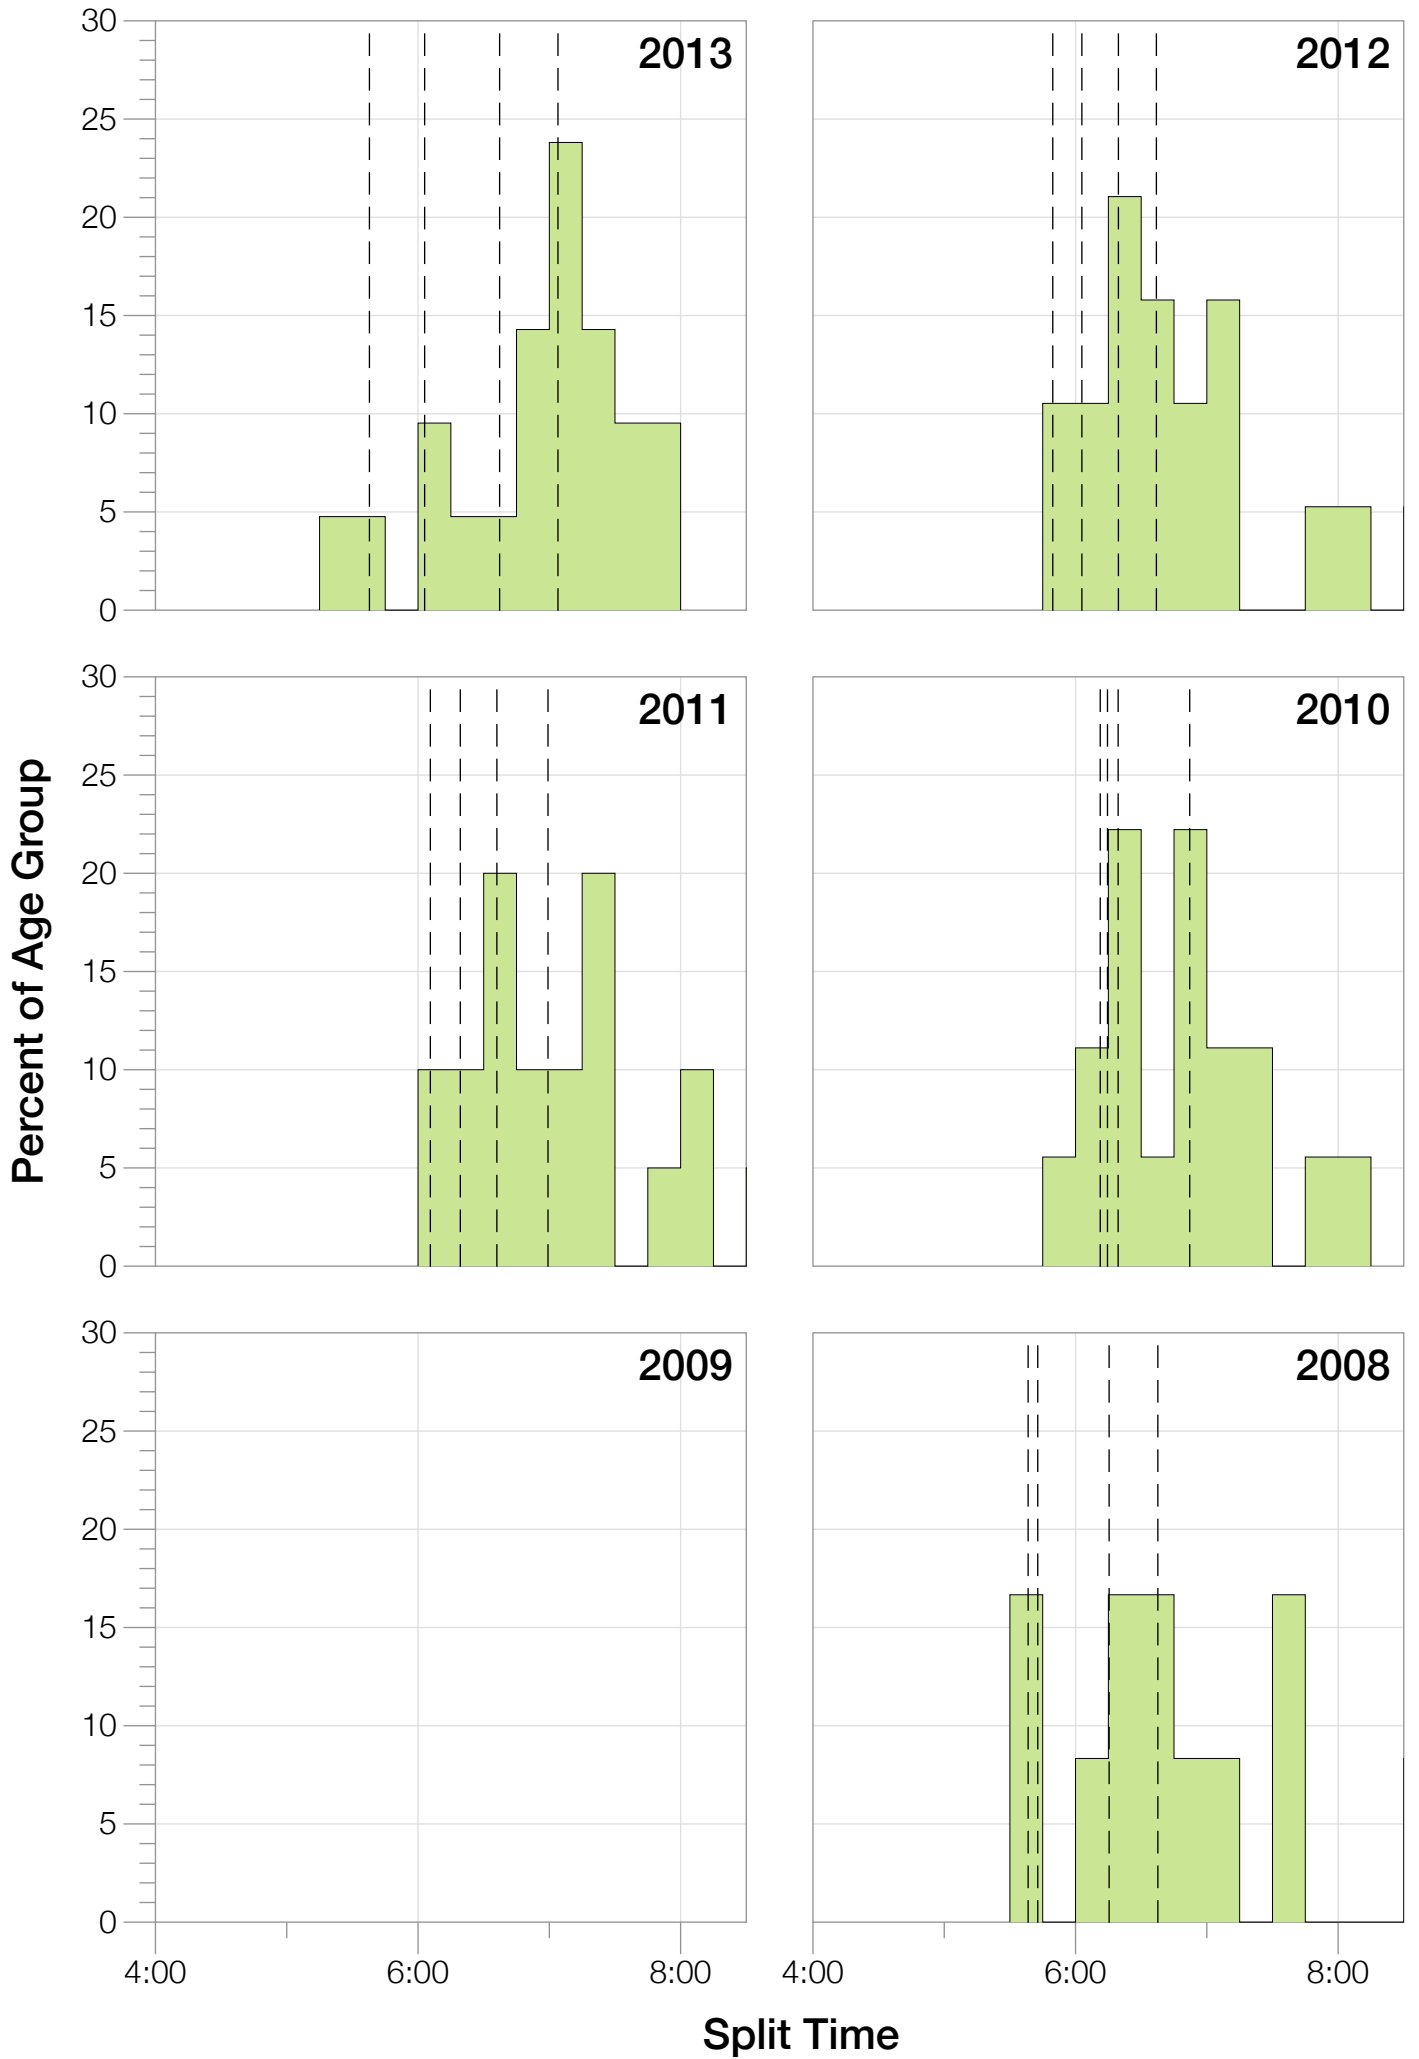

F18-24 Bike