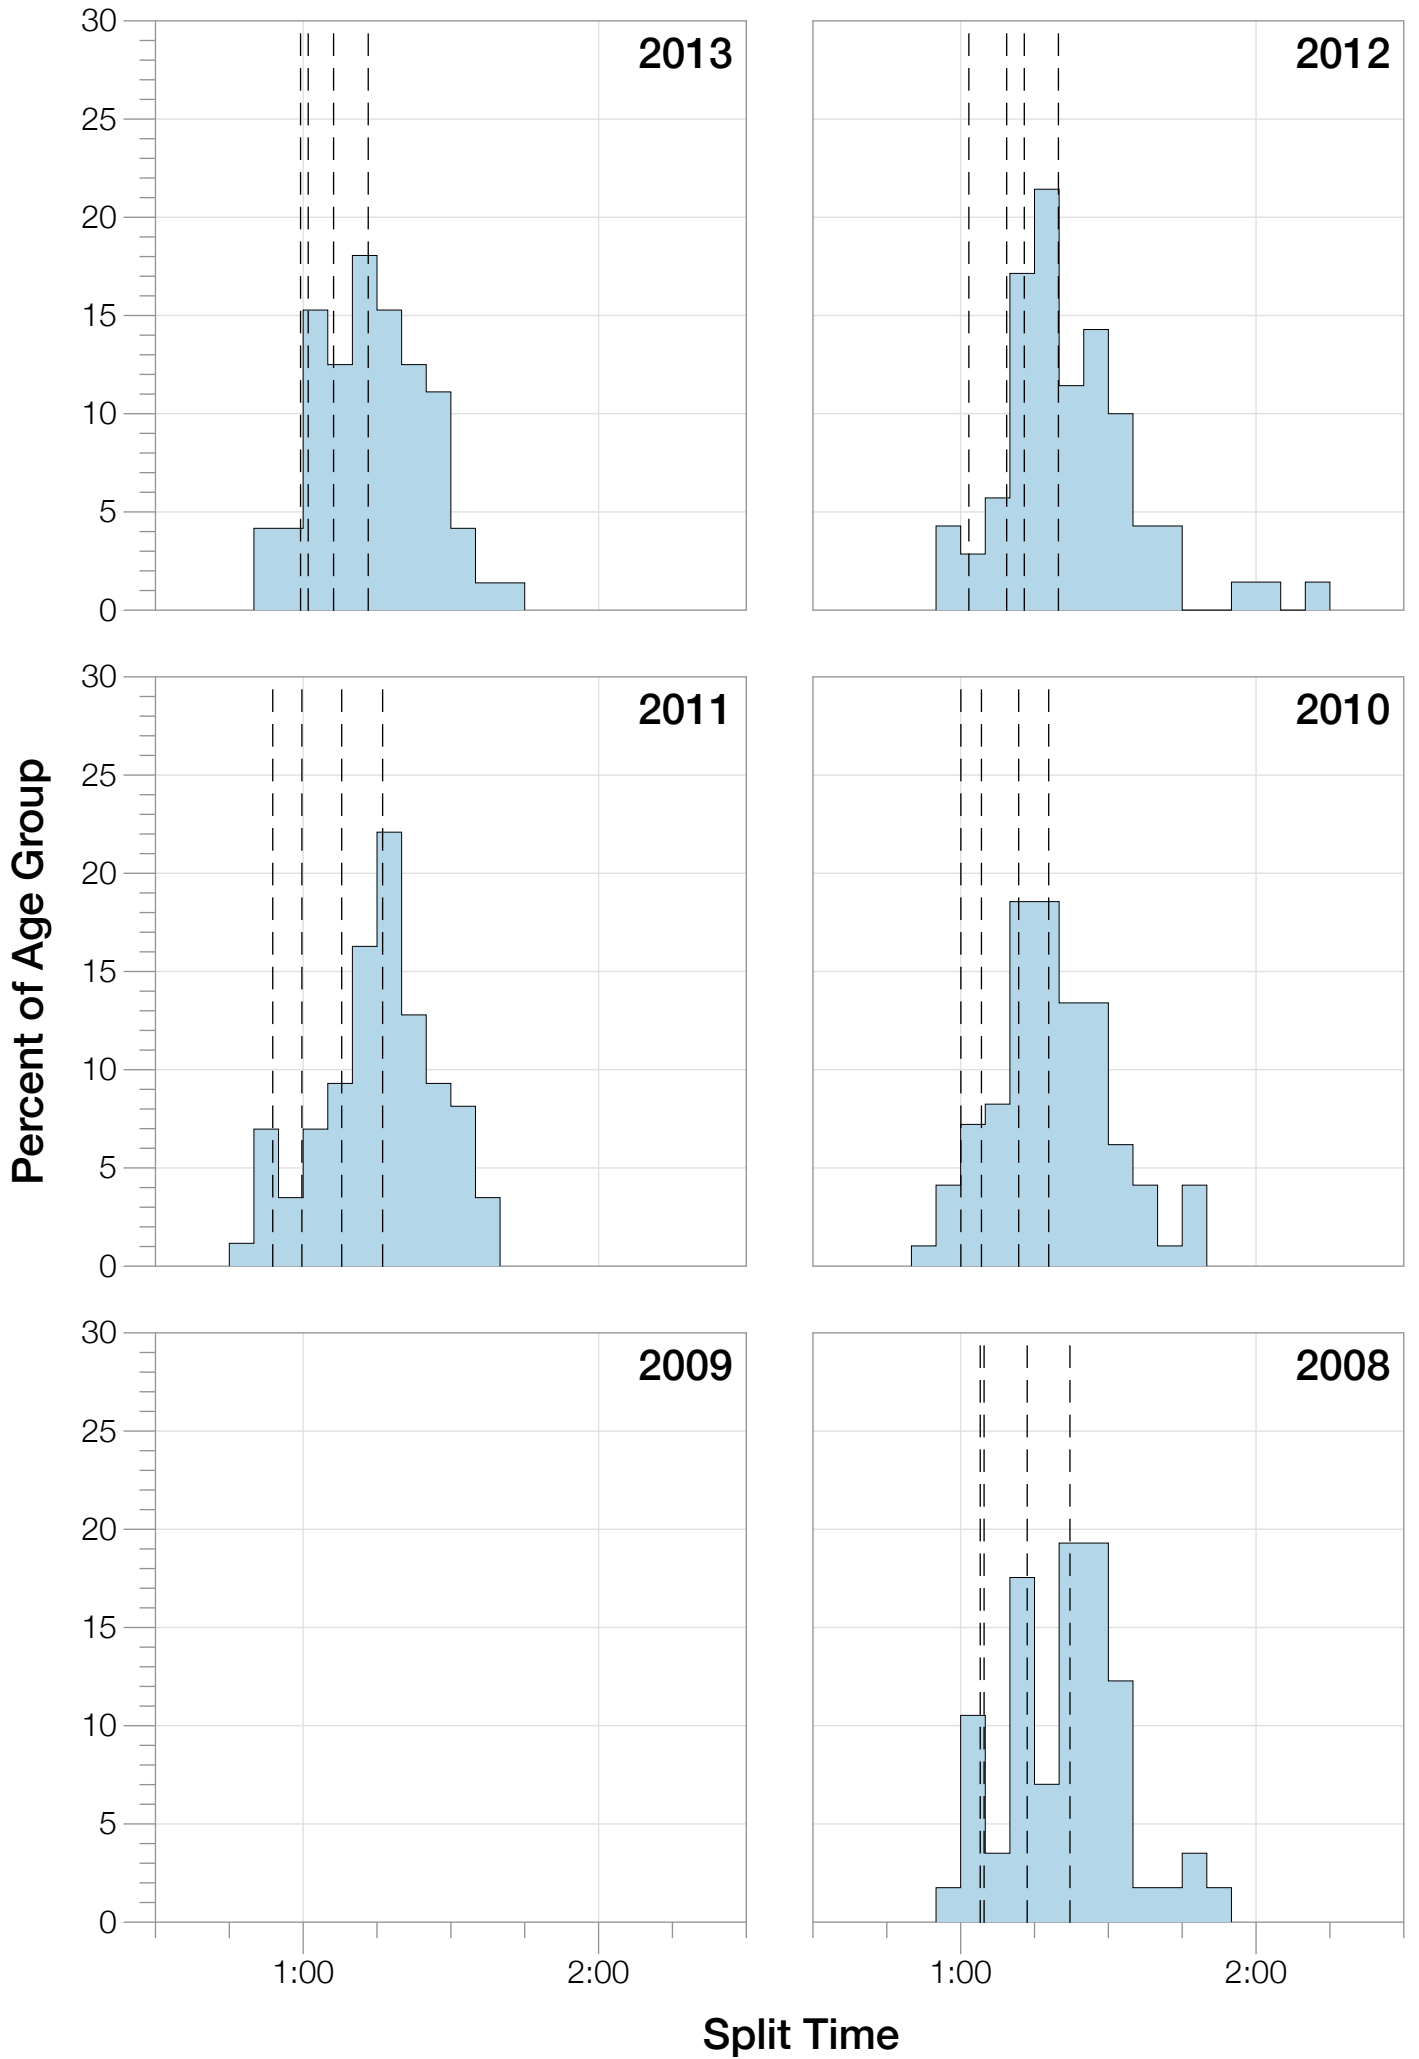

F25-29 Swim