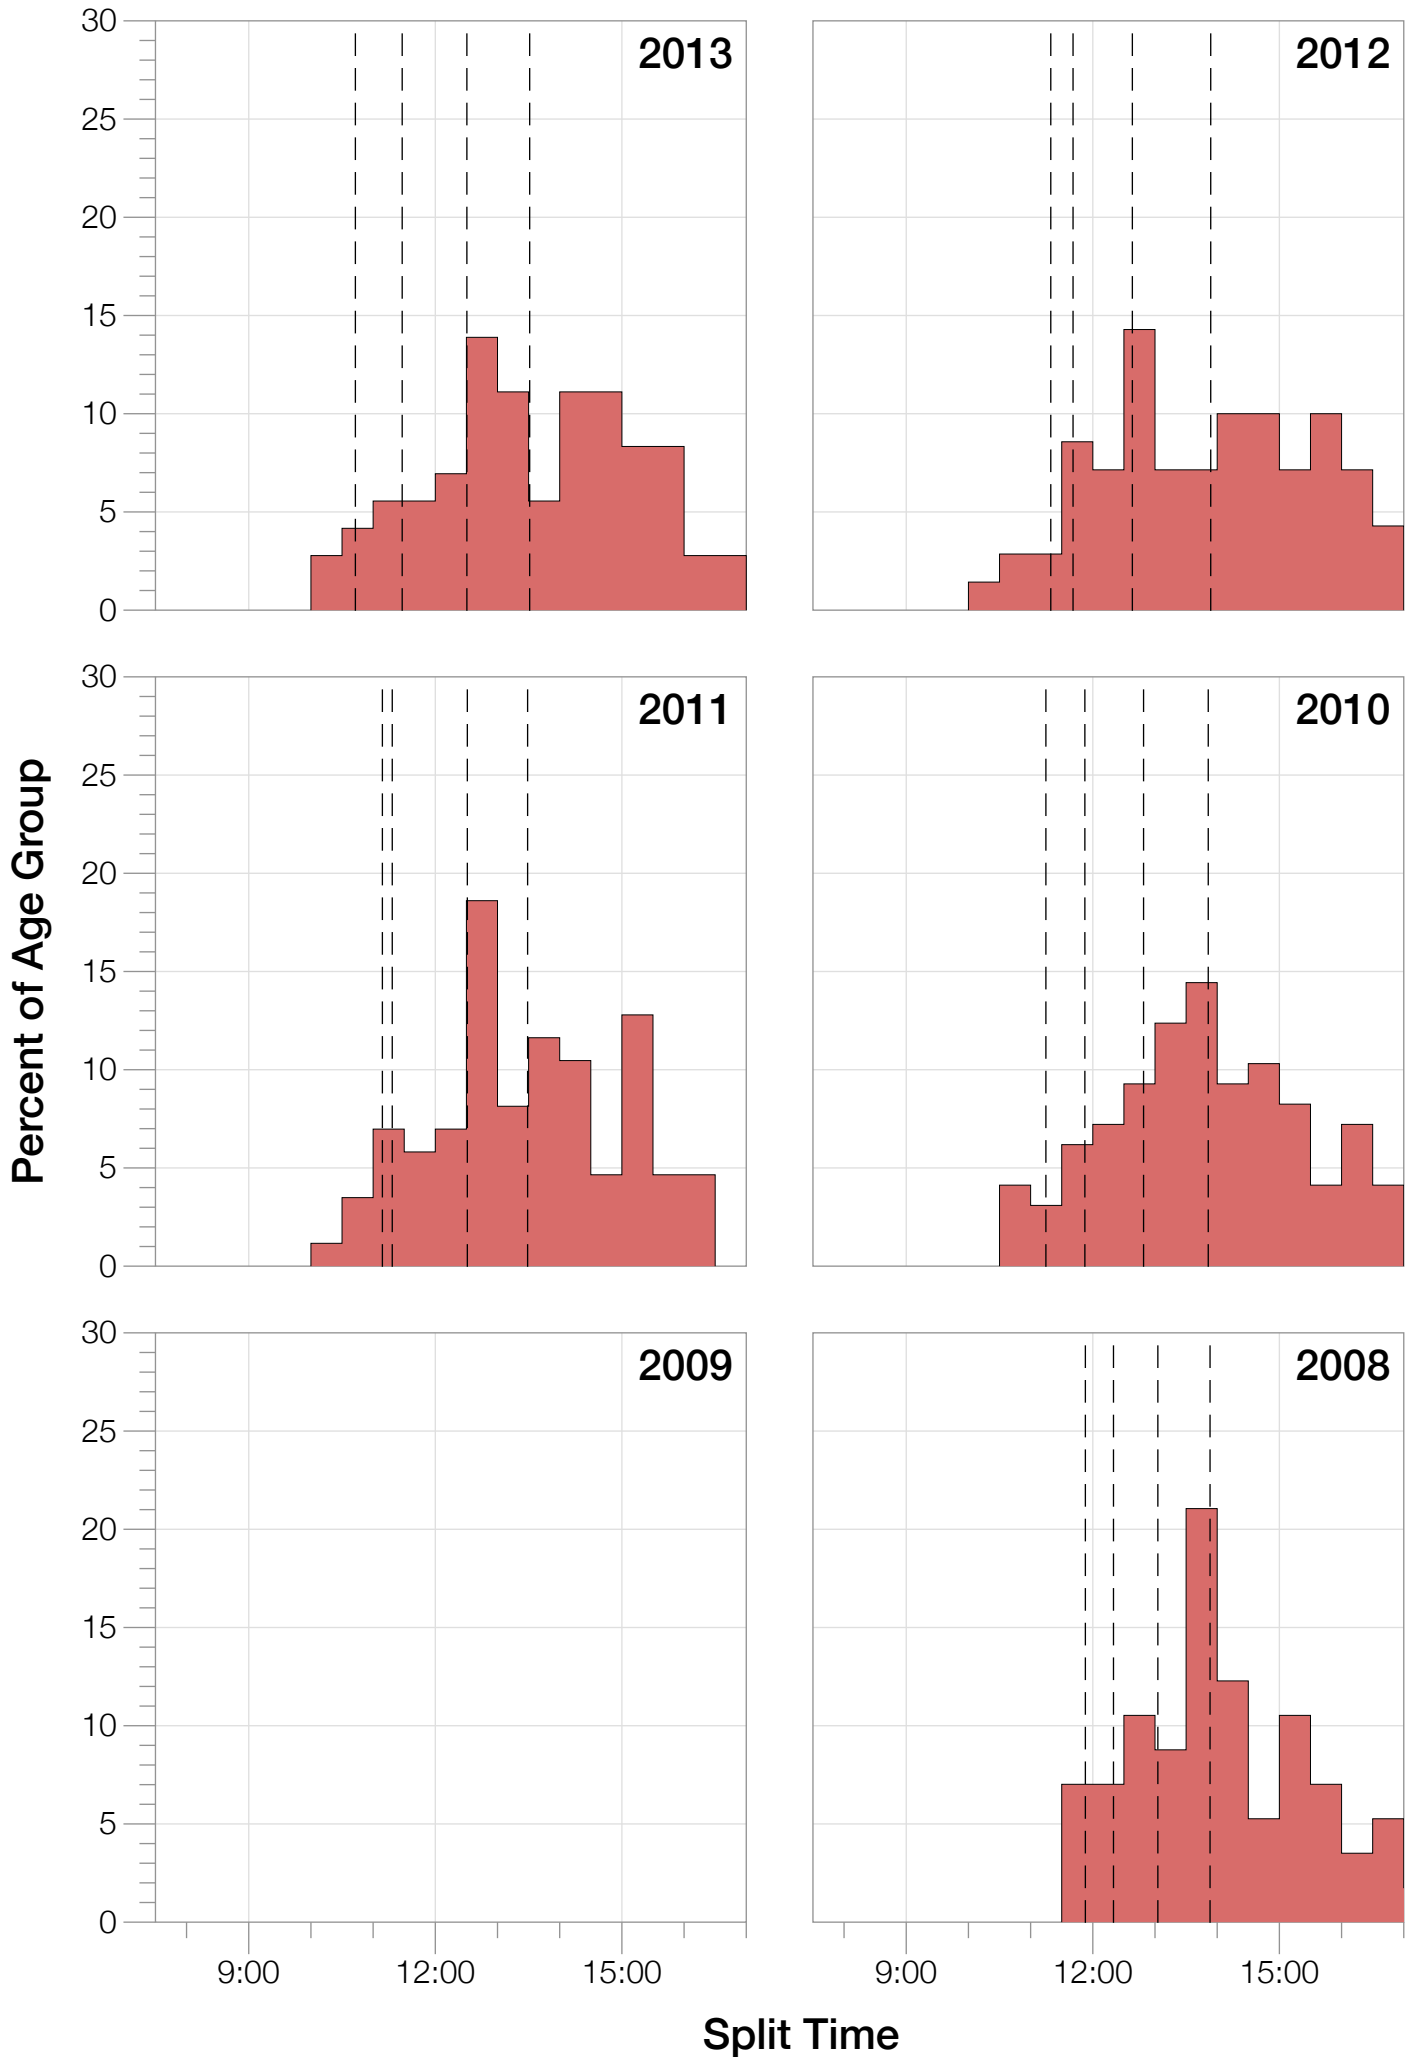

F25-29 Overall