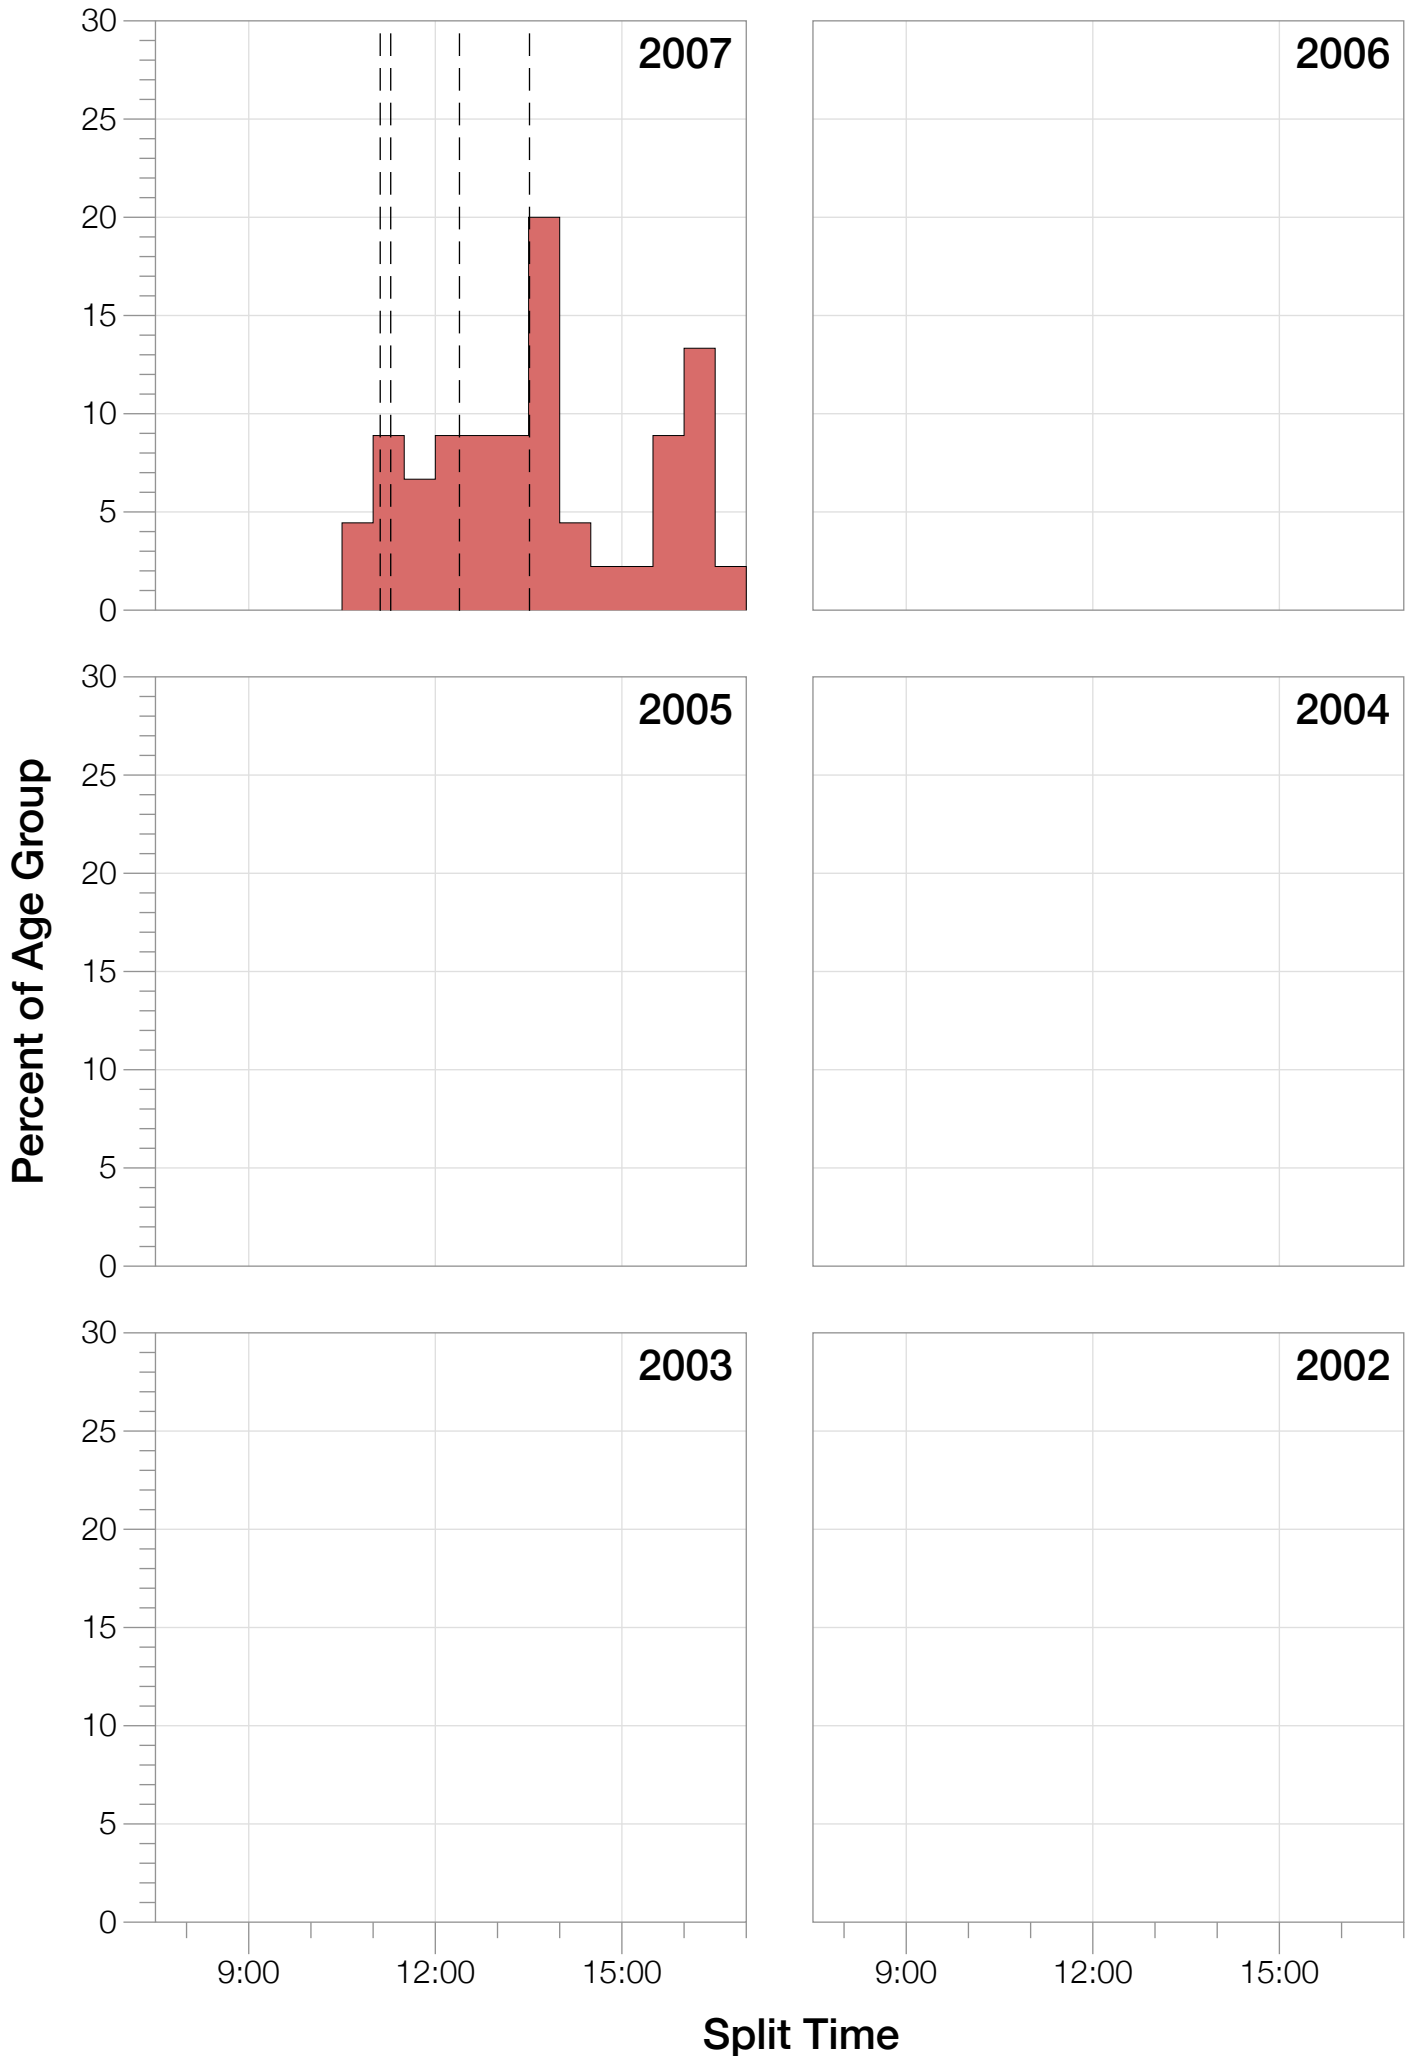

F25-29 Overall