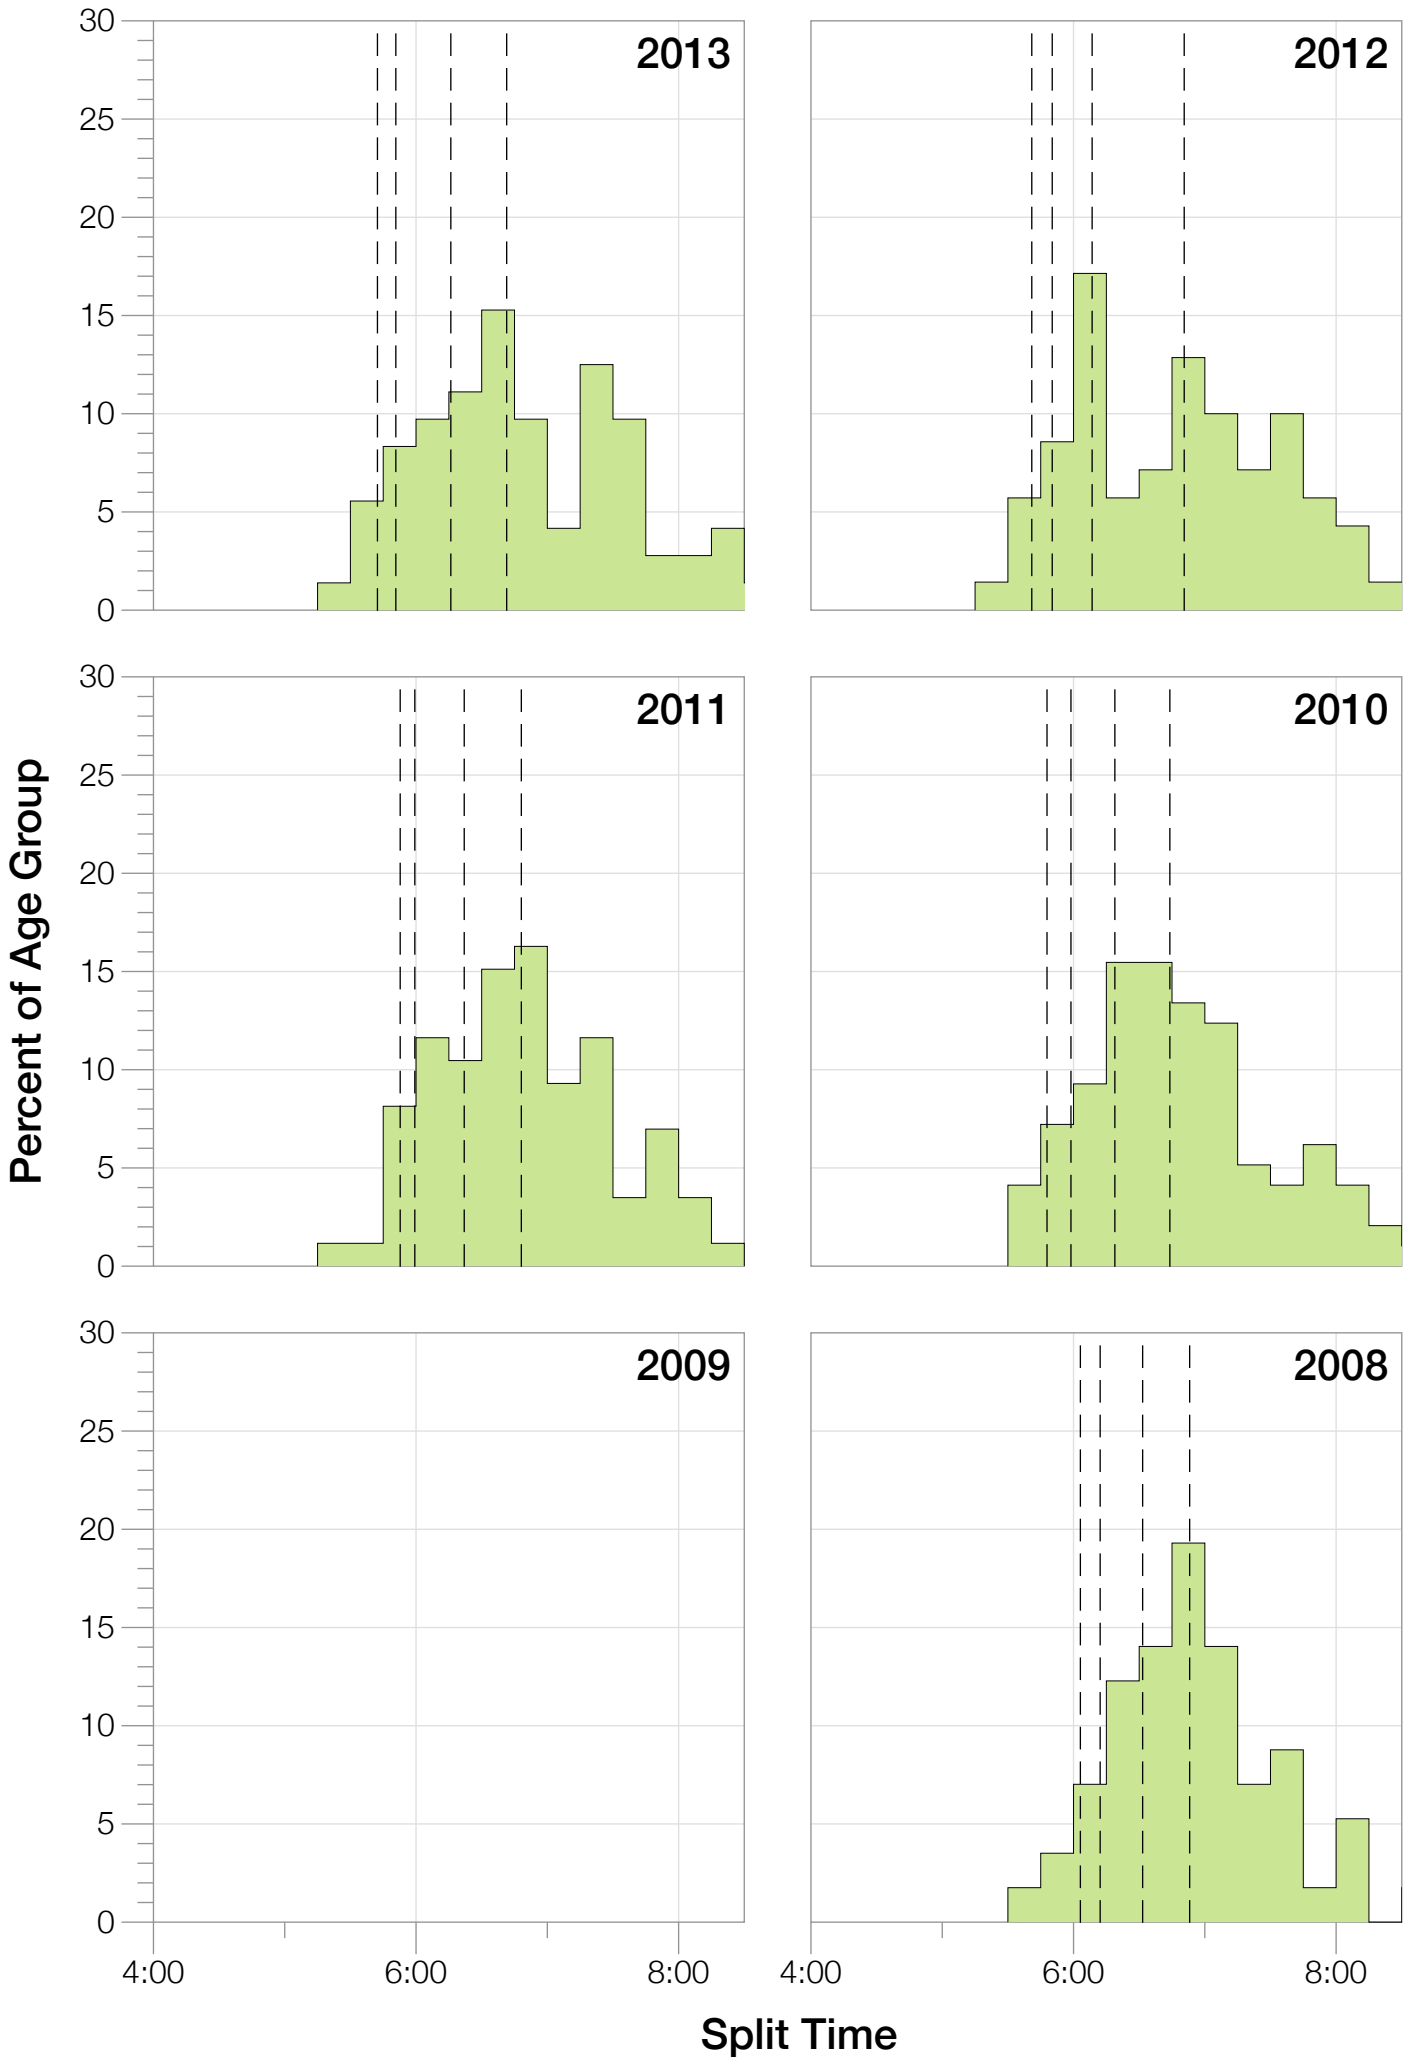

F25-29 Bike