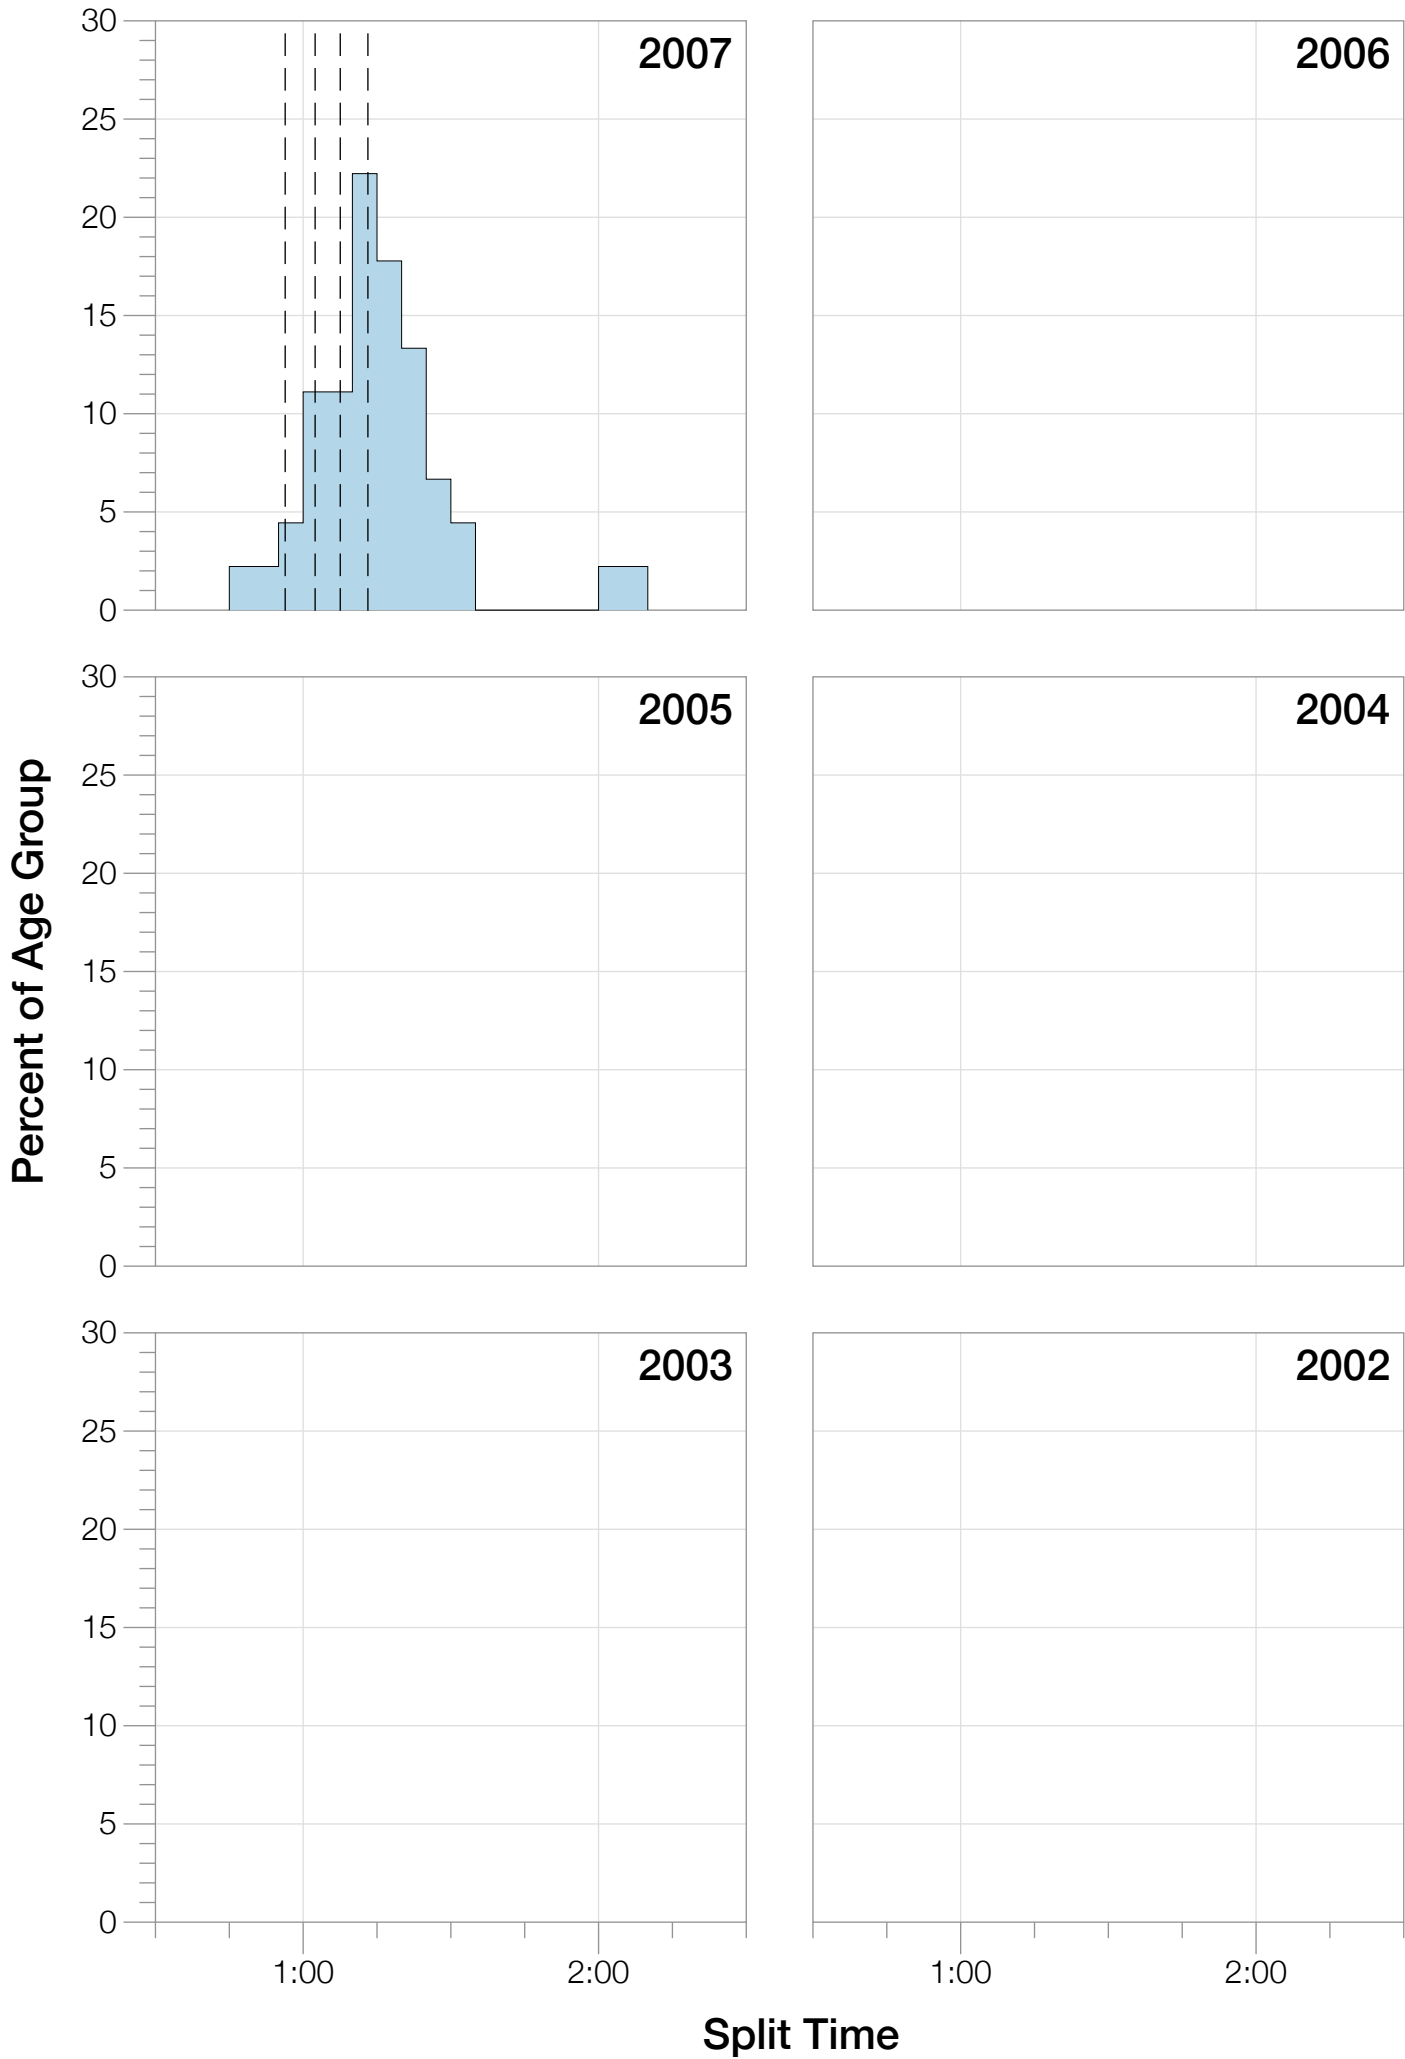

F25-29 Swim