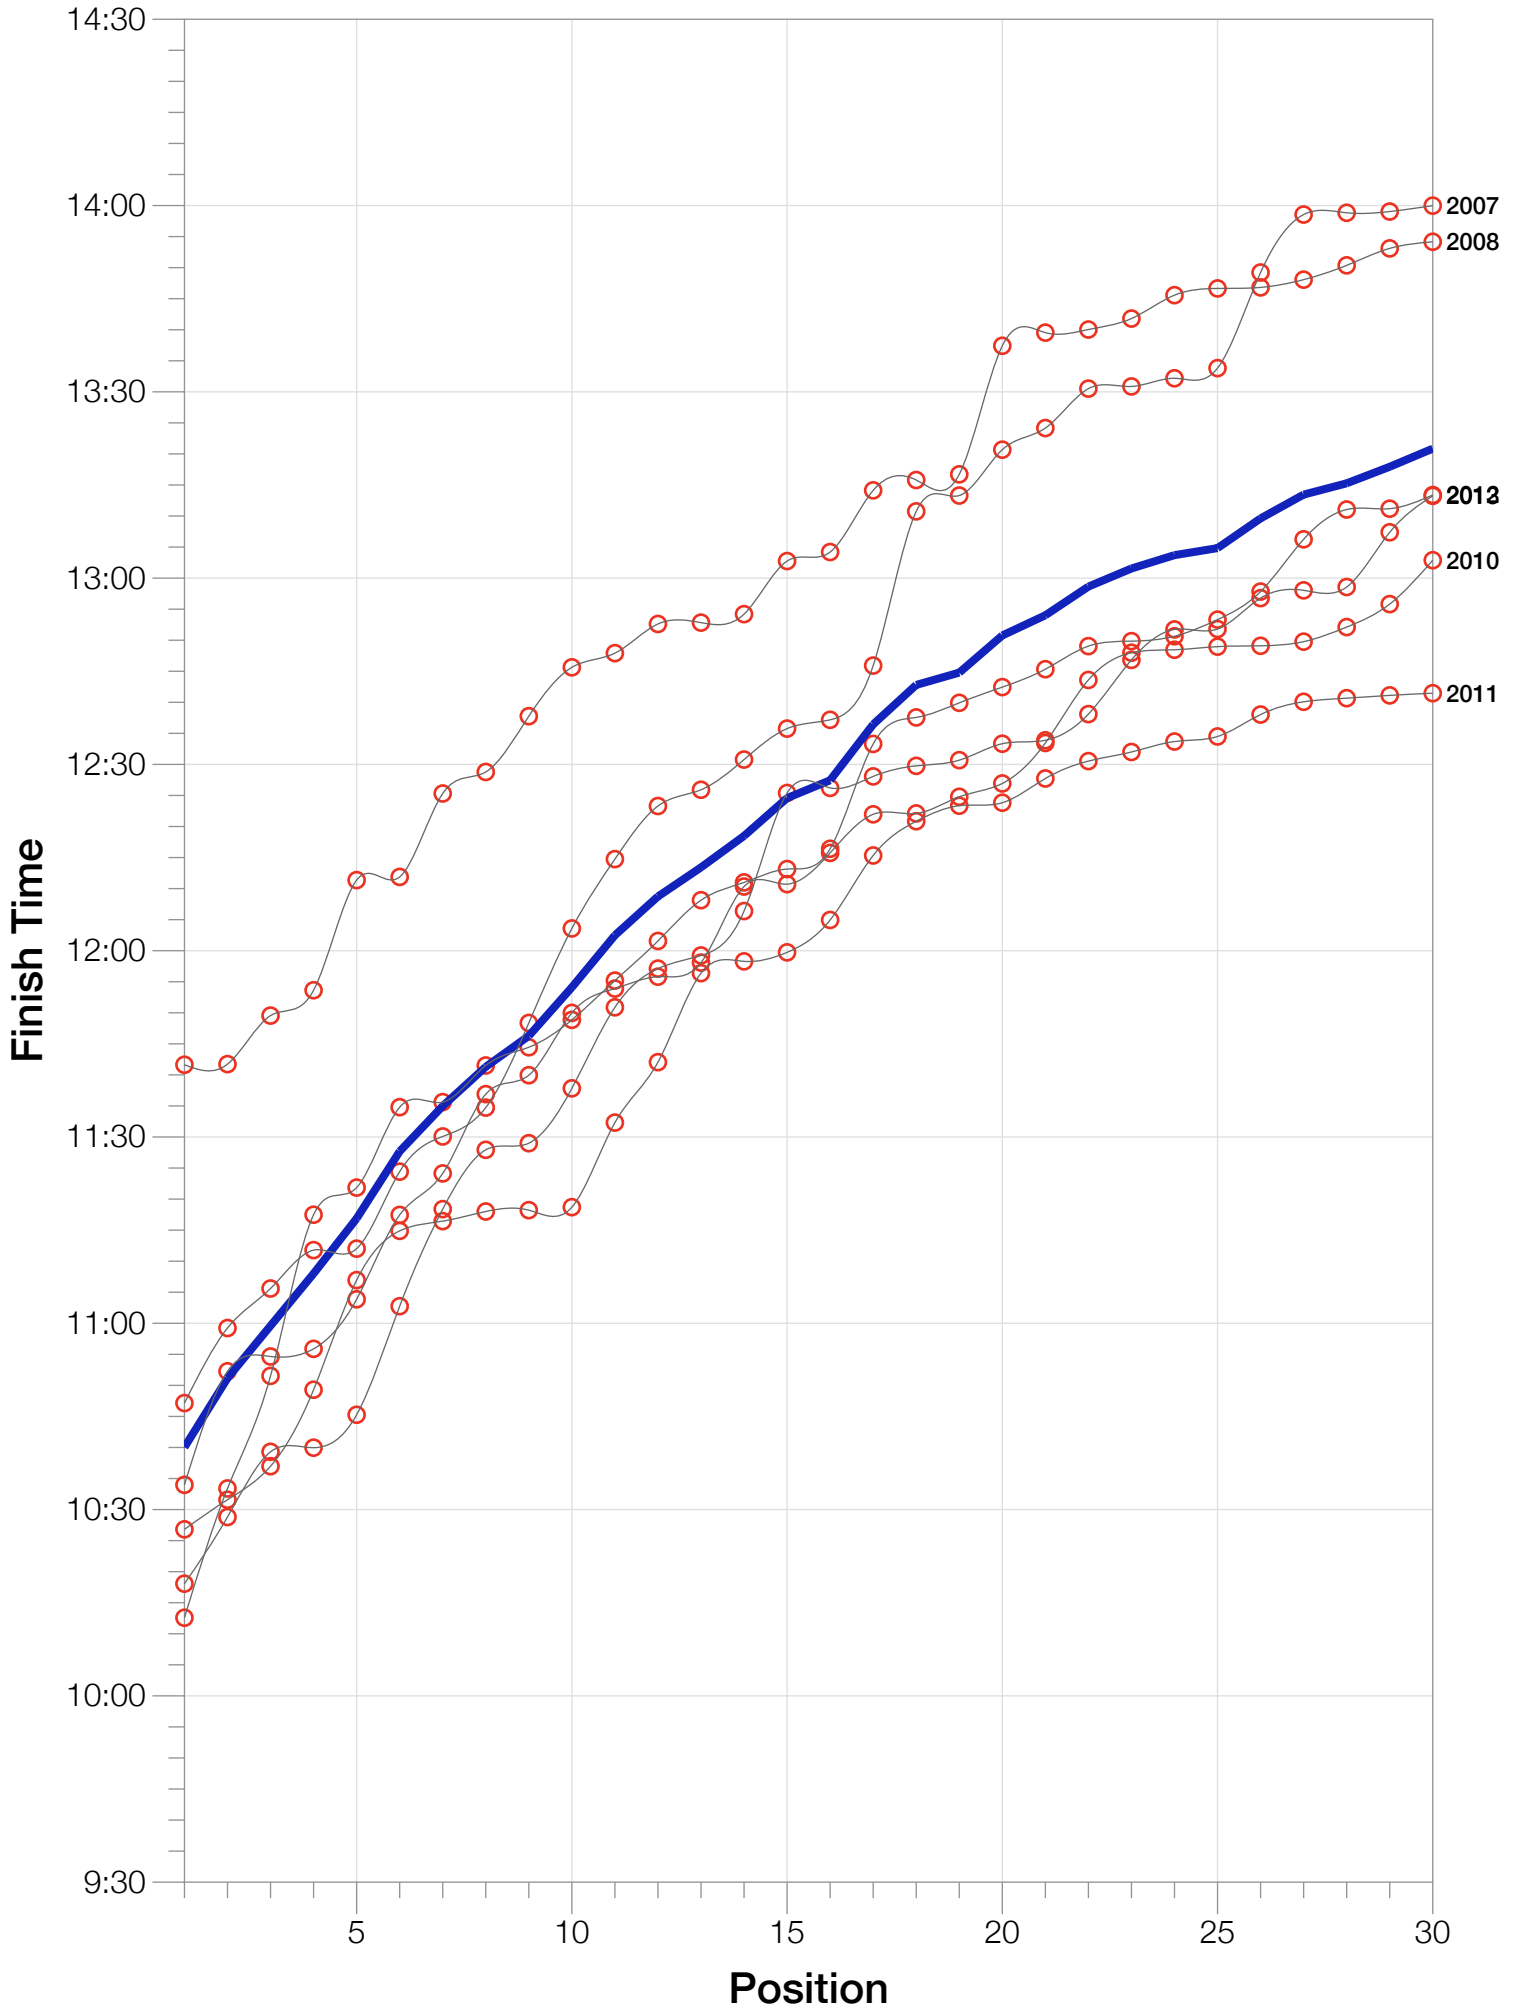

F25-29 Top 30 Finishing Splits

Estimated Kona Slot   Average Finishing Time   Finishing Time