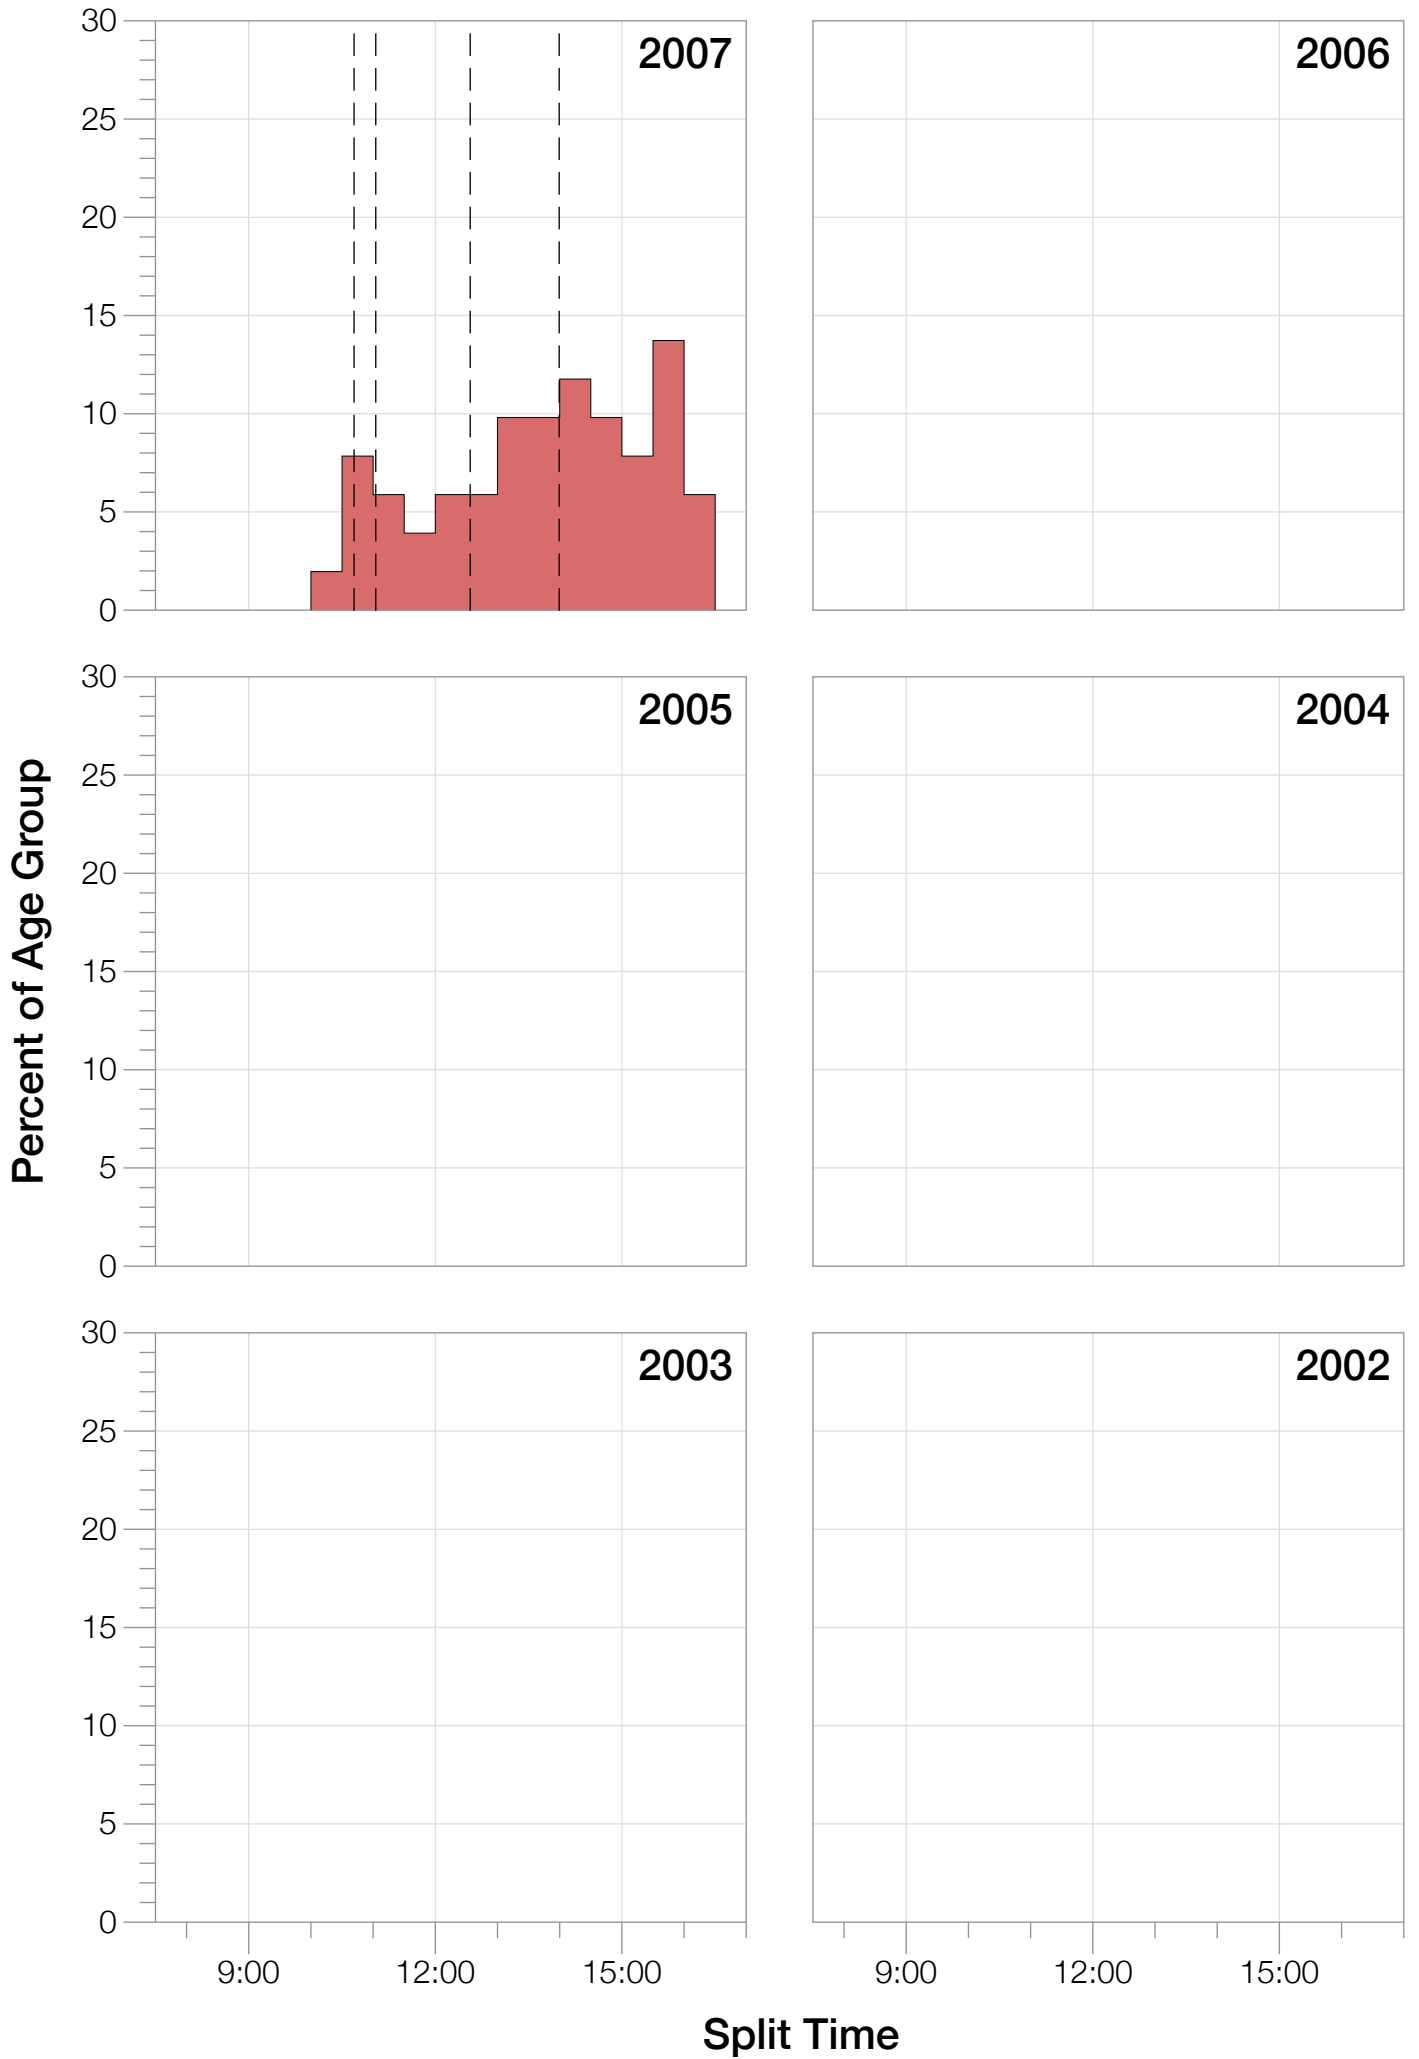

F30-34 Overall