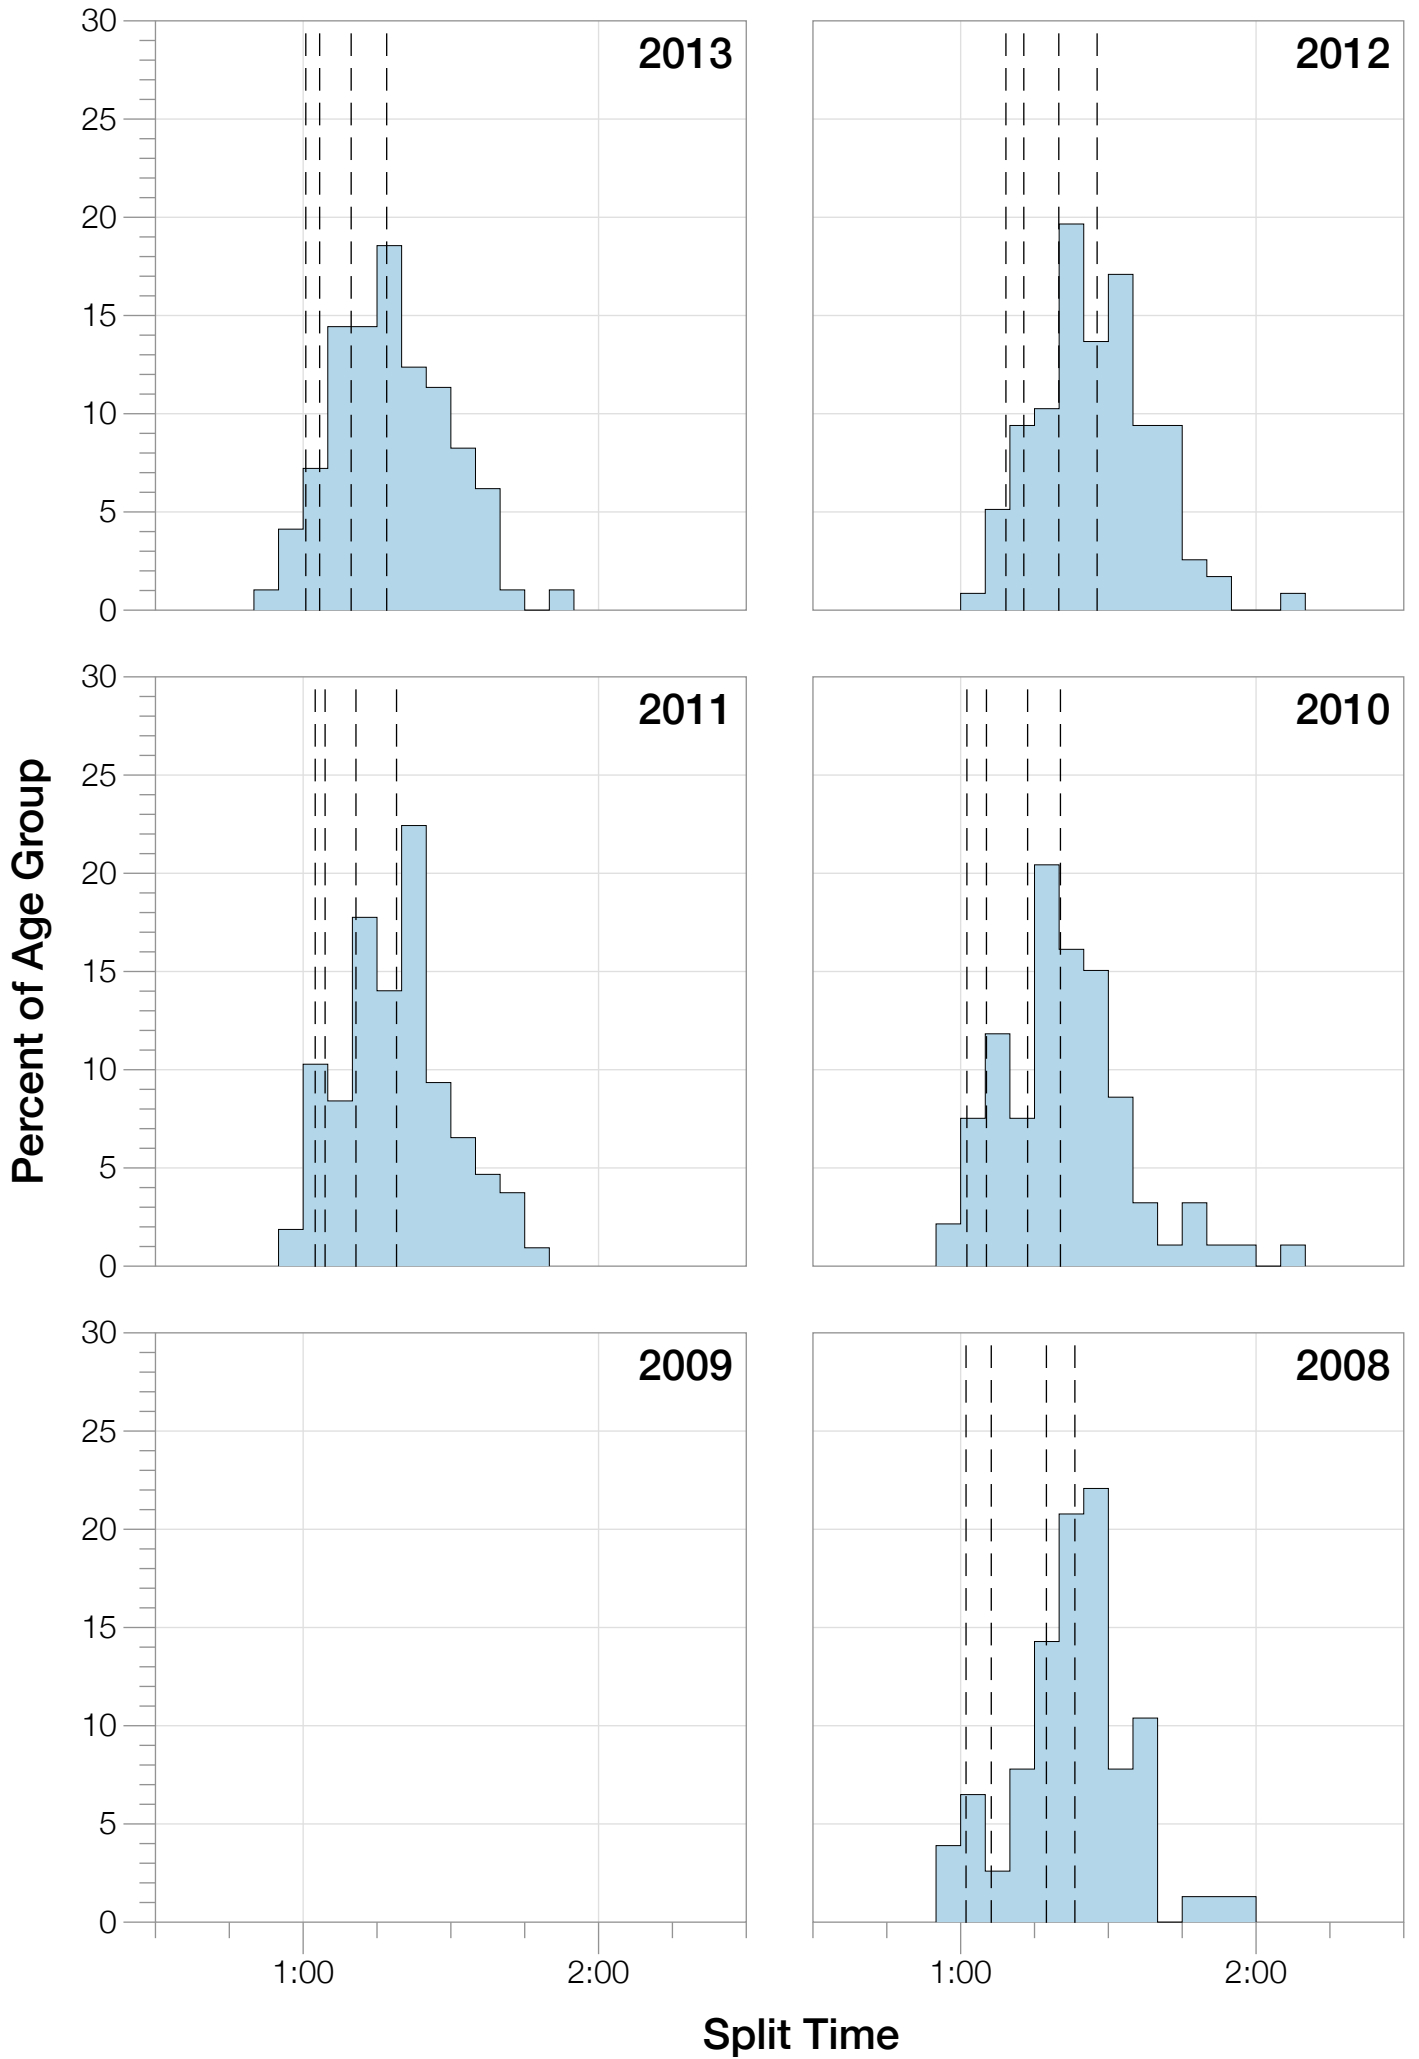

F30-34 Swim