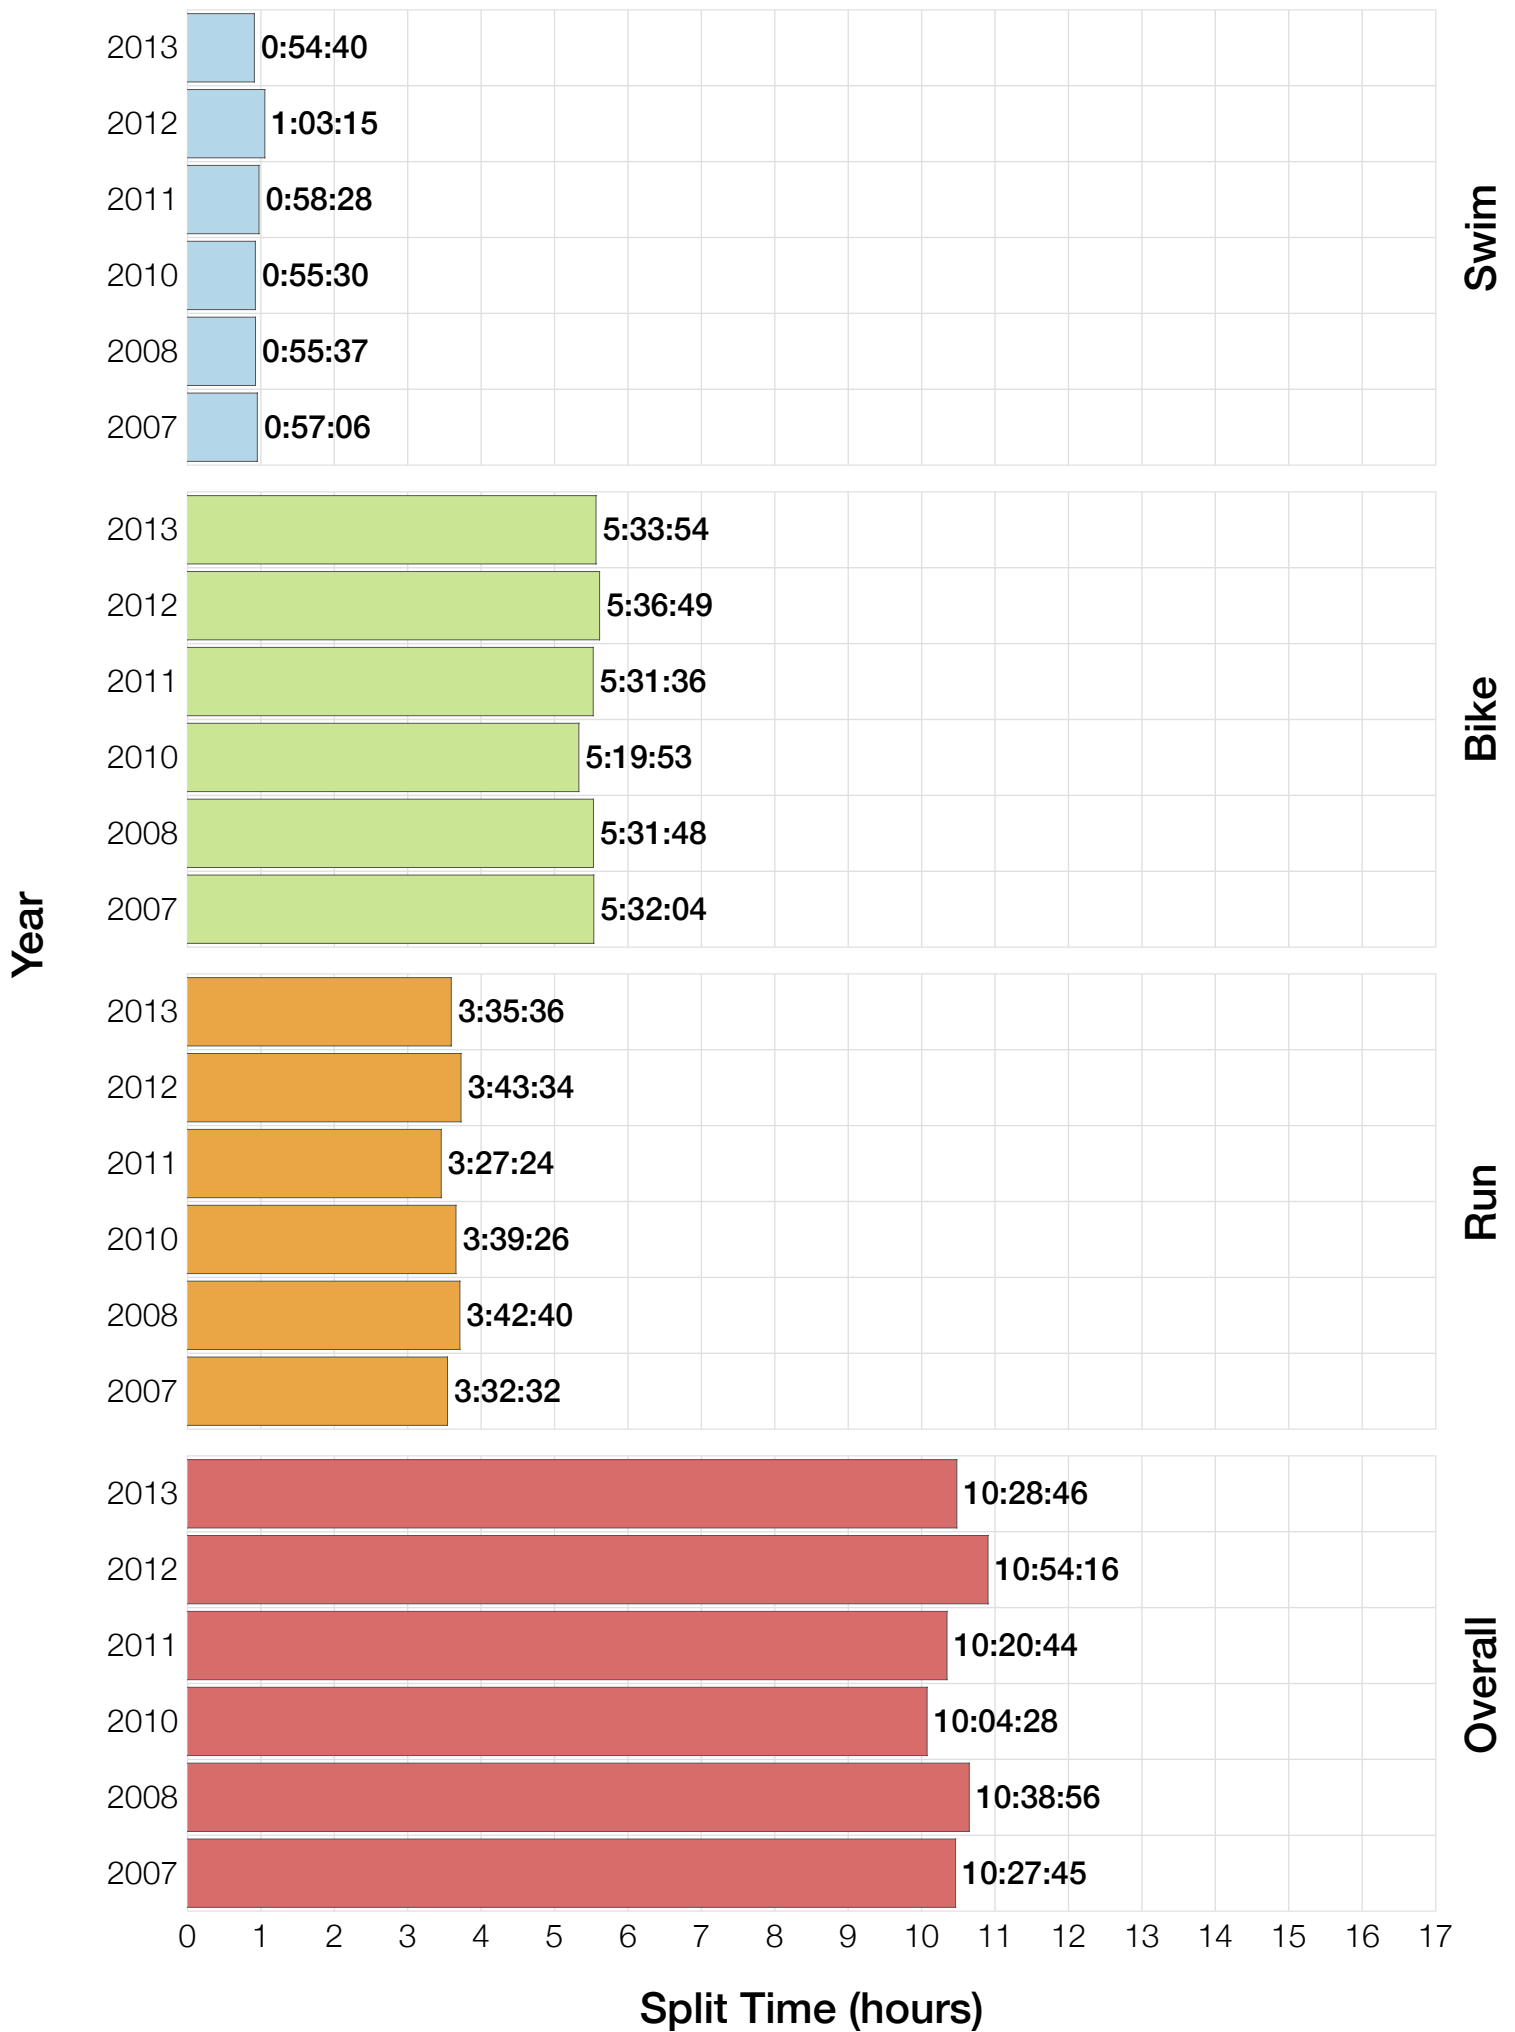

F30-34 Fastest Splits