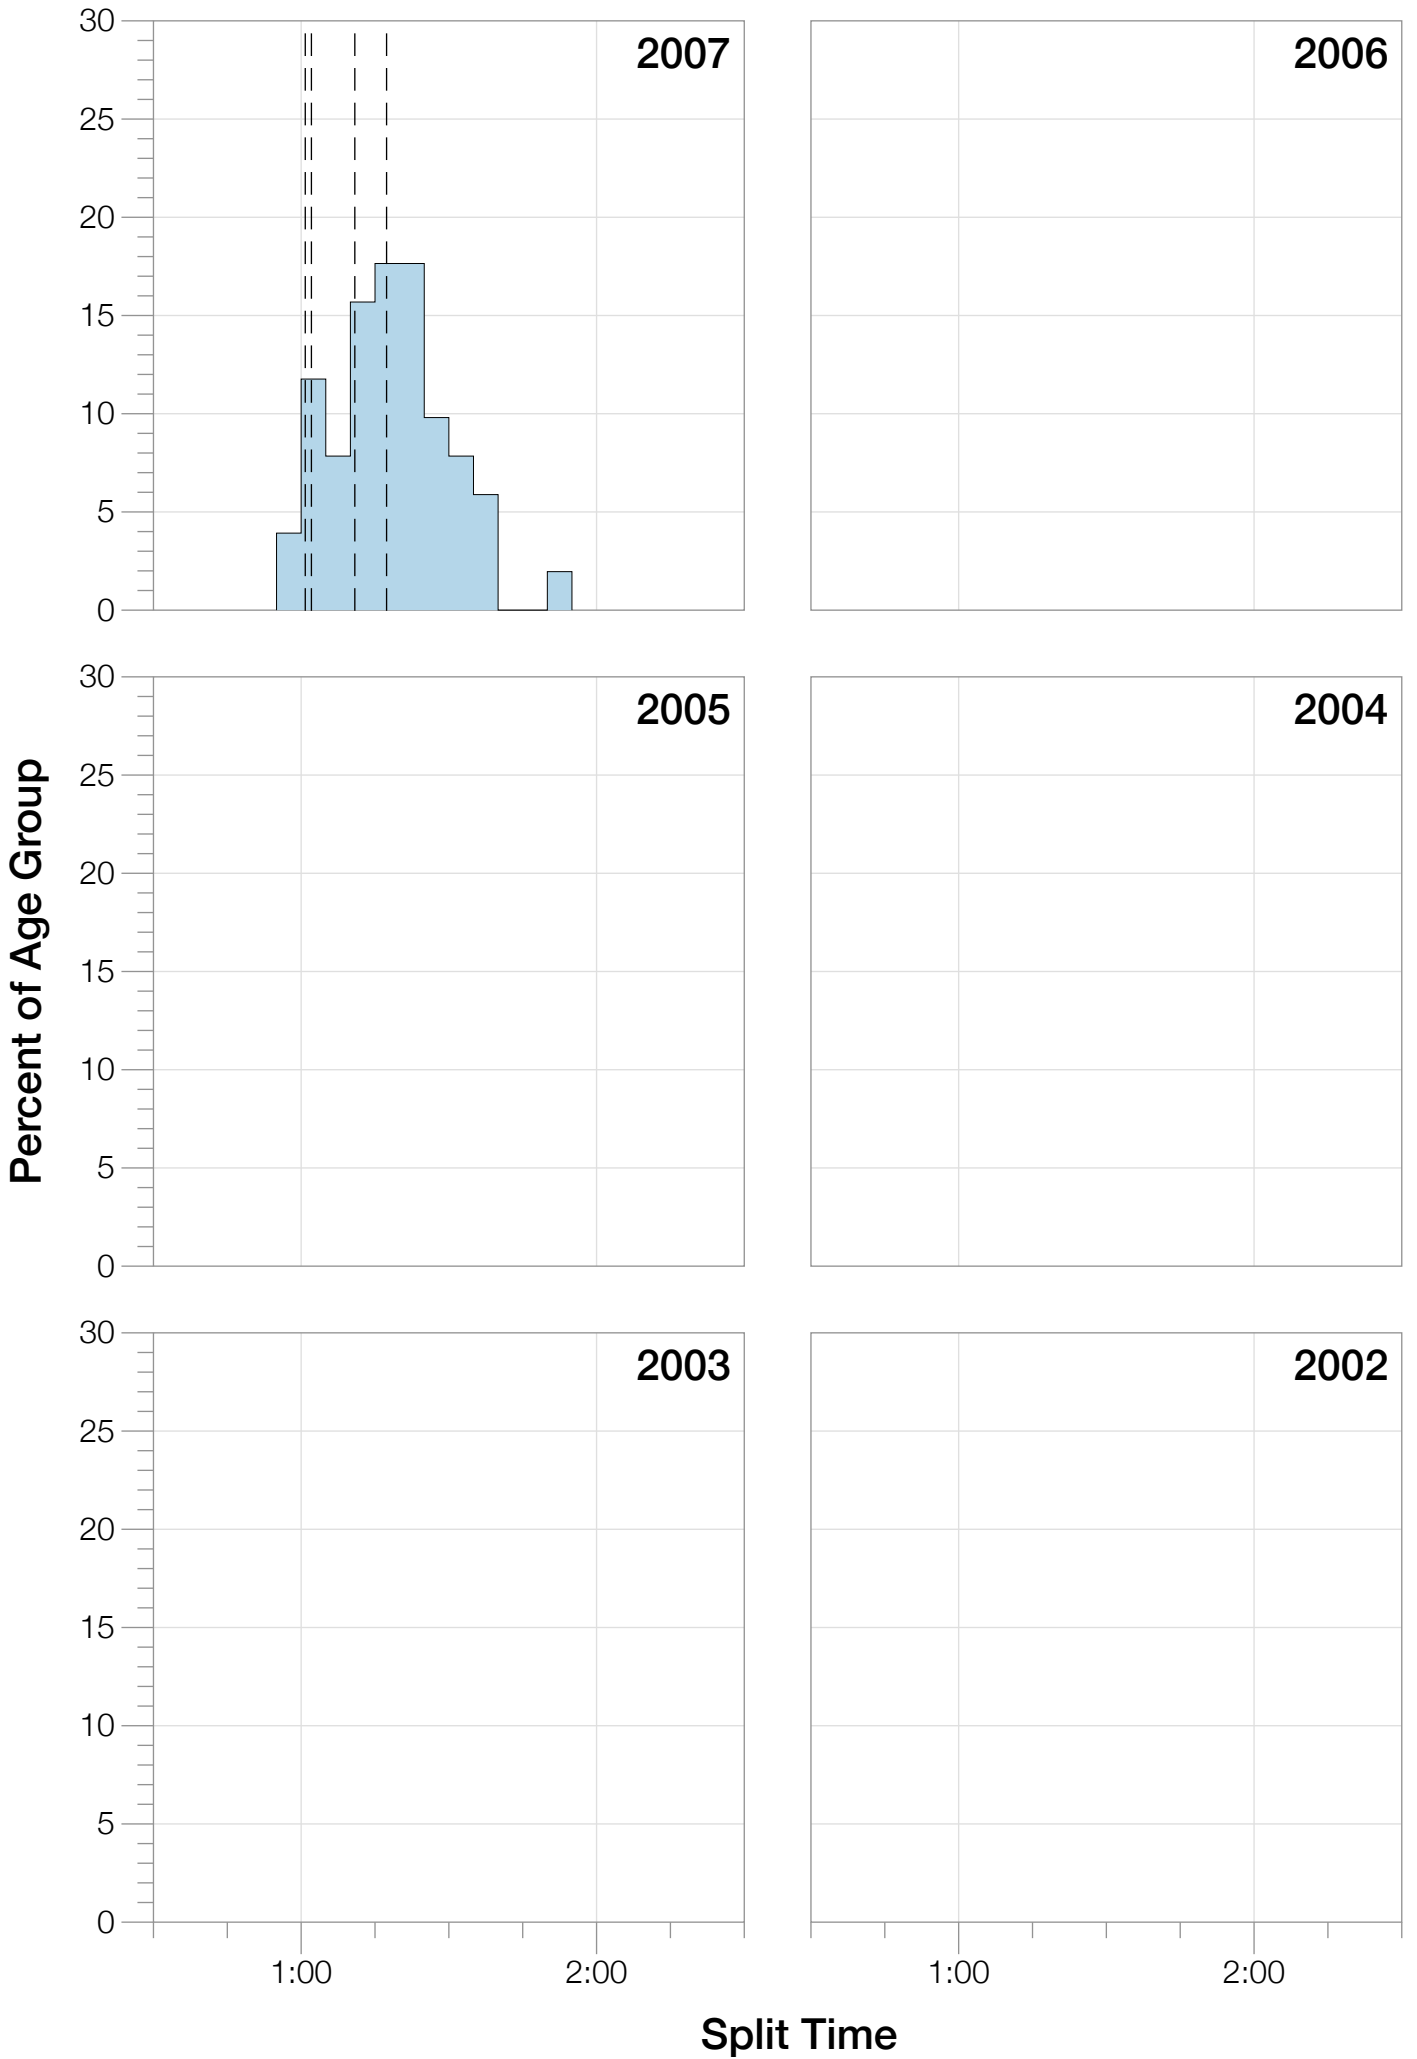

F30-34 Swim