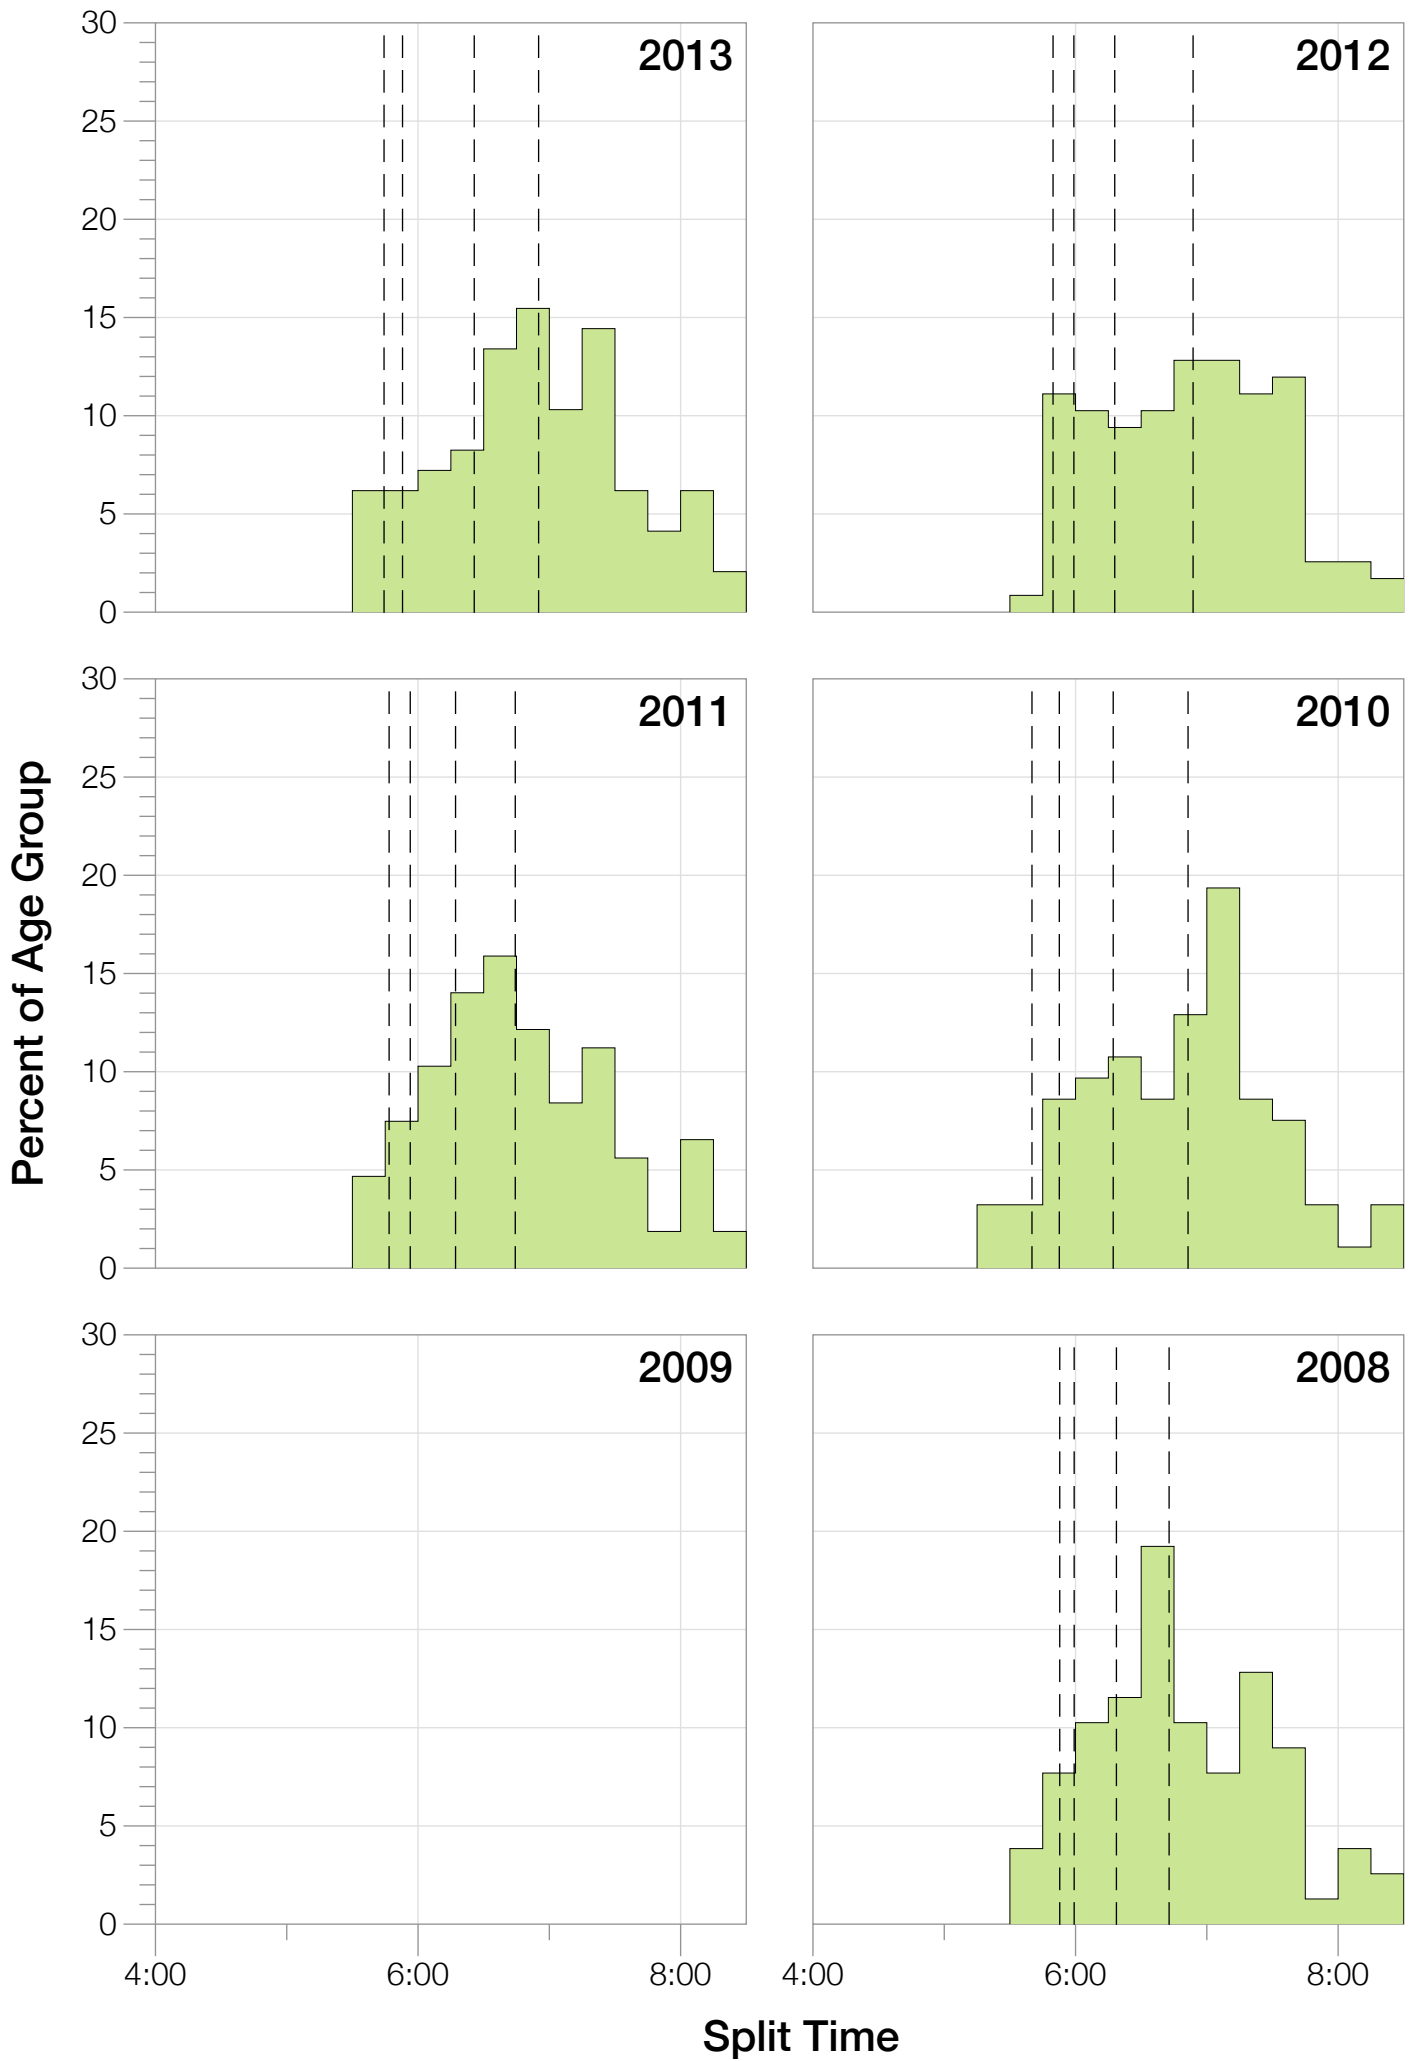

F30-34 Bike