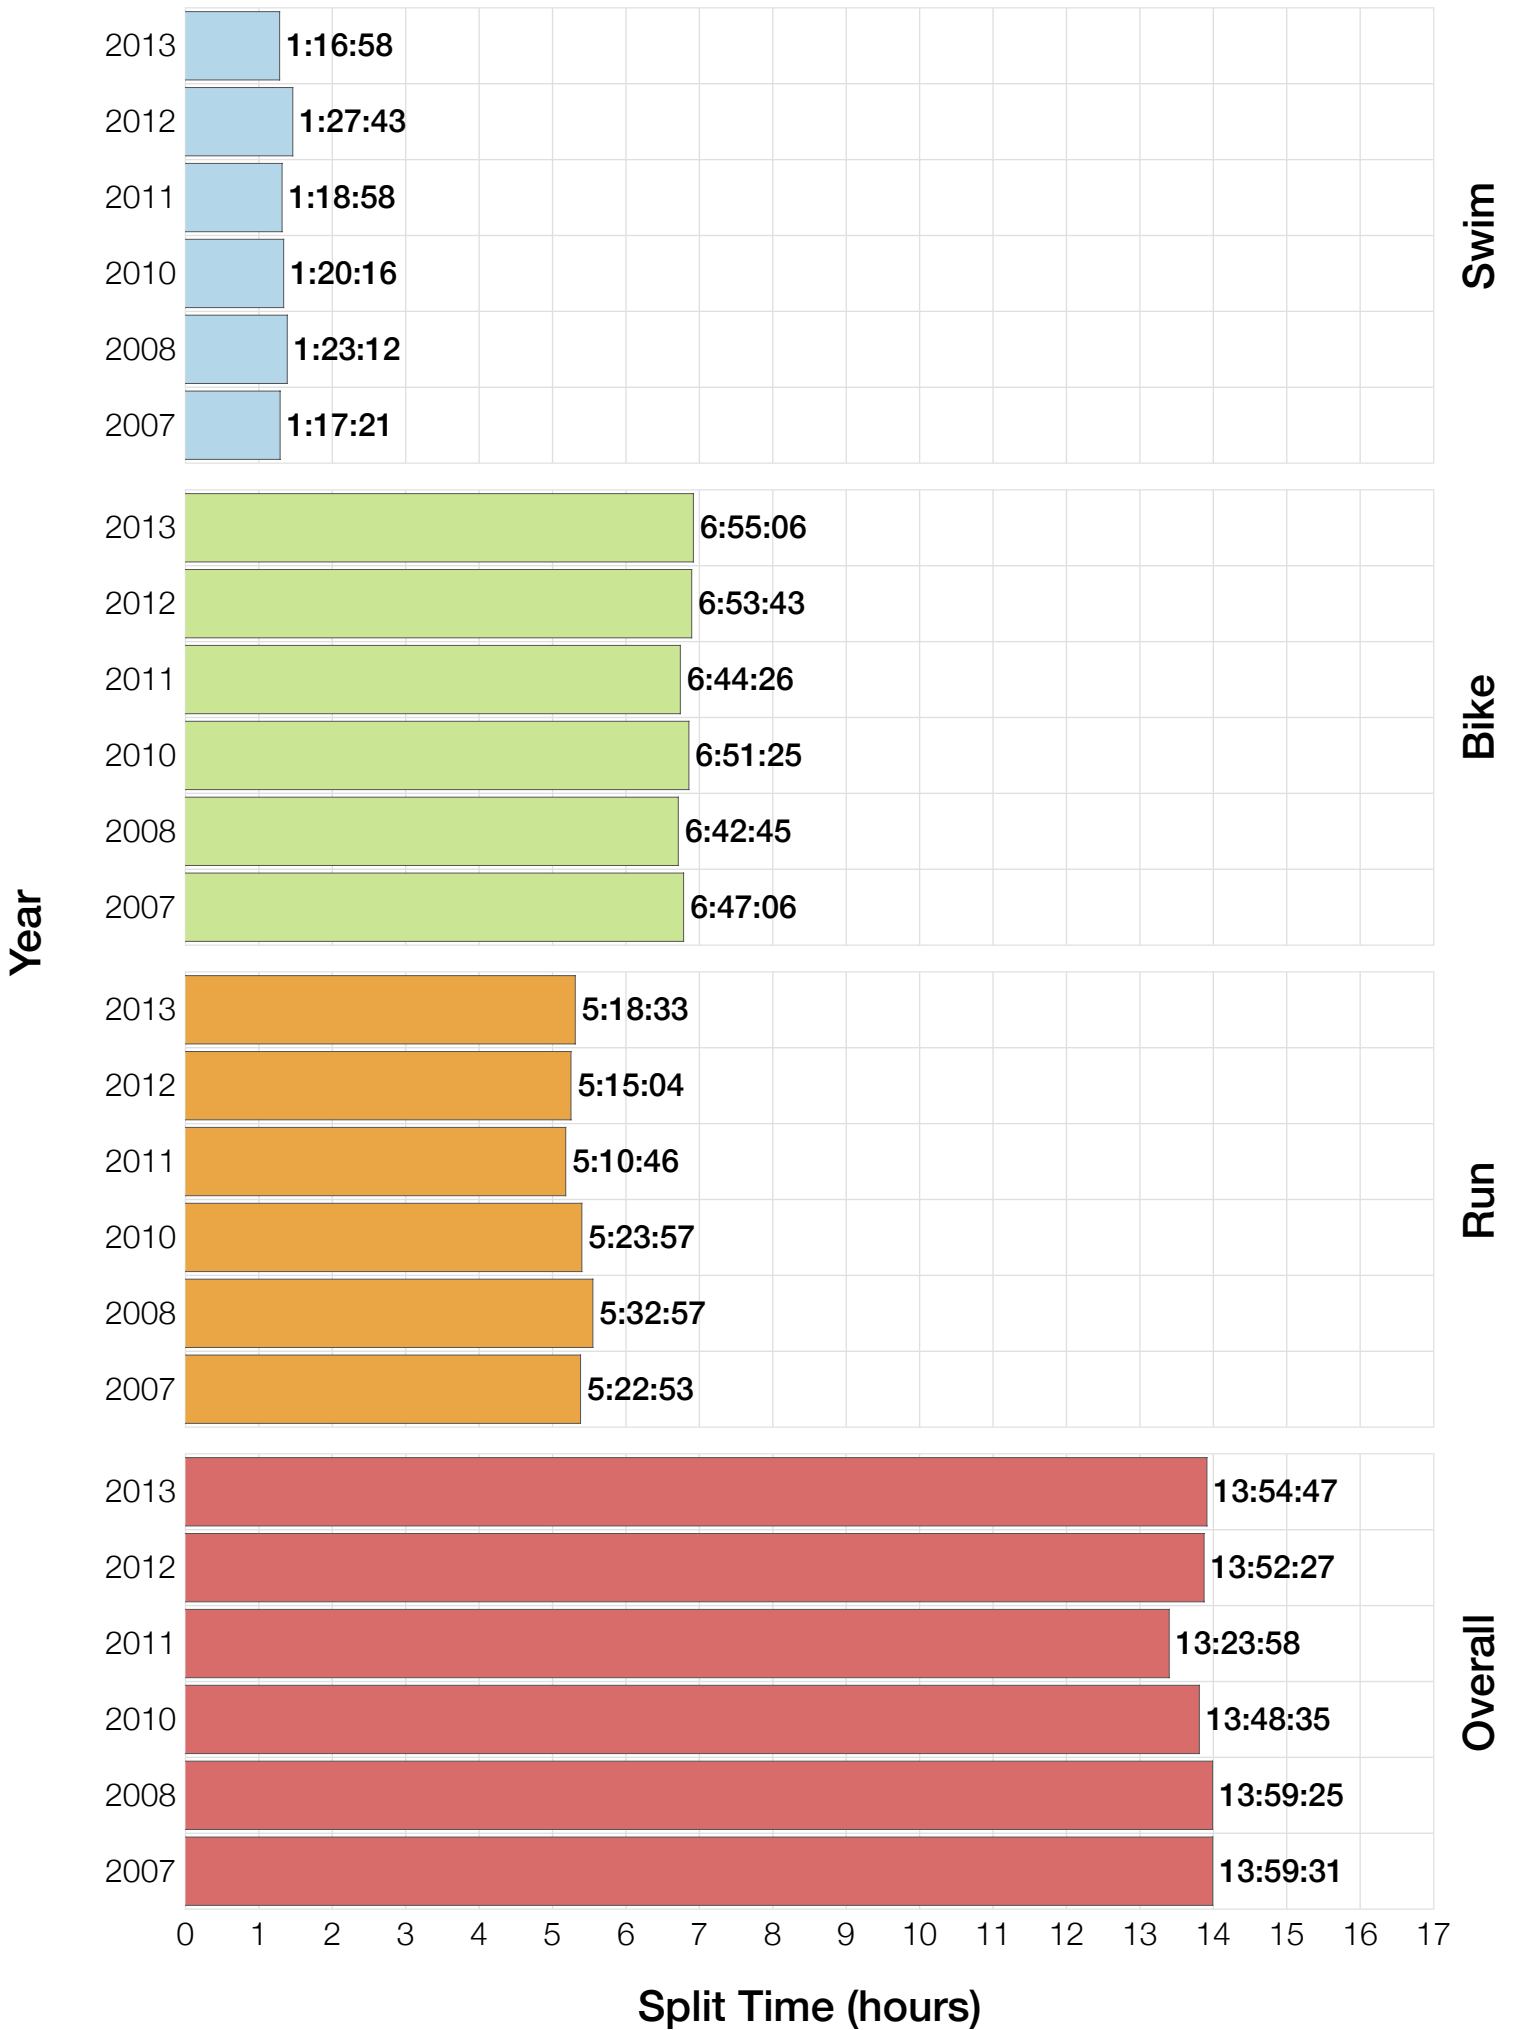

F30-34 Median Splits