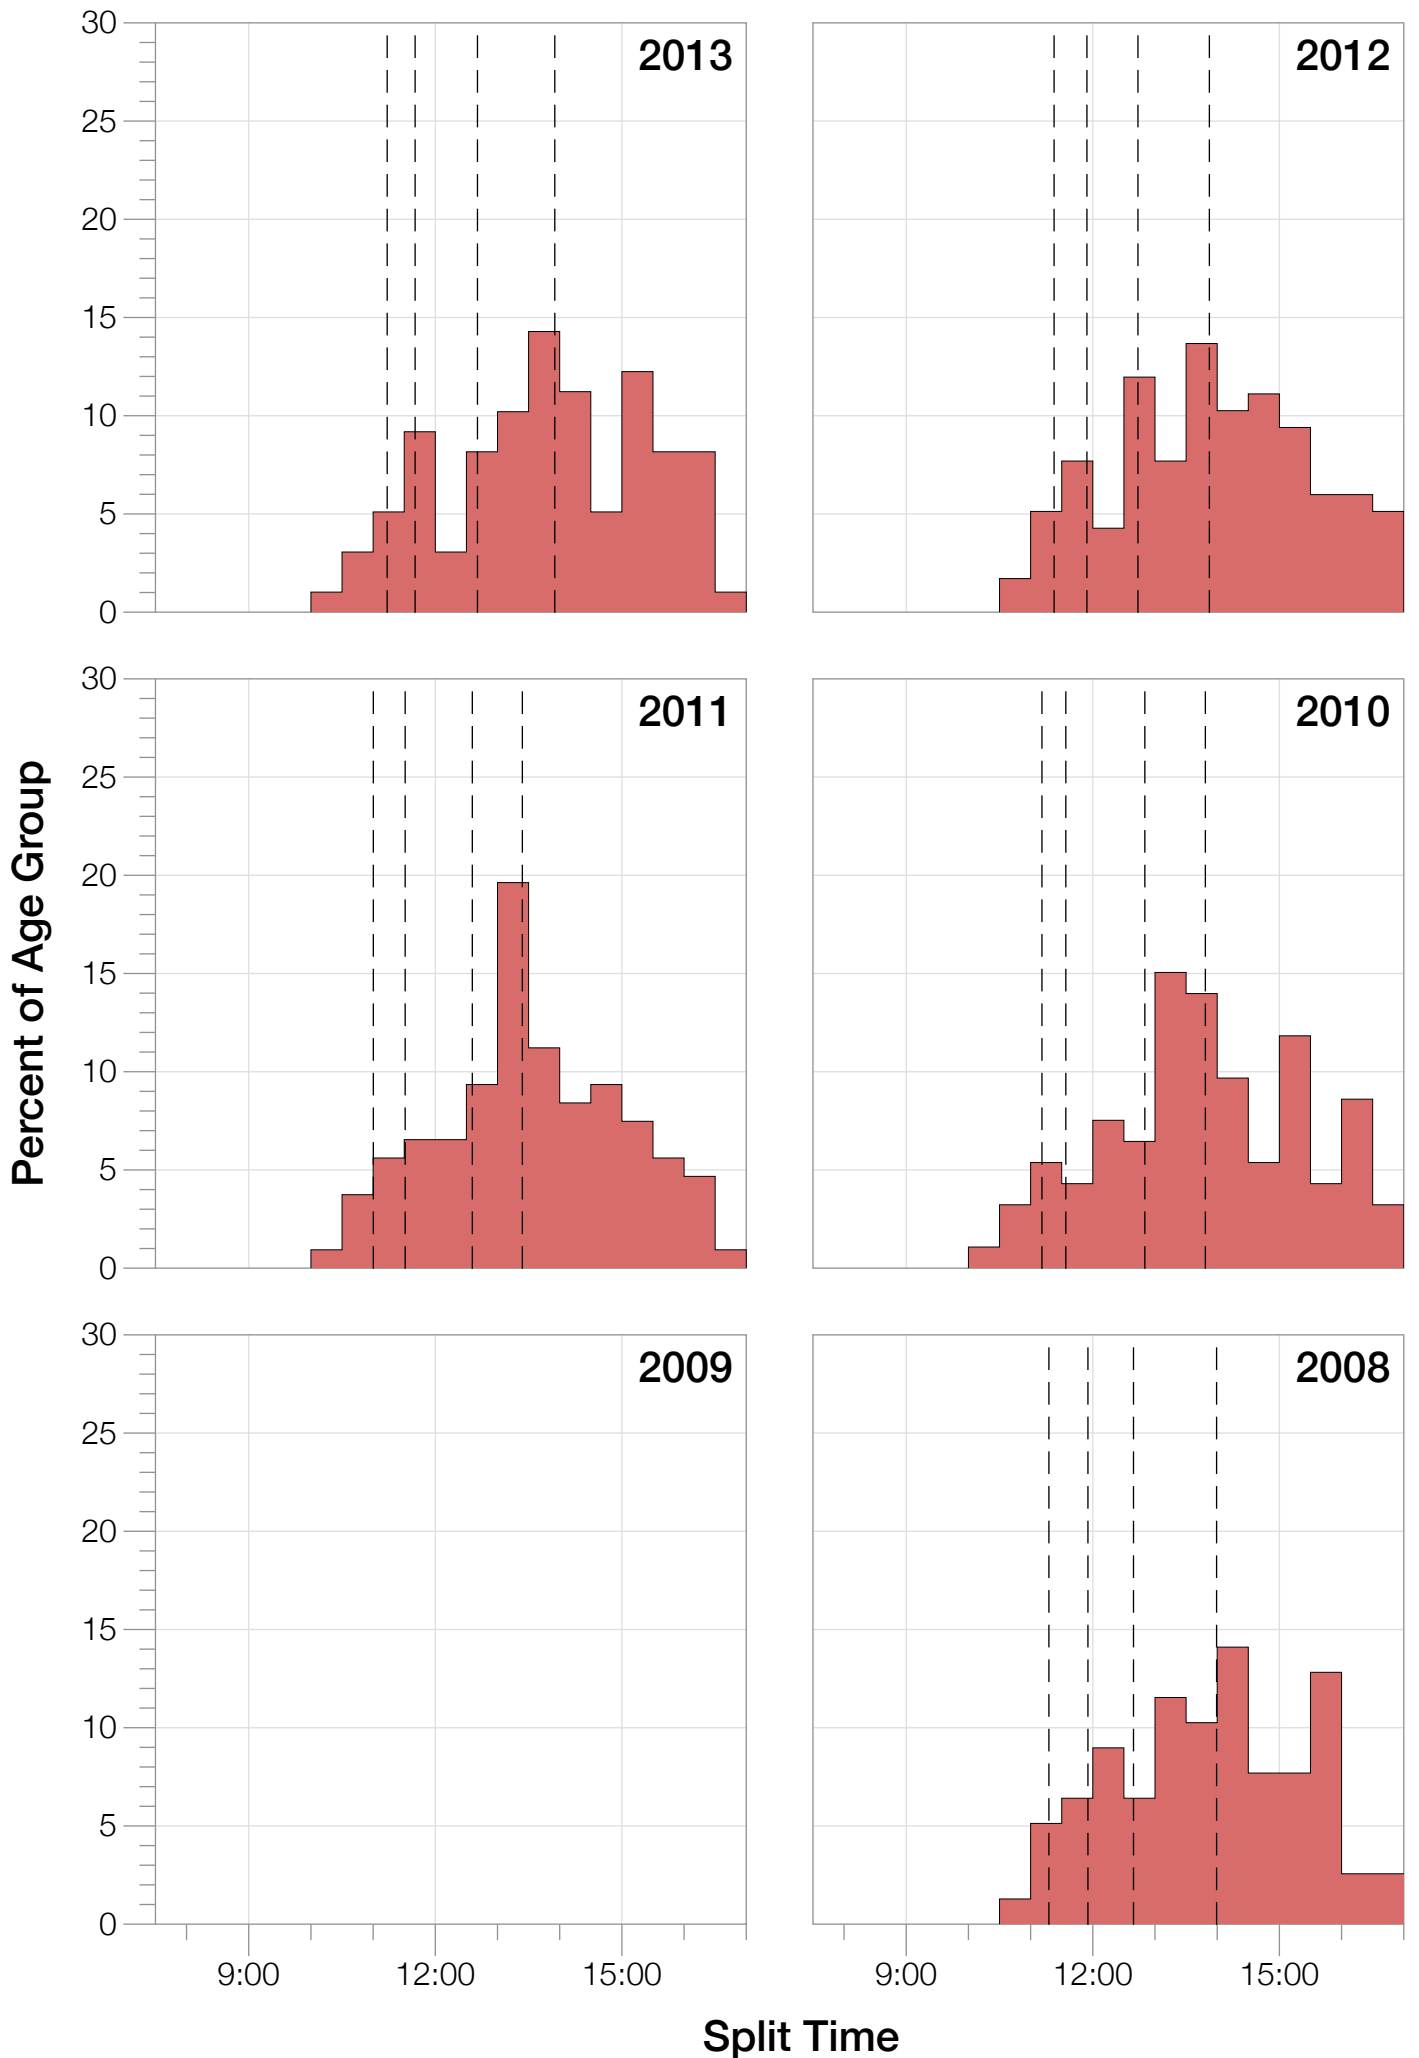

F30-34 Overall