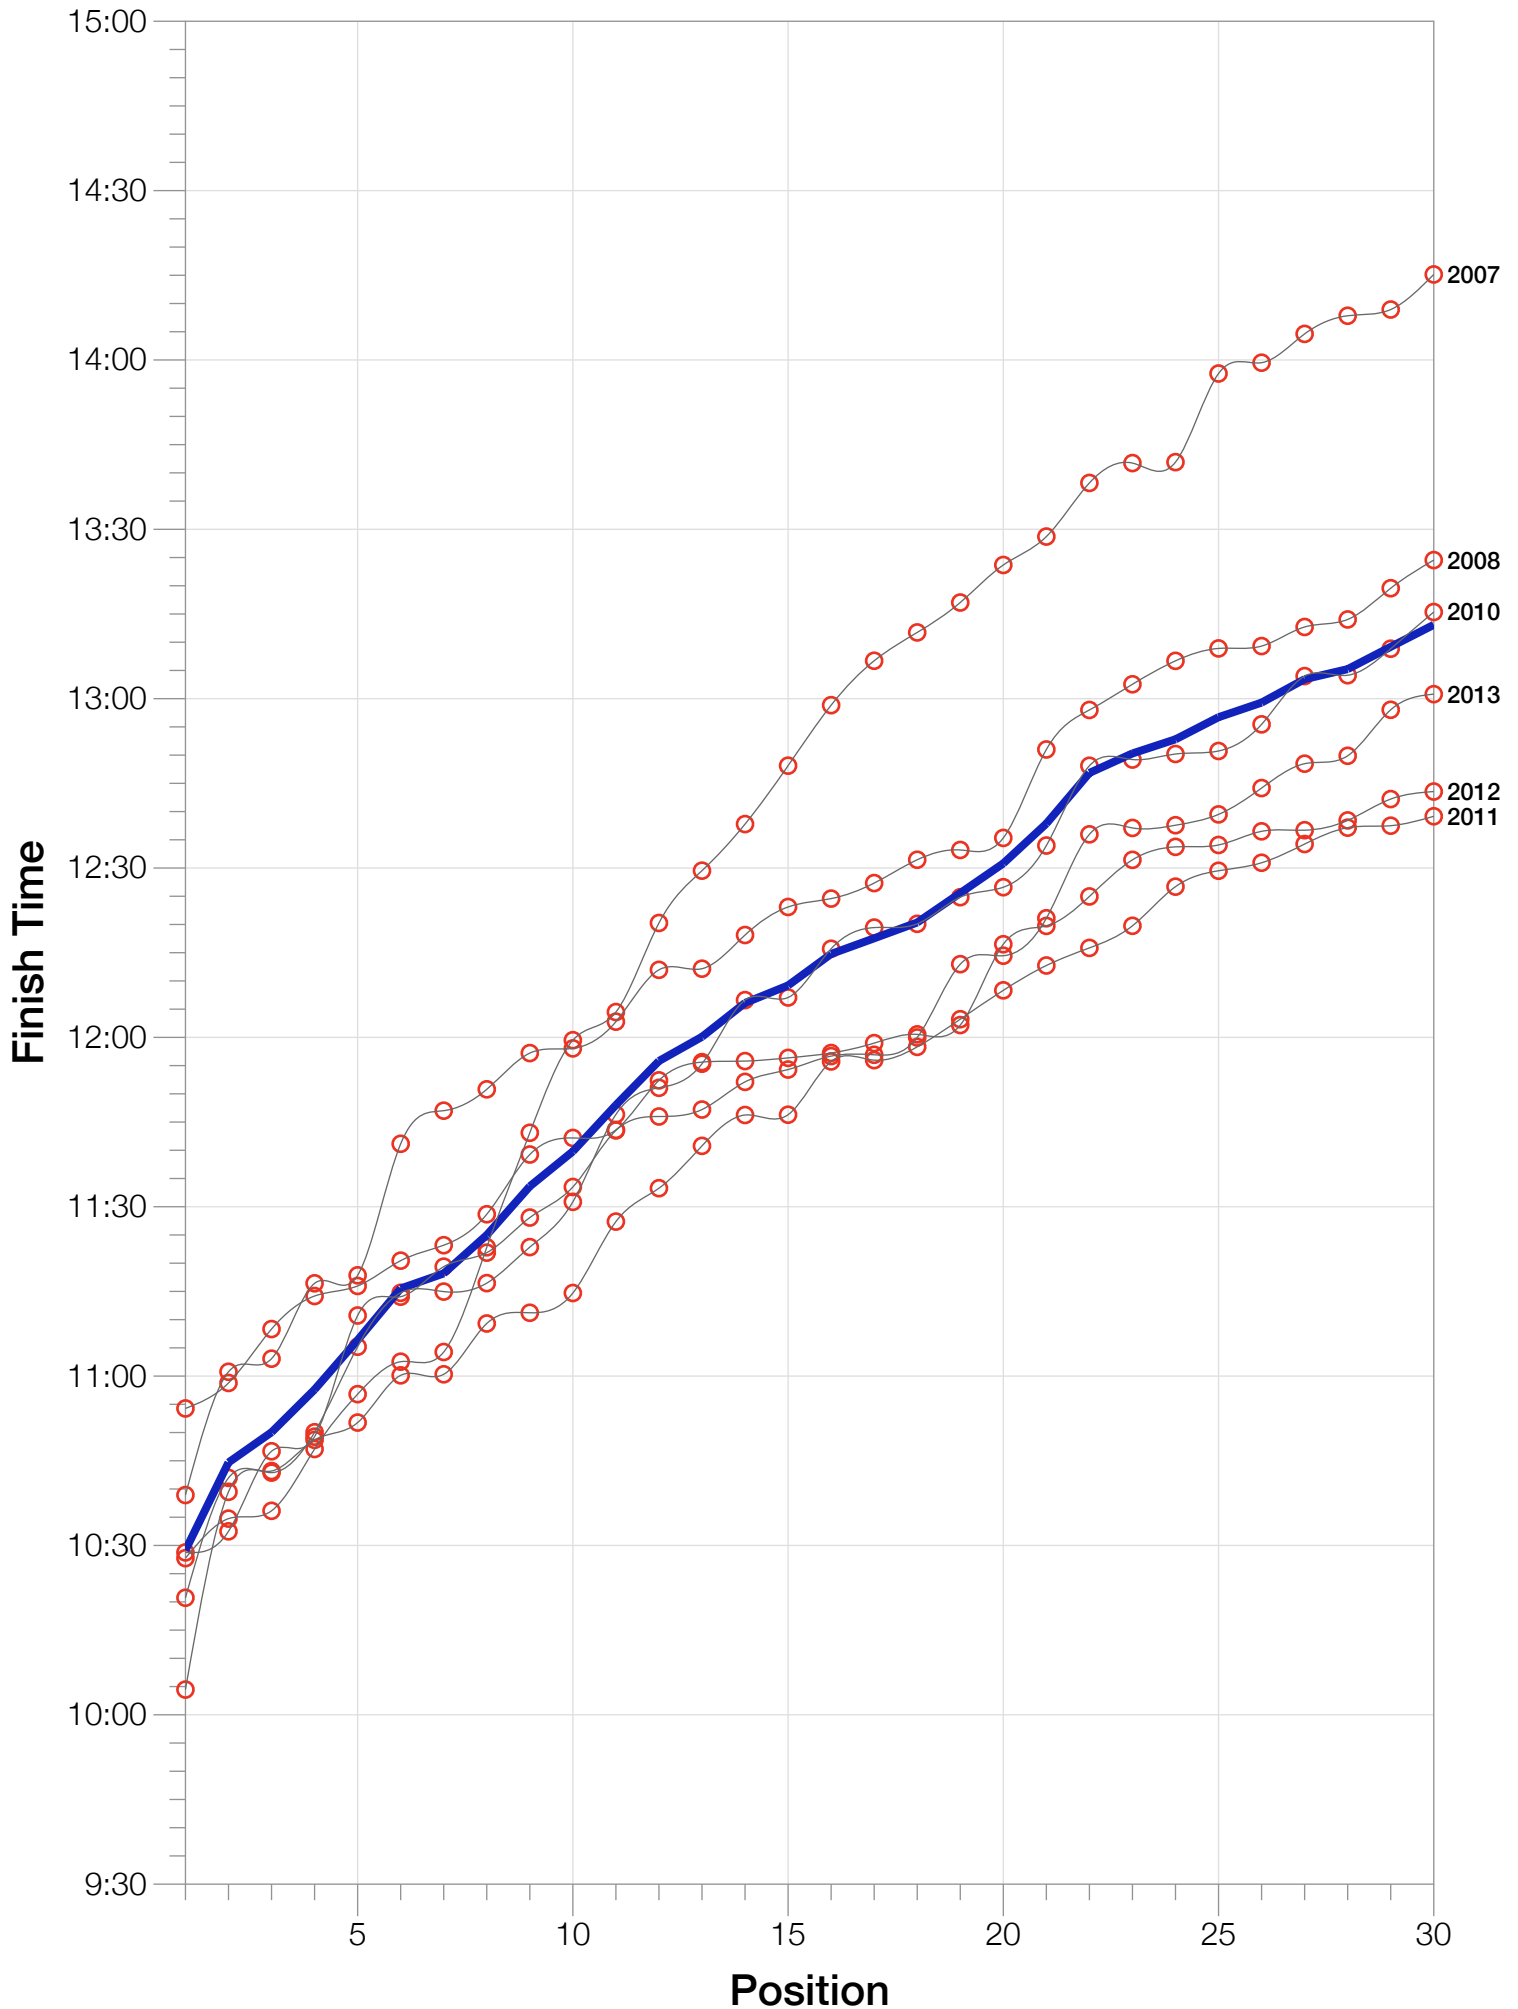

F30-34 Top 30 Finishing Splits

Estimated Kona Slot   Average Finishing Time   Finishing Time