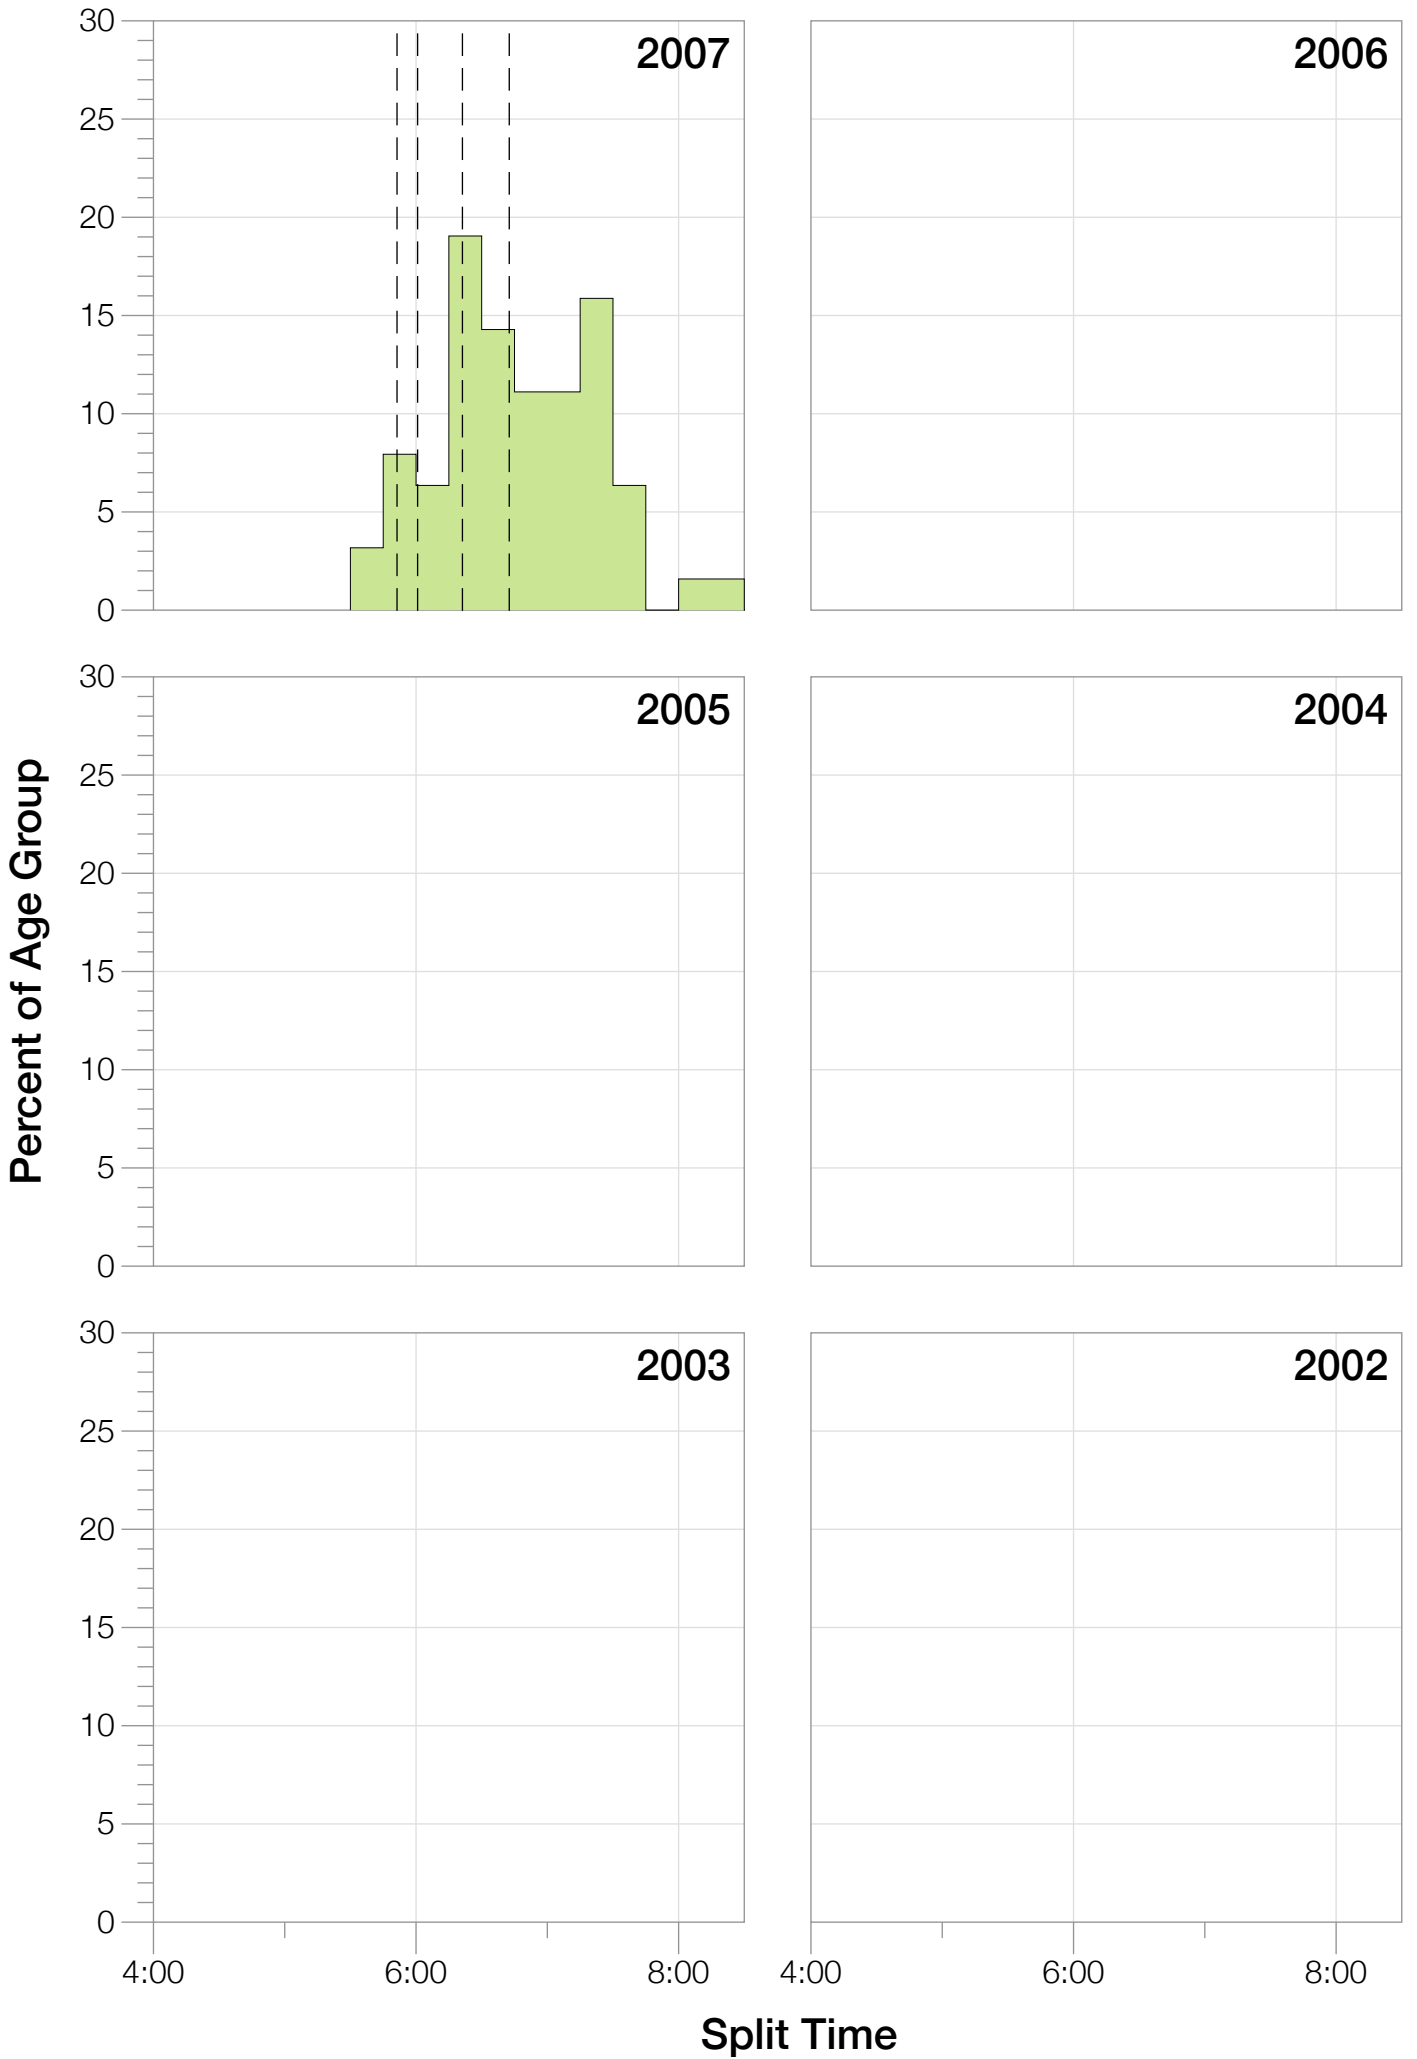

Ironman Louisville F35-39 Stats

F35-39 Summary Statistics

Year	Finishers	F35-39 Finishers	Male Winner's Time	Female Winner's Time	F35-39 Winner's Time
2007	1564	63	8:38:39	9:23:22	11:25:15
2008	1793	73	8:33:58	9:54:17	11:08:32
2010	2155	88	8:29:59	9:33:15	10:25:20
2011	2276	83	8:27:36	9:38:14	10:42:02
2012	2229	93	8:42:44	9:36:27	10:47:53
2013	2348	90	8:21:34	9:29:02	10:21:03
Average	2102	82	8:31:25	9:33:34	9:15:43

F35-39 Swim

F35-39 Swim

F35-39 Bike

F35-39 Bike

F35-39 Run

F35-39 Run

F35-39 Overall

F35-39 Overall

Position	Swim Time	Bike Time	Run Time	Overall Time
Average Male Winner	0:53:09	4:36:32	2:56:49	8:31:25
Average Female Winner	0:54:21	5:15:23	3:18:02	9:33:34
Average 1st Age Grouper	1:06:07	5:35:56	3:57:00	10:48:20
Average 2nd Age Grouper	1:16:49	5:42:53	3:55:15	11:03:09
Average 3rd Age Grouper	1:14:50	5:48:46	4:16:38	11:12:06
Average 4th Age Grouper	1:13:59	5:45:24	4:08:42	11:16:18
Average 5th Age Grouper	1:10:02	6:06:15	4:10:38	11:37:08
Average 6th Age Grouper	1:12:07	6:00:29	4:16:44	11:39:53
Average 7th Age Grouper	1:10:15	6:03:57	4:20:51	11:45:38
Average 8th Age Grouper	1:15:29	6:01:58	4:18:53	11:48:49
Average 9th Age Grouper	1:07:18	6:05:23	4:27:22	11:51:46
Average 10th Age Grouper	1:16:24	6:05:21	4:25:53	11:59:36
Kona Qualifier Average	1:11:28	5:39:24	3:56:07	10:55:45
Top 10 Age Grouper Average	1:12:20	5:55:45	4:13:48	11:30:16