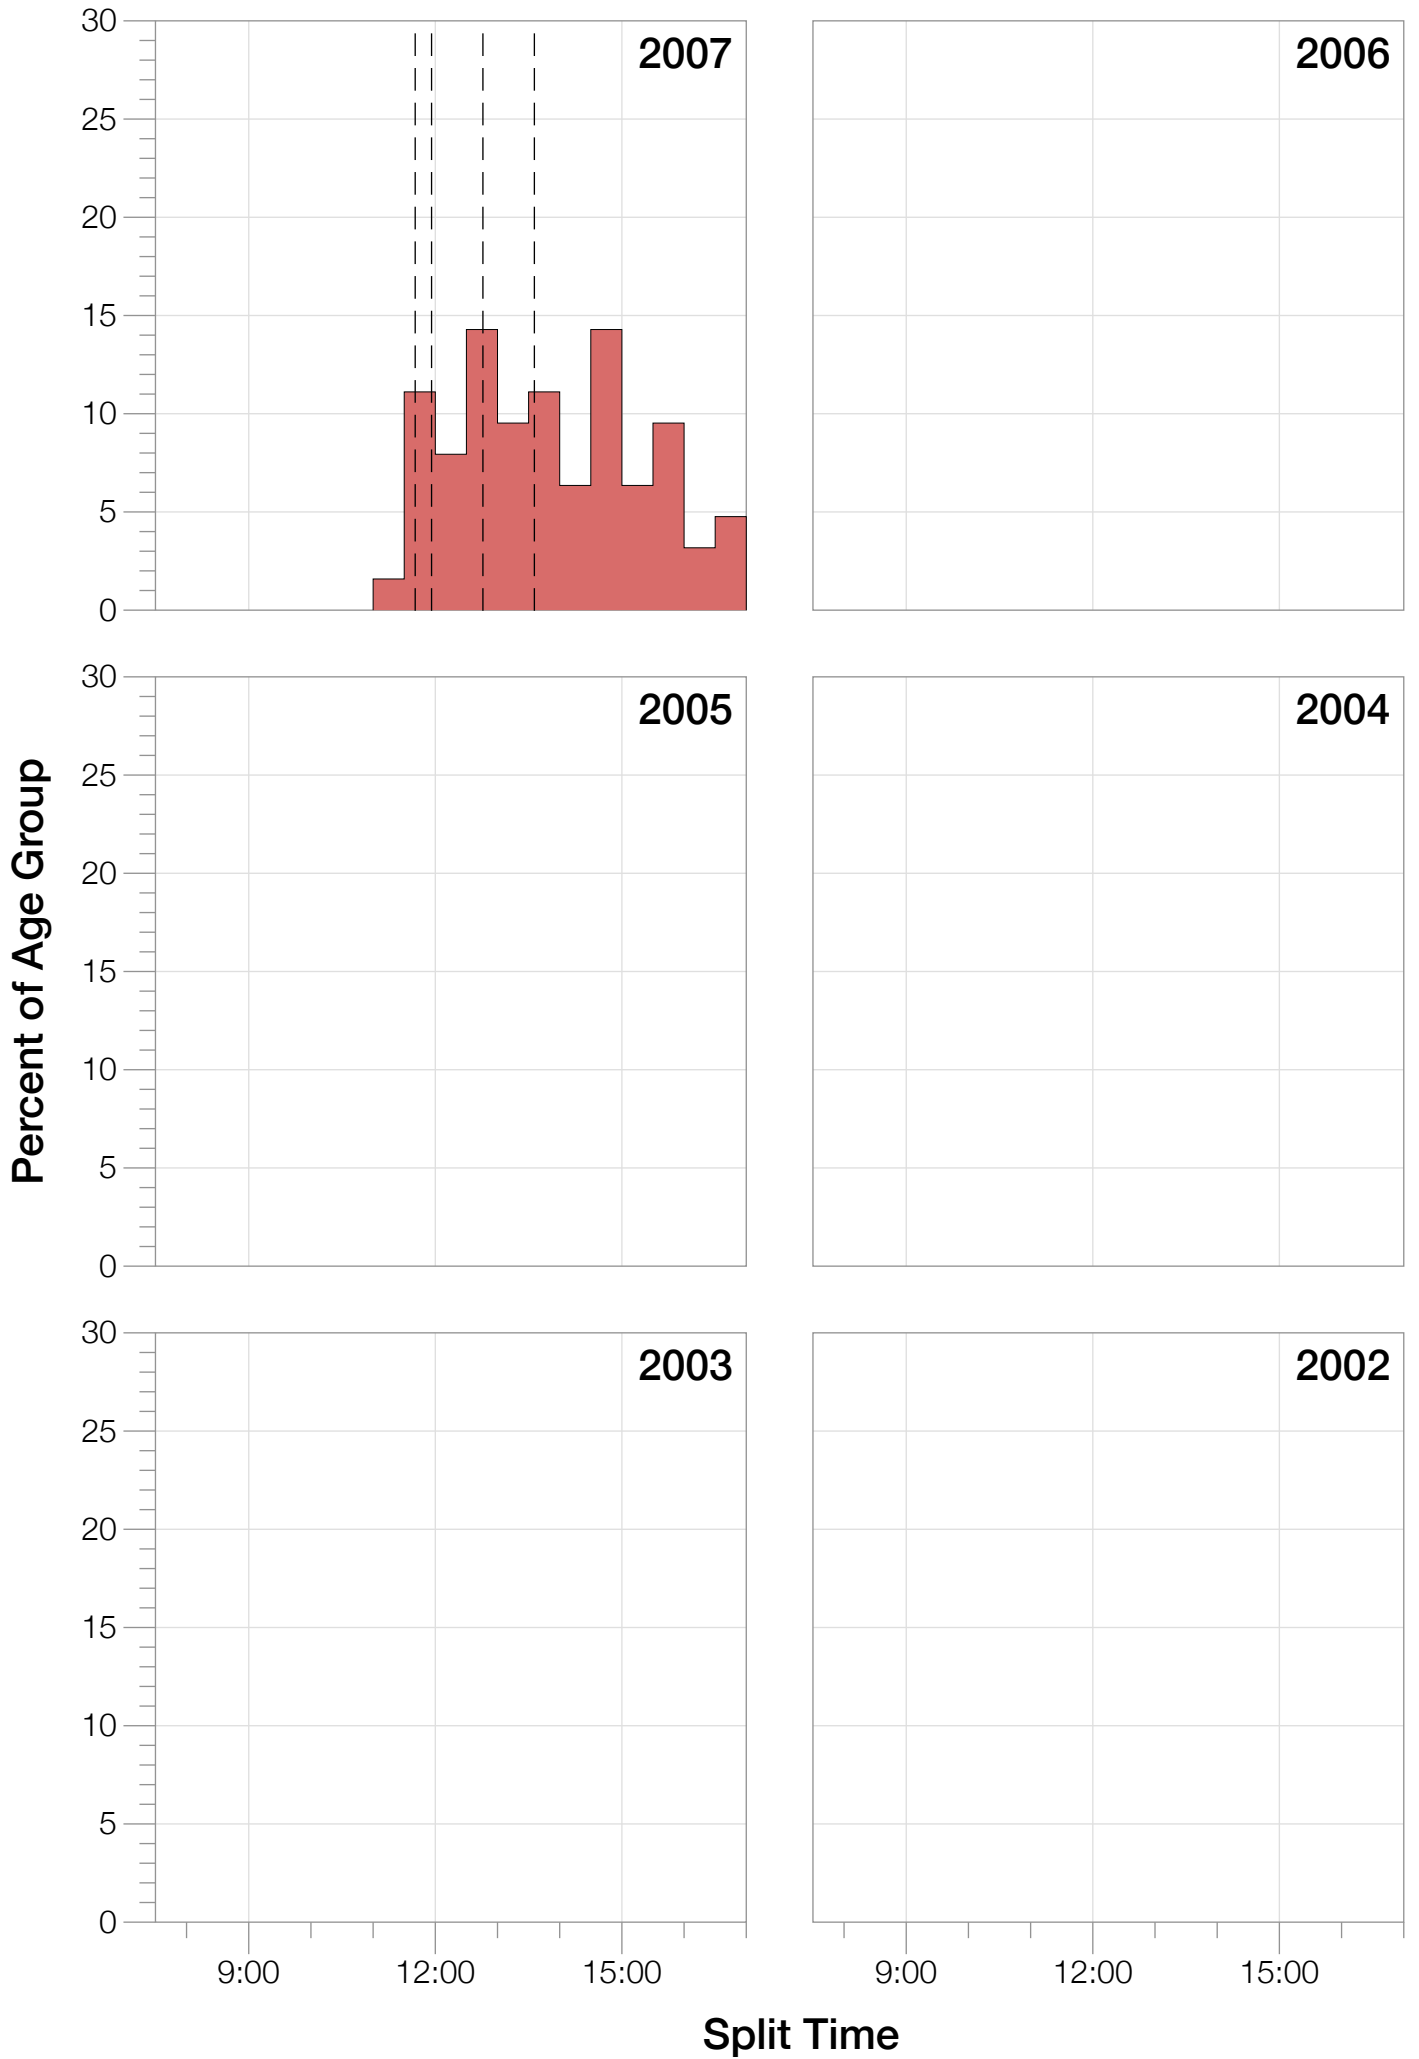

Ironman Louisville F35-39 Stats

F35-39 Summary Statistics

Year	Finishers	F35-39 Finishers	Male Winner's Time	Female Winner's Time	F35-39 Winner's Time
2007	1564	63	8:38:39	9:23:22	11:25:15
2008	1793	73	8:33:58	9:54:17	11:08:32
2010	2155	88	8:29:59	9:33:15	10:25:20
2011	2276	83	8:27:36	9:38:14	10:42:02
2012	2229	93	8:42:44	9:36:27	10:47:53
2013	2348	90	8:21:34	9:29:02	10:21:03
Average	2102	82	8:31:25	9:33:34	9:15:43

F35-39 Swim

F35-39 Swim

F35-39 Bike

F35-39 Bike

F35-39 Run

F35-39 Run

F35-39 Overall

F35-39 Overall

F35-39 Fastest Splits

F35-39 Median Splits

F35-39 Slowest Splits

F35-39 Top 30 Finishing Splits

Estimated Kona Slot Average Finishing Time Finishing Time

F35-39 Top 10 and Kona Times and Splits

Summary Statistics

Position	Swim Time	Bike Time	Run Time	Overall Time
Average Male Winner	0:53:09	4:36:32	2:56:49	8:31:25
Average Female Winner	0:54:21	5:15:23	3:18:02	9:33:34
Average 1st Age Grouper	1:06:07	5:35:56	3:57:00	10:48:20
Average 2nd Age Grouper	1:16:49	5:42:53	3:55:15	11:03:09
Average 3rd Age Grouper	1:14:50	5:48:46	4:16:38	11:12:06
Average 4th Age Grouper	1:13:59	5:45:24	4:08:42	11:16:18
Average 5th Age Grouper	1:10:02	6:06:15	4:10:38	11:37:08
Average 6th Age Grouper	1:12:07	6:00:29	4:16:44	11:39:53
Average 7th Age Grouper	1:10:15	6:03:57	4:20:51	11:45:38
Average 8th Age Grouper	1:15:29	6:01:58	4:18:53	11:48:49
Average 9th Age Grouper	1:07:18	6:05:23	4:27:22	11:51:46
Average 10th Age Grouper	1:16:24	6:05:21	4:25:53	11:59:36
Kona Qualifier Average	1:11:28	5:39:24	3:56:07	10:55:45
Top 10 Age Grouper Average	1:12:20	5:55:45	4:13:48	11:30:16