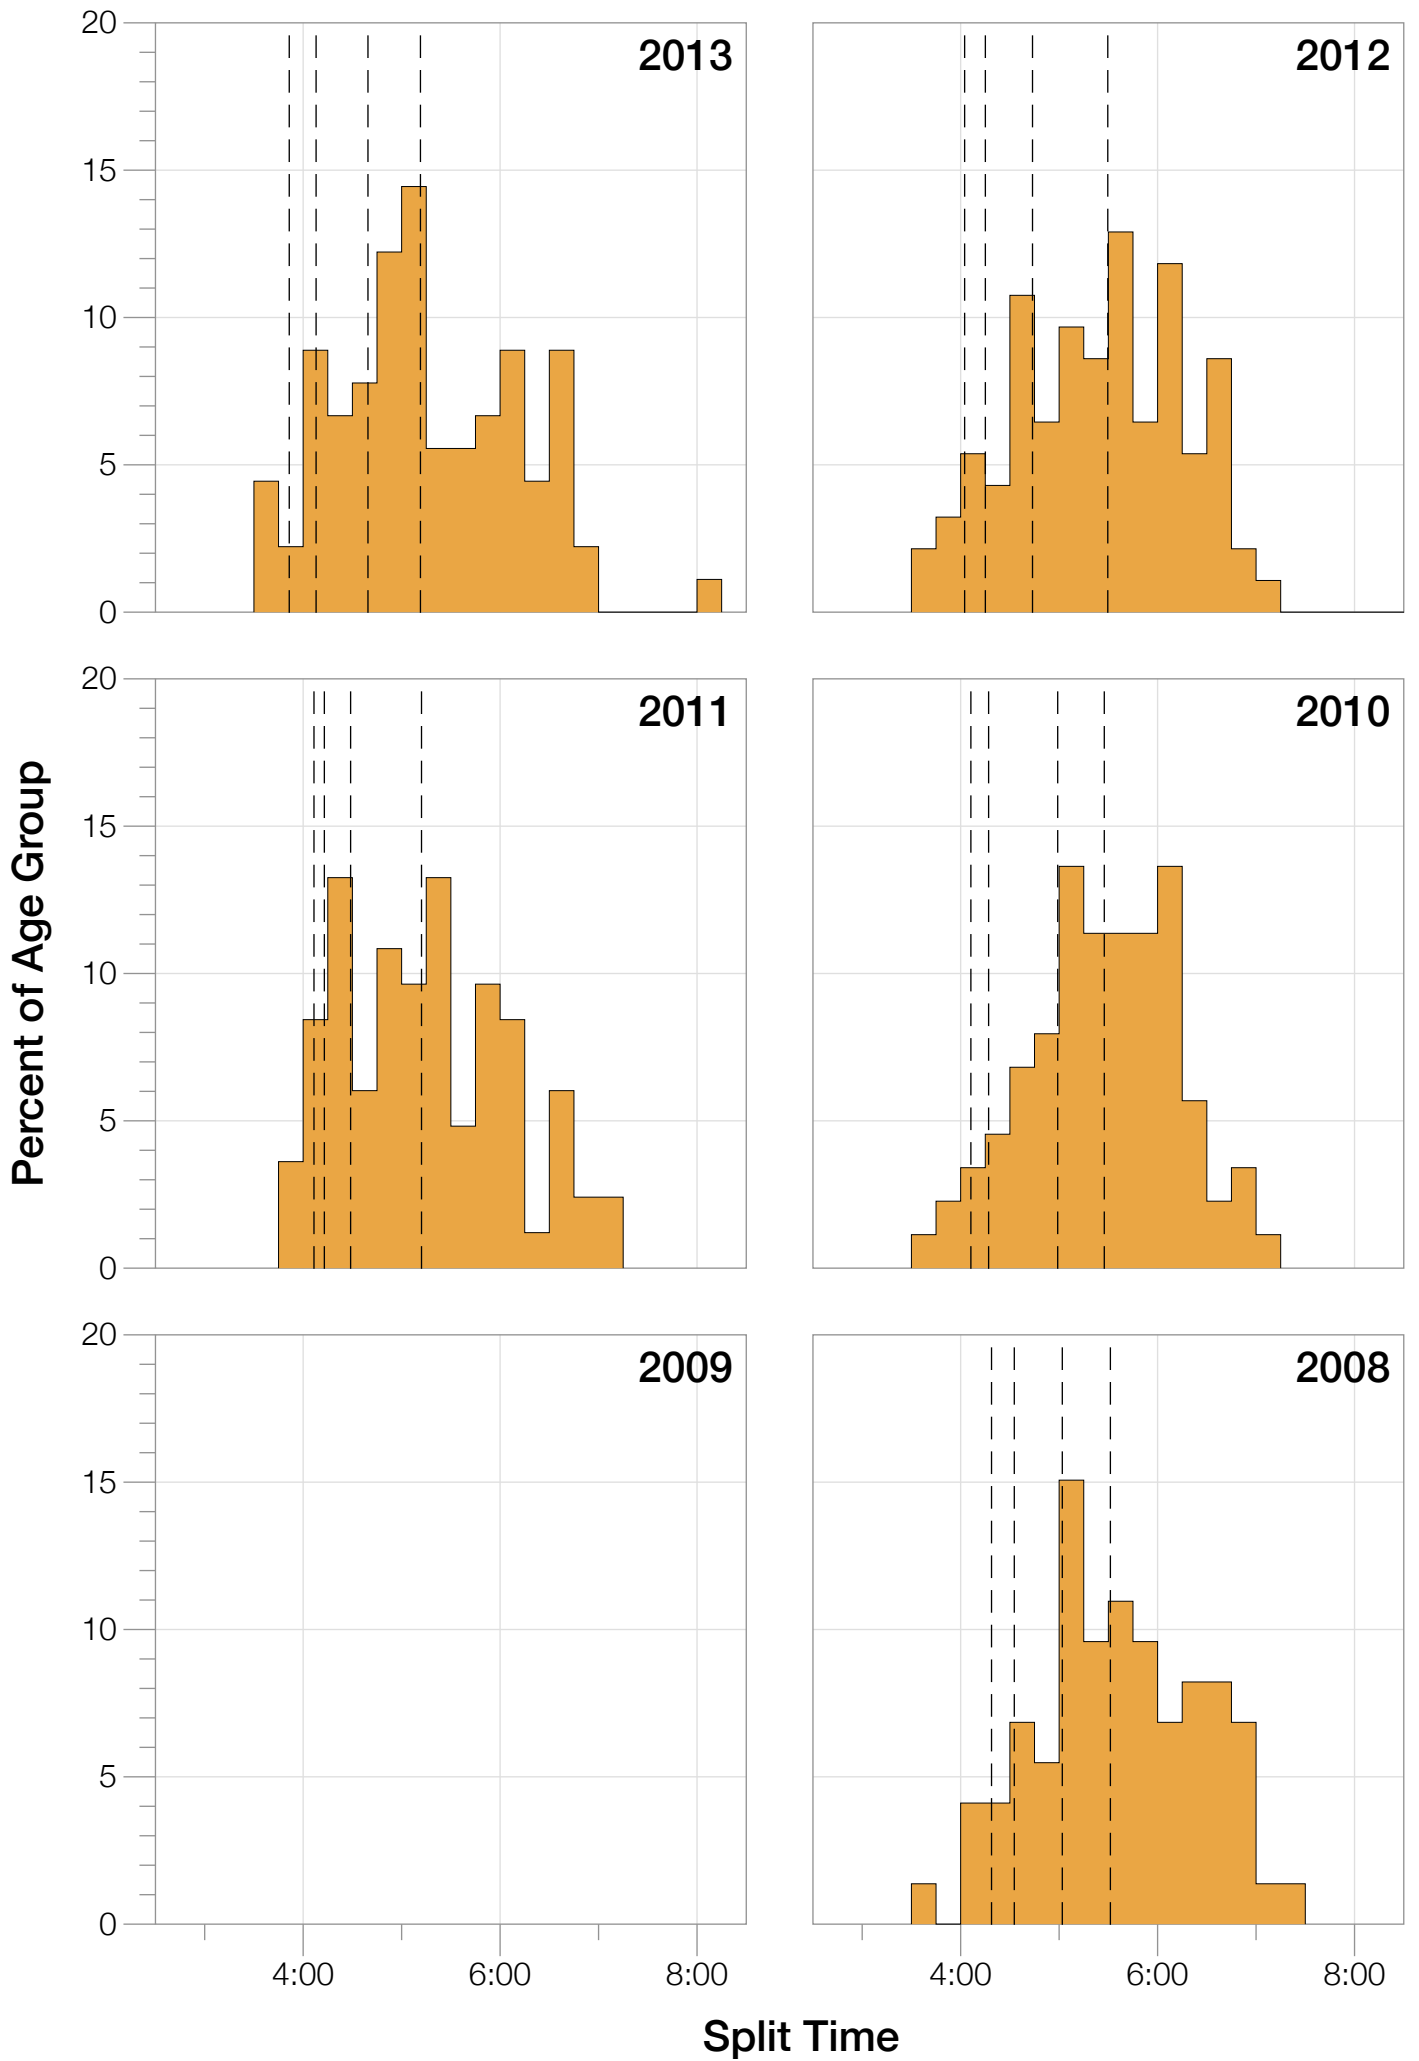

Ironman Louisville F35-39 Stats

F35-39 Summary Statistics

Year	Finishers	F35-39 Finishers	Male Winner's Time	Female Winner's Time	F35-39 Winner's Time
2007	1564	63	8:38:39	9:23:22	11:25:15
2008	1793	73	8:33:58	9:54:17	11:08:32
2010	2155	88	8:29:59	9:33:15	10:25:20
2011	2276	83	8:27:36	9:38:14	10:42:02
2012	2229	93	8:42:44	9:36:27	10:47:53
2013	2348	90	8:21:34	9:29:02	10:21:03
Average	2102	82	8:31:25	9:33:34	9:15:43

F35-39 Swim

F35-39 Swim

F35-39 Bike

F35-39 Bike

F35-39 Run

F35-39 Run

F35-39 Overall

F35-39 Overall

F35-39 Fastest Splits

F35-39 Median Splits

F35-39 Slowest Splits

F35-39 Top 30 Finishing Splits

Estimated Kona Slot Average Finishing Time Finishing Time

F35-39 Top 10 and Kona Times and Splits

Summary Statistics

Position	Swim Time	Bike Time	Run Time	Overall Time
Average Male Winner	0:53:09	4:36:32	2:56:49	8:31:25
Average Female Winner	0:54:21	5:15:23	3:18:02	9:33:34
Average 1st Age Grouper	1:06:07	5:35:56	3:57:00	10:48:20
Average 2nd Age Grouper	1:16:49	5:42:53	3:55:15	11:03:09
Average 3rd Age Grouper	1:14:50	5:48:46	4:16:38	11:12:06
Average 4th Age Grouper	1:13:59	5:45:24	4:08:42	11:16:18
Average 5th Age Grouper	1:10:02	6:06:15	4:10:38	11:37:08
Average 6th Age Grouper	1:12:07	6:00:29	4:16:44	11:39:53
Average 7th Age Grouper	1:10:15	6:03:57	4:20:51	11:45:38
Average 8th Age Grouper	1:15:29	6:01:58	4:18:53	11:48:49
Average 9th Age Grouper	1:07:18	6:05:23	4:27:22	11:51:46
Average 10th Age Grouper	1:16:24	6:05:21	4:25:53	11:59:36
Kona Qualifier Average	1:11:28	5:39:24	3:56:07	10:55:45
Top 10 Age Grouper Average	1:12:20	5:55:45	4:13:48	11:30:16