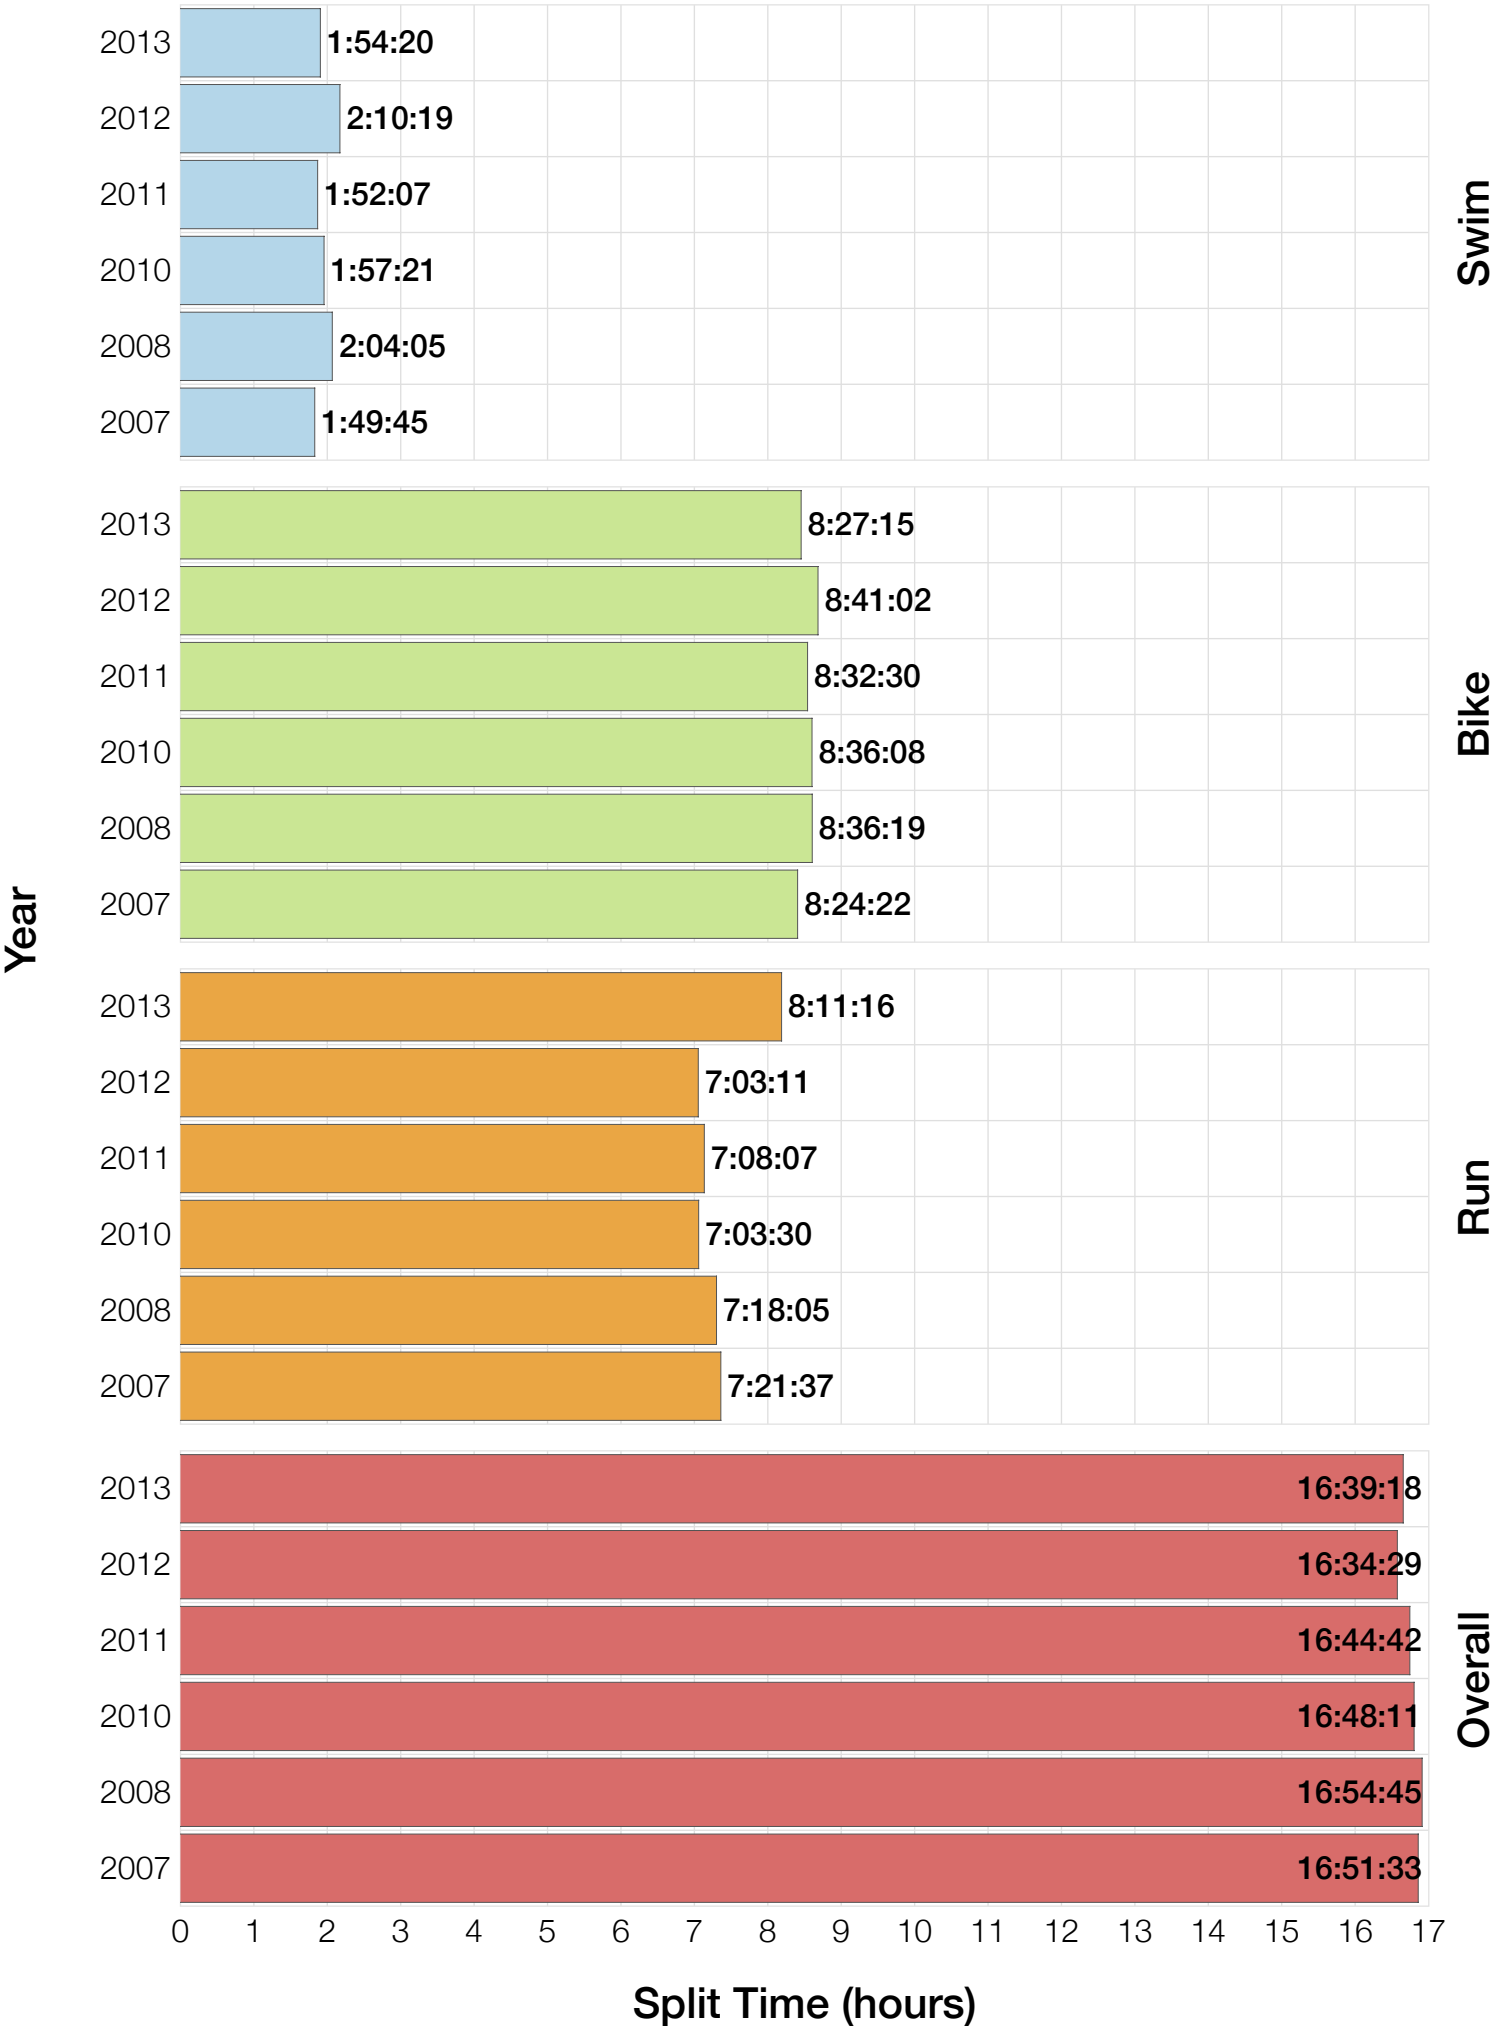

Ironman Louisville F35-39 Stats

F35-39 Summary Statistics

Year	Finishers	F35-39 Finishers	Male Winner's Time	Female Winner's Time	F35-39 Winner's Time
2007	1564	63	8:38:39	9:23:22	11:25:15
2008	1793	73	8:33:58	9:54:17	11:08:32
2010	2155	88	8:29:59	9:33:15	10:25:20
2011	2276	83	8:27:36	9:38:14	10:42:02
2012	2229	93	8:42:44	9:36:27	10:47:53
2013	2348	90	8:21:34	9:29:02	10:21:03
Average	2102	82	8:31:25	9:33:34	9:15:43

F35-39 Swim

F35-39 Swim

F35-39 Bike

F35-39 Bike

F35-39 Run

F35-39 Run

F35-39 Overall

F35-39 Overall

F35-39 Fastest Splits

F35-39 Median Splits

F35-39 Slowest Splits

F35-39 Top 30 Finishing Splits

Estimated Kona Slot Average Finishing Time Finishing Time

F35-39 Top 10 and Kona Times and Splits

Summary Statistics

Position	Swim Time	Bike Time	Run Time	Overall Time
Average Male Winner	0:53:09	4:36:32	2:56:49	8:31:25
Average Female Winner	0:54:21	5:15:23	3:18:02	9:33:34
Average 1st Age Grouper	1:06:07	5:35:56	3:57:00	10:48:20
Average 2nd Age Grouper	1:16:49	5:42:53	3:55:15	11:03:09
Average 3rd Age Grouper	1:14:50	5:48:46	4:16:38	11:12:06
Average 4th Age Grouper	1:13:59	5:45:24	4:08:42	11:16:18
Average 5th Age Grouper	1:10:02	6:06:15	4:10:38	11:37:08
Average 6th Age Grouper	1:12:07	6:00:29	4:16:44	11:39:53
Average 7th Age Grouper	1:10:15	6:03:57	4:20:51	11:45:38
Average 8th Age Grouper	1:15:29	6:01:58	4:18:53	11:48:49
Average 9th Age Grouper	1:07:18	6:05:23	4:27:22	11:51:46
Average 10th Age Grouper	1:16:24	6:05:21	4:25:53	11:59:36
Kona Qualifier Average	1:11:28	5:39:24	3:56:07	10:55:45
Top 10 Age Grouper Average	1:12:20	5:55:45	4:13:48	11:30:16