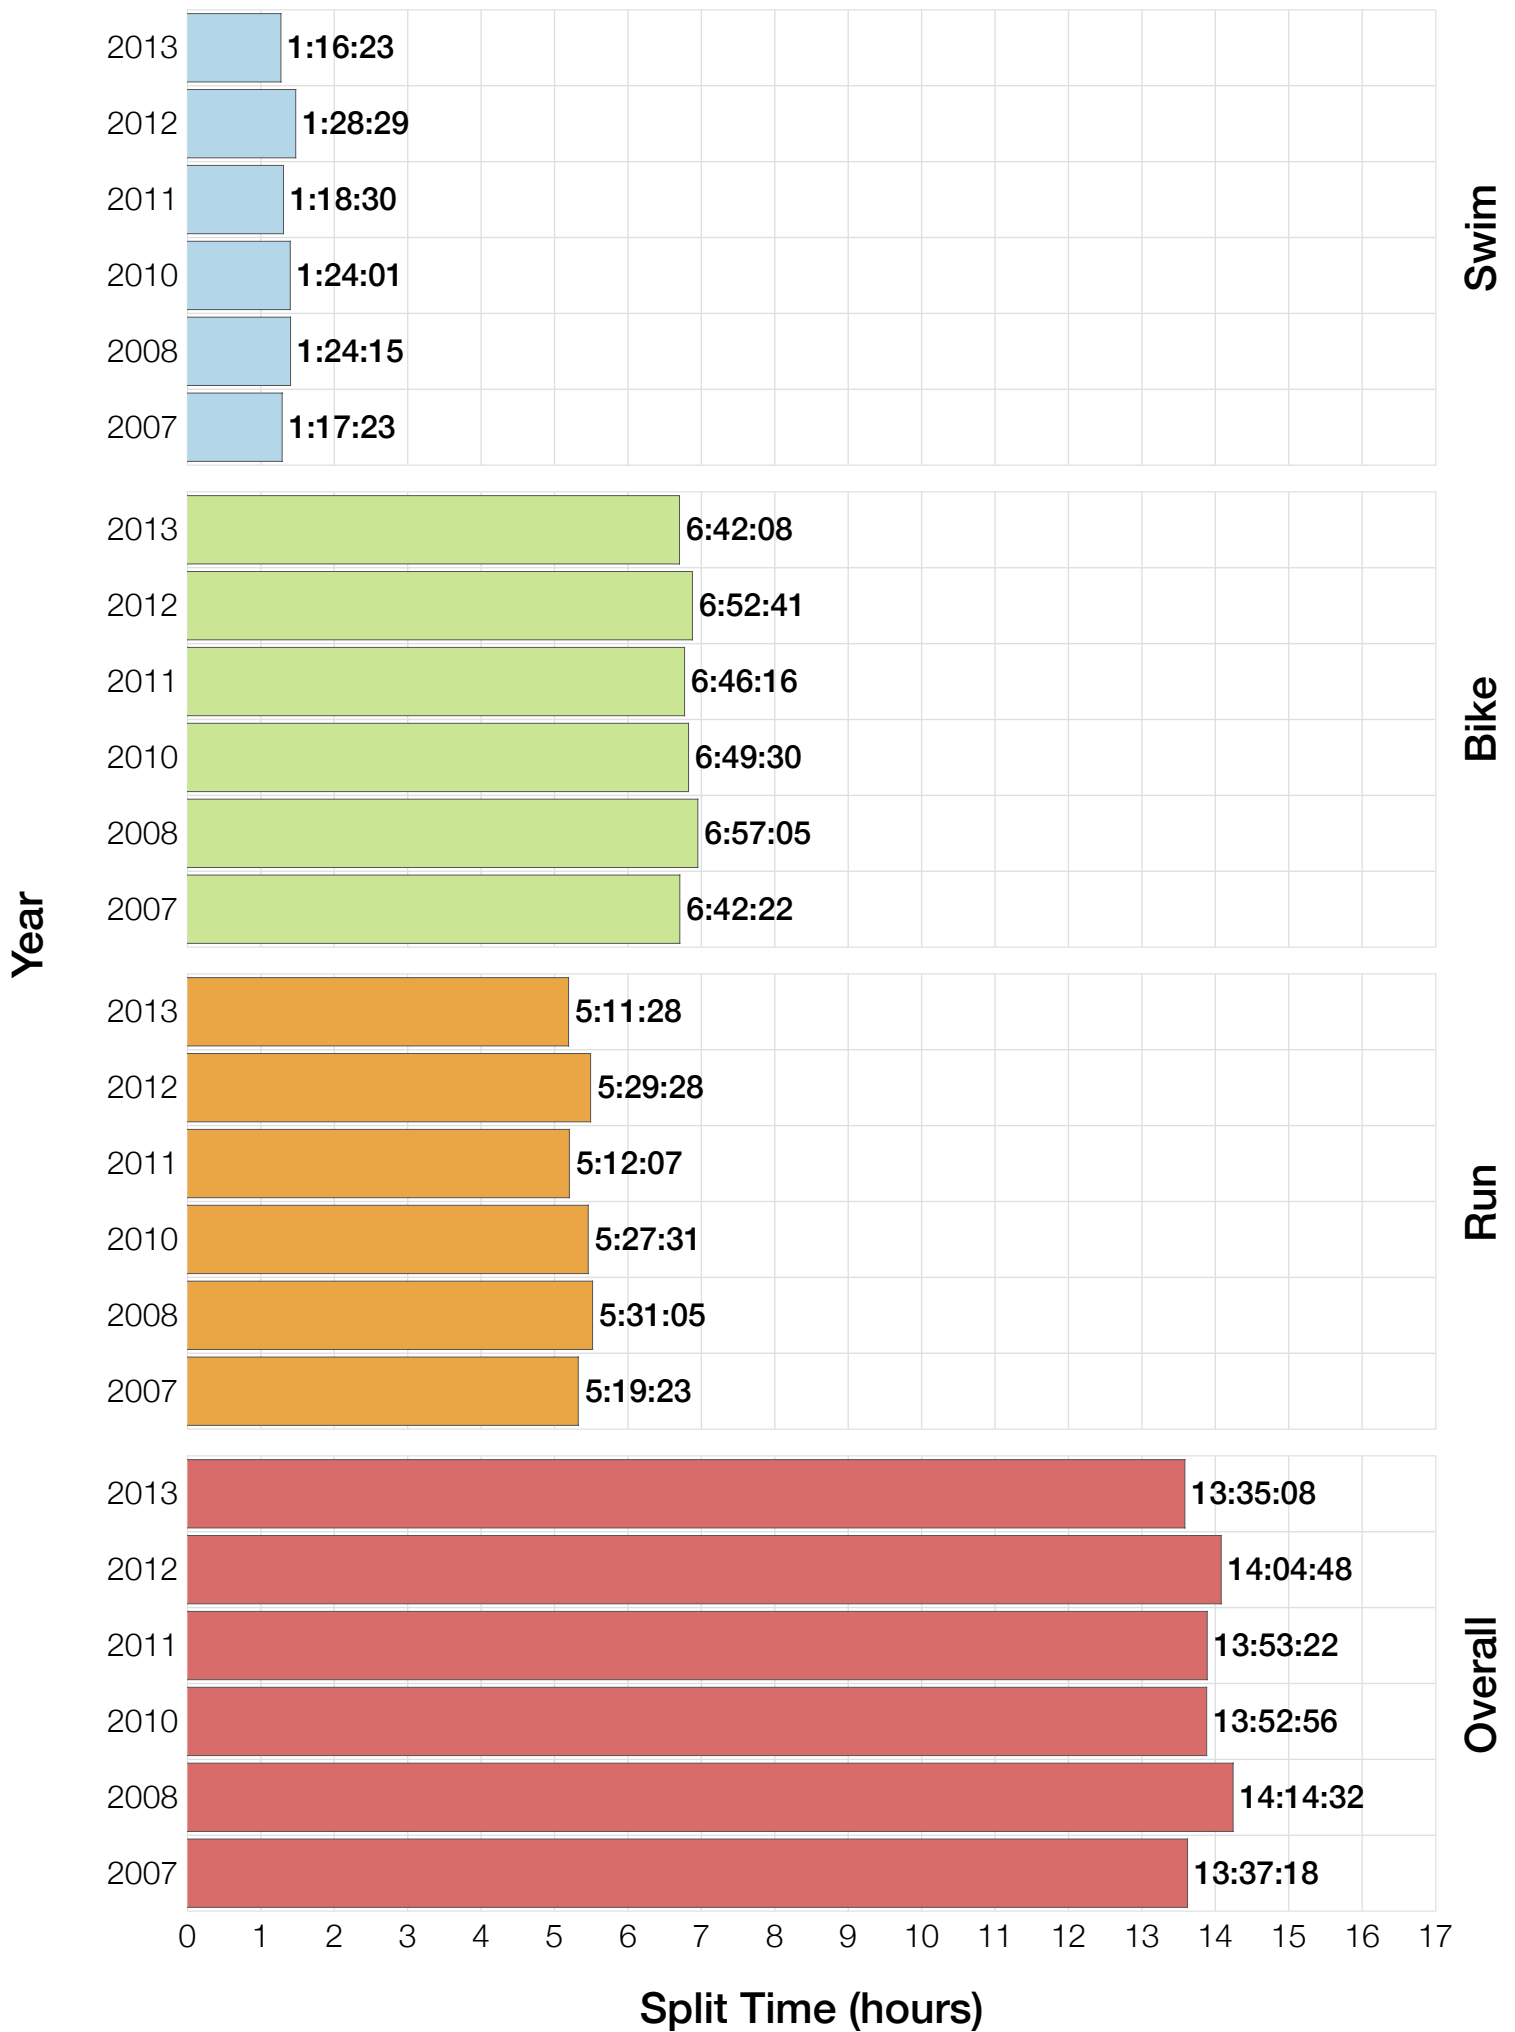

Ironman Louisville F35-39 Stats

F35-39 Summary Statistics

Year	Finishers	F35-39 Finishers	Male Winner's Time	Female Winner's Time	F35-39 Winner's Time
2007	1564	63	8:38:39	9:23:22	11:25:15
2008	1793	73	8:33:58	9:54:17	11:08:32
2010	2155	88	8:29:59	9:33:15	10:25:20
2011	2276	83	8:27:36	9:38:14	10:42:02
2012	2229	93	8:42:44	9:36:27	10:47:53
2013	2348	90	8:21:34	9:29:02	10:21:03
Average	2102	82	8:31:25	9:33:34	9:15:43

F35-39 Swim

F35-39 Swim

F35-39 Bike

F35-39 Bike

F35-39 Run

F35-39 Run

F35-39 Overall

F35-39 Overall

F35-39 Fastest Splits

F35-39 Median Splits

F35-39 Slowest Splits

F35-39 Top 30 Finishing Splits

Estimated Kona Slot Average Finishing Time Finishing Time

F35-39 Top 10 and Kona Times and Splits

Summary Statistics

Position	Swim Time	Bike Time	Run Time	Overall Time
Average Male Winner	0:53:09	4:36:32	2:56:49	8:31:25
Average Female Winner	0:54:21	5:15:23	3:18:02	9:33:34
Average 1st Age Grouper	1:06:07	5:35:56	3:57:00	10:48:20
Average 2nd Age Grouper	1:16:49	5:42:53	3:55:15	11:03:09
Average 3rd Age Grouper	1:14:50	5:48:46	4:16:38	11:12:06
Average 4th Age Grouper	1:13:59	5:45:24	4:08:42	11:16:18
Average 5th Age Grouper	1:10:02	6:06:15	4:10:38	11:37:08
Average 6th Age Grouper	1:12:07	6:00:29	4:16:44	11:39:53
Average 7th Age Grouper	1:10:15	6:03:57	4:20:51	11:45:38
Average 8th Age Grouper	1:15:29	6:01:58	4:18:53	11:48:49
Average 9th Age Grouper	1:07:18	6:05:23	4:27:22	11:51:46
Average 10th Age Grouper	1:16:24	6:05:21	4:25:53	11:59:36
Kona Qualifier Average	1:11:28	5:39:24	3:56:07	10:55:45
Top 10 Age Grouper Average	1:12:20	5:55:45	4:13:48	11:30:16