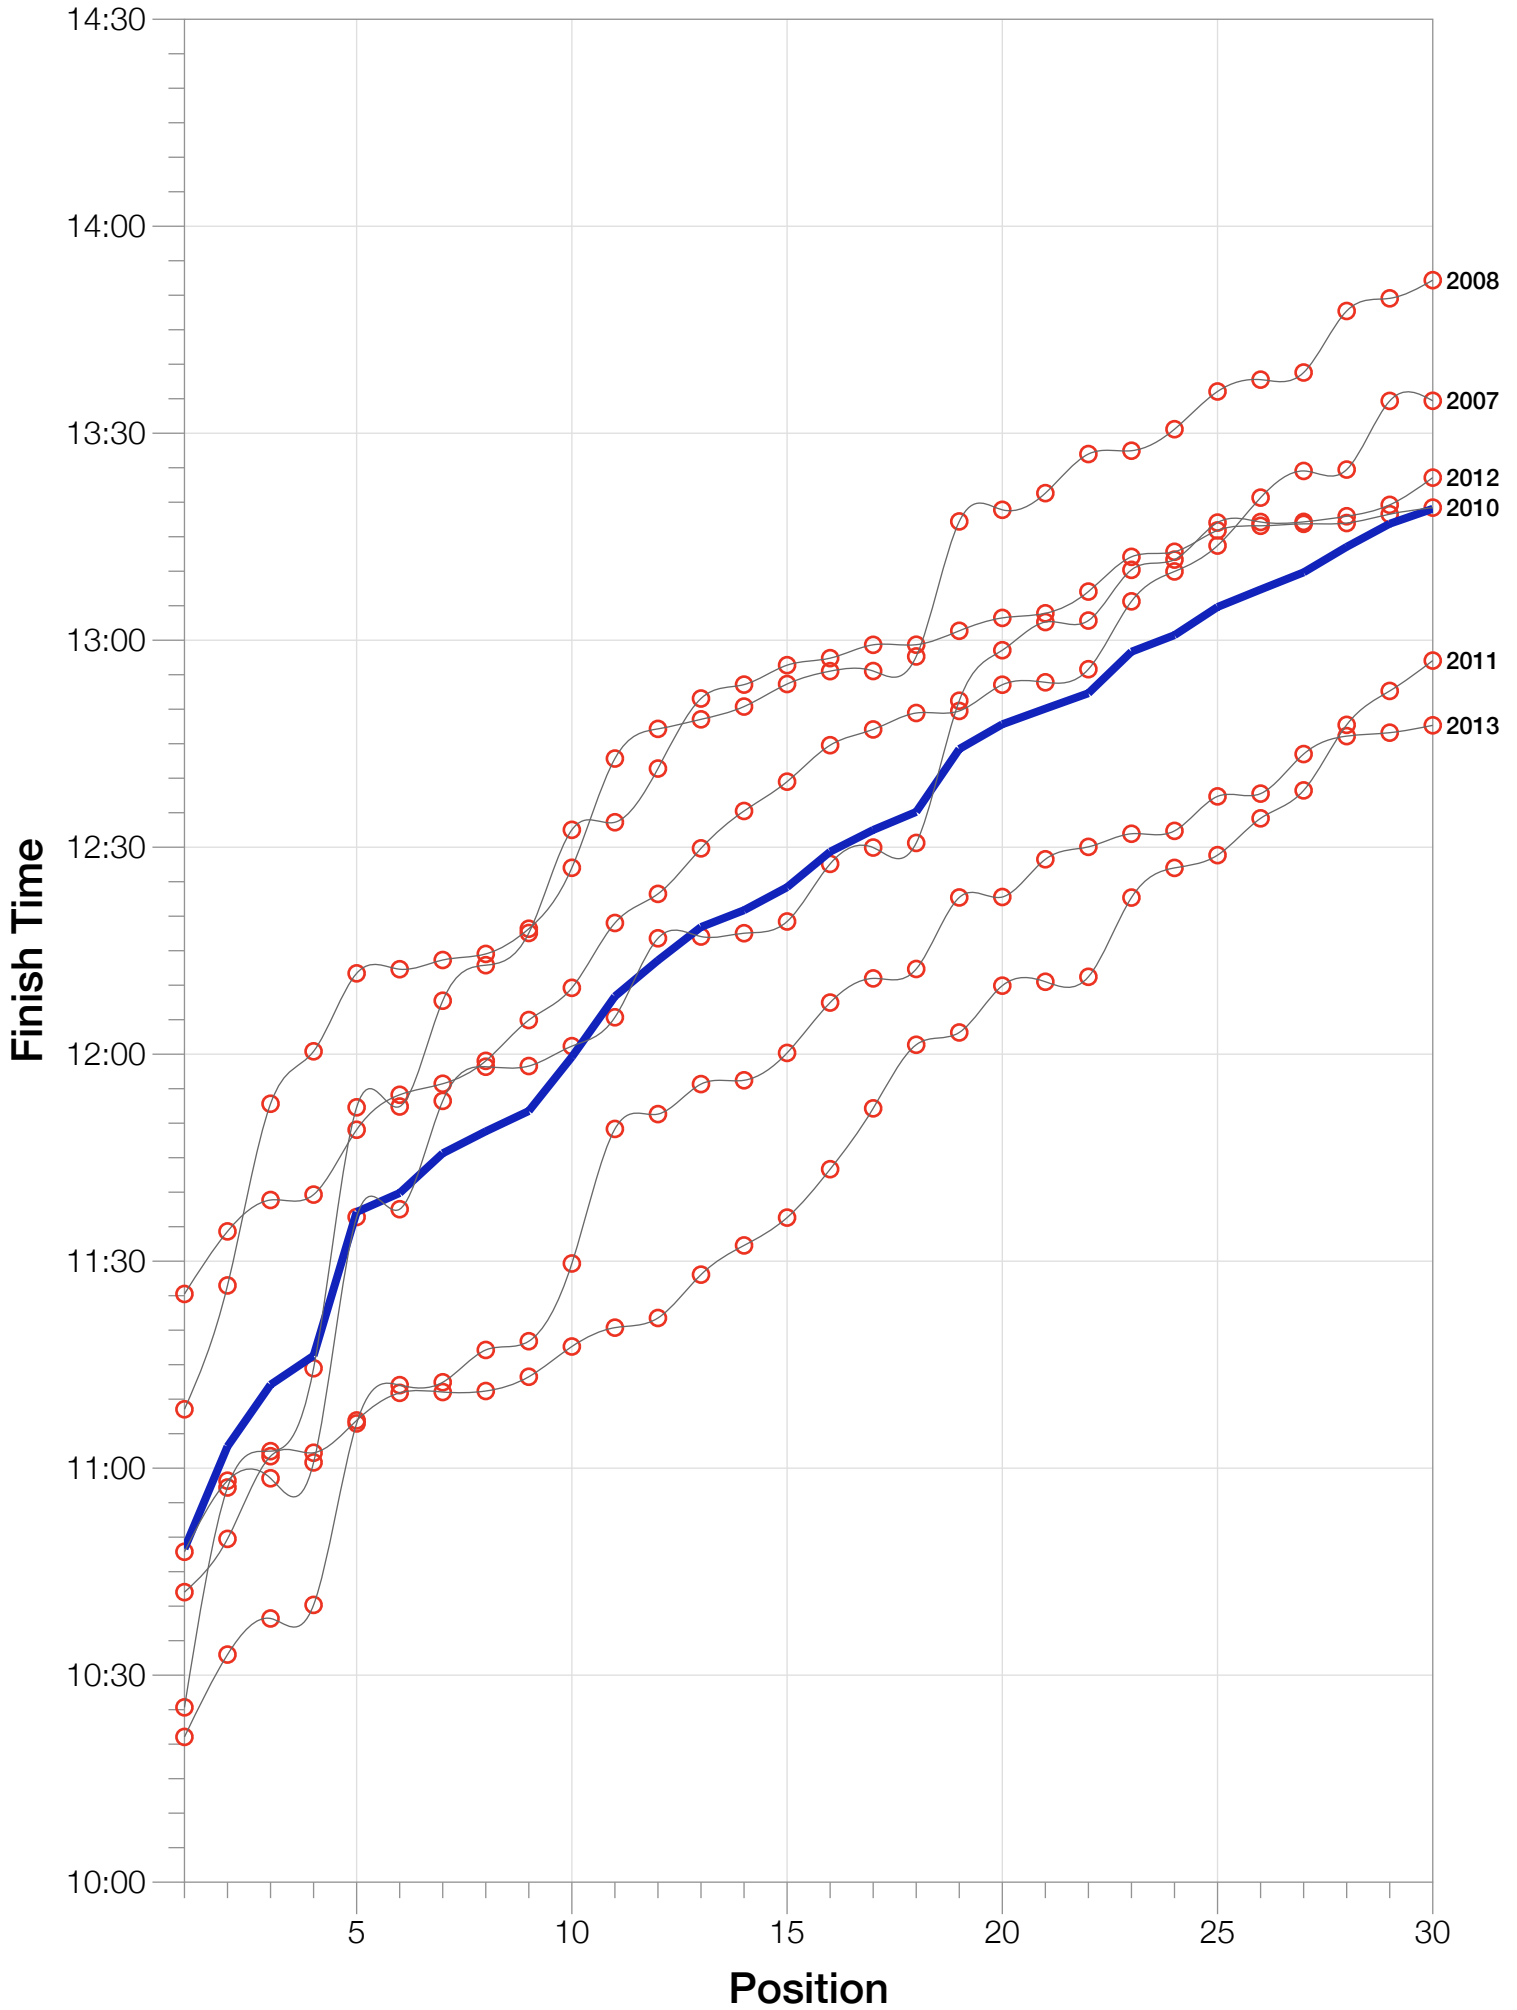

Ironman Louisville F35-39 Stats

F35-39 Summary Statistics

Year	Finishers	F35-39 Finishers	Male Winner's Time	Female Winner's Time	F35-39 Winner's Time
2007	1564	63	8:38:39	9:23:22	11:25:15
2008	1793	73	8:33:58	9:54:17	11:08:32
2010	2155	88	8:29:59	9:33:15	10:25:20
2011	2276	83	8:27:36	9:38:14	10:42:02
2012	2229	93	8:42:44	9:36:27	10:47:53
2013	2348	90	8:21:34	9:29:02	10:21:03
Average	2102	82	8:31:25	9:33:34	9:15:43

F35-39 Fastest Splits

F35-39 Median Splits

F35-39 Slowest Splits

F35-39 Top 30 Finishing Splits

Estimated Kona Slot Average Finishing Time Finishing Time

F35-39 Top 10 and Kona Times and Splits

Summary Statistics

Position	Swim Time	Bike Time	Run Time	Overall Time
Average Male Winner	0:53:09	4:36:32	2:56:49	8:31:25
Average Female Winner	0:54:21	5:15:23	3:18:02	9:33:34
Average 1st Age Grouper	1:06:07	5:35:56	3:57:00	10:48:20
Average 2nd Age Grouper	1:16:49	5:42:53	3:55:15	11:03:09
Average 3rd Age Grouper	1:14:50	5:48:46	4:16:38	11:12:06
Average 4th Age Grouper	1:13:59	5:45:24	4:08:42	11:16:18
Average 5th Age Grouper	1:10:02	6:06:15	4:10:38	11:37:08
Average 6th Age Grouper	1:12:07	6:00:29	4:16:44	11:39:53
Average 7th Age Grouper	1:10:15	6:03:57	4:20:51	11:45:38
Average 8th Age Grouper	1:15:29	6:01:58	4:18:53	11:48:49
Average 9th Age Grouper	1:07:18	6:05:23	4:27:22	11:51:46
Average 10th Age Grouper	1:16:24	6:05:21	4:25:53	11:59:36
Kona Qualifier Average	1:11:28	5:39:24	3:56:07	10:55:45
Top 10 Age Grouper Average	1:12:20	5:55:45	4:13:48	11:30:16