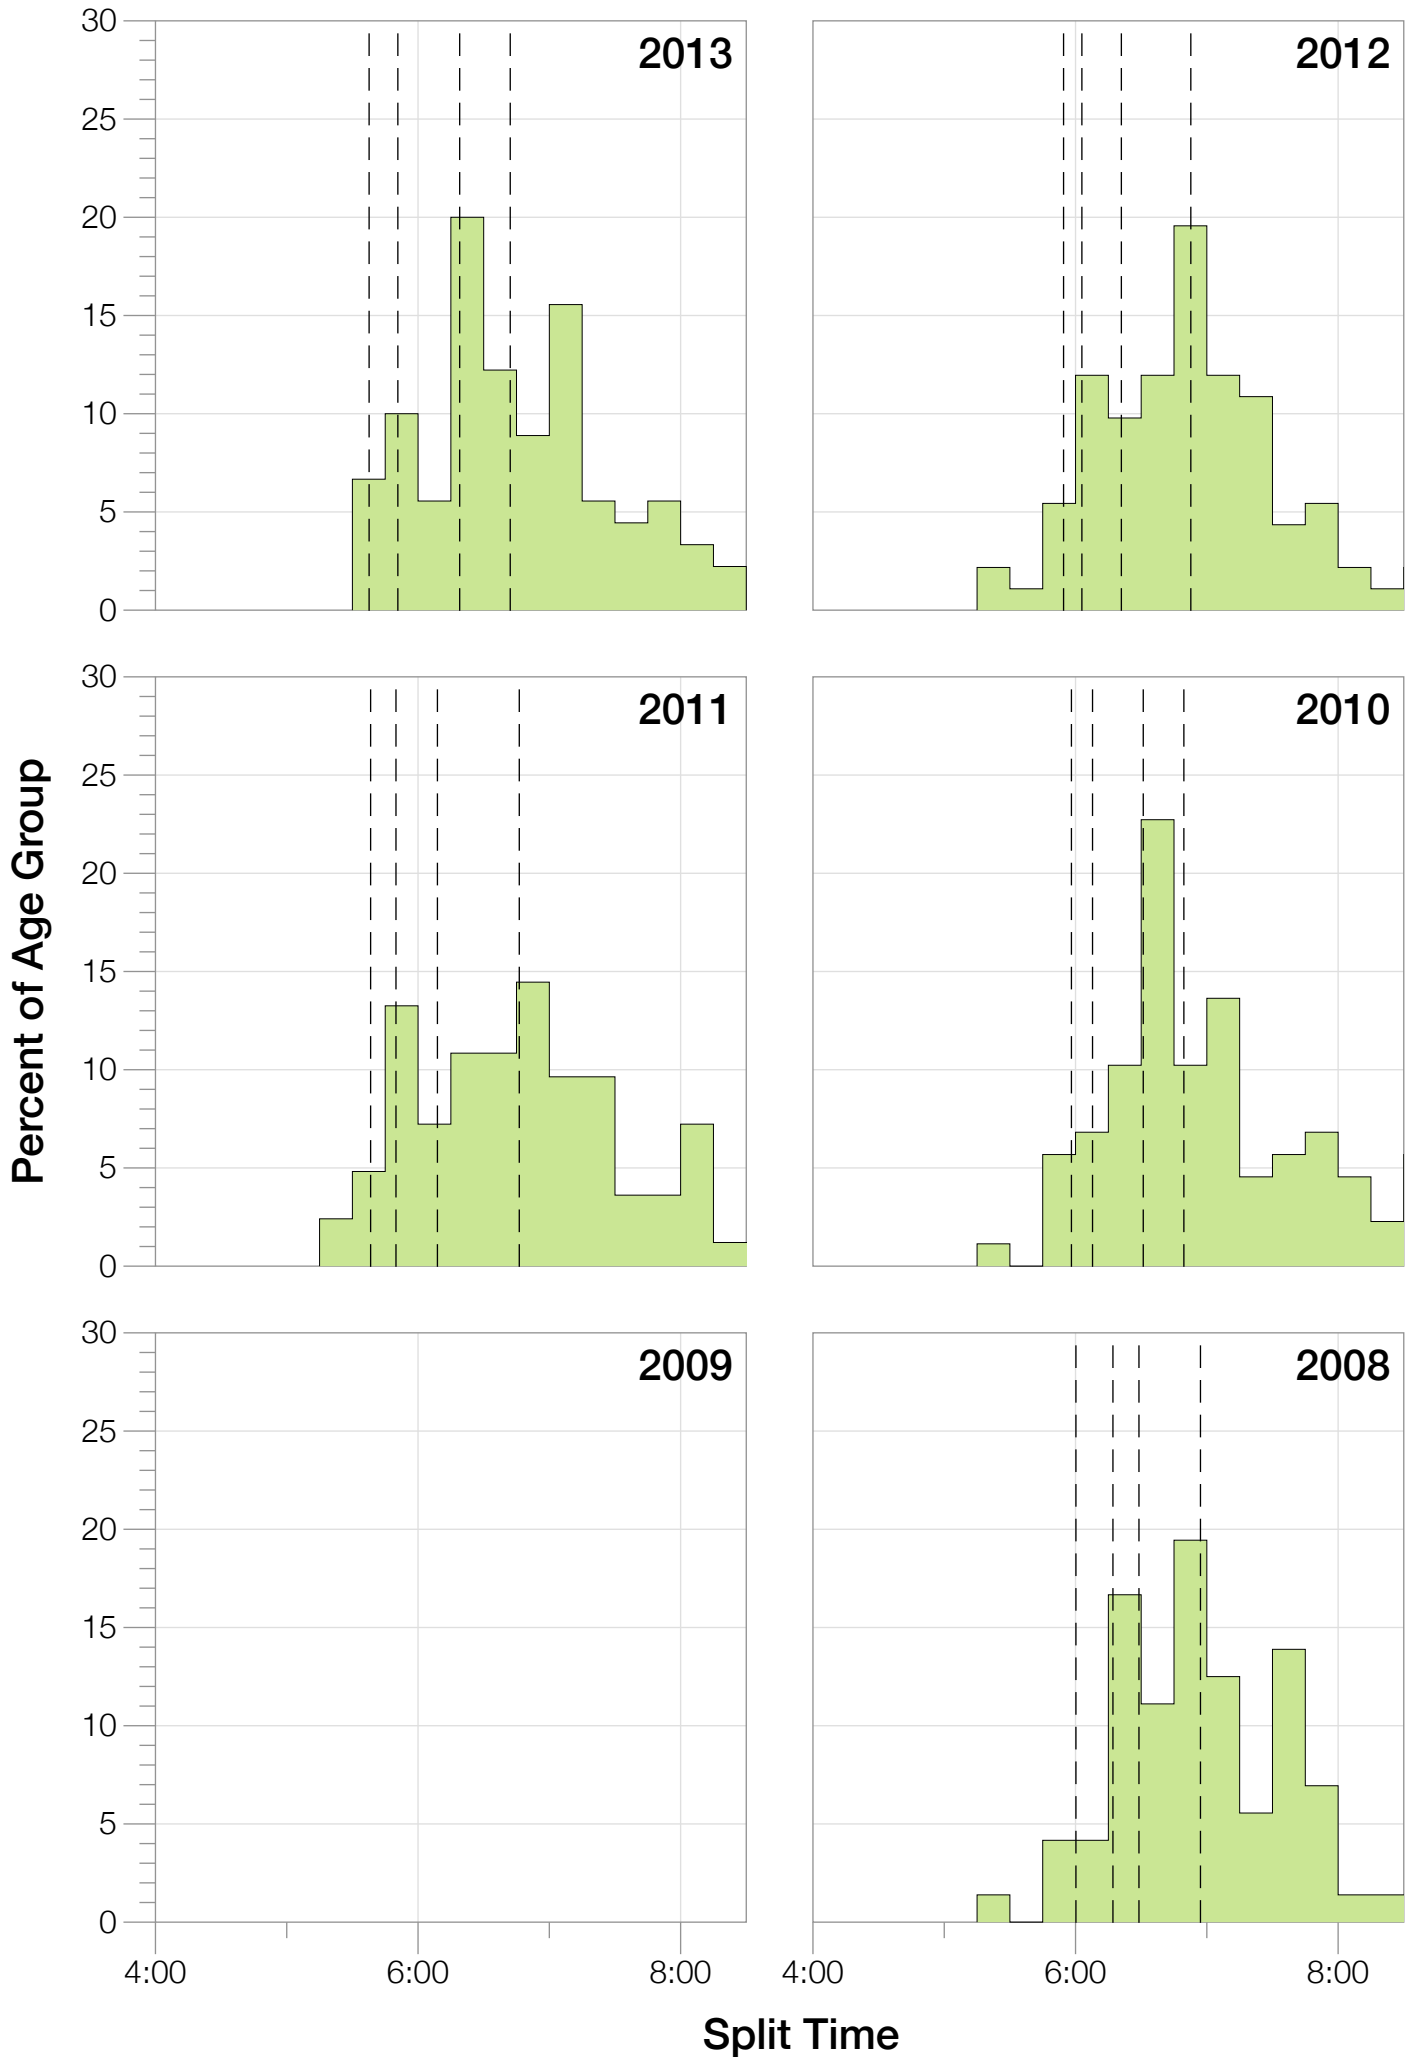

Ironman Louisville F35-39 Stats

F35-39 Summary Statistics

Year	Finishers	F35-39 Finishers	Male Winner's Time	Female Winner's Time	F35-39 Winner's Time
2007	1564	63	8:38:39	9:23:22	11:25:15
2008	1793	73	8:33:58	9:54:17	11:08:32
2010	2155	88	8:29:59	9:33:15	10:25:20
2011	2276	83	8:27:36	9:38:14	10:42:02
2012	2229	93	8:42:44	9:36:27	10:47:53
2013	2348	90	8:21:34	9:29:02	10:21:03
Average	2102	82	8:31:25	9:33:34	9:15:43

F35-39 Swim

F35-39 Swim

F35-39 Bike

F35-39 Bike

F35-39 Run

F35-39 Run

F35-39 Overall

F35-39 Overall

F35-39 Fastest Splits

F35-39 Median Splits

F35-39 Slowest Splits

F35-39 Top 30 Finishing Splits

Estimated Kona Slot Average Finishing Time Finishing Time

F35-39 Top 10 and Kona Times and Splits

Summary Statistics

Position	Swim Time	Bike Time	Run Time	Overall Time
Average Male Winner	0:53:09	4:36:32	2:56:49	8:31:25
Average Female Winner	0:54:21	5:15:23	3:18:02	9:33:34
Average 1st Age Grouper	1:06:07	5:35:56	3:57:00	10:48:20
Average 2nd Age Grouper	1:16:49	5:42:53	3:55:15	11:03:09
Average 3rd Age Grouper	1:14:50	5:48:46	4:16:38	11:12:06
Average 4th Age Grouper	1:13:59	5:45:24	4:08:42	11:16:18
Average 5th Age Grouper	1:10:02	6:06:15	4:10:38	11:37:08
Average 6th Age Grouper	1:12:07	6:00:29	4:16:44	11:39:53
Average 7th Age Grouper	1:10:15	6:03:57	4:20:51	11:45:38
Average 8th Age Grouper	1:15:29	6:01:58	4:18:53	11:48:49
Average 9th Age Grouper	1:07:18	6:05:23	4:27:22	11:51:46
Average 10th Age Grouper	1:16:24	6:05:21	4:25:53	11:59:36
Kona Qualifier Average	1:11:28	5:39:24	3:56:07	10:55:45
Top 10 Age Grouper Average	1:12:20	5:55:45	4:13:48	11:30:16