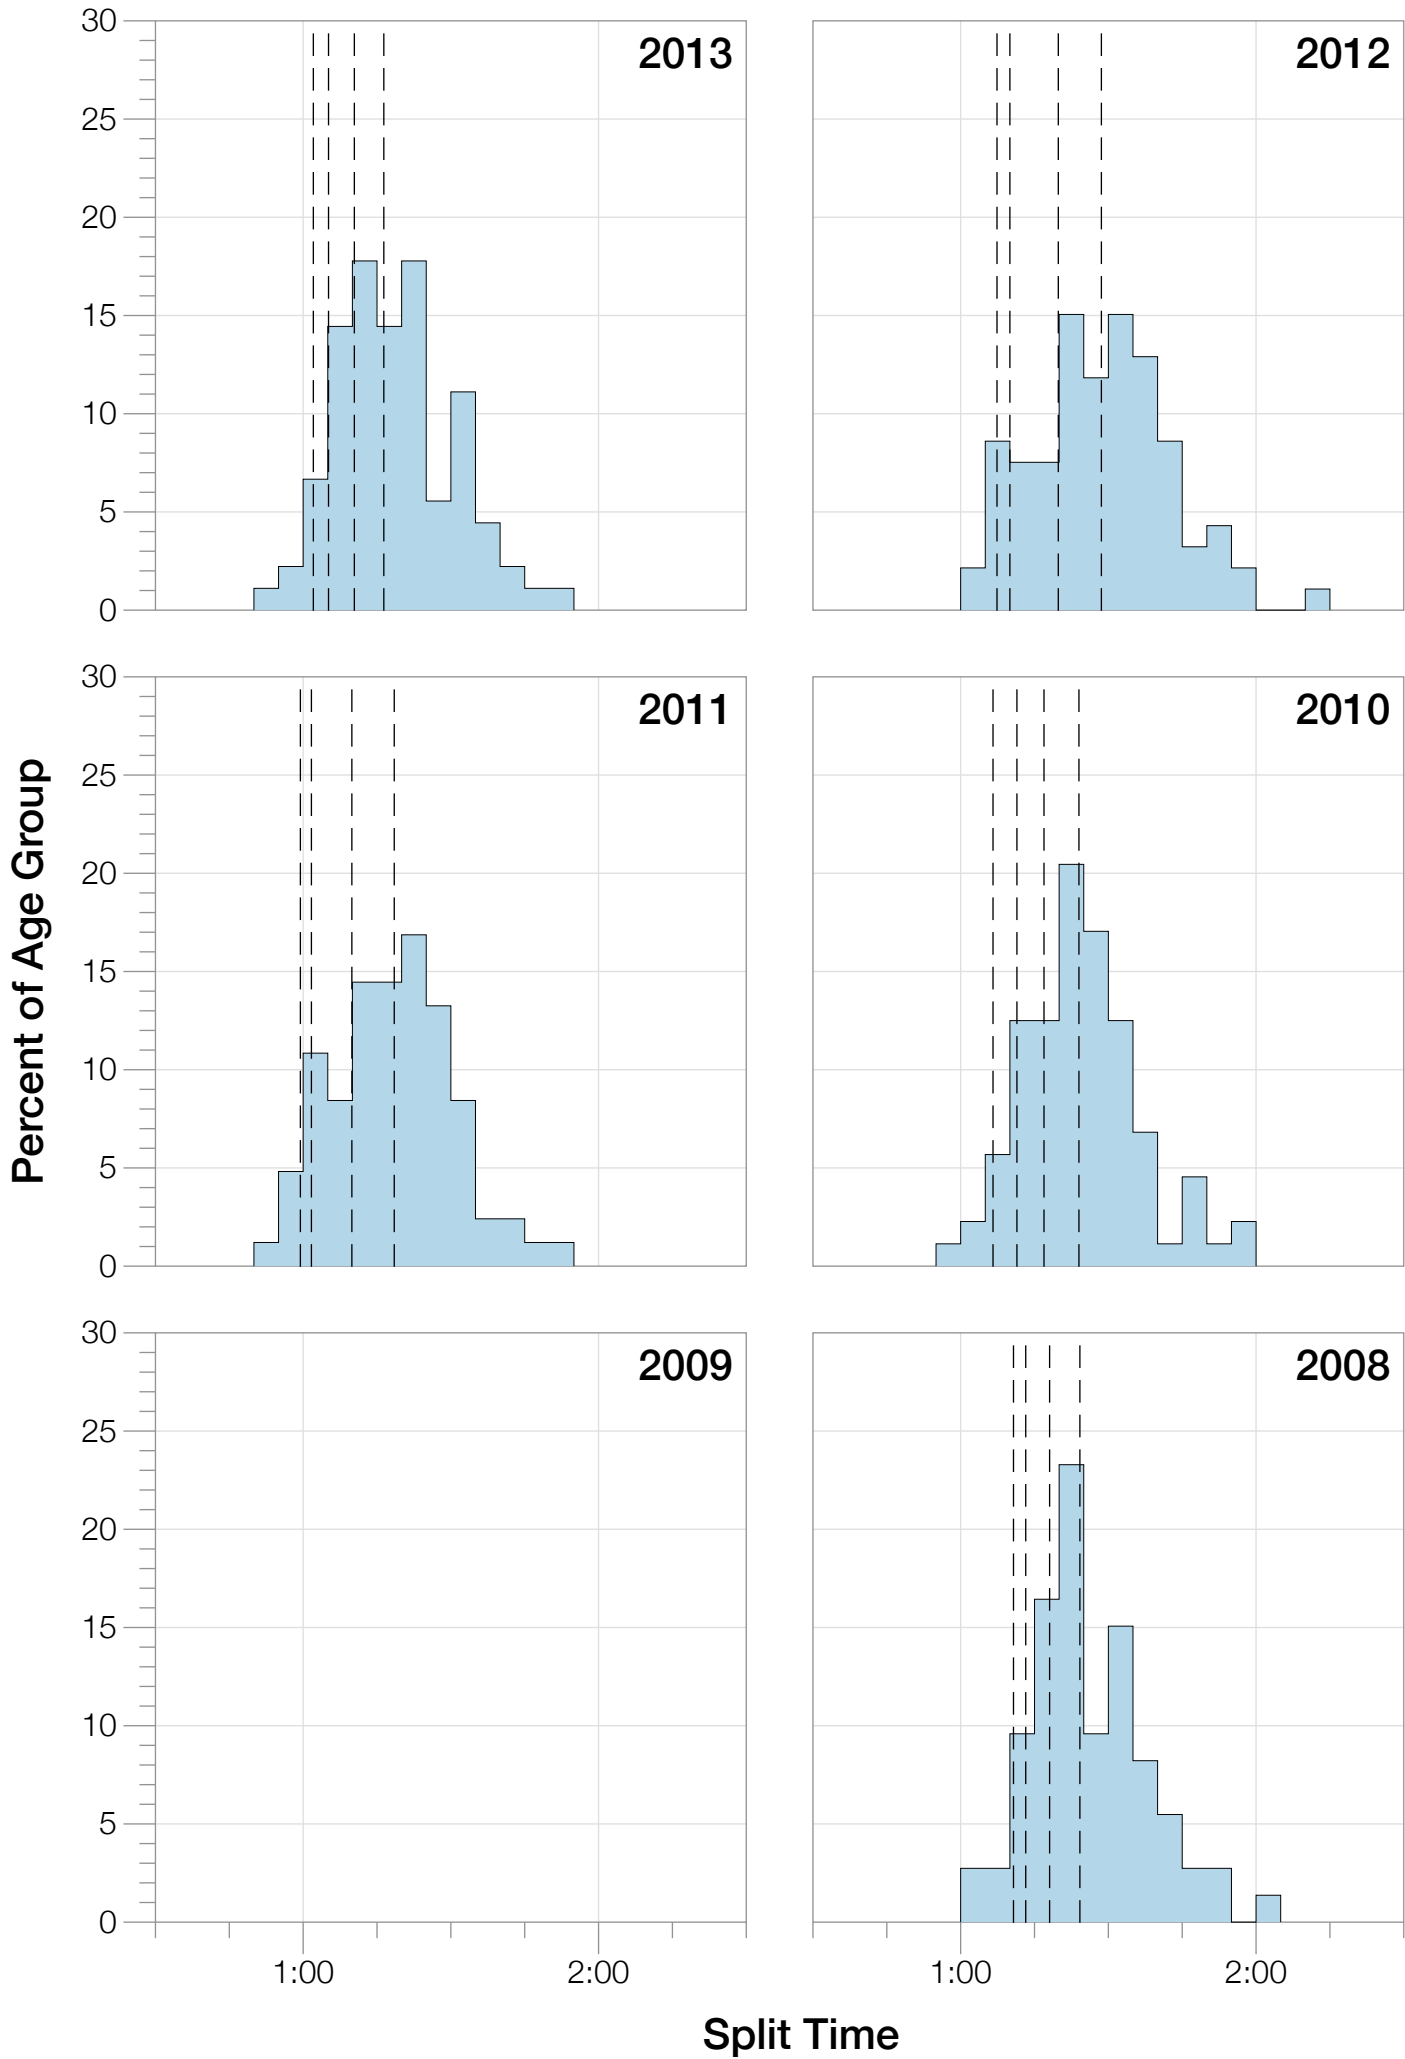

F35-39 Swim