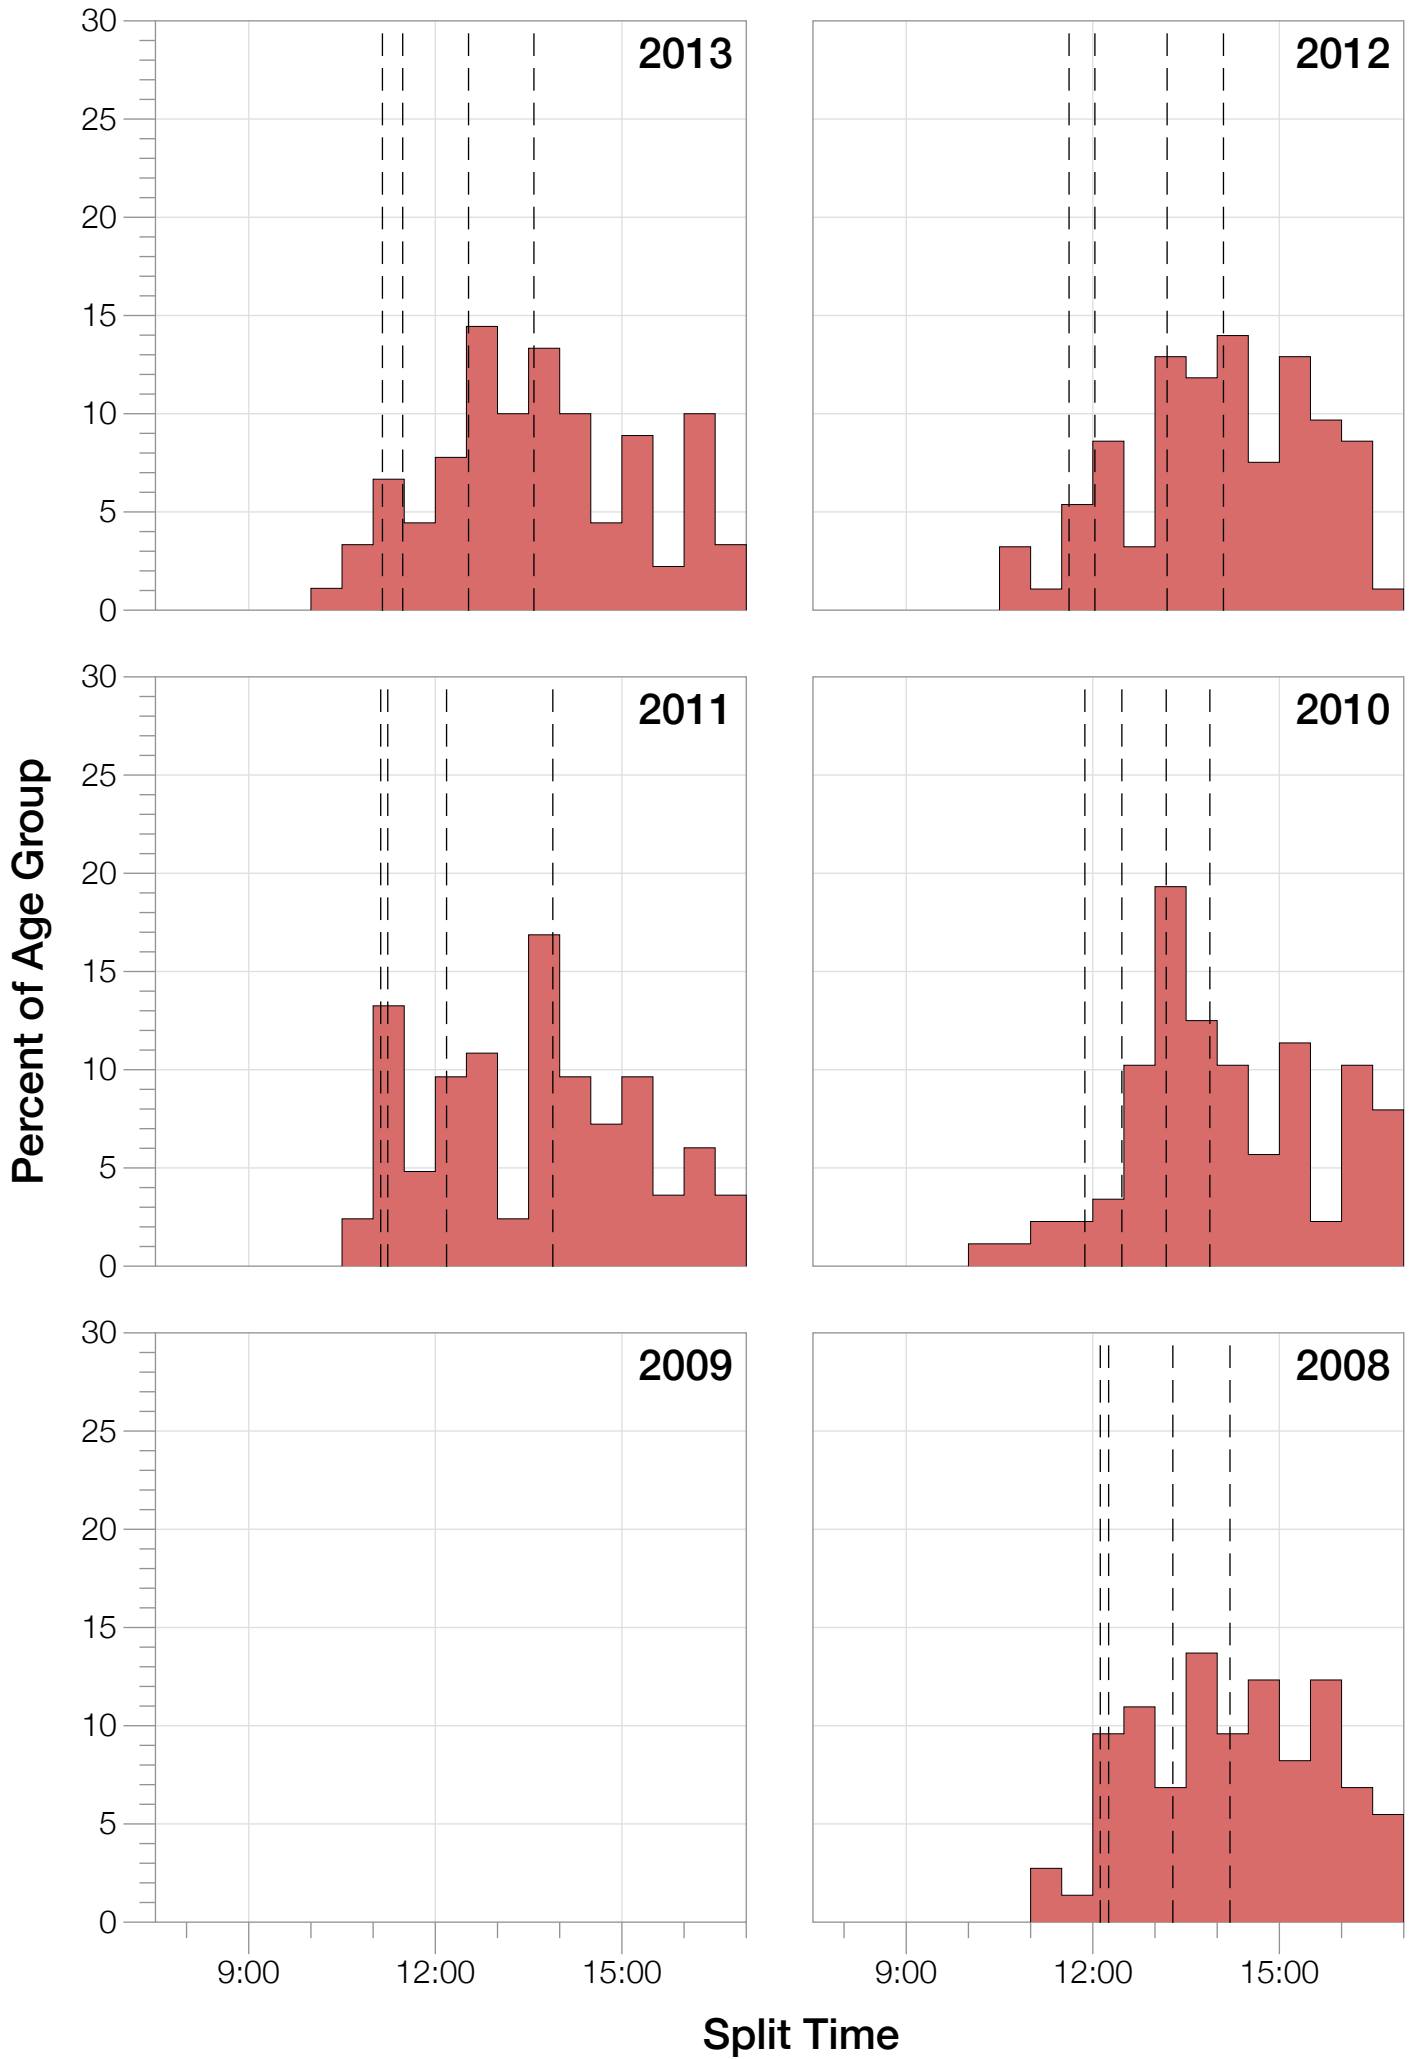

Ironman Louisville F35-39 Stats

F35-39 Summary Statistics

Year	Finishers	F35-39 Finishers	Male Winner's Time	Female Winner's Time	F35-39 Winner's Time
2007	1564	63	8:38:39	9:23:22	11:25:15
2008	1793	73	8:33:58	9:54:17	11:08:32
2010	2155	88	8:29:59	9:33:15	10:25:20
2011	2276	83	8:27:36	9:38:14	10:42:02
2012	2229	93	8:42:44	9:36:27	10:47:53
2013	2348	90	8:21:34	9:29:02	10:21:03
Average	2102	82	8:31:25	9:33:34	9:15:43

F35-39 Swim

F35-39 Swim

F35-39 Bike

F35-39 Bike

F35-39 Run

F35-39 Run

F35-39 Overall

F35-39 Overall

F35-39 Fastest Splits

F35-39 Median Splits

F35-39 Slowest Splits

F35-39 Top 30 Finishing Splits

Estimated Kona Slot Average Finishing Time Finishing Time

F35-39 Top 10 and Kona Times and Splits

Summary Statistics

Position	Swim Time	Bike Time	Run Time	Overall Time
Average Male Winner	0:53:09	4:36:32	2:56:49	8:31:25
Average Female Winner	0:54:21	5:15:23	3:18:02	9:33:34
Average 1st Age Grouper	1:06:07	5:35:56	3:57:00	10:48:20
Average 2nd Age Grouper	1:16:49	5:42:53	3:55:15	11:03:09
Average 3rd Age Grouper	1:14:50	5:48:46	4:16:38	11:12:06
Average 4th Age Grouper	1:13:59	5:45:24	4:08:42	11:16:18
Average 5th Age Grouper	1:10:02	6:06:15	4:10:38	11:37:08
Average 6th Age Grouper	1:12:07	6:00:29	4:16:44	11:39:53
Average 7th Age Grouper	1:10:15	6:03:57	4:20:51	11:45:38
Average 8th Age Grouper	1:15:29	6:01:58	4:18:53	11:48:49
Average 9th Age Grouper	1:07:18	6:05:23	4:27:22	11:51:46
Average 10th Age Grouper	1:16:24	6:05:21	4:25:53	11:59:36
Kona Qualifier Average	1:11:28	5:39:24	3:56:07	10:55:45
Top 10 Age Grouper Average	1:12:20	5:55:45	4:13:48	11:30:16