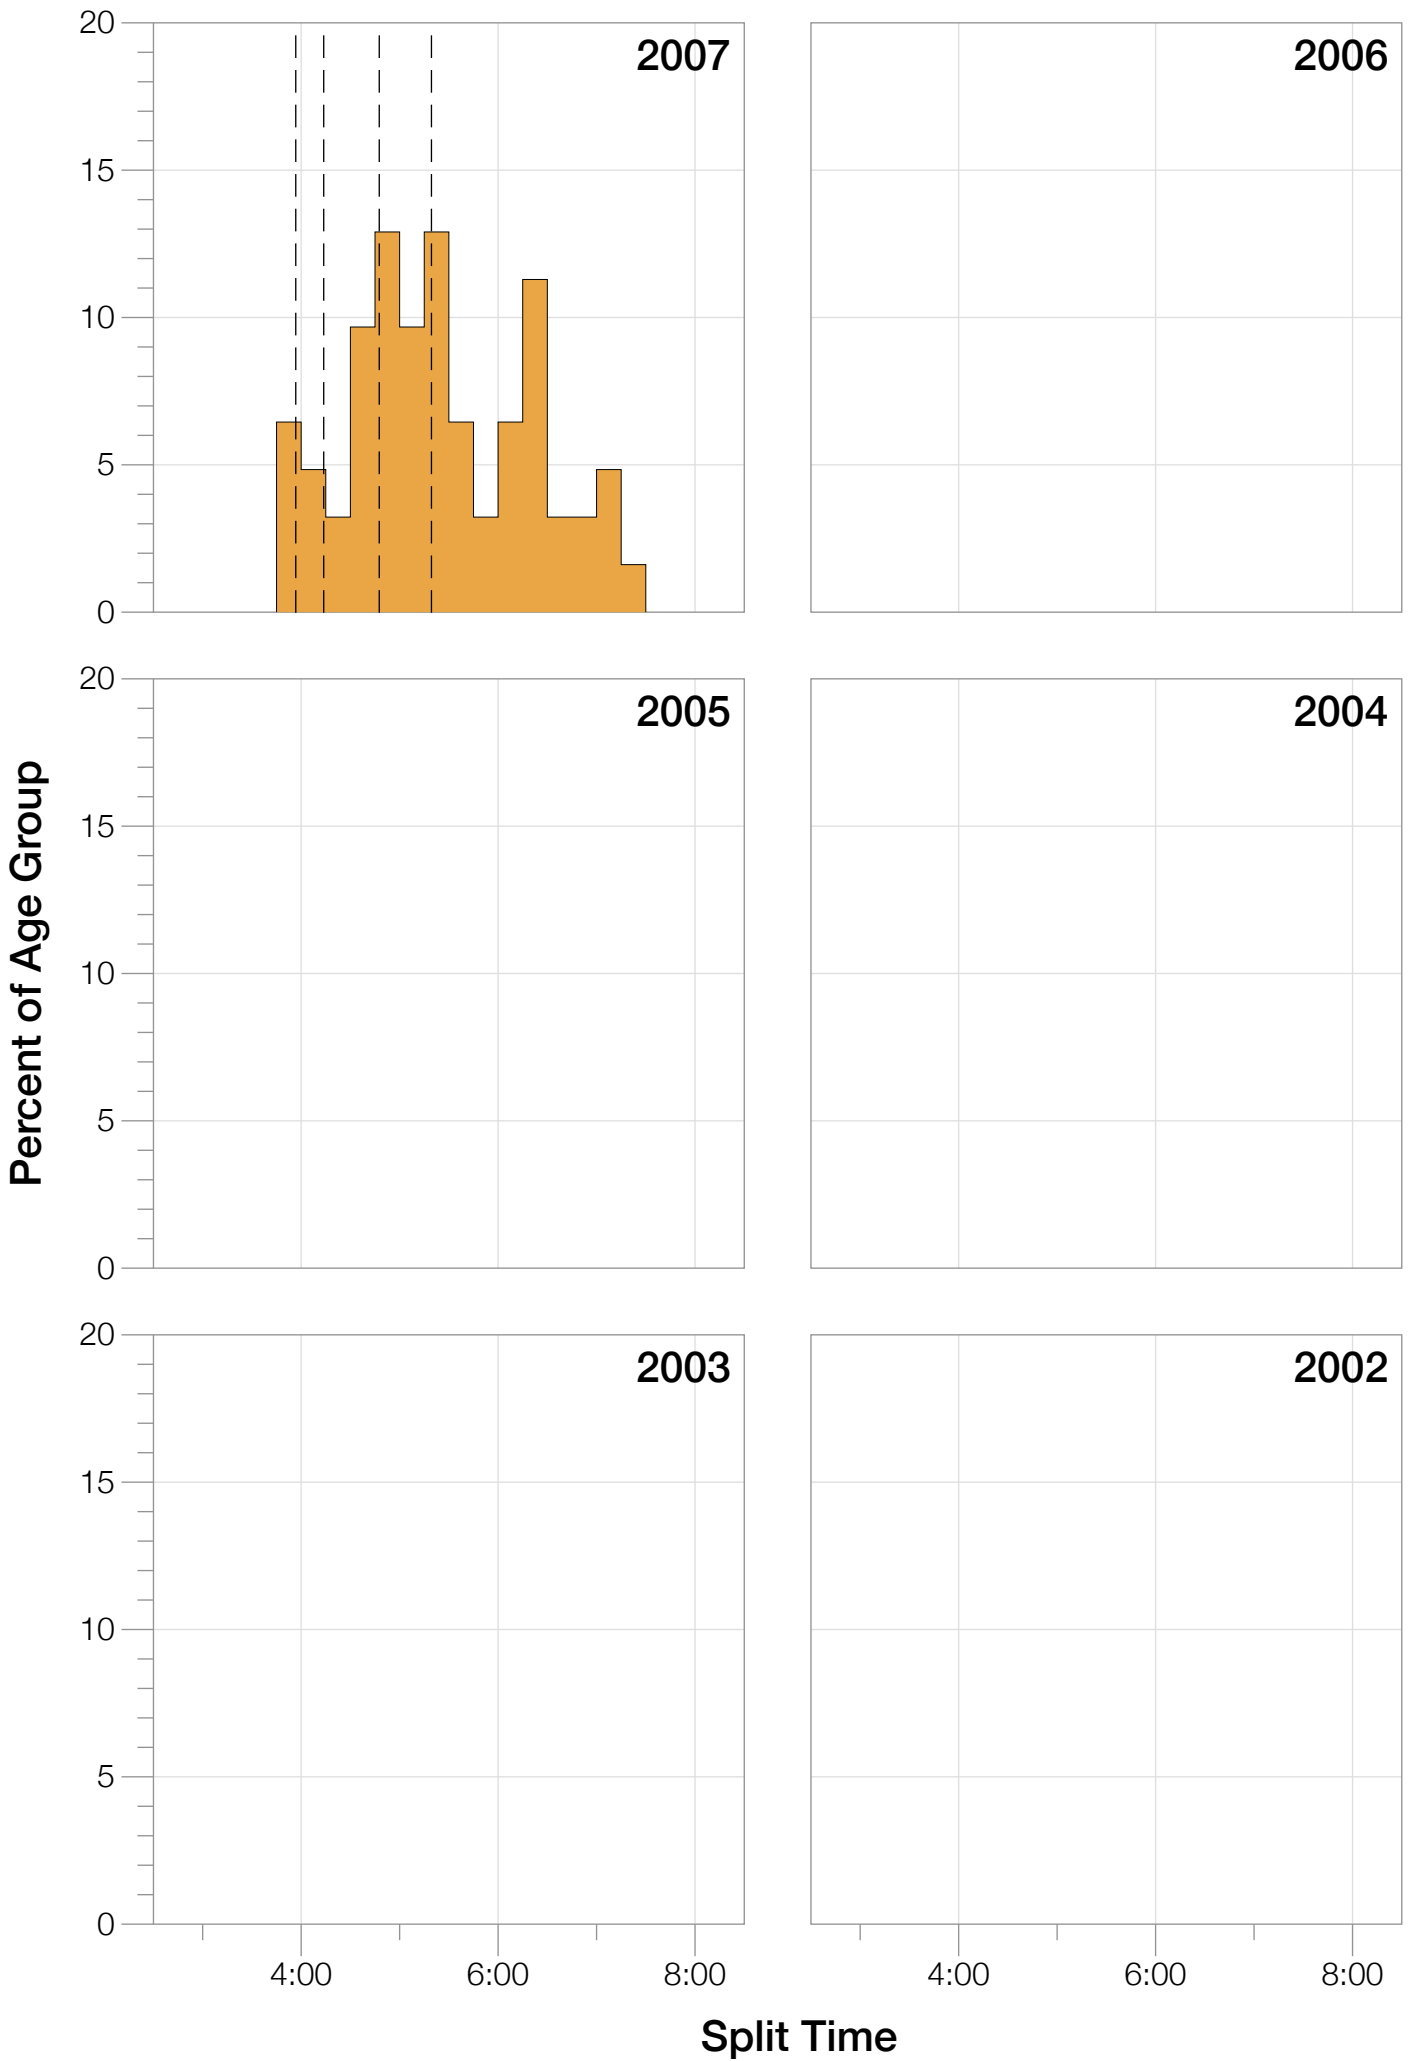

Ironman Louisville F35-39 Stats

F35-39 Summary Statistics

Year	Finishers	F35-39 Finishers	Male Winner's Time	Female Winner's Time	F35-39 Winner's Time
2007	1564	63	8:38:39	9:23:22	11:25:15
2008	1793	73	8:33:58	9:54:17	11:08:32
2010	2155	88	8:29:59	9:33:15	10:25:20
2011	2276	83	8:27:36	9:38:14	10:42:02
2012	2229	93	8:42:44	9:36:27	10:47:53
2013	2348	90	8:21:34	9:29:02	10:21:03
Average	2102	82	8:31:25	9:33:34	9:15:43

F35-39 Swim

F35-39 Swim

F35-39 Bike

F35-39 Bike

F35-39 Run

F35-39 Run

F35-39 Overall

F35-39 Overall

Position	Swim Time	Bike Time	Run Time	Overall Time
Average Male Winner	0:53:09	4:36:32	2:56:49	8:31:25
Average Female Winner	0:54:21	5:15:23	3:18:02	9:33:34
Average 1st Age Grouper	1:06:07	5:35:56	3:57:00	10:48:20
Average 2nd Age Grouper	1:16:49	5:42:53	3:55:15	11:03:09
Average 3rd Age Grouper	1:14:50	5:48:46	4:16:38	11:12:06
Average 4th Age Grouper	1:13:59	5:45:24	4:08:42	11:16:18
Average 5th Age Grouper	1:10:02	6:06:15	4:10:38	11:37:08
Average 6th Age Grouper	1:12:07	6:00:29	4:16:44	11:39:53
Average 7th Age Grouper	1:10:15	6:03:57	4:20:51	11:45:38
Average 8th Age Grouper	1:15:29	6:01:58	4:18:53	11:48:49
Average 9th Age Grouper	1:07:18	6:05:23	4:27:22	11:51:46
Average 10th Age Grouper	1:16:24	6:05:21	4:25:53	11:59:36
Kona Qualifier Average	1:11:28	5:39:24	3:56:07	10:55:45
Top 10 Age Grouper Average	1:12:20	5:55:45	4:13:48	11:30:16