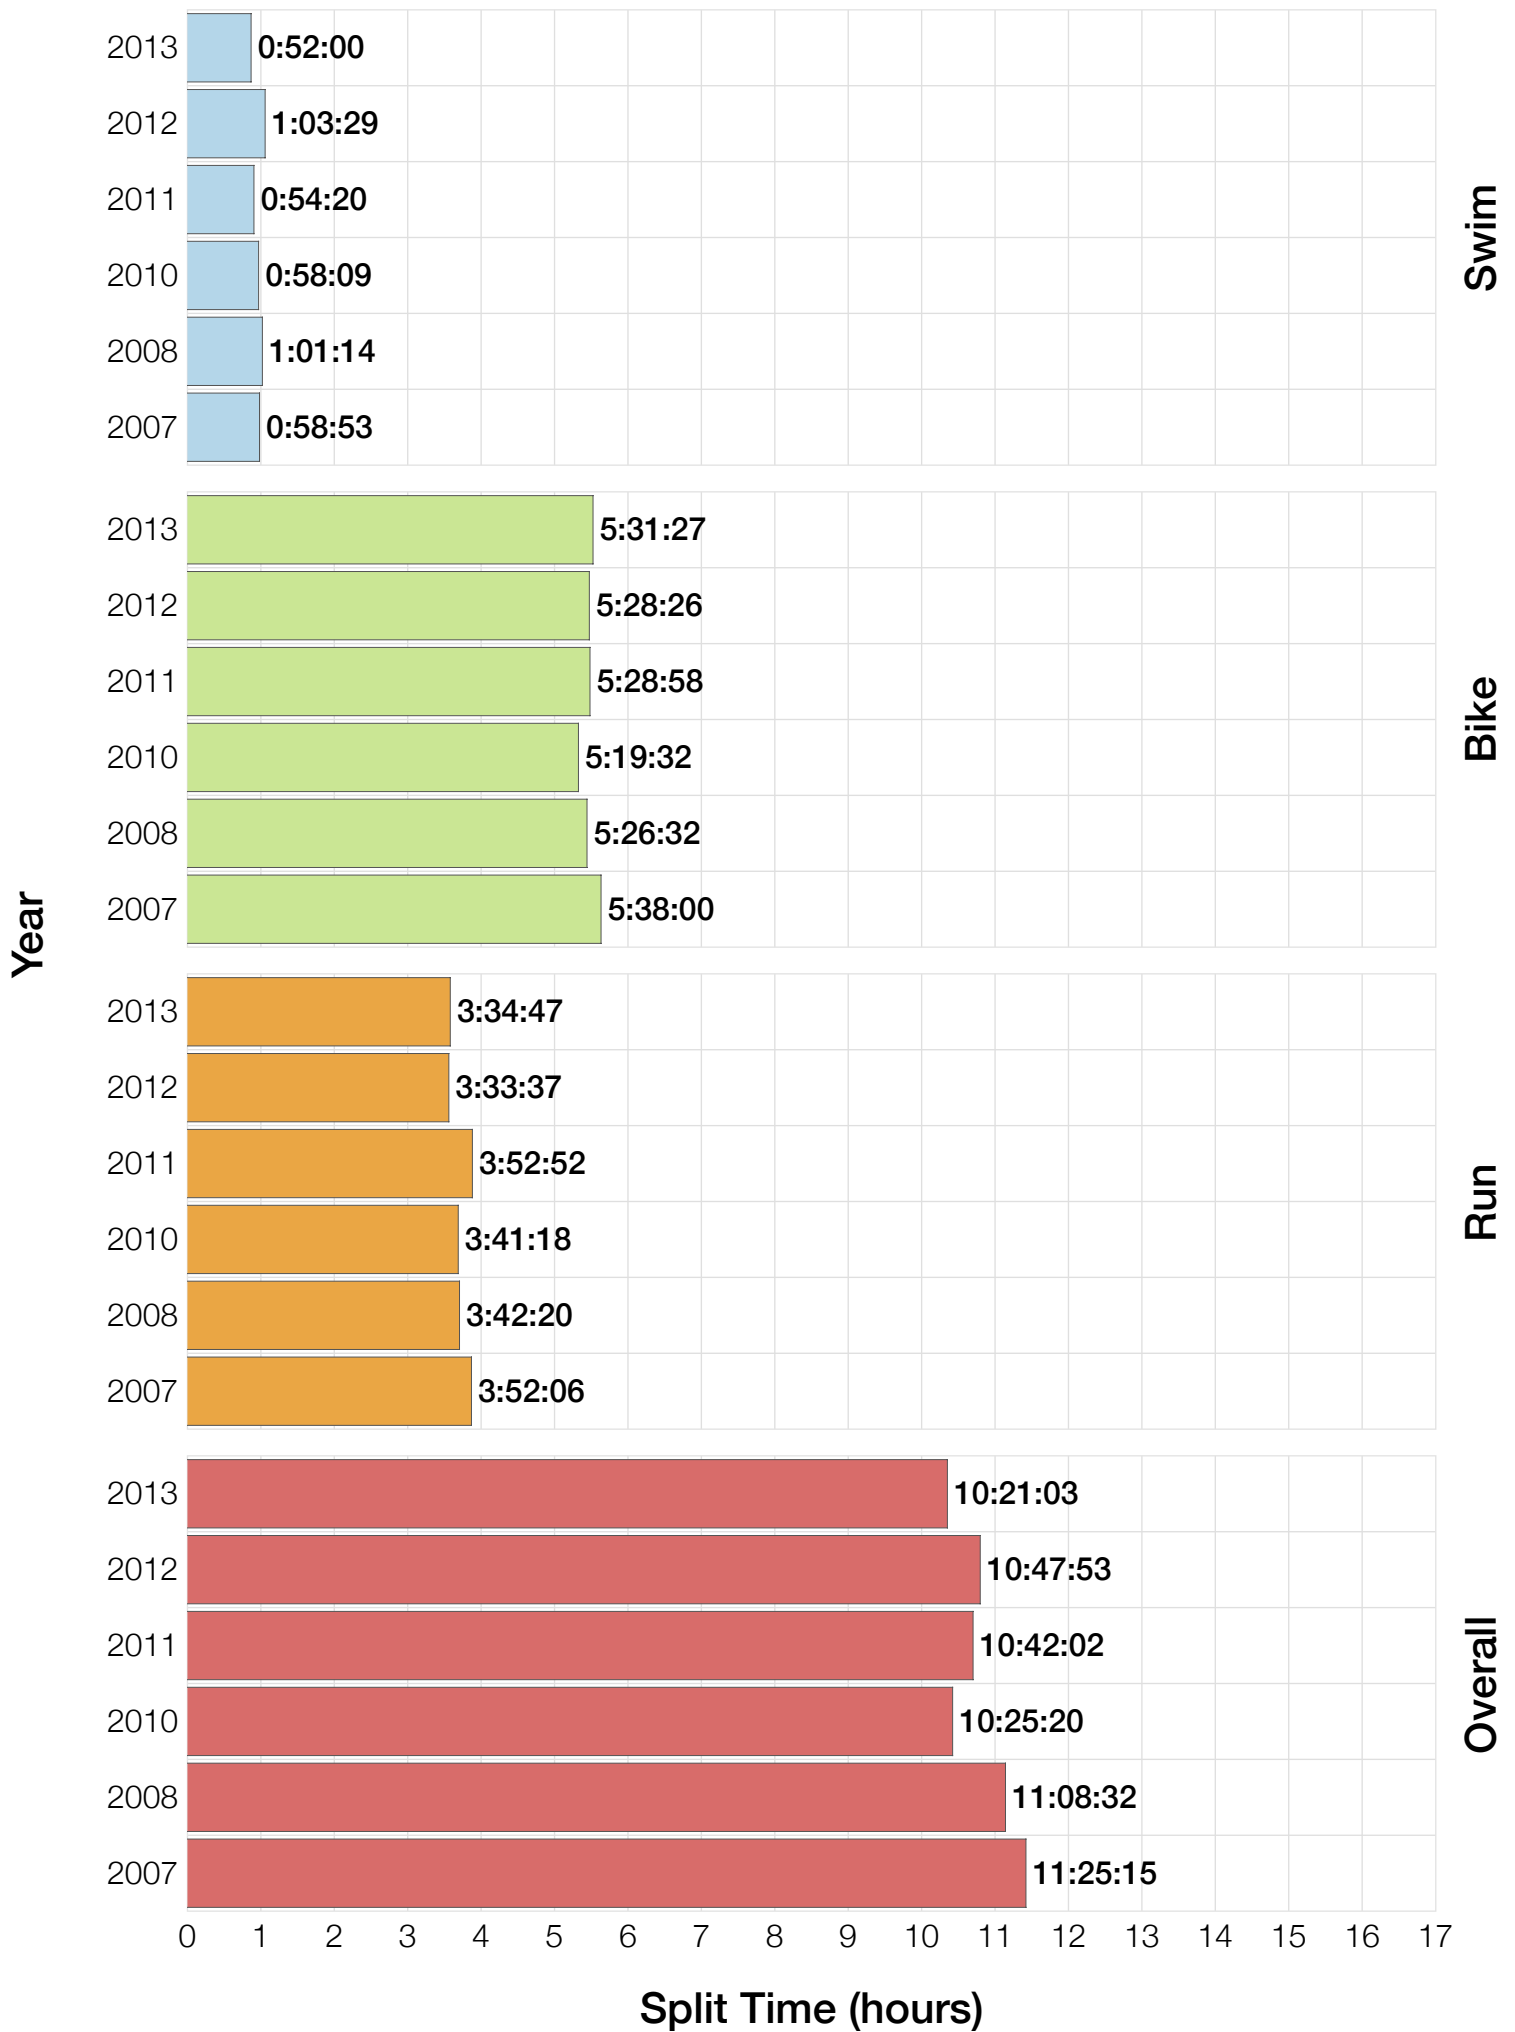

Ironman Louisville F35-39 Stats

F35-39 Summary Statistics

Year	Finishers	F35-39 Finishers	Male Winner's Time	Female Winner's Time	F35-39 Winner's Time
2007	1564	63	8:38:39	9:23:22	11:25:15
2008	1793	73	8:33:58	9:54:17	11:08:32
2010	2155	88	8:29:59	9:33:15	10:25:20
2011	2276	83	8:27:36	9:38:14	10:42:02
2012	2229	93	8:42:44	9:36:27	10:47:53
2013	2348	90	8:21:34	9:29:02	10:21:03
Average	2102	82	8:31:25	9:33:34	9:15:43

F35-39 Swim

F35-39 Swim

F35-39 Bike

F35-39 Bike

F35-39 Run

F35-39 Run

F35-39 Overall

F35-39 Overall

F35-39 Fastest Splits

F35-39 Median Splits

F35-39 Slowest Splits

F35-39 Top 30 Finishing Splits

Estimated Kona Slot Average Finishing Time Finishing Time

F35-39 Top 10 and Kona Times and Splits

Summary Statistics

Position	Swim Time	Bike Time	Run Time	Overall Time
Average Male Winner	0:53:09	4:36:32	2:56:49	8:31:25
Average Female Winner	0:54:21	5:15:23	3:18:02	9:33:34
Average 1st Age Grouper	1:06:07	5:35:56	3:57:00	10:48:20
Average 2nd Age Grouper	1:16:49	5:42:53	3:55:15	11:03:09
Average 3rd Age Grouper	1:14:50	5:48:46	4:16:38	11:12:06
Average 4th Age Grouper	1:13:59	5:45:24	4:08:42	11:16:18
Average 5th Age Grouper	1:10:02	6:06:15	4:10:38	11:37:08
Average 6th Age Grouper	1:12:07	6:00:29	4:16:44	11:39:53
Average 7th Age Grouper	1:10:15	6:03:57	4:20:51	11:45:38
Average 8th Age Grouper	1:15:29	6:01:58	4:18:53	11:48:49
Average 9th Age Grouper	1:07:18	6:05:23	4:27:22	11:51:46
Average 10th Age Grouper	1:16:24	6:05:21	4:25:53	11:59:36
Kona Qualifier Average	1:11:28	5:39:24	3:56:07	10:55:45
Top 10 Age Grouper Average	1:12:20	5:55:45	4:13:48	11:30:16