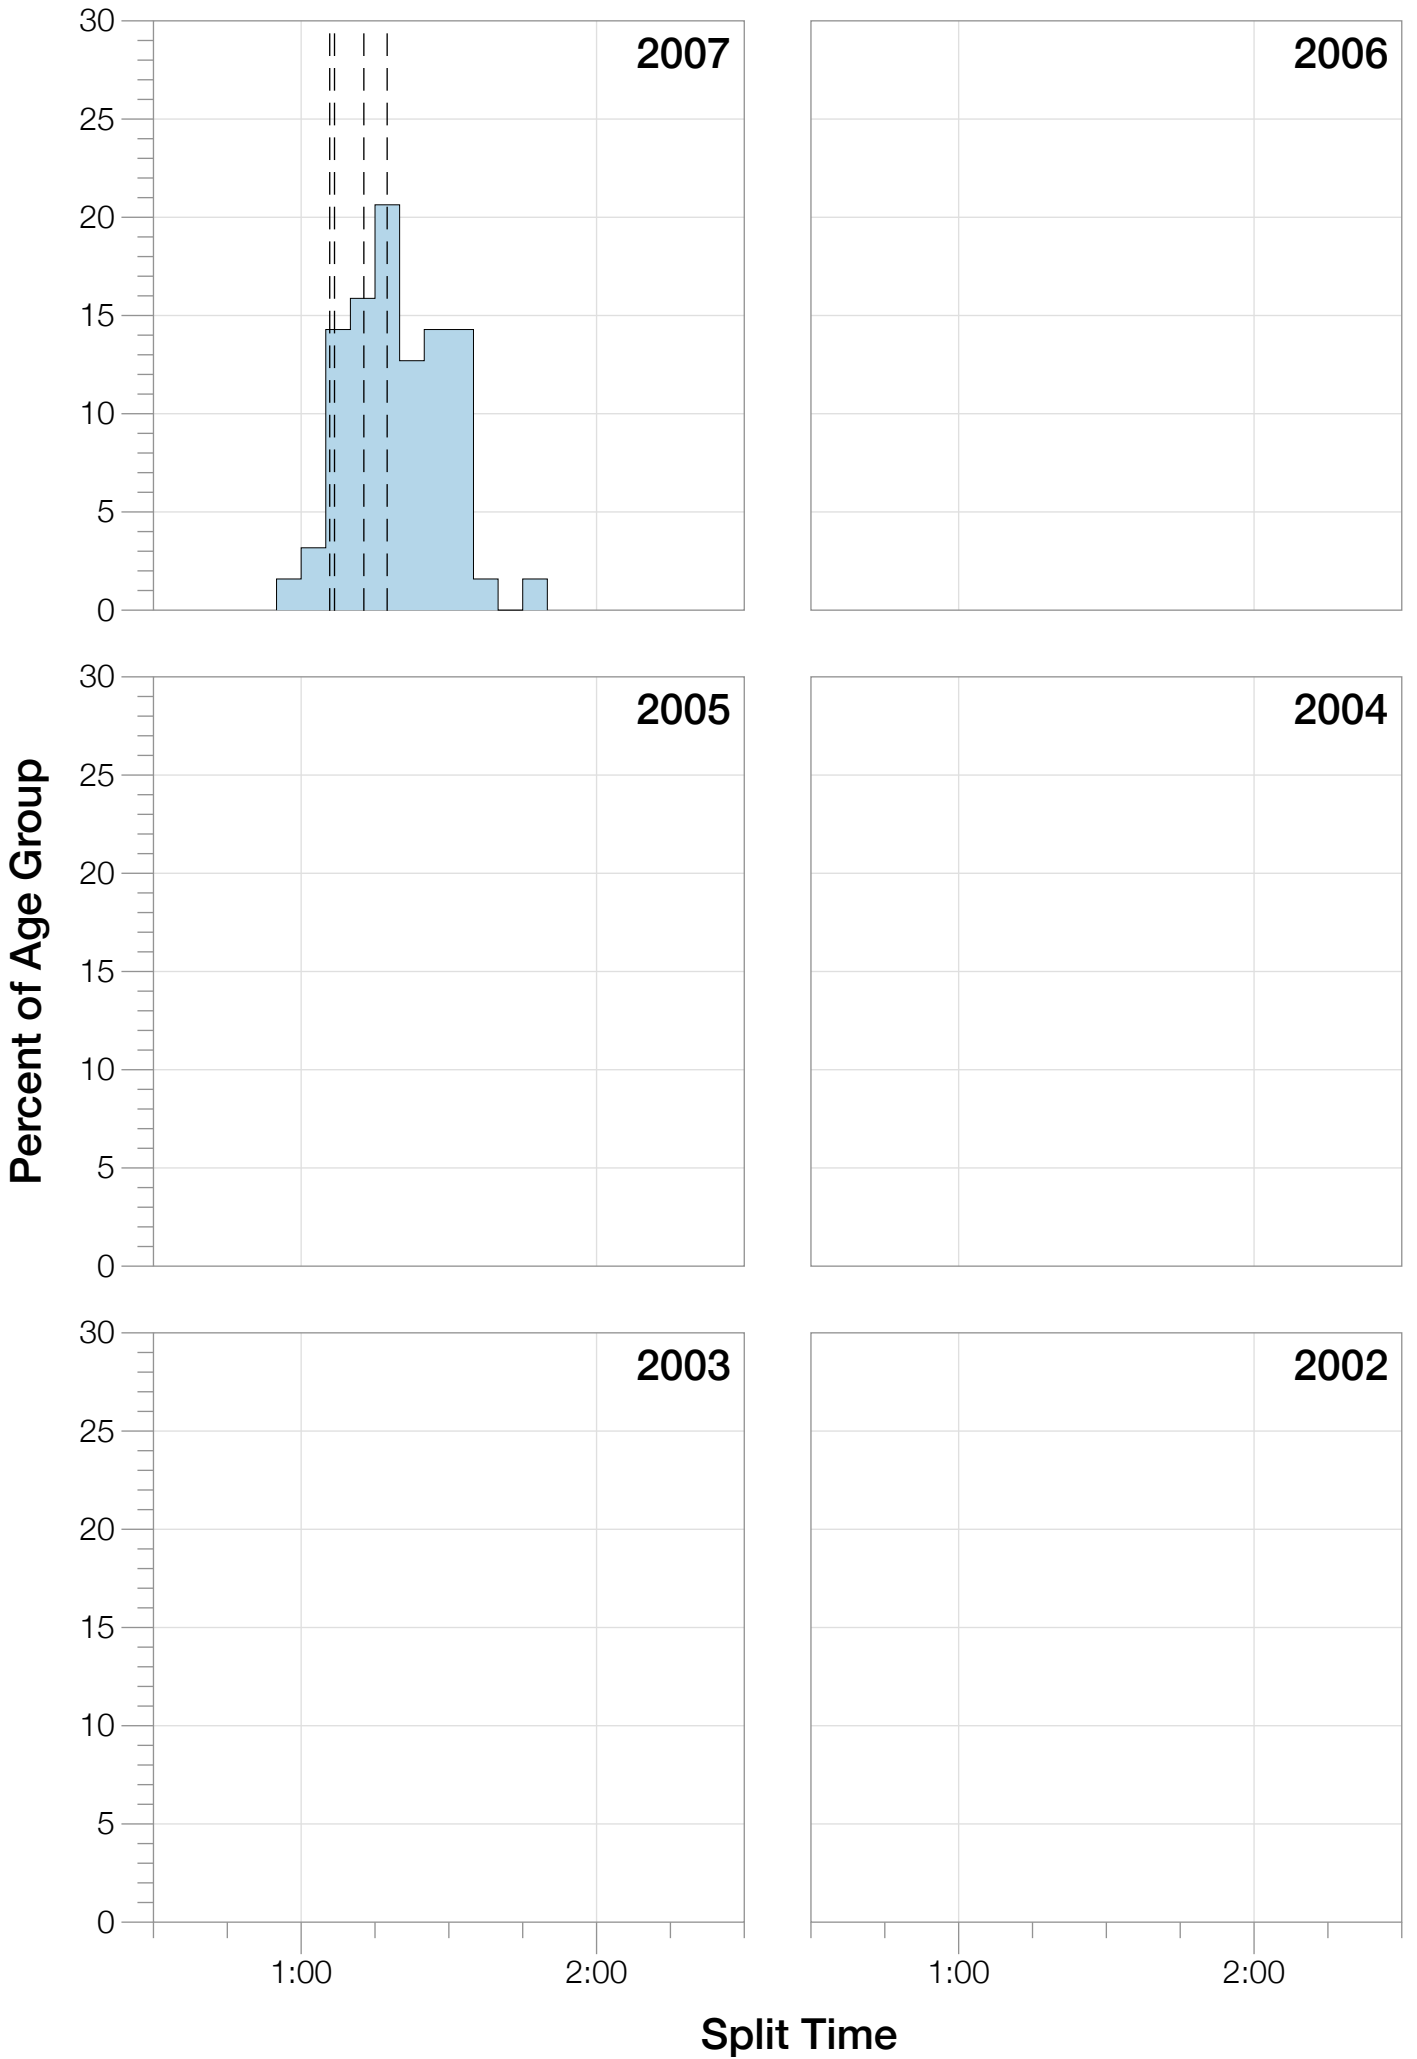

F35-39 Swim