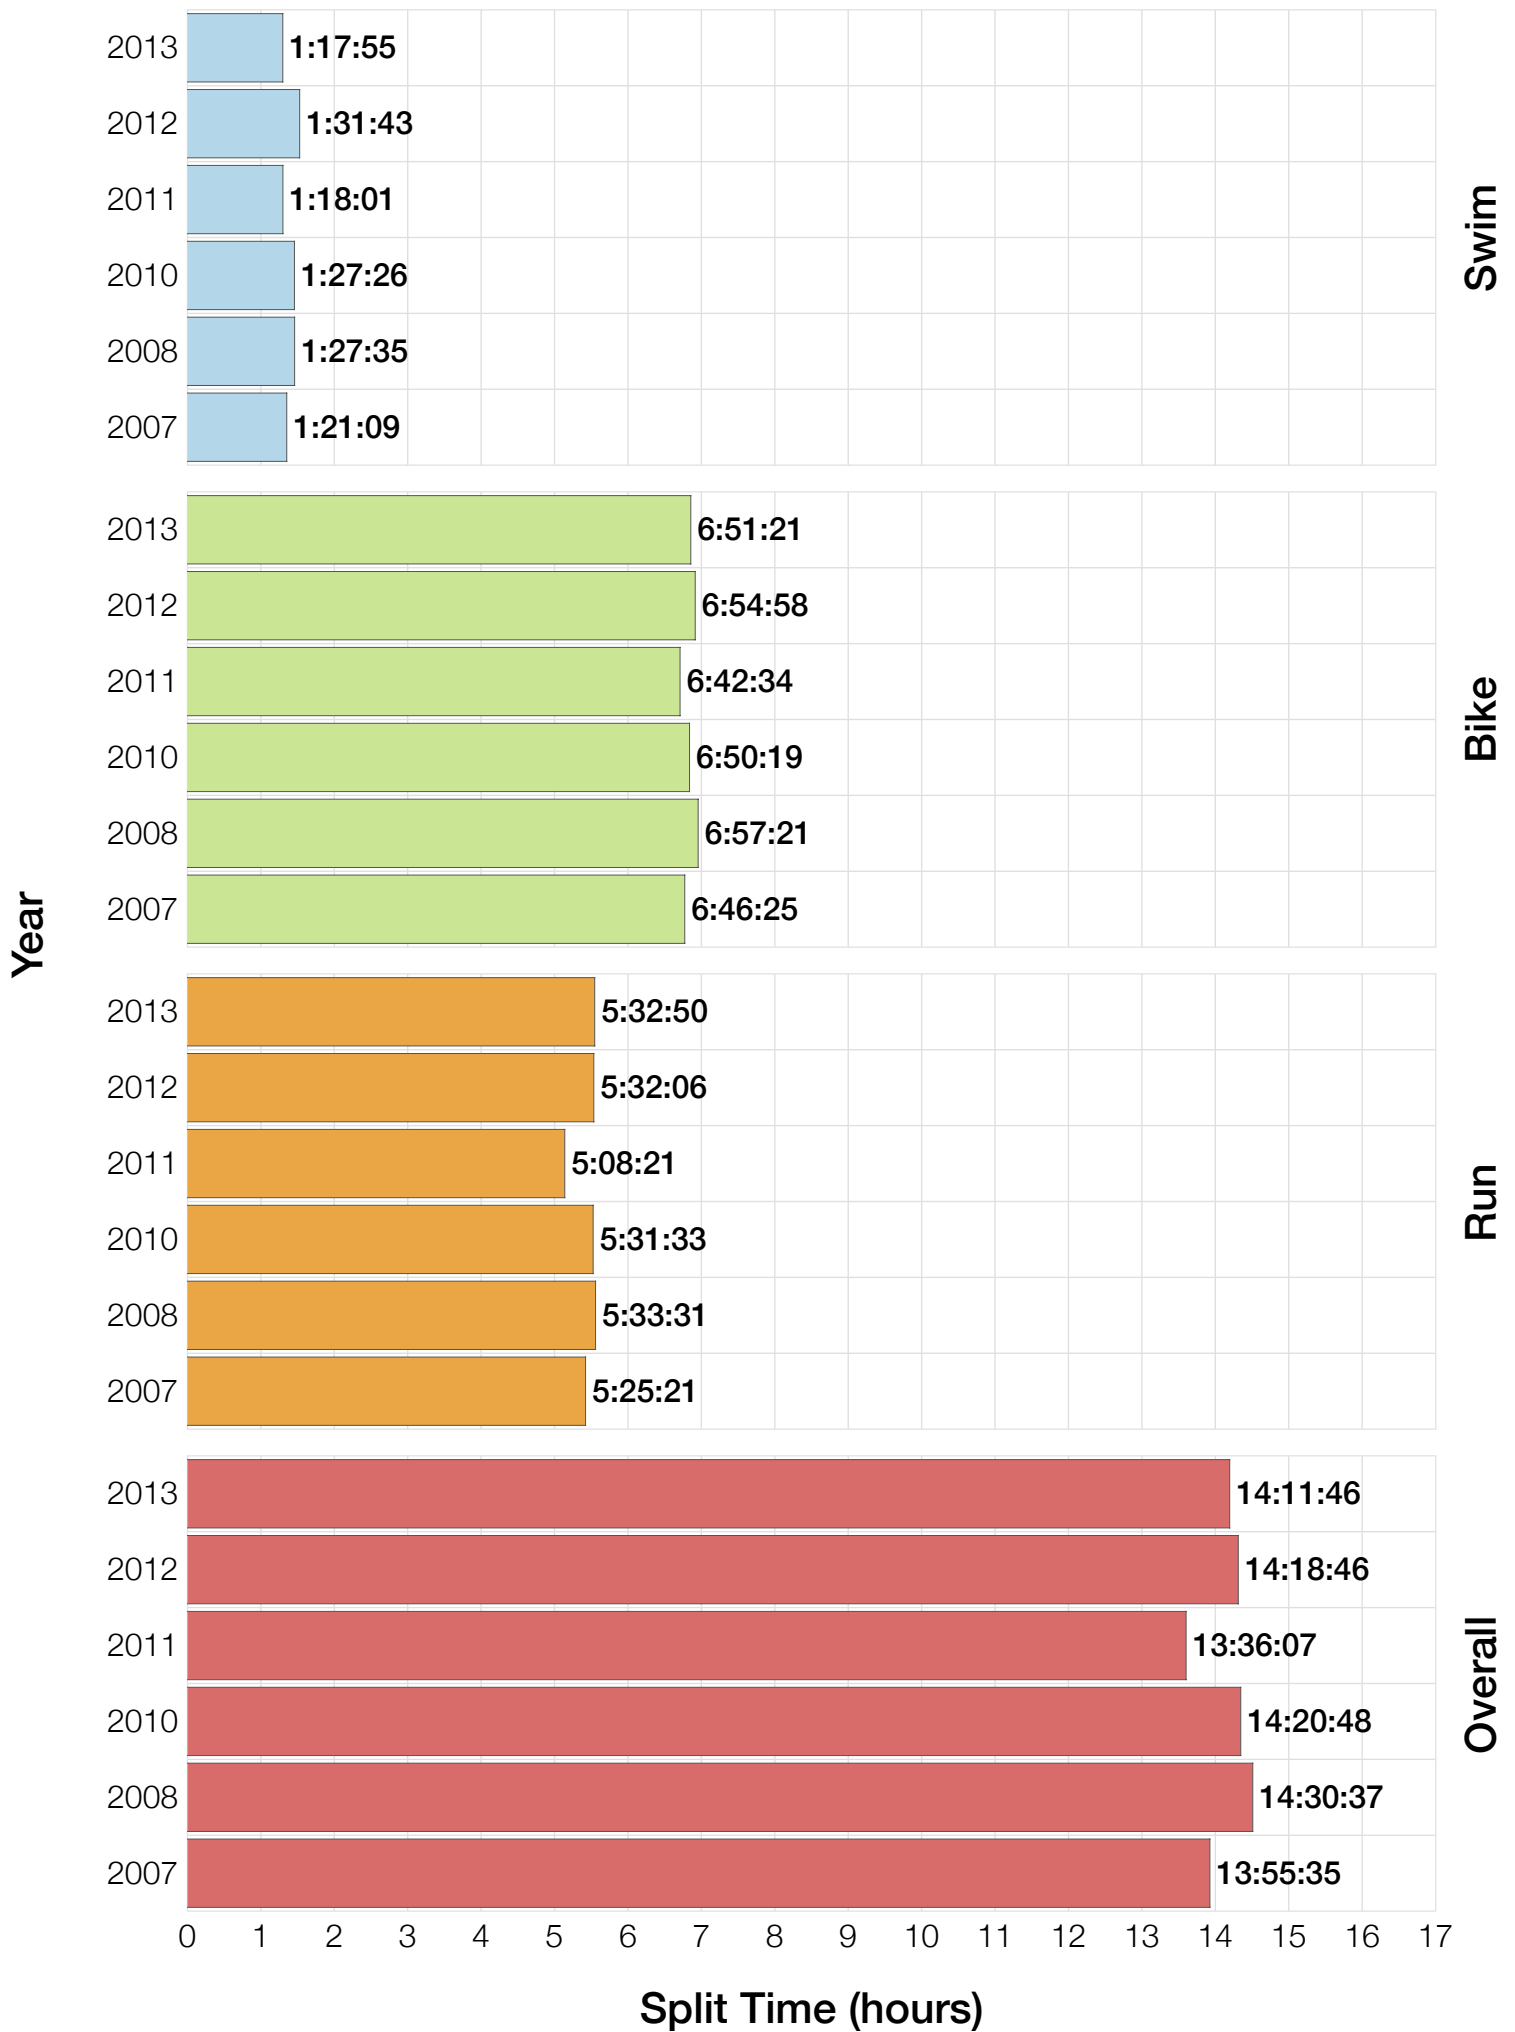

F40-44 Median Splits