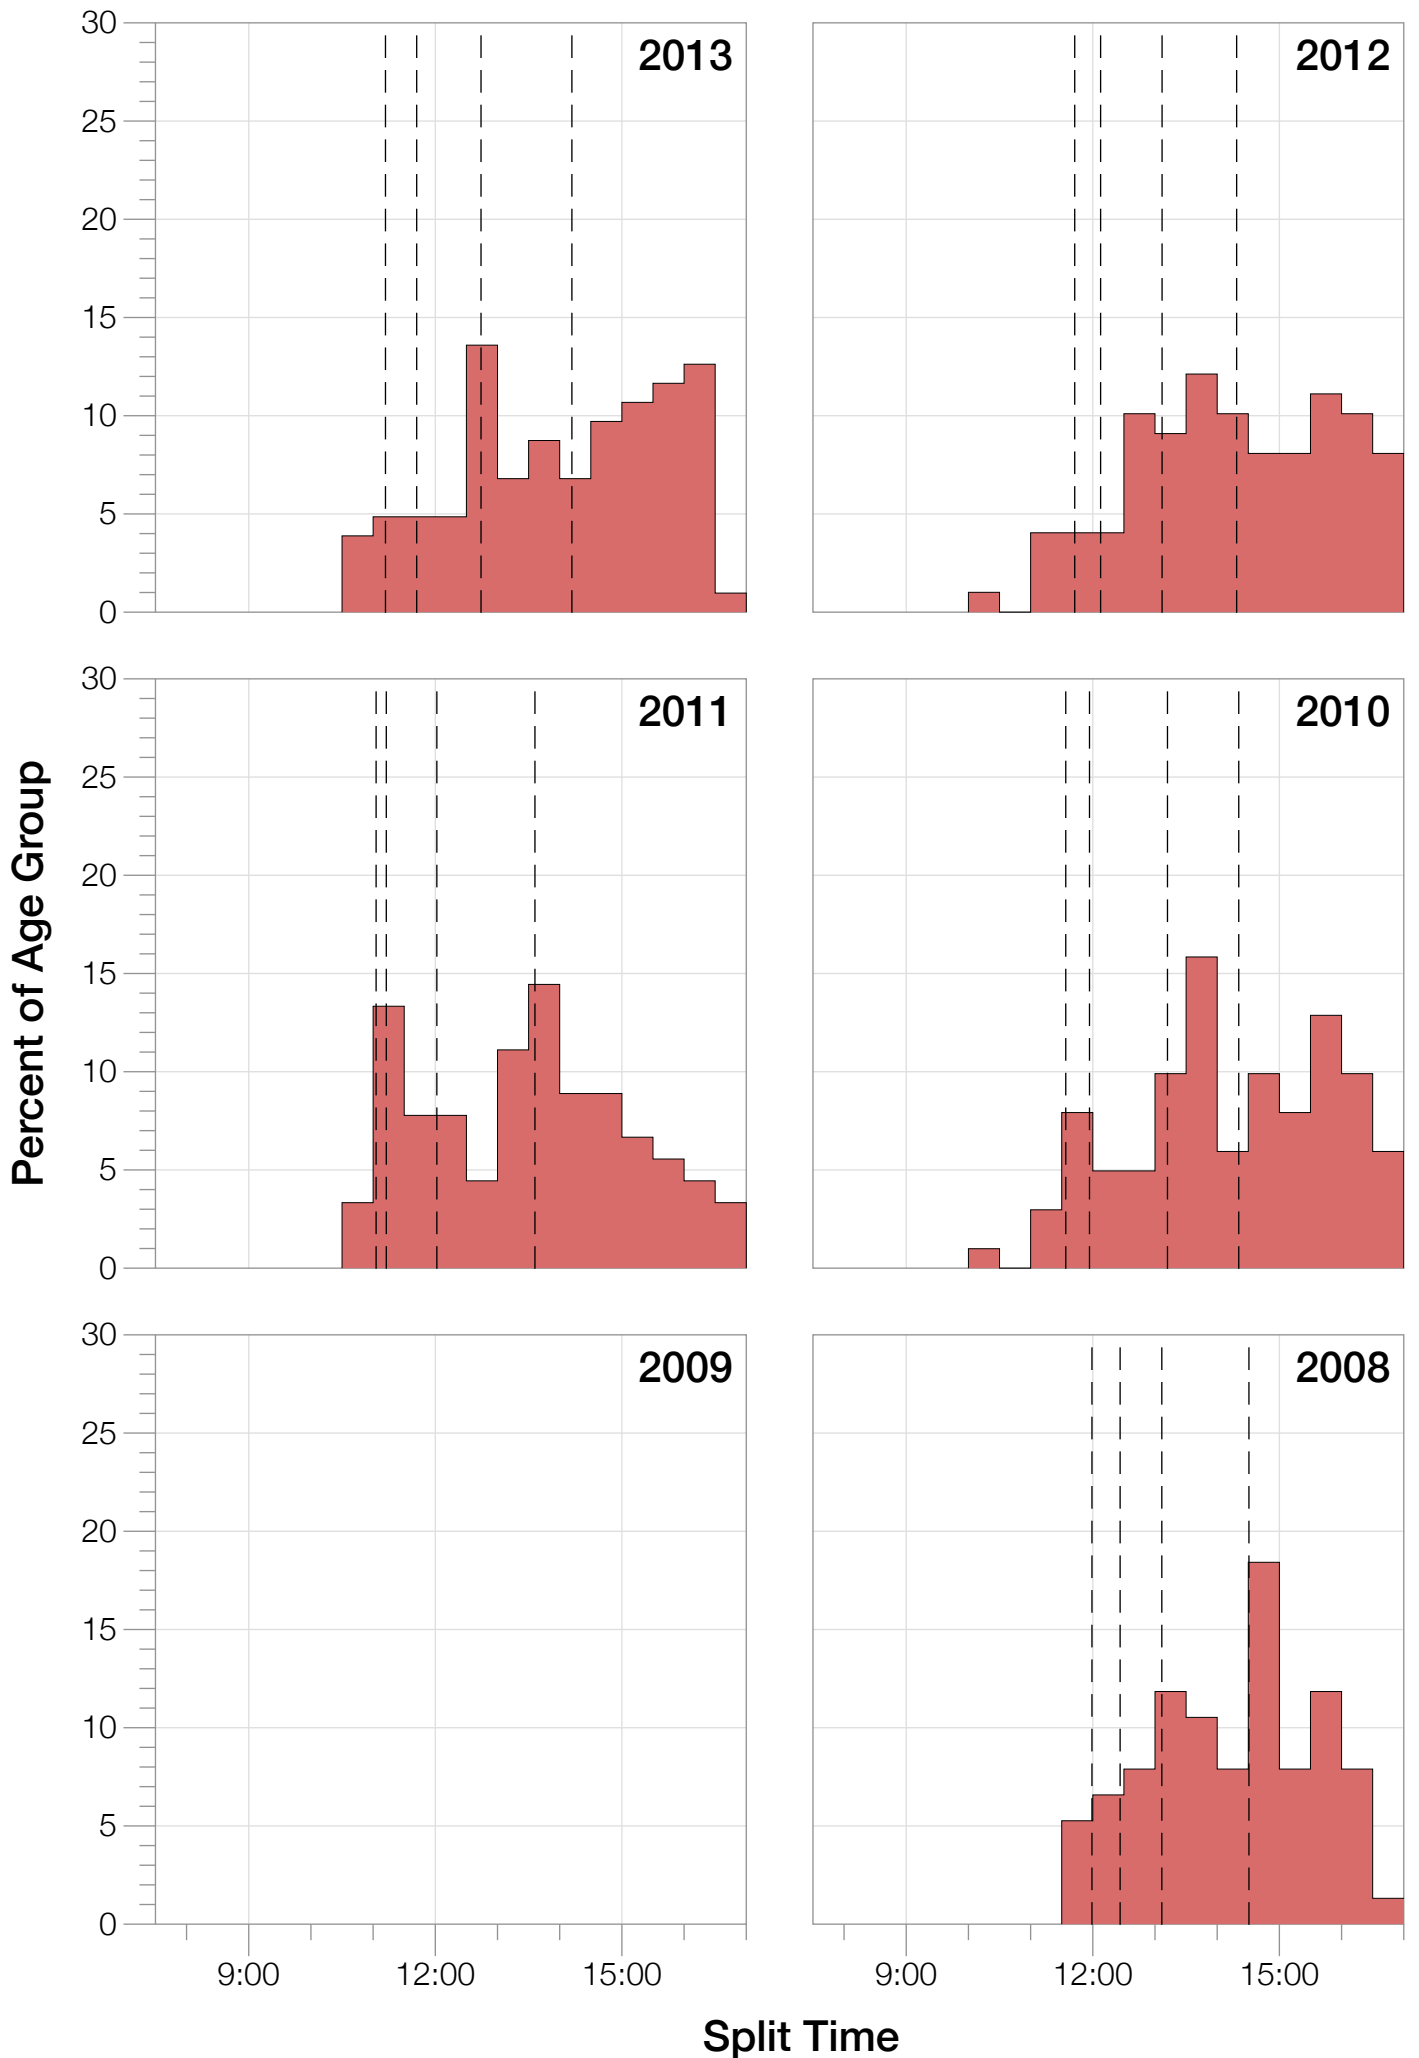

Ironman Louisville

F40-44 Stats

F40-44 Summary Statistics

Year	Finishers	F40-44 Finishers	Male Winner's Time	Female Winner's Time	F40-44 Winner's Time
2007	1564	75	8:38:39	9:23:22	11:11:59
2008	1793	76	8:33:58	9:54:17	11:37:24
2010	2155	101	8:29:59	9:33:15	10:13:53
2011	2276	90	8:27:36	9:38:14	10:32:35
2012	2229	99	8:42:44	9:36:27	10:25:09
2013	2348	103	8:21:34	9:29:02	10:41:04
Average	2102	91	8:31:25	9:33:34	9:14:34

F40-44 Swim

F40-44 Swim

F40-44 Bike

F40-44 Bike

F40-44 Run

F40-44 Run

F40-44 Overall

F40-44 Overall

F40-44 Fastest Splits

F40-44 Median Splits

F40-44 Slowest Splits

F40-44 Top 30 Finishing Splits

Estimated Kona Slot Average Finishing Time Finishing Time

F40-44 Top 10 and Kona Times and Splits

Summary Statistics

Position	Swim Time	Bike Time	Run Time	Overall Time
Average Male Winner	0:53:09	4:36:32	2:56:49	8:31:25
Average Female Winner	0:54:21	5:15:23	3:18:02	9:33:34
Average 1st Age Grouper	1:10:55	5:46:44	3:40:54	10:47:00
Average 2nd Age Grouper	1:10:37	5:45:04	4:05:49	11:10:34
Average 3rd Age Grouper	1:06:39	5:53:18	4:06:35	11:15:32
Average 4th Age Grouper	1:13:46	5:53:59	4:03:37	11:20:22
Average 5th Age Grouper	1:12:51	5:59:10	4:04:52	11:27:42
Average 6th Age Grouper	1:14:03	6:00:17	4:11:29	11:35:50
Average 7th Age Grouper	1:14:03	5:55:24	4:20:46	11:41:05
Average 8th Age Grouper	1:20:53	5:53:55	4:19:51	11:46:14
Average 9th Age Grouper	1:15:58	5:54:35	4:29:11	11:49:44
Average 10th Age Grouper	1:12:43	5:59:21	4:32:03	11:54:55
Kona Qualifier Average	1:10:46	5:45:54	3:53:21	10:58:47
Top 10 Age Grouper Average	1:13:15	5:54:11	4:11:31	11:28:54