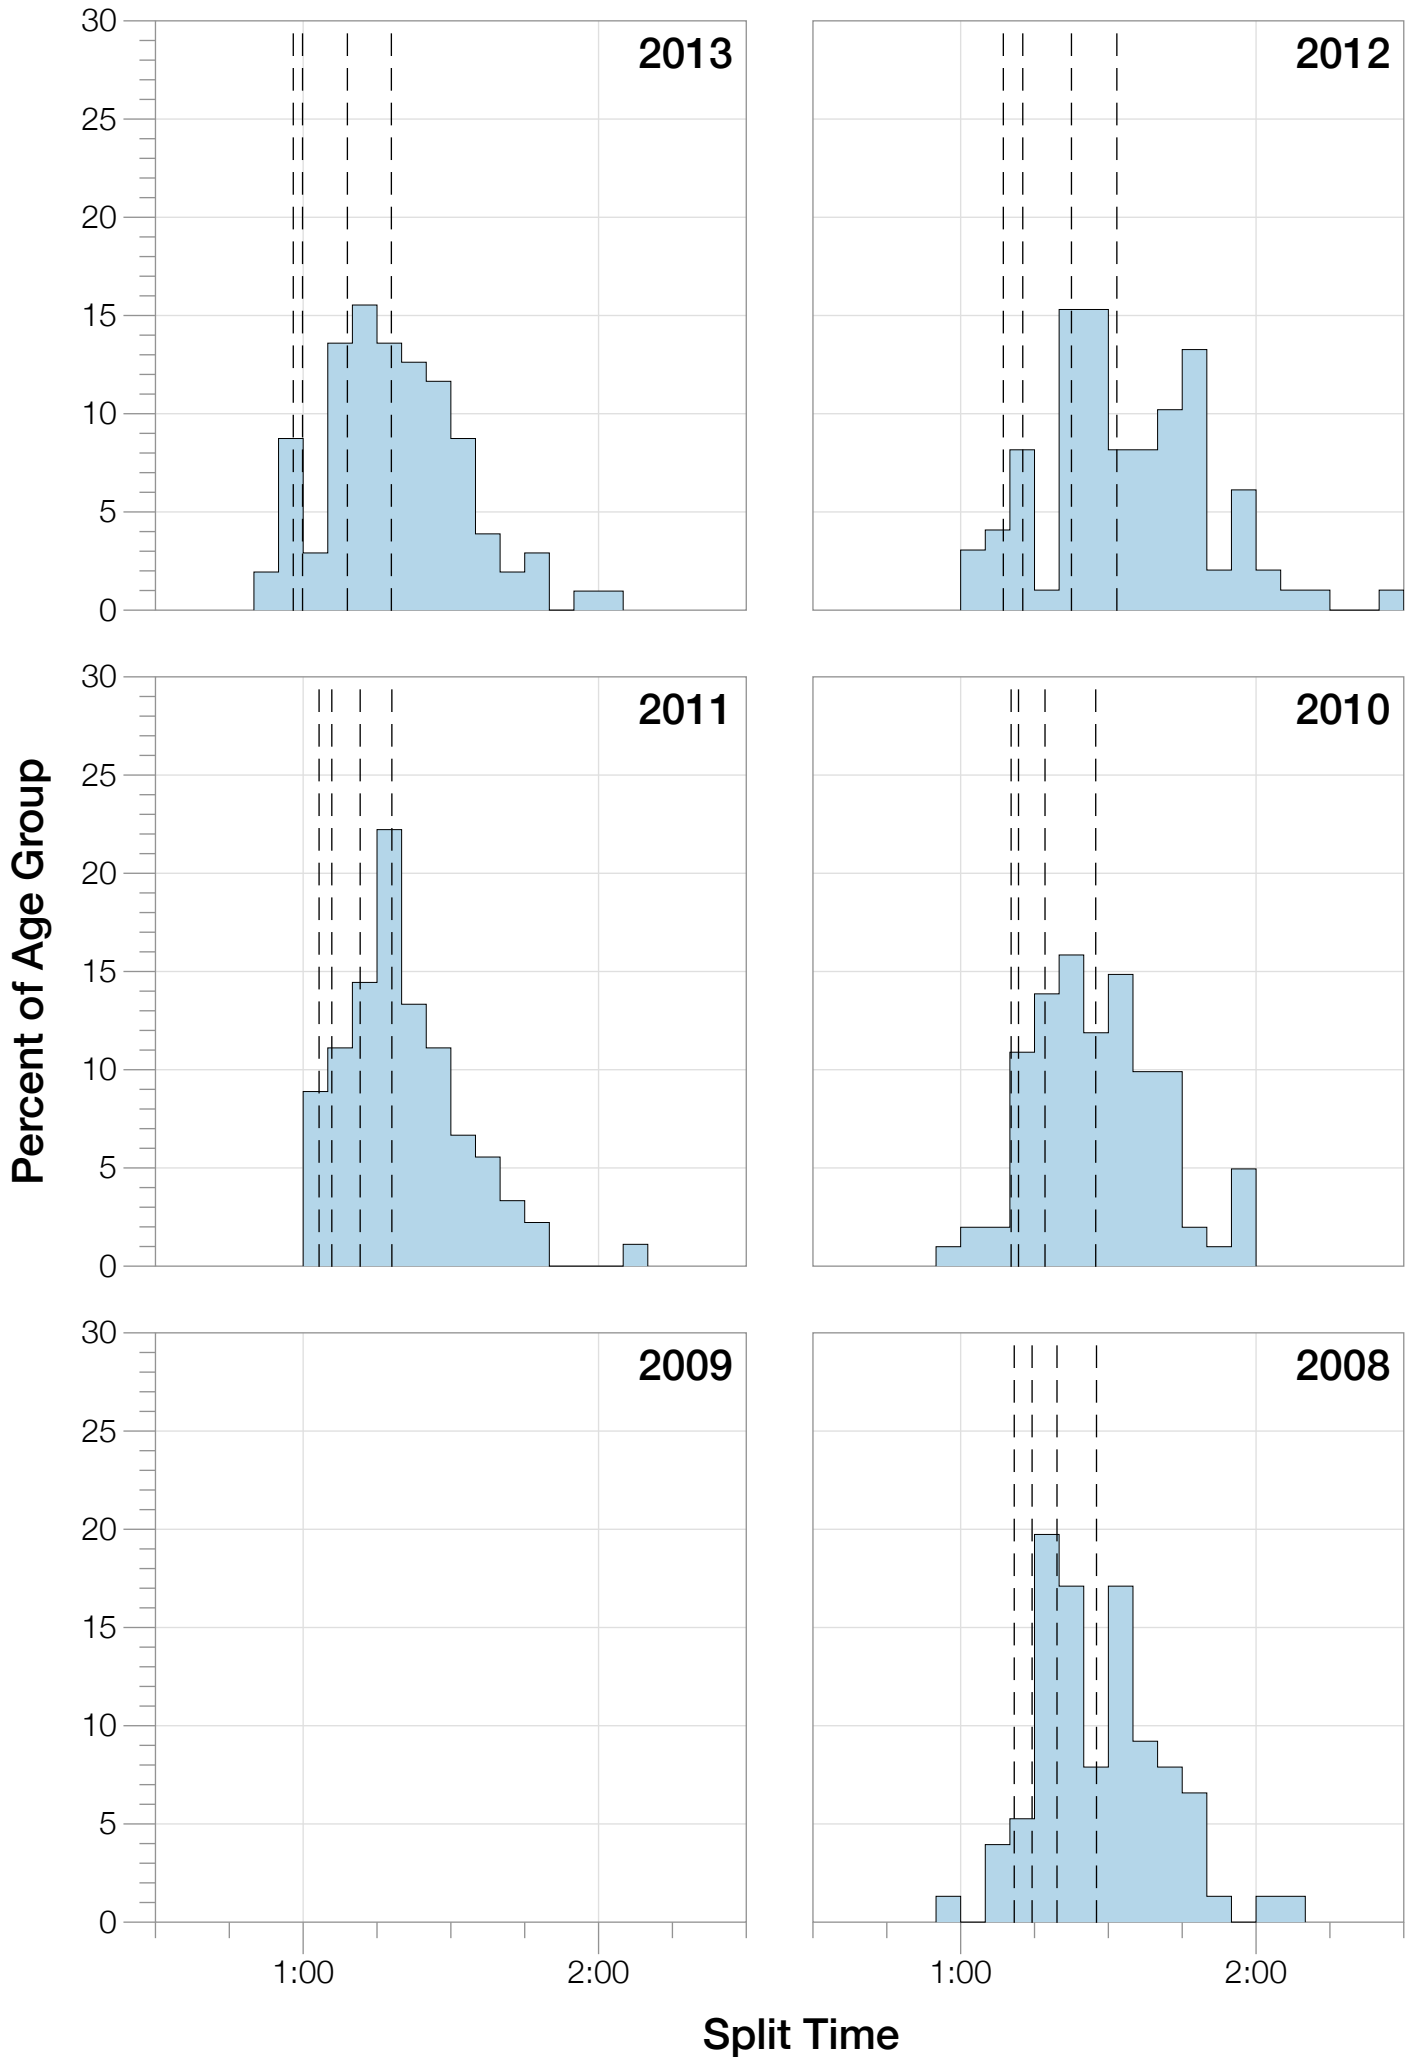

F40-44 Swim