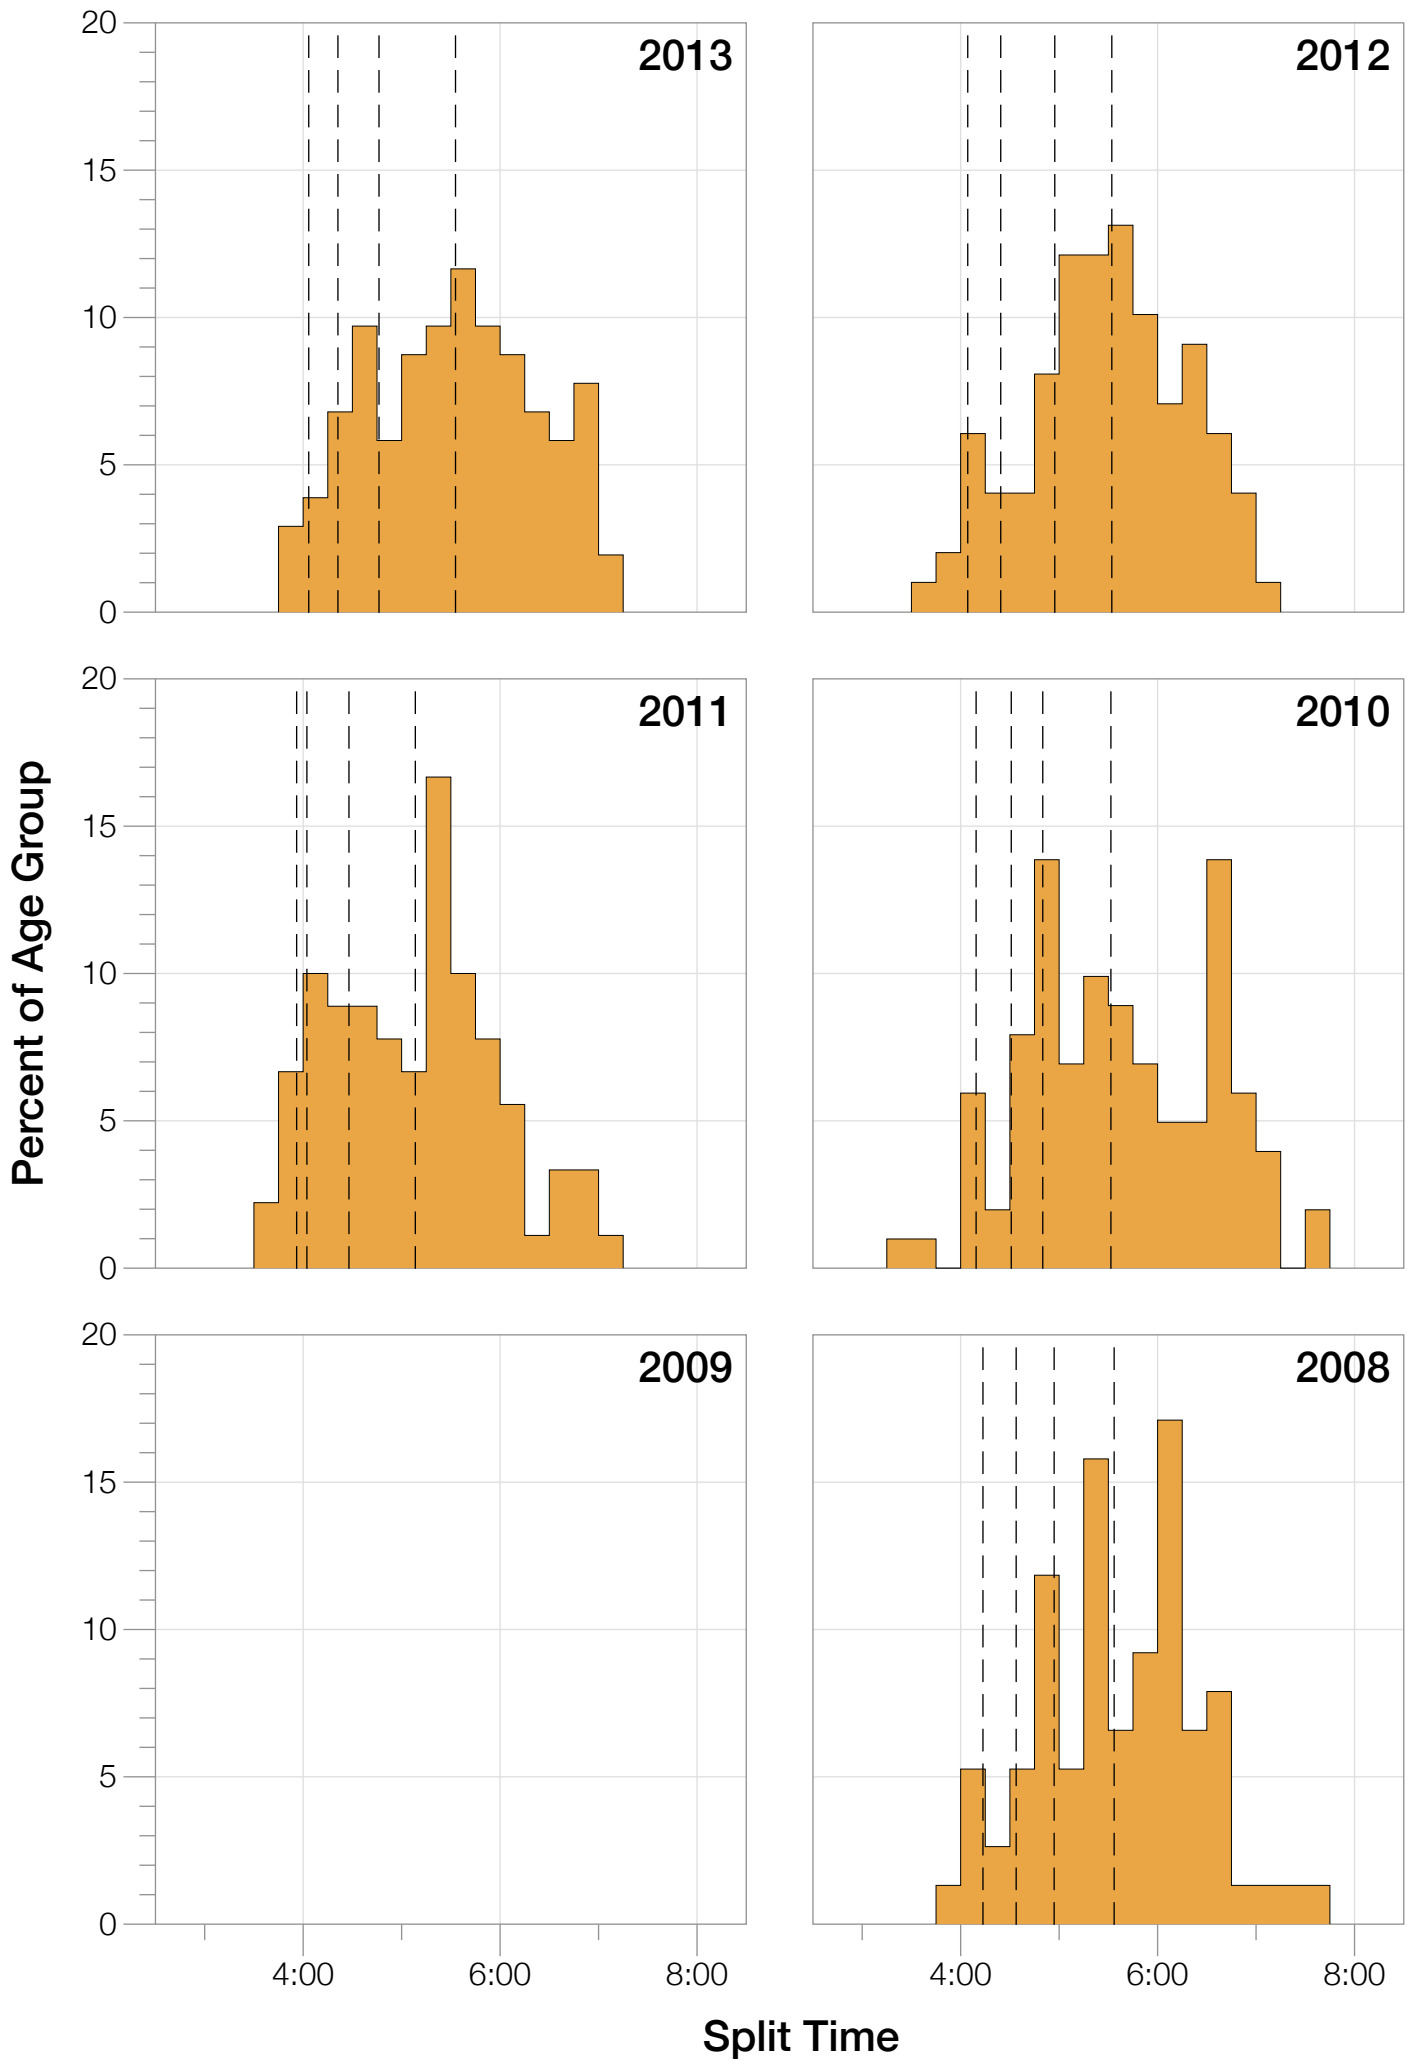

Ironman Louisville

F40-44 Stats

F40-44 Summary Statistics

Year	Finishers	F40-44 Finishers	Male Winner's Time	Female Winner's Time	F40-44 Winner's Time
2007	1564	75	8:38:39	9:23:22	11:11:59
2008	1793	76	8:33:58	9:54:17	11:37:24
2010	2155	101	8:29:59	9:33:15	10:13:53
2011	2276	90	8:27:36	9:38:14	10:32:35
2012	2229	99	8:42:44	9:36:27	10:25:09
2013	2348	103	8:21:34	9:29:02	10:41:04
Average	2102	91	8:31:25	9:33:34	9:14:34

F40-44 Swim

F40-44 Swim

F40-44 Bike

F40-44 Bike

F40-44 Run

F40-44 Run

F40-44 Overall

F40-44 Overall

F40-44 Fastest Splits

F40-44 Median Splits

F40-44 Slowest Splits

F40-44 Top 30 Finishing Splits

Estimated Kona Slot Average Finishing Time Finishing Time

F40-44 Top 10 and Kona Times and Splits

Summary Statistics

Position	Swim Time	Bike Time	Run Time	Overall Time
Average Male Winner	0:53:09	4:36:32	2:56:49	8:31:25
Average Female Winner	0:54:21	5:15:23	3:18:02	9:33:34
Average 1st Age Grouper	1:10:55	5:46:44	3:40:54	10:47:00
Average 2nd Age Grouper	1:10:37	5:45:04	4:05:49	11:10:34
Average 3rd Age Grouper	1:06:39	5:53:18	4:06:35	11:15:32
Average 4th Age Grouper	1:13:46	5:53:59	4:03:37	11:20:22
Average 5th Age Grouper	1:12:51	5:59:10	4:04:52	11:27:42
Average 6th Age Grouper	1:14:03	6:00:17	4:11:29	11:35:50
Average 7th Age Grouper	1:14:03	5:55:24	4:20:46	11:41:05
Average 8th Age Grouper	1:20:53	5:53:55	4:19:51	11:46:14
Average 9th Age Grouper	1:15:58	5:54:35	4:29:11	11:49:44
Average 10th Age Grouper	1:12:43	5:59:21	4:32:03	11:54:55
Kona Qualifier Average	1:10:46	5:45:54	3:53:21	10:58:47
Top 10 Age Grouper Average	1:13:15	5:54:11	4:11:31	11:28:54