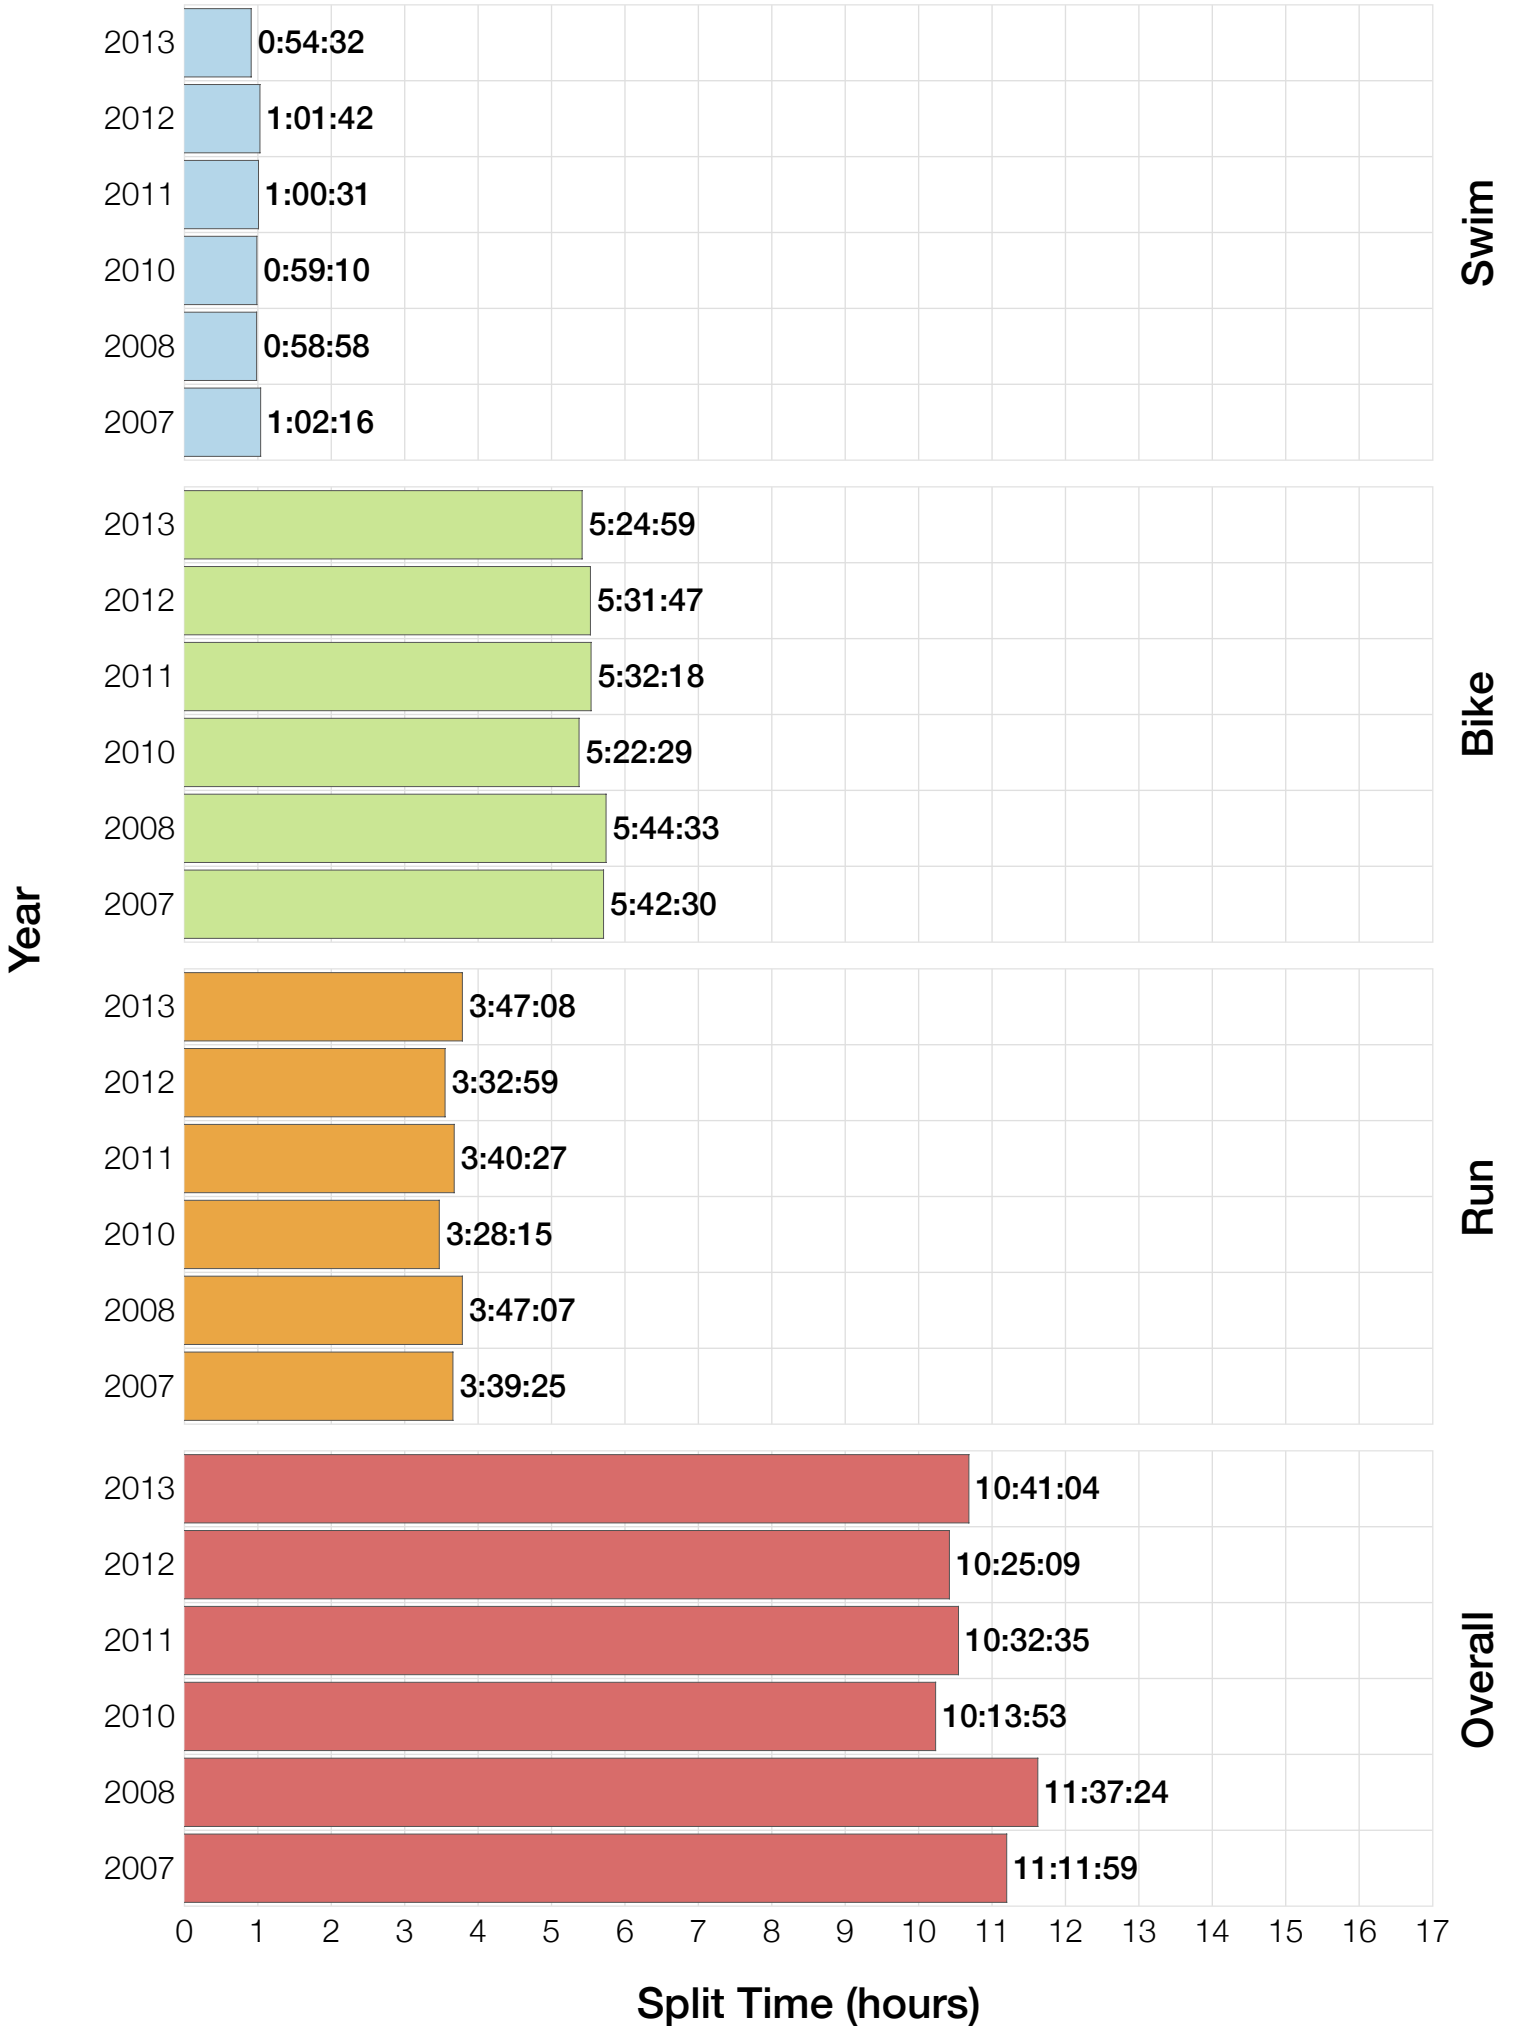

F40-44 Fastest Splits