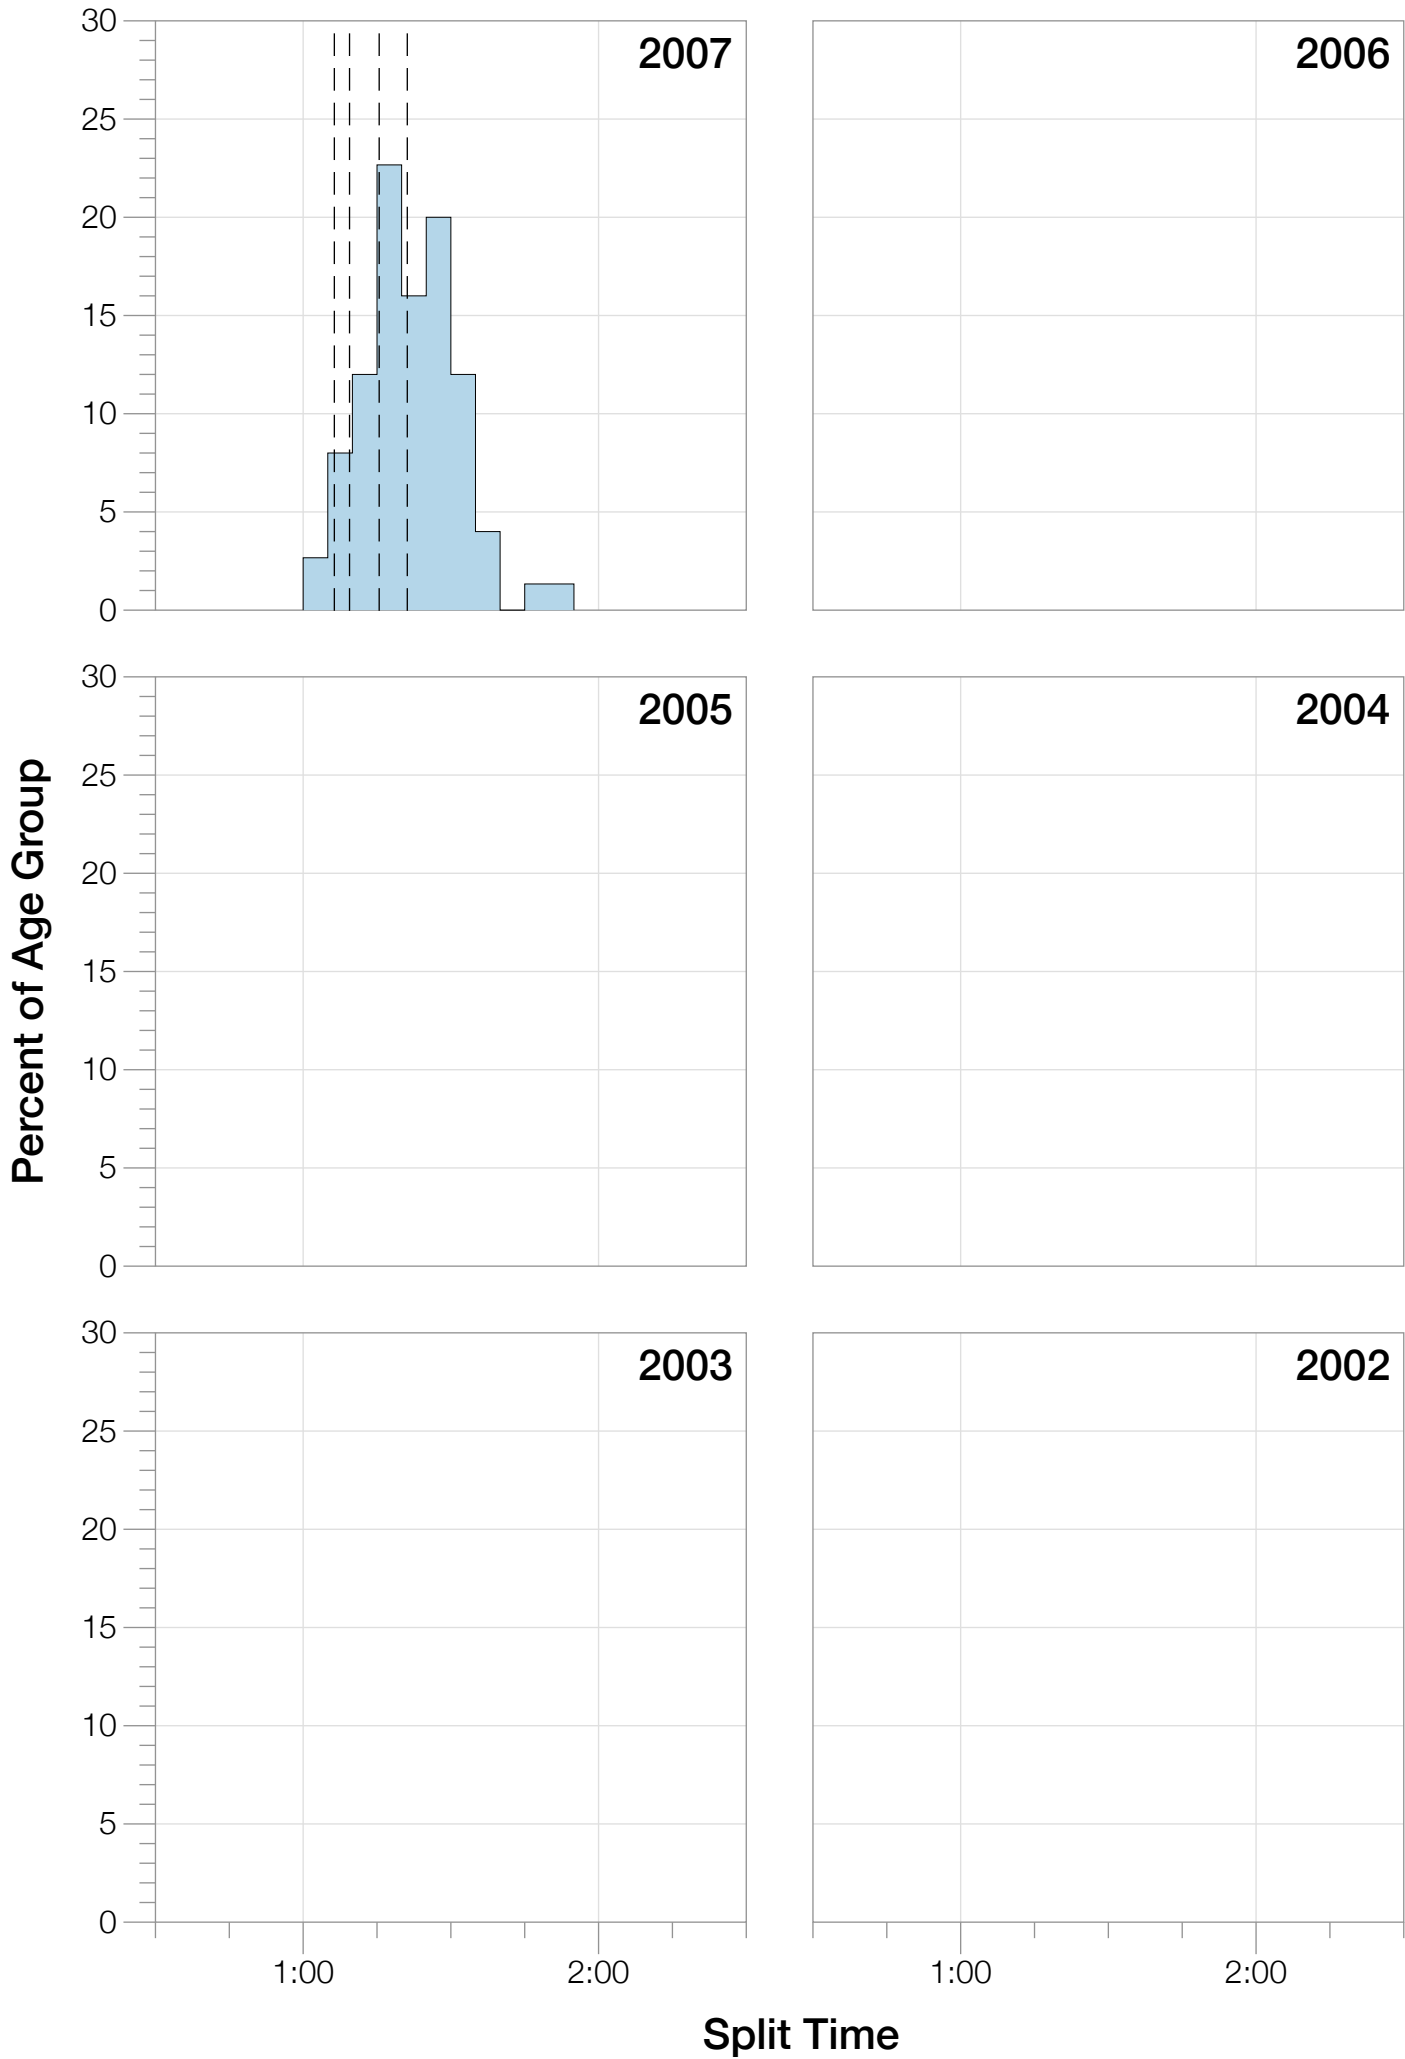

F40-44 Swim