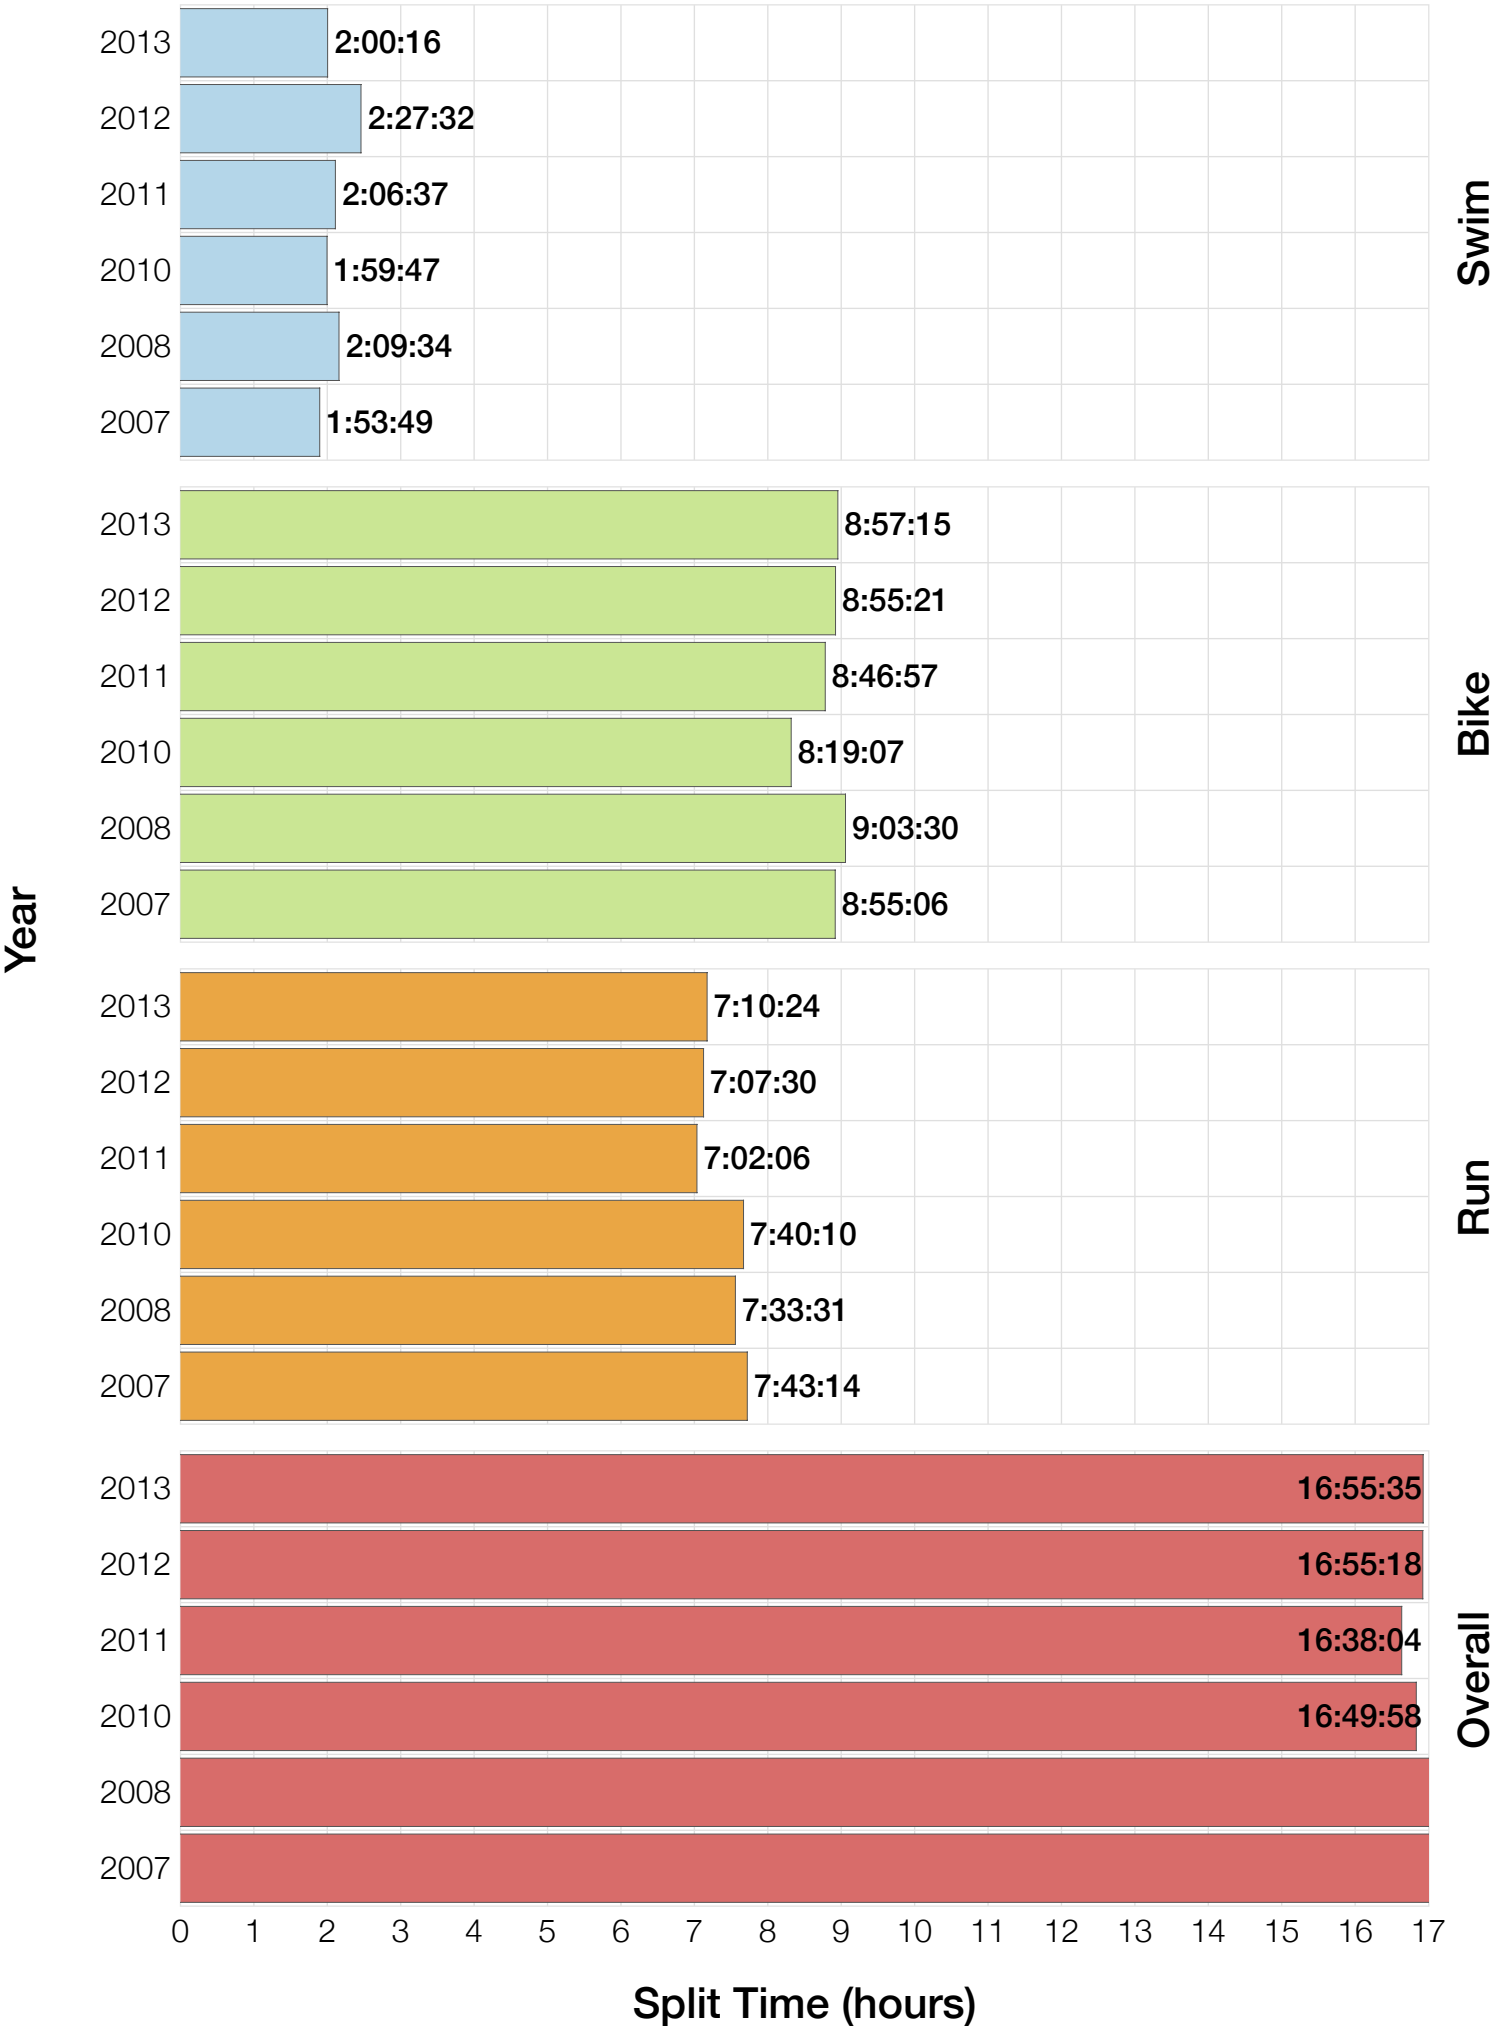

F40-44 Slowest Splits