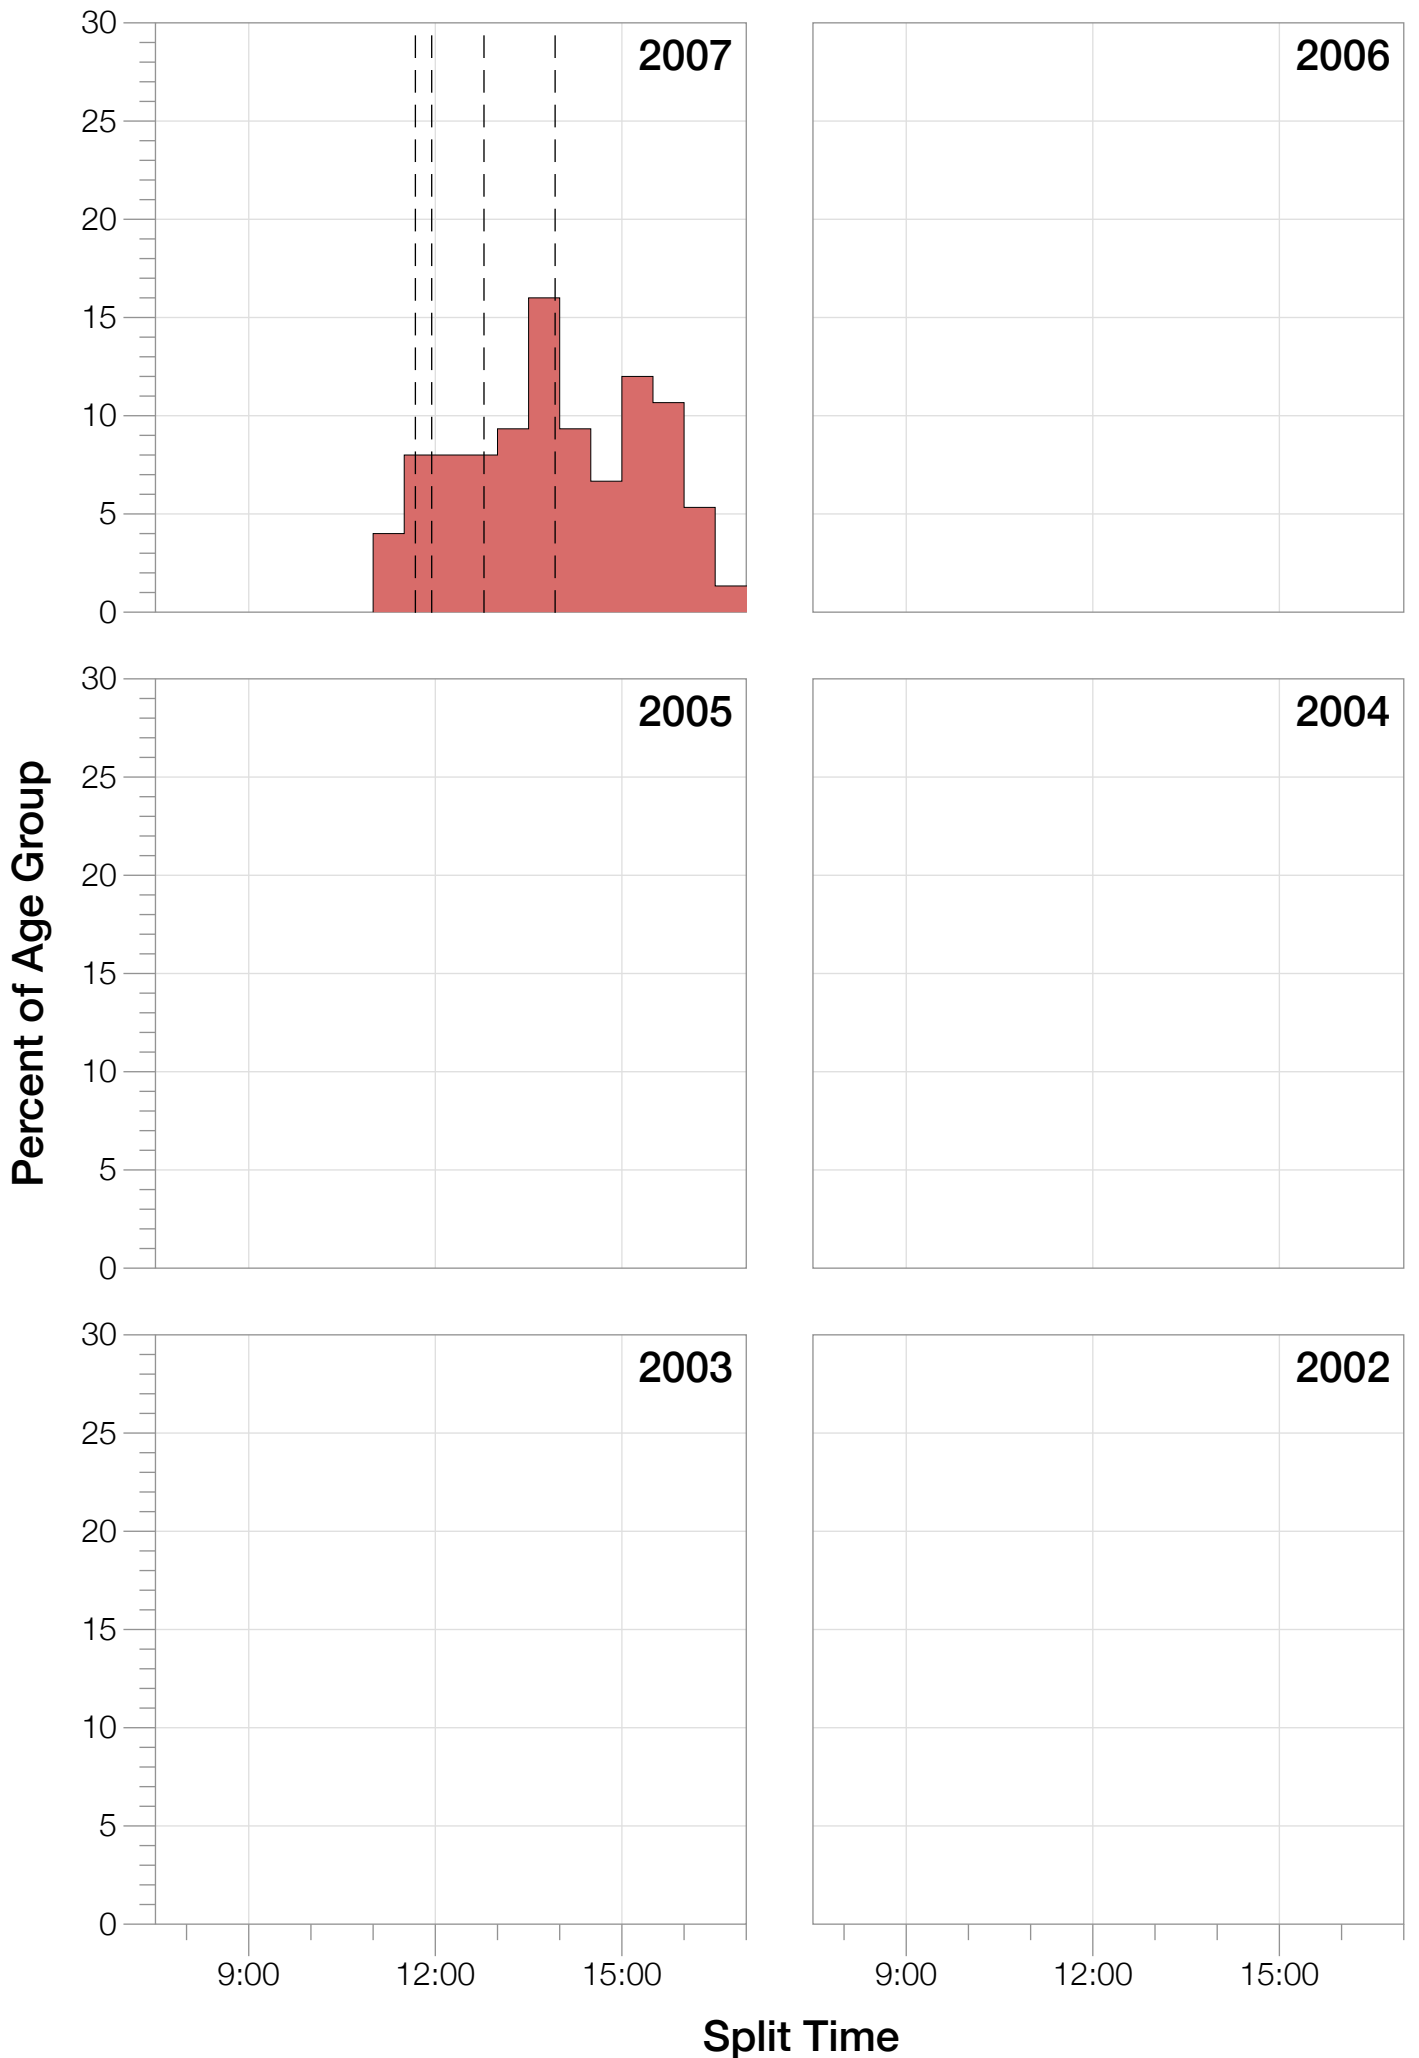

F40-44 Overall