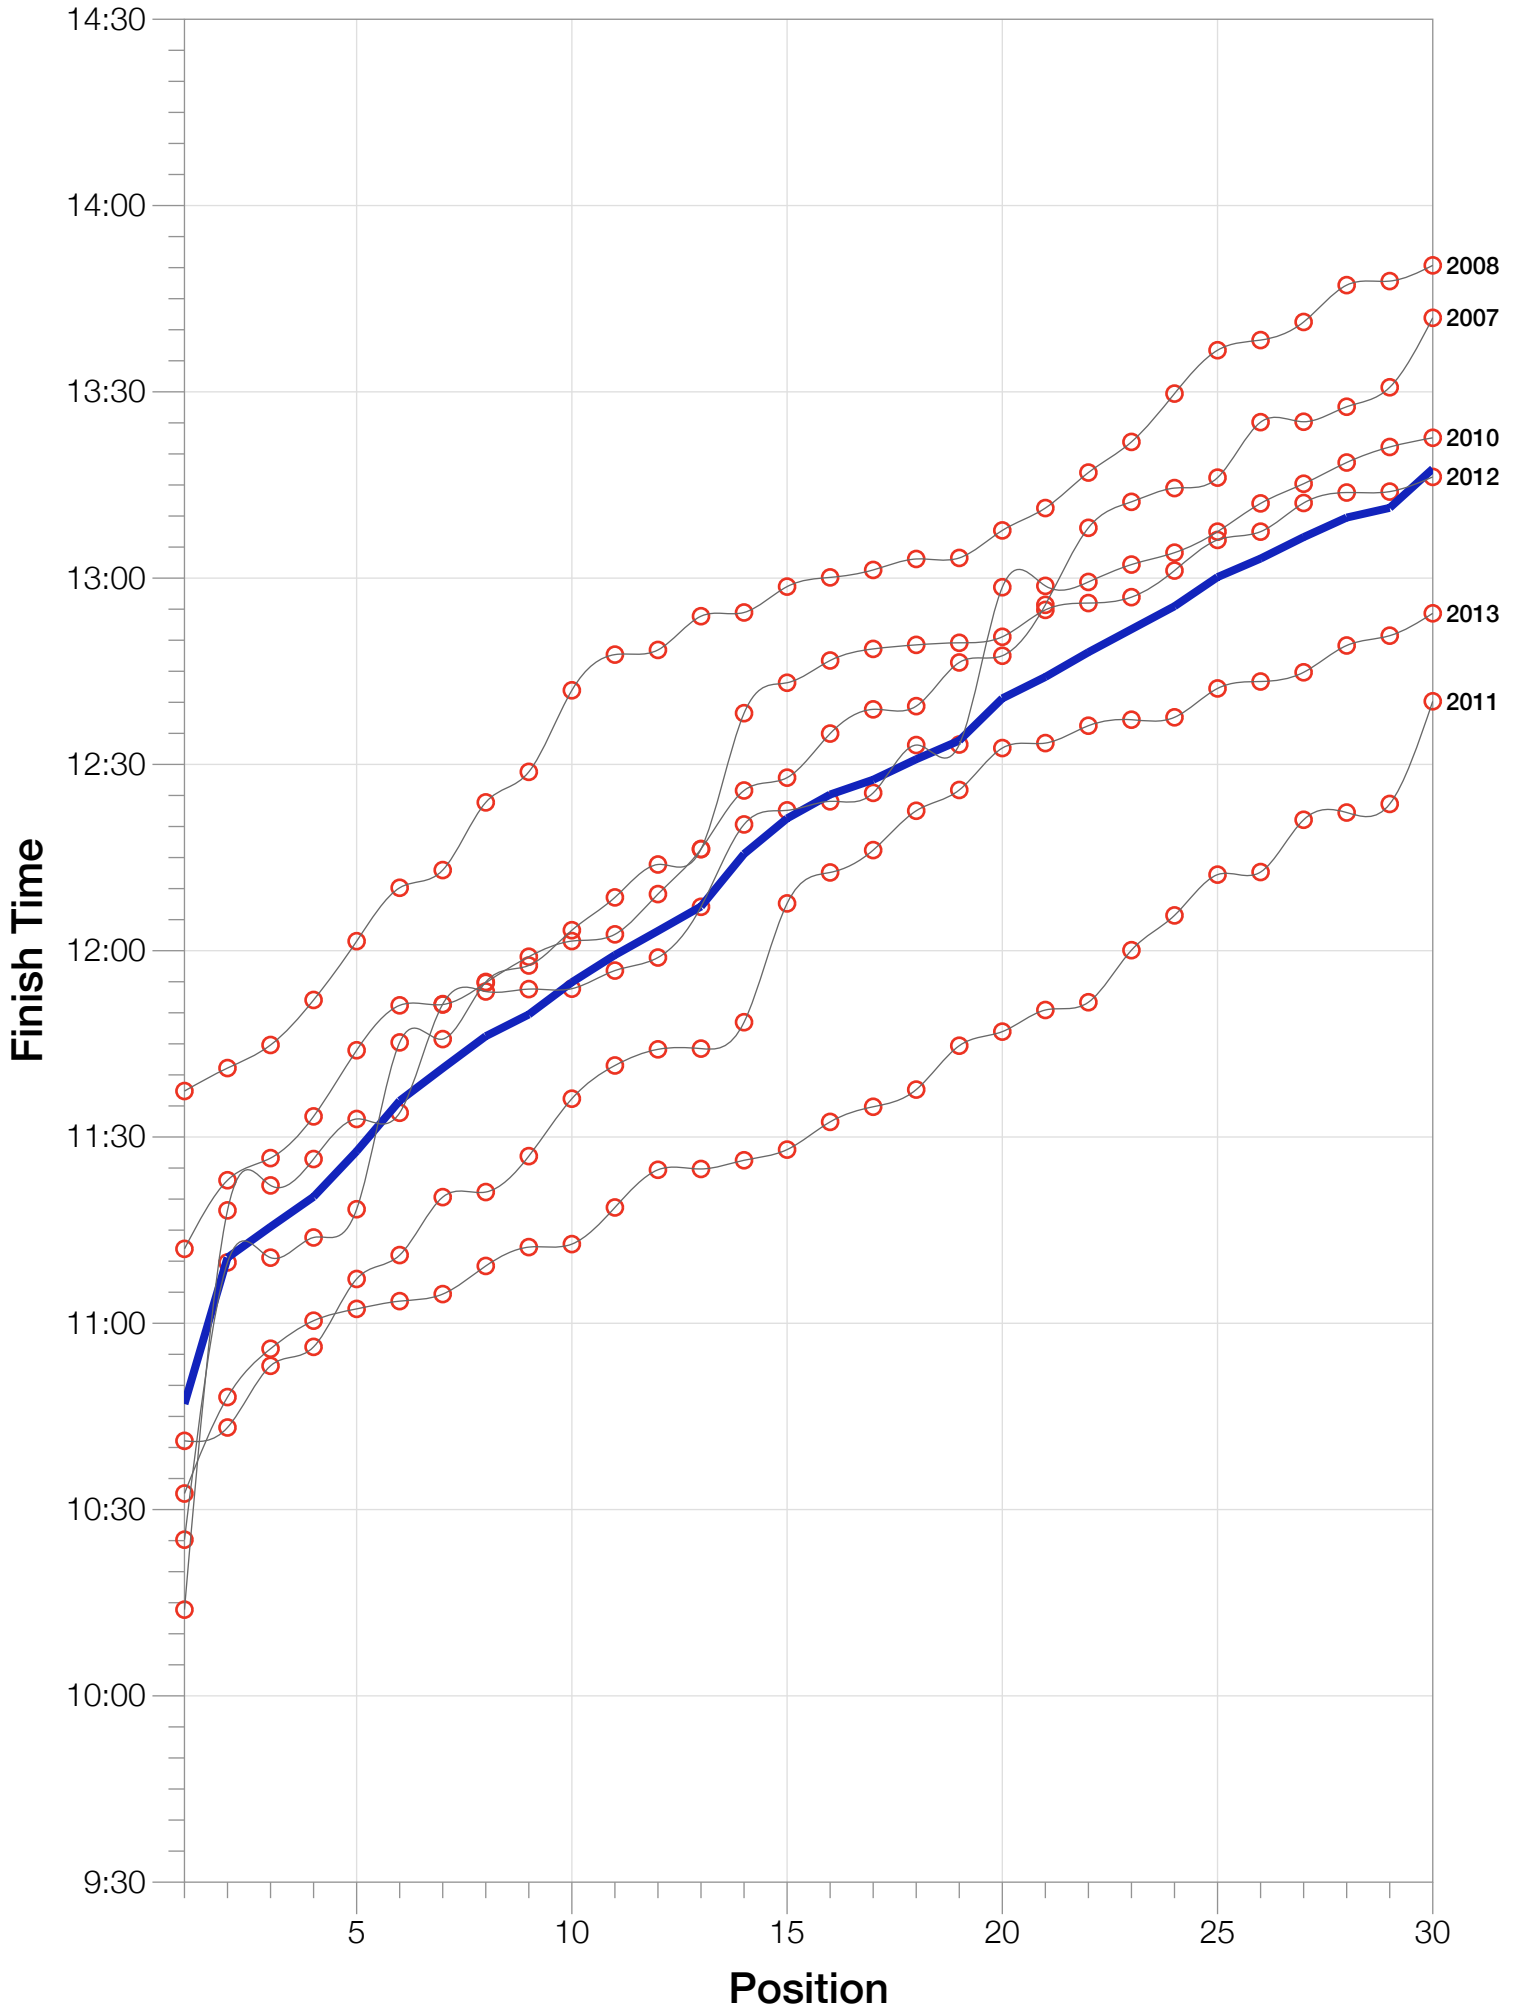

Ironman Louisville

F40-44 Stats

F40-44 Summary Statistics

Year	Finishers	F40-44 Finishers	Male Winner's Time	Female Winner's Time	F40-44 Winner's Time
2007	1564	75	8:38:39	9:23:22	11:11:59
2008	1793	76	8:33:58	9:54:17	11:37:24
2010	2155	101	8:29:59	9:33:15	10:13:53
2011	2276	90	8:27:36	9:38:14	10:32:35
2012	2229	99	8:42:44	9:36:27	10:25:09
2013	2348	103	8:21:34	9:29:02	10:41:04
Average	2102	91	8:31:25	9:33:34	9:14:34

F40-44 Fastest Splits

F40-44 Median Splits

F40-44 Slowest Splits

F40-44 Top 30 Finishing Splits

Estimated Kona Slot Average Finishing Time Finishing Time

F40-44 Top 10 and Kona Times and Splits

Summary Statistics

Position	Swim Time	Bike Time	Run Time	Overall Time
Average Male Winner	0:53:09	4:36:32	2:56:49	8:31:25
Average Female Winner	0:54:21	5:15:23	3:18:02	9:33:34
Average 1st Age Grouper	1:10:55	5:46:44	3:40:54	10:47:00
Average 2nd Age Grouper	1:10:37	5:45:04	4:05:49	11:10:34
Average 3rd Age Grouper	1:06:39	5:53:18	4:06:35	11:15:32
Average 4th Age Grouper	1:13:46	5:53:59	4:03:37	11:20:22
Average 5th Age Grouper	1:12:51	5:59:10	4:04:52	11:27:42
Average 6th Age Grouper	1:14:03	6:00:17	4:11:29	11:35:50
Average 7th Age Grouper	1:14:03	5:55:24	4:20:46	11:41:05
Average 8th Age Grouper	1:20:53	5:53:55	4:19:51	11:46:14
Average 9th Age Grouper	1:15:58	5:54:35	4:29:11	11:49:44
Average 10th Age Grouper	1:12:43	5:59:21	4:32:03	11:54:55
Kona Qualifier Average	1:10:46	5:45:54	3:53:21	10:58:47
Top 10 Age Grouper Average	1:13:15	5:54:11	4:11:31	11:28:54