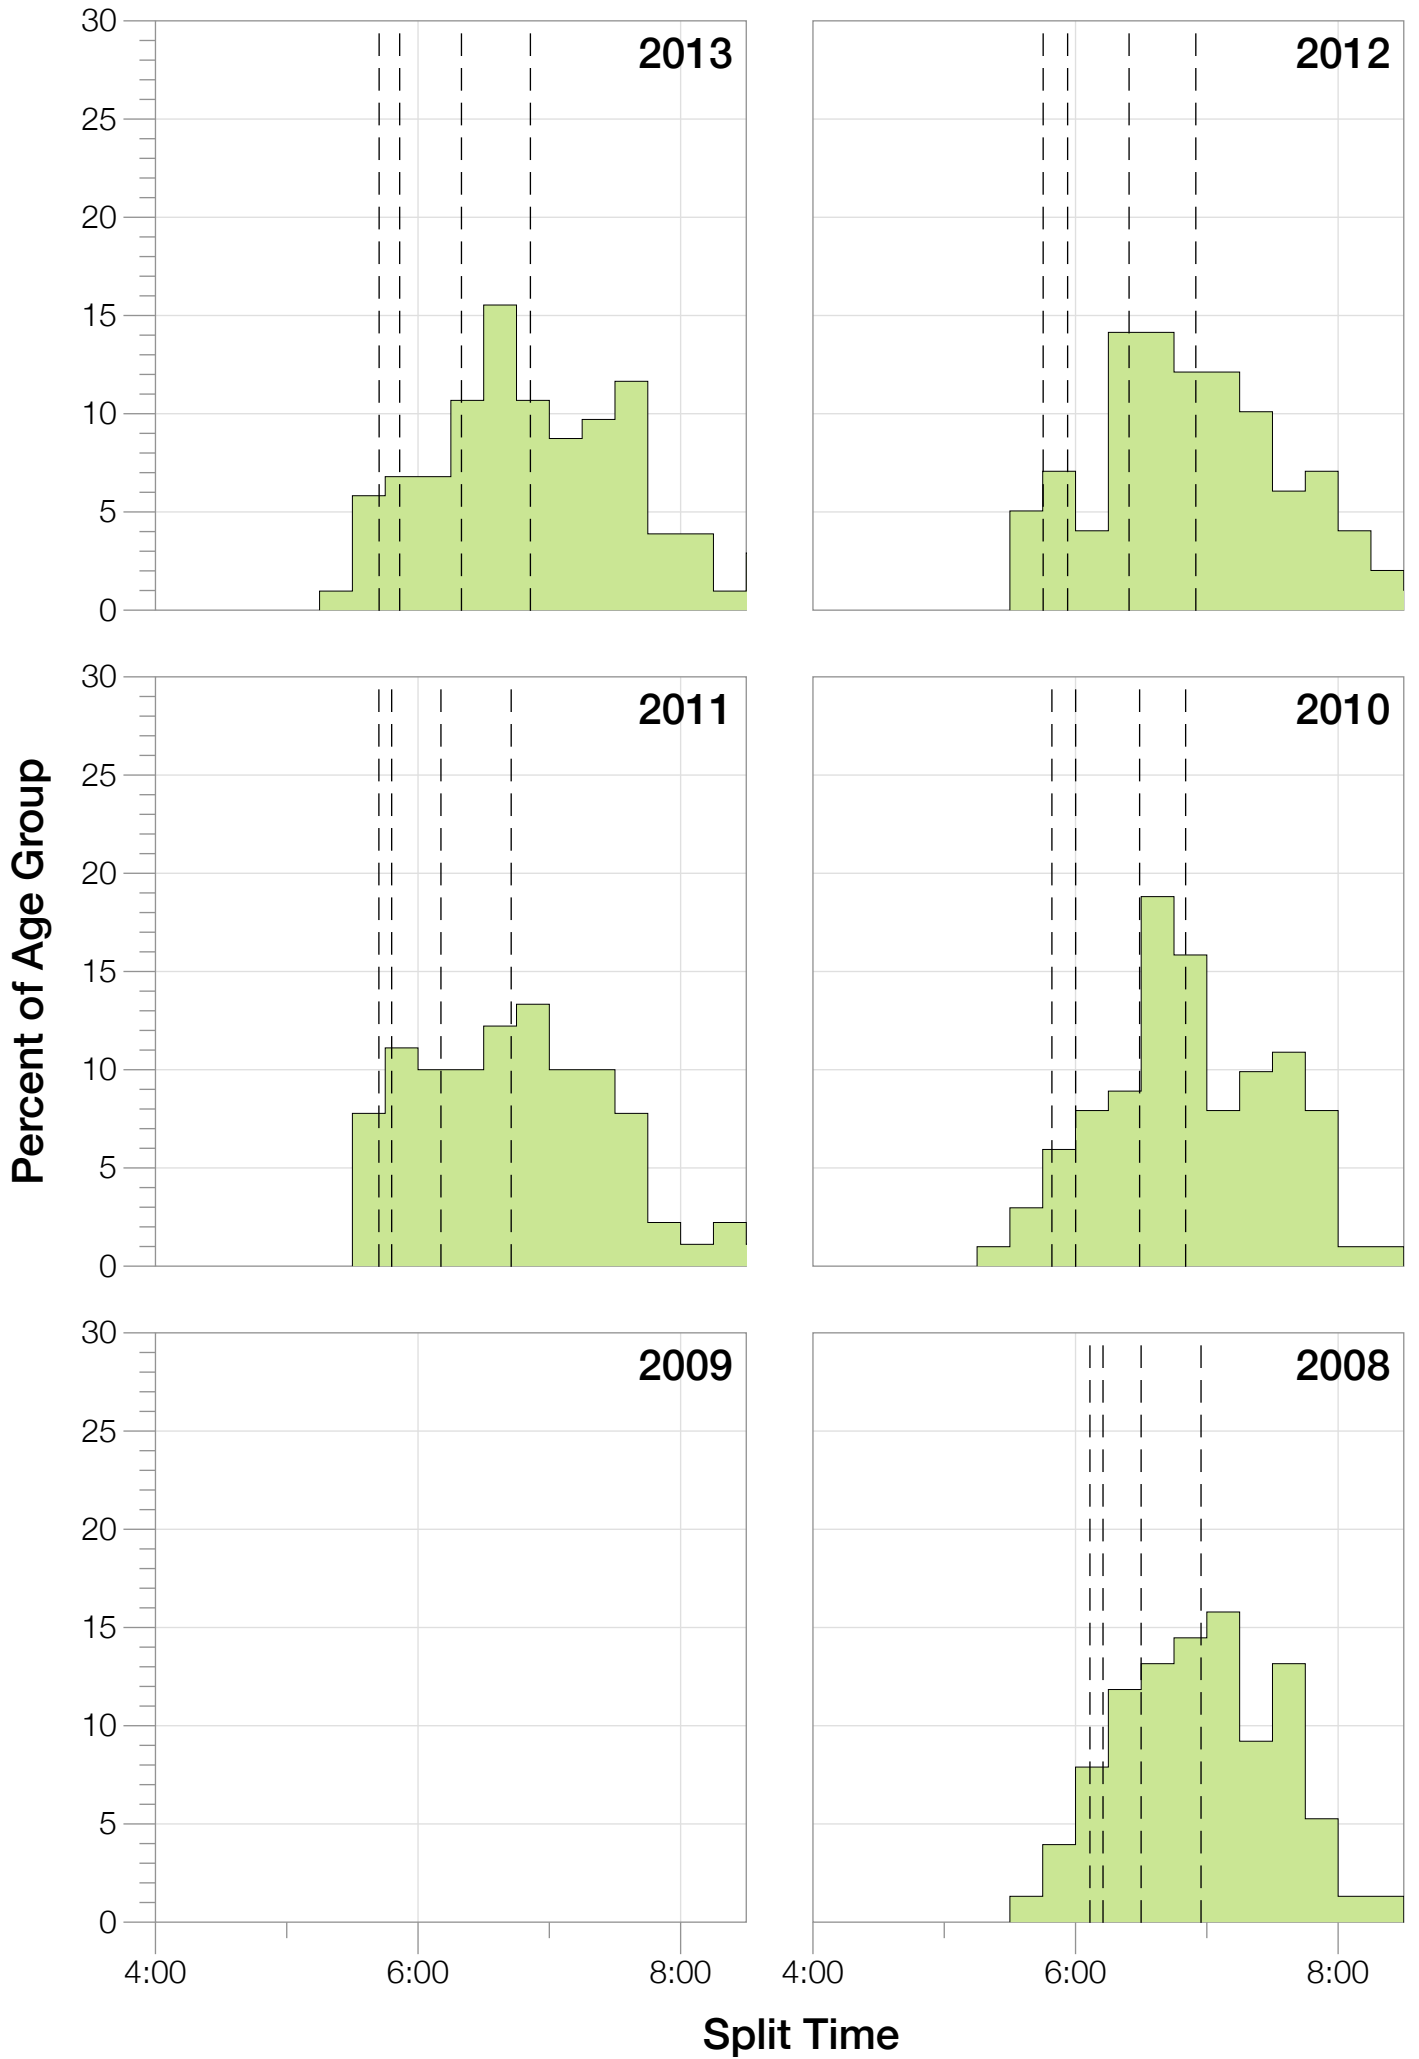

F40-44 Bike