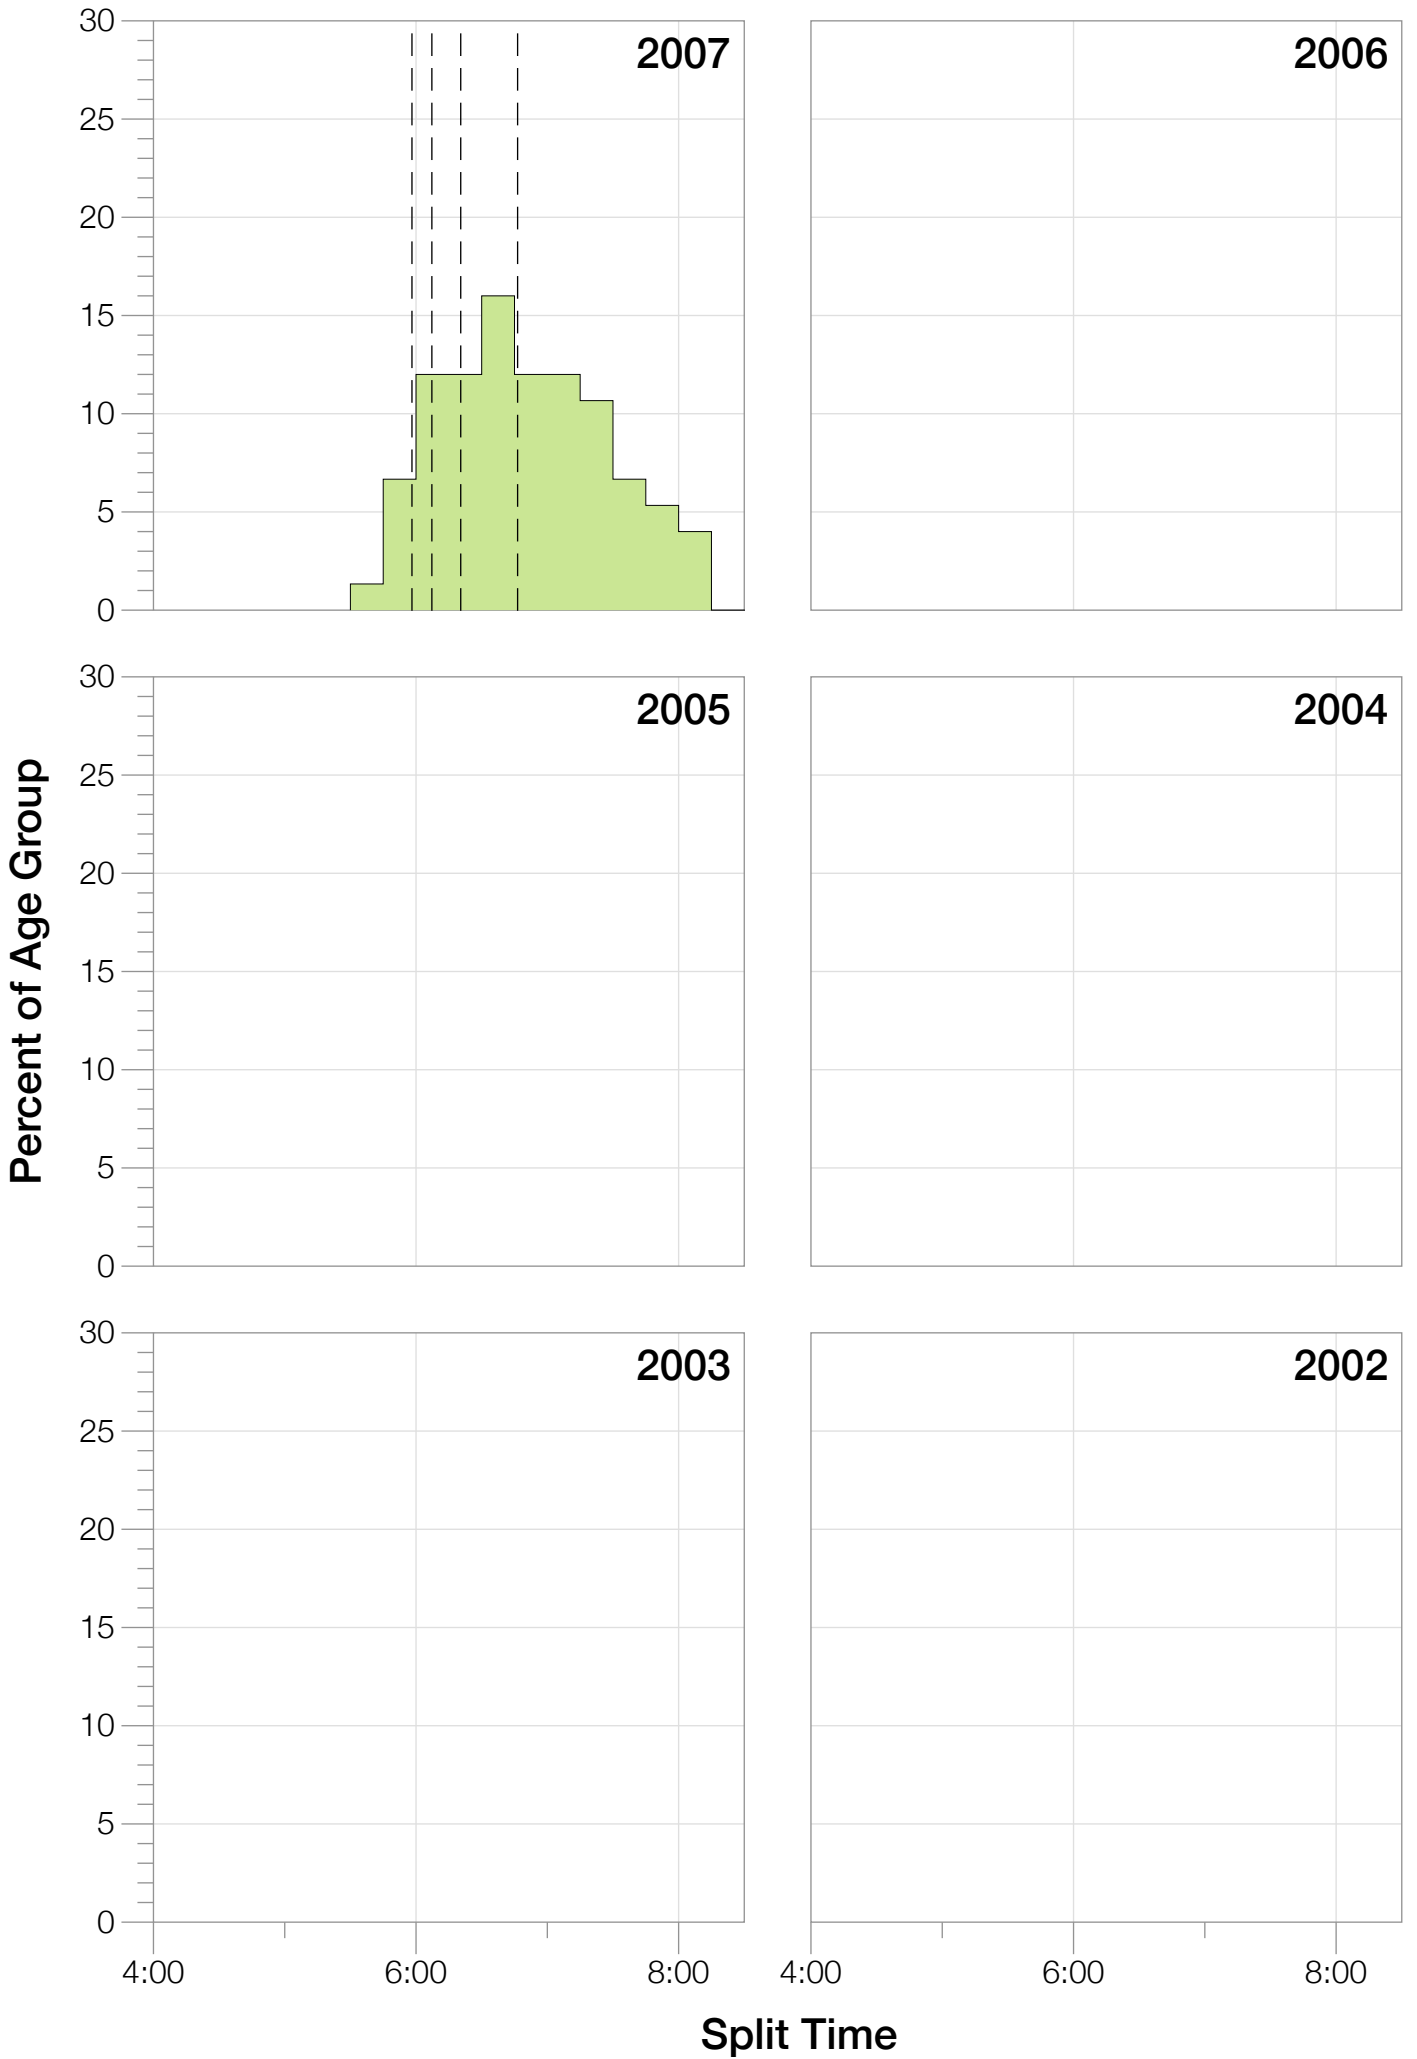

F40-44 Bike