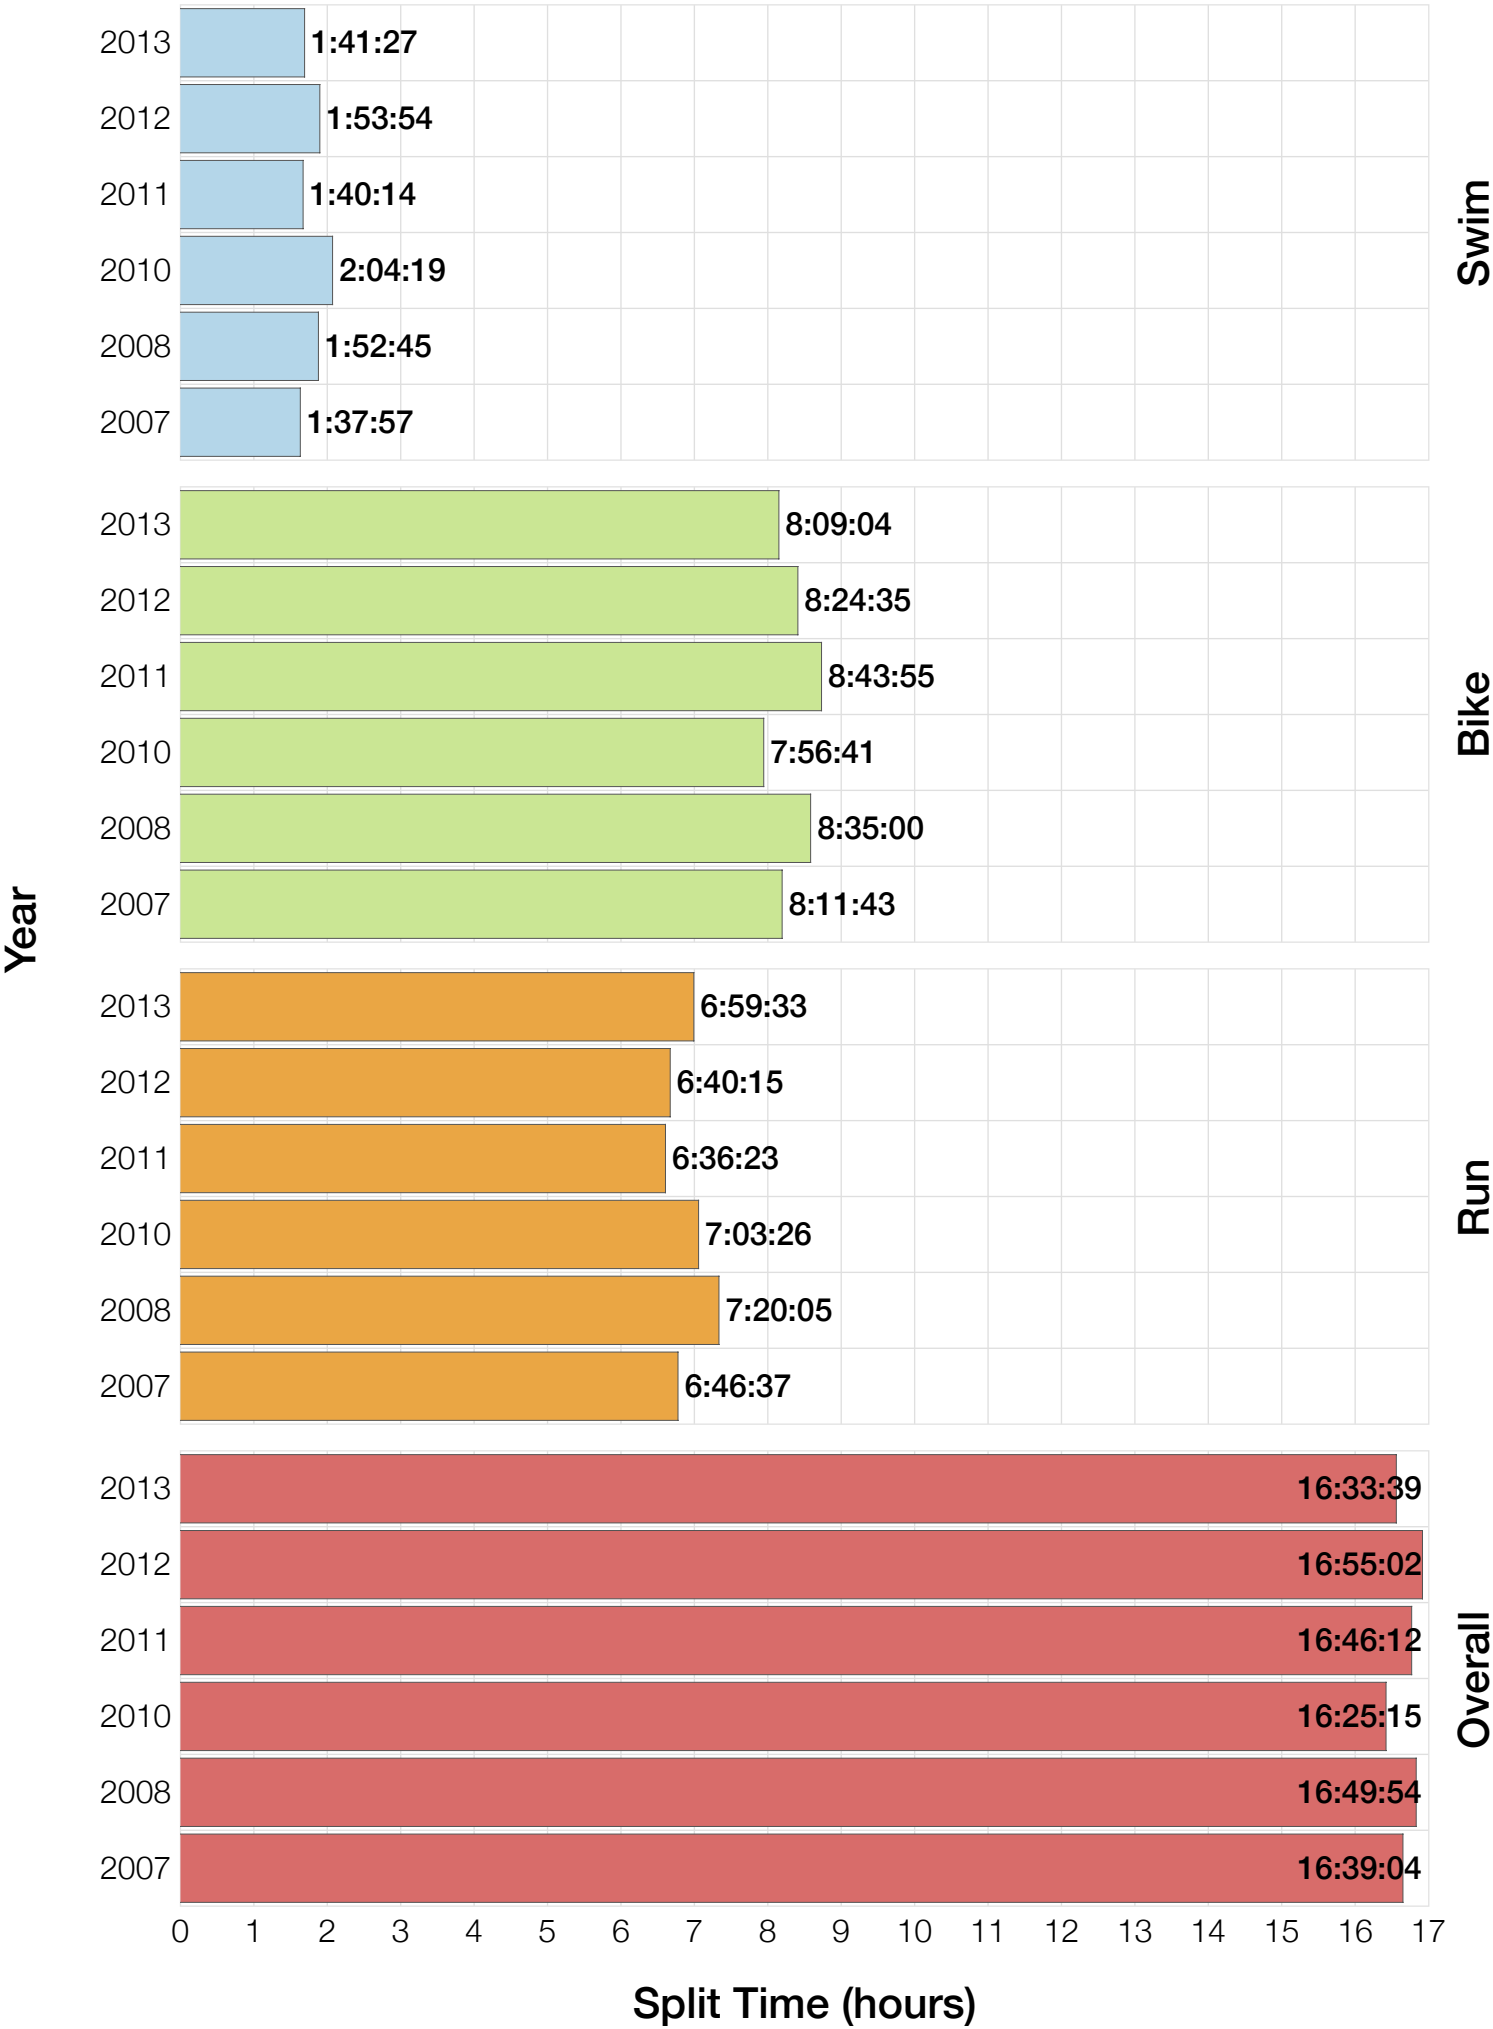

F55-59 Slowest Splits