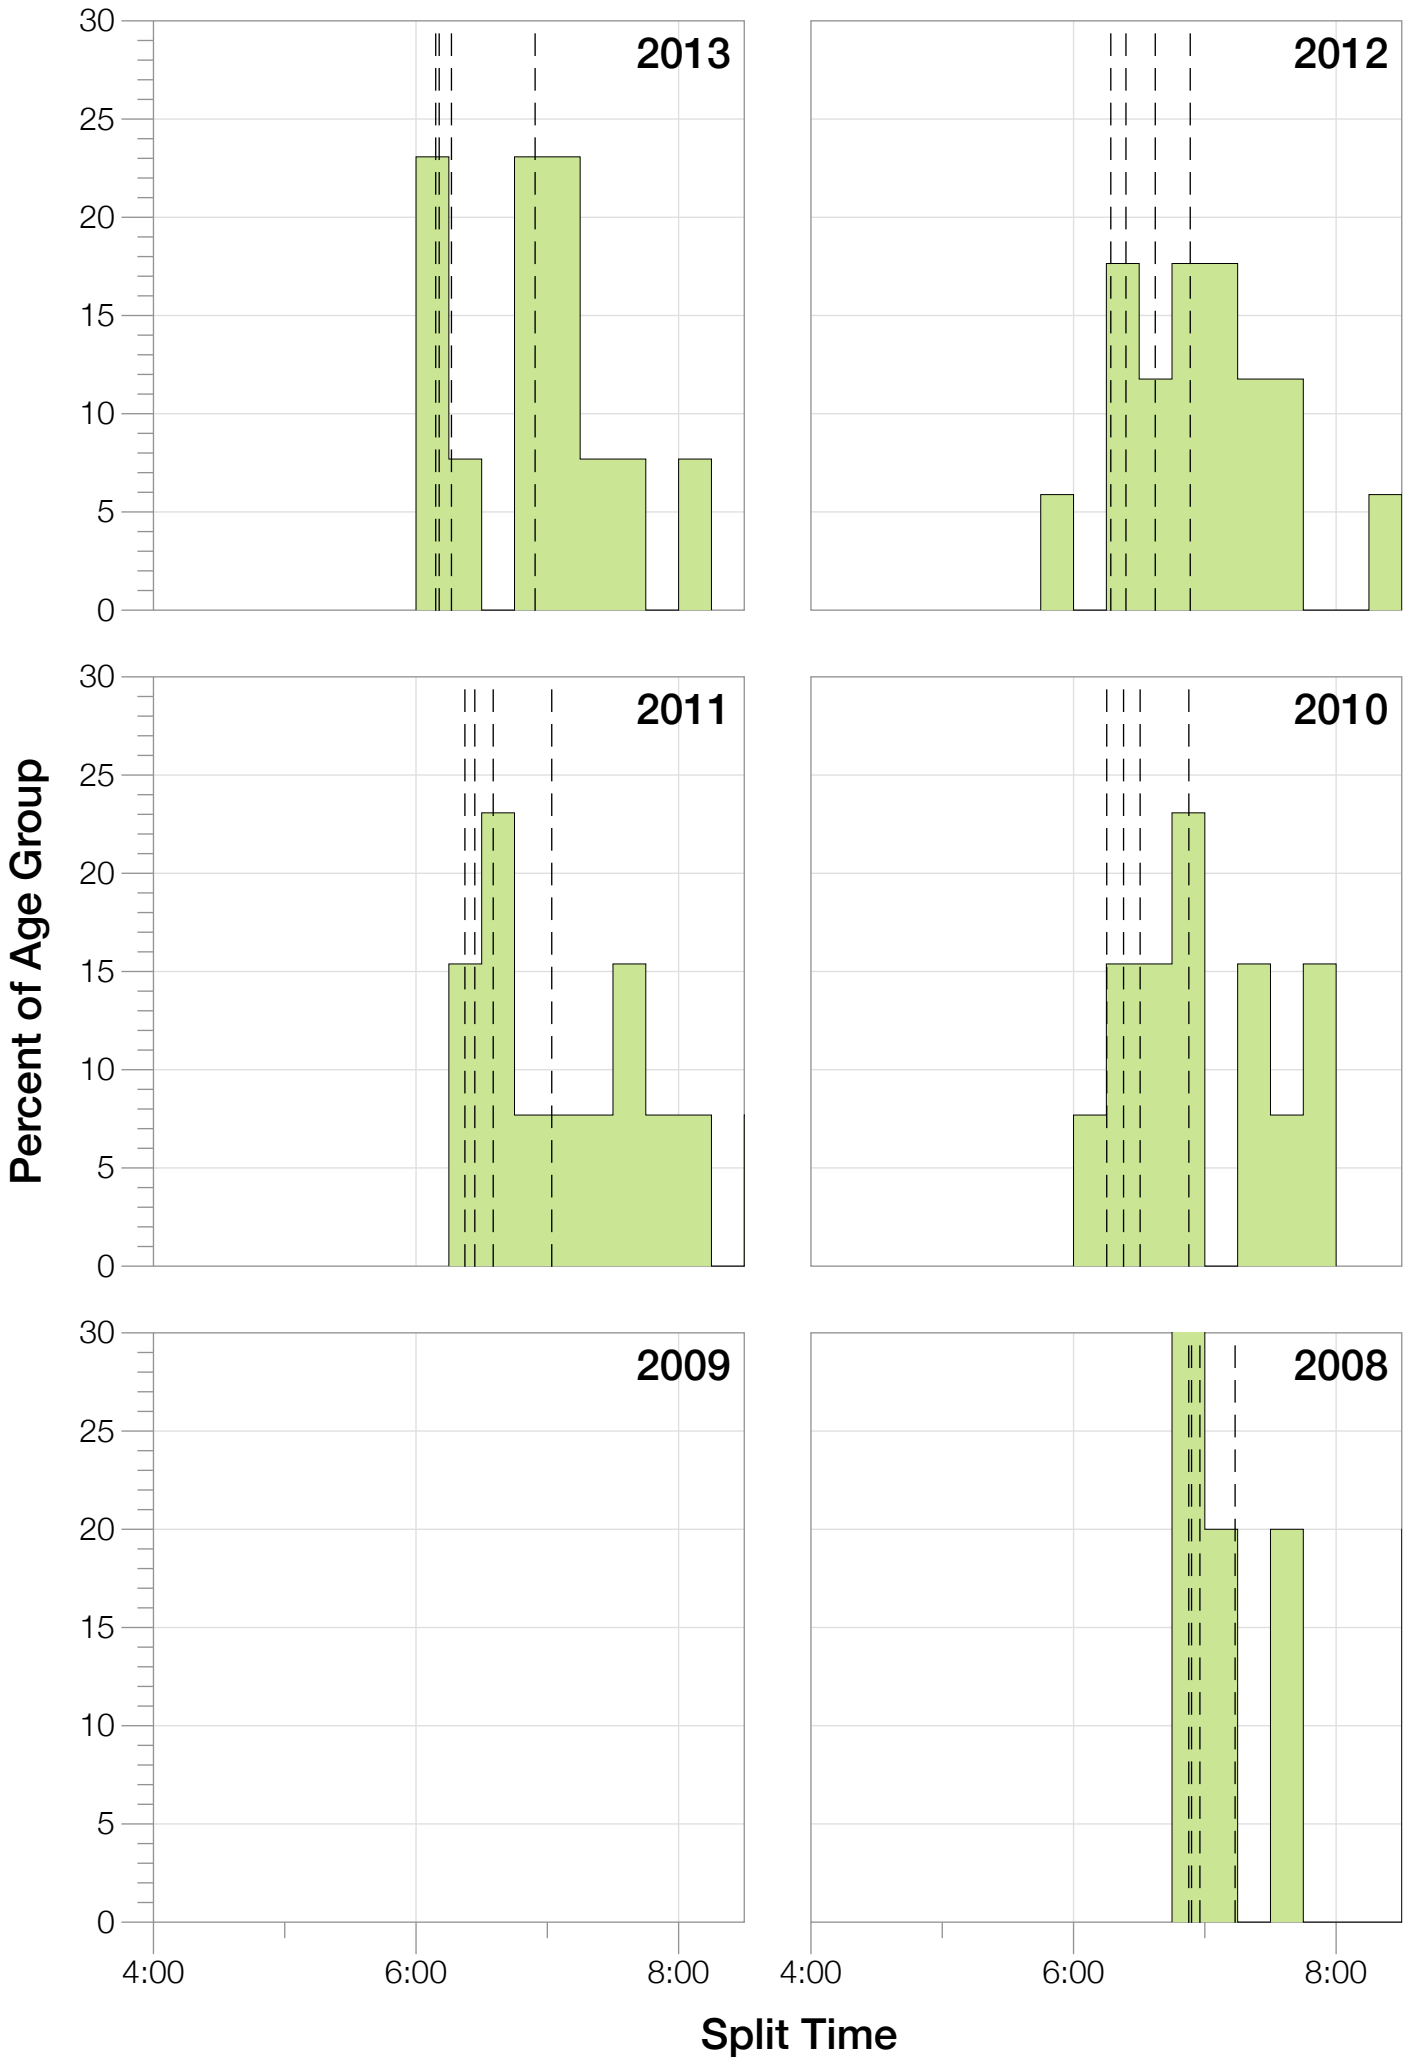

F55-59 Bike