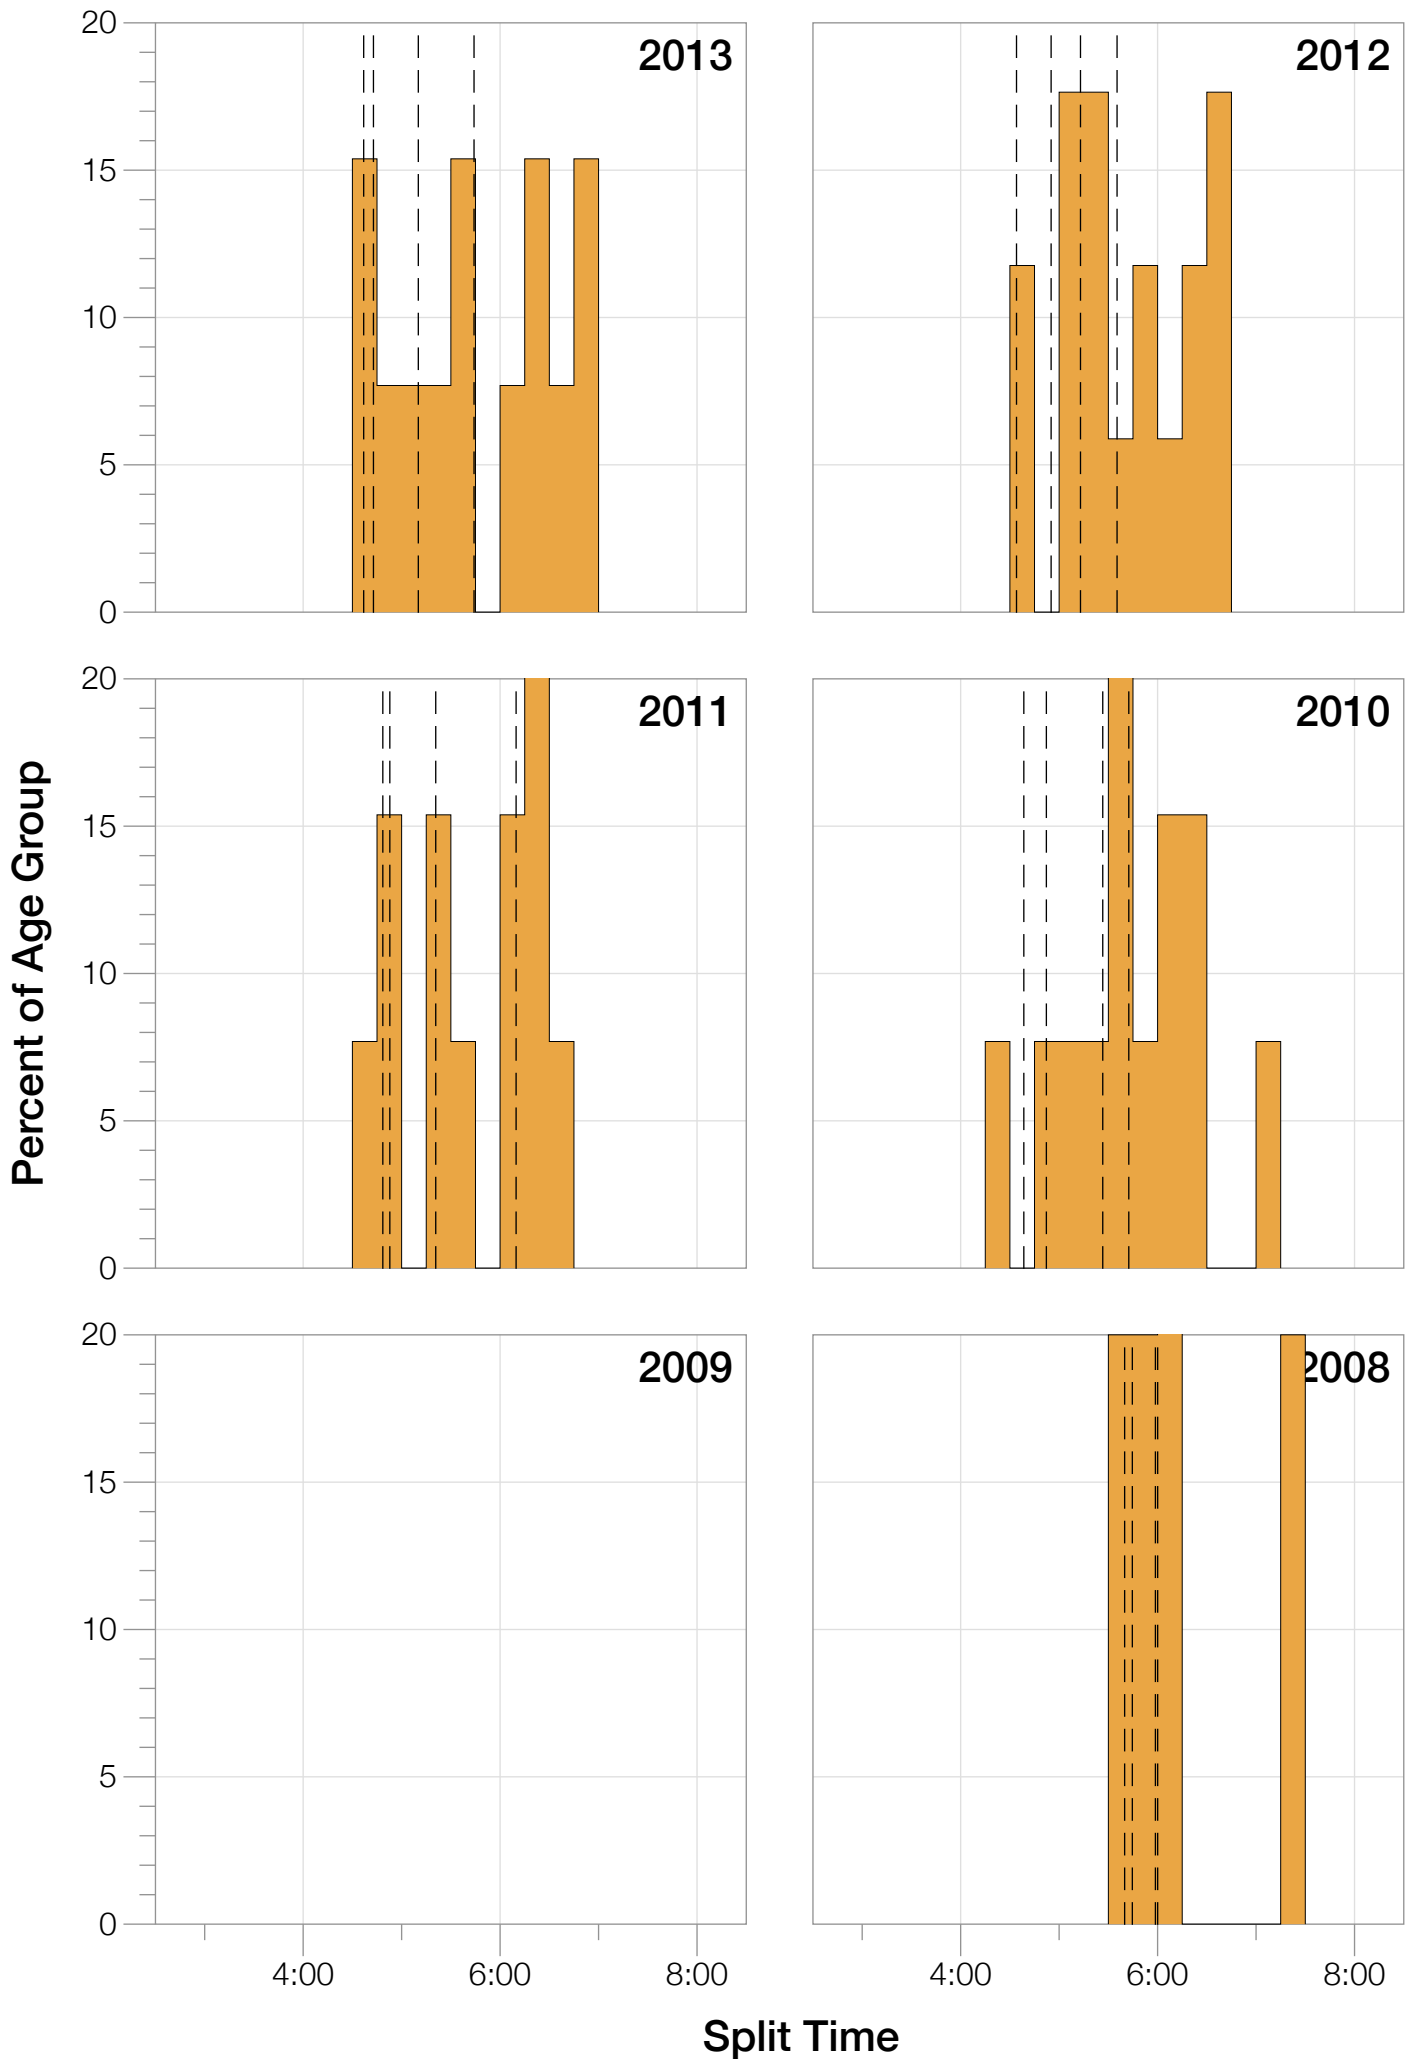

Ironman Louisville F55-59 Stats

F55-59 Summary Statistics

Year	Finishers	F55-59 Finishers	Male Winner's Time	Female Winner's Time	F55-59 Winner's Time
2007	1564	5	8:38:39	9:23:22	13:20:54
2008	1793	5	8:33:58	9:54:17	14:35:13
2010	2155	13	8:29:59	9:33:15	12:37:46
2011	2276	13	8:27:36	9:38:14	12:47:59
2012	2229	17	8:42:44	9:36:27	12:27:08
2013	2348	13	8:21:34	9:29:02	12:18:23
Average	2102	11	8:31:25	9:33:34	11:09:37

F55-59 Swim

F55-59 Swim

F55-59 Bike

F55-59 Bike

F55-59 Run

F55-59 Run

F55-59 Overall

F55-59 Overall

F55-59 Fastest Splits

F55-59 Median Splits

F55-59 Slowest Splits

F55-59 Top 30 Finishing Splits

Estimated Kona Slot Average Finishing Time Finishing Time

F55-59 Top 10 and Kona Times and Splits

Summary Statistics

Position	Swim Time	Bike Time	Run Time	Overall Time
Average Male Winner	0:53:09	4:36:32	2:56:49	8:31:25
Average Female Winner	0:54:21	5:15:23	3:18:02	9:33:34
Average 1st Age Grouper	1:21:14	6:23:00	5:02:09	13:01:13
Average 2nd Age Grouper	1:30:45	6:43:22	4:58:00	13:27:08
Average 3rd Age Grouper	1:27:19	6:33:23	5:30:19	13:49:09
Average 4th Age Grouper	1:27:04	7:02:11	5:32:25	14:19:23
Average 5th Age Grouper	1:27:10	7:06:19	5:58:57	14:49:34
Average 6th Age Grouper	1:21:23	6:55:31	5:24:44	14:01:35
Average 7th Age Grouper	1:22:37	6:52:24	5:51:38	14:23:20
Average 8th Age Grouper	1:35:09	7:16:23	5:57:28	15:09:09
Average 9th Age Grouper	1:35:46	7:10:55	6:12:08	15:18:04
Average 10th Age Grouper	1:29:25	7:36:29	6:05:11	15:37:50
Kona Qualifier Average	1:21:14	6:23:00	5:02:09	13:01:13
Top 10 Age Grouper Average	1:27:34	6:55:31	5:36:19	14:17:34