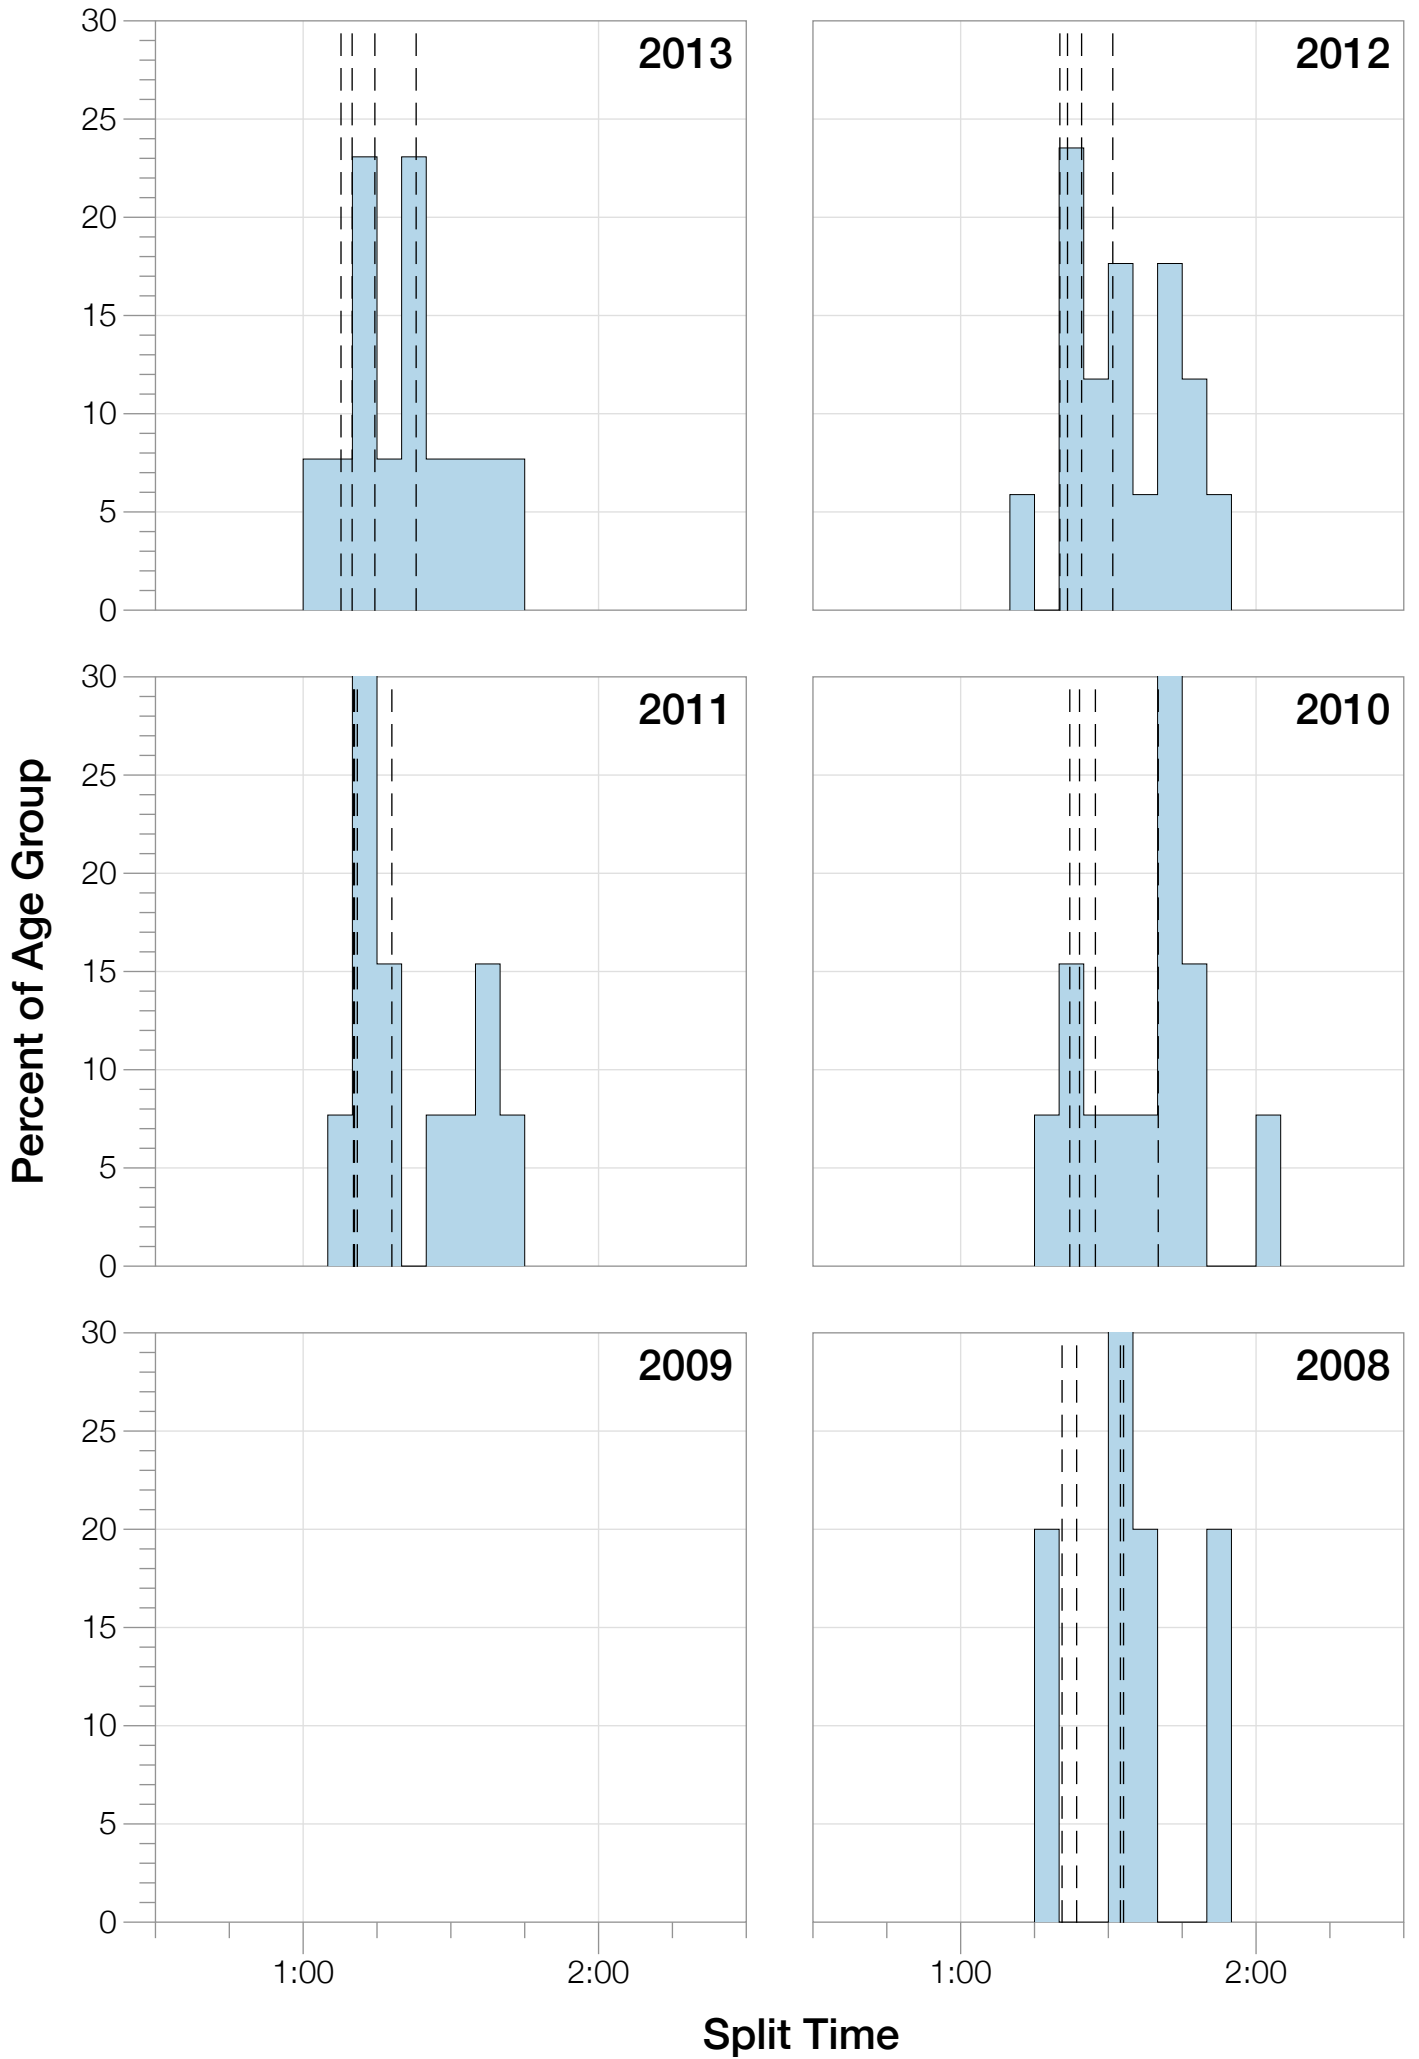

F55-59 Swim