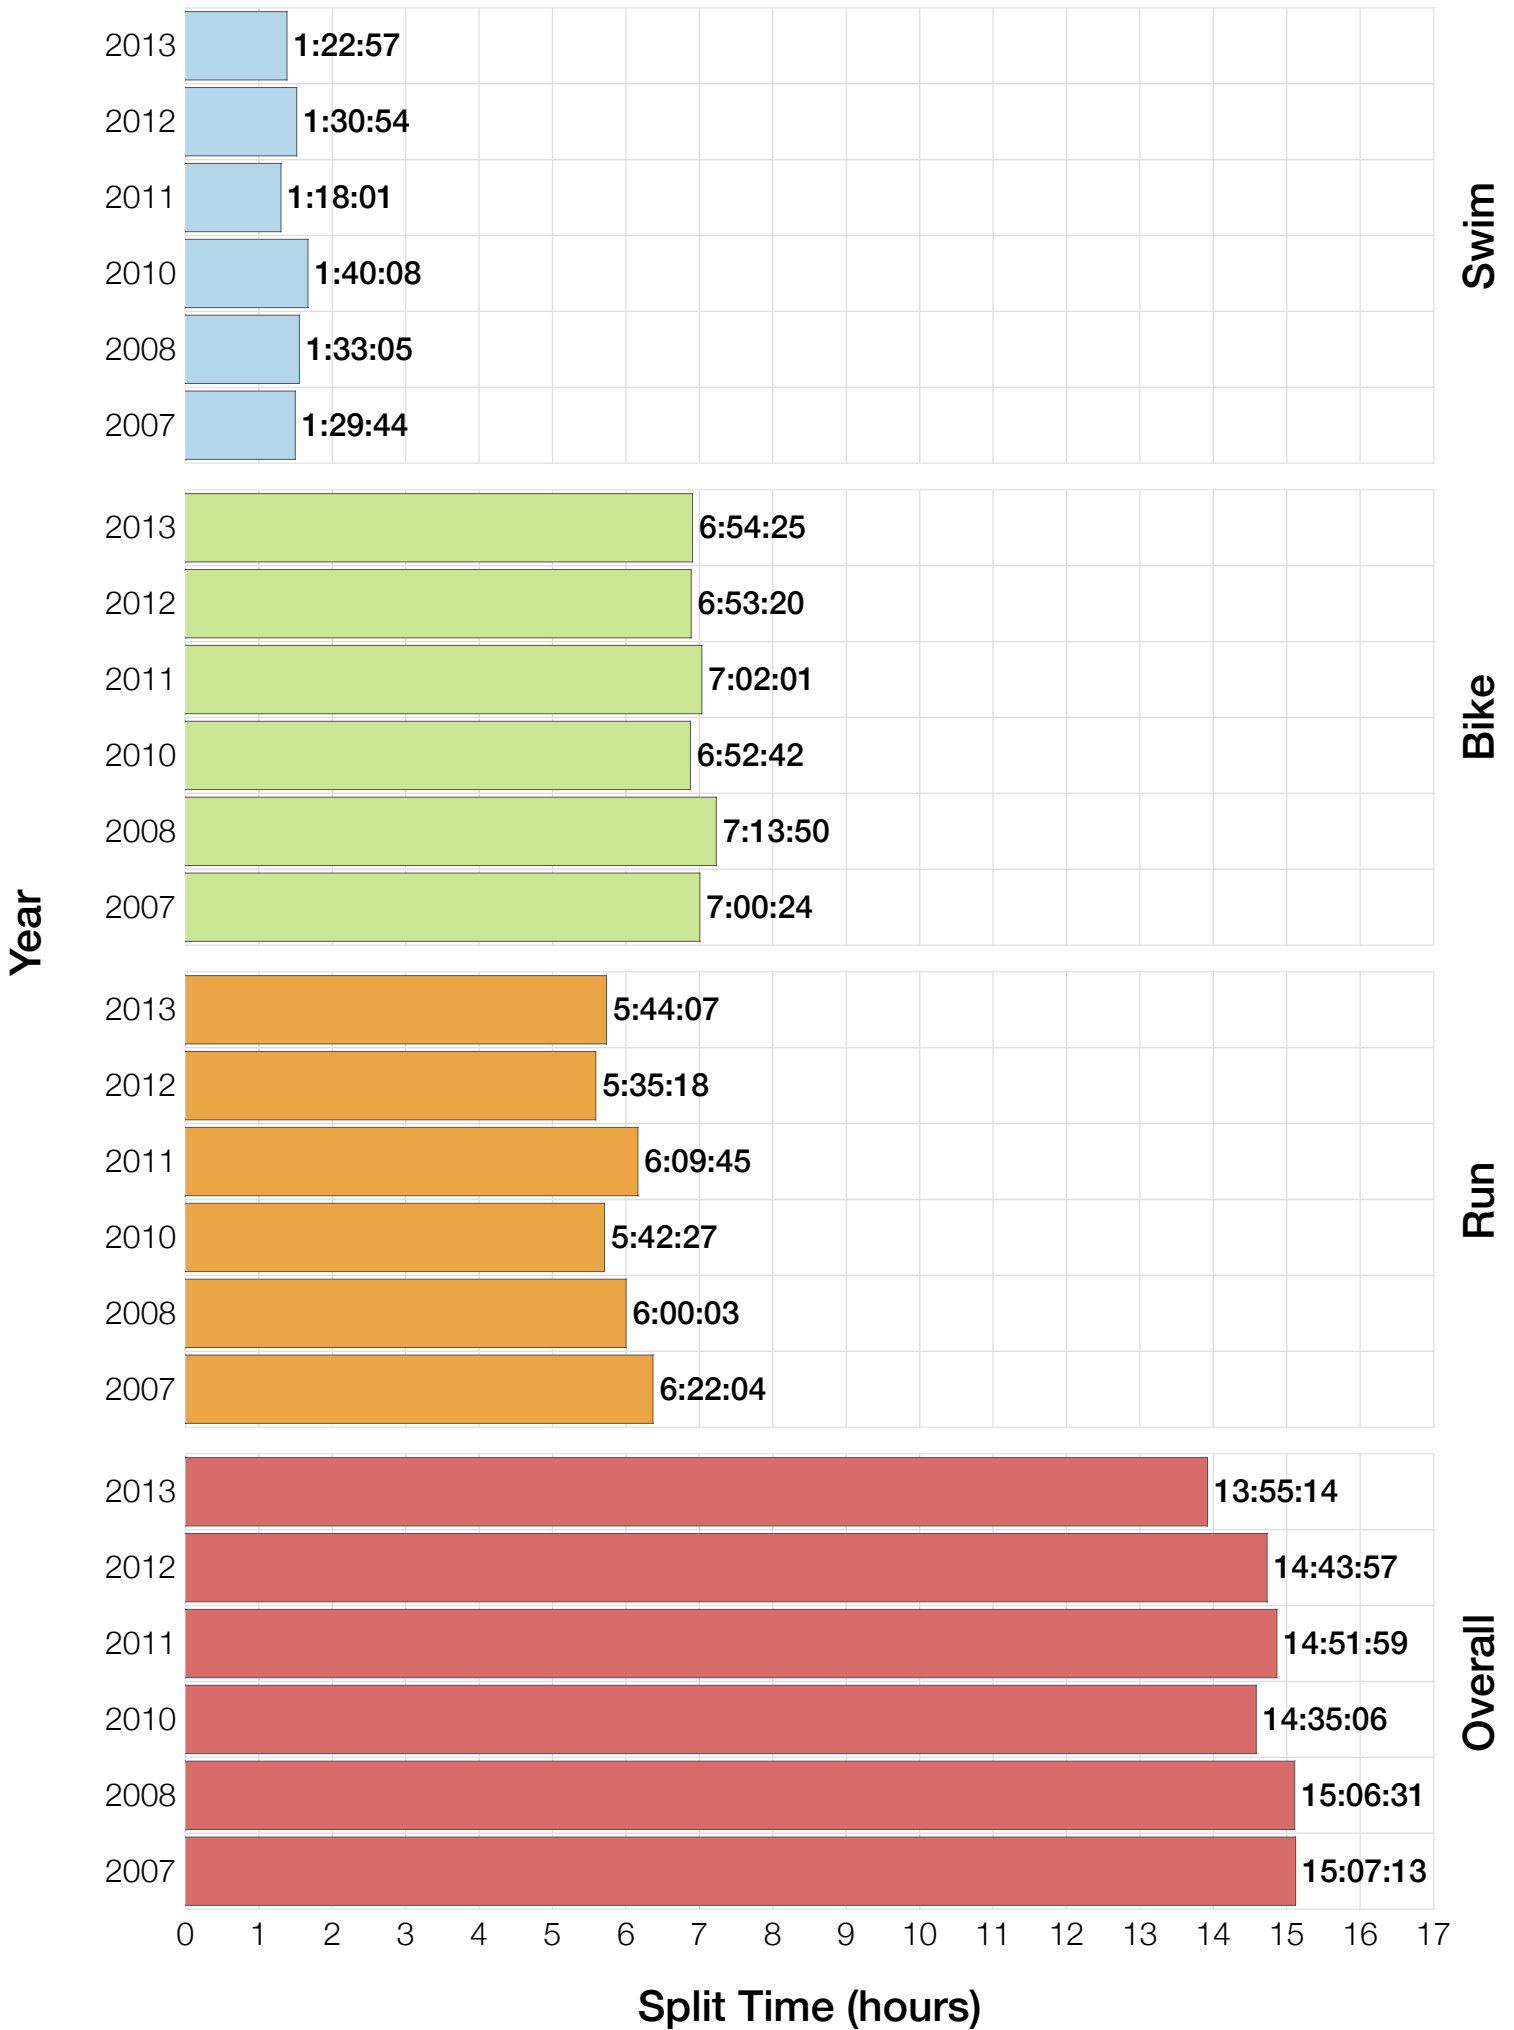

F55-59 Median Splits