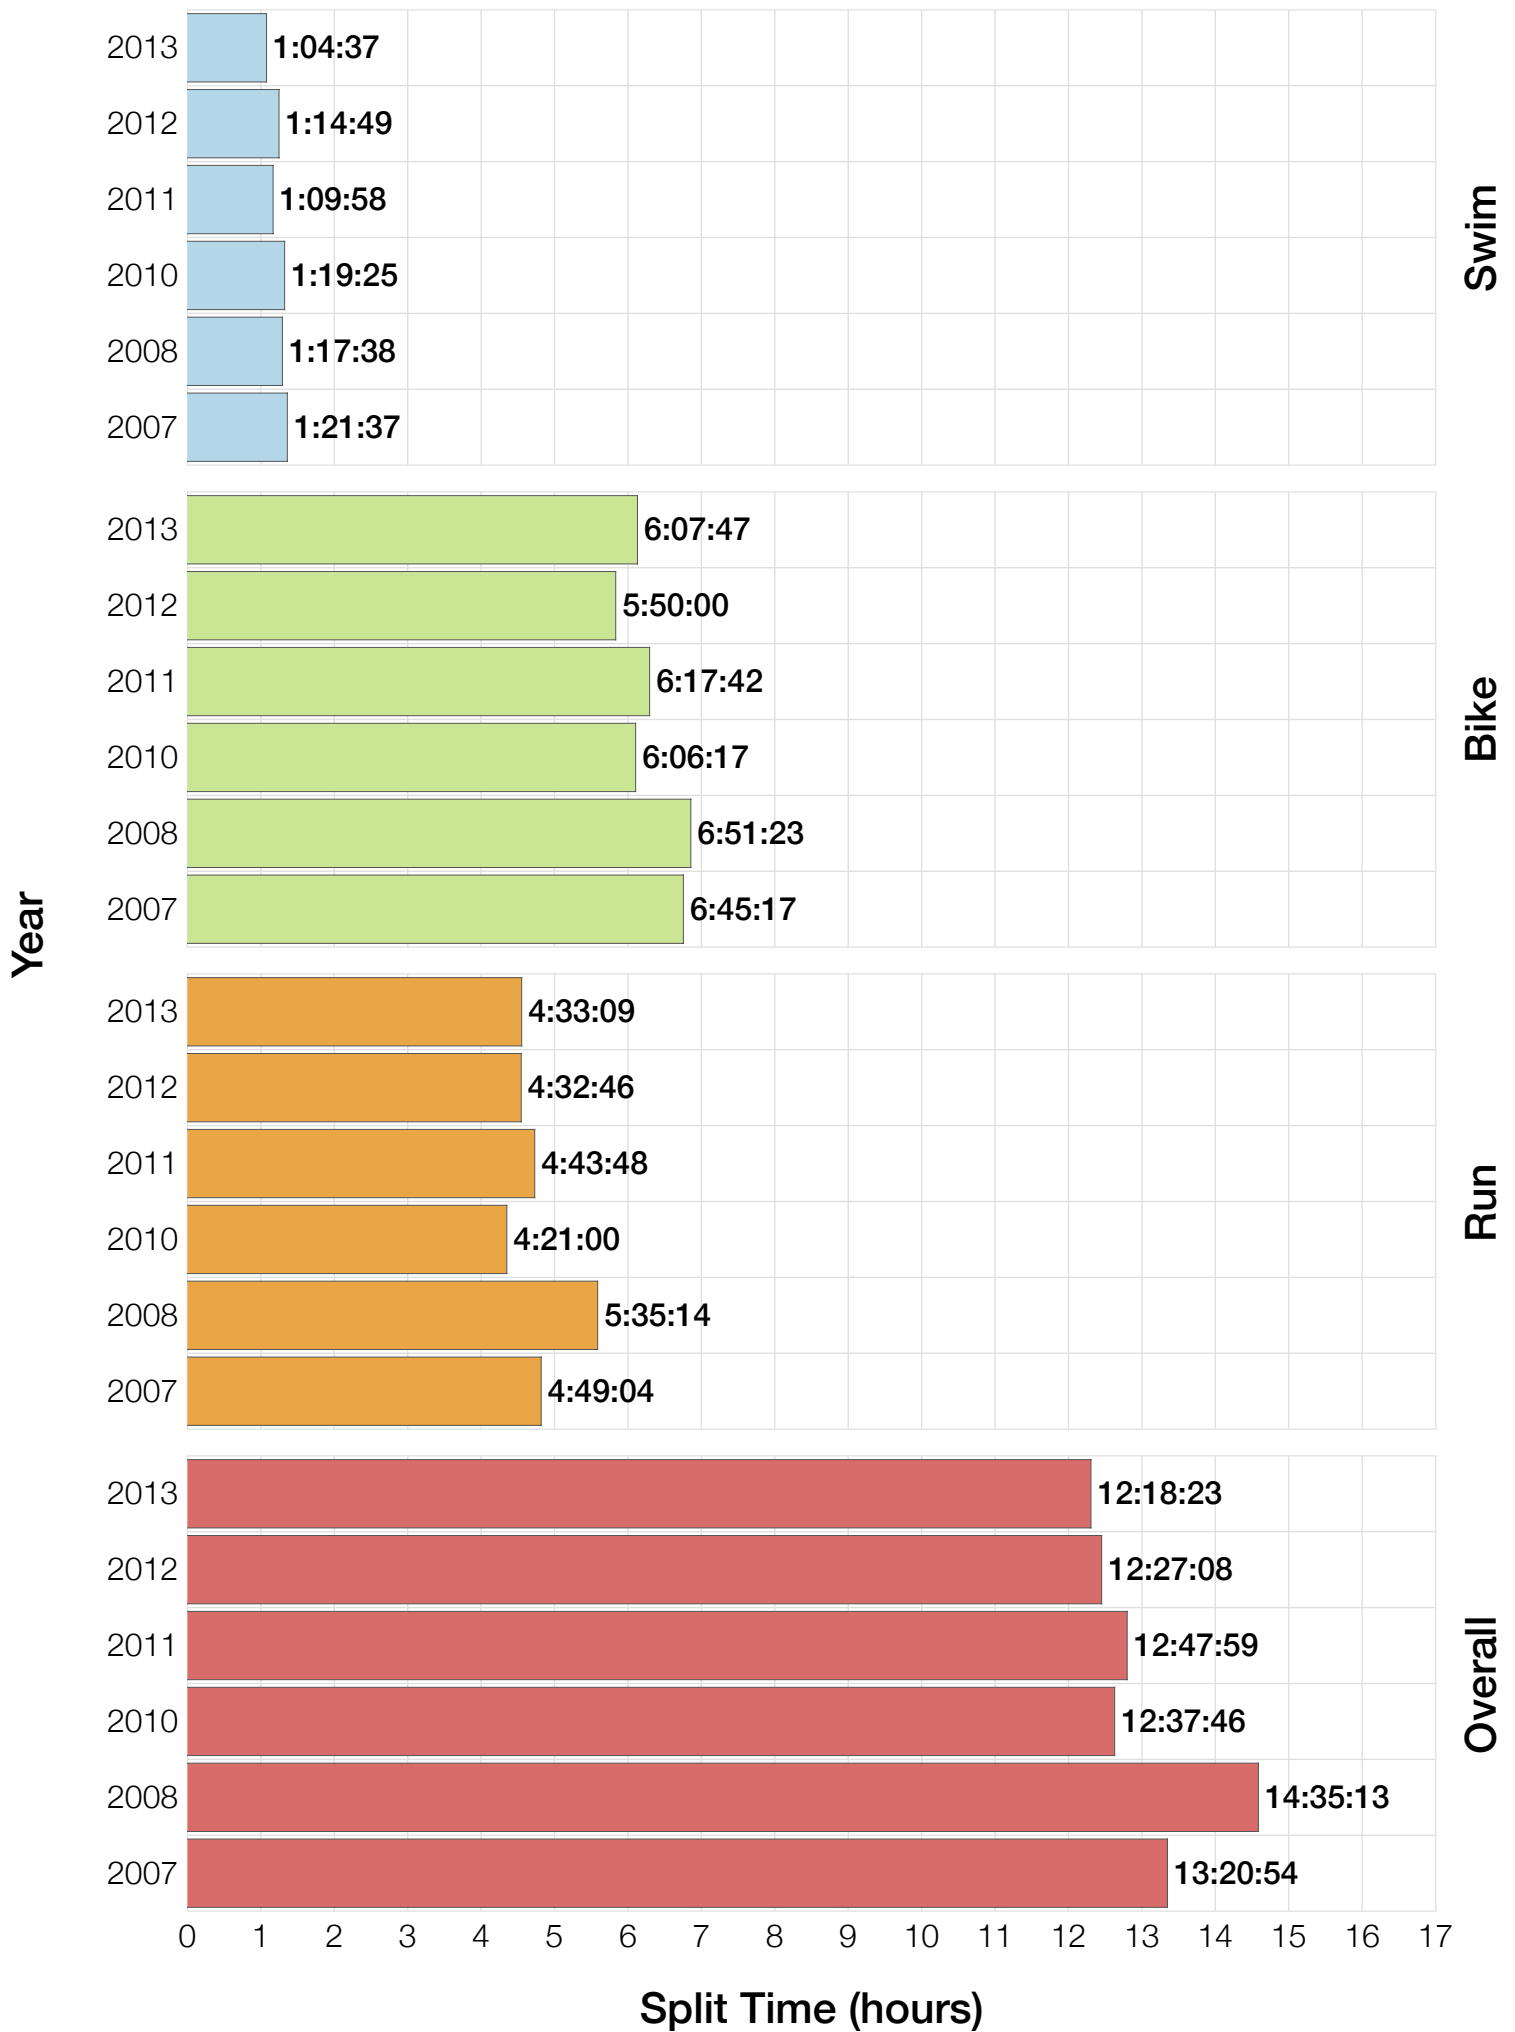

F55-59 Fastest Splits