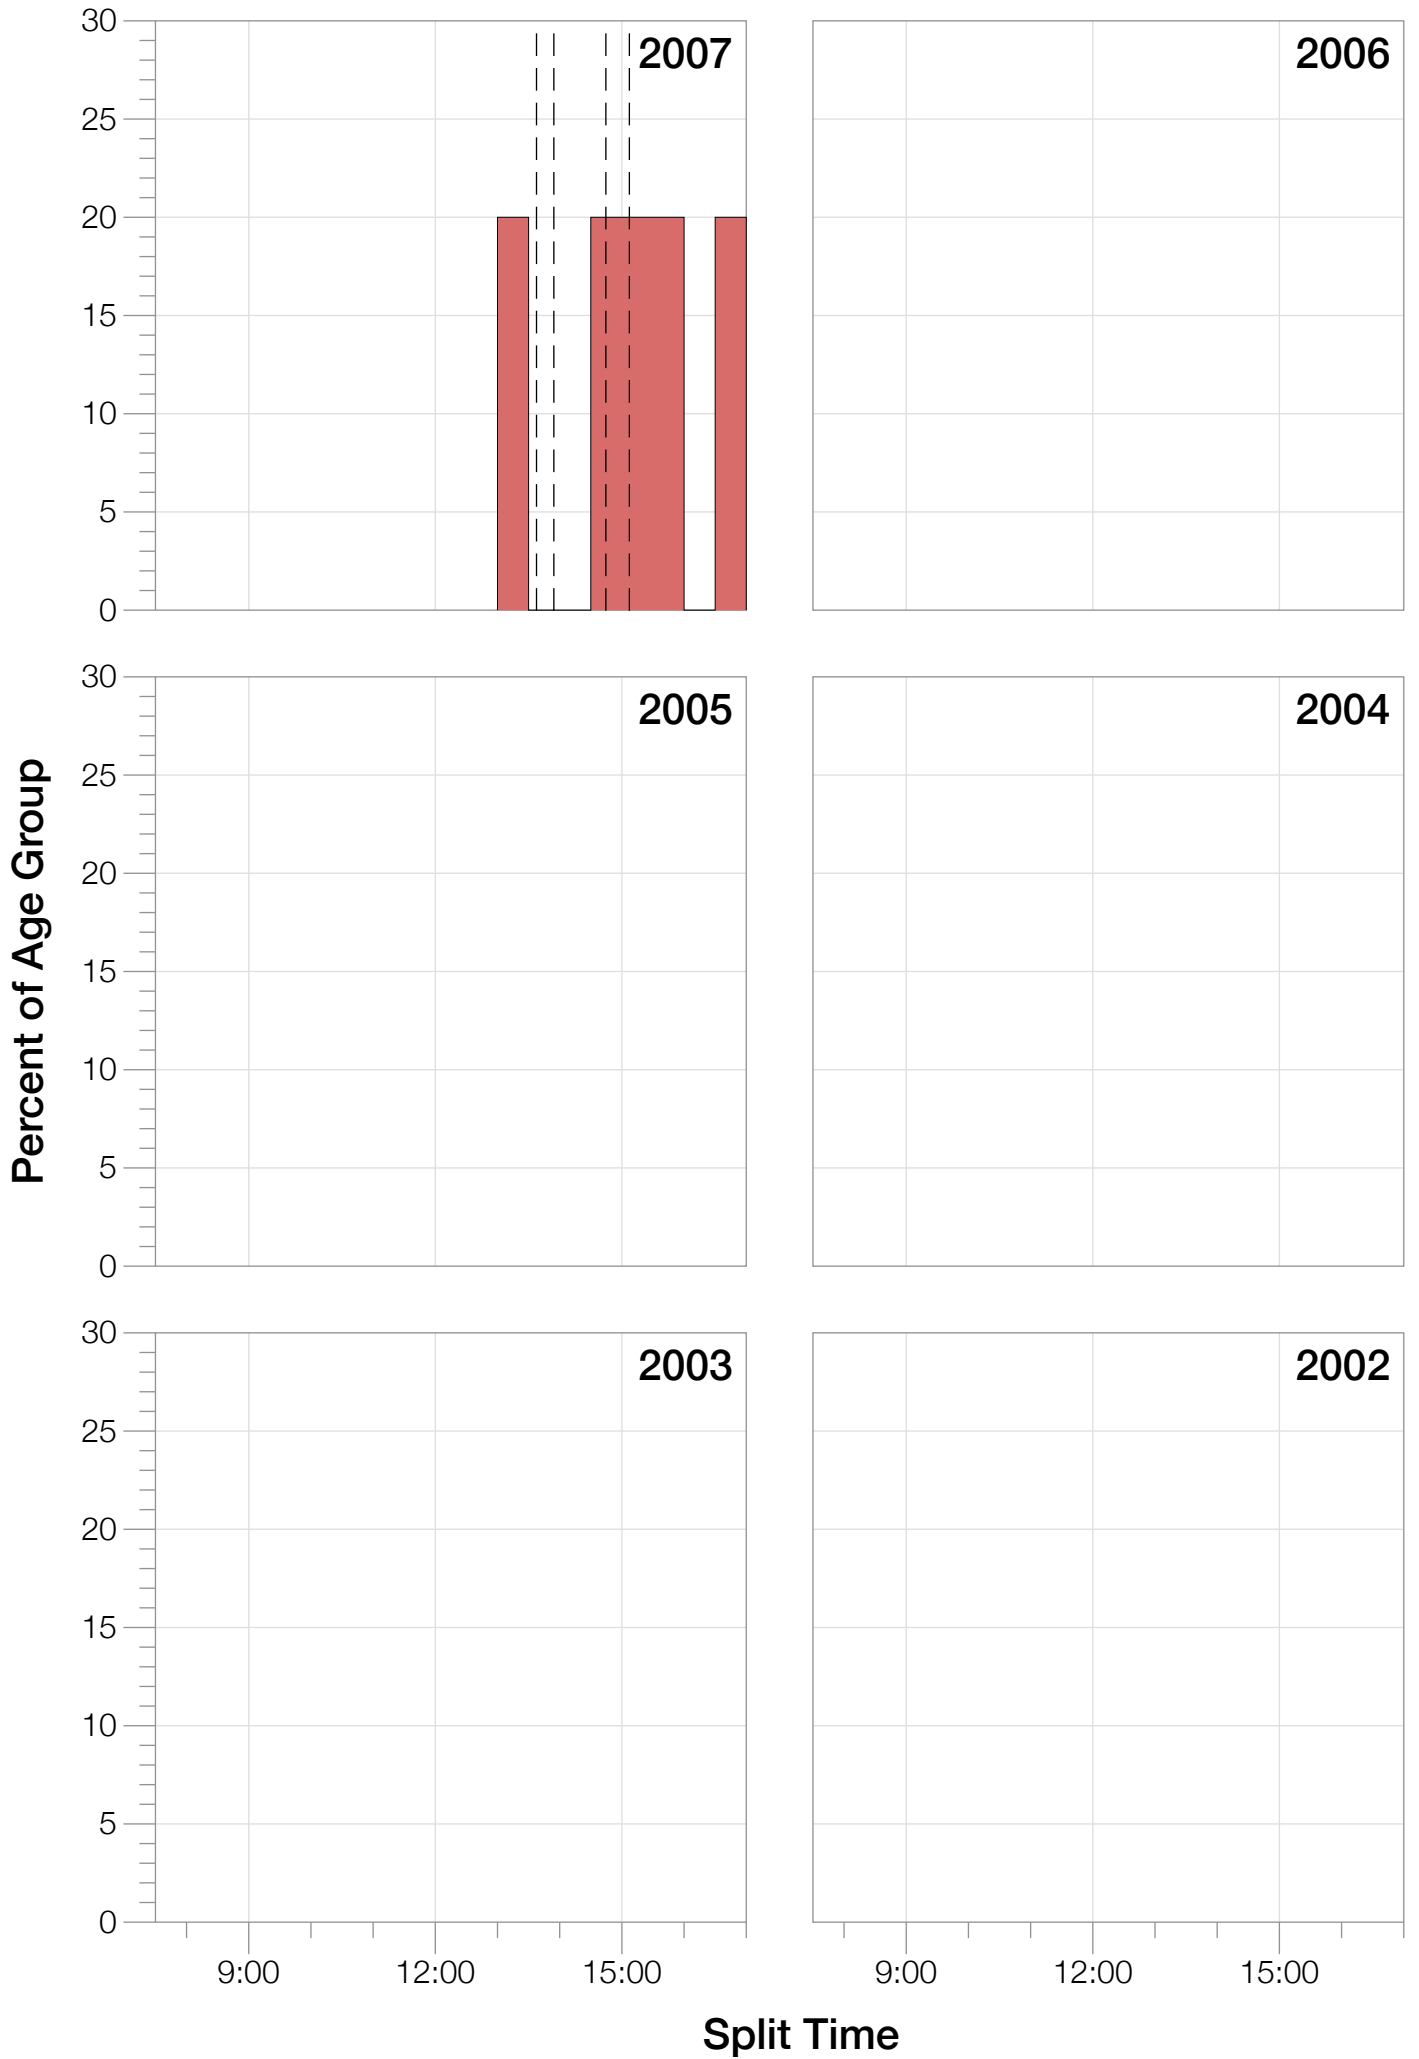

F55-59 Overall