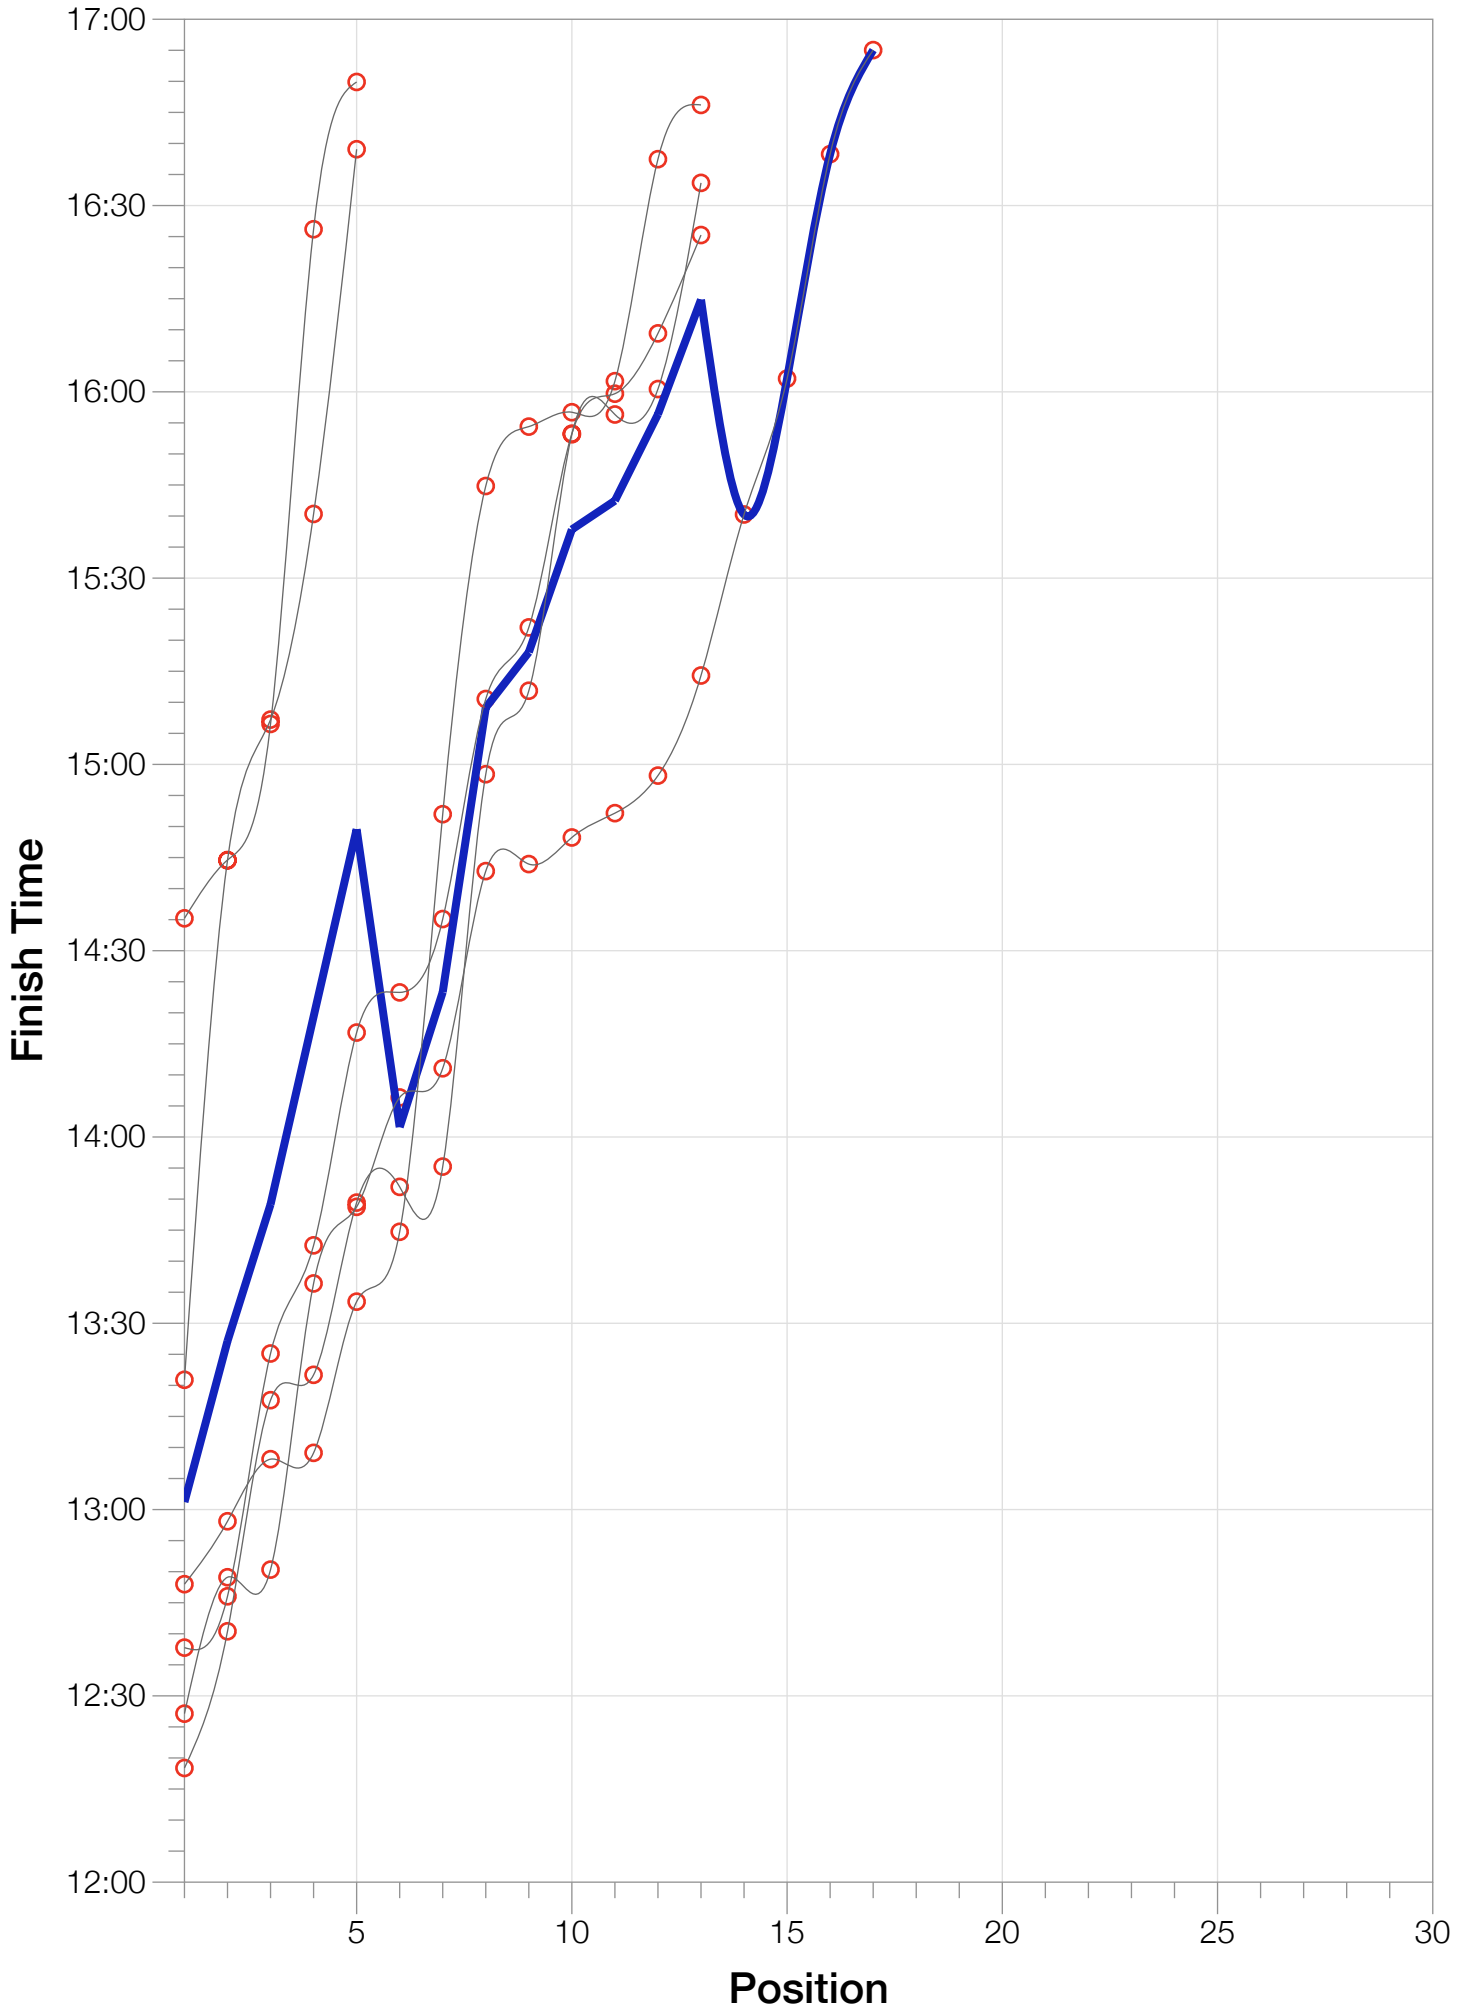

Ironman Louisville F55-59 Stats

F55-59 Summary Statistics

Year	Finishers	F55-59 Finishers	Male Winner's Time	Female Winner's Time	F55-59 Winner's Time
2007	1564	5	8:38:39	9:23:22	13:20:54
2008	1793	5	8:33:58	9:54:17	14:35:13
2010	2155	13	8:29:59	9:33:15	12:37:46
2011	2276	13	8:27:36	9:38:14	12:47:59
2012	2229	17	8:42:44	9:36:27	12:27:08
2013	2348	13	8:21:34	9:29:02	12:18:23
Average	2102	11	8:31:25	9:33:34	11:09:37

F55-59 Fastest Splits

F55-59 Median Splits

F55-59 Slowest Splits

F55-59 Top 30 Finishing Splits

Estimated Kona Slot Average Finishing Time Finishing Time

F55-59 Top 10 and Kona Times and Splits

Summary Statistics

Position	Swim Time	Bike Time	Run Time	Overall Time
Average Male Winner	0:53:09	4:36:32	2:56:49	8:31:25
Average Female Winner	0:54:21	5:15:23	3:18:02	9:33:34
Average 1st Age Grouper	1:21:14	6:23:00	5:02:09	13:01:13
Average 2nd Age Grouper	1:30:45	6:43:22	4:58:00	13:27:08
Average 3rd Age Grouper	1:27:19	6:33:23	5:30:19	13:49:09
Average 4th Age Grouper	1:27:04	7:02:11	5:32:25	14:19:23
Average 5th Age Grouper	1:27:10	7:06:19	5:58:57	14:49:34
Average 6th Age Grouper	1:21:23	6:55:31	5:24:44	14:01:35
Average 7th Age Grouper	1:22:37	6:52:24	5:51:38	14:23:20
Average 8th Age Grouper	1:35:09	7:16:23	5:57:28	15:09:09
Average 9th Age Grouper	1:35:46	7:10:55	6:12:08	15:18:04
Average 10th Age Grouper	1:29:25	7:36:29	6:05:11	15:37:50
Kona Qualifier Average	1:21:14	6:23:00	5:02:09	13:01:13
Top 10 Age Grouper Average	1:27:34	6:55:31	5:36:19	14:17:34