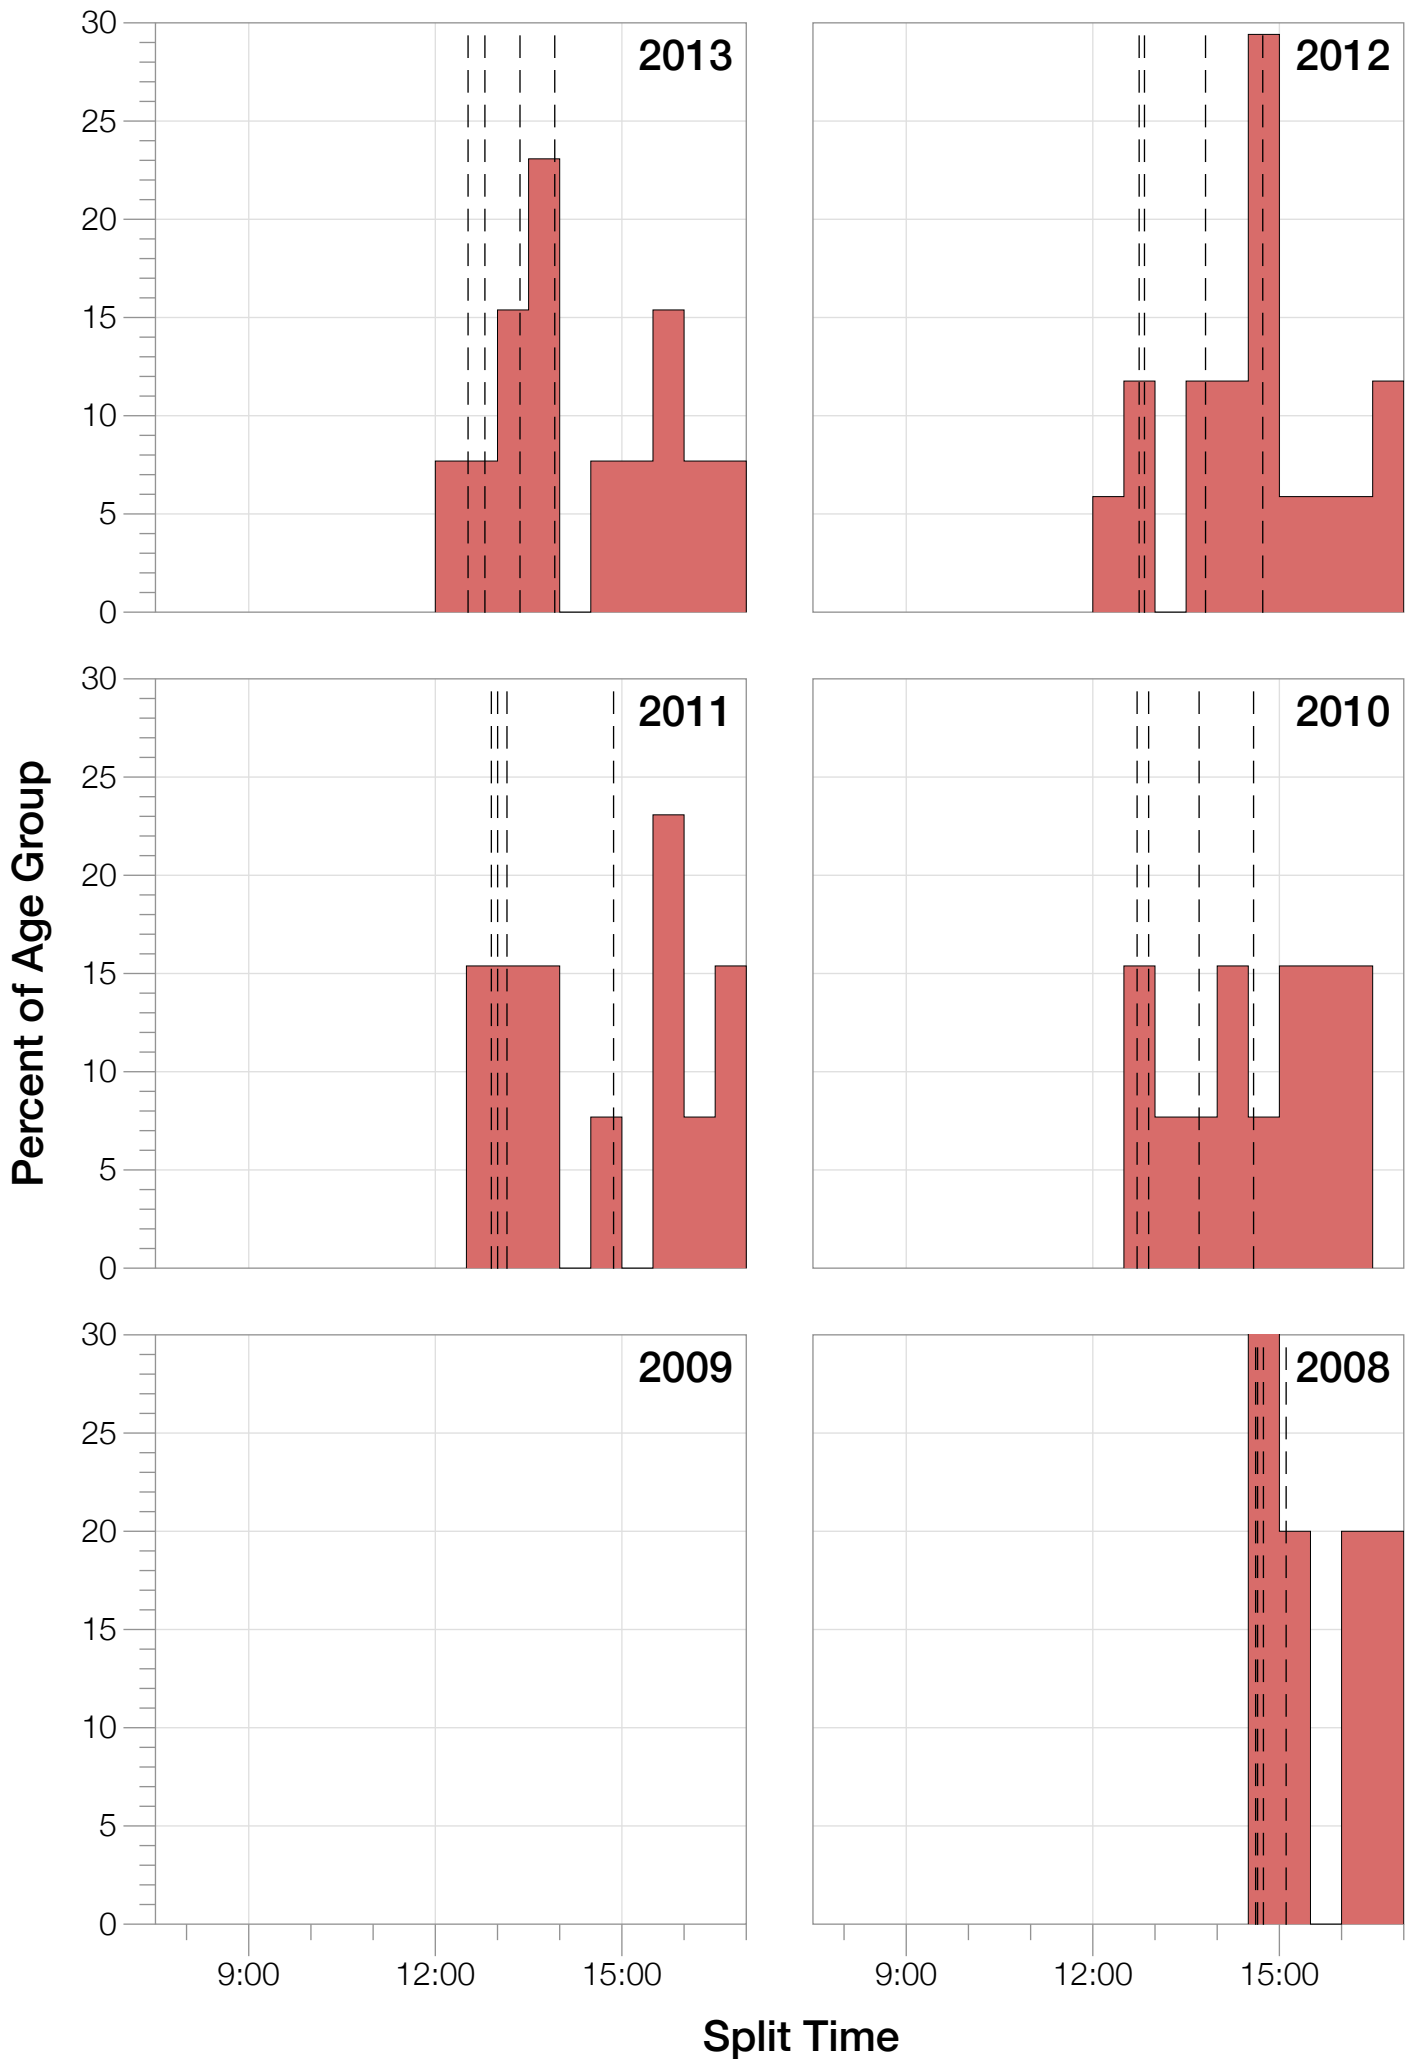

Ironman Louisville F55-59 Stats

F55-59 Summary Statistics

Year	Finishers	F55-59 Finishers	Male Winner's Time	Female Winner's Time	F55-59 Winner's Time
2007	1564	5	8:38:39	9:23:22	13:20:54
2008	1793	5	8:33:58	9:54:17	14:35:13
2010	2155	13	8:29:59	9:33:15	12:37:46
2011	2276	13	8:27:36	9:38:14	12:47:59
2012	2229	17	8:42:44	9:36:27	12:27:08
2013	2348	13	8:21:34	9:29:02	12:18:23
Average	2102	11	8:31:25	9:33:34	11:09:37

F55-59 Swim

F55-59 Swim

F55-59 Bike

F55-59 Bike

F55-59 Run

F55-59 Run

F55-59 Overall

F55-59 Overall

F55-59 Fastest Splits

F55-59 Median Splits

F55-59 Slowest Splits

F55-59 Top 30 Finishing Splits

Estimated Kona Slot Average Finishing Time Finishing Time

F55-59 Top 10 and Kona Times and Splits

Summary Statistics

Position	Swim Time	Bike Time	Run Time	Overall Time
Average Male Winner	0:53:09	4:36:32	2:56:49	8:31:25
Average Female Winner	0:54:21	5:15:23	3:18:02	9:33:34
Average 1st Age Grouper	1:21:14	6:23:00	5:02:09	13:01:13
Average 2nd Age Grouper	1:30:45	6:43:22	4:58:00	13:27:08
Average 3rd Age Grouper	1:27:19	6:33:23	5:30:19	13:49:09
Average 4th Age Grouper	1:27:04	7:02:11	5:32:25	14:19:23
Average 5th Age Grouper	1:27:10	7:06:19	5:58:57	14:49:34
Average 6th Age Grouper	1:21:23	6:55:31	5:24:44	14:01:35
Average 7th Age Grouper	1:22:37	6:52:24	5:51:38	14:23:20
Average 8th Age Grouper	1:35:09	7:16:23	5:57:28	15:09:09
Average 9th Age Grouper	1:35:46	7:10:55	6:12:08	15:18:04
Average 10th Age Grouper	1:29:25	7:36:29	6:05:11	15:37:50
Kona Qualifier Average	1:21:14	6:23:00	5:02:09	13:01:13
Top 10 Age Grouper Average	1:27:34	6:55:31	5:36:19	14:17:34