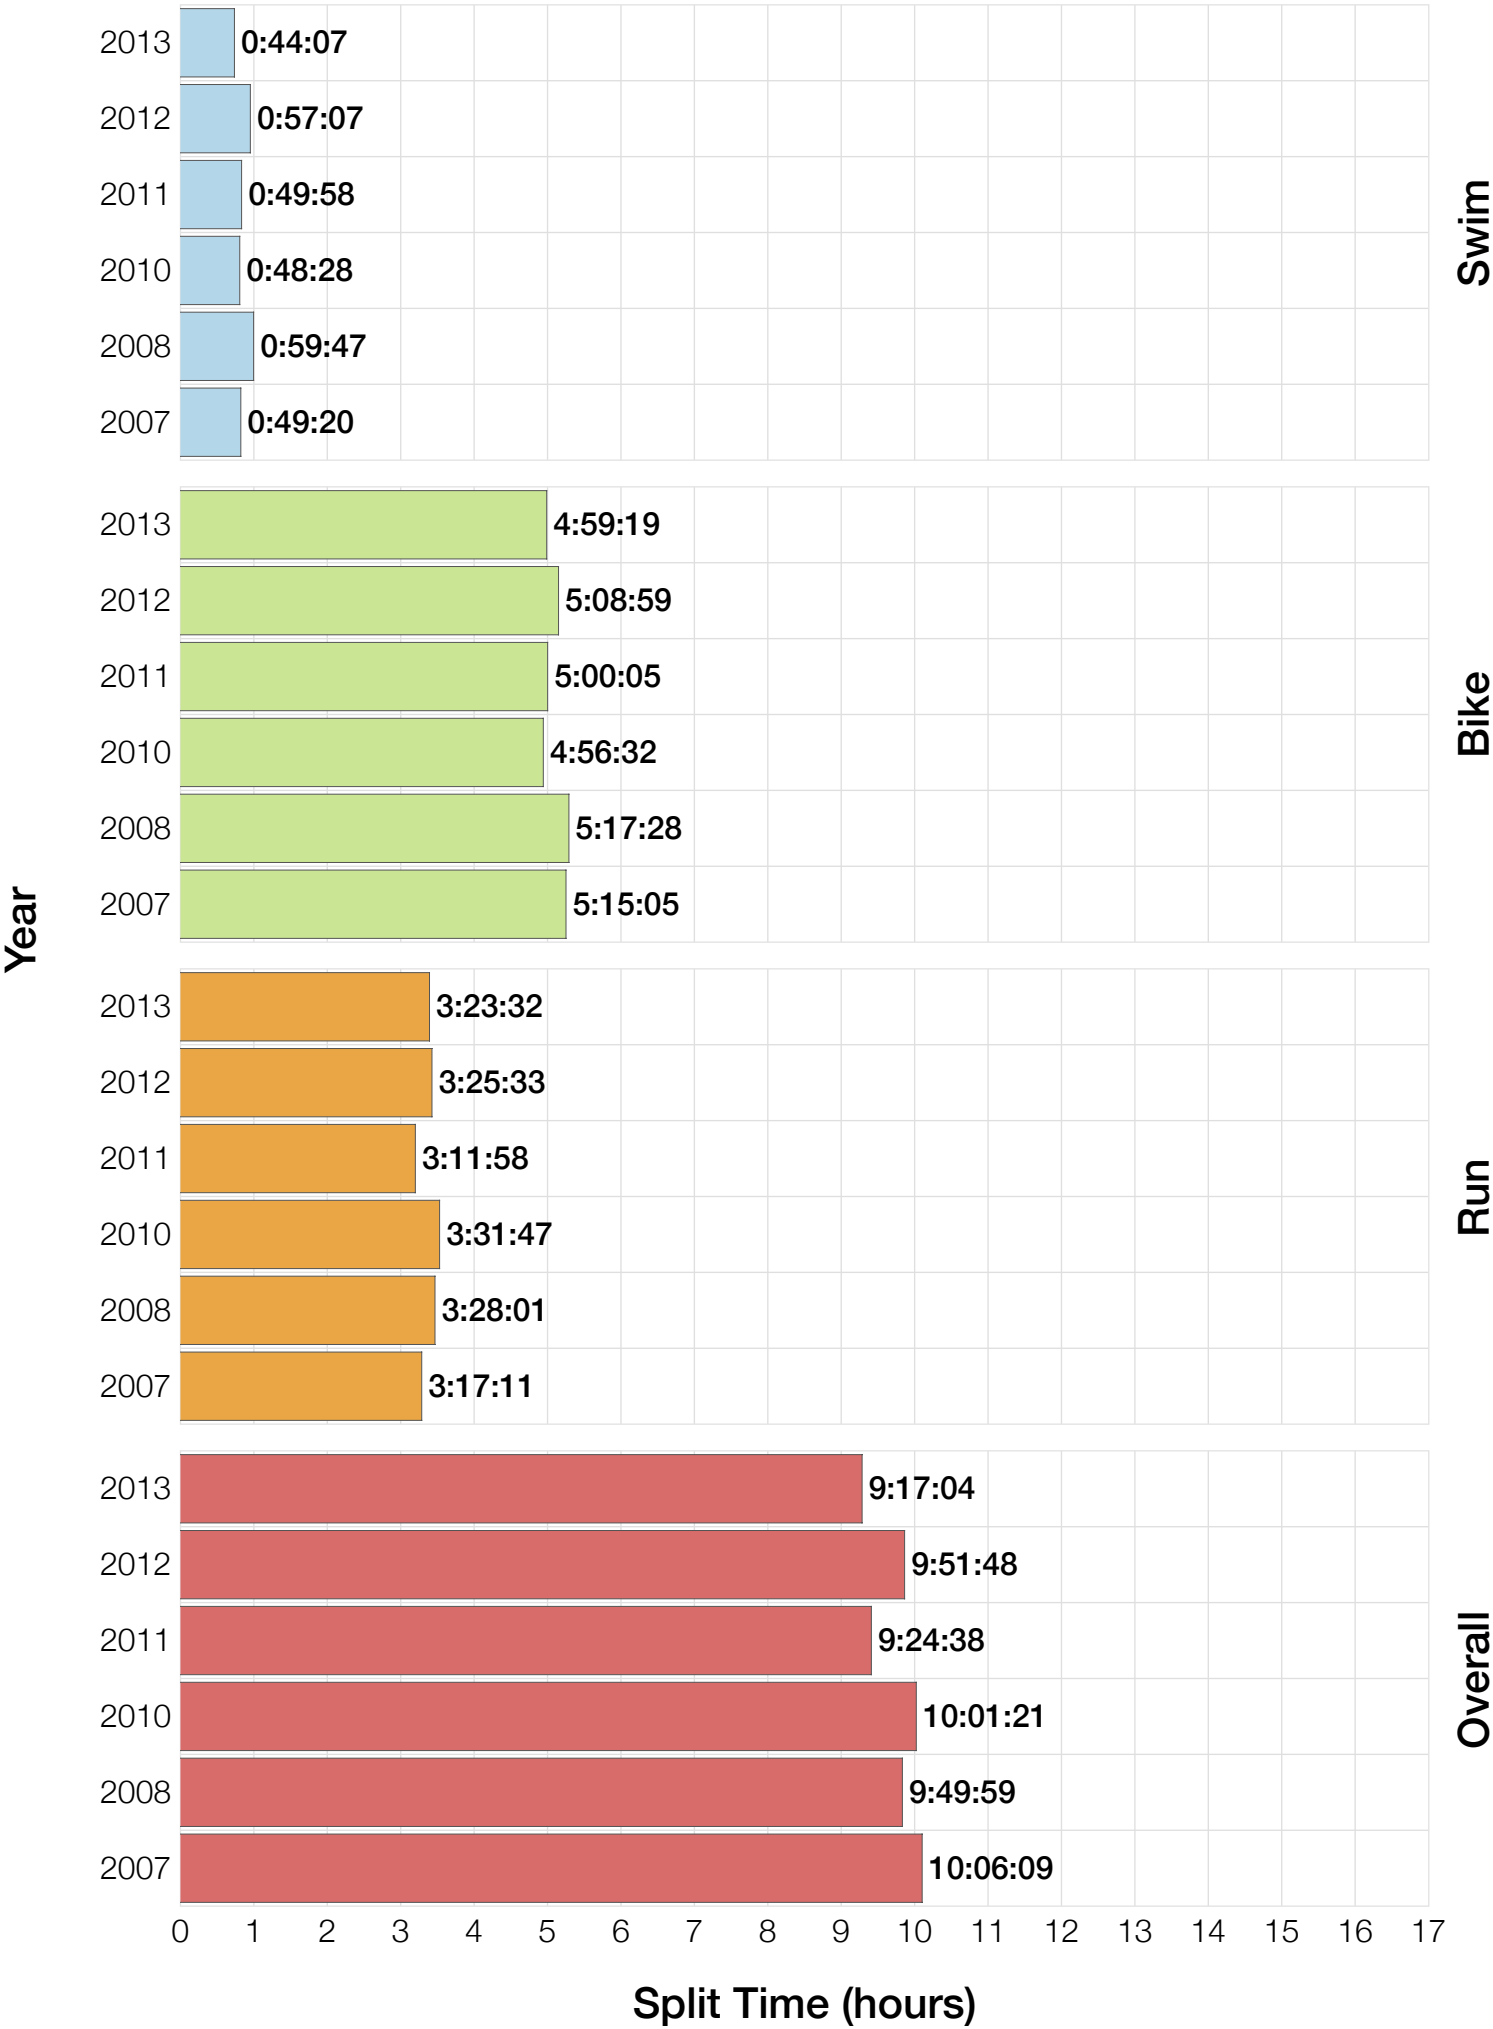

Ironman Louisville

M18-24 Stats

M18-24 Summary Statistics

Year	Finishers	M18-24 Finishers	Male Winner's Time	Female Winner's Time	M18-24 Winner's Time
2007	1564	36	8:38:39	9:23:22	10:06:09
2008	1793	52	8:33:58	9:54:17	9:49:59
2010	2155	87	8:29:59	9:33:15	10:01:21
2011	2276	88	8:27:36	9:38:14	9:24:38
2012	2229	83	8:42:44	9:36:27	9:51:48
2013	2348	97	8:21:34	9:29:02	9:17:04
Average	2102	74	8:31:25	9:33:34	8:21:34

M18-24 Swim

M18-24 Swim

M18-24 Bike

M18-24 Bike

M18-24 Run

M18-24 Run

M18-24 Overall

M18-24 Fastest Splits

M18-24 Median Splits

M18-24 Slowest Splits

M18-24 Top 30 Finishing Splits

Estimated Kona Slot Average Finishing Time Finishing Time

M18-24 Top 10 and Kona Times and Splits

Summary Statistics

Position	Swim Time	Bike Time	Run Time	Overall Time
Average Male Winner	0:53:09	4:36:32	2:56:49	8:31:25
Average Female Winner	0:54:21	5:15:23	3:18:02	9:33:34
Average 1st Age Grouper	0:57:26	5:15:09	3:24:52	9:45:09
Average 2nd Age Grouper	1:00:06	5:15:49	3:36:04	10:00:39
Average 3rd Age Grouper	1:05:19	5:18:22	3:42:49	10:14:12
Average 4th Age Grouper	1:10:02	5:13:31	3:50:17	10:21:49
Average 5th Age Grouper	1:07:24	5:24:40	3:50:23	10:32:05
Average 6th Age Grouper	1:01:31	5:27:33	4:07:32	10:45:01
Average 7th Age Grouper	1:13:07	5:35:32	4:02:10	11:01:19
Average 8th Age Grouper	1:04:46	5:33:32	4:17:30	11:07:15
Average 9th Age Grouper	1:06:56	5:45:45	4:10:02	11:13:26
Average 10th Age Grouper	1:11:24	5:45:10	4:10:54	11:20:35
Kona Qualifier Average	0:58:46	5:15:29	3:30:28	9:52:54
Top 10 Age Grouper Average	1:05:48	5:27:30	3:55:15	10:38:09