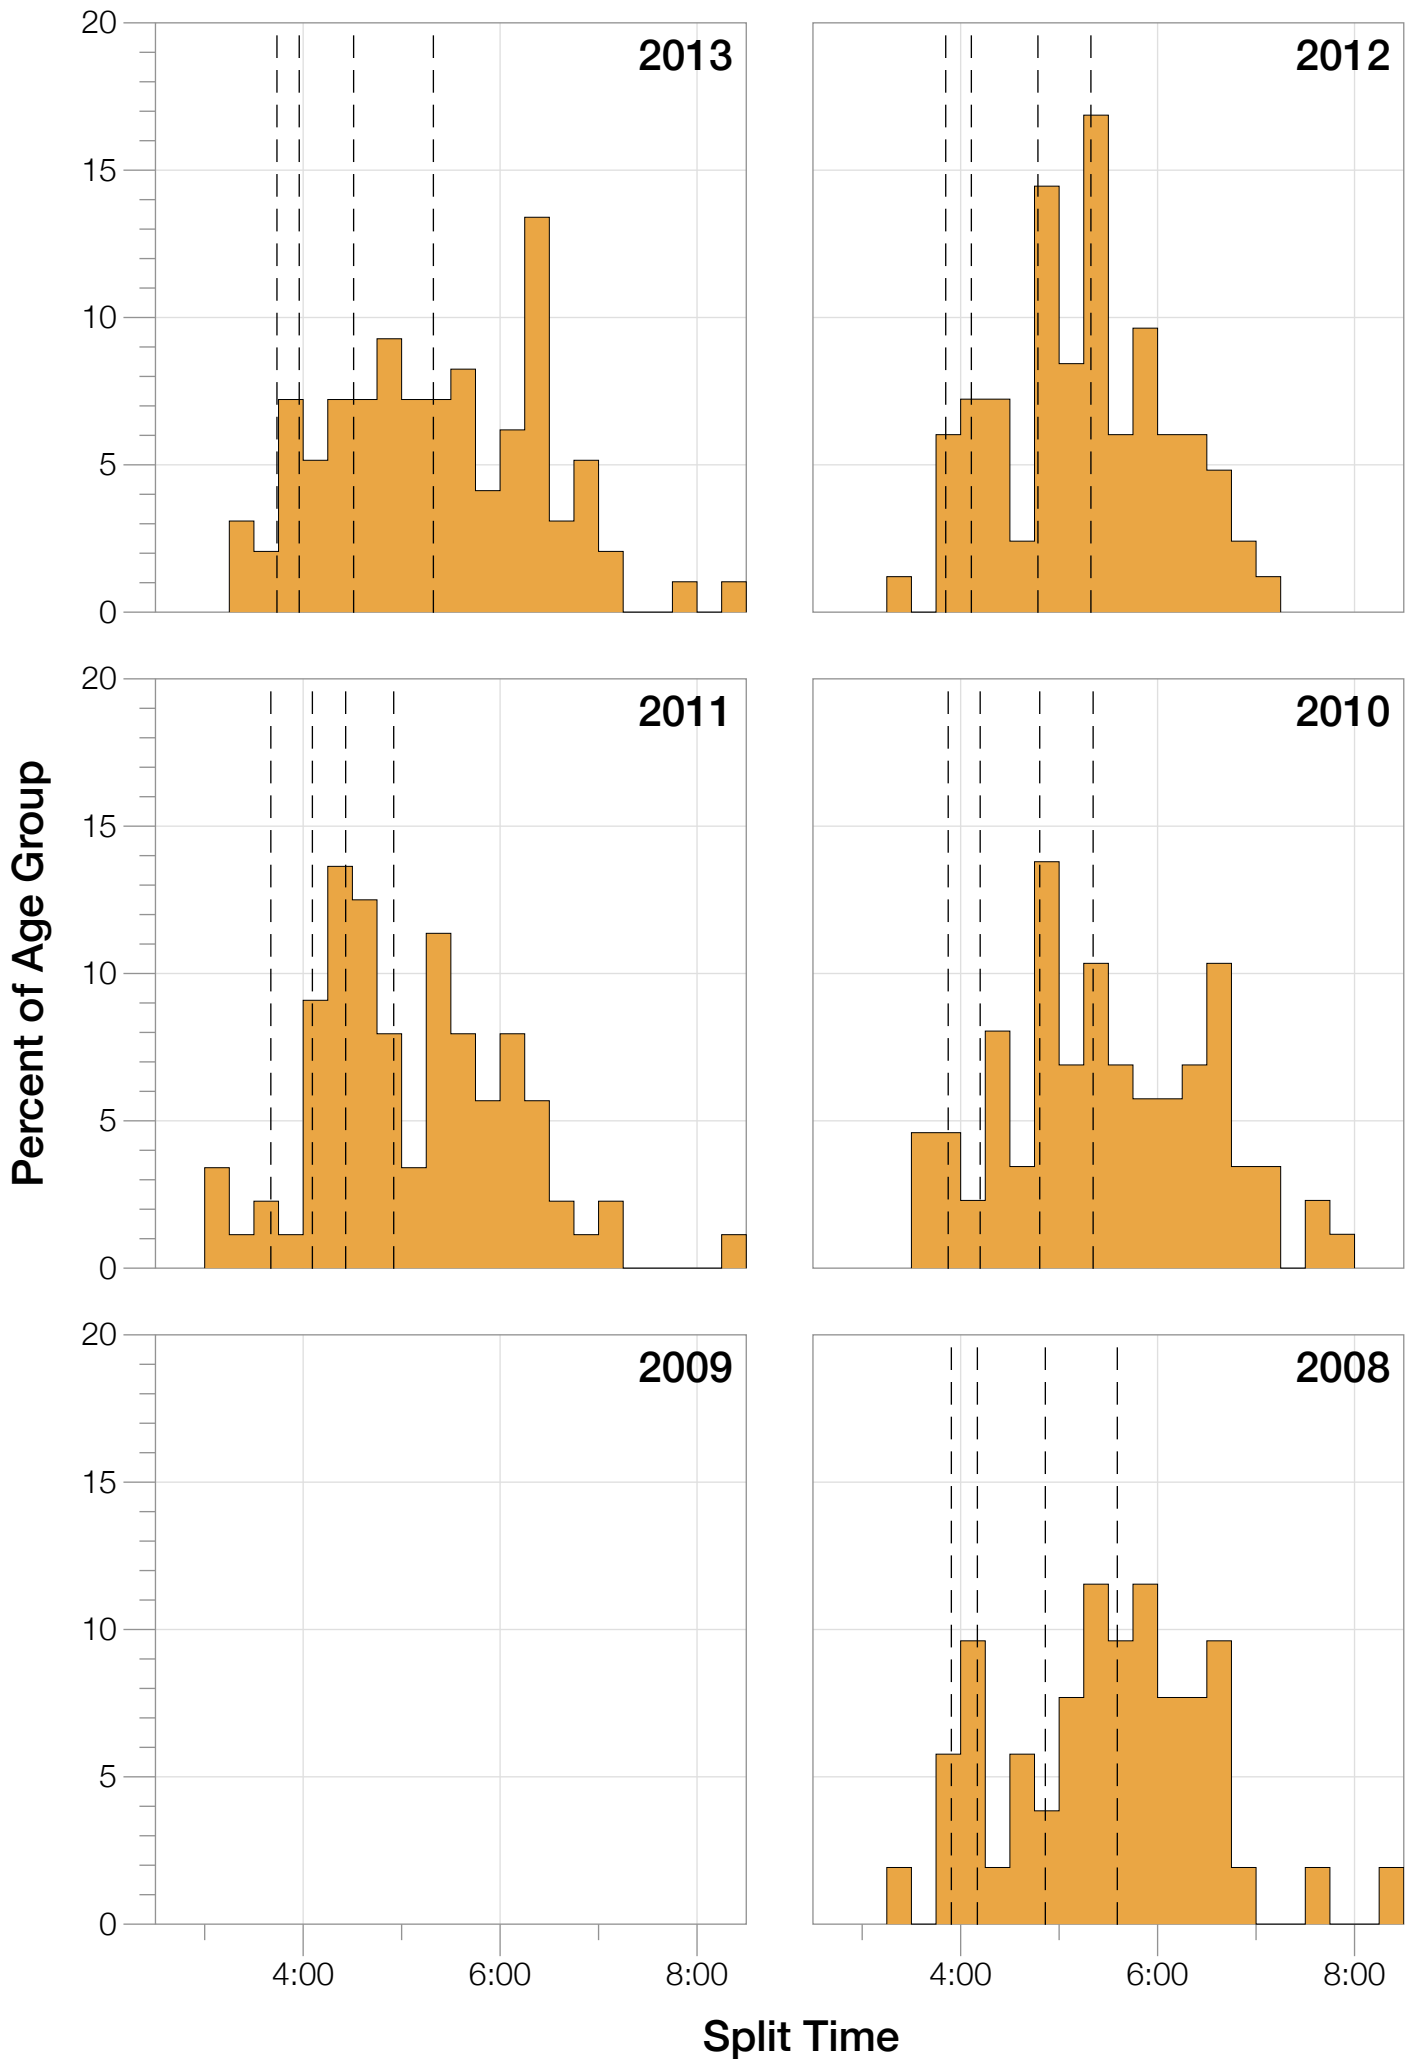

Ironman Louisville

M18-24 Stats

M18-24 Summary Statistics

Year	Finishers	M18-24 Finishers	Male Winner's Time	Female Winner's Time	M18-24 Winner's Time
2007	1564	36	8:38:39	9:23:22	10:06:09
2008	1793	52	8:33:58	9:54:17	9:49:59
2010	2155	87	8:29:59	9:33:15	10:01:21
2011	2276	88	8:27:36	9:38:14	9:24:38
2012	2229	83	8:42:44	9:36:27	9:51:48
2013	2348	97	8:21:34	9:29:02	9:17:04
Average	2102	74	8:31:25	9:33:34	8:21:34

M18-24 Swim

M18-24 Swim

M18-24 Bike

M18-24 Bike

M18-24 Run

M18-24 Run

M18-24 Overall

M18-24 Fastest Splits

M18-24 Median Splits

M18-24 Slowest Splits

M18-24 Top 30 Finishing Splits

Estimated Kona Slot Average Finishing Time Finishing Time

M18-24 Top 10 and Kona Times and Splits

Summary Statistics

Position	Swim Time	Bike Time	Run Time	Overall Time
Average Male Winner	0:53:09	4:36:32	2:56:49	8:31:25
Average Female Winner	0:54:21	5:15:23	3:18:02	9:33:34
Average 1st Age Grouper	0:57:26	5:15:09	3:24:52	9:45:09
Average 2nd Age Grouper	1:00:06	5:15:49	3:36:04	10:00:39
Average 3rd Age Grouper	1:05:19	5:18:22	3:42:49	10:14:12
Average 4th Age Grouper	1:10:02	5:13:31	3:50:17	10:21:49
Average 5th Age Grouper	1:07:24	5:24:40	3:50:23	10:32:05
Average 6th Age Grouper	1:01:31	5:27:33	4:07:32	10:45:01
Average 7th Age Grouper	1:13:07	5:35:32	4:02:10	11:01:19
Average 8th Age Grouper	1:04:46	5:33:32	4:17:30	11:07:15
Average 9th Age Grouper	1:06:56	5:45:45	4:10:02	11:13:26
Average 10th Age Grouper	1:11:24	5:45:10	4:10:54	11:20:35
Kona Qualifier Average	0:58:46	5:15:29	3:30:28	9:52:54
Top 10 Age Grouper Average	1:05:48	5:27:30	3:55:15	10:38:09