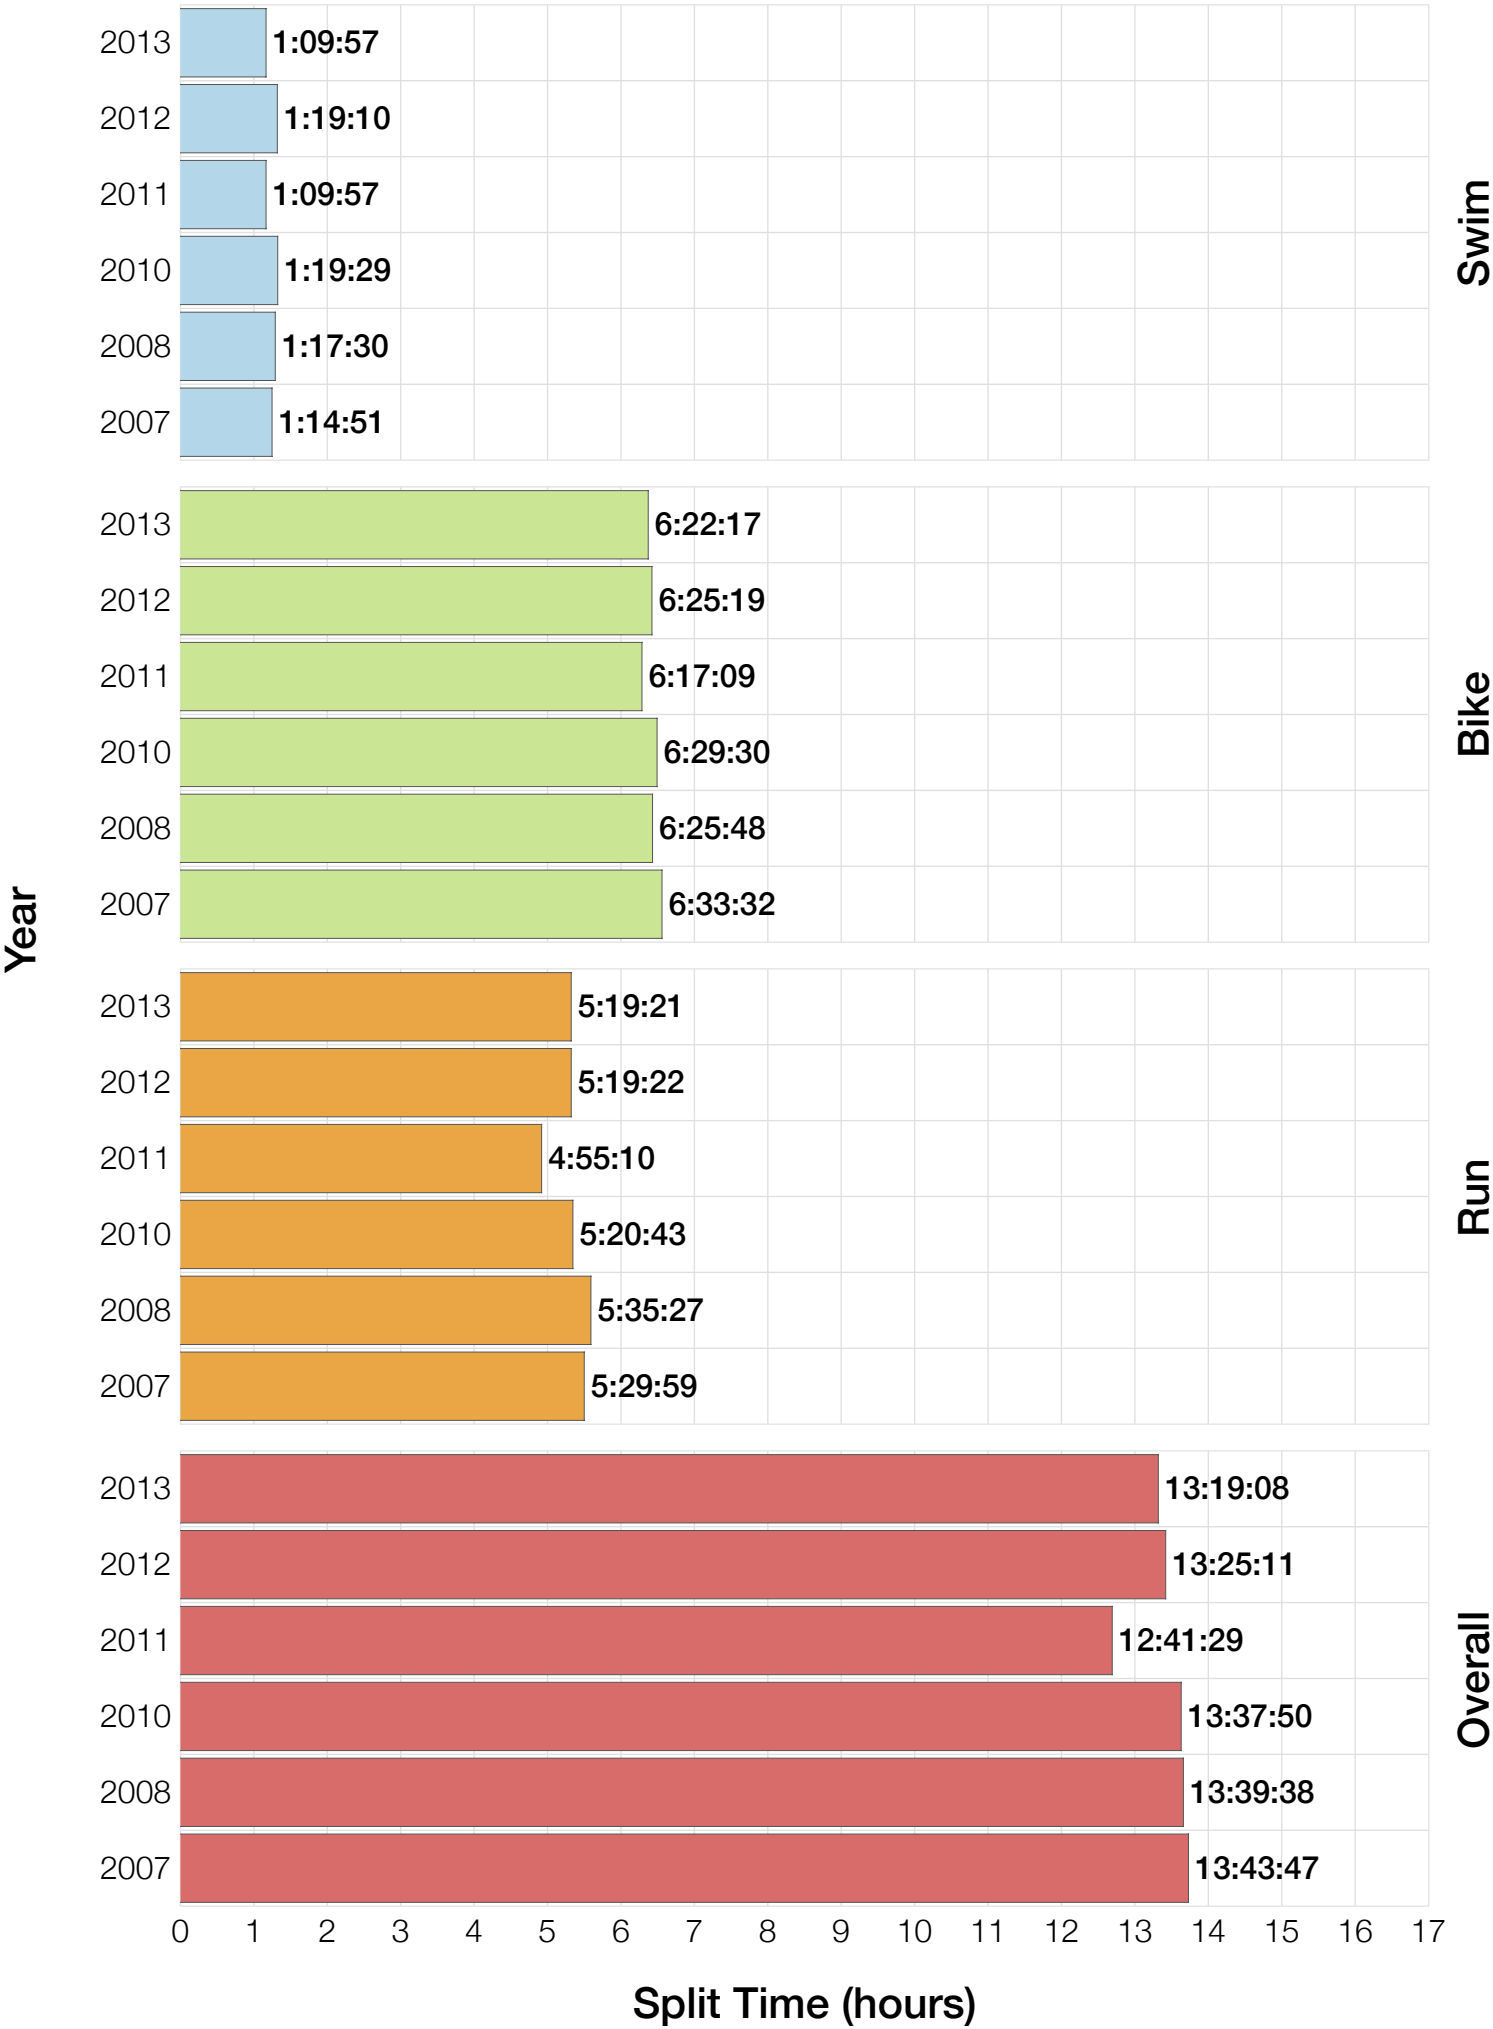

Ironman Louisville

M18-24 Stats

M18-24 Summary Statistics

Year	Finishers	M18-24 Finishers	Male Winner's Time	Female Winner's Time	M18-24 Winner's Time
2007	1564	36	8:38:39	9:23:22	10:06:09
2008	1793	52	8:33:58	9:54:17	9:49:59
2010	2155	87	8:29:59	9:33:15	10:01:21
2011	2276	88	8:27:36	9:38:14	9:24:38
2012	2229	83	8:42:44	9:36:27	9:51:48
2013	2348	97	8:21:34	9:29:02	9:17:04
Average	2102	74	8:31:25	9:33:34	8:21:34

M18-24 Swim

M18-24 Swim

M18-24 Bike

M18-24 Bike

M18-24 Run

M18-24 Run

M18-24 Overall

M18-24 Fastest Splits

M18-24 Median Splits

M18-24 Slowest Splits

M18-24 Top 30 Finishing Splits

Estimated Kona Slot Average Finishing Time Finishing Time

M18-24 Top 10 and Kona Times and Splits

Summary Statistics

Position	Swim Time	Bike Time	Run Time	Overall Time
Average Male Winner	0:53:09	4:36:32	2:56:49	8:31:25
Average Female Winner	0:54:21	5:15:23	3:18:02	9:33:34
Average 1st Age Grouper	0:57:26	5:15:09	3:24:52	9:45:09
Average 2nd Age Grouper	1:00:06	5:15:49	3:36:04	10:00:39
Average 3rd Age Grouper	1:05:19	5:18:22	3:42:49	10:14:12
Average 4th Age Grouper	1:10:02	5:13:31	3:50:17	10:21:49
Average 5th Age Grouper	1:07:24	5:24:40	3:50:23	10:32:05
Average 6th Age Grouper	1:01:31	5:27:33	4:07:32	10:45:01
Average 7th Age Grouper	1:13:07	5:35:32	4:02:10	11:01:19
Average 8th Age Grouper	1:04:46	5:33:32	4:17:30	11:07:15
Average 9th Age Grouper	1:06:56	5:45:45	4:10:02	11:13:26
Average 10th Age Grouper	1:11:24	5:45:10	4:10:54	11:20:35
Kona Qualifier Average	0:58:46	5:15:29	3:30:28	9:52:54
Top 10 Age Grouper Average	1:05:48	5:27:30	3:55:15	10:38:09