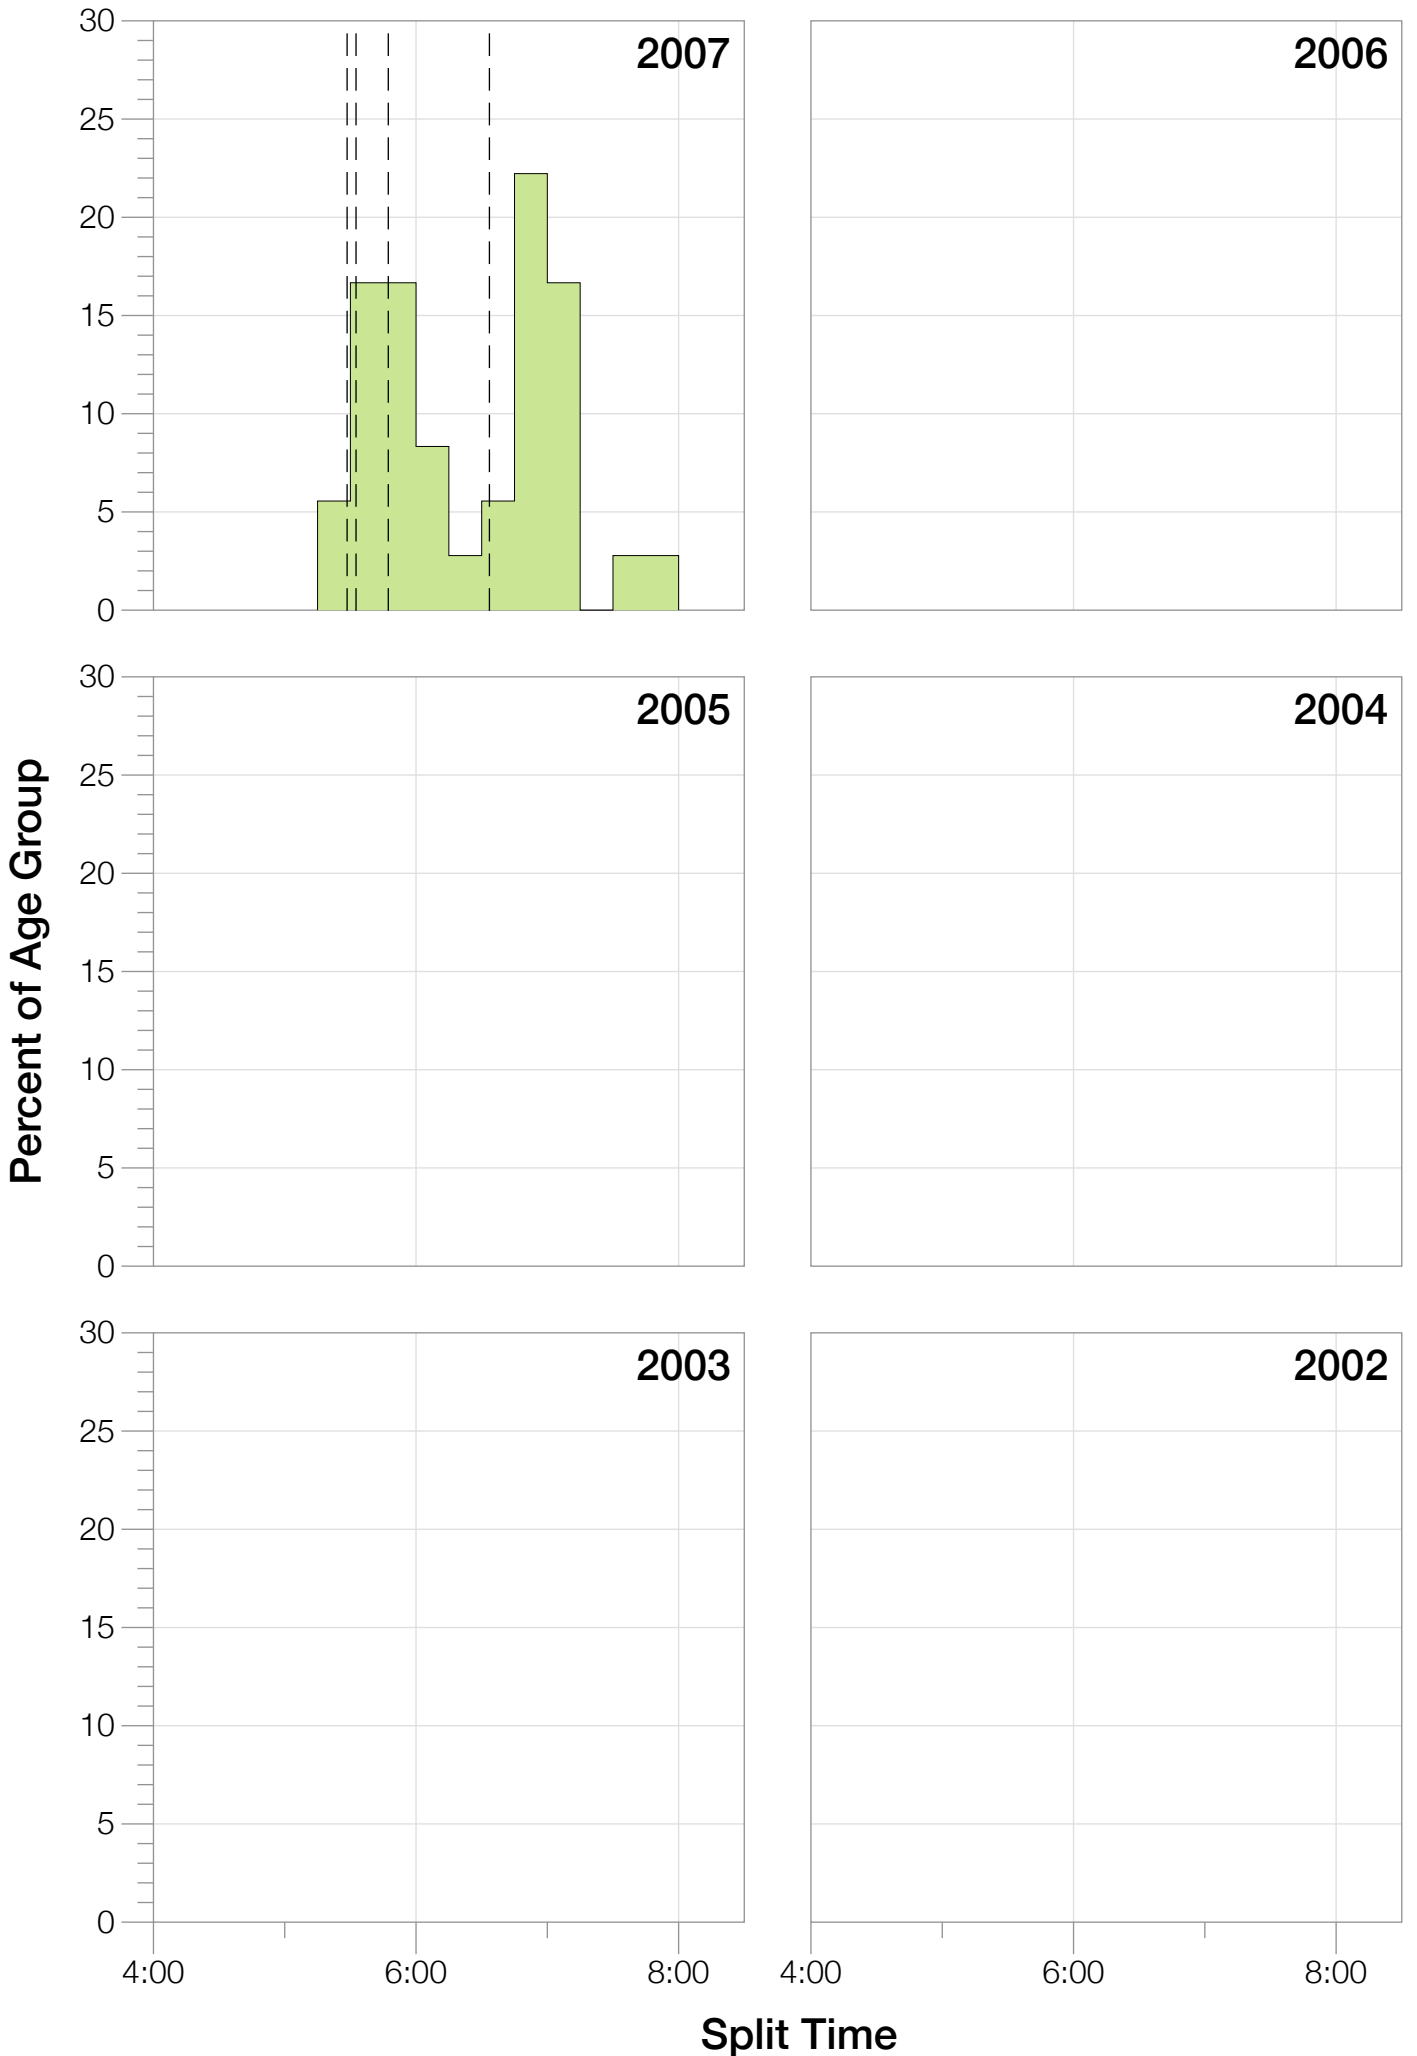

Ironman Louisville

M18-24 Stats

M18-24 Summary Statistics

Year	Finishers	M18-24 Finishers	Male Winner's Time	Female Winner's Time	M18-24 Winner's Time
2007	1564	36	8:38:39	9:23:22	10:06:09
2008	1793	52	8:33:58	9:54:17	9:49:59
2010	2155	87	8:29:59	9:33:15	10:01:21
2011	2276	88	8:27:36	9:38:14	9:24:38
2012	2229	83	8:42:44	9:36:27	9:51:48
2013	2348	97	8:21:34	9:29:02	9:17:04
Average	2102	74	8:31:25	9:33:34	8:21:34

M18-24 Swim

M18-24 Swim

M18-24 Bike

M18-24 Bike

M18-24 Run

M18-24 Run

M18-24 Overall

M18-24 Fastest Splits

M18-24 Median Splits

M18-24 Slowest Splits

M18-24 Top 30 Finishing Splits

Estimated Kona Slot Average Finishing Time Finishing Time

M18-24 Top 10 and Kona Times and Splits

Summary Statistics

Position	Swim Time	Bike Time	Run Time	Overall Time
Average Male Winner	0:53:09	4:36:32	2:56:49	8:31:25
Average Female Winner	0:54:21	5:15:23	3:18:02	9:33:34
Average 1st Age Grouper	0:57:26	5:15:09	3:24:52	9:45:09
Average 2nd Age Grouper	1:00:06	5:15:49	3:36:04	10:00:39
Average 3rd Age Grouper	1:05:19	5:18:22	3:42:49	10:14:12
Average 4th Age Grouper	1:10:02	5:13:31	3:50:17	10:21:49
Average 5th Age Grouper	1:07:24	5:24:40	3:50:23	10:32:05
Average 6th Age Grouper	1:01:31	5:27:33	4:07:32	10:45:01
Average 7th Age Grouper	1:13:07	5:35:32	4:02:10	11:01:19
Average 8th Age Grouper	1:04:46	5:33:32	4:17:30	11:07:15
Average 9th Age Grouper	1:06:56	5:45:45	4:10:02	11:13:26
Average 10th Age Grouper	1:11:24	5:45:10	4:10:54	11:20:35
Kona Qualifier Average	0:58:46	5:15:29	3:30:28	9:52:54
Top 10 Age Grouper Average	1:05:48	5:27:30	3:55:15	10:38:09