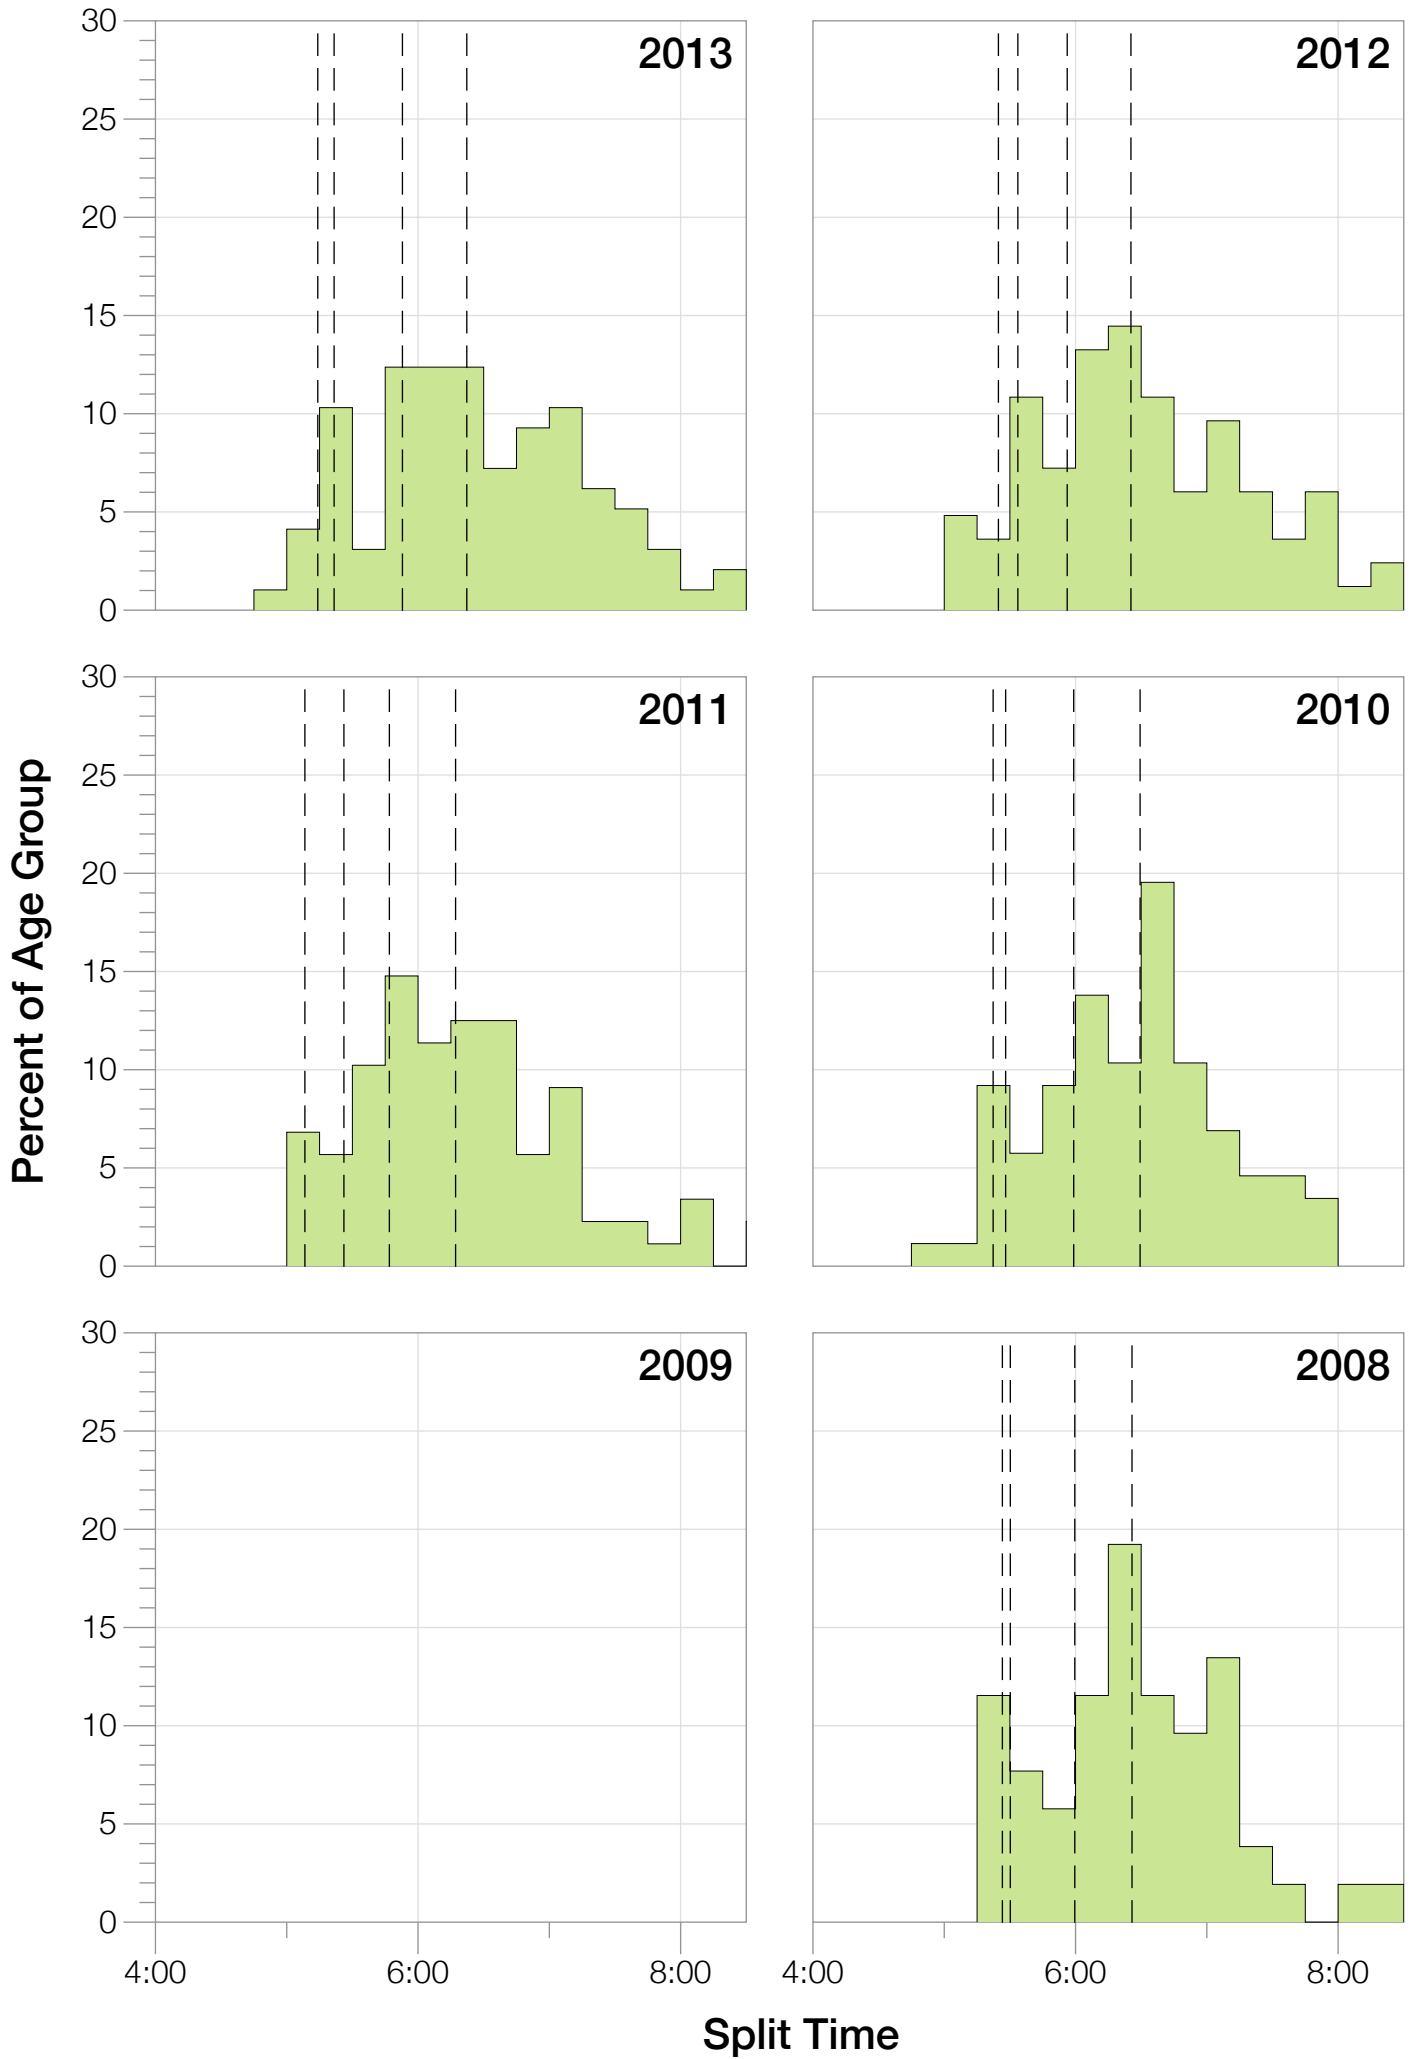

Ironman Louisville

M18-24 Stats

M18-24 Summary Statistics

Year	Finishers	M18-24 Finishers	Male Winner's Time	Female Winner's Time	M18-24 Winner's Time
2007	1564	36	8:38:39	9:23:22	10:06:09
2008	1793	52	8:33:58	9:54:17	9:49:59
2010	2155	87	8:29:59	9:33:15	10:01:21
2011	2276	88	8:27:36	9:38:14	9:24:38
2012	2229	83	8:42:44	9:36:27	9:51:48
2013	2348	97	8:21:34	9:29:02	9:17:04
Average	2102	74	8:31:25	9:33:34	8:21:34

M18-24 Swim

M18-24 Swim

M18-24 Bike

M18-24 Bike

M18-24 Run

M18-24 Run

M18-24 Overall

M18-24 Fastest Splits

M18-24 Median Splits

M18-24 Slowest Splits

M18-24 Top 30 Finishing Splits

Estimated Kona Slot Average Finishing Time Finishing Time

M18-24 Top 10 and Kona Times and Splits

Summary Statistics

Position	Swim Time	Bike Time	Run Time	Overall Time
Average Male Winner	0:53:09	4:36:32	2:56:49	8:31:25
Average Female Winner	0:54:21	5:15:23	3:18:02	9:33:34
Average 1st Age Grouper	0:57:26	5:15:09	3:24:52	9:45:09
Average 2nd Age Grouper	1:00:06	5:15:49	3:36:04	10:00:39
Average 3rd Age Grouper	1:05:19	5:18:22	3:42:49	10:14:12
Average 4th Age Grouper	1:10:02	5:13:31	3:50:17	10:21:49
Average 5th Age Grouper	1:07:24	5:24:40	3:50:23	10:32:05
Average 6th Age Grouper	1:01:31	5:27:33	4:07:32	10:45:01
Average 7th Age Grouper	1:13:07	5:35:32	4:02:10	11:01:19
Average 8th Age Grouper	1:04:46	5:33:32	4:17:30	11:07:15
Average 9th Age Grouper	1:06:56	5:45:45	4:10:02	11:13:26
Average 10th Age Grouper	1:11:24	5:45:10	4:10:54	11:20:35
Kona Qualifier Average	0:58:46	5:15:29	3:30:28	9:52:54
Top 10 Age Grouper Average	1:05:48	5:27:30	3:55:15	10:38:09