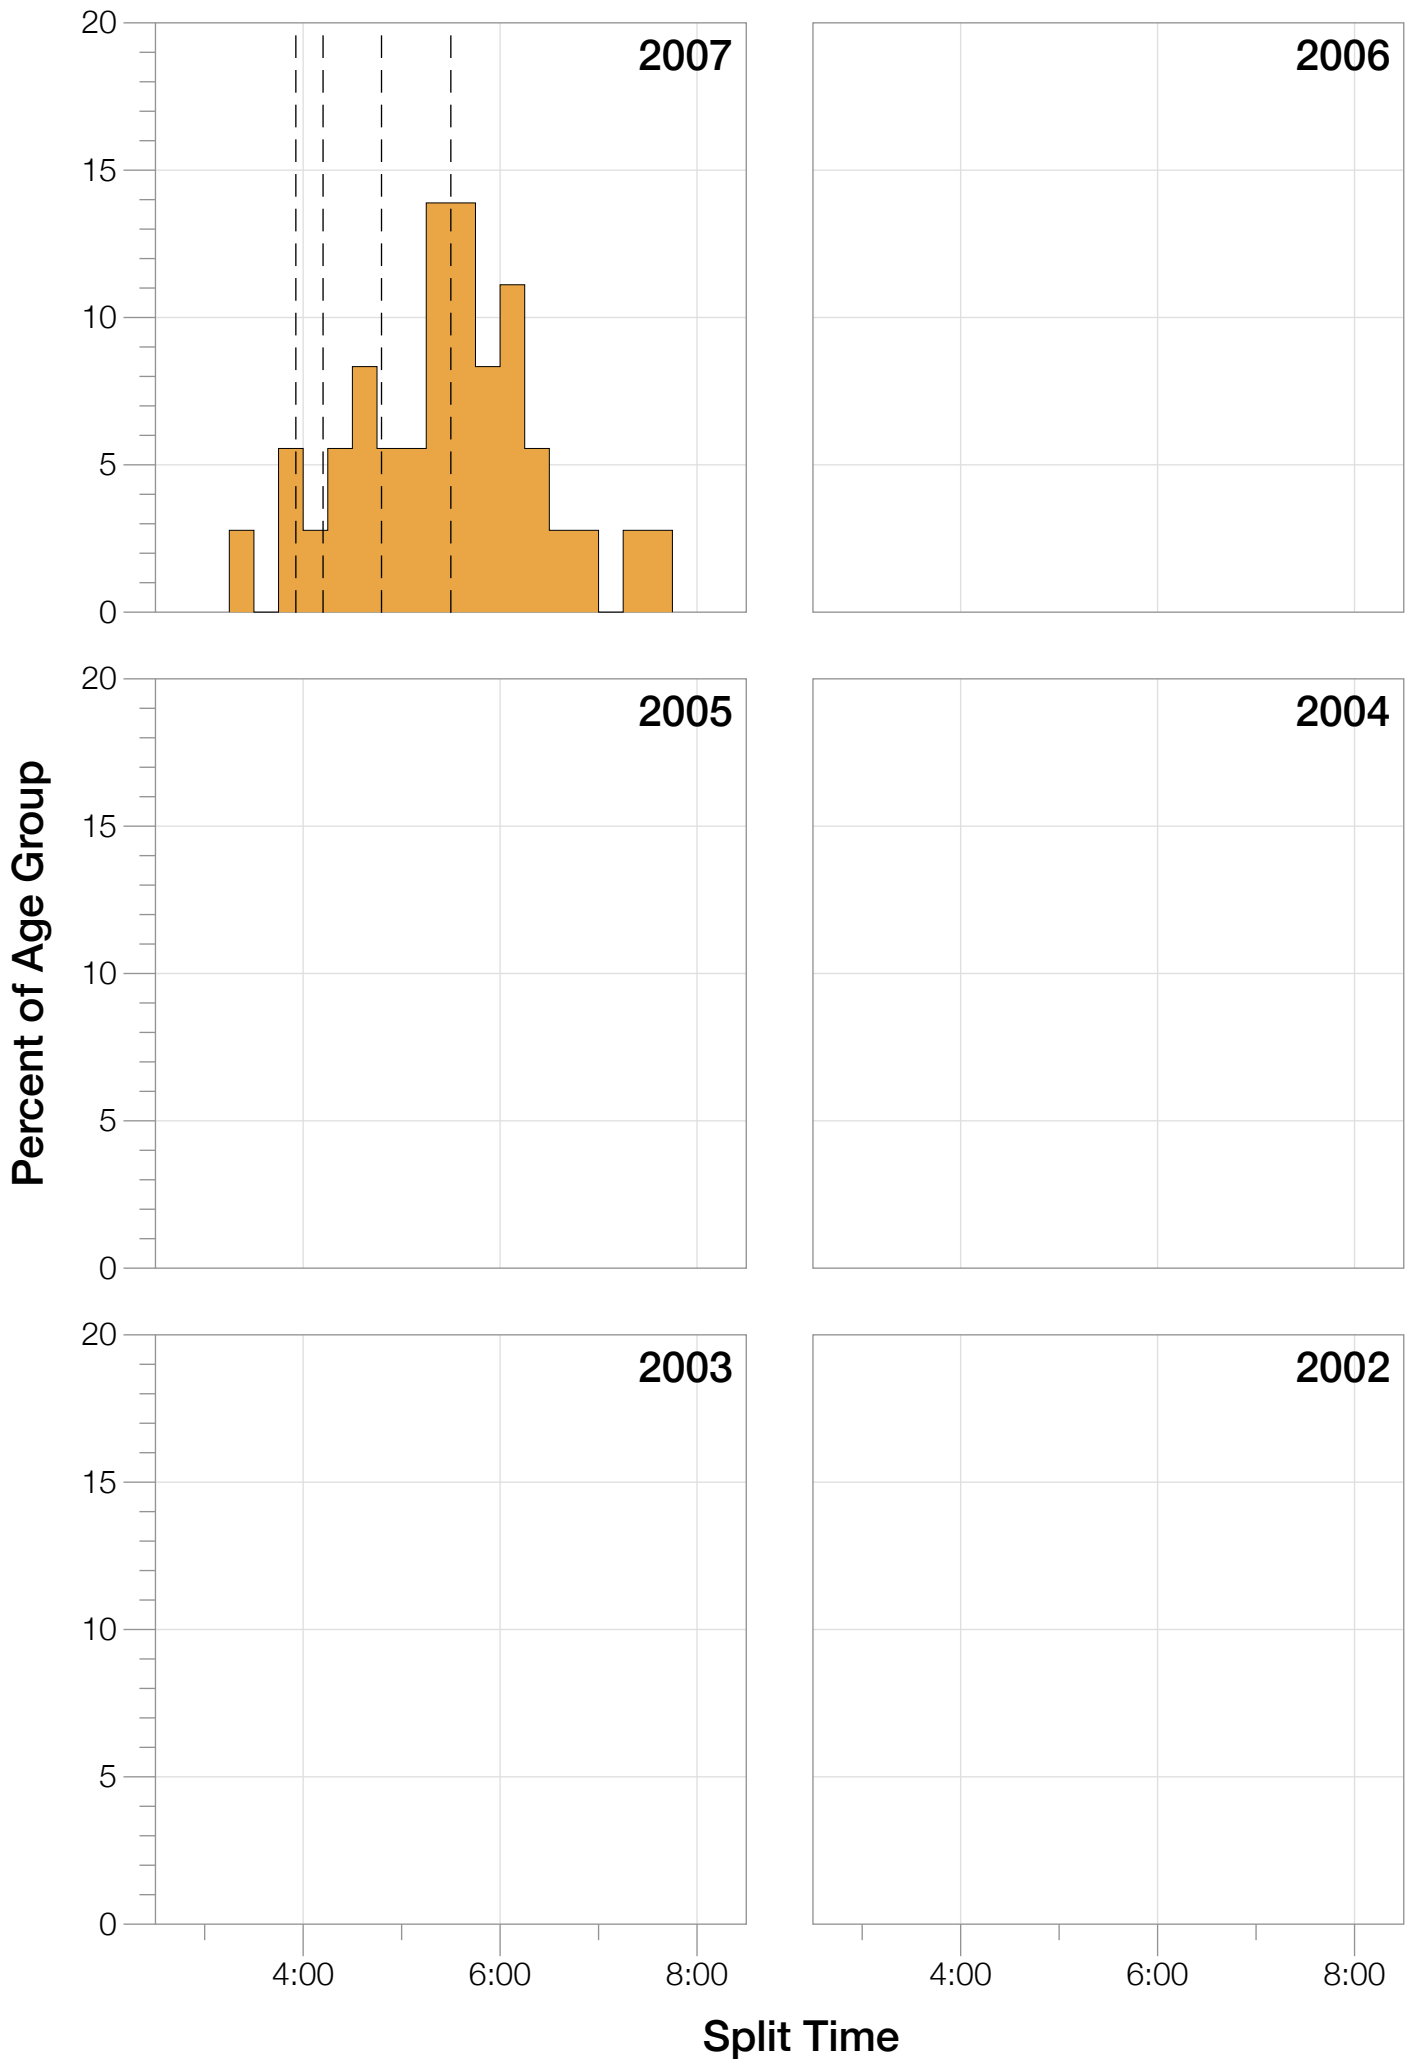

Ironman Louisville

M18-24 Stats

M18-24 Summary Statistics

Year	Finishers	M18-24 Finishers	Male Winner's Time	Female Winner's Time	M18-24 Winner's Time
2007	1564	36	8:38:39	9:23:22	10:06:09
2008	1793	52	8:33:58	9:54:17	9:49:59
2010	2155	87	8:29:59	9:33:15	10:01:21
2011	2276	88	8:27:36	9:38:14	9:24:38
2012	2229	83	8:42:44	9:36:27	9:51:48
2013	2348	97	8:21:34	9:29:02	9:17:04
Average	2102	74	8:31:25	9:33:34	8:21:34

M18-24 Swim

M18-24 Swim

M18-24 Bike

M18-24 Bike

M18-24 Run

M18-24 Run

M18-24 Overall

M18-24 Fastest Splits

M18-24 Median Splits

M18-24 Slowest Splits

M18-24 Top 30 Finishing Splits

Estimated Kona Slot Average Finishing Time Finishing Time

M18-24 Top 10 and Kona Times and Splits

Summary Statistics

Position	Swim Time	Bike Time	Run Time	Overall Time
Average Male Winner	0:53:09	4:36:32	2:56:49	8:31:25
Average Female Winner	0:54:21	5:15:23	3:18:02	9:33:34
Average 1st Age Grouper	0:57:26	5:15:09	3:24:52	9:45:09
Average 2nd Age Grouper	1:00:06	5:15:49	3:36:04	10:00:39
Average 3rd Age Grouper	1:05:19	5:18:22	3:42:49	10:14:12
Average 4th Age Grouper	1:10:02	5:13:31	3:50:17	10:21:49
Average 5th Age Grouper	1:07:24	5:24:40	3:50:23	10:32:05
Average 6th Age Grouper	1:01:31	5:27:33	4:07:32	10:45:01
Average 7th Age Grouper	1:13:07	5:35:32	4:02:10	11:01:19
Average 8th Age Grouper	1:04:46	5:33:32	4:17:30	11:07:15
Average 9th Age Grouper	1:06:56	5:45:45	4:10:02	11:13:26
Average 10th Age Grouper	1:11:24	5:45:10	4:10:54	11:20:35
Kona Qualifier Average	0:58:46	5:15:29	3:30:28	9:52:54
Top 10 Age Grouper Average	1:05:48	5:27:30	3:55:15	10:38:09