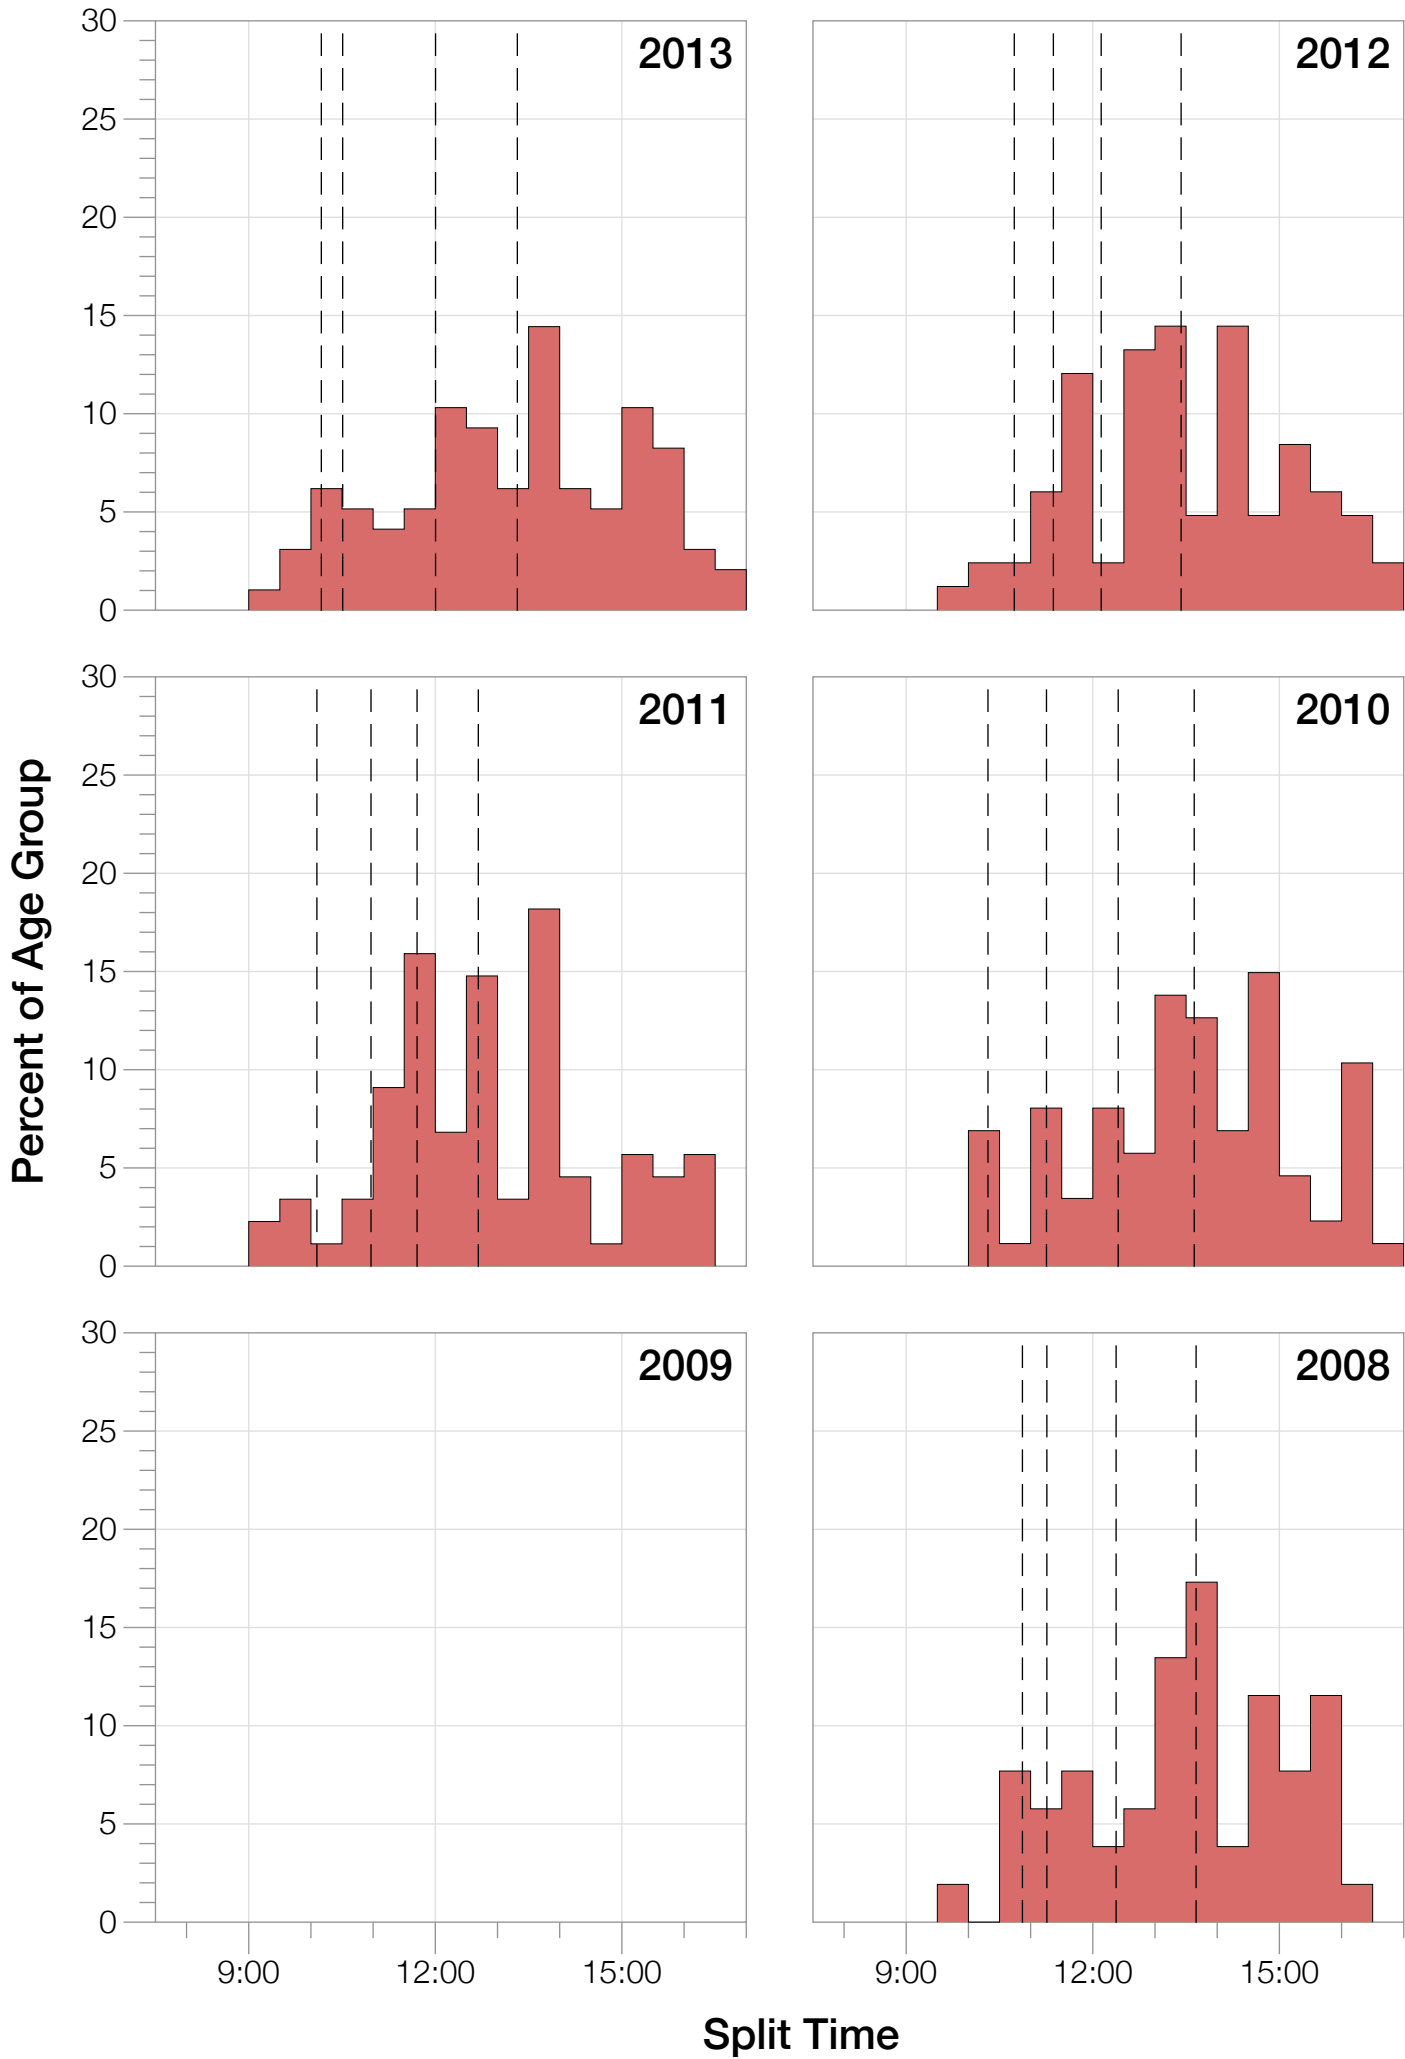

Ironman Louisville

M18-24 Stats

M18-24 Summary Statistics

Year	Finishers	M18-24 Finishers	Male Winner's Time	Female Winner's Time	M18-24 Winner's Time
2007	1564	36	8:38:39	9:23:22	10:06:09
2008	1793	52	8:33:58	9:54:17	9:49:59
2010	2155	87	8:29:59	9:33:15	10:01:21
2011	2276	88	8:27:36	9:38:14	9:24:38
2012	2229	83	8:42:44	9:36:27	9:51:48
2013	2348	97	8:21:34	9:29:02	9:17:04
Average	2102	74	8:31:25	9:33:34	8:21:34

M18-24 Swim

M18-24 Swim

M18-24 Bike

M18-24 Bike

M18-24 Run

M18-24 Run

M18-24 Overall

M18-24 Fastest Splits

M18-24 Median Splits

M18-24 Slowest Splits

M18-24 Top 30 Finishing Splits

Estimated Kona Slot Average Finishing Time Finishing Time

M18-24 Top 10 and Kona Times and Splits

Summary Statistics

Position	Swim Time	Bike Time	Run Time	Overall Time
Average Male Winner	0:53:09	4:36:32	2:56:49	8:31:25
Average Female Winner	0:54:21	5:15:23	3:18:02	9:33:34
Average 1st Age Grouper	0:57:26	5:15:09	3:24:52	9:45:09
Average 2nd Age Grouper	1:00:06	5:15:49	3:36:04	10:00:39
Average 3rd Age Grouper	1:05:19	5:18:22	3:42:49	10:14:12
Average 4th Age Grouper	1:10:02	5:13:31	3:50:17	10:21:49
Average 5th Age Grouper	1:07:24	5:24:40	3:50:23	10:32:05
Average 6th Age Grouper	1:01:31	5:27:33	4:07:32	10:45:01
Average 7th Age Grouper	1:13:07	5:35:32	4:02:10	11:01:19
Average 8th Age Grouper	1:04:46	5:33:32	4:17:30	11:07:15
Average 9th Age Grouper	1:06:56	5:45:45	4:10:02	11:13:26
Average 10th Age Grouper	1:11:24	5:45:10	4:10:54	11:20:35
Kona Qualifier Average	0:58:46	5:15:29	3:30:28	9:52:54
Top 10 Age Grouper Average	1:05:48	5:27:30	3:55:15	10:38:09