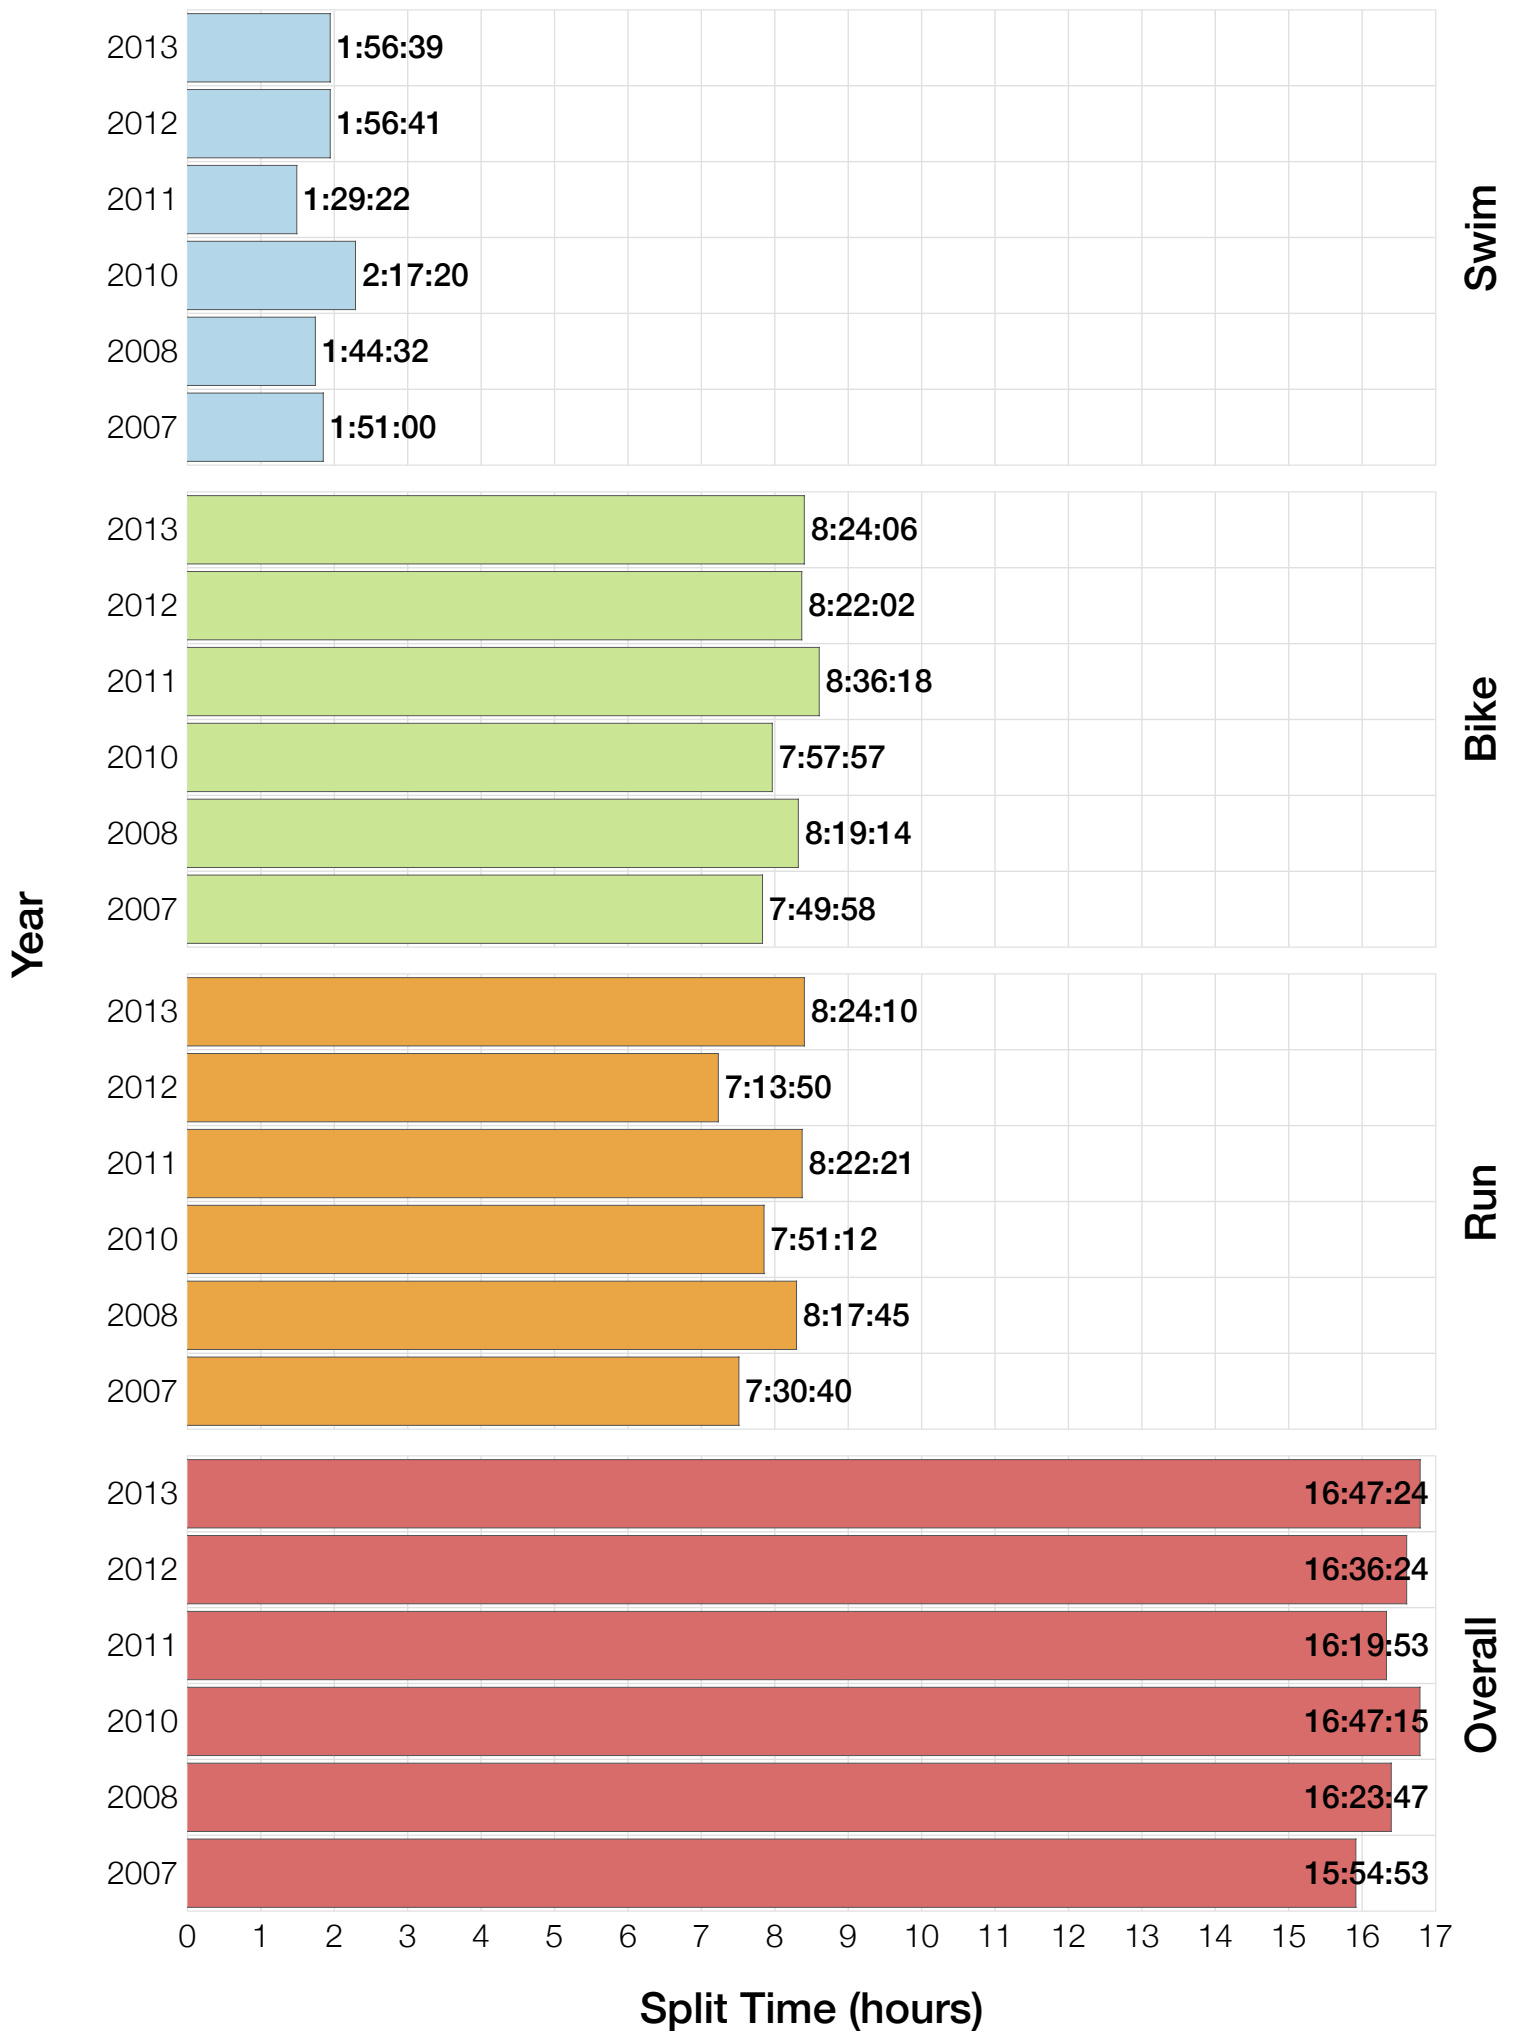

Ironman Louisville

M18-24 Stats

M18-24 Summary Statistics

Year	Finishers	M18-24 Finishers	Male Winner's Time	Female Winner's Time	M18-24 Winner's Time
2007	1564	36	8:38:39	9:23:22	10:06:09
2008	1793	52	8:33:58	9:54:17	9:49:59
2010	2155	87	8:29:59	9:33:15	10:01:21
2011	2276	88	8:27:36	9:38:14	9:24:38
2012	2229	83	8:42:44	9:36:27	9:51:48
2013	2348	97	8:21:34	9:29:02	9:17:04
Average	2102	74	8:31:25	9:33:34	8:21:34

M18-24 Swim

M18-24 Swim

M18-24 Bike

M18-24 Bike

M18-24 Run

M18-24 Run

M18-24 Overall

M18-24 Fastest Splits

M18-24 Median Splits

M18-24 Slowest Splits

M18-24 Top 30 Finishing Splits

Estimated Kona Slot Average Finishing Time Finishing Time

M18-24 Top 10 and Kona Times and Splits

Summary Statistics

Position	Swim Time	Bike Time	Run Time	Overall Time
Average Male Winner	0:53:09	4:36:32	2:56:49	8:31:25
Average Female Winner	0:54:21	5:15:23	3:18:02	9:33:34
Average 1st Age Grouper	0:57:26	5:15:09	3:24:52	9:45:09
Average 2nd Age Grouper	1:00:06	5:15:49	3:36:04	10:00:39
Average 3rd Age Grouper	1:05:19	5:18:22	3:42:49	10:14:12
Average 4th Age Grouper	1:10:02	5:13:31	3:50:17	10:21:49
Average 5th Age Grouper	1:07:24	5:24:40	3:50:23	10:32:05
Average 6th Age Grouper	1:01:31	5:27:33	4:07:32	10:45:01
Average 7th Age Grouper	1:13:07	5:35:32	4:02:10	11:01:19
Average 8th Age Grouper	1:04:46	5:33:32	4:17:30	11:07:15
Average 9th Age Grouper	1:06:56	5:45:45	4:10:02	11:13:26
Average 10th Age Grouper	1:11:24	5:45:10	4:10:54	11:20:35
Kona Qualifier Average	0:58:46	5:15:29	3:30:28	9:52:54
Top 10 Age Grouper Average	1:05:48	5:27:30	3:55:15	10:38:09