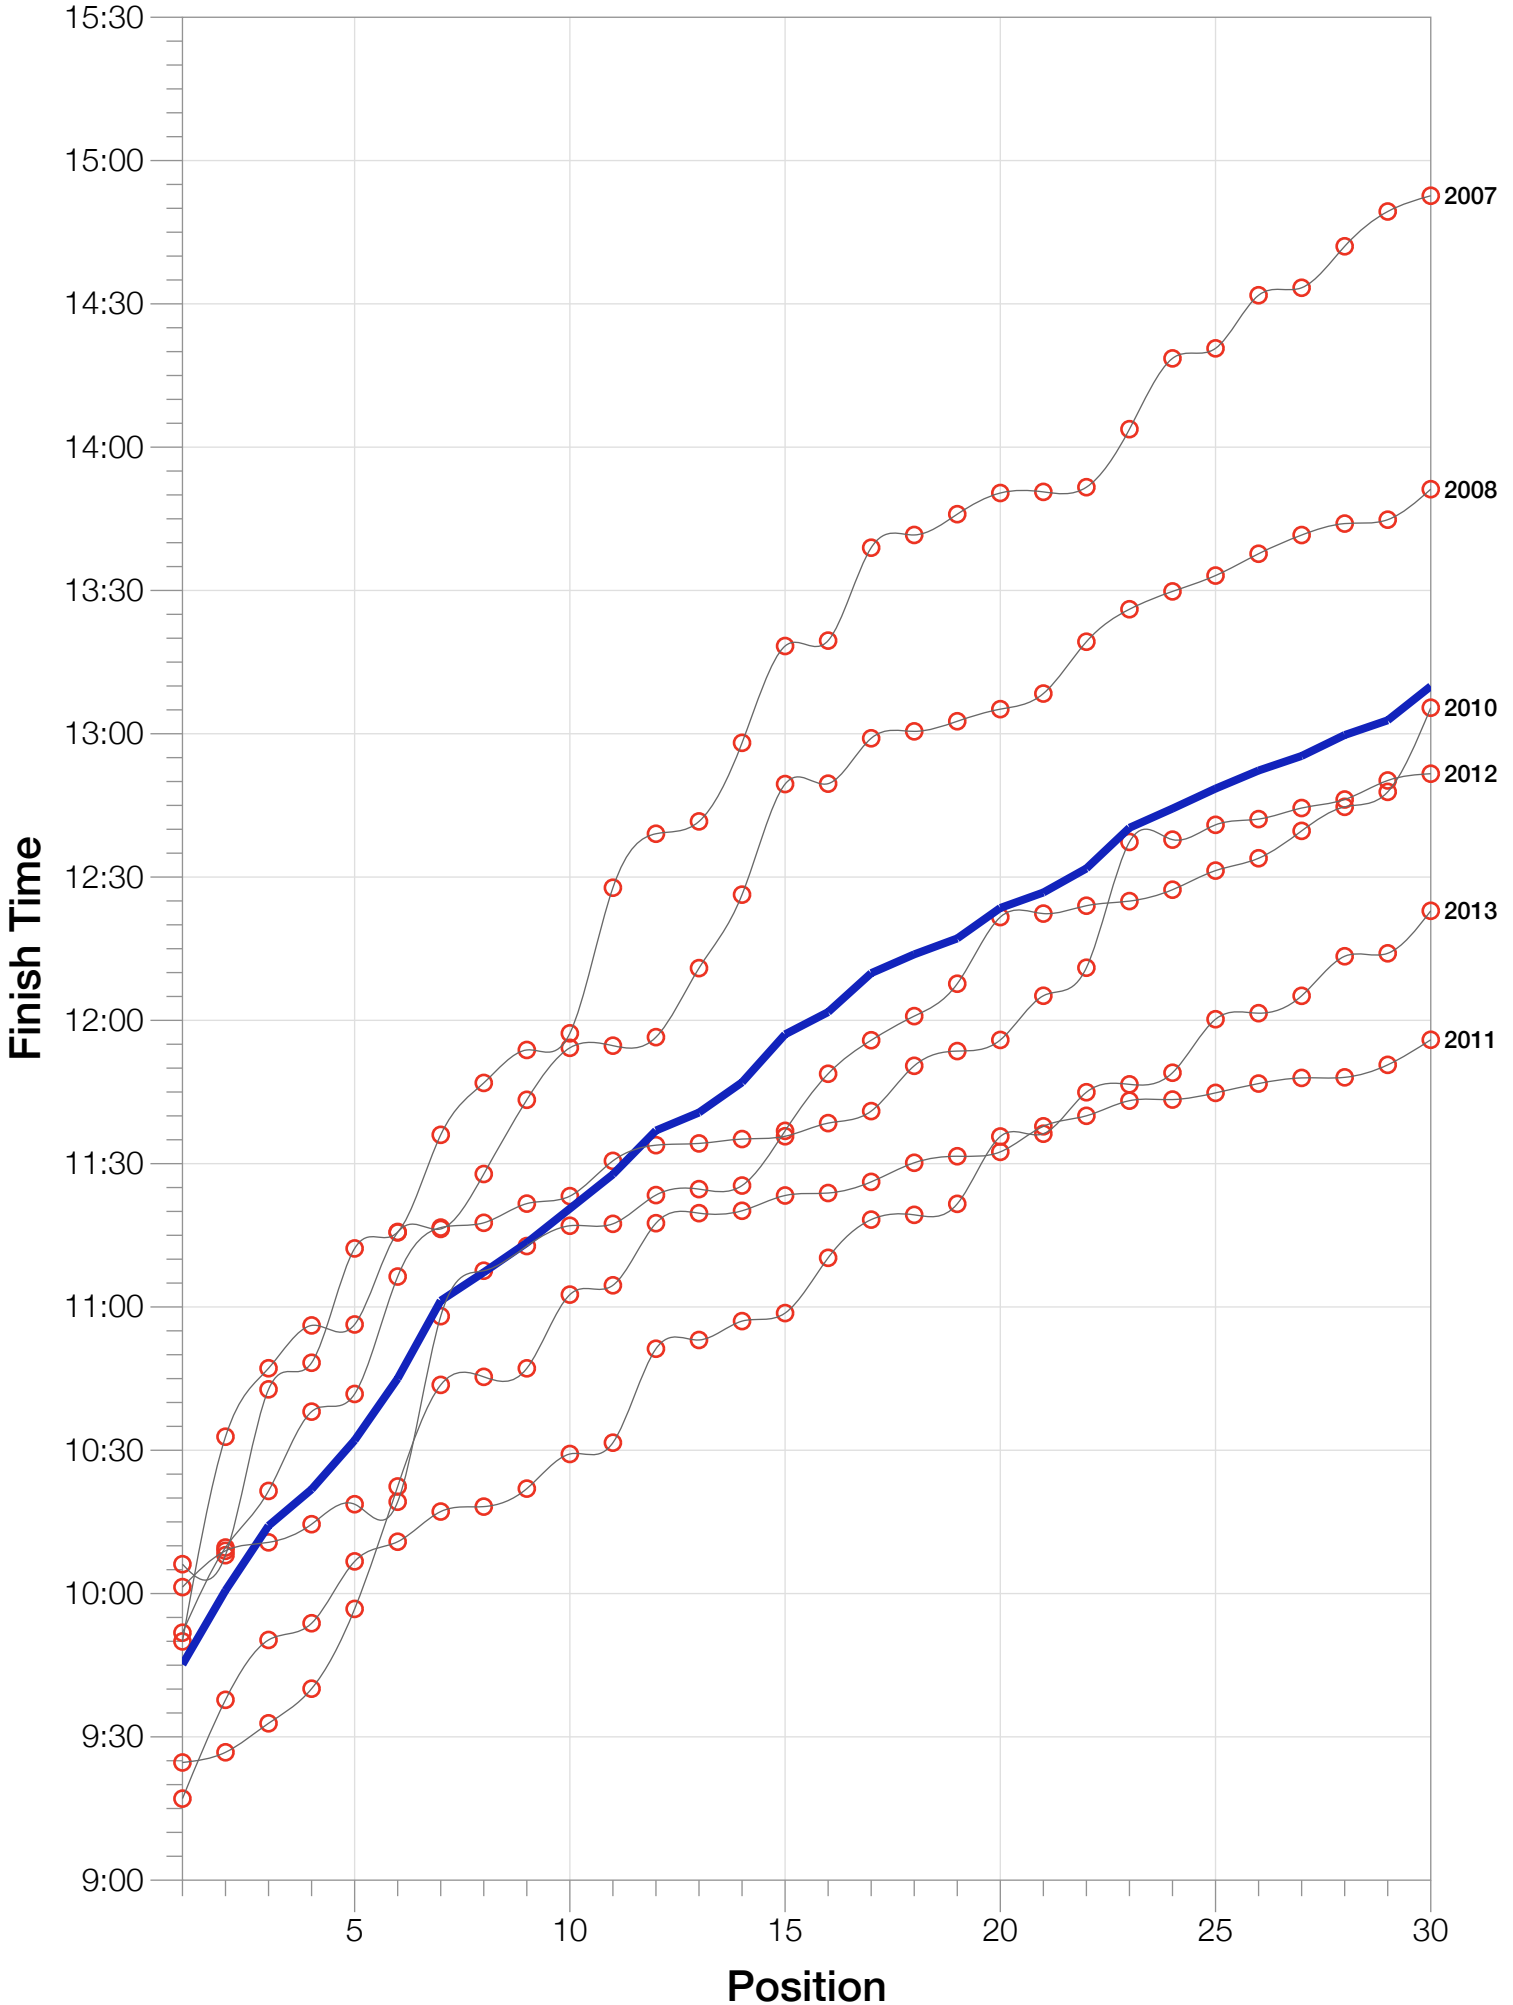

Ironman Louisville

M18-24 Stats

M18-24 Summary Statistics

Year	Finishers	M18-24 Finishers	Male Winner's Time	Female Winner's Time	M18-24 Winner's Time
2007	1564	36	8:38:39	9:23:22	10:06:09
2008	1793	52	8:33:58	9:54:17	9:49:59
2010	2155	87	8:29:59	9:33:15	10:01:21
2011	2276	88	8:27:36	9:38:14	9:24:38
2012	2229	83	8:42:44	9:36:27	9:51:48
2013	2348	97	8:21:34	9:29:02	9:17:04
Average	2102	74	8:31:25	9:33:34	8:21:34

M18-24 Median Splits

M18-24 Slowest Splits

M18-24 Top 30 Finishing Splits

Estimated Kona Slot Average Finishing Time Finishing Time

M18-24 Top 10 and Kona Times and Splits

Summary Statistics

Position	Swim Time	Bike Time	Run Time	Overall Time
Average Male Winner	0:53:09	4:36:32	2:56:49	8:31:25
Average Female Winner	0:54:21	5:15:23	3:18:02	9:33:34
Average 1st Age Grouper	0:57:26	5:15:09	3:24:52	9:45:09
Average 2nd Age Grouper	1:00:06	5:15:49	3:36:04	10:00:39
Average 3rd Age Grouper	1:05:19	5:18:22	3:42:49	10:14:12
Average 4th Age Grouper	1:10:02	5:13:31	3:50:17	10:21:49
Average 5th Age Grouper	1:07:24	5:24:40	3:50:23	10:32:05
Average 6th Age Grouper	1:01:31	5:27:33	4:07:32	10:45:01
Average 7th Age Grouper	1:13:07	5:35:32	4:02:10	11:01:19
Average 8th Age Grouper	1:04:46	5:33:32	4:17:30	11:07:15
Average 9th Age Grouper	1:06:56	5:45:45	4:10:02	11:13:26
Average 10th Age Grouper	1:11:24	5:45:10	4:10:54	11:20:35
Kona Qualifier Average	0:58:46	5:15:29	3:30:28	9:52:54
Top 10 Age Grouper Average	1:05:48	5:27:30	3:55:15	10:38:09