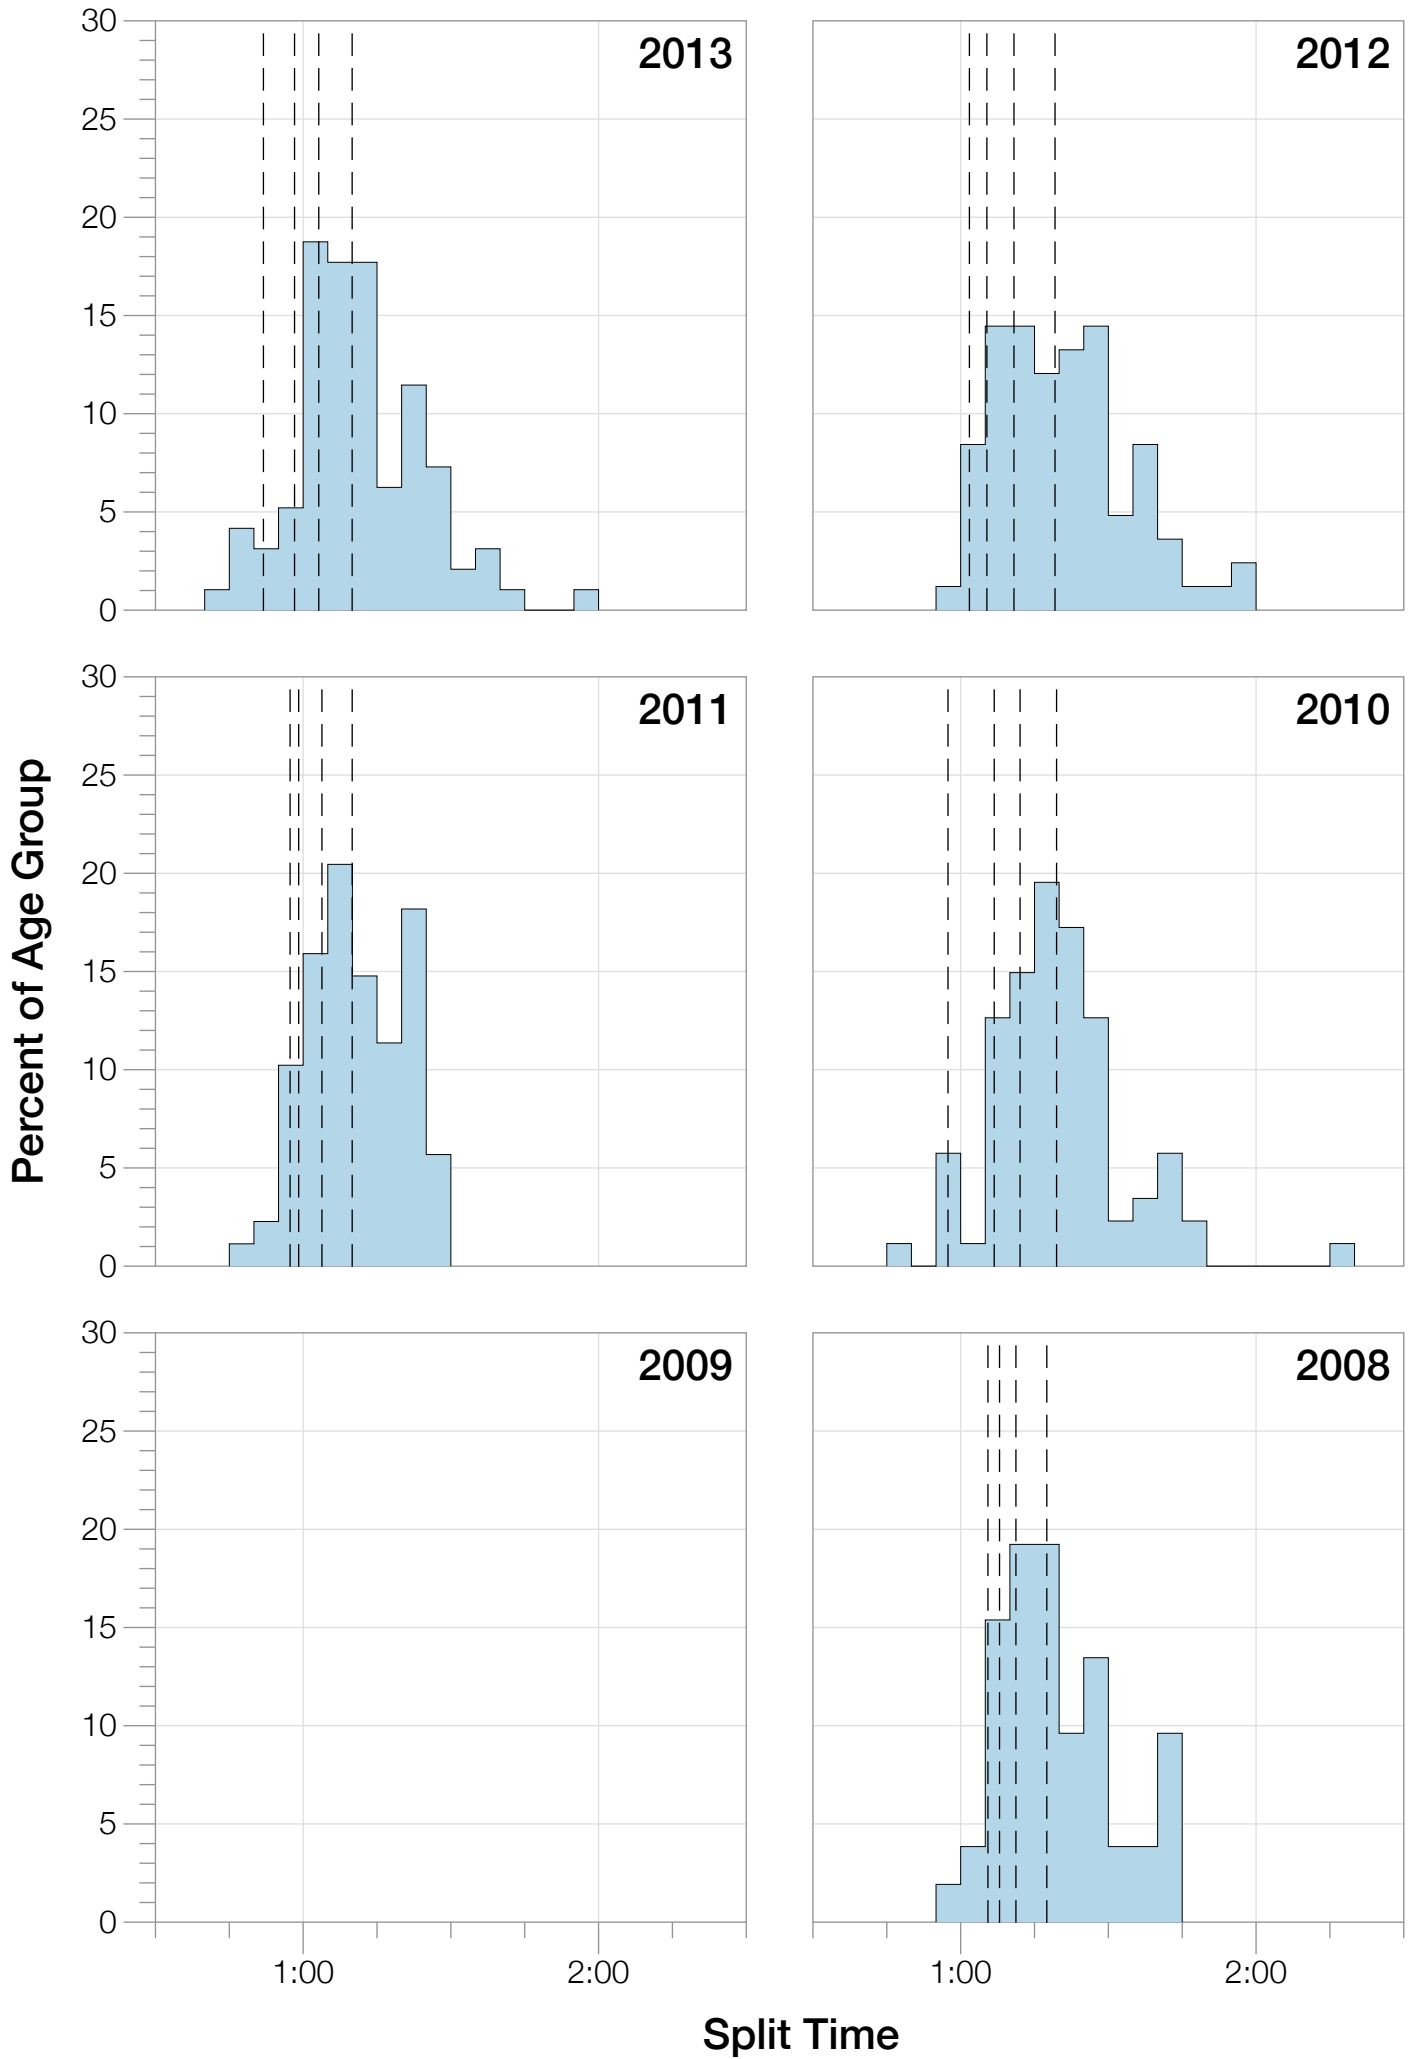

Ironman Louisville

M18-24 Stats

M18-24 Summary Statistics

Year	Finishers	M18-24 Finishers	Male Winner's Time	Female Winner's Time	M18-24 Winner's Time
2007	1564	36	8:38:39	9:23:22	10:06:09
2008	1793	52	8:33:58	9:54:17	9:49:59
2010	2155	87	8:29:59	9:33:15	10:01:21
2011	2276	88	8:27:36	9:38:14	9:24:38
2012	2229	83	8:42:44	9:36:27	9:51:48
2013	2348	97	8:21:34	9:29:02	9:17:04
Average	2102	74	8:31:25	9:33:34	8:21:34

M18-24 Swim

M18-24 Swim

M18-24 Bike

M18-24 Bike

M18-24 Run

M18-24 Run

M18-24 Overall

M18-24 Fastest Splits

M18-24 Median Splits

M18-24 Slowest Splits

M18-24 Top 30 Finishing Splits

Estimated Kona Slot Average Finishing Time Finishing Time

M18-24 Top 10 and Kona Times and Splits

Summary Statistics

Position	Swim Time	Bike Time	Run Time	Overall Time
Average Male Winner	0:53:09	4:36:32	2:56:49	8:31:25
Average Female Winner	0:54:21	5:15:23	3:18:02	9:33:34
Average 1st Age Grouper	0:57:26	5:15:09	3:24:52	9:45:09
Average 2nd Age Grouper	1:00:06	5:15:49	3:36:04	10:00:39
Average 3rd Age Grouper	1:05:19	5:18:22	3:42:49	10:14:12
Average 4th Age Grouper	1:10:02	5:13:31	3:50:17	10:21:49
Average 5th Age Grouper	1:07:24	5:24:40	3:50:23	10:32:05
Average 6th Age Grouper	1:01:31	5:27:33	4:07:32	10:45:01
Average 7th Age Grouper	1:13:07	5:35:32	4:02:10	11:01:19
Average 8th Age Grouper	1:04:46	5:33:32	4:17:30	11:07:15
Average 9th Age Grouper	1:06:56	5:45:45	4:10:02	11:13:26
Average 10th Age Grouper	1:11:24	5:45:10	4:10:54	11:20:35
Kona Qualifier Average	0:58:46	5:15:29	3:30:28	9:52:54
Top 10 Age Grouper Average	1:05:48	5:27:30	3:55:15	10:38:09