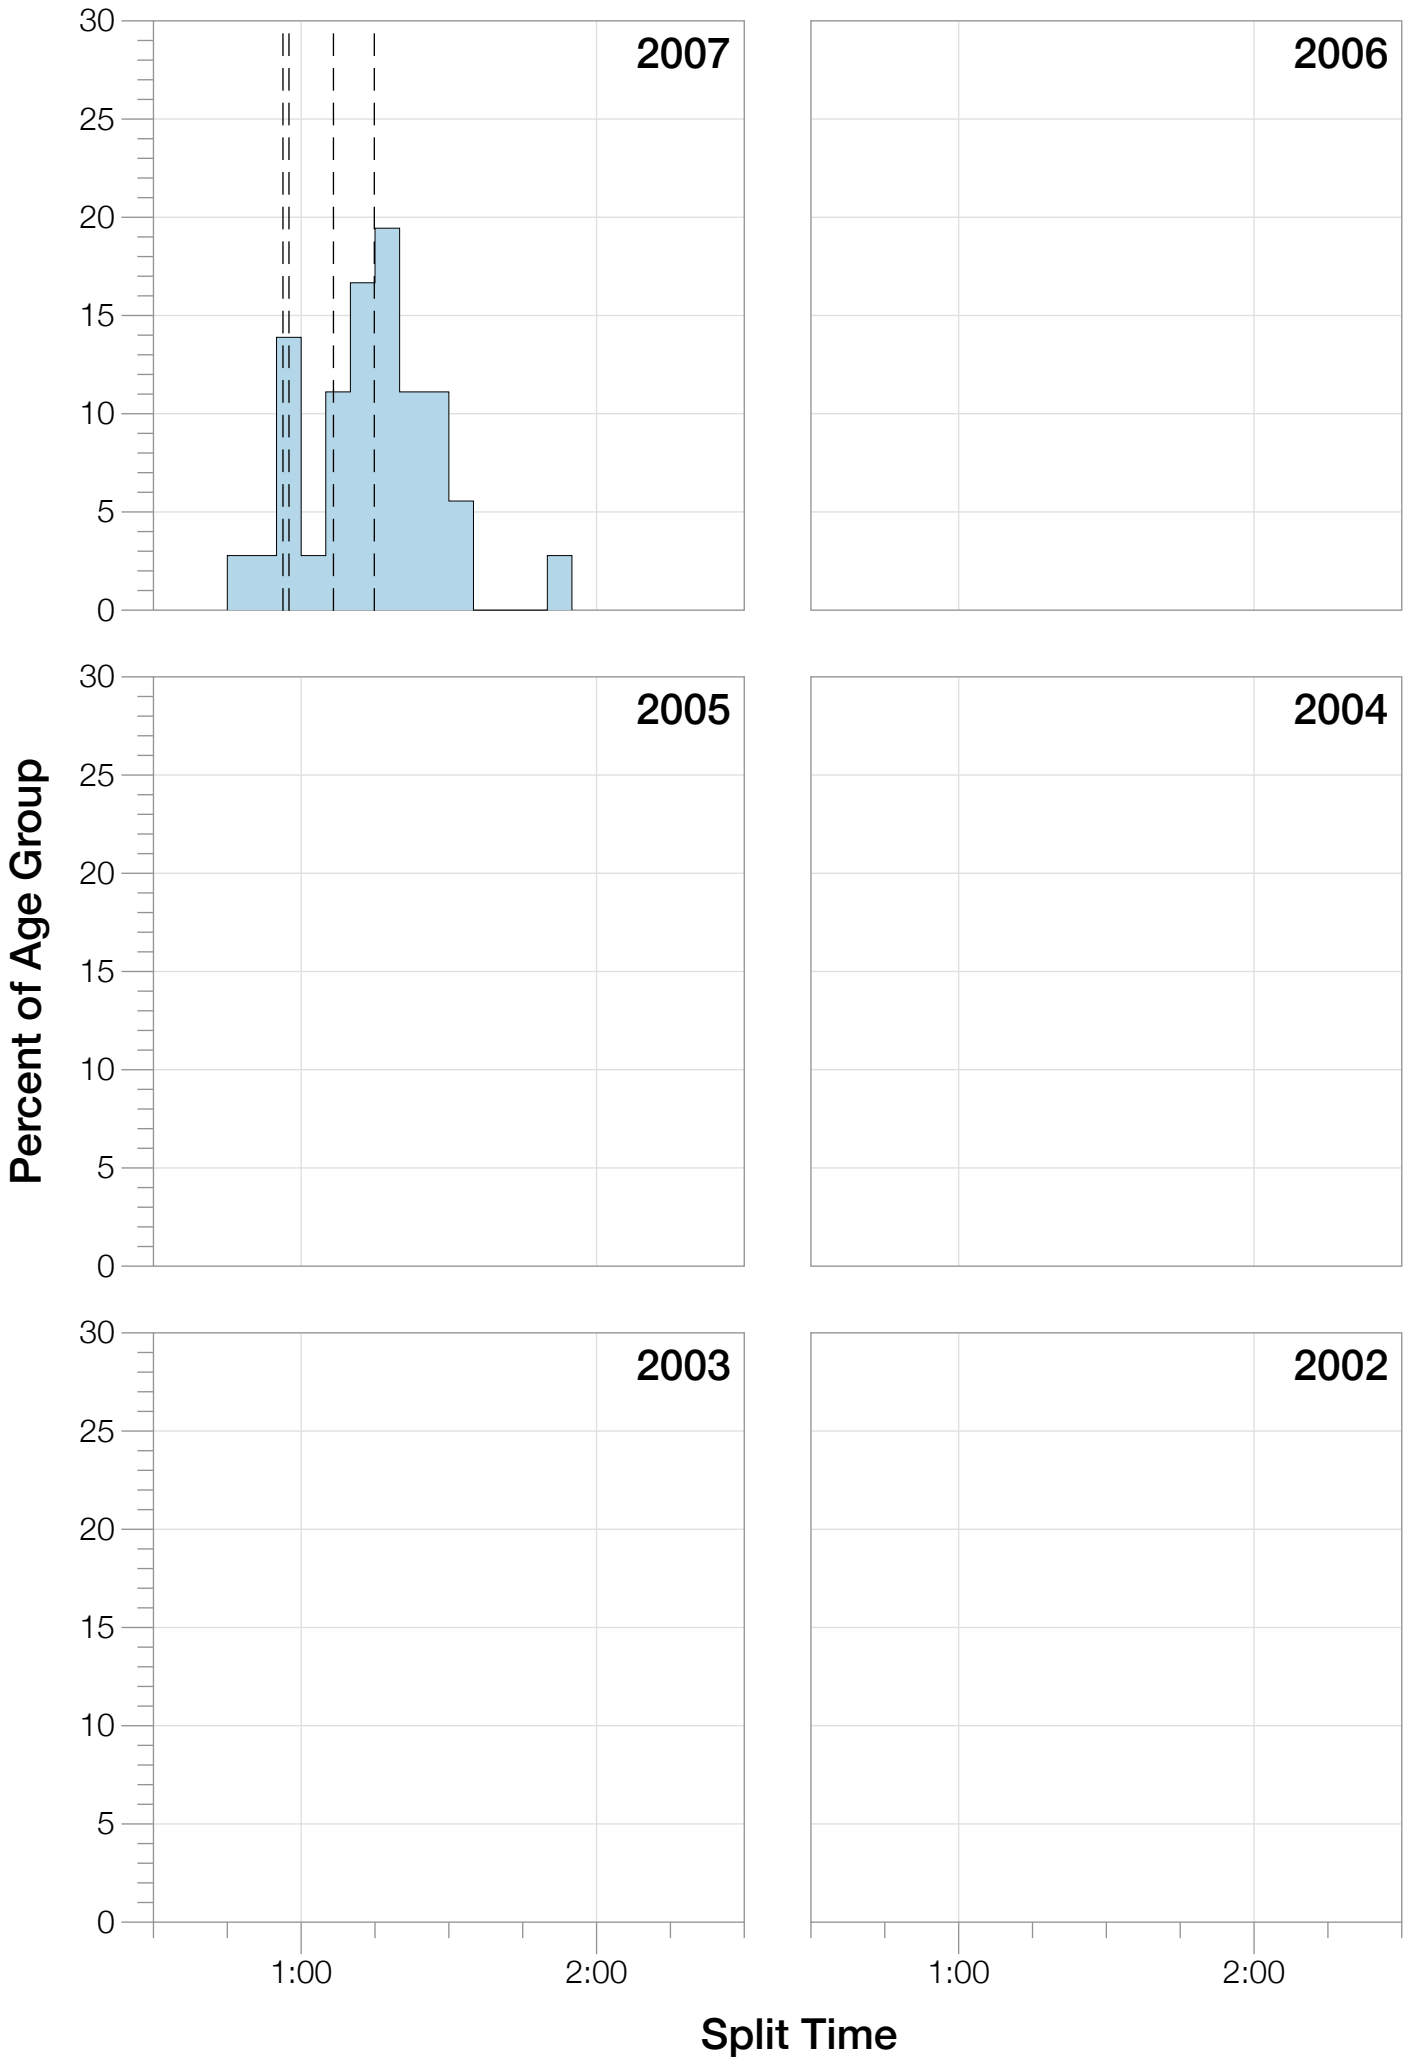

Ironman Louisville

M18-24 Stats

M18-24 Summary Statistics

Year	Finishers	M18-24 Finishers	Male Winner's Time	Female Winner's Time	M18-24 Winner's Time
2007	1564	36	8:38:39	9:23:22	10:06:09
2008	1793	52	8:33:58	9:54:17	9:49:59
2010	2155	87	8:29:59	9:33:15	10:01:21
2011	2276	88	8:27:36	9:38:14	9:24:38
2012	2229	83	8:42:44	9:36:27	9:51:48
2013	2348	97	8:21:34	9:29:02	9:17:04
Average	2102	74	8:31:25	9:33:34	8:21:34

M18-24 Swim

M18-24 Swim

M18-24 Bike

M18-24 Bike

M18-24 Run

M18-24 Run

M18-24 Overall

M18-24 Fastest Splits

M18-24 Median Splits

M18-24 Slowest Splits

M18-24 Top 30 Finishing Splits

Estimated Kona Slot Average Finishing Time Finishing Time

M18-24 Top 10 and Kona Times and Splits

Summary Statistics

Position	Swim Time	Bike Time	Run Time	Overall Time
Average Male Winner	0:53:09	4:36:32	2:56:49	8:31:25
Average Female Winner	0:54:21	5:15:23	3:18:02	9:33:34
Average 1st Age Grouper	0:57:26	5:15:09	3:24:52	9:45:09
Average 2nd Age Grouper	1:00:06	5:15:49	3:36:04	10:00:39
Average 3rd Age Grouper	1:05:19	5:18:22	3:42:49	10:14:12
Average 4th Age Grouper	1:10:02	5:13:31	3:50:17	10:21:49
Average 5th Age Grouper	1:07:24	5:24:40	3:50:23	10:32:05
Average 6th Age Grouper	1:01:31	5:27:33	4:07:32	10:45:01
Average 7th Age Grouper	1:13:07	5:35:32	4:02:10	11:01:19
Average 8th Age Grouper	1:04:46	5:33:32	4:17:30	11:07:15
Average 9th Age Grouper	1:06:56	5:45:45	4:10:02	11:13:26
Average 10th Age Grouper	1:11:24	5:45:10	4:10:54	11:20:35
Kona Qualifier Average	0:58:46	5:15:29	3:30:28	9:52:54
Top 10 Age Grouper Average	1:05:48	5:27:30	3:55:15	10:38:09