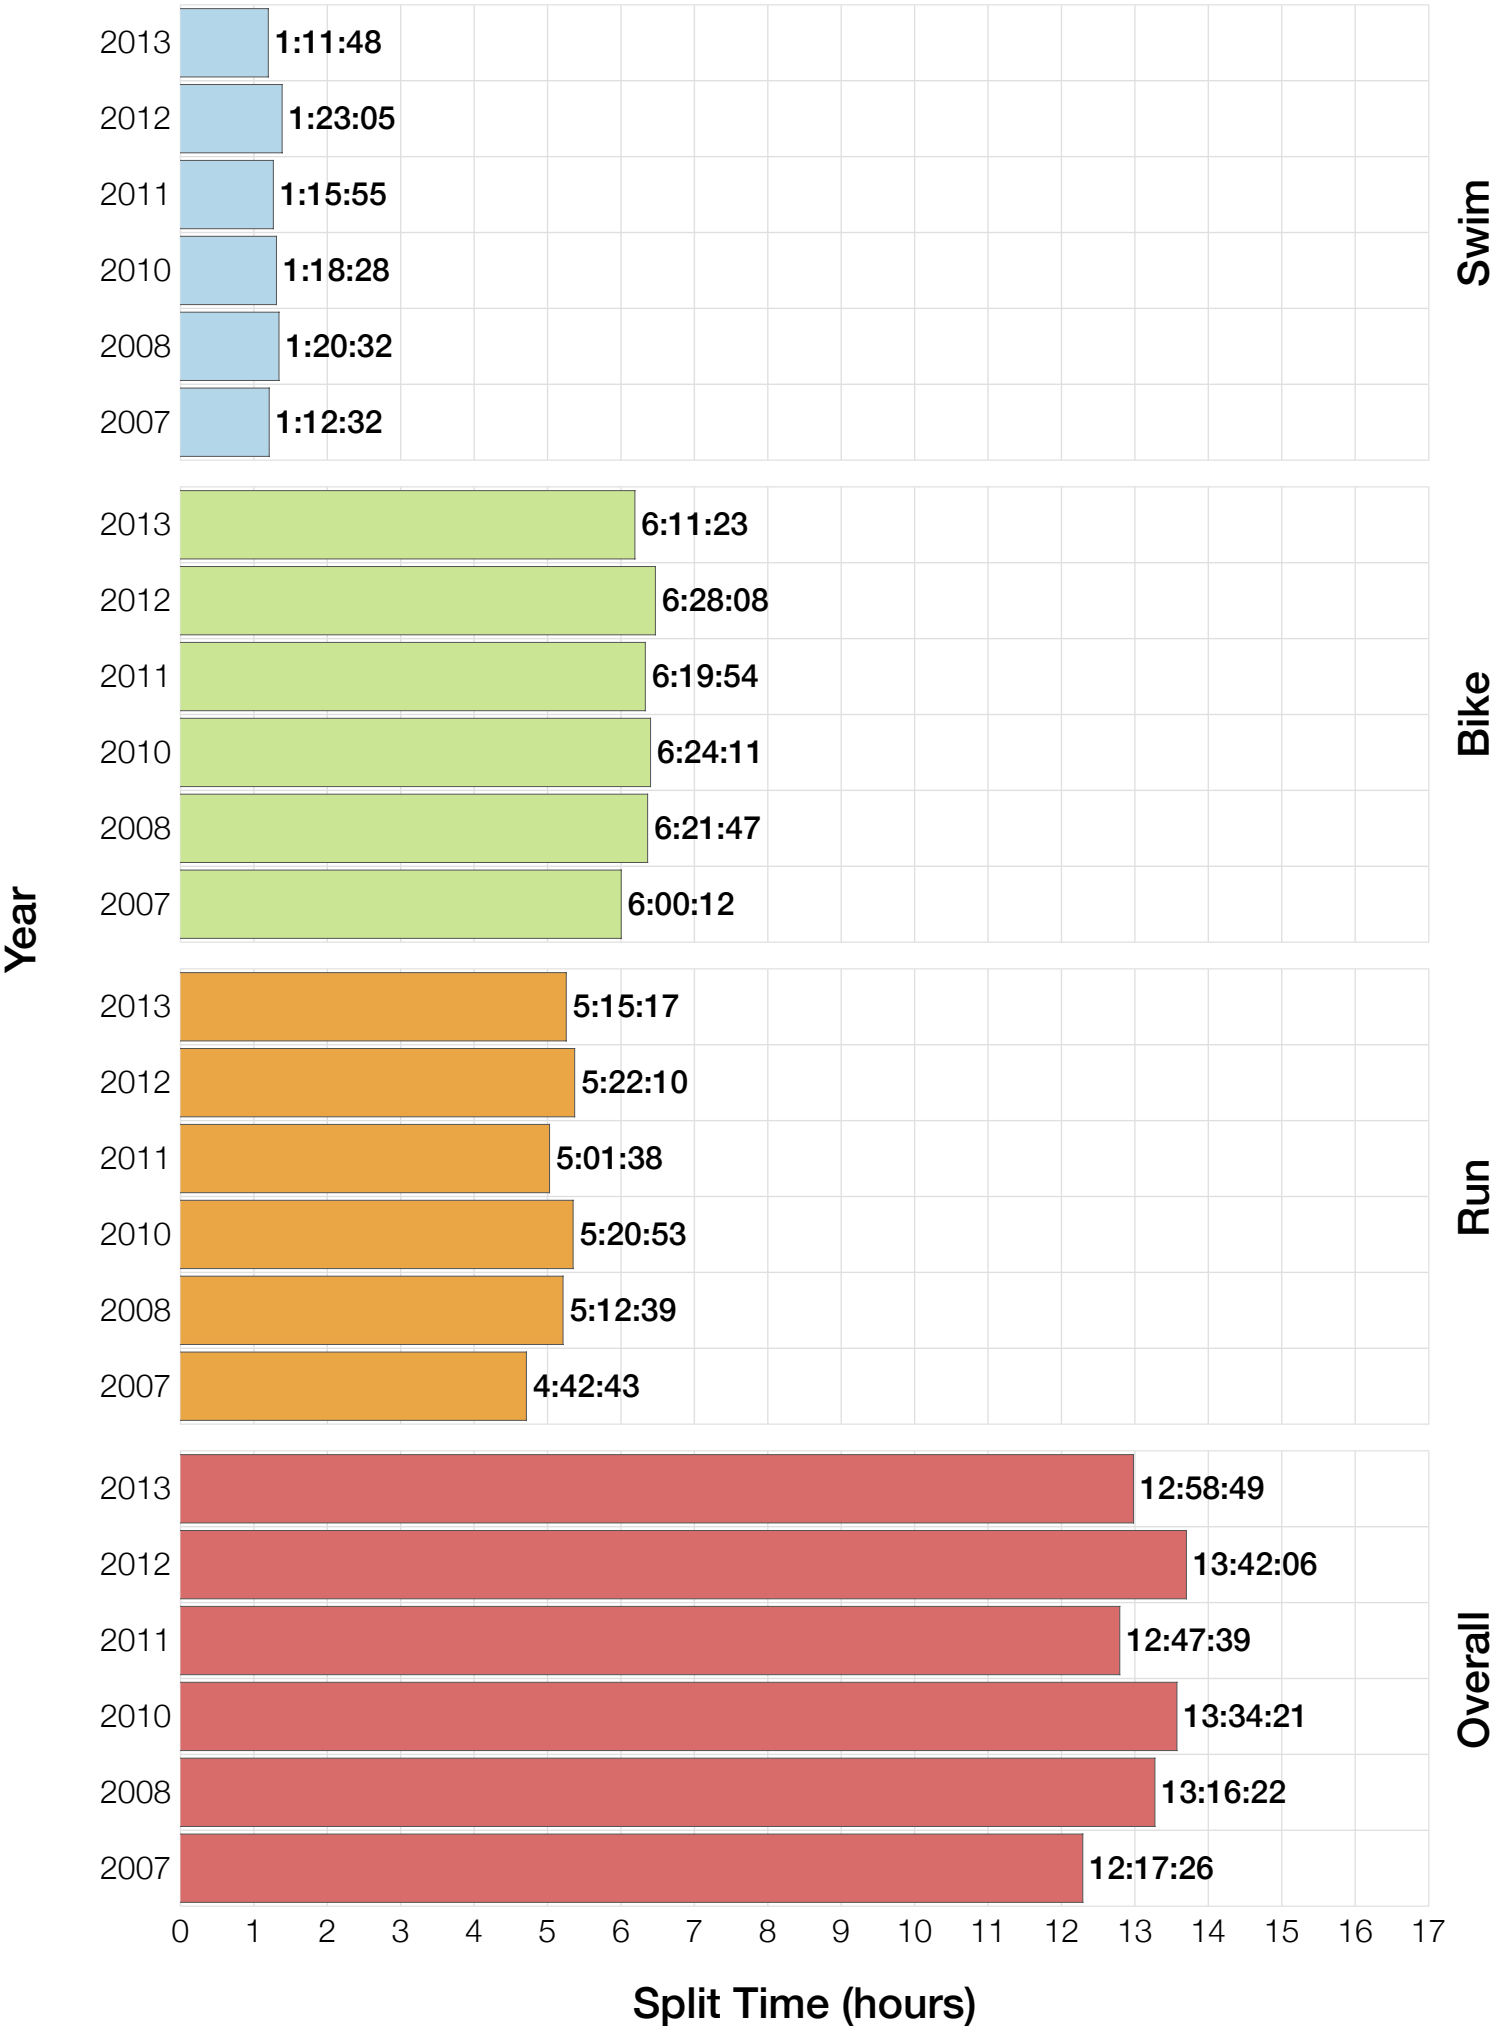

Ironman Louisville

M25-29 Stats

M25-29 Summary Statistics

Year	Finishers	M25-29 Finishers	Male Winner's Time	Female Winner's Time	M25-29 Winner's Time
2007	1564	102	8:38:39	9:23:22	9:23:30
2008	1793	157	8:33:58	9:54:17	9:51:46
2010	2155	222	8:29:59	9:33:15	9:33:48
2011	2276	206	8:27:36	9:38:14	9:07:25
2012	2229	204	8:42:44	9:36:27	9:37:14
2013	2348	213	8:21:34	9:29:02	9:42:40
Average	2102	184	8:31:25	9:33:34	8:10:54

M25-29 Fastest Splits

Year

Swim

Bike

Run

Overall

0 1 2 3 4 5 6 7 8 9 10 11 12 13 14 15 16 17

Split Time (hours)

M25-29 Median Splits

M25-29 Slowest Splits

M25-29 Top 30 Finishing Splits

Estimated Kona Slot Average Finishing Time Finishing Time

M25-29 Top 10 and Kona Times and Splits

Summary Statistics

Position	Swim Time	Bike Time	Run Time	Overall Time
Average Male Winner	0:53:09	4:36:32	2:56:49	8:31:25
Average Female Winner	0:54:21	5:15:23	3:18:02	9:33:34
Average 1st Age Grouper	0:59:51	5:06:56	3:18:49	9:32:43
Average 2nd Age Grouper	1:06:41	5:09:18	3:20:45	9:44:30
Average 3rd Age Grouper	1:03:16	5:19:54	3:21:18	9:51:25
Average 4th Age Grouper	0:59:39	5:15:25	3:31:53	9:55:08
Average 5th Age Grouper	1:02:18	5:13:21	3:37:51	10:01:00
Average 6th Age Grouper	1:03:06	5:17:19	3:38:35	10:06:15
Average 7th Age Grouper	1:03:39	5:20:39	3:38:36	10:10:13
Average 8th Age Grouper	1:02:09	5:15:34	3:48:21	10:15:18
Average 9th Age Grouper	1:03:55	5:20:50	3:44:27	10:18:40
Average 10th Age Grouper	1:04:07	5:14:38	3:54:07	10:21:39
Kona Qualifier Average	1:03:16	5:12:02	3:20:17	9:42:53
Top 10 Age Grouper Average	1:02:52	5:15:23	3:35:28	10:01:41