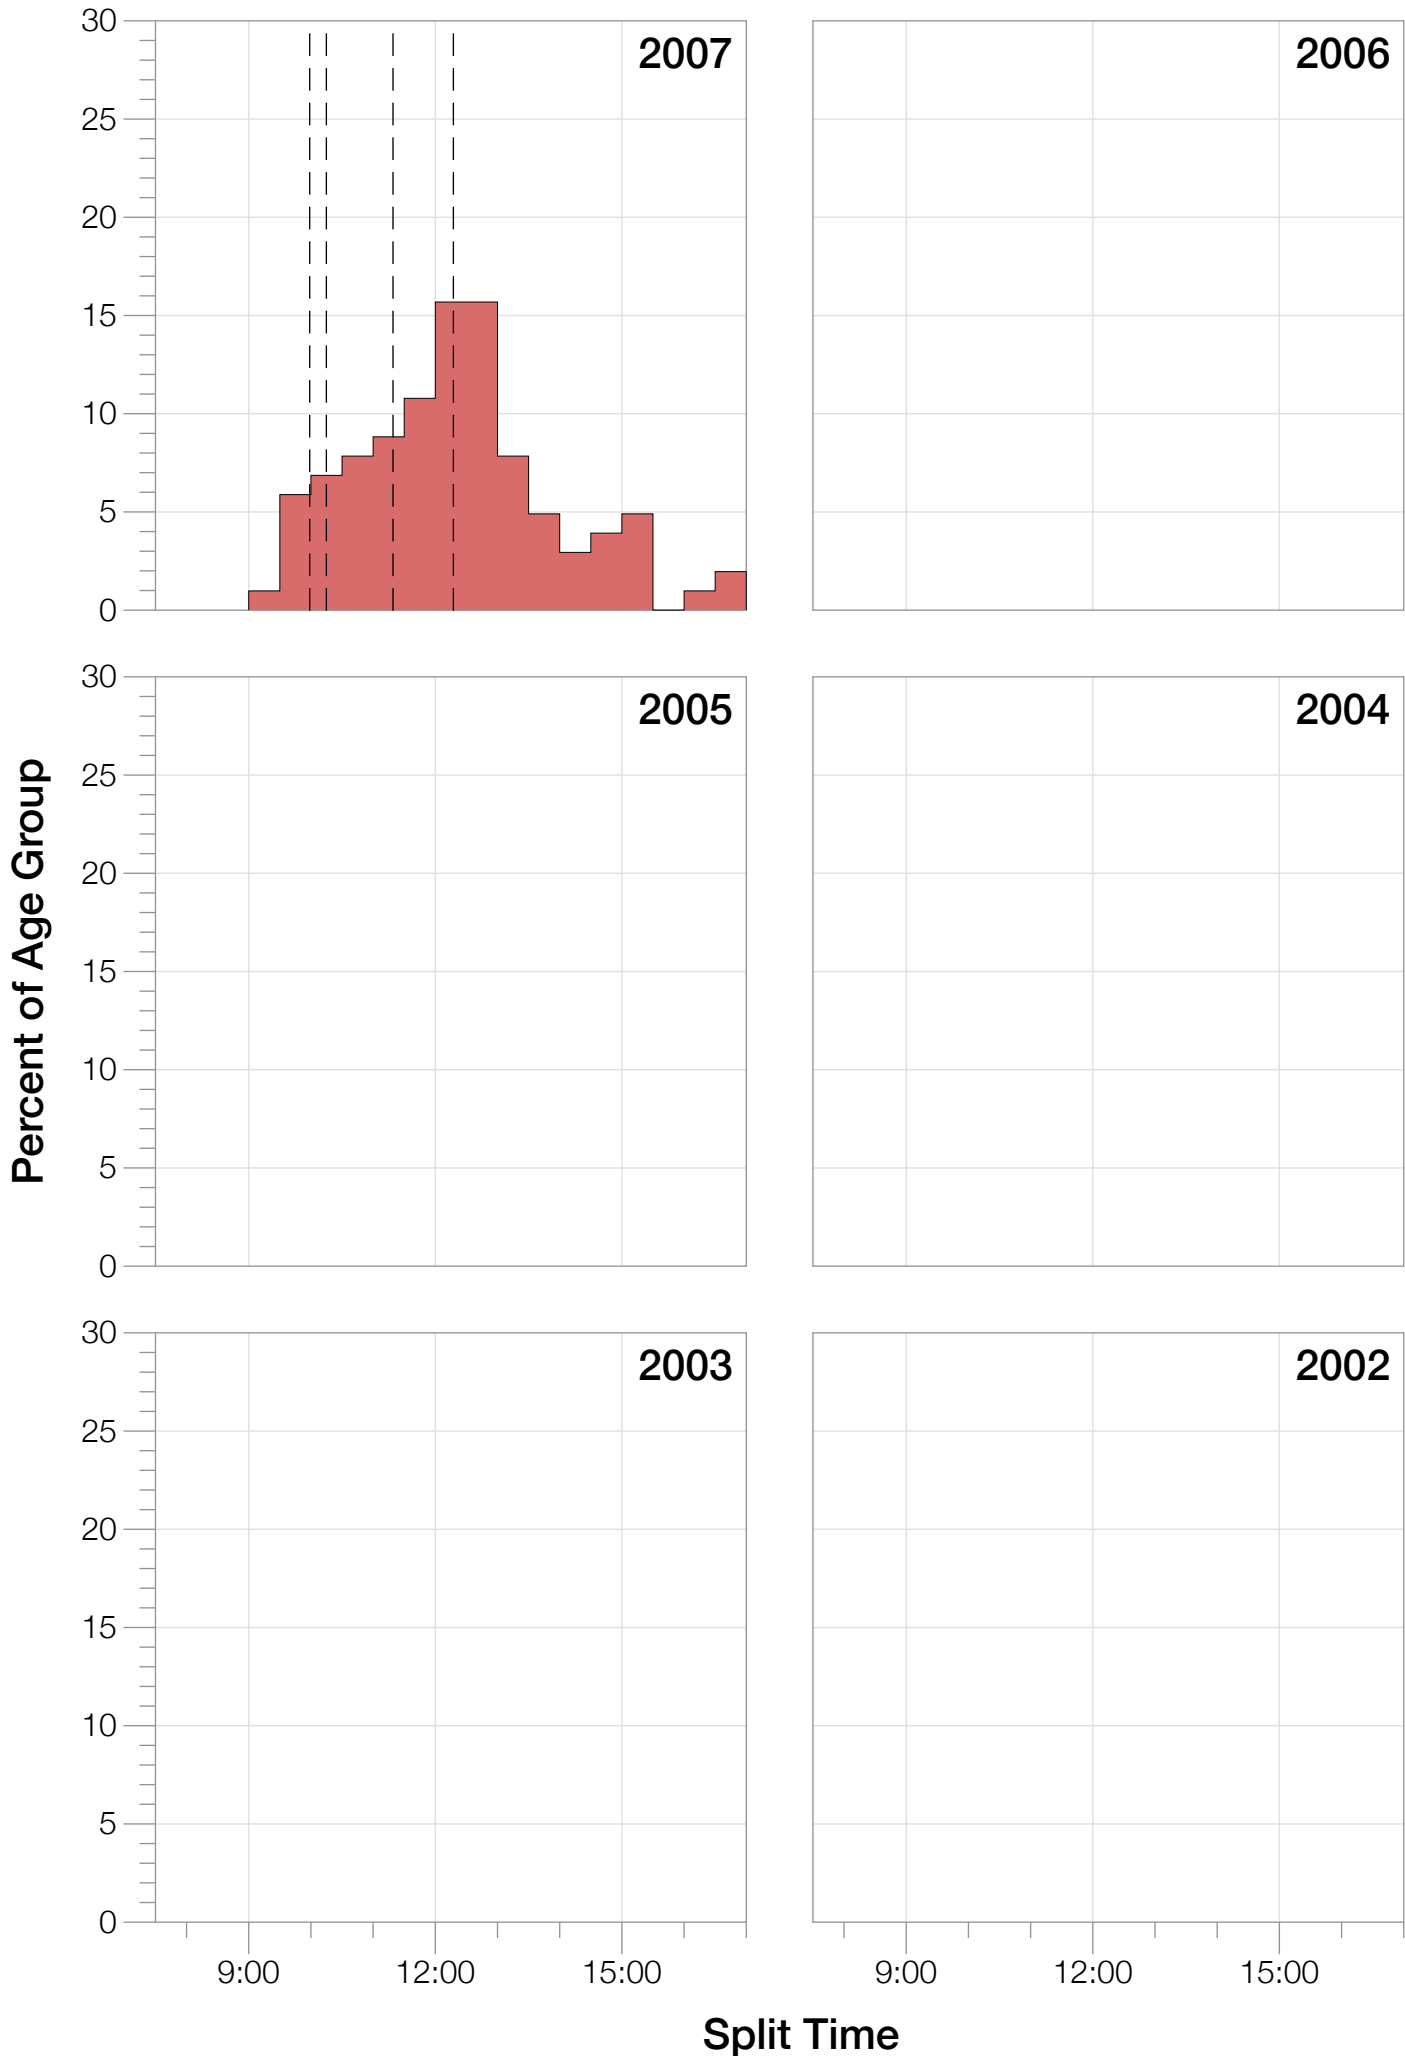

M25-29 Overall