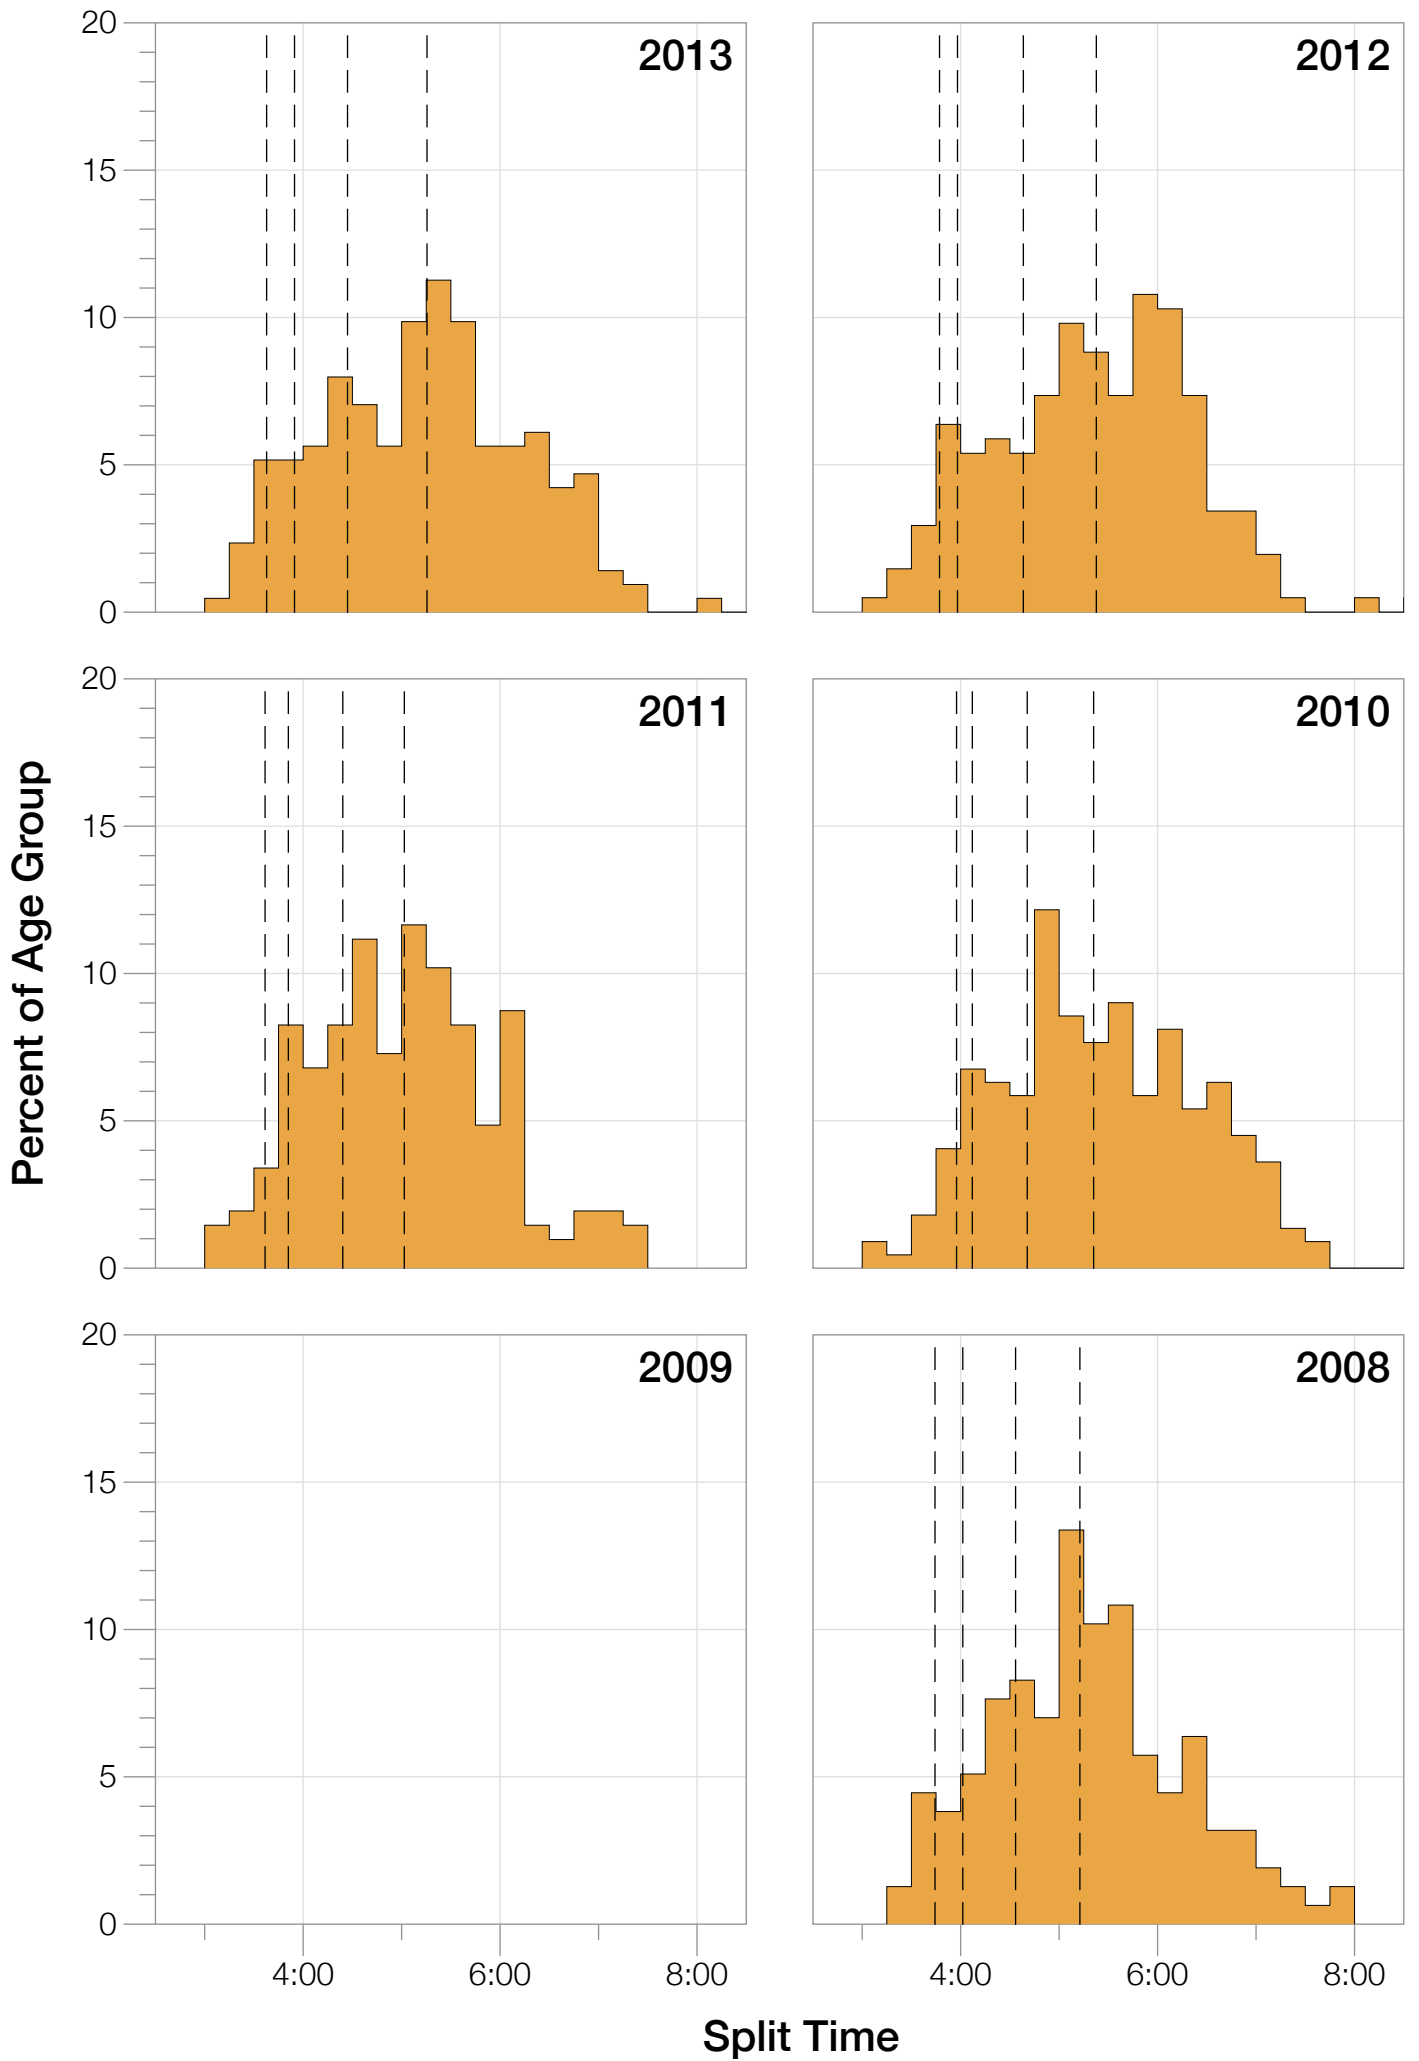

Ironman Louisville

M25-29 Stats

M25-29 Summary Statistics

Year	Finishers	M25-29 Finishers	Male Winner's Time	Female Winner's Time	M25-29 Winner's Time
2007	1564	102	8:38:39	9:23:22	9:23:30
2008	1793	157	8:33:58	9:54:17	9:51:46
2010	2155	222	8:29:59	9:33:15	9:33:48
2011	2276	206	8:27:36	9:38:14	9:07:25
2012	2229	204	8:42:44	9:36:27	9:37:14
2013	2348	213	8:21:34	9:29:02	9:42:40
Average	2102	184	8:31:25	9:33:34	8:10:54

M25-29 Swim

M25-29 Swim

M25-29 Bike

M25-29 Bike

M25-29 Run

M25-29 Run

M25-29 Overall

M25-29 Overall

M25-29 Fastest Splits

Year

Swim

Bike

Run

Overall

0 1 2 3 4 5 6 7 8 9 10 11 12 13 14 15 16 17

Split Time (hours)

M25-29 Median Splits

M25-29 Slowest Splits

M25-29 Top 30 Finishing Splits

Estimated Kona Slot Average Finishing Time Finishing Time

M25-29 Top 10 and Kona Times and Splits

Summary Statistics

Position	Swim Time	Bike Time	Run Time	Overall Time
Average Male Winner	0:53:09	4:36:32	2:56:49	8:31:25
Average Female Winner	0:54:21	5:15:23	3:18:02	9:33:34
Average 1st Age Grouper	0:59:51	5:06:56	3:18:49	9:32:43
Average 2nd Age Grouper	1:06:41	5:09:18	3:20:45	9:44:30
Average 3rd Age Grouper	1:03:16	5:19:54	3:21:18	9:51:25
Average 4th Age Grouper	0:59:39	5:15:25	3:31:53	9:55:08
Average 5th Age Grouper	1:02:18	5:13:21	3:37:51	10:01:00
Average 6th Age Grouper	1:03:06	5:17:19	3:38:35	10:06:15
Average 7th Age Grouper	1:03:39	5:20:39	3:38:36	10:10:13
Average 8th Age Grouper	1:02:09	5:15:34	3:48:21	10:15:18
Average 9th Age Grouper	1:03:55	5:20:50	3:44:27	10:18:40
Average 10th Age Grouper	1:04:07	5:14:38	3:54:07	10:21:39
Kona Qualifier Average	1:03:16	5:12:02	3:20:17	9:42:53
Top 10 Age Grouper Average	1:02:52	5:15:23	3:35:28	10:01:41