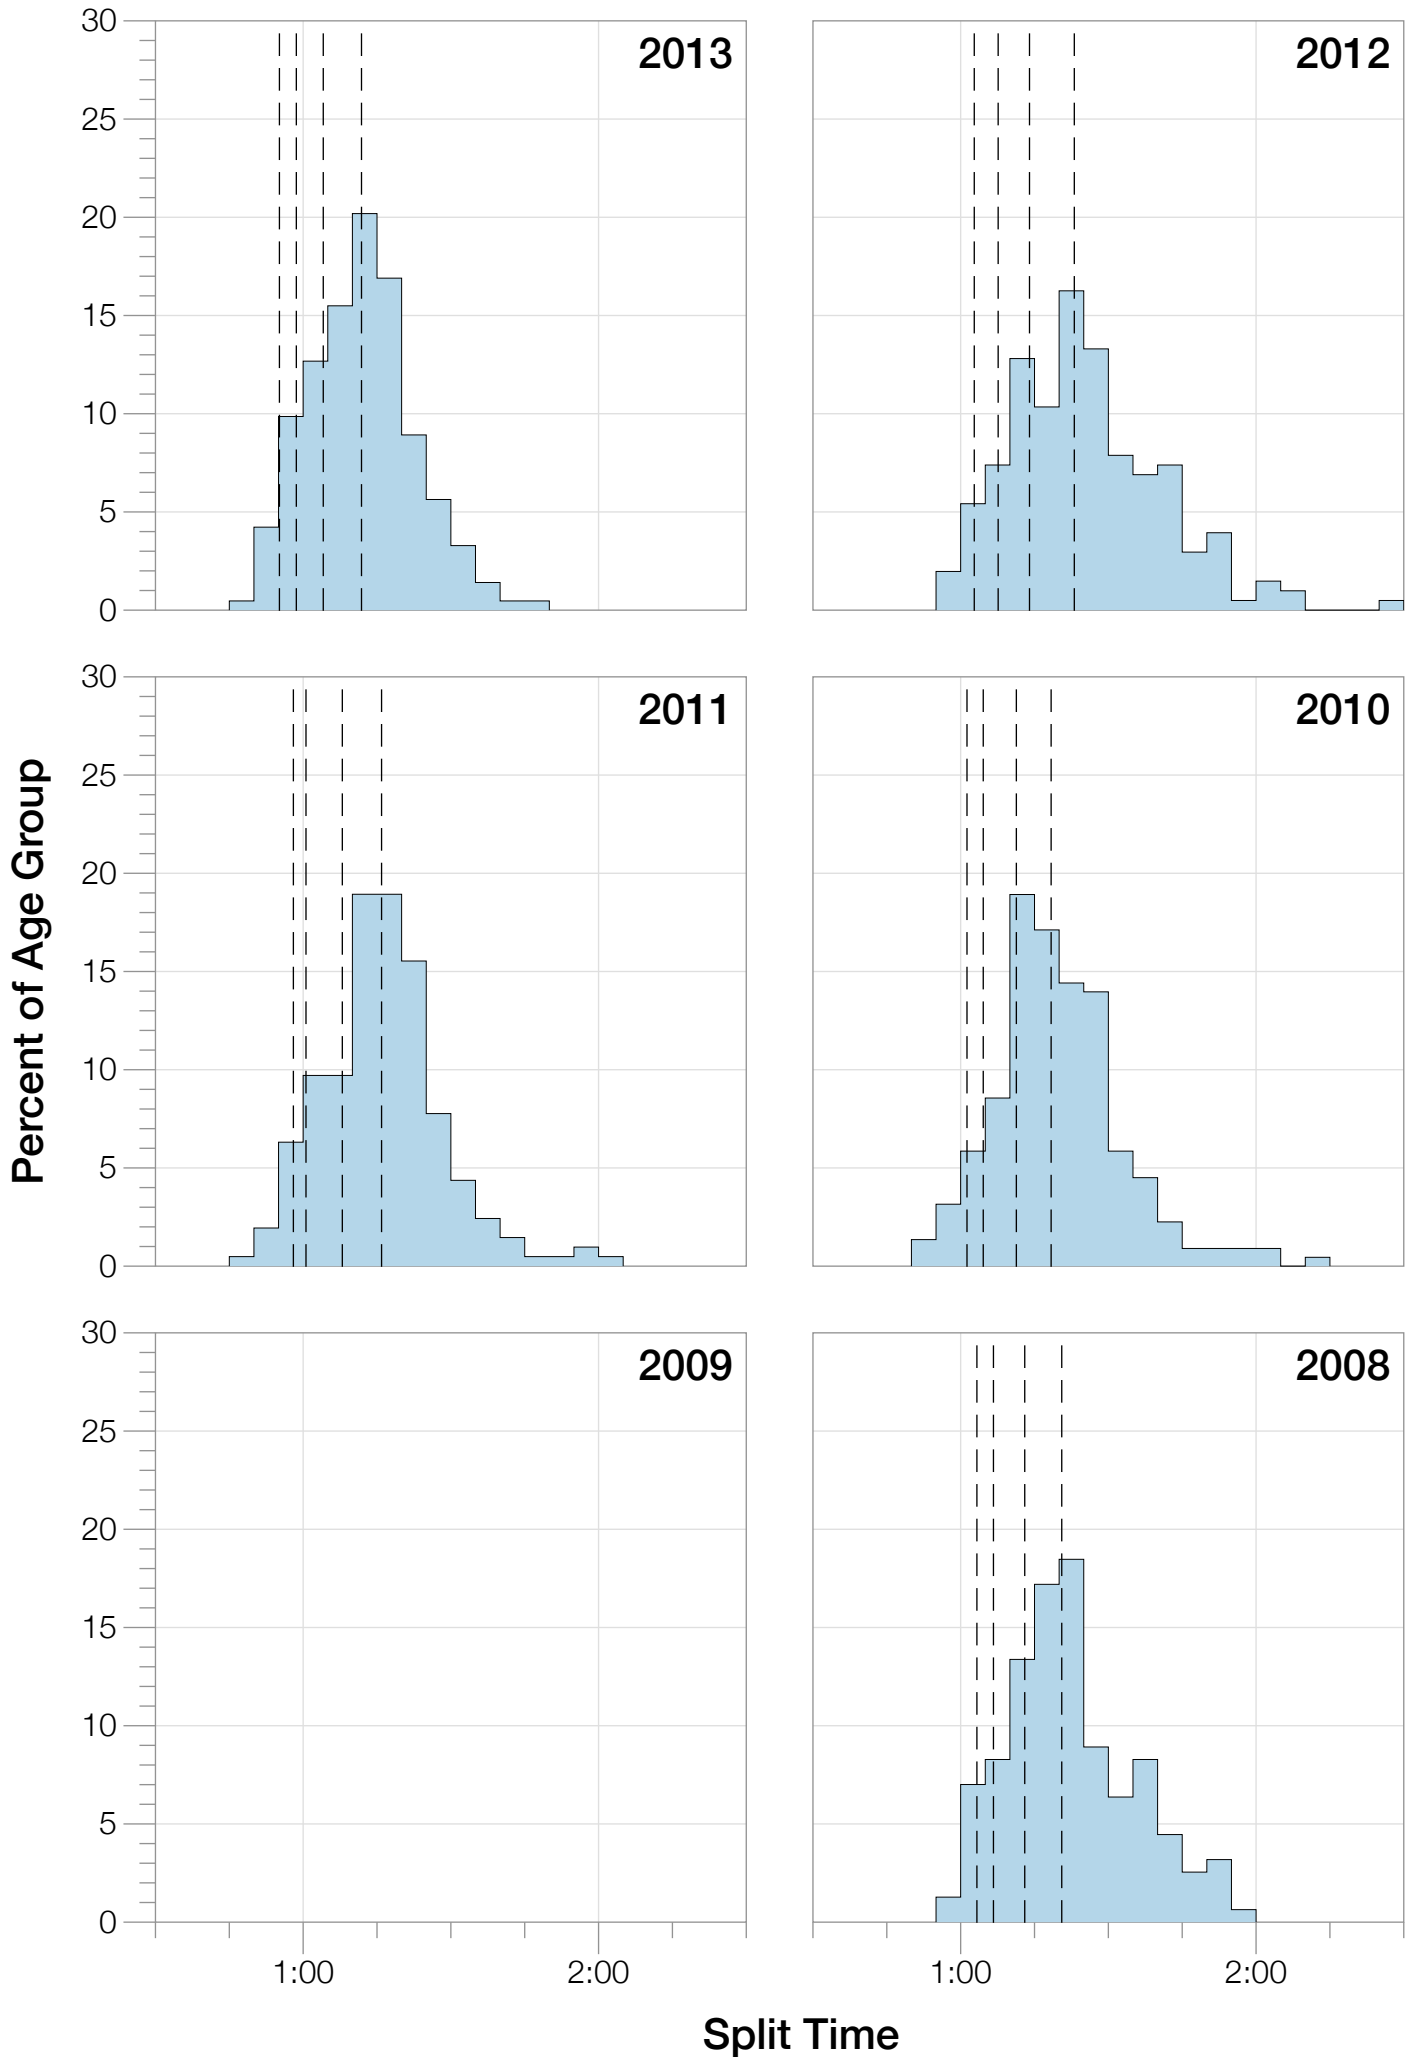

M25-29 Swim