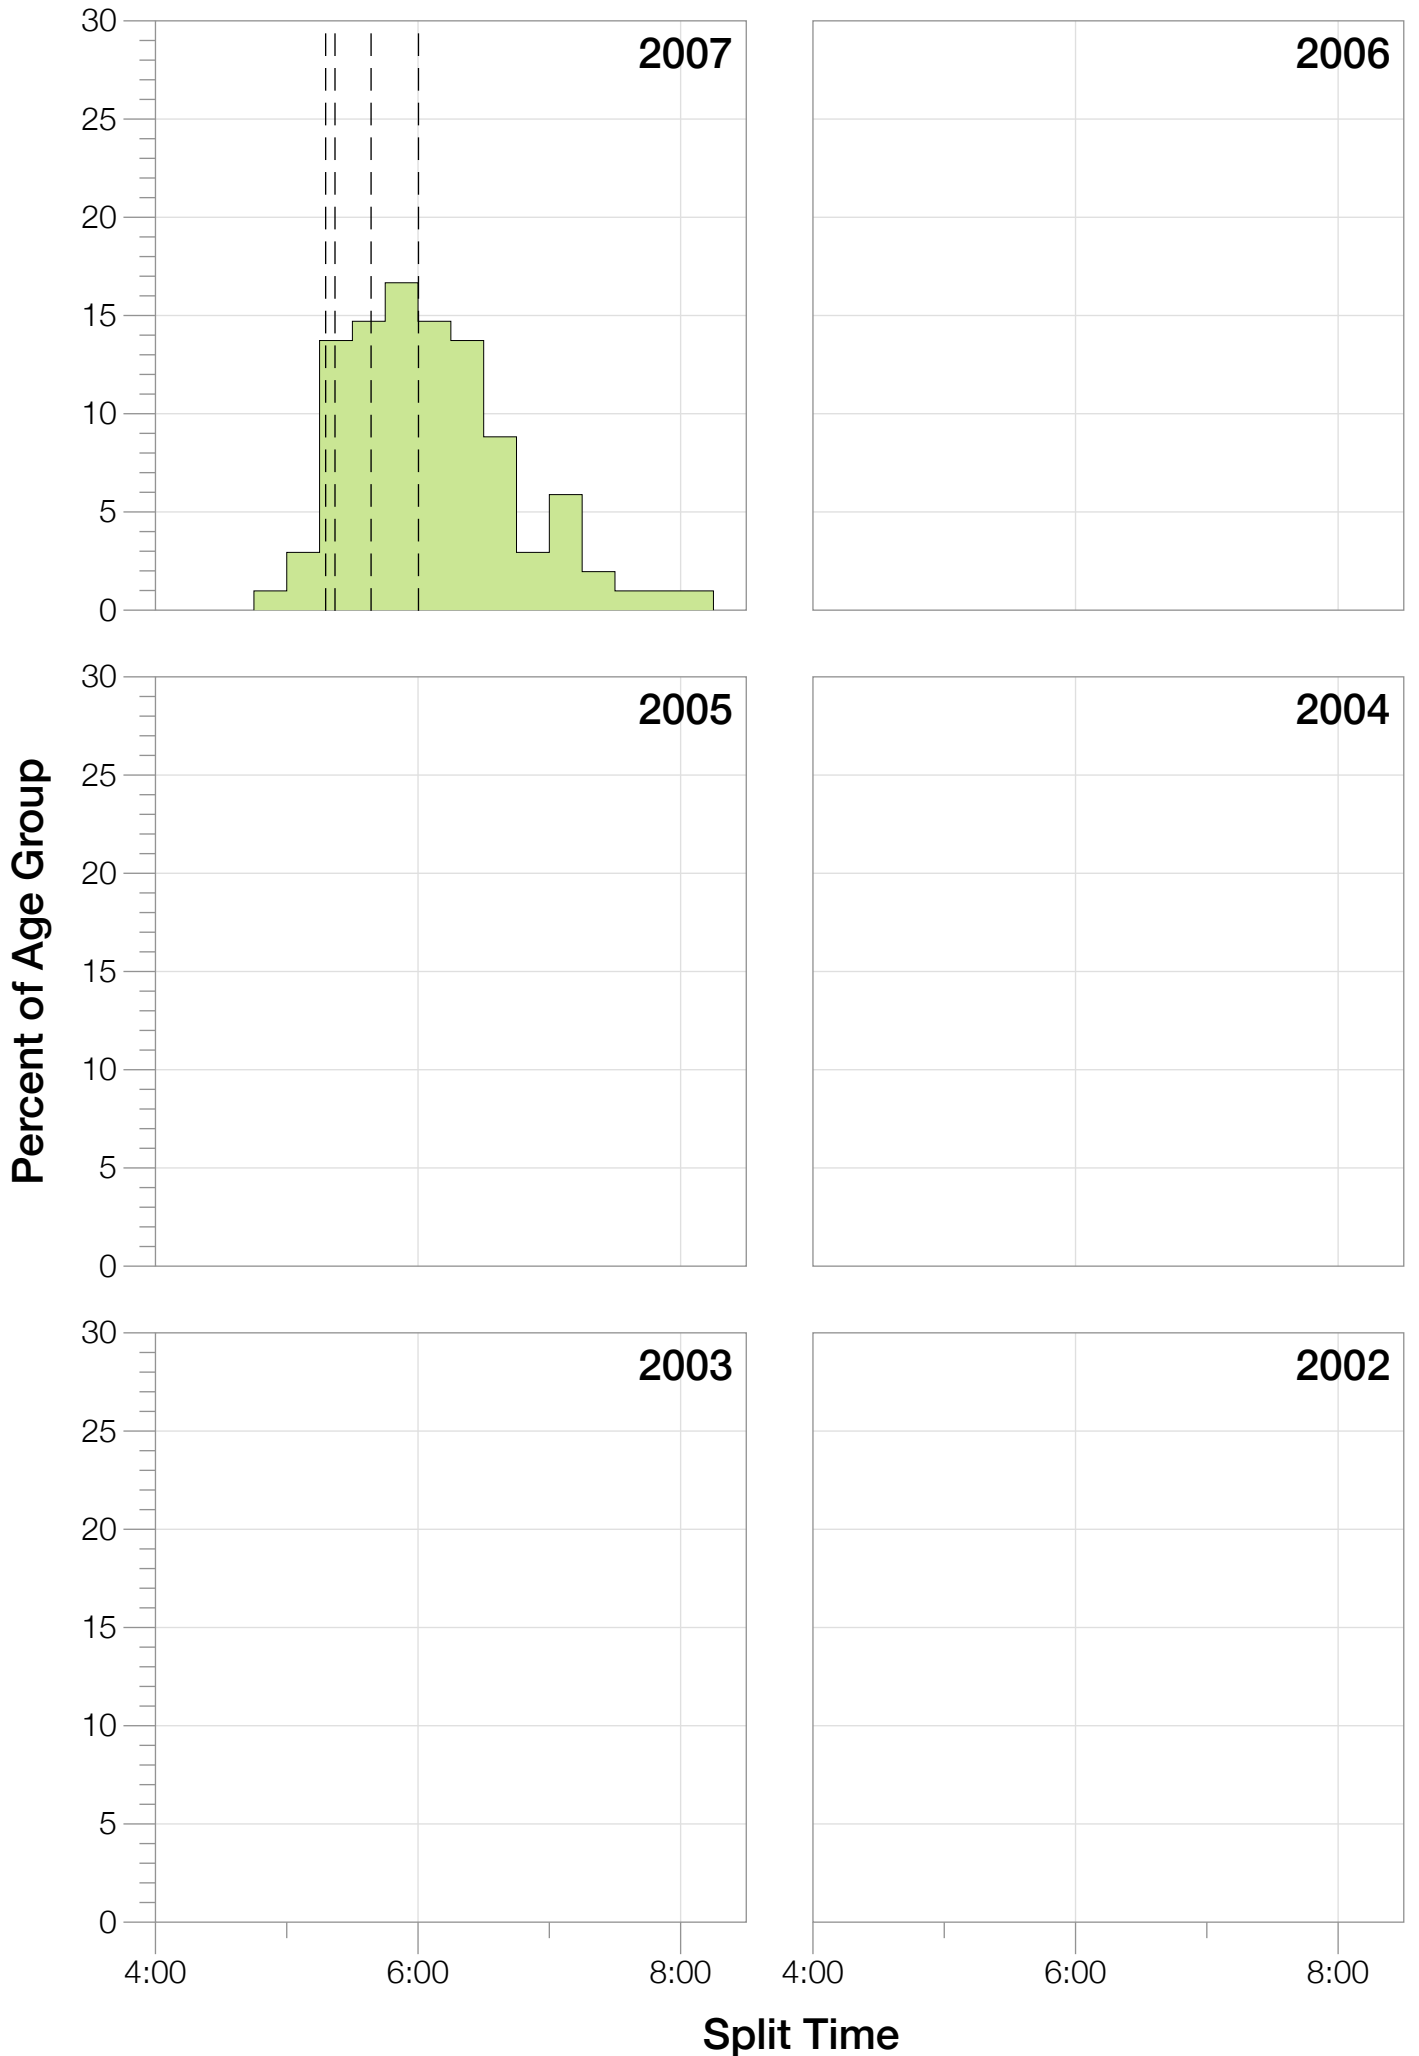

M25-29 Bike