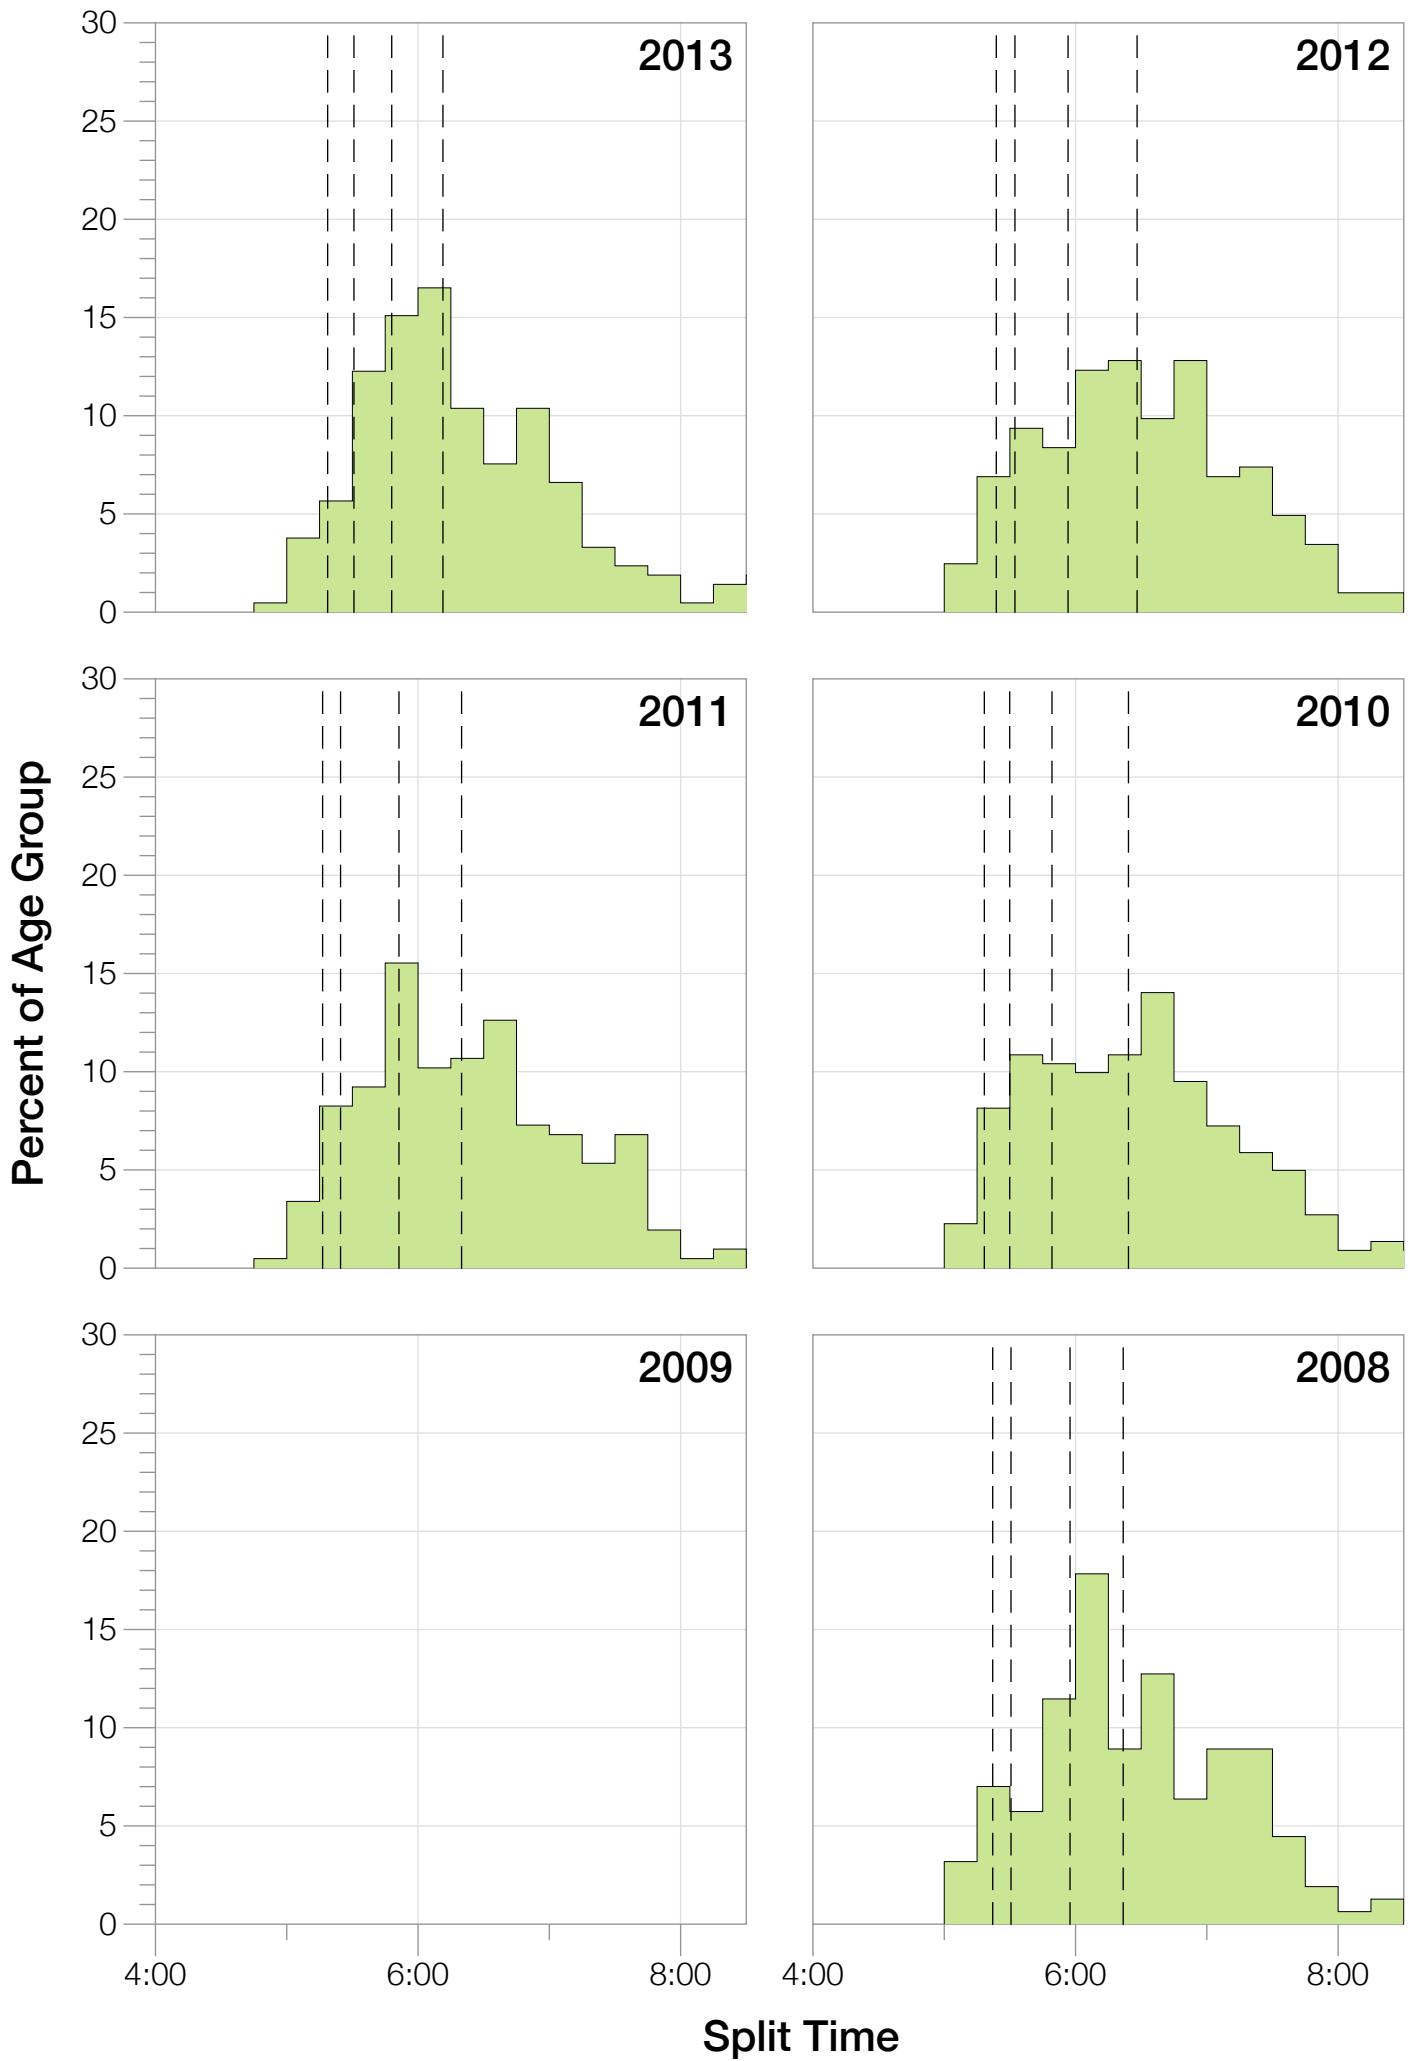

M25-29 Bike