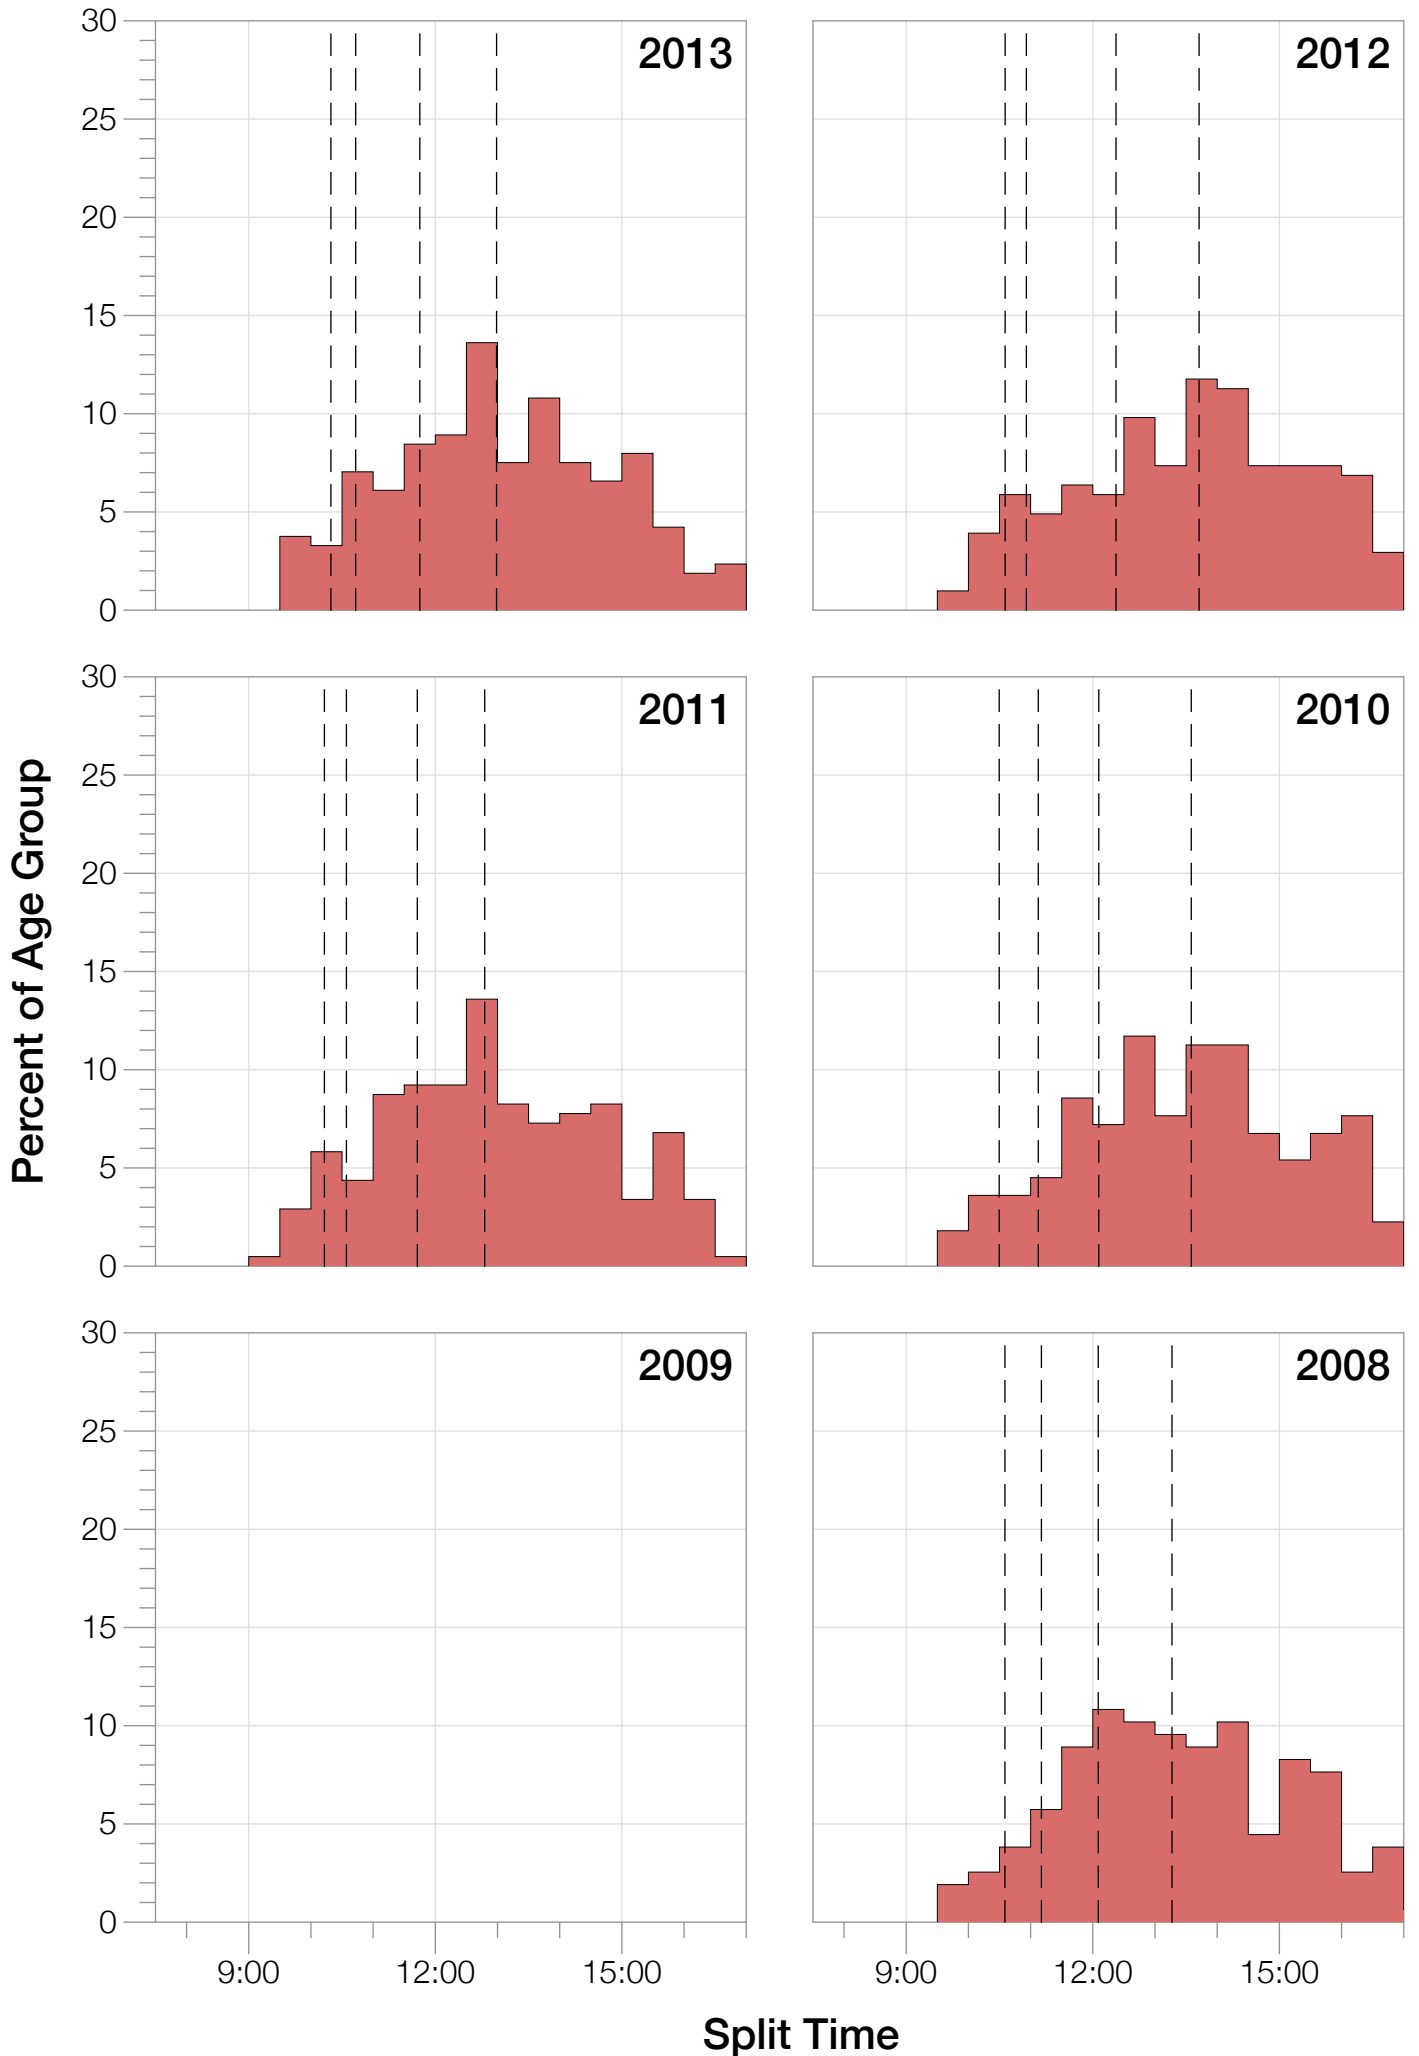

Ironman Louisville

M25-29 Stats

M25-29 Summary Statistics

Year	Finishers	M25-29 Finishers	Male Winner's Time	Female Winner's Time	M25-29 Winner's Time
2007	1564	102	8:38:39	9:23:22	9:23:30
2008	1793	157	8:33:58	9:54:17	9:51:46
2010	2155	222	8:29:59	9:33:15	9:33:48
2011	2276	206	8:27:36	9:38:14	9:07:25
2012	2229	204	8:42:44	9:36:27	9:37:14
2013	2348	213	8:21:34	9:29:02	9:42:40
Average	2102	184	8:31:25	9:33:34	8:10:54

M25-29 Swim

M25-29 Swim

M25-29 Bike

M25-29 Bike

M25-29 Run

M25-29 Run

M25-29 Overall

M25-29 Overall

M25-29 Fastest Splits

Year

Swim

Bike

Run

Overall

0 1 2 3 4 5 6 7 8 9 10 11 12 13 14 15 16 17

Split Time (hours)

M25-29 Median Splits

M25-29 Slowest Splits

M25-29 Top 30 Finishing Splits

Estimated Kona Slot Average Finishing Time Finishing Time

M25-29 Top 10 and Kona Times and Splits

Summary Statistics

Position	Swim Time	Bike Time	Run Time	Overall Time
Average Male Winner	0:53:09	4:36:32	2:56:49	8:31:25
Average Female Winner	0:54:21	5:15:23	3:18:02	9:33:34
Average 1st Age Grouper	0:59:51	5:06:56	3:18:49	9:32:43
Average 2nd Age Grouper	1:06:41	5:09:18	3:20:45	9:44:30
Average 3rd Age Grouper	1:03:16	5:19:54	3:21:18	9:51:25
Average 4th Age Grouper	0:59:39	5:15:25	3:31:53	9:55:08
Average 5th Age Grouper	1:02:18	5:13:21	3:37:51	10:01:00
Average 6th Age Grouper	1:03:06	5:17:19	3:38:35	10:06:15
Average 7th Age Grouper	1:03:39	5:20:39	3:38:36	10:10:13
Average 8th Age Grouper	1:02:09	5:15:34	3:48:21	10:15:18
Average 9th Age Grouper	1:03:55	5:20:50	3:44:27	10:18:40
Average 10th Age Grouper	1:04:07	5:14:38	3:54:07	10:21:39
Kona Qualifier Average	1:03:16	5:12:02	3:20:17	9:42:53
Top 10 Age Grouper Average	1:02:52	5:15:23	3:35:28	10:01:41