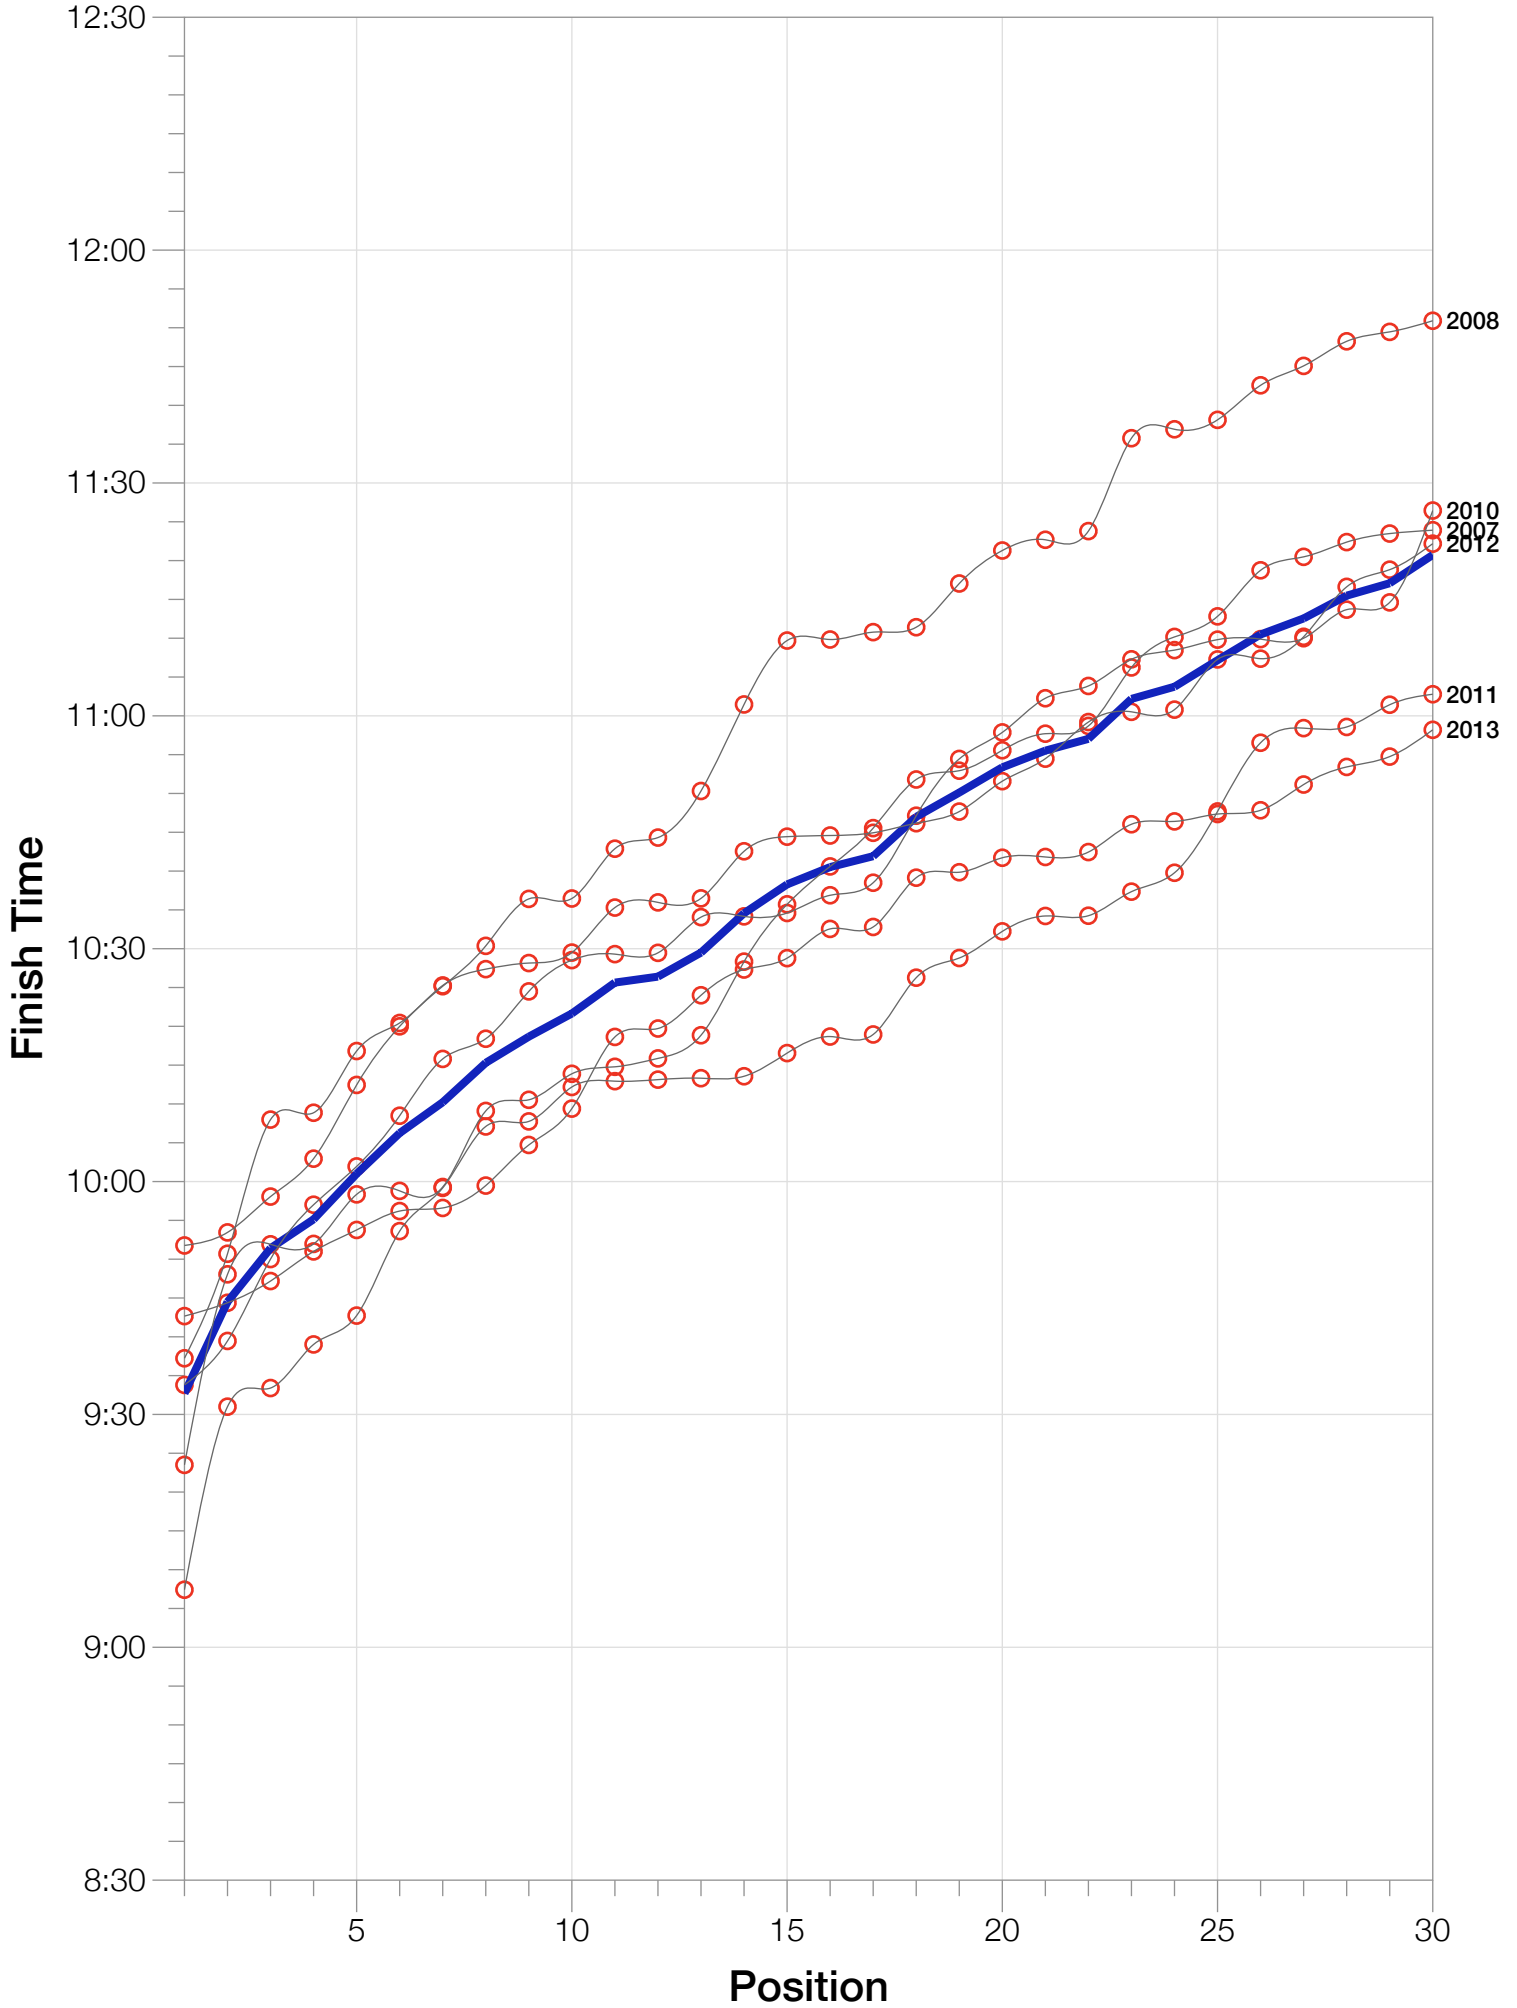

Ironman Louisville

M25-29 Stats

M25-29 Summary Statistics

Year	Finishers	M25-29 Finishers	Male Winner's Time	Female Winner's Time	M25-29 Winner's Time
2007	1564	102	8:38:39	9:23:22	9:23:30
2008	1793	157	8:33:58	9:54:17	9:51:46
2010	2155	222	8:29:59	9:33:15	9:33:48
2011	2276	206	8:27:36	9:38:14	9:07:25
2012	2229	204	8:42:44	9:36:27	9:37:14
2013	2348	213	8:21:34	9:29:02	9:42:40
Average	2102	184	8:31:25	9:33:34	8:10:54

M25-29 Median Splits

M25-29 Slowest Splits

M25-29 Top 30 Finishing Splits

Estimated Kona Slot Average Finishing Time Finishing Time

M25-29 Top 10 and Kona Times and Splits

Summary Statistics

Position	Swim Time	Bike Time	Run Time	Overall Time
Average Male Winner	0:53:09	4:36:32	2:56:49	8:31:25
Average Female Winner	0:54:21	5:15:23	3:18:02	9:33:34
Average 1st Age Grouper	0:59:51	5:06:56	3:18:49	9:32:43
Average 2nd Age Grouper	1:06:41	5:09:18	3:20:45	9:44:30
Average 3rd Age Grouper	1:03:16	5:19:54	3:21:18	9:51:25
Average 4th Age Grouper	0:59:39	5:15:25	3:31:53	9:55:08
Average 5th Age Grouper	1:02:18	5:13:21	3:37:51	10:01:00
Average 6th Age Grouper	1:03:06	5:17:19	3:38:35	10:06:15
Average 7th Age Grouper	1:03:39	5:20:39	3:38:36	10:10:13
Average 8th Age Grouper	1:02:09	5:15:34	3:48:21	10:15:18
Average 9th Age Grouper	1:03:55	5:20:50	3:44:27	10:18:40
Average 10th Age Grouper	1:04:07	5:14:38	3:54:07	10:21:39
Kona Qualifier Average	1:03:16	5:12:02	3:20:17	9:42:53
Top 10 Age Grouper Average	1:02:52	5:15:23	3:35:28	10:01:41