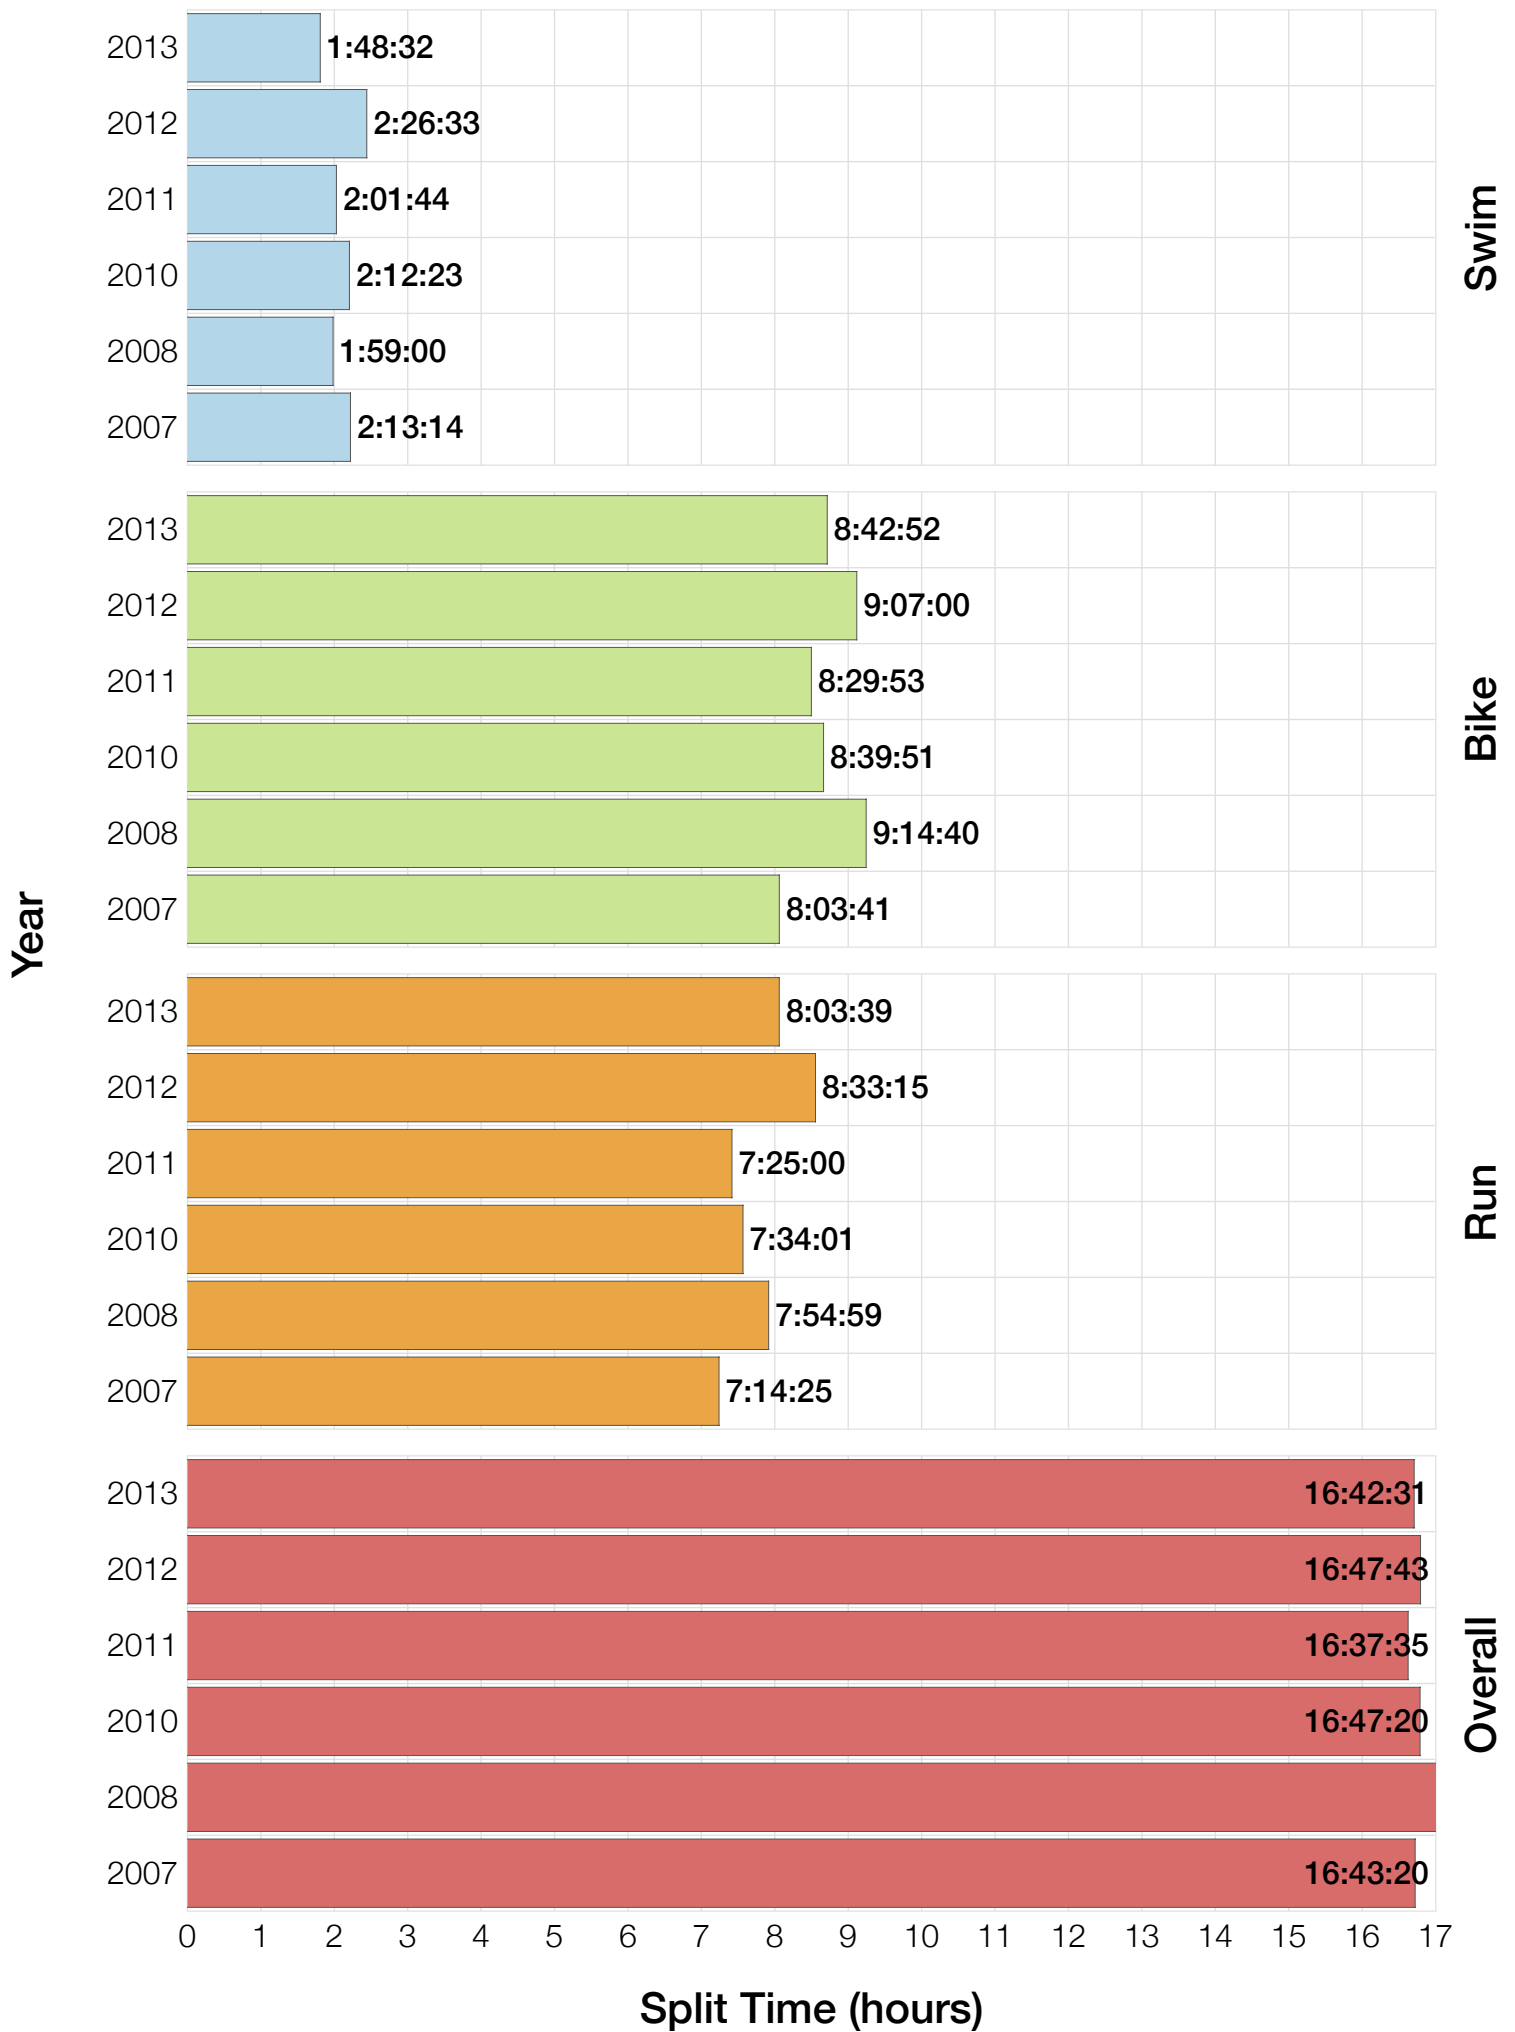

Ironman Louisville

M25-29 Stats

M25-29 Summary Statistics

Year	Finishers	M25-29 Finishers	Male Winner's Time	Female Winner's Time	M25-29 Winner's Time
2007	1564	102	8:38:39	9:23:22	9:23:30
2008	1793	157	8:33:58	9:54:17	9:51:46
2010	2155	222	8:29:59	9:33:15	9:33:48
2011	2276	206	8:27:36	9:38:14	9:07:25
2012	2229	204	8:42:44	9:36:27	9:37:14
2013	2348	213	8:21:34	9:29:02	9:42:40
Average	2102	184	8:31:25	9:33:34	8:10:54

M25-29 Fastest Splits

Year

Swim

Bike

Run

Overall

0 1 2 3 4 5 6 7 8 9 10 11 12 13 14 15 16 17

Split Time (hours)

M25-29 Median Splits

M25-29 Slowest Splits

M25-29 Top 30 Finishing Splits

Estimated Kona Slot Average Finishing Time Finishing Time

M25-29 Top 10 and Kona Times and Splits

Summary Statistics

Position	Swim Time	Bike Time	Run Time	Overall Time
Average Male Winner	0:53:09	4:36:32	2:56:49	8:31:25
Average Female Winner	0:54:21	5:15:23	3:18:02	9:33:34
Average 1st Age Grouper	0:59:51	5:06:56	3:18:49	9:32:43
Average 2nd Age Grouper	1:06:41	5:09:18	3:20:45	9:44:30
Average 3rd Age Grouper	1:03:16	5:19:54	3:21:18	9:51:25
Average 4th Age Grouper	0:59:39	5:15:25	3:31:53	9:55:08
Average 5th Age Grouper	1:02:18	5:13:21	3:37:51	10:01:00
Average 6th Age Grouper	1:03:06	5:17:19	3:38:35	10:06:15
Average 7th Age Grouper	1:03:39	5:20:39	3:38:36	10:10:13
Average 8th Age Grouper	1:02:09	5:15:34	3:48:21	10:15:18
Average 9th Age Grouper	1:03:55	5:20:50	3:44:27	10:18:40
Average 10th Age Grouper	1:04:07	5:14:38	3:54:07	10:21:39
Kona Qualifier Average	1:03:16	5:12:02	3:20:17	9:42:53
Top 10 Age Grouper Average	1:02:52	5:15:23	3:35:28	10:01:41