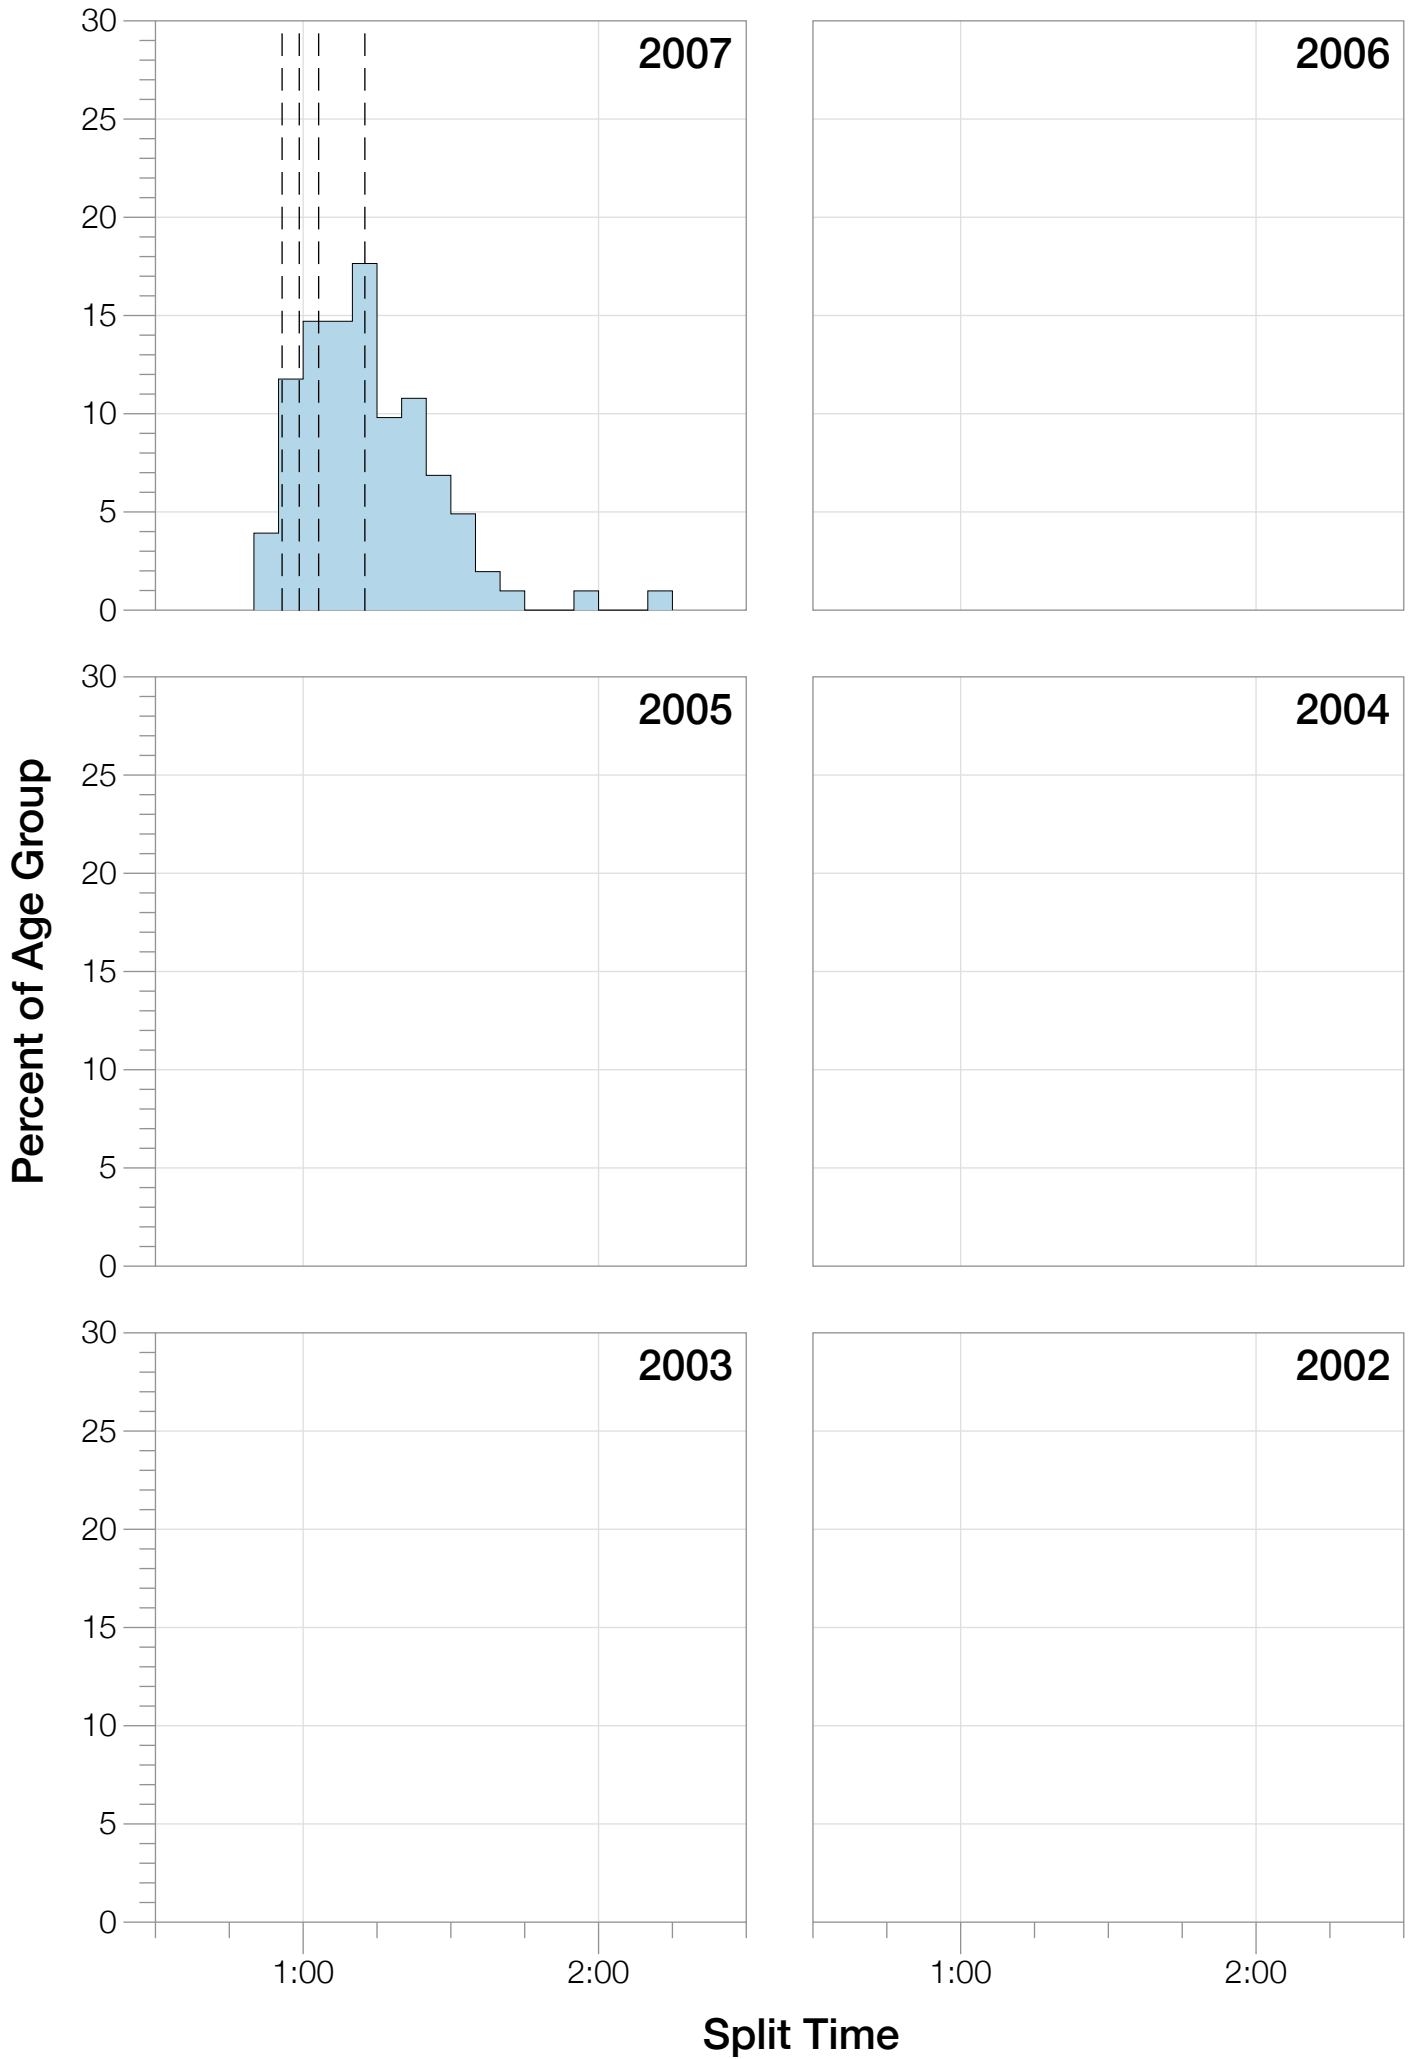

M25-29 Swim