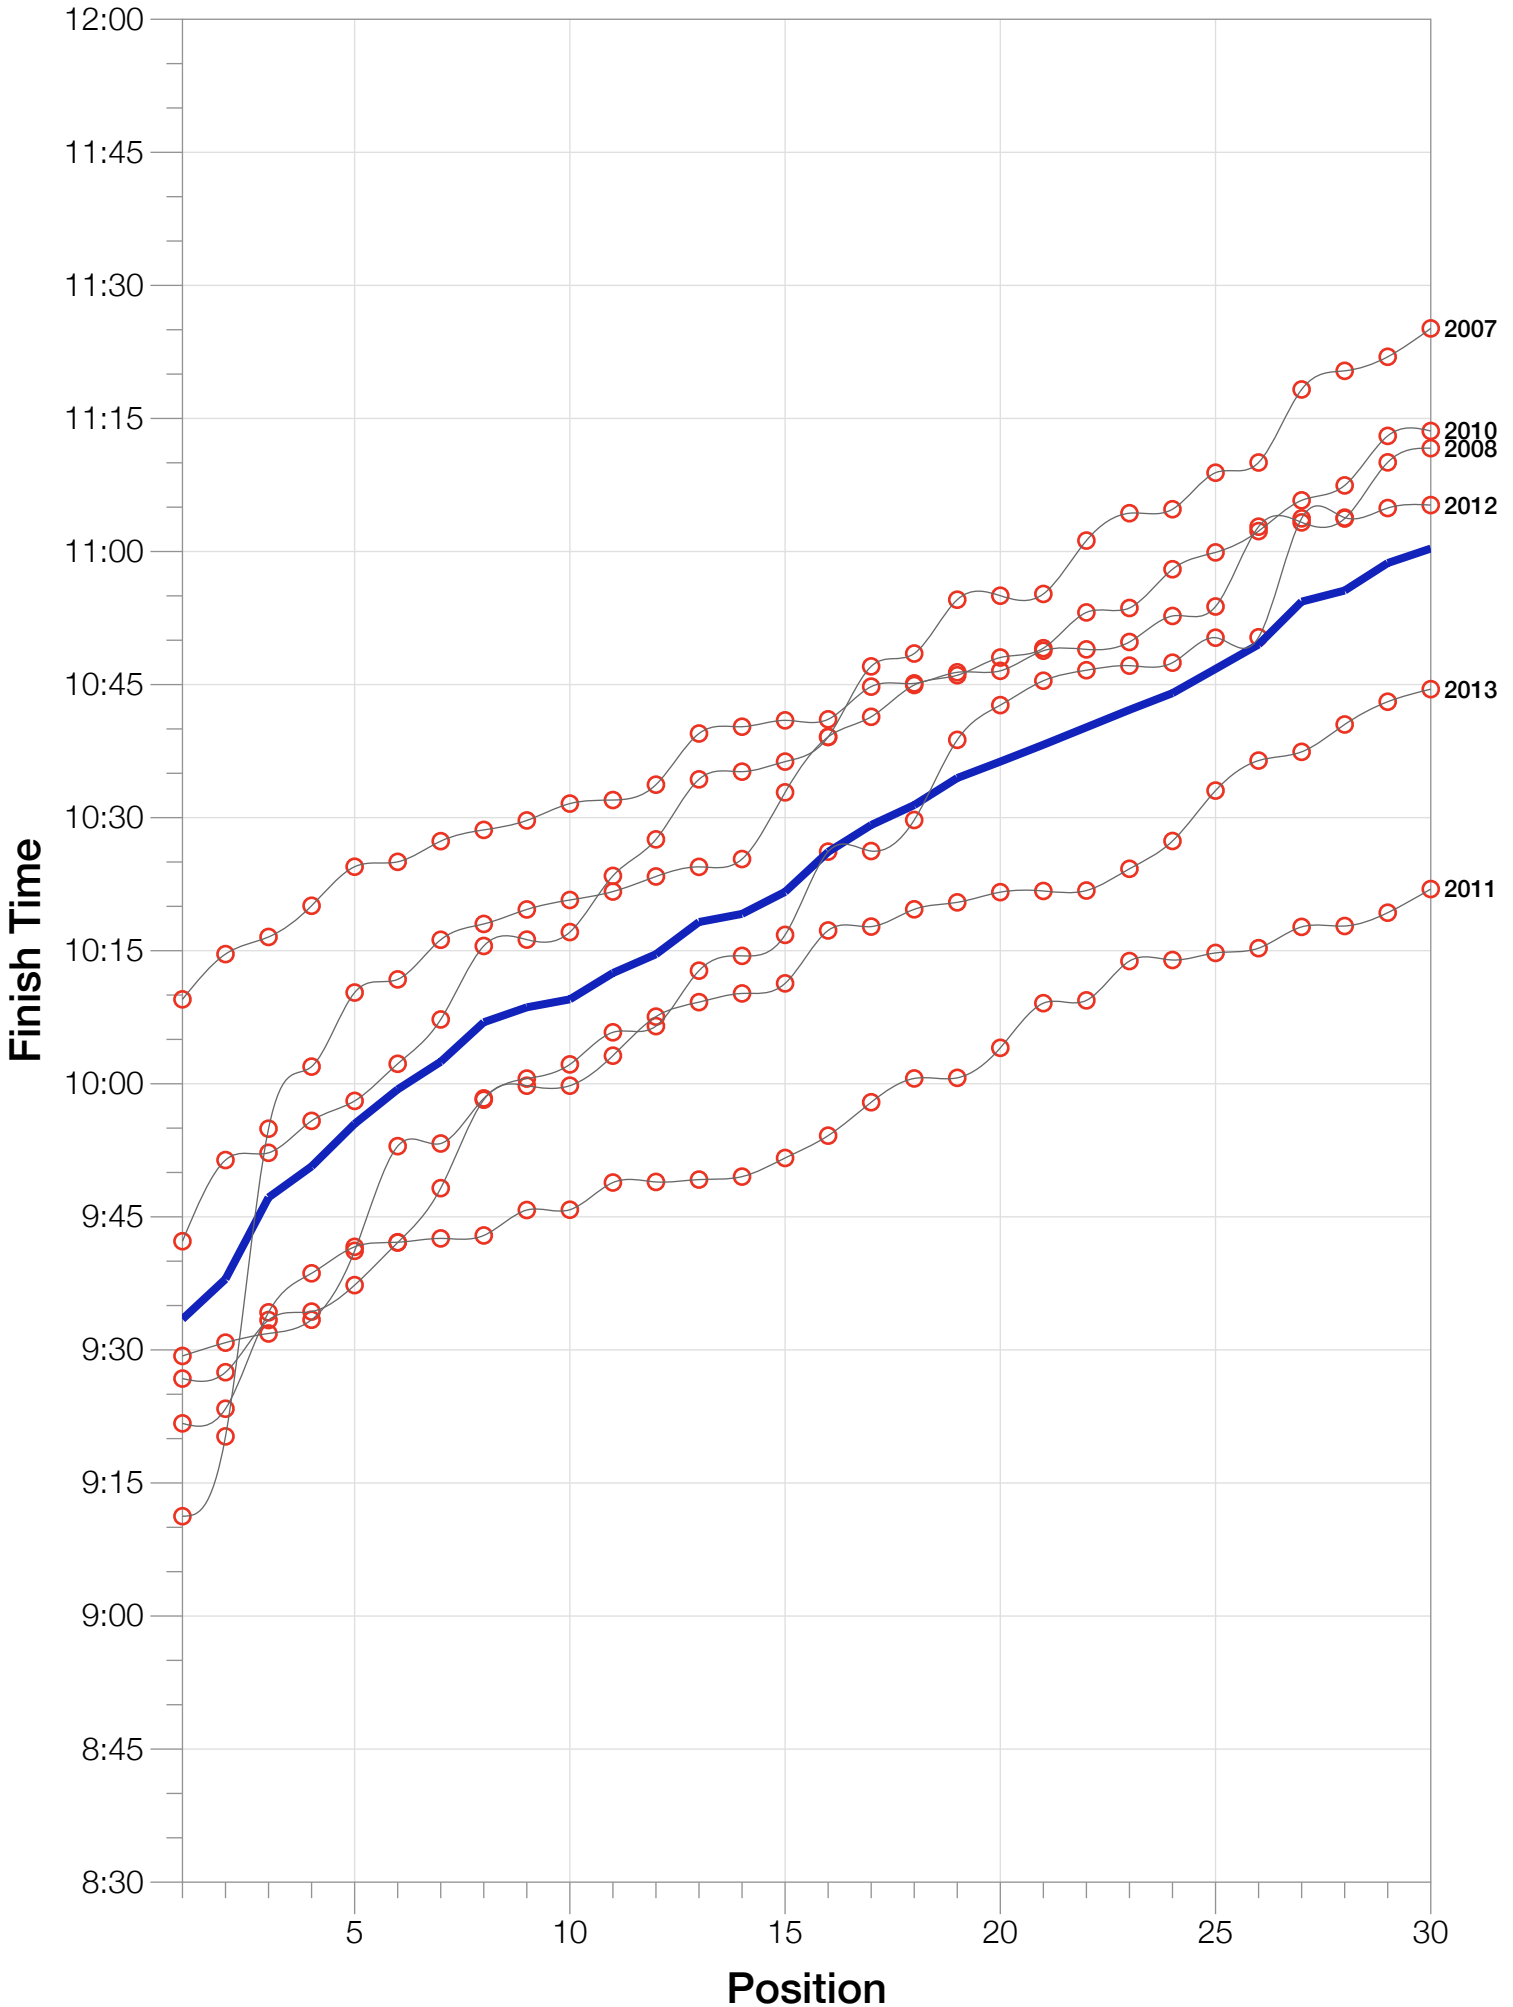

Ironman Louisville

M30-34 Stats

M30-34 Summary Statistics

Year	Finishers	M30-34 Finishers	Male Winner's Time	Female Winner's Time	M30-34 Winner's Time
2007	1564	179	8:38:39	9:23:22	9:42:15
2008	1793	240	8:33:58	9:54:17	10:09:31
2010	2155	271	8:29:59	9:33:15	9:11:15
2011	2276	311	8:27:36	9:38:14	9:21:43
2012	2229	277	8:42:44	9:36:27	9:29:19
2013	2348	274	8:21:34	9:29:02	9:26:46
Average	2102	259	8:31:25	9:33:34	8:11:32

M30-34 Fastest Splits

M30-34 Median Splits

M30-34 Slowest Splits

M30-34 Top 30 Finishing Splits

Estimated Kona Slot Average Finishing Time Finishing Time

M30-34 Top 10 and Kona Times and Splits

Summary Statistics

Position	Swim Time	Bike Time	Run Time	Overall Time
Average Male Winner	0:53:09	4:36:32	2:56:49	8:31:25
Average Female Winner	0:54:21	5:15:23	3:18:02	9:33:34
Average 1st Age Grouper	1:00:36	5:04:34	3:22:10	9:33:28
Average 2nd Age Grouper	1:06:36	5:00:14	3:23:04	9:37:59
Average 3rd Age Grouper	1:02:45	5:11:35	3:25:14	9:47:11
Average 4th Age Grouper	0:59:57	5:12:11	3:30:33	9:50:41
Average 5th Age Grouper	1:08:49	5:06:09	3:32:57	9:55:29
Average 6th Age Grouper	1:03:25	5:19:02	3:29:47	9:59:22
Average 7th Age Grouper	1:04:59	5:16:01	3:34:43	10:02:29
Average 8th Age Grouper	1:03:22	5:15:55	3:38:37	10:06:56
Average 9th Age Grouper	0:59:30	5:16:07	3:44:18	10:08:37
Average 10th Age Grouper	1:02:59	5:19:30	3:37:16	10:09:31
Kona Qualifier Average	1:03:45	5:07:01	3:26:48	9:44:57
Top 10 Age Grouper Average	1:03:18	5:12:15	3:31:52	9:55:10