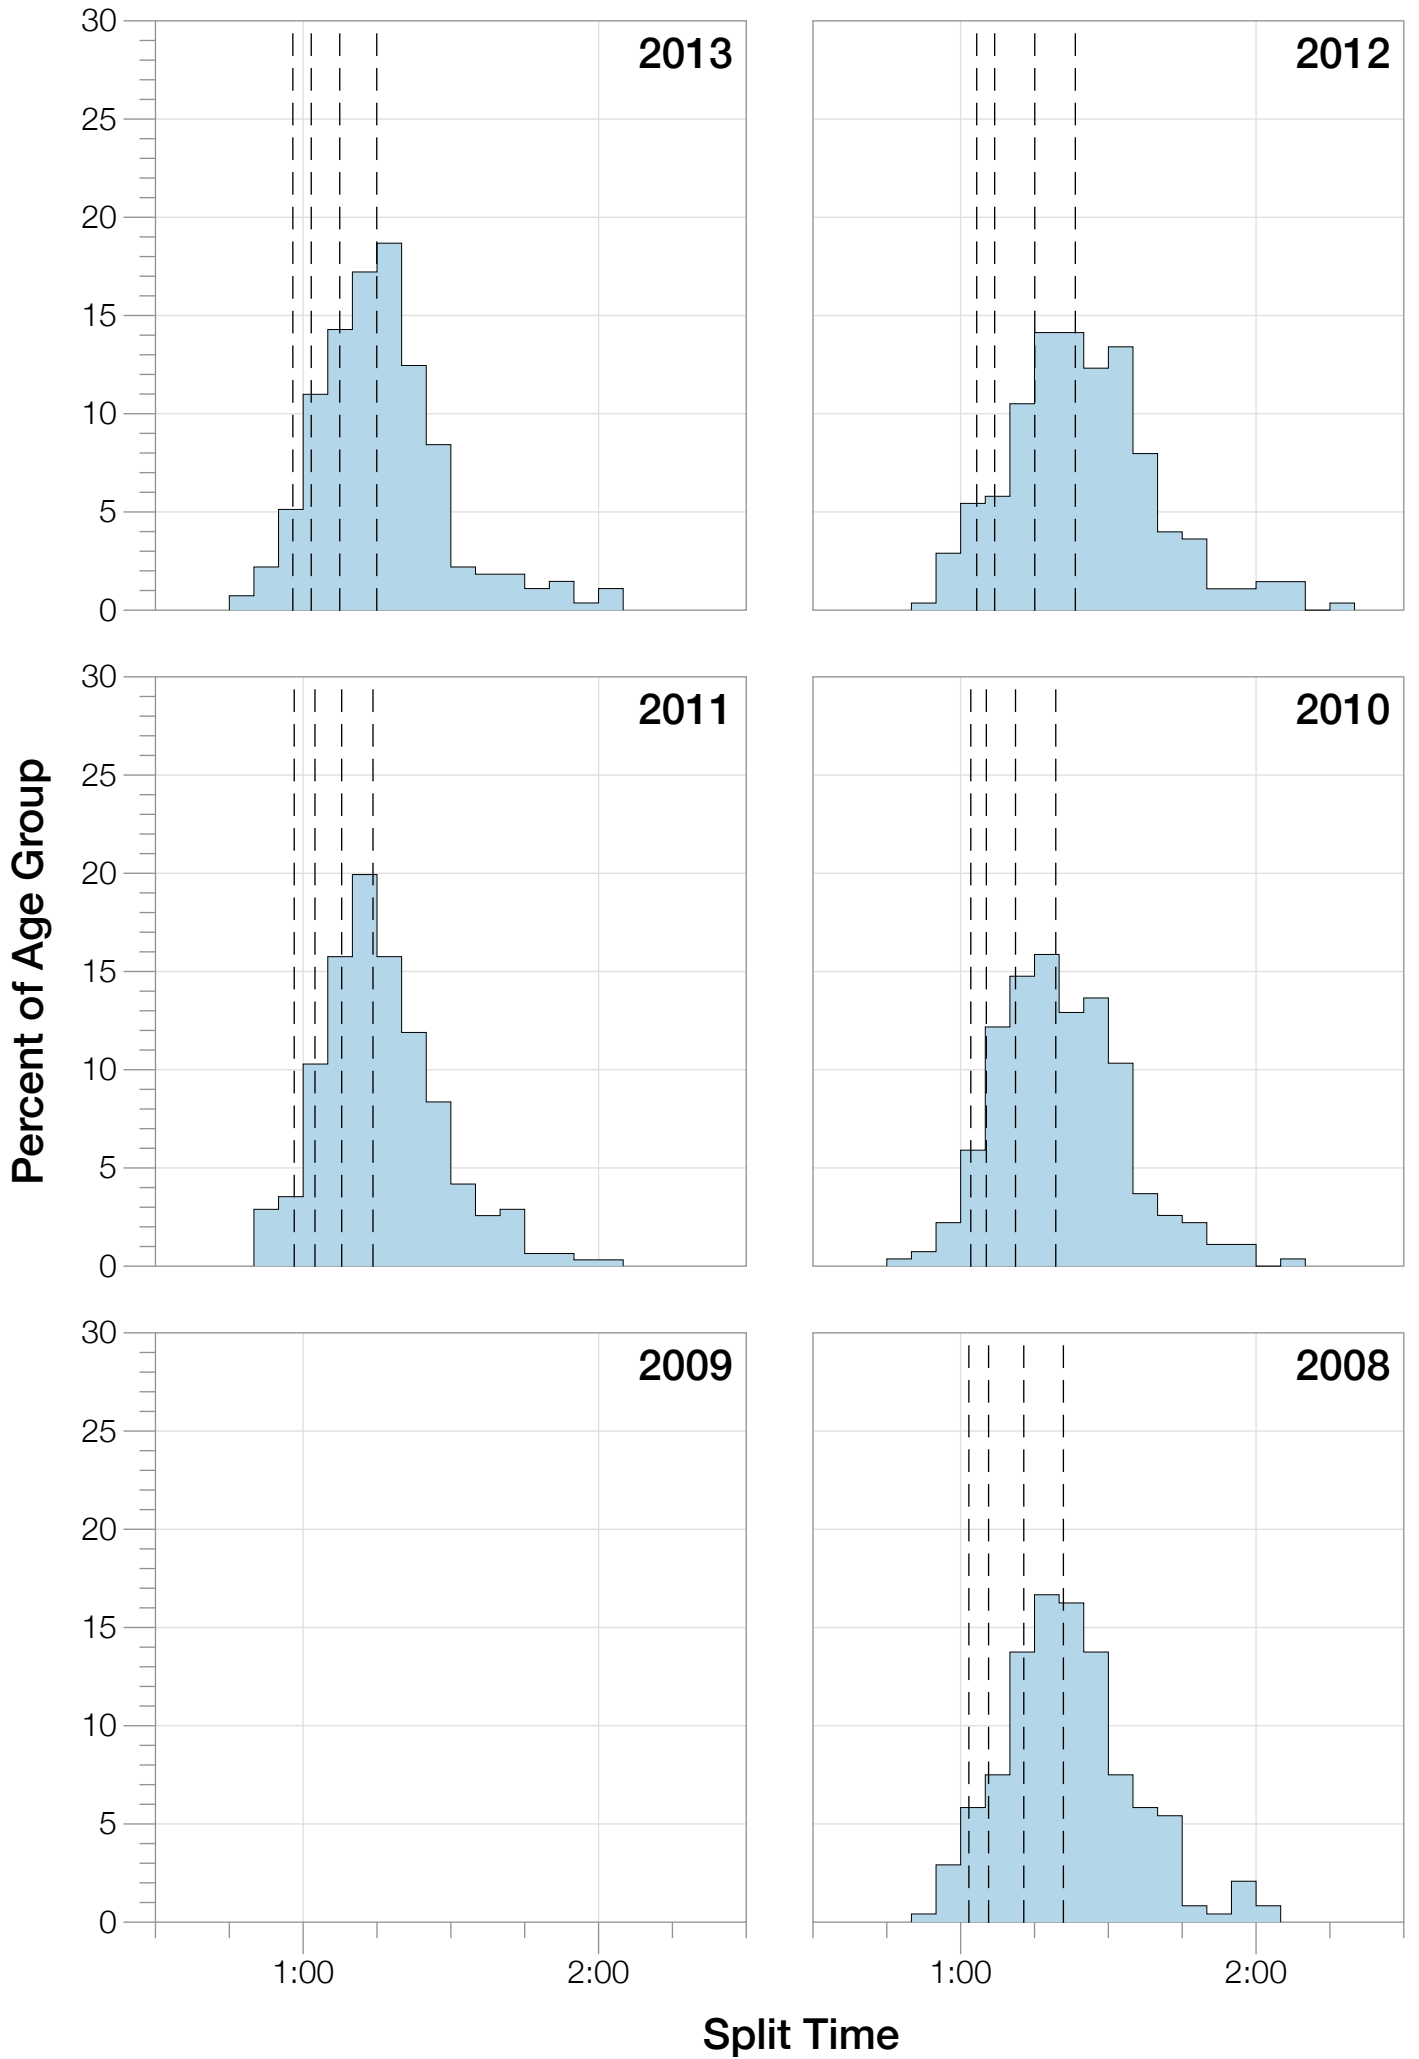

M30-34 Swim