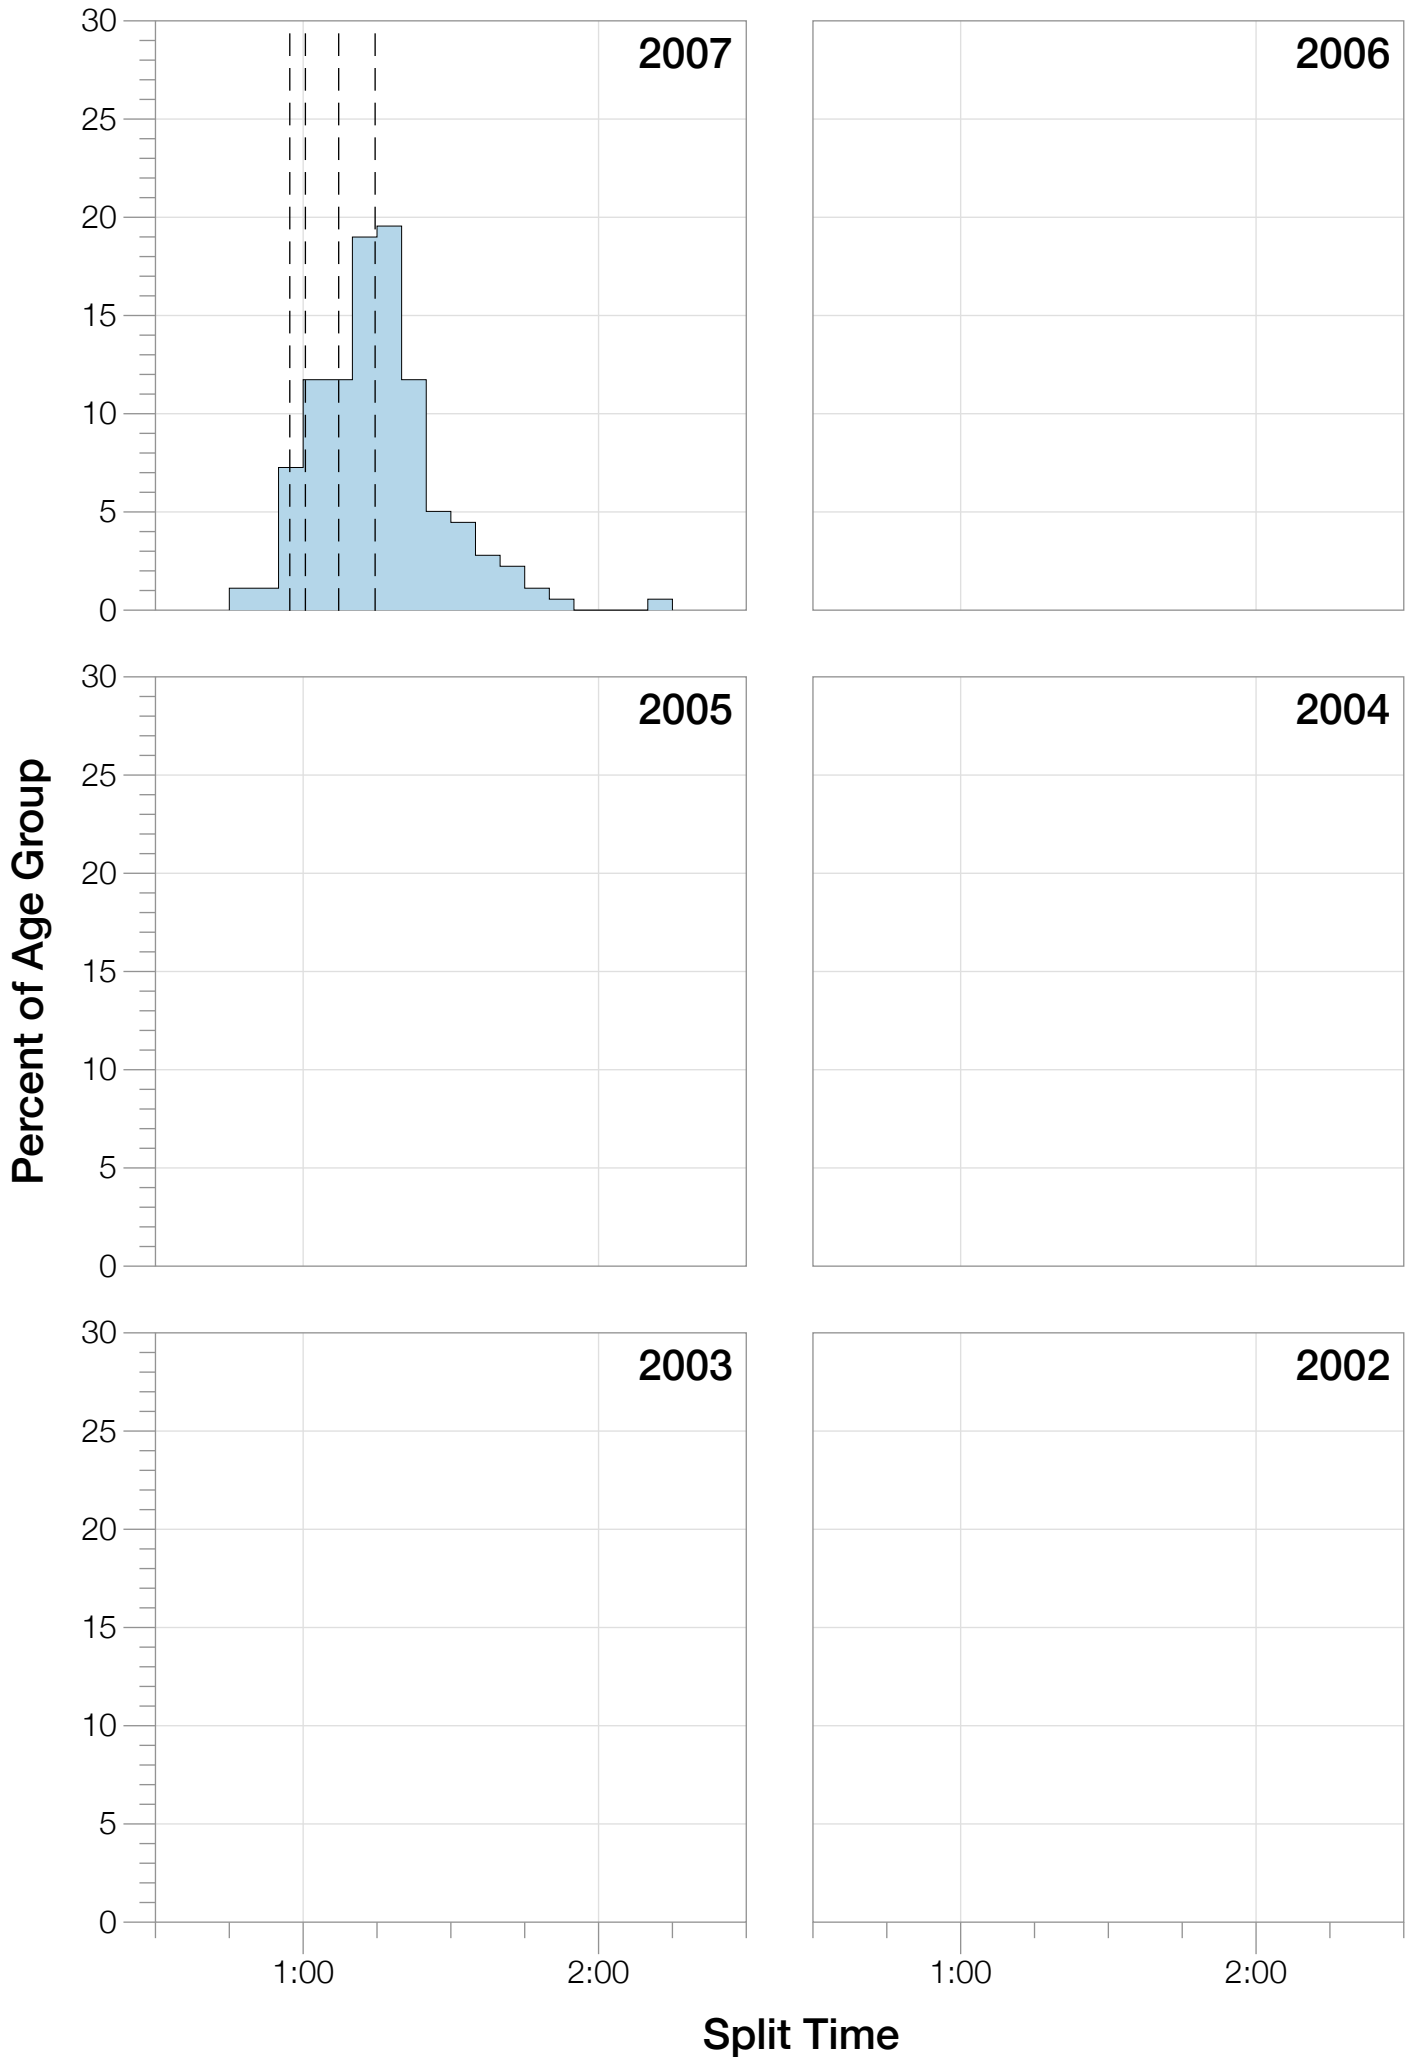

M30-34 Swim