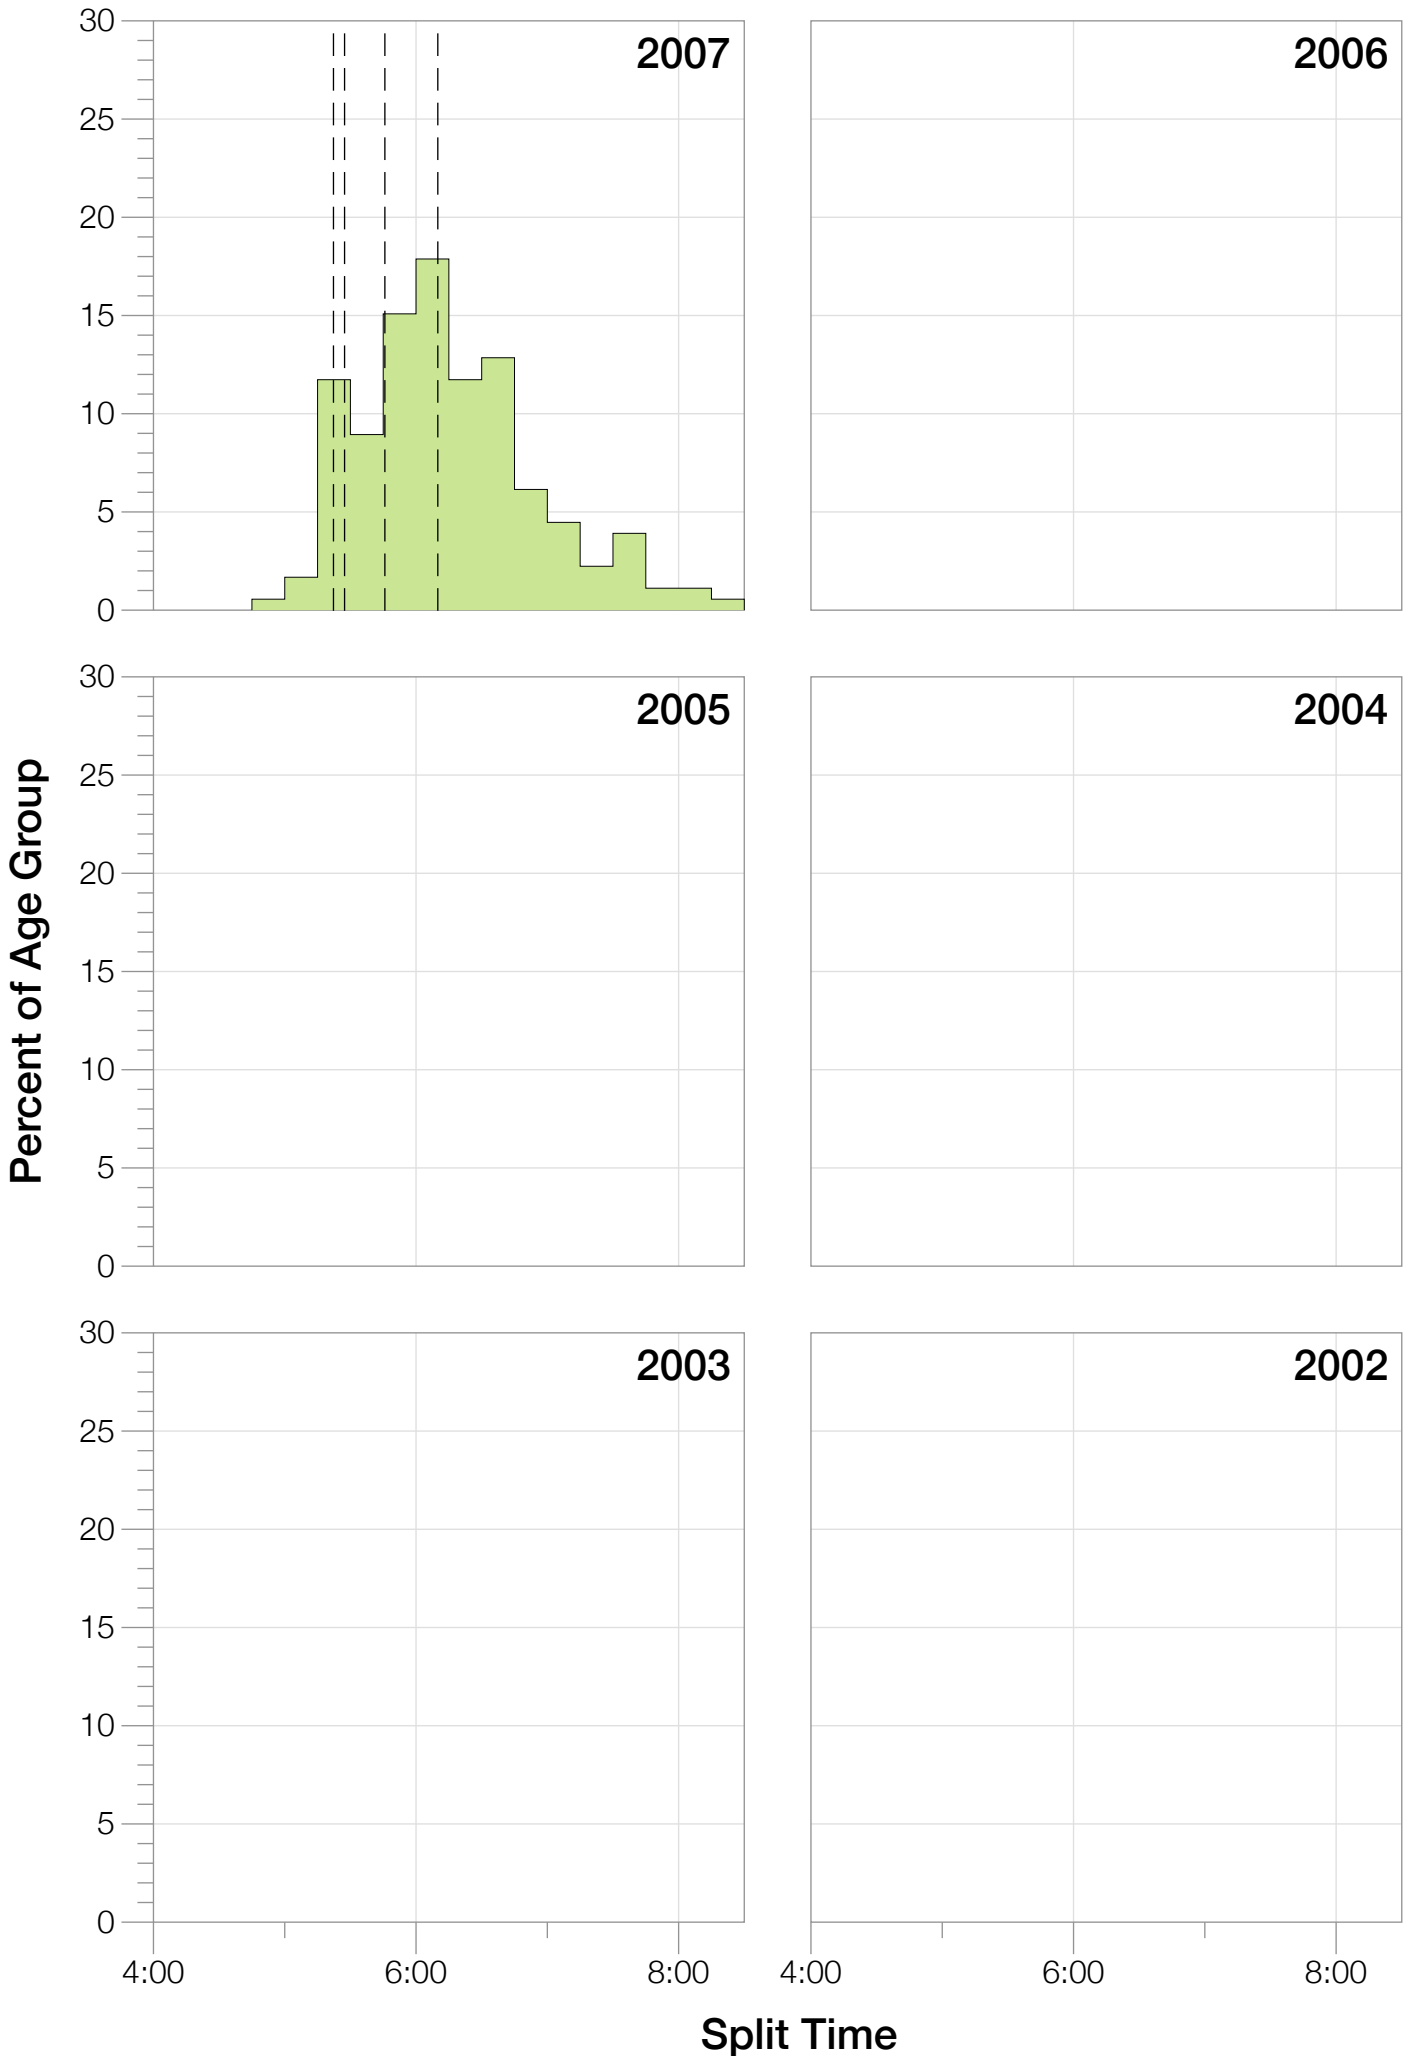

M30-34 Bike