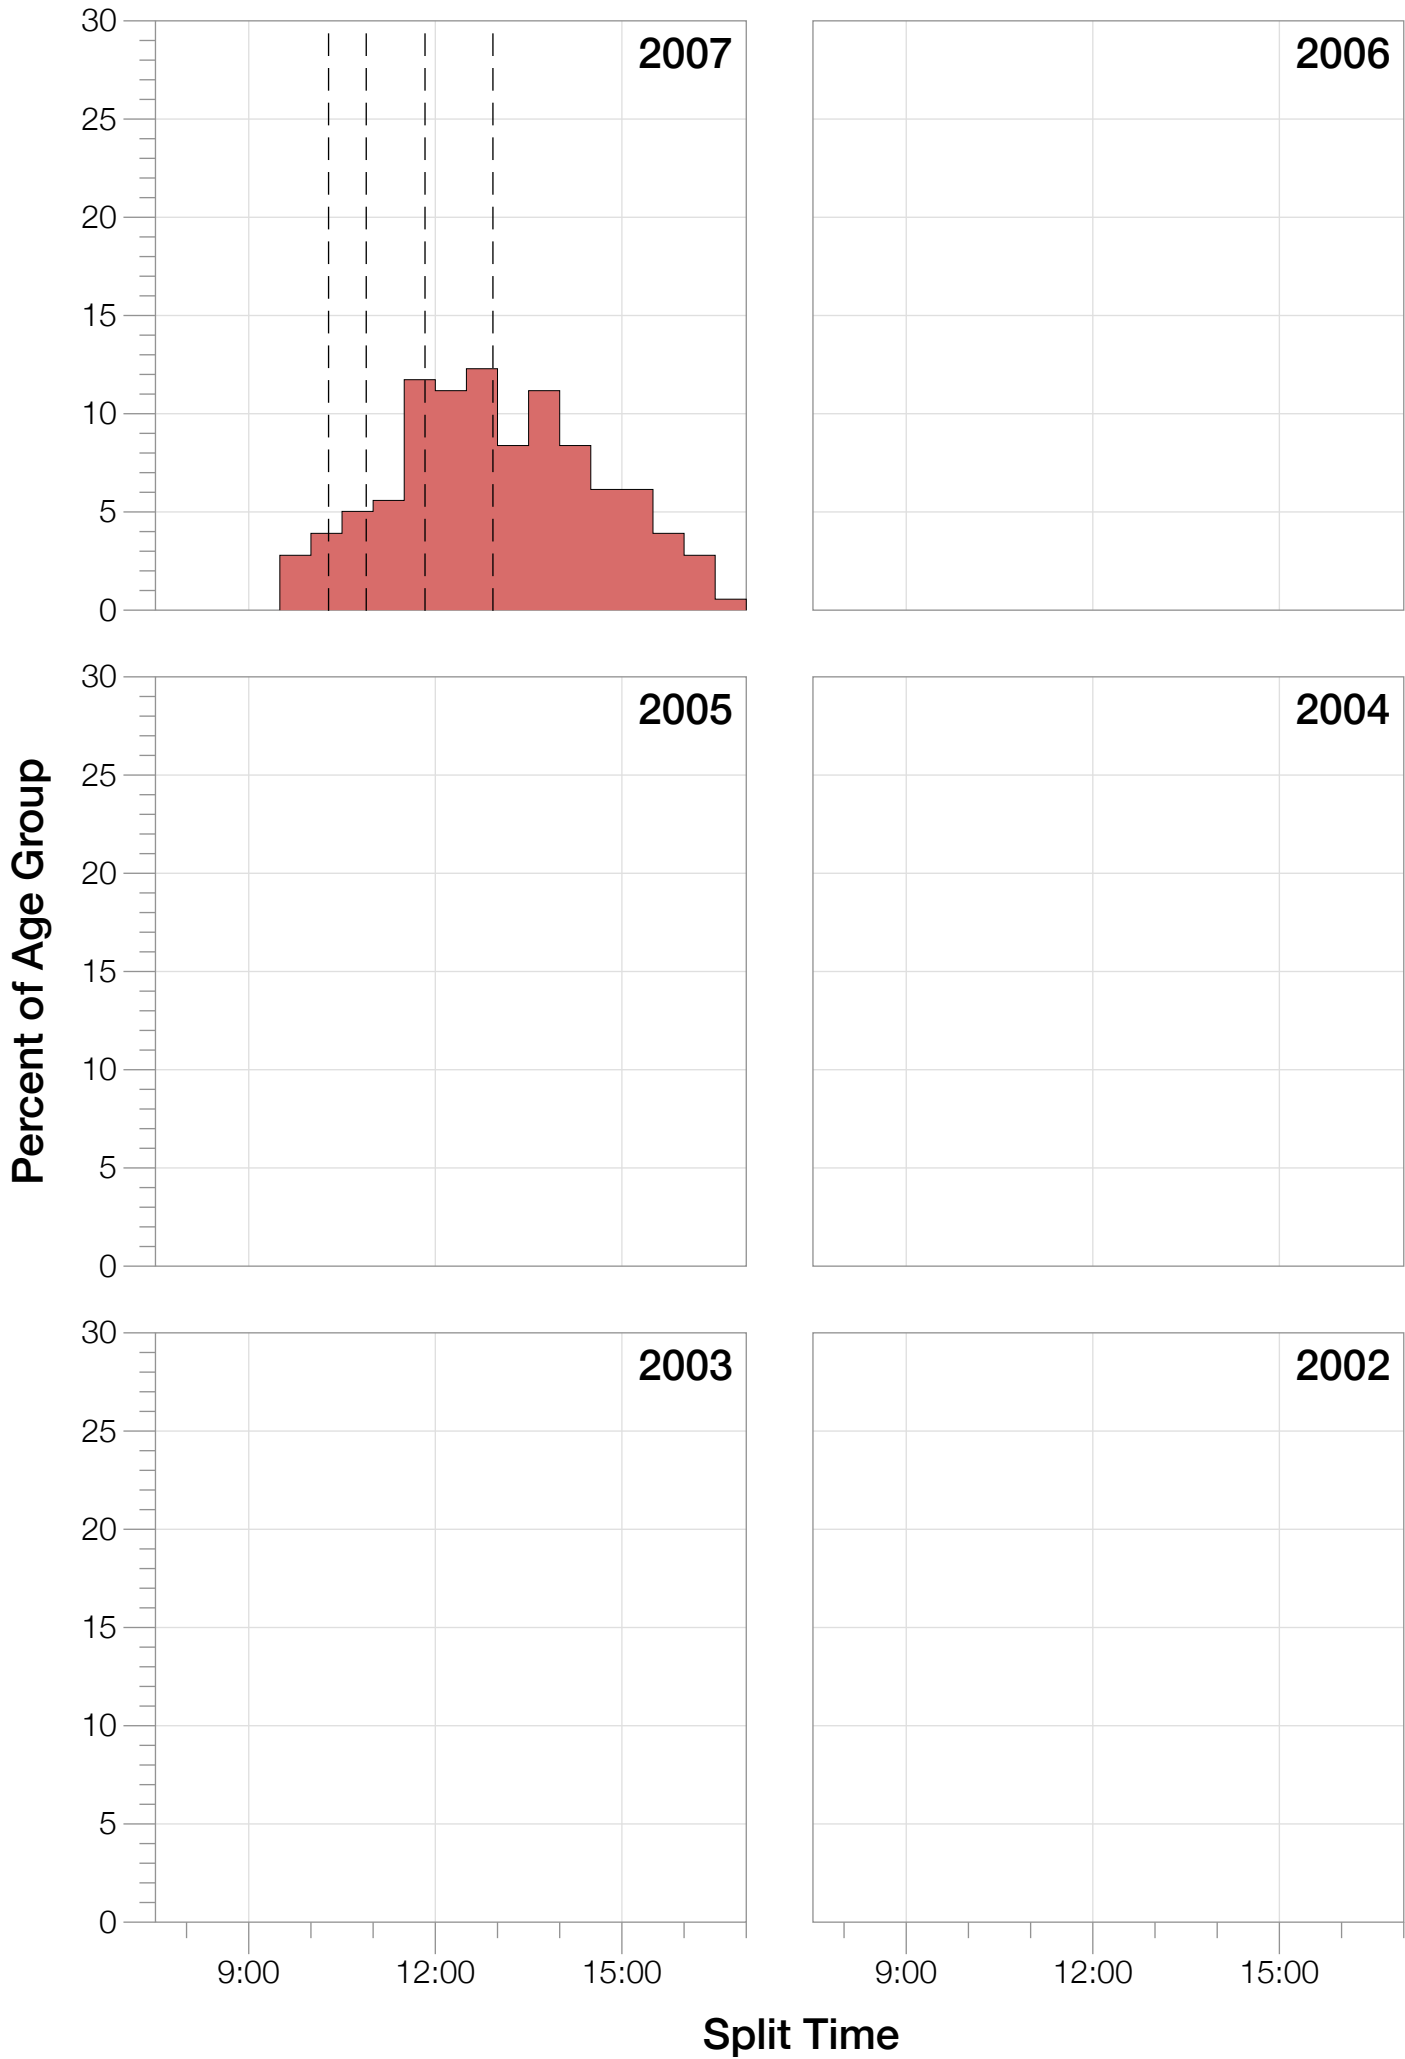

Ironman Louisville

M30-34 Stats

M30-34 Summary Statistics

Year	Finishers	M30-34 Finishers	Male Winner's Time	Female Winner's Time	M30-34 Winner's Time
2007	1564	179	8:38:39	9:23:22	9:42:15
2008	1793	240	8:33:58	9:54:17	10:09:31
2010	2155	271	8:29:59	9:33:15	9:11:15
2011	2276	311	8:27:36	9:38:14	9:21:43
2012	2229	277	8:42:44	9:36:27	9:29:19
2013	2348	274	8:21:34	9:29:02	9:26:46
Average	2102	259	8:31:25	9:33:34	8:11:32

M30-34 Fastest Splits

M30-34 Median Splits

M30-34 Slowest Splits

M30-34 Top 30 Finishing Splits

Estimated Kona Slot Average Finishing Time Finishing Time

M30-34 Top 10 and Kona Times and Splits

Summary Statistics

Position	Swim Time	Bike Time	Run Time	Overall Time
Average Male Winner	0:53:09	4:36:32	2:56:49	8:31:25
Average Female Winner	0:54:21	5:15:23	3:18:02	9:33:34
Average 1st Age Grouper	1:00:36	5:04:34	3:22:10	9:33:28
Average 2nd Age Grouper	1:06:36	5:00:14	3:23:04	9:37:59
Average 3rd Age Grouper	1:02:45	5:11:35	3:25:14	9:47:11
Average 4th Age Grouper	0:59:57	5:12:11	3:30:33	9:50:41
Average 5th Age Grouper	1:08:49	5:06:09	3:32:57	9:55:29
Average 6th Age Grouper	1:03:25	5:19:02	3:29:47	9:59:22
Average 7th Age Grouper	1:04:59	5:16:01	3:34:43	10:02:29
Average 8th Age Grouper	1:03:22	5:15:55	3:38:37	10:06:56
Average 9th Age Grouper	0:59:30	5:16:07	3:44:18	10:08:37
Average 10th Age Grouper	1:02:59	5:19:30	3:37:16	10:09:31
Kona Qualifier Average	1:03:45	5:07:01	3:26:48	9:44:57
Top 10 Age Grouper Average	1:03:18	5:12:15	3:31:52	9:55:10