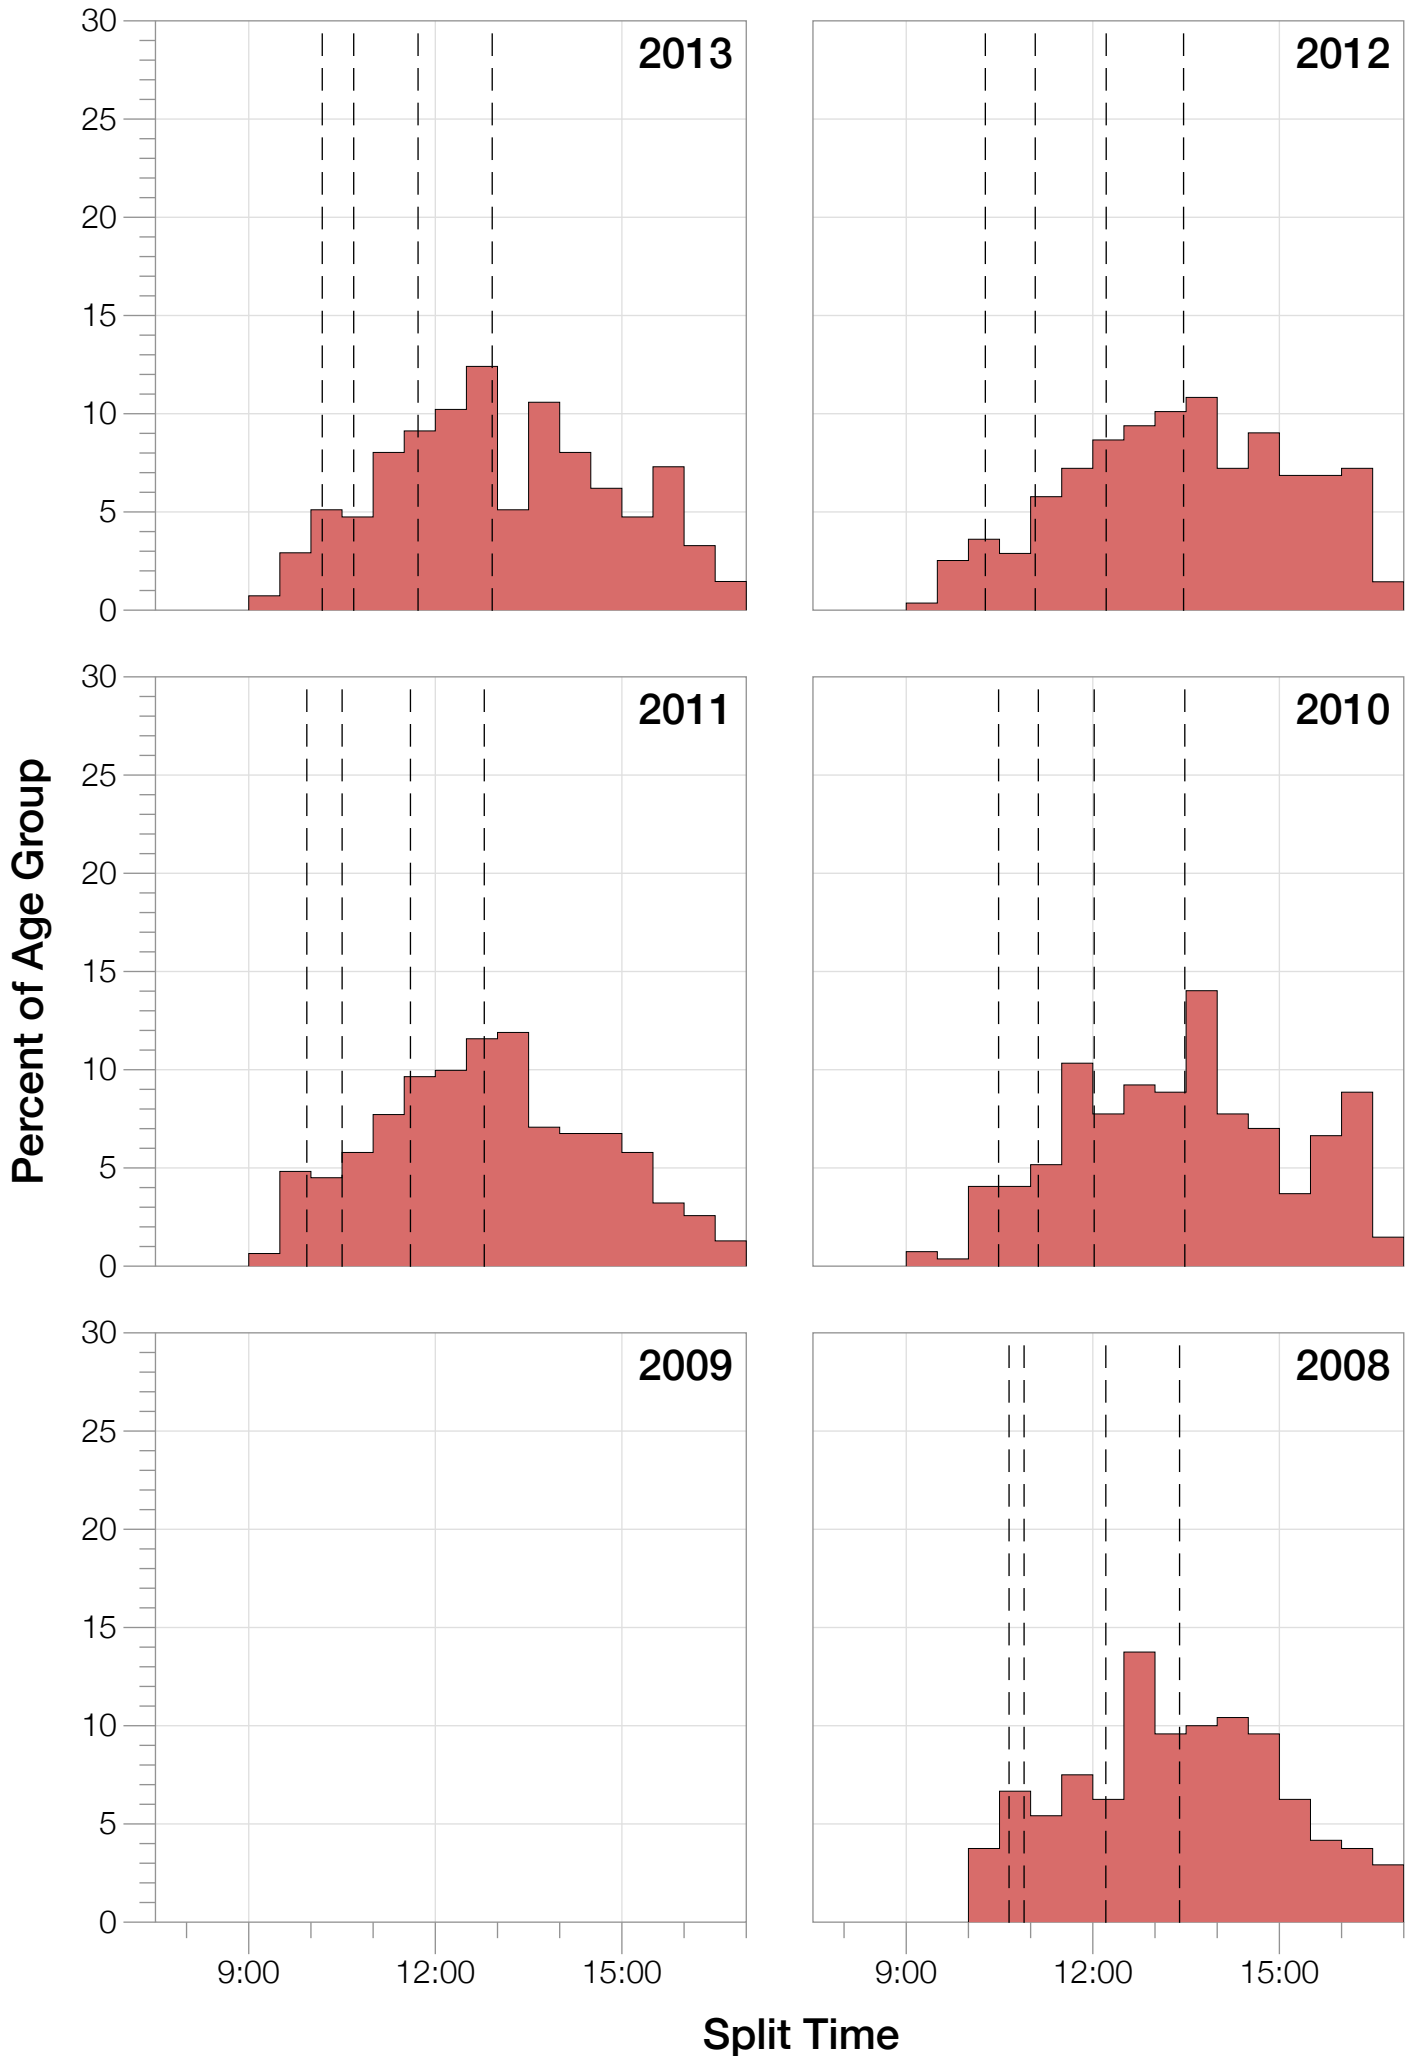

M30-34 Overall