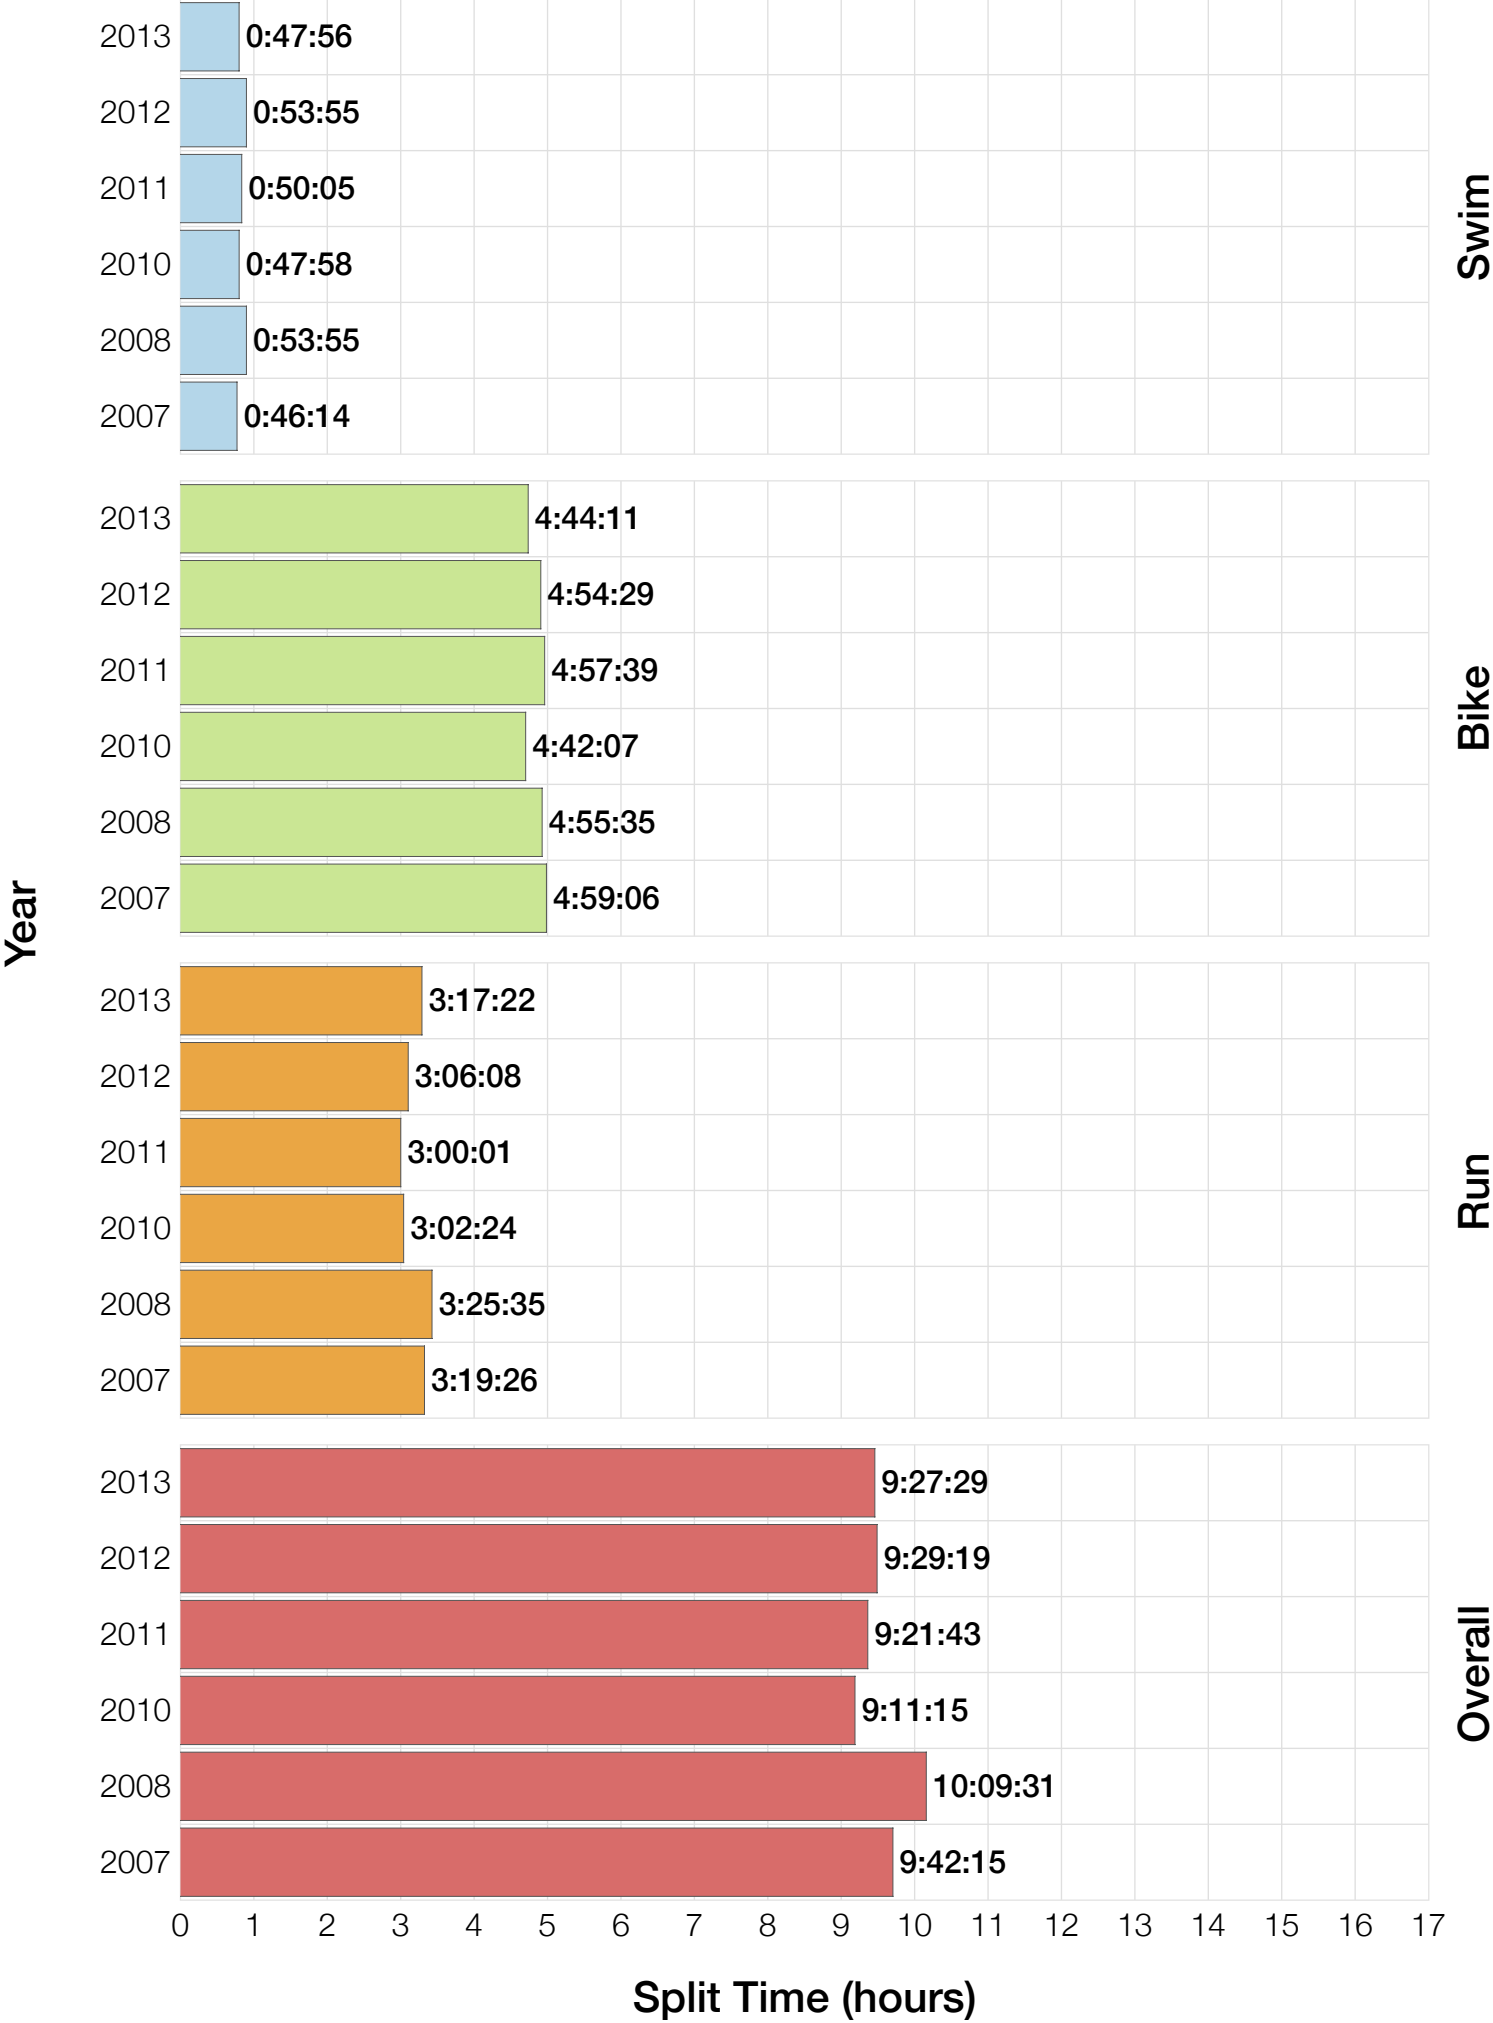

Ironman Louisville

M30-34 Stats

M30-34 Summary Statistics

Year	Finishers	M30-34 Finishers	Male Winner's Time	Female Winner's Time	M30-34 Winner's Time
2007	1564	179	8:38:39	9:23:22	9:42:15
2008	1793	240	8:33:58	9:54:17	10:09:31
2010	2155	271	8:29:59	9:33:15	9:11:15
2011	2276	311	8:27:36	9:38:14	9:21:43
2012	2229	277	8:42:44	9:36:27	9:29:19
2013	2348	274	8:21:34	9:29:02	9:26:46
Average	2102	259	8:31:25	9:33:34	8:11:32

M30-34 Fastest Splits

M30-34 Median Splits

M30-34 Slowest Splits

M30-34 Top 30 Finishing Splits

Estimated Kona Slot Average Finishing Time Finishing Time

M30-34 Top 10 and Kona Times and Splits

Summary Statistics

Position	Swim Time	Bike Time	Run Time	Overall Time
Average Male Winner	0:53:09	4:36:32	2:56:49	8:31:25
Average Female Winner	0:54:21	5:15:23	3:18:02	9:33:34
Average 1st Age Grouper	1:00:36	5:04:34	3:22:10	9:33:28
Average 2nd Age Grouper	1:06:36	5:00:14	3:23:04	9:37:59
Average 3rd Age Grouper	1:02:45	5:11:35	3:25:14	9:47:11
Average 4th Age Grouper	0:59:57	5:12:11	3:30:33	9:50:41
Average 5th Age Grouper	1:08:49	5:06:09	3:32:57	9:55:29
Average 6th Age Grouper	1:03:25	5:19:02	3:29:47	9:59:22
Average 7th Age Grouper	1:04:59	5:16:01	3:34:43	10:02:29
Average 8th Age Grouper	1:03:22	5:15:55	3:38:37	10:06:56
Average 9th Age Grouper	0:59:30	5:16:07	3:44:18	10:08:37
Average 10th Age Grouper	1:02:59	5:19:30	3:37:16	10:09:31
Kona Qualifier Average	1:03:45	5:07:01	3:26:48	9:44:57
Top 10 Age Grouper Average	1:03:18	5:12:15	3:31:52	9:55:10