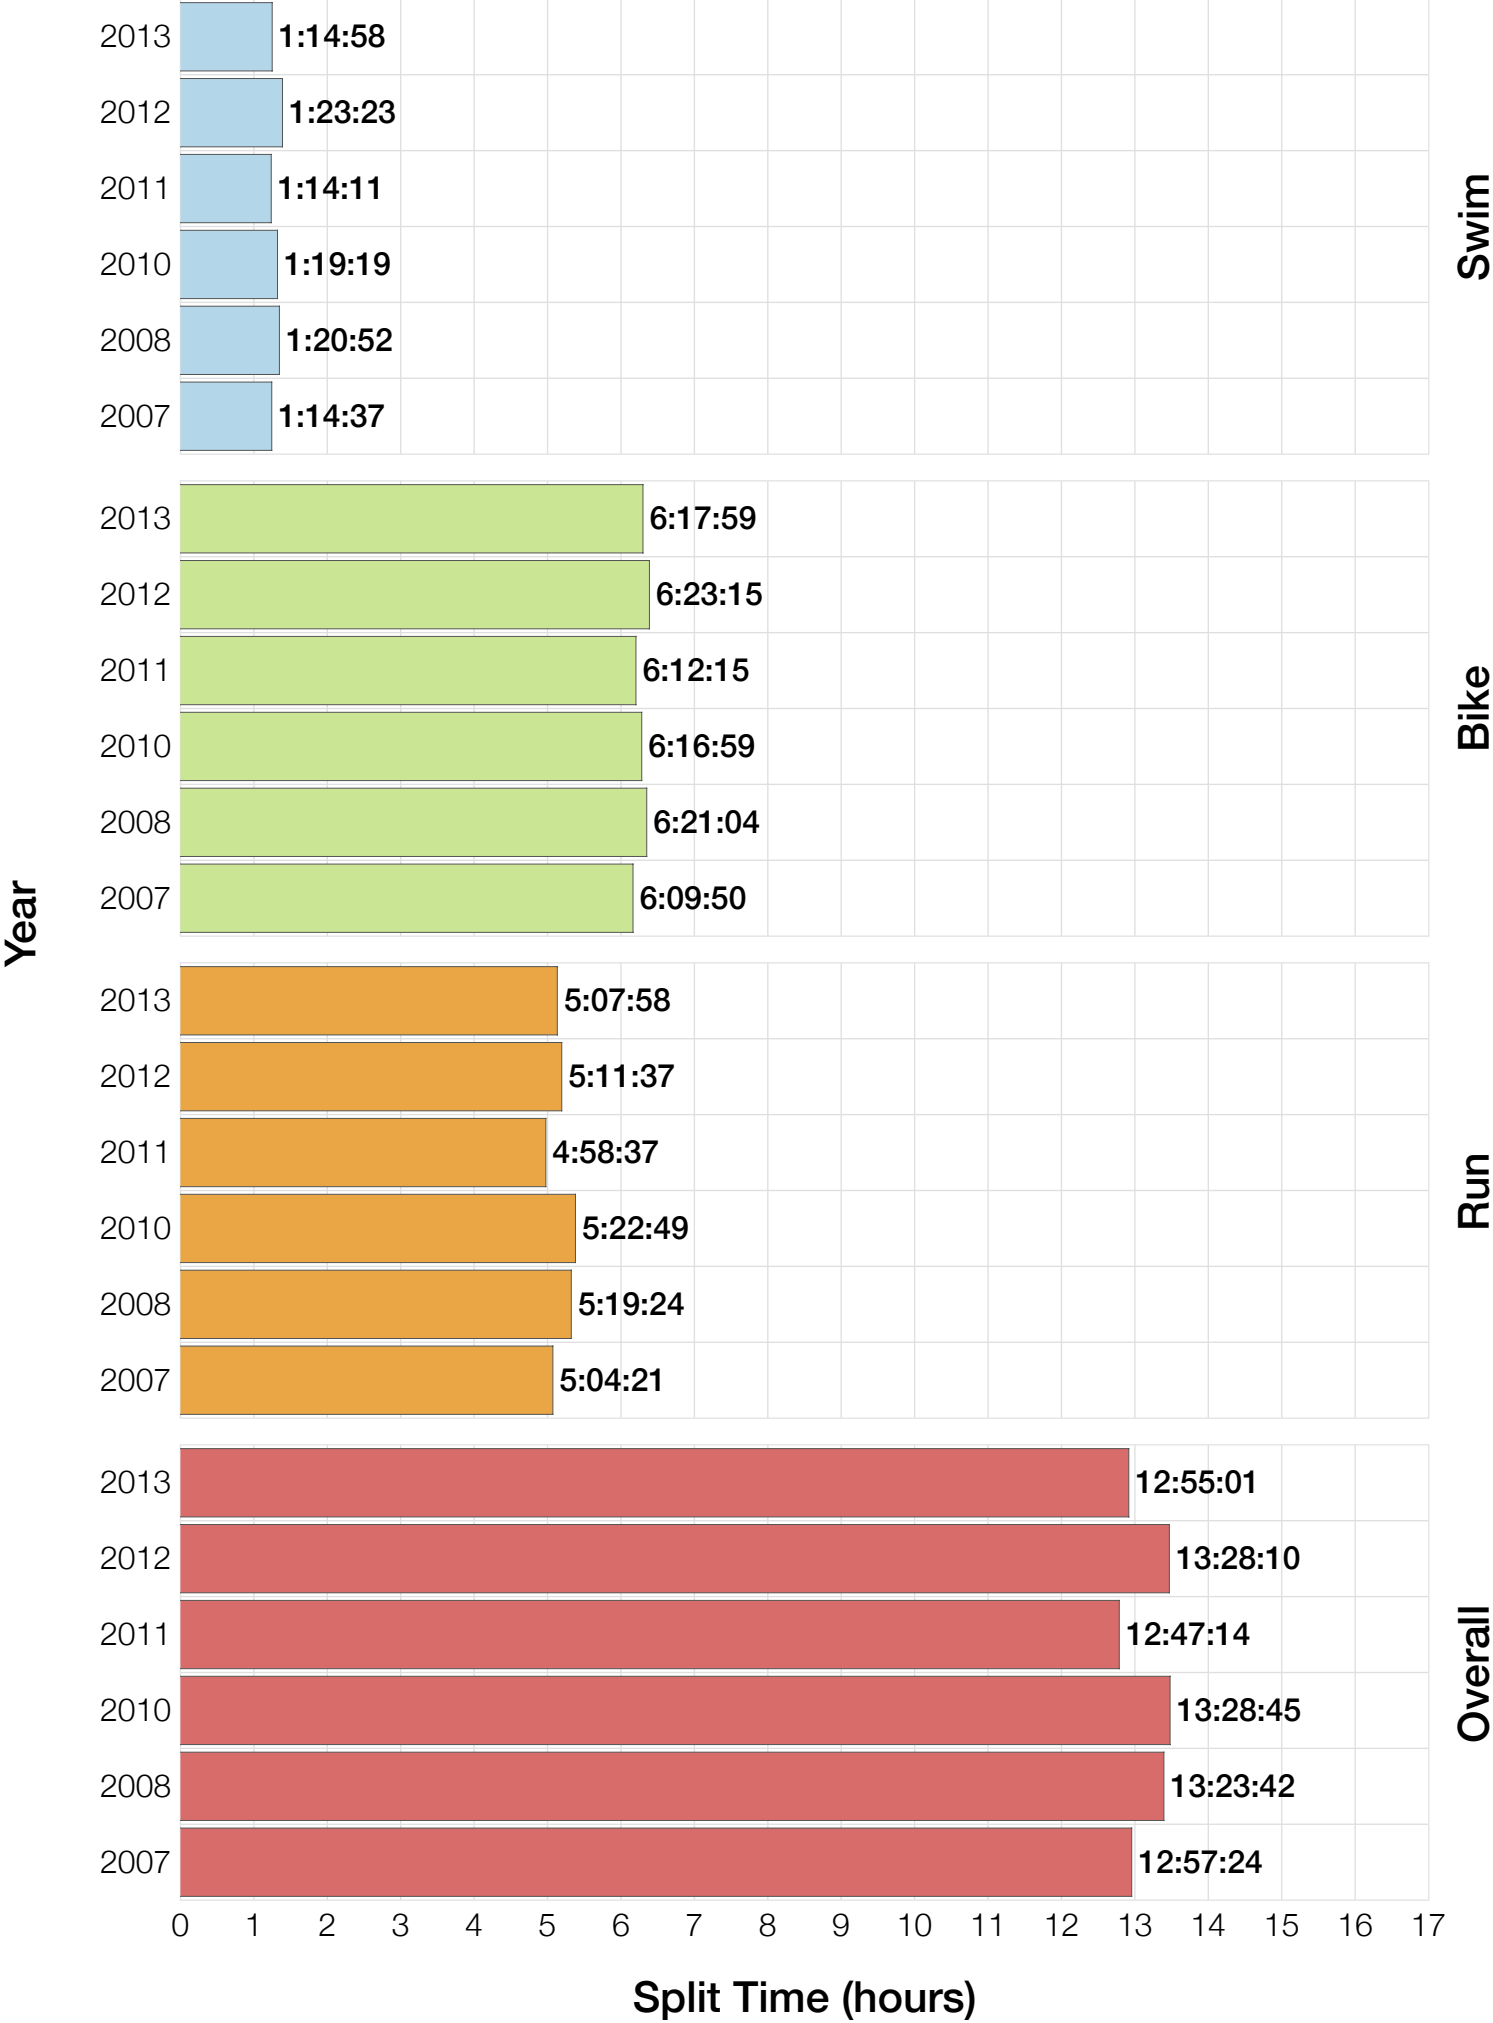

Ironman Louisville

M30-34 Stats

M30-34 Summary Statistics

Year	Finishers	M30-34 Finishers	Male Winner's Time	Female Winner's Time	M30-34 Winner's Time
2007	1564	179	8:38:39	9:23:22	9:42:15
2008	1793	240	8:33:58	9:54:17	10:09:31
2010	2155	271	8:29:59	9:33:15	9:11:15
2011	2276	311	8:27:36	9:38:14	9:21:43
2012	2229	277	8:42:44	9:36:27	9:29:19
2013	2348	274	8:21:34	9:29:02	9:26:46
Average	2102	259	8:31:25	9:33:34	8:11:32

M30-34 Swim

M30-34 Swim

M30-34 Bike

M30-34 Bike

M30-34 Run

M30-34 Run

M30-34 Overall

M30-34 Overall

M30-34 Fastest Splits

M30-34 Median Splits

M30-34 Slowest Splits

M30-34 Top 30 Finishing Splits

Estimated Kona Slot Average Finishing Time Finishing Time

M30-34 Top 10 and Kona Times and Splits

Summary Statistics

Position	Swim Time	Bike Time	Run Time	Overall Time
Average Male Winner	0:53:09	4:36:32	2:56:49	8:31:25
Average Female Winner	0:54:21	5:15:23	3:18:02	9:33:34
Average 1st Age Grouper	1:00:36	5:04:34	3:22:10	9:33:28
Average 2nd Age Grouper	1:06:36	5:00:14	3:23:04	9:37:59
Average 3rd Age Grouper	1:02:45	5:11:35	3:25:14	9:47:11
Average 4th Age Grouper	0:59:57	5:12:11	3:30:33	9:50:41
Average 5th Age Grouper	1:08:49	5:06:09	3:32:57	9:55:29
Average 6th Age Grouper	1:03:25	5:19:02	3:29:47	9:59:22
Average 7th Age Grouper	1:04:59	5:16:01	3:34:43	10:02:29
Average 8th Age Grouper	1:03:22	5:15:55	3:38:37	10:06:56
Average 9th Age Grouper	0:59:30	5:16:07	3:44:18	10:08:37
Average 10th Age Grouper	1:02:59	5:19:30	3:37:16	10:09:31
Kona Qualifier Average	1:03:45	5:07:01	3:26:48	9:44:57
Top 10 Age Grouper Average	1:03:18	5:12:15	3:31:52	9:55:10