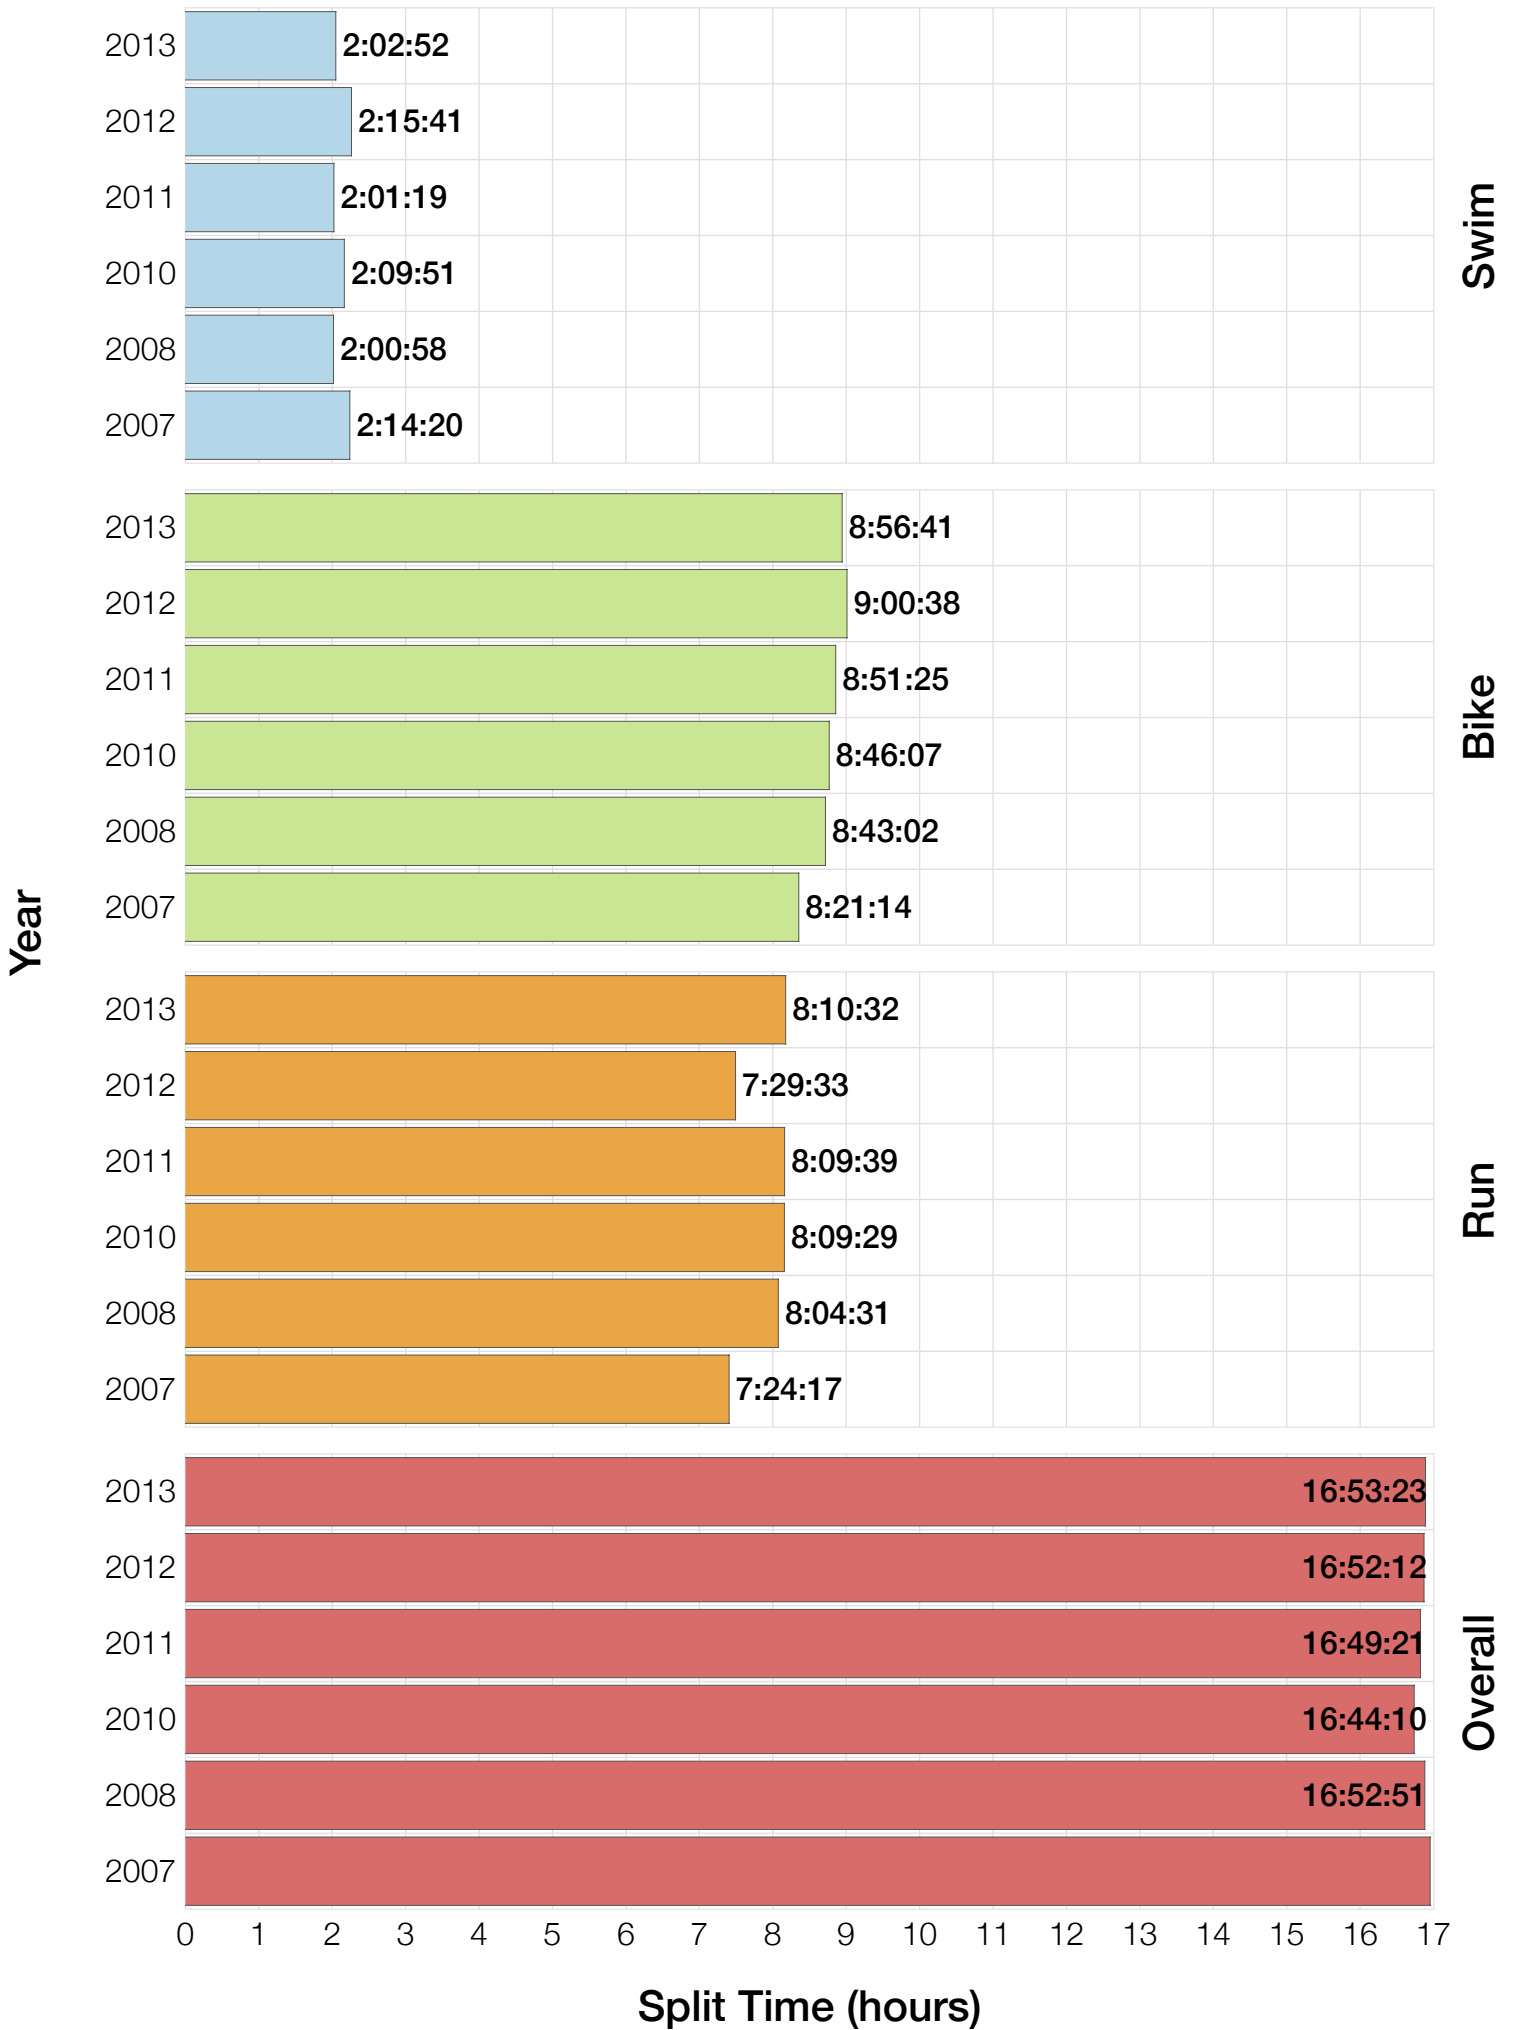

Ironman Louisville

M30-34 Stats

M30-34 Summary Statistics

Year	Finishers	M30-34 Finishers	Male Winner's Time	Female Winner's Time	M30-34 Winner's Time
2007	1564	179	8:38:39	9:23:22	9:42:15
2008	1793	240	8:33:58	9:54:17	10:09:31
2010	2155	271	8:29:59	9:33:15	9:11:15
2011	2276	311	8:27:36	9:38:14	9:21:43
2012	2229	277	8:42:44	9:36:27	9:29:19
2013	2348	274	8:21:34	9:29:02	9:26:46
Average	2102	259	8:31:25	9:33:34	8:11:32

M30-34 Fastest Splits

M30-34 Median Splits

M30-34 Slowest Splits

M30-34 Top 30 Finishing Splits

Estimated Kona Slot Average Finishing Time Finishing Time

M30-34 Top 10 and Kona Times and Splits

Summary Statistics

Position	Swim Time	Bike Time	Run Time	Overall Time
Average Male Winner	0:53:09	4:36:32	2:56:49	8:31:25
Average Female Winner	0:54:21	5:15:23	3:18:02	9:33:34
Average 1st Age Grouper	1:00:36	5:04:34	3:22:10	9:33:28
Average 2nd Age Grouper	1:06:36	5:00:14	3:23:04	9:37:59
Average 3rd Age Grouper	1:02:45	5:11:35	3:25:14	9:47:11
Average 4th Age Grouper	0:59:57	5:12:11	3:30:33	9:50:41
Average 5th Age Grouper	1:08:49	5:06:09	3:32:57	9:55:29
Average 6th Age Grouper	1:03:25	5:19:02	3:29:47	9:59:22
Average 7th Age Grouper	1:04:59	5:16:01	3:34:43	10:02:29
Average 8th Age Grouper	1:03:22	5:15:55	3:38:37	10:06:56
Average 9th Age Grouper	0:59:30	5:16:07	3:44:18	10:08:37
Average 10th Age Grouper	1:02:59	5:19:30	3:37:16	10:09:31
Kona Qualifier Average	1:03:45	5:07:01	3:26:48	9:44:57
Top 10 Age Grouper Average	1:03:18	5:12:15	3:31:52	9:55:10