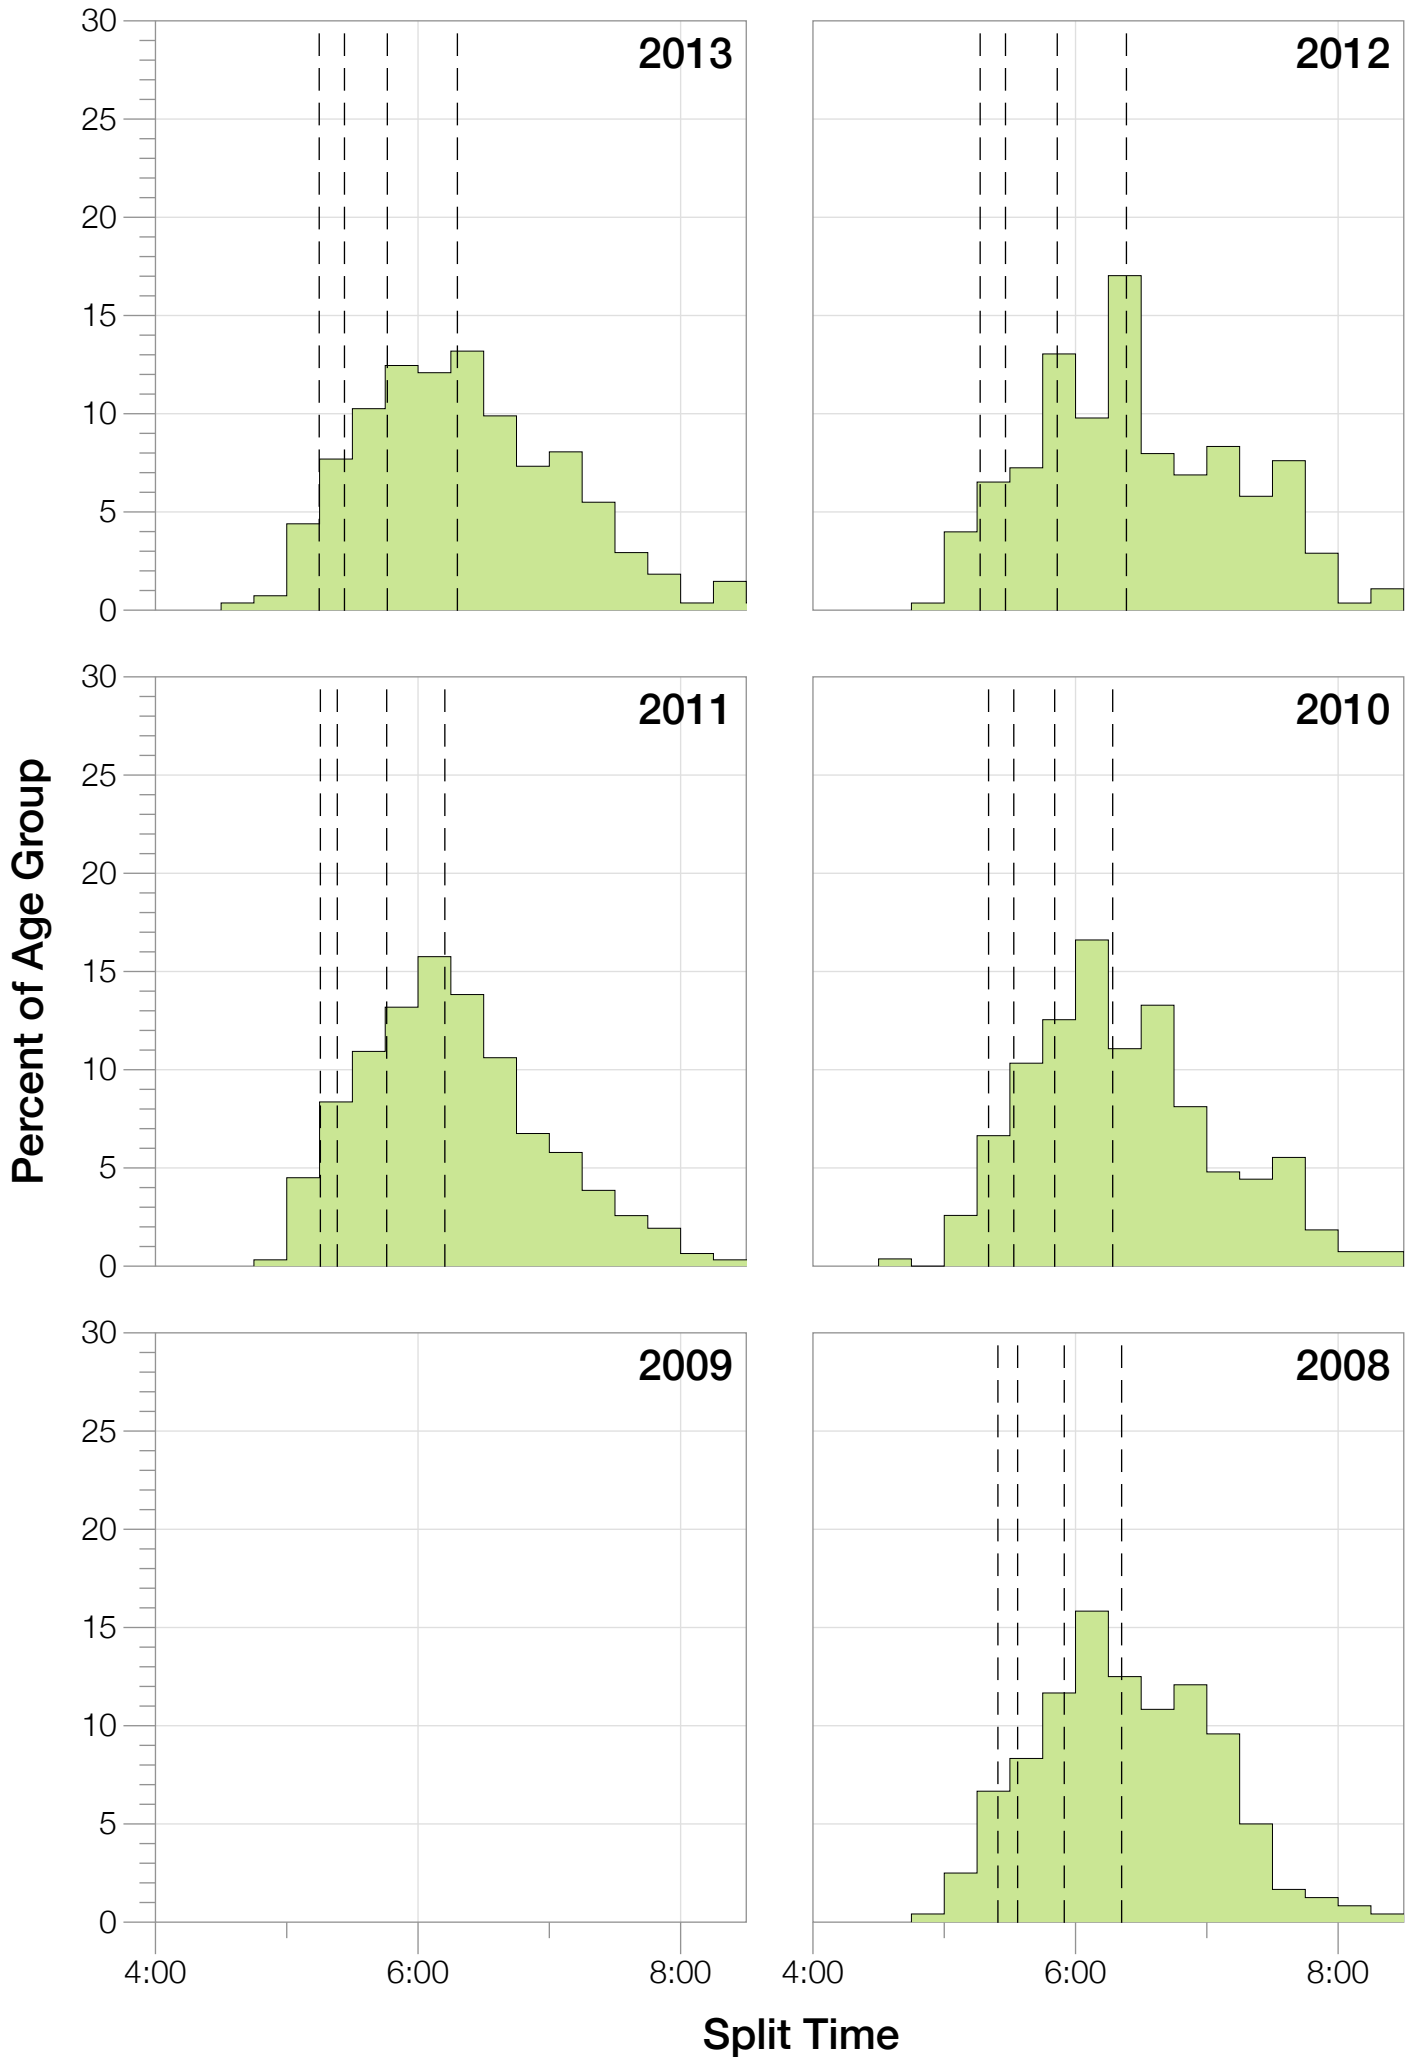

M30-34 Bike