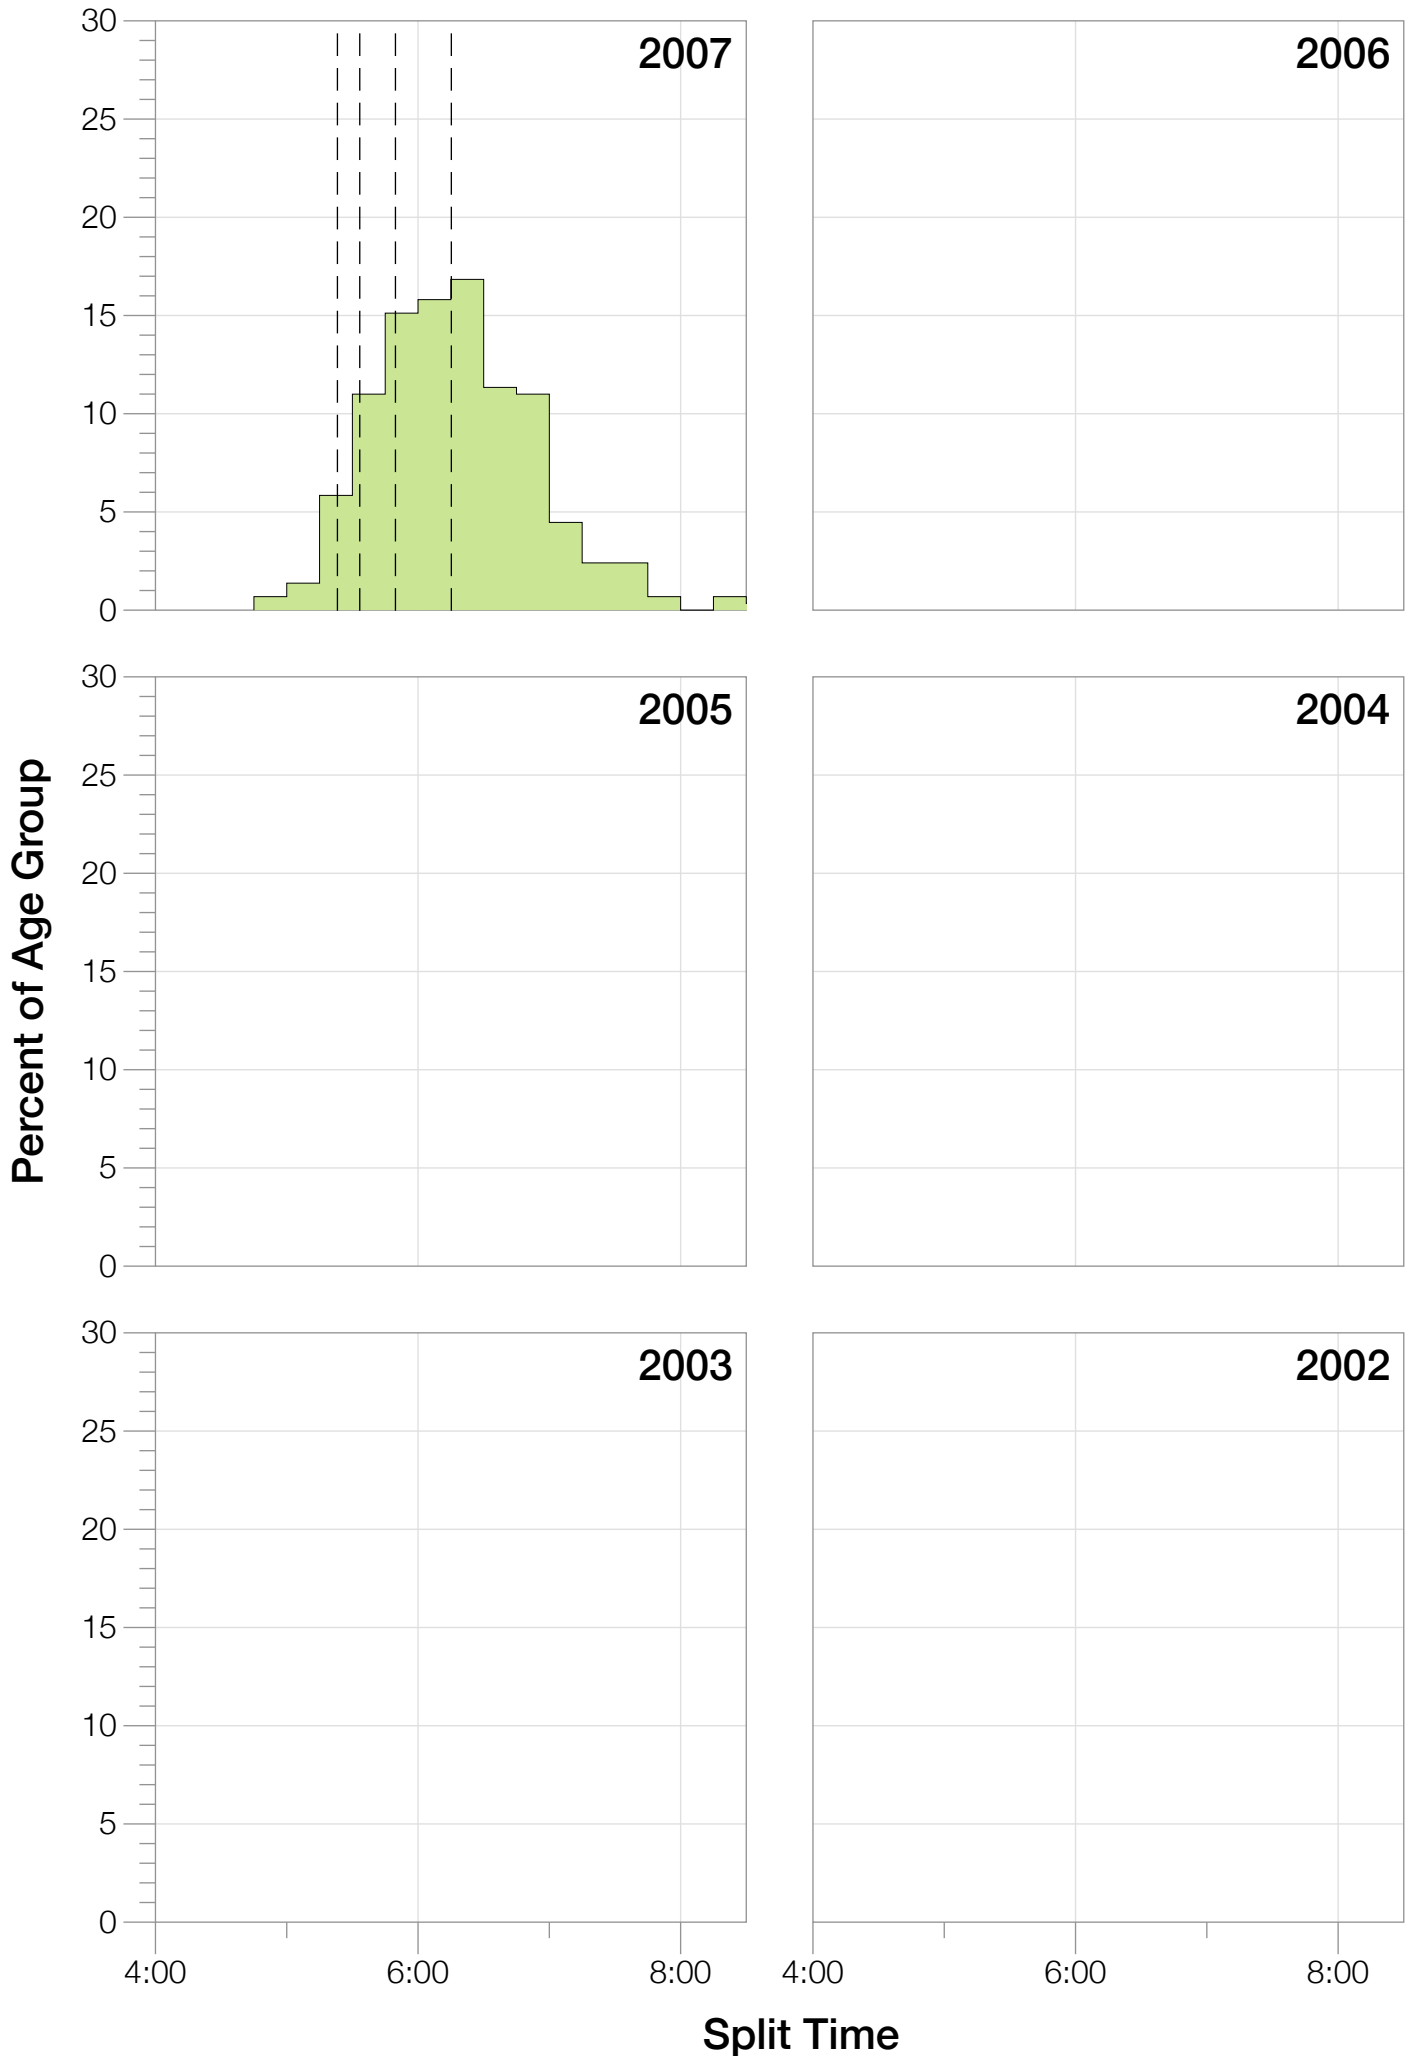

M35-39 Bike