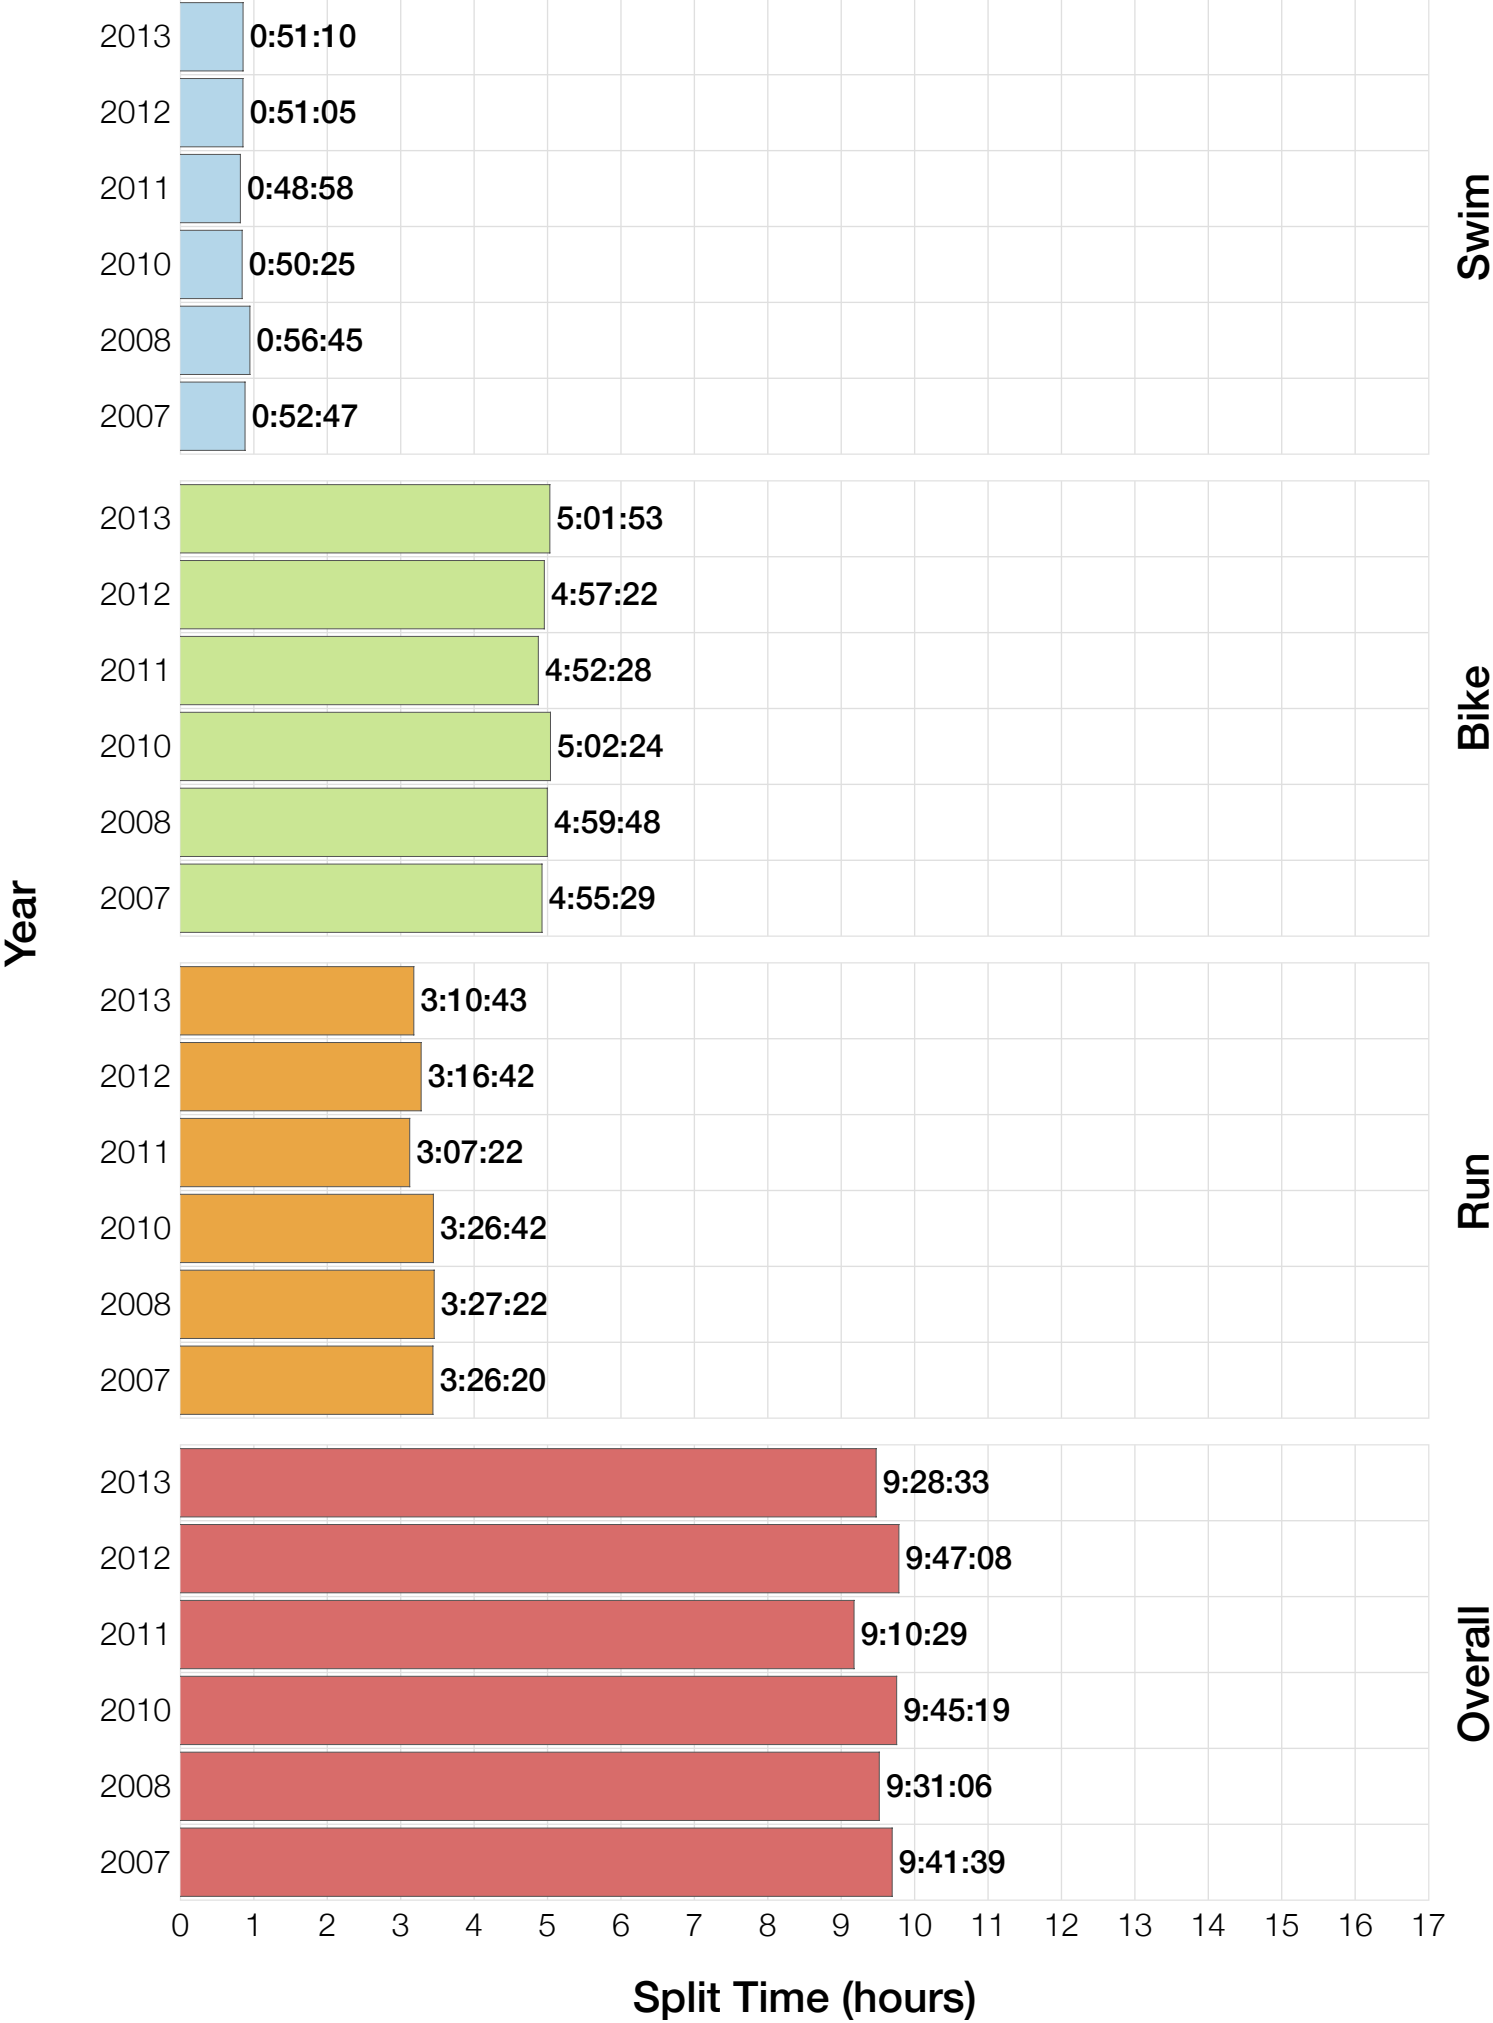

Ironman Louisville

M35-39 Stats

M35-39 Summary Statistics

Year	Finishers	M35-39 Finishers	Male Winner's Time	Female Winner's Time	M35-39 Winner's Time
2007	1564	291	8:38:39	9:23:22	9:41:39
2008	1793	309	8:33:58	9:54:17	9:31:06
2010	2155	310	8:29:59	9:33:15	9:45:19
2011	2276	335	8:27:36	9:38:14	9:10:29
2012	2229	334	8:42:44	9:36:27	9:47:08
2013	2348	308	8:21:34	9:29:02	9:28:33
Average	2102	315	8:31:25	9:33:34	8:12:02

M35-39 Fastest Splits

M35-39 Median Splits

M35-39 Slowest Splits

M35-39 Top 10 and Kona Times and Splits

Summary Statistics

Position	Swim Time	Bike Time	Run Time	Overall Time
Average Male Winner	0:53:09	4:36:32	2:56:49	8:31:25
Average Female Winner	0:54:21	5:15:23	3:18:02	9:33:34
Average 1st Age Grouper	0:55:53	5:08:06	3:22:52	9:34:02
Average 2nd Age Grouper	1:02:29	5:09:06	3:22:46	9:41:29
Average 3rd Age Grouper	1:02:28	5:05:26	3:32:36	9:47:52
Average 4th Age Grouper	1:03:00	5:11:49	3:36:24	9:58:59
Average 5th Age Grouper	1:02:53	5:15:44	3:35:01	10:01:12
Average 6th Age Grouper	1:06:31	5:07:24	3:44:25	10:06:10
Average 7th Age Grouper	1:02:15	5:14:10	3:45:01	10:08:47
Average 8th Age Grouper	1:05:22	5:17:57	3:39:37	10:11:12
Average 9th Age Grouper	1:04:56	5:22:10	3:38:40	10:14:21
Average 10th Age Grouper	1:05:55	5:25:19	3:36:05	10:16:32
Kona Qualifier Average	1:00:57	5:08:37	3:28:39	9:45:35
Top 10 Age Grouper Average	1:03:08	5:13:39	3:35:16	10:00:03