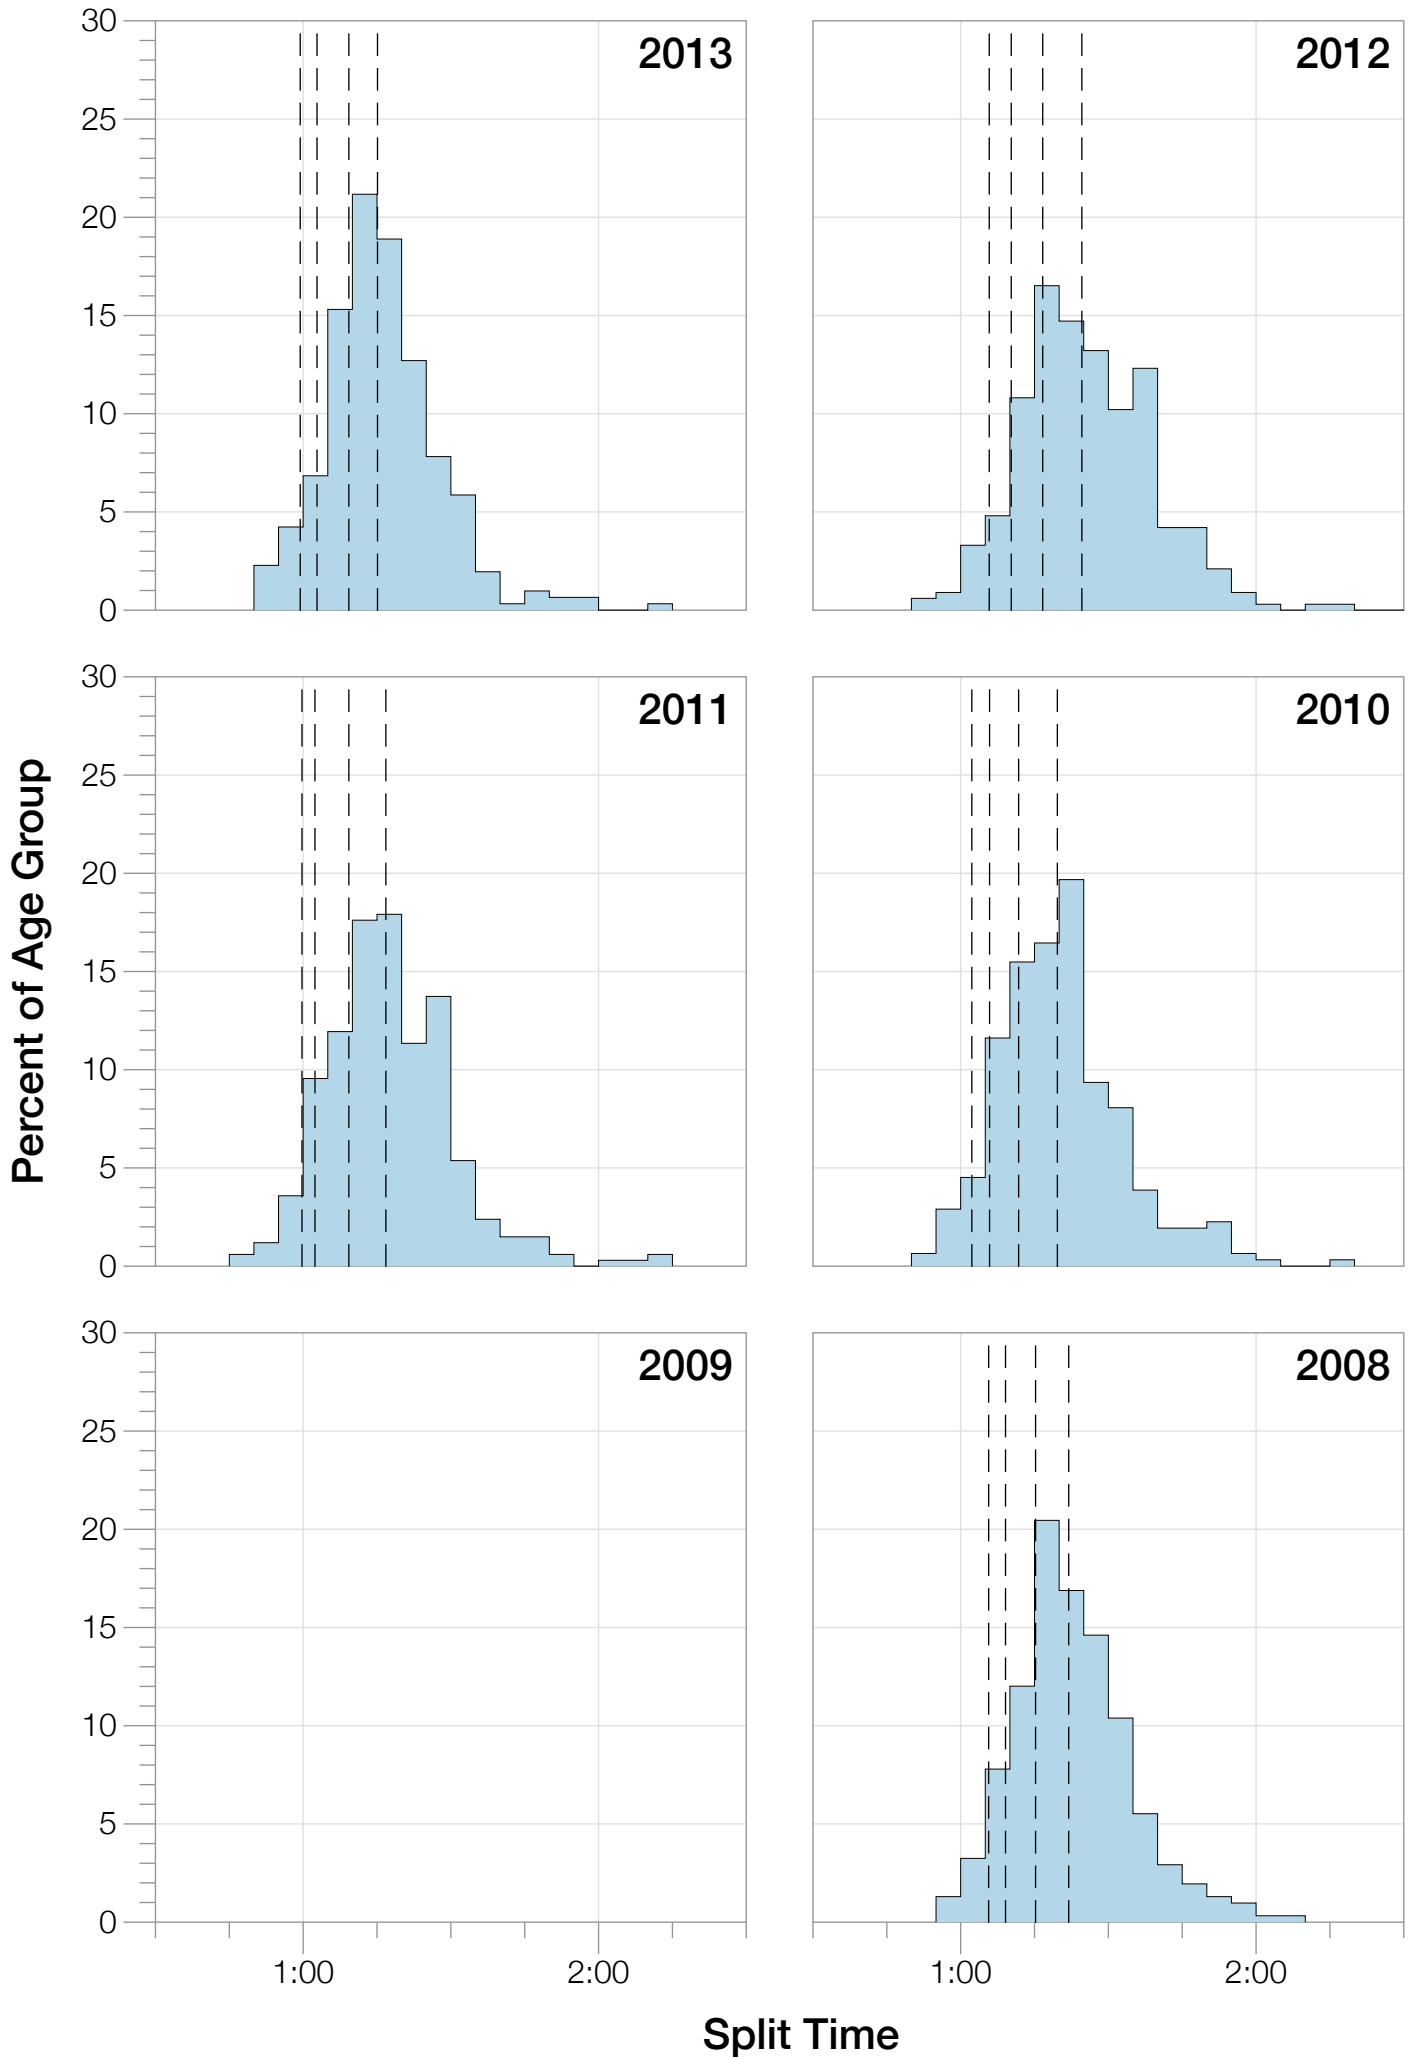

M35-39 Swim