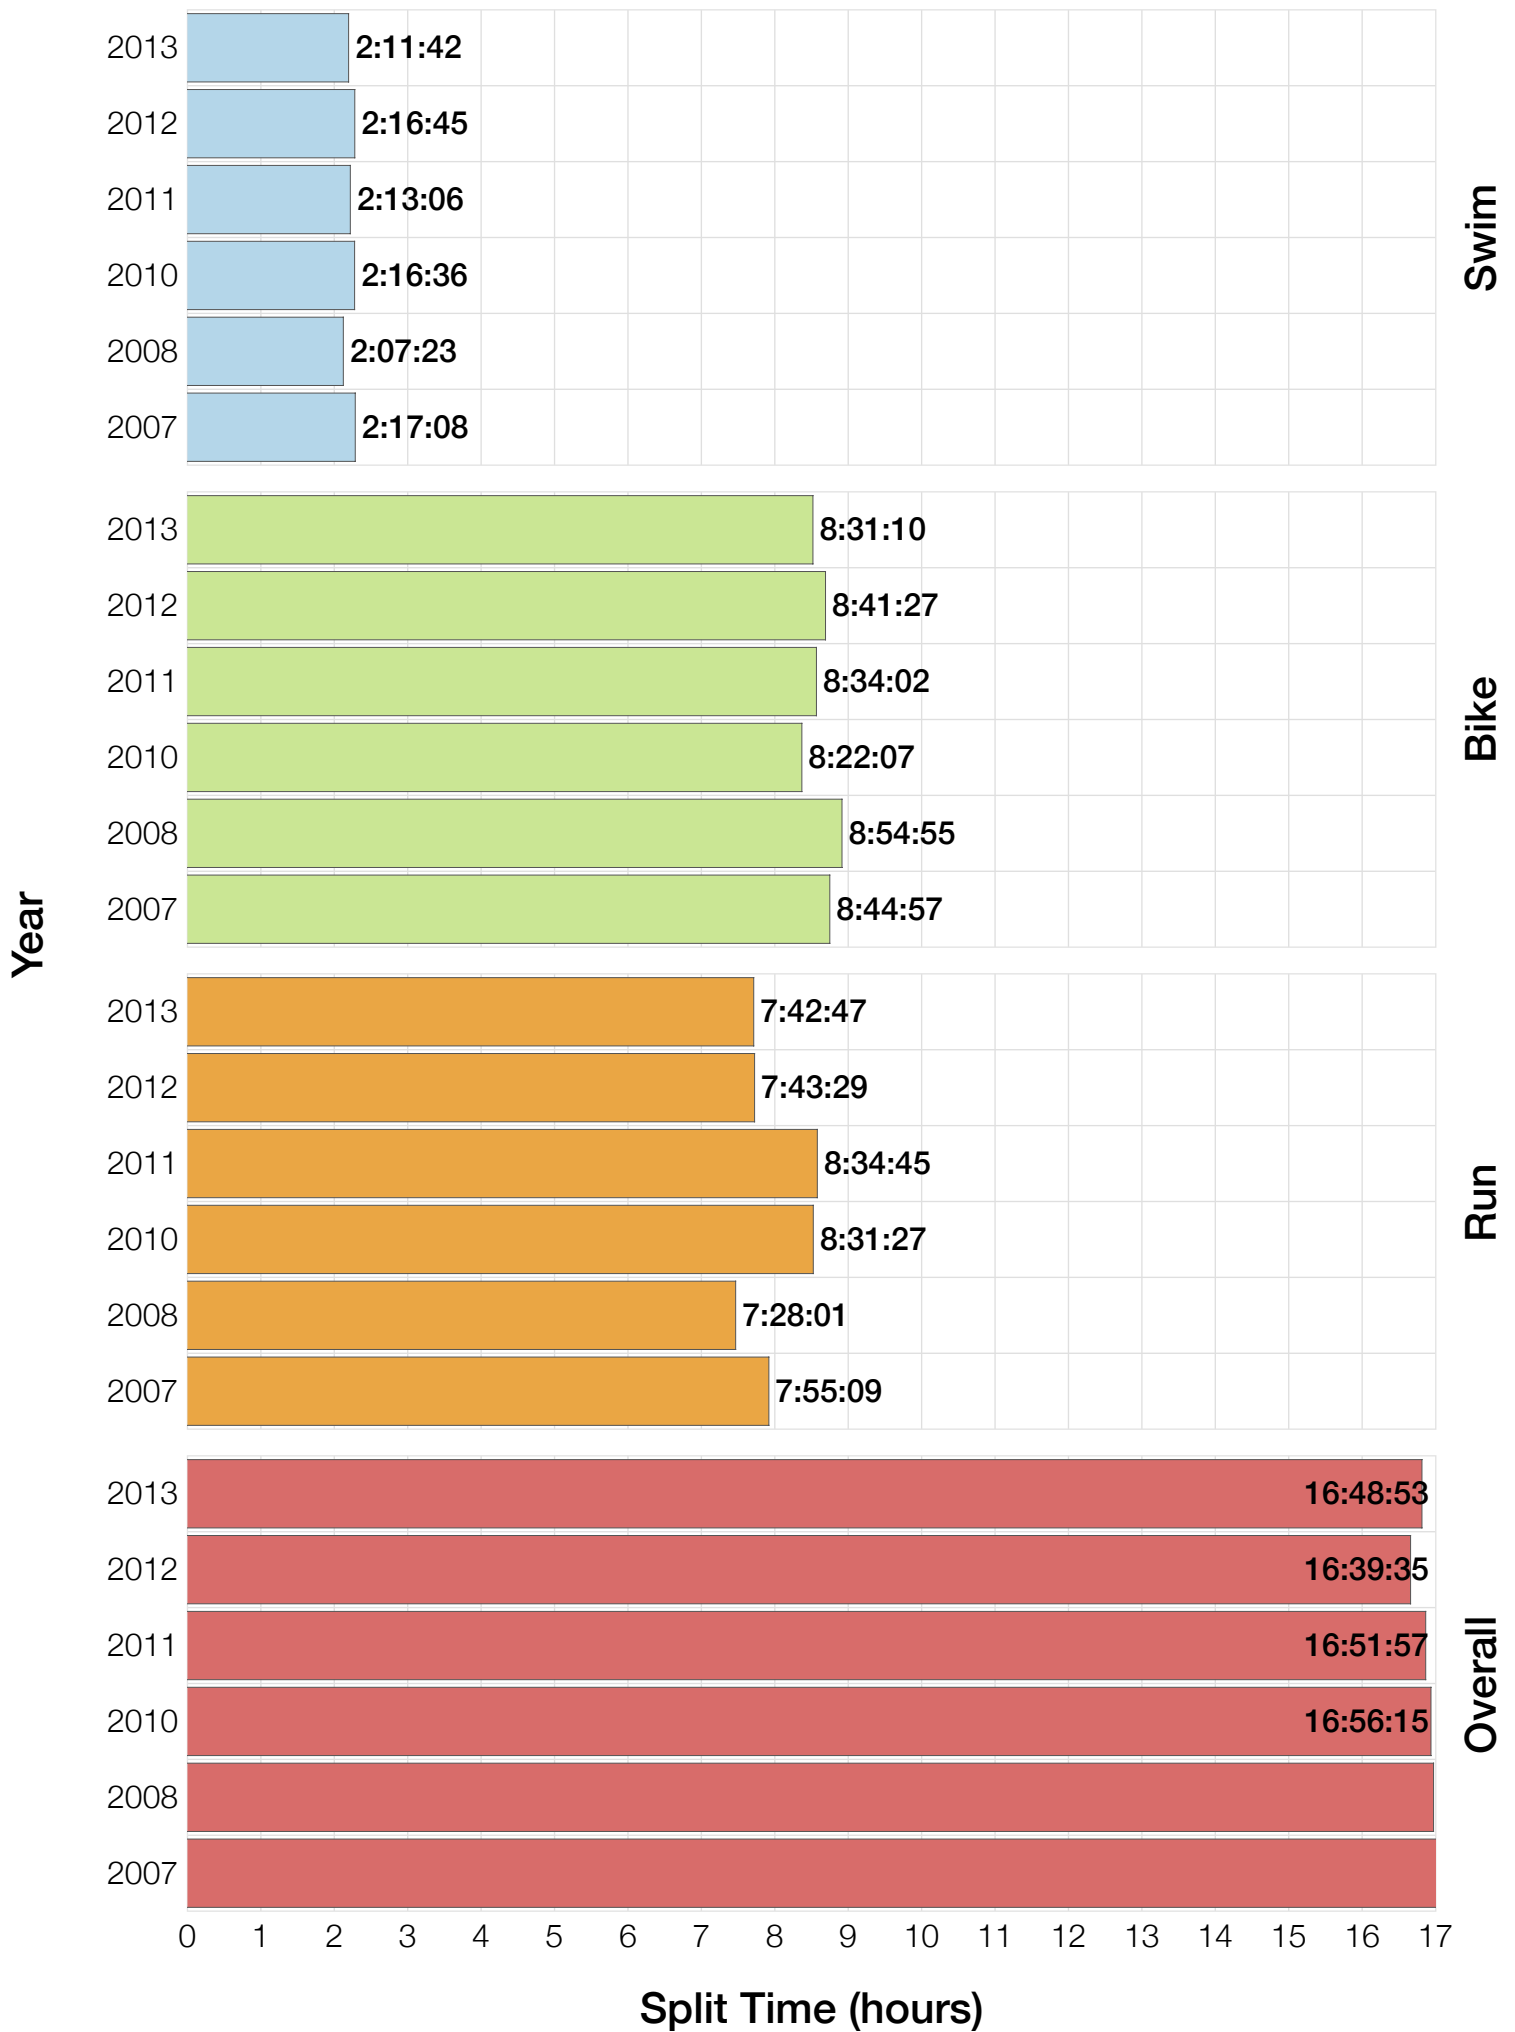

Ironman Louisville

M35-39 Stats

M35-39 Summary Statistics

Year	Finishers	M35-39 Finishers	Male Winner's Time	Female Winner's Time	M35-39 Winner's Time
2007	1564	291	8:38:39	9:23:22	9:41:39
2008	1793	309	8:33:58	9:54:17	9:31:06
2010	2155	310	8:29:59	9:33:15	9:45:19
2011	2276	335	8:27:36	9:38:14	9:10:29
2012	2229	334	8:42:44	9:36:27	9:47:08
2013	2348	308	8:21:34	9:29:02	9:28:33
Average	2102	315	8:31:25	9:33:34	8:12:02

M35-39 Fastest Splits

M35-39 Median Splits

M35-39 Slowest Splits

M35-39 Top 10 and Kona Times and Splits

Summary Statistics

Position	Swim Time	Bike Time	Run Time	Overall Time
Average Male Winner	0:53:09	4:36:32	2:56:49	8:31:25
Average Female Winner	0:54:21	5:15:23	3:18:02	9:33:34
Average 1st Age Grouper	0:55:53	5:08:06	3:22:52	9:34:02
Average 2nd Age Grouper	1:02:29	5:09:06	3:22:46	9:41:29
Average 3rd Age Grouper	1:02:28	5:05:26	3:32:36	9:47:52
Average 4th Age Grouper	1:03:00	5:11:49	3:36:24	9:58:59
Average 5th Age Grouper	1:02:53	5:15:44	3:35:01	10:01:12
Average 6th Age Grouper	1:06:31	5:07:24	3:44:25	10:06:10
Average 7th Age Grouper	1:02:15	5:14:10	3:45:01	10:08:47
Average 8th Age Grouper	1:05:22	5:17:57	3:39:37	10:11:12
Average 9th Age Grouper	1:04:56	5:22:10	3:38:40	10:14:21
Average 10th Age Grouper	1:05:55	5:25:19	3:36:05	10:16:32
Kona Qualifier Average	1:00:57	5:08:37	3:28:39	9:45:35
Top 10 Age Grouper Average	1:03:08	5:13:39	3:35:16	10:00:03