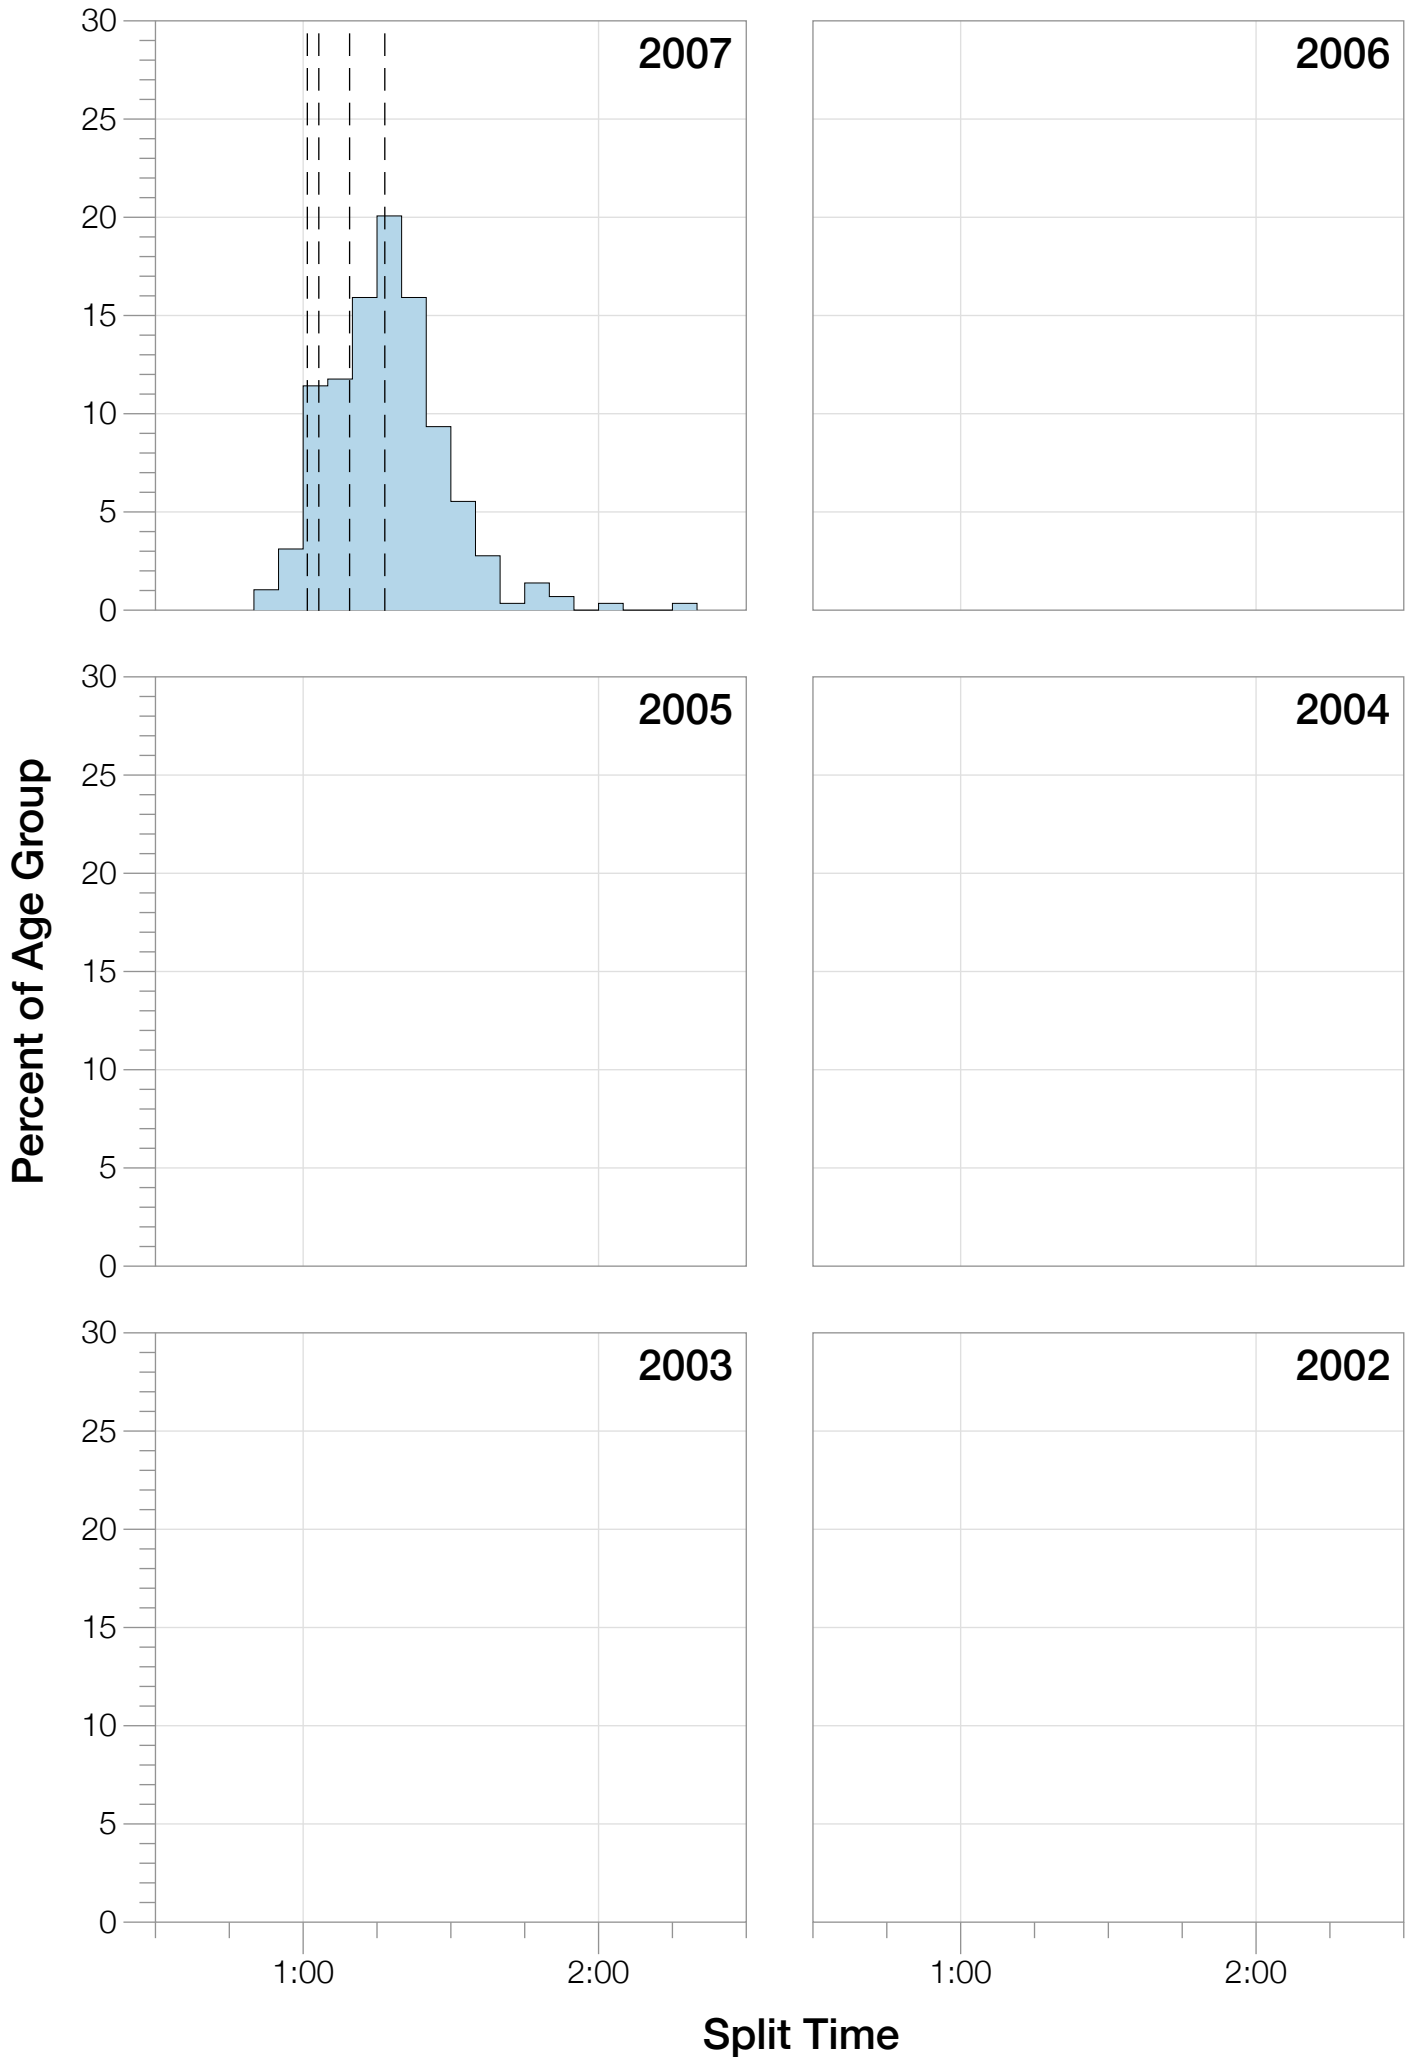

M35-39 Swim