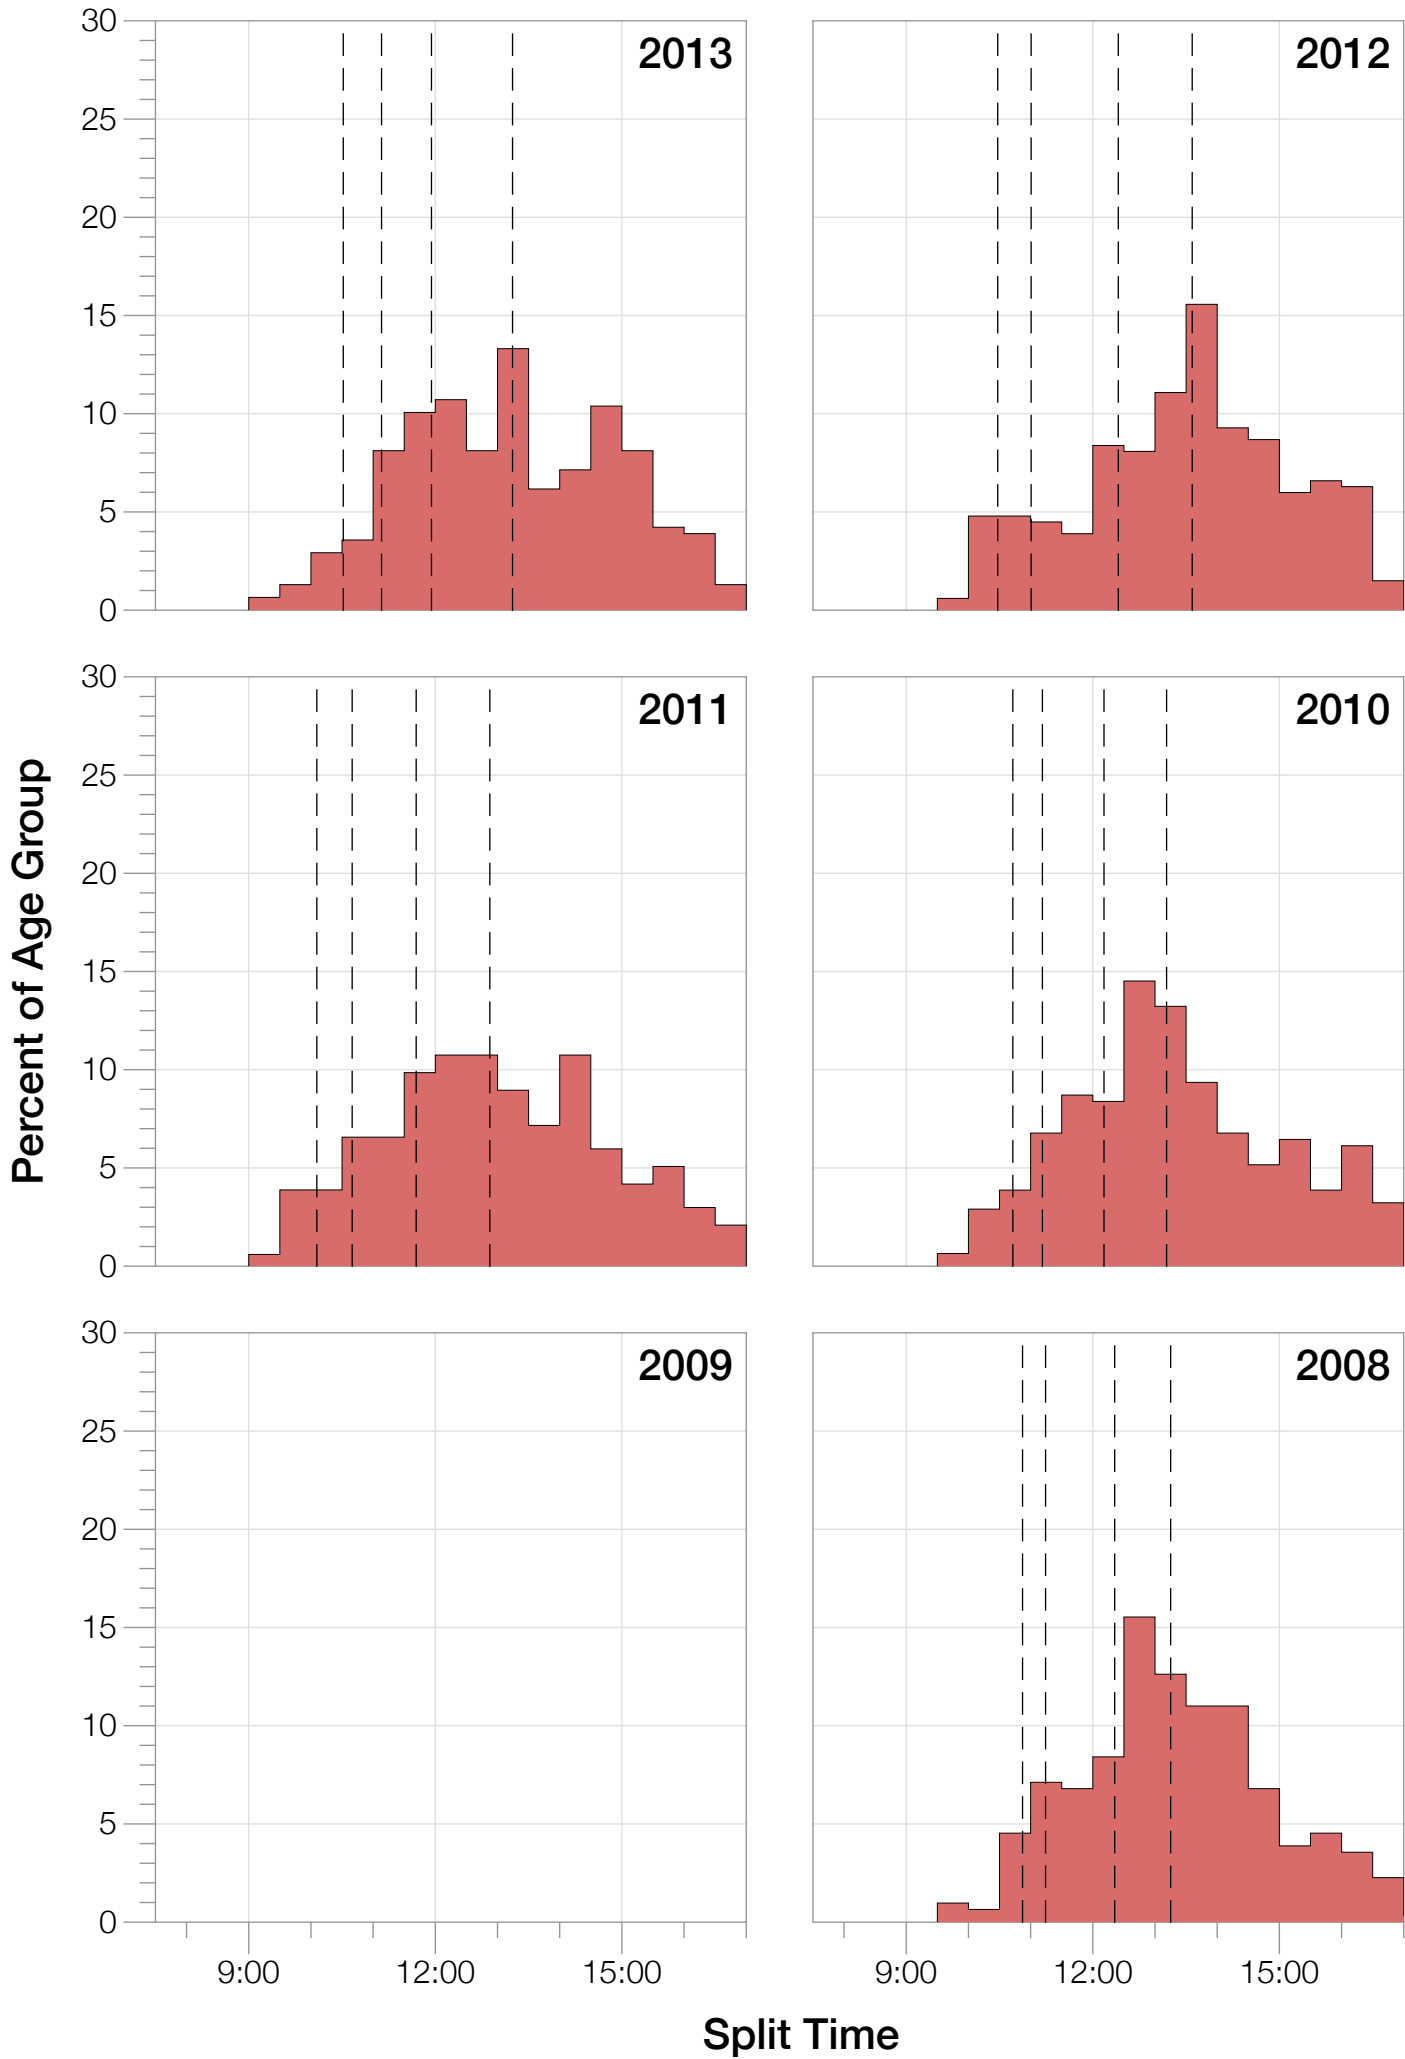

M35-39 Overall