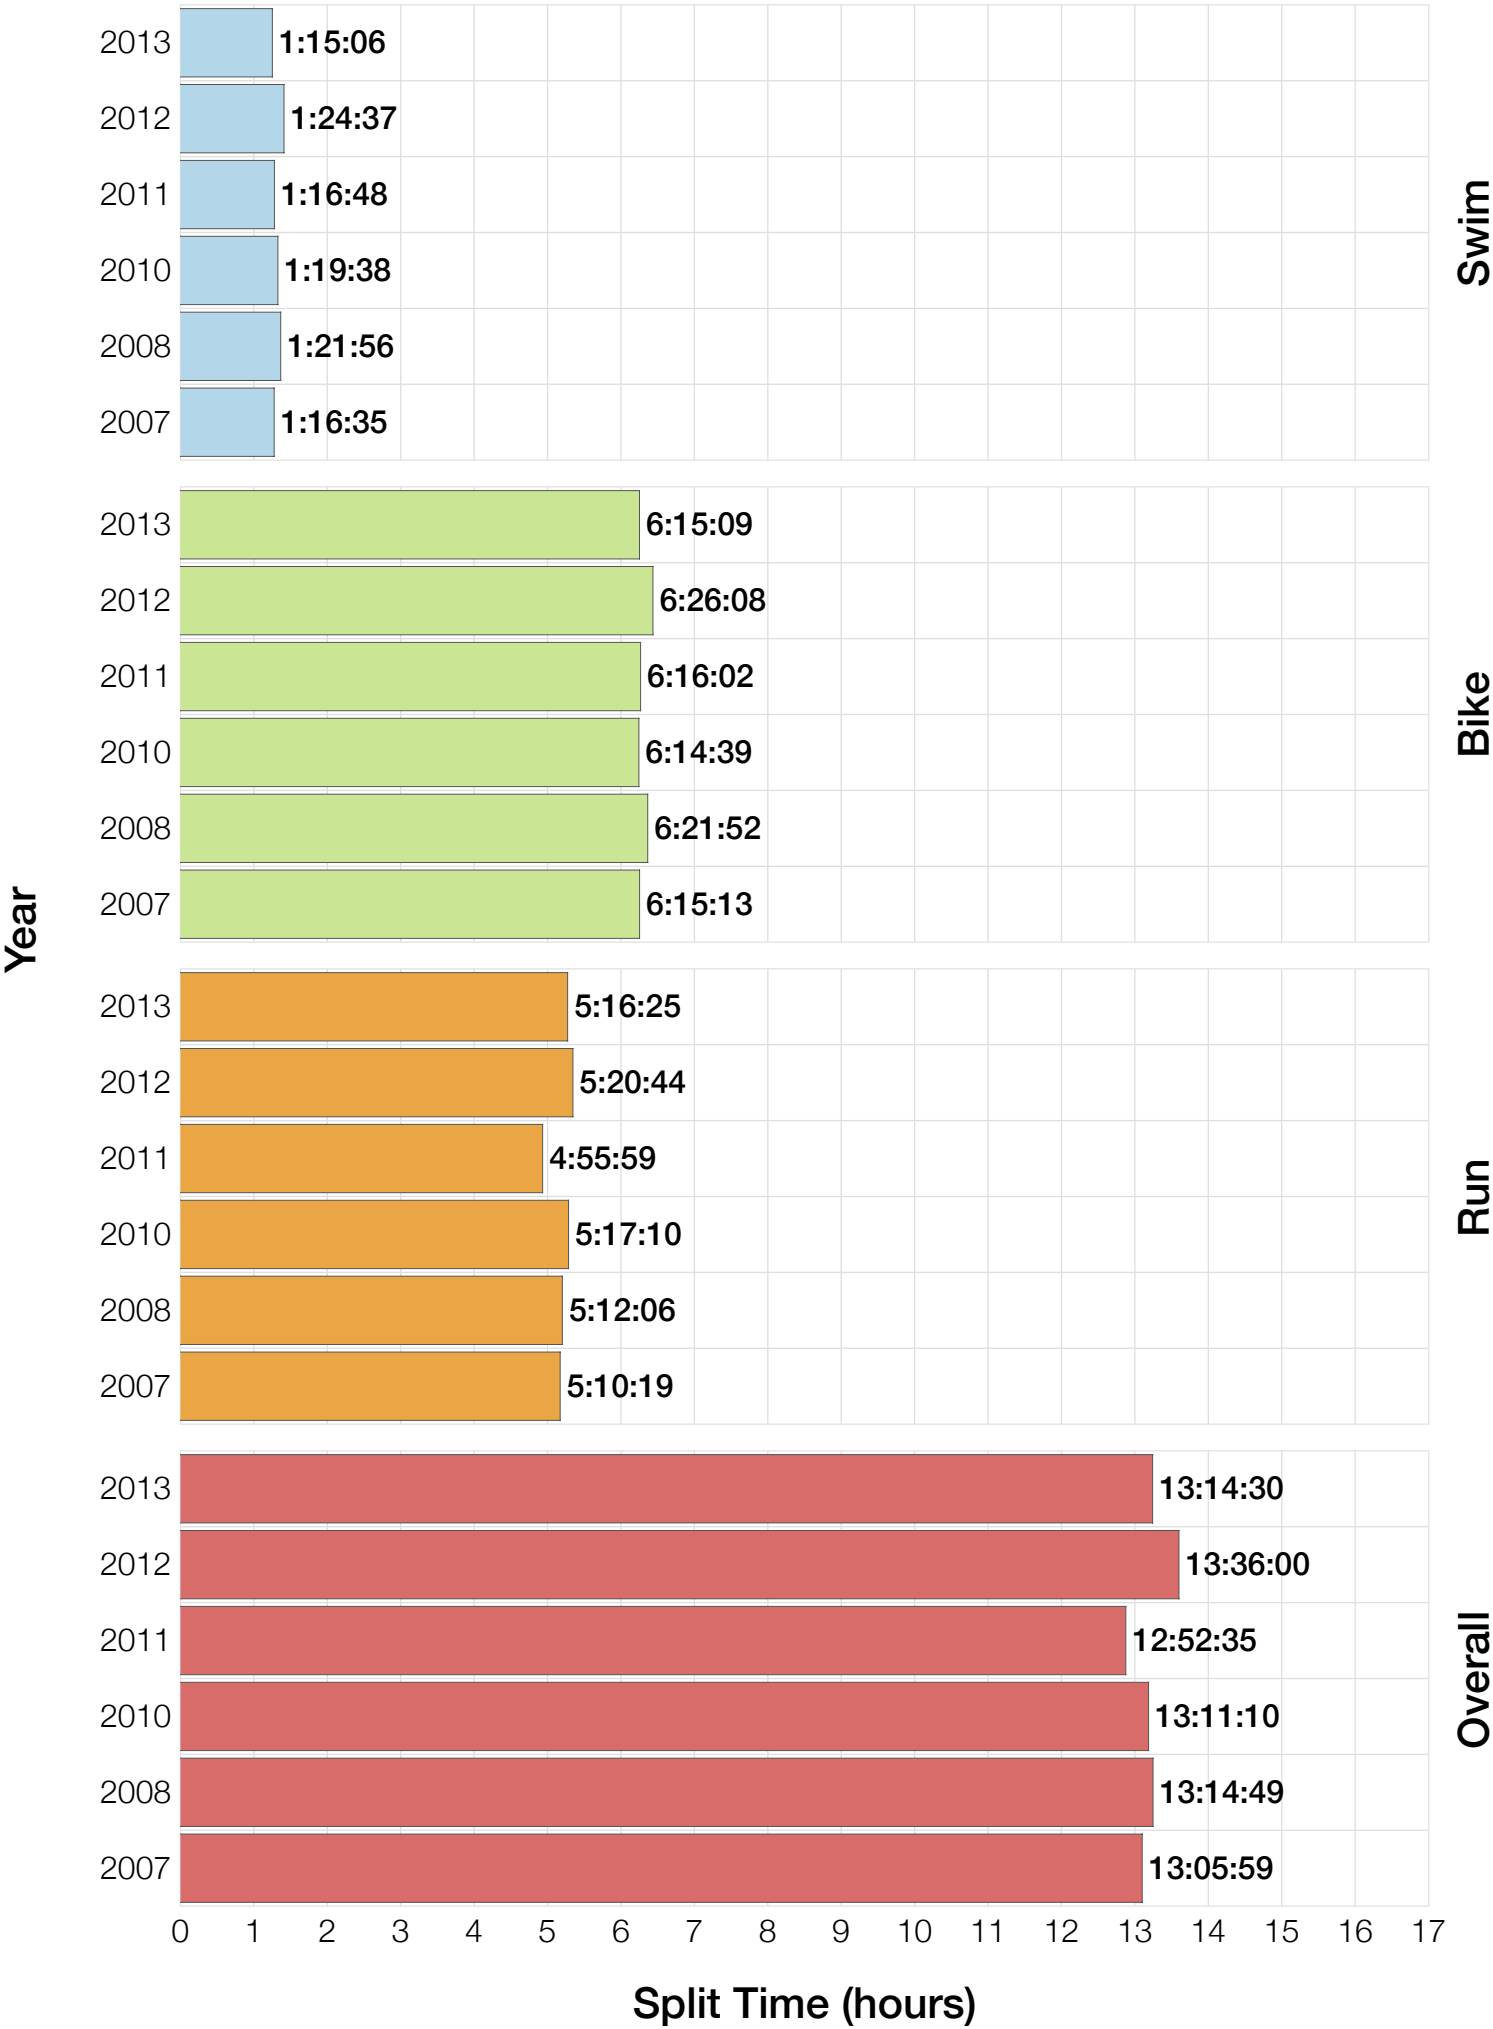

Ironman Louisville

M35-39 Stats

M35-39 Summary Statistics

Year	Finishers	M35-39 Finishers	Male Winner's Time	Female Winner's Time	M35-39 Winner's Time
2007	1564	291	8:38:39	9:23:22	9:41:39
2008	1793	309	8:33:58	9:54:17	9:31:06
2010	2155	310	8:29:59	9:33:15	9:45:19
2011	2276	335	8:27:36	9:38:14	9:10:29
2012	2229	334	8:42:44	9:36:27	9:47:08
2013	2348	308	8:21:34	9:29:02	9:28:33
Average	2102	315	8:31:25	9:33:34	8:12:02

M35-39 Fastest Splits

M35-39 Median Splits

M35-39 Slowest Splits

M35-39 Top 10 and Kona Times and Splits

Summary Statistics

Position	Swim Time	Bike Time	Run Time	Overall Time
Average Male Winner	0:53:09	4:36:32	2:56:49	8:31:25
Average Female Winner	0:54:21	5:15:23	3:18:02	9:33:34
Average 1st Age Grouper	0:55:53	5:08:06	3:22:52	9:34:02
Average 2nd Age Grouper	1:02:29	5:09:06	3:22:46	9:41:29
Average 3rd Age Grouper	1:02:28	5:05:26	3:32:36	9:47:52
Average 4th Age Grouper	1:03:00	5:11:49	3:36:24	9:58:59
Average 5th Age Grouper	1:02:53	5:15:44	3:35:01	10:01:12
Average 6th Age Grouper	1:06:31	5:07:24	3:44:25	10:06:10
Average 7th Age Grouper	1:02:15	5:14:10	3:45:01	10:08:47
Average 8th Age Grouper	1:05:22	5:17:57	3:39:37	10:11:12
Average 9th Age Grouper	1:04:56	5:22:10	3:38:40	10:14:21
Average 10th Age Grouper	1:05:55	5:25:19	3:36:05	10:16:32
Kona Qualifier Average	1:00:57	5:08:37	3:28:39	9:45:35
Top 10 Age Grouper Average	1:03:08	5:13:39	3:35:16	10:00:03