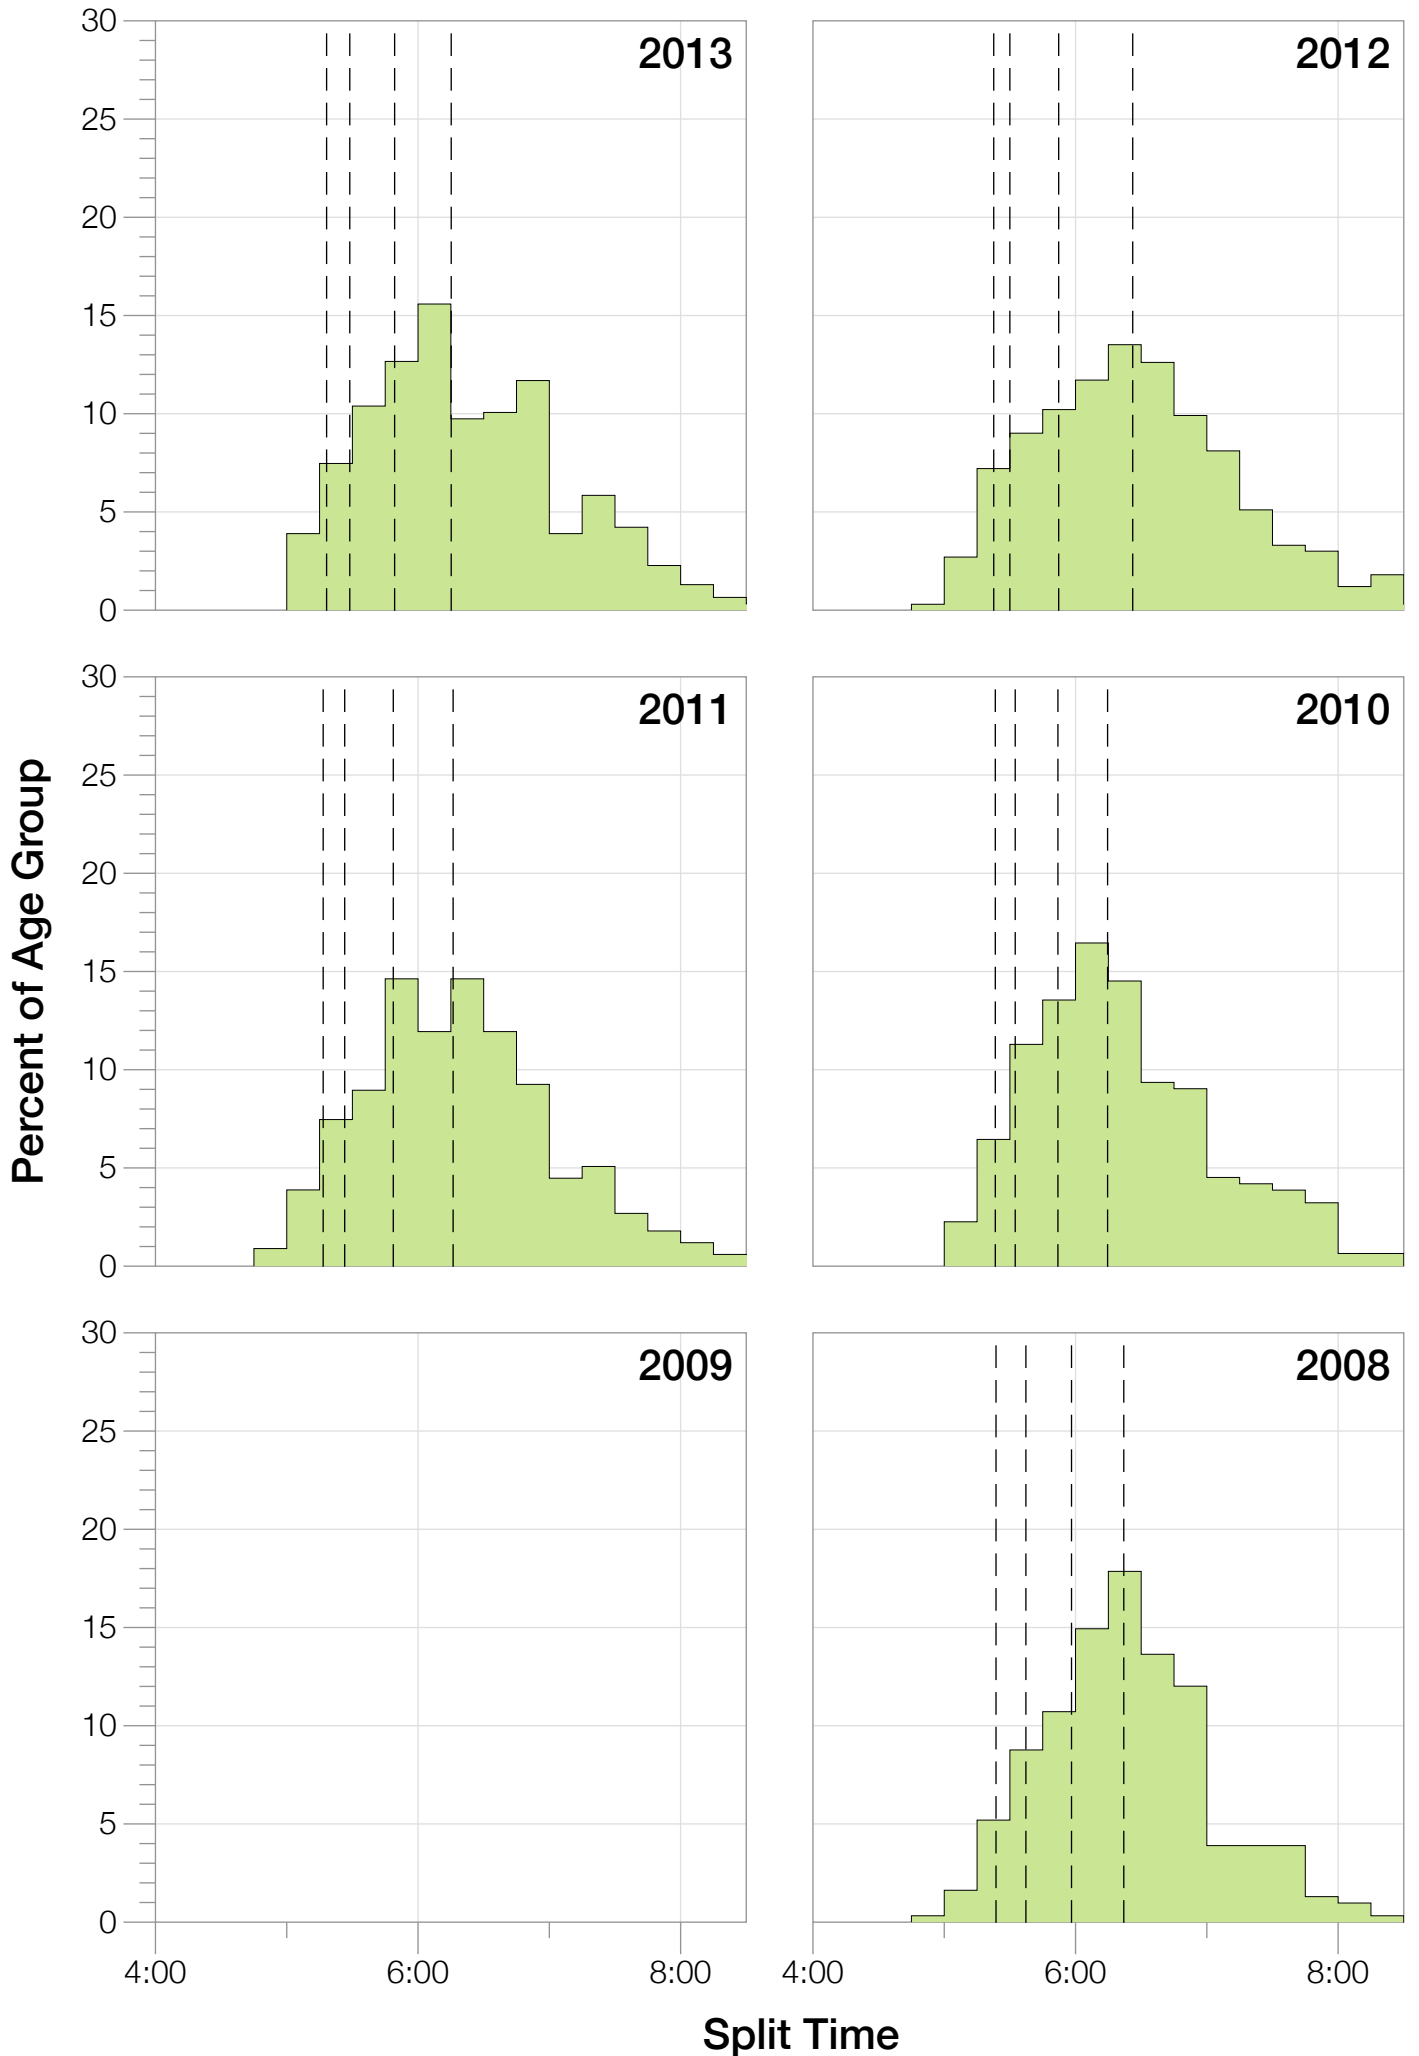

M35-39 Bike