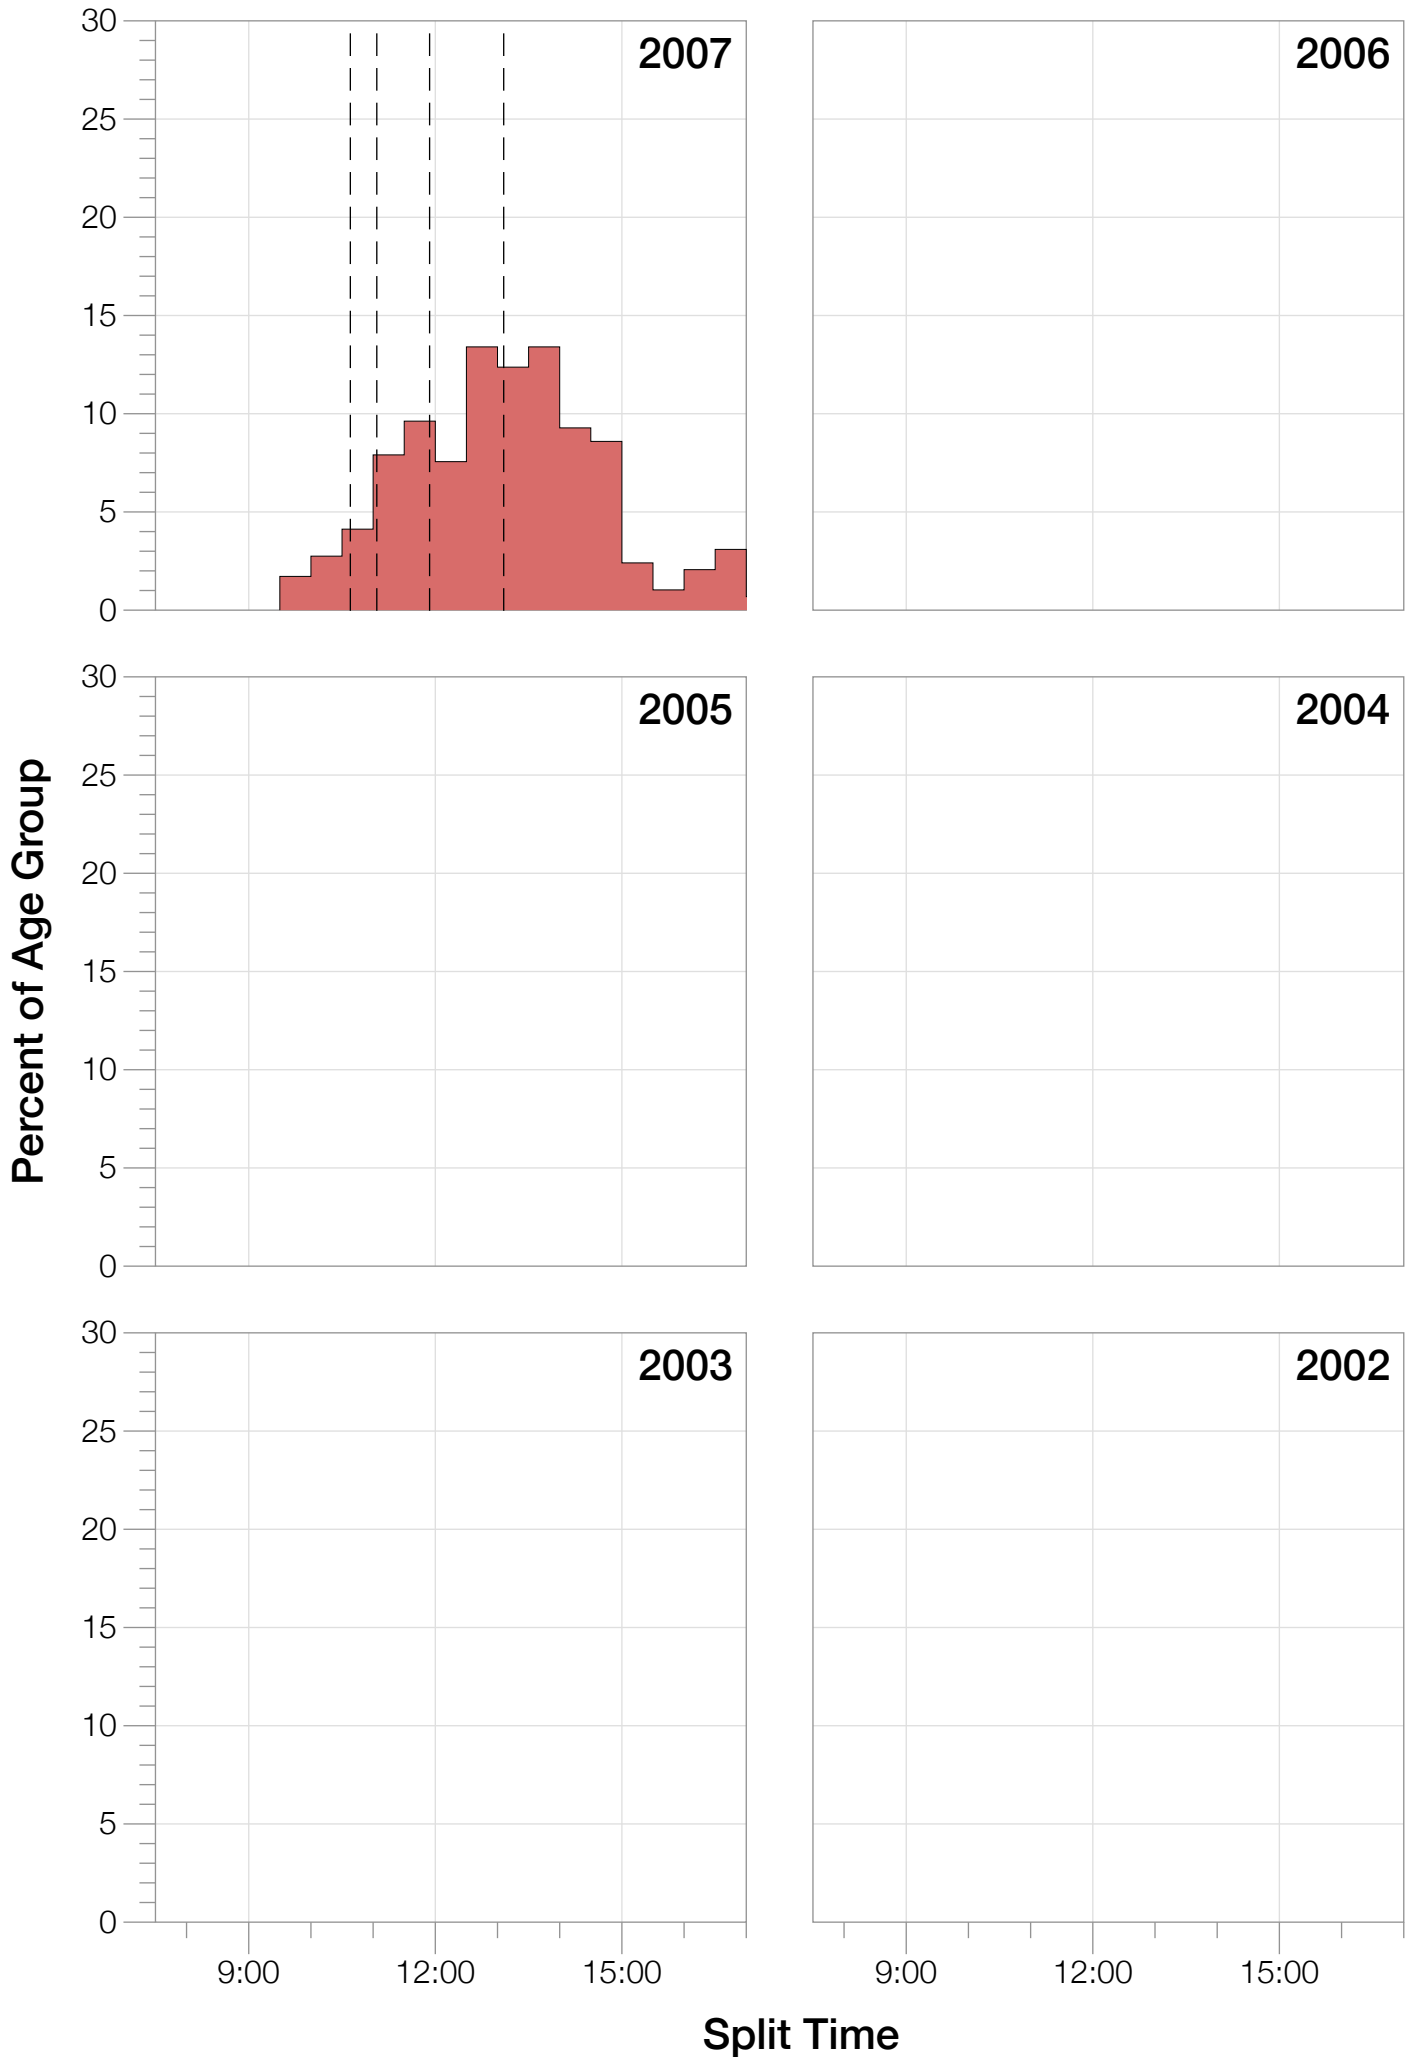

Ironman Louisville

M35-39 Stats

M35-39 Summary Statistics

Year	Finishers	M35-39 Finishers	Male Winner's Time	Female Winner's Time	M35-39 Winner's Time
2007	1564	291	8:38:39	9:23:22	9:41:39
2008	1793	309	8:33:58	9:54:17	9:31:06
2010	2155	310	8:29:59	9:33:15	9:45:19
2011	2276	335	8:27:36	9:38:14	9:10:29
2012	2229	334	8:42:44	9:36:27	9:47:08
2013	2348	308	8:21:34	9:29:02	9:28:33
Average	2102	315	8:31:25	9:33:34	8:12:02

M35-39 Fastest Splits

M35-39 Median Splits

M35-39 Slowest Splits

M35-39 Top 10 and Kona Times and Splits

Summary Statistics

Position	Swim Time	Bike Time	Run Time	Overall Time
Average Male Winner	0:53:09	4:36:32	2:56:49	8:31:25
Average Female Winner	0:54:21	5:15:23	3:18:02	9:33:34
Average 1st Age Grouper	0:55:53	5:08:06	3:22:52	9:34:02
Average 2nd Age Grouper	1:02:29	5:09:06	3:22:46	9:41:29
Average 3rd Age Grouper	1:02:28	5:05:26	3:32:36	9:47:52
Average 4th Age Grouper	1:03:00	5:11:49	3:36:24	9:58:59
Average 5th Age Grouper	1:02:53	5:15:44	3:35:01	10:01:12
Average 6th Age Grouper	1:06:31	5:07:24	3:44:25	10:06:10
Average 7th Age Grouper	1:02:15	5:14:10	3:45:01	10:08:47
Average 8th Age Grouper	1:05:22	5:17:57	3:39:37	10:11:12
Average 9th Age Grouper	1:04:56	5:22:10	3:38:40	10:14:21
Average 10th Age Grouper	1:05:55	5:25:19	3:36:05	10:16:32
Kona Qualifier Average	1:00:57	5:08:37	3:28:39	9:45:35
Top 10 Age Grouper Average	1:03:08	5:13:39	3:35:16	10:00:03