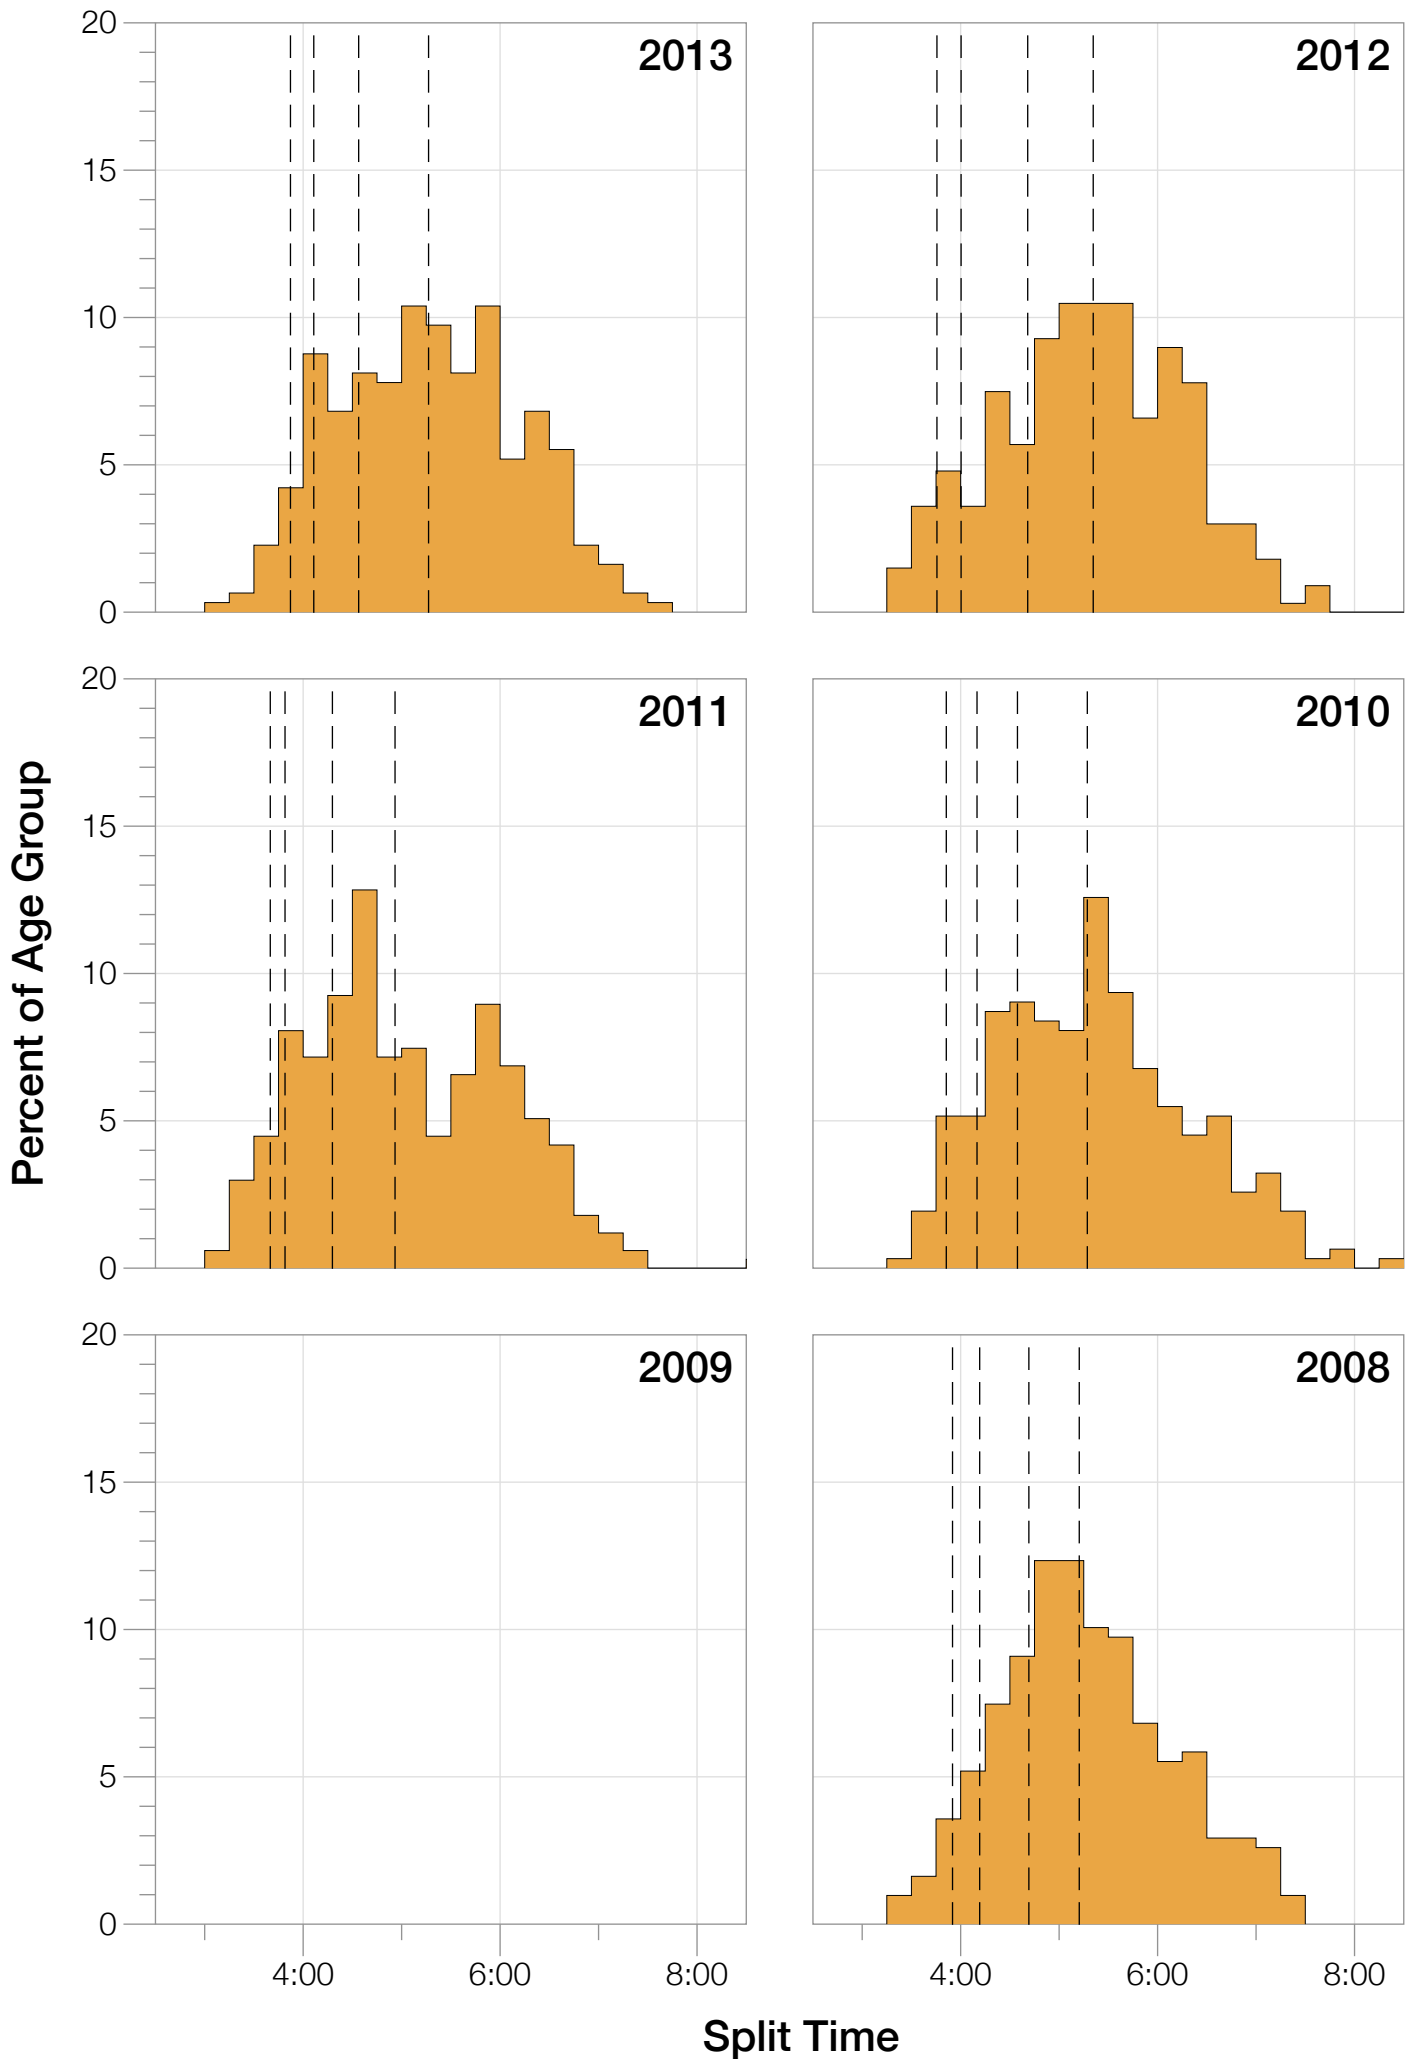

Ironman Louisville

M35-39 Stats

M35-39 Summary Statistics

Year	Finishers	M35-39 Finishers	Male Winner's Time	Female Winner's Time	M35-39 Winner's Time
2007	1564	291	8:38:39	9:23:22	9:41:39
2008	1793	309	8:33:58	9:54:17	9:31:06
2010	2155	310	8:29:59	9:33:15	9:45:19
2011	2276	335	8:27:36	9:38:14	9:10:29
2012	2229	334	8:42:44	9:36:27	9:47:08
2013	2348	308	8:21:34	9:29:02	9:28:33
Average	2102	315	8:31:25	9:33:34	8:12:02

M35-39 Swim

M35-39 Swim

M35-39 Bike

M35-39 Bike

M35-39 Run

M35-39 Run

M35-39 Overall

M35-39 Overall

M35-39 Fastest Splits

M35-39 Median Splits

M35-39 Slowest Splits

M35-39 Top 10 and Kona Times and Splits

Summary Statistics

Position	Swim Time	Bike Time	Run Time	Overall Time
Average Male Winner	0:53:09	4:36:32	2:56:49	8:31:25
Average Female Winner	0:54:21	5:15:23	3:18:02	9:33:34
Average 1st Age Grouper	0:55:53	5:08:06	3:22:52	9:34:02
Average 2nd Age Grouper	1:02:29	5:09:06	3:22:46	9:41:29
Average 3rd Age Grouper	1:02:28	5:05:26	3:32:36	9:47:52
Average 4th Age Grouper	1:03:00	5:11:49	3:36:24	9:58:59
Average 5th Age Grouper	1:02:53	5:15:44	3:35:01	10:01:12
Average 6th Age Grouper	1:06:31	5:07:24	3:44:25	10:06:10
Average 7th Age Grouper	1:02:15	5:14:10	3:45:01	10:08:47
Average 8th Age Grouper	1:05:22	5:17:57	3:39:37	10:11:12
Average 9th Age Grouper	1:04:56	5:22:10	3:38:40	10:14:21
Average 10th Age Grouper	1:05:55	5:25:19	3:36:05	10:16:32
Kona Qualifier Average	1:00:57	5:08:37	3:28:39	9:45:35
Top 10 Age Grouper Average	1:03:08	5:13:39	3:35:16	10:00:03