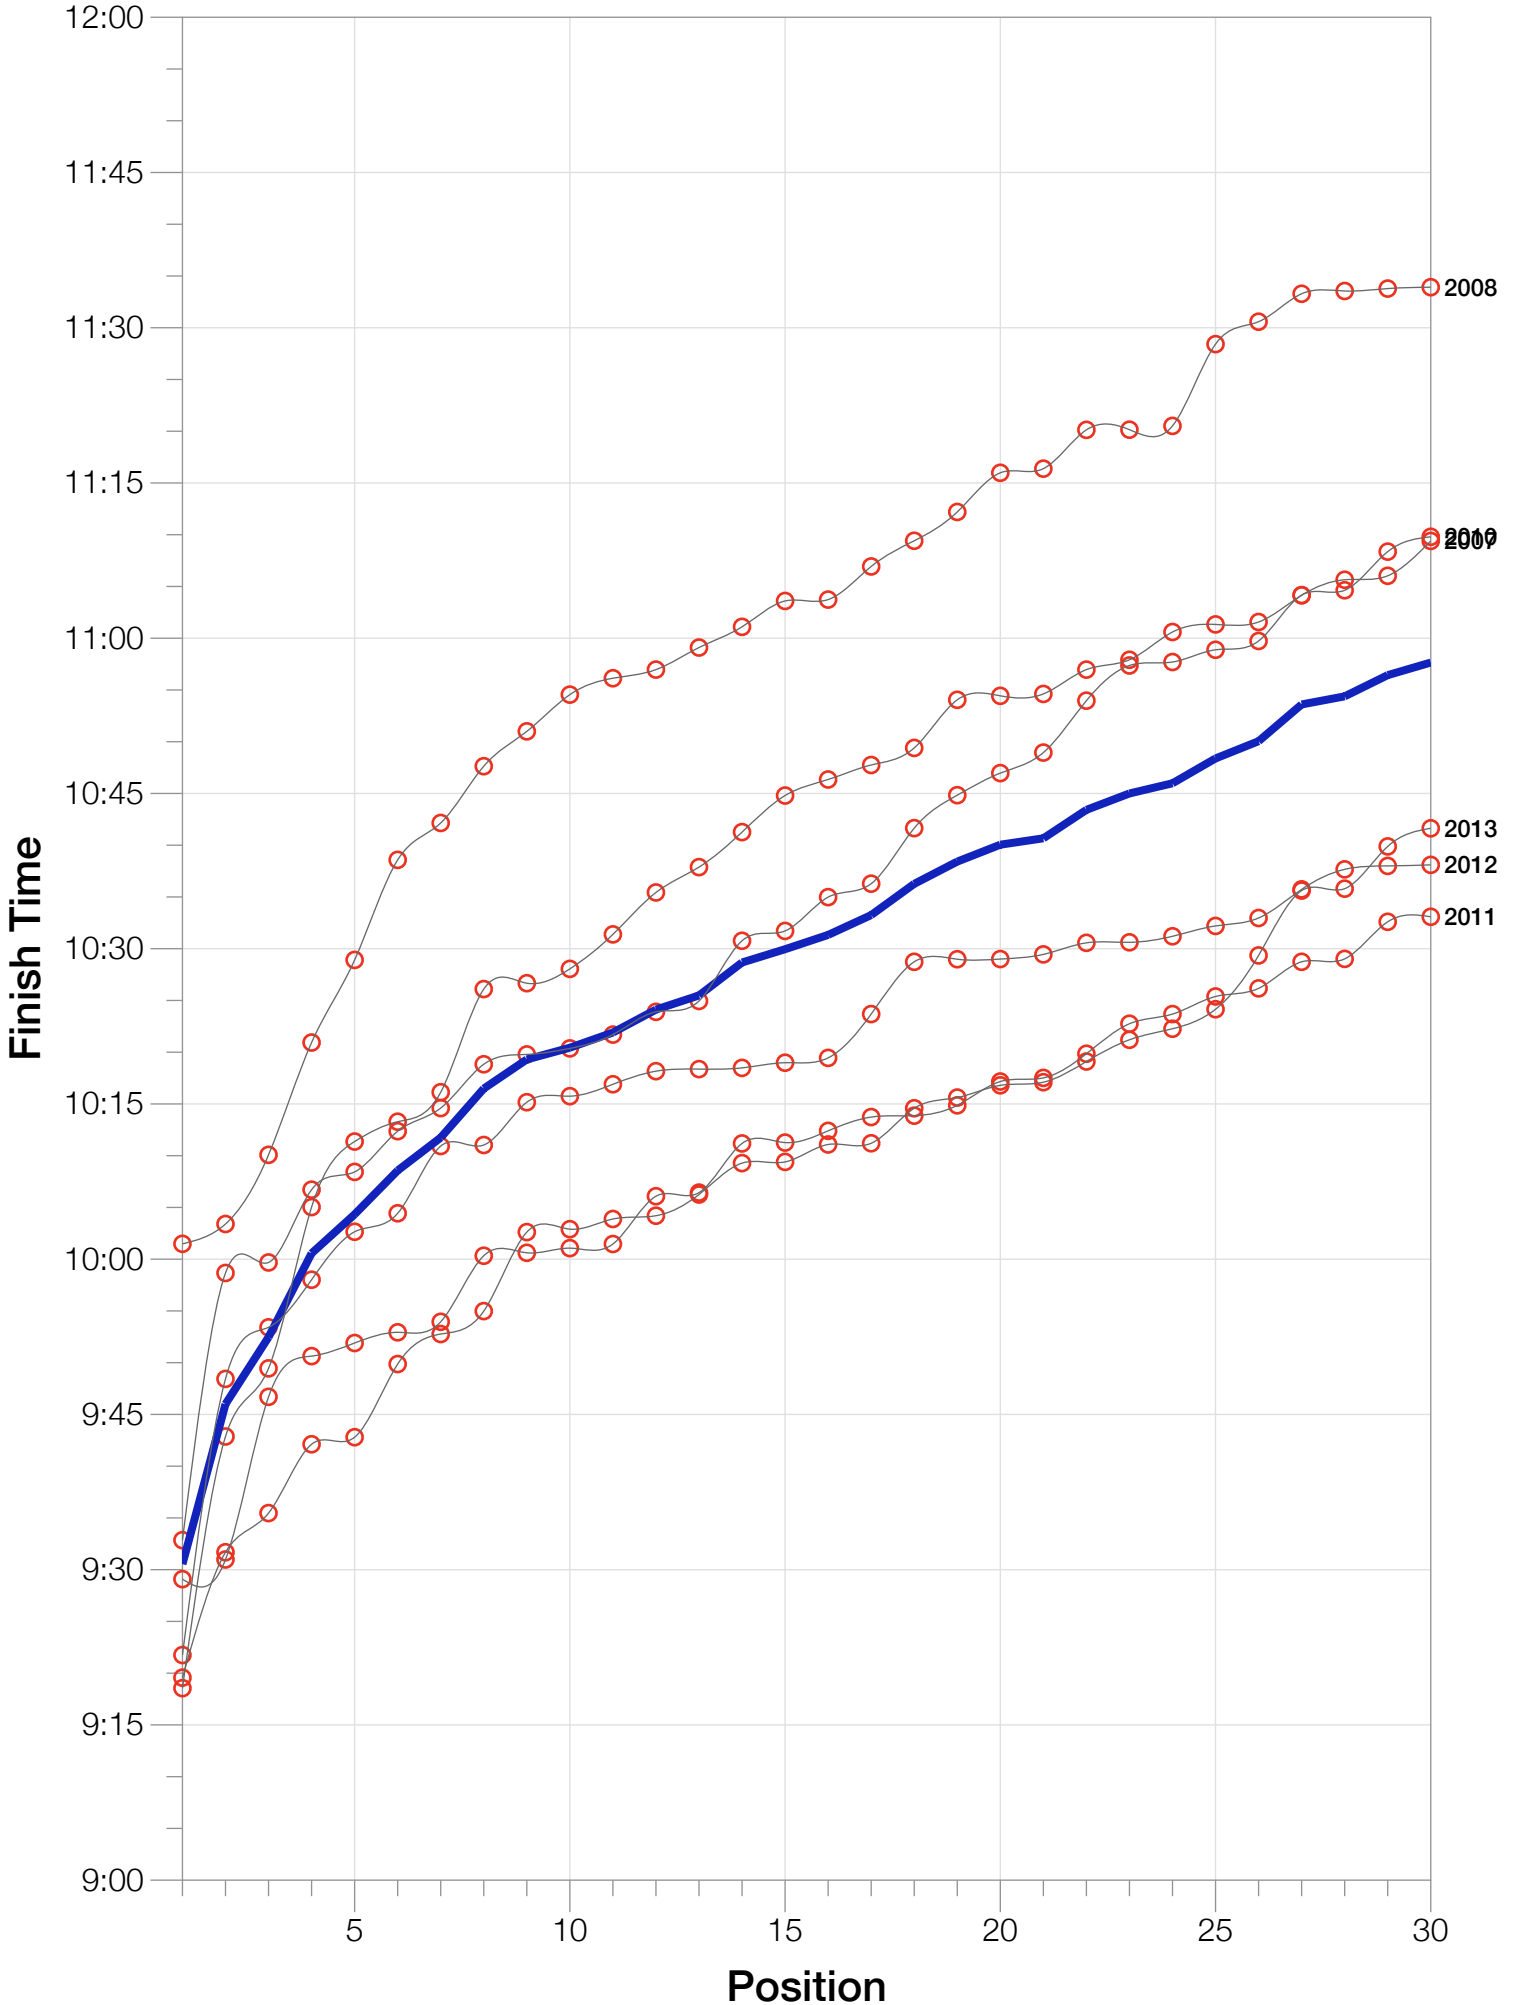

M40-44 Top 30 Finishing Splits

Estimated Kona Slot   Average Finishing Time   Finishing Time