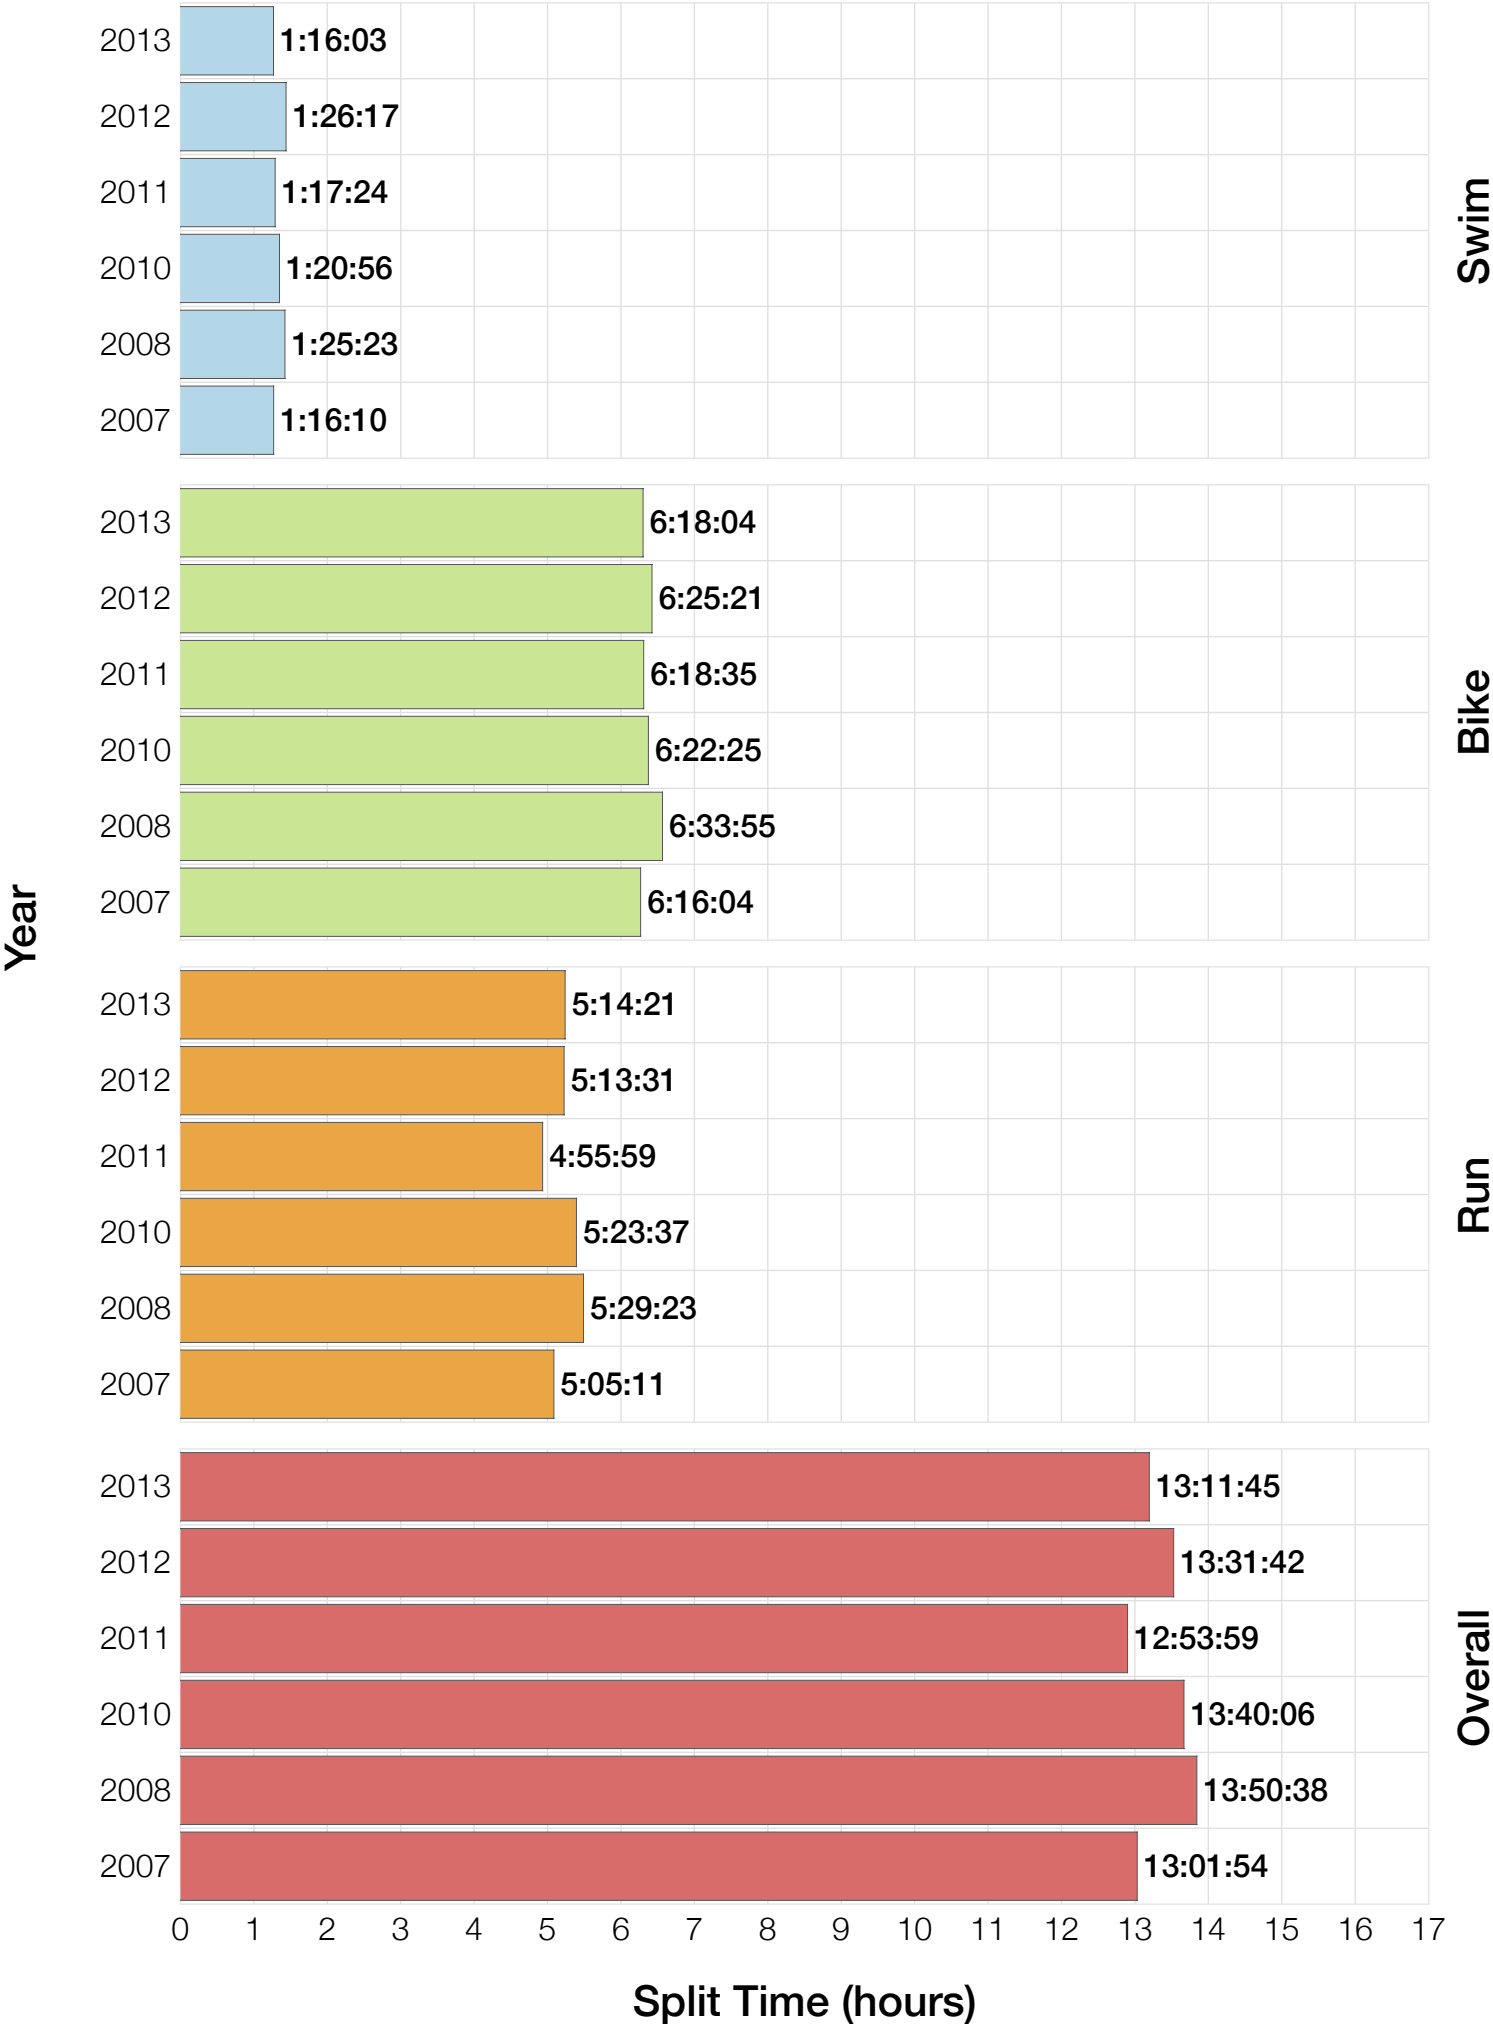

M40-44 Median Splits