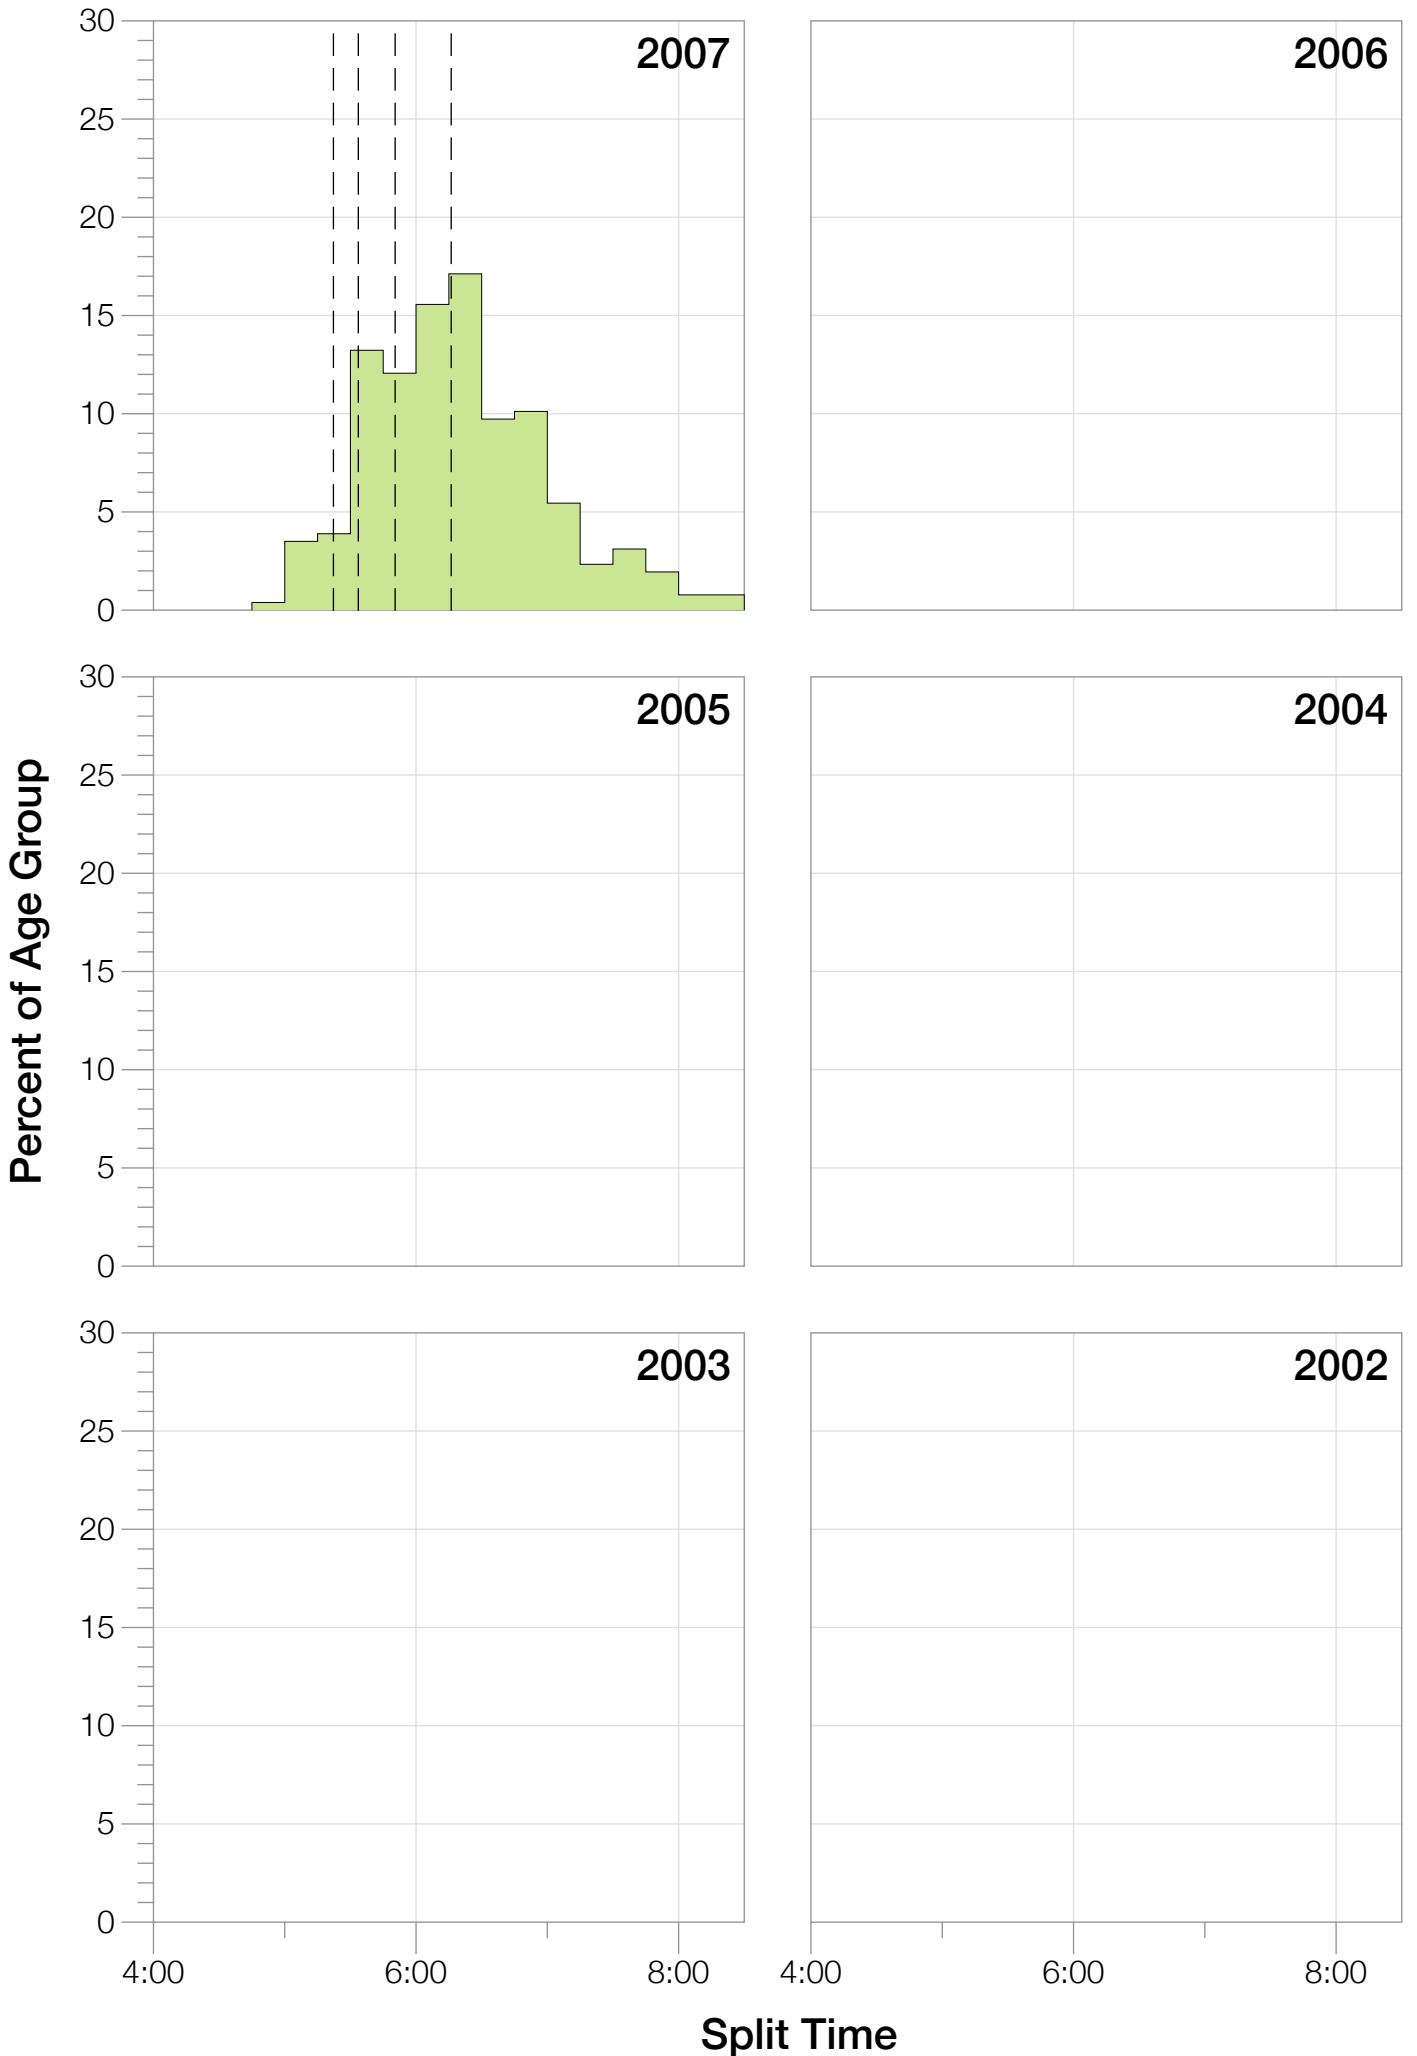

M40-44 Bike