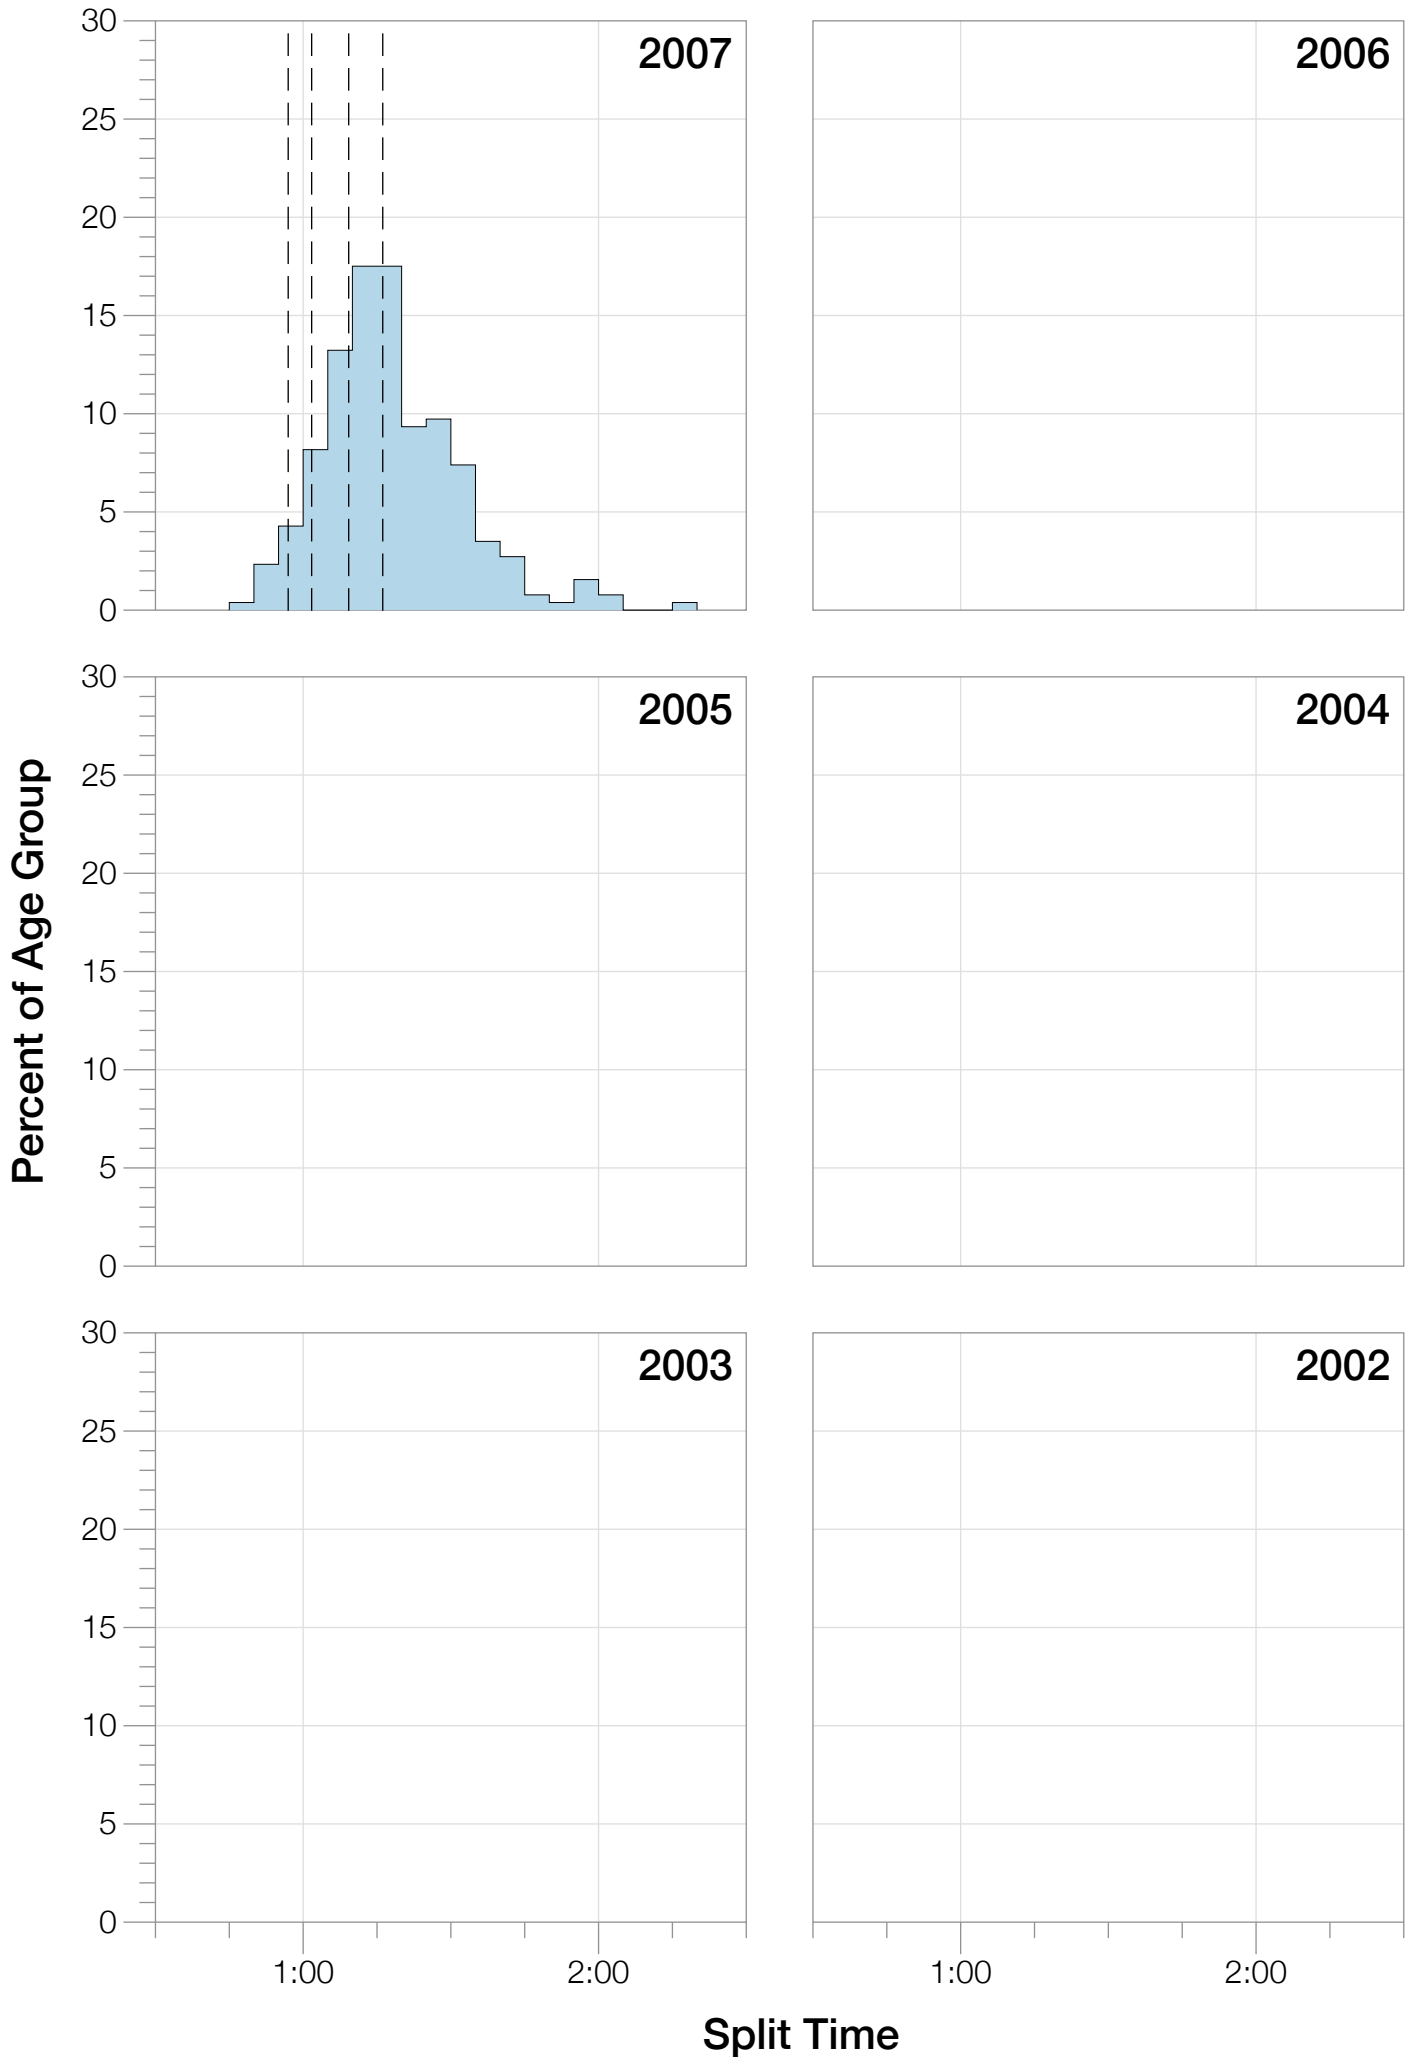

M40-44 Swim