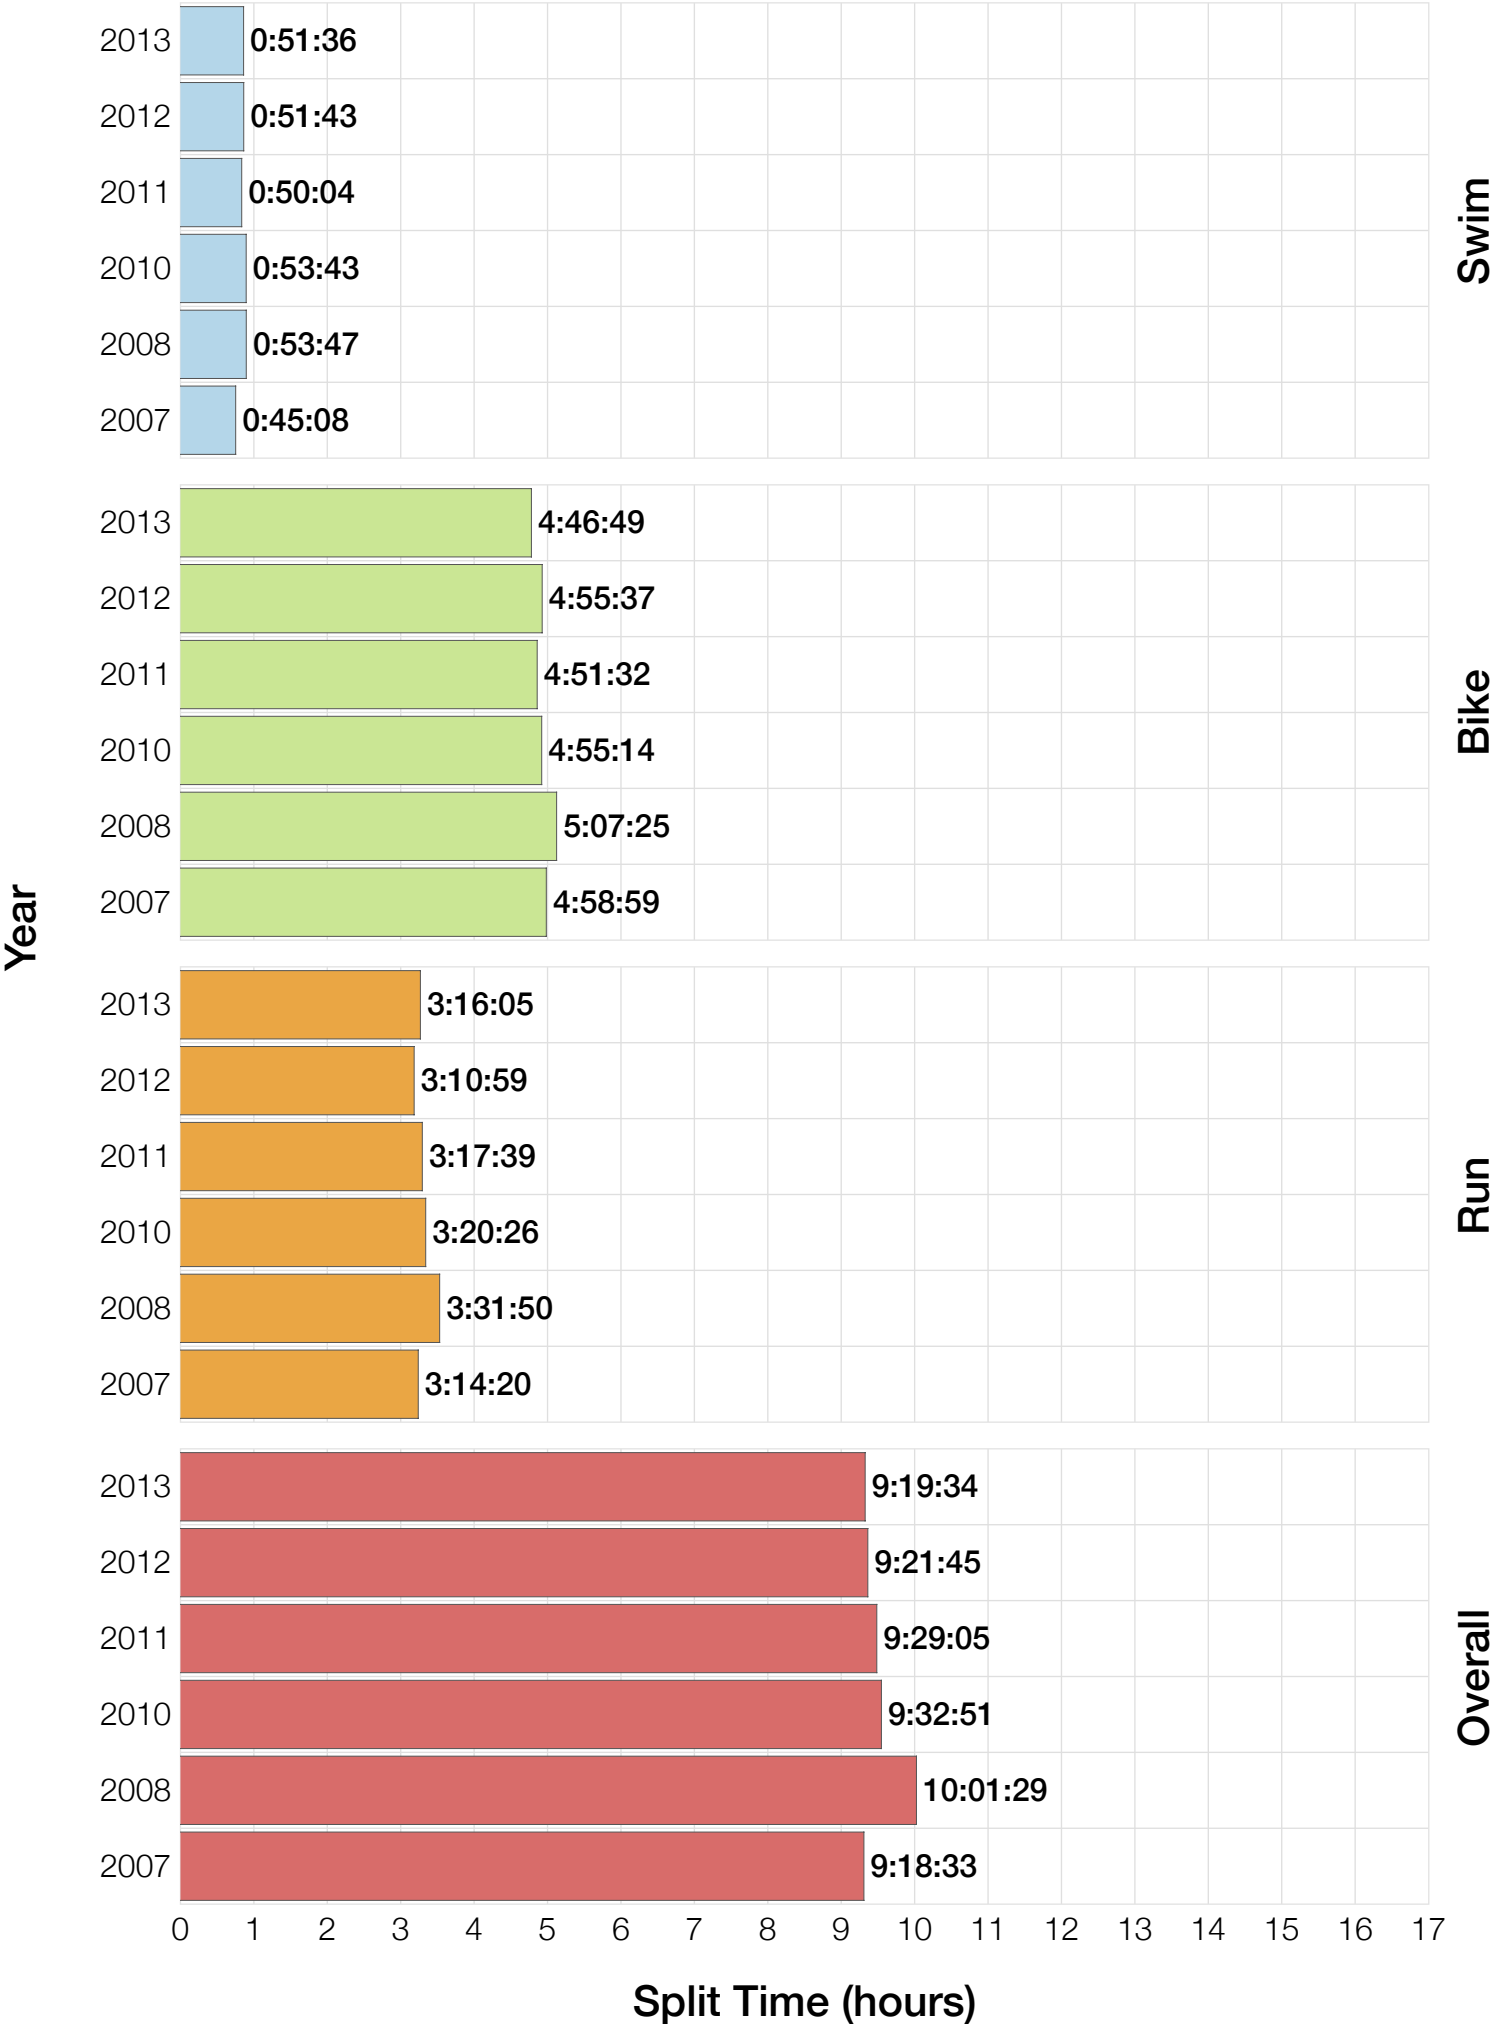

M40-44 Fastest Splits