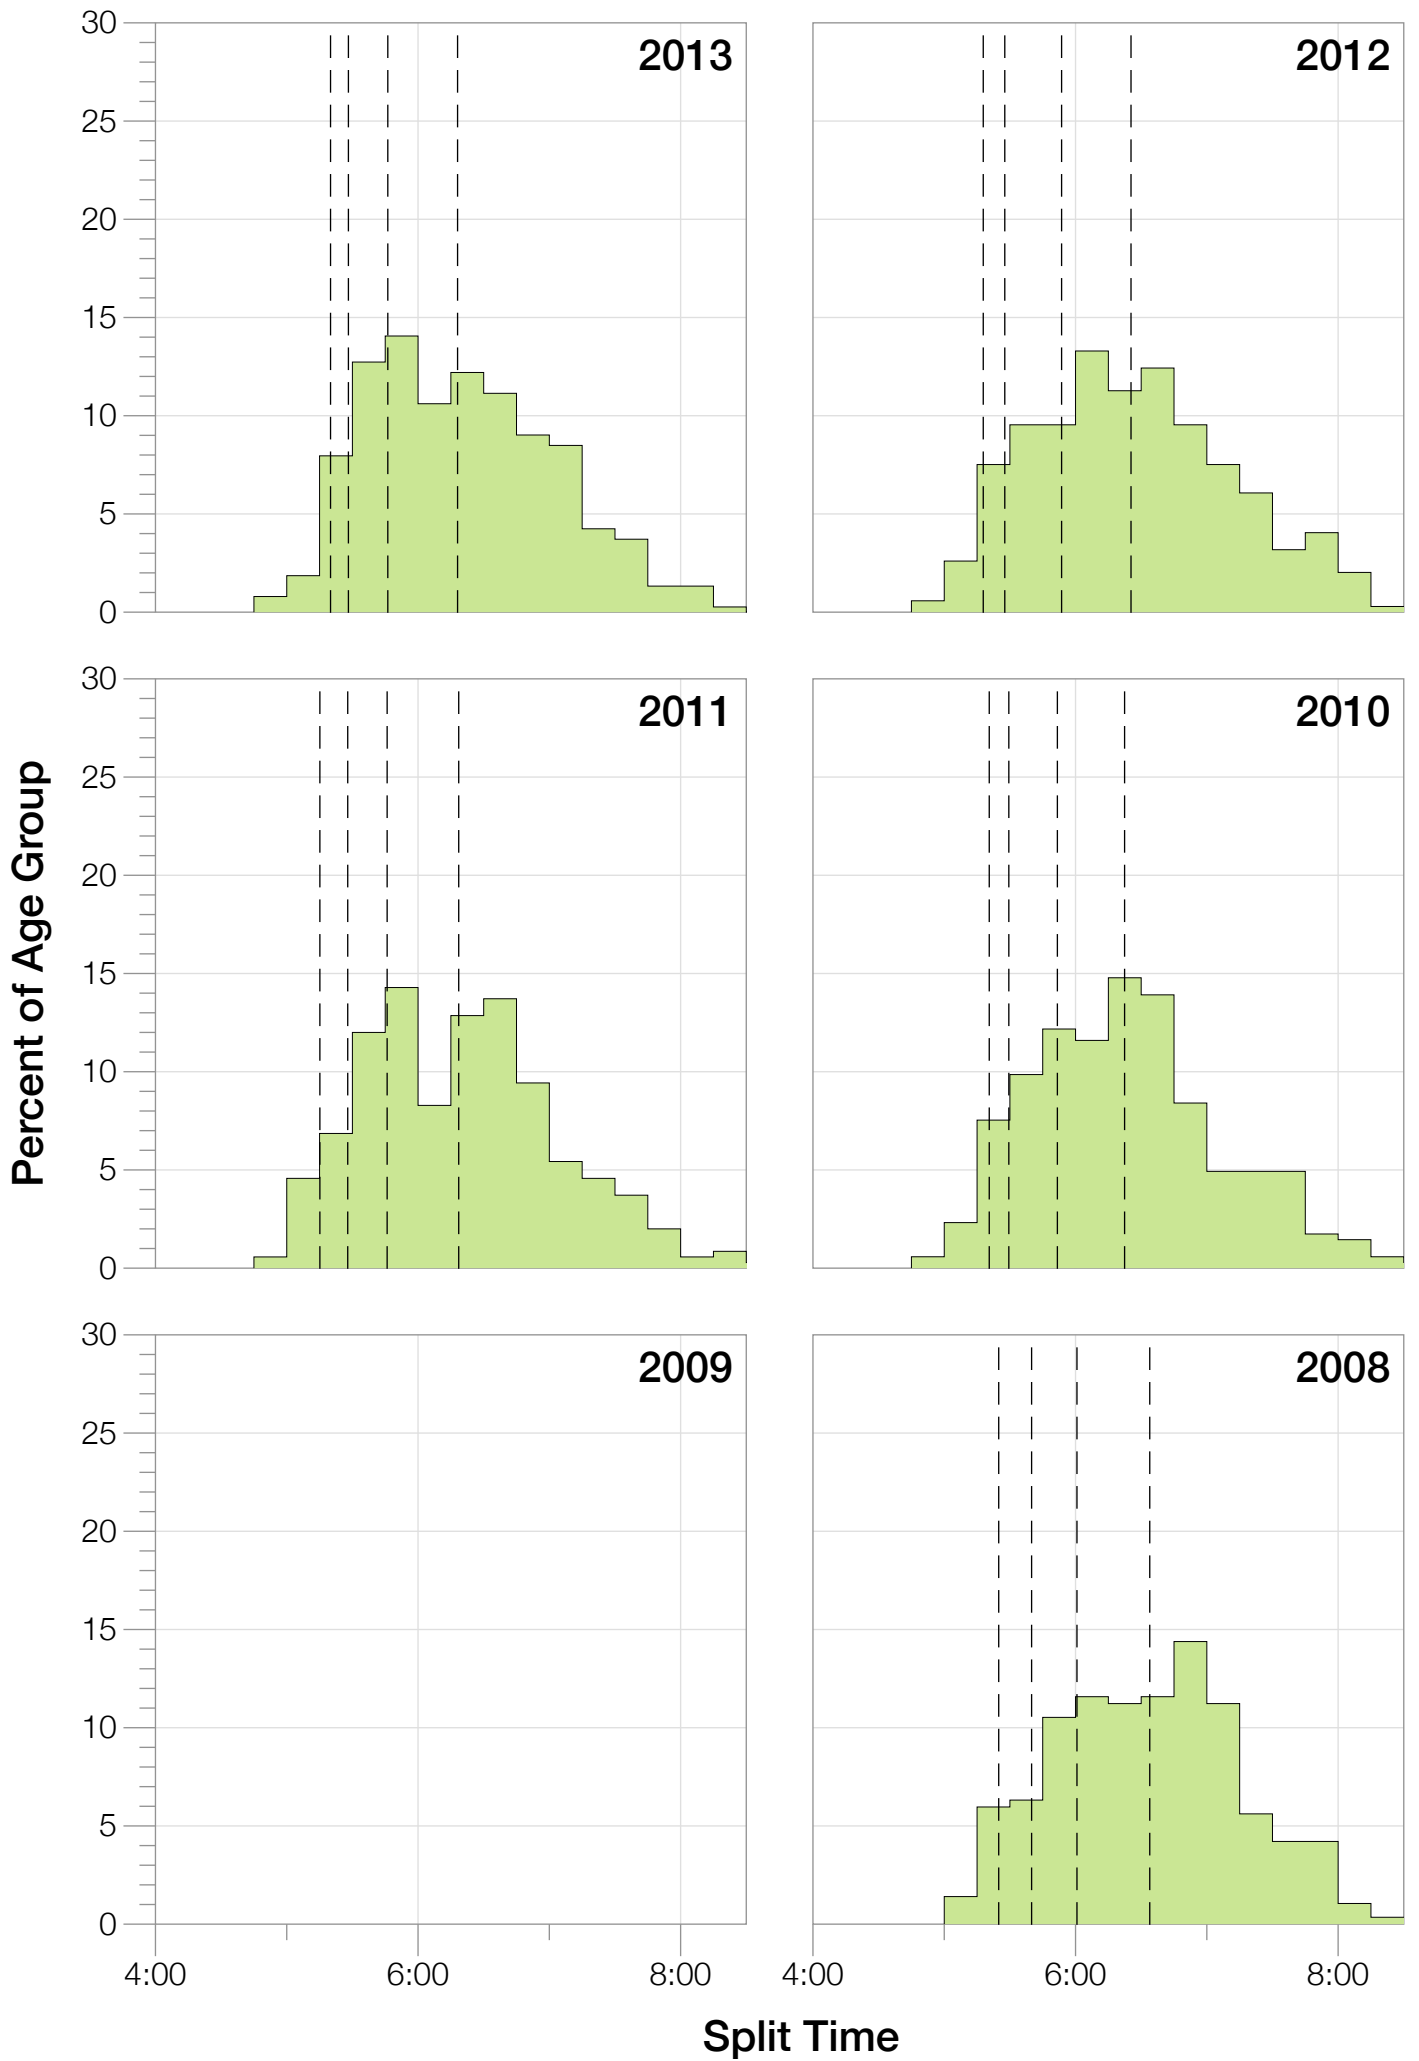

M40-44 Bike