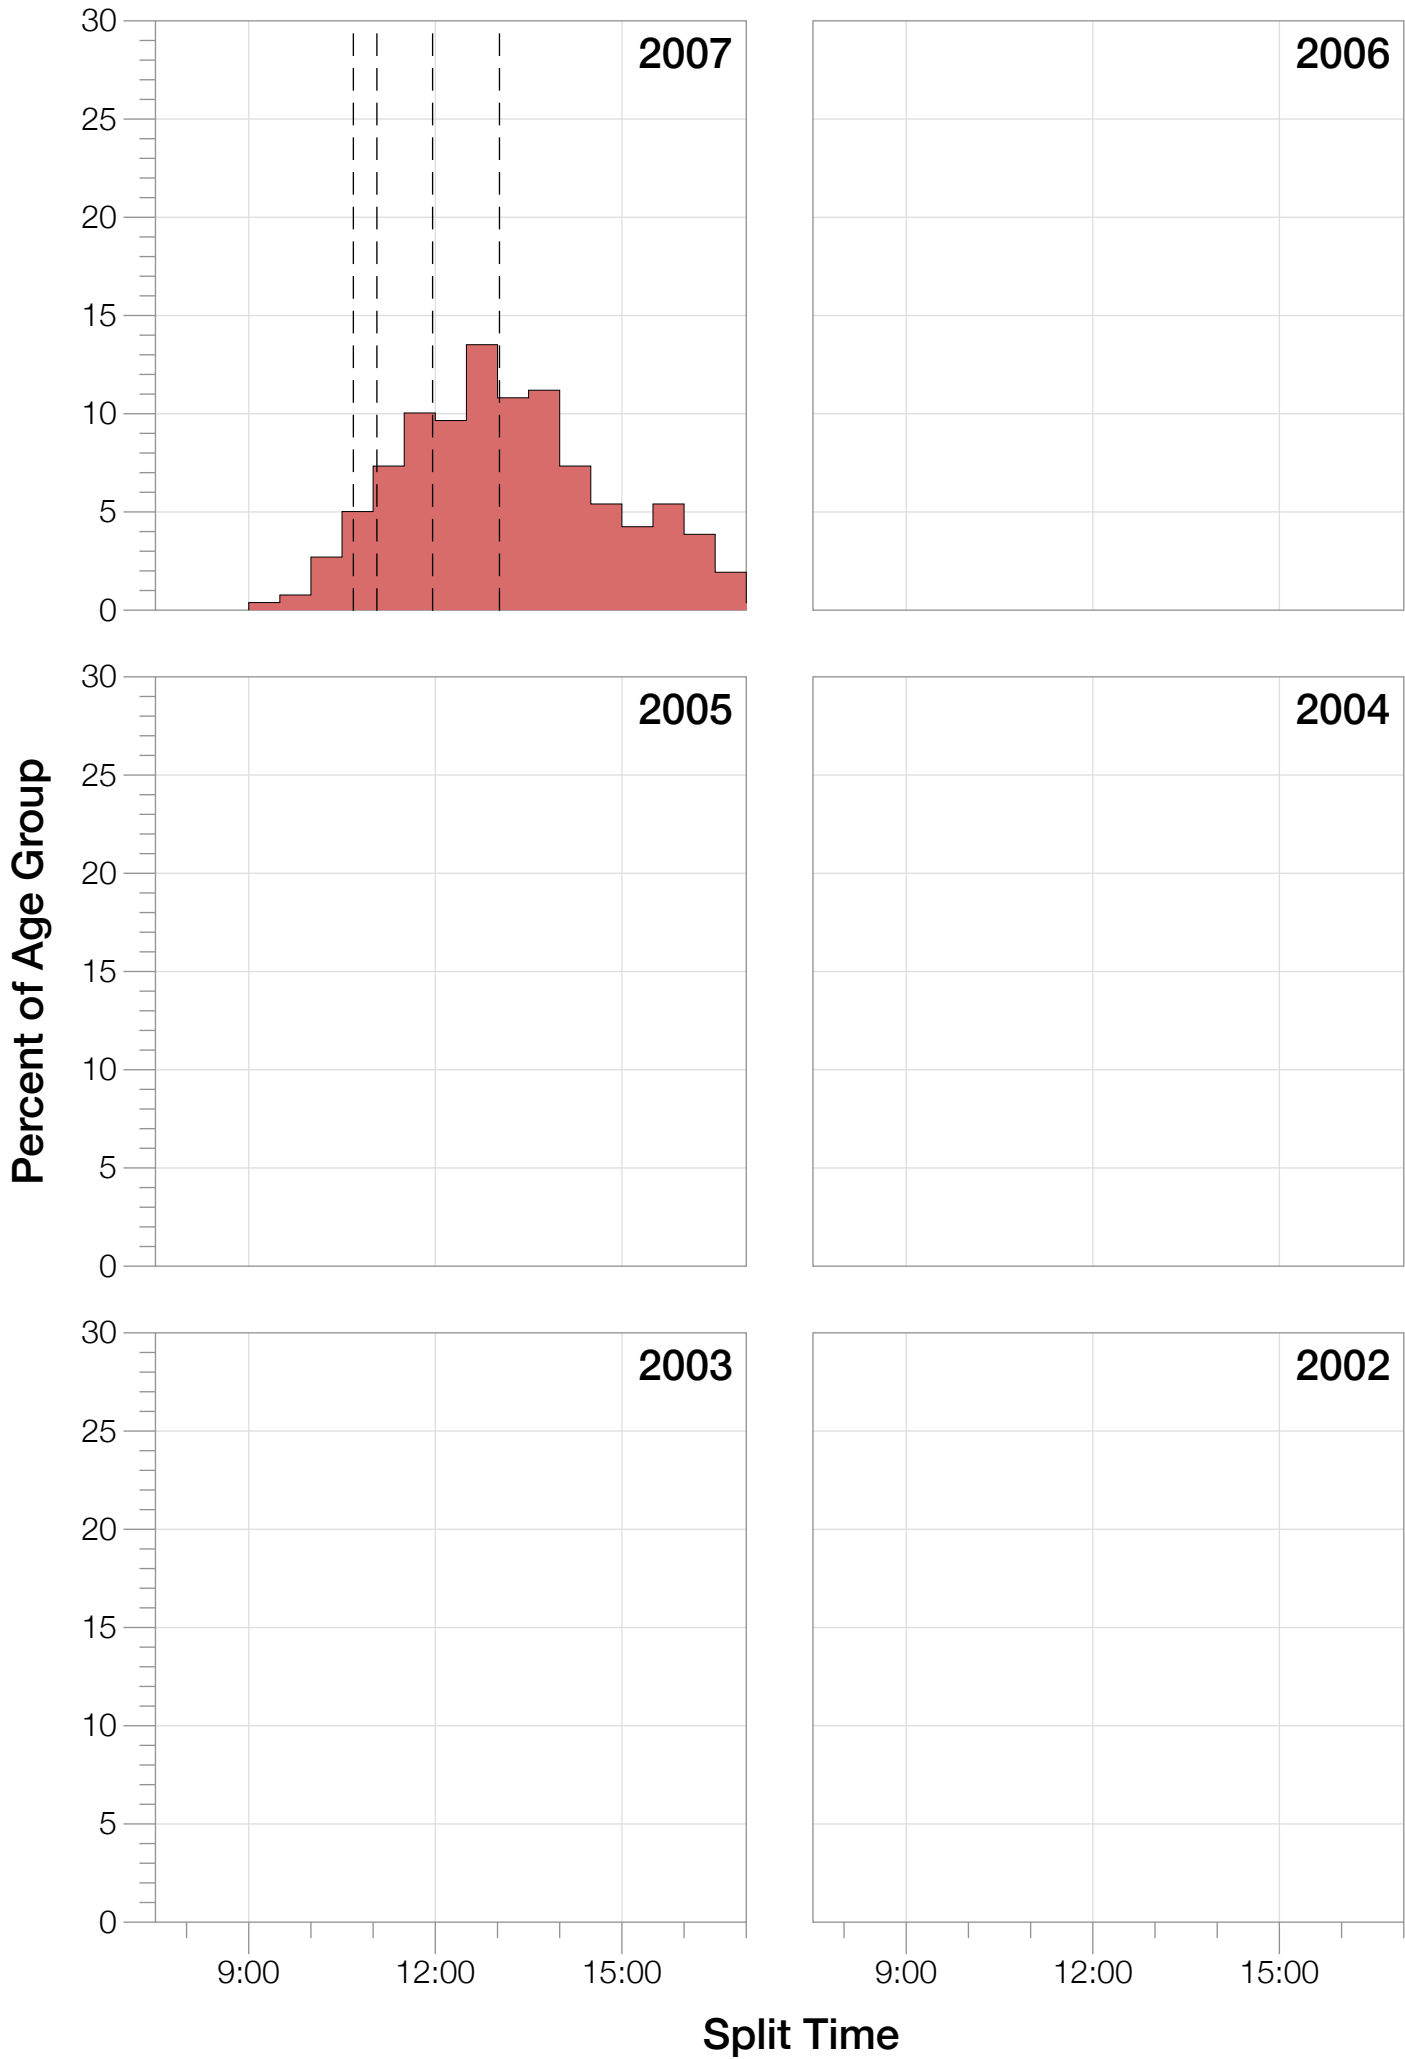

M40-44 Overall