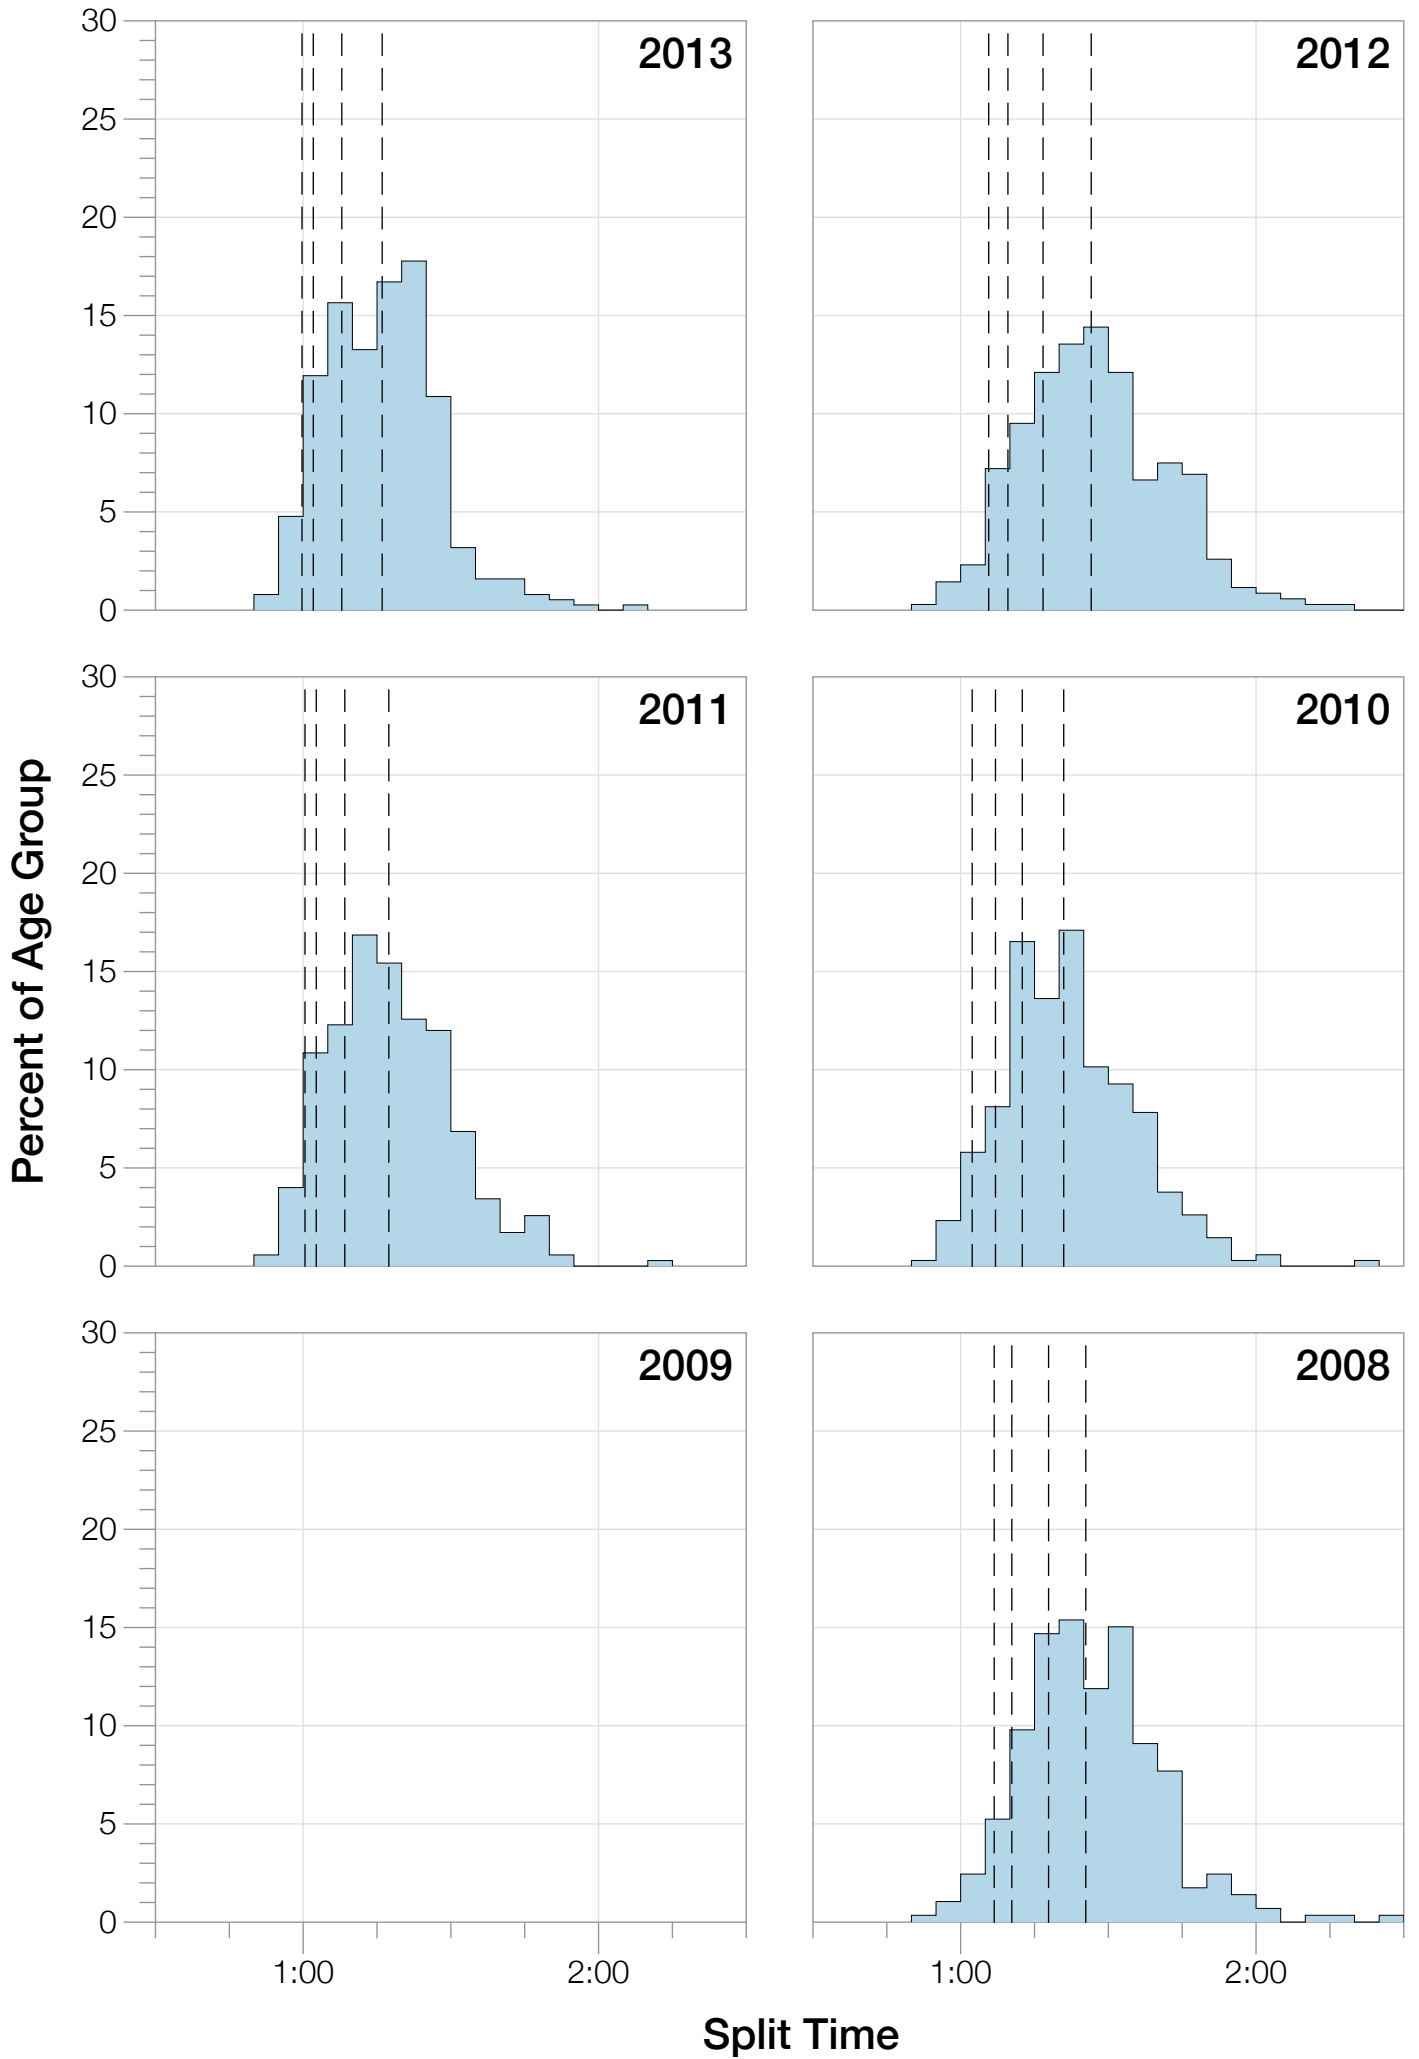

M40-44 Swim