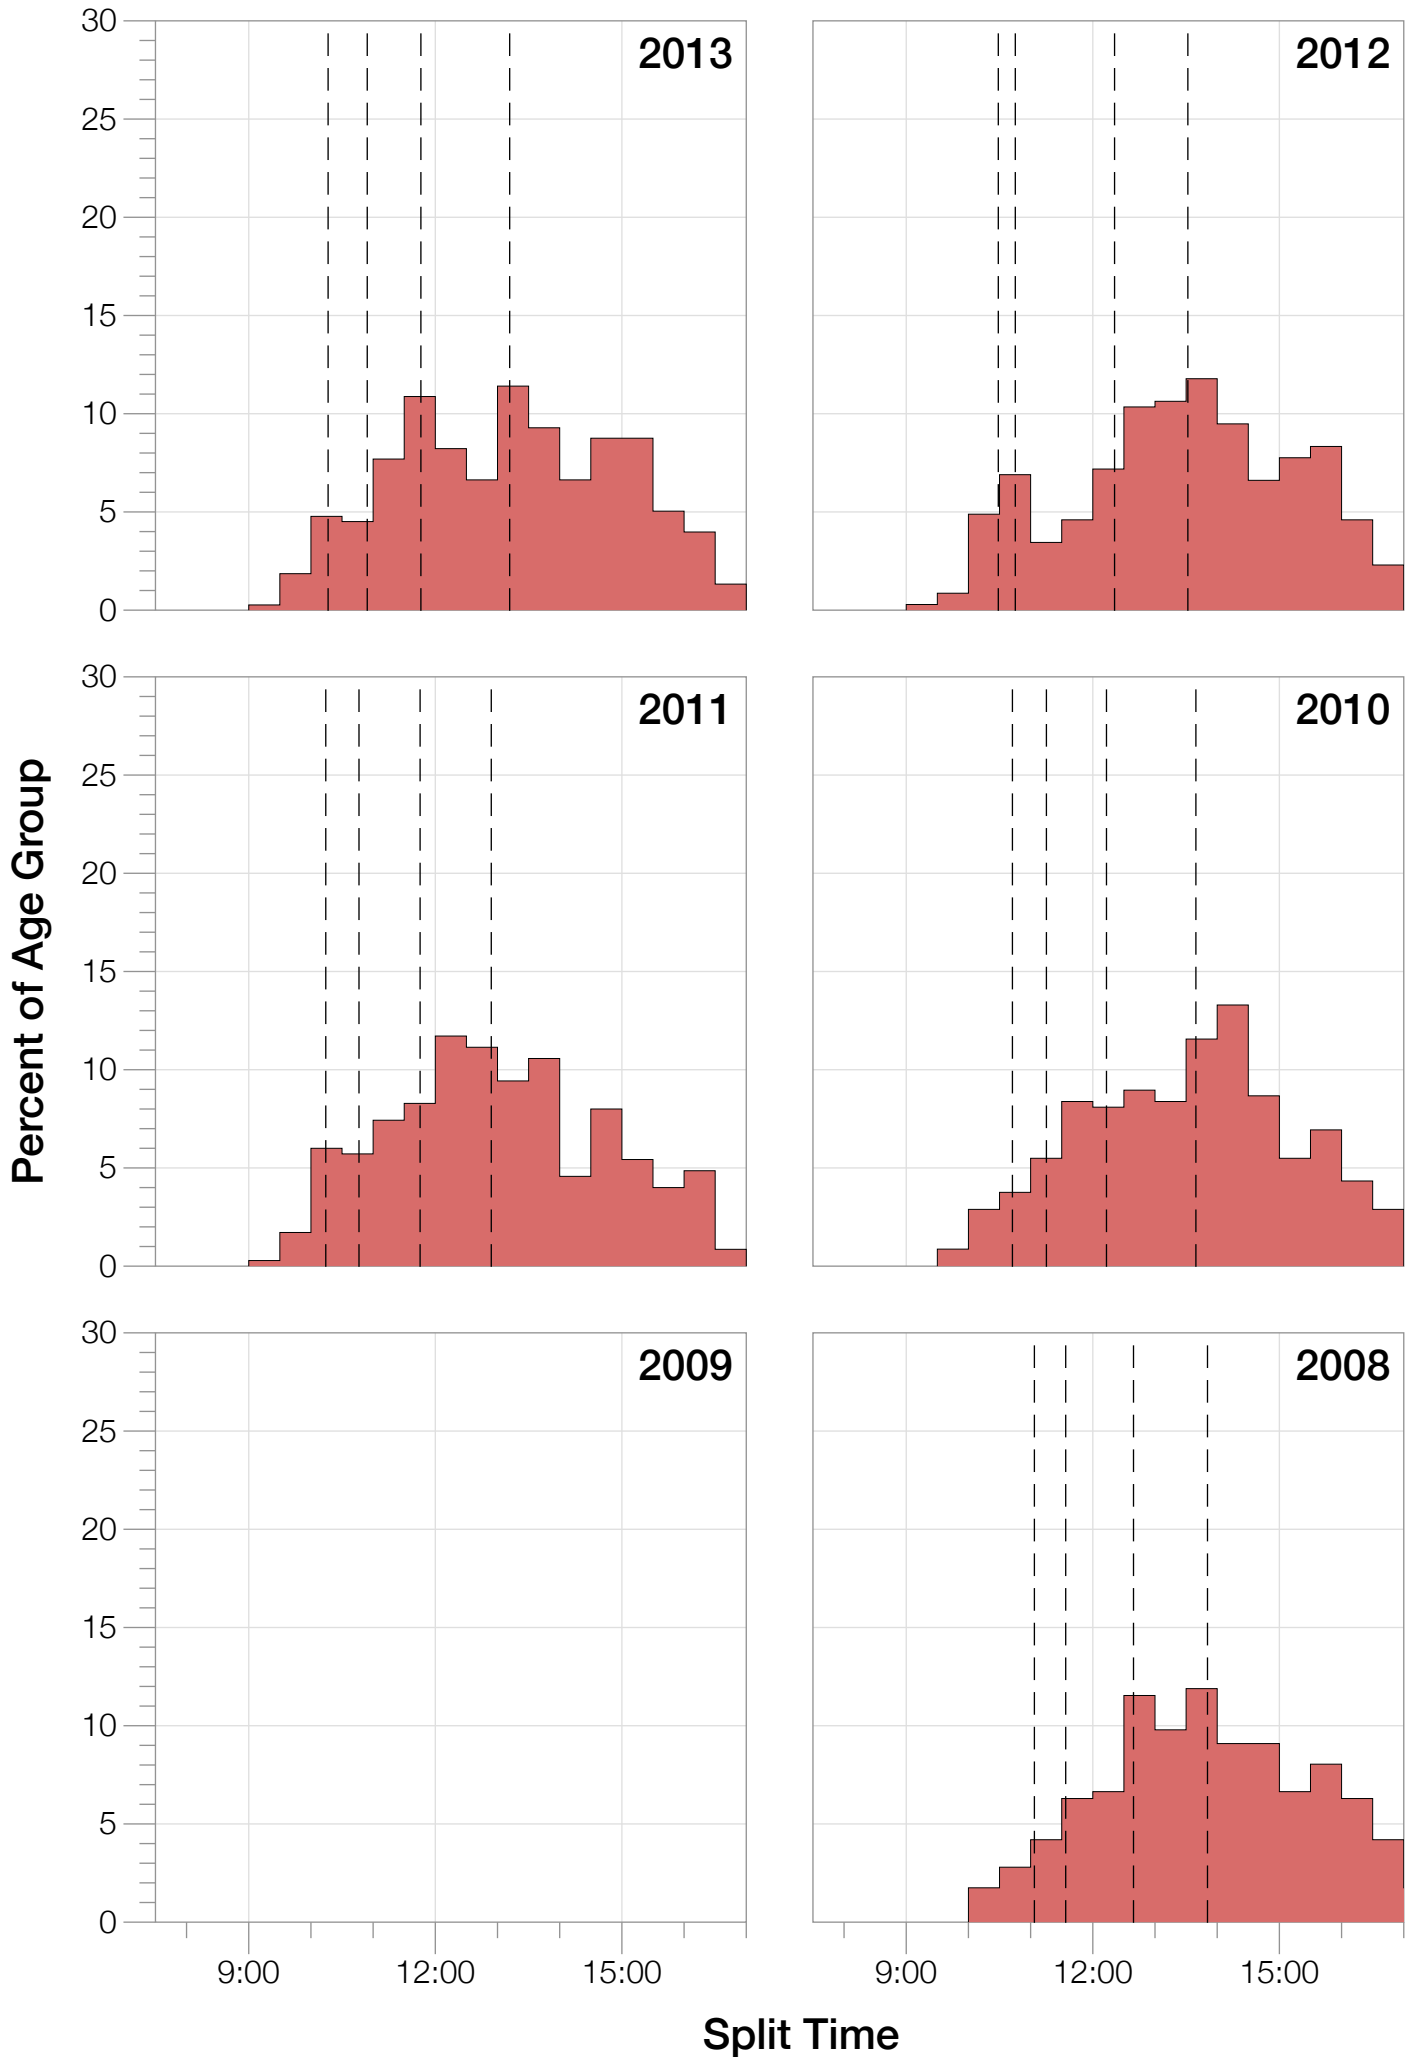

M40-44 Overall