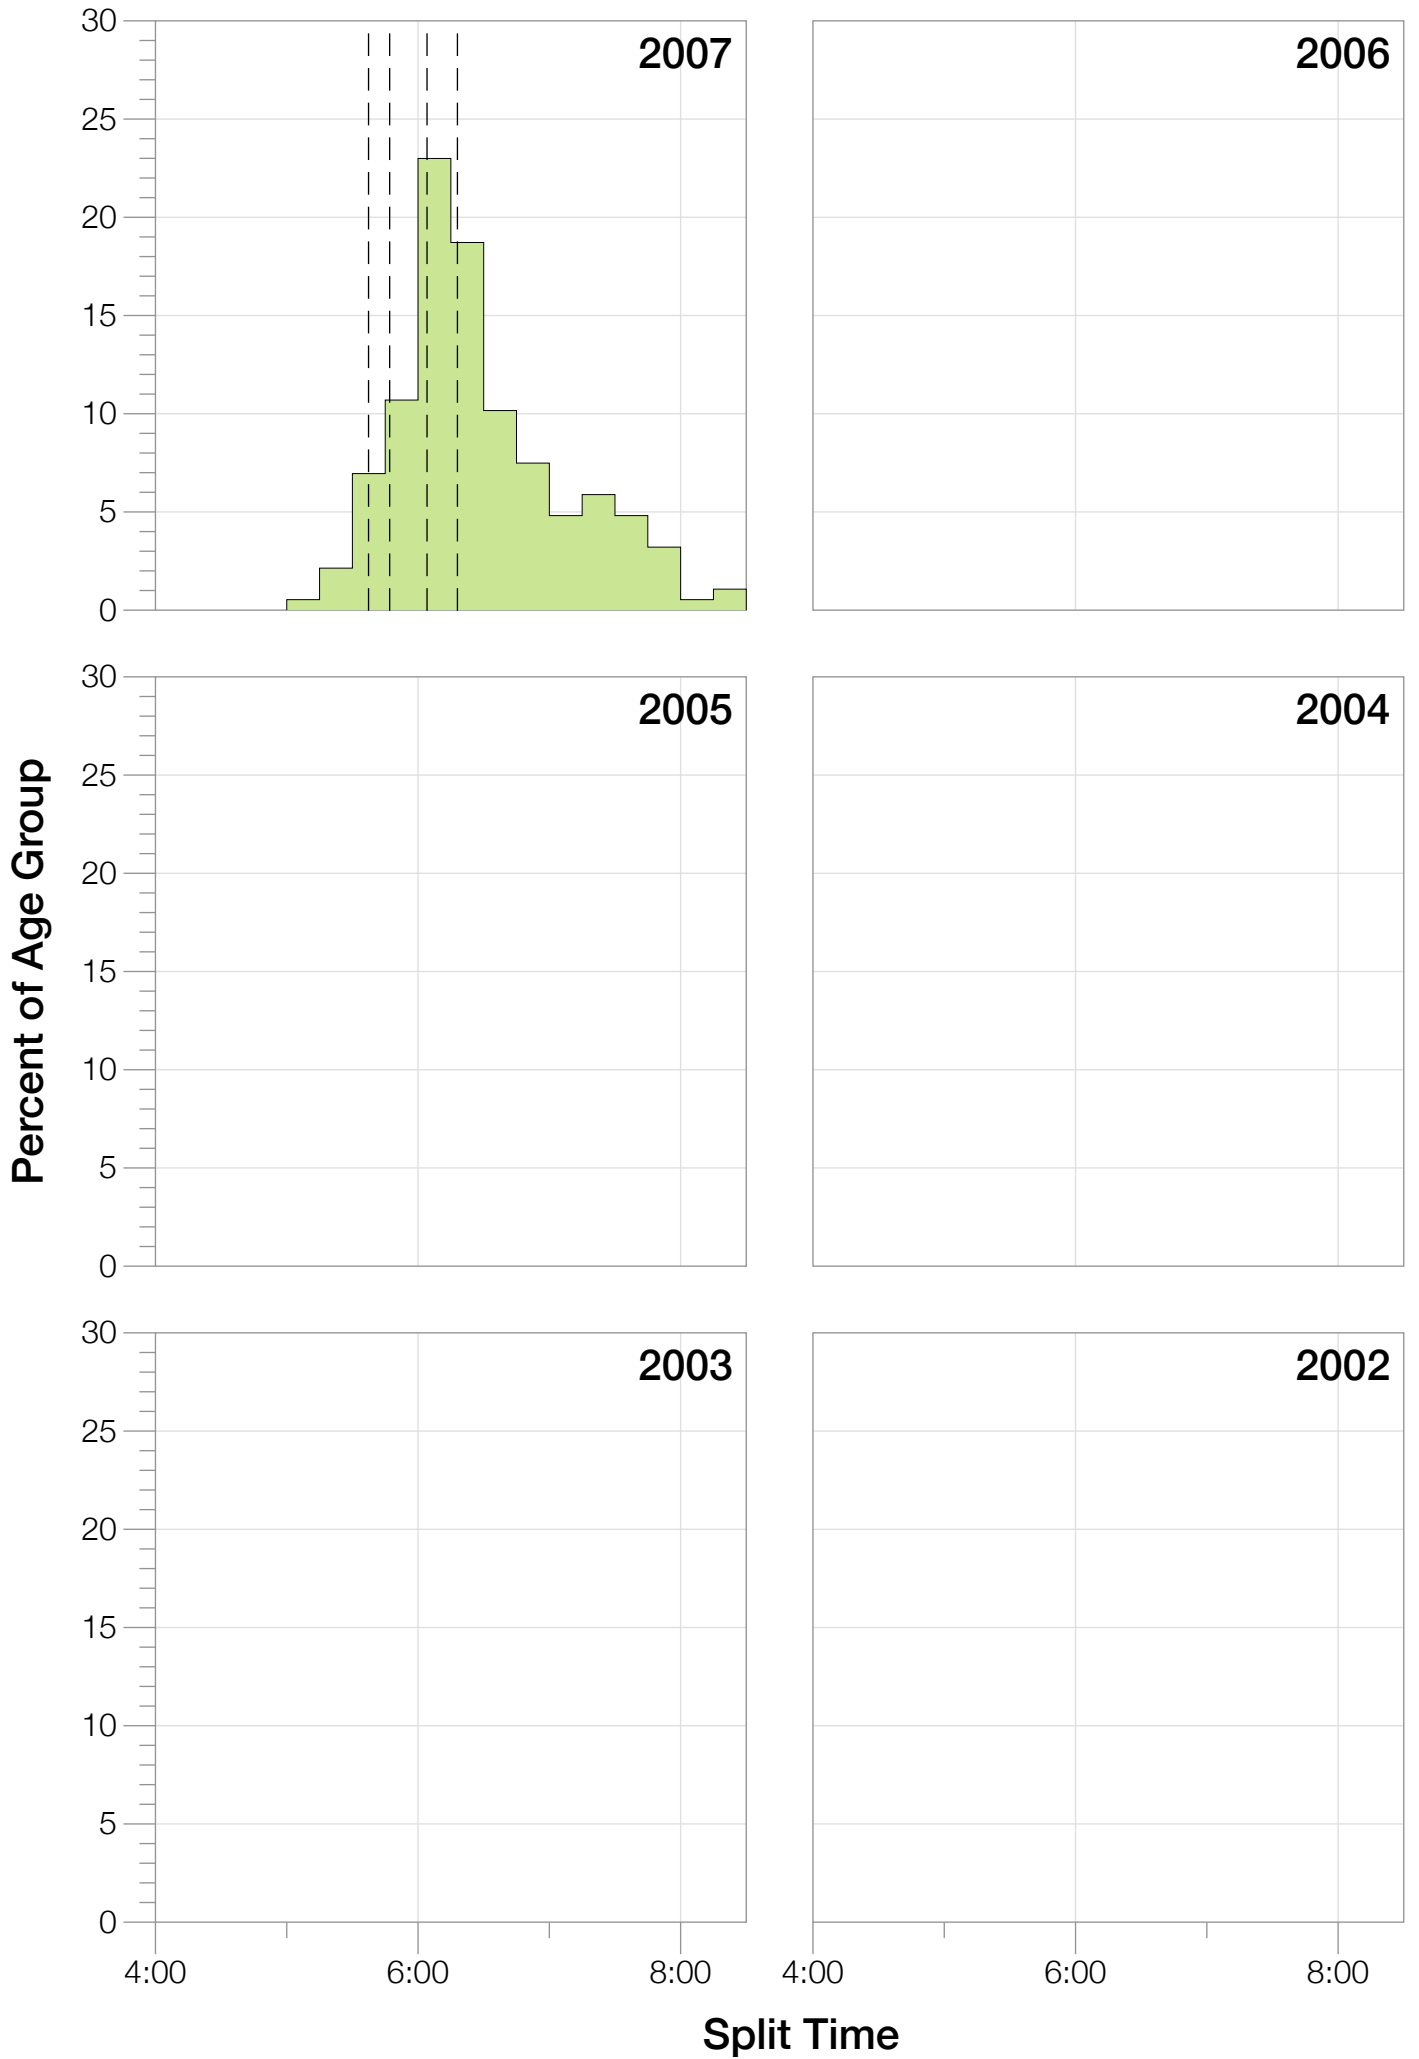

M45-49 Bike