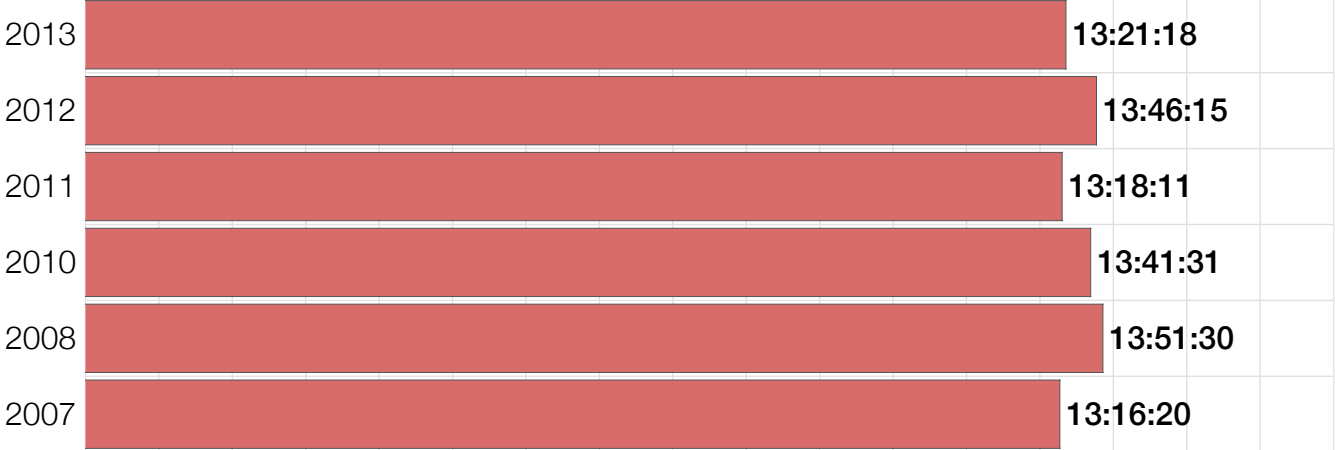

M45-49 Fastest Splits

M45-49 Median Splits

Year

Swim

Bike

Run

Overall

0 1 2 3 4 5 6 7 8 9 10 11 12 13 14 15 16 17

Split Time (hours)

M45-49 Slowest Splits

M45-49 Top 30 Finishing Splits

Estimated Kona Slot Average Finishing Time Finishing Time

M45-49 Top 10 and Kona Times and Splits

Summary Statistics

Position	Swim Time	Bike Time	Run Time	Overall Time
Average Male Winner	0:53:09	4:36:32	2:56:49	8:31:25
Average Female Winner	0:54:21	5:15:23	3:18:02	9:33:34
Average 1st Age Grouper	1:02:04	5:13:46	3:30:35	9:54:47
Average 2nd Age Grouper	1:05:56	5:23:00	3:31:58	10:09:33
Average 3rd Age Grouper	1:03:10	5:18:05	3:46:36	10:16:41
Average 4th Age Grouper	1:04:47	5:22:43	3:49:11	10:25:38
Average 5th Age Grouper	1:08:51	5:21:54	3:54:54	10:33:52
Average 6th Age Grouper	1:03:29	5:27:47	3:56:33	10:37:39
Average 7th Age Grouper	1:13:39	5:24:41	3:53:55	10:42:22
Average 8th Age Grouper	1:04:15	5:33:08	4:00:50	10:48:02
Average 9th Age Grouper	1:09:39	5:30:29	4:02:09	10:51:09
Average 10th Age Grouper	1:10:32	5:35:52	3:56:31	10:54:40
Kona Qualifier Average	1:04:57	5:19:53	3:42:39	10:16:06
Top 10 Age Grouper Average	1:06:38	5:25:08	3:50:19	10:31:26