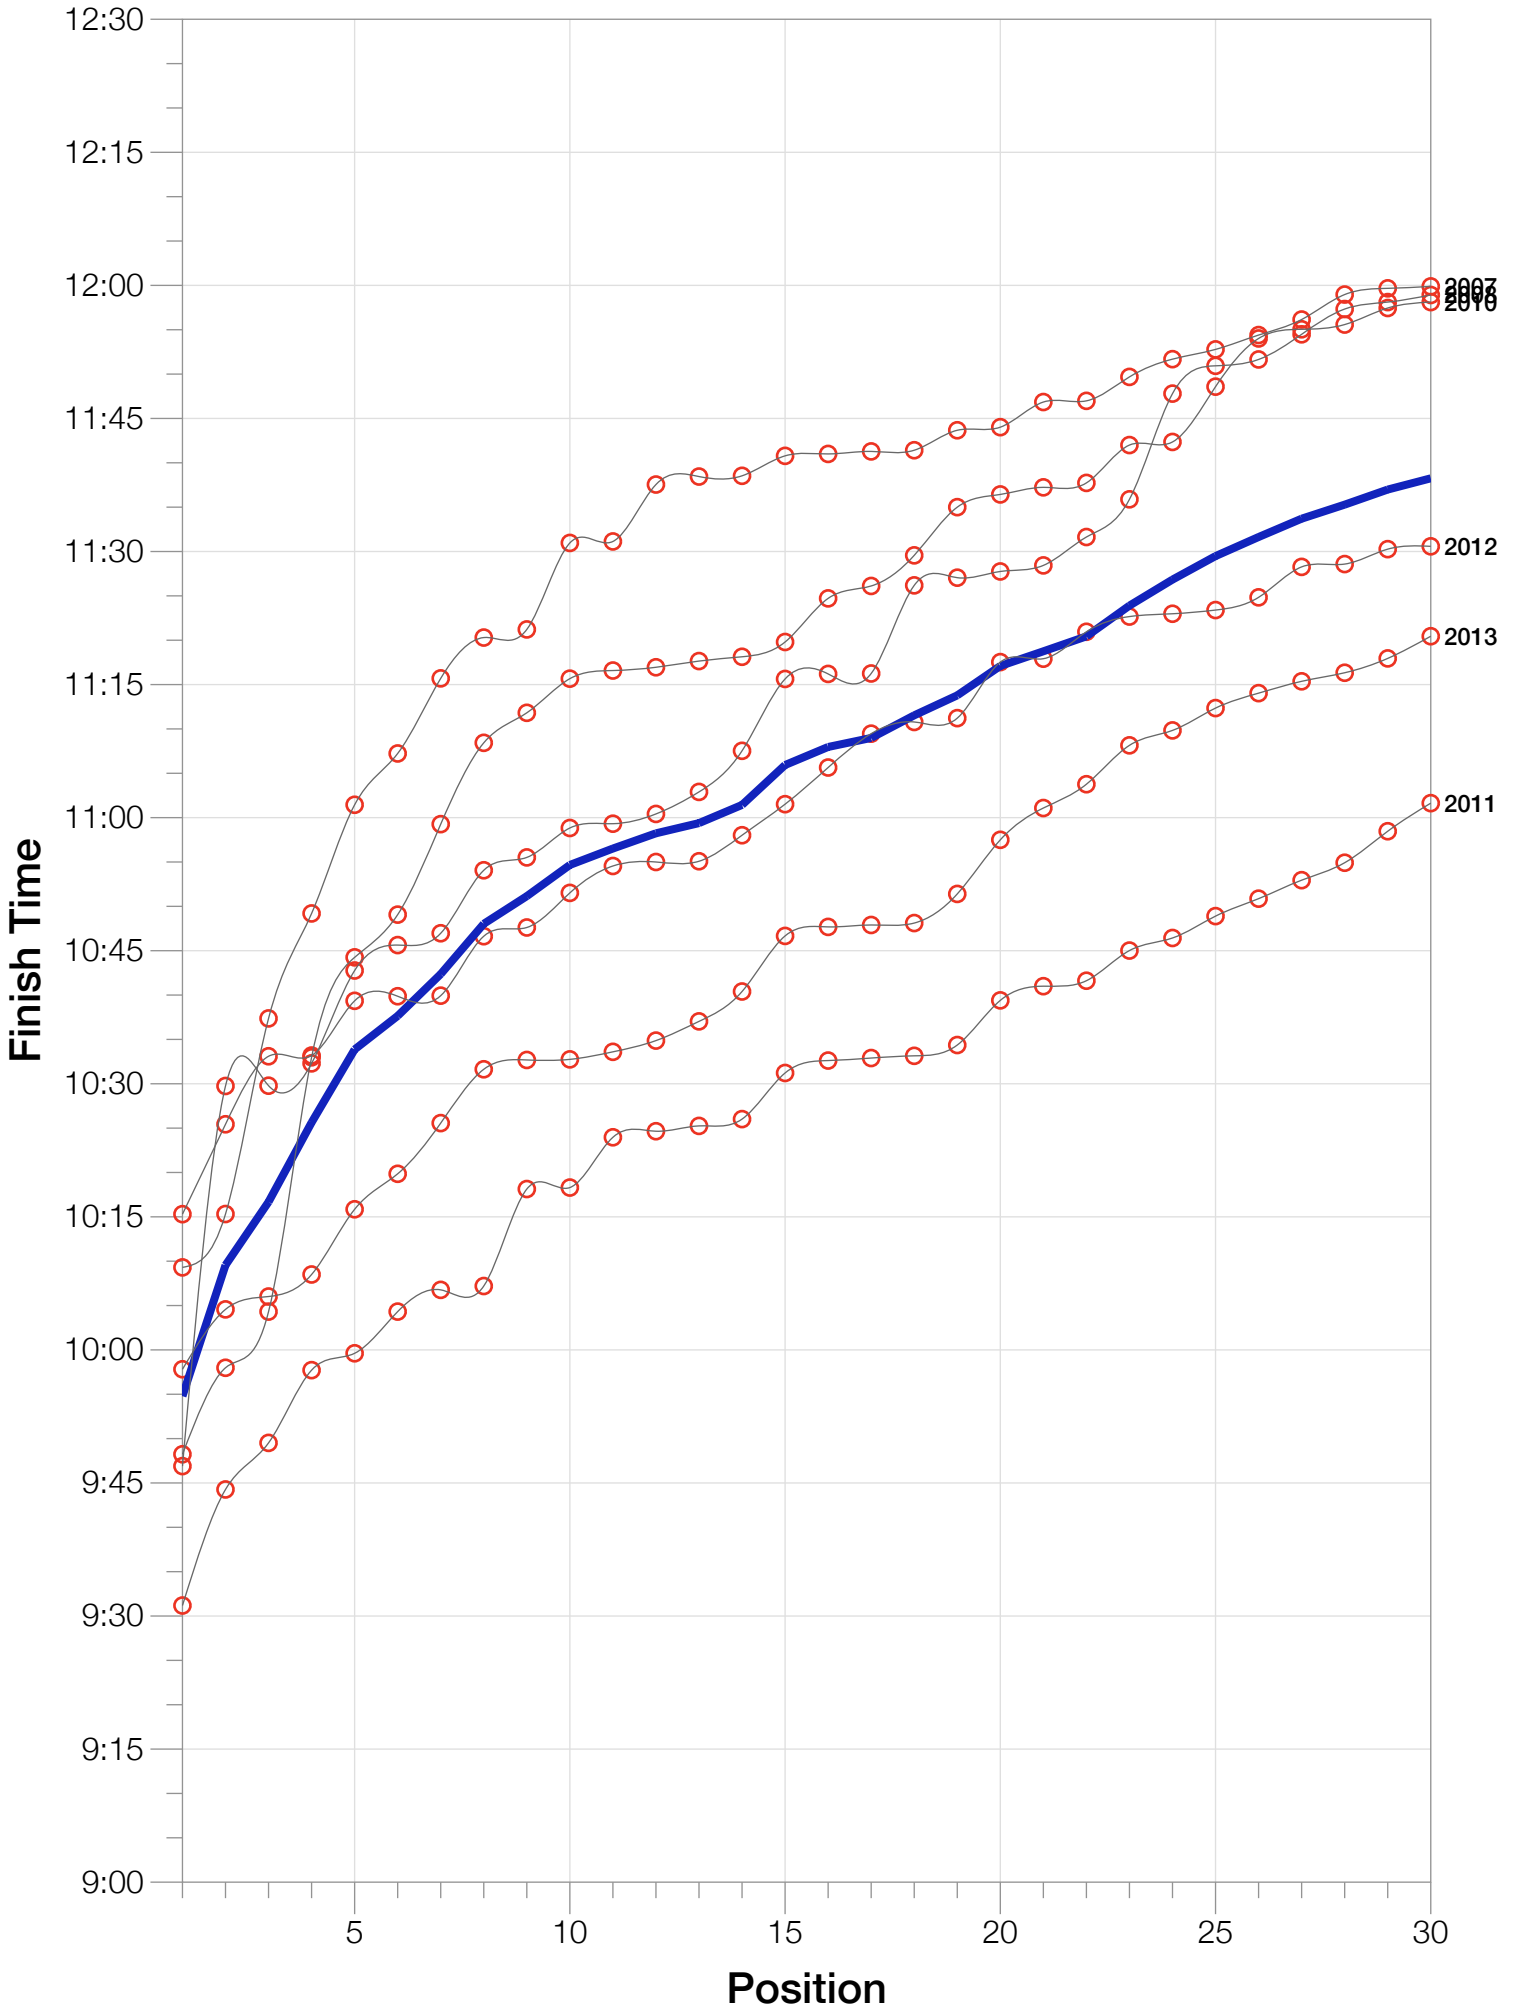

Ironman Louisville

M45-49 Stats

M45-49 Summary Statistics

Year	Finishers	M45-49 Finishers	Male Winner's Time	Female Winner's Time	M45-49 Winner's Time
2007	1564	187	8:38:39	9:23:22	10:09:18
2008	1793	205	8:33:58	9:54:17	9:46:54
2010	2155	193	8:29:59	9:33:15	9:48:14
2011	2276	256	8:27:36	9:38:14	9:31:11
2012	2229	228	8:42:44	9:36:27	10:15:18
2013	2348	267	8:21:34	9:29:02	9:57:49
Average	2102	223	8:31:25	9:33:34	8:29:49

M45-49 Fastest Splits

M45-49 Median Splits

Year

Swim

Bike

Run

Overall

0 1 2 3 4 5 6 7 8 9 10 11 12 13 14 15 16 17

Split Time (hours)

M45-49 Slowest Splits

M45-49 Top 30 Finishing Splits

Estimated Kona Slot Average Finishing Time Finishing Time

M45-49 Top 10 and Kona Times and Splits

Summary Statistics

Position	Swim Time	Bike Time	Run Time	Overall Time
Average Male Winner	0:53:09	4:36:32	2:56:49	8:31:25
Average Female Winner	0:54:21	5:15:23	3:18:02	9:33:34
Average 1st Age Grouper	1:02:04	5:13:46	3:30:35	9:54:47
Average 2nd Age Grouper	1:05:56	5:23:00	3:31:58	10:09:33
Average 3rd Age Grouper	1:03:10	5:18:05	3:46:36	10:16:41
Average 4th Age Grouper	1:04:47	5:22:43	3:49:11	10:25:38
Average 5th Age Grouper	1:08:51	5:21:54	3:54:54	10:33:52
Average 6th Age Grouper	1:03:29	5:27:47	3:56:33	10:37:39
Average 7th Age Grouper	1:13:39	5:24:41	3:53:55	10:42:22
Average 8th Age Grouper	1:04:15	5:33:08	4:00:50	10:48:02
Average 9th Age Grouper	1:09:39	5:30:29	4:02:09	10:51:09
Average 10th Age Grouper	1:10:32	5:35:52	3:56:31	10:54:40
Kona Qualifier Average	1:04:57	5:19:53	3:42:39	10:16:06
Top 10 Age Grouper Average	1:06:38	5:25:08	3:50:19	10:31:26