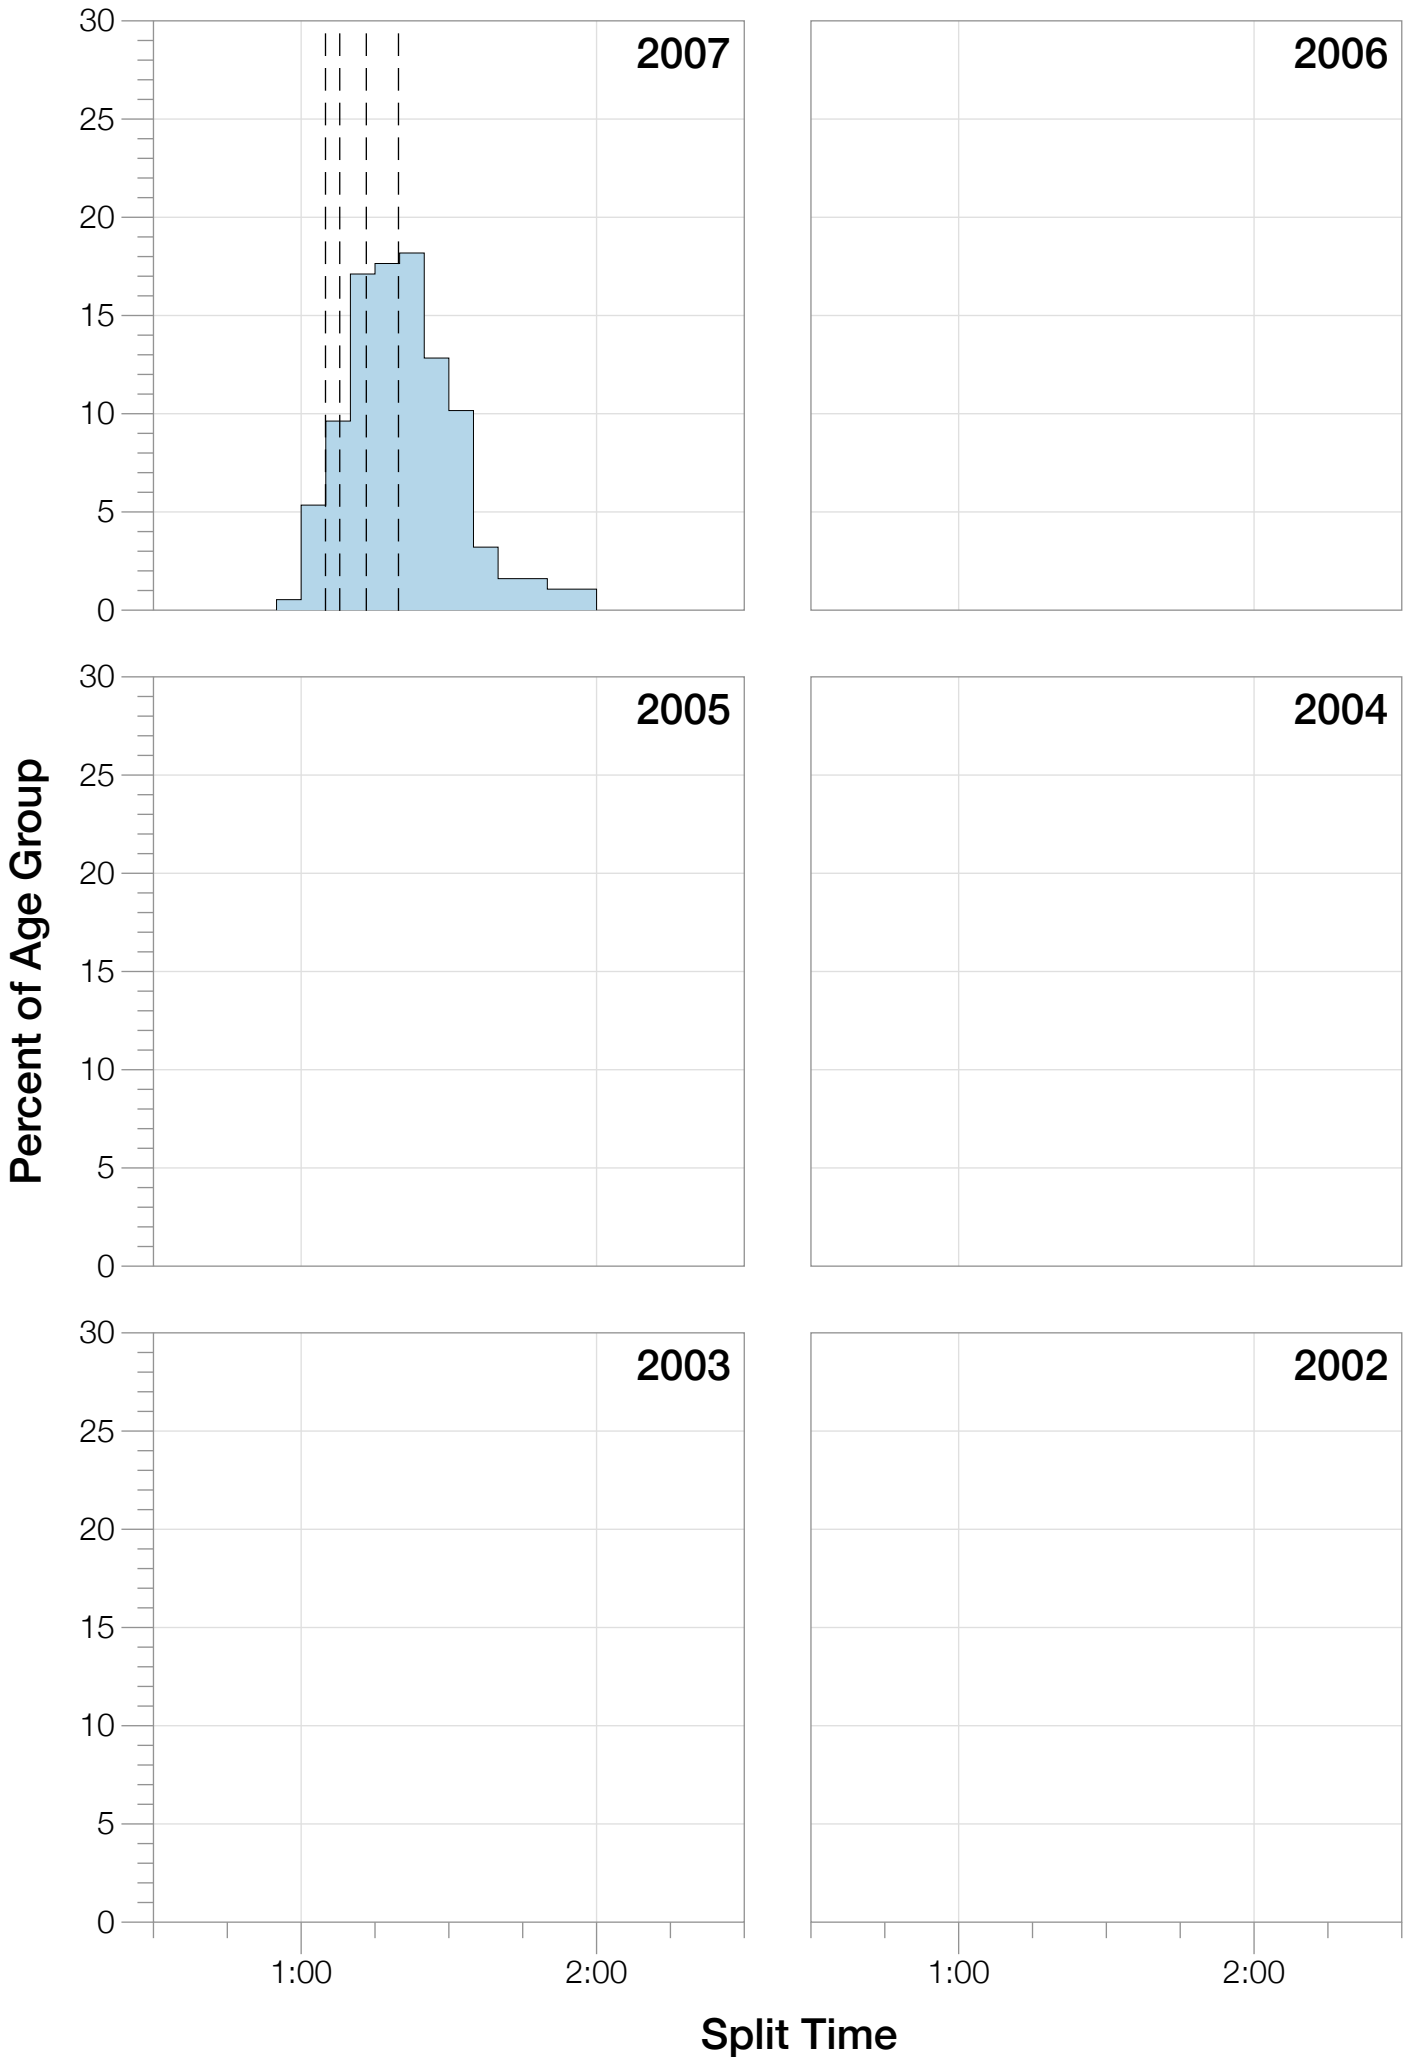

M45-49 Swim