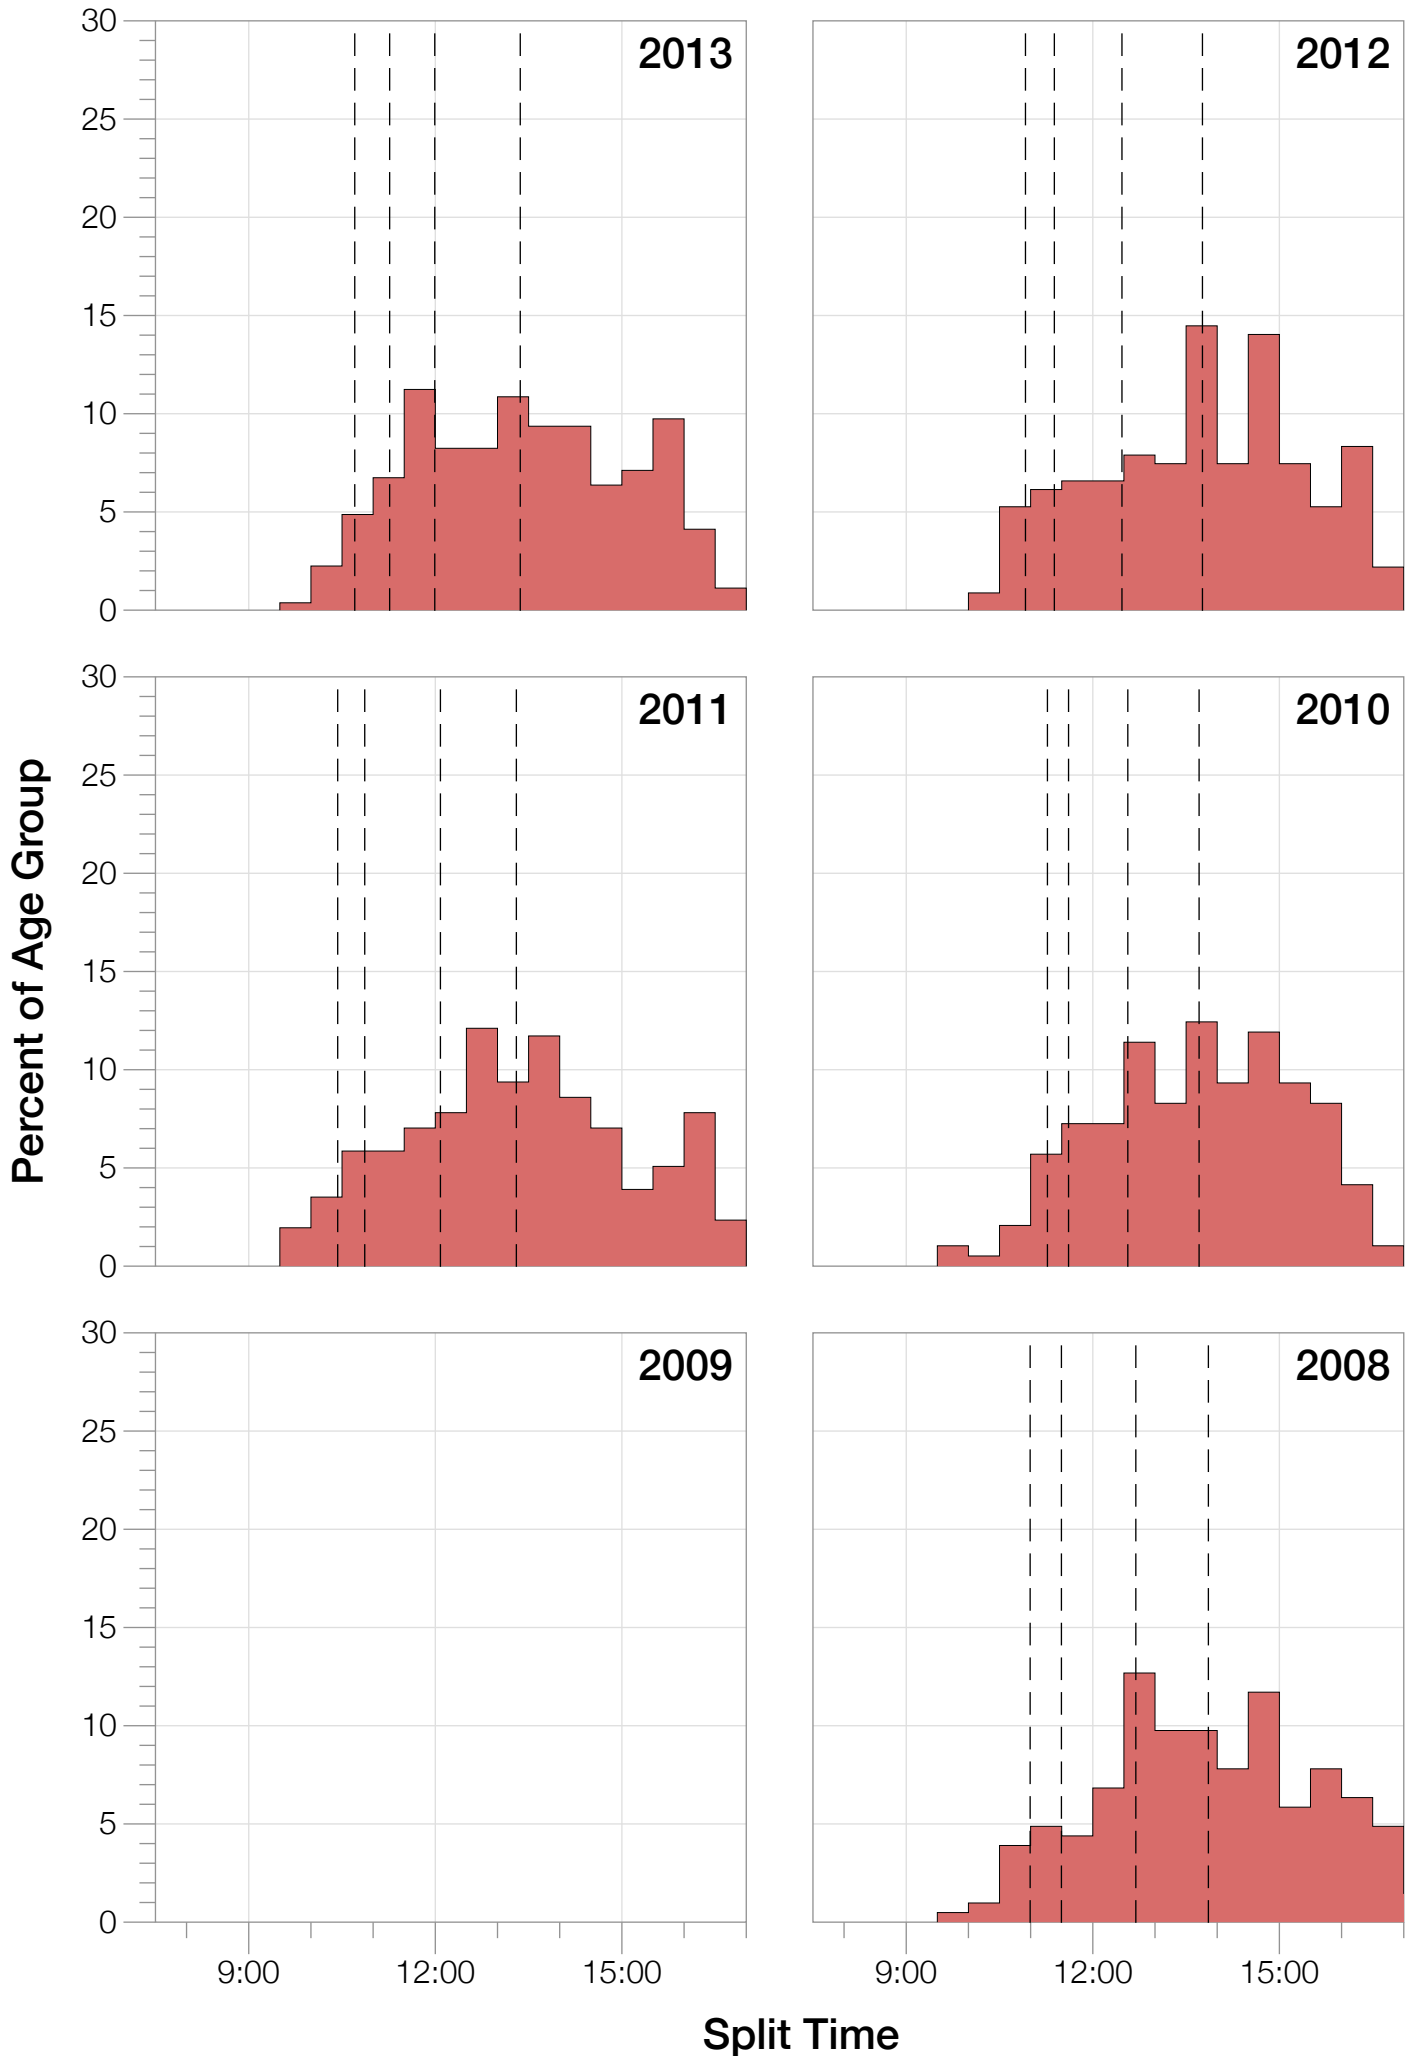

Ironman Louisville

M45-49 Stats

M45-49 Summary Statistics

Year	Finishers	M45-49 Finishers	Male Winner's Time	Female Winner's Time	M45-49 Winner's Time
2007	1564	187	8:38:39	9:23:22	10:09:18
2008	1793	205	8:33:58	9:54:17	9:46:54
2010	2155	193	8:29:59	9:33:15	9:48:14
2011	2276	256	8:27:36	9:38:14	9:31:11
2012	2229	228	8:42:44	9:36:27	10:15:18
2013	2348	267	8:21:34	9:29:02	9:57:49
Average	2102	223	8:31:25	9:33:34	8:29:49

M45-49 Swim

M45-49 Swim

M45-49 Bike

M45-49 Bike

M45-49 Run

M45-49 Run

M45-49 Overall

M45-49 Overall

M45-49 Fastest Splits

M45-49 Median Splits

Year

Swim

Bike

Run

Overall

0 1 2 3 4 5 6 7 8 9 10 11 12 13 14 15 16 17

Split Time (hours)

M45-49 Slowest Splits

M45-49 Top 30 Finishing Splits

Estimated Kona Slot Average Finishing Time Finishing Time

M45-49 Top 10 and Kona Times and Splits

Summary Statistics

Position	Swim Time	Bike Time	Run Time	Overall Time
Average Male Winner	0:53:09	4:36:32	2:56:49	8:31:25
Average Female Winner	0:54:21	5:15:23	3:18:02	9:33:34
Average 1st Age Grouper	1:02:04	5:13:46	3:30:35	9:54:47
Average 2nd Age Grouper	1:05:56	5:23:00	3:31:58	10:09:33
Average 3rd Age Grouper	1:03:10	5:18:05	3:46:36	10:16:41
Average 4th Age Grouper	1:04:47	5:22:43	3:49:11	10:25:38
Average 5th Age Grouper	1:08:51	5:21:54	3:54:54	10:33:52
Average 6th Age Grouper	1:03:29	5:27:47	3:56:33	10:37:39
Average 7th Age Grouper	1:13:39	5:24:41	3:53:55	10:42:22
Average 8th Age Grouper	1:04:15	5:33:08	4:00:50	10:48:02
Average 9th Age Grouper	1:09:39	5:30:29	4:02:09	10:51:09
Average 10th Age Grouper	1:10:32	5:35:52	3:56:31	10:54:40
Kona Qualifier Average	1:04:57	5:19:53	3:42:39	10:16:06
Top 10 Age Grouper Average	1:06:38	5:25:08	3:50:19	10:31:26