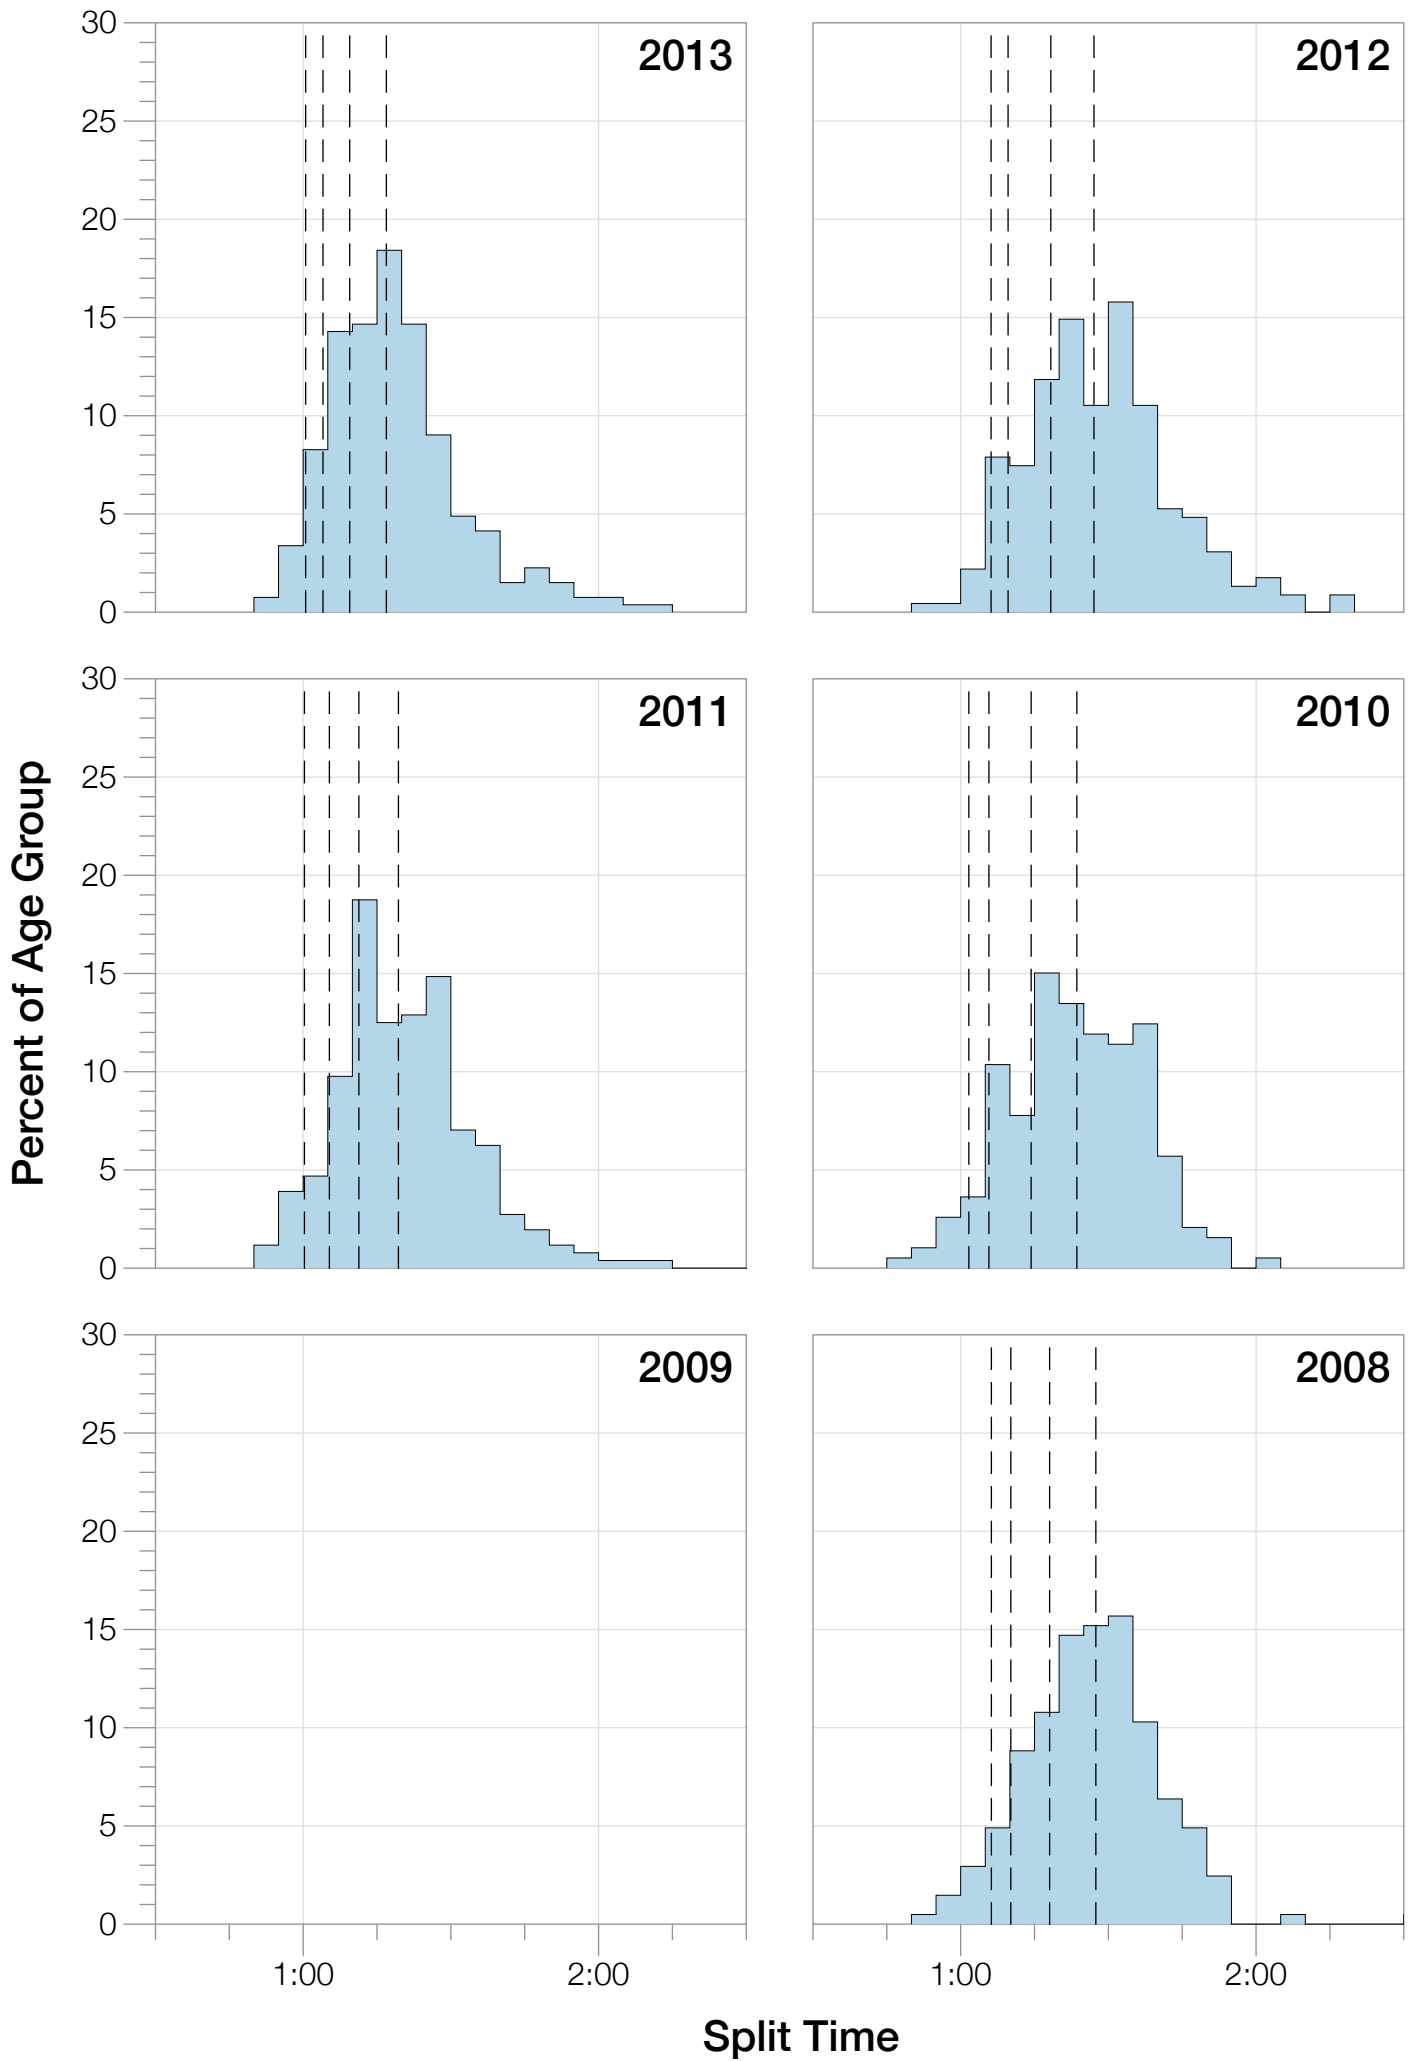

M45-49 Swim