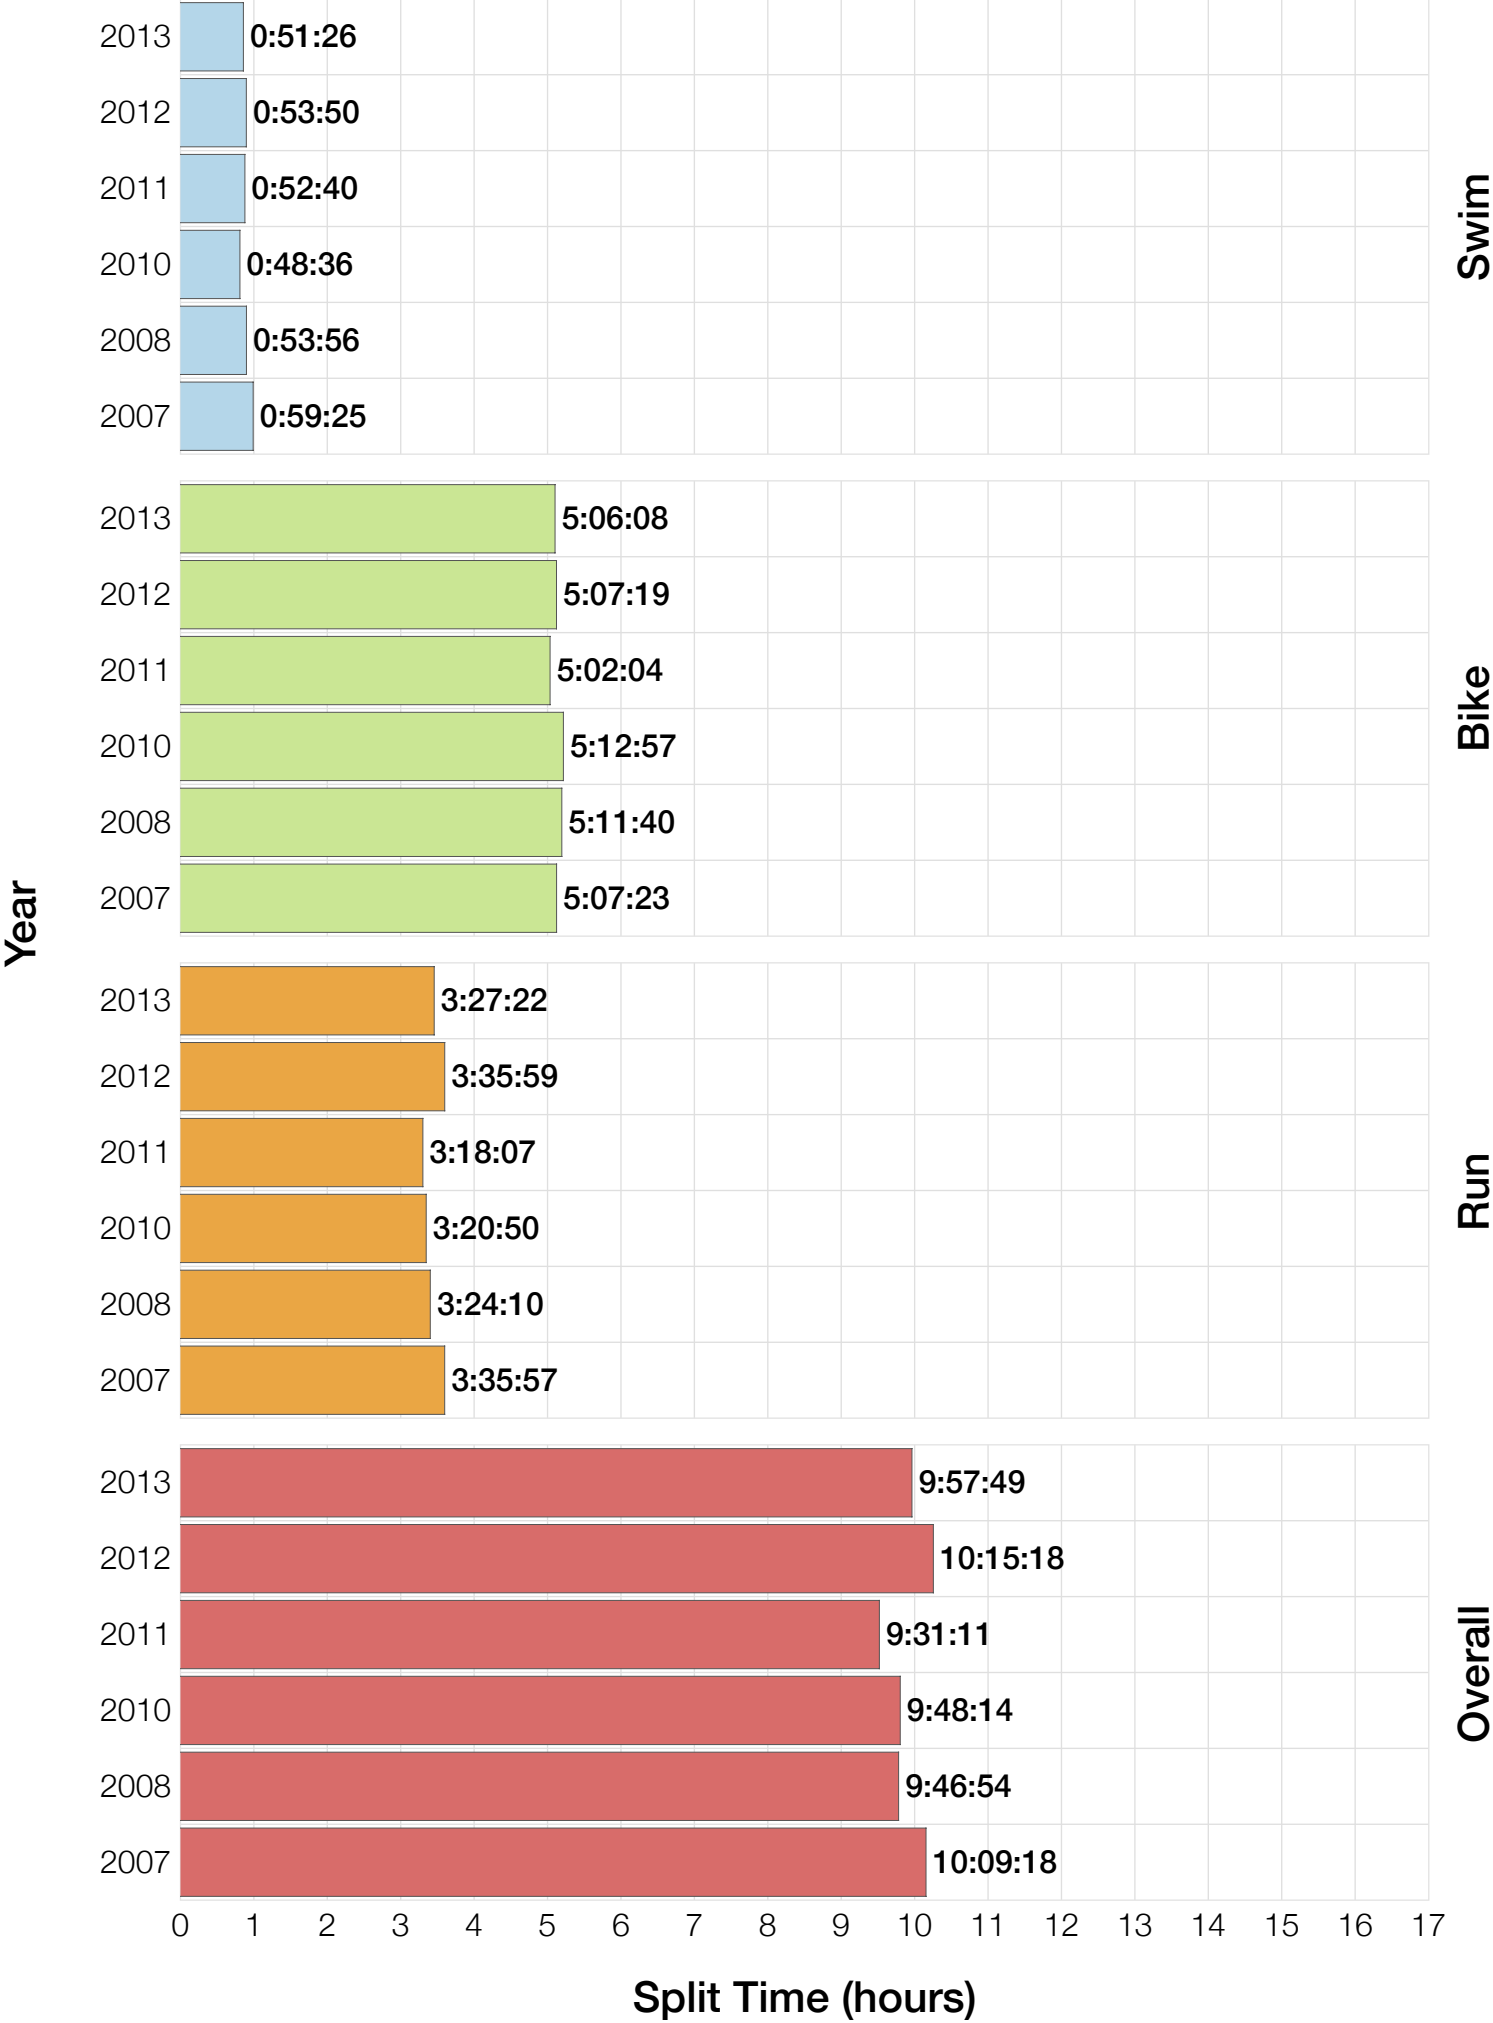

M45-49 Fastest Splits