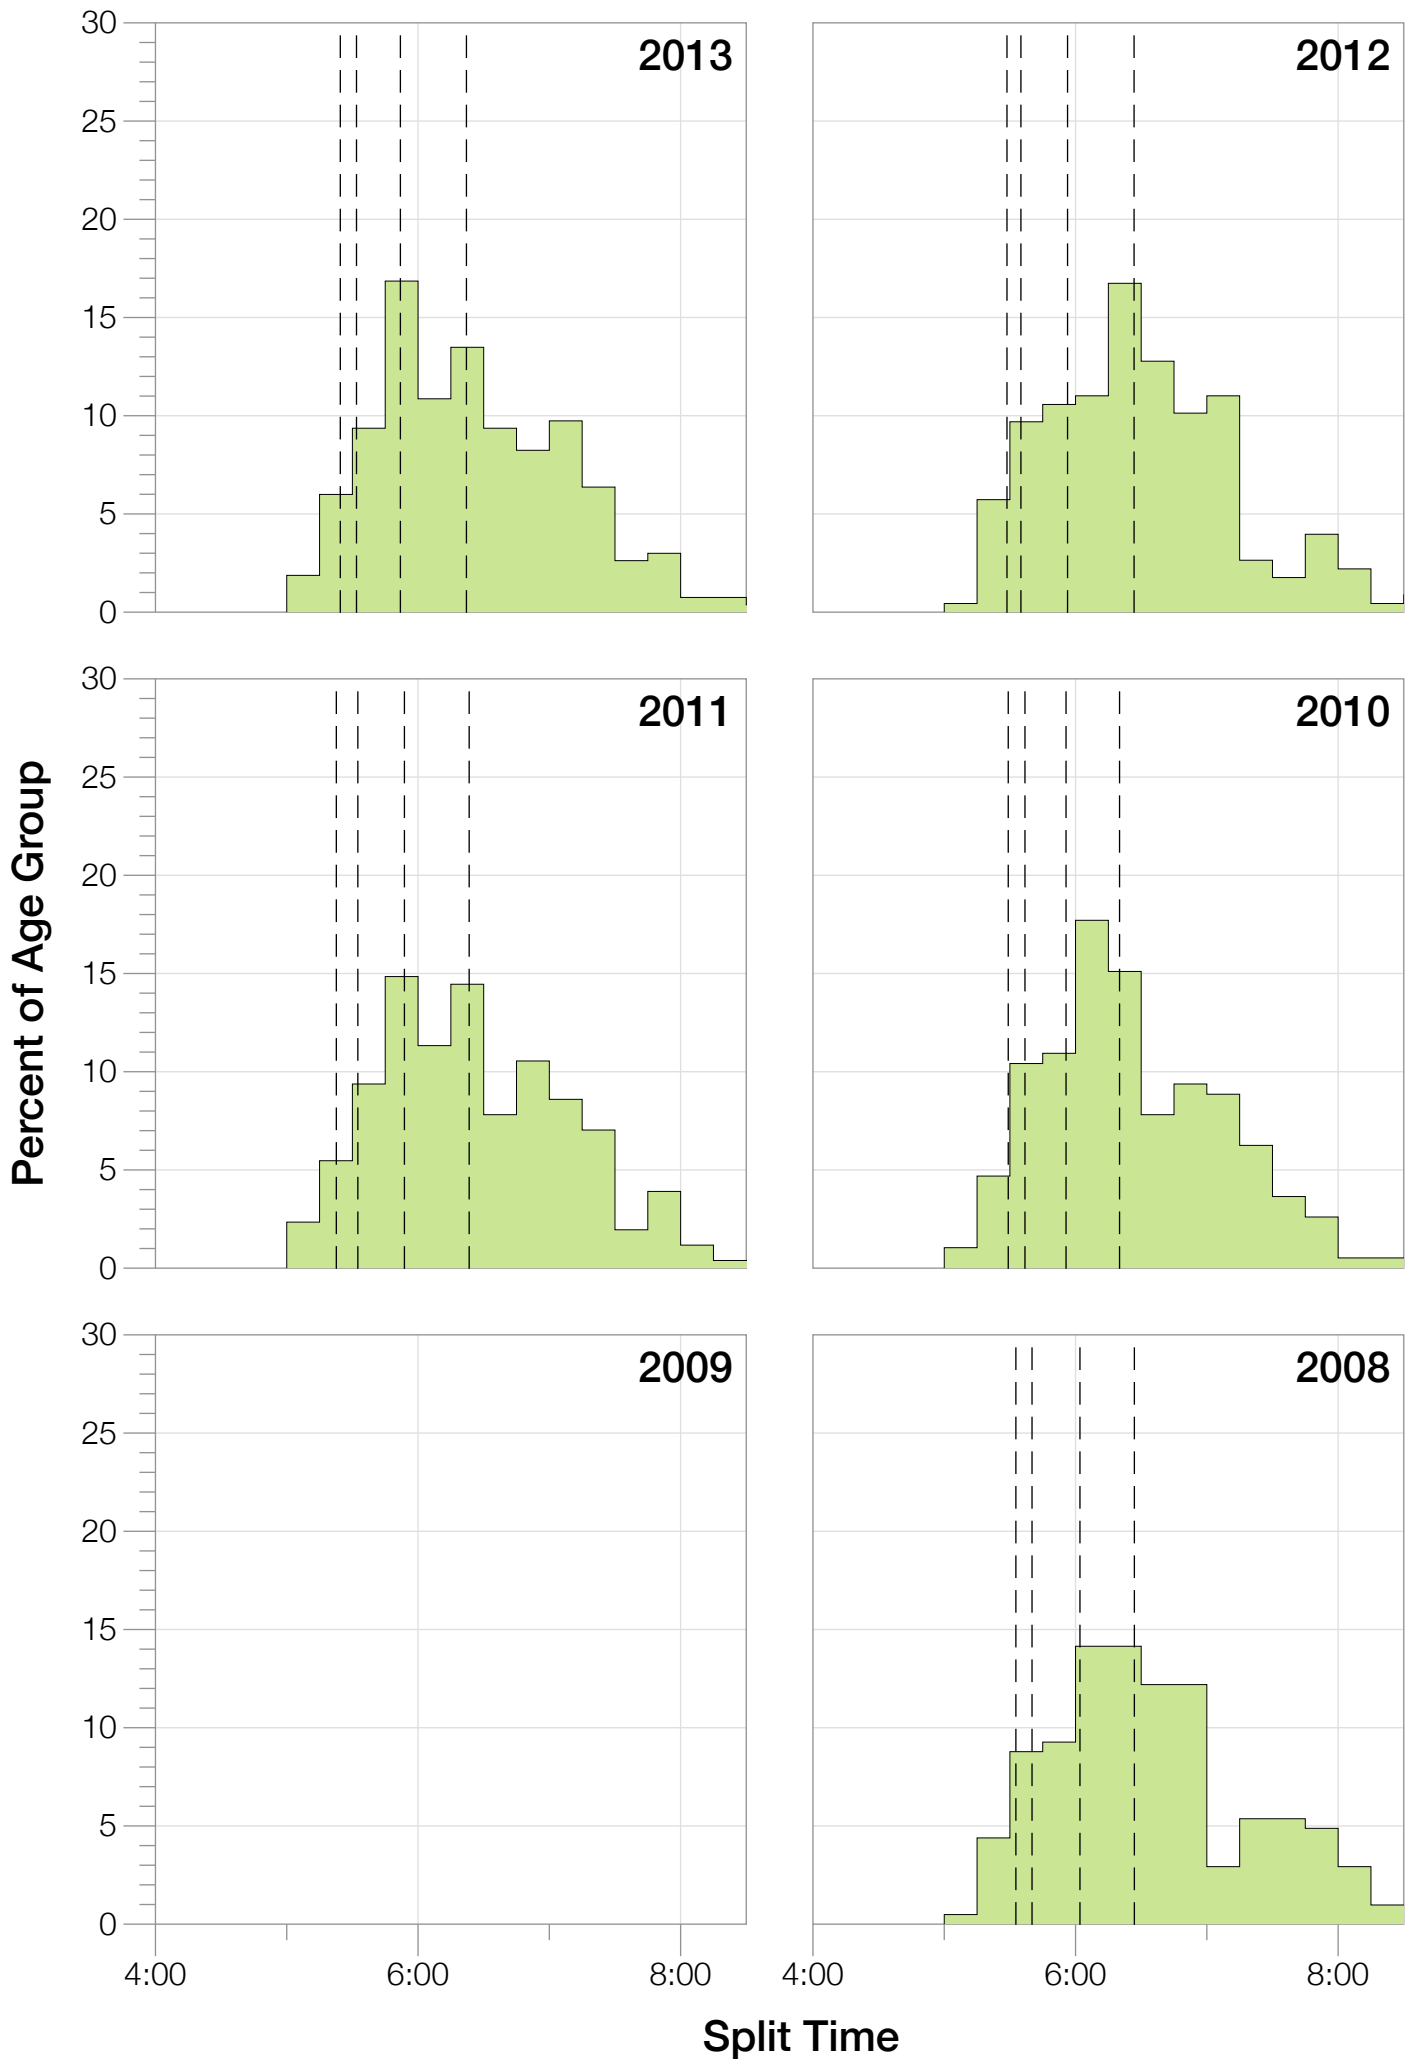

M45-49 Bike