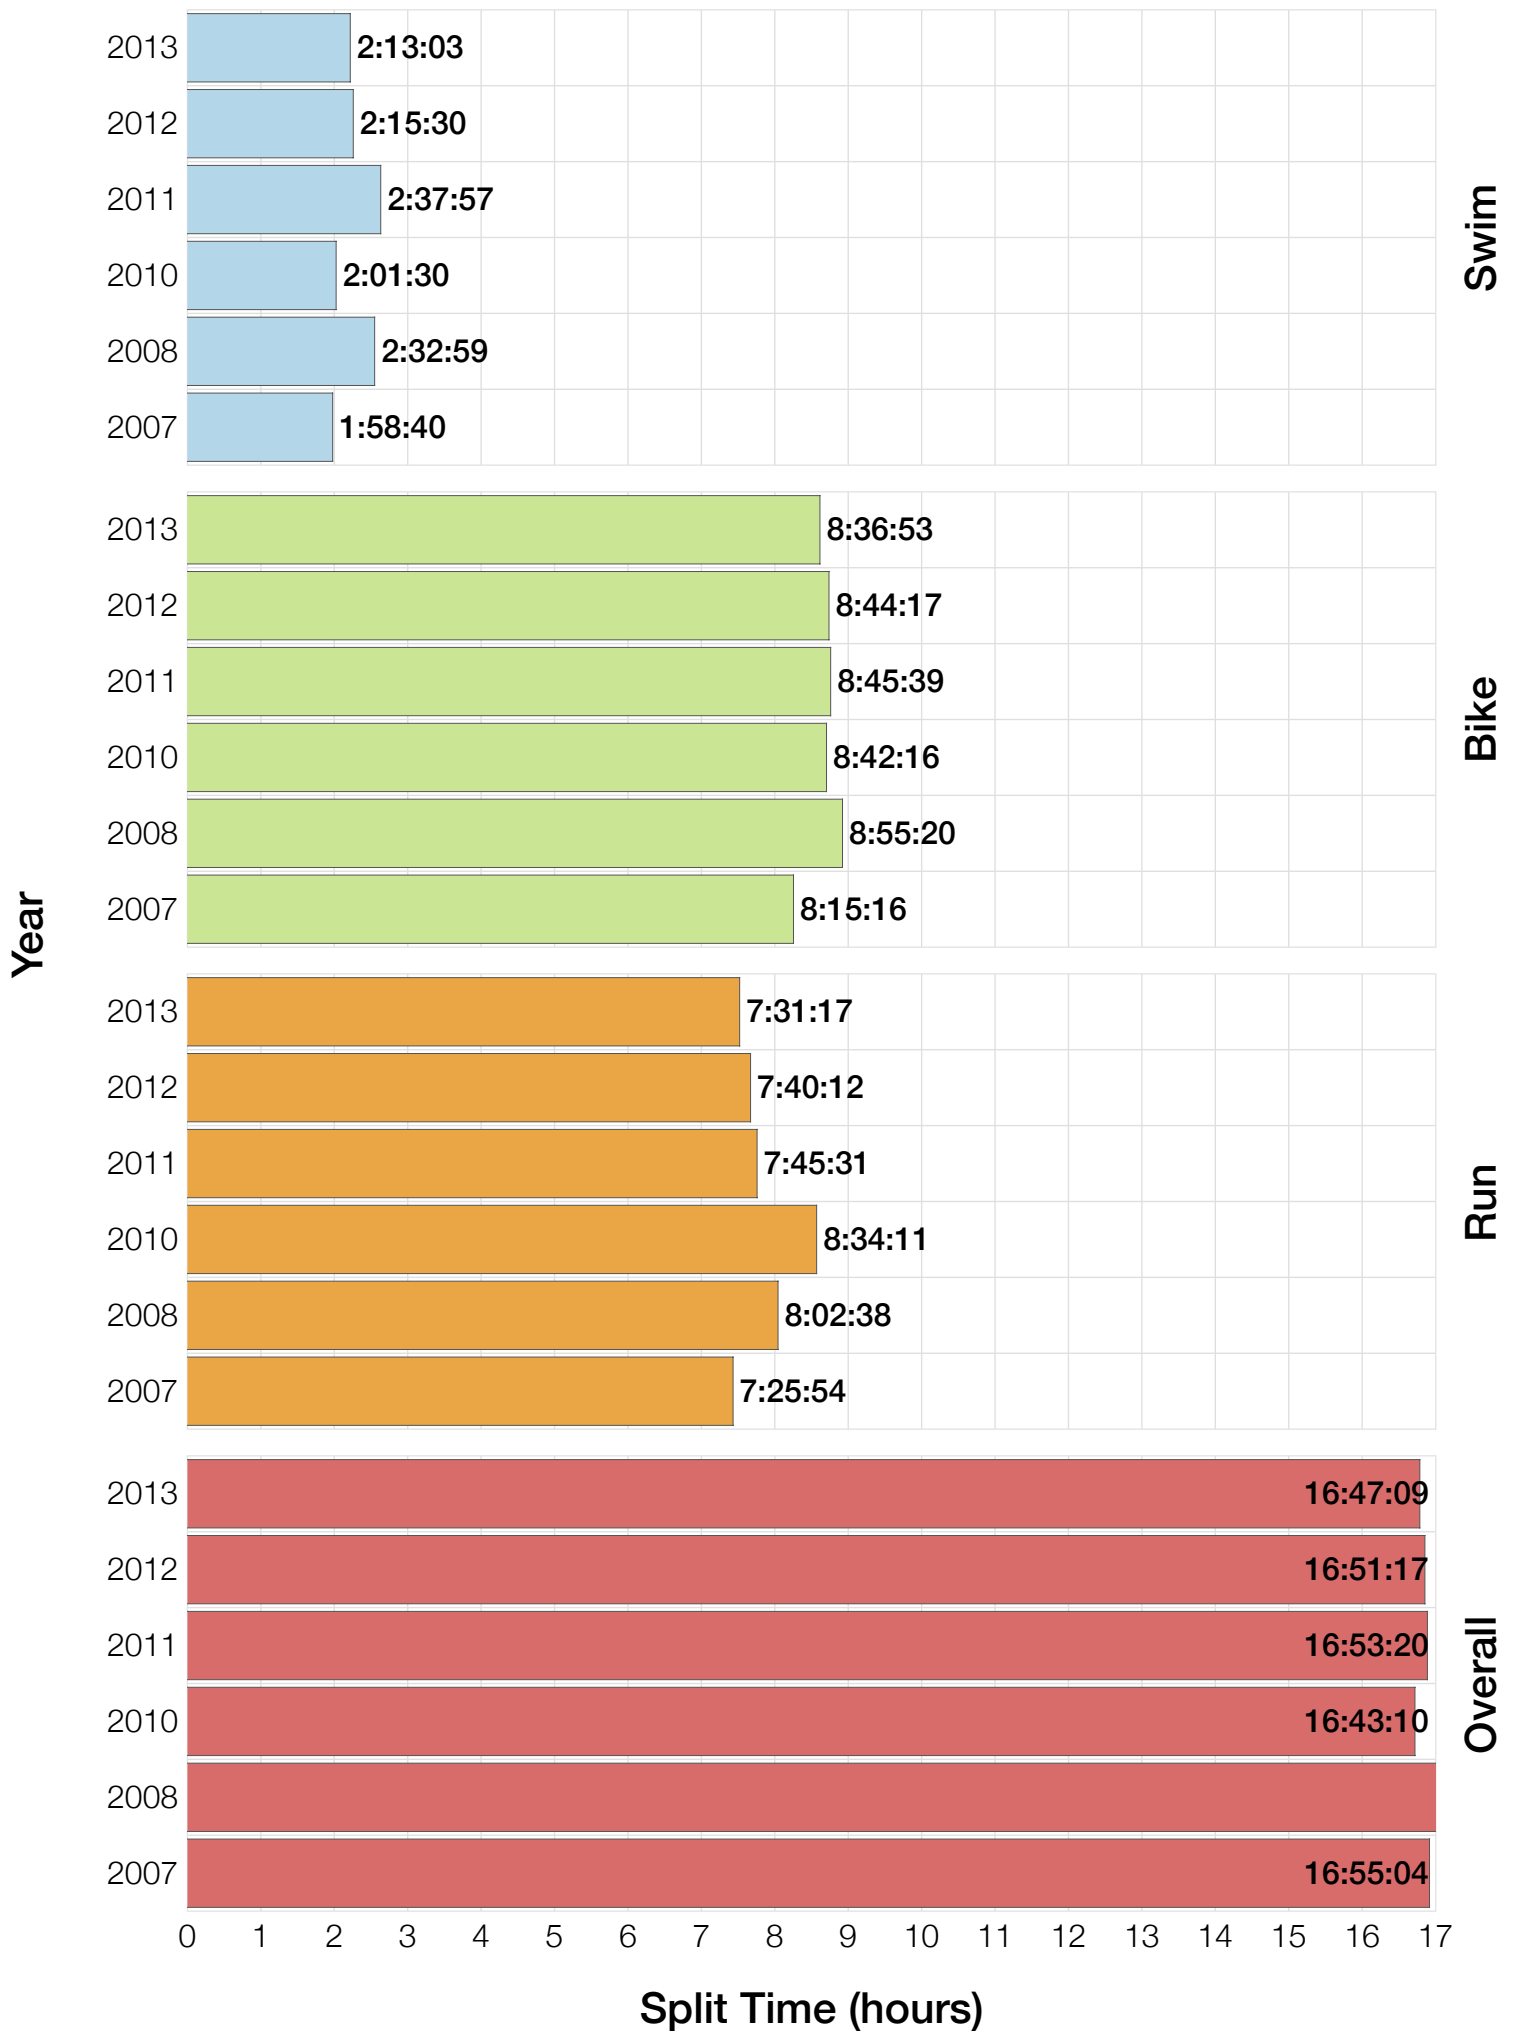

M45-49 Fastest Splits

M45-49 Median Splits

Year

Swim

Bike

Run

Overall

0 1 2 3 4 5 6 7 8 9 10 11 12 13 14 15 16 17

Split Time (hours)

M45-49 Slowest Splits

M45-49 Top 30 Finishing Splits

Estimated Kona Slot Average Finishing Time Finishing Time

M45-49 Top 10 and Kona Times and Splits

Summary Statistics

Position	Swim Time	Bike Time	Run Time	Overall Time
Average Male Winner	0:53:09	4:36:32	2:56:49	8:31:25
Average Female Winner	0:54:21	5:15:23	3:18:02	9:33:34
Average 1st Age Grouper	1:02:04	5:13:46	3:30:35	9:54:47
Average 2nd Age Grouper	1:05:56	5:23:00	3:31:58	10:09:33
Average 3rd Age Grouper	1:03:10	5:18:05	3:46:36	10:16:41
Average 4th Age Grouper	1:04:47	5:22:43	3:49:11	10:25:38
Average 5th Age Grouper	1:08:51	5:21:54	3:54:54	10:33:52
Average 6th Age Grouper	1:03:29	5:27:47	3:56:33	10:37:39
Average 7th Age Grouper	1:13:39	5:24:41	3:53:55	10:42:22
Average 8th Age Grouper	1:04:15	5:33:08	4:00:50	10:48:02
Average 9th Age Grouper	1:09:39	5:30:29	4:02:09	10:51:09
Average 10th Age Grouper	1:10:32	5:35:52	3:56:31	10:54:40
Kona Qualifier Average	1:04:57	5:19:53	3:42:39	10:16:06
Top 10 Age Grouper Average	1:06:38	5:25:08	3:50:19	10:31:26

Louisville 2013

Position	Swim Time	Bike Time	Run Time	Overall Time
Male Winner	0:48:56	4:29:14	2:57:56	8:21:34
Female Winner	0:49:03	5:13:32	3:20:29	9:29:02
1st Age Grouper	0:52:33	5:29:24	3:27:22	9:57:49
2nd Age Grouper	1:02:09	5:12:36	3:41:37	10:04:34
3rd Age Grouper	0:57:02	5:12:13	3:48:54	10:06:01
4th Age Grouper	1:02:56	5:19:16	3:35:06	10:08:30
5th Age Grouper	1:06:13	5:29:55	3:30:06	10:15:51
6th Age Grouper	0:57:07	5:23:14	3:49:47	10:19:51
7th Age Grouper	1:01:10	5:13:50	4:01:25	10:25:34
8th Age Grouper	1:05:34	5:33:14	3:43:19	10:31:38
9th Age Grouper	1:10:03	5:23:07	3:49:32	10:32:41
10th Age Grouper	1:10:59	5:28:23	3:43:45	10:32:45
Kona Qualifier Average	1:00:10	5:20:40	3:36:37	10:06:33
Top 10 Age Grouper Average	1:02:34	5:22:31	3:43:05	10:17:31