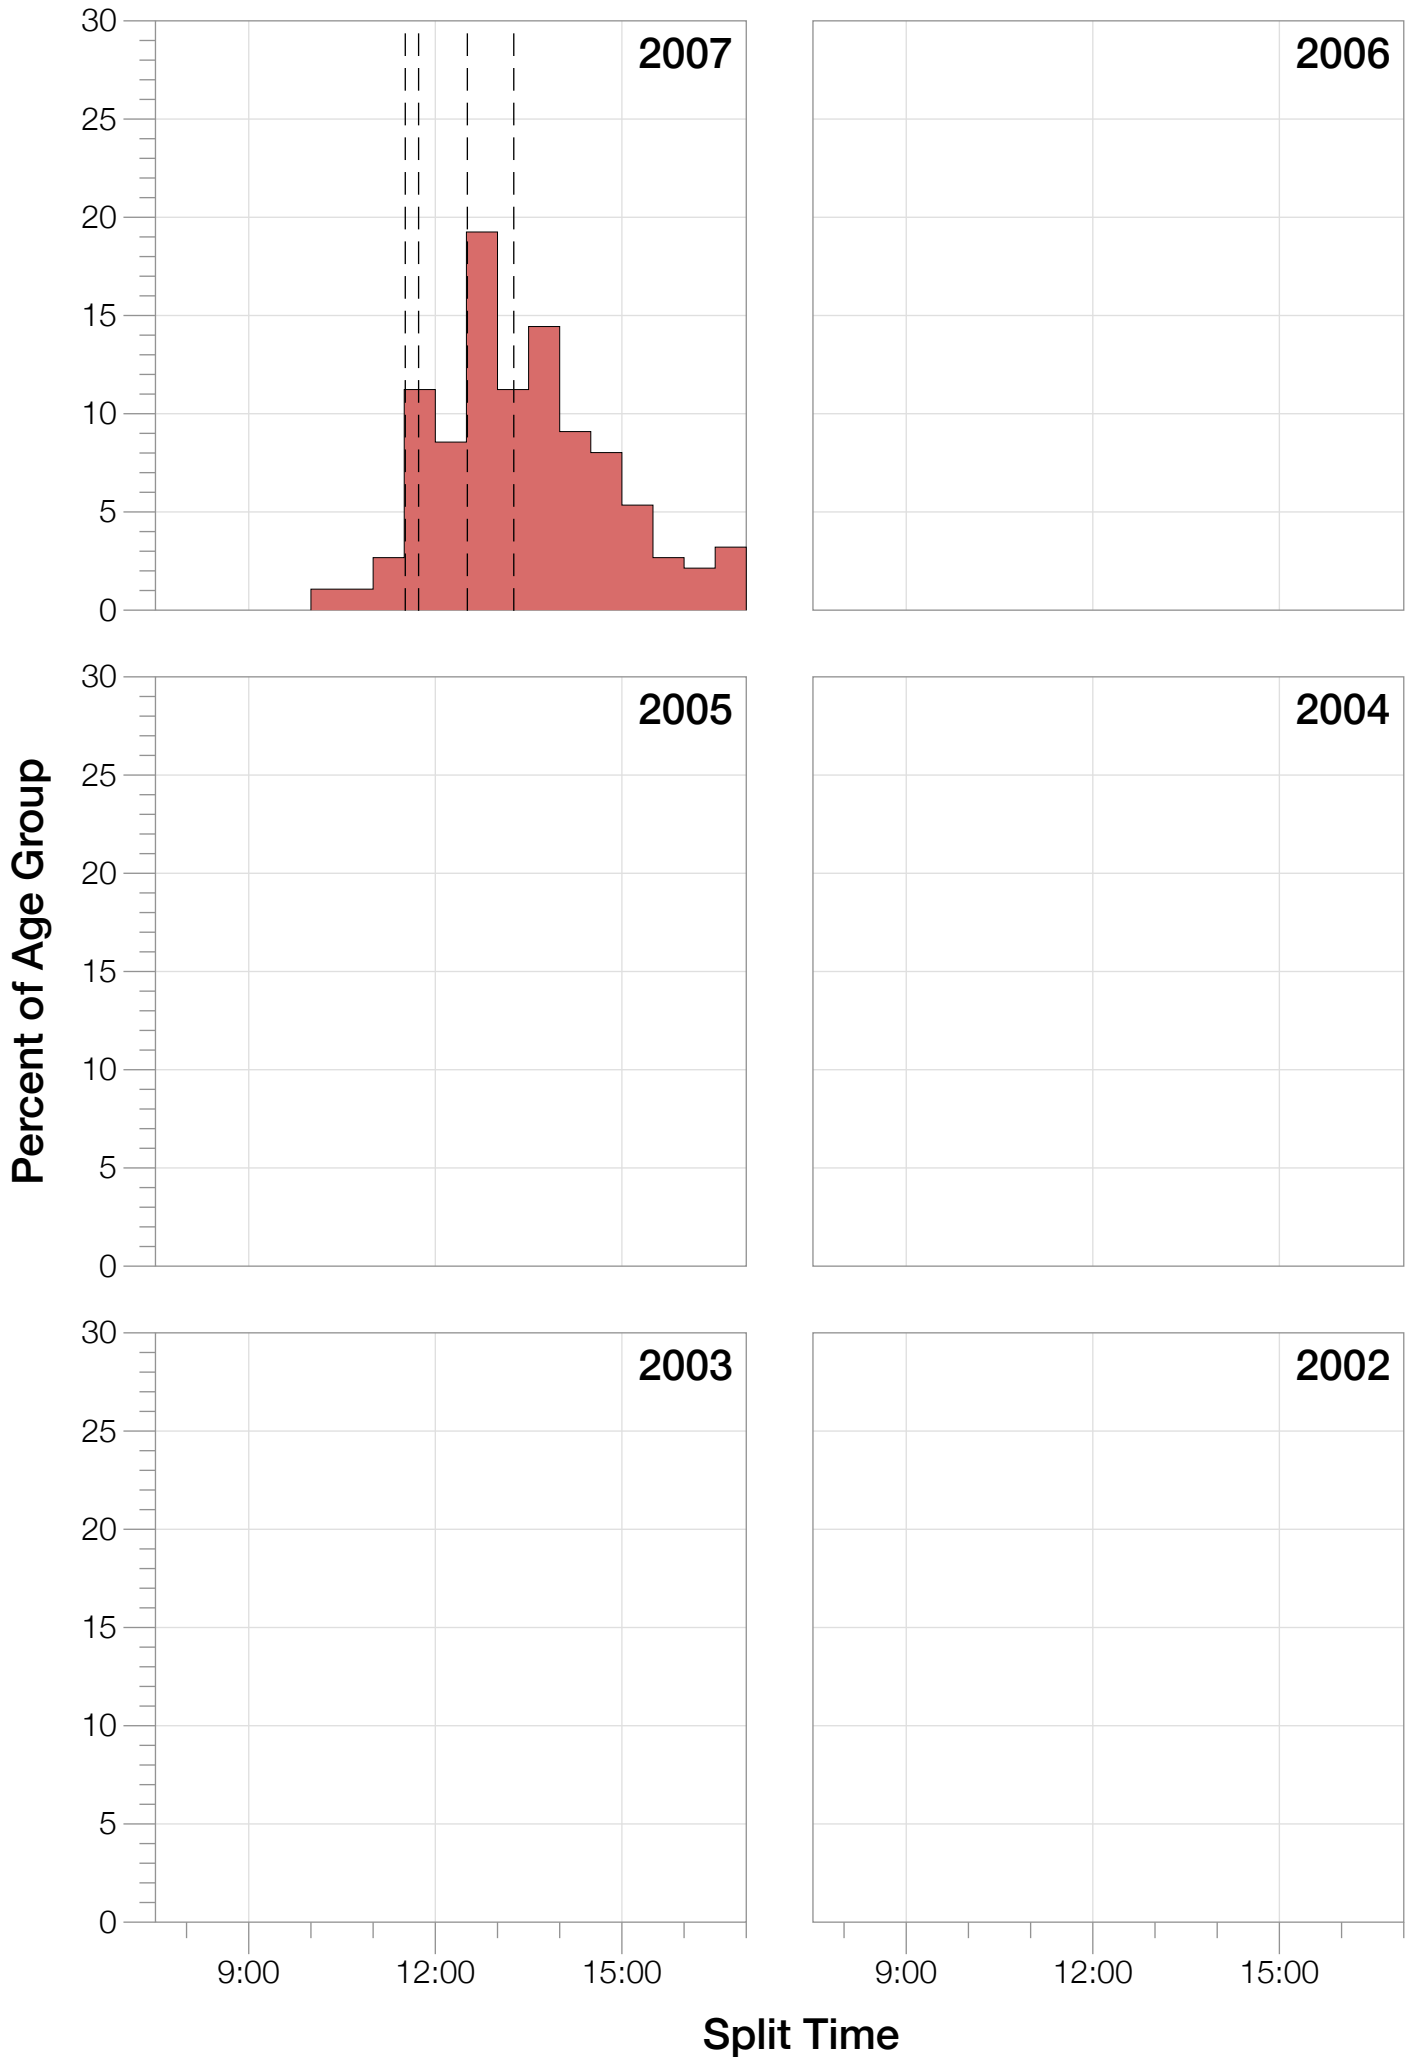

M45-49 Overall