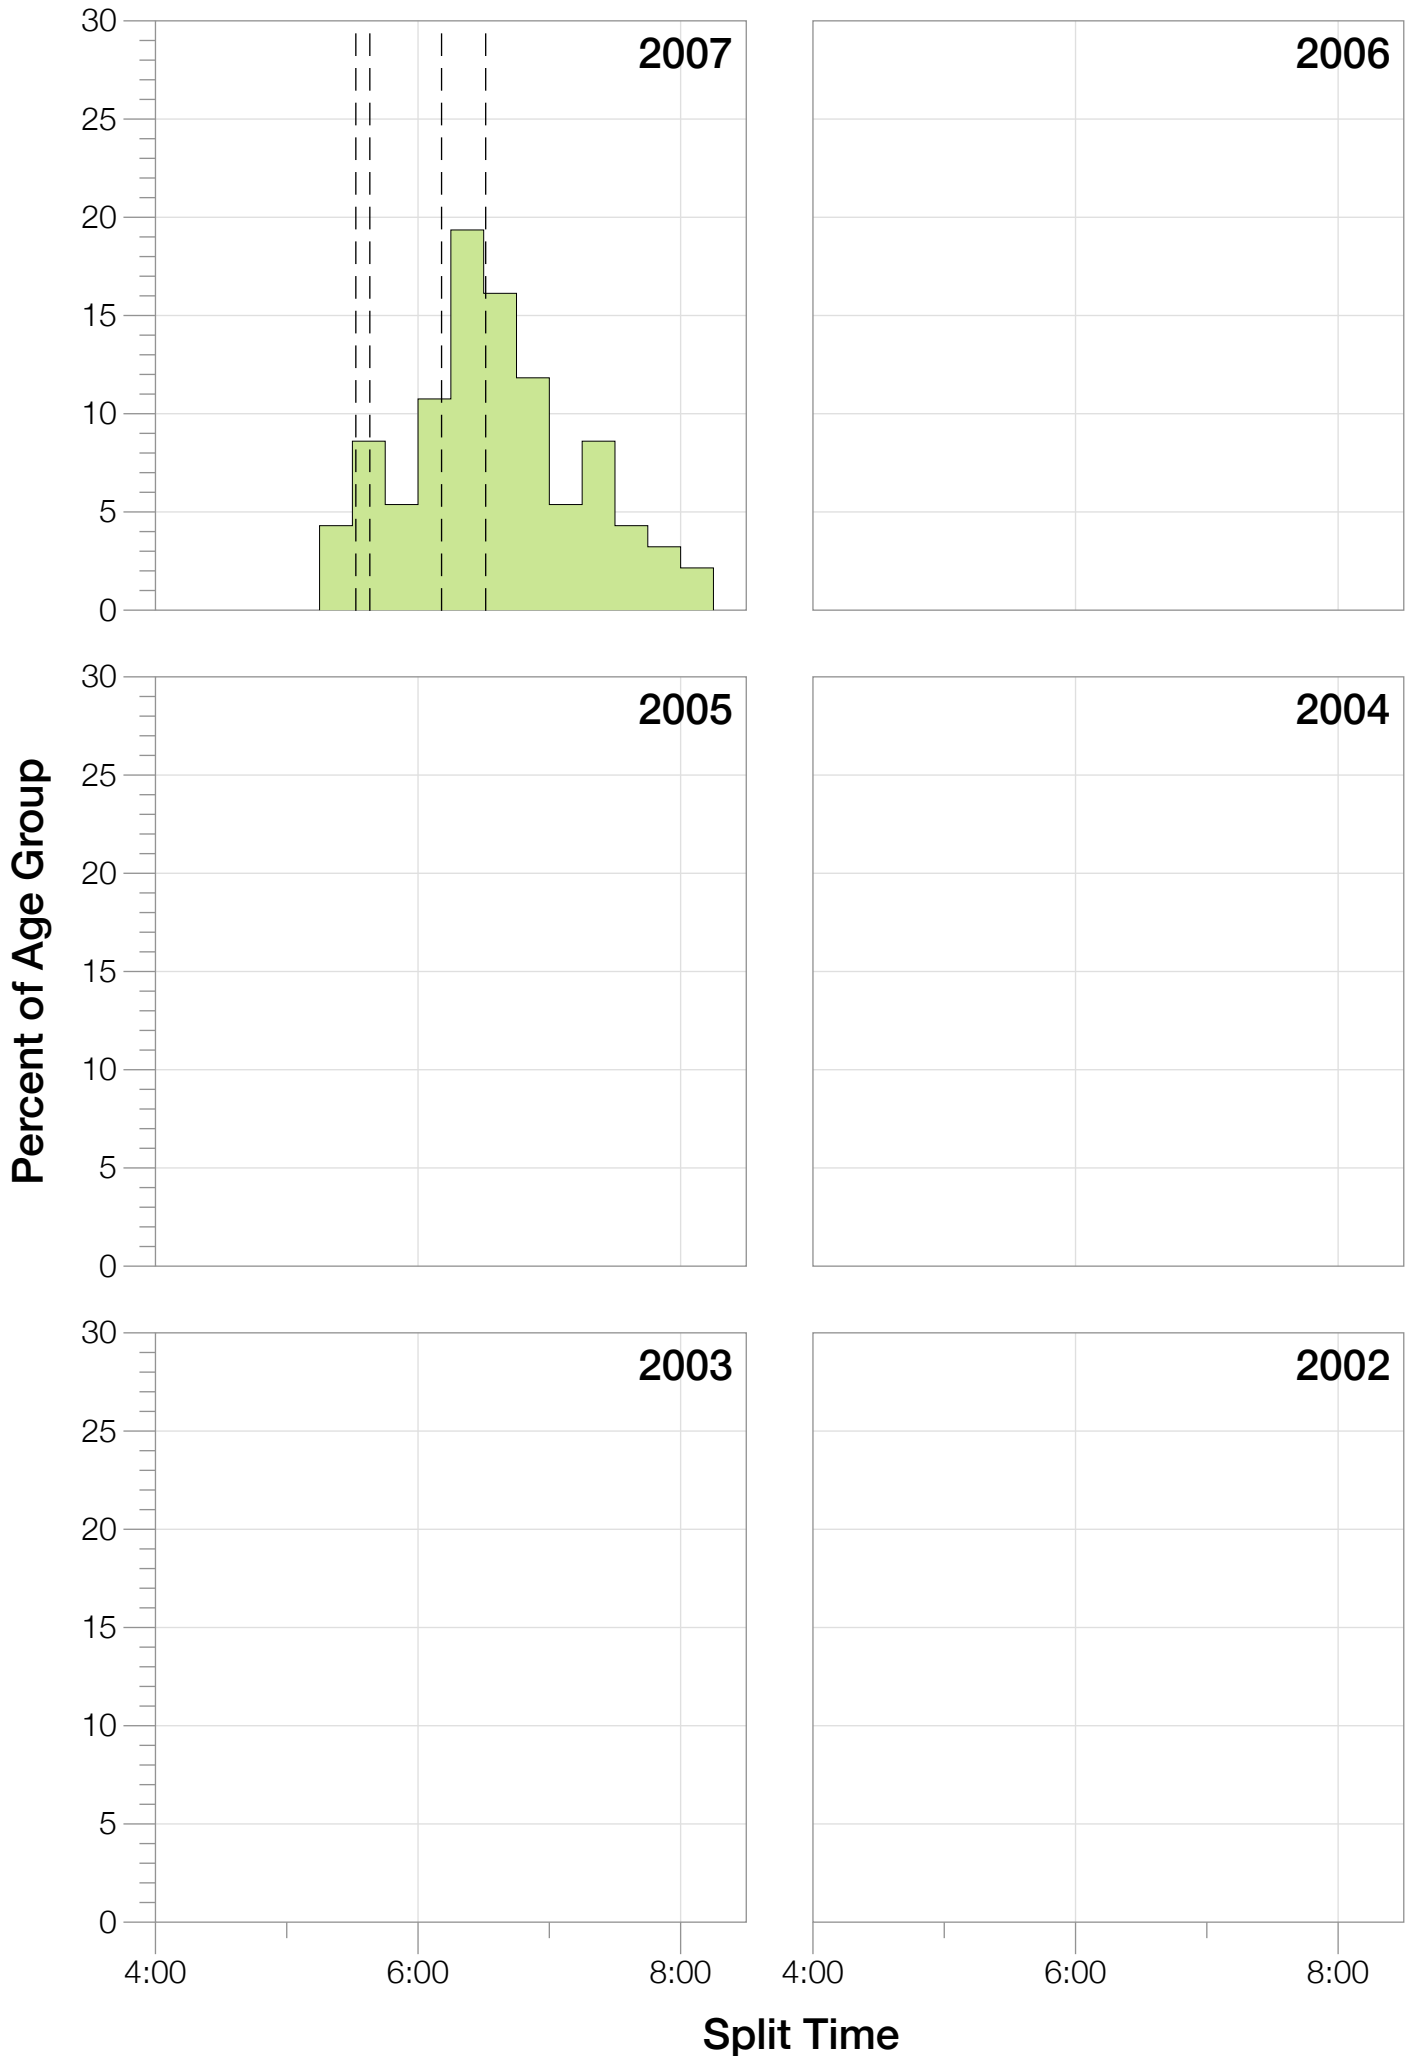

Ironman Louisville

M50-54 Stats

M50-54 Summary Statistics

Year	Finishers	M50-54 Finishers	Male Winner's Time	Female Winner's Time	M50-54 Winner's Time
2007	1564	93	8:38:39	9:23:22	10:11:26
2008	1793	94	8:33:58	9:54:17	10:43:11
2010	2155	115	8:29:59	9:33:15	10:45:23
2011	2276	124	8:27:36	9:38:14	9:40:49
2012	2229	137	8:42:44	9:36:27	10:16:30
2013	2348	159	8:21:34	9:29:02	9:55:57
Average	2102	120	8:31:25	9:33:34	8:47:36

M50-54 Swim

M50-54 Swim

M50-54 Bike

M50-54 Bike

M50-54 Run

M50-54 Run

M50-54 Overall

M50-54 Fastest Splits

M50-54 Median Splits

M50-54 Slowest Splits

M50-54 Top 30 Finishing Splits

Estimated Kona Slot Average Finishing Time Finishing Time

M50-54 Top 10 and Kona Times and Splits

Summary Statistics

Position	Swim Time	Bike Time	Run Time	Overall Time
Average Male Winner	0:53:09	4:36:32	2:56:49	8:31:25
Average Female Winner	0:54:21	5:15:23	3:18:02	9:33:34
Average 1st Age Grouper	1:06:12	5:21:58	3:38:28	10:15:32
Average 2nd Age Grouper	1:10:05	5:27:27	3:48:18	10:37:04
Average 3rd Age Grouper	1:10:20	5:37:05	3:45:51	10:44:09
Average 4th Age Grouper	1:14:35	5:26:38	3:59:56	10:52:09
Average 5th Age Grouper	1:10:17	5:32:18	4:00:45	10:54:48
Average 6th Age Grouper	1:12:31	5:38:40	3:59:56	11:03:41
Average 7th Age Grouper	1:14:23	5:40:07	4:02:58	11:10:16
Average 8th Age Grouper	1:08:16	5:40:24	4:15:22	11:16:53
Average 9th Age Grouper	1:22:56	5:41:11	4:10:13	11:25:34
Average 10th Age Grouper	1:09:01	5:34:32	4:36:32	11:33:26
Kona Qualifier Average	1:08:48	5:28:55	3:44:12	10:32:15
Top 10 Age Grouper Average	1:11:53	5:34:09	4:01:50	10:59:21