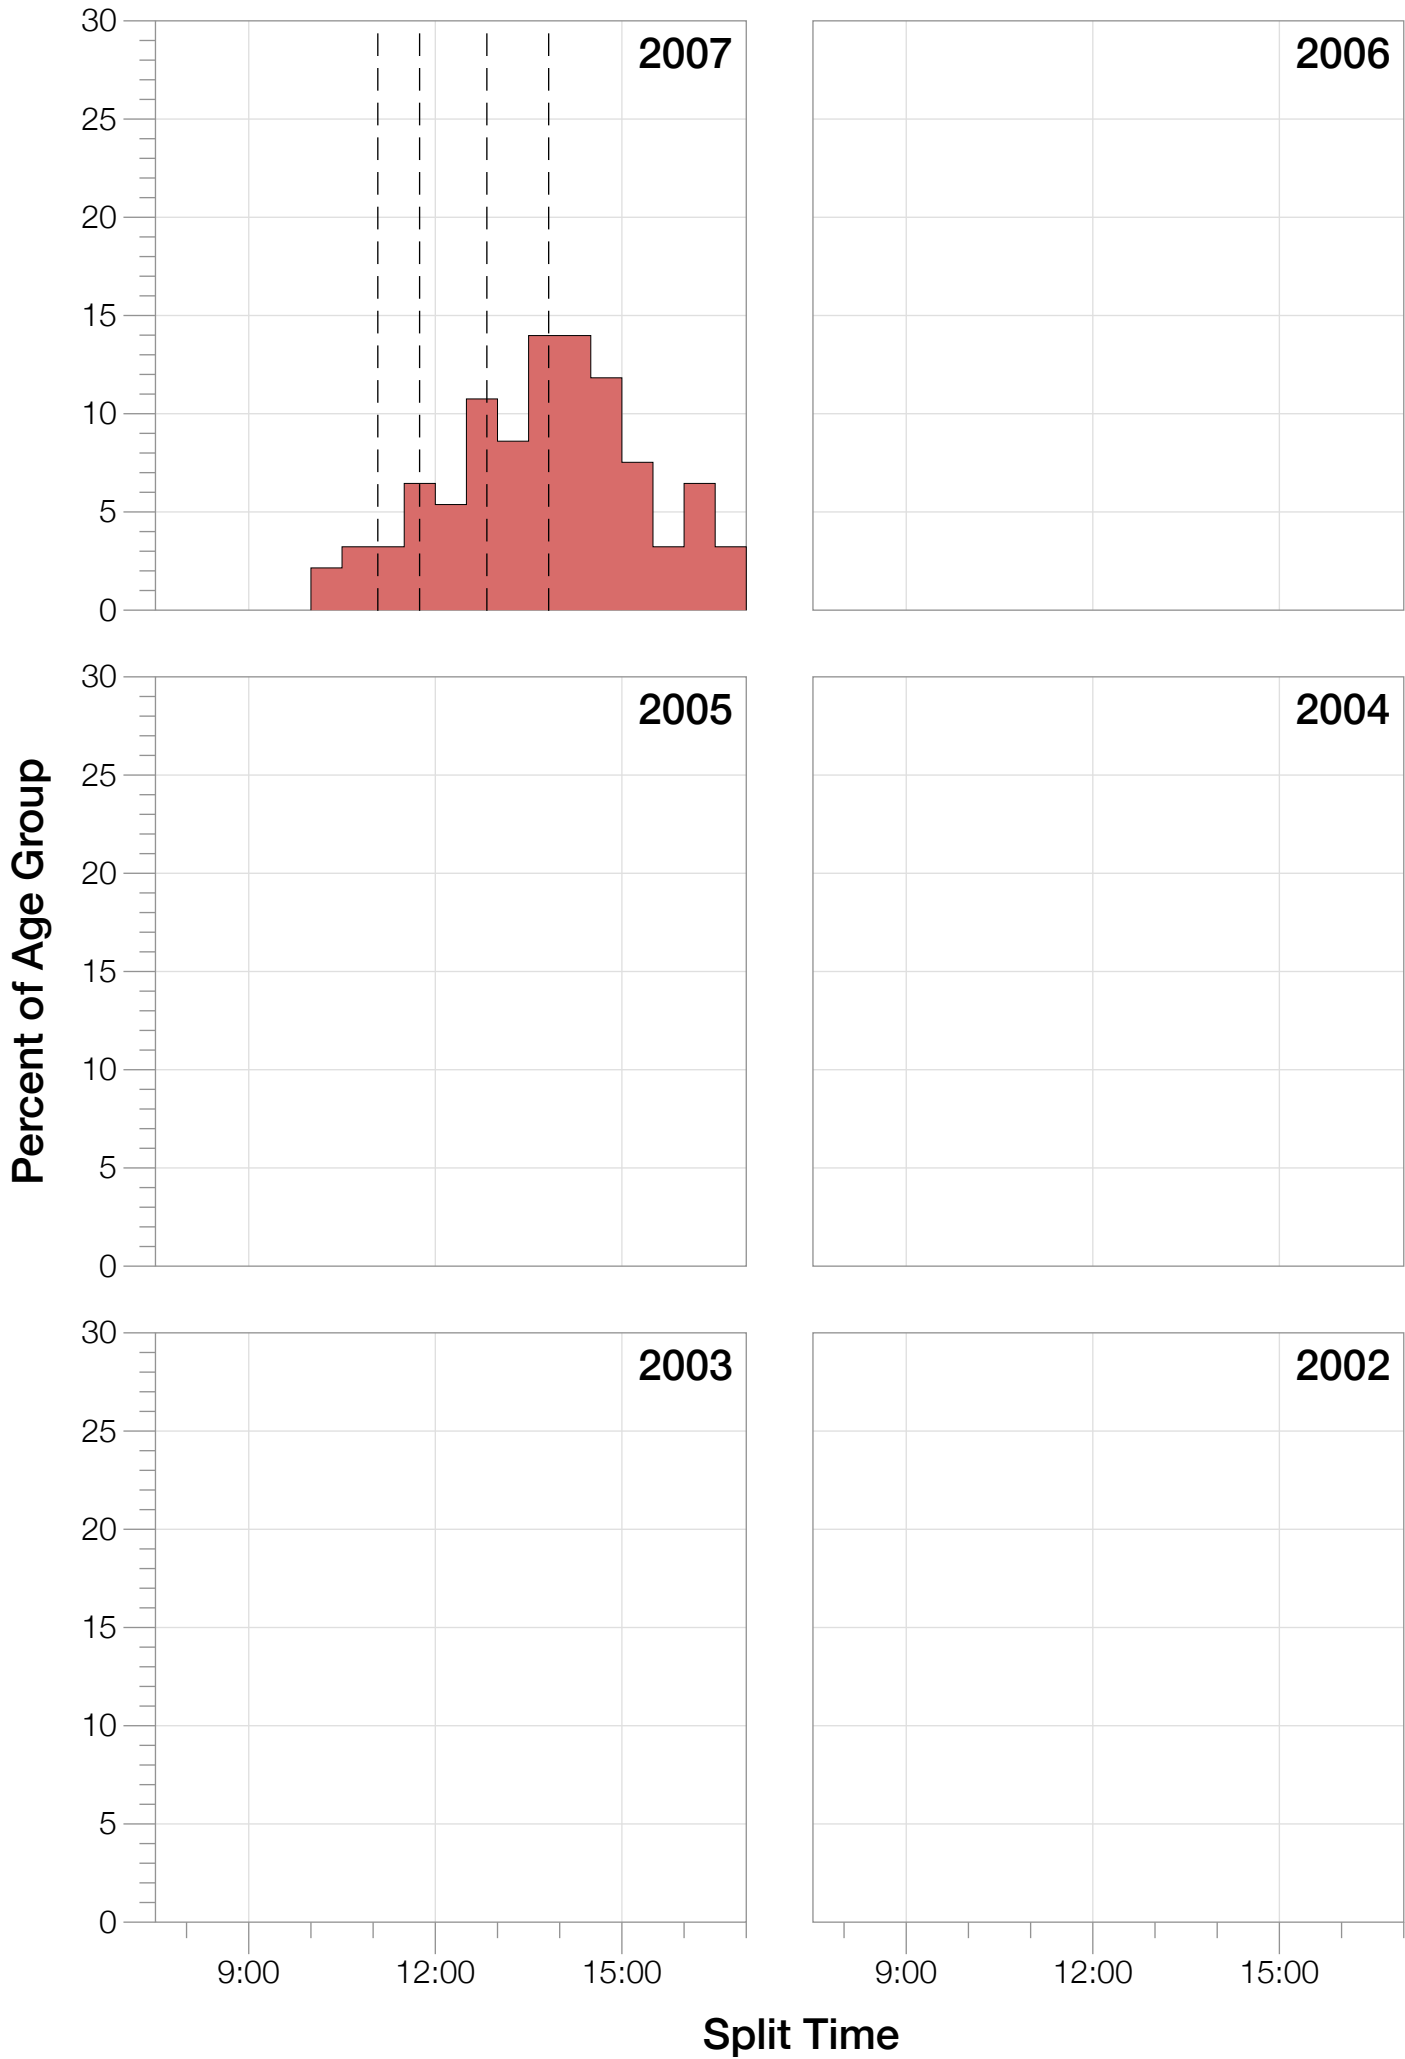

Ironman Louisville

M50-54 Stats

M50-54 Summary Statistics

Year	Finishers	M50-54 Finishers	Male Winner's Time	Female Winner's Time	M50-54 Winner's Time
2007	1564	93	8:38:39	9:23:22	10:11:26
2008	1793	94	8:33:58	9:54:17	10:43:11
2010	2155	115	8:29:59	9:33:15	10:45:23
2011	2276	124	8:27:36	9:38:14	9:40:49
2012	2229	137	8:42:44	9:36:27	10:16:30
2013	2348	159	8:21:34	9:29:02	9:55:57
Average	2102	120	8:31:25	9:33:34	8:47:36

M50-54 Swim

M50-54 Swim

M50-54 Bike

M50-54 Bike

M50-54 Run

M50-54 Run

M50-54 Overall

M50-54 Fastest Splits

M50-54 Median Splits

M50-54 Slowest Splits

M50-54 Top 30 Finishing Splits

Estimated Kona Slot Average Finishing Time Finishing Time

M50-54 Top 10 and Kona Times and Splits

Summary Statistics

Position	Swim Time	Bike Time	Run Time	Overall Time
Average Male Winner	0:53:09	4:36:32	2:56:49	8:31:25
Average Female Winner	0:54:21	5:15:23	3:18:02	9:33:34
Average 1st Age Grouper	1:06:12	5:21:58	3:38:28	10:15:32
Average 2nd Age Grouper	1:10:05	5:27:27	3:48:18	10:37:04
Average 3rd Age Grouper	1:10:20	5:37:05	3:45:51	10:44:09
Average 4th Age Grouper	1:14:35	5:26:38	3:59:56	10:52:09
Average 5th Age Grouper	1:10:17	5:32:18	4:00:45	10:54:48
Average 6th Age Grouper	1:12:31	5:38:40	3:59:56	11:03:41
Average 7th Age Grouper	1:14:23	5:40:07	4:02:58	11:10:16
Average 8th Age Grouper	1:08:16	5:40:24	4:15:22	11:16:53
Average 9th Age Grouper	1:22:56	5:41:11	4:10:13	11:25:34
Average 10th Age Grouper	1:09:01	5:34:32	4:36:32	11:33:26
Kona Qualifier Average	1:08:48	5:28:55	3:44:12	10:32:15
Top 10 Age Grouper Average	1:11:53	5:34:09	4:01:50	10:59:21