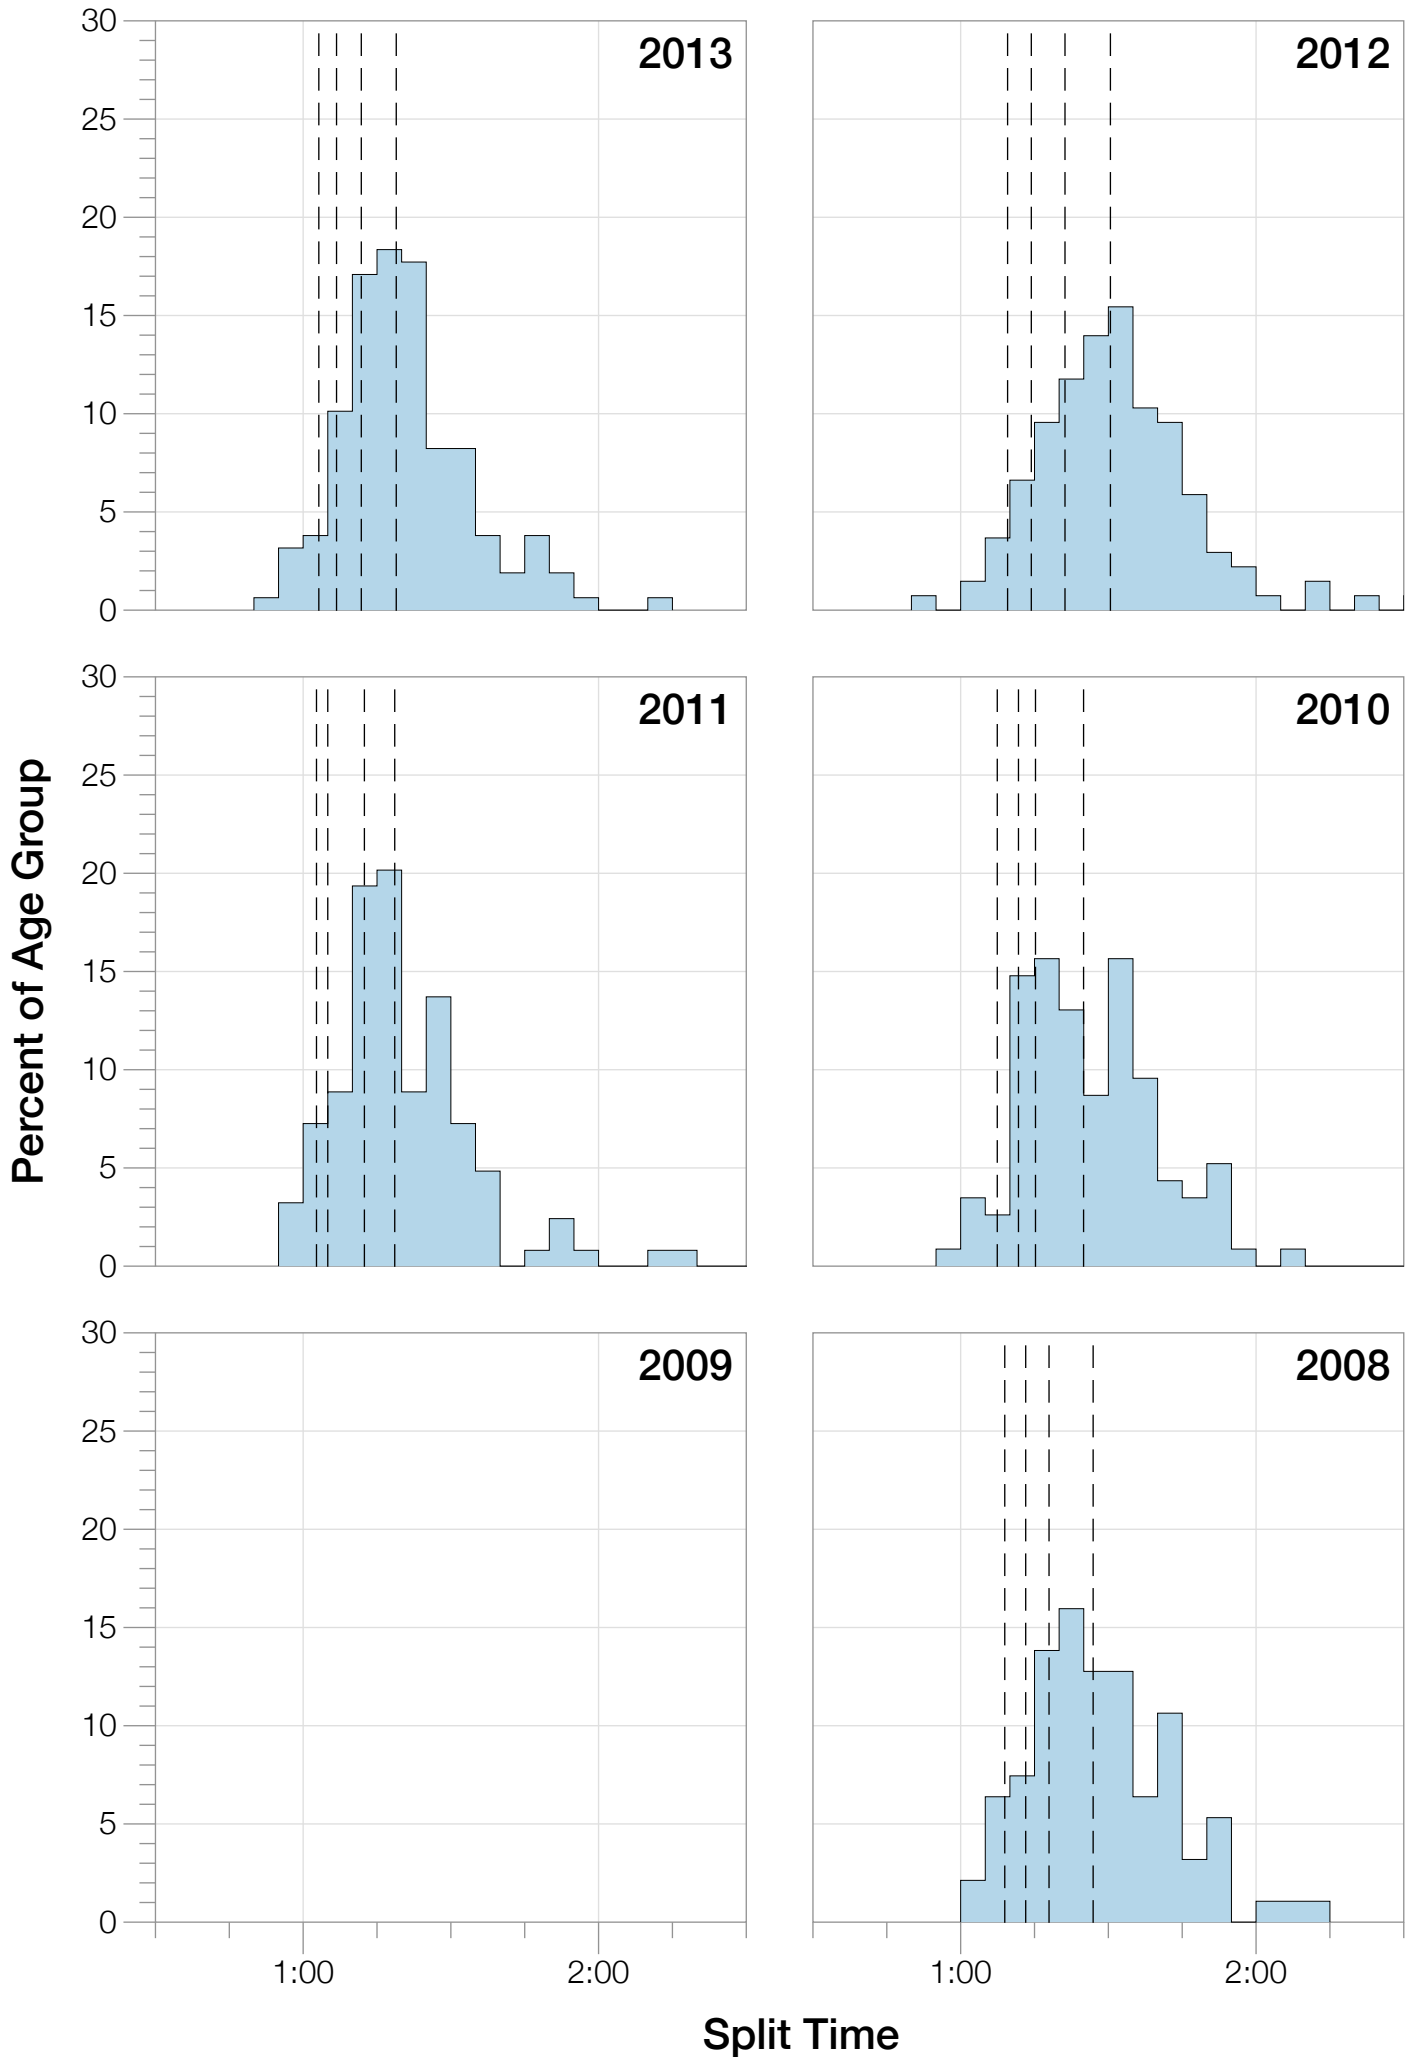

Ironman Louisville

M50-54 Stats

M50-54 Summary Statistics

Year	Finishers	M50-54 Finishers	Male Winner's Time	Female Winner's Time	M50-54 Winner's Time
2007	1564	93	8:38:39	9:23:22	10:11:26
2008	1793	94	8:33:58	9:54:17	10:43:11
2010	2155	115	8:29:59	9:33:15	10:45:23
2011	2276	124	8:27:36	9:38:14	9:40:49
2012	2229	137	8:42:44	9:36:27	10:16:30
2013	2348	159	8:21:34	9:29:02	9:55:57
Average	2102	120	8:31:25	9:33:34	8:47:36

M50-54 Swim

M50-54 Swim

M50-54 Bike

M50-54 Bike

M50-54 Run

M50-54 Run

M50-54 Overall

M50-54 Fastest Splits

M50-54 Median Splits

M50-54 Slowest Splits

M50-54 Top 30 Finishing Splits

Estimated Kona Slot Average Finishing Time Finishing Time

M50-54 Top 10 and Kona Times and Splits

Summary Statistics

Position	Swim Time	Bike Time	Run Time	Overall Time
Average Male Winner	0:53:09	4:36:32	2:56:49	8:31:25
Average Female Winner	0:54:21	5:15:23	3:18:02	9:33:34
Average 1st Age Grouper	1:06:12	5:21:58	3:38:28	10:15:32
Average 2nd Age Grouper	1:10:05	5:27:27	3:48:18	10:37:04
Average 3rd Age Grouper	1:10:20	5:37:05	3:45:51	10:44:09
Average 4th Age Grouper	1:14:35	5:26:38	3:59:56	10:52:09
Average 5th Age Grouper	1:10:17	5:32:18	4:00:45	10:54:48
Average 6th Age Grouper	1:12:31	5:38:40	3:59:56	11:03:41
Average 7th Age Grouper	1:14:23	5:40:07	4:02:58	11:10:16
Average 8th Age Grouper	1:08:16	5:40:24	4:15:22	11:16:53
Average 9th Age Grouper	1:22:56	5:41:11	4:10:13	11:25:34
Average 10th Age Grouper	1:09:01	5:34:32	4:36:32	11:33:26
Kona Qualifier Average	1:08:48	5:28:55	3:44:12	10:32:15
Top 10 Age Grouper Average	1:11:53	5:34:09	4:01:50	10:59:21