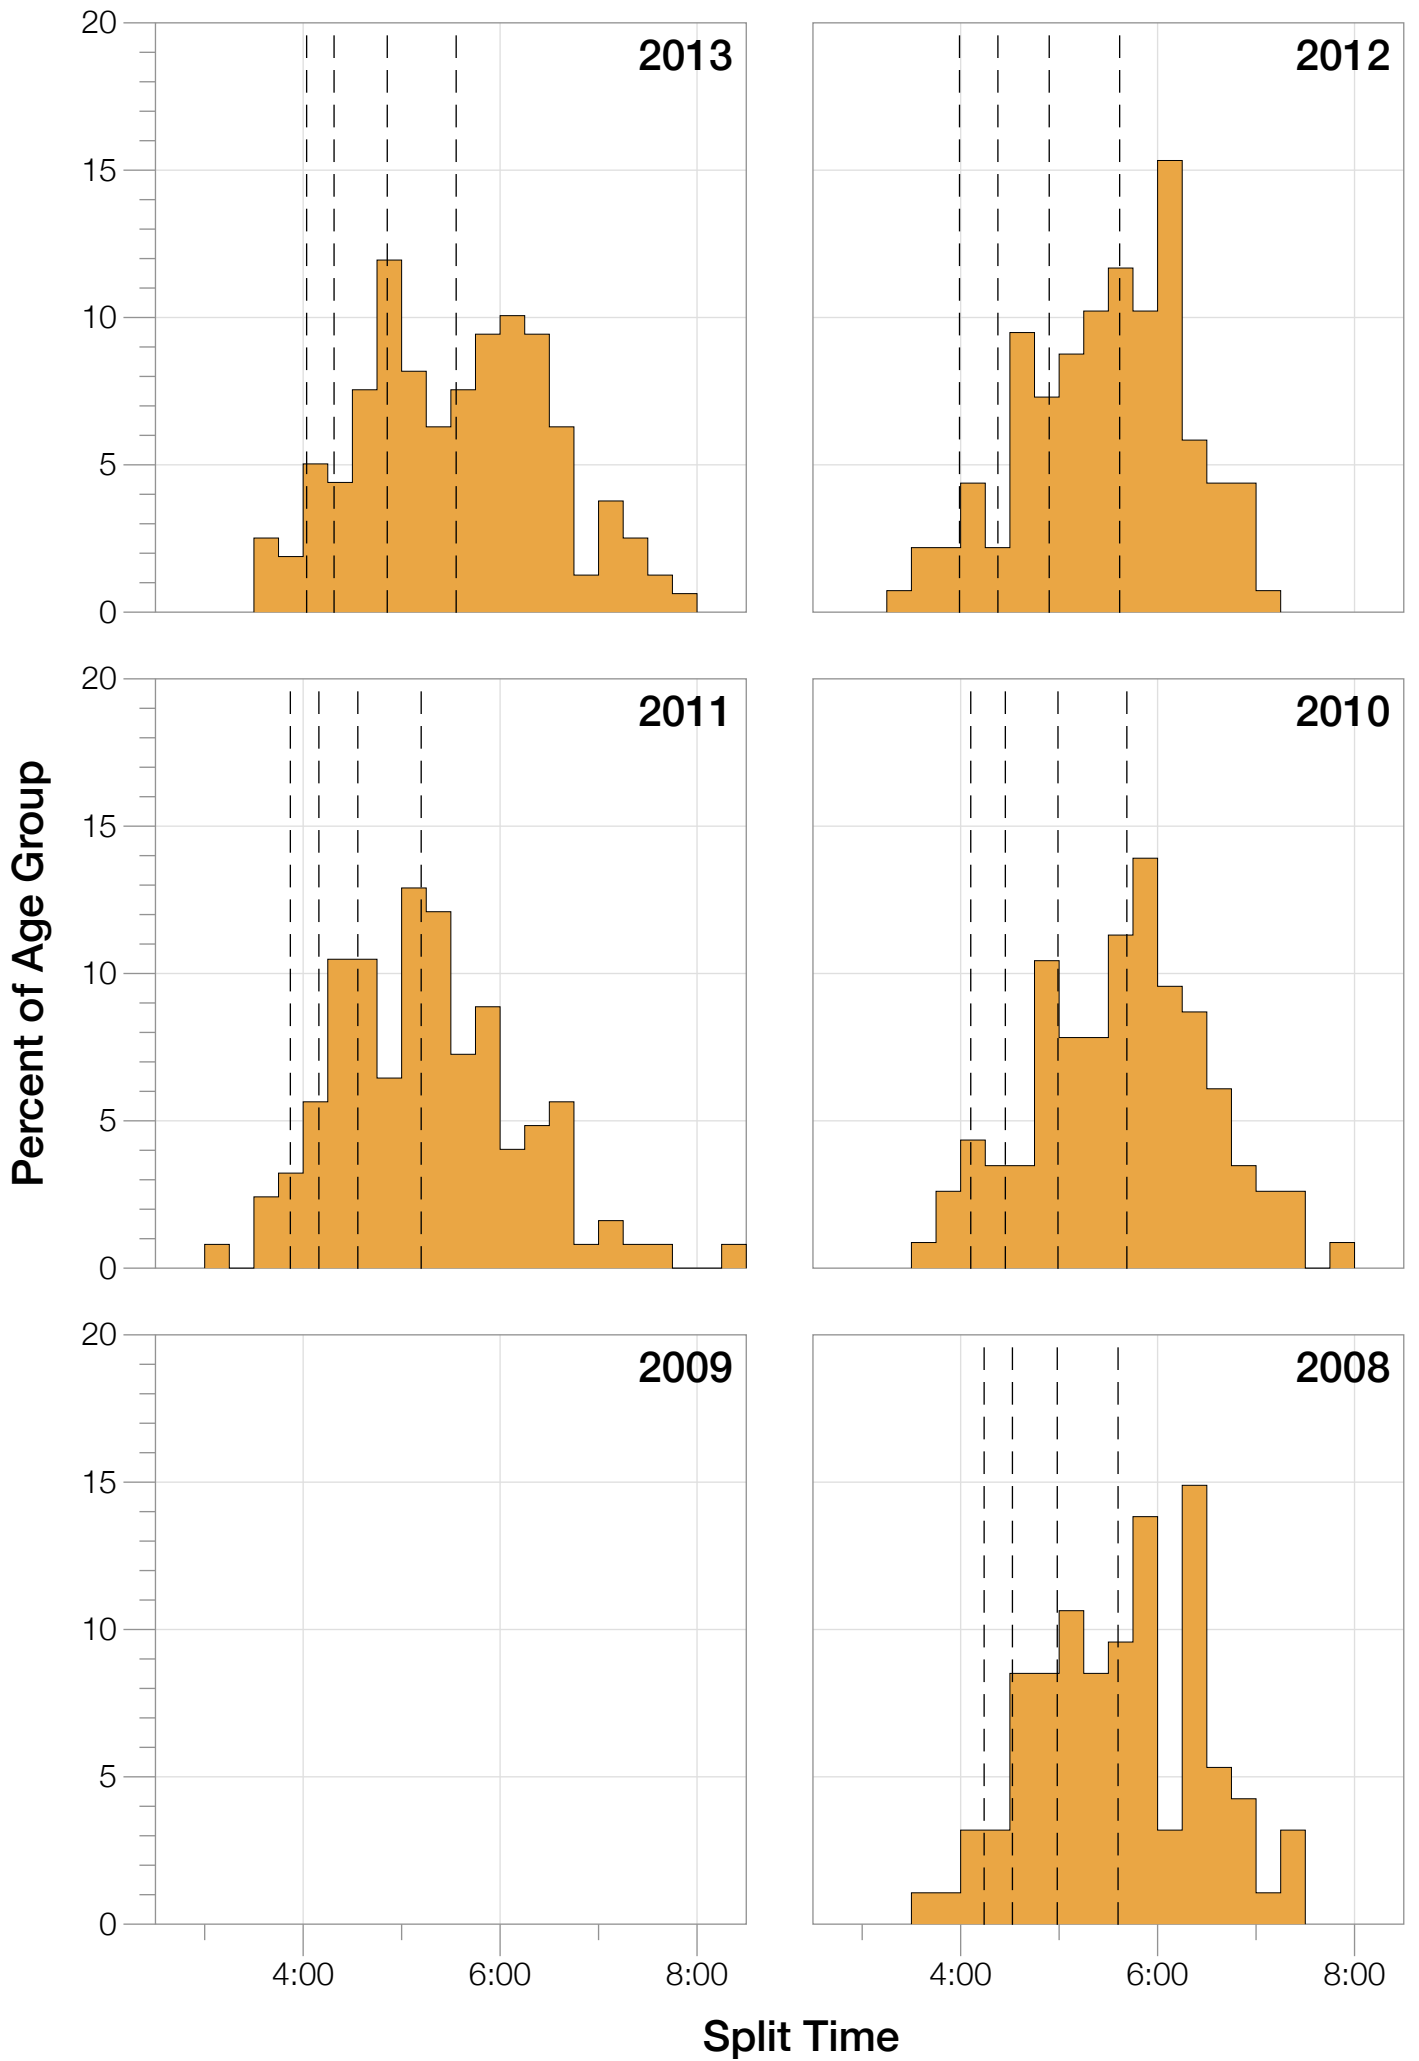

Ironman Louisville

M50-54 Stats

M50-54 Summary Statistics

Year	Finishers	M50-54 Finishers	Male Winner's Time	Female Winner's Time	M50-54 Winner's Time
2007	1564	93	8:38:39	9:23:22	10:11:26
2008	1793	94	8:33:58	9:54:17	10:43:11
2010	2155	115	8:29:59	9:33:15	10:45:23
2011	2276	124	8:27:36	9:38:14	9:40:49
2012	2229	137	8:42:44	9:36:27	10:16:30
2013	2348	159	8:21:34	9:29:02	9:55:57
Average	2102	120	8:31:25	9:33:34	8:47:36

M50-54 Swim

M50-54 Swim

M50-54 Bike

M50-54 Bike

M50-54 Run

M50-54 Run

M50-54 Overall

M50-54 Fastest Splits

M50-54 Median Splits

M50-54 Slowest Splits

M50-54 Top 30 Finishing Splits

Estimated Kona Slot Average Finishing Time Finishing Time

M50-54 Top 10 and Kona Times and Splits

Summary Statistics

Position	Swim Time	Bike Time	Run Time	Overall Time
Average Male Winner	0:53:09	4:36:32	2:56:49	8:31:25
Average Female Winner	0:54:21	5:15:23	3:18:02	9:33:34
Average 1st Age Grouper	1:06:12	5:21:58	3:38:28	10:15:32
Average 2nd Age Grouper	1:10:05	5:27:27	3:48:18	10:37:04
Average 3rd Age Grouper	1:10:20	5:37:05	3:45:51	10:44:09
Average 4th Age Grouper	1:14:35	5:26:38	3:59:56	10:52:09
Average 5th Age Grouper	1:10:17	5:32:18	4:00:45	10:54:48
Average 6th Age Grouper	1:12:31	5:38:40	3:59:56	11:03:41
Average 7th Age Grouper	1:14:23	5:40:07	4:02:58	11:10:16
Average 8th Age Grouper	1:08:16	5:40:24	4:15:22	11:16:53
Average 9th Age Grouper	1:22:56	5:41:11	4:10:13	11:25:34
Average 10th Age Grouper	1:09:01	5:34:32	4:36:32	11:33:26
Kona Qualifier Average	1:08:48	5:28:55	3:44:12	10:32:15
Top 10 Age Grouper Average	1:11:53	5:34:09	4:01:50	10:59:21