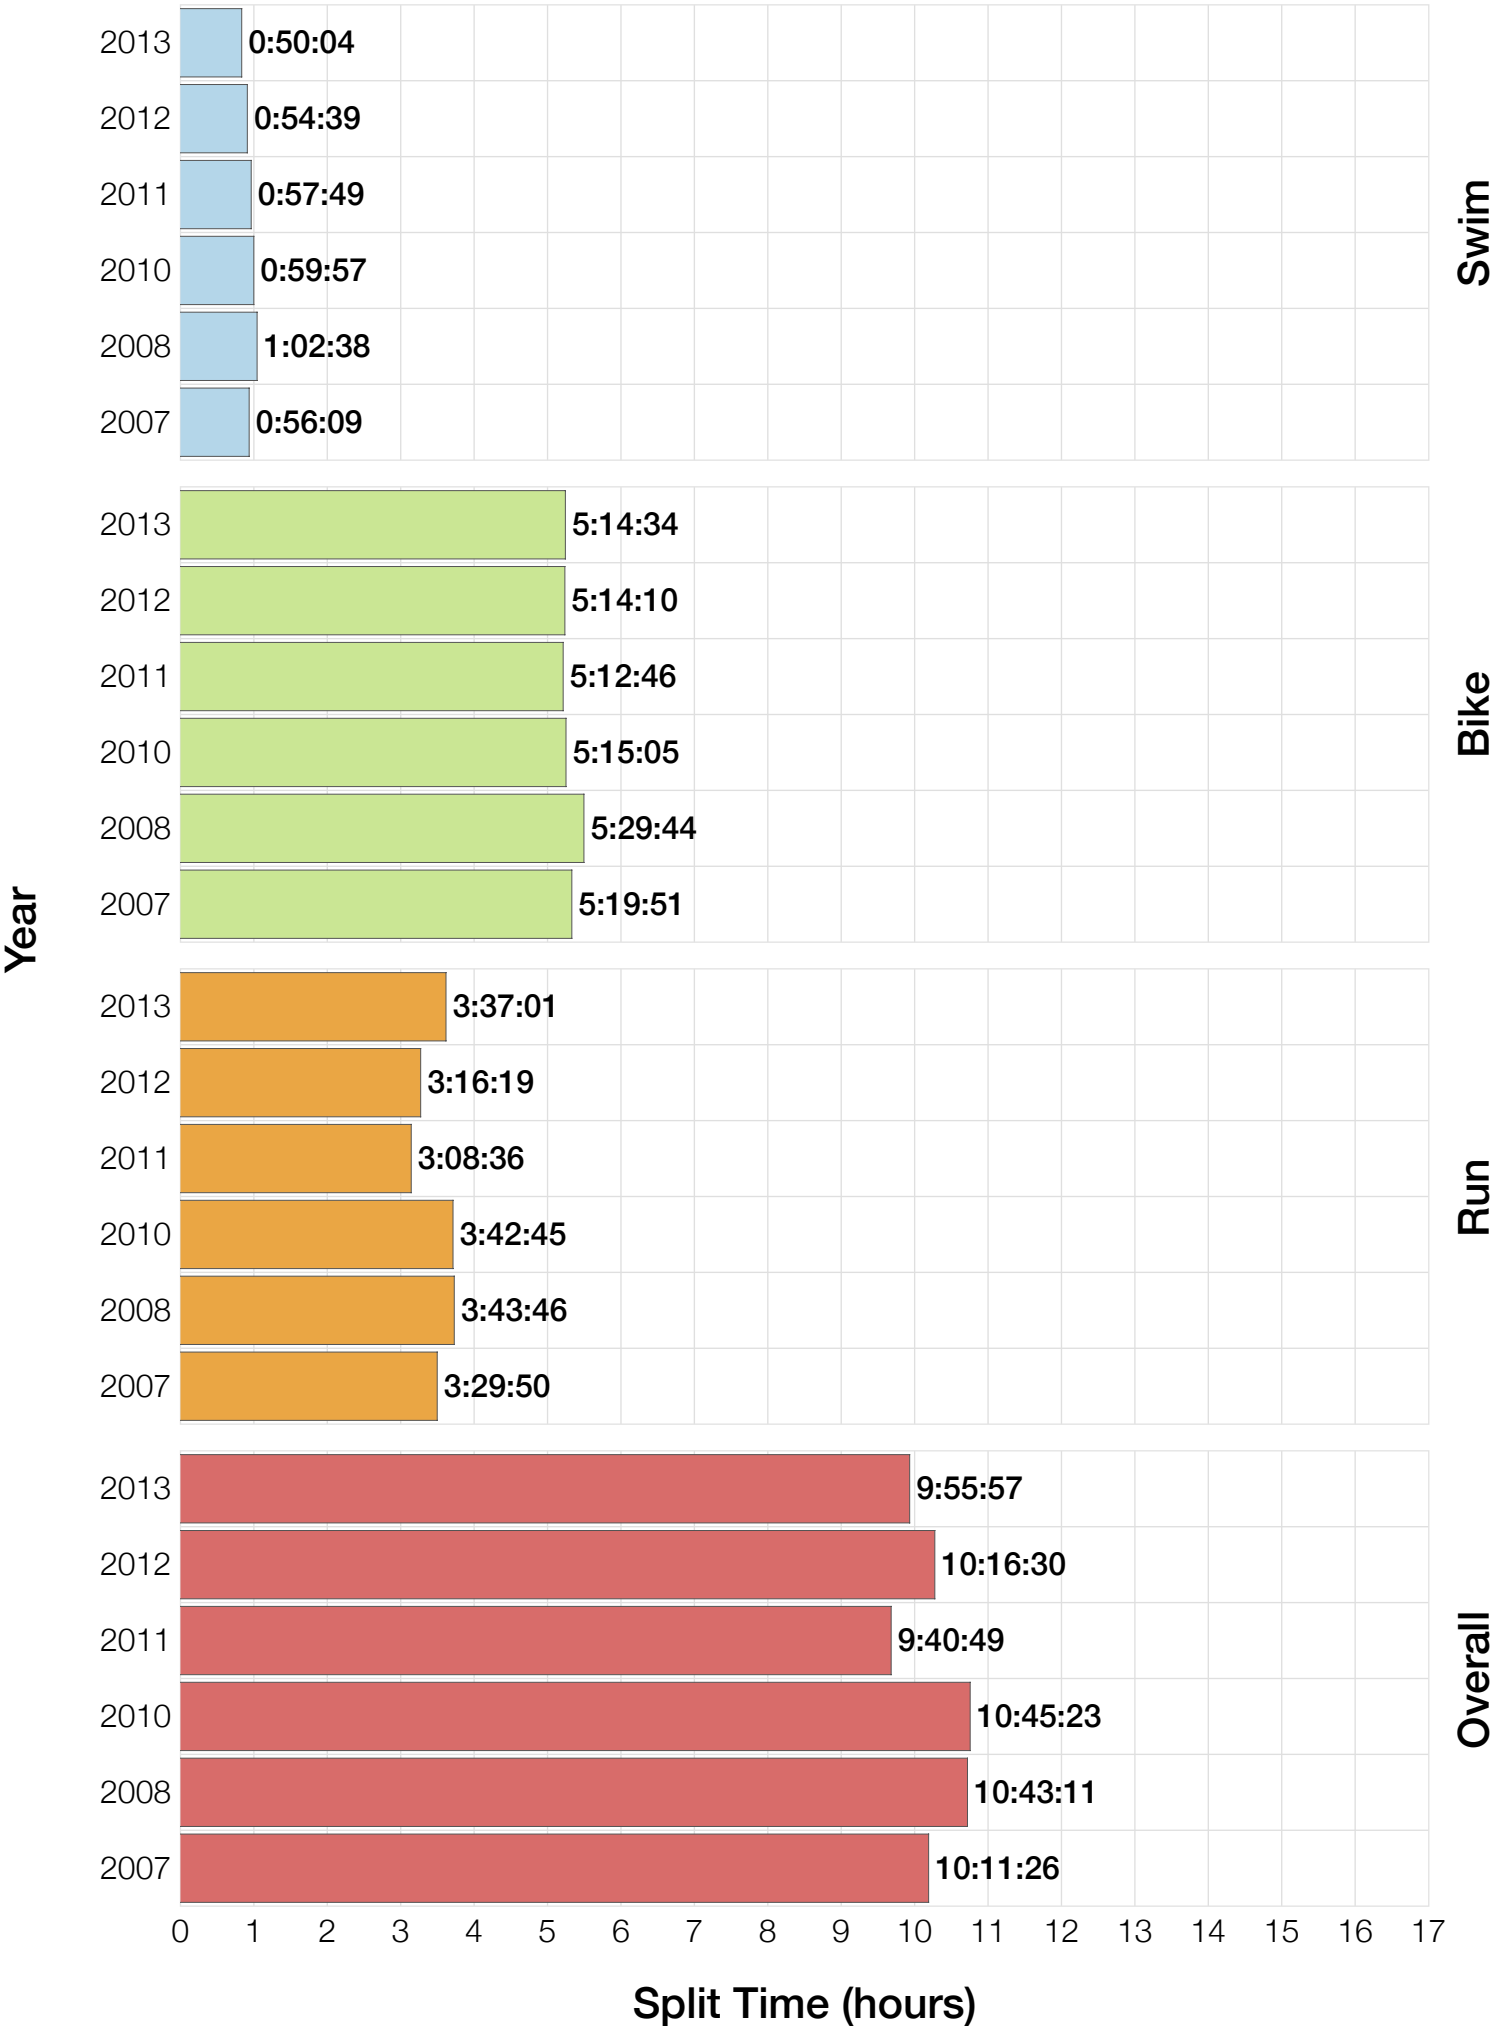

M50-54 Swim

M50-54 Swim

M50-54 Bike

M50-54 Bike

M50-54 Run

M50-54 Run

M50-54 Overall

M50-54 Fastest Splits

M50-54 Median Splits

M50-54 Slowest Splits

M50-54 Top 30 Finishing Splits

Estimated Kona Slot Average Finishing Time Finishing Time

M50-54 Top 10 and Kona Times and Splits

Summary Statistics

Position	Swim Time	Bike Time	Run Time	Overall Time
Average Male Winner	0:53:09	4:36:32	2:56:49	8:31:25
Average Female Winner	0:54:21	5:15:23	3:18:02	9:33:34
Average 1st Age Grouper	1:06:12	5:21:58	3:38:28	10:15:32
Average 2nd Age Grouper	1:10:05	5:27:27	3:48:18	10:37:04
Average 3rd Age Grouper	1:10:20	5:37:05	3:45:51	10:44:09
Average 4th Age Grouper	1:14:35	5:26:38	3:59:56	10:52:09
Average 5th Age Grouper	1:10:17	5:32:18	4:00:45	10:54:48
Average 6th Age Grouper	1:12:31	5:38:40	3:59:56	11:03:41
Average 7th Age Grouper	1:14:23	5:40:07	4:02:58	11:10:16
Average 8th Age Grouper	1:08:16	5:40:24	4:15:22	11:16:53
Average 9th Age Grouper	1:22:56	5:41:11	4:10:13	11:25:34
Average 10th Age Grouper	1:09:01	5:34:32	4:36:32	11:33:26
Kona Qualifier Average	1:08:48	5:28:55	3:44:12	10:32:15
Top 10 Age Grouper Average	1:11:53	5:34:09	4:01:50	10:59:21

Louisville 2013

Position	Swim Time	Bike Time	Run Time	Overall Time
Male Winner	0:48:56	4:29:14	2:57:56	8:21:34
Female Winner	0:49:03	5:13:32	3:20:29	9:29:02
1st Age Grouper	0:55:03	5:14:34	3:37:06	9:55:57
2nd Age Grouper	1:08:58	5:23:18	3:44:39	10:29:55
3rd Age Grouper	1:10:39	5:27:17	3:43:33	10:31:35
4th Age Grouper	1:12:47	5:27:07	3:49:51	10:40:31
5th Age Grouper	1:10:56	5:40:51	3:37:01	10:40:38
6th Age Grouper	1:15:49	5:24:01	3:53:43	10:43:14
7th Age Grouper	1:01:06	5:39:55	4:00:02	10:50:53
8th Age Grouper	0:50:04	5:32:09	4:19:56	10:54:37
9th Age Grouper	1:11:36	5:29:21	4:12:55	11:06:09
10th Age Grouper	1:11:28	5:30:23	4:11:02	11:06:48
Kona Qualifier Average	1:04:53	5:21:43	3:41:46	10:19:09
Top 10 Age Grouper Average	1:06:50	5:28:53	3:54:58	10:42:01