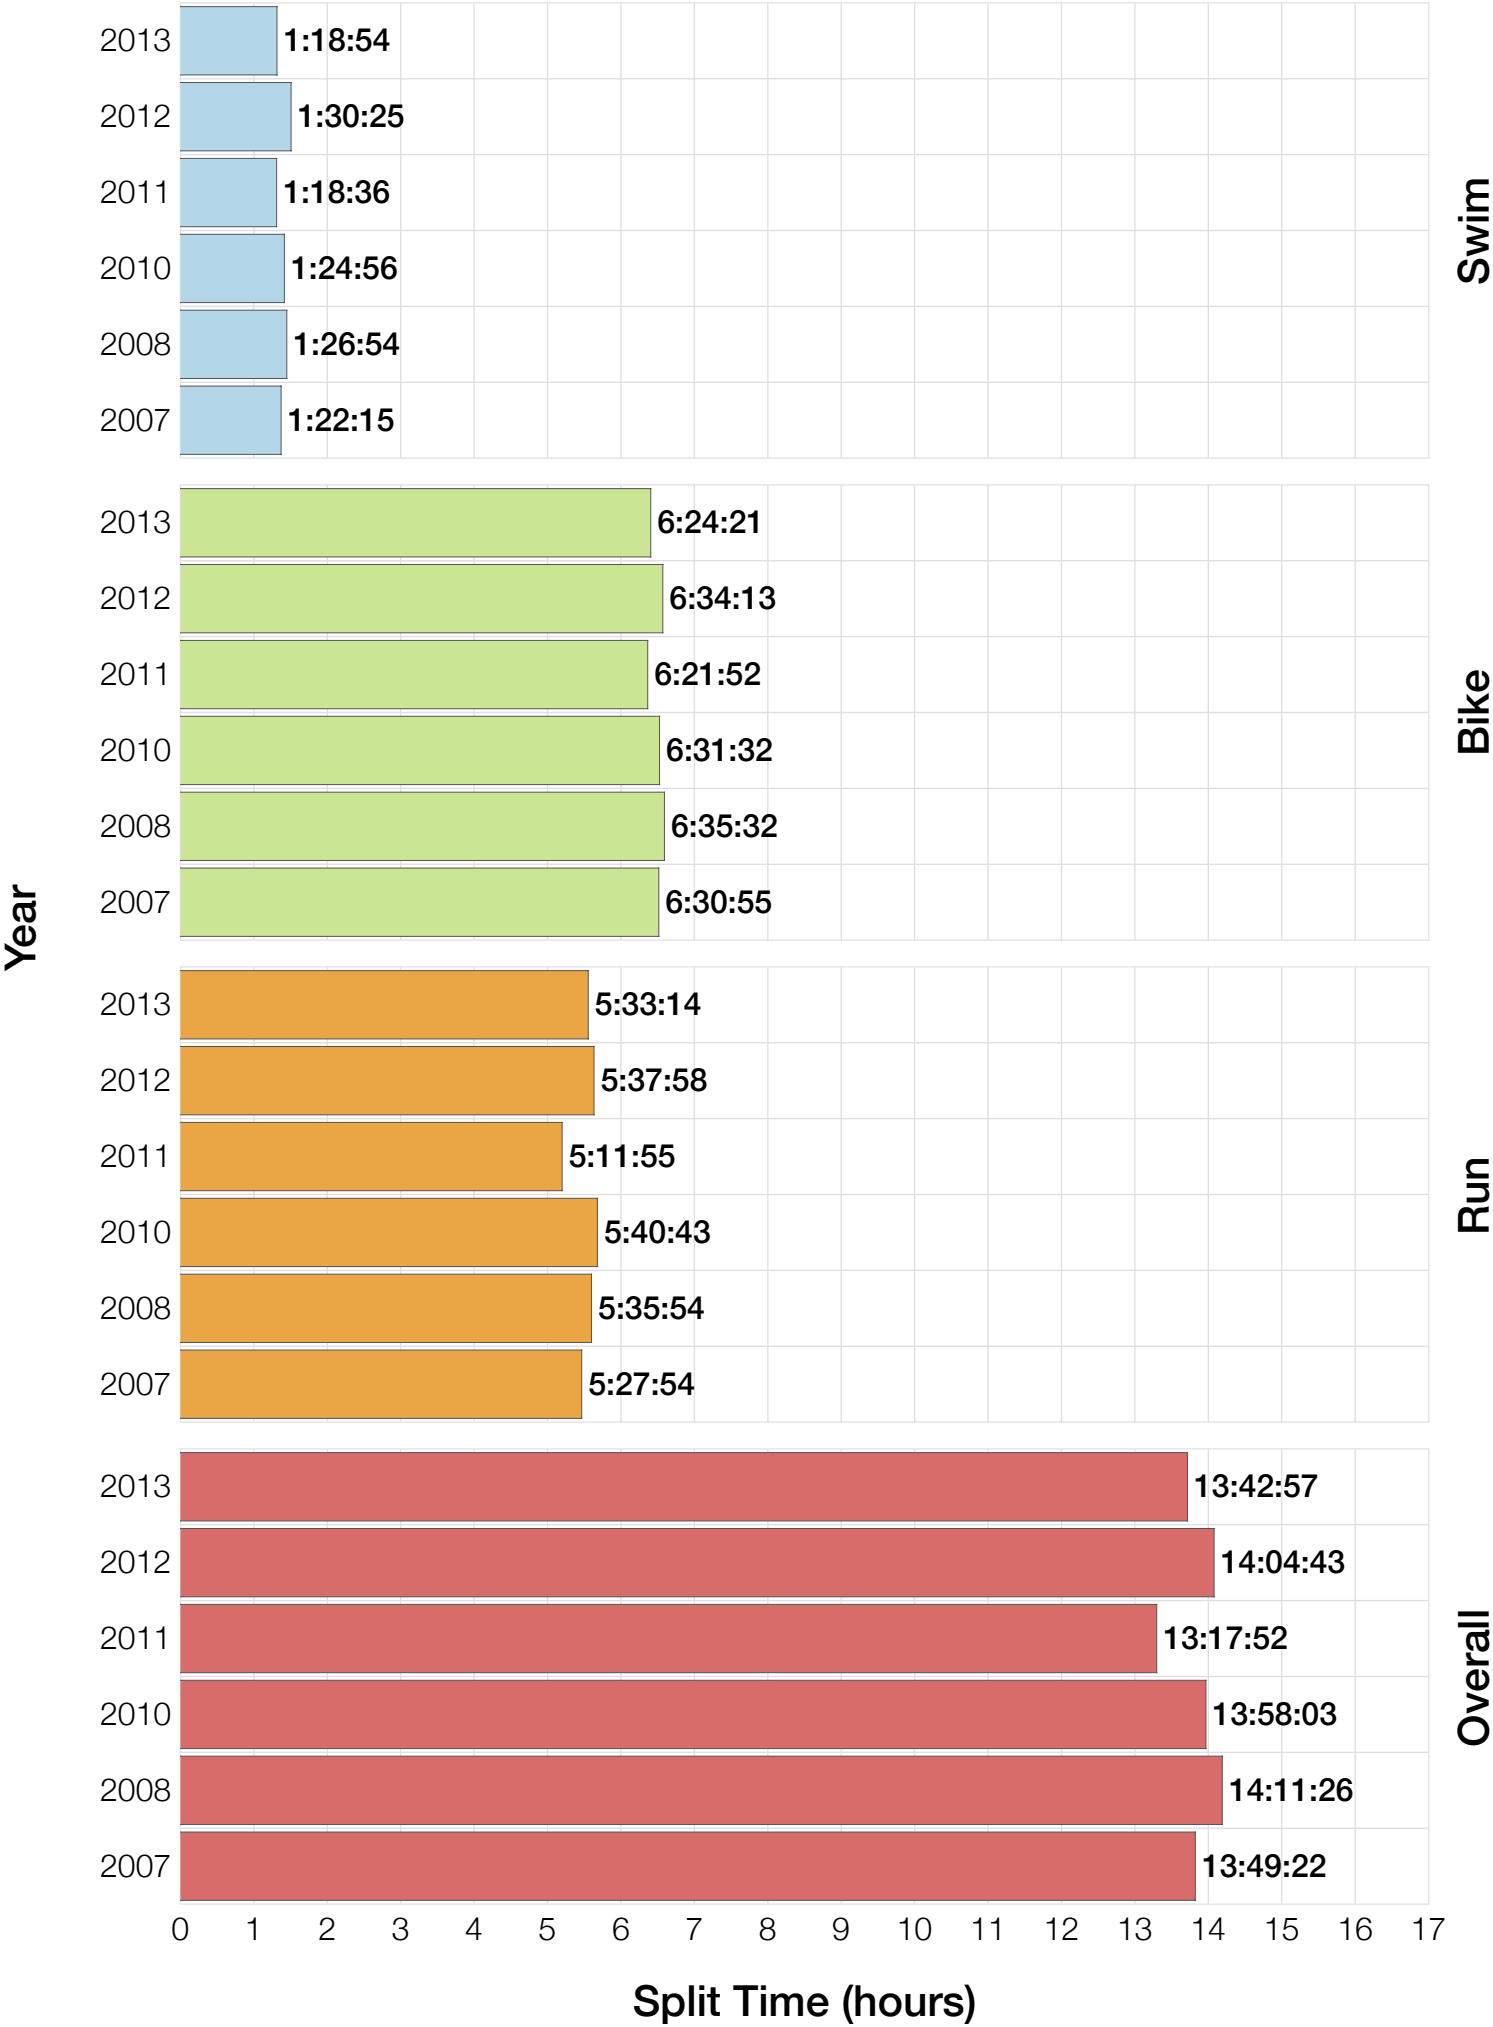

M50-54 Swim

M50-54 Swim

M50-54 Bike

M50-54 Bike

M50-54 Run

M50-54 Run

M50-54 Overall

M50-54 Fastest Splits

M50-54 Median Splits

M50-54 Slowest Splits

M50-54 Top 30 Finishing Splits

Estimated Kona Slot Average Finishing Time Finishing Time

M50-54 Top 10 and Kona Times and Splits

Summary Statistics

Position	Swim Time	Bike Time	Run Time	Overall Time
Average Male Winner	0:53:09	4:36:32	2:56:49	8:31:25
Average Female Winner	0:54:21	5:15:23	3:18:02	9:33:34
Average 1st Age Grouper	1:06:12	5:21:58	3:38:28	10:15:32
Average 2nd Age Grouper	1:10:05	5:27:27	3:48:18	10:37:04
Average 3rd Age Grouper	1:10:20	5:37:05	3:45:51	10:44:09
Average 4th Age Grouper	1:14:35	5:26:38	3:59:56	10:52:09
Average 5th Age Grouper	1:10:17	5:32:18	4:00:45	10:54:48
Average 6th Age Grouper	1:12:31	5:38:40	3:59:56	11:03:41
Average 7th Age Grouper	1:14:23	5:40:07	4:02:58	11:10:16
Average 8th Age Grouper	1:08:16	5:40:24	4:15:22	11:16:53
Average 9th Age Grouper	1:22:56	5:41:11	4:10:13	11:25:34
Average 10th Age Grouper	1:09:01	5:34:32	4:36:32	11:33:26
Kona Qualifier Average	1:08:48	5:28:55	3:44:12	10:32:15
Top 10 Age Grouper Average	1:11:53	5:34:09	4:01:50	10:59:21

Louisville 2013

Position	Swim Time	Bike Time	Run Time	Overall Time
Male Winner	0:48:56	4:29:14	2:57:56	8:21:34
Female Winner	0:49:03	5:13:32	3:20:29	9:29:02
1st Age Grouper	0:55:03	5:14:34	3:37:06	9:55:57
2nd Age Grouper	1:08:58	5:23:18	3:44:39	10:29:55
3rd Age Grouper	1:10:39	5:27:17	3:43:33	10:31:35
4th Age Grouper	1:12:47	5:27:07	3:49:51	10:40:31
5th Age Grouper	1:10:56	5:40:51	3:37:01	10:40:38
6th Age Grouper	1:15:49	5:24:01	3:53:43	10:43:14
7th Age Grouper	1:01:06	5:39:55	4:00:02	10:50:53
8th Age Grouper	0:50:04	5:32:09	4:19:56	10:54:37
9th Age Grouper	1:11:36	5:29:21	4:12:55	11:06:09
10th Age Grouper	1:11:28	5:30:23	4:11:02	11:06:48
Kona Qualifier Average	1:04:53	5:21:43	3:41:46	10:19:09
Top 10 Age Grouper Average	1:06:50	5:28:53	3:54:58	10:42:01