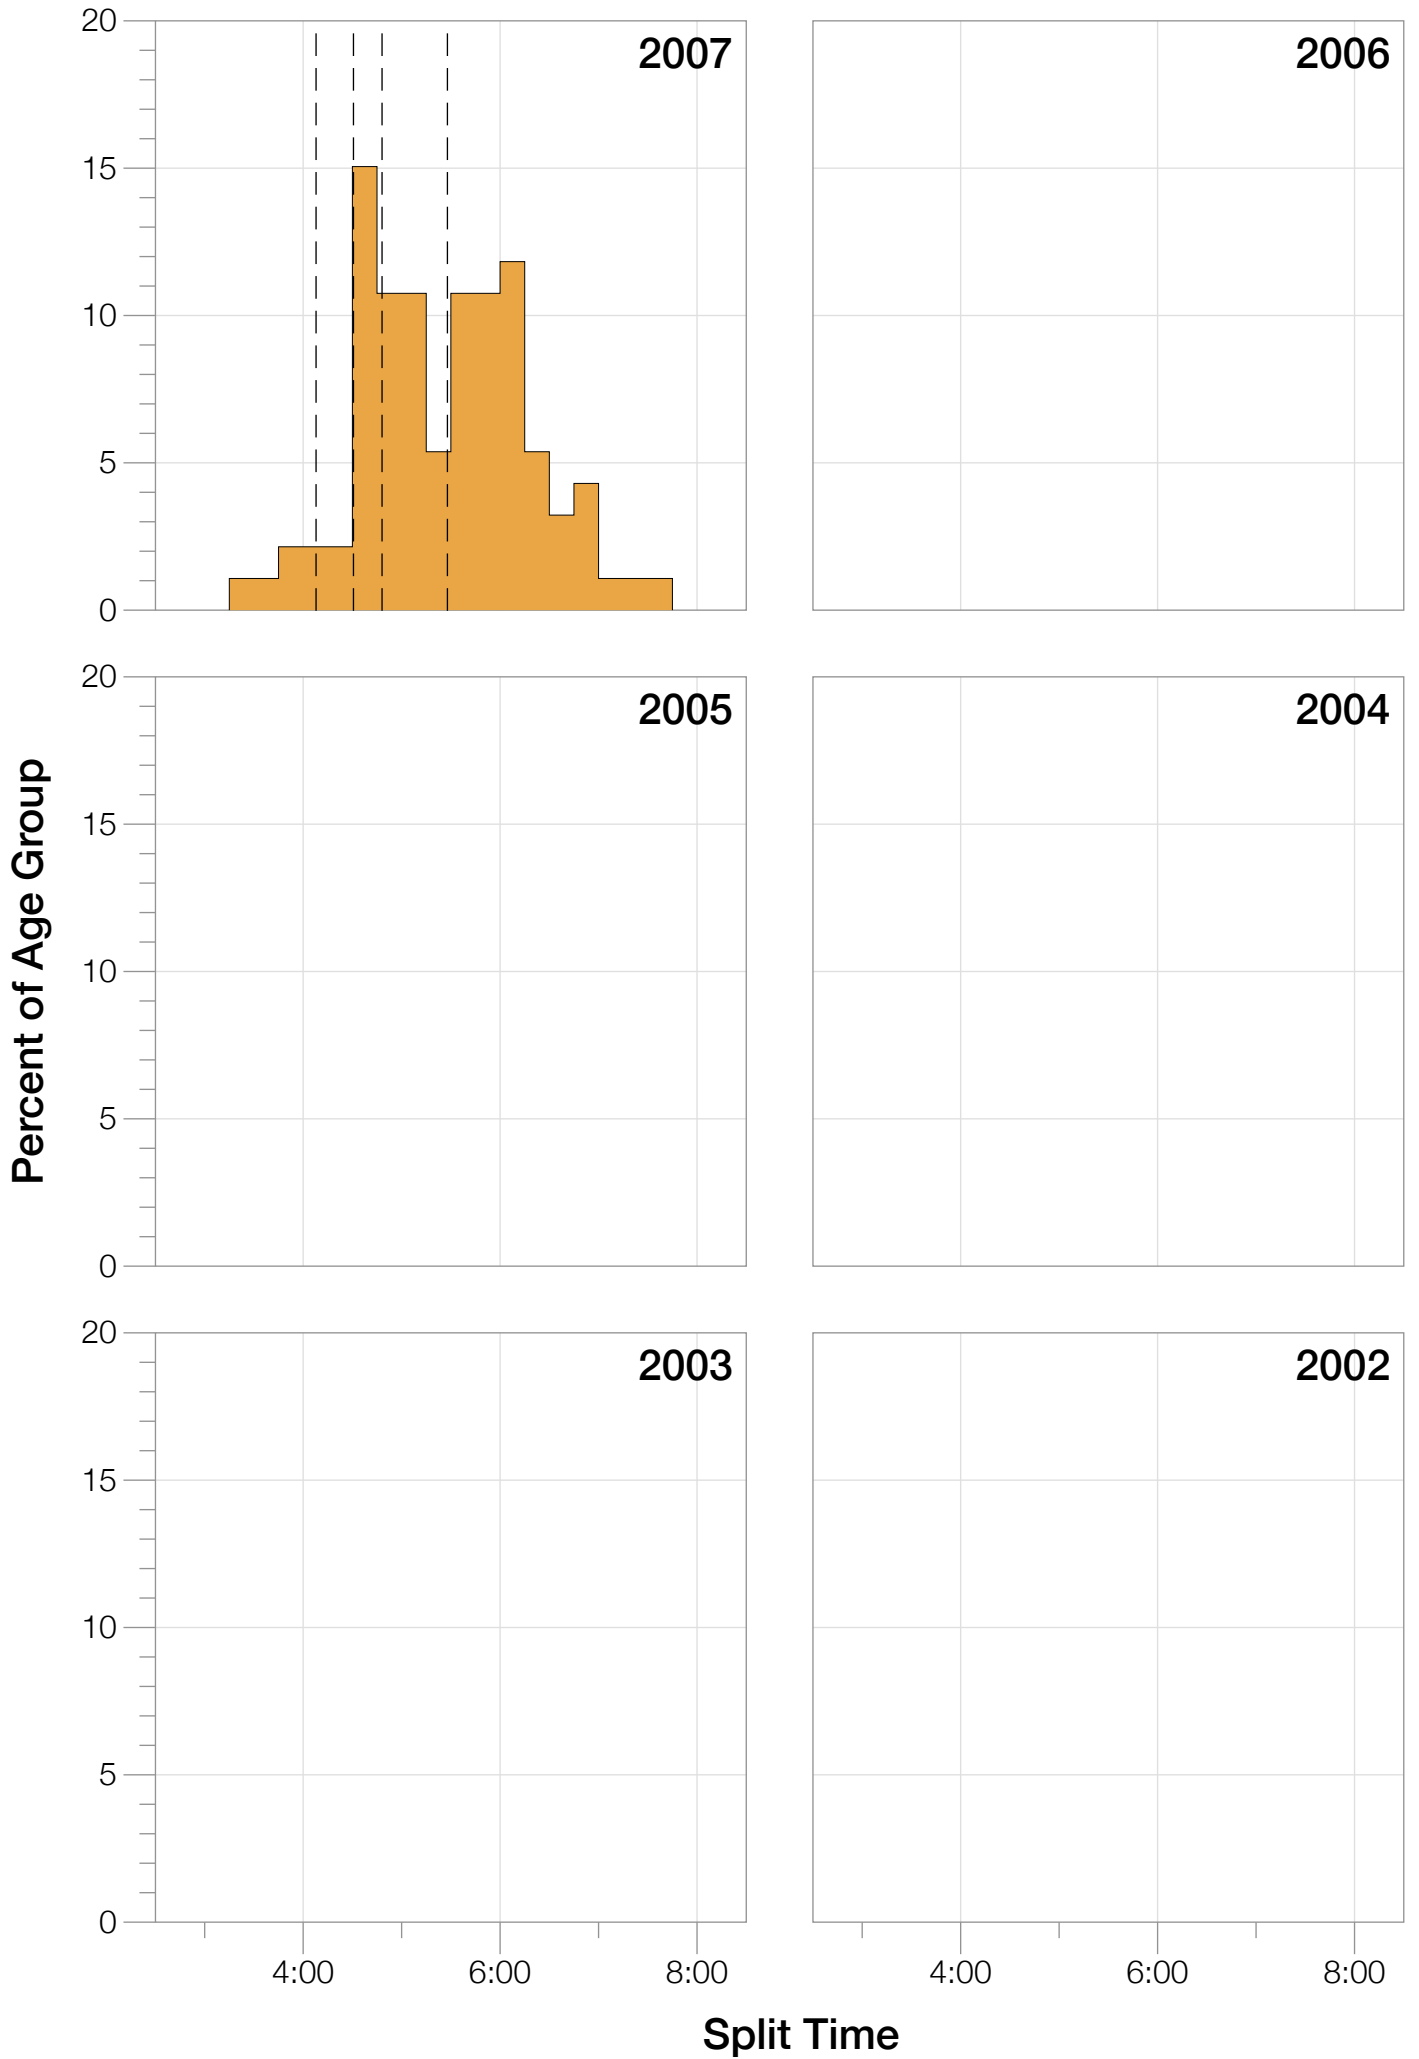

Ironman Louisville

M50-54 Stats

M50-54 Summary Statistics

Year	Finishers	M50-54 Finishers	Male Winner's Time	Female Winner's Time	M50-54 Winner's Time
2007	1564	93	8:38:39	9:23:22	10:11:26
2008	1793	94	8:33:58	9:54:17	10:43:11
2010	2155	115	8:29:59	9:33:15	10:45:23
2011	2276	124	8:27:36	9:38:14	9:40:49
2012	2229	137	8:42:44	9:36:27	10:16:30
2013	2348	159	8:21:34	9:29:02	9:55:57
Average	2102	120	8:31:25	9:33:34	8:47:36

M50-54 Swim

M50-54 Swim

M50-54 Bike

M50-54 Bike

M50-54 Run

M50-54 Run

M50-54 Overall

M50-54 Fastest Splits

M50-54 Median Splits

M50-54 Slowest Splits

M50-54 Top 30 Finishing Splits

Estimated Kona Slot Average Finishing Time Finishing Time

M50-54 Top 10 and Kona Times and Splits

Summary Statistics

Position	Swim Time	Bike Time	Run Time	Overall Time
Average Male Winner	0:53:09	4:36:32	2:56:49	8:31:25
Average Female Winner	0:54:21	5:15:23	3:18:02	9:33:34
Average 1st Age Grouper	1:06:12	5:21:58	3:38:28	10:15:32
Average 2nd Age Grouper	1:10:05	5:27:27	3:48:18	10:37:04
Average 3rd Age Grouper	1:10:20	5:37:05	3:45:51	10:44:09
Average 4th Age Grouper	1:14:35	5:26:38	3:59:56	10:52:09
Average 5th Age Grouper	1:10:17	5:32:18	4:00:45	10:54:48
Average 6th Age Grouper	1:12:31	5:38:40	3:59:56	11:03:41
Average 7th Age Grouper	1:14:23	5:40:07	4:02:58	11:10:16
Average 8th Age Grouper	1:08:16	5:40:24	4:15:22	11:16:53
Average 9th Age Grouper	1:22:56	5:41:11	4:10:13	11:25:34
Average 10th Age Grouper	1:09:01	5:34:32	4:36:32	11:33:26
Kona Qualifier Average	1:08:48	5:28:55	3:44:12	10:32:15
Top 10 Age Grouper Average	1:11:53	5:34:09	4:01:50	10:59:21