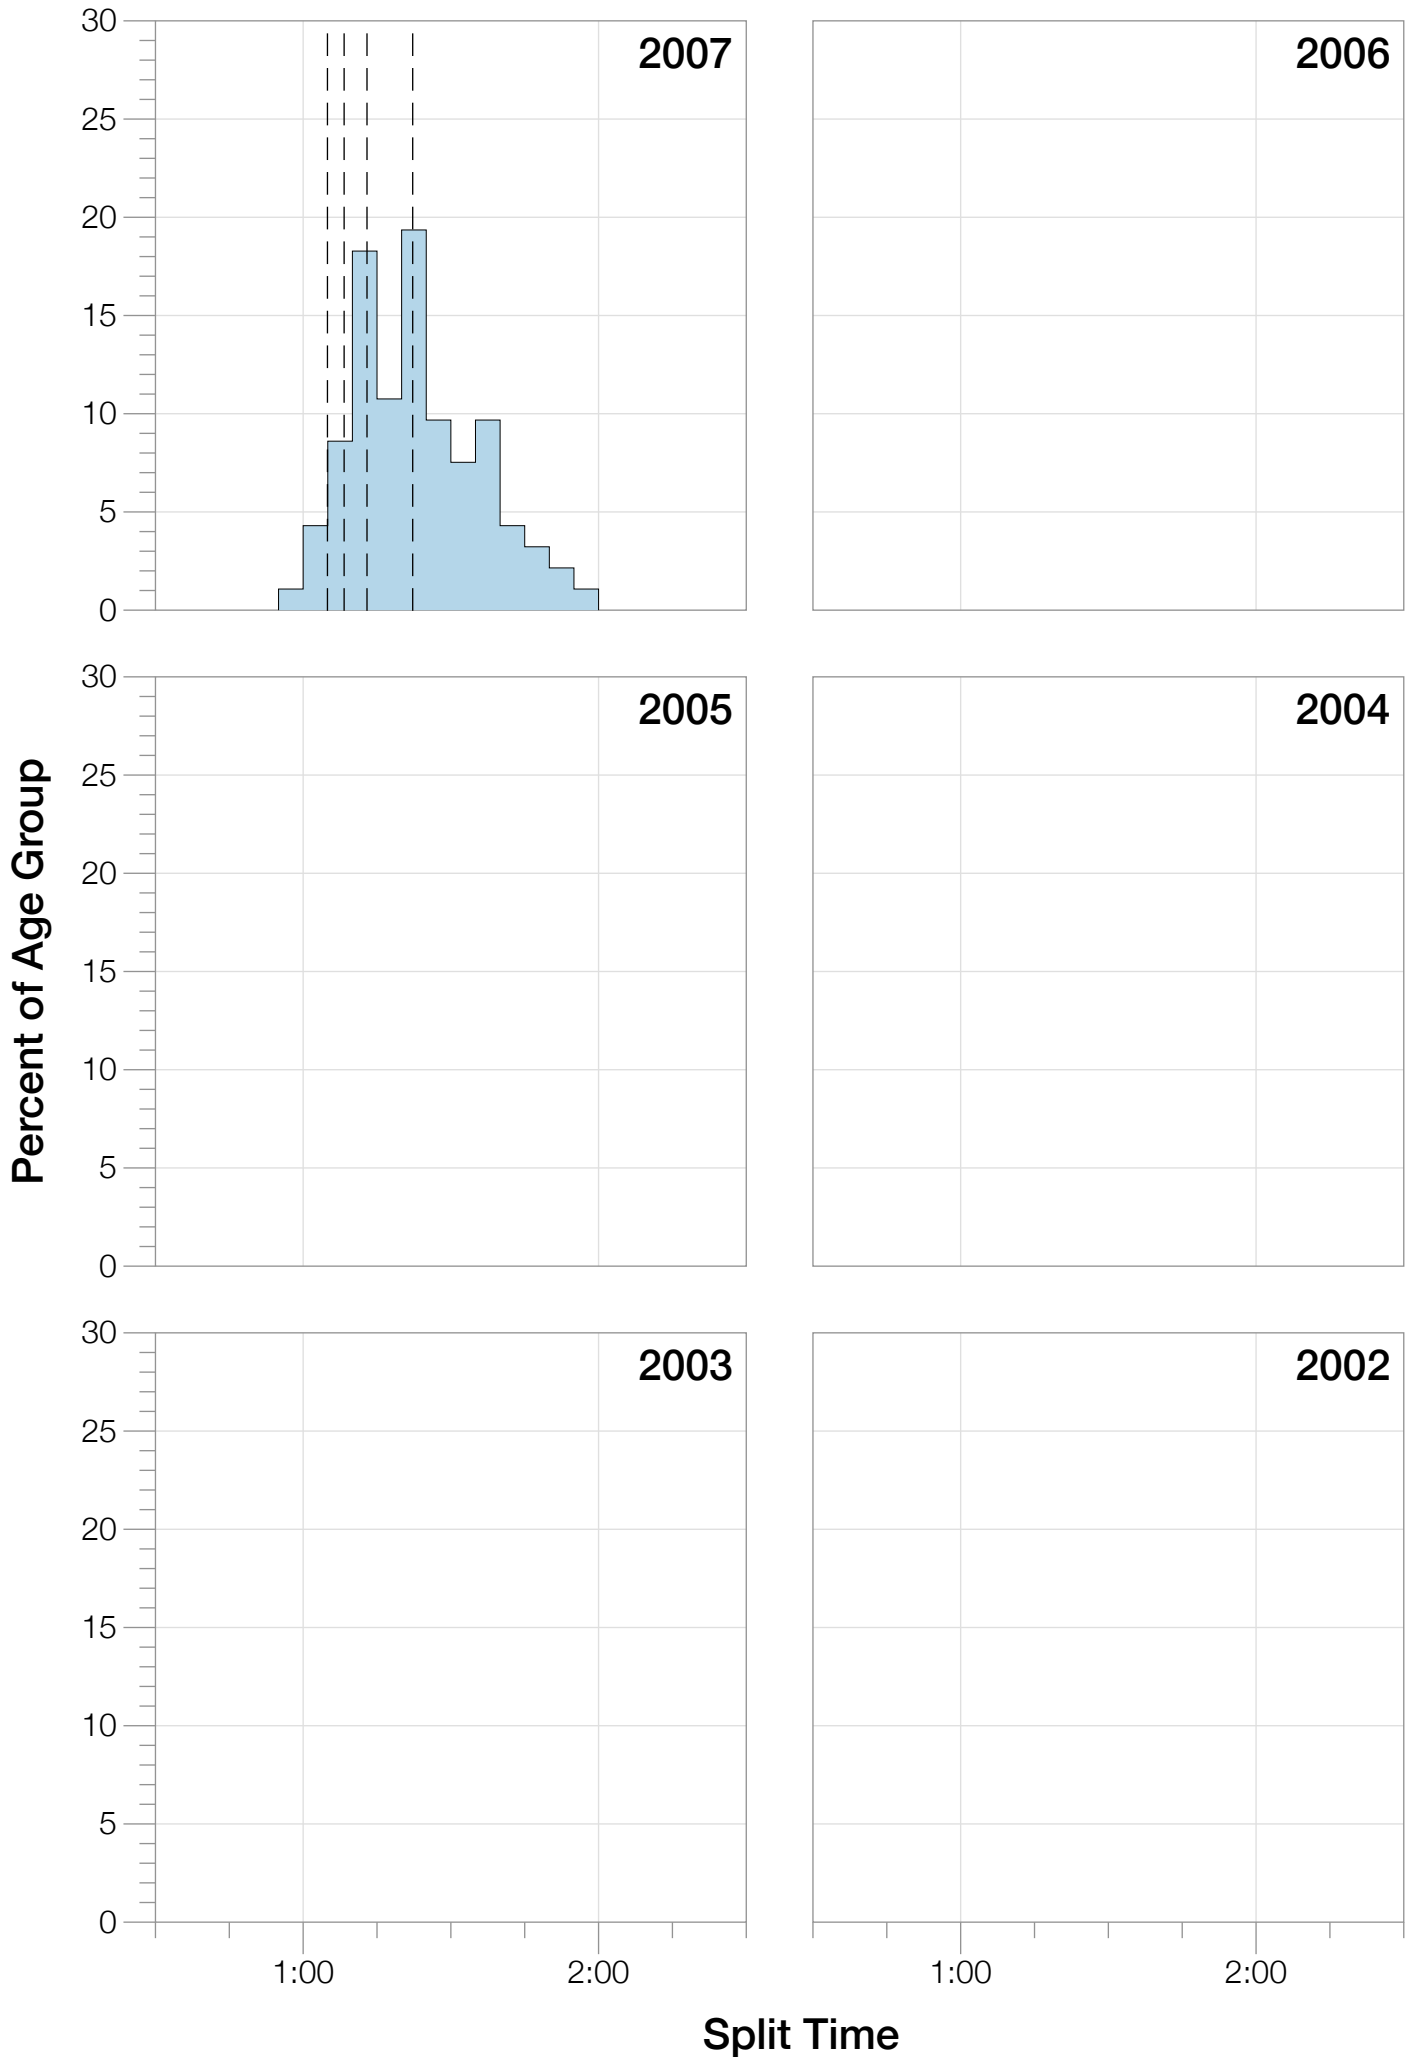

M50-54 Swim