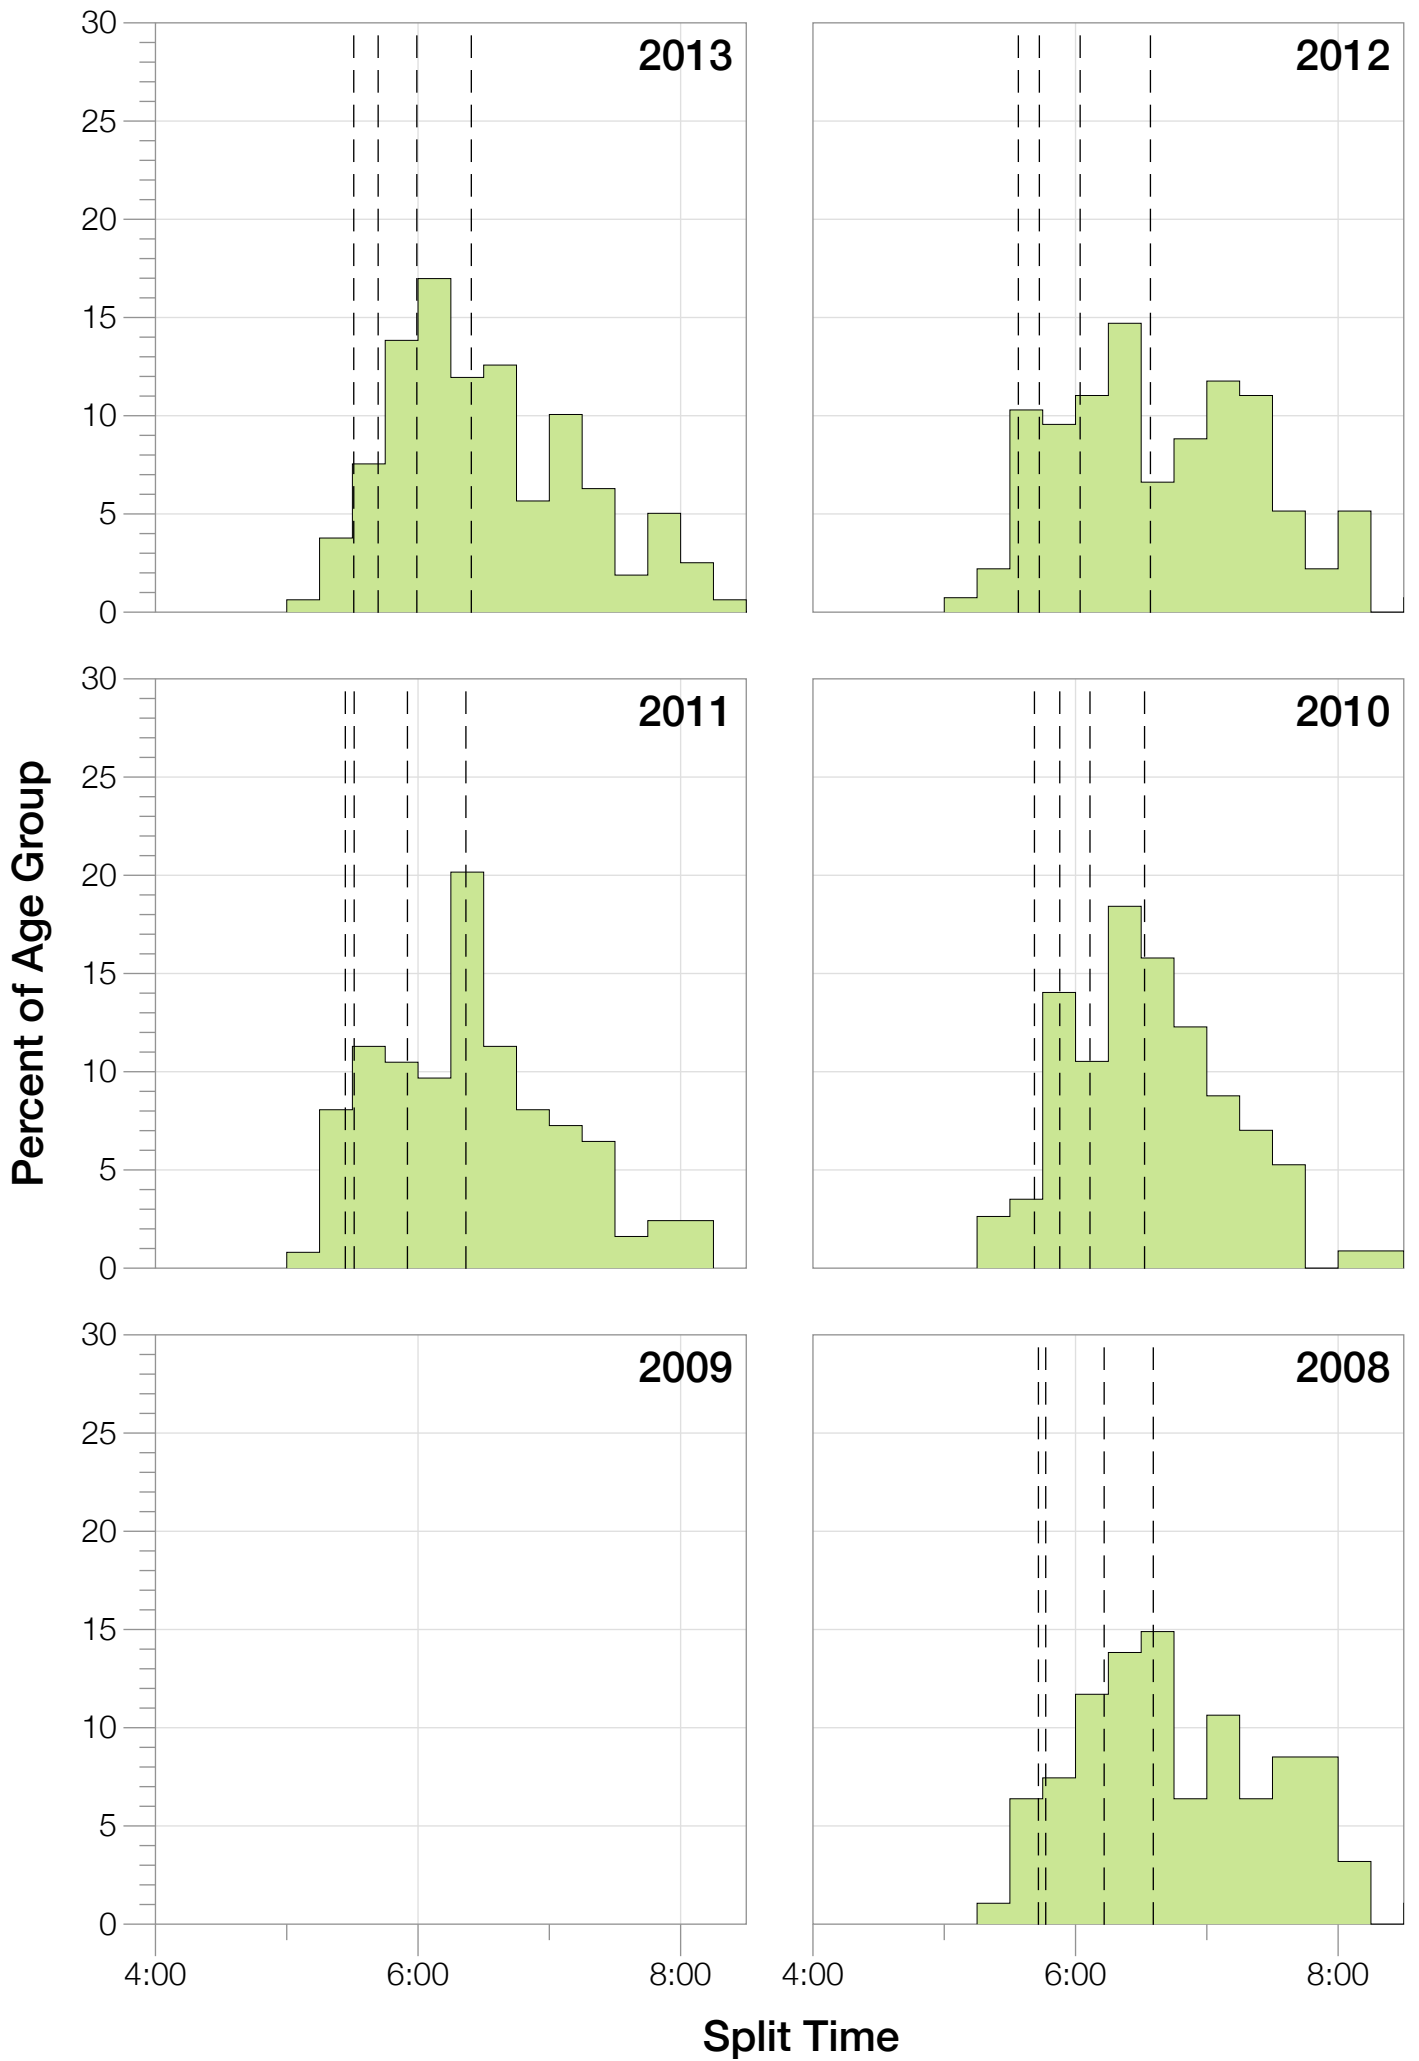

Ironman Louisville

M50-54 Stats

M50-54 Summary Statistics

Year	Finishers	M50-54 Finishers	Male Winner's Time	Female Winner's Time	M50-54 Winner's Time
2007	1564	93	8:38:39	9:23:22	10:11:26
2008	1793	94	8:33:58	9:54:17	10:43:11
2010	2155	115	8:29:59	9:33:15	10:45:23
2011	2276	124	8:27:36	9:38:14	9:40:49
2012	2229	137	8:42:44	9:36:27	10:16:30
2013	2348	159	8:21:34	9:29:02	9:55:57
Average	2102	120	8:31:25	9:33:34	8:47:36

M50-54 Swim

M50-54 Swim

M50-54 Bike

M50-54 Bike

M50-54 Run

M50-54 Run

M50-54 Overall

M50-54 Fastest Splits

M50-54 Median Splits

M50-54 Slowest Splits

M50-54 Top 30 Finishing Splits

Estimated Kona Slot Average Finishing Time Finishing Time

M50-54 Top 10 and Kona Times and Splits

Summary Statistics

Position	Swim Time	Bike Time	Run Time	Overall Time
Average Male Winner	0:53:09	4:36:32	2:56:49	8:31:25
Average Female Winner	0:54:21	5:15:23	3:18:02	9:33:34
Average 1st Age Grouper	1:06:12	5:21:58	3:38:28	10:15:32
Average 2nd Age Grouper	1:10:05	5:27:27	3:48:18	10:37:04
Average 3rd Age Grouper	1:10:20	5:37:05	3:45:51	10:44:09
Average 4th Age Grouper	1:14:35	5:26:38	3:59:56	10:52:09
Average 5th Age Grouper	1:10:17	5:32:18	4:00:45	10:54:48
Average 6th Age Grouper	1:12:31	5:38:40	3:59:56	11:03:41
Average 7th Age Grouper	1:14:23	5:40:07	4:02:58	11:10:16
Average 8th Age Grouper	1:08:16	5:40:24	4:15:22	11:16:53
Average 9th Age Grouper	1:22:56	5:41:11	4:10:13	11:25:34
Average 10th Age Grouper	1:09:01	5:34:32	4:36:32	11:33:26
Kona Qualifier Average	1:08:48	5:28:55	3:44:12	10:32:15
Top 10 Age Grouper Average	1:11:53	5:34:09	4:01:50	10:59:21