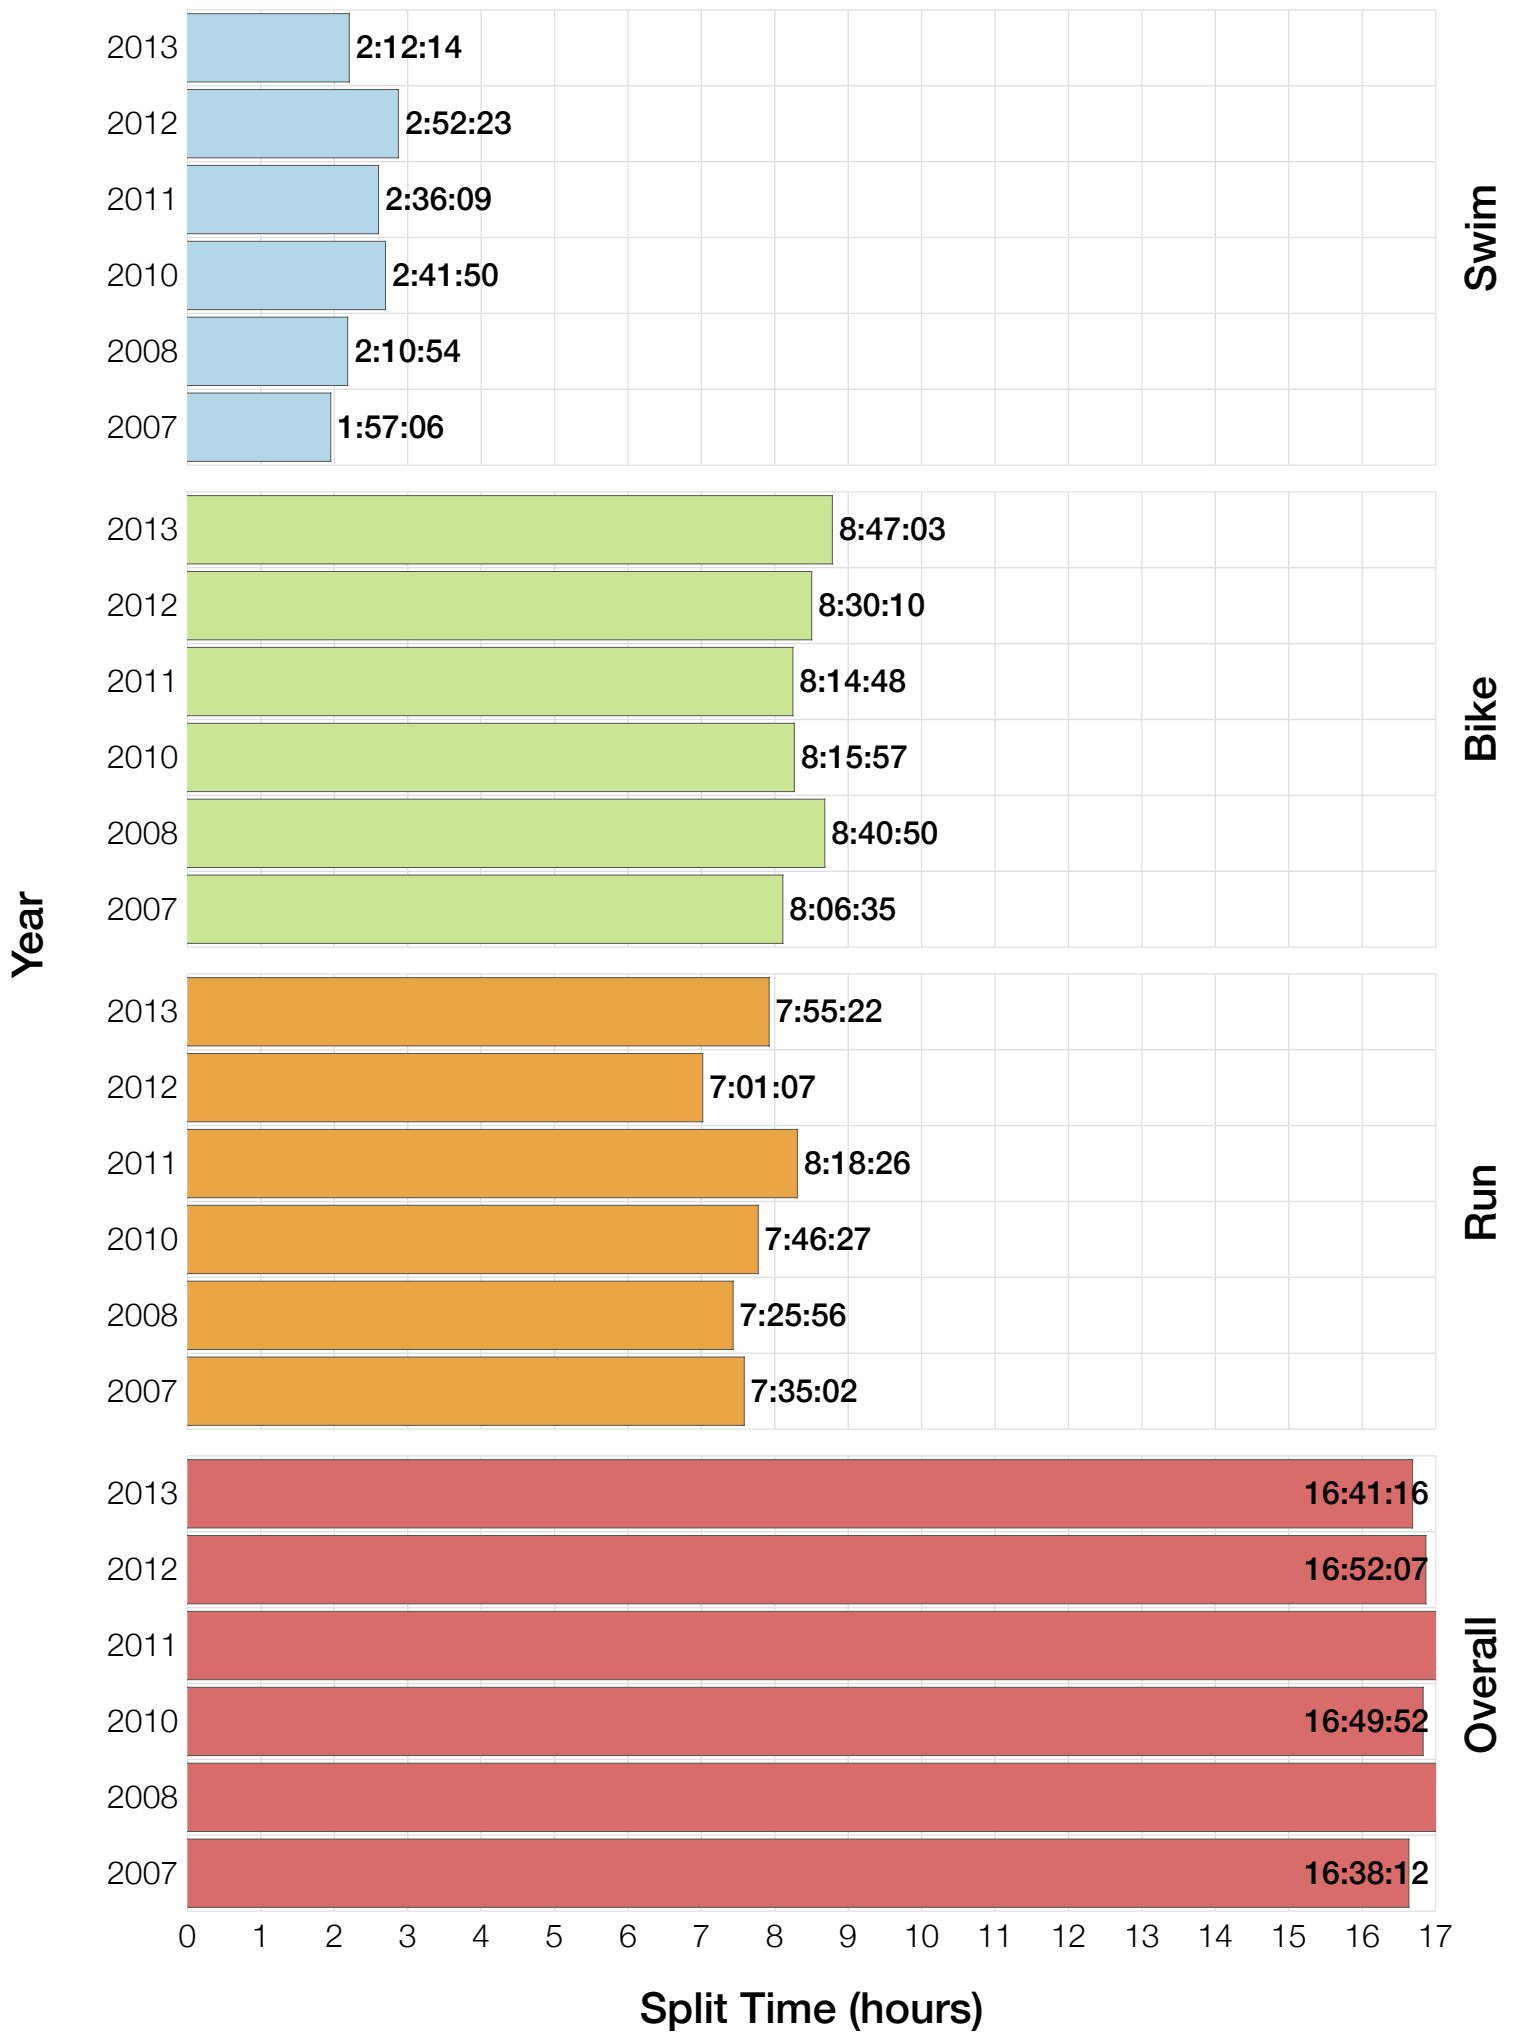

M50-54 Swim

M50-54 Swim

M50-54 Bike

M50-54 Bike

M50-54 Run

M50-54 Run

M50-54 Overall

M50-54 Fastest Splits

M50-54 Median Splits

M50-54 Slowest Splits

M50-54 Top 30 Finishing Splits

Estimated Kona Slot Average Finishing Time Finishing Time

M50-54 Top 10 and Kona Times and Splits

Summary Statistics

Position	Swim Time	Bike Time	Run Time	Overall Time
Average Male Winner	0:53:09	4:36:32	2:56:49	8:31:25
Average Female Winner	0:54:21	5:15:23	3:18:02	9:33:34
Average 1st Age Grouper	1:06:12	5:21:58	3:38:28	10:15:32
Average 2nd Age Grouper	1:10:05	5:27:27	3:48:18	10:37:04
Average 3rd Age Grouper	1:10:20	5:37:05	3:45:51	10:44:09
Average 4th Age Grouper	1:14:35	5:26:38	3:59:56	10:52:09
Average 5th Age Grouper	1:10:17	5:32:18	4:00:45	10:54:48
Average 6th Age Grouper	1:12:31	5:38:40	3:59:56	11:03:41
Average 7th Age Grouper	1:14:23	5:40:07	4:02:58	11:10:16
Average 8th Age Grouper	1:08:16	5:40:24	4:15:22	11:16:53
Average 9th Age Grouper	1:22:56	5:41:11	4:10:13	11:25:34
Average 10th Age Grouper	1:09:01	5:34:32	4:36:32	11:33:26
Kona Qualifier Average	1:08:48	5:28:55	3:44:12	10:32:15
Top 10 Age Grouper Average	1:11:53	5:34:09	4:01:50	10:59:21

Louisville 2013

Position	Swim Time	Bike Time	Run Time	Overall Time
Male Winner	0:48:56	4:29:14	2:57:56	8:21:34
Female Winner	0:49:03	5:13:32	3:20:29	9:29:02
1st Age Grouper	0:55:03	5:14:34	3:37:06	9:55:57
2nd Age Grouper	1:08:58	5:23:18	3:44:39	10:29:55
3rd Age Grouper	1:10:39	5:27:17	3:43:33	10:31:35
4th Age Grouper	1:12:47	5:27:07	3:49:51	10:40:31
5th Age Grouper	1:10:56	5:40:51	3:37:01	10:40:38
6th Age Grouper	1:15:49	5:24:01	3:53:43	10:43:14
7th Age Grouper	1:01:06	5:39:55	4:00:02	10:50:53
8th Age Grouper	0:50:04	5:32:09	4:19:56	10:54:37
9th Age Grouper	1:11:36	5:29:21	4:12:55	11:06:09
10th Age Grouper	1:11:28	5:30:23	4:11:02	11:06:48
Kona Qualifier Average	1:04:53	5:21:43	3:41:46	10:19:09
Top 10 Age Grouper Average	1:06:50	5:28:53	3:54:58	10:42:01