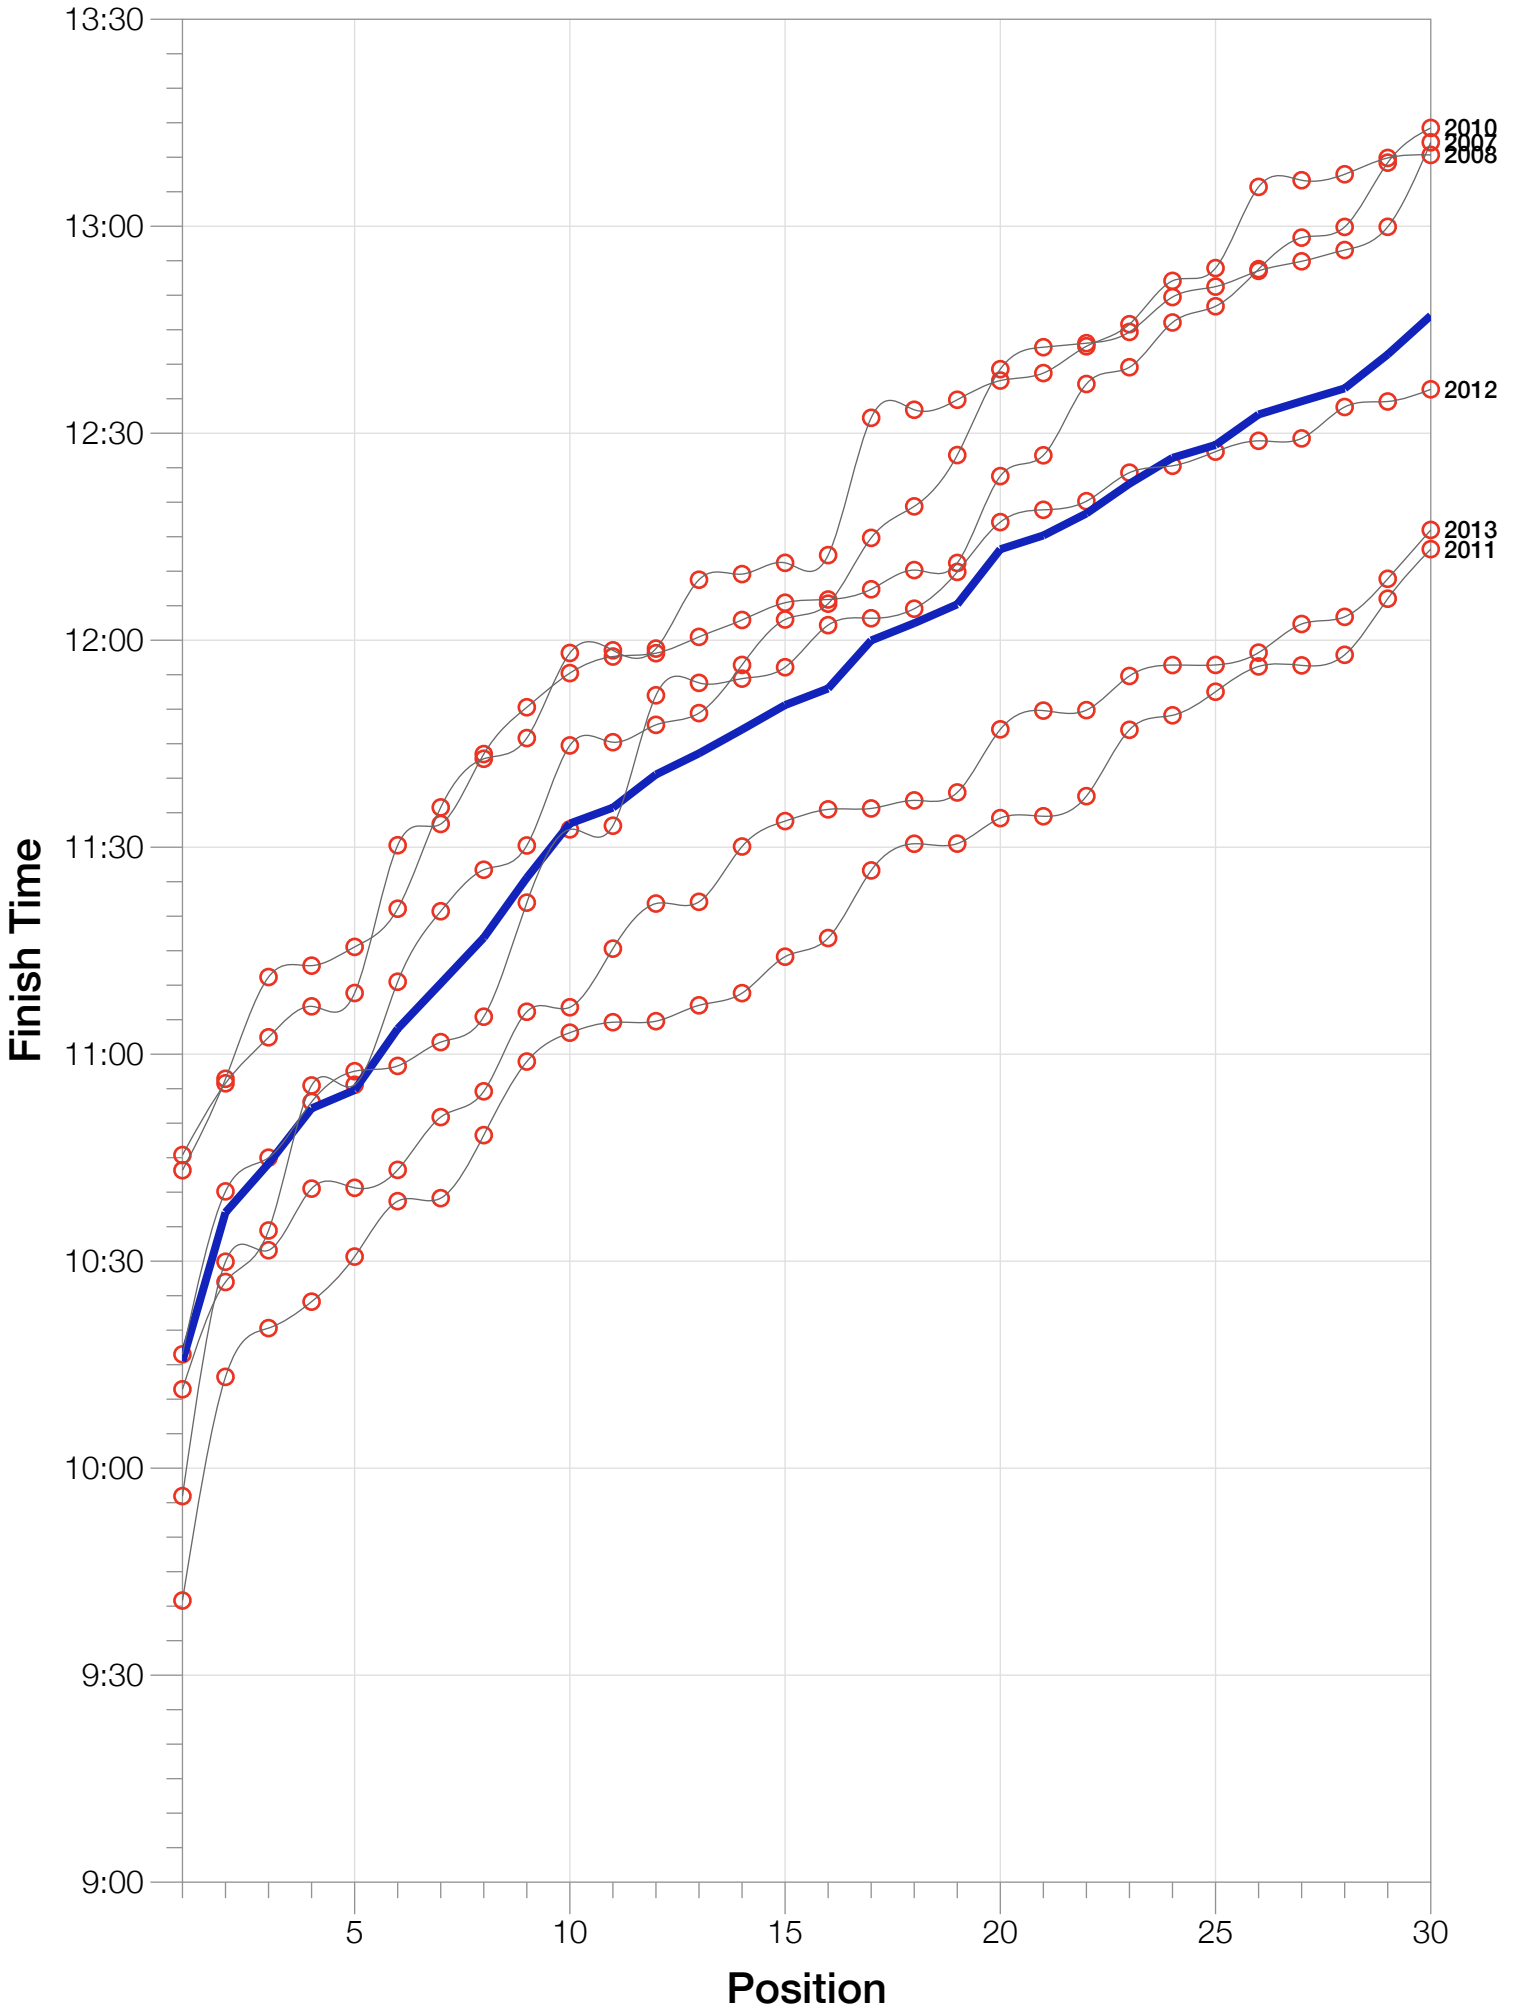

M50-54 Median Splits

M50-54 Slowest Splits

M50-54 Top 30 Finishing Splits

Estimated Kona Slot Average Finishing Time Finishing Time

M50-54 Top 10 and Kona Times and Splits

Summary Statistics

Position	Swim Time	Bike Time	Run Time	Overall Time
Average Male Winner	0:53:09	4:36:32	2:56:49	8:31:25
Average Female Winner	0:54:21	5:15:23	3:18:02	9:33:34
Average 1st Age Grouper	1:06:12	5:21:58	3:38:28	10:15:32
Average 2nd Age Grouper	1:10:05	5:27:27	3:48:18	10:37:04
Average 3rd Age Grouper	1:10:20	5:37:05	3:45:51	10:44:09
Average 4th Age Grouper	1:14:35	5:26:38	3:59:56	10:52:09
Average 5th Age Grouper	1:10:17	5:32:18	4:00:45	10:54:48
Average 6th Age Grouper	1:12:31	5:38:40	3:59:56	11:03:41
Average 7th Age Grouper	1:14:23	5:40:07	4:02:58	11:10:16
Average 8th Age Grouper	1:08:16	5:40:24	4:15:22	11:16:53
Average 9th Age Grouper	1:22:56	5:41:11	4:10:13	11:25:34
Average 10th Age Grouper	1:09:01	5:34:32	4:36:32	11:33:26
Kona Qualifier Average	1:08:48	5:28:55	3:44:12	10:32:15
Top 10 Age Grouper Average	1:11:53	5:34:09	4:01:50	10:59:21

Louisville 2013

Position	Swim Time	Bike Time	Run Time	Overall Time
Male Winner	0:48:56	4:29:14	2:57:56	8:21:34
Female Winner	0:49:03	5:13:32	3:20:29	9:29:02
1st Age Grouper	0:55:03	5:14:34	3:37:06	9:55:57
2nd Age Grouper	1:08:58	5:23:18	3:44:39	10:29:55
3rd Age Grouper	1:10:39	5:27:17	3:43:33	10:31:35
4th Age Grouper	1:12:47	5:27:07	3:49:51	10:40:31
5th Age Grouper	1:10:56	5:40:51	3:37:01	10:40:38
6th Age Grouper	1:15:49	5:24:01	3:53:43	10:43:14
7th Age Grouper	1:01:06	5:39:55	4:00:02	10:50:53
8th Age Grouper	0:50:04	5:32:09	4:19:56	10:54:37
9th Age Grouper	1:11:36	5:29:21	4:12:55	11:06:09
10th Age Grouper	1:11:28	5:30:23	4:11:02	11:06:48
Kona Qualifier Average	1:04:53	5:21:43	3:41:46	10:19:09
Top 10 Age Grouper Average	1:06:50	5:28:53	3:54:58	10:42:01