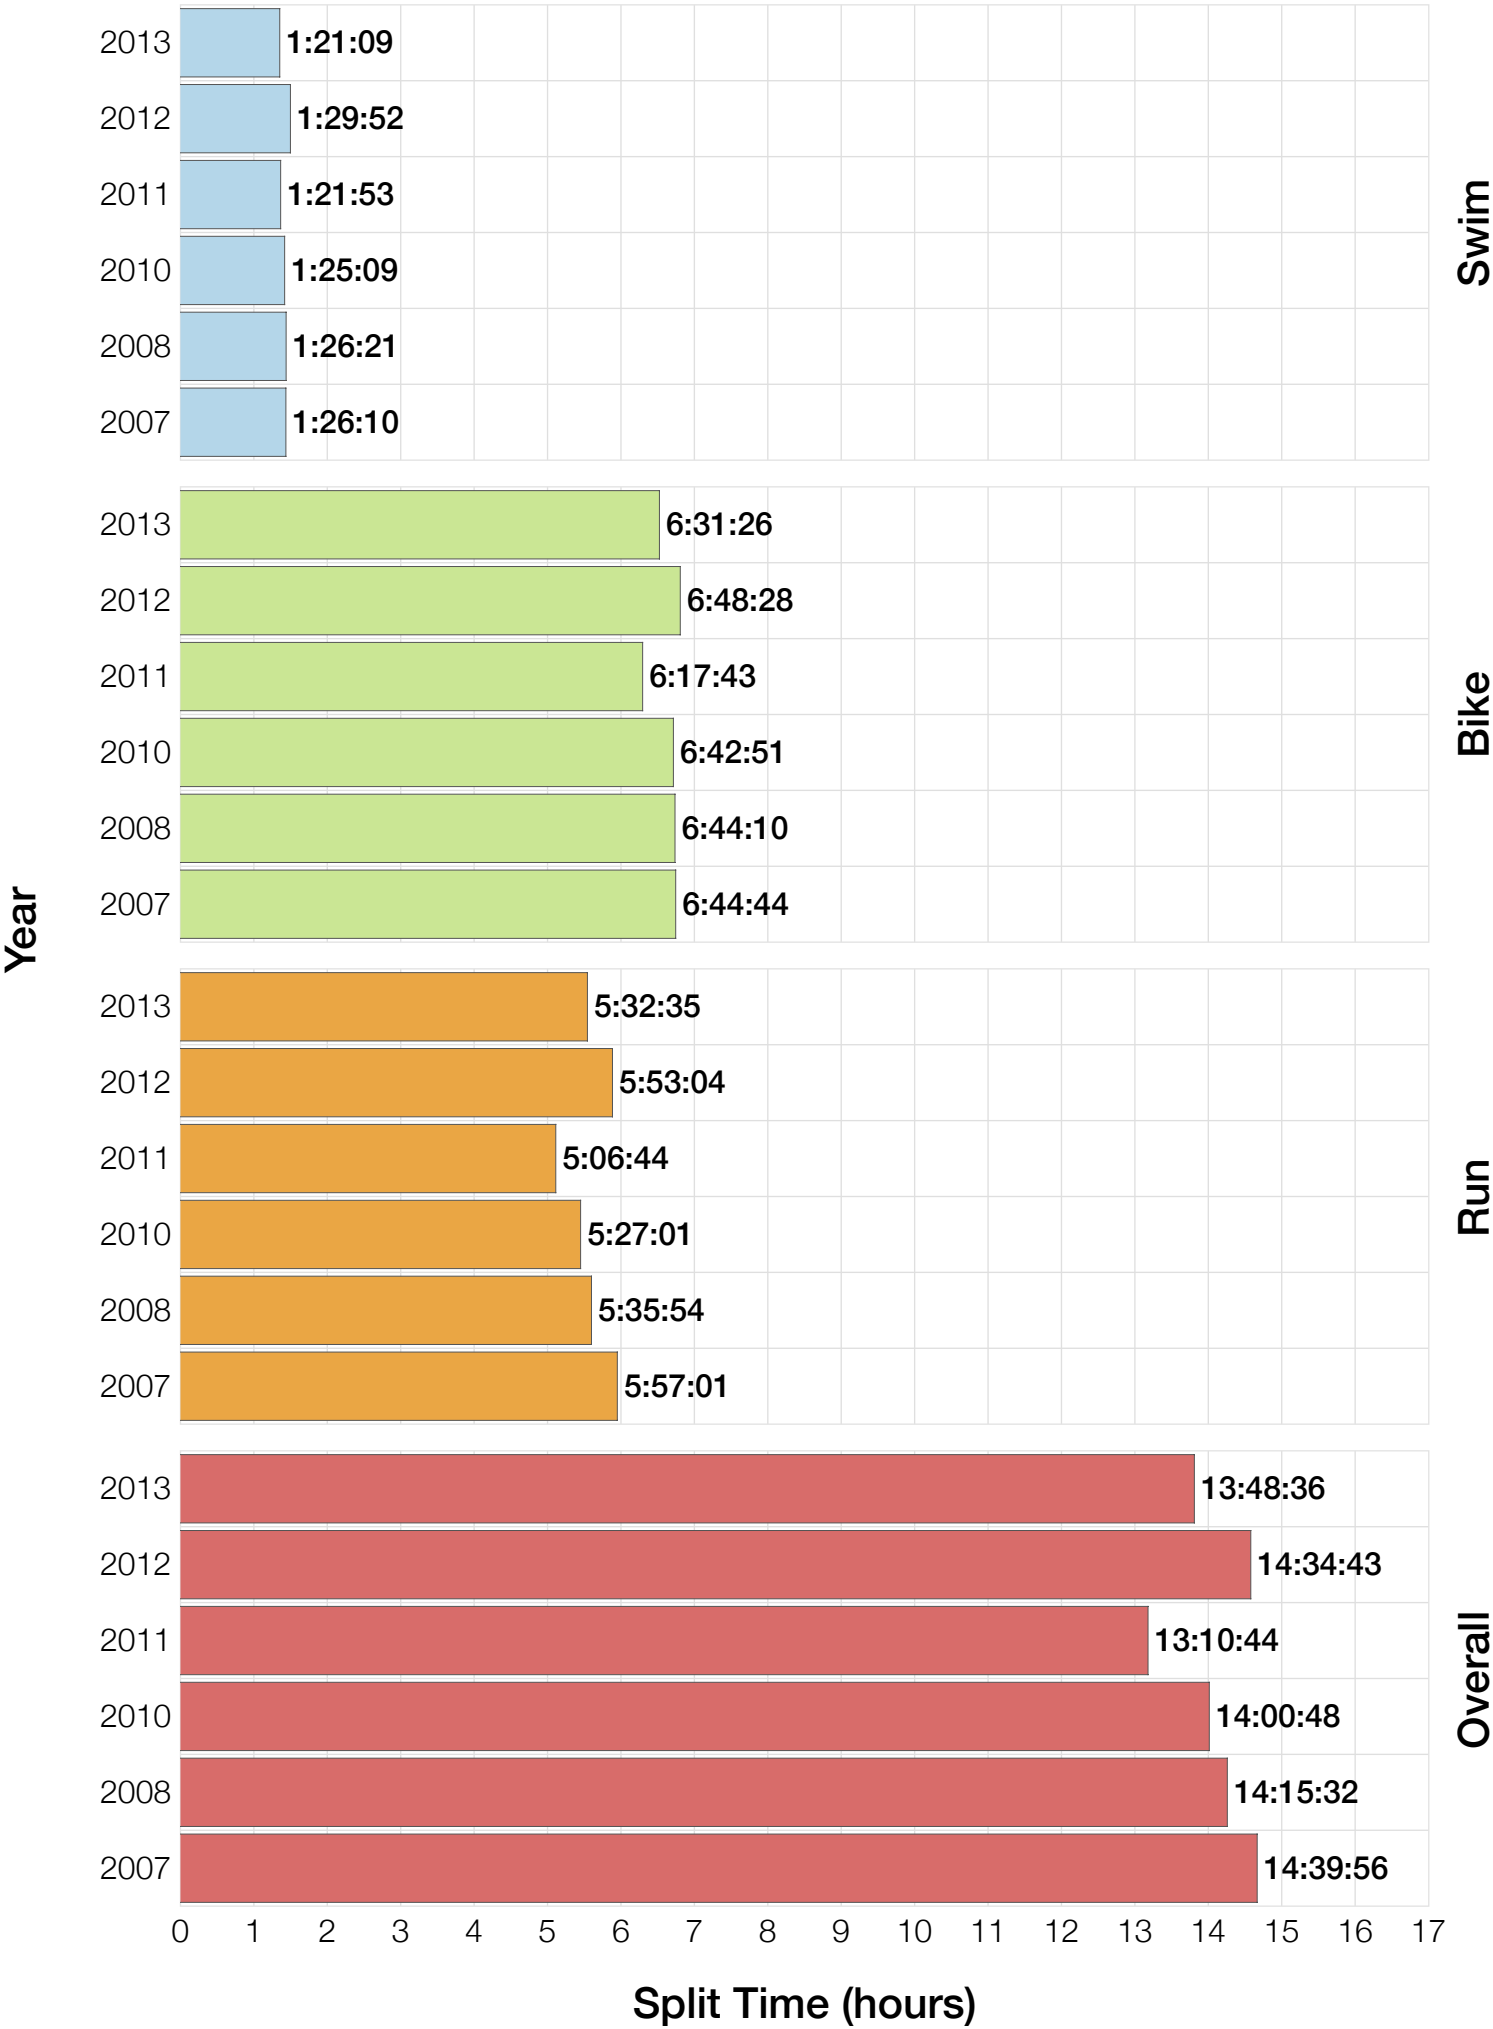

M55-59 Median Splits