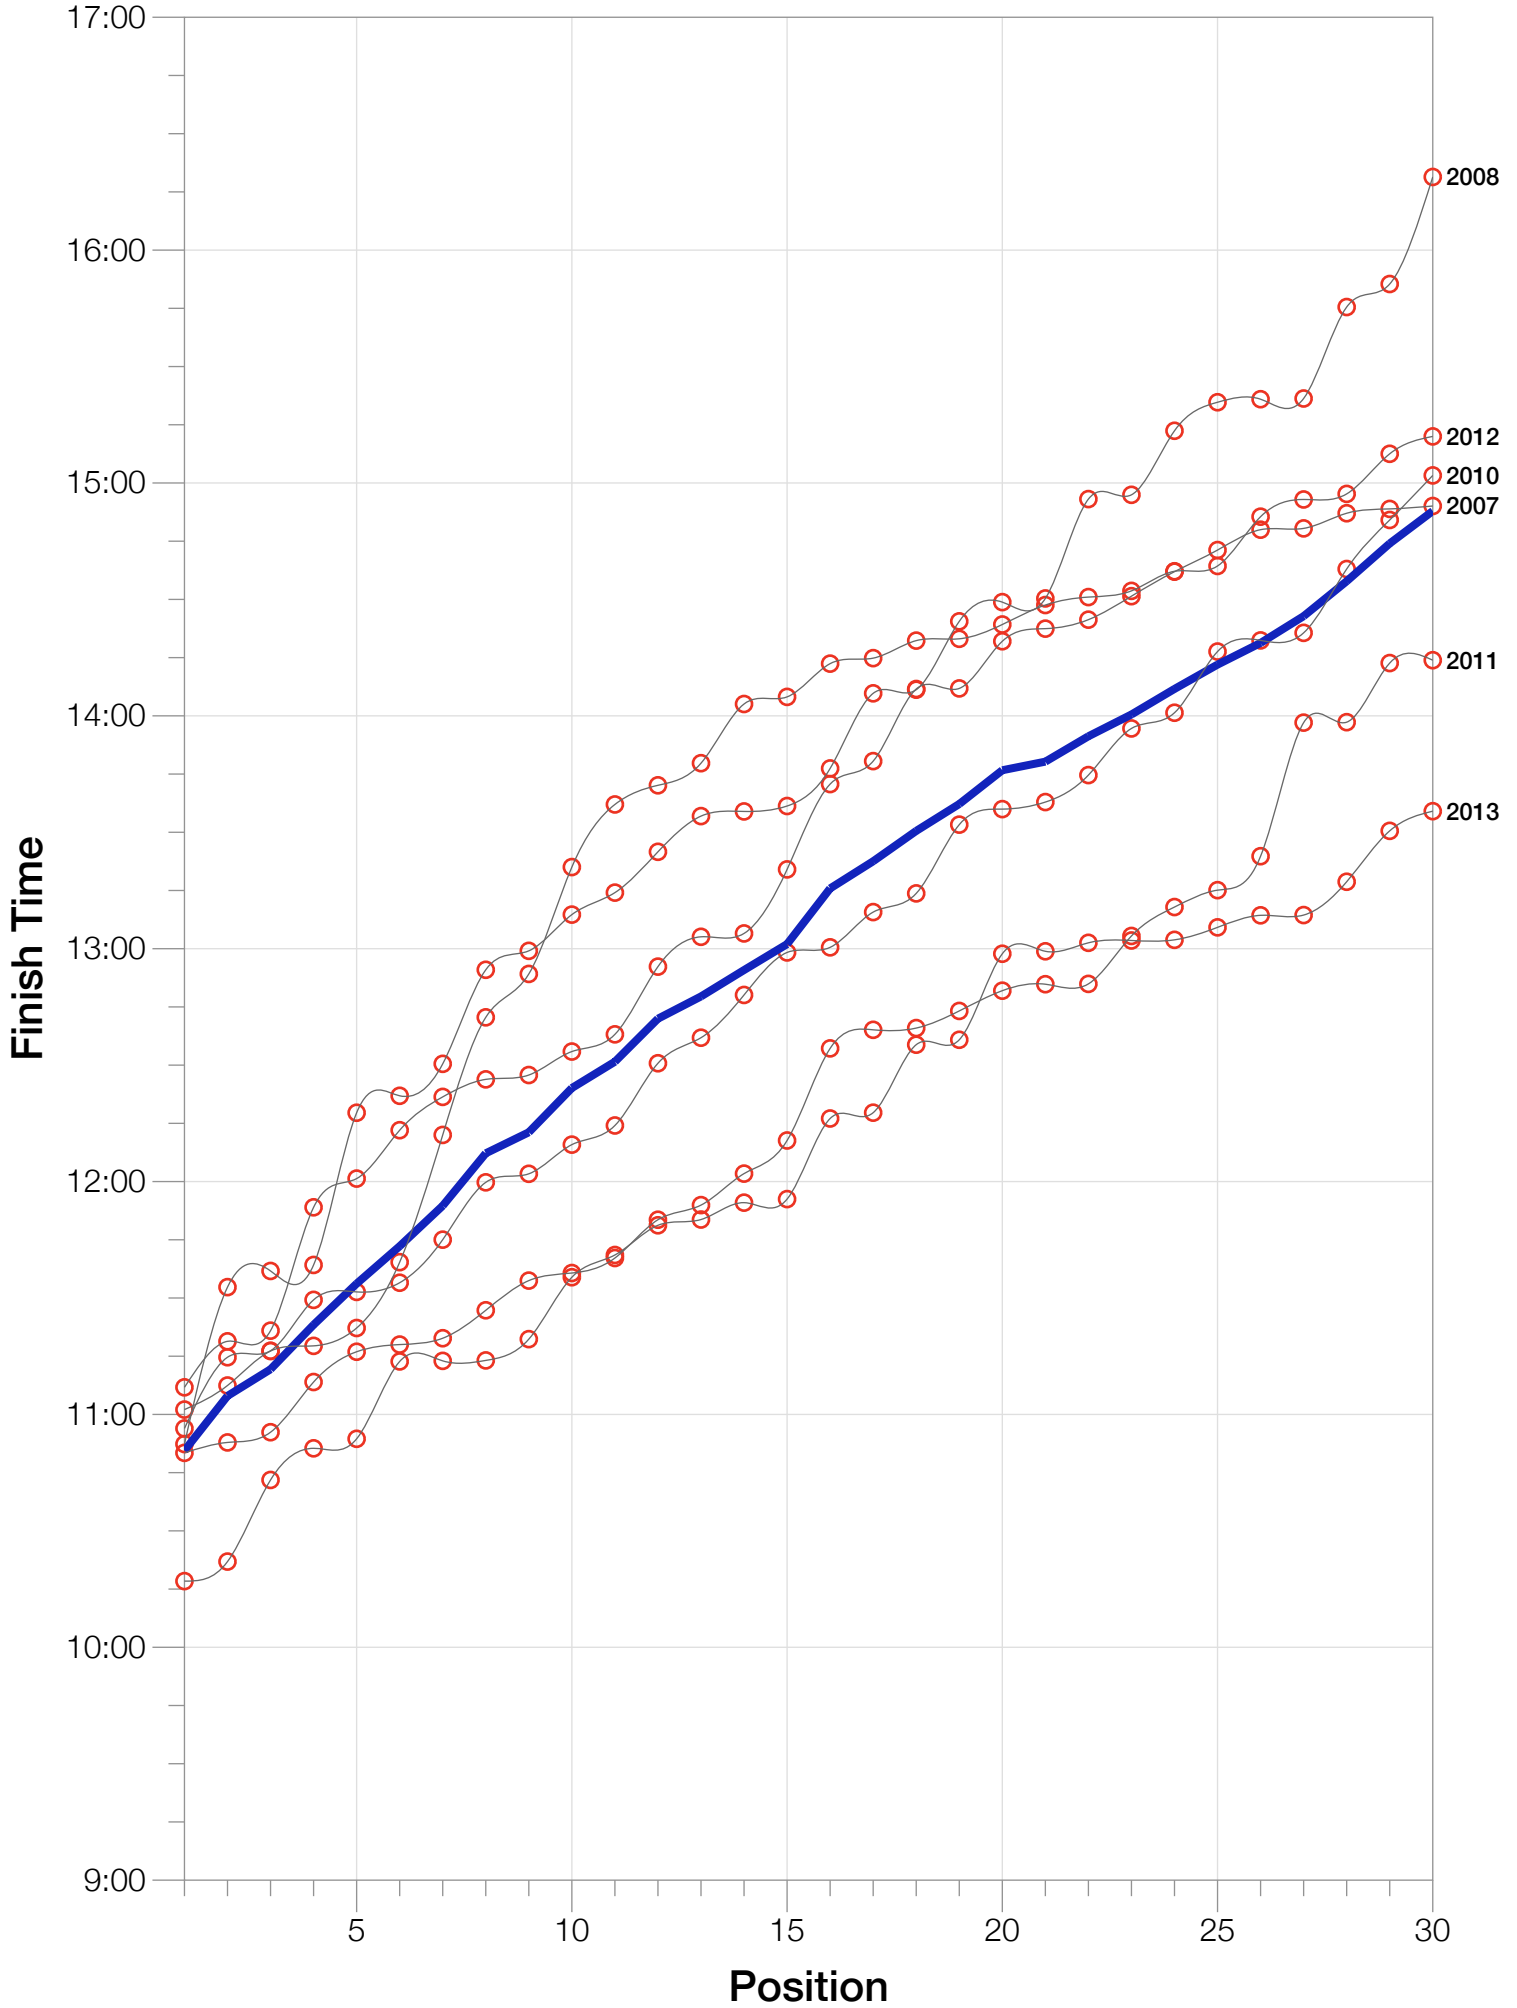

Ironman Louisville

M55-59 Stats

M55-59 Summary Statistics

Year	Finishers	M55-59 Finishers	Male Winner's Time	Female Winner's Time	M55-59 Winner's Time
2007	1564	48	8:38:39	9:23:22	11:06:59
2008	1793	36	8:33:58	9:54:17	10:52:22
2010	2155	47	8:29:59	9:33:15	10:56:23
2011	2276	47	8:27:36	9:38:14	10:50:06
2012	2229	45	8:42:44	9:36:27	11:01:15
2013	2348	68	8:21:34	9:29:02	10:17:03
Average	2102	49	8:31:25	9:33:34	9:17:44

M55-59 Fastest Splits

M55-59 Median Splits

M55-59 Slowest Splits

M55-59 Top 30 Finishing Splits

Estimated Kona Slot Average Finishing Time Finishing Time

M55-59 Top 10 and Kona Times and Splits

Summary Statistics

Position	Swim Time	Bike Time	Run Time	Overall Time
Average Male Winner	0:53:09	4:36:32	2:56:49	8:31:25
Average Female Winner	0:54:21	5:15:23	3:18:02	9:33:34
Average 1st Age Grouper	1:05:02	5:34:52	4:01:51	10:50:41
Average 2nd Age Grouper	1:11:30	5:29:55	4:13:26	11:04:46
Average 3rd Age Grouper	1:10:33	5:40:50	4:09:49	11:11:38
Average 4th Age Grouper	1:17:08	5:34:55	4:20:35	11:23:06
Average 5th Age Grouper	1:14:29	5:46:28	4:20:35	11:33:42
Average 6th Age Grouper	1:20:29	5:46:35	4:25:18	11:43:21
Average 7th Age Grouper	1:19:44	5:46:03	4:33:49	11:53:46
Average 8th Age Grouper	1:17:18	6:00:39	4:35:45	12:07:17
Average 9th Age Grouper	1:17:39	5:51:17	4:50:20	12:12:42
Average 10th Age Grouper	1:18:15	5:54:39	4:56:39	12:24:06
Kona Qualifier Average	1:08:16	5:32:23	4:07:39	10:57:44
Top 10 Age Grouper Average	1:15:13	5:44:37	4:26:49	11:38:30