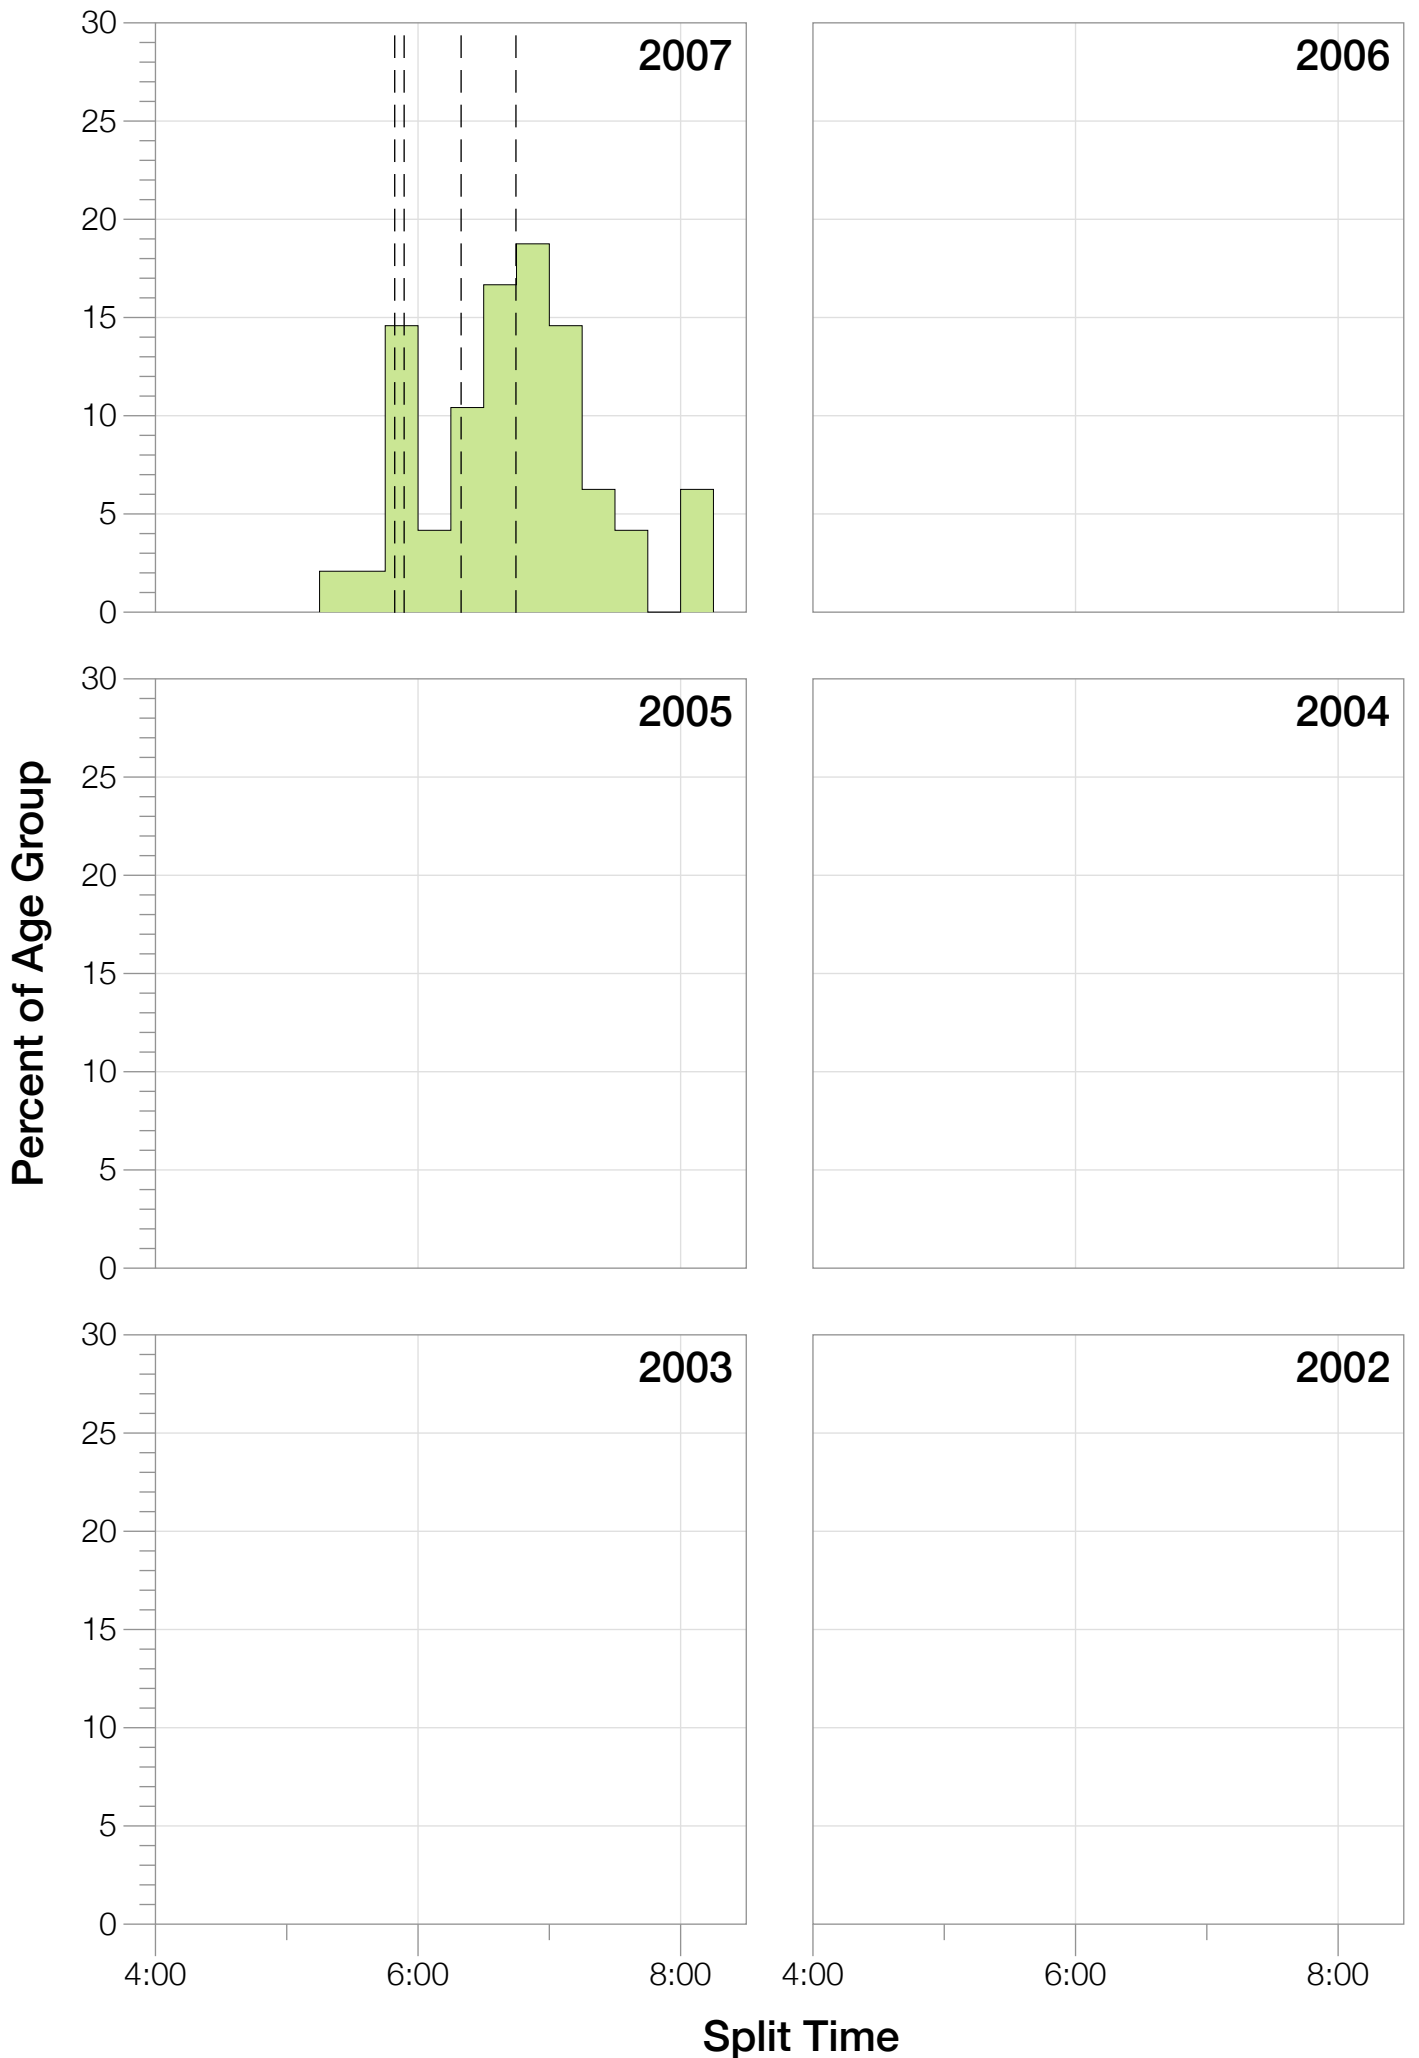

M55-59 Bike