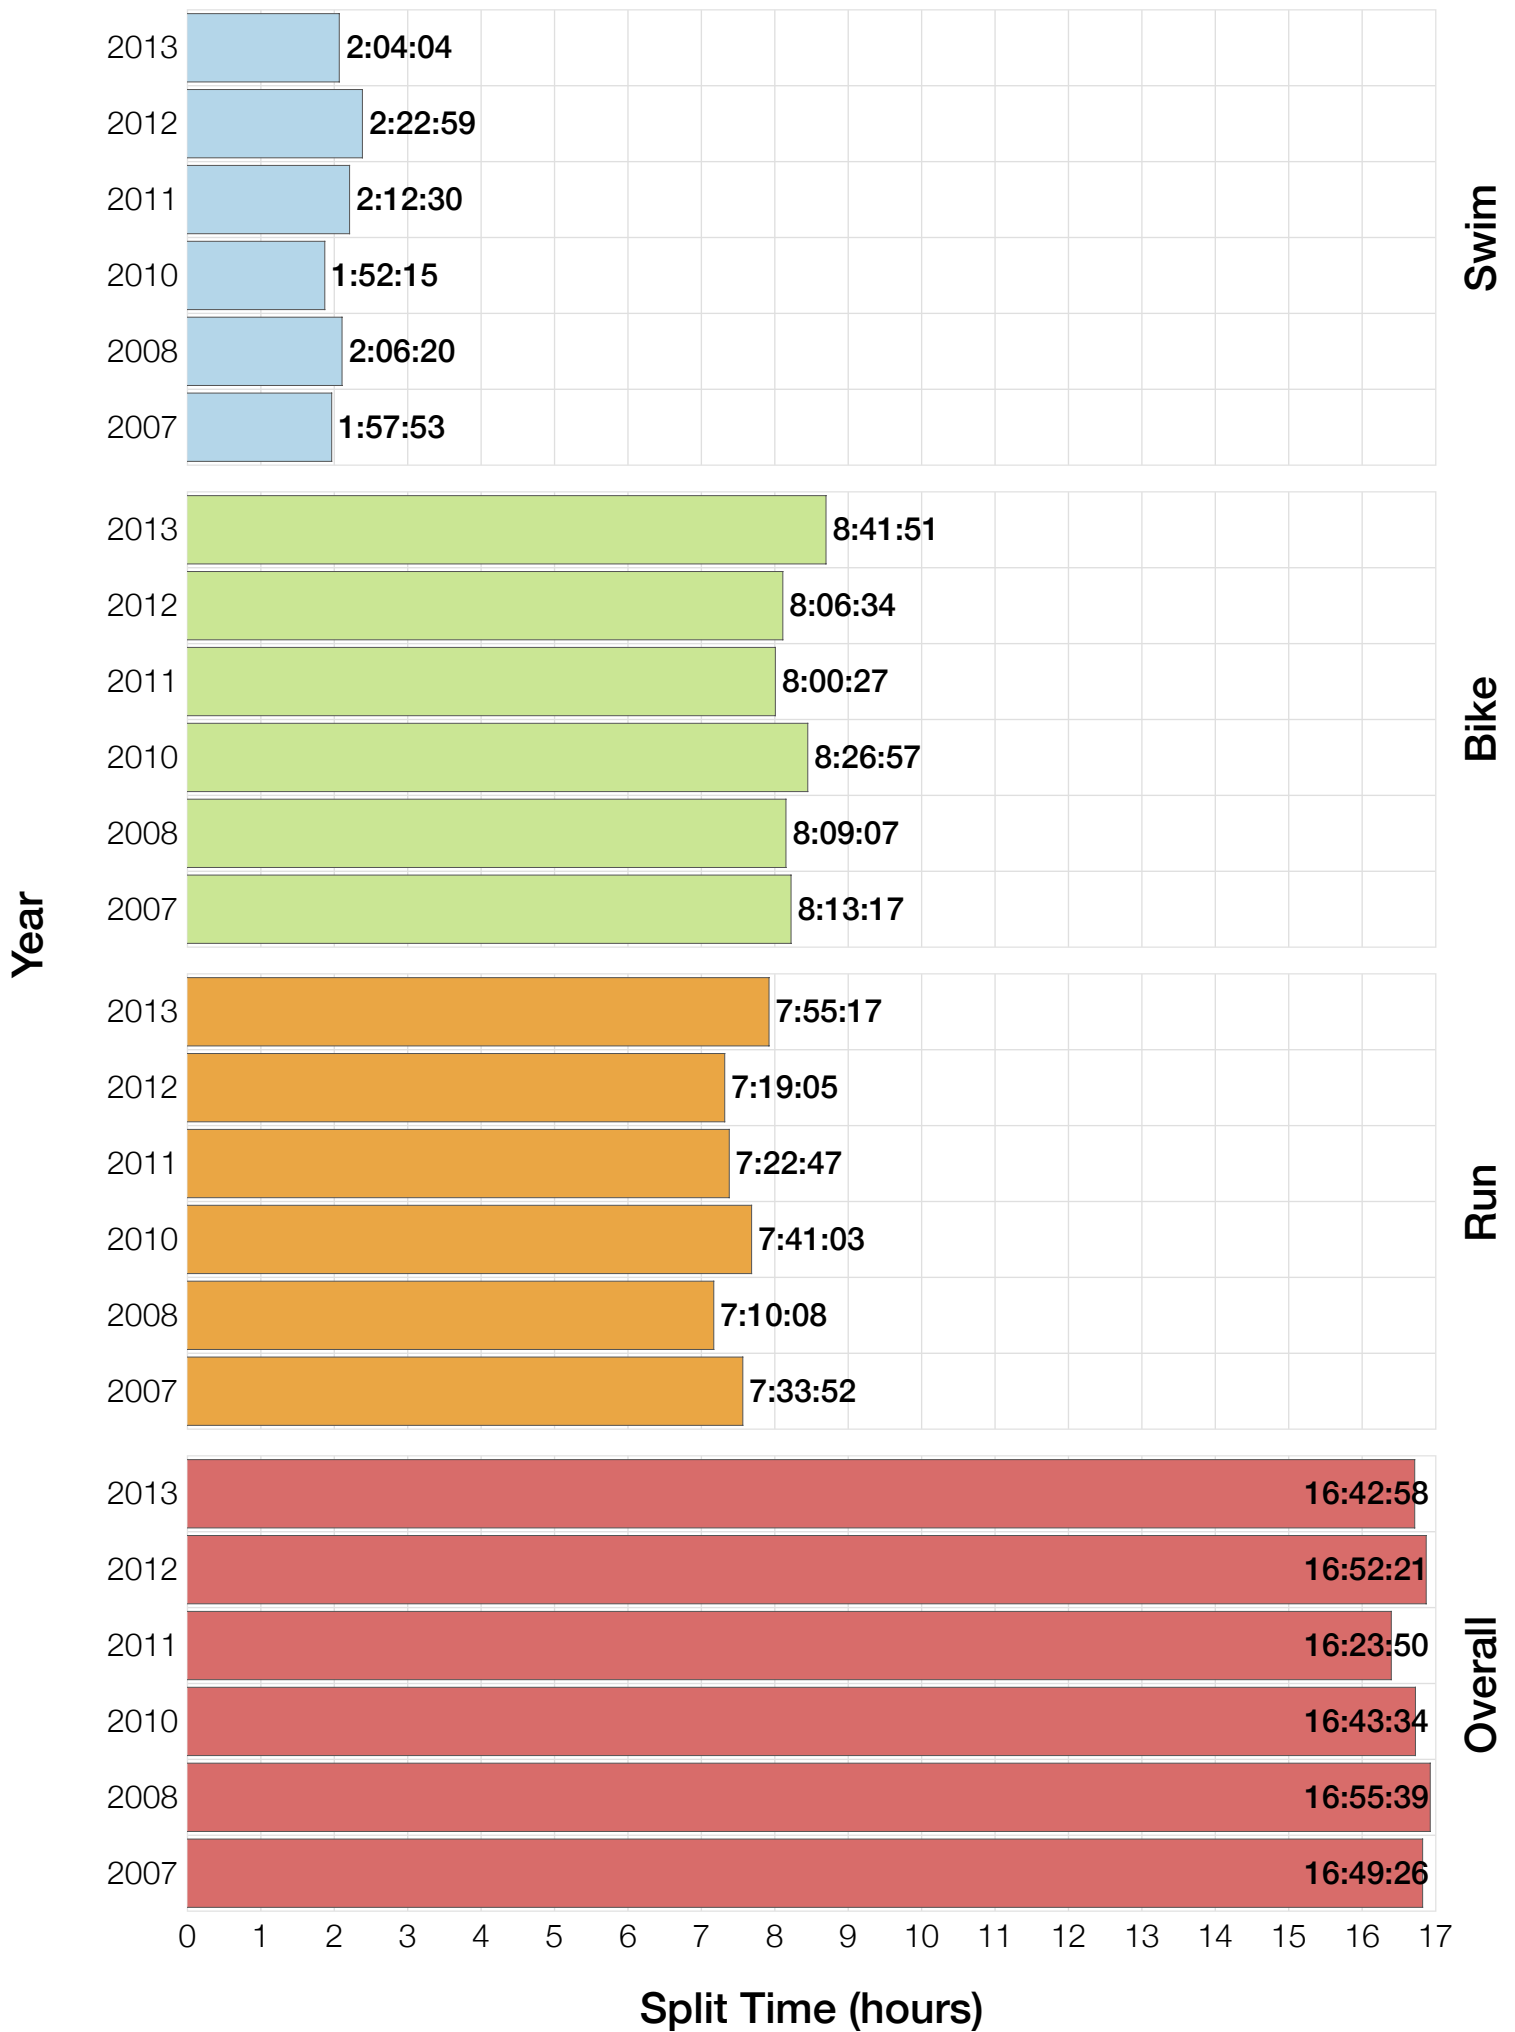

Ironman Louisville

M55-59 Stats

M55-59 Summary Statistics

Year	Finishers	M55-59 Finishers	Male Winner's Time	Female Winner's Time	M55-59 Winner's Time
2007	1564	48	8:38:39	9:23:22	11:06:59
2008	1793	36	8:33:58	9:54:17	10:52:22
2010	2155	47	8:29:59	9:33:15	10:56:23
2011	2276	47	8:27:36	9:38:14	10:50:06
2012	2229	45	8:42:44	9:36:27	11:01:15
2013	2348	68	8:21:34	9:29:02	10:17:03
Average	2102	49	8:31:25	9:33:34	9:17:44

M55-59 Swim

M55-59 Swim

M55-59 Bike

M55-59 Bike

M55-59 Run

M55-59 Run

M55-59 Overall

M55-59 Overall

M55-59 Fastest Splits

M55-59 Median Splits

M55-59 Slowest Splits

M55-59 Top 30 Finishing Splits

Estimated Kona Slot Average Finishing Time Finishing Time

M55-59 Top 10 and Kona Times and Splits

Summary Statistics

Position	Swim Time	Bike Time	Run Time	Overall Time
Average Male Winner	0:53:09	4:36:32	2:56:49	8:31:25
Average Female Winner	0:54:21	5:15:23	3:18:02	9:33:34
Average 1st Age Grouper	1:05:02	5:34:52	4:01:51	10:50:41
Average 2nd Age Grouper	1:11:30	5:29:55	4:13:26	11:04:46
Average 3rd Age Grouper	1:10:33	5:40:50	4:09:49	11:11:38
Average 4th Age Grouper	1:17:08	5:34:55	4:20:35	11:23:06
Average 5th Age Grouper	1:14:29	5:46:28	4:20:35	11:33:42
Average 6th Age Grouper	1:20:29	5:46:35	4:25:18	11:43:21
Average 7th Age Grouper	1:19:44	5:46:03	4:33:49	11:53:46
Average 8th Age Grouper	1:17:18	6:00:39	4:35:45	12:07:17
Average 9th Age Grouper	1:17:39	5:51:17	4:50:20	12:12:42
Average 10th Age Grouper	1:18:15	5:54:39	4:56:39	12:24:06
Kona Qualifier Average	1:08:16	5:32:23	4:07:39	10:57:44
Top 10 Age Grouper Average	1:15:13	5:44:37	4:26:49	11:38:30