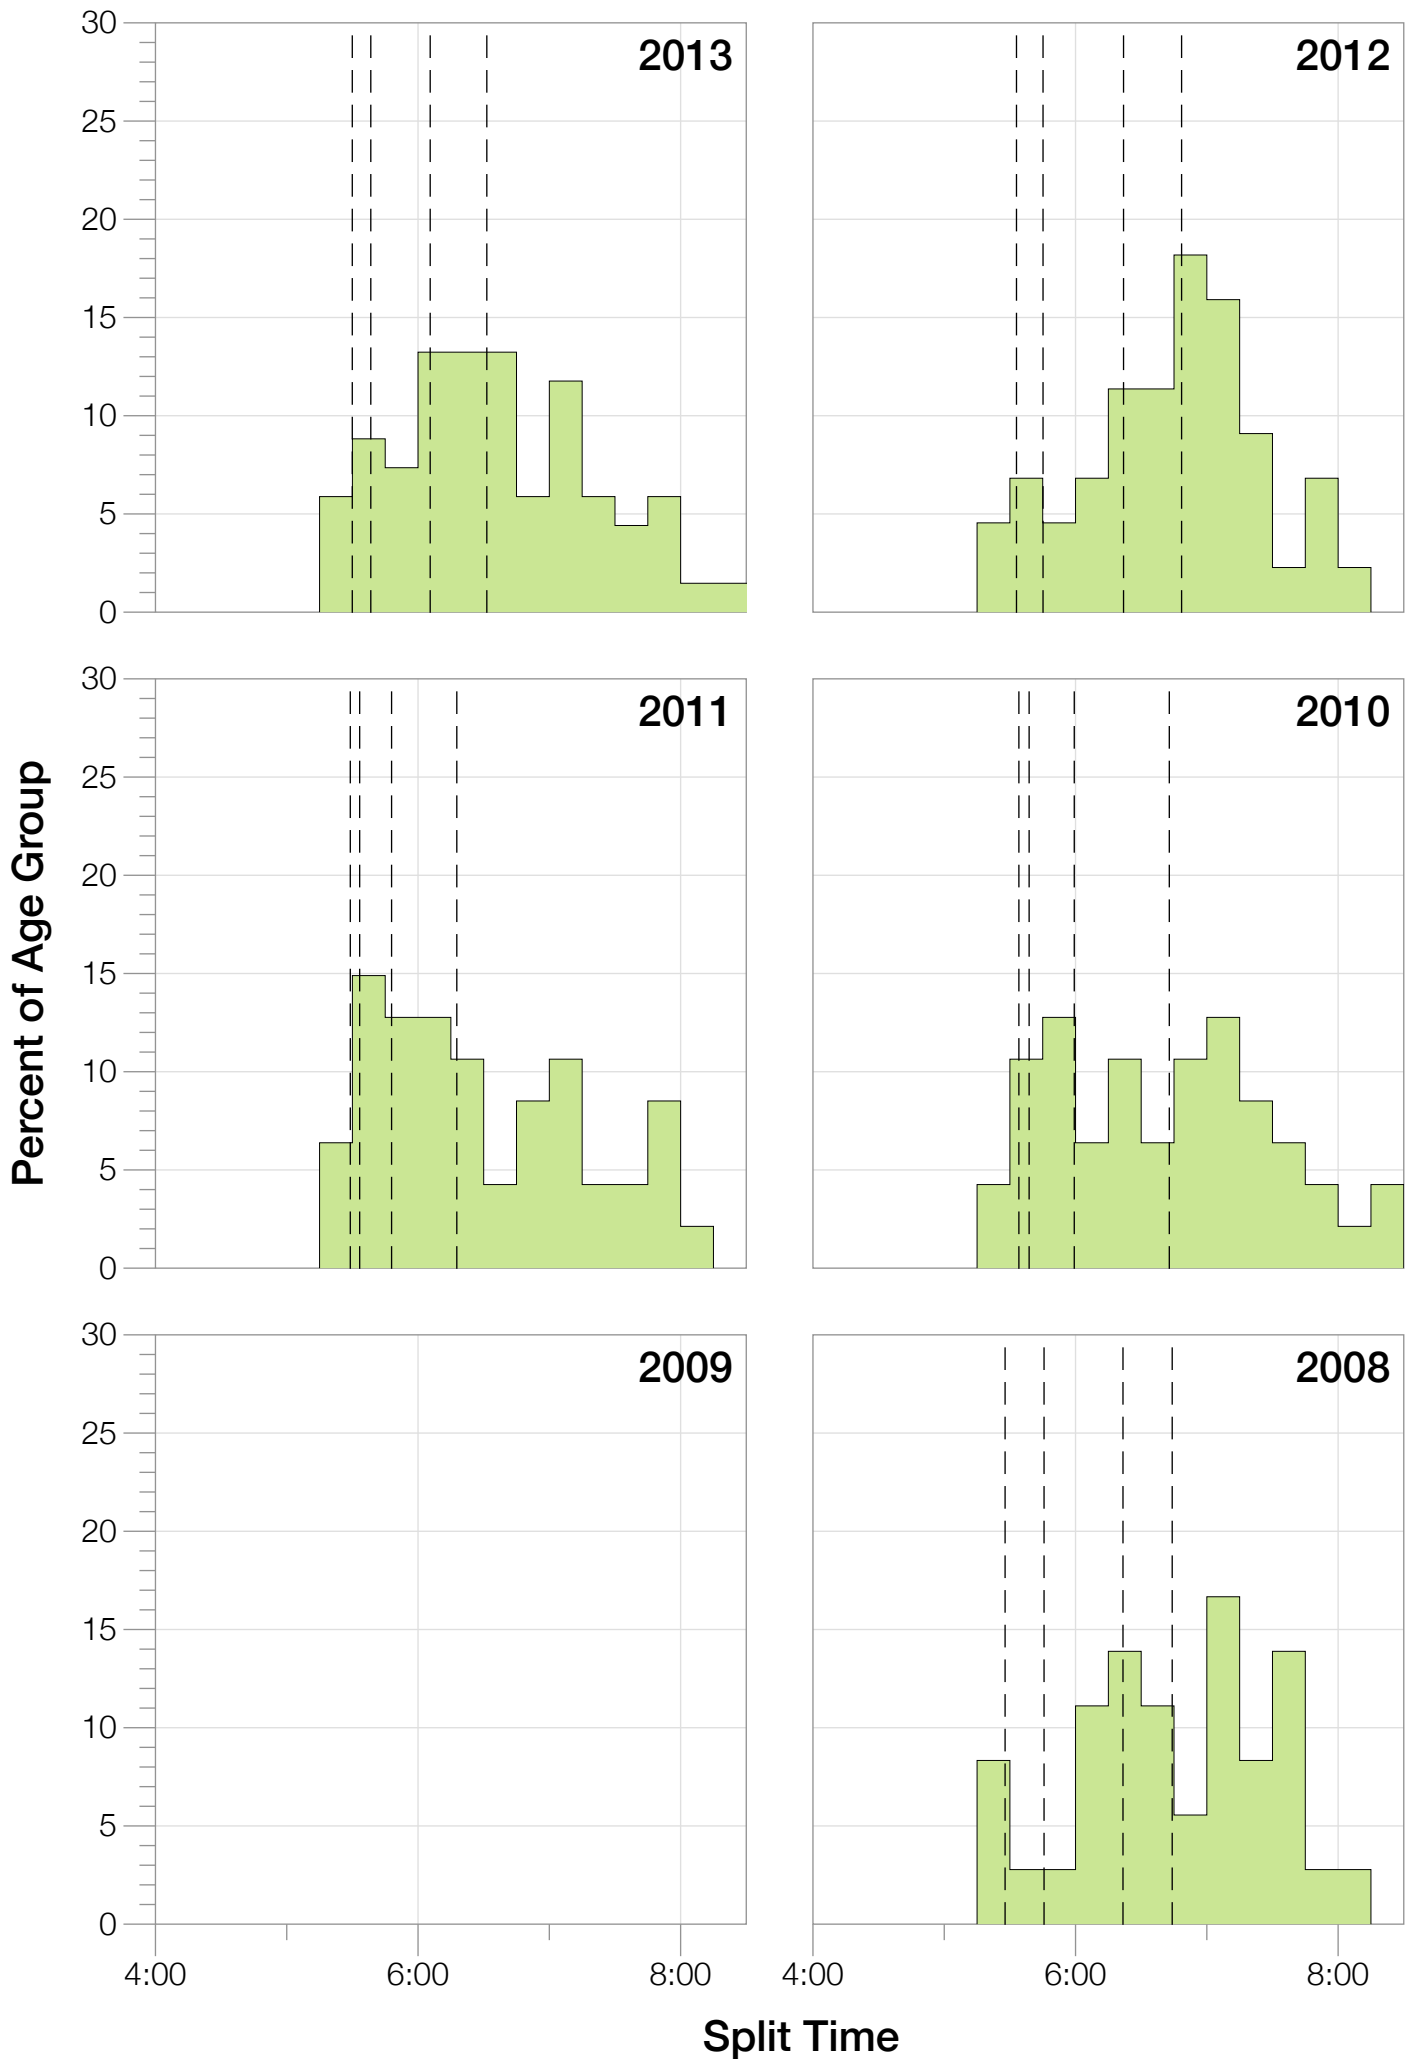

M55-59 Bike