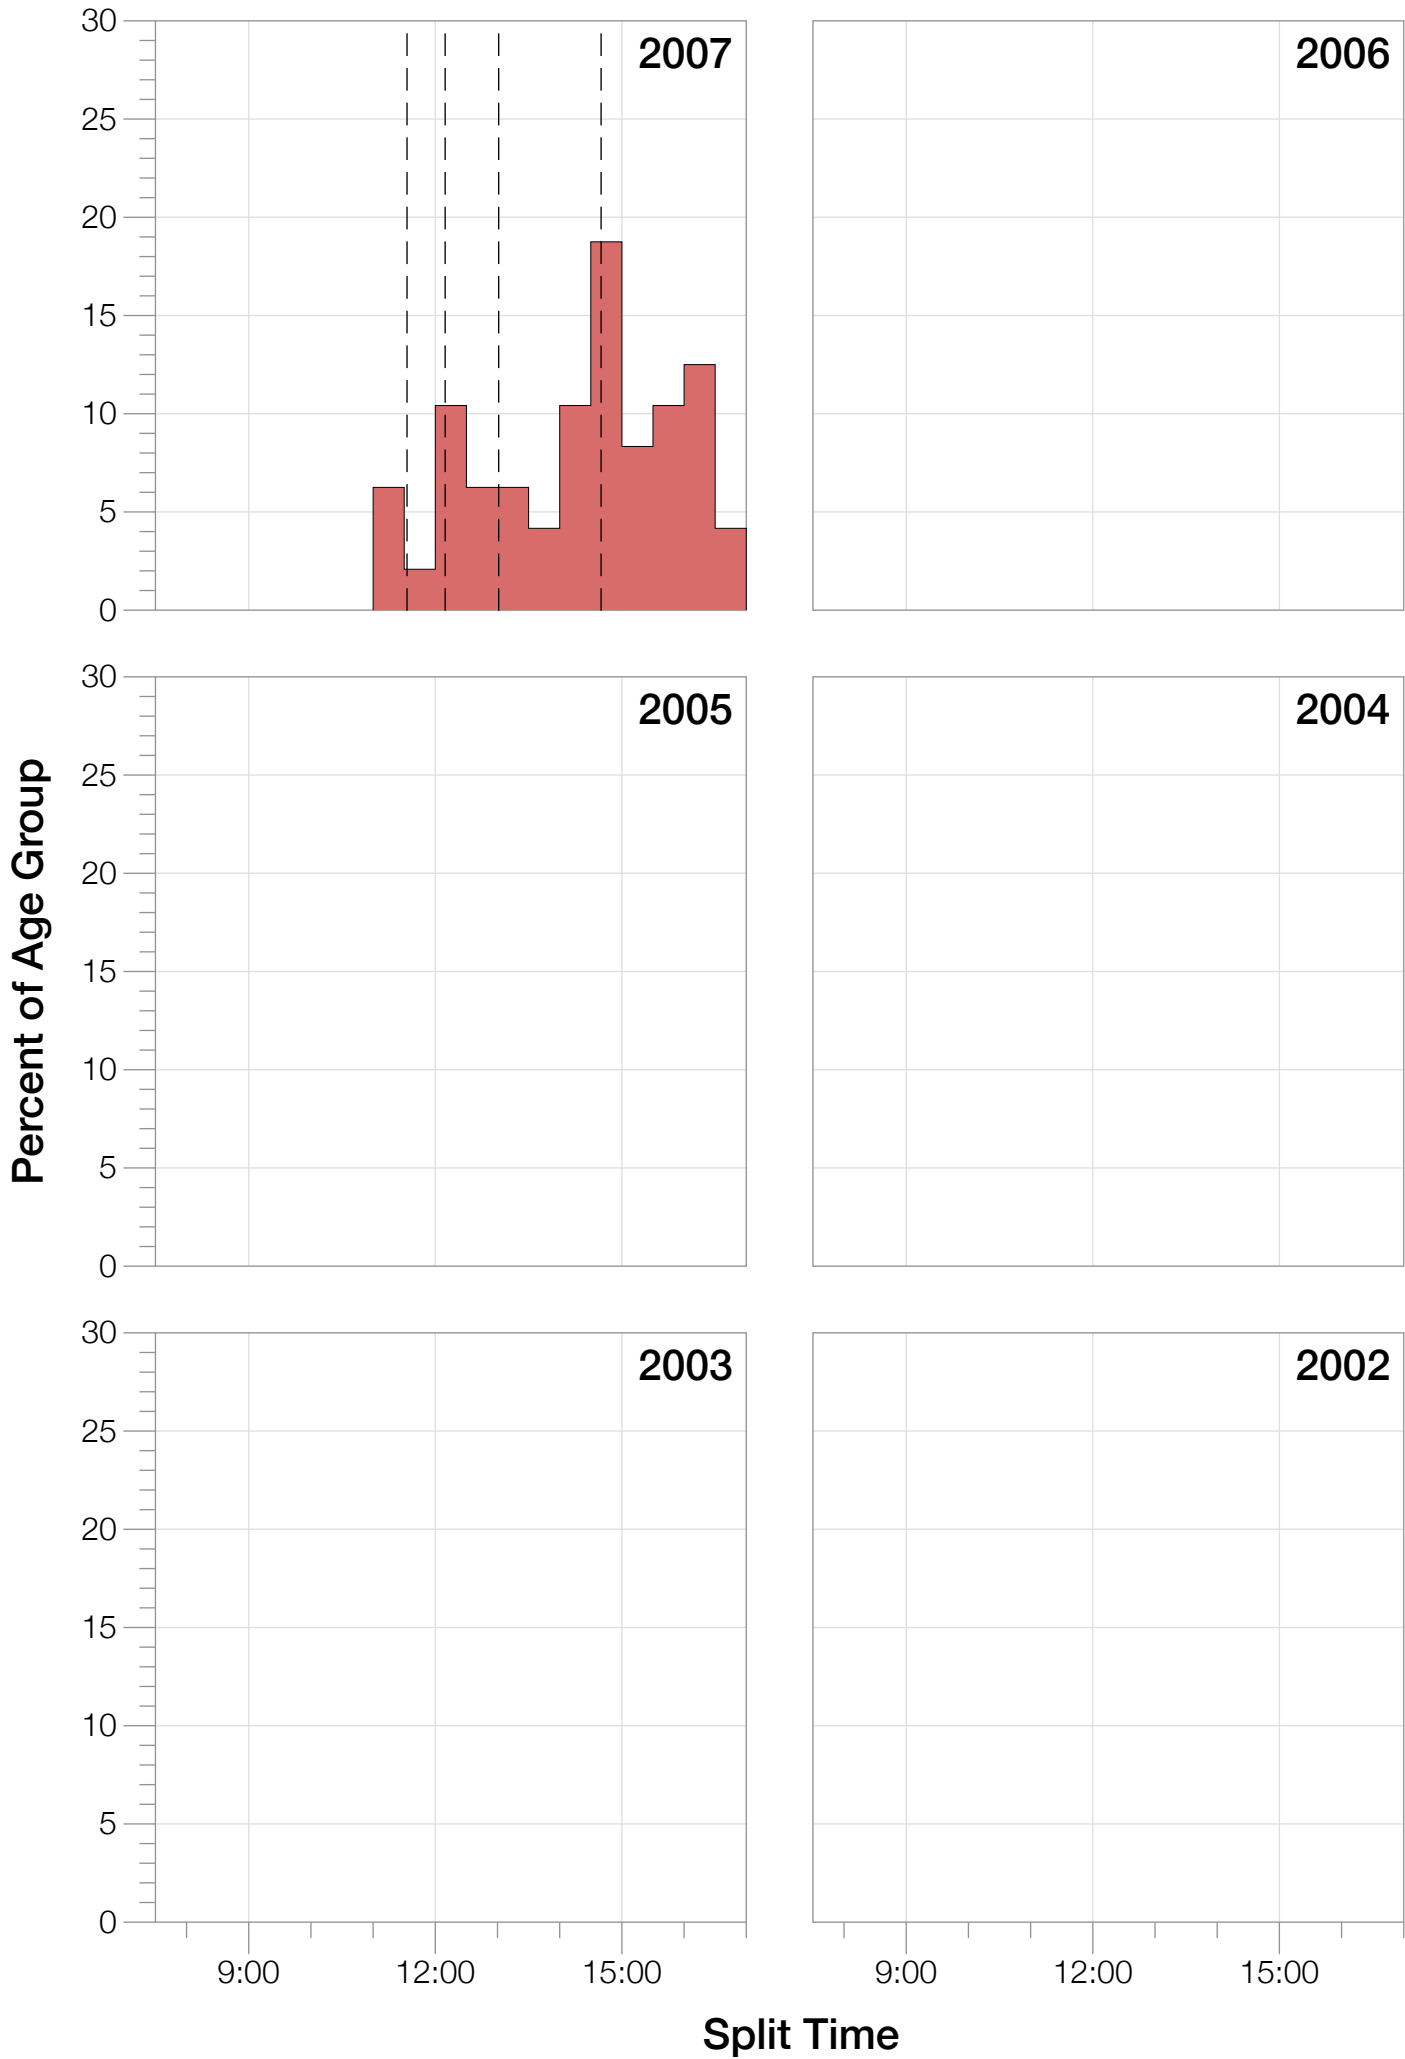

M55-59 Overall