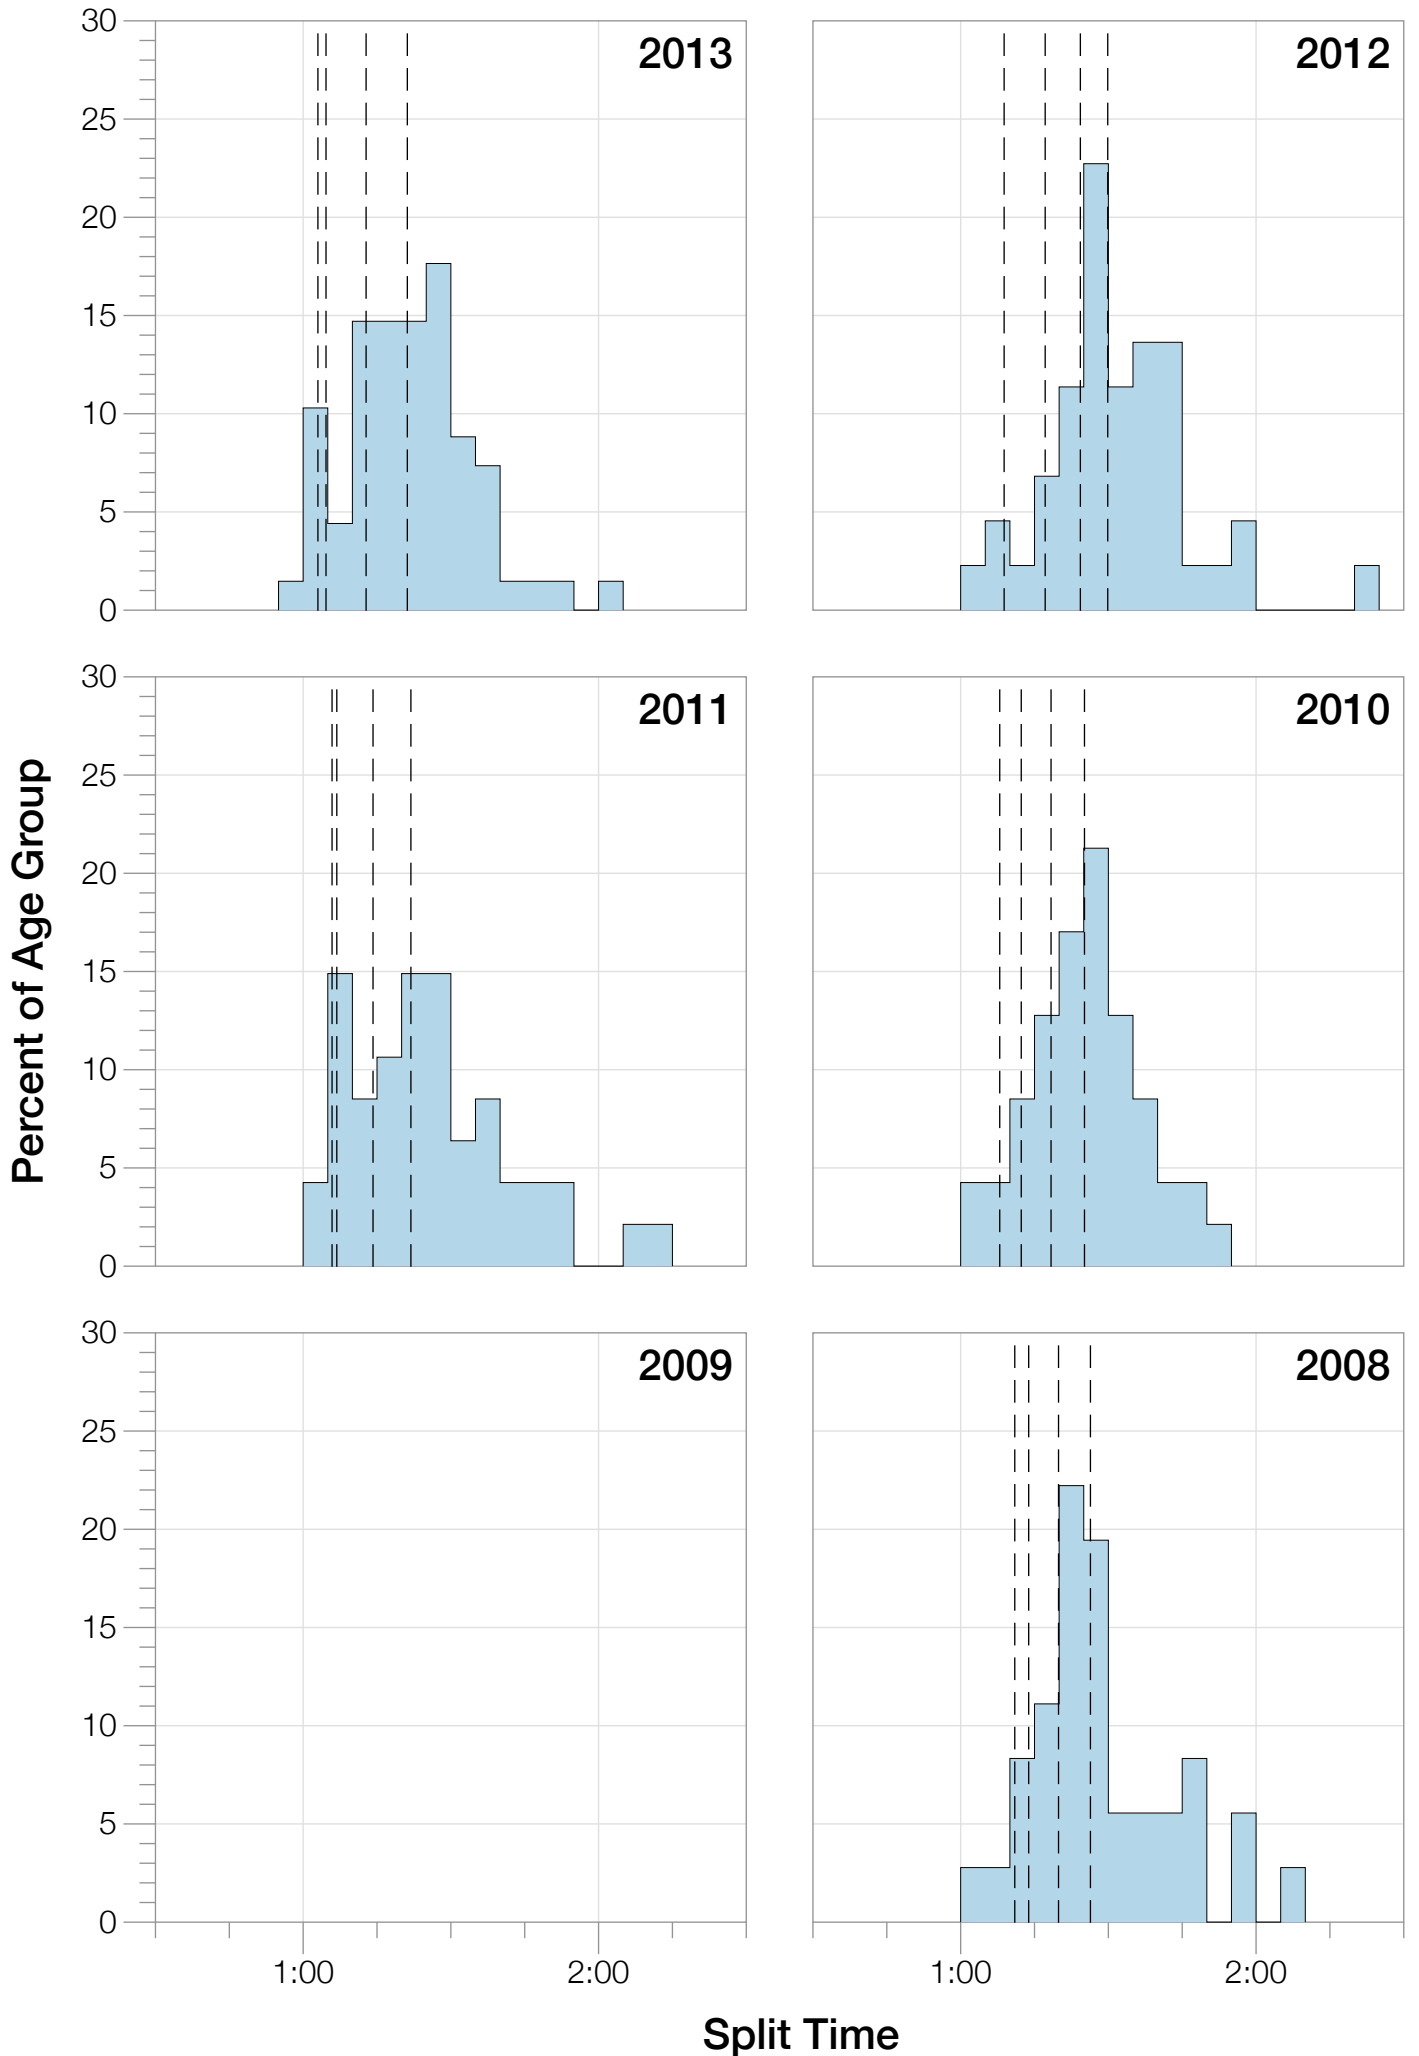

M55-59 Swim