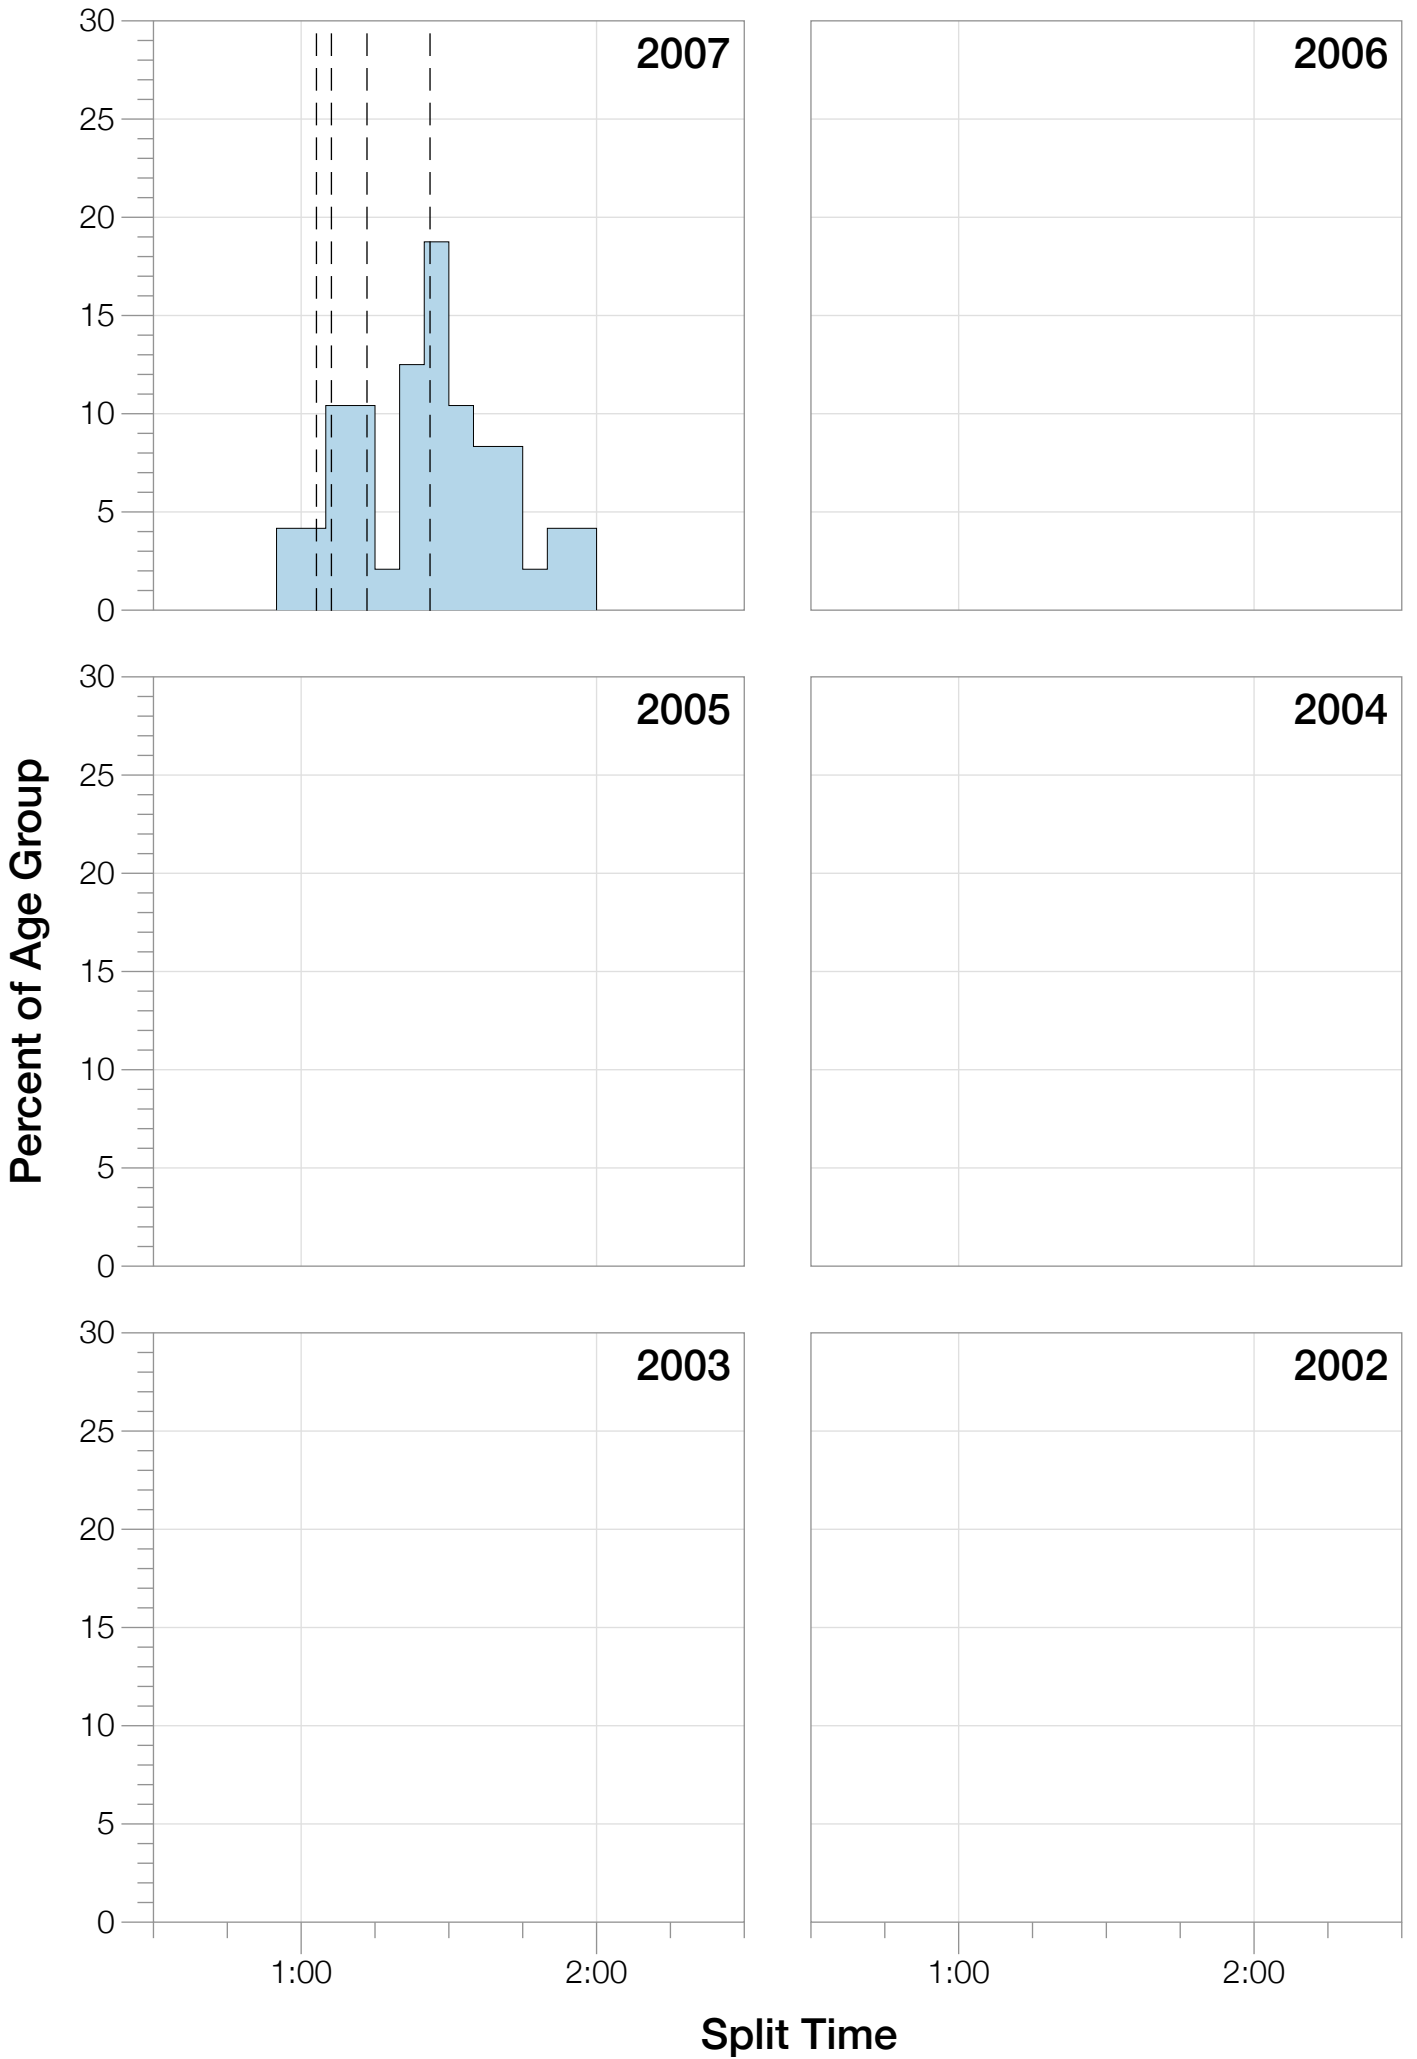

M55-59 Swim