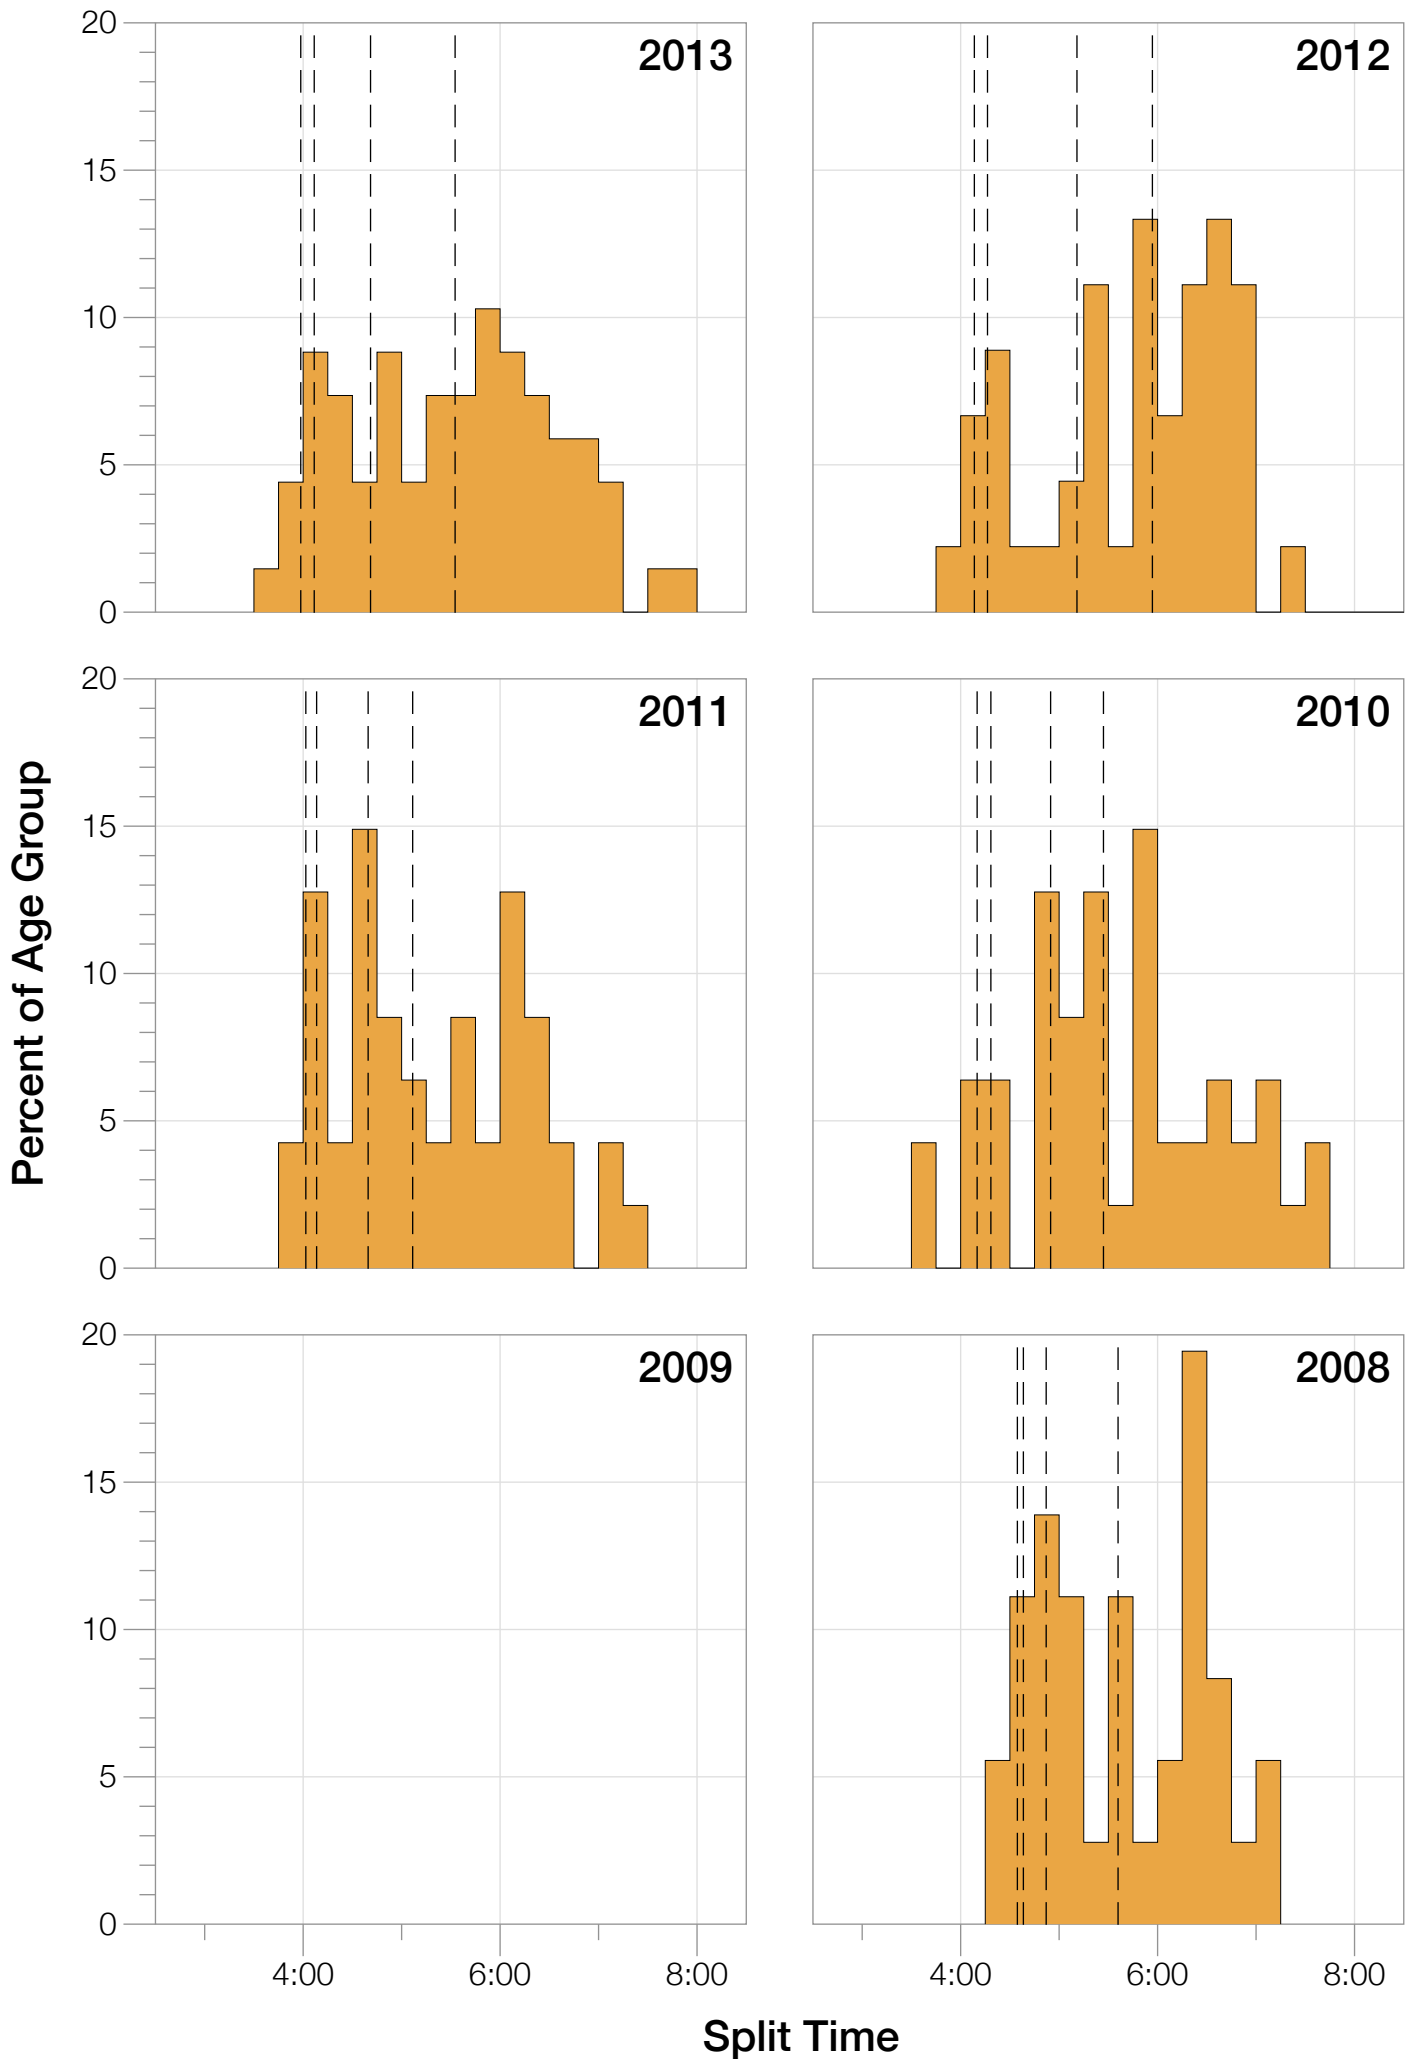

Ironman Louisville

M55-59 Stats

M55-59 Summary Statistics

Year	Finishers	M55-59 Finishers	Male Winner's Time	Female Winner's Time	M55-59 Winner's Time
2007	1564	48	8:38:39	9:23:22	11:06:59
2008	1793	36	8:33:58	9:54:17	10:52:22
2010	2155	47	8:29:59	9:33:15	10:56:23
2011	2276	47	8:27:36	9:38:14	10:50:06
2012	2229	45	8:42:44	9:36:27	11:01:15
2013	2348	68	8:21:34	9:29:02	10:17:03
Average	2102	49	8:31:25	9:33:34	9:17:44

M55-59 Swim

M55-59 Swim

M55-59 Bike

M55-59 Bike

M55-59 Run

M55-59 Run

M55-59 Overall

M55-59 Overall

M55-59 Fastest Splits

M55-59 Median Splits

M55-59 Slowest Splits

M55-59 Top 30 Finishing Splits

Estimated Kona Slot Average Finishing Time Finishing Time

M55-59 Top 10 and Kona Times and Splits

Summary Statistics

Position	Swim Time	Bike Time	Run Time	Overall Time
Average Male Winner	0:53:09	4:36:32	2:56:49	8:31:25
Average Female Winner	0:54:21	5:15:23	3:18:02	9:33:34
Average 1st Age Grouper	1:05:02	5:34:52	4:01:51	10:50:41
Average 2nd Age Grouper	1:11:30	5:29:55	4:13:26	11:04:46
Average 3rd Age Grouper	1:10:33	5:40:50	4:09:49	11:11:38
Average 4th Age Grouper	1:17:08	5:34:55	4:20:35	11:23:06
Average 5th Age Grouper	1:14:29	5:46:28	4:20:35	11:33:42
Average 6th Age Grouper	1:20:29	5:46:35	4:25:18	11:43:21
Average 7th Age Grouper	1:19:44	5:46:03	4:33:49	11:53:46
Average 8th Age Grouper	1:17:18	6:00:39	4:35:45	12:07:17
Average 9th Age Grouper	1:17:39	5:51:17	4:50:20	12:12:42
Average 10th Age Grouper	1:18:15	5:54:39	4:56:39	12:24:06
Kona Qualifier Average	1:08:16	5:32:23	4:07:39	10:57:44
Top 10 Age Grouper Average	1:15:13	5:44:37	4:26:49	11:38:30