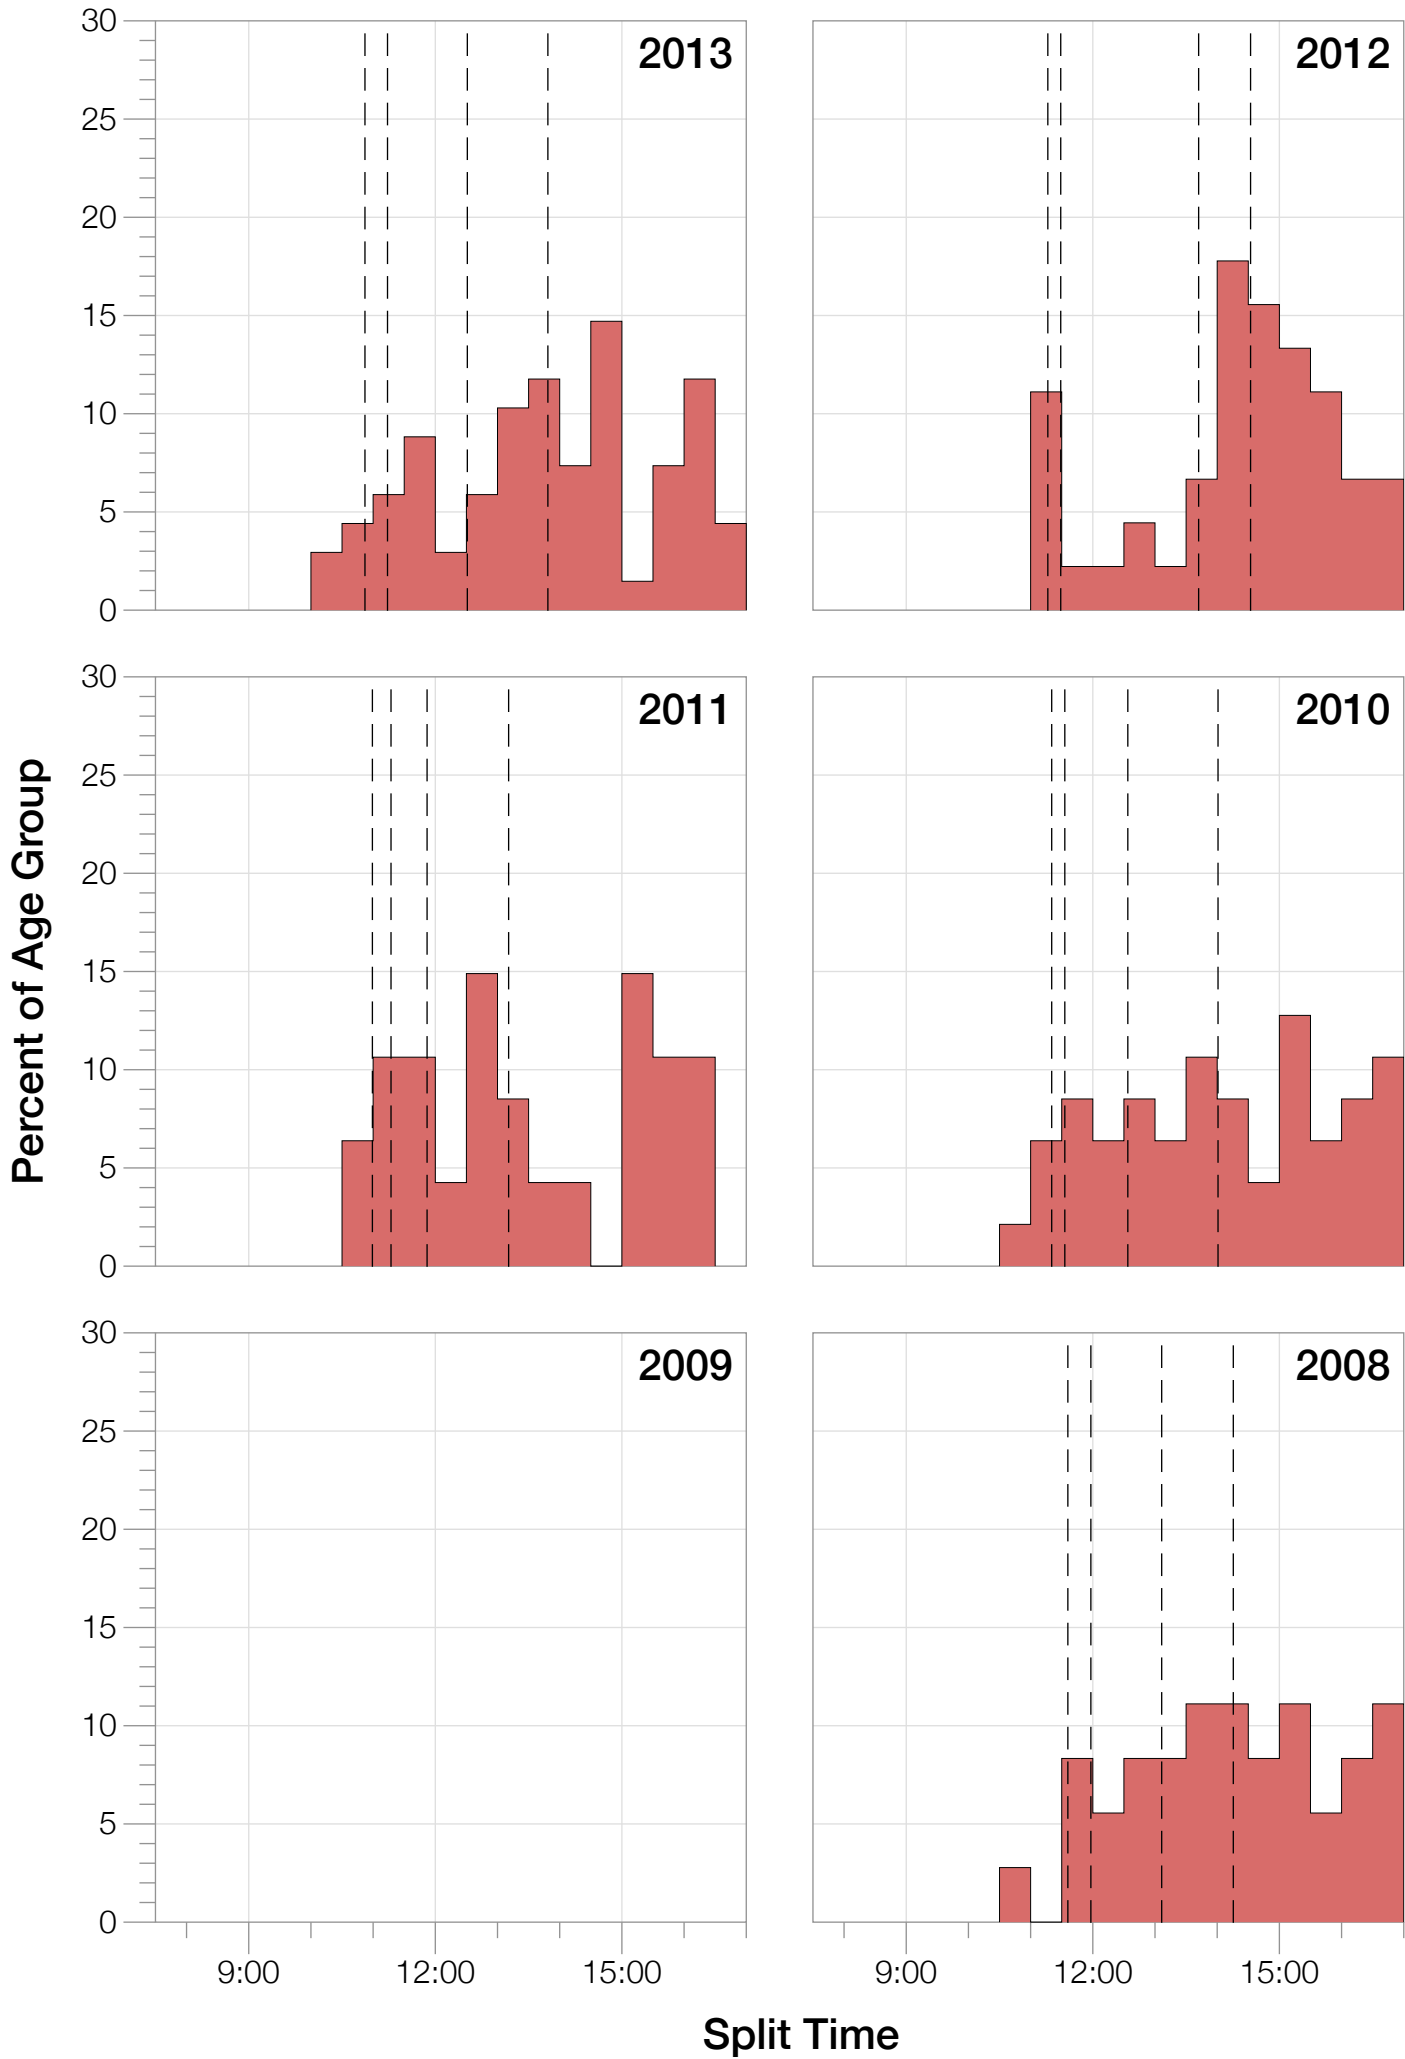

Ironman Louisville

M55-59 Stats

M55-59 Summary Statistics

Year	Finishers	M55-59 Finishers	Male Winner's Time	Female Winner's Time	M55-59 Winner's Time
2007	1564	48	8:38:39	9:23:22	11:06:59
2008	1793	36	8:33:58	9:54:17	10:52:22
2010	2155	47	8:29:59	9:33:15	10:56:23
2011	2276	47	8:27:36	9:38:14	10:50:06
2012	2229	45	8:42:44	9:36:27	11:01:15
2013	2348	68	8:21:34	9:29:02	10:17:03
Average	2102	49	8:31:25	9:33:34	9:17:44

M55-59 Swim

M55-59 Swim

M55-59 Bike

M55-59 Bike

M55-59 Run

M55-59 Run

M55-59 Overall

M55-59 Overall

M55-59 Fastest Splits

M55-59 Median Splits

M55-59 Slowest Splits

M55-59 Top 30 Finishing Splits

Estimated Kona Slot Average Finishing Time Finishing Time

M55-59 Top 10 and Kona Times and Splits

Summary Statistics

Position	Swim Time	Bike Time	Run Time	Overall Time
Average Male Winner	0:53:09	4:36:32	2:56:49	8:31:25
Average Female Winner	0:54:21	5:15:23	3:18:02	9:33:34
Average 1st Age Grouper	1:05:02	5:34:52	4:01:51	10:50:41
Average 2nd Age Grouper	1:11:30	5:29:55	4:13:26	11:04:46
Average 3rd Age Grouper	1:10:33	5:40:50	4:09:49	11:11:38
Average 4th Age Grouper	1:17:08	5:34:55	4:20:35	11:23:06
Average 5th Age Grouper	1:14:29	5:46:28	4:20:35	11:33:42
Average 6th Age Grouper	1:20:29	5:46:35	4:25:18	11:43:21
Average 7th Age Grouper	1:19:44	5:46:03	4:33:49	11:53:46
Average 8th Age Grouper	1:17:18	6:00:39	4:35:45	12:07:17
Average 9th Age Grouper	1:17:39	5:51:17	4:50:20	12:12:42
Average 10th Age Grouper	1:18:15	5:54:39	4:56:39	12:24:06
Kona Qualifier Average	1:08:16	5:32:23	4:07:39	10:57:44
Top 10 Age Grouper Average	1:15:13	5:44:37	4:26:49	11:38:30