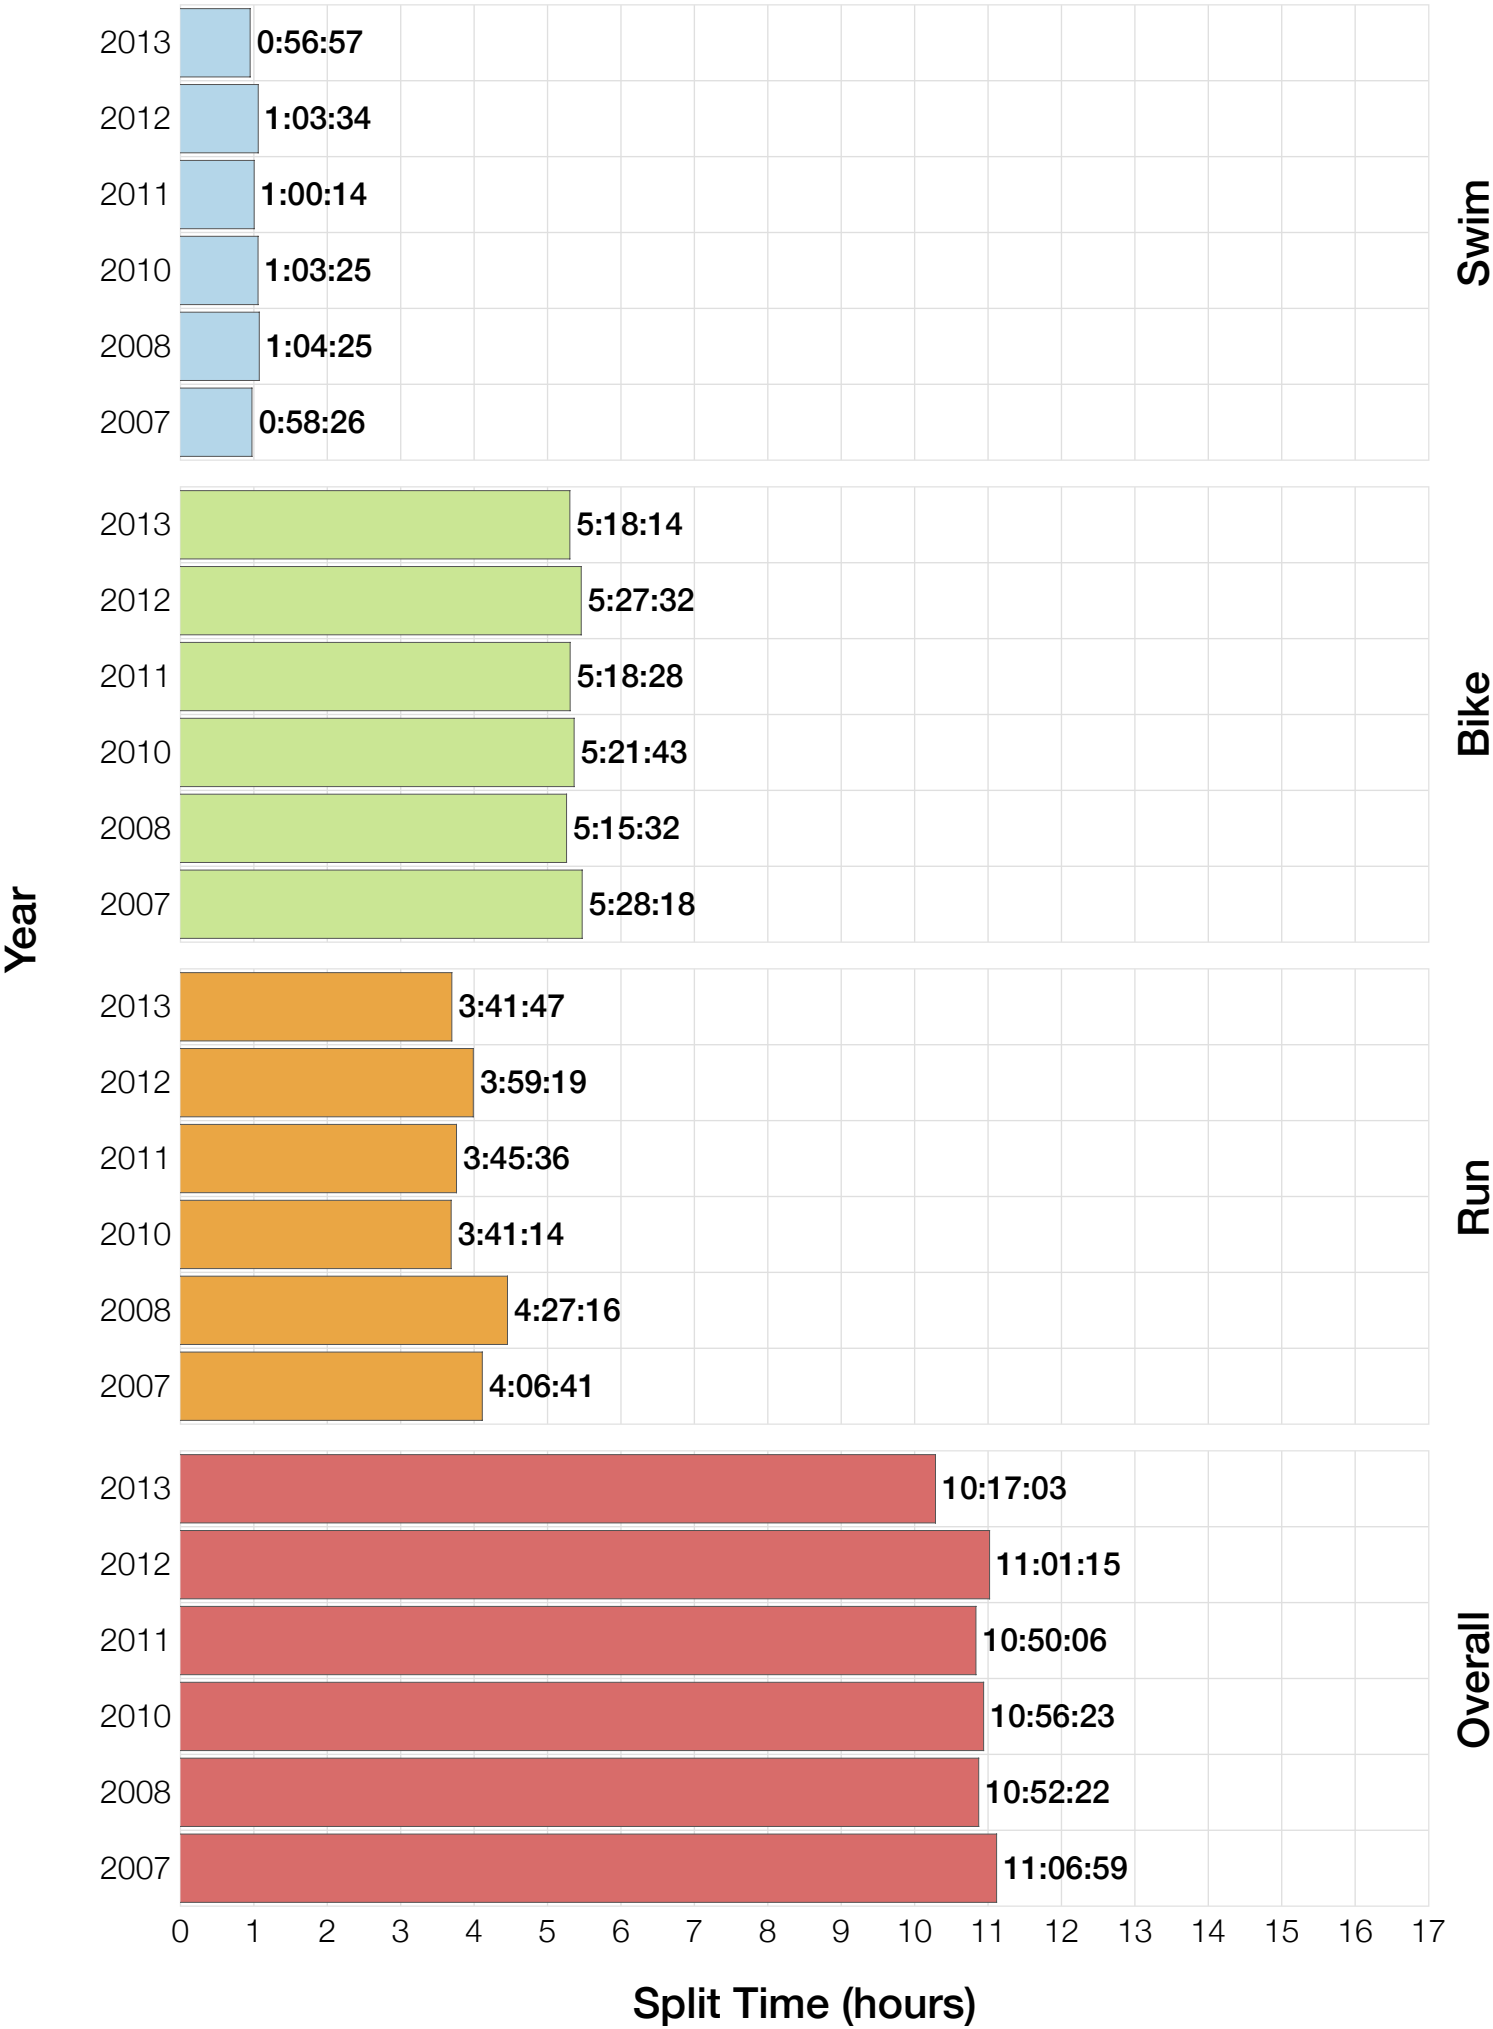

M55-59 Fastest Splits