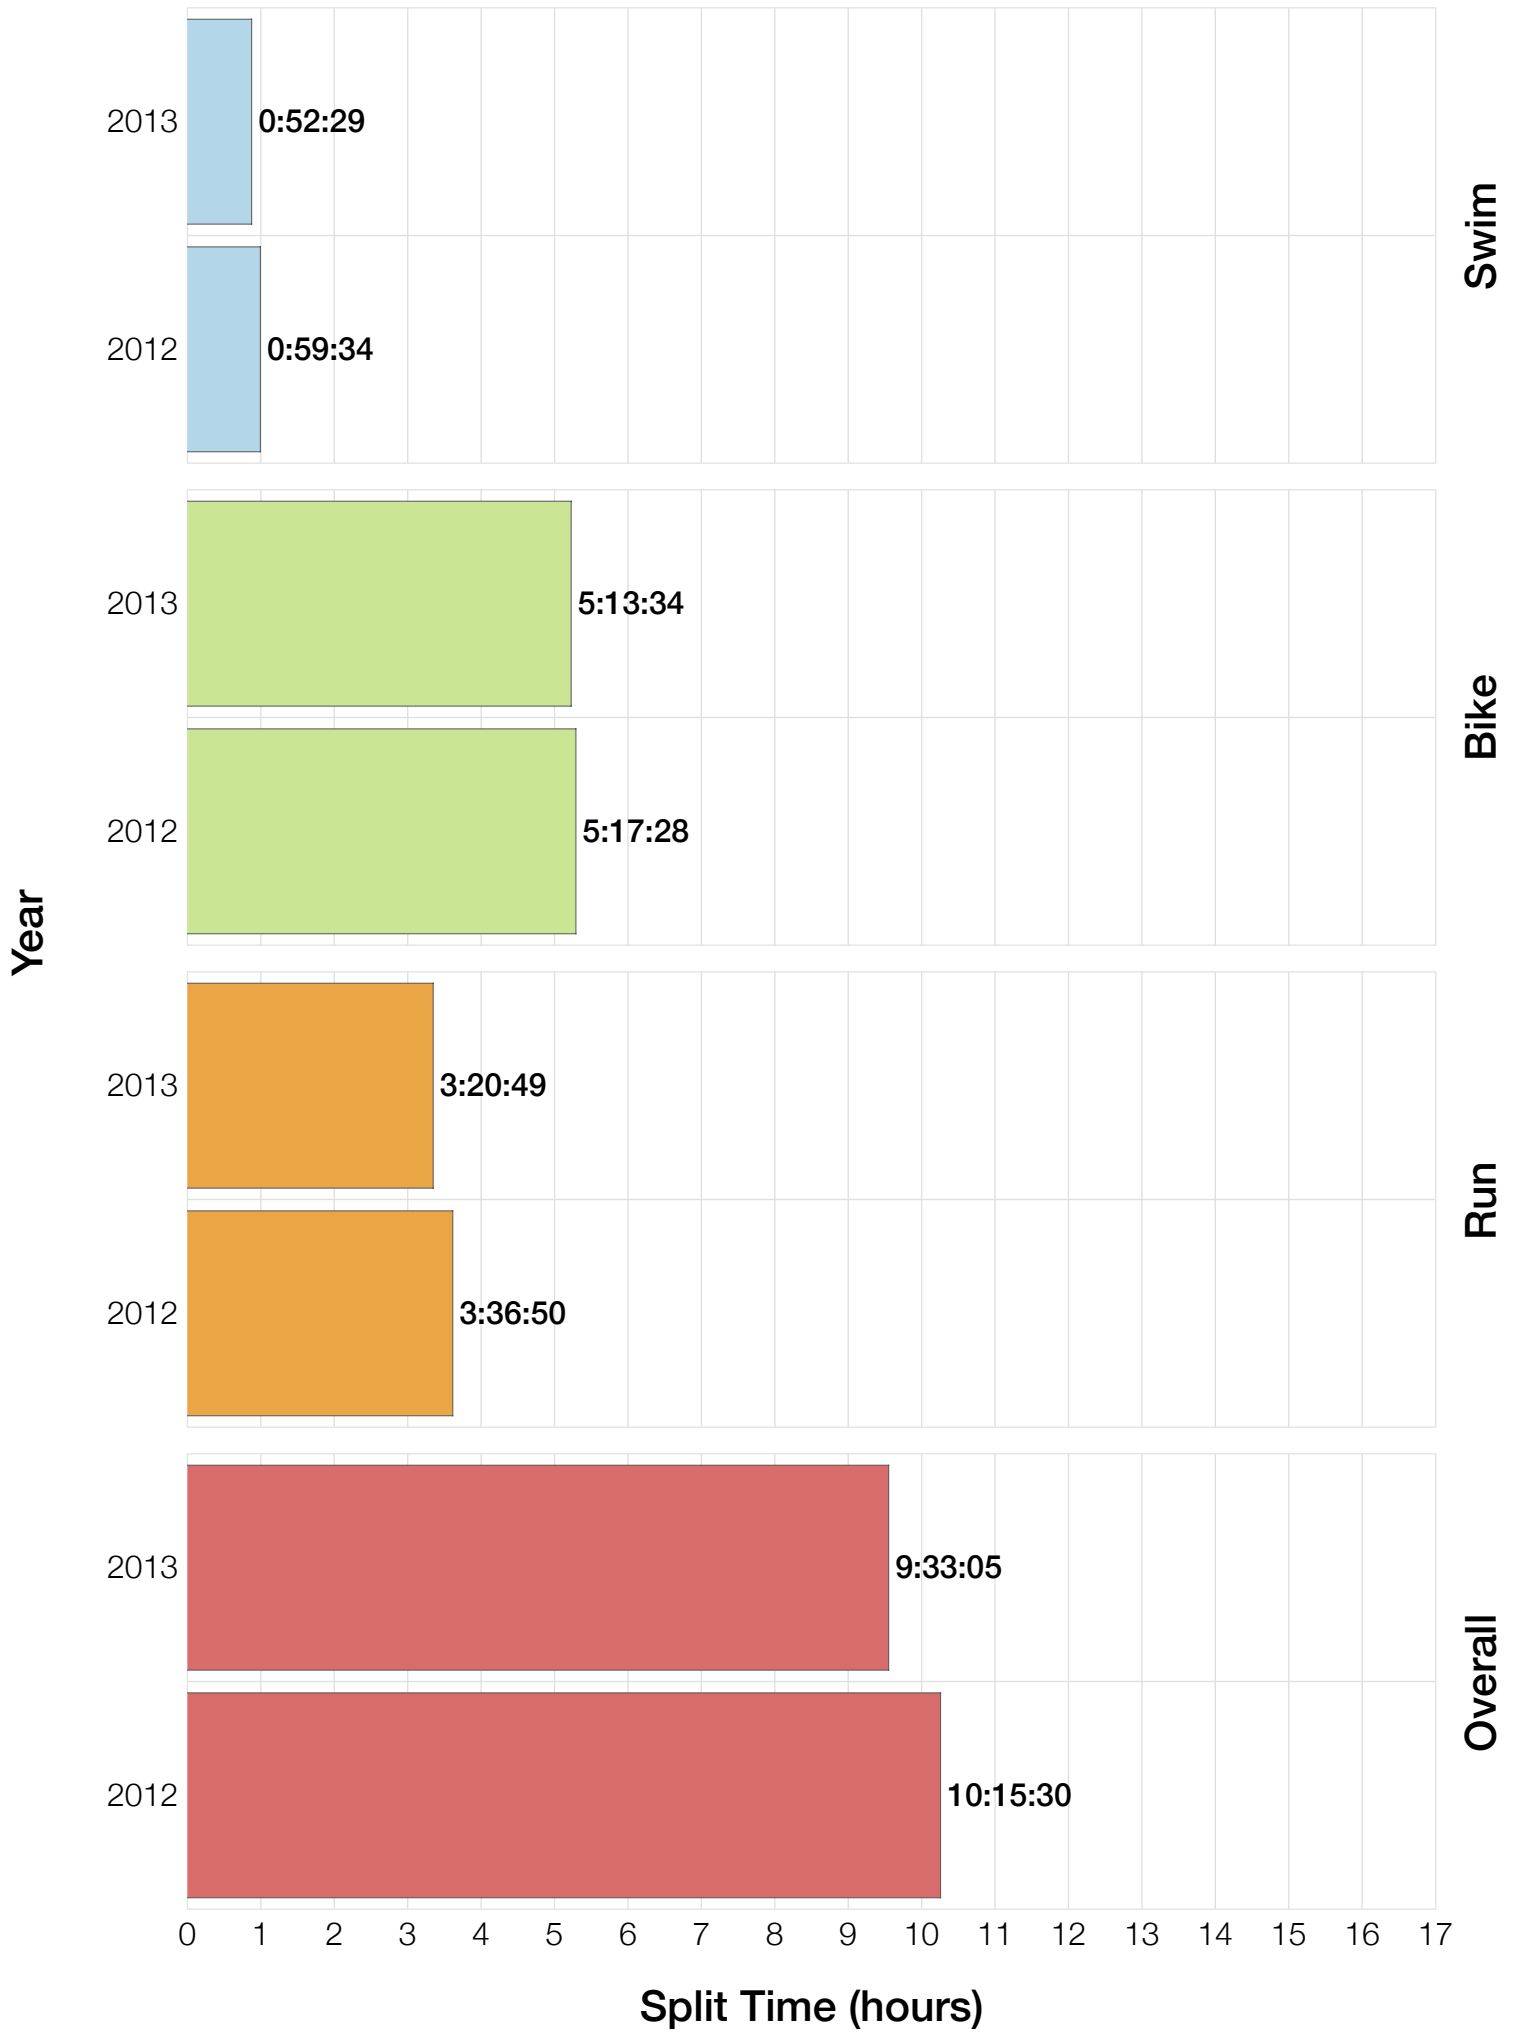

Ironman Mont-Tremblant F25-29 Stats

F25-29 Summary Statistics

| Year | Finishers | F25-29 Finishers | Male Winner's Time | Female Winner's Time | F25-29 Winner's Time |
|----------------|------------------|-------------------------|---------------------------|-----------------------------|-----------------------------|
| 2012 | 2099 | 31 | 8:40:48 | 9:30:46 | 10:15:30 |
| 2013 | 2119 | 45 | 8:26:06 | 9:07:56 | 9:33:05 |
| Average | 2109 | 38 | 8:33:27 | 9:19:21 | 9:54:17 |

F25-29 Swim

F25-29 Bike

F25-29 Run

F25-29 Overall

F25-29 Fastest Splits

F25-29 Median Splits

F25-29 Slowest Splits

F25-29 Top 30 Finishing Splits

Estimated Kona Slot Average Finishing Time Finishing Time

F25-29 Top 10 and Kona Times and Splits

Summary Statistics

| Position | Swim Time | Bike Time | Run Time | Overall Time |
|-----------------------------------|----------------|----------------|----------------|-----------------|
| Average Male Winner | 0:49:36 | 4:35:56 | 3:03:08 | 8:33:27 |
| Average Female Winner | 0:59:38 | 5:02:24 | 3:12:11 | 9:19:21 |
| Average 1st Age Grouper | 0:59:03 | 5:15:31 | 3:32:49 | 9:54:17 |
| Average 2nd Age Grouper | 1:02:45 | 5:37:13 | 3:48:50 | 10:35:34 |
| Average 3rd Age Grouper | 1:04:30 | 5:57:33 | 3:52:18 | 11:03:00 |
| Average 4th Age Grouper | 1:17:21 | 6:03:44 | 3:32:45 | 11:04:44 |
| Average 5th Age Grouper | 1:12:37 | 6:08:10 | 3:58:58 | 11:28:53 |
| Average 6th Age Grouper | 1:11:53 | 6:16:11 | 4:01:30 | 11:40:08 |
| Average 7th Age Grouper | 1:11:57 | 6:07:19 | 4:14:27 | 11:46:09 |
| Average 8th Age Grouper | 1:07:28 | 6:13:30 | 4:11:31 | 11:49:20 |
| Average 9th Age Grouper | 1:22:48 | 6:04:25 | 4:15:27 | 11:52:40 |
| Average 10th Age Grouper | 1:14:38 | 5:42:03 | 4:55:53 | 12:01:09 |
| Kona Qualifier Average | 1:00:54 | 5:26:22 | 3:40:49 | 10:14:56 |
| Top 10 Age Grouper Average | 1:10:30 | 5:56:34 | 4:02:26 | 11:19:35 |