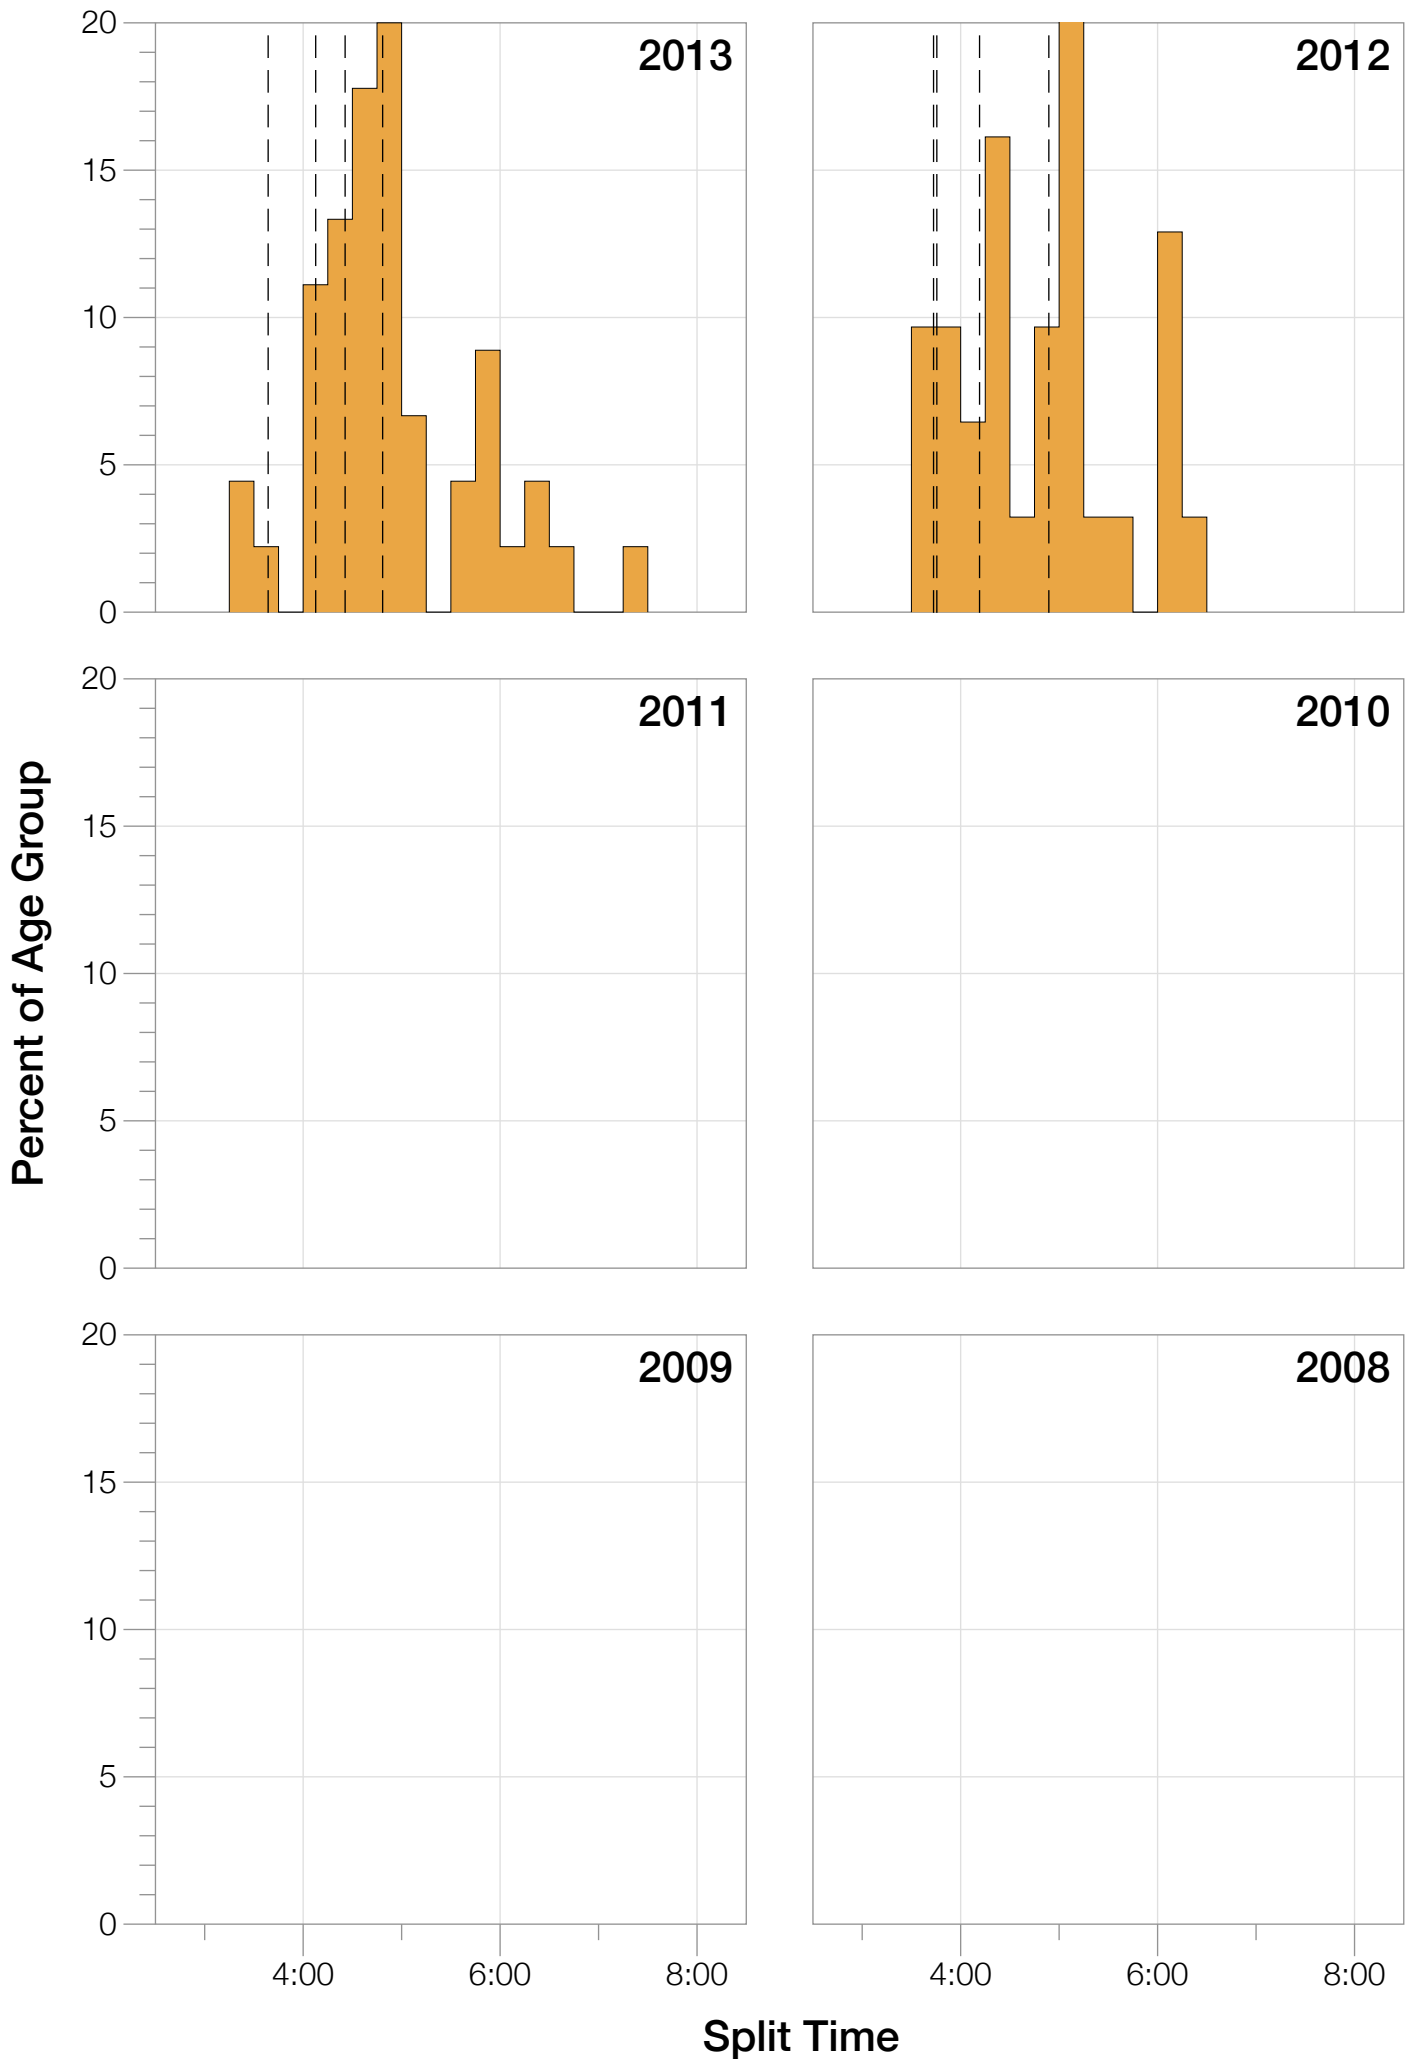

Ironman Mont-Tremblant F25-29 Stats

F25-29 Summary Statistics

| Year | Finishers | F25-29 Finishers | Male Winner's Time | Female Winner's Time | F25-29 Winner's Time |
|----------------|------------------|-------------------------|---------------------------|-----------------------------|-----------------------------|
| 2012 | 2099 | 31 | 8:40:48 | 9:30:46 | 10:15:30 |
| 2013 | 2119 | 45 | 8:26:06 | 9:07:56 | 9:33:05 |
| Average | 2109 | 38 | 8:33:27 | 9:19:21 | 9:54:17 |

F25-29 Swim

F25-29 Bike

F25-29 Run

F25-29 Overall

F25-29 Fastest Splits

F25-29 Median Splits

F25-29 Slowest Splits

F25-29 Top 30 Finishing Splits

Estimated Kona Slot Average Finishing Time Finishing Time

F25-29 Top 10 and Kona Times and Splits

Summary Statistics

| Position | Swim Time | Bike Time | Run Time | Overall Time |
|-----------------------------------|----------------|----------------|----------------|-----------------|
| Average Male Winner | 0:49:36 | 4:35:56 | 3:03:08 | 8:33:27 |
| Average Female Winner | 0:59:38 | 5:02:24 | 3:12:11 | 9:19:21 |
| Average 1st Age Grouper | 0:59:03 | 5:15:31 | 3:32:49 | 9:54:17 |
| Average 2nd Age Grouper | 1:02:45 | 5:37:13 | 3:48:50 | 10:35:34 |
| Average 3rd Age Grouper | 1:04:30 | 5:57:33 | 3:52:18 | 11:03:00 |
| Average 4th Age Grouper | 1:17:21 | 6:03:44 | 3:32:45 | 11:04:44 |
| Average 5th Age Grouper | 1:12:37 | 6:08:10 | 3:58:58 | 11:28:53 |
| Average 6th Age Grouper | 1:11:53 | 6:16:11 | 4:01:30 | 11:40:08 |
| Average 7th Age Grouper | 1:11:57 | 6:07:19 | 4:14:27 | 11:46:09 |
| Average 8th Age Grouper | 1:07:28 | 6:13:30 | 4:11:31 | 11:49:20 |
| Average 9th Age Grouper | 1:22:48 | 6:04:25 | 4:15:27 | 11:52:40 |
| Average 10th Age Grouper | 1:14:38 | 5:42:03 | 4:55:53 | 12:01:09 |
| Kona Qualifier Average | 1:00:54 | 5:26:22 | 3:40:49 | 10:14:56 |
| Top 10 Age Grouper Average | 1:10:30 | 5:56:34 | 4:02:26 | 11:19:35 |