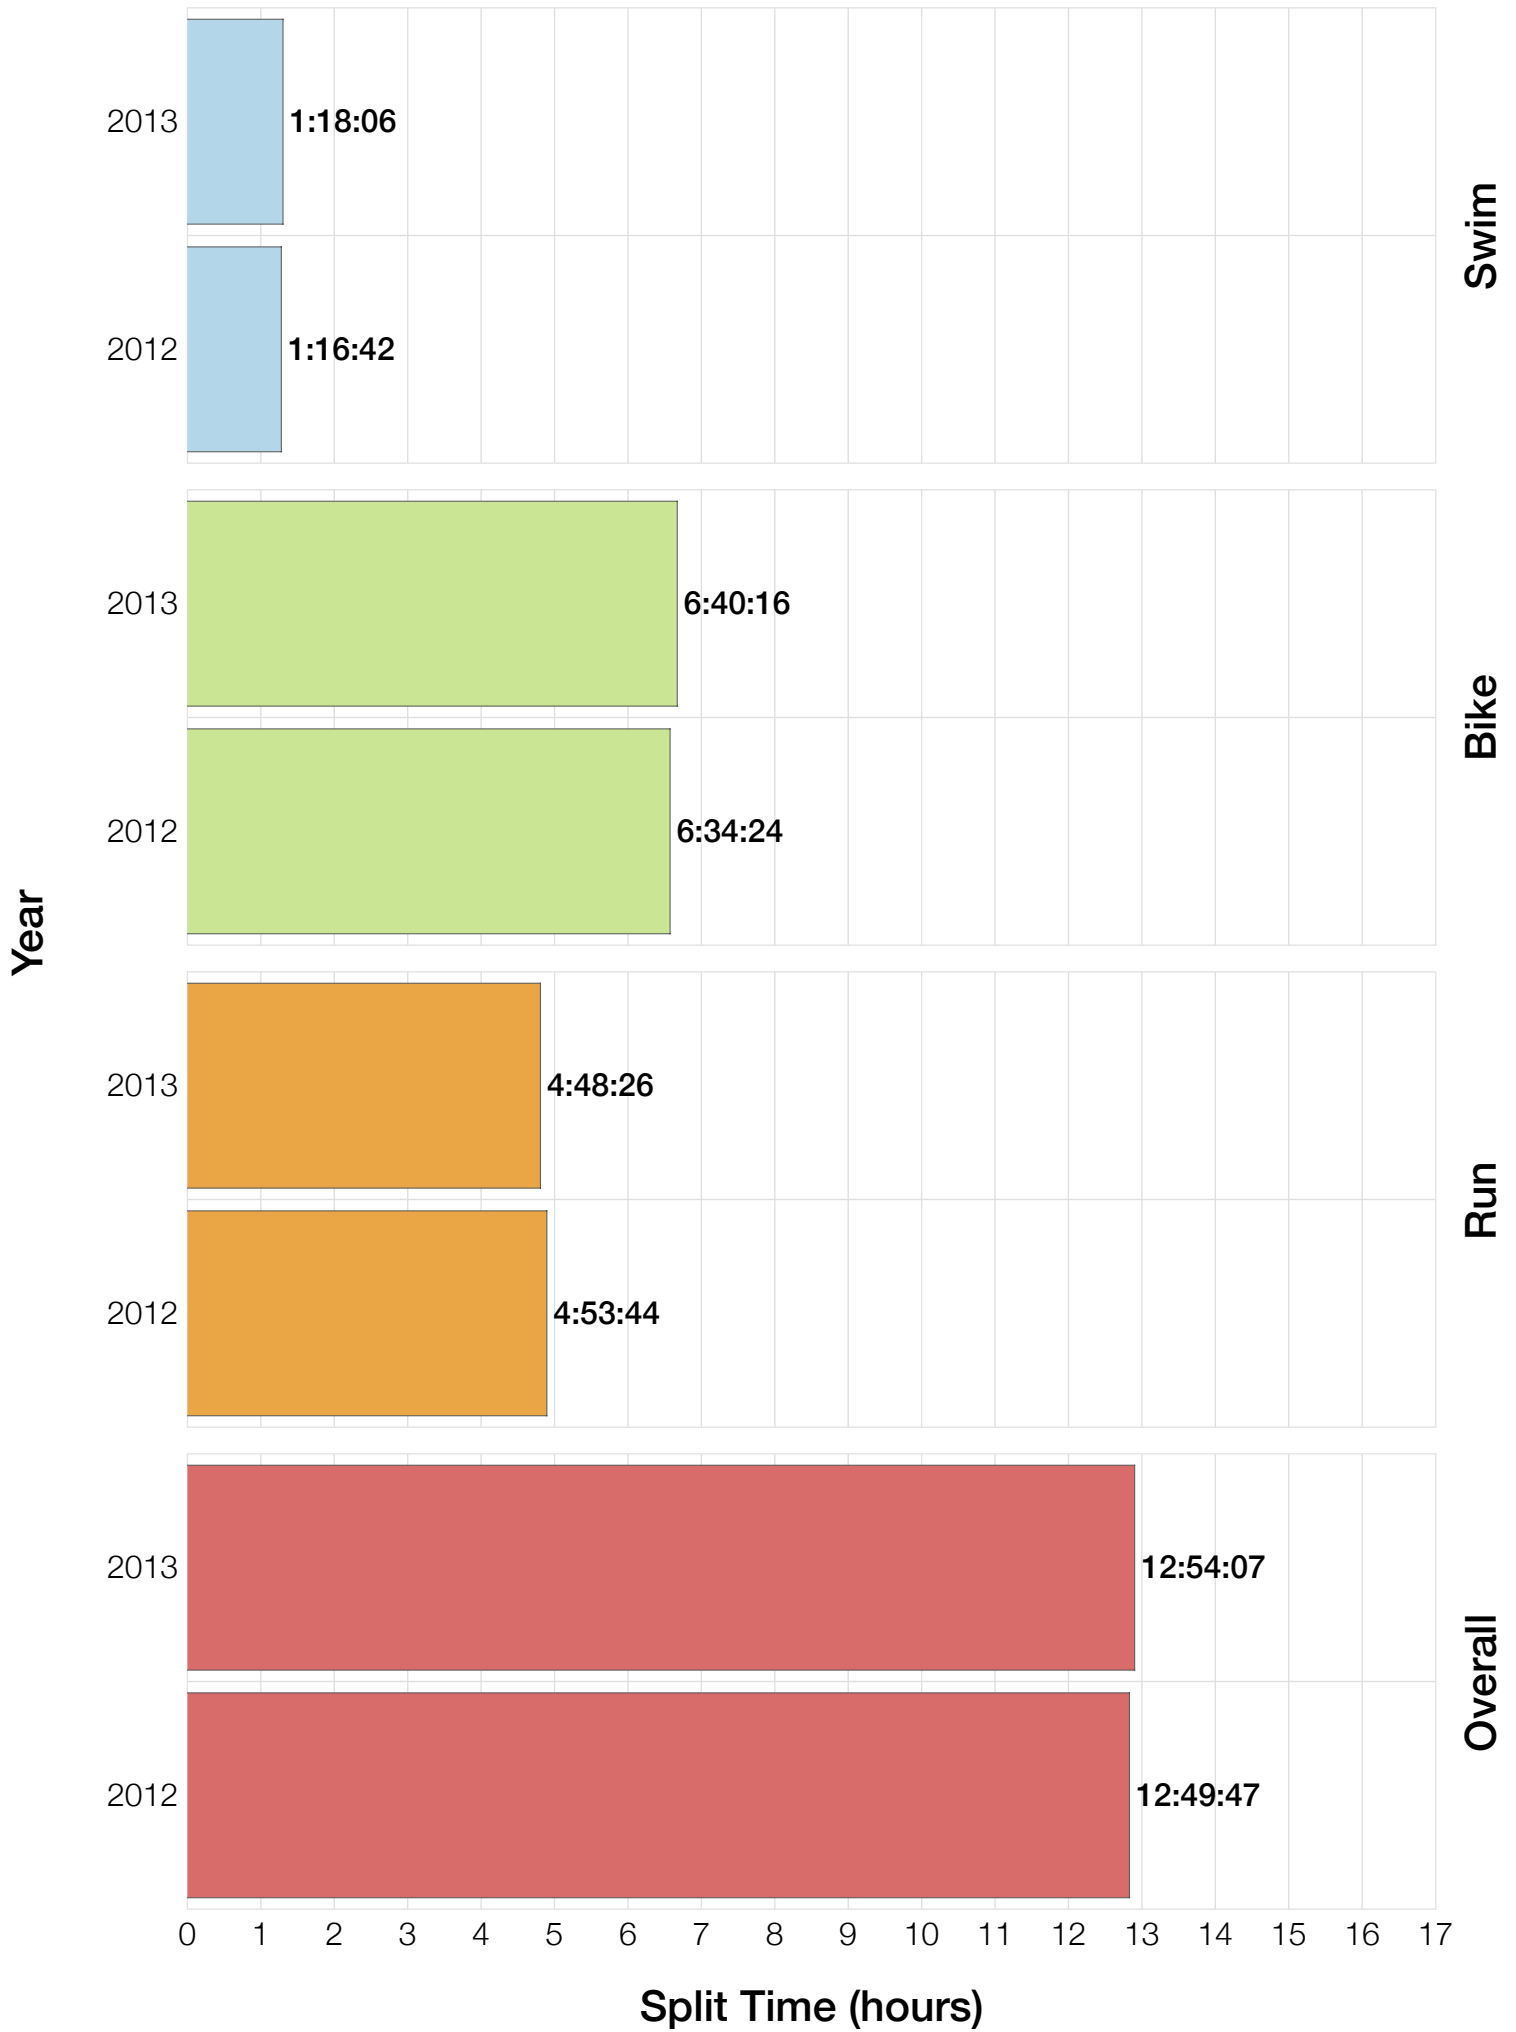

Ironman Mont-Tremblant F25-29 Stats

F25-29 Summary Statistics

| Year | Finishers | F25-29 Finishers | Male Winner's Time | Female Winner's Time | F25-29 Winner's Time |
|----------------|------------------|-------------------------|---------------------------|-----------------------------|-----------------------------|
| 2012 | 2099 | 31 | 8:40:48 | 9:30:46 | 10:15:30 |
| 2013 | 2119 | 45 | 8:26:06 | 9:07:56 | 9:33:05 |
| Average | 2109 | 38 | 8:33:27 | 9:19:21 | 9:54:17 |

F25-29 Swim

F25-29 Bike

F25-29 Run

F25-29 Overall

F25-29 Fastest Splits

F25-29 Median Splits

F25-29 Slowest Splits

F25-29 Top 30 Finishing Splits

Estimated Kona Slot Average Finishing Time Finishing Time

F25-29 Top 10 and Kona Times and Splits

Summary Statistics

| Position | Swim Time | Bike Time | Run Time | Overall Time |
|-----------------------------------|----------------|----------------|----------------|-----------------|
| Average Male Winner | 0:49:36 | 4:35:56 | 3:03:08 | 8:33:27 |
| Average Female Winner | 0:59:38 | 5:02:24 | 3:12:11 | 9:19:21 |
| Average 1st Age Grouper | 0:59:03 | 5:15:31 | 3:32:49 | 9:54:17 |
| Average 2nd Age Grouper | 1:02:45 | 5:37:13 | 3:48:50 | 10:35:34 |
| Average 3rd Age Grouper | 1:04:30 | 5:57:33 | 3:52:18 | 11:03:00 |
| Average 4th Age Grouper | 1:17:21 | 6:03:44 | 3:32:45 | 11:04:44 |
| Average 5th Age Grouper | 1:12:37 | 6:08:10 | 3:58:58 | 11:28:53 |
| Average 6th Age Grouper | 1:11:53 | 6:16:11 | 4:01:30 | 11:40:08 |
| Average 7th Age Grouper | 1:11:57 | 6:07:19 | 4:14:27 | 11:46:09 |
| Average 8th Age Grouper | 1:07:28 | 6:13:30 | 4:11:31 | 11:49:20 |
| Average 9th Age Grouper | 1:22:48 | 6:04:25 | 4:15:27 | 11:52:40 |
| Average 10th Age Grouper | 1:14:38 | 5:42:03 | 4:55:53 | 12:01:09 |
| Kona Qualifier Average | 1:00:54 | 5:26:22 | 3:40:49 | 10:14:56 |
| Top 10 Age Grouper Average | 1:10:30 | 5:56:34 | 4:02:26 | 11:19:35 |