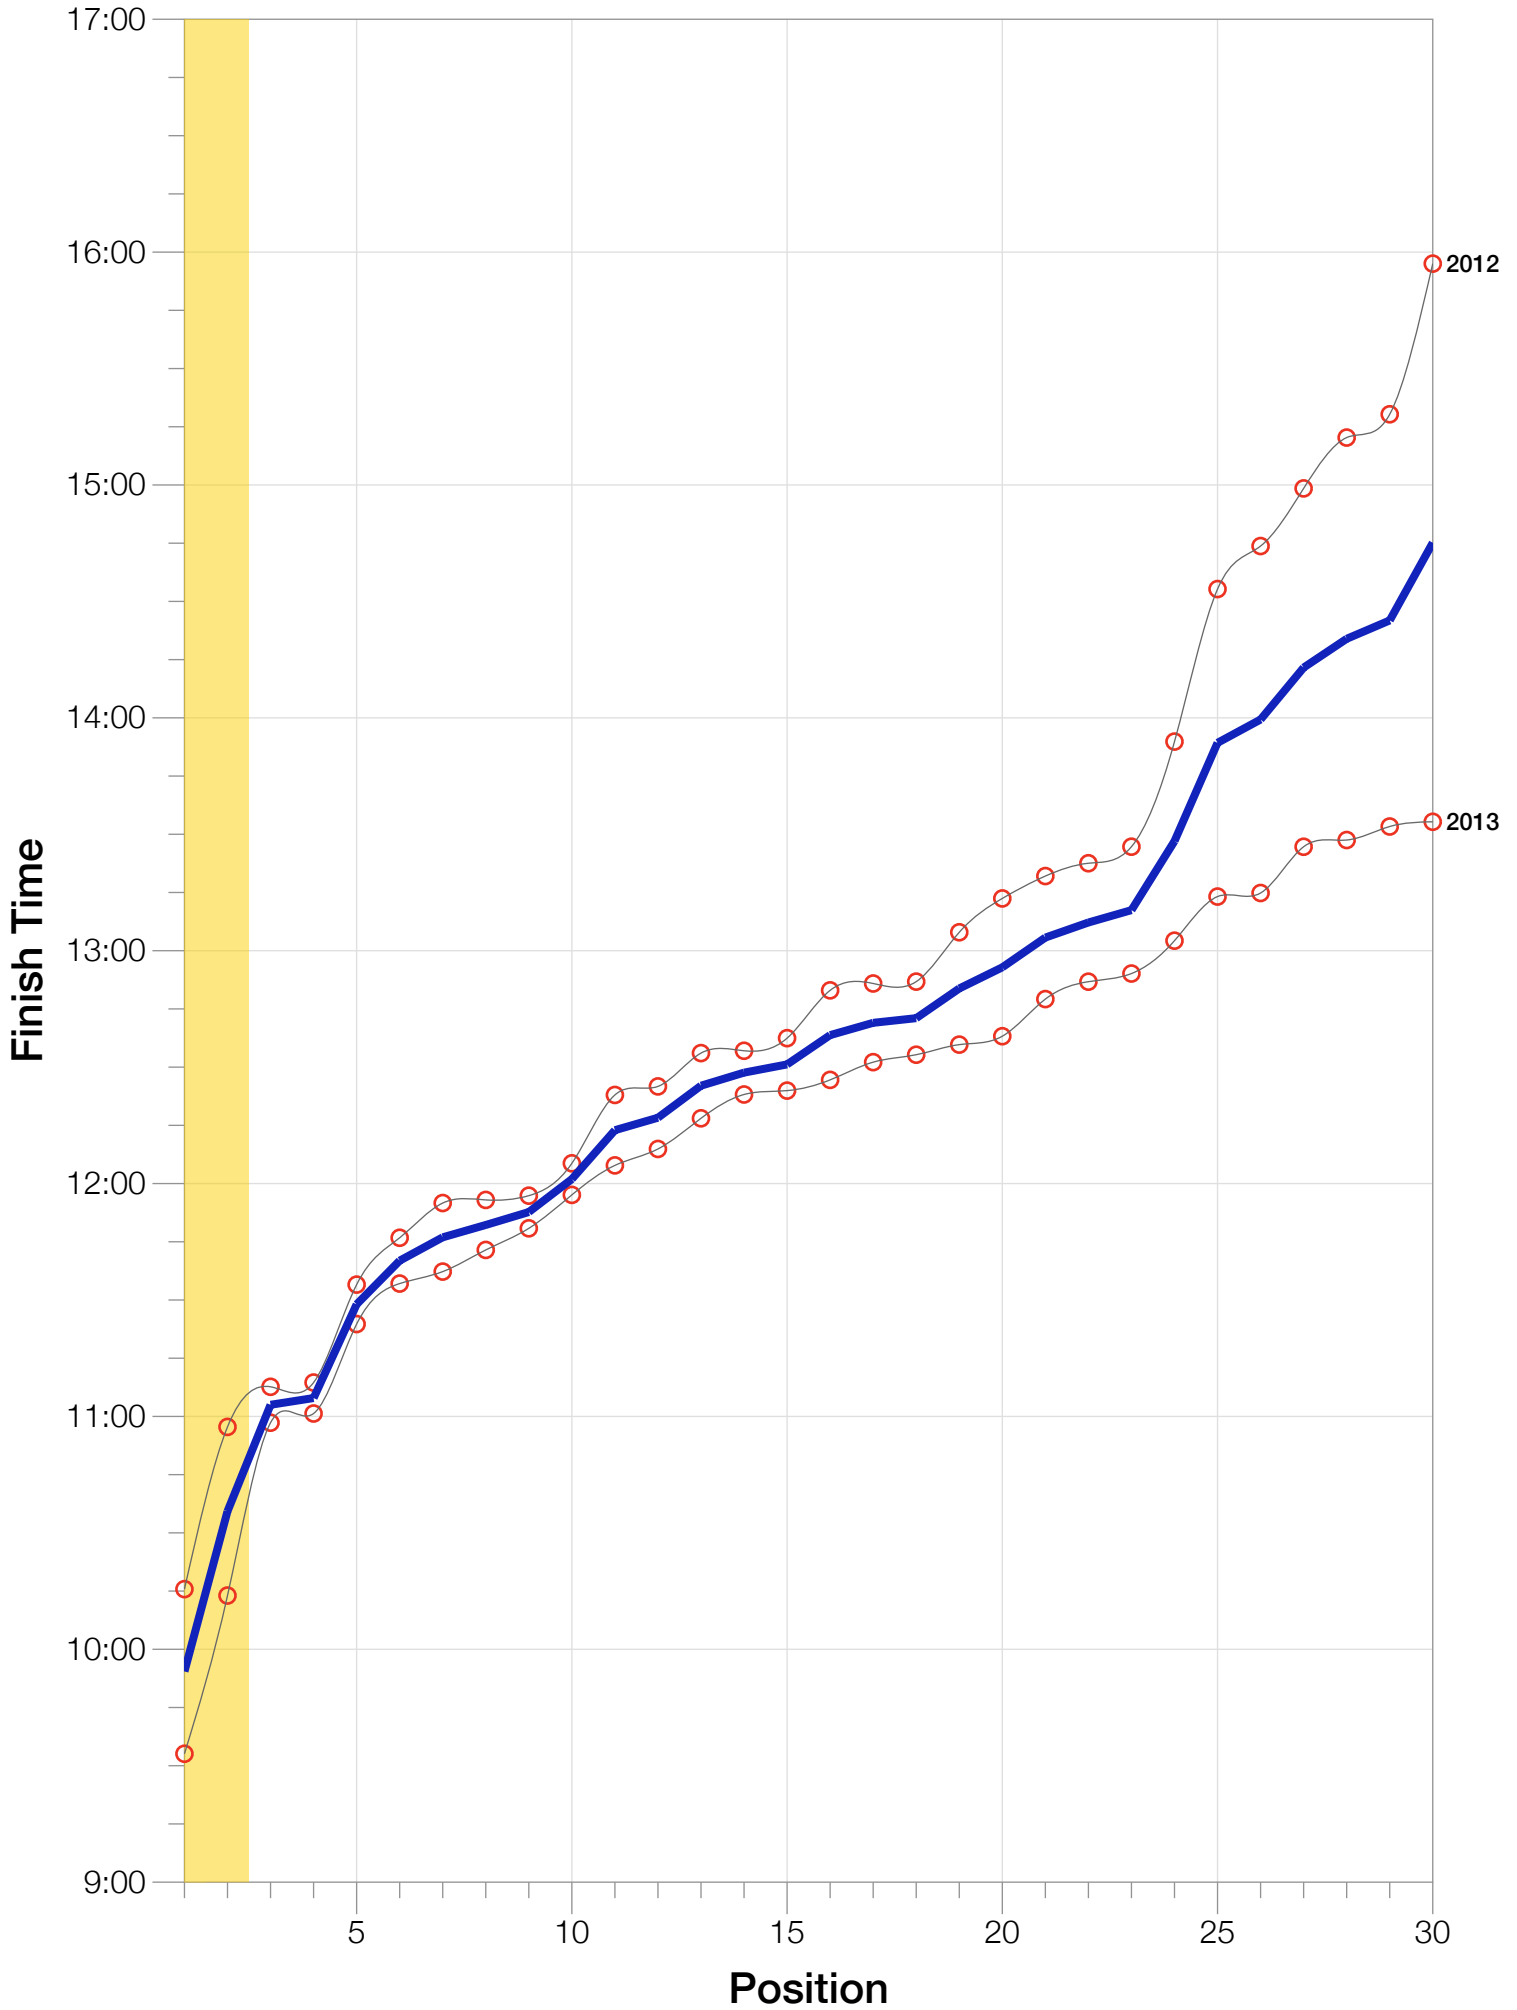

Ironman Mont-Tremblant F25-29 Stats

F25-29 Summary Statistics

| Year | Finishers | F25-29 Finishers | Male Winner's Time | Female Winner's Time | F25-29 Winner's Time |
|----------------|------------------|-------------------------|---------------------------|-----------------------------|-----------------------------|
| 2012 | 2099 | 31 | 8:40:48 | 9:30:46 | 10:15:30 |
| 2013 | 2119 | 45 | 8:26:06 | 9:07:56 | 9:33:05 |
| Average | 2109 | 38 | 8:33:27 | 9:19:21 | 9:54:17 |

F25-29 Swim

F25-29 Bike

F25-29 Run

F25-29 Overall

F25-29 Fastest Splits

F25-29 Median Splits

F25-29 Slowest Splits

F25-29 Top 30 Finishing Splits

Estimated Kona Slot Average Finishing Time Finishing Time

F25-29 Top 10 and Kona Times and Splits

Summary Statistics

| Position | Swim Time | Bike Time | Run Time | Overall Time |
|-----------------------------------|----------------|----------------|----------------|-----------------|
| Average Male Winner | 0:49:36 | 4:35:56 | 3:03:08 | 8:33:27 |
| Average Female Winner | 0:59:38 | 5:02:24 | 3:12:11 | 9:19:21 |
| Average 1st Age Grouper | 0:59:03 | 5:15:31 | 3:32:49 | 9:54:17 |
| Average 2nd Age Grouper | 1:02:45 | 5:37:13 | 3:48:50 | 10:35:34 |
| Average 3rd Age Grouper | 1:04:30 | 5:57:33 | 3:52:18 | 11:03:00 |
| Average 4th Age Grouper | 1:17:21 | 6:03:44 | 3:32:45 | 11:04:44 |
| Average 5th Age Grouper | 1:12:37 | 6:08:10 | 3:58:58 | 11:28:53 |
| Average 6th Age Grouper | 1:11:53 | 6:16:11 | 4:01:30 | 11:40:08 |
| Average 7th Age Grouper | 1:11:57 | 6:07:19 | 4:14:27 | 11:46:09 |
| Average 8th Age Grouper | 1:07:28 | 6:13:30 | 4:11:31 | 11:49:20 |
| Average 9th Age Grouper | 1:22:48 | 6:04:25 | 4:15:27 | 11:52:40 |
| Average 10th Age Grouper | 1:14:38 | 5:42:03 | 4:55:53 | 12:01:09 |
| Kona Qualifier Average | 1:00:54 | 5:26:22 | 3:40:49 | 10:14:56 |
| Top 10 Age Grouper Average | 1:10:30 | 5:56:34 | 4:02:26 | 11:19:35 |