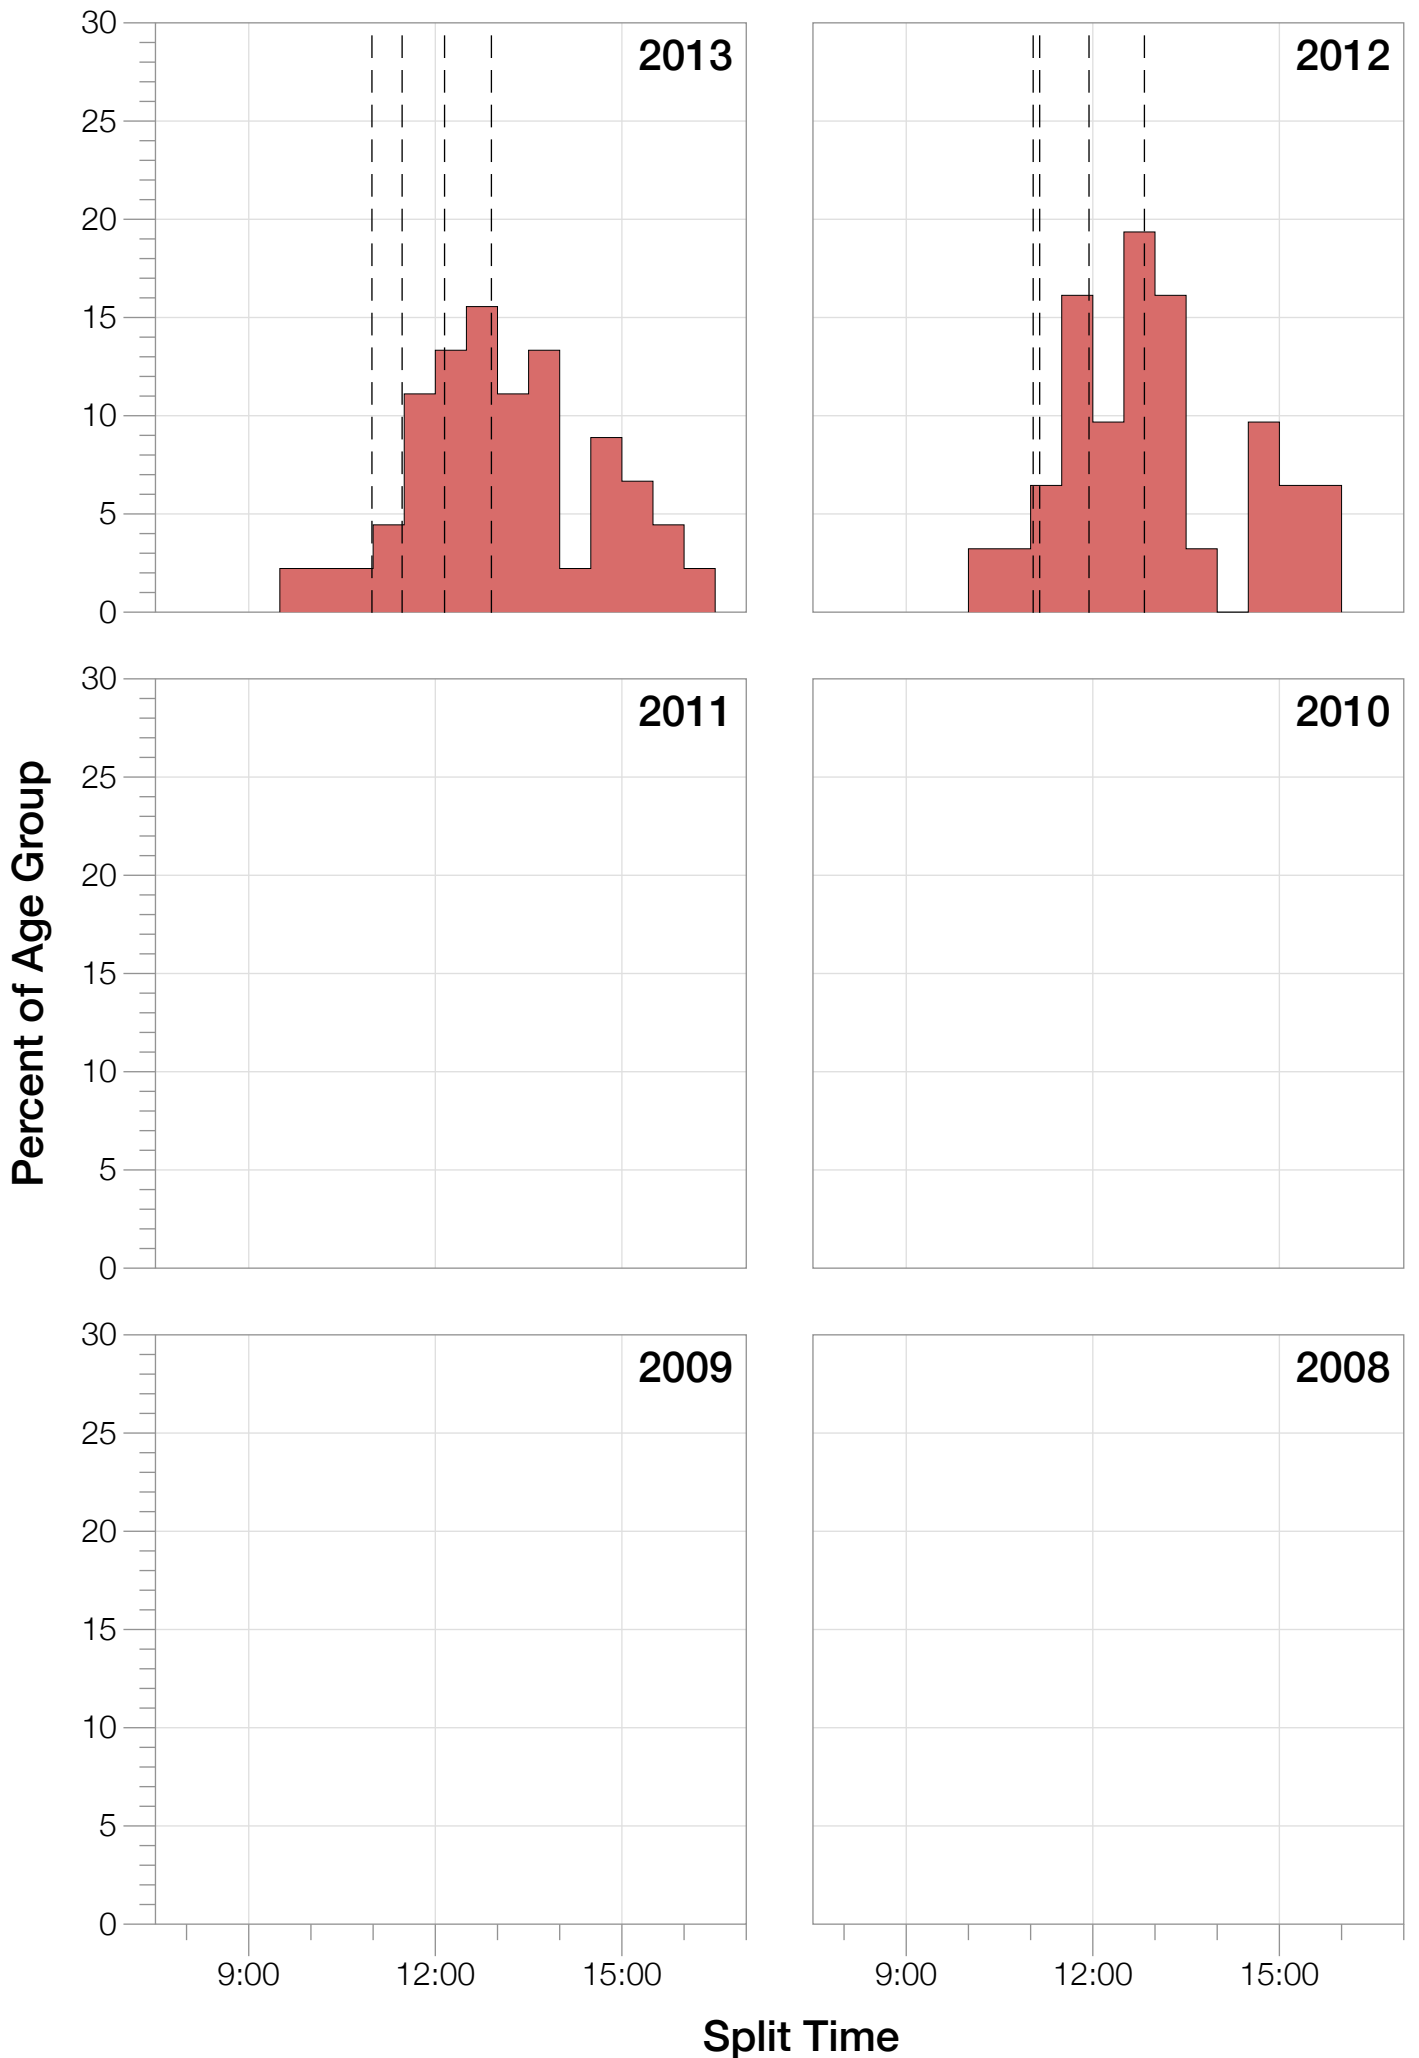

Ironman Mont-Tremblant F25-29 Stats

F25-29 Summary Statistics

| Year | Finishers | F25-29 Finishers | Male Winner's Time | Female Winner's Time | F25-29 Winner's Time |
|----------------|------------------|-------------------------|---------------------------|-----------------------------|-----------------------------|
| 2012 | 2099 | 31 | 8:40:48 | 9:30:46 | 10:15:30 |
| 2013 | 2119 | 45 | 8:26:06 | 9:07:56 | 9:33:05 |
| Average | 2109 | 38 | 8:33:27 | 9:19:21 | 9:54:17 |

F25-29 Swim

F25-29 Bike

F25-29 Run

F25-29 Overall

F25-29 Fastest Splits

F25-29 Median Splits

F25-29 Slowest Splits

F25-29 Top 30 Finishing Splits

Estimated Kona Slot Average Finishing Time Finishing Time

F25-29 Top 10 and Kona Times and Splits

Summary Statistics

| Position | Swim Time | Bike Time | Run Time | Overall Time |
|-----------------------------------|----------------|----------------|----------------|-----------------|
| Average Male Winner | 0:49:36 | 4:35:56 | 3:03:08 | 8:33:27 |
| Average Female Winner | 0:59:38 | 5:02:24 | 3:12:11 | 9:19:21 |
| Average 1st Age Grouper | 0:59:03 | 5:15:31 | 3:32:49 | 9:54:17 |
| Average 2nd Age Grouper | 1:02:45 | 5:37:13 | 3:48:50 | 10:35:34 |
| Average 3rd Age Grouper | 1:04:30 | 5:57:33 | 3:52:18 | 11:03:00 |
| Average 4th Age Grouper | 1:17:21 | 6:03:44 | 3:32:45 | 11:04:44 |
| Average 5th Age Grouper | 1:12:37 | 6:08:10 | 3:58:58 | 11:28:53 |
| Average 6th Age Grouper | 1:11:53 | 6:16:11 | 4:01:30 | 11:40:08 |
| Average 7th Age Grouper | 1:11:57 | 6:07:19 | 4:14:27 | 11:46:09 |
| Average 8th Age Grouper | 1:07:28 | 6:13:30 | 4:11:31 | 11:49:20 |
| Average 9th Age Grouper | 1:22:48 | 6:04:25 | 4:15:27 | 11:52:40 |
| Average 10th Age Grouper | 1:14:38 | 5:42:03 | 4:55:53 | 12:01:09 |
| Kona Qualifier Average | 1:00:54 | 5:26:22 | 3:40:49 | 10:14:56 |
| Top 10 Age Grouper Average | 1:10:30 | 5:56:34 | 4:02:26 | 11:19:35 |