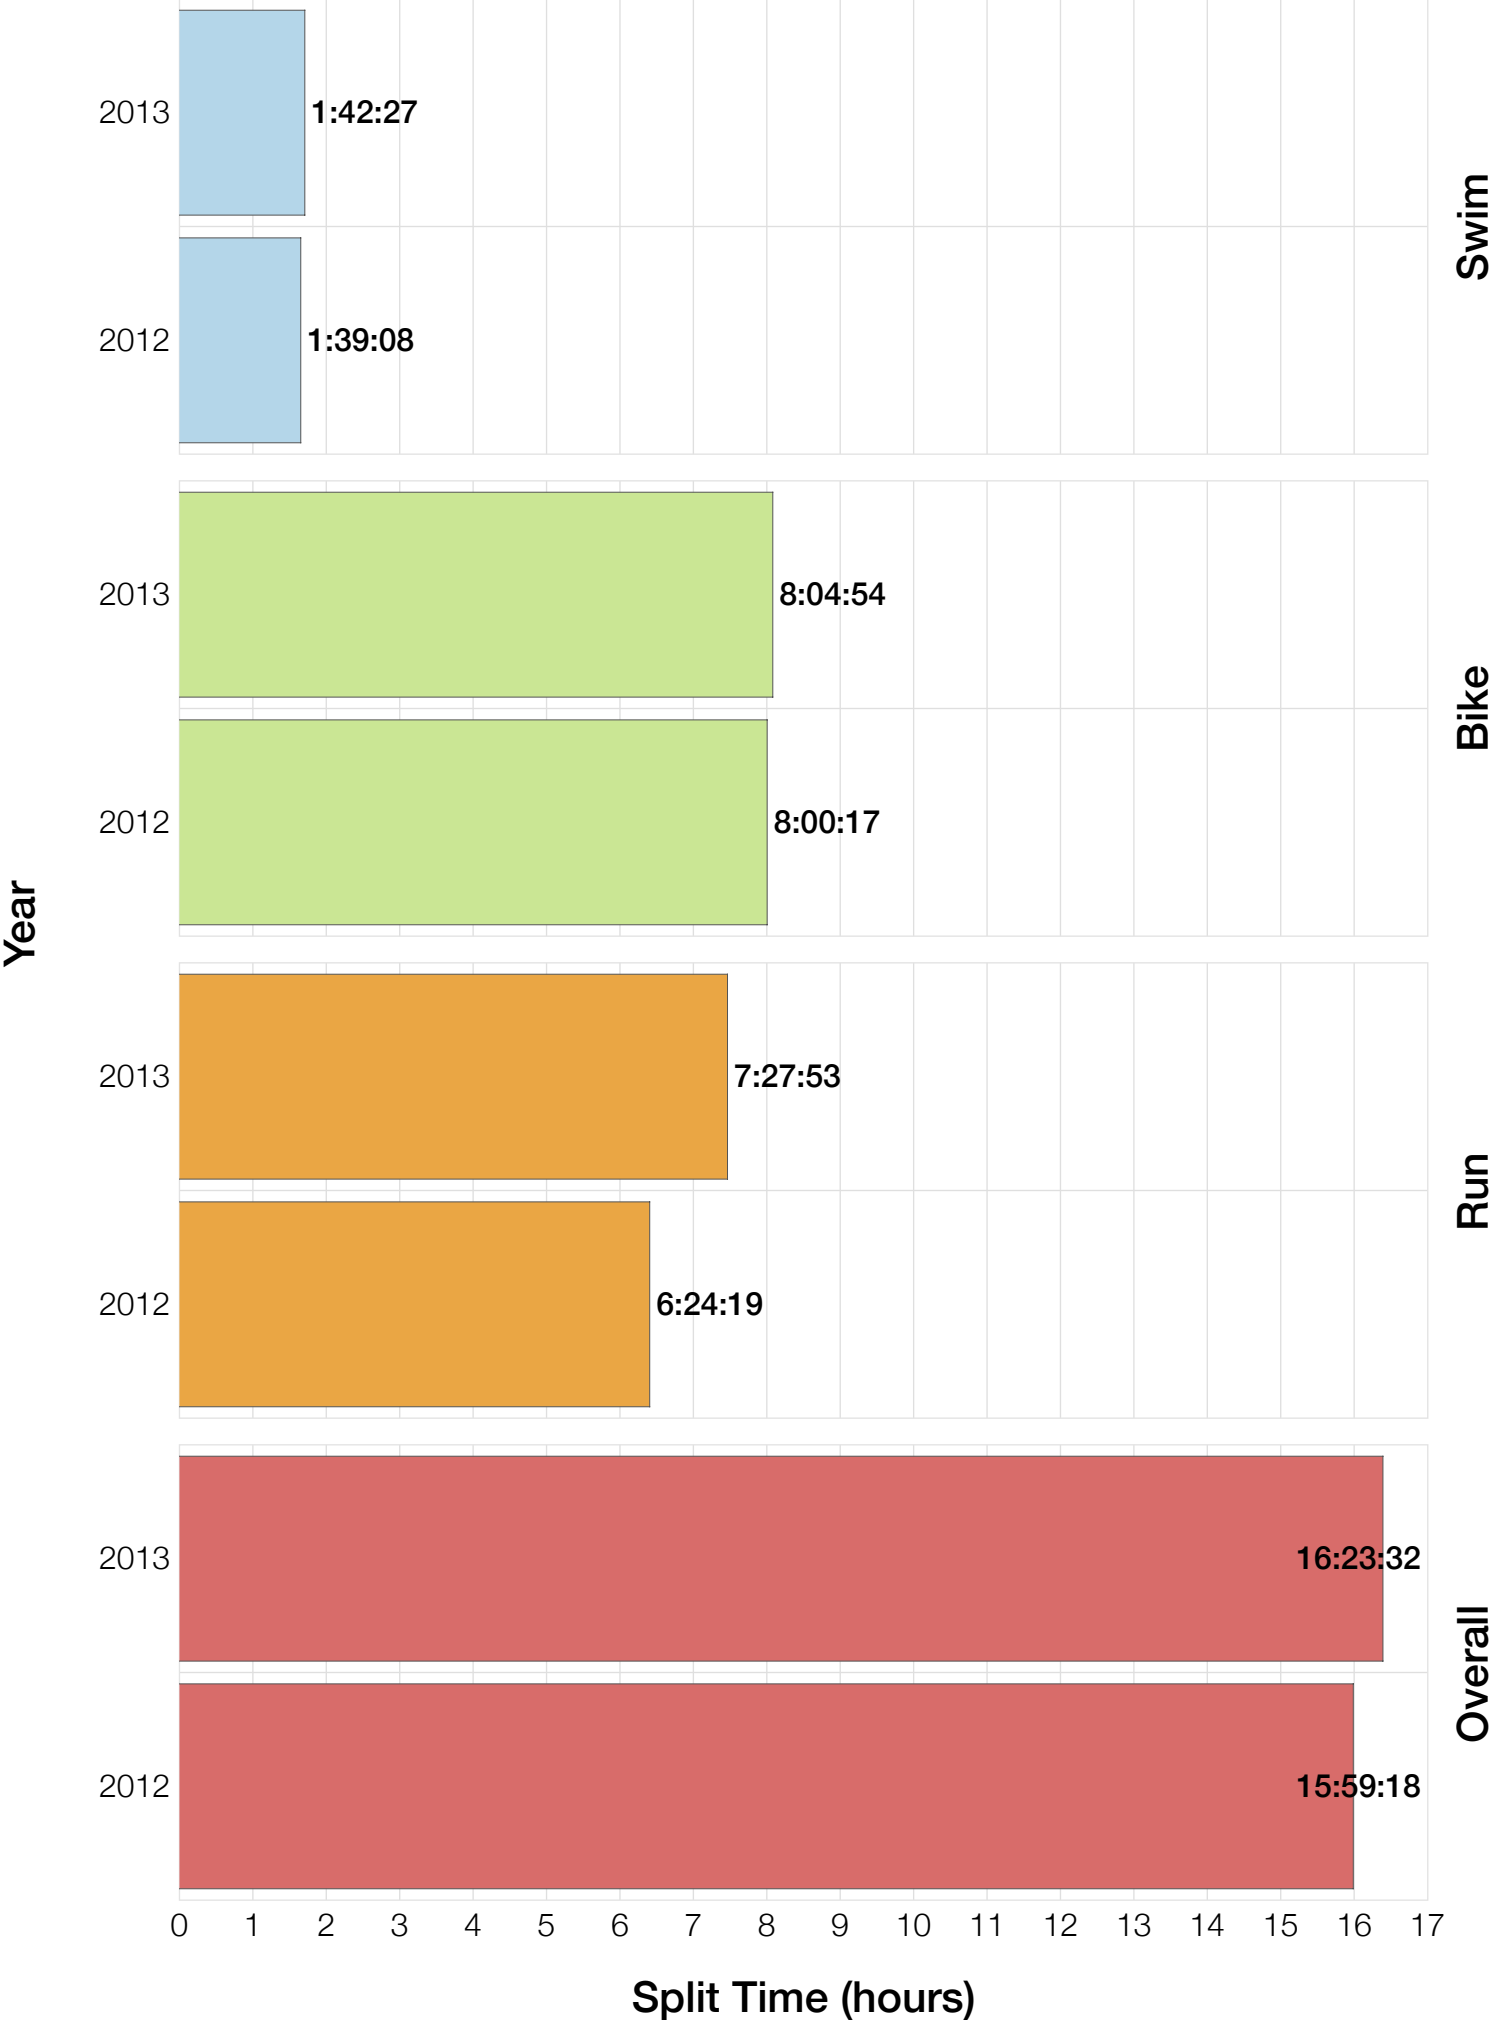

Ironman Mont-Tremblant F25-29 Stats

F25-29 Summary Statistics

| Year | Finishers | F25-29 Finishers | Male Winner's Time | Female Winner's Time | F25-29 Winner's Time |
|----------------|------------------|-------------------------|---------------------------|-----------------------------|-----------------------------|
| 2012 | 2099 | 31 | 8:40:48 | 9:30:46 | 10:15:30 |
| 2013 | 2119 | 45 | 8:26:06 | 9:07:56 | 9:33:05 |
| Average | 2109 | 38 | 8:33:27 | 9:19:21 | 9:54:17 |

F25-29 Swim

F25-29 Bike

F25-29 Run

F25-29 Overall

F25-29 Fastest Splits

F25-29 Median Splits

F25-29 Slowest Splits

F25-29 Top 30 Finishing Splits

Estimated Kona Slot Average Finishing Time Finishing Time

F25-29 Top 10 and Kona Times and Splits

Summary Statistics

| Position | Swim Time | Bike Time | Run Time | Overall Time |
|-----------------------------------|----------------|----------------|----------------|-----------------|
| Average Male Winner | 0:49:36 | 4:35:56 | 3:03:08 | 8:33:27 |
| Average Female Winner | 0:59:38 | 5:02:24 | 3:12:11 | 9:19:21 |
| Average 1st Age Grouper | 0:59:03 | 5:15:31 | 3:32:49 | 9:54:17 |
| Average 2nd Age Grouper | 1:02:45 | 5:37:13 | 3:48:50 | 10:35:34 |
| Average 3rd Age Grouper | 1:04:30 | 5:57:33 | 3:52:18 | 11:03:00 |
| Average 4th Age Grouper | 1:17:21 | 6:03:44 | 3:32:45 | 11:04:44 |
| Average 5th Age Grouper | 1:12:37 | 6:08:10 | 3:58:58 | 11:28:53 |
| Average 6th Age Grouper | 1:11:53 | 6:16:11 | 4:01:30 | 11:40:08 |
| Average 7th Age Grouper | 1:11:57 | 6:07:19 | 4:14:27 | 11:46:09 |
| Average 8th Age Grouper | 1:07:28 | 6:13:30 | 4:11:31 | 11:49:20 |
| Average 9th Age Grouper | 1:22:48 | 6:04:25 | 4:15:27 | 11:52:40 |
| Average 10th Age Grouper | 1:14:38 | 5:42:03 | 4:55:53 | 12:01:09 |
| Kona Qualifier Average | 1:00:54 | 5:26:22 | 3:40:49 | 10:14:56 |
| Top 10 Age Grouper Average | 1:10:30 | 5:56:34 | 4:02:26 | 11:19:35 |