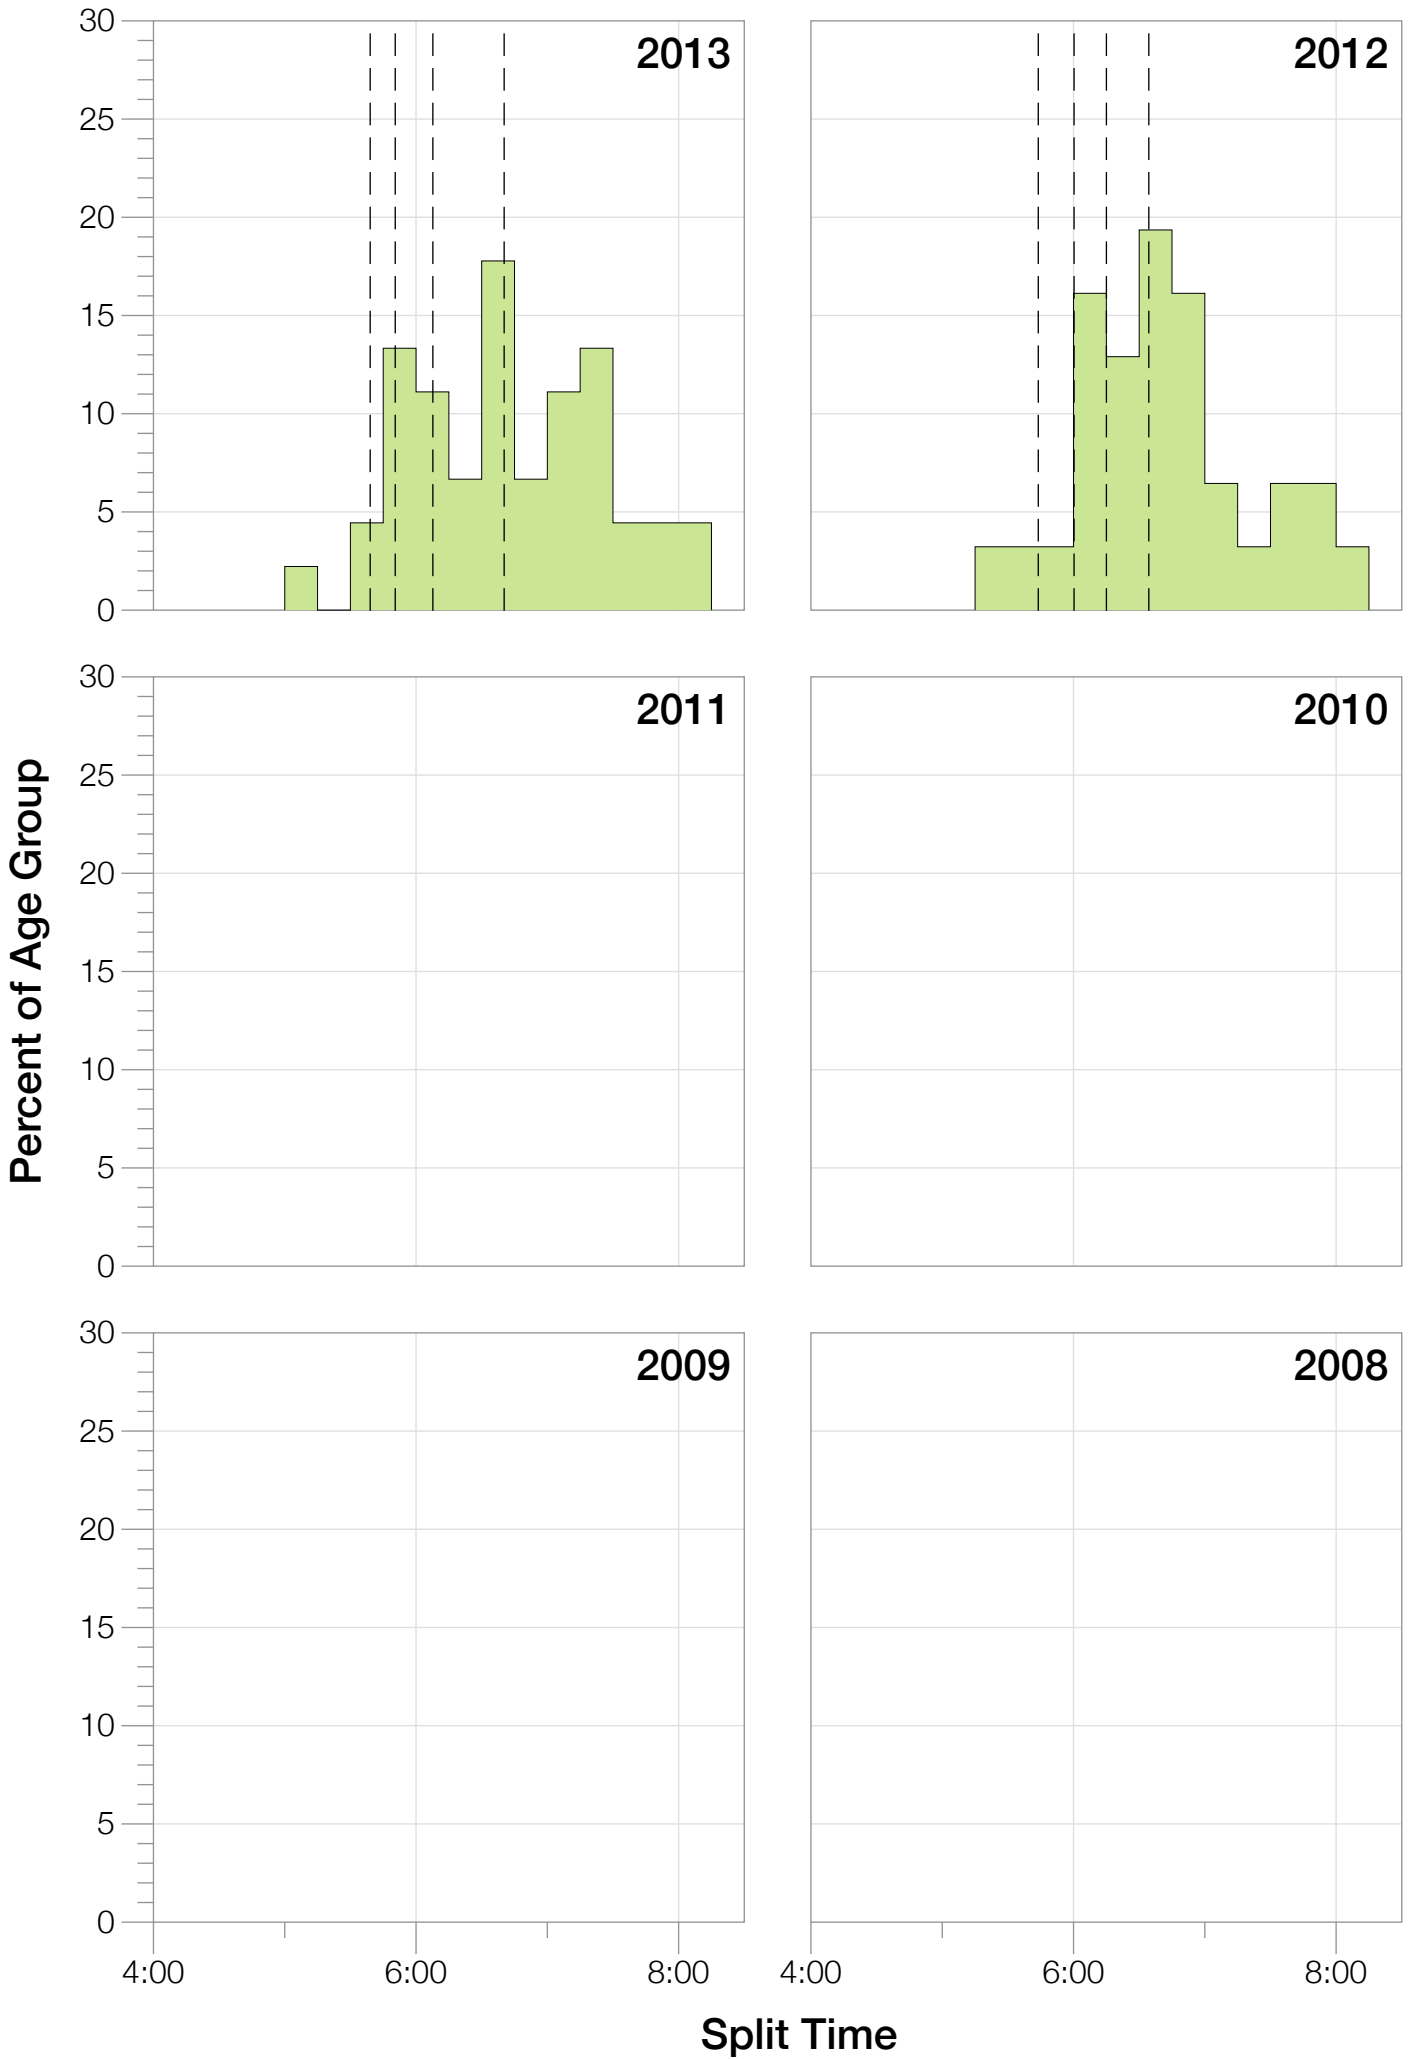

Ironman Mont-Tremblant F25-29 Stats

F25-29 Summary Statistics

| Year | Finishers | F25-29 Finishers | Male Winner's Time | Female Winner's Time | F25-29 Winner's Time |
|----------------|------------------|-------------------------|---------------------------|-----------------------------|-----------------------------|
| 2012 | 2099 | 31 | 8:40:48 | 9:30:46 | 10:15:30 |
| 2013 | 2119 | 45 | 8:26:06 | 9:07:56 | 9:33:05 |
| Average | 2109 | 38 | 8:33:27 | 9:19:21 | 9:54:17 |

F25-29 Swim

F25-29 Bike

F25-29 Run

F25-29 Overall

F25-29 Fastest Splits

F25-29 Median Splits

F25-29 Slowest Splits

F25-29 Top 30 Finishing Splits

Estimated Kona Slot Average Finishing Time Finishing Time

F25-29 Top 10 and Kona Times and Splits

Summary Statistics

| Position | Swim Time | Bike Time | Run Time | Overall Time |
|-----------------------------------|----------------|----------------|----------------|-----------------|
| Average Male Winner | 0:49:36 | 4:35:56 | 3:03:08 | 8:33:27 |
| Average Female Winner | 0:59:38 | 5:02:24 | 3:12:11 | 9:19:21 |
| Average 1st Age Grouper | 0:59:03 | 5:15:31 | 3:32:49 | 9:54:17 |
| Average 2nd Age Grouper | 1:02:45 | 5:37:13 | 3:48:50 | 10:35:34 |
| Average 3rd Age Grouper | 1:04:30 | 5:57:33 | 3:52:18 | 11:03:00 |
| Average 4th Age Grouper | 1:17:21 | 6:03:44 | 3:32:45 | 11:04:44 |
| Average 5th Age Grouper | 1:12:37 | 6:08:10 | 3:58:58 | 11:28:53 |
| Average 6th Age Grouper | 1:11:53 | 6:16:11 | 4:01:30 | 11:40:08 |
| Average 7th Age Grouper | 1:11:57 | 6:07:19 | 4:14:27 | 11:46:09 |
| Average 8th Age Grouper | 1:07:28 | 6:13:30 | 4:11:31 | 11:49:20 |
| Average 9th Age Grouper | 1:22:48 | 6:04:25 | 4:15:27 | 11:52:40 |
| Average 10th Age Grouper | 1:14:38 | 5:42:03 | 4:55:53 | 12:01:09 |
| Kona Qualifier Average | 1:00:54 | 5:26:22 | 3:40:49 | 10:14:56 |
| Top 10 Age Grouper Average | 1:10:30 | 5:56:34 | 4:02:26 | 11:19:35 |