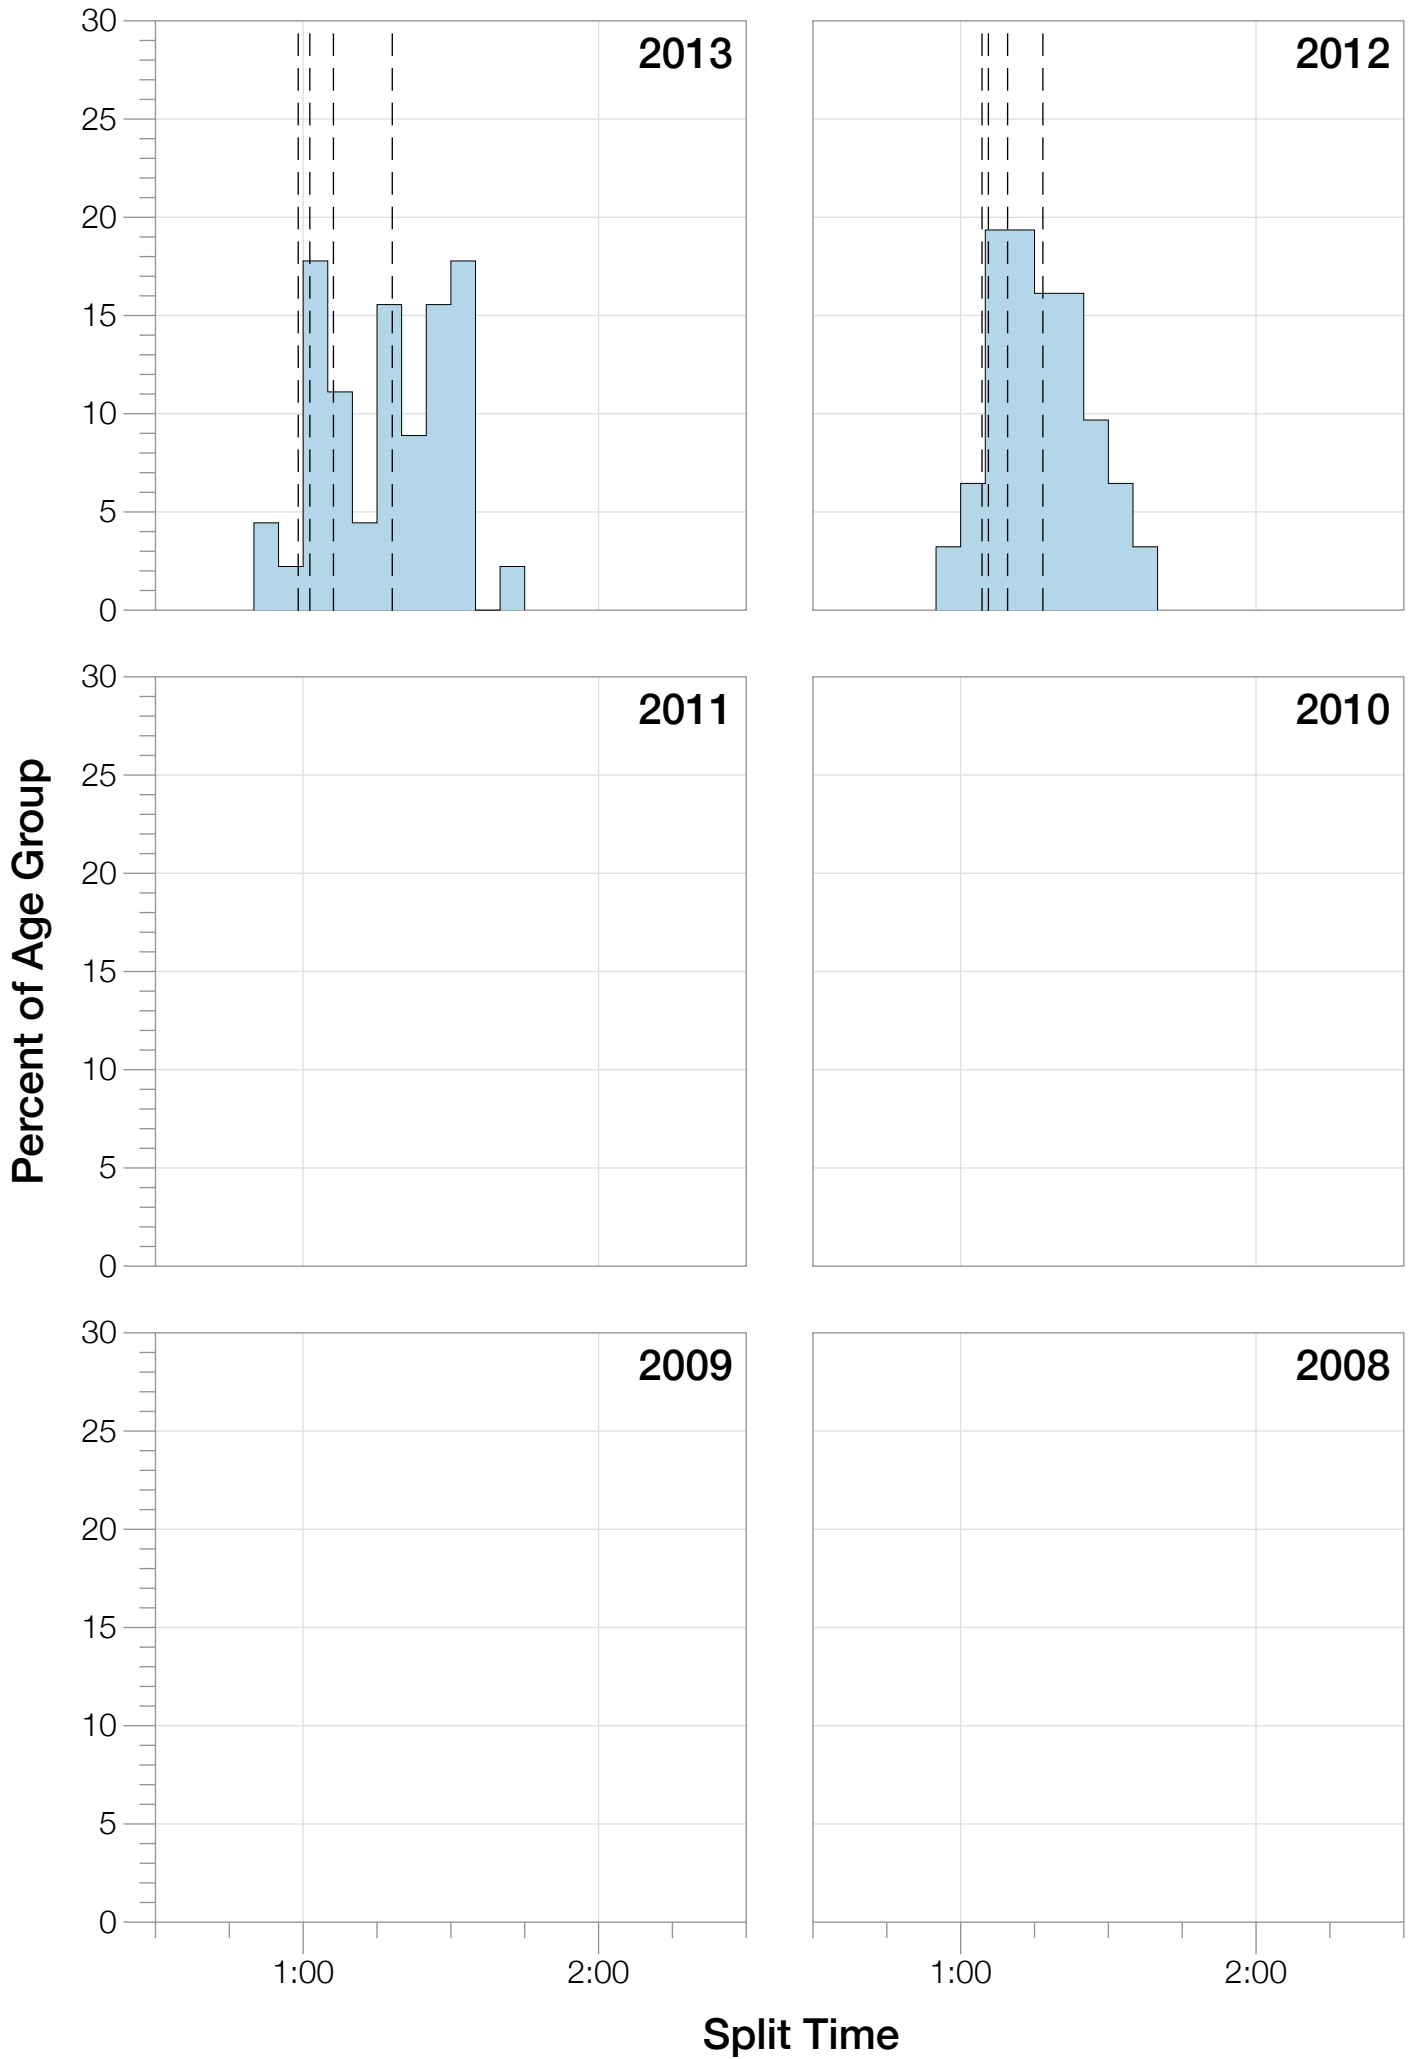

Ironman Mont-Tremblant F25-29 Stats

F25-29 Summary Statistics

| Year | Finishers | F25-29 Finishers | Male Winner's Time | Female Winner's Time | F25-29 Winner's Time |
|----------------|------------------|-------------------------|---------------------------|-----------------------------|-----------------------------|
| 2012 | 2099 | 31 | 8:40:48 | 9:30:46 | 10:15:30 |
| 2013 | 2119 | 45 | 8:26:06 | 9:07:56 | 9:33:05 |
| Average | 2109 | 38 | 8:33:27 | 9:19:21 | 9:54:17 |

F25-29 Swim

F25-29 Bike

F25-29 Run

F25-29 Overall

F25-29 Fastest Splits

F25-29 Median Splits

F25-29 Slowest Splits

F25-29 Top 30 Finishing Splits

Estimated Kona Slot Average Finishing Time Finishing Time

F25-29 Top 10 and Kona Times and Splits

Summary Statistics

| Position | Swim Time | Bike Time | Run Time | Overall Time |
|-----------------------------------|----------------|----------------|----------------|-----------------|
| Average Male Winner | 0:49:36 | 4:35:56 | 3:03:08 | 8:33:27 |
| Average Female Winner | 0:59:38 | 5:02:24 | 3:12:11 | 9:19:21 |
| Average 1st Age Grouper | 0:59:03 | 5:15:31 | 3:32:49 | 9:54:17 |
| Average 2nd Age Grouper | 1:02:45 | 5:37:13 | 3:48:50 | 10:35:34 |
| Average 3rd Age Grouper | 1:04:30 | 5:57:33 | 3:52:18 | 11:03:00 |
| Average 4th Age Grouper | 1:17:21 | 6:03:44 | 3:32:45 | 11:04:44 |
| Average 5th Age Grouper | 1:12:37 | 6:08:10 | 3:58:58 | 11:28:53 |
| Average 6th Age Grouper | 1:11:53 | 6:16:11 | 4:01:30 | 11:40:08 |
| Average 7th Age Grouper | 1:11:57 | 6:07:19 | 4:14:27 | 11:46:09 |
| Average 8th Age Grouper | 1:07:28 | 6:13:30 | 4:11:31 | 11:49:20 |
| Average 9th Age Grouper | 1:22:48 | 6:04:25 | 4:15:27 | 11:52:40 |
| Average 10th Age Grouper | 1:14:38 | 5:42:03 | 4:55:53 | 12:01:09 |
| Kona Qualifier Average | 1:00:54 | 5:26:22 | 3:40:49 | 10:14:56 |
| Top 10 Age Grouper Average | 1:10:30 | 5:56:34 | 4:02:26 | 11:19:35 |