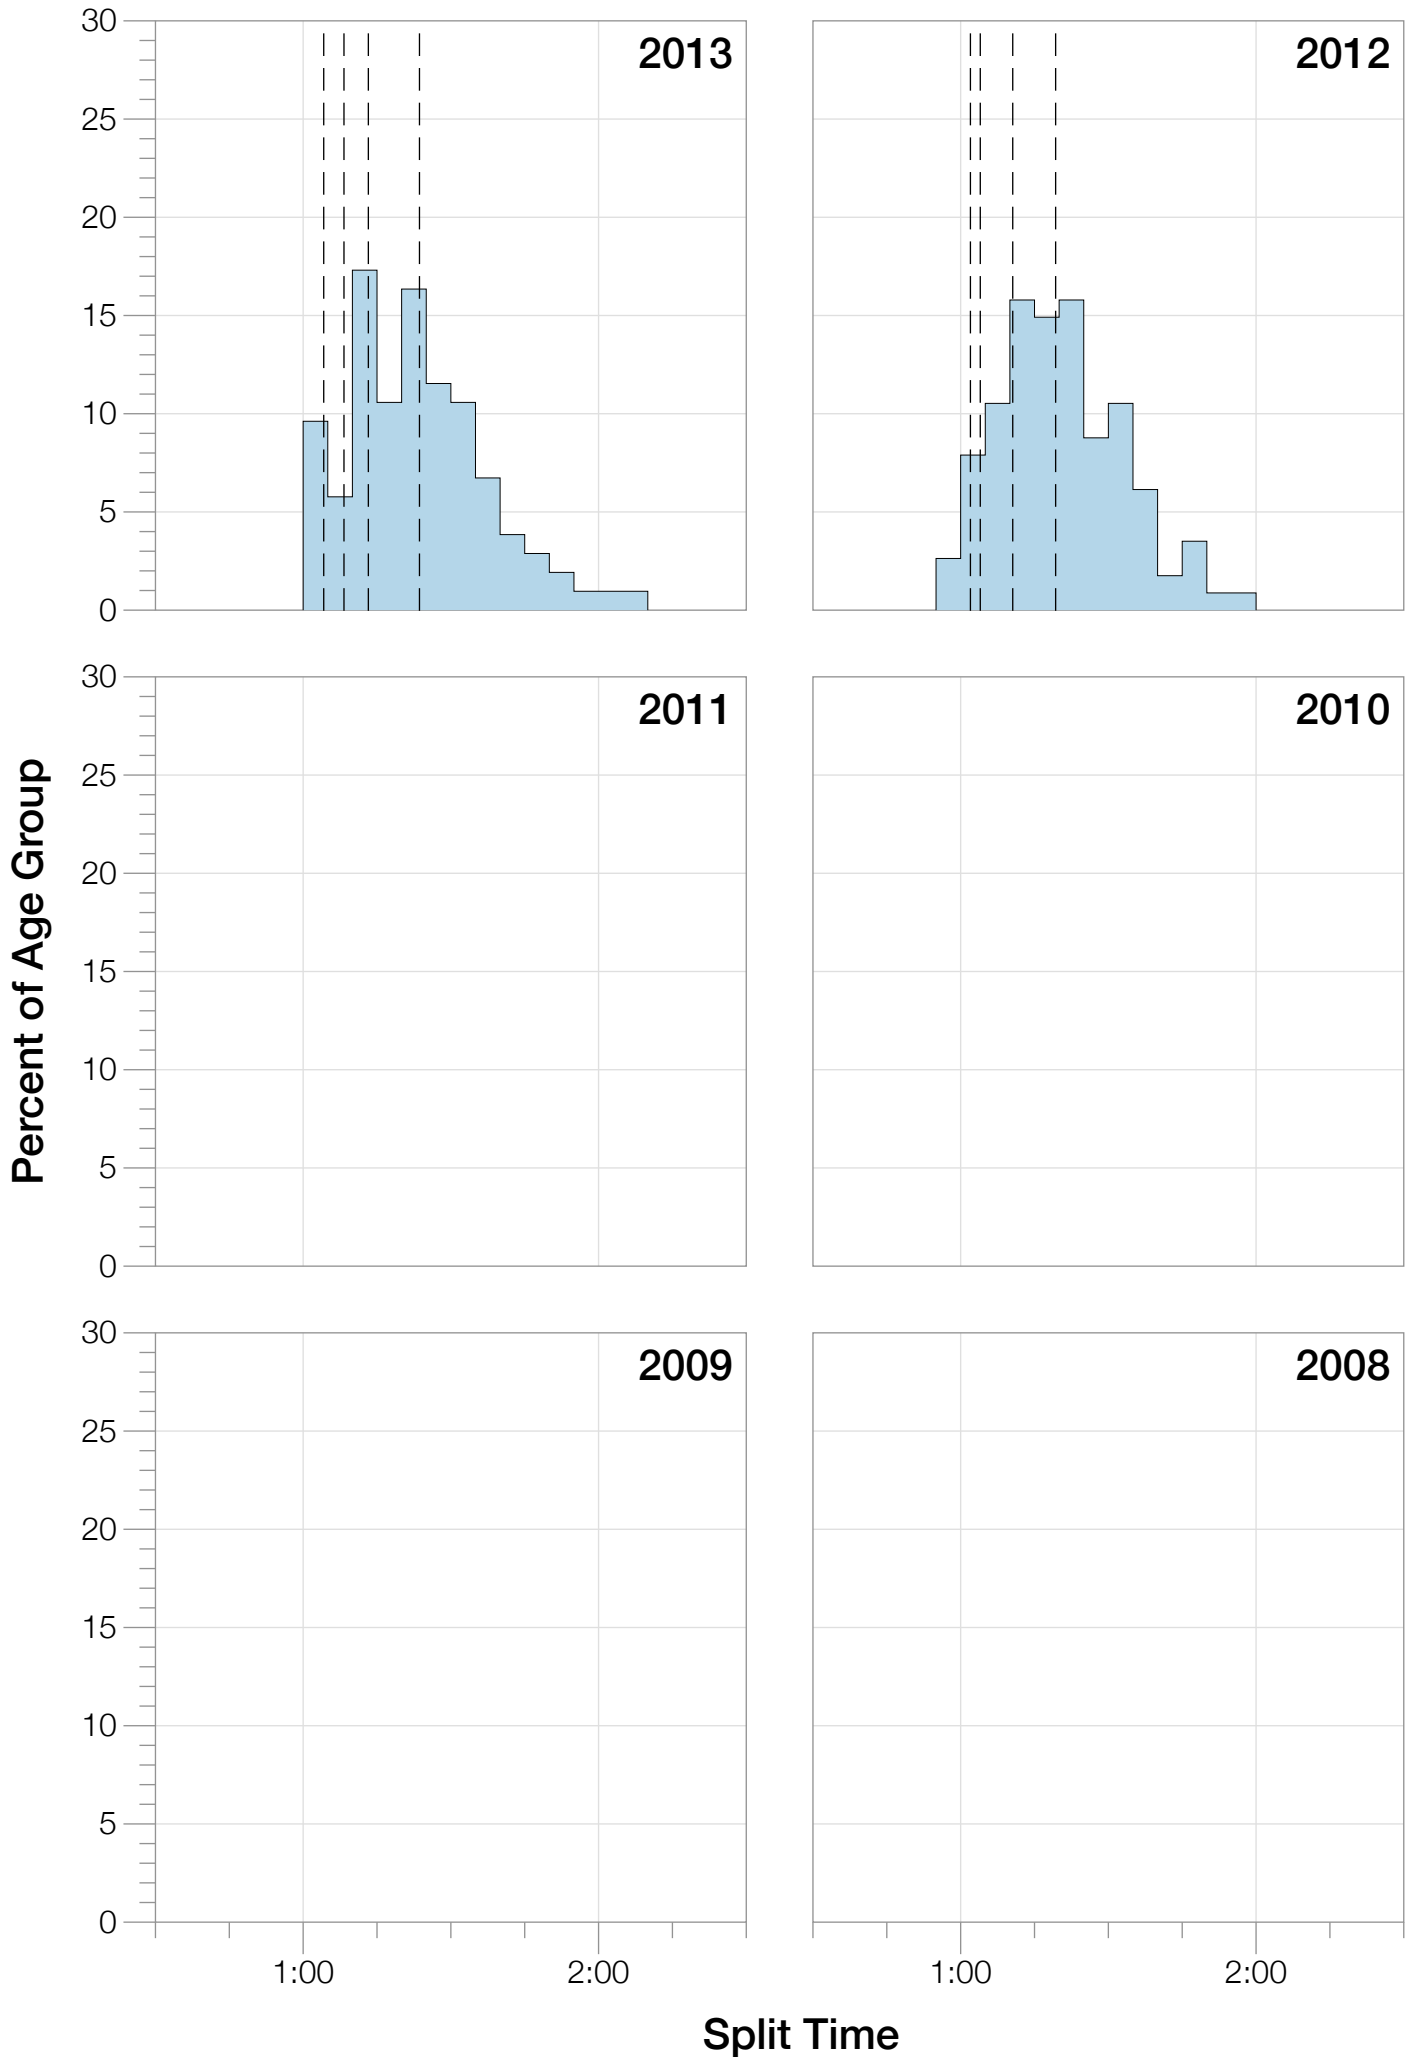

F40-44 Swim