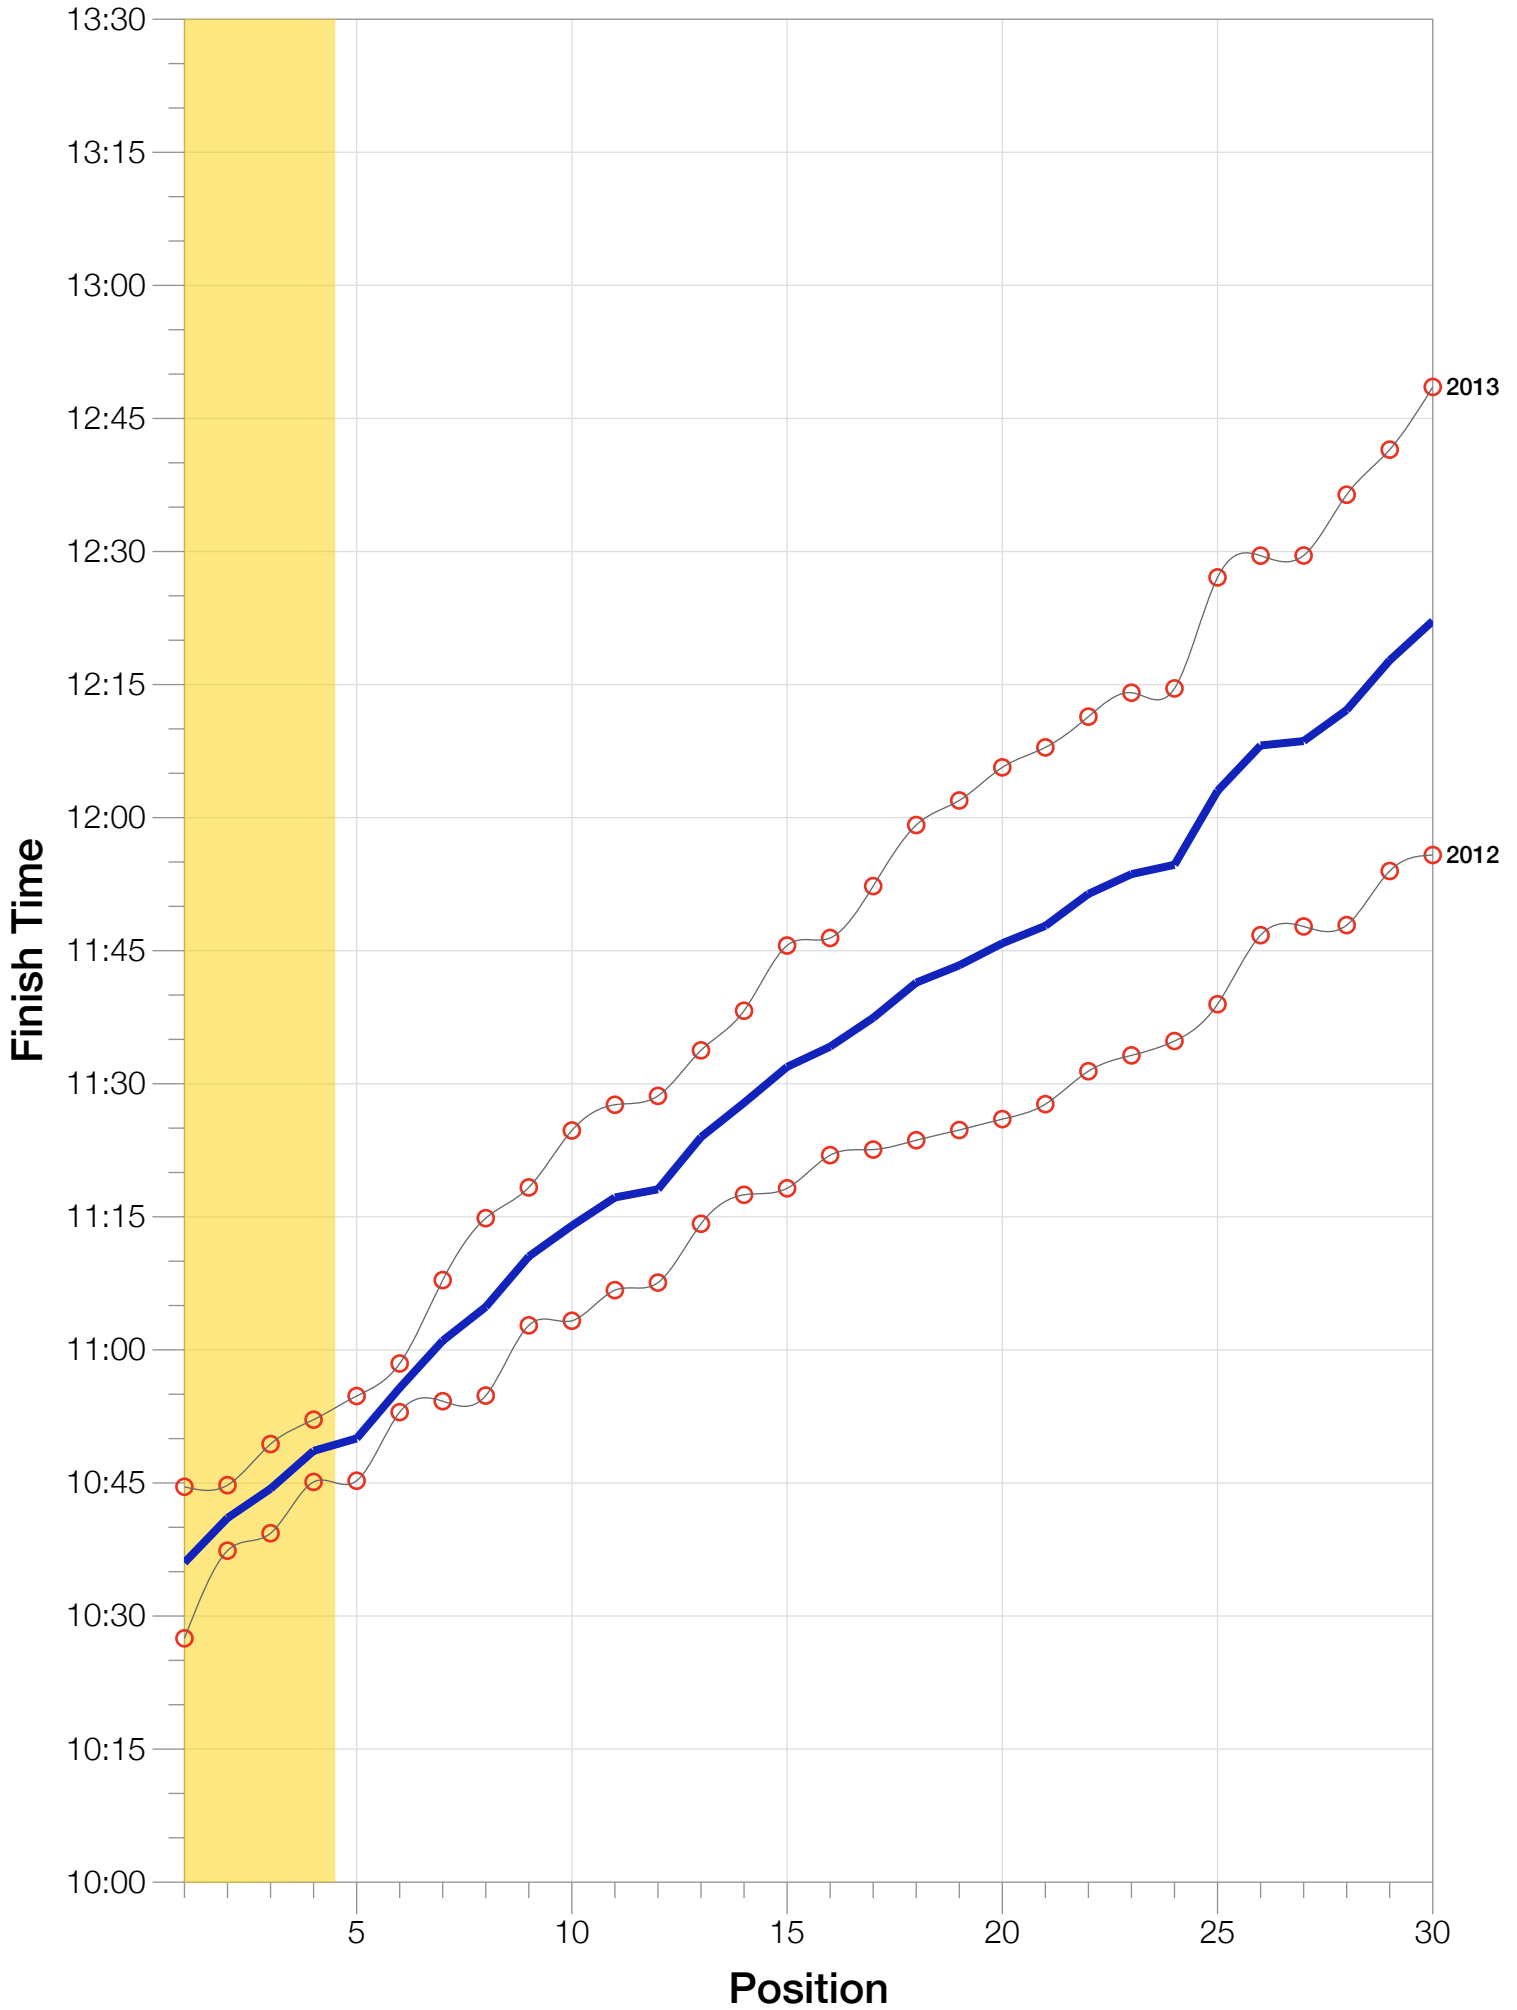

F40-44 Top 30 Finishing Splits

Estimated Kona Slot   Average Finishing Time   Finishing Time