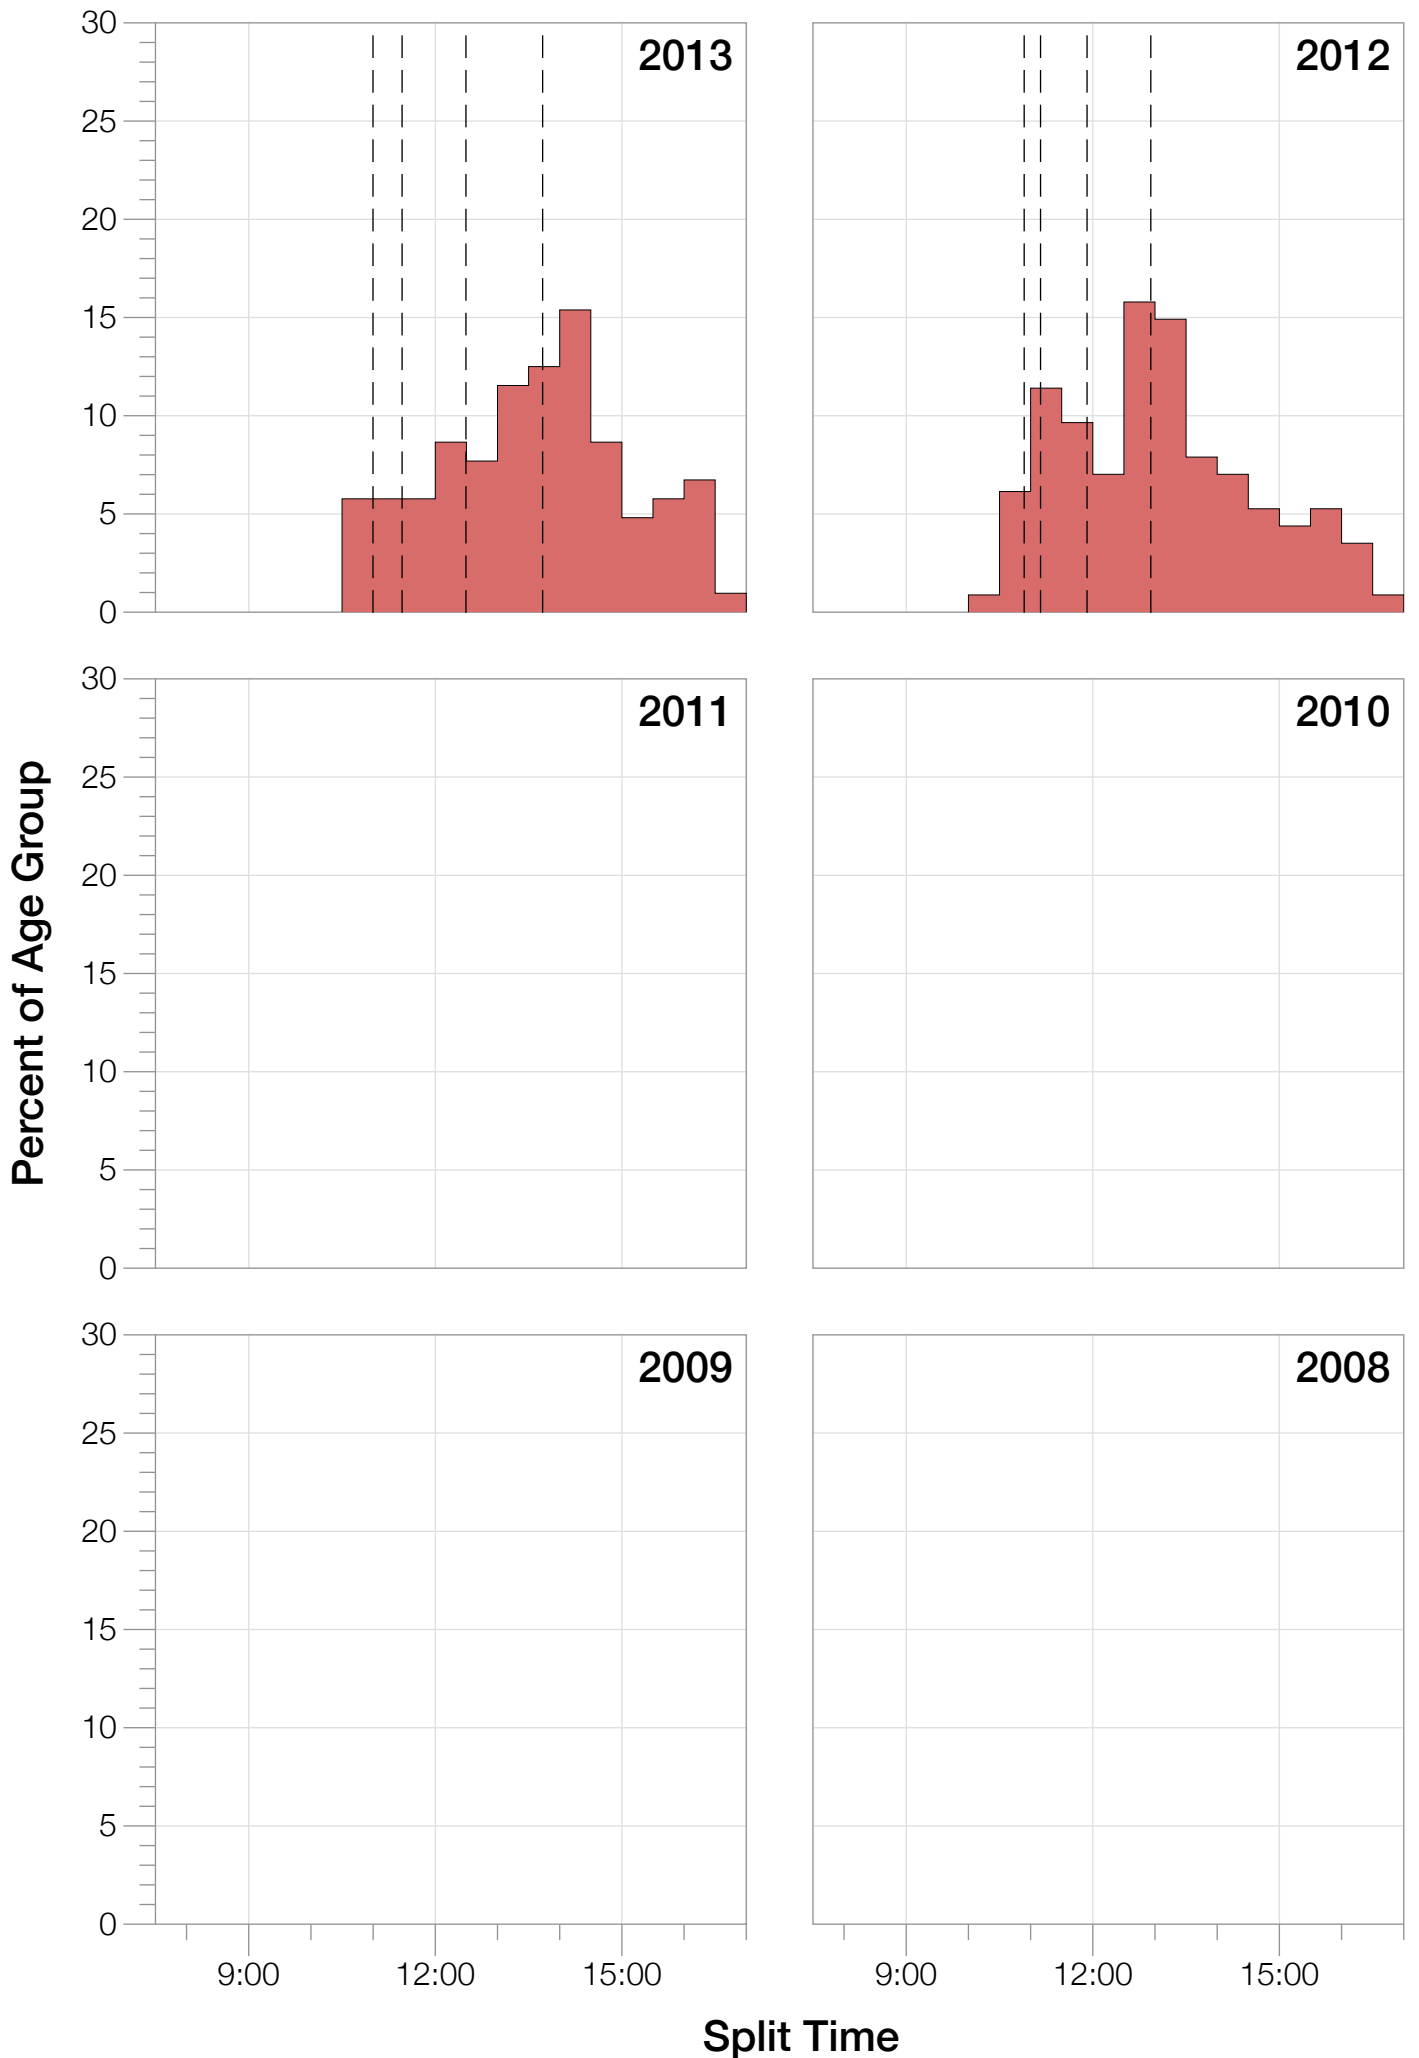

F40-44 Overall