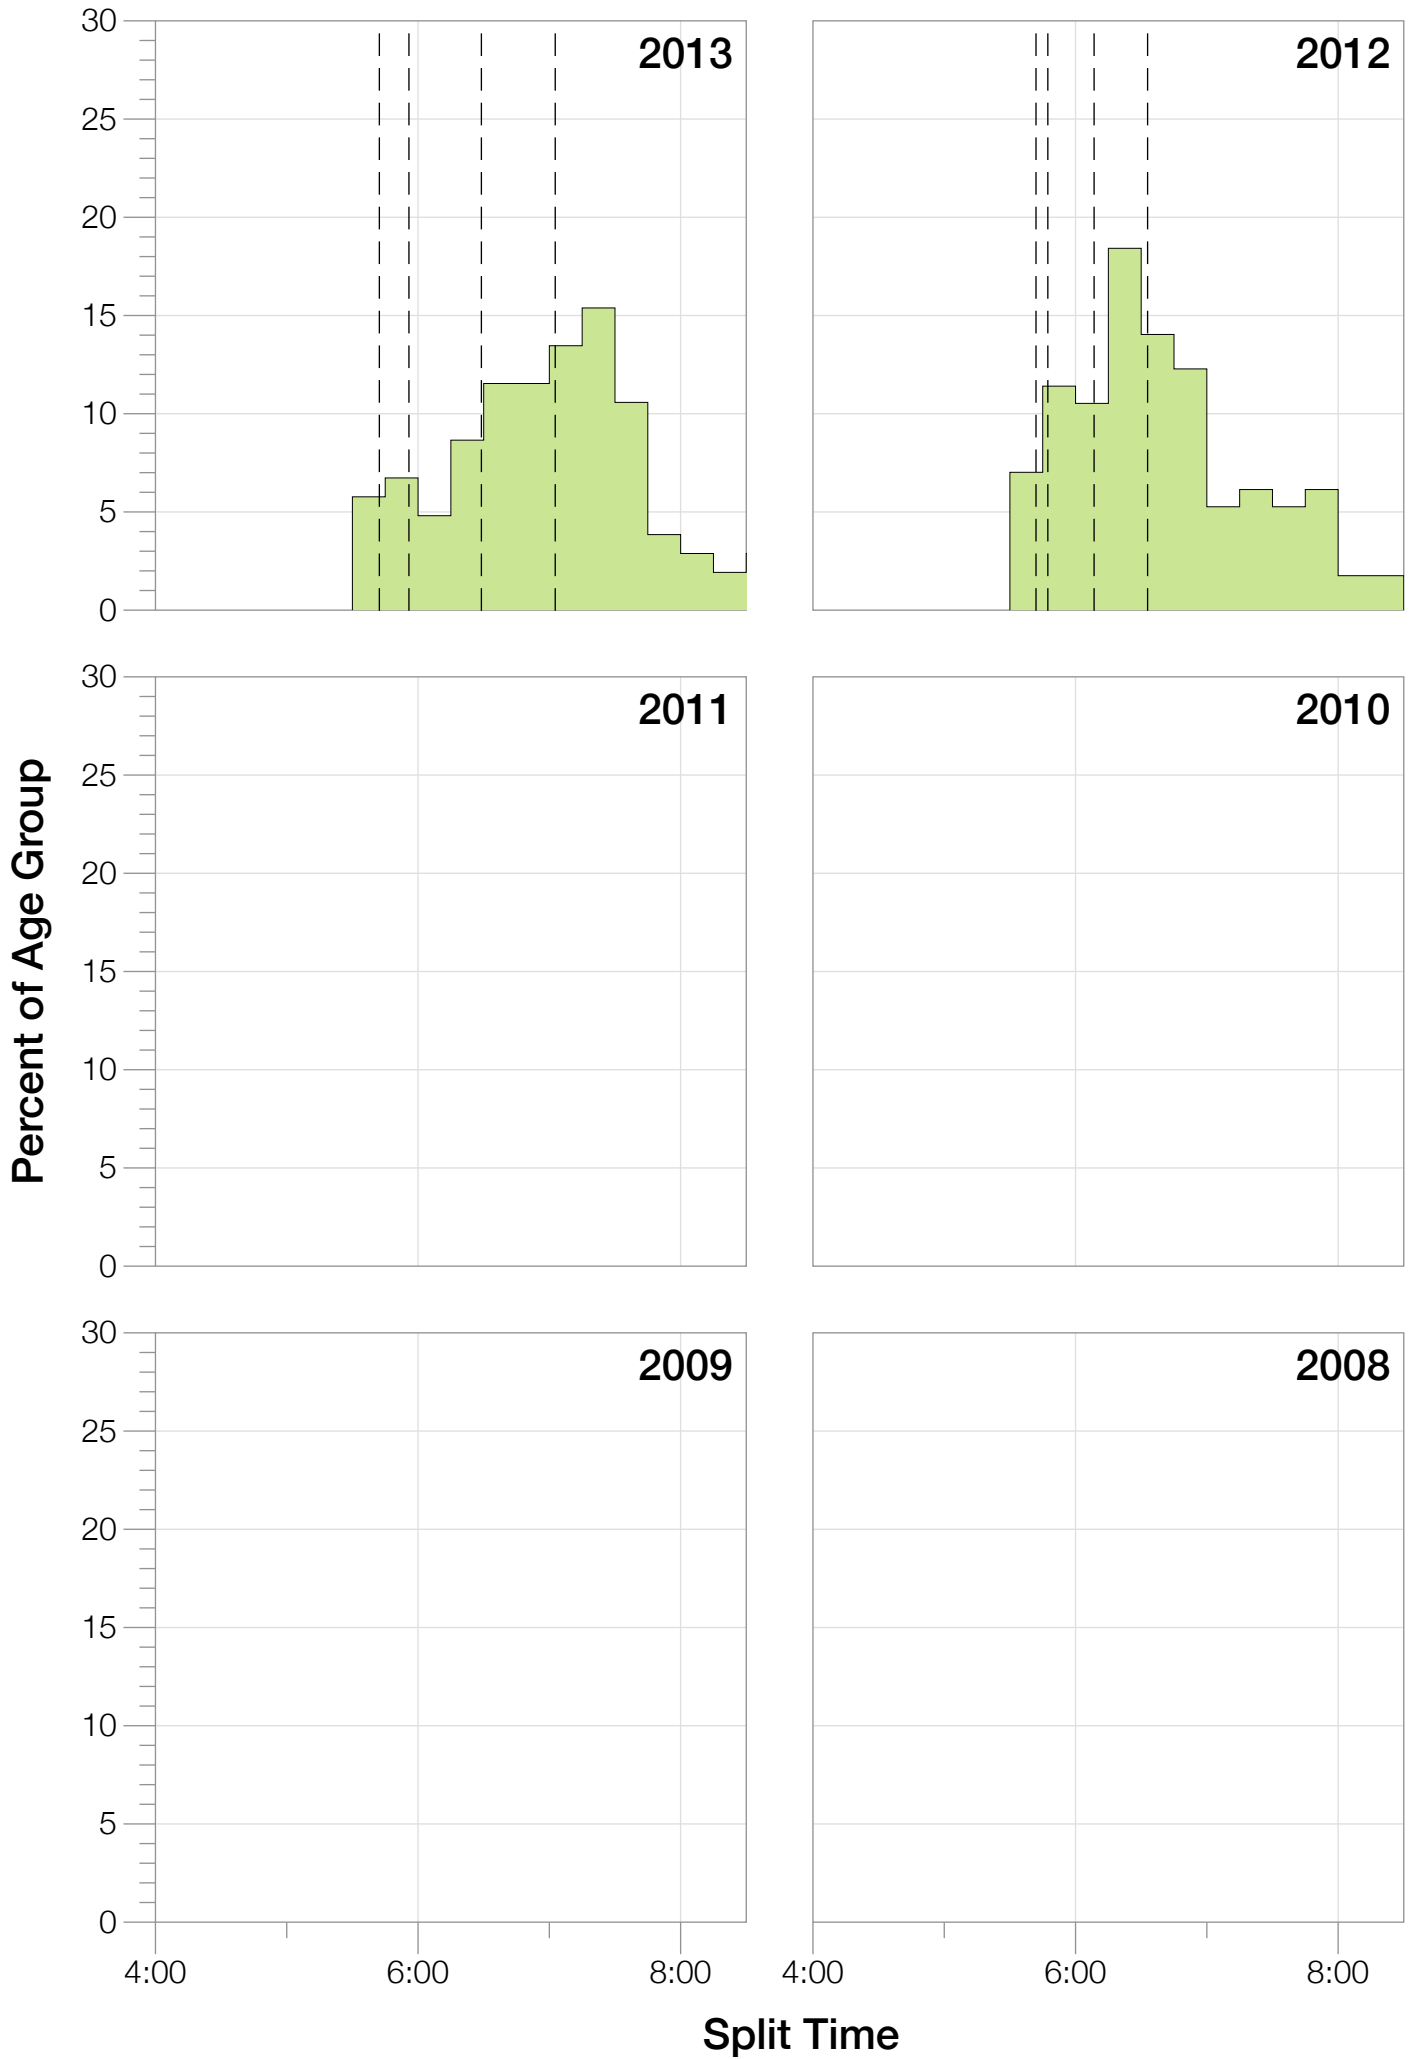

F40-44 Bike