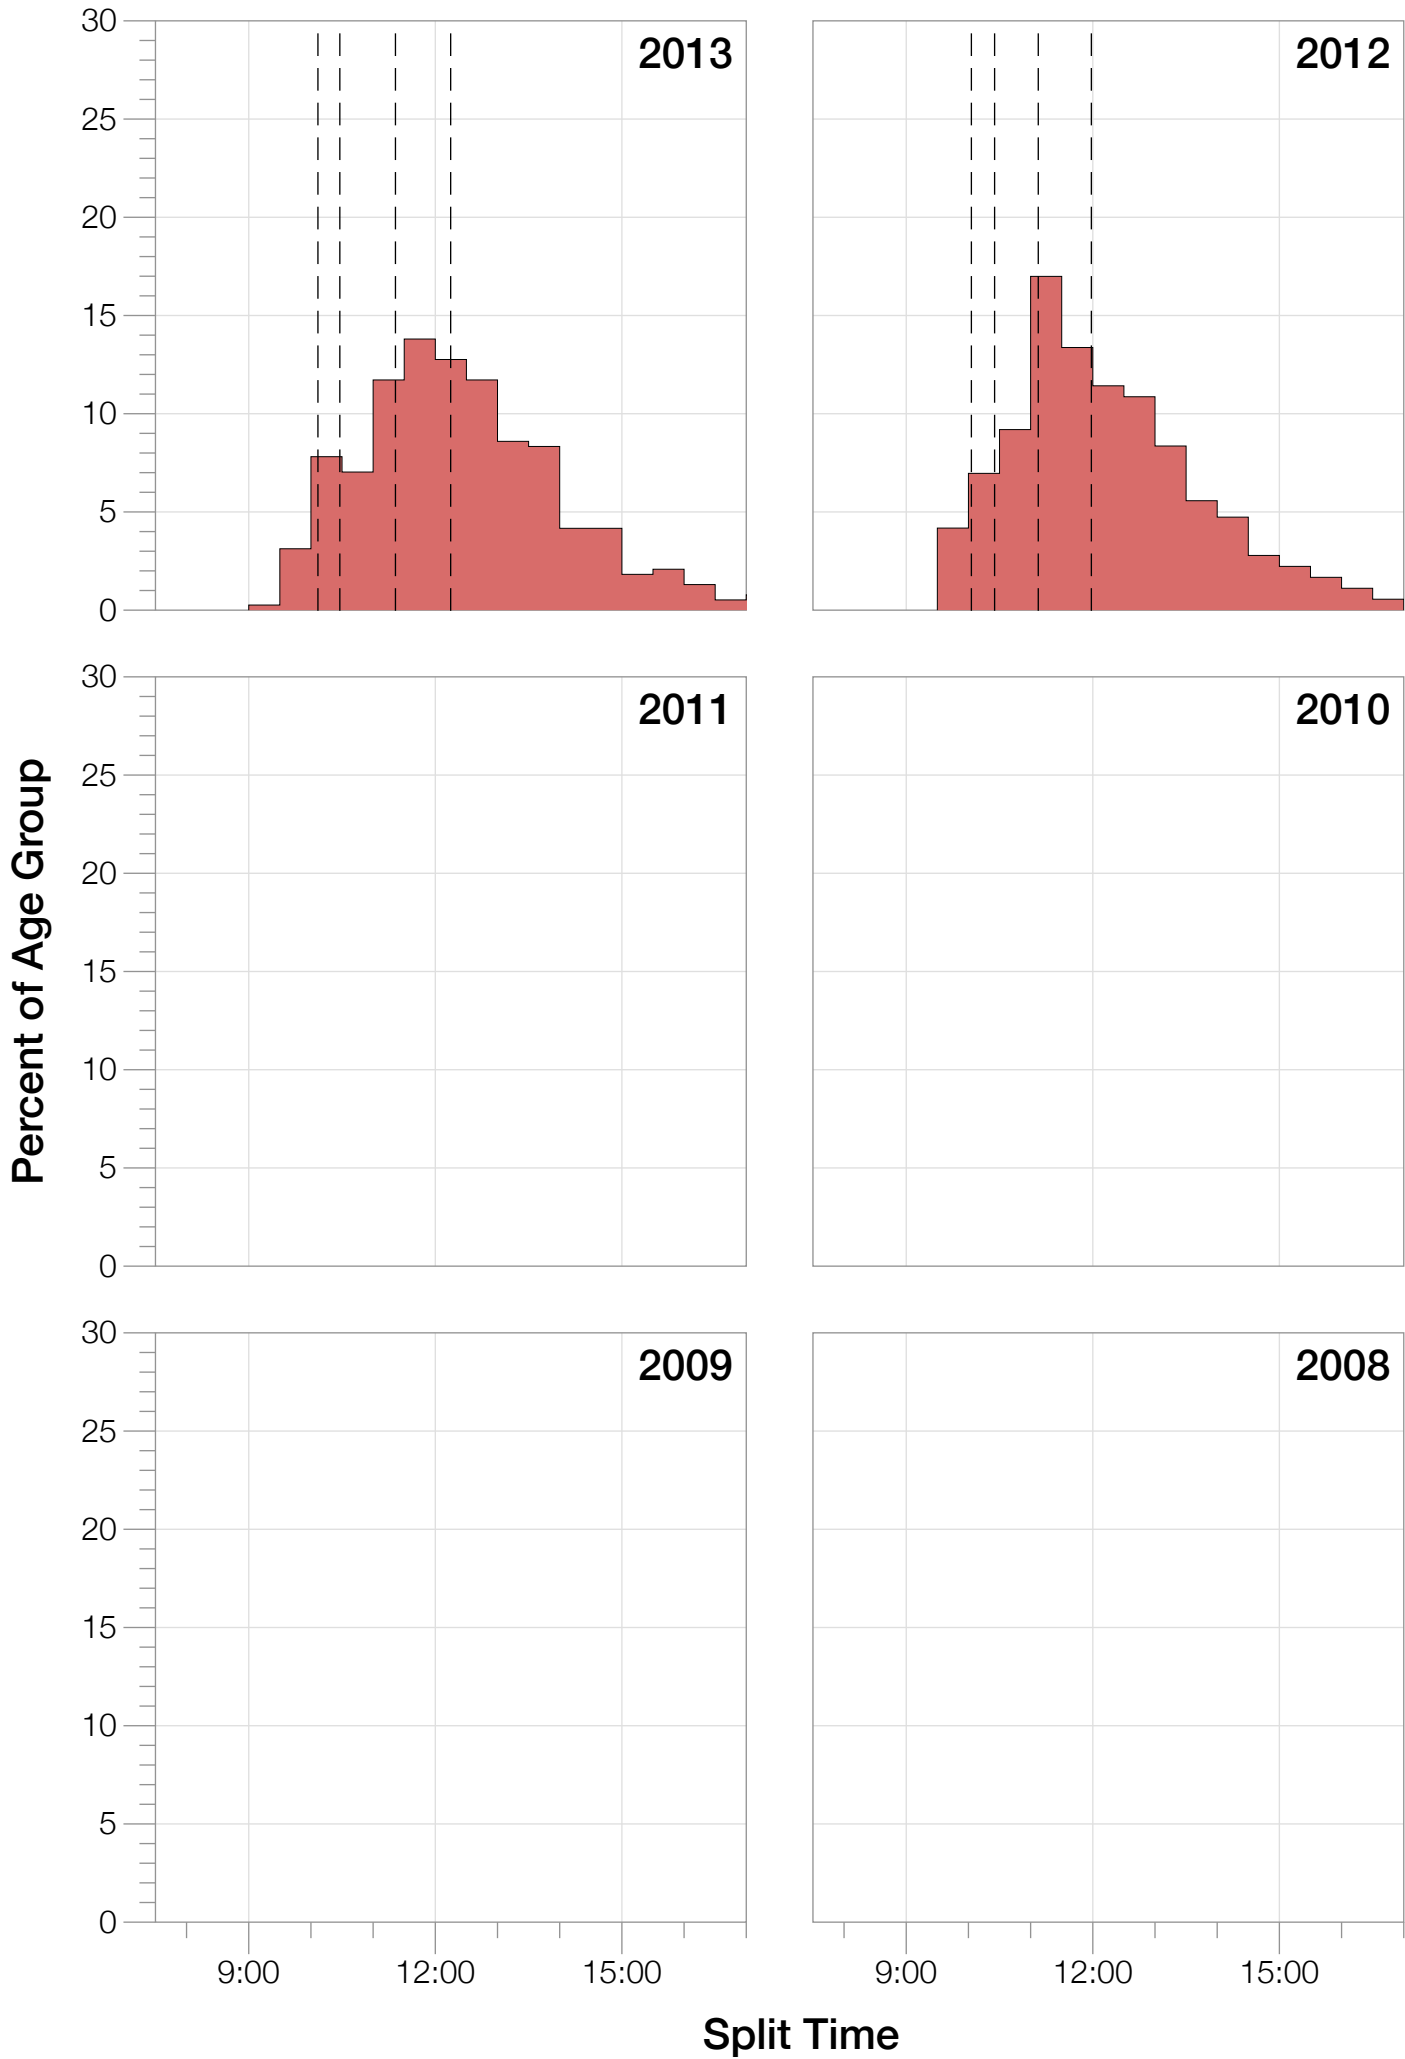

M40-44 Overall