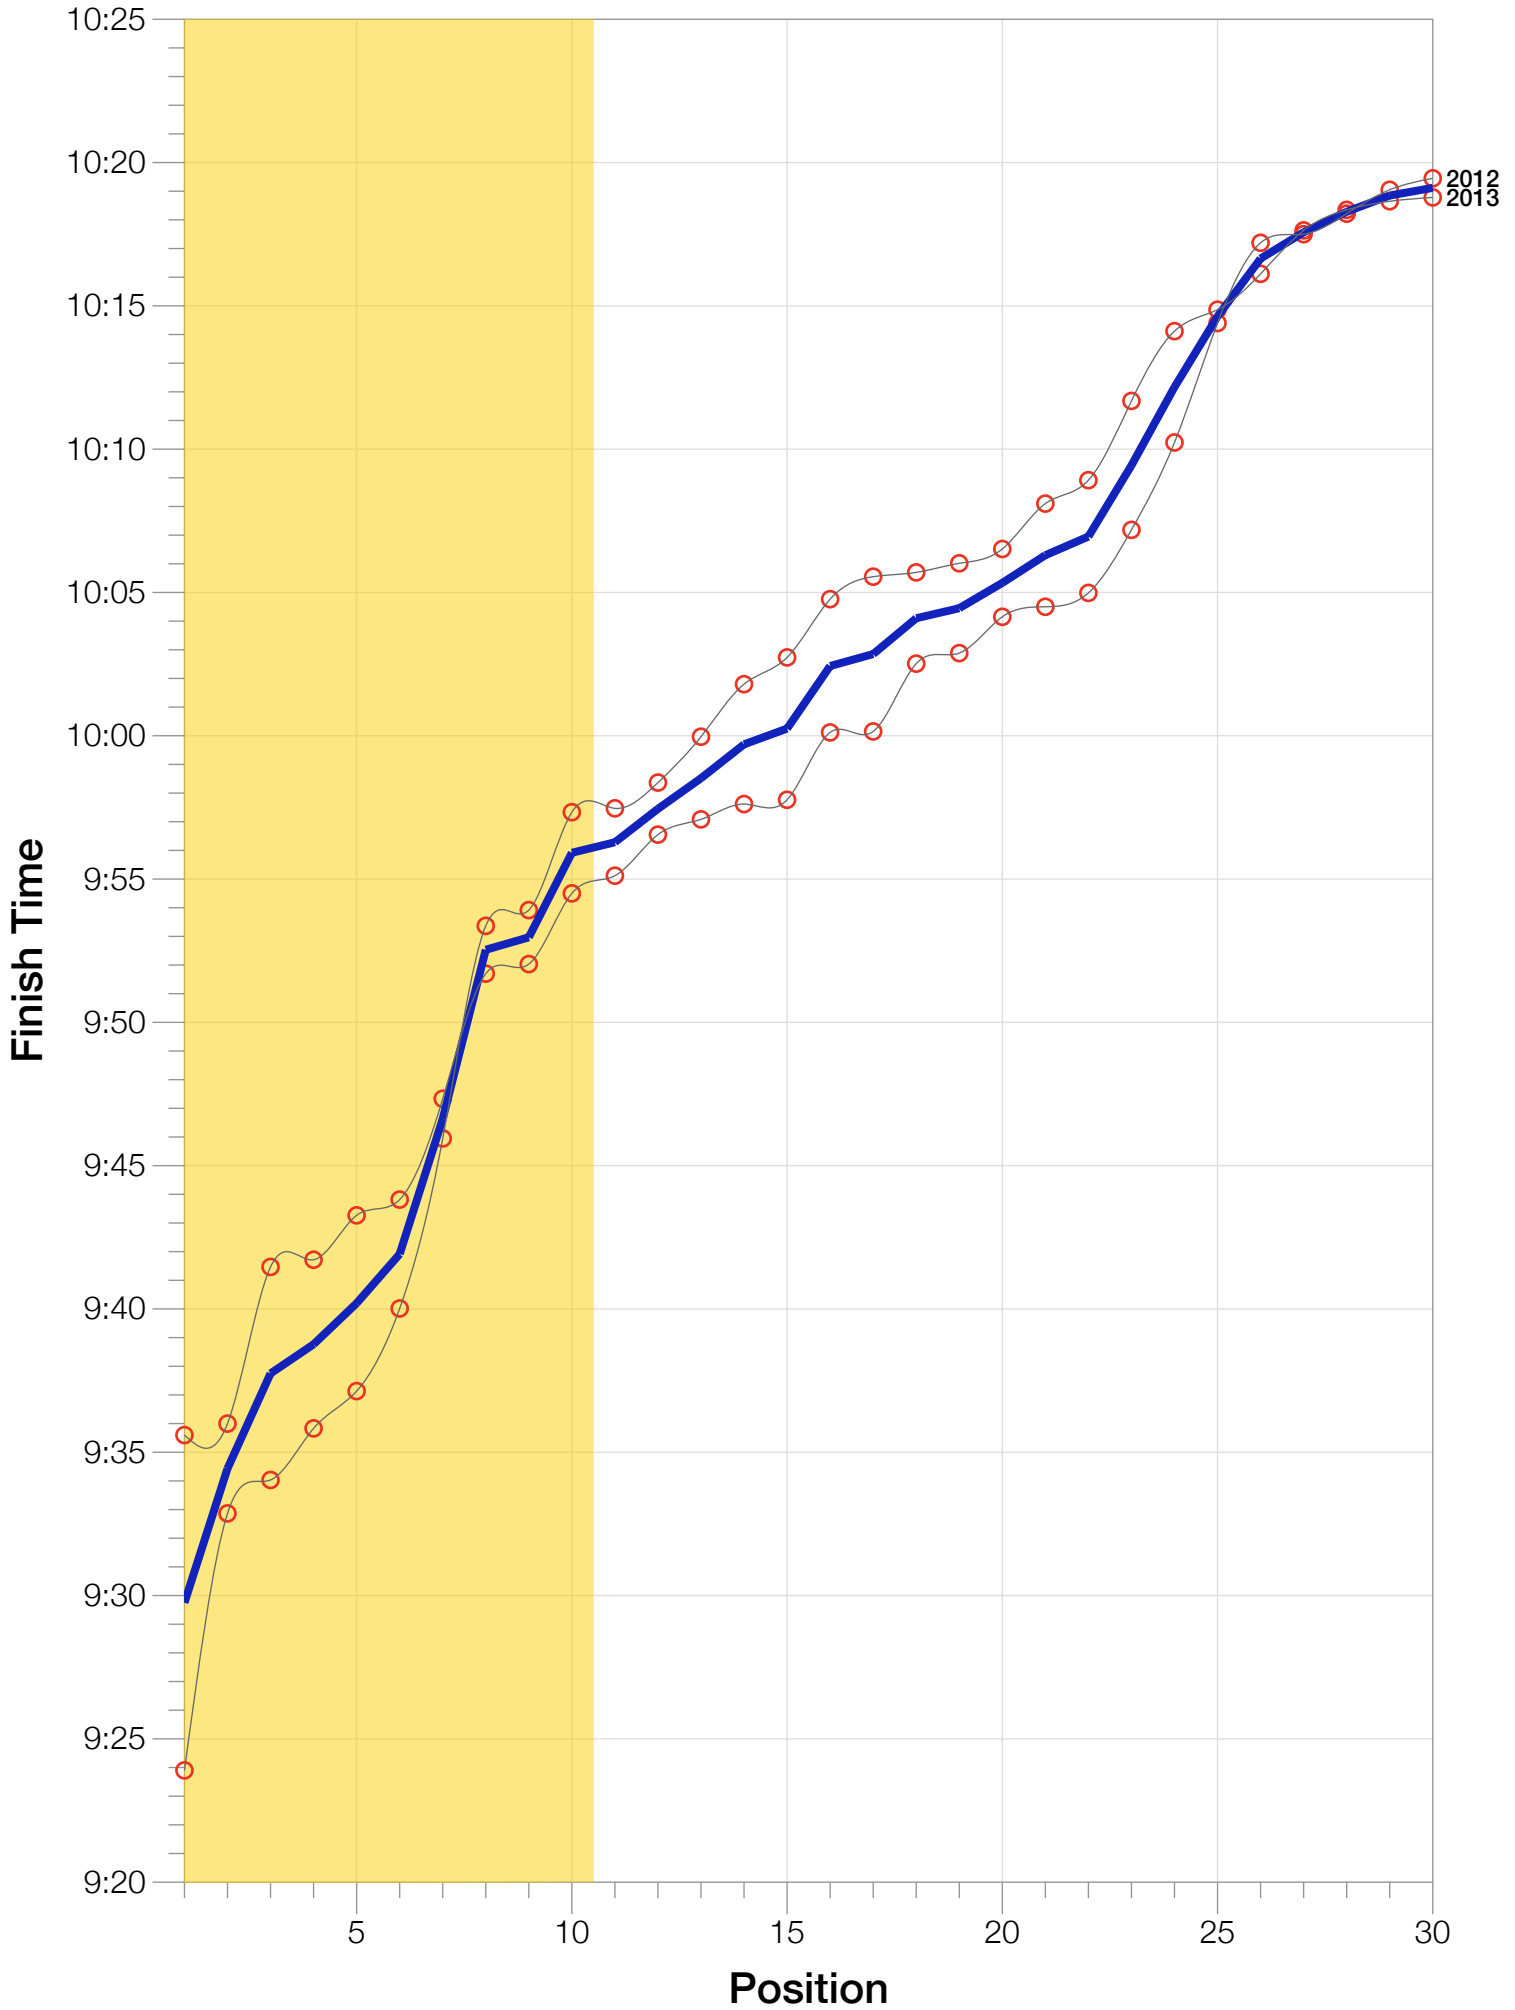

M40-44 Top 30 Finishing Splits

Estimated Kona Slot   Average Finishing Time   Finishing Time