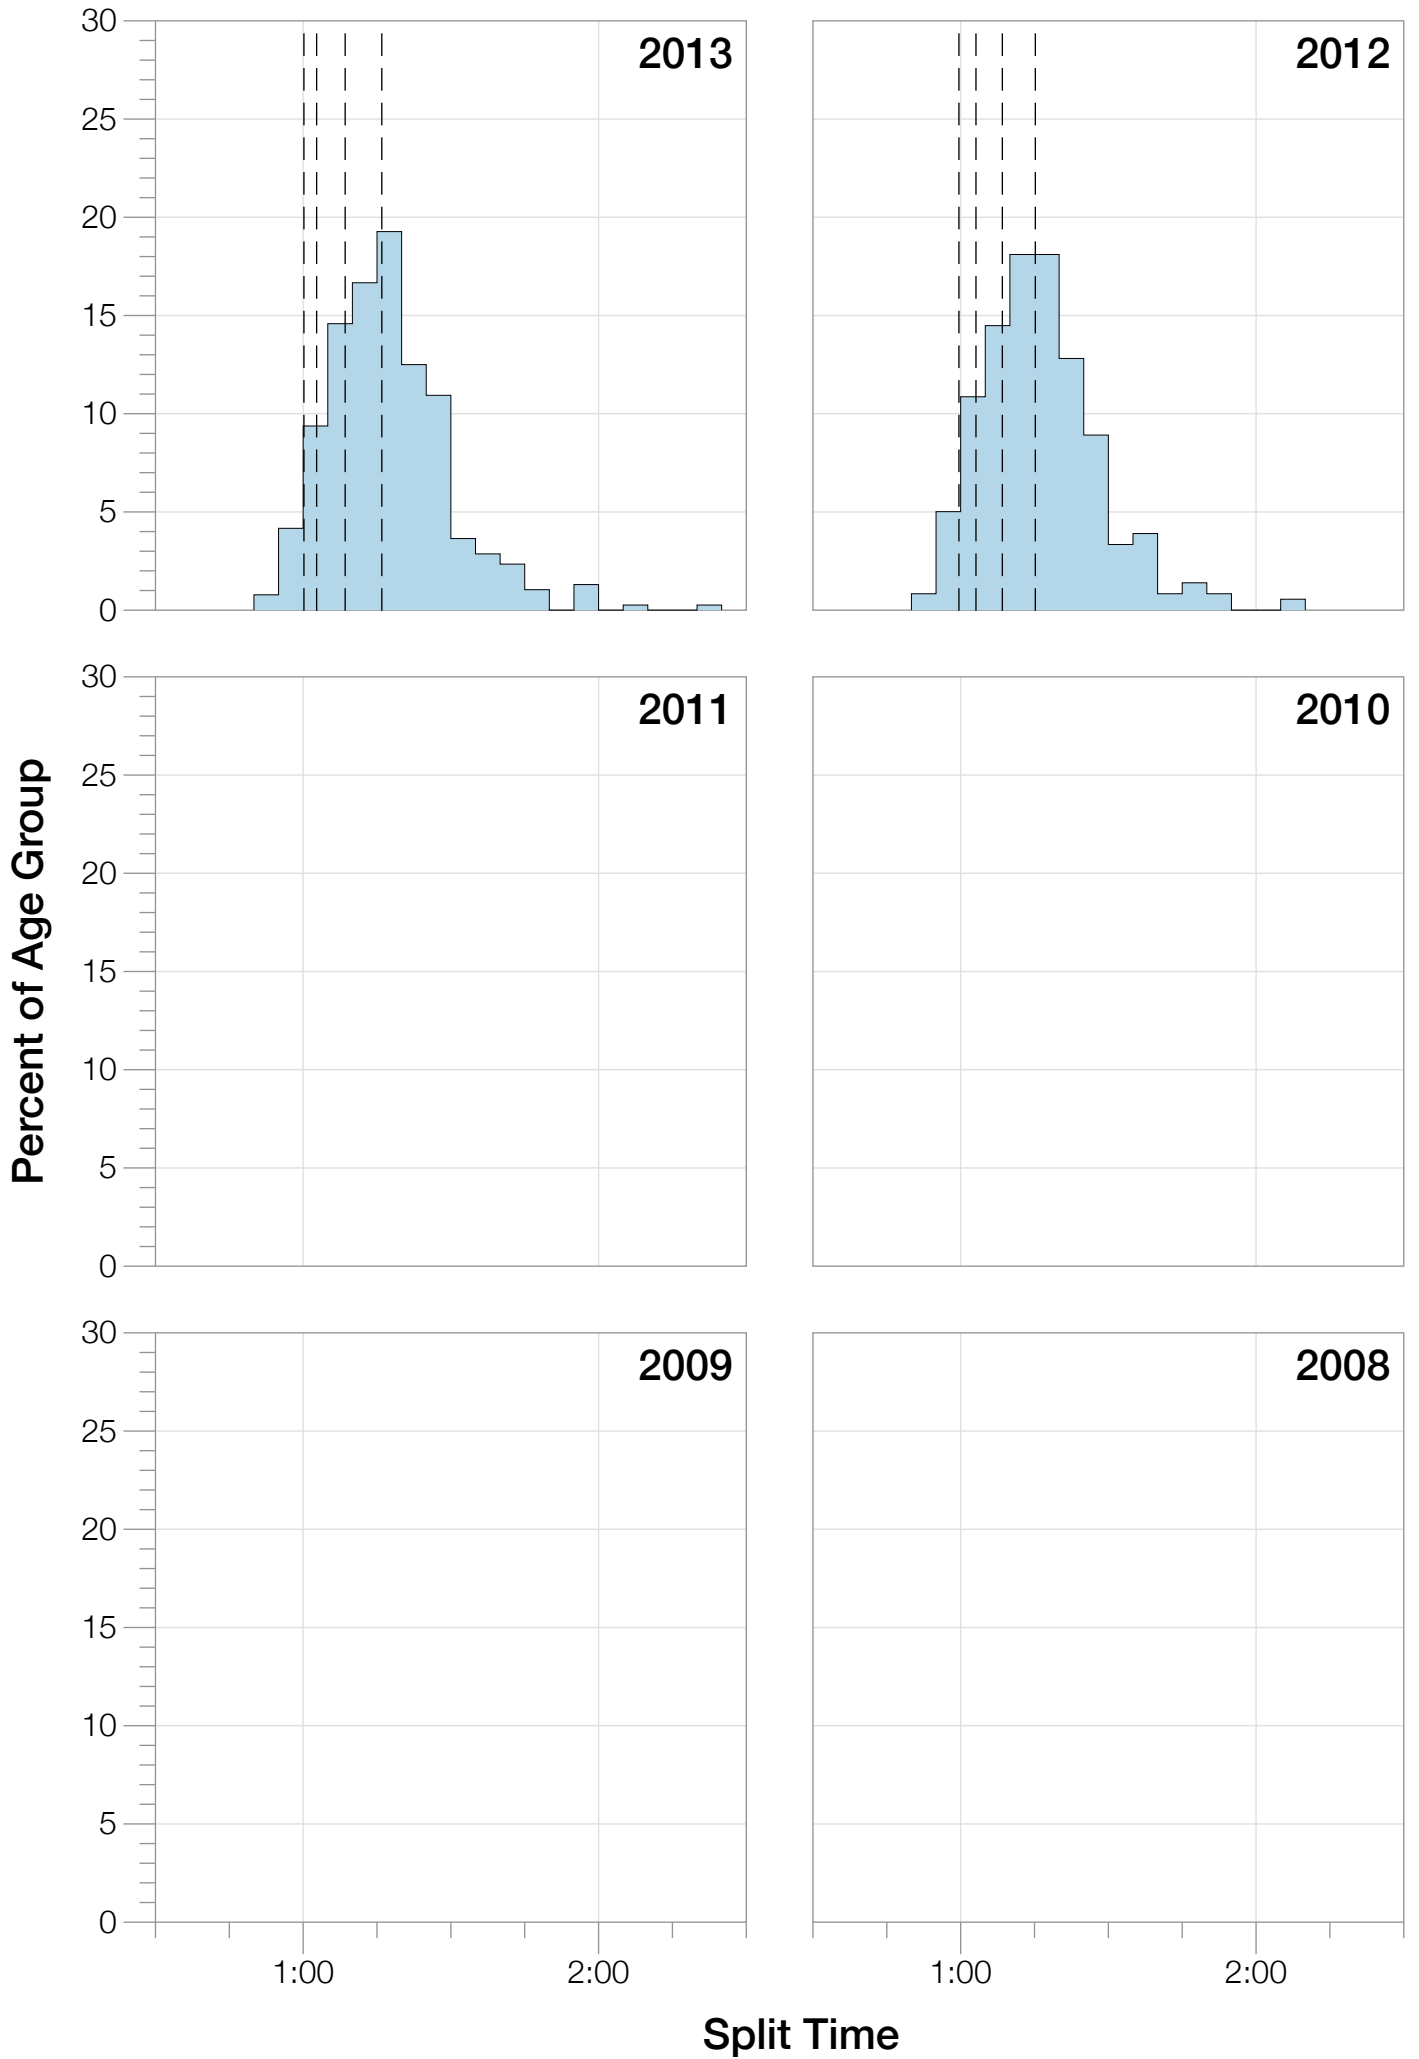

M40-44 Swim