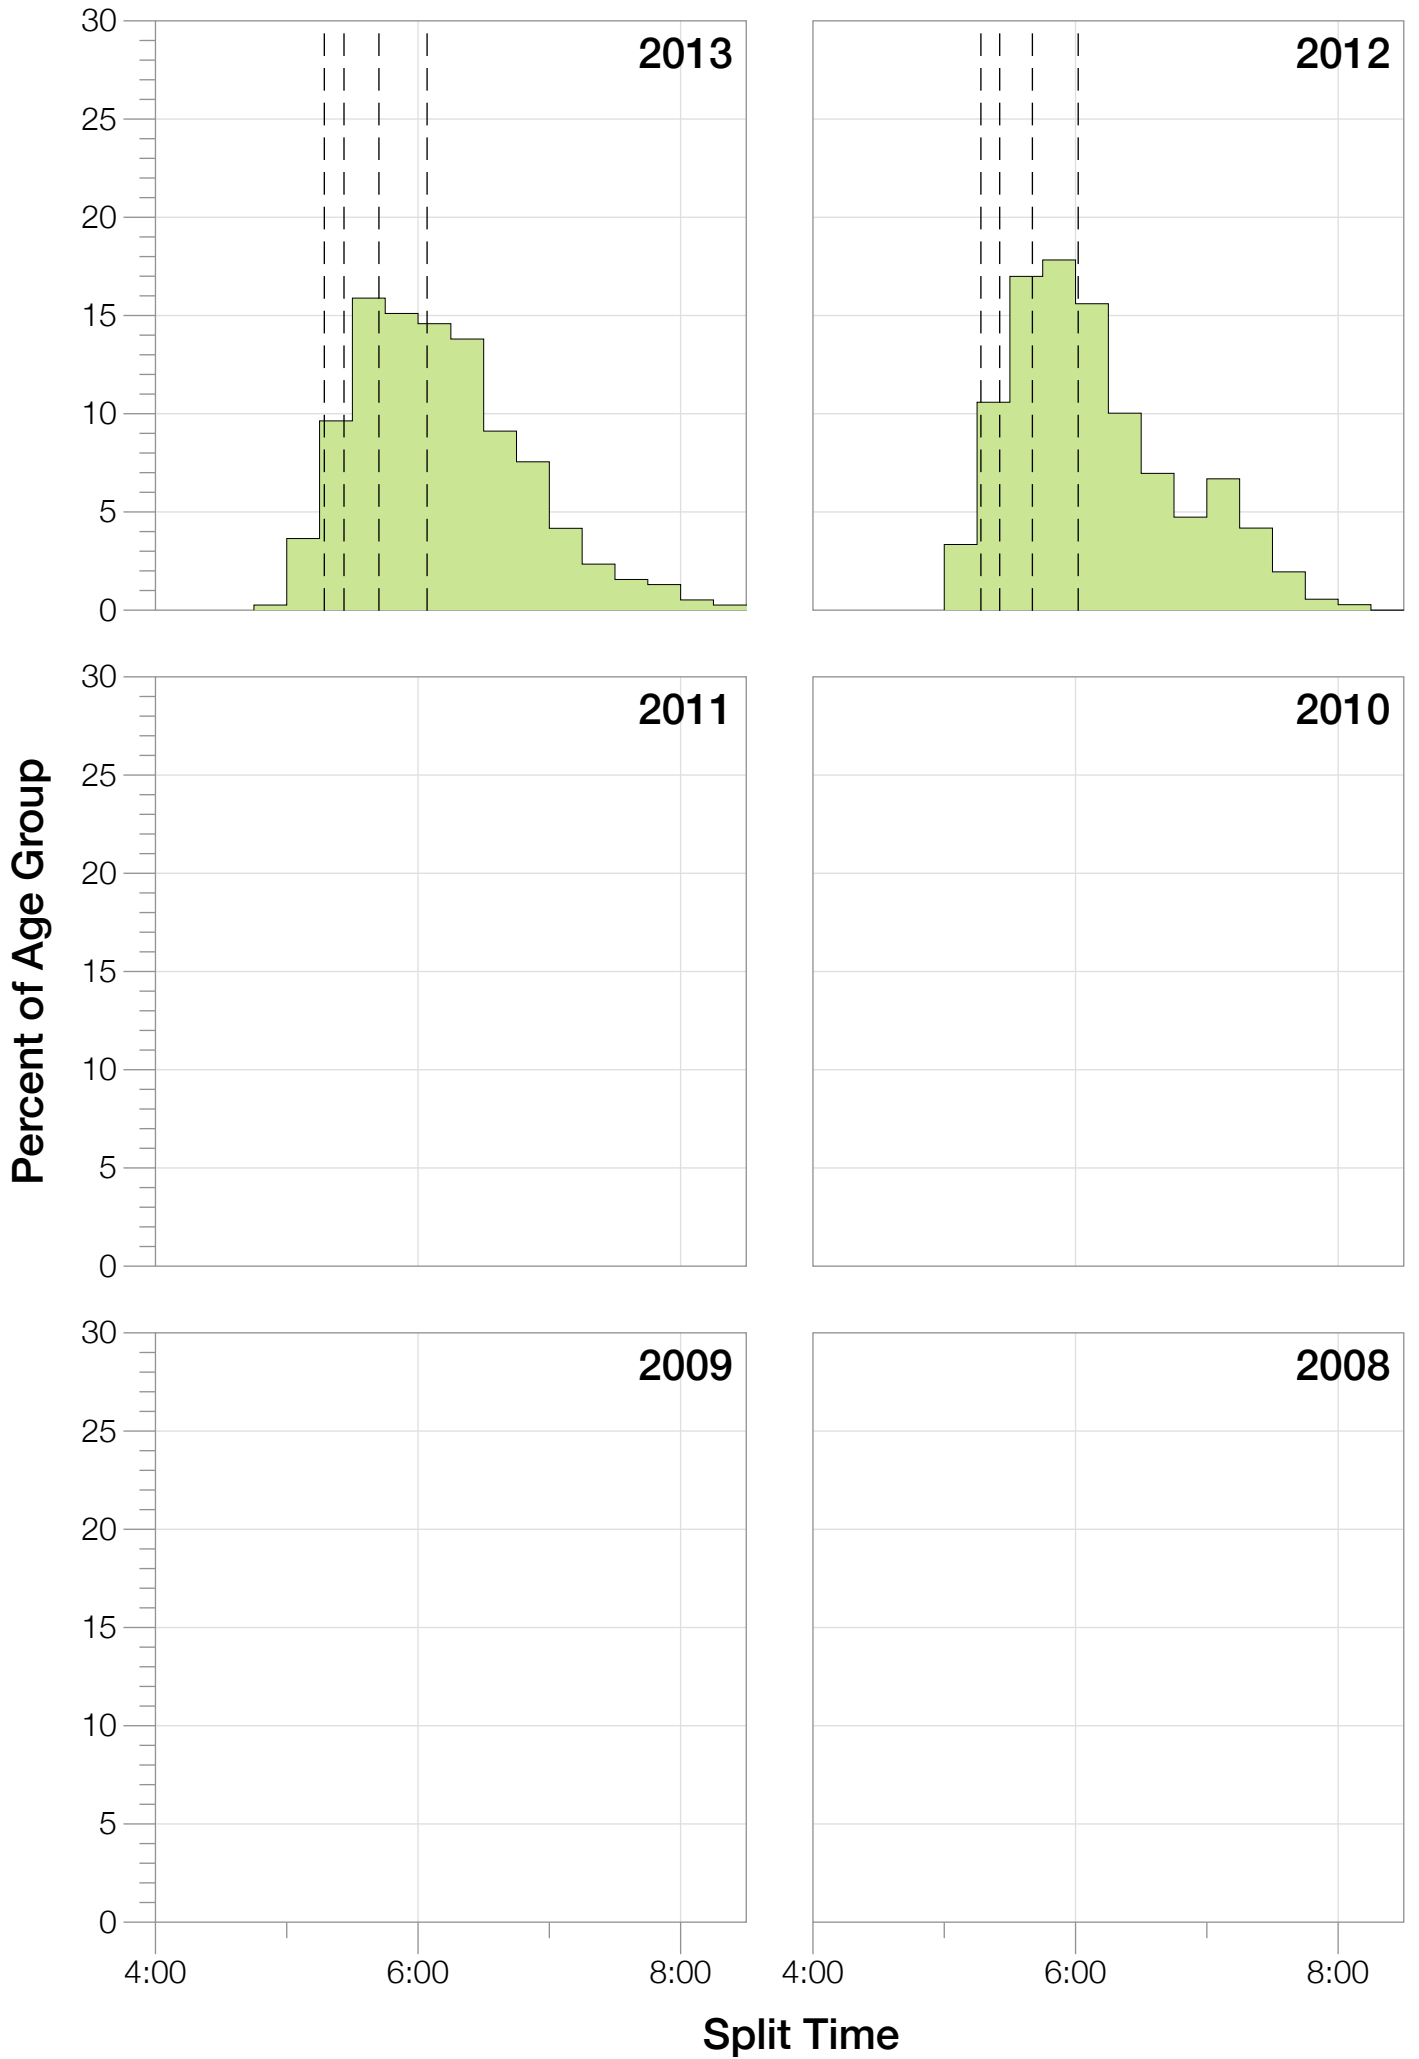

M40-44 Bike