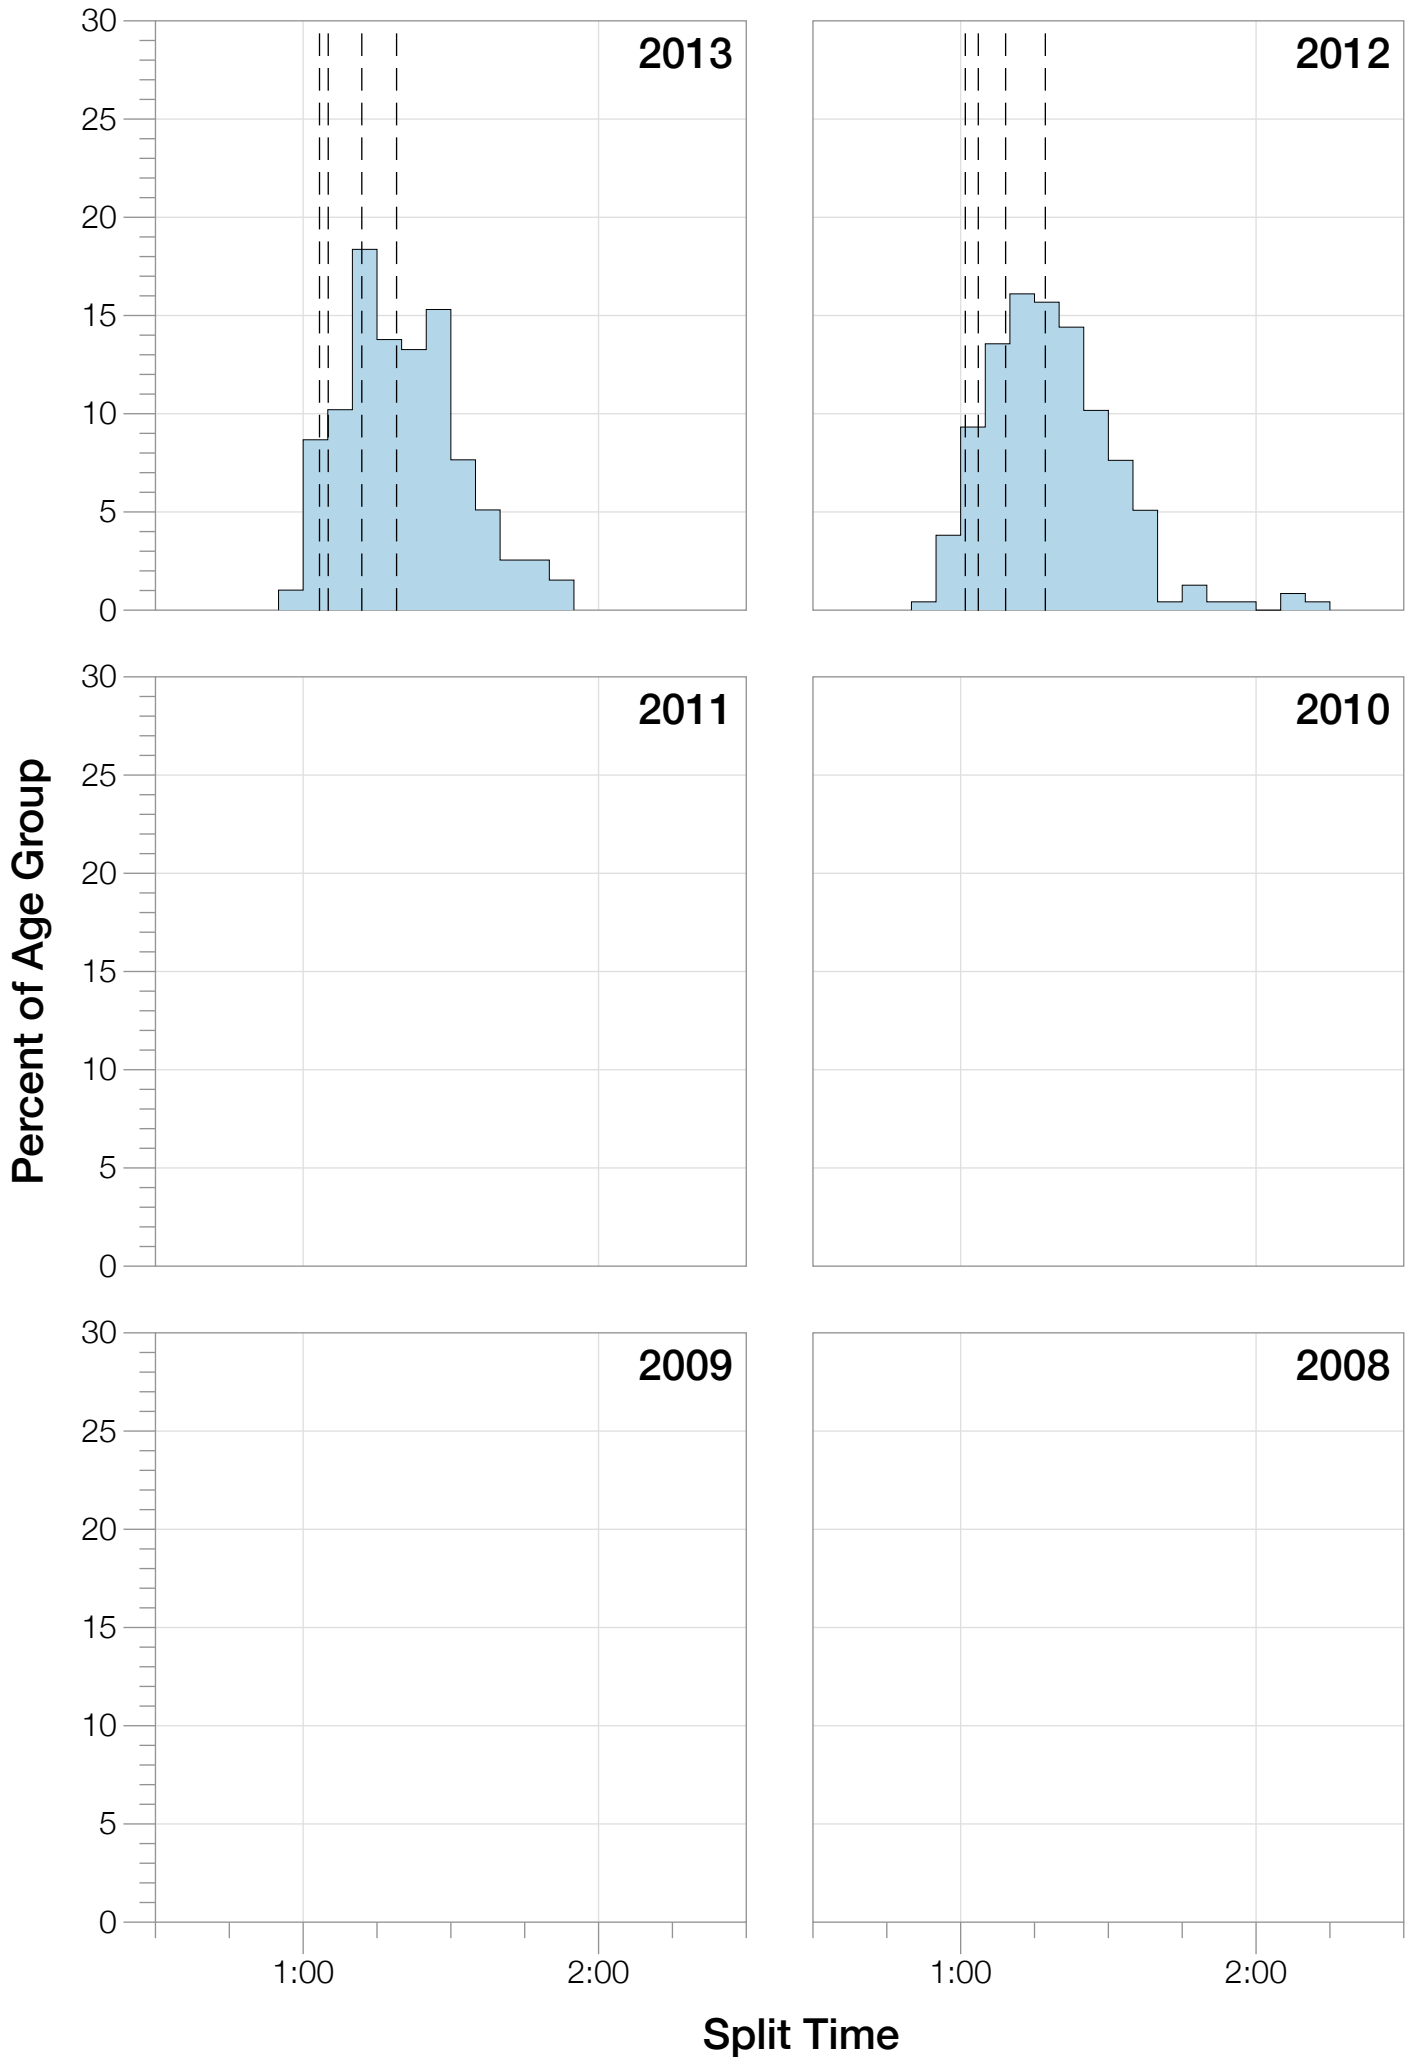

M50-54 Swim