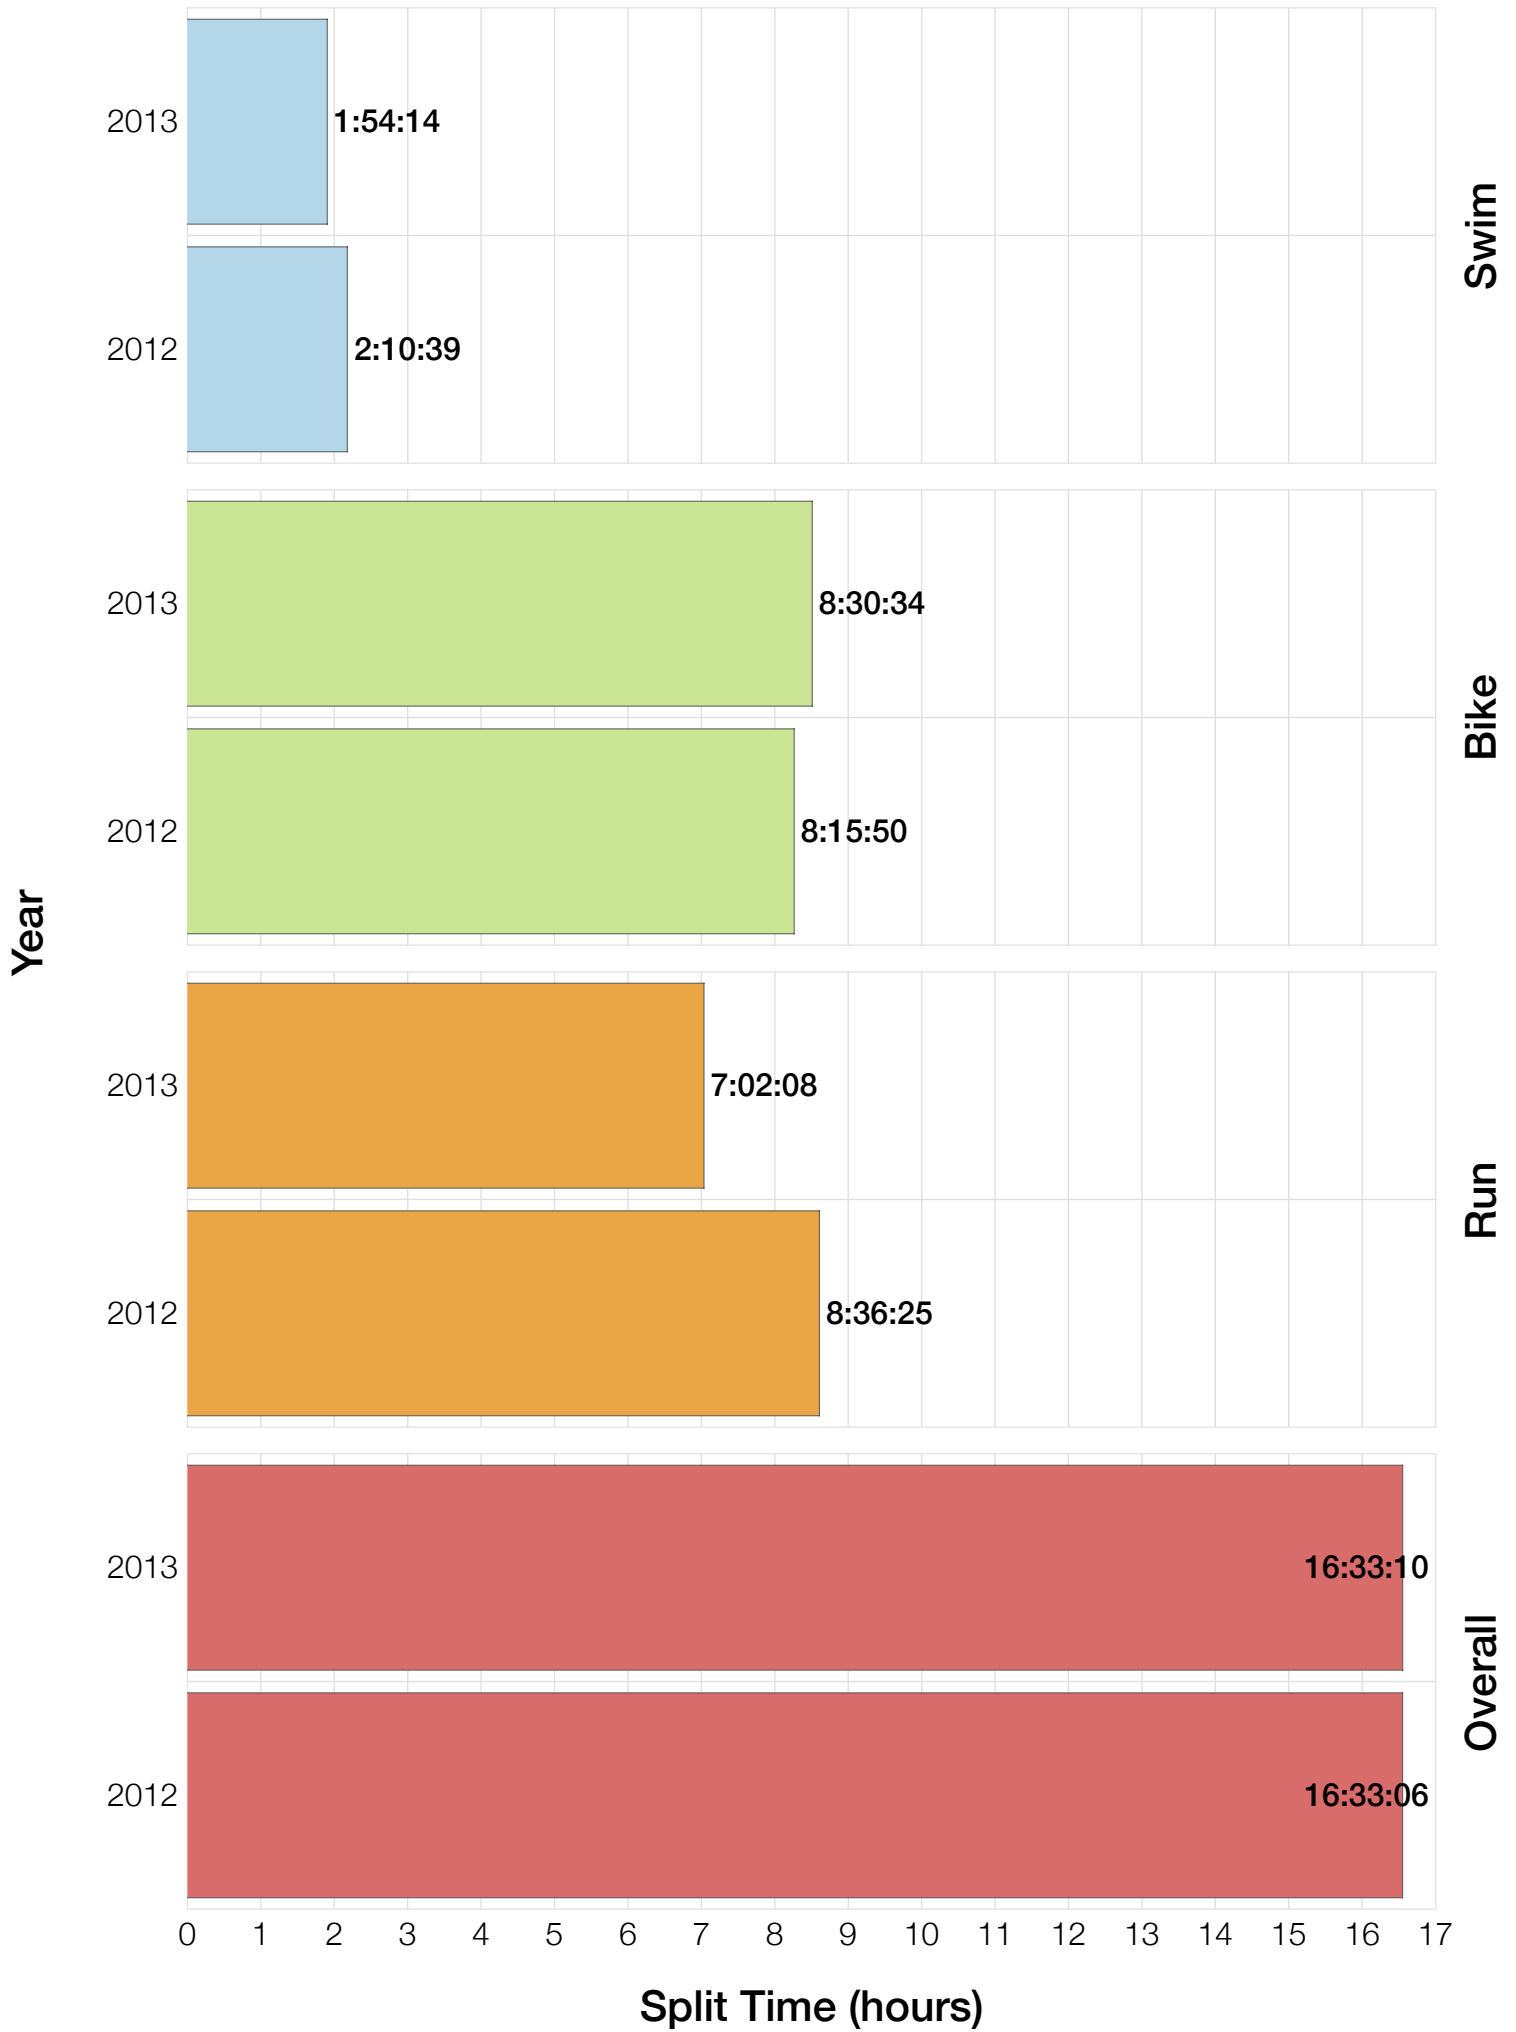

Ironman Mont-Tremblant M50-54 Stats

M50-54 Summary Statistics

| Year | Finishers | M50-54 Finishers | Male Winner's Time | Female Winner's Time | M50-54 Winner's Time |
|----------------|------------------|-------------------------|---------------------------|-----------------------------|-----------------------------|
| 2012 | 2099 | 236 | 8:40:48 | 9:30:46 | 9:39:58 |
| 2013 | 2119 | 196 | 8:26:06 | 9:07:56 | 10:17:24 |
| Average | 2109 | 216 | 8:33:27 | 9:19:21 | 9:58:41 |

M50-54 Swim

M50-54 Bike

M50-54 Run

M50-54 Overall

M50-54 Fastest Splits

M50-54 Median Splits

M50-54 Slowest Splits

M50-54 Top 30 Finishing Splits

Estimated Kona Slot Average Finishing Time Finishing Time

M50-54 Top 10 and Kona Times and Splits

Summary Statistics

| Position | Swim Time | Bike Time | Run Time | Overall Time |
|-----------------------------------|----------------|----------------|----------------|-----------------|
| Average Male Winner | 0:49:36 | 4:35:56 | 3:03:08 | 8:33:27 |
| Average Female Winner | 0:59:38 | 5:02:24 | 3:12:11 | 9:19:21 |
| Average 1st Age Grouper | 0:59:34 | 5:12:59 | 3:38:13 | 9:58:41 |
| Average 2nd Age Grouper | 1:08:53 | 5:09:14 | 3:38:25 | 10:03:44 |
| Average 3rd Age Grouper | 1:05:28 | 5:16:17 | 3:37:53 | 10:08:04 |
| Average 4th Age Grouper | 1:07:40 | 5:17:21 | 3:39:45 | 10:12:07 |
| Average 5th Age Grouper | 1:02:26 | 5:15:20 | 3:51:00 | 10:16:17 |
| Average 6th Age Grouper | 1:02:07 | 5:23:50 | 3:39:37 | 10:17:09 |
| Average 7th Age Grouper | 1:02:21 | 5:27:12 | 3:40:48 | 10:18:35 |
| Average 8th Age Grouper | 1:02:08 | 5:19:52 | 3:51:23 | 10:20:50 |
| Average 9th Age Grouper | 1:09:44 | 5:24:49 | 3:42:55 | 10:24:19 |
| Average 10th Age Grouper | 1:10:28 | 5:22:42 | 3:43:07 | 10:26:38 |
| Kona Qualifier Average | 1:04:04 | 5:17:27 | 3:40:48 | 10:10:39 |
| Top 10 Age Grouper Average | 1:05:05 | 5:18:57 | 3:42:18 | 10:14:38 |