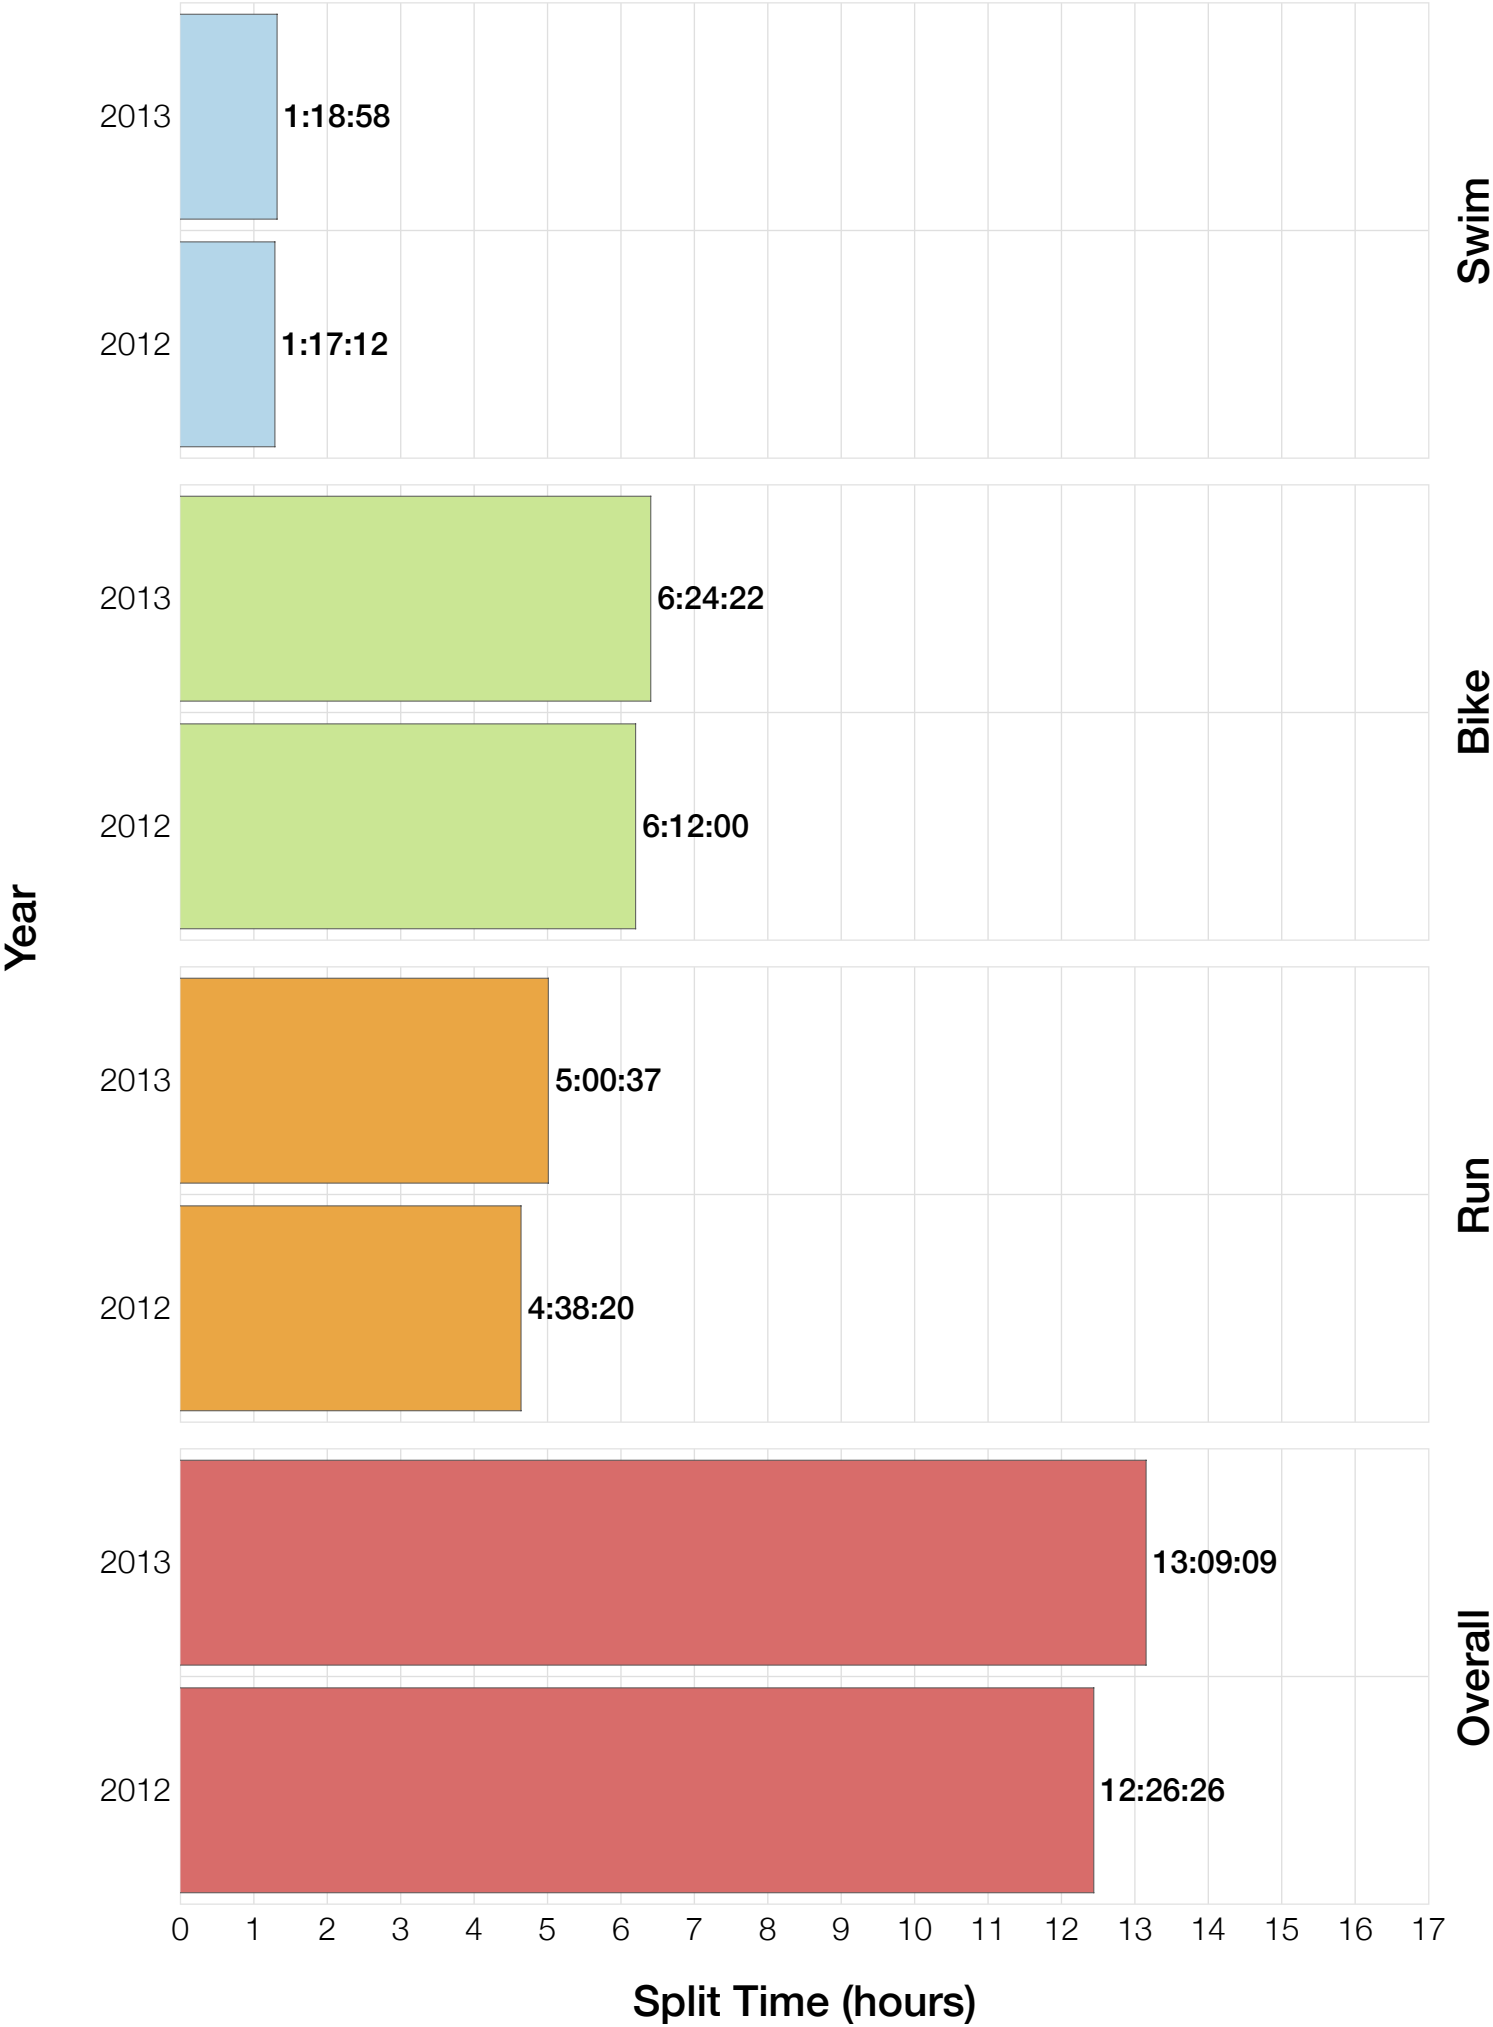

Ironman Mont-Tremblant M50-54 Stats

M50-54 Summary Statistics

| Year | Finishers | M50-54 Finishers | Male Winner's Time | Female Winner's Time | M50-54 Winner's Time |
|----------------|------------------|-------------------------|---------------------------|-----------------------------|-----------------------------|
| 2012 | 2099 | 236 | 8:40:48 | 9:30:46 | 9:39:58 |
| 2013 | 2119 | 196 | 8:26:06 | 9:07:56 | 10:17:24 |
| Average | 2109 | 216 | 8:33:27 | 9:19:21 | 9:58:41 |

M50-54 Swim

M50-54 Bike

M50-54 Run

M50-54 Overall

M50-54 Fastest Splits

M50-54 Median Splits

M50-54 Slowest Splits

M50-54 Top 30 Finishing Splits

Estimated Kona Slot Average Finishing Time Finishing Time

M50-54 Top 10 and Kona Times and Splits

Summary Statistics

| Position | Swim Time | Bike Time | Run Time | Overall Time |
|-----------------------------------|----------------|----------------|----------------|-----------------|
| Average Male Winner | 0:49:36 | 4:35:56 | 3:03:08 | 8:33:27 |
| Average Female Winner | 0:59:38 | 5:02:24 | 3:12:11 | 9:19:21 |
| Average 1st Age Grouper | 0:59:34 | 5:12:59 | 3:38:13 | 9:58:41 |
| Average 2nd Age Grouper | 1:08:53 | 5:09:14 | 3:38:25 | 10:03:44 |
| Average 3rd Age Grouper | 1:05:28 | 5:16:17 | 3:37:53 | 10:08:04 |
| Average 4th Age Grouper | 1:07:40 | 5:17:21 | 3:39:45 | 10:12:07 |
| Average 5th Age Grouper | 1:02:26 | 5:15:20 | 3:51:00 | 10:16:17 |
| Average 6th Age Grouper | 1:02:07 | 5:23:50 | 3:39:37 | 10:17:09 |
| Average 7th Age Grouper | 1:02:21 | 5:27:12 | 3:40:48 | 10:18:35 |
| Average 8th Age Grouper | 1:02:08 | 5:19:52 | 3:51:23 | 10:20:50 |
| Average 9th Age Grouper | 1:09:44 | 5:24:49 | 3:42:55 | 10:24:19 |
| Average 10th Age Grouper | 1:10:28 | 5:22:42 | 3:43:07 | 10:26:38 |
| Kona Qualifier Average | 1:04:04 | 5:17:27 | 3:40:48 | 10:10:39 |
| Top 10 Age Grouper Average | 1:05:05 | 5:18:57 | 3:42:18 | 10:14:38 |