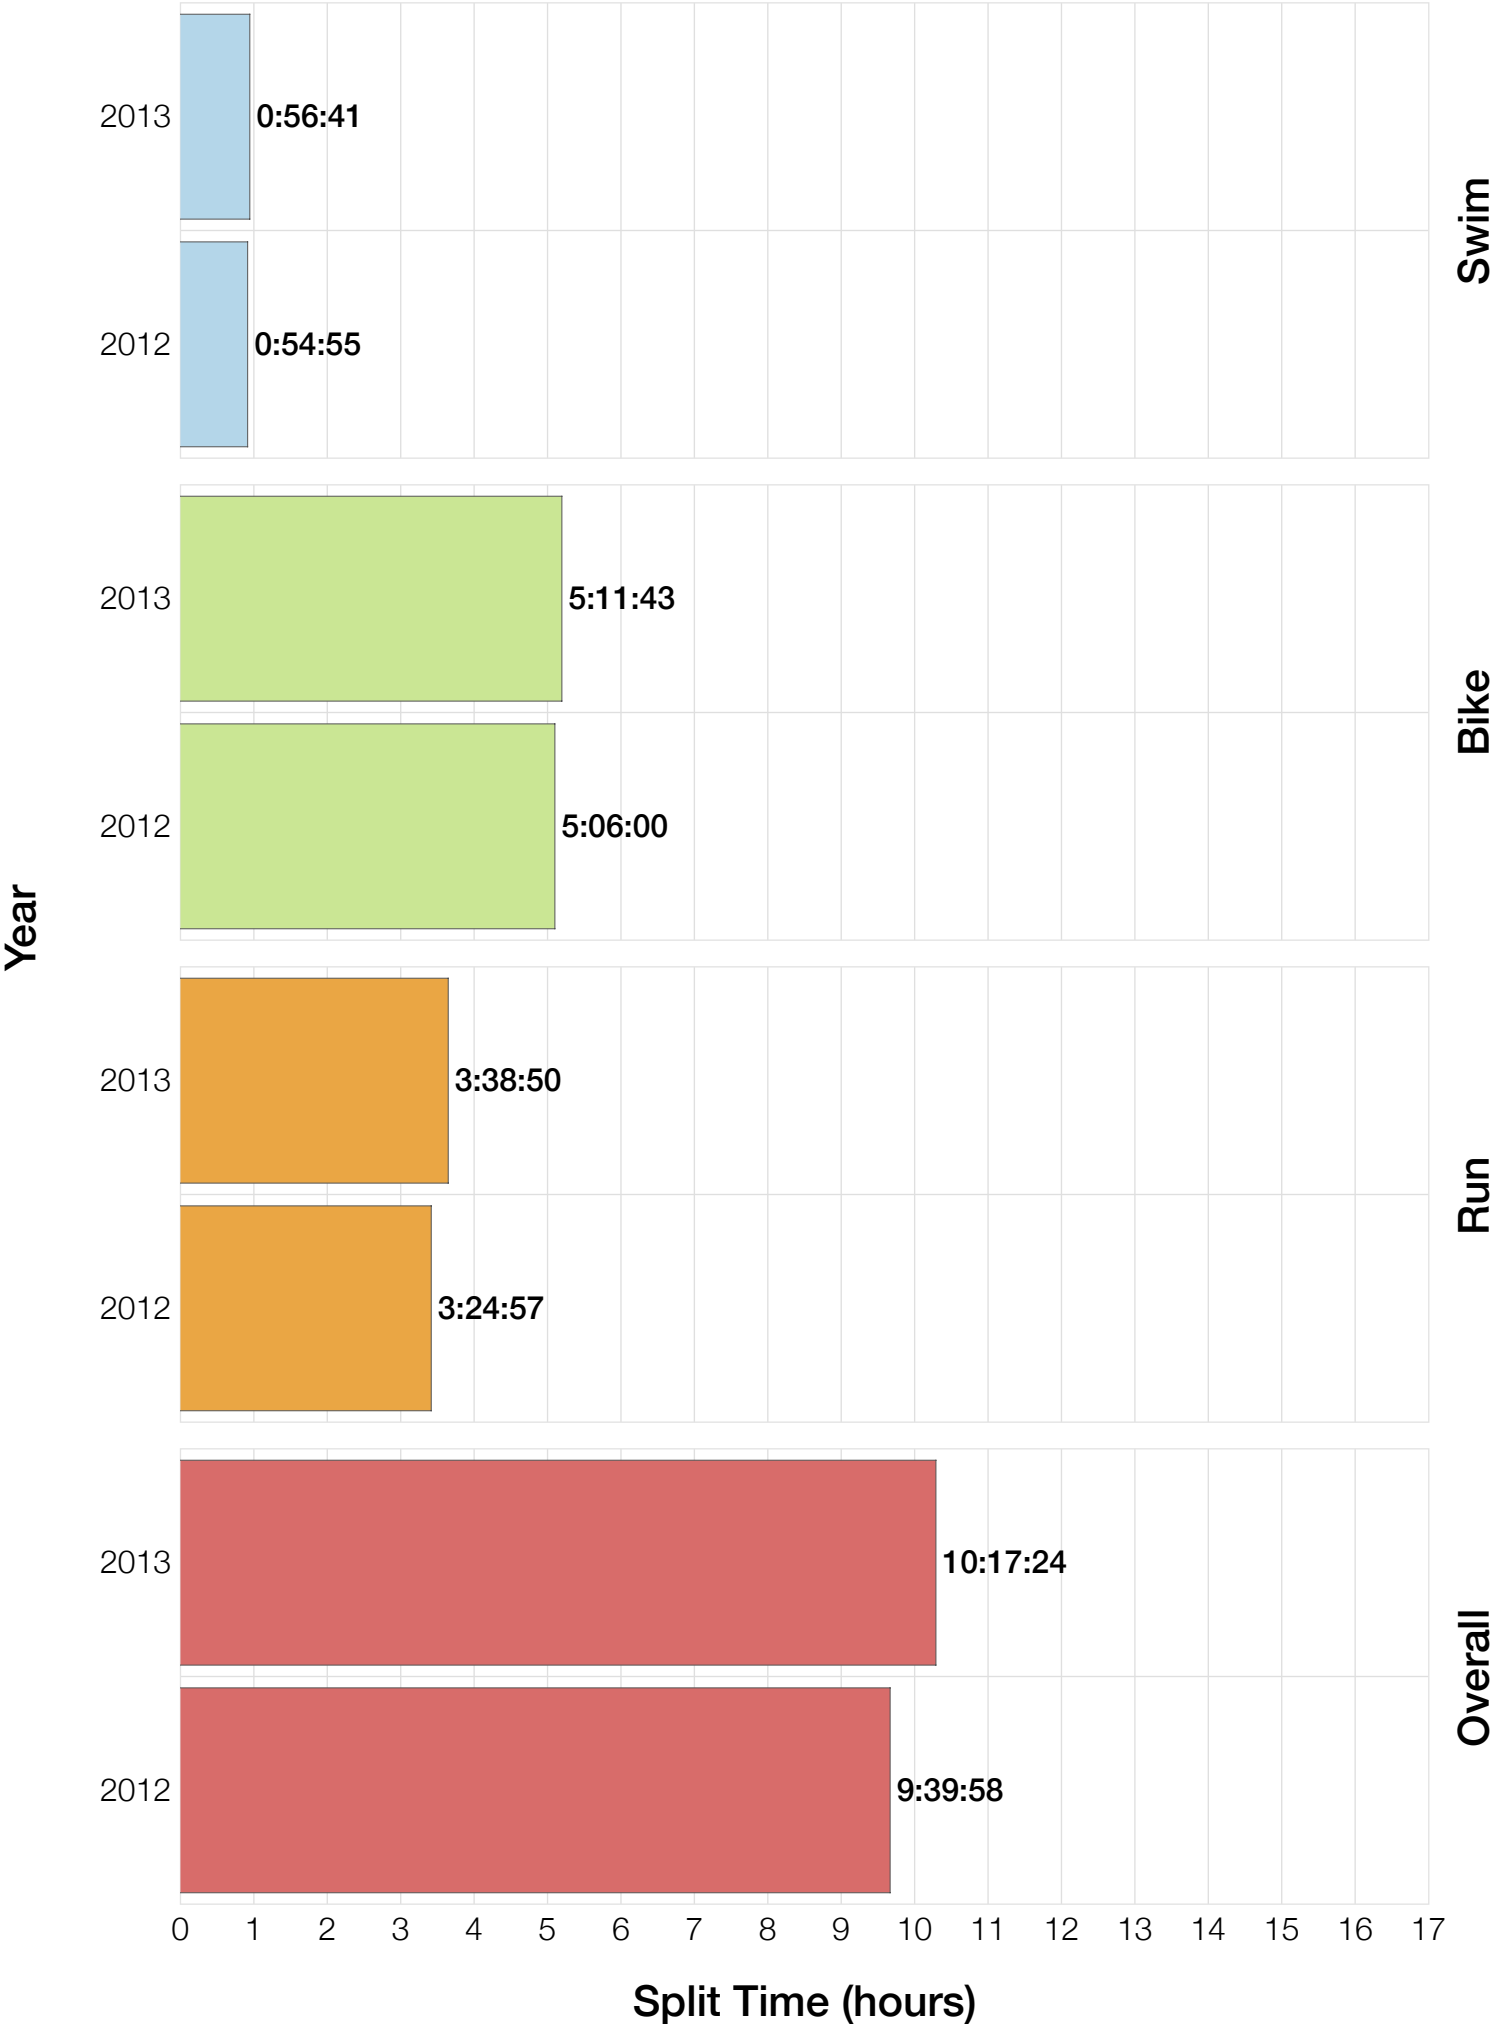

Ironman Mont-Tremblant M50-54 Stats

M50-54 Summary Statistics

| Year | Finishers | M50-54 Finishers | Male Winner's Time | Female Winner's Time | M50-54 Winner's Time |
|----------------|------------------|-------------------------|---------------------------|-----------------------------|-----------------------------|
| 2012 | 2099 | 236 | 8:40:48 | 9:30:46 | 9:39:58 |
| 2013 | 2119 | 196 | 8:26:06 | 9:07:56 | 10:17:24 |
| Average | 2109 | 216 | 8:33:27 | 9:19:21 | 9:58:41 |

M50-54 Swim

M50-54 Bike

M50-54 Run

M50-54 Overall

M50-54 Fastest Splits

M50-54 Median Splits

M50-54 Slowest Splits

M50-54 Top 30 Finishing Splits

Estimated Kona Slot Average Finishing Time Finishing Time

M50-54 Top 10 and Kona Times and Splits

Summary Statistics

| Position | Swim Time | Bike Time | Run Time | Overall Time |
|-----------------------------------|----------------|----------------|----------------|-----------------|
| Average Male Winner | 0:49:36 | 4:35:56 | 3:03:08 | 8:33:27 |
| Average Female Winner | 0:59:38 | 5:02:24 | 3:12:11 | 9:19:21 |
| Average 1st Age Grouper | 0:59:34 | 5:12:59 | 3:38:13 | 9:58:41 |
| Average 2nd Age Grouper | 1:08:53 | 5:09:14 | 3:38:25 | 10:03:44 |
| Average 3rd Age Grouper | 1:05:28 | 5:16:17 | 3:37:53 | 10:08:04 |
| Average 4th Age Grouper | 1:07:40 | 5:17:21 | 3:39:45 | 10:12:07 |
| Average 5th Age Grouper | 1:02:26 | 5:15:20 | 3:51:00 | 10:16:17 |
| Average 6th Age Grouper | 1:02:07 | 5:23:50 | 3:39:37 | 10:17:09 |
| Average 7th Age Grouper | 1:02:21 | 5:27:12 | 3:40:48 | 10:18:35 |
| Average 8th Age Grouper | 1:02:08 | 5:19:52 | 3:51:23 | 10:20:50 |
| Average 9th Age Grouper | 1:09:44 | 5:24:49 | 3:42:55 | 10:24:19 |
| Average 10th Age Grouper | 1:10:28 | 5:22:42 | 3:43:07 | 10:26:38 |
| Kona Qualifier Average | 1:04:04 | 5:17:27 | 3:40:48 | 10:10:39 |
| Top 10 Age Grouper Average | 1:05:05 | 5:18:57 | 3:42:18 | 10:14:38 |