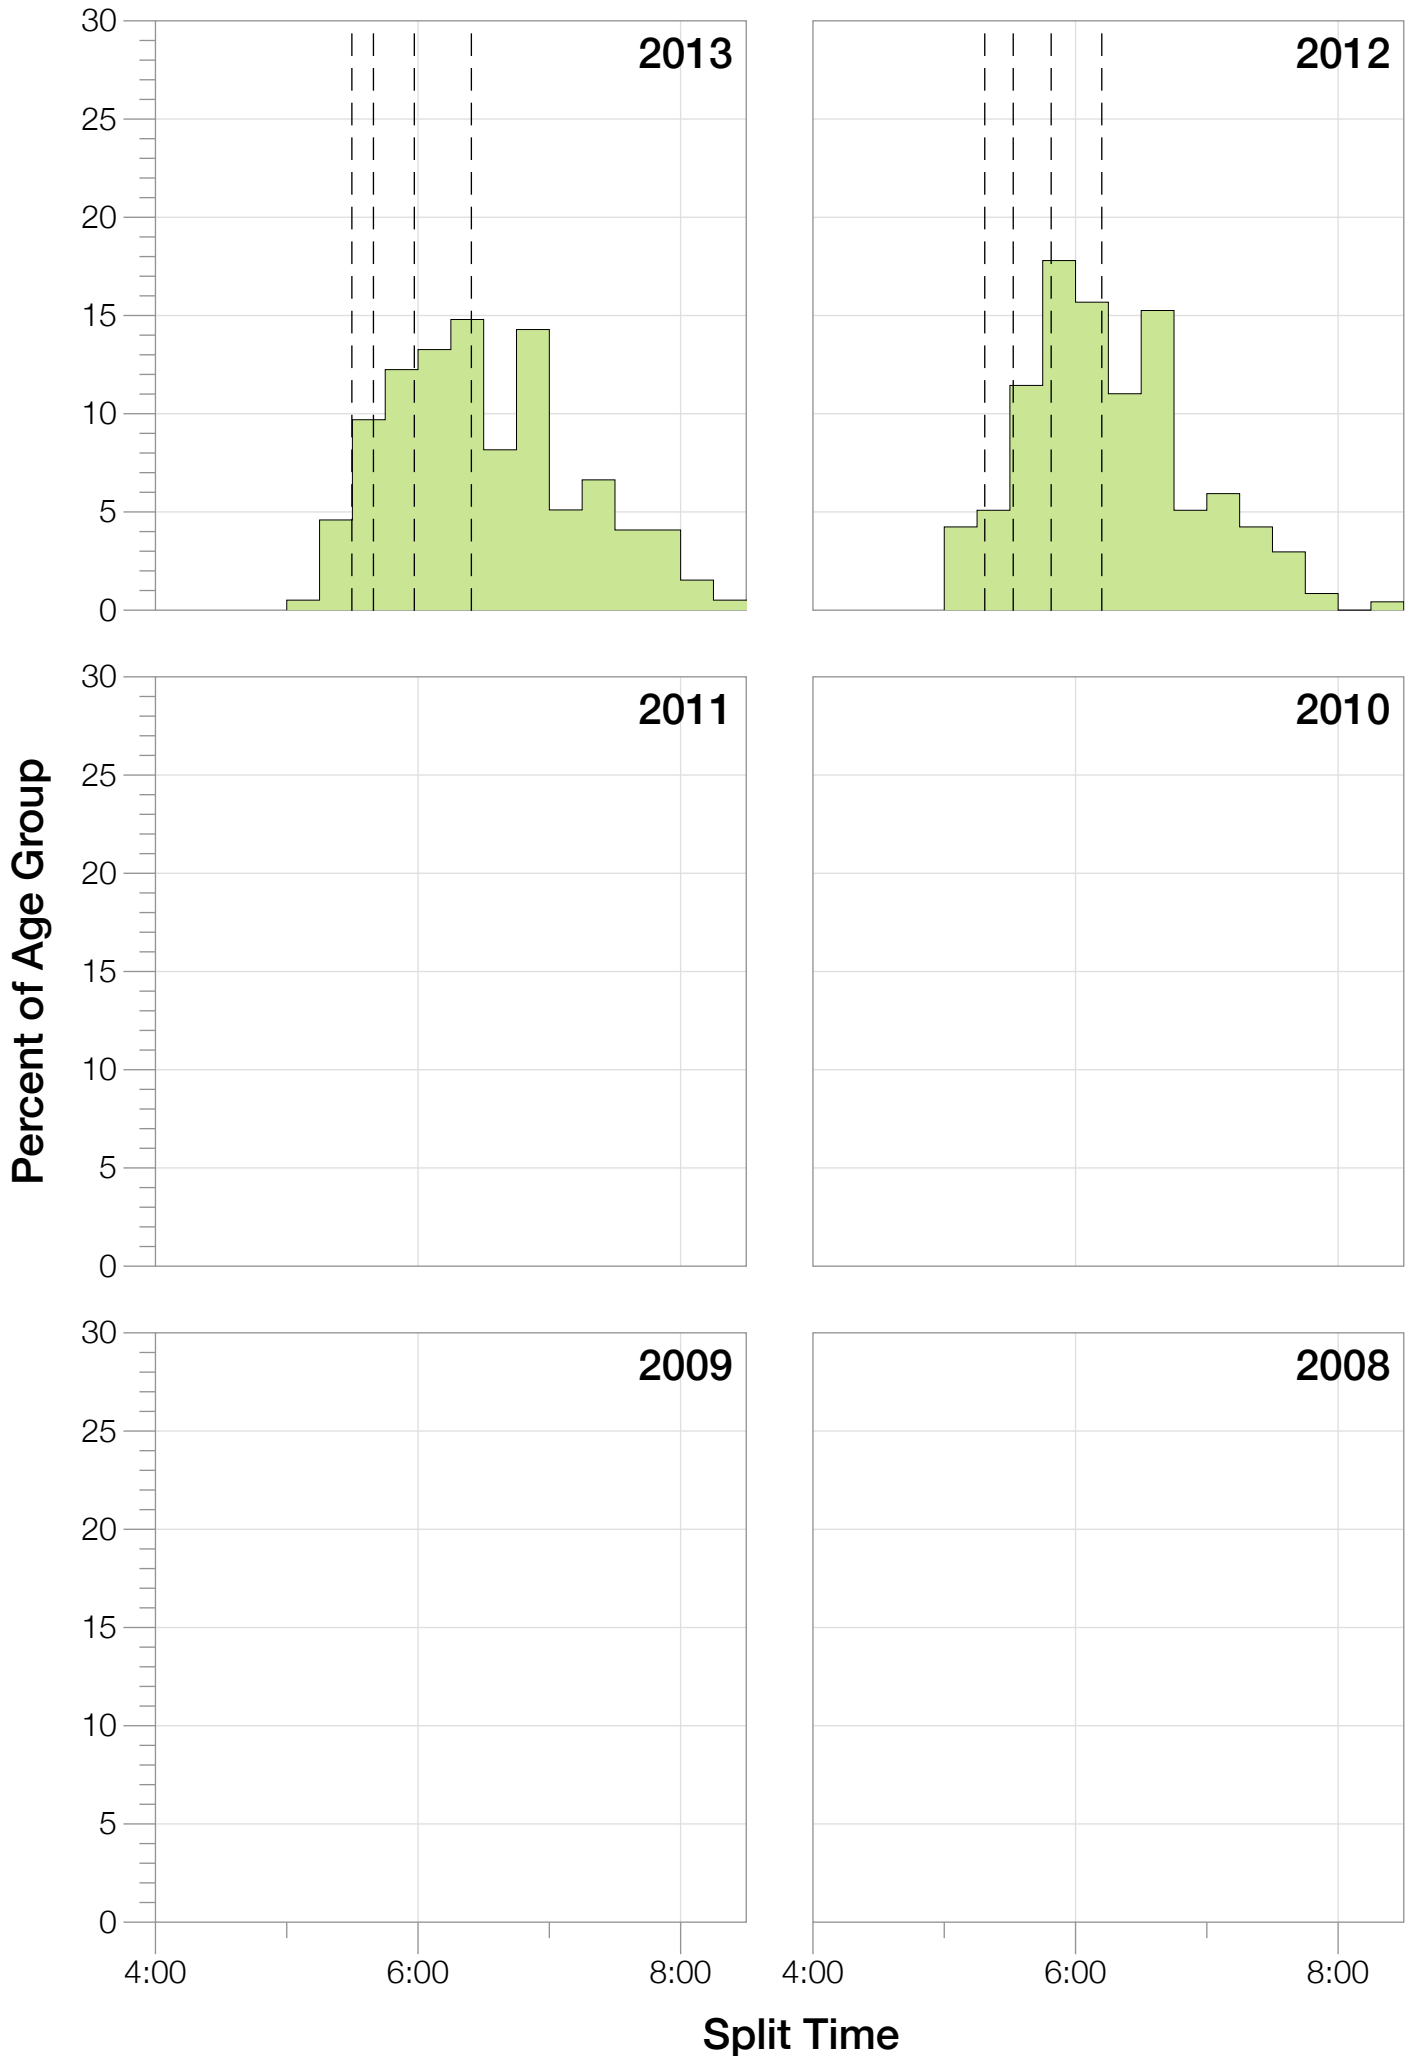

M50-54 Bike