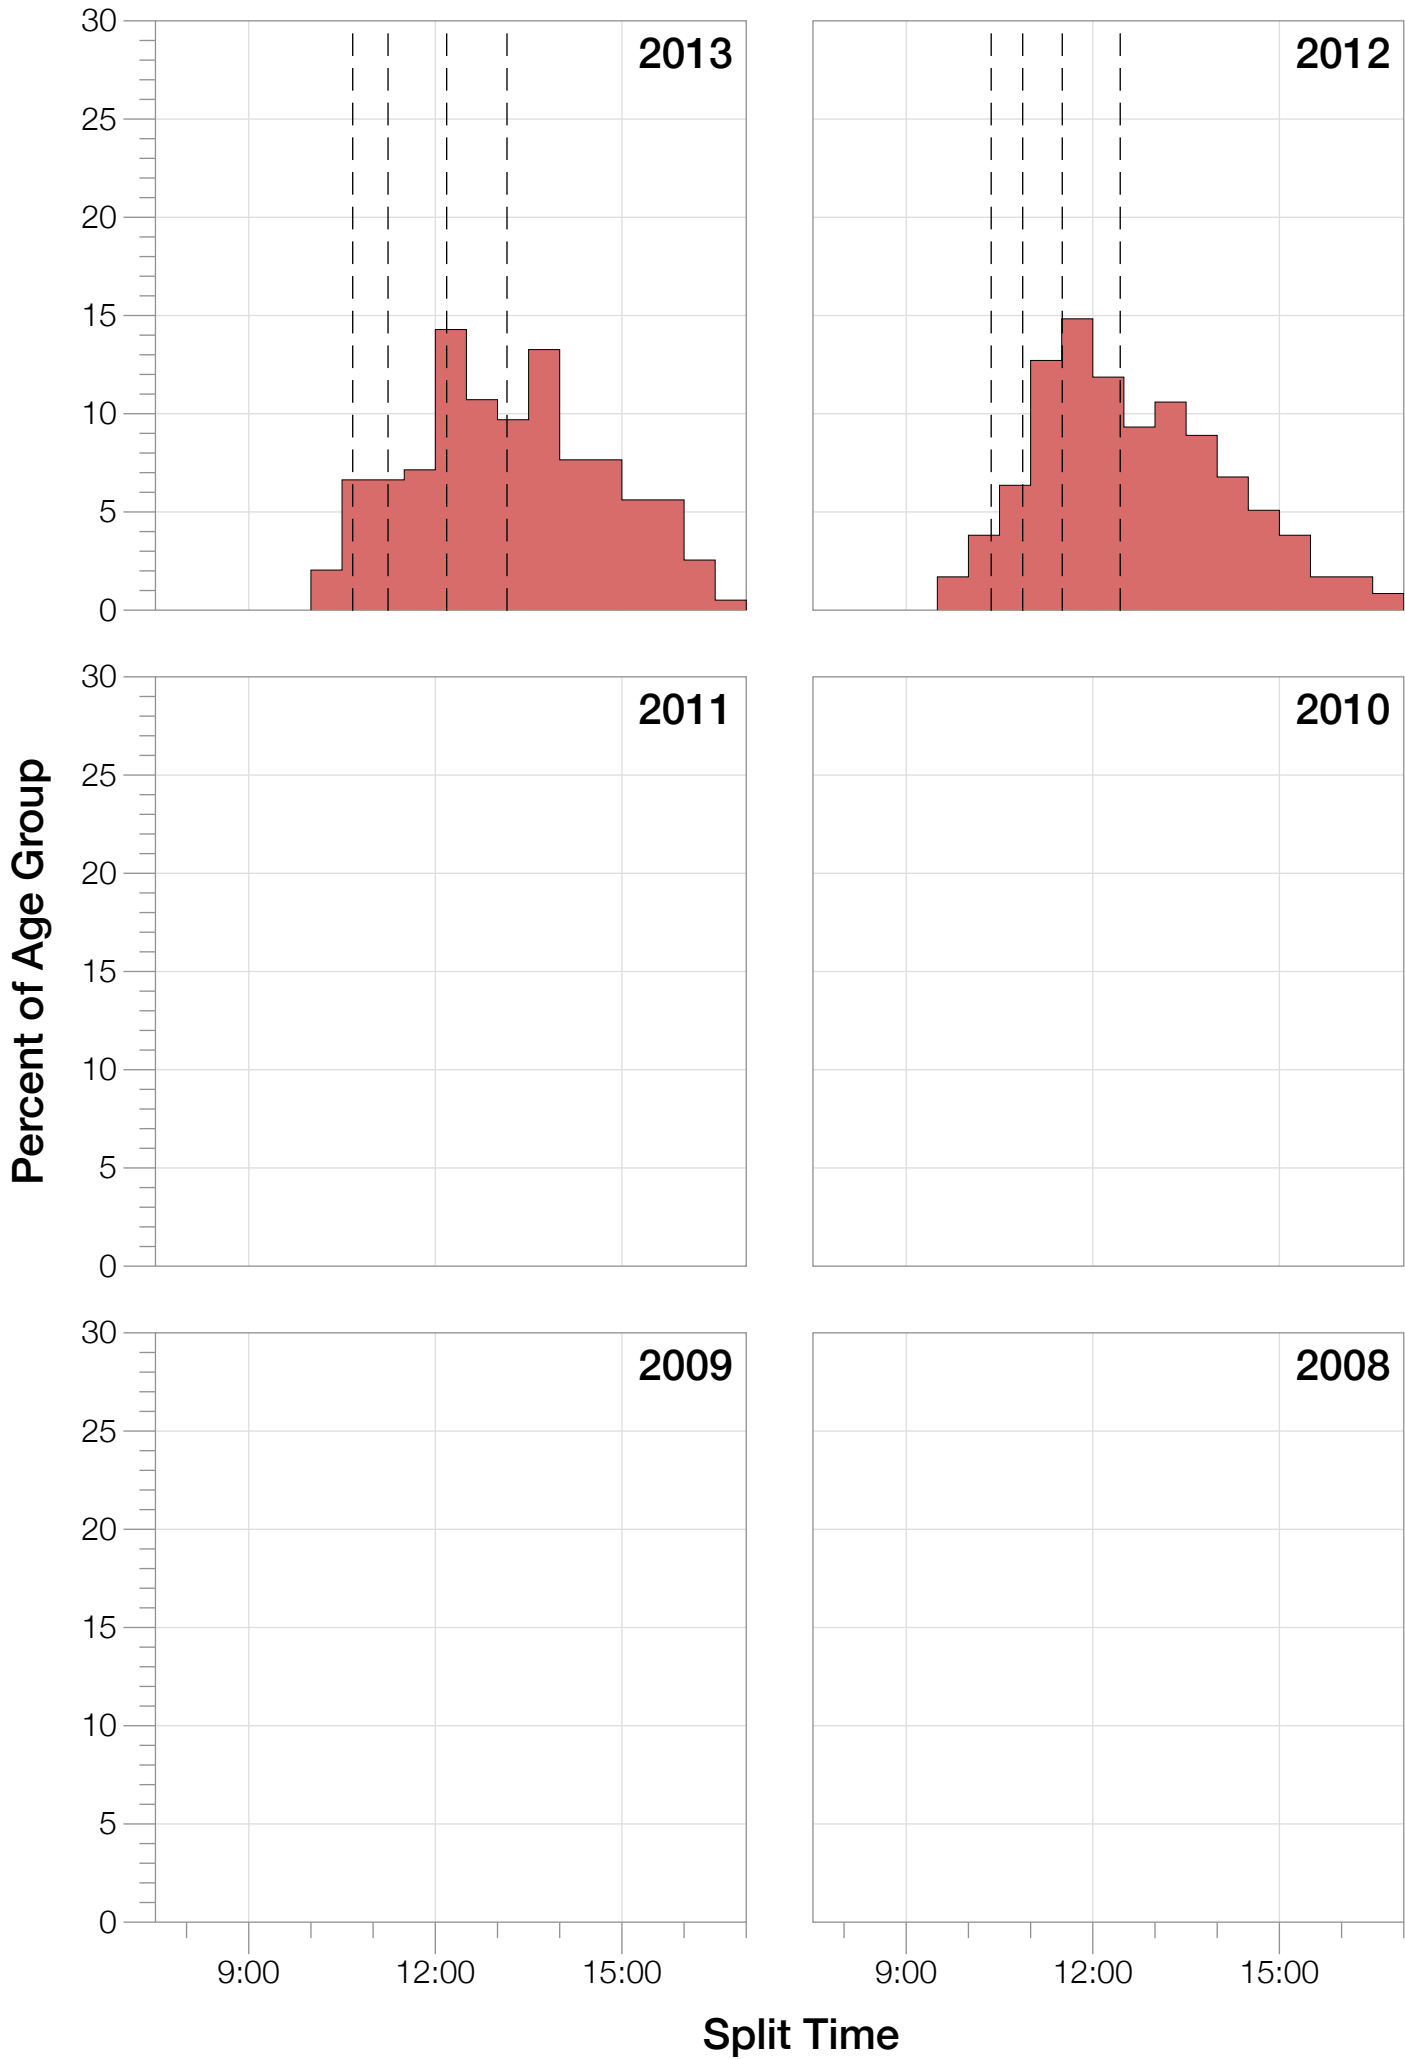

M50-54 Overall