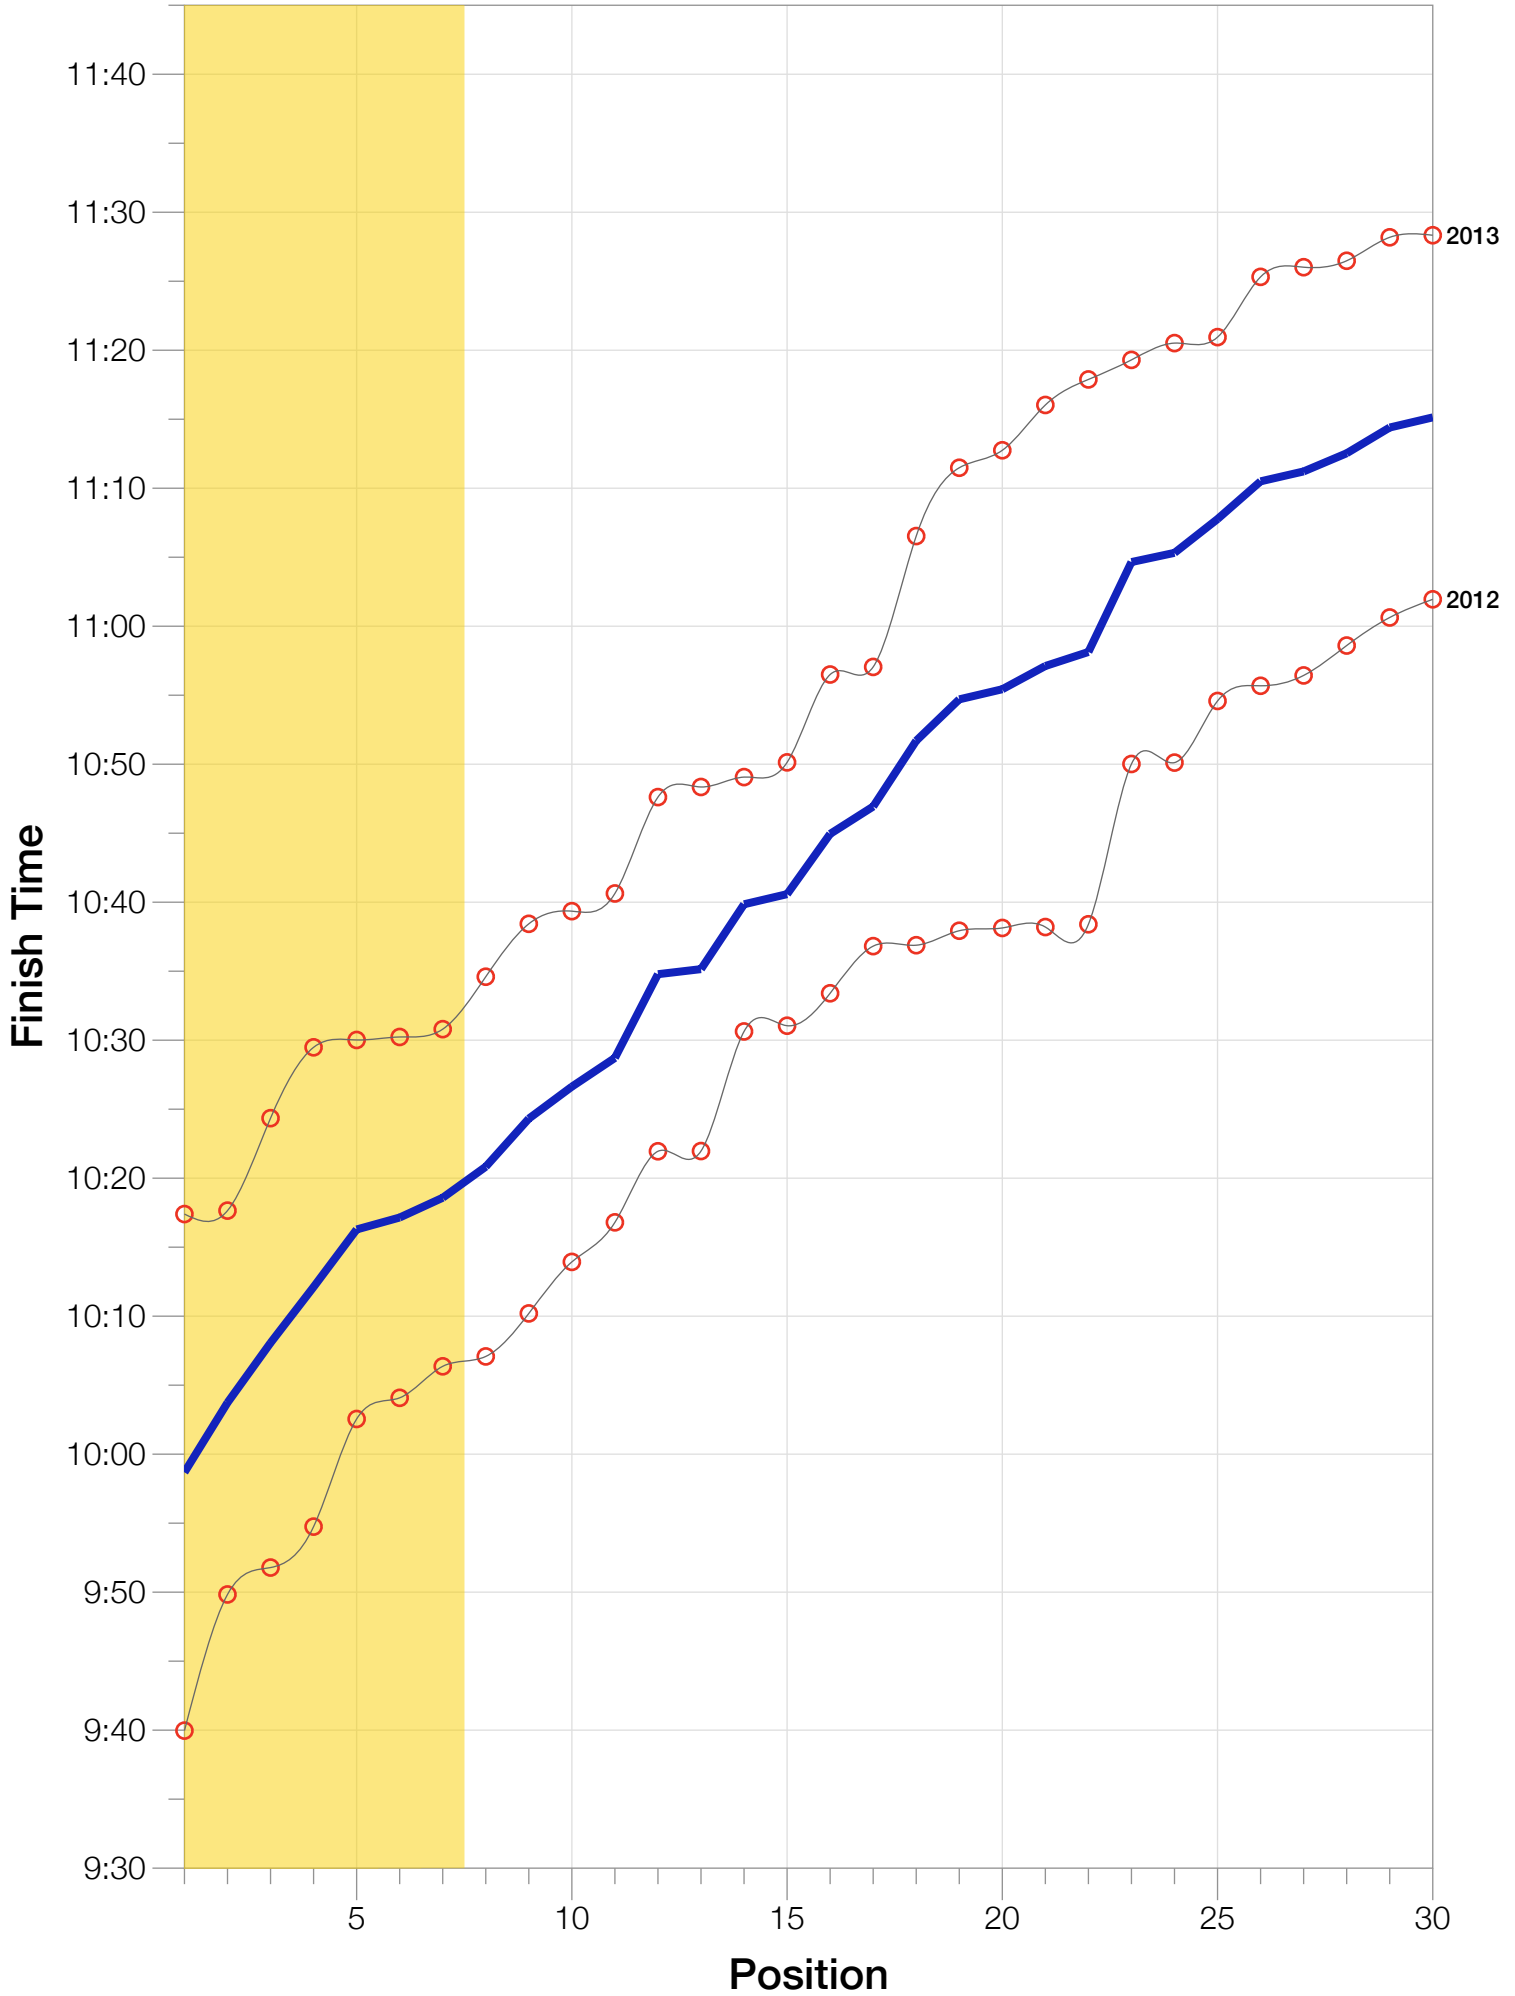

Ironman Mont-Tremblant M50-54 Stats

M50-54 Summary Statistics

| Year | Finishers | M50-54 Finishers | Male Winner's Time | Female Winner's Time | M50-54 Winner's Time |
|----------------|------------------|-------------------------|---------------------------|-----------------------------|-----------------------------|
| 2012 | 2099 | 236 | 8:40:48 | 9:30:46 | 9:39:58 |
| 2013 | 2119 | 196 | 8:26:06 | 9:07:56 | 10:17:24 |
| Average | 2109 | 216 | 8:33:27 | 9:19:21 | 9:58:41 |

M50-54 Swim

M50-54 Bike

M50-54 Run

M50-54 Overall

M50-54 Fastest Splits

M50-54 Median Splits

M50-54 Slowest Splits

M50-54 Top 30 Finishing Splits

Estimated Kona Slot Average Finishing Time Finishing Time

M50-54 Top 10 and Kona Times and Splits

Summary Statistics

| Position | Swim Time | Bike Time | Run Time | Overall Time |
|-----------------------------------|----------------|----------------|----------------|-----------------|
| Average Male Winner | 0:49:36 | 4:35:56 | 3:03:08 | 8:33:27 |
| Average Female Winner | 0:59:38 | 5:02:24 | 3:12:11 | 9:19:21 |
| Average 1st Age Grouper | 0:59:34 | 5:12:59 | 3:38:13 | 9:58:41 |
| Average 2nd Age Grouper | 1:08:53 | 5:09:14 | 3:38:25 | 10:03:44 |
| Average 3rd Age Grouper | 1:05:28 | 5:16:17 | 3:37:53 | 10:08:04 |
| Average 4th Age Grouper | 1:07:40 | 5:17:21 | 3:39:45 | 10:12:07 |
| Average 5th Age Grouper | 1:02:26 | 5:15:20 | 3:51:00 | 10:16:17 |
| Average 6th Age Grouper | 1:02:07 | 5:23:50 | 3:39:37 | 10:17:09 |
| Average 7th Age Grouper | 1:02:21 | 5:27:12 | 3:40:48 | 10:18:35 |
| Average 8th Age Grouper | 1:02:08 | 5:19:52 | 3:51:23 | 10:20:50 |
| Average 9th Age Grouper | 1:09:44 | 5:24:49 | 3:42:55 | 10:24:19 |
| Average 10th Age Grouper | 1:10:28 | 5:22:42 | 3:43:07 | 10:26:38 |
| Kona Qualifier Average | 1:04:04 | 5:17:27 | 3:40:48 | 10:10:39 |
| Top 10 Age Grouper Average | 1:05:05 | 5:18:57 | 3:42:18 | 10:14:38 |