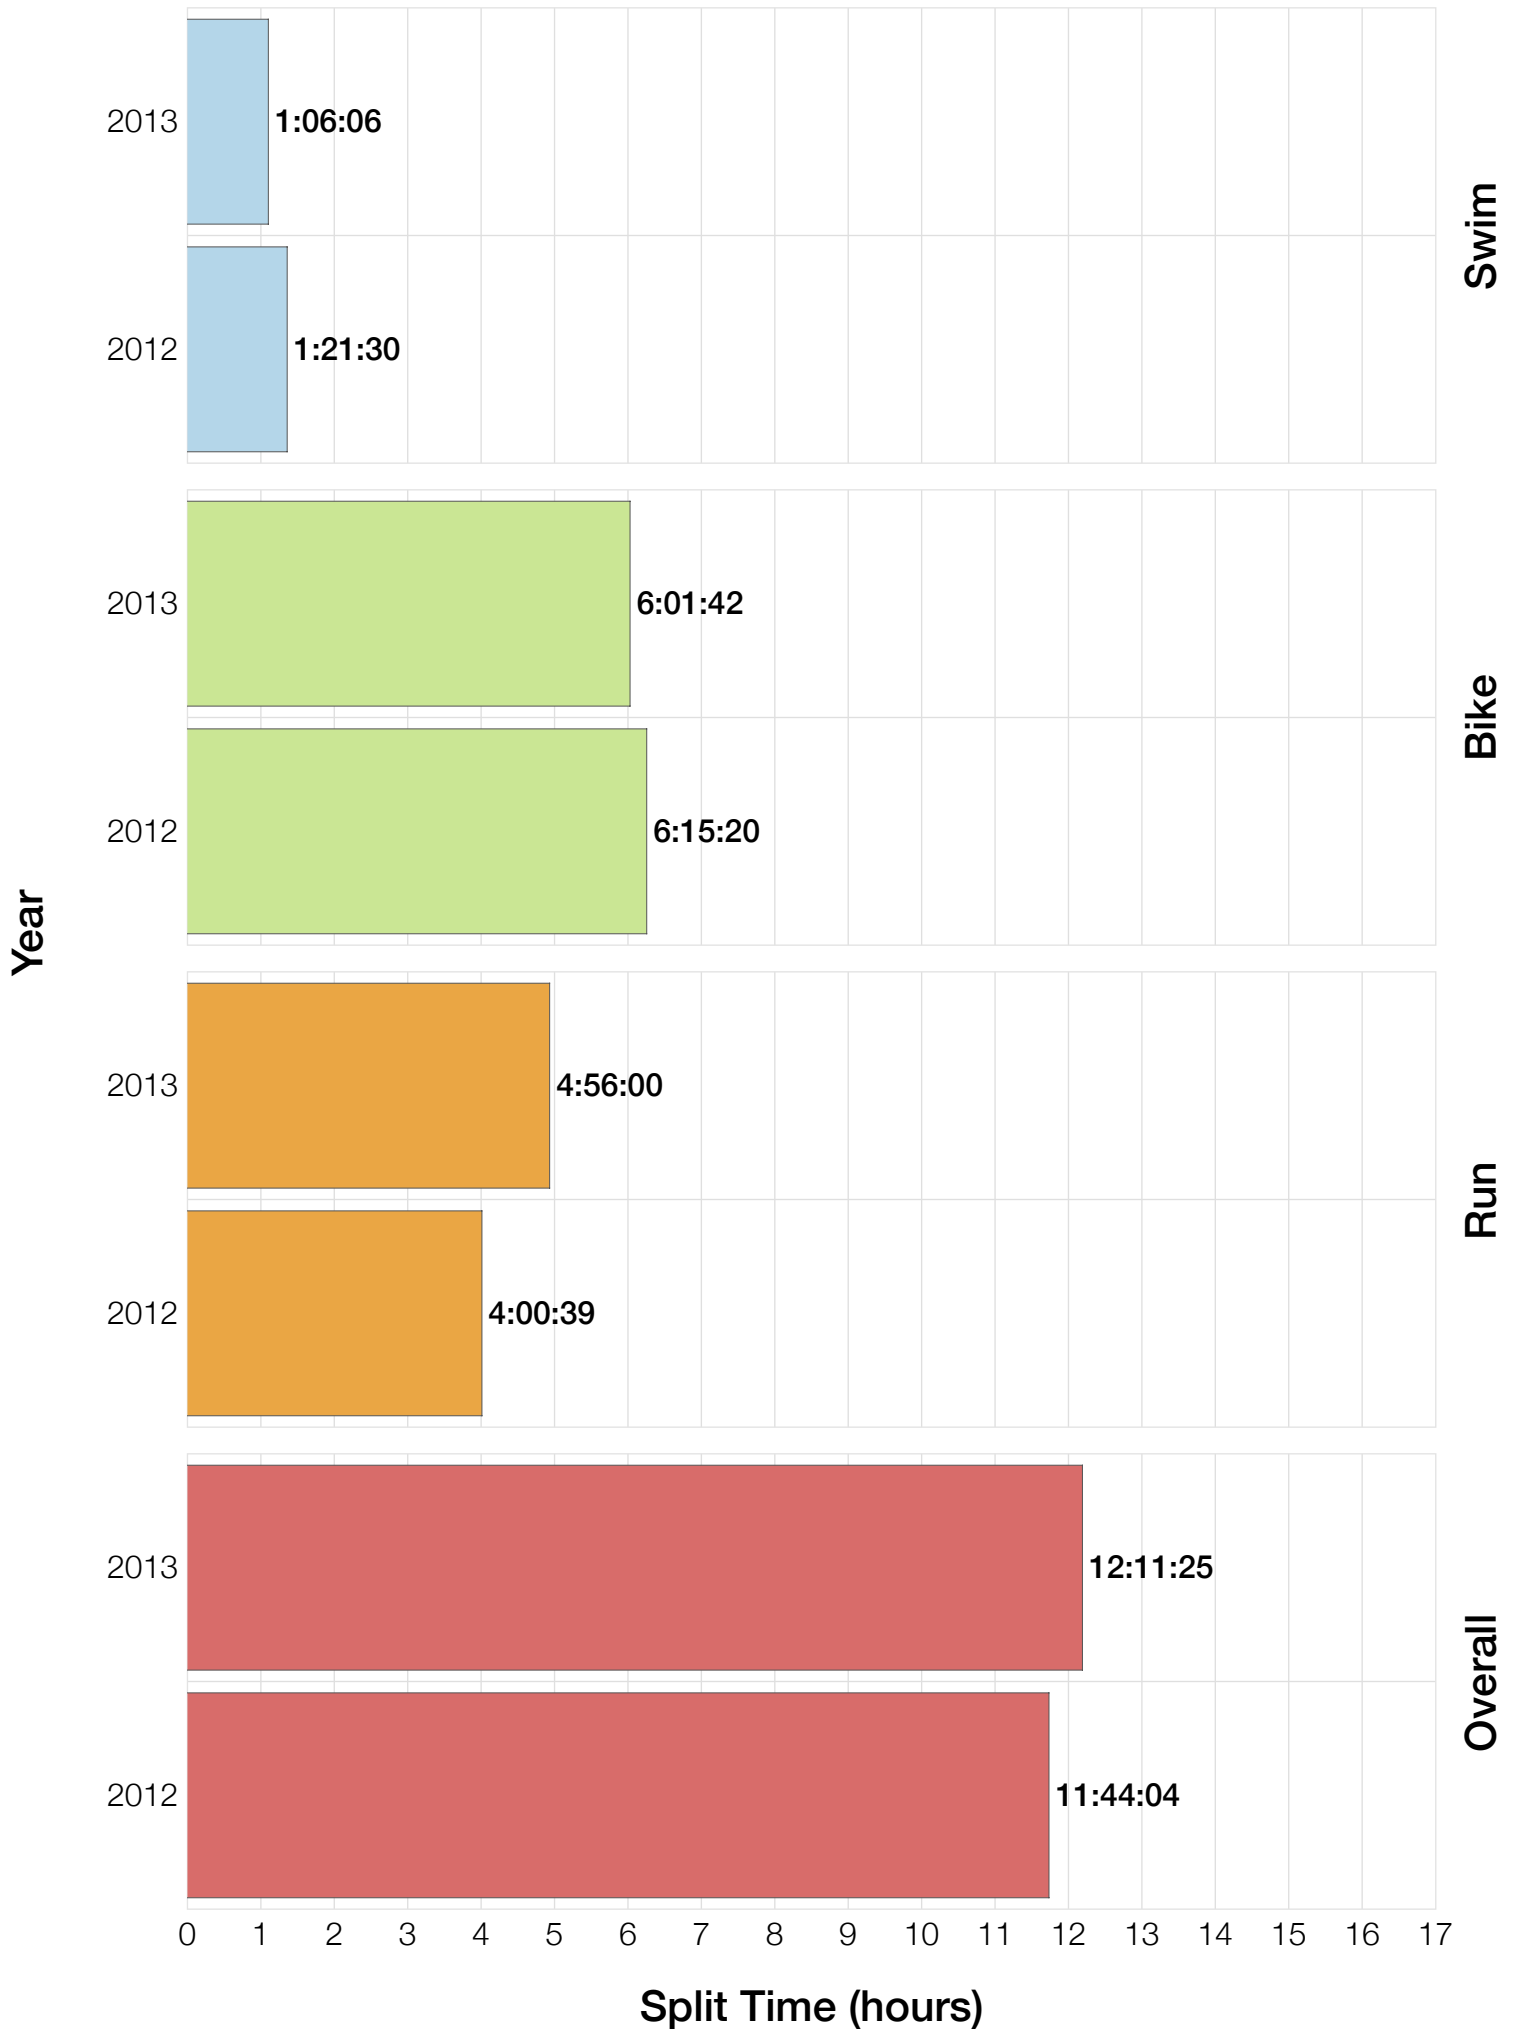

Ironman Sweden F18-24 Stats

F18-24 Summary Statistics

Year	Finishers	F18-24 Finishers	Male Winner's Time	Female Winner's Time	F18-24 Winner's Time
2012	1348	5	8:04:01	9:13:27	10:48:22
2013	1605	4	8:19:30	8:54:01	10:19:52
Average	1477	5	8:11:45	9:03:44	10:34:07

F18-24 Swim

F18-24 Bike

F18-24 Run

F18-24 Overall

F18-24 Fastest Splits

F18-24 Median Splits

F18-24 Slowest Splits

F18-24 Top 30 Finishing Splits

Estimated Kona Slot Average Finishing Time Finishing Time

F18-24 Top 10 and Kona Times and Splits

Summary Statistics

Position	Swim Time	Bike Time	Run Time	Overall Time
Average Male Winner	0:48:31	4:30:07	2:49:56	8:11:45
Average Female Winner	0:54:23	4:53:42	3:12:30	9:03:44
Average 1st Age Grouper	1:00:57	5:40:33	3:46:35	10:34:07
Average 2nd Age Grouper	1:11:50	5:39:22	4:23:47	11:20:50
Average 3rd Age Grouper	1:16:53	6:23:30	4:25:20	12:15:02
Average 4th Age Grouper	1:24:44	7:00:13	5:39:07	14:17:04
Average 5th Age Grouper	1:41:50	6:52:40	6:15:40	15:07:38
Kona Qualifier Average	1:00:57	5:40:33	3:46:35	10:34:07
Top 10 Age Grouper Average	1:16:44	6:15:33	4:45:02	12:26:51

Sweden 2013

Position	Swim Time	Bike Time	Run Time	Overall Time
Male Winner	0:48:31	4:33:42	2:54:08	8:19:30
Female Winner	0:48:30	4:55:39	3:06:41	8:54:01
1st Age Grouper	0:57:11	5:40:59	3:36:27	10:19:52
2nd Age Grouper	1:02:10	5:40:55	4:46:55	11:36:50
3rd Age Grouper	1:10:03	6:22:26	5:05:06	12:46:01
4th Age Grouper	1:47:33	7:45:06	5:41:48	15:32:54
Kona Qualifier Average	0:57:11	5:40:59	3:36:27	10:19:52
Top 10 Age Grouper Average	1:14:14	6:22:21	4:47:34	12:33:54