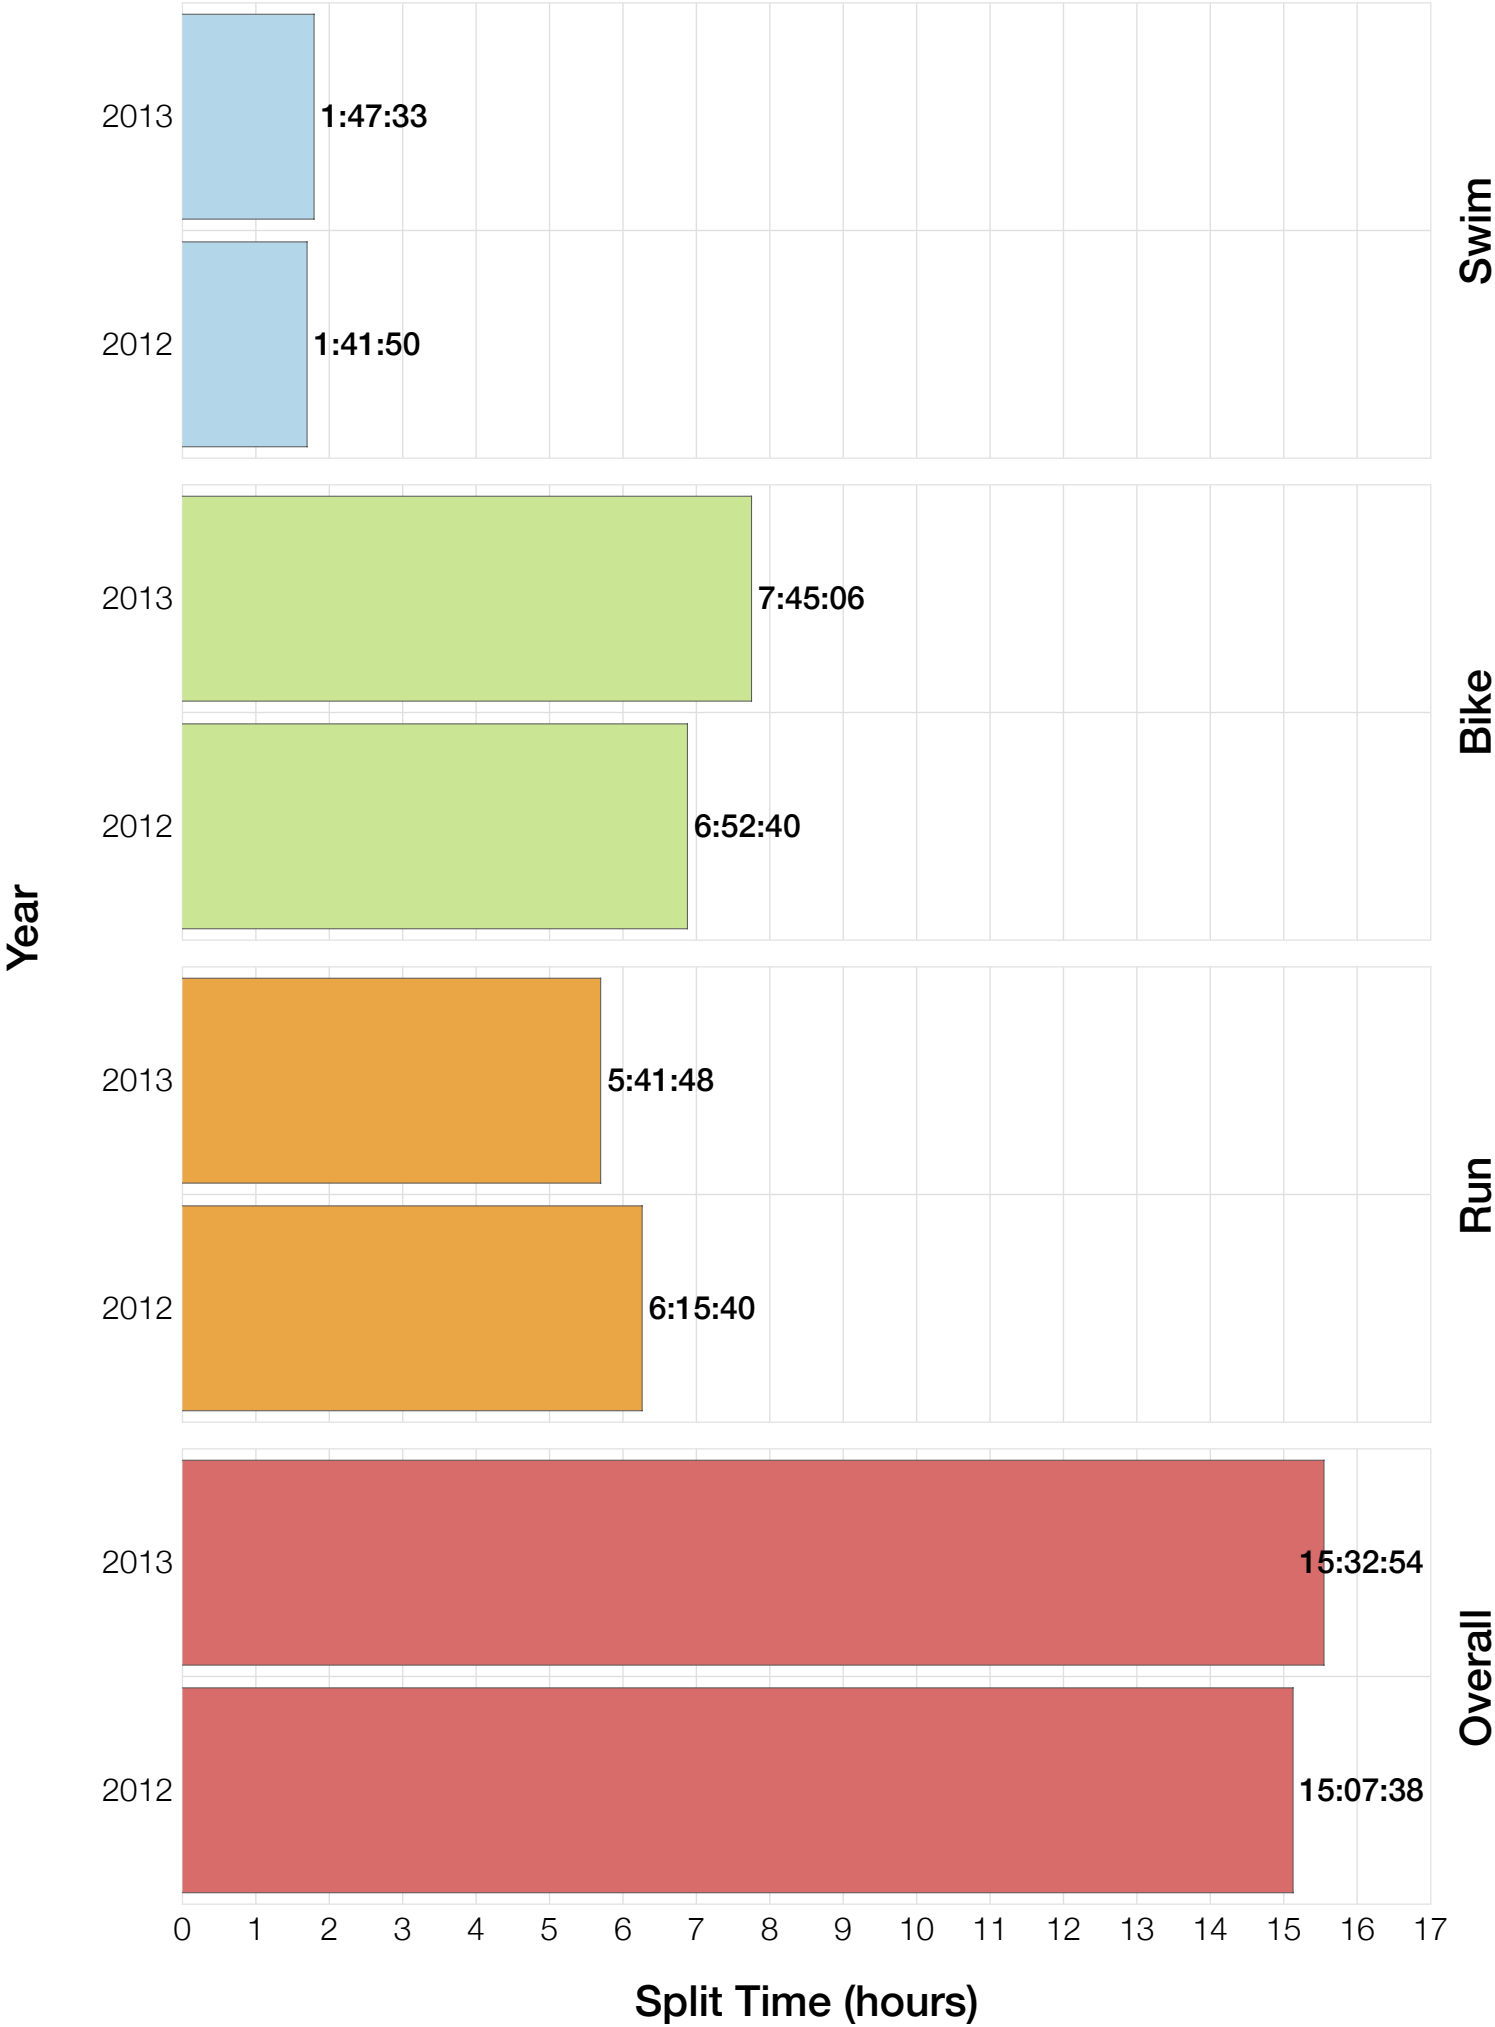

Ironman Sweden F18-24 Stats

F18-24 Summary Statistics

Year	Finishers	F18-24 Finishers	Male Winner's Time	Female Winner's Time	F18-24 Winner's Time
2012	1348	5	8:04:01	9:13:27	10:48:22
2013	1605	4	8:19:30	8:54:01	10:19:52
Average	1477	5	8:11:45	9:03:44	10:34:07

F18-24 Swim

F18-24 Bike

F18-24 Run

F18-24 Overall

F18-24 Fastest Splits

F18-24 Median Splits

F18-24 Slowest Splits

F18-24 Top 30 Finishing Splits

Estimated Kona Slot Average Finishing Time Finishing Time

F18-24 Top 10 and Kona Times and Splits

Summary Statistics

Position	Swim Time	Bike Time	Run Time	Overall Time
Average Male Winner	0:48:31	4:30:07	2:49:56	8:11:45
Average Female Winner	0:54:23	4:53:42	3:12:30	9:03:44
Average 1st Age Grouper	1:00:57	5:40:33	3:46:35	10:34:07
Average 2nd Age Grouper	1:11:50	5:39:22	4:23:47	11:20:50
Average 3rd Age Grouper	1:16:53	6:23:30	4:25:20	12:15:02
Average 4th Age Grouper	1:24:44	7:00:13	5:39:07	14:17:04
Average 5th Age Grouper	1:41:50	6:52:40	6:15:40	15:07:38
Kona Qualifier Average	1:00:57	5:40:33	3:46:35	10:34:07
Top 10 Age Grouper Average	1:16:44	6:15:33	4:45:02	12:26:51

Sweden 2013

Position	Swim Time	Bike Time	Run Time	Overall Time
Male Winner	0:48:31	4:33:42	2:54:08	8:19:30
Female Winner	0:48:30	4:55:39	3:06:41	8:54:01
1st Age Grouper	0:57:11	5:40:59	3:36:27	10:19:52
2nd Age Grouper	1:02:10	5:40:55	4:46:55	11:36:50
3rd Age Grouper	1:10:03	6:22:26	5:05:06	12:46:01
4th Age Grouper	1:47:33	7:45:06	5:41:48	15:32:54
Kona Qualifier Average	0:57:11	5:40:59	3:36:27	10:19:52
Top 10 Age Grouper Average	1:14:14	6:22:21	4:47:34	12:33:54