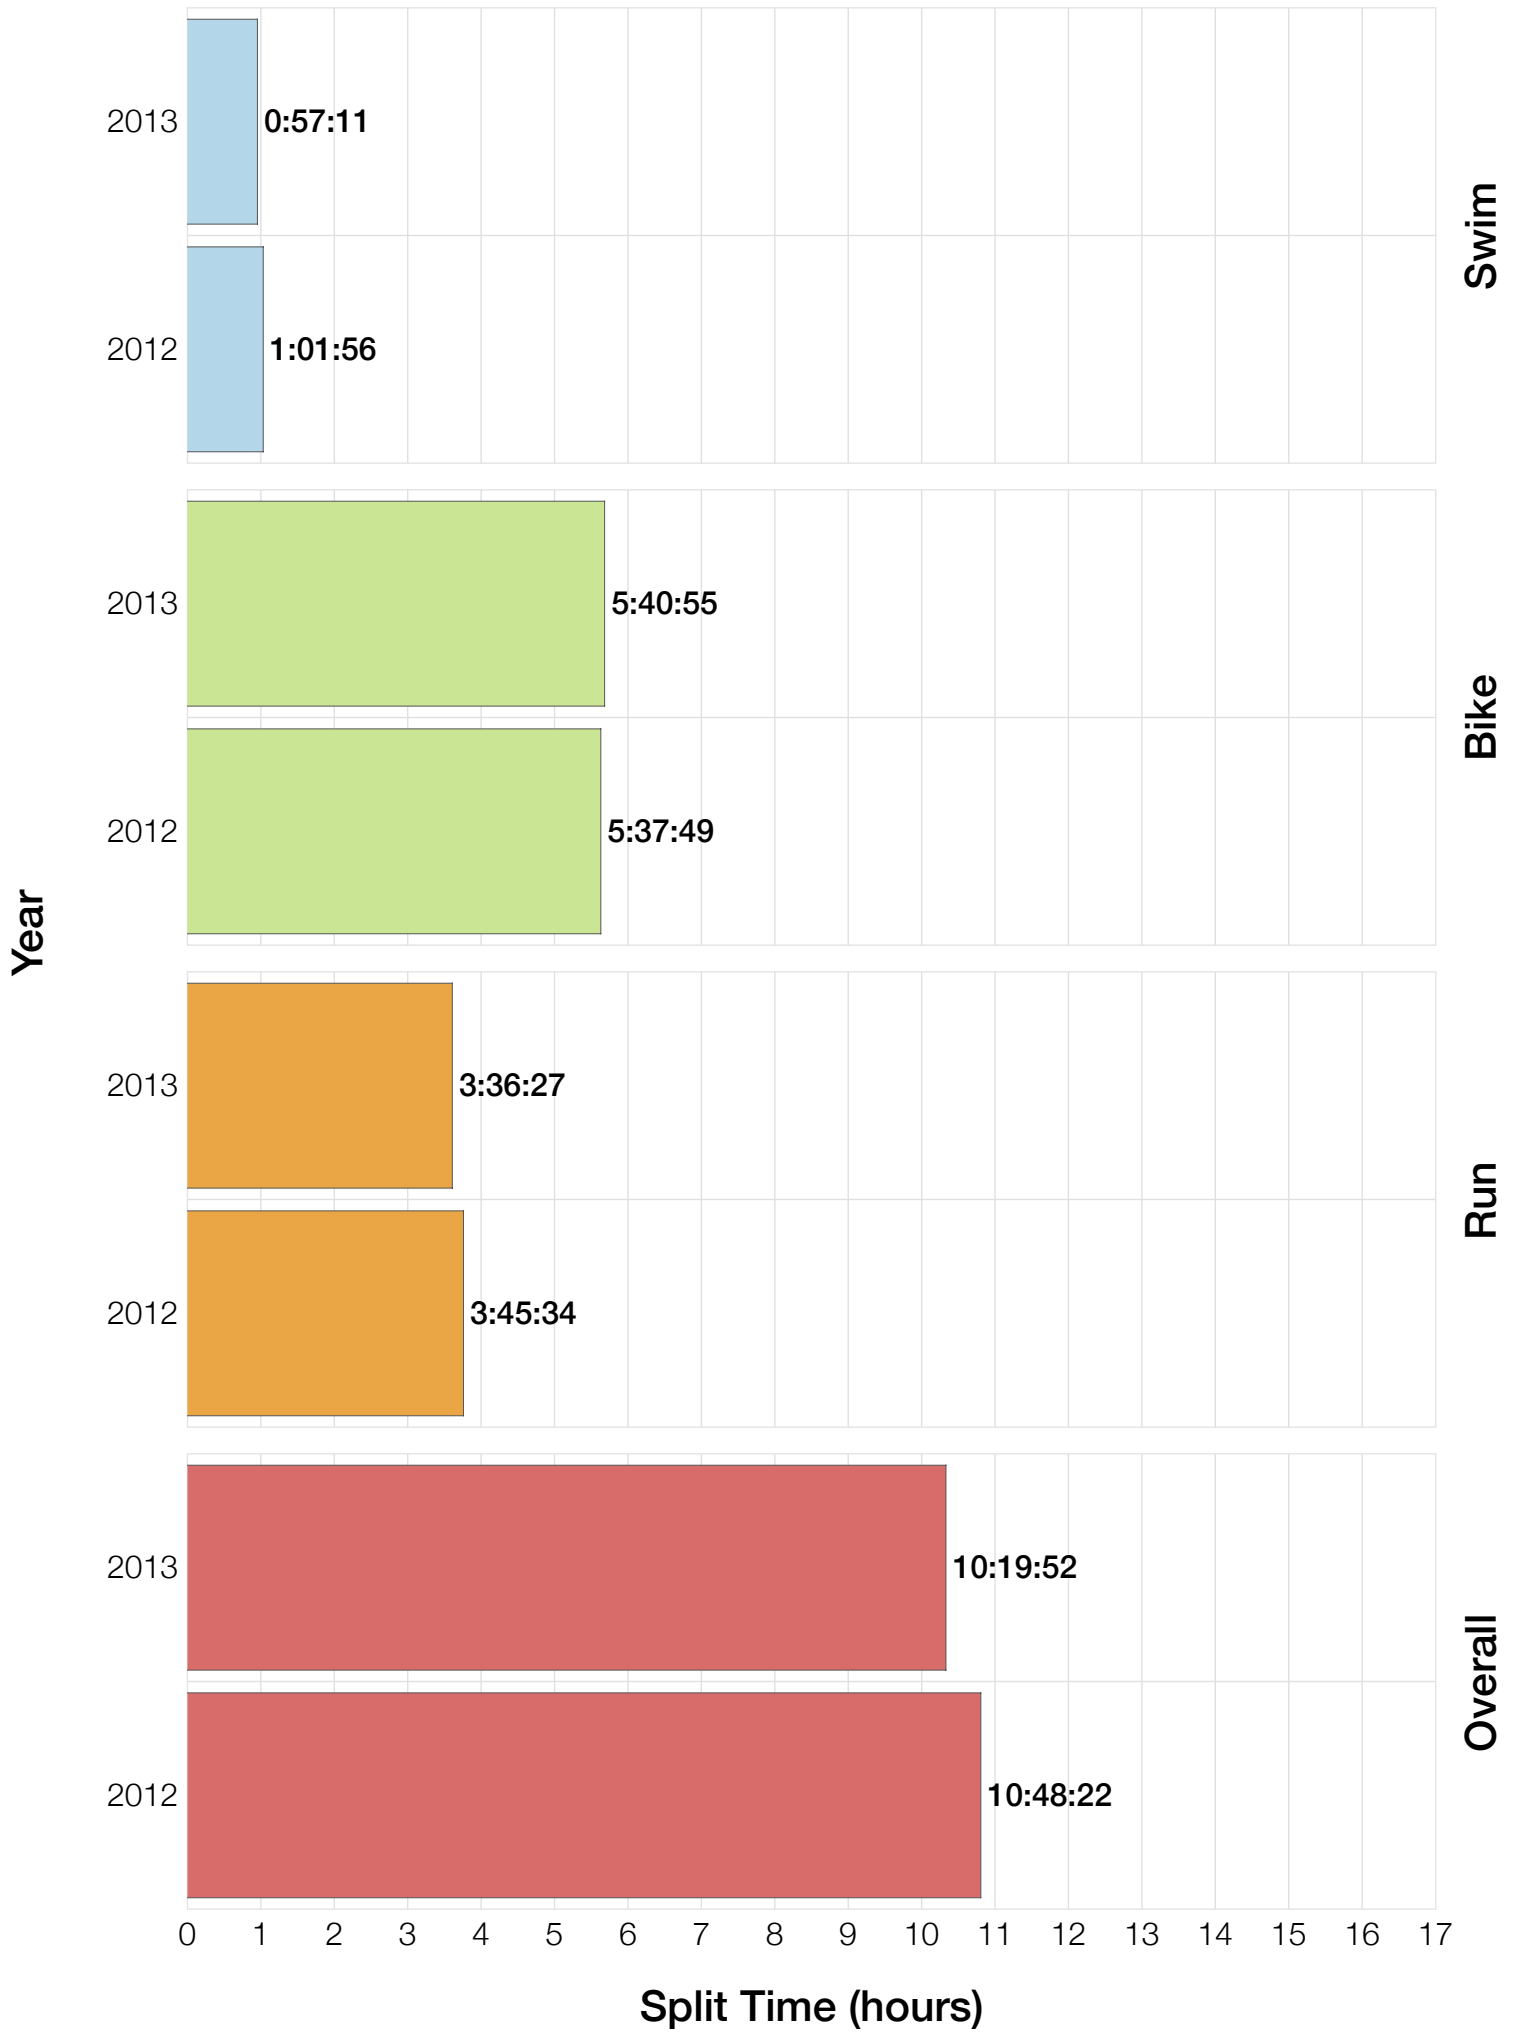

Ironman Sweden F18-24 Stats

F18-24 Summary Statistics

Year	Finishers	F18-24 Finishers	Male Winner's Time	Female Winner's Time	F18-24 Winner's Time
2012	1348	5	8:04:01	9:13:27	10:48:22
2013	1605	4	8:19:30	8:54:01	10:19:52
Average	1477	5	8:11:45	9:03:44	10:34:07

F18-24 Swim

F18-24 Bike

F18-24 Run

F18-24 Overall

F18-24 Fastest Splits

F18-24 Median Splits

F18-24 Slowest Splits

F18-24 Top 30 Finishing Splits

Estimated Kona Slot Average Finishing Time Finishing Time

F18-24 Top 10 and Kona Times and Splits

Summary Statistics

Position	Swim Time	Bike Time	Run Time	Overall Time
Average Male Winner	0:48:31	4:30:07	2:49:56	8:11:45
Average Female Winner	0:54:23	4:53:42	3:12:30	9:03:44
Average 1st Age Grouper	1:00:57	5:40:33	3:46:35	10:34:07
Average 2nd Age Grouper	1:11:50	5:39:22	4:23:47	11:20:50
Average 3rd Age Grouper	1:16:53	6:23:30	4:25:20	12:15:02
Average 4th Age Grouper	1:24:44	7:00:13	5:39:07	14:17:04
Average 5th Age Grouper	1:41:50	6:52:40	6:15:40	15:07:38
Kona Qualifier Average	1:00:57	5:40:33	3:46:35	10:34:07
Top 10 Age Grouper Average	1:16:44	6:15:33	4:45:02	12:26:51

Sweden 2013

Position	Swim Time	Bike Time	Run Time	Overall Time
Male Winner	0:48:31	4:33:42	2:54:08	8:19:30
Female Winner	0:48:30	4:55:39	3:06:41	8:54:01
1st Age Grouper	0:57:11	5:40:59	3:36:27	10:19:52
2nd Age Grouper	1:02:10	5:40:55	4:46:55	11:36:50
3rd Age Grouper	1:10:03	6:22:26	5:05:06	12:46:01
4th Age Grouper	1:47:33	7:45:06	5:41:48	15:32:54
Kona Qualifier Average	0:57:11	5:40:59	3:36:27	10:19:52
Top 10 Age Grouper Average	1:14:14	6:22:21	4:47:34	12:33:54