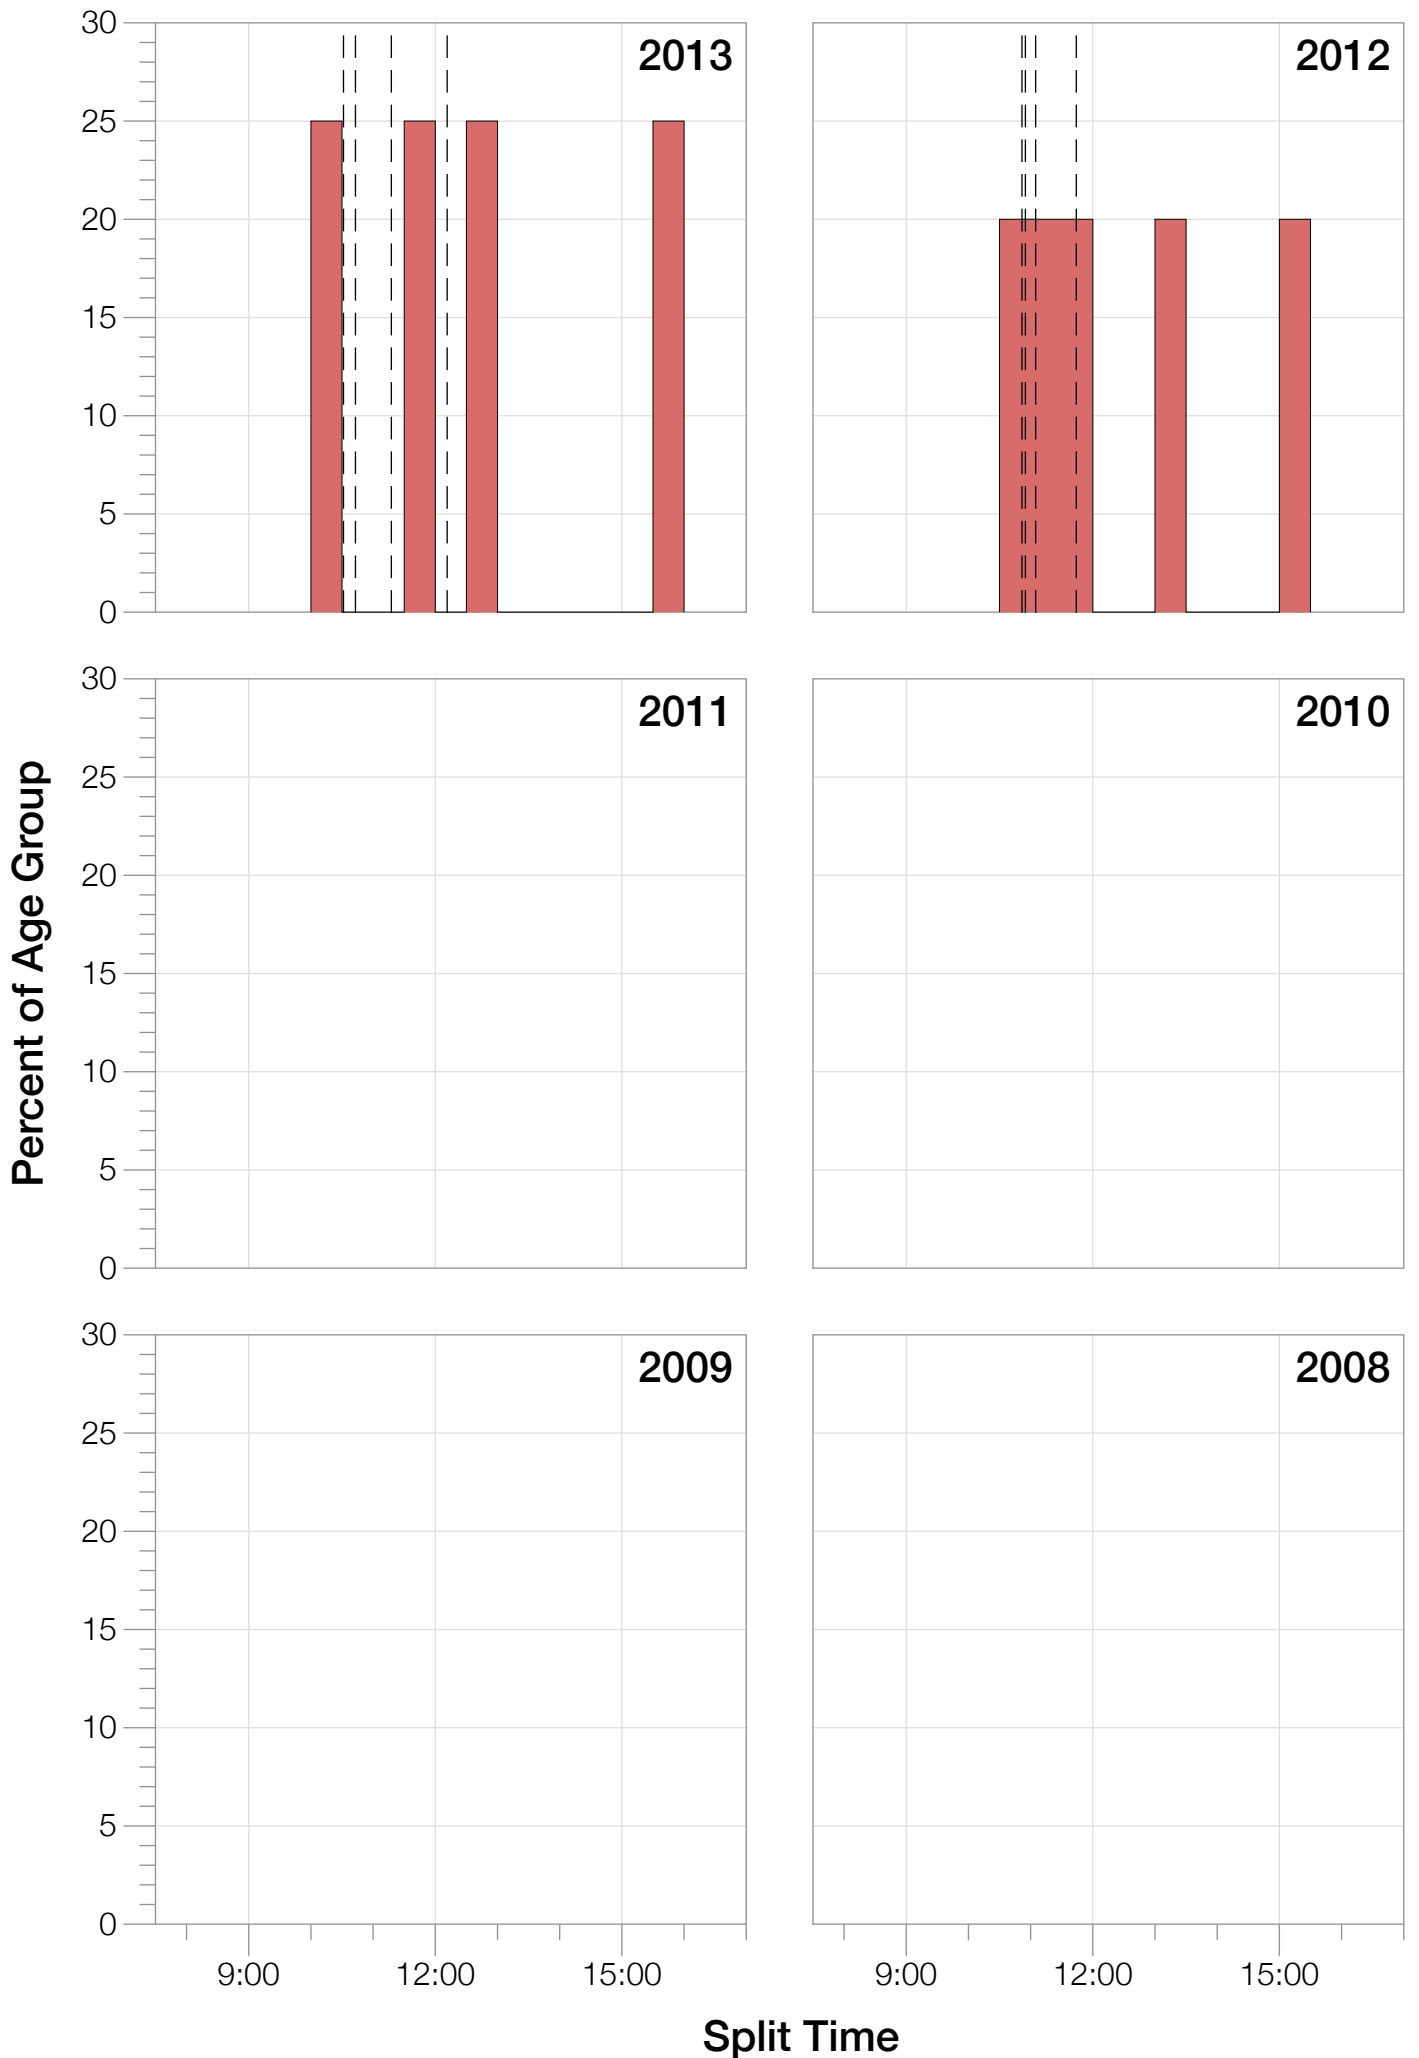

Ironman Sweden F18-24 Stats

F18-24 Summary Statistics

Year	Finishers	F18-24 Finishers	Male Winner's Time	Female Winner's Time	F18-24 Winner's Time
2012	1348	5	8:04:01	9:13:27	10:48:22
2013	1605	4	8:19:30	8:54:01	10:19:52
Average	1477	5	8:11:45	9:03:44	10:34:07

F18-24 Swim

F18-24 Bike

F18-24 Run

F18-24 Overall

F18-24 Fastest Splits

F18-24 Median Splits

F18-24 Slowest Splits

F18-24 Top 30 Finishing Splits

Estimated Kona Slot Average Finishing Time Finishing Time

F18-24 Top 10 and Kona Times and Splits

Summary Statistics

Position	Swim Time	Bike Time	Run Time	Overall Time
Average Male Winner	0:48:31	4:30:07	2:49:56	8:11:45
Average Female Winner	0:54:23	4:53:42	3:12:30	9:03:44
Average 1st Age Grouper	1:00:57	5:40:33	3:46:35	10:34:07
Average 2nd Age Grouper	1:11:50	5:39:22	4:23:47	11:20:50
Average 3rd Age Grouper	1:16:53	6:23:30	4:25:20	12:15:02
Average 4th Age Grouper	1:24:44	7:00:13	5:39:07	14:17:04
Average 5th Age Grouper	1:41:50	6:52:40	6:15:40	15:07:38
Kona Qualifier Average	1:00:57	5:40:33	3:46:35	10:34:07
Top 10 Age Grouper Average	1:16:44	6:15:33	4:45:02	12:26:51

Sweden 2013

Position	Swim Time	Bike Time	Run Time	Overall Time
Male Winner	0:48:31	4:33:42	2:54:08	8:19:30
Female Winner	0:48:30	4:55:39	3:06:41	8:54:01
1st Age Grouper	0:57:11	5:40:59	3:36:27	10:19:52
2nd Age Grouper	1:02:10	5:40:55	4:46:55	11:36:50
3rd Age Grouper	1:10:03	6:22:26	5:05:06	12:46:01
4th Age Grouper	1:47:33	7:45:06	5:41:48	15:32:54
Kona Qualifier Average	0:57:11	5:40:59	3:36:27	10:19:52
Top 10 Age Grouper Average	1:14:14	6:22:21	4:47:34	12:33:54