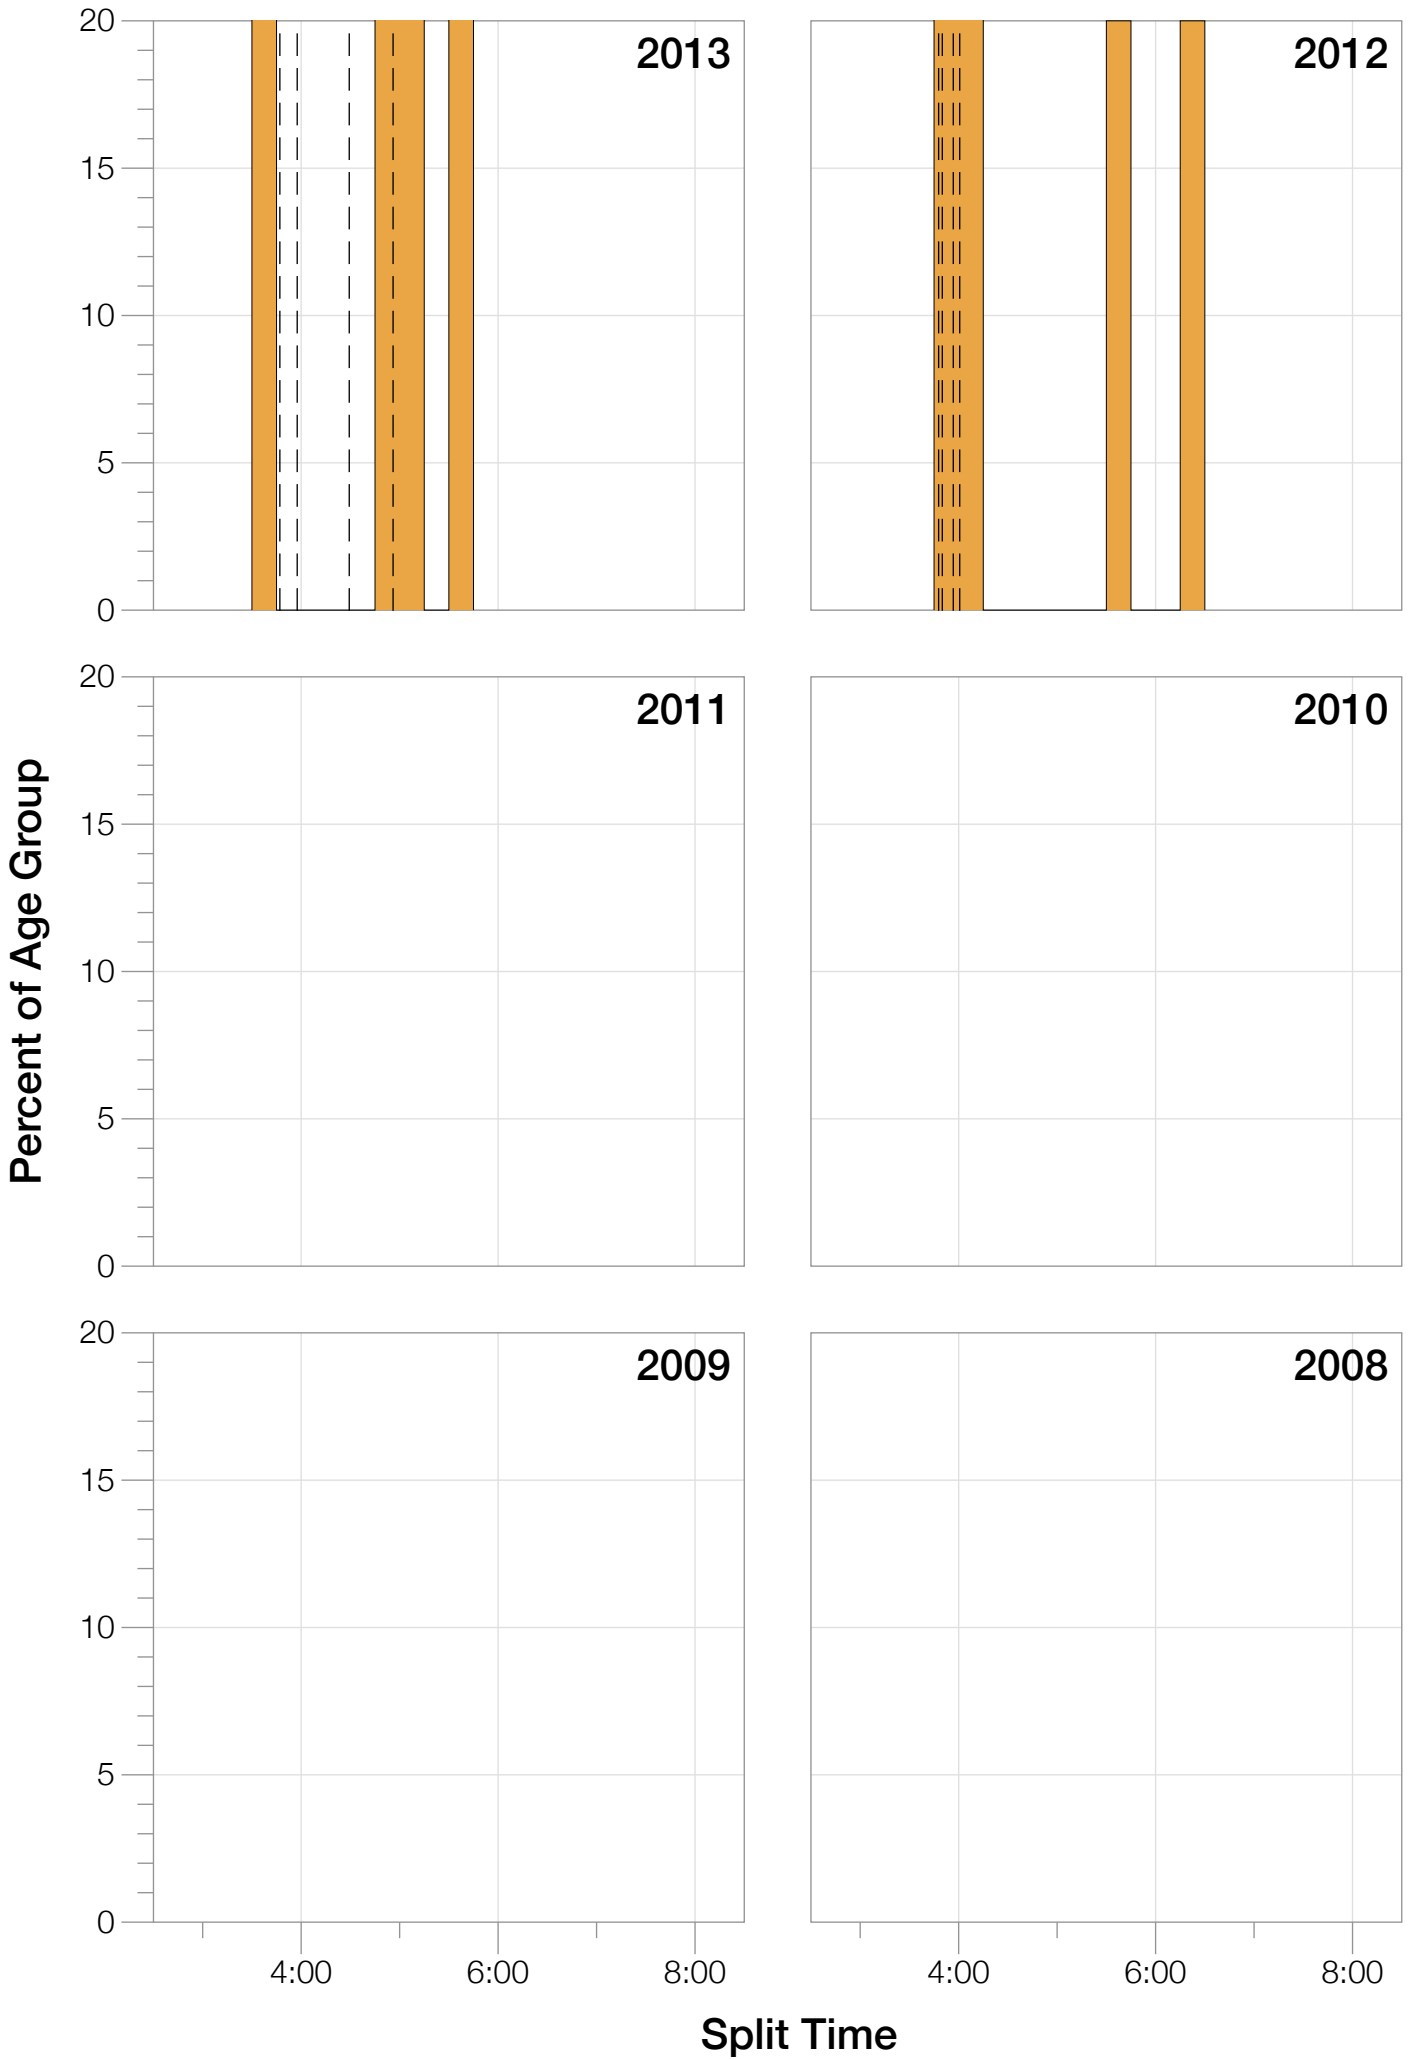

Ironman Sweden F18-24 Stats

F18-24 Summary Statistics

Year	Finishers	F18-24 Finishers	Male Winner's Time	Female Winner's Time	F18-24 Winner's Time
2012	1348	5	8:04:01	9:13:27	10:48:22
2013	1605	4	8:19:30	8:54:01	10:19:52
Average	1477	5	8:11:45	9:03:44	10:34:07

F18-24 Swim

F18-24 Bike

F18-24 Run

F18-24 Overall

F18-24 Fastest Splits

F18-24 Median Splits

F18-24 Slowest Splits

F18-24 Top 30 Finishing Splits

Estimated Kona Slot Average Finishing Time Finishing Time

F18-24 Top 10 and Kona Times and Splits

Summary Statistics

Position	Swim Time	Bike Time	Run Time	Overall Time
Average Male Winner	0:48:31	4:30:07	2:49:56	8:11:45
Average Female Winner	0:54:23	4:53:42	3:12:30	9:03:44
Average 1st Age Grouper	1:00:57	5:40:33	3:46:35	10:34:07
Average 2nd Age Grouper	1:11:50	5:39:22	4:23:47	11:20:50
Average 3rd Age Grouper	1:16:53	6:23:30	4:25:20	12:15:02
Average 4th Age Grouper	1:24:44	7:00:13	5:39:07	14:17:04
Average 5th Age Grouper	1:41:50	6:52:40	6:15:40	15:07:38
Kona Qualifier Average	1:00:57	5:40:33	3:46:35	10:34:07
Top 10 Age Grouper Average	1:16:44	6:15:33	4:45:02	12:26:51

Sweden 2013

Position	Swim Time	Bike Time	Run Time	Overall Time
Male Winner	0:48:31	4:33:42	2:54:08	8:19:30
Female Winner	0:48:30	4:55:39	3:06:41	8:54:01
1st Age Grouper	0:57:11	5:40:59	3:36:27	10:19:52
2nd Age Grouper	1:02:10	5:40:55	4:46:55	11:36:50
3rd Age Grouper	1:10:03	6:22:26	5:05:06	12:46:01
4th Age Grouper	1:47:33	7:45:06	5:41:48	15:32:54
Kona Qualifier Average	0:57:11	5:40:59	3:36:27	10:19:52
Top 10 Age Grouper Average	1:14:14	6:22:21	4:47:34	12:33:54