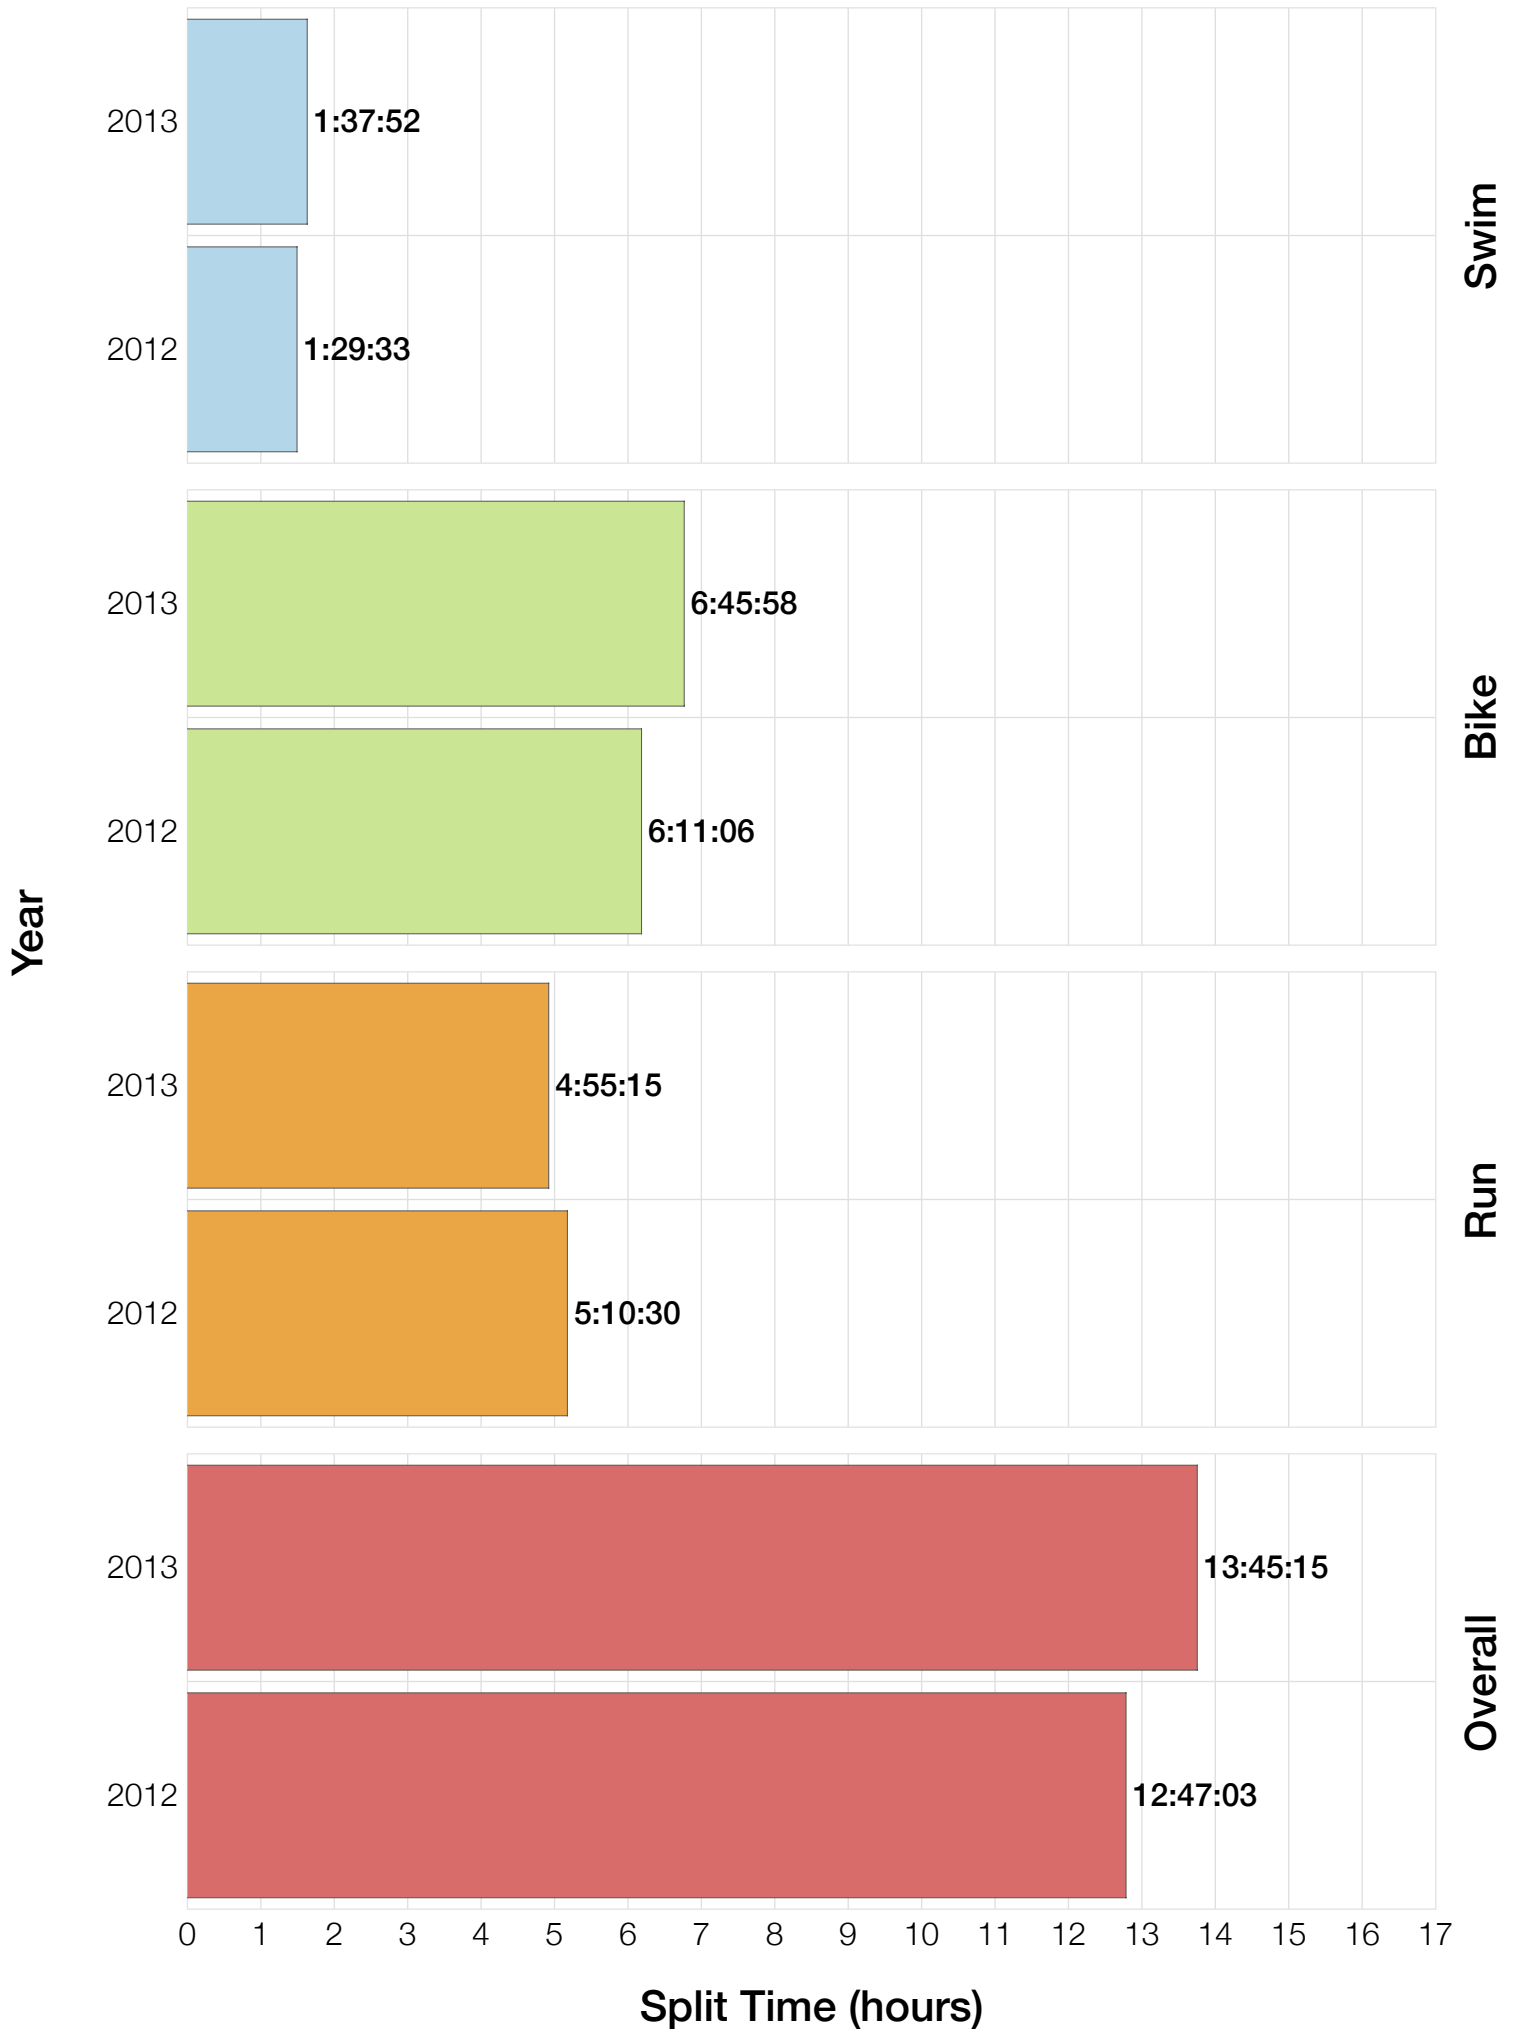

F50-54 Swim

F50-54 Bike

F50-54 Run

F50-54 Overall

F50-54 Fastest Splits

F50-54 Median Splits

F50-54 Slowest Splits

F50-54 Top 30 Finishing Splits

Estimated Kona Slot Average Finishing Time Finishing Time

F50-54 Top 10 and Kona Times and Splits

Summary Statistics

Position	Swim Time	Bike Time	Run Time	Overall Time
Average Male Winner	0:48:31	4:30:07	2:49:56	8:11:45
Average Female Winner	0:54:23	4:53:42	3:12:30	9:03:44
Average 1st Age Grouper	1:11:24	5:34:07	4:02:39	10:55:18
Average 2nd Age Grouper	1:21:52	5:51:42	4:15:11	11:39:12
Average 3rd Age Grouper	1:29:29	6:14:33	4:19:42	12:17:36
Average 4th Age Grouper	1:25:18	6:06:30	4:53:14	12:35:10
Average 5th Age Grouper	1:35:43	6:35:19	4:17:46	12:41:28
Average 6th Age Grouper	1:29:40	6:14:06	4:55:22	12:50:48
Average 7th Age Grouper	1:50:29	6:13:46	5:31:00	13:53:15
Average 8th Age Grouper	1:27:33	6:52:44	5:24:08	13:59:28
Average 9th Age Grouper	1:34:45	6:43:39	5:43:35	14:13:38
Average 10th Age Grouper	1:57:22	6:59:36	5:20:48	14:39:20
Kona Qualifier Average	1:11:24	5:34:07	4:02:39	10:55:18
Top 10 Age Grouper Average	1:32:21	6:20:36	4:52:20	12:58:31

Sweden 2013

Position	Swim Time	Bike Time	Run Time	Overall Time
Male Winner	0:48:31	4:33:42	2:54:08	8:19:30
Female Winner	0:48:30	4:55:39	3:06:41	8:54:01
1st Age Grouper	1:17:03	5:55:28	4:01:15	11:20:06
2nd Age Grouper	1:25:31	6:21:58	4:01:09	12:01:55
3rd Age Grouper	1:31:47	6:15:16	4:05:02	12:03:46
4th Age Grouper	1:19:26	6:04:38	4:55:15	12:28:42
5th Age Grouper	1:38:21	6:37:52	4:06:46	12:36:27
6th Age Grouper	1:41:56	6:37:10	4:20:58	12:53:58
7th Age Grouper	2:07:41	6:19:58	4:52:14	13:37:41
8th Age Grouper	1:21:57	7:09:32	4:57:14	13:45:15
9th Age Grouper	1:41:36	6:45:58	5:07:38	13:47:25
10th Age Grouper	2:01:53	7:00:02	4:39:52	13:58:15
Kona Qualifier Average	1:17:03	5:55:28	4:01:15	11:20:06
Top 10 Age Grouper Average	1:36:43	6:30:47	4:30:44	12:51:21