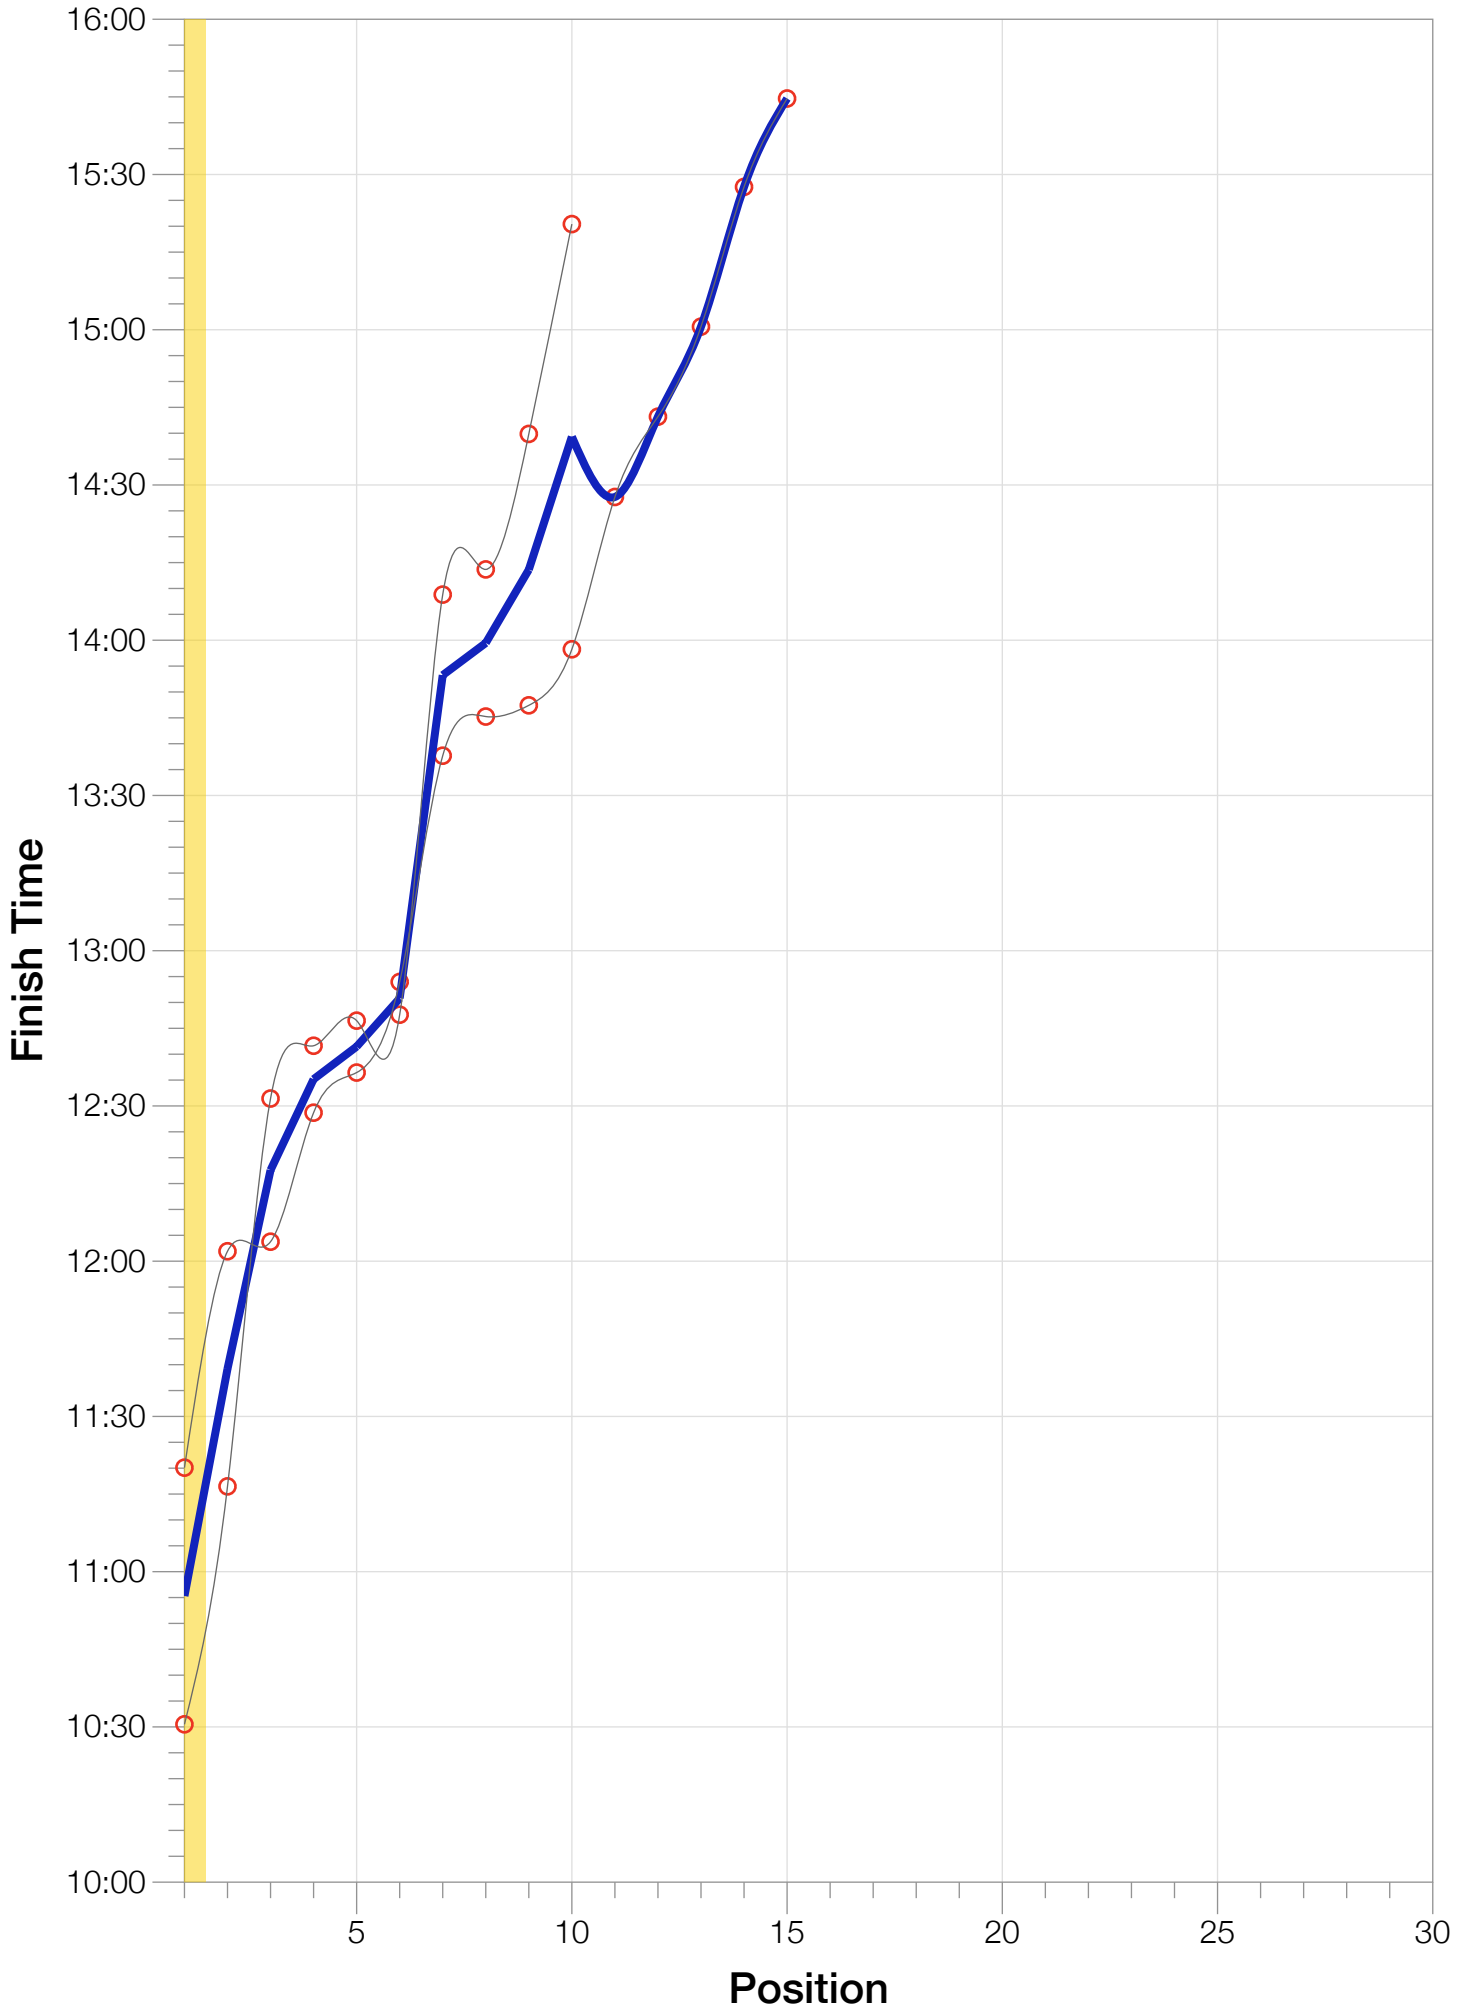

Ironman Sweden F50-54 Stats

F50-54 Summary Statistics

Year	Finishers	F50-54 Finishers	Male Winner's Time	Female Winner's Time	F50-54 Winner's Time
2012	1348	10	8:04:01	9:13:27	10:30:30
2013	1605	15	8:19:30	8:54:01	11:20:06
Average	1477	13	8:11:45	9:03:44	10:55:18

F50-54 Swim

F50-54 Bike

F50-54 Run

F50-54 Overall

F50-54 Fastest Splits

F50-54 Median Splits

F50-54 Slowest Splits

F50-54 Top 30 Finishing Splits

Estimated Kona Slot Average Finishing Time Finishing Time

F50-54 Top 10 and Kona Times and Splits

Summary Statistics

Position	Swim Time	Bike Time	Run Time	Overall Time
Average Male Winner	0:48:31	4:30:07	2:49:56	8:11:45
Average Female Winner	0:54:23	4:53:42	3:12:30	9:03:44
Average 1st Age Grouper	1:11:24	5:34:07	4:02:39	10:55:18
Average 2nd Age Grouper	1:21:52	5:51:42	4:15:11	11:39:12
Average 3rd Age Grouper	1:29:29	6:14:33	4:19:42	12:17:36
Average 4th Age Grouper	1:25:18	6:06:30	4:53:14	12:35:10
Average 5th Age Grouper	1:35:43	6:35:19	4:17:46	12:41:28
Average 6th Age Grouper	1:29:40	6:14:06	4:55:22	12:50:48
Average 7th Age Grouper	1:50:29	6:13:46	5:31:00	13:53:15
Average 8th Age Grouper	1:27:33	6:52:44	5:24:08	13:59:28
Average 9th Age Grouper	1:34:45	6:43:39	5:43:35	14:13:38
Average 10th Age Grouper	1:57:22	6:59:36	5:20:48	14:39:20
Kona Qualifier Average	1:11:24	5:34:07	4:02:39	10:55:18
Top 10 Age Grouper Average	1:32:21	6:20:36	4:52:20	12:58:31