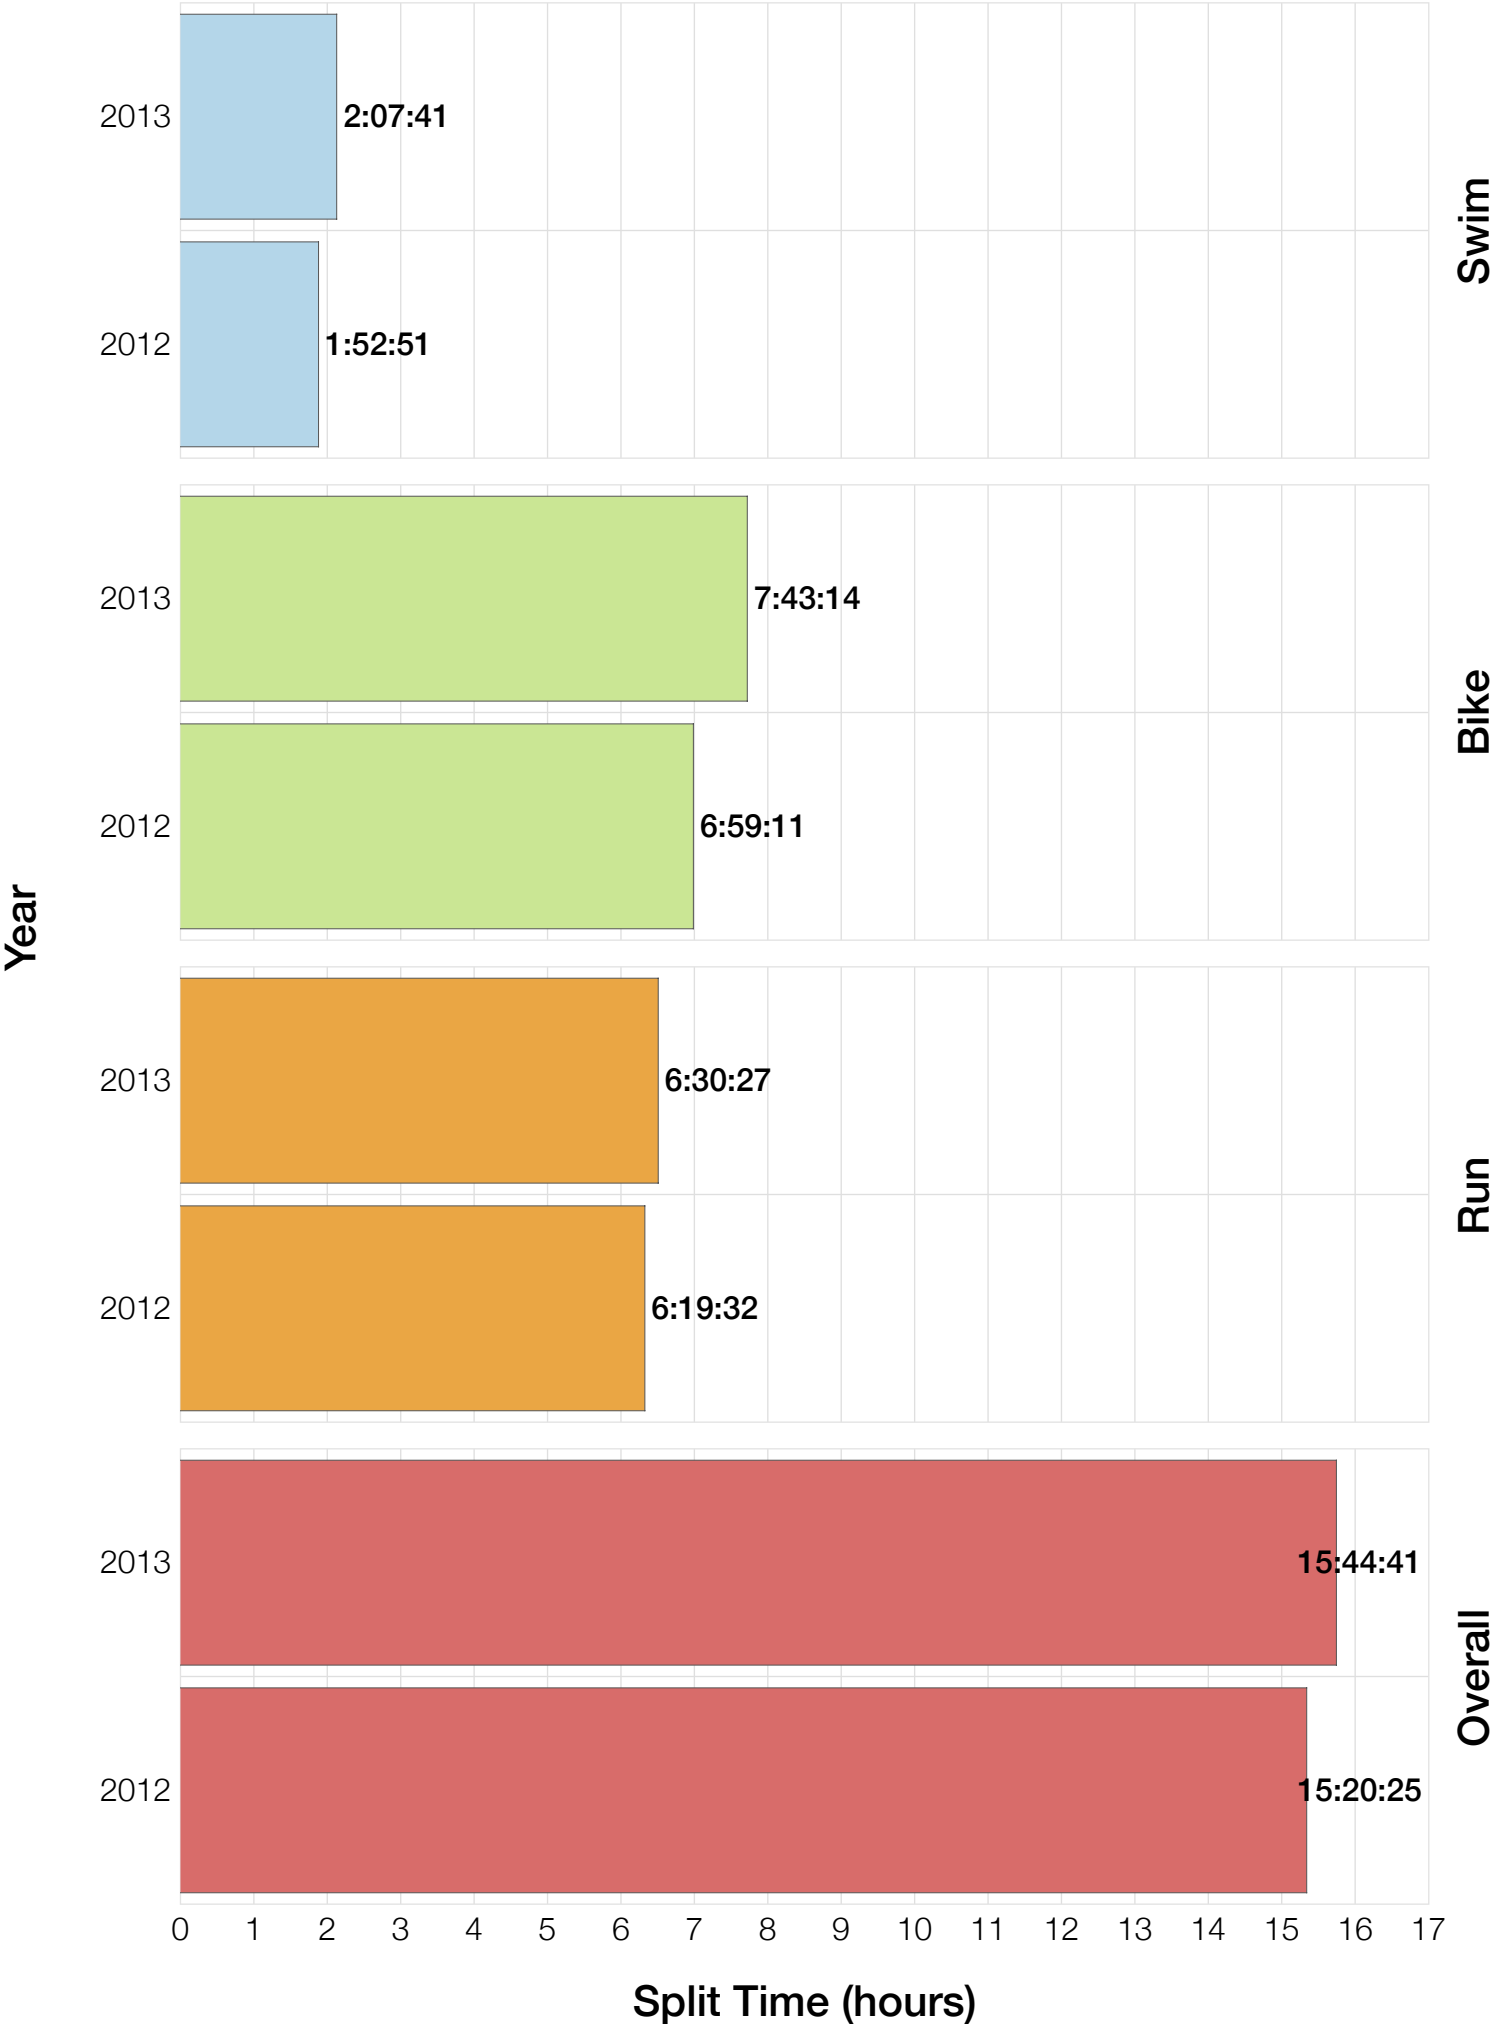

F50-54 Swim

F50-54 Bike

F50-54 Run

F50-54 Overall

F50-54 Fastest Splits

F50-54 Median Splits

F50-54 Slowest Splits

F50-54 Top 30 Finishing Splits

Estimated Kona Slot Average Finishing Time Finishing Time

F50-54 Top 10 and Kona Times and Splits

Summary Statistics

Position	Swim Time	Bike Time	Run Time	Overall Time
Average Male Winner	0:48:31	4:30:07	2:49:56	8:11:45
Average Female Winner	0:54:23	4:53:42	3:12:30	9:03:44
Average 1st Age Grouper	1:11:24	5:34:07	4:02:39	10:55:18
Average 2nd Age Grouper	1:21:52	5:51:42	4:15:11	11:39:12
Average 3rd Age Grouper	1:29:29	6:14:33	4:19:42	12:17:36
Average 4th Age Grouper	1:25:18	6:06:30	4:53:14	12:35:10
Average 5th Age Grouper	1:35:43	6:35:19	4:17:46	12:41:28
Average 6th Age Grouper	1:29:40	6:14:06	4:55:22	12:50:48
Average 7th Age Grouper	1:50:29	6:13:46	5:31:00	13:53:15
Average 8th Age Grouper	1:27:33	6:52:44	5:24:08	13:59:28
Average 9th Age Grouper	1:34:45	6:43:39	5:43:35	14:13:38
Average 10th Age Grouper	1:57:22	6:59:36	5:20:48	14:39:20
Kona Qualifier Average	1:11:24	5:34:07	4:02:39	10:55:18
Top 10 Age Grouper Average	1:32:21	6:20:36	4:52:20	12:58:31

Sweden 2013

Position	Swim Time	Bike Time	Run Time	Overall Time
Male Winner	0:48:31	4:33:42	2:54:08	8:19:30
Female Winner	0:48:30	4:55:39	3:06:41	8:54:01
1st Age Grouper	1:17:03	5:55:28	4:01:15	11:20:06
2nd Age Grouper	1:25:31	6:21:58	4:01:09	12:01:55
3rd Age Grouper	1:31:47	6:15:16	4:05:02	12:03:46
4th Age Grouper	1:19:26	6:04:38	4:55:15	12:28:42
5th Age Grouper	1:38:21	6:37:52	4:06:46	12:36:27
6th Age Grouper	1:41:56	6:37:10	4:20:58	12:53:58
7th Age Grouper	2:07:41	6:19:58	4:52:14	13:37:41
8th Age Grouper	1:21:57	7:09:32	4:57:14	13:45:15
9th Age Grouper	1:41:36	6:45:58	5:07:38	13:47:25
10th Age Grouper	2:01:53	7:00:02	4:39:52	13:58:15
Kona Qualifier Average	1:17:03	5:55:28	4:01:15	11:20:06
Top 10 Age Grouper Average	1:36:43	6:30:47	4:30:44	12:51:21