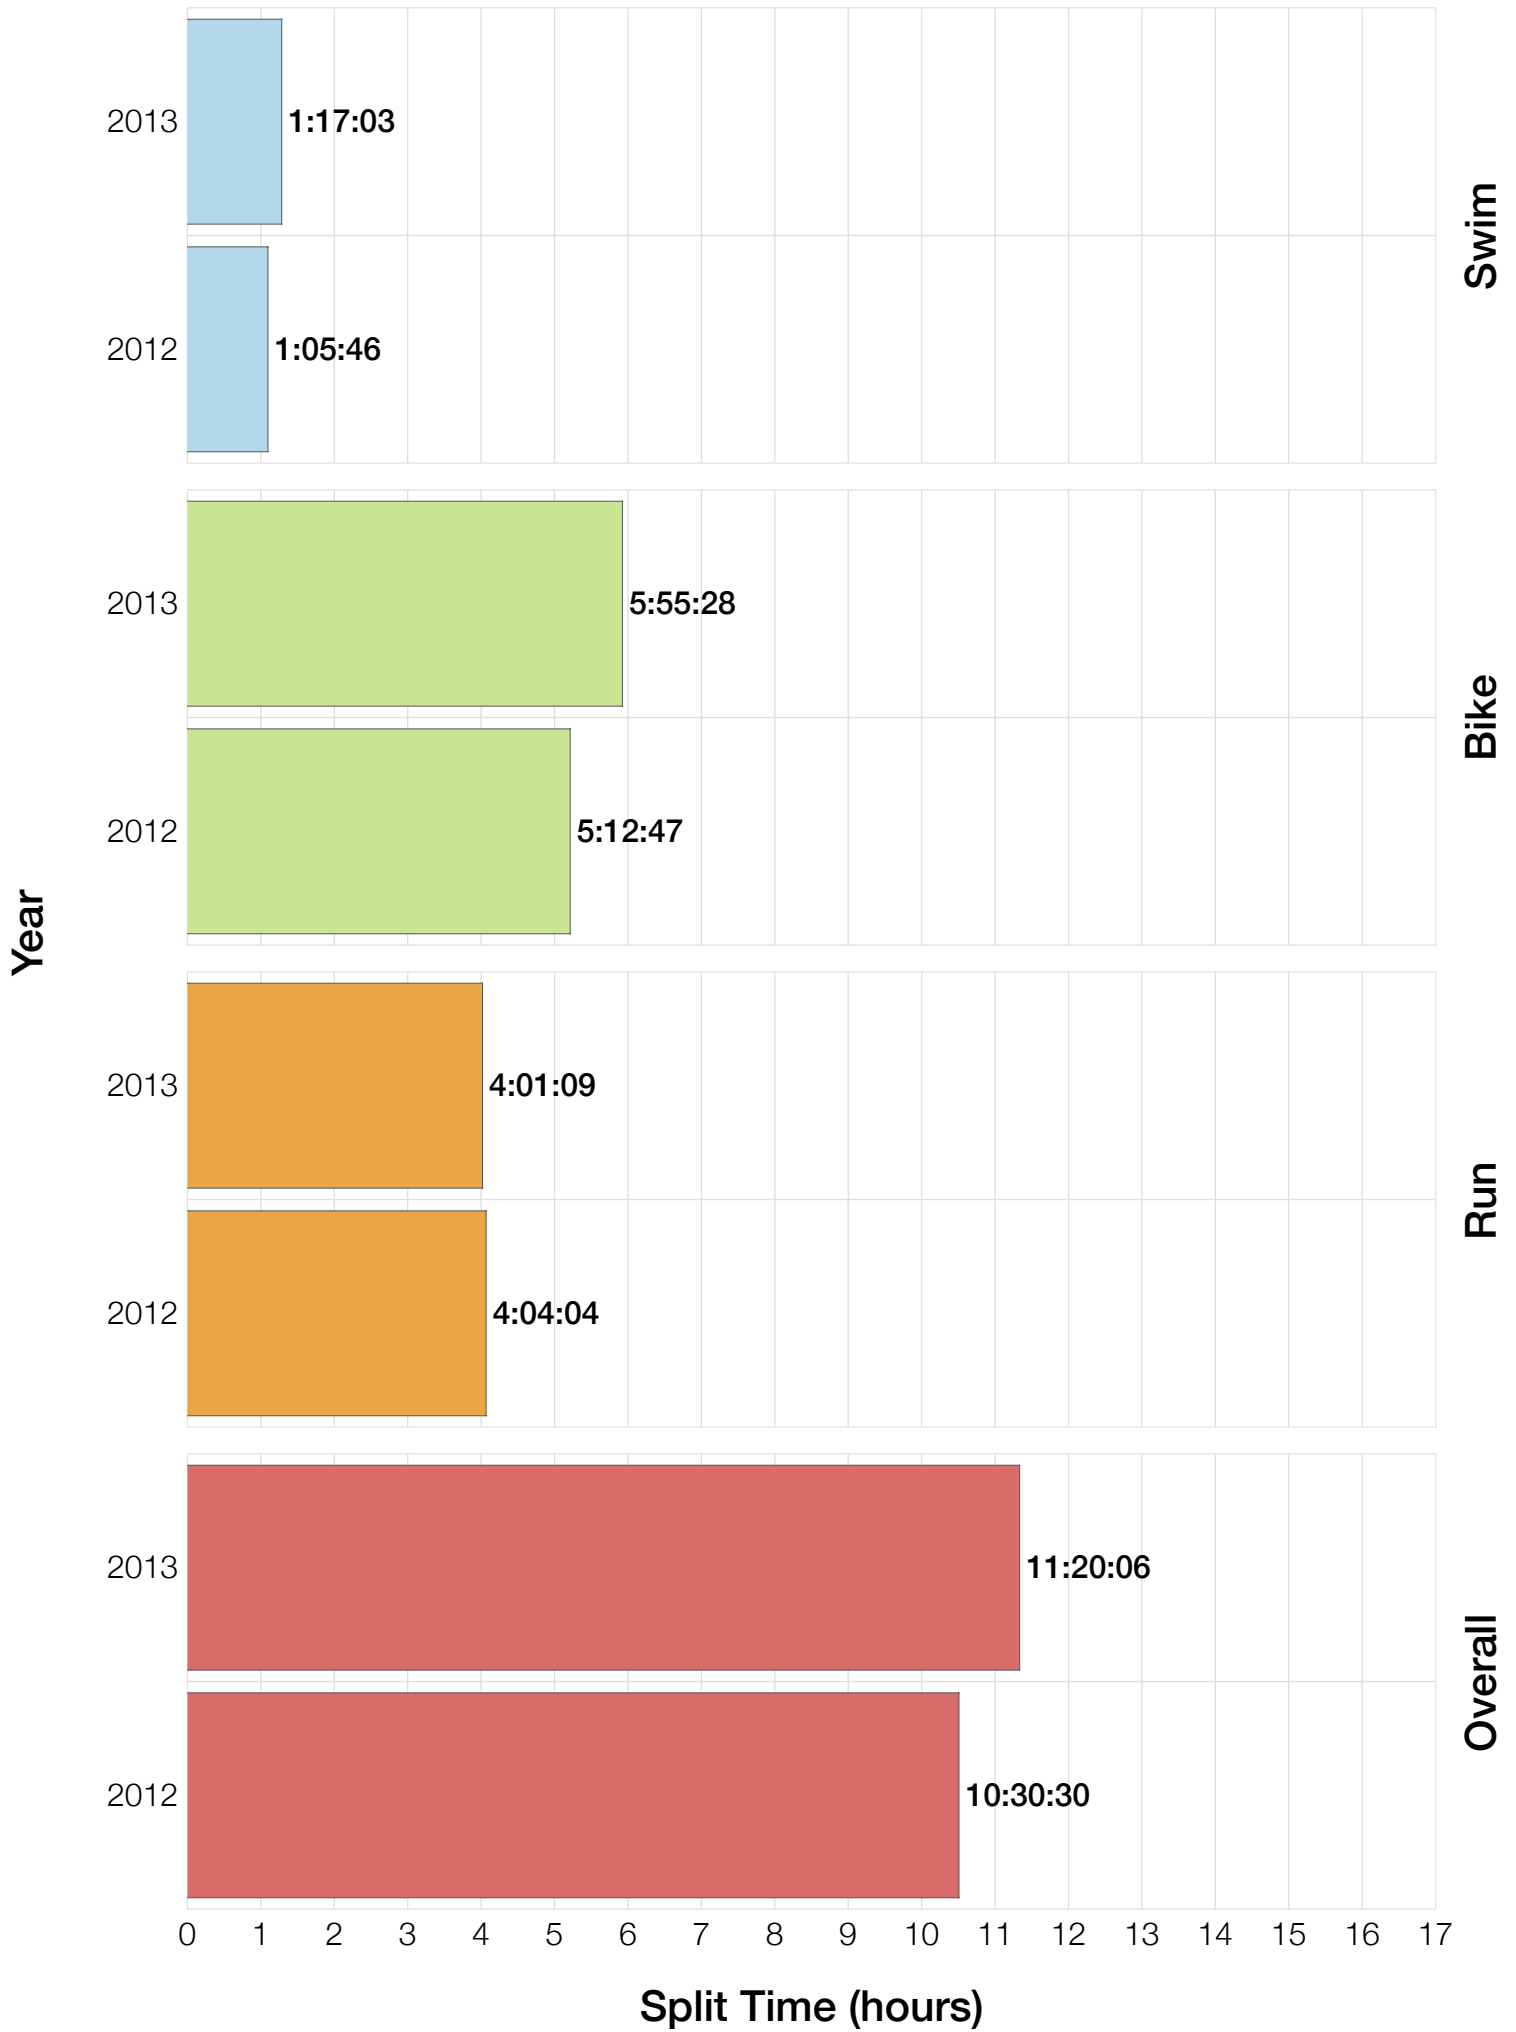

F50-54 Swim

F50-54 Bike

F50-54 Run

F50-54 Overall

F50-54 Fastest Splits

F50-54 Median Splits

F50-54 Slowest Splits

F50-54 Top 30 Finishing Splits

Estimated Kona Slot Average Finishing Time Finishing Time

F50-54 Top 10 and Kona Times and Splits

Summary Statistics

Position	Swim Time	Bike Time	Run Time	Overall Time
Average Male Winner	0:48:31	4:30:07	2:49:56	8:11:45
Average Female Winner	0:54:23	4:53:42	3:12:30	9:03:44
Average 1st Age Grouper	1:11:24	5:34:07	4:02:39	10:55:18
Average 2nd Age Grouper	1:21:52	5:51:42	4:15:11	11:39:12
Average 3rd Age Grouper	1:29:29	6:14:33	4:19:42	12:17:36
Average 4th Age Grouper	1:25:18	6:06:30	4:53:14	12:35:10
Average 5th Age Grouper	1:35:43	6:35:19	4:17:46	12:41:28
Average 6th Age Grouper	1:29:40	6:14:06	4:55:22	12:50:48
Average 7th Age Grouper	1:50:29	6:13:46	5:31:00	13:53:15
Average 8th Age Grouper	1:27:33	6:52:44	5:24:08	13:59:28
Average 9th Age Grouper	1:34:45	6:43:39	5:43:35	14:13:38
Average 10th Age Grouper	1:57:22	6:59:36	5:20:48	14:39:20
Kona Qualifier Average	1:11:24	5:34:07	4:02:39	10:55:18
Top 10 Age Grouper Average	1:32:21	6:20:36	4:52:20	12:58:31

Sweden 2013

Position	Swim Time	Bike Time	Run Time	Overall Time
Male Winner	0:48:31	4:33:42	2:54:08	8:19:30
Female Winner	0:48:30	4:55:39	3:06:41	8:54:01
1st Age Grouper	1:17:03	5:55:28	4:01:15	11:20:06
2nd Age Grouper	1:25:31	6:21:58	4:01:09	12:01:55
3rd Age Grouper	1:31:47	6:15:16	4:05:02	12:03:46
4th Age Grouper	1:19:26	6:04:38	4:55:15	12:28:42
5th Age Grouper	1:38:21	6:37:52	4:06:46	12:36:27
6th Age Grouper	1:41:56	6:37:10	4:20:58	12:53:58
7th Age Grouper	2:07:41	6:19:58	4:52:14	13:37:41
8th Age Grouper	1:21:57	7:09:32	4:57:14	13:45:15
9th Age Grouper	1:41:36	6:45:58	5:07:38	13:47:25
10th Age Grouper	2:01:53	7:00:02	4:39:52	13:58:15
Kona Qualifier Average	1:17:03	5:55:28	4:01:15	11:20:06
Top 10 Age Grouper Average	1:36:43	6:30:47	4:30:44	12:51:21