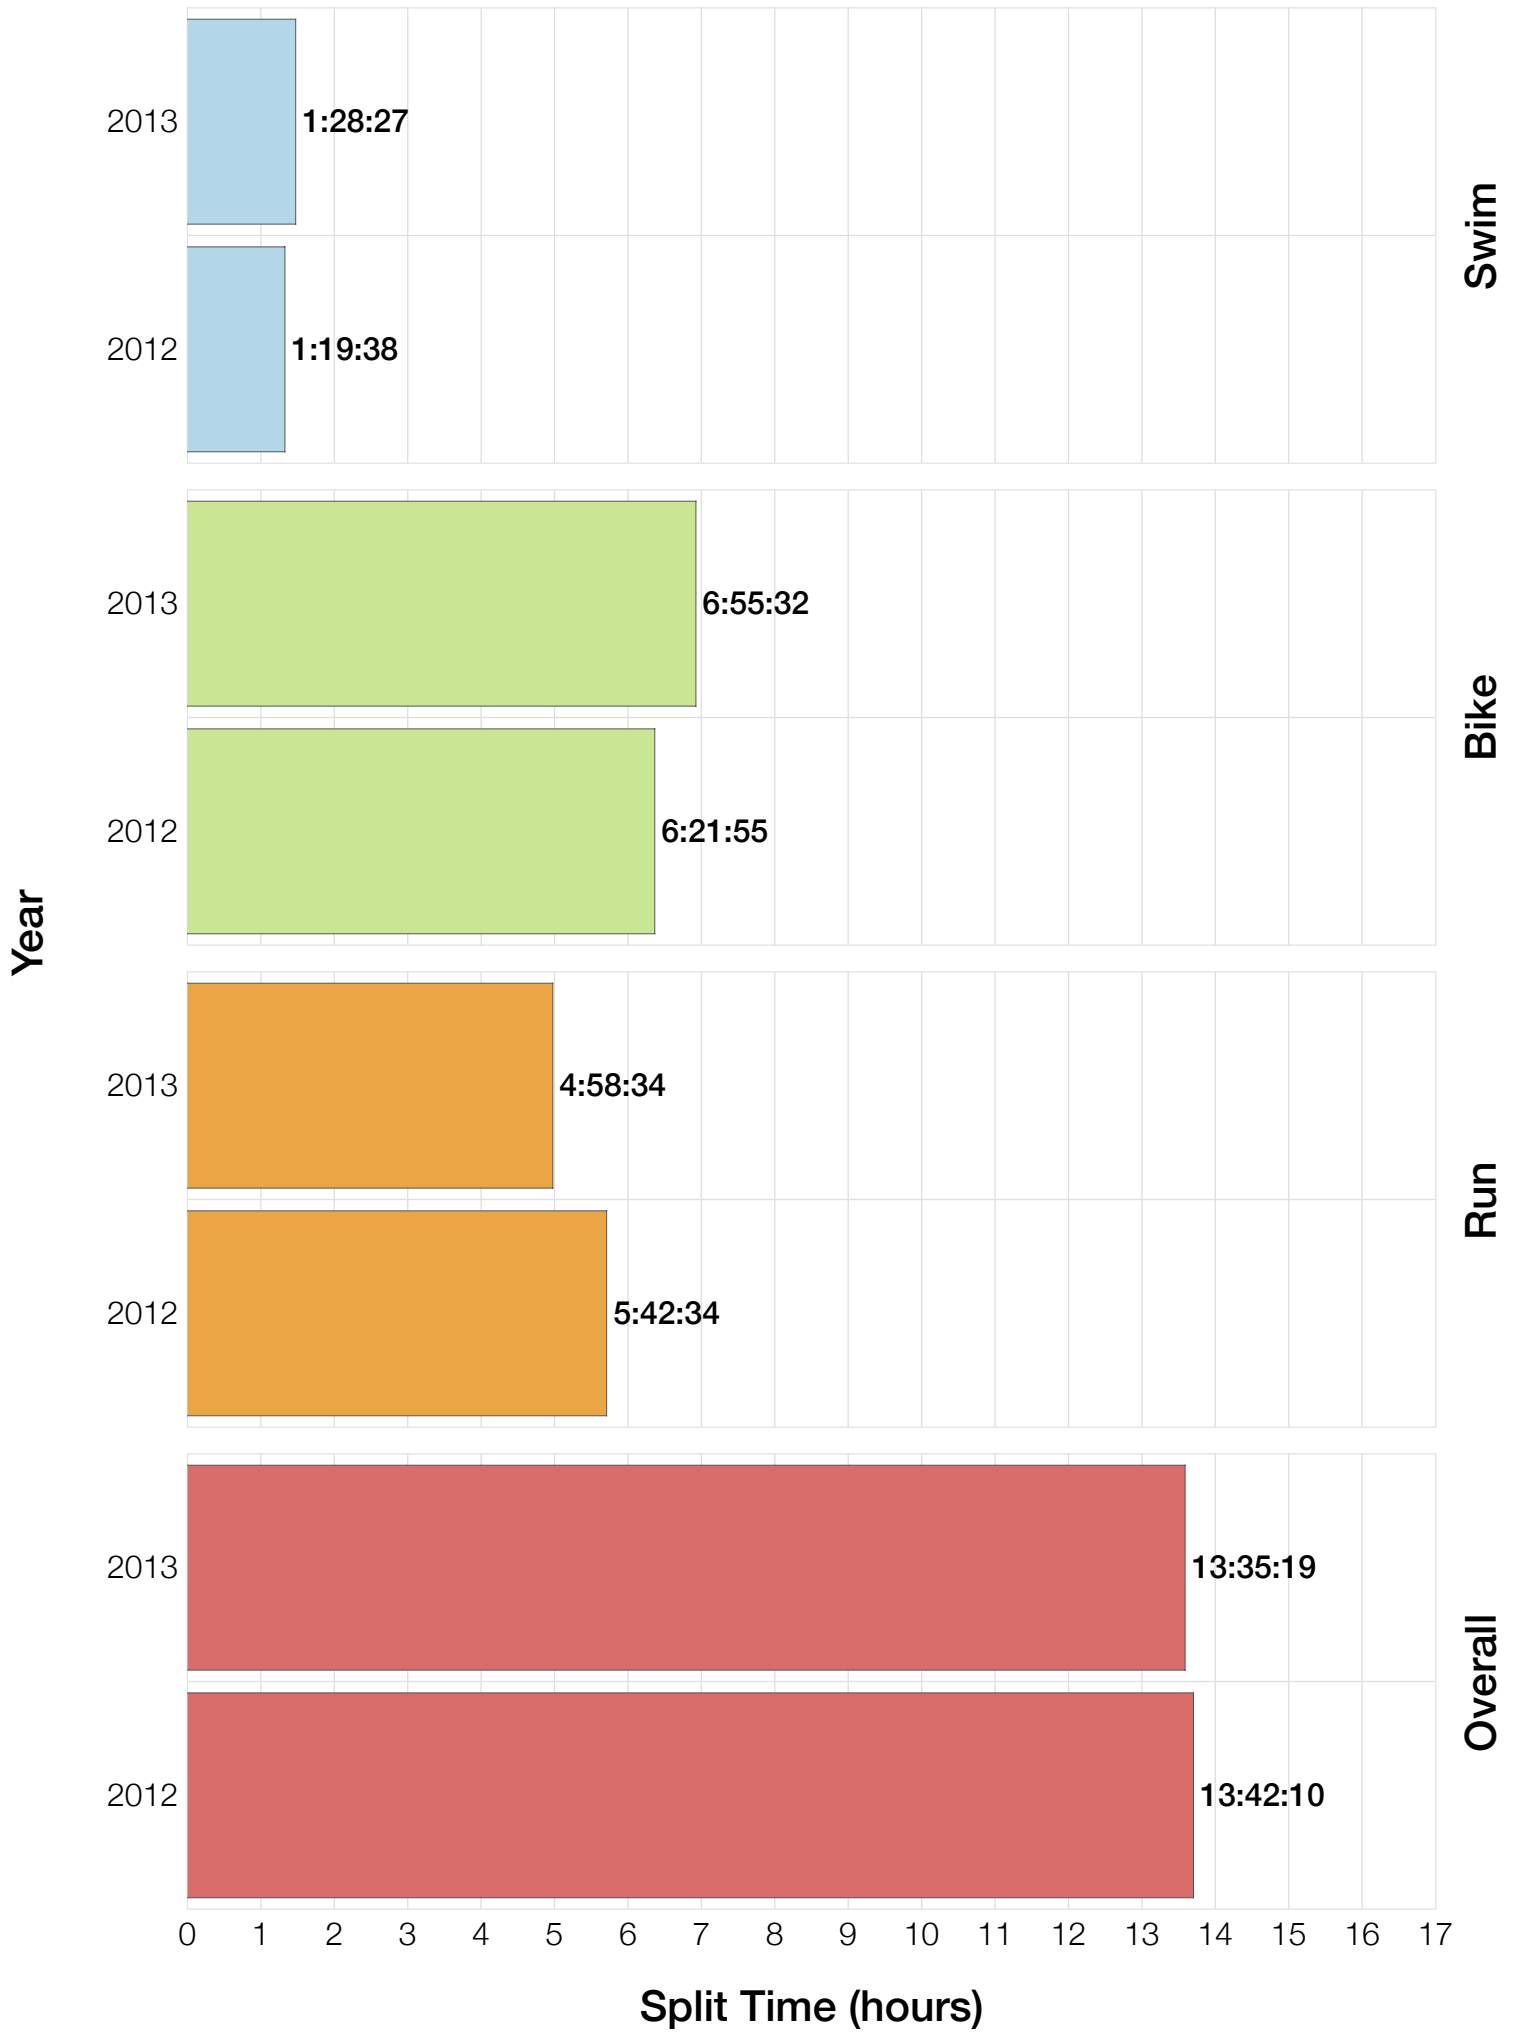

Ironman Sweden F55-59 Stats

F55-59 Summary Statistics

Year	Finishers	F55-59 Finishers	Male Winner's Time	Female Winner's Time	F55-59 Winner's Time
2012	1348	1	8:04:01	9:13:27	13:42:10
2013	1605	8	8:19:30	8:54:01	12:16:34
Average	1477	5	8:11:45	9:03:44	12:59:22

F55-59 Swim

F55-59 Bike

F55-59 Run

F55-59 Overall

F55-59 Fastest Splits

F55-59 Median Splits

F55-59 Slowest Splits

F55-59 Top 30 Finishing Splits

Estimated Kona Slot Average Finishing Time Finishing Time

F55-59 Top 10 and Kona Times and Splits

Summary Statistics

Position	Swim Time	Bike Time	Run Time	Overall Time
Average Male Winner	0:48:31	4:30:07	2:49:56	8:11:45
Average Female Winner	0:54:23	4:53:42	3:12:30	9:03:44
Average 1st Age Grouper	1:32:43	6:08:13	5:04:27	12:59:22
Average 2nd Age Grouper	1:18:58	6:15:54	4:54:45	12:37:42
Average 3rd Age Grouper	1:41:50	6:22:03	4:46:22	13:06:54
Average 4th Age Grouper	1:08:13	7:01:57	5:02:23	13:35:13
Average 5th Age Grouper	1:26:48	7:17:12	4:37:37	13:35:26
Average 6th Age Grouper	1:26:47	6:51:40	5:52:14	14:29:42
Average 7th Age Grouper	1:37:55	6:59:25	5:41:52	14:34:14
Average 8th Age Grouper	1:30:06	7:38:20	6:22:38	15:43:05
Kona Qualifier Average	1:32:43	6:08:13	5:04:27	12:59:22
Top 10 Age Grouper Average	1:28:27	6:44:46	5:16:18	13:44:33

Sweden 2013

Position	Swim Time	Bike Time	Run Time	Overall Time
Male Winner	0:48:31	4:33:42	2:54:08	8:19:30
Female Winner	0:48:30	4:55:39	3:06:41	8:54:01
1st Age Grouper	1:45:49	5:54:31	4:26:20	12:16:34
2nd Age Grouper	1:18:58	6:15:54	4:54:45	12:37:42
3rd Age Grouper	1:41:50	6:22:03	4:46:22	13:06:54
4th Age Grouper	1:08:13	7:01:57	5:02:23	13:35:13
5th Age Grouper	1:26:48	7:17:12	4:37:37	13:35:26
6th Age Grouper	1:26:47	6:51:40	5:52:14	14:29:42
7th Age Grouper	1:37:55	6:59:25	5:41:52	14:34:14
8th Age Grouper	1:30:06	7:38:20	6:22:38	15:43:05
Kona Qualifier Average	1:45:49	5:54:31	4:26:20	12:16:34
Top 10 Age Grouper Average	1:29:33	6:47:37	5:13:01	13:44:51