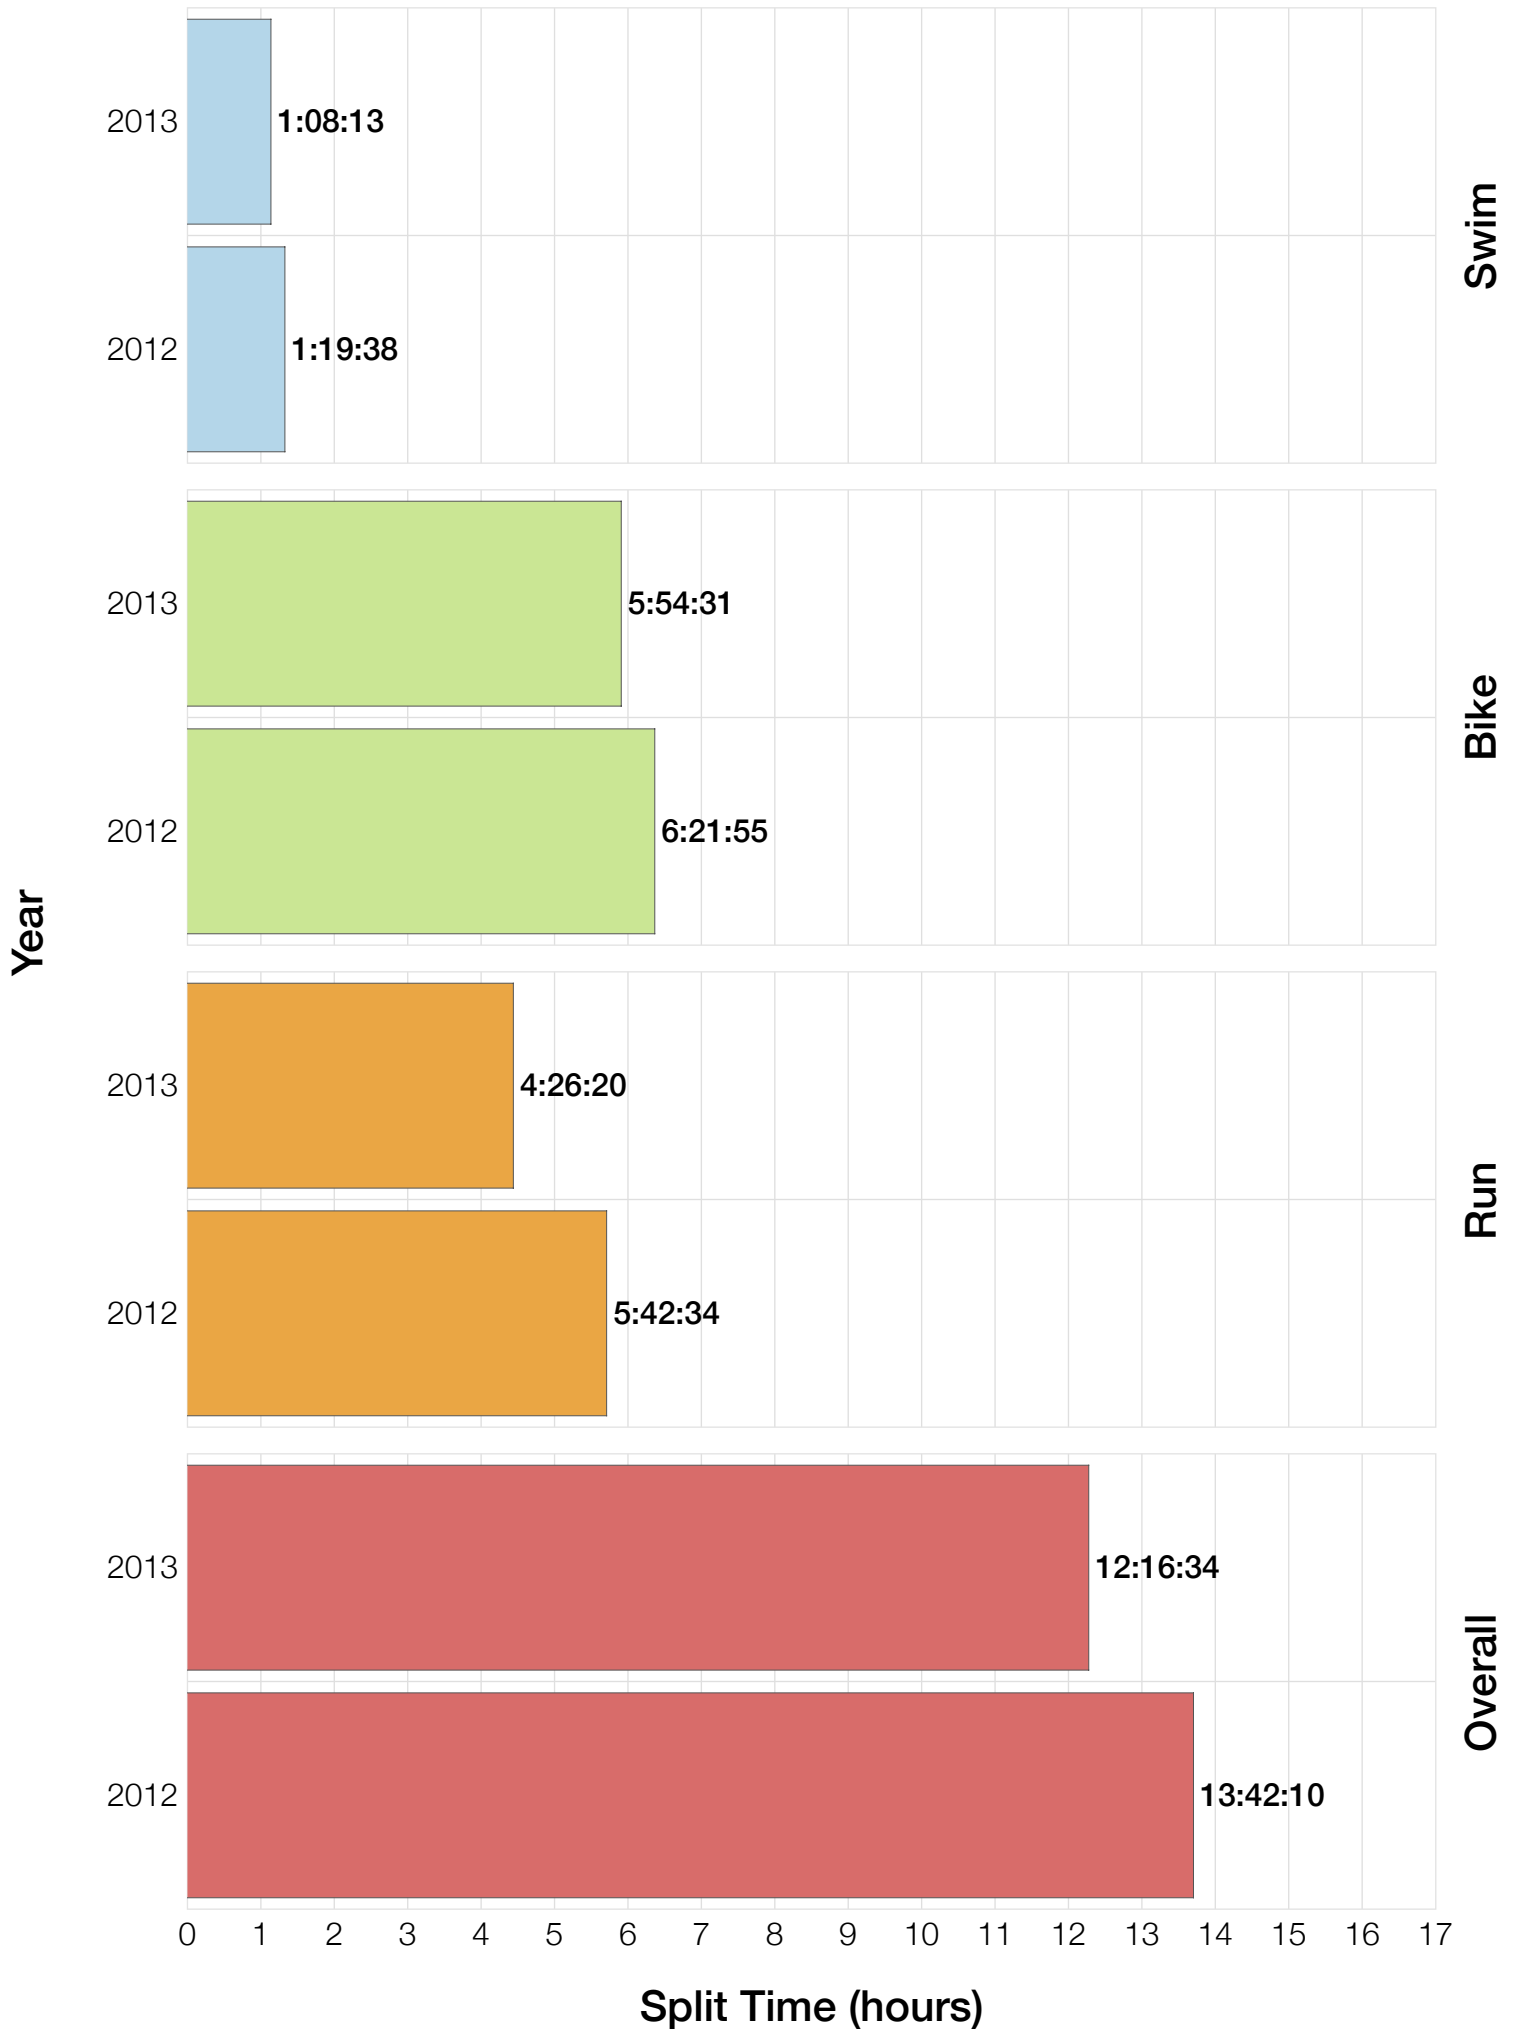

Ironman Sweden F55-59 Stats

F55-59 Summary Statistics

Year	Finishers	F55-59 Finishers	Male Winner's Time	Female Winner's Time	F55-59 Winner's Time
2012	1348	1	8:04:01	9:13:27	13:42:10
2013	1605	8	8:19:30	8:54:01	12:16:34
Average	1477	5	8:11:45	9:03:44	12:59:22

F55-59 Swim

F55-59 Bike

F55-59 Run

F55-59 Overall

F55-59 Fastest Splits

F55-59 Median Splits

F55-59 Slowest Splits

F55-59 Top 30 Finishing Splits

Estimated Kona Slot Average Finishing Time Finishing Time

F55-59 Top 10 and Kona Times and Splits

Summary Statistics

Position	Swim Time	Bike Time	Run Time	Overall Time
Average Male Winner	0:48:31	4:30:07	2:49:56	8:11:45
Average Female Winner	0:54:23	4:53:42	3:12:30	9:03:44
Average 1st Age Grouper	1:32:43	6:08:13	5:04:27	12:59:22
Average 2nd Age Grouper	1:18:58	6:15:54	4:54:45	12:37:42
Average 3rd Age Grouper	1:41:50	6:22:03	4:46:22	13:06:54
Average 4th Age Grouper	1:08:13	7:01:57	5:02:23	13:35:13
Average 5th Age Grouper	1:26:48	7:17:12	4:37:37	13:35:26
Average 6th Age Grouper	1:26:47	6:51:40	5:52:14	14:29:42
Average 7th Age Grouper	1:37:55	6:59:25	5:41:52	14:34:14
Average 8th Age Grouper	1:30:06	7:38:20	6:22:38	15:43:05
Kona Qualifier Average	1:32:43	6:08:13	5:04:27	12:59:22
Top 10 Age Grouper Average	1:28:27	6:44:46	5:16:18	13:44:33

Sweden 2013

Position	Swim Time	Bike Time	Run Time	Overall Time
Male Winner	0:48:31	4:33:42	2:54:08	8:19:30
Female Winner	0:48:30	4:55:39	3:06:41	8:54:01
1st Age Grouper	1:45:49	5:54:31	4:26:20	12:16:34
2nd Age Grouper	1:18:58	6:15:54	4:54:45	12:37:42
3rd Age Grouper	1:41:50	6:22:03	4:46:22	13:06:54
4th Age Grouper	1:08:13	7:01:57	5:02:23	13:35:13
5th Age Grouper	1:26:48	7:17:12	4:37:37	13:35:26
6th Age Grouper	1:26:47	6:51:40	5:52:14	14:29:42
7th Age Grouper	1:37:55	6:59:25	5:41:52	14:34:14
8th Age Grouper	1:30:06	7:38:20	6:22:38	15:43:05
Kona Qualifier Average	1:45:49	5:54:31	4:26:20	12:16:34
Top 10 Age Grouper Average	1:29:33	6:47:37	5:13:01	13:44:51