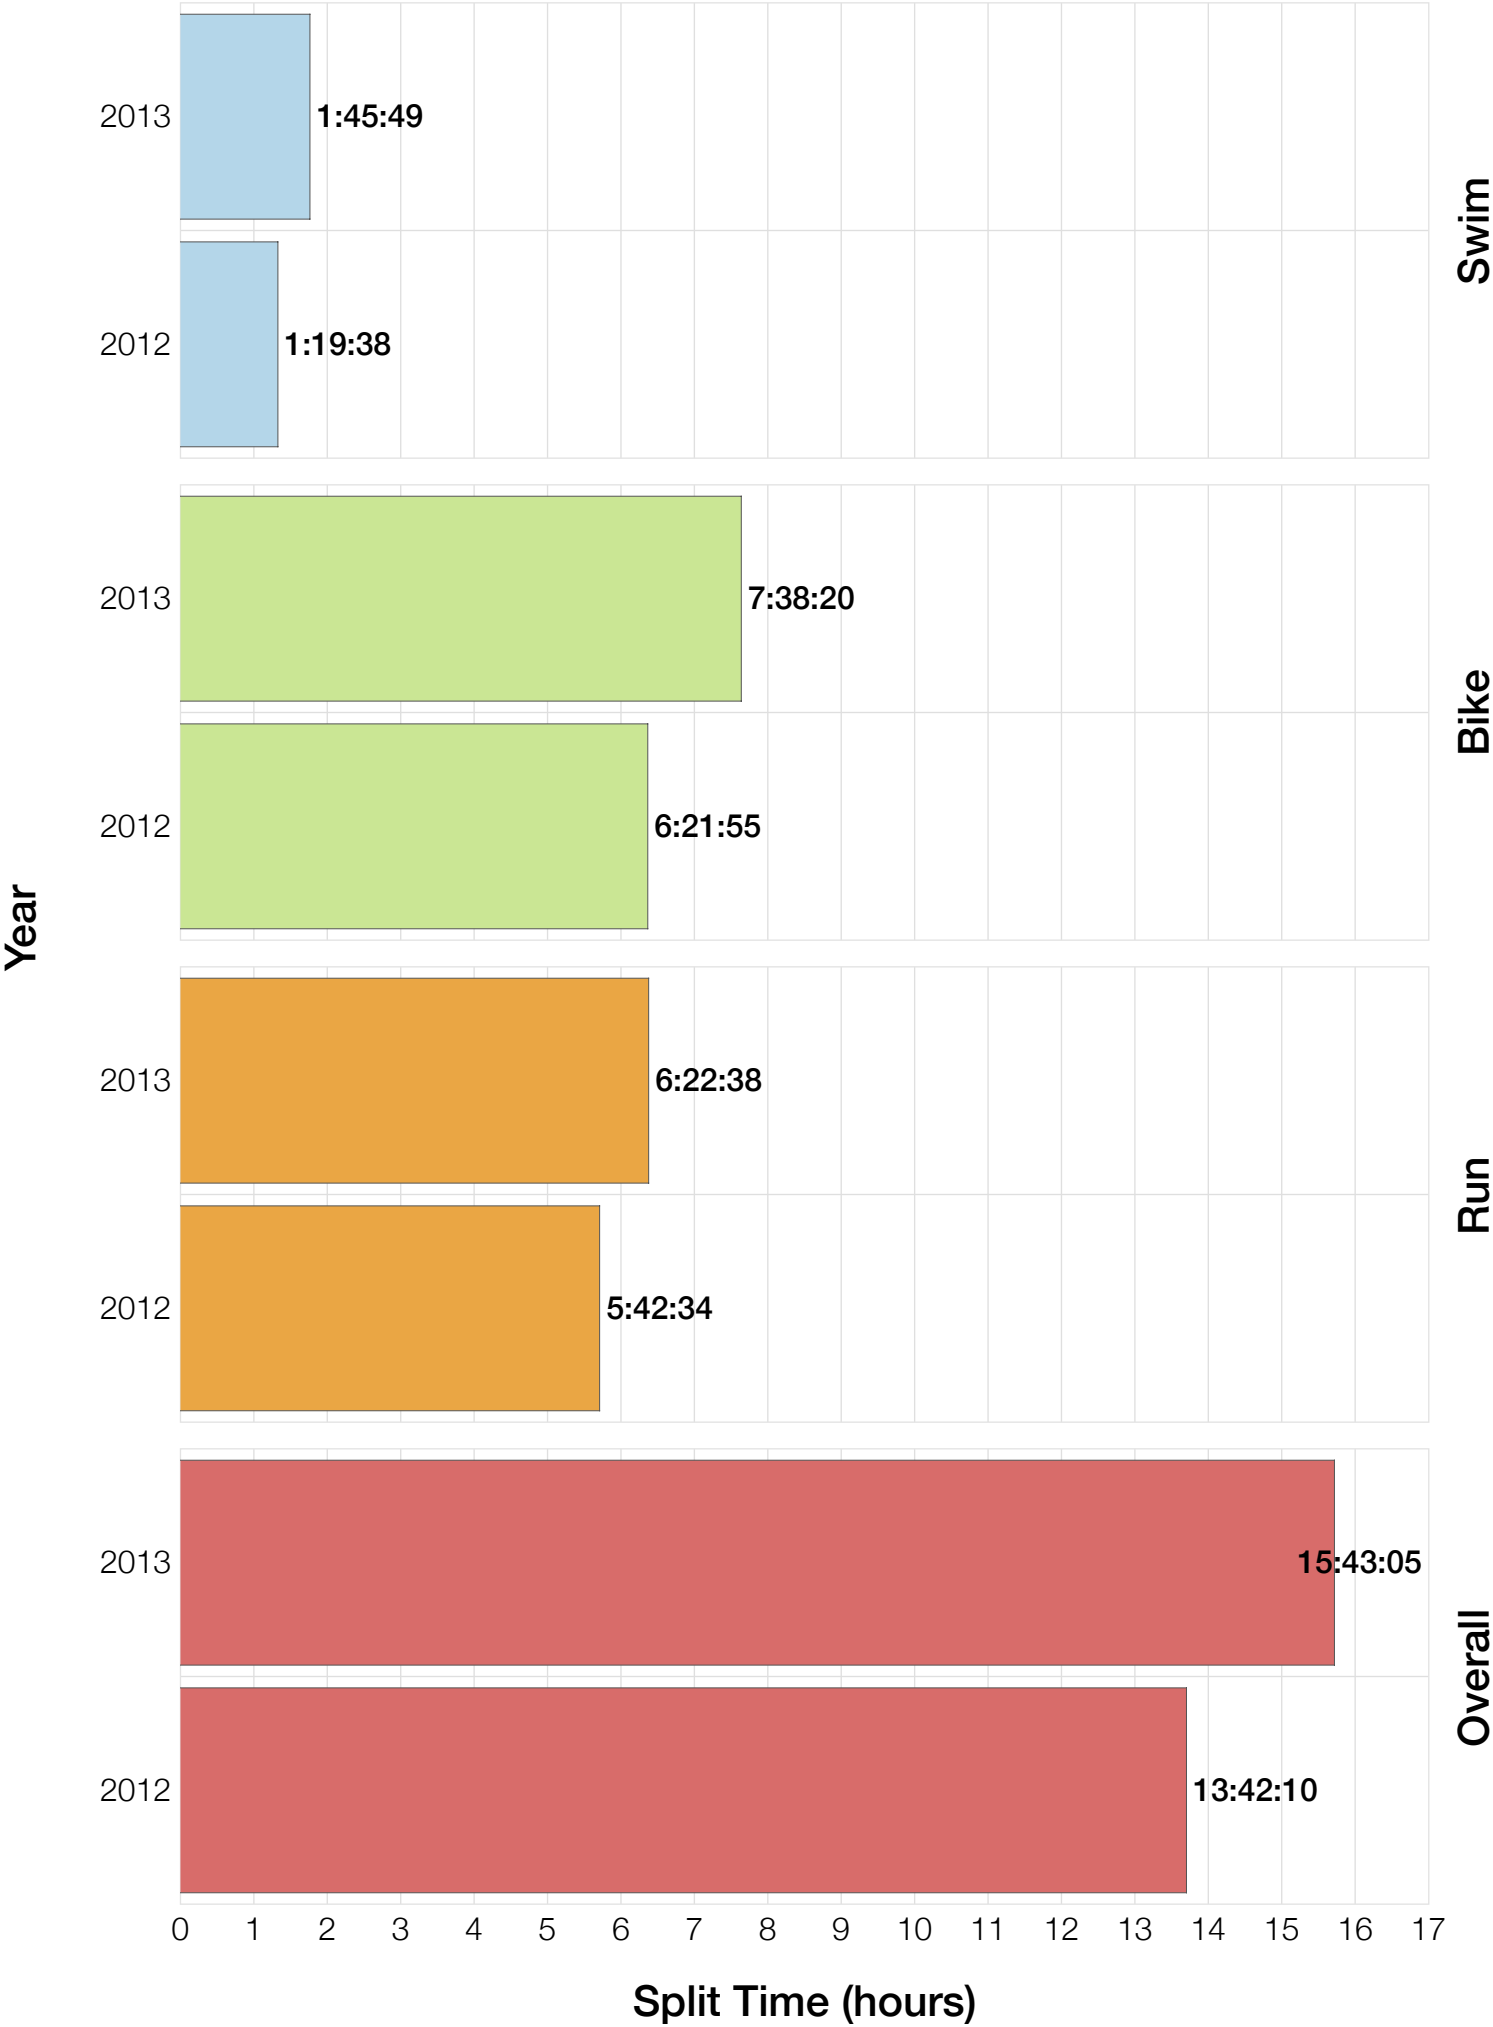

Ironman Sweden F55-59 Stats

F55-59 Summary Statistics

Year	Finishers	F55-59 Finishers	Male Winner's Time	Female Winner's Time	F55-59 Winner's Time
2012	1348	1	8:04:01	9:13:27	13:42:10
2013	1605	8	8:19:30	8:54:01	12:16:34
Average	1477	5	8:11:45	9:03:44	12:59:22

F55-59 Swim

F55-59 Bike

F55-59 Run

F55-59 Overall

F55-59 Fastest Splits

F55-59 Median Splits

F55-59 Slowest Splits

F55-59 Top 30 Finishing Splits

Estimated Kona Slot Average Finishing Time Finishing Time

F55-59 Top 10 and Kona Times and Splits

Summary Statistics

Position	Swim Time	Bike Time	Run Time	Overall Time
Average Male Winner	0:48:31	4:30:07	2:49:56	8:11:45
Average Female Winner	0:54:23	4:53:42	3:12:30	9:03:44
Average 1st Age Grouper	1:32:43	6:08:13	5:04:27	12:59:22
Average 2nd Age Grouper	1:18:58	6:15:54	4:54:45	12:37:42
Average 3rd Age Grouper	1:41:50	6:22:03	4:46:22	13:06:54
Average 4th Age Grouper	1:08:13	7:01:57	5:02:23	13:35:13
Average 5th Age Grouper	1:26:48	7:17:12	4:37:37	13:35:26
Average 6th Age Grouper	1:26:47	6:51:40	5:52:14	14:29:42
Average 7th Age Grouper	1:37:55	6:59:25	5:41:52	14:34:14
Average 8th Age Grouper	1:30:06	7:38:20	6:22:38	15:43:05
Kona Qualifier Average	1:32:43	6:08:13	5:04:27	12:59:22
Top 10 Age Grouper Average	1:28:27	6:44:46	5:16:18	13:44:33

Sweden 2013

Position	Swim Time	Bike Time	Run Time	Overall Time
Male Winner	0:48:31	4:33:42	2:54:08	8:19:30
Female Winner	0:48:30	4:55:39	3:06:41	8:54:01
1st Age Grouper	1:45:49	5:54:31	4:26:20	12:16:34
2nd Age Grouper	1:18:58	6:15:54	4:54:45	12:37:42
3rd Age Grouper	1:41:50	6:22:03	4:46:22	13:06:54
4th Age Grouper	1:08:13	7:01:57	5:02:23	13:35:13
5th Age Grouper	1:26:48	7:17:12	4:37:37	13:35:26
6th Age Grouper	1:26:47	6:51:40	5:52:14	14:29:42
7th Age Grouper	1:37:55	6:59:25	5:41:52	14:34:14
8th Age Grouper	1:30:06	7:38:20	6:22:38	15:43:05
Kona Qualifier Average	1:45:49	5:54:31	4:26:20	12:16:34
Top 10 Age Grouper Average	1:29:33	6:47:37	5:13:01	13:44:51