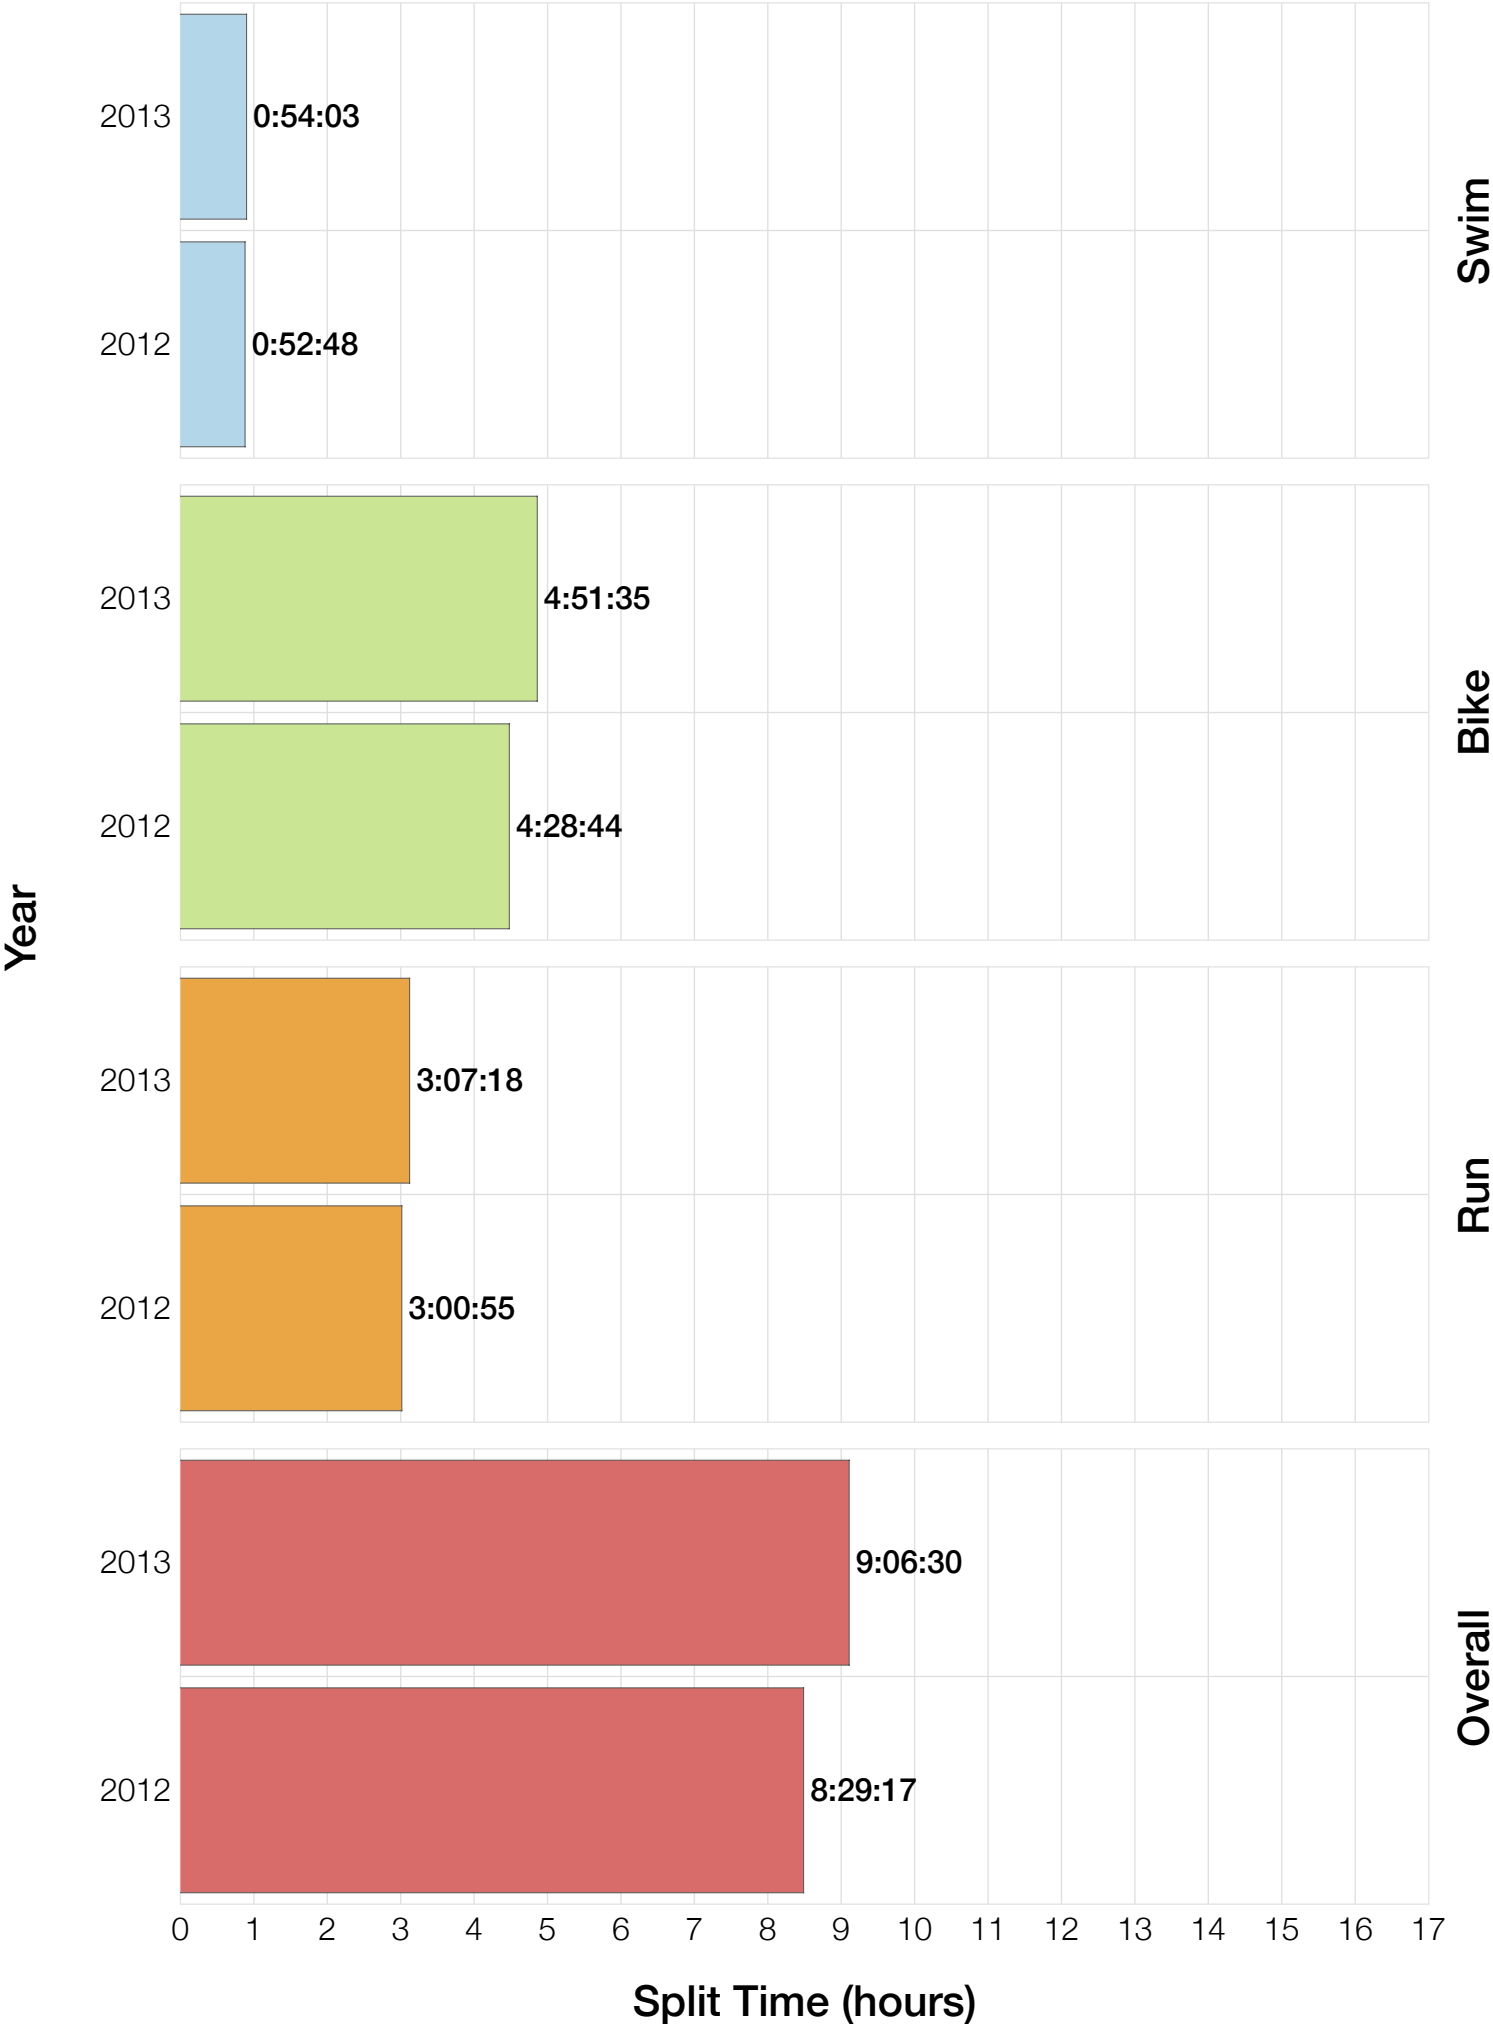

Ironman Sweden M18-24 Stats

M18-24 Summary Statistics

Year	Finishers	M18-24 Finishers	Male Winner's Time	Female Winner's Time	M18-24 Winner's Time
2012	1348	25	8:04:01	9:13:27	8:29:17
2013	1605	26	8:19:30	8:54:01	9:06:30
Average	1477	26	8:11:45	9:03:44	8:47:53

M18-24 Swim

M18-24 Bike

M18-24 Run

M18-24 Overall

M18-24 Fastest Splits

M18-24 Median Splits

M18-24 Slowest Splits

M18-24 Top 30 Finishing Splits

Estimated Kona Slot Average Finishing Time Finishing Time

M18-24 Top 10 and Kona Times and Splits

Summary Statistics

Position	Swim Time	Bike Time	Run Time	Overall Time
Average Male Winner	0:48:31	4:30:07	2:49:56	8:11:45
Average Female Winner	0:54:23	4:53:42	3:12:30	9:03:44
Average 1st Age Grouper	0:59:34	4:40:09	3:04:06	8:47:53
Average 2nd Age Grouper	1:12:23	4:53:35	3:19:11	9:31:57
Average 3rd Age Grouper	1:07:58	4:51:59	3:34:35	9:40:27
Average 4th Age Grouper	1:04:29	5:10:31	3:38:59	10:00:21
Average 5th Age Grouper	1:16:59	5:07:06	3:42:28	10:13:59
Average 6th Age Grouper	1:12:03	5:16:04	3:45:02	10:19:54
Average 7th Age Grouper	1:08:32	5:09:01	4:02:45	10:27:24
Average 8th Age Grouper	1:11:23	5:14:39	4:00:44	10:36:24
Average 9th Age Grouper	1:07:33	5:27:50	4:08:25	10:51:29
Average 10th Age Grouper	1:05:59	5:25:46	4:25:22	11:07:19
Kona Qualifier Average	0:59:34	4:40:09	3:04:06	8:47:53
Top 10 Age Grouper Average	1:08:41	5:07:40	3:46:09	10:09:42