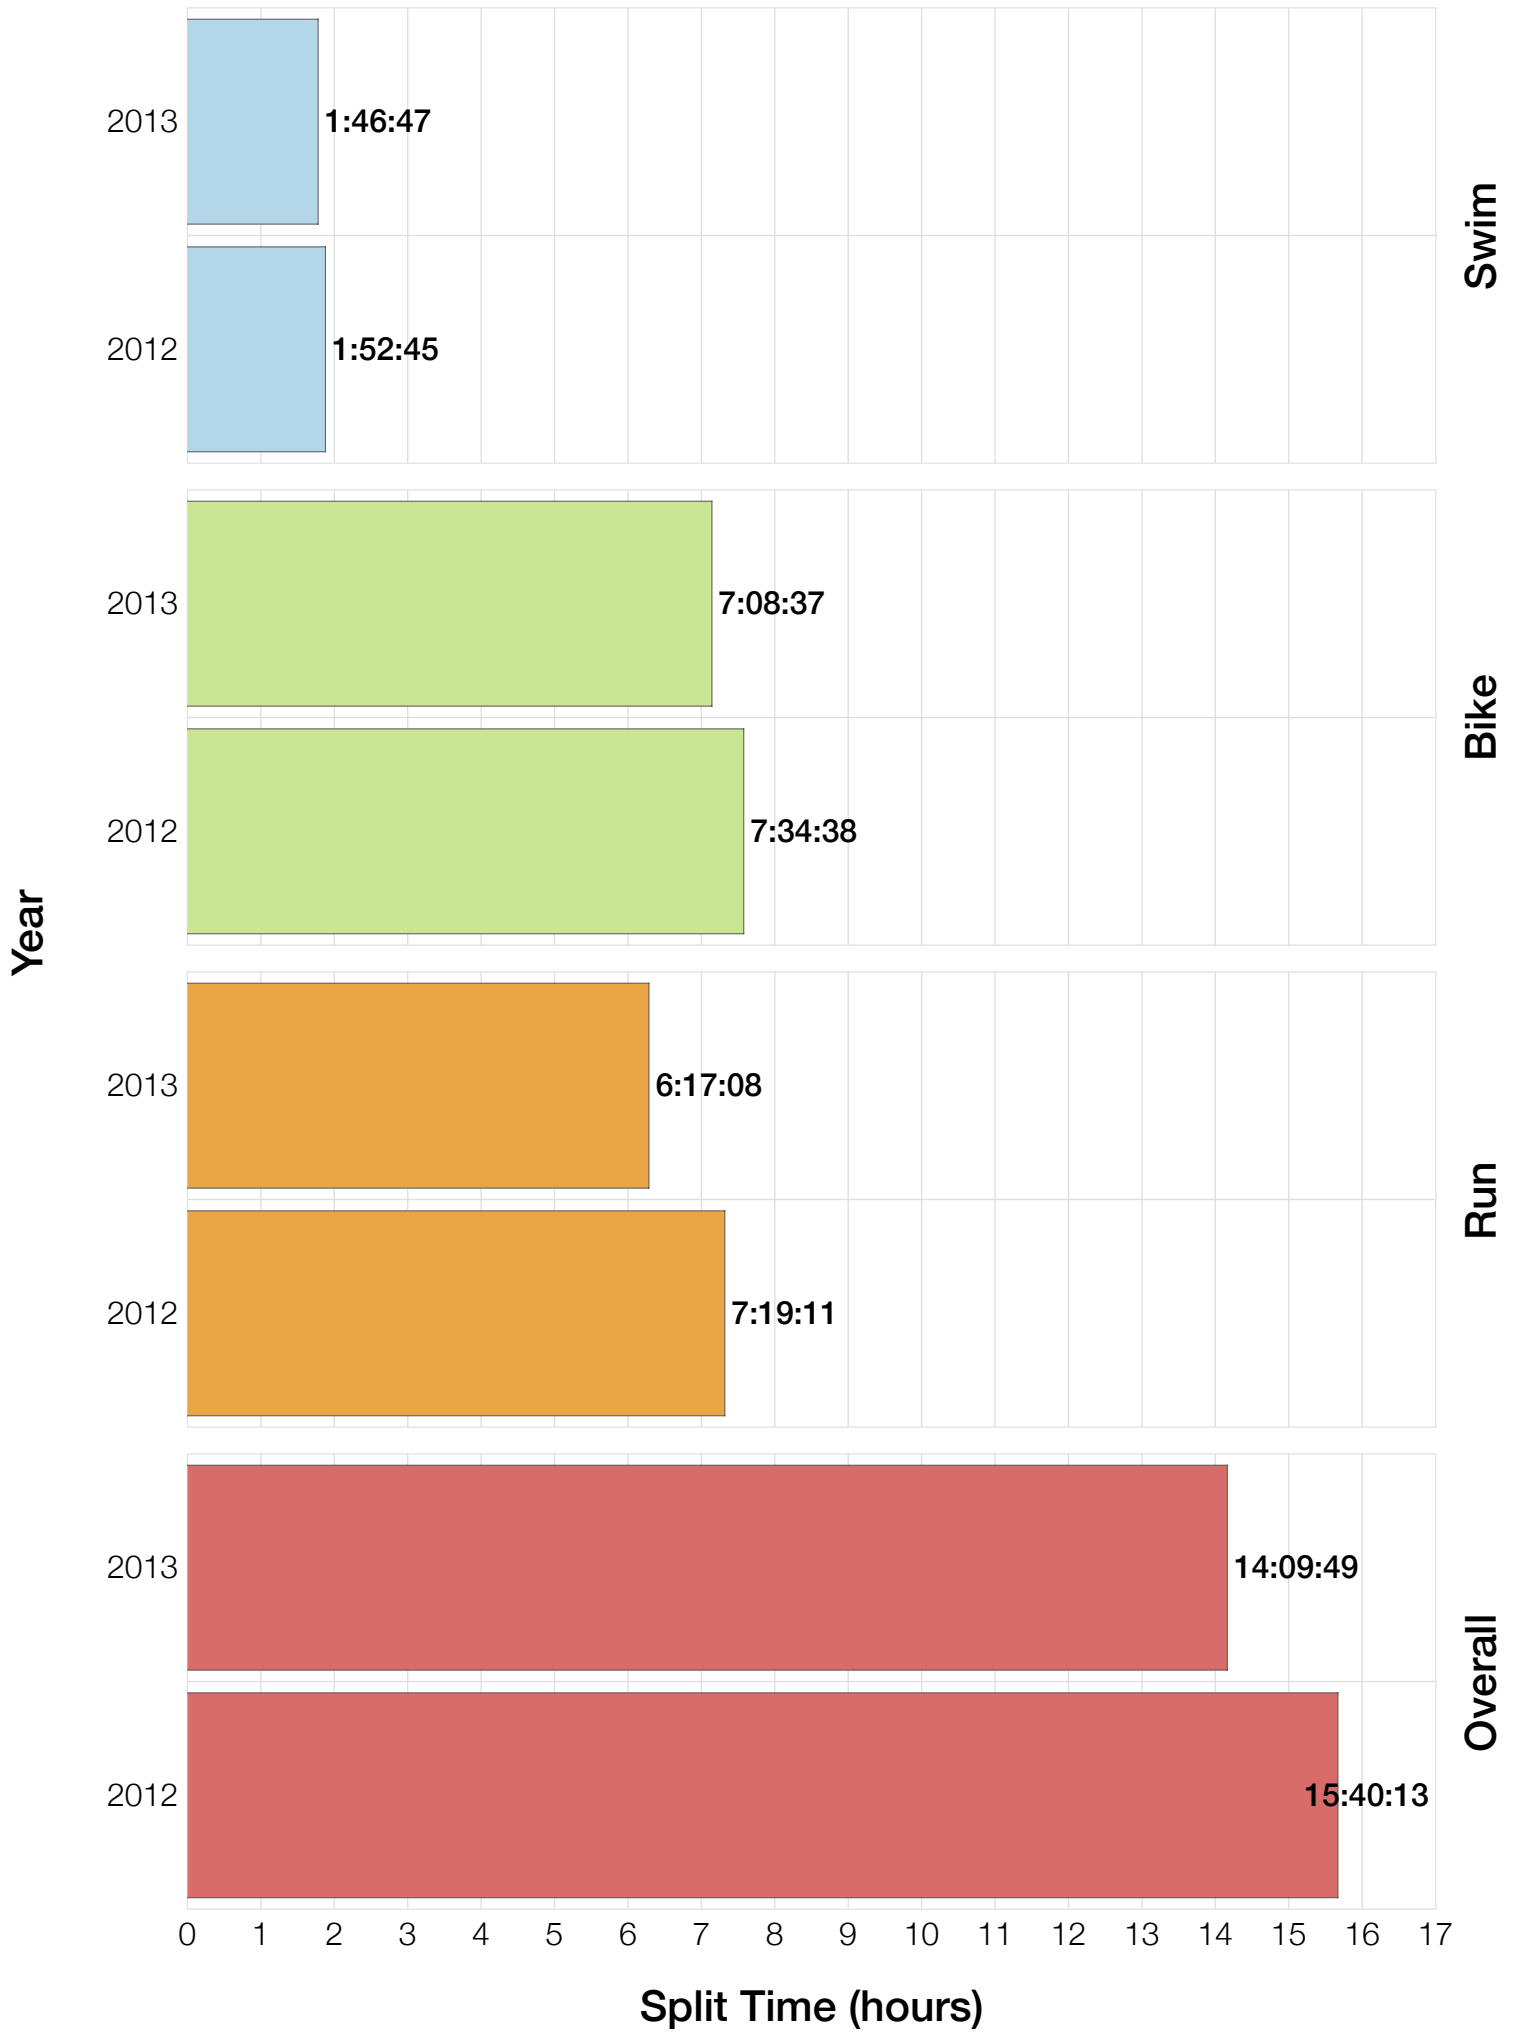

Ironman Sweden M18-24 Stats

M18-24 Summary Statistics

Year	Finishers	M18-24 Finishers	Male Winner's Time	Female Winner's Time	M18-24 Winner's Time
2012	1348	25	8:04:01	9:13:27	8:29:17
2013	1605	26	8:19:30	8:54:01	9:06:30
Average	1477	26	8:11:45	9:03:44	8:47:53

M18-24 Swim

M18-24 Bike

M18-24 Run

M18-24 Overall

M18-24 Fastest Splits

M18-24 Median Splits

M18-24 Slowest Splits

M18-24 Top 30 Finishing Splits

Estimated Kona Slot Average Finishing Time Finishing Time

M18-24 Top 10 and Kona Times and Splits

Summary Statistics

Position	Swim Time	Bike Time	Run Time	Overall Time
Average Male Winner	0:48:31	4:30:07	2:49:56	8:11:45
Average Female Winner	0:54:23	4:53:42	3:12:30	9:03:44
Average 1st Age Grouper	0:59:34	4:40:09	3:04:06	8:47:53
Average 2nd Age Grouper	1:12:23	4:53:35	3:19:11	9:31:57
Average 3rd Age Grouper	1:07:58	4:51:59	3:34:35	9:40:27
Average 4th Age Grouper	1:04:29	5:10:31	3:38:59	10:00:21
Average 5th Age Grouper	1:16:59	5:07:06	3:42:28	10:13:59
Average 6th Age Grouper	1:12:03	5:16:04	3:45:02	10:19:54
Average 7th Age Grouper	1:08:32	5:09:01	4:02:45	10:27:24
Average 8th Age Grouper	1:11:23	5:14:39	4:00:44	10:36:24
Average 9th Age Grouper	1:07:33	5:27:50	4:08:25	10:51:29
Average 10th Age Grouper	1:05:59	5:25:46	4:25:22	11:07:19
Kona Qualifier Average	0:59:34	4:40:09	3:04:06	8:47:53
Top 10 Age Grouper Average	1:08:41	5:07:40	3:46:09	10:09:42