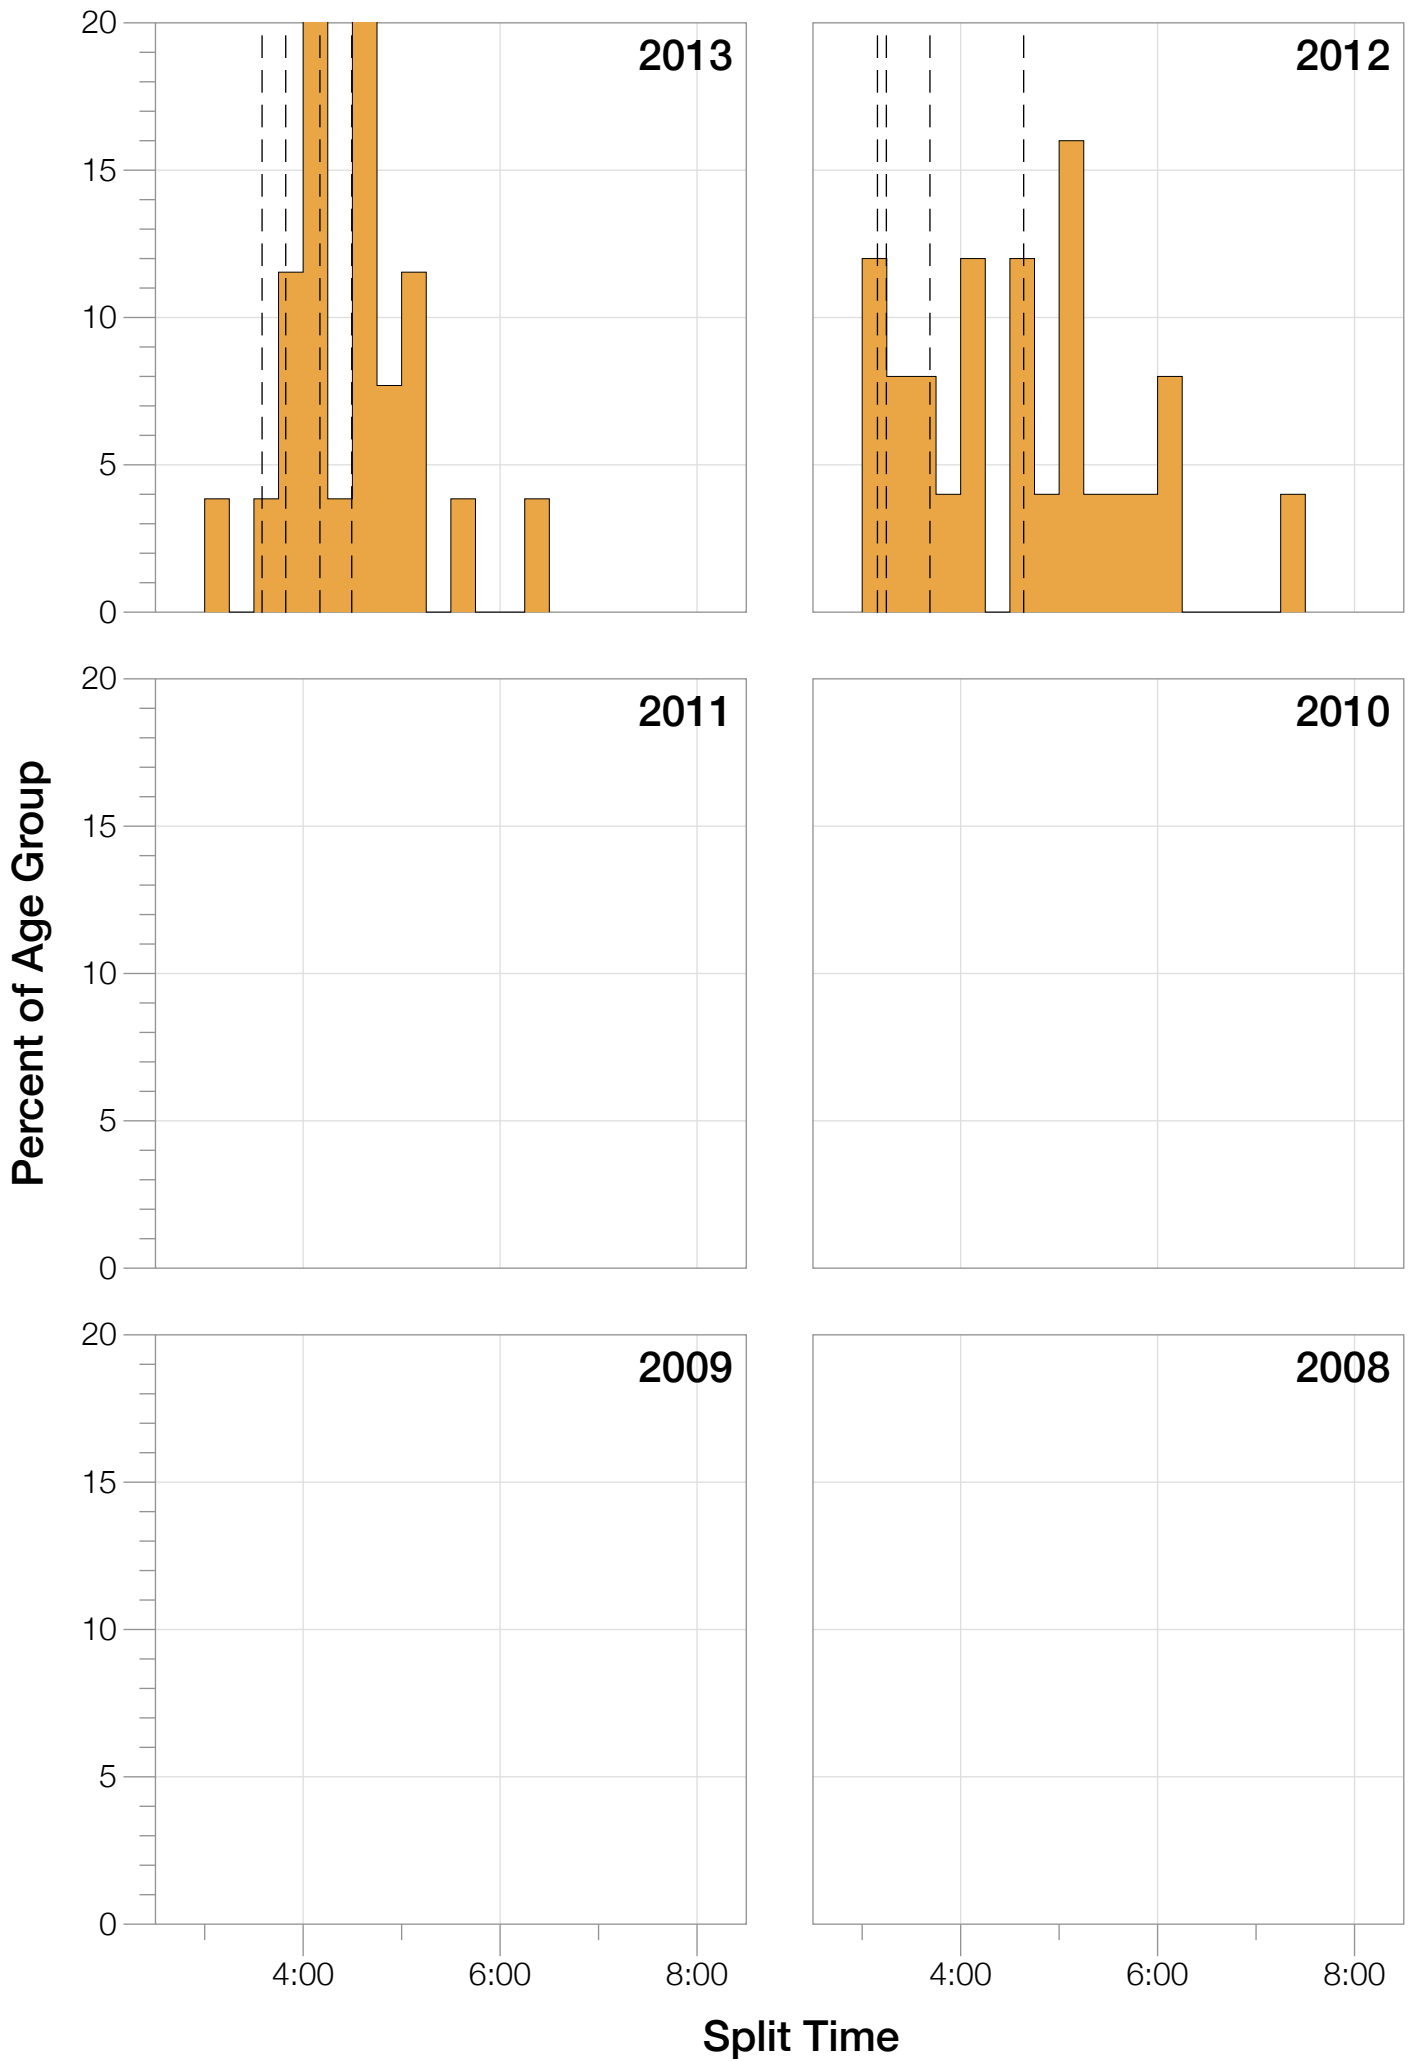

Ironman Sweden M18-24 Stats

M18-24 Summary Statistics

Year	Finishers	M18-24 Finishers	Male Winner's Time	Female Winner's Time	M18-24 Winner's Time
2012	1348	25	8:04:01	9:13:27	8:29:17
2013	1605	26	8:19:30	8:54:01	9:06:30
Average	1477	26	8:11:45	9:03:44	8:47:53

M18-24 Swim

M18-24 Bike

M18-24 Run

M18-24 Overall

M18-24 Fastest Splits

M18-24 Median Splits

M18-24 Slowest Splits

M18-24 Top 30 Finishing Splits

Estimated Kona Slot Average Finishing Time Finishing Time

M18-24 Top 10 and Kona Times and Splits

Summary Statistics

Position	Swim Time	Bike Time	Run Time	Overall Time
Average Male Winner	0:48:31	4:30:07	2:49:56	8:11:45
Average Female Winner	0:54:23	4:53:42	3:12:30	9:03:44
Average 1st Age Grouper	0:59:34	4:40:09	3:04:06	8:47:53
Average 2nd Age Grouper	1:12:23	4:53:35	3:19:11	9:31:57
Average 3rd Age Grouper	1:07:58	4:51:59	3:34:35	9:40:27
Average 4th Age Grouper	1:04:29	5:10:31	3:38:59	10:00:21
Average 5th Age Grouper	1:16:59	5:07:06	3:42:28	10:13:59
Average 6th Age Grouper	1:12:03	5:16:04	3:45:02	10:19:54
Average 7th Age Grouper	1:08:32	5:09:01	4:02:45	10:27:24
Average 8th Age Grouper	1:11:23	5:14:39	4:00:44	10:36:24
Average 9th Age Grouper	1:07:33	5:27:50	4:08:25	10:51:29
Average 10th Age Grouper	1:05:59	5:25:46	4:25:22	11:07:19
Kona Qualifier Average	0:59:34	4:40:09	3:04:06	8:47:53
Top 10 Age Grouper Average	1:08:41	5:07:40	3:46:09	10:09:42