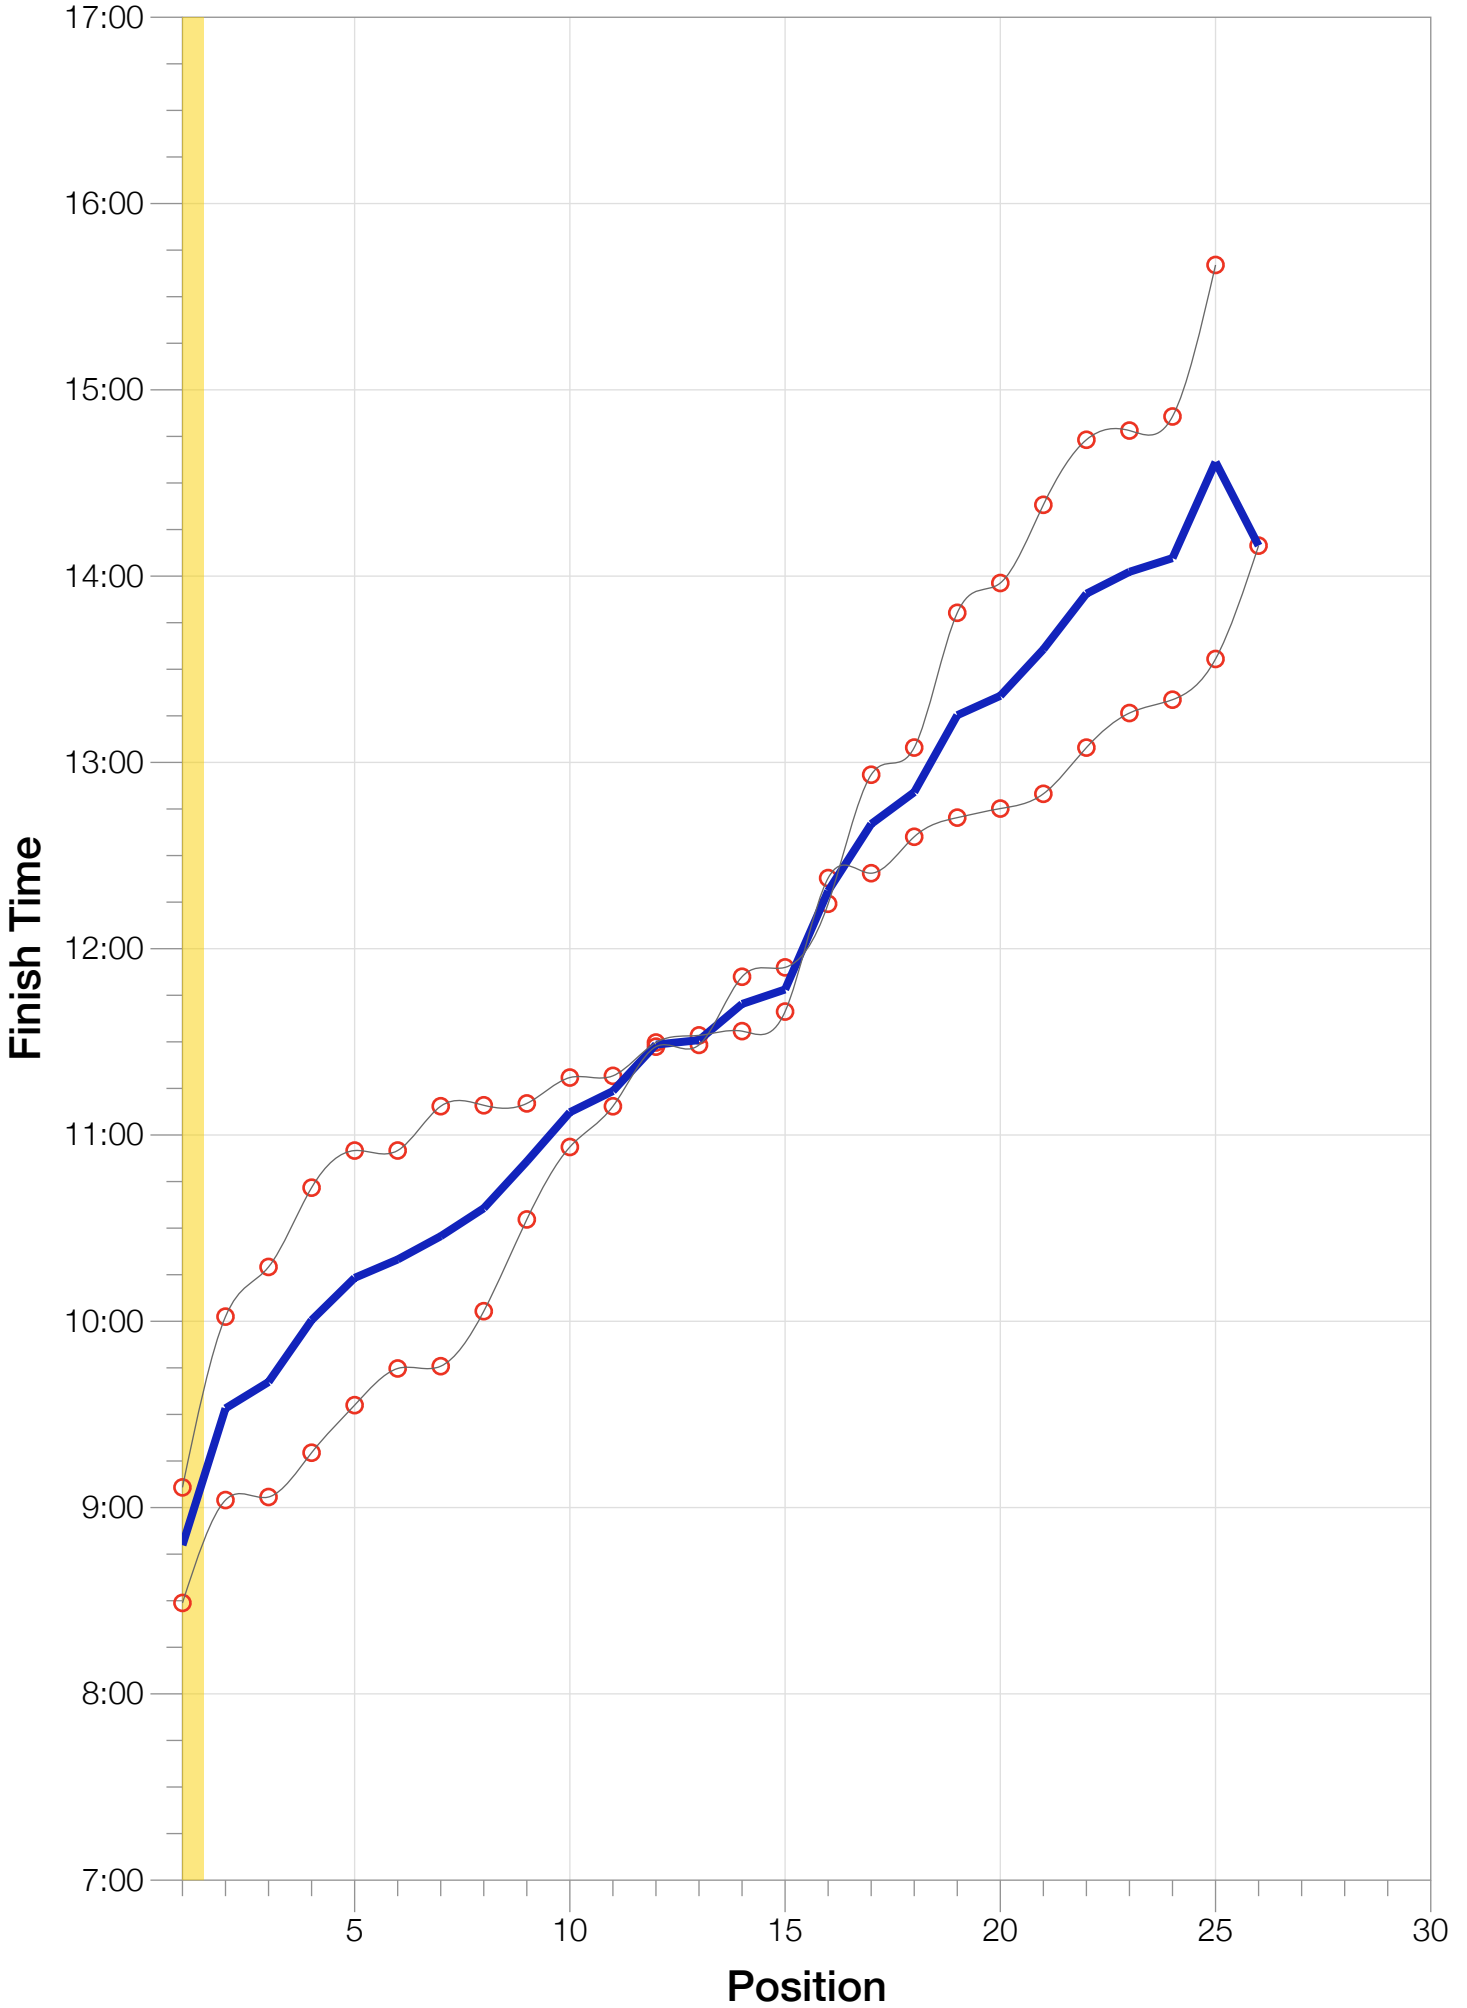

Ironman Sweden M18-24 Stats

M18-24 Summary Statistics

Year	Finishers	M18-24 Finishers	Male Winner's Time	Female Winner's Time	M18-24 Winner's Time
2012	1348	25	8:04:01	9:13:27	8:29:17
2013	1605	26	8:19:30	8:54:01	9:06:30
Average	1477	26	8:11:45	9:03:44	8:47:53

M18-24 Swim

M18-24 Bike

M18-24 Run

M18-24 Overall

M18-24 Fastest Splits

M18-24 Median Splits

M18-24 Slowest Splits

M18-24 Top 30 Finishing Splits

Estimated Kona Slot Average Finishing Time Finishing Time

M18-24 Top 10 and Kona Times and Splits

Summary Statistics

Position	Swim Time	Bike Time	Run Time	Overall Time
Average Male Winner	0:48:31	4:30:07	2:49:56	8:11:45
Average Female Winner	0:54:23	4:53:42	3:12:30	9:03:44
Average 1st Age Grouper	0:59:34	4:40:09	3:04:06	8:47:53
Average 2nd Age Grouper	1:12:23	4:53:35	3:19:11	9:31:57
Average 3rd Age Grouper	1:07:58	4:51:59	3:34:35	9:40:27
Average 4th Age Grouper	1:04:29	5:10:31	3:38:59	10:00:21
Average 5th Age Grouper	1:16:59	5:07:06	3:42:28	10:13:59
Average 6th Age Grouper	1:12:03	5:16:04	3:45:02	10:19:54
Average 7th Age Grouper	1:08:32	5:09:01	4:02:45	10:27:24
Average 8th Age Grouper	1:11:23	5:14:39	4:00:44	10:36:24
Average 9th Age Grouper	1:07:33	5:27:50	4:08:25	10:51:29
Average 10th Age Grouper	1:05:59	5:25:46	4:25:22	11:07:19
Kona Qualifier Average	0:59:34	4:40:09	3:04:06	8:47:53
Top 10 Age Grouper Average	1:08:41	5:07:40	3:46:09	10:09:42