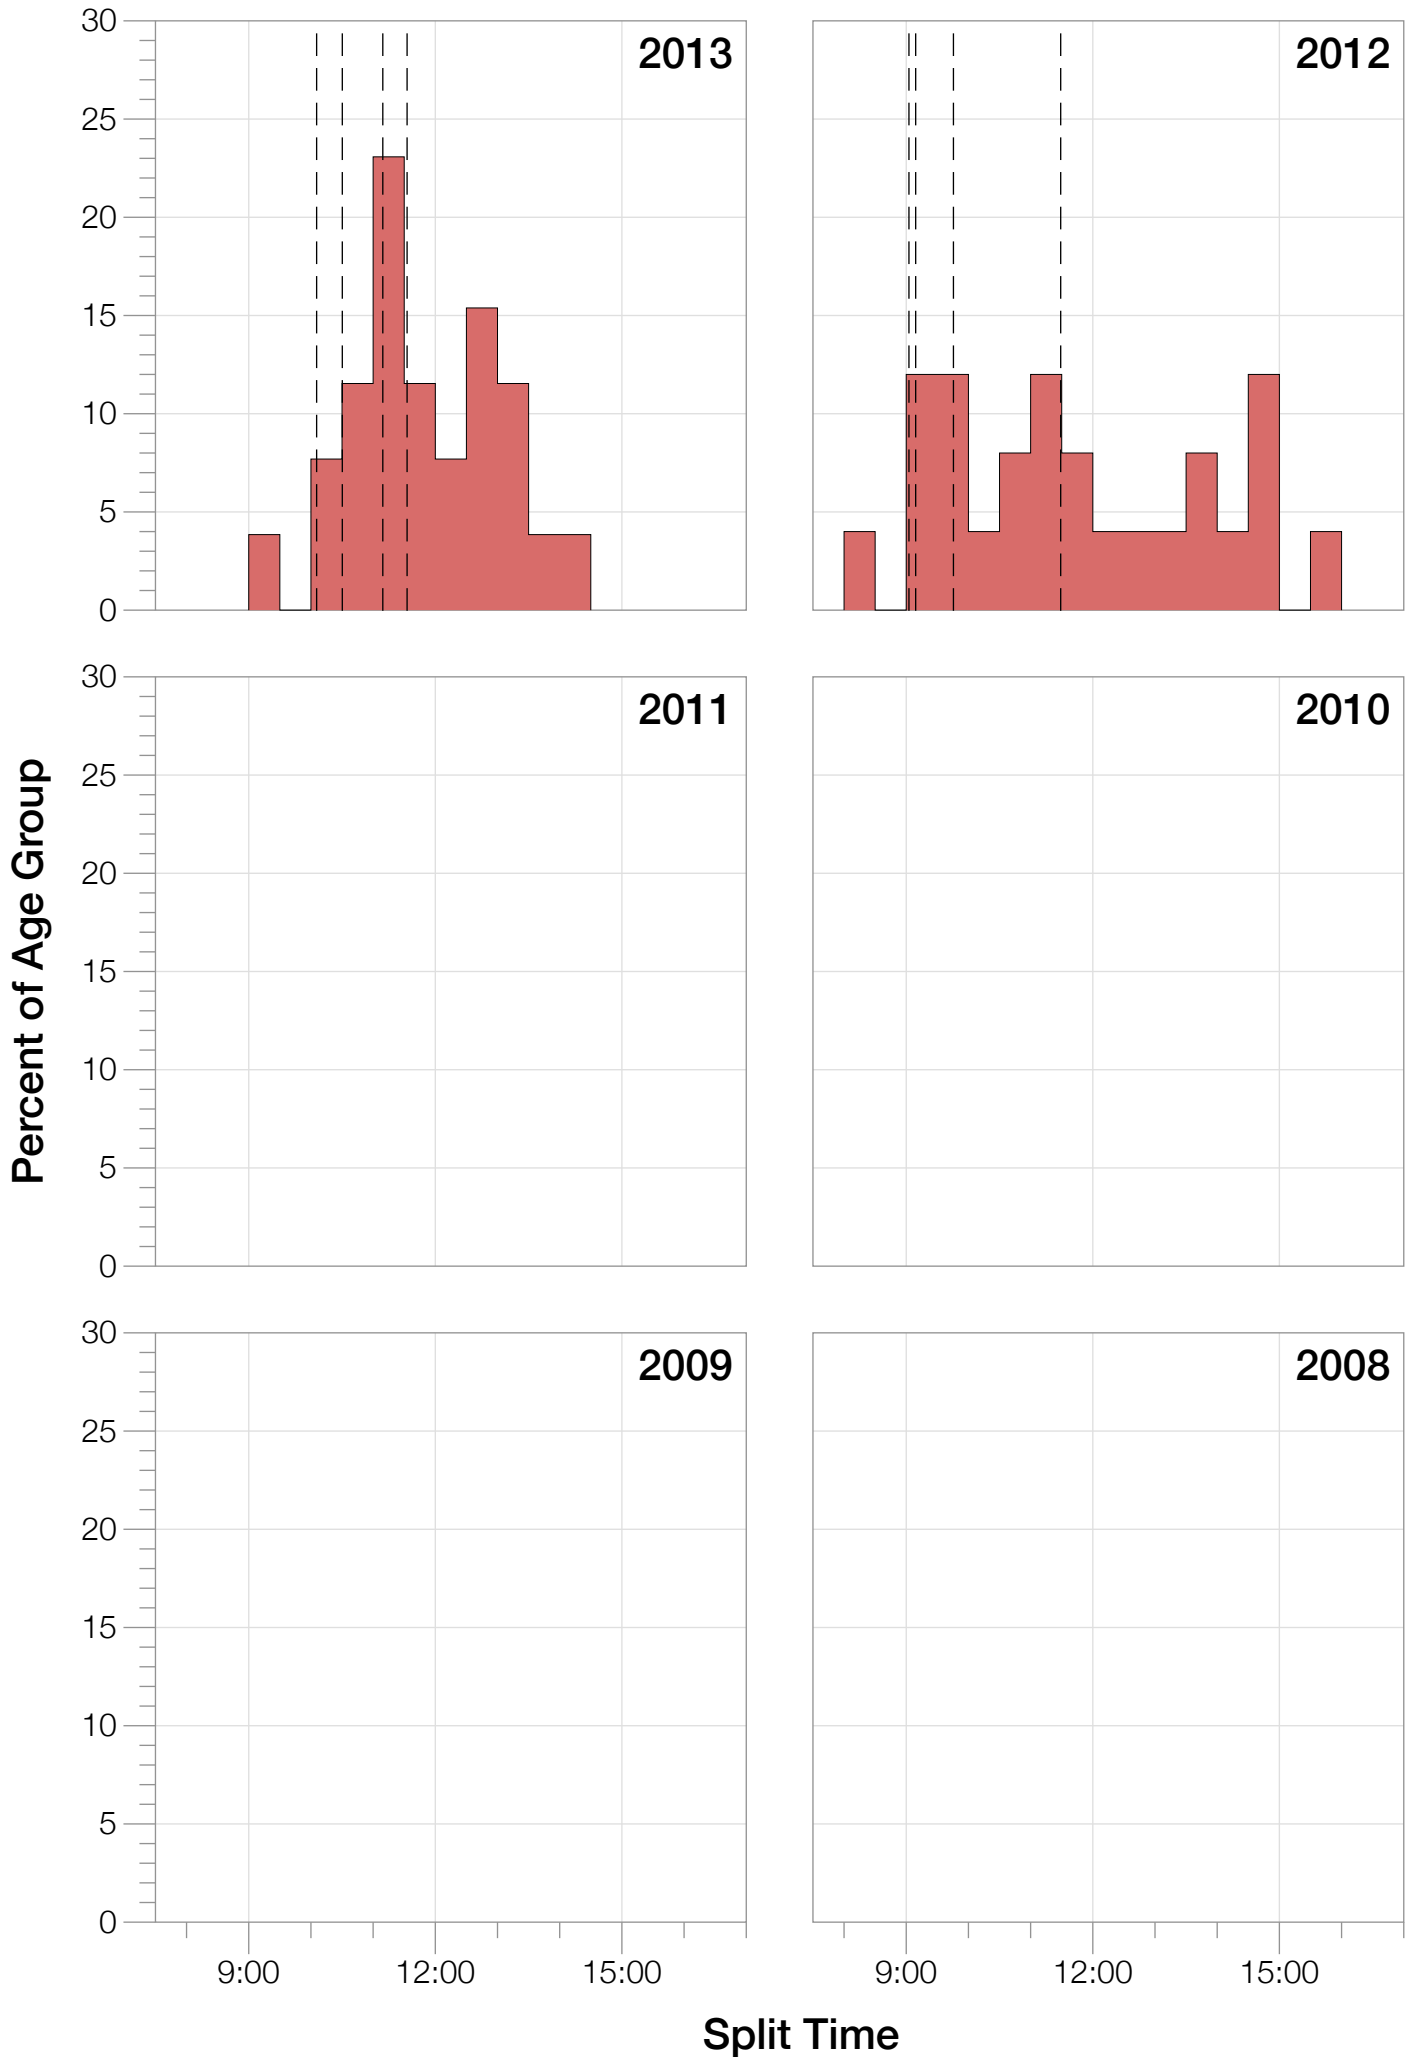

Ironman Sweden M18-24 Stats

M18-24 Summary Statistics

Year	Finishers	M18-24 Finishers	Male Winner's Time	Female Winner's Time	M18-24 Winner's Time
2012	1348	25	8:04:01	9:13:27	8:29:17
2013	1605	26	8:19:30	8:54:01	9:06:30
Average	1477	26	8:11:45	9:03:44	8:47:53

M18-24 Swim

M18-24 Bike

M18-24 Run

M18-24 Overall

M18-24 Fastest Splits

M18-24 Median Splits

M18-24 Slowest Splits

M18-24 Top 30 Finishing Splits

Estimated Kona Slot Average Finishing Time Finishing Time

M18-24 Top 10 and Kona Times and Splits

Summary Statistics

Position	Swim Time	Bike Time	Run Time	Overall Time
Average Male Winner	0:48:31	4:30:07	2:49:56	8:11:45
Average Female Winner	0:54:23	4:53:42	3:12:30	9:03:44
Average 1st Age Grouper	0:59:34	4:40:09	3:04:06	8:47:53
Average 2nd Age Grouper	1:12:23	4:53:35	3:19:11	9:31:57
Average 3rd Age Grouper	1:07:58	4:51:59	3:34:35	9:40:27
Average 4th Age Grouper	1:04:29	5:10:31	3:38:59	10:00:21
Average 5th Age Grouper	1:16:59	5:07:06	3:42:28	10:13:59
Average 6th Age Grouper	1:12:03	5:16:04	3:45:02	10:19:54
Average 7th Age Grouper	1:08:32	5:09:01	4:02:45	10:27:24
Average 8th Age Grouper	1:11:23	5:14:39	4:00:44	10:36:24
Average 9th Age Grouper	1:07:33	5:27:50	4:08:25	10:51:29
Average 10th Age Grouper	1:05:59	5:25:46	4:25:22	11:07:19
Kona Qualifier Average	0:59:34	4:40:09	3:04:06	8:47:53
Top 10 Age Grouper Average	1:08:41	5:07:40	3:46:09	10:09:42