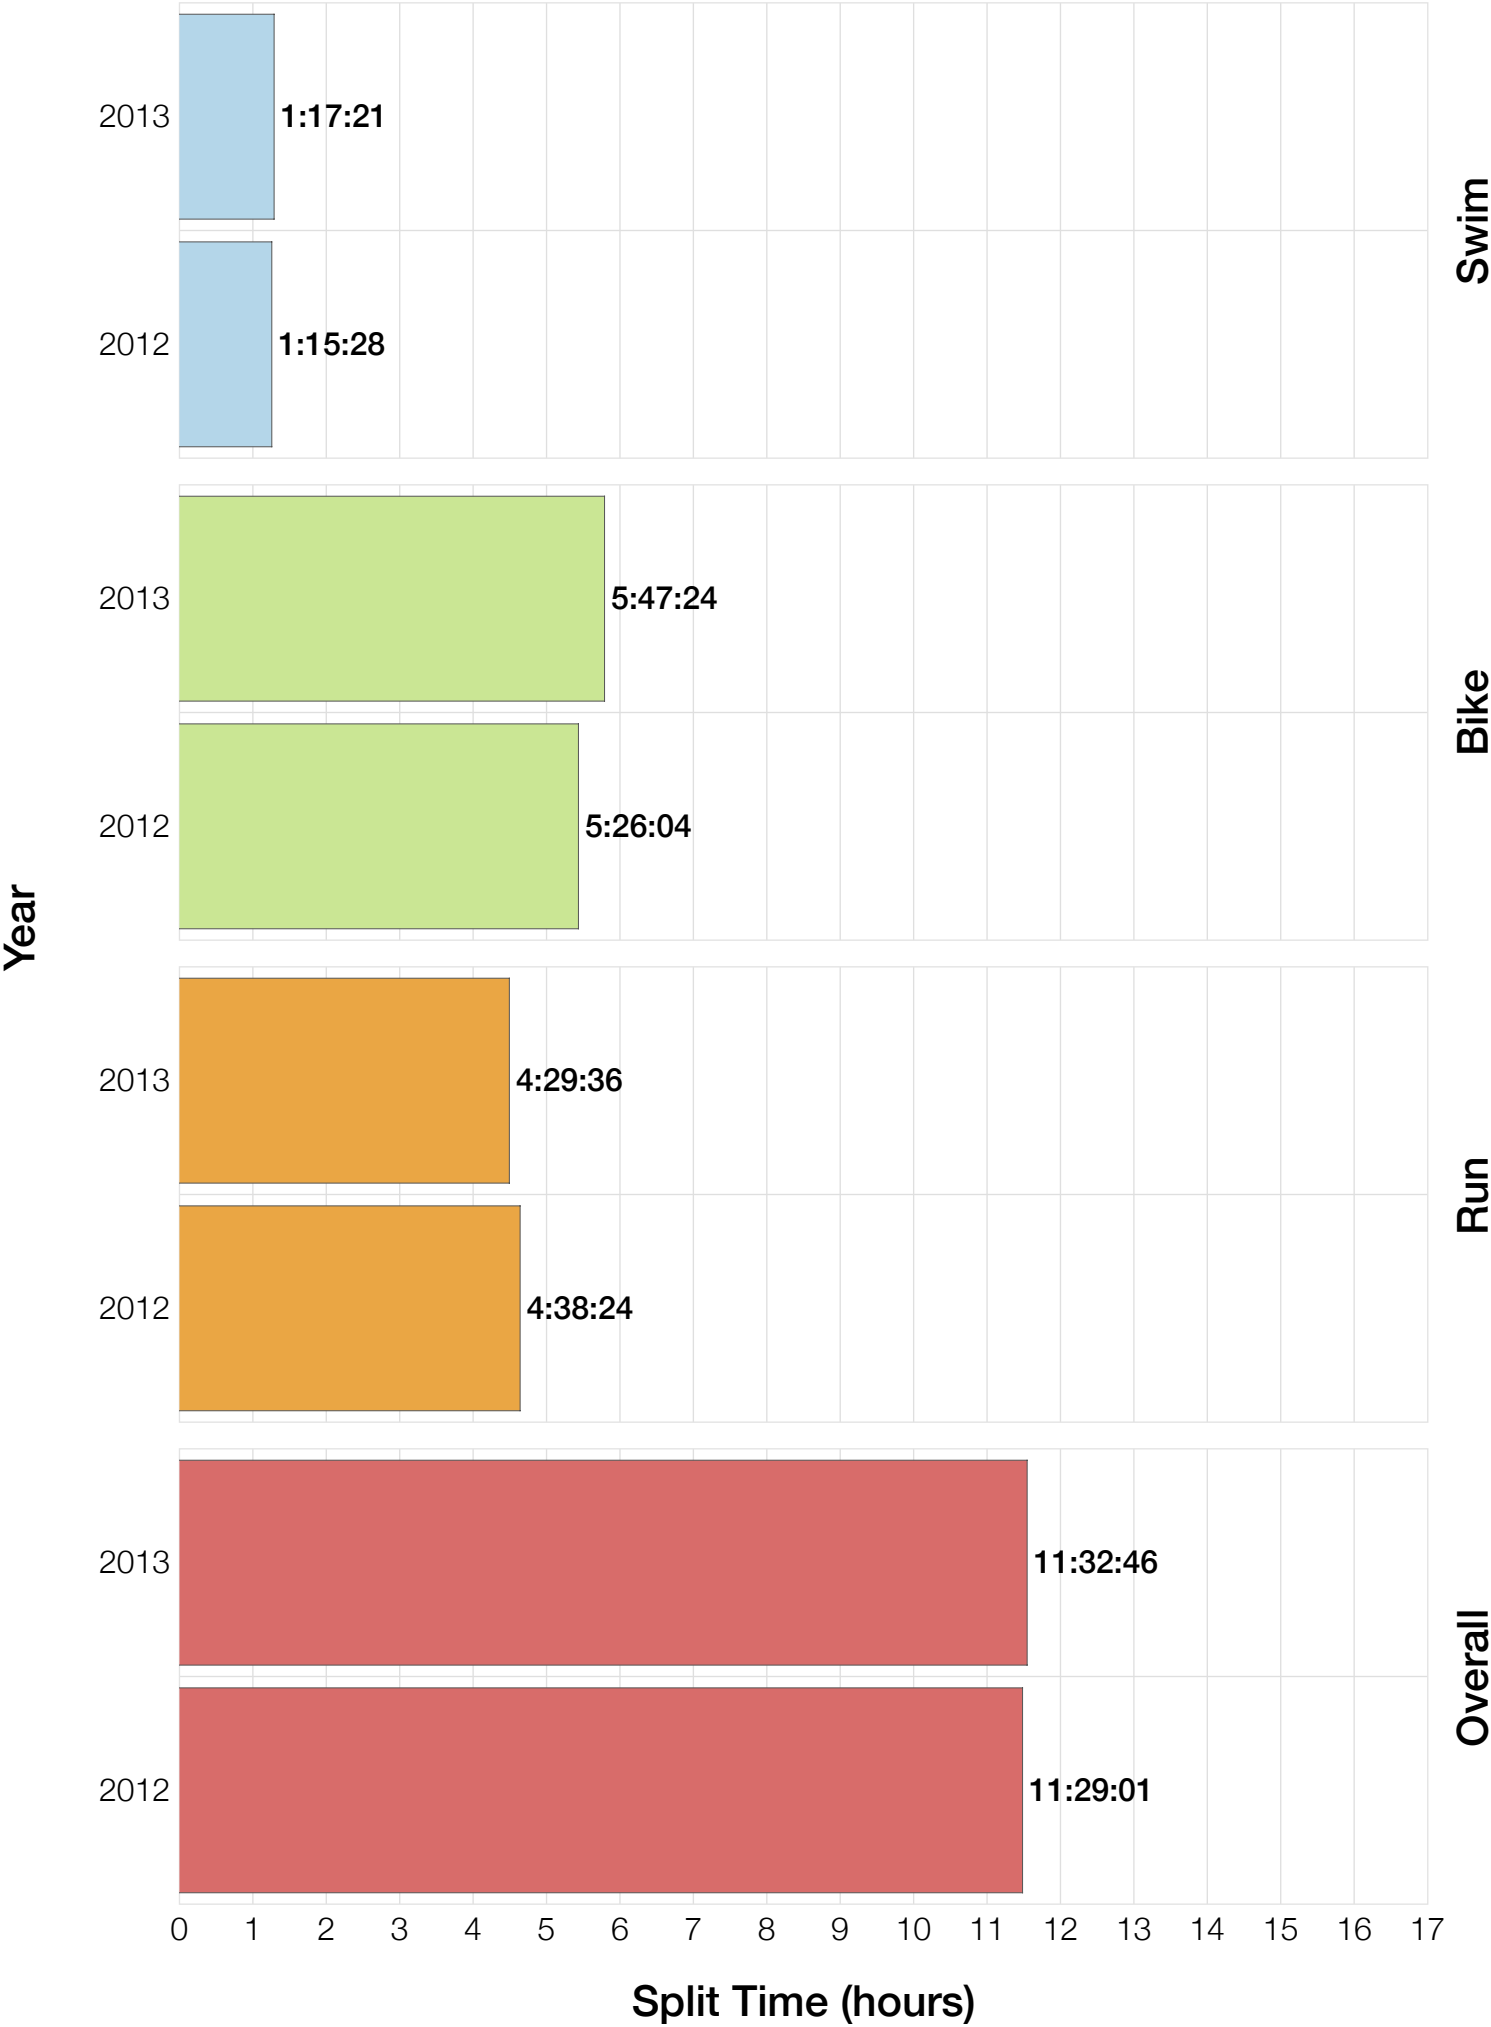

Ironman Sweden M18-24 Stats

M18-24 Summary Statistics

Year	Finishers	M18-24 Finishers	Male Winner's Time	Female Winner's Time	M18-24 Winner's Time
2012	1348	25	8:04:01	9:13:27	8:29:17
2013	1605	26	8:19:30	8:54:01	9:06:30
Average	1477	26	8:11:45	9:03:44	8:47:53

M18-24 Swim

M18-24 Bike

M18-24 Run

M18-24 Overall

M18-24 Fastest Splits

M18-24 Median Splits

M18-24 Slowest Splits

M18-24 Top 30 Finishing Splits

Estimated Kona Slot Average Finishing Time Finishing Time

M18-24 Top 10 and Kona Times and Splits

Summary Statistics

Position	Swim Time	Bike Time	Run Time	Overall Time
Average Male Winner	0:48:31	4:30:07	2:49:56	8:11:45
Average Female Winner	0:54:23	4:53:42	3:12:30	9:03:44
Average 1st Age Grouper	0:59:34	4:40:09	3:04:06	8:47:53
Average 2nd Age Grouper	1:12:23	4:53:35	3:19:11	9:31:57
Average 3rd Age Grouper	1:07:58	4:51:59	3:34:35	9:40:27
Average 4th Age Grouper	1:04:29	5:10:31	3:38:59	10:00:21
Average 5th Age Grouper	1:16:59	5:07:06	3:42:28	10:13:59
Average 6th Age Grouper	1:12:03	5:16:04	3:45:02	10:19:54
Average 7th Age Grouper	1:08:32	5:09:01	4:02:45	10:27:24
Average 8th Age Grouper	1:11:23	5:14:39	4:00:44	10:36:24
Average 9th Age Grouper	1:07:33	5:27:50	4:08:25	10:51:29
Average 10th Age Grouper	1:05:59	5:25:46	4:25:22	11:07:19
Kona Qualifier Average	0:59:34	4:40:09	3:04:06	8:47:53
Top 10 Age Grouper Average	1:08:41	5:07:40	3:46:09	10:09:42