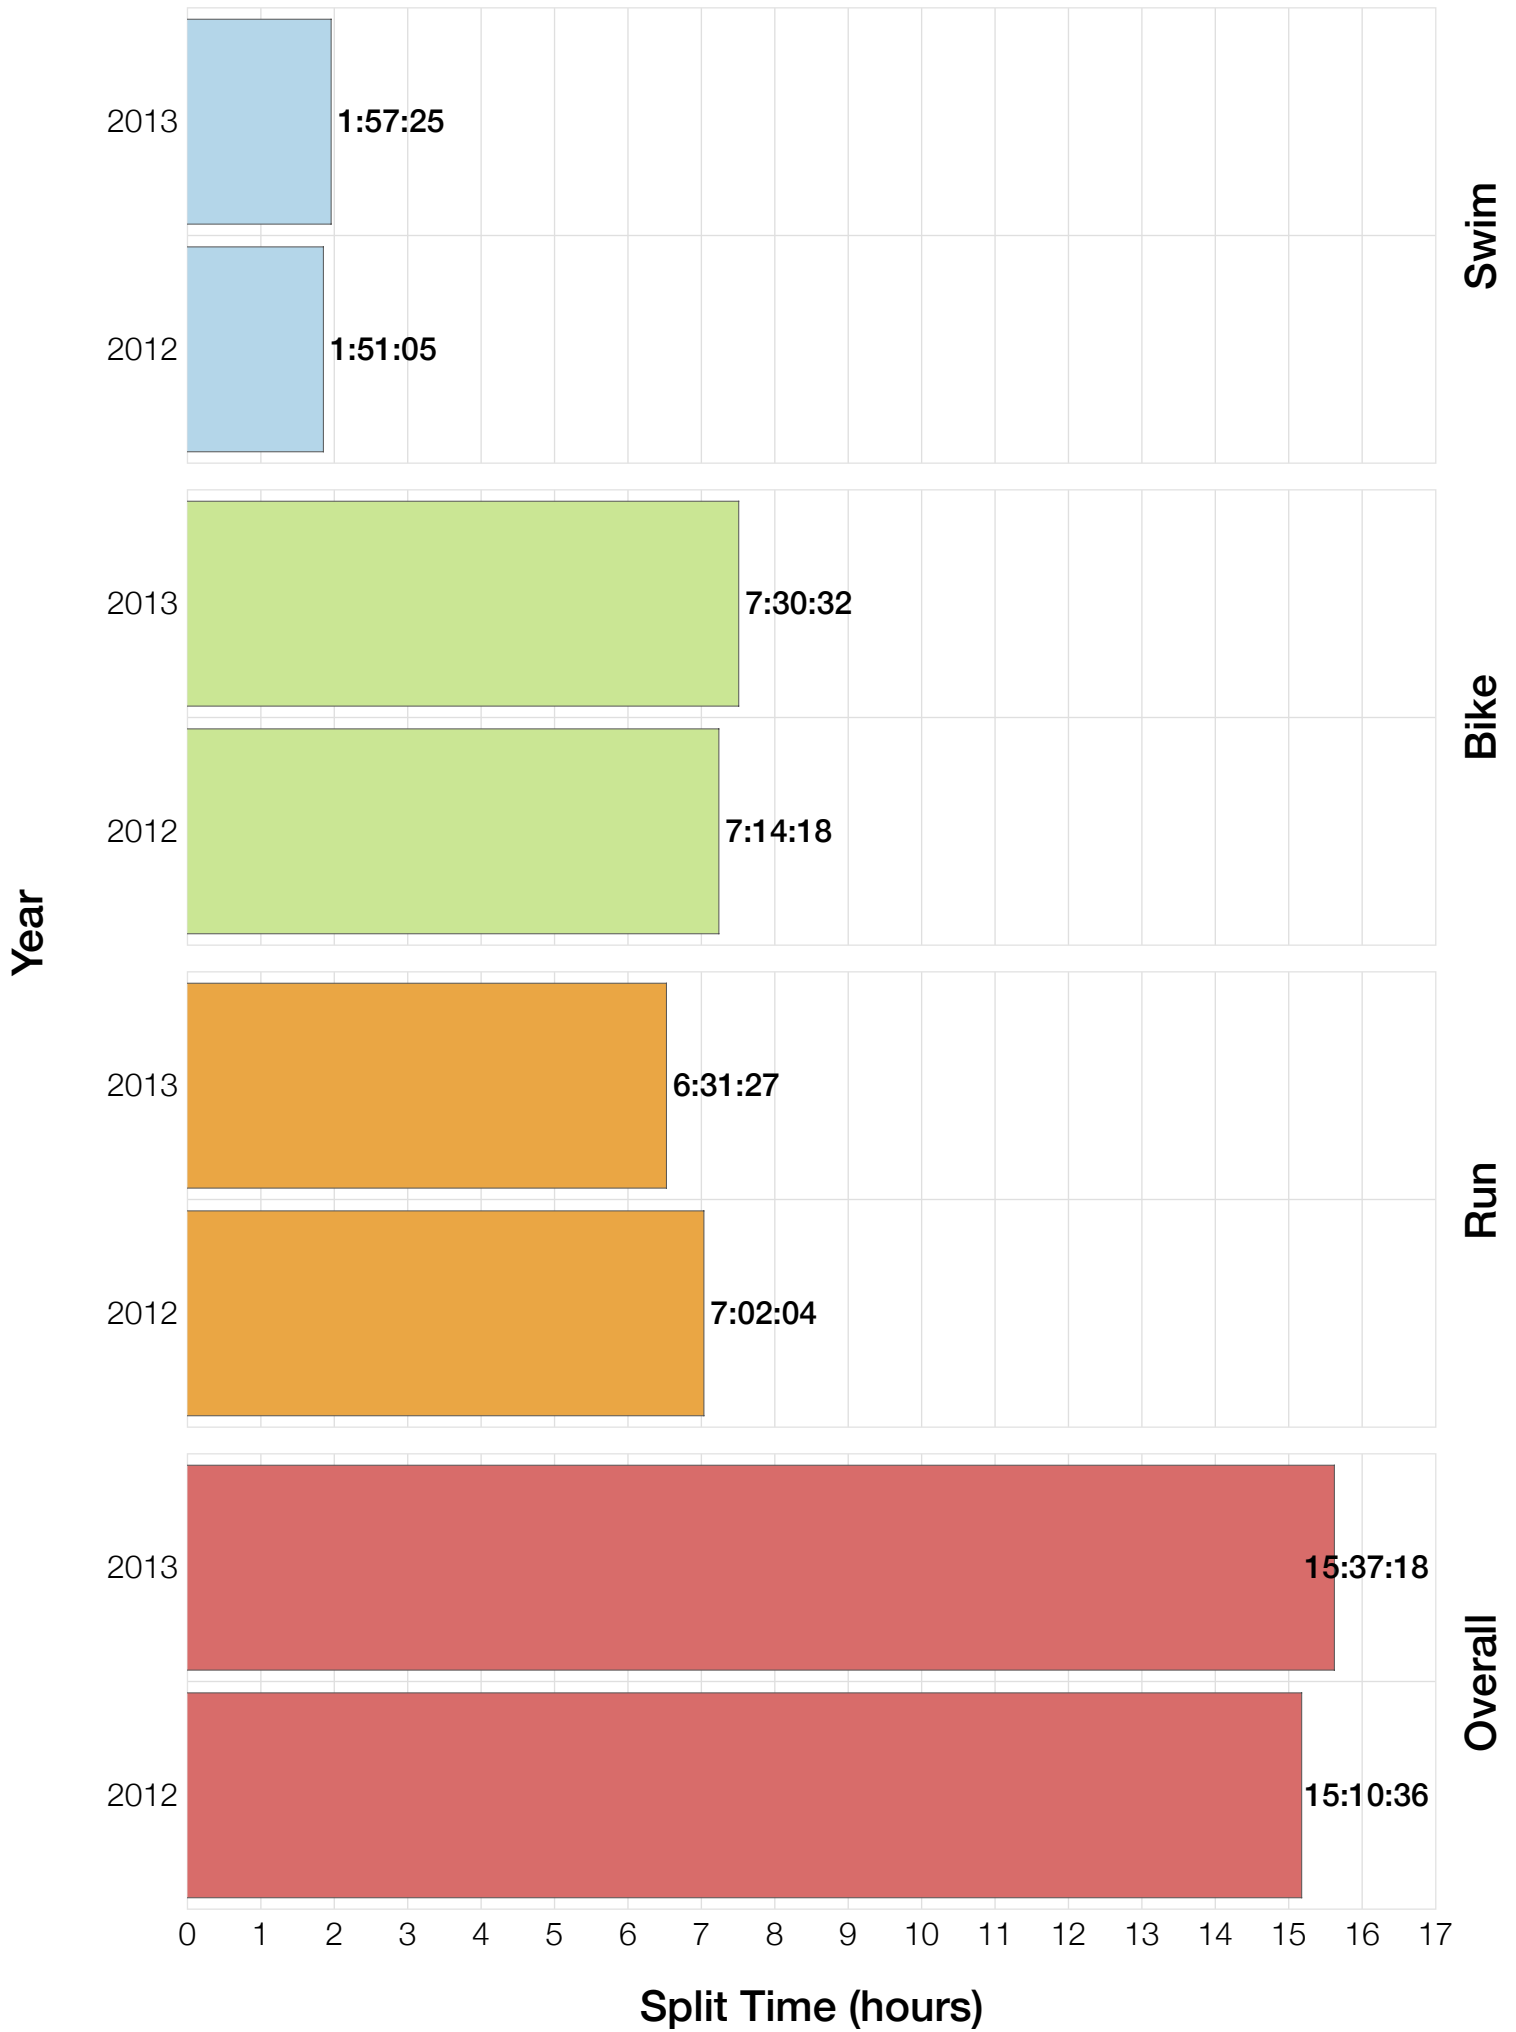

Ironman Sweden M25-29 Stats

M25-29 Summary Statistics

Year	Finishers	M25-29 Finishers	Male Winner's Time	Female Winner's Time	M25-29 Winner's Time
2012	1348	120	8:04:01	9:13:27	8:31:06
2013	1605	129	8:19:30	8:54:01	9:13:49
Average	1477	125	8:11:45	9:03:44	8:52:27

M25-29 Swim

M25-29 Bike

M25-29 Run

M25-29 Overall

M25-29 Fastest Splits

M25-29 Median Splits

M25-29 Slowest Splits

M25-29 Top 30 Finishing Splits

Estimated Kona Slot Average Finishing Time Finishing Time

M25-29 Top 10 and Kona Times and Splits

Summary Statistics

Position	Swim Time	Bike Time	Run Time	Overall Time
Average Male Winner	0:48:31	4:30:07	2:49:56	8:11:45
Average Female Winner	0:54:23	4:53:42	3:12:30	9:03:44
Average 1st Age Grouper	0:57:58	4:44:46	3:05:01	8:52:27
Average 2nd Age Grouper	0:58:15	4:47:53	3:05:40	8:55:52
Average 3rd Age Grouper	1:02:11	4:48:25	3:03:03	8:59:12
Average 4th Age Grouper	1:04:25	4:47:35	3:13:59	9:10:22
Average 5th Age Grouper	0:55:11	4:54:16	3:22:53	9:17:18
Average 6th Age Grouper	1:02:10	4:55:49	3:17:42	9:20:26
Average 7th Age Grouper	1:03:53	4:48:37	3:28:01	9:25:10
Average 8th Age Grouper	1:08:10	5:03:04	3:12:20	9:30:14
Average 9th Age Grouper	1:00:21	5:03:17	3:23:24	9:31:57
Average 10th Age Grouper	1:01:29	4:53:49	3:33:37	9:34:05
Kona Qualifier Average	0:59:28	4:47:01	3:04:34	8:55:50
Top 10 Age Grouper Average	1:01:24	4:52:45	3:16:34	9:15:42