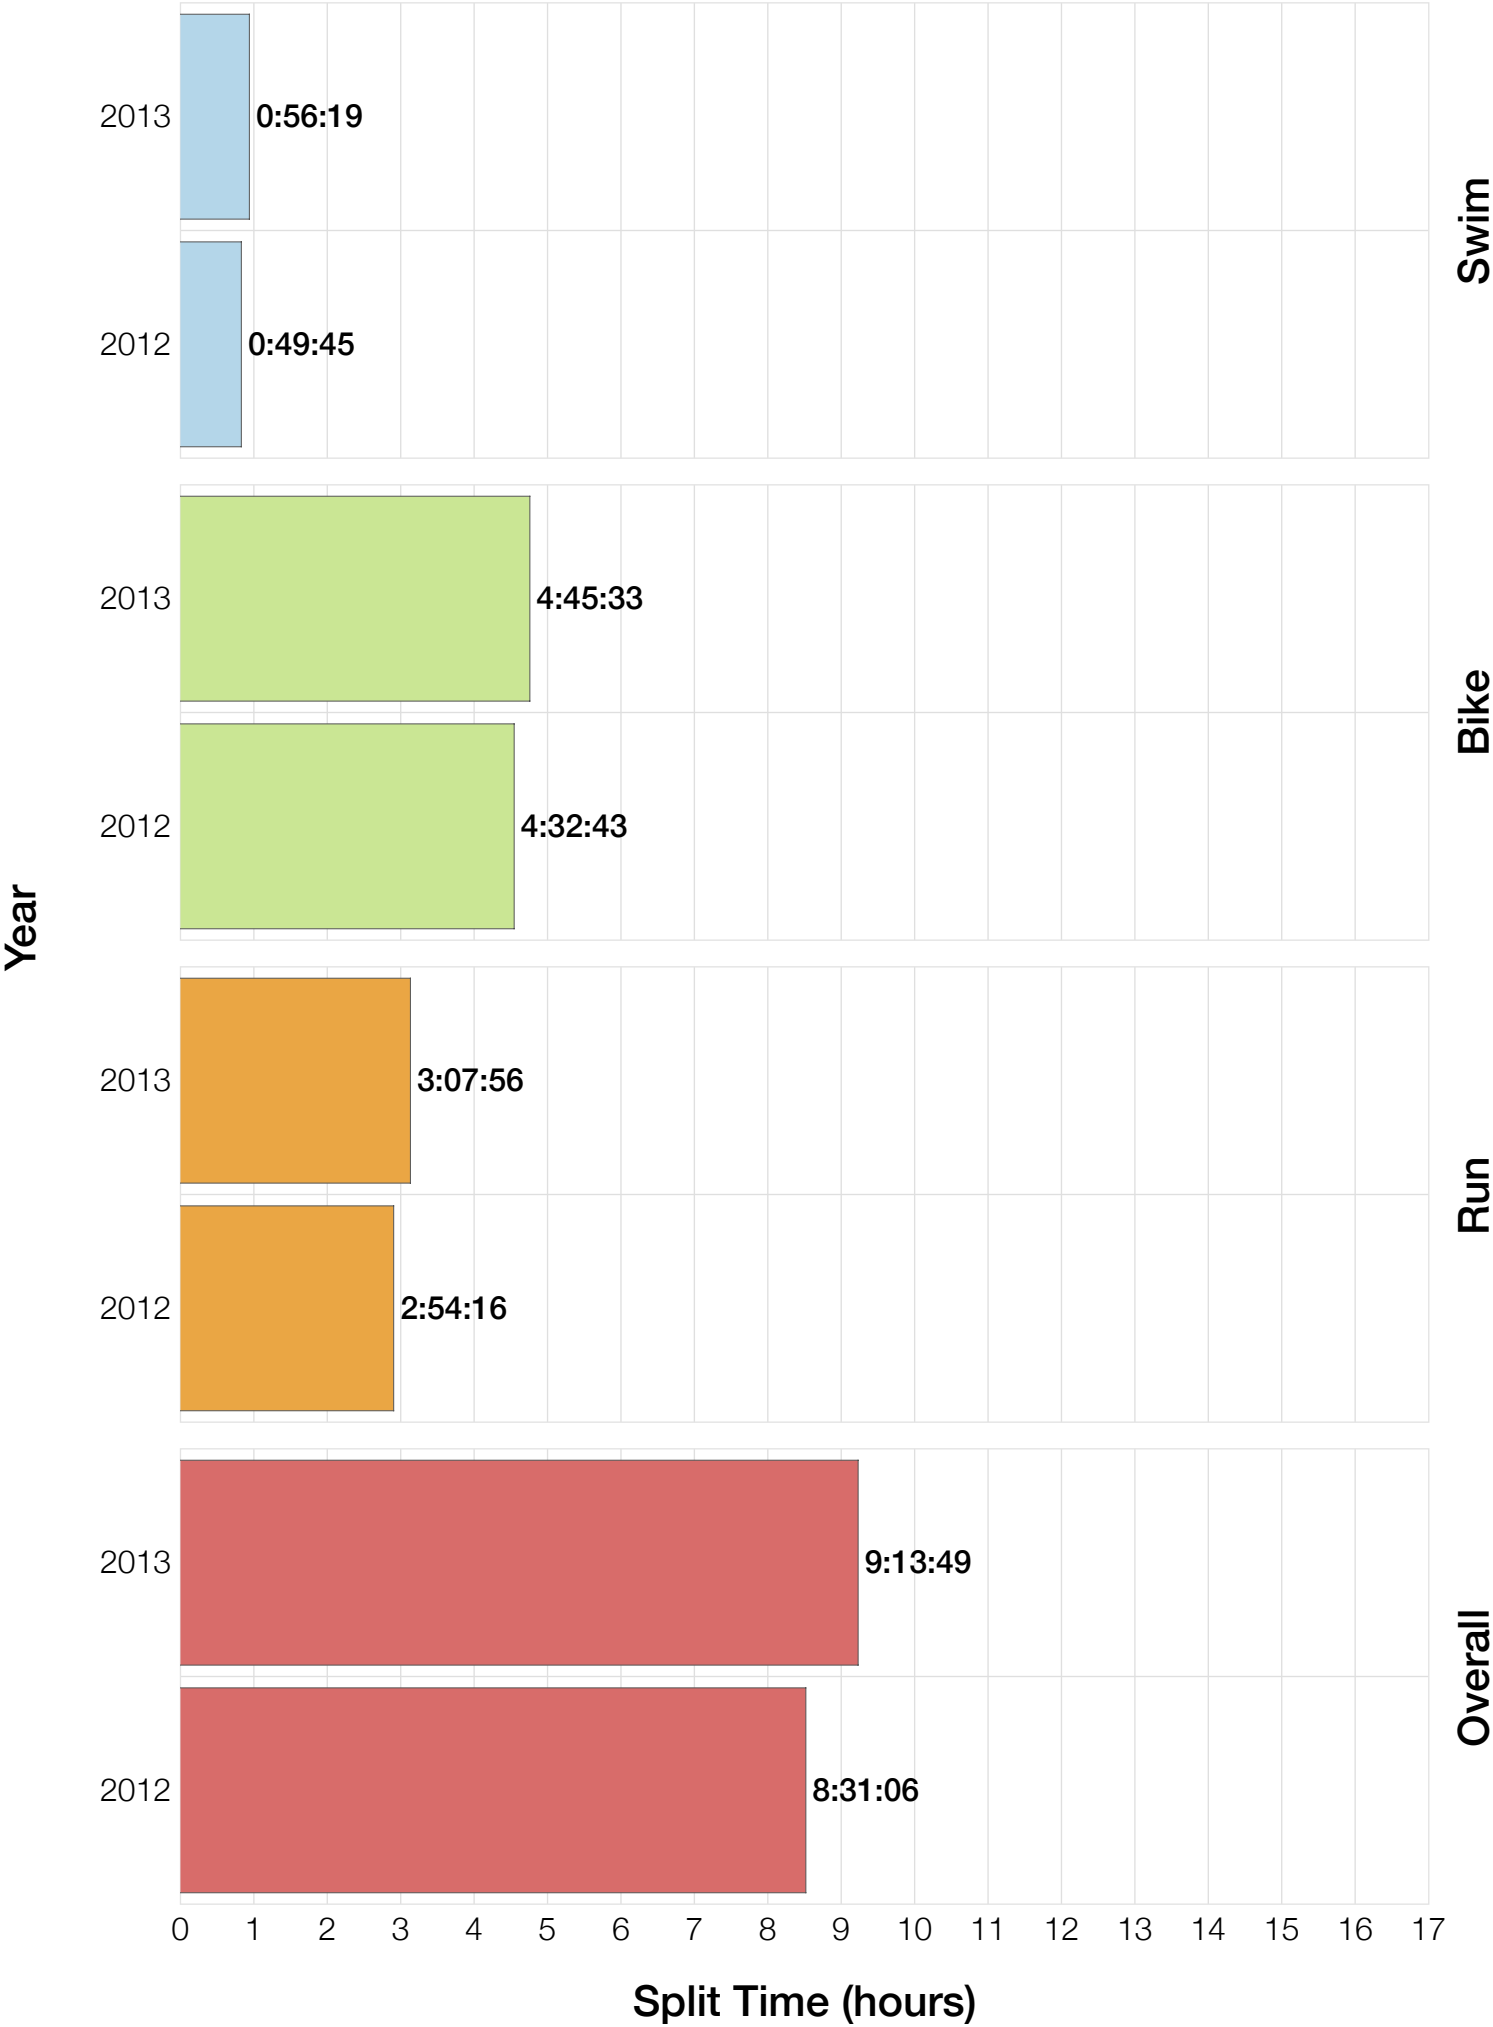

Ironman Sweden M25-29 Stats

M25-29 Summary Statistics

Year	Finishers	M25-29 Finishers	Male Winner's Time	Female Winner's Time	M25-29 Winner's Time
2012	1348	120	8:04:01	9:13:27	8:31:06
2013	1605	129	8:19:30	8:54:01	9:13:49
Average	1477	125	8:11:45	9:03:44	8:52:27

M25-29 Swim

M25-29 Bike

M25-29 Run

M25-29 Overall

M25-29 Fastest Splits

M25-29 Median Splits

M25-29 Slowest Splits

M25-29 Top 30 Finishing Splits

Estimated Kona Slot Average Finishing Time Finishing Time

M25-29 Top 10 and Kona Times and Splits

Summary Statistics

Position	Swim Time	Bike Time	Run Time	Overall Time
Average Male Winner	0:48:31	4:30:07	2:49:56	8:11:45
Average Female Winner	0:54:23	4:53:42	3:12:30	9:03:44
Average 1st Age Grouper	0:57:58	4:44:46	3:05:01	8:52:27
Average 2nd Age Grouper	0:58:15	4:47:53	3:05:40	8:55:52
Average 3rd Age Grouper	1:02:11	4:48:25	3:03:03	8:59:12
Average 4th Age Grouper	1:04:25	4:47:35	3:13:59	9:10:22
Average 5th Age Grouper	0:55:11	4:54:16	3:22:53	9:17:18
Average 6th Age Grouper	1:02:10	4:55:49	3:17:42	9:20:26
Average 7th Age Grouper	1:03:53	4:48:37	3:28:01	9:25:10
Average 8th Age Grouper	1:08:10	5:03:04	3:12:20	9:30:14
Average 9th Age Grouper	1:00:21	5:03:17	3:23:24	9:31:57
Average 10th Age Grouper	1:01:29	4:53:49	3:33:37	9:34:05
Kona Qualifier Average	0:59:28	4:47:01	3:04:34	8:55:50
Top 10 Age Grouper Average	1:01:24	4:52:45	3:16:34	9:15:42