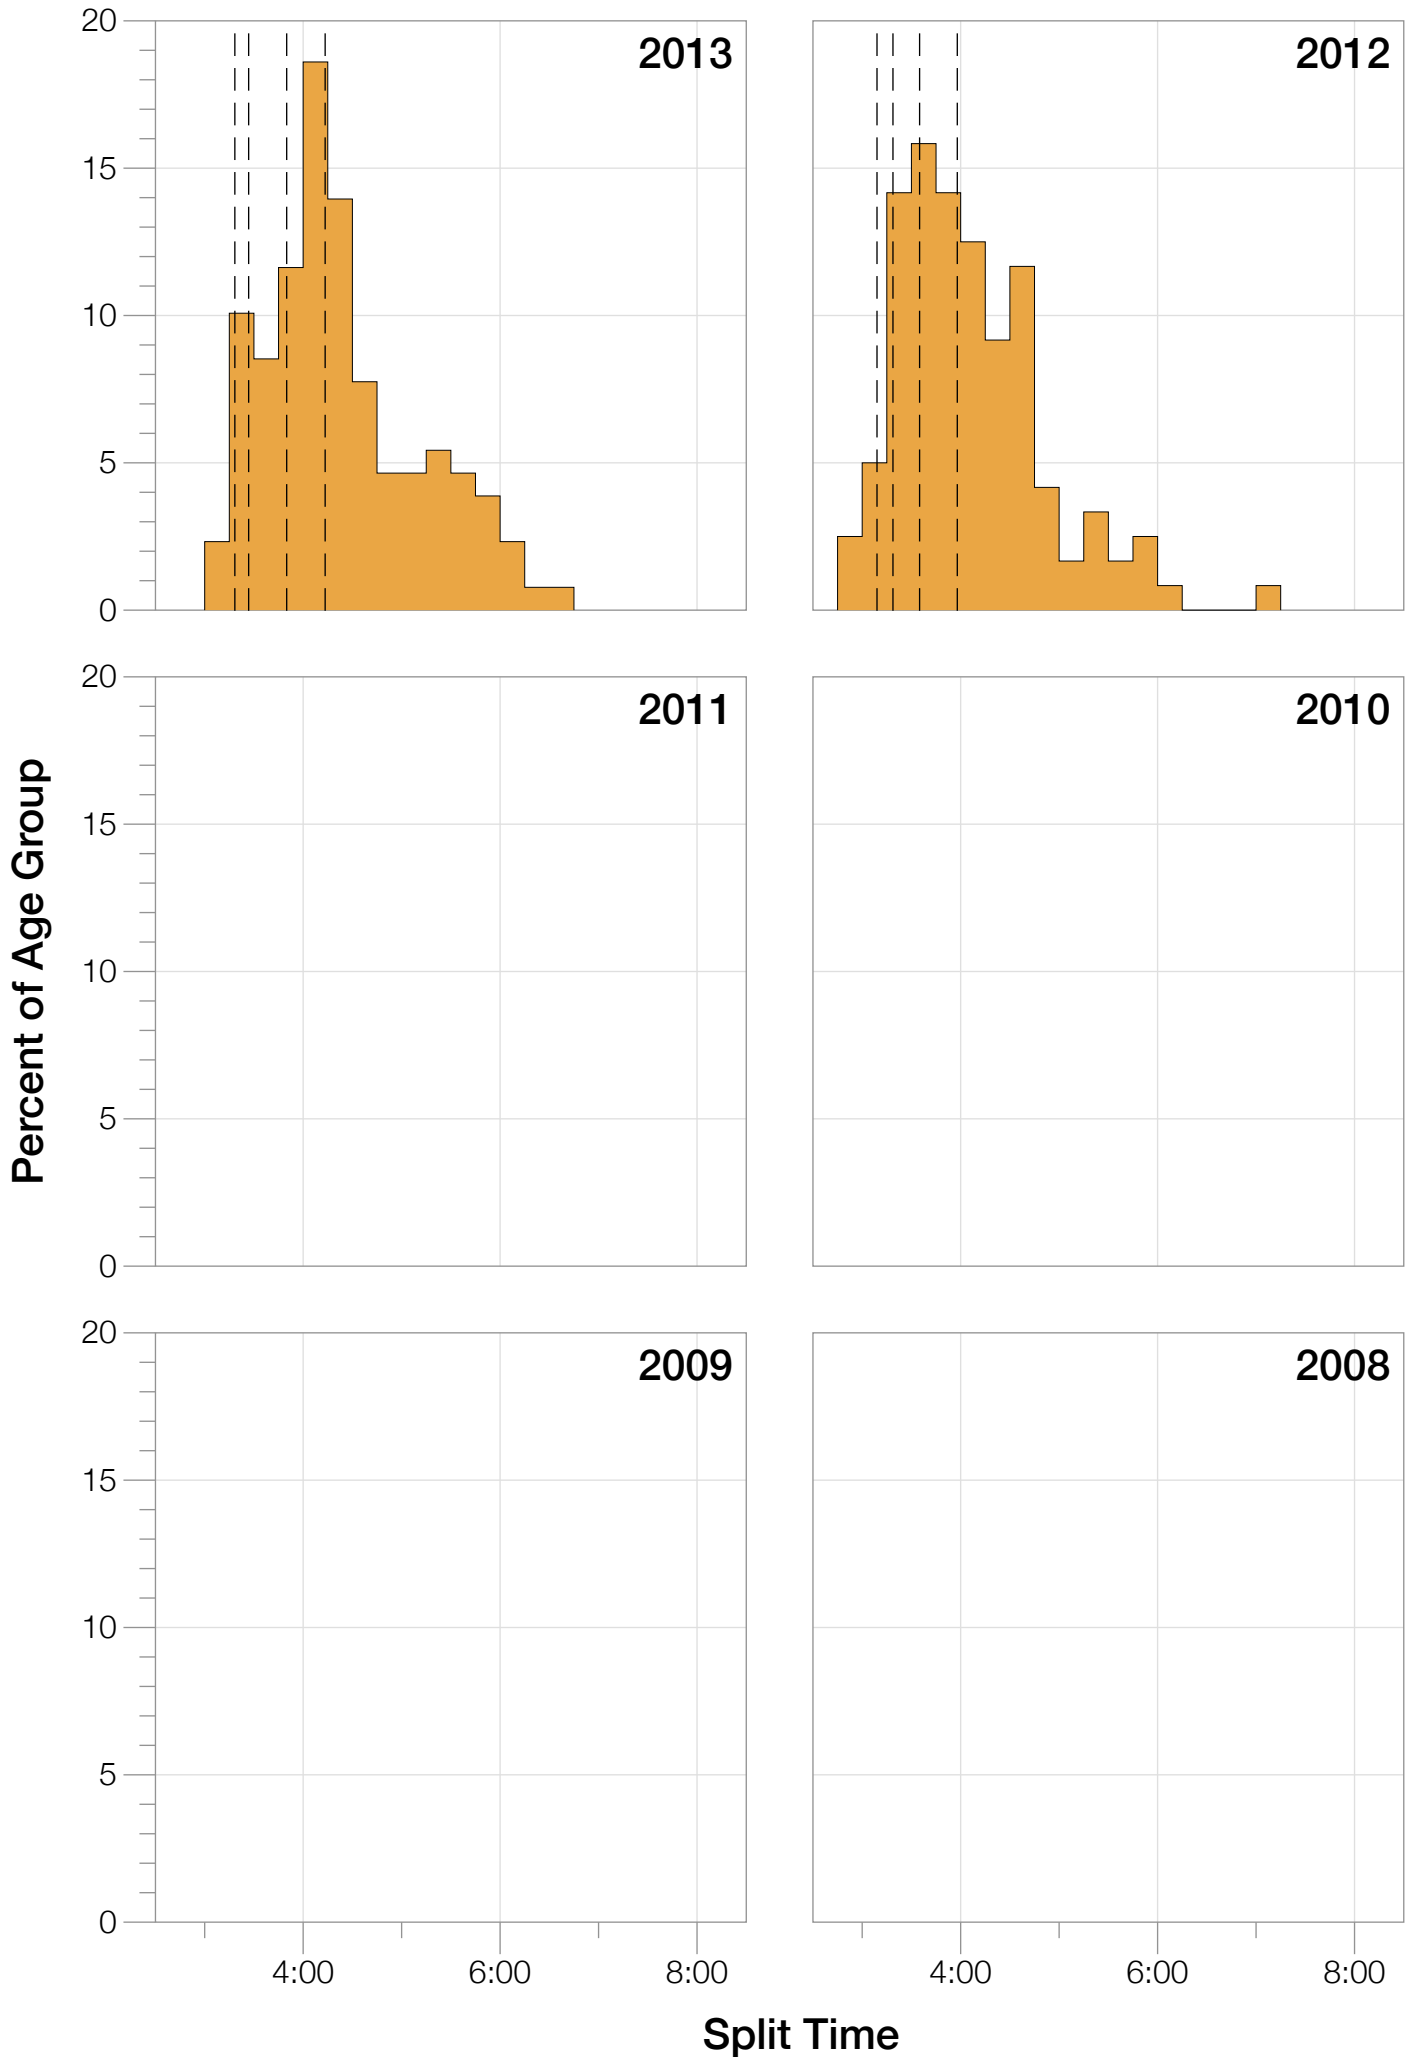

Ironman Sweden M25-29 Stats

M25-29 Summary Statistics

Year	Finishers	M25-29 Finishers	Male Winner's Time	Female Winner's Time	M25-29 Winner's Time
2012	1348	120	8:04:01	9:13:27	8:31:06
2013	1605	129	8:19:30	8:54:01	9:13:49
Average	1477	125	8:11:45	9:03:44	8:52:27

M25-29 Swim

M25-29 Bike

M25-29 Run

M25-29 Overall

M25-29 Fastest Splits

M25-29 Median Splits

M25-29 Slowest Splits

M25-29 Top 30 Finishing Splits

Estimated Kona Slot Average Finishing Time Finishing Time

M25-29 Top 10 and Kona Times and Splits

Summary Statistics

Position	Swim Time	Bike Time	Run Time	Overall Time
Average Male Winner	0:48:31	4:30:07	2:49:56	8:11:45
Average Female Winner	0:54:23	4:53:42	3:12:30	9:03:44
Average 1st Age Grouper	0:57:58	4:44:46	3:05:01	8:52:27
Average 2nd Age Grouper	0:58:15	4:47:53	3:05:40	8:55:52
Average 3rd Age Grouper	1:02:11	4:48:25	3:03:03	8:59:12
Average 4th Age Grouper	1:04:25	4:47:35	3:13:59	9:10:22
Average 5th Age Grouper	0:55:11	4:54:16	3:22:53	9:17:18
Average 6th Age Grouper	1:02:10	4:55:49	3:17:42	9:20:26
Average 7th Age Grouper	1:03:53	4:48:37	3:28:01	9:25:10
Average 8th Age Grouper	1:08:10	5:03:04	3:12:20	9:30:14
Average 9th Age Grouper	1:00:21	5:03:17	3:23:24	9:31:57
Average 10th Age Grouper	1:01:29	4:53:49	3:33:37	9:34:05
Kona Qualifier Average	0:59:28	4:47:01	3:04:34	8:55:50
Top 10 Age Grouper Average	1:01:24	4:52:45	3:16:34	9:15:42