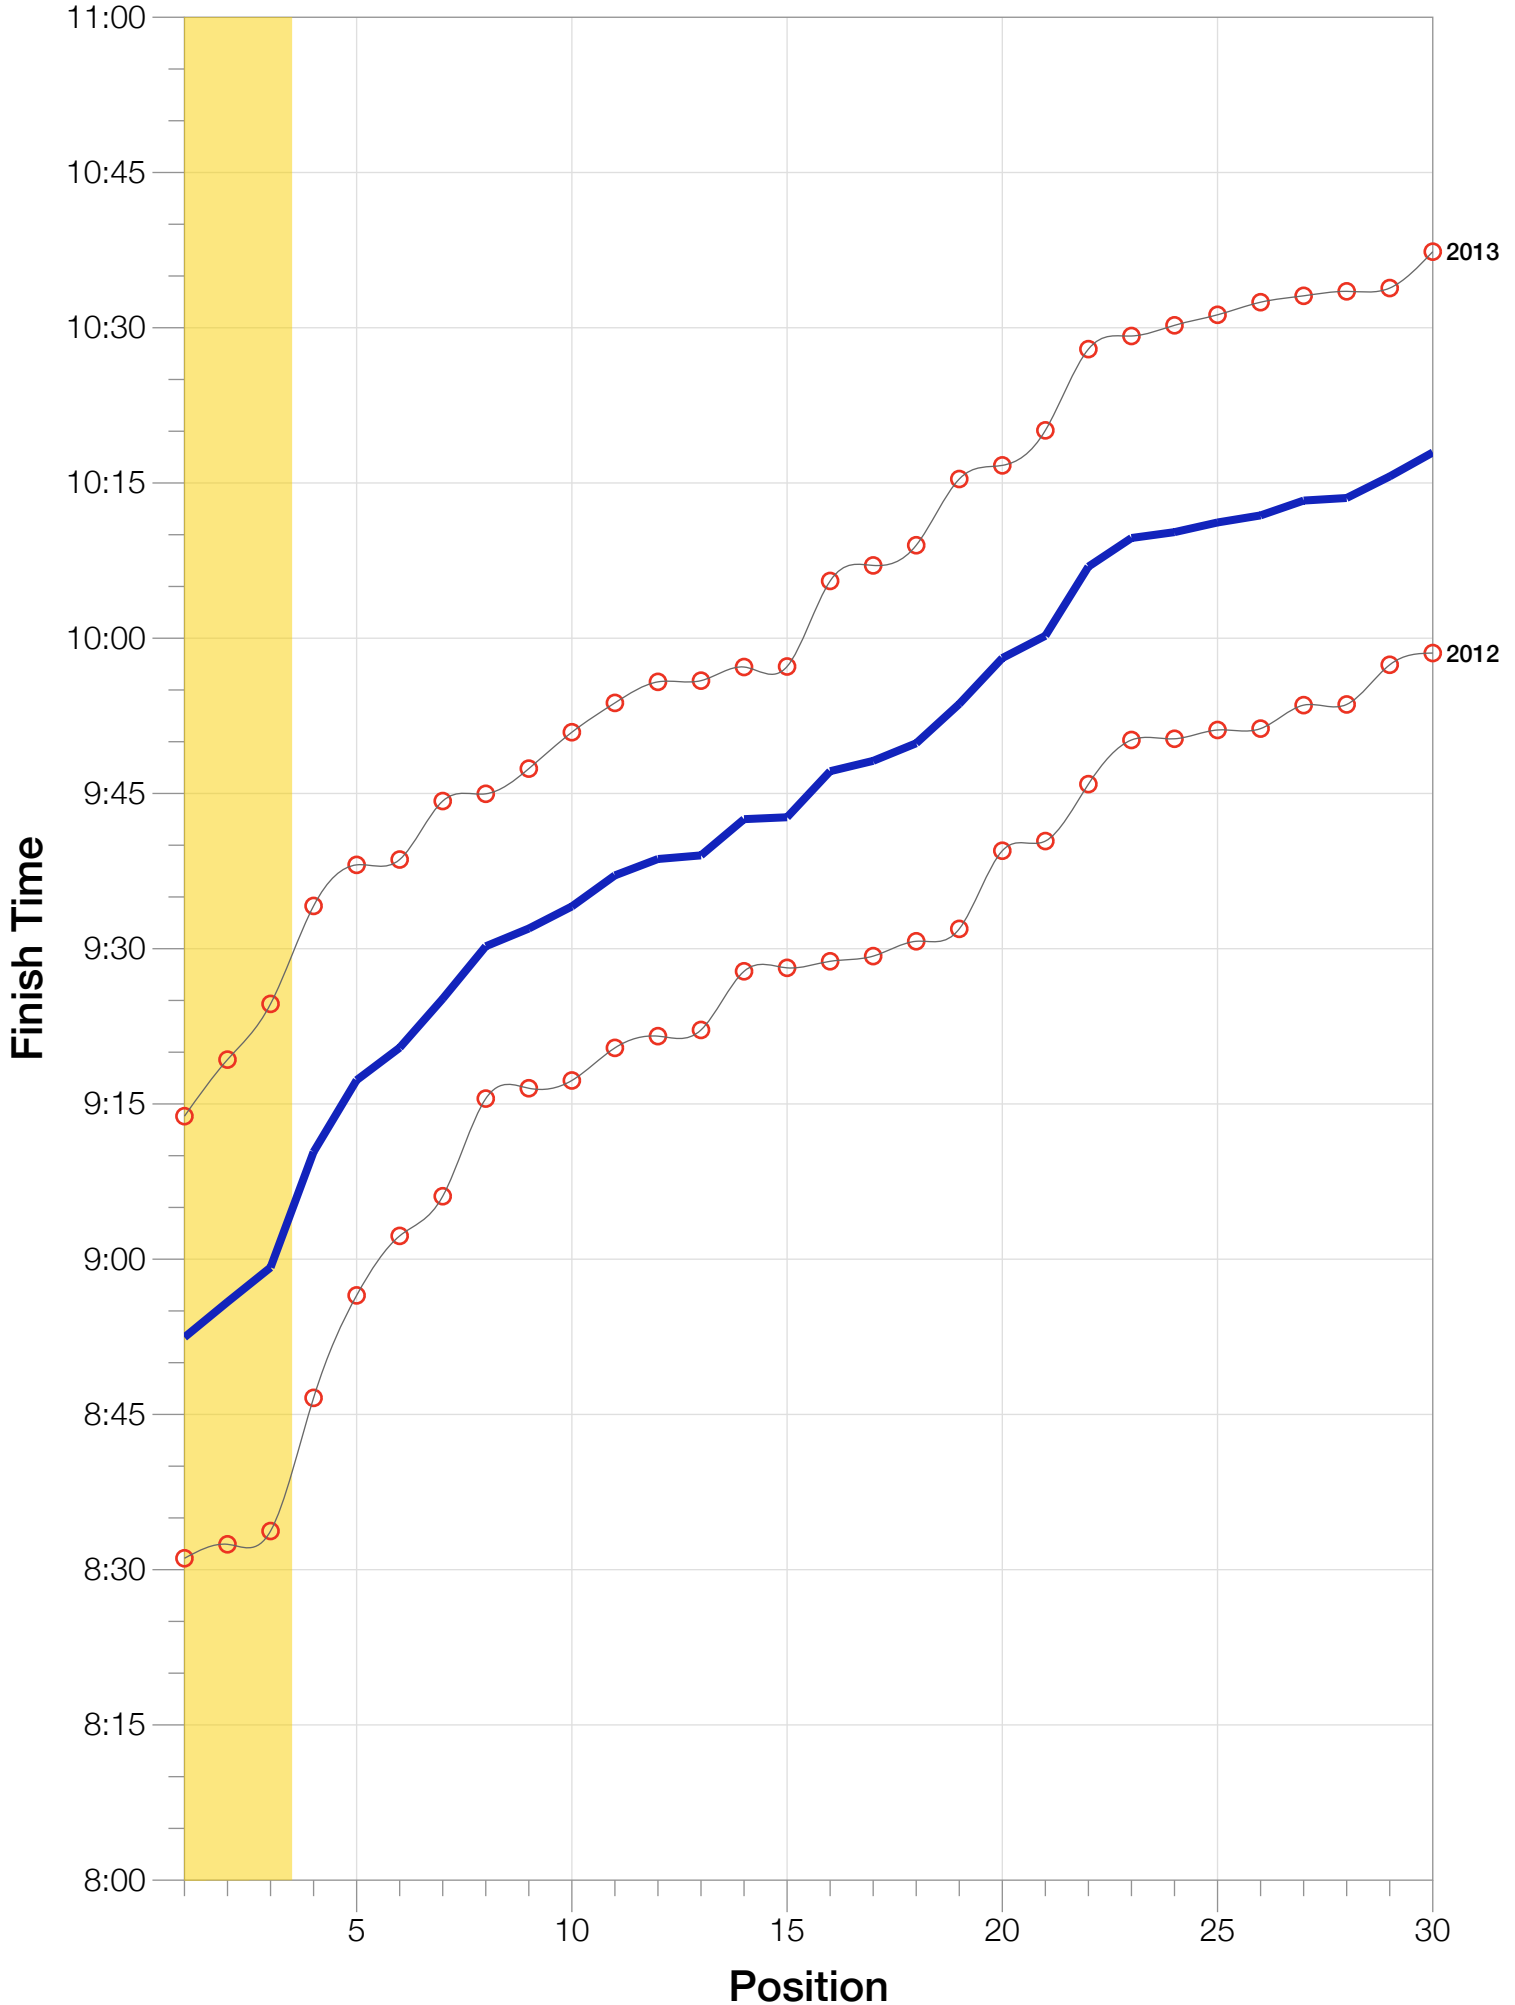

Ironman Sweden M25-29 Stats

M25-29 Summary Statistics

Year	Finishers	M25-29 Finishers	Male Winner's Time	Female Winner's Time	M25-29 Winner's Time
2012	1348	120	8:04:01	9:13:27	8:31:06
2013	1605	129	8:19:30	8:54:01	9:13:49
Average	1477	125	8:11:45	9:03:44	8:52:27

M25-29 Swim

M25-29 Bike

M25-29 Run

M25-29 Overall

M25-29 Fastest Splits

M25-29 Median Splits

M25-29 Slowest Splits

M25-29 Top 30 Finishing Splits

Estimated Kona Slot Average Finishing Time Finishing Time

M25-29 Top 10 and Kona Times and Splits

Summary Statistics

Position	Swim Time	Bike Time	Run Time	Overall Time
Average Male Winner	0:48:31	4:30:07	2:49:56	8:11:45
Average Female Winner	0:54:23	4:53:42	3:12:30	9:03:44
Average 1st Age Grouper	0:57:58	4:44:46	3:05:01	8:52:27
Average 2nd Age Grouper	0:58:15	4:47:53	3:05:40	8:55:52
Average 3rd Age Grouper	1:02:11	4:48:25	3:03:03	8:59:12
Average 4th Age Grouper	1:04:25	4:47:35	3:13:59	9:10:22
Average 5th Age Grouper	0:55:11	4:54:16	3:22:53	9:17:18
Average 6th Age Grouper	1:02:10	4:55:49	3:17:42	9:20:26
Average 7th Age Grouper	1:03:53	4:48:37	3:28:01	9:25:10
Average 8th Age Grouper	1:08:10	5:03:04	3:12:20	9:30:14
Average 9th Age Grouper	1:00:21	5:03:17	3:23:24	9:31:57
Average 10th Age Grouper	1:01:29	4:53:49	3:33:37	9:34:05
Kona Qualifier Average	0:59:28	4:47:01	3:04:34	8:55:50
Top 10 Age Grouper Average	1:01:24	4:52:45	3:16:34	9:15:42