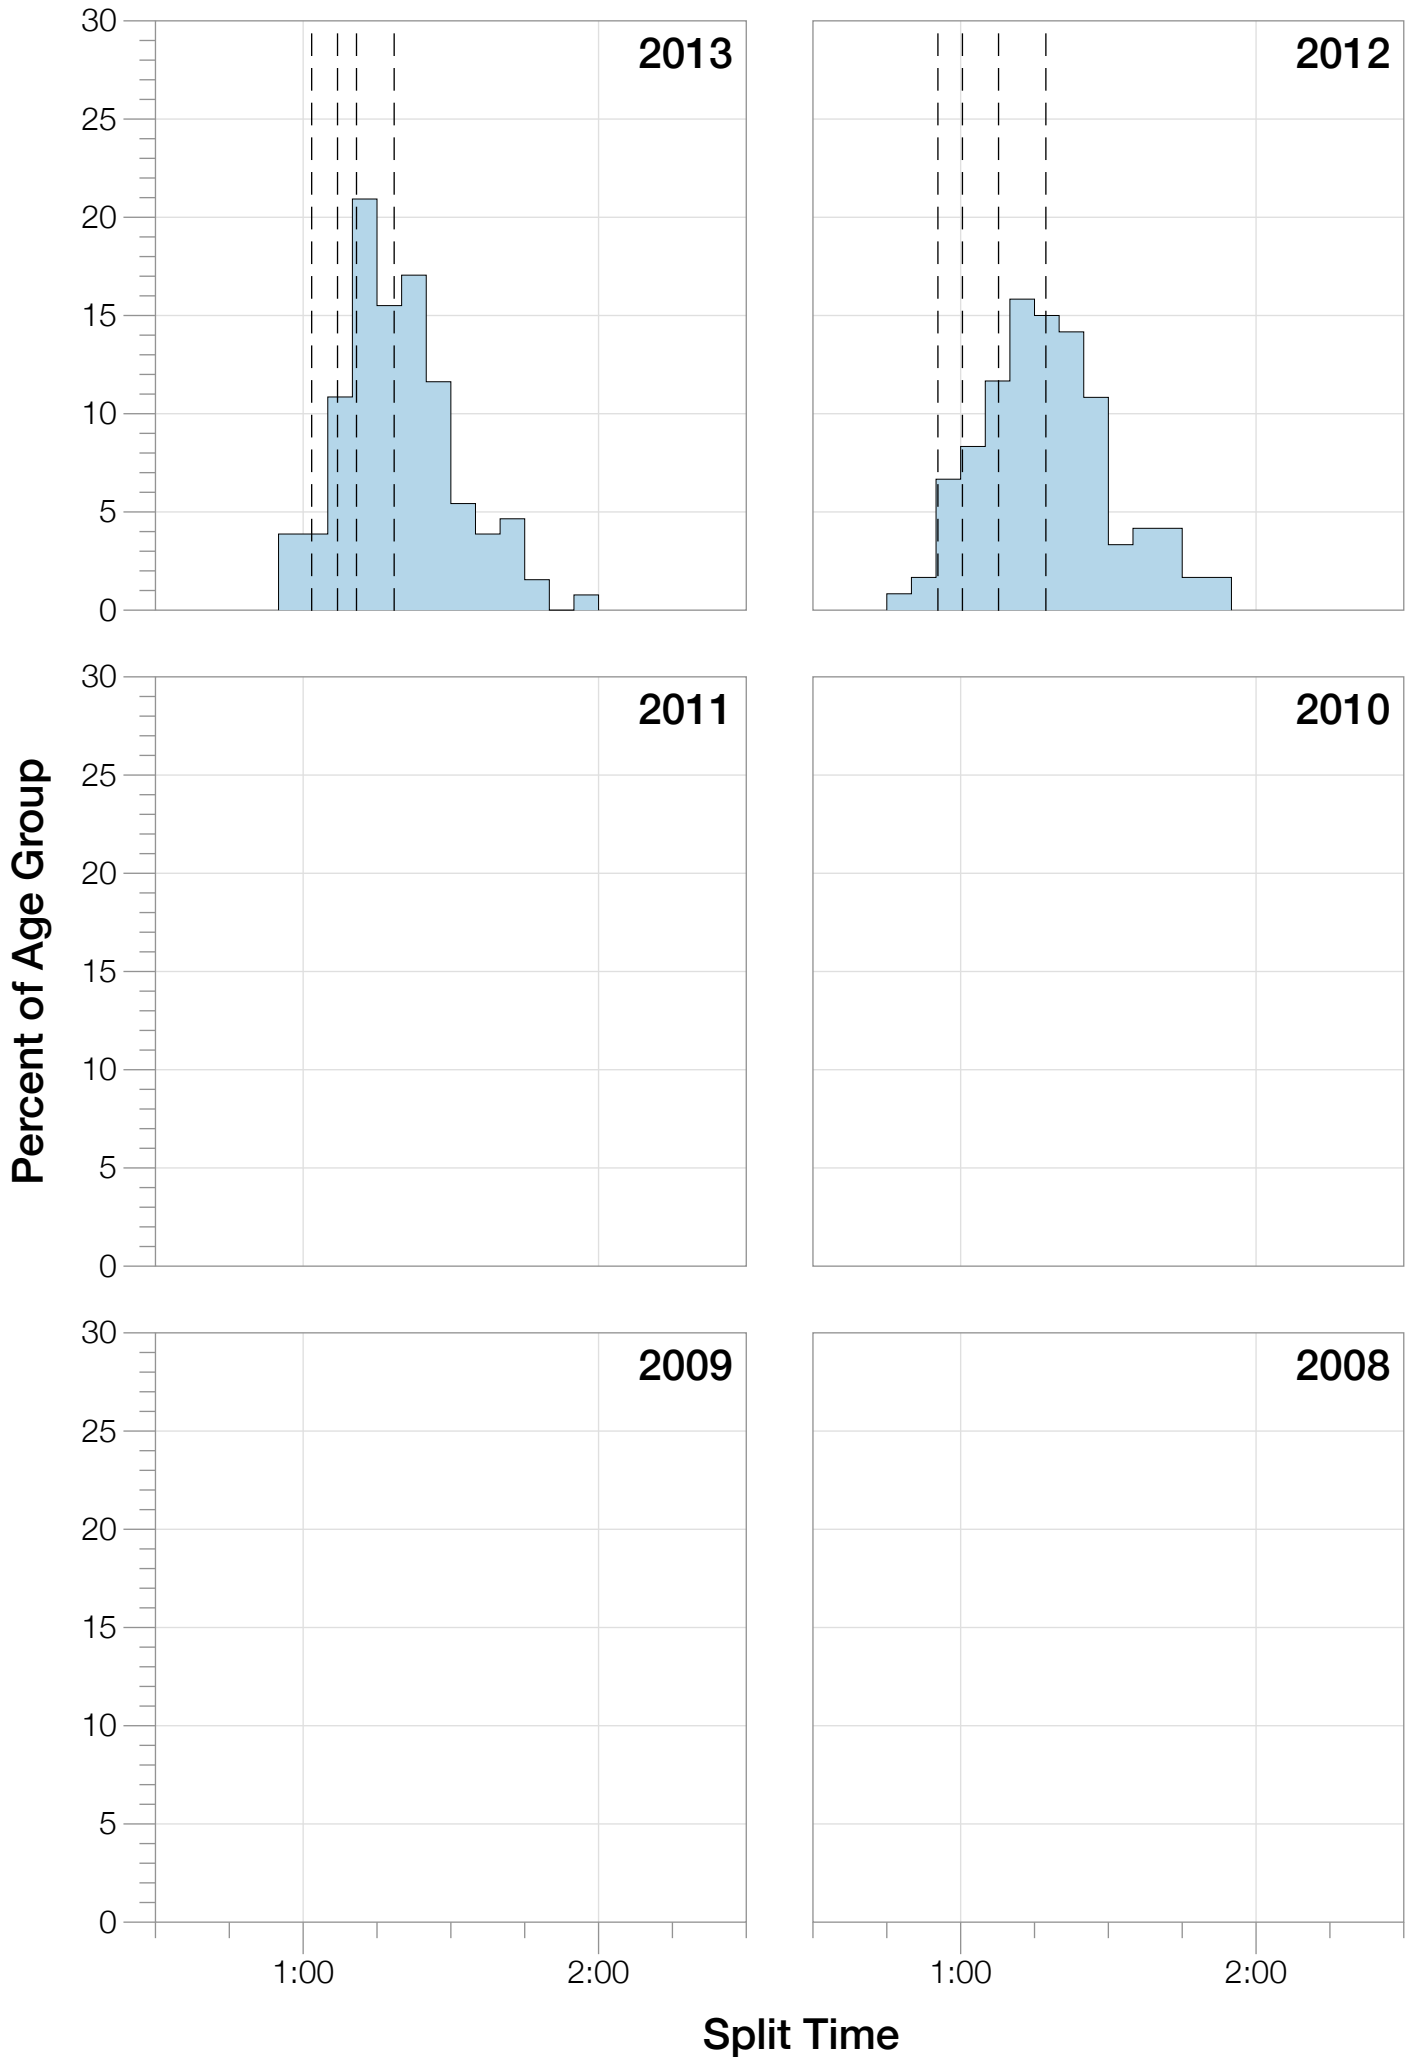

Ironman Sweden M25-29 Stats

M25-29 Summary Statistics

Year	Finishers	M25-29 Finishers	Male Winner's Time	Female Winner's Time	M25-29 Winner's Time
2012	1348	120	8:04:01	9:13:27	8:31:06
2013	1605	129	8:19:30	8:54:01	9:13:49
Average	1477	125	8:11:45	9:03:44	8:52:27

M25-29 Swim

M25-29 Bike

M25-29 Run

M25-29 Overall

M25-29 Fastest Splits

M25-29 Median Splits

M25-29 Slowest Splits

M25-29 Top 30 Finishing Splits

Estimated Kona Slot Average Finishing Time Finishing Time

M25-29 Top 10 and Kona Times and Splits

Summary Statistics

Position	Swim Time	Bike Time	Run Time	Overall Time
Average Male Winner	0:48:31	4:30:07	2:49:56	8:11:45
Average Female Winner	0:54:23	4:53:42	3:12:30	9:03:44
Average 1st Age Grouper	0:57:58	4:44:46	3:05:01	8:52:27
Average 2nd Age Grouper	0:58:15	4:47:53	3:05:40	8:55:52
Average 3rd Age Grouper	1:02:11	4:48:25	3:03:03	8:59:12
Average 4th Age Grouper	1:04:25	4:47:35	3:13:59	9:10:22
Average 5th Age Grouper	0:55:11	4:54:16	3:22:53	9:17:18
Average 6th Age Grouper	1:02:10	4:55:49	3:17:42	9:20:26
Average 7th Age Grouper	1:03:53	4:48:37	3:28:01	9:25:10
Average 8th Age Grouper	1:08:10	5:03:04	3:12:20	9:30:14
Average 9th Age Grouper	1:00:21	5:03:17	3:23:24	9:31:57
Average 10th Age Grouper	1:01:29	4:53:49	3:33:37	9:34:05
Kona Qualifier Average	0:59:28	4:47:01	3:04:34	8:55:50
Top 10 Age Grouper Average	1:01:24	4:52:45	3:16:34	9:15:42