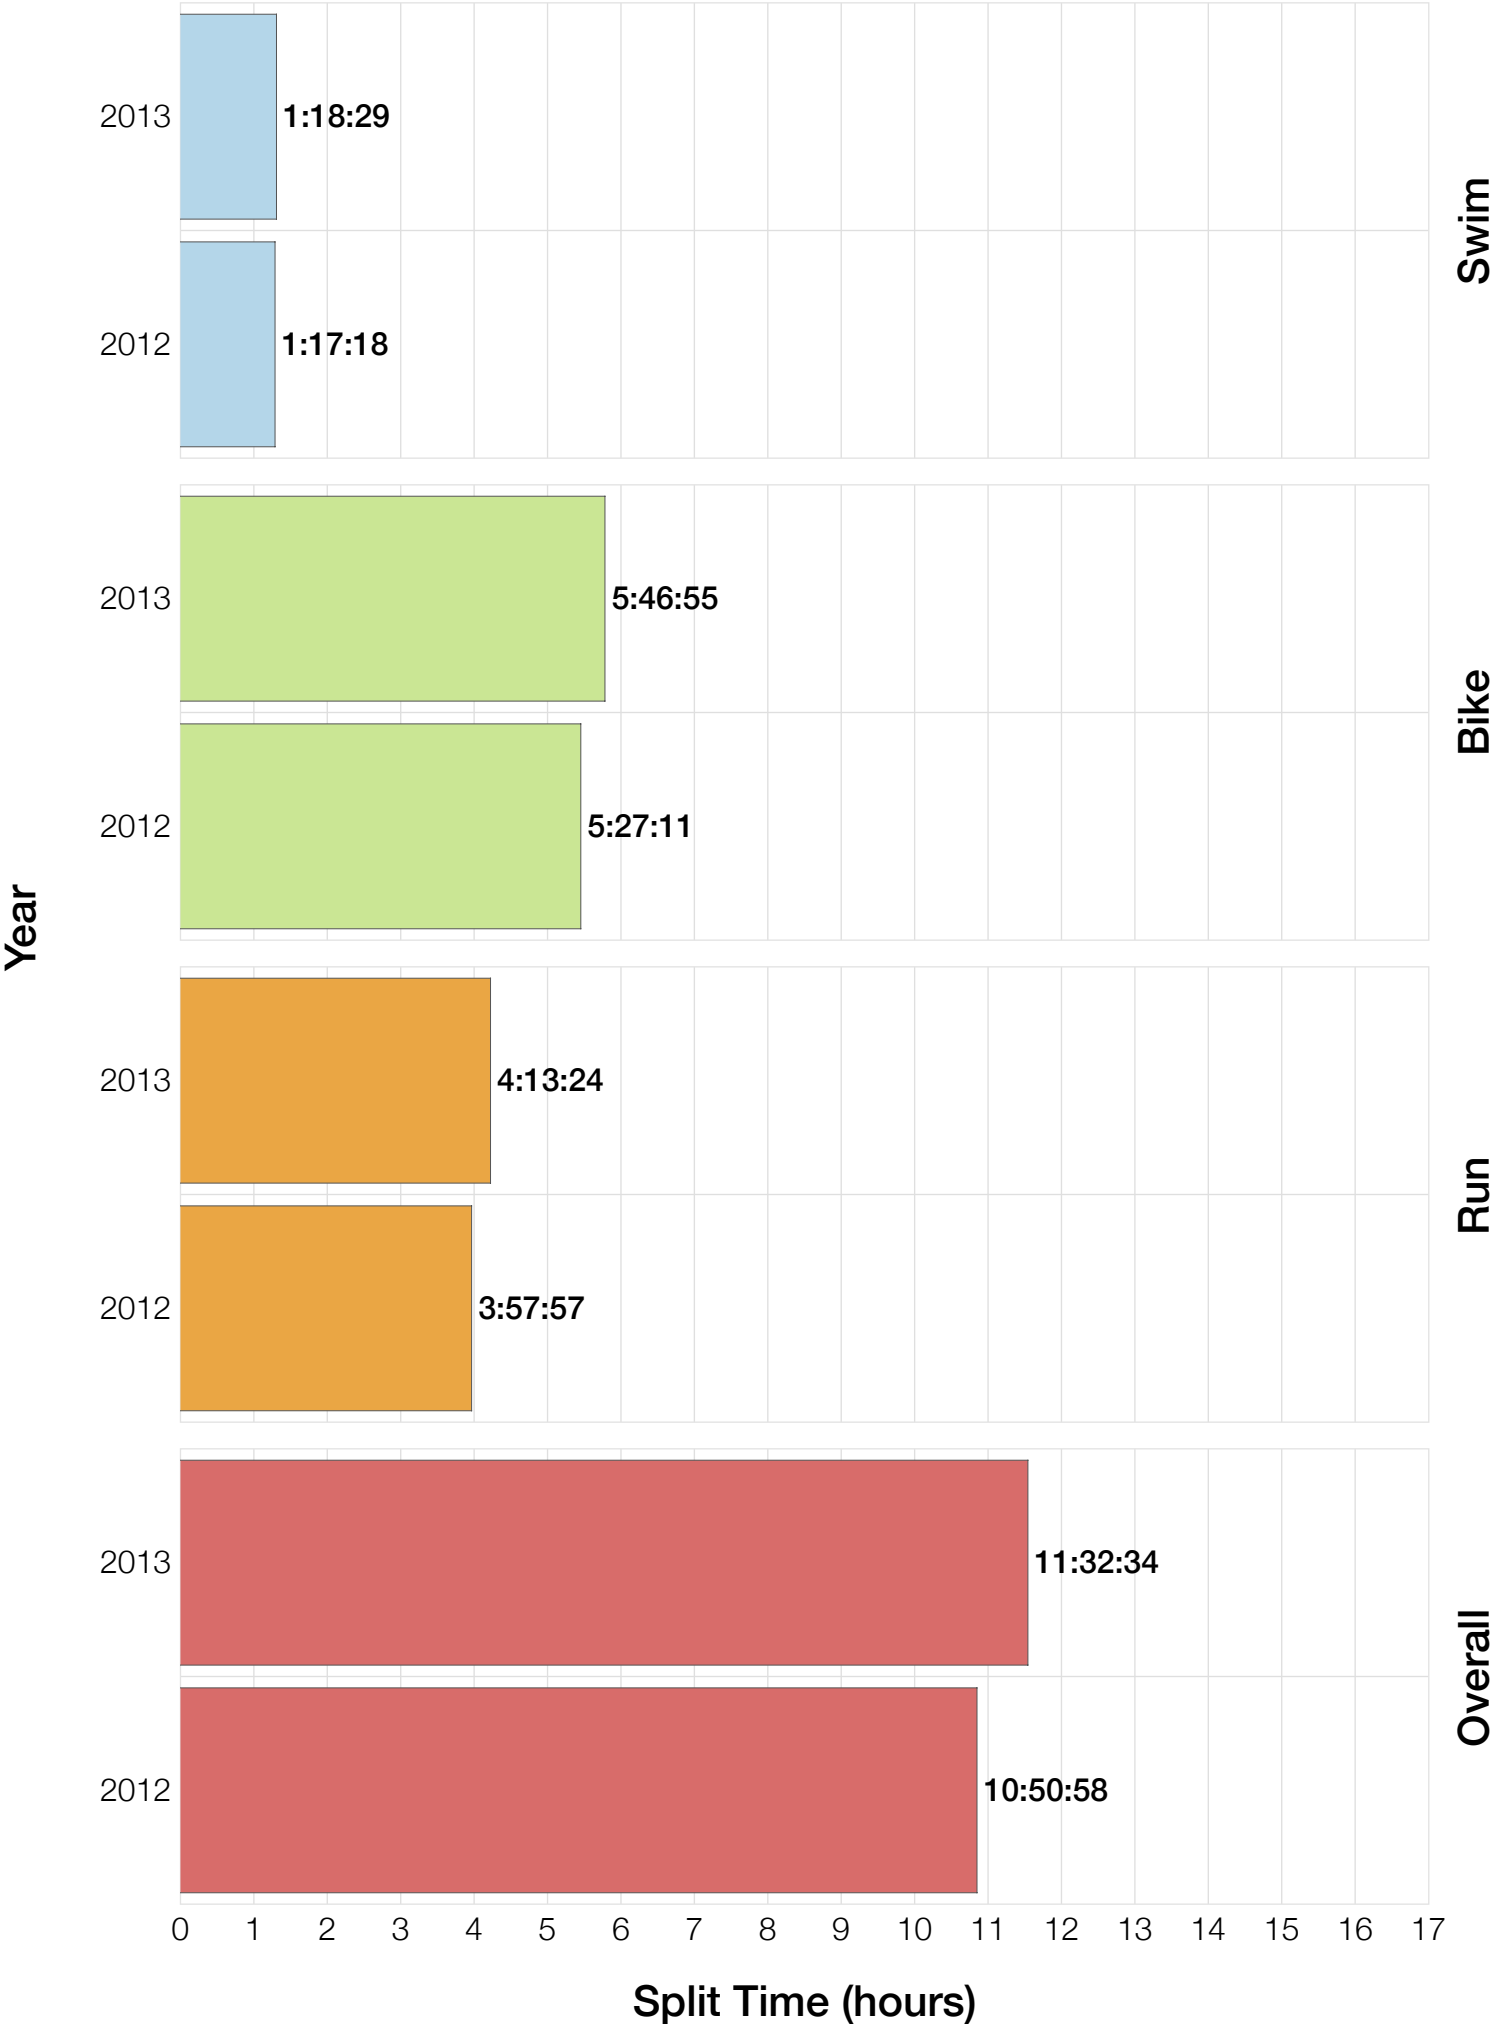

Ironman Sweden M25-29 Stats

M25-29 Summary Statistics

Year	Finishers	M25-29 Finishers	Male Winner's Time	Female Winner's Time	M25-29 Winner's Time
2012	1348	120	8:04:01	9:13:27	8:31:06
2013	1605	129	8:19:30	8:54:01	9:13:49
Average	1477	125	8:11:45	9:03:44	8:52:27

M25-29 Swim

M25-29 Bike

M25-29 Run

M25-29 Overall

M25-29 Fastest Splits

M25-29 Median Splits

M25-29 Slowest Splits

M25-29 Top 30 Finishing Splits

Estimated Kona Slot Average Finishing Time Finishing Time

M25-29 Top 10 and Kona Times and Splits

Summary Statistics

Position	Swim Time	Bike Time	Run Time	Overall Time
Average Male Winner	0:48:31	4:30:07	2:49:56	8:11:45
Average Female Winner	0:54:23	4:53:42	3:12:30	9:03:44
Average 1st Age Grouper	0:57:58	4:44:46	3:05:01	8:52:27
Average 2nd Age Grouper	0:58:15	4:47:53	3:05:40	8:55:52
Average 3rd Age Grouper	1:02:11	4:48:25	3:03:03	8:59:12
Average 4th Age Grouper	1:04:25	4:47:35	3:13:59	9:10:22
Average 5th Age Grouper	0:55:11	4:54:16	3:22:53	9:17:18
Average 6th Age Grouper	1:02:10	4:55:49	3:17:42	9:20:26
Average 7th Age Grouper	1:03:53	4:48:37	3:28:01	9:25:10
Average 8th Age Grouper	1:08:10	5:03:04	3:12:20	9:30:14
Average 9th Age Grouper	1:00:21	5:03:17	3:23:24	9:31:57
Average 10th Age Grouper	1:01:29	4:53:49	3:33:37	9:34:05
Kona Qualifier Average	0:59:28	4:47:01	3:04:34	8:55:50
Top 10 Age Grouper Average	1:01:24	4:52:45	3:16:34	9:15:42