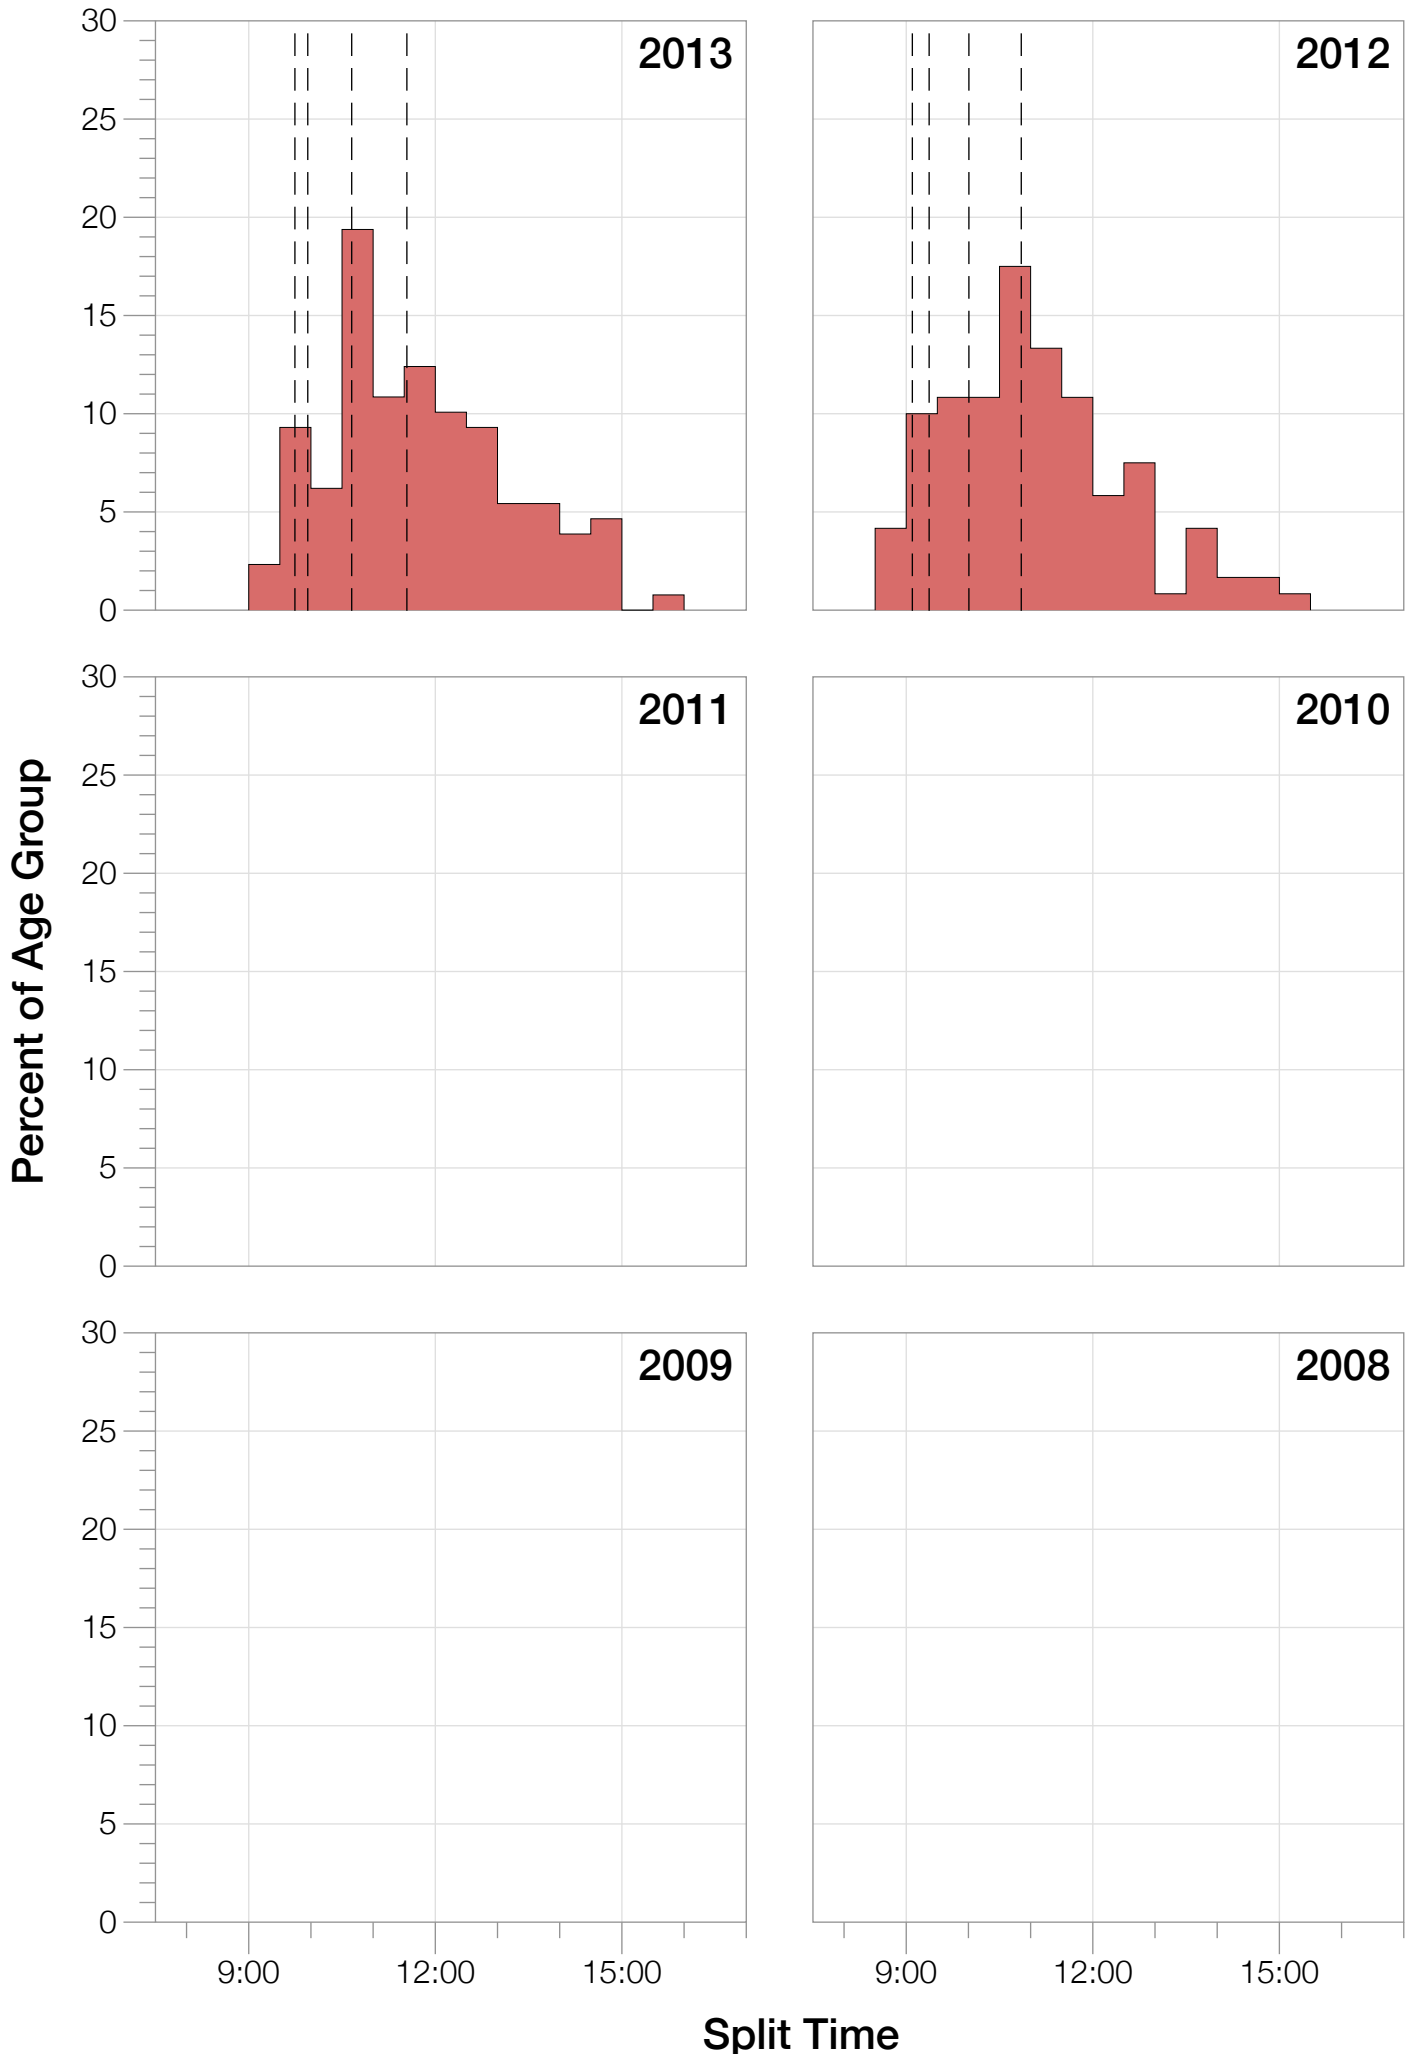

Ironman Sweden M25-29 Stats

M25-29 Summary Statistics

Year	Finishers	M25-29 Finishers	Male Winner's Time	Female Winner's Time	M25-29 Winner's Time
2012	1348	120	8:04:01	9:13:27	8:31:06
2013	1605	129	8:19:30	8:54:01	9:13:49
Average	1477	125	8:11:45	9:03:44	8:52:27

M25-29 Swim

M25-29 Bike

M25-29 Run

M25-29 Overall

M25-29 Fastest Splits

M25-29 Median Splits

M25-29 Slowest Splits

M25-29 Top 30 Finishing Splits

Estimated Kona Slot Average Finishing Time Finishing Time

M25-29 Top 10 and Kona Times and Splits

Summary Statistics

Position	Swim Time	Bike Time	Run Time	Overall Time
Average Male Winner	0:48:31	4:30:07	2:49:56	8:11:45
Average Female Winner	0:54:23	4:53:42	3:12:30	9:03:44
Average 1st Age Grouper	0:57:58	4:44:46	3:05:01	8:52:27
Average 2nd Age Grouper	0:58:15	4:47:53	3:05:40	8:55:52
Average 3rd Age Grouper	1:02:11	4:48:25	3:03:03	8:59:12
Average 4th Age Grouper	1:04:25	4:47:35	3:13:59	9:10:22
Average 5th Age Grouper	0:55:11	4:54:16	3:22:53	9:17:18
Average 6th Age Grouper	1:02:10	4:55:49	3:17:42	9:20:26
Average 7th Age Grouper	1:03:53	4:48:37	3:28:01	9:25:10
Average 8th Age Grouper	1:08:10	5:03:04	3:12:20	9:30:14
Average 9th Age Grouper	1:00:21	5:03:17	3:23:24	9:31:57
Average 10th Age Grouper	1:01:29	4:53:49	3:33:37	9:34:05
Kona Qualifier Average	0:59:28	4:47:01	3:04:34	8:55:50
Top 10 Age Grouper Average	1:01:24	4:52:45	3:16:34	9:15:42