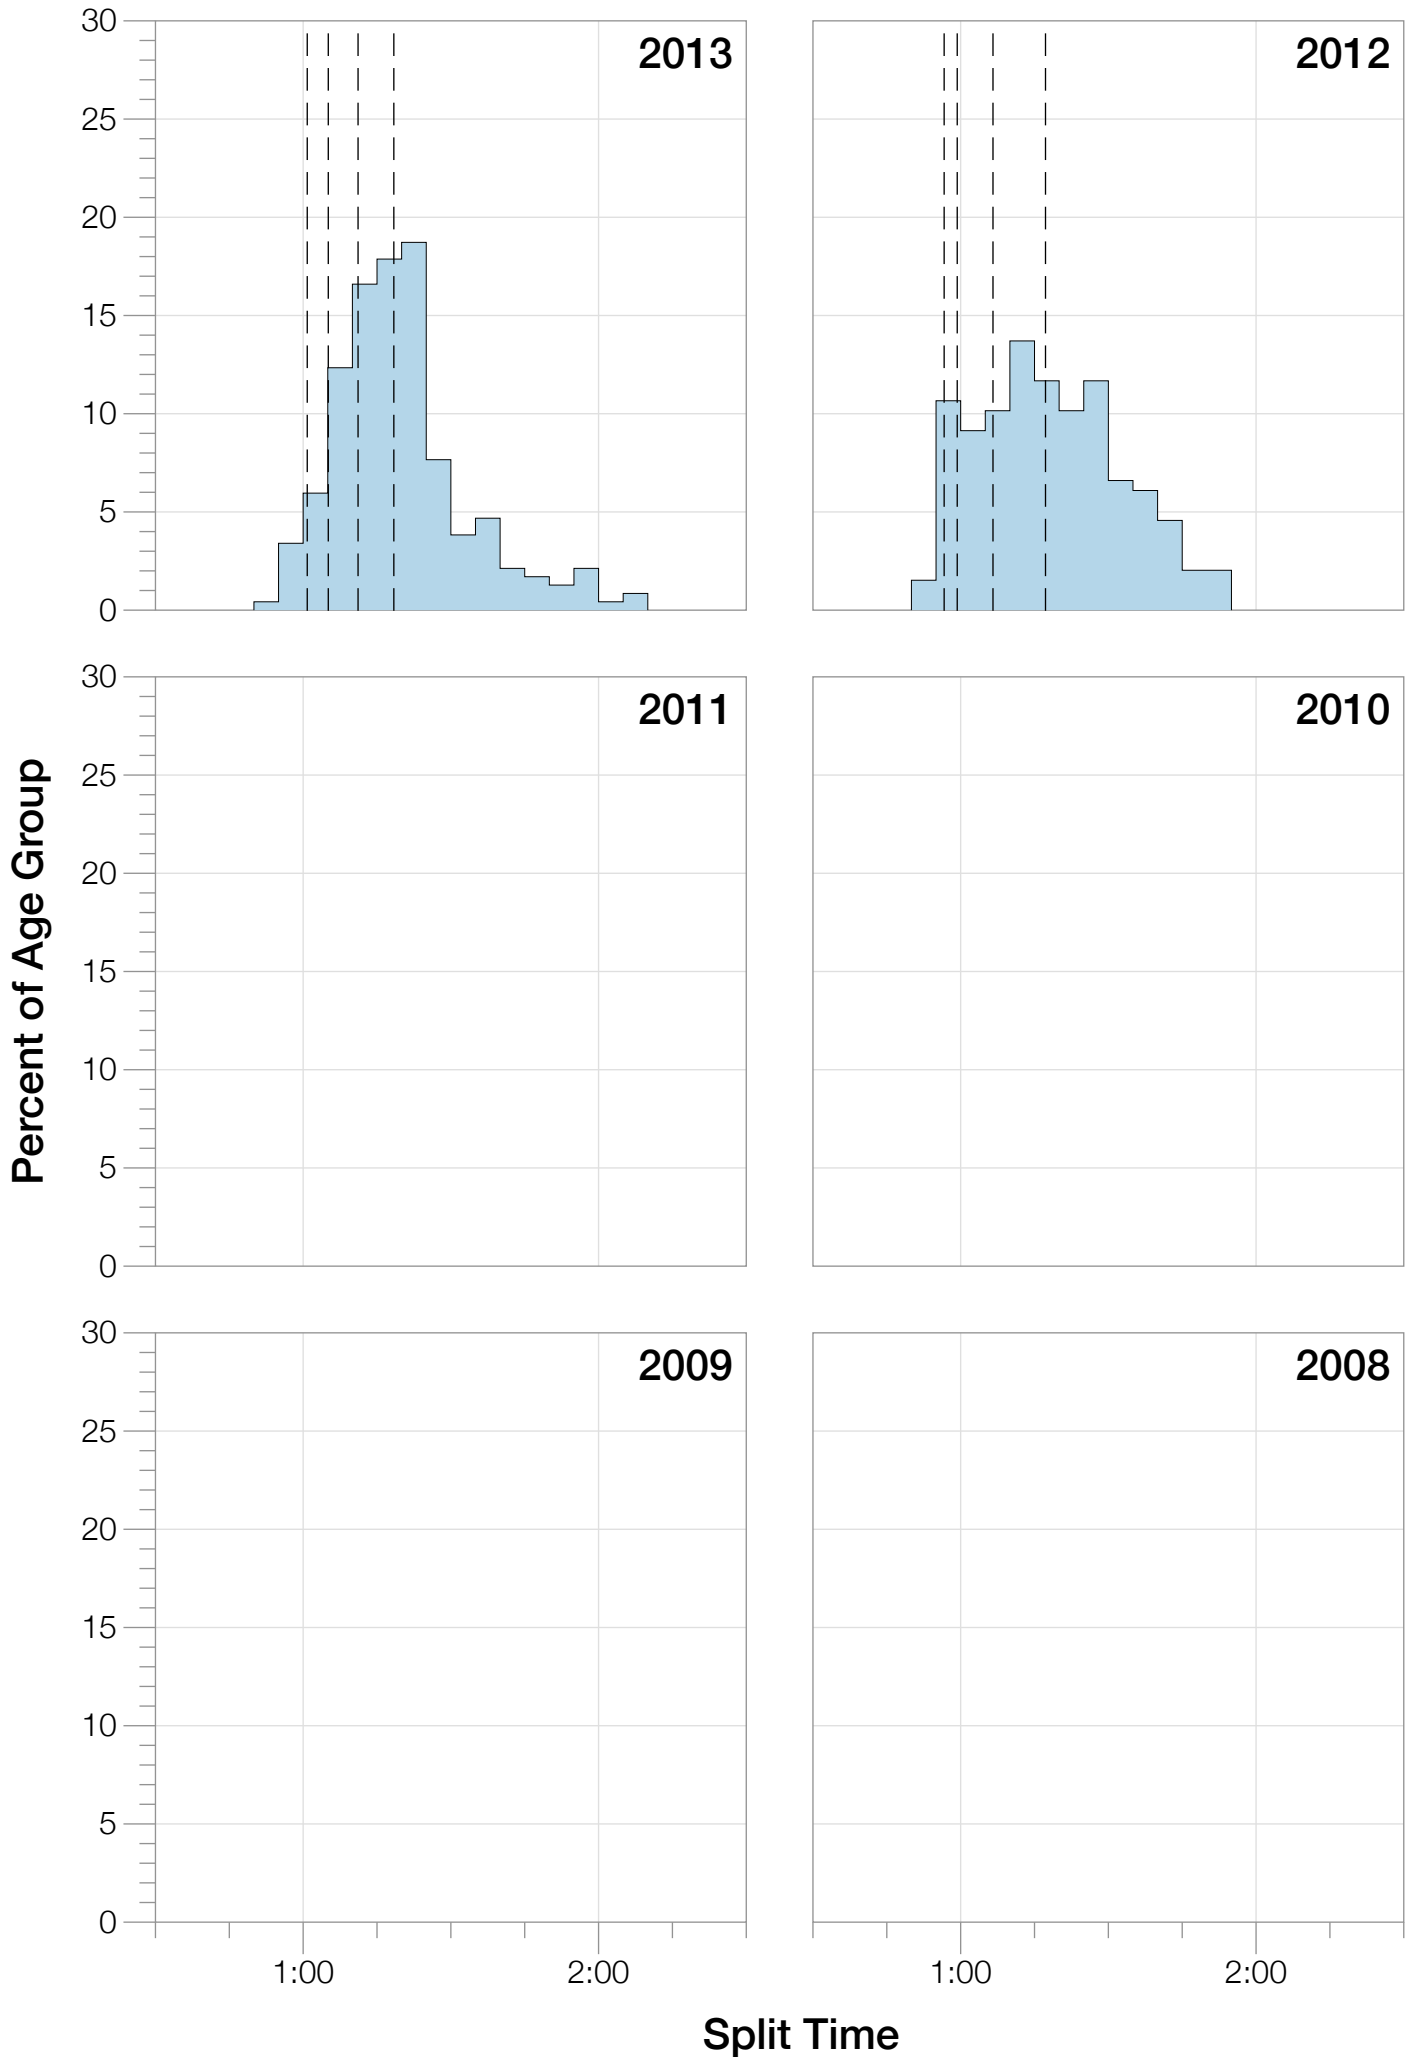

Ironman Sweden M30-34 Stats

M30-34 Summary Statistics

Year	Finishers	M30-34 Finishers	Male Winner's Time	Female Winner's Time	M30-34 Winner's Time
2012	1348	197	8:04:01	9:13:27	8:29:15
2013	1605	235	8:19:30	8:54:01	8:52:44
Average	1477	216	8:11:45	9:03:44	8:40:59

M30-34 Swim

M30-34 Bike

M30-34 Run

M30-34 Overall

M30-34 Fastest Splits

M30-34 Median Splits

M30-34 Slowest Splits

M30-34 Top 30 Finishing Splits

Estimated Kona Slot Average Finishing Time Finishing Time

M30-34 Top 10 and Kona Times and Splits

Summary Statistics

Position	Swim Time	Bike Time	Run Time	Overall Time
Average Male Winner	0:48:31	4:30:07	2:49:56	8:11:45
Average Female Winner	0:54:23	4:53:42	3:12:30	9:03:44
Average 1st Age Grouper	1:04:51	4:36:48	2:55:00	8:40:59
Average 2nd Age Grouper	1:00:13	4:40:23	3:04:38	8:49:38
Average 3rd Age Grouper	0:59:17	4:47:12	3:01:31	8:52:32
Average 4th Age Grouper	0:56:06	4:43:45	3:17:29	9:01:03
Average 5th Age Grouper	0:59:05	4:48:51	3:14:14	9:07:21
Average 6th Age Grouper	1:08:48	4:46:13	3:09:04	9:09:39
Average 7th Age Grouper	1:02:31	4:47:44	3:15:01	9:10:27
Average 8th Age Grouper	0:59:58	4:51:53	3:14:27	9:11:45
Average 9th Age Grouper	1:00:07	5:03:41	3:06:03	9:14:50
Average 10th Age Grouper	1:01:54	4:56:40	3:13:25	9:16:48
Kona Qualifier Average	0:59:54	4:43:24	3:06:34	8:54:19
Top 10 Age Grouper Average	1:01:17	4:48:19	3:09:05	9:03:30