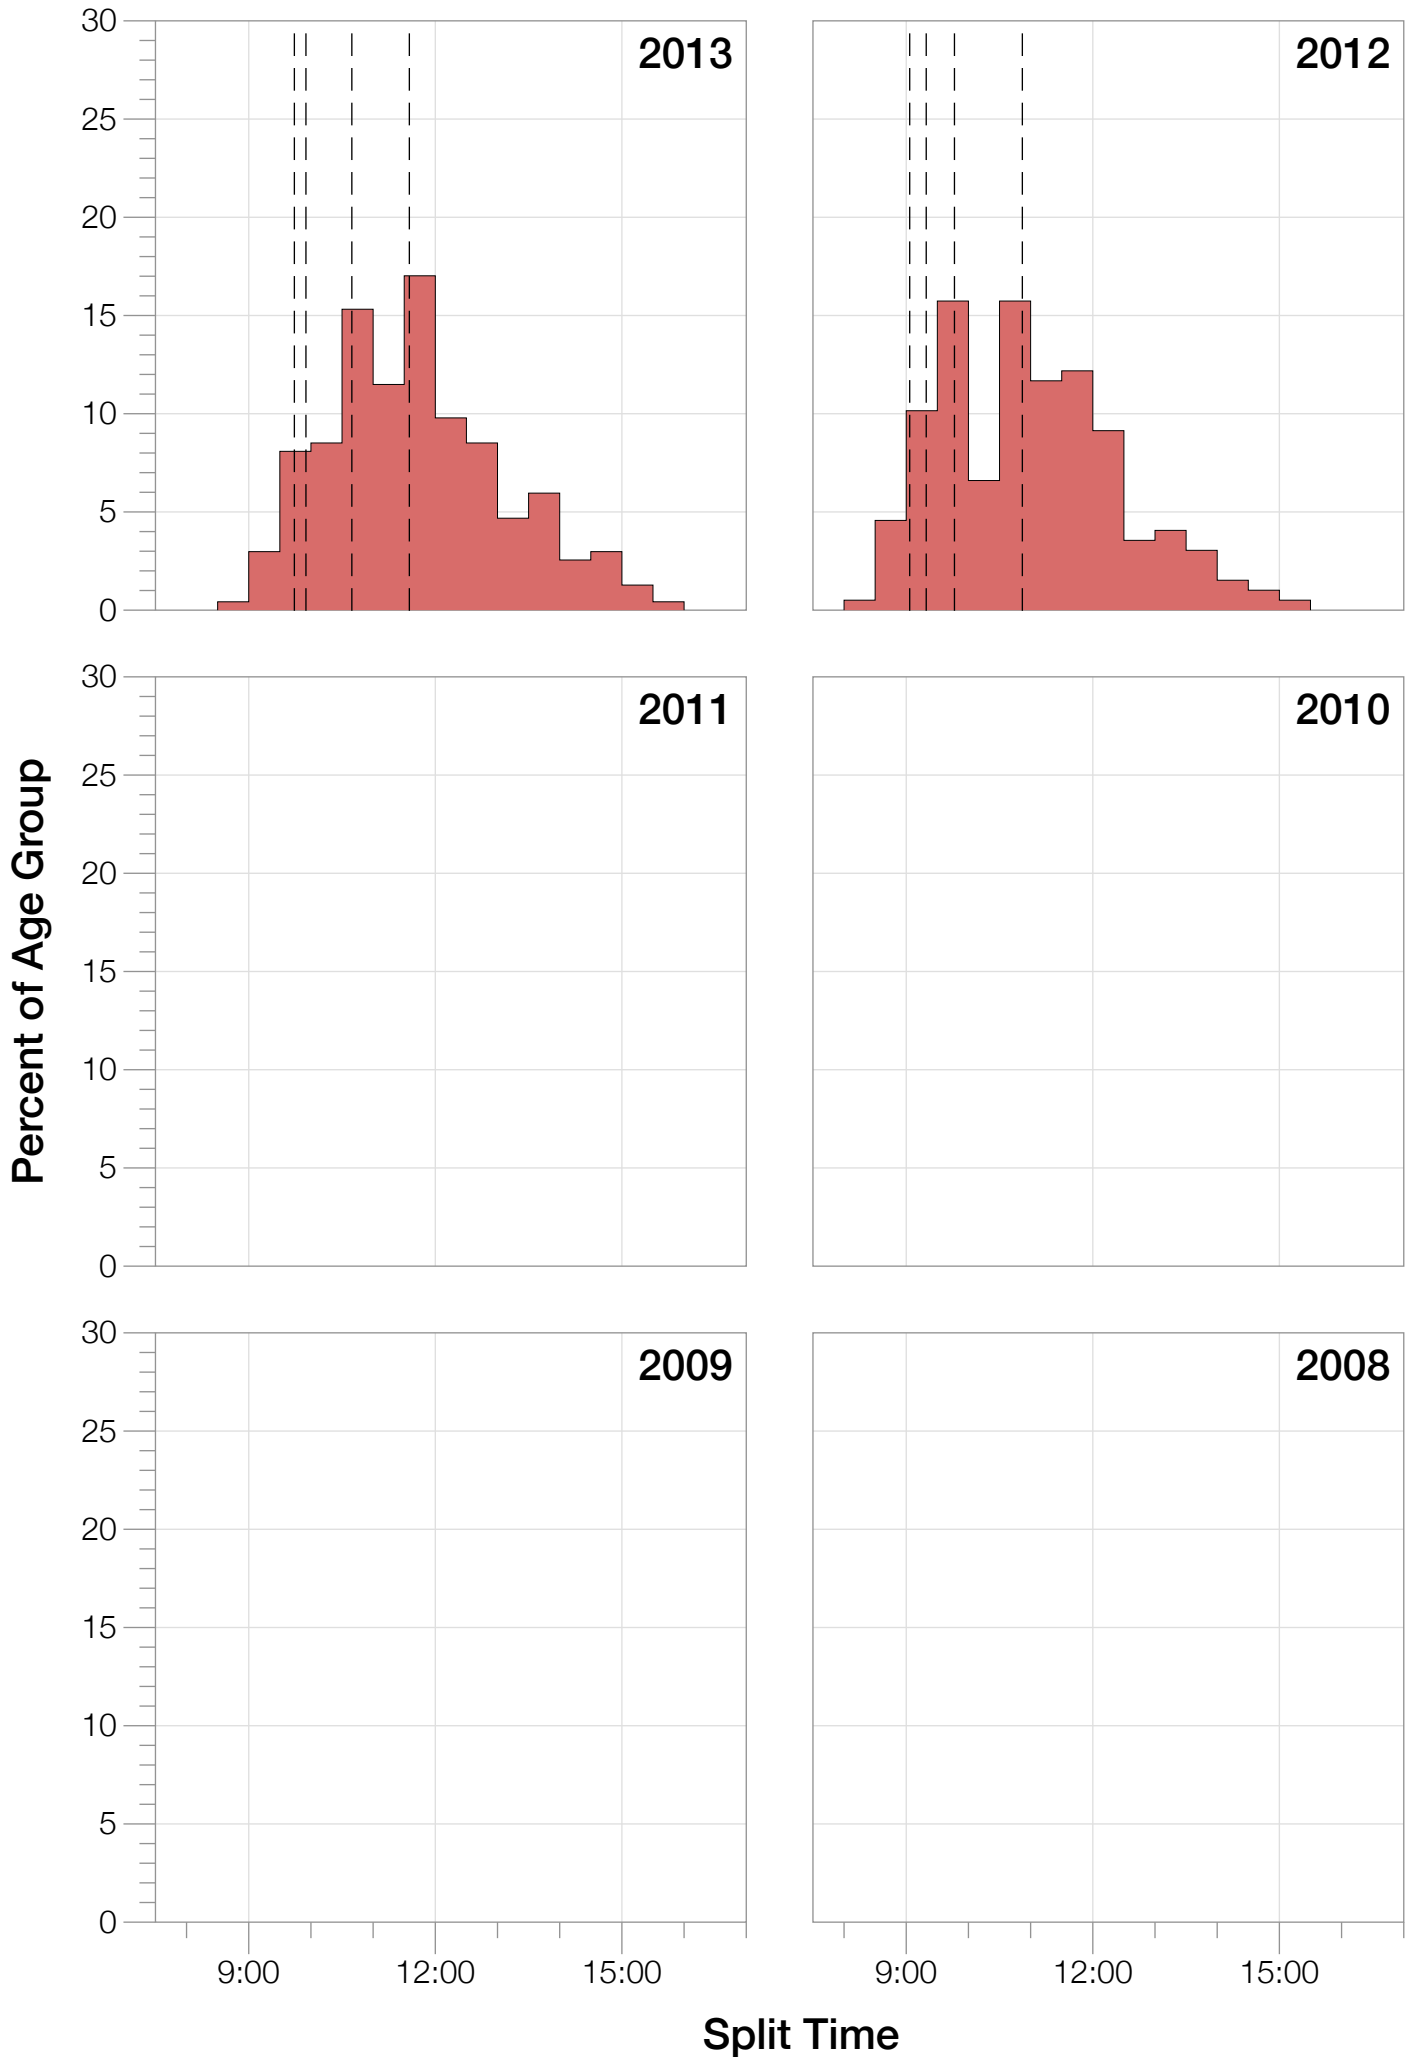

Ironman Sweden M30-34 Stats

M30-34 Summary Statistics

Year	Finishers	M30-34 Finishers	Male Winner's Time	Female Winner's Time	M30-34 Winner's Time
2012	1348	197	8:04:01	9:13:27	8:29:15
2013	1605	235	8:19:30	8:54:01	8:52:44
Average	1477	216	8:11:45	9:03:44	8:40:59

M30-34 Swim

M30-34 Bike

M30-34 Run

M30-34 Overall

M30-34 Fastest Splits

M30-34 Median Splits

M30-34 Slowest Splits

M30-34 Top 30 Finishing Splits

Estimated Kona Slot Average Finishing Time Finishing Time

M30-34 Top 10 and Kona Times and Splits

Summary Statistics

Position	Swim Time	Bike Time	Run Time	Overall Time
Average Male Winner	0:48:31	4:30:07	2:49:56	8:11:45
Average Female Winner	0:54:23	4:53:42	3:12:30	9:03:44
Average 1st Age Grouper	1:04:51	4:36:48	2:55:00	8:40:59
Average 2nd Age Grouper	1:00:13	4:40:23	3:04:38	8:49:38
Average 3rd Age Grouper	0:59:17	4:47:12	3:01:31	8:52:32
Average 4th Age Grouper	0:56:06	4:43:45	3:17:29	9:01:03
Average 5th Age Grouper	0:59:05	4:48:51	3:14:14	9:07:21
Average 6th Age Grouper	1:08:48	4:46:13	3:09:04	9:09:39
Average 7th Age Grouper	1:02:31	4:47:44	3:15:01	9:10:27
Average 8th Age Grouper	0:59:58	4:51:53	3:14:27	9:11:45
Average 9th Age Grouper	1:00:07	5:03:41	3:06:03	9:14:50
Average 10th Age Grouper	1:01:54	4:56:40	3:13:25	9:16:48
Kona Qualifier Average	0:59:54	4:43:24	3:06:34	8:54:19
Top 10 Age Grouper Average	1:01:17	4:48:19	3:09:05	9:03:30