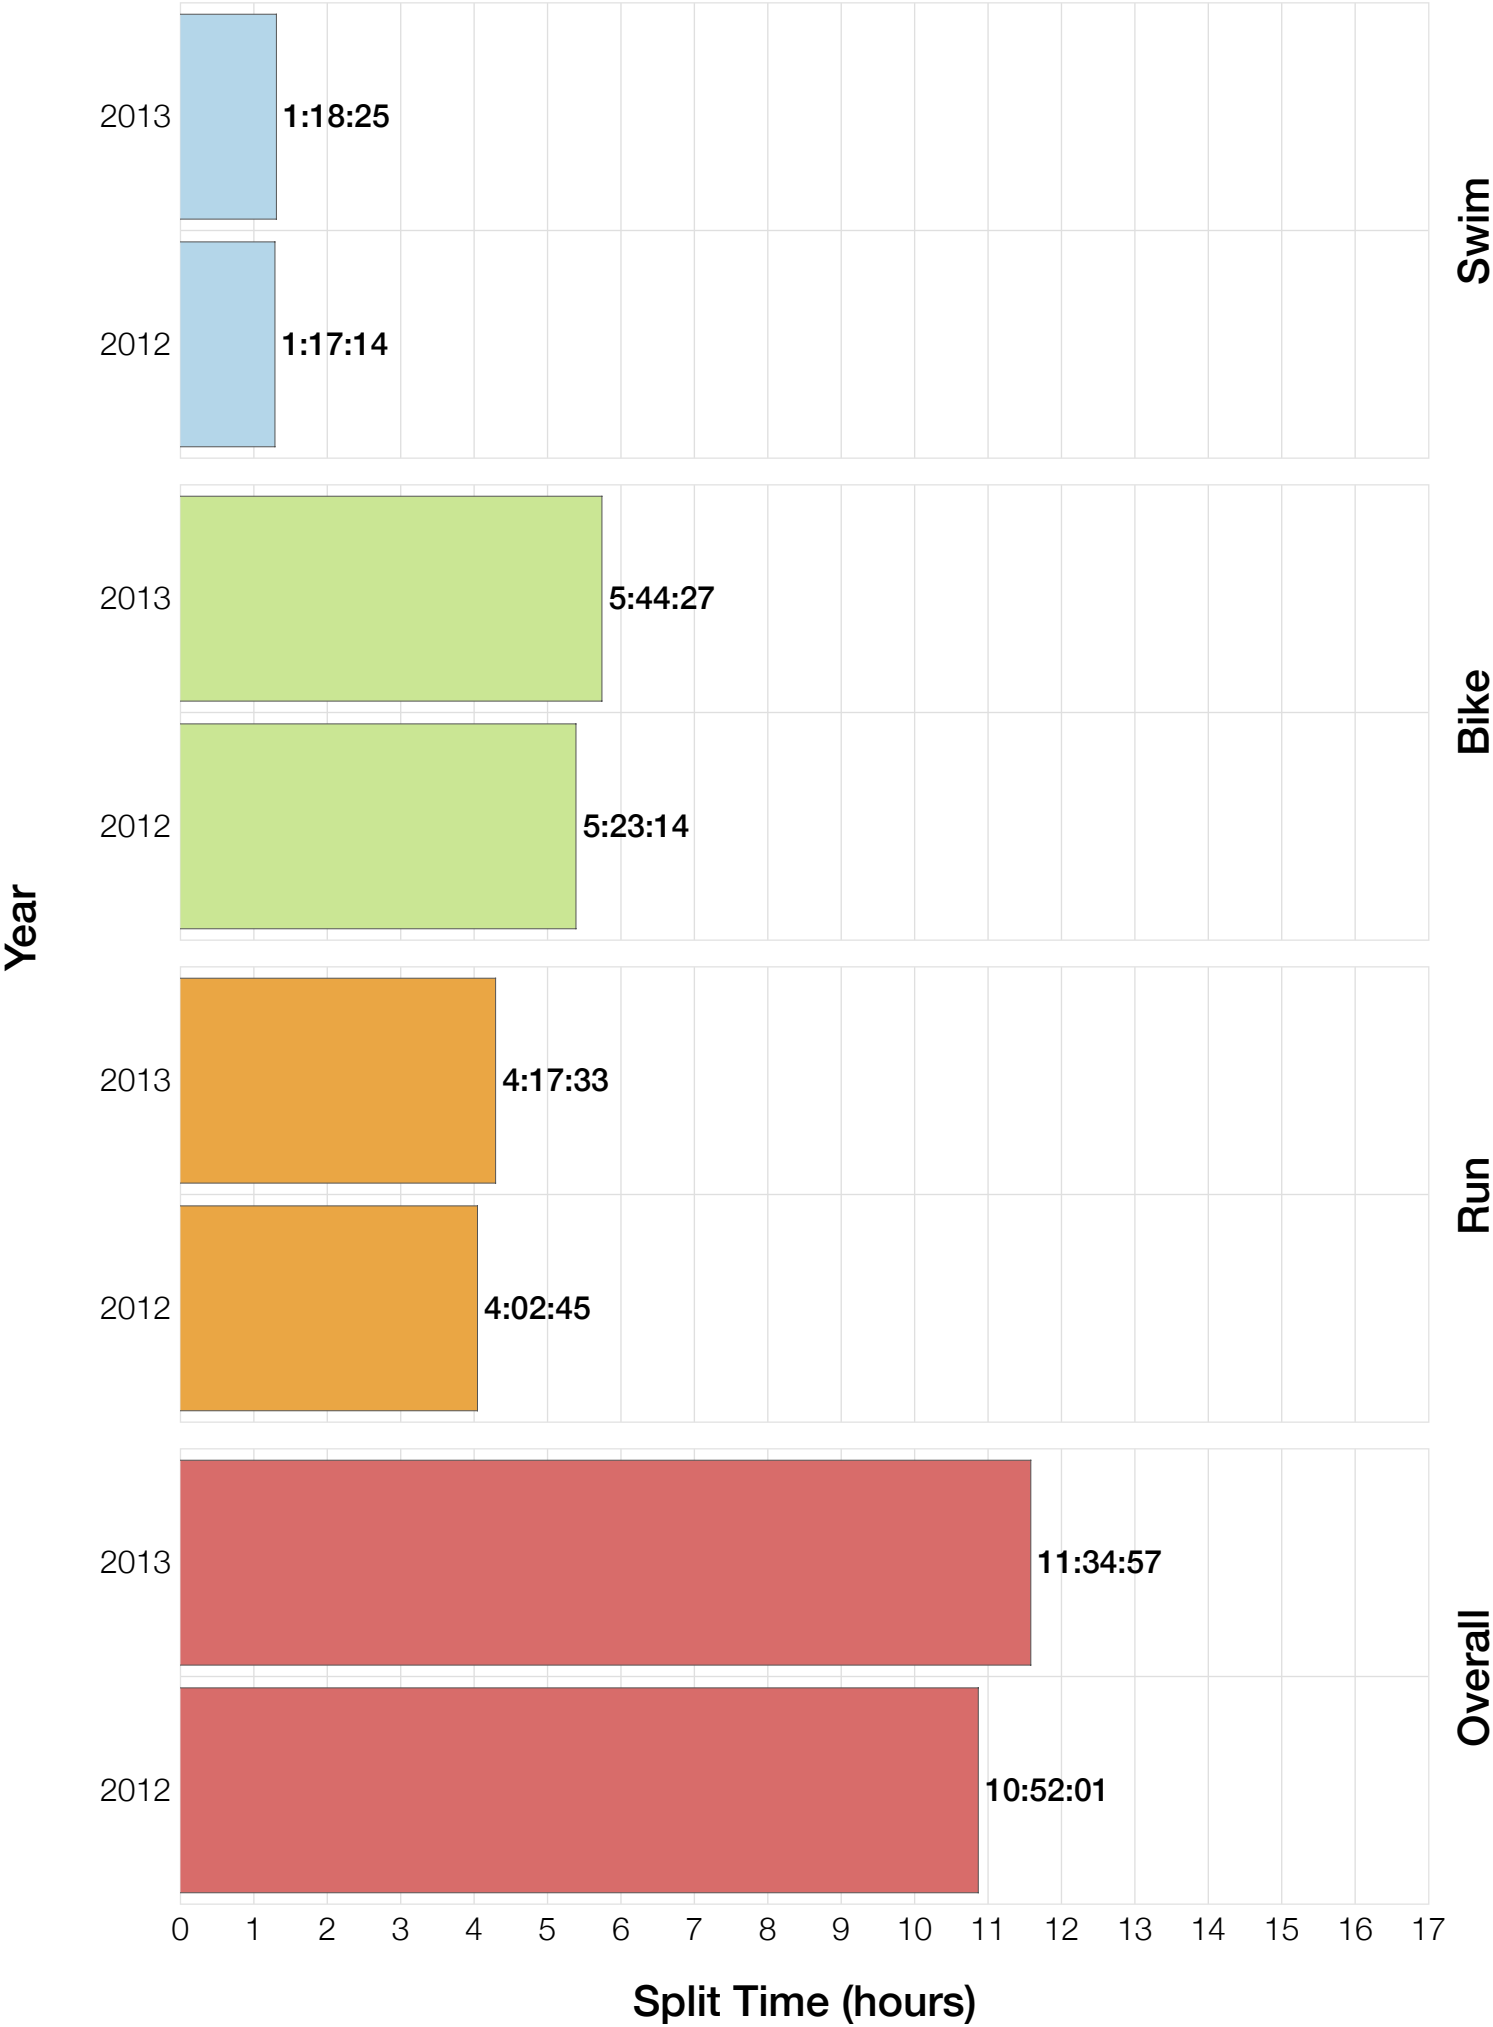

M30-34 Swim

M30-34 Bike

M30-34 Run

M30-34 Overall

M30-34 Fastest Splits

M30-34 Median Splits

M30-34 Slowest Splits

M30-34 Top 30 Finishing Splits

Estimated Kona Slot Average Finishing Time Finishing Time

M30-34 Top 10 and Kona Times and Splits

Summary Statistics

Position	Swim Time	Bike Time	Run Time	Overall Time
Average Male Winner	0:48:31	4:30:07	2:49:56	8:11:45
Average Female Winner	0:54:23	4:53:42	3:12:30	9:03:44
Average 1st Age Grouper	1:04:51	4:36:48	2:55:00	8:40:59
Average 2nd Age Grouper	1:00:13	4:40:23	3:04:38	8:49:38
Average 3rd Age Grouper	0:59:17	4:47:12	3:01:31	8:52:32
Average 4th Age Grouper	0:56:06	4:43:45	3:17:29	9:01:03
Average 5th Age Grouper	0:59:05	4:48:51	3:14:14	9:07:21
Average 6th Age Grouper	1:08:48	4:46:13	3:09:04	9:09:39
Average 7th Age Grouper	1:02:31	4:47:44	3:15:01	9:10:27
Average 8th Age Grouper	0:59:58	4:51:53	3:14:27	9:11:45
Average 9th Age Grouper	1:00:07	5:03:41	3:06:03	9:14:50
Average 10th Age Grouper	1:01:54	4:56:40	3:13:25	9:16:48
Kona Qualifier Average	0:59:54	4:43:24	3:06:34	8:54:19
Top 10 Age Grouper Average	1:01:17	4:48:19	3:09:05	9:03:30

Sweden 2013

Position	Swim Time	Bike Time	Run Time	Overall Time
Male Winner	0:48:31	4:33:42	2:54:08	8:19:30
Female Winner	0:48:30	4:55:39	3:06:41	8:54:01
1st Age Grouper	1:13:21	4:45:40	2:49:19	8:52:44
2nd Age Grouper	1:05:20	4:51:27	3:04:24	9:06:29
3rd Age Grouper	1:00:09	5:00:03	3:06:28	9:12:05
4th Age Grouper	0:58:57	4:56:23	3:19:54	9:18:39
5th Age Grouper	1:00:10	4:56:07	3:23:32	9:23:58
6th Age Grouper	1:11:01	4:55:16	3:13:54	9:25:50
7th Age Grouper	1:07:47	4:53:07	3:21:16	9:26:49
8th Age Grouper	1:01:14	5:00:53	3:20:33	9:28:28
9th Age Grouper	1:04:51	5:20:48	3:00:24	9:31:08
10th Age Grouper	1:07:44	5:04:33	3:15:55	9:33:50
Kona Qualifier Average	1:03:35	4:53:56	3:08:43	9:10:47
Top 10 Age Grouper Average	1:05:03	4:58:25	3:11:33	9:20:00