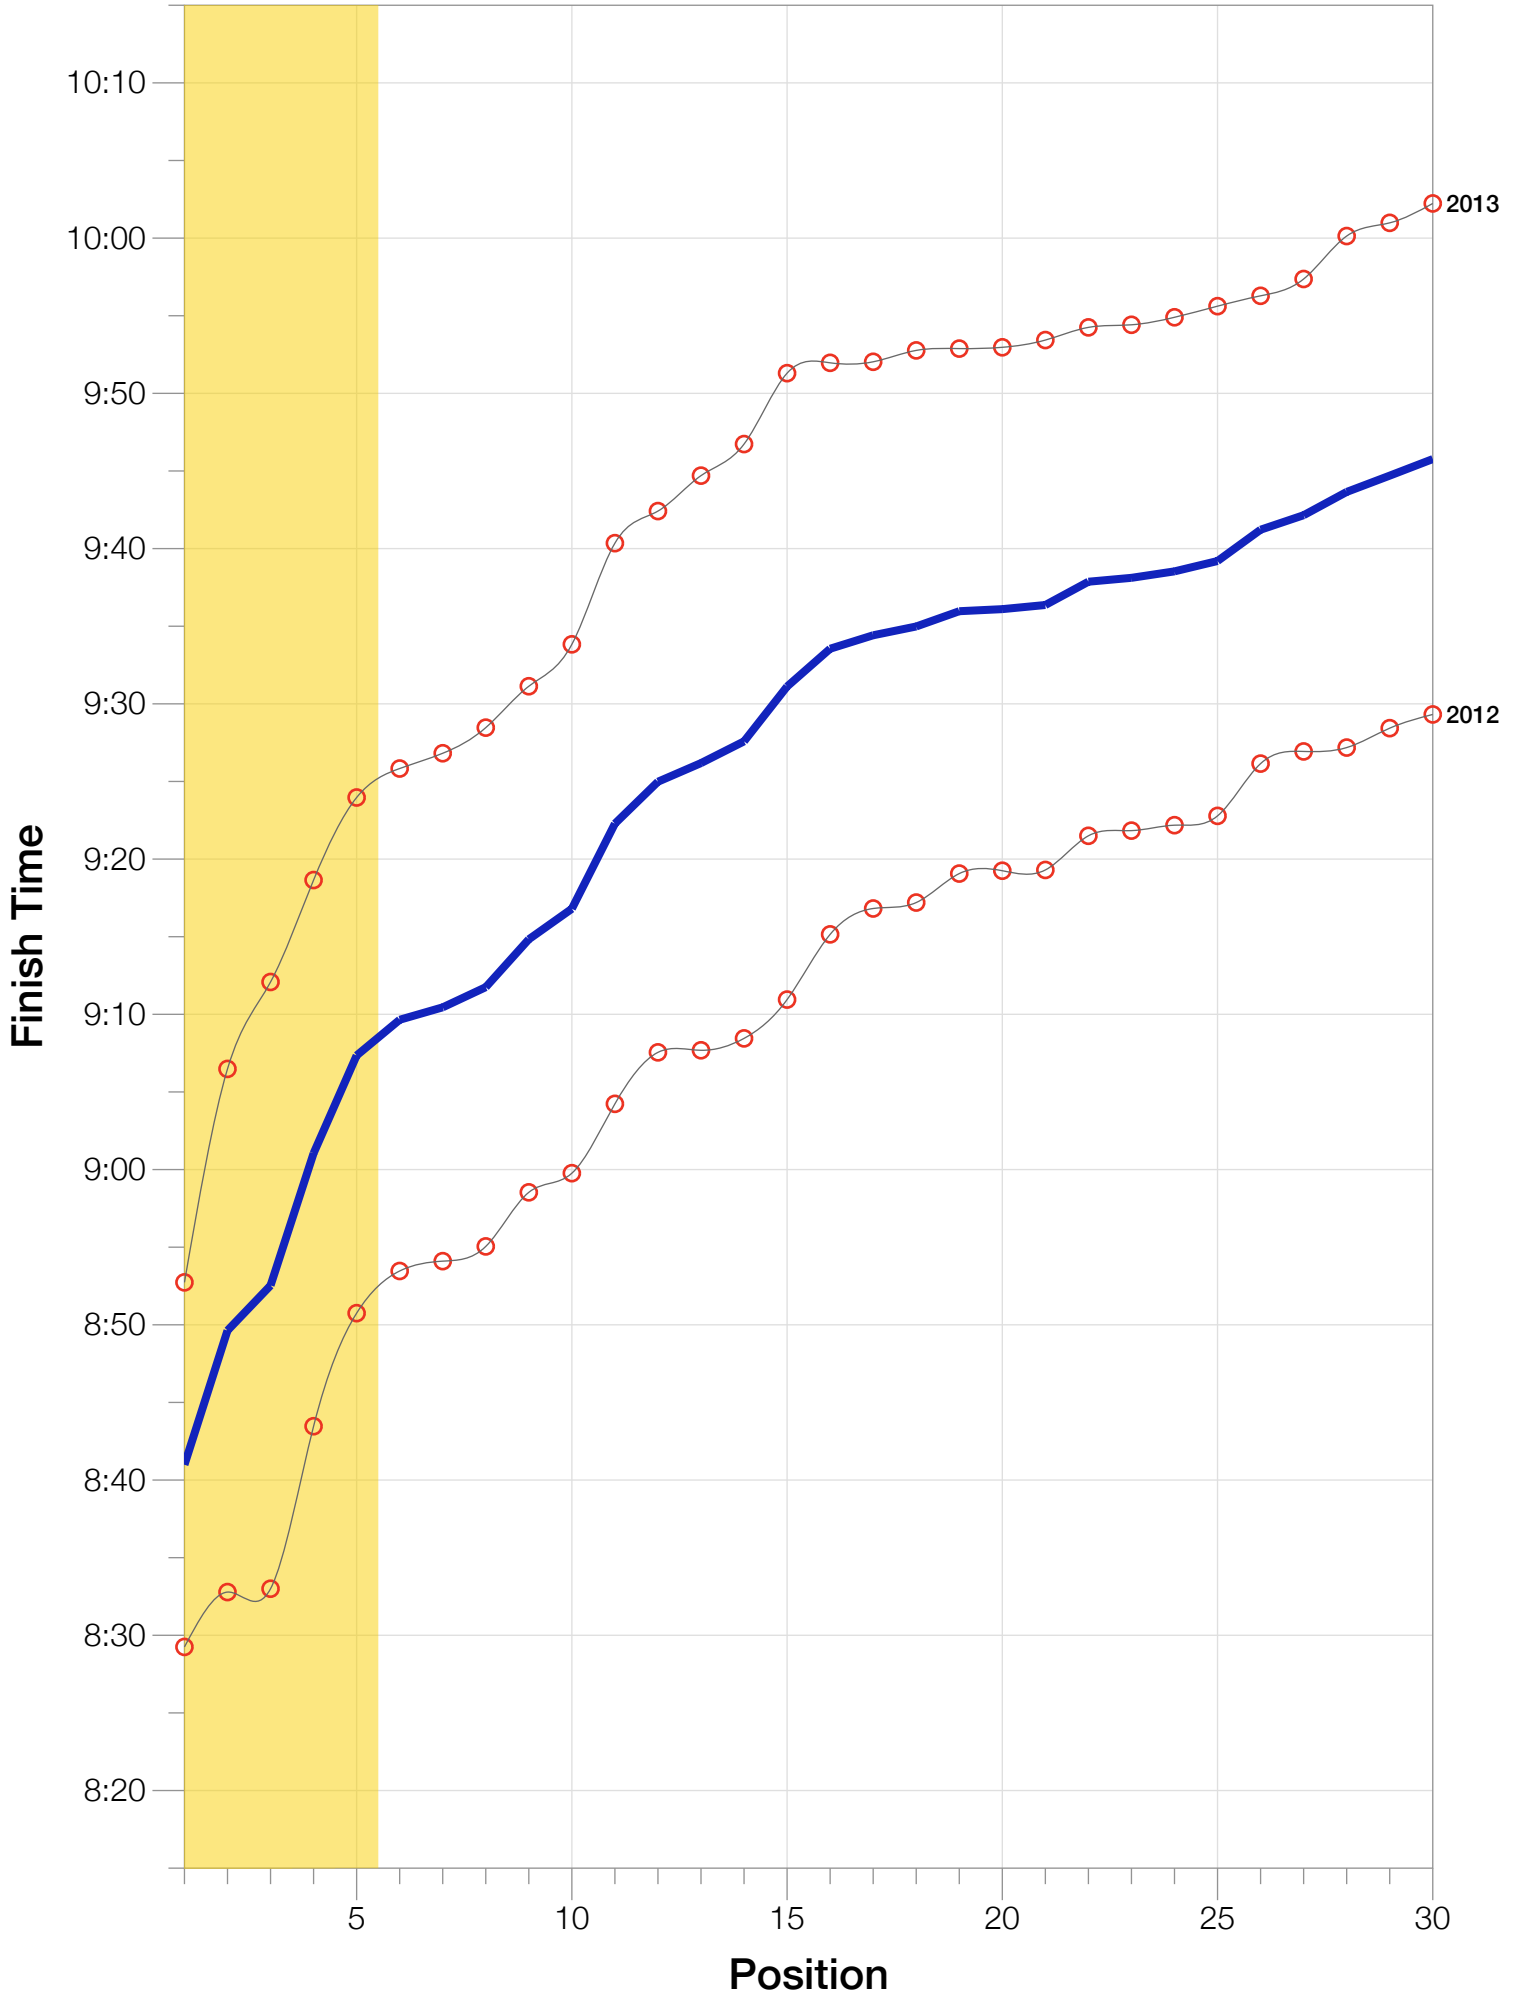

Ironman Sweden M30-34 Stats

M30-34 Summary Statistics

Year	Finishers	M30-34 Finishers	Male Winner's Time	Female Winner's Time	M30-34 Winner's Time
2012	1348	197	8:04:01	9:13:27	8:29:15
2013	1605	235	8:19:30	8:54:01	8:52:44
Average	1477	216	8:11:45	9:03:44	8:40:59

M30-34 Swim

M30-34 Bike

M30-34 Run

M30-34 Overall

M30-34 Fastest Splits

M30-34 Median Splits

M30-34 Slowest Splits

M30-34 Top 30 Finishing Splits

Estimated Kona Slot Average Finishing Time Finishing Time

M30-34 Top 10 and Kona Times and Splits

Summary Statistics

Position	Swim Time	Bike Time	Run Time	Overall Time
Average Male Winner	0:48:31	4:30:07	2:49:56	8:11:45
Average Female Winner	0:54:23	4:53:42	3:12:30	9:03:44
Average 1st Age Grouper	1:04:51	4:36:48	2:55:00	8:40:59
Average 2nd Age Grouper	1:00:13	4:40:23	3:04:38	8:49:38
Average 3rd Age Grouper	0:59:17	4:47:12	3:01:31	8:52:32
Average 4th Age Grouper	0:56:06	4:43:45	3:17:29	9:01:03
Average 5th Age Grouper	0:59:05	4:48:51	3:14:14	9:07:21
Average 6th Age Grouper	1:08:48	4:46:13	3:09:04	9:09:39
Average 7th Age Grouper	1:02:31	4:47:44	3:15:01	9:10:27
Average 8th Age Grouper	0:59:58	4:51:53	3:14:27	9:11:45
Average 9th Age Grouper	1:00:07	5:03:41	3:06:03	9:14:50
Average 10th Age Grouper	1:01:54	4:56:40	3:13:25	9:16:48
Kona Qualifier Average	0:59:54	4:43:24	3:06:34	8:54:19
Top 10 Age Grouper Average	1:01:17	4:48:19	3:09:05	9:03:30