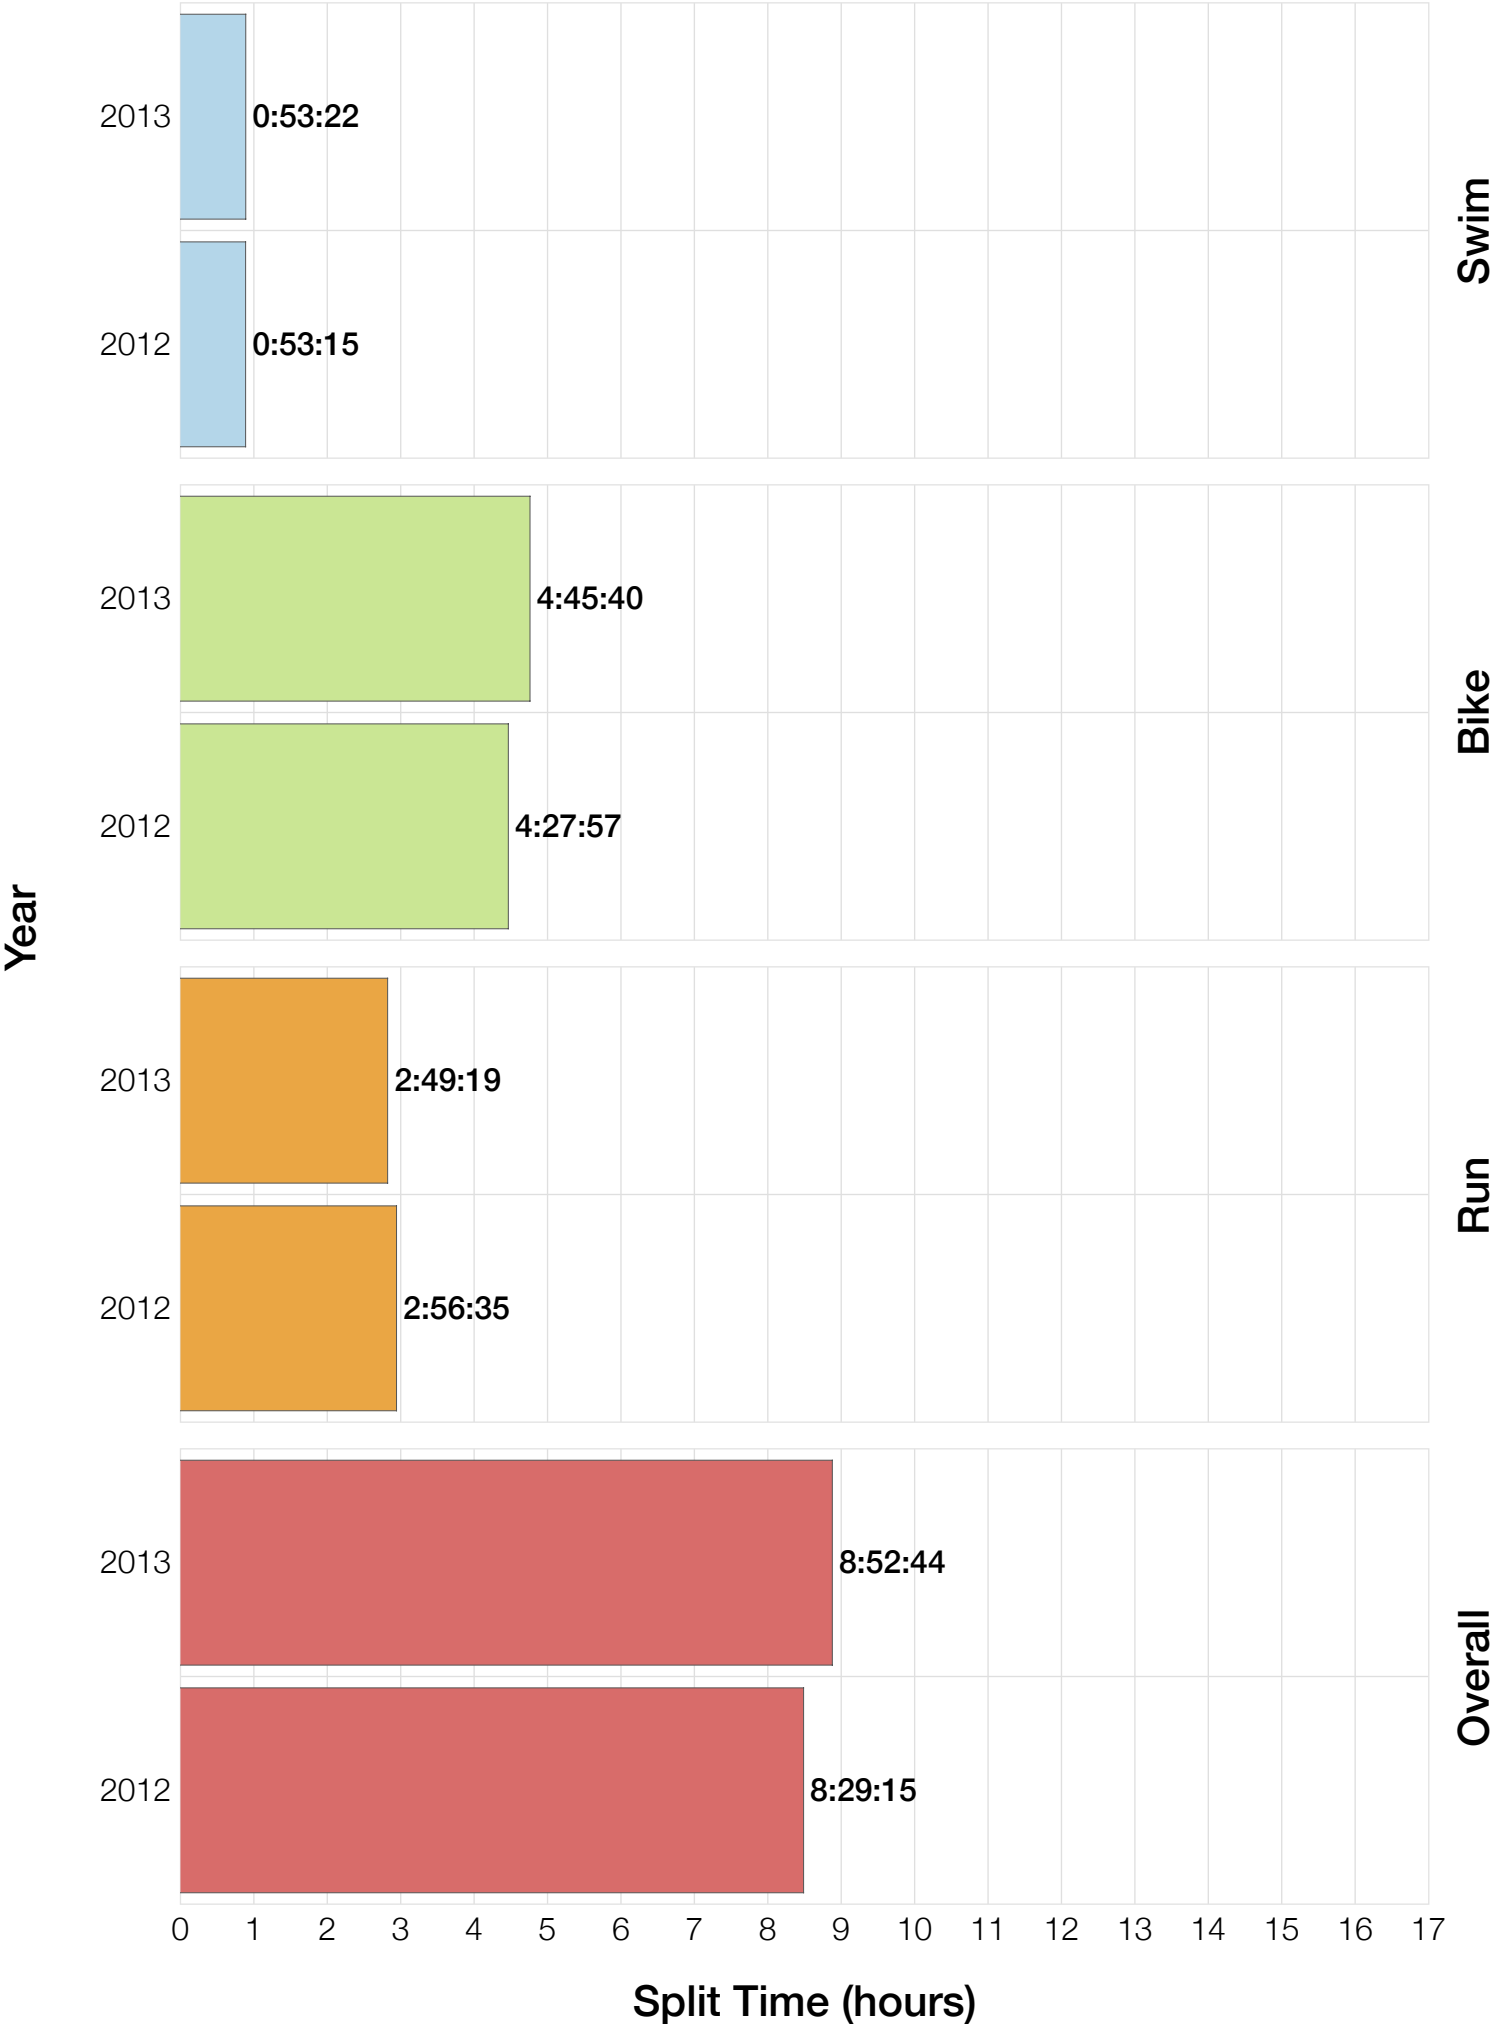

Ironman Sweden M30-34 Stats

M30-34 Summary Statistics

Year	Finishers	M30-34 Finishers	Male Winner's Time	Female Winner's Time	M30-34 Winner's Time
2012	1348	197	8:04:01	9:13:27	8:29:15
2013	1605	235	8:19:30	8:54:01	8:52:44
Average	1477	216	8:11:45	9:03:44	8:40:59

M30-34 Swim

M30-34 Bike

M30-34 Run

M30-34 Overall

M30-34 Fastest Splits

M30-34 Median Splits

M30-34 Slowest Splits

M30-34 Top 30 Finishing Splits

Estimated Kona Slot Average Finishing Time Finishing Time

M30-34 Top 10 and Kona Times and Splits

Summary Statistics

Position	Swim Time	Bike Time	Run Time	Overall Time
Average Male Winner	0:48:31	4:30:07	2:49:56	8:11:45
Average Female Winner	0:54:23	4:53:42	3:12:30	9:03:44
Average 1st Age Grouper	1:04:51	4:36:48	2:55:00	8:40:59
Average 2nd Age Grouper	1:00:13	4:40:23	3:04:38	8:49:38
Average 3rd Age Grouper	0:59:17	4:47:12	3:01:31	8:52:32
Average 4th Age Grouper	0:56:06	4:43:45	3:17:29	9:01:03
Average 5th Age Grouper	0:59:05	4:48:51	3:14:14	9:07:21
Average 6th Age Grouper	1:08:48	4:46:13	3:09:04	9:09:39
Average 7th Age Grouper	1:02:31	4:47:44	3:15:01	9:10:27
Average 8th Age Grouper	0:59:58	4:51:53	3:14:27	9:11:45
Average 9th Age Grouper	1:00:07	5:03:41	3:06:03	9:14:50
Average 10th Age Grouper	1:01:54	4:56:40	3:13:25	9:16:48
Kona Qualifier Average	0:59:54	4:43:24	3:06:34	8:54:19
Top 10 Age Grouper Average	1:01:17	4:48:19	3:09:05	9:03:30