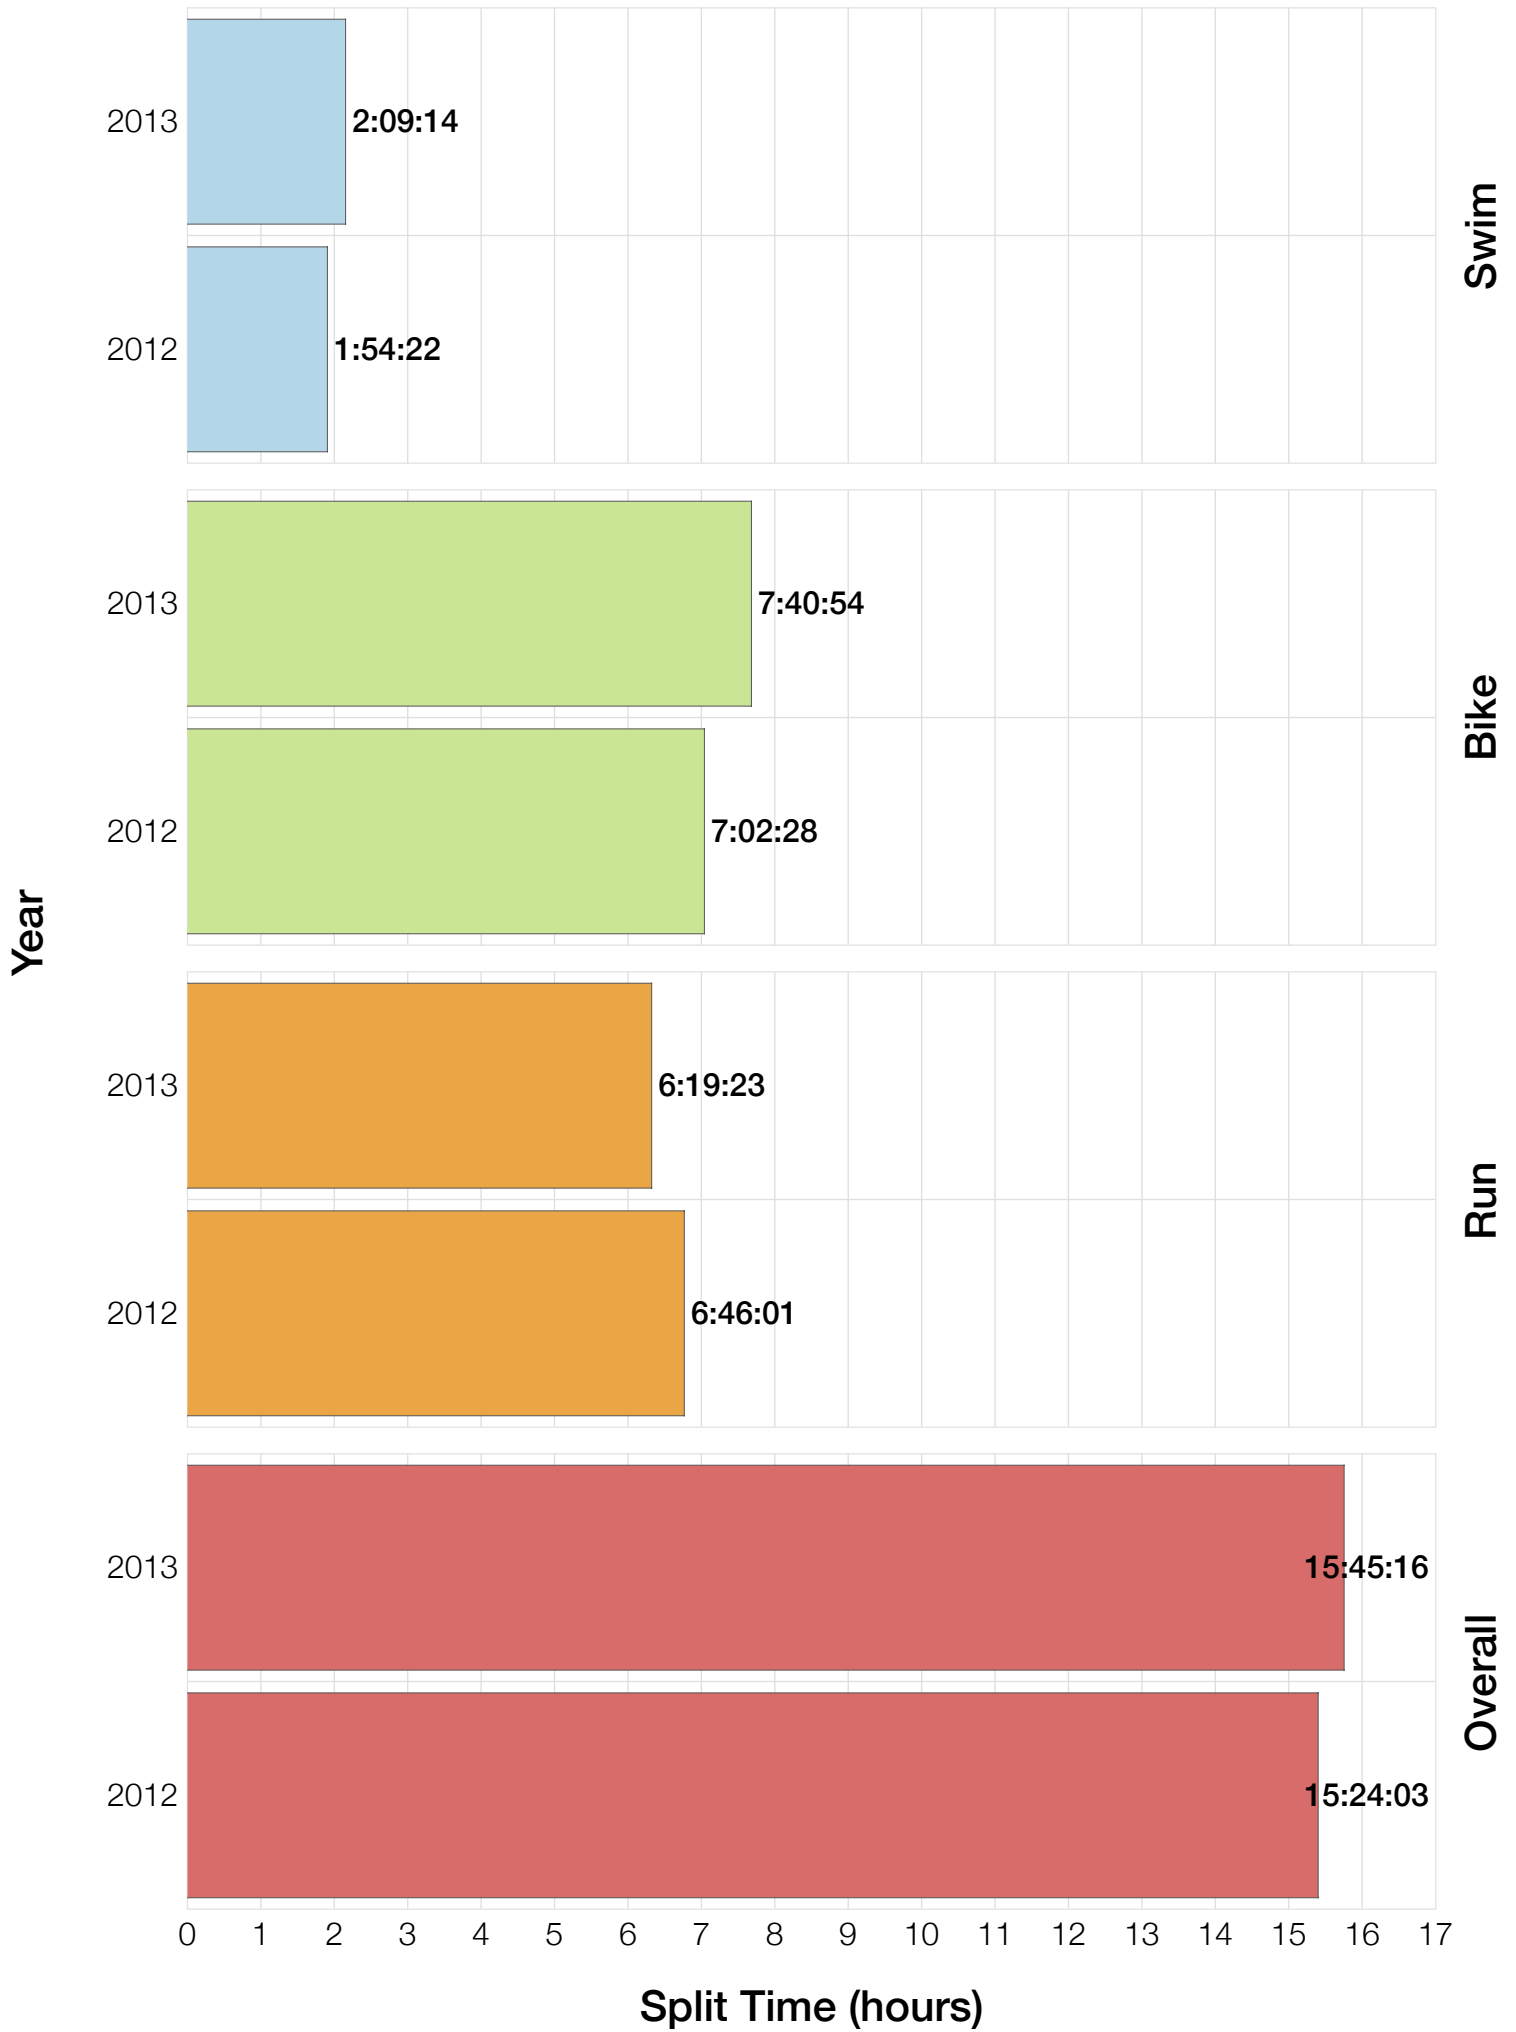

M30-34 Swim

M30-34 Bike

M30-34 Run

M30-34 Overall

M30-34 Fastest Splits

M30-34 Median Splits

M30-34 Slowest Splits

M30-34 Top 30 Finishing Splits

Estimated Kona Slot Average Finishing Time Finishing Time

M30-34 Top 10 and Kona Times and Splits

Summary Statistics

Position	Swim Time	Bike Time	Run Time	Overall Time
Average Male Winner	0:48:31	4:30:07	2:49:56	8:11:45
Average Female Winner	0:54:23	4:53:42	3:12:30	9:03:44
Average 1st Age Grouper	1:04:51	4:36:48	2:55:00	8:40:59
Average 2nd Age Grouper	1:00:13	4:40:23	3:04:38	8:49:38
Average 3rd Age Grouper	0:59:17	4:47:12	3:01:31	8:52:32
Average 4th Age Grouper	0:56:06	4:43:45	3:17:29	9:01:03
Average 5th Age Grouper	0:59:05	4:48:51	3:14:14	9:07:21
Average 6th Age Grouper	1:08:48	4:46:13	3:09:04	9:09:39
Average 7th Age Grouper	1:02:31	4:47:44	3:15:01	9:10:27
Average 8th Age Grouper	0:59:58	4:51:53	3:14:27	9:11:45
Average 9th Age Grouper	1:00:07	5:03:41	3:06:03	9:14:50
Average 10th Age Grouper	1:01:54	4:56:40	3:13:25	9:16:48
Kona Qualifier Average	0:59:54	4:43:24	3:06:34	8:54:19
Top 10 Age Grouper Average	1:01:17	4:48:19	3:09:05	9:03:30

Sweden 2013

Position	Swim Time	Bike Time	Run Time	Overall Time
Male Winner	0:48:31	4:33:42	2:54:08	8:19:30
Female Winner	0:48:30	4:55:39	3:06:41	8:54:01
1st Age Grouper	1:13:21	4:45:40	2:49:19	8:52:44
2nd Age Grouper	1:05:20	4:51:27	3:04:24	9:06:29
3rd Age Grouper	1:00:09	5:00:03	3:06:28	9:12:05
4th Age Grouper	0:58:57	4:56:23	3:19:54	9:18:39
5th Age Grouper	1:00:10	4:56:07	3:23:32	9:23:58
6th Age Grouper	1:11:01	4:55:16	3:13:54	9:25:50
7th Age Grouper	1:07:47	4:53:07	3:21:16	9:26:49
8th Age Grouper	1:01:14	5:00:53	3:20:33	9:28:28
9th Age Grouper	1:04:51	5:20:48	3:00:24	9:31:08
10th Age Grouper	1:07:44	5:04:33	3:15:55	9:33:50
Kona Qualifier Average	1:03:35	4:53:56	3:08:43	9:10:47
Top 10 Age Grouper Average	1:05:03	4:58:25	3:11:33	9:20:00