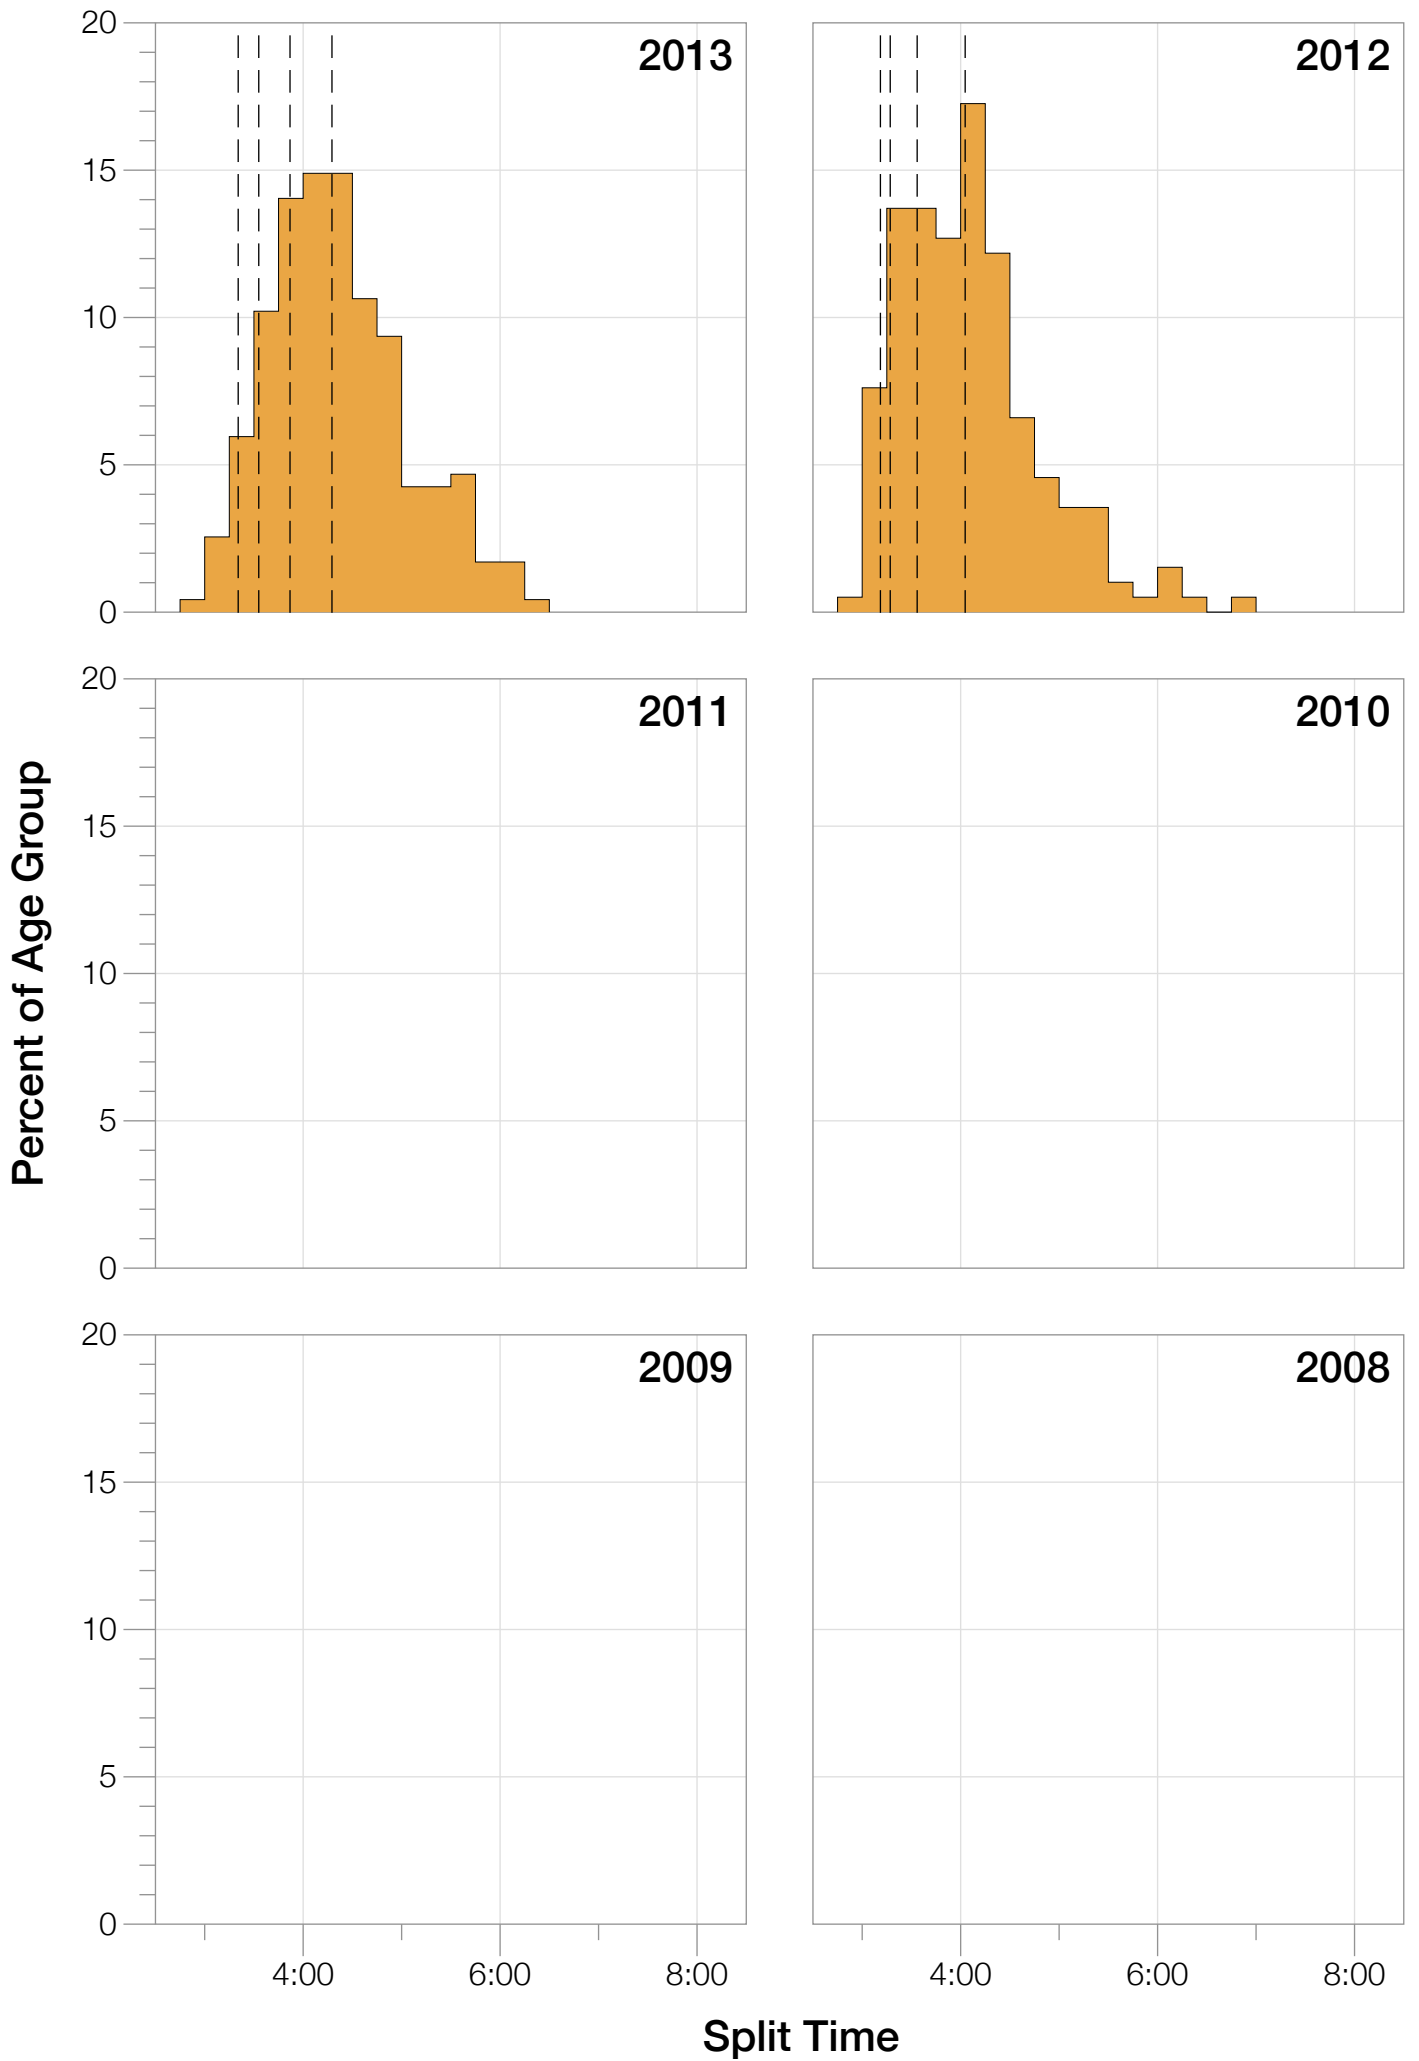

Ironman Sweden M30-34 Stats

M30-34 Summary Statistics

Year	Finishers	M30-34 Finishers	Male Winner's Time	Female Winner's Time	M30-34 Winner's Time
2012	1348	197	8:04:01	9:13:27	8:29:15
2013	1605	235	8:19:30	8:54:01	8:52:44
Average	1477	216	8:11:45	9:03:44	8:40:59

M30-34 Swim

M30-34 Bike

M30-34 Run

M30-34 Overall

M30-34 Fastest Splits

M30-34 Median Splits

M30-34 Slowest Splits

M30-34 Top 30 Finishing Splits

Estimated Kona Slot Average Finishing Time Finishing Time

M30-34 Top 10 and Kona Times and Splits

Summary Statistics

Position	Swim Time	Bike Time	Run Time	Overall Time
Average Male Winner	0:48:31	4:30:07	2:49:56	8:11:45
Average Female Winner	0:54:23	4:53:42	3:12:30	9:03:44
Average 1st Age Grouper	1:04:51	4:36:48	2:55:00	8:40:59
Average 2nd Age Grouper	1:00:13	4:40:23	3:04:38	8:49:38
Average 3rd Age Grouper	0:59:17	4:47:12	3:01:31	8:52:32
Average 4th Age Grouper	0:56:06	4:43:45	3:17:29	9:01:03
Average 5th Age Grouper	0:59:05	4:48:51	3:14:14	9:07:21
Average 6th Age Grouper	1:08:48	4:46:13	3:09:04	9:09:39
Average 7th Age Grouper	1:02:31	4:47:44	3:15:01	9:10:27
Average 8th Age Grouper	0:59:58	4:51:53	3:14:27	9:11:45
Average 9th Age Grouper	1:00:07	5:03:41	3:06:03	9:14:50
Average 10th Age Grouper	1:01:54	4:56:40	3:13:25	9:16:48
Kona Qualifier Average	0:59:54	4:43:24	3:06:34	8:54:19
Top 10 Age Grouper Average	1:01:17	4:48:19	3:09:05	9:03:30