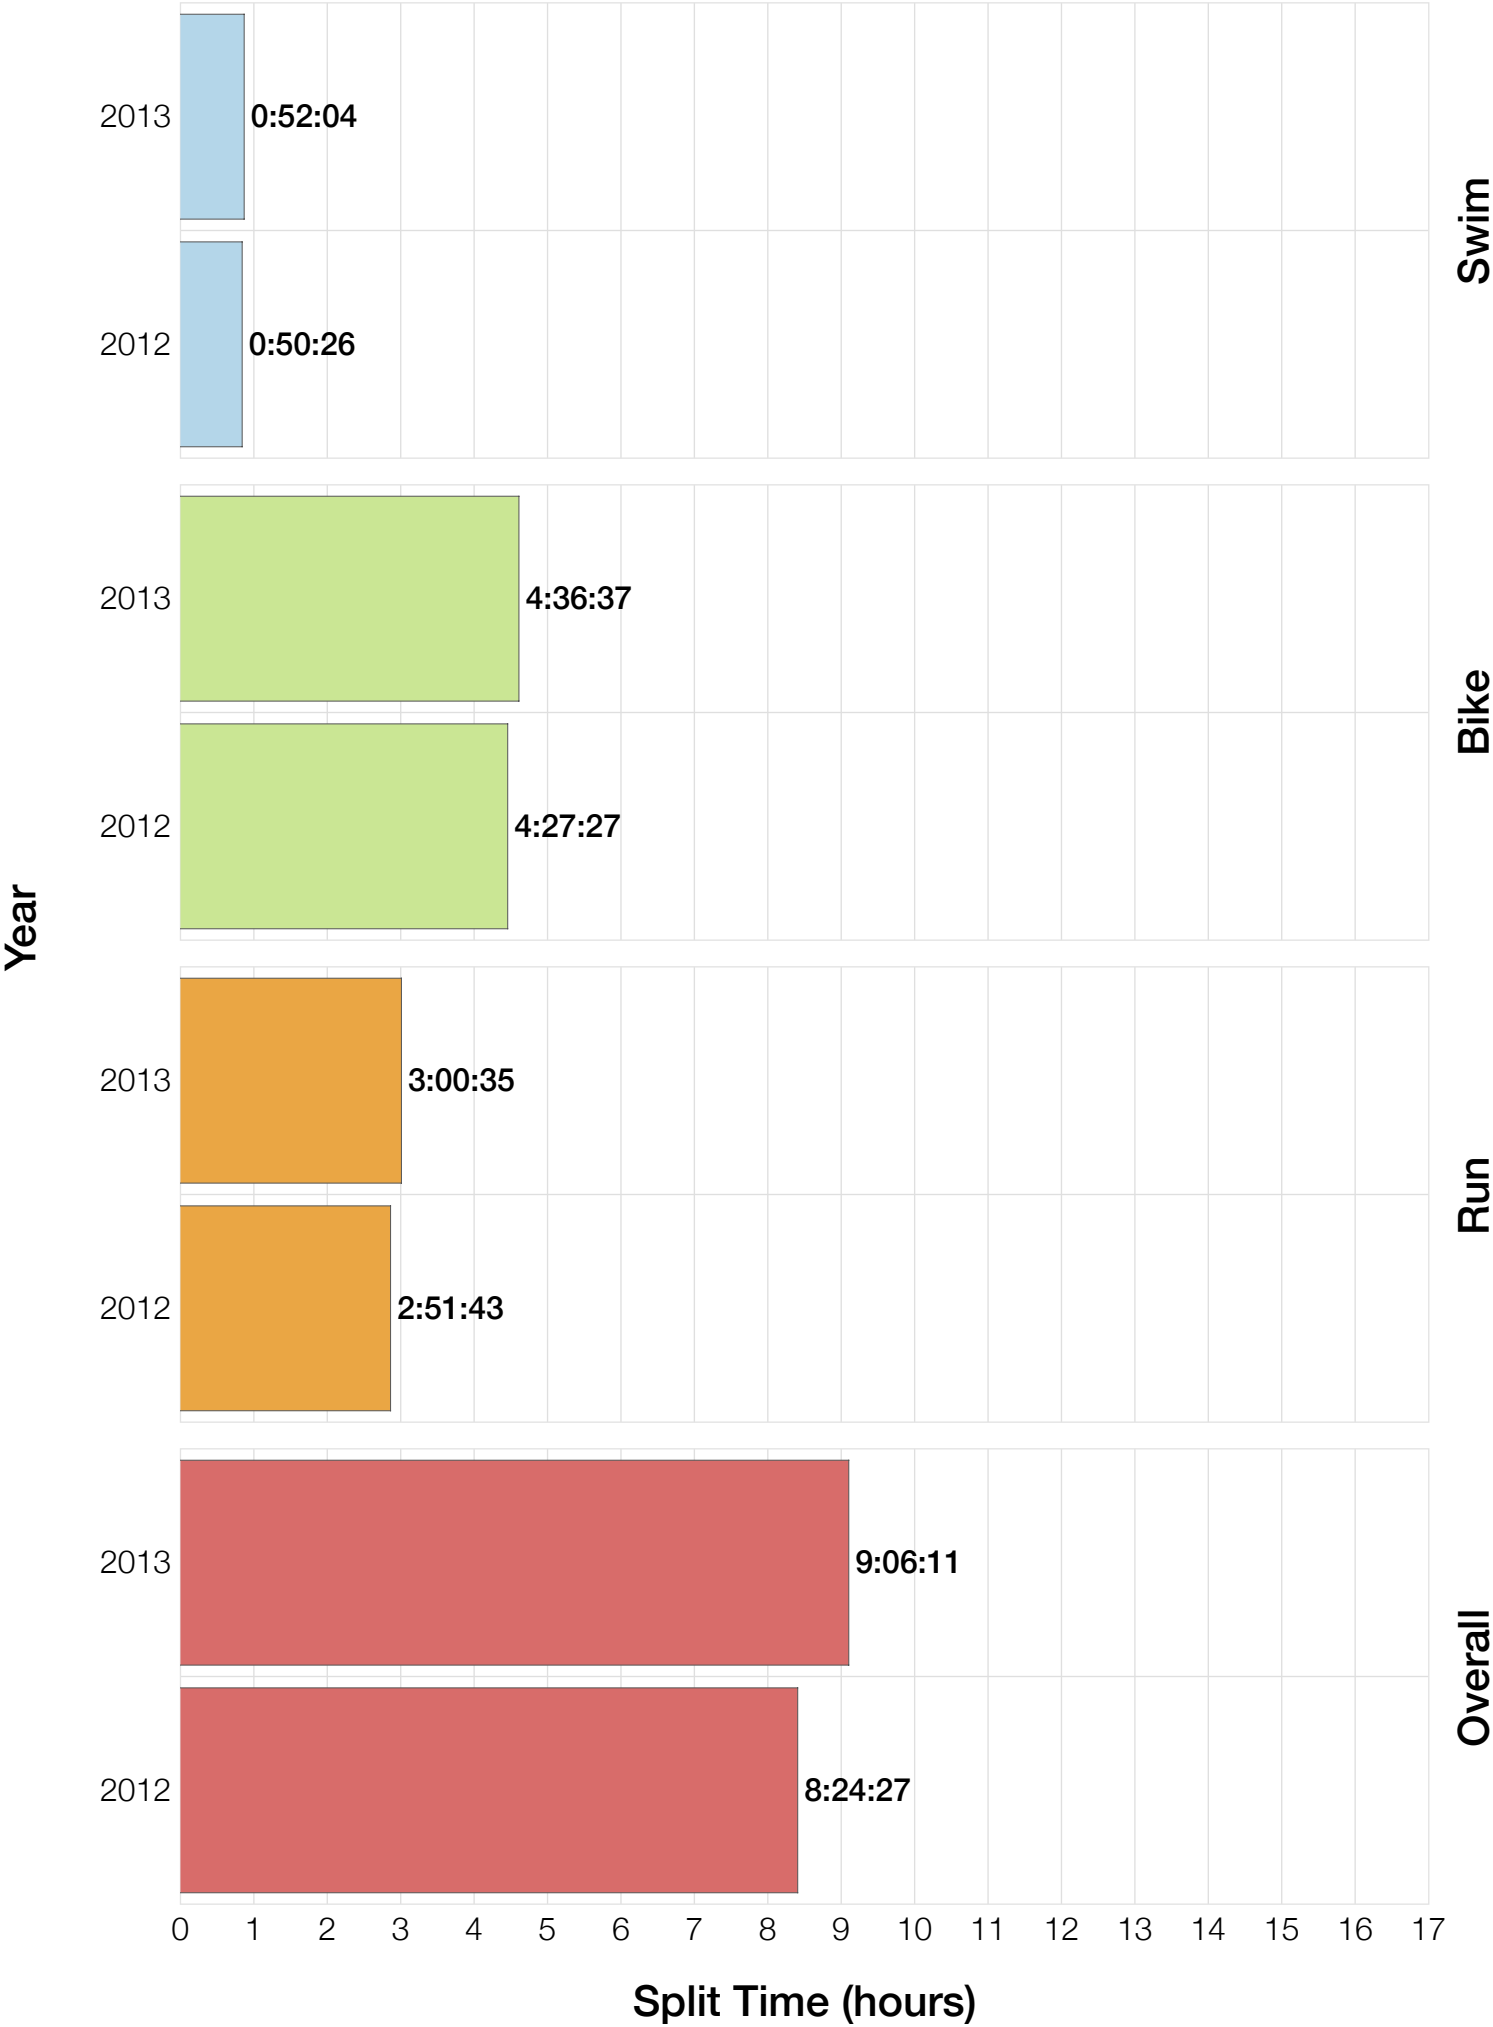

M35-39 Swim

M35-39 Bike

M35-39 Run

M35-39 Overall

M35-39 Fastest Splits

M35-39 Median Splits

M35-39 Slowest Splits

M35-39 Top 30 Finishing Splits

Estimated Kona Slot Average Finishing Time Finishing Time

M35-39 Top 10 and Kona Times and Splits

Summary Statistics

Position	Swim Time	Bike Time	Run Time	Overall Time
Average Male Winner	0:48:31	4:30:07	2:49:56	8:11:45
Average Female Winner	0:54:23	4:53:42	3:12:30	9:03:44
Average 1st Age Grouper	0:59:28	4:42:42	2:58:35	8:45:19
Average 2nd Age Grouper	1:01:39	4:50:55	2:57:46	8:55:48
Average 3rd Age Grouper	1:05:17	4:47:00	3:01:27	8:58:36
Average 4th Age Grouper	1:04:30	4:44:52	3:07:56	9:03:47
Average 5th Age Grouper	1:03:40	4:51:21	3:13:05	9:12:58
Average 6th Age Grouper	1:04:01	4:49:01	3:17:00	9:14:53
Average 7th Age Grouper	0:55:59	4:51:22	3:23:19	9:15:30
Average 8th Age Grouper	0:58:17	4:49:54	3:24:50	9:18:26
Average 9th Age Grouper	0:54:51	5:00:26	3:19:08	9:20:01
Average 10th Age Grouper	1:00:02	4:50:43	3:24:58	9:21:47
Kona Qualifier Average	1:03:06	4:47:38	3:05:58	9:01:53
Top 10 Age Grouper Average	1:00:46	4:49:49	3:12:48	9:08:42

Sweden 2013

Position	Swim Time	Bike Time	Run Time	Overall Time
Male Winner	0:48:31	4:33:42	2:54:08	8:19:30
Female Winner	0:48:30	4:55:39	3:06:41	8:54:01
1st Age Grouper	1:02:00	4:57:57	3:00:35	9:06:11
2nd Age Grouper	1:01:57	5:03:01	3:03:50	9:15:02
3rd Age Grouper	1:11:07	4:56:27	3:04:43	9:18:08
4th Age Grouper	1:11:18	4:48:09	3:19:52	9:26:06
5th Age Grouper	1:07:26	4:58:56	3:19:52	9:31:52
6th Age Grouper	1:11:10	5:03:14	3:12:23	9:32:37
7th Age Grouper	0:52:04	5:03:44	3:32:29	9:32:53
8th Age Grouper	1:06:08	5:06:27	3:16:13	9:35:08
9th Age Grouper	0:58:52	5:11:49	3:21:22	9:38:07
10th Age Grouper	1:00:01	5:01:38	3:32:42	9:40:52
Kona Qualifier Average	1:07:29	4:57:57	3:10:12	9:21:39
Top 10 Age Grouper Average	1:04:12	5:01:08	3:16:24	9:27:41