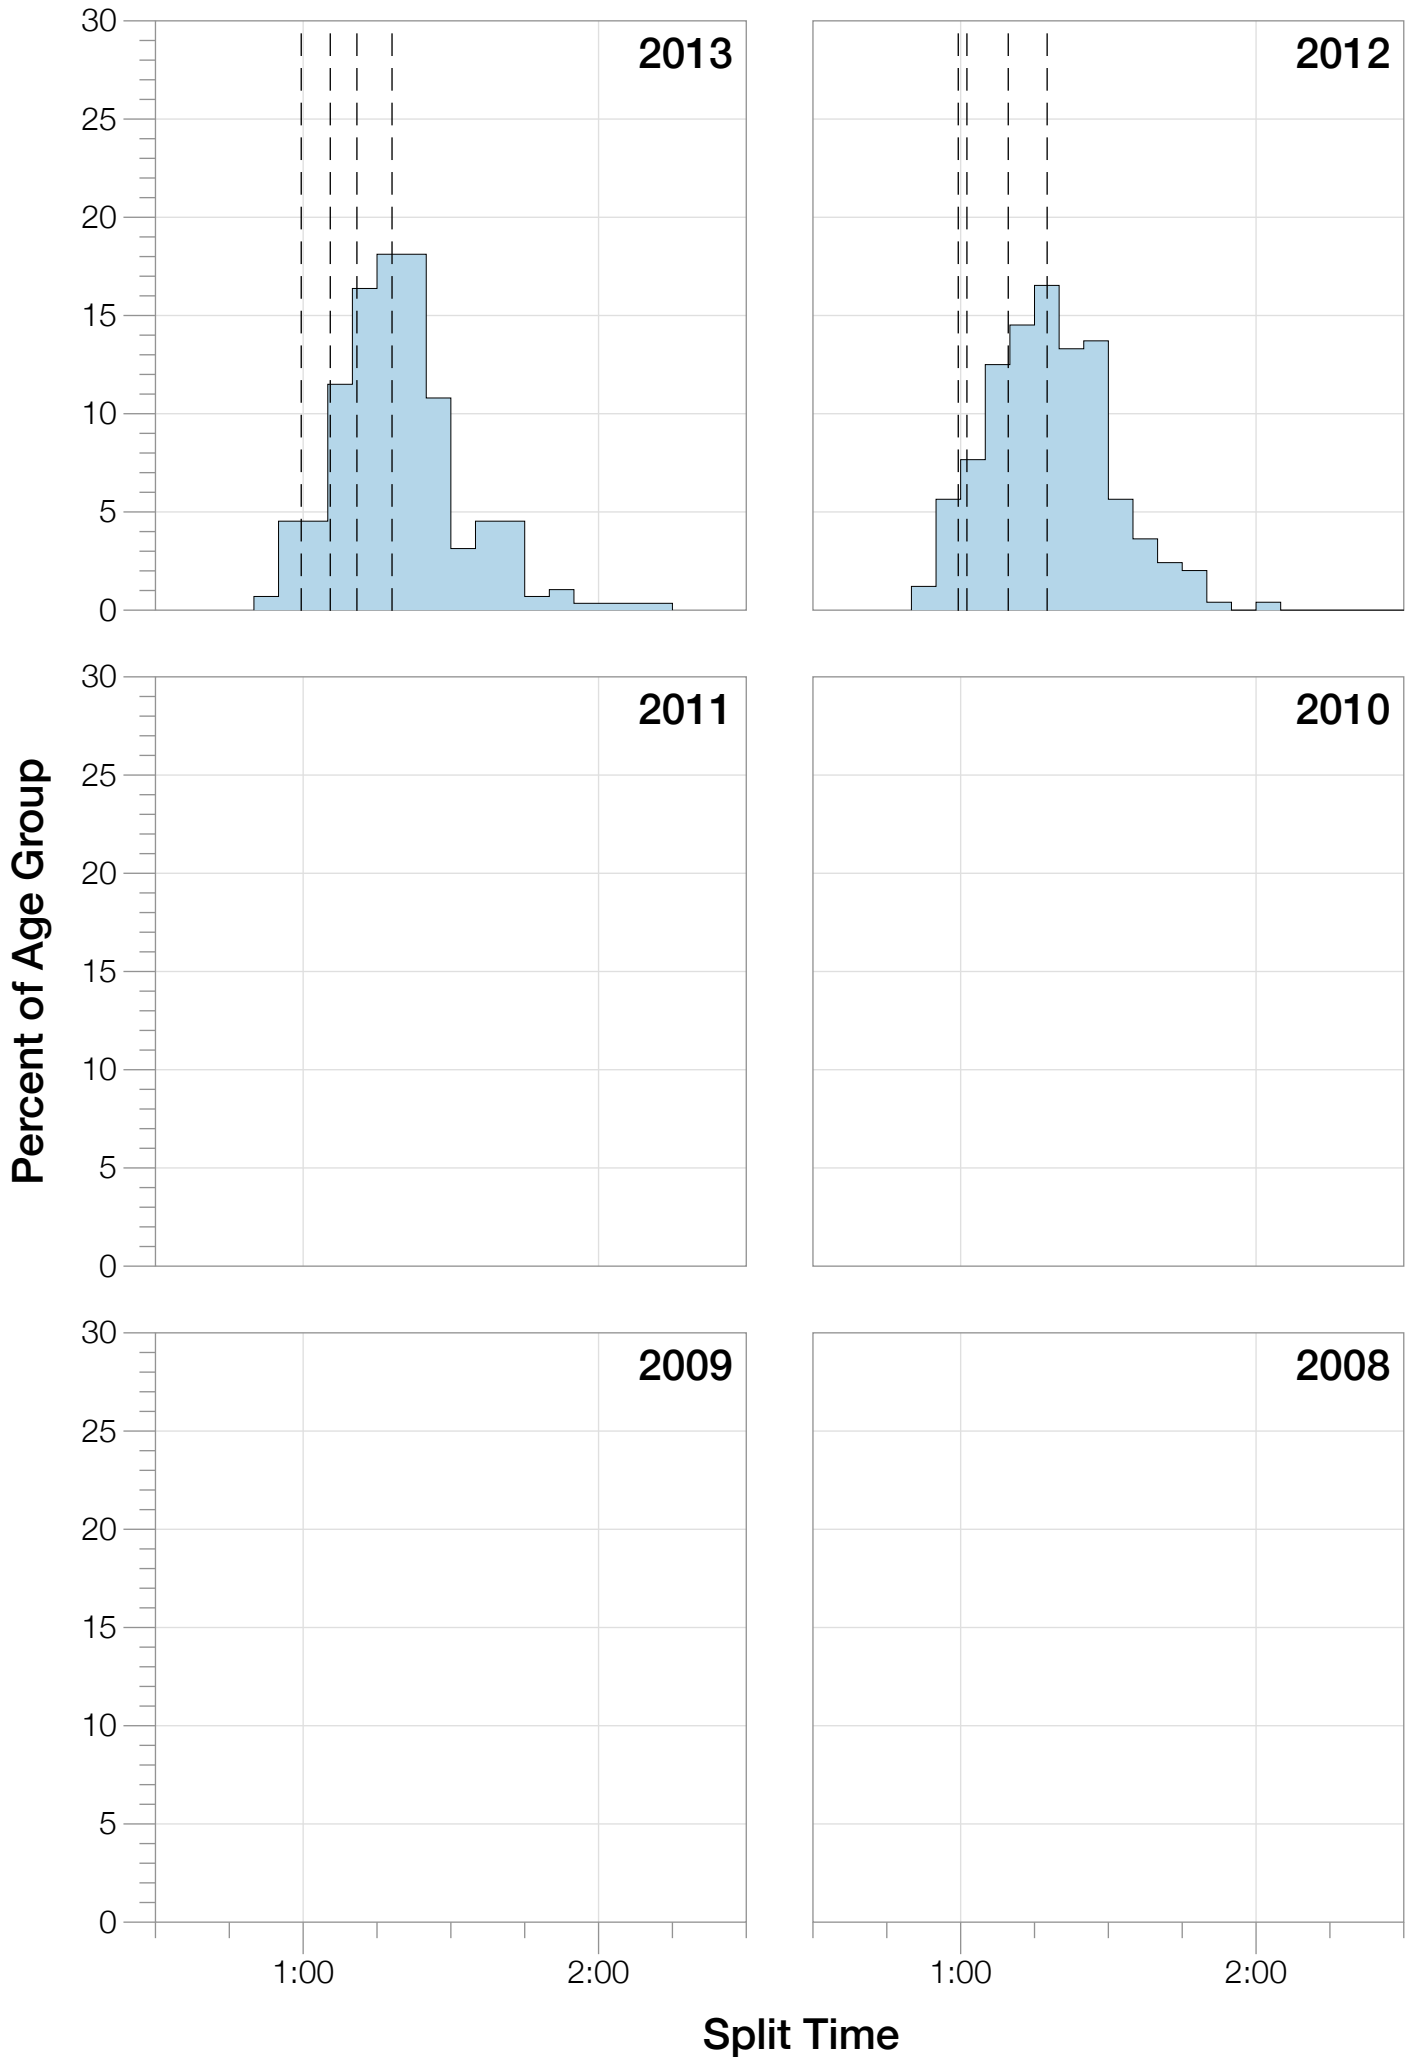

Ironman Sweden M35-39 Stats

M35-39 Summary Statistics

Year	Finishers	M35-39 Finishers	Male Winner's Time	Female Winner's Time	M35-39 Winner's Time
2012	1348	250	8:04:01	9:13:27	8:24:27
2013	1605	287	8:19:30	8:54:01	9:06:11
Average	1477	269	8:11:45	9:03:44	8:45:19

M35-39 Swim

M35-39 Bike

M35-39 Run

M35-39 Overall

M35-39 Fastest Splits

M35-39 Median Splits

M35-39 Slowest Splits

M35-39 Top 30 Finishing Splits

Estimated Kona Slot Average Finishing Time Finishing Time

M35-39 Top 10 and Kona Times and Splits

Summary Statistics

Position	Swim Time	Bike Time	Run Time	Overall Time
Average Male Winner	0:48:31	4:30:07	2:49:56	8:11:45
Average Female Winner	0:54:23	4:53:42	3:12:30	9:03:44
Average 1st Age Grouper	0:59:28	4:42:42	2:58:35	8:45:19
Average 2nd Age Grouper	1:01:39	4:50:55	2:57:46	8:55:48
Average 3rd Age Grouper	1:05:17	4:47:00	3:01:27	8:58:36
Average 4th Age Grouper	1:04:30	4:44:52	3:07:56	9:03:47
Average 5th Age Grouper	1:03:40	4:51:21	3:13:05	9:12:58
Average 6th Age Grouper	1:04:01	4:49:01	3:17:00	9:14:53
Average 7th Age Grouper	0:55:59	4:51:22	3:23:19	9:15:30
Average 8th Age Grouper	0:58:17	4:49:54	3:24:50	9:18:26
Average 9th Age Grouper	0:54:51	5:00:26	3:19:08	9:20:01
Average 10th Age Grouper	1:00:02	4:50:43	3:24:58	9:21:47
Kona Qualifier Average	1:03:06	4:47:38	3:05:58	9:01:53
Top 10 Age Grouper Average	1:00:46	4:49:49	3:12:48	9:08:42