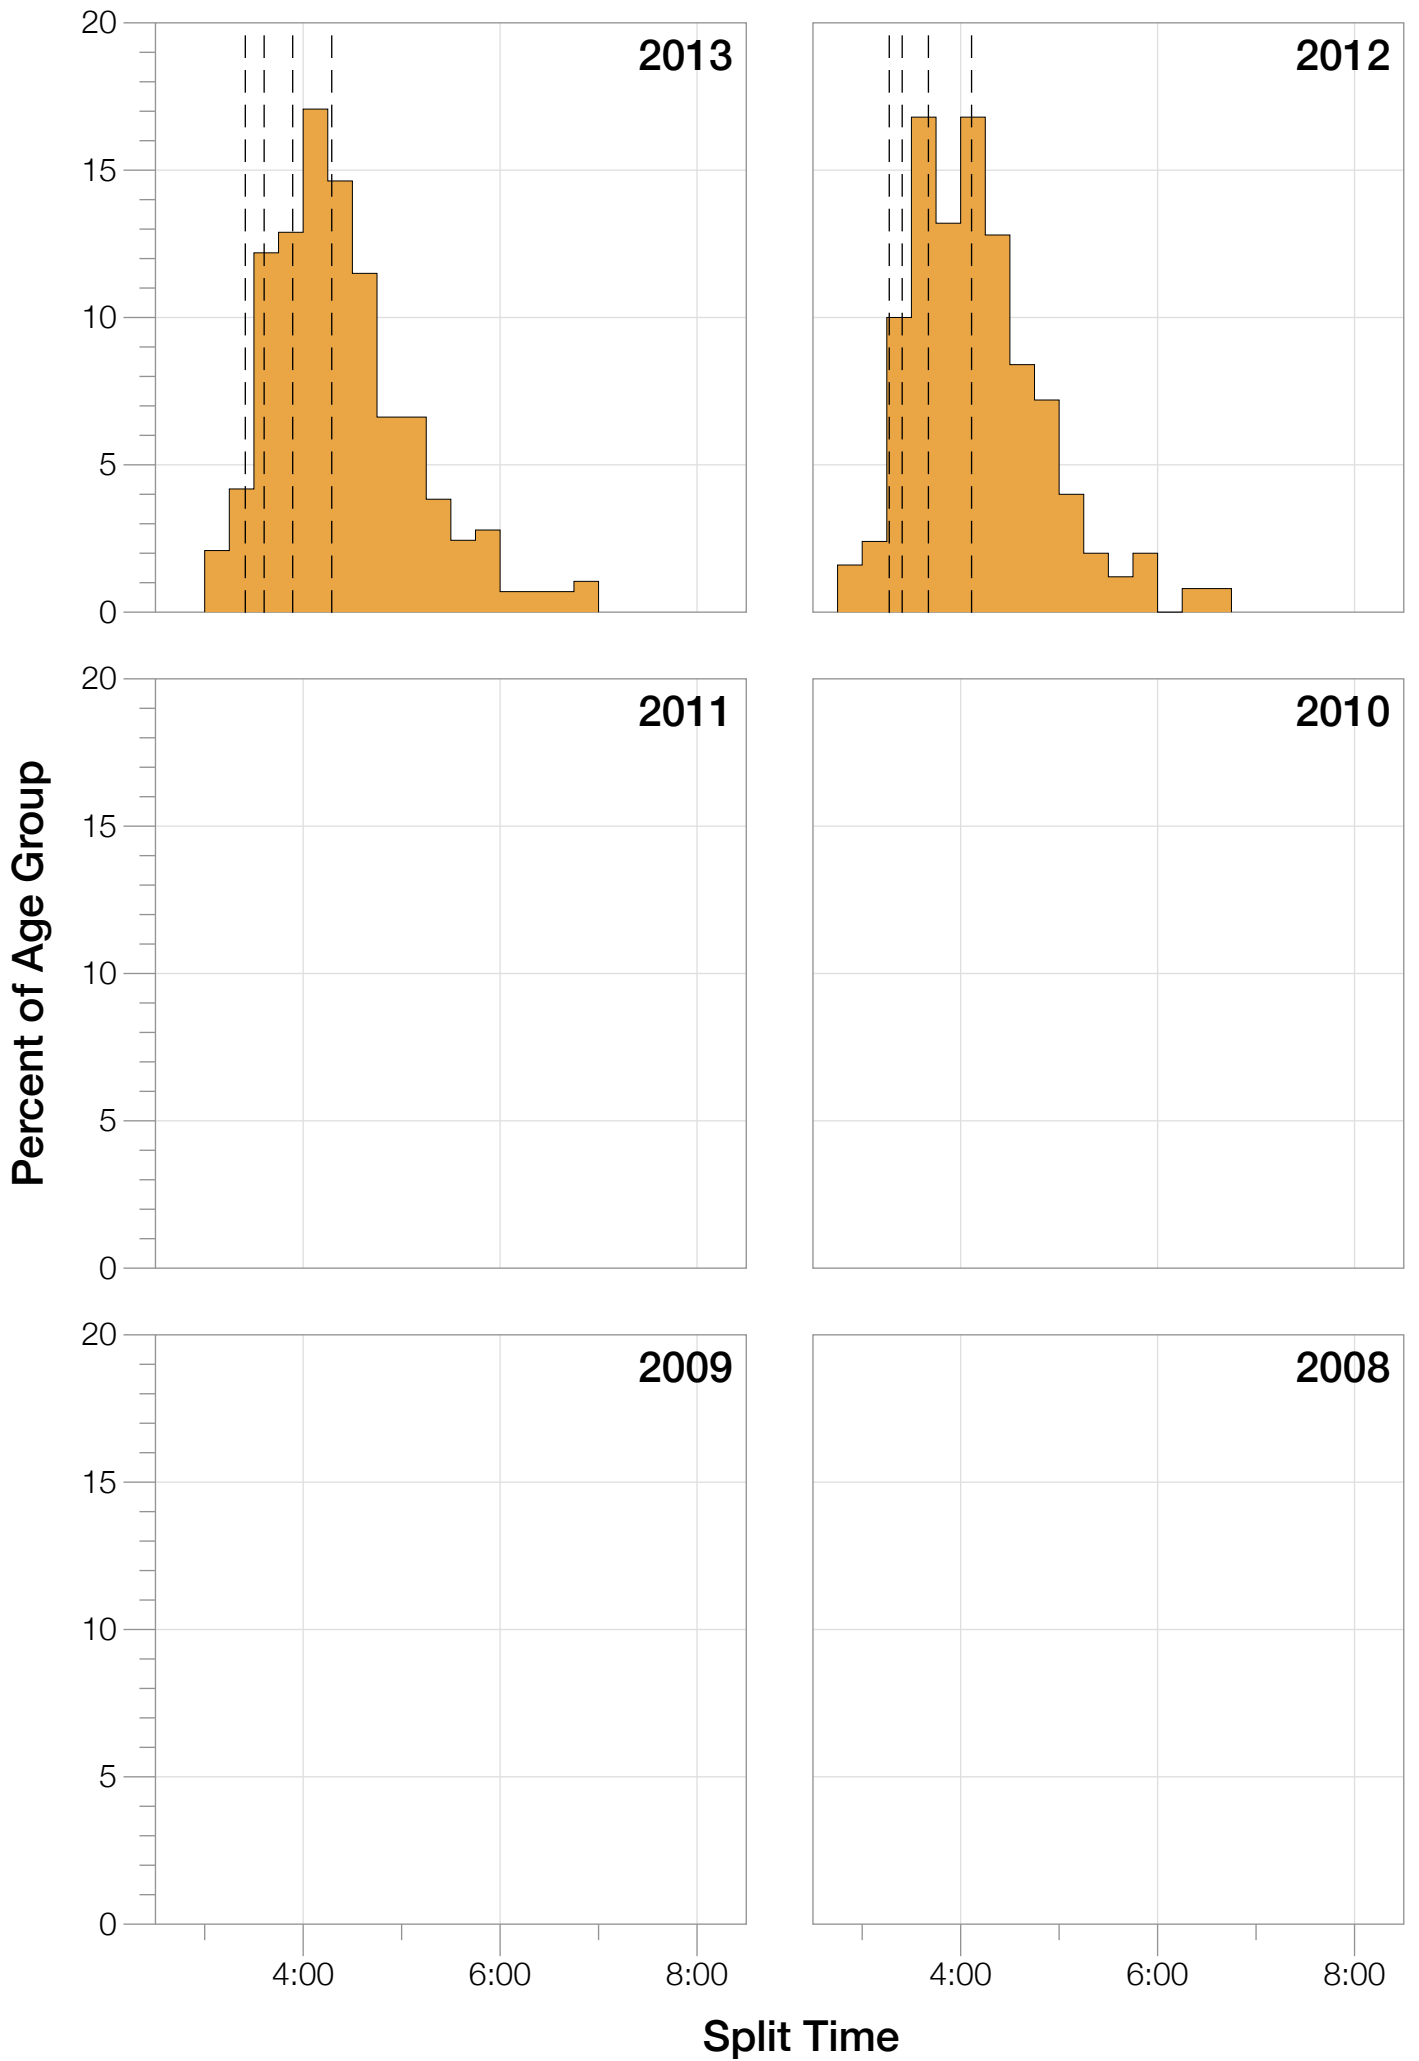

Ironman Sweden M35-39 Stats

M35-39 Summary Statistics

Year	Finishers	M35-39 Finishers	Male Winner's Time	Female Winner's Time	M35-39 Winner's Time
2012	1348	250	8:04:01	9:13:27	8:24:27
2013	1605	287	8:19:30	8:54:01	9:06:11
Average	1477	269	8:11:45	9:03:44	8:45:19

M35-39 Swim

M35-39 Bike

M35-39 Run

M35-39 Overall

M35-39 Fastest Splits

M35-39 Median Splits

M35-39 Slowest Splits

M35-39 Top 30 Finishing Splits

Estimated Kona Slot Average Finishing Time Finishing Time

M35-39 Top 10 and Kona Times and Splits

Summary Statistics

Position	Swim Time	Bike Time	Run Time	Overall Time
Average Male Winner	0:48:31	4:30:07	2:49:56	8:11:45
Average Female Winner	0:54:23	4:53:42	3:12:30	9:03:44
Average 1st Age Grouper	0:59:28	4:42:42	2:58:35	8:45:19
Average 2nd Age Grouper	1:01:39	4:50:55	2:57:46	8:55:48
Average 3rd Age Grouper	1:05:17	4:47:00	3:01:27	8:58:36
Average 4th Age Grouper	1:04:30	4:44:52	3:07:56	9:03:47
Average 5th Age Grouper	1:03:40	4:51:21	3:13:05	9:12:58
Average 6th Age Grouper	1:04:01	4:49:01	3:17:00	9:14:53
Average 7th Age Grouper	0:55:59	4:51:22	3:23:19	9:15:30
Average 8th Age Grouper	0:58:17	4:49:54	3:24:50	9:18:26
Average 9th Age Grouper	0:54:51	5:00:26	3:19:08	9:20:01
Average 10th Age Grouper	1:00:02	4:50:43	3:24:58	9:21:47
Kona Qualifier Average	1:03:06	4:47:38	3:05:58	9:01:53
Top 10 Age Grouper Average	1:00:46	4:49:49	3:12:48	9:08:42