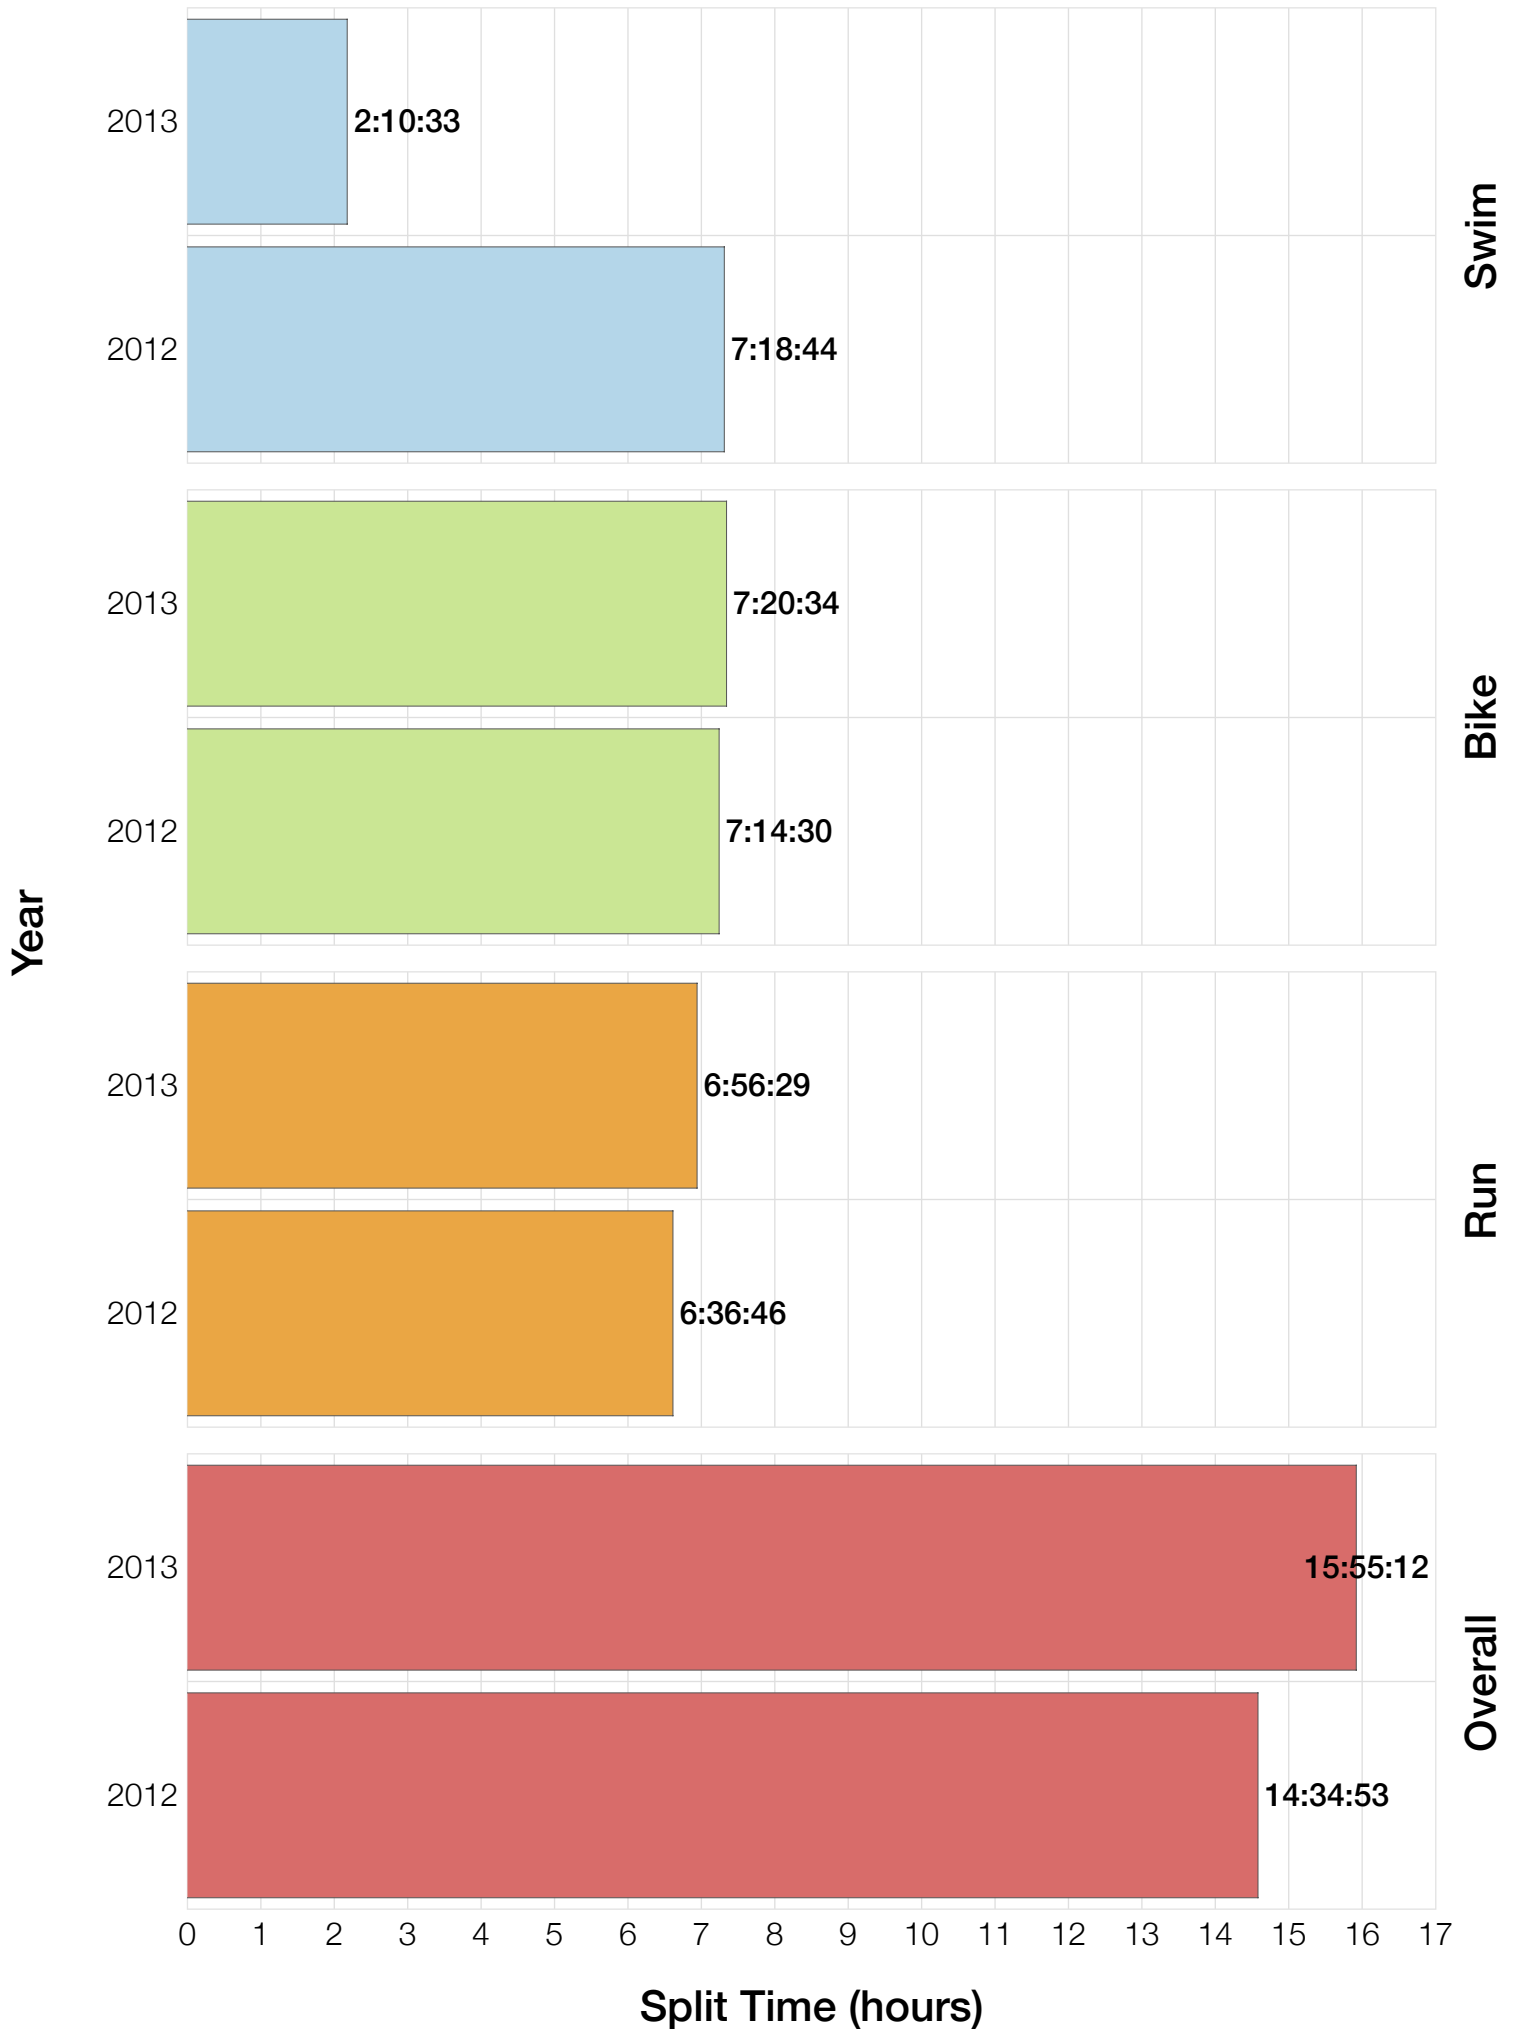

M35-39 Swim

M35-39 Bike

M35-39 Run

M35-39 Overall

M35-39 Fastest Splits

M35-39 Median Splits

M35-39 Slowest Splits

M35-39 Top 30 Finishing Splits

Estimated Kona Slot Average Finishing Time Finishing Time

M35-39 Top 10 and Kona Times and Splits

Summary Statistics

Position	Swim Time	Bike Time	Run Time	Overall Time
Average Male Winner	0:48:31	4:30:07	2:49:56	8:11:45
Average Female Winner	0:54:23	4:53:42	3:12:30	9:03:44
Average 1st Age Grouper	0:59:28	4:42:42	2:58:35	8:45:19
Average 2nd Age Grouper	1:01:39	4:50:55	2:57:46	8:55:48
Average 3rd Age Grouper	1:05:17	4:47:00	3:01:27	8:58:36
Average 4th Age Grouper	1:04:30	4:44:52	3:07:56	9:03:47
Average 5th Age Grouper	1:03:40	4:51:21	3:13:05	9:12:58
Average 6th Age Grouper	1:04:01	4:49:01	3:17:00	9:14:53
Average 7th Age Grouper	0:55:59	4:51:22	3:23:19	9:15:30
Average 8th Age Grouper	0:58:17	4:49:54	3:24:50	9:18:26
Average 9th Age Grouper	0:54:51	5:00:26	3:19:08	9:20:01
Average 10th Age Grouper	1:00:02	4:50:43	3:24:58	9:21:47
Kona Qualifier Average	1:03:06	4:47:38	3:05:58	9:01:53
Top 10 Age Grouper Average	1:00:46	4:49:49	3:12:48	9:08:42

Sweden 2013

Position	Swim Time	Bike Time	Run Time	Overall Time
Male Winner	0:48:31	4:33:42	2:54:08	8:19:30
Female Winner	0:48:30	4:55:39	3:06:41	8:54:01
1st Age Grouper	1:02:00	4:57:57	3:00:35	9:06:11
2nd Age Grouper	1:01:57	5:03:01	3:03:50	9:15:02
3rd Age Grouper	1:11:07	4:56:27	3:04:43	9:18:08
4th Age Grouper	1:11:18	4:48:09	3:19:52	9:26:06
5th Age Grouper	1:07:26	4:58:56	3:19:52	9:31:52
6th Age Grouper	1:11:10	5:03:14	3:12:23	9:32:37
7th Age Grouper	0:52:04	5:03:44	3:32:29	9:32:53
8th Age Grouper	1:06:08	5:06:27	3:16:13	9:35:08
9th Age Grouper	0:58:52	5:11:49	3:21:22	9:38:07
10th Age Grouper	1:00:01	5:01:38	3:32:42	9:40:52
Kona Qualifier Average	1:07:29	4:57:57	3:10:12	9:21:39
Top 10 Age Grouper Average	1:04:12	5:01:08	3:16:24	9:27:41