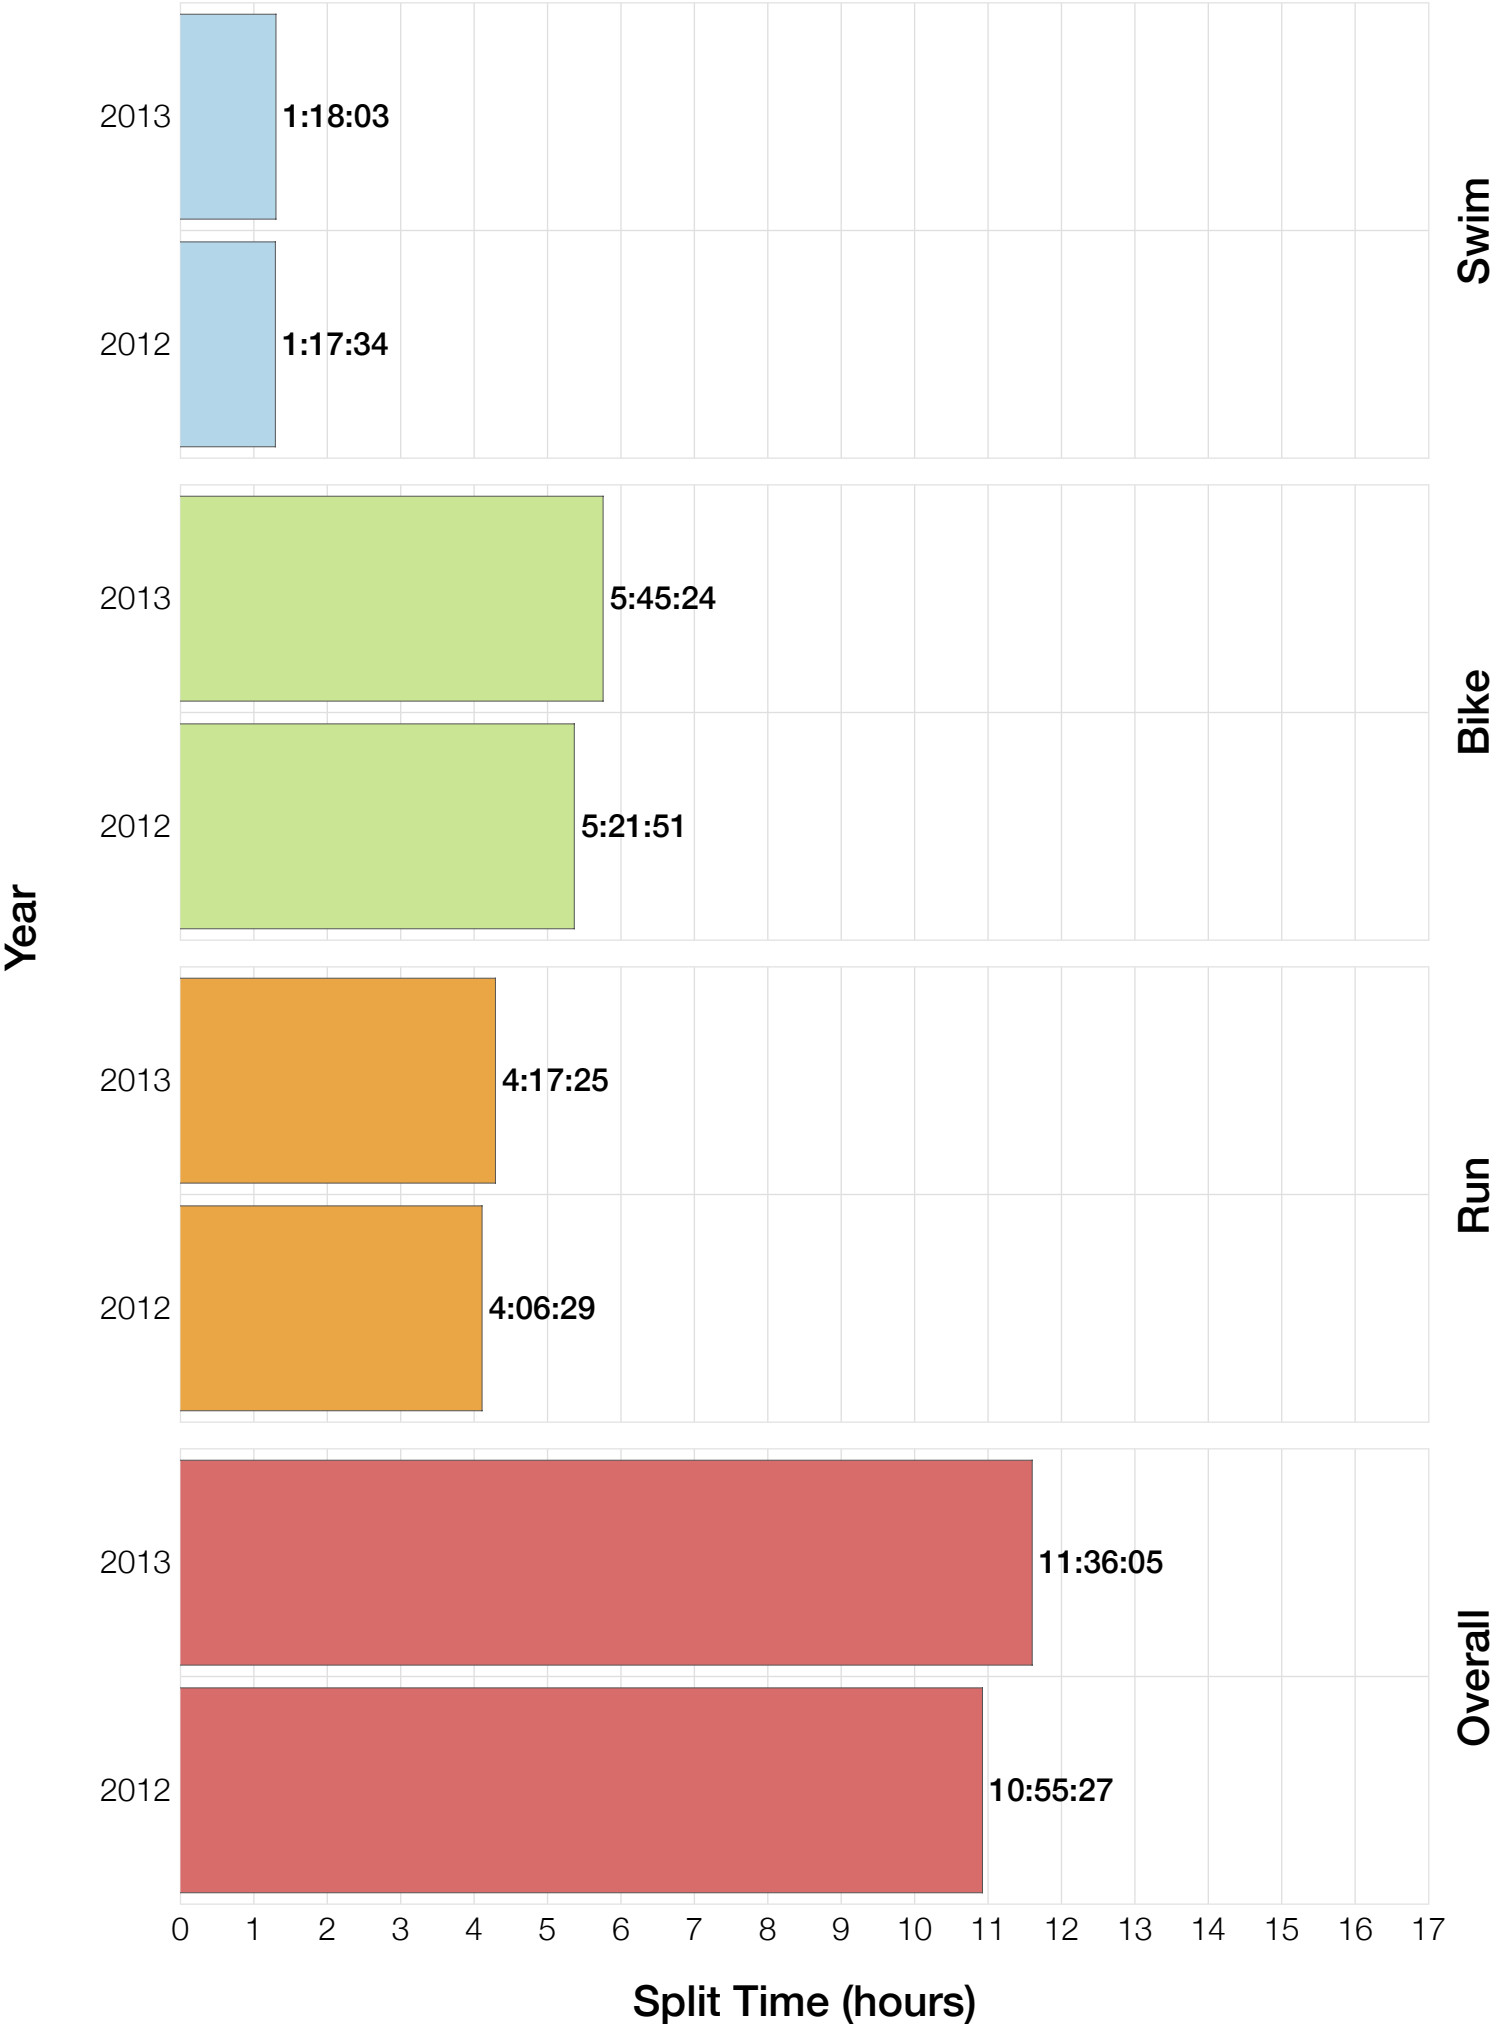

M35-39 Swim

M35-39 Bike

M35-39 Run

M35-39 Overall

M35-39 Fastest Splits

M35-39 Median Splits

M35-39 Slowest Splits

M35-39 Top 30 Finishing Splits

Estimated Kona Slot Average Finishing Time Finishing Time

M35-39 Top 10 and Kona Times and Splits

Summary Statistics

Position	Swim Time	Bike Time	Run Time	Overall Time
Average Male Winner	0:48:31	4:30:07	2:49:56	8:11:45
Average Female Winner	0:54:23	4:53:42	3:12:30	9:03:44
Average 1st Age Grouper	0:59:28	4:42:42	2:58:35	8:45:19
Average 2nd Age Grouper	1:01:39	4:50:55	2:57:46	8:55:48
Average 3rd Age Grouper	1:05:17	4:47:00	3:01:27	8:58:36
Average 4th Age Grouper	1:04:30	4:44:52	3:07:56	9:03:47
Average 5th Age Grouper	1:03:40	4:51:21	3:13:05	9:12:58
Average 6th Age Grouper	1:04:01	4:49:01	3:17:00	9:14:53
Average 7th Age Grouper	0:55:59	4:51:22	3:23:19	9:15:30
Average 8th Age Grouper	0:58:17	4:49:54	3:24:50	9:18:26
Average 9th Age Grouper	0:54:51	5:00:26	3:19:08	9:20:01
Average 10th Age Grouper	1:00:02	4:50:43	3:24:58	9:21:47
Kona Qualifier Average	1:03:06	4:47:38	3:05:58	9:01:53
Top 10 Age Grouper Average	1:00:46	4:49:49	3:12:48	9:08:42

Sweden 2013

Position	Swim Time	Bike Time	Run Time	Overall Time
Male Winner	0:48:31	4:33:42	2:54:08	8:19:30
Female Winner	0:48:30	4:55:39	3:06:41	8:54:01
1st Age Grouper	1:02:00	4:57:57	3:00:35	9:06:11
2nd Age Grouper	1:01:57	5:03:01	3:03:50	9:15:02
3rd Age Grouper	1:11:07	4:56:27	3:04:43	9:18:08
4th Age Grouper	1:11:18	4:48:09	3:19:52	9:26:06
5th Age Grouper	1:07:26	4:58:56	3:19:52	9:31:52
6th Age Grouper	1:11:10	5:03:14	3:12:23	9:32:37
7th Age Grouper	0:52:04	5:03:44	3:32:29	9:32:53
8th Age Grouper	1:06:08	5:06:27	3:16:13	9:35:08
9th Age Grouper	0:58:52	5:11:49	3:21:22	9:38:07
10th Age Grouper	1:00:01	5:01:38	3:32:42	9:40:52
Kona Qualifier Average	1:07:29	4:57:57	3:10:12	9:21:39
Top 10 Age Grouper Average	1:04:12	5:01:08	3:16:24	9:27:41