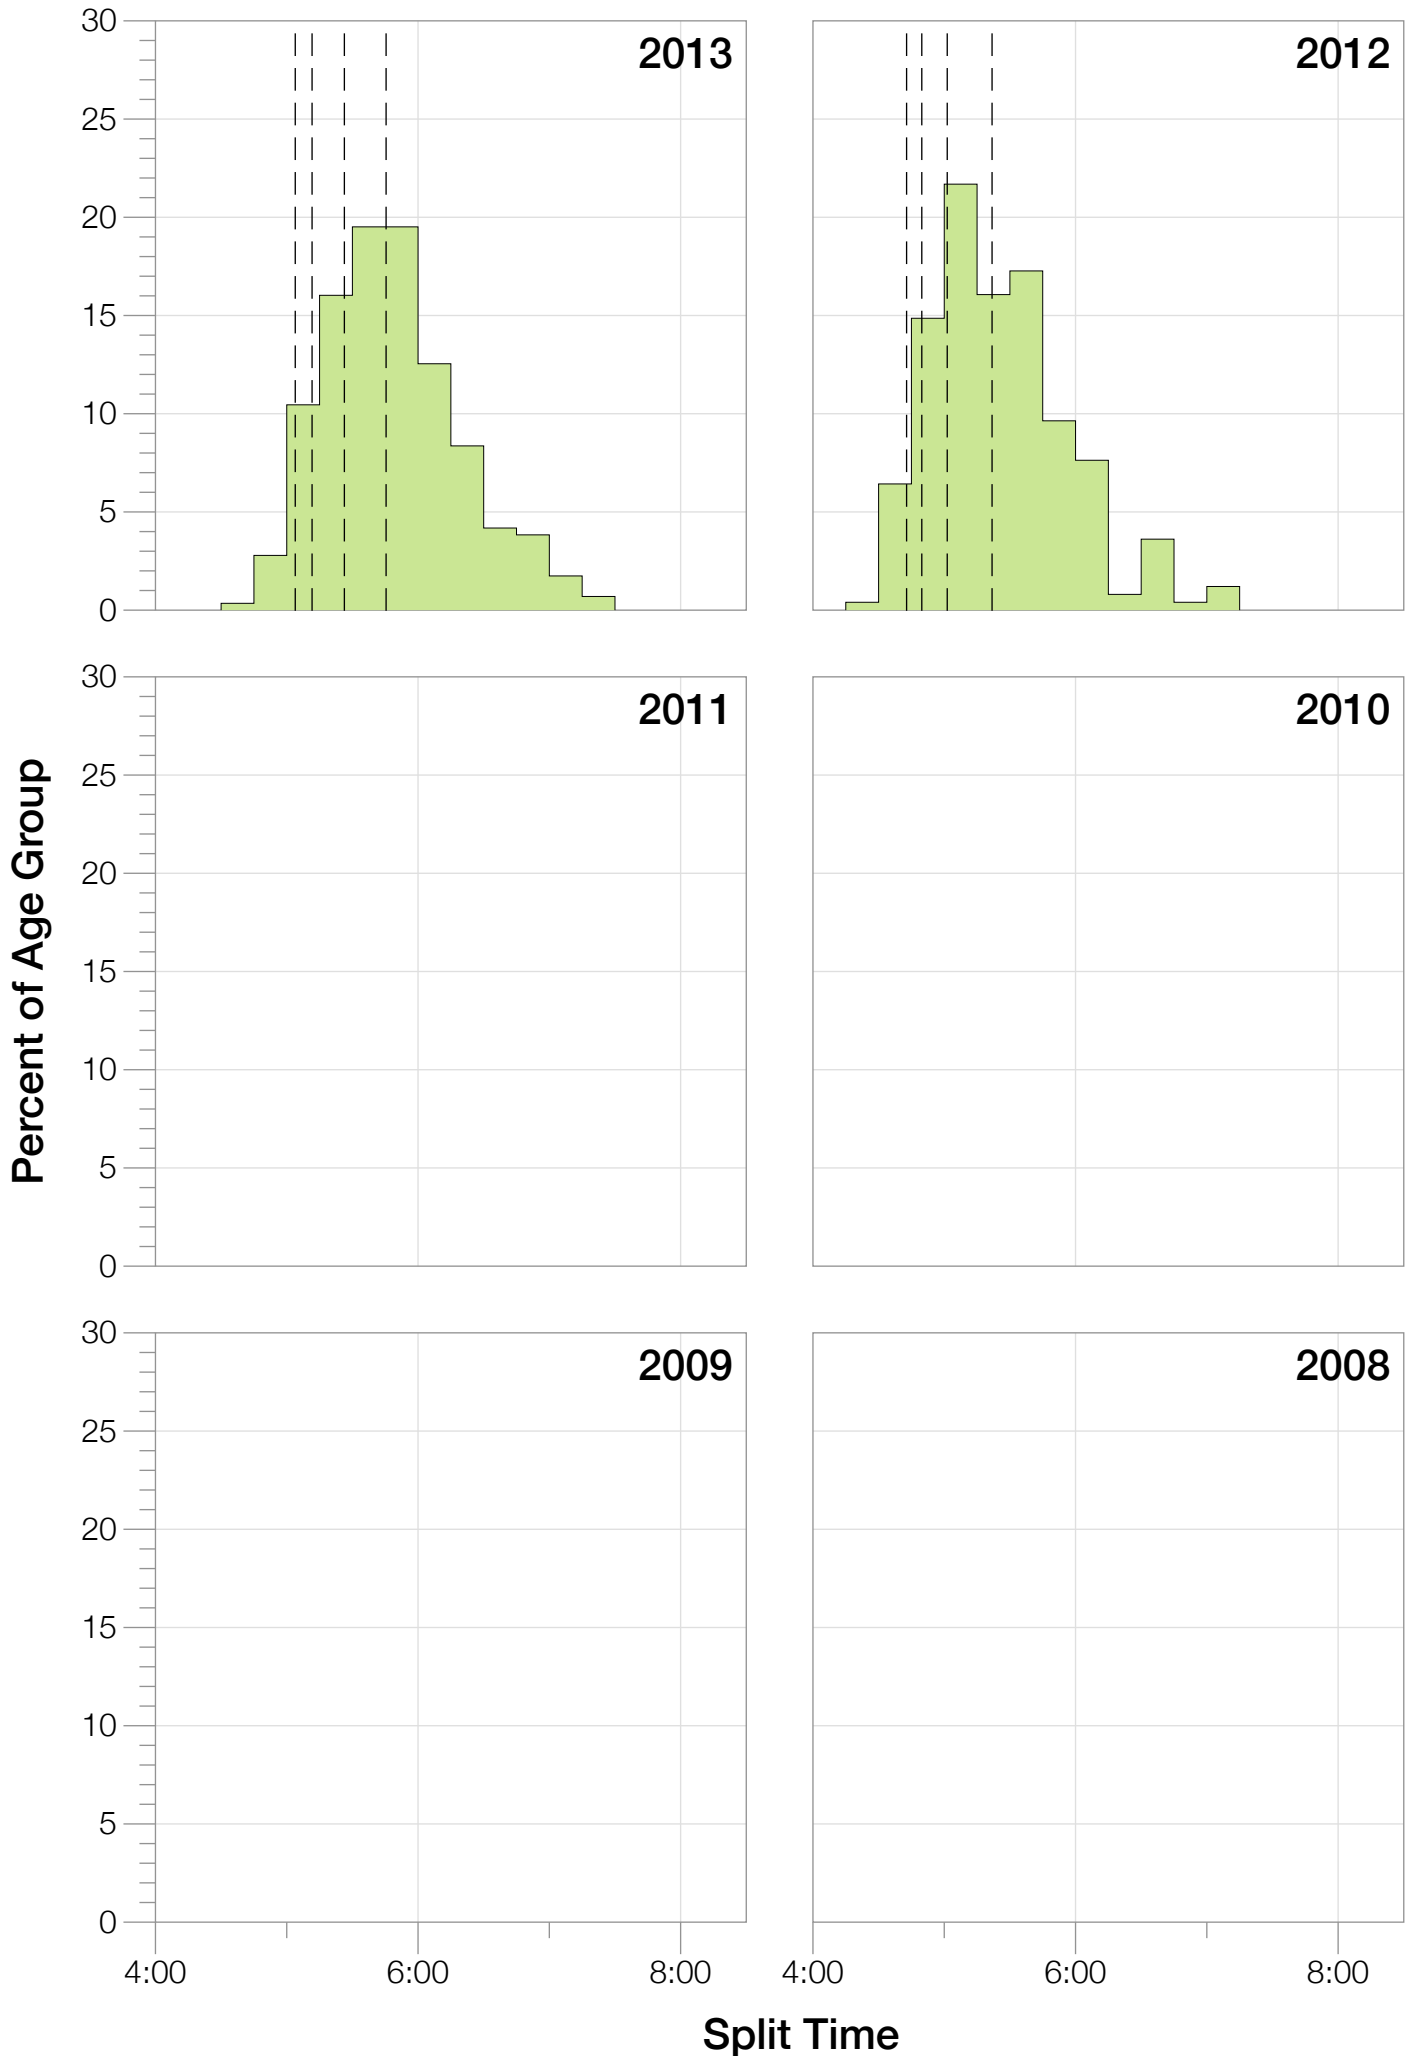

Ironman Sweden M35-39 Stats

M35-39 Summary Statistics

Year	Finishers	M35-39 Finishers	Male Winner's Time	Female Winner's Time	M35-39 Winner's Time
2012	1348	250	8:04:01	9:13:27	8:24:27
2013	1605	287	8:19:30	8:54:01	9:06:11
Average	1477	269	8:11:45	9:03:44	8:45:19

M35-39 Swim

M35-39 Bike

M35-39 Run

M35-39 Overall

M35-39 Fastest Splits

M35-39 Median Splits

M35-39 Slowest Splits

M35-39 Top 30 Finishing Splits

Estimated Kona Slot Average Finishing Time Finishing Time

M35-39 Top 10 and Kona Times and Splits

Summary Statistics

Position	Swim Time	Bike Time	Run Time	Overall Time
Average Male Winner	0:48:31	4:30:07	2:49:56	8:11:45
Average Female Winner	0:54:23	4:53:42	3:12:30	9:03:44
Average 1st Age Grouper	0:59:28	4:42:42	2:58:35	8:45:19
Average 2nd Age Grouper	1:01:39	4:50:55	2:57:46	8:55:48
Average 3rd Age Grouper	1:05:17	4:47:00	3:01:27	8:58:36
Average 4th Age Grouper	1:04:30	4:44:52	3:07:56	9:03:47
Average 5th Age Grouper	1:03:40	4:51:21	3:13:05	9:12:58
Average 6th Age Grouper	1:04:01	4:49:01	3:17:00	9:14:53
Average 7th Age Grouper	0:55:59	4:51:22	3:23:19	9:15:30
Average 8th Age Grouper	0:58:17	4:49:54	3:24:50	9:18:26
Average 9th Age Grouper	0:54:51	5:00:26	3:19:08	9:20:01
Average 10th Age Grouper	1:00:02	4:50:43	3:24:58	9:21:47
Kona Qualifier Average	1:03:06	4:47:38	3:05:58	9:01:53
Top 10 Age Grouper Average	1:00:46	4:49:49	3:12:48	9:08:42