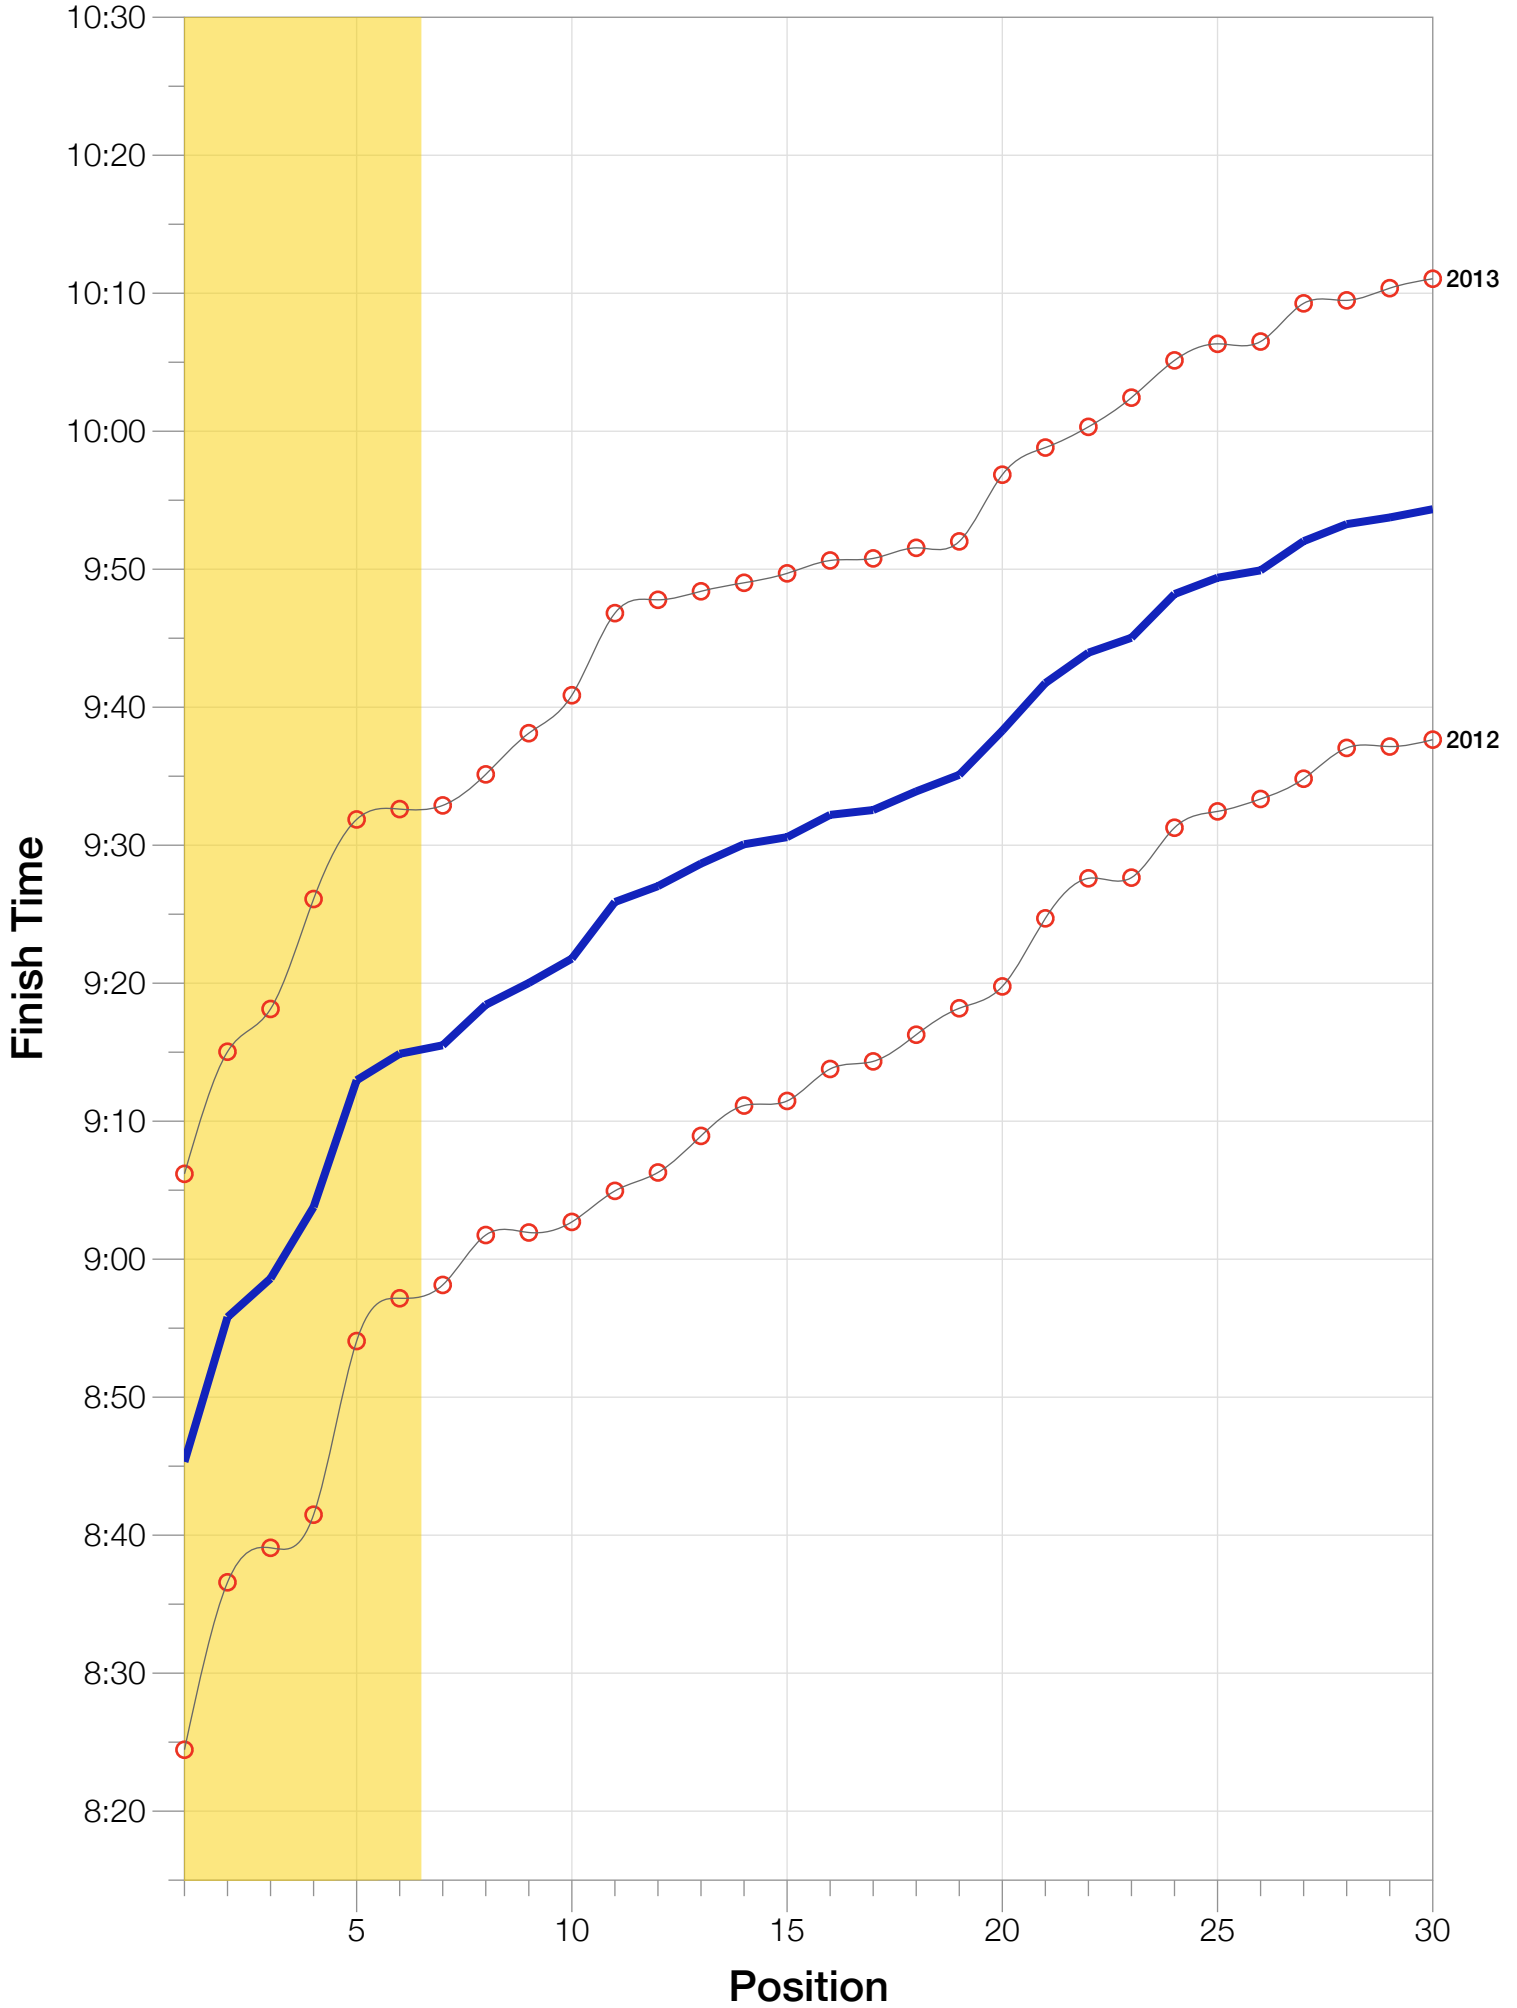

Ironman Sweden M35-39 Stats

M35-39 Summary Statistics

Year	Finishers	M35-39 Finishers	Male Winner's Time	Female Winner's Time	M35-39 Winner's Time
2012	1348	250	8:04:01	9:13:27	8:24:27
2013	1605	287	8:19:30	8:54:01	9:06:11
Average	1477	269	8:11:45	9:03:44	8:45:19

M35-39 Swim

M35-39 Bike

M35-39 Run

M35-39 Overall

M35-39 Fastest Splits

M35-39 Median Splits

M35-39 Slowest Splits

M35-39 Top 30 Finishing Splits

Estimated Kona Slot Average Finishing Time Finishing Time

M35-39 Top 10 and Kona Times and Splits

Summary Statistics

Position	Swim Time	Bike Time	Run Time	Overall Time
Average Male Winner	0:48:31	4:30:07	2:49:56	8:11:45
Average Female Winner	0:54:23	4:53:42	3:12:30	9:03:44
Average 1st Age Grouper	0:59:28	4:42:42	2:58:35	8:45:19
Average 2nd Age Grouper	1:01:39	4:50:55	2:57:46	8:55:48
Average 3rd Age Grouper	1:05:17	4:47:00	3:01:27	8:58:36
Average 4th Age Grouper	1:04:30	4:44:52	3:07:56	9:03:47
Average 5th Age Grouper	1:03:40	4:51:21	3:13:05	9:12:58
Average 6th Age Grouper	1:04:01	4:49:01	3:17:00	9:14:53
Average 7th Age Grouper	0:55:59	4:51:22	3:23:19	9:15:30
Average 8th Age Grouper	0:58:17	4:49:54	3:24:50	9:18:26
Average 9th Age Grouper	0:54:51	5:00:26	3:19:08	9:20:01
Average 10th Age Grouper	1:00:02	4:50:43	3:24:58	9:21:47
Kona Qualifier Average	1:03:06	4:47:38	3:05:58	9:01:53
Top 10 Age Grouper Average	1:00:46	4:49:49	3:12:48	9:08:42