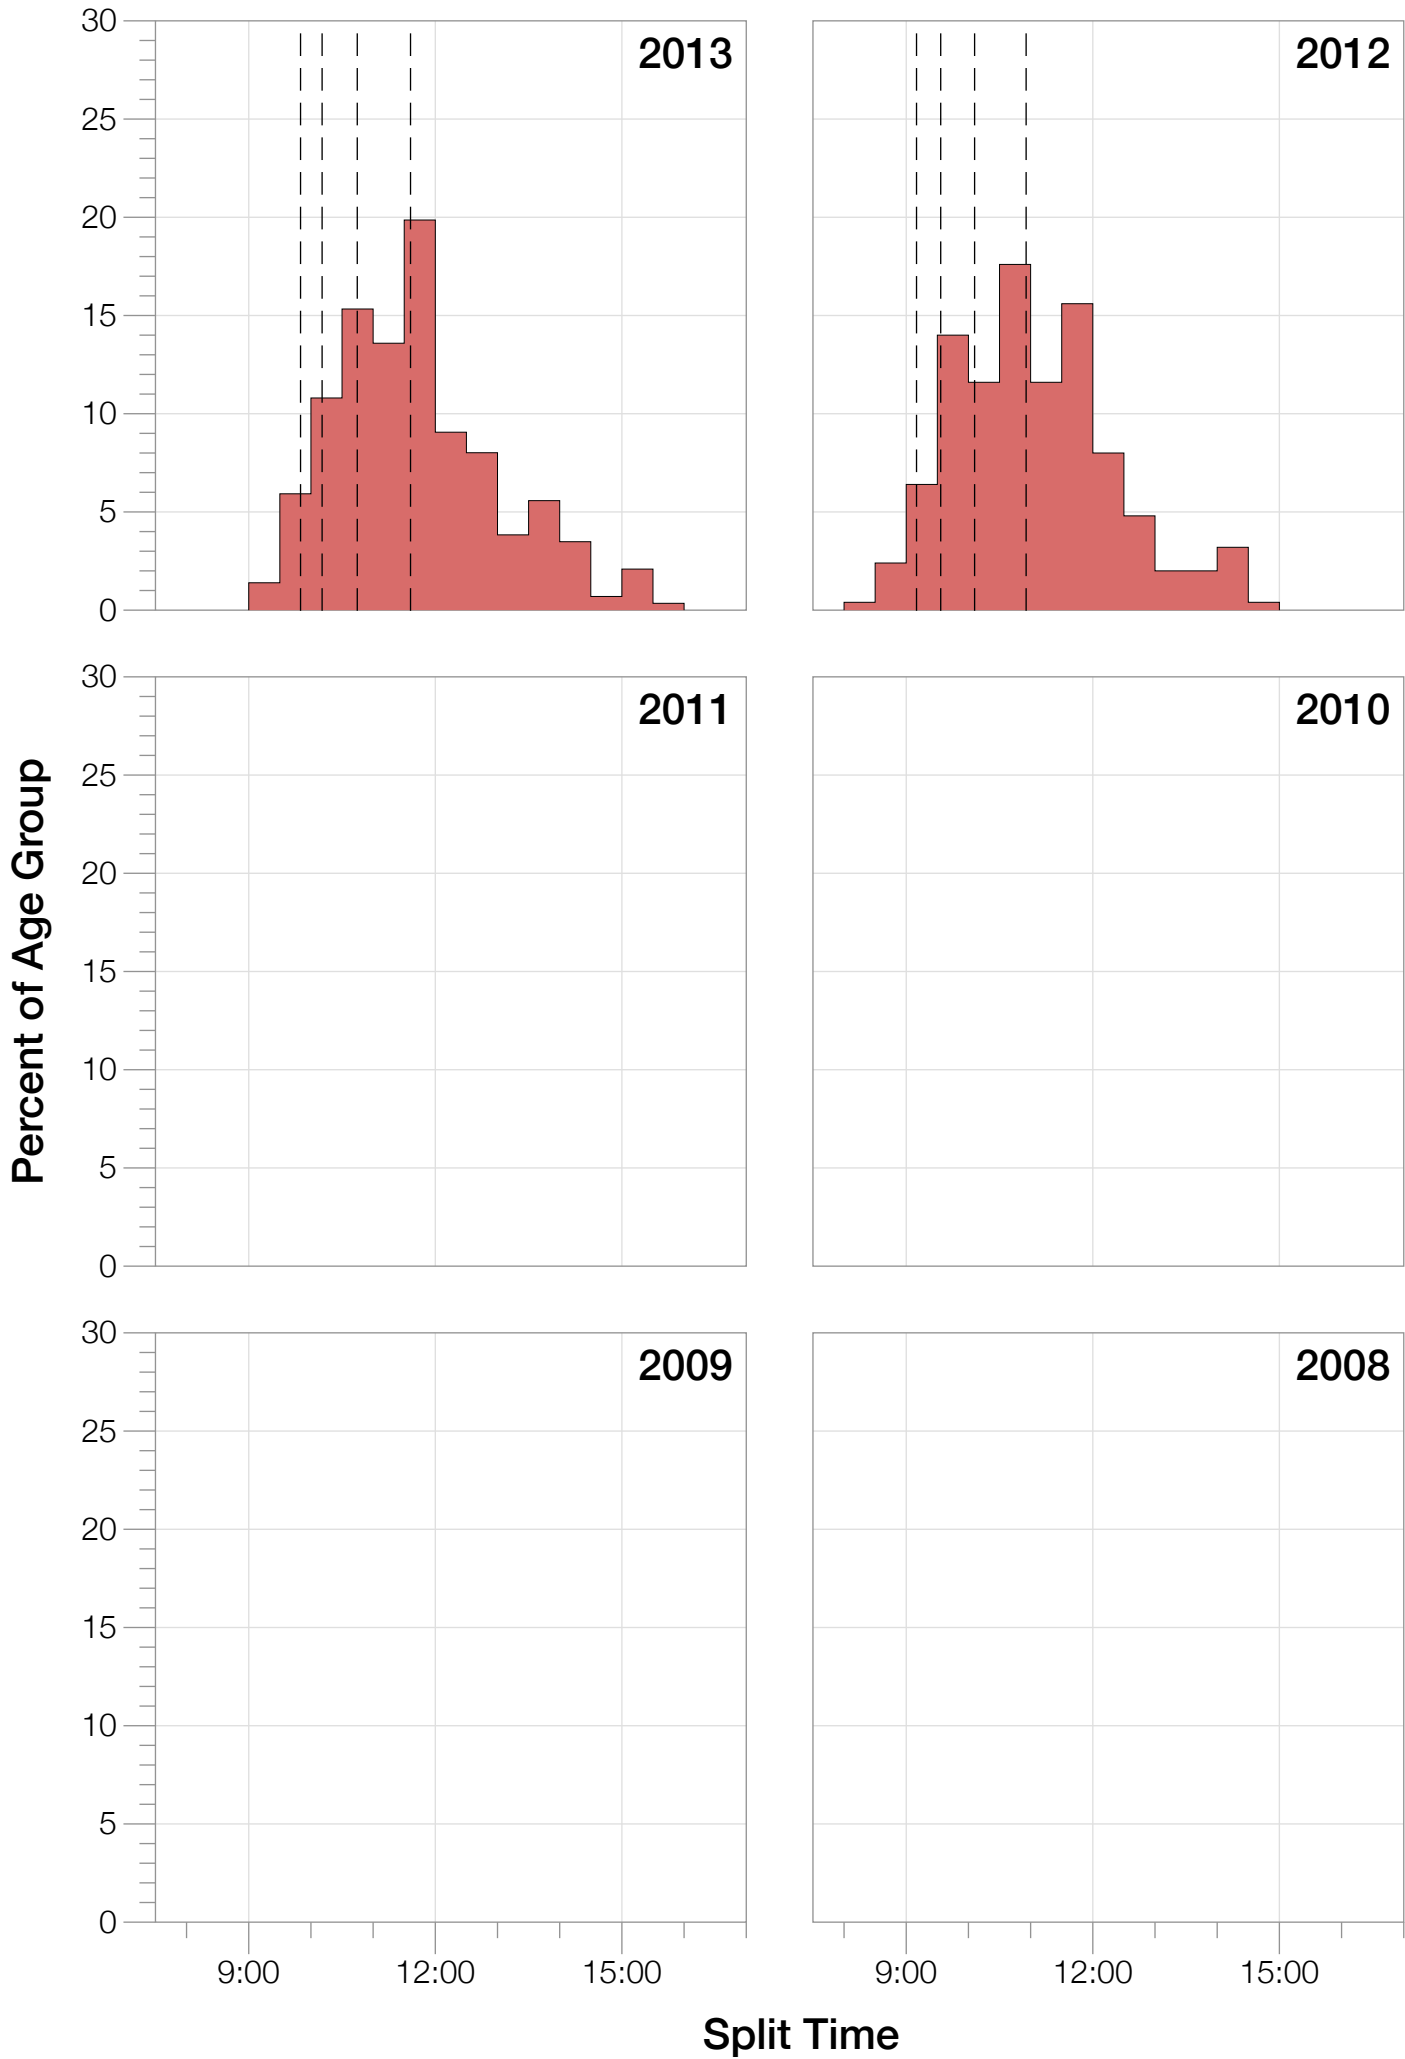

Ironman Sweden M35-39 Stats

M35-39 Summary Statistics

Year	Finishers	M35-39 Finishers	Male Winner's Time	Female Winner's Time	M35-39 Winner's Time
2012	1348	250	8:04:01	9:13:27	8:24:27
2013	1605	287	8:19:30	8:54:01	9:06:11
Average	1477	269	8:11:45	9:03:44	8:45:19

M35-39 Swim

M35-39 Bike

M35-39 Run

M35-39 Overall

M35-39 Fastest Splits

M35-39 Median Splits

M35-39 Slowest Splits

M35-39 Top 30 Finishing Splits

Estimated Kona Slot Average Finishing Time Finishing Time

M35-39 Top 10 and Kona Times and Splits

Summary Statistics

Position	Swim Time	Bike Time	Run Time	Overall Time
Average Male Winner	0:48:31	4:30:07	2:49:56	8:11:45
Average Female Winner	0:54:23	4:53:42	3:12:30	9:03:44
Average 1st Age Grouper	0:59:28	4:42:42	2:58:35	8:45:19
Average 2nd Age Grouper	1:01:39	4:50:55	2:57:46	8:55:48
Average 3rd Age Grouper	1:05:17	4:47:00	3:01:27	8:58:36
Average 4th Age Grouper	1:04:30	4:44:52	3:07:56	9:03:47
Average 5th Age Grouper	1:03:40	4:51:21	3:13:05	9:12:58
Average 6th Age Grouper	1:04:01	4:49:01	3:17:00	9:14:53
Average 7th Age Grouper	0:55:59	4:51:22	3:23:19	9:15:30
Average 8th Age Grouper	0:58:17	4:49:54	3:24:50	9:18:26
Average 9th Age Grouper	0:54:51	5:00:26	3:19:08	9:20:01
Average 10th Age Grouper	1:00:02	4:50:43	3:24:58	9:21:47
Kona Qualifier Average	1:03:06	4:47:38	3:05:58	9:01:53
Top 10 Age Grouper Average	1:00:46	4:49:49	3:12:48	9:08:42