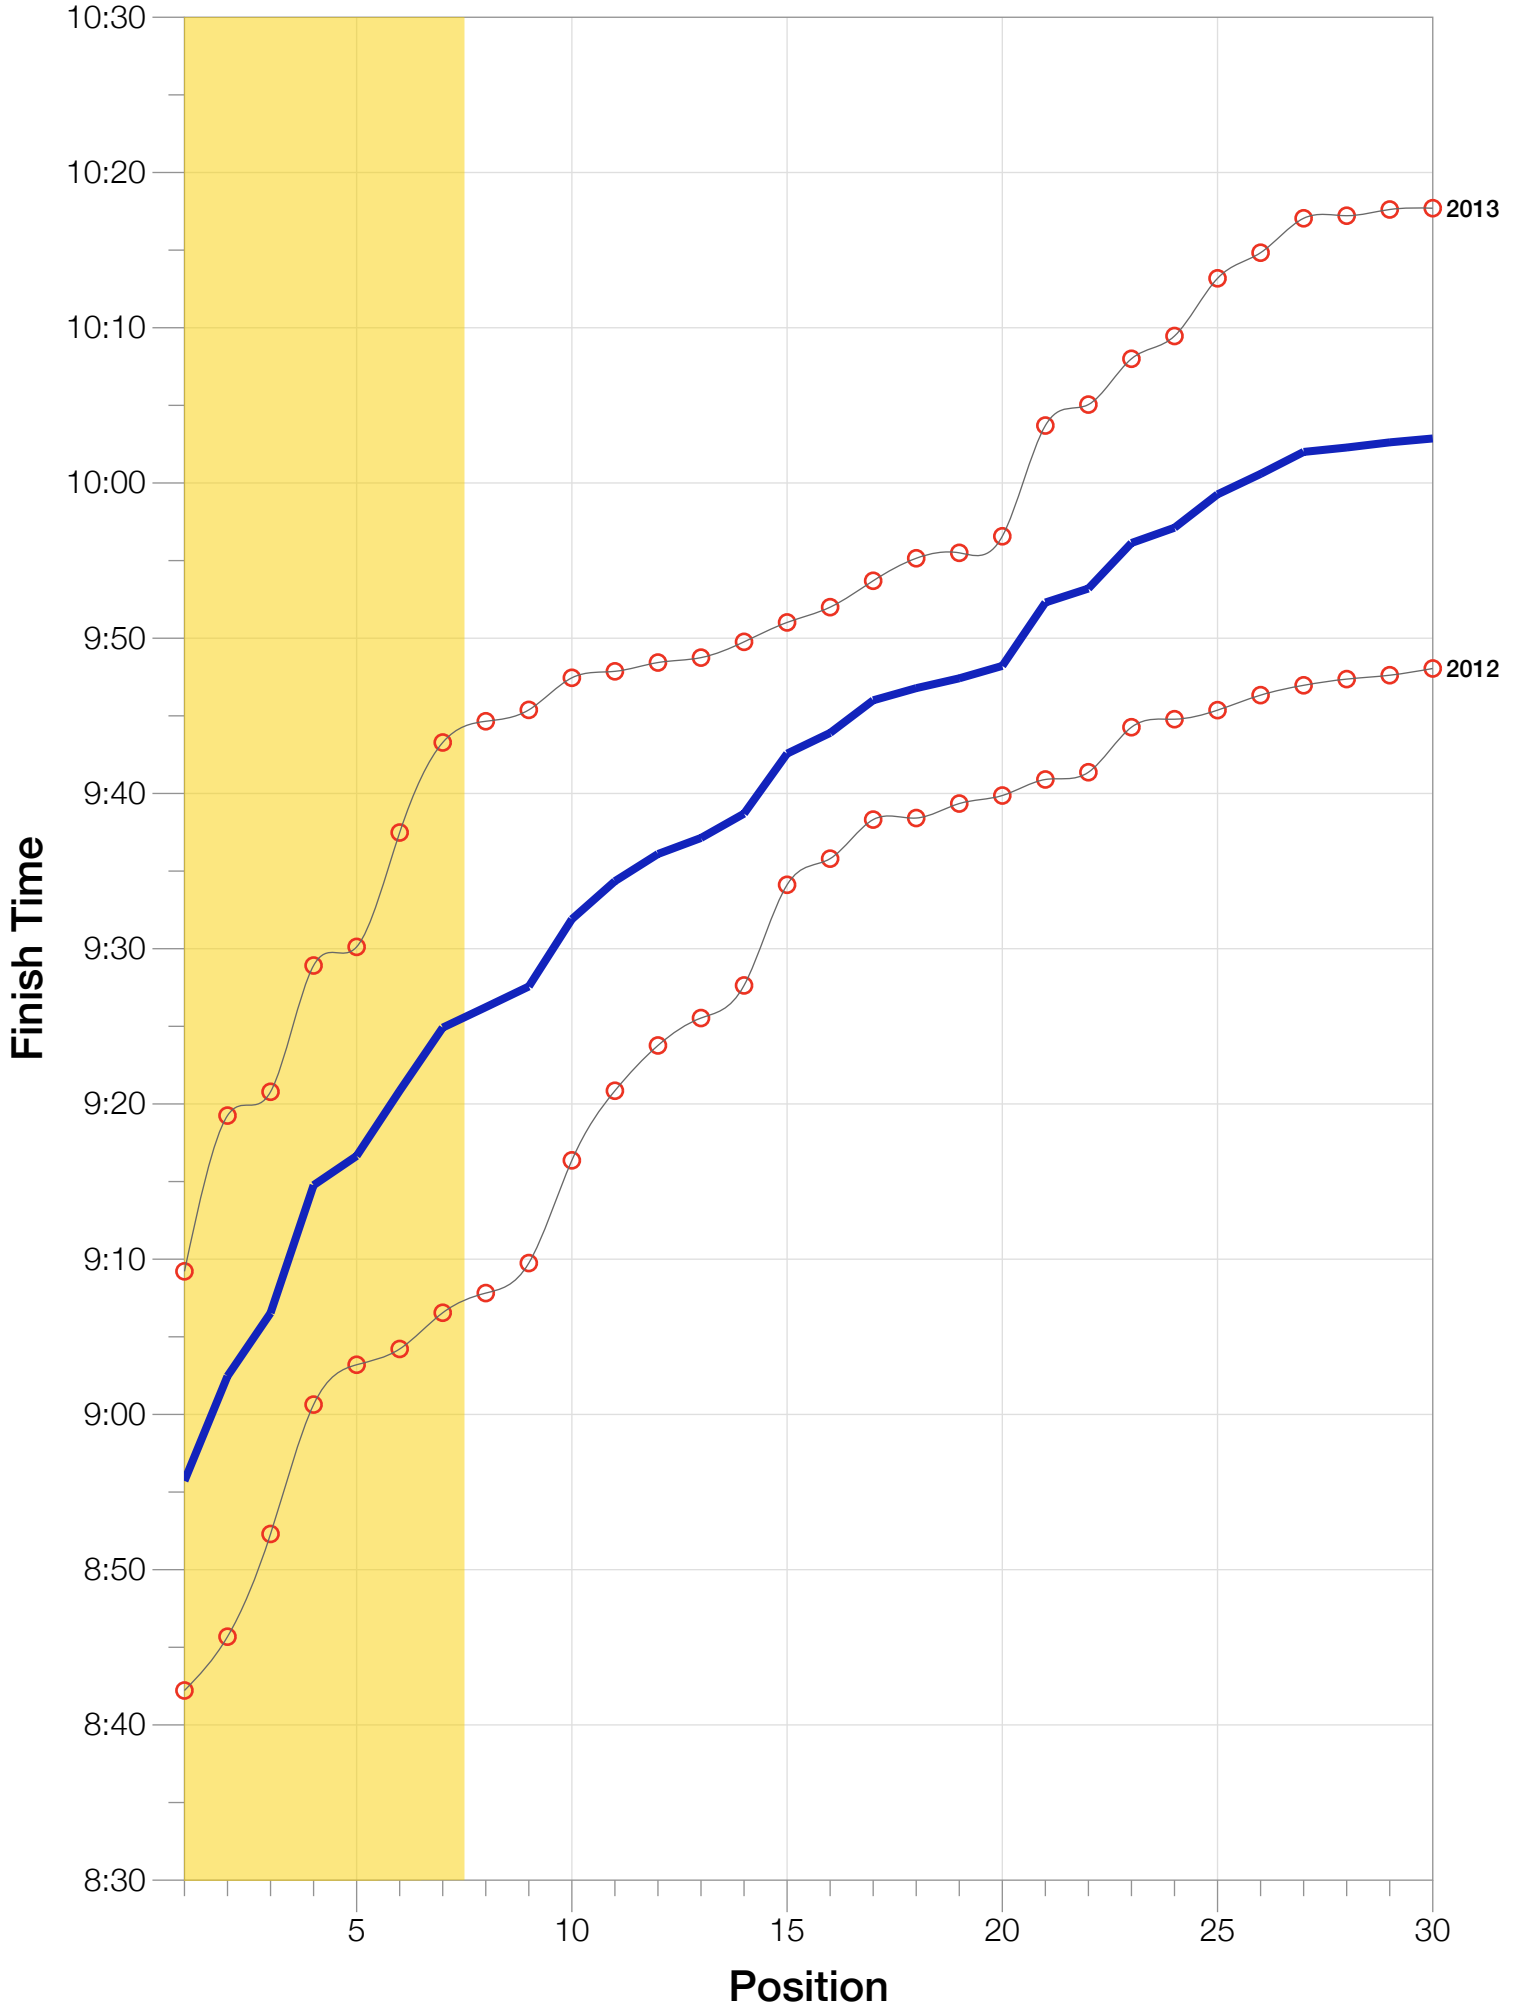

M40-44 Top 30 Finishing Splits

Estimated Kona Slot   Average Finishing Time   Finishing Time