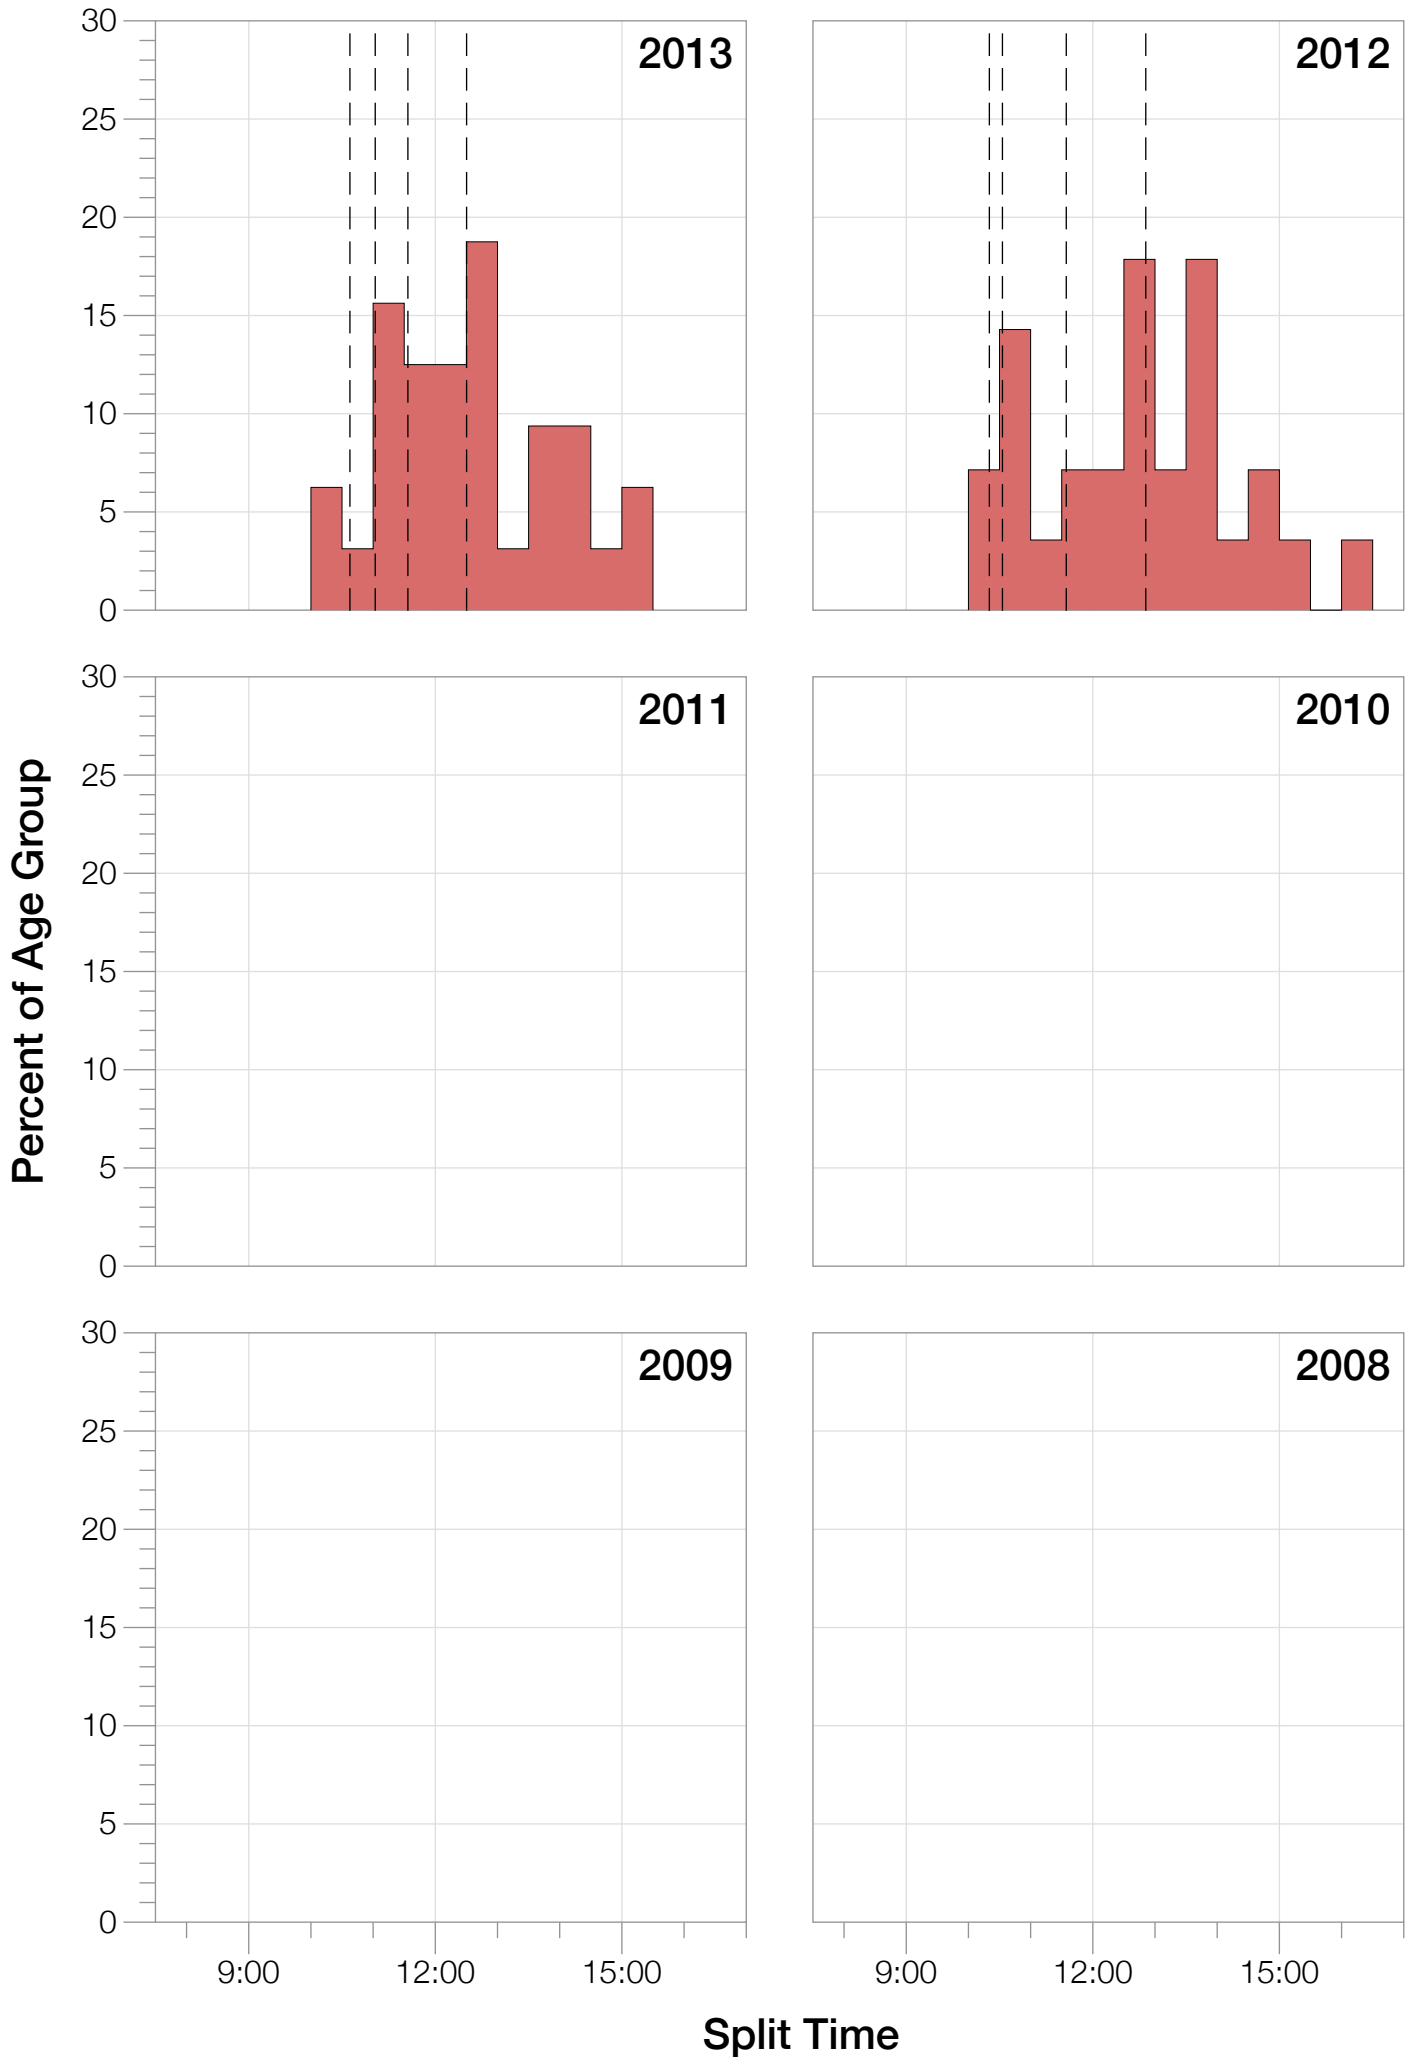

Ironman Sweden M55-59 Stats

M55-59 Summary Statistics

Year	Finishers	M55-59 Finishers	Male Winner's Time	Female Winner's Time	M55-59 Winner's Time
2012	1348	28	8:04:01	9:13:27	10:03:56
2013	1605	32	8:19:30	8:54:01	10:11:19
Average	1477	30	8:11:45	9:03:44	10:07:37

M55-59 Swim

M55-59 Bike

M55-59 Run

M55-59 Overall

M55-59 Fastest Splits

M55-59 Median Splits

M55-59 Slowest Splits

M55-59 Top 30 Finishing Splits

Estimated Kona Slot Average Finishing Time Finishing Time

M55-59 Top 10 and Kona Times and Splits

Summary Statistics

Position	Swim Time	Bike Time	Run Time	Overall Time
Average Male Winner	0:48:31	4:30:07	2:49:56	8:11:45
Average Female Winner	0:54:23	4:53:42	3:12:30	9:03:44
Average 1st Age Grouper	1:14:14	5:08:56	3:38:28	10:07:37
Average 2nd Age Grouper	1:12:33	5:11:11	3:49:41	10:20:03
Average 3rd Age Grouper	1:16:43	5:15:55	3:56:00	10:39:28
Average 4th Age Grouper	1:14:38	5:33:59	3:50:39	10:47:18
Average 5th Age Grouper	1:15:33	5:32:15	4:04:45	10:59:55
Average 6th Age Grouper	1:19:39	5:28:20	4:09:14	11:06:51
Average 7th Age Grouper	1:23:27	5:25:22	4:26:20	11:21:52
Average 8th Age Grouper	1:22:14	5:39:27	4:22:29	11:34:41
Average 9th Age Grouper	1:22:54	5:18:03	4:46:50	11:39:06
Average 10th Age Grouper	1:32:14	6:00:34	4:14:03	11:57:50
Kona Qualifier Average	1:13:23	5:10:03	3:44:04	10:13:50
Top 10 Age Grouper Average	1:19:25	5:27:24	4:07:51	11:03:28