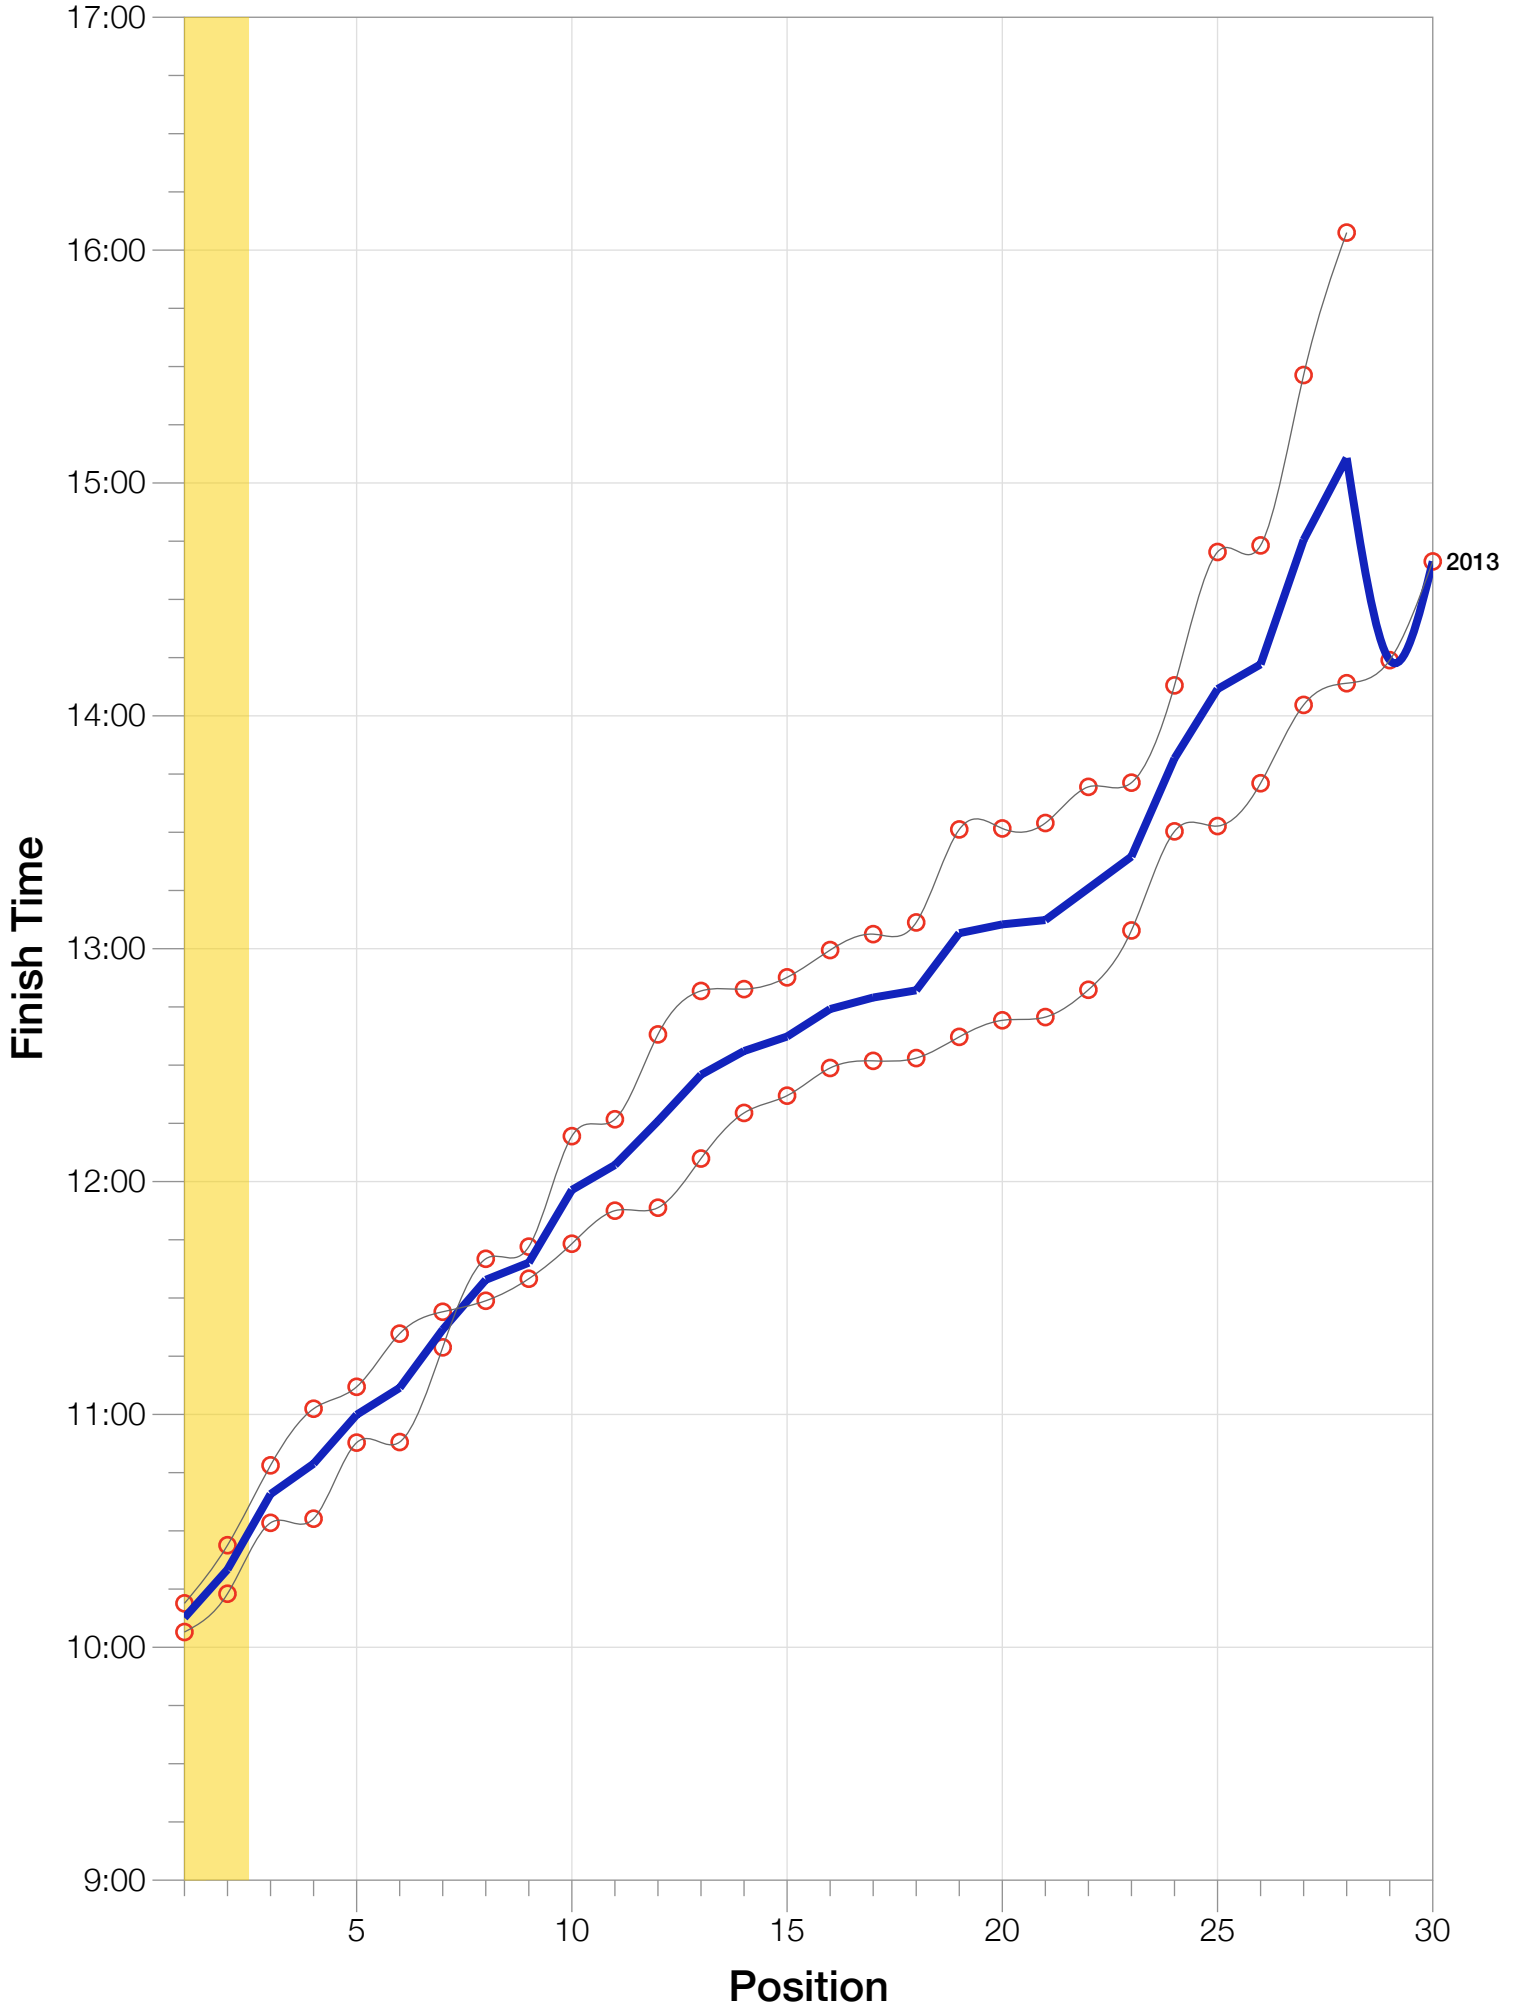

Ironman Sweden M55-59 Stats

M55-59 Summary Statistics

Year	Finishers	M55-59 Finishers	Male Winner's Time	Female Winner's Time	M55-59 Winner's Time
2012	1348	28	8:04:01	9:13:27	10:03:56
2013	1605	32	8:19:30	8:54:01	10:11:19
Average	1477	30	8:11:45	9:03:44	10:07:37

M55-59 Swim

M55-59 Bike

M55-59 Run

M55-59 Overall

M55-59 Fastest Splits

M55-59 Median Splits

M55-59 Slowest Splits

M55-59 Top 30 Finishing Splits

Estimated Kona Slot Average Finishing Time Finishing Time

M55-59 Top 10 and Kona Times and Splits

Summary Statistics

Position	Swim Time	Bike Time	Run Time	Overall Time
Average Male Winner	0:48:31	4:30:07	2:49:56	8:11:45
Average Female Winner	0:54:23	4:53:42	3:12:30	9:03:44
Average 1st Age Grouper	1:14:14	5:08:56	3:38:28	10:07:37
Average 2nd Age Grouper	1:12:33	5:11:11	3:49:41	10:20:03
Average 3rd Age Grouper	1:16:43	5:15:55	3:56:00	10:39:28
Average 4th Age Grouper	1:14:38	5:33:59	3:50:39	10:47:18
Average 5th Age Grouper	1:15:33	5:32:15	4:04:45	10:59:55
Average 6th Age Grouper	1:19:39	5:28:20	4:09:14	11:06:51
Average 7th Age Grouper	1:23:27	5:25:22	4:26:20	11:21:52
Average 8th Age Grouper	1:22:14	5:39:27	4:22:29	11:34:41
Average 9th Age Grouper	1:22:54	5:18:03	4:46:50	11:39:06
Average 10th Age Grouper	1:32:14	6:00:34	4:14:03	11:57:50
Kona Qualifier Average	1:13:23	5:10:03	3:44:04	10:13:50
Top 10 Age Grouper Average	1:19:25	5:27:24	4:07:51	11:03:28