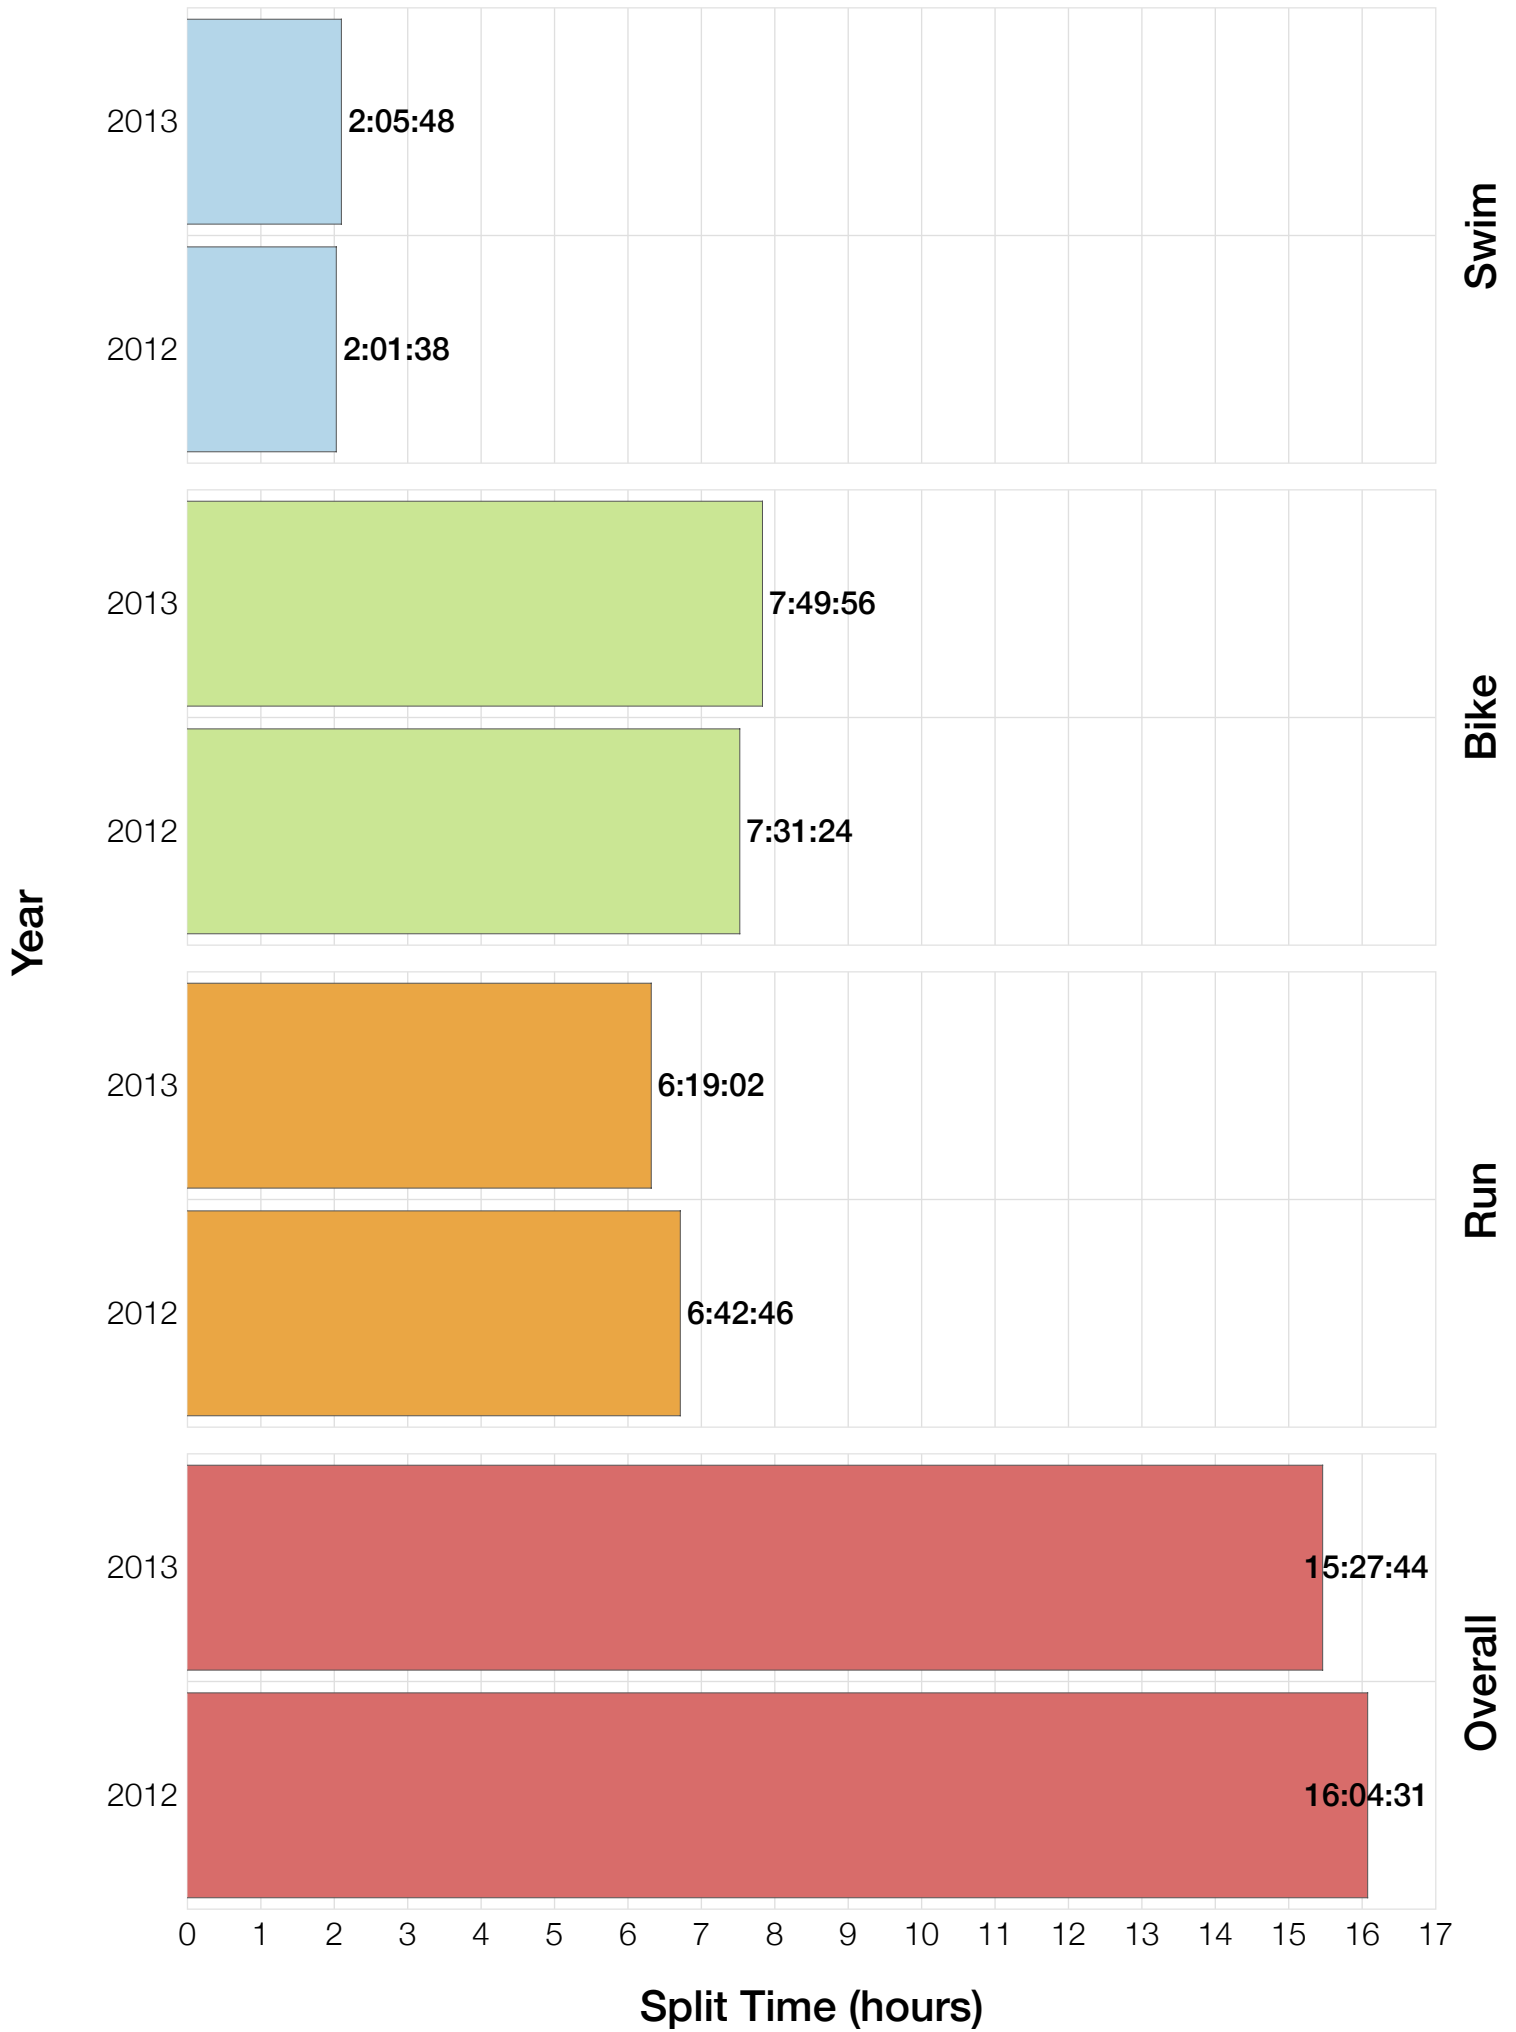

M55-59 Swim

M55-59 Bike

M55-59 Run

M55-59 Overall

M55-59 Fastest Splits

M55-59 Median Splits

M55-59 Slowest Splits

M55-59 Top 30 Finishing Splits

Estimated Kona Slot Average Finishing Time Finishing Time

M55-59 Top 10 and Kona Times and Splits

Summary Statistics

Position	Swim Time	Bike Time	Run Time	Overall Time
Average Male Winner	0:48:31	4:30:07	2:49:56	8:11:45
Average Female Winner	0:54:23	4:53:42	3:12:30	9:03:44
Average 1st Age Grouper	1:14:14	5:08:56	3:38:28	10:07:37
Average 2nd Age Grouper	1:12:33	5:11:11	3:49:41	10:20:03
Average 3rd Age Grouper	1:16:43	5:15:55	3:56:00	10:39:28
Average 4th Age Grouper	1:14:38	5:33:59	3:50:39	10:47:18
Average 5th Age Grouper	1:15:33	5:32:15	4:04:45	10:59:55
Average 6th Age Grouper	1:19:39	5:28:20	4:09:14	11:06:51
Average 7th Age Grouper	1:23:27	5:25:22	4:26:20	11:21:52
Average 8th Age Grouper	1:22:14	5:39:27	4:22:29	11:34:41
Average 9th Age Grouper	1:22:54	5:18:03	4:46:50	11:39:06
Average 10th Age Grouper	1:32:14	6:00:34	4:14:03	11:57:50
Kona Qualifier Average	1:13:23	5:10:03	3:44:04	10:13:50
Top 10 Age Grouper Average	1:19:25	5:27:24	4:07:51	11:03:28

Sweden 2013

Position	Swim Time	Bike Time	Run Time	Overall Time
Male Winner	0:48:31	4:33:42	2:54:08	8:19:30
Female Winner	0:48:30	4:55:39	3:06:41	8:54:01
1st Age Grouper	1:16:26	5:21:41	3:28:36	10:11:19
2nd Age Grouper	1:11:51	5:12:34	3:54:58	10:26:18
3rd Age Grouper	1:18:32	5:19:26	3:58:20	10:46:53
4th Age Grouper	1:20:14	5:42:23	3:49:14	11:01:28
5th Age Grouper	1:16:43	5:38:53	4:05:01	11:07:07
6th Age Grouper	1:23:24	5:22:23	4:26:49	11:20:49
7th Age Grouper	1:20:16	5:45:02	4:13:38	11:26:27
8th Age Grouper	1:11:00	5:44:17	4:21:25	11:29:17
9th Age Grouper	1:24:24	5:39:03	4:20:17	11:34:58
10th Age Grouper	1:24:27	5:41:49	4:29:34	11:43:59
Kona Qualifier Average	1:14:08	5:17:07	3:41:47	10:18:48
Top 10 Age Grouper Average	1:18:43	5:32:45	4:06:47	11:06:51