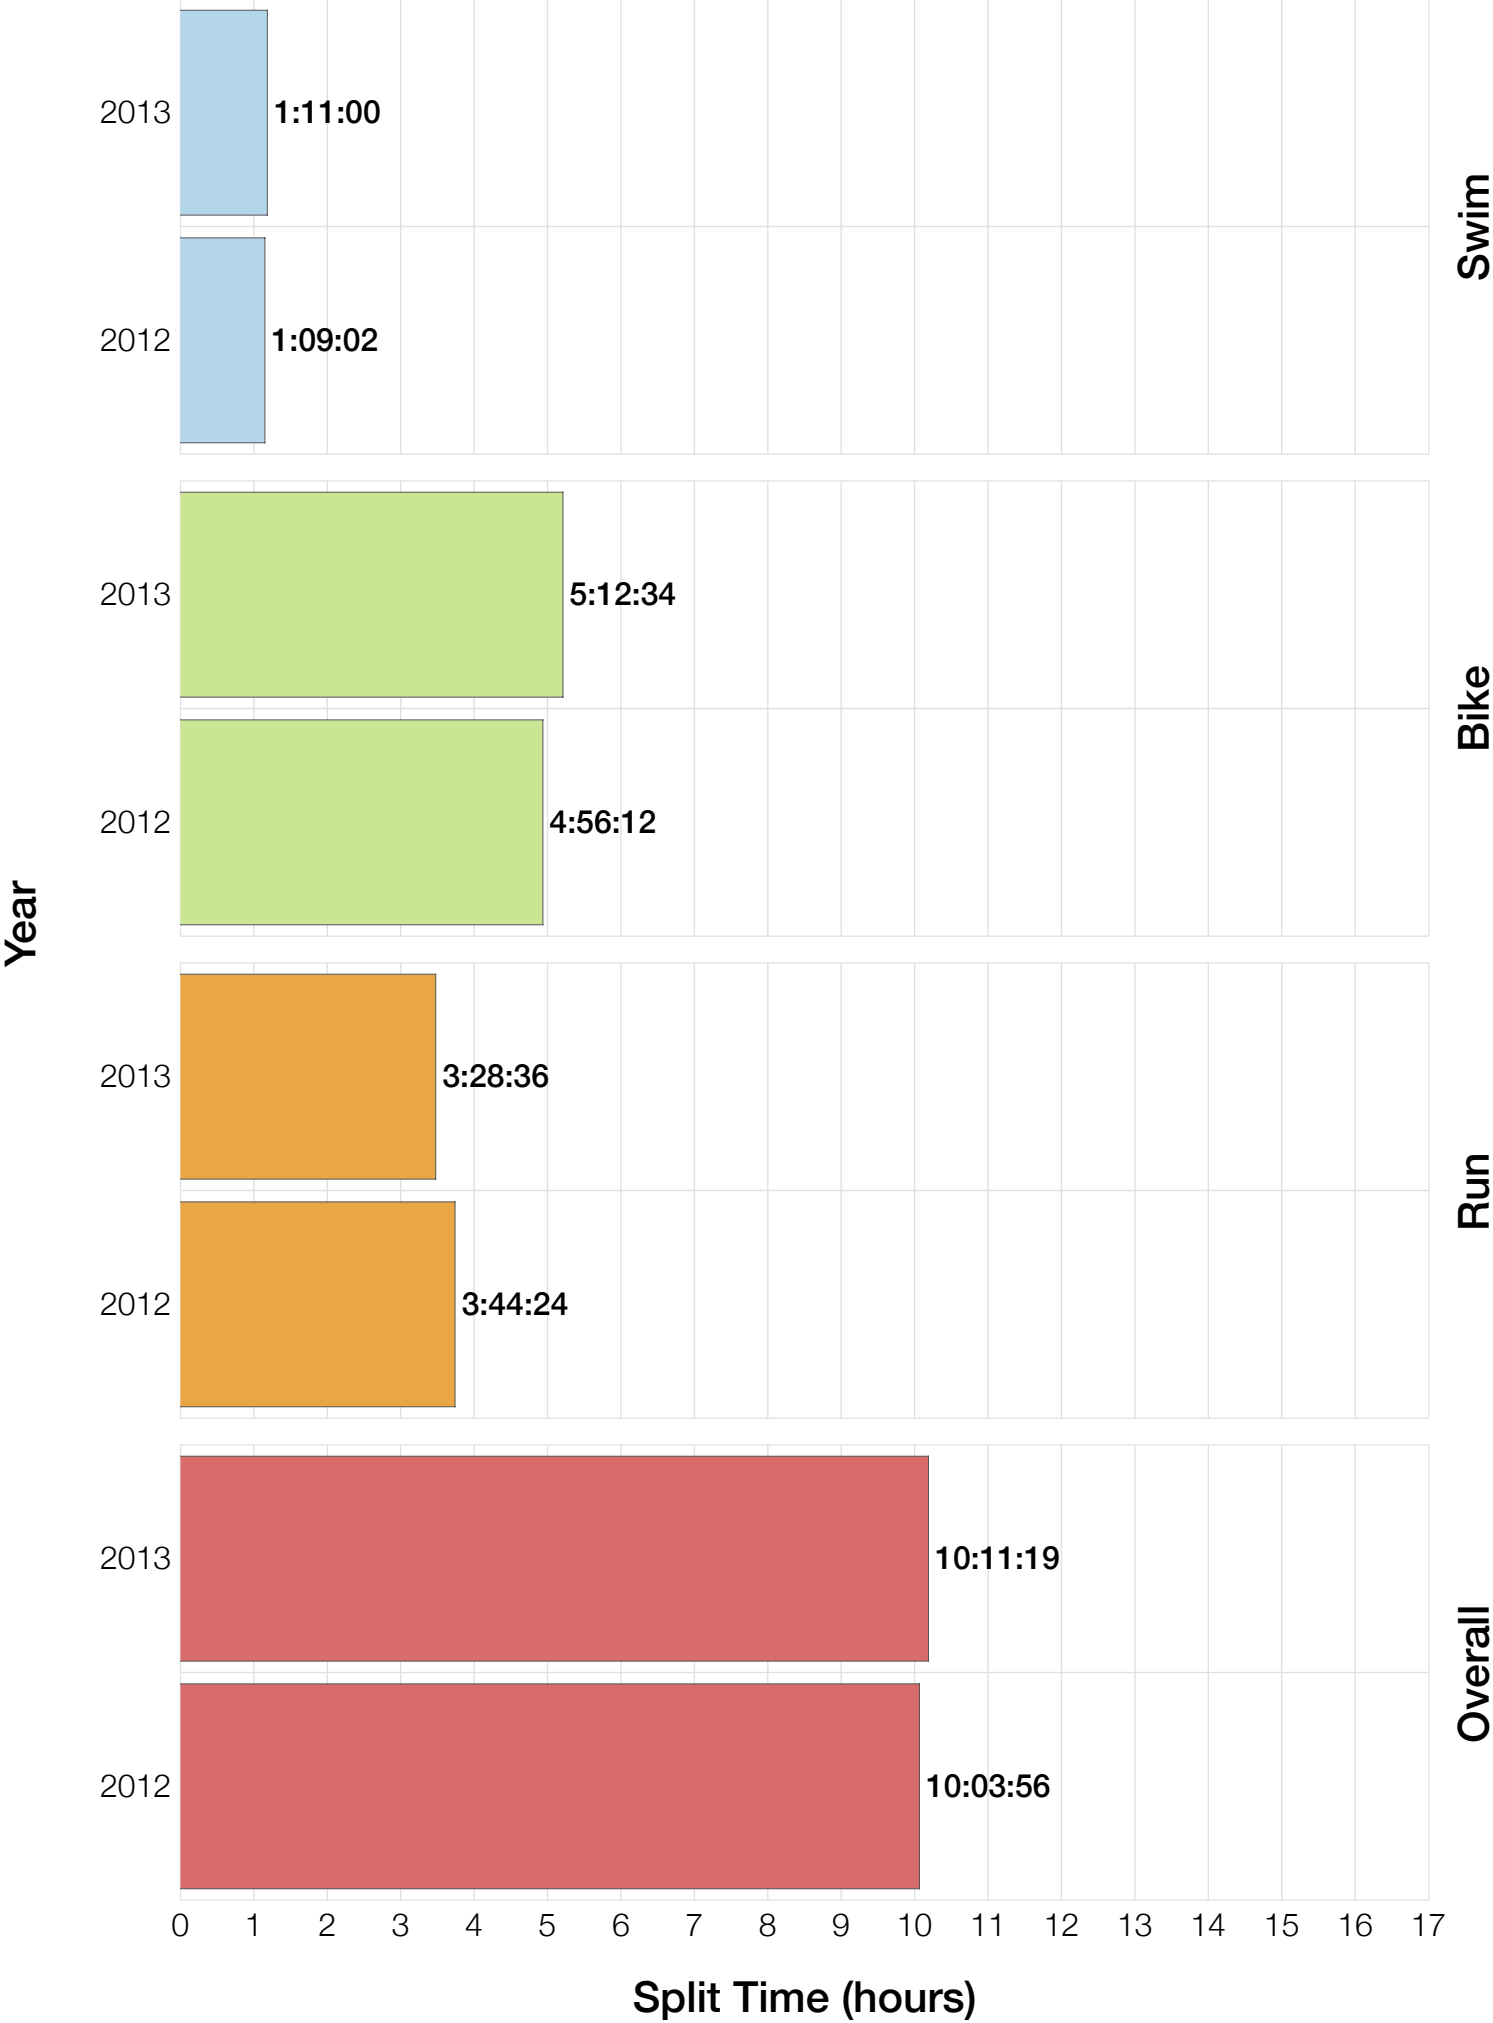

M55-59 Swim

M55-59 Bike

M55-59 Run

M55-59 Overall

M55-59 Fastest Splits

M55-59 Median Splits

M55-59 Slowest Splits

M55-59 Top 30 Finishing Splits

Estimated Kona Slot Average Finishing Time Finishing Time

M55-59 Top 10 and Kona Times and Splits

Summary Statistics

Position	Swim Time	Bike Time	Run Time	Overall Time
Average Male Winner	0:48:31	4:30:07	2:49:56	8:11:45
Average Female Winner	0:54:23	4:53:42	3:12:30	9:03:44
Average 1st Age Grouper	1:14:14	5:08:56	3:38:28	10:07:37
Average 2nd Age Grouper	1:12:33	5:11:11	3:49:41	10:20:03
Average 3rd Age Grouper	1:16:43	5:15:55	3:56:00	10:39:28
Average 4th Age Grouper	1:14:38	5:33:59	3:50:39	10:47:18
Average 5th Age Grouper	1:15:33	5:32:15	4:04:45	10:59:55
Average 6th Age Grouper	1:19:39	5:28:20	4:09:14	11:06:51
Average 7th Age Grouper	1:23:27	5:25:22	4:26:20	11:21:52
Average 8th Age Grouper	1:22:14	5:39:27	4:22:29	11:34:41
Average 9th Age Grouper	1:22:54	5:18:03	4:46:50	11:39:06
Average 10th Age Grouper	1:32:14	6:00:34	4:14:03	11:57:50
Kona Qualifier Average	1:13:23	5:10:03	3:44:04	10:13:50
Top 10 Age Grouper Average	1:19:25	5:27:24	4:07:51	11:03:28

Sweden 2013

Position	Swim Time	Bike Time	Run Time	Overall Time
Male Winner	0:48:31	4:33:42	2:54:08	8:19:30
Female Winner	0:48:30	4:55:39	3:06:41	8:54:01
1st Age Grouper	1:16:26	5:21:41	3:28:36	10:11:19
2nd Age Grouper	1:11:51	5:12:34	3:54:58	10:26:18
3rd Age Grouper	1:18:32	5:19:26	3:58:20	10:46:53
4th Age Grouper	1:20:14	5:42:23	3:49:14	11:01:28
5th Age Grouper	1:16:43	5:38:53	4:05:01	11:07:07
6th Age Grouper	1:23:24	5:22:23	4:26:49	11:20:49
7th Age Grouper	1:20:16	5:45:02	4:13:38	11:26:27
8th Age Grouper	1:11:00	5:44:17	4:21:25	11:29:17
9th Age Grouper	1:24:24	5:39:03	4:20:17	11:34:58
10th Age Grouper	1:24:27	5:41:49	4:29:34	11:43:59
Kona Qualifier Average	1:14:08	5:17:07	3:41:47	10:18:48
Top 10 Age Grouper Average	1:18:43	5:32:45	4:06:47	11:06:51