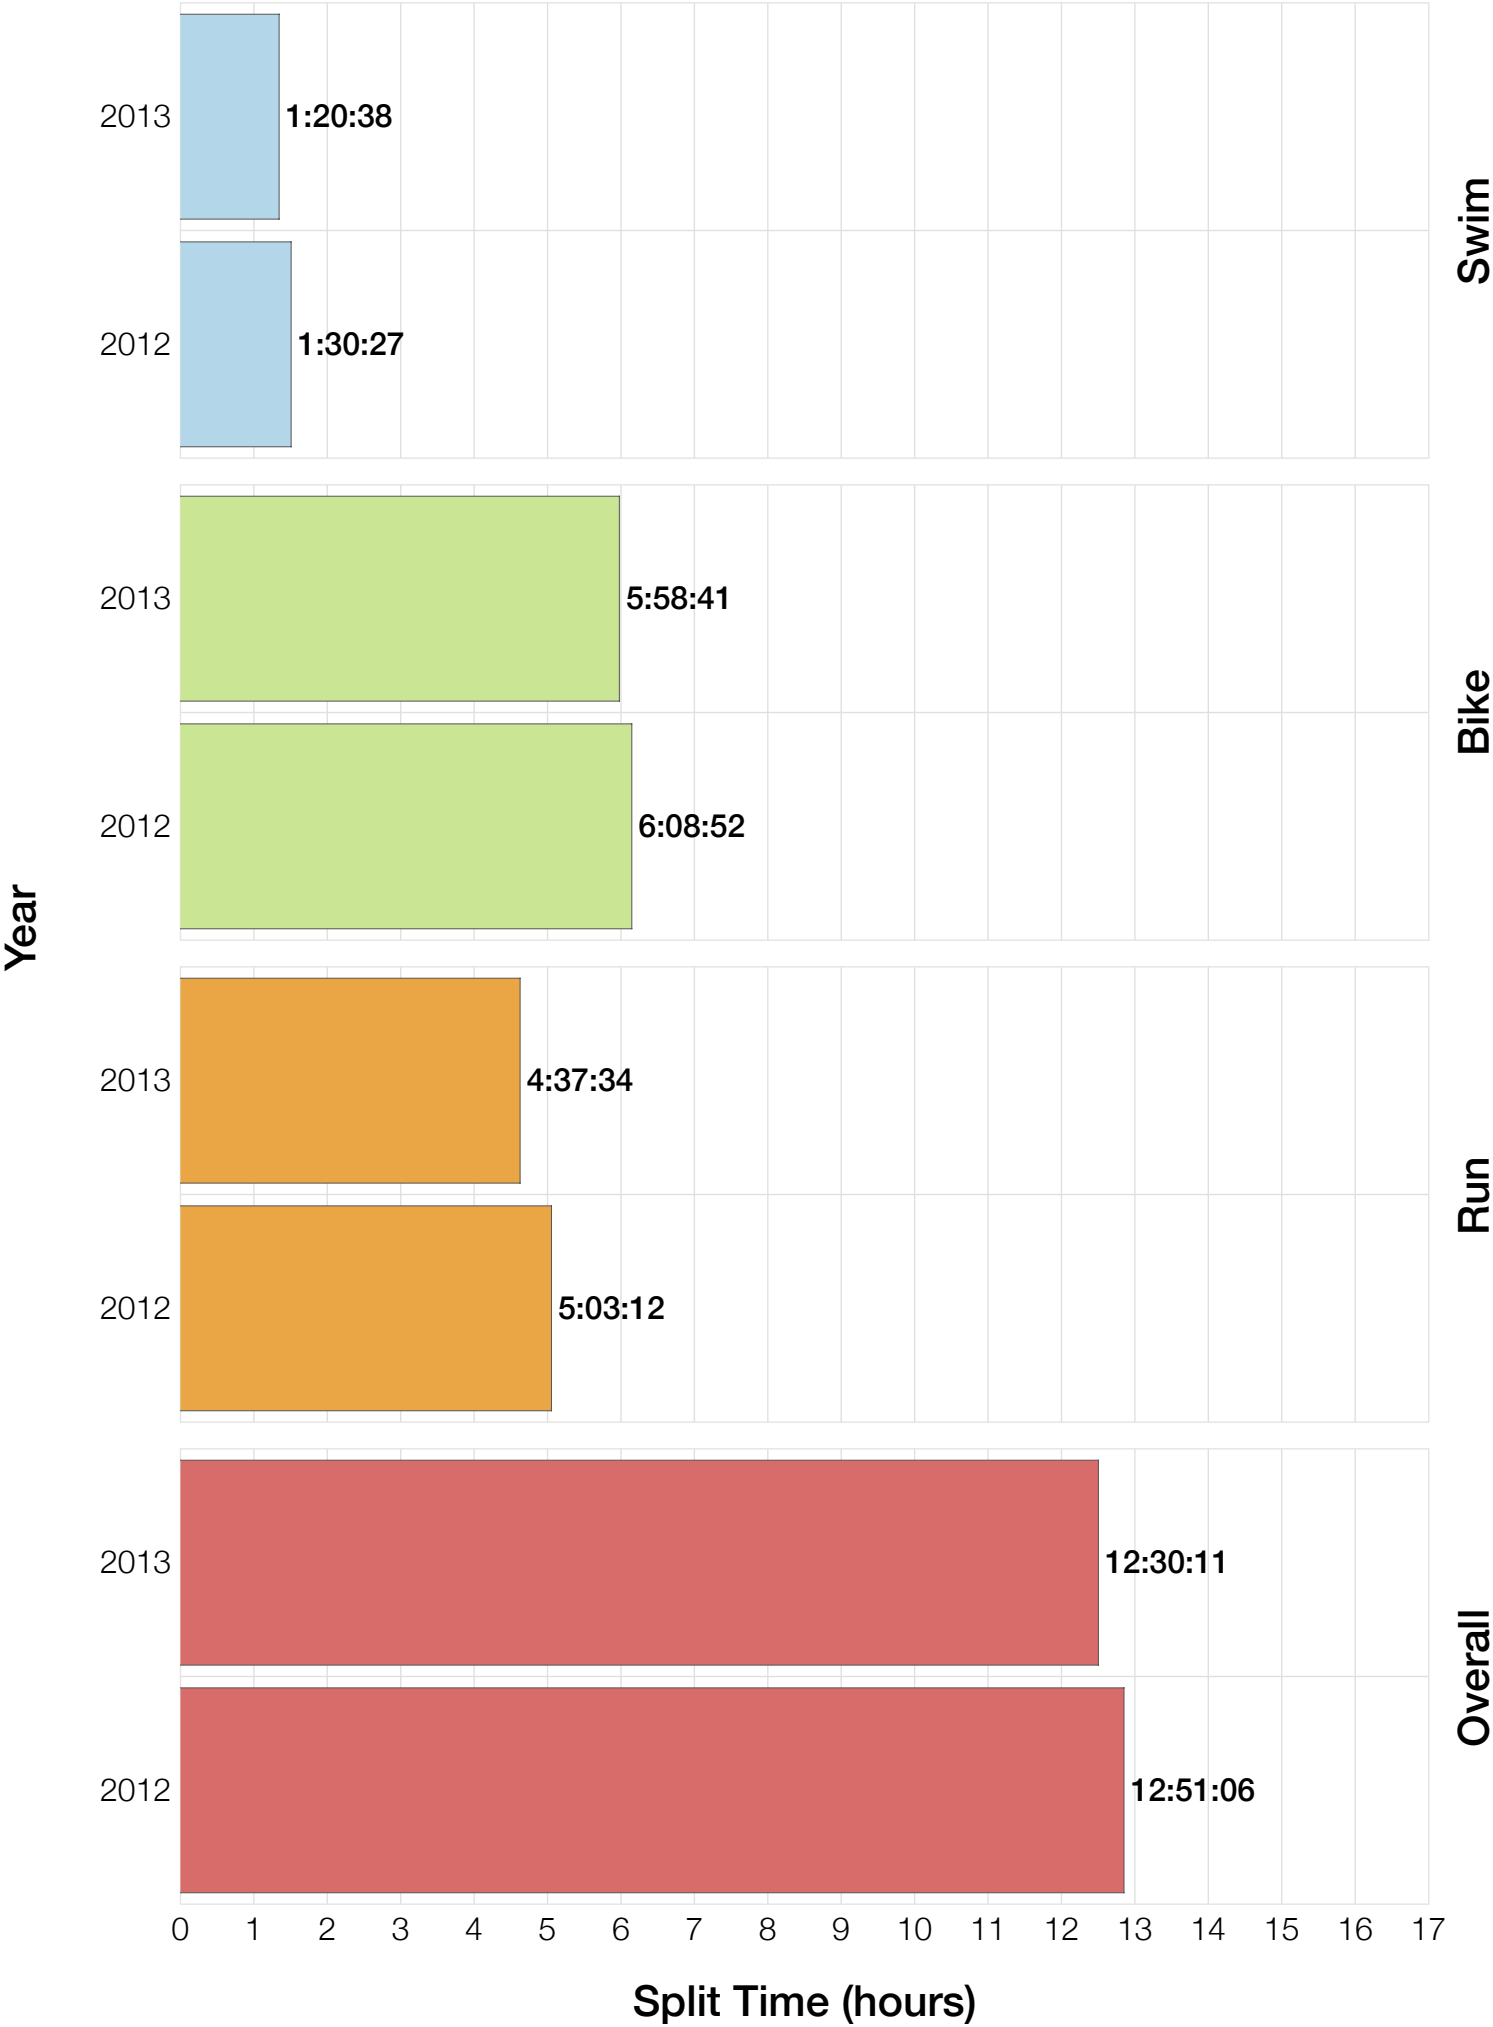

M55-59 Swim

M55-59 Bike

M55-59 Run

M55-59 Overall

M55-59 Fastest Splits

M55-59 Median Splits

M55-59 Slowest Splits

M55-59 Top 30 Finishing Splits

Estimated Kona Slot Average Finishing Time Finishing Time

M55-59 Top 10 and Kona Times and Splits

Summary Statistics

Position	Swim Time	Bike Time	Run Time	Overall Time
Average Male Winner	0:48:31	4:30:07	2:49:56	8:11:45
Average Female Winner	0:54:23	4:53:42	3:12:30	9:03:44
Average 1st Age Grouper	1:14:14	5:08:56	3:38:28	10:07:37
Average 2nd Age Grouper	1:12:33	5:11:11	3:49:41	10:20:03
Average 3rd Age Grouper	1:16:43	5:15:55	3:56:00	10:39:28
Average 4th Age Grouper	1:14:38	5:33:59	3:50:39	10:47:18
Average 5th Age Grouper	1:15:33	5:32:15	4:04:45	10:59:55
Average 6th Age Grouper	1:19:39	5:28:20	4:09:14	11:06:51
Average 7th Age Grouper	1:23:27	5:25:22	4:26:20	11:21:52
Average 8th Age Grouper	1:22:14	5:39:27	4:22:29	11:34:41
Average 9th Age Grouper	1:22:54	5:18:03	4:46:50	11:39:06
Average 10th Age Grouper	1:32:14	6:00:34	4:14:03	11:57:50
Kona Qualifier Average	1:13:23	5:10:03	3:44:04	10:13:50
Top 10 Age Grouper Average	1:19:25	5:27:24	4:07:51	11:03:28

Sweden 2013

Position	Swim Time	Bike Time	Run Time	Overall Time
Male Winner	0:48:31	4:33:42	2:54:08	8:19:30
Female Winner	0:48:30	4:55:39	3:06:41	8:54:01
1st Age Grouper	1:16:26	5:21:41	3:28:36	10:11:19
2nd Age Grouper	1:11:51	5:12:34	3:54:58	10:26:18
3rd Age Grouper	1:18:32	5:19:26	3:58:20	10:46:53
4th Age Grouper	1:20:14	5:42:23	3:49:14	11:01:28
5th Age Grouper	1:16:43	5:38:53	4:05:01	11:07:07
6th Age Grouper	1:23:24	5:22:23	4:26:49	11:20:49
7th Age Grouper	1:20:16	5:45:02	4:13:38	11:26:27
8th Age Grouper	1:11:00	5:44:17	4:21:25	11:29:17
9th Age Grouper	1:24:24	5:39:03	4:20:17	11:34:58
10th Age Grouper	1:24:27	5:41:49	4:29:34	11:43:59
Kona Qualifier Average	1:14:08	5:17:07	3:41:47	10:18:48
Top 10 Age Grouper Average	1:18:43	5:32:45	4:06:47	11:06:51