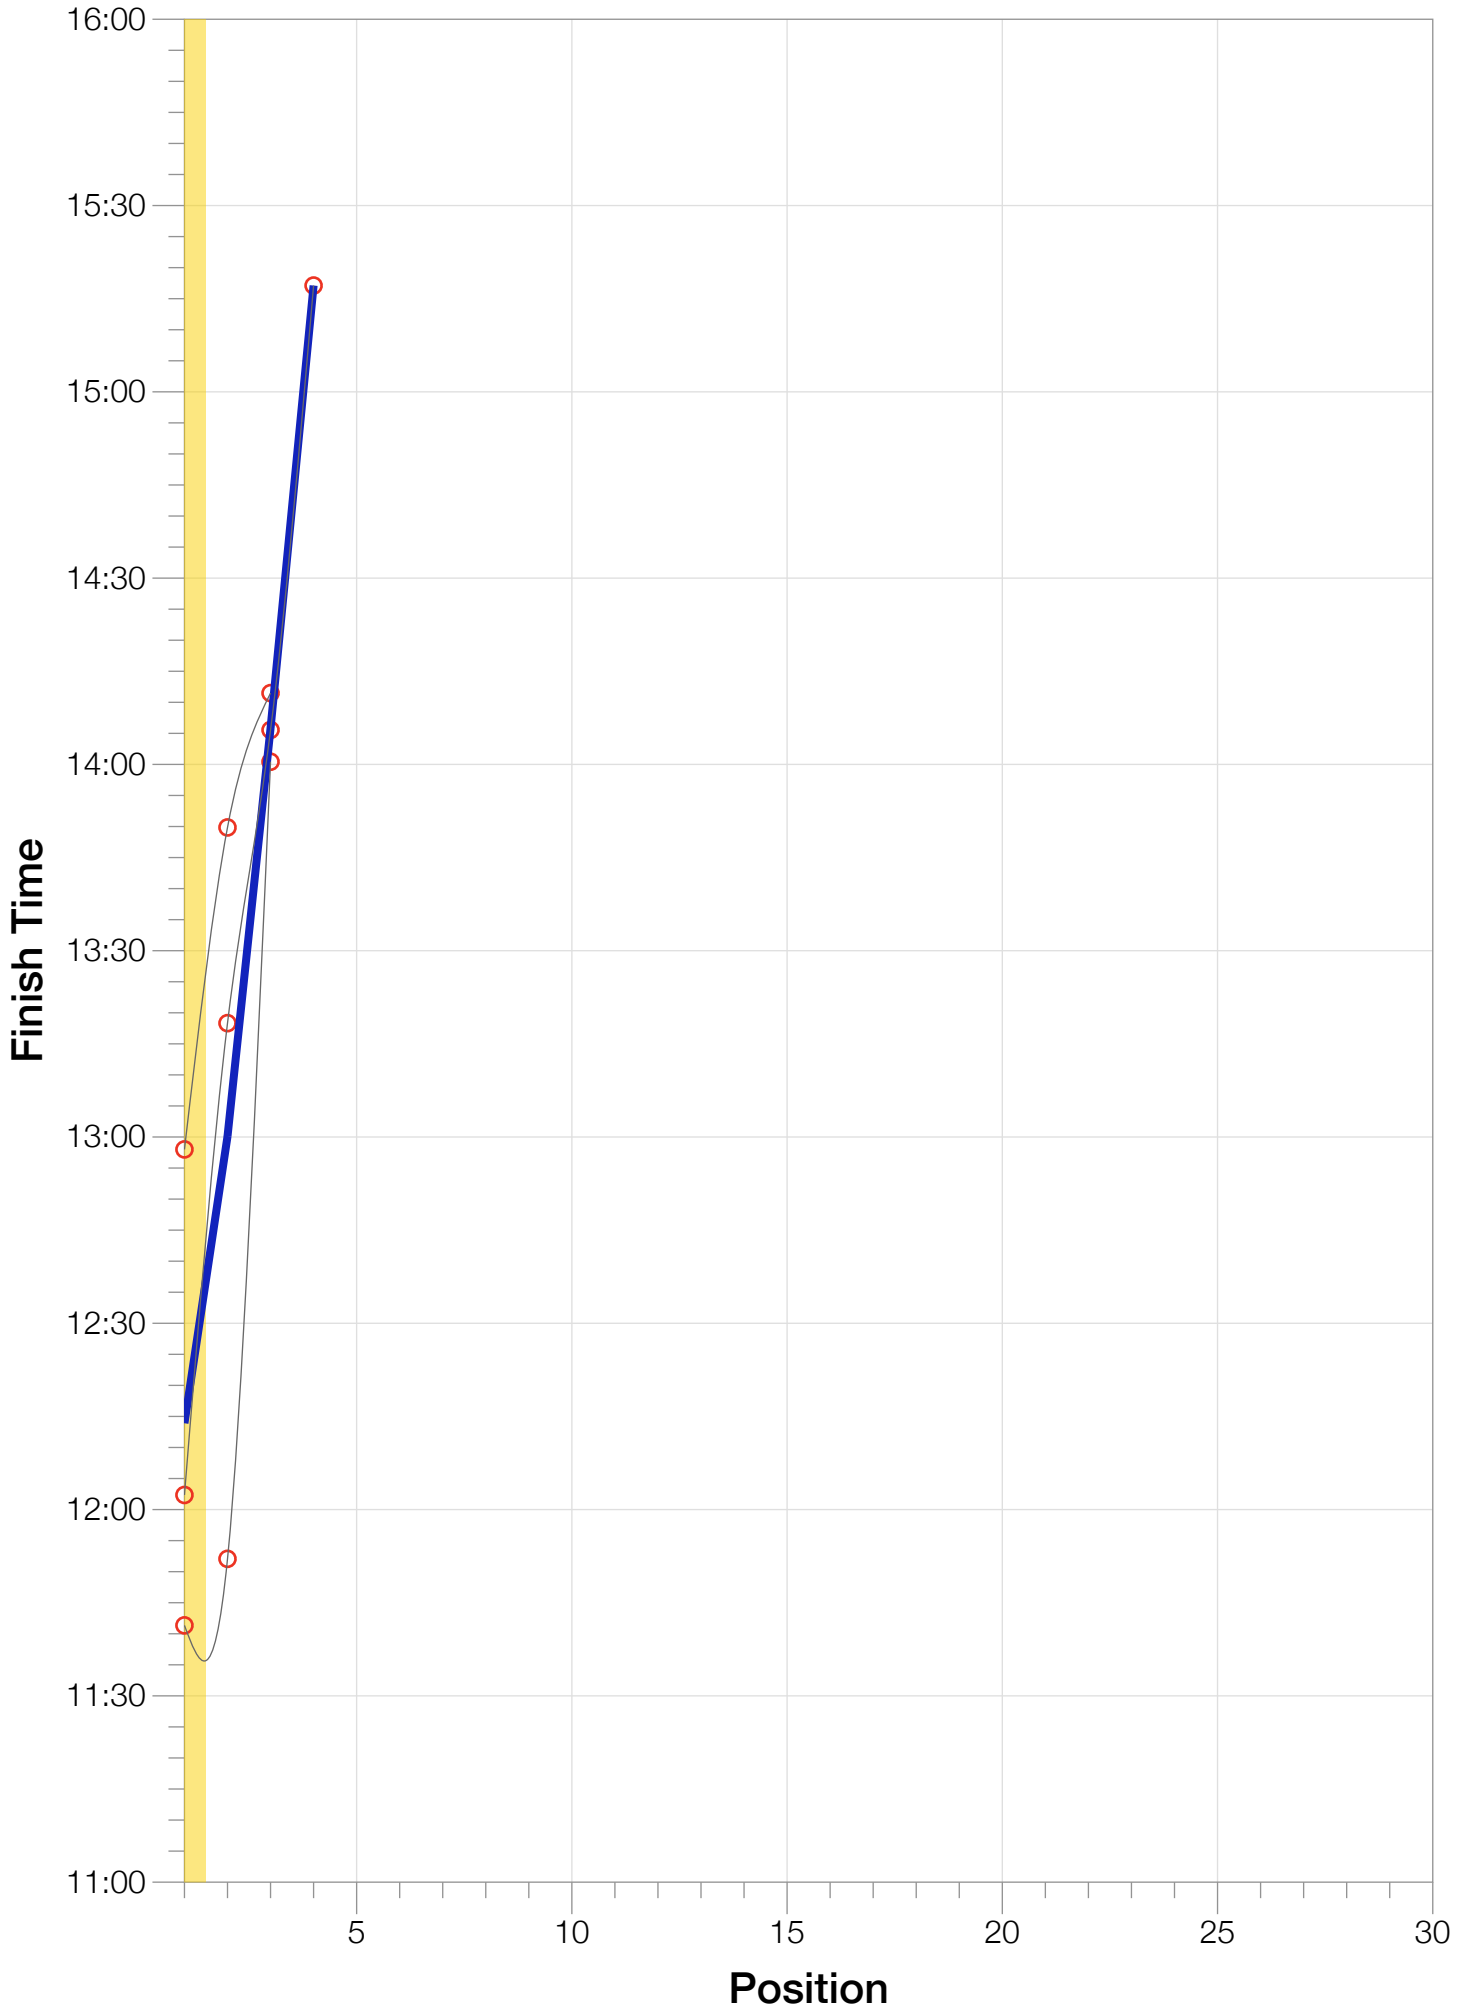

Ironman Wales F18-24 Stats

F18-24 Summary Statistics

Year	Finishers	F18-24 Finishers	Male Winner's Time	Female Winner's Time	F18-24 Winner's Time
2011	1122	3	9:04:20	10:15:23	12:58:00
2012	1215	3	8:52:43	9:45:09	11:41:21
2013	1280	4	9:09:10	9:51:21	12:02:21
Average	1206	3	9:02:04	9:57:17	12:13:54

F18-24 Swim

F18-24 Bike

F18-24 Run

F18-24 Overall

F18-24 Fastest Splits

F18-24 Median Splits

F18-24 Slowest Splits

F18-24 Top 30 Finishing Splits

Estimated Kona Slot Average Finishing Time Finishing Time

F18-24 Top 10 and Kona Times and Splits

Summary Statistics

Position	Swim Time	Bike Time	Run Time	Overall Time
Average Male Winner	0:46:48	5:12:39	2:54:25	9:02:04
Average Female Winner	0:56:52	5:37:54	3:12:18	9:57:17
Average 1st Age Grouper	1:07:03	6:50:32	4:02:13	12:13:54
Average 2nd Age Grouper	1:09:58	7:14:58	4:15:30	13:00:05
Average 3rd Age Grouper	1:10:39	7:58:38	4:35:57	14:05:49
Average 4th Age Grouper	1:14:32	7:30:59	6:10:10	15:17:07
Kona Qualifier Average	1:07:03	6:50:32	4:02:13	12:13:54
Top 10 Age Grouper Average	1:09:45	7:22:20	4:29:07	13:19:39

Wales 2013

Position	Swim Time	Bike Time	Run Time	Overall Time
Male Winner	0:47:13	5:11:26	3:02:35	9:09:10
Female Winner	0:56:59	5:31:36	3:15:02	9:51:21
1st Age Grouper	1:12:22	6:32:05	4:06:51	12:02:21
2nd Age Grouper	1:09:30	7:07:27	4:41:38	13:18:20
3rd Age Grouper	1:11:16	7:44:00	4:54:17	14:05:33
4th Age Grouper	1:14:32	7:30:59	6:10:10	15:17:07
Kona Qualifier Average	1:12:22	6:32:05	4:06:51	12:02:21
Top 10 Age Grouper Average	1:11:55	7:13:37	4:58:14	13:40:50