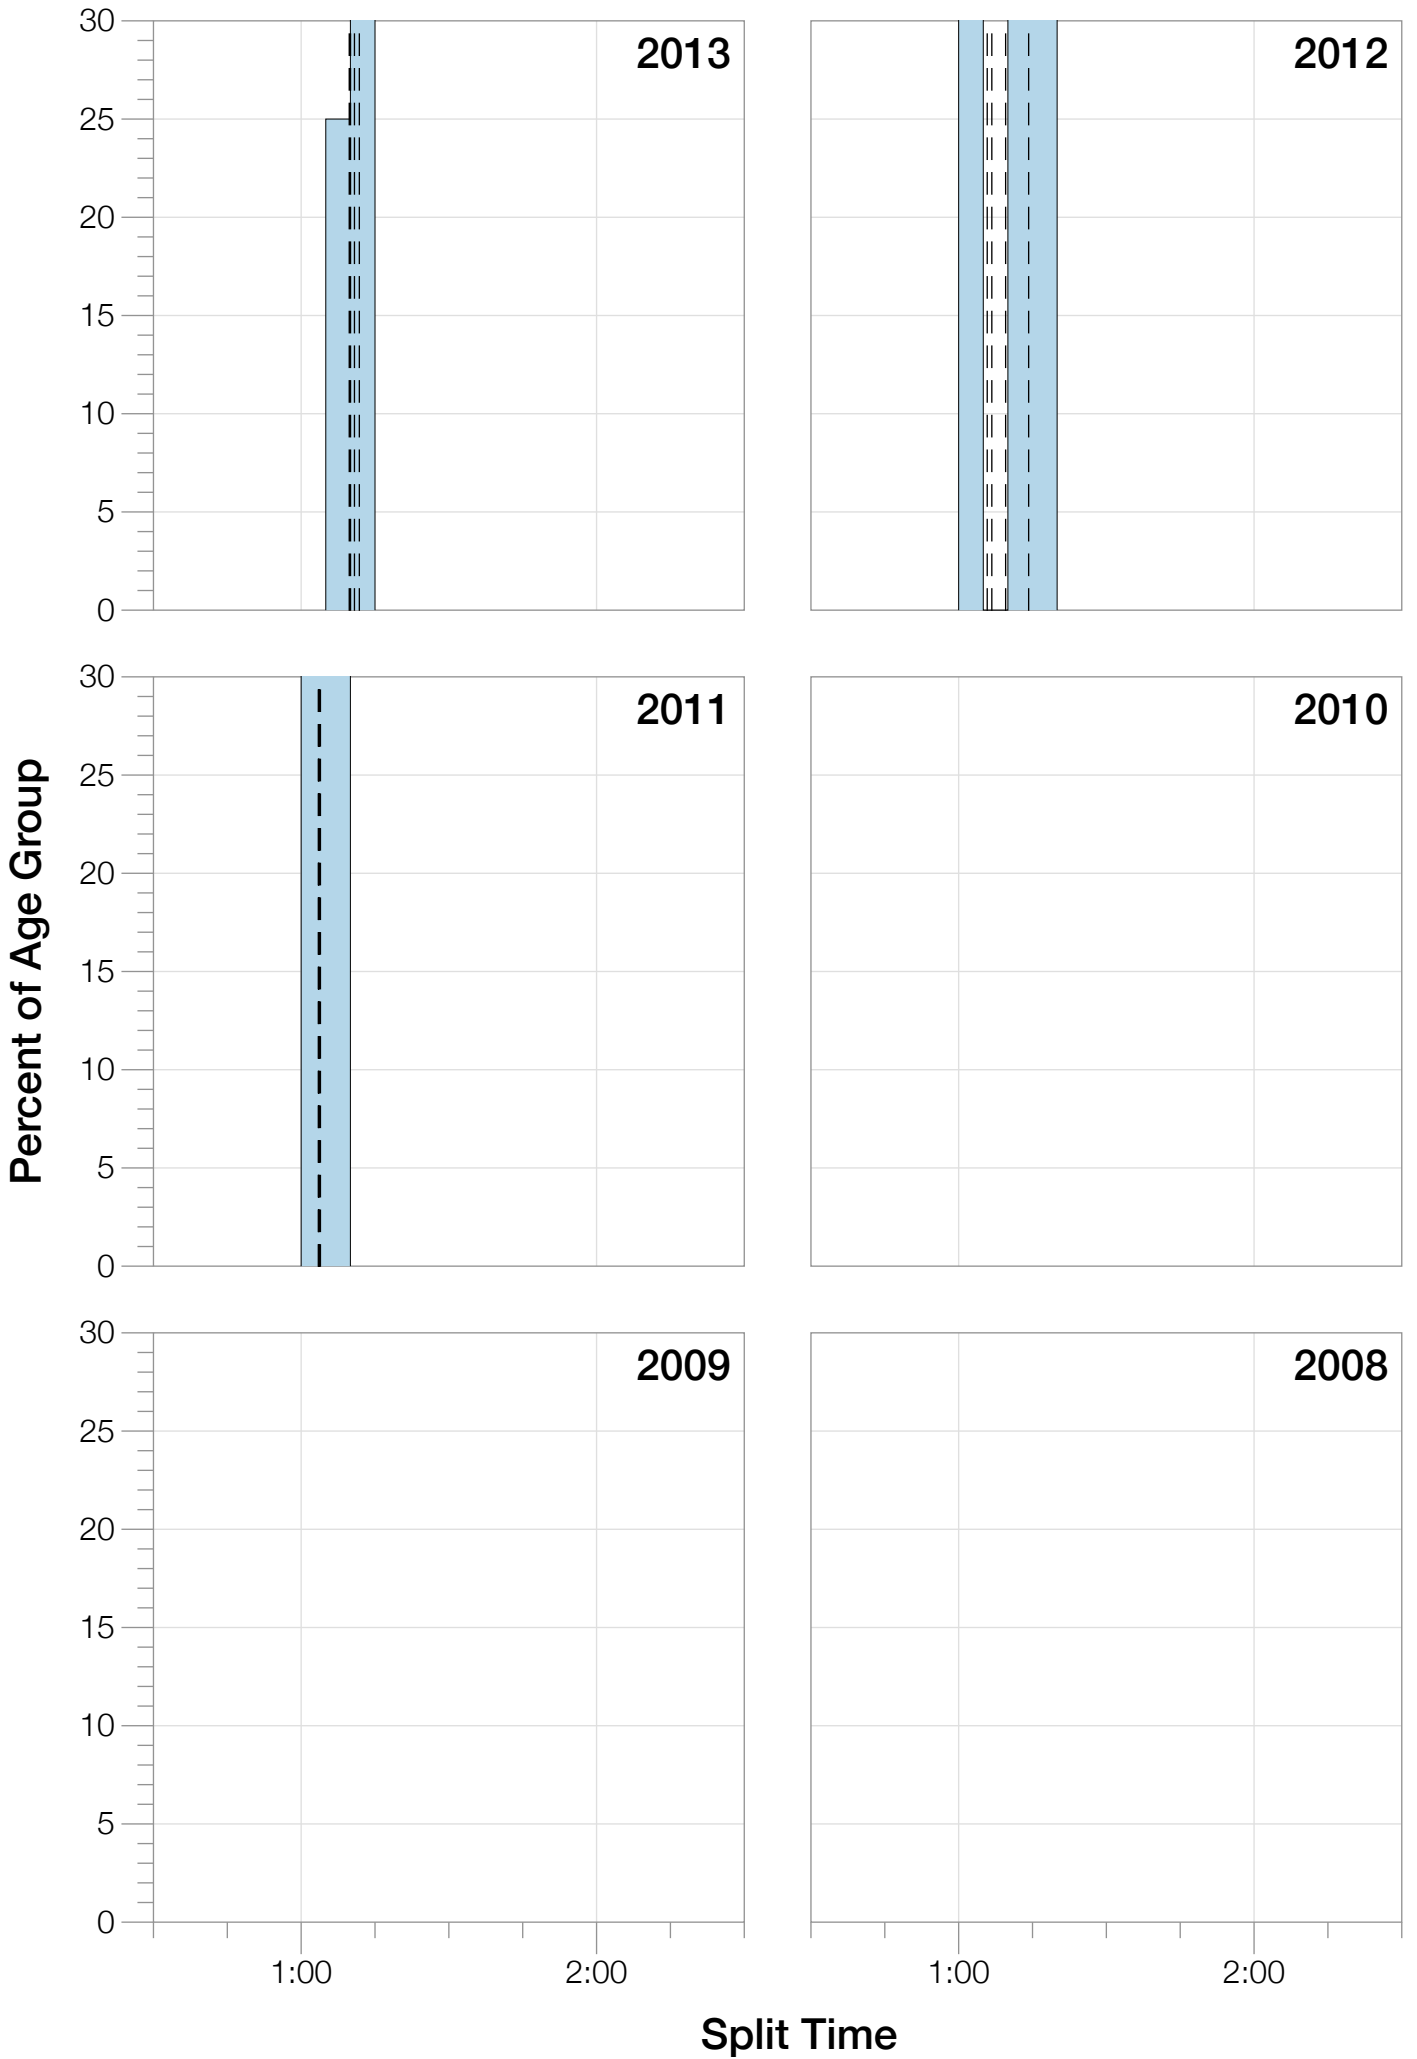

Ironman Wales F18-24 Stats

F18-24 Summary Statistics

Year	Finishers	F18-24 Finishers	Male Winner's Time	Female Winner's Time	F18-24 Winner's Time
2011	1122	3	9:04:20	10:15:23	12:58:00
2012	1215	3	8:52:43	9:45:09	11:41:21
2013	1280	4	9:09:10	9:51:21	12:02:21
Average	1206	3	9:02:04	9:57:17	12:13:54

F18-24 Swim

F18-24 Bike

F18-24 Run

F18-24 Overall

F18-24 Fastest Splits

F18-24 Median Splits

F18-24 Slowest Splits

F18-24 Top 30 Finishing Splits

Estimated Kona Slot Average Finishing Time Finishing Time

F18-24 Top 10 and Kona Times and Splits

Summary Statistics

Position	Swim Time	Bike Time	Run Time	Overall Time
Average Male Winner	0:46:48	5:12:39	2:54:25	9:02:04
Average Female Winner	0:56:52	5:37:54	3:12:18	9:57:17
Average 1st Age Grouper	1:07:03	6:50:32	4:02:13	12:13:54
Average 2nd Age Grouper	1:09:58	7:14:58	4:15:30	13:00:05
Average 3rd Age Grouper	1:10:39	7:58:38	4:35:57	14:05:49
Average 4th Age Grouper	1:14:32	7:30:59	6:10:10	15:17:07
Kona Qualifier Average	1:07:03	6:50:32	4:02:13	12:13:54
Top 10 Age Grouper Average	1:09:45	7:22:20	4:29:07	13:19:39

Wales 2013

Position	Swim Time	Bike Time	Run Time	Overall Time
Male Winner	0:47:13	5:11:26	3:02:35	9:09:10
Female Winner	0:56:59	5:31:36	3:15:02	9:51:21
1st Age Grouper	1:12:22	6:32:05	4:06:51	12:02:21
2nd Age Grouper	1:09:30	7:07:27	4:41:38	13:18:20
3rd Age Grouper	1:11:16	7:44:00	4:54:17	14:05:33
4th Age Grouper	1:14:32	7:30:59	6:10:10	15:17:07
Kona Qualifier Average	1:12:22	6:32:05	4:06:51	12:02:21
Top 10 Age Grouper Average	1:11:55	7:13:37	4:58:14	13:40:50