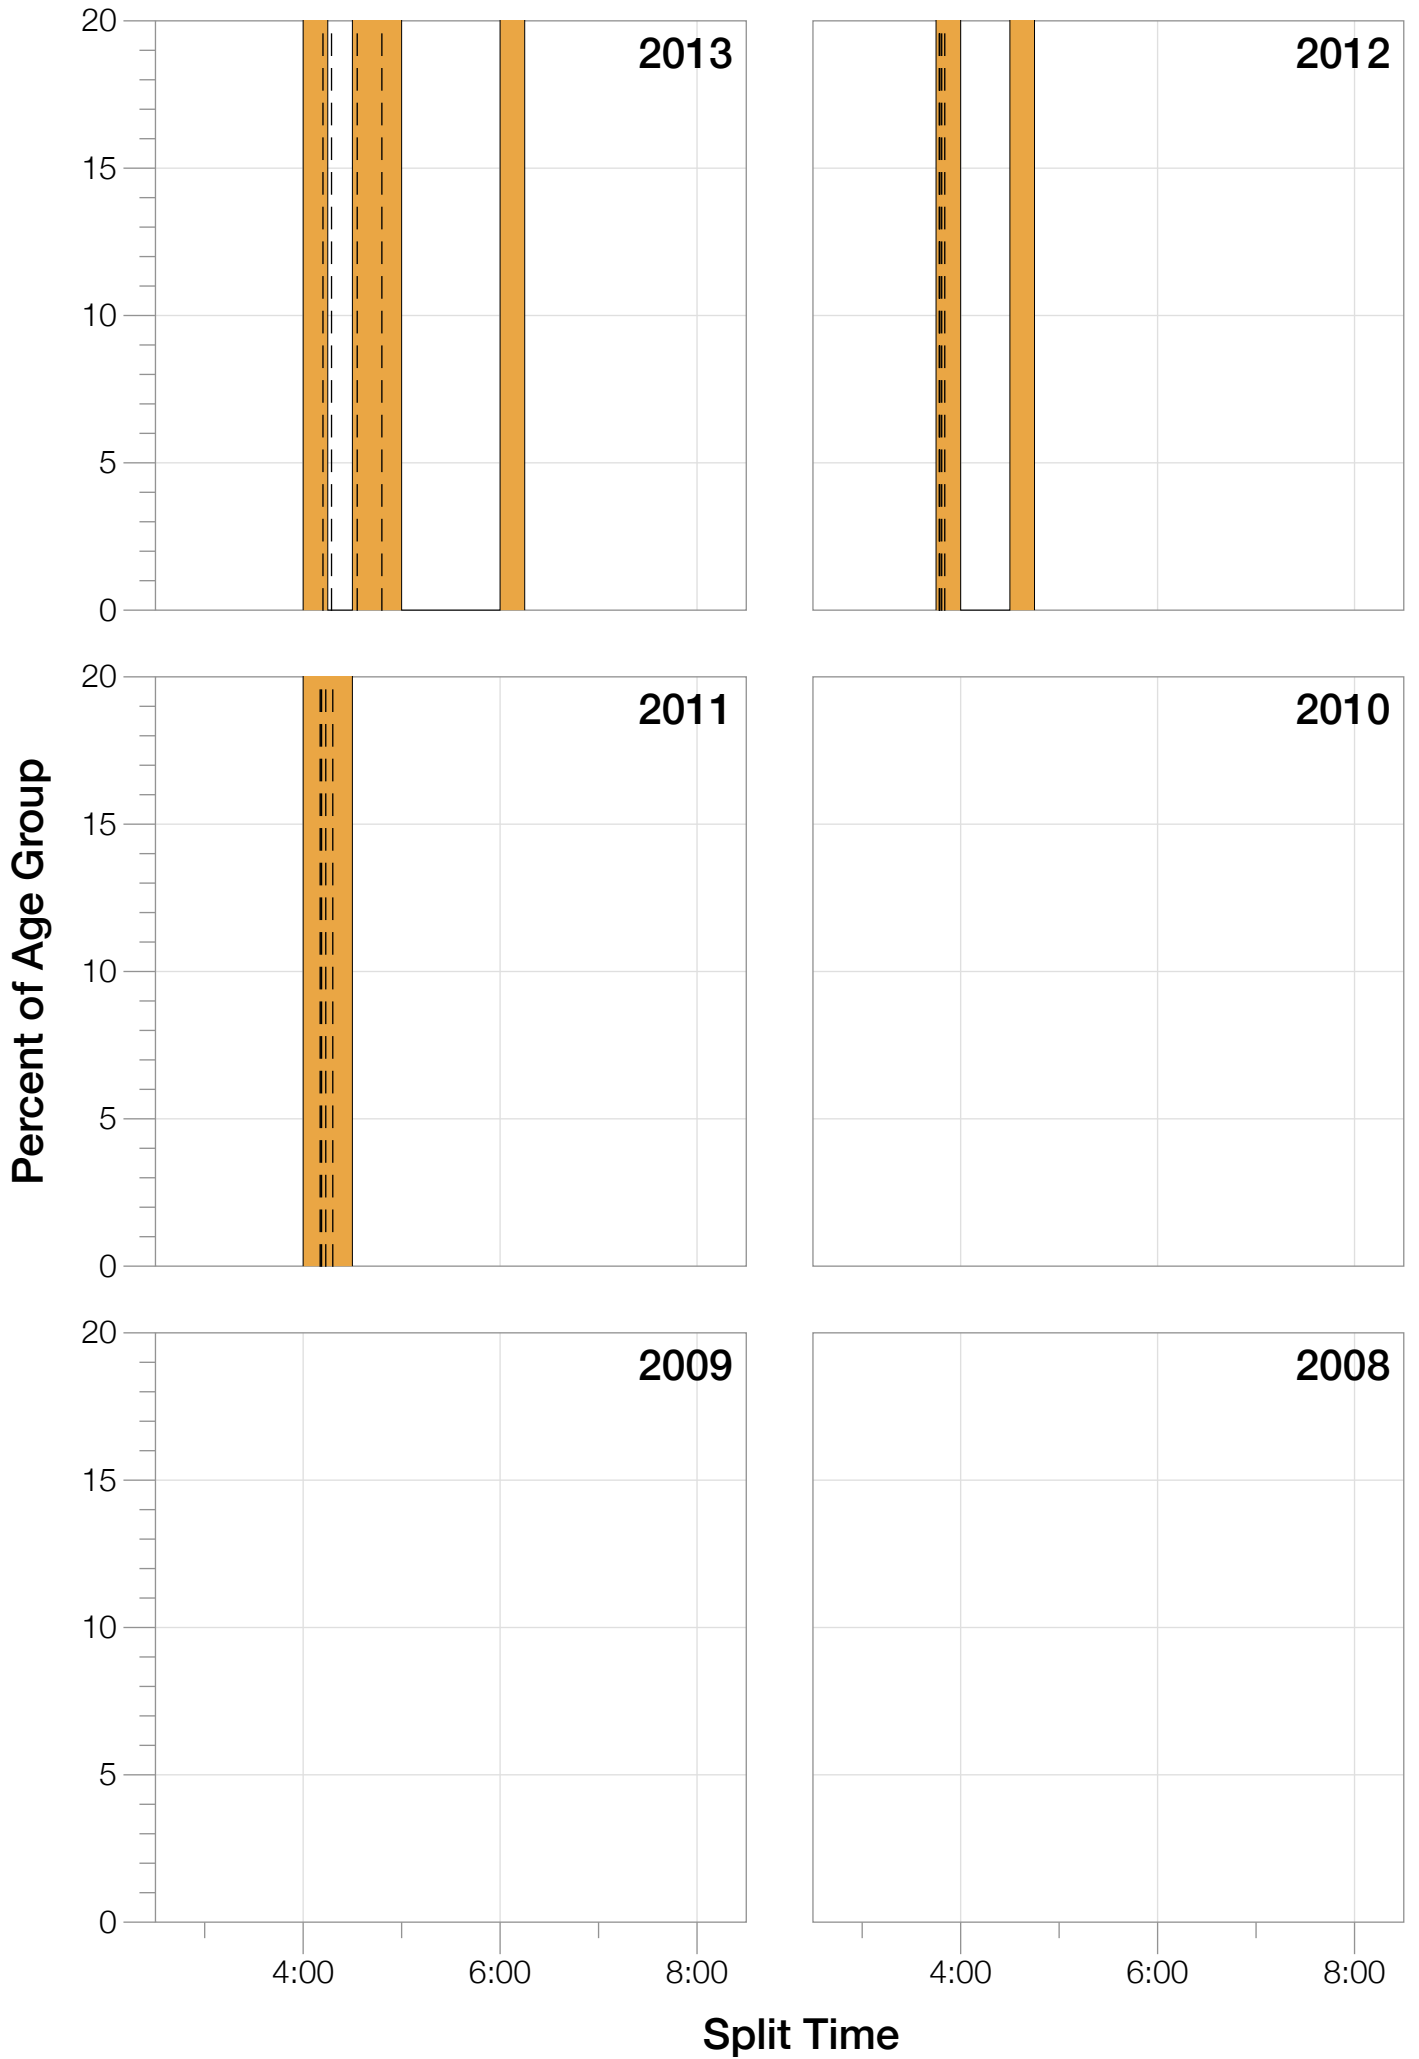

Ironman Wales F18-24 Stats

F18-24 Summary Statistics

Year	Finishers	F18-24 Finishers	Male Winner's Time	Female Winner's Time	F18-24 Winner's Time
2011	1122	3	9:04:20	10:15:23	12:58:00
2012	1215	3	8:52:43	9:45:09	11:41:21
2013	1280	4	9:09:10	9:51:21	12:02:21
Average	1206	3	9:02:04	9:57:17	12:13:54

F18-24 Swim

F18-24 Bike

F18-24 Run

F18-24 Overall

F18-24 Fastest Splits

F18-24 Median Splits

F18-24 Slowest Splits

F18-24 Top 30 Finishing Splits

Estimated Kona Slot Average Finishing Time Finishing Time

F18-24 Top 10 and Kona Times and Splits

Summary Statistics

Position	Swim Time	Bike Time	Run Time	Overall Time
Average Male Winner	0:46:48	5:12:39	2:54:25	9:02:04
Average Female Winner	0:56:52	5:37:54	3:12:18	9:57:17
Average 1st Age Grouper	1:07:03	6:50:32	4:02:13	12:13:54
Average 2nd Age Grouper	1:09:58	7:14:58	4:15:30	13:00:05
Average 3rd Age Grouper	1:10:39	7:58:38	4:35:57	14:05:49
Average 4th Age Grouper	1:14:32	7:30:59	6:10:10	15:17:07
Kona Qualifier Average	1:07:03	6:50:32	4:02:13	12:13:54
Top 10 Age Grouper Average	1:09:45	7:22:20	4:29:07	13:19:39

Wales 2013

Position	Swim Time	Bike Time	Run Time	Overall Time
Male Winner	0:47:13	5:11:26	3:02:35	9:09:10
Female Winner	0:56:59	5:31:36	3:15:02	9:51:21
1st Age Grouper	1:12:22	6:32:05	4:06:51	12:02:21
2nd Age Grouper	1:09:30	7:07:27	4:41:38	13:18:20
3rd Age Grouper	1:11:16	7:44:00	4:54:17	14:05:33
4th Age Grouper	1:14:32	7:30:59	6:10:10	15:17:07
Kona Qualifier Average	1:12:22	6:32:05	4:06:51	12:02:21
Top 10 Age Grouper Average	1:11:55	7:13:37	4:58:14	13:40:50