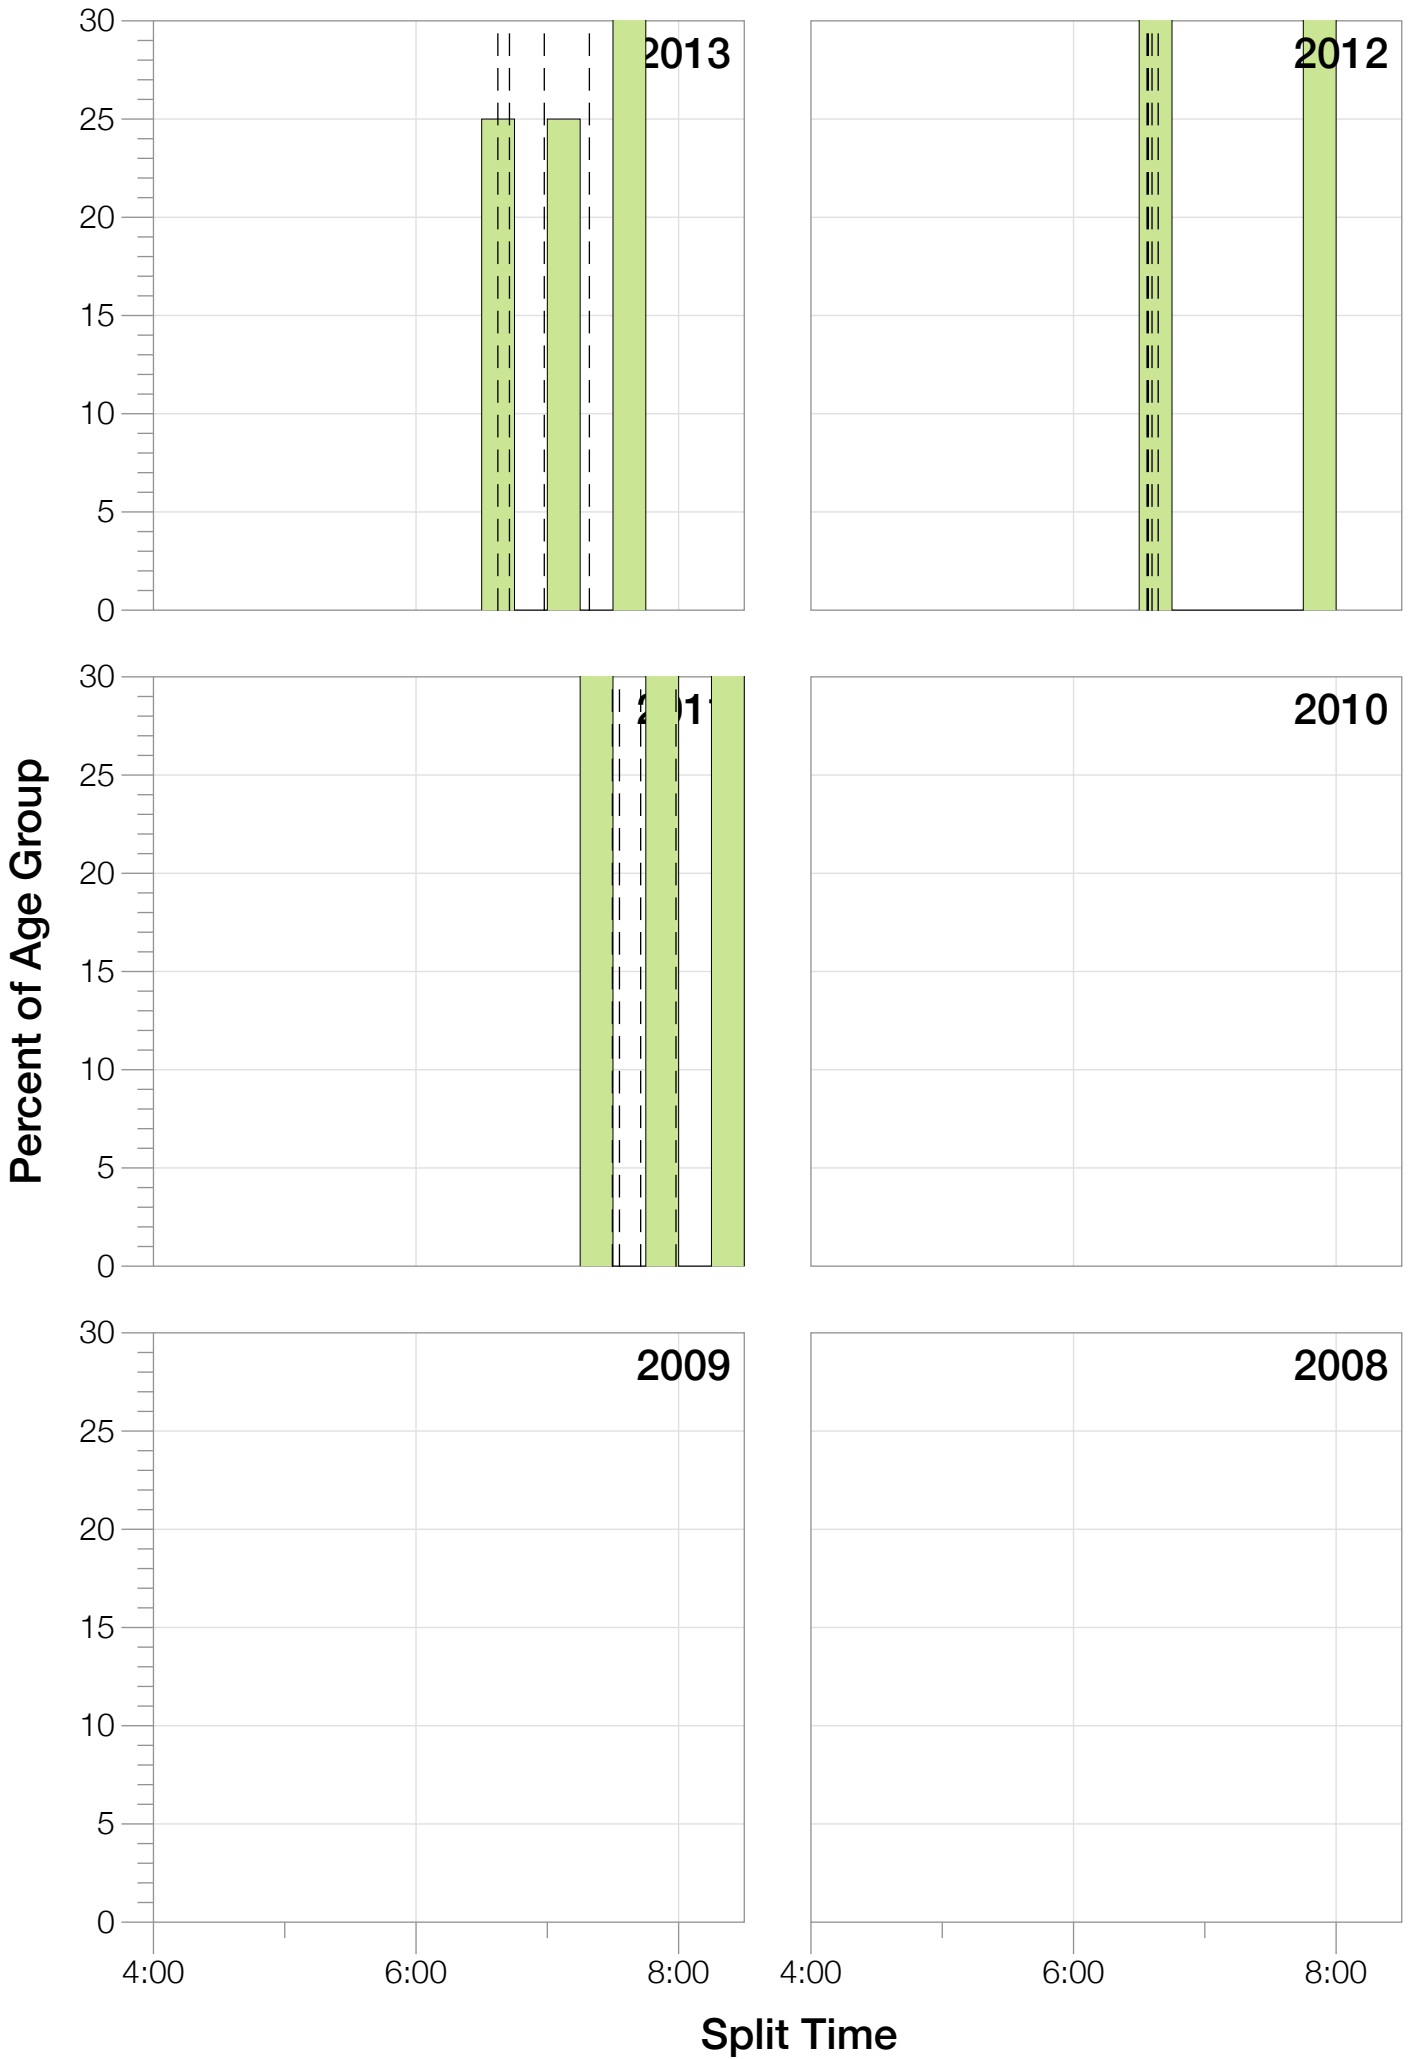

Ironman Wales F18-24 Stats

F18-24 Summary Statistics

Year	Finishers	F18-24 Finishers	Male Winner's Time	Female Winner's Time	F18-24 Winner's Time
2011	1122	3	9:04:20	10:15:23	12:58:00
2012	1215	3	8:52:43	9:45:09	11:41:21
2013	1280	4	9:09:10	9:51:21	12:02:21
Average	1206	3	9:02:04	9:57:17	12:13:54

F18-24 Swim

F18-24 Bike

F18-24 Run

F18-24 Overall

F18-24 Fastest Splits

F18-24 Median Splits

F18-24 Slowest Splits

F18-24 Top 30 Finishing Splits

Estimated Kona Slot Average Finishing Time Finishing Time

F18-24 Top 10 and Kona Times and Splits

Summary Statistics

Position	Swim Time	Bike Time	Run Time	Overall Time
Average Male Winner	0:46:48	5:12:39	2:54:25	9:02:04
Average Female Winner	0:56:52	5:37:54	3:12:18	9:57:17
Average 1st Age Grouper	1:07:03	6:50:32	4:02:13	12:13:54
Average 2nd Age Grouper	1:09:58	7:14:58	4:15:30	13:00:05
Average 3rd Age Grouper	1:10:39	7:58:38	4:35:57	14:05:49
Average 4th Age Grouper	1:14:32	7:30:59	6:10:10	15:17:07
Kona Qualifier Average	1:07:03	6:50:32	4:02:13	12:13:54
Top 10 Age Grouper Average	1:09:45	7:22:20	4:29:07	13:19:39

Wales 2013

Position	Swim Time	Bike Time	Run Time	Overall Time
Male Winner	0:47:13	5:11:26	3:02:35	9:09:10
Female Winner	0:56:59	5:31:36	3:15:02	9:51:21
1st Age Grouper	1:12:22	6:32:05	4:06:51	12:02:21
2nd Age Grouper	1:09:30	7:07:27	4:41:38	13:18:20
3rd Age Grouper	1:11:16	7:44:00	4:54:17	14:05:33
4th Age Grouper	1:14:32	7:30:59	6:10:10	15:17:07
Kona Qualifier Average	1:12:22	6:32:05	4:06:51	12:02:21
Top 10 Age Grouper Average	1:11:55	7:13:37	4:58:14	13:40:50