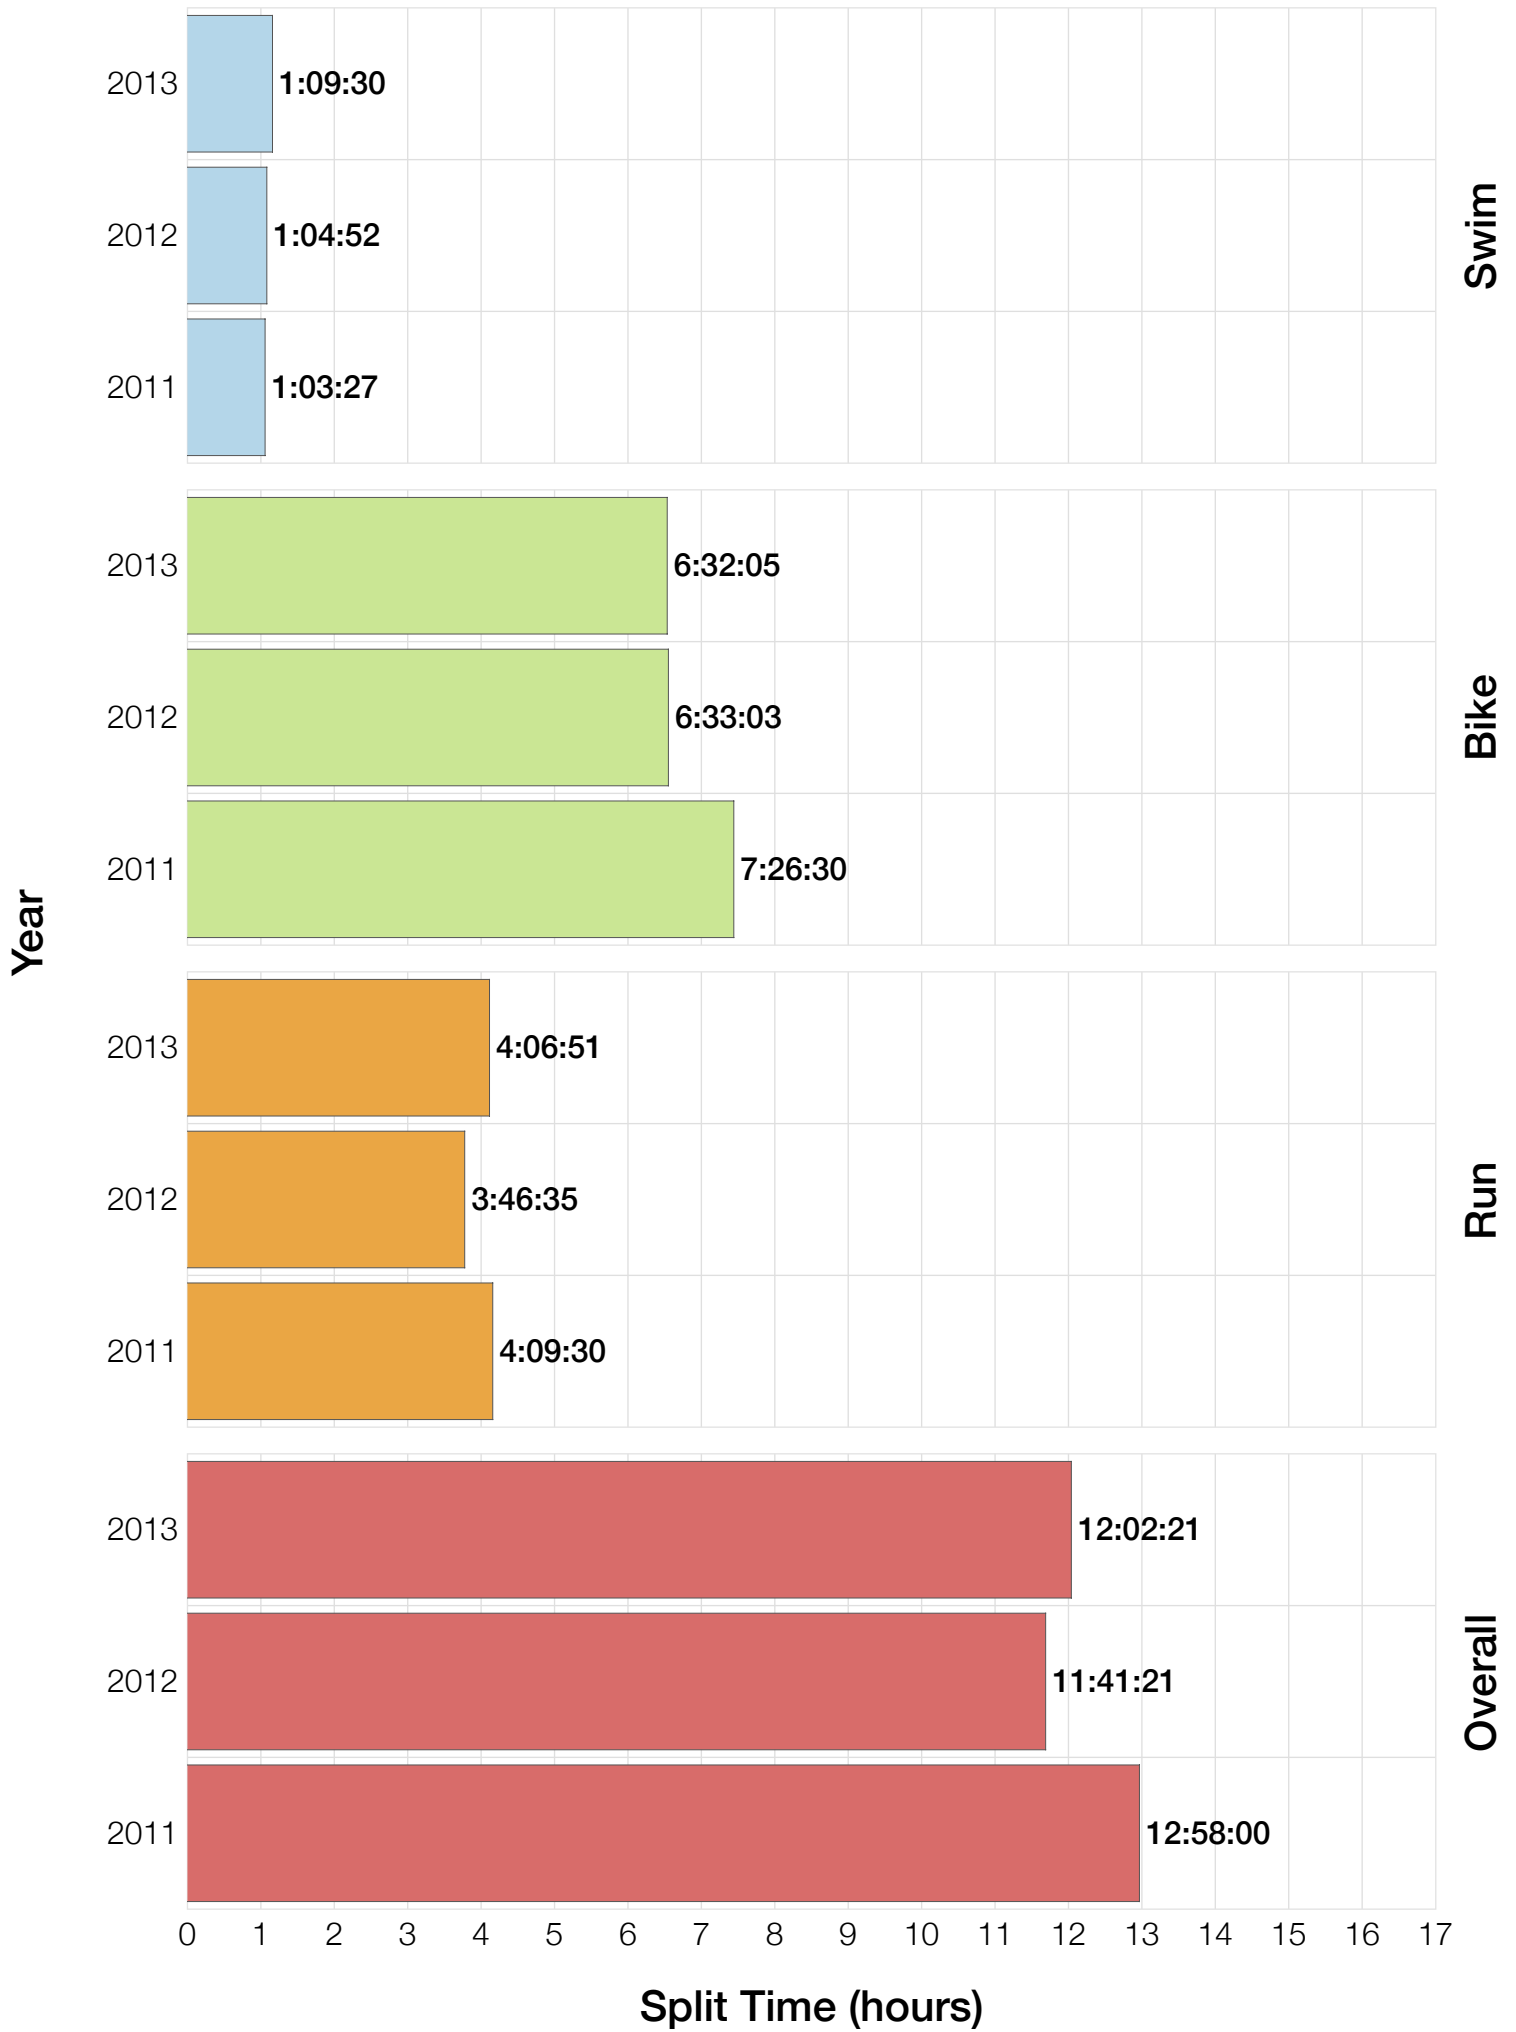

Ironman Wales F18-24 Stats

F18-24 Summary Statistics

Year	Finishers	F18-24 Finishers	Male Winner's Time	Female Winner's Time	F18-24 Winner's Time
2011	1122	3	9:04:20	10:15:23	12:58:00
2012	1215	3	8:52:43	9:45:09	11:41:21
2013	1280	4	9:09:10	9:51:21	12:02:21
Average	1206	3	9:02:04	9:57:17	12:13:54

F18-24 Swim

F18-24 Bike

F18-24 Run

F18-24 Overall

F18-24 Fastest Splits

F18-24 Median Splits

F18-24 Slowest Splits

F18-24 Top 30 Finishing Splits

Estimated Kona Slot Average Finishing Time Finishing Time

F18-24 Top 10 and Kona Times and Splits

Summary Statistics

Position	Swim Time	Bike Time	Run Time	Overall Time
Average Male Winner	0:46:48	5:12:39	2:54:25	9:02:04
Average Female Winner	0:56:52	5:37:54	3:12:18	9:57:17
Average 1st Age Grouper	1:07:03	6:50:32	4:02:13	12:13:54
Average 2nd Age Grouper	1:09:58	7:14:58	4:15:30	13:00:05
Average 3rd Age Grouper	1:10:39	7:58:38	4:35:57	14:05:49
Average 4th Age Grouper	1:14:32	7:30:59	6:10:10	15:17:07
Kona Qualifier Average	1:07:03	6:50:32	4:02:13	12:13:54
Top 10 Age Grouper Average	1:09:45	7:22:20	4:29:07	13:19:39

Wales 2013

Position	Swim Time	Bike Time	Run Time	Overall Time
Male Winner	0:47:13	5:11:26	3:02:35	9:09:10
Female Winner	0:56:59	5:31:36	3:15:02	9:51:21
1st Age Grouper	1:12:22	6:32:05	4:06:51	12:02:21
2nd Age Grouper	1:09:30	7:07:27	4:41:38	13:18:20
3rd Age Grouper	1:11:16	7:44:00	4:54:17	14:05:33
4th Age Grouper	1:14:32	7:30:59	6:10:10	15:17:07
Kona Qualifier Average	1:12:22	6:32:05	4:06:51	12:02:21
Top 10 Age Grouper Average	1:11:55	7:13:37	4:58:14	13:40:50