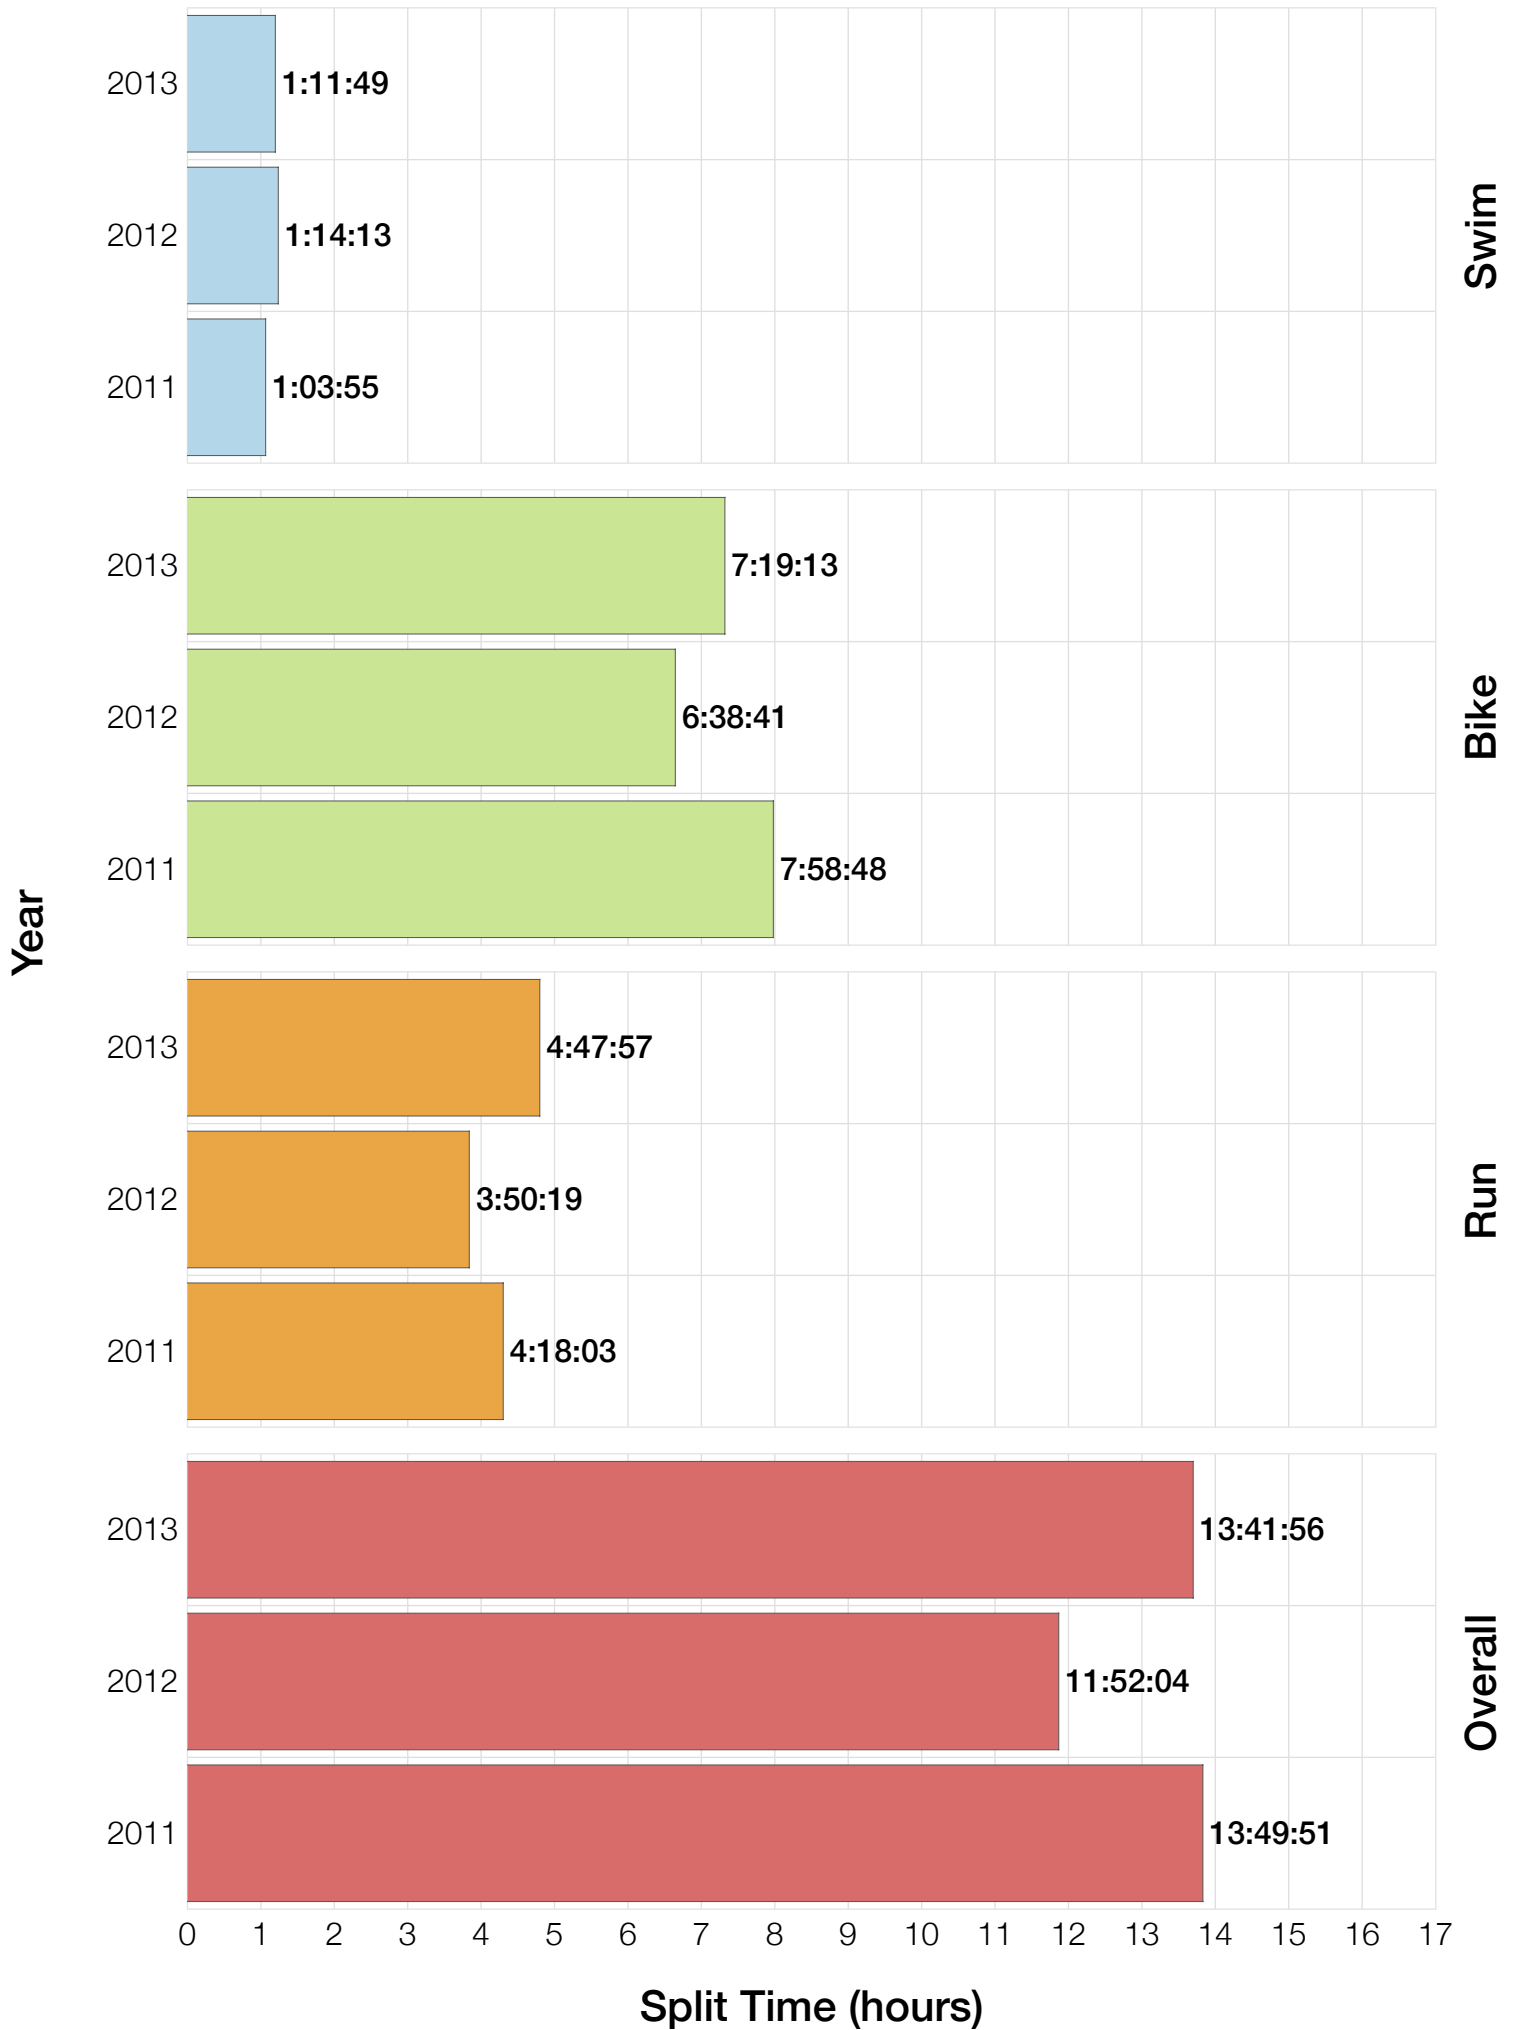

Ironman Wales F18-24 Stats

F18-24 Summary Statistics

Year	Finishers	F18-24 Finishers	Male Winner's Time	Female Winner's Time	F18-24 Winner's Time
2011	1122	3	9:04:20	10:15:23	12:58:00
2012	1215	3	8:52:43	9:45:09	11:41:21
2013	1280	4	9:09:10	9:51:21	12:02:21
Average	1206	3	9:02:04	9:57:17	12:13:54

F18-24 Swim

F18-24 Bike

F18-24 Run

F18-24 Overall

F18-24 Fastest Splits

F18-24 Median Splits

F18-24 Slowest Splits

F18-24 Top 30 Finishing Splits

Estimated Kona Slot Average Finishing Time Finishing Time

F18-24 Top 10 and Kona Times and Splits

Summary Statistics

Position	Swim Time	Bike Time	Run Time	Overall Time
Average Male Winner	0:46:48	5:12:39	2:54:25	9:02:04
Average Female Winner	0:56:52	5:37:54	3:12:18	9:57:17
Average 1st Age Grouper	1:07:03	6:50:32	4:02:13	12:13:54
Average 2nd Age Grouper	1:09:58	7:14:58	4:15:30	13:00:05
Average 3rd Age Grouper	1:10:39	7:58:38	4:35:57	14:05:49
Average 4th Age Grouper	1:14:32	7:30:59	6:10:10	15:17:07
Kona Qualifier Average	1:07:03	6:50:32	4:02:13	12:13:54
Top 10 Age Grouper Average	1:09:45	7:22:20	4:29:07	13:19:39

Wales 2013

Position	Swim Time	Bike Time	Run Time	Overall Time
Male Winner	0:47:13	5:11:26	3:02:35	9:09:10
Female Winner	0:56:59	5:31:36	3:15:02	9:51:21
1st Age Grouper	1:12:22	6:32:05	4:06:51	12:02:21
2nd Age Grouper	1:09:30	7:07:27	4:41:38	13:18:20
3rd Age Grouper	1:11:16	7:44:00	4:54:17	14:05:33
4th Age Grouper	1:14:32	7:30:59	6:10:10	15:17:07
Kona Qualifier Average	1:12:22	6:32:05	4:06:51	12:02:21
Top 10 Age Grouper Average	1:11:55	7:13:37	4:58:14	13:40:50