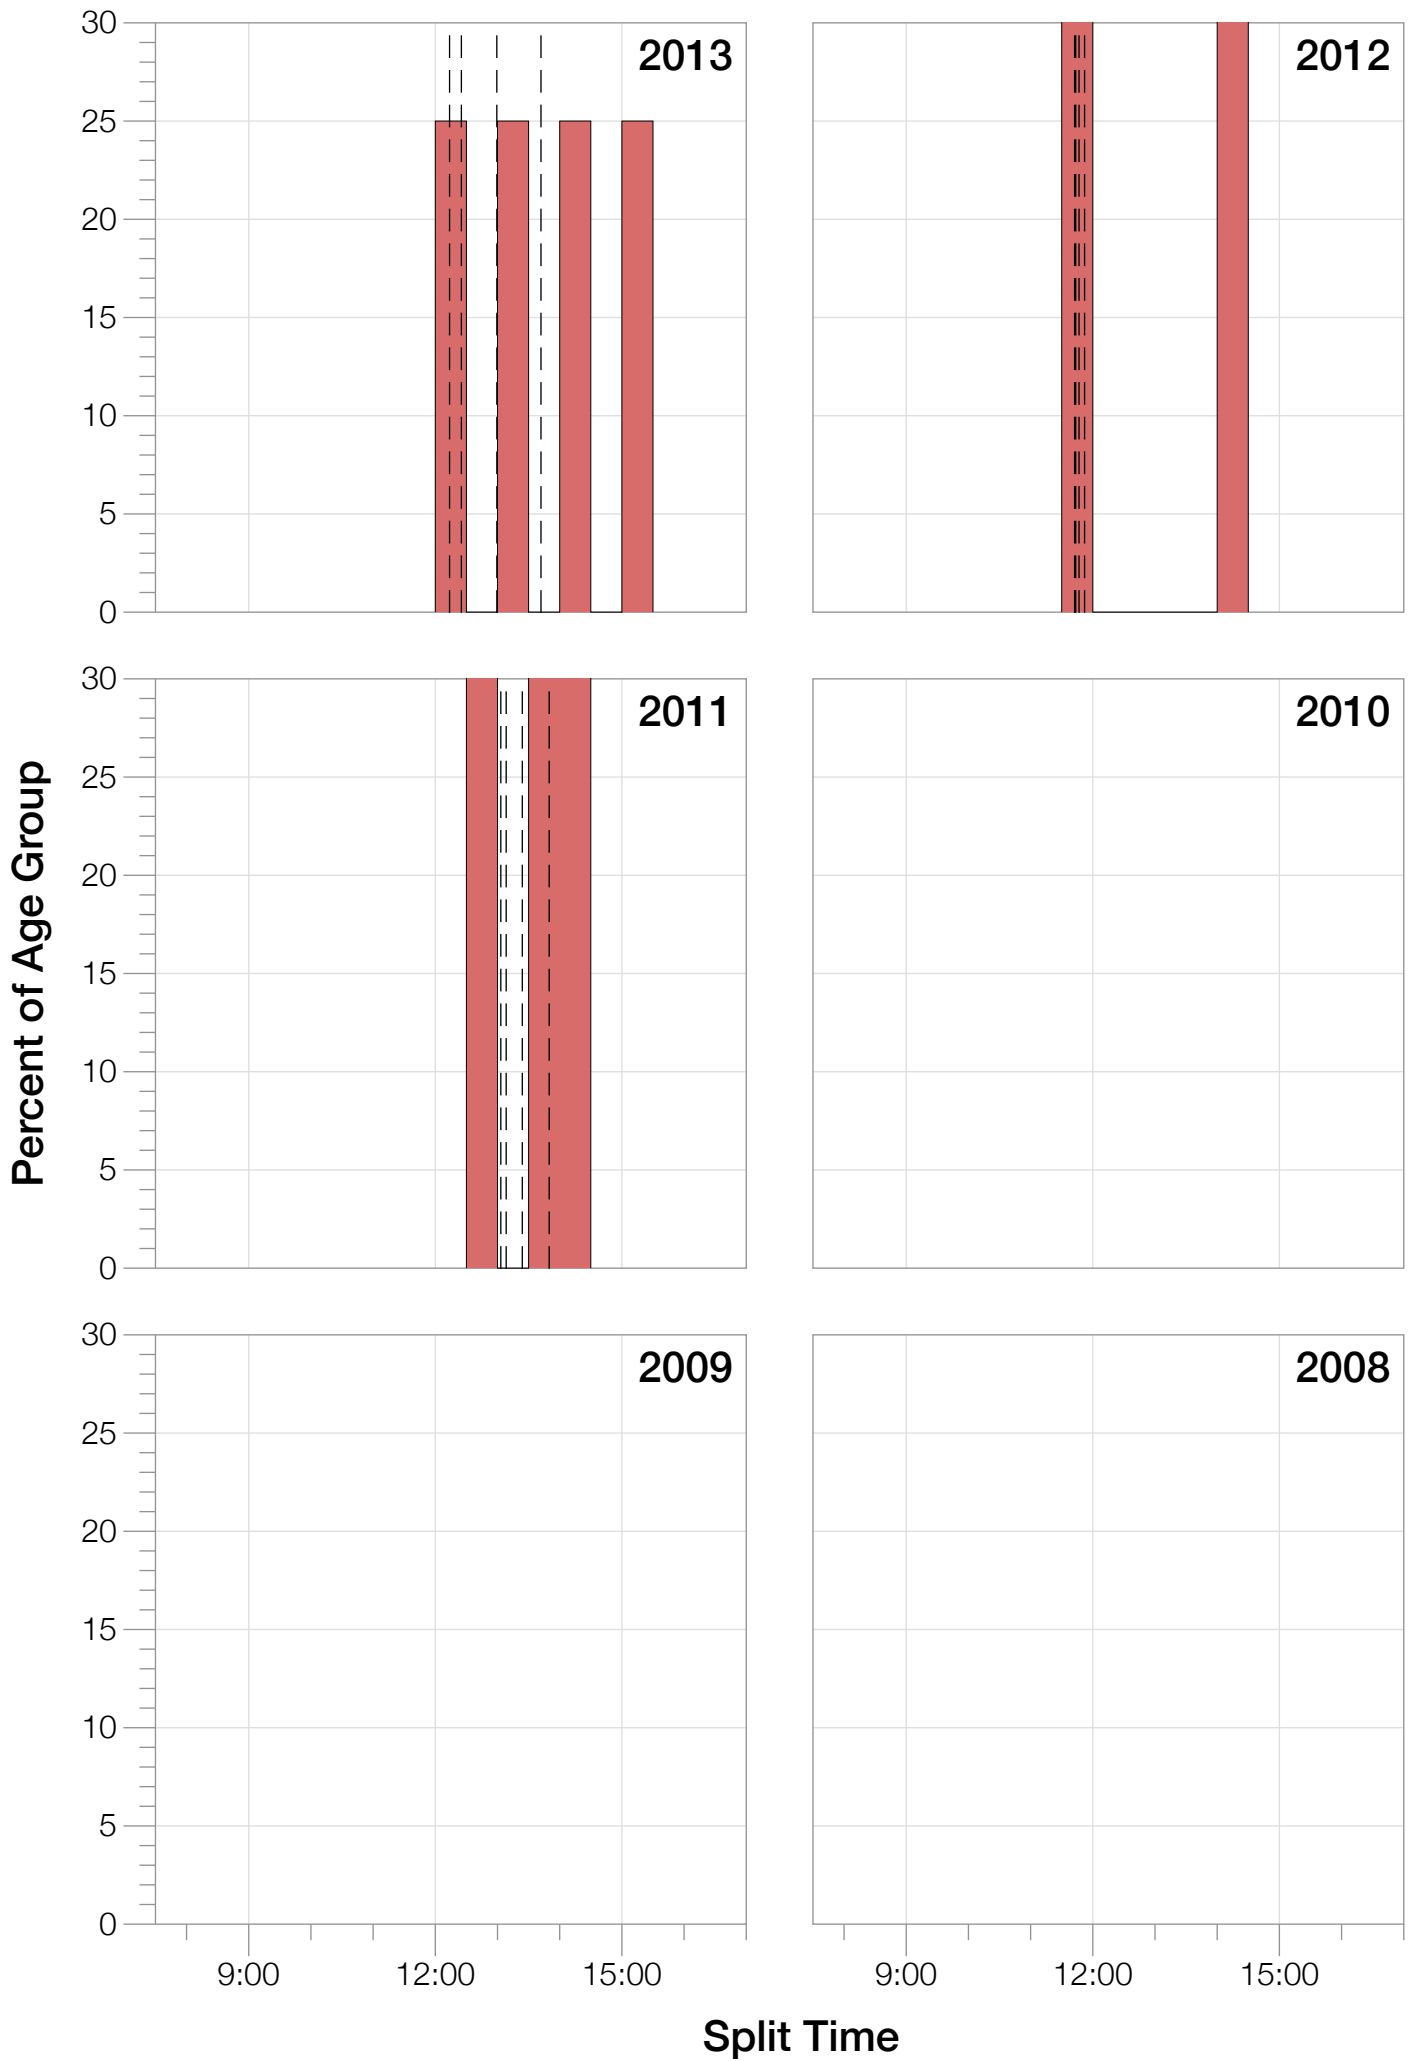

Ironman Wales F18-24 Stats

F18-24 Summary Statistics

Year	Finishers	F18-24 Finishers	Male Winner's Time	Female Winner's Time	F18-24 Winner's Time
2011	1122	3	9:04:20	10:15:23	12:58:00
2012	1215	3	8:52:43	9:45:09	11:41:21
2013	1280	4	9:09:10	9:51:21	12:02:21
Average	1206	3	9:02:04	9:57:17	12:13:54

F18-24 Swim

F18-24 Bike

F18-24 Run

F18-24 Overall

F18-24 Fastest Splits

F18-24 Median Splits

F18-24 Slowest Splits

F18-24 Top 30 Finishing Splits

Estimated Kona Slot Average Finishing Time Finishing Time

F18-24 Top 10 and Kona Times and Splits

Summary Statistics

Position	Swim Time	Bike Time	Run Time	Overall Time
Average Male Winner	0:46:48	5:12:39	2:54:25	9:02:04
Average Female Winner	0:56:52	5:37:54	3:12:18	9:57:17
Average 1st Age Grouper	1:07:03	6:50:32	4:02:13	12:13:54
Average 2nd Age Grouper	1:09:58	7:14:58	4:15:30	13:00:05
Average 3rd Age Grouper	1:10:39	7:58:38	4:35:57	14:05:49
Average 4th Age Grouper	1:14:32	7:30:59	6:10:10	15:17:07
Kona Qualifier Average	1:07:03	6:50:32	4:02:13	12:13:54
Top 10 Age Grouper Average	1:09:45	7:22:20	4:29:07	13:19:39

Wales 2013

Position	Swim Time	Bike Time	Run Time	Overall Time
Male Winner	0:47:13	5:11:26	3:02:35	9:09:10
Female Winner	0:56:59	5:31:36	3:15:02	9:51:21
1st Age Grouper	1:12:22	6:32:05	4:06:51	12:02:21
2nd Age Grouper	1:09:30	7:07:27	4:41:38	13:18:20
3rd Age Grouper	1:11:16	7:44:00	4:54:17	14:05:33
4th Age Grouper	1:14:32	7:30:59	6:10:10	15:17:07
Kona Qualifier Average	1:12:22	6:32:05	4:06:51	12:02:21
Top 10 Age Grouper Average	1:11:55	7:13:37	4:58:14	13:40:50