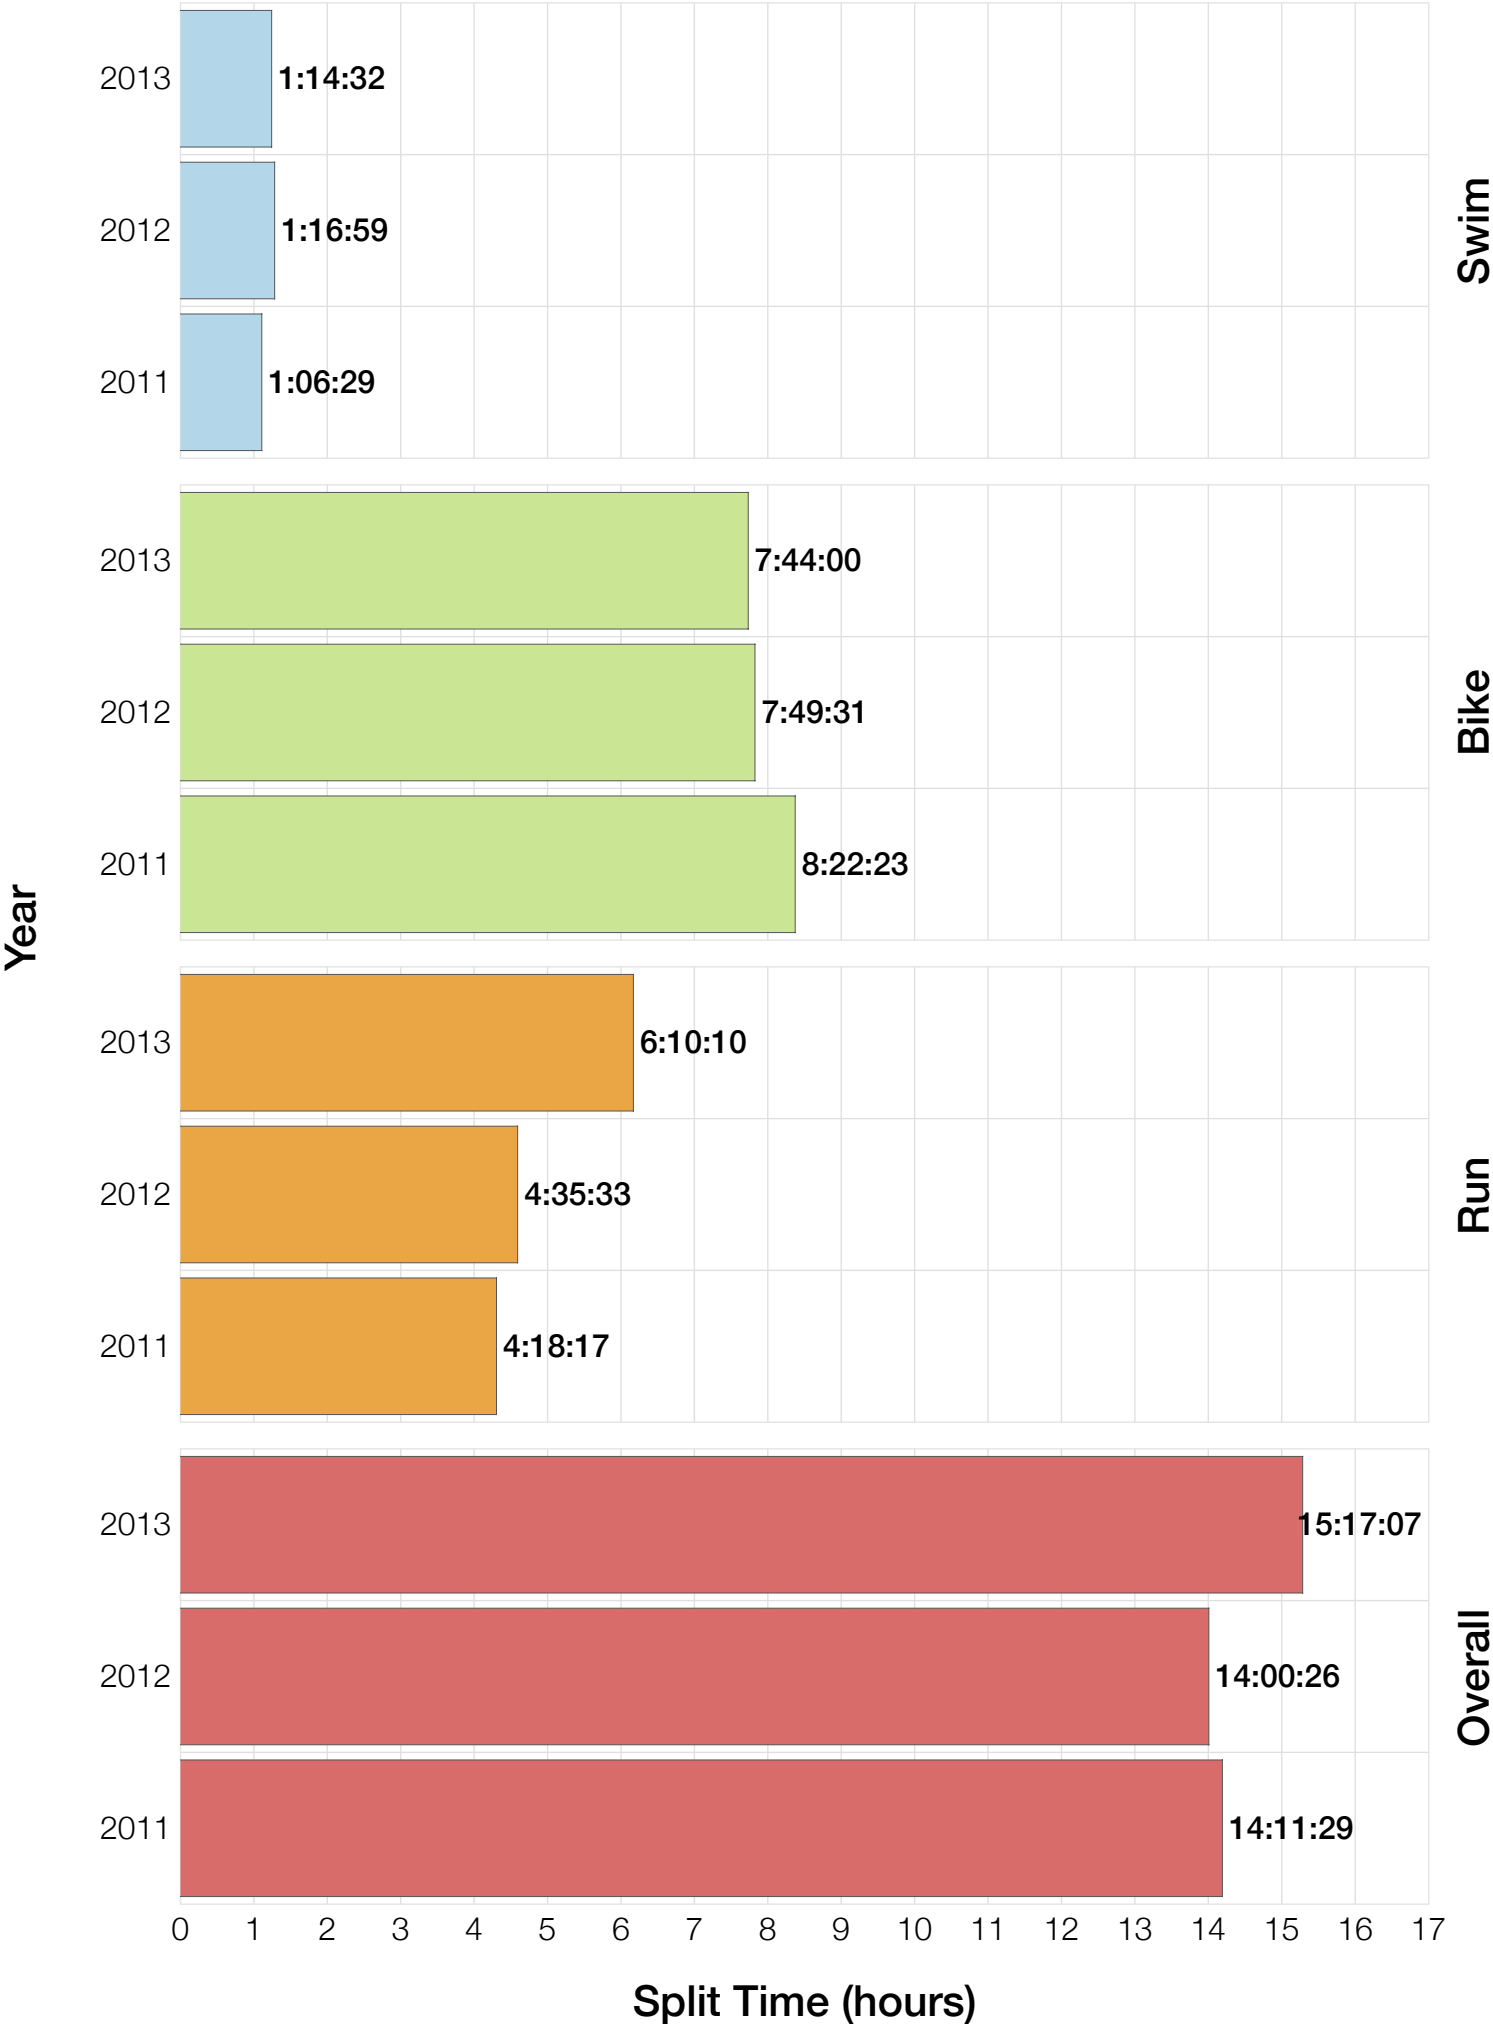

Ironman Wales F18-24 Stats

F18-24 Summary Statistics

Year	Finishers	F18-24 Finishers	Male Winner's Time	Female Winner's Time	F18-24 Winner's Time
2011	1122	3	9:04:20	10:15:23	12:58:00
2012	1215	3	8:52:43	9:45:09	11:41:21
2013	1280	4	9:09:10	9:51:21	12:02:21
Average	1206	3	9:02:04	9:57:17	12:13:54

F18-24 Swim

F18-24 Bike

F18-24 Run

F18-24 Overall

F18-24 Fastest Splits

F18-24 Median Splits

F18-24 Slowest Splits

F18-24 Top 30 Finishing Splits

Estimated Kona Slot Average Finishing Time Finishing Time

F18-24 Top 10 and Kona Times and Splits

Summary Statistics

Position	Swim Time	Bike Time	Run Time	Overall Time
Average Male Winner	0:46:48	5:12:39	2:54:25	9:02:04
Average Female Winner	0:56:52	5:37:54	3:12:18	9:57:17
Average 1st Age Grouper	1:07:03	6:50:32	4:02:13	12:13:54
Average 2nd Age Grouper	1:09:58	7:14:58	4:15:30	13:00:05
Average 3rd Age Grouper	1:10:39	7:58:38	4:35:57	14:05:49
Average 4th Age Grouper	1:14:32	7:30:59	6:10:10	15:17:07
Kona Qualifier Average	1:07:03	6:50:32	4:02:13	12:13:54
Top 10 Age Grouper Average	1:09:45	7:22:20	4:29:07	13:19:39

Wales 2013

Position	Swim Time	Bike Time	Run Time	Overall Time
Male Winner	0:47:13	5:11:26	3:02:35	9:09:10
Female Winner	0:56:59	5:31:36	3:15:02	9:51:21
1st Age Grouper	1:12:22	6:32:05	4:06:51	12:02:21
2nd Age Grouper	1:09:30	7:07:27	4:41:38	13:18:20
3rd Age Grouper	1:11:16	7:44:00	4:54:17	14:05:33
4th Age Grouper	1:14:32	7:30:59	6:10:10	15:17:07
Kona Qualifier Average	1:12:22	6:32:05	4:06:51	12:02:21
Top 10 Age Grouper Average	1:11:55	7:13:37	4:58:14	13:40:50