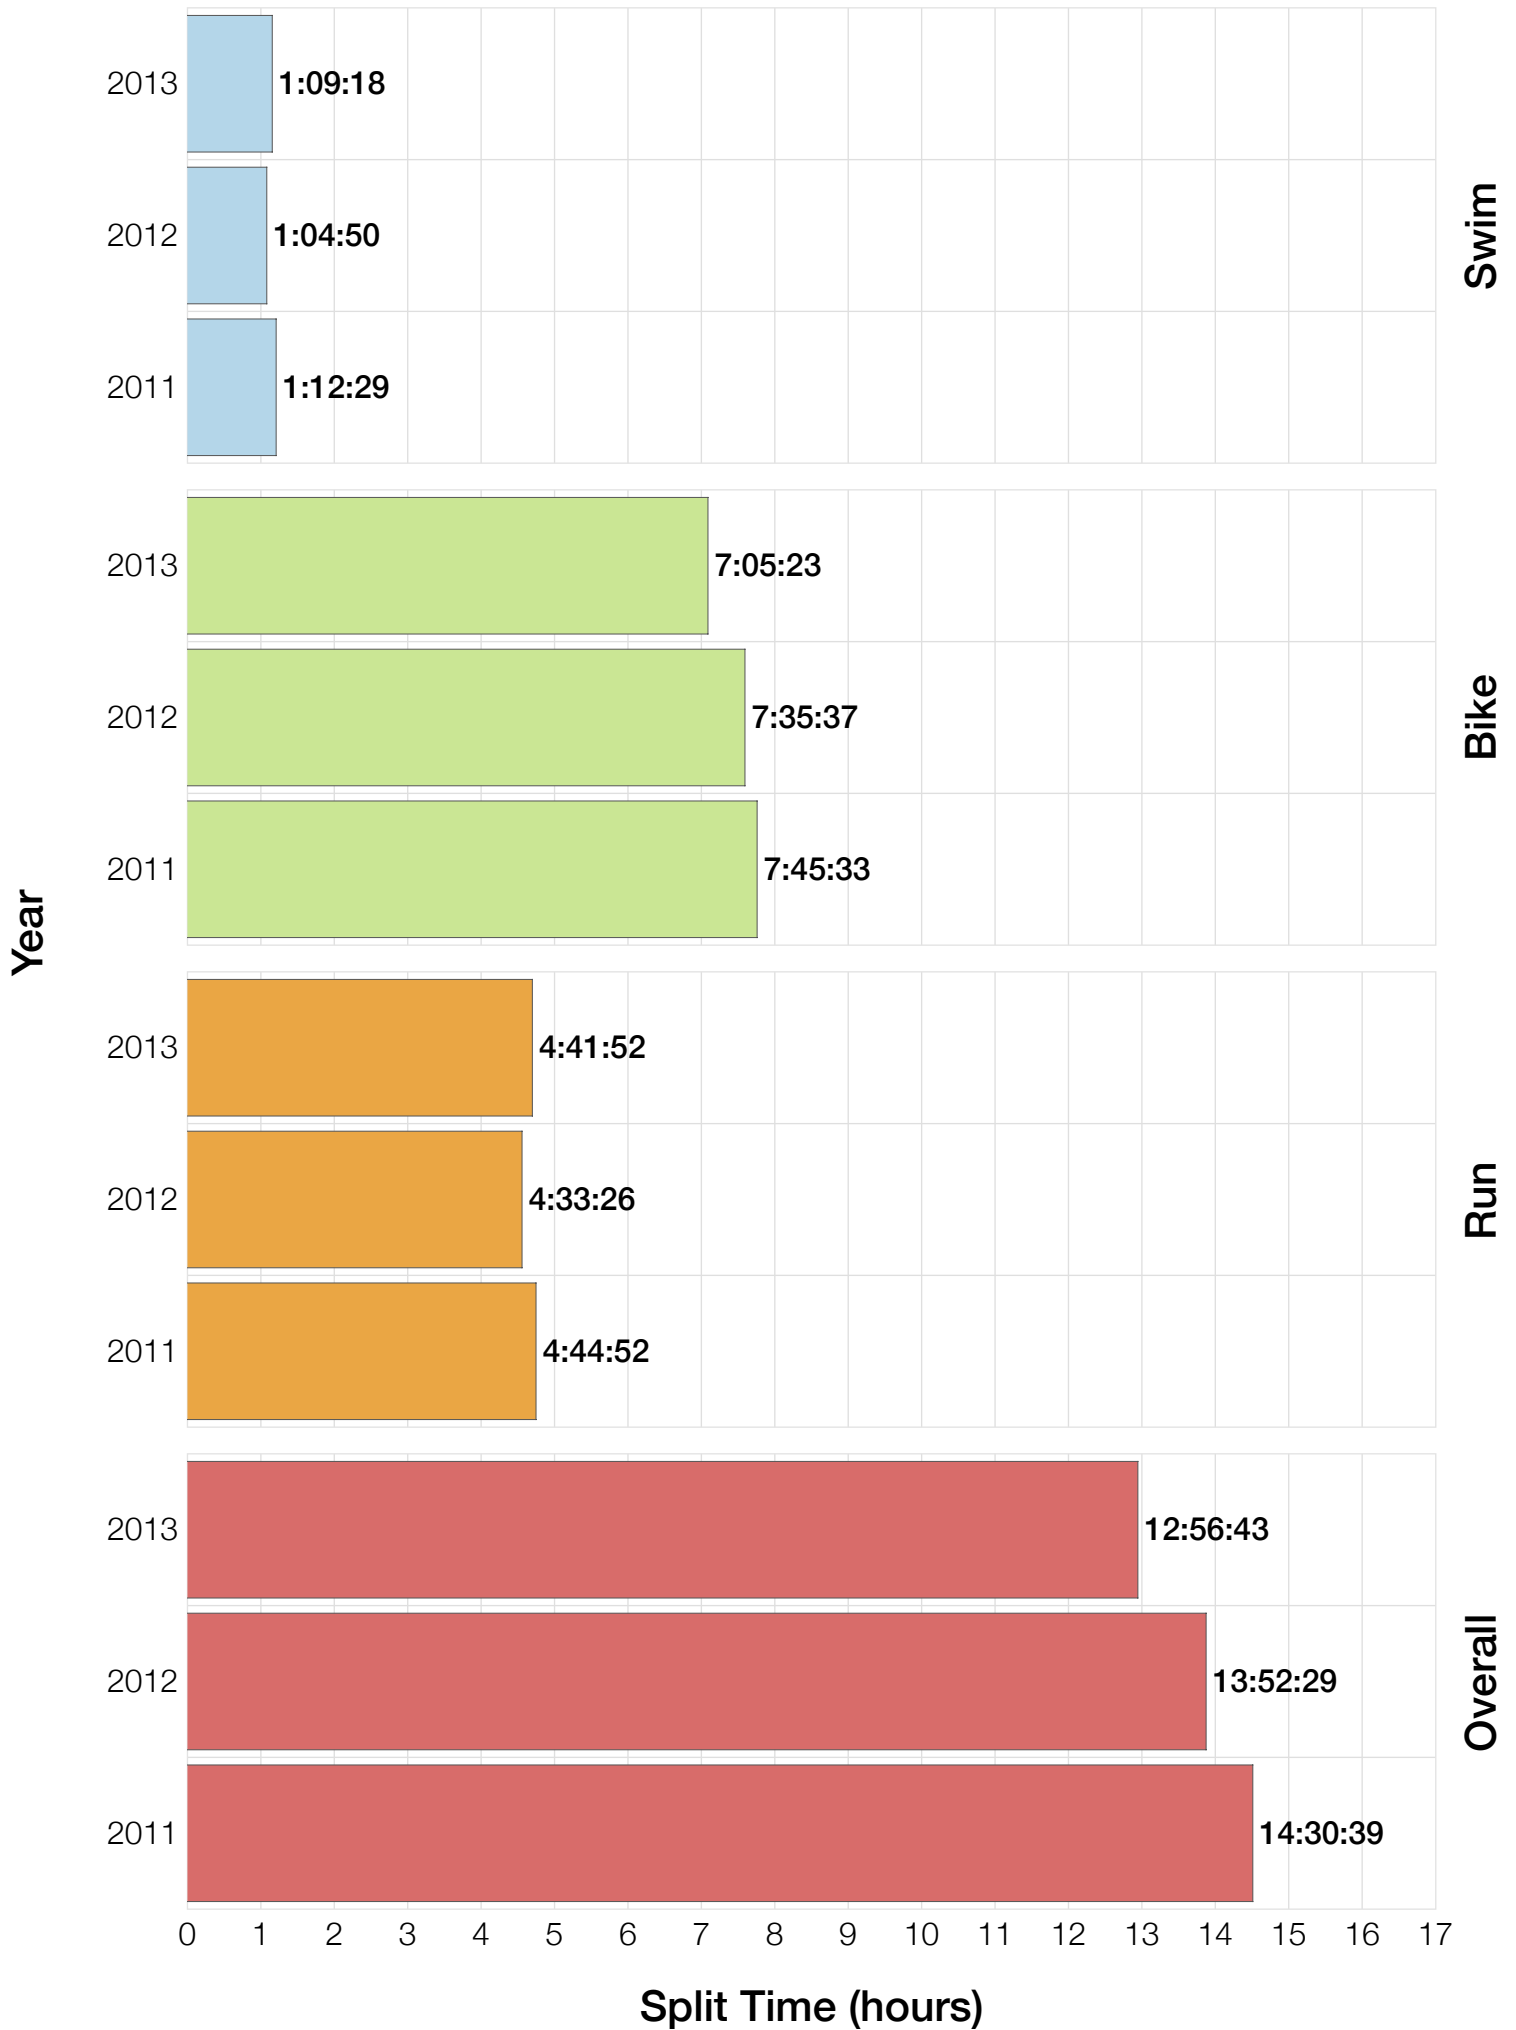

Ironman Wales F25-29 Stats

F25-29 Summary Statistics

Year	Finishers	F25-29 Finishers	Male Winner's Time	Female Winner's Time	F25-29 Winner's Time
2011	1122	11	9:04:20	10:15:23	11:38:18
2012	1215	12	8:52:43	9:45:09	11:07:55
2013	1280	17	9:09:10	9:51:21	11:15:17
Average	1206	13	9:02:04	9:57:17	11:20:30

F25-29 Swim

F25-29 Bike

F25-29 Run

F25-29 Overall

F25-29 Fastest Splits

F25-29 Median Splits

F25-29 Slowest Splits

F25-29 Top 30 Finishing Splits

Estimated Kona Slot Average Finishing Time Finishing Time

F25-29 Top 10 and Kona Times and Splits

Summary Statistics

Position	Swim Time	Bike Time	Run Time	Overall Time
Average Male Winner	0:46:48	5:12:39	2:54:25	9:02:04
Average Female Winner	0:56:52	5:37:54	3:12:18	9:57:17
Average 1st Age Grouper	0:57:59	6:22:32	3:46:51	11:20:30
Average 2nd Age Grouper	1:03:37	6:47:00	3:43:26	11:46:49
Average 3rd Age Grouper	1:10:31	7:01:55	3:58:31	12:26:33
Average 4th Age Grouper	1:09:28	7:03:44	4:14:21	12:44:33
Average 5th Age Grouper	1:17:55	7:08:04	4:24:24	13:10:08
Average 6th Age Grouper	1:10:41	7:22:34	4:46:41	13:41:48
Average 7th Age Grouper	1:05:47	7:40:27	4:44:48	13:56:32
Average 8th Age Grouper	1:24:18	7:39:57	4:36:21	14:04:30
Average 9th Age Grouper	1:06:37	7:37:47	5:05:52	14:09:58
Average 10th Age Grouper	1:10:57	7:49:41	5:11:00	14:34:26
Kona Qualifier Average	0:57:59	6:22:32	3:46:51	11:20:30
Top 10 Age Grouper Average	1:09:47	7:15:22	4:27:13	13:11:35