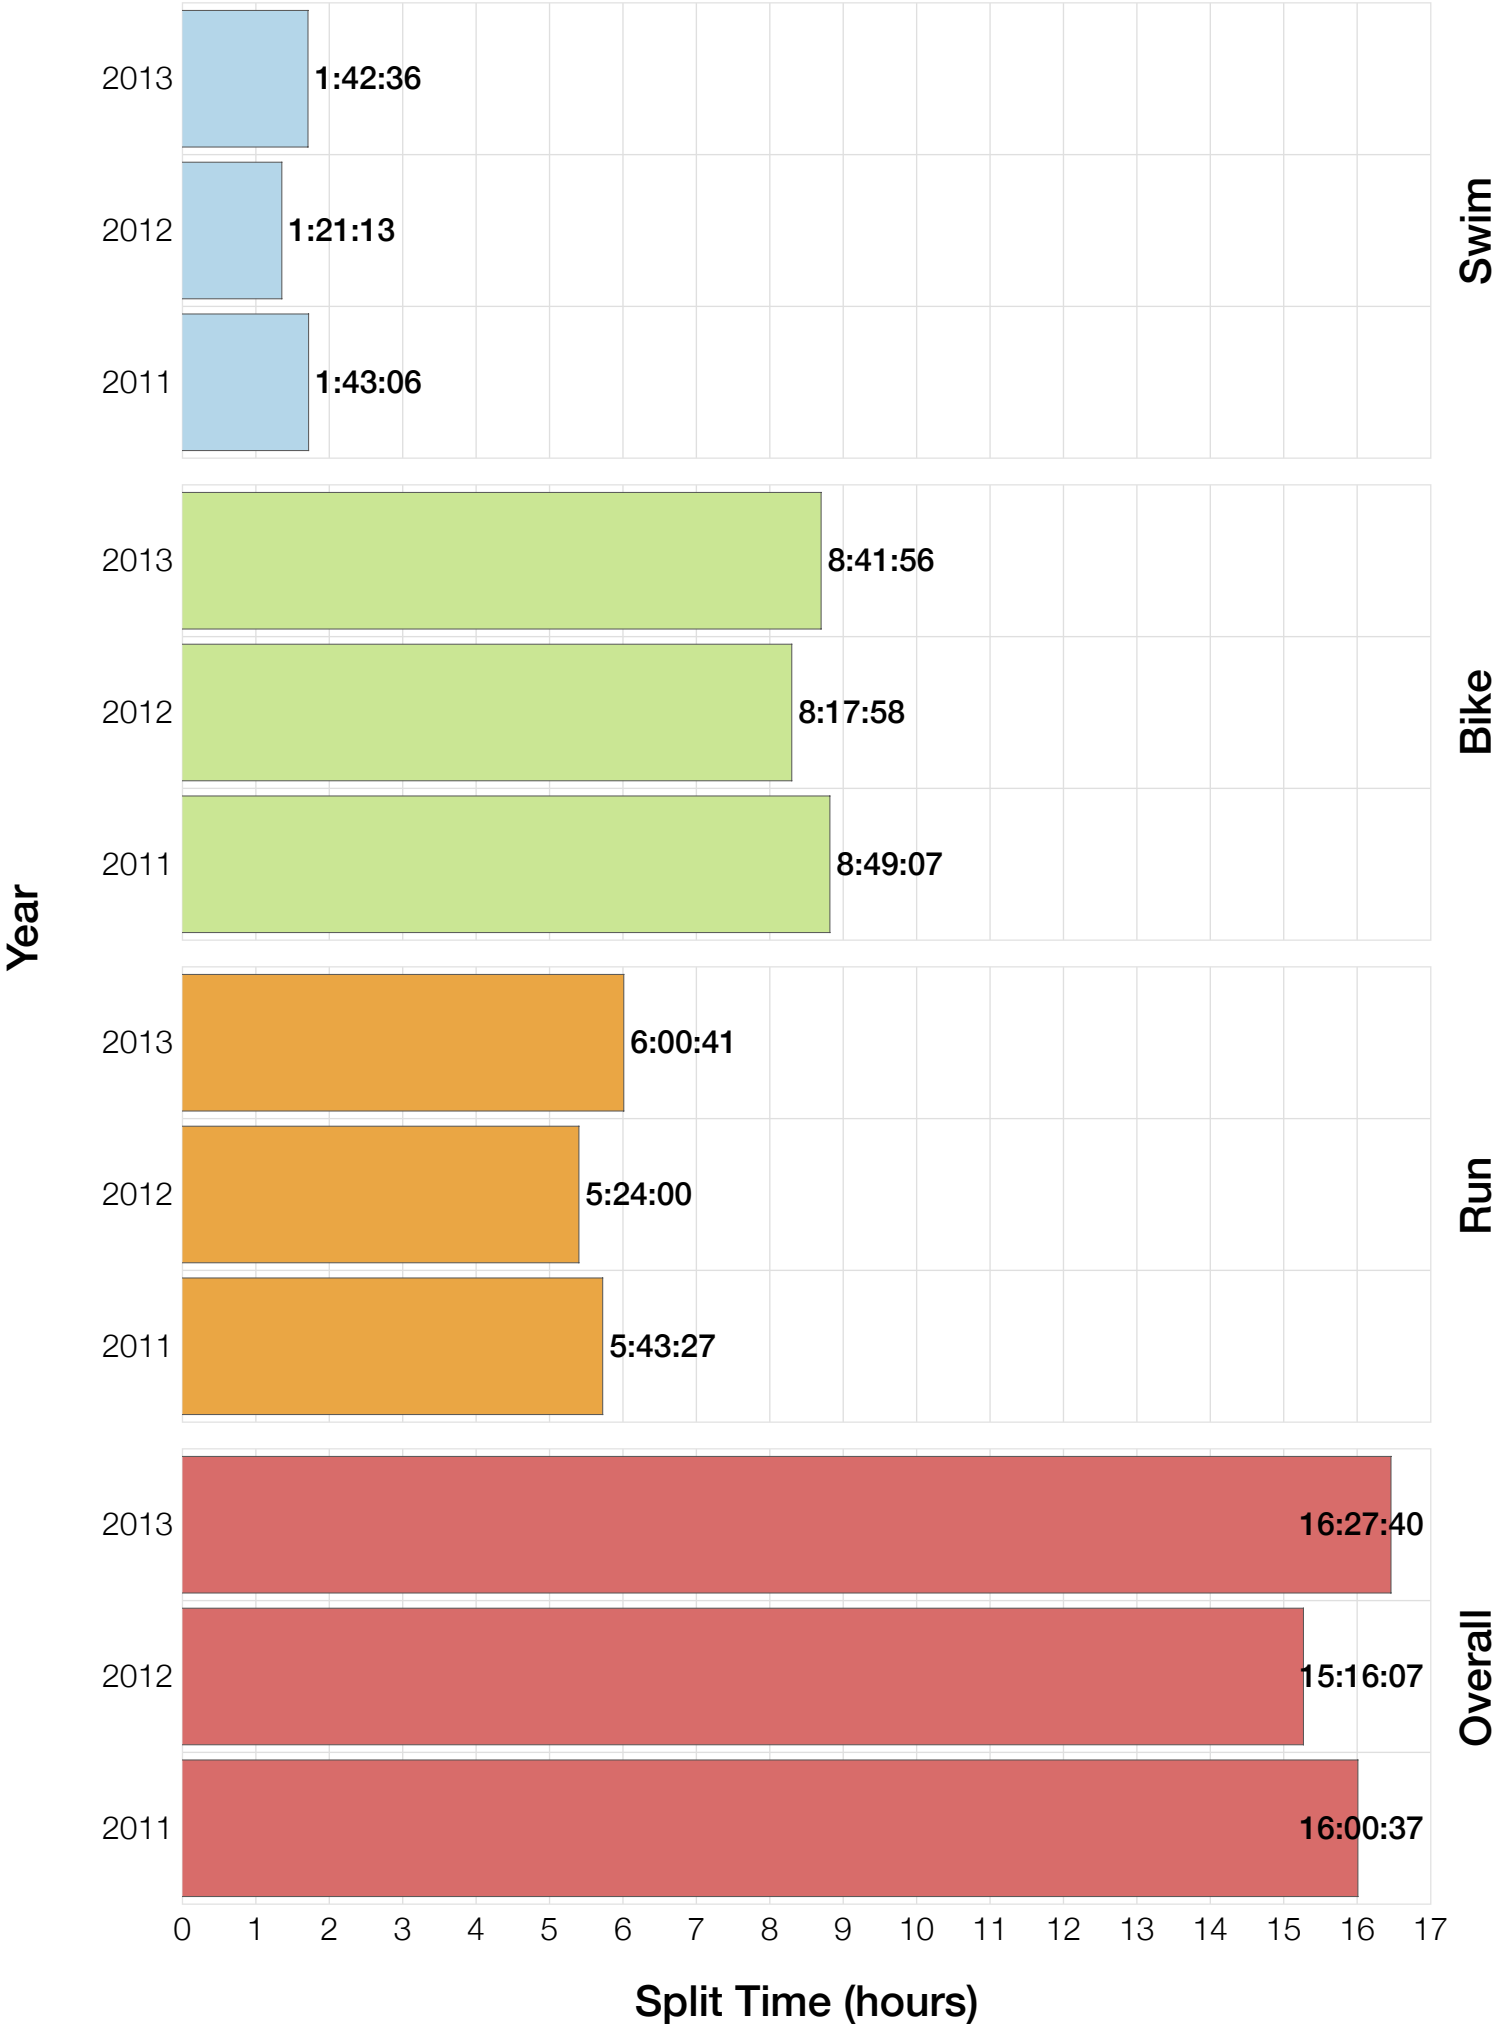

Ironman Wales F25-29 Stats

F25-29 Summary Statistics

Year	Finishers	F25-29 Finishers	Male Winner's Time	Female Winner's Time	F25-29 Winner's Time
2011	1122	11	9:04:20	10:15:23	11:38:18
2012	1215	12	8:52:43	9:45:09	11:07:55
2013	1280	17	9:09:10	9:51:21	11:15:17
Average	1206	13	9:02:04	9:57:17	11:20:30

F25-29 Swim

F25-29 Bike

F25-29 Run

F25-29 Overall

F25-29 Fastest Splits

F25-29 Median Splits

F25-29 Slowest Splits

F25-29 Top 30 Finishing Splits

Estimated Kona Slot Average Finishing Time Finishing Time

F25-29 Top 10 and Kona Times and Splits

Summary Statistics

Position	Swim Time	Bike Time	Run Time	Overall Time
Average Male Winner	0:46:48	5:12:39	2:54:25	9:02:04
Average Female Winner	0:56:52	5:37:54	3:12:18	9:57:17
Average 1st Age Grouper	0:57:59	6:22:32	3:46:51	11:20:30
Average 2nd Age Grouper	1:03:37	6:47:00	3:43:26	11:46:49
Average 3rd Age Grouper	1:10:31	7:01:55	3:58:31	12:26:33
Average 4th Age Grouper	1:09:28	7:03:44	4:14:21	12:44:33
Average 5th Age Grouper	1:17:55	7:08:04	4:24:24	13:10:08
Average 6th Age Grouper	1:10:41	7:22:34	4:46:41	13:41:48
Average 7th Age Grouper	1:05:47	7:40:27	4:44:48	13:56:32
Average 8th Age Grouper	1:24:18	7:39:57	4:36:21	14:04:30
Average 9th Age Grouper	1:06:37	7:37:47	5:05:52	14:09:58
Average 10th Age Grouper	1:10:57	7:49:41	5:11:00	14:34:26
Kona Qualifier Average	0:57:59	6:22:32	3:46:51	11:20:30
Top 10 Age Grouper Average	1:09:47	7:15:22	4:27:13	13:11:35