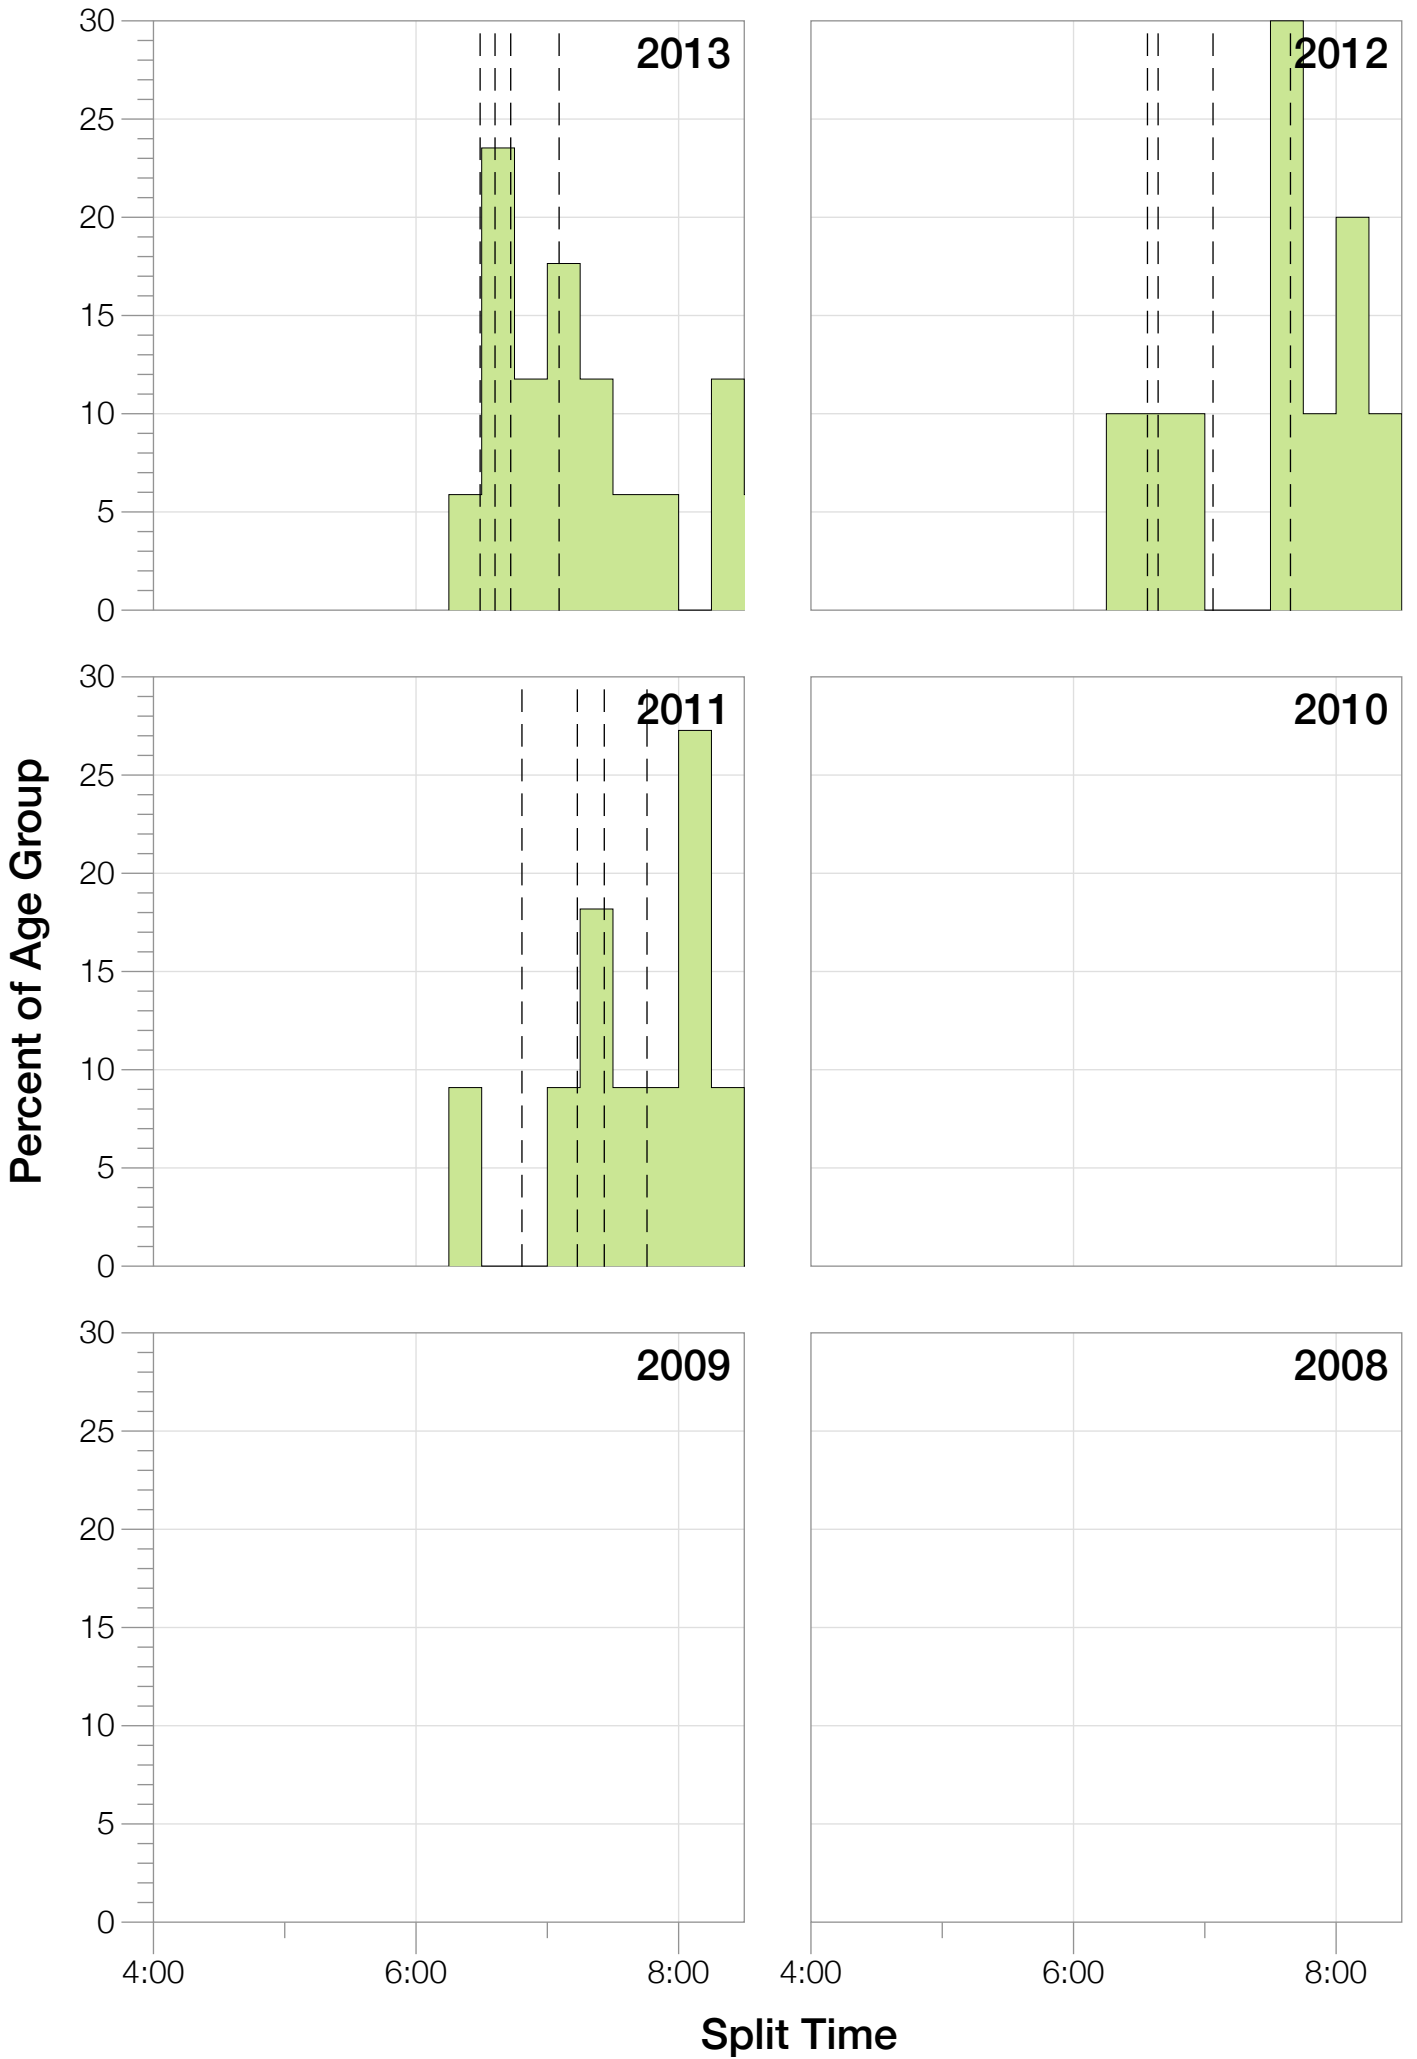

Ironman Wales F25-29 Stats

F25-29 Summary Statistics

Year	Finishers	F25-29 Finishers	Male Winner's Time	Female Winner's Time	F25-29 Winner's Time
2011	1122	11	9:04:20	10:15:23	11:38:18
2012	1215	12	8:52:43	9:45:09	11:07:55
2013	1280	17	9:09:10	9:51:21	11:15:17
Average	1206	13	9:02:04	9:57:17	11:20:30

F25-29 Swim

F25-29 Bike

F25-29 Run

F25-29 Overall

F25-29 Fastest Splits

F25-29 Median Splits

F25-29 Slowest Splits

F25-29 Top 30 Finishing Splits

Estimated Kona Slot Average Finishing Time Finishing Time

F25-29 Top 10 and Kona Times and Splits

Summary Statistics

Position	Swim Time	Bike Time	Run Time	Overall Time
Average Male Winner	0:46:48	5:12:39	2:54:25	9:02:04
Average Female Winner	0:56:52	5:37:54	3:12:18	9:57:17
Average 1st Age Grouper	0:57:59	6:22:32	3:46:51	11:20:30
Average 2nd Age Grouper	1:03:37	6:47:00	3:43:26	11:46:49
Average 3rd Age Grouper	1:10:31	7:01:55	3:58:31	12:26:33
Average 4th Age Grouper	1:09:28	7:03:44	4:14:21	12:44:33
Average 5th Age Grouper	1:17:55	7:08:04	4:24:24	13:10:08
Average 6th Age Grouper	1:10:41	7:22:34	4:46:41	13:41:48
Average 7th Age Grouper	1:05:47	7:40:27	4:44:48	13:56:32
Average 8th Age Grouper	1:24:18	7:39:57	4:36:21	14:04:30
Average 9th Age Grouper	1:06:37	7:37:47	5:05:52	14:09:58
Average 10th Age Grouper	1:10:57	7:49:41	5:11:00	14:34:26
Kona Qualifier Average	0:57:59	6:22:32	3:46:51	11:20:30
Top 10 Age Grouper Average	1:09:47	7:15:22	4:27:13	13:11:35