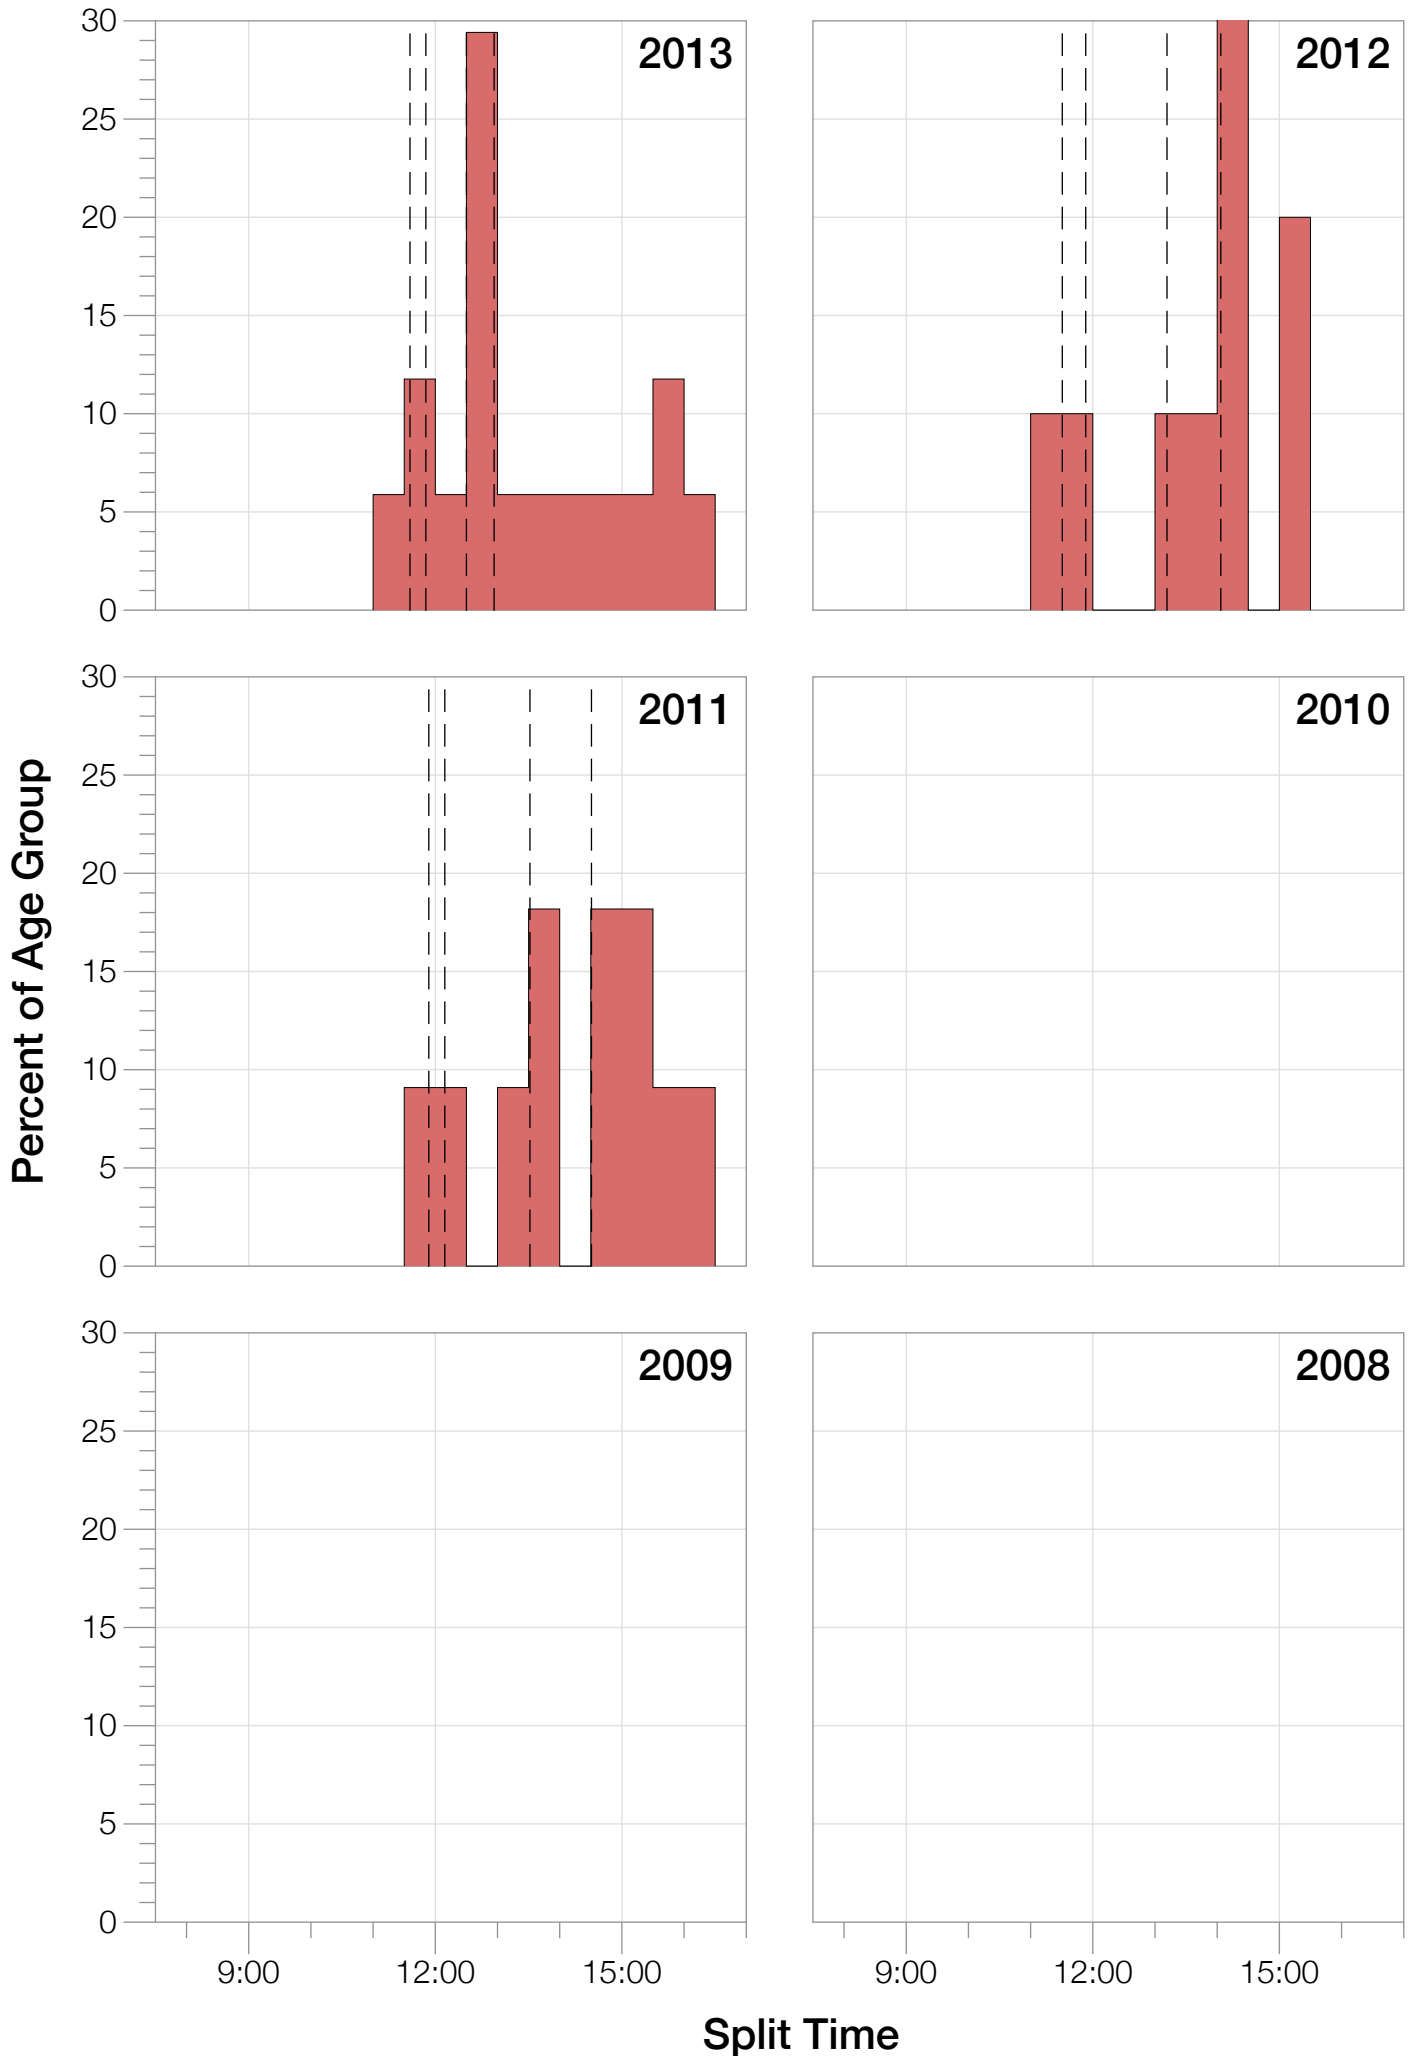

Ironman Wales F25-29 Stats

F25-29 Summary Statistics

Year	Finishers	F25-29 Finishers	Male Winner's Time	Female Winner's Time	F25-29 Winner's Time
2011	1122	11	9:04:20	10:15:23	11:38:18
2012	1215	12	8:52:43	9:45:09	11:07:55
2013	1280	17	9:09:10	9:51:21	11:15:17
Average	1206	13	9:02:04	9:57:17	11:20:30

F25-29 Swim

F25-29 Bike

F25-29 Run

F25-29 Overall

F25-29 Fastest Splits

F25-29 Median Splits

F25-29 Slowest Splits

F25-29 Top 30 Finishing Splits

Estimated Kona Slot Average Finishing Time Finishing Time

F25-29 Top 10 and Kona Times and Splits

Summary Statistics

Position	Swim Time	Bike Time	Run Time	Overall Time
Average Male Winner	0:46:48	5:12:39	2:54:25	9:02:04
Average Female Winner	0:56:52	5:37:54	3:12:18	9:57:17
Average 1st Age Grouper	0:57:59	6:22:32	3:46:51	11:20:30
Average 2nd Age Grouper	1:03:37	6:47:00	3:43:26	11:46:49
Average 3rd Age Grouper	1:10:31	7:01:55	3:58:31	12:26:33
Average 4th Age Grouper	1:09:28	7:03:44	4:14:21	12:44:33
Average 5th Age Grouper	1:17:55	7:08:04	4:24:24	13:10:08
Average 6th Age Grouper	1:10:41	7:22:34	4:46:41	13:41:48
Average 7th Age Grouper	1:05:47	7:40:27	4:44:48	13:56:32
Average 8th Age Grouper	1:24:18	7:39:57	4:36:21	14:04:30
Average 9th Age Grouper	1:06:37	7:37:47	5:05:52	14:09:58
Average 10th Age Grouper	1:10:57	7:49:41	5:11:00	14:34:26
Kona Qualifier Average	0:57:59	6:22:32	3:46:51	11:20:30
Top 10 Age Grouper Average	1:09:47	7:15:22	4:27:13	13:11:35