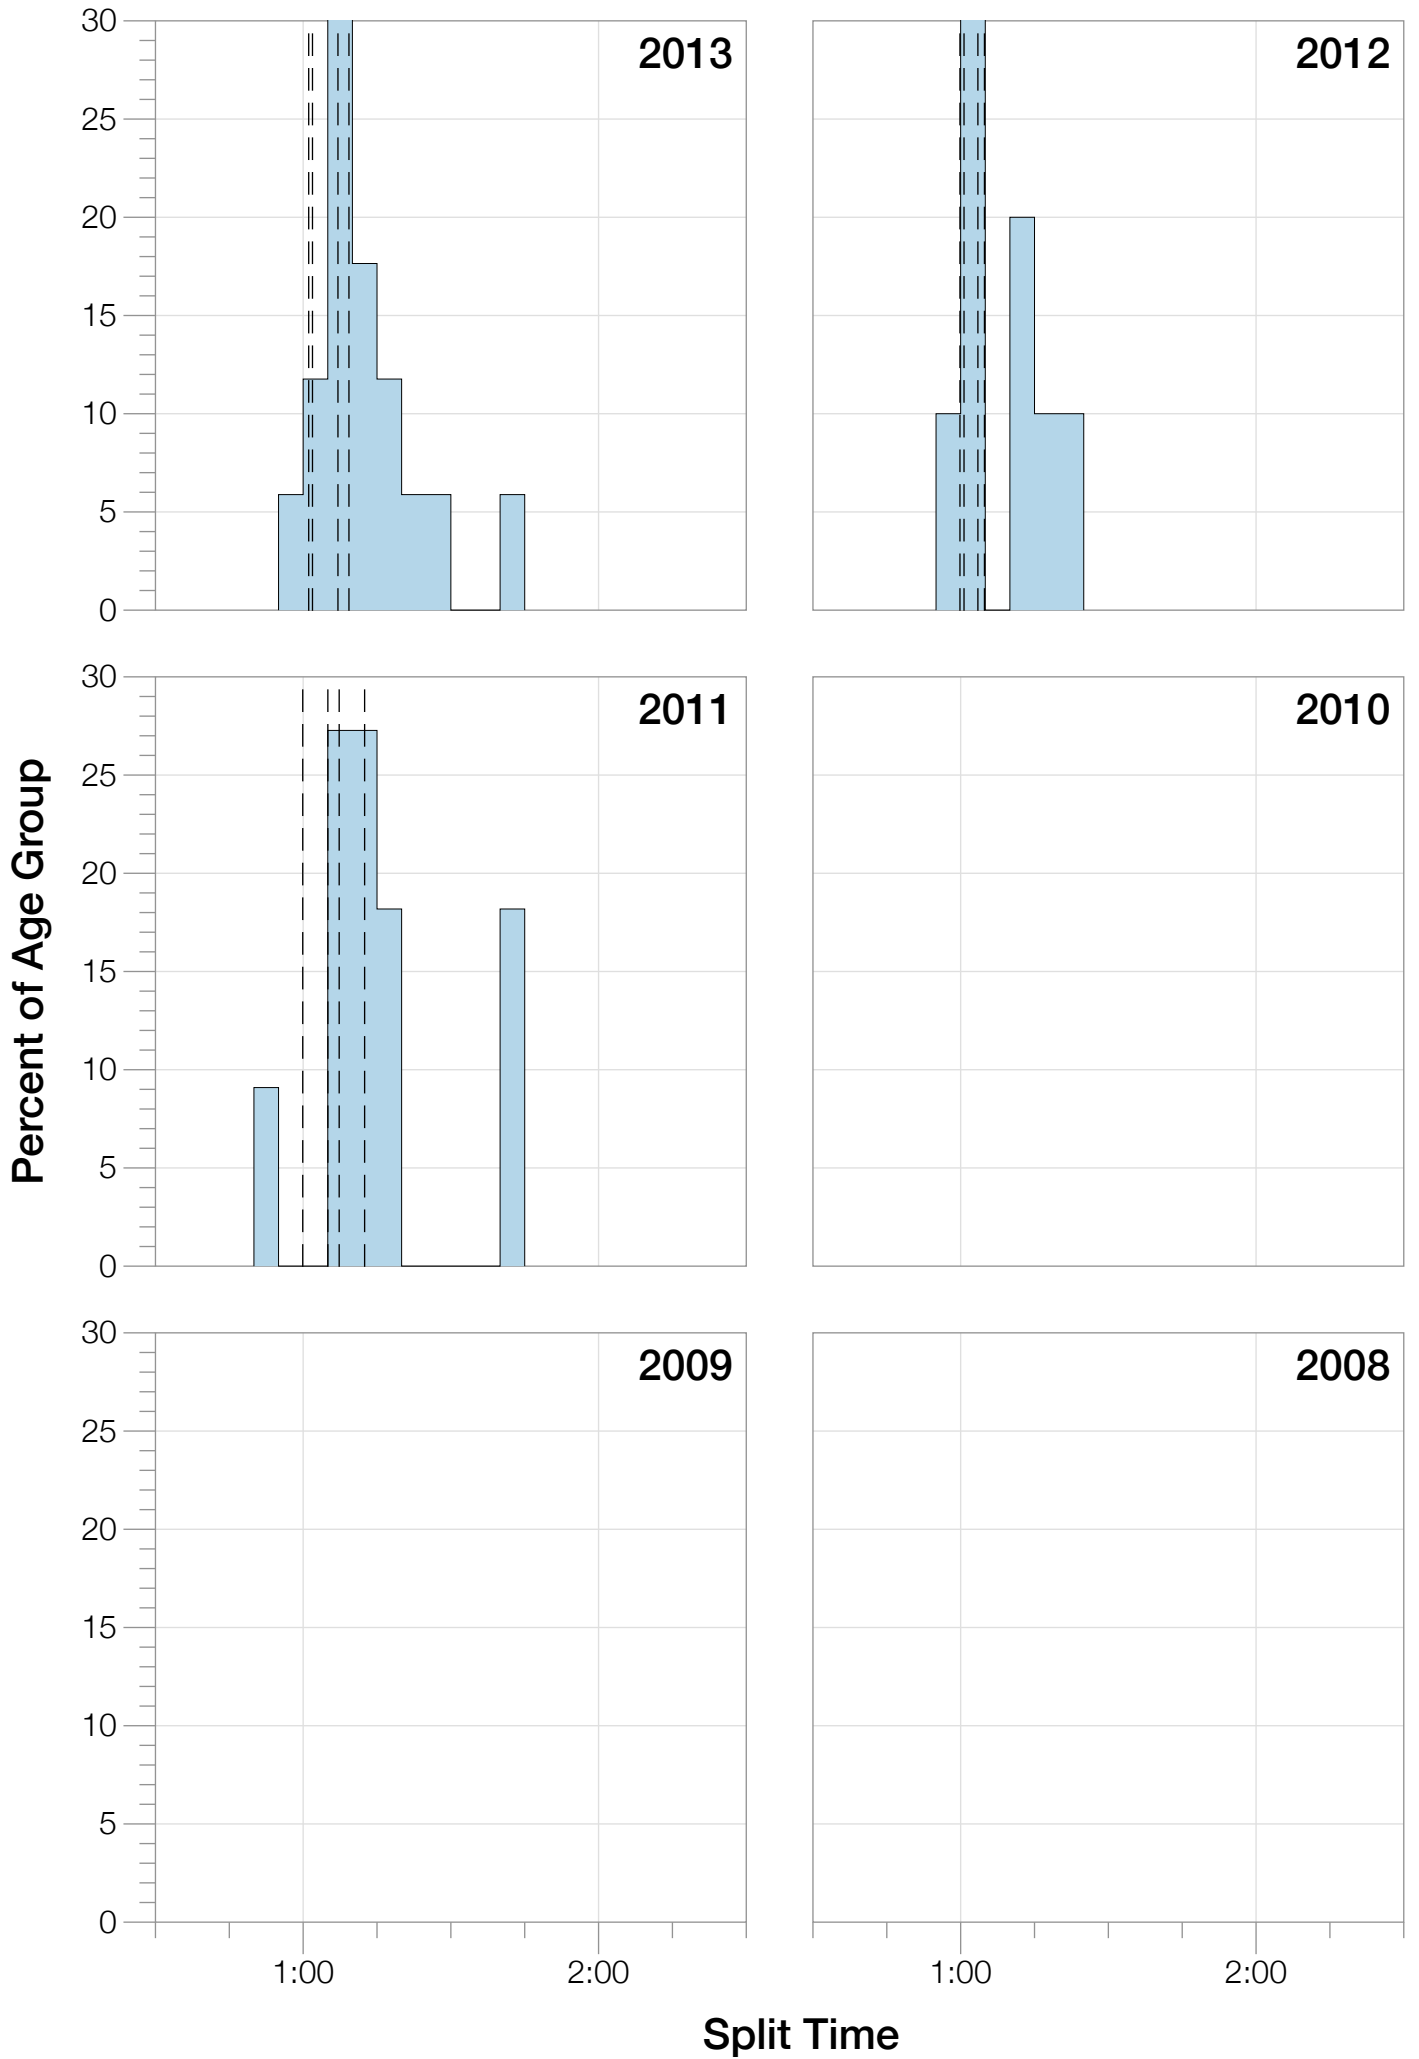

Ironman Wales F25-29 Stats

F25-29 Summary Statistics

Year	Finishers	F25-29 Finishers	Male Winner's Time	Female Winner's Time	F25-29 Winner's Time
2011	1122	11	9:04:20	10:15:23	11:38:18
2012	1215	12	8:52:43	9:45:09	11:07:55
2013	1280	17	9:09:10	9:51:21	11:15:17
Average	1206	13	9:02:04	9:57:17	11:20:30

F25-29 Swim

F25-29 Bike

F25-29 Run

F25-29 Overall

F25-29 Fastest Splits

F25-29 Median Splits

F25-29 Slowest Splits

F25-29 Top 30 Finishing Splits

Estimated Kona Slot Average Finishing Time Finishing Time

F25-29 Top 10 and Kona Times and Splits

Summary Statistics

Position	Swim Time	Bike Time	Run Time	Overall Time
Average Male Winner	0:46:48	5:12:39	2:54:25	9:02:04
Average Female Winner	0:56:52	5:37:54	3:12:18	9:57:17
Average 1st Age Grouper	0:57:59	6:22:32	3:46:51	11:20:30
Average 2nd Age Grouper	1:03:37	6:47:00	3:43:26	11:46:49
Average 3rd Age Grouper	1:10:31	7:01:55	3:58:31	12:26:33
Average 4th Age Grouper	1:09:28	7:03:44	4:14:21	12:44:33
Average 5th Age Grouper	1:17:55	7:08:04	4:24:24	13:10:08
Average 6th Age Grouper	1:10:41	7:22:34	4:46:41	13:41:48
Average 7th Age Grouper	1:05:47	7:40:27	4:44:48	13:56:32
Average 8th Age Grouper	1:24:18	7:39:57	4:36:21	14:04:30
Average 9th Age Grouper	1:06:37	7:37:47	5:05:52	14:09:58
Average 10th Age Grouper	1:10:57	7:49:41	5:11:00	14:34:26
Kona Qualifier Average	0:57:59	6:22:32	3:46:51	11:20:30
Top 10 Age Grouper Average	1:09:47	7:15:22	4:27:13	13:11:35