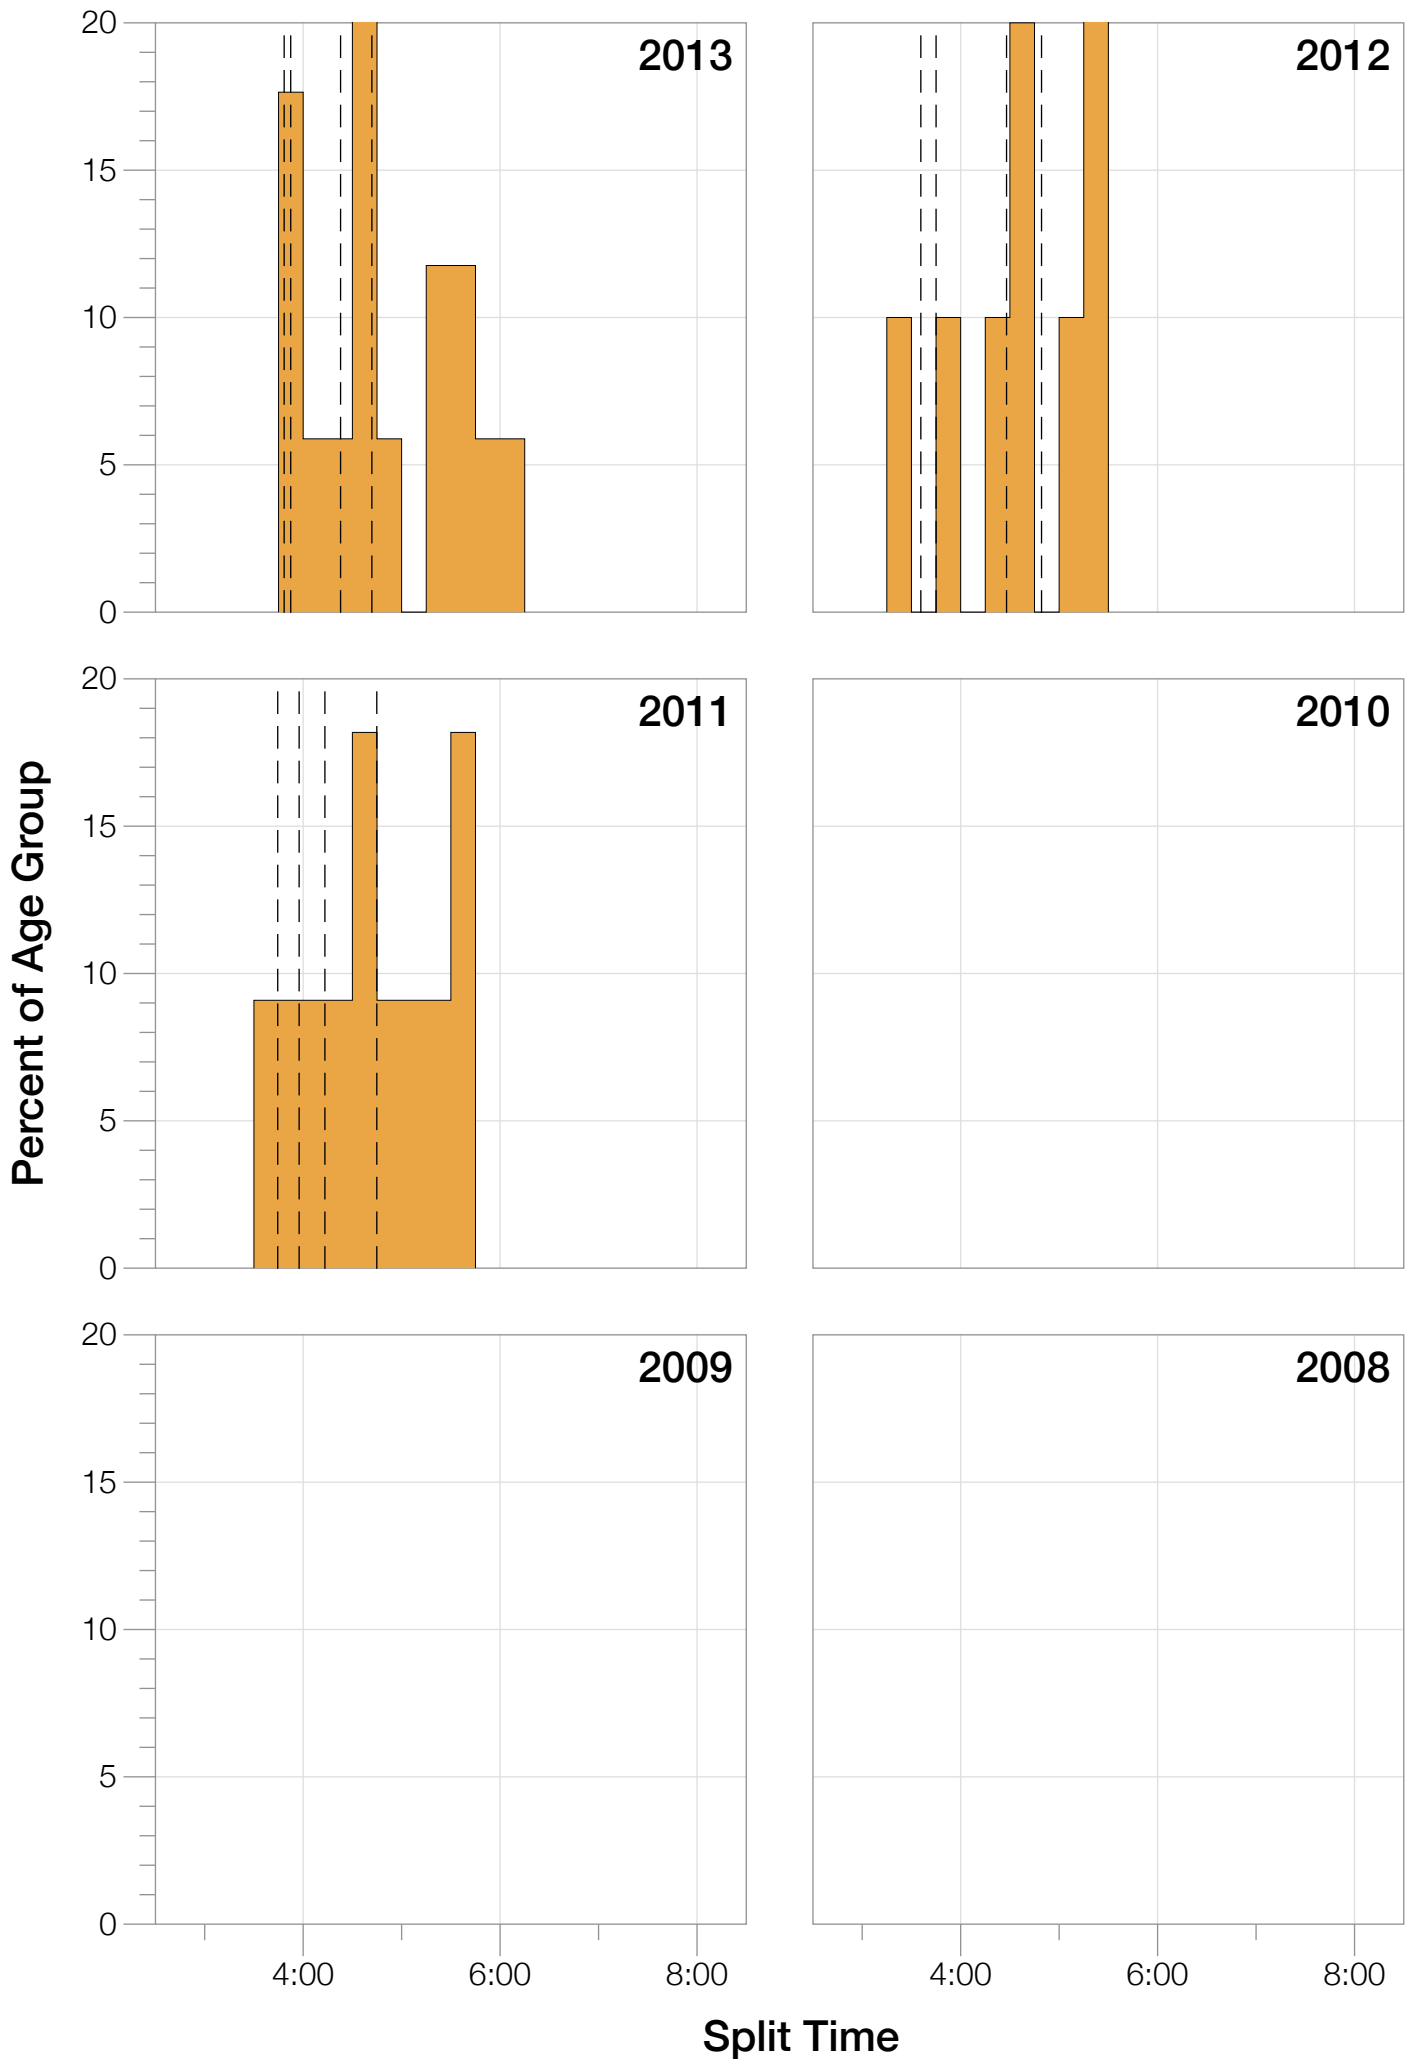

Ironman Wales F25-29 Stats

F25-29 Summary Statistics

Year	Finishers	F25-29 Finishers	Male Winner's Time	Female Winner's Time	F25-29 Winner's Time
2011	1122	11	9:04:20	10:15:23	11:38:18
2012	1215	12	8:52:43	9:45:09	11:07:55
2013	1280	17	9:09:10	9:51:21	11:15:17
Average	1206	13	9:02:04	9:57:17	11:20:30

F25-29 Swim

F25-29 Bike

F25-29 Run

F25-29 Overall

F25-29 Fastest Splits

F25-29 Median Splits

F25-29 Slowest Splits

F25-29 Top 30 Finishing Splits

Estimated Kona Slot Average Finishing Time Finishing Time

F25-29 Top 10 and Kona Times and Splits

Summary Statistics

Position	Swim Time	Bike Time	Run Time	Overall Time
Average Male Winner	0:46:48	5:12:39	2:54:25	9:02:04
Average Female Winner	0:56:52	5:37:54	3:12:18	9:57:17
Average 1st Age Grouper	0:57:59	6:22:32	3:46:51	11:20:30
Average 2nd Age Grouper	1:03:37	6:47:00	3:43:26	11:46:49
Average 3rd Age Grouper	1:10:31	7:01:55	3:58:31	12:26:33
Average 4th Age Grouper	1:09:28	7:03:44	4:14:21	12:44:33
Average 5th Age Grouper	1:17:55	7:08:04	4:24:24	13:10:08
Average 6th Age Grouper	1:10:41	7:22:34	4:46:41	13:41:48
Average 7th Age Grouper	1:05:47	7:40:27	4:44:48	13:56:32
Average 8th Age Grouper	1:24:18	7:39:57	4:36:21	14:04:30
Average 9th Age Grouper	1:06:37	7:37:47	5:05:52	14:09:58
Average 10th Age Grouper	1:10:57	7:49:41	5:11:00	14:34:26
Kona Qualifier Average	0:57:59	6:22:32	3:46:51	11:20:30
Top 10 Age Grouper Average	1:09:47	7:15:22	4:27:13	13:11:35