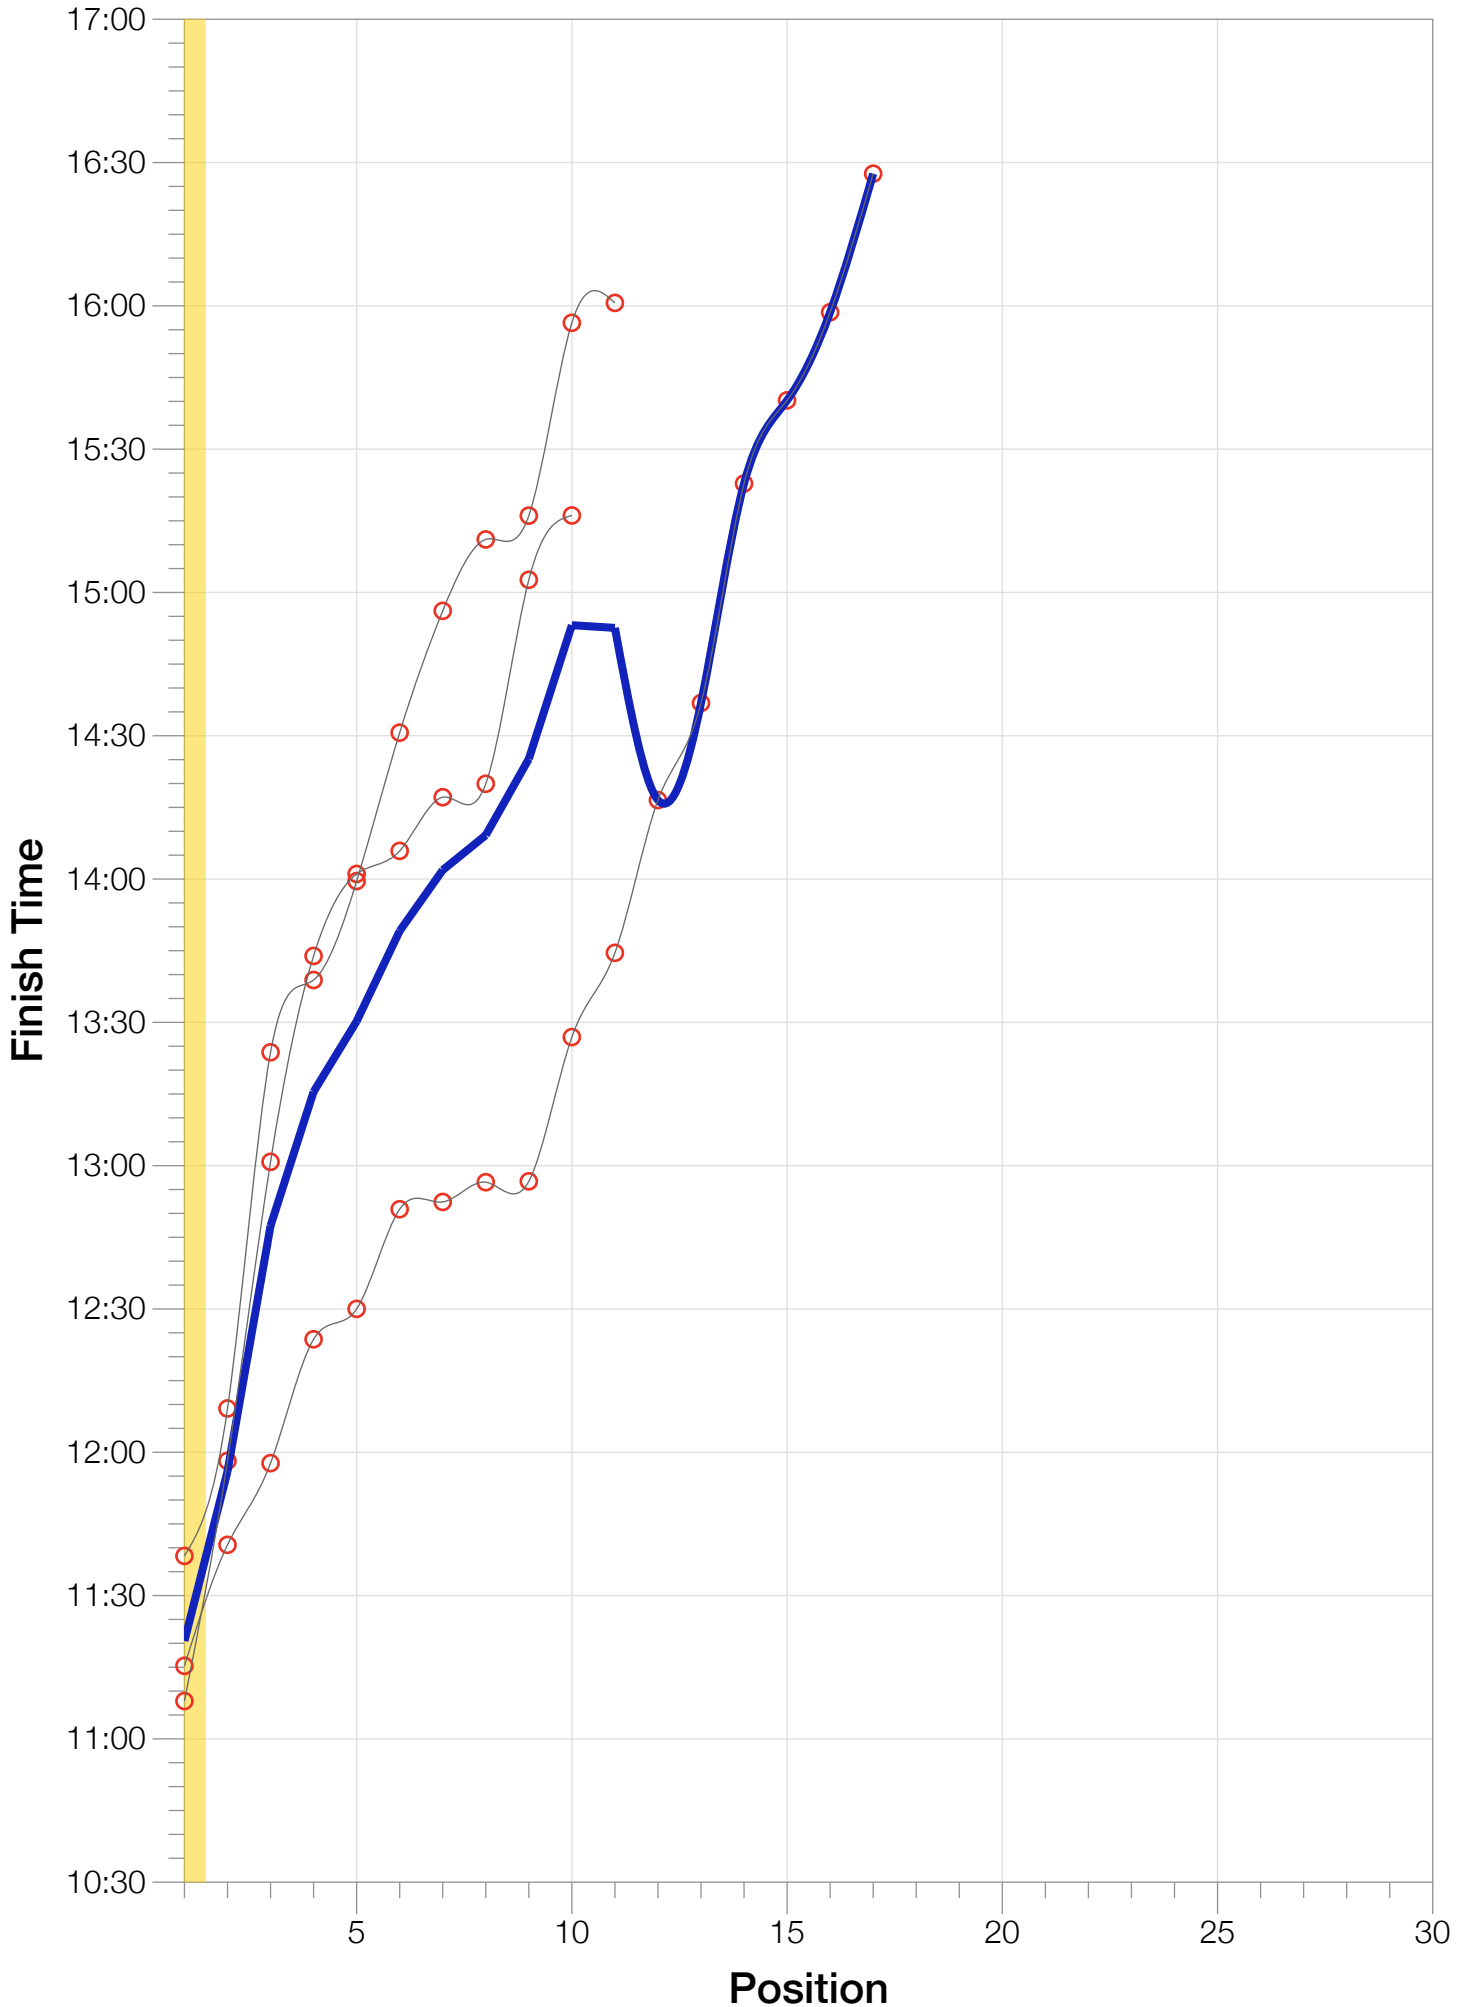

Ironman Wales F25-29 Stats

F25-29 Summary Statistics

Year	Finishers	F25-29 Finishers	Male Winner's Time	Female Winner's Time	F25-29 Winner's Time
2011	1122	11	9:04:20	10:15:23	11:38:18
2012	1215	12	8:52:43	9:45:09	11:07:55
2013	1280	17	9:09:10	9:51:21	11:15:17
Average	1206	13	9:02:04	9:57:17	11:20:30

F25-29 Swim

F25-29 Bike

F25-29 Run

F25-29 Overall

F25-29 Fastest Splits

F25-29 Median Splits

F25-29 Slowest Splits

F25-29 Top 30 Finishing Splits

Estimated Kona Slot Average Finishing Time Finishing Time

F25-29 Top 10 and Kona Times and Splits

Summary Statistics

Position	Swim Time	Bike Time	Run Time	Overall Time
Average Male Winner	0:46:48	5:12:39	2:54:25	9:02:04
Average Female Winner	0:56:52	5:37:54	3:12:18	9:57:17
Average 1st Age Grouper	0:57:59	6:22:32	3:46:51	11:20:30
Average 2nd Age Grouper	1:03:37	6:47:00	3:43:26	11:46:49
Average 3rd Age Grouper	1:10:31	7:01:55	3:58:31	12:26:33
Average 4th Age Grouper	1:09:28	7:03:44	4:14:21	12:44:33
Average 5th Age Grouper	1:17:55	7:08:04	4:24:24	13:10:08
Average 6th Age Grouper	1:10:41	7:22:34	4:46:41	13:41:48
Average 7th Age Grouper	1:05:47	7:40:27	4:44:48	13:56:32
Average 8th Age Grouper	1:24:18	7:39:57	4:36:21	14:04:30
Average 9th Age Grouper	1:06:37	7:37:47	5:05:52	14:09:58
Average 10th Age Grouper	1:10:57	7:49:41	5:11:00	14:34:26
Kona Qualifier Average	0:57:59	6:22:32	3:46:51	11:20:30
Top 10 Age Grouper Average	1:09:47	7:15:22	4:27:13	13:11:35