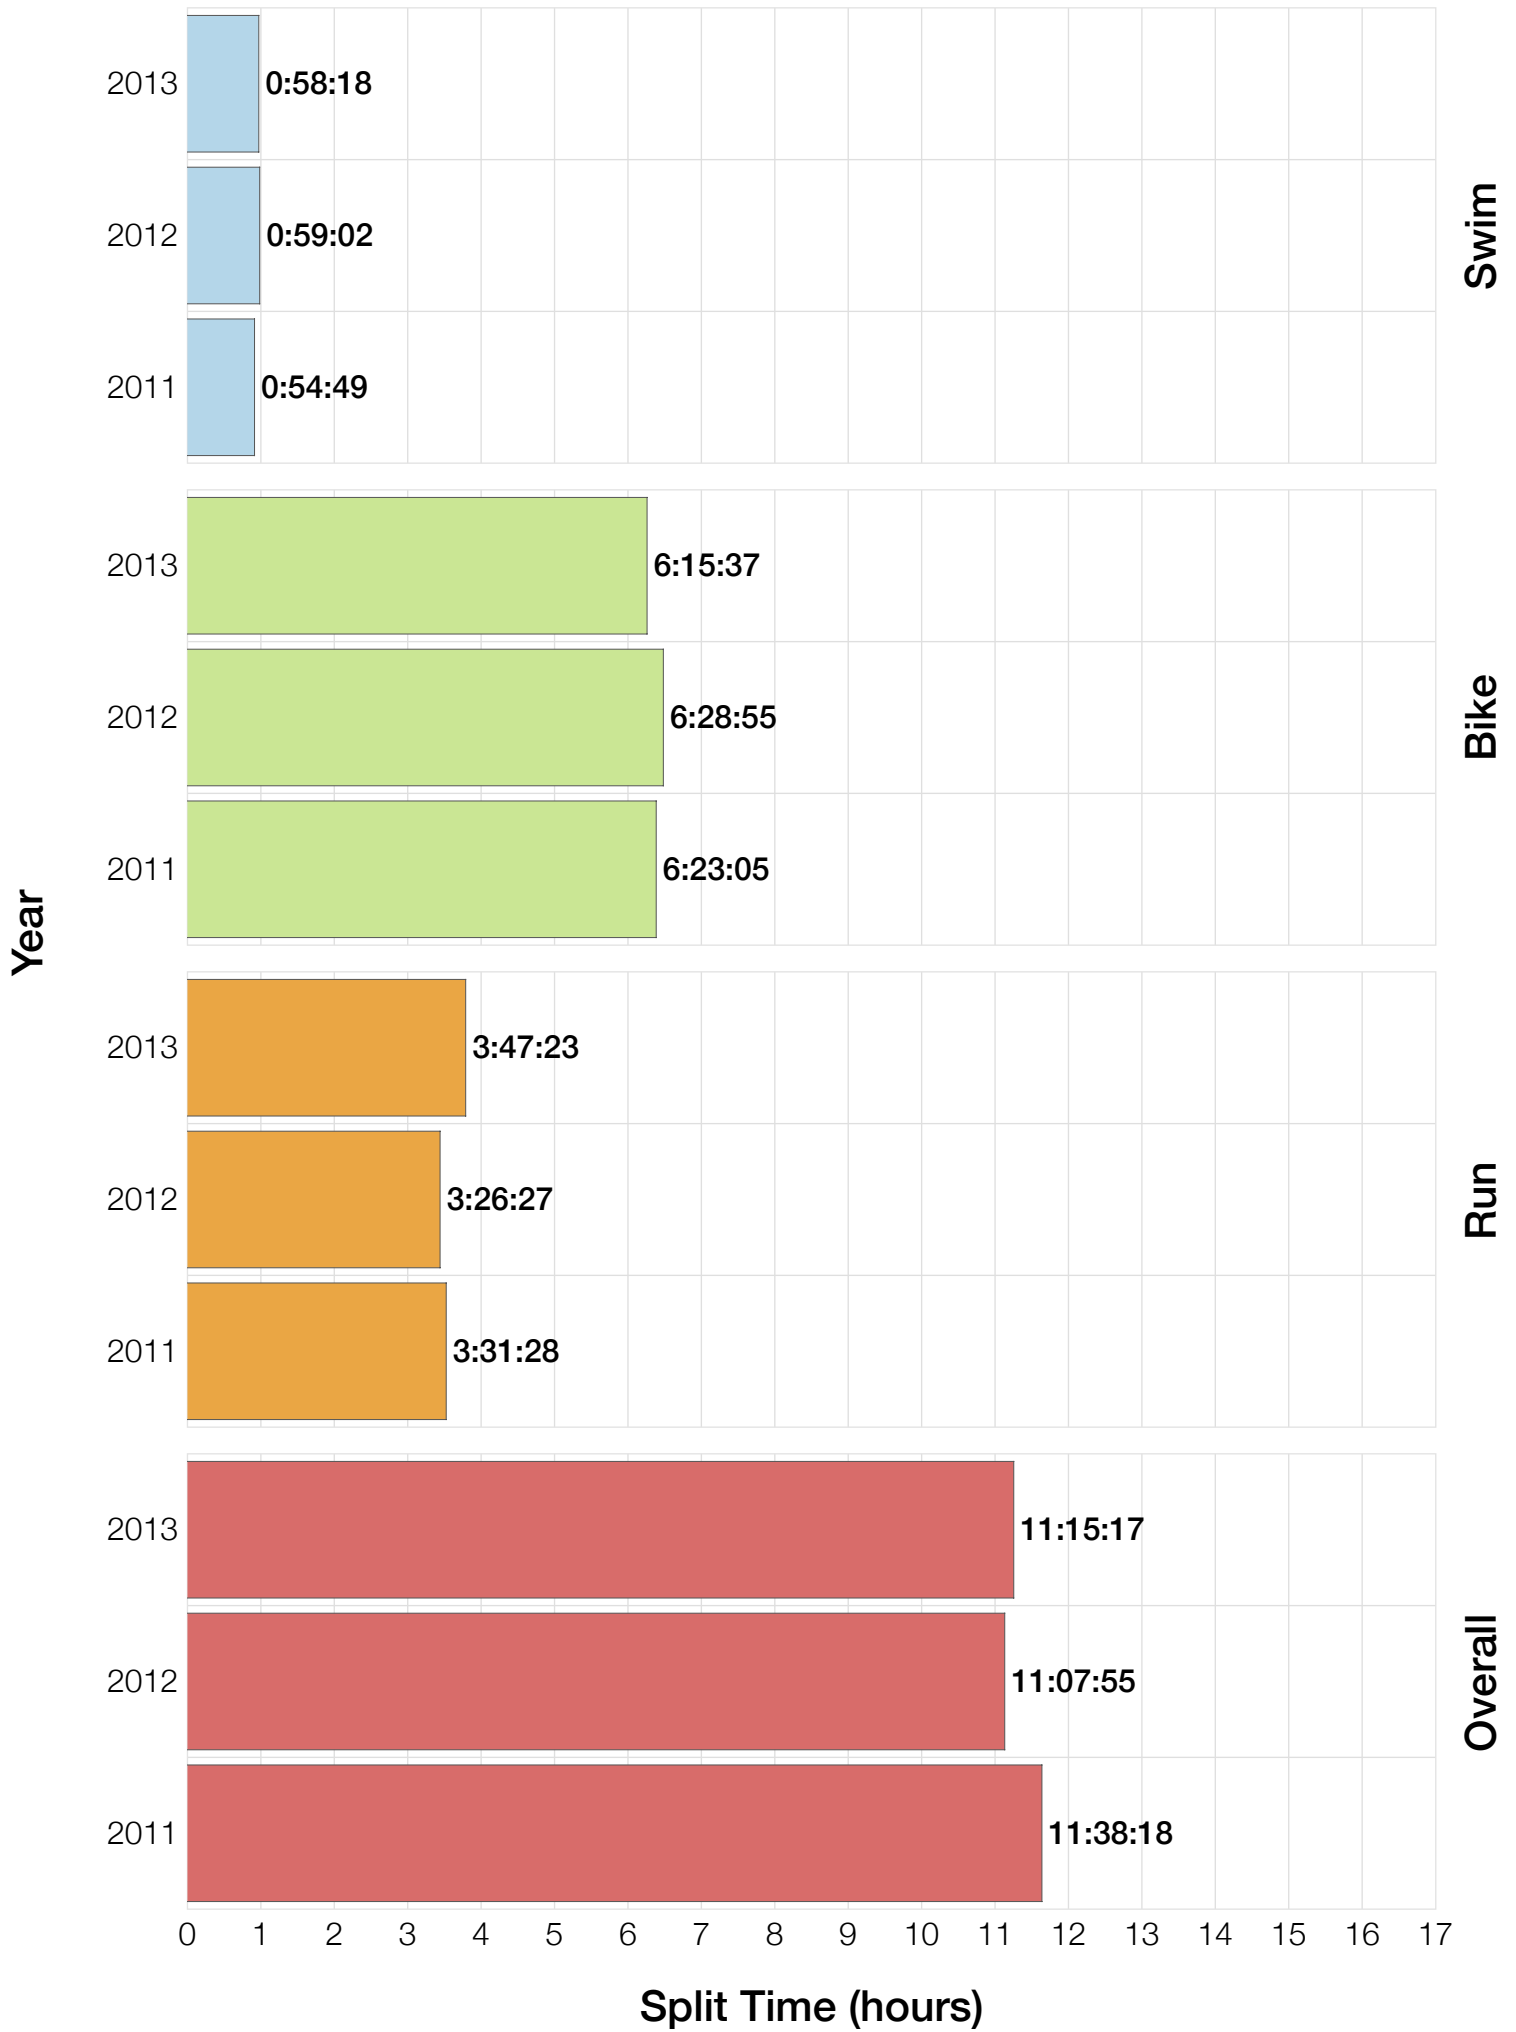

F25-29 Swim

F25-29 Bike

F25-29 Run

F25-29 Overall

F25-29 Fastest Splits

F25-29 Median Splits

F25-29 Slowest Splits

F25-29 Top 30 Finishing Splits

Estimated Kona Slot Average Finishing Time Finishing Time

F25-29 Top 10 and Kona Times and Splits

Summary Statistics

Position	Swim Time	Bike Time	Run Time	Overall Time
Average Male Winner	0:46:48	5:12:39	2:54:25	9:02:04
Average Female Winner	0:56:52	5:37:54	3:12:18	9:57:17
Average 1st Age Grouper	0:57:59	6:22:32	3:46:51	11:20:30
Average 2nd Age Grouper	1:03:37	6:47:00	3:43:26	11:46:49
Average 3rd Age Grouper	1:10:31	7:01:55	3:58:31	12:26:33
Average 4th Age Grouper	1:09:28	7:03:44	4:14:21	12:44:33
Average 5th Age Grouper	1:17:55	7:08:04	4:24:24	13:10:08
Average 6th Age Grouper	1:10:41	7:22:34	4:46:41	13:41:48
Average 7th Age Grouper	1:05:47	7:40:27	4:44:48	13:56:32
Average 8th Age Grouper	1:24:18	7:39:57	4:36:21	14:04:30
Average 9th Age Grouper	1:06:37	7:37:47	5:05:52	14:09:58
Average 10th Age Grouper	1:10:57	7:49:41	5:11:00	14:34:26
Kona Qualifier Average	0:57:59	6:22:32	3:46:51	11:20:30
Top 10 Age Grouper Average	1:09:47	7:15:22	4:27:13	13:11:35

Wales 2013

Position	Swim Time	Bike Time	Run Time	Overall Time
Male Winner	0:47:13	5:11:26	3:02:35	9:09:10
Female Winner	0:56:59	5:31:36	3:15:02	9:51:21
1st Age Grouper	0:58:18	6:15:37	3:48:41	11:15:17
2nd Age Grouper	1:01:50	6:32:42	3:54:55	11:40:37
3rd Age Grouper	1:11:50	6:47:07	3:47:23	11:57:43
4th Age Grouper	1:07:04	6:38:22	4:22:48	12:23:39
5th Age Grouper	1:05:49	7:00:15	4:12:54	12:30:01
6th Age Grouper	1:09:18	6:42:37	4:43:35	12:50:53
7th Age Grouper	1:09:10	6:43:16	4:41:52	12:52:24
8th Age Grouper	1:11:21	6:56:13	4:33:06	12:56:32
9th Age Grouper	1:01:56	7:05:23	4:32:37	12:56:43
10th Age Grouper	1:07:42	7:29:38	4:33:51	13:26:55
Kona Qualifier Average	0:58:18	6:15:37	3:48:41	11:15:17
Top 10 Age Grouper Average	1:06:25	6:49:07	4:19:10	12:29:04