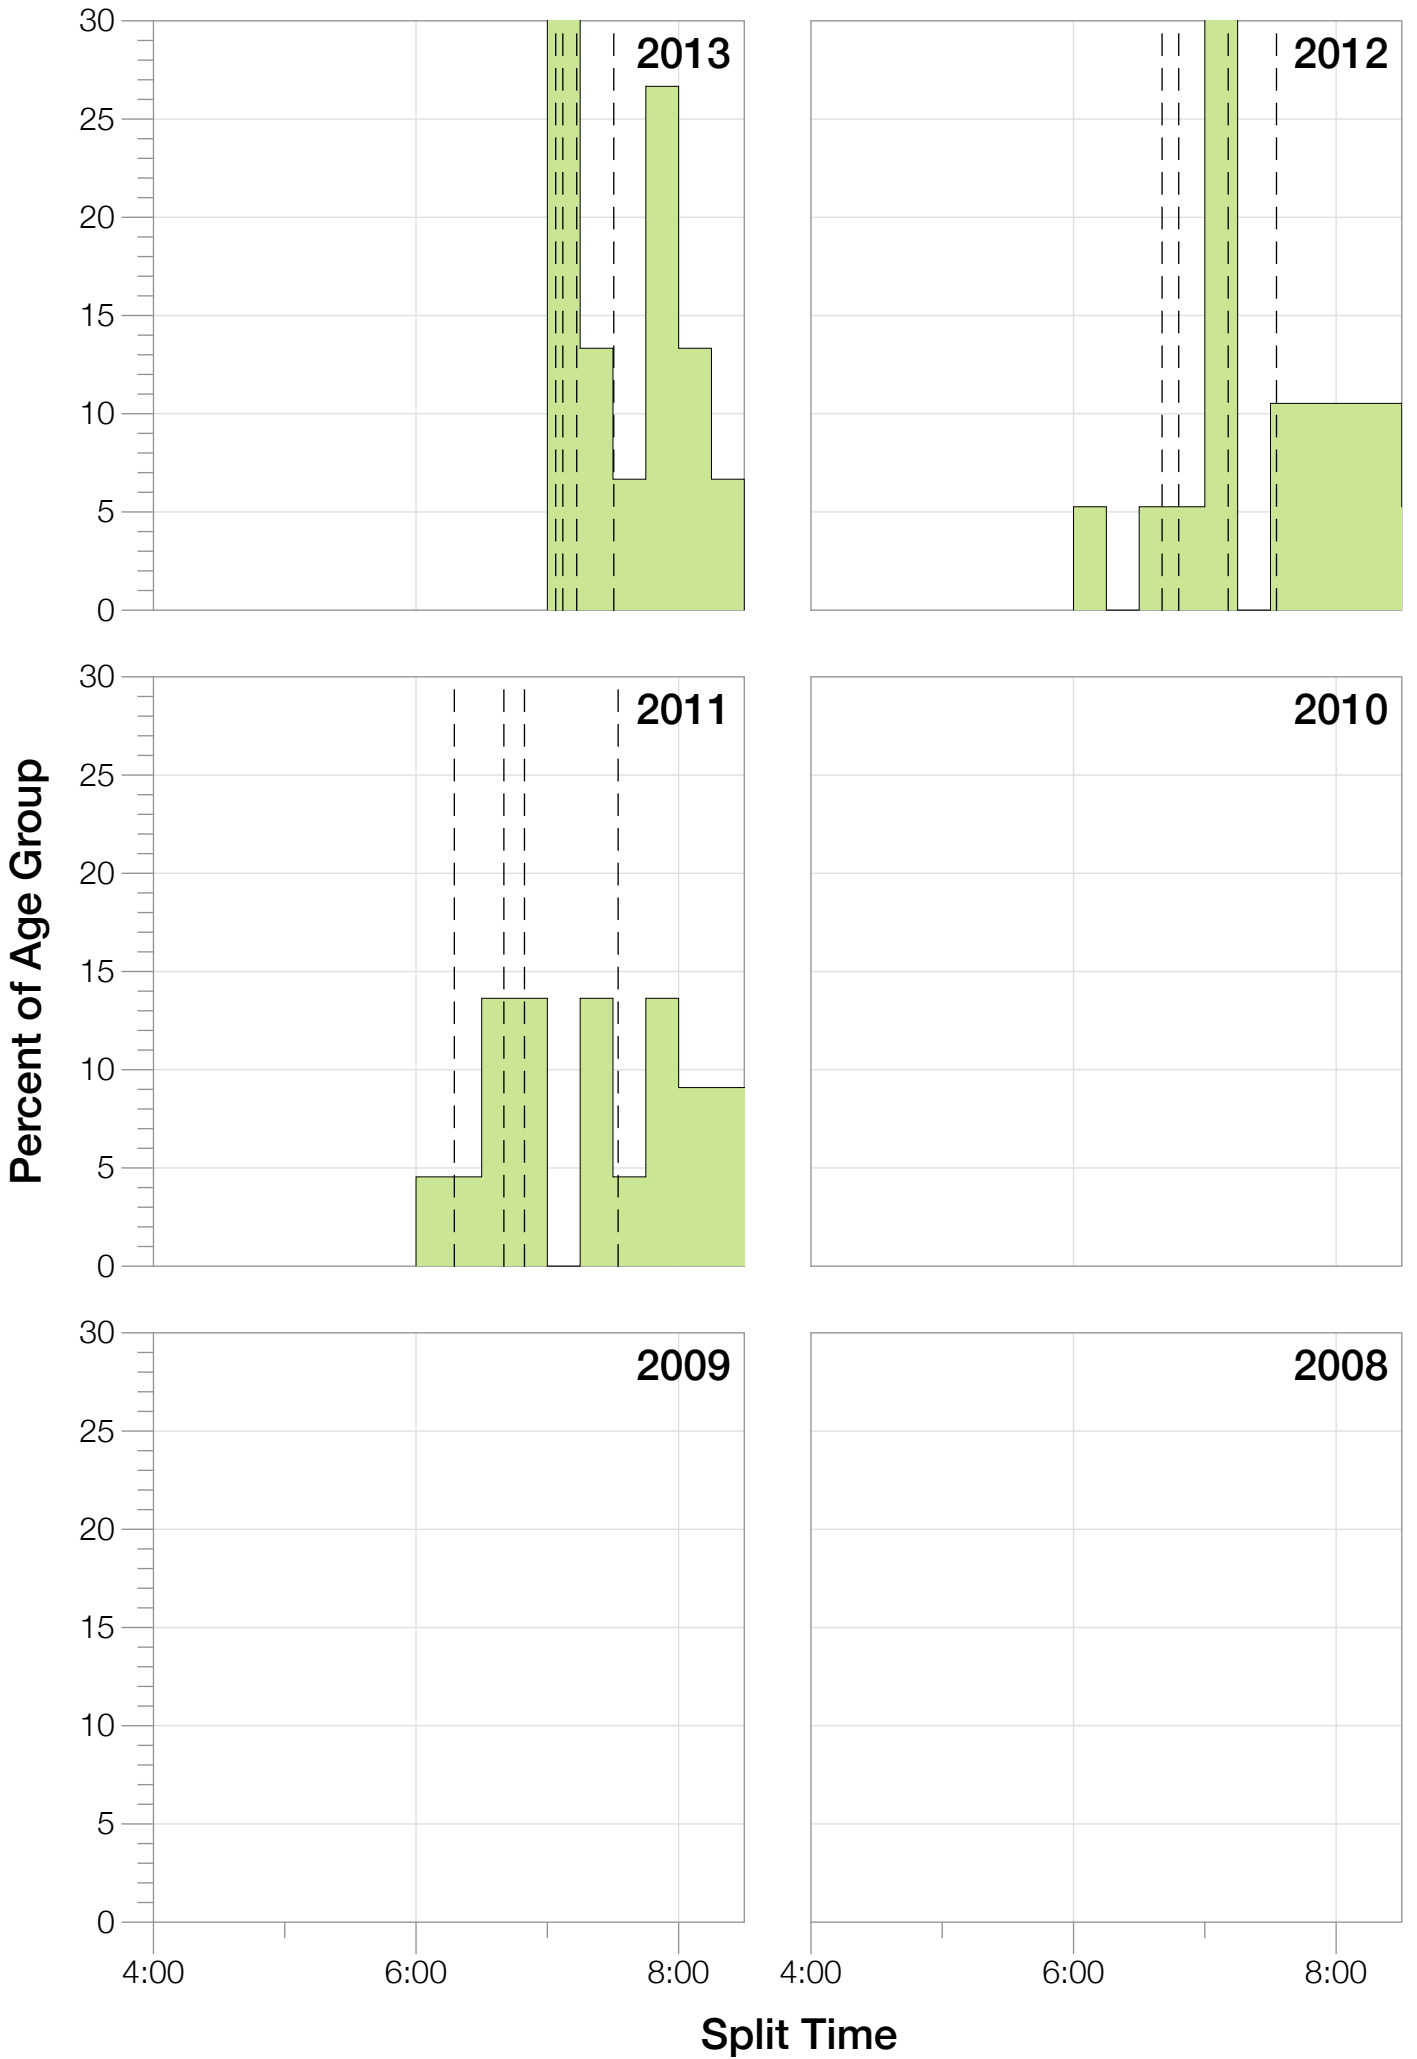

F40-44 Bike