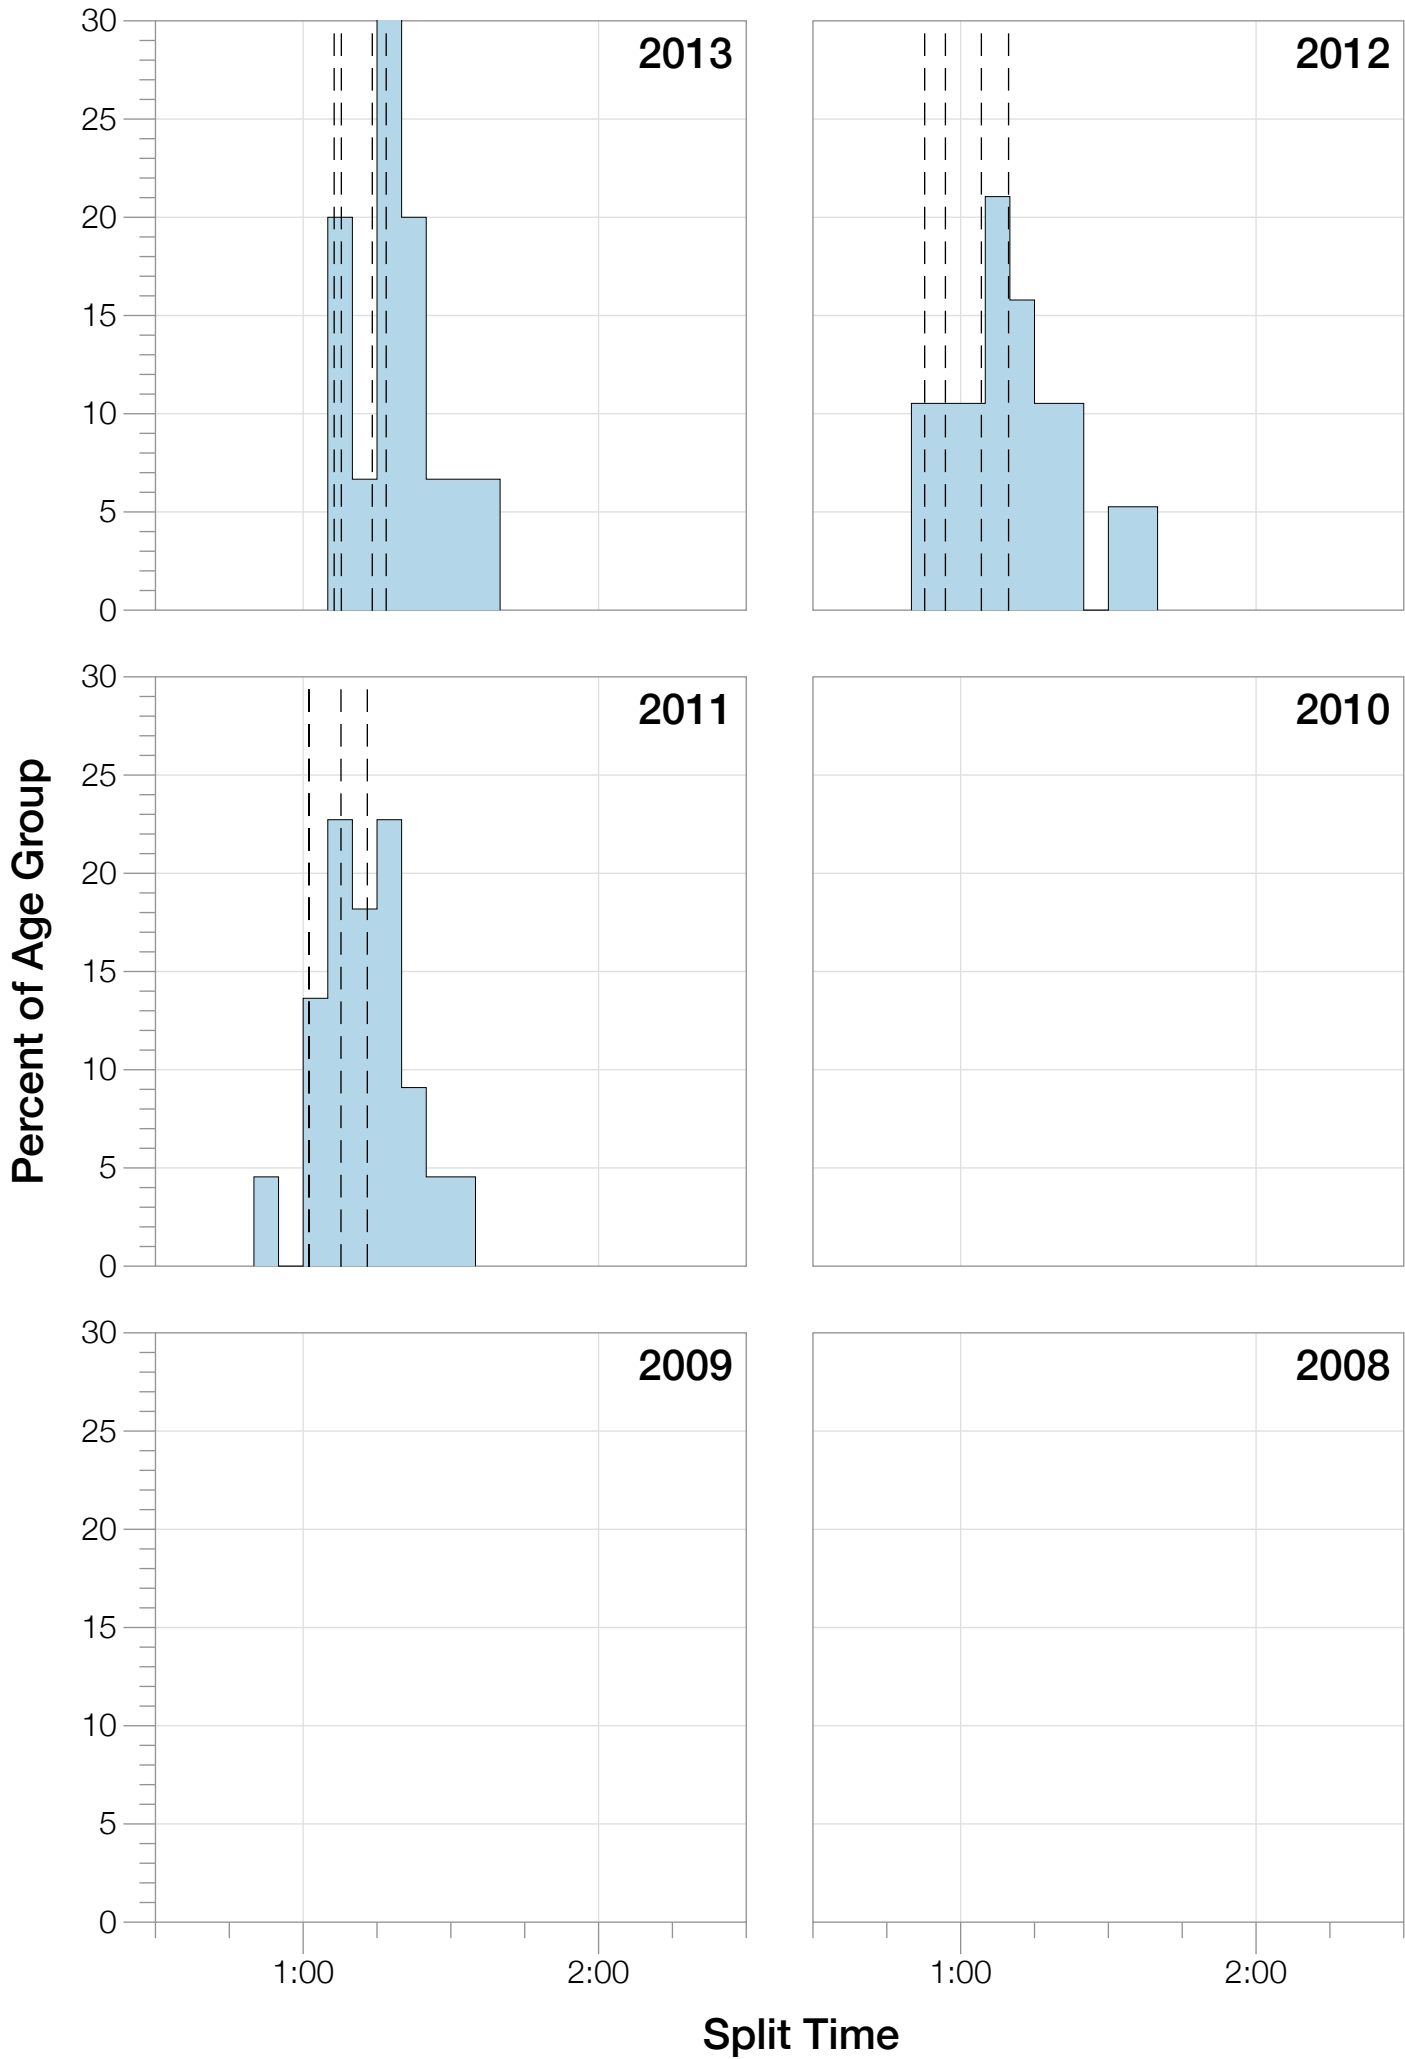

F40-44 Swim