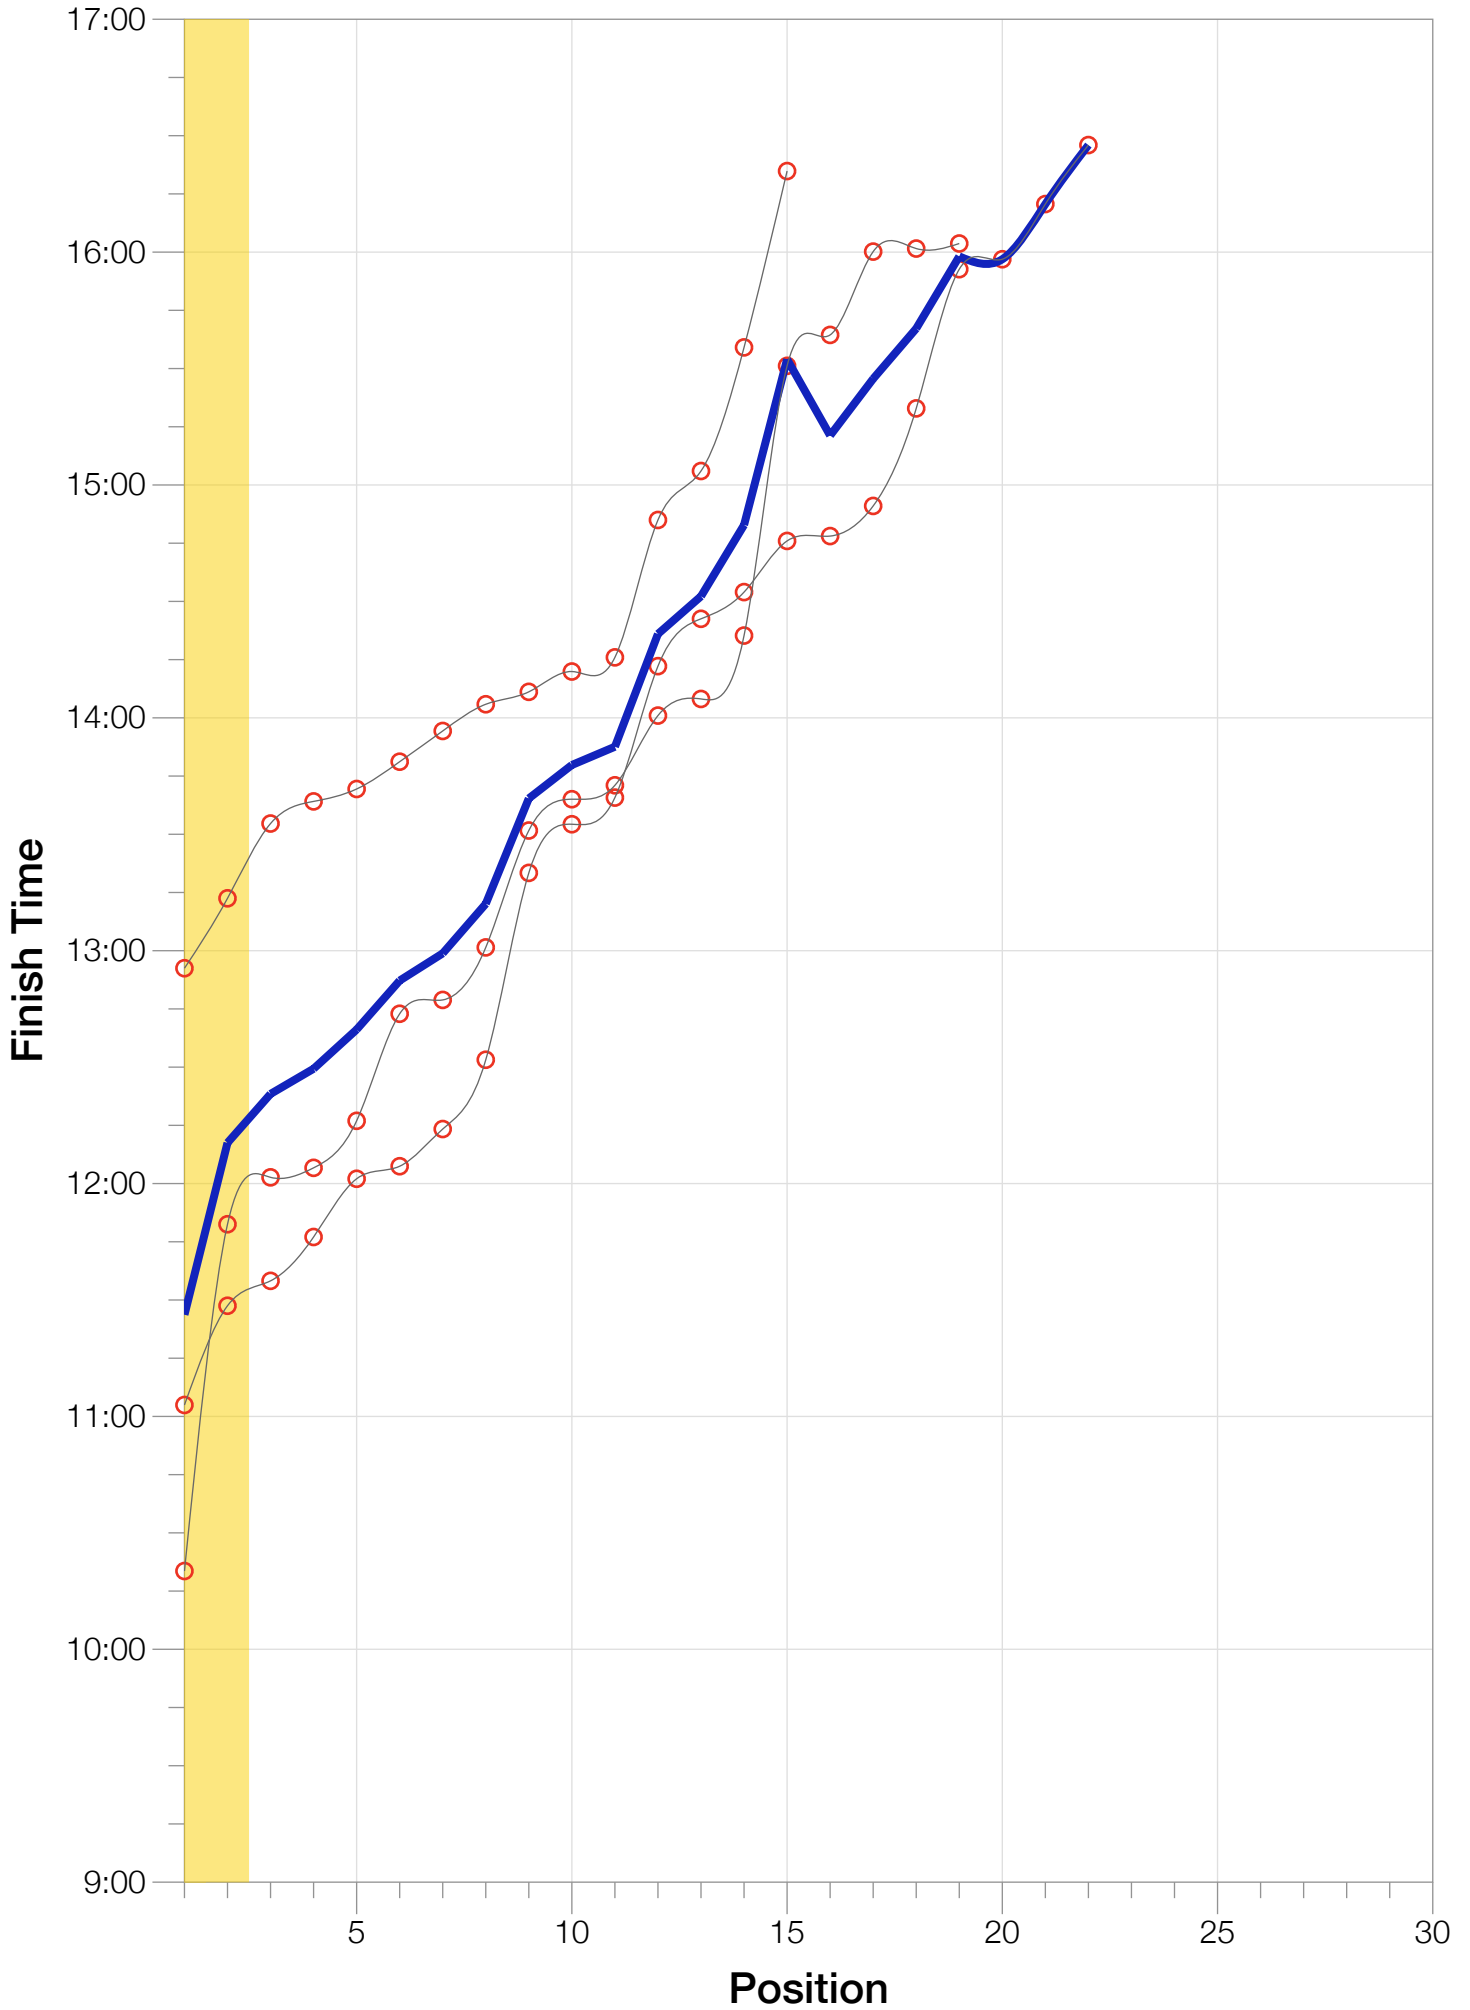

F40-44 Top 30 Finishing Splits

Estimated Kona Slot   Average Finishing Time   Finishing Time