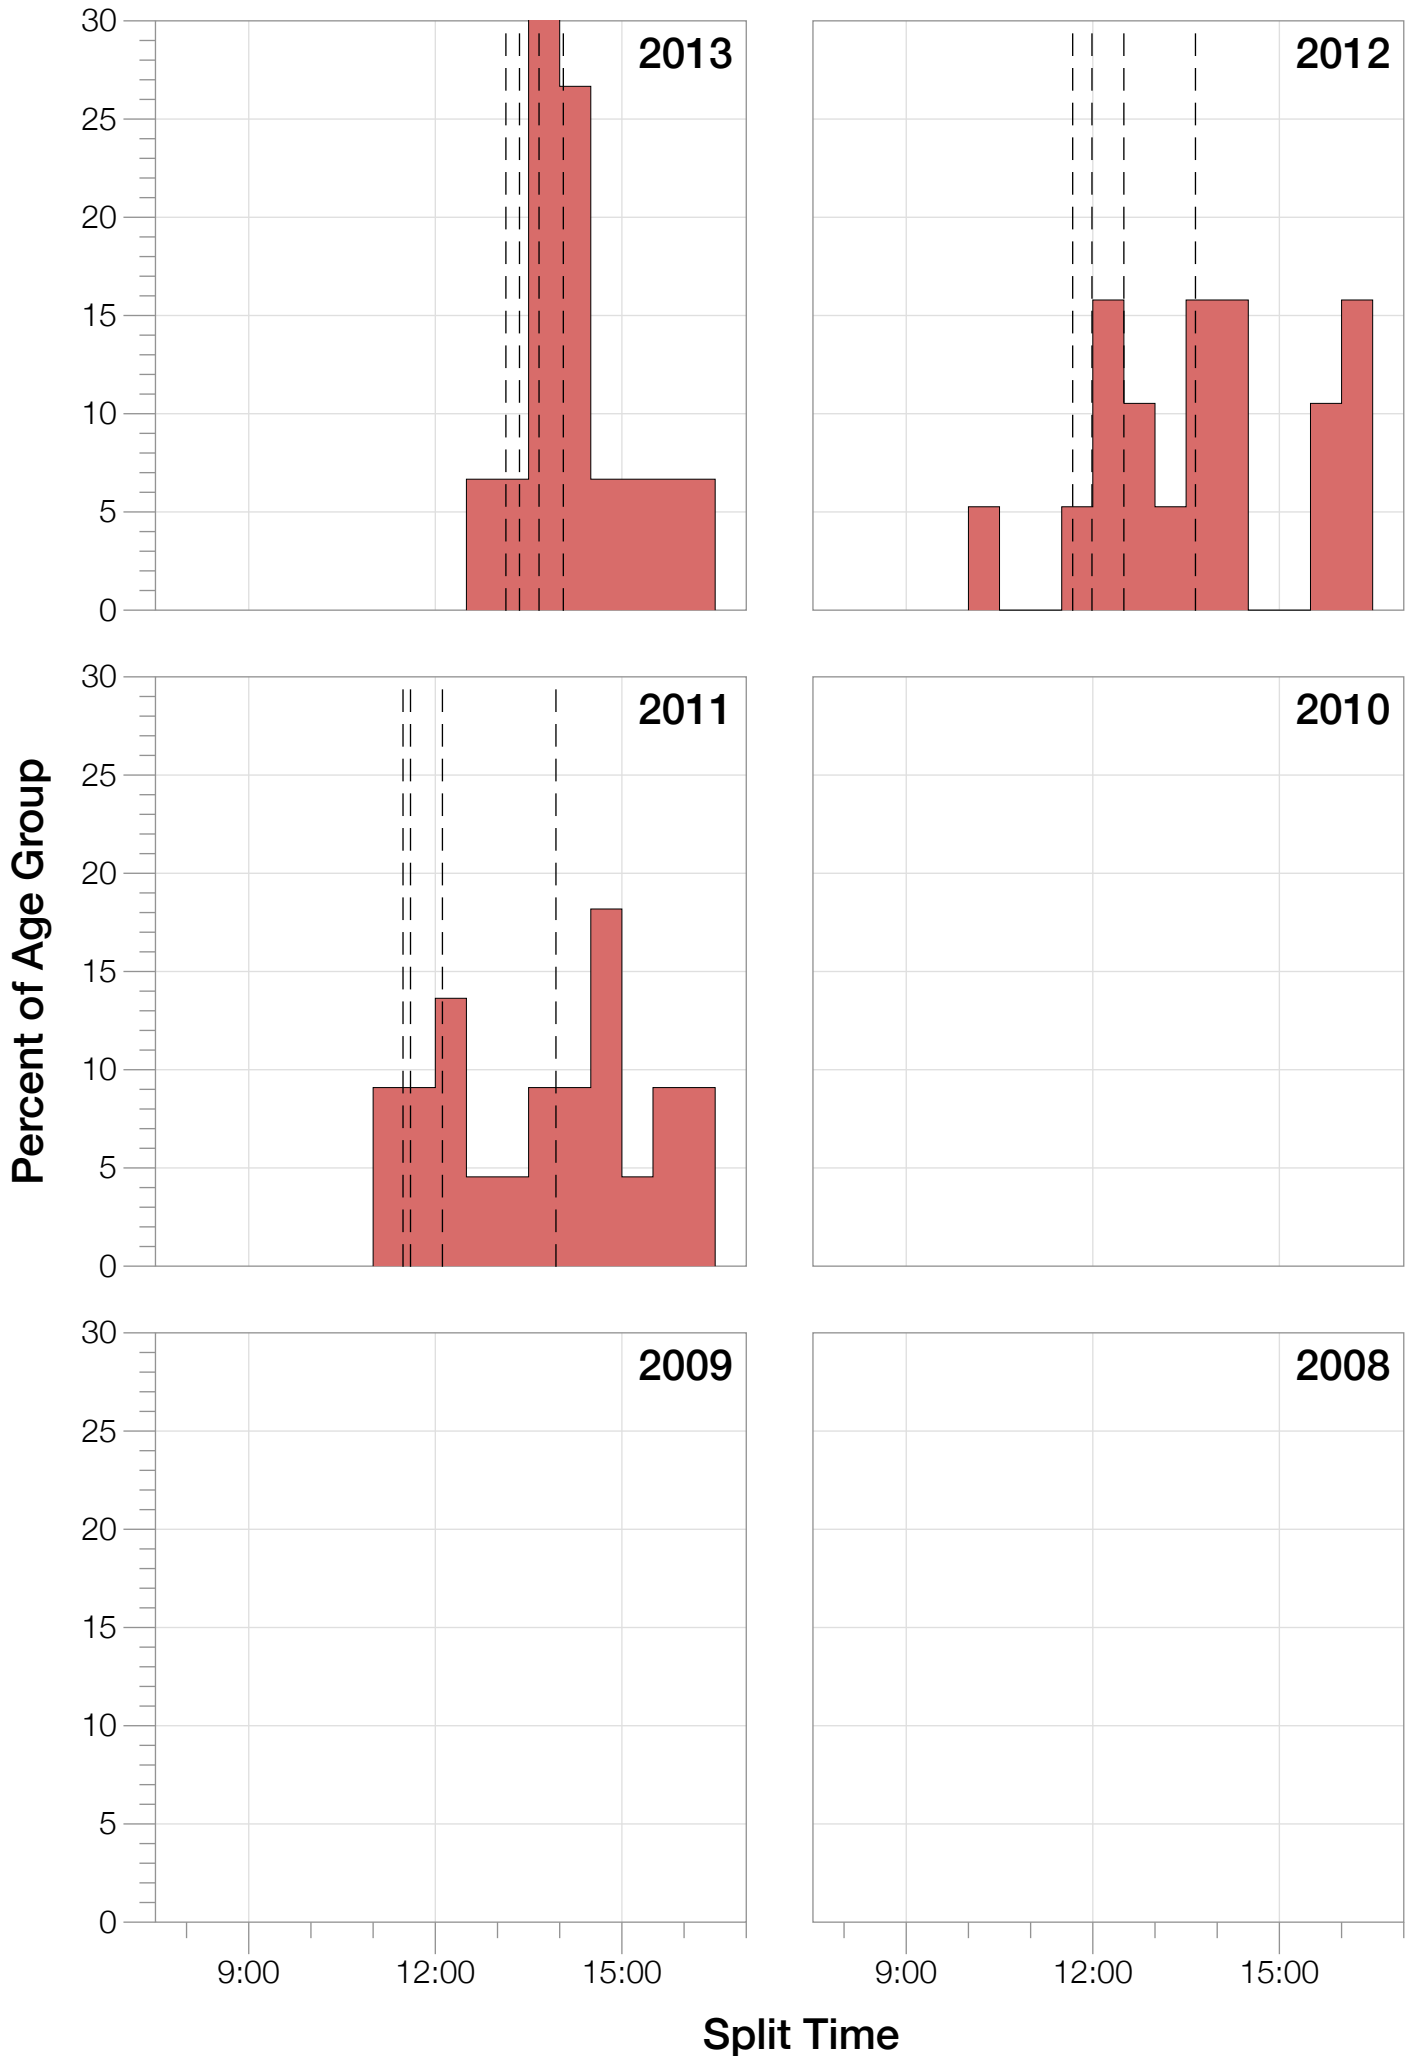

F40-44 Overall