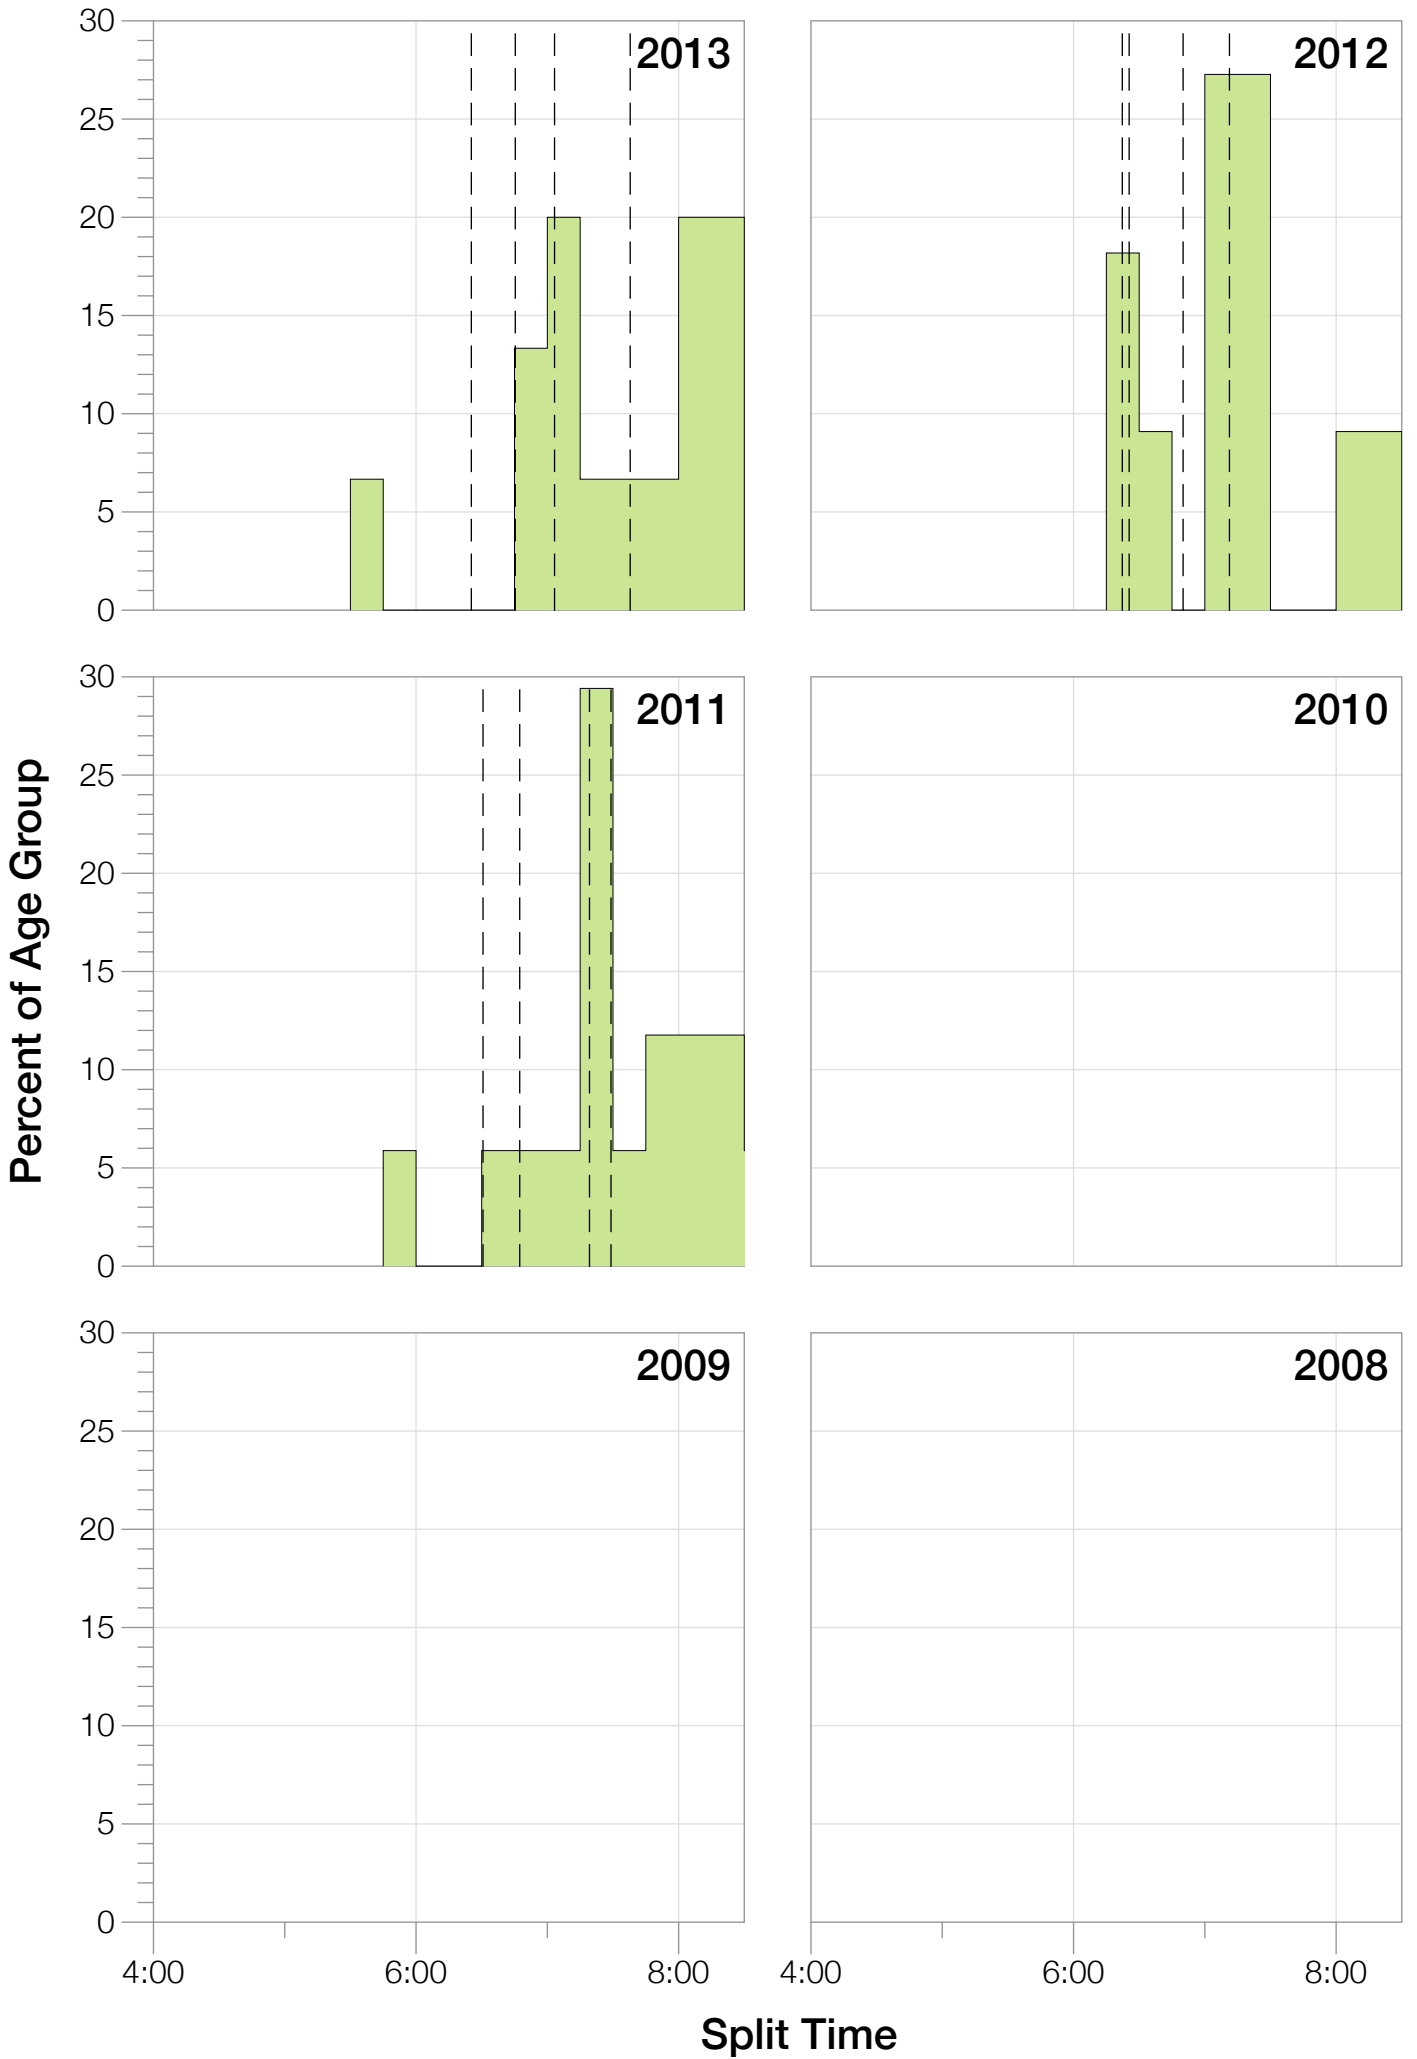

F45-49 Bike