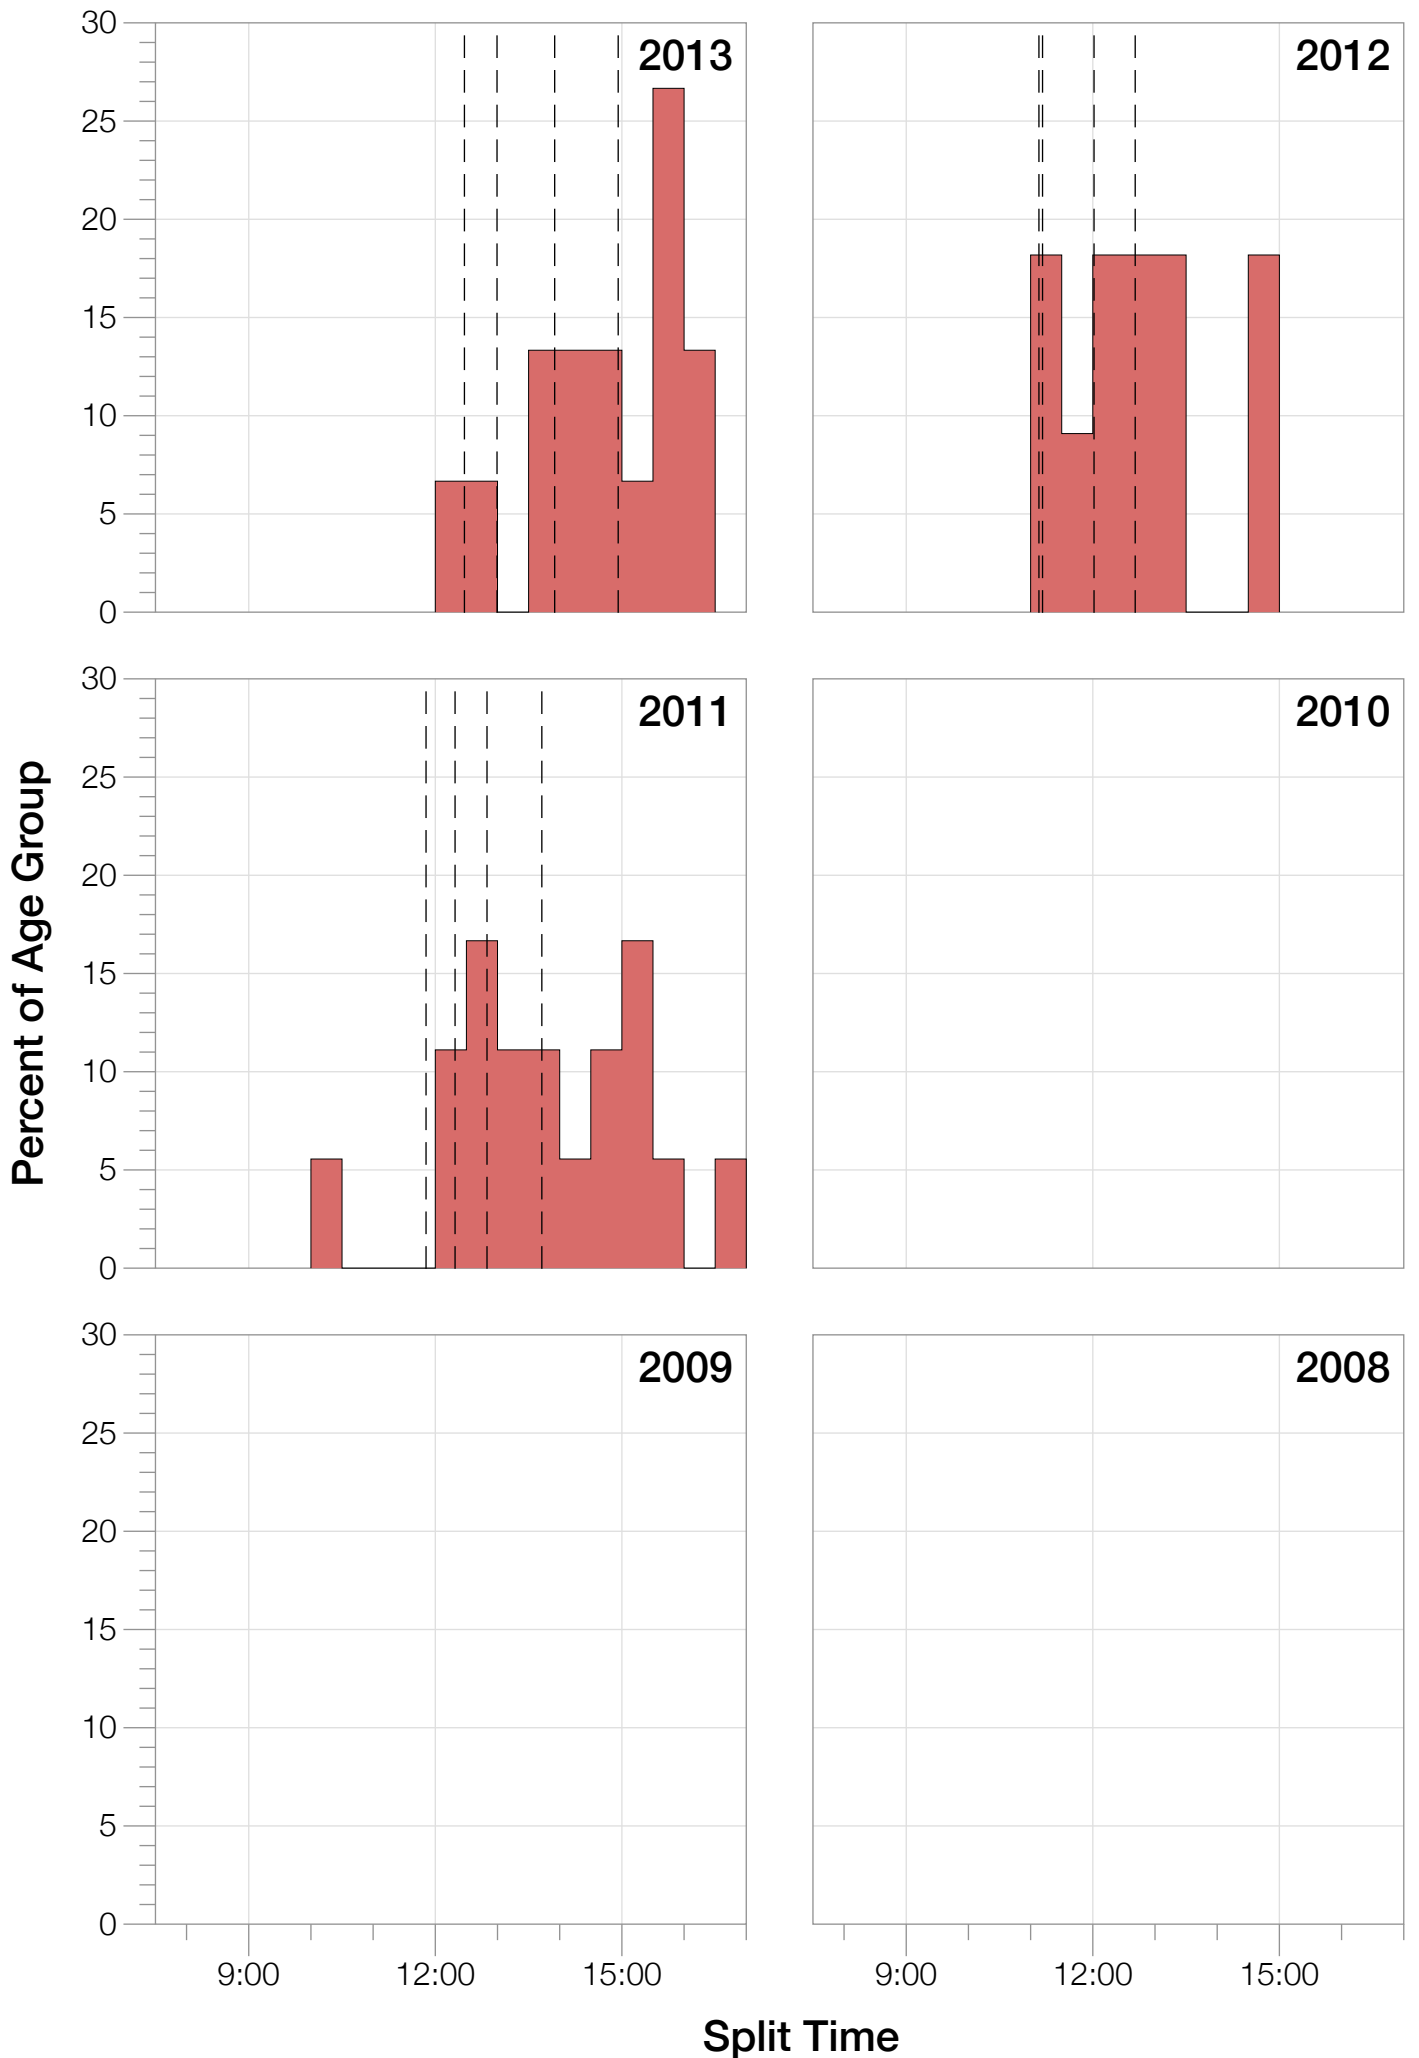

F45-49 Overall