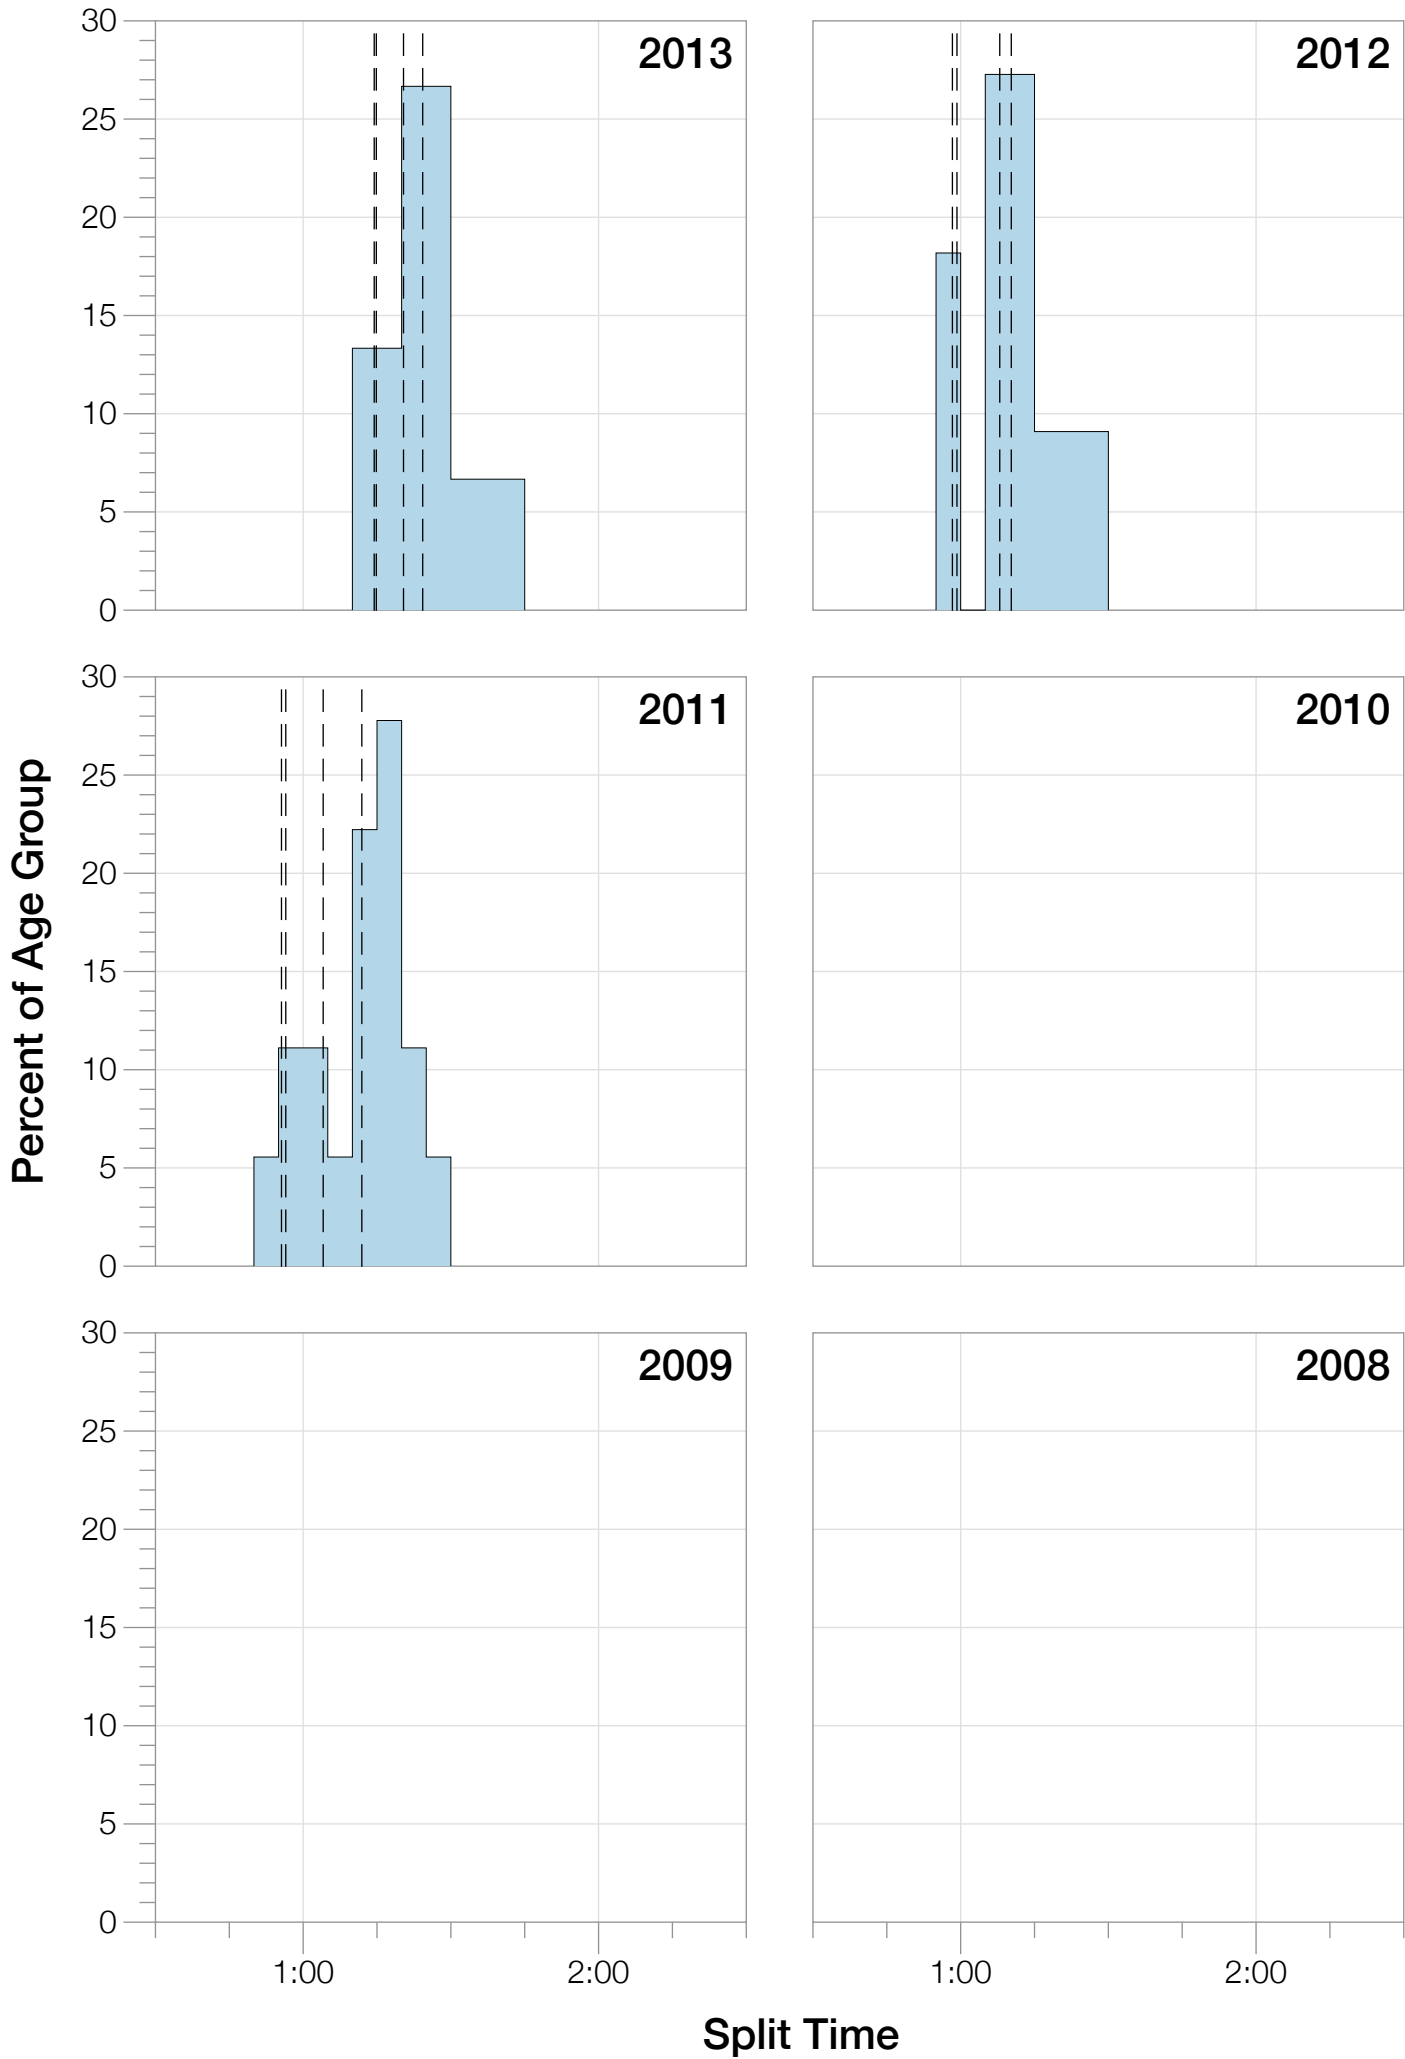

F45-49 Swim