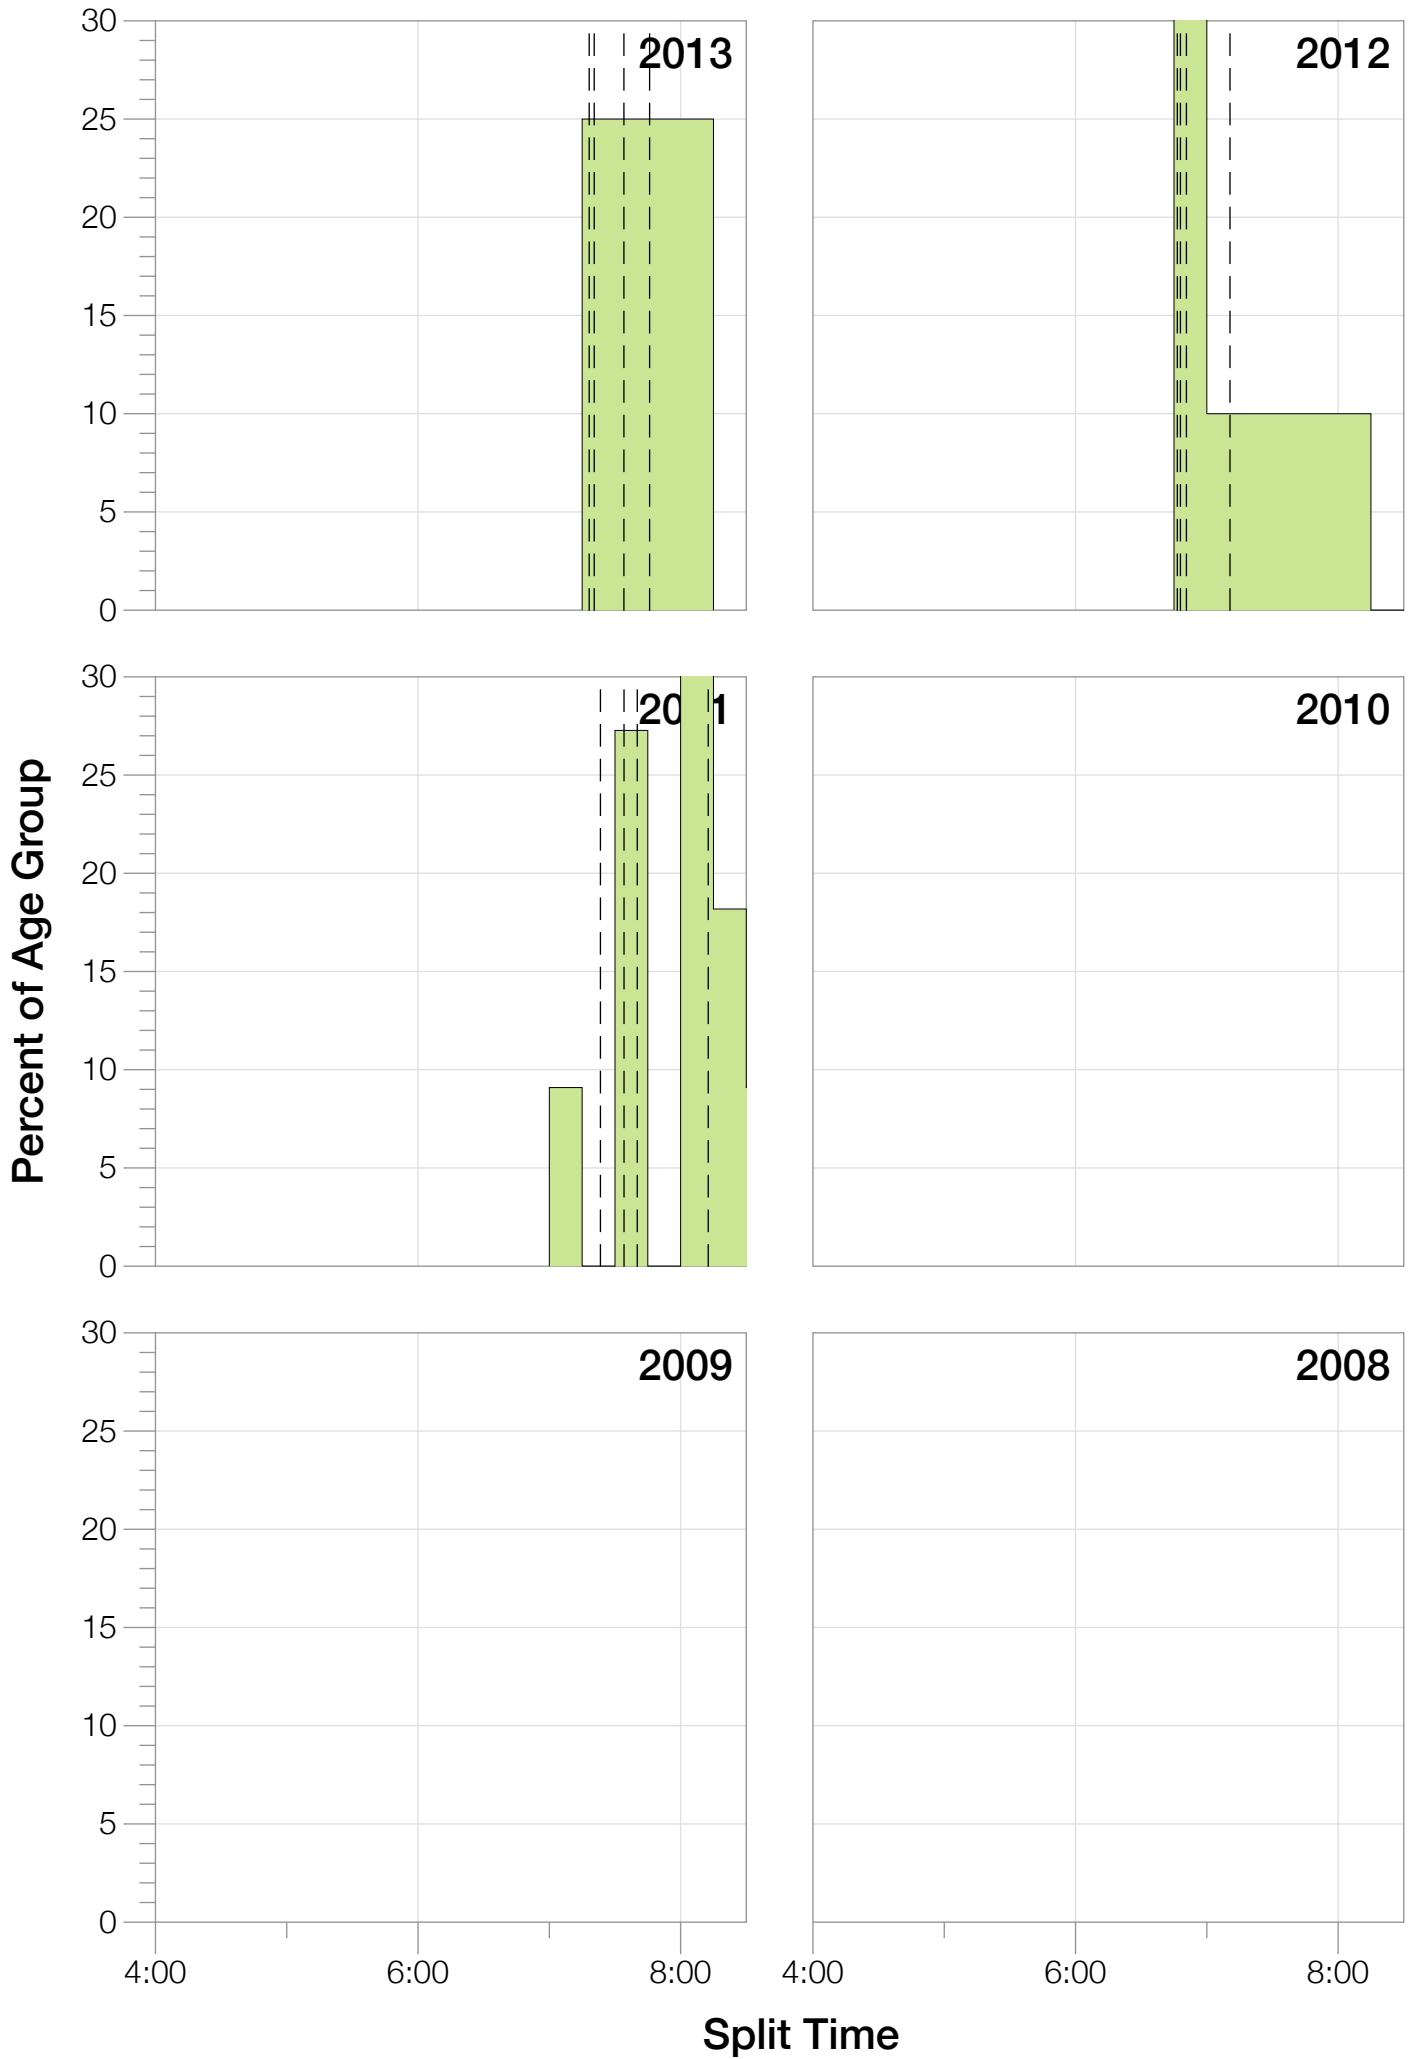

F50-54 Bike