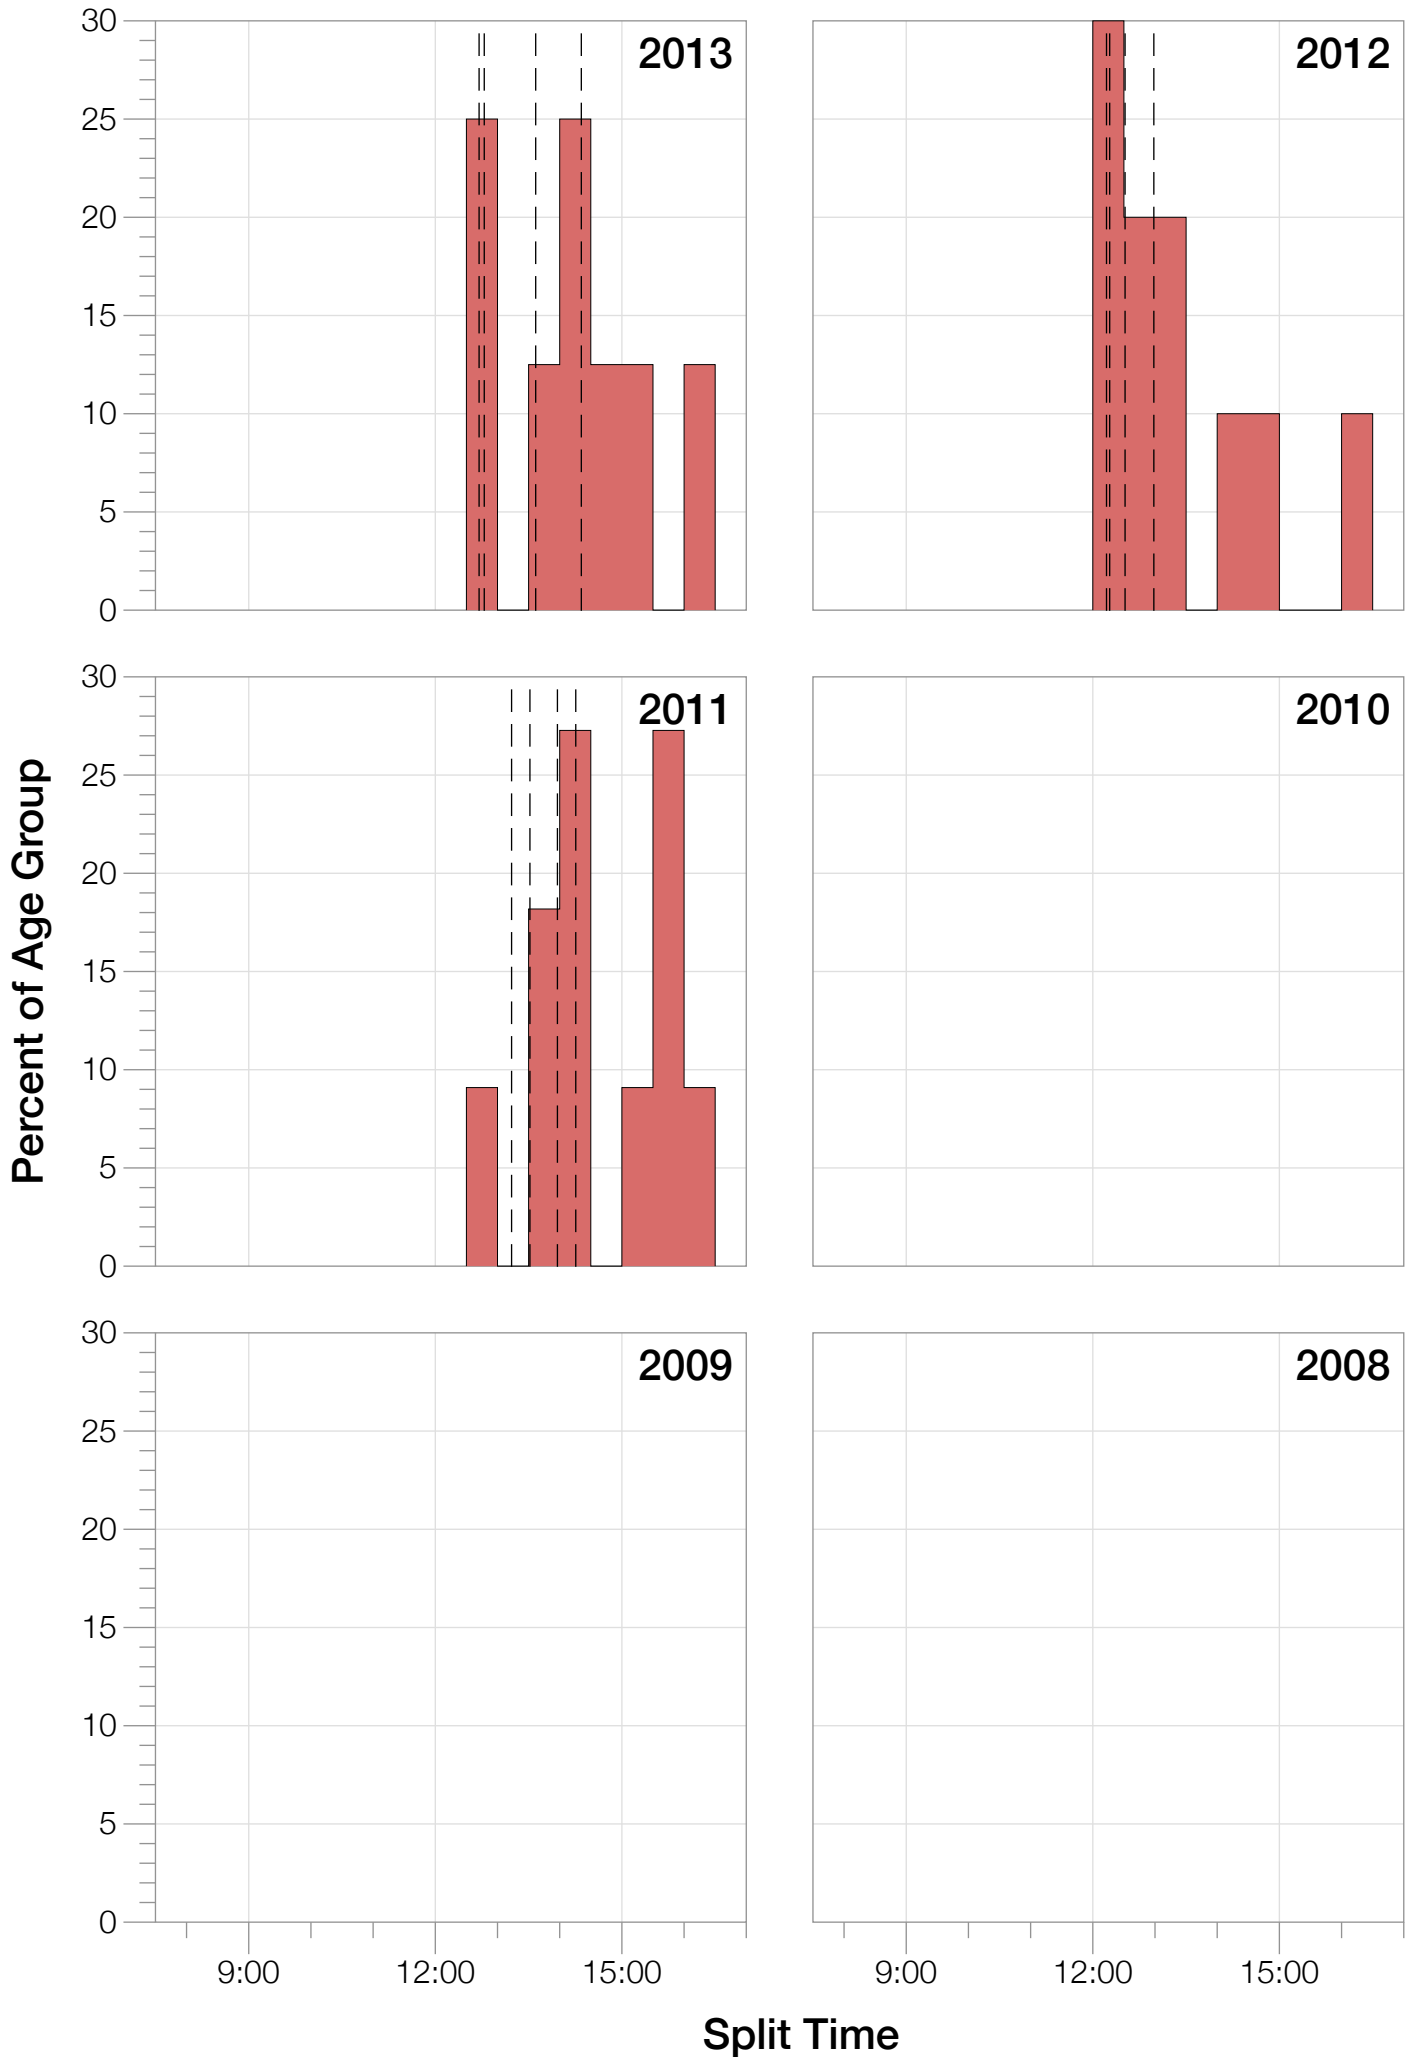

F50-54 Swim

F50-54 Bike

F50-54 Run

F50-54 Overall

F50-54 Fastest Splits

F50-54 Median Splits

F50-54 Slowest Splits

F50-54 Top 30 Finishing Splits

Estimated Kona Slot Average Finishing Time Finishing Time

F50-54 Top 10 and Kona Times and Splits

Summary Statistics

Position	Swim Time	Bike Time	Run Time	Overall Time
Average Male Winner	0:46:48	5:12:39	2:54:25	9:02:04
Average Female Winner	0:56:52	5:37:54	3:12:18	9:57:17
Average 1st Age Grouper	1:04:49	7:09:25	4:03:29	12:34:25
Average 2nd Age Grouper	1:20:14	7:14:10	3:59:51	12:53:14
Average 3rd Age Grouper	1:10:20	7:41:37	4:08:45	13:22:46
Average 4th Age Grouper	1:17:01	7:28:30	4:35:15	13:41:45
Average 5th Age Grouper	1:15:43	7:22:56	4:51:15	13:51:47
Average 6th Age Grouper	1:25:09	7:48:20	4:21:43	13:59:16
Average 7th Age Grouper	1:18:54	7:54:39	5:06:00	14:42:49
Average 8th Age Grouper	1:33:50	8:06:52	5:16:31	15:21:25
Average 9th Age Grouper	1:11:56	8:08:19	5:28:29	15:16:36
Average 10th Age Grouper	1:21:24	8:46:13	5:27:15	16:04:19
Kona Qualifier Average	1:04:49	7:09:25	4:03:29	12:34:25
Top 10 Age Grouper Average	1:18:01	7:43:10	4:40:43	14:04:26

Wales 2013

Position	Swim Time	Bike Time	Run Time	Overall Time
Male Winner	0:47:13	5:11:26	3:02:35	9:09:10
Female Winner	0:56:59	5:31:36	3:15:02	9:51:21
1st Age Grouper	0:57:28	7:22:29	4:01:08	12:37:15
2nd Age Grouper	1:38:24	7:15:55	3:36:59	12:51:29
3rd Age Grouper	1:30:46	7:37:57	4:22:21	13:51:58
4th Age Grouper	1:33:31	7:58:25	4:23:35	14:13:18
5th Age Grouper	1:18:05	7:44:51	5:06:03	14:28:25
6th Age Grouper	1:46:26	8:10:20	4:17:33	14:39:54
7th Age Grouper	1:19:40	7:46:48	5:55:28	15:27:42
8th Age Grouper	1:54:22	8:07:52	5:52:20	16:17:24
Kona Qualifier Average	0:57:28	7:22:29	4:01:08	12:37:15
Top 10 Age Grouper Average	1:29:50	7:45:34	4:41:55	14:18:25