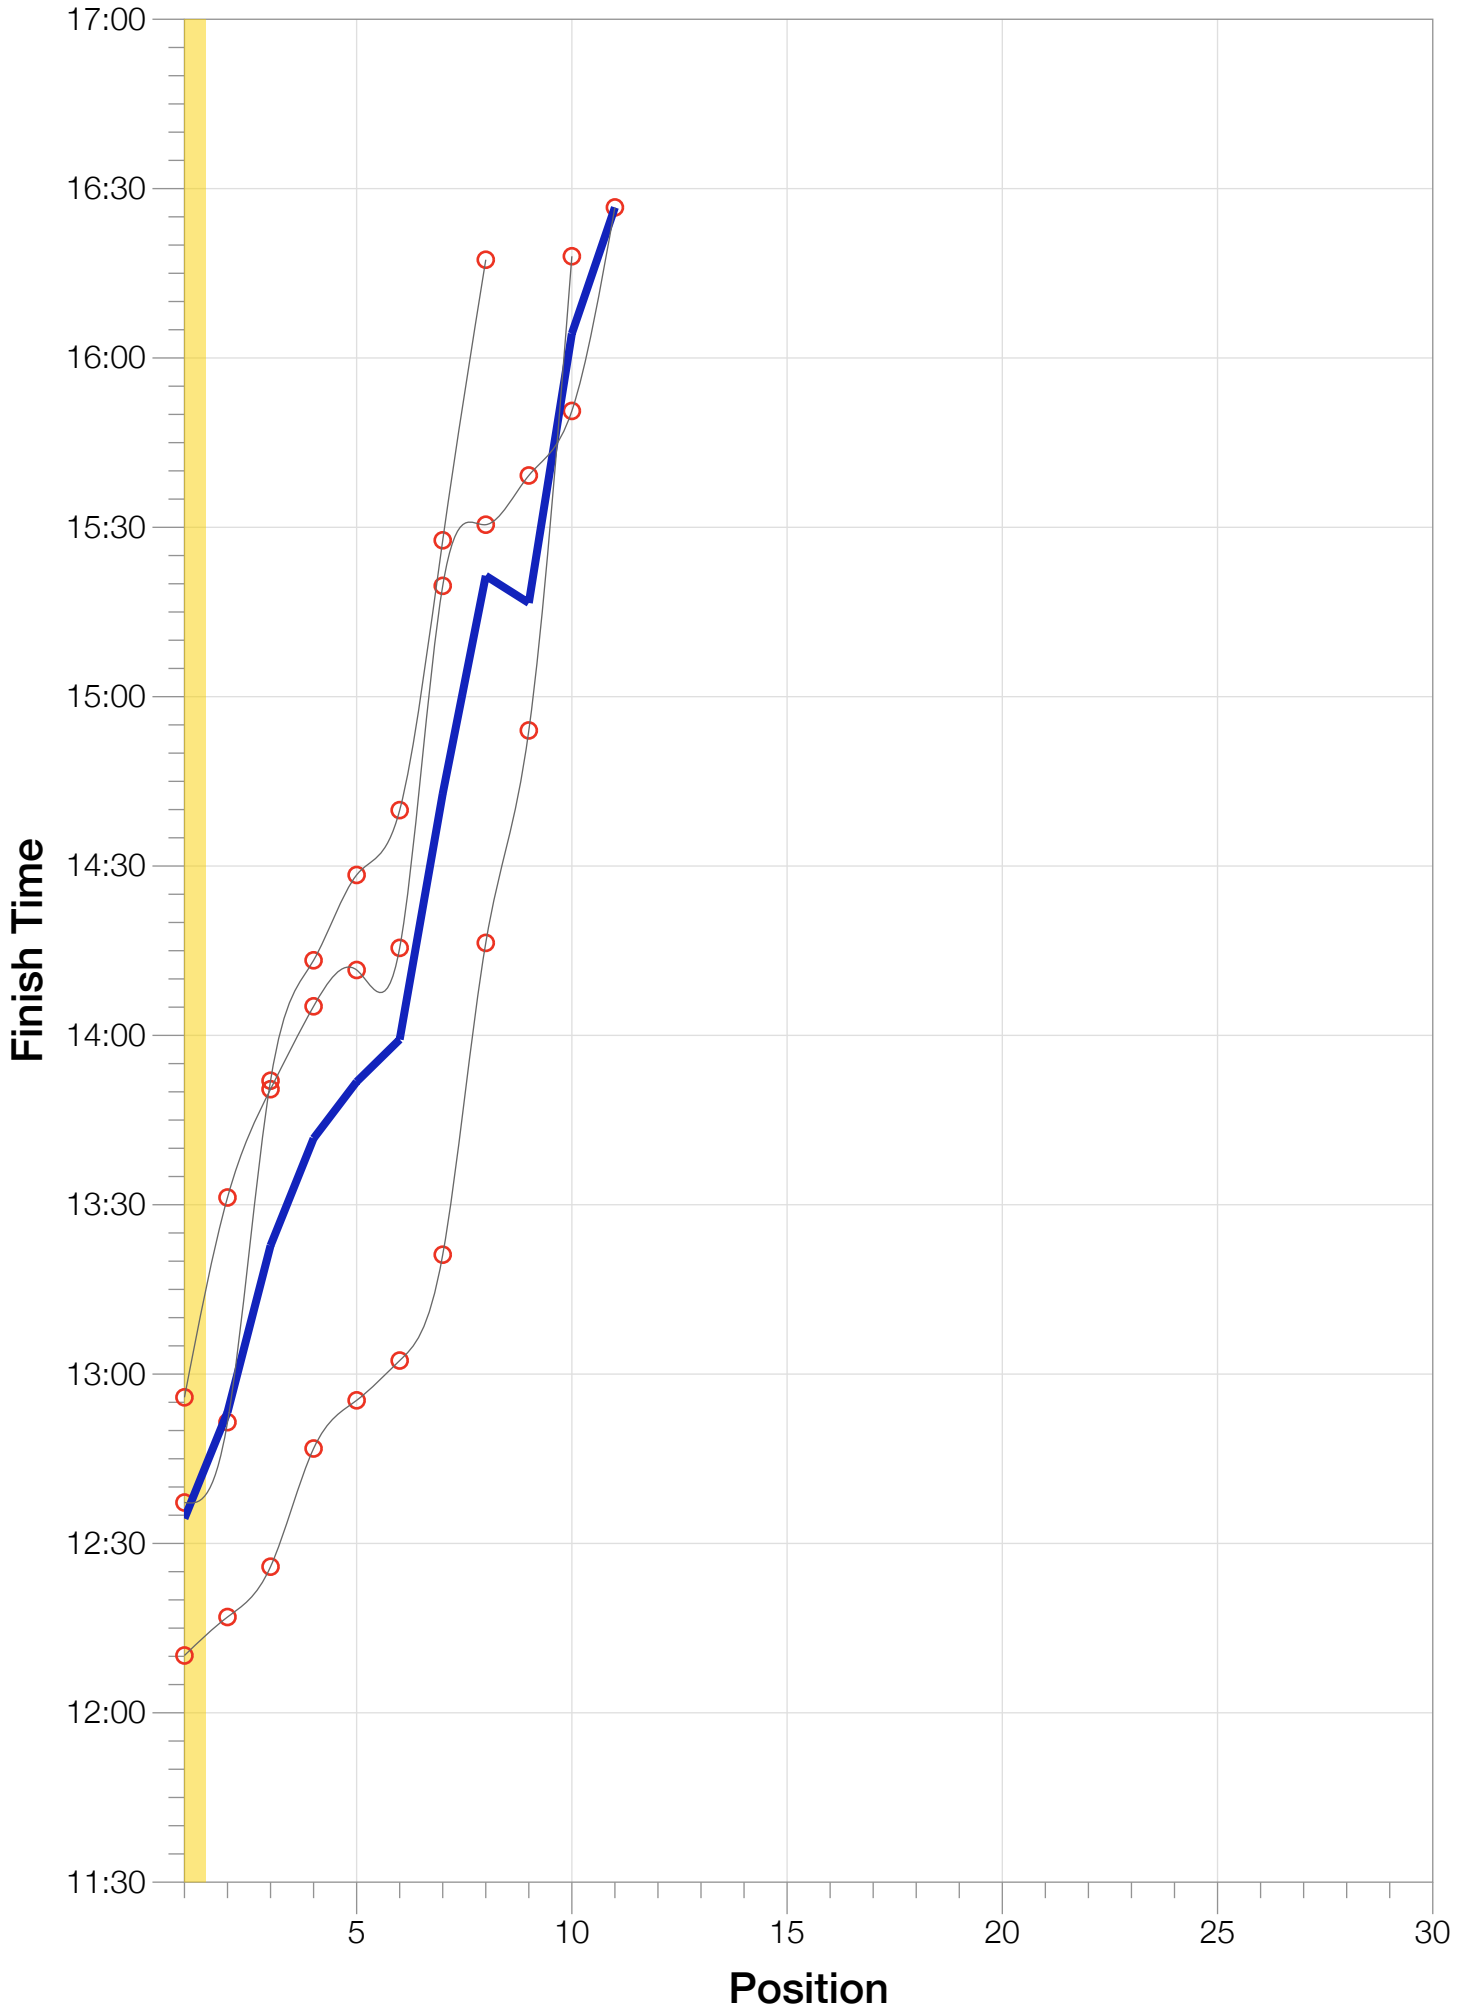

Ironman Wales F50-54 Stats

F50-54 Summary Statistics

Year	Finishers	F50-54 Finishers	Male Winner's Time	Female Winner's Time	F50-54 Winner's Time
2011	1122	11	9:04:20	10:15:23	12:55:53
2012	1215	10	8:52:43	9:45:09	12:10:09
2013	1280	8	9:09:10	9:51:21	12:37:15
Average	1206	10	9:02:04	9:57:17	12:34:25

F50-54 Swim

F50-54 Bike

F50-54 Run

F50-54 Overall

F50-54 Fastest Splits

F50-54 Median Splits

F50-54 Slowest Splits

F50-54 Top 30 Finishing Splits

Estimated Kona Slot Average Finishing Time Finishing Time

F50-54 Top 10 and Kona Times and Splits

Summary Statistics

Position	Swim Time	Bike Time	Run Time	Overall Time
Average Male Winner	0:46:48	5:12:39	2:54:25	9:02:04
Average Female Winner	0:56:52	5:37:54	3:12:18	9:57:17
Average 1st Age Grouper	1:04:49	7:09:25	4:03:29	12:34:25
Average 2nd Age Grouper	1:20:14	7:14:10	3:59:51	12:53:14
Average 3rd Age Grouper	1:10:20	7:41:37	4:08:45	13:22:46
Average 4th Age Grouper	1:17:01	7:28:30	4:35:15	13:41:45
Average 5th Age Grouper	1:15:43	7:22:56	4:51:15	13:51:47
Average 6th Age Grouper	1:25:09	7:48:20	4:21:43	13:59:16
Average 7th Age Grouper	1:18:54	7:54:39	5:06:00	14:42:49
Average 8th Age Grouper	1:33:50	8:06:52	5:16:31	15:21:25
Average 9th Age Grouper	1:11:56	8:08:19	5:28:29	15:16:36
Average 10th Age Grouper	1:21:24	8:46:13	5:27:15	16:04:19
Kona Qualifier Average	1:04:49	7:09:25	4:03:29	12:34:25
Top 10 Age Grouper Average	1:18:01	7:43:10	4:40:43	14:04:26