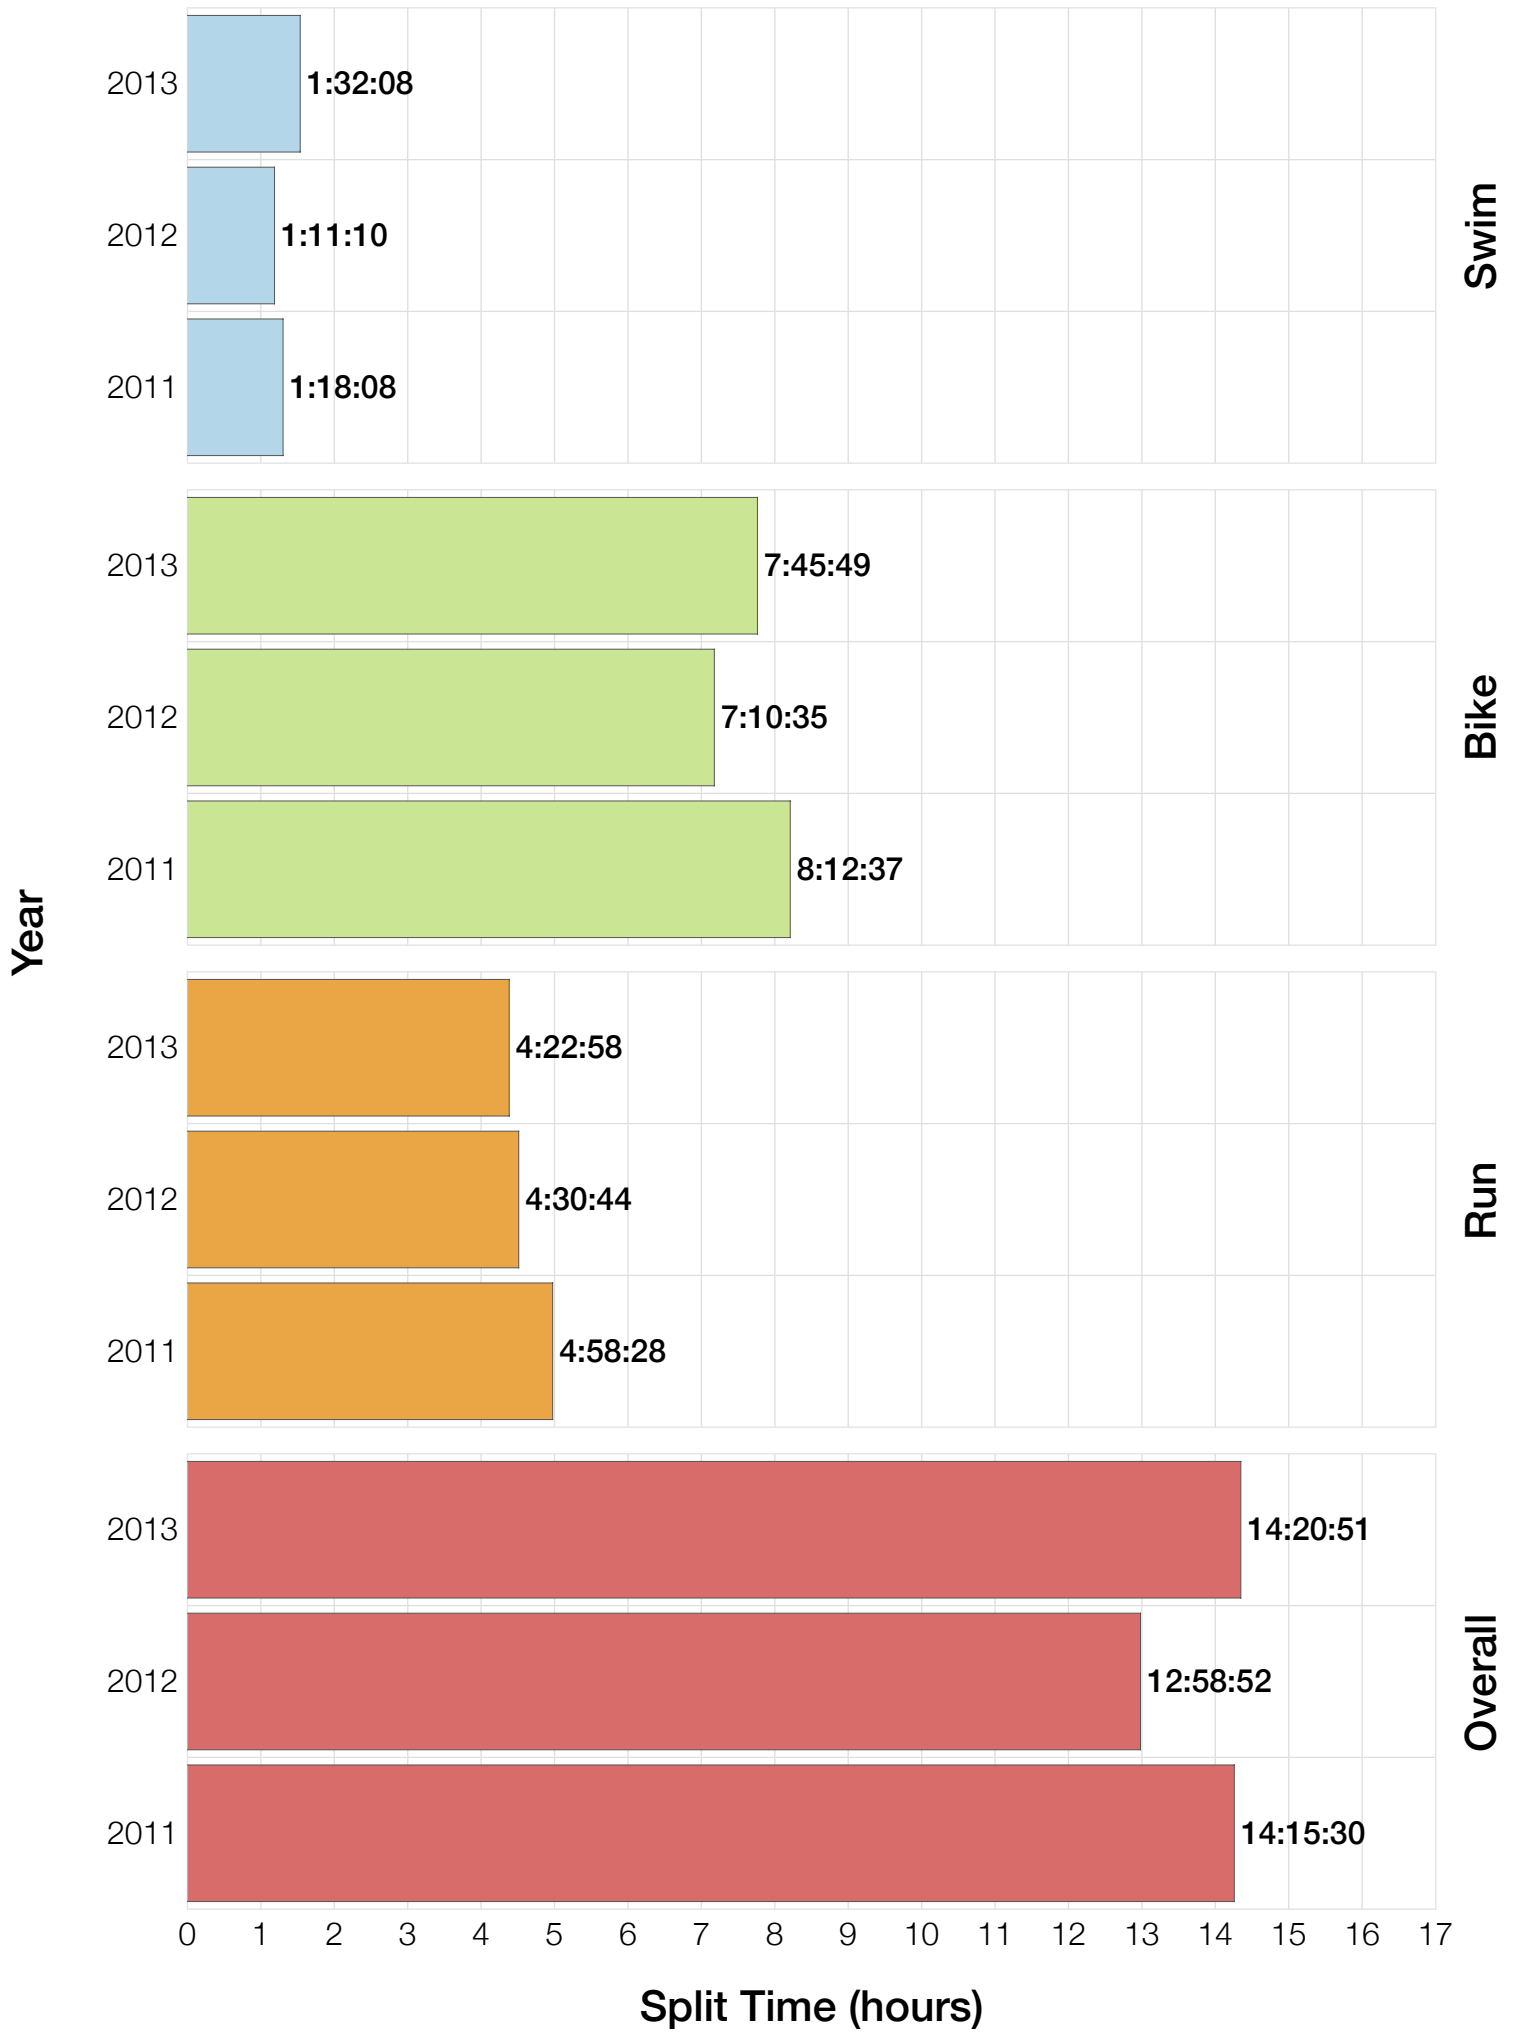

F50-54 Swim

F50-54 Bike

F50-54 Run

F50-54 Overall

F50-54 Fastest Splits

F50-54 Median Splits

F50-54 Slowest Splits

F50-54 Top 30 Finishing Splits

Estimated Kona Slot Average Finishing Time Finishing Time

F50-54 Top 10 and Kona Times and Splits

Summary Statistics

Position	Swim Time	Bike Time	Run Time	Overall Time
Average Male Winner	0:46:48	5:12:39	2:54:25	9:02:04
Average Female Winner	0:56:52	5:37:54	3:12:18	9:57:17
Average 1st Age Grouper	1:04:49	7:09:25	4:03:29	12:34:25
Average 2nd Age Grouper	1:20:14	7:14:10	3:59:51	12:53:14
Average 3rd Age Grouper	1:10:20	7:41:37	4:08:45	13:22:46
Average 4th Age Grouper	1:17:01	7:28:30	4:35:15	13:41:45
Average 5th Age Grouper	1:15:43	7:22:56	4:51:15	13:51:47
Average 6th Age Grouper	1:25:09	7:48:20	4:21:43	13:59:16
Average 7th Age Grouper	1:18:54	7:54:39	5:06:00	14:42:49
Average 8th Age Grouper	1:33:50	8:06:52	5:16:31	15:21:25
Average 9th Age Grouper	1:11:56	8:08:19	5:28:29	15:16:36
Average 10th Age Grouper	1:21:24	8:46:13	5:27:15	16:04:19
Kona Qualifier Average	1:04:49	7:09:25	4:03:29	12:34:25
Top 10 Age Grouper Average	1:18:01	7:43:10	4:40:43	14:04:26

Wales 2013

Position	Swim Time	Bike Time	Run Time	Overall Time
Male Winner	0:47:13	5:11:26	3:02:35	9:09:10
Female Winner	0:56:59	5:31:36	3:15:02	9:51:21
1st Age Grouper	0:57:28	7:22:29	4:01:08	12:37:15
2nd Age Grouper	1:38:24	7:15:55	3:36:59	12:51:29
3rd Age Grouper	1:30:46	7:37:57	4:22:21	13:51:58
4th Age Grouper	1:33:31	7:58:25	4:23:35	14:13:18
5th Age Grouper	1:18:05	7:44:51	5:06:03	14:28:25
6th Age Grouper	1:46:26	8:10:20	4:17:33	14:39:54
7th Age Grouper	1:19:40	7:46:48	5:55:28	15:27:42
8th Age Grouper	1:54:22	8:07:52	5:52:20	16:17:24
Kona Qualifier Average	0:57:28	7:22:29	4:01:08	12:37:15
Top 10 Age Grouper Average	1:29:50	7:45:34	4:41:55	14:18:25