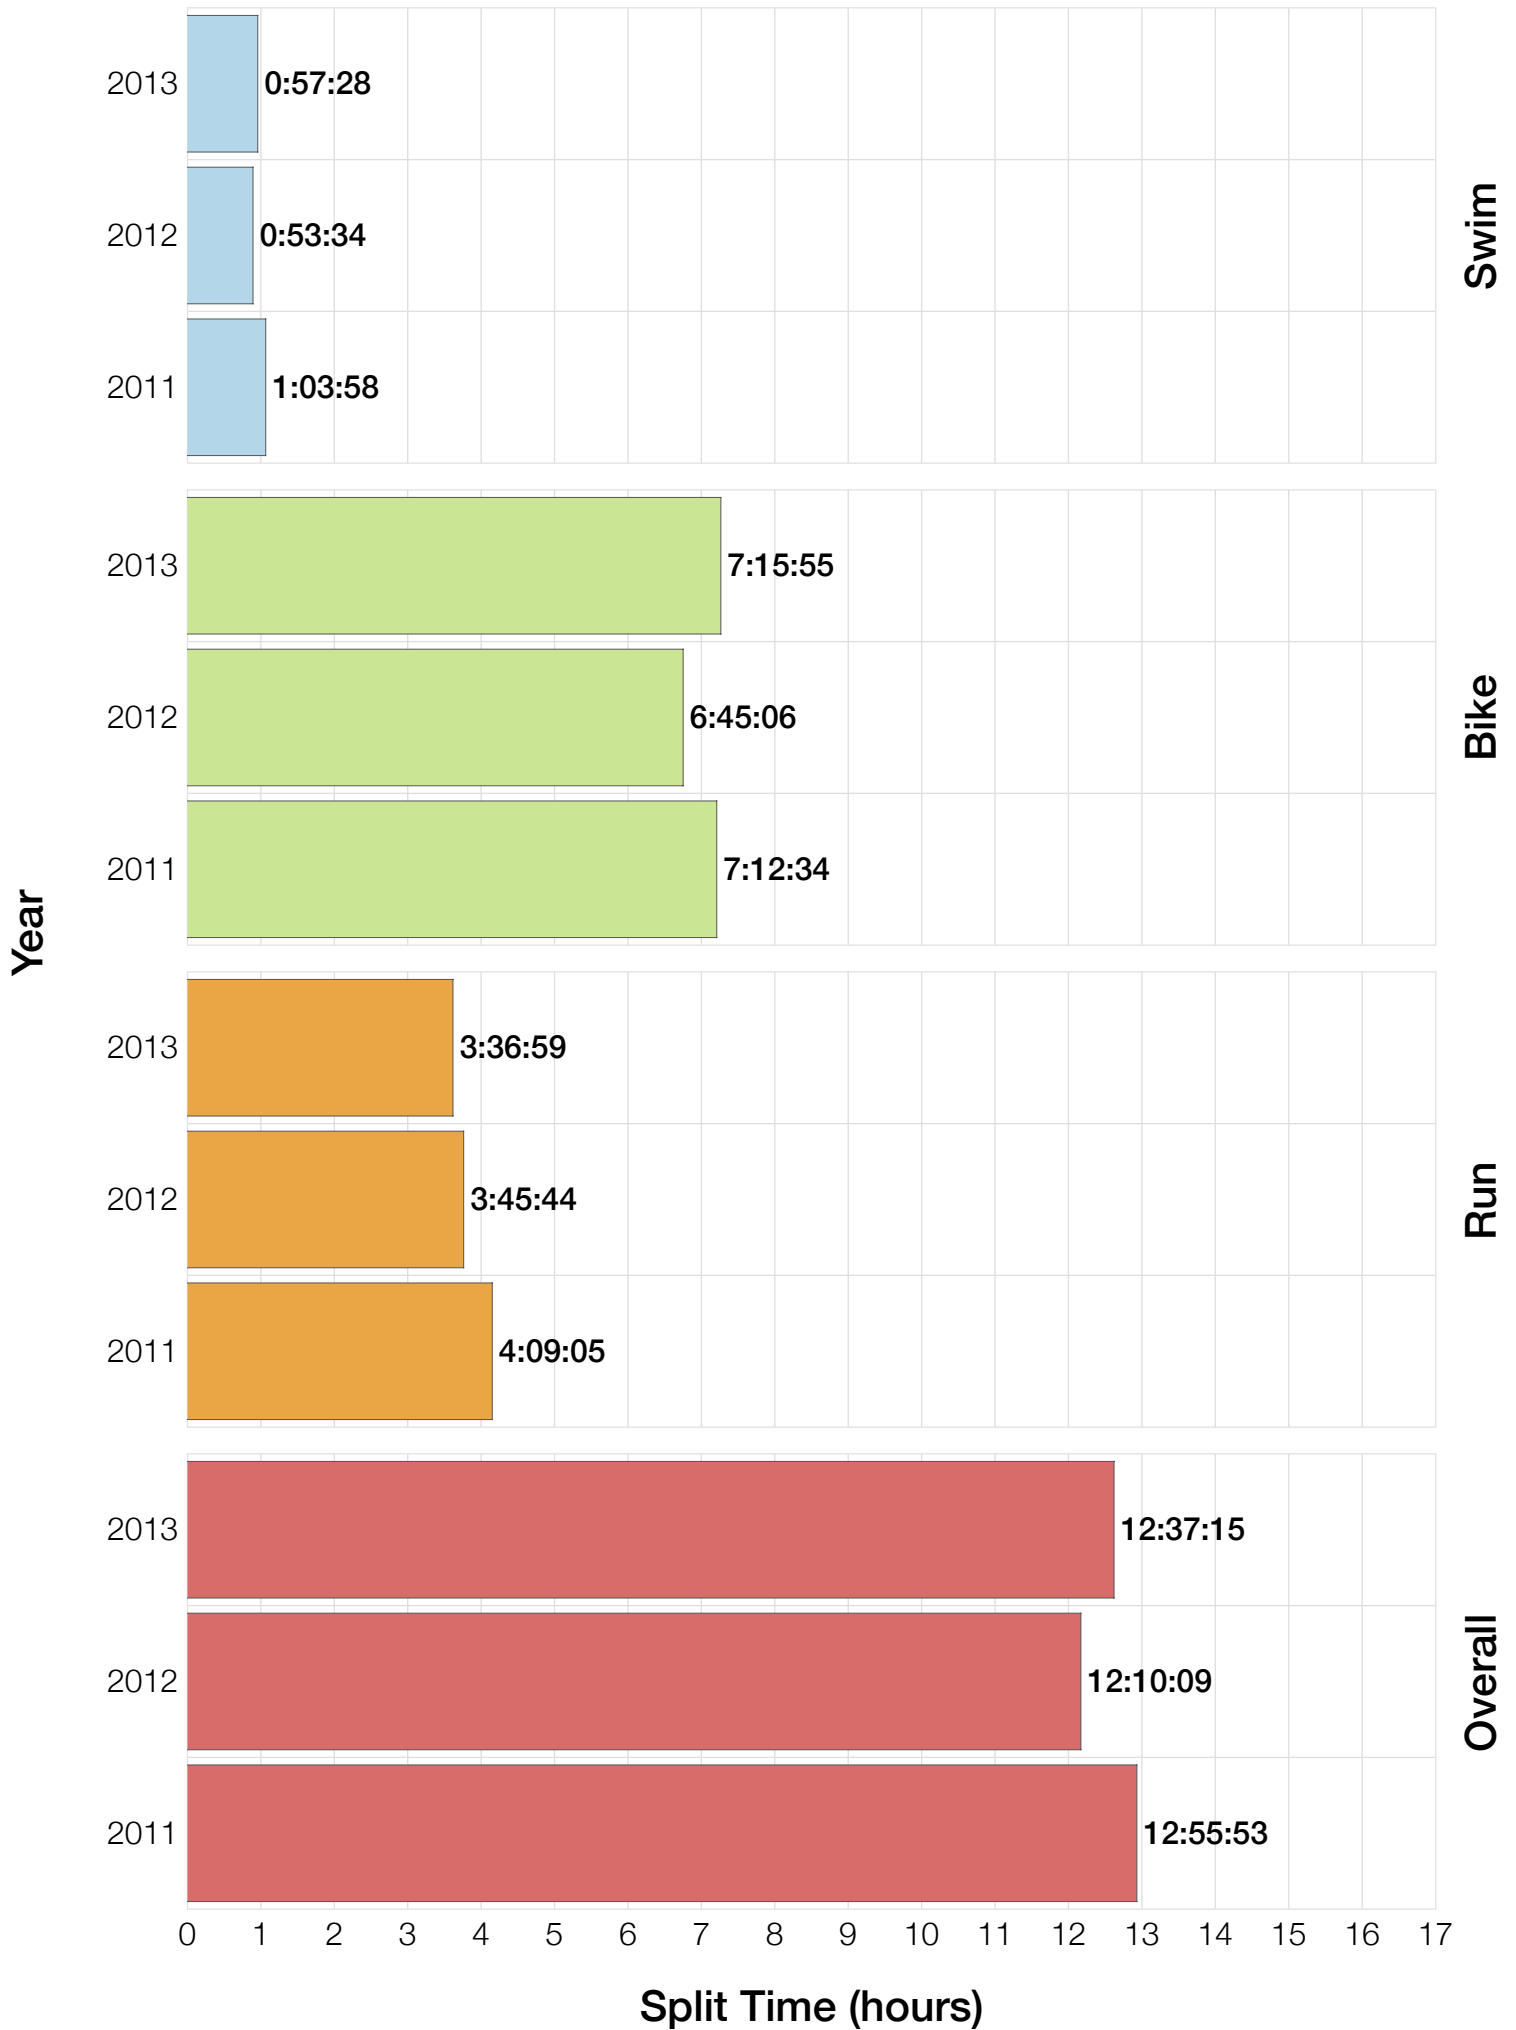

F50-54 Swim

F50-54 Bike

F50-54 Run

F50-54 Overall

F50-54 Fastest Splits

F50-54 Median Splits

F50-54 Slowest Splits

F50-54 Top 30 Finishing Splits

Estimated Kona Slot Average Finishing Time Finishing Time

F50-54 Top 10 and Kona Times and Splits

Summary Statistics

Position	Swim Time	Bike Time	Run Time	Overall Time
Average Male Winner	0:46:48	5:12:39	2:54:25	9:02:04
Average Female Winner	0:56:52	5:37:54	3:12:18	9:57:17
Average 1st Age Grouper	1:04:49	7:09:25	4:03:29	12:34:25
Average 2nd Age Grouper	1:20:14	7:14:10	3:59:51	12:53:14
Average 3rd Age Grouper	1:10:20	7:41:37	4:08:45	13:22:46
Average 4th Age Grouper	1:17:01	7:28:30	4:35:15	13:41:45
Average 5th Age Grouper	1:15:43	7:22:56	4:51:15	13:51:47
Average 6th Age Grouper	1:25:09	7:48:20	4:21:43	13:59:16
Average 7th Age Grouper	1:18:54	7:54:39	5:06:00	14:42:49
Average 8th Age Grouper	1:33:50	8:06:52	5:16:31	15:21:25
Average 9th Age Grouper	1:11:56	8:08:19	5:28:29	15:16:36
Average 10th Age Grouper	1:21:24	8:46:13	5:27:15	16:04:19
Kona Qualifier Average	1:04:49	7:09:25	4:03:29	12:34:25
Top 10 Age Grouper Average	1:18:01	7:43:10	4:40:43	14:04:26

Wales 2013

Position	Swim Time	Bike Time	Run Time	Overall Time
Male Winner	0:47:13	5:11:26	3:02:35	9:09:10
Female Winner	0:56:59	5:31:36	3:15:02	9:51:21
1st Age Grouper	0:57:28	7:22:29	4:01:08	12:37:15
2nd Age Grouper	1:38:24	7:15:55	3:36:59	12:51:29
3rd Age Grouper	1:30:46	7:37:57	4:22:21	13:51:58
4th Age Grouper	1:33:31	7:58:25	4:23:35	14:13:18
5th Age Grouper	1:18:05	7:44:51	5:06:03	14:28:25
6th Age Grouper	1:46:26	8:10:20	4:17:33	14:39:54
7th Age Grouper	1:19:40	7:46:48	5:55:28	15:27:42
8th Age Grouper	1:54:22	8:07:52	5:52:20	16:17:24
Kona Qualifier Average	0:57:28	7:22:29	4:01:08	12:37:15
Top 10 Age Grouper Average	1:29:50	7:45:34	4:41:55	14:18:25