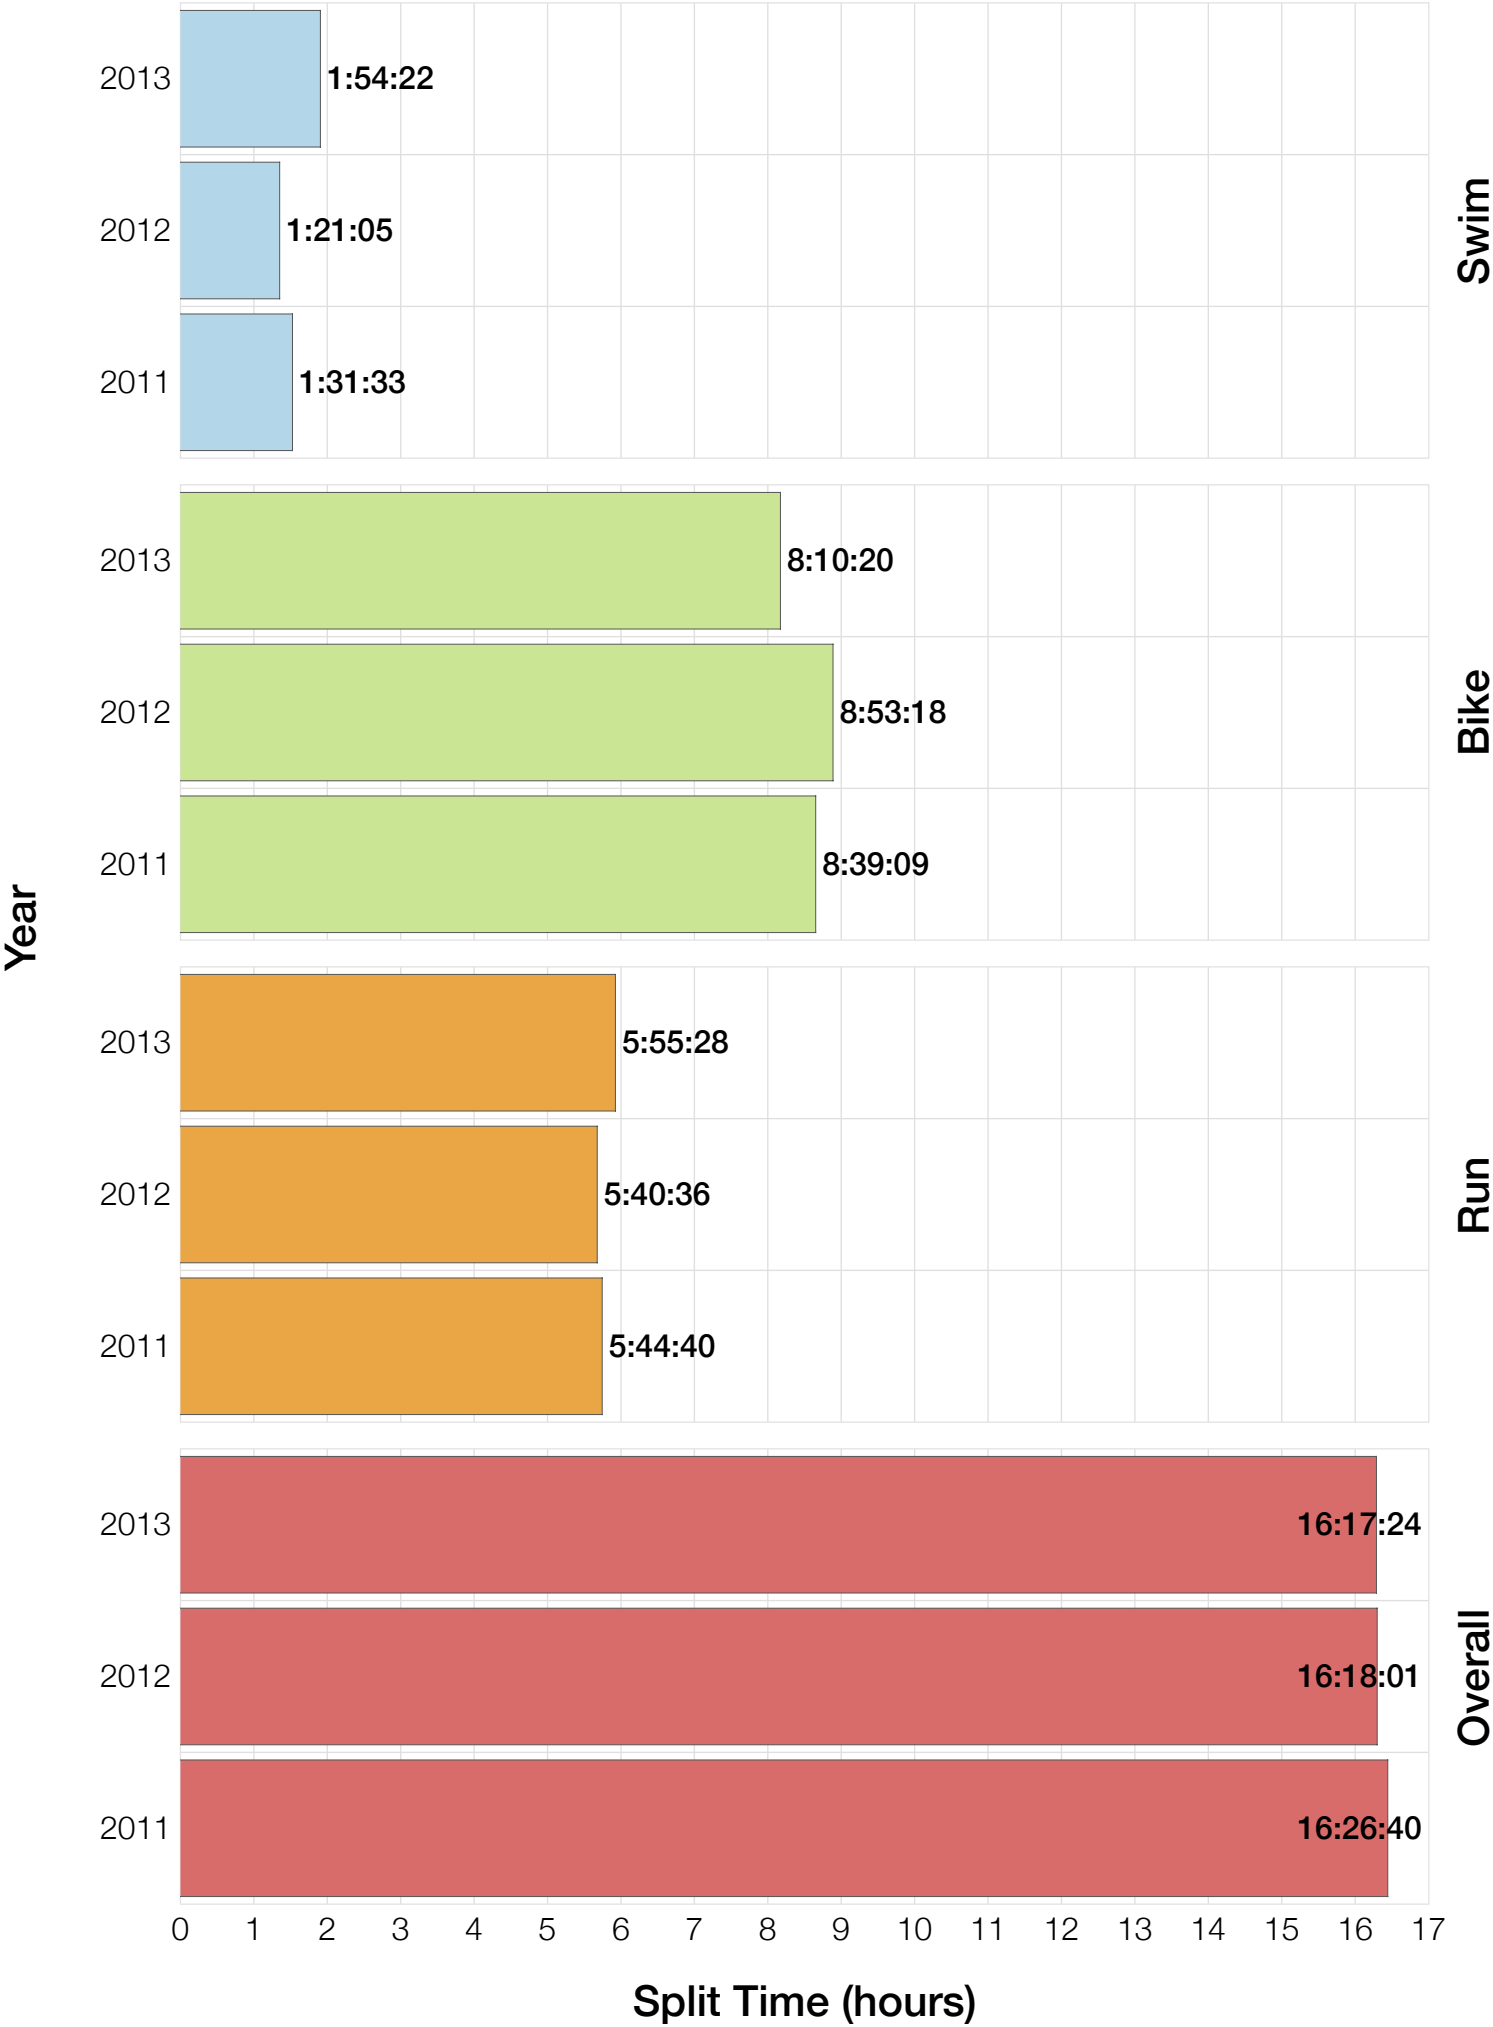

F50-54 Swim

F50-54 Bike

F50-54 Run

F50-54 Overall

F50-54 Fastest Splits

F50-54 Median Splits

F50-54 Slowest Splits

F50-54 Top 30 Finishing Splits

Estimated Kona Slot Average Finishing Time Finishing Time

F50-54 Top 10 and Kona Times and Splits

Summary Statistics

Position	Swim Time	Bike Time	Run Time	Overall Time
Average Male Winner	0:46:48	5:12:39	2:54:25	9:02:04
Average Female Winner	0:56:52	5:37:54	3:12:18	9:57:17
Average 1st Age Grouper	1:04:49	7:09:25	4:03:29	12:34:25
Average 2nd Age Grouper	1:20:14	7:14:10	3:59:51	12:53:14
Average 3rd Age Grouper	1:10:20	7:41:37	4:08:45	13:22:46
Average 4th Age Grouper	1:17:01	7:28:30	4:35:15	13:41:45
Average 5th Age Grouper	1:15:43	7:22:56	4:51:15	13:51:47
Average 6th Age Grouper	1:25:09	7:48:20	4:21:43	13:59:16
Average 7th Age Grouper	1:18:54	7:54:39	5:06:00	14:42:49
Average 8th Age Grouper	1:33:50	8:06:52	5:16:31	15:21:25
Average 9th Age Grouper	1:11:56	8:08:19	5:28:29	15:16:36
Average 10th Age Grouper	1:21:24	8:46:13	5:27:15	16:04:19
Kona Qualifier Average	1:04:49	7:09:25	4:03:29	12:34:25
Top 10 Age Grouper Average	1:18:01	7:43:10	4:40:43	14:04:26

Wales 2013

Position	Swim Time	Bike Time	Run Time	Overall Time
Male Winner	0:47:13	5:11:26	3:02:35	9:09:10
Female Winner	0:56:59	5:31:36	3:15:02	9:51:21
1st Age Grouper	0:57:28	7:22:29	4:01:08	12:37:15
2nd Age Grouper	1:38:24	7:15:55	3:36:59	12:51:29
3rd Age Grouper	1:30:46	7:37:57	4:22:21	13:51:58
4th Age Grouper	1:33:31	7:58:25	4:23:35	14:13:18
5th Age Grouper	1:18:05	7:44:51	5:06:03	14:28:25
6th Age Grouper	1:46:26	8:10:20	4:17:33	14:39:54
7th Age Grouper	1:19:40	7:46:48	5:55:28	15:27:42
8th Age Grouper	1:54:22	8:07:52	5:52:20	16:17:24
Kona Qualifier Average	0:57:28	7:22:29	4:01:08	12:37:15
Top 10 Age Grouper Average	1:29:50	7:45:34	4:41:55	14:18:25