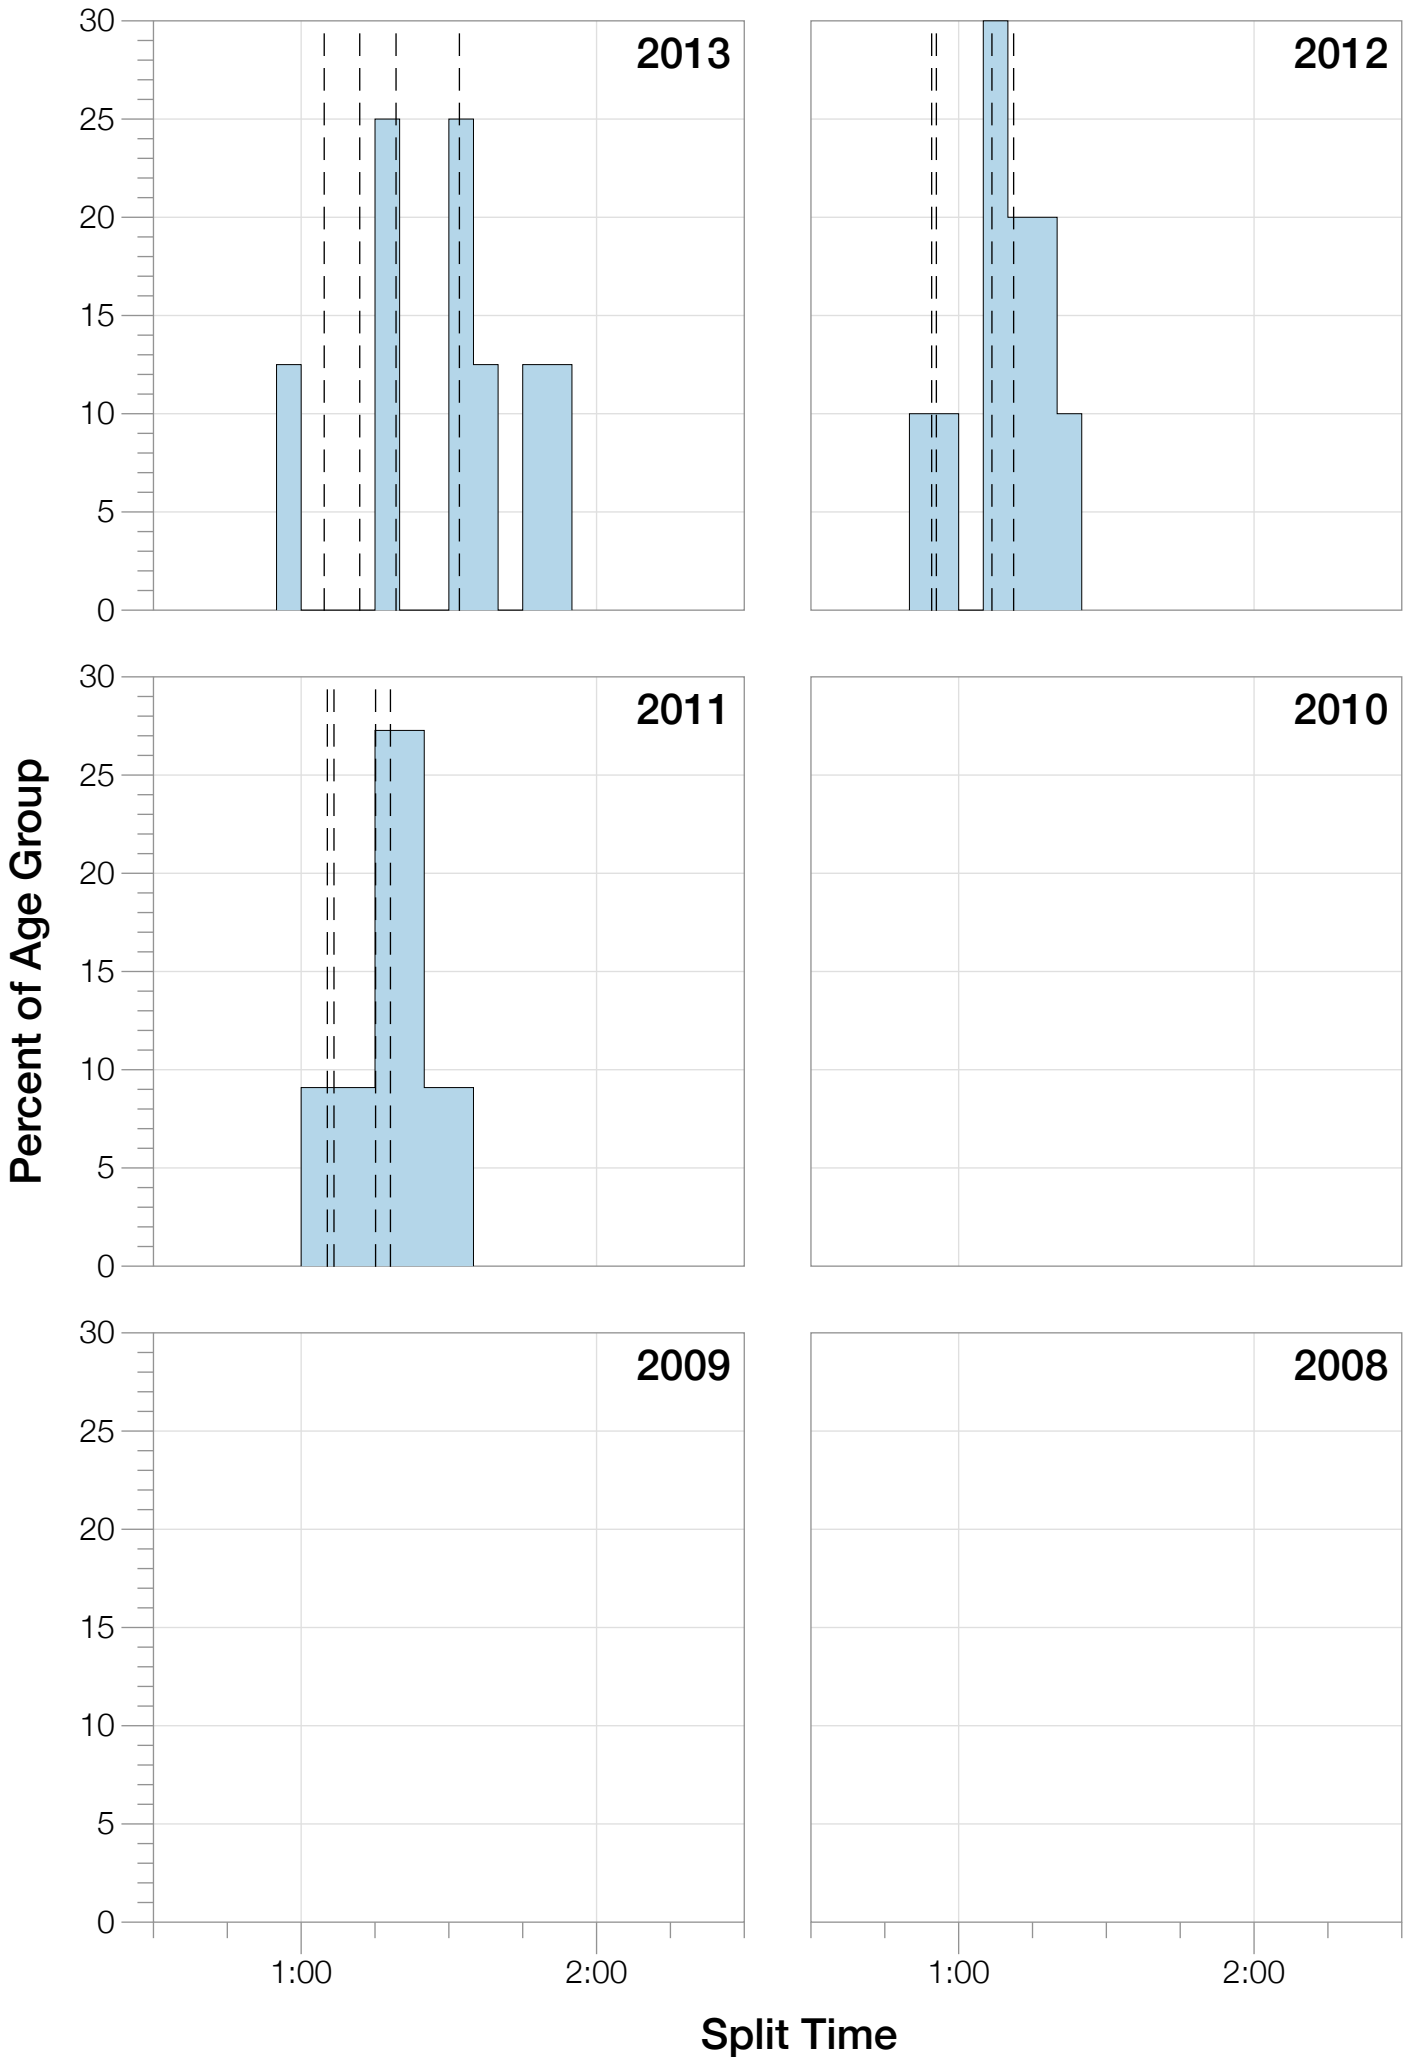

F50-54 Swim