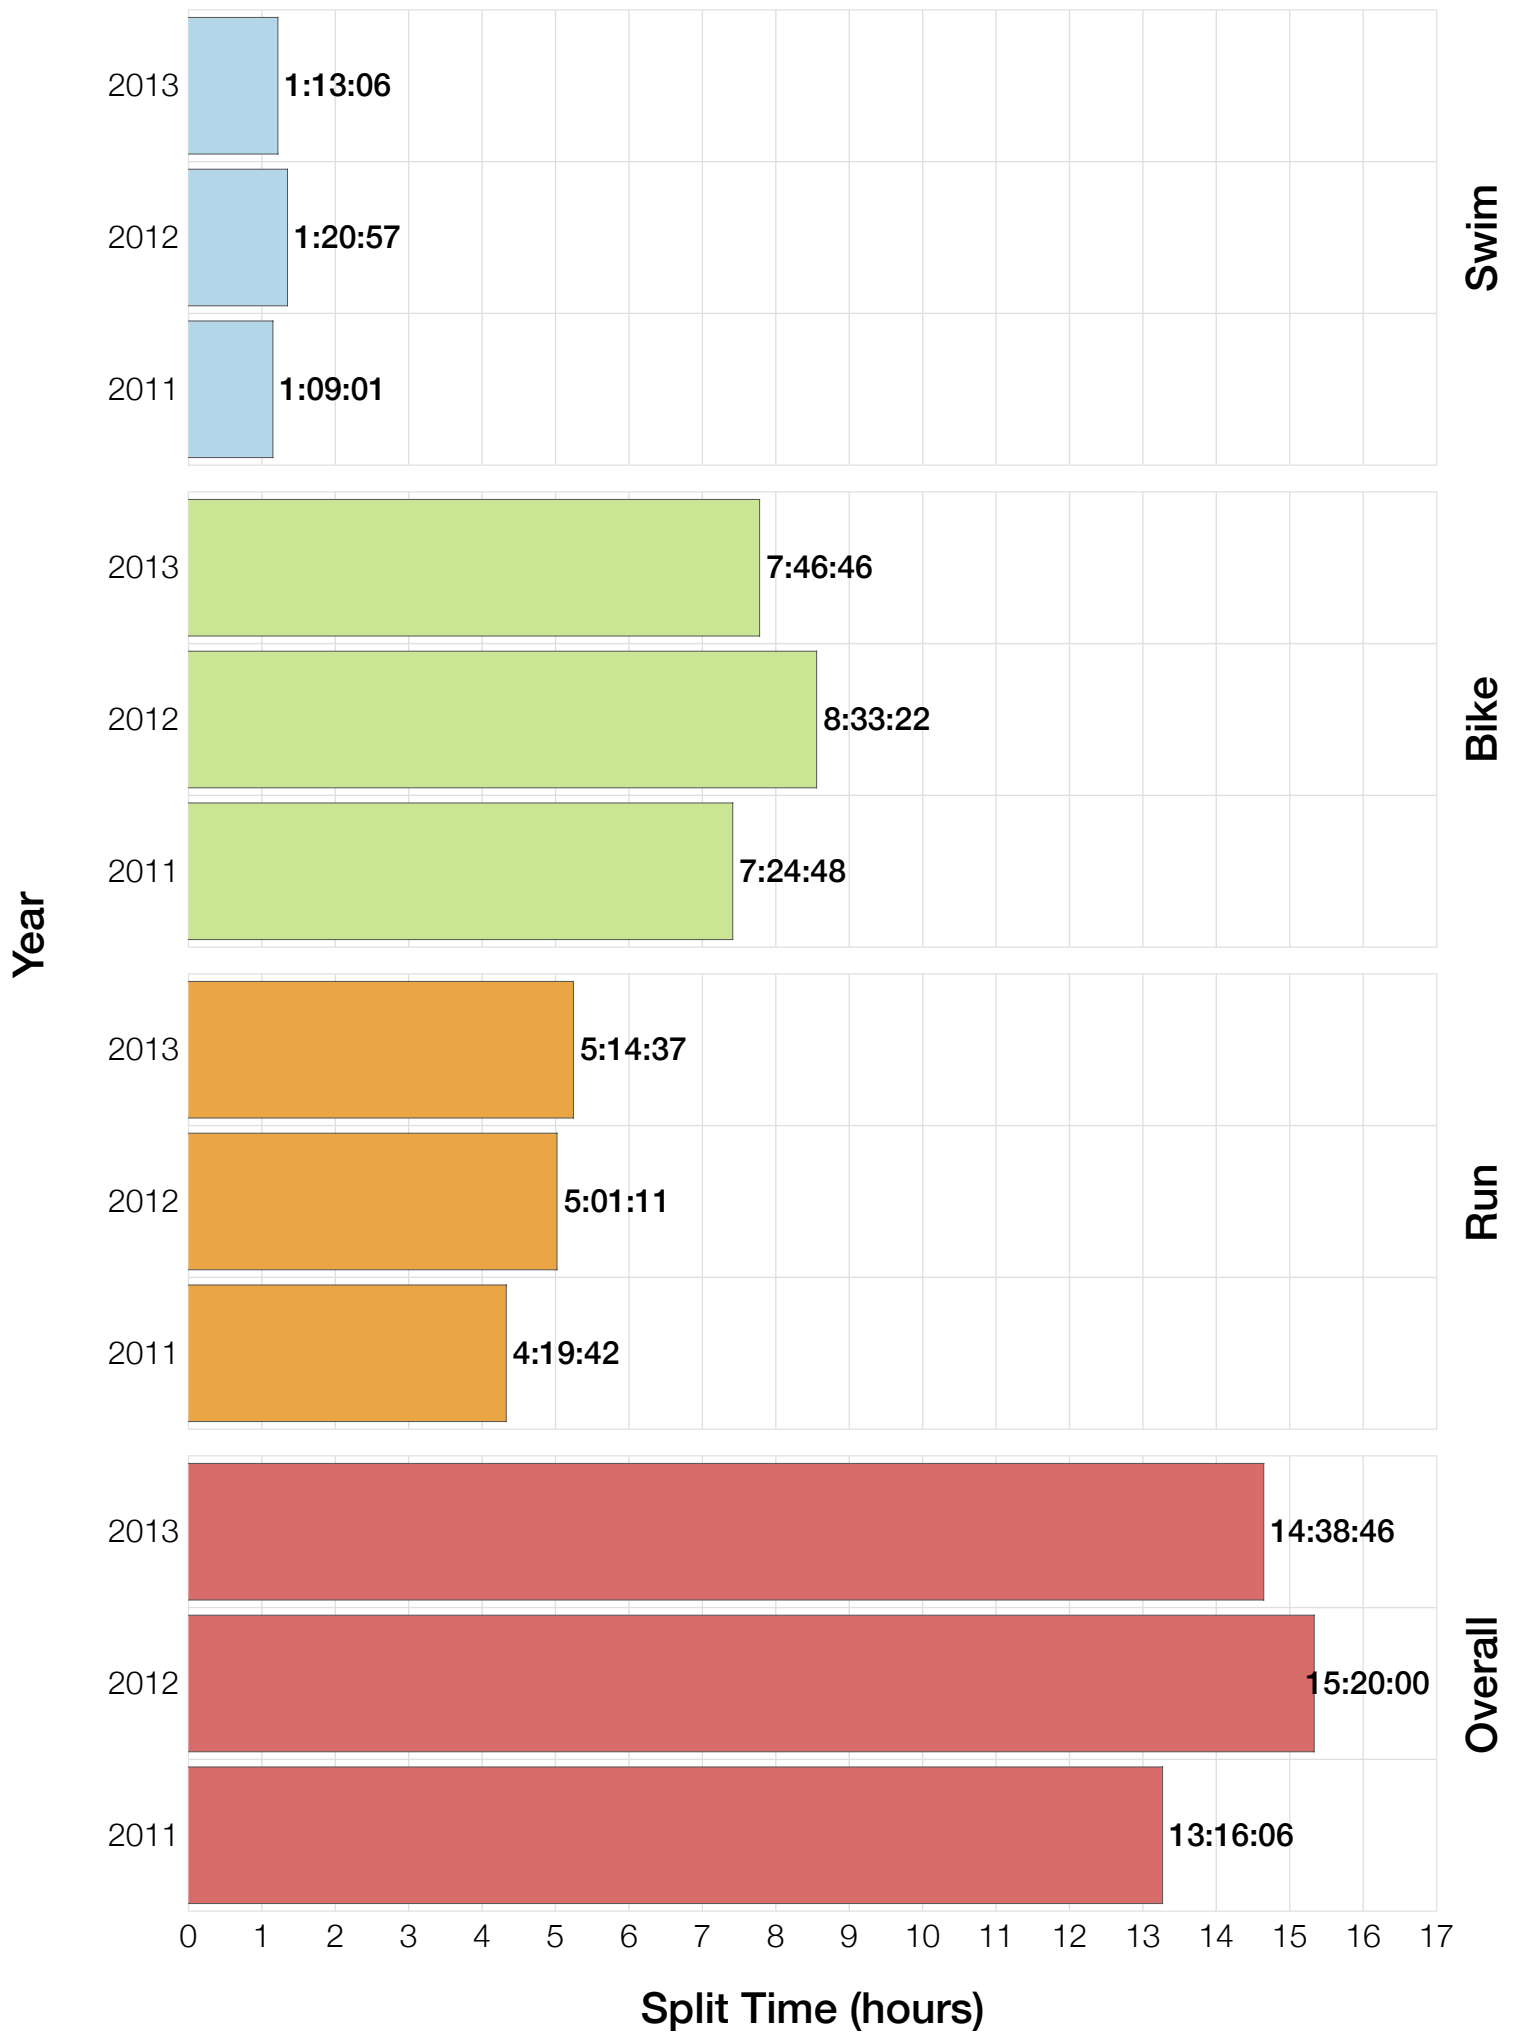

F55-59 Swim

F55-59 Bike

F55-59 Run

F55-59 Overall

F55-59 Fastest Splits

F55-59 Median Splits

F55-59 Slowest Splits

F55-59 Top 30 Finishing Splits

Estimated Kona Slot Average Finishing Time Finishing Time

F55-59 Top 10 and Kona Times and Splits

Summary Statistics

Position	Swim Time	Bike Time	Run Time	Overall Time
Average Male Winner	0:46:48	5:12:39	2:54:25	9:02:04
Average Female Winner	0:56:52	5:37:54	3:12:18	9:57:17
Average 1st Age Grouper	1:14:26	7:54:58	4:51:50	14:24:57
Average 2nd Age Grouper	1:25:02	8:31:35	5:26:01	15:48:09
Kona Qualifier Average	1:14:26	7:54:58	4:51:50	14:24:57
Top 10 Age Grouper Average	1:19:44	8:13:17	5:08:55	15:06:33

Wales 2013

Position	Swim Time	Bike Time	Run Time	Overall Time
Male Winner	0:47:13	5:11:26	3:02:35	9:09:10
Female Winner	0:56:59	5:31:36	3:15:02	9:51:21
1st Age Grouper	1:13:06	7:46:46	5:14:37	14:38:46
2nd Age Grouper	1:32:26	8:23:41	5:30:50	15:49:45
Kona Qualifier Average	1:13:06	7:46:46	5:14:37	14:38:46
Top 10 Age Grouper Average	1:22:46	8:05:13	5:22:43	15:14:15

Wales 2012

Position	Swim Time	Bike Time	Run Time	Overall Time
Male Winner	0:48:12	5:04:16	2:52:42	8:52:43
Female Winner	0:51:29	5:34:35	3:09:48	9:45:09
1st Age Grouper	1:20:57	8:33:22	5:01:11	15:20:00
2nd Age Grouper	1:33:39	8:34:44	5:02:33	15:32:36
Kona Qualifier Average	1:20:57	8:33:22	5:01:11	15:20:00
Top 10 Age Grouper Average	1:27:18	8:34:03	5:01:52	15:26:18