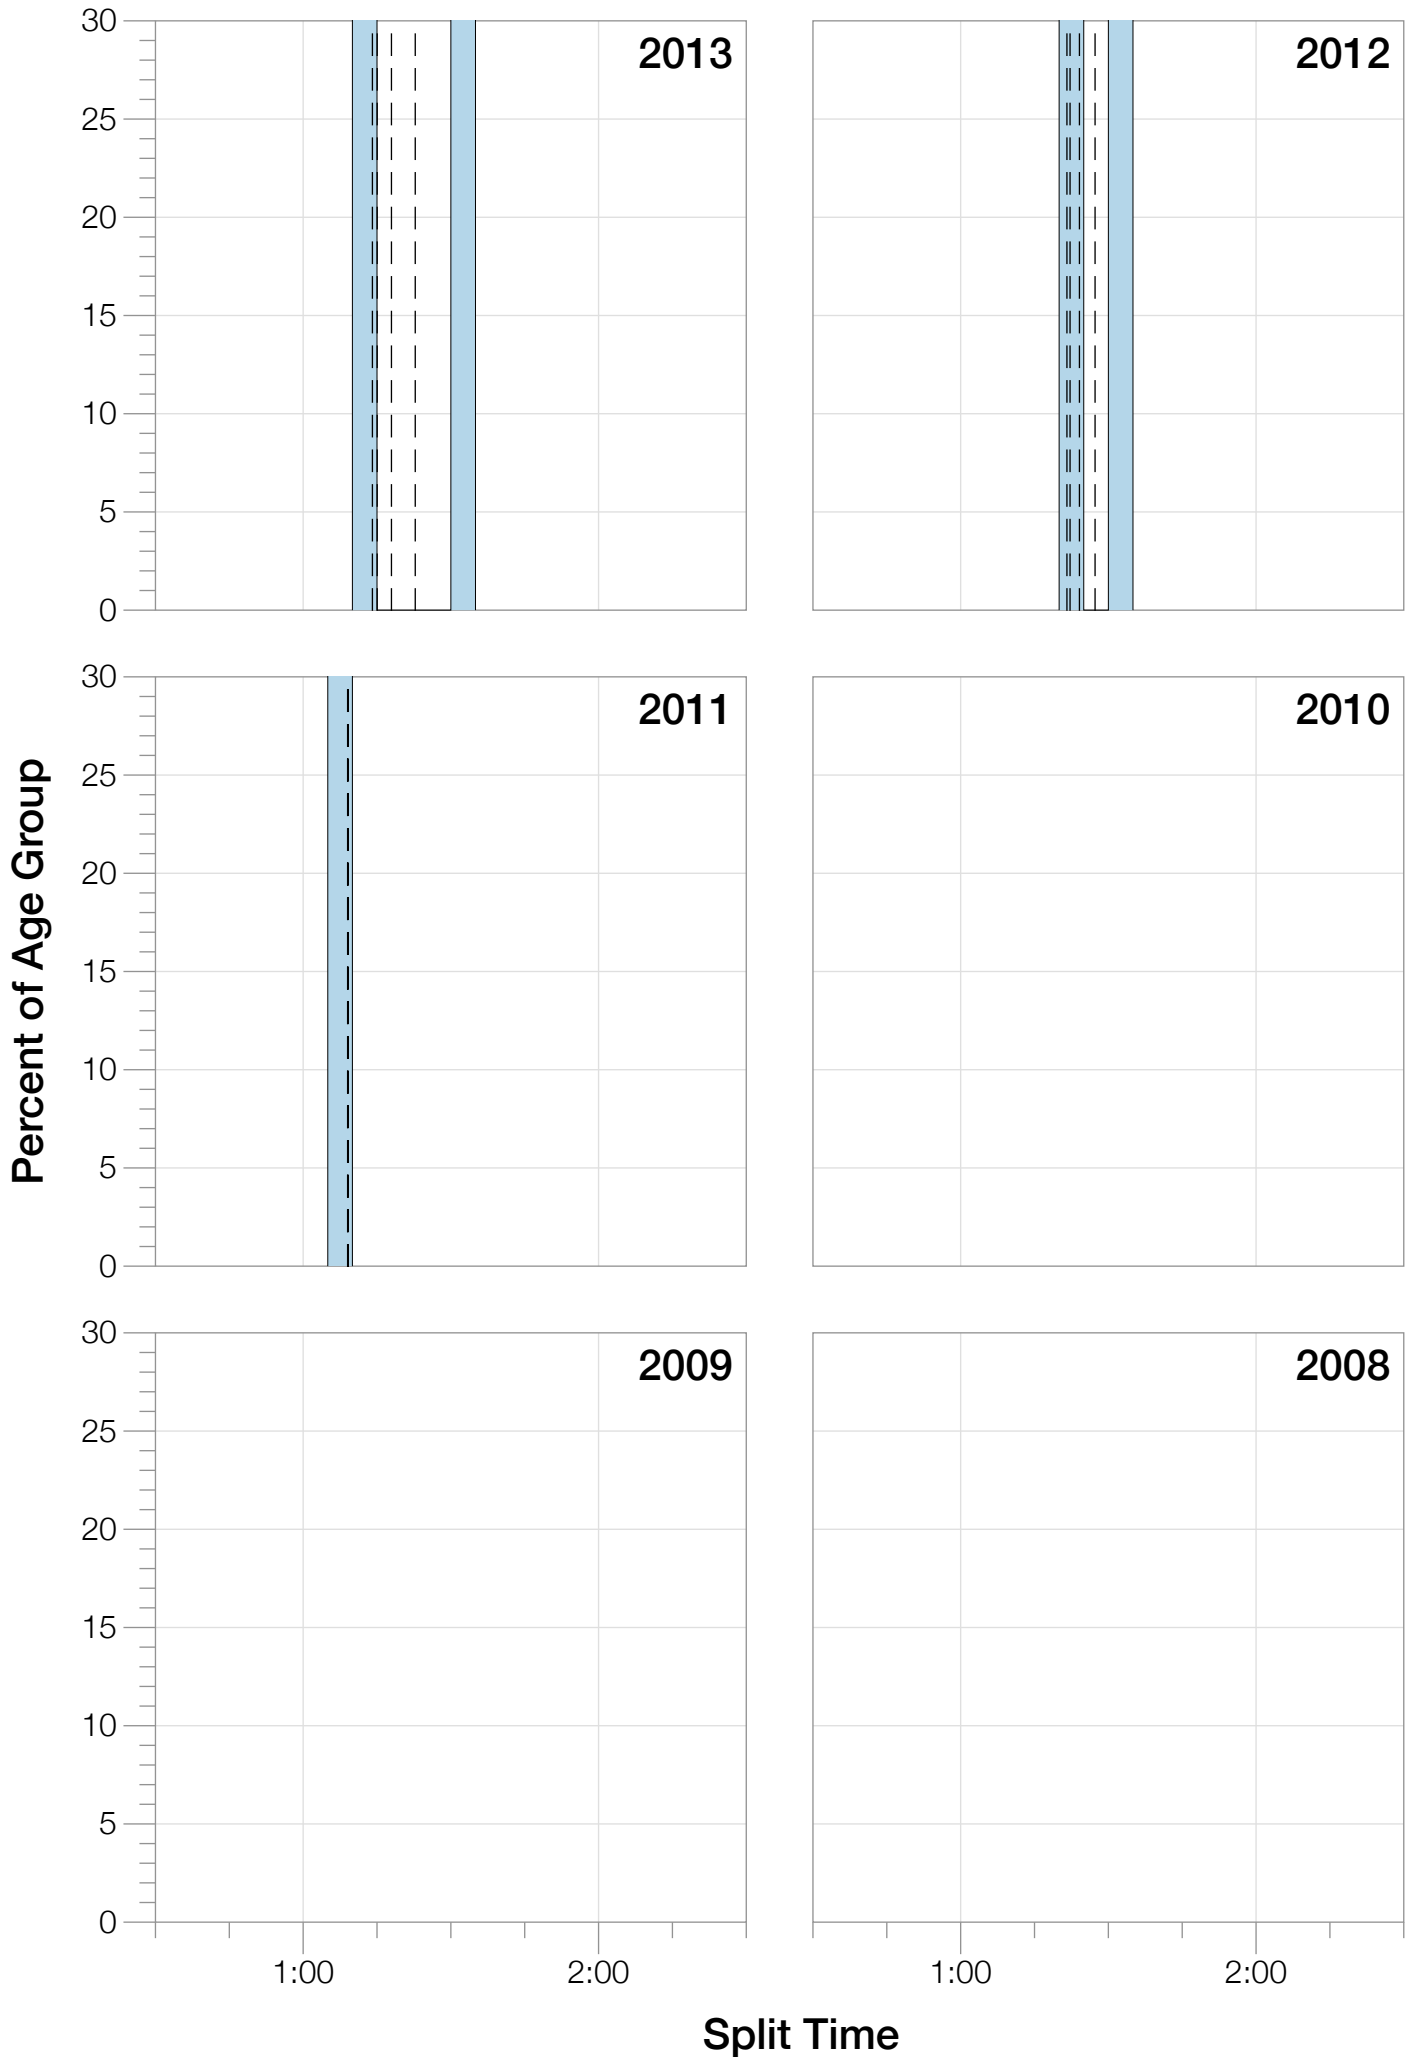

F55-59 Swim