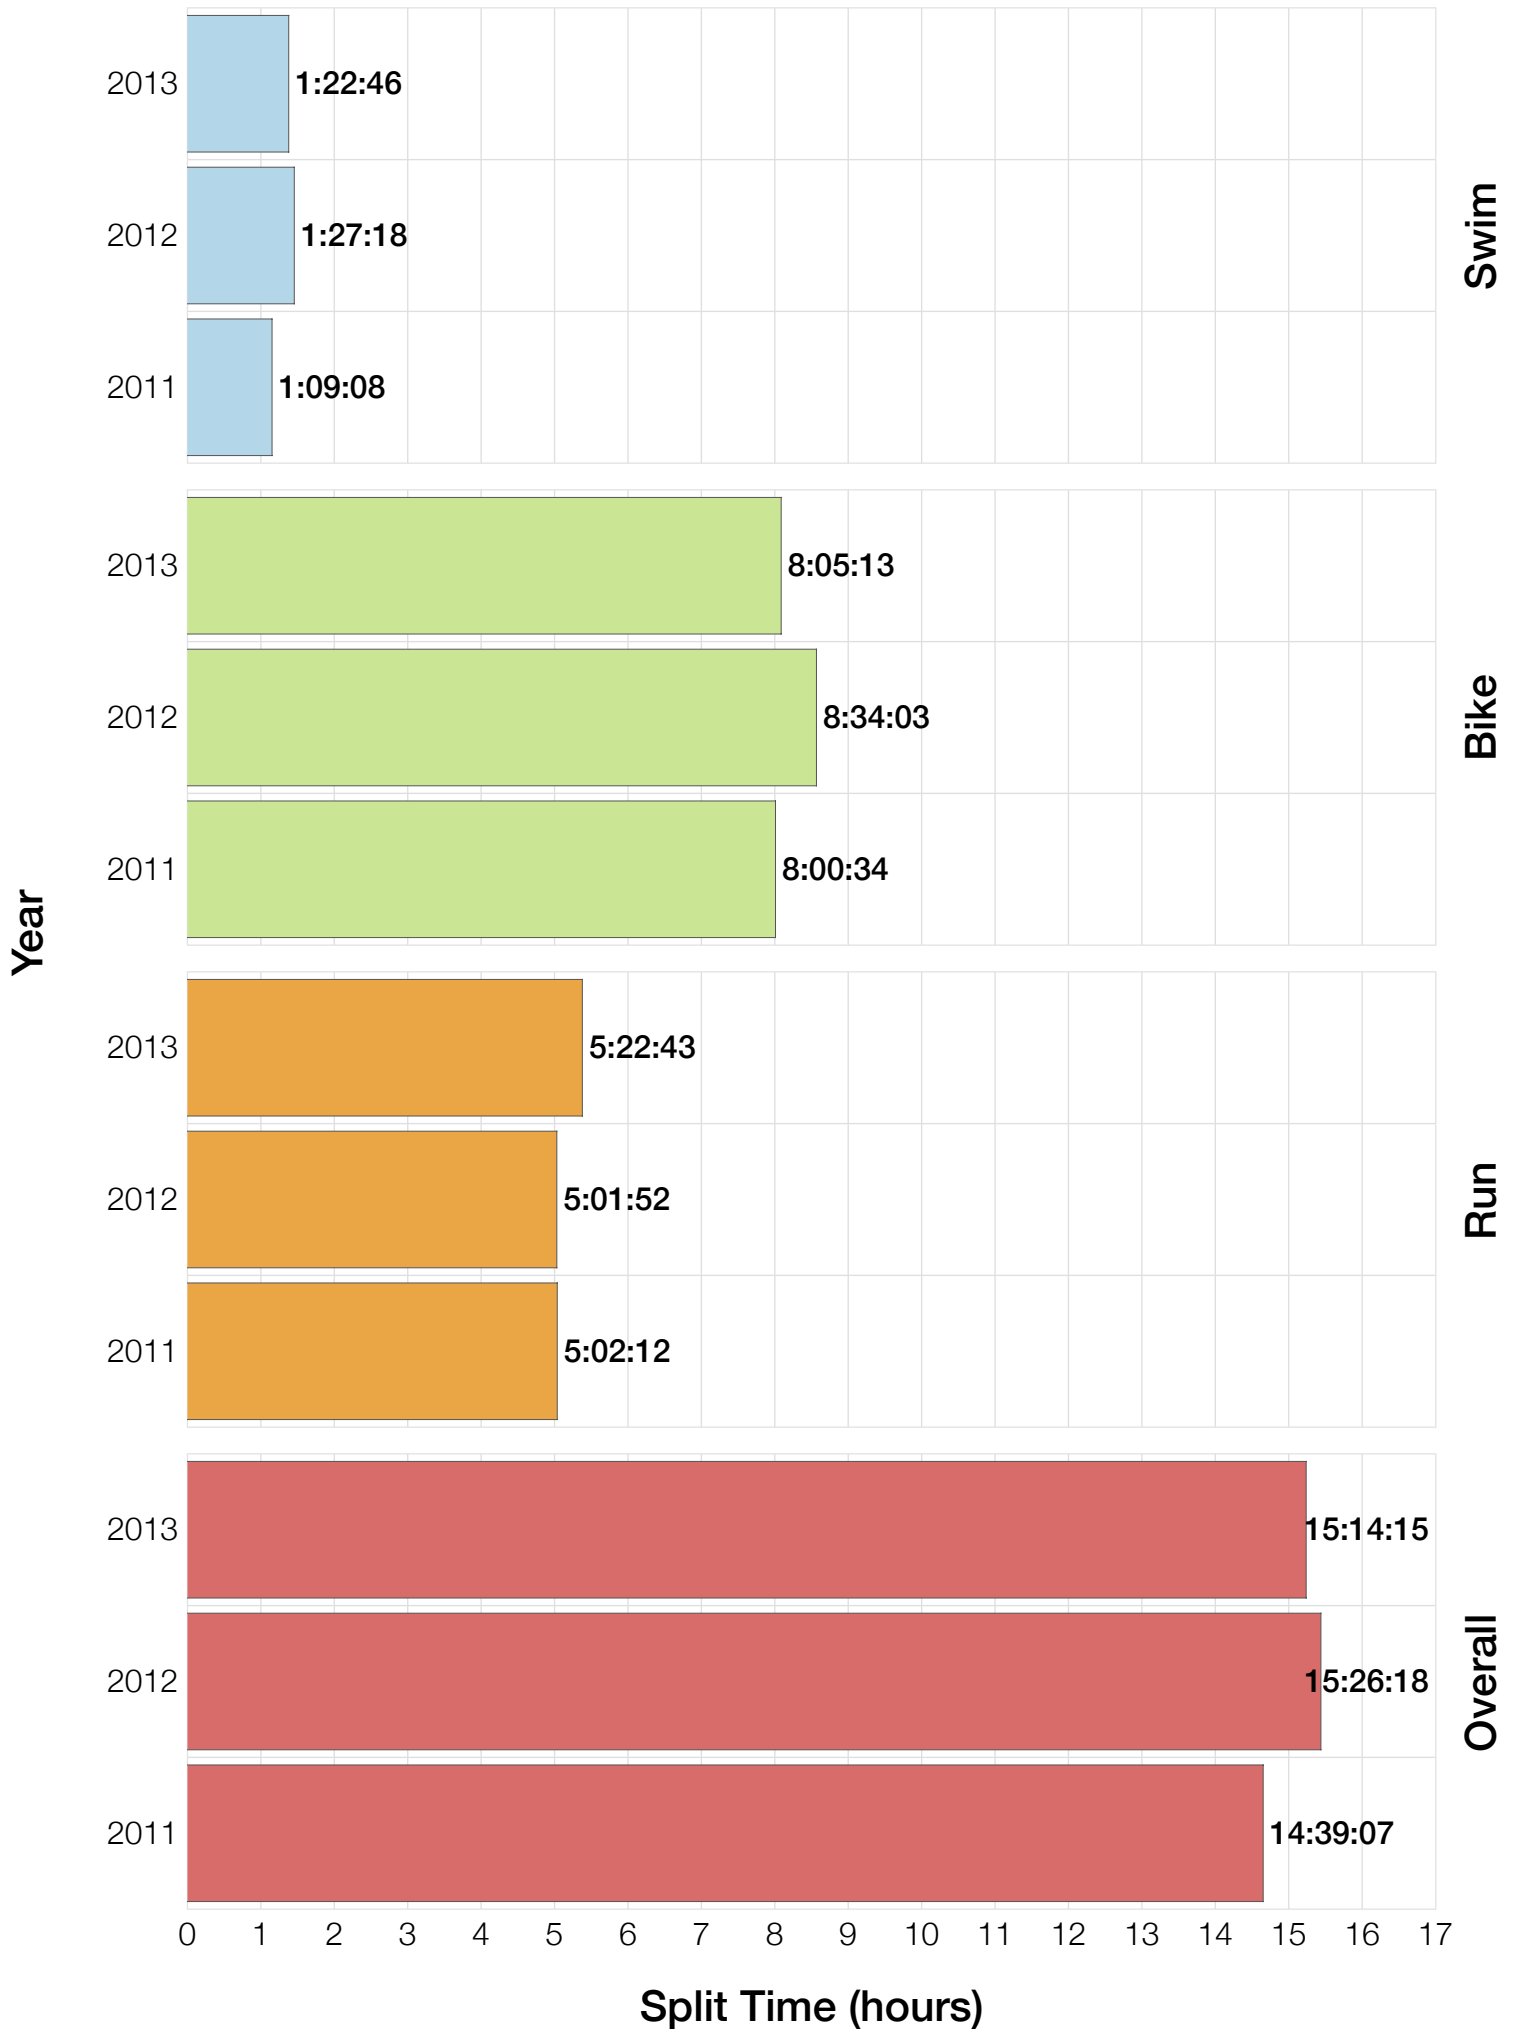

F55-59 Swim

F55-59 Bike

F55-59 Run

F55-59 Overall

F55-59 Fastest Splits

F55-59 Median Splits

F55-59 Slowest Splits

F55-59 Top 30 Finishing Splits

Estimated Kona Slot Average Finishing Time Finishing Time

F55-59 Top 10 and Kona Times and Splits

Summary Statistics

Position	Swim Time	Bike Time	Run Time	Overall Time
Average Male Winner	0:46:48	5:12:39	2:54:25	9:02:04
Average Female Winner	0:56:52	5:37:54	3:12:18	9:57:17
Average 1st Age Grouper	1:14:26	7:54:58	4:51:50	14:24:57
Average 2nd Age Grouper	1:25:02	8:31:35	5:26:01	15:48:09
Kona Qualifier Average	1:14:26	7:54:58	4:51:50	14:24:57
Top 10 Age Grouper Average	1:19:44	8:13:17	5:08:55	15:06:33

Wales 2013

Position	Swim Time	Bike Time	Run Time	Overall Time
Male Winner	0:47:13	5:11:26	3:02:35	9:09:10
Female Winner	0:56:59	5:31:36	3:15:02	9:51:21
1st Age Grouper	1:13:06	7:46:46	5:14:37	14:38:46
2nd Age Grouper	1:32:26	8:23:41	5:30:50	15:49:45
Kona Qualifier Average	1:13:06	7:46:46	5:14:37	14:38:46
Top 10 Age Grouper Average	1:22:46	8:05:13	5:22:43	15:14:15

Wales 2012

Position	Swim Time	Bike Time	Run Time	Overall Time
Male Winner	0:48:12	5:04:16	2:52:42	8:52:43
Female Winner	0:51:29	5:34:35	3:09:48	9:45:09
1st Age Grouper	1:20:57	8:33:22	5:01:11	15:20:00
2nd Age Grouper	1:33:39	8:34:44	5:02:33	15:32:36
Kona Qualifier Average	1:20:57	8:33:22	5:01:11	15:20:00
Top 10 Age Grouper Average	1:27:18	8:34:03	5:01:52	15:26:18