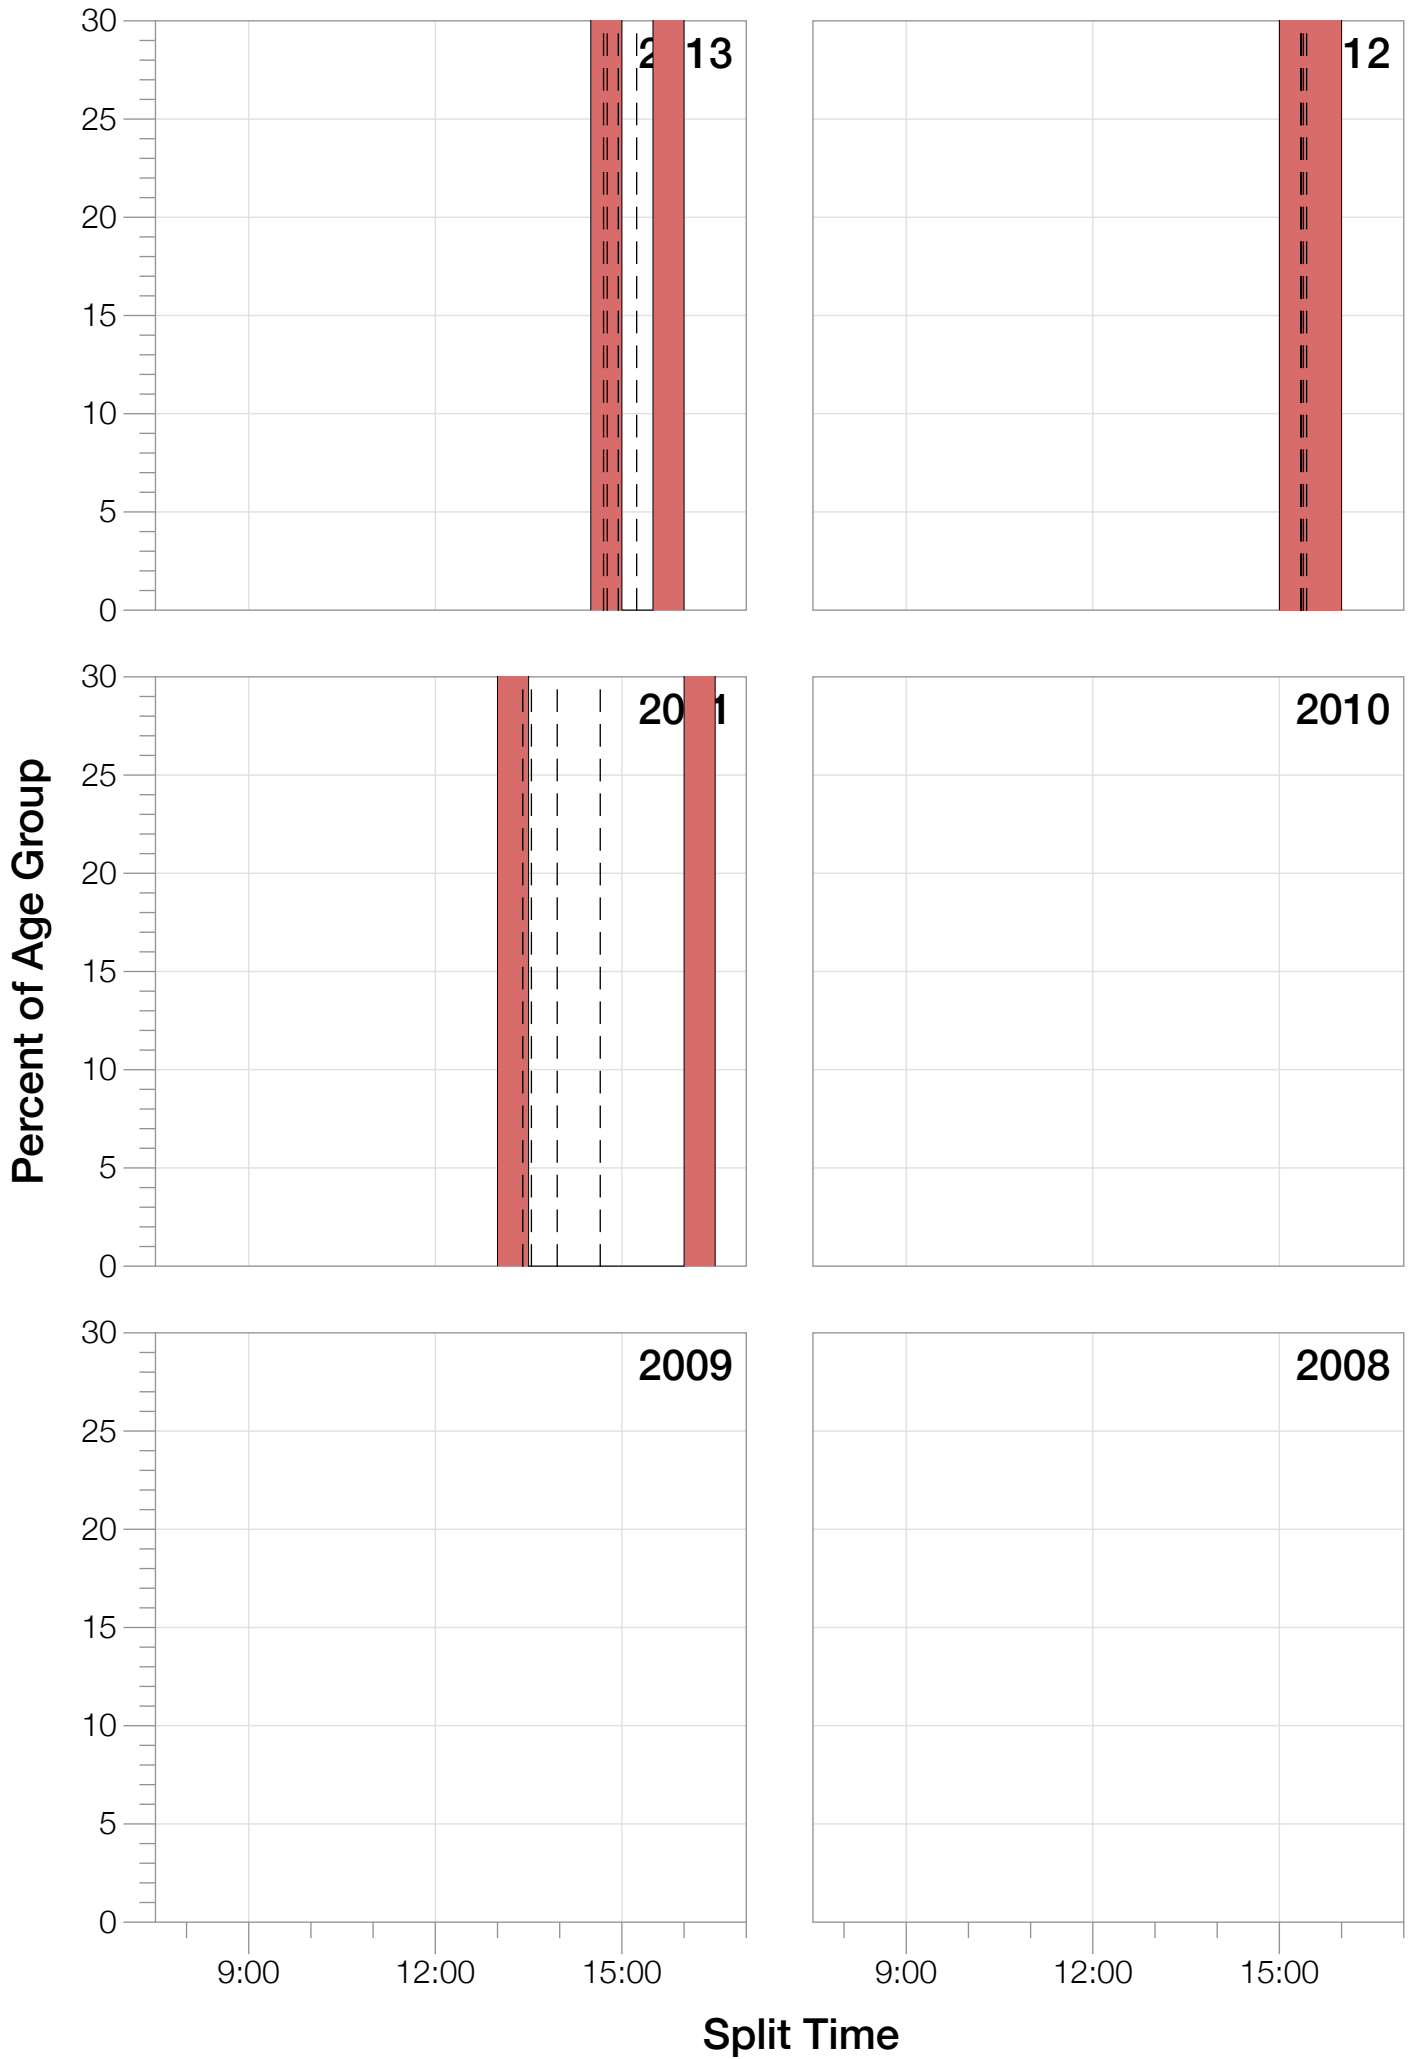

Ironman Wales F55-59 Stats

F55-59 Summary Statistics

Year	Finishers	F55-59 Finishers	Male Winner's Time	Female Winner's Time	F55-59 Winner's Time
2011	1122	2	9:04:20	10:15:23	13:16:06
2012	1215	2	8:52:43	9:45:09	15:20:00
2013	1280	2	9:09:10	9:51:21	14:38:46
Average	1206	2	9:02:04	9:57:17	14:24:57

F55-59 Swim

F55-59 Bike

F55-59 Run

F55-59 Overall

F55-59 Fastest Splits

F55-59 Median Splits

F55-59 Slowest Splits

F55-59 Top 30 Finishing Splits

Estimated Kona Slot Average Finishing Time Finishing Time

F55-59 Top 10 and Kona Times and Splits

Summary Statistics

Position	Swim Time	Bike Time	Run Time	Overall Time
Average Male Winner	0:46:48	5:12:39	2:54:25	9:02:04
Average Female Winner	0:56:52	5:37:54	3:12:18	9:57:17
Average 1st Age Grouper	1:14:26	7:54:58	4:51:50	14:24:57
Average 2nd Age Grouper	1:25:02	8:31:35	5:26:01	15:48:09
Kona Qualifier Average	1:14:26	7:54:58	4:51:50	14:24:57
Top 10 Age Grouper Average	1:19:44	8:13:17	5:08:55	15:06:33

Wales 2013

Position	Swim Time	Bike Time	Run Time	Overall Time
Male Winner	0:47:13	5:11:26	3:02:35	9:09:10
Female Winner	0:56:59	5:31:36	3:15:02	9:51:21
1st Age Grouper	1:13:06	7:46:46	5:14:37	14:38:46
2nd Age Grouper	1:32:26	8:23:41	5:30:50	15:49:45
Kona Qualifier Average	1:13:06	7:46:46	5:14:37	14:38:46
Top 10 Age Grouper Average	1:22:46	8:05:13	5:22:43	15:14:15