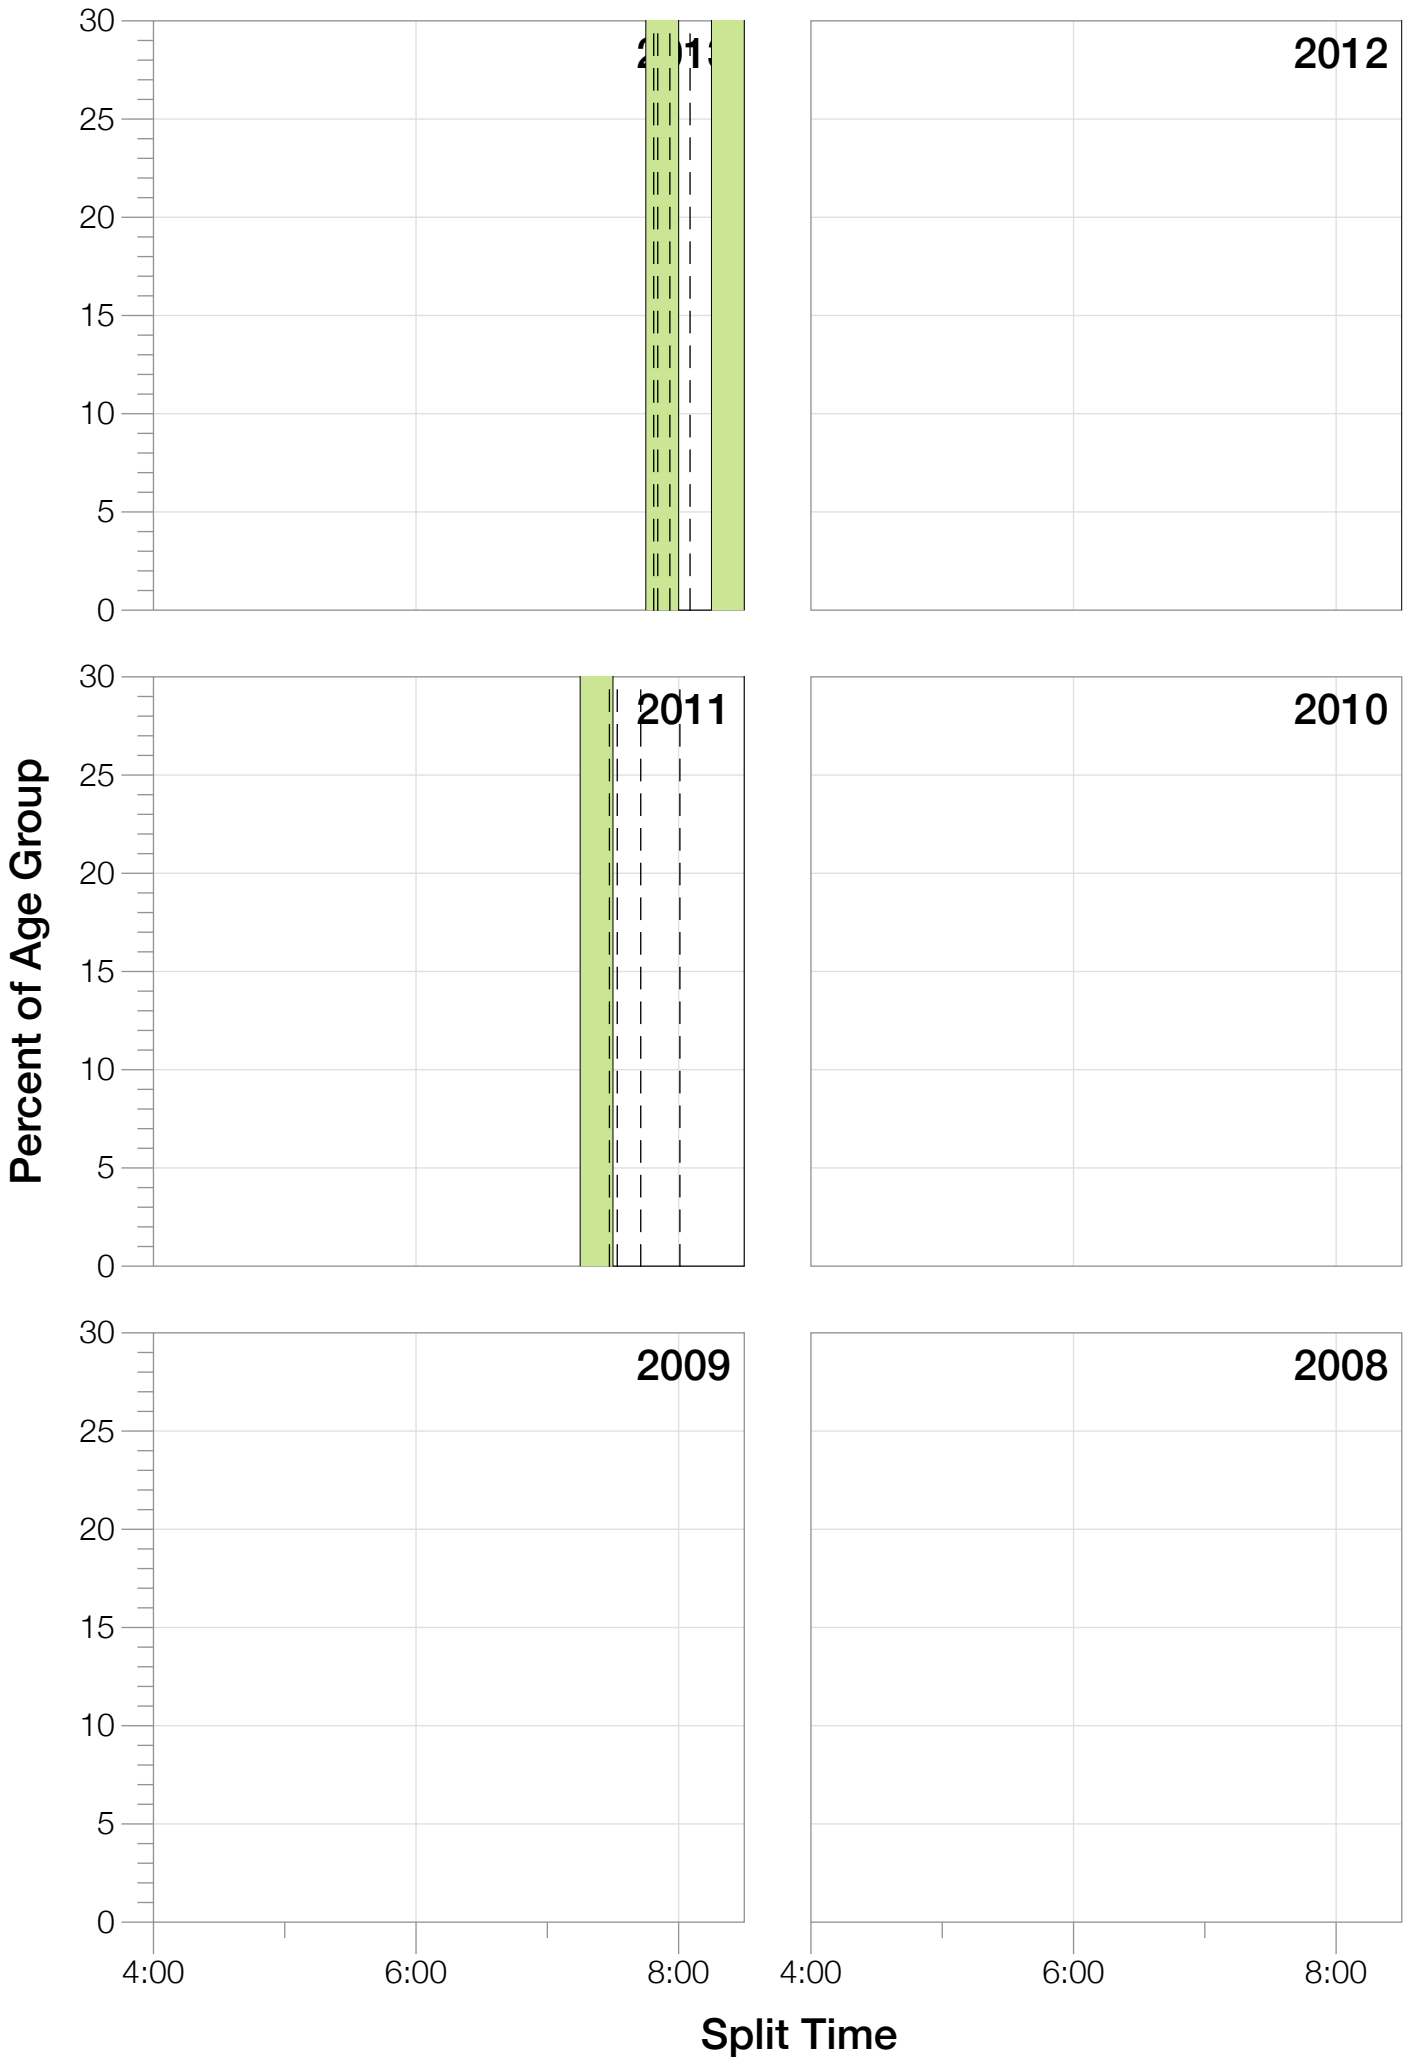

F55-59 Bike