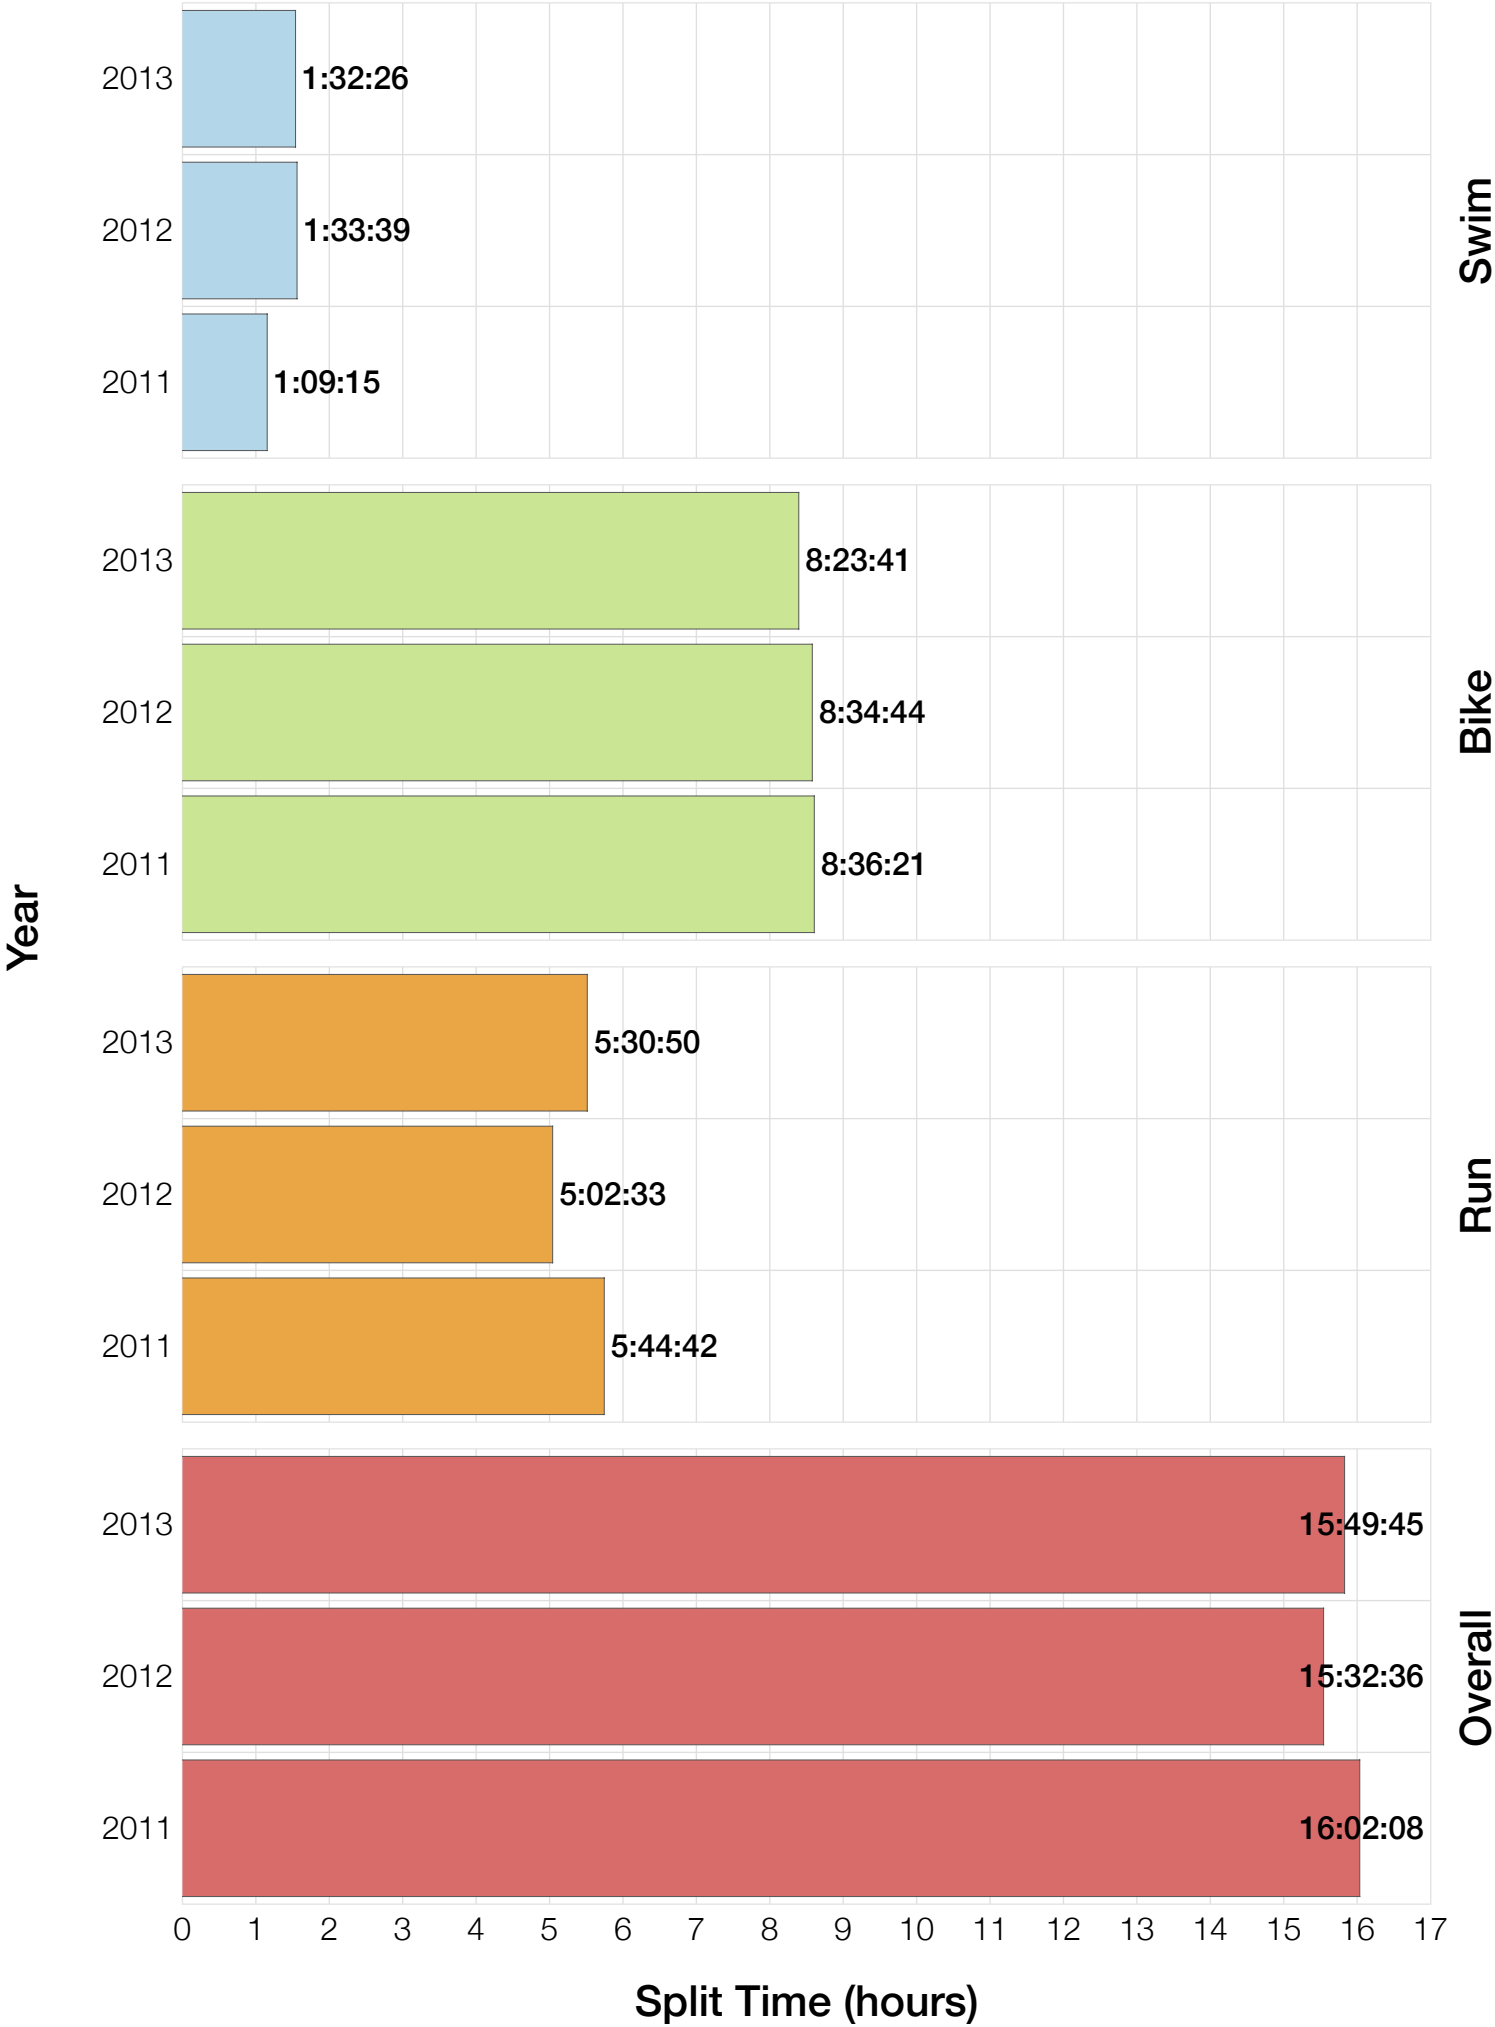

F55-59 Swim

F55-59 Bike

F55-59 Run

F55-59 Overall

F55-59 Fastest Splits

F55-59 Median Splits

F55-59 Slowest Splits

F55-59 Top 30 Finishing Splits

Estimated Kona Slot Average Finishing Time Finishing Time

F55-59 Top 10 and Kona Times and Splits

Summary Statistics

Position	Swim Time	Bike Time	Run Time	Overall Time
Average Male Winner	0:46:48	5:12:39	2:54:25	9:02:04
Average Female Winner	0:56:52	5:37:54	3:12:18	9:57:17
Average 1st Age Grouper	1:14:26	7:54:58	4:51:50	14:24:57
Average 2nd Age Grouper	1:25:02	8:31:35	5:26:01	15:48:09
Kona Qualifier Average	1:14:26	7:54:58	4:51:50	14:24:57
Top 10 Age Grouper Average	1:19:44	8:13:17	5:08:55	15:06:33

Wales 2013

Position	Swim Time	Bike Time	Run Time	Overall Time
Male Winner	0:47:13	5:11:26	3:02:35	9:09:10
Female Winner	0:56:59	5:31:36	3:15:02	9:51:21
1st Age Grouper	1:13:06	7:46:46	5:14:37	14:38:46
2nd Age Grouper	1:32:26	8:23:41	5:30:50	15:49:45
Kona Qualifier Average	1:13:06	7:46:46	5:14:37	14:38:46
Top 10 Age Grouper Average	1:22:46	8:05:13	5:22:43	15:14:15

Wales 2012

Position	Swim Time	Bike Time	Run Time	Overall Time
Male Winner	0:48:12	5:04:16	2:52:42	8:52:43
Female Winner	0:51:29	5:34:35	3:09:48	9:45:09
1st Age Grouper	1:20:57	8:33:22	5:01:11	15:20:00
2nd Age Grouper	1:33:39	8:34:44	5:02:33	15:32:36
Kona Qualifier Average	1:20:57	8:33:22	5:01:11	15:20:00
Top 10 Age Grouper Average	1:27:18	8:34:03	5:01:52	15:26:18