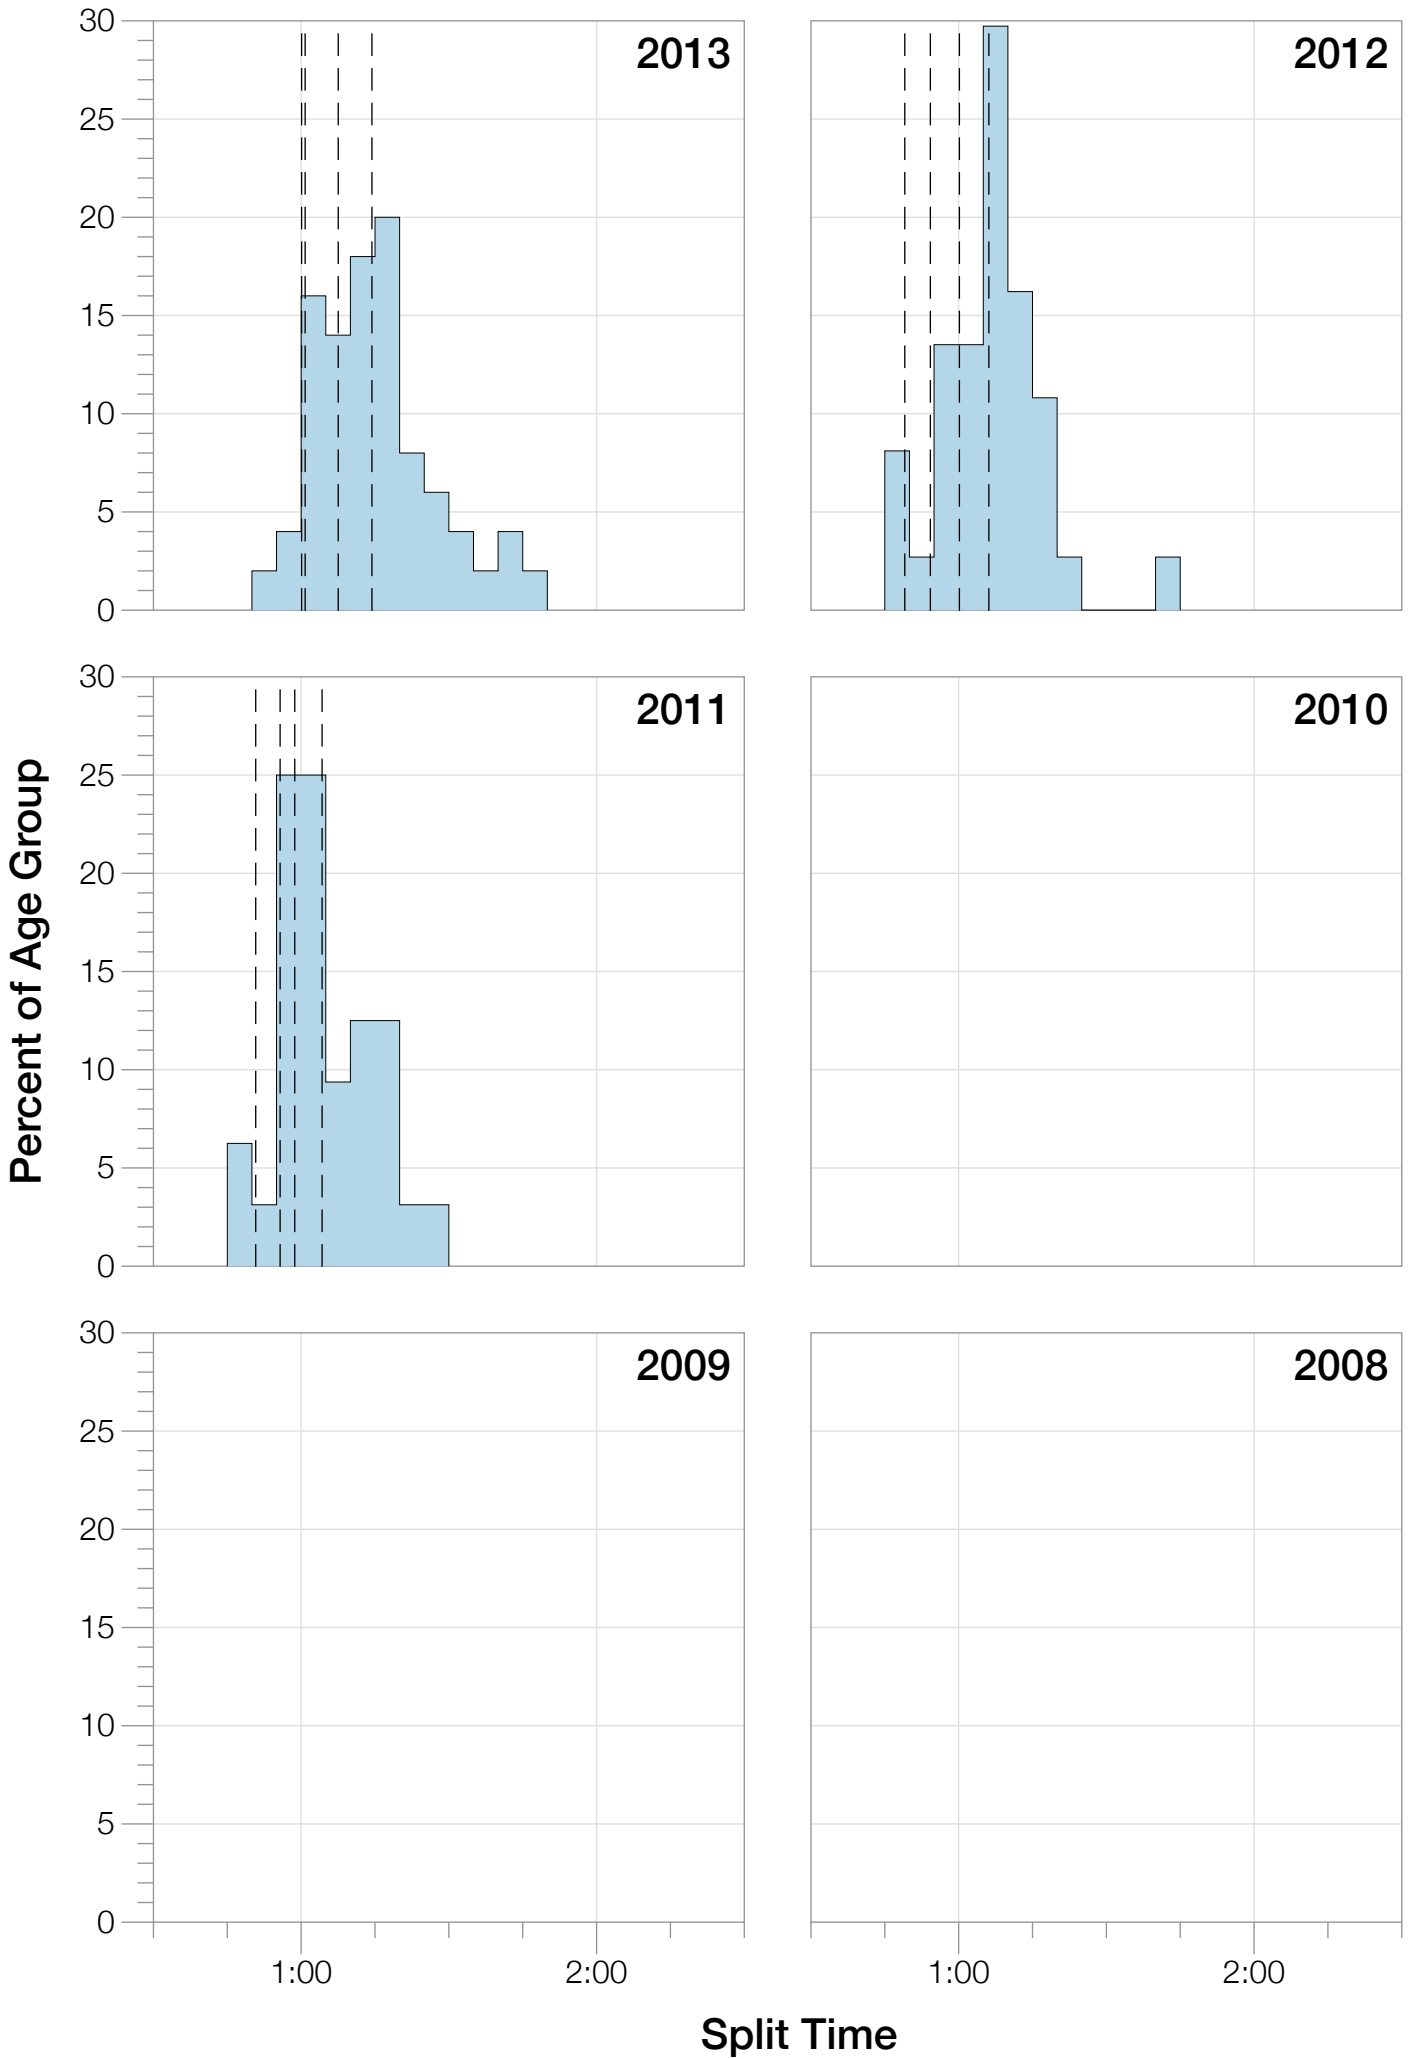

M18-24 Swim