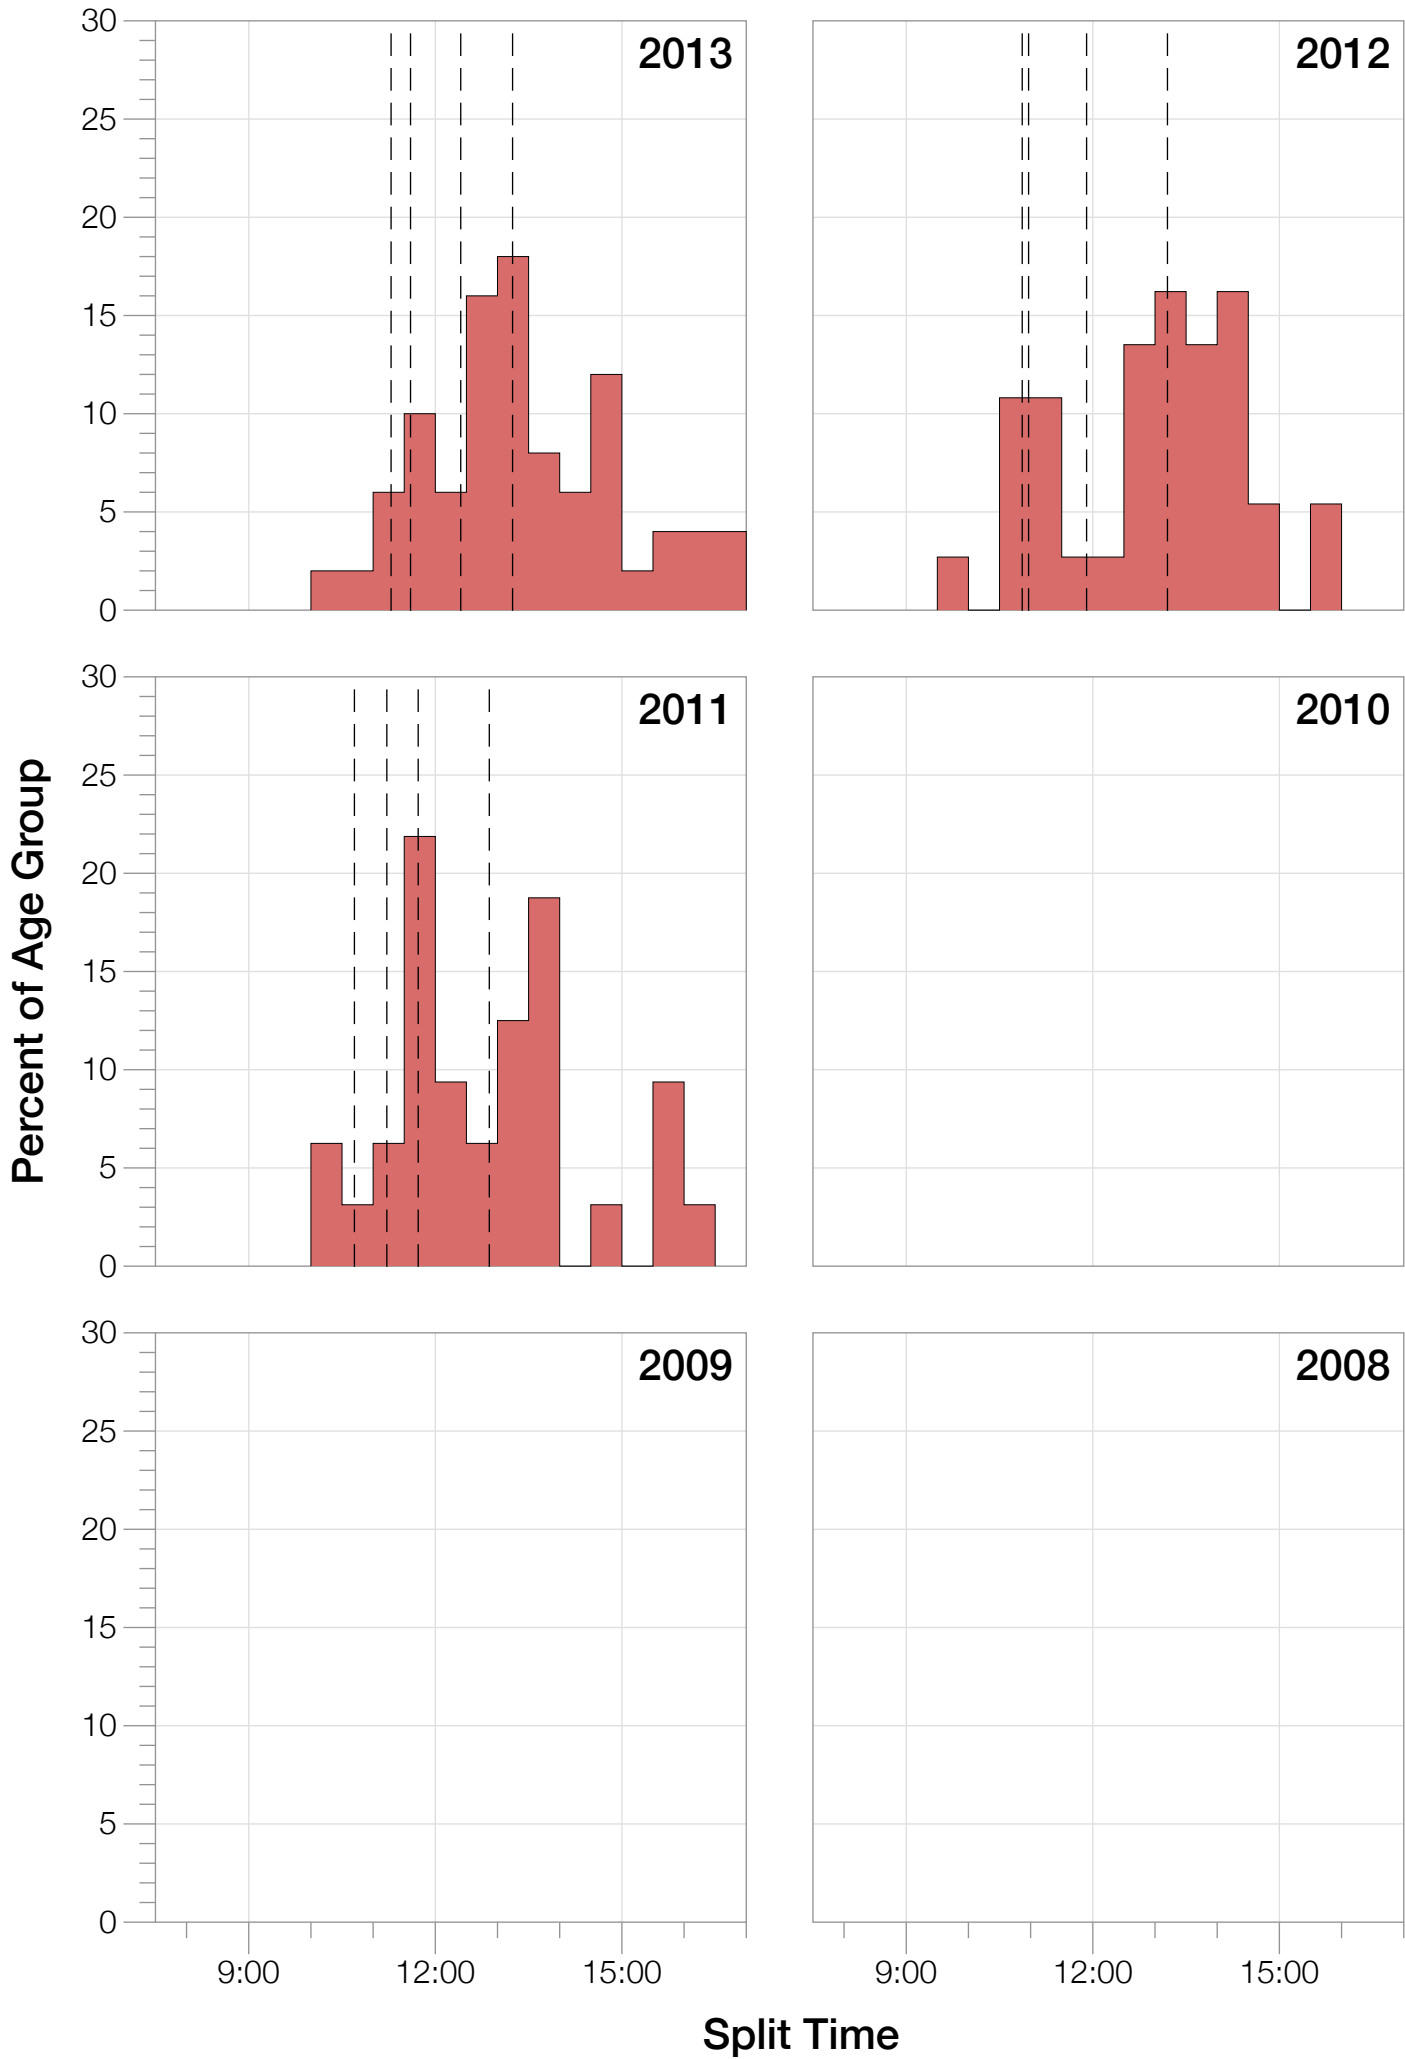

M18-24 Overall