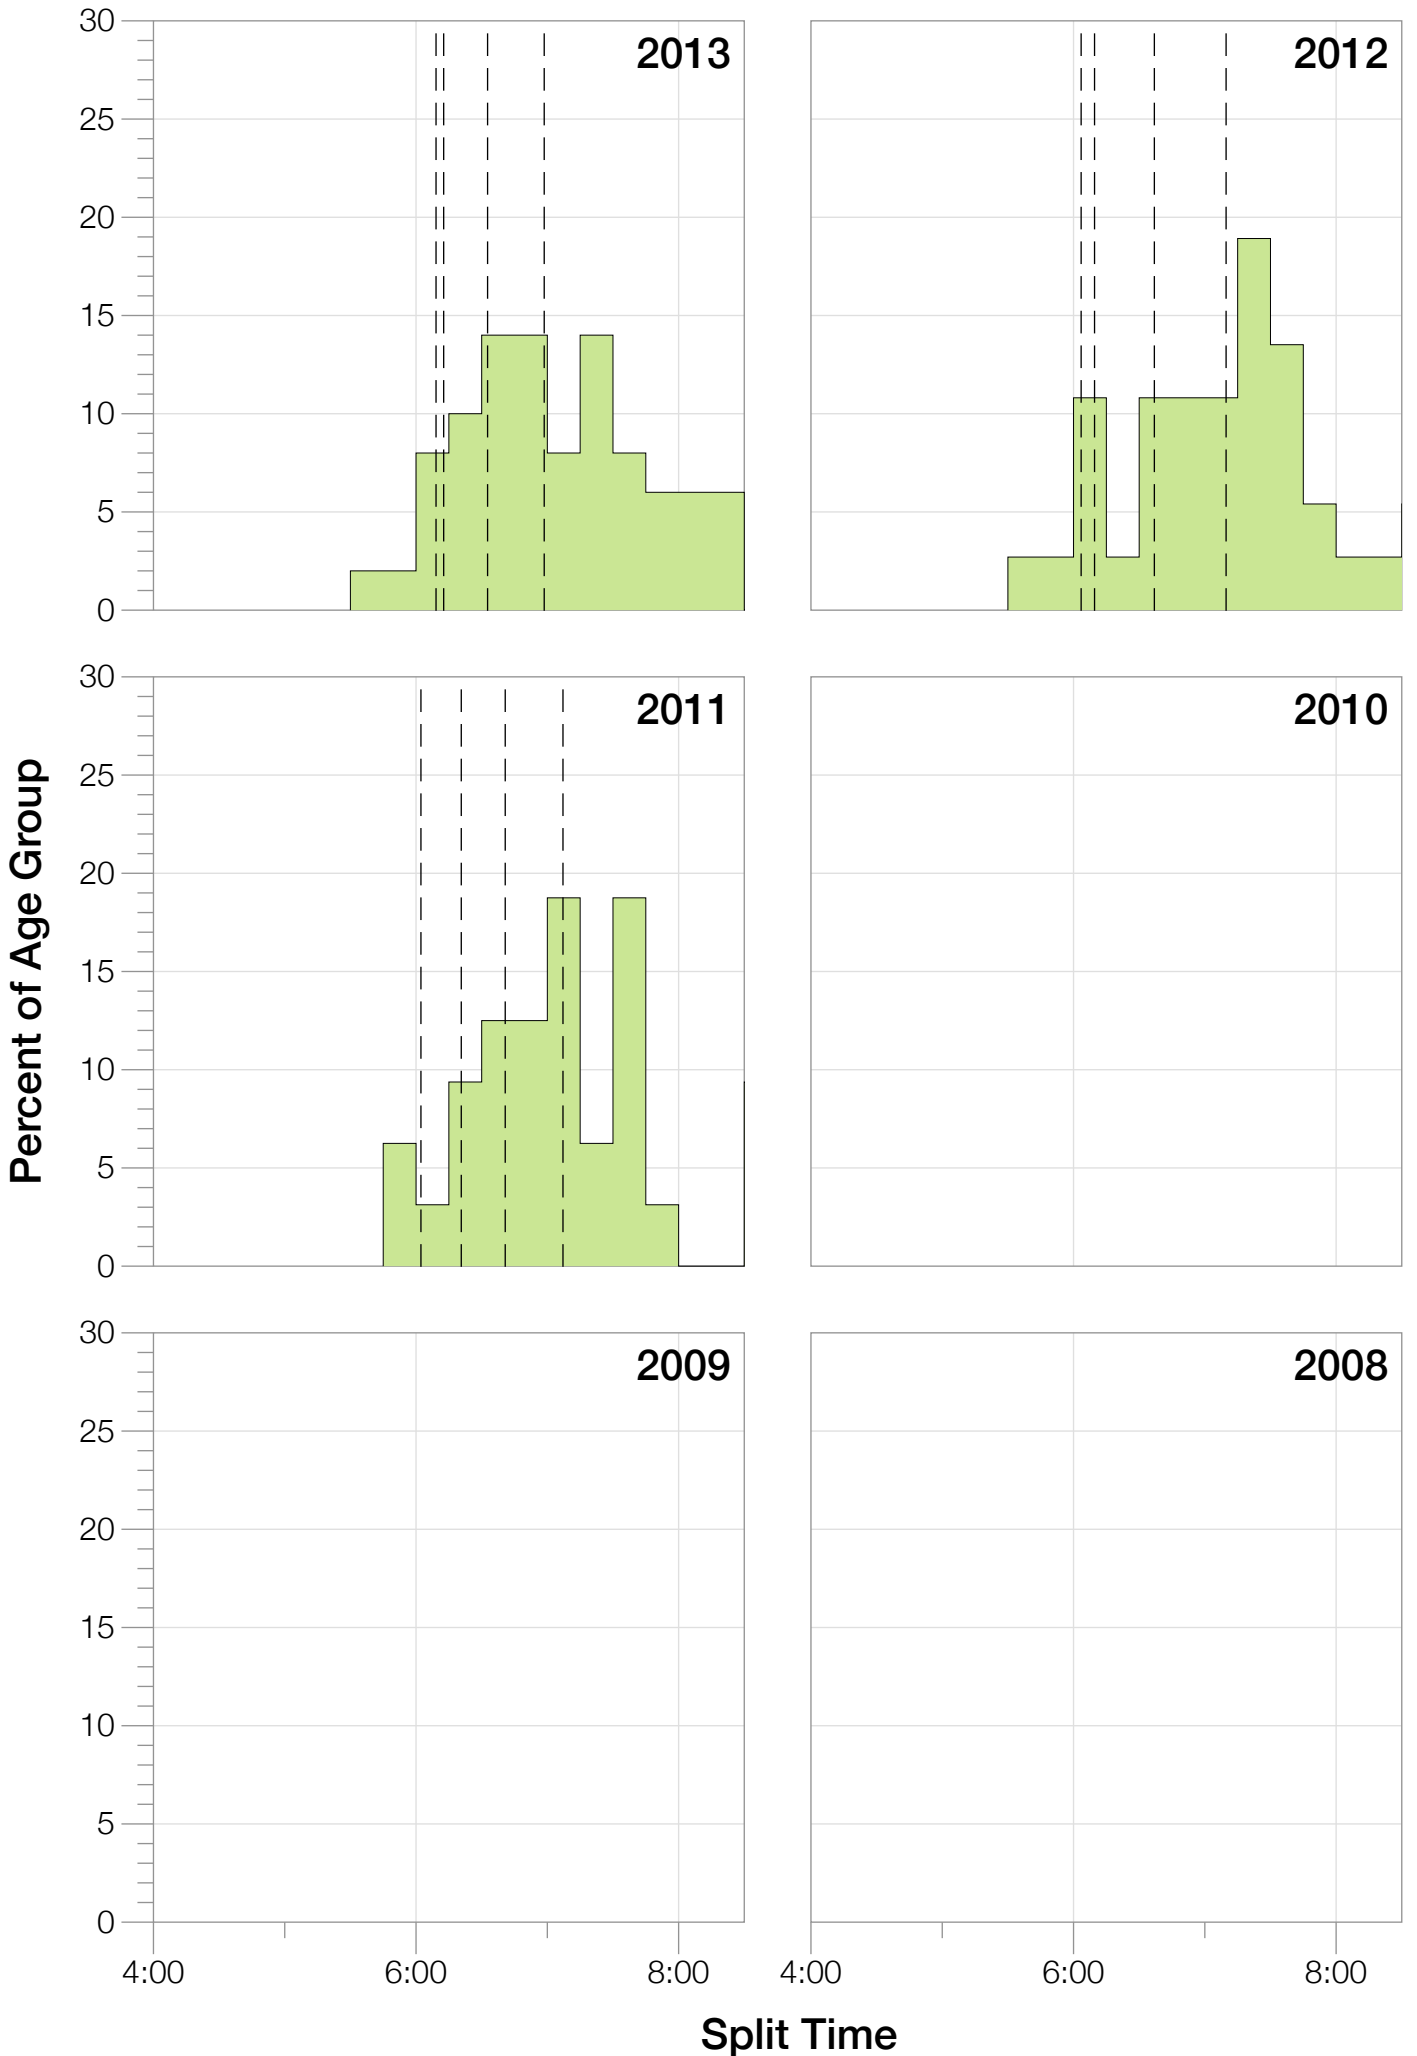

M18-24 Bike