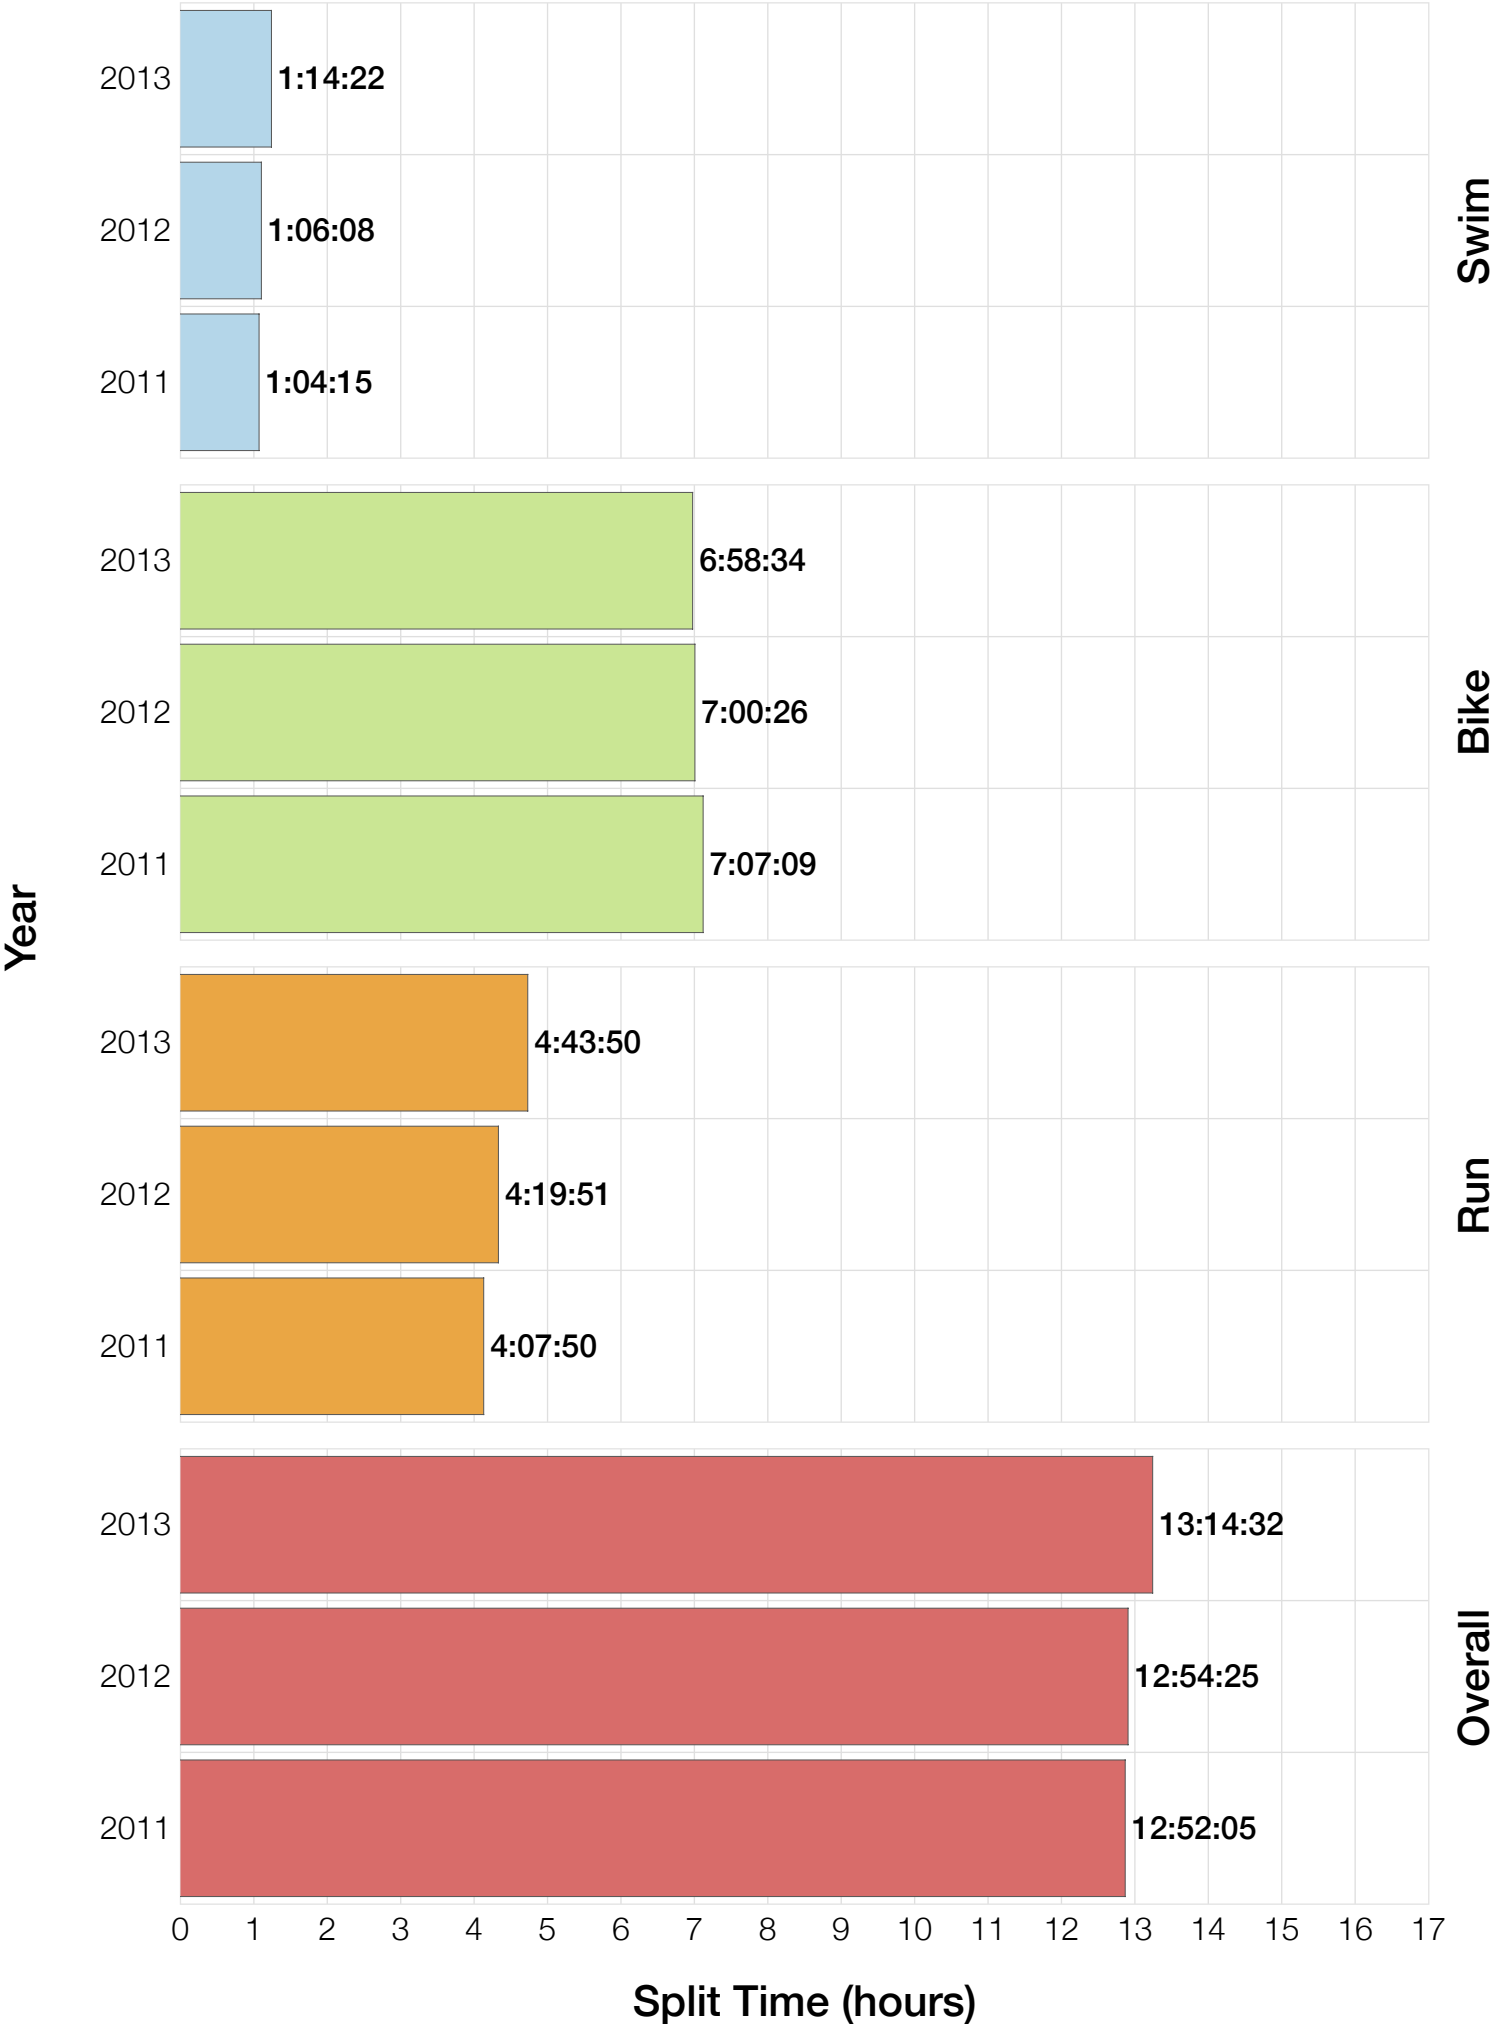

M18-24 Median Splits