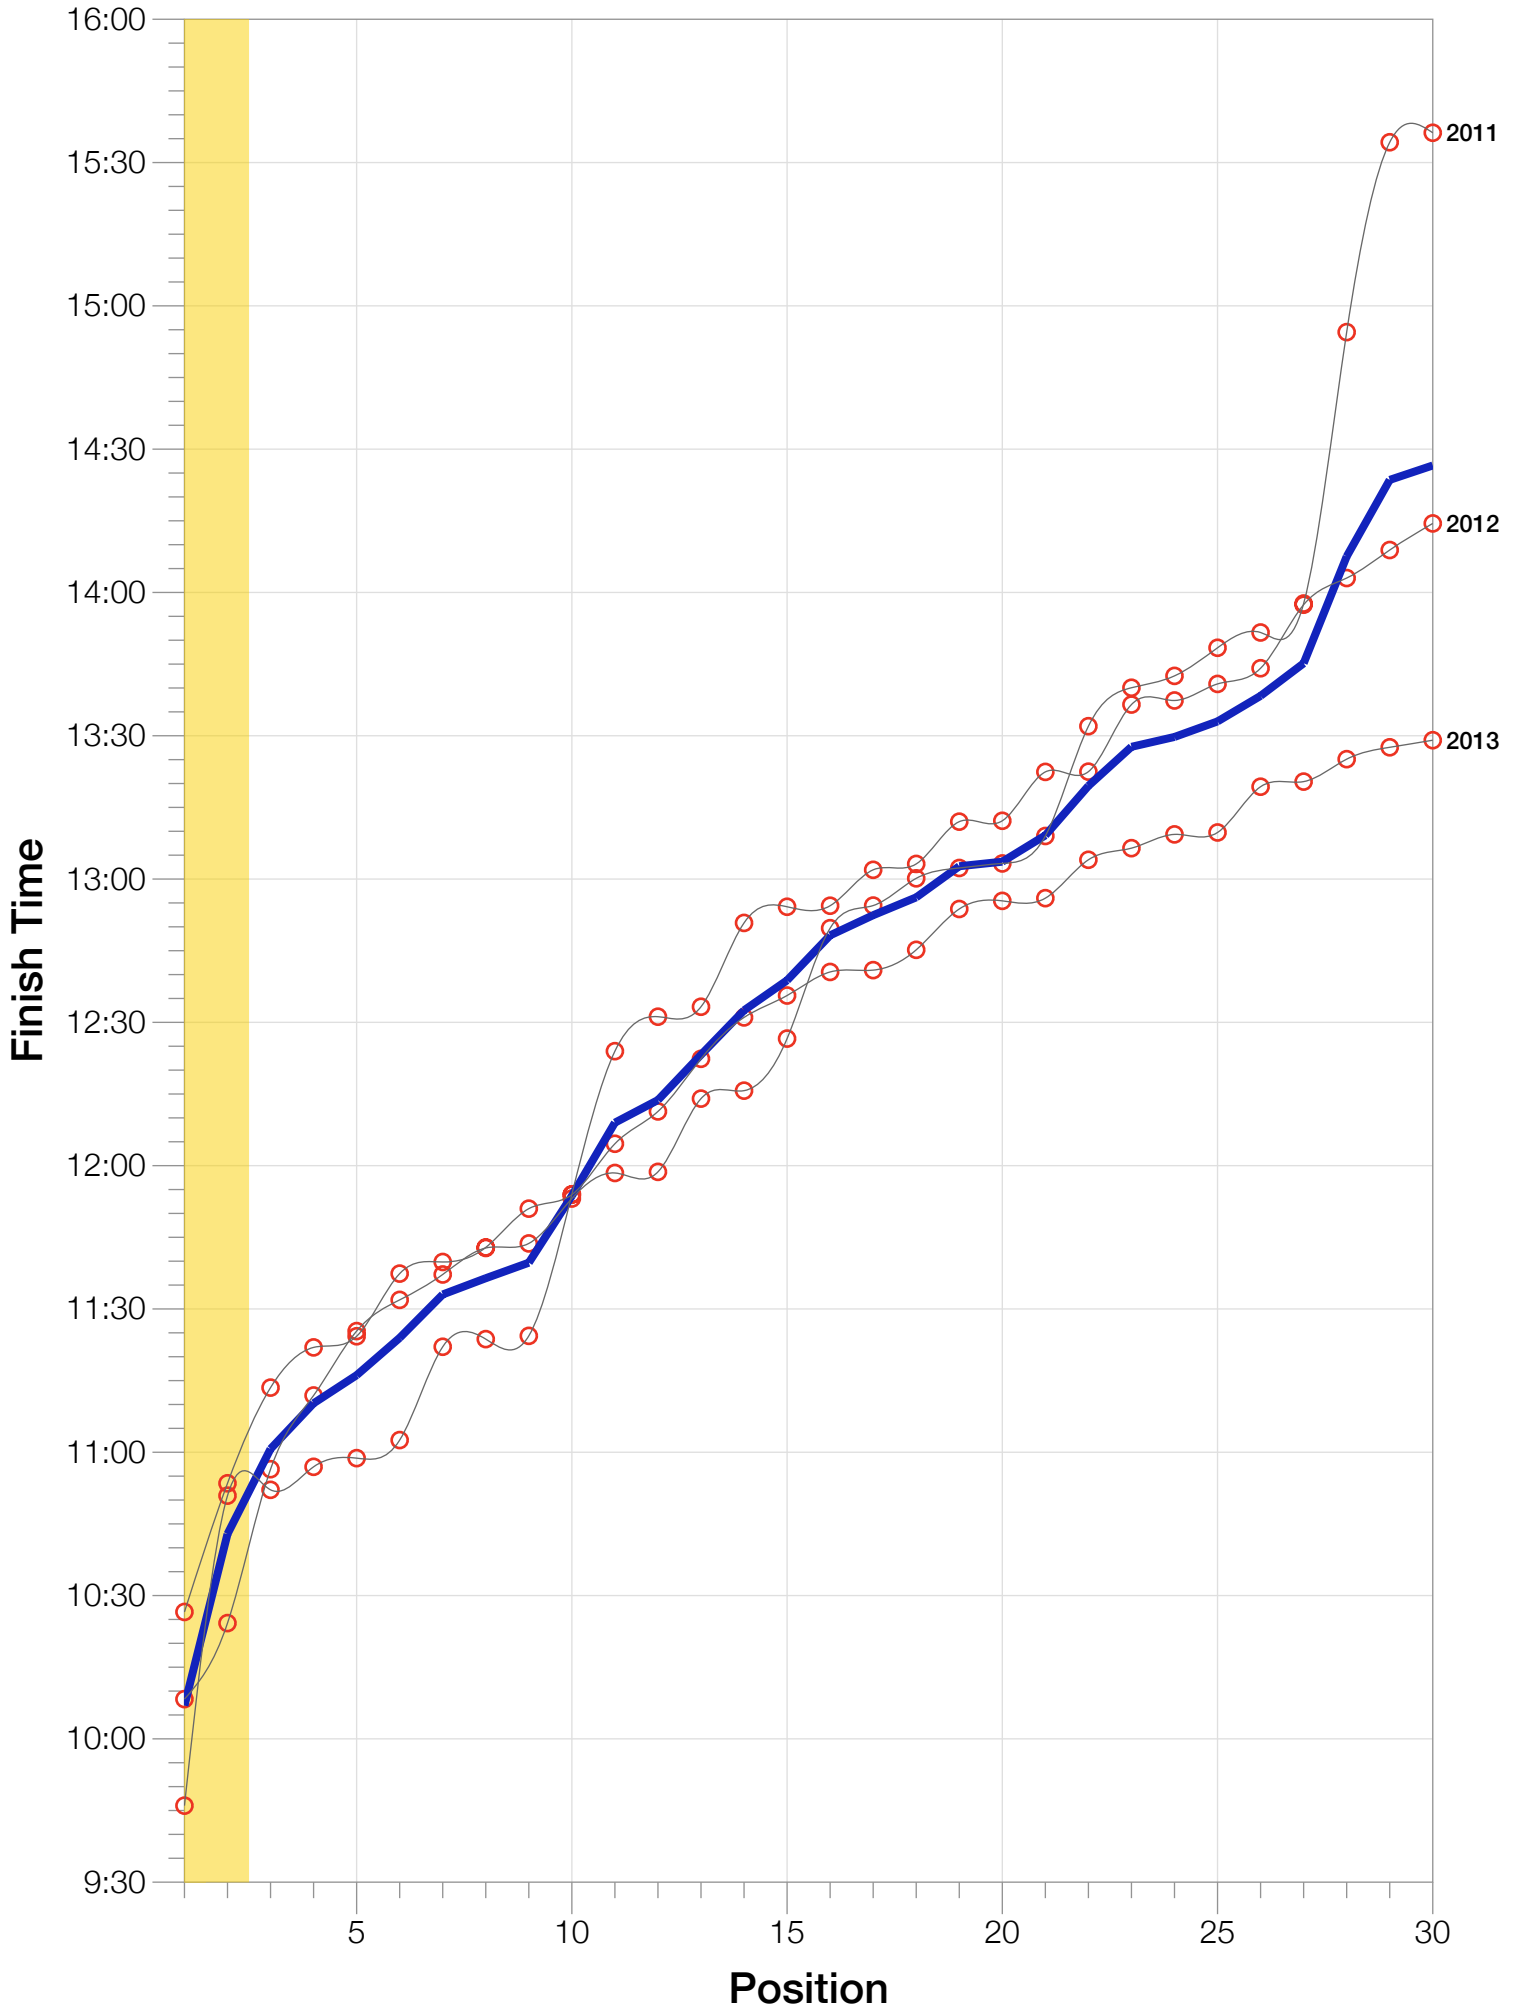

M18-24 Top 30 Finishing Splits

Estimated Kona Slot   Average Finishing Time   Finishing Time