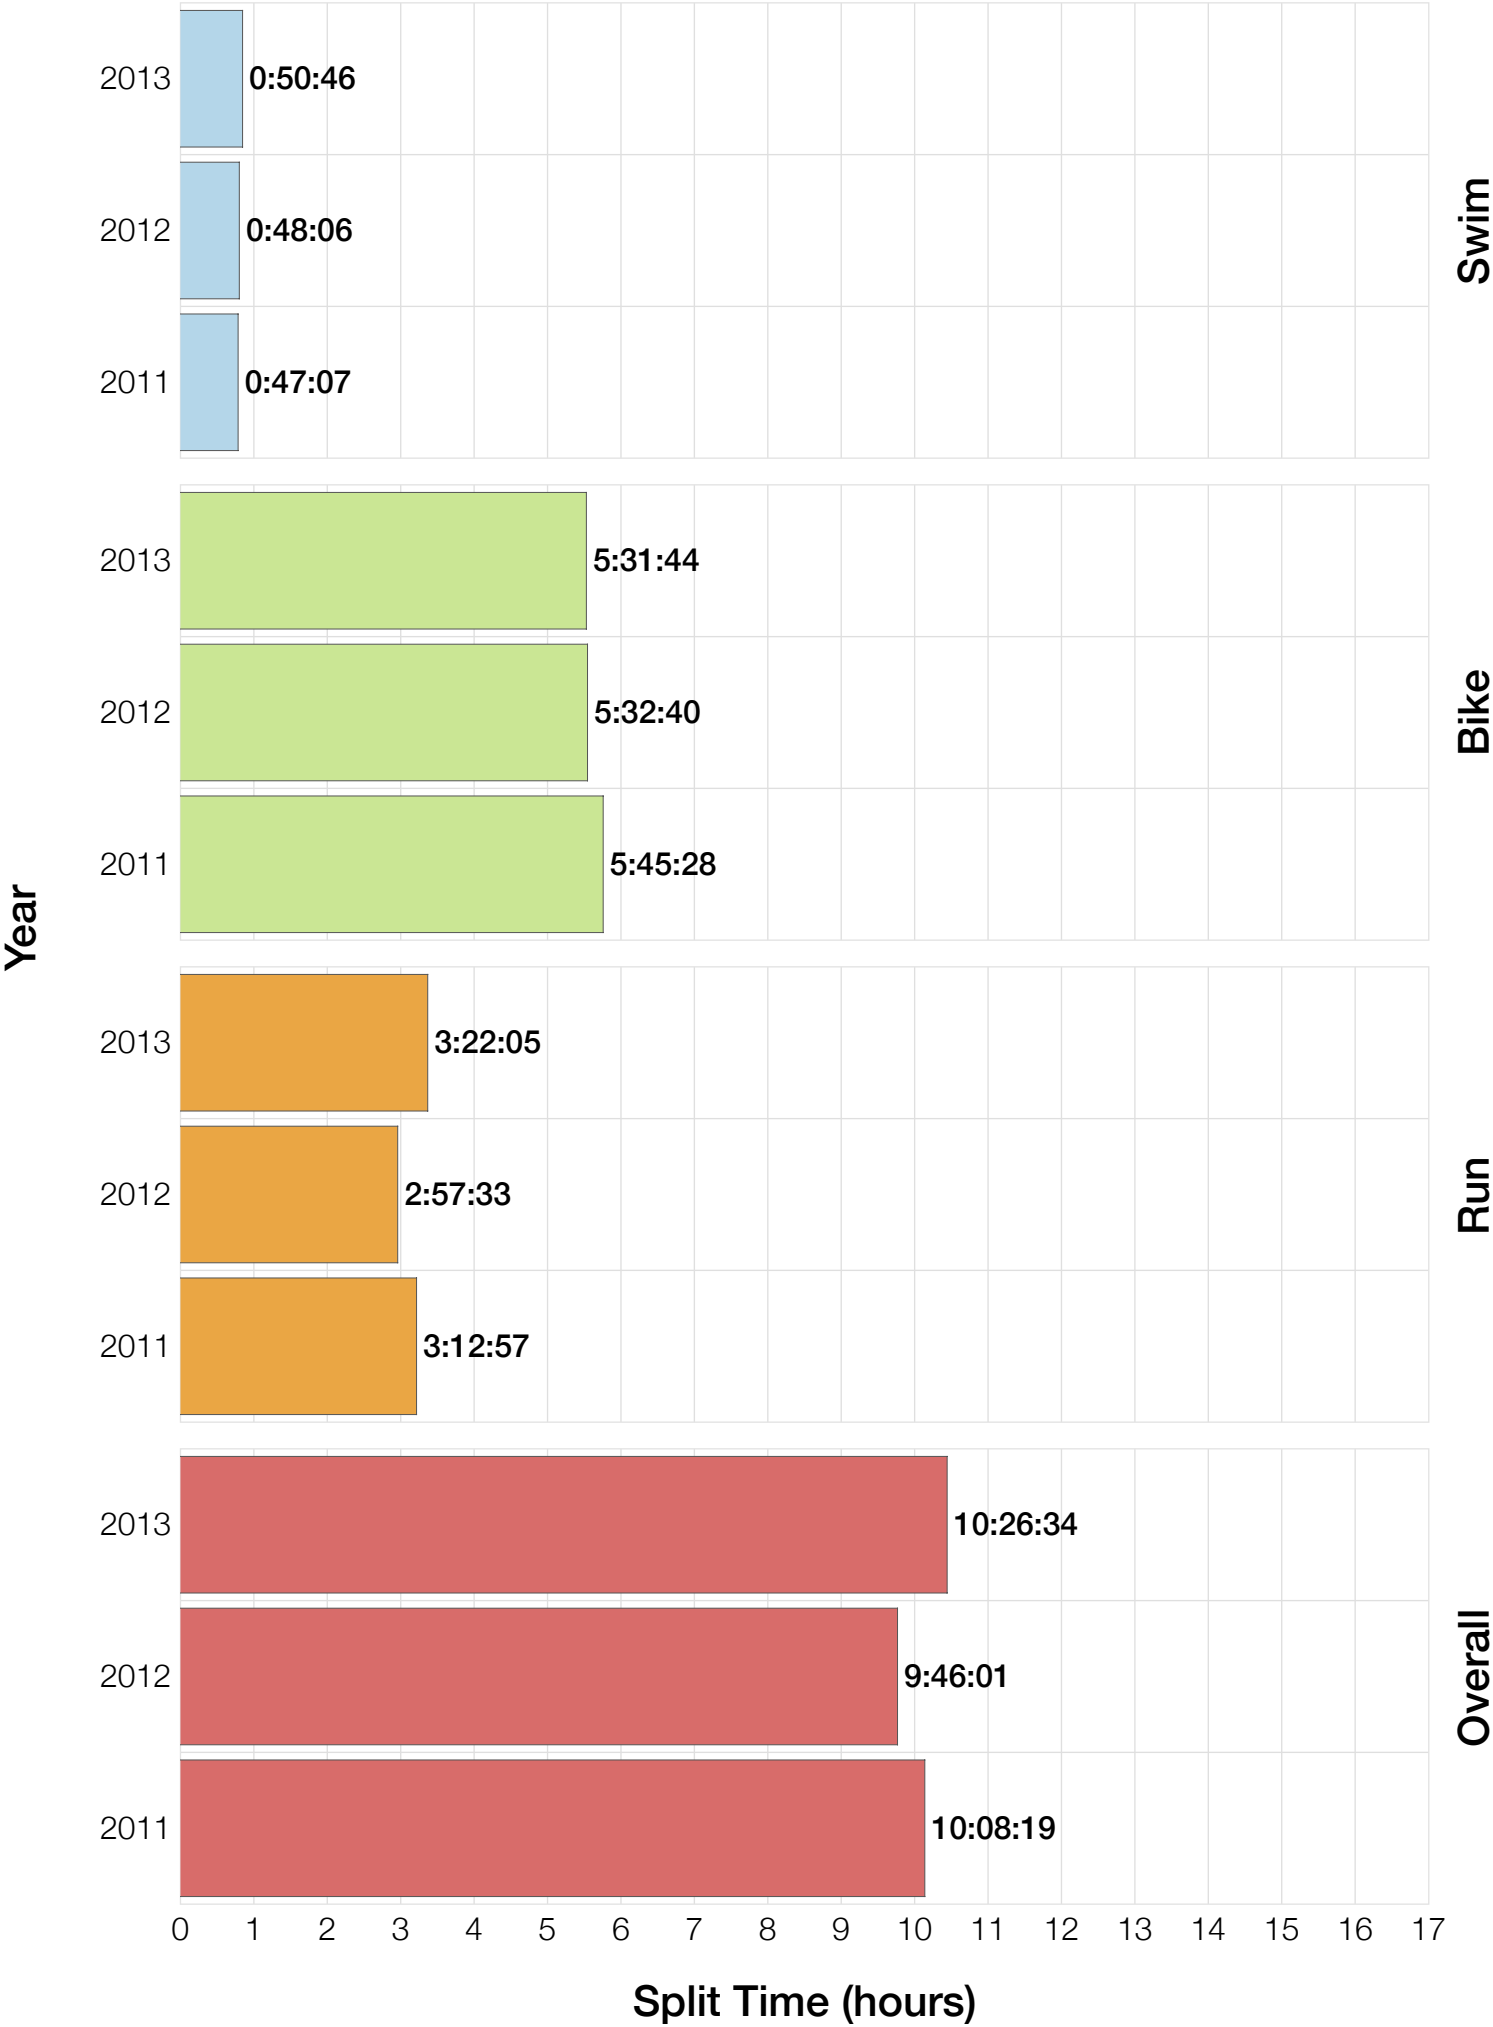

M18-24 Fastest Splits