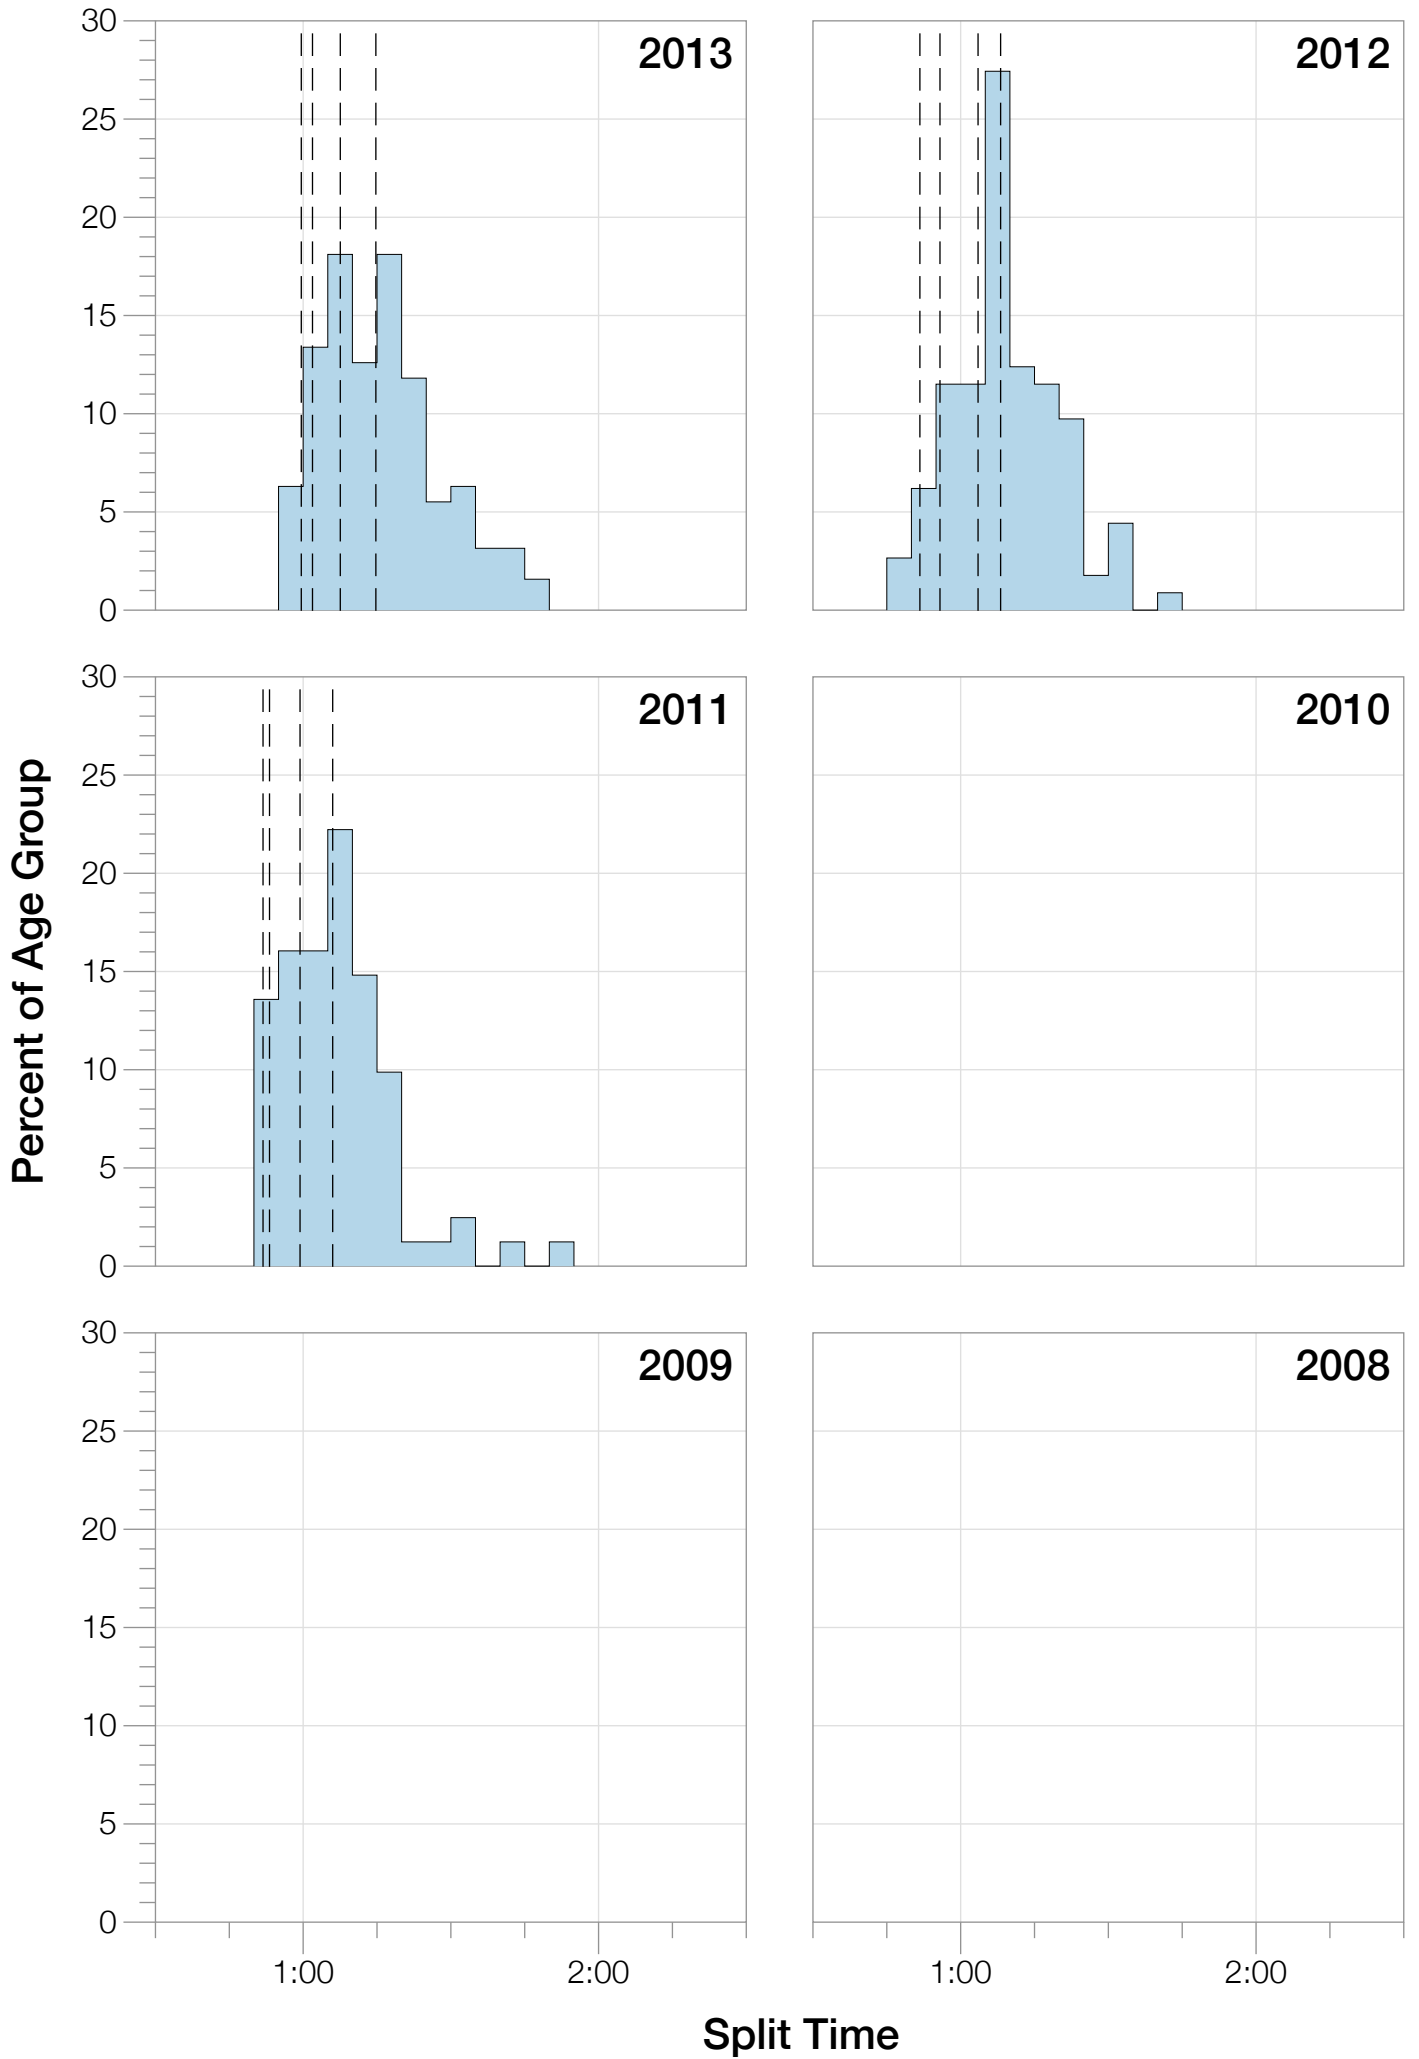

Ironman Wales M25-29 Stats

M25-29 Summary Statistics

Year	Finishers	M25-29 Finishers	Male Winner's Time	Female Winner's Time	M25-29 Winner's Time
2011	1122	82	9:04:20	10:15:23	9:27:24
2012	1215	122	8:52:43	9:45:09	9:23:36
2013	1280	127	9:09:10	9:51:21	9:55:55
Average	1206	110	9:02:04	9:57:17	9:35:38

M25-29 Swim

M25-29 Bike

M25-29 Run

M25-29 Overall

M25-29 Fastest Splits

M25-29 Median Splits

M25-29 Slowest Splits

M25-29 Top 30 Finishing Splits

Estimated Kona Slot Average Finishing Time Finishing Time

M25-29 Top 10 and Kona Times and Splits

Summary Statistics

Position	Swim Time	Bike Time	Run Time	Overall Time
Average Male Winner	0:46:48	5:12:39	2:54:25	9:02:04
Average Female Winner	0:56:52	5:37:54	3:12:18	9:57:17
Average 1st Age Grouper	0:54:00	5:22:23	3:07:33	9:35:38
Average 2nd Age Grouper	0:56:16	5:31:44	3:11:19	9:49:57
Average 3rd Age Grouper	0:54:11	5:44:15	3:15:25	10:04:16
Average 4th Age Grouper	0:57:30	5:39:45	3:21:41	10:10:15
Average 5th Age Grouper	0:59:02	5:43:59	3:17:06	10:15:04
Average 6th Age Grouper	0:57:49	5:44:39	3:23:41	10:19:33
Average 7th Age Grouper	0:58:13	5:44:11	3:29:26	10:23:12
Average 8th Age Grouper	0:56:35	5:59:17	3:20:14	10:28:08
Average 9th Age Grouper	1:01:38	5:51:11	3:29:18	10:33:17
Average 10th Age Grouper	1:01:10	5:57:38	3:25:06	10:36:31
Kona Qualifier Average	0:55:29	5:34:32	3:13:59	9:55:01
Top 10 Age Grouper Average	0:57:38	5:43:54	3:20:05	10:13:35