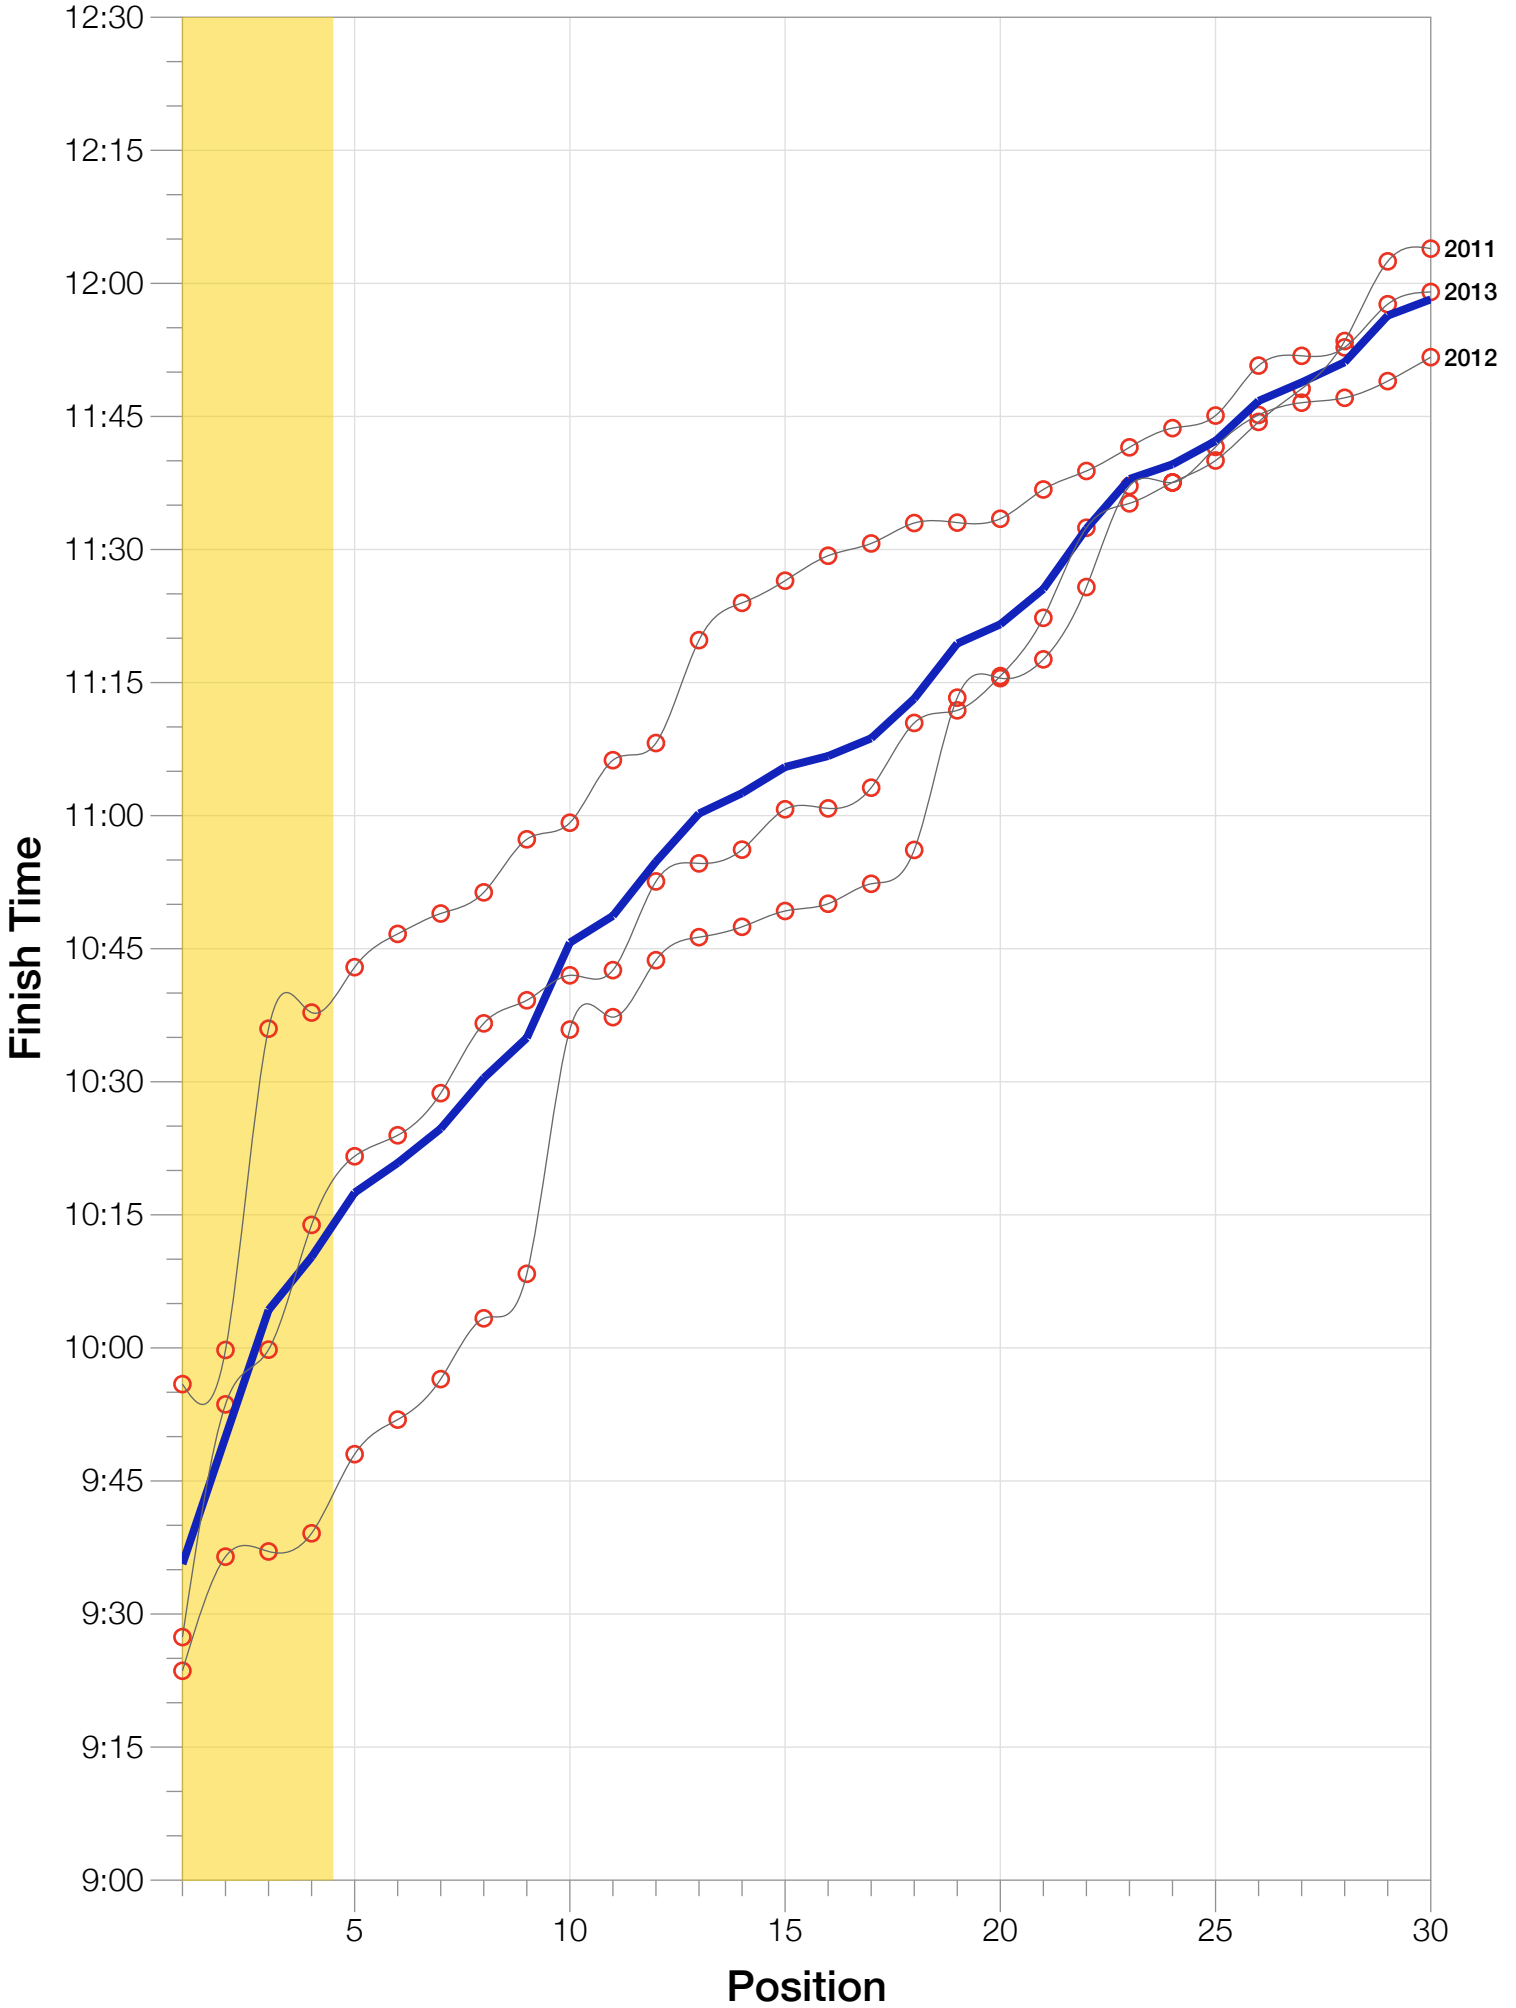

Ironman Wales M25-29 Stats

M25-29 Summary Statistics

Year	Finishers	M25-29 Finishers	Male Winner's Time	Female Winner's Time	M25-29 Winner's Time
2011	1122	82	9:04:20	10:15:23	9:27:24
2012	1215	122	8:52:43	9:45:09	9:23:36
2013	1280	127	9:09:10	9:51:21	9:55:55
Average	1206	110	9:02:04	9:57:17	9:35:38

M25-29 Swim

M25-29 Bike

M25-29 Run

M25-29 Overall

M25-29 Fastest Splits

M25-29 Median Splits

M25-29 Slowest Splits

M25-29 Top 30 Finishing Splits

Estimated Kona Slot Average Finishing Time Finishing Time

M25-29 Top 10 and Kona Times and Splits

Summary Statistics

Position	Swim Time	Bike Time	Run Time	Overall Time
Average Male Winner	0:46:48	5:12:39	2:54:25	9:02:04
Average Female Winner	0:56:52	5:37:54	3:12:18	9:57:17
Average 1st Age Grouper	0:54:00	5:22:23	3:07:33	9:35:38
Average 2nd Age Grouper	0:56:16	5:31:44	3:11:19	9:49:57
Average 3rd Age Grouper	0:54:11	5:44:15	3:15:25	10:04:16
Average 4th Age Grouper	0:57:30	5:39:45	3:21:41	10:10:15
Average 5th Age Grouper	0:59:02	5:43:59	3:17:06	10:15:04
Average 6th Age Grouper	0:57:49	5:44:39	3:23:41	10:19:33
Average 7th Age Grouper	0:58:13	5:44:11	3:29:26	10:23:12
Average 8th Age Grouper	0:56:35	5:59:17	3:20:14	10:28:08
Average 9th Age Grouper	1:01:38	5:51:11	3:29:18	10:33:17
Average 10th Age Grouper	1:01:10	5:57:38	3:25:06	10:36:31
Kona Qualifier Average	0:55:29	5:34:32	3:13:59	9:55:01
Top 10 Age Grouper Average	0:57:38	5:43:54	3:20:05	10:13:35