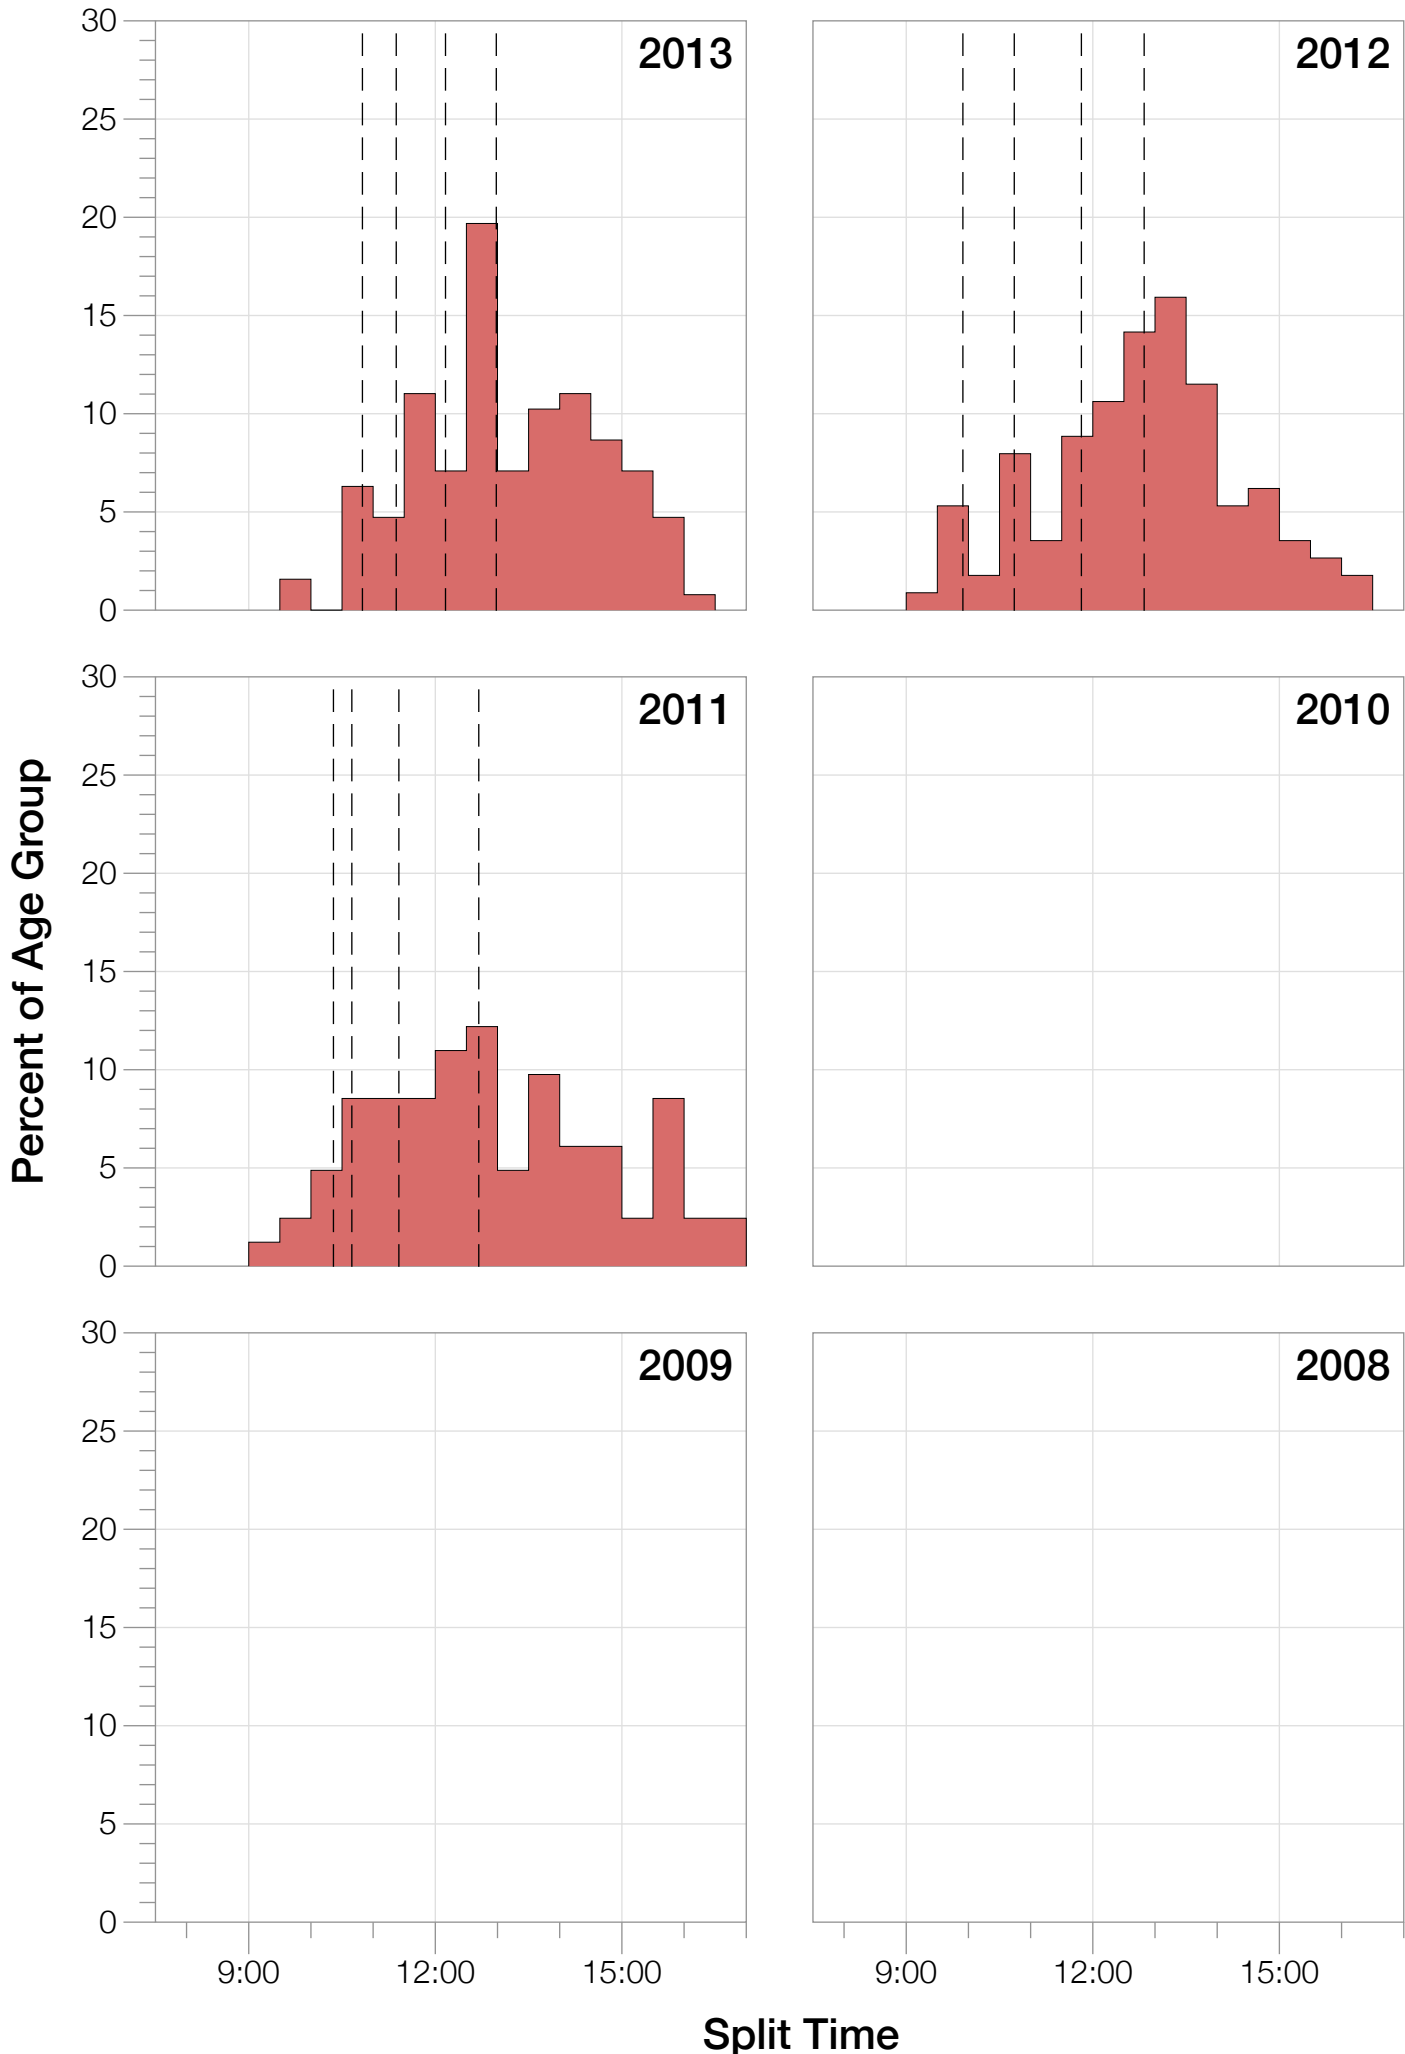

Ironman Wales M25-29 Stats

M25-29 Summary Statistics

Year	Finishers	M25-29 Finishers	Male Winner's Time	Female Winner's Time	M25-29 Winner's Time
2011	1122	82	9:04:20	10:15:23	9:27:24
2012	1215	122	8:52:43	9:45:09	9:23:36
2013	1280	127	9:09:10	9:51:21	9:55:55
Average	1206	110	9:02:04	9:57:17	9:35:38

M25-29 Swim

M25-29 Bike

M25-29 Run

M25-29 Overall

M25-29 Fastest Splits

M25-29 Median Splits

M25-29 Slowest Splits

M25-29 Top 30 Finishing Splits

Estimated Kona Slot Average Finishing Time Finishing Time

M25-29 Top 10 and Kona Times and Splits

Summary Statistics

Position	Swim Time	Bike Time	Run Time	Overall Time
Average Male Winner	0:46:48	5:12:39	2:54:25	9:02:04
Average Female Winner	0:56:52	5:37:54	3:12:18	9:57:17
Average 1st Age Grouper	0:54:00	5:22:23	3:07:33	9:35:38
Average 2nd Age Grouper	0:56:16	5:31:44	3:11:19	9:49:57
Average 3rd Age Grouper	0:54:11	5:44:15	3:15:25	10:04:16
Average 4th Age Grouper	0:57:30	5:39:45	3:21:41	10:10:15
Average 5th Age Grouper	0:59:02	5:43:59	3:17:06	10:15:04
Average 6th Age Grouper	0:57:49	5:44:39	3:23:41	10:19:33
Average 7th Age Grouper	0:58:13	5:44:11	3:29:26	10:23:12
Average 8th Age Grouper	0:56:35	5:59:17	3:20:14	10:28:08
Average 9th Age Grouper	1:01:38	5:51:11	3:29:18	10:33:17
Average 10th Age Grouper	1:01:10	5:57:38	3:25:06	10:36:31
Kona Qualifier Average	0:55:29	5:34:32	3:13:59	9:55:01
Top 10 Age Grouper Average	0:57:38	5:43:54	3:20:05	10:13:35