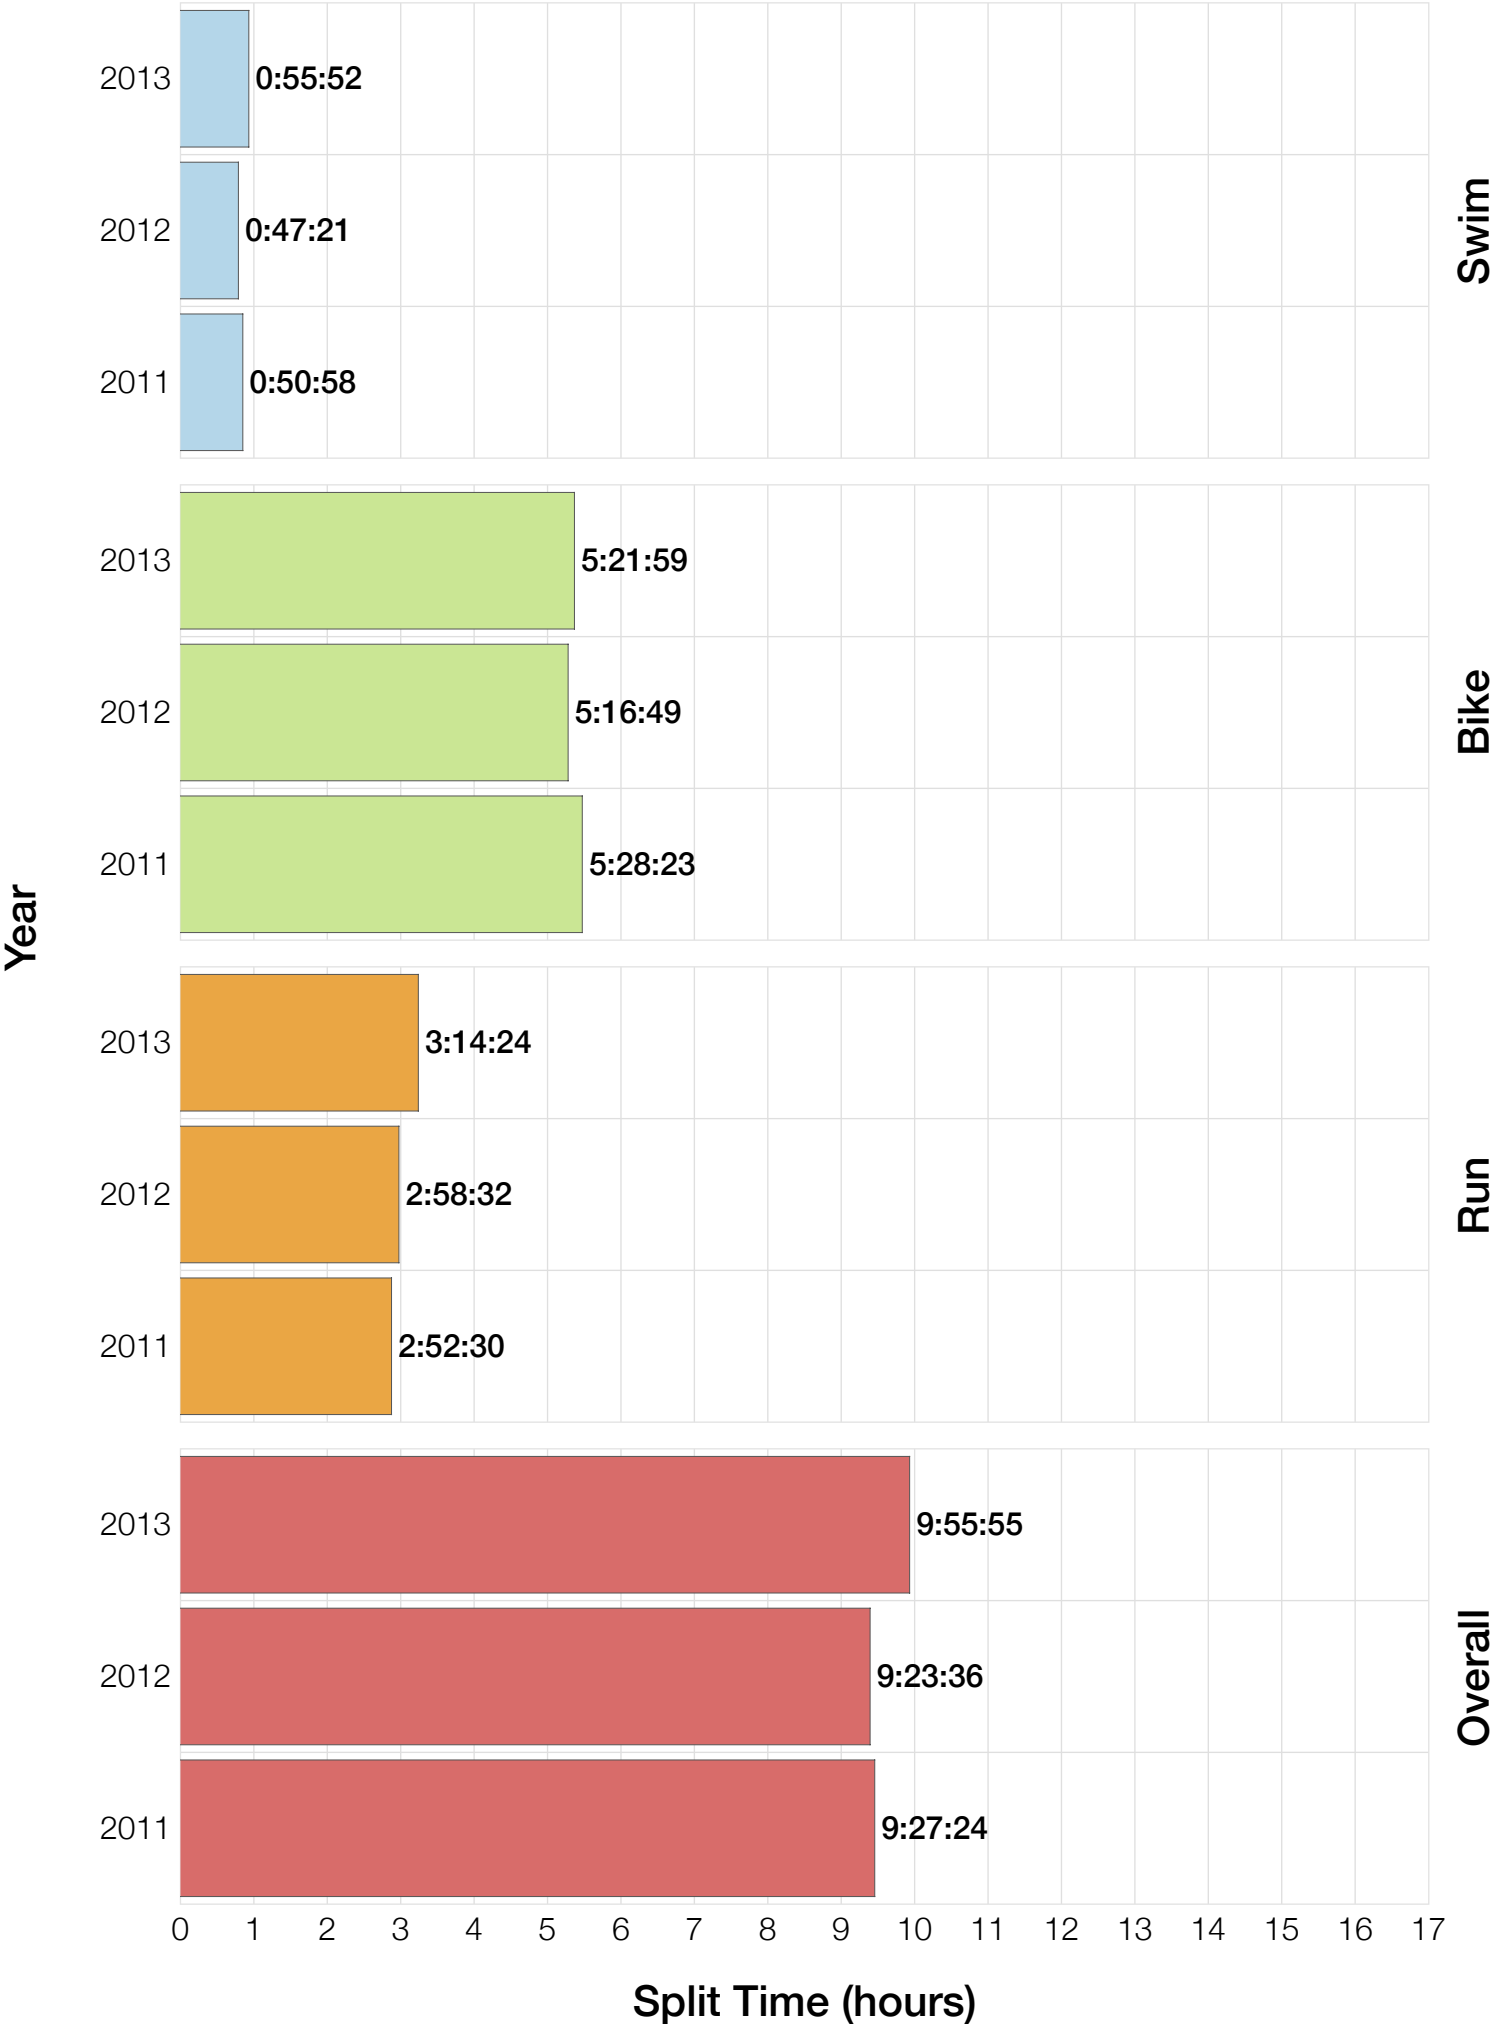

Ironman Wales M25-29 Stats

M25-29 Summary Statistics

Year	Finishers	M25-29 Finishers	Male Winner's Time	Female Winner's Time	M25-29 Winner's Time
2011	1122	82	9:04:20	10:15:23	9:27:24
2012	1215	122	8:52:43	9:45:09	9:23:36
2013	1280	127	9:09:10	9:51:21	9:55:55
Average	1206	110	9:02:04	9:57:17	9:35:38

M25-29 Swim

M25-29 Bike

M25-29 Run

M25-29 Overall

M25-29 Fastest Splits

M25-29 Median Splits

M25-29 Slowest Splits

M25-29 Top 30 Finishing Splits

Estimated Kona Slot Average Finishing Time Finishing Time

M25-29 Top 10 and Kona Times and Splits

Summary Statistics

Position	Swim Time	Bike Time	Run Time	Overall Time
Average Male Winner	0:46:48	5:12:39	2:54:25	9:02:04
Average Female Winner	0:56:52	5:37:54	3:12:18	9:57:17
Average 1st Age Grouper	0:54:00	5:22:23	3:07:33	9:35:38
Average 2nd Age Grouper	0:56:16	5:31:44	3:11:19	9:49:57
Average 3rd Age Grouper	0:54:11	5:44:15	3:15:25	10:04:16
Average 4th Age Grouper	0:57:30	5:39:45	3:21:41	10:10:15
Average 5th Age Grouper	0:59:02	5:43:59	3:17:06	10:15:04
Average 6th Age Grouper	0:57:49	5:44:39	3:23:41	10:19:33
Average 7th Age Grouper	0:58:13	5:44:11	3:29:26	10:23:12
Average 8th Age Grouper	0:56:35	5:59:17	3:20:14	10:28:08
Average 9th Age Grouper	1:01:38	5:51:11	3:29:18	10:33:17
Average 10th Age Grouper	1:01:10	5:57:38	3:25:06	10:36:31
Kona Qualifier Average	0:55:29	5:34:32	3:13:59	9:55:01
Top 10 Age Grouper Average	0:57:38	5:43:54	3:20:05	10:13:35