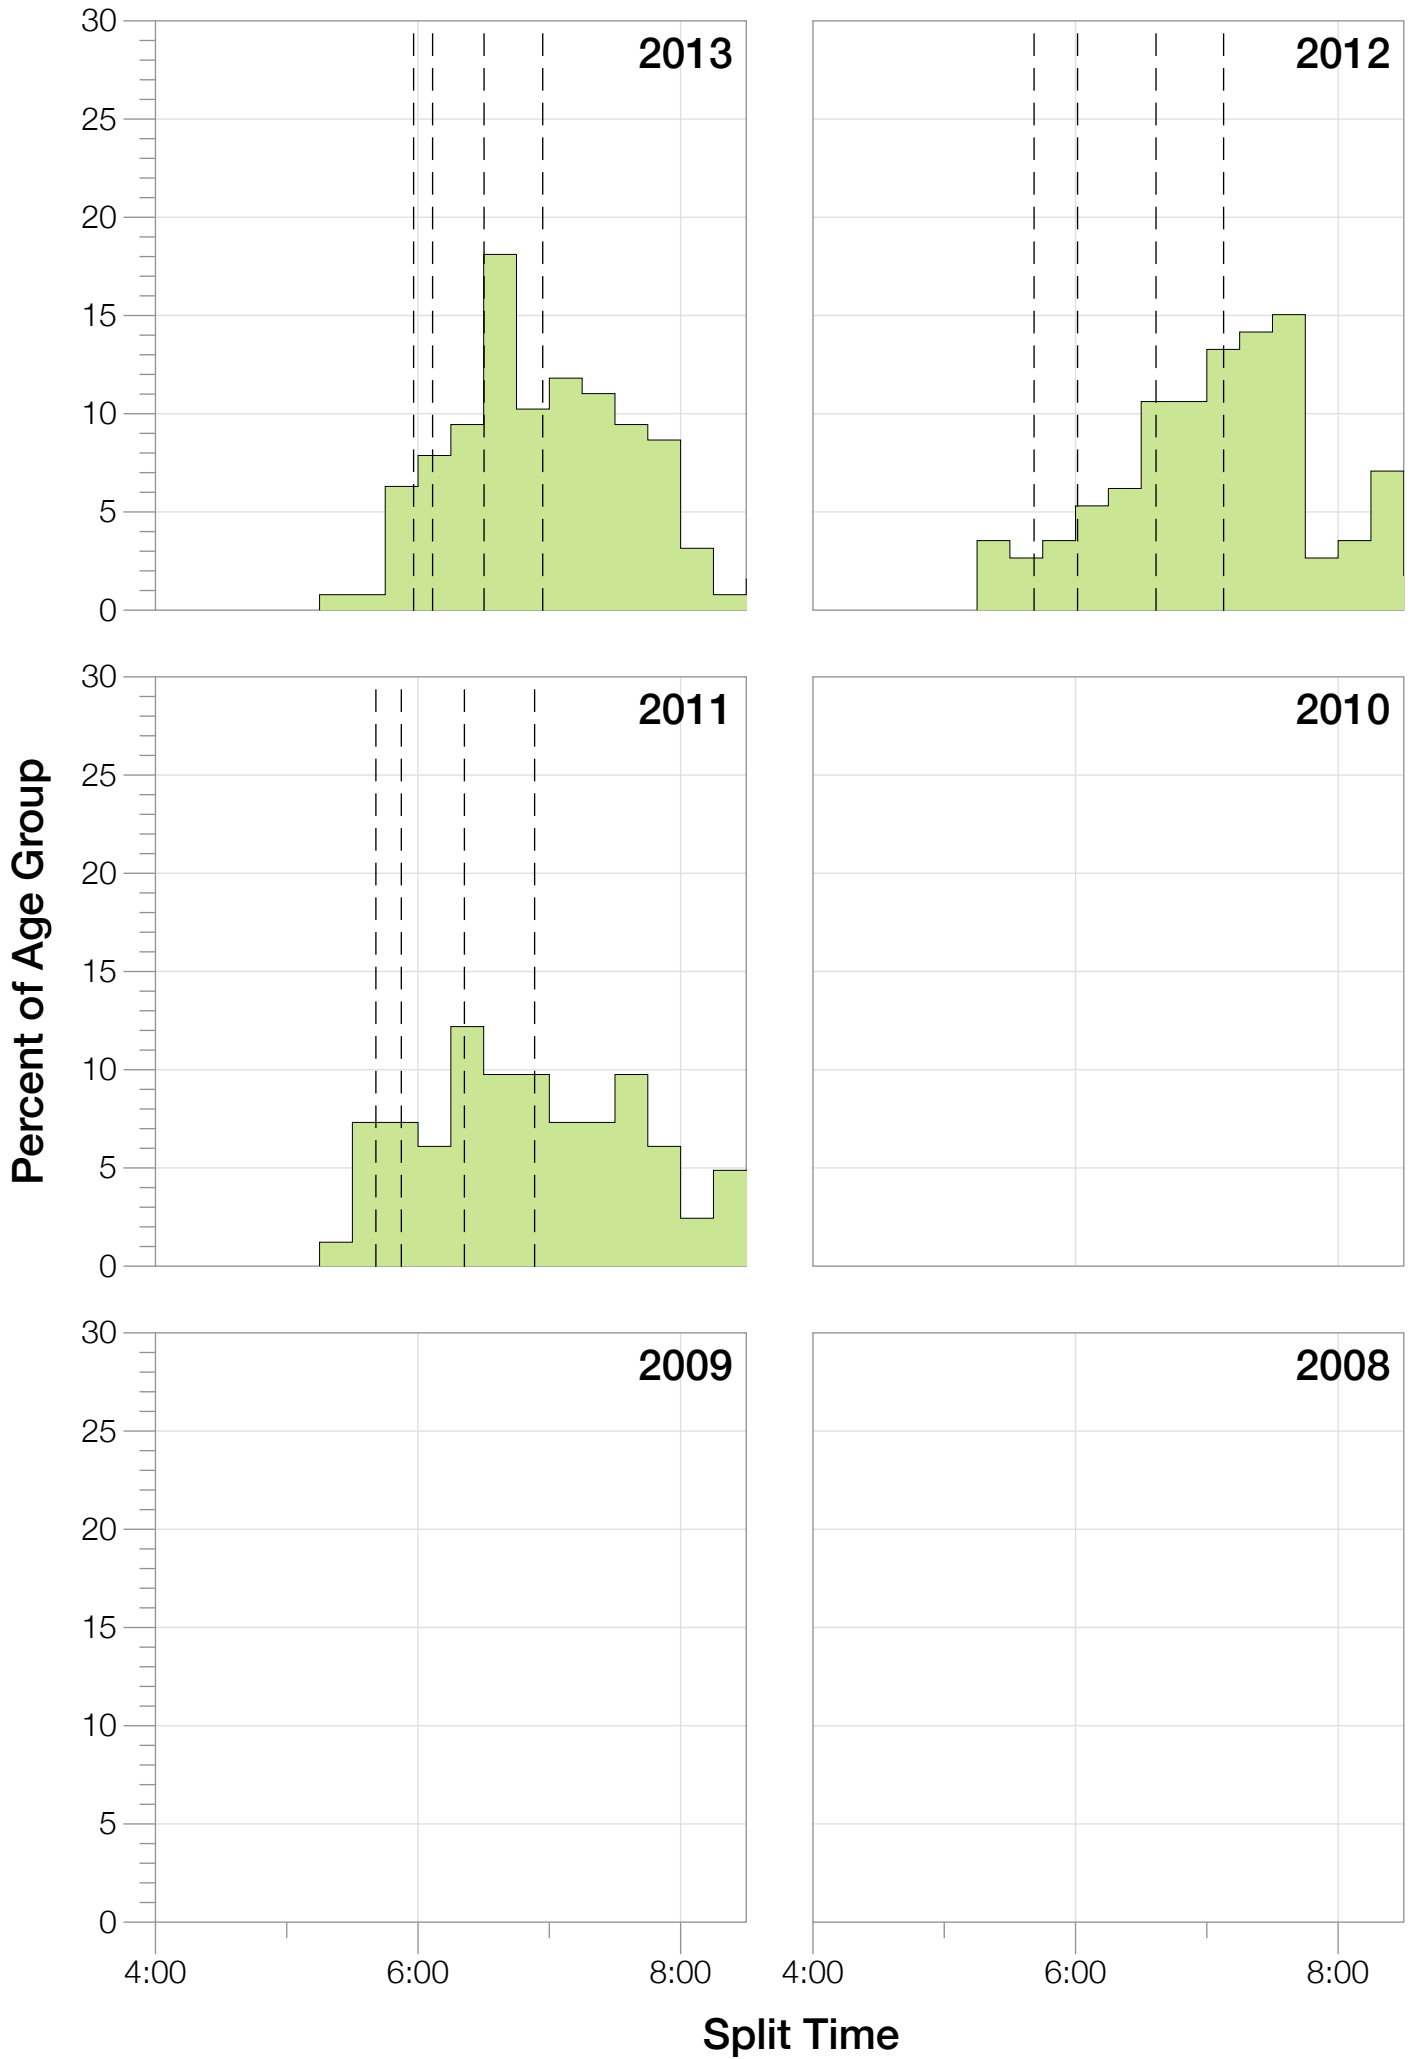

Ironman Wales M25-29 Stats

M25-29 Summary Statistics

Year	Finishers	M25-29 Finishers	Male Winner's Time	Female Winner's Time	M25-29 Winner's Time
2011	1122	82	9:04:20	10:15:23	9:27:24
2012	1215	122	8:52:43	9:45:09	9:23:36
2013	1280	127	9:09:10	9:51:21	9:55:55
Average	1206	110	9:02:04	9:57:17	9:35:38

M25-29 Swim

M25-29 Bike

M25-29 Run

M25-29 Overall

M25-29 Fastest Splits

M25-29 Median Splits

M25-29 Slowest Splits

M25-29 Top 30 Finishing Splits

Estimated Kona Slot Average Finishing Time Finishing Time

M25-29 Top 10 and Kona Times and Splits

Summary Statistics

Position	Swim Time	Bike Time	Run Time	Overall Time
Average Male Winner	0:46:48	5:12:39	2:54:25	9:02:04
Average Female Winner	0:56:52	5:37:54	3:12:18	9:57:17
Average 1st Age Grouper	0:54:00	5:22:23	3:07:33	9:35:38
Average 2nd Age Grouper	0:56:16	5:31:44	3:11:19	9:49:57
Average 3rd Age Grouper	0:54:11	5:44:15	3:15:25	10:04:16
Average 4th Age Grouper	0:57:30	5:39:45	3:21:41	10:10:15
Average 5th Age Grouper	0:59:02	5:43:59	3:17:06	10:15:04
Average 6th Age Grouper	0:57:49	5:44:39	3:23:41	10:19:33
Average 7th Age Grouper	0:58:13	5:44:11	3:29:26	10:23:12
Average 8th Age Grouper	0:56:35	5:59:17	3:20:14	10:28:08
Average 9th Age Grouper	1:01:38	5:51:11	3:29:18	10:33:17
Average 10th Age Grouper	1:01:10	5:57:38	3:25:06	10:36:31
Kona Qualifier Average	0:55:29	5:34:32	3:13:59	9:55:01
Top 10 Age Grouper Average	0:57:38	5:43:54	3:20:05	10:13:35