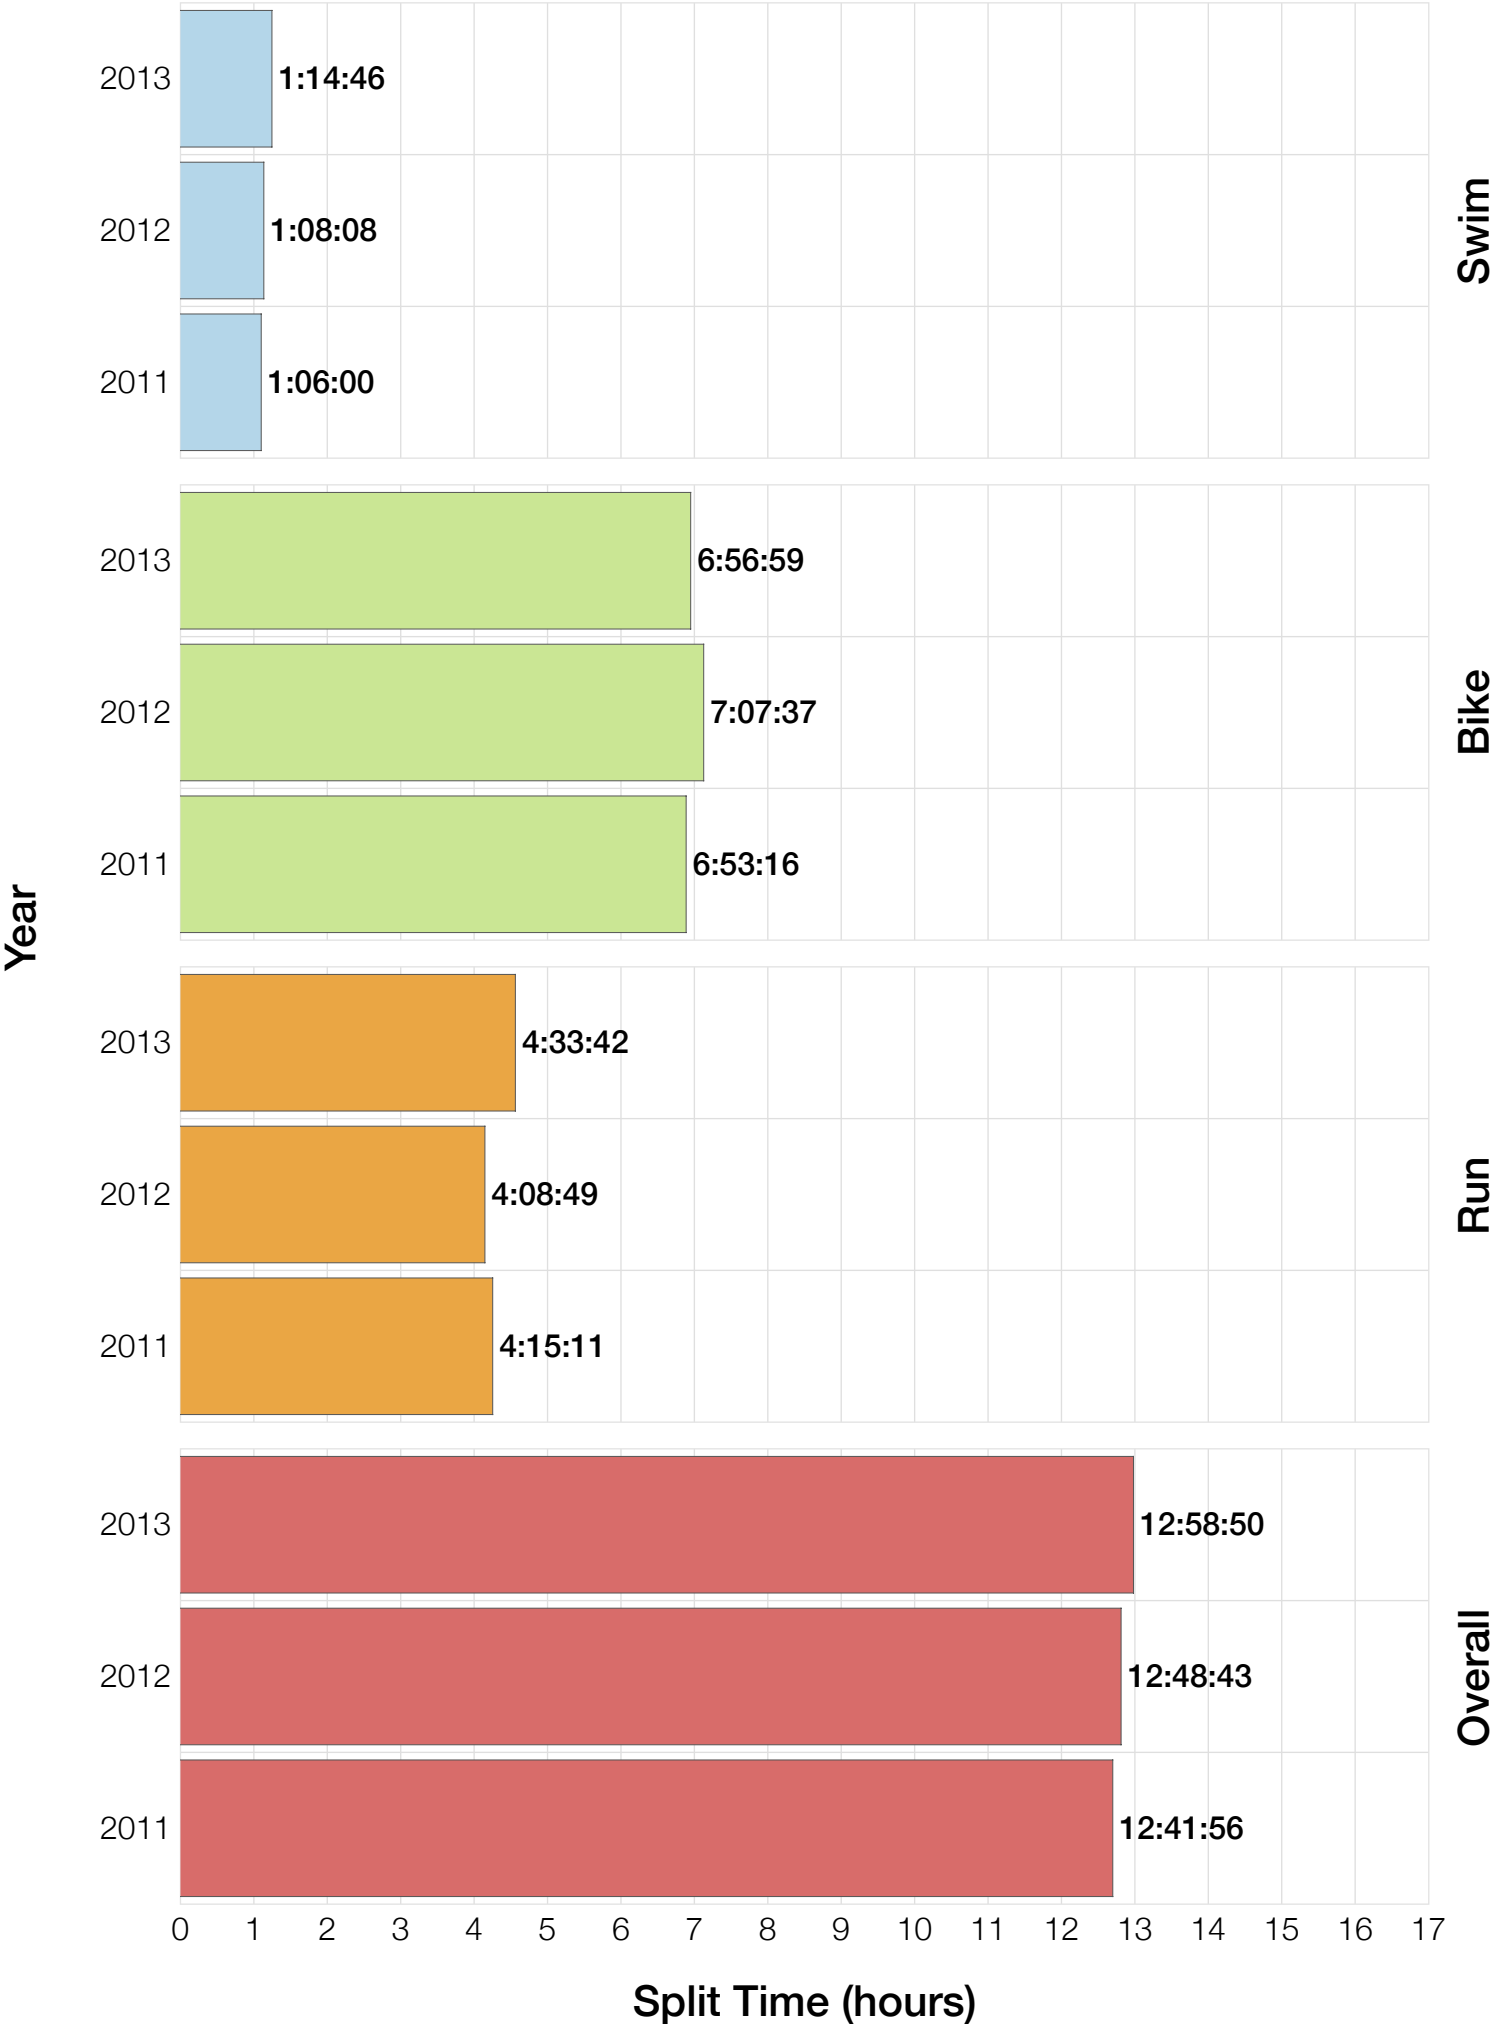

Ironman Wales M25-29 Stats

M25-29 Summary Statistics

Year	Finishers	M25-29 Finishers	Male Winner's Time	Female Winner's Time	M25-29 Winner's Time
2011	1122	82	9:04:20	10:15:23	9:27:24
2012	1215	122	8:52:43	9:45:09	9:23:36
2013	1280	127	9:09:10	9:51:21	9:55:55
Average	1206	110	9:02:04	9:57:17	9:35:38

M25-29 Swim

M25-29 Bike

M25-29 Run

M25-29 Overall

M25-29 Fastest Splits

M25-29 Median Splits

M25-29 Slowest Splits

M25-29 Top 30 Finishing Splits

Estimated Kona Slot Average Finishing Time Finishing Time

M25-29 Top 10 and Kona Times and Splits

Summary Statistics

Position	Swim Time	Bike Time	Run Time	Overall Time
Average Male Winner	0:46:48	5:12:39	2:54:25	9:02:04
Average Female Winner	0:56:52	5:37:54	3:12:18	9:57:17
Average 1st Age Grouper	0:54:00	5:22:23	3:07:33	9:35:38
Average 2nd Age Grouper	0:56:16	5:31:44	3:11:19	9:49:57
Average 3rd Age Grouper	0:54:11	5:44:15	3:15:25	10:04:16
Average 4th Age Grouper	0:57:30	5:39:45	3:21:41	10:10:15
Average 5th Age Grouper	0:59:02	5:43:59	3:17:06	10:15:04
Average 6th Age Grouper	0:57:49	5:44:39	3:23:41	10:19:33
Average 7th Age Grouper	0:58:13	5:44:11	3:29:26	10:23:12
Average 8th Age Grouper	0:56:35	5:59:17	3:20:14	10:28:08
Average 9th Age Grouper	1:01:38	5:51:11	3:29:18	10:33:17
Average 10th Age Grouper	1:01:10	5:57:38	3:25:06	10:36:31
Kona Qualifier Average	0:55:29	5:34:32	3:13:59	9:55:01
Top 10 Age Grouper Average	0:57:38	5:43:54	3:20:05	10:13:35