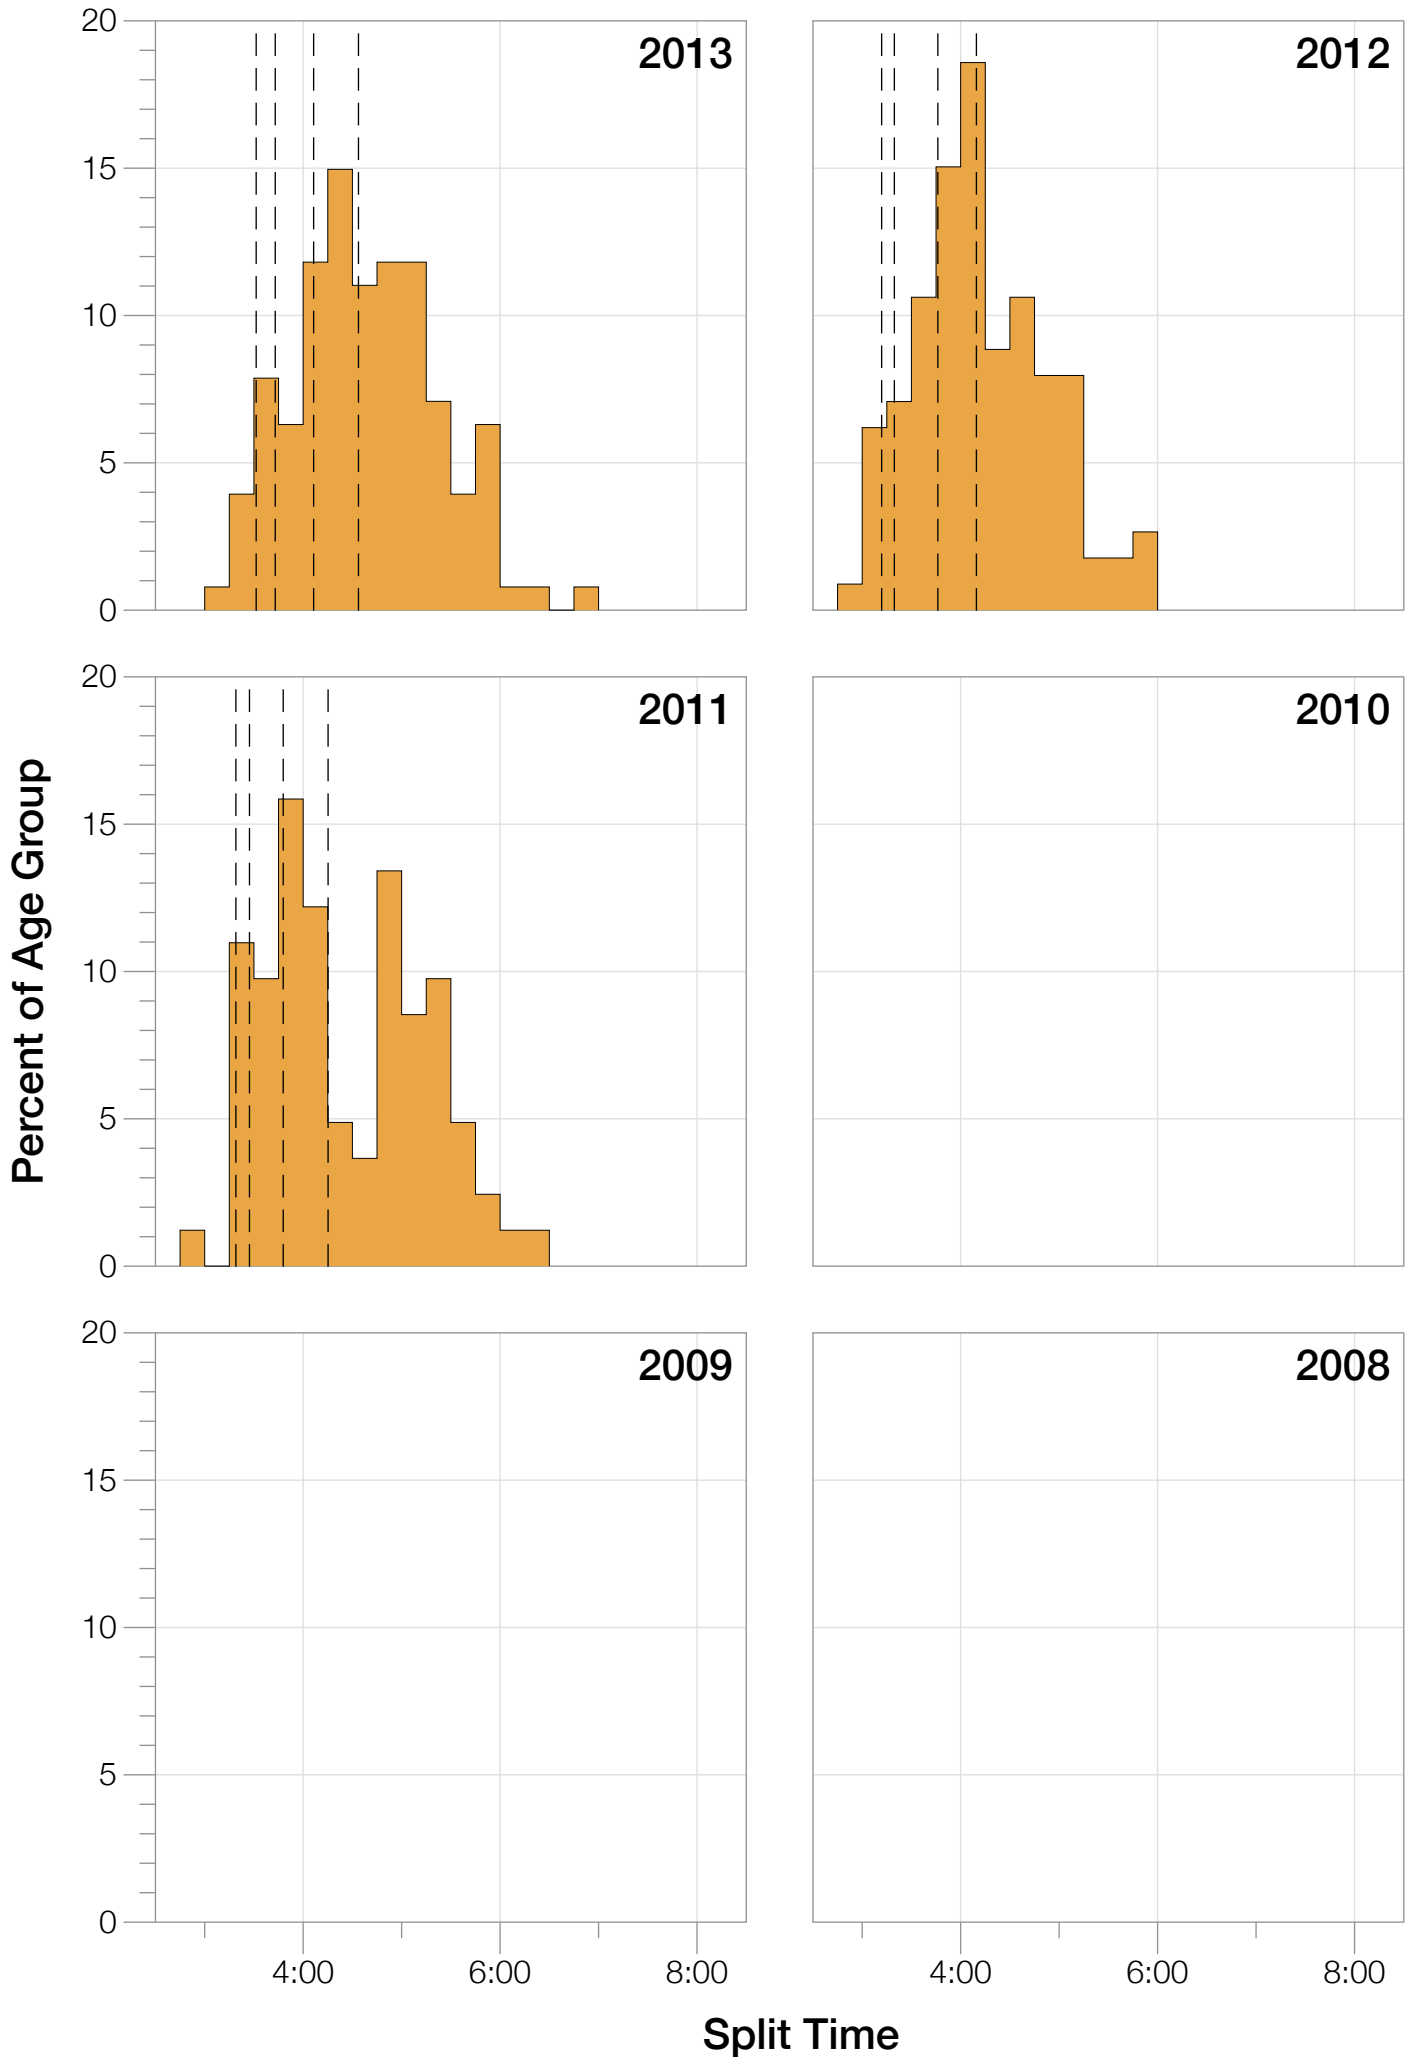

Ironman Wales M25-29 Stats

M25-29 Summary Statistics

Year	Finishers	M25-29 Finishers	Male Winner's Time	Female Winner's Time	M25-29 Winner's Time
2011	1122	82	9:04:20	10:15:23	9:27:24
2012	1215	122	8:52:43	9:45:09	9:23:36
2013	1280	127	9:09:10	9:51:21	9:55:55
Average	1206	110	9:02:04	9:57:17	9:35:38

M25-29 Swim

M25-29 Bike

M25-29 Run

M25-29 Overall

M25-29 Fastest Splits

M25-29 Median Splits

M25-29 Slowest Splits

M25-29 Top 30 Finishing Splits

Estimated Kona Slot Average Finishing Time Finishing Time

M25-29 Top 10 and Kona Times and Splits

Summary Statistics

Position	Swim Time	Bike Time	Run Time	Overall Time
Average Male Winner	0:46:48	5:12:39	2:54:25	9:02:04
Average Female Winner	0:56:52	5:37:54	3:12:18	9:57:17
Average 1st Age Grouper	0:54:00	5:22:23	3:07:33	9:35:38
Average 2nd Age Grouper	0:56:16	5:31:44	3:11:19	9:49:57
Average 3rd Age Grouper	0:54:11	5:44:15	3:15:25	10:04:16
Average 4th Age Grouper	0:57:30	5:39:45	3:21:41	10:10:15
Average 5th Age Grouper	0:59:02	5:43:59	3:17:06	10:15:04
Average 6th Age Grouper	0:57:49	5:44:39	3:23:41	10:19:33
Average 7th Age Grouper	0:58:13	5:44:11	3:29:26	10:23:12
Average 8th Age Grouper	0:56:35	5:59:17	3:20:14	10:28:08
Average 9th Age Grouper	1:01:38	5:51:11	3:29:18	10:33:17
Average 10th Age Grouper	1:01:10	5:57:38	3:25:06	10:36:31
Kona Qualifier Average	0:55:29	5:34:32	3:13:59	9:55:01
Top 10 Age Grouper Average	0:57:38	5:43:54	3:20:05	10:13:35