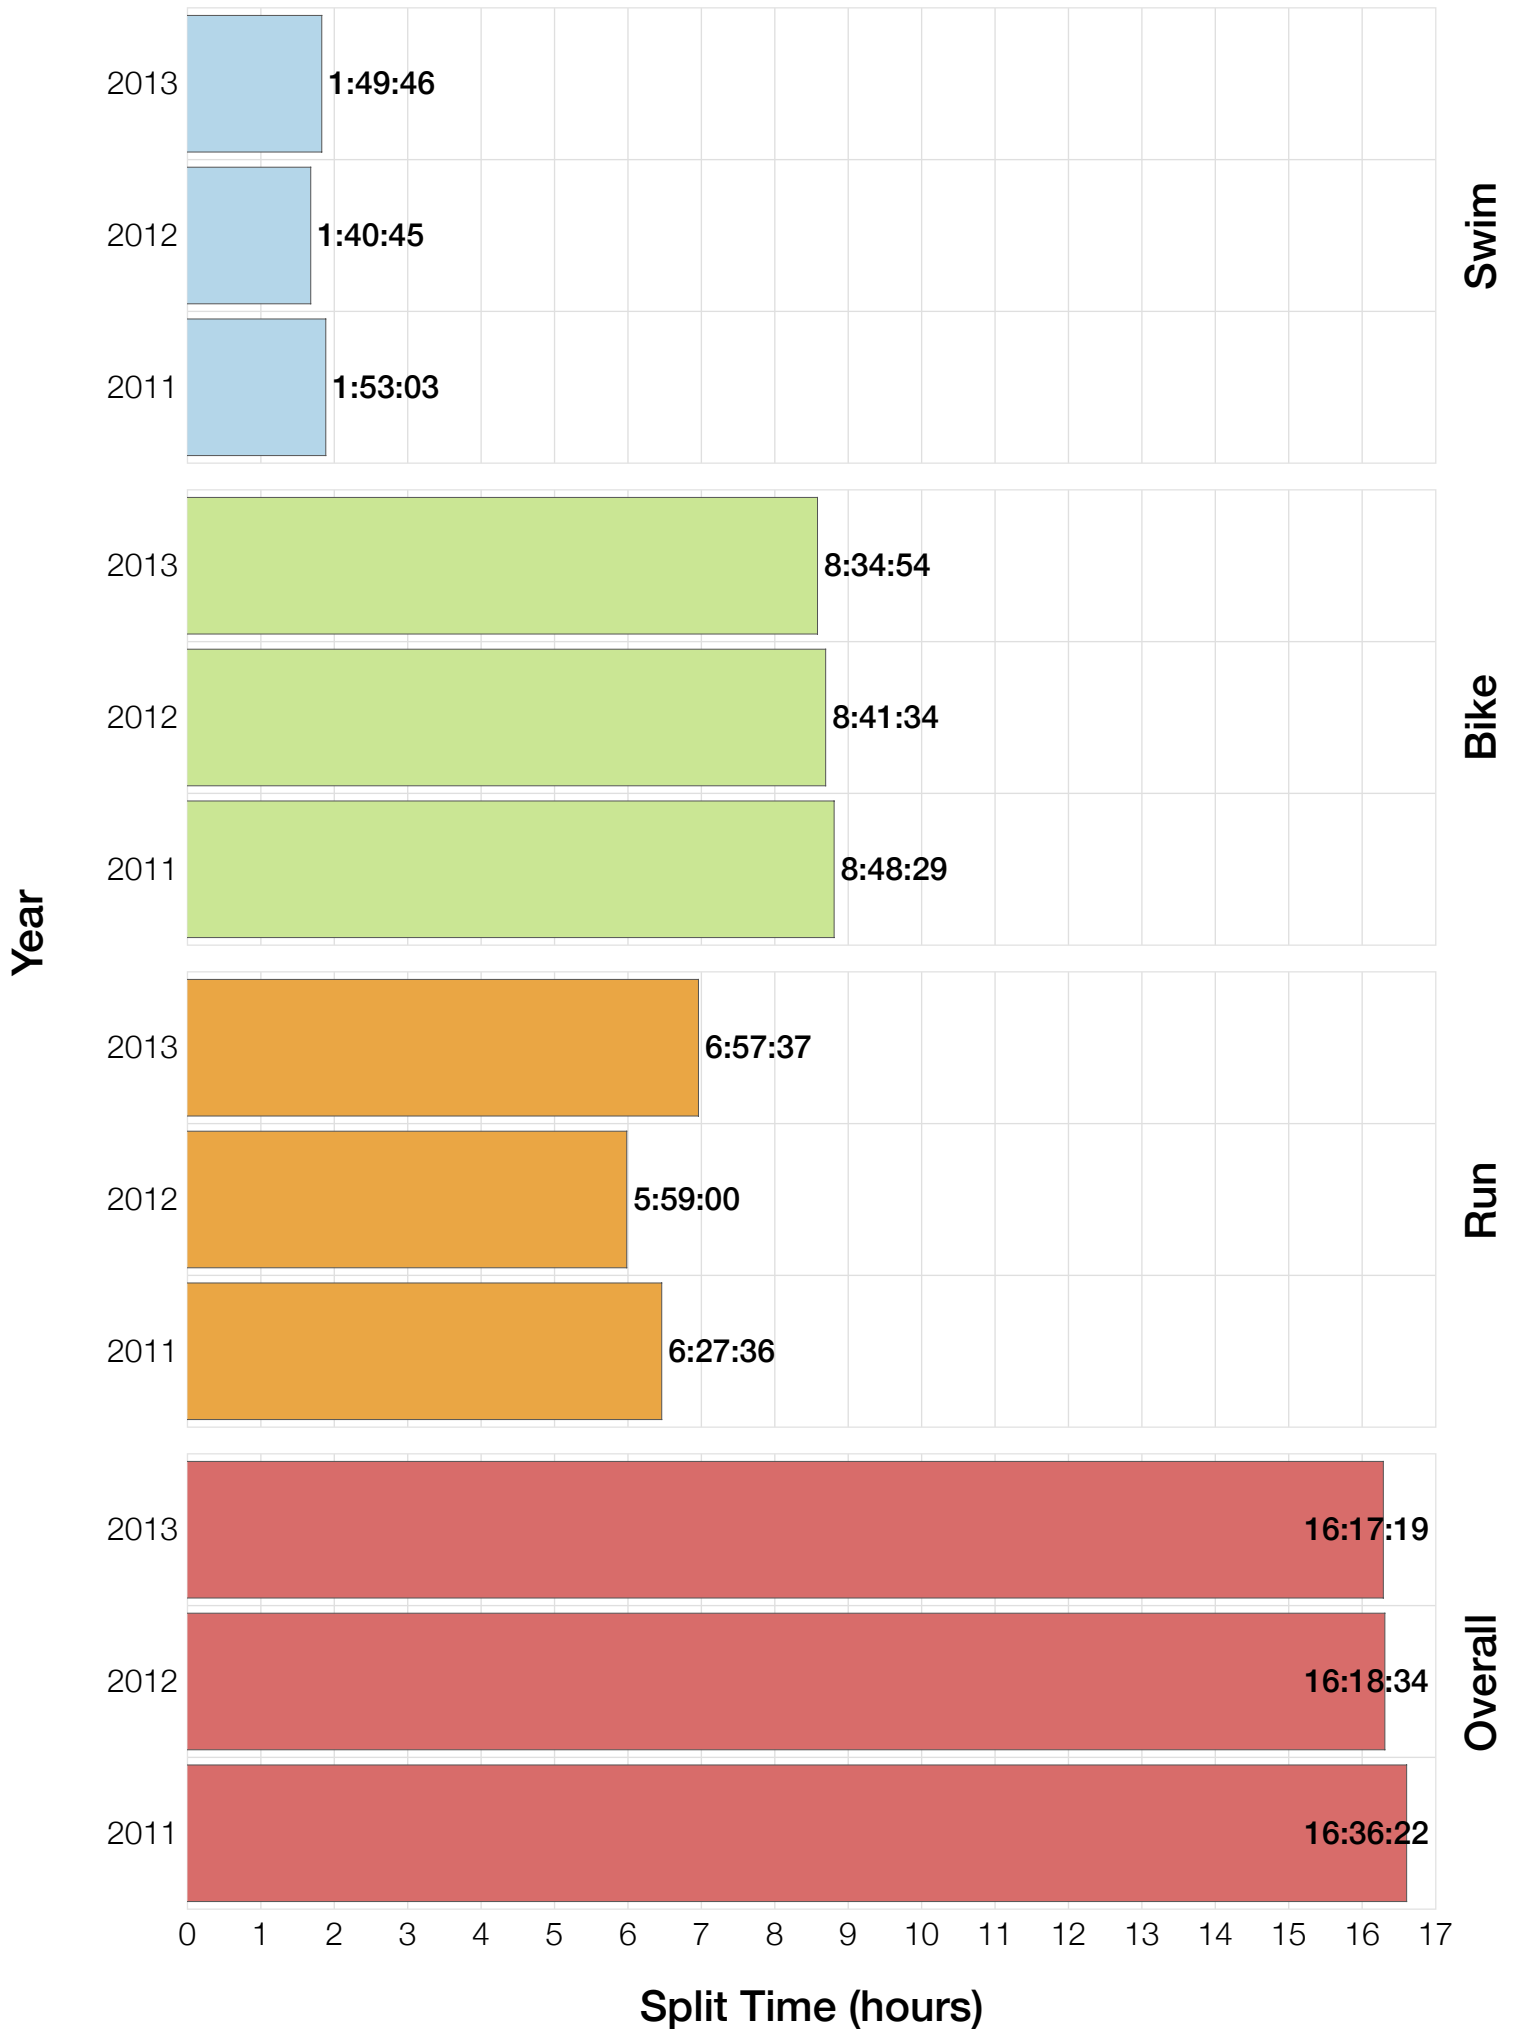

M25-29 Swim

M25-29 Bike

M25-29 Run

M25-29 Overall

M25-29 Fastest Splits

M25-29 Median Splits

M25-29 Slowest Splits

M25-29 Top 30 Finishing Splits

Estimated Kona Slot Average Finishing Time Finishing Time

M25-29 Top 10 and Kona Times and Splits

Summary Statistics

Position	Swim Time	Bike Time	Run Time	Overall Time
Average Male Winner	0:46:48	5:12:39	2:54:25	9:02:04
Average Female Winner	0:56:52	5:37:54	3:12:18	9:57:17
Average 1st Age Grouper	0:54:00	5:22:23	3:07:33	9:35:38
Average 2nd Age Grouper	0:56:16	5:31:44	3:11:19	9:49:57
Average 3rd Age Grouper	0:54:11	5:44:15	3:15:25	10:04:16
Average 4th Age Grouper	0:57:30	5:39:45	3:21:41	10:10:15
Average 5th Age Grouper	0:59:02	5:43:59	3:17:06	10:15:04
Average 6th Age Grouper	0:57:49	5:44:39	3:23:41	10:19:33
Average 7th Age Grouper	0:58:13	5:44:11	3:29:26	10:23:12
Average 8th Age Grouper	0:56:35	5:59:17	3:20:14	10:28:08
Average 9th Age Grouper	1:01:38	5:51:11	3:29:18	10:33:17
Average 10th Age Grouper	1:01:10	5:57:38	3:25:06	10:36:31
Kona Qualifier Average	0:55:29	5:34:32	3:13:59	9:55:01
Top 10 Age Grouper Average	0:57:38	5:43:54	3:20:05	10:13:35

Wales 2013

Position	Swim Time	Bike Time	Run Time	Overall Time
Male Winner	0:47:13	5:11:26	3:02:35	9:09:10
Female Winner	0:56:59	5:31:36	3:15:02	9:51:21
1st Age Grouper	0:55:52	5:21:59	3:23:52	9:55:55
2nd Age Grouper	1:03:44	5:31:01	3:14:24	9:59:46
3rd Age Grouper	0:58:53	5:57:20	3:27:20	10:35:59
4th Age Grouper	1:04:42	5:50:46	3:29:02	10:37:48
5th Age Grouper	1:01:30	5:53:25	3:34:13	10:42:55
6th Age Grouper	1:02:30	5:57:48	3:30:43	10:46:40
7th Age Grouper	0:58:52	5:59:21	3:38:46	10:48:58
8th Age Grouper	1:05:03	5:59:25	3:32:54	10:51:21
9th Age Grouper	1:09:06	6:09:31	3:27:02	10:57:20
10th Age Grouper	1:03:49	5:58:23	3:43:00	10:59:12
Kona Qualifier Average	1:00:47	5:40:16	3:23:39	10:17:22
Top 10 Age Grouper Average	1:02:24	5:51:53	3:30:07	10:37:35