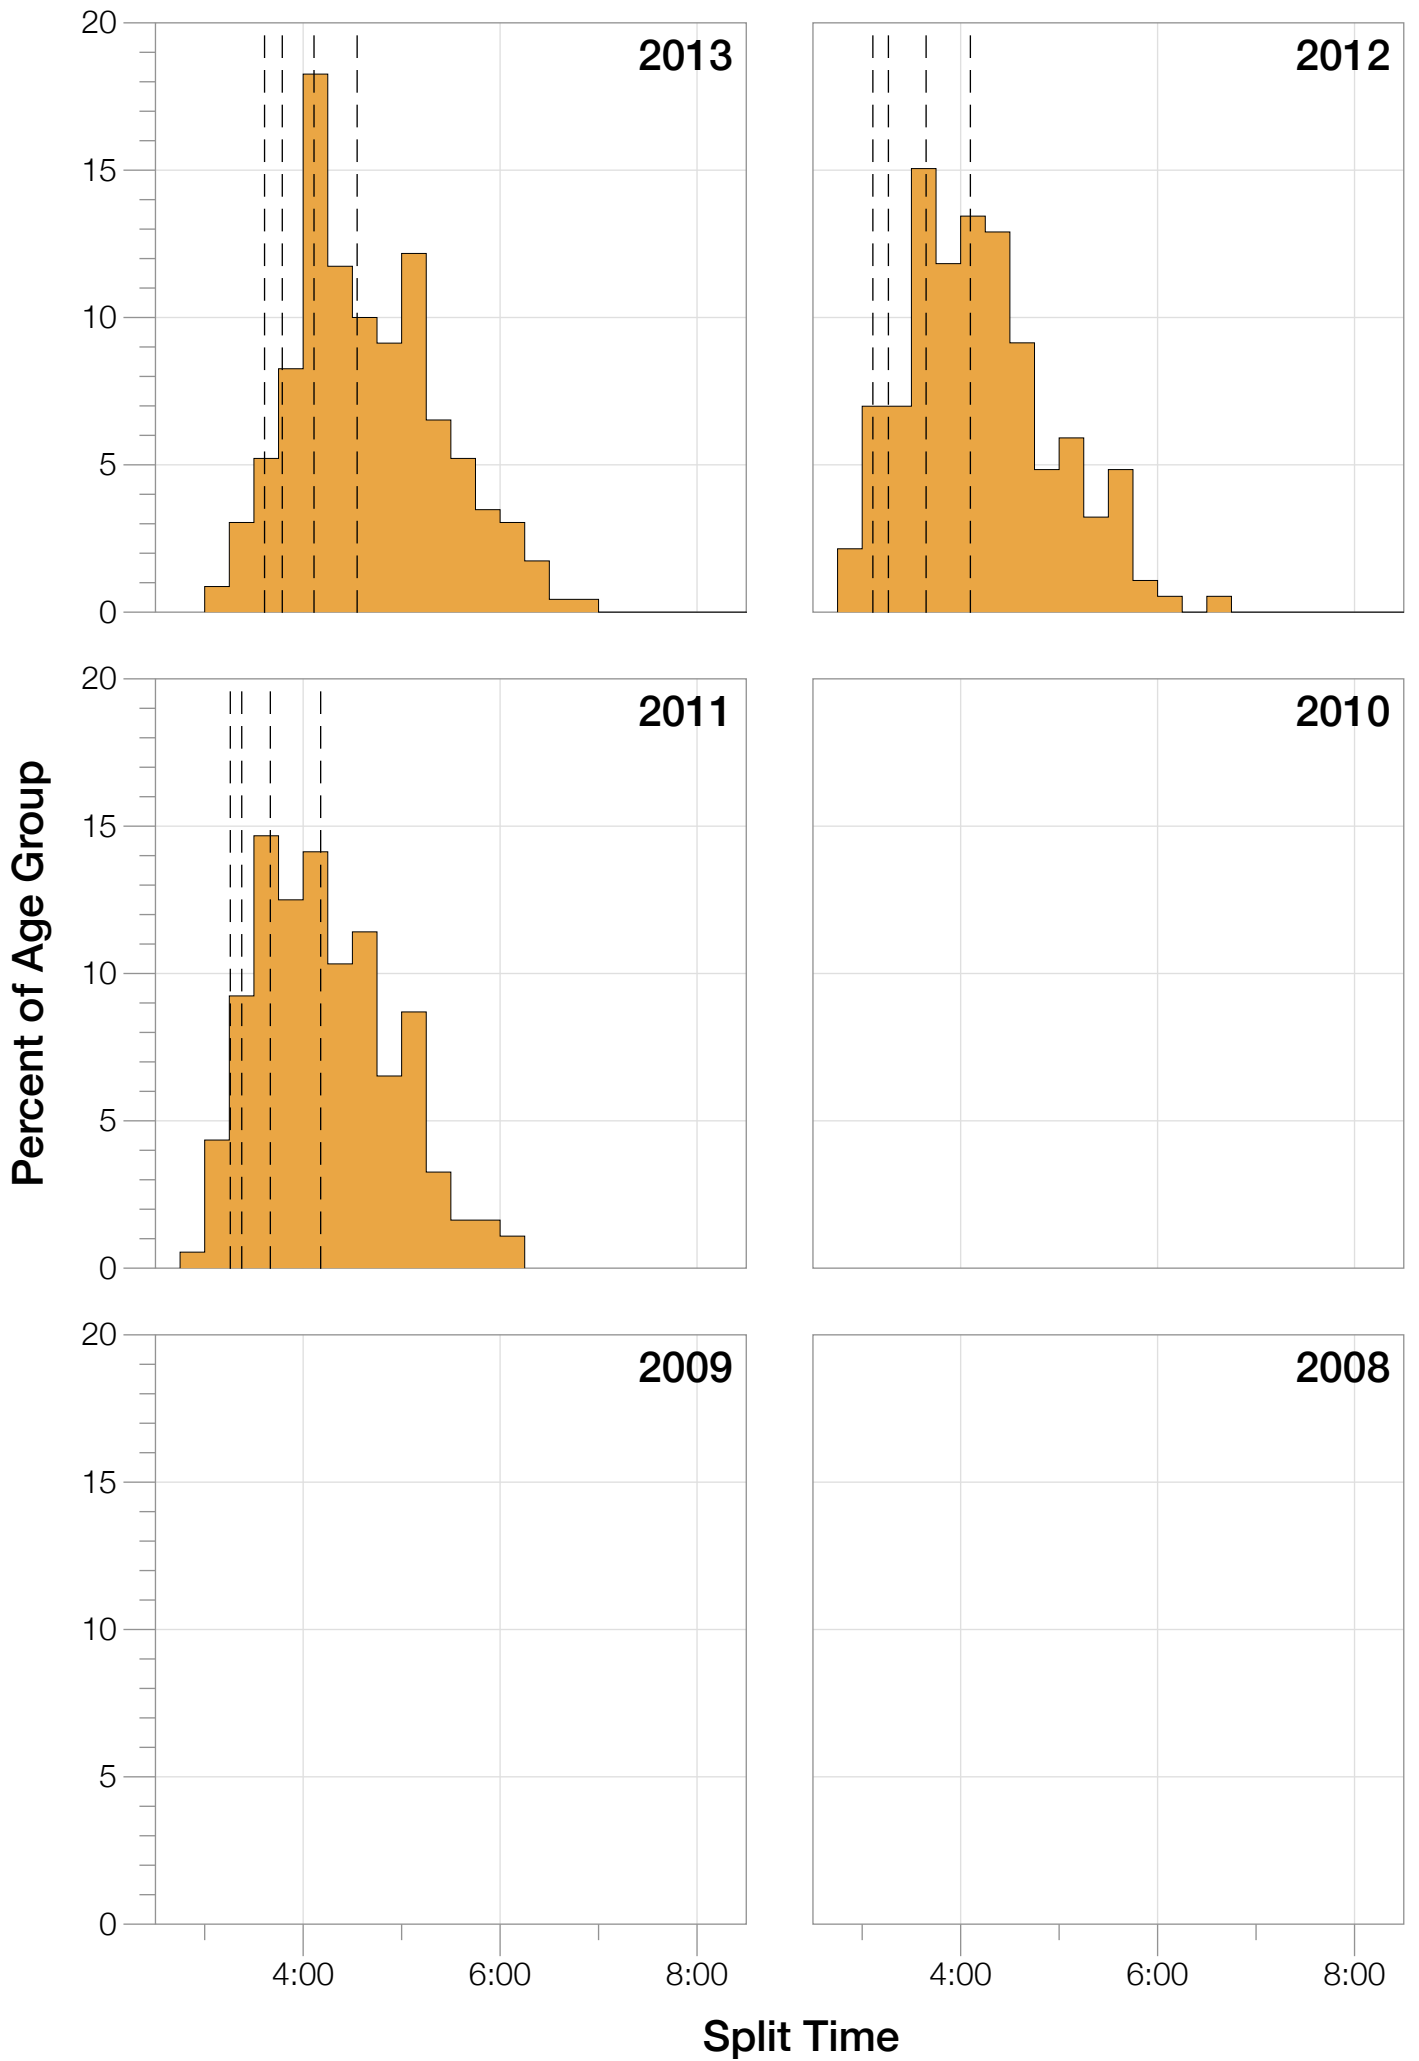

Ironman Wales M30-34 Stats

M30-34 Summary Statistics

Year	Finishers	M30-34 Finishers	Male Winner's Time	Female Winner's Time	M30-34 Winner's Time
2011	1122	184	9:04:20	10:15:23	9:28:57
2012	1215	208	8:52:43	9:45:09	9:24:26
2013	1280	230	9:09:10	9:51:21	9:43:16
Average	1206	207	9:02:04	9:57:17	9:32:13

M30-34 Swim

M30-34 Bike

M30-34 Run

M30-34 Overall

M30-34 Fastest Splits

M30-34 Median Splits

M30-34 Slowest Splits

M30-34 Top 30 Finishing Splits

Estimated Kona Slot Average Finishing Time Finishing Time

M30-34 Top 10 and Kona Times and Splits

Summary Statistics

Position	Swim Time	Bike Time	Run Time	Overall Time
Average Male Winner	0:46:48	5:12:39	2:54:25	9:02:04
Average Female Winner	0:56:52	5:37:54	3:12:18	9:57:17
Average 1st Age Grouper	0:57:07	5:24:55	3:04:24	9:32:13
Average 2nd Age Grouper	0:54:54	5:20:31	3:13:35	9:39:12
Average 3rd Age Grouper	0:59:01	5:33:10	3:09:14	9:51:44
Average 4th Age Grouper	0:56:09	5:35:53	3:14:11	9:57:50
Average 5th Age Grouper	0:56:33	5:40:06	3:15:39	10:02:38
Average 6th Age Grouper	0:55:29	5:36:00	3:22:54	10:05:37
Average 7th Age Grouper	0:58:29	5:38:42	3:18:47	10:08:55
Average 8th Age Grouper	0:59:22	5:35:26	3:27:53	10:10:40
Average 9th Age Grouper	0:53:54	5:44:44	3:19:59	10:10:56
Average 10th Age Grouper	1:02:25	5:47:56	3:11:47	10:13:56
Kona Qualifier Average	0:56:30	5:32:10	3:13:51	9:51:32
Top 10 Age Grouper Average	0:57:16	5:36:06	3:16:14	9:59:22