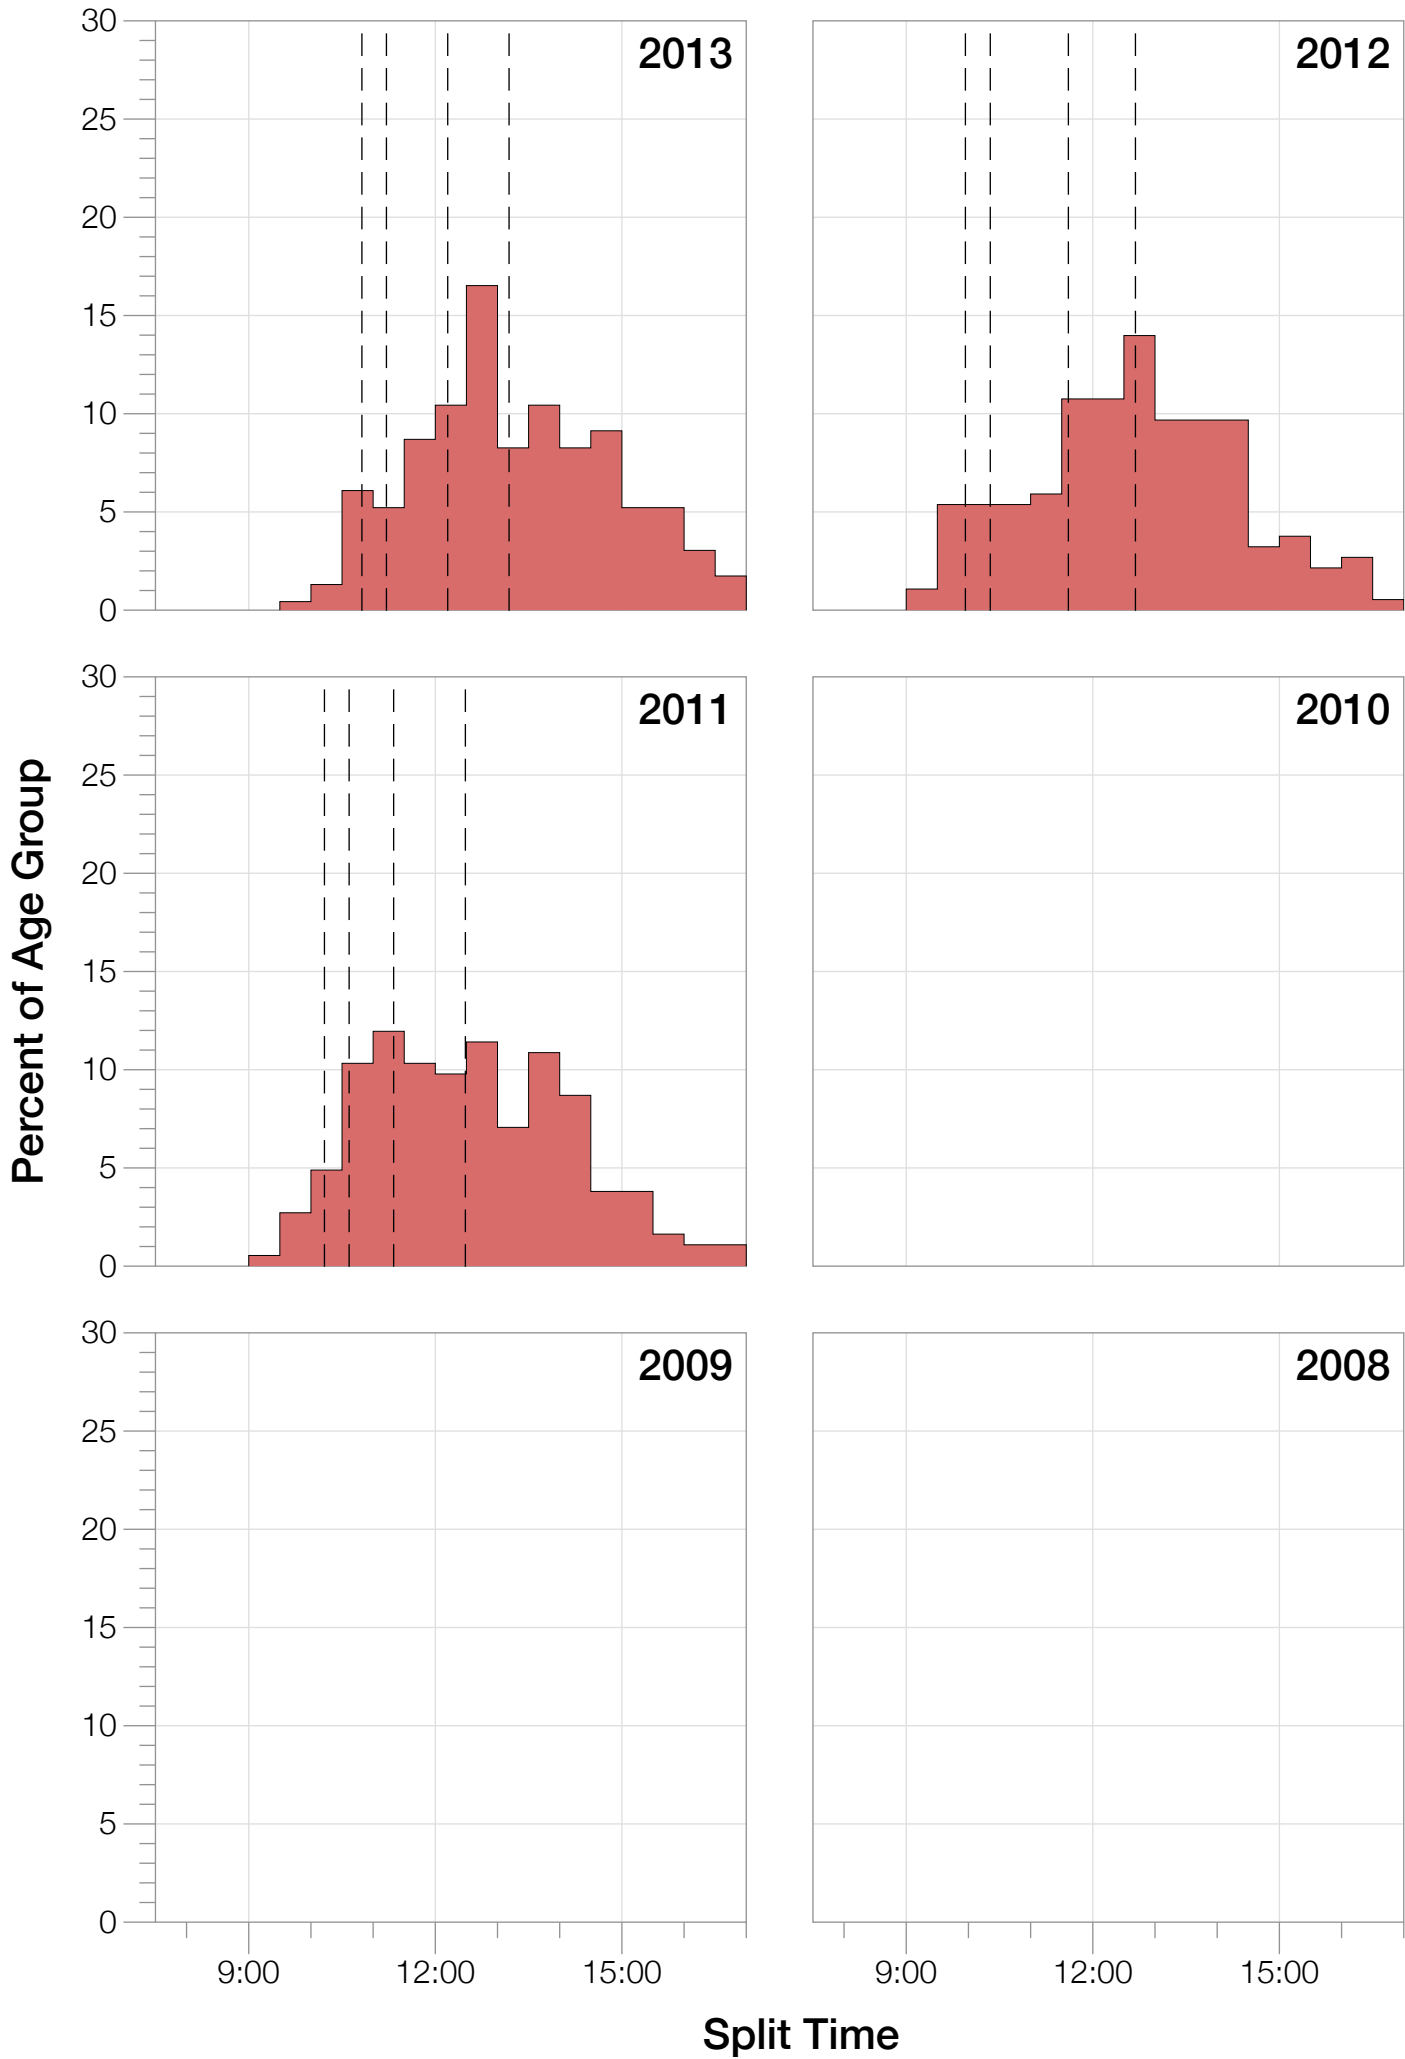

Ironman Wales M30-34 Stats

M30-34 Summary Statistics

Year	Finishers	M30-34 Finishers	Male Winner's Time	Female Winner's Time	M30-34 Winner's Time
2011	1122	184	9:04:20	10:15:23	9:28:57
2012	1215	208	8:52:43	9:45:09	9:24:26
2013	1280	230	9:09:10	9:51:21	9:43:16
Average	1206	207	9:02:04	9:57:17	9:32:13

M30-34 Swim

M30-34 Bike

M30-34 Run

M30-34 Overall

M30-34 Fastest Splits

M30-34 Median Splits

M30-34 Slowest Splits

M30-34 Top 30 Finishing Splits

Estimated Kona Slot Average Finishing Time Finishing Time

M30-34 Top 10 and Kona Times and Splits

Summary Statistics

Position	Swim Time	Bike Time	Run Time	Overall Time
Average Male Winner	0:46:48	5:12:39	2:54:25	9:02:04
Average Female Winner	0:56:52	5:37:54	3:12:18	9:57:17
Average 1st Age Grouper	0:57:07	5:24:55	3:04:24	9:32:13
Average 2nd Age Grouper	0:54:54	5:20:31	3:13:35	9:39:12
Average 3rd Age Grouper	0:59:01	5:33:10	3:09:14	9:51:44
Average 4th Age Grouper	0:56:09	5:35:53	3:14:11	9:57:50
Average 5th Age Grouper	0:56:33	5:40:06	3:15:39	10:02:38
Average 6th Age Grouper	0:55:29	5:36:00	3:22:54	10:05:37
Average 7th Age Grouper	0:58:29	5:38:42	3:18:47	10:08:55
Average 8th Age Grouper	0:59:22	5:35:26	3:27:53	10:10:40
Average 9th Age Grouper	0:53:54	5:44:44	3:19:59	10:10:56
Average 10th Age Grouper	1:02:25	5:47:56	3:11:47	10:13:56
Kona Qualifier Average	0:56:30	5:32:10	3:13:51	9:51:32
Top 10 Age Grouper Average	0:57:16	5:36:06	3:16:14	9:59:22