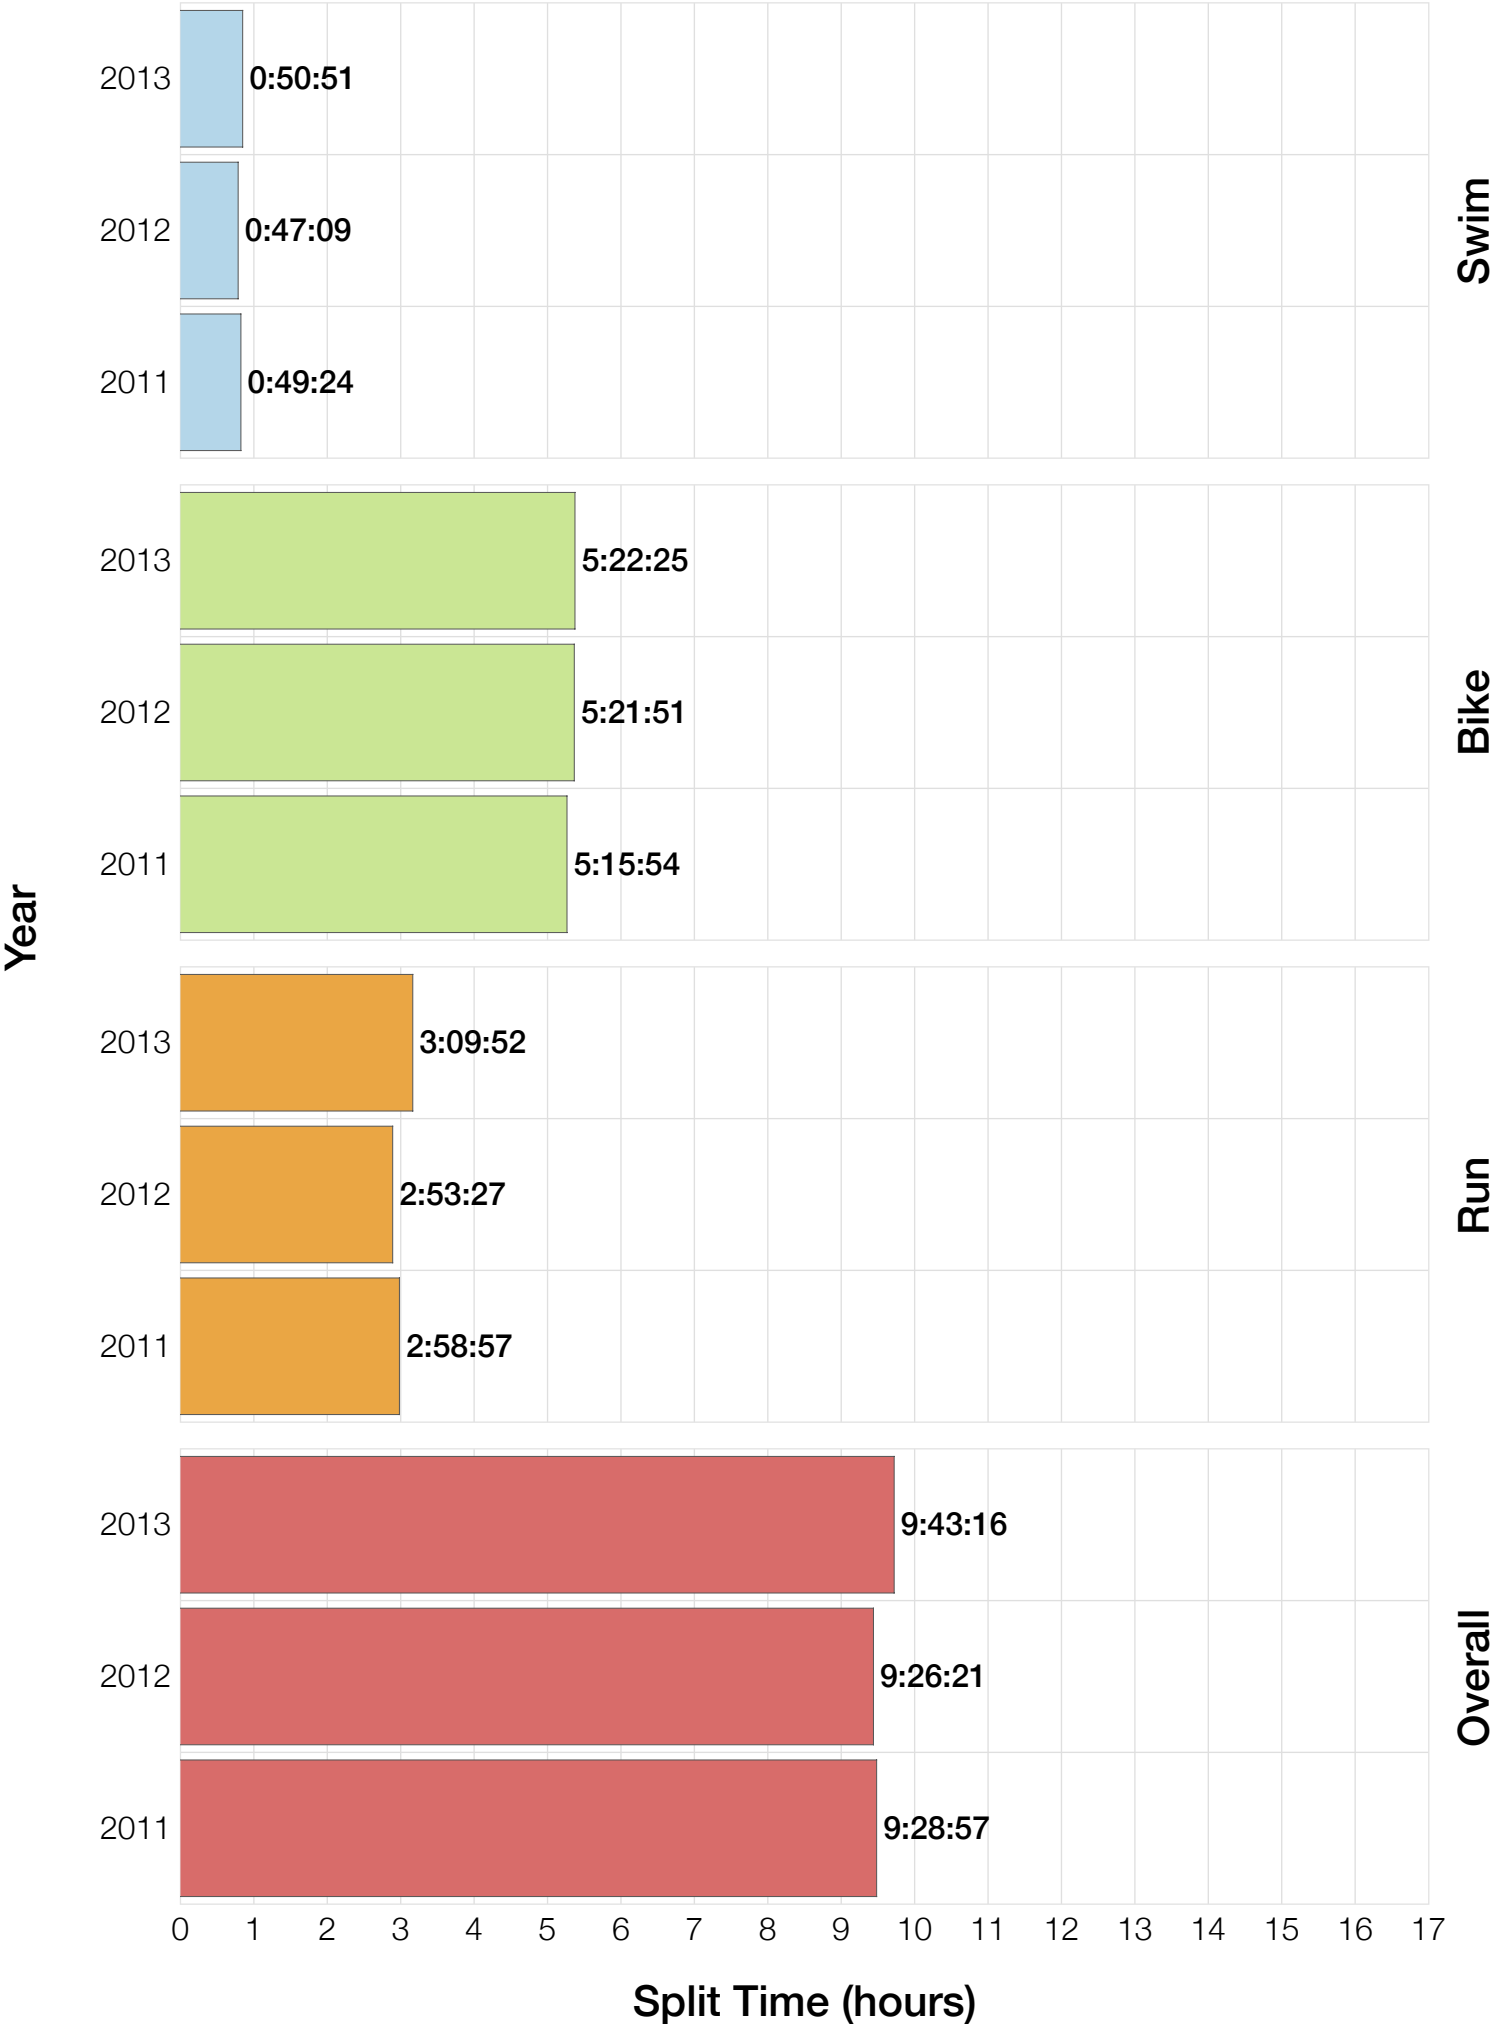

M30-34 Swim

M30-34 Bike

M30-34 Run

M30-34 Overall

M30-34 Fastest Splits

M30-34 Median Splits

M30-34 Slowest Splits

M30-34 Top 30 Finishing Splits

Estimated Kona Slot Average Finishing Time Finishing Time

M30-34 Top 10 and Kona Times and Splits

Summary Statistics

Position	Swim Time	Bike Time	Run Time	Overall Time
Average Male Winner	0:46:48	5:12:39	2:54:25	9:02:04
Average Female Winner	0:56:52	5:37:54	3:12:18	9:57:17
Average 1st Age Grouper	0:57:07	5:24:55	3:04:24	9:32:13
Average 2nd Age Grouper	0:54:54	5:20:31	3:13:35	9:39:12
Average 3rd Age Grouper	0:59:01	5:33:10	3:09:14	9:51:44
Average 4th Age Grouper	0:56:09	5:35:53	3:14:11	9:57:50
Average 5th Age Grouper	0:56:33	5:40:06	3:15:39	10:02:38
Average 6th Age Grouper	0:55:29	5:36:00	3:22:54	10:05:37
Average 7th Age Grouper	0:58:29	5:38:42	3:18:47	10:08:55
Average 8th Age Grouper	0:59:22	5:35:26	3:27:53	10:10:40
Average 9th Age Grouper	0:53:54	5:44:44	3:19:59	10:10:56
Average 10th Age Grouper	1:02:25	5:47:56	3:11:47	10:13:56
Kona Qualifier Average	0:56:30	5:32:10	3:13:51	9:51:32
Top 10 Age Grouper Average	0:57:16	5:36:06	3:16:14	9:59:22

Wales 2013

Position	Swim Time	Bike Time	Run Time	Overall Time
Male Winner	0:47:13	5:11:26	3:02:35	9:09:10
Female Winner	0:56:59	5:31:36	3:15:02	9:51:21
1st Age Grouper	1:01:44	5:22:25	3:09:52	9:43:16
2nd Age Grouper	0:59:58	5:23:49	3:26:56	10:00:43
3rd Age Grouper	0:58:57	5:31:45	3:27:20	10:07:07
4th Age Grouper	1:03:50	5:39:13	3:27:32	10:21:11
5th Age Grouper	1:00:35	5:46:51	3:34:15	10:31:11
6th Age Grouper	0:50:55	5:47:17	3:42:17	10:32:10
7th Age Grouper	1:01:46	5:42:53	3:37:34	10:35:49
8th Age Grouper	1:05:00	5:35:05	3:46:47	10:37:16
9th Age Grouper	0:59:05	5:43:47	3:39:52	10:37:41
10th Age Grouper	1:09:09	5:54:51	3:22:49	10:38:33
Kona Qualifier Average	0:59:19	5:35:13	3:28:02	10:12:36
Top 10 Age Grouper Average	1:01:05	5:38:47	3:31:31	10:22:29