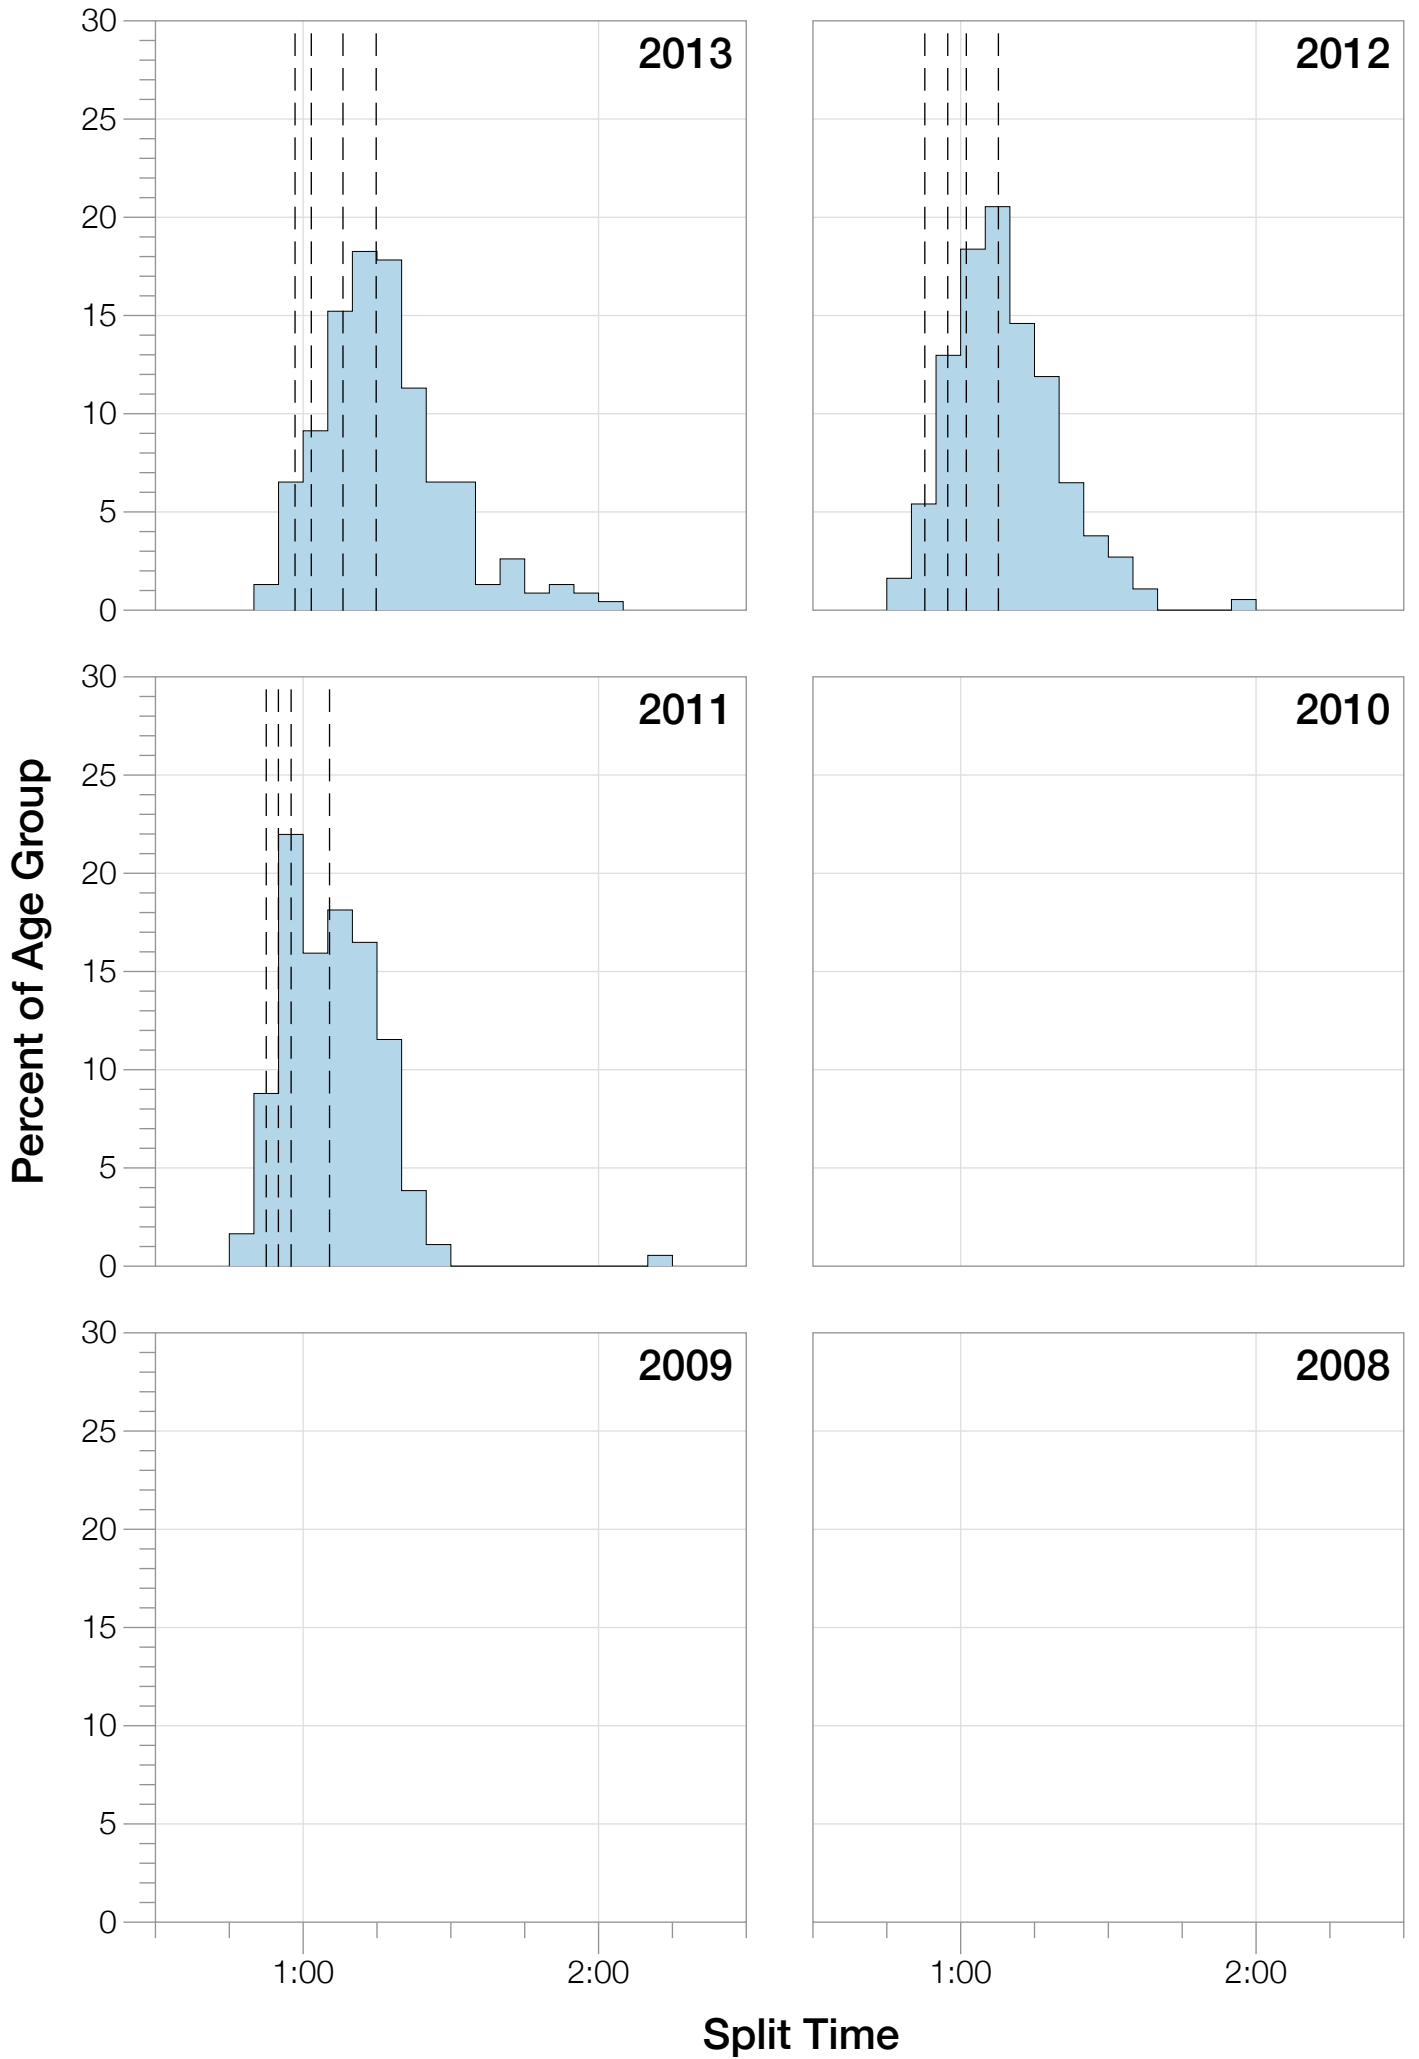

Ironman Wales M30-34 Stats

M30-34 Summary Statistics

Year	Finishers	M30-34 Finishers	Male Winner's Time	Female Winner's Time	M30-34 Winner's Time
2011	1122	184	9:04:20	10:15:23	9:28:57
2012	1215	208	8:52:43	9:45:09	9:24:26
2013	1280	230	9:09:10	9:51:21	9:43:16
Average	1206	207	9:02:04	9:57:17	9:32:13

M30-34 Swim

M30-34 Bike

M30-34 Run

M30-34 Overall

M30-34 Fastest Splits

M30-34 Median Splits

M30-34 Slowest Splits

M30-34 Top 30 Finishing Splits

Estimated Kona Slot Average Finishing Time Finishing Time

M30-34 Top 10 and Kona Times and Splits

Summary Statistics

Position	Swim Time	Bike Time	Run Time	Overall Time
Average Male Winner	0:46:48	5:12:39	2:54:25	9:02:04
Average Female Winner	0:56:52	5:37:54	3:12:18	9:57:17
Average 1st Age Grouper	0:57:07	5:24:55	3:04:24	9:32:13
Average 2nd Age Grouper	0:54:54	5:20:31	3:13:35	9:39:12
Average 3rd Age Grouper	0:59:01	5:33:10	3:09:14	9:51:44
Average 4th Age Grouper	0:56:09	5:35:53	3:14:11	9:57:50
Average 5th Age Grouper	0:56:33	5:40:06	3:15:39	10:02:38
Average 6th Age Grouper	0:55:29	5:36:00	3:22:54	10:05:37
Average 7th Age Grouper	0:58:29	5:38:42	3:18:47	10:08:55
Average 8th Age Grouper	0:59:22	5:35:26	3:27:53	10:10:40
Average 9th Age Grouper	0:53:54	5:44:44	3:19:59	10:10:56
Average 10th Age Grouper	1:02:25	5:47:56	3:11:47	10:13:56
Kona Qualifier Average	0:56:30	5:32:10	3:13:51	9:51:32
Top 10 Age Grouper Average	0:57:16	5:36:06	3:16:14	9:59:22