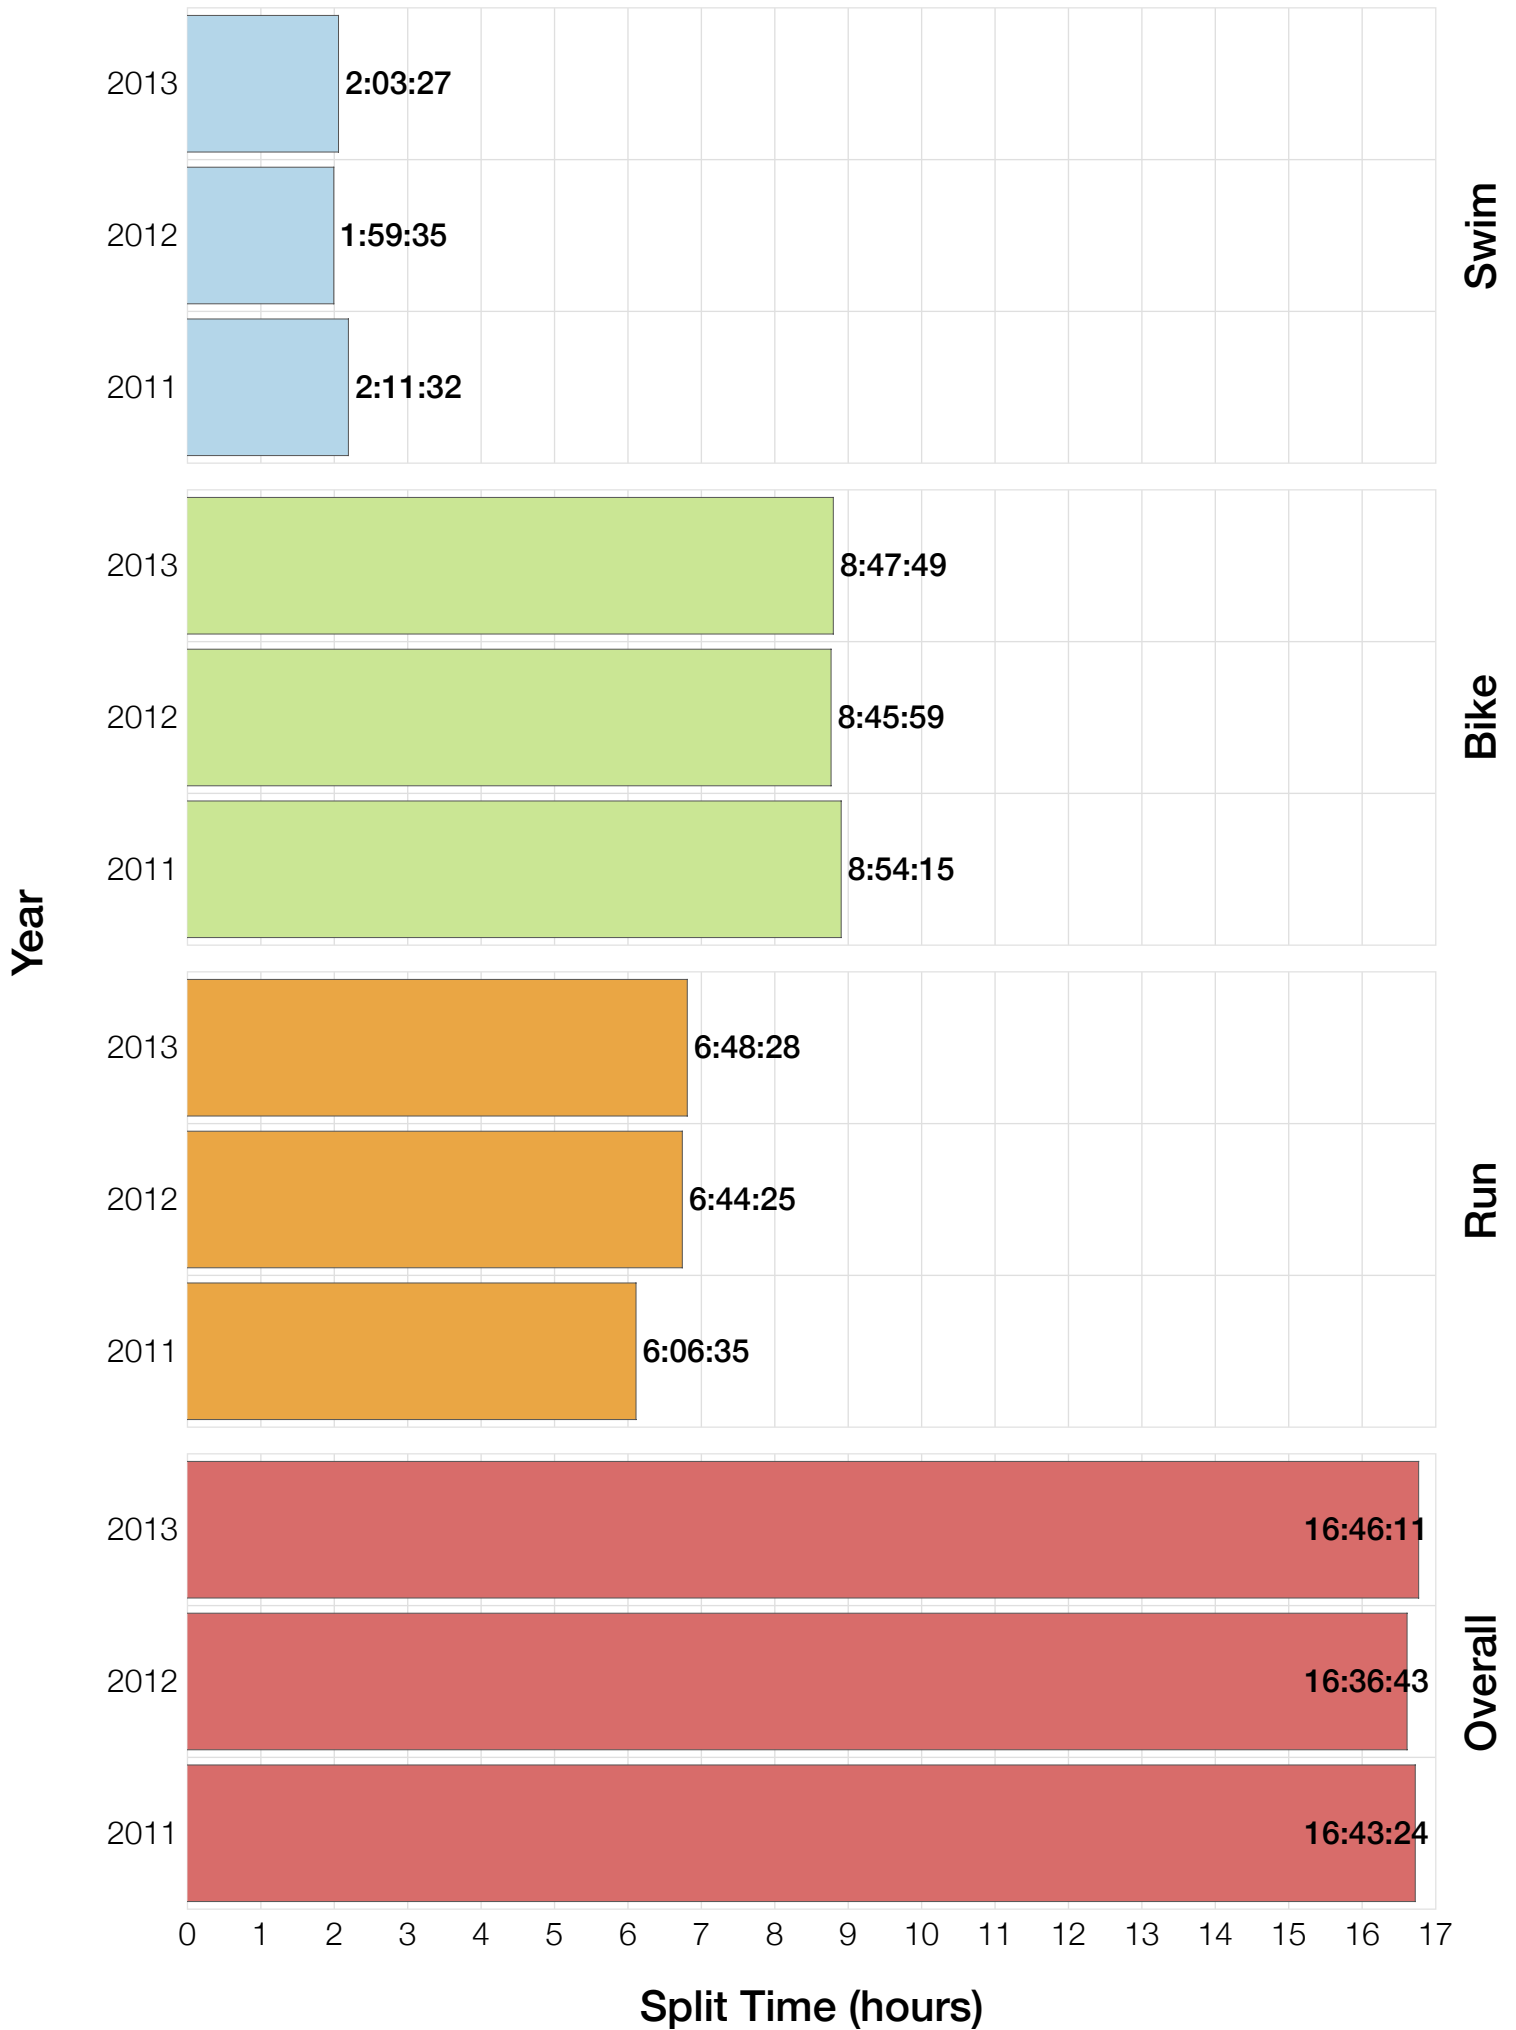

M30-34 Swim

M30-34 Bike

M30-34 Run

M30-34 Overall

M30-34 Fastest Splits

M30-34 Median Splits

M30-34 Slowest Splits

M30-34 Top 30 Finishing Splits

Estimated Kona Slot Average Finishing Time Finishing Time

M30-34 Top 10 and Kona Times and Splits

Summary Statistics

Position	Swim Time	Bike Time	Run Time	Overall Time
Average Male Winner	0:46:48	5:12:39	2:54:25	9:02:04
Average Female Winner	0:56:52	5:37:54	3:12:18	9:57:17
Average 1st Age Grouper	0:57:07	5:24:55	3:04:24	9:32:13
Average 2nd Age Grouper	0:54:54	5:20:31	3:13:35	9:39:12
Average 3rd Age Grouper	0:59:01	5:33:10	3:09:14	9:51:44
Average 4th Age Grouper	0:56:09	5:35:53	3:14:11	9:57:50
Average 5th Age Grouper	0:56:33	5:40:06	3:15:39	10:02:38
Average 6th Age Grouper	0:55:29	5:36:00	3:22:54	10:05:37
Average 7th Age Grouper	0:58:29	5:38:42	3:18:47	10:08:55
Average 8th Age Grouper	0:59:22	5:35:26	3:27:53	10:10:40
Average 9th Age Grouper	0:53:54	5:44:44	3:19:59	10:10:56
Average 10th Age Grouper	1:02:25	5:47:56	3:11:47	10:13:56
Kona Qualifier Average	0:56:30	5:32:10	3:13:51	9:51:32
Top 10 Age Grouper Average	0:57:16	5:36:06	3:16:14	9:59:22

Wales 2013

Position	Swim Time	Bike Time	Run Time	Overall Time
Male Winner	0:47:13	5:11:26	3:02:35	9:09:10
Female Winner	0:56:59	5:31:36	3:15:02	9:51:21
1st Age Grouper	1:01:44	5:22:25	3:09:52	9:43:16
2nd Age Grouper	0:59:58	5:23:49	3:26:56	10:00:43
3rd Age Grouper	0:58:57	5:31:45	3:27:20	10:07:07
4th Age Grouper	1:03:50	5:39:13	3:27:32	10:21:11
5th Age Grouper	1:00:35	5:46:51	3:34:15	10:31:11
6th Age Grouper	0:50:55	5:47:17	3:42:17	10:32:10
7th Age Grouper	1:01:46	5:42:53	3:37:34	10:35:49
8th Age Grouper	1:05:00	5:35:05	3:46:47	10:37:16
9th Age Grouper	0:59:05	5:43:47	3:39:52	10:37:41
10th Age Grouper	1:09:09	5:54:51	3:22:49	10:38:33
Kona Qualifier Average	0:59:19	5:35:13	3:28:02	10:12:36
Top 10 Age Grouper Average	1:01:05	5:38:47	3:31:31	10:22:29