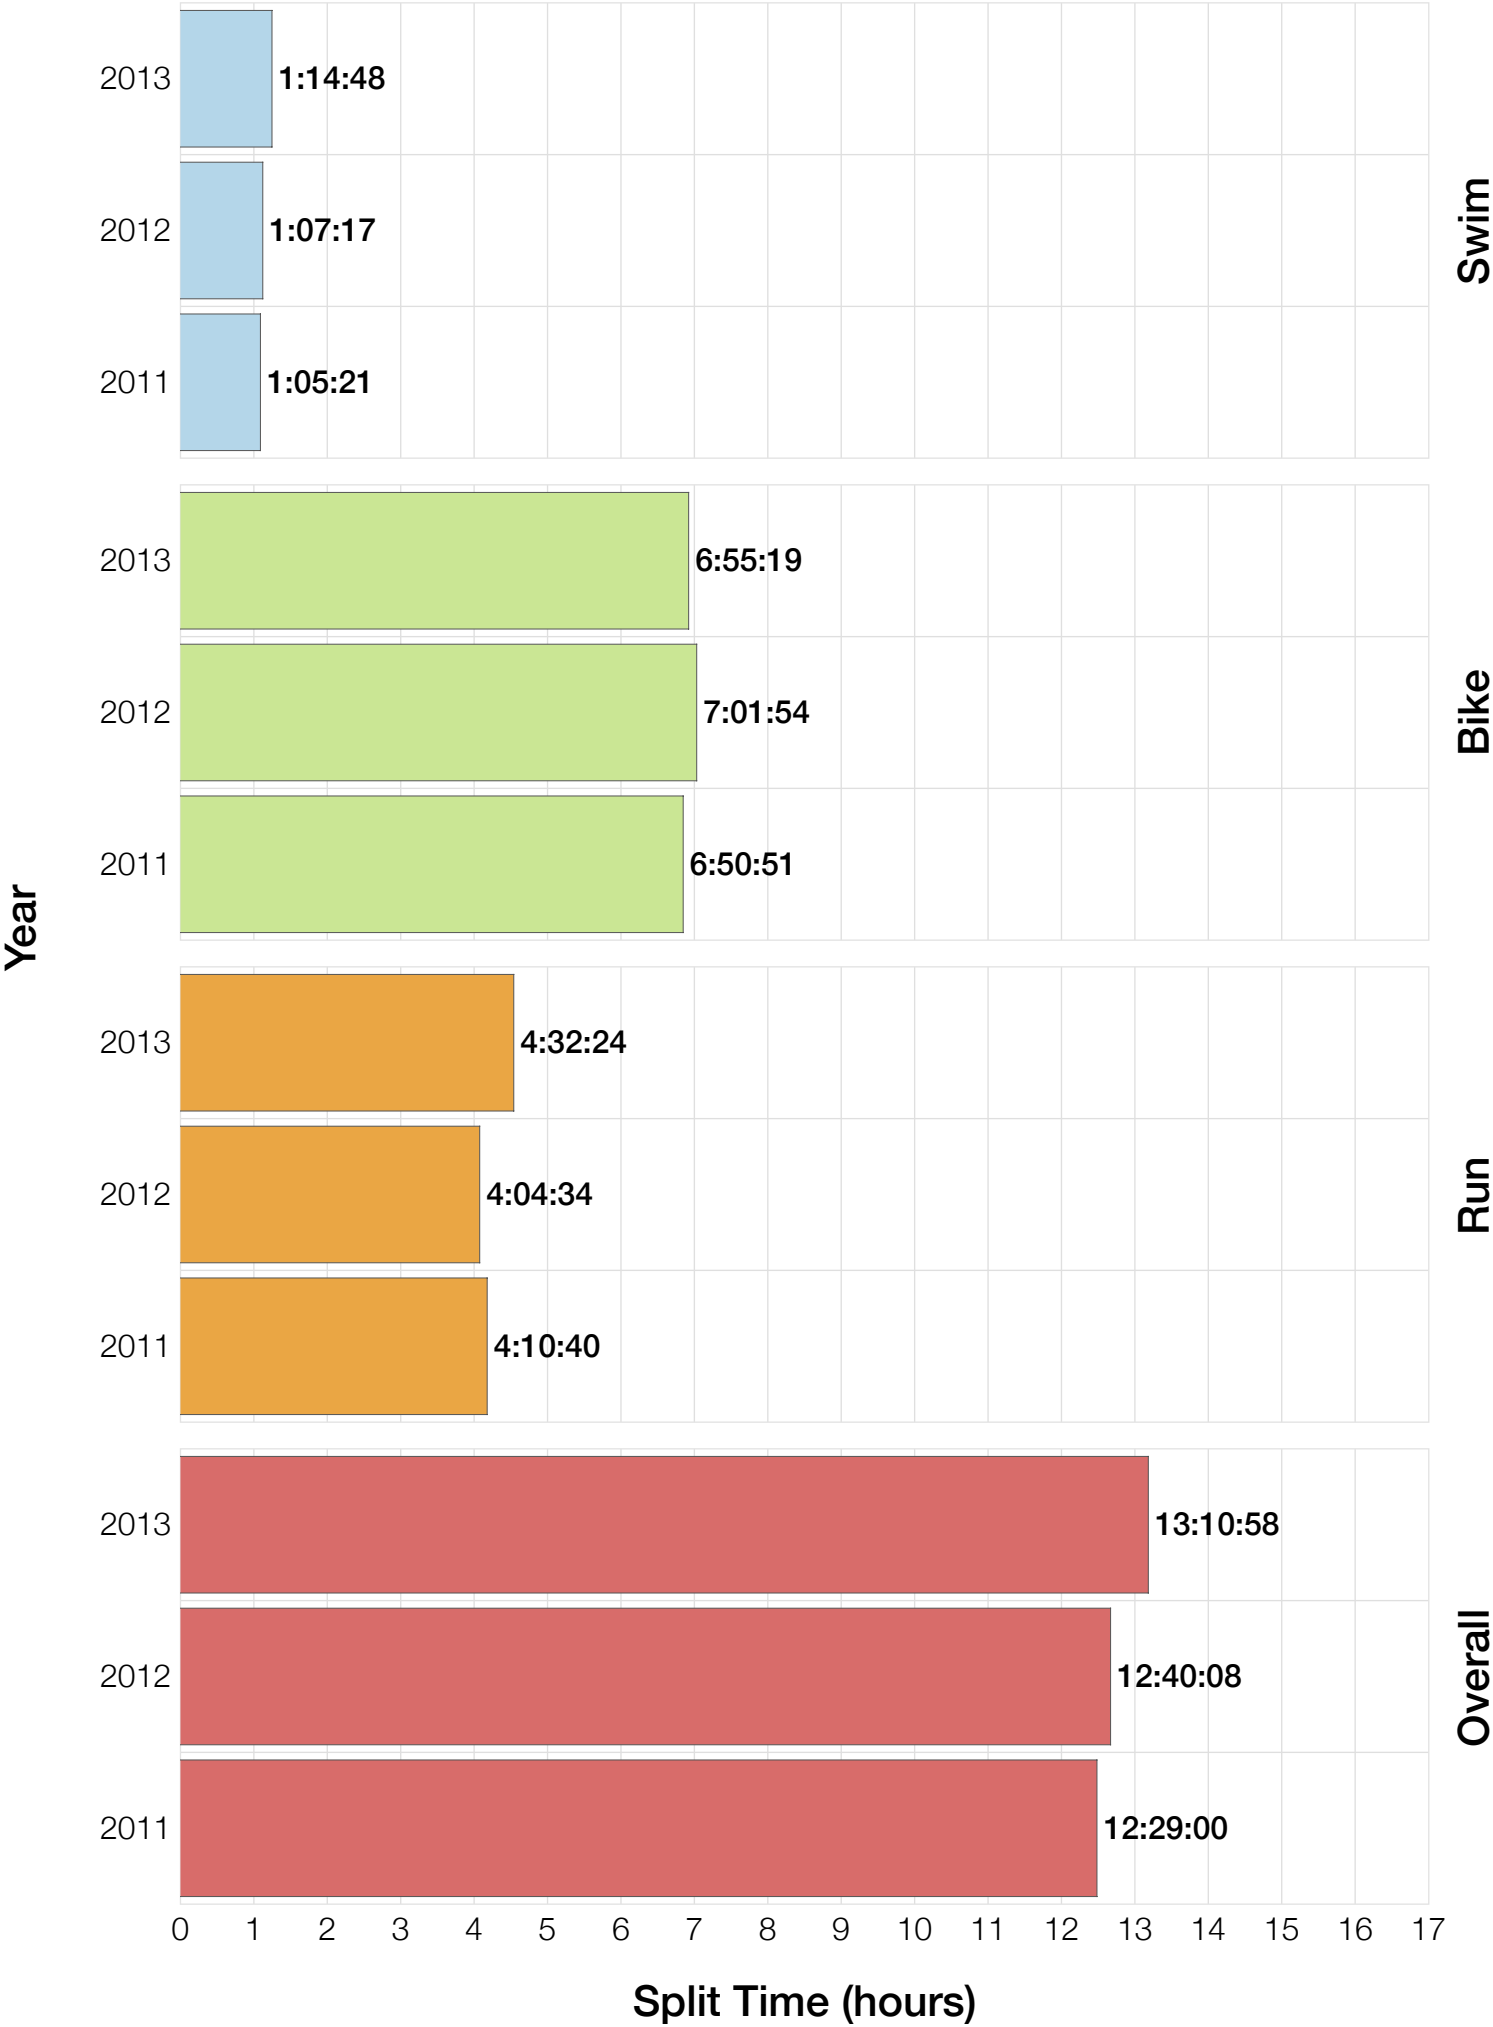

Ironman Wales M30-34 Stats

M30-34 Summary Statistics

Year	Finishers	M30-34 Finishers	Male Winner's Time	Female Winner's Time	M30-34 Winner's Time
2011	1122	184	9:04:20	10:15:23	9:28:57
2012	1215	208	8:52:43	9:45:09	9:24:26
2013	1280	230	9:09:10	9:51:21	9:43:16
Average	1206	207	9:02:04	9:57:17	9:32:13

M30-34 Swim

M30-34 Bike

M30-34 Run

M30-34 Overall

M30-34 Fastest Splits

M30-34 Median Splits

M30-34 Slowest Splits

M30-34 Top 30 Finishing Splits

Estimated Kona Slot Average Finishing Time Finishing Time

M30-34 Top 10 and Kona Times and Splits

Summary Statistics

Position	Swim Time	Bike Time	Run Time	Overall Time
Average Male Winner	0:46:48	5:12:39	2:54:25	9:02:04
Average Female Winner	0:56:52	5:37:54	3:12:18	9:57:17
Average 1st Age Grouper	0:57:07	5:24:55	3:04:24	9:32:13
Average 2nd Age Grouper	0:54:54	5:20:31	3:13:35	9:39:12
Average 3rd Age Grouper	0:59:01	5:33:10	3:09:14	9:51:44
Average 4th Age Grouper	0:56:09	5:35:53	3:14:11	9:57:50
Average 5th Age Grouper	0:56:33	5:40:06	3:15:39	10:02:38
Average 6th Age Grouper	0:55:29	5:36:00	3:22:54	10:05:37
Average 7th Age Grouper	0:58:29	5:38:42	3:18:47	10:08:55
Average 8th Age Grouper	0:59:22	5:35:26	3:27:53	10:10:40
Average 9th Age Grouper	0:53:54	5:44:44	3:19:59	10:10:56
Average 10th Age Grouper	1:02:25	5:47:56	3:11:47	10:13:56
Kona Qualifier Average	0:56:30	5:32:10	3:13:51	9:51:32
Top 10 Age Grouper Average	0:57:16	5:36:06	3:16:14	9:59:22