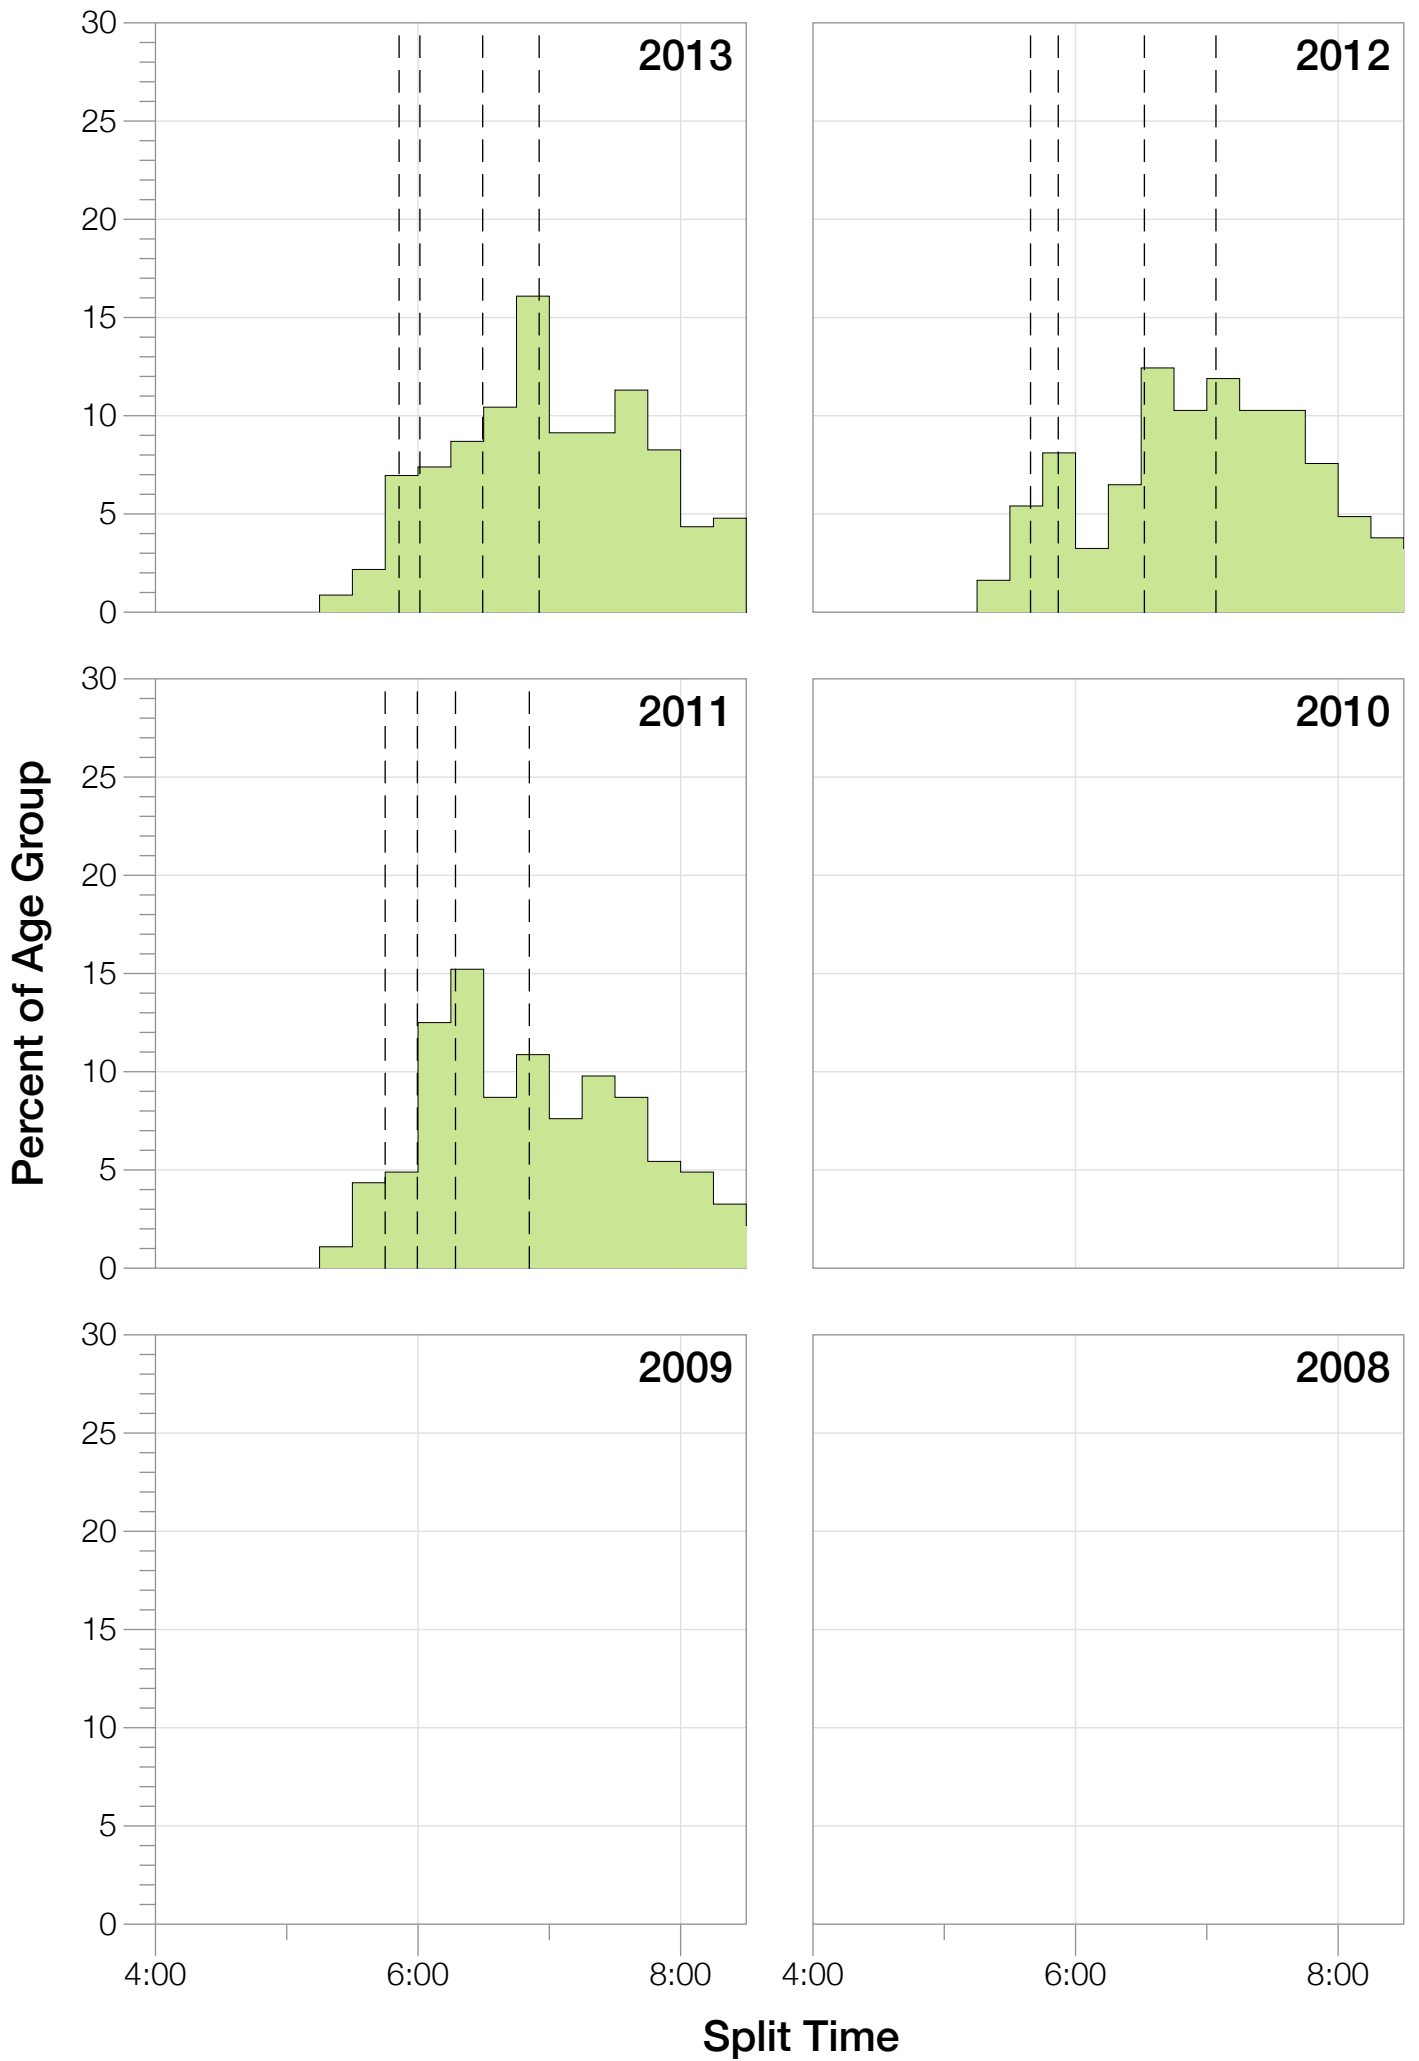

Ironman Wales M30-34 Stats

M30-34 Summary Statistics

Year	Finishers	M30-34 Finishers	Male Winner's Time	Female Winner's Time	M30-34 Winner's Time
2011	1122	184	9:04:20	10:15:23	9:28:57
2012	1215	208	8:52:43	9:45:09	9:24:26
2013	1280	230	9:09:10	9:51:21	9:43:16
Average	1206	207	9:02:04	9:57:17	9:32:13

M30-34 Swim

M30-34 Bike

M30-34 Run

M30-34 Overall

M30-34 Fastest Splits

M30-34 Median Splits

M30-34 Slowest Splits

M30-34 Top 30 Finishing Splits

Estimated Kona Slot Average Finishing Time Finishing Time

M30-34 Top 10 and Kona Times and Splits

Summary Statistics

Position	Swim Time	Bike Time	Run Time	Overall Time
Average Male Winner	0:46:48	5:12:39	2:54:25	9:02:04
Average Female Winner	0:56:52	5:37:54	3:12:18	9:57:17
Average 1st Age Grouper	0:57:07	5:24:55	3:04:24	9:32:13
Average 2nd Age Grouper	0:54:54	5:20:31	3:13:35	9:39:12
Average 3rd Age Grouper	0:59:01	5:33:10	3:09:14	9:51:44
Average 4th Age Grouper	0:56:09	5:35:53	3:14:11	9:57:50
Average 5th Age Grouper	0:56:33	5:40:06	3:15:39	10:02:38
Average 6th Age Grouper	0:55:29	5:36:00	3:22:54	10:05:37
Average 7th Age Grouper	0:58:29	5:38:42	3:18:47	10:08:55
Average 8th Age Grouper	0:59:22	5:35:26	3:27:53	10:10:40
Average 9th Age Grouper	0:53:54	5:44:44	3:19:59	10:10:56
Average 10th Age Grouper	1:02:25	5:47:56	3:11:47	10:13:56
Kona Qualifier Average	0:56:30	5:32:10	3:13:51	9:51:32
Top 10 Age Grouper Average	0:57:16	5:36:06	3:16:14	9:59:22