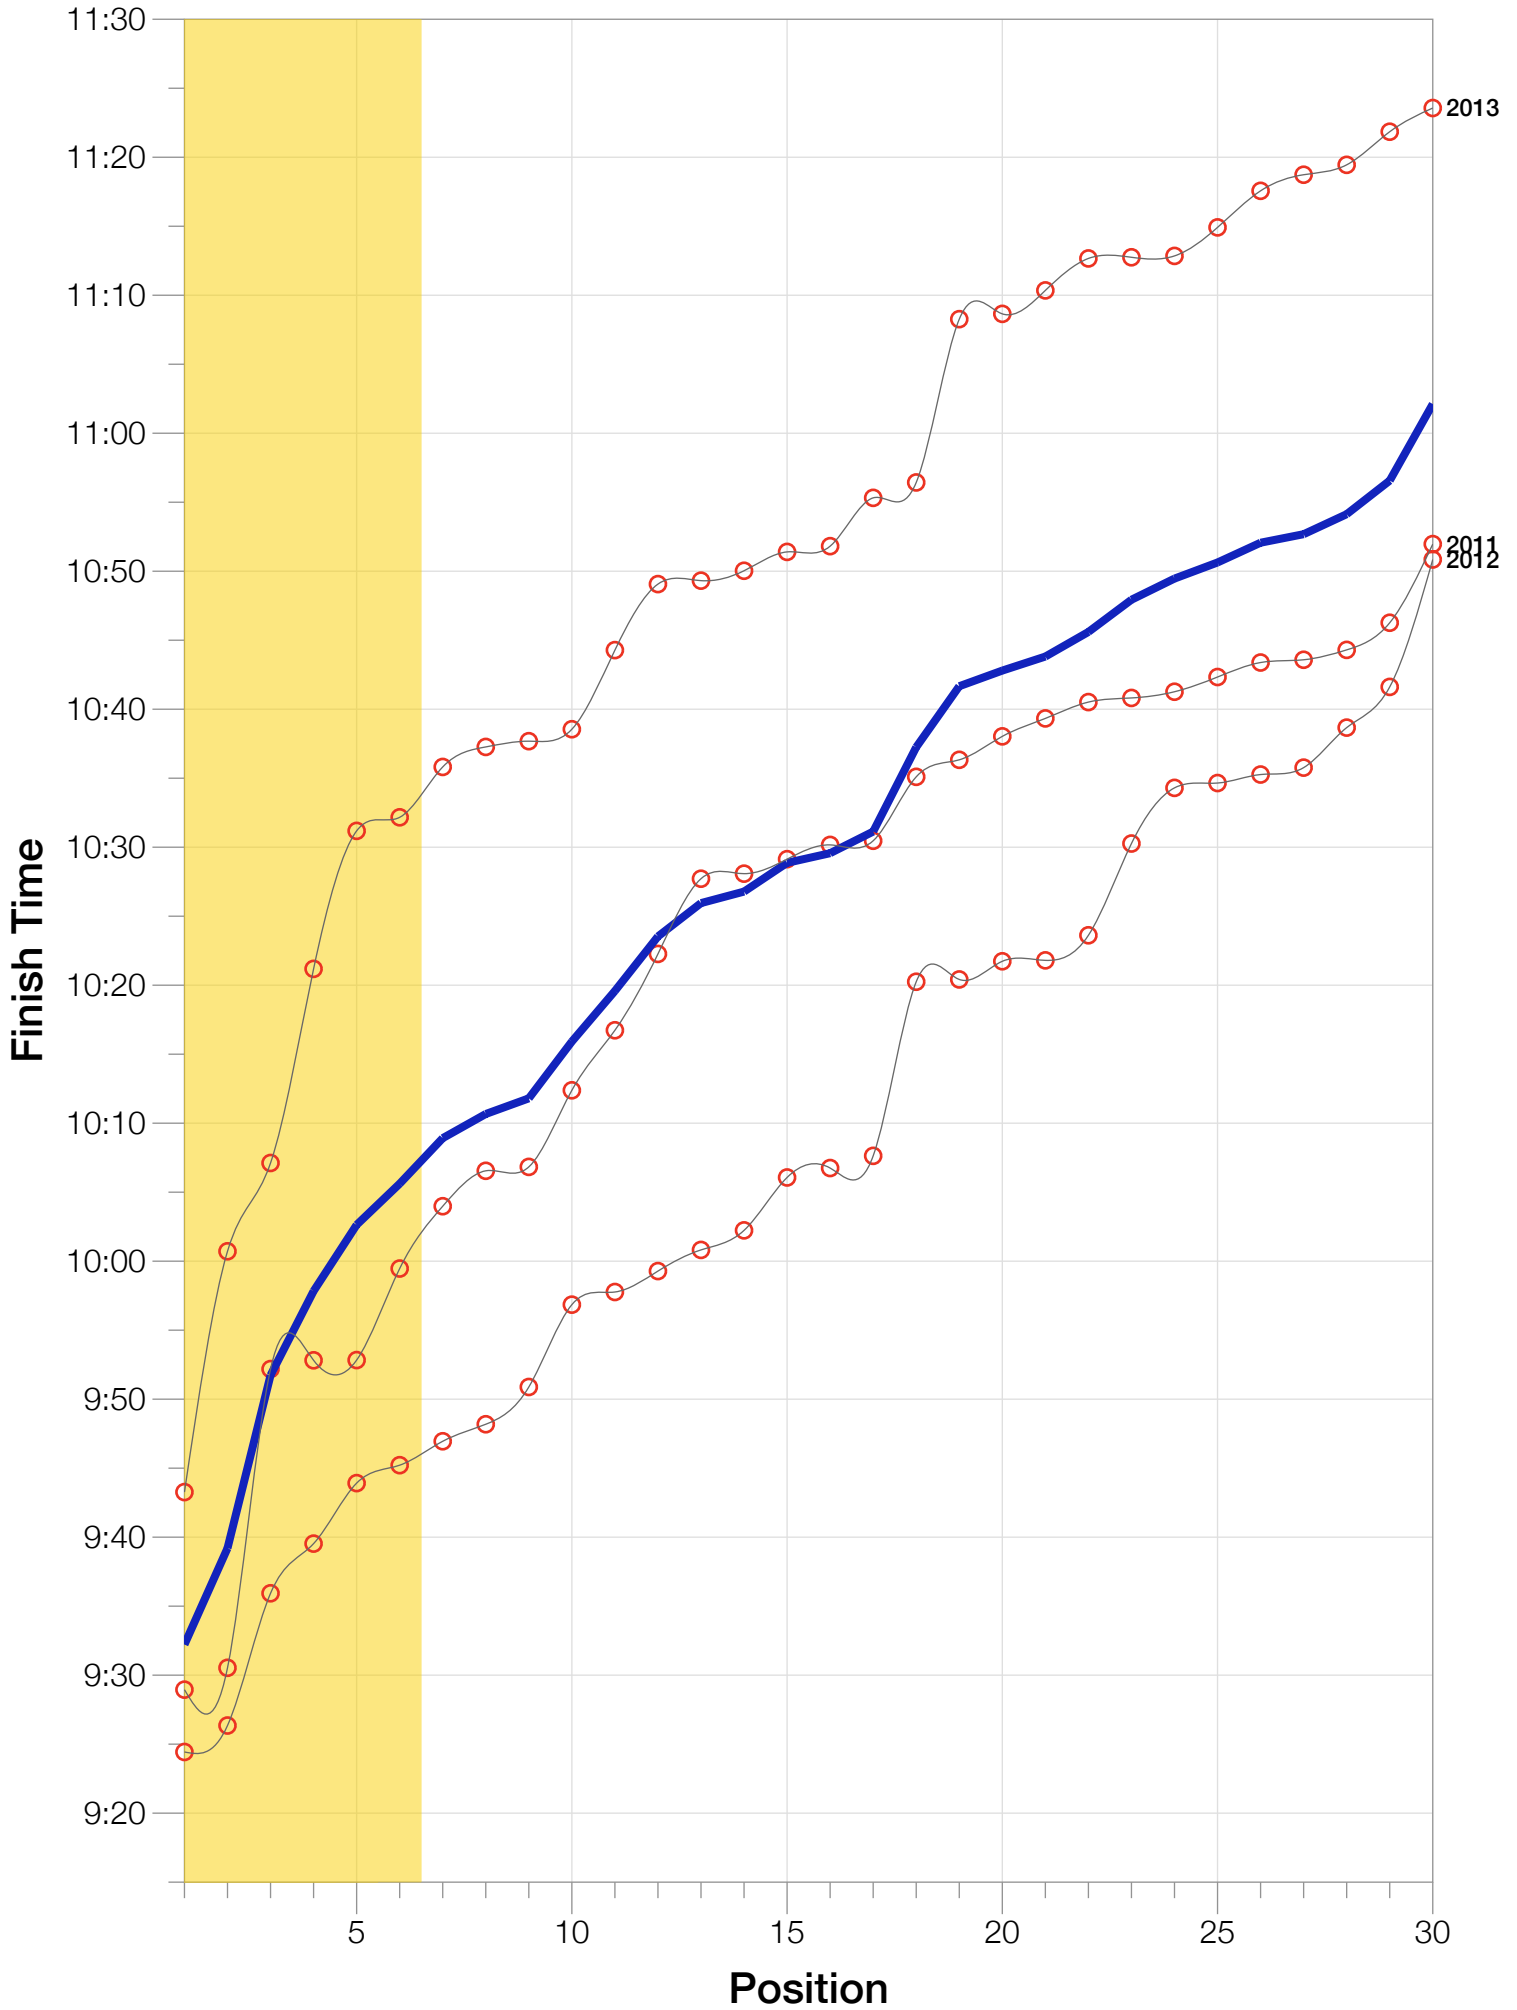

Ironman Wales M30-34 Stats

M30-34 Summary Statistics

Year	Finishers	M30-34 Finishers	Male Winner's Time	Female Winner's Time	M30-34 Winner's Time
2011	1122	184	9:04:20	10:15:23	9:28:57
2012	1215	208	8:52:43	9:45:09	9:24:26
2013	1280	230	9:09:10	9:51:21	9:43:16
Average	1206	207	9:02:04	9:57:17	9:32:13

M30-34 Swim

M30-34 Bike

M30-34 Run

M30-34 Overall

M30-34 Fastest Splits

M30-34 Median Splits

M30-34 Slowest Splits

M30-34 Top 30 Finishing Splits

Estimated Kona Slot Average Finishing Time Finishing Time

M30-34 Top 10 and Kona Times and Splits

Summary Statistics

Position	Swim Time	Bike Time	Run Time	Overall Time
Average Male Winner	0:46:48	5:12:39	2:54:25	9:02:04
Average Female Winner	0:56:52	5:37:54	3:12:18	9:57:17
Average 1st Age Grouper	0:57:07	5:24:55	3:04:24	9:32:13
Average 2nd Age Grouper	0:54:54	5:20:31	3:13:35	9:39:12
Average 3rd Age Grouper	0:59:01	5:33:10	3:09:14	9:51:44
Average 4th Age Grouper	0:56:09	5:35:53	3:14:11	9:57:50
Average 5th Age Grouper	0:56:33	5:40:06	3:15:39	10:02:38
Average 6th Age Grouper	0:55:29	5:36:00	3:22:54	10:05:37
Average 7th Age Grouper	0:58:29	5:38:42	3:18:47	10:08:55
Average 8th Age Grouper	0:59:22	5:35:26	3:27:53	10:10:40
Average 9th Age Grouper	0:53:54	5:44:44	3:19:59	10:10:56
Average 10th Age Grouper	1:02:25	5:47:56	3:11:47	10:13:56
Kona Qualifier Average	0:56:30	5:32:10	3:13:51	9:51:32
Top 10 Age Grouper Average	0:57:16	5:36:06	3:16:14	9:59:22