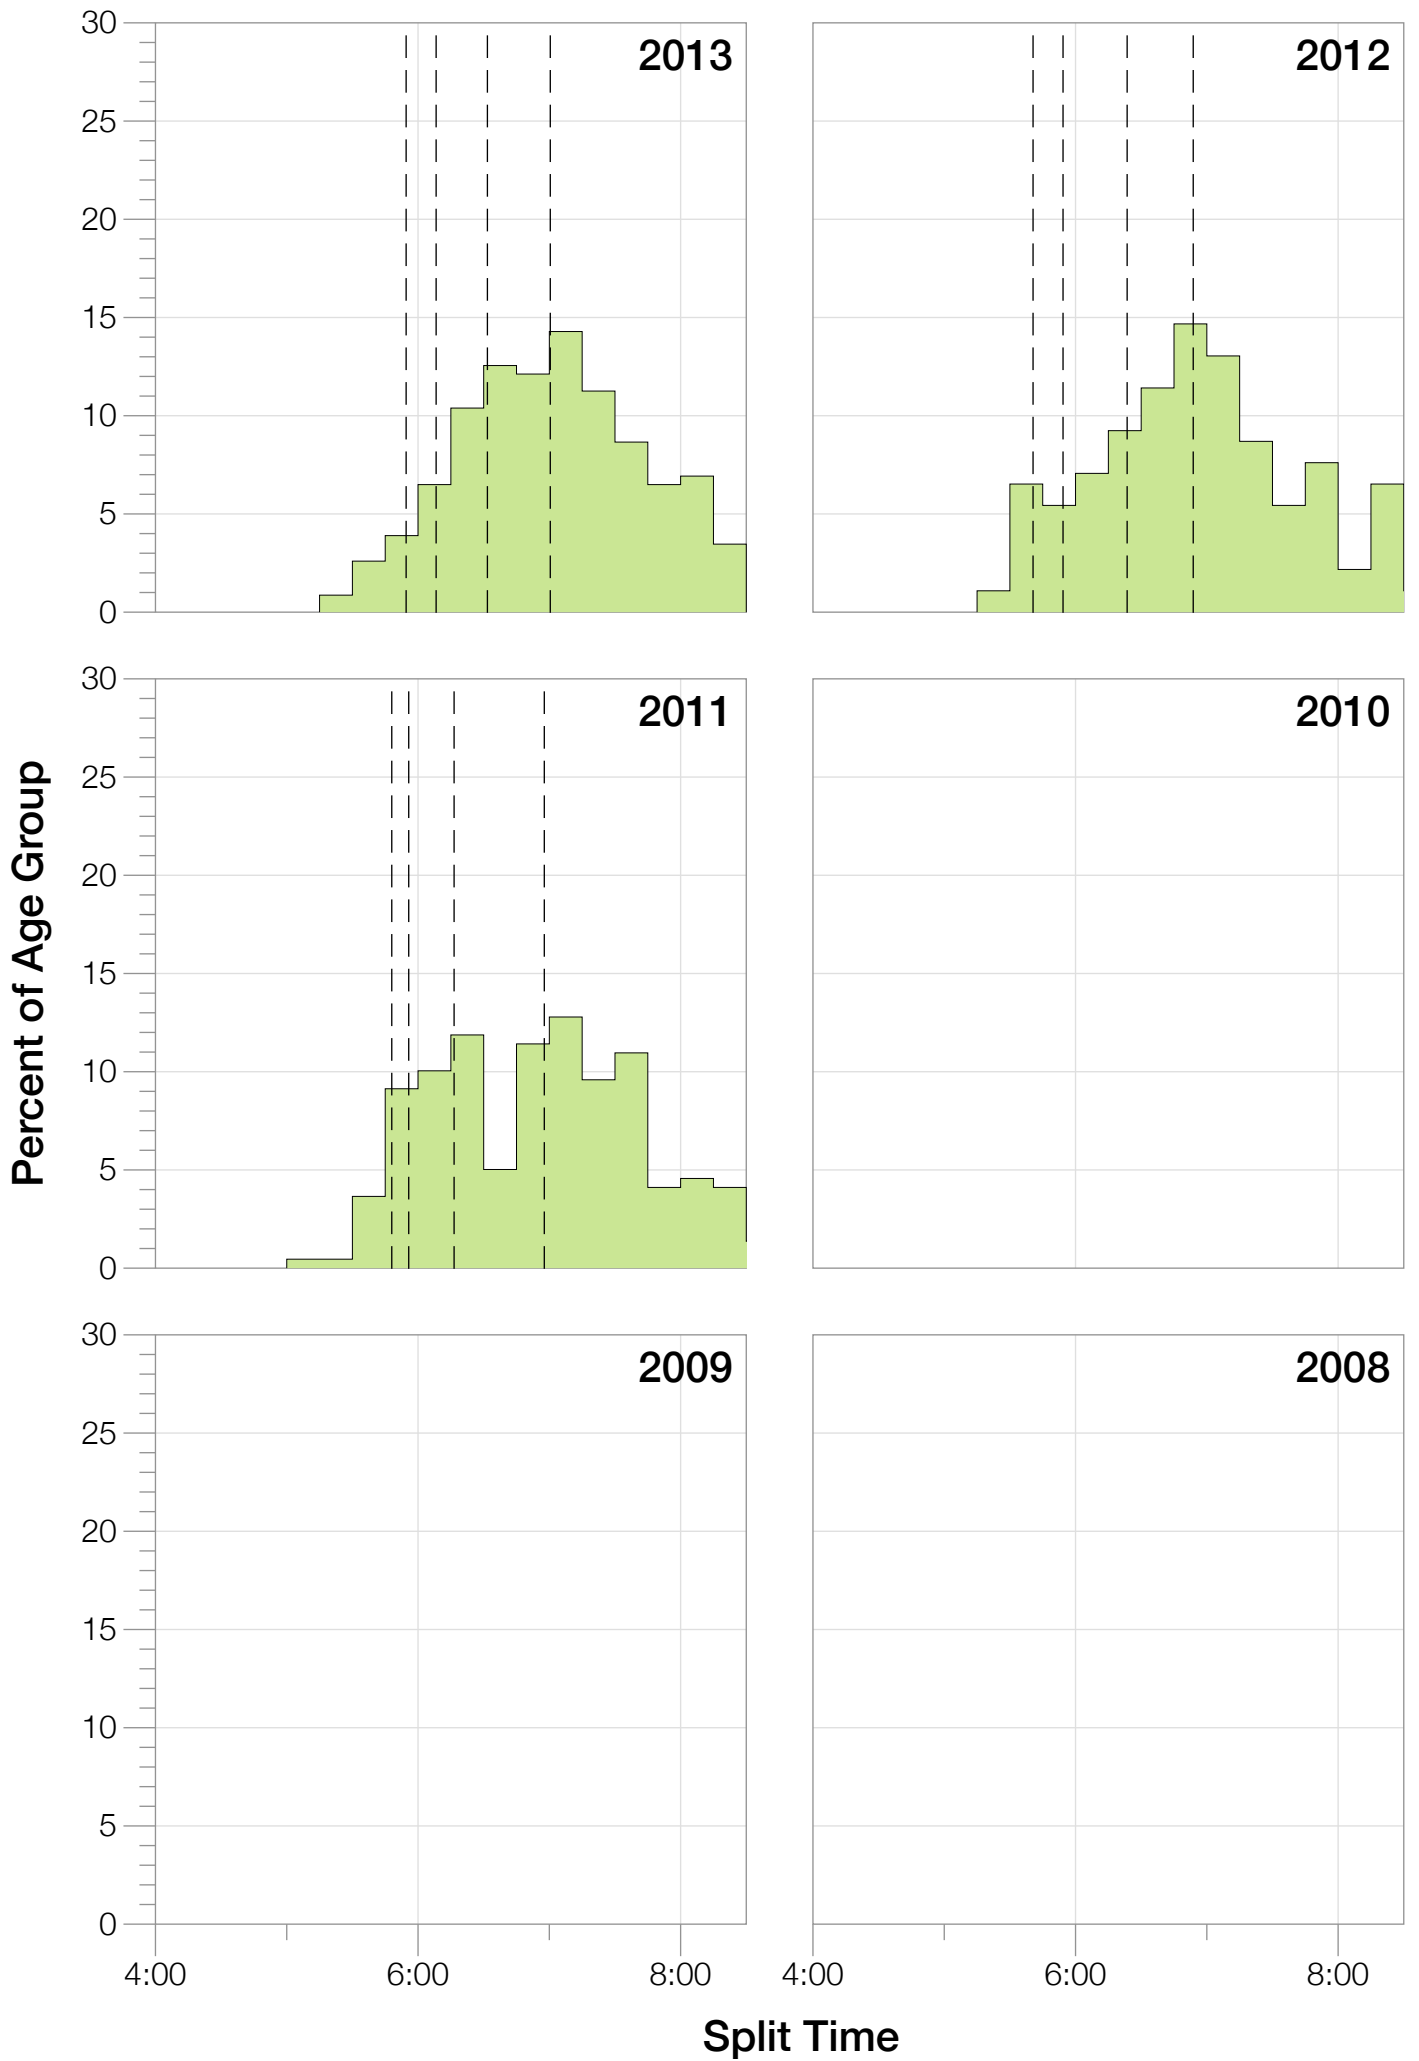

Ironman Wales M35-39 Stats

M35-39 Summary Statistics

Year	Finishers	M35-39 Finishers	Male Winner's Time	Female Winner's Time	M35-39 Winner's Time
2011	1122	221	9:04:20	10:15:23	9:16:23
2012	1215	204	8:52:43	9:45:09	9:28:43
2013	1280	231	9:09:10	9:51:21	9:51:36
Average	1206	219	9:02:04	9:57:17	9:32:14

M35-39 Swim

M35-39 Bike

M35-39 Run

M35-39 Overall

M35-39 Fastest Splits

M35-39 Median Splits

M35-39 Slowest Splits

M35-39 Top 30 Finishing Splits

Estimated Kona Slot Average Finishing Time Finishing Time

M35-39 Top 10 and Kona Times and Splits

Summary Statistics

Position	Swim Time	Bike Time	Run Time	Overall Time
Average Male Winner	0:46:48	5:12:39	2:54:25	9:02:04
Average Female Winner	0:56:52	5:37:54	3:12:18	9:57:17
Average 1st Age Grouper	0:54:12	5:19:59	3:07:00	9:32:14
Average 2nd Age Grouper	0:54:21	5:33:14	3:14:56	9:54:35
Average 3rd Age Grouper	1:01:35	5:43:01	3:02:20	9:58:35
Average 4th Age Grouper	0:57:38	5:38:42	3:13:43	10:03:41
Average 5th Age Grouper	0:56:12	5:36:07	3:22:03	10:05:20
Average 6th Age Grouper	0:57:22	5:46:55	3:16:44	10:12:43
Average 7th Age Grouper	0:57:47	5:38:21	3:26:23	10:14:05
Average 8th Age Grouper	0:57:53	5:47:00	3:19:05	10:15:09
Average 9th Age Grouper	1:00:54	5:56:17	3:10:19	10:20:42
Average 10th Age Grouper	1:00:21	5:48:04	3:22:46	10:22:08
Kona Qualifier Average	0:56:53	5:36:19	3:12:48	9:57:51
Top 10 Age Grouper Average	0:57:49	5:40:46	3:15:32	10:05:55