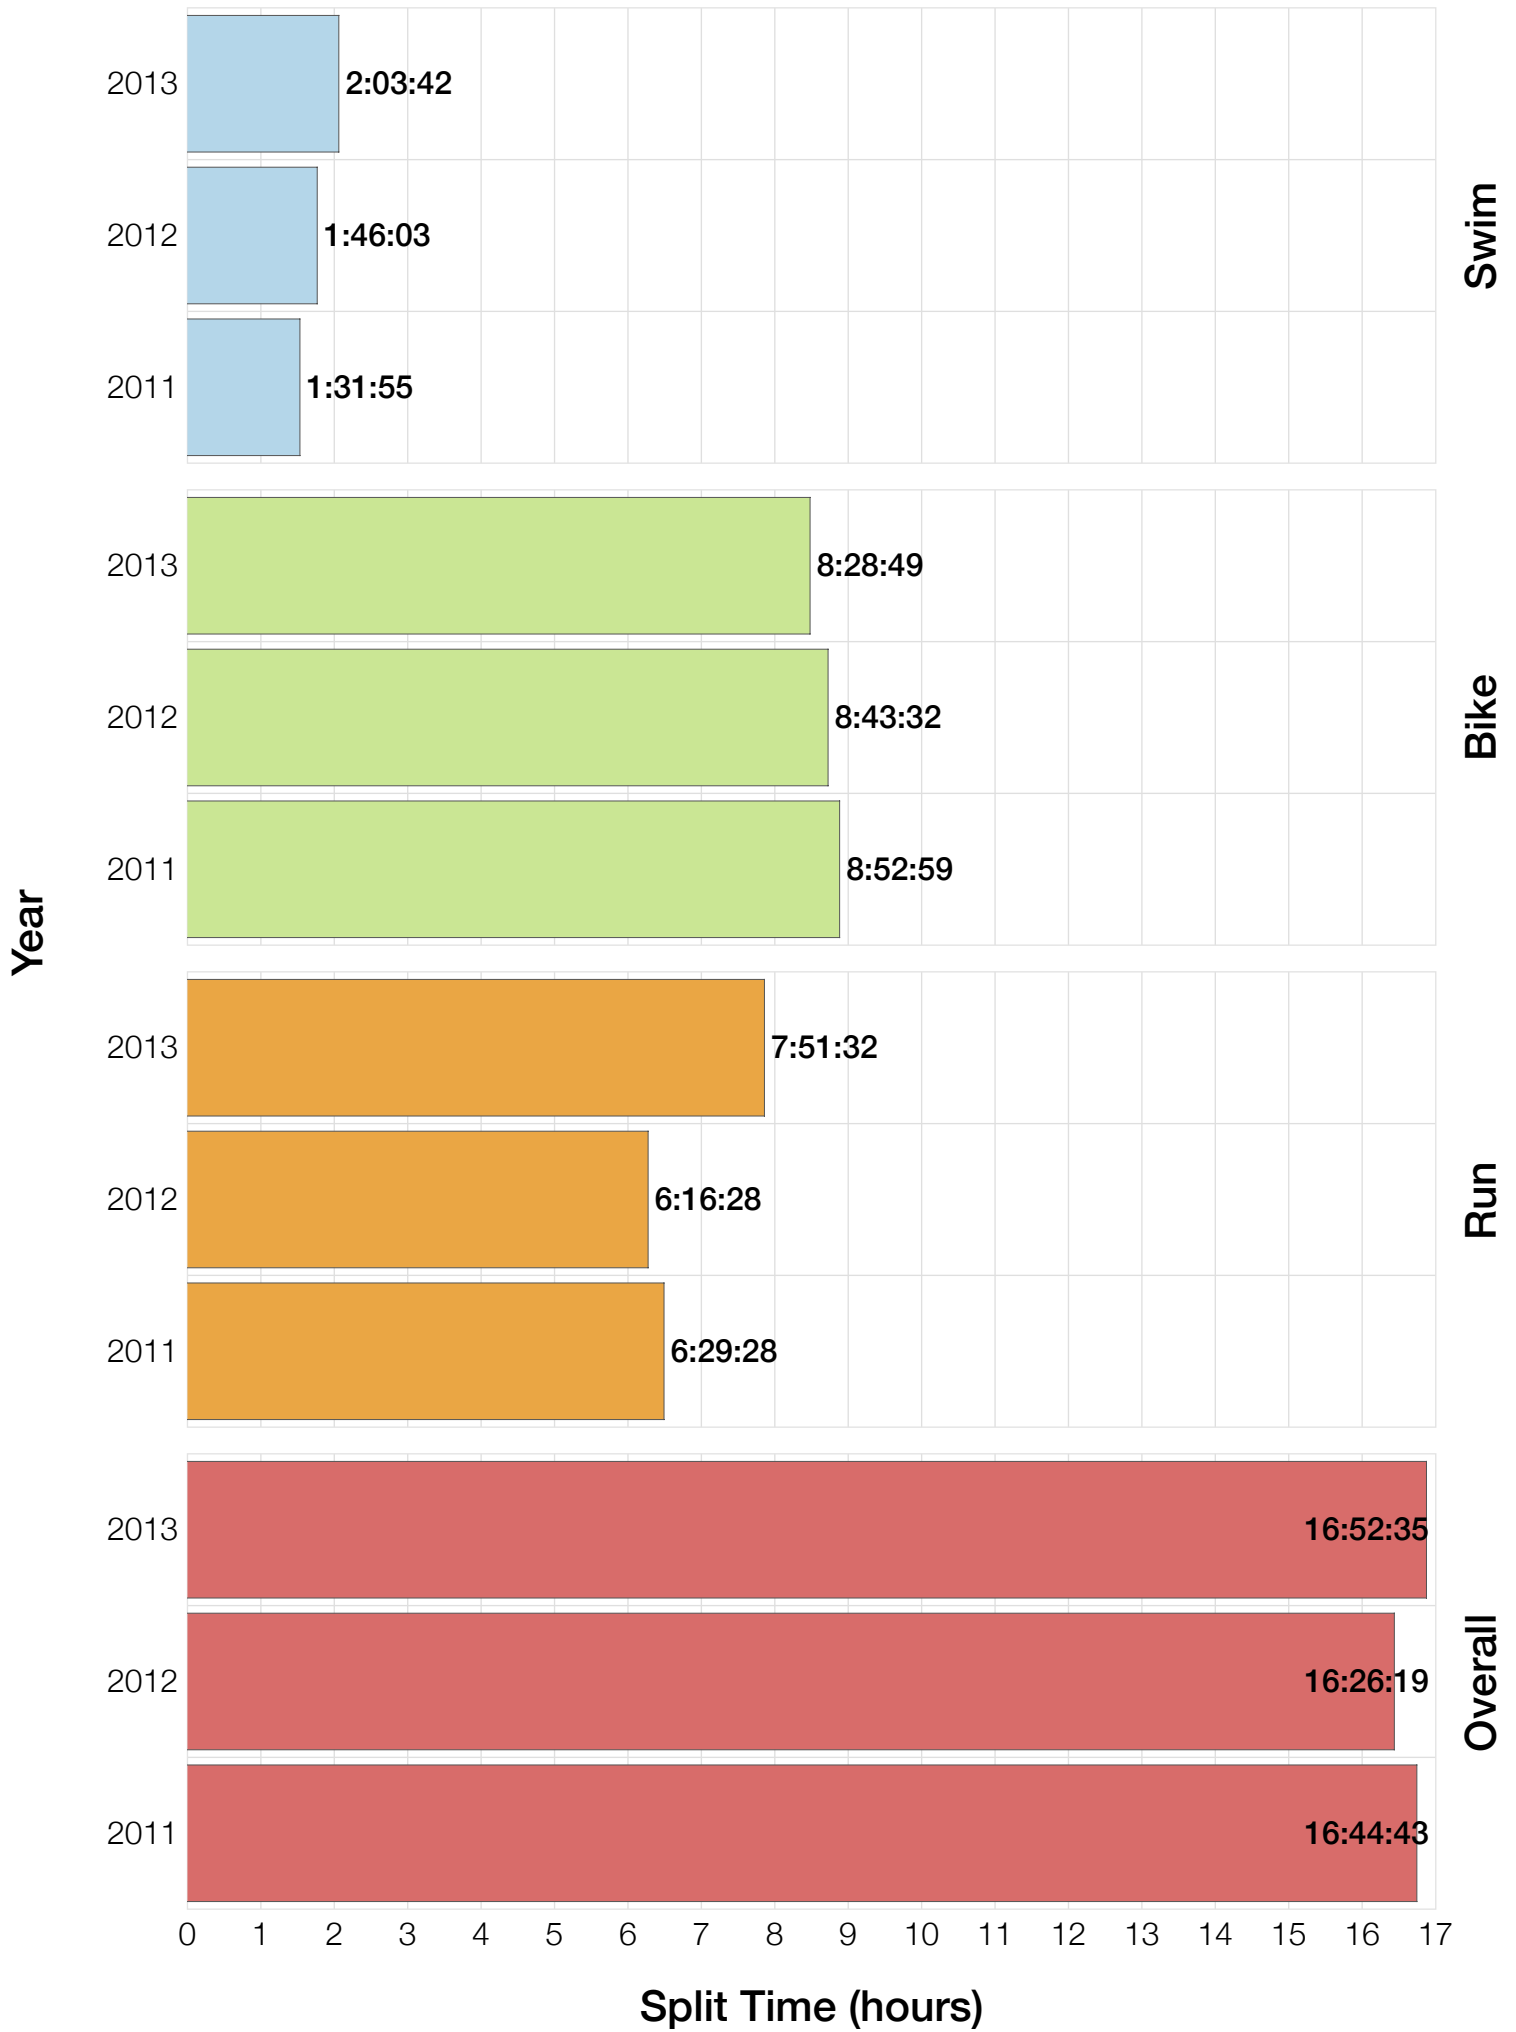

M35-39 Swim

M35-39 Bike

M35-39 Run

M35-39 Overall

M35-39 Fastest Splits

M35-39 Median Splits

M35-39 Slowest Splits

M35-39 Top 30 Finishing Splits

Estimated Kona Slot Average Finishing Time Finishing Time

M35-39 Top 10 and Kona Times and Splits

Summary Statistics

Position	Swim Time	Bike Time	Run Time	Overall Time
Average Male Winner	0:46:48	5:12:39	2:54:25	9:02:04
Average Female Winner	0:56:52	5:37:54	3:12:18	9:57:17
Average 1st Age Grouper	0:54:12	5:19:59	3:07:00	9:32:14
Average 2nd Age Grouper	0:54:21	5:33:14	3:14:56	9:54:35
Average 3rd Age Grouper	1:01:35	5:43:01	3:02:20	9:58:35
Average 4th Age Grouper	0:57:38	5:38:42	3:13:43	10:03:41
Average 5th Age Grouper	0:56:12	5:36:07	3:22:03	10:05:20
Average 6th Age Grouper	0:57:22	5:46:55	3:16:44	10:12:43
Average 7th Age Grouper	0:57:47	5:38:21	3:26:23	10:14:05
Average 8th Age Grouper	0:57:53	5:47:00	3:19:05	10:15:09
Average 9th Age Grouper	1:00:54	5:56:17	3:10:19	10:20:42
Average 10th Age Grouper	1:00:21	5:48:04	3:22:46	10:22:08
Kona Qualifier Average	0:56:53	5:36:19	3:12:48	9:57:51
Top 10 Age Grouper Average	0:57:49	5:40:46	3:15:32	10:05:55

Wales 2013

Position	Swim Time	Bike Time	Run Time	Overall Time
Male Winner	0:47:13	5:11:26	3:02:35	9:09:10
Female Winner	0:56:59	5:31:36	3:15:02	9:51:21
1st Age Grouper	0:58:24	5:24:14	3:17:38	9:51:36
2nd Age Grouper	0:57:32	5:35:02	3:24:48	10:07:27
3rd Age Grouper	1:09:27	5:49:48	3:09:27	10:18:50
4th Age Grouper	1:05:20	5:44:12	3:21:37	10:22:53
5th Age Grouper	1:05:35	5:37:34	3:32:10	10:25:50
6th Age Grouper	1:01:35	5:59:34	3:16:33	10:31:59
7th Age Grouper	1:06:05	5:19:54	3:56:51	10:33:22
8th Age Grouper	1:03:39	5:43:21	3:36:53	10:33:45
9th Age Grouper	1:08:11	5:58:46	3:20:33	10:42:14
10th Age Grouper	1:05:48	6:03:34	3:23:19	10:45:52
Kona Qualifier Average	1:02:58	5:41:44	3:20:22	10:16:25
Top 10 Age Grouper Average	1:04:09	5:43:35	3:25:58	10:25:22