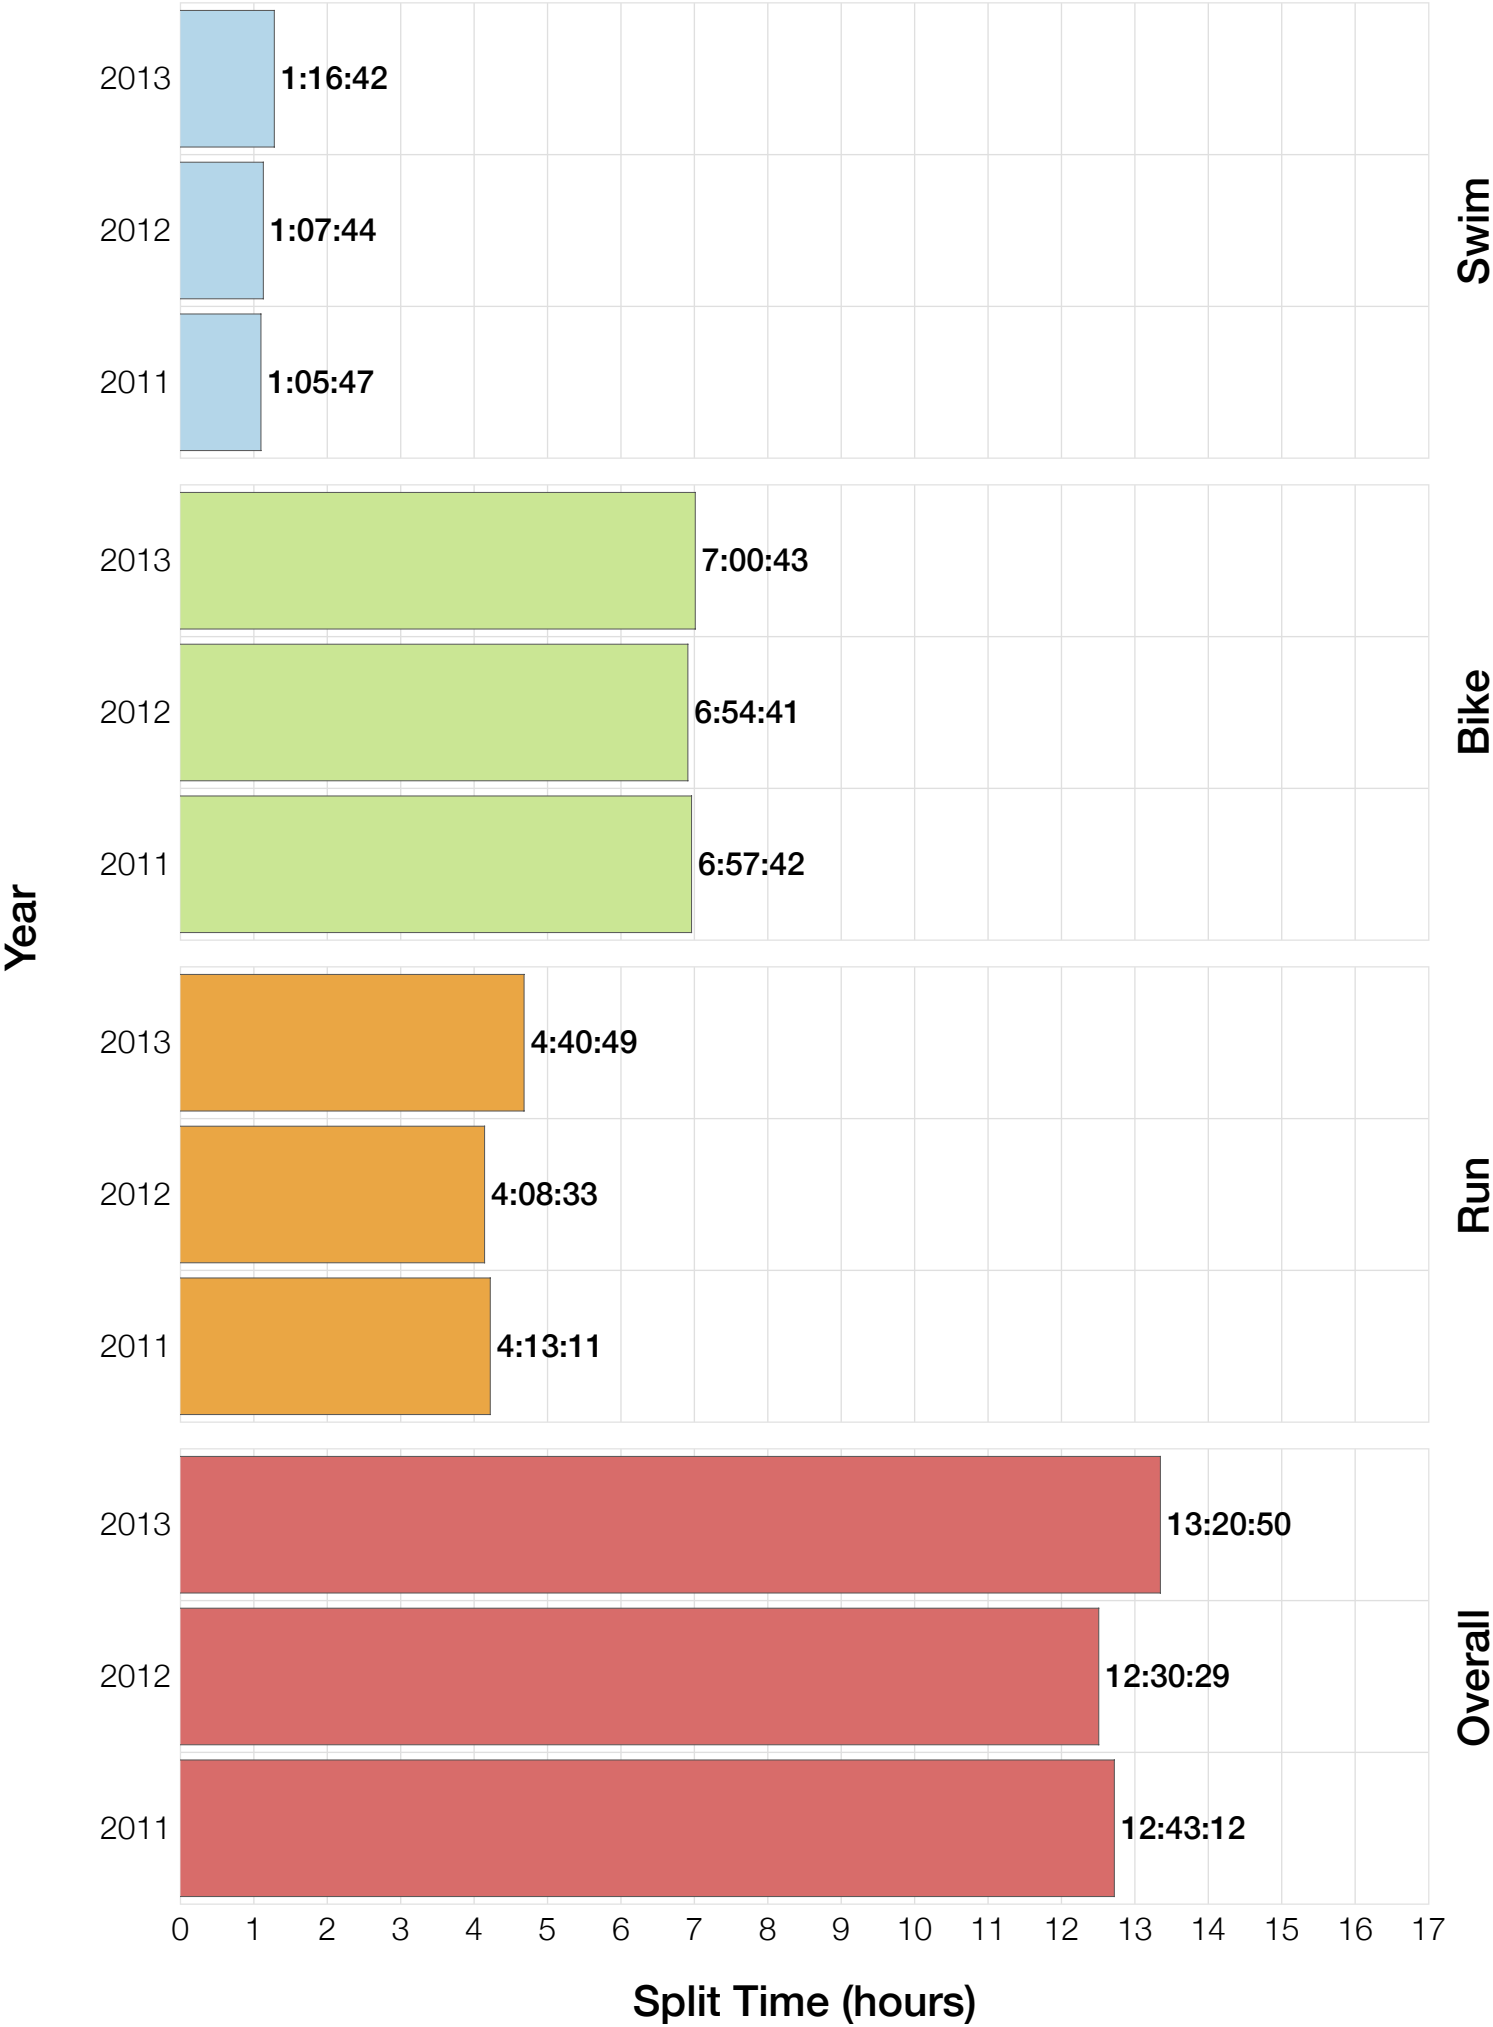

M35-39 Swim

M35-39 Bike

M35-39 Run

M35-39 Overall

M35-39 Fastest Splits

M35-39 Median Splits

M35-39 Slowest Splits

M35-39 Top 30 Finishing Splits

Estimated Kona Slot Average Finishing Time Finishing Time

M35-39 Top 10 and Kona Times and Splits

Summary Statistics

Position	Swim Time	Bike Time	Run Time	Overall Time
Average Male Winner	0:46:48	5:12:39	2:54:25	9:02:04
Average Female Winner	0:56:52	5:37:54	3:12:18	9:57:17
Average 1st Age Grouper	0:54:12	5:19:59	3:07:00	9:32:14
Average 2nd Age Grouper	0:54:21	5:33:14	3:14:56	9:54:35
Average 3rd Age Grouper	1:01:35	5:43:01	3:02:20	9:58:35
Average 4th Age Grouper	0:57:38	5:38:42	3:13:43	10:03:41
Average 5th Age Grouper	0:56:12	5:36:07	3:22:03	10:05:20
Average 6th Age Grouper	0:57:22	5:46:55	3:16:44	10:12:43
Average 7th Age Grouper	0:57:47	5:38:21	3:26:23	10:14:05
Average 8th Age Grouper	0:57:53	5:47:00	3:19:05	10:15:09
Average 9th Age Grouper	1:00:54	5:56:17	3:10:19	10:20:42
Average 10th Age Grouper	1:00:21	5:48:04	3:22:46	10:22:08
Kona Qualifier Average	0:56:53	5:36:19	3:12:48	9:57:51
Top 10 Age Grouper Average	0:57:49	5:40:46	3:15:32	10:05:55

Wales 2013

Position	Swim Time	Bike Time	Run Time	Overall Time
Male Winner	0:47:13	5:11:26	3:02:35	9:09:10
Female Winner	0:56:59	5:31:36	3:15:02	9:51:21
1st Age Grouper	0:58:24	5:24:14	3:17:38	9:51:36
2nd Age Grouper	0:57:32	5:35:02	3:24:48	10:07:27
3rd Age Grouper	1:09:27	5:49:48	3:09:27	10:18:50
4th Age Grouper	1:05:20	5:44:12	3:21:37	10:22:53
5th Age Grouper	1:05:35	5:37:34	3:32:10	10:25:50
6th Age Grouper	1:01:35	5:59:34	3:16:33	10:31:59
7th Age Grouper	1:06:05	5:19:54	3:56:51	10:33:22
8th Age Grouper	1:03:39	5:43:21	3:36:53	10:33:45
9th Age Grouper	1:08:11	5:58:46	3:20:33	10:42:14
10th Age Grouper	1:05:48	6:03:34	3:23:19	10:45:52
Kona Qualifier Average	1:02:58	5:41:44	3:20:22	10:16:25
Top 10 Age Grouper Average	1:04:09	5:43:35	3:25:58	10:25:22