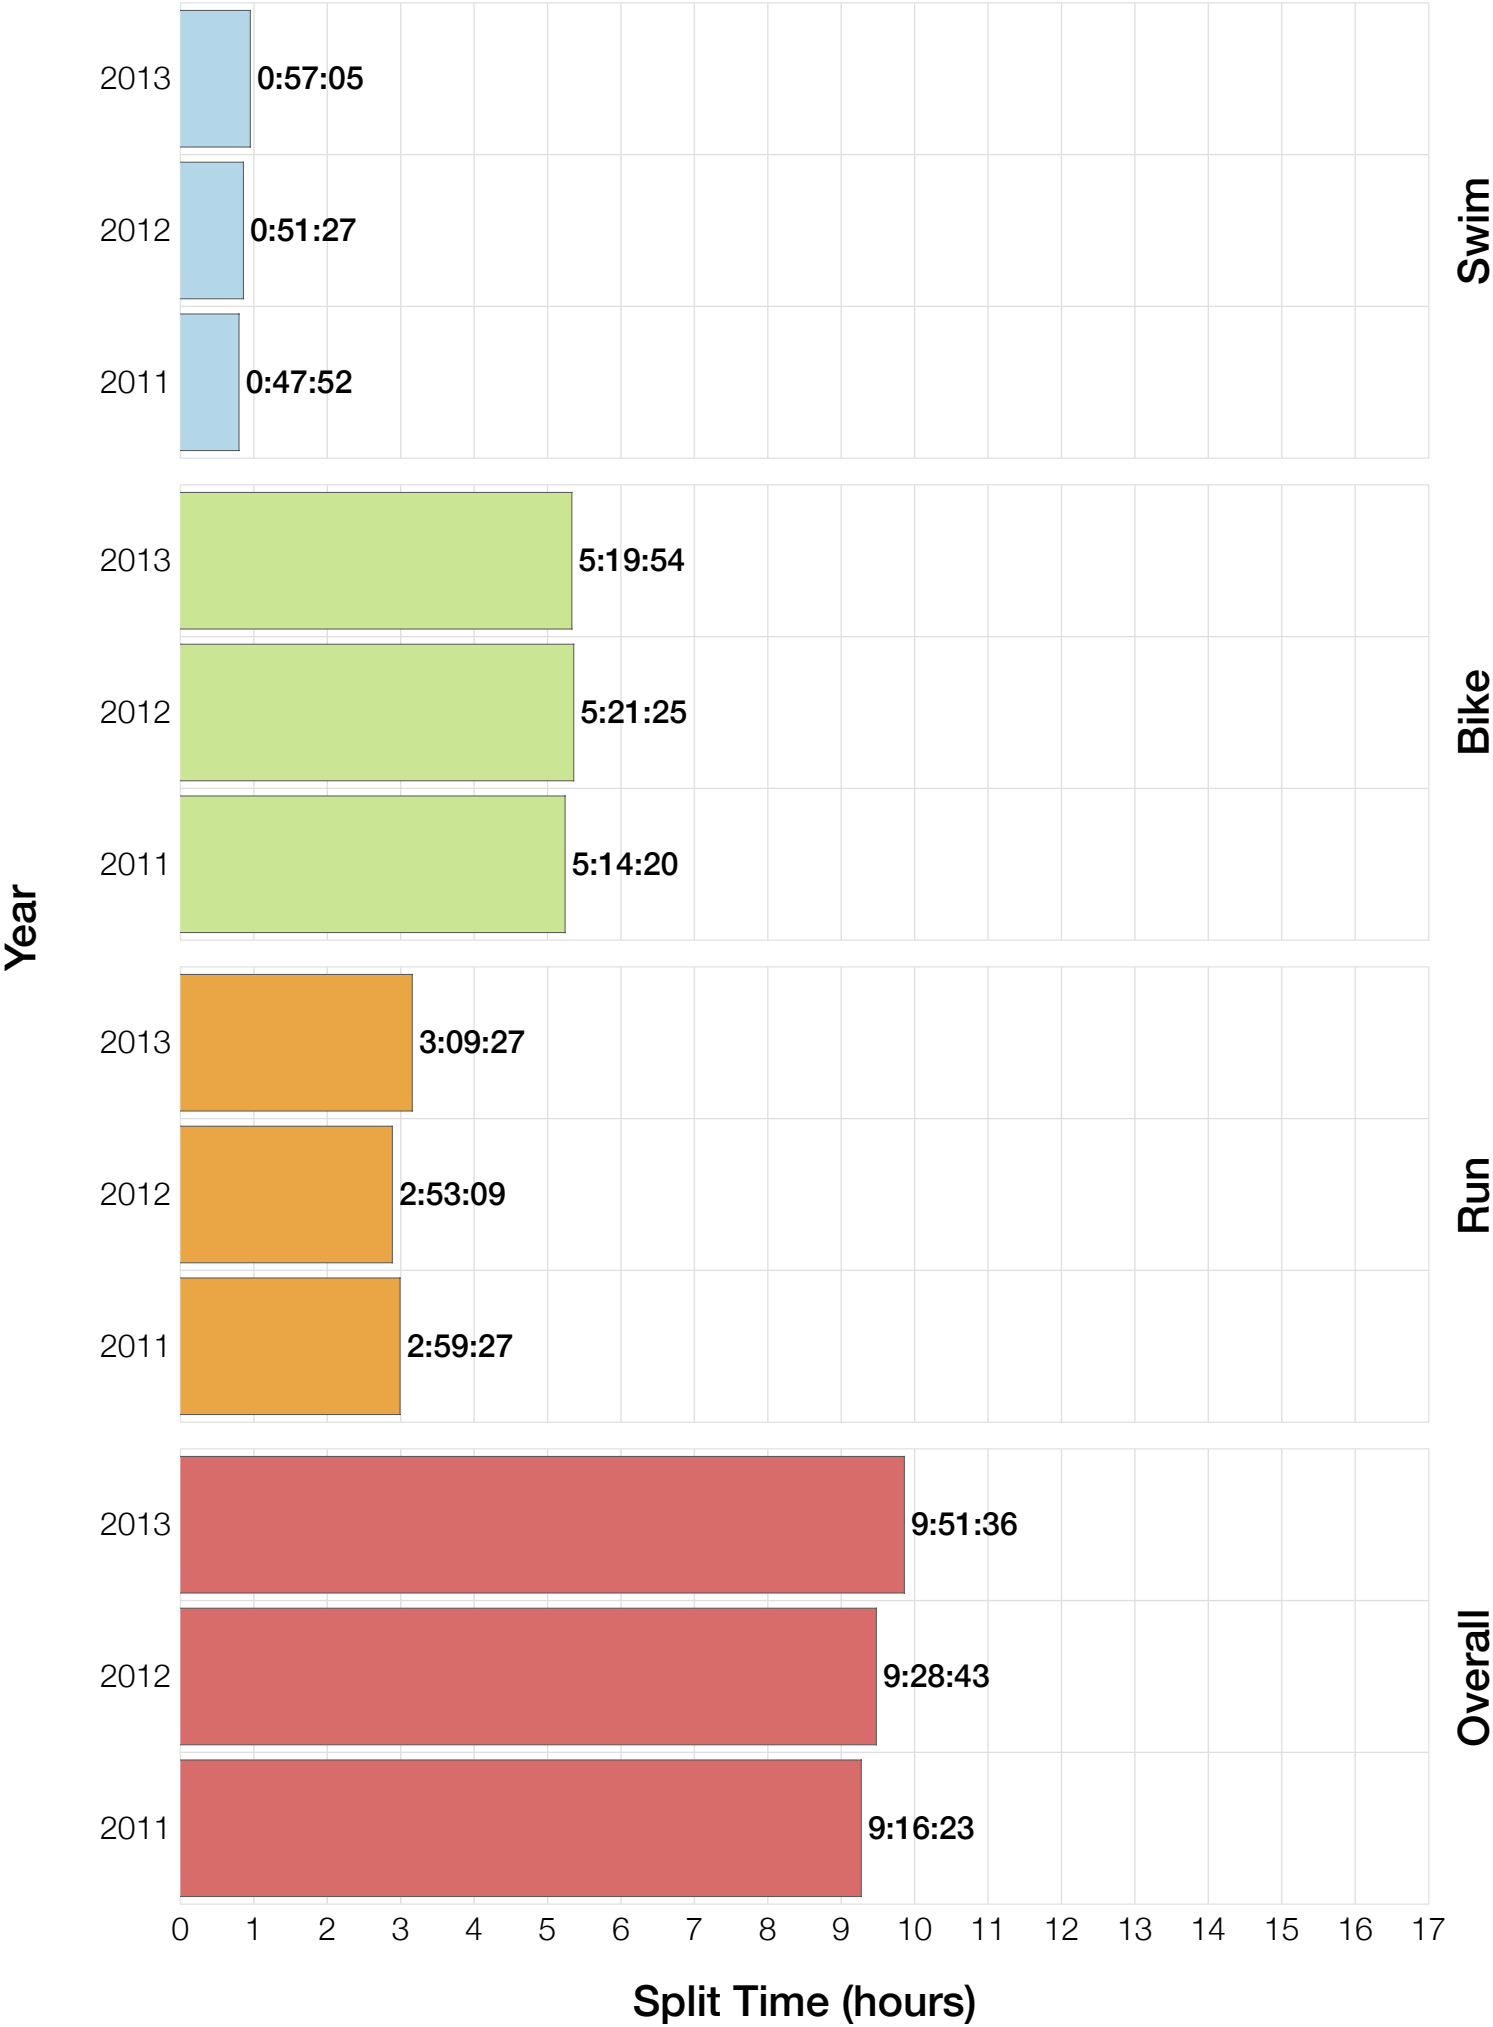

M35-39 Swim

M35-39 Bike

M35-39 Run

M35-39 Overall

M35-39 Fastest Splits

M35-39 Median Splits

M35-39 Slowest Splits

M35-39 Top 30 Finishing Splits

Estimated Kona Slot Average Finishing Time Finishing Time

M35-39 Top 10 and Kona Times and Splits

Summary Statistics

Position	Swim Time	Bike Time	Run Time	Overall Time
Average Male Winner	0:46:48	5:12:39	2:54:25	9:02:04
Average Female Winner	0:56:52	5:37:54	3:12:18	9:57:17
Average 1st Age Grouper	0:54:12	5:19:59	3:07:00	9:32:14
Average 2nd Age Grouper	0:54:21	5:33:14	3:14:56	9:54:35
Average 3rd Age Grouper	1:01:35	5:43:01	3:02:20	9:58:35
Average 4th Age Grouper	0:57:38	5:38:42	3:13:43	10:03:41
Average 5th Age Grouper	0:56:12	5:36:07	3:22:03	10:05:20
Average 6th Age Grouper	0:57:22	5:46:55	3:16:44	10:12:43
Average 7th Age Grouper	0:57:47	5:38:21	3:26:23	10:14:05
Average 8th Age Grouper	0:57:53	5:47:00	3:19:05	10:15:09
Average 9th Age Grouper	1:00:54	5:56:17	3:10:19	10:20:42
Average 10th Age Grouper	1:00:21	5:48:04	3:22:46	10:22:08
Kona Qualifier Average	0:56:53	5:36:19	3:12:48	9:57:51
Top 10 Age Grouper Average	0:57:49	5:40:46	3:15:32	10:05:55

Wales 2013

Position	Swim Time	Bike Time	Run Time	Overall Time
Male Winner	0:47:13	5:11:26	3:02:35	9:09:10
Female Winner	0:56:59	5:31:36	3:15:02	9:51:21
1st Age Grouper	0:58:24	5:24:14	3:17:38	9:51:36
2nd Age Grouper	0:57:32	5:35:02	3:24:48	10:07:27
3rd Age Grouper	1:09:27	5:49:48	3:09:27	10:18:50
4th Age Grouper	1:05:20	5:44:12	3:21:37	10:22:53
5th Age Grouper	1:05:35	5:37:34	3:32:10	10:25:50
6th Age Grouper	1:01:35	5:59:34	3:16:33	10:31:59
7th Age Grouper	1:06:05	5:19:54	3:56:51	10:33:22
8th Age Grouper	1:03:39	5:43:21	3:36:53	10:33:45
9th Age Grouper	1:08:11	5:58:46	3:20:33	10:42:14
10th Age Grouper	1:05:48	6:03:34	3:23:19	10:45:52
Kona Qualifier Average	1:02:58	5:41:44	3:20:22	10:16:25
Top 10 Age Grouper Average	1:04:09	5:43:35	3:25:58	10:25:22