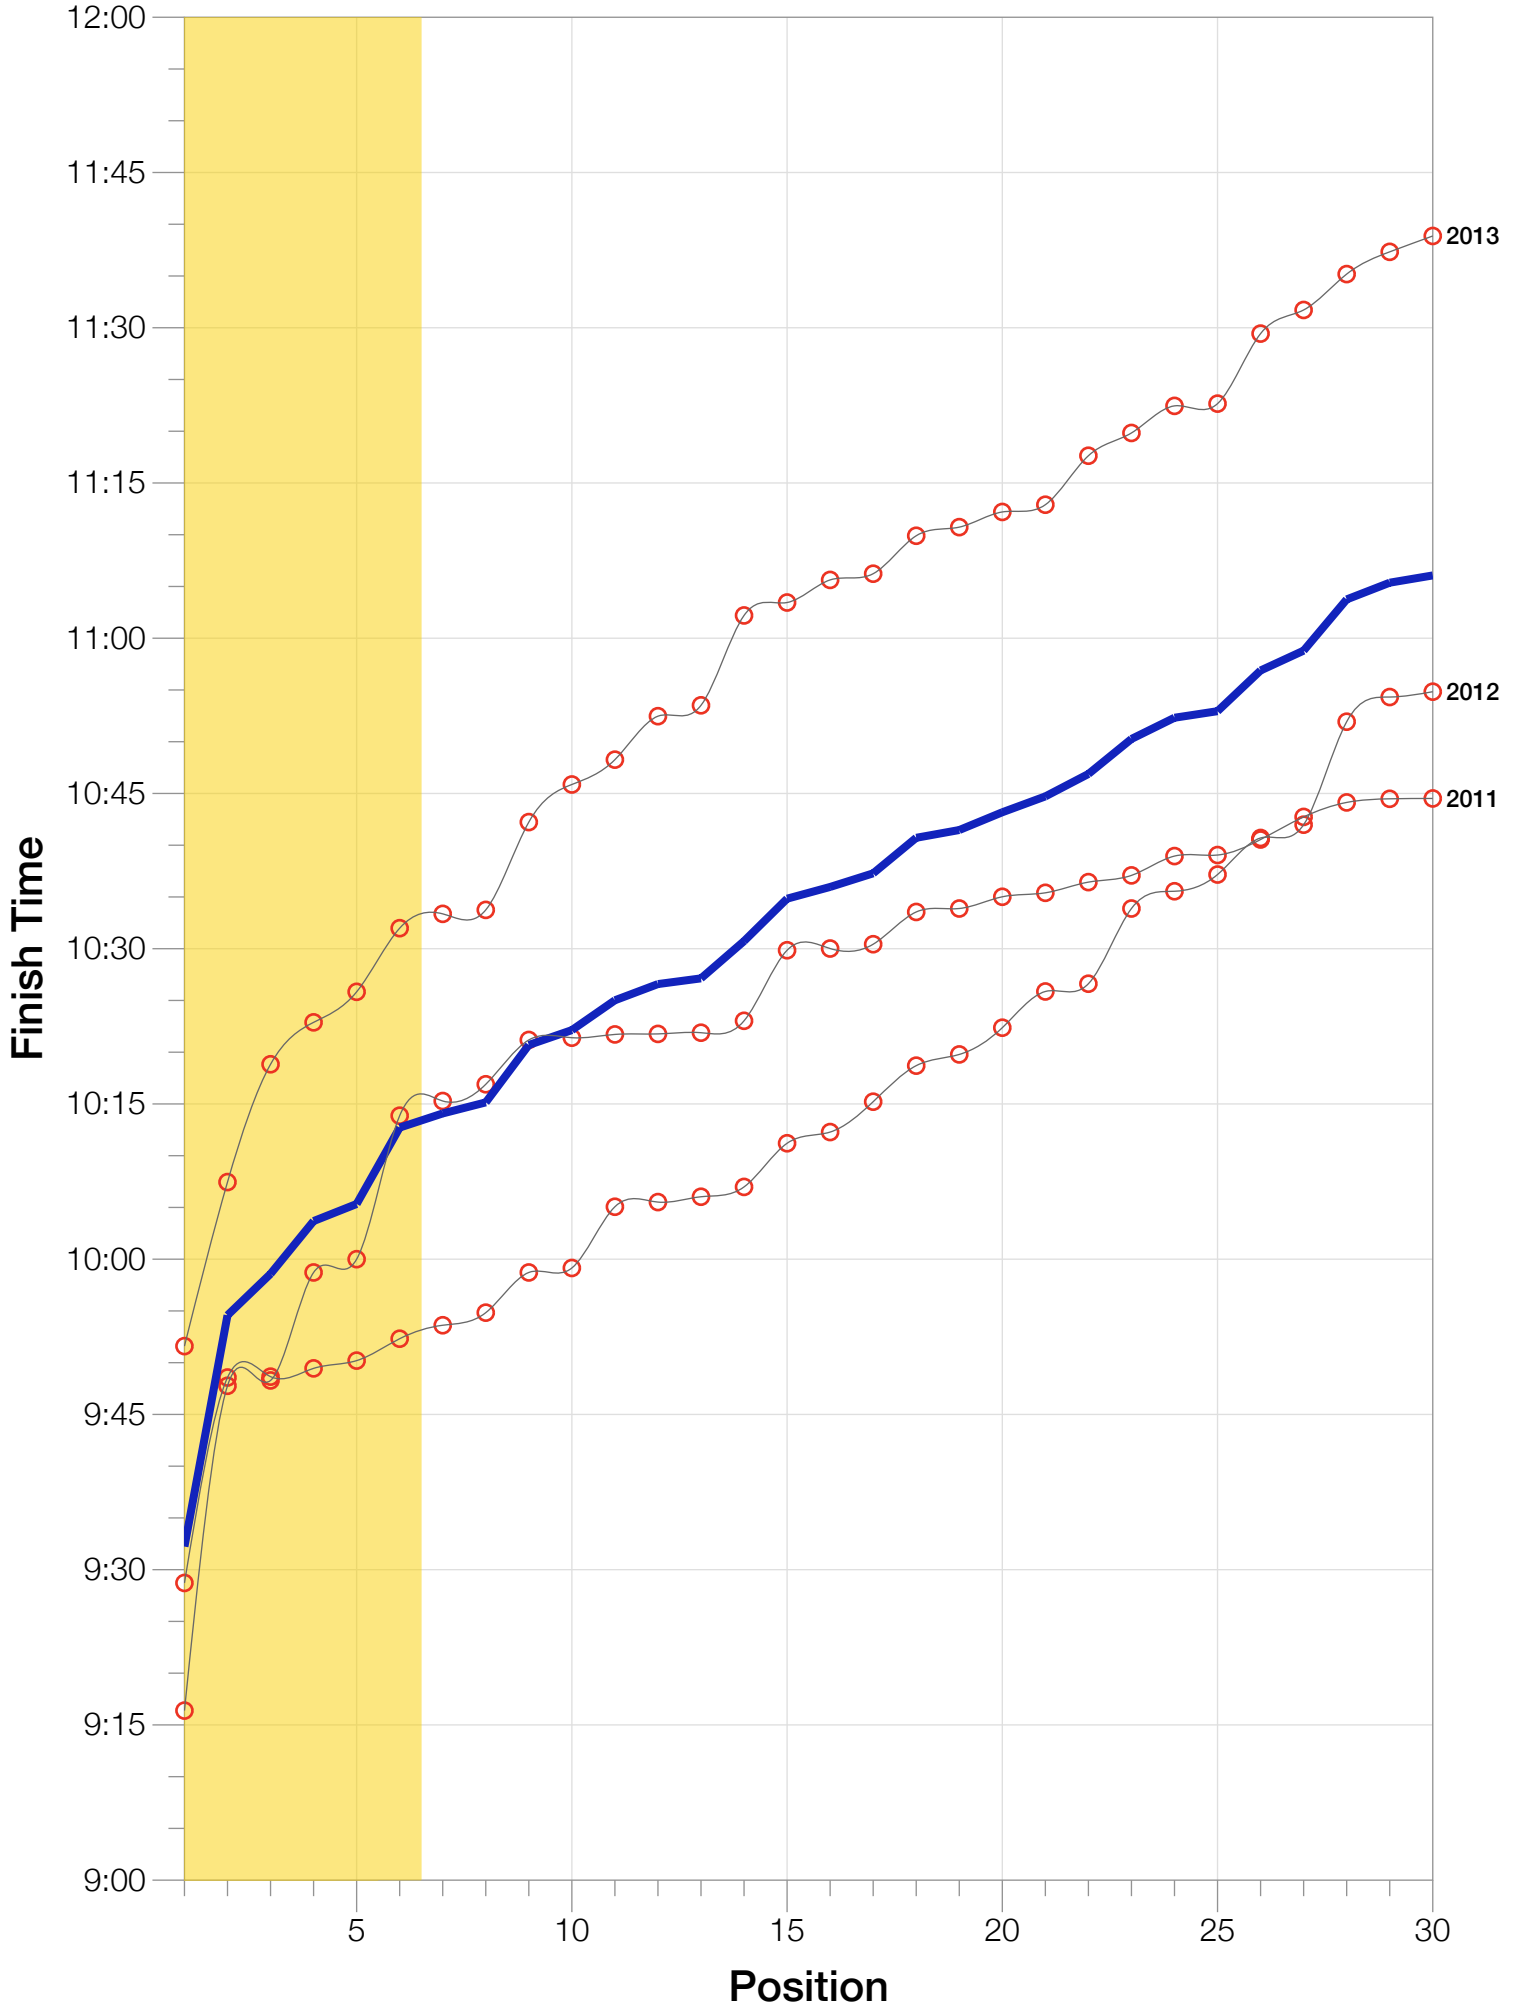

Ironman Wales M35-39 Stats

M35-39 Summary Statistics

Year	Finishers	M35-39 Finishers	Male Winner's Time	Female Winner's Time	M35-39 Winner's Time
2011	1122	221	9:04:20	10:15:23	9:16:23
2012	1215	204	8:52:43	9:45:09	9:28:43
2013	1280	231	9:09:10	9:51:21	9:51:36
Average	1206	219	9:02:04	9:57:17	9:32:14

M35-39 Swim

M35-39 Bike

M35-39 Run

M35-39 Overall

M35-39 Fastest Splits

M35-39 Median Splits

M35-39 Slowest Splits

M35-39 Top 30 Finishing Splits

Estimated Kona Slot Average Finishing Time Finishing Time

M35-39 Top 10 and Kona Times and Splits

Summary Statistics

Position	Swim Time	Bike Time	Run Time	Overall Time
Average Male Winner	0:46:48	5:12:39	2:54:25	9:02:04
Average Female Winner	0:56:52	5:37:54	3:12:18	9:57:17
Average 1st Age Grouper	0:54:12	5:19:59	3:07:00	9:32:14
Average 2nd Age Grouper	0:54:21	5:33:14	3:14:56	9:54:35
Average 3rd Age Grouper	1:01:35	5:43:01	3:02:20	9:58:35
Average 4th Age Grouper	0:57:38	5:38:42	3:13:43	10:03:41
Average 5th Age Grouper	0:56:12	5:36:07	3:22:03	10:05:20
Average 6th Age Grouper	0:57:22	5:46:55	3:16:44	10:12:43
Average 7th Age Grouper	0:57:47	5:38:21	3:26:23	10:14:05
Average 8th Age Grouper	0:57:53	5:47:00	3:19:05	10:15:09
Average 9th Age Grouper	1:00:54	5:56:17	3:10:19	10:20:42
Average 10th Age Grouper	1:00:21	5:48:04	3:22:46	10:22:08
Kona Qualifier Average	0:56:53	5:36:19	3:12:48	9:57:51
Top 10 Age Grouper Average	0:57:49	5:40:46	3:15:32	10:05:55