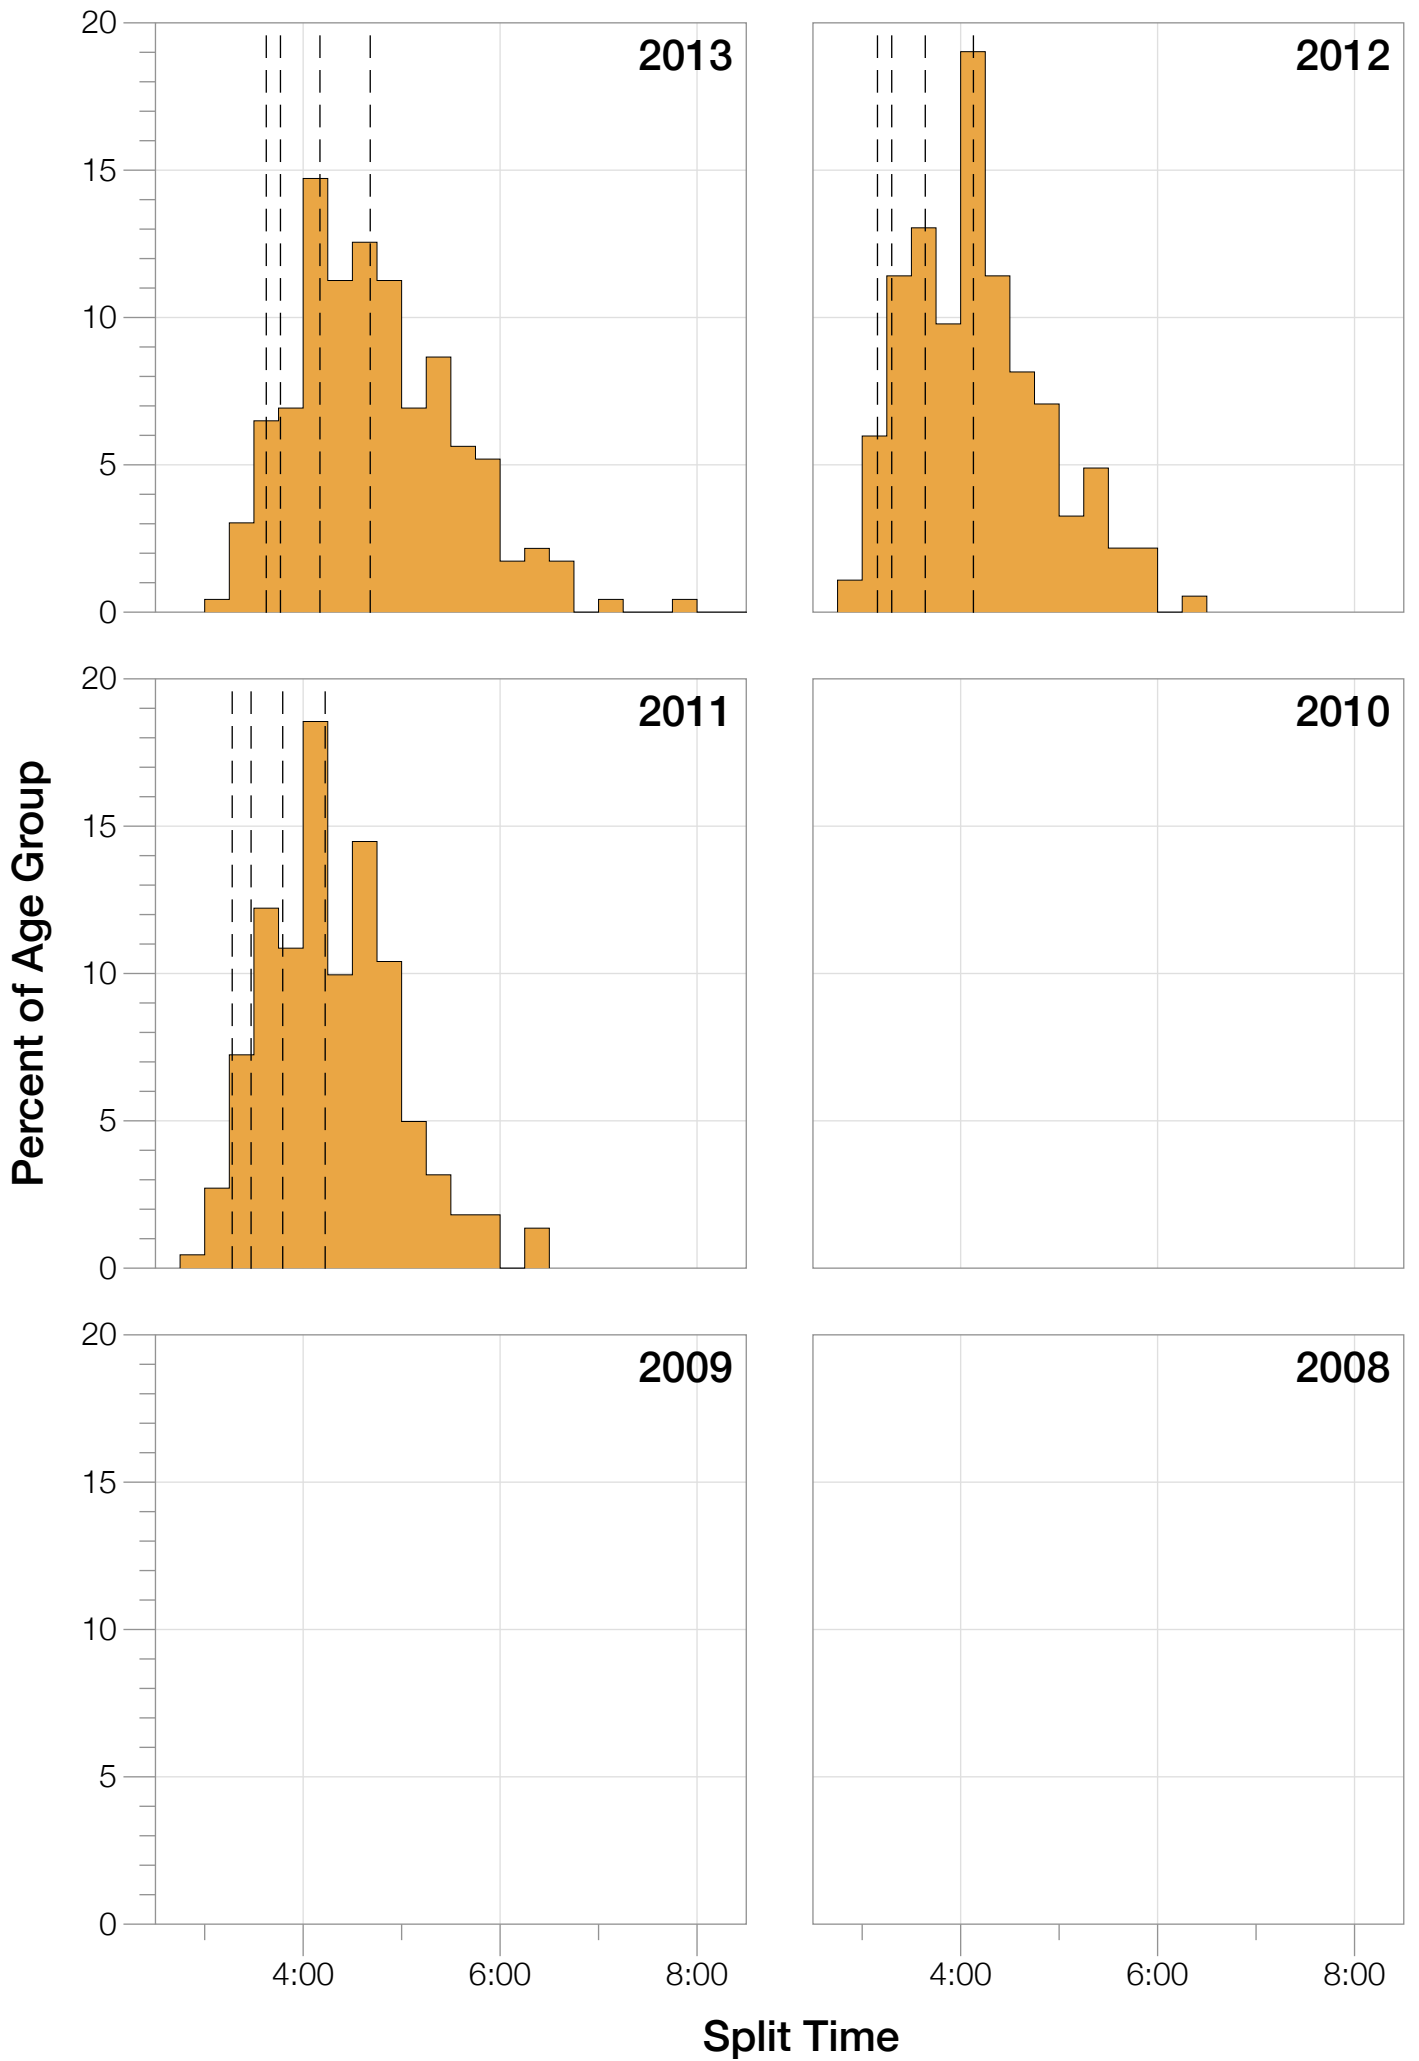

Ironman Wales M35-39 Stats

M35-39 Summary Statistics

Year	Finishers	M35-39 Finishers	Male Winner's Time	Female Winner's Time	M35-39 Winner's Time
2011	1122	221	9:04:20	10:15:23	9:16:23
2012	1215	204	8:52:43	9:45:09	9:28:43
2013	1280	231	9:09:10	9:51:21	9:51:36
Average	1206	219	9:02:04	9:57:17	9:32:14

M35-39 Swim

M35-39 Bike

M35-39 Run

M35-39 Overall

M35-39 Fastest Splits

M35-39 Median Splits

M35-39 Slowest Splits

M35-39 Top 30 Finishing Splits

Estimated Kona Slot Average Finishing Time Finishing Time

M35-39 Top 10 and Kona Times and Splits

Summary Statistics

Position	Swim Time	Bike Time	Run Time	Overall Time
Average Male Winner	0:46:48	5:12:39	2:54:25	9:02:04
Average Female Winner	0:56:52	5:37:54	3:12:18	9:57:17
Average 1st Age Grouper	0:54:12	5:19:59	3:07:00	9:32:14
Average 2nd Age Grouper	0:54:21	5:33:14	3:14:56	9:54:35
Average 3rd Age Grouper	1:01:35	5:43:01	3:02:20	9:58:35
Average 4th Age Grouper	0:57:38	5:38:42	3:13:43	10:03:41
Average 5th Age Grouper	0:56:12	5:36:07	3:22:03	10:05:20
Average 6th Age Grouper	0:57:22	5:46:55	3:16:44	10:12:43
Average 7th Age Grouper	0:57:47	5:38:21	3:26:23	10:14:05
Average 8th Age Grouper	0:57:53	5:47:00	3:19:05	10:15:09
Average 9th Age Grouper	1:00:54	5:56:17	3:10:19	10:20:42
Average 10th Age Grouper	1:00:21	5:48:04	3:22:46	10:22:08
Kona Qualifier Average	0:56:53	5:36:19	3:12:48	9:57:51
Top 10 Age Grouper Average	0:57:49	5:40:46	3:15:32	10:05:55