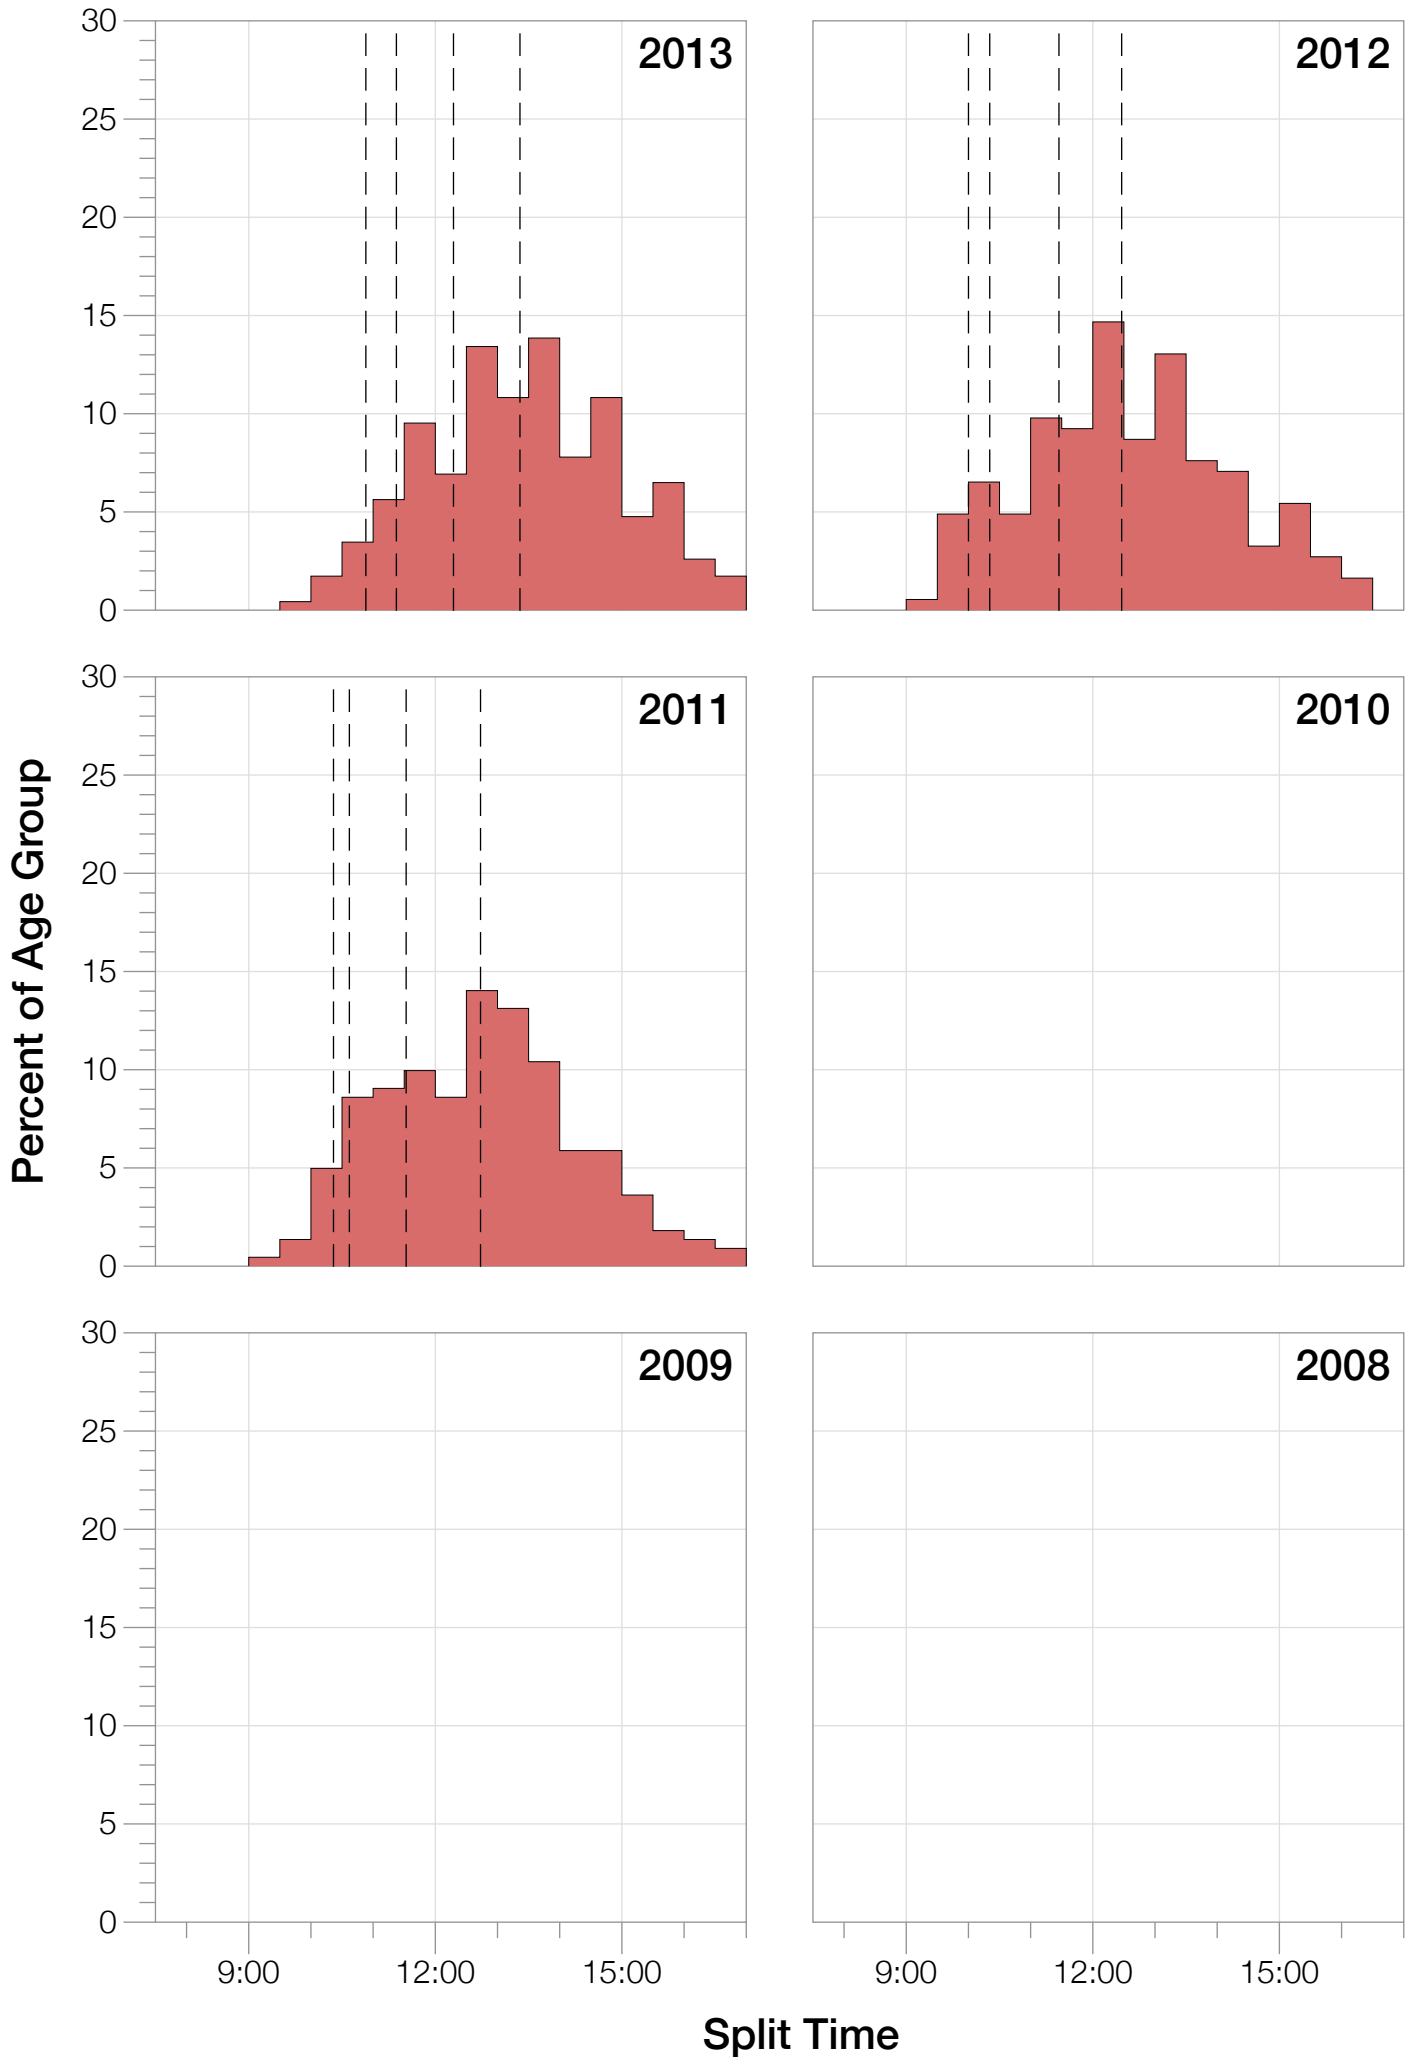

Ironman Wales M35-39 Stats

M35-39 Summary Statistics

Year	Finishers	M35-39 Finishers	Male Winner's Time	Female Winner's Time	M35-39 Winner's Time
2011	1122	221	9:04:20	10:15:23	9:16:23
2012	1215	204	8:52:43	9:45:09	9:28:43
2013	1280	231	9:09:10	9:51:21	9:51:36
Average	1206	219	9:02:04	9:57:17	9:32:14

M35-39 Swim

M35-39 Bike

M35-39 Run

M35-39 Overall

M35-39 Fastest Splits

M35-39 Median Splits

M35-39 Slowest Splits

M35-39 Top 30 Finishing Splits

Estimated Kona Slot Average Finishing Time Finishing Time

M35-39 Top 10 and Kona Times and Splits

Summary Statistics

Position	Swim Time	Bike Time	Run Time	Overall Time
Average Male Winner	0:46:48	5:12:39	2:54:25	9:02:04
Average Female Winner	0:56:52	5:37:54	3:12:18	9:57:17
Average 1st Age Grouper	0:54:12	5:19:59	3:07:00	9:32:14
Average 2nd Age Grouper	0:54:21	5:33:14	3:14:56	9:54:35
Average 3rd Age Grouper	1:01:35	5:43:01	3:02:20	9:58:35
Average 4th Age Grouper	0:57:38	5:38:42	3:13:43	10:03:41
Average 5th Age Grouper	0:56:12	5:36:07	3:22:03	10:05:20
Average 6th Age Grouper	0:57:22	5:46:55	3:16:44	10:12:43
Average 7th Age Grouper	0:57:47	5:38:21	3:26:23	10:14:05
Average 8th Age Grouper	0:57:53	5:47:00	3:19:05	10:15:09
Average 9th Age Grouper	1:00:54	5:56:17	3:10:19	10:20:42
Average 10th Age Grouper	1:00:21	5:48:04	3:22:46	10:22:08
Kona Qualifier Average	0:56:53	5:36:19	3:12:48	9:57:51
Top 10 Age Grouper Average	0:57:49	5:40:46	3:15:32	10:05:55