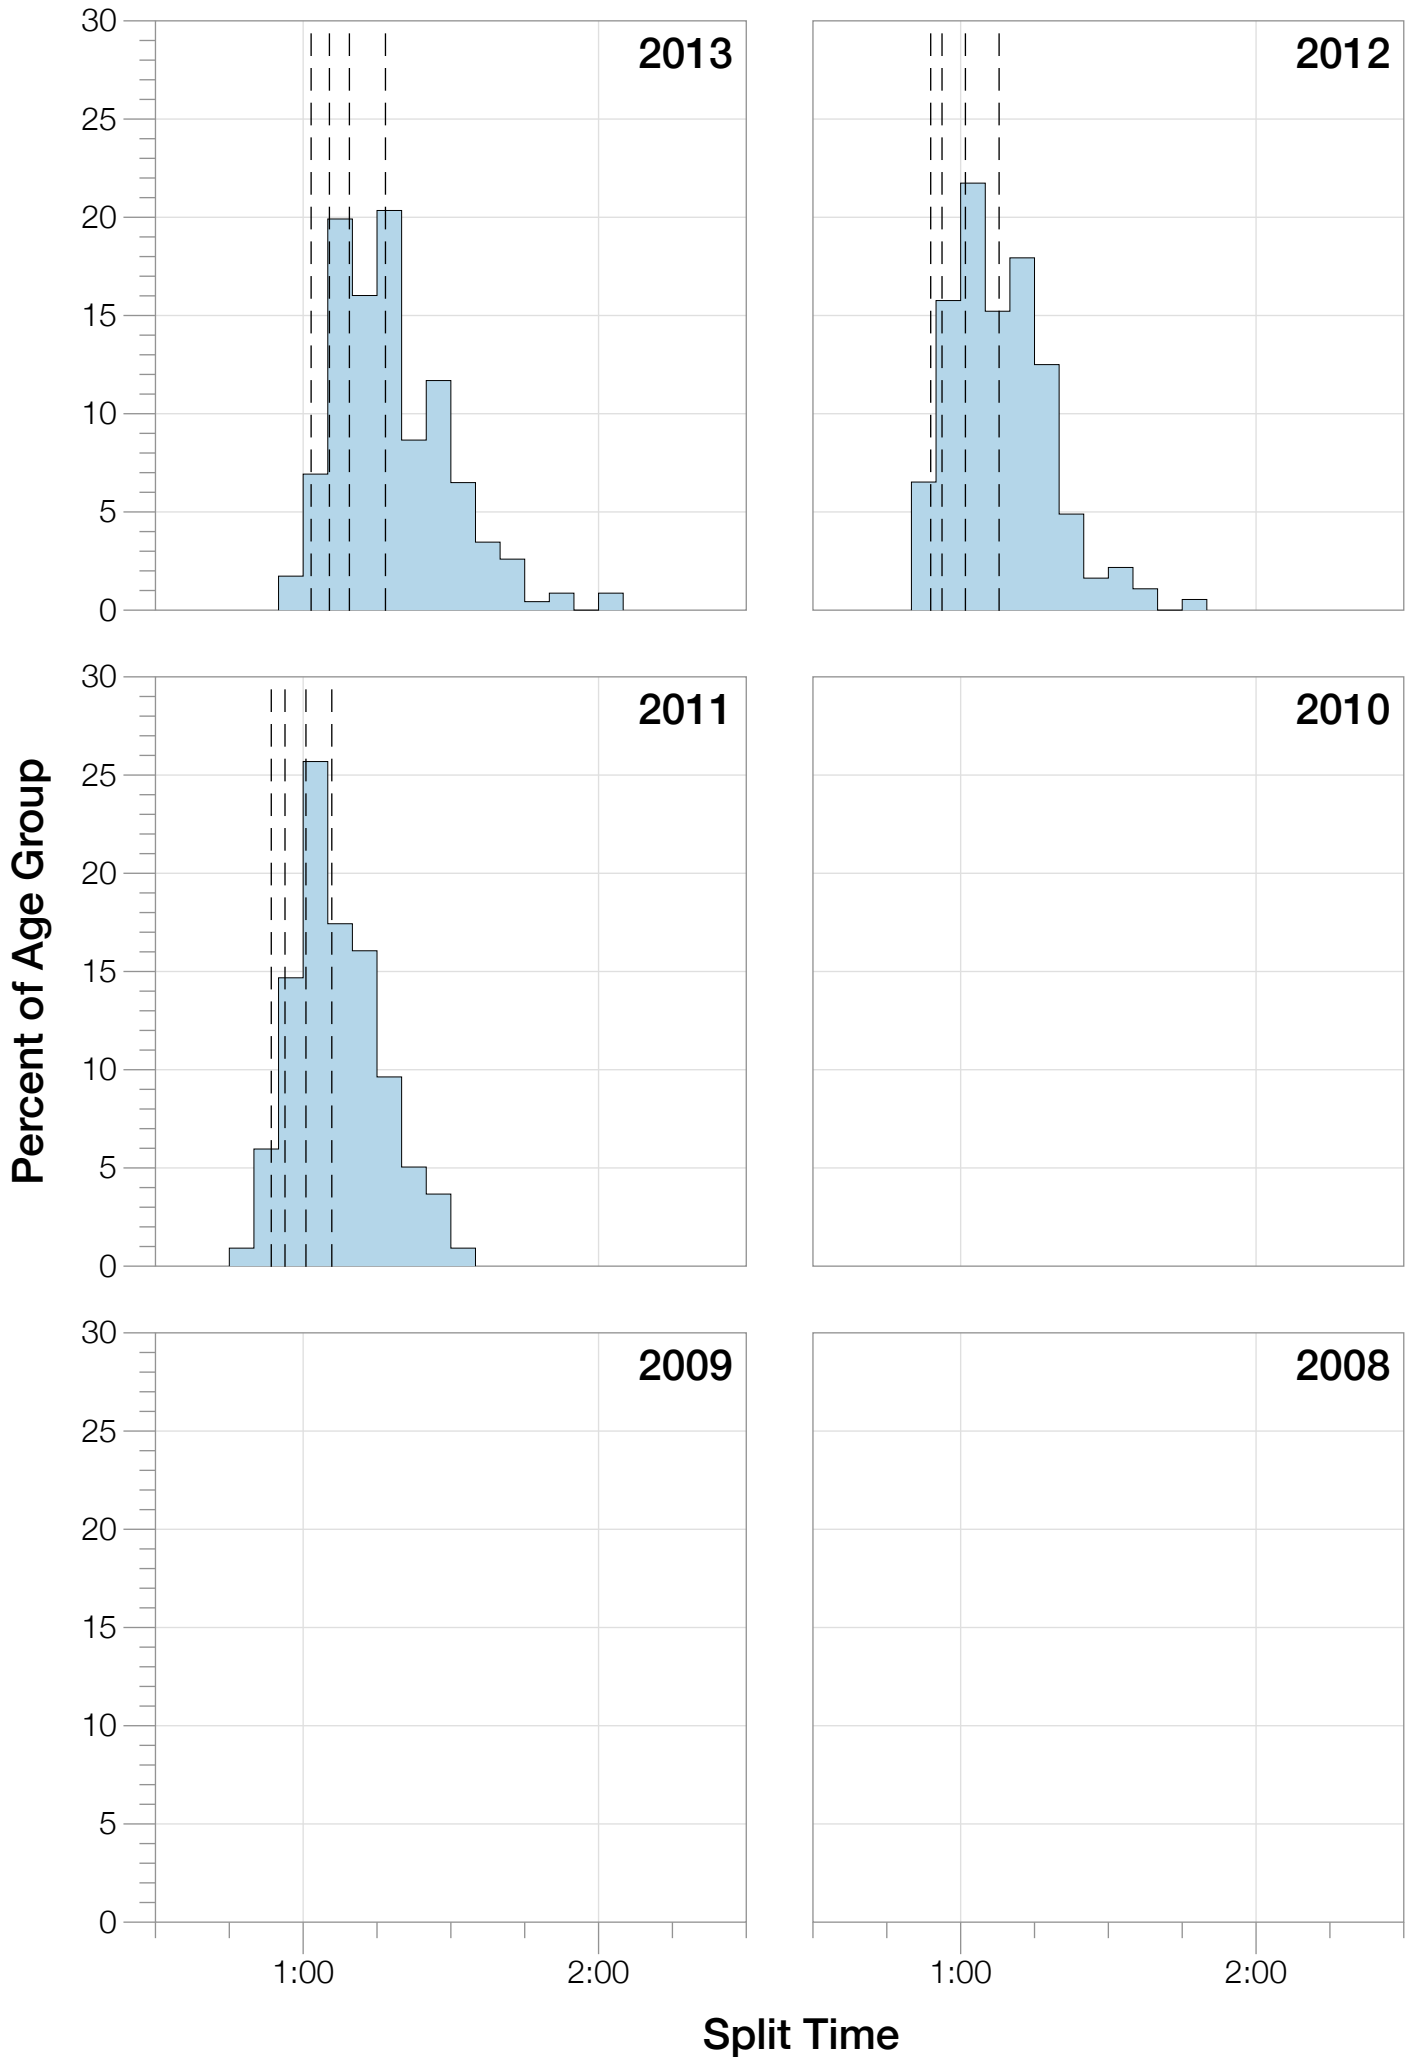

Ironman Wales M35-39 Stats

M35-39 Summary Statistics

Year	Finishers	M35-39 Finishers	Male Winner's Time	Female Winner's Time	M35-39 Winner's Time
2011	1122	221	9:04:20	10:15:23	9:16:23
2012	1215	204	8:52:43	9:45:09	9:28:43
2013	1280	231	9:09:10	9:51:21	9:51:36
Average	1206	219	9:02:04	9:57:17	9:32:14

M35-39 Swim

M35-39 Bike

M35-39 Run

M35-39 Overall

M35-39 Fastest Splits

M35-39 Median Splits

M35-39 Slowest Splits

M35-39 Top 30 Finishing Splits

Estimated Kona Slot Average Finishing Time Finishing Time

M35-39 Top 10 and Kona Times and Splits

Summary Statistics

Position	Swim Time	Bike Time	Run Time	Overall Time
Average Male Winner	0:46:48	5:12:39	2:54:25	9:02:04
Average Female Winner	0:56:52	5:37:54	3:12:18	9:57:17
Average 1st Age Grouper	0:54:12	5:19:59	3:07:00	9:32:14
Average 2nd Age Grouper	0:54:21	5:33:14	3:14:56	9:54:35
Average 3rd Age Grouper	1:01:35	5:43:01	3:02:20	9:58:35
Average 4th Age Grouper	0:57:38	5:38:42	3:13:43	10:03:41
Average 5th Age Grouper	0:56:12	5:36:07	3:22:03	10:05:20
Average 6th Age Grouper	0:57:22	5:46:55	3:16:44	10:12:43
Average 7th Age Grouper	0:57:47	5:38:21	3:26:23	10:14:05
Average 8th Age Grouper	0:57:53	5:47:00	3:19:05	10:15:09
Average 9th Age Grouper	1:00:54	5:56:17	3:10:19	10:20:42
Average 10th Age Grouper	1:00:21	5:48:04	3:22:46	10:22:08
Kona Qualifier Average	0:56:53	5:36:19	3:12:48	9:57:51
Top 10 Age Grouper Average	0:57:49	5:40:46	3:15:32	10:05:55