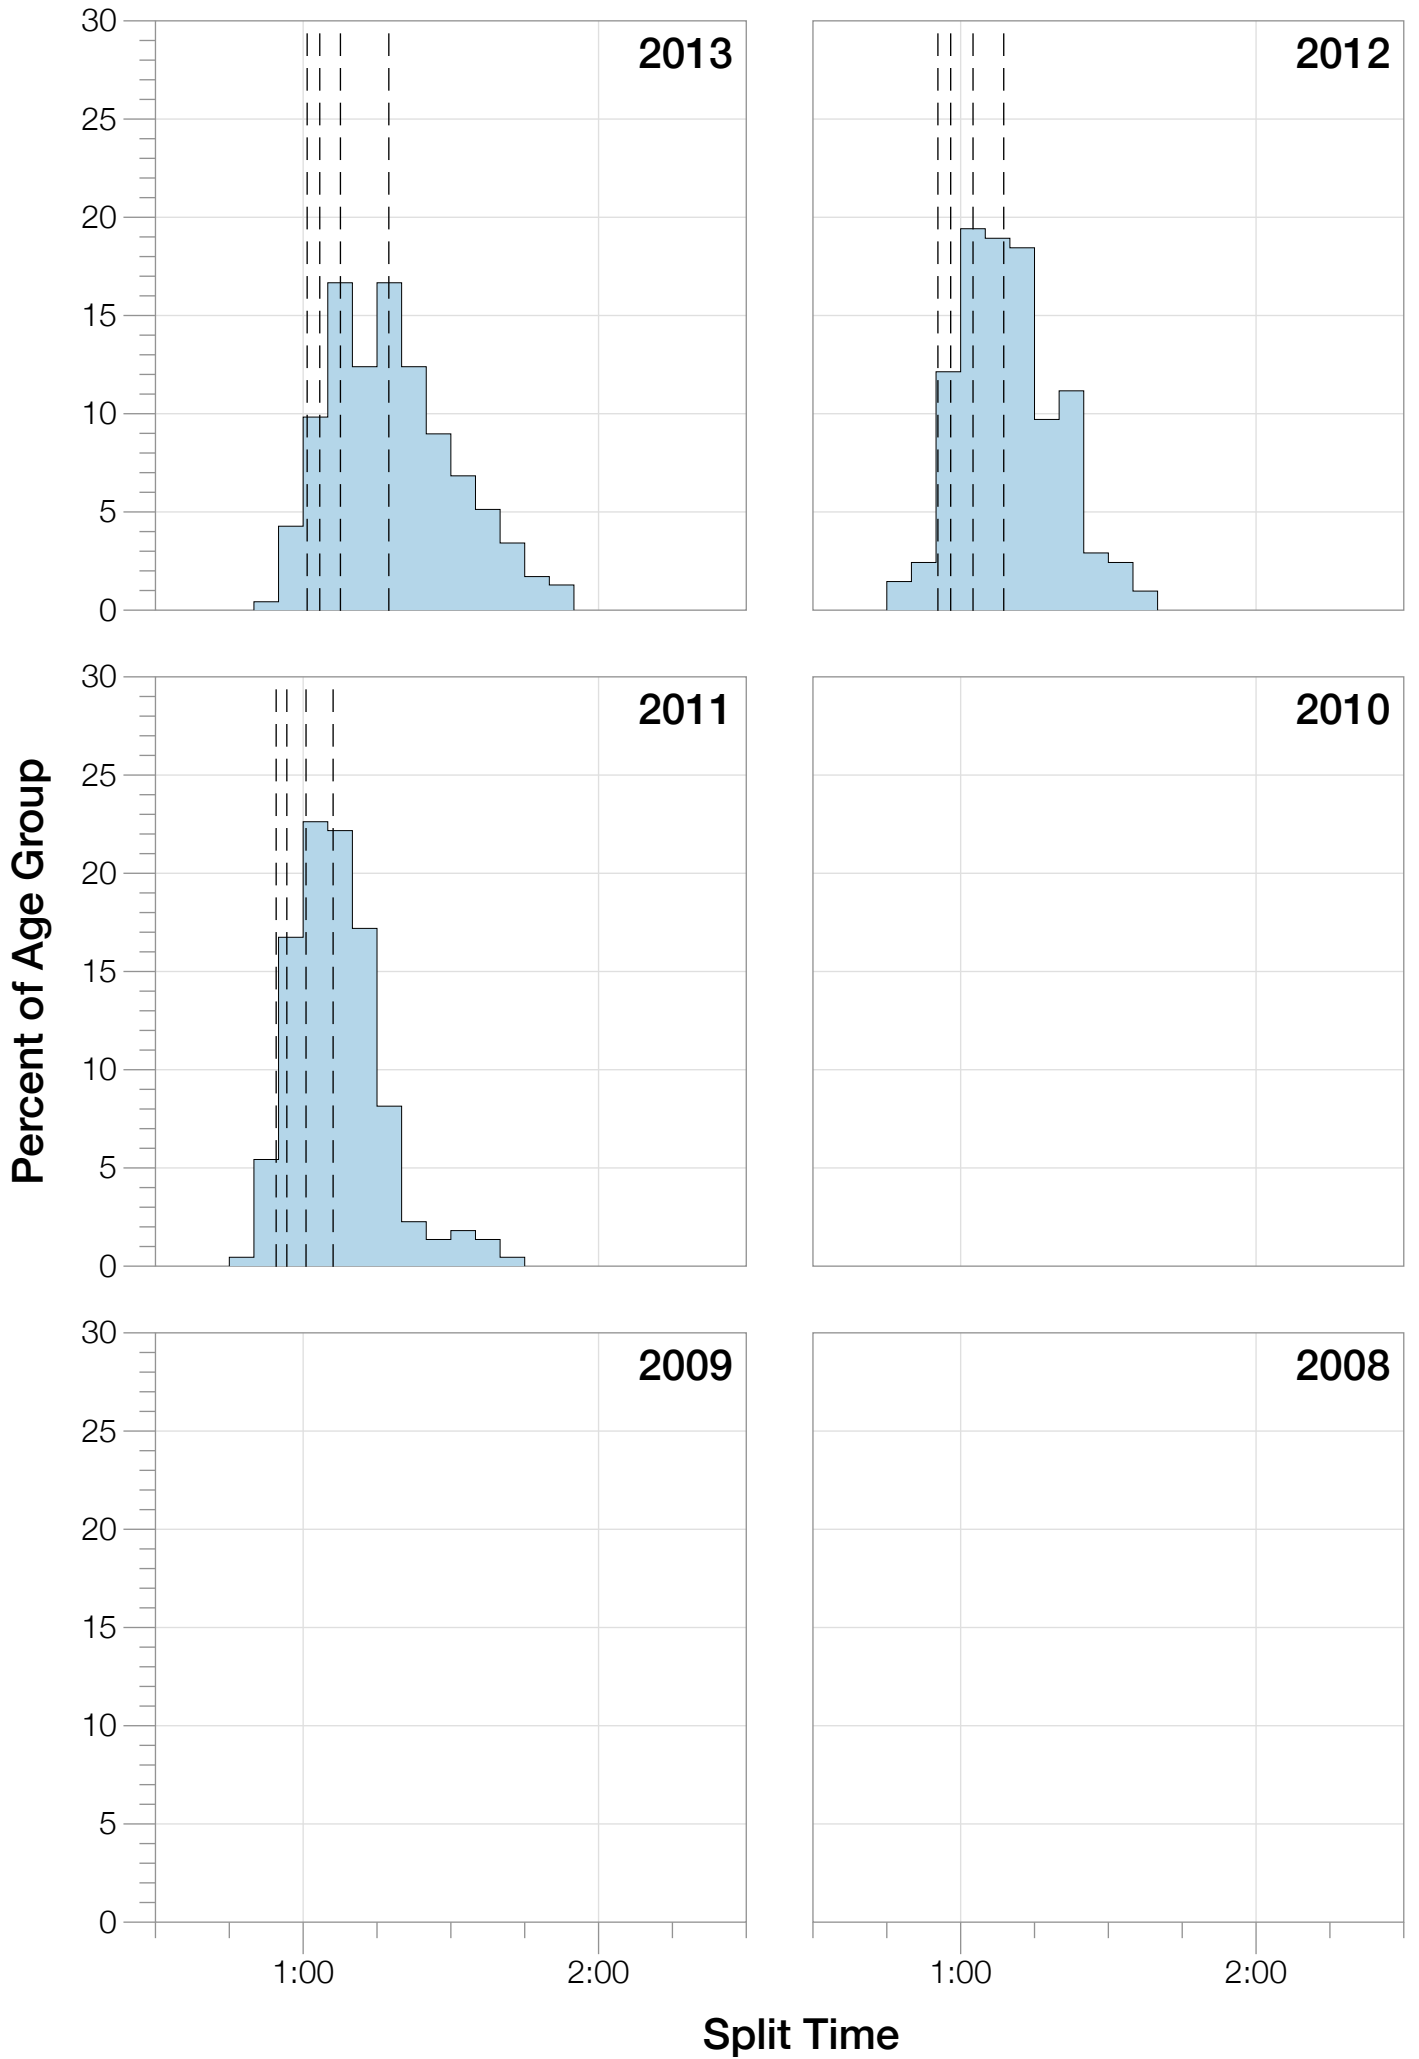

Ironman Wales M40-44 Stats

M40-44 Summary Statistics

Year	Finishers	M40-44 Finishers	Male Winner's Time	Female Winner's Time	M40-44 Winner's Time
2011	1122	222	9:04:20	10:15:23	9:45:06
2012	1215	235	8:52:43	9:45:09	9:18:45
2013	1280	234	9:09:10	9:51:21	10:01:04
Average	1206	230	9:02:04	9:57:17	9:41:38

M40-44 Swim

M40-44 Bike

M40-44 Run

M40-44 Overall

M40-44 Fastest Splits

M40-44 Median Splits

M40-44 Slowest Splits

M40-44 Top 30 Finishing Splits

Estimated Kona Slot Average Finishing Time Finishing Time

M40-44 Top 10 and Kona Times and Splits

Summary Statistics

Position	Swim Time	Bike Time	Run Time	Overall Time
Average Male Winner	0:46:48	5:12:39	2:54:25	9:02:04
Average Female Winner	0:56:52	5:37:54	3:12:18	9:57:17
Average 1st Age Grouper	0:54:07	5:27:42	3:09:47	9:41:38
Average 2nd Age Grouper	0:58:21	5:29:47	3:10:33	9:49:41
Average 3rd Age Grouper	0:57:19	5:47:57	3:09:43	10:05:31
Average 4th Age Grouper	0:53:51	5:43:44	3:17:05	10:08:14
Average 5th Age Grouper	0:56:04	5:46:23	3:17:04	10:11:26
Average 6th Age Grouper	0:59:17	5:43:55	3:16:52	10:13:32
Average 7th Age Grouper	1:03:07	5:42:05	3:18:32	10:16:16
Average 8th Age Grouper	1:04:41	5:48:14	3:12:09	10:16:57
Average 9th Age Grouper	0:55:14	5:45:25	3:27:23	10:19:17
Average 10th Age Grouper	0:57:19	5:45:57	3:24:55	10:20:37
Kona Qualifier Average	0:57:26	5:40:13	3:14:14	10:03:45
Top 10 Age Grouper Average	0:57:56	5:42:07	3:16:24	10:08:19