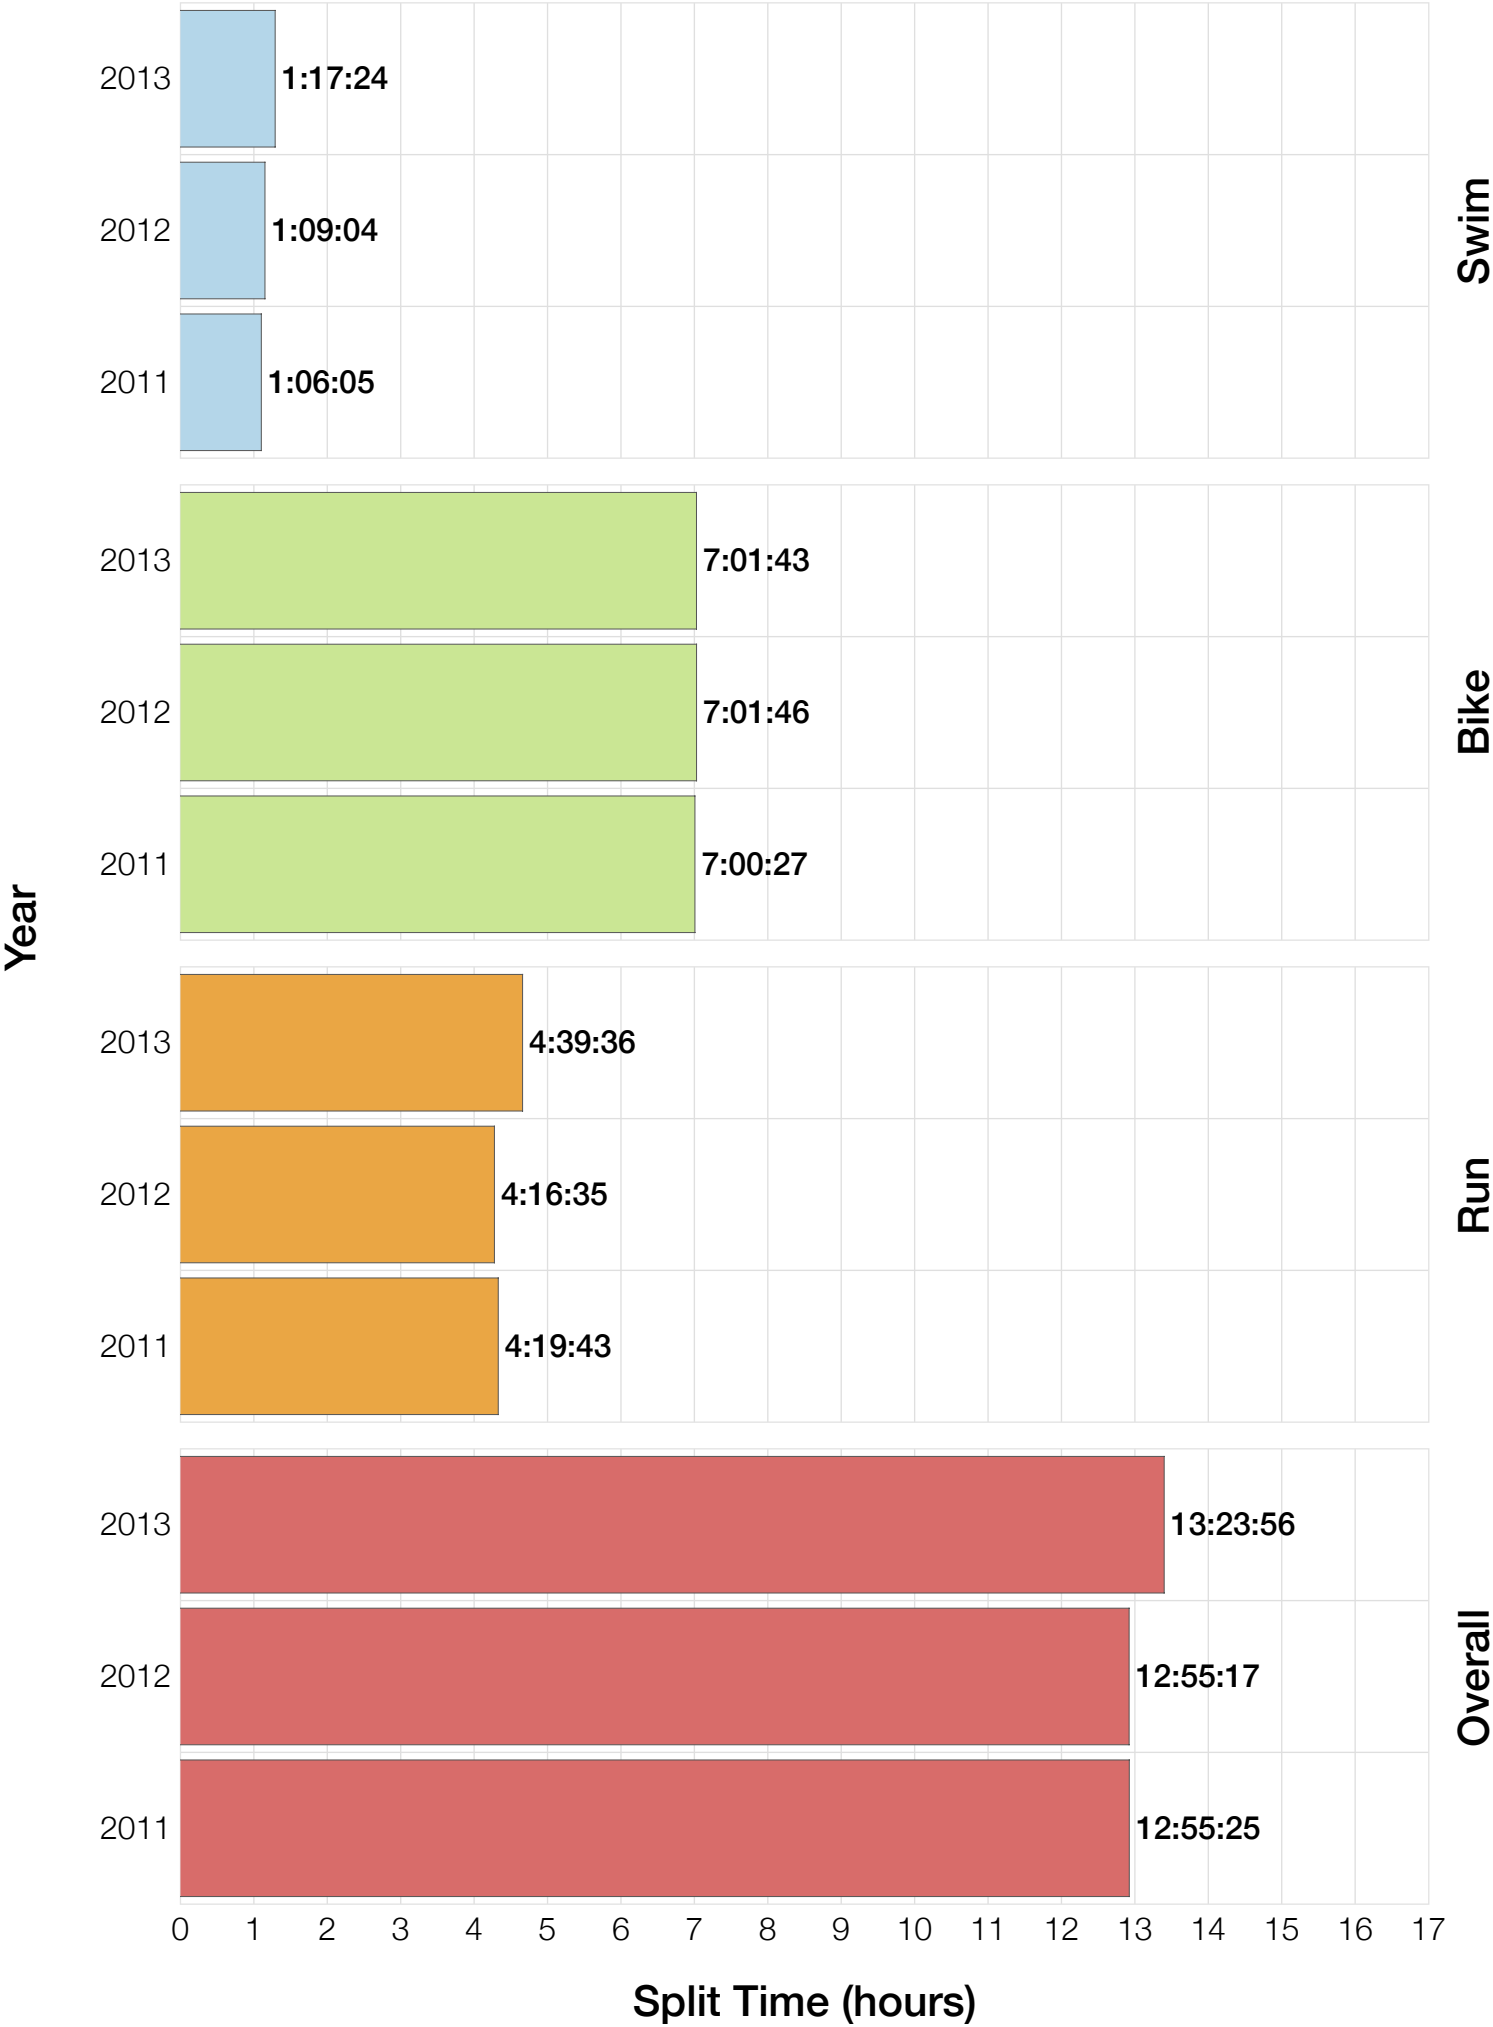

M40-44 Swim

M40-44 Bike

M40-44 Run

M40-44 Overall

M40-44 Fastest Splits

M40-44 Median Splits

M40-44 Slowest Splits

M40-44 Top 30 Finishing Splits

Estimated Kona Slot Average Finishing Time Finishing Time

M40-44 Top 10 and Kona Times and Splits

Summary Statistics

Position	Swim Time	Bike Time	Run Time	Overall Time
Average Male Winner	0:46:48	5:12:39	2:54:25	9:02:04
Average Female Winner	0:56:52	5:37:54	3:12:18	9:57:17
Average 1st Age Grouper	0:54:07	5:27:42	3:09:47	9:41:38
Average 2nd Age Grouper	0:58:21	5:29:47	3:10:33	9:49:41
Average 3rd Age Grouper	0:57:19	5:47:57	3:09:43	10:05:31
Average 4th Age Grouper	0:53:51	5:43:44	3:17:05	10:08:14
Average 5th Age Grouper	0:56:04	5:46:23	3:17:04	10:11:26
Average 6th Age Grouper	0:59:17	5:43:55	3:16:52	10:13:32
Average 7th Age Grouper	1:03:07	5:42:05	3:18:32	10:16:16
Average 8th Age Grouper	1:04:41	5:48:14	3:12:09	10:16:57
Average 9th Age Grouper	0:55:14	5:45:25	3:27:23	10:19:17
Average 10th Age Grouper	0:57:19	5:45:57	3:24:55	10:20:37
Kona Qualifier Average	0:57:26	5:40:13	3:14:14	10:03:45
Top 10 Age Grouper Average	0:57:56	5:42:07	3:16:24	10:08:19

Wales 2013

Position	Swim Time	Bike Time	Run Time	Overall Time
Male Winner	0:47:13	5:11:26	3:02:35	9:09:10
Female Winner	0:56:59	5:31:36	3:15:02	9:51:21
1st Age Grouper	0:58:58	5:35:07	3:16:22	10:01:04
2nd Age Grouper	1:01:59	5:33:14	3:20:38	10:06:41
3rd Age Grouper	0:59:00	5:50:50	3:13:52	10:15:31
4th Age Grouper	0:52:19	5:46:36	3:31:43	10:20:24
5th Age Grouper	1:03:54	5:51:26	3:21:25	10:28:25
6th Age Grouper	1:00:55	5:50:31	3:22:26	10:30:04
7th Age Grouper	1:08:12	5:34:35	3:37:06	10:31:08
8th Age Grouper	1:14:12	5:47:08	3:18:19	10:32:26
9th Age Grouper	0:56:14	5:46:51	3:43:02	10:36:18
10th Age Grouper	0:55:58	6:01:29	3:26:03	10:36:25
Kona Qualifier Average	1:00:45	5:43:11	3:23:21	10:19:02
Top 10 Age Grouper Average	1:01:10	5:45:46	3:25:05	10:23:50