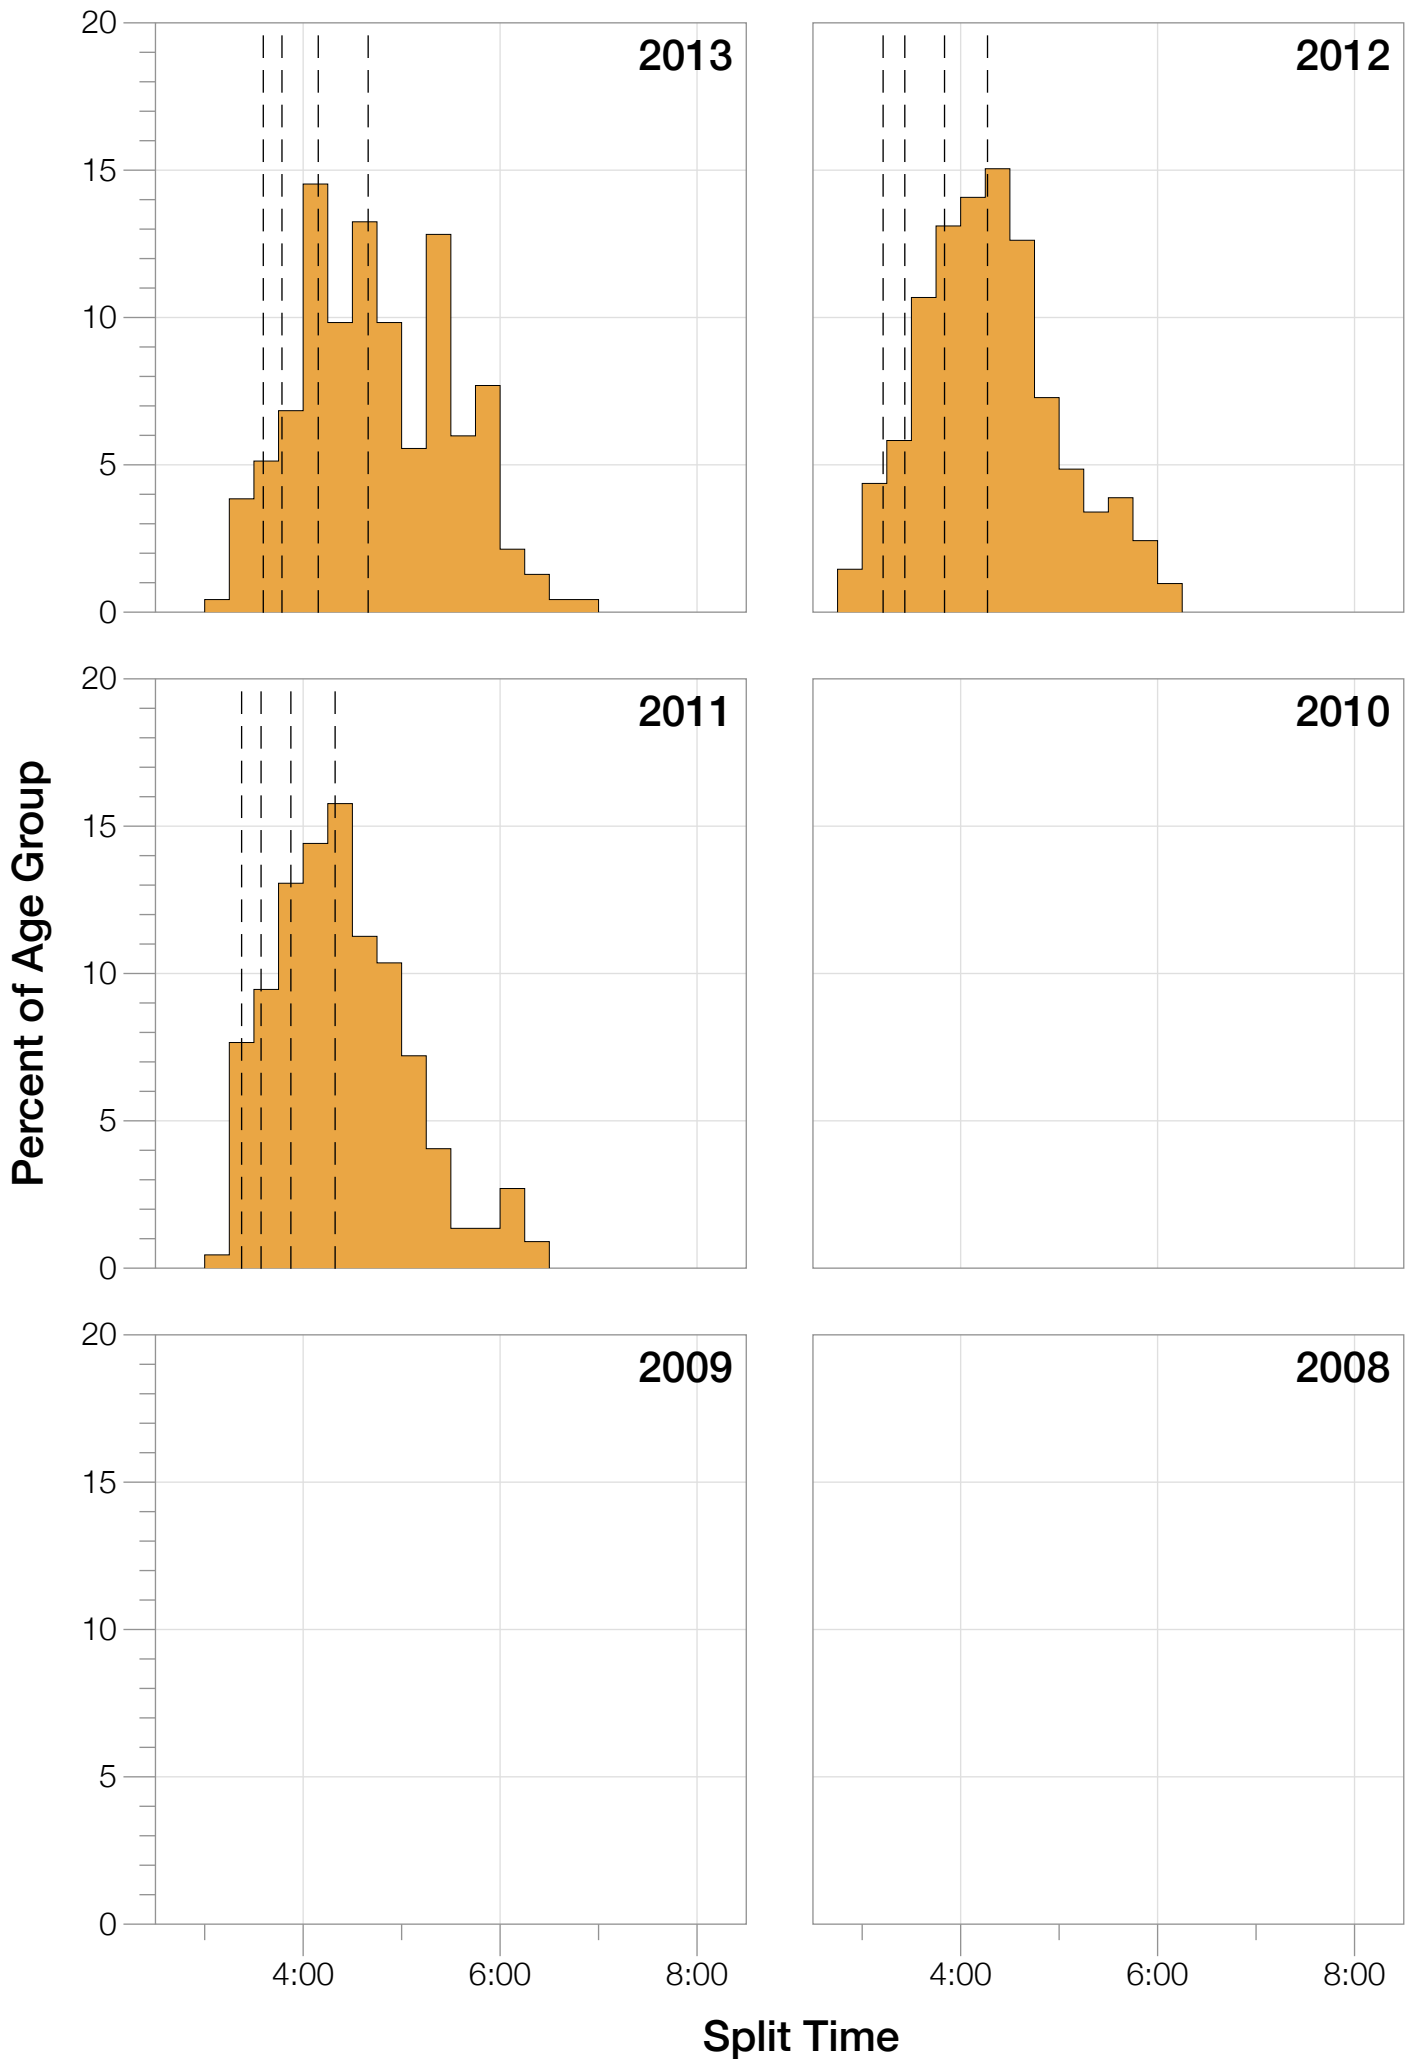

Ironman Wales M40-44 Stats

M40-44 Summary Statistics

Year	Finishers	M40-44 Finishers	Male Winner's Time	Female Winner's Time	M40-44 Winner's Time
2011	1122	222	9:04:20	10:15:23	9:45:06
2012	1215	235	8:52:43	9:45:09	9:18:45
2013	1280	234	9:09:10	9:51:21	10:01:04
Average	1206	230	9:02:04	9:57:17	9:41:38

M40-44 Swim

M40-44 Bike

M40-44 Run

M40-44 Overall

M40-44 Fastest Splits

M40-44 Median Splits

M40-44 Slowest Splits

M40-44 Top 30 Finishing Splits

Estimated Kona Slot Average Finishing Time Finishing Time

M40-44 Top 10 and Kona Times and Splits

Summary Statistics

Position	Swim Time	Bike Time	Run Time	Overall Time
Average Male Winner	0:46:48	5:12:39	2:54:25	9:02:04
Average Female Winner	0:56:52	5:37:54	3:12:18	9:57:17
Average 1st Age Grouper	0:54:07	5:27:42	3:09:47	9:41:38
Average 2nd Age Grouper	0:58:21	5:29:47	3:10:33	9:49:41
Average 3rd Age Grouper	0:57:19	5:47:57	3:09:43	10:05:31
Average 4th Age Grouper	0:53:51	5:43:44	3:17:05	10:08:14
Average 5th Age Grouper	0:56:04	5:46:23	3:17:04	10:11:26
Average 6th Age Grouper	0:59:17	5:43:55	3:16:52	10:13:32
Average 7th Age Grouper	1:03:07	5:42:05	3:18:32	10:16:16
Average 8th Age Grouper	1:04:41	5:48:14	3:12:09	10:16:57
Average 9th Age Grouper	0:55:14	5:45:25	3:27:23	10:19:17
Average 10th Age Grouper	0:57:19	5:45:57	3:24:55	10:20:37
Kona Qualifier Average	0:57:26	5:40:13	3:14:14	10:03:45
Top 10 Age Grouper Average	0:57:56	5:42:07	3:16:24	10:08:19