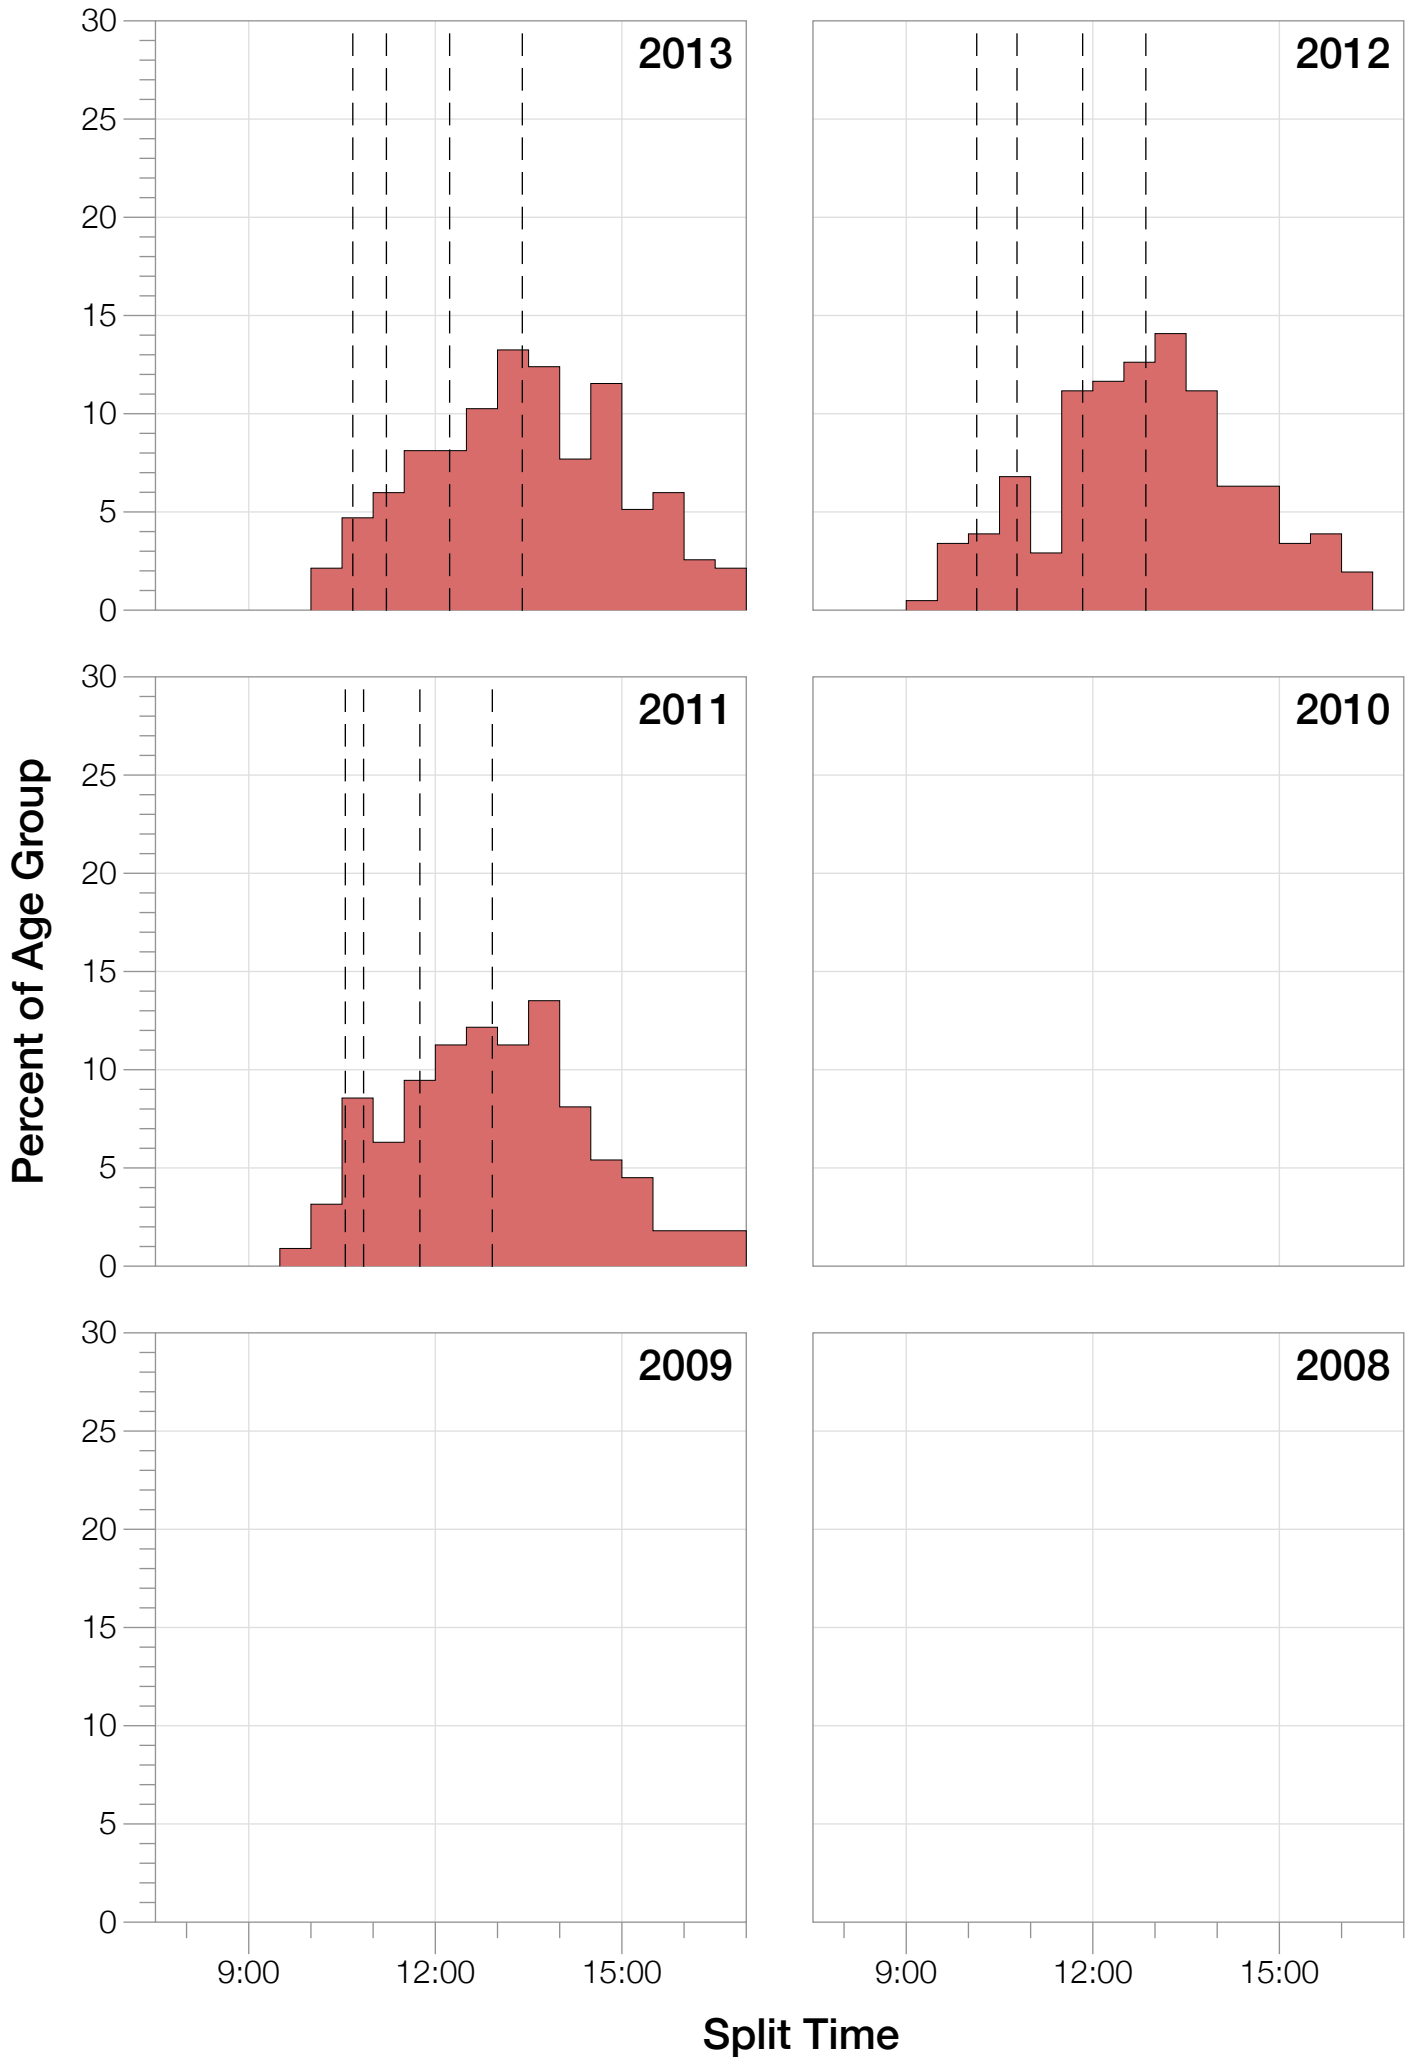

Ironman Wales M40-44 Stats

M40-44 Summary Statistics

Year	Finishers	M40-44 Finishers	Male Winner's Time	Female Winner's Time	M40-44 Winner's Time
2011	1122	222	9:04:20	10:15:23	9:45:06
2012	1215	235	8:52:43	9:45:09	9:18:45
2013	1280	234	9:09:10	9:51:21	10:01:04
Average	1206	230	9:02:04	9:57:17	9:41:38

M40-44 Swim

M40-44 Bike

M40-44 Run

M40-44 Overall

M40-44 Fastest Splits

M40-44 Median Splits

M40-44 Slowest Splits

M40-44 Top 30 Finishing Splits

Estimated Kona Slot Average Finishing Time Finishing Time

M40-44 Top 10 and Kona Times and Splits

Summary Statistics

Position	Swim Time	Bike Time	Run Time	Overall Time
Average Male Winner	0:46:48	5:12:39	2:54:25	9:02:04
Average Female Winner	0:56:52	5:37:54	3:12:18	9:57:17
Average 1st Age Grouper	0:54:07	5:27:42	3:09:47	9:41:38
Average 2nd Age Grouper	0:58:21	5:29:47	3:10:33	9:49:41
Average 3rd Age Grouper	0:57:19	5:47:57	3:09:43	10:05:31
Average 4th Age Grouper	0:53:51	5:43:44	3:17:05	10:08:14
Average 5th Age Grouper	0:56:04	5:46:23	3:17:04	10:11:26
Average 6th Age Grouper	0:59:17	5:43:55	3:16:52	10:13:32
Average 7th Age Grouper	1:03:07	5:42:05	3:18:32	10:16:16
Average 8th Age Grouper	1:04:41	5:48:14	3:12:09	10:16:57
Average 9th Age Grouper	0:55:14	5:45:25	3:27:23	10:19:17
Average 10th Age Grouper	0:57:19	5:45:57	3:24:55	10:20:37
Kona Qualifier Average	0:57:26	5:40:13	3:14:14	10:03:45
Top 10 Age Grouper Average	0:57:56	5:42:07	3:16:24	10:08:19