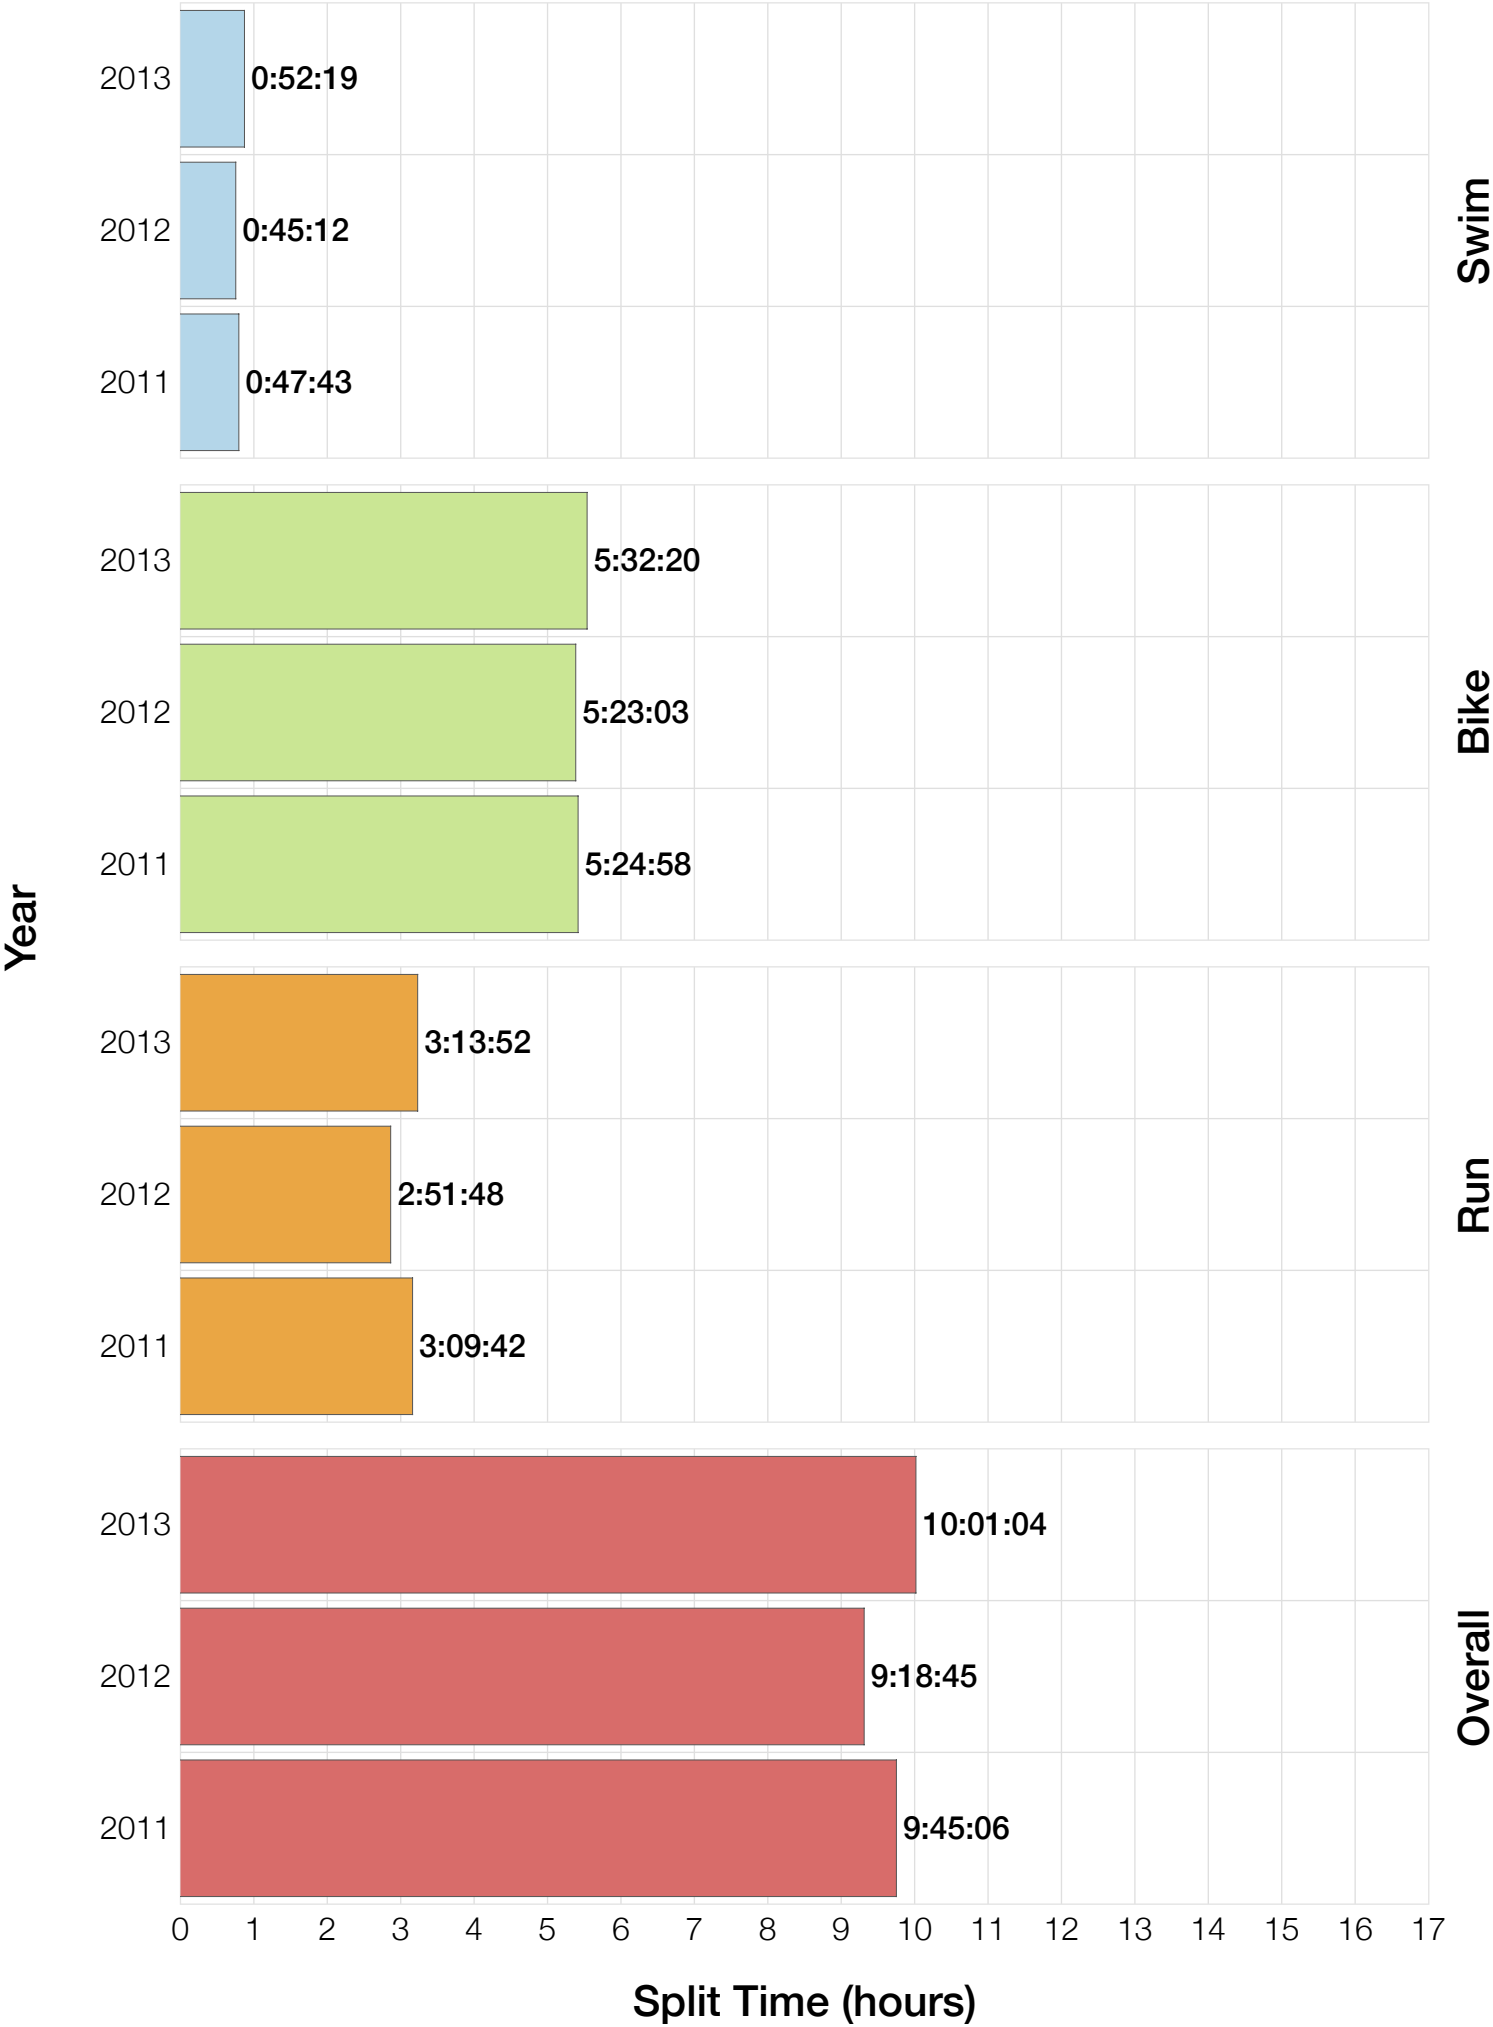

M40-44 Swim

M40-44 Bike

M40-44 Run

M40-44 Overall

M40-44 Fastest Splits

M40-44 Median Splits

M40-44 Slowest Splits

M40-44 Top 30 Finishing Splits

Estimated Kona Slot Average Finishing Time Finishing Time

M40-44 Top 10 and Kona Times and Splits

Summary Statistics

Position	Swim Time	Bike Time	Run Time	Overall Time
Average Male Winner	0:46:48	5:12:39	2:54:25	9:02:04
Average Female Winner	0:56:52	5:37:54	3:12:18	9:57:17
Average 1st Age Grouper	0:54:07	5:27:42	3:09:47	9:41:38
Average 2nd Age Grouper	0:58:21	5:29:47	3:10:33	9:49:41
Average 3rd Age Grouper	0:57:19	5:47:57	3:09:43	10:05:31
Average 4th Age Grouper	0:53:51	5:43:44	3:17:05	10:08:14
Average 5th Age Grouper	0:56:04	5:46:23	3:17:04	10:11:26
Average 6th Age Grouper	0:59:17	5:43:55	3:16:52	10:13:32
Average 7th Age Grouper	1:03:07	5:42:05	3:18:32	10:16:16
Average 8th Age Grouper	1:04:41	5:48:14	3:12:09	10:16:57
Average 9th Age Grouper	0:55:14	5:45:25	3:27:23	10:19:17
Average 10th Age Grouper	0:57:19	5:45:57	3:24:55	10:20:37
Kona Qualifier Average	0:57:26	5:40:13	3:14:14	10:03:45
Top 10 Age Grouper Average	0:57:56	5:42:07	3:16:24	10:08:19

Wales 2013

Position	Swim Time	Bike Time	Run Time	Overall Time
Male Winner	0:47:13	5:11:26	3:02:35	9:09:10
Female Winner	0:56:59	5:31:36	3:15:02	9:51:21
1st Age Grouper	0:58:58	5:35:07	3:16:22	10:01:04
2nd Age Grouper	1:01:59	5:33:14	3:20:38	10:06:41
3rd Age Grouper	0:59:00	5:50:50	3:13:52	10:15:31
4th Age Grouper	0:52:19	5:46:36	3:31:43	10:20:24
5th Age Grouper	1:03:54	5:51:26	3:21:25	10:28:25
6th Age Grouper	1:00:55	5:50:31	3:22:26	10:30:04
7th Age Grouper	1:08:12	5:34:35	3:37:06	10:31:08
8th Age Grouper	1:14:12	5:47:08	3:18:19	10:32:26
9th Age Grouper	0:56:14	5:46:51	3:43:02	10:36:18
10th Age Grouper	0:55:58	6:01:29	3:26:03	10:36:25
Kona Qualifier Average	1:00:45	5:43:11	3:23:21	10:19:02
Top 10 Age Grouper Average	1:01:10	5:45:46	3:25:05	10:23:50