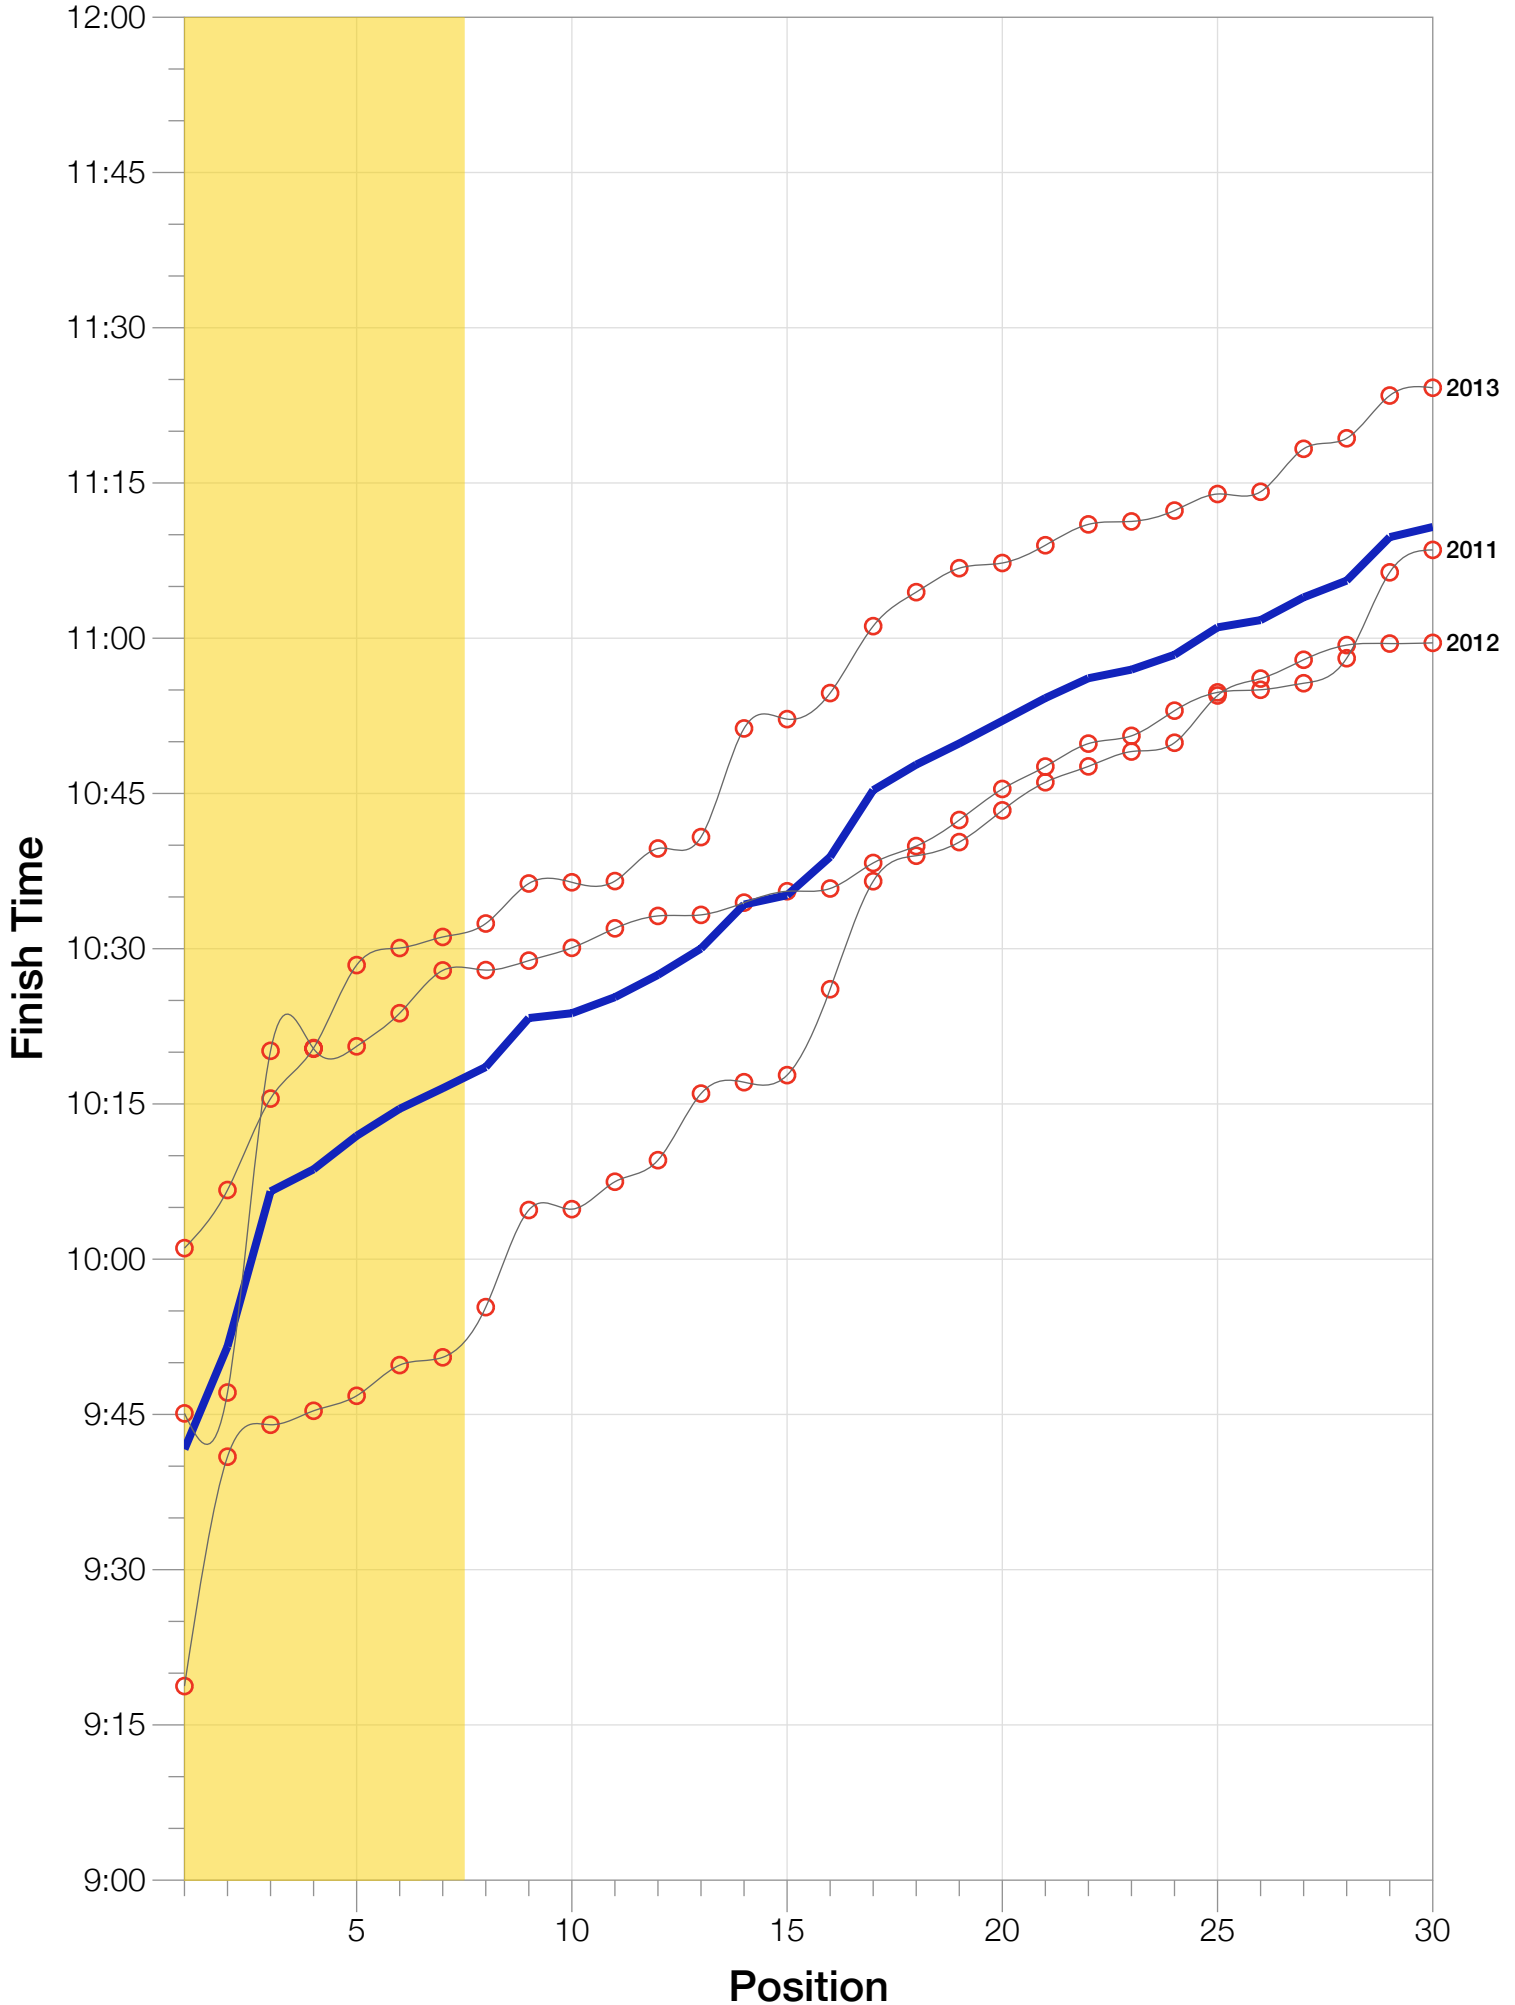

Ironman Wales M40-44 Stats

M40-44 Summary Statistics

Year	Finishers	M40-44 Finishers	Male Winner's Time	Female Winner's Time	M40-44 Winner's Time
2011	1122	222	9:04:20	10:15:23	9:45:06
2012	1215	235	8:52:43	9:45:09	9:18:45
2013	1280	234	9:09:10	9:51:21	10:01:04
Average	1206	230	9:02:04	9:57:17	9:41:38

M40-44 Swim

M40-44 Bike

M40-44 Run

M40-44 Overall

M40-44 Fastest Splits

M40-44 Median Splits

M40-44 Slowest Splits

M40-44 Top 30 Finishing Splits

Estimated Kona Slot Average Finishing Time Finishing Time

M40-44 Top 10 and Kona Times and Splits

Summary Statistics

Position	Swim Time	Bike Time	Run Time	Overall Time
Average Male Winner	0:46:48	5:12:39	2:54:25	9:02:04
Average Female Winner	0:56:52	5:37:54	3:12:18	9:57:17
Average 1st Age Grouper	0:54:07	5:27:42	3:09:47	9:41:38
Average 2nd Age Grouper	0:58:21	5:29:47	3:10:33	9:49:41
Average 3rd Age Grouper	0:57:19	5:47:57	3:09:43	10:05:31
Average 4th Age Grouper	0:53:51	5:43:44	3:17:05	10:08:14
Average 5th Age Grouper	0:56:04	5:46:23	3:17:04	10:11:26
Average 6th Age Grouper	0:59:17	5:43:55	3:16:52	10:13:32
Average 7th Age Grouper	1:03:07	5:42:05	3:18:32	10:16:16
Average 8th Age Grouper	1:04:41	5:48:14	3:12:09	10:16:57
Average 9th Age Grouper	0:55:14	5:45:25	3:27:23	10:19:17
Average 10th Age Grouper	0:57:19	5:45:57	3:24:55	10:20:37
Kona Qualifier Average	0:57:26	5:40:13	3:14:14	10:03:45
Top 10 Age Grouper Average	0:57:56	5:42:07	3:16:24	10:08:19