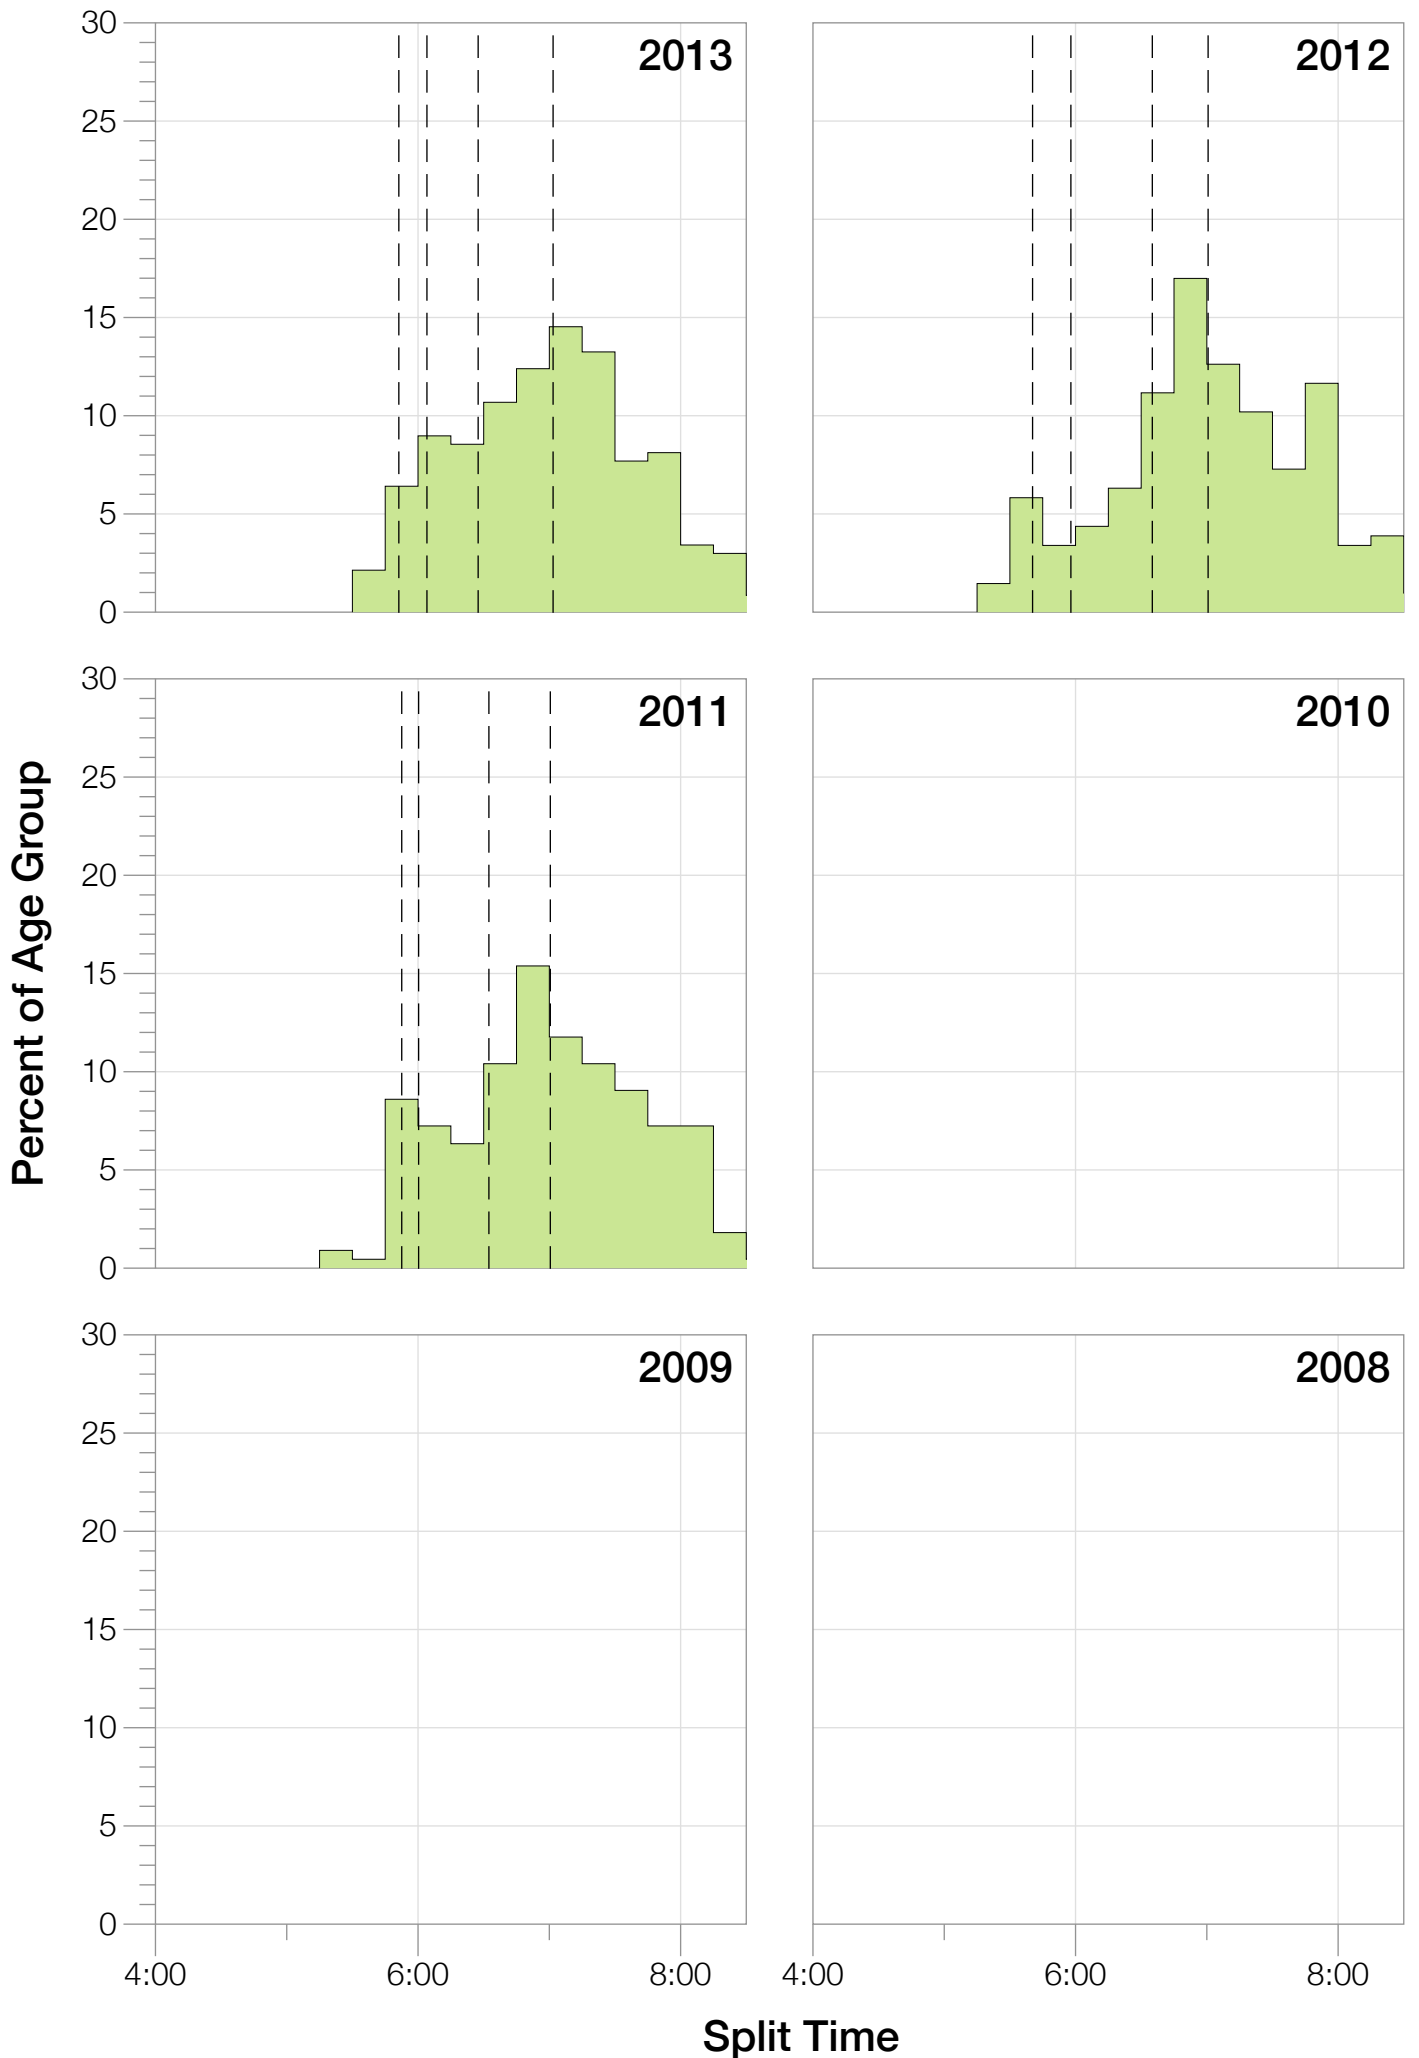

Ironman Wales M40-44 Stats

M40-44 Summary Statistics

Year	Finishers	M40-44 Finishers	Male Winner's Time	Female Winner's Time	M40-44 Winner's Time
2011	1122	222	9:04:20	10:15:23	9:45:06
2012	1215	235	8:52:43	9:45:09	9:18:45
2013	1280	234	9:09:10	9:51:21	10:01:04
Average	1206	230	9:02:04	9:57:17	9:41:38

M40-44 Swim

M40-44 Bike

M40-44 Run

M40-44 Overall

M40-44 Fastest Splits

M40-44 Median Splits

M40-44 Slowest Splits

M40-44 Top 30 Finishing Splits

Estimated Kona Slot Average Finishing Time Finishing Time

M40-44 Top 10 and Kona Times and Splits

Summary Statistics

Position	Swim Time	Bike Time	Run Time	Overall Time
Average Male Winner	0:46:48	5:12:39	2:54:25	9:02:04
Average Female Winner	0:56:52	5:37:54	3:12:18	9:57:17
Average 1st Age Grouper	0:54:07	5:27:42	3:09:47	9:41:38
Average 2nd Age Grouper	0:58:21	5:29:47	3:10:33	9:49:41
Average 3rd Age Grouper	0:57:19	5:47:57	3:09:43	10:05:31
Average 4th Age Grouper	0:53:51	5:43:44	3:17:05	10:08:14
Average 5th Age Grouper	0:56:04	5:46:23	3:17:04	10:11:26
Average 6th Age Grouper	0:59:17	5:43:55	3:16:52	10:13:32
Average 7th Age Grouper	1:03:07	5:42:05	3:18:32	10:16:16
Average 8th Age Grouper	1:04:41	5:48:14	3:12:09	10:16:57
Average 9th Age Grouper	0:55:14	5:45:25	3:27:23	10:19:17
Average 10th Age Grouper	0:57:19	5:45:57	3:24:55	10:20:37
Kona Qualifier Average	0:57:26	5:40:13	3:14:14	10:03:45
Top 10 Age Grouper Average	0:57:56	5:42:07	3:16:24	10:08:19