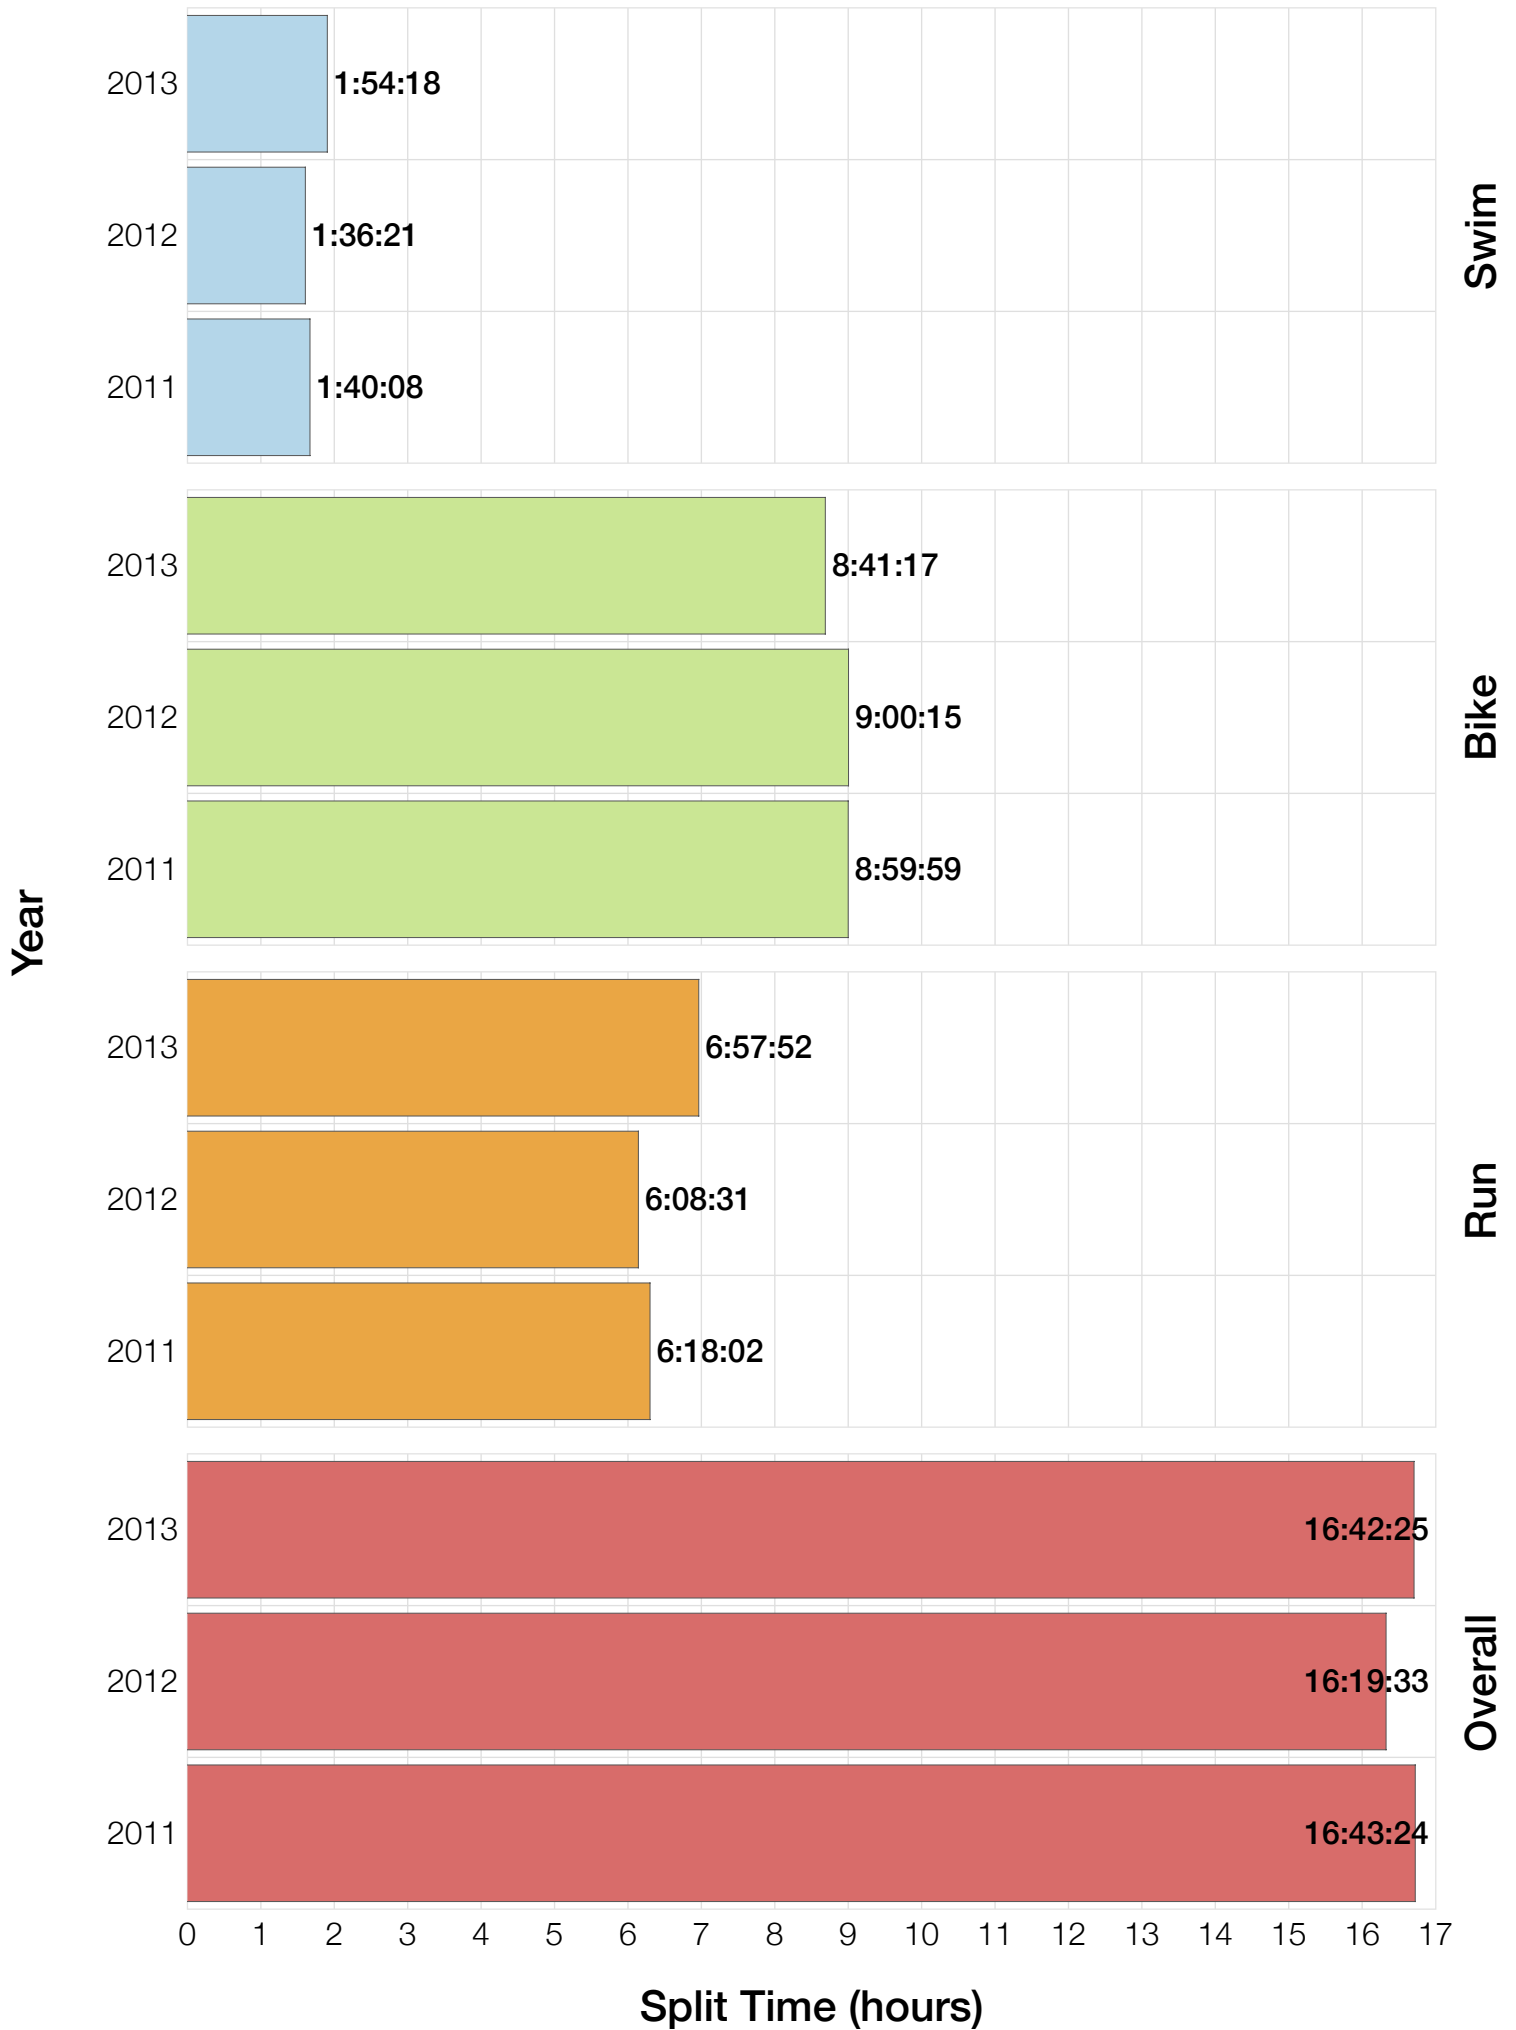

M40-44 Swim

M40-44 Bike

M40-44 Run

M40-44 Overall

M40-44 Fastest Splits

M40-44 Median Splits

M40-44 Slowest Splits

M40-44 Top 30 Finishing Splits

Estimated Kona Slot Average Finishing Time Finishing Time

M40-44 Top 10 and Kona Times and Splits

Summary Statistics

Position	Swim Time	Bike Time	Run Time	Overall Time
Average Male Winner	0:46:48	5:12:39	2:54:25	9:02:04
Average Female Winner	0:56:52	5:37:54	3:12:18	9:57:17
Average 1st Age Grouper	0:54:07	5:27:42	3:09:47	9:41:38
Average 2nd Age Grouper	0:58:21	5:29:47	3:10:33	9:49:41
Average 3rd Age Grouper	0:57:19	5:47:57	3:09:43	10:05:31
Average 4th Age Grouper	0:53:51	5:43:44	3:17:05	10:08:14
Average 5th Age Grouper	0:56:04	5:46:23	3:17:04	10:11:26
Average 6th Age Grouper	0:59:17	5:43:55	3:16:52	10:13:32
Average 7th Age Grouper	1:03:07	5:42:05	3:18:32	10:16:16
Average 8th Age Grouper	1:04:41	5:48:14	3:12:09	10:16:57
Average 9th Age Grouper	0:55:14	5:45:25	3:27:23	10:19:17
Average 10th Age Grouper	0:57:19	5:45:57	3:24:55	10:20:37
Kona Qualifier Average	0:57:26	5:40:13	3:14:14	10:03:45
Top 10 Age Grouper Average	0:57:56	5:42:07	3:16:24	10:08:19

Wales 2013

Position	Swim Time	Bike Time	Run Time	Overall Time
Male Winner	0:47:13	5:11:26	3:02:35	9:09:10
Female Winner	0:56:59	5:31:36	3:15:02	9:51:21
1st Age Grouper	0:58:58	5:35:07	3:16:22	10:01:04
2nd Age Grouper	1:01:59	5:33:14	3:20:38	10:06:41
3rd Age Grouper	0:59:00	5:50:50	3:13:52	10:15:31
4th Age Grouper	0:52:19	5:46:36	3:31:43	10:20:24
5th Age Grouper	1:03:54	5:51:26	3:21:25	10:28:25
6th Age Grouper	1:00:55	5:50:31	3:22:26	10:30:04
7th Age Grouper	1:08:12	5:34:35	3:37:06	10:31:08
8th Age Grouper	1:14:12	5:47:08	3:18:19	10:32:26
9th Age Grouper	0:56:14	5:46:51	3:43:02	10:36:18
10th Age Grouper	0:55:58	6:01:29	3:26:03	10:36:25
Kona Qualifier Average	1:00:45	5:43:11	3:23:21	10:19:02
Top 10 Age Grouper Average	1:01:10	5:45:46	3:25:05	10:23:50