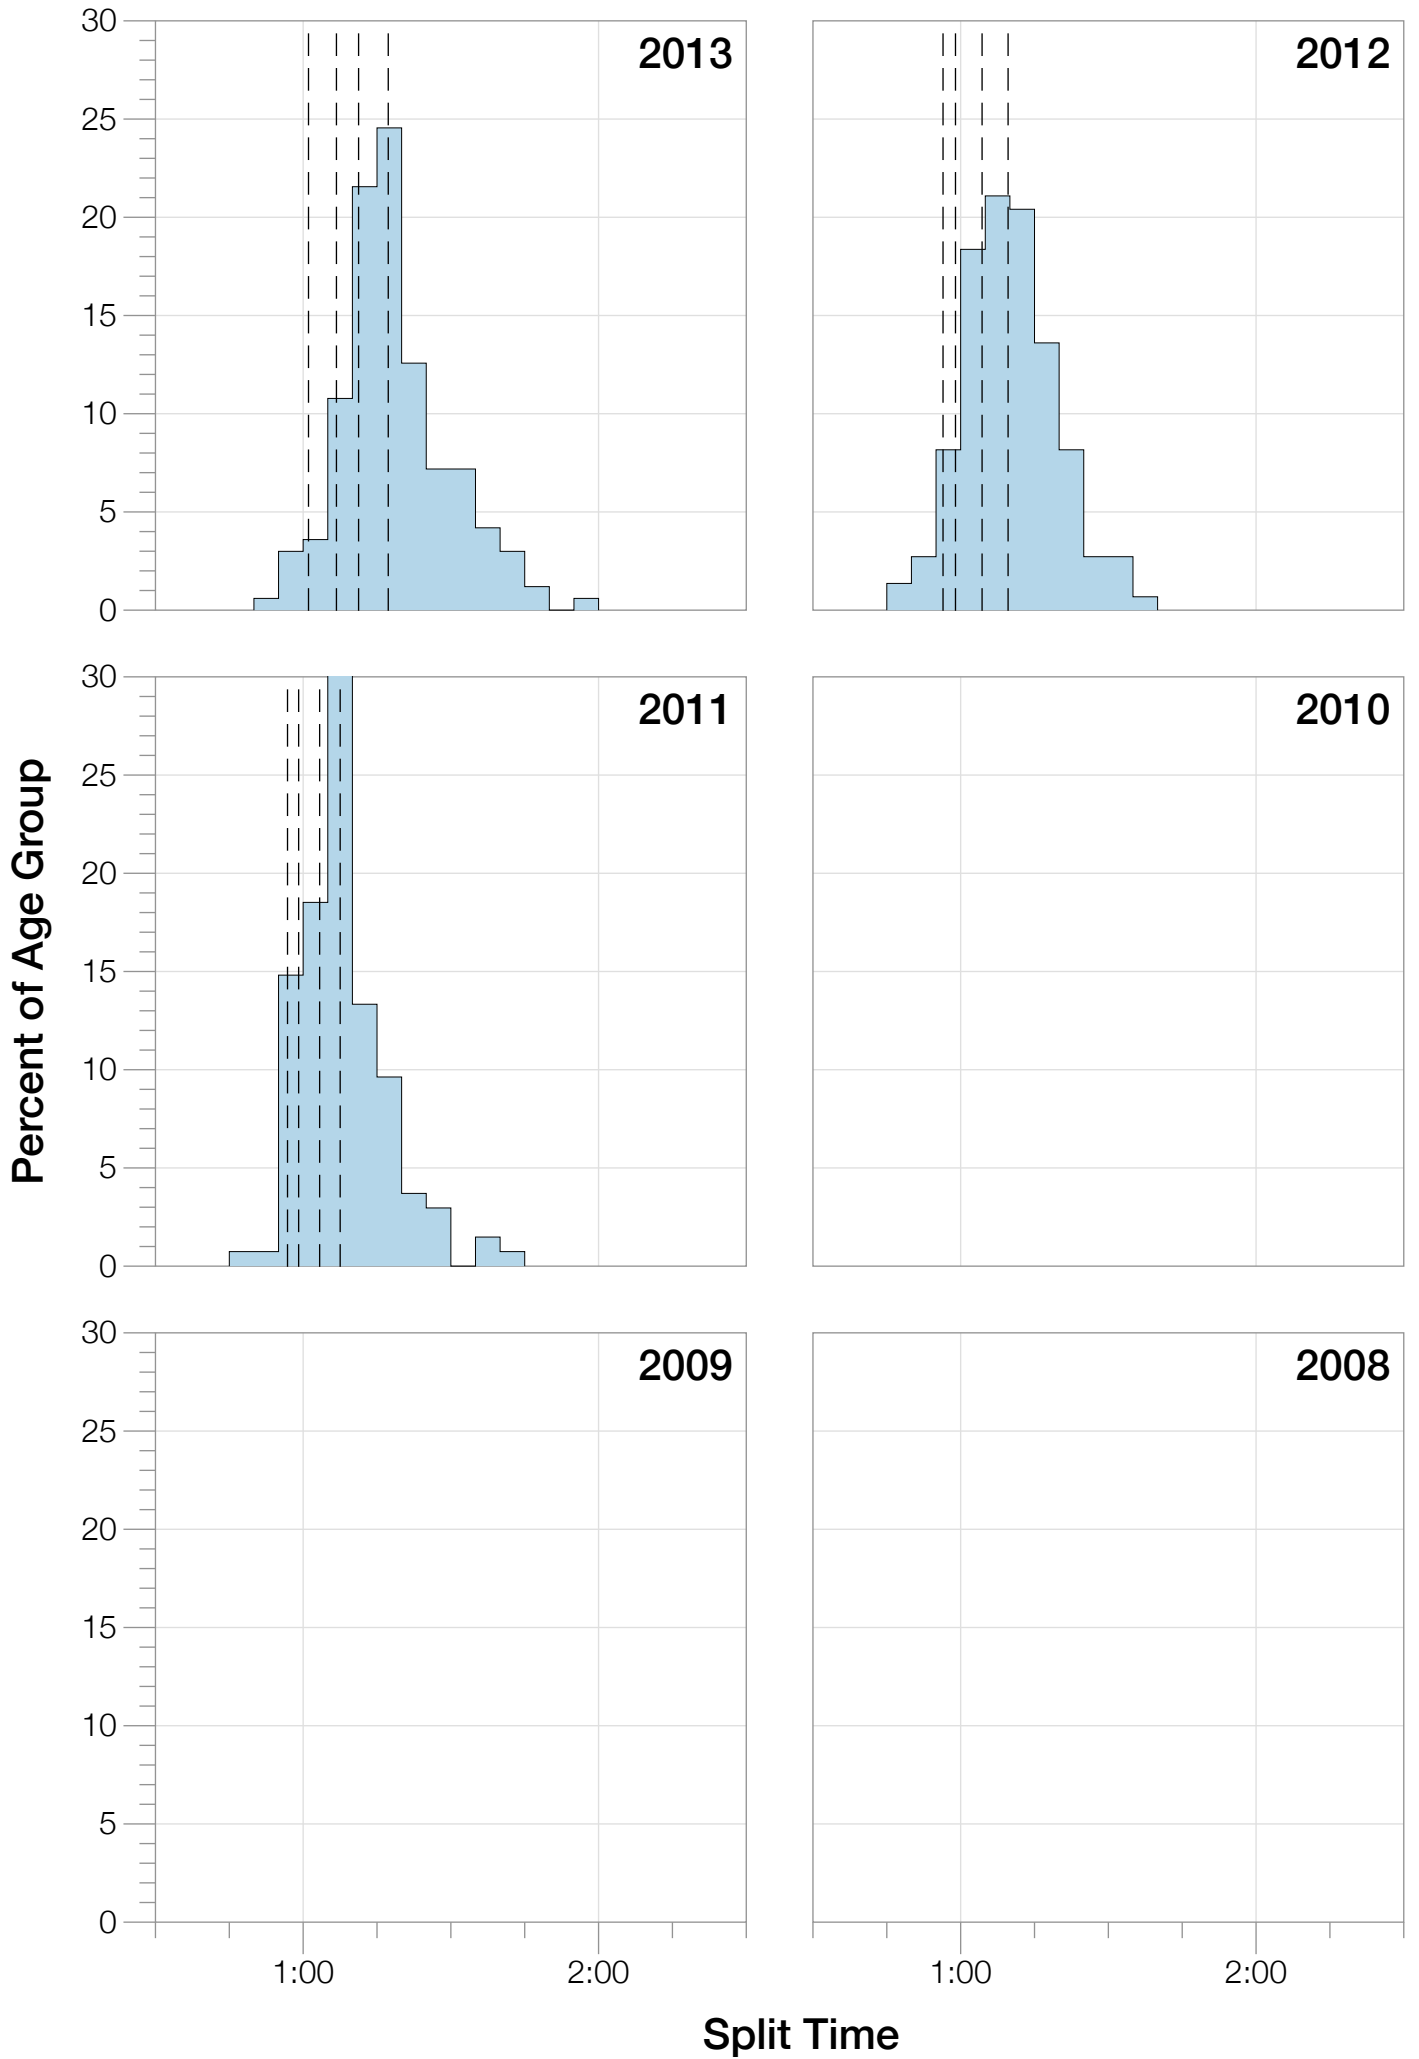

M45-49 Swim