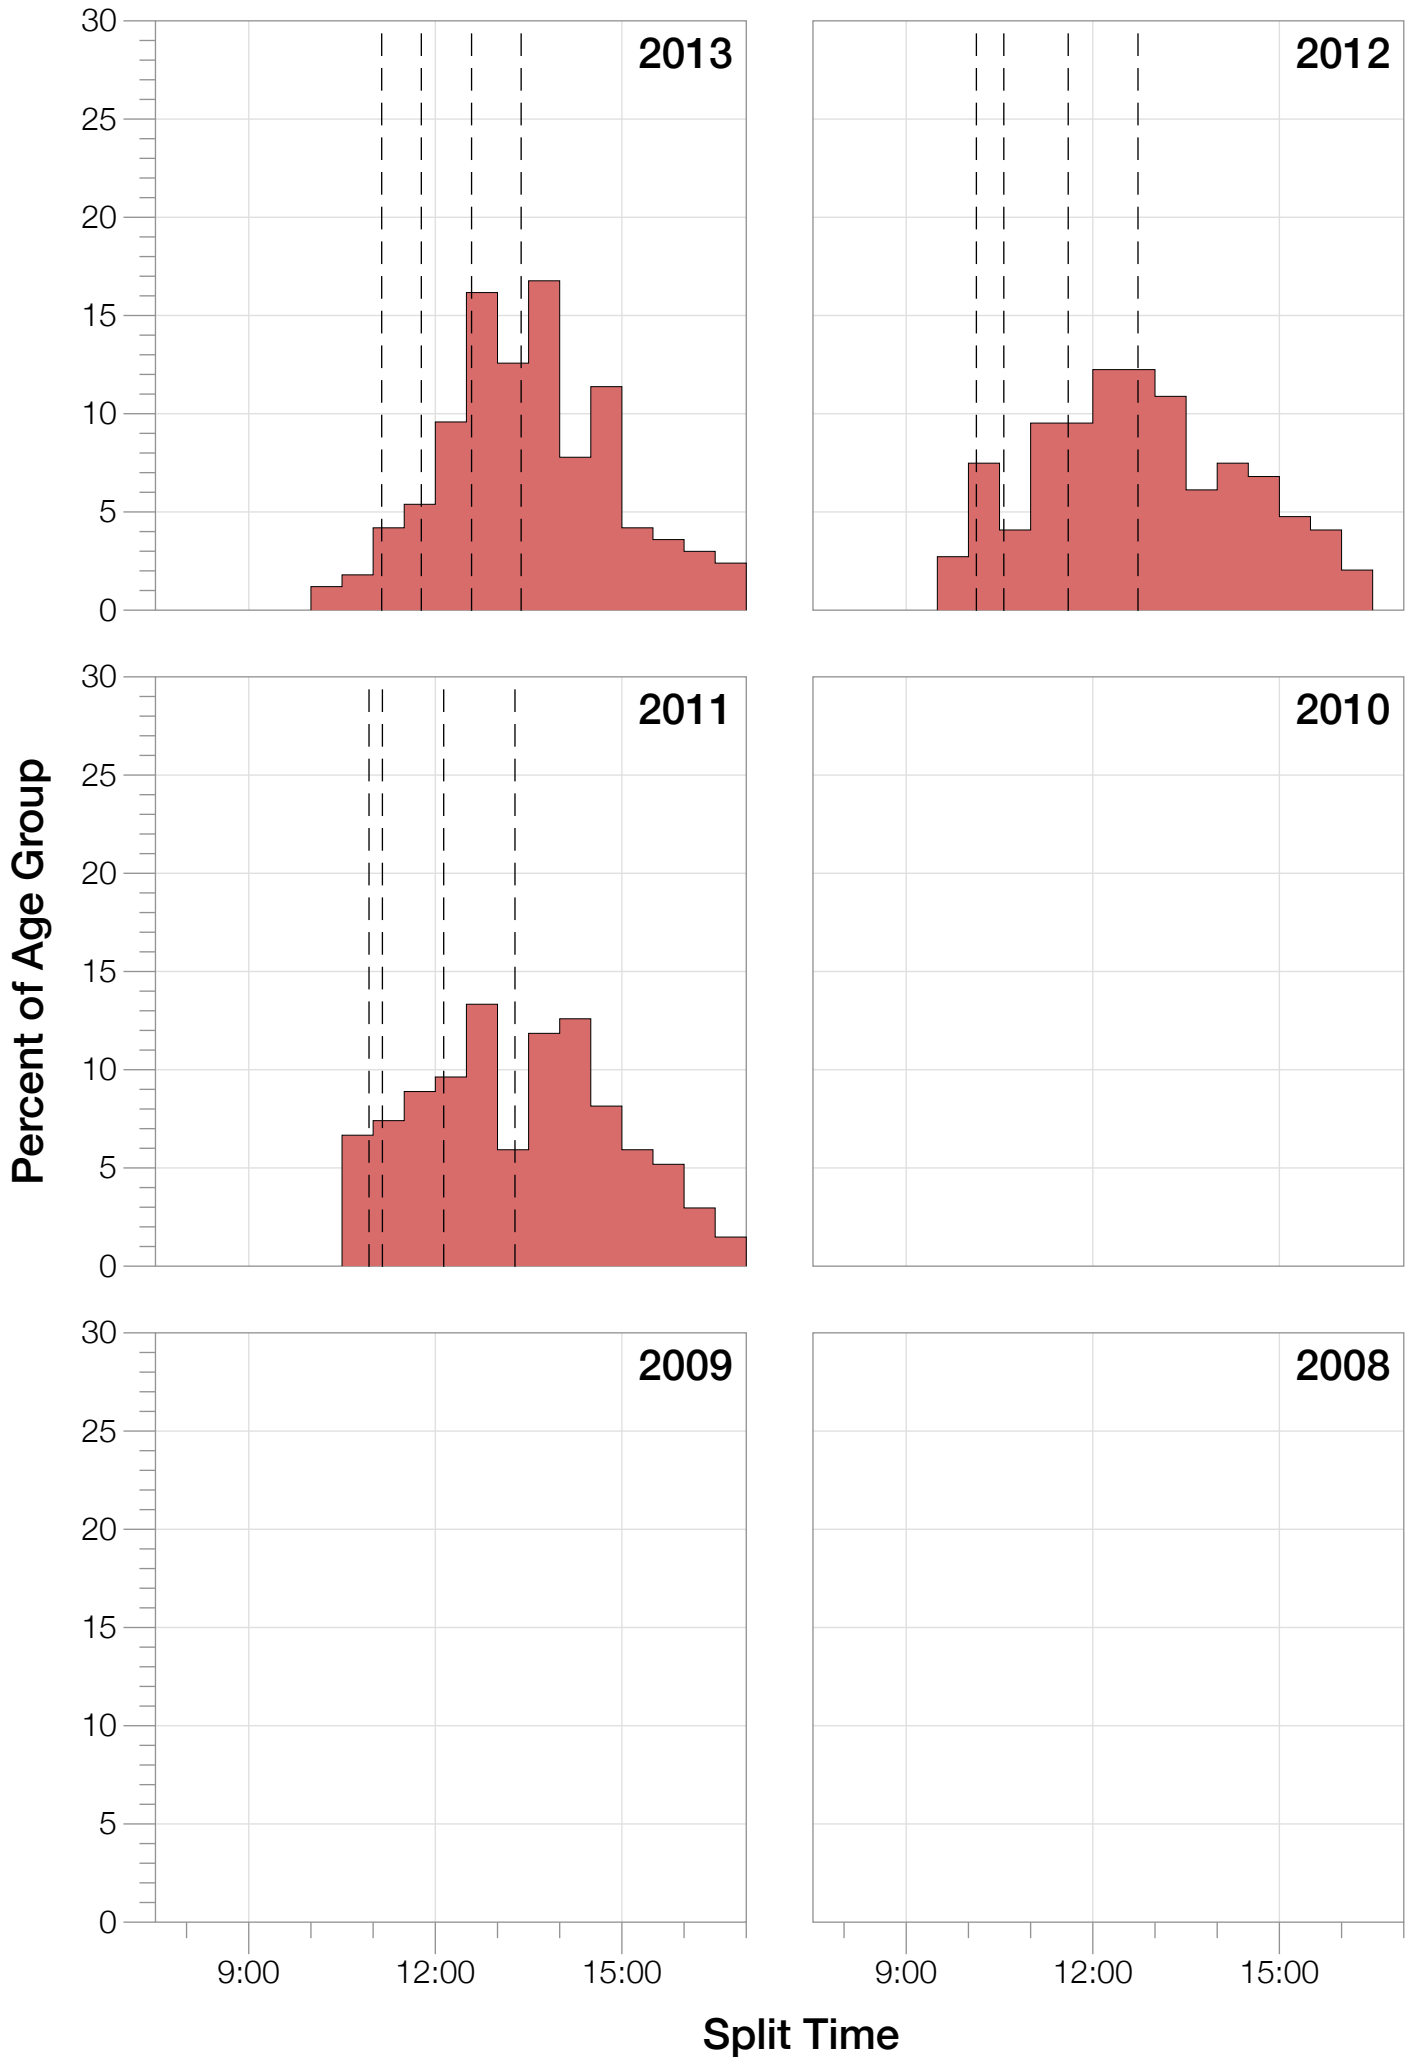

M45-49 Swim

M45-49 Bike

M45-49 Run

M45-49 Overall

M45-49 Fastest Splits

M45-49 Median Splits

M45-49 Slowest Splits

M45-49 Top 30 Finishing Splits

Estimated Kona Slot Average Finishing Time Finishing Time

M45-49 Top 10 and Kona Times and Splits

Summary Statistics

Position	Swim Time	Bike Time	Run Time	Overall Time
Average Male Winner	0:46:48	5:12:39	2:54:25	9:02:04
Average Female Winner	0:56:52	5:37:54	3:12:18	9:57:17
Average 1st Age Grouper	0:59:53	5:39:32	3:20:59	10:13:31
Average 2nd Age Grouper	1:03:51	5:47:51	3:18:11	10:22:54
Average 3rd Age Grouper	0:59:55	5:48:42	3:21:59	10:24:37
Average 4th Age Grouper	0:58:39	5:50:42	3:28:02	10:28:55
Average 5th Age Grouper	1:06:36	5:53:59	3:21:48	10:36:13
Average 6th Age Grouper	1:03:46	6:00:52	3:22:03	10:38:23
Average 7th Age Grouper	1:05:11	5:54:53	3:25:59	10:40:45
Average 8th Age Grouper	1:05:30	5:52:45	3:31:19	10:43:11
Average 9th Age Grouper	1:00:27	5:51:13	3:40:17	10:44:48
Average 10th Age Grouper	1:06:30	5:47:02	3:39:30	10:47:09
Kona Qualifier Average	1:02:06	5:50:16	3:22:10	10:27:25
Top 10 Age Grouper Average	1:03:02	5:50:45	3:27:01	10:34:02

Wales 2013

Position	Swim Time	Bike Time	Run Time	Overall Time
Male Winner	0:47:13	5:11:26	3:02:35	9:09:10
Female Winner	0:56:59	5:31:36	3:15:02	9:51:21
1st Age Grouper	0:59:02	5:49:28	3:16:17	10:16:03
2nd Age Grouper	1:12:02	5:47:35	3:14:53	10:28:34
3rd Age Grouper	0:59:01	5:42:31	3:34:56	10:31:00
4th Age Grouper	1:01:36	5:49:41	3:42:10	10:43:22
5th Age Grouper	1:13:35	5:53:55	3:32:45	10:58:26
6th Age Grouper	1:00:34	6:14:50	3:33:11	11:01:18
7th Age Grouper	1:17:17	5:52:29	3:38:20	11:02:35
8th Age Grouper	1:15:39	5:56:09	3:38:39	11:05:09
9th Age Grouper	1:00:52	5:52:44	4:01:03	11:06:36
10th Age Grouper	1:15:51	5:42:53	3:54:08	11:12:10
Kona Qualifier Average	1:04:18	5:53:00	3:29:02	10:39:47
Top 10 Age Grouper Average	1:07:32	5:52:13	3:36:38	10:50:31