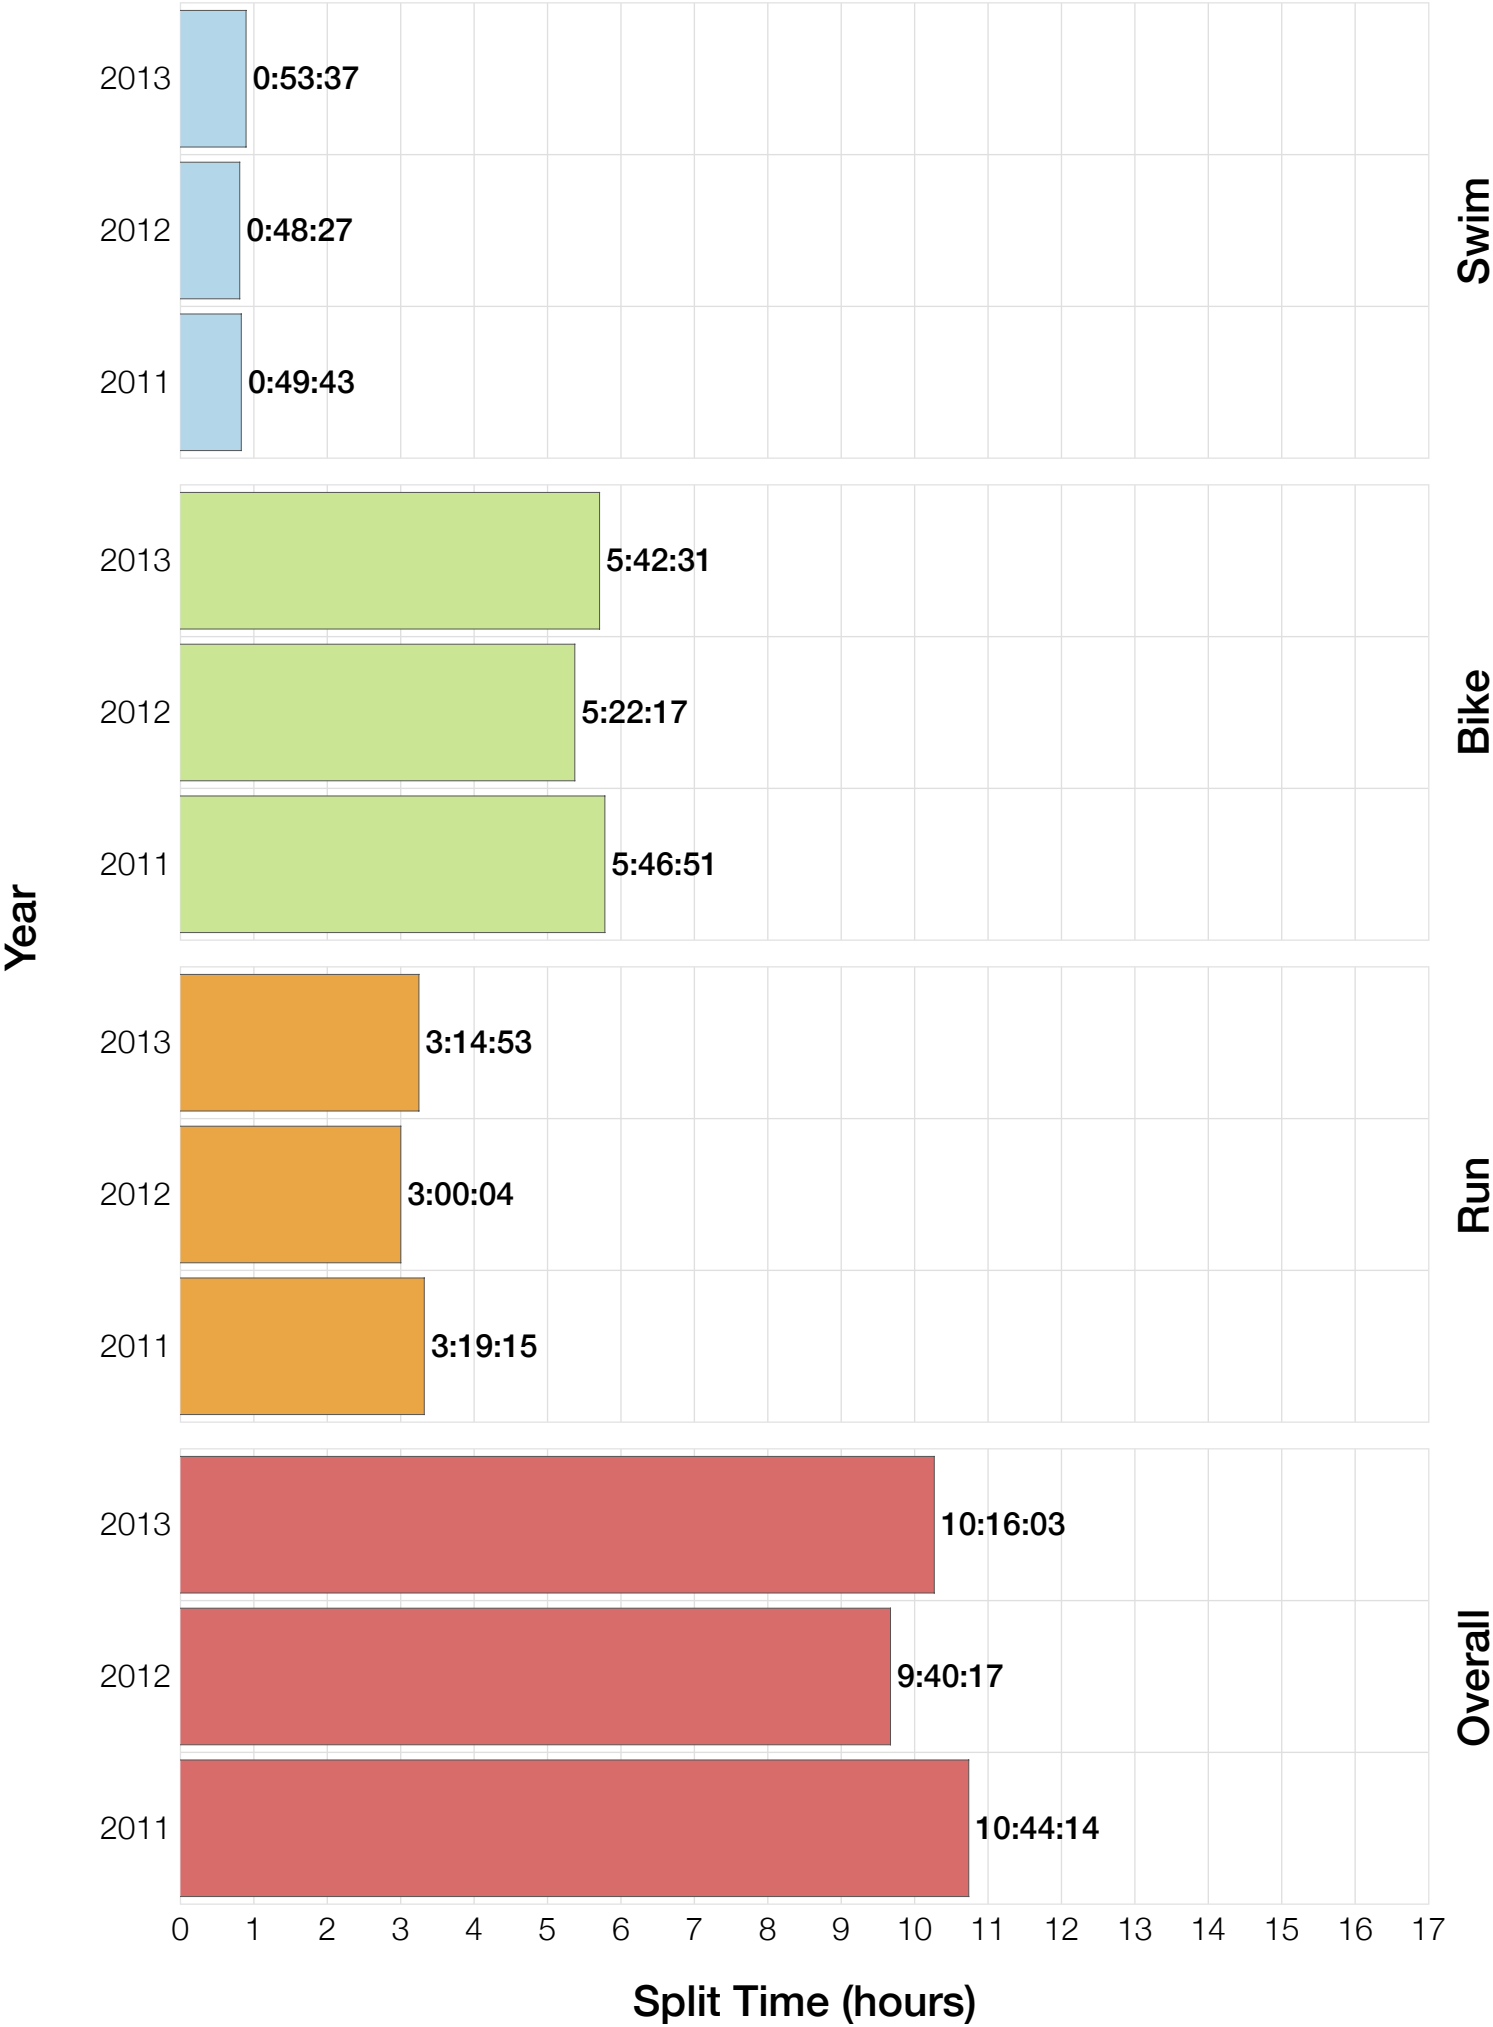

M45-49 Swim

M45-49 Bike

M45-49 Run

M45-49 Overall

M45-49 Fastest Splits

M45-49 Median Splits

M45-49 Slowest Splits

M45-49 Top 30 Finishing Splits

Estimated Kona Slot Average Finishing Time Finishing Time

M45-49 Top 10 and Kona Times and Splits

Summary Statistics

Position	Swim Time	Bike Time	Run Time	Overall Time
Average Male Winner	0:46:48	5:12:39	2:54:25	9:02:04
Average Female Winner	0:56:52	5:37:54	3:12:18	9:57:17
Average 1st Age Grouper	0:59:53	5:39:32	3:20:59	10:13:31
Average 2nd Age Grouper	1:03:51	5:47:51	3:18:11	10:22:54
Average 3rd Age Grouper	0:59:55	5:48:42	3:21:59	10:24:37
Average 4th Age Grouper	0:58:39	5:50:42	3:28:02	10:28:55
Average 5th Age Grouper	1:06:36	5:53:59	3:21:48	10:36:13
Average 6th Age Grouper	1:03:46	6:00:52	3:22:03	10:38:23
Average 7th Age Grouper	1:05:11	5:54:53	3:25:59	10:40:45
Average 8th Age Grouper	1:05:30	5:52:45	3:31:19	10:43:11
Average 9th Age Grouper	1:00:27	5:51:13	3:40:17	10:44:48
Average 10th Age Grouper	1:06:30	5:47:02	3:39:30	10:47:09
Kona Qualifier Average	1:02:06	5:50:16	3:22:10	10:27:25
Top 10 Age Grouper Average	1:03:02	5:50:45	3:27:01	10:34:02

Wales 2013

Position	Swim Time	Bike Time	Run Time	Overall Time
Male Winner	0:47:13	5:11:26	3:02:35	9:09:10
Female Winner	0:56:59	5:31:36	3:15:02	9:51:21
1st Age Grouper	0:59:02	5:49:28	3:16:17	10:16:03
2nd Age Grouper	1:12:02	5:47:35	3:14:53	10:28:34
3rd Age Grouper	0:59:01	5:42:31	3:34:56	10:31:00
4th Age Grouper	1:01:36	5:49:41	3:42:10	10:43:22
5th Age Grouper	1:13:35	5:53:55	3:32:45	10:58:26
6th Age Grouper	1:00:34	6:14:50	3:33:11	11:01:18
7th Age Grouper	1:17:17	5:52:29	3:38:20	11:02:35
8th Age Grouper	1:15:39	5:56:09	3:38:39	11:05:09
9th Age Grouper	1:00:52	5:52:44	4:01:03	11:06:36
10th Age Grouper	1:15:51	5:42:53	3:54:08	11:12:10
Kona Qualifier Average	1:04:18	5:53:00	3:29:02	10:39:47
Top 10 Age Grouper Average	1:07:32	5:52:13	3:36:38	10:50:31