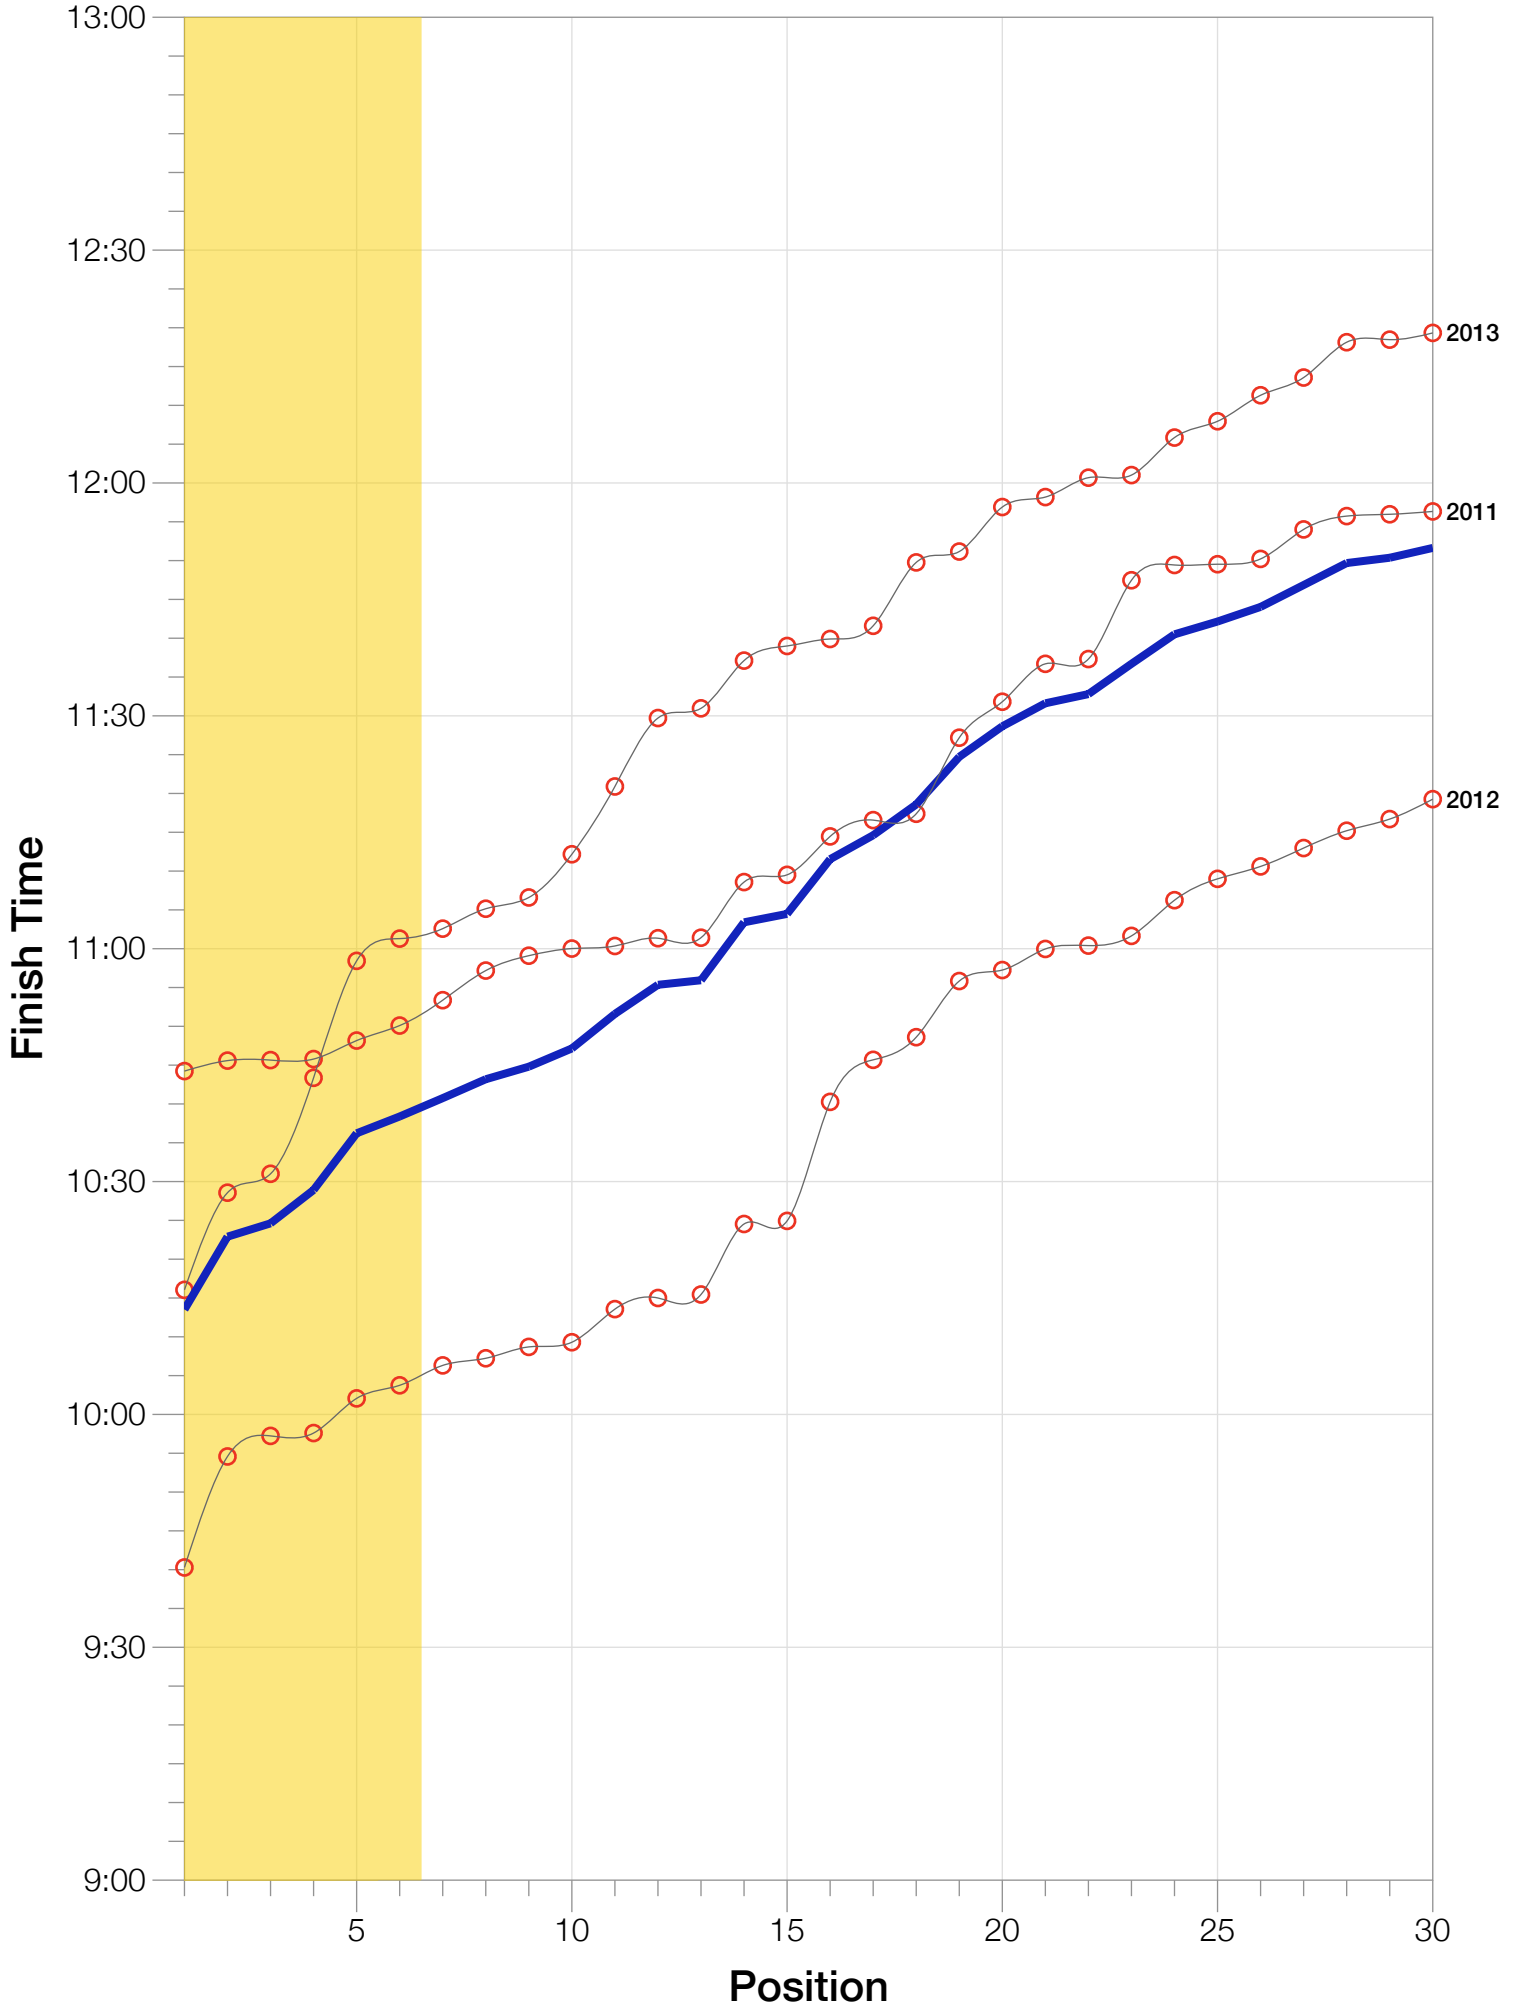

Ironman Wales M45-49 Stats

M45-49 Summary Statistics

Year	Finishers	M45-49 Finishers	Male Winner's Time	Female Winner's Time	M45-49 Winner's Time
2011	1122	135	9:04:20	10:15:23	10:44:14
2012	1215	154	8:52:43	9:45:09	9:40:17
2013	1280	167	9:09:10	9:51:21	10:16:03
Average	1206	152	9:02:04	9:57:17	10:13:31

M45-49 Swim

M45-49 Bike

M45-49 Run

M45-49 Overall

M45-49 Fastest Splits

M45-49 Median Splits

M45-49 Slowest Splits

M45-49 Top 30 Finishing Splits

Estimated Kona Slot Average Finishing Time Finishing Time

M45-49 Top 10 and Kona Times and Splits

Summary Statistics

Position	Swim Time	Bike Time	Run Time	Overall Time
Average Male Winner	0:46:48	5:12:39	2:54:25	9:02:04
Average Female Winner	0:56:52	5:37:54	3:12:18	9:57:17
Average 1st Age Grouper	0:59:53	5:39:32	3:20:59	10:13:31
Average 2nd Age Grouper	1:03:51	5:47:51	3:18:11	10:22:54
Average 3rd Age Grouper	0:59:55	5:48:42	3:21:59	10:24:37
Average 4th Age Grouper	0:58:39	5:50:42	3:28:02	10:28:55
Average 5th Age Grouper	1:06:36	5:53:59	3:21:48	10:36:13
Average 6th Age Grouper	1:03:46	6:00:52	3:22:03	10:38:23
Average 7th Age Grouper	1:05:11	5:54:53	3:25:59	10:40:45
Average 8th Age Grouper	1:05:30	5:52:45	3:31:19	10:43:11
Average 9th Age Grouper	1:00:27	5:51:13	3:40:17	10:44:48
Average 10th Age Grouper	1:06:30	5:47:02	3:39:30	10:47:09
Kona Qualifier Average	1:02:06	5:50:16	3:22:10	10:27:25
Top 10 Age Grouper Average	1:03:02	5:50:45	3:27:01	10:34:02