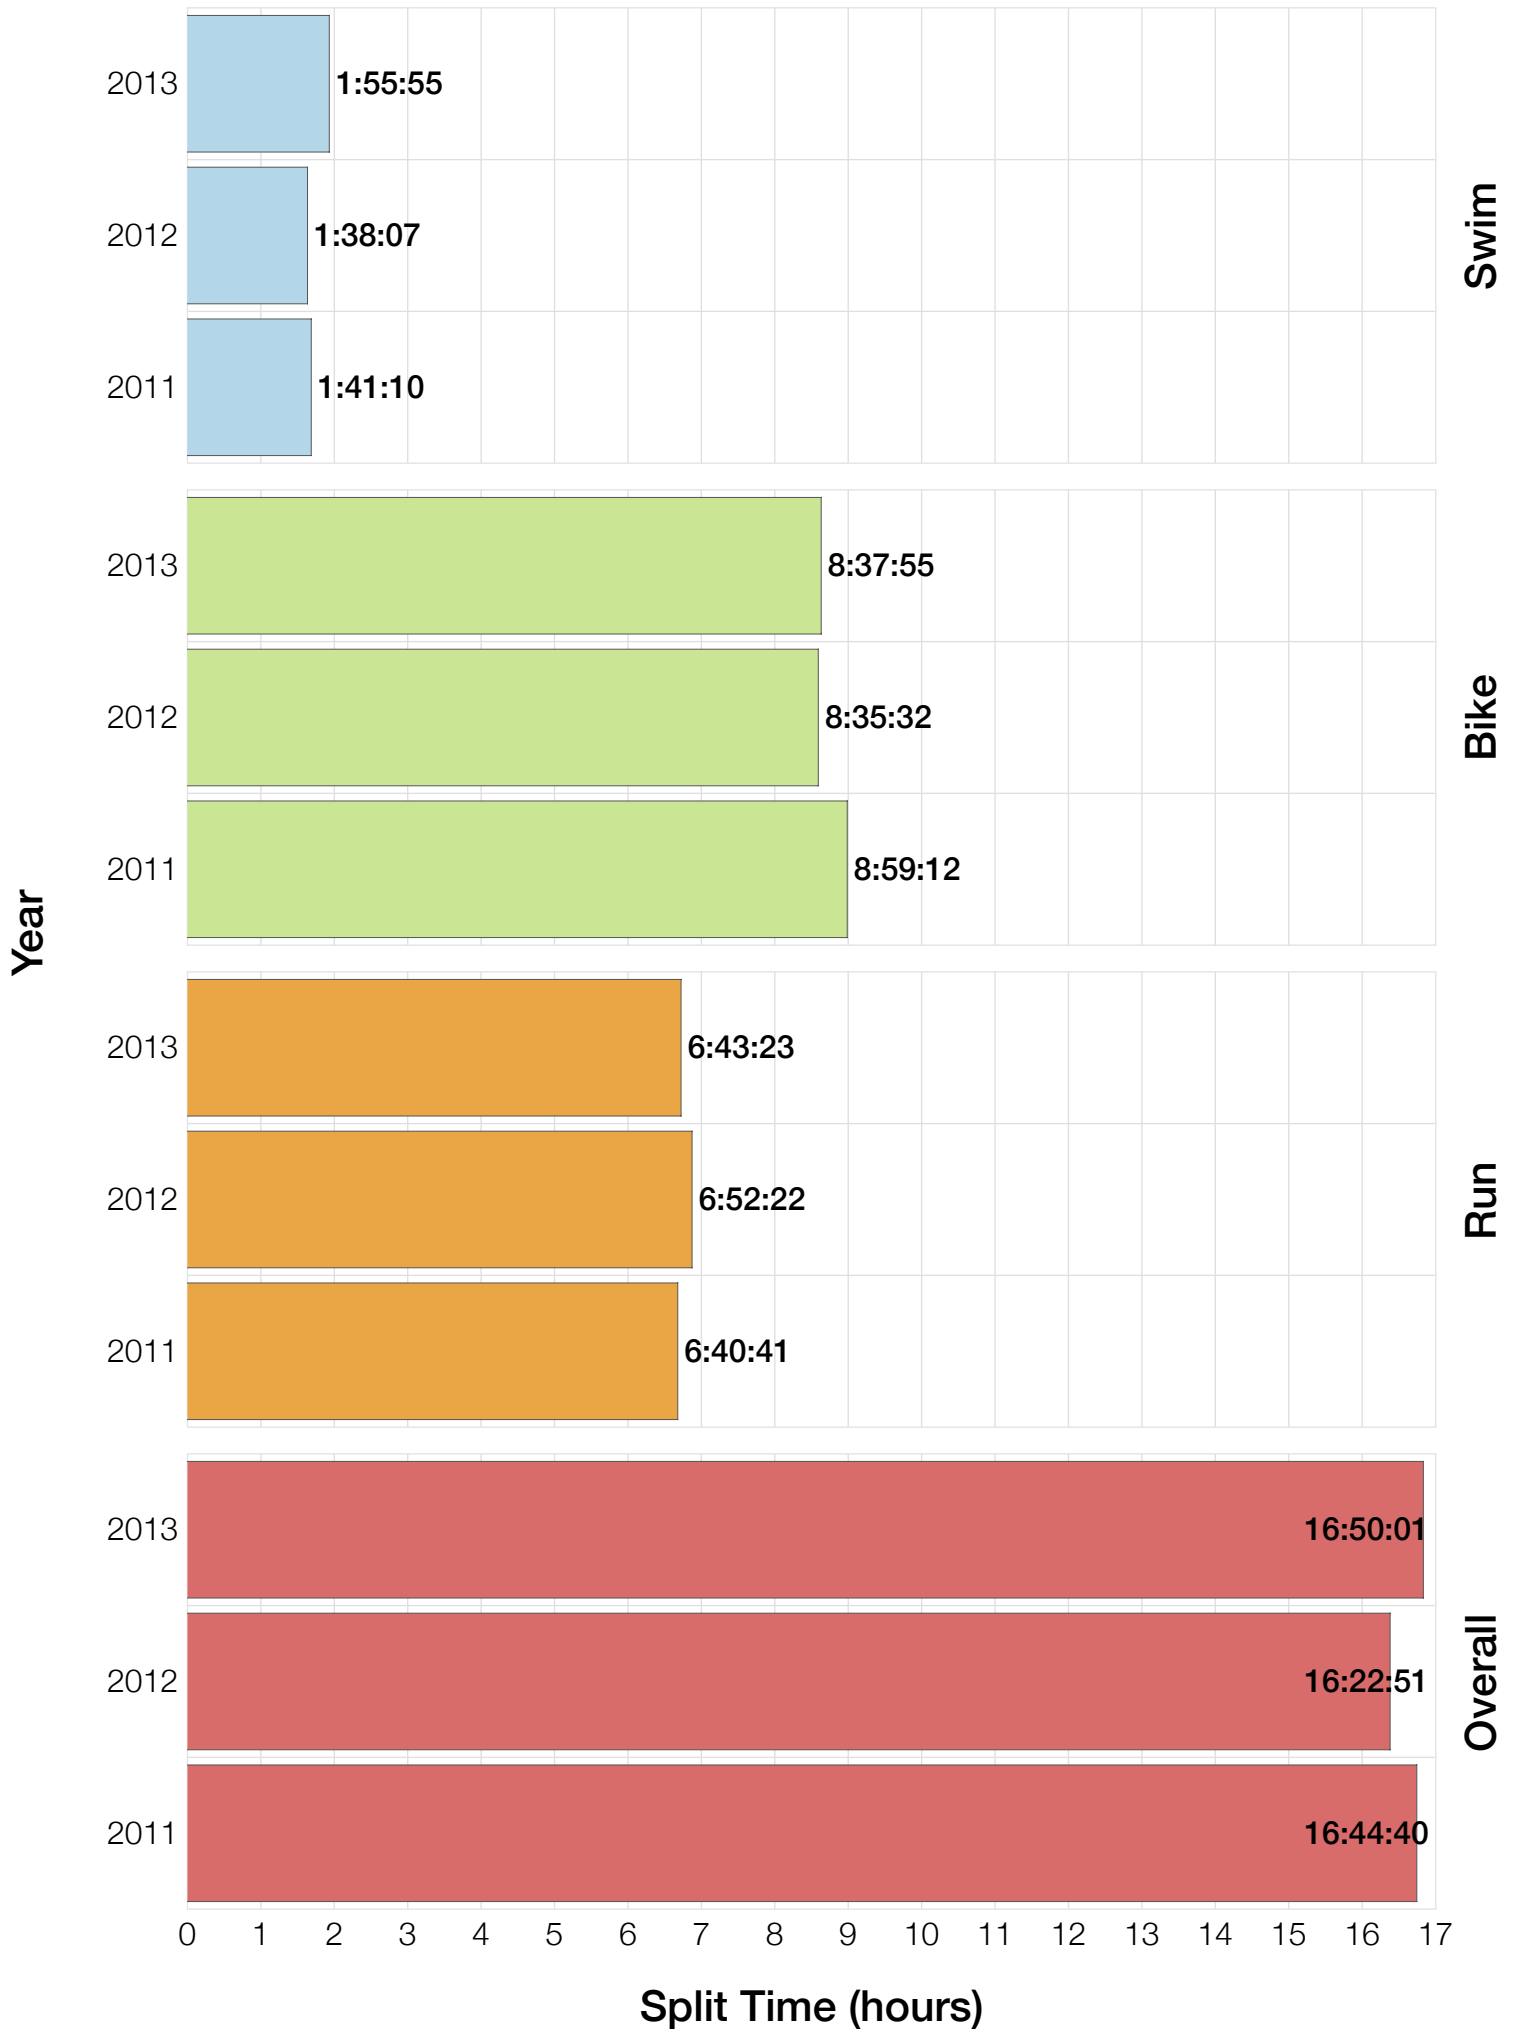

M45-49 Swim

M45-49 Bike

M45-49 Run

M45-49 Overall

M45-49 Fastest Splits

M45-49 Median Splits

M45-49 Slowest Splits

M45-49 Top 30 Finishing Splits

Estimated Kona Slot Average Finishing Time Finishing Time

M45-49 Top 10 and Kona Times and Splits

Summary Statistics

Position	Swim Time	Bike Time	Run Time	Overall Time
Average Male Winner	0:46:48	5:12:39	2:54:25	9:02:04
Average Female Winner	0:56:52	5:37:54	3:12:18	9:57:17
Average 1st Age Grouper	0:59:53	5:39:32	3:20:59	10:13:31
Average 2nd Age Grouper	1:03:51	5:47:51	3:18:11	10:22:54
Average 3rd Age Grouper	0:59:55	5:48:42	3:21:59	10:24:37
Average 4th Age Grouper	0:58:39	5:50:42	3:28:02	10:28:55
Average 5th Age Grouper	1:06:36	5:53:59	3:21:48	10:36:13
Average 6th Age Grouper	1:03:46	6:00:52	3:22:03	10:38:23
Average 7th Age Grouper	1:05:11	5:54:53	3:25:59	10:40:45
Average 8th Age Grouper	1:05:30	5:52:45	3:31:19	10:43:11
Average 9th Age Grouper	1:00:27	5:51:13	3:40:17	10:44:48
Average 10th Age Grouper	1:06:30	5:47:02	3:39:30	10:47:09
Kona Qualifier Average	1:02:06	5:50:16	3:22:10	10:27:25
Top 10 Age Grouper Average	1:03:02	5:50:45	3:27:01	10:34:02

Wales 2013

Position	Swim Time	Bike Time	Run Time	Overall Time
Male Winner	0:47:13	5:11:26	3:02:35	9:09:10
Female Winner	0:56:59	5:31:36	3:15:02	9:51:21
1st Age Grouper	0:59:02	5:49:28	3:16:17	10:16:03
2nd Age Grouper	1:12:02	5:47:35	3:14:53	10:28:34
3rd Age Grouper	0:59:01	5:42:31	3:34:56	10:31:00
4th Age Grouper	1:01:36	5:49:41	3:42:10	10:43:22
5th Age Grouper	1:13:35	5:53:55	3:32:45	10:58:26
6th Age Grouper	1:00:34	6:14:50	3:33:11	11:01:18
7th Age Grouper	1:17:17	5:52:29	3:38:20	11:02:35
8th Age Grouper	1:15:39	5:56:09	3:38:39	11:05:09
9th Age Grouper	1:00:52	5:52:44	4:01:03	11:06:36
10th Age Grouper	1:15:51	5:42:53	3:54:08	11:12:10
Kona Qualifier Average	1:04:18	5:53:00	3:29:02	10:39:47
Top 10 Age Grouper Average	1:07:32	5:52:13	3:36:38	10:50:31