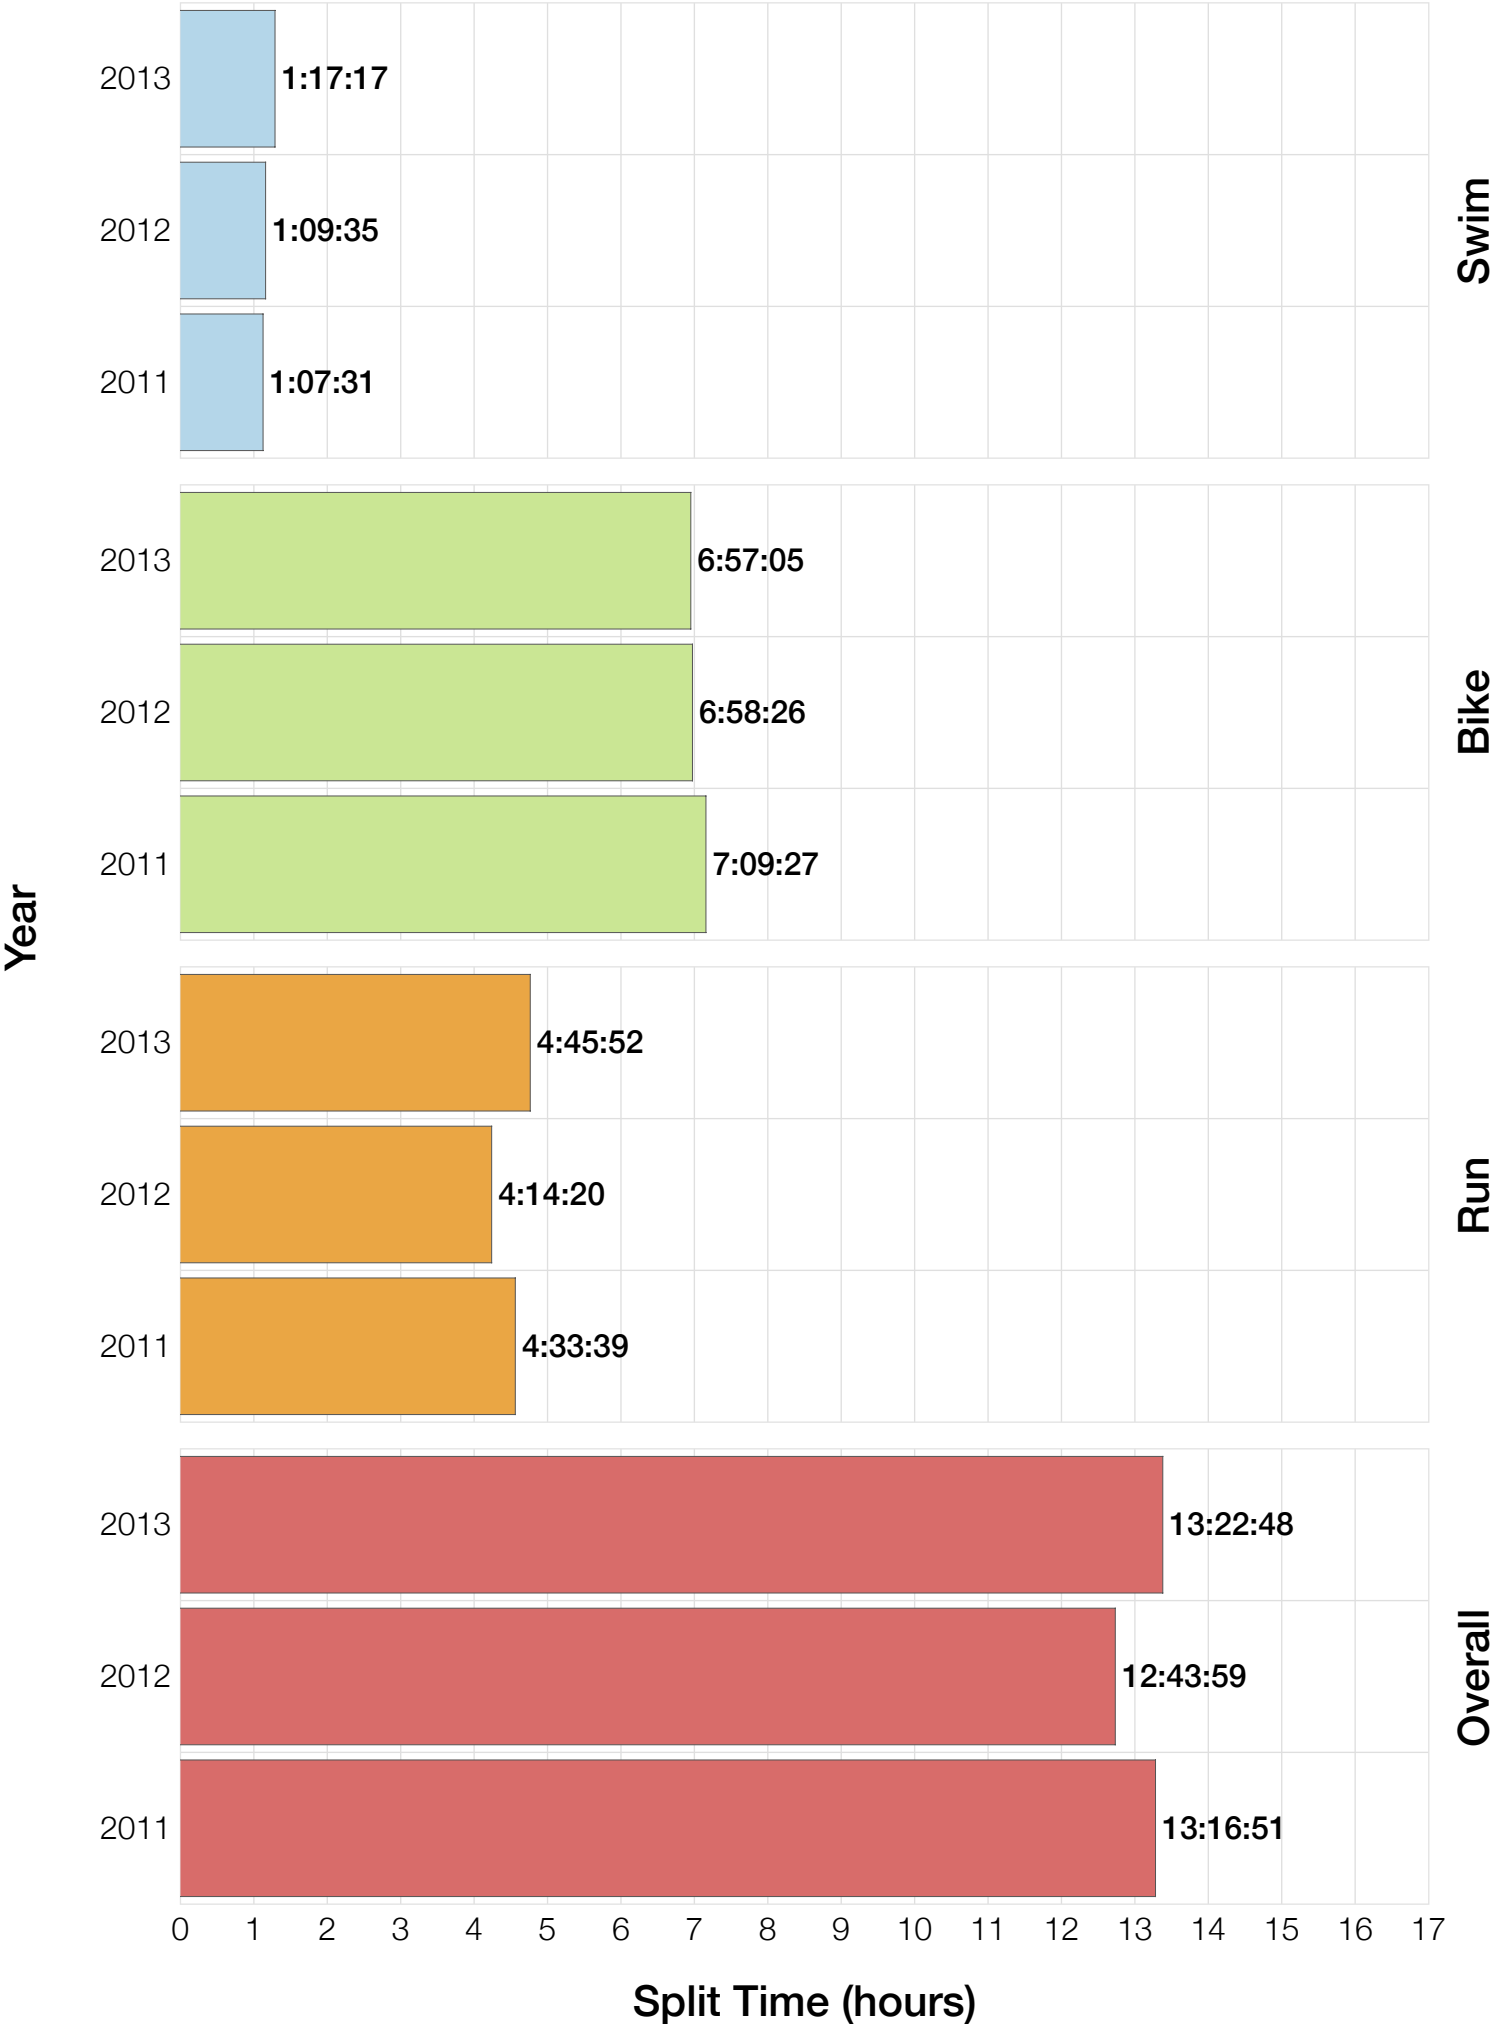

M45-49 Swim

M45-49 Bike

M45-49 Run

M45-49 Overall

M45-49 Fastest Splits

M45-49 Median Splits

M45-49 Slowest Splits

M45-49 Top 30 Finishing Splits

Estimated Kona Slot Average Finishing Time Finishing Time

M45-49 Top 10 and Kona Times and Splits

Summary Statistics

Position	Swim Time	Bike Time	Run Time	Overall Time
Average Male Winner	0:46:48	5:12:39	2:54:25	9:02:04
Average Female Winner	0:56:52	5:37:54	3:12:18	9:57:17
Average 1st Age Grouper	0:59:53	5:39:32	3:20:59	10:13:31
Average 2nd Age Grouper	1:03:51	5:47:51	3:18:11	10:22:54
Average 3rd Age Grouper	0:59:55	5:48:42	3:21:59	10:24:37
Average 4th Age Grouper	0:58:39	5:50:42	3:28:02	10:28:55
Average 5th Age Grouper	1:06:36	5:53:59	3:21:48	10:36:13
Average 6th Age Grouper	1:03:46	6:00:52	3:22:03	10:38:23
Average 7th Age Grouper	1:05:11	5:54:53	3:25:59	10:40:45
Average 8th Age Grouper	1:05:30	5:52:45	3:31:19	10:43:11
Average 9th Age Grouper	1:00:27	5:51:13	3:40:17	10:44:48
Average 10th Age Grouper	1:06:30	5:47:02	3:39:30	10:47:09
Kona Qualifier Average	1:02:06	5:50:16	3:22:10	10:27:25
Top 10 Age Grouper Average	1:03:02	5:50:45	3:27:01	10:34:02

Wales 2013

Position	Swim Time	Bike Time	Run Time	Overall Time
Male Winner	0:47:13	5:11:26	3:02:35	9:09:10
Female Winner	0:56:59	5:31:36	3:15:02	9:51:21
1st Age Grouper	0:59:02	5:49:28	3:16:17	10:16:03
2nd Age Grouper	1:12:02	5:47:35	3:14:53	10:28:34
3rd Age Grouper	0:59:01	5:42:31	3:34:56	10:31:00
4th Age Grouper	1:01:36	5:49:41	3:42:10	10:43:22
5th Age Grouper	1:13:35	5:53:55	3:32:45	10:58:26
6th Age Grouper	1:00:34	6:14:50	3:33:11	11:01:18
7th Age Grouper	1:17:17	5:52:29	3:38:20	11:02:35
8th Age Grouper	1:15:39	5:56:09	3:38:39	11:05:09
9th Age Grouper	1:00:52	5:52:44	4:01:03	11:06:36
10th Age Grouper	1:15:51	5:42:53	3:54:08	11:12:10
Kona Qualifier Average	1:04:18	5:53:00	3:29:02	10:39:47
Top 10 Age Grouper Average	1:07:32	5:52:13	3:36:38	10:50:31