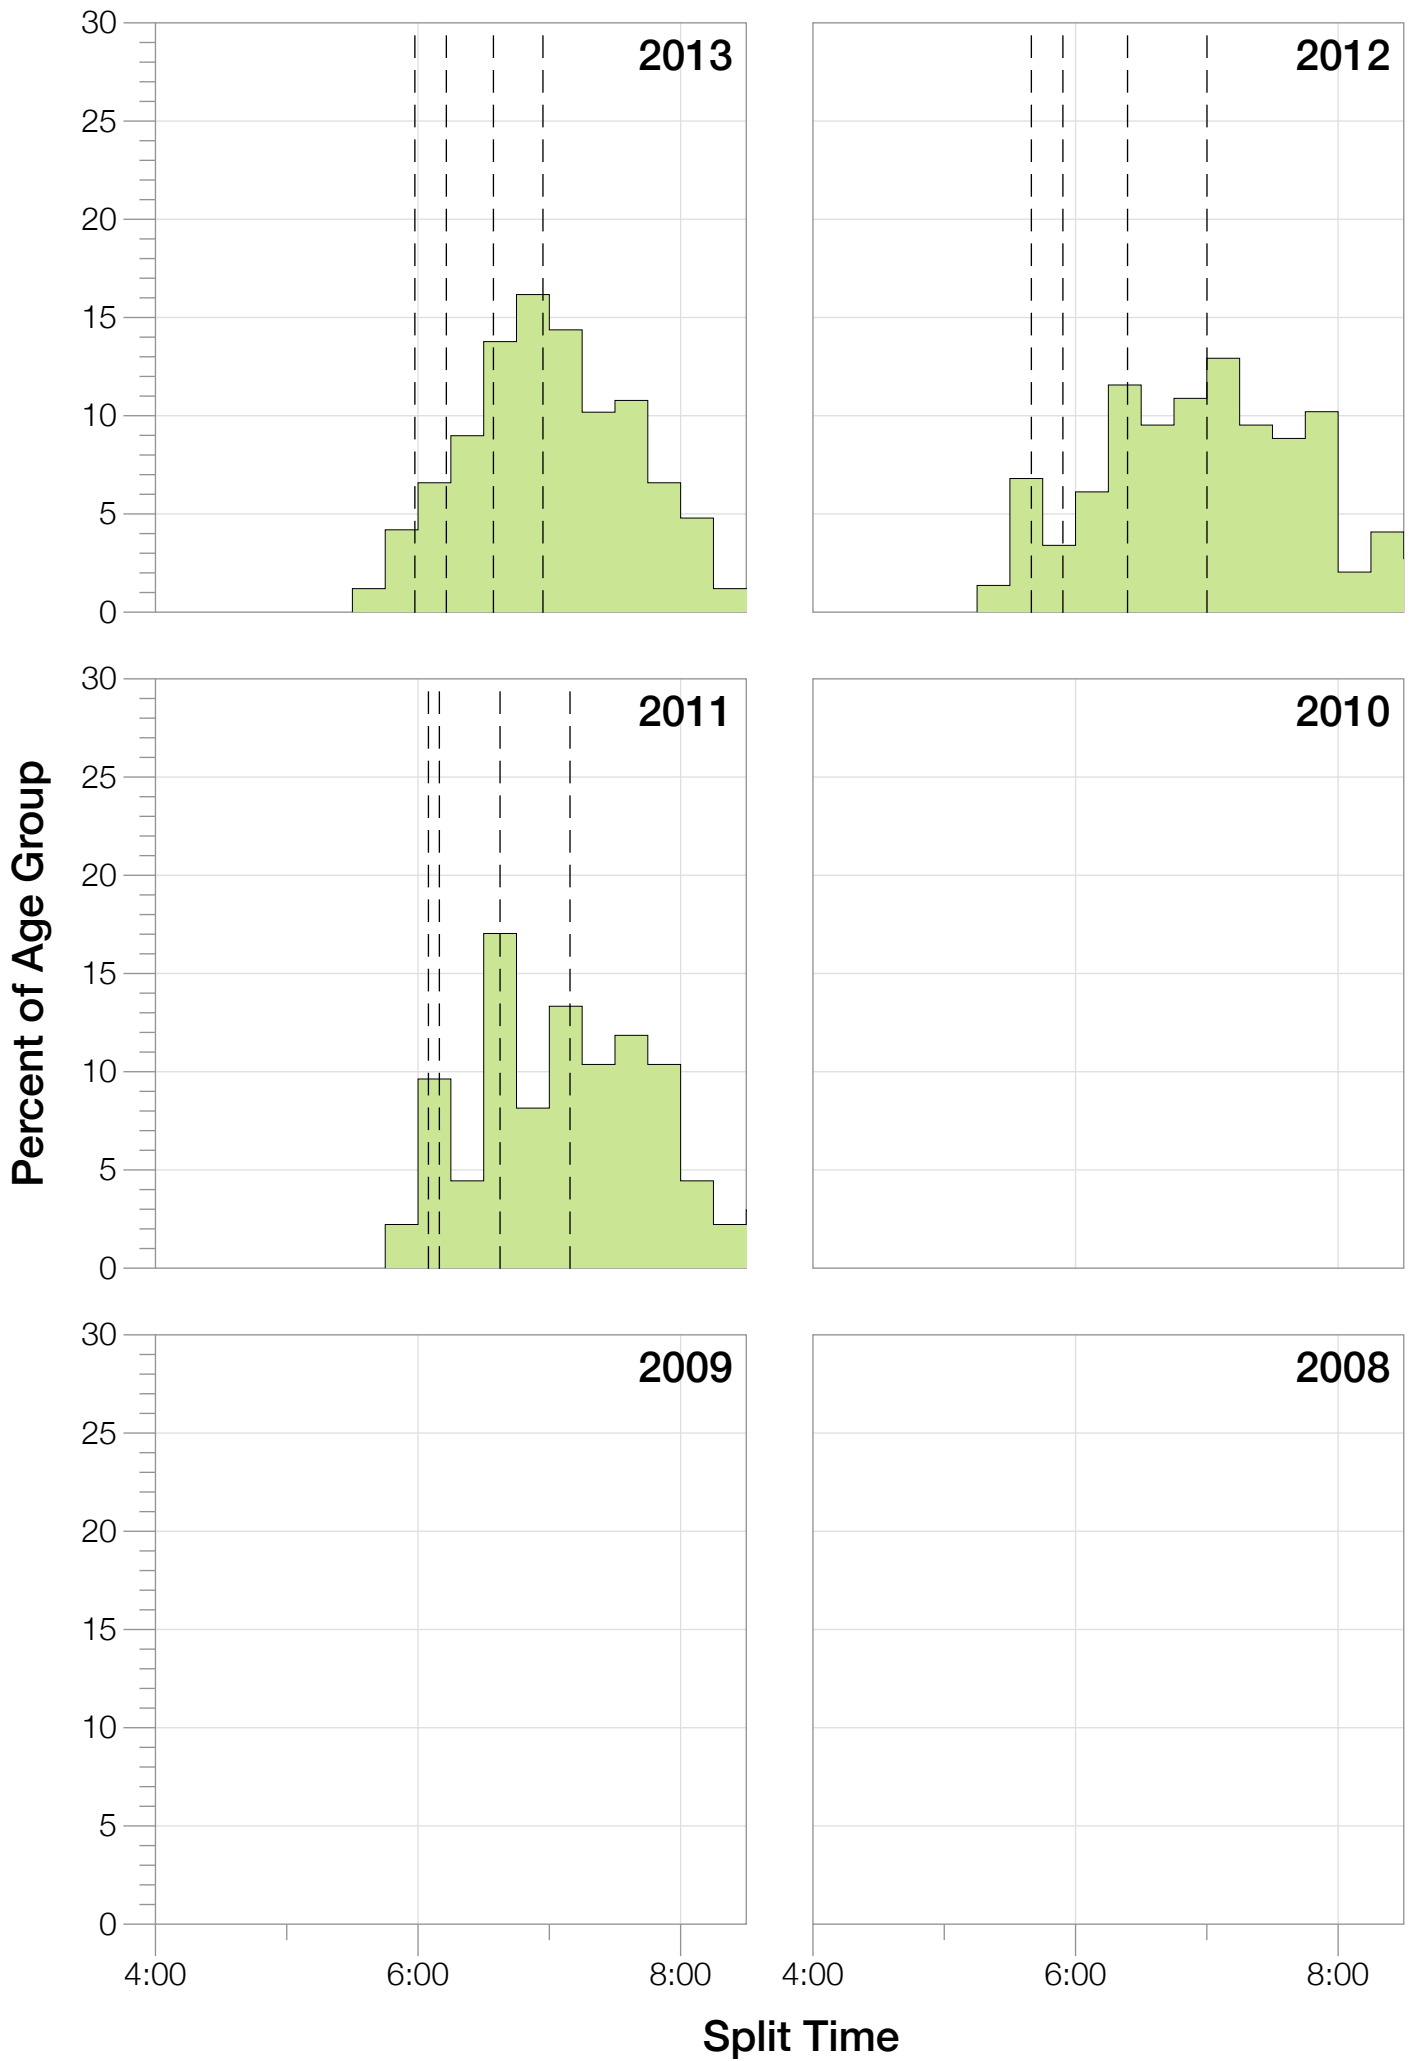

M45-49 Bike