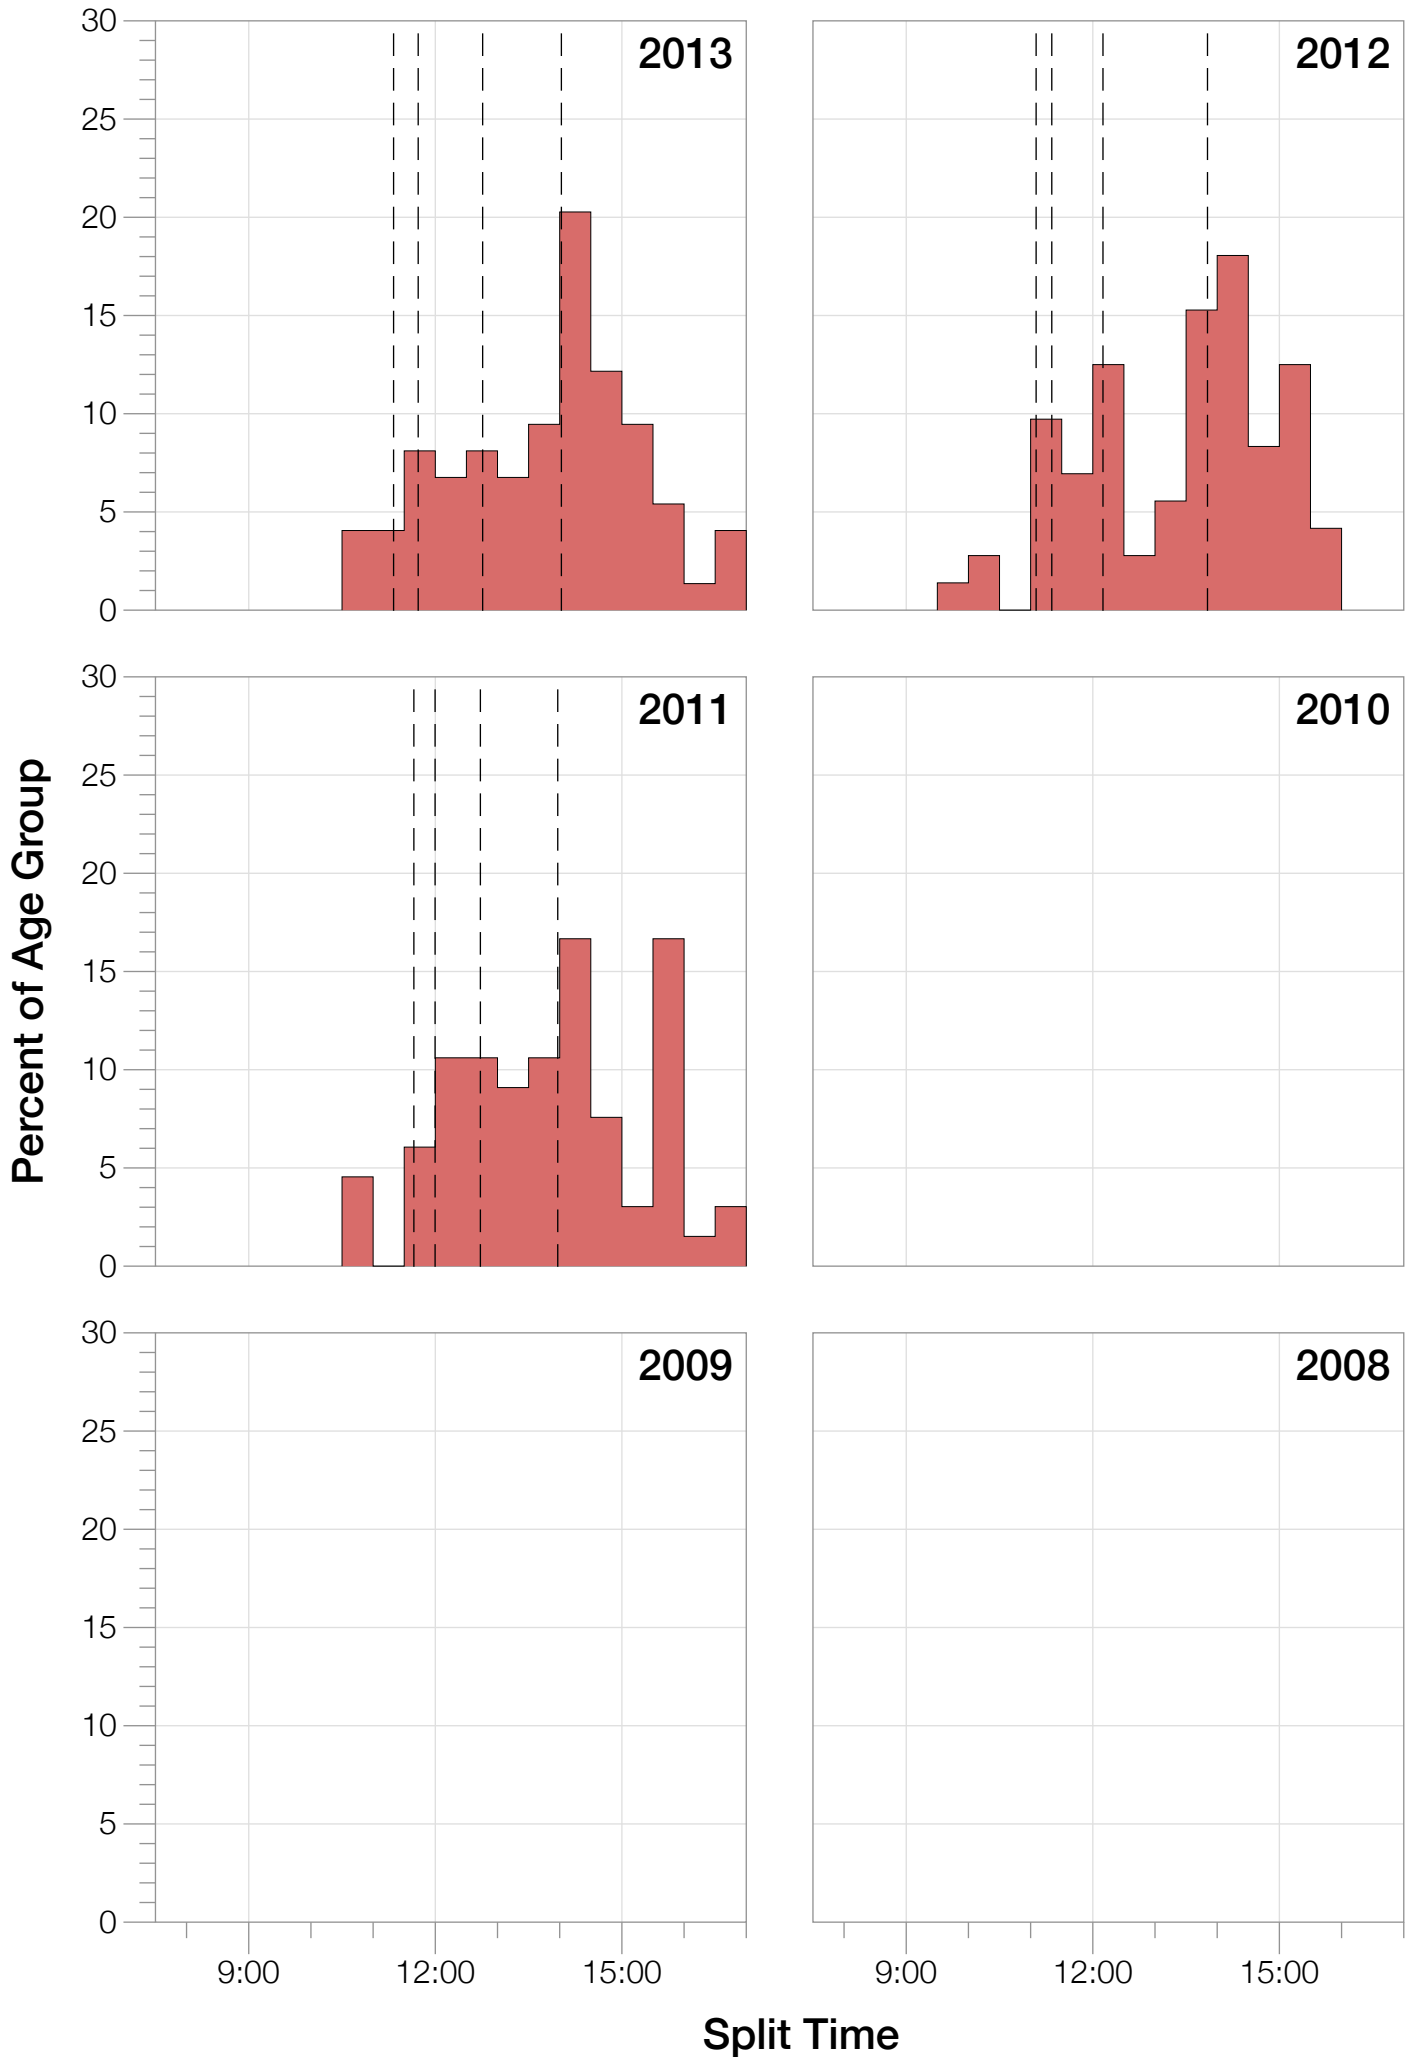

M50-54 Overall