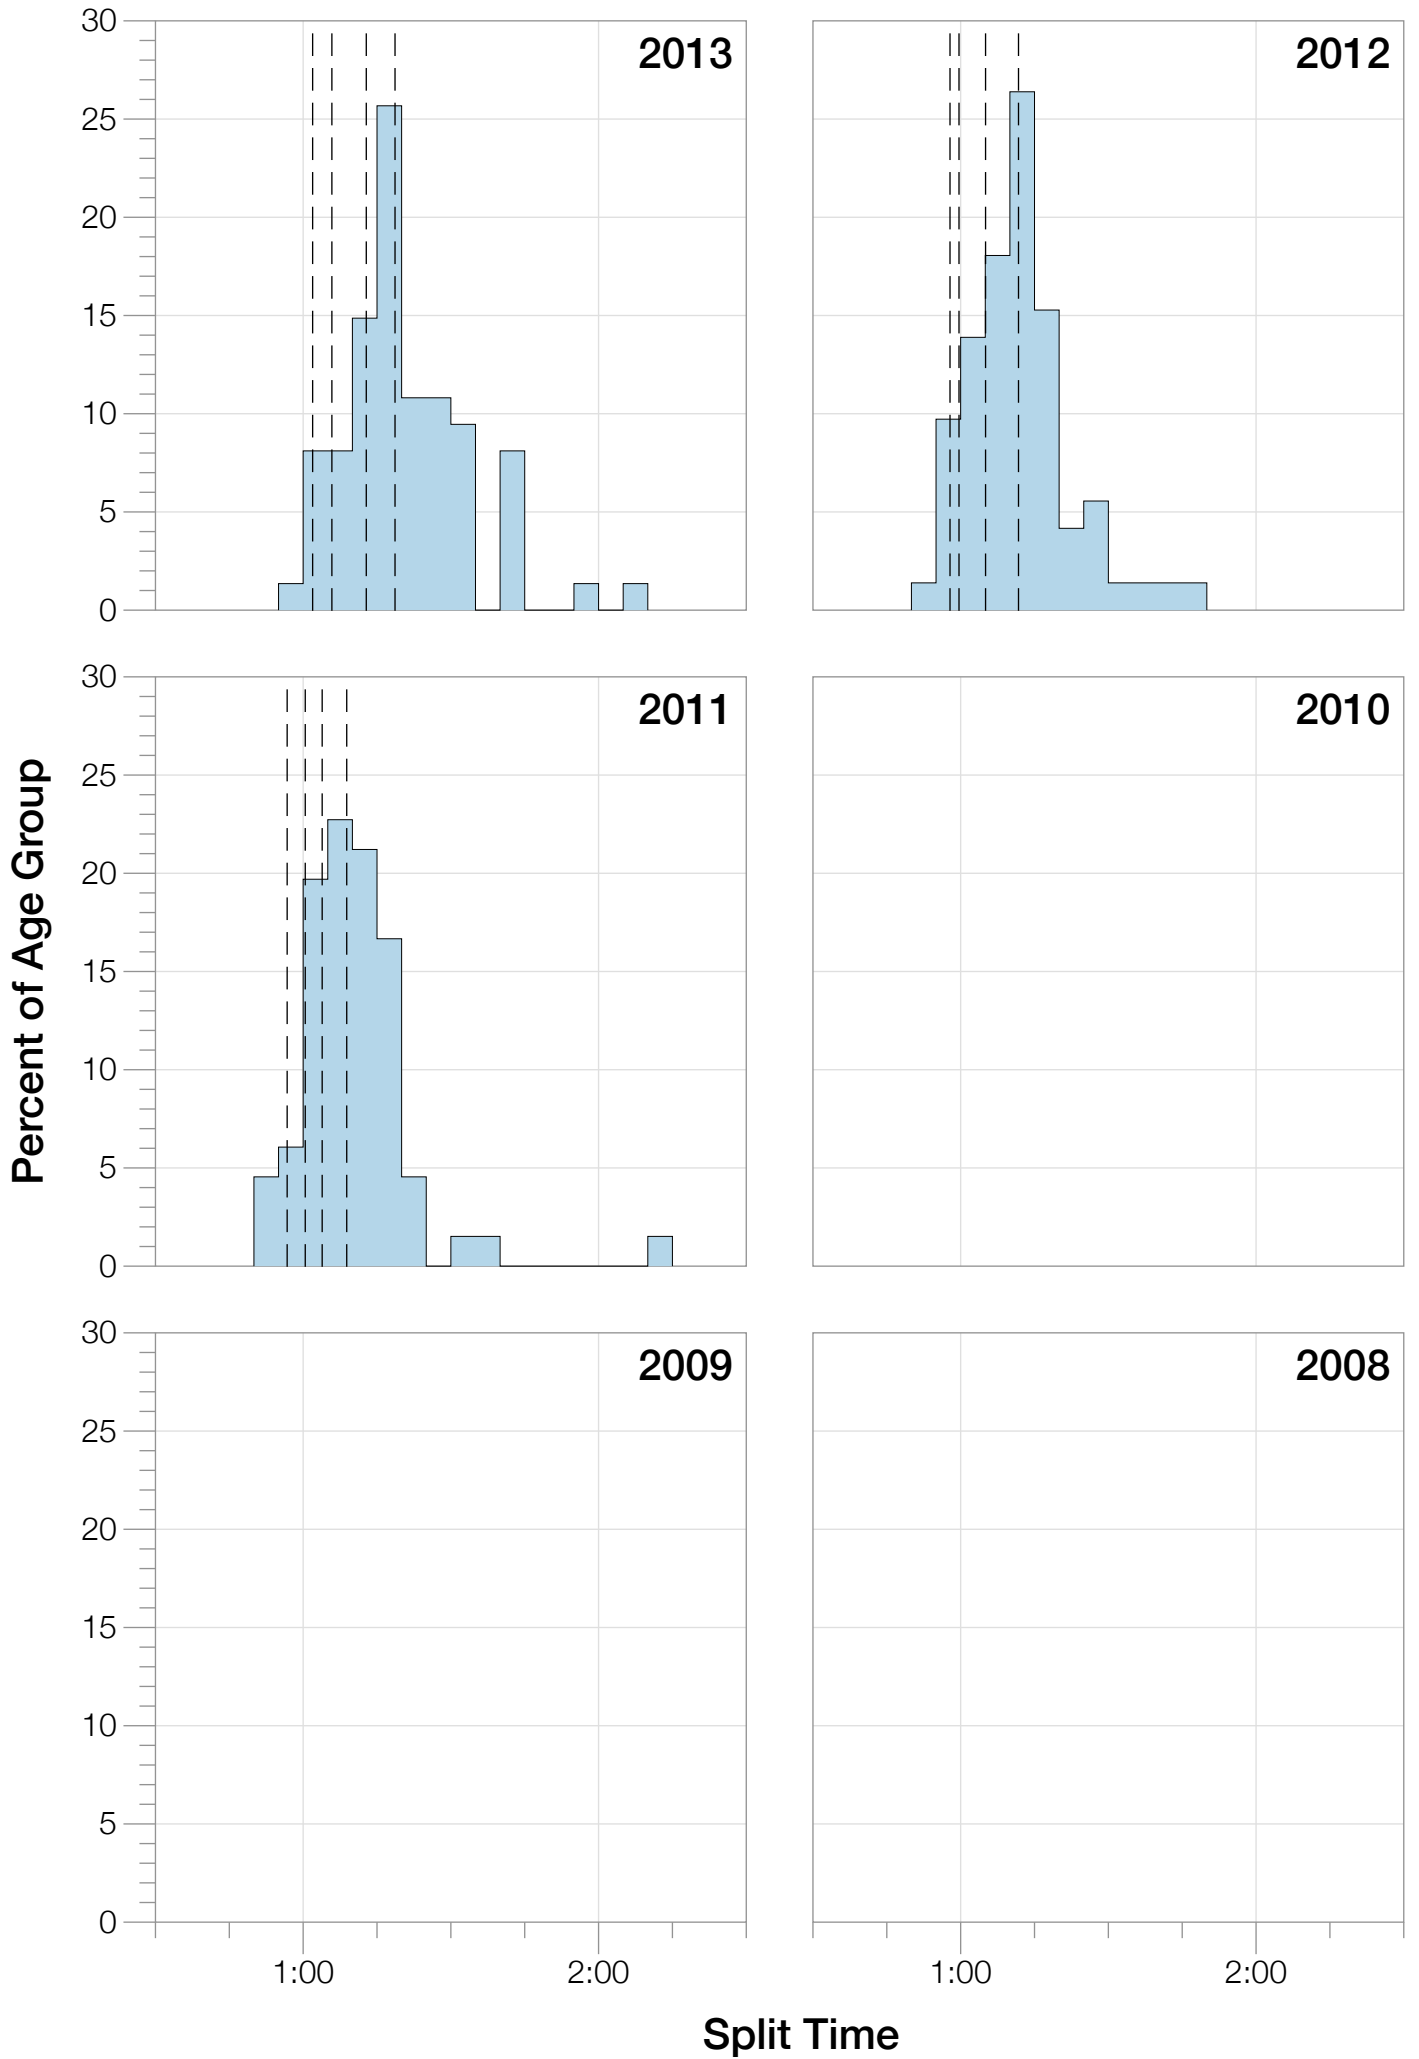

M50-54 Swim