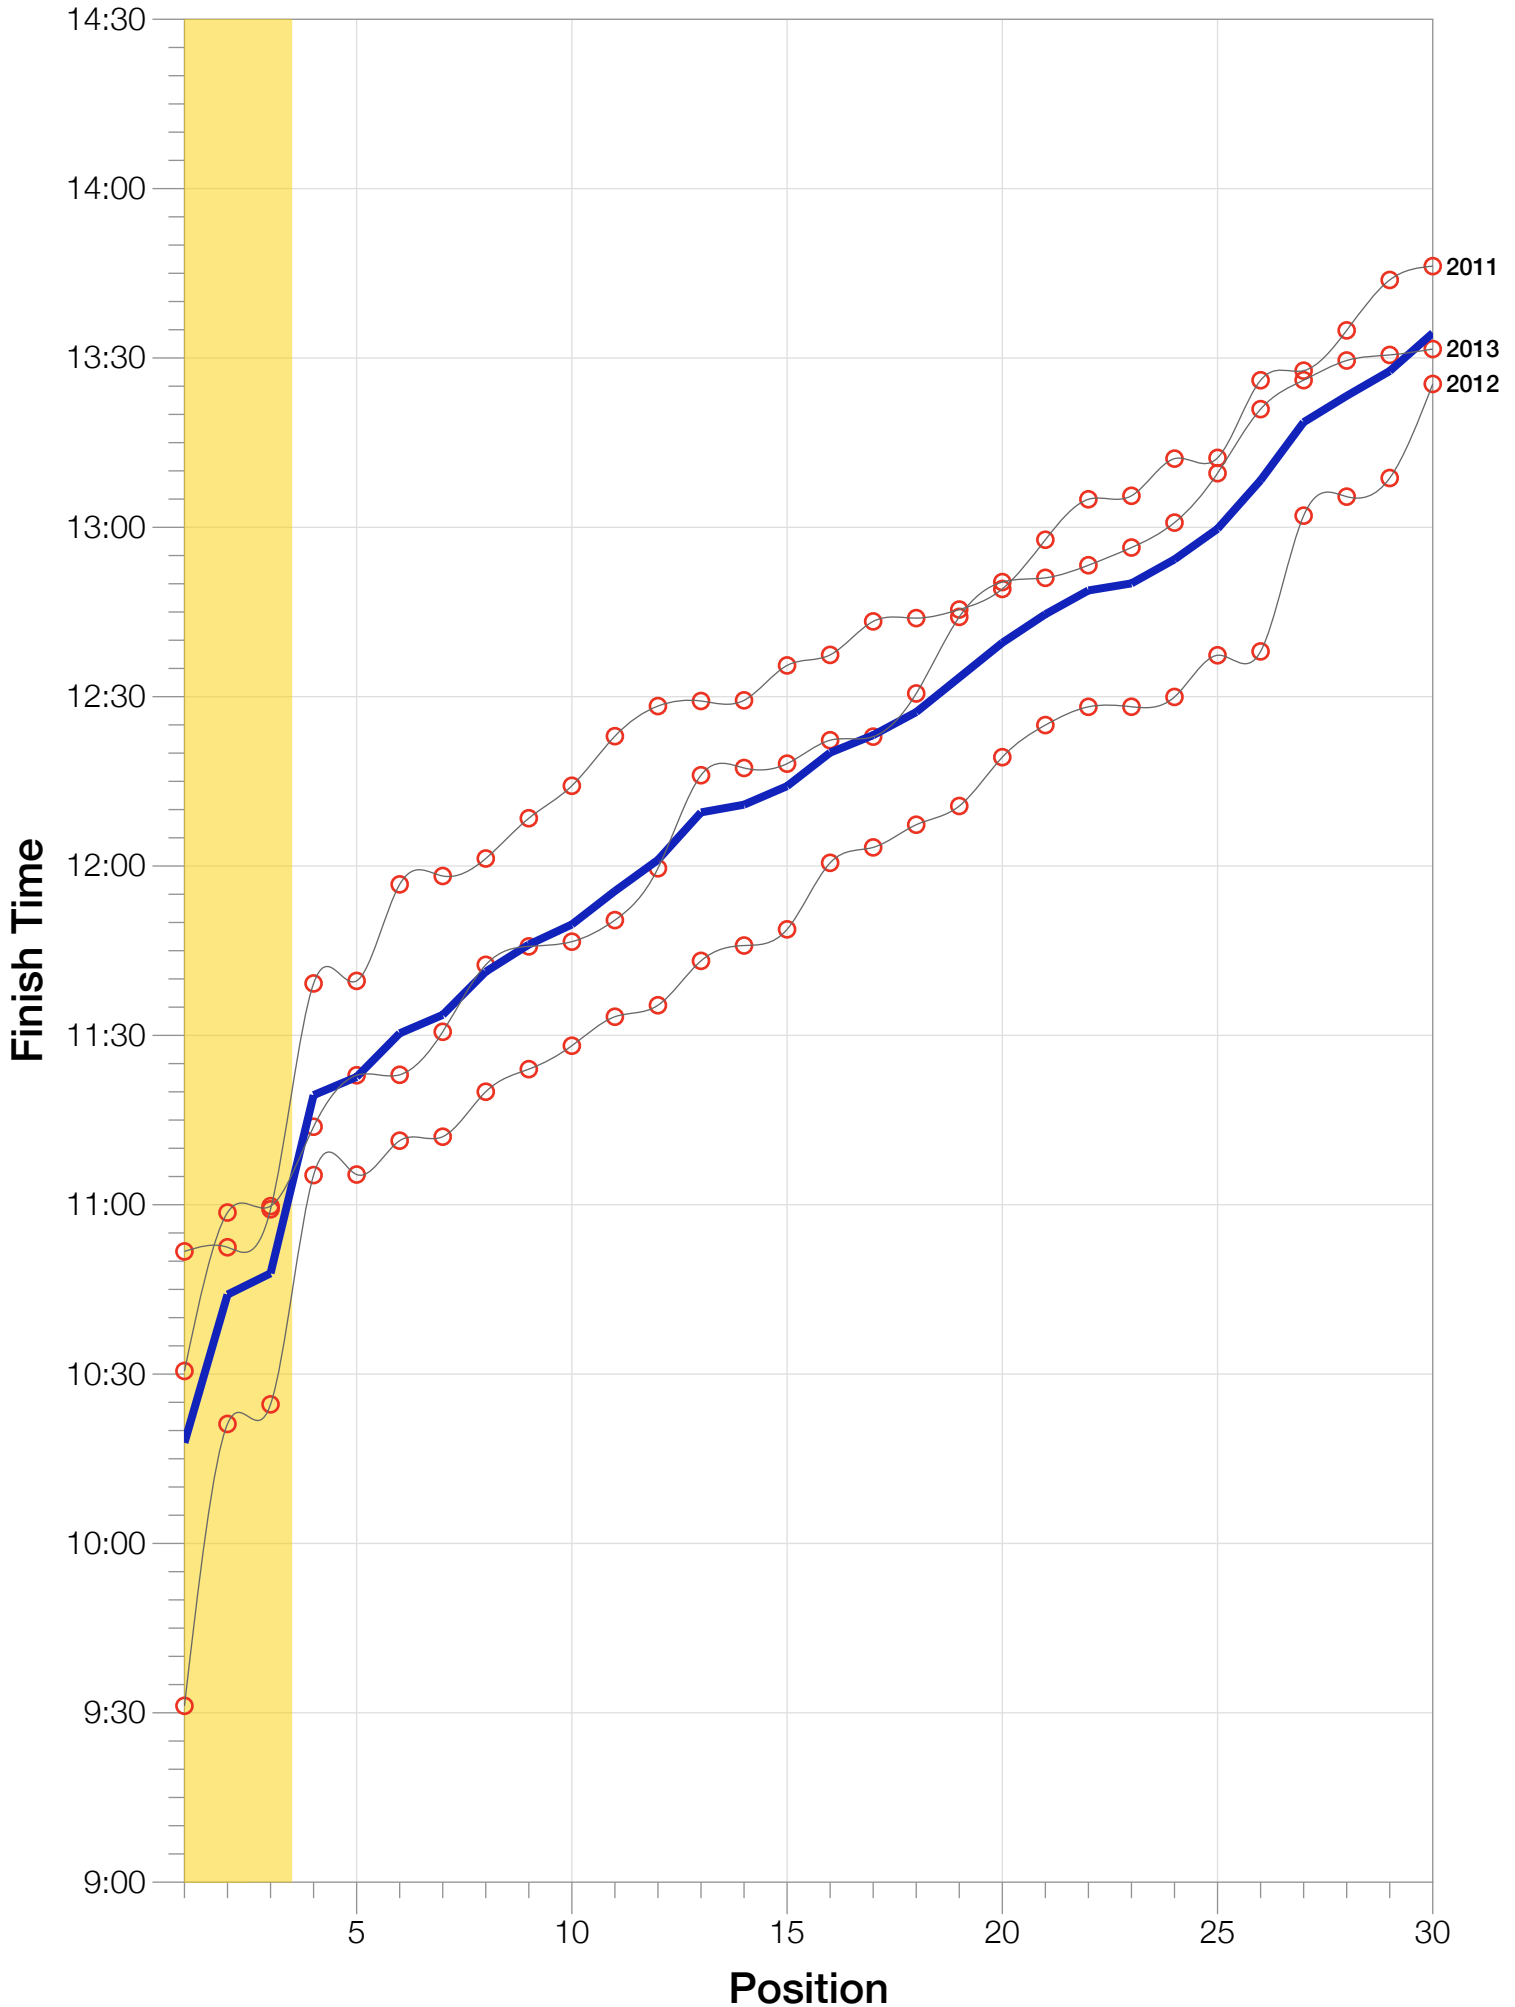

M50-54 Top 30 Finishing Splits

Estimated Kona Slot   Average Finishing Time   Finishing Time