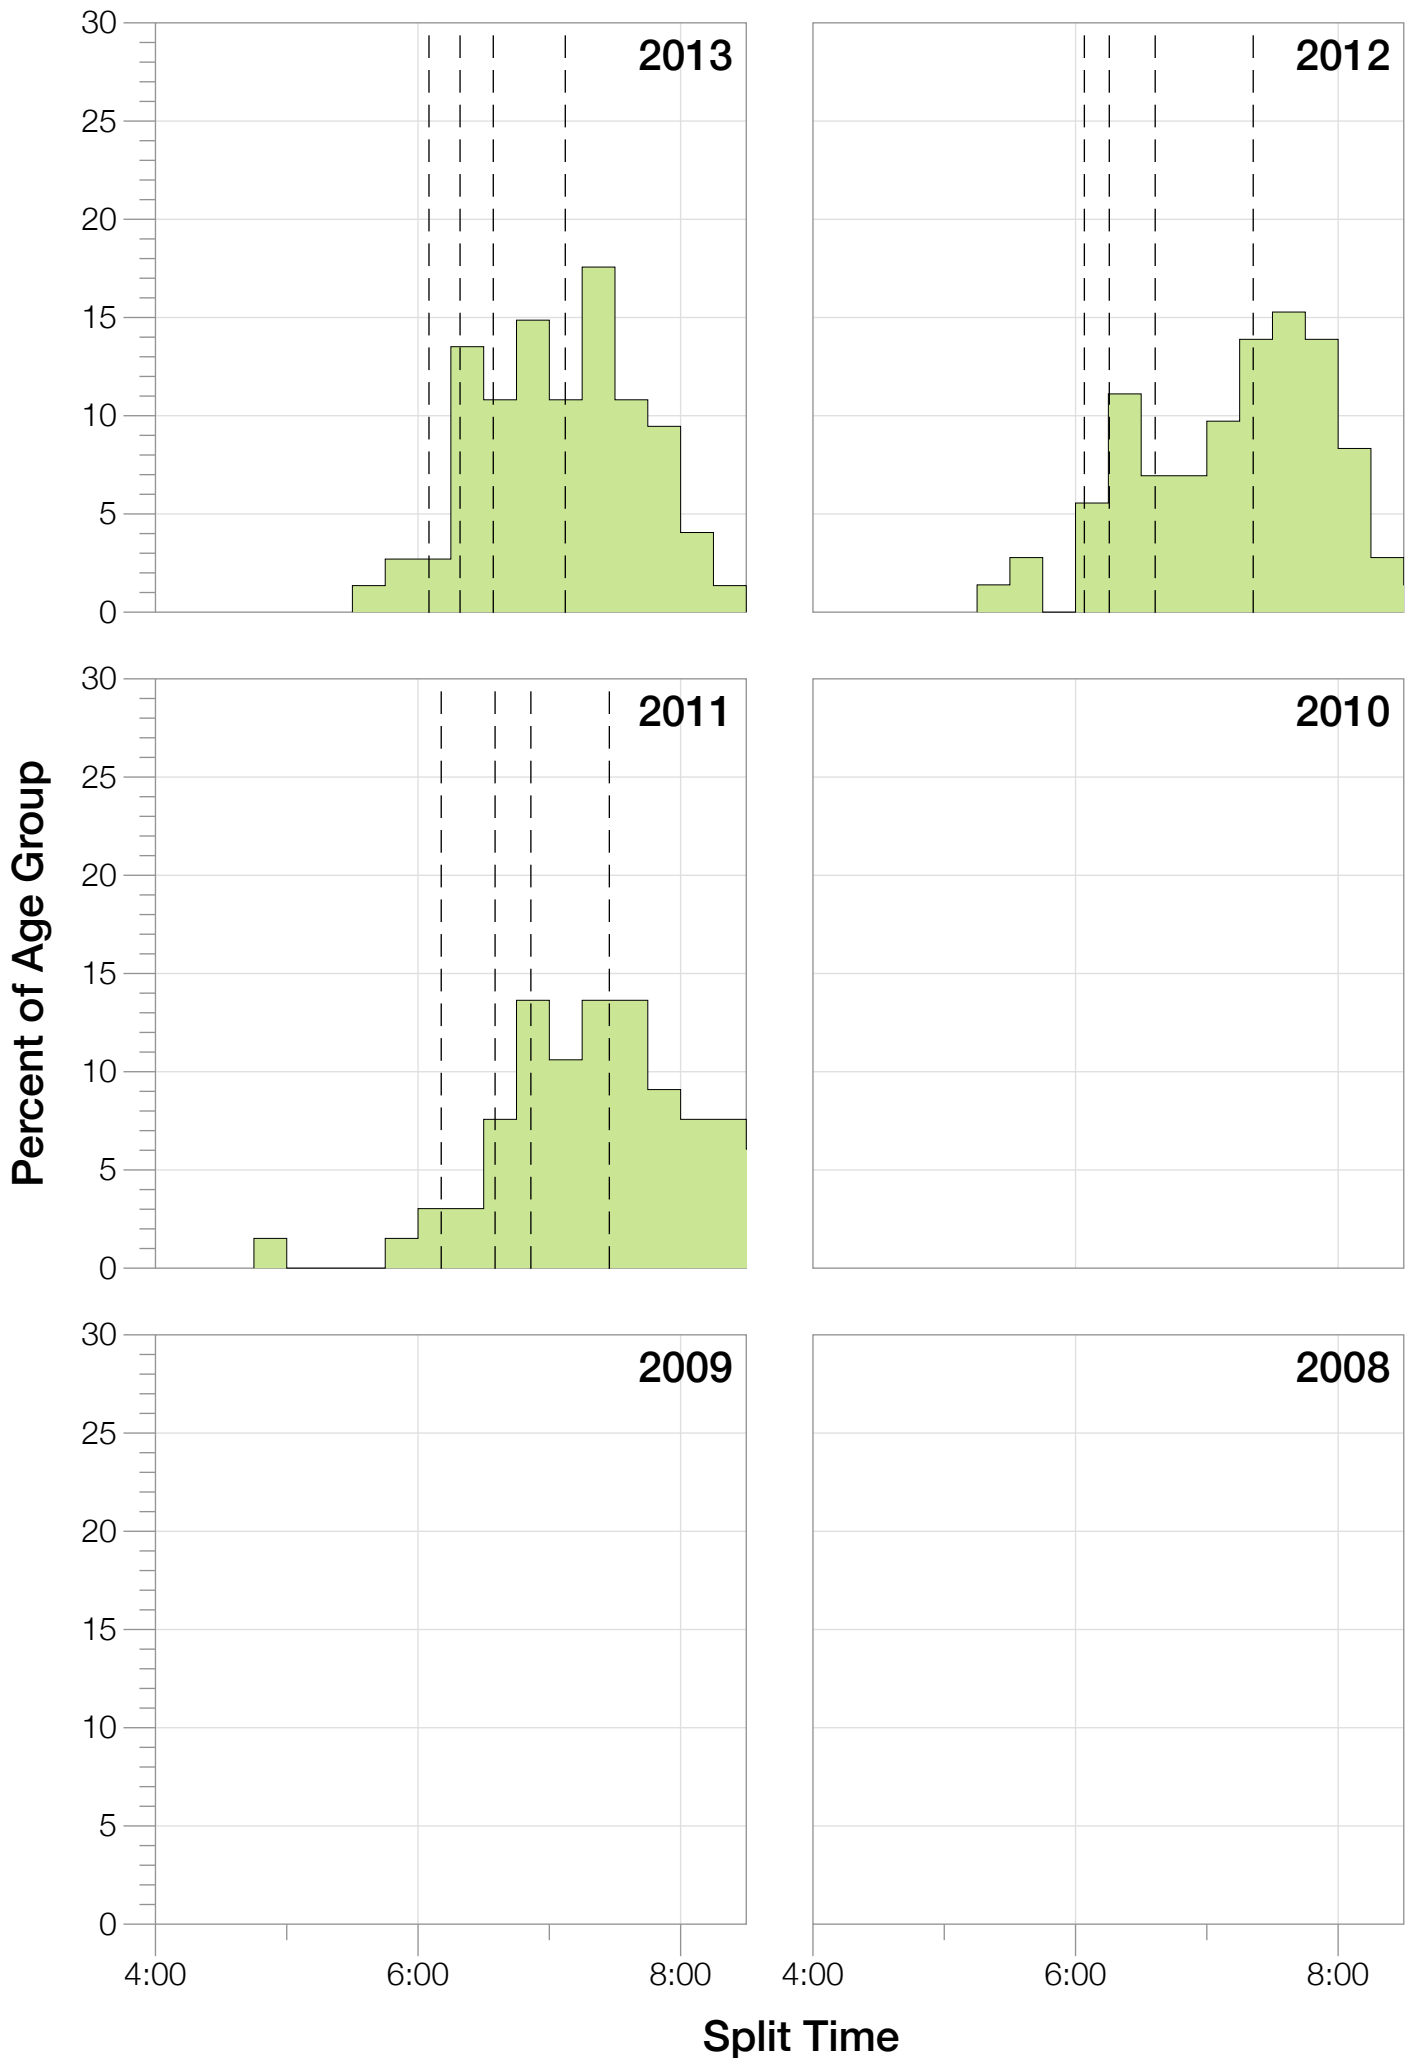

M50-54 Bike